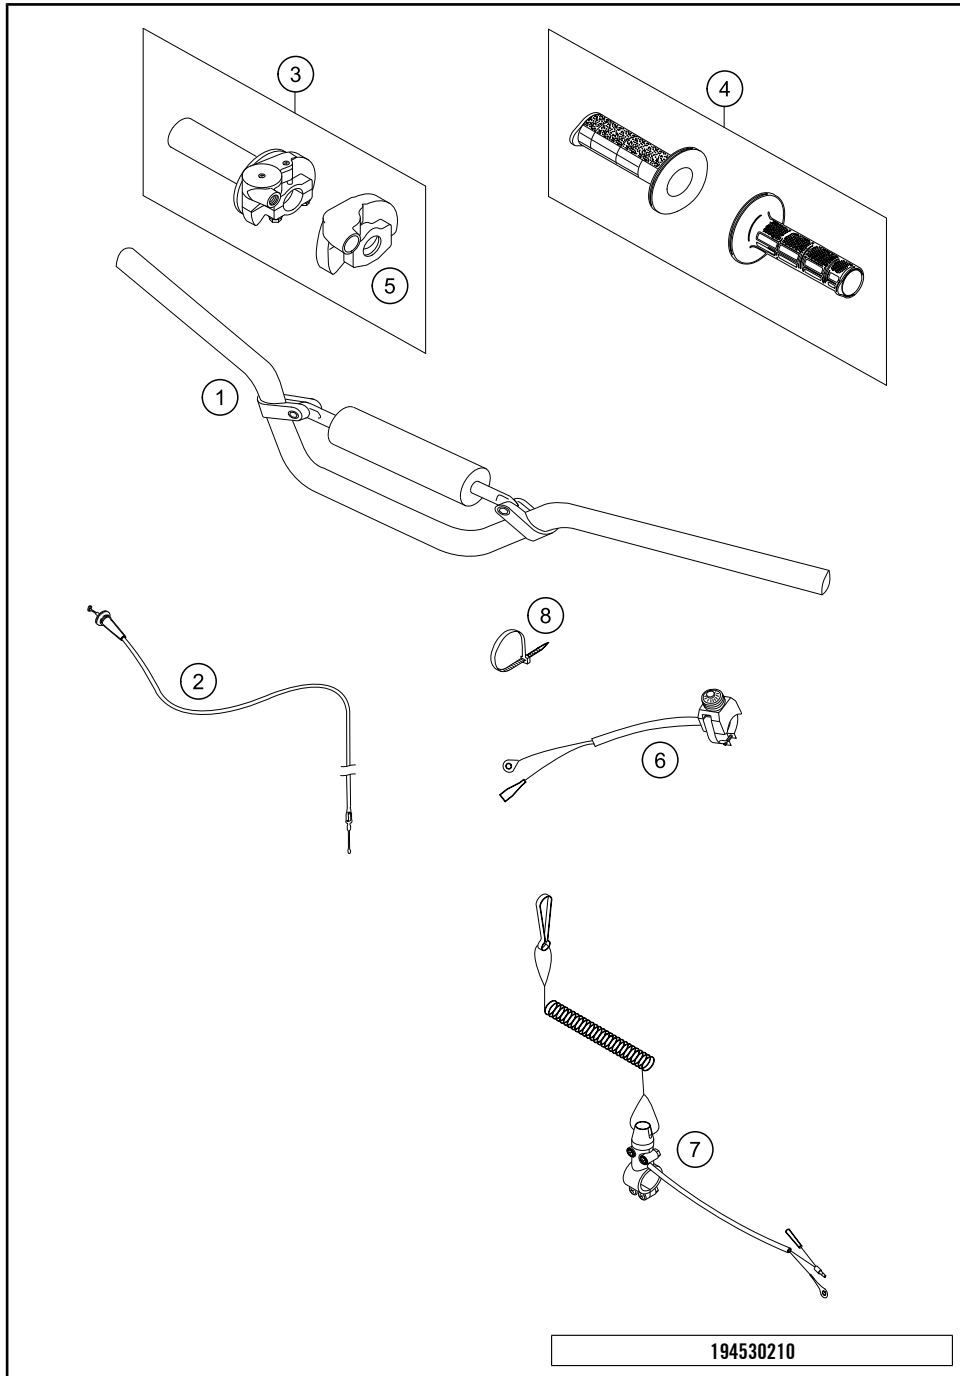

POS	PARTNUMBER	PARTNAME	PIECE
1	45302001000	HANDLEBAR D=22	1
2	45202091000	THROTTLE CABLE 50SX 2012	1
3	46102010100	THROTTLE GRIP 65 SX 02	1
4	46302021000	Grip-Set	1
5	50302020000	PROTECTION COVER '97	1
6	50311089200	SHORT CIRCUIT BUTTON 02	1
7	45011089044	S.CIRCUIT BUTTON W. RIP CORD	x
8	44011076140	CABLE TIE 140/2,5MM BLACK	x
8	44011076200	CABLE TIE 200/3,6MM BLACK	x

194530210

52181

* NEW PART X ON DEMAND