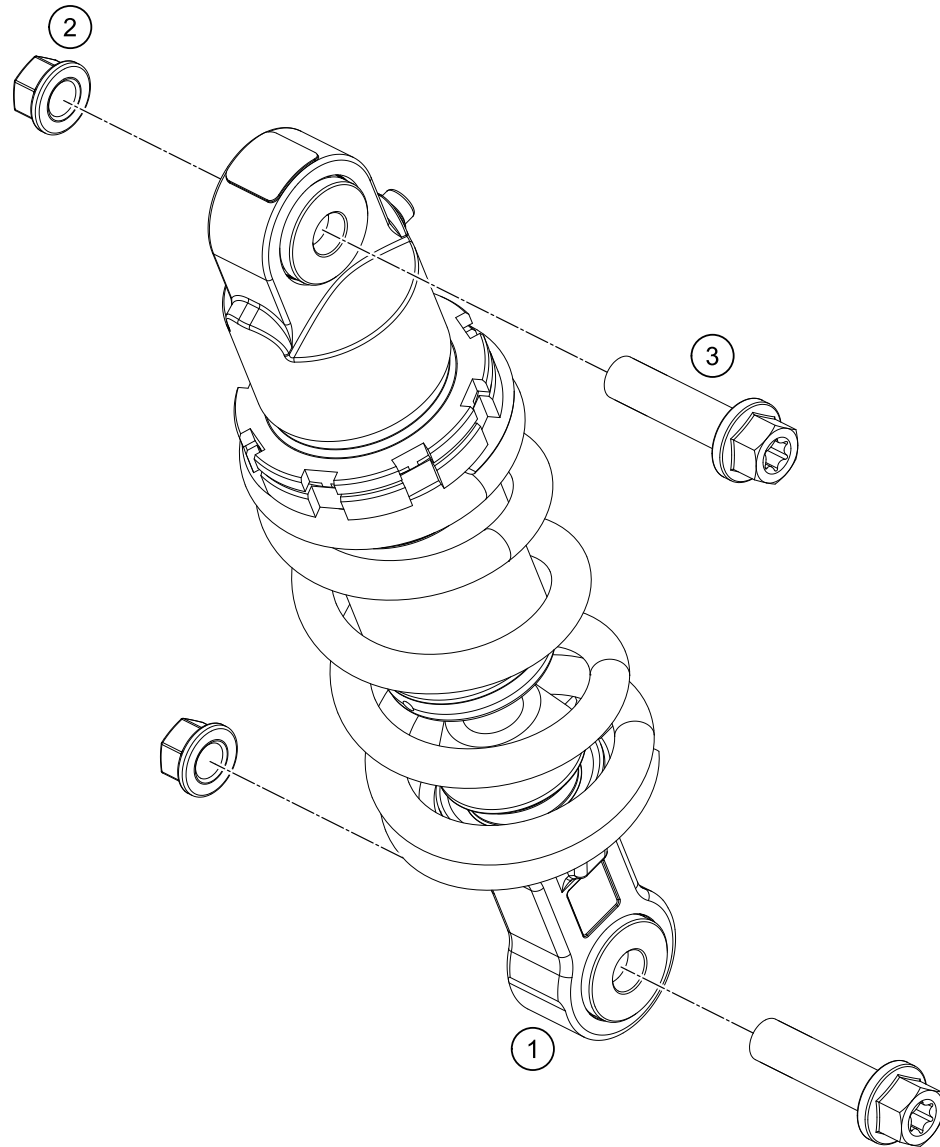

194530210

52181

* NEW PART X ON DEMAND

POS	PARTNUMBER	PARTNAME	PIECE
1	45303001500EB	Frame 453T4	1
2	54310086200	SELF LOCKING NUT M8 10.9	2
3	0025080656	HH collar screw M8x65 TX40	2
4	45303053000	Chain slider bottom	1
5	77303053051	BUSH 8,2X10X22	1
7	0025080306	HH collar screw M8x30	1
8	47103040033	FOOTREST CPL. 14	1
9	47103040000	FOOTREST L/S	1
10	47103041000	FOOTREST R/S	1
11	54803044000	PIN FOR FOOT PED 51.5X9.8 MM	2
12	0125100003	washer DIN 125 A 10.5	2
13	54603041000	FOOTREST SPRING L/S & R/S	2
14	0094032253	PIN DIN0094-3,2X25 STEEL	2
15	78112920000	HOUR METER KTM	1

204530311

52273

* NEW PART

X ON DEMAND

SHOCK ABSORBER

50 SX Mini 2020 2020

POS	PARTNUMBER	PARTNAME	PIECE
1	03189T0101	Monoshock 50 SX/TC Mini 20	1
2	54630044000	COLLAR NUT M10 WS=13	2
3	0025100406S	COLLAR SCREW M10X40 ISA45	2

174530411

52279

* NEW PART

X ON DEMAND

POS	PARTNUMBER	PARTNAME	PIECE
1	36120861S1	MONOSHOCK UPPER PART CPL.WHITE	1
2	36120781S19	footpart cpl. Setting-shims not included	1
3	R12012	Ball joint bearing kit top 12mm	2
4	46180008	Distance bush 10x15/18/24,5x8,5	2
5	46180010	Distance bush 10x15/18/24,5x10,5	2
6	46180522S1	TAP ADJ. REBOUND	1
7	52000009	Sticker top 14x22	1
8	52000012	Sticker warning 27x55	1
9	40540015	Round-wire snap ring 38x1,5	1
10	36120151S	PLUG SCREW M5X6 CPL.	1
11	36120418S	ADJUSTING NUT CPL.	1
12	93010221S	SHOCK SPRING 65N/MM - 120MM	x
12	93010222S	SHOCK SPRING L= 120 75 N/MM WHITE	1
12	93010223S	SHOCK SPRING 85N/MM - 120MM	x
13	36120461	Spring retainer 27x53x3	1
14	R310	MONOSHOCK PISTON SET SX MINI	1
15	R311	MONOSHOCK REP. KIT SX MINI	1
16	50180751S1	SHOCK ABSORBER FLUID 5 LT	1
17	46810893	O-ring 5,28x1,78 NBR70 black	1