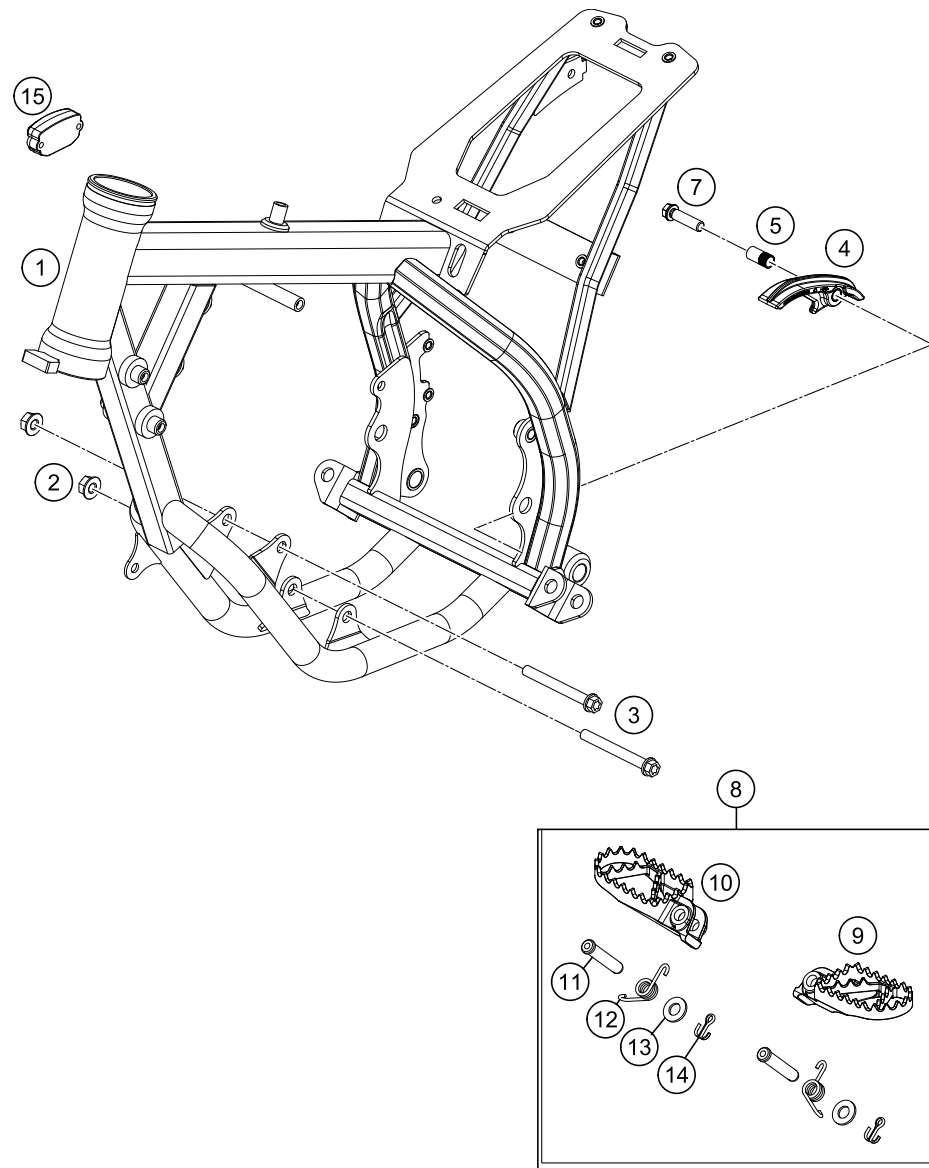

FRONT FORK, TRIPLE CLAMP

50 SX Mini 2020 2020

POS	PARTNUMBER	PARTNAME	PIECE
1	07181T0101	Fork 50 SX/TC Mini 20	1
5	0025080306	HH collar screw M8x30	11
6	0032100256S	AH-COLLAR SCREW M10X25 ISA45	2
31	45201132022	BOT.FORK PLATE CPL.	1
34	45201034022	TOP TRIPLE CLAMP	1
38	50301038000	HANDLEBAR CLAMP D=22MM 2001	2
39	45201039000	HANDLEBAR SUPPORT 50SX D=22MM	1
42	59030029000	HH NUT M20X1,5 WS=27 RIGHT	1
43	49001086000	COVERING CAP	1
44	0770049025	O-RING 49,00X2,50 NBR	1
45	49001081000	TAPERED ROLLER BEARING 32004X	2
46	46001086000	PROTECTION RING 20,1X39X5	1
47	0770360030	O-RING 36,00X3,00 NBR	1
91	59001092050	SPECIAL SCREW M6X12,5 WS=8	6
92	46301094000ABA	Fork protection kit 50 65 20	1
94	46301085000AB	Clamp brake hose	1
95	0017060206	SCREW F. PLASTIC K60X20AL SW6	2
96	0985050003	SELF LOCKING NUT DIN0985-M 5	2
98	00050000931	STEERING HEAD REP. KIT MINI	x
99	00050000925	HANDLEBAR SUPPORT KIT 50SX '12	1

204530131

51909

* NEW PART

X ON DEMAND

POS	PARTNUMBER	PARTNAME	PIECE
1	45302001000	HANDLEBAR D=22	1
2	45202091000	THROTTLE CABLE 50SX 2012	1
3	46102010100	THROTTLE GRIP 65 SX 02	1
4	46302021000	Grip-Set	1
5	50302020000	PROTECTION COVER '97	1
6	50311089200	SHORT CIRCUIT BUTTON 02	1
7	45011089044	S.CIRCUIT BUTTON W. RIP CORD	x
8	44011076140	CABLE TIE 140/2,5MM BLACK	x
8	44011076200	CABLE TIE 200/3,6MM BLACK	x

194530210

52181

* NEW PART X ON DEMAND

POS	PARTNUMBER	PARTNAME	PIECE
1	45303001500EB	Frame 453T4	1
2	54310086200	SELF LOCKING NUT M8 10.9	2
3	0025080656	HH collar screw M8x65 TX40	2
4	45303053000	Chain slider bottom	1
5	77303053051	BUSH 8,2X10X22	1
7	0025080306	HH collar screw M8x30	1
8	47103040033	FOOTREST CPL. 14	1
9	47103040000	FOOTREST L/S	1
10	47103041000	FOOTREST R/S	1
11	54803044000	PIN FOR FOOT PED 51.5X9.8 MM	2
12	0125100003	washer DIN 125 A 10.5	2
13	54603041000	FOOTREST SPRING L/S & R/S	2
14	0094032253	PIN DIN0094-3,2X25 STEEL	2
15	78112920000	HOUR METER KTM	1