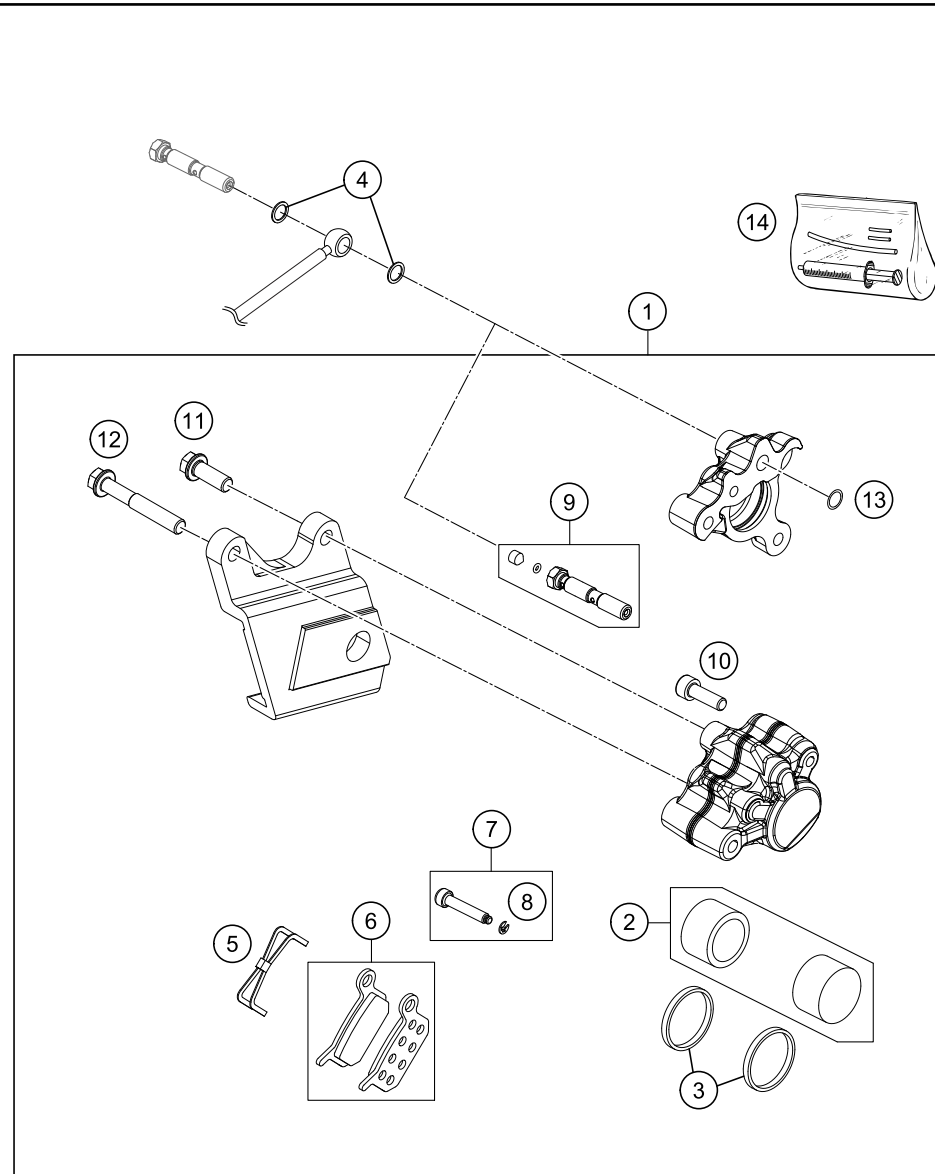

REAR BRAKE CALIPER

50 SX Mini 2020 2020

POS	PARTNUMBER	PARTNAME	PIECE
1	45213080000	BRAKE CALIPER REAR	1
2	45113019100	REPAIR KIT BRAKEPISTON	1
3	0770022020	O-RING 22X2X2 EPDM	2
4	0770060019	O-RING 6,00X1,00 FORMULA	2
5	45113018000	RETAINING SPRING 50 LC	1
6	45113030000	BRAKE PAD SET 50 LC 2002	1
7	45113225000	AH SCREW + CIRCLIP 50/65 04	1
8	0799025000	TAB WASHER DIN6799 RS2,5	1
9	46113225000	HOLLOW SCREW CPL.	1
10	0912050163	AH SCREW DIN0912-M 5X16	1
11	0025060166	HH collar screw M6x16 TX30	1
12	0025060406	HH collar screw M6x40 TX30	1
13	0770080019	O-RING 8,00X1,00 FORMULA	1
14	45119050000	BLEEDER INJECTION-SET 50-65	x

144521390

14243

* NEW PART

X ON DEMAND