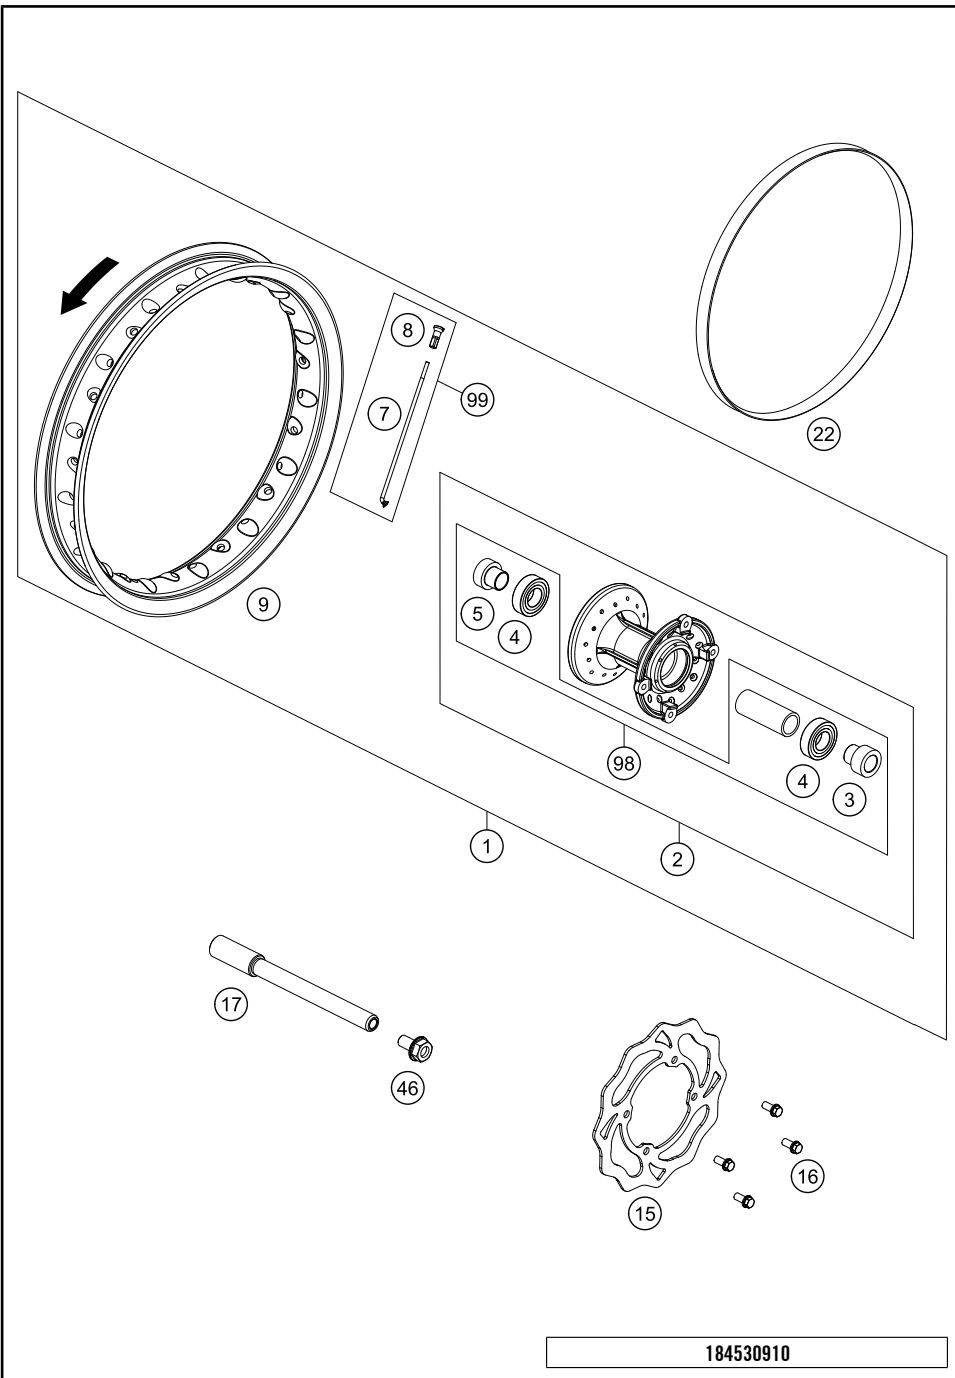

FRONT WHEEL

50 SX Mini 2020 2020

POS	PARTNUMBER	PARTNAME	PIECE
1	45309001144	"Front wheel 10x1,6"" cpl."	1
2	45209010044	FRONT WHEEL HUB CPL.	1
3	45209012000	SPACER BUSHING LEFT	1
4	0625060037	GR.BALL BEAR. 6003-2RSH/C3HMTF	2
5	45209013000	SPACER BUSHING RIGHT	1
7	45109071102	SPOKE 3X100X6MM-110°	28
8	46210072000	SPOKE NIPPLE ALU	28
9	4520907050033	"Front rim 1,6x10""	1
15	45209060000	BRAKE DISC FRONT JUN/SEN 09	1
16	59009062013	SPECIAL SCREW M6X13 WS=8 10.9	4
17	45209081000	AXLE FRONT	1
22	45009073000	RIM BAND 10" 22MM	1
46	49032011000	HH COLLAR SCREW M10X20 WS=17	1
98	45209015000	FRONT WHEEL REP. KIT 50 SX	x
99	00050000952	SPOKE KIT FRONT 10" '12-'14	x

184530910

50556

* NEW PART X ON DEMAND