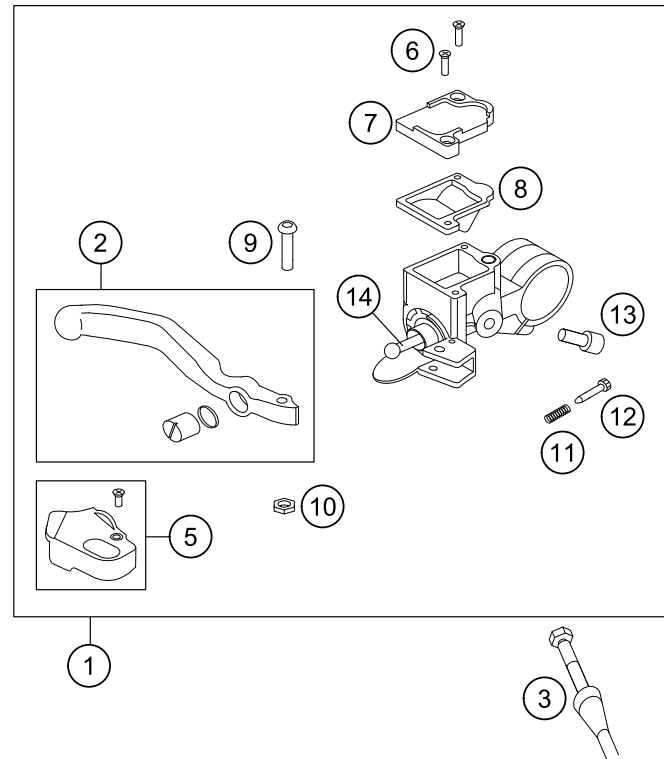

POS	PARTNUMBER	PARTNAME	PIECE
1	45113101044	HAND BRAKE CYLIND.CPL.50 LC 02	1
2	45113002000	HANDBRAKE LEVER CPL. R/S 02	1
3	45213012000	BRAKE HOSE FR. 50SX MINI	1
4	00062030000	BRAKE FLUID DOT5.1 0,25L	1
5	45113004000	PROT.CAP HAND BRAKE CYL. 50 LC	1
6	0966030083	OVAL HEAD SCREW DIN0966-M 3X8	2
7	45113003000	HAND BRAKE CYLINDER COVER 04	1
8	45113009000	GASKET HAND BRAKE CYLINDER 04	1
9	45113006000	SPECIAL-AH SCREW M 5X18	1
10	45113013000	NUT M5 DIN 6334	1
11	45113021000	SPRING FOR HAND BRAKE LEVER 04	1
12	45113007000	ADJUSTING SCREW M 3X16 04	1
13	0912050103	AH SCREW DIN0912-M 5X10	1
14	45113008000	REP.KIT PISTON FRONT 50 04	1

124521310

11198

* NEW PART

X ON DEMAND