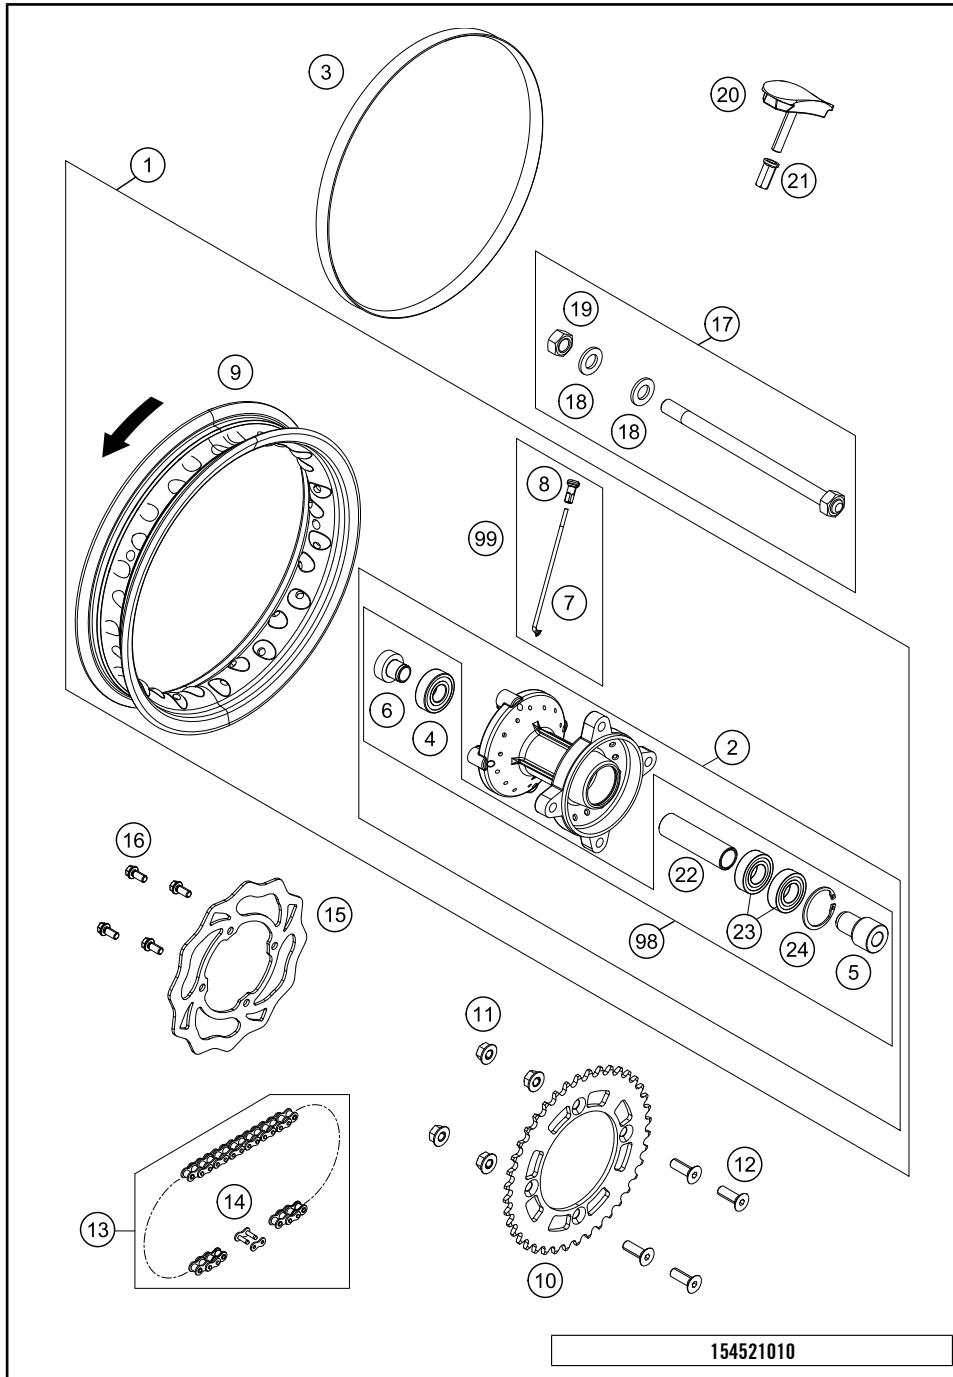

REAR WHEEL

50 SX Mini 2020 2020

POS	PARTNUMBER	PARTNAME	PIECE
1	45310001144	Rearwheel 50SX-Mini 2018	1
2	45210010144	REAR WHEEL HUB CPL. 50SX 2015	1
3	45009073000	RIM BAND 10" 22MM	1
4	0625062028	BALL BEARING 6202-2RSH/C3	1
5	45210013100	SPACER BUSHING LEFT 2015	1
6	45210014000	SPACER BUSHING REAR R/S	1
7	45210071101	SPOKE 3X101 C.113°	28
8	46210072000	SPOKE NIPPLE ALU	28
9	4521007020033	"Rear rim 1,6x10""	1
10	45210151038	SPROCKET 38-T 50SX '13	x
10	45210151039	SPROCKET 39-T 50SX '13	x
10	45210151040	SPROCKET 40-T 50SX '13	x
10	45210151041	SPROCKET 41-T 50SX '13	x
10	45210151042	SPROCKET 42-T 50SX '13	x
11	54310086200	SELF LOCKING NUT M8 10.9	4
12	0019080266S	COUNTER-SUNK SCREW ISA45 M8X26	4
13	45110265104	RACING CHAIN 1/2X3/16" 50 SX	1
14	45110266000	CONNECTING LINK 1/2X3/16" 90RS	1
15	45209060000	BRAKE DISC FRONT JUN/SEN 09	1
16	59009062016	SPECIAL SCREW M6X16 WS=8 10.9	4
17	46010085044	AXLE CPL. 207MM M12X1	1
18	0125120003	FLAT WASHER DIN0125-A13	2
19	0934120103	Nut M12x1 h10 WAF19 DIN 934	2
20	45110090000	RIM LOCK CPL. 2004	1
21	77110090050	NUT FOR WHEEL HOLDER	1
22	45210011100	BEARING DISTANCE TUBE 2015	1
23	0625060037	GR.BALL BEAR. 6003-2RSH/C3HMTF	2
24	0472035150	CIRCLIP DIN0472-35X1,5	1
98	45210015100	REAR WHEEL REP. KIT 50 SX 15	x
99	00050000969	SPOKE KIT REAR 10" '14	1

154521010

50558

* NEW PART

X ON DEMAND