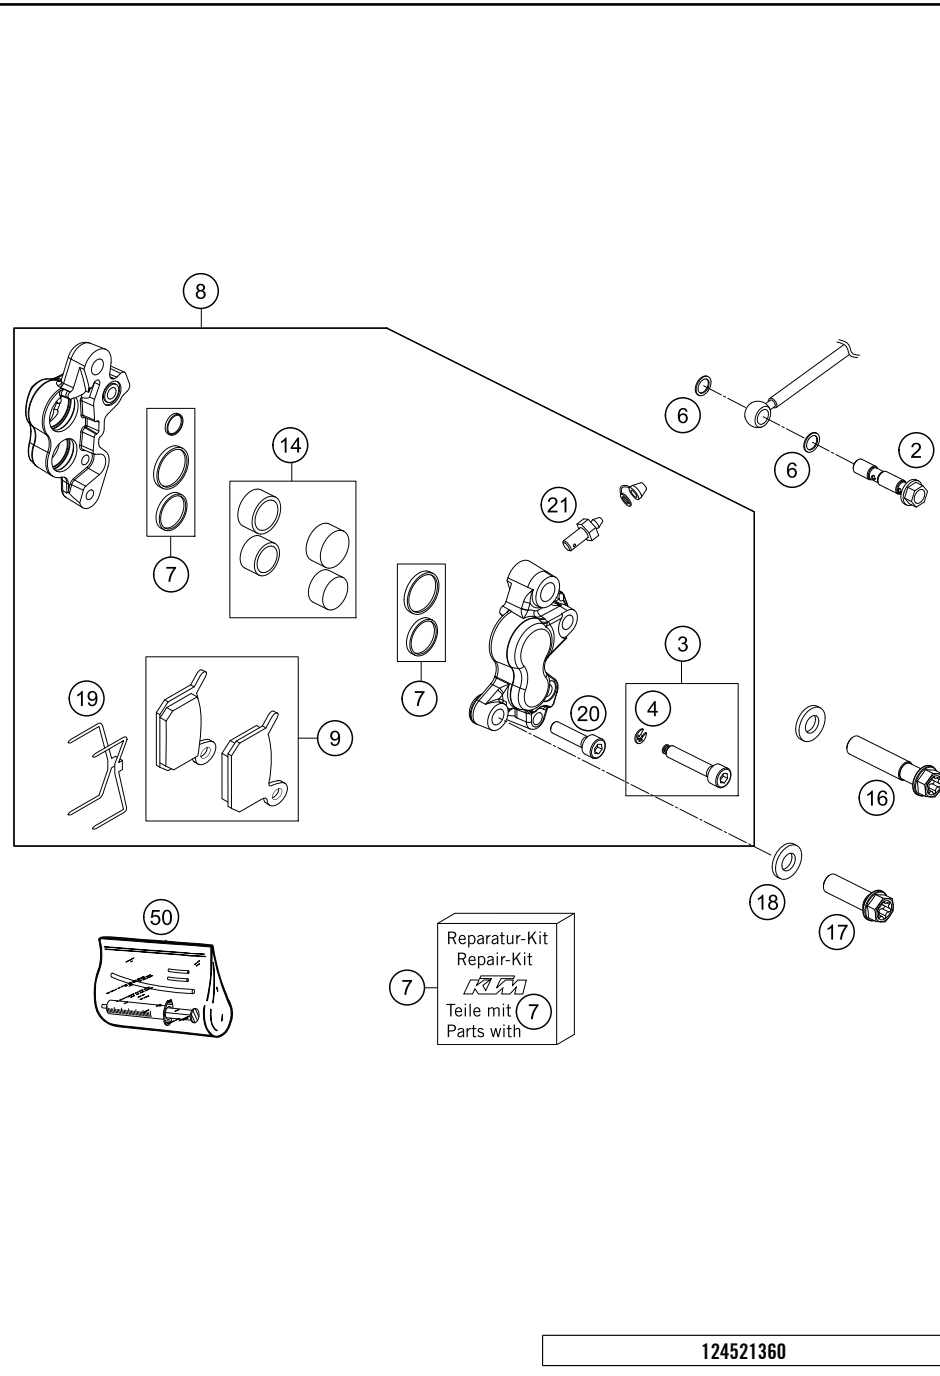

POS	PARTNUMBER	PARTNAME	PIECE
2	45113025000	HOLLOW SCREW M6X34 50 LC 2002	1
3	45113125000	AH SCREW+CIRCLIP LC 50 02	1
4	0799025000	TAB WASHER DIN6799 RS2,5	1
6	0770060019	O-RING 6,00X1,00 FORMULA	2
7	45113019000	REP.KIT SEAL RING 50LC 2002	1
8	45113015000	BRAKE CALIPER CPL.FR. 50 LC 02	1
9	45113030000	BRAKE PAD SET 50 LC 2002	1
14	45113019050	REPAIR KIT BRAKEPISTON	1
16	0025080606	HH COLLAR SCREW M8x60 TX40	1
17	0025080406	HH COLLAR SCREW M8X40 TX40	1
18	0125080003	washer DIN 125 A -8.4	2
19	45113018000	RETAINING SPRING 50 LC	1
20	0912050203	AH SCREW DIN0912-M 5X20	1
21	45113020000	BREATHER SCREW 50 2002	1
50	45119050000	BLEEDER INJECTION-SET 50-65	x

124521360

11206

* NEW PART

X ON DEMAND