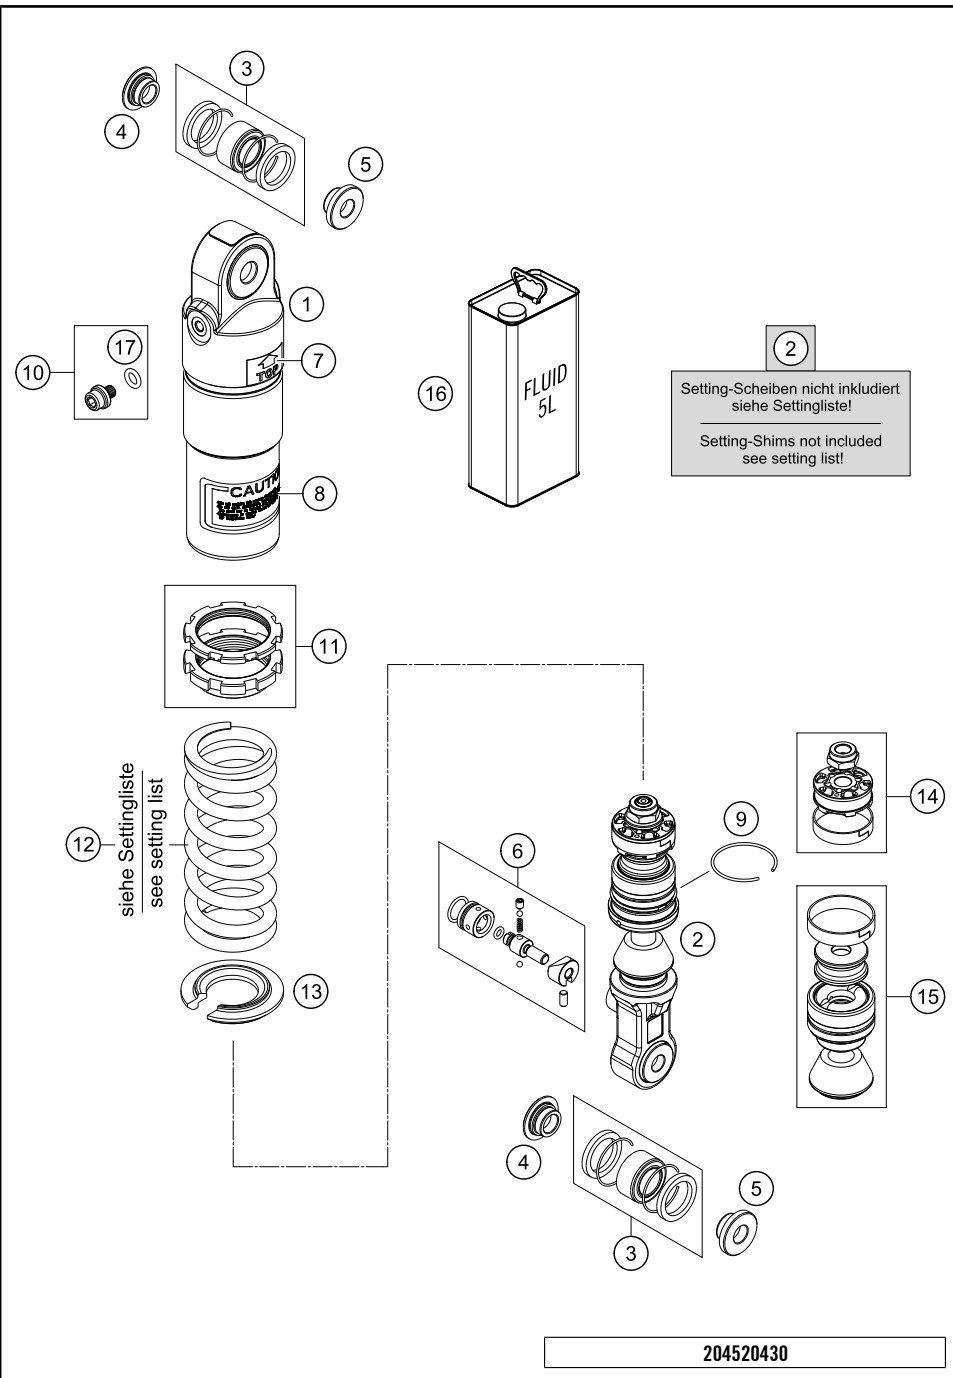

194530210

52181

* NEW PART X ON DEMAND

POS	PARTNUMBER	PARTNAME	PIECE
1	45303001500EB	Frame 453T4	1
2	54310086200	SELF LOCKING NUT M8 10.9	2
3	0025080656	HH collar screw M8x65 TX40	2
4	45303053000	Chain slider bottom	1
5	77303053051	BUSH 8,2X10X22	1
7	0025080306	HH collar screw M8x30	1
8	47103040033	FOOTREST CPL. 14	1
9	47103040000	FOOTREST L/S	1
10	47103041000	FOOTREST R/S	1
11	54803044000	PIN FOR FOOT PED 51.5X9.8 MM	2
12	0125100003	washer DIN 125 A 10.5	2
13	54603041000	FOOTREST SPRING L/S & R/S	2
14	0094032253	PIN DIN0094-3,2X25 STEEL	2
15	78112920000	HOUR METER KTM	1

204530311

52273

* NEW PART

X ON DEMAND

SHOCK ABSORBER

50 SX Mini 2020 2020

POS	PARTNUMBER	PARTNAME	PIECE
1	03189T0101	Monoshock 50 SX/TC Mini 20	1
2	54630044000	COLLAR NUT M10 WS=13	2
3	0025100406S	COLLAR SCREW M10X40 ISA45	2

174530411

52279

* NEW PART

X ON DEMAND

POS	PARTNUMBER	PARTNAME	PIECE
1	36120861S1	MONOSHOCK UPPER PART CPL.WHITE	1
2	36120781S19	footpart cpl. Setting-shims not included	1
3	R12012	Ball joint bearing kit top 12mm	2
4	46180008	Distance bush 10x15/18/24,5x8,5	2
5	46180010	Distance bush 10x15/18/24,5x10,5	2
6	46180522S1	TAP ADJ. REBOUND	1
7	52000009	Sticker top 14x22	1
8	52000012	Sticker warning 27x55	1
9	40540015	Round-wire snap ring 38x1,5	1
10	36120151S	PLUG SCREW M5X6 CPL.	1
11	36120418S	ADJUSTING NUT CPL.	1
12	93010221S	SHOCK SPRING 65N/MM - 120MM	x
12	93010222S	SHOCK SPRING L= 120 75 N/MM WHITE	1
12	93010223S	SHOCK SPRING 85N/MM - 120MM	x
13	36120461	Spring retainer 27x53x3	1
14	R310	MONOSHOCK PISTON SET SX MINI	1
15	R311	MONOSHOCK REP. KIT SX MINI	1
16	50180751S1	SHOCK ABSORBER FLUID 5 LT	1
17	46810893	O-ring 5,28x1,78 NBR70 black	1