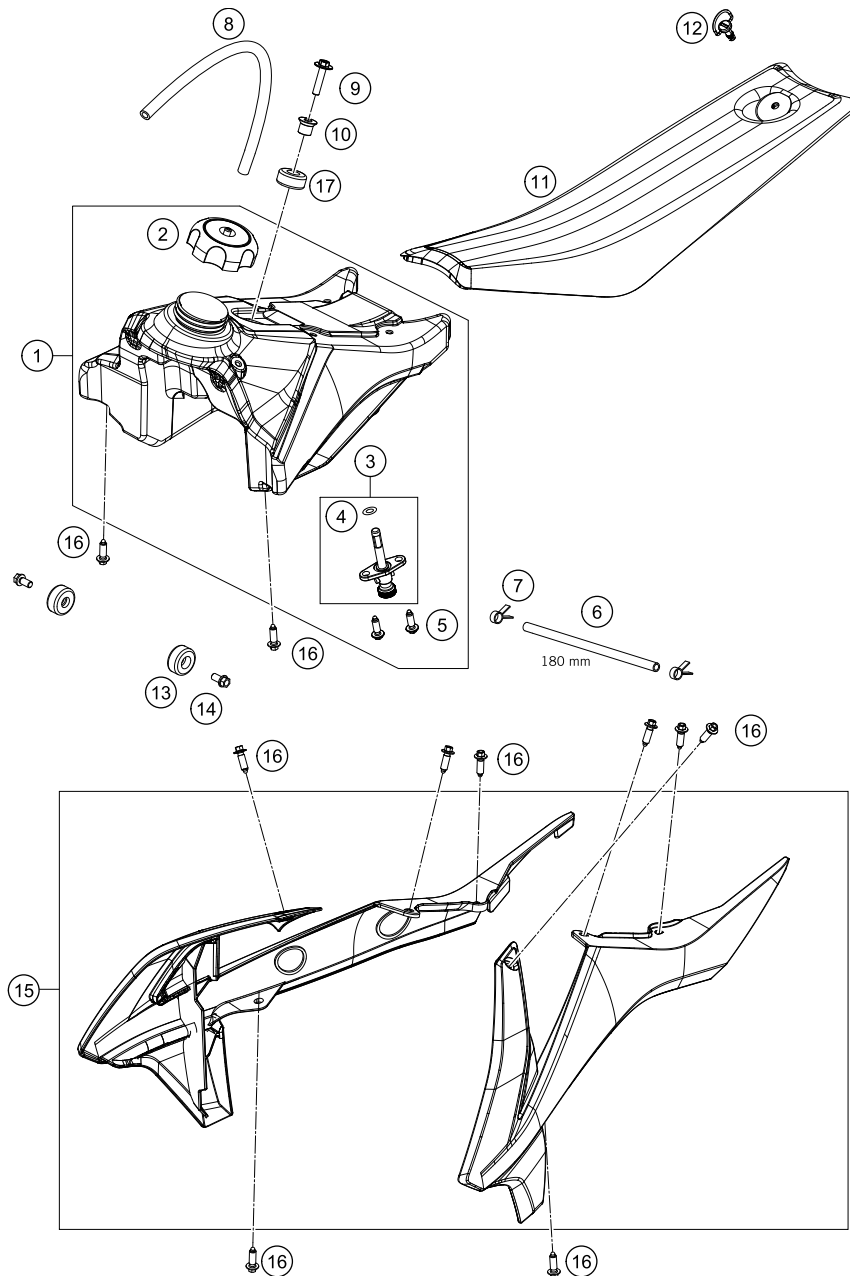

124520510

11166

* NEW PART X ON DEMAND

POS	PARTNUMBER	PARTNAME	PIECE
4	45206002000	FILTER BOX COVER 50 SX 09	1
5	45206015000	AIR FILTER 50 SX 09	1
6	45206026100	CARBURETOR CONNECT. 50 SX	1
7	10001120000	CLAMP 25-40 SGT 4	1

154520610

15735

* NEW PART

X ON DEMAND

POS	PARTNUMBER	PARTNAME	PIECE
1	4530701313330	FUEL TANK CPL. MINI 2016	1
2	49007008044	FILLER CAP CPL. SMALL	1
3	58507003200	FUEL COCK CPL.	1
4	0770020130	O-RING 1,78x10,82x14,38 2-013	1
5	0017060205	SCREW FOR PLASTIC K60X20 SW6	2
6	58307016001	FUEL HOSE VITON 6X1,5 PER/M	1
7	45031005000	YDNAC-CLAMP FUEL HOSE (8MM)	2
8	78007000270	PVC-HOSE 5,6X10X270MM	1
9	0024060273	COLLAR SCREW M6X27 TX	1
10	77307026000	TANK BUSHING 07	1
11	45307040000	SEAT	1
12	45007040051	QUICK RELEASE CPL. 50 SXR '97	1
13	50307014000	TANK ROLLER 12X26X12 '98	2
14	0025060126	HH collar screw M6x12 TX30	2
15	45308054000ABA	Spoiler Set white 50SX/MINI 20 with deca WITH DECAL	1
16	0017060206	SCREW F. PLASTIC K60X20AL SW6	8
17	50307014000	TANK ROLLER 12X26X12 '98	1