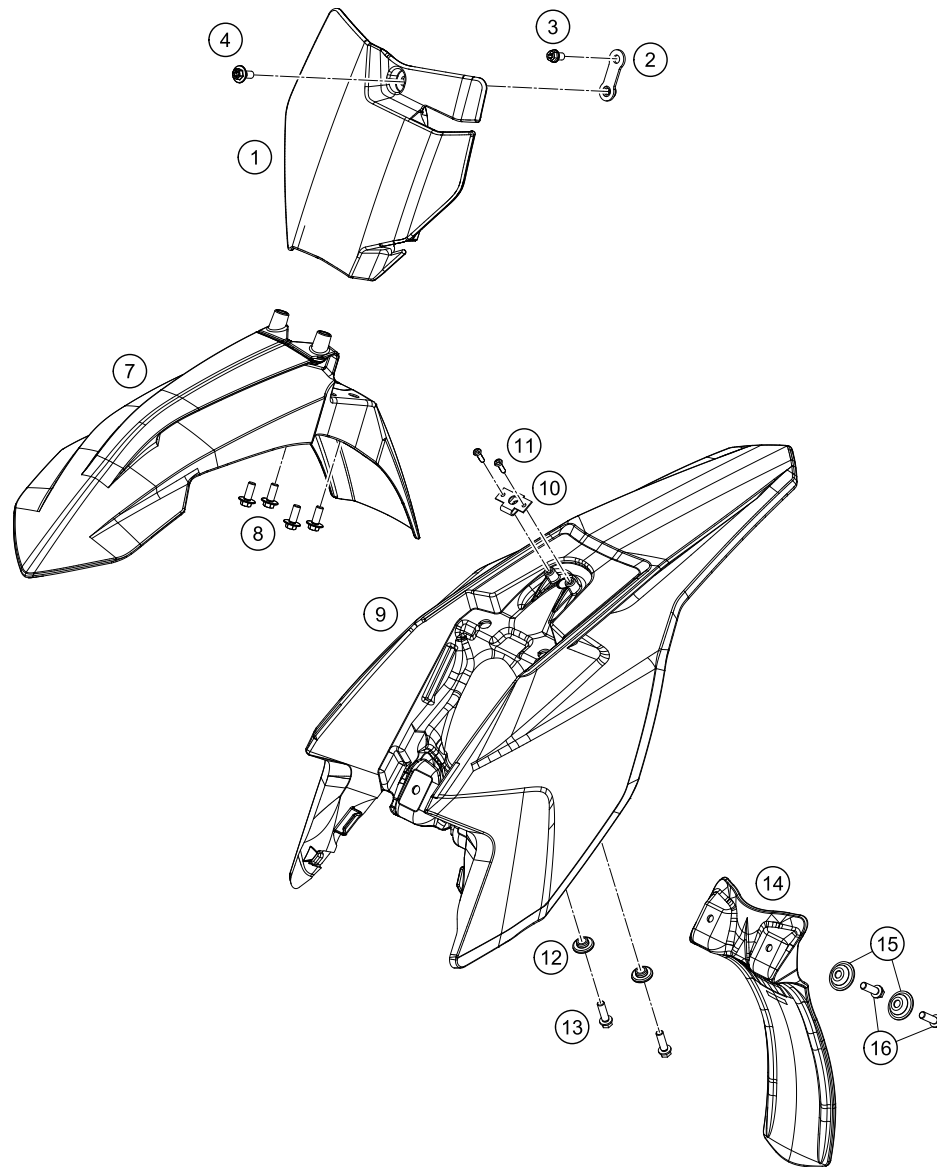

154520610

15735

* NEW PART

X ON DEMAND

POS	PARTNUMBER	PARTNAME	PIECE
1	4530701313330	FUEL TANK CPL. MINI 2016	1
2	49007008044	FILLER CAP CPL. SMALL	1
3	58507003200	FUEL COCK CPL.	1
4	0770020130	O-RING 1,78x10,82x14,38 2-013	1
5	0017060205	SCREW FOR PLASTIC K60X20 SW6	2
6	58307016001	FUEL HOSE VITON 6X1,5 PER/M	1
7	45031005000	YDNAC-CLAMP FUEL HOSE (8MM)	2
8	78007000270	PVC-HOSE 5,6X10X270MM	1
9	0024060273	COLLAR SCREW M6X27 TX	1
10	77307026000	TANK BUSHING 07	1
11	45307040000	SEAT	1
12	45007040051	QUICK RELEASE CPL. 50 SXR '97	1
13	50307014000	TANK ROLLER 12X26X12 '98	2
14	0025060126	HH collar screw M6x12 TX30	2
15	45308054000ABA	Spoiler Set white 50SX/MINI 20 with deca WITH DECAL	1
16	0017060206	SCREW F. PLASTIC K60X20AL SW6	8
17	50307014000	TANK ROLLER 12X26X12 '98	1

174530710

52284

* NEW PART

X ON DEMAND

POS	PARTNUMBER	PARTNAME	PIECE
1	45308007000AB	Number Plate white	1
2	45208007050	RETAINING PLATE F. NUMBER PL.	1
3	0025060106	HH collar screw M6x10 TX30	1
4	0024060106	HH COLLAR SCREW M6X10 TX30	1
7	45308010000EB	FENDER 50 SX ORANGE	1
8	0024060156	HH collar screw M6x15 TX30	4
9	45308013000ABA	Tail section white 20 WITH DECAL	1
10	45007040050	QUICK RELEASE LATCHPLATE	1
11	0981350133	SHEET MET.SCR.DIN7981-3,5X13	2
12	54808020000	SPACER BUSHING 03	2
13	0025060206	HH collar screw M6x20 TX30	2
14	45206010100	SPLASH PROTECT. 50SX JUN./MINI	1
15	72210079000	BUCKET	2
16	0025060166	HH collar screw M6x16 TX30	2