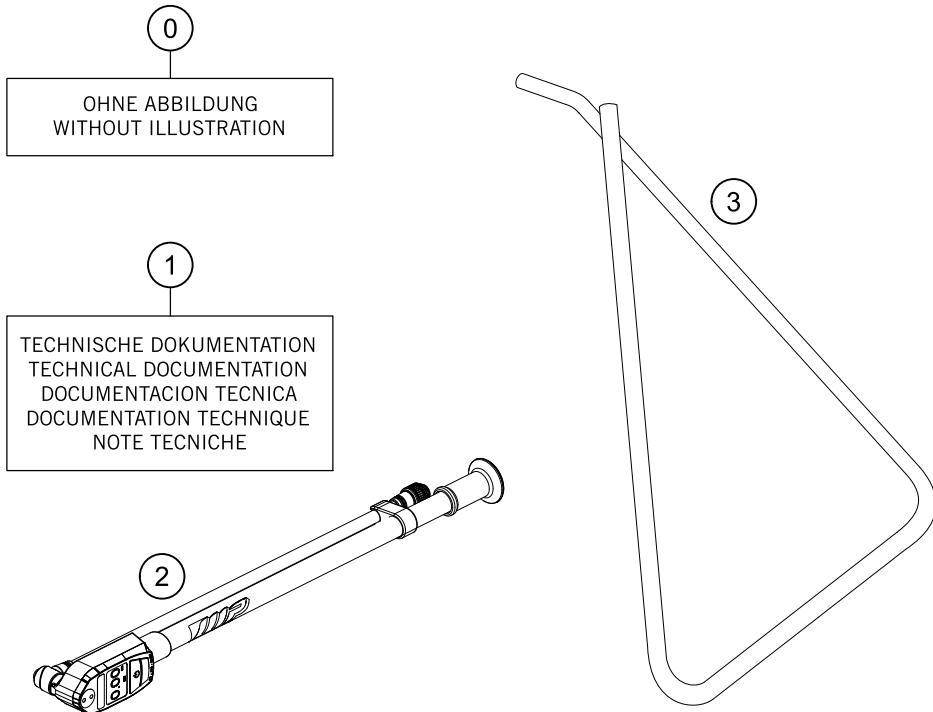

POS	PARTNUMBER	PARTNAME	PIECE
0	20180189INT	Sticker accessory kit	1
0	20180204INT	KTM Bypack Folder Offroad	1
0	50203098000	Sticker "Warning label 4"	1
0	312313	KTM BALLPOINT PEN ORANGE	1
0	312305	DOCUMENTS BAG 2006	1
0	52000227SET	Sticker set XACT AER 142x171	1
0	3210917	NOTEPAD	1
0	45229073000	SPARK PLUG WRENCH	1
0	44011076140	CABLE TIE 140/2,5MM BLACK	2
0	44011076200	CABLE TIE 200/3,6MM BLACK	3
0	78112920000	HOUR METER KTM	1
0	46308010000EB	FRONT FENDER 65SX ORANGE	1
0	0024060136	HH collar screw M6x13 TX30	4
1	3213997EN	Owner's manual	1
1	322000	SAFETY BROCHURES SPORTMINICYC.	1
2	79412966100	Fork pump	1
3	47003020000	PLUG IN STAND SX 85 2003	1

204532001

52070

* NEW PART

X ON DEMAND