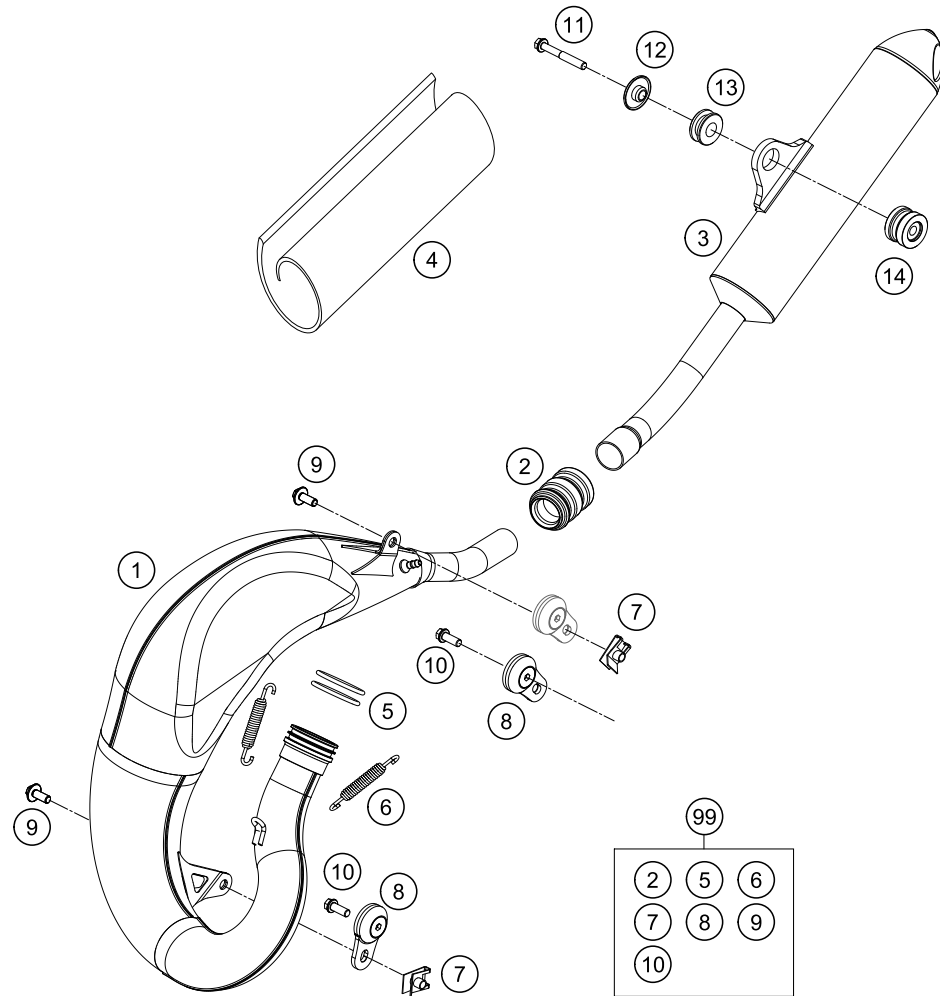

POS	PARTNUMBER	PARTNAME	PIECE
1	46305007000	EXHAUST PIPE CPL.	1
2	54605057000	RUBBER SLEEVE D=21MM/23MM '93	1
3	46305079100	Muffler 65 SX	1
4	45105079056	ROCKWOOL PREFOMED 50 2002	1
5	0770350030	O-RING 35,00X3,00 VITON	2
6	50305016000	TEN.SPRING L=62MM EY.MOVEABLE	2
7	54603048100	clip nut M6	2
8	50305012000	SWINGELEMENT FOR EXHAUST PIPE	2
9	0024060156	HH collar screw M6x15 TX30	2
10	0025060166	HH collar screw M6x16 TX30	2
11	0025060456	HH COLLAR SCREW M6X45 TX30	1
12	46205169000	BUSHING 7.5X12X28X7.6	1
13	77205068000	DAMP. COMPON. BLACK	1
14	46205069100	BUSHING 7.5X12X28X23.6	1
99	00050000812	EXHAUST HARDWARE KIT MINI	1

164630510

52064

* NEW PART

X ON DEMAND