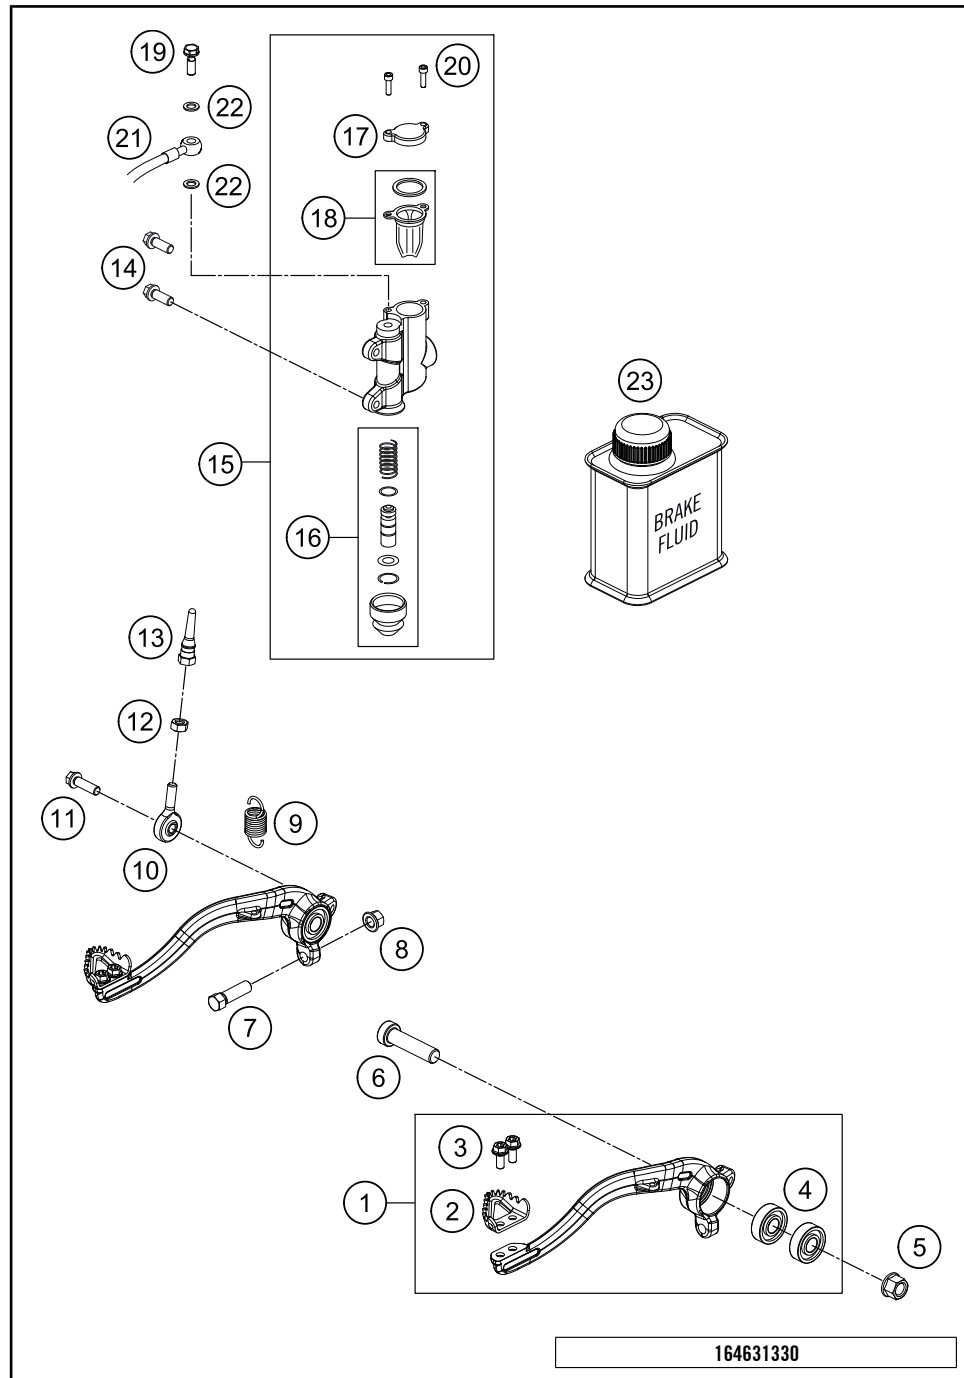

* NEW PART

X ON DEMAND

POS	PARTNUMBER	PARTNAME	PIECE
1	47113001100	HAND BRAKE CYLINDER CPL. 10 MM	1
2	72013002000	LEVER CPL.	1
3	70002038000	LEVER SCREW CPL.	1
4	72002032000	REP. KIT PISTON 10MM	1
5	70013003000	COVER HAND BRAKE CYLINDER CPL.	1
6	72013005000	CLAMP	1
7	70013004000	MUDCOVER HANDBRAKE LEVER	1
8	0770080019	O-RING 8,00X1,00 FORMULA	2
9	47013025000	HOLLOW SCREW BRAKE CYLINDER 03	1
10	46213010000	BRAKE HOSE FRONT 65 SX 2012	1
11	00062030000	BRAKE FLUID DOT5.1 0,25L	1
12	72002035000	SPRING FOR CLUTCH LEVER	1

144621310

14254

* NEW PART X ON DEMAND

POS	PARTNUMBER	PARTNAME	PIECE
1	46213050044	FOOT BRAKE LEVER 65SX CPL.	1
2	54813051000	STEP PLATE FOR BRAKE LEVER	1
3	0025050126	HH collar screw M5x12 TX30	2
4	0625060002	deep groove ball bearing SKF 6000-2RS1	2
5	54630044000	COLLAR NUT M10 WS=13	1
6	0032100406S	AH-COLLAR SCREW M10X40 ISA45	1
7	59001037000	SPECIAL SCREW M8X26 WS=10	1
8	46030045000	flanged nut M8 WS10	1
9	54603062100	RETURN SPRING FOR BRAKE LEVER	1
10	46213055000	SWIVEL HEAD KA6 INNOX	1
11	0025060206	HH collar screw M6x20 TX30	1
12	0934060003	hex nut DIN 934 M6	1
13	46213056000	PUSH ROD	1
14	0025060166	HH collar screw M6x16 TX30	2
15	4701306030001S	FOOT BRAKE CYL. REAR CPL. D=12	1
16	47013061100	REP. SET PISTON REAR D=12 2004	1
17	47013062000	CYLINDER COVER REAR 85 SX 03	1
18	47013063000	GASKET CYLINDER COVER REAR 03	1
19	47013025000	HOLLOW SCREW BRAKE CYLINDER 03	1
20	0912040103	AH.SCREW DIN0912-M 4X10	2
21	46213070000	BRAKE HOSE REAR 65 SX 09	1
22	0770080019	O-RING 8,00X1,00 FORMULA	2
23	00062030000	BRAKE FLUID DOT5.1 0,25L	1