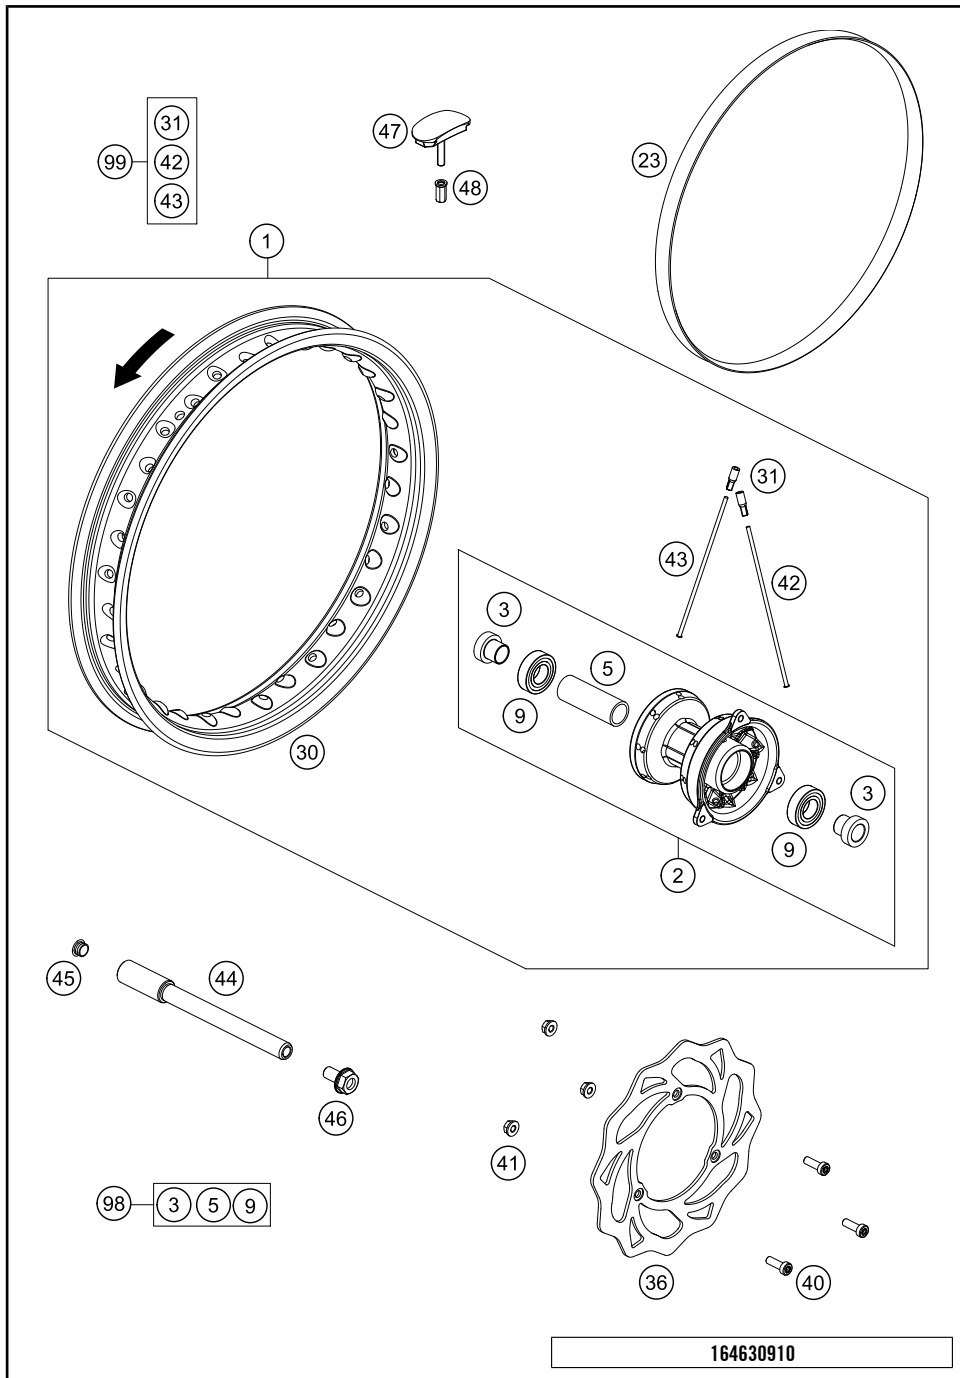

FRONT WHEEL

65 SX 2020 2020

POS	PARTNUMBER	PARTNAME	PIECE
1	46309001244	Front wheel KTM 65 SX 2019	1
2	46309010044	Front hub compl. KTM 65 SX 2019	1
3	46209012000	DISTANCE BUSHING FRONT 65SX	2
5	46009011100	BEARING SPACER TUBE	1
9	0625060037	GR.BALL BEAR. 6003-2RSH/C3HMTF	2
23	46009073000	RIM BAND 14"	1
30	4620907010033	"Front rim 1,6x14""	1
31	46210072000	SPOKE NIPPLE ALU	32
36	46209060100	BRAKE DISC FRONT 65 SX 2012	1
40	59009062013	SPECIAL SCREW M6X13 WS=8 10.9	3
41	56509064100	SELF LOCKING NUT M6 10.9	3
42	46209071148	SPOKE 3X148 C.165° C.3,3	16
43	46209071150	SPOKE 3X150 C.166° C.2,6	16
44	45209081000	AXLE FRONT	1
45	50210086000	COVERING CAP SFL16	1
46	49032011000	HH COLLAR SCREW M10X20 WS=17	1
47	45110090000	RIM LOCK CPL. 2004	1
48	77110090050	NUT FOR WHEEL HOLDER	1
98	46209015000	FRONT WHEEL REP. KIT 65 SX	x
99	00050000918	SPOKE KIT FRONT 14" '12	x

164630910

52068

* NEW PART X ON DEMAND