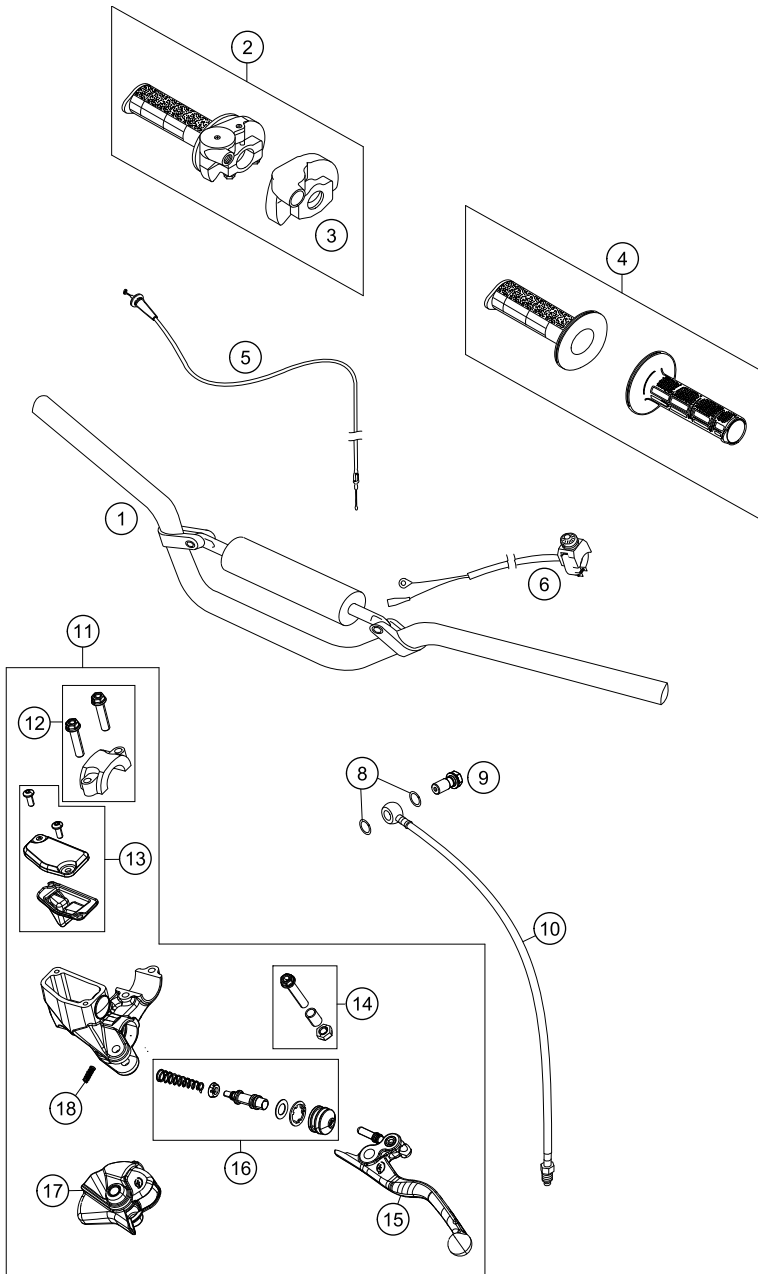

204530130

51896

* NEW PART

X ON DEMAND

HANDLEBAR, CONTROLS

65 SX 2020 2020

POS	PARTNUMBER	PARTNAME	PIECE
1	46302001000	HANDLEBAR 65 SX 2016	1
2	46102010100	THROTTLE GRIP 65 SX 02	1
3	50302020000	PROTECTION COVER '97	1
4	46302021000	Grip-Set	1
5	46202091000	THROTTLE CABLE 65 SX 2009	1
6	50311089200	SHORT CIRCUIT BUTTON 02	1
8	0770080019	O-RING 8,00X1,00 FORMULA	2
9	47013025000	HOLLOW SCREW BRAKE CYLINDER 03	1
10	47132063000	CLUTCH PIPE	1
11	72002030100	MASTER CYLINDER CPL. 10MM	1
12	72013005000	CLAMP	1
13	72002003000	COVER F. MASTER CYLINDER CPL.	1
14	70002038000	LEVER SCREW CPL.	1
15	72013002000	LEVER CPL.	1
16	72002032000	REP. KIT PISTON 10MM	1
17	72002037000	MUDCOVER CLUTCH LEVER	1
18	72002035000	SPRING FOR CLUTCH LEVER	1

204630210

52056

* NEW PART

X ON DEMAND

POS	PARTNUMBER	PARTNAME	PIECE
1	46303001000EB	Frame "463P3" elec. orange	1
2	54310086200	SELF LOCKING NUT M8 10.9	2
3	01665080806	Hexagonal bolt EN 1665-M8x80-10.9	2
5	79003003000	SPECIAL SCREW M8X18 TORX45 SS	2
6	78112920000	HOOR METER KTM	1
7	50307012000	ADH. FOIL TRANSP. 80X80 MM 04	2
8	47103040033	FOOTREST CPL. 14	1
9	47103040000	FOOTREST L/S	1
10	47103041000	FOOTREST R/S	1
11	54803044000	PIN FOR FOOT PED 51.5X9.8 MM	2
12	0125100003	washer DIN 125 A 10.5	2
13	54603041000	FOOTREST SPRING L/S & R/S	2
14	0094032253	PIN DIN0094-3,2X25 STEEL	2
15	46303002000	SUBFRAME 65SX 2016	1
16	0019080206S	FLAT HEAD SCREW M. ISA45 M8X20	2
17	77303053000	CHAIN SLIDING PIECE BELOW 07	1
18	0025080356	HH collar screw M8x35 TX40	1
19	36003014000	LOCK WASHER 8MM	2
20	78103002010	SUB FRAME APPLICATION LEFT	1
21	78103002020	SUB FRAME APPLICATION RIGHT	1
99	77303053110	CHAIN SLIDING KIT BELOW 09-15	1