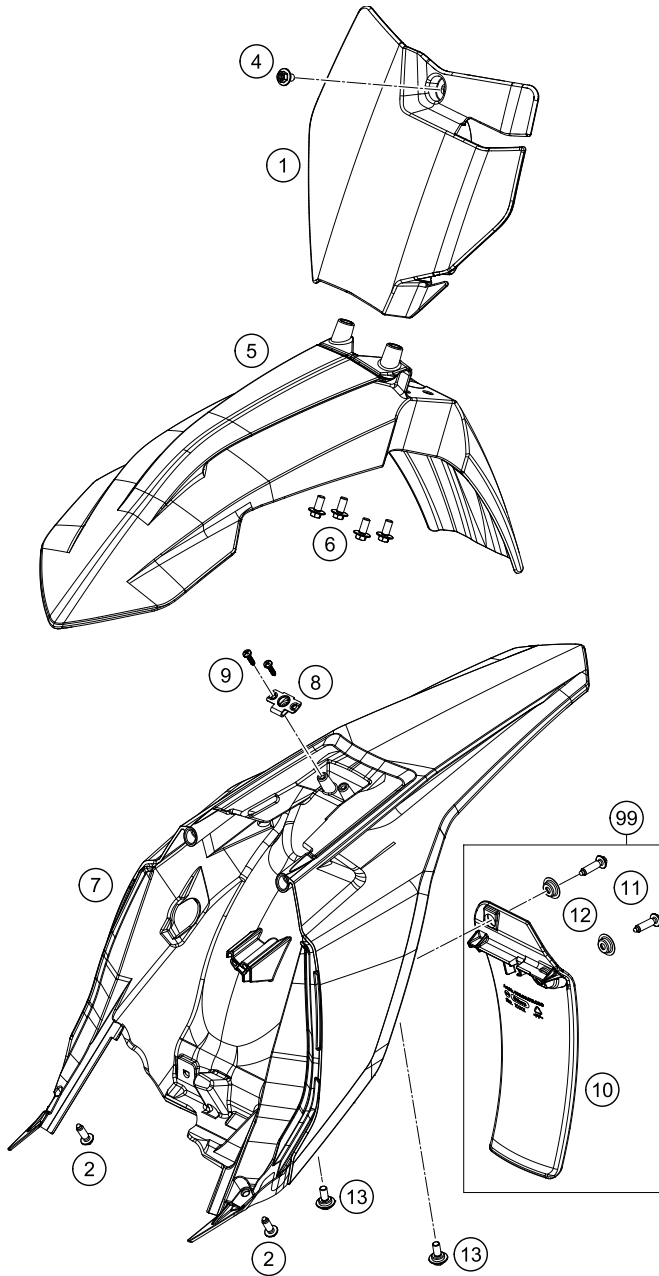

164630510

52064

* NEW PART

X ON DEMAND

POS	PARTNUMBER	PARTNAME	PIECE
1	58406015100	AIR FILTER	1
2	46206017000	FILTER BOW 65 SX 2009	1
3	0017060205	SCREW FOR PLASTIC K60X20 SW6	4
4	46206026000	CARBURETOR CONN. BOOT 65 SX 09	1
5	78006027000	HOSE CLAMP 45-65MM	1
6	58406016000	FILTER CARRIER '97	1
7	46206017050	AIR FILTER BOW PANEL 65SX 2009	1
8	79003003000	SPECIAL SCREW M8X18 TORX45 SS	2
9	0017060305	SPECIAL SCREW K60X30 WS=6	2
10	46306001000AB	Air filter box 65SX	1

164630610

52065

* NEW PART

X ON DEMAND

POS	PARTNUMBER	PARTNAME	PIECE
1	4630701303330	FUEL TANK CPL. 3L 2016	1
2	78107008044X4	TANK PLUG CPL. 14	1
3	58507003200	FUEL COCK CPL.	1
4	0770020130	O-RING 1,78x10,82x14,38 2-013	1
5	0017060205	SCREW FOR PLASTIC K60X20 SW6	2
6	46307016000	FUEL HOSE 65SX 2016	1
7	58007117000	YDNAC-CLAMP 10107 10MM	2
8	78007000270	PVC-HOSE 5,6X10X270MM	1
9	0024060273	COLLAR SCREW M6X27 TX	1
10	77307026000	TANK BUSHING 07	1
11	46307040000	SEAT	1
12	45007040051	QUICK RELEASE CPL. 50 SXR '97	1
13	50307014000	TANK ROLLER 12X26X12 '98	3
14	0025060126	HH collar screw M6x12 TX30	2
15	46308054000ABA	Spoilerset 65SX 2020 WITH DECAL	1
16	0017060206	SCREW F. PLASTIC K60X20AL SW6	8
17	79608052000	BUSH 6X11X16X5 MM	2
18	0025060206	HH collar screw M6x20 TX30	2

174630710

52066

* NEW PART

X ON DEMAND

164630810

POS	PARTNUMBER	PARTNAME	PIECE
1	46308007000AB	Start number plate 65SX white	1
2	0017060205	SCREW FOR PLASTIC K60X20 SW6	2
4	0024060106	HH COLLAR SCREW M6X10 TX30	1
5	46308010000EB	FRONT FENDER 65SX ORANGE	1
6	0024060136	HH collar screw M6x13 TX30	4
7	46308013000ABA	Tail section 65SX 2020	1
8	45007040050	QUICK RELEASE LATCHPLATE	1
9	0981350133	SHEET MET.SCR.DIN7981-3,5X13	2
10	46306010000	SPLASH PROTECTION 65SX 2016	1
11	0017060255	EJOT PT SCREW K60X25-Z SW6	2
12	46104066050	BUSH FOR CHAINSLIDER GUARD 02	2
13	83008000015	SPECIAL SCREW M6X15X3	2
99	46306010010	SPLASH PROTECTION KIT	x