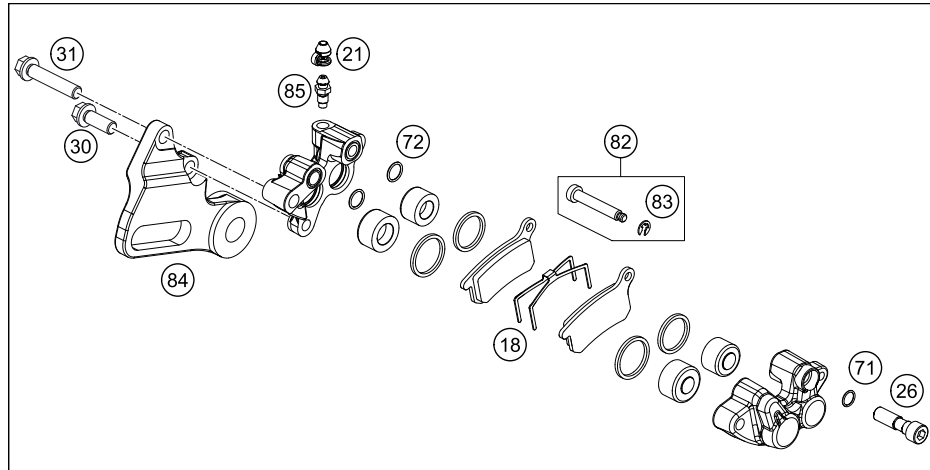

134621360

12855

* NEW PART

X ON DEMAND

REAR BRAKE CALIPER

65 SX 2020 2020

POS	PARTNUMBER	PARTNAME	PIECE
18	46213018000	RETAINING SPRING 65 SX	1
21	47013021000	CAP FOR BLEEDER SCREW	1
22	47013083100	REPAIR KIT BRAKEPISTON	1
25	47013225000	HOLLOW SCREW REAR 85 SX 2003	1
26	47013325000	HOLLOW SCREW REAR 85 SX 2003	1
30	0025080206	HH collar screw M8x20	1
31	0025080406	HH COLLAR SCREW M8X40 TX40	1
70	46213070000	BRAKE HOSE REAR 65 SX 09	1
71	0770080019	O-RING 8,00X1,00 FORMULA	3
72	0770100019	O-RING 10X1 EPDM	2
80	46313080000	BRAKE CALIPER R. CPL. 65SX 16	1
81	47013081000	REPAIR KIT SEAL RING REAR 03	1
82	47013425000	AH SCREW + CIRCLIP 85/105	1
83	0799040009	TAB WASHER DIN6799-RA 4,0	1
84	46313075000	BRAKE CALIPER REAR SUPPORT 16	1
85	47013085000	BLEEDER SCREW M8X1	1
90	47013090200	BRAKE PADS REAR SINTER 85SX 08	1

204532001

52070

* NEW PART

X ON DEMAND

- ⑤ Ø 5 mm
- ⑥ Ø 6 mm
- ⑧ Ø 8 mm
- ⑩ Ø 10 mm
- ⑫ Ø 12 mm
- ⑭ Ø 14-14,5 mm
- ⑯ Ø 16 mm
- ⑳ Ø 20 mm
- ㉑ Ø 21 mm
- ㉒ Ø 22 mm
- ㉓ Ø 23 mm
- ㉔ Ø 24,5 mm
- ㉘ Ø 28,5 mm
- ㉚ Ø 32 mm
- ㉜ Ø 52 mm