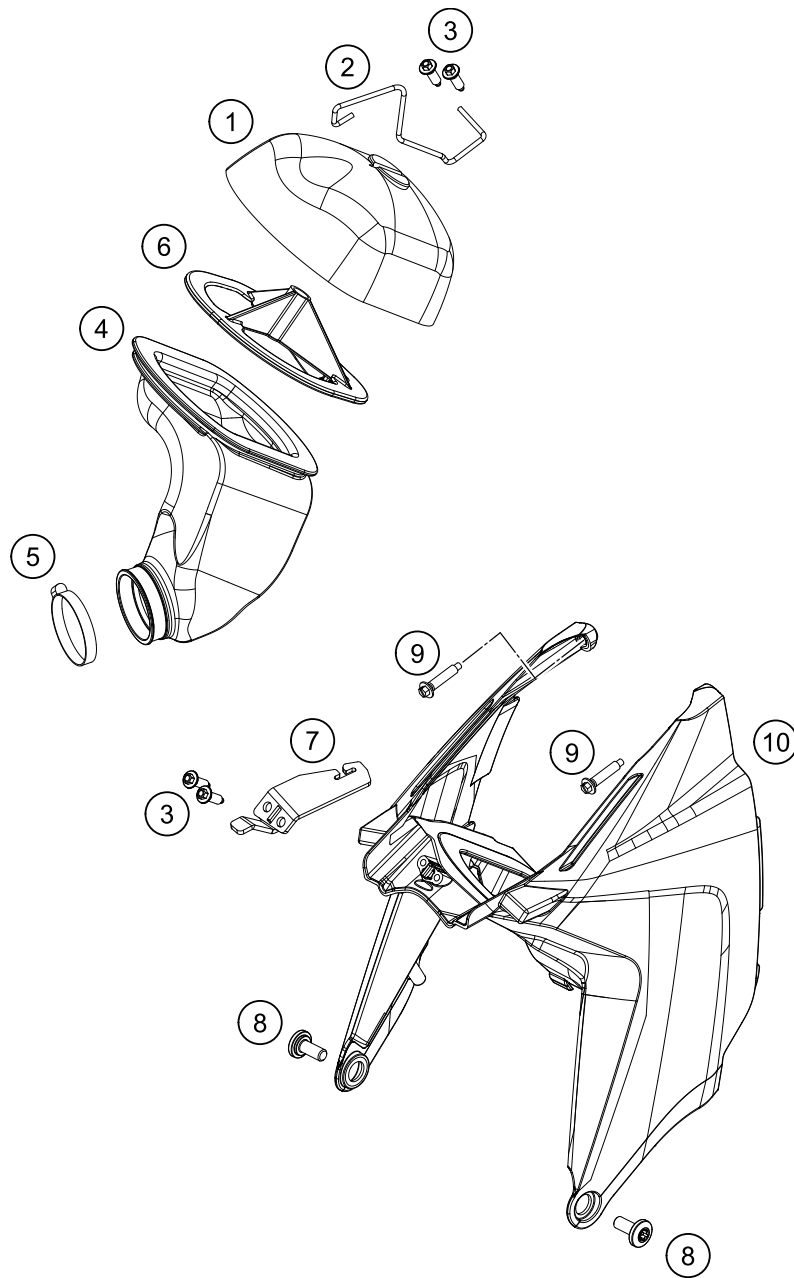

POS	PARTNUMBER	PARTNAME	PIECE
1	58406015100	AIR FILTER	1
2	46206017000	FILTER BOW 65 SX 2009	1
3	0017060205	SCREW FOR PLASTIC K60X20 SW6	4
4	46206026000	CARBURETOR CONN. BOOT 65 SX 09	1
5	78006027000	HOSE CLAMP 45-65MM	1
6	58406016000	FILTER CARRIER '97	1
7	46206017050	AIR FILTER BOW PANEL 65SX 2009	1
8	79003003000	SPECIAL SCREW M8X18 TORX45 SS	2
9	0017060305	SPECIAL SCREW K60X30 WS=6	2
10	46306001000AB	Air filter box 65SX	1

164630610

52065

* NEW PART

X ON DEMAND