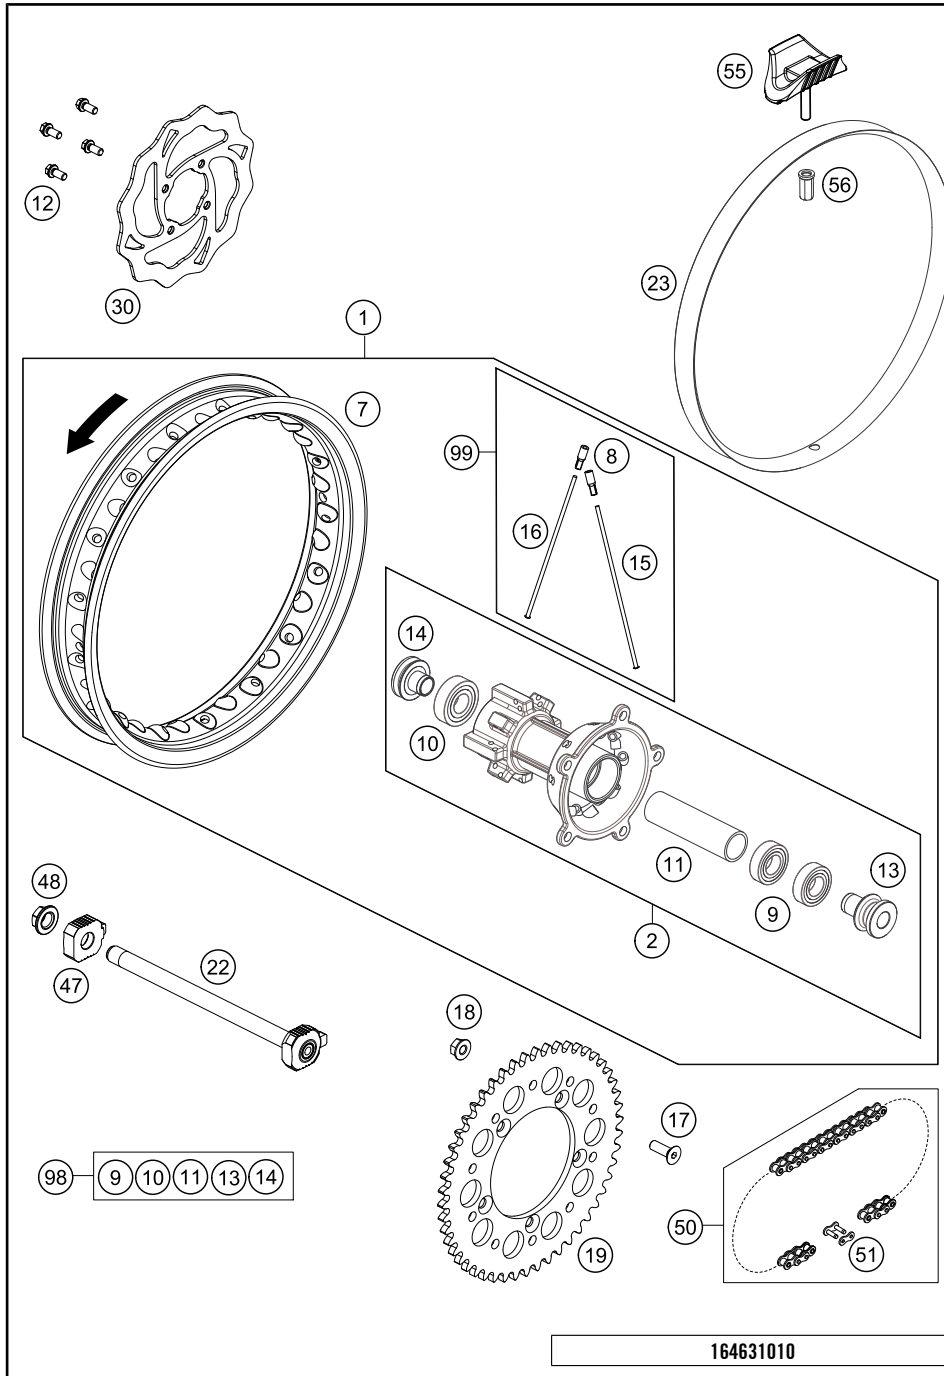

REAR WHEEL

65 SX 2020 2020

POS	PARTNUMBER	PARTNAME	PIECE
1	46310001344	Rear wheel KTM 65 SX 2019	1
2	46310010144	Rear hub compl. KTM 65 SX 2016	1
7	4621007010033	"Rear rim 1,6x12""	1
8	46210072000	SPOKE NIPPLE ALU	32
9	0625060037	GR.BALL BEAR. 6003-2RSH/C3HMTF	2
10	0625062032	GR.BALL BEAR. 6203-2RSHC3HMTF	1
11	46010011000	BEAR.SPACER TUBE REAR SX 60/65	1
12	59009062016	SPECIAL SCREW M6X16 WS=8 10.9	4
13	46310013000	SPACER BUSHING L/S	1
14	46310014000	SPACER BUSHING R/S	1
15	46210071140	SPOKE 3X140 C. 150° C.5 Zinc	16
16	46210071133	SPOKE 3X133 C.161 C.4 Zinc	16
17	0019080266S	COUNTER-SUNK SCREW ISA45 M8X26	5
18	54310086200	SELF LOCKING NUT M8 10.9	5
19	46010051046	REAR SPROCKET 46-T	x
19	46010051048	REAR SPROCKET 48-T	x
19	46010051050	REAR SPROCKET 50-T	x
22	46310085044	AXLE REAR CPL. 2016	1
23	45109073100	RIM BAND 12"	1
30	46210060000	BRAKE DISC REAR 65 SX 09	1
47	46310084000	CHAIN TENSIONER R/S	1
48	77204087000	hex nut M14x1.5 WS17	1
50	46110165112	CHAIN 1/2X1/4" 65 SX	1
51	46110166000	CONNECTING LINK 1/2X1/4"	1
55	51009100100	RIM LOCK VM1 (1,60")	1
56	77110090050	NUT FOR WHEEL HOLDER	1
98	46310015000	REAR WHEEL REP. KIT 65 SX 2016	x
99	00050000919	SPOKE KIT REAR 12" '12	x

* NEW PART

X ON DEMAND