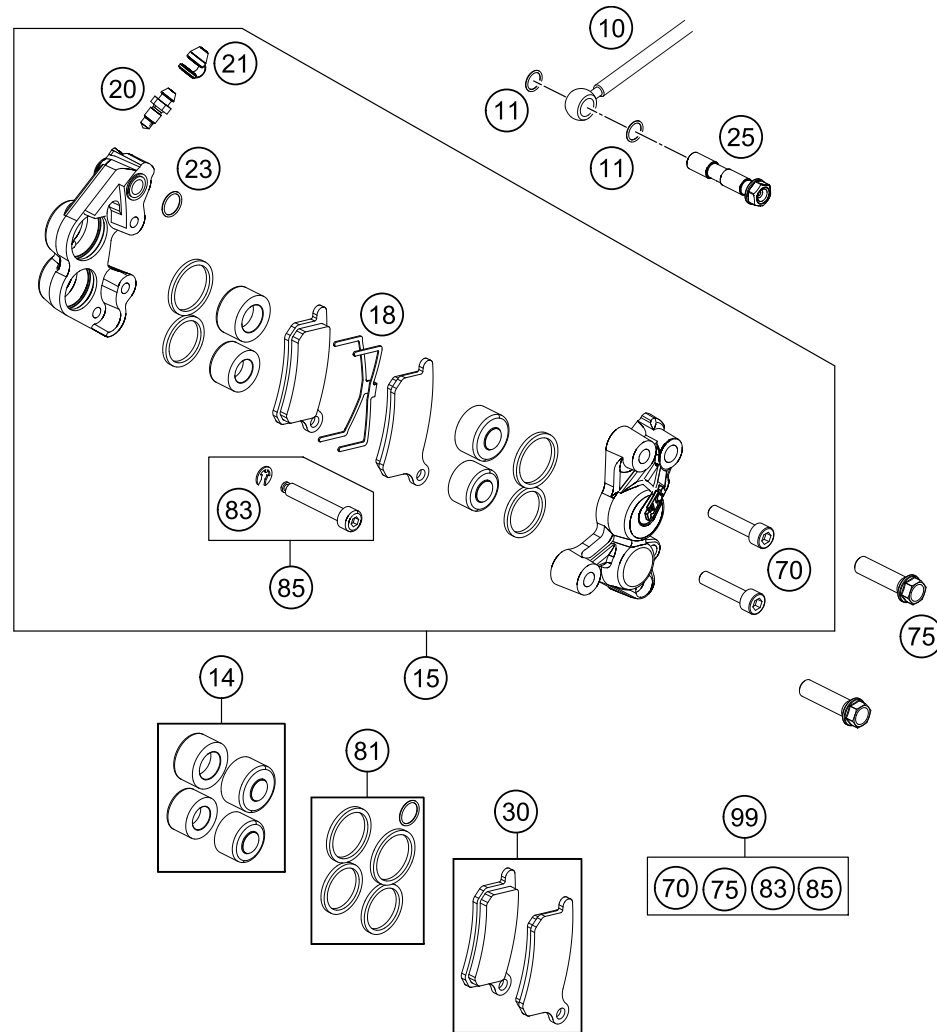

FRONT BRAKE CALIPER

65 SX 2020 2020

POS	PARTNUMBER	PARTNAME	PIECE
10	46213010000	BRAKE HOSE FRONT 65 SX 2012	1
11	0770080019	O-RING 8,00X1,00 FORMULA	2
14	46213019000	REPAIR KIT BRAKEPISTON	1
15	46213015100	BRAKE CALIPER	1
18	46213018000	RETAINING SPRING 65 SX	1
20	47013085000	BLEEDER SCREW M8X1	1
21	47013021000	CAP FOR BLEEDER SCREW	1
23	0770100019	O-RING 10X1 EPDM	1
25	47013025000	HOLLOW SCREW BRAKE CYLINDER 03	1
30	46213030000	BRAKE PAD SET FRONT 2012	1
70	0912060283	AH SCREW DIN0912-M 6X28	2
75	0025080356S	HH COLLAR SCREW M8X35 TX40	2
81	46213021000	REPAIR KIT SEAL RING 2012	1
83	0799040009	TAB WASHER DIN6799-RA 4,0	1
85	46113125000	AH SCREW + CIRCLIP 2002	1
99	46213017000	CALIPER SCREW CPL.	1

134621360

12855

* NEW PART

X ON DEMAND