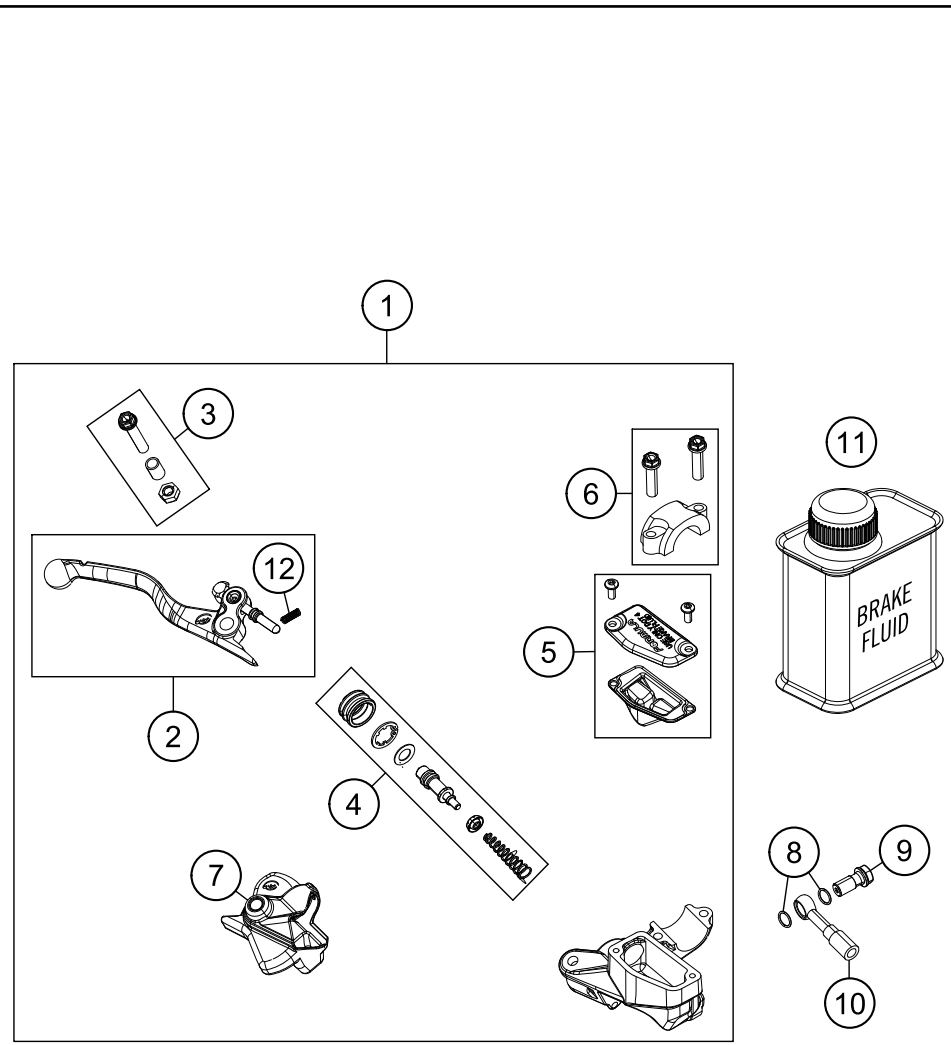

* NEW PART

X ON DEMAND

POS	PARTNUMBER	PARTNAME	PIECE
1	47113001100	HAND BRAKE CYLINDER CPL. 10 MM	1
2	72013002000	LEVER CPL.	1
3	70002038000	LEVER SCREW CPL.	1
4	72002032000	REP. KIT PISTON 10MM	1
5	70013003000	COVER HAND BRAKE CYLINDER CPL.	1
6	72013005000	CLAMP	1
7	70013004000	MUDCOVER HANDBRAKE LEVER	1
8	0770080019	O-RING 8,00X1,00 FORMULA	2
9	47013025000	HOLLOW SCREW BRAKE CYLINDER 03	1
10	46213010000	BRAKE HOSE FRONT 65 SX 2012	1
11	00062030000	BRAKE FLUID DOT5.1 0,25L	1
12	72002035000	SPRING FOR CLUTCH LEVER	1