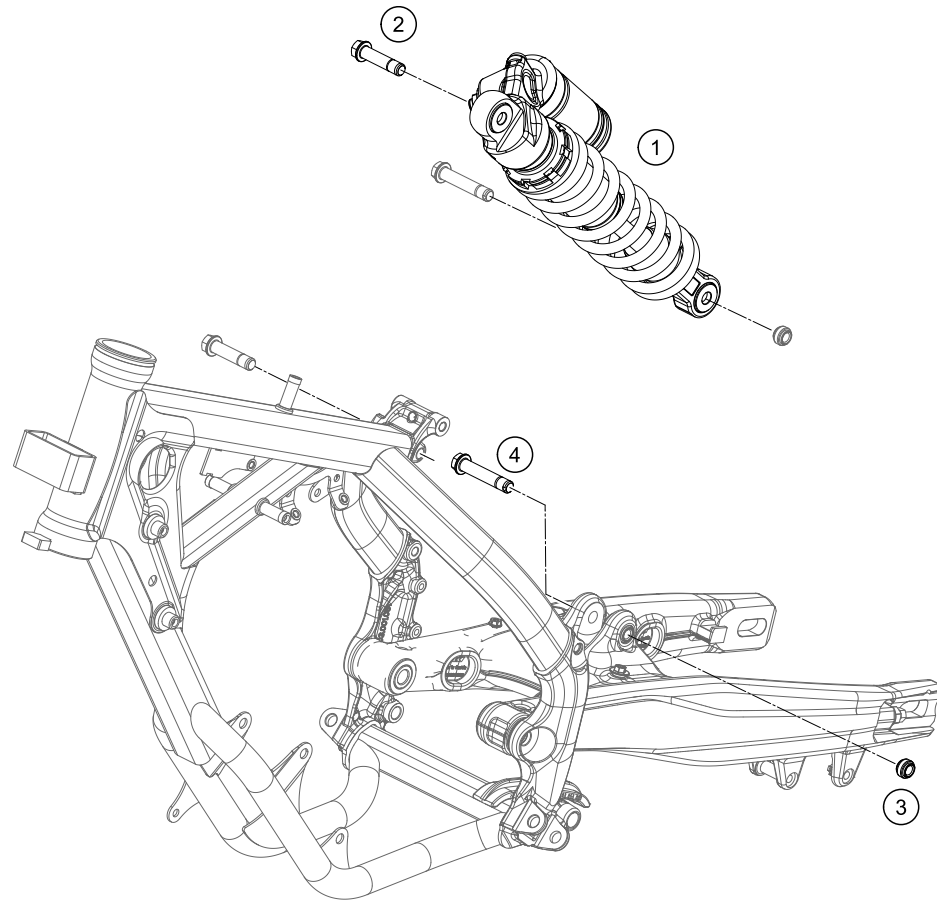

204630210

52056

* NEW PART

X ON DEMAND

POS	PARTNUMBER	PARTNAME	PIECE
1	46303001000EB	Frame "463P3" elec. orange	1
2	54310086200	SELF LOCKING NUT M8 10.9	2
3	01665080806	Hexagonal bolt EN 1665-M8x80-10.9	2
5	79003003000	SPECIAL SCREW M8X18 TORX45 SS	2
6	78112920000	HOOR METER KTM	1
7	50307012000	ADH. FOIL TRANSP. 80X80 MM 04	2
8	47103040033	FOOTREST CPL. 14	1
9	47103040000	FOOTREST L/S	1
10	47103041000	FOOTREST R/S	1
11	54803044000	PIN FOR FOOT PED 51.5X9.8 MM	2
12	0125100003	washer DIN 125 A 10.5	2
13	54603041000	FOOTREST SPRING L/S & R/S	2
14	0094032253	PIN DIN0094-3,2X25 STEEL	2
15	46303002000	SUBFRAME 65SX 2016	1
16	0019080206S	FLAT HEAD SCREW M. ISA45 M8X20	2
17	77303053000	CHAIN SLIDING PIECE BELOW 07	1
18	0025080356	HH collar screw M8x35 TX40	1
19	36003014000	LOCK WASHER 8MM	2
20	78103002010	SUB FRAME APPLICATION LEFT	1
21	78103002020	SUB FRAME APPLICATION RIGHT	1
99	77303053110	CHAIN SLIDING KIT BELOW 09-15	1

204630310

52057

* NEW PART X ON DEMAND

SHOCK ABSORBER

65 SX 2020 2020

POS	PARTNUMBER	PARTNAME	PIECE
1	03187T0301	Monoshock 65 SX 20	1
2	69004089000	HH COLLAR SCREW M10X42 WS13 08	1
3	69004095000	ADAPTOR NUT M10	1
4	77204089000	HH COLLAR SCREW M10X52 SW13	1