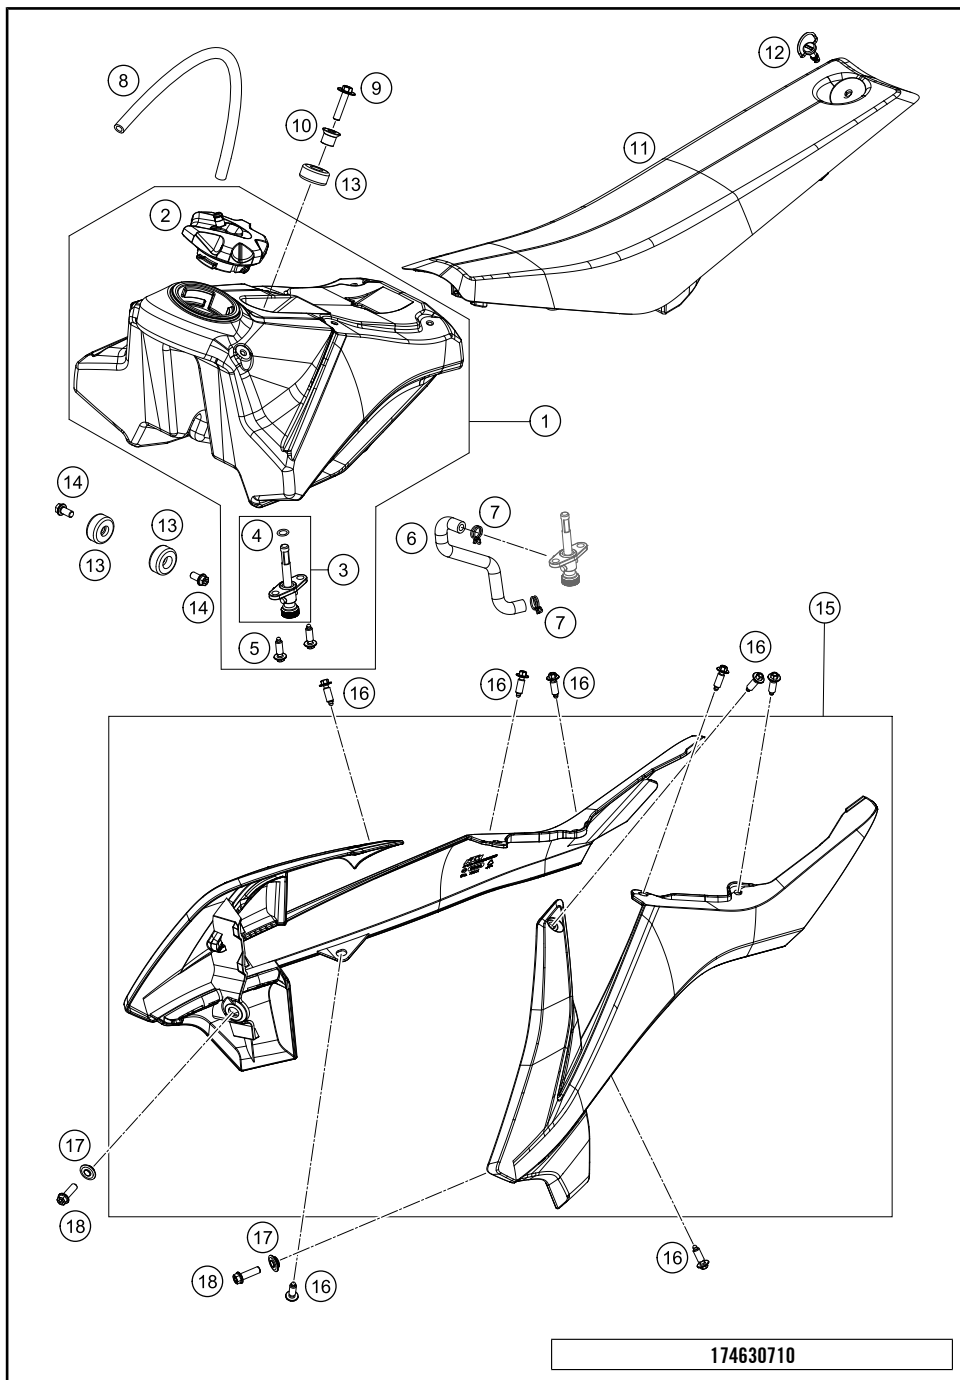

POS	PARTNUMBER	PARTNAME	PIECE
1	4630701303330	FUEL TANK CPL. 3L 2016	1
2	78107008044X4	TANK PLUG CPL. 14	1
3	58507003200	FUEL COCK CPL.	1
4	0770020130	O-RING 1,78x10,82x14,38 2-013	1
5	0017060205	SCREW FOR PLASTIC K60X20 SW6	2
6	46307016000	FUEL HOSE 65SX 2016	1
7	58007117000	YDNAC-CLAMP 10107 10MM	2
8	78007000270	PVC-HOSE 5,6X10X270MM	1
9	0024060273	COLLAR SCREW M6X27 TX	1
10	77307026000	TANK BUSHING 07	1
11	46307040000	SEAT	1
12	45007040051	QUICK RELEASE CPL. 50 SXR '97	1
13	50307014000	TANK ROLLER 12X26X12 '98	3
14	0025060126	HH collar screw M6x12 TX30	2
15	46308054000ABA	Spoilerset 65SX 2020 WITH DECAL	1
16	0017060206	SCREW F. PLASTIC K60X20AL SW6	8
17	79608052000	BUSH 6X11X16X5 MM	2
18	0025060206	HH collar screw M6x20 TX30	2

174630710

52066

* NEW PART

X ON DEMAND