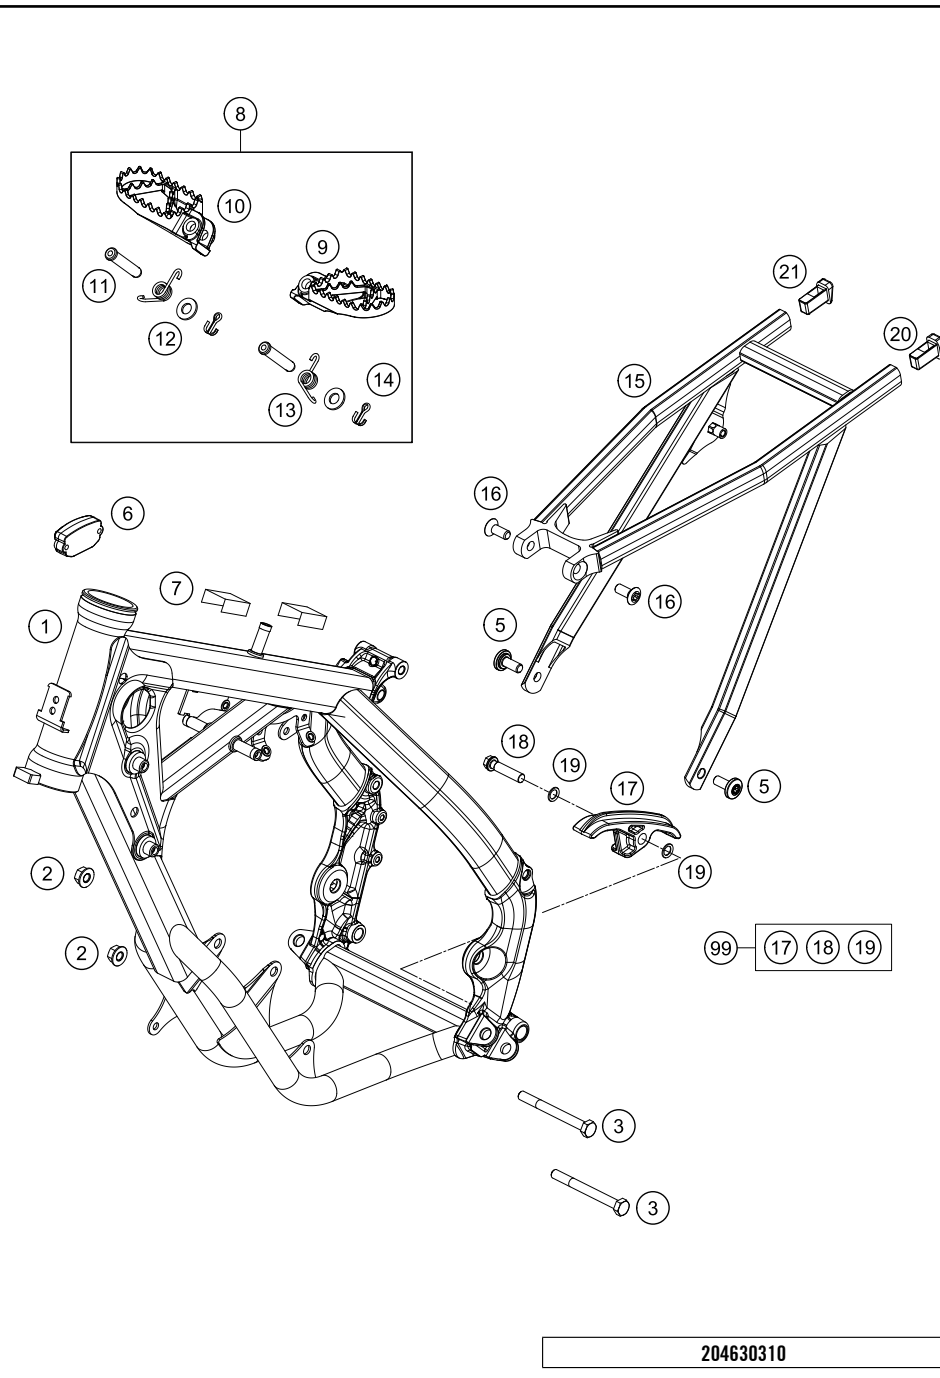

204530130

51896

* NEW PART

X ON DEMAND

HANDLEBAR, CONTROLS

65 SX 2020 2020

POS	PARTNUMBER	PARTNAME	PIECE
1	46302001000	HANDLEBAR 65 SX 2016	1
2	46102010100	THROTTLE GRIP 65 SX 02	1
3	50302020000	PROTECTION COVER '97	1
4	46302021000	Grip-Set	1
5	46202091000	THROTTLE CABLE 65 SX 2009	1
6	50311089200	SHORT CIRCUIT BUTTON 02	1
8	0770080019	O-RING 8,00X1,00 FORMULA	2
9	47013025000	HOLLOW SCREW BRAKE CYLINDER 03	1
10	47132063000	CLUTCH PIPE	1
11	72002030100	MASTER CYLINDER CPL. 10MM	1
12	72013005000	CLAMP	1
13	72002003000	COVER F. MASTER CYLINDER CPL.	1
14	70002038000	LEVER SCREW CPL.	1
15	72013002000	LEVER CPL.	1
16	72002032000	REP. KIT PISTON 10MM	1
17	72002037000	MUDCOVER CLUTCH LEVER	1
18	72002035000	SPRING FOR CLUTCH LEVER	1

204630210

52056

* NEW PART

X ON DEMAND

POS	PARTNUMBER	PARTNAME	PIECE
1	46303001000EB	Frame "463P3" elec. orange	1
2	54310086200	SELF LOCKING NUT M8 10.9	2
3	01665080806	Hexagonal bolt EN 1665-M8x80-10.9	2
5	79003003000	SPECIAL SCREW M8X18 TORX45 SS	2
6	78112920000	HOOR METER KTM	1
7	50307012000	ADH. FOIL TRANSP. 80X80 MM 04	2
8	47103040033	FOOTREST CPL. 14	1
9	47103040000	FOOTREST L/S	1
10	47103041000	FOOTREST R/S	1
11	54803044000	PIN FOR FOOT PED 51.5X9.8 MM	2
12	0125100003	washer DIN 125 A 10.5	2
13	54603041000	FOOTREST SPRING L/S & R/S	2
14	0094032253	PIN DIN0094-3,2X25 STEEL	2
15	46303002000	SUBFRAME 65SX 2016	1
16	0019080206S	FLAT HEAD SCREW M. ISA45 M8X20	2
17	77303053000	CHAIN SLIDING PIECE BELOW 07	1
18	0025080356	HH collar screw M8x35 TX40	1
19	36003014000	LOCK WASHER 8MM	2
20	78103002010	SUB FRAME APPLICATION LEFT	1
21	78103002020	SUB FRAME APPLICATION RIGHT	1
99	77303053110	CHAIN SLIDING KIT BELOW 09-15	1