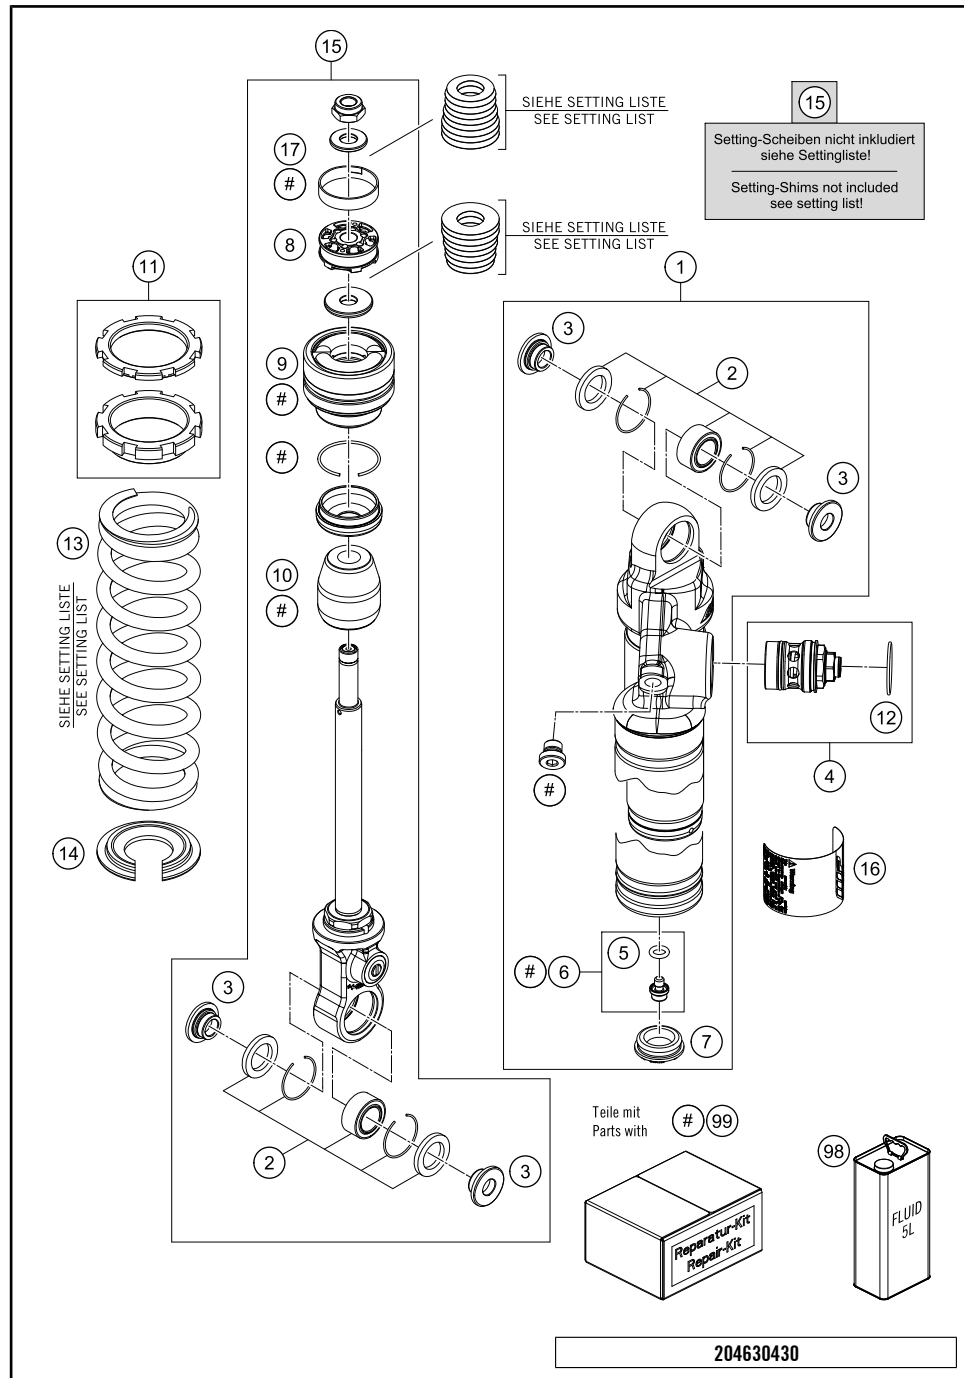

POS	PARTNUMBER	PARTNAME	PIECE
1	36120846S2	Shock housing cpl.	1
2	R12012	Ball joint bearing kit top 12mm	2
3	46180009	Distance bush 10x15/18/24,5x9,5	4
4	50181101S39	Compression cpl.	1
5	46810893	O-ring 5,28x1,78 NBR70 black	1
6	36120151S	PLUG SCREW M5X6 CPL.	1
7	46811208	Rubber cap do not open 22x5,5 NBR	1
8	36120071	Piston 10,5x35,6x13,65 3,5/5,5	1
9	36120787S	Sealholder 36x26,6 cpl.	1
10	36120799	Rubber pad 13,9x38x43 black	1
11	36120418S	ADJUSTING NUT CPL.	1
12	50180217	O-ring 27x1,5 Viton70 green ISO 3601-3S	1
13	93010225S	SHOCK SPRING 40N/MM - 210MM	1
13	93010224S	SHOCK SPRING 35N/MM - 210MM	x
13	93010226S	SHOCK SPRING 45N/MM - 210MM	x
14	36120386	Spring retainer 27x57x2	1
15	36120781S18	Bottom part cpl.	1
16	52000222	Sticker XACT 65SX	1
17	36120040	Pistonring 33x35x8	1
98	50180751S1	SHOCK ABSORBER FLUID 5 LT	1
99	R308	REPAIR-KIT	1

204630430

51897

* NEW PART X ON DEMAND