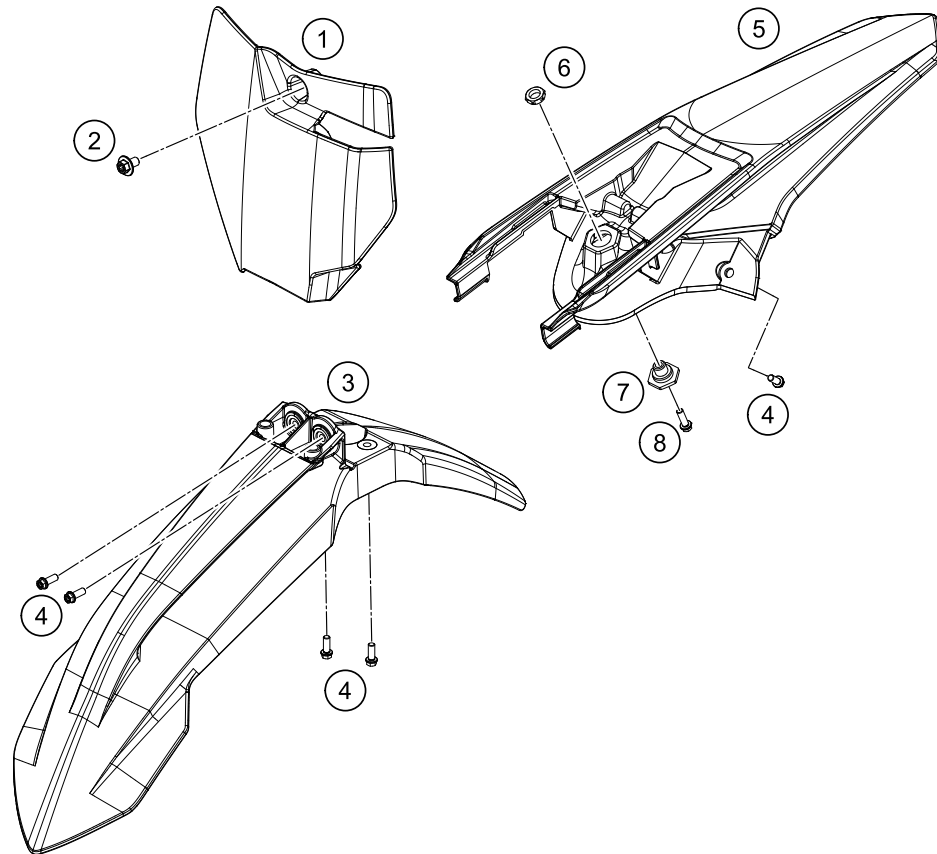

184720710

52358

* NEW PART X ON DEMAND

POS	PARTNUMBER	PARTNAME	PIECE
1	47208007000AB	Start number plate 85SX	1
2	0024060106	HH COLLAR SCREW M6X10 TX30	1
3	47208010000EB	Front fender	1
4	0025060166	HH collar screw M6x16 TX30	6
5	47208013000ABA	Rear fender 85SX 2020	1
6	50314057050	COLLAR NUT M12X1/WS17 H=5MM	1
7	54807048000	BUSHING FOR SEAT FASTENING 03	1
8	0025060256	HH collar screw M6x25 TX30	1