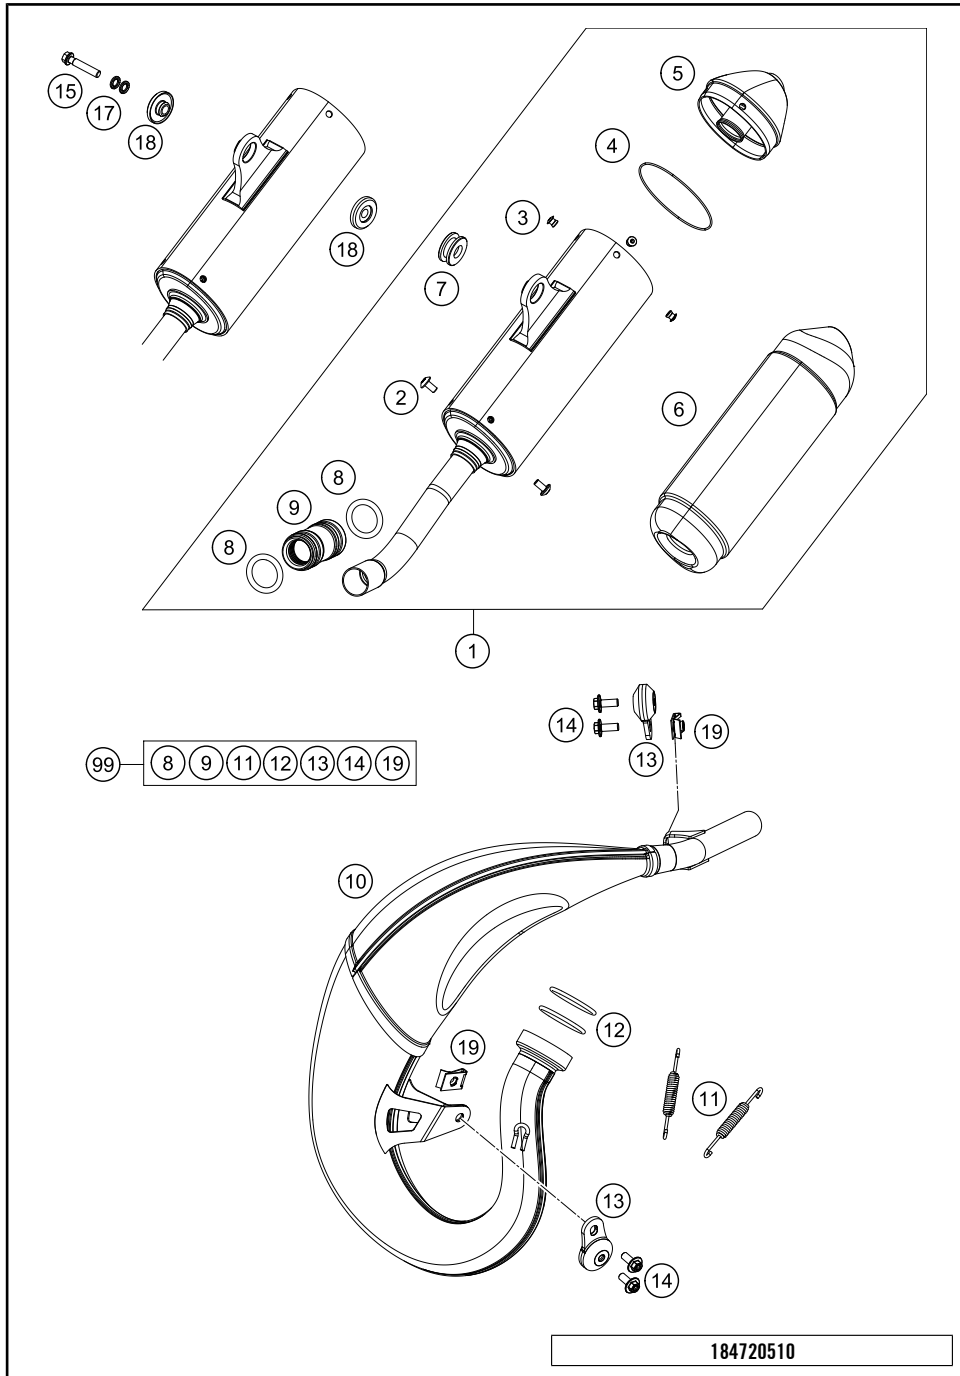

EXHAUST SYSTEM

85 SX 19/16 2020 2020

POS	PARTNUMBER	PARTNAME	PIECE
1	47205079000	Silencer 85 SX	1
2	78105081010	SCREW TORX M5X10	4
3	0011480800	DUMMY RIVET 4,8X 8 NIRO	4
4	0770740015	O-RING 74,00X1,50 FKM 75SH	1
5	47205079060	Endcap cpl.	1
6	47205078165	stuffingyarn package 165g	1
7	77205068000	DAMP. COMPON. BLACK	1
8	47205058000	Hose spring	2
9	47205057000	Exhaust rubber	1
10	47205007000	Manifold	1
11	50305016000	TEN.SPRING L=62MM EY.MOVEABLE	2
12	0770380030	O-RING 38,00X3,00 VITON	2
13	50305012000	SWINGELEMENT FOR EXHAUST PIPE	2
14	0024060156	HH collar screw M6x15 TX30	4
15	0025060356	HH collar screw M6x35 TX30	1
17	50233041000	PAIR OF WASHERS M 6 NORDLOCK	1
18	77205169000	BUSHING 7.5x12x28x8.3 11	2
19	54603048100	clip nut M6	2
99	00050000812	EXHAUST HARDWARE KIT MINI	1

44884

* NEW PART

X ON DEMAND