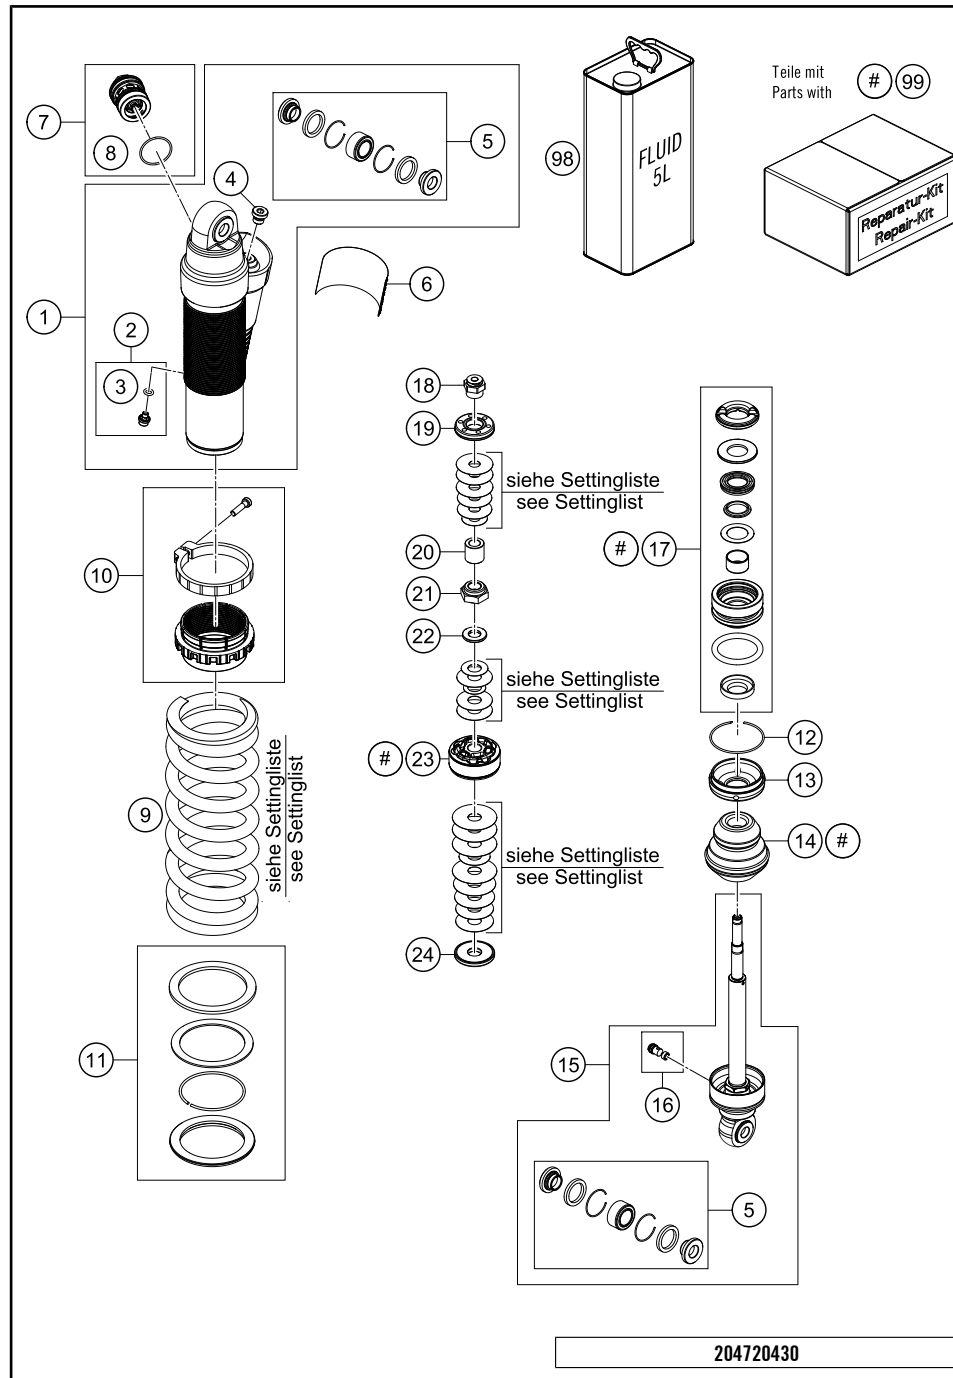

SHOCK ABSORBER DISASSEMBLED

85 SX 19/16 2020 2020

POS	PARTNUMBER	PARTNAME	PIECE
1	46181242S5	Shock housing cpl.	1
2	36120151S	PLUG SCREW M5X6 CPL.	1
3	46810893	O-ring 5,28x1,78 NBR70 black	1
4	50180095	HS cylinder-head screw R1/8 l8	1
5	RP10011	Ball joint bearing kit 12mm	2
6	52000230	Sticker XACT 85 SX	1
7	50181101S40	Compression cpl.	1
8	50180217	O-ring 27x1,5 Viton70 green ISO 3601-3S	1
9	91010271S	SPRING (59) 215 30 N/MM	x
9	91010240S	SPRING (59) 215 35 N/MM D=9,25	x
9	91010161S	SPRING (59) 215 40 N/MM D=9,5	1
9	91010201	Mainspring (59) 45-215 damper white	x
9	91010080	Mainspring (59) 50-215 damper white	x
9	91010170S	SPRING 55 N/MM	x
10	46181382S	Plastic Spring Retainer D46 cpl.	1
11	RP10005	SPRING CUP SET PDS 17	1
12	46810010	Round-wire snap ring 49x1,8	1
13	46181351	Cover 46,12x15 h5,5 red	1
14	46181237	Rubber pad 17x48x55	1
15	46181301S1	Shock absorber bot. cpl.	1
16	50181094S	ADJUSTING SCREW M8X0,5 CPL.	1
17	46180669S	Sealholder 46x28 cpl.	1
18	46181183S	Piston rod nut M10x1 PDS cpl.	1
19	46181184	Piston 15x35,4x6 4	1
20	46181249	Bush 10x17x23	1
21	46810474	Piston rod nut M12x1	1
22	46811258	Washer 12x24x2,5	1
23	46181328S	Piston 12x46x20 cpl.	1
24	46181194	Rebound disc 12x36x4 h0	1
98	50180751S1	SHOCK ABSORBER FLUID 5 LT	1
99	RP10020	Repairing kit shock absorber PDS 19	1

* NEW PART X ON DEMAND