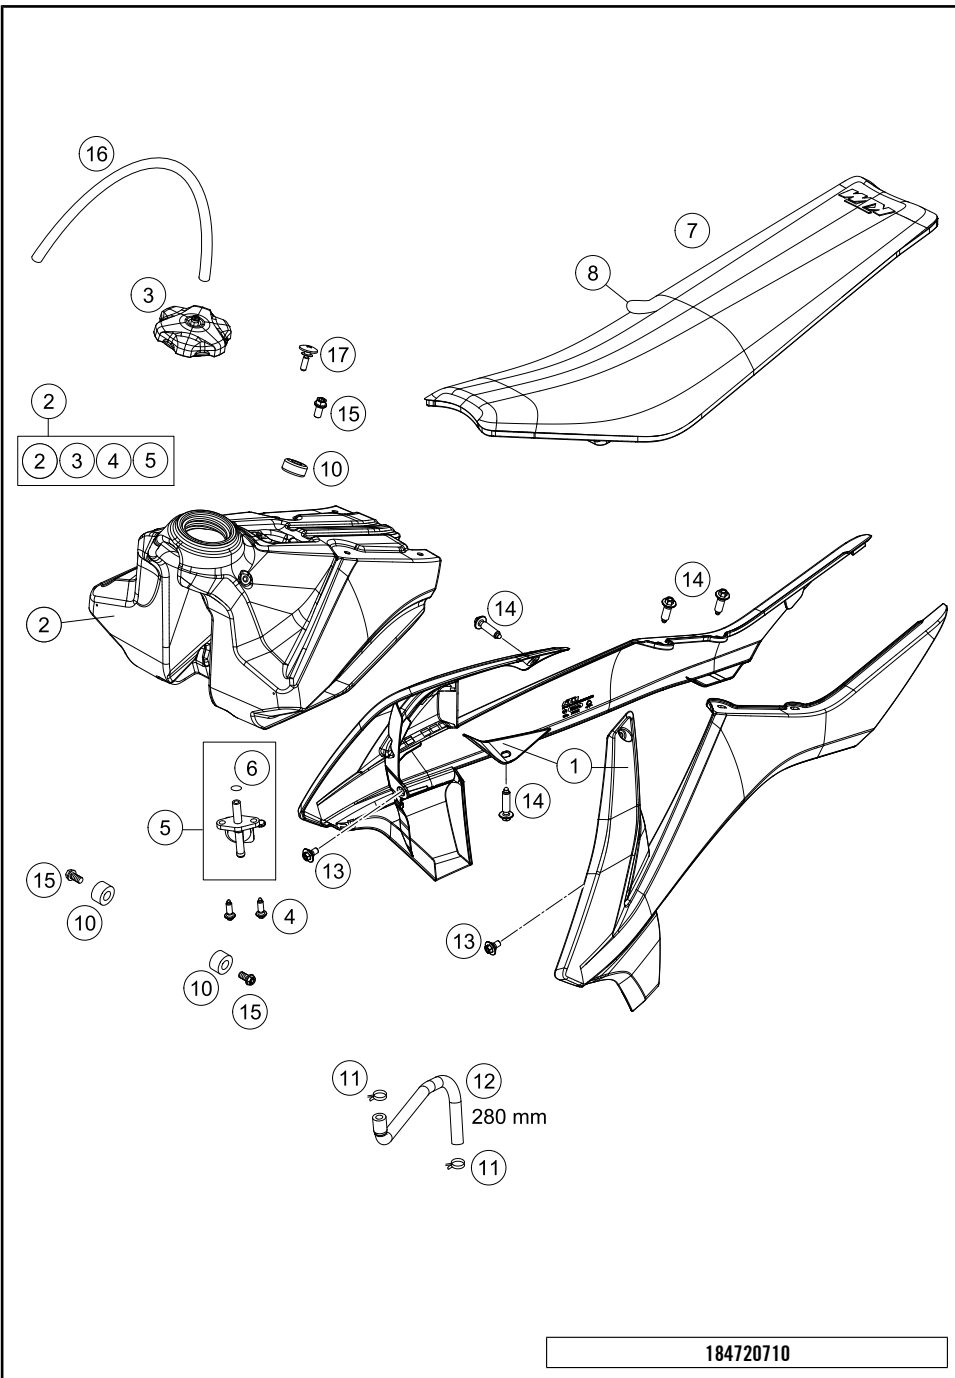

POS	PARTNUMBER	PARTNAME	PIECE
1	47208054000ABA	Spoiler Kit 85SX 2020	1
2	47207013033	Fueltank asm.	1
3	77707008144	TANK PLUG CPL. 2014	1
4	0017060205	SCREW FOR PLASTIC K60X20 SW6	2
5	50307005000	GAS COCK MIKUNI ON/OFF 2001	1
6	0770130023	O-RING 13,00X2,30	1
7	47207040100	Seat	1
8	47207040050	Seat cover SX 85 2019	1
10	50307014000	TANK ROLLER 12X26X12 '98	3
11	45031005000	YDNAC-CLAMP FUEL HOSE (8MM)	2
12	58307016001	FUEL HOSE VITON 6X1,5 PER/M	1
13	83008000012	special screw M6x12x3	2
14	0017060206	SCREW F. PLASTIC K60X20AL SW6	8
15	0026060136	COLLAR SCREW M6X13 ISA30	3
16	78007000270	PVC-HOSE 5,6X10X270MM	1
17	50307011000	SCREW SEAT FASTENING D=6X23/18	1

184720710

52358

* NEW PART X ON DEMAND