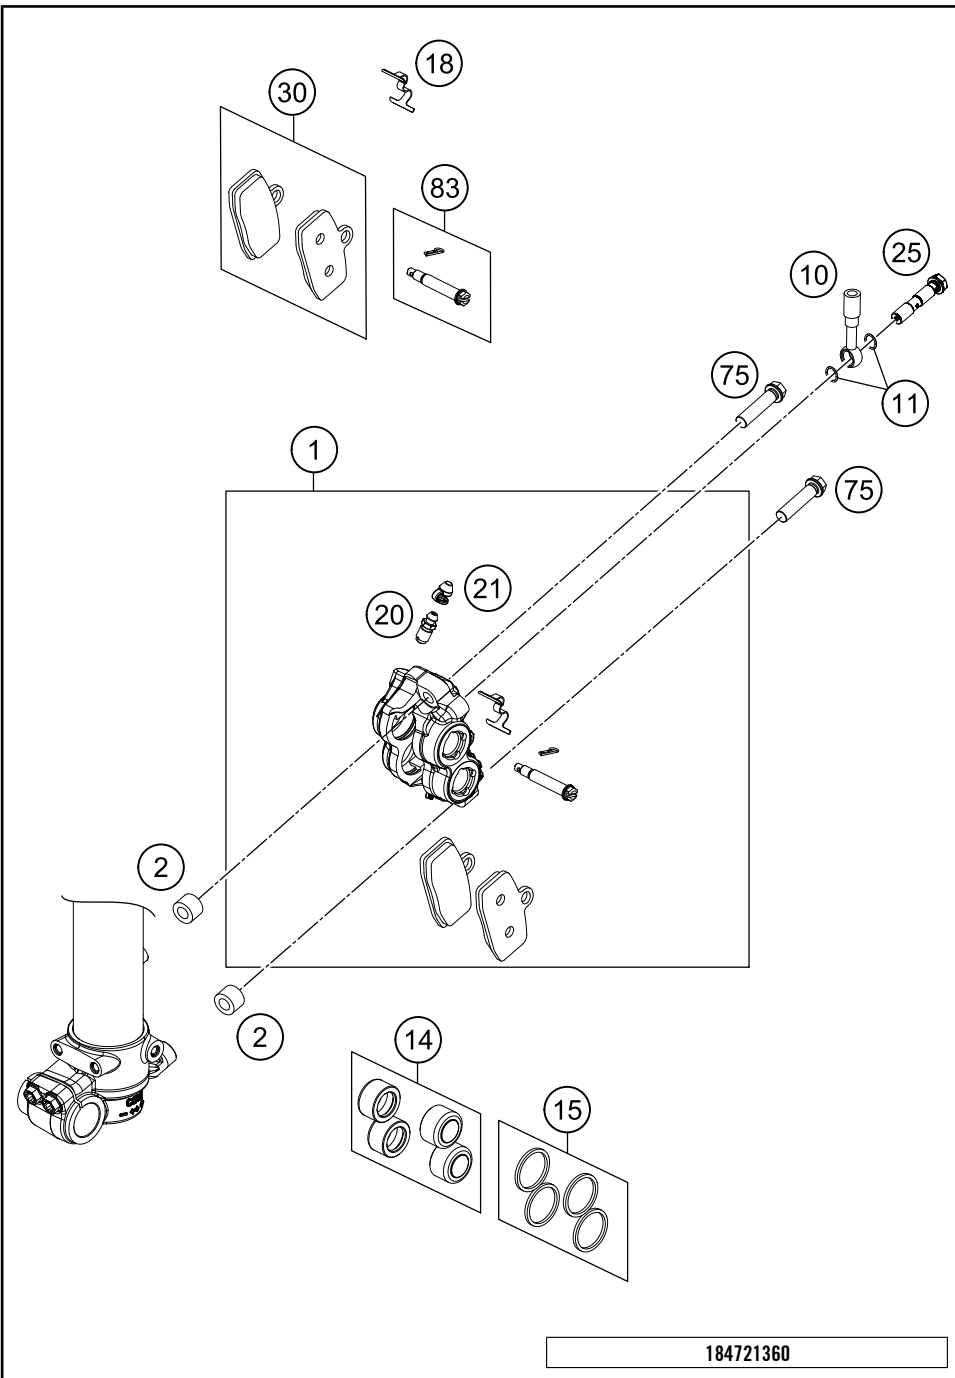

FRONT BRAKE CALIPER

85 SX 19/16 2020 2020

POS	PARTNUMBER	PARTNAME	PIECE
1	47013015100	BRAKE CALIPER FRONT	1
2	70013098050	SPACER SLEEVE F. BRAKE FRONT	2
10	47213010000	Brake hose front	1
11	0770080019	O-RING 8,00X1,00 FORMULA	2
14	47013019100	REPAIR KIT BRAKEPISTON 2017	1
15	47013022000	REP. KIT SEALS	1
18	47013018100	RETAINING SPRING FRONT 85SX	1
20	47013020000	BLEEDER SCREW M6	1
21	47013021000	CAP FOR BLEEDER SCREW	1
25	47013025000	HOLLOW SCREW BRAKE CYLINDER 03	1
30	47013030000	BRAKE PAD SET FRONT 2012	1
75	0025080356S	HH COLLAR SCREW M8X35 TX40	2
83	47013030050	PIN BRAKE PAD CPL. 2012	1

184721360

44971

* NEW PART X ON DEMAND