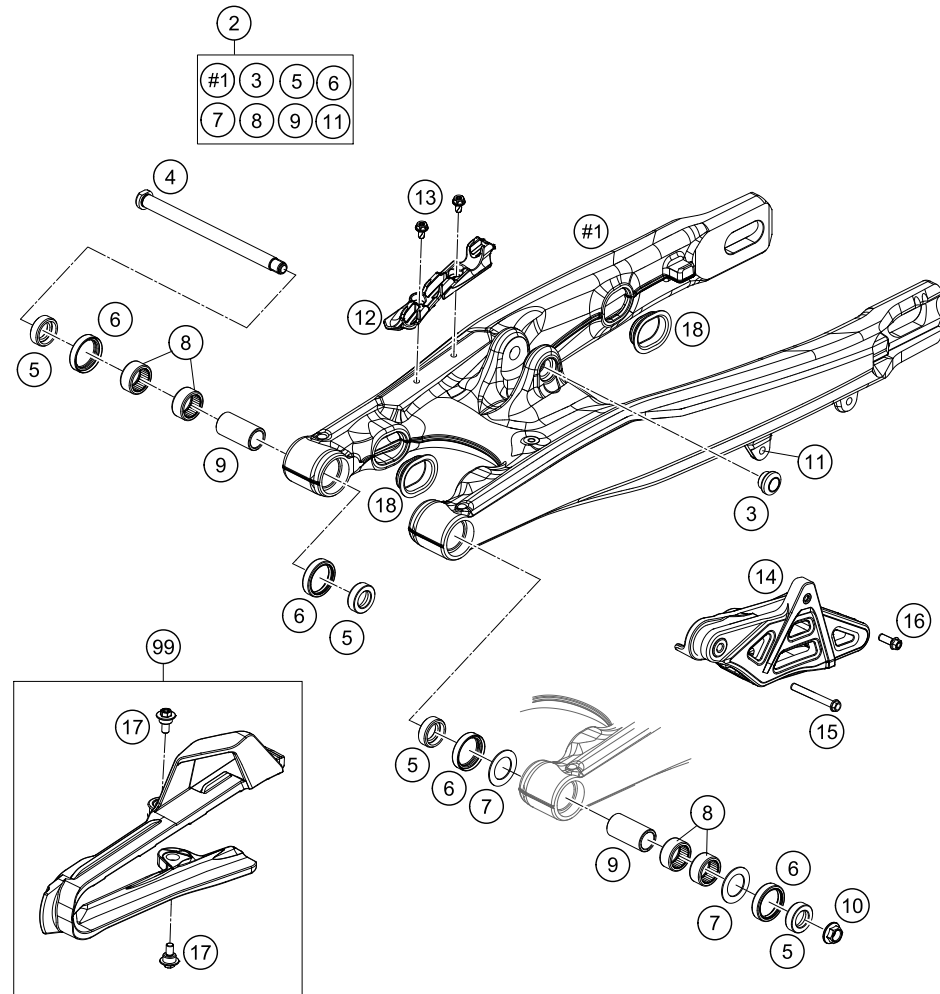

* NEW PART X ON DEMAND

POS	PARTNUMBER	PARTNAME	PIECE
2	47104030144	Swing arm cpl. 85 SX/TC 18	1
3	50180105	Threaded bush M12 d20	1
4	47104037000	SWING ARM BOLT 85 SX	1
5	54603090000	BUCKET F.SHAFTSEALRING 15X25X9	4
6	0760253270	radial shaft seal 25x32x7	4
7	59033080000	SHIM 20X32X1	2
8	50203097000	NEEDLE BUSH HK 2012	4
9	50203081700	BUSHING SLEEVE 15X20X38,75	2
10	77204087000	hex nut M14x1.5 WS17	1
11	54603055051	PRESS IN NUT M6 STEEL ZINC	1
12	47113047000	BRAKE HOSE GUIDE	1
13	0009050106	EJOT SPIRAL SCREW SF M5X10-K	2
14	78104070100	CHAIN GUIDE EXC	1
15	0025060456	HH COLLAR SCREW M6X45 TX30	1
16	0025060206	HH collar screw M6x20 TX30	1
17	83008000015	SPECIAL SCREW M6X15X3	2
18	77204041000	CLOSING COVER	4
99	47104066010	CHAIN GUARD KIT 85 SX 15	1