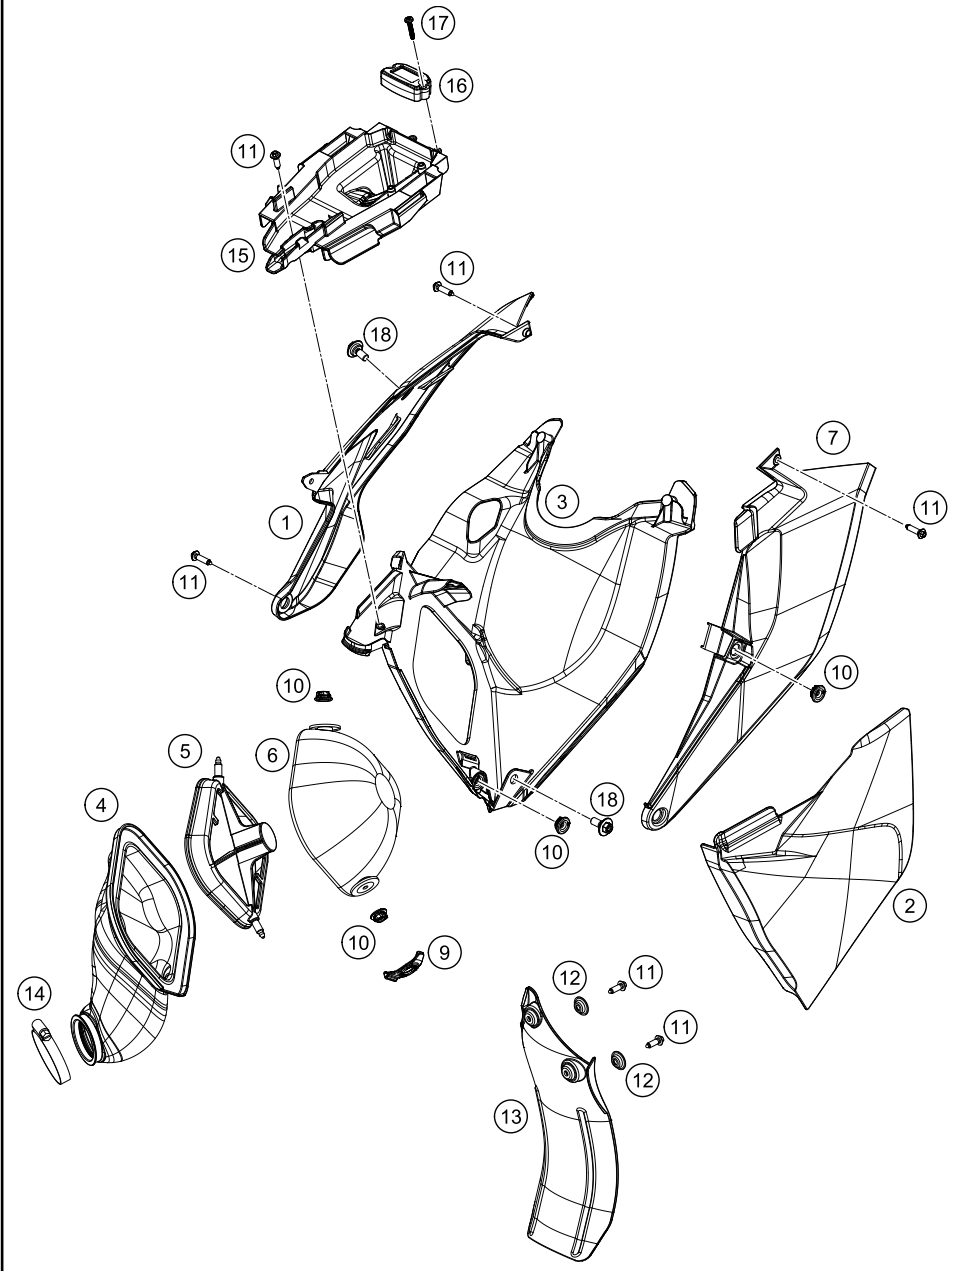

* NEW PART X ON DEMAND

POS	PARTNUMBER	PARTNAME	PIECE
2	47104030144	Swing arm cpl. 85 SX/TC 18	1
3	50180105	Threaded bush M12 d20	1
4	47104037000	SWING ARM BOLT 85 SX	1
5	54603090000	BUCKET F.SHAFTSEALRING 15X25X9	4
6	0760253270	radial shaft seal 25x32x7	4
7	59033080000	SHIM 20X32X1	2
8	50203097000	NEEDLE BUSH HK 2012	4
9	50203081700	BUSHING SLEEVE 15X20X38,75	2
10	77204087000	hex nut M14x1.5 WS17	1
11	54603055051	PRESS IN NUT M6 STEEL ZINC	1
12	47113047000	BRAKE HOSE GUIDE	1
13	0009050106	EJOT SPIRAL SCREW SF M5X10-K	2
14	78104070100	CHAIN GUIDE EXC	1
15	0025060456	HH COLLAR SCREW M6X45 TX30	1
16	0025060206	HH collar screw M6x20 TX30	1
17	83008000015	SPECIAL SCREW M6X15X3	2
18	77204041000	CLOSING COVER	4
99	47104066010	CHAIN GUARD KIT 85 SX 15	1

44884

* NEW PART

X ON DEMAND

POS	PARTNUMBER	PARTNAME	PIECE
1	47206004000ABA	Air filter cover right 85SX 20 WITH DECAL	1
2	47206003000ABA	Air filter cover left 85SX 20 WITH DECAL	1
3	47206001000AB	Air filter box white	1
4	47206026000	Airbox rubber	1
5	47206016000	Air filter carrier	1
6	47206015000	Air filter	1
7	47206005000AB	Air filter cover white	1
9	79006017000	FILTER MOUNTING BRACKET	1
10	47106003160	quick release rubber grommet	4
11	0017060205	SCREW FOR PLASTIC K60X20 SW6	6
12	77304066050	chain slider bushing	2
13	47206010000	Splash protection	1
14	78006027000	HOSE CLAMP 45-65MM	1
15	47211094000	Electric compartment	1
16	78112020050	HOUR METER	1
17	0081035183	Ejot delta PT screw 35X18	2
18	83008000015	SPECIAL SCREW M6X15X3	2