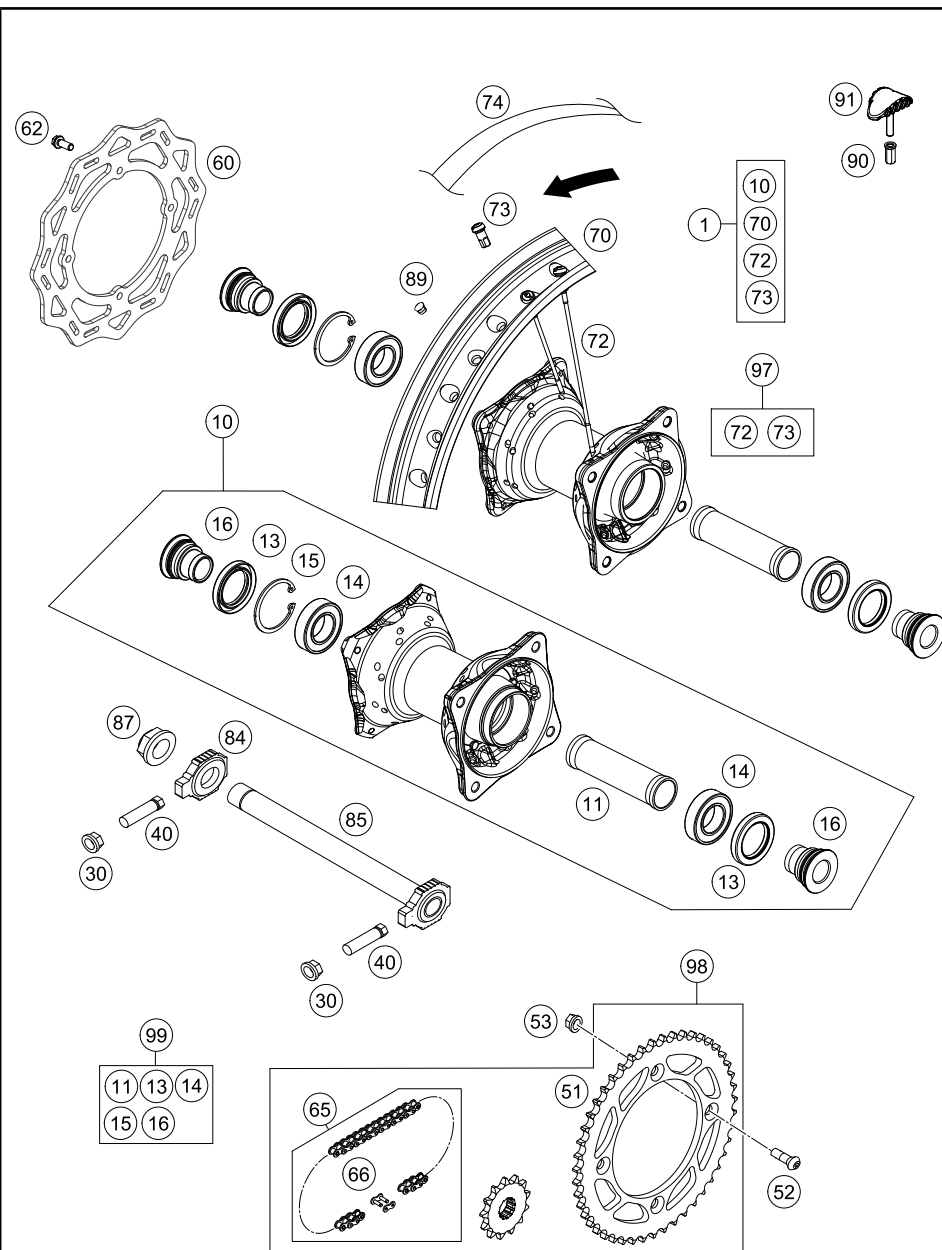

184720910

52406

* NEW PART

X ON DEMAND

REAR WHEEL

85 SX 19/16 2020 2020

POS	PARTNUMBER	PARTNAME	PIECE
1	4711000174430	REAR WHEEL CPL. 16" BLACK	1
10	70010010144	Rear wheel hub cpl.	1
11	70010011000	BEAR.SPACER TUBE '12	1
13	0760324771	SHAFT SEAL RING 32X47X7 BSL	2
14	0625060058	GR.BALL BEAR.6005 DDU2CG23S6NM	2
15	0472047175	CIRCLIP DIN0472-47X1,75	1
16	78010016000	BUSHING FOR HUB 08	2
30	46030045000	flanged nut M8 WS10	2
40	50203030090	HH SCREW M8X40 WS=10	2
51	47210051044	Sprocket 44-t	x
51	47210051045	Sprocket 45-t	x
51	47210051046	Sprocket 46-t	x
51	47210051047	Sprocket 47-t	x
51	47210051048	Sprocket 48-t	x
51	47210051049	Sprocket 49-t	1
51	47210051050	Sprocket 50-t	x
51	47210051051	Sprocket 51-t	x
52	0019080266S	COUNTER-SUNK SCREW ISA45 M8X26	4
53	06923080003	hex nut EN 1661 M8 WS13	4
60	23610060000	REAR DISC D=210MM	1
62	59009062016	SPECIAL SCREW M6X16 WS=8 10.9	4
65	47010165124	CHAIN 124 ROLLS 85 SX	1
66	47010166000	CONNECTING LINK 85 SX	1
70	2351007050030	Rear Rim 16x1.85	1
72	4711007116830	SPOKE M4,5X168-16" BLACK	32
73	79109072000	Spoke nipple M4.5	32
74	47010073200	RIM BAND 85 SX 16" 2003	1
84	70010084000	CHAIN TENSIONER R/S 12	1
85	70010085044	WHEEL SPINDLE REAR CPL. 12	1
87	50310099000	HEXAGON NUT M20X1,5 '98	1
89	55003135000	PLUG FOR RIM	x
90	77110090050	NUT FOR WHEEL HOLDER	1
91	70010090000	RIM LOCK 1,85"	1
97	00050000968	SPOKE KIT REAR "16" 85 SX 13	x
98	00050002092	Drivetrain kit 13t/49t	x
99	70010015000	REAR WHEEL REP. KIT	x