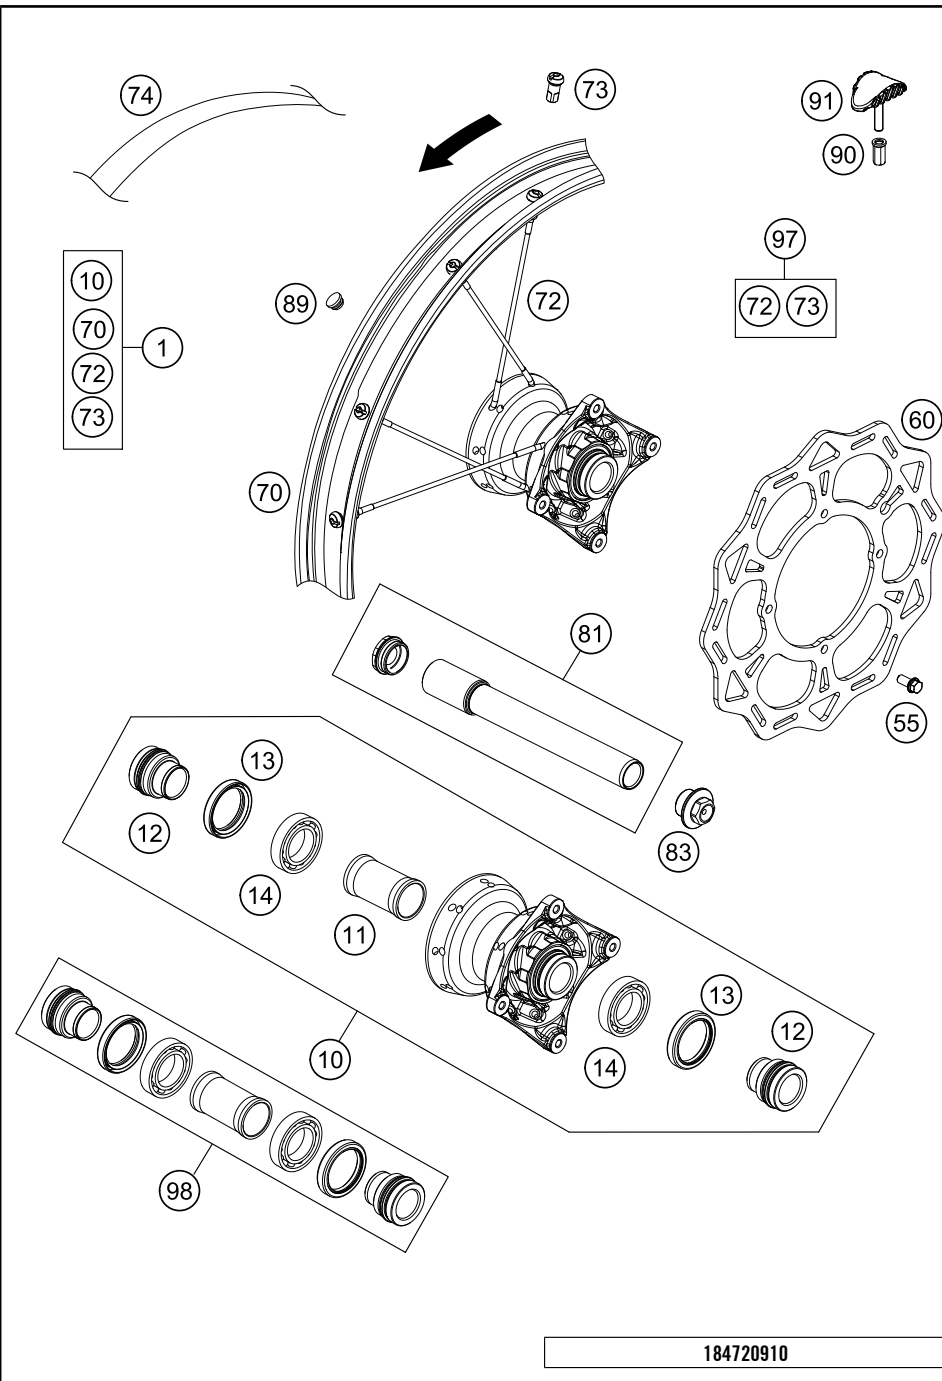

FRONT WHEEL

85 SX 19/16 2020 2020

POS	PARTNUMBER	PARTNAME	PIECE
1	4710900154430	FRONT WHEEL CPL. 19" BLACK 17	1
10	70009010044	FRONT WHEEL HUB CPL. 12	1
11	70009011000	BEAR.SPACER TUBE FRONT D22MM	1
12	70009012000	SPACER BUSHING D=22MM	2
13	0760324271	SHAFT SEAL RING 32X42X7 BSL	2
14	0625069050	BALL BEARING 6905 J1LLUC3	2
55	59009062013	SPECIAL SCREW M6X13 WS=8 10.9	4
60	47209060000	BRAKE DISC FRONT D=240MM	1
70	2350907050030	Front Rim 19x1.60	1
72	4710907120630	SPOKE M4,5X206-19" BLACK	32
73	79109072000	Spoke nipple M4.5	32
74	47009073100	RIM BAND 85 SX 19" 2003	1
81	70009081033	Front axle cpl. '12	1
83	70009082000	AXLESCREW M20X1.5 SW17	1
89	55003135000	PLUG FOR RIM	x
90	77110090050	NUT FOR WHEEL HOLDER	x
91	78109090000	RIM LOCK 1,60"	x
97	00050000967	SPOKE KIT FRONT "19" 85 SX 13	x
98	70009015000	FRONT WHEEL REP. KIT	x

184720910

52406

* NEW PART

X ON DEMAND