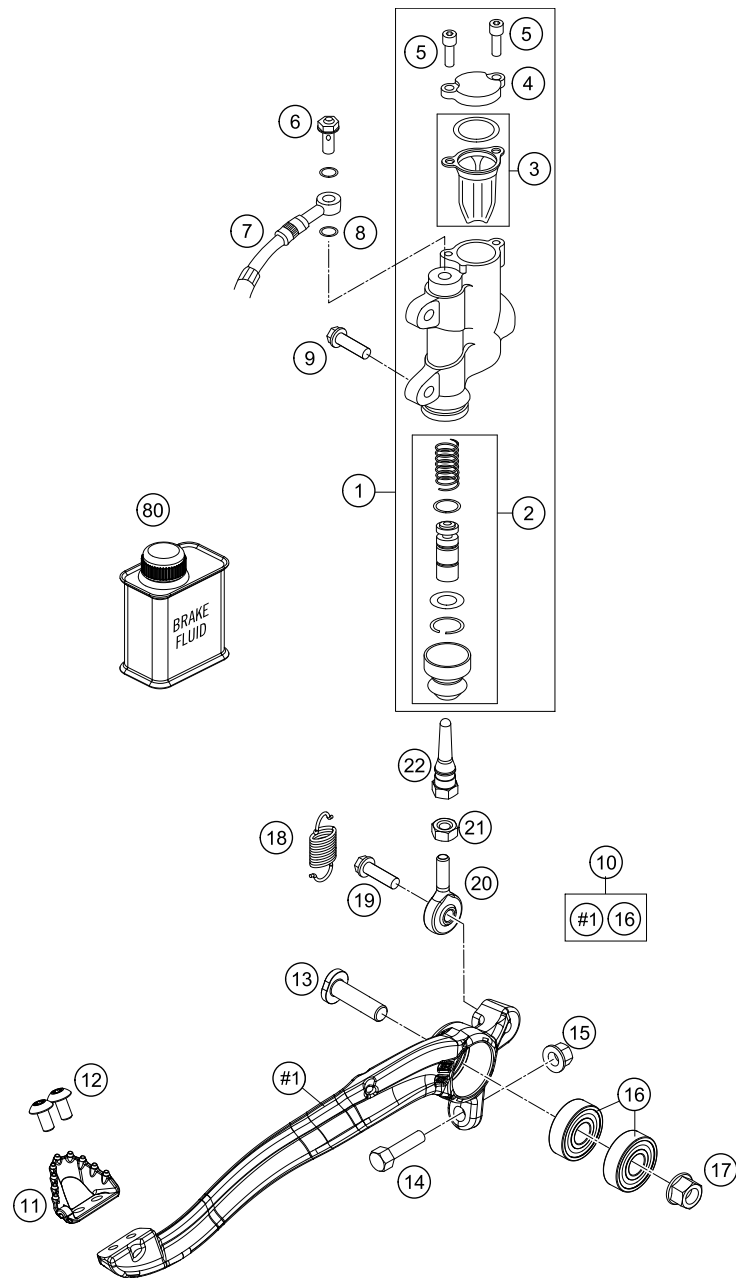

174711010

52407

* NEW PART

X ON DEMAND

POS	PARTNUMBER	PARTNAME	PIECE
1	47113001100	HAND BRAKE CYLINDER CPL. 10 MM	1
2	72013002000	LEVER CPL.	1
3	70002038000	LEVER SCREW CPL.	1
4	72002032000	REP. KIT PISTON 10MM	1
5	70013003000	COVER HAND BRAKE CYLINDER CPL.	1
6	72013005000	CLAMP	1
7	70013004000	MUDCOVER HANDBRAKE LEVER	1
8	0770080019	O-RING 8,00X1,00 FORMULA	2
9	47013025000	HOLLOW SCREW BRAKE CYLINDER 03	1
10	47213010000	Brake hose front	1
11	00062030000	BRAKE FLUID DOT5.1 0,25L	1
12	72002035000	SPRING FOR CLUTCH LEVER	1

144711310

48061

* NEW PART

X ON DEMAND

184721330

POS	PARTNUMBER	PARTNAME	PIECE
1	47013060300	FOOTBRAKECYL.R. CPL. D=12 05	1
2	47013061100	REP. SET PISTON REAR D=12 2004	1
3	47013063000	GASKET CYLINDER COVER REAR 03	1
4	47013062000	CYLINDER COVER REAR 85 SX 03	1
5	0912040103	AH.SCREW DIN0912-M 4X10	2
6	47013025000	HOLLOW SCREW BRAKE CYLINDER 03	1
7	47013070000	BRAKE HOSE REAR 85 SX 03	1
8	0770080019	O-RING 8,00X1,00 FORMULA	2
9	0025060166	HH collar screw M6x16 TX30	2
10	47213050044	Foot brake lever kpl.	1
11	55413051000	STEP PLATE FOOT BRAKE LEVER	1
12	58605083010	SCREW TORX M5X10 05	2
13	47213054000	Screw foot brake lever	1
14	59001037000	SPECIAL SCREW M8X26 WS=10	1
15	46030045000	flanged nut M8 WS10	1
16	0625060002	deep groove ball bearing SKF 6000-2RS1	2
17	54630044000	COLLAR NUT M10 WS=13	1
18	79003062000	RETURN SPRING F. BRAKE LEVER	1
19	0025060206S	HH collar screw M6x20 TX30	1
20	54813055100	Joint head CMP6	1
21	0934060003	hex nut DIN 934 M6	1
22	47013056100	PRESSURE ROD 85 SX 06	1
80	00062030000	BRAKE FLUID DOT5.1 0,25L	1