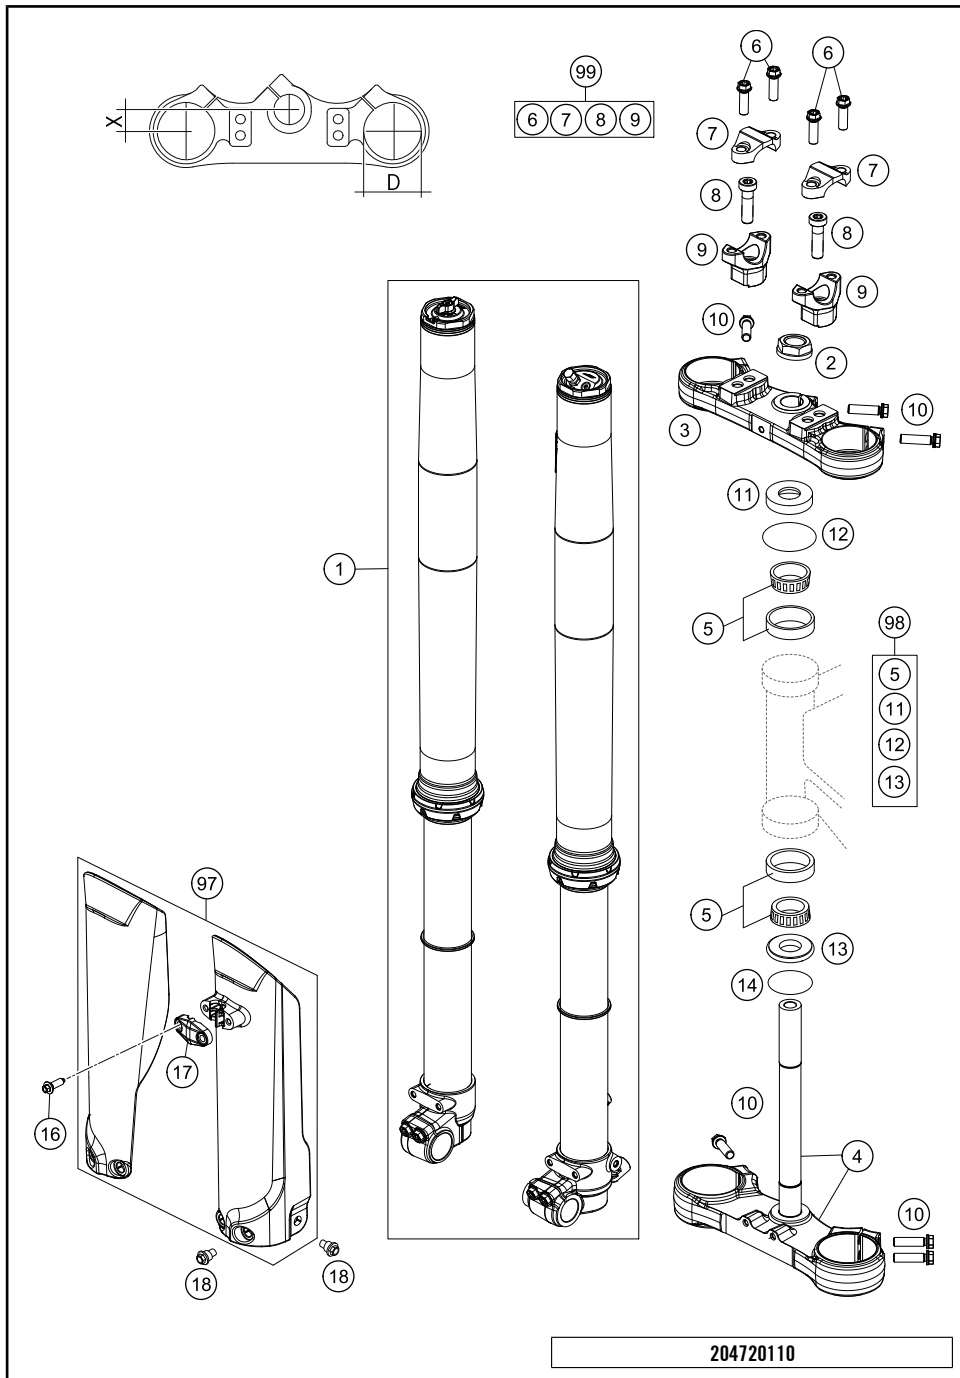

FRONT FORK, TRIPLE CLAMP

85 SX 19/16 2020 2020

POS	PARTNUMBER	PARTNAME	PIECE
1	43188T0401	Fork 85SX/TC 2020	1
2	59030029000	HH NUT M20X1,5 WS=27 RIGHT	1
3	47101034214	upper triple clamp	1
4	47101032214	Compl. lower triple clamp	1
5	49001081000	TAPERED ROLLER BEARING 32004X	2
6	0025080256	HH collar screw M8x25	4
7	77201038000	HANDLEBAR CLAMP 28MM	2
8	0032100356S	AH-COLLAR SCREW M10X35 ISA45	2
9	59401039037	HANDLEB.SUPP. D=28MM H=37MM 05	2
10	0025080306	HH collar screw M8x30	7
11	49001086000	COVERING CAP	1
12	0770021300	O-RING 40,94X2,62 NBR70	1
13	46001086000	PROTECTION RING 20,1X39X5	1
14	0770360030	O-RING 36,00X3,00 NBR	1
16	0017060206	SCREW F. PLASTIC K60X20AL SW6	2
17	77701085100AB	Clamp for brake hose	1
18	59001092050	SPECIAL SCREW M6X12,5 WS=8	6
97	47201094000ABA	Fork Protection kit 85 SX 2020	1
98	00050000931	STEARING HEAD REP. KIT MINI	x
99	00050000921	HANDLEBAR SUPPORT KIT D28/H37	x

* NEW PART

X ON DEMAND