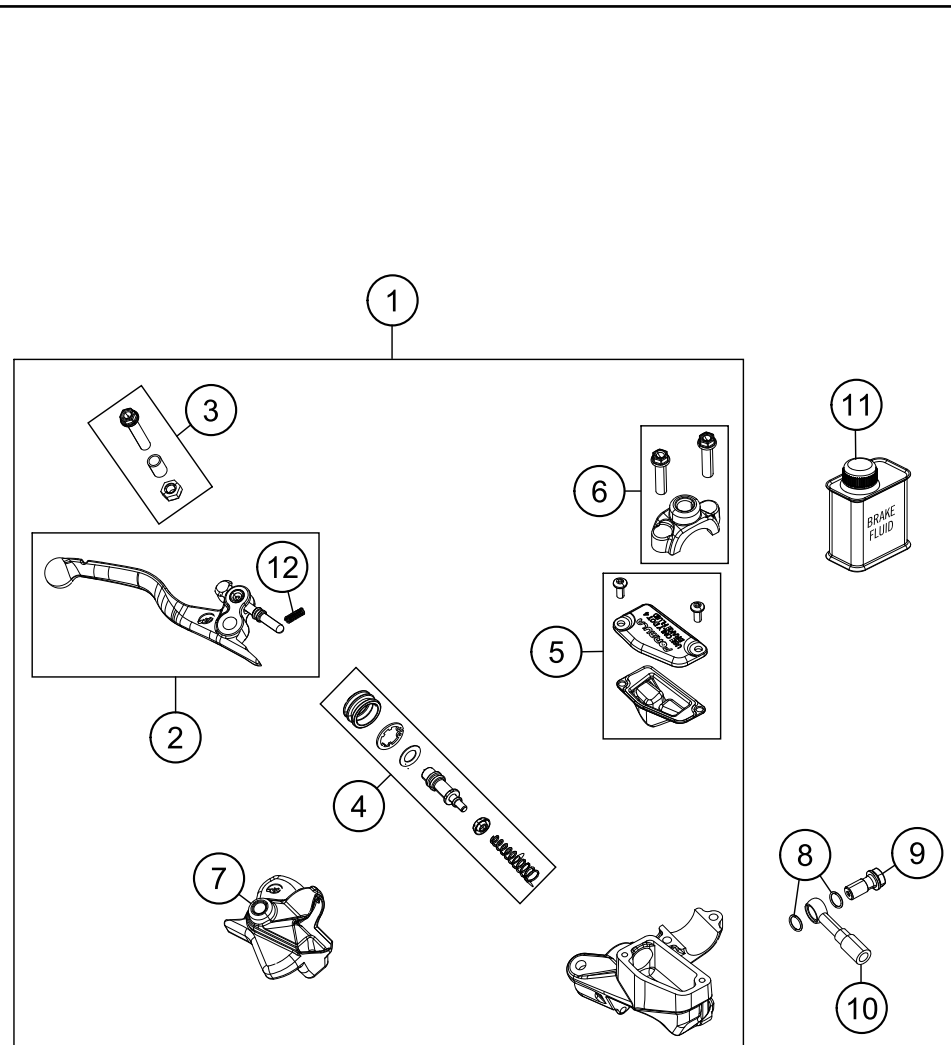

POS	PARTNUMBER	PARTNAME	PIECE
1	47113001100	HAND BRAKE CYLINDER CPL. 10 MM	1
2	72013002000	LEVER CPL.	1
3	70002038000	LEVER SCREW CPL.	1
4	72002032000	REP. KIT PISTON 10MM	1
5	70013003000	COVER HAND BRAKE CYLINDER CPL.	1
6	72013005000	CLAMP	1
7	70013004000	MUDCOVER HANDBRAKE LEVER	1
8	0770080019	O-RING 8,00X1,00 FORMULA	2
9	47013025000	HOLLOW SCREW BRAKE CYLINDER 03	1
10	47213010000	Brake hose front	1
11	00062030000	BRAKE FLUID DOT5.1 0,25L	1
12	72002035000	SPRING FOR CLUTCH LEVER	1

144711310

48061

* NEW PART

X ON DEMAND