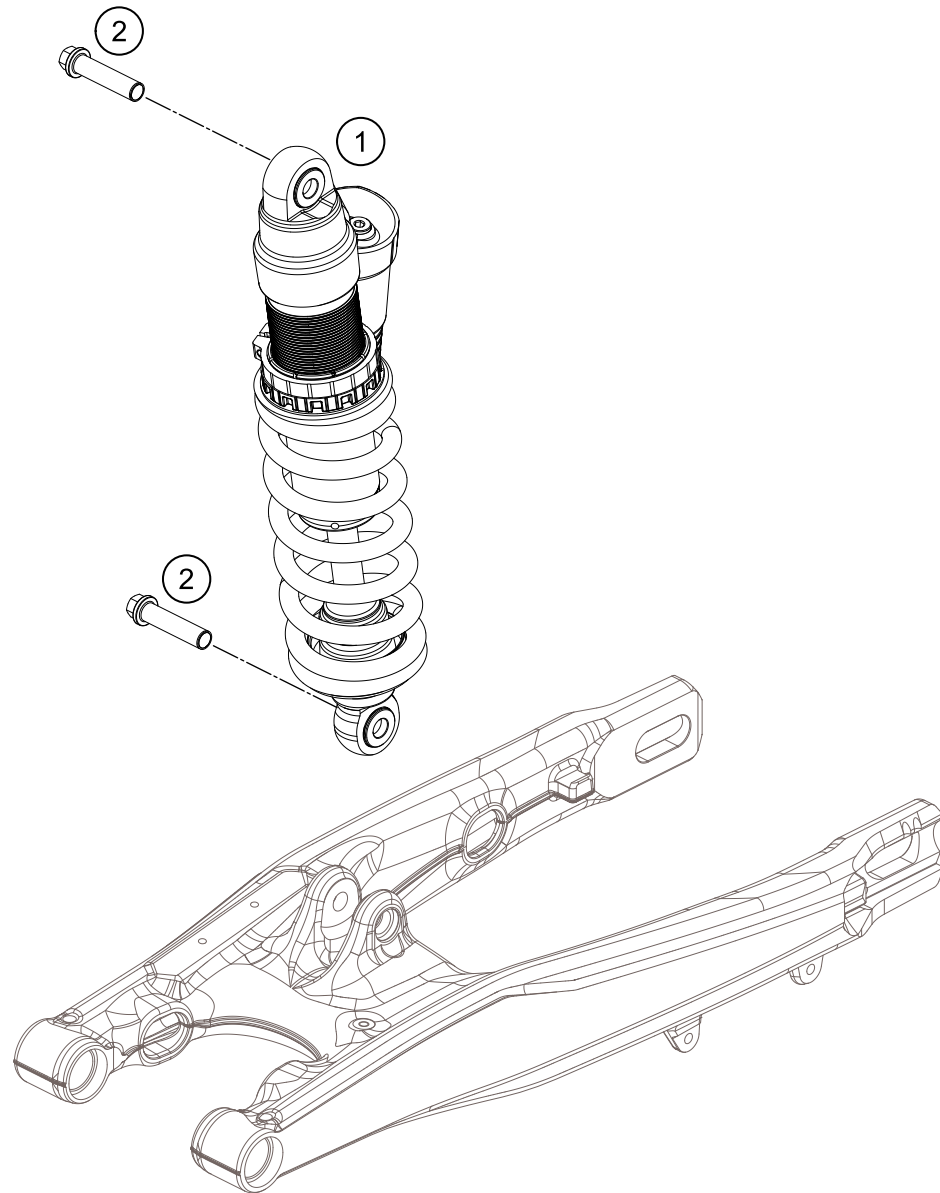

184720210

45014

* NEW PART

X ON DEMAND

POS	PARTNUMBER	PARTNAME	PIECE
1	47203001200EB	Frame 472T3	1
2	47203002000	Subframe	1
3	50335030001	PVC-HOSE 6X9	1
4	51030022000	ANGLE PIECE 90 DEGREE M10X1	1
5	47203014000	MOTORSTREBE RECHTS	1
6	47203013000	Motorbracket left	1
7	0035080156S	AH-COLLAR SCREW M8X15 TORX45	4
8	54310086200	SELF LOCKING NUT M8 10.9	1
9	0025080506	HH collar screw M8x50 TX40	1
10	47211095000	Cable compartment	1
11	54310086100	SELF LOCKING NUT M10 CU WS=14	2
12	0019080206S	FLAT HEAD SCREW M. ISA45 M8X20	2
13	47003013000	ENGINE BRACKET SCREW 85 SX	2
14	57013072100	WIRING HOLDER 16MM	2
15	79003040033	FOOT PEGS SET CPL. 2016	1
16	79003040000	FOOTREST L/S 2016	1
17	79003041000	FOOTREST R/S 2016	1
18	79003044000	FOOTREST SPRING R/S 2016	1
19	54803044000	PIN FOR FOOT PED 51.5X9.8 MM	2
20	0125100003	washer DIN 125 A 10.5	2
21	0094032253	PIN DIN0094-3,2X25 STEEL	2
22	47203096000	Sprocket cover 85	1
23	79003003000	SPECIAL SCREW M8X18 TORX45 SS	2
24	0025080306	HH collar screw M8x30	1
25	77303139000	BLIND RIVET NUT EM6-6OLF/HX	2
26	50307012000	ADH. FOIL TRANSP. 80X80 MM 04	1
27	79003045000	FOOTREST SPRING L/S 2016	1
29	0025060406	HH collar screw M6x40 TX30	1
30	0025080256	HH collar screw M8x25	1
31	79003002080	BLIND RIVET NUT M6 KNURLED	2
32	47203094000EB	Frame protector set	1
33	54803092060	BUSH F. FRAME PROTECTION 03	2
34	0014050123	HH COLLAR SCREW M 5X12 WS=6	2
35	44011076305	CABLE TIE 300/4,8MM BLACK	3
99	79003053010	CHAIN SLIDING KIT BELOW CPL.16	1

204720310

52329

* NEW PART

X ON DEMAND

SHOCK ABSORBER

85 SX 19/16 2020 2020

POS	PARTNUMBER	PARTNAME	PIECE
1	12187T0401	Monoshock 85 SX/TC20	1
2	0025120506S	HH COLLAR SCREW M12X50 TX45	2

184720410