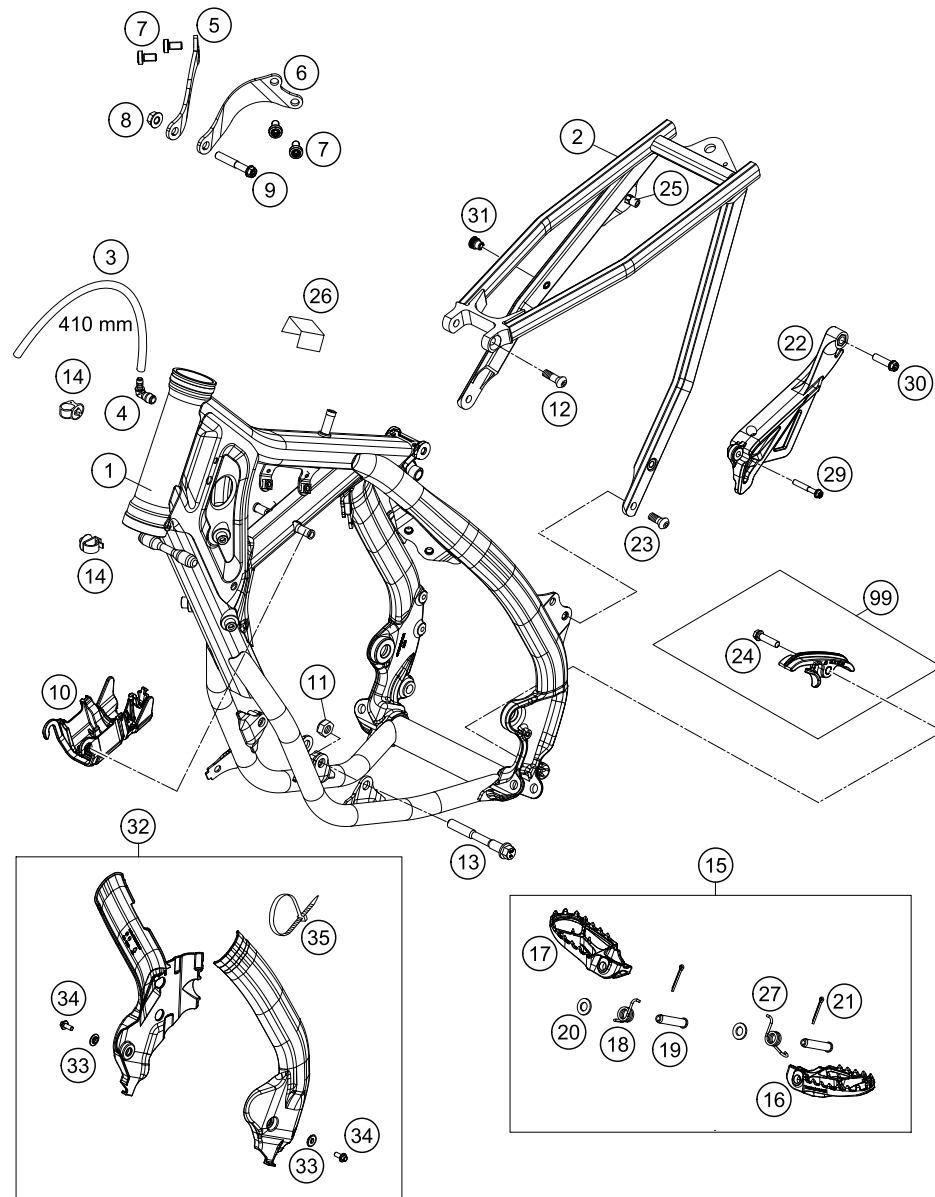

POS	PARTNUMBER	PARTNAME	PIECE
1	47203001200EB	Frame 472T3	1
2	47203002000	Subframe	1
3	50335030001	PVC-HOSE 6X9	1
4	51030022000	ANGLE PIECE 90 DEGREE M10X1	1
5	47203014000	MOTORSTREBE RECHTS	1
6	47203013000	Motorbracket left	1
7	0035080156S	AH-COLLAR SCREW M8X15 TORX45	4
8	54310086200	SELF LOCKING NUT M8 10.9	1
9	0025080506	HH collar screw M8x50 TX40	1
10	47211095000	Cable compartment	1
11	54310086100	SELF LOCKING NUT M10 CU WS=14	2
12	0019080206S	FLAT HEAD SCREW M. ISA45 M8X20	2
13	47003013000	ENGINE BRACKET SCREW 85 SX	2
14	57013072100	WIRING HOLDER 16MM	2
15	79003040033	FOOT PEGS SET CPL. 2016	1
16	79003040000	FOOTREST L/S 2016	1
17	79003041000	FOOTREST R/S 2016	1
18	79003044000	FOOTREST SPRING R/S 2016	1
19	54803044000	PIN FOR FOOT PED 51.5X9.8 MM	2
20	0125100003	washer DIN 125 A 10.5	2
21	0094032253	PIN DIN0094-3,2X25 STEEL	2
22	47203096000	Sprocket cover 85	1
23	79003003000	SPECIAL SCREW M8X18 TORX45 SS	2
24	0025080306	HH collar screw M8x30	1
25	77303139000	BLIND RIVET NUT EM6-6OLF/HX	2
26	50307012000	ADH. FOIL TRANSP. 80X80 MM 04	1
27	79003045000	FOOTREST SPRING L/S 2016	1
29	0025060406	HH collar screw M6x40 TX30	1
30	0025080256	HH collar screw M8x25	1
31	79003002080	BLIND RIVET NUT M6 KNURLED	2
32	47203094000EB	Frame protector set	1
33	54803092060	BUSH F. FRAME PROTECTION 03	2
34	0014050123	HH COLLAR SCREW M 5X12 WS=6	2
35	44011076305	CABLE TIE 300/4,8MM BLACK	3
99	79003053010	CHAIN SLIDING KIT BELOW CPL.16	1

204720310

52329

* NEW PART

X ON DEMAND