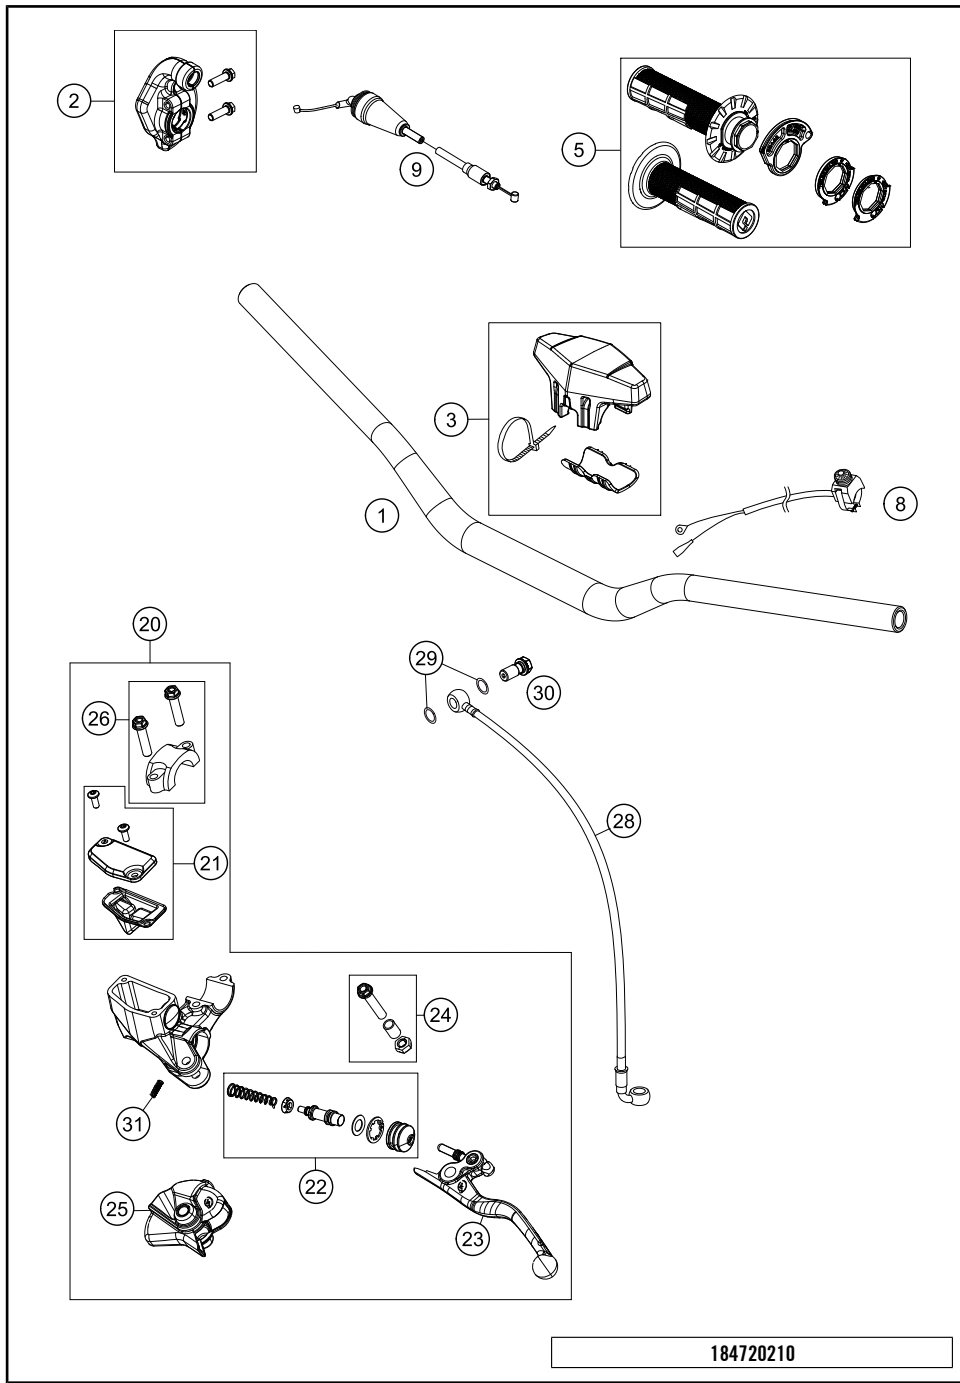

HANDLEBAR, CONTROLS

85 SX 19/16 2020 2020

POS	PARTNUMBER	PARTNAME	PIECE
1	47102001000	HANDLEBAR 85SX 2013	1
2	50402010025	THROTTLE BODY CPL.	1
3	77202002144	BAR PAD CPL.	1
5	79002021100	GRIP SET	1
8	50311089200	SHORT CIRCUIT BUTTON 02	1
9	47202091000	Throttle cable	1
20	72002030100	MASTER CYLINDER CPL. 10MM	1
21	72002003000	COVER F. MASTER CYLINDER CPL.	1
22	72002032000	REP. KIT PISTON 10MM	1
23	72013002000	LEVER CPL.	1
24	70002038000	LEVER SCREW CPL.	1
25	72002037000	MUDCOVER CLUTCH LEVER	1
26	72013005000	CLAMP	1
28	72032063000	CLUTCH PIPE	1
29	0770080019	O-RING 8,00X1,00 FORMULA	2
30	47013025000	HOLLOW SCREW BRAKE CYLINDER 03	1
31	72002035000	SPRING FOR CLUTCH LEVER	1

184720210

45014

* NEW PART

X ON DEMAND