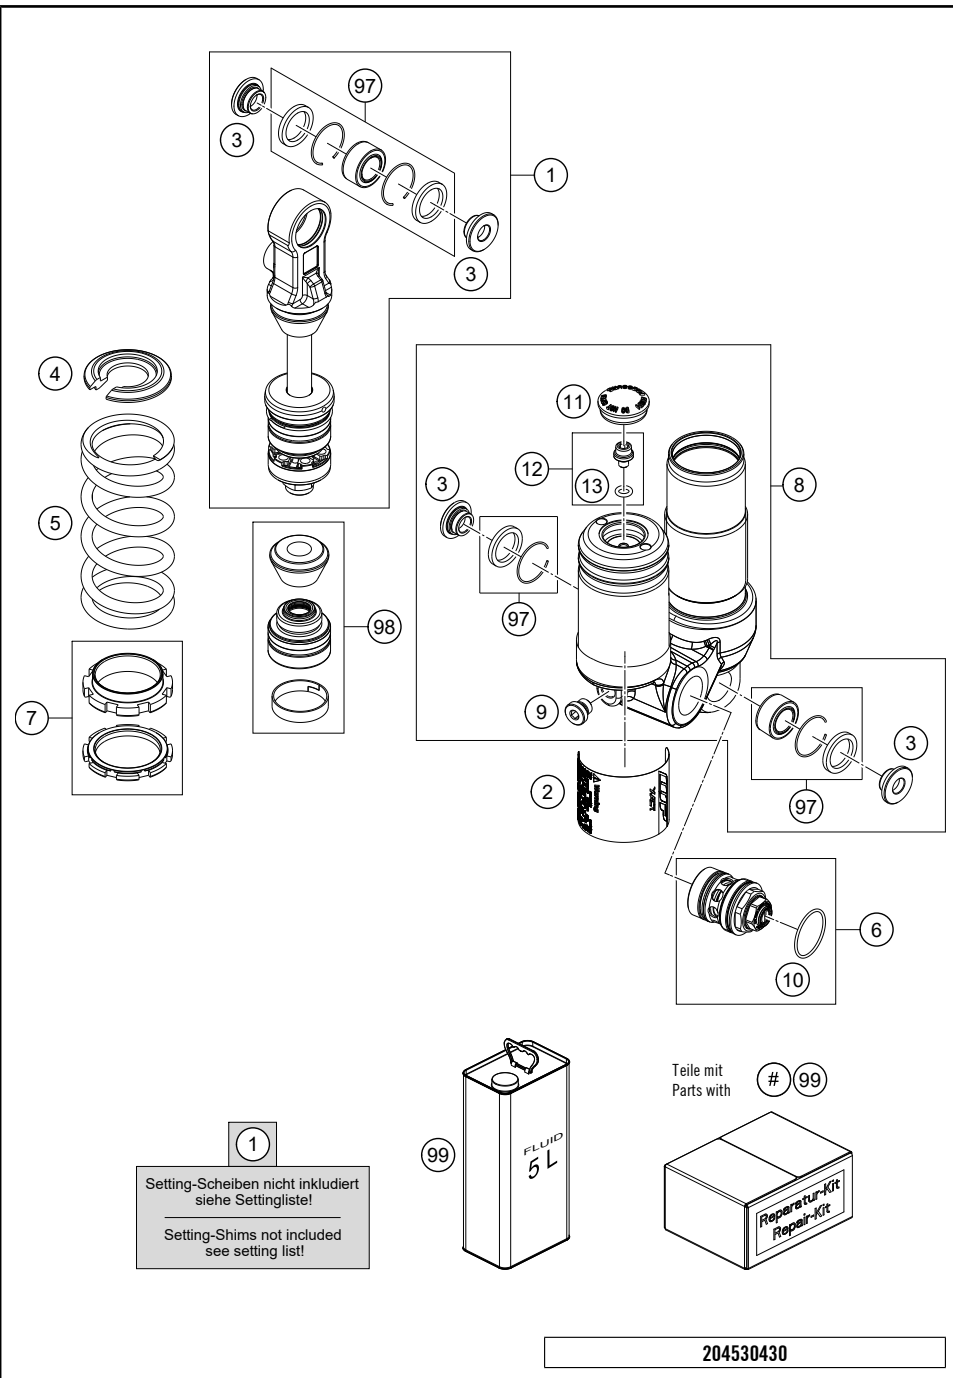

SIEHE SETTING LIST
SEE SETTING LIST

* NEW PART X ON DEMAND

POS	PARTNUMBER	PARTNAME	PIECE
1	45402001000	handlebar mini	1
2	45302091000	Throttle cable, cpl. 50SX/TC	1
3	51702010044	Housing throttle twist grip cpl.	1
4	45402021100	Grip set	1
5	0025060206	HH collar screw M6x20 TX30	2
6	50311089200	SHORT CIRCUIT BUTTON 02	1
7	45011089044	S.CIRCUIT BUTTON W. RIP CORD	x
8	44011076140	CABLE TIE 140/2,5MM BLACK	x
8	44011076200	CABLE TIE 200/3,6MM BLACK	x
9	45402002044	handlebar pad cpl.	1

214530210

54302

* NEW PART X ON DEMAND

POS	PARTNUMBER	PARTNAME	PIECE
1	45303001400EB	Frame 453T3	1
2	54310086200	SELF LOCKING NUT M8 10.9	2
3	0025080656	HH collar screw M8x65 TX40	2
4	45303053000	Chain slider bottom	1
7	0025080306	HH collar screw M8x30	1
8	47103040033	FOOTREST CPL. 14	1
9	47103040000	FOOTREST L/S	1
10	47103041000	FOOTREST R/S	1
11	54803044000	PIN FOR FOOT PED 51.5X9.8 MM	2
12	54603041000	FOOTREST SPRING L/S & R/S	2
13	0125100003	washer DIN 125 A 10.5	2
14	0094032253	PIN DIN0094-3,2X25 STEEL	2
15	78112920000	HOUR METER KTM	1

204530410

54313

* NEW PART

X ON DEMAND

POS	PARTNUMBER	PARTNAME	PIECE
1	36120781S17	bottom part cpl.	1
2	52000263	sticker XACT 90x40	1
3	46180009	Distance bush 10x15/18/24,5x9,5	4
4	36120386	Spring retainer 27x57x2	1
5	93010227	Spring (47) 25-130,0 shock white	x
5	93010218S	SHOCK SPRING 30N/MM - 130MM WH	1
5	93010217S	SHOCK SPRING 35N/MM - 130MM WH	x
5	93010219S	SHOCK SPRING 40N/MM - 130MM WH	x
6	50181101S38	compression cpl.	1
7	36120418S	ADJUSTING NUT CPL.	1
8	36120858S2	Top part cpl.	1
9	50180095	HS cylinder-head screw R1/8 I8	1
10	50180217	O-ring 27x1,5 Viton70 green ISO 3601-3S	1
11	46811208	Rubber cap do not open 22x5,5 NBR	1
12	36120151S	PLUG SCREW M5X6 CPL.	1
13	46810893	O-ring 5,28x1,78 NBR70 black	1
97	R12012	Ball joint bearing kit top 12mm	2
98	RP10003	REP. KIT MONOSHOCK MINI 17	1
99	50180751S1	SHOCK ABSORBER FLUID 5 LT	1