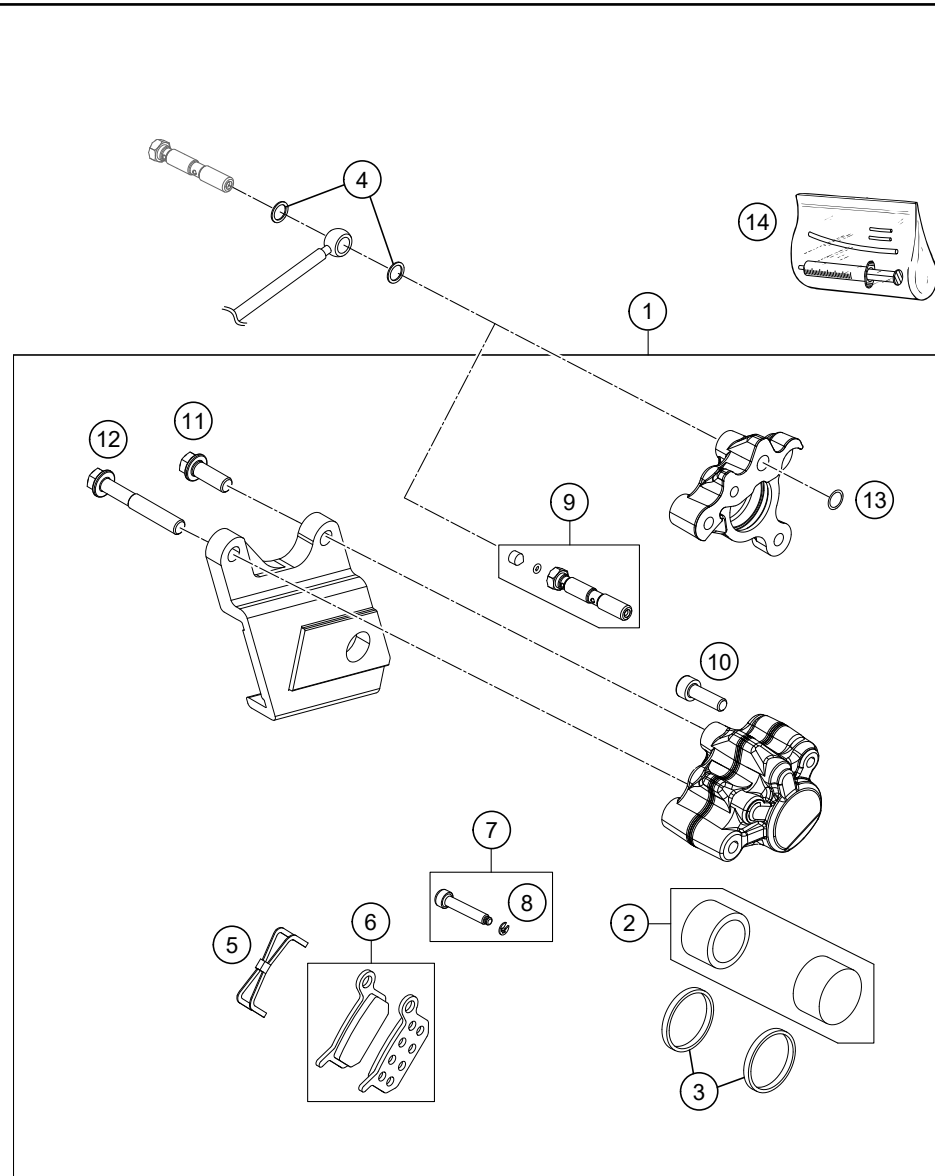

124521360

11206

* NEW PART

X ON DEMAND

REAR BRAKE CALIPER

50 SX 2021 EU 2021

POS	PARTNUMBER	PARTNAME	PIECE
1	45213080000	BRAKE CALIPER REAR	1
2	45113019100	REPAIR KIT BRAKEPISTON	1
3	0770022020	O-RING 22X2X2 EPDM	2
4	0770060019	O-RING 6,00X1,00 FORMULA	2
5	45113018000	RETAINING SPRING 50 LC	1
6	45113030000	BRAKE PAD SET 50 LC 2002	1
7	45113225000	AH SCREW + CIRCLIP 50/65 04	1
8	0799025000	TAB WASHER DIN6799 RS2,5	1
9	46113225000	HOLLOW SCREW CPL.	1
10	0912050163	AH SCREW DIN0912-M 5X16	1
11	0025060166	HH collar screw M6x16 TX30	1
12	0025060406	HH collar screw M6x40 TX30	1
13	0770080019	O-RING 8,00X1,00 FORMULA	1
14	45119050000	BLEEDER INJECTION-SET 50-65	x