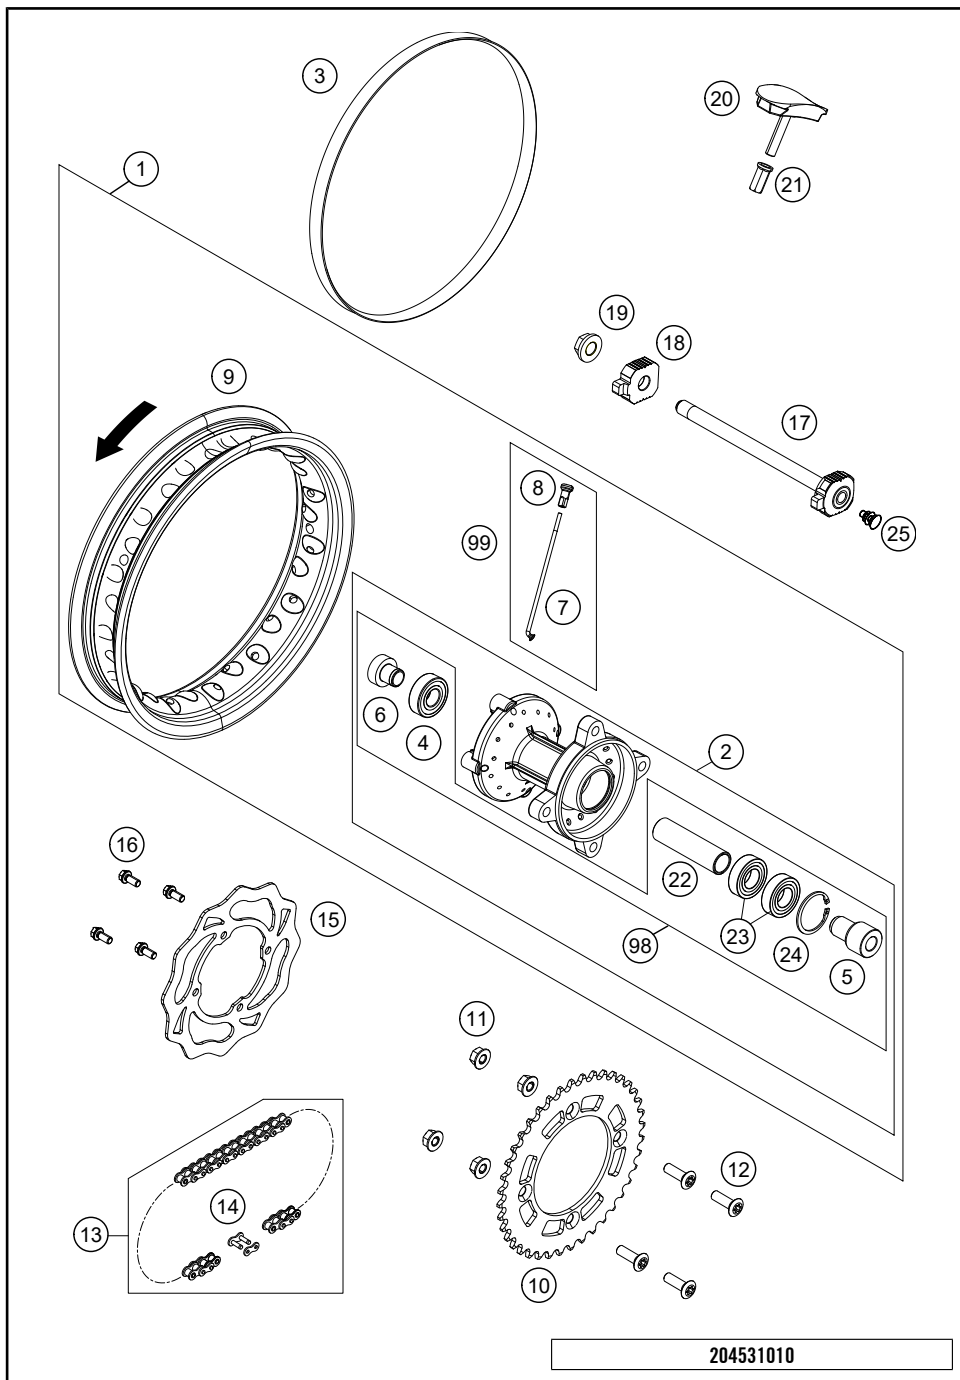

174530910

50142

* NEW PART

X ON DEMAND

POS	PARTNUMBER	PARTNAME	PIECE
1	45310001044	Rearwheel cpl. 50SX-Mini 2018	1
2	45210010144	REAR WHEEL HUB CPL. 50SX 2015	1
3	45009073000	RIM BAND 10" 22MM	1
4	0625062028	BALL BEARING 6202-2RSH/C3	1
5	45210013100	SPACER BUSHING LEFT 2015	1
6	45210014000	SPACER BUSHING REAR R/S	1
7	45210071101	SPOKE 3X101 C.113°	28
8	46210072000	SPOKE NIPPLE ALU	28
9	4521007020033	"Rear rim 1,6x10""	1
10	45210151038	SPROCKET 38-T 50SX '13	x
10	45210151039	SPROCKET 39-T 50SX '13	x
10	45210151040	SPROCKET 40-T 50SX '13	x
10	45210151041	SPROCKET 41-T 50SX '13	x
10	45210151042	SPROCKET 42-T 50SX '13	1
11	54310086200	SELF LOCKING NUT M8 10.9	4
12	0019080266S	COUNTER-SUNK SCREW ISA45 M8X26	4
13	45110265104	RACING CHAIN 1/2X3/16" 50 SX	1
14	45110266000	CONNECTING LINK 1/2X3/16" 90RS	1
15	45209060000	BRAKE DISC FRONT JUN/SEN 09	1
16	59009062016	SPECIAL SCREW M6X16 WS=8 10.9	4
17	45410085044	Rear wheel spindle cpl.	1
18	45410084000	Chain tension adjuster right	1
19	49030021100	Collar nut, M12x1, right	1
20	45110090000	RIM LOCK CPL. 2004	1
21	77110090050	NUT FOR WHEEL HOLDER	1
22	45210011100	BEARING DISTANCE TUBE 2015	1
23	0625060037	GR.BALL BEAR. 6003-2RSH/C3HMTF	2
24	0472035150	CIRCLIP DIN0472-35X1,5	1
25	50210086000	COVERING CAP SFL16	1
98	45210015100	REAR WHEEL REP. KIT 50 SX 15	x
99	00050000969	SPOKE KIT REAR 10" '14	1