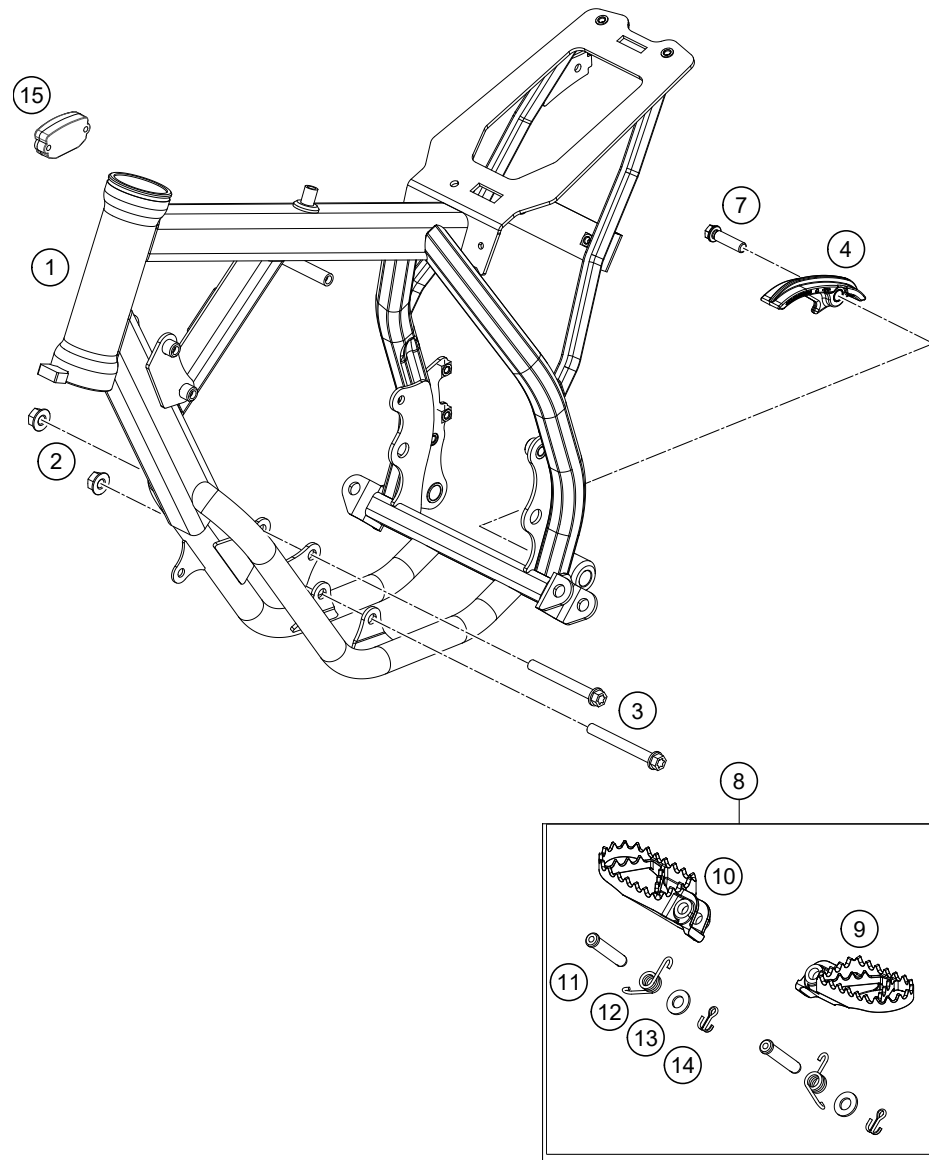

POS	PARTNUMBER	PARTNAME	PIECE
1	45303001400EB	Frame 453T3	1
2	54310086200	SELF LOCKING NUT M8 10.9	2
3	0025080656	HH collar screw M8x65 TX40	2
4	45303053000	Chain slider bottom	1
7	0025080306	HH collar screw M8x30	1
8	47103040033	FOOTREST CPL. 14	1
9	47103040000	FOOTREST L/S	1
10	47103041000	FOOTREST R/S	1
11	54803044000	PIN FOR FOOT PED 51.5X9.8 MM	2
12	54603041000	FOOTREST SPRING L/S & R/S	2
13	0125100003	washer DIN 125 A 10.5	2
14	0094032253	PIN DIN0094-3,2X25 STEEL	2
15	78112920000	HOUR METER KTM	1

204530310

52182

* NEW PART

X ON DEMAND