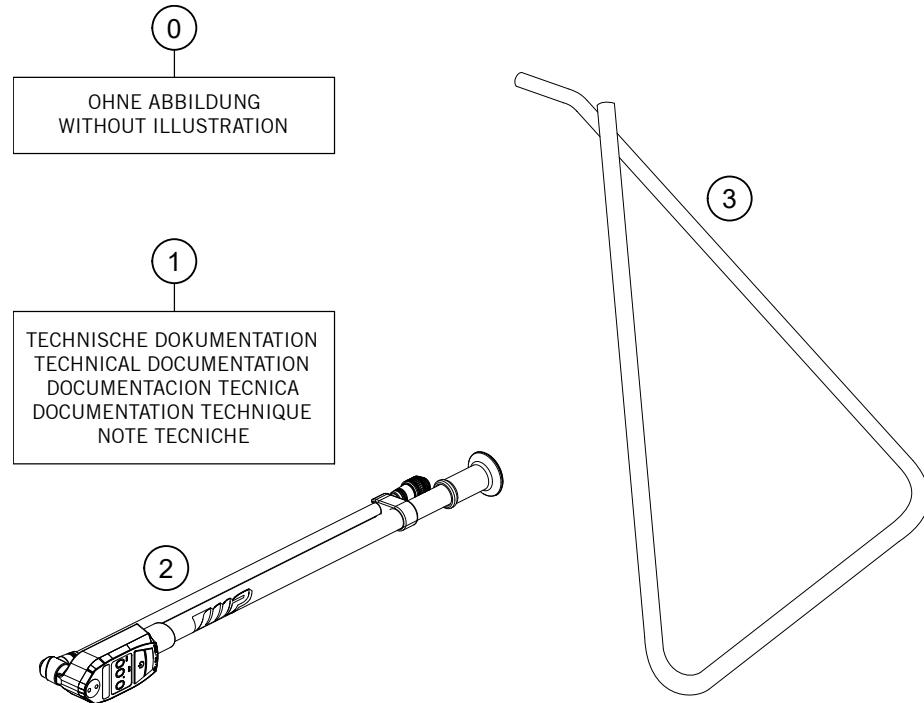

POS	PARTNUMBER	PARTNAME	PIECE
0	00063004204	Self-ad. stkr. 100X200 mm, perf., art. 3	2
0	78112920000	HOUR METER KTM	1
0	3210917	NOTEPAD	1
0	52000223SET	Sticker set XACT AER 140x141	1
0	20180189INT	Sticker accessory kit	1
0	47103040033	FOOTREST CPL. 14	1
0	45402002044	handlebar pad cpl.	1
0	45229073000	SPARK PLUG WRENCH	1
0	44011076140	CABLE TIE 140/2,5MM BLACK	2
0	20180204INT	KTM Bypack Folder Offroad	1
0	312313	KTM BALLPOINT PEN ORANGE	1
0	312305	DOCUMENTS BAG 2006	1
1	3214203EN	Owner's manual 50 SX 50 SX Mini 2021	1
1	322000	SAFETY BROCHURES SPORTMINICYC.	1
2	79412966100	Fork pump	1
3	45103023300	PLUG-IN STAND 50 SEN LC 03	1

204532001

54319

* NEW PART

X ON DEMAND