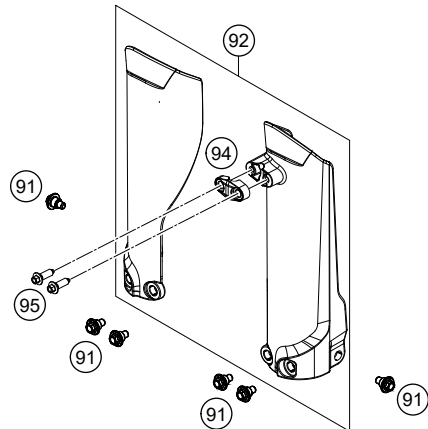

POS	PARTNUMBER	PARTNAME	PIECE
1	07186U0201	Fork 50 SX/TC/Mini E 21	1
3	0025080256	HH collar screw M8x25	4
5	0025080306	HH collar screw M8x30	7
6	0032100356S	AH-COLLAR SCREW M10X35 ISA45	2
31	45301032022	Bottom triple clamp, complete, 2 rings	1
34	45301034022	Top triple clamp	1
38	77201038000	HANDLEBAR CLAMP 28MM	2
39	59401039037	HANDLEB.SUPP. D=28MM H=37MM 05	2
42	59030029000	HH NUT M20X1,5 WS=27 RIGHT	1
43	49001086000	COVERING CAP	1
44	0770021300	O-RING 40,94X2,62 NBR70	1
45	49001081000	TAPERED ROLLER BEARING 32004X	2
46	46001086000	PROTECTION RING 20,1X39X5	1
47	0770360030	O-RING 36,00X3,00 NBR	1
91	59001092050	SPECIAL SCREW M6X12,5 WS=8	6
92	46301094000C1A	Fork Protection kit 50/65 SX 2021 with Decal	1
94	46301085000C1	Clamp for brake hose	1
95	0017060206	SCREW F. PLASTIC K60X20AL SW6	2
98	00050000931	STEERING HEAD REP. KIT MINI	x
99	00050000925	HANDLEBAR SUPPORT KIT 50SX '12	1