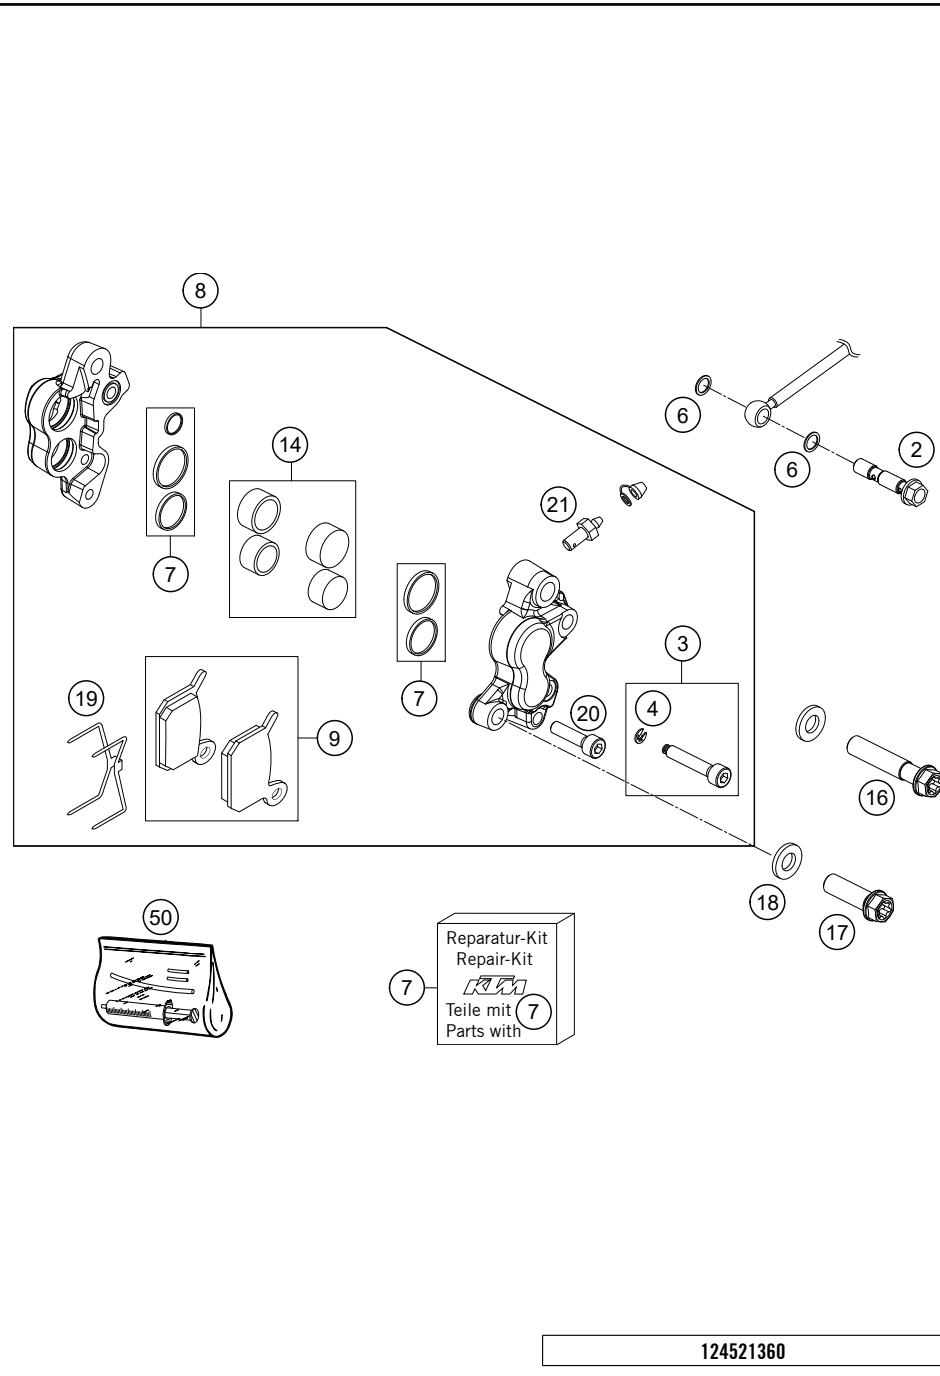

POS	PARTNUMBER	PARTNAME	PIECE
2	45113025000	HOLLOW SCREW M6X34 50 LC 2002	1
3	45113125000	AH SCREW+CIRCLIP LC 50 02	1
4	0799025000	TAB WASHER DIN6799 RS2,5	1
6	0770060019	O-RING 6,00X1,00 FORMULA	2
7	45113019000	REP.KIT SEAL RING 50LC 2002	1
8	45113015000	BRAKE CALIPER CPL.FR. 50 LC 02	1
9	45113030000	BRAKE PAD SET 50 LC 2002	1
14	45113019050	REPAIR KIT BRAKEPISTON	1
16	0025080606	HH COLLAR SCREW M8x60 TX40	1
17	0025080406	HH COLLAR SCREW M8X40 TX40	1
18	0125080003	washer DIN 125 A -8.4	2
19	45113018000	RETAINING SPRING 50 LC	1
20	0912050203	AH SCREW DIN0912-M 5X20	1
21	45113020000	BREATHER SCREW 50 2002	1
50	45119050000	BLEEDER INJECTION-SET 50-65	x

124521360

11206

* NEW PART

X ON DEMAND