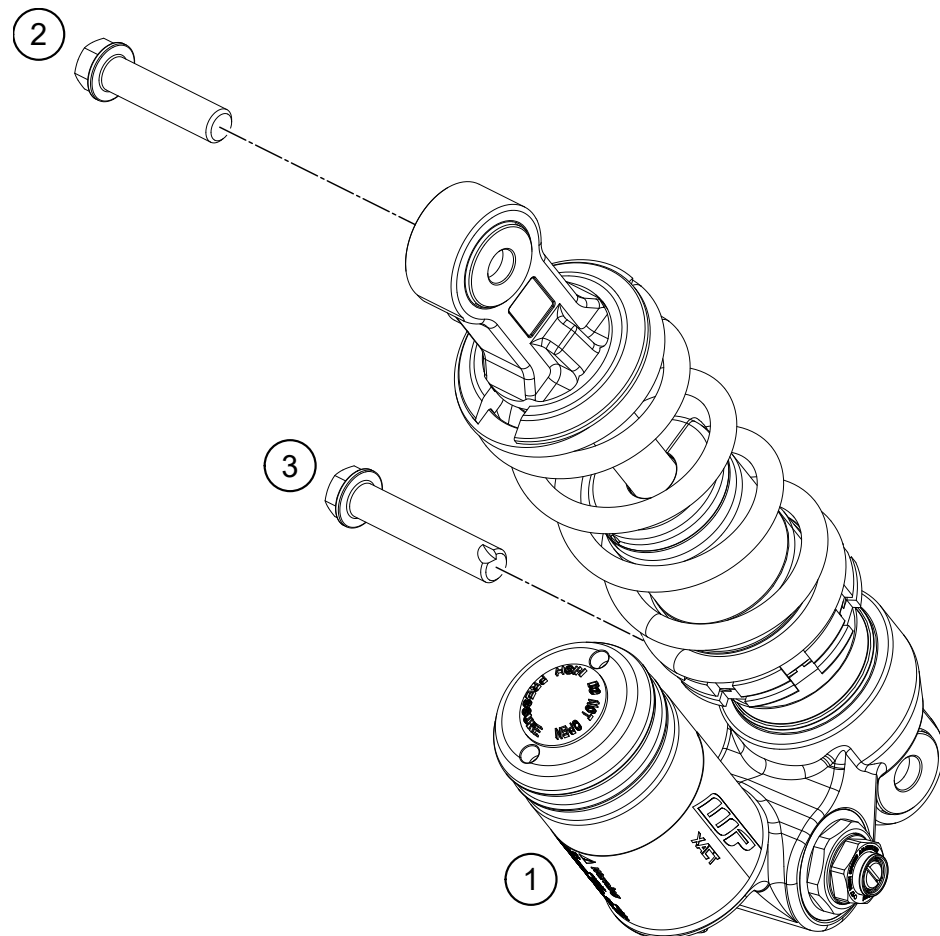

214530210

54302

* NEW PART X ON DEMAND

POS	PARTNUMBER	PARTNAME	PIECE
1	45303001400EB	Frame 453T3	1
2	54310086200	SELF LOCKING NUT M8 10.9	2
3	0025080656	HH collar screw M8x65 TX40	2
4	45303053000	Chain slider bottom	1
7	0025080306	HH collar screw M8x30	1
8	47103040033	FOOTREST CPL. 14	1
9	47103040000	FOOTREST L/S	1
10	47103041000	FOOTREST R/S	1
11	54803044000	PIN FOR FOOT PED 51.5X9.8 MM	2
12	54603041000	FOOTREST SPRING L/S & R/S	2
13	0125100003	washer DIN 125 A 10.5	2
14	0094032253	PIN DIN0094-3,2X25 STEEL	2
15	78112920000	HOUR METER KTM	1

204530310

52182

* NEW PART

X ON DEMAND

SHOCK ABSORBER

50 SX 2021 EU 2021

POS	PARTNUMBER	PARTNAME	PIECE
1	03187U0201	Monoshock SX 50/TC 50/Mini E 21	1
2	69004089000	HH COLLAR SCREW M10X42 WS13 08	1
3	77204089000	HH COLLAR SCREW M10X52 SW13	1

204530410

54313

* NEW PART

X ON DEMAND

POS	PARTNUMBER	PARTNAME	PIECE
1	36120781S17	bottom part cpl.	1
2	52000263	sticker XACT 90x40	1
3	46180009	Distance bush 10x15/18/24,5x9,5	4
4	36120386	Spring retainer 27x57x2	1
5	93010227	Spring (47) 25-130,0 shock white	x
5	93010218S	SHOCK SPRING 30N/MM - 130MM WH	1
5	93010217S	SHOCK SPRING 35N/MM - 130MM WH	x
5	93010219S	SHOCK SPRING 40N/MM - 130MM WH	x
6	50181101S38	compression cpl.	1
7	36120418S	ADJUSTING NUT CPL.	1
8	36120858S2	Top part cpl.	1
9	50180095	HS cylinder-head screw R1/8 I8	1
10	50180217	O-ring 27x1,5 Viton70 green ISO 3601-3S	1
11	46811208	Rubber cap do not open 22x5,5 NBR	1
12	36120151S	PLUG SCREW M5X6 CPL.	1
13	46810893	O-ring 5,28x1,78 NBR70 black	1
97	R12012	Ball joint bearing kit top 12mm	2
98	RP10003	REP. KIT MONOSHOCK MINI 17	1
99	50180751S1	SHOCK ABSORBER FLUID 5 LT	1