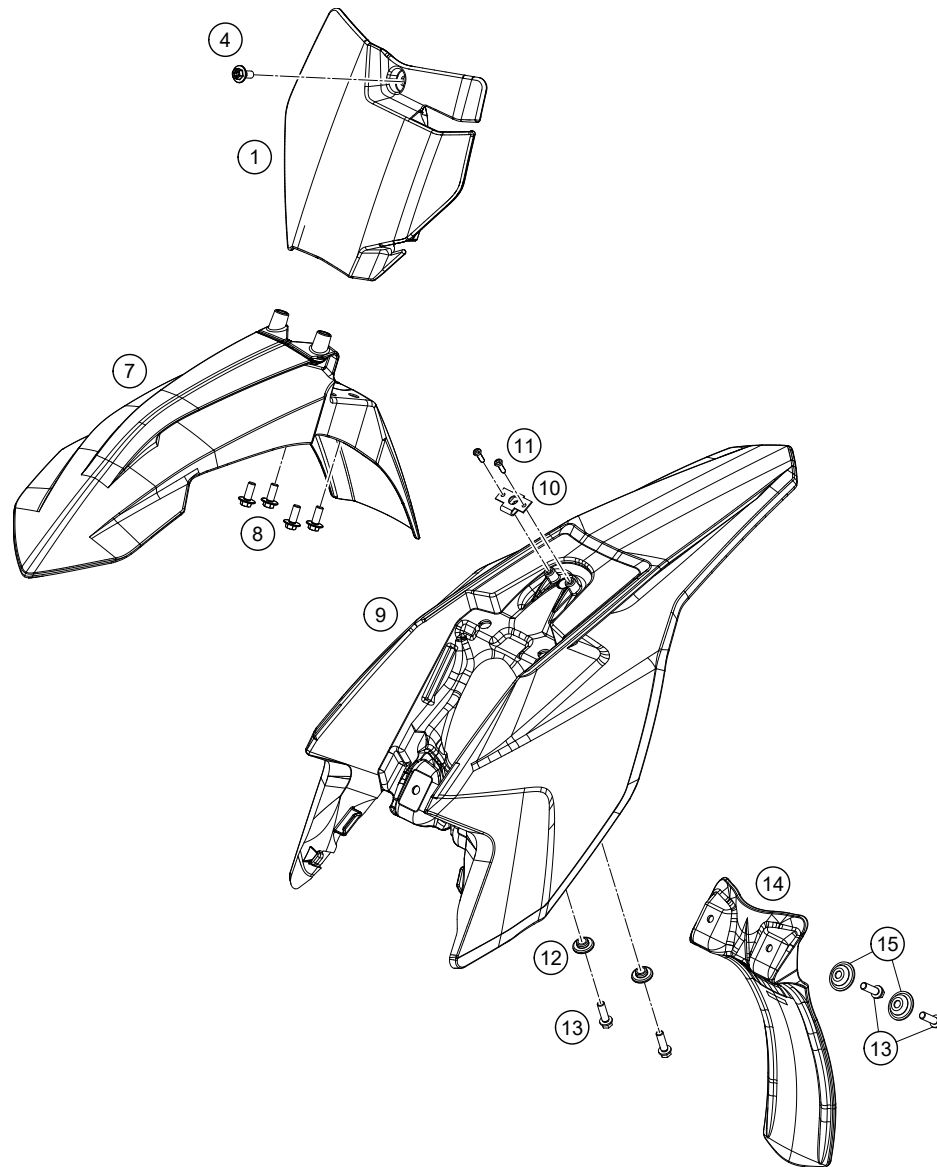

POS	PARTNUMBER	PARTNAME	PIECE
1	45308007000AB	Number Plate white	1
4	0024060106	HH COLLAR SCREW M6X10 TX30	1
7	45308010000EB	FENDER 50 SX ORANGE	1
8	0024060156	HH collar screw M6x15 TX30	4
9	45308013000ABB	Tail section 50SX 2021	1
10	45007040050	QUICK RELEASE LATCHPLATE	1
11	0981350133	SHEET MET.SCR.DIN7981-3,5X13	2
12	54808020000	SPACER BUSHING 03	2
13	0025060206	HH collar screw M6x20 TX30	4
14	45206010000	SPLASH PROTECT. 50 SX 2009	1
15	72210079000	BUCKET	2

154520810

54314

* NEW PART

X ON DEMAND