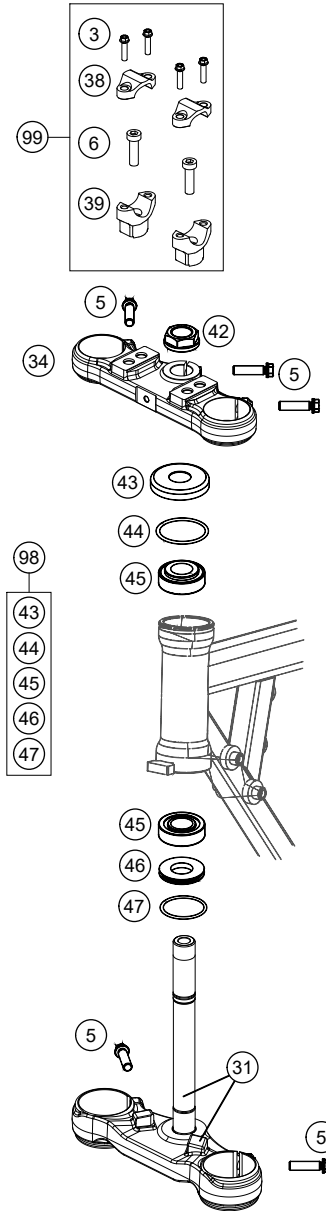

POS	PARTNUMBER	PARTNAME	PIECE
1	07186U0201	Fork 50 SX/TC/Mini E 21	1
3	0025080256	HH collar screw M8x25	4
5	0025080306	HH collar screw M8x30	7
6	0032100356S	AH-COLLAR SCREW M10X35 ISA45	2
31	45301032022	Bottom triple clamp, complete, 2 rings	1
34	45301034022	Top triple clamp	1
38	77201038000	HANDLEBAR CLAMP 28MM	2
39	59401039037	HANDLEB.SUPP. D=28MM H=37MM 05	2
42	59030029000	HH NUT M20X1,5 WS=27 RIGHT	1
43	49001086000	COVERING CAP	1
44	0770021300	O-RING 40,94X2,62 NBR70	1
45	49001081000	TAPERED ROLLER BEARING 32004X	2
46	46001086000	PROTECTION RING 20,1X39X5	1
47	0770360030	O-RING 36,00X3,00 NBR	1
91	59001092050	SPECIAL SCREW M6X12,5 WS=8	6
92	46301094000C1A	Fork Protection kit 50/65 SX 2021 with Decal	1
94	46301085000C1	Clamp for brake hose	1
95	0017060206	SCREW F. PLASTIC K60X20AL SW6	2
98	00050000931	STEERING HEAD REP. KIT MINI	x
99	00050000925	HANDLEBAR SUPPORT KIT 50SX '12	1

214530110

54300

* NEW PART X ON DEMAND