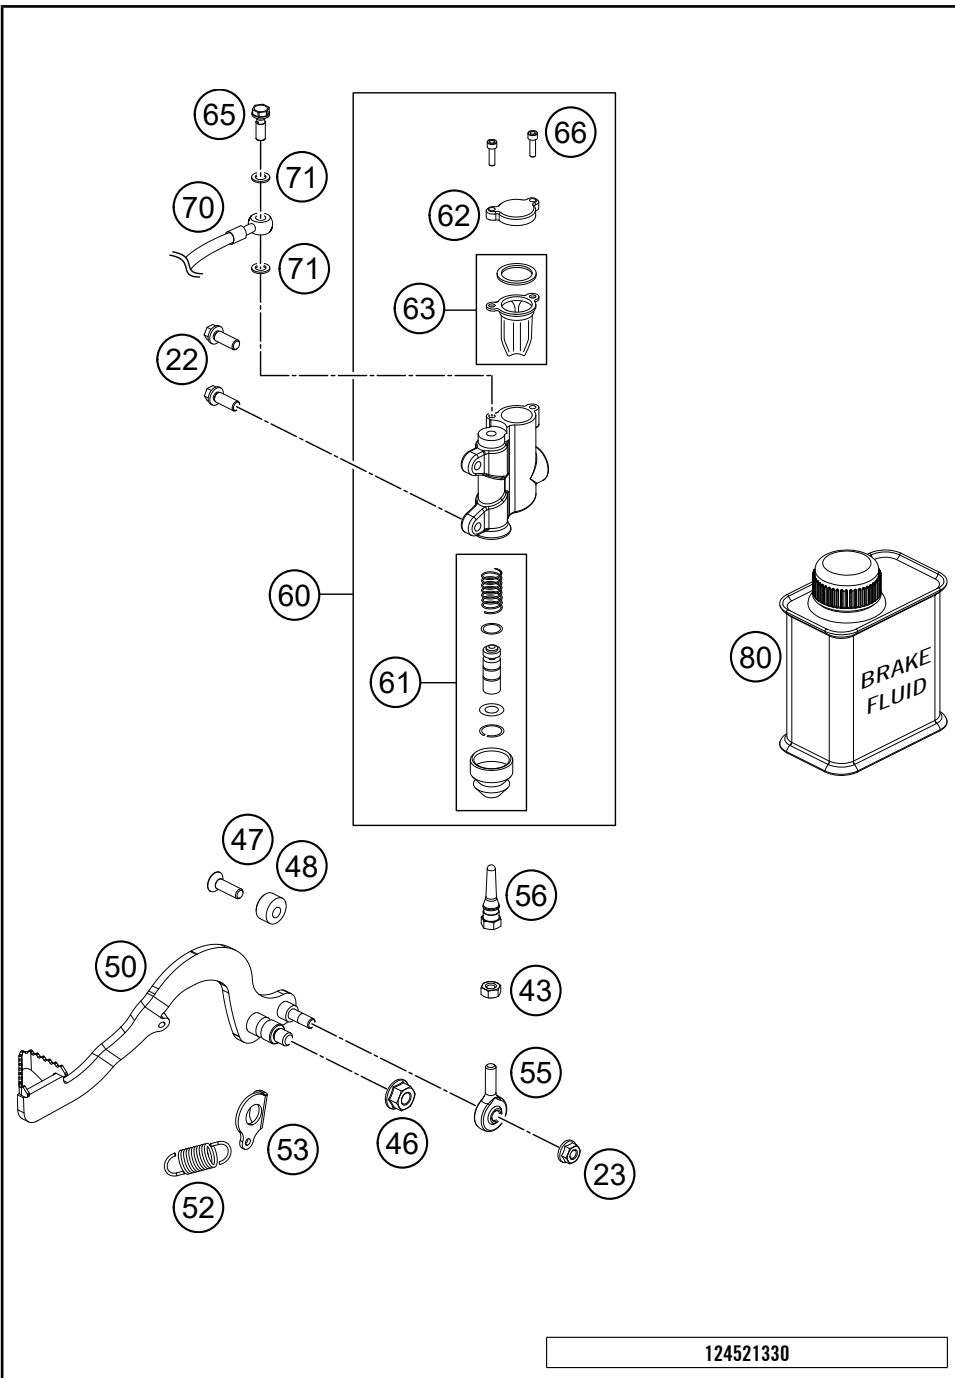

POS	PARTNUMBER	PARTNAME	PIECE
22	59009062019	SPECIAL SCREW M6X19 WS=8 10.9	2
23	56509064100	SELF LOCKING NUT M6 10.9	3
43	0934060003	hex nut DIN 934 M6	1
46	54310086200	SELF LOCKING NUT M8 10.9	1
47	0991060202	FLAT HEAD DIN7991-M 6X20	1
48	45203063000	BRAKE LEVER STOP	1
50	45213050000	FOOT BRAKE LEVER	1
52	54603062100	RETURN SPRING FOR BRAKE LEVER	1
53	45213053000	LOCK WASHER 50 SX	1
55	46213055000	SWIVEL HEAD KA6 INNOX	1
56	46213056000	PUSH ROD	1
60	46113060000	REAR BRAKE CYL. 50+65 04	1
61	47013061000	REP. SET PISTON REAR D=11 2003	1
62	47013062000	CYLINDER COVER REAR 85 SX 03	1
63	47013063000	GASKET CYLINDER COVER REAR 03	1
65	46113325000	HOLLOW SCREW M6	1
66	0912040103	AH.SCREW DIN0912-M 4X10	2
70	45113170000	BRAKE HOSE REAR 50 LC 04	1
71	0770060019	O-RING 6,00X1,00 FORMULA	2
80	00062030000	BRAKE FLUID DOT5.1 0,25L	1

124521330

52253

* NEW PART X ON DEMAND