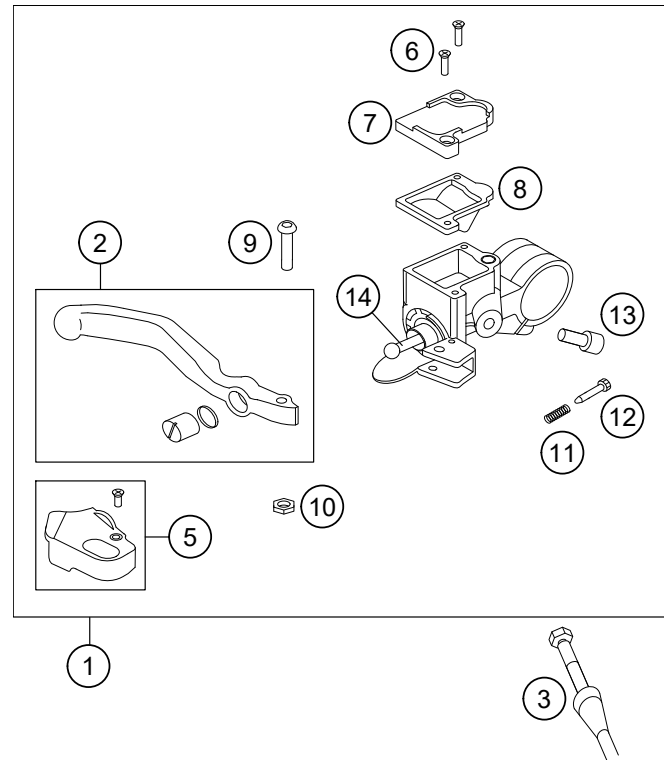

POS	PARTNUMBER	PARTNAME	PIECE
1	45113101044	HAND BRAKE CYLIND.CPL.50 LC 02	1
2	45113002000	HANDBRAKE LEVER CPL. R/S 02	1
3	45213012100	BRAKE HOSE FR. 50SX	1
4	00062030000	BRAKE FLUID DOT5.1 0,25L	1
5	45113004000	PROT.CAP HAND BRAKE CYL. 50 LC	1
6	0966030083	OVAL HEAD SCREW DIN0966-M 3X8	2
7	45113003000	HAND BRAKE CYLINDER COVER 04	1
8	45113009000	GASKET HAND BRAKE CYLINDER 04	1
9	45113006000	SPECIAL-AH SCREW M 5X18	1
10	45113013000	NUT M5 DIN 6334	1
11	45113021000	SPRING FOR HAND BRAKE LEVER 04	1
12	45113007000	ADJUSTING SCREW M 3X16 04	1
13	0912050103	AH SCREW DIN0912-M 5X10	1
14	45113008000	REP.KIT PISTON FRONT 50 04	1

124521310

11199

* NEW PART

X ON DEMAND