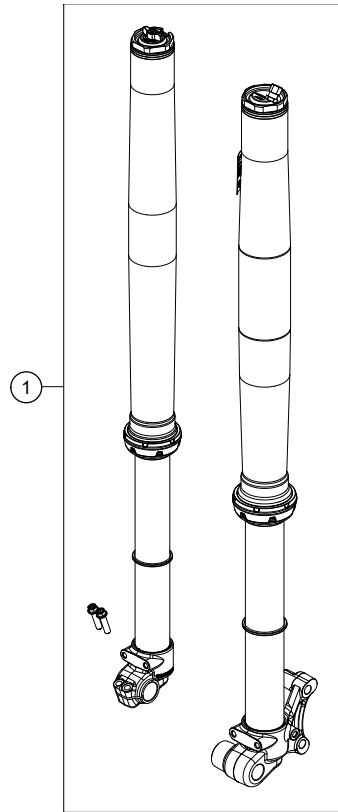

POS	PARTNUMBER	PARTNAME	PIECE
1	07186U0201	Fork 50 SX/TC/Mini E 21	1
3	0025080256	HH collar screw M8x25	4
5	0025080306	HH collar screw M8x30	7
6	0032100356S	AH-COLLAR SCREW M10X35 ISA45	2
31	45301032022	Bottom triple clamp, complete, 2 rings	1
34	45301034022	Top triple clamp	1
38	77201038000	HANDLEBAR CLAMP 28MM	2
39	59401039037	HANDLEB.SUPP. D=28MM H=37MM 05	2
42	59030029000	HH NUT M20X1,5 WS=27 RIGHT	1
43	49001086000	COVERING CAP	1
44	0770021300	O-RING 40,94X2,62 NBR70	1
45	49001081000	TAPERED ROLLER BEARING 32004X	2
46	46001086000	PROTECTION RING 20,1X39X5	1
47	0770360030	O-RING 36,00X3,00 NBR	1
91	59001092050	SPECIAL SCREW M6X12,5 WS=8	6
92	46301094000C1A	Fork Protection kit 50/65 SX 2021 with Decal	1
94	46301085000C1	Clamp for brake hose	1
95	0017060206	SCREW F. PLASTIC K60X20AL SW6	2
98	00050000931	STEERING HEAD REP. KIT MINI	x
99	00050000925	HANDLEBAR SUPPORT KIT 50SX '12	1

214530110

54300

* NEW PART X ON DEMAND