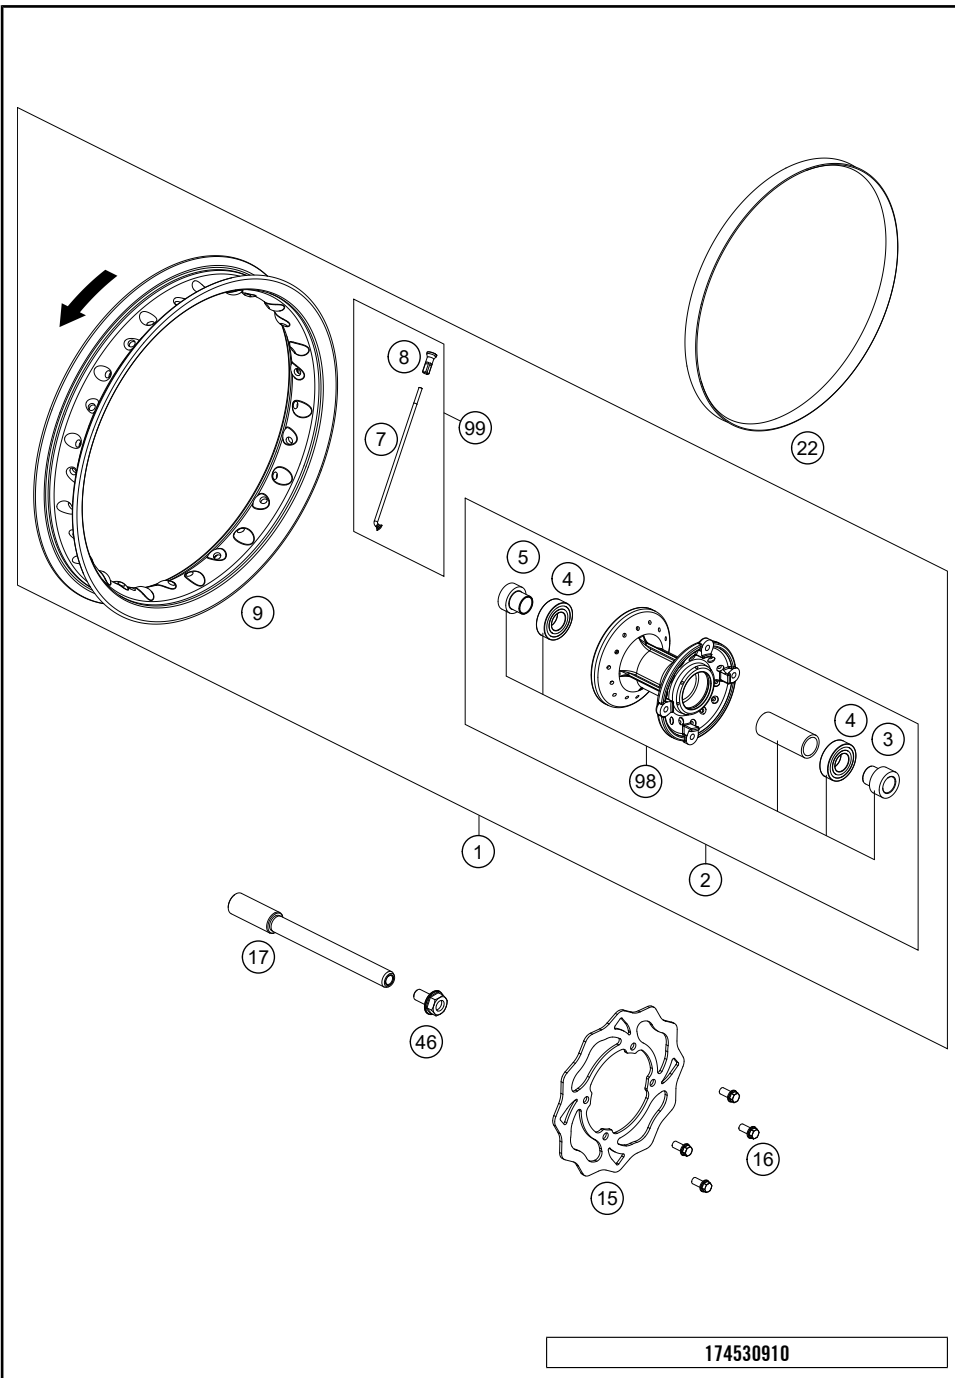

FRONT WHEEL

50 SX 2021 EU 2021

POS	PARTNUMBER	PARTNAME	PIECE
1	45309001044	"Front wheel 12x1,5"" cpl."	1
2	45209010044	FRONT WHEEL HUB CPL.	1
3	45209012000	SPACER BUSHING LEFT	1
4	0625060037	GR.BALL BEAR. 6003-2RSH/C3HMTF	2
5	45209013000	SPACER BUSHING RIGHT	1
7	45209071126	SPOKE 3X126C.110°C.5 Zinc 2012	28
8	46210072000	SPOKE NIPPLE ALU	28
9	4520907040033	"Front rim 1,5x12""	1
15	45209060000	BRAKE DISC FRONT JUN/SEN 09	1
16	59009062013	SPECIAL SCREW M6X13 WS=8 10.9	4
17	45209081000	AXLE FRONT	1
22	45109073100	RIM BAND 12"	1
46	49032011000	HH COLLAR SCREW M10X20 WS=17	1
98	45209015000	FRONT WHEEL REP. KIT 50 SX	x
99	00050000964	SPOKE KIT FRONT 12" '12-'14	x

174530910

50142

* NEW PART

X ON DEMAND