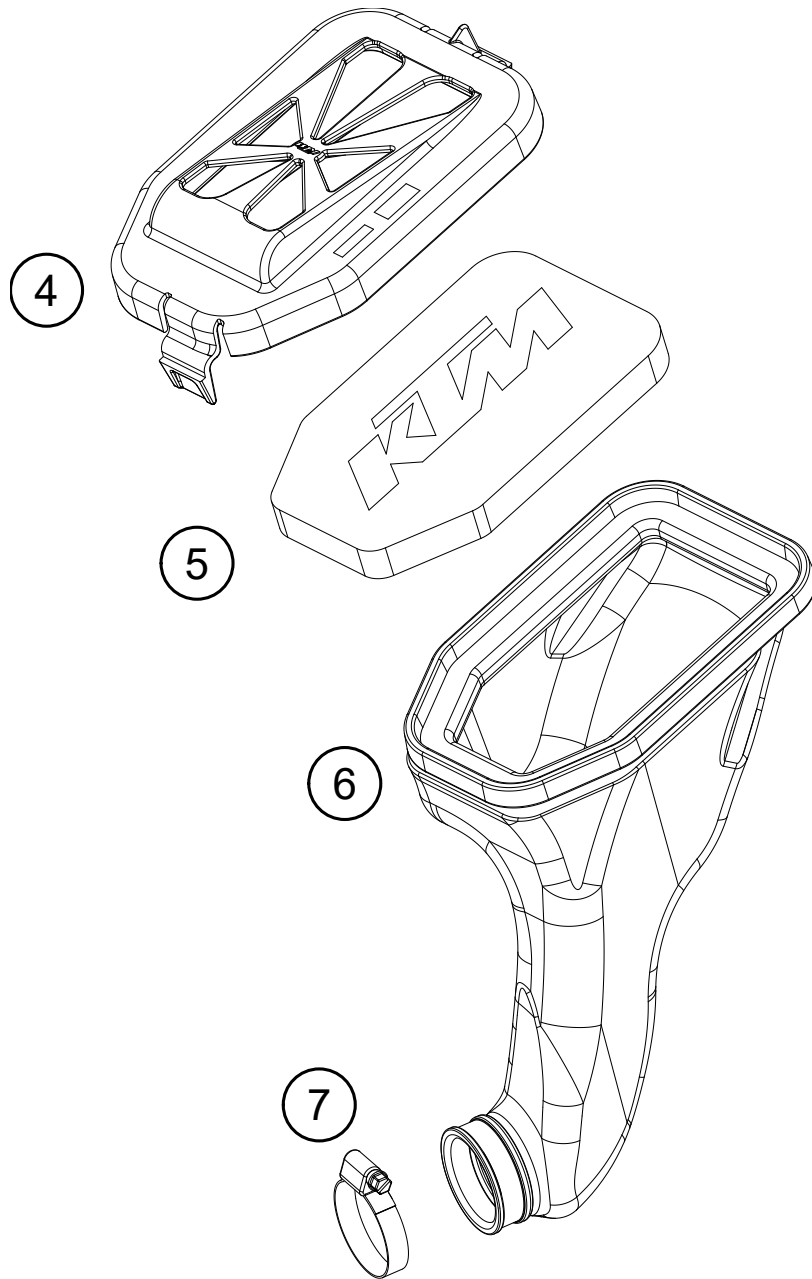

54134 * NEW PART X ON DEMAND

POS	PARTNUMBER	PARTNAME	PIECE
1	45404030044	Schwing arm cpl	1
3	54603097000	NEEDLE BUSH HK 2016	2
4	46004030070	SPACER BUSHING 20X26X30X9,7	4
5	45404041000	Locking cap, swingarm	4
6	46004030071	BUSHING BOX 12X20X36,5	2
7	0770160021	O-RING 16,00X2,00 VITON	4
10	45404066000	Chain sliding protection	1
11	0025060166	HH collar screw M6x16 TX30	1
12	83008000012	special screw M6x12x3	2
13	0009050106	EJOT SPIRAL SCREW SF M5X10-K	2
14	56509064100	SELF LOCKING NUT M6 10.9	1
15	0025060406	HH collar screw M6x40 TX30	1
21	69004095000	ADAPTOR NUT M10	1
25	45404037000	Swingarm pivot	1
29	45404038000	Nut with anti-rotation lock	1
31	50203030090	HH SCREW M8X40 WS=10	2
32	46030045000	flanged nut M8 WS10	2
35	45413047000	Brake line guide	1
97	45204230010	SWINGARM REP. KIT 50/65 SX	1
99	46307066010	CHAIN GUIDE KIT REAR 2016	1

204530510

52209

* NEW PART

X ON DEMAND

POS	PARTNUMBER	PARTNAME	PIECE
4	45206002000	FILTER BOX COVER 50 SX 09	1
5	45206015000	AIR FILTER 50 SX 09	1
6	45206026000	CARBURETOR CONNECT. 50 SX	1
7	10001120000	CLAMP 25-40 SGT 4	1