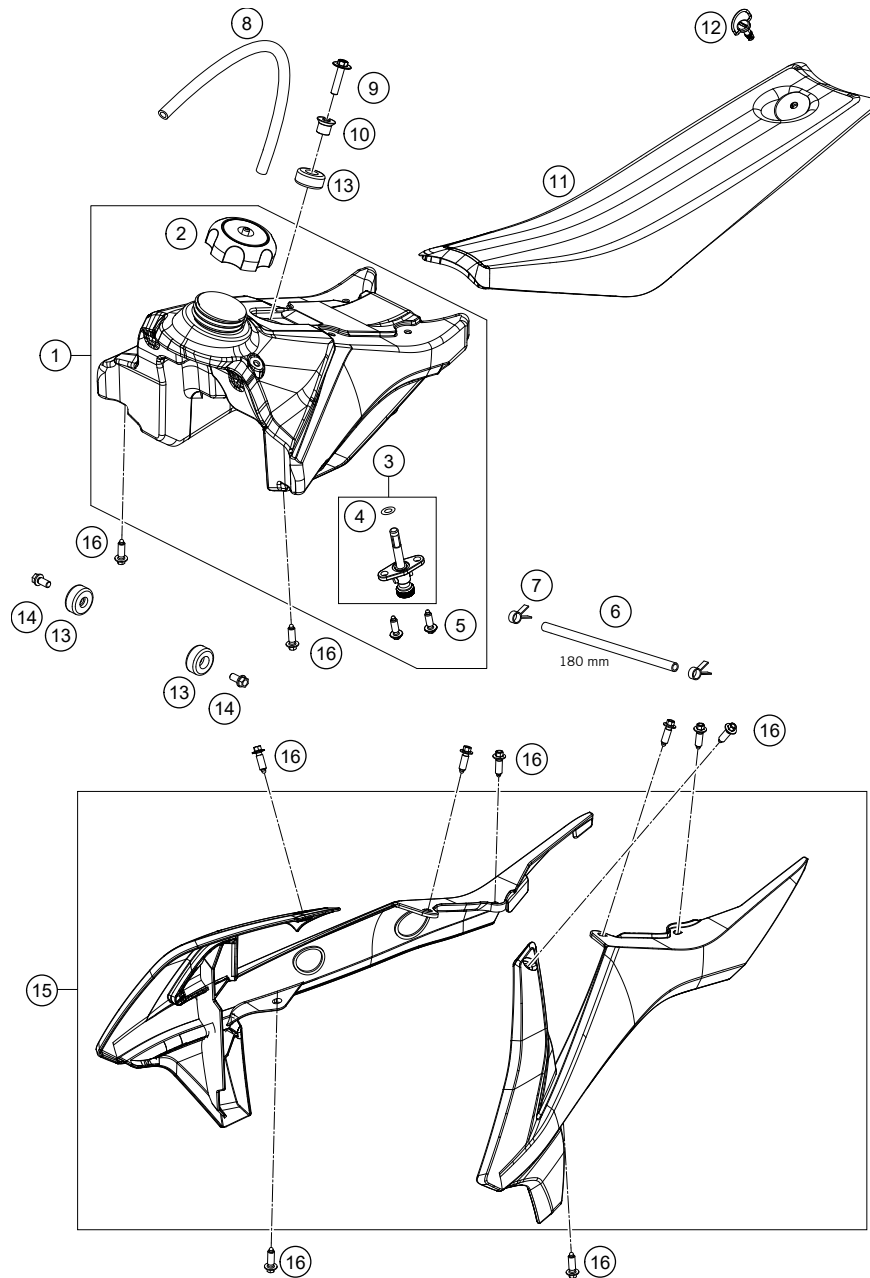

54134 * NEW PART X ON DEMAND

POS	PARTNUMBER	PARTNAME	PIECE
1	45404030044	Schwing arm cpl	1
3	54603097000	NEEDLE BUSH HK 2016	2
4	46004030070	SPACER BUSHING 20X26X30X9,7	4
5	45404041000	Locking cap, swingarm	4
6	46004030071	BUSHING BOX 12X20X36,5	2
7	0770160021	O-RING 16,00X2,00 VITON	4
10	45404066000	Chain sliding protection	1
11	0025060166	HH collar screw M6x16 TX30	1
12	83008000012	special screw M6x12x3	2
13	0009050106	EJOT SPIRAL SCREW SF M5X10-K	2
14	56509064100	SELF LOCKING NUT M6 10.9	1
15	0025060406	HH collar screw M6x40 TX30	1
21	69004095000	ADAPTOR NUT M10	1
25	45404037000	Swingarm pivot	1
29	45404038000	Nut with anti-rotation lock	1
31	50203030090	HH SCREW M8X40 WS=10	2
32	46030045000	flanged nut M8 WS10	2
35	45413047000	Brake line guide	1
97	45204230010	SWINGARM REP. KIT 50/65 SX	1
99	46307066010	CHAIN GUIDE KIT REAR 2016	1

204530510

52209

* NEW PART

X ON DEMAND

POS	PARTNUMBER	PARTNAME	PIECE
4	45206002000	FILTER BOX COVER 50 SX 09	1
5	45206015000	AIR FILTER 50 SX 09	1
6	45206026000	CARBURETOR CONNECT. 50 SX	1
7	10001120000	CLAMP 25-40 SGT 4	1

154520610

18629

* NEW PART

X ON DEMAND

POS	PARTNUMBER	PARTNAME	PIECE
1	4530701303330	FUEL TANK CPL. 2,3 L 2016	1
2	49007008044	FILLER CAP CPL. SMALL	1
3	58507003200	FUEL COCK CPL.	1
4	0770020130	O-RING 1,78x10,82x14,38 2-013	1
5	0017060205	SCREW FOR PLASTIC K60X20 SW6	2
6	58307016001	FUEL HOSE VITON 6X1,5 PER/M	1
7	45031005000	YDNAC-CLAMP FUEL HOSE (8MM)	2
8	78007000270	PVC-HOSE 5,6X10X270MM	1
9	0024060273	COLLAR SCREW M6X27 TX	1
10	77307026000	TANK BUSHING 07	1
11	45307040000	SEAT	1
12	45007040051	QUICK RELEASE CPL. 50 SXR '97	1
13	50307014000	TANK ROLLER 12X26X12 '98	3
14	0025060126	HH collar screw M6x12 TX30	2
15	45308054000ABC	Spoiler set 50 SX 2021 WITH DECAL	1
16	0017060206	SCREW F. PLASTIC K60X20AL SW6	8