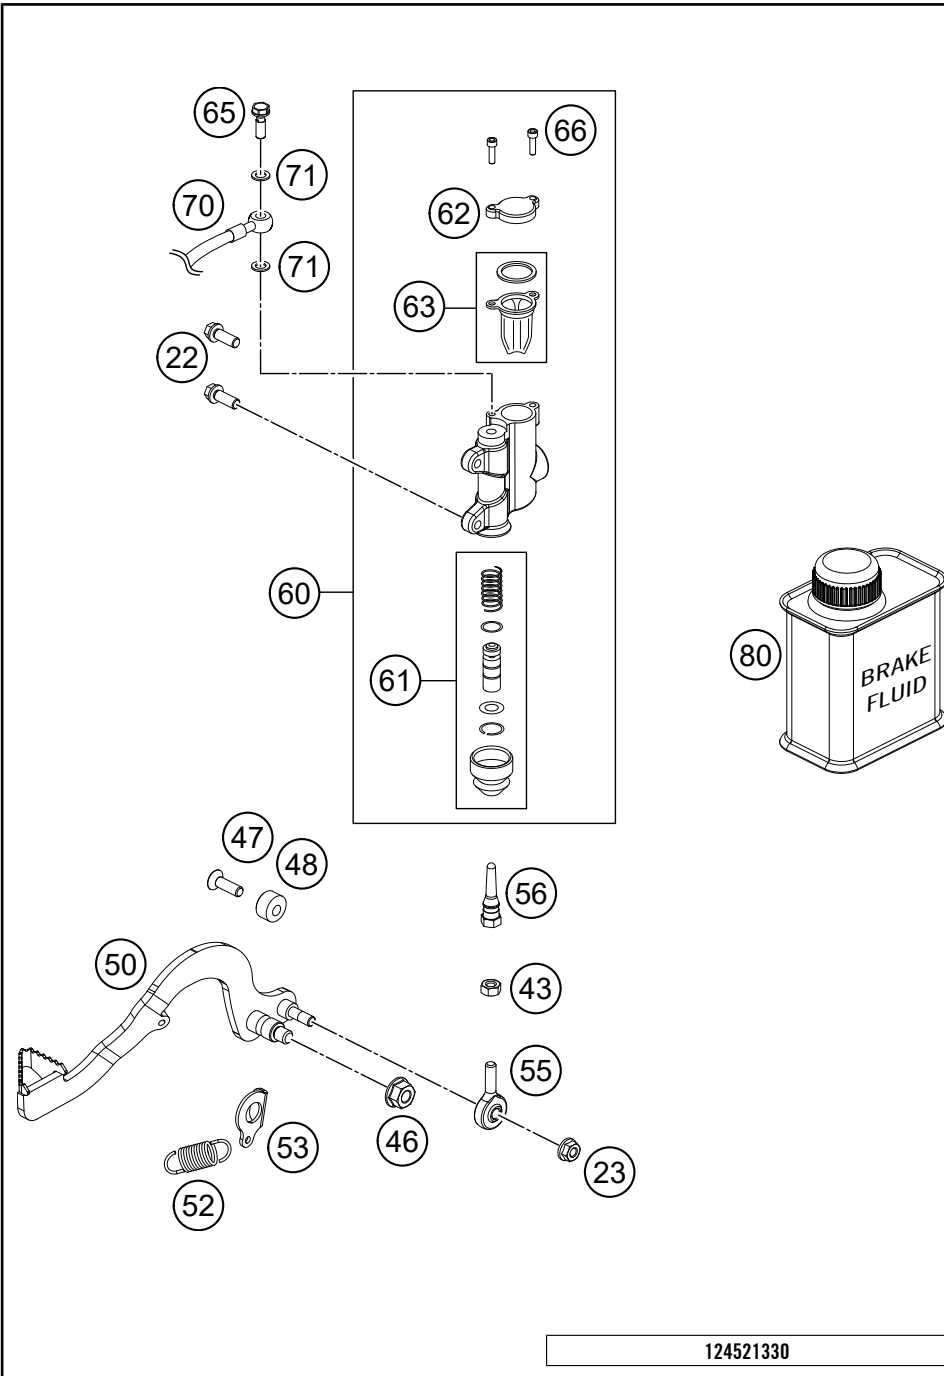

124521330

POS	PARTNUMBER	PARTNAME	PIECE
22	59009062019	SPECIAL SCREW M6X19 WS=8 10.9	2
23	56509064100	SELF LOCKING NUT M6 10.9	3
43	0934060003	hex nut DIN 934 M6	1
46	54310086200	SELF LOCKING NUT M8 10.9	1
47	0991060203	FLAT H.SCREW DIN7991-M6X20	1
48	45203063000	BRAKE LEVER STOP	1
50	45213050000	FOOT BRAKE LEVER	1
52	54603062100	RETURN SPRING FOR BRAKE LEVER	1
53	45213053000	LOCK WASHER 50 SX	1
55	46213055000	SWIVEL HEAD KA6 INNOX	1
56	46213056000	PUSH ROD	1
60	46113060000	REAR BRAKE CYL. 50+65 04	1
61	47013061000	REP. SET PISTON REAR D=11 2003	1
62	47013062000	CYLINDER COVER REAR 85 SX 03	1
63	47013063000	GASKET CYLINDER COVER REAR 03	1
65	46113325000	HOLLOW SCREW M6	1
66	0912040103	AH.SCREW DIN0912-M 4X10	2
70	45213170100	BRAKE TUBE REAR	1
71	0770060019	O-RING 6,00X1,00 FORMULA	2
80	00062030000	BRAKE FLUID DOT5.1 0,25L	1

52286

* NEW PART

X ON DEMAND