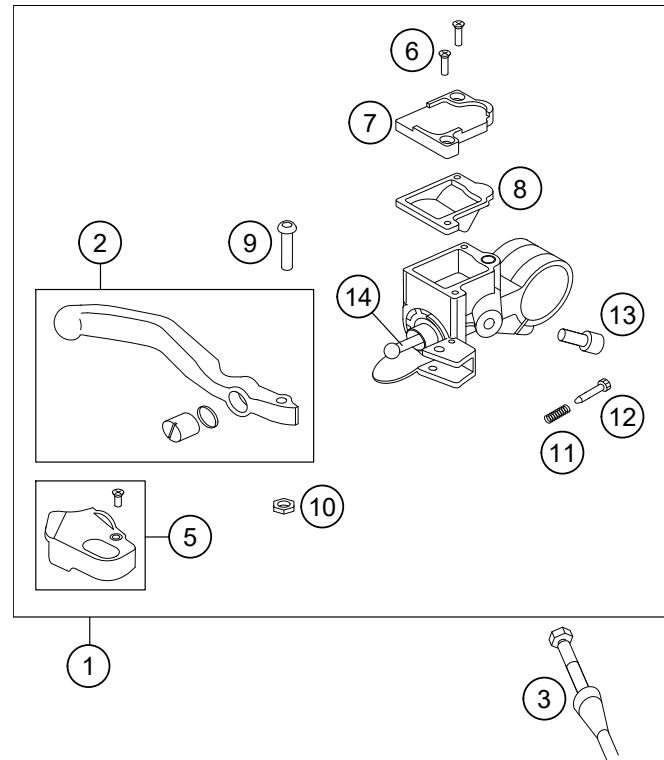

POS	PARTNUMBER	PARTNAME	PIECE
1	45113101044	HAND BRAKE CYLIND.CPL.50 LC 02	1
2	45113002000	HANDBRAKE LEVER CPL. R/S 02	1
3	45213012000	BRAKE HOSE FR. 50SX MINI	1
4	00062030000	BRAKE FLUID DOT5.1 0,25L	1
5	45113004000	PROT.CAP HAND BRAKE CYL. 50 LC	1
6	0966030083	OVAL HEAD SCREW DIN0966-M 3X8	2
7	45113003000	HAND BRAKE CYLINDER COVER 04	1
8	45113009000	GASKET HAND BRAKE CYLINDER 04	1
9	45113006000	SPECIAL-AH SCREW M 5X18	1
10	45113013000	NUT M5 DIN 6334	1
11	45113021000	SPRING FOR HAND BRAKE LEVER 04	1
12	45113007000	ADJUSTING SCREW M 3X16 04	1
13	0912050103	AH SCREW DIN0912-M 5X10	1
14	45113008000	REP.KIT PISTON FRONT 50 04	1

124521310

11198

* NEW PART

X ON DEMAND