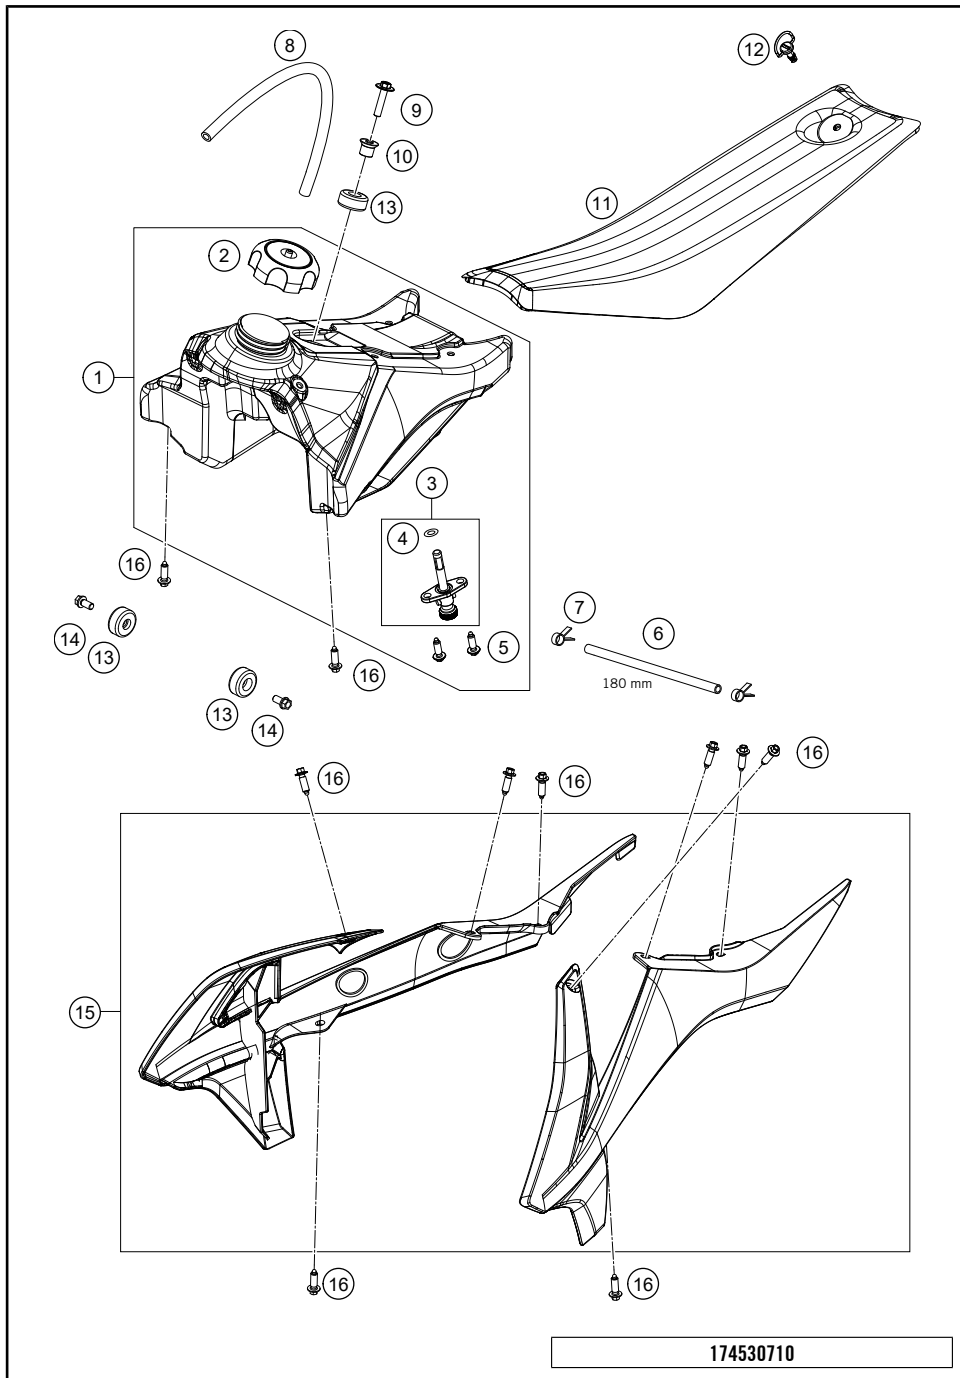

POS	PARTNUMBER	PARTNAME	PIECE
1	4530701313330	FUEL TANK CPL. MINI 2016	1
2	49007008044	FILLER CAP CPL. SMALL	1
3	58507003200	FUEL COCK CPL.	1
4	0770020130	O-RING 1,78x10,82x14,38 2-013	1
5	0017060205	SCREW FOR PLASTIC K60X20 SW6	2
6	58307016001	FUEL HOSE VITON 6X1,5 PER/M	1
7	45031005000	YDNAC-CLAMP FUEL HOSE (8MM)	2
8	78007000270	PVC-HOSE 5,6X10X270MM	1
9	0024060273	COLLAR SCREW M6X27 TX	1
10	77307026000	TANK BUSHING 07	1
11	45307040000	SEAT	1
12	45007040051	QUICK RELEASE CPL. 50 SXR '97	1
13	50307014000	TANK ROLLER 12X26X12 '98	3
14	0025060126	HH collar screw M6x12 TX30	2
15	45308054000ABC	Spoiler set 50 SX 2021 WITH DECAL	1
16	0017060206	SCREW F. PLASTIC K60X20AL SW6	8

174530710

54345

* NEW PART

X ON DEMAND