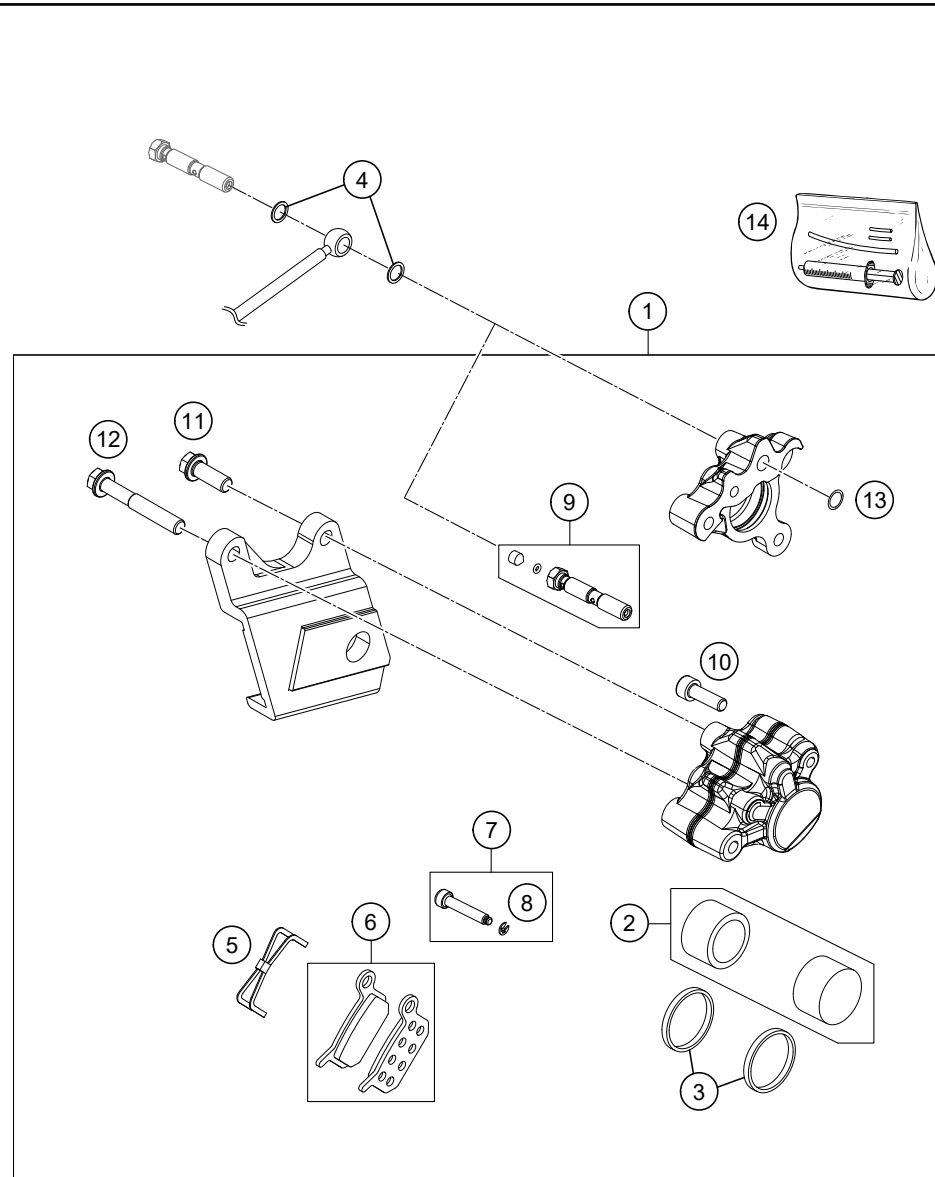

124521360

11206

* NEW PART

X ON DEMAND

REAR BRAKE CALIPER

50 SX MINI 2021 EU 2021

POS	PARTNUMBER	PARTNAME	PIECE
1	45213080000	BRAKE CALIPER REAR	1
2	45113019100	REPAIR KIT BRAKEPISTON	1
3	0770022020	O-RING 22X2X2 EPDM	2
4	0770060019	O-RING 6,00X1,00 FORMULA	2
5	45113018000	RETAINING SPRING 50 LC	1
6	45113030000	BRAKE PAD SET 50 LC 2002	1
7	45113225000	AH SCREW + CIRCLIP 50/65 04	1
8	0799025000	TAB WASHER DIN6799 RS2,5	1
9	46113225000	HOLLOW SCREW CPL.	1
10	0912050163	AH SCREW DIN0912-M 5X16	1
11	0025060166	HH collar screw M6x16 TX30	1
12	0025060406	HH collar screw M6x40 TX30	1
13	0770080019	O-RING 8,00X1,00 FORMULA	1
14	45119050000	BLEEDER INJECTION-SET 50-65	x