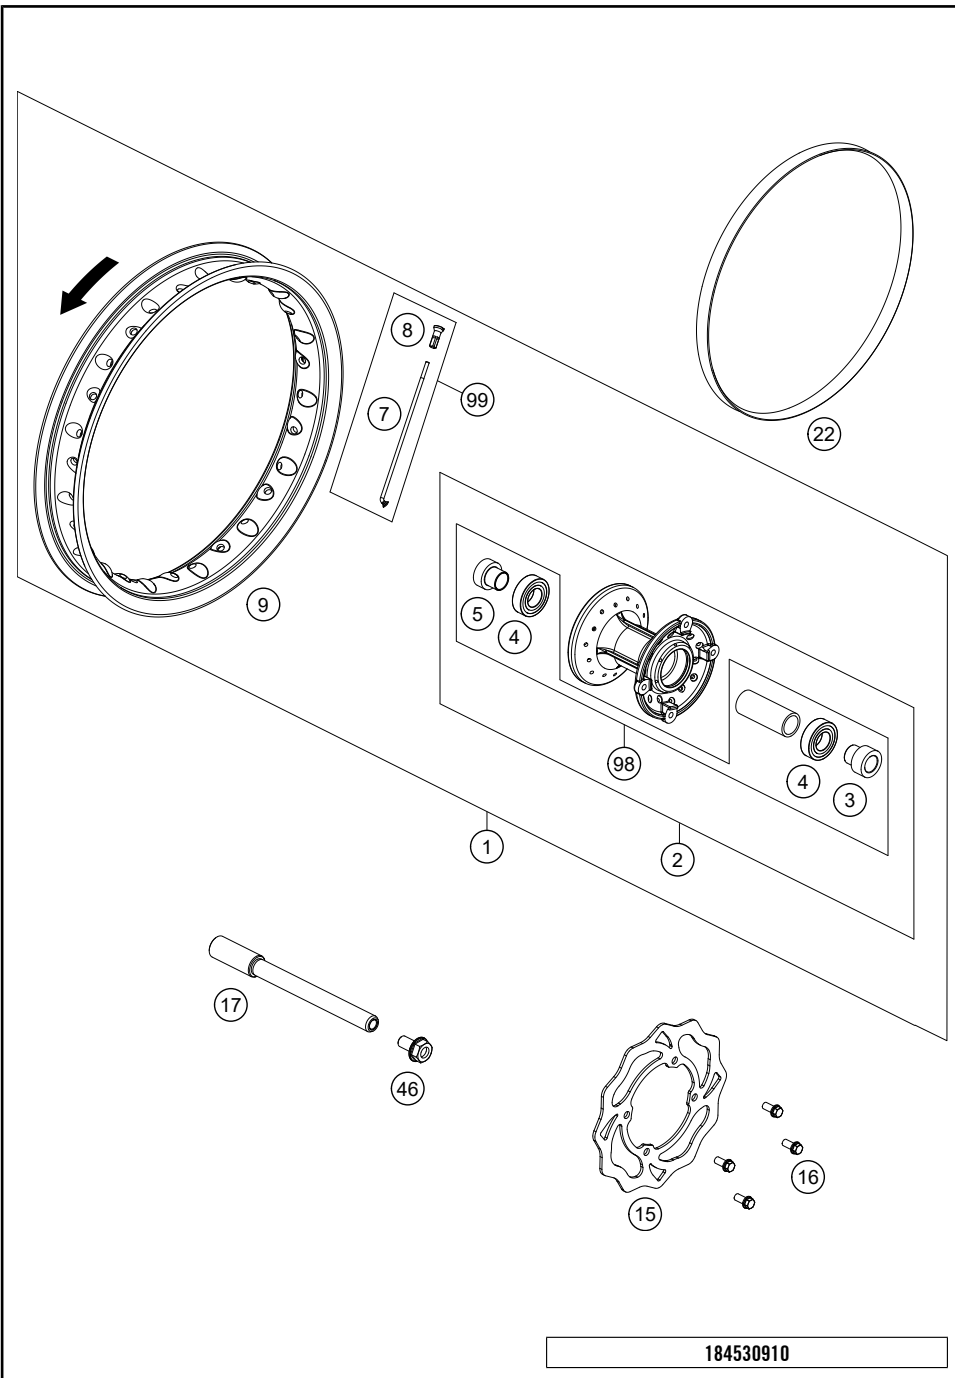

FRONT WHEEL

50 SX MINI 2021 EU 2021

POS	PARTNUMBER	PARTNAME	PIECE
1	45309001144	"Front wheel 10x1,6"" cpl."	1
2	45209010044	FRONT WHEEL HUB CPL.	1
3	45209012000	SPACER BUSHING LEFT	1
4	0625060037	GR.BALL BEAR. 6003-2RSH/C3HMTF	2
5	45209013000	SPACER BUSHING RIGHT	1
7	45109071102	SPOKE 3X100X6MM-110°	28
8	46210072000	SPOKE NIPPLE ALU	28
9	4520907050033	"Front rim 1,6x10""	1
15	45209060000	BRAKE DISC FRONT JUN/SEN 09	1
16	59009062013	SPECIAL SCREW M6X13 WS=8 10.9	4
17	45209081000	AXLE FRONT	1
22	45009073000	RIM BAND 10" 22MM	1
46	49032011000	HH COLLAR SCREW M10X20 WS=17	1
98	45209015000	FRONT WHEEL REP. KIT 50 SX	x
99	00050000952	SPOKE KIT FRONT 10" '12-'14	x

184530910

50556

* NEW PART X ON DEMAND