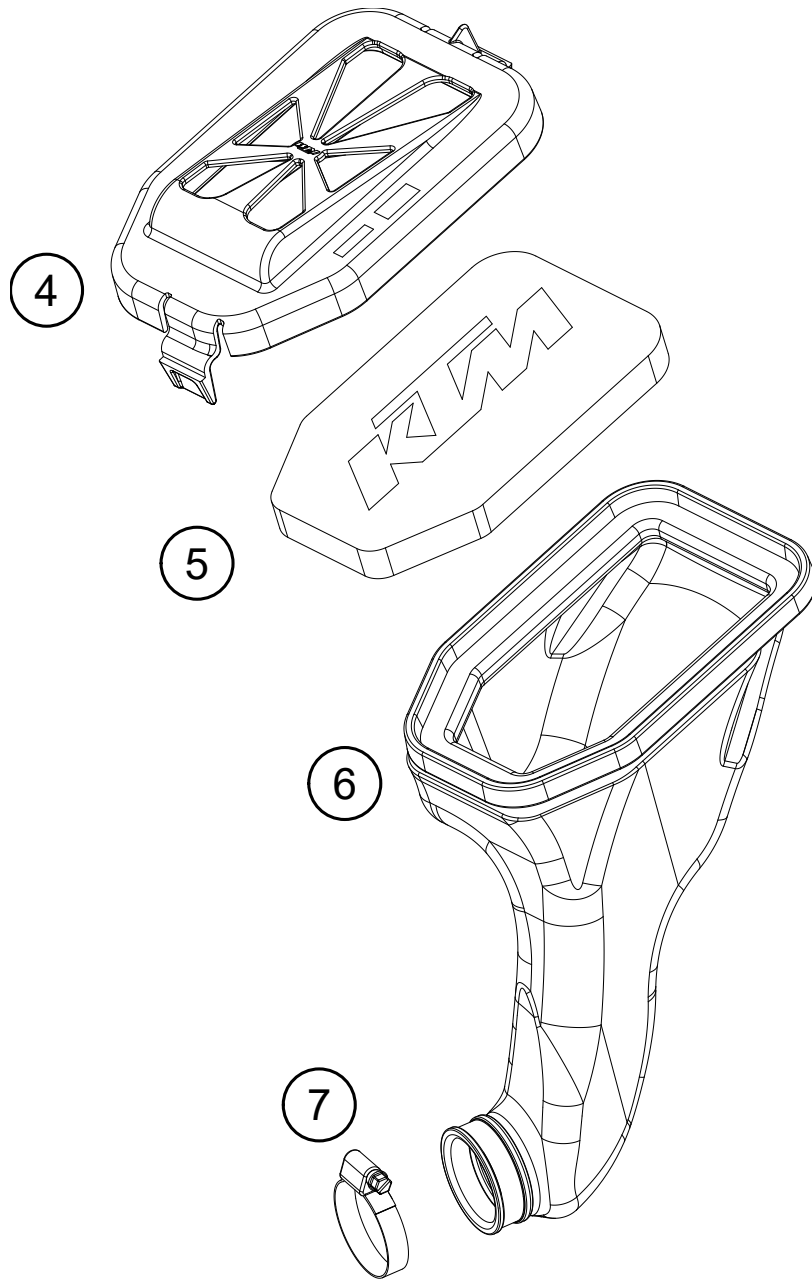

124520510

11166

* NEW PART

X ON DEMAND

AIR FILTER

50 SX MINI 2021 EU 2021

POS	PARTNUMBER	PARTNAME	PIECE
4	45206002000	FILTER BOX COVER 50 SX 09	1
5	45206015000	AIR FILTER 50 SX 09	1
6	45206026100	CARBURETOR CONNECT. 50 SX	1
7	10001120000	CLAMP 25-40 SGT 4	1