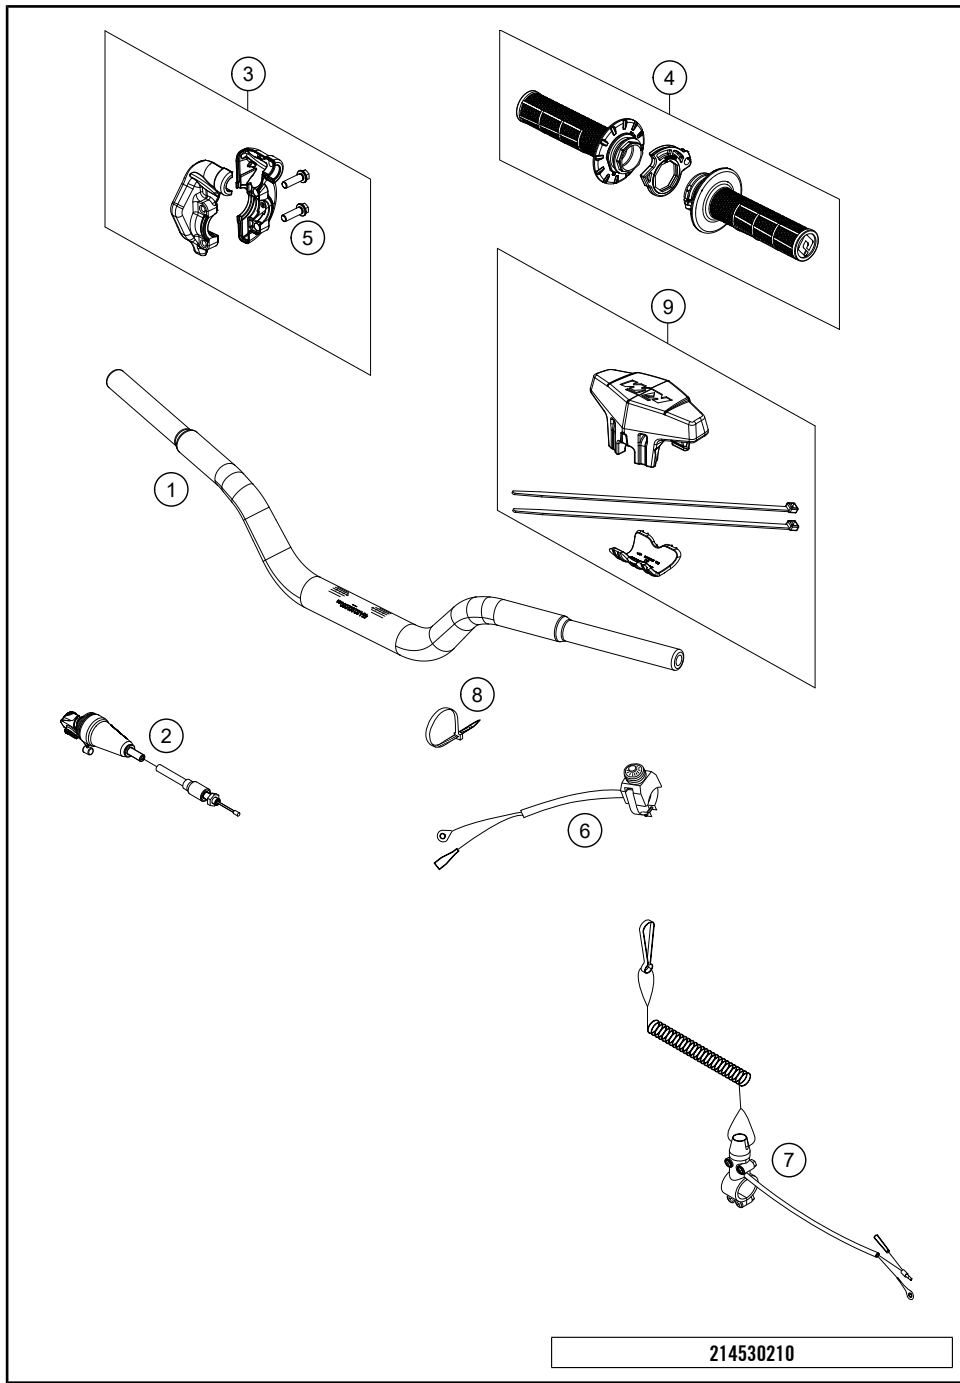

54337 * NEW PART X ON DEMAND

POS	PARTNUMBER	PARTNAME	PIECE
1	00700007	ISA countersunk head screw M4x8 acc draw	2
2	50180222	O-ring 4x1,5 NBR70	2
3	35480602S	Screw cap M38x1,5 cpl.	2
4	46180581	O-ring 35x1,5 NBR70 yellow	2
5	35480585	Fork outer tube 36x425 dt42 db47	2
6	35480623	Fork protection ring 48,4mm	2
7	35480495S1	PISTON ROD 50SX MINI CPL.	2
8	95010055S	SPRING 1,8 N/MM SET	x
8	95010051S	SPRING 2.0N/MM SET D=3.1MM	1
8	95010052S	SPRING 2,2 N/MM SET	x
9	35480497	Washer 22x30x2,5	x
10	35480455S3	AXLE CLAMP R/S CPL. W. TUBE	1
11	35480456S1	AXLE CLAMP L/S CPL. W. TUBE	1
12	0025060256	HH collar screw M6x25 TX30	2
13	35480583	Stroke indicator d35 red	2
14	52000220SET	Sticker set XACT 140x141	1
97	T14034	Fuchs grease IPR (250g)	x
98	48601166S1	Fork Fluid Viscosity 4.0 5Lx4	x
99	RP10028	Repair kit 35mm black 50SX/TC Mini	x

204530131

54155

* NEW PART

X ON DEMAND

POS	PARTNUMBER	PARTNAME	PIECE
1	45402001000	handlebar mini	1
2	45302191000	Throttle cable, cmpl. 50SX/TC Mini	1
3	51702010044	Housing throttle twist grip cpl.	1
4	45402021100	Grip set	1
5	50302020000	PROTECTION COVER '97	1
6	50311089200	SHORT CIRCUIT BUTTON 02	1
7	45011089044	S.CIRCUIT BUTTON W. RIP CORD	x
8	44011076140	CABLE TIE 140/2,5MM BLACK	x
8	44011076200	CABLE TIE 200/3,6MM BLACK	x
9	45402002044	handlebar pad cpl.	1

* NEW PART

X ON DEMAND

POS	PARTNUMBER	PARTNAME	PIECE
1	45303001500EB	Frame 453T4	1
2	54310086200	SELF LOCKING NUT M8 10.9	2
3	0025080656	HH collar screw M8x65 TX40	2
4	45303053000	Chain slider bottom	1
7	0025080306	HH collar screw M8x30	1
8	47103040033	FOOTREST CPL. 14	1
9	47103040000	FOOTREST L/S	1
10	47103041000	FOOTREST R/S	1
11	54803044000	PIN FOR FOOT PED 51.5X9.8 MM	2
12	0125100003	washer DIN 125 A 10.5	2
13	54603041000	FOOTREST SPRING L/S & R/S	2
14	0094032253	PIN DIN0094-3,2X25 STEEL	2
15	78112920000	HOUR METER KTM	1