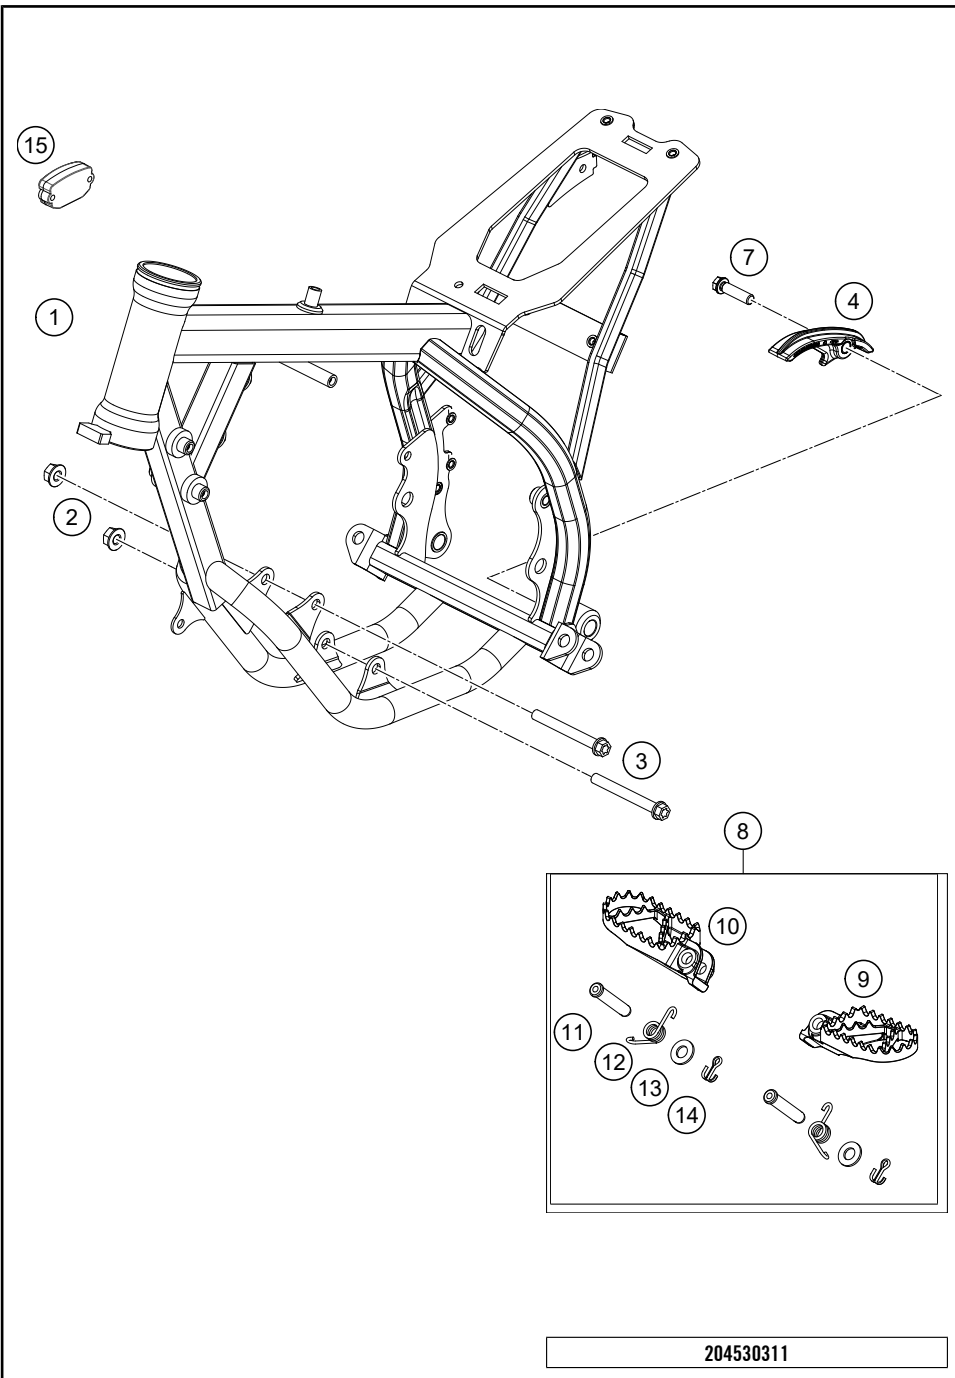

54337 * NEW PART X ON DEMAND

POS	PARTNUMBER	PARTNAME	PIECE
1	00700007	ISA countersunk head screw M4x8 acc draw	2
2	50180222	O-ring 4x1,5 NBR70	2
3	35480602S	Screw cap M38x1,5 cpl.	2
4	46180581	O-ring 35x1,5 NBR70 yellow	2
5	35480585	Fork outer tube 36x425 dt42 db47	2
6	35480623	Fork protection ring 48,4mm	2
7	35480495S1	PISTON ROD 50SX MINI CPL.	2
8	95010055S	SPRING 1,8 N/MM SET	x
8	95010051S	SPRING 2.0N/MM SET D=3.1MM	1
8	95010052S	SPRING 2,2 N/MM SET	x
9	35480497	Washer 22x30x2,5	x
10	35480455S3	AXLE CLAMP R/S CPL. W. TUBE	1
11	35480456S1	AXLE CLAMP L/S CPL. W. TUBE	1
12	0025060256	HH collar screw M6x25 TX30	2
13	35480583	Stroke indicator d35 red	2
14	52000220SET	Sticker set XACT 140x141	1
97	T14034	Fuchs grease IPR (250g)	x
98	48601166S1	Fork Fluid Viscosity 4.0 5Lx4	x
99	RP10028	Repair kit 35mm black 50SX/TC Mini	x

204530131

54155

* NEW PART

X ON DEMAND

POS	PARTNUMBER	PARTNAME	PIECE
1	45402001000	handlebar mini	1
2	45302191000	Throttle cable, cmpl. 50SX/TC Mini	1
3	51702010044	Housing throttle twist grip cpl.	1
4	45402021100	Grip set	1
5	50302020000	PROTECTION COVER '97	1
6	50311089200	SHORT CIRCUIT BUTTON 02	1
7	45011089044	S.CIRCUIT BUTTON W. RIP CORD	x
8	44011076140	CABLE TIE 140/2,5MM BLACK	x
8	44011076200	CABLE TIE 200/3,6MM BLACK	x
9	45402002044	handlebar pad cpl.	1

* NEW PART

X ON DEMAND

POS	PARTNUMBER	PARTNAME	PIECE
1	45303001500EB	Frame 453T4	1
2	54310086200	SELF LOCKING NUT M8 10.9	2
3	0025080656	HH collar screw M8x65 TX40	2
4	45303053000	Chain slider bottom	1
7	0025080306	HH collar screw M8x30	1
8	47103040033	FOOTREST CPL. 14	1
9	47103040000	FOOTREST L/S	1
10	47103041000	FOOTREST R/S	1
11	54803044000	PIN FOR FOOT PED 51.5X9.8 MM	2
12	0125100003	washer DIN 125 A 10.5	2
13	54603041000	FOOTREST SPRING L/S & R/S	2
14	0094032253	PIN DIN0094-3,2X25 STEEL	2
15	78112920000	HOUR METER KTM	1