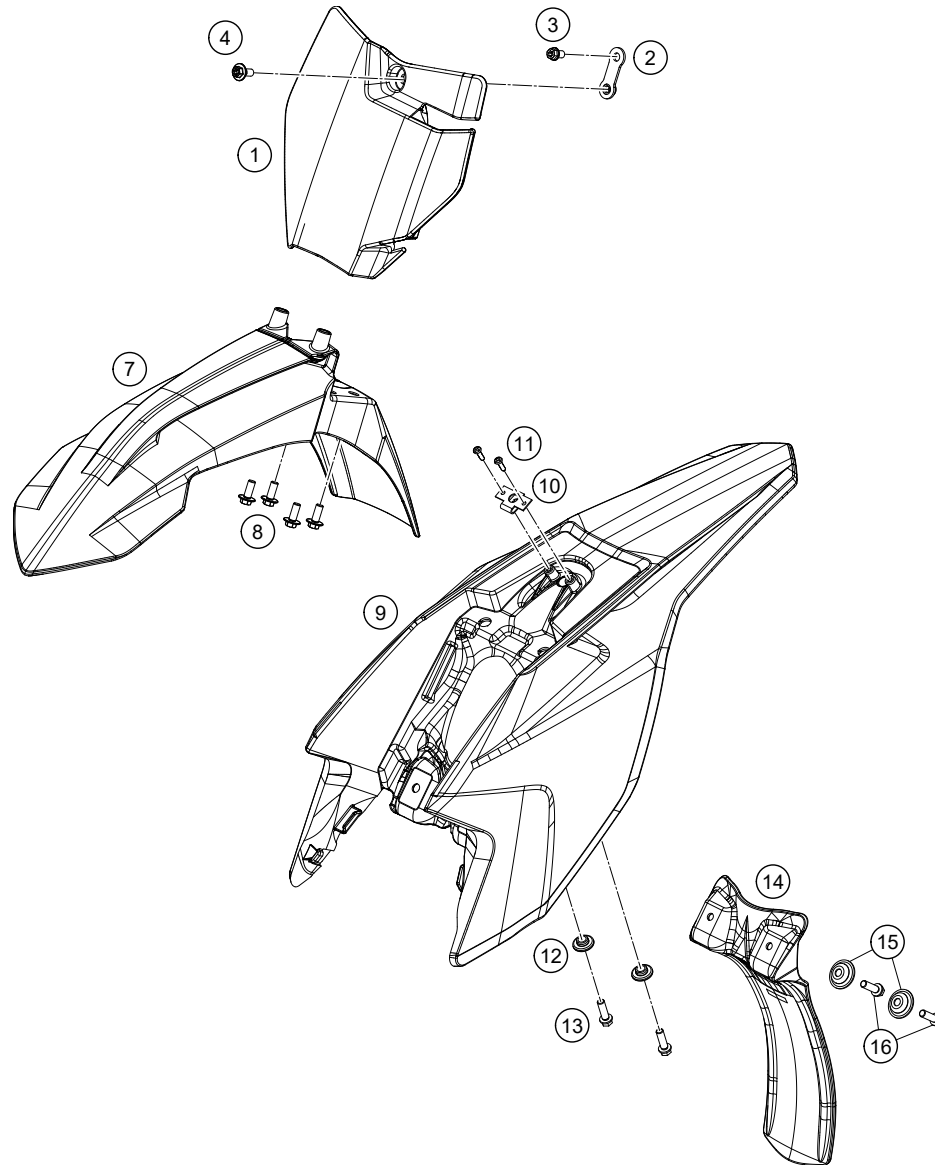

184530810

POS	PARTNUMBER	PARTNAME	PIECE
1	45308007000AB	Number Plate white	1
2	45208007050	RETAINING PLATE F. NUMBER PL.	1
3	0025060106	HH collar screw M6x10 TX30	1
4	0024060106	HH COLLAR SCREW M6X10 TX30	1
7	45308010000EB	FENDER 50 SX ORANGE	1
8	0024060156	HH collar screw M6x15 TX30	4
9	45308013000ABB	Tail section 50SX 2021 WITH DECAL	1
10	45007040050	QUICK RELEASE LATCHPLATE	1
11	0981350133	SHEET MET.SCR.DIN7981-3,5X13	2
12	54808020000	SPACER BUSHING 03	2
13	0025060206	HH collar screw M6x20 TX30	2
14	45206010100	SPLASH PROTECT. 50SX JUN./MINI	1
15	72210079000	BUCKET	2
16	0025060166	HH collar screw M6x16 TX30	2

54348

* NEW PART

X ON DEMAND