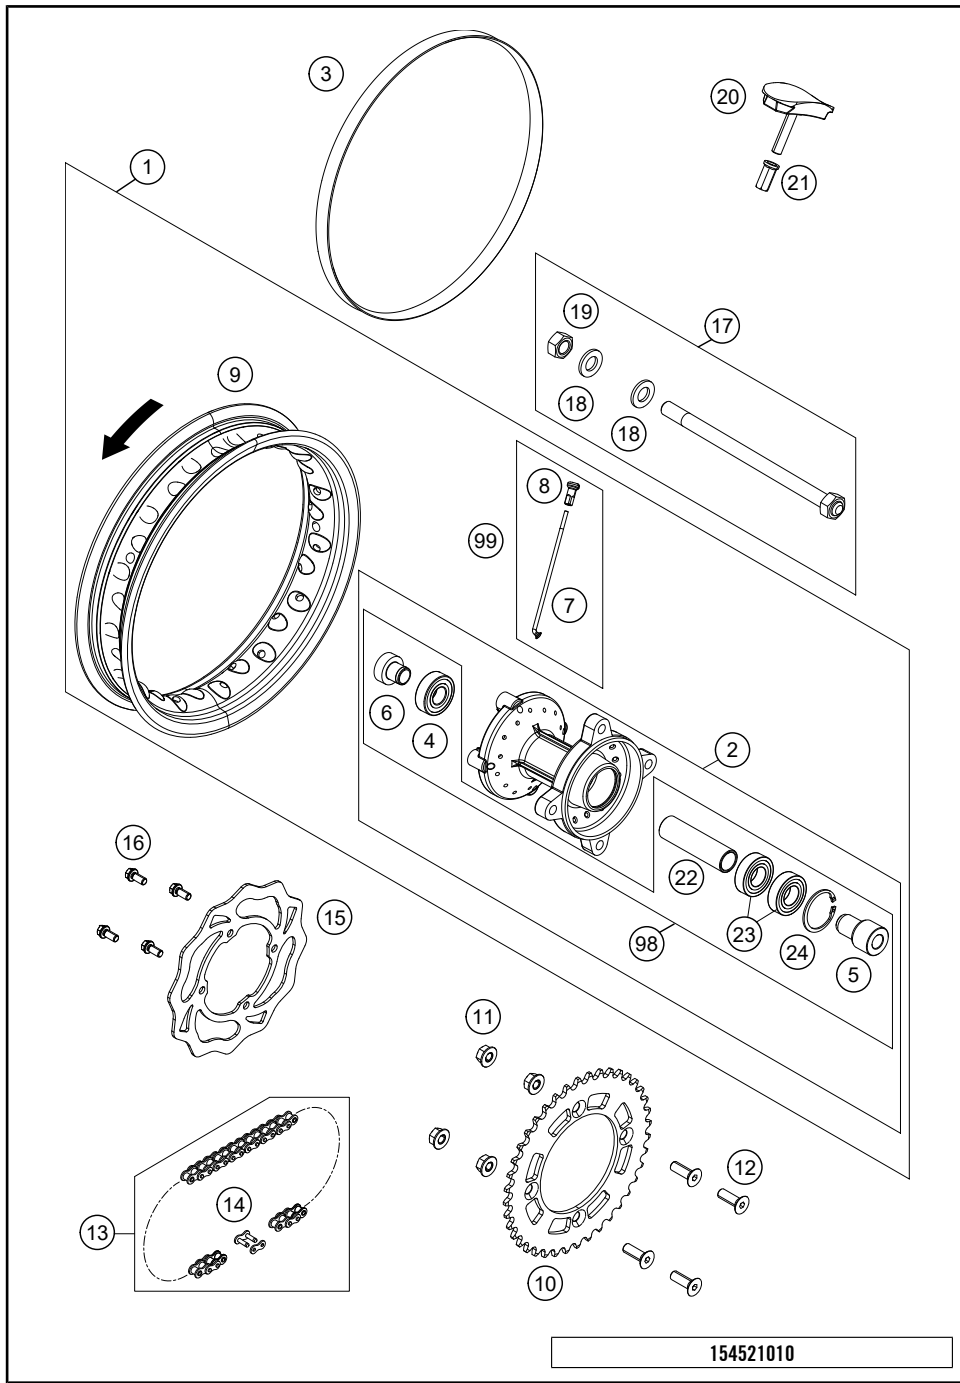

REAR WHEEL

50 SX MINI 2021 EU 2021

POS	PARTNUMBER	PARTNAME	PIECE
1	45310001144	Rearwheel 50SX-Mini 2018	1
2	45210010144	REAR WHEEL HUB CPL. 50SX 2015	1
3	45009073000	RIM BAND 10" 22MM	1
4	0625062028	BALL BEARING 6202-2RSH/C3	1
5	45210013100	SPACER BUSHING LEFT 2015	1
6	45210014000	SPACER BUSHING REAR R/S	1
7	45210071101	SPOKE 3X101 C.113°	28
8	46210072000	SPOKE NIPPLE ALU	28
9	4521007020033	"Rear rim 1,6x10""	1
10	45210151038	SPROCKET 38-T 50SX '13	x
10	45210151039	SPROCKET 39-T 50SX '13	x
10	45210151040	SPROCKET 40-T 50SX '13	x
10	45210151041	SPROCKET 41-T 50SX '13	x
10	45210151042	SPROCKET 42-T 50SX '13	x
11	54310086200	SELF LOCKING NUT M8 10.9	4
12	0019080266S	COUNTER-SUNK SCREW ISA45 M8X26	4
13	45110265104	RACING CHAIN 1/2X3/16" 50 SX	1
14	45110266000	CONNECTING LINK 1/2X3/16" 90RS	1
15	45209060000	BRAKE DISC FRONT JUN/SEN 09	1
16	59009062016	SPECIAL SCREW M6X16 WS=8 10.9	4
17	46010085044	AXLE CPL. 207MM M12X1	1
18	0125120003	FLAT WASHER DIN0125-A13	2
19	0934120103	Nut M12x1 h10 WAF19 DIN 934	2
20	45110090000	RIM LOCK CPL. 2004	1
21	77110090050	NUT FOR WHEEL HOLDER	1
22	45210011100	BEARING DISTANCE TUBE 2015	1
23	0625060037	GR.BALL BEAR. 6003-2RSH/C3HMTF	2
24	0472035150	CIRCLIP DIN0472-35X1,5	1
98	45210015100	REAR WHEEL REP. KIT 50 SX 15	x
99	00050000969	SPOKE KIT REAR 10" '14	1

154521010

50558

* NEW PART

X ON DEMAND