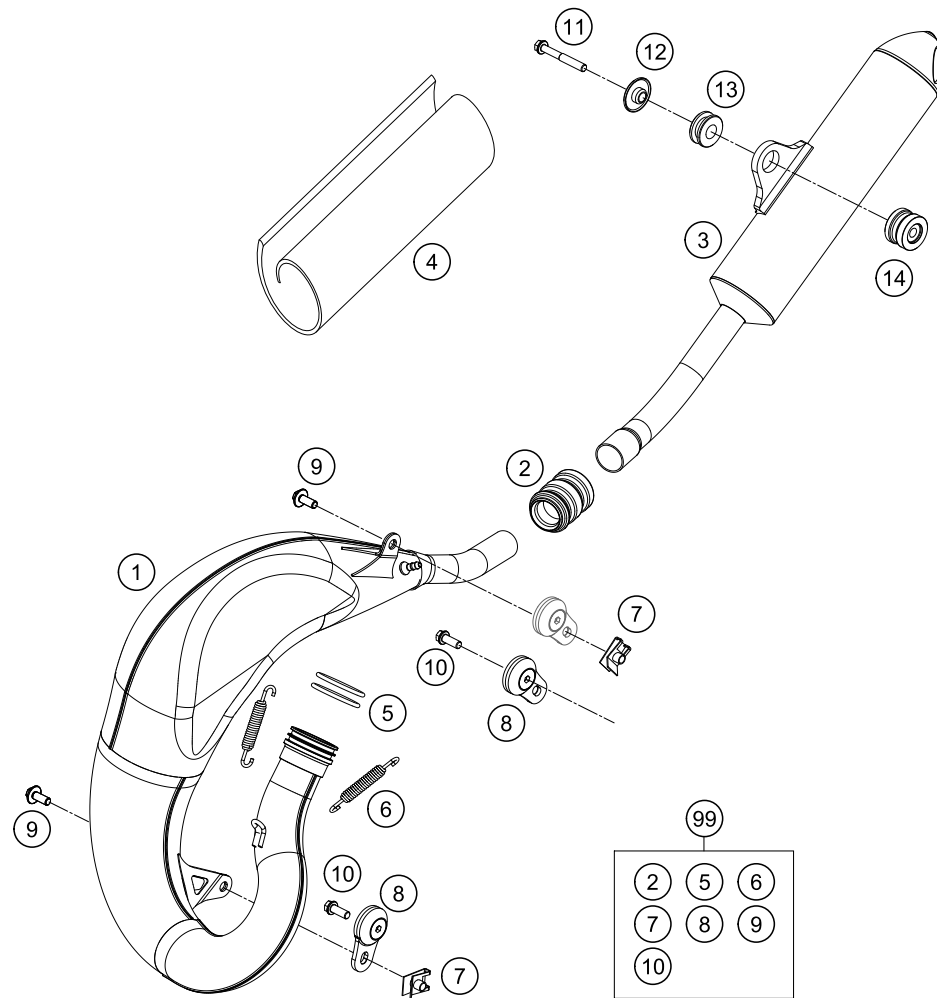

POS	PARTNUMBER	PARTNAME	PIECE
1	46305007000	EXHAUST PIPE CPL.	1
2	54605057000	RUBBER SLEEVE D=21MM/23MM '93	1
3	46305079100	Muffler 65 SX	1
4	46305079185	Damping material	1
5	0770350030	O-RING 35,00X3,00 VITON	2
6	50305016000	TEN.SPRING L=62MM EY.MOVEABLE	2
7	54603048100	clip nut M6	2
8	50305012000	SWINGELEMENT FOR EXHAUST PIPE	2
9	0024060156	HH collar screw M6x15 TX30	2
10	0025060166	HH collar screw M6x16 TX30	2
11	0025060456	HH COLLAR SCREW M6X45 TX30	1
12	46205169000	BUSHING 7.5X12X28X7.6	1
13	77205068000	DAMP. COMPON. BLACK	1
14	46205069100	BUSHING 7.5X12X28X23.6	1
99	00050000812	EXHAUST HARDWARE KIT MINI	1

164630510

52064

* NEW PART

X ON DEMAND