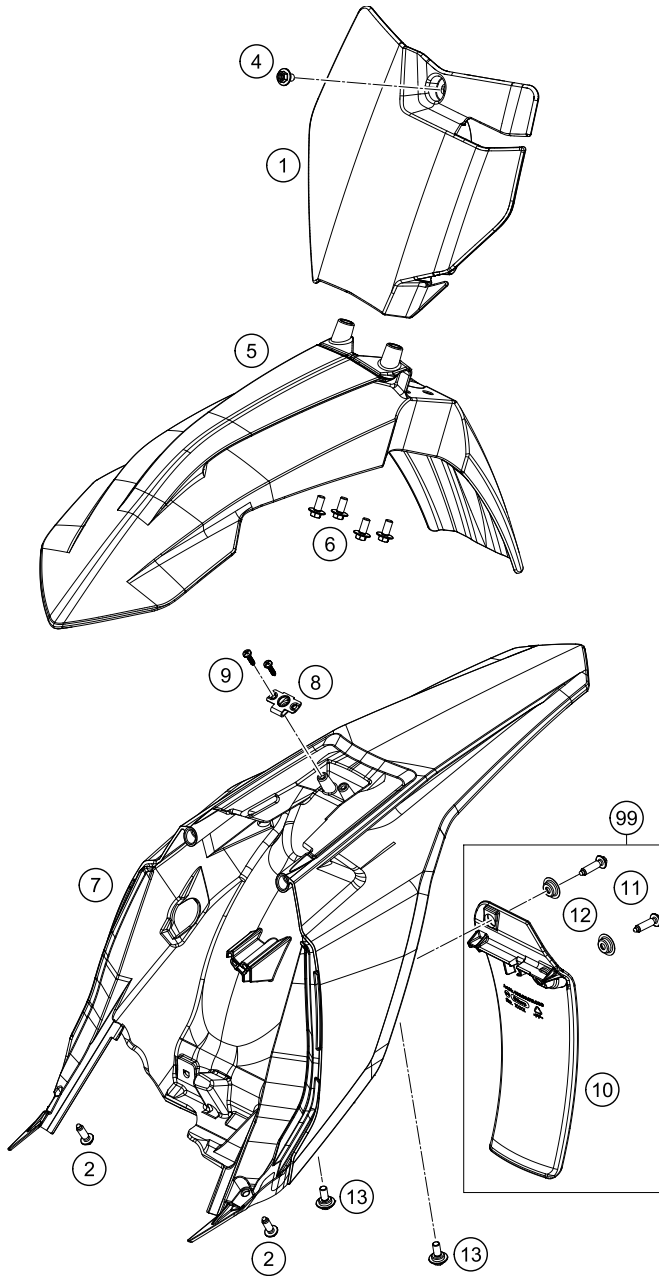

164630510

52064

* NEW PART

X ON DEMAND

POS	PARTNUMBER	PARTNAME	PIECE
1	58406015100	AIR FILTER	1
2	46206017000	FILTER BOW 65 SX 2009	1
3	0017060205	SCREW FOR PLASTIC K60X20 SW6	4
4	46206026000	CARBURETOR CONN. BOOT 65 SX 09	1
5	78006027000	HOSE CLAMP 45-65MM	1
6	58406016000	FILTER CARRIER '97	1
7	46206017050	AIR FILTER BOW PANEL 65SX 2009	1
8	79003003000	SPECIAL SCREW M8X18 TORX45 SS	2
9	0017060305	SPECIAL SCREW K60X30 WS=6	2
10	46306001000AB	Air filter box 65SX	1

164630610

52065

* NEW PART

X ON DEMAND

POS	PARTNUMBER	PARTNAME	PIECE
1	4630701303330	FUEL TANK CPL. 3L 2016	1
2	78107008044X4	TANK PLUG CPL. 14	1
3	58507003200	FUEL COCK CPL.	1
4	0770020130	O-RING 1,78x10,82x14,38 2-013	1
5	0017060205	SCREW FOR PLASTIC K60X20 SW6	2
6	46307016000	FUEL HOSE 65SX 2016	1
7	58007117000	YDNAC-CLAMP 10107 10MM	2
8	78007000270	PVC-HOSE 5,6X10X270MM	1
9	0024060273	COLLAR SCREW M6X27 TX	1
10	77307026000	TANK BUSHING 07	1
11	46307040000	SEAT	1
12	45007040051	QUICK RELEASE CPL. 50 SXR '97	1
13	50307014000	TANK ROLLER 12X26X12 '98	3
14	0025060126	HH collar screw M6x12 TX30	2
15	46308054000ABB	Spoiler set 65 SX 2021 WITH DECAL	1
16	0017060206	SCREW F. PLASTIC K60X20AL SW6	8
17	79608052000	BUSH 6X11X16X5 MM	2
18	0025060206	HH collar screw M6x20 TX30	2

174630710

54358

* NEW PART

X ON DEMAND

POS	PARTNUMBER	PARTNAME	PIECE
1	46308007000AB	Start number plate 65SX white	1
2	0017060205	SCREW FOR PLASTIC K60X20 SW6	2
4	0024060106	HH COLLAR SCREW M6X10 TX30	1
5	46308010000EB	FRONT FENDER 65SX ORANGE	1
6	0024060136	HH collar screw M6x13 TX30	4
7	46308013000ABB	Tail section 65SX 2021	1
8	45007040050	QUICK RELEASE LATCHPLATE	1
9	0981350133	SHEET MET.SCR.DIN7981-3,5X13	2
10	46306010000	SPLASH PROTECTION 65SX 2016	1
11	0017060255	EJOT PT SCREW K60X25-Z SW6	2
12	46104066050	BUSH FOR CHAINSLIDER GUARD 02	2
13	83008000015	SPECIAL SCREW M6X15X3	2
99	46306010010	SPLASH PROTECTION KIT	x