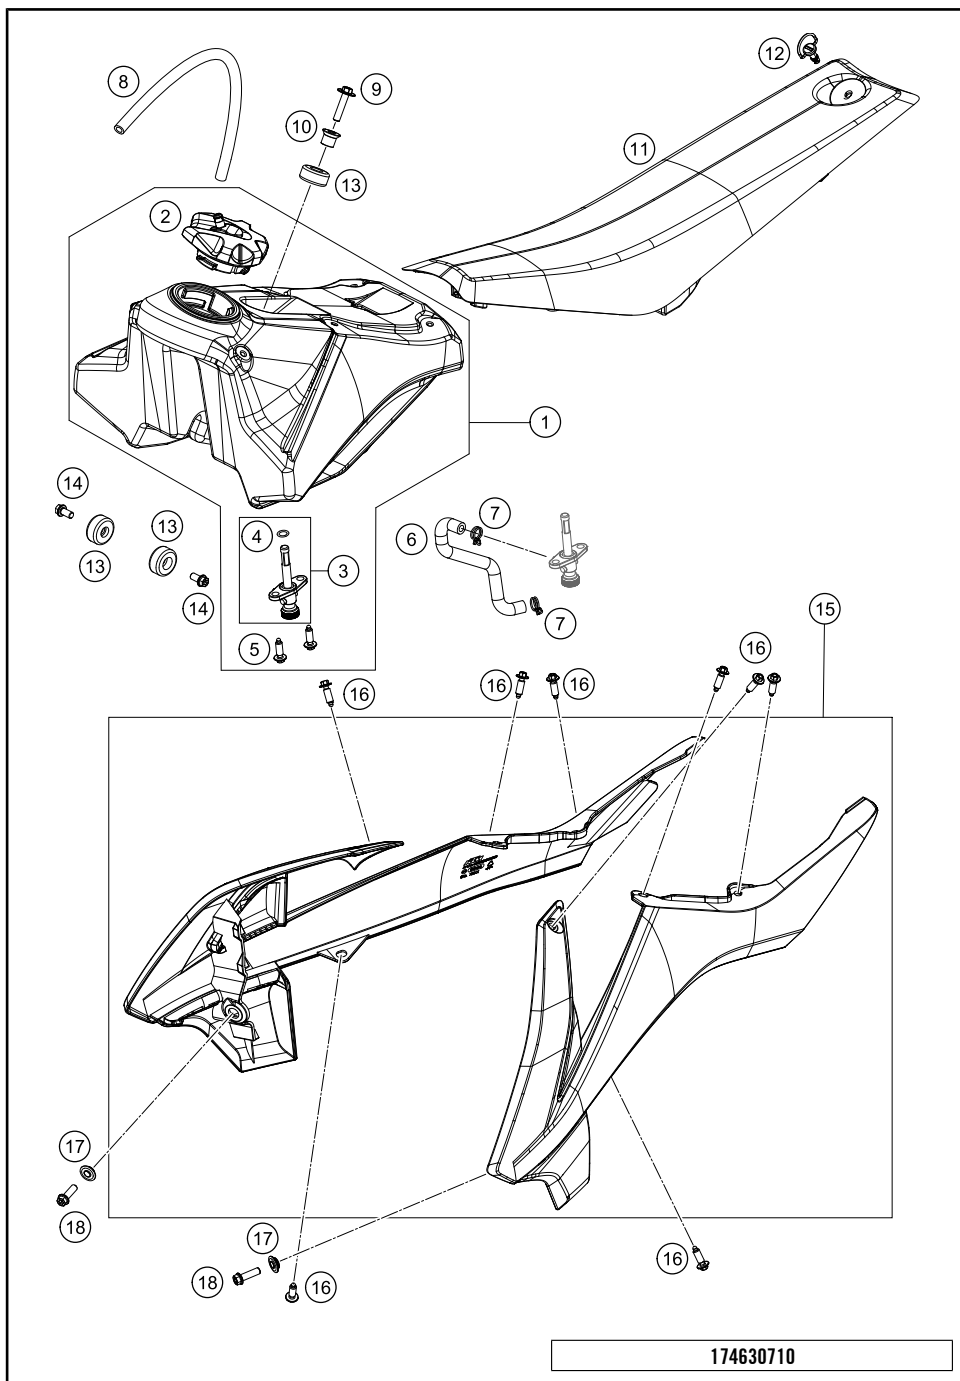

POS	PARTNUMBER	PARTNAME	PIECE
1	4630701303330	FUEL TANK CPL. 3L 2016	1
2	78107008044X4	TANK PLUG CPL. 14	1
3	58507003200	FUEL COCK CPL.	1
4	0770020130	O-RING 1,78x10,82x14,38 2-013	1
5	0017060205	SCREW FOR PLASTIC K60X20 SW6	2
6	46307016000	FUEL HOSE 65SX 2016	1
7	58007117000	YDNAC-CLAMP 10107 10MM	2
8	78007000270	PVC-HOSE 5,6X10X270MM	1
9	0024060273	COLLAR SCREW M6X27 TX	1
10	77307026000	TANK BUSHING 07	1
11	46307040000	SEAT	1
12	45007040051	QUICK RELEASE CPL. 50 SXR '97	1
13	50307014000	TANK ROLLER 12X26X12 '98	3
14	0025060126	HH collar screw M6x12 TX30	2
15	46308054000ABB	Spoiler set 65 SX 2021 WITH DECAL	1
16	0017060206	SCREW F. PLASTIC K60X20AL SW6	8
17	79608052000	BUSH 6X11X16X5 MM	2
18	0025060206	HH collar screw M6x20 TX30	2

174630710

54358

* NEW PART

X ON DEMAND