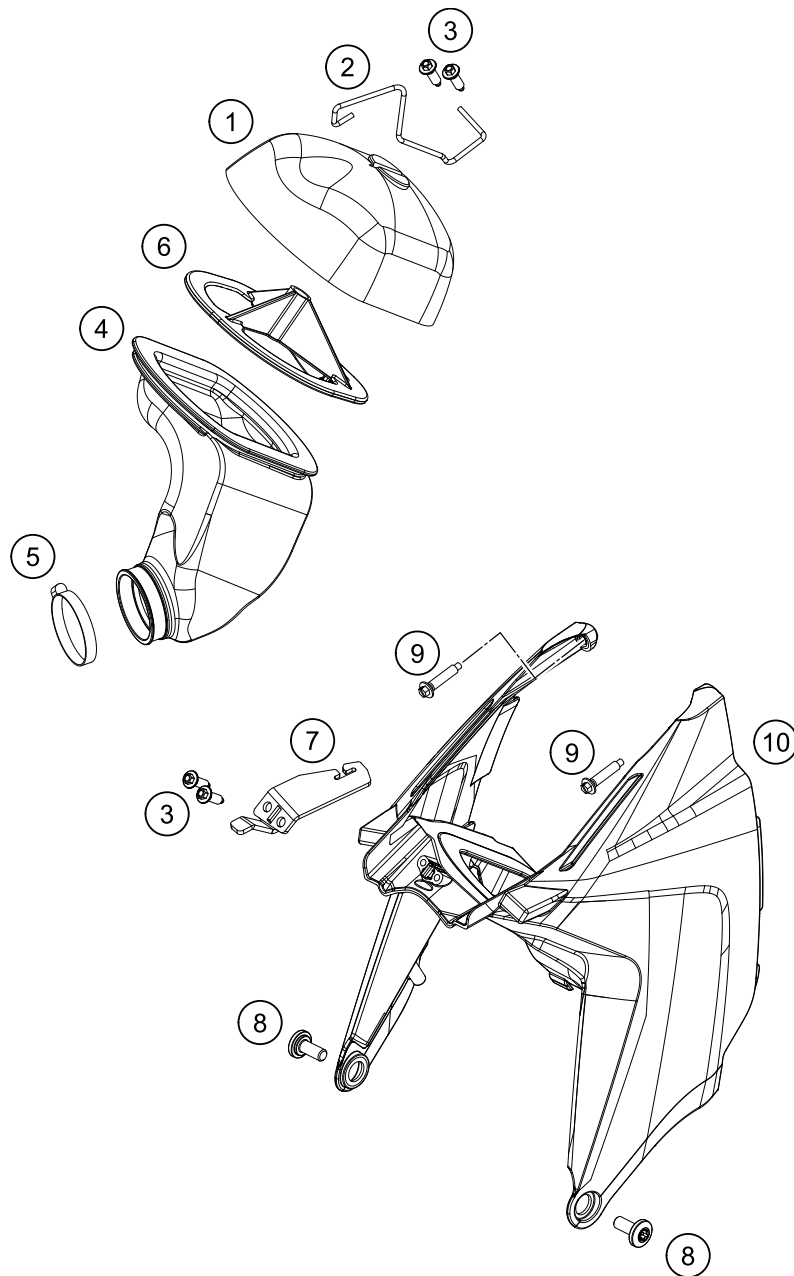

POS	PARTNUMBER	PARTNAME	PIECE
1	58406015100	AIR FILTER	1
2	46206017000	FILTER BOW 65 SX 2009	1
3	0017060205	SCREW FOR PLASTIC K60X20 SW6	4
4	46206026000	CARBURETOR CONN. BOOT 65 SX 09	1
5	78006027000	HOSE CLAMP 45-65MM	1
6	58406016000	FILTER CARRIER '97	1
7	46206017050	AIR FILTER BOW PANEL 65SX 2009	1
8	79003003000	SPECIAL SCREW M8X18 TORX45 SS	2
9	0017060305	SPECIAL SCREW K60X30 WS=6	2
10	46306001000AB	Air filter box 65SX	1

164630610

52065

* NEW PART

X ON DEMAND