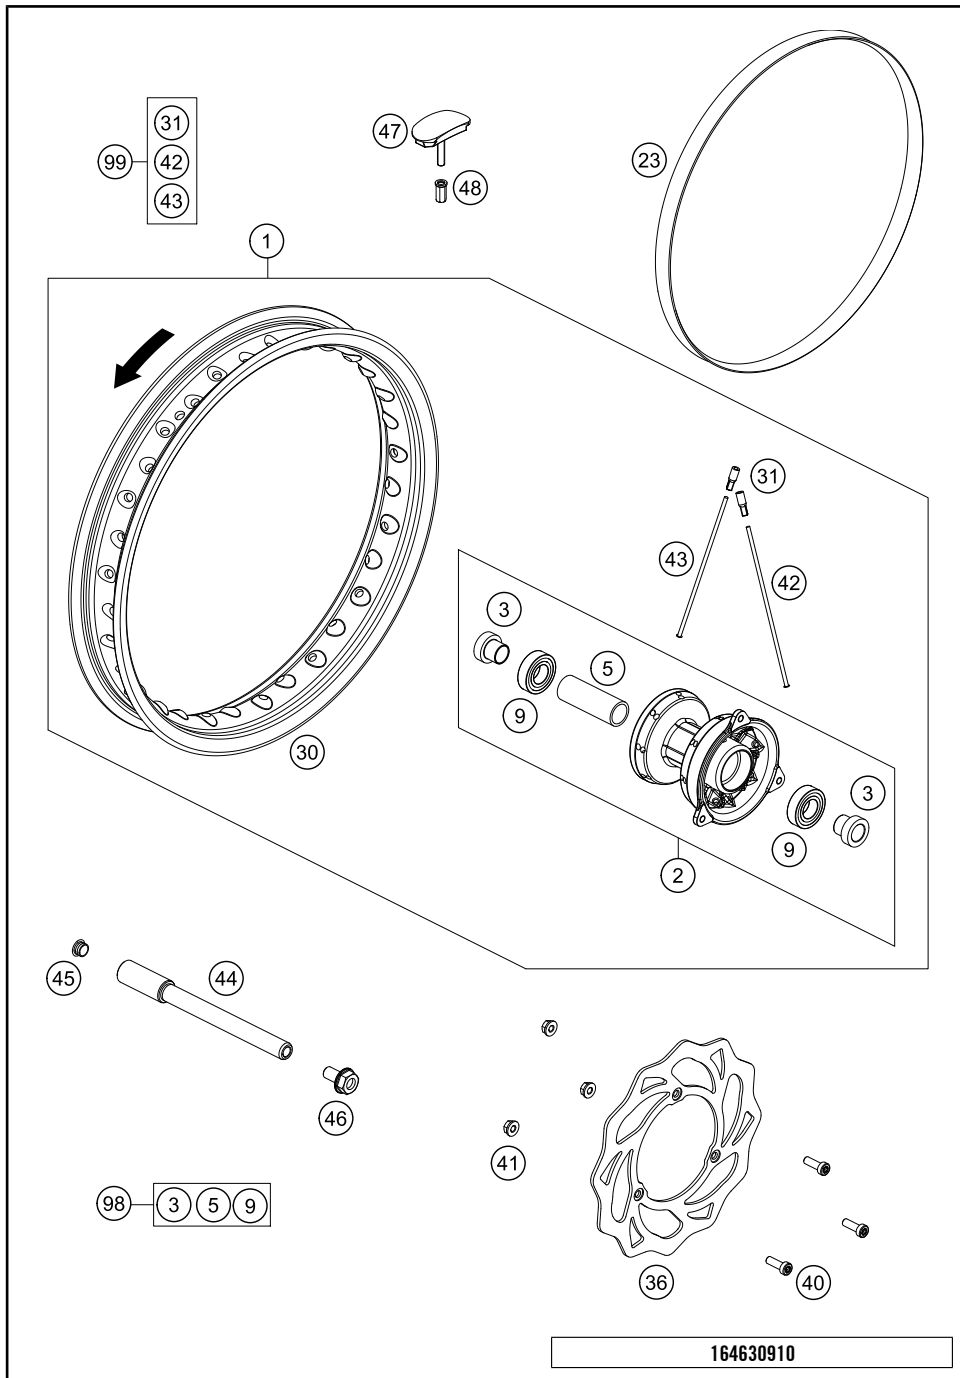

FRONT WHEEL

65 SX 2021 EU 2021

POS	PARTNUMBER	PARTNAME	PIECE
1	46309001244	Front wheel KTM 65 SX 2019	1
2	46309010044	Front hub compl. KTM 65 SX 2019	1
3	46209012000	DISTANCE BUSHING FRONT 65SX	2
5	46009011100	BEARING SPACER TUBE	1
9	0625060037	GR.BALL BEAR. 6003-2RSH/C3HMTF	2
23	46009073000	RIM BAND 14"	1
30	4620907010033	"Front rim 1,6x14""	1
31	46210072000	SPOKE NIPPLE ALU	32
36	46209060100	BRAKE DISC FRONT 65 SX 2012	1
40	59009062013	SPECIAL SCREW M6X13 WS=8 10.9	3
41	56509064100	SELF LOCKING NUT M6 10.9	3
42	46209071148	SPOKE 3X148 C.165° C.3,3	16
43	46209071150	SPOKE 3X150 C.166° C.2,6	16
44	45209081000	AXLE FRONT	1
45	50210086000	COVERING CAP SFL16	1
46	49032011000	HH COLLAR SCREW M10X20 WS=17	1
47	45110090000	RIM LOCK CPL. 2004	1
48	77110090050	NUT FOR WHEEL HOLDER	1
98	46209015000	FRONT WHEEL REP. KIT 65 SX	x
99	00050000918	SPOKE KIT FRONT 14" '12	x

164630910

52068

* NEW PART

X ON DEMAND