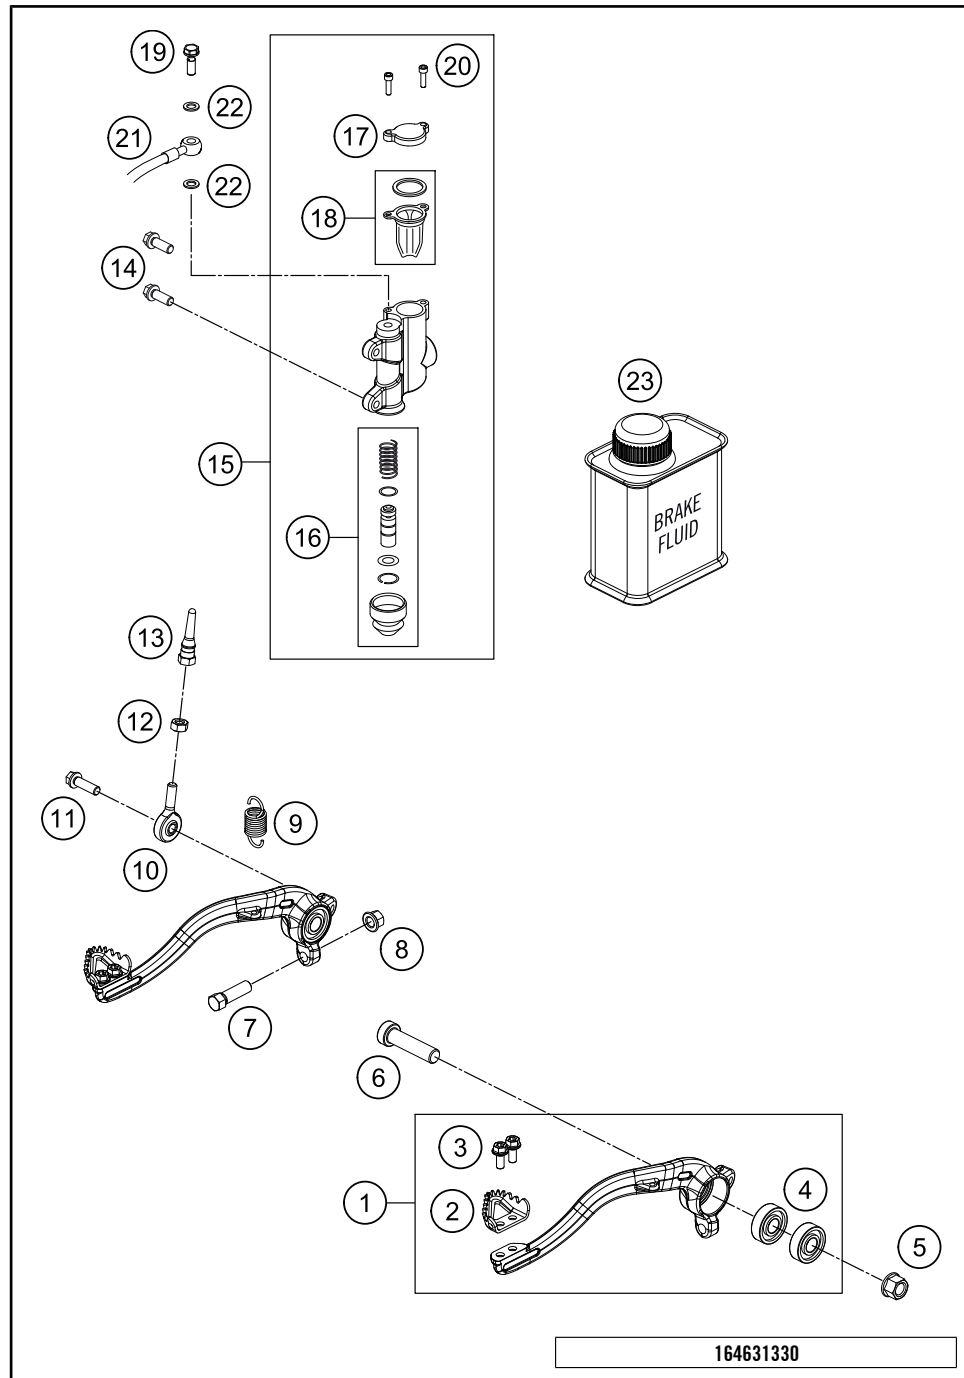

164631010

52069

* NEW PART

X ON DEMAND

POS	PARTNUMBER	PARTNAME	PIECE
1	47113001100	HAND BRAKE CYLINDER CPL. 10 MM	1
2	72013002000	LEVER CPL.	1
3	70002038000	LEVER SCREW CPL.	1
4	72002032000	REP. KIT PISTON 10MM	1
5	70013003000	COVER HAND BRAKE CYLINDER CPL.	1
6	72013005000	CLAMP	1
7	70013004000	MUDCOVER HANDBRAKE LEVER	1
8	0770080019	O-RING 8,00X1,00 FORMULA	2
9	47013025000	HOLLOW SCREW BRAKE CYLINDER 03	1
10	46213010000	BRAKE HOSE FRONT 65 SX 2012	1
11	00062030000	BRAKE FLUID DOT5.1 0,25L	1
12	72002035000	SPRING FOR CLUTCH LEVER	1

144621310

14254

* NEW PART X ON DEMAND

164631330

POS	PARTNUMBER	PARTNAME	PIECE
1	46213050044	FOOT BRAKE LEVER 65SX CPL.	1
2	54813051000	STEP PLATE FOR BRAKE LEVER	1
3	0025050126	HH collar screw M5x12 TX30	2
4	0625060002	deep groove ball bearing SKF 6000-2RS1	2
5	54630044000	COLLAR NUT M10 WS=13	1
6	0032100406S	AH-COLLAR SCREW M10X40 ISA45	1
7	59001037000	SPECIAL SCREW M8X26 WS=10	1
8	46030045000	flanged nut M8 WS10	1
9	54603062100	RETURN SPRING FOR BRAKE LEVER	1
10	46213055000	SWIVEL HEAD KA6 INNOX	1
11	0025060206	HH collar screw M6x20 TX30	1
12	0934060003	hex nut DIN 934 M6	1
13	46213056000	PUSH ROD	1
14	0025060166	HH collar screw M6x16 TX30	2
15	4701306030001S	FOOT BRAKE CYL. REAR CPL. D=12	1
16	47013061100	REP. SET PISTON REAR D=12 2004	1
17	47013062000	CYLINDER COVER REAR 85 SX 03	1
18	47013063000	GASKET CYLINDER COVER REAR 03	1
19	47013025000	HOLLOW SCREW BRAKE CYLINDER 03	1
20	0912040103	AH.SCREW DIN0912-M 4X10	2
21	46213070000	BRAKE HOSE REAR 65 SX 09	1
22	0770080019	O-RING 8,00X1,00 FORMULA	2
23	00062030000	BRAKE FLUID DOT5.1 0,25L	1