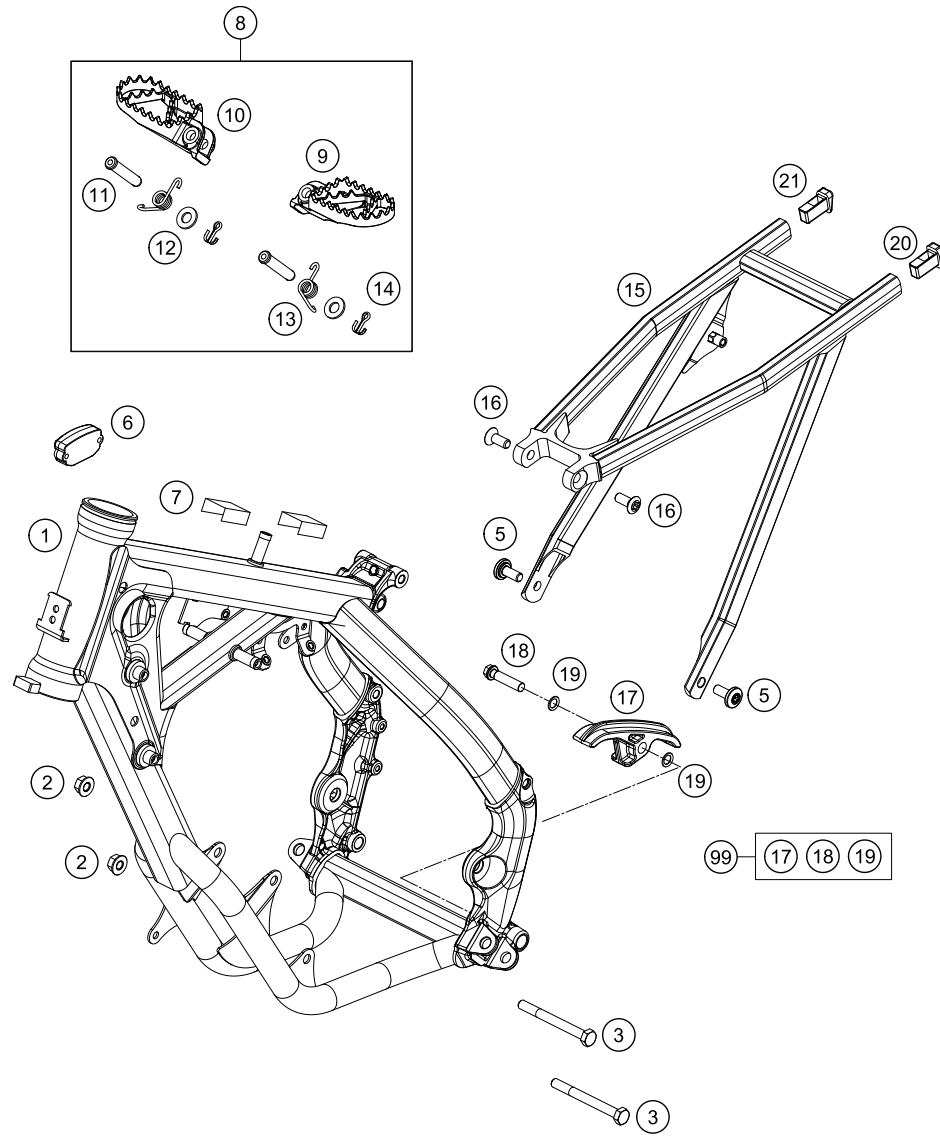

214630131

54139

* NEW PART X ON DEMAND

POS	PARTNUMBER	PARTNAME	PIECE
1	46302101000	Handlebar 65 SX/TC	1
3	51702010044	Housing throttle twist grip cpl.	1
4	46302021100	Griff-Set	1
5	46302091000	Throttle cable, cmpl. 65SX/TC	1
6	50311089200	SHORT CIRCUIT BUTTON 02	1
7	45402002044	handlebar pad cpl.	1
8	0770080019	O-RING 8,00X1,00 FORMULA	2
9	47013025000	HOLLOW SCREW BRAKE CYLINDER 03	1
10	47132063000	CLUTCH PIPE	1
11	72002030100	MASTER CYLINDER CPL. 10MM	1
12	72013005000	CLAMP	1
13	72002003000	COVER F. MASTER CYLINDER CPL.	1
14	70002038000	LEVER SCREW CPL.	1
15	72013002000	LEVER CPL.	1
16	72002032000	REP. KIT PISTON 10MM	1
17	72002037000	MUDCOVER CLUTCH LEVER	1
18	72002035000	SPRING FOR CLUTCH LEVER	1

214630210

54362

* NEW PART

X ON DEMAND

POS	PARTNUMBER	PARTNAME	PIECE
1	46303001000EB	Frame "463P3" elec. orange	1
2	54310086200	SELF LOCKING NUT M8 10.9	2
3	01665080806	Hexagonal bolt EN 1665-M8x80-10.9	2
5	79003003000	SPECIAL SCREW M8X18 TORX45 SS	2
6	78112920000	HOUR METER KTM	1
7	50307012000	ADH. FOIL TRANSP. 80X80 MM 04	2
8	47103040033	FOOTREST CPL. 14	1
9	47103040000	FOOTREST L/S	1
10	47103041000	FOOTREST R/S	1
11	54803044000	PIN FOR FOOT PED 51.5X9.8 MM	2
12	0125100003	washer DIN 125 A 10.5	2
13	54603041000	FOOTREST SPRING L/S & R/S	2
14	0094032253	PIN DIN0094-3,2X25 STEEL	2
15	46303002000	SUBFRAME 65SX 2016	1
16	0019080206S	FLAT HEAD SCREW M. ISA45 M8X20	2
17	77303053000	CHAIN SLIDING PIECE BELOW 07	1
18	0025080356	HH collar screw M8x35 TX40	1
19	36003014000	LOCK WASHER 8MM	2
20	78103002010	SUB FRAME APPLICATION LEFT	1
21	78103002020	SUB FRAME APPLICATION RIGHT	1
99	77303053110	CHAIN SLIDING KIT BELOW 09-15	1

204630310

52057

* NEW PART

X ON DEMAND

POS	PARTNUMBER	PARTNAME	PIECE
1	03187T0301	Monoshock 65 SX 20	1
2	69004089000	HH COLLAR SCREW M10X42 WS13 08	1
3	69004095000	ADAPTOR NUT M10	1
4	77204089000	HH COLLAR SCREW M10X52 SW13	1