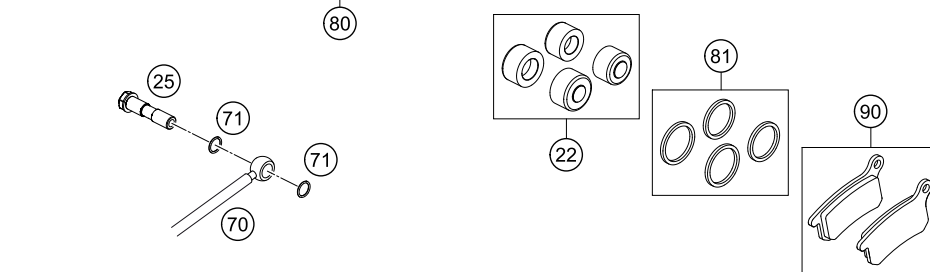

134621360

12855

* NEW PART

X ON DEMAND

REAR BRAKE CALIPER

65 SX 2021 EU 2021

POS	PARTNUMBER	PARTNAME	PIECE
18	46213018000	RETAINING SPRING 65 SX	1
21	47013021000	CAP FOR BLEEDER SCREW	1
22	47013083100	REPAIR KIT BRAKEPISTON	1
25	47013225000	HOLLOW SCREW REAR 85 SX 2003	1
26	47013325000	HOLLOW SCREW REAR 85 SX 2003	1
30	0025080206	HH collar screw M8x20	1
31	0025080406	HH COLLAR SCREW M8X40 TX40	1
70	46213070000	BRAKE HOSE REAR 65 SX 09	1
71	0770080019	O-RING 8,00X1,00 FORMULA	3
72	0770100019	O-RING 10X1 EPDM	2
80	46313080000	BRAKE CALIPER R. CPL. 65SX 16	1
81	47013081000	REPAIR KIT SEAL RING REAR 03	1
82	47013425000	AH SCREW + CIRCLIP 85/105	1
83	0799040009	TAB WASHER DIN6799-RA 4,0	1
84	46313075000	BRAKE CALIPER REAR SUPPORT 16	1
85	47013085000	BLEEDER SCREW M8X1	1
90	47013090200	BRAKE PADS REAR SINTER 85SX 08	1