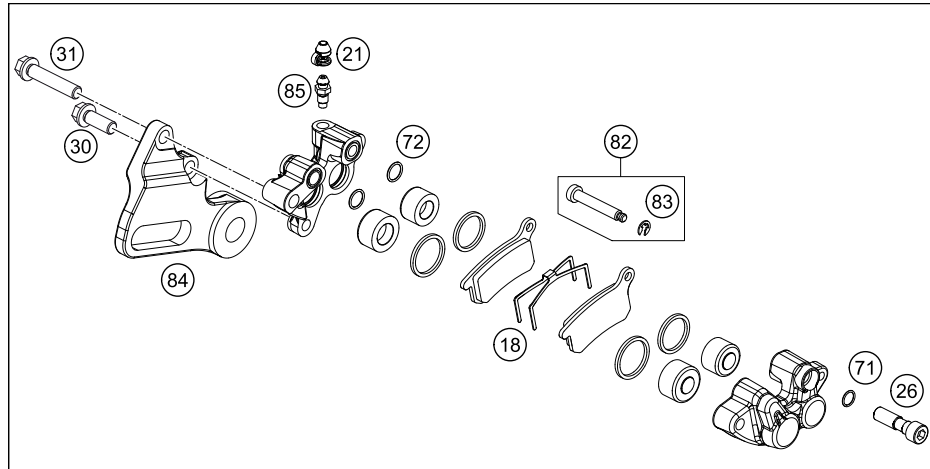

134621360

12855

* NEW PART

X ON DEMAND

REAR BRAKE CALIPER

65 SX 2021 EU 2021

POS	PARTNUMBER	PARTNAME	PIECE
18	46213018000	RETAINING SPRING 65 SX	1
21	47013021000	CAP FOR BLEEDER SCREW	1
22	47013083100	REPAIR KIT BRAKEPISTON	1
25	47013225000	HOLLOW SCREW REAR 85 SX 2003	1
26	47013325000	HOLLOW SCREW REAR 85 SX 2003	1
30	0025080206	HH collar screw M8x20	1
31	0025080406	HH COLLAR SCREW M8X40 TX40	1
70	46213070000	BRAKE HOSE REAR 65 SX 09	1
71	0770080019	O-RING 8,00X1,00 FORMULA	3
72	0770100019	O-RING 10X1 EPDM	2
80	46313080000	BRAKE CALIPER R. CPL. 65SX 16	1
81	47013081000	REPAIR KIT SEAL RING REAR 03	1
82	47013425000	AH SCREW + CIRCLIP 85/105	1
83	0799040009	TAB WASHER DIN6799-RA 4,0	1
84	46313075000	BRAKE CALIPER REAR SUPPORT 16	1
85	47013085000	BLEEDER SCREW M8X1	1
90	47013090200	BRAKE PADS REAR SINTER 85SX 08	1