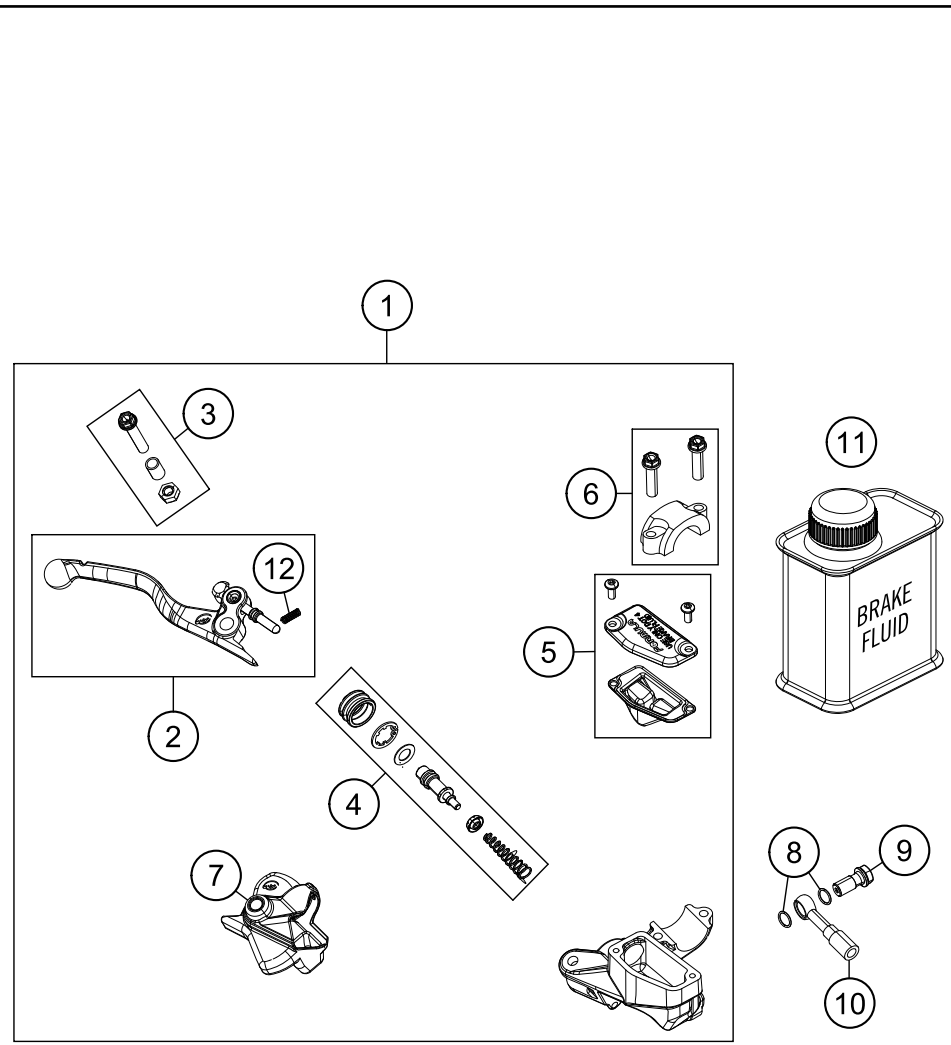

164631010

52069

* NEW PART

X ON DEMAND

POS	PARTNUMBER	PARTNAME	PIECE
1	47113001100	HAND BRAKE CYLINDER CPL. 10 MM	1
2	72013002000	LEVER CPL.	1
3	70002038000	LEVER SCREW CPL.	1
4	72002032000	REP. KIT PISTON 10MM	1
5	70013003000	COVER HAND BRAKE CYLINDER CPL.	1
6	72013005000	CLAMP	1
7	70013004000	MUDCOVER HANDBRAKE LEVER	1
8	0770080019	O-RING 8,00X1,00 FORMULA	2
9	47013025000	HOLLOW SCREW BRAKE CYLINDER 03	1
10	46213010000	BRAKE HOSE FRONT 65 SX 2012	1
11	00062030000	BRAKE FLUID DOT5.1 0,25L	1
12	72002035000	SPRING FOR CLUTCH LEVER	1