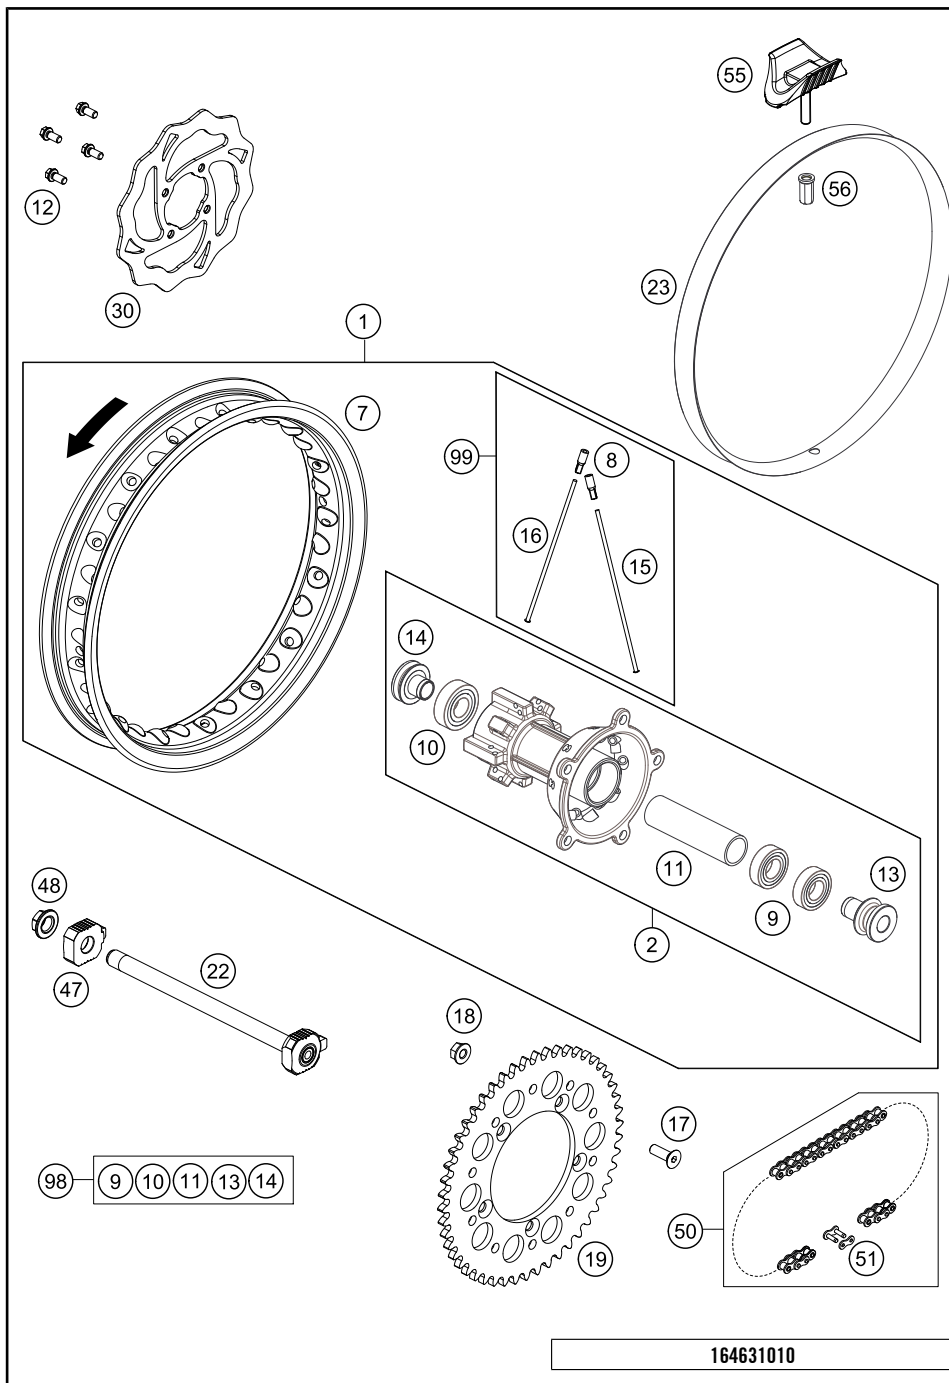

164630910

52068

* NEW PART

X ON DEMAND

REAR WHEEL

65 SX 2021 EU 2021

POS	PARTNUMBER	PARTNAME	PIECE
1	46310001344	Rear wheel KTM 65 SX 2019	1
2	46310010144	Rear hub compl. KTM 65 SX 2016	1
7	4621007010033	"Rear rim 1,6x12""	1
8	46210072000	SPOKE NIPPLE ALU	32
9	0625060037	GR.BALL BEAR. 6003-2RSH/C3HMTF	2
10	0625062032	GR.BALL BEAR. 6203-2RSHC3HMTF	1
11	46010011000	BEAR.SPACER TUBE REAR SX 60/65	1
12	59009062016	SPECIAL SCREW M6X16 WS=8 10.9	4
13	46310013000	SPACER BUSHING L/S	1
14	46310014000	SPACER BUSHING R/S	1
15	46210071140	SPOKE 3X140 C. 150° C.5 Zinc	16
16	46210071133	SPOKE 3X133 C.161 C.4 Zinc	16
17	0019080266S	COUNTER-SUNK SCREW ISA45 M8X26	5
18	54310086200	SELF LOCKING NUT M8 10.9	5
19	46010051046	REAR SPROCKET 46-T	x
19	46010051048	REAR SPROCKET 48-T	x
19	46010051050	REAR SPROCKET 50-T	x
22	46310085044	AXLE REAR CPL. 2016	1
23	45109073100	RIM BAND 12"	1
30	46210060000	BRAKE DISC REAR 65 SX 09	1
47	46310084000	CHAIN TENSIONER R/S	1
48	77204087000	hex nut M14x1.5 WS17	1
50	46110165112	CHAIN 1/2X1/4" 65 SX	1
51	46110166000	CONNECTING LINK 1/2X1/4"	1
55	51009100100	RIM LOCK VM1 (1,60")	1
56	77110090050	NUT FOR WHEEL HOLDER	1
98	46310015000	REAR WHEEL REP. KIT 65 SX 2016	x
99	00050000919	SPOKE KIT REAR 12" '12	x