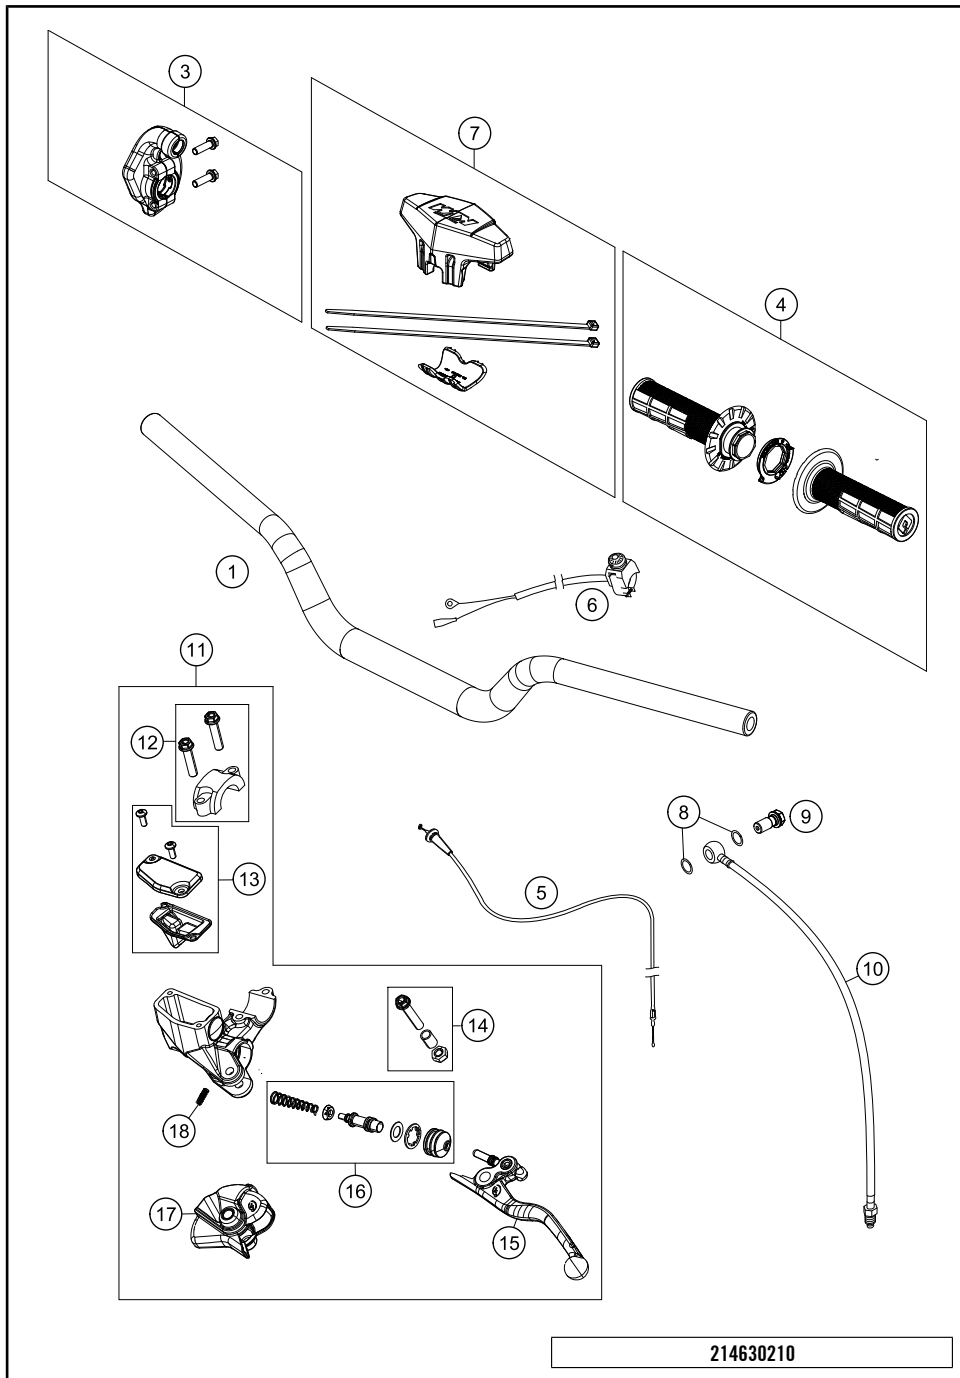

POS	PARTNUMBER	PARTNAME	PIECE
1	46302101000	Handlebar 65 SX/TC	1
3	51702010044	Housing throttle twist grip cpl.	1
4	46302021100	Griff-Set	1
5	46302091000	Throttle cable, cmpl. 65SX/TC	1
6	50311089200	SHORT CIRCUIT BUTTON 02	1
7	45402002044	handlebar pad cpl.	1
8	0770080019	O-RING 8,00X1,00 FORMULA	2
9	47013025000	HOLLOW SCREW BRAKE CYLINDER 03	1
10	47132063000	CLUTCH PIPE	1
11	72002030100	MASTER CYLINDER CPL. 10MM	1
12	72013005000	CLAMP	1
13	72002003000	COVER F. MASTER CYLINDER CPL.	1
14	70002038000	LEVER SCREW CPL.	1
15	72013002000	LEVER CPL.	1
16	72002032000	REP. KIT PISTON 10MM	1
17	72002037000	MUDCOVER CLUTCH LEVER	1
18	72002035000	SPRING FOR CLUTCH LEVER	1

214630210

54362

* NEW PART

X ON DEMAND