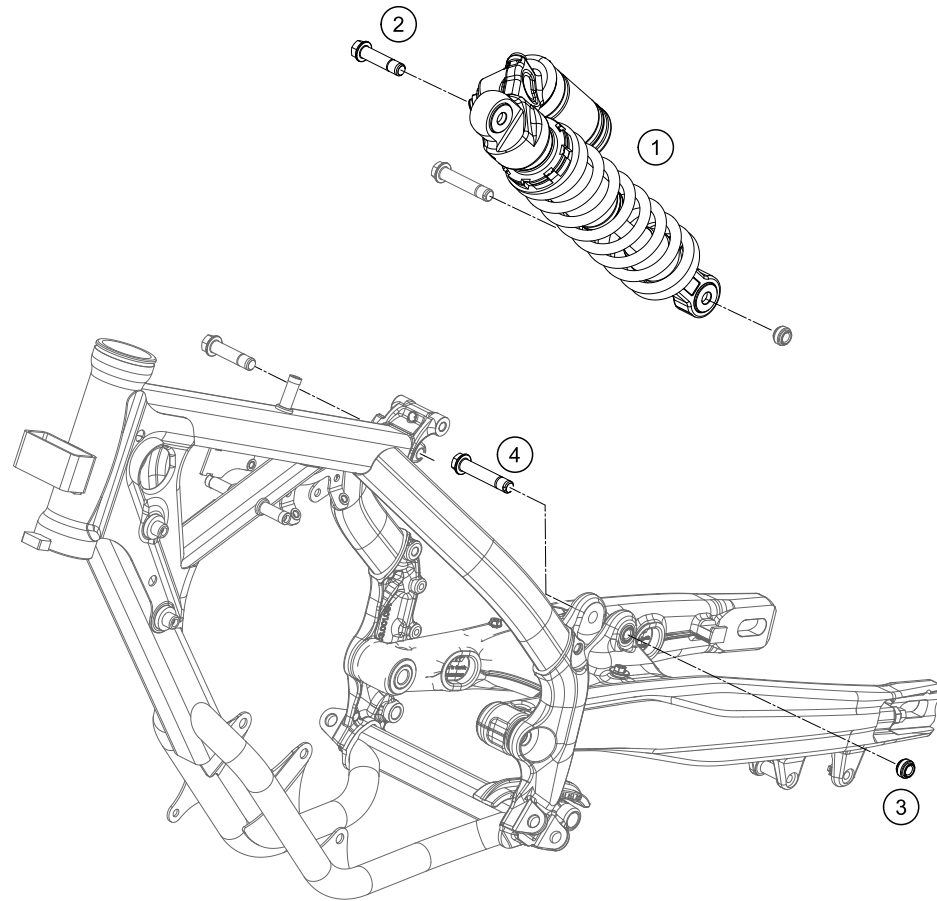

214630131

54139

* NEW PART X ON DEMAND

POS	PARTNUMBER	PARTNAME	PIECE
1	46302101000	Handlebar 65 SX/TC	1
3	51702010044	Housing throttle twist grip cpl.	1
4	46302021100	Griff-Set	1
5	46302091000	Throttle cable, cmpl. 65SX/TC	1
6	50311089200	SHORT CIRCUIT BUTTON 02	1
7	45402002044	handlebar pad cpl.	1
8	0770080019	O-RING 8,00X1,00 FORMULA	2
9	47013025000	HOLLOW SCREW BRAKE CYLINDER 03	1
10	47132063000	CLUTCH PIPE	1
11	72002030100	MASTER CYLINDER CPL. 10MM	1
12	72013005000	CLAMP	1
13	72002003000	COVER F. MASTER CYLINDER CPL.	1
14	70002038000	LEVER SCREW CPL.	1
15	72013002000	LEVER CPL.	1
16	72002032000	REP. KIT PISTON 10MM	1
17	72002037000	MUDCOVER CLUTCH LEVER	1
18	72002035000	SPRING FOR CLUTCH LEVER	1

214630210

54362

* NEW PART

X ON DEMAND

POS	PARTNUMBER	PARTNAME	PIECE
1	46303001000EB	Frame "463P3" elec. orange	1
2	54310086200	SELF LOCKING NUT M8 10.9	2
3	01665080806	Hexagonal bolt EN 1665-M8x80-10.9	2
5	79003003000	SPECIAL SCREW M8X18 TORX45 SS	2
6	78112920000	HOUR METER KTM	1
7	50307012000	ADH. FOIL TRANSP. 80X80 MM 04	2
8	47103040033	FOOTREST CPL. 14	1
9	47103040000	FOOTREST L/S	1
10	47103041000	FOOTREST R/S	1
11	54803044000	PIN FOR FOOT PED 51.5X9.8 MM	2
12	0125100003	washer DIN 125 A 10.5	2
13	54603041000	FOOTREST SPRING L/S & R/S	2
14	0094032253	PIN DIN0094-3,2X25 STEEL	2
15	46303002000	SUBFRAME 65SX 2016	1
16	0019080206S	FLAT HEAD SCREW M. ISA45 M8X20	2
17	77303053000	CHAIN SLIDING PIECE BELOW 07	1
18	0025080356	HH collar screw M8x35 TX40	1
19	36003014000	LOCK WASHER 8MM	2
20	78103002010	SUB FRAME APPLICATION LEFT	1
21	78103002020	SUB FRAME APPLICATION RIGHT	1
99	77303053110	CHAIN SLIDING KIT BELOW 09-15	1

204630310

52057

* NEW PART

X ON DEMAND

POS	PARTNUMBER	PARTNAME	PIECE
1	03187T0301	Monoshock 65 SX 20	1
2	69004089000	HH COLLAR SCREW M10X42 WS13 08	1
3	69004095000	ADAPTOR NUT M10	1
4	77204089000	HH COLLAR SCREW M10X52 SW13	1