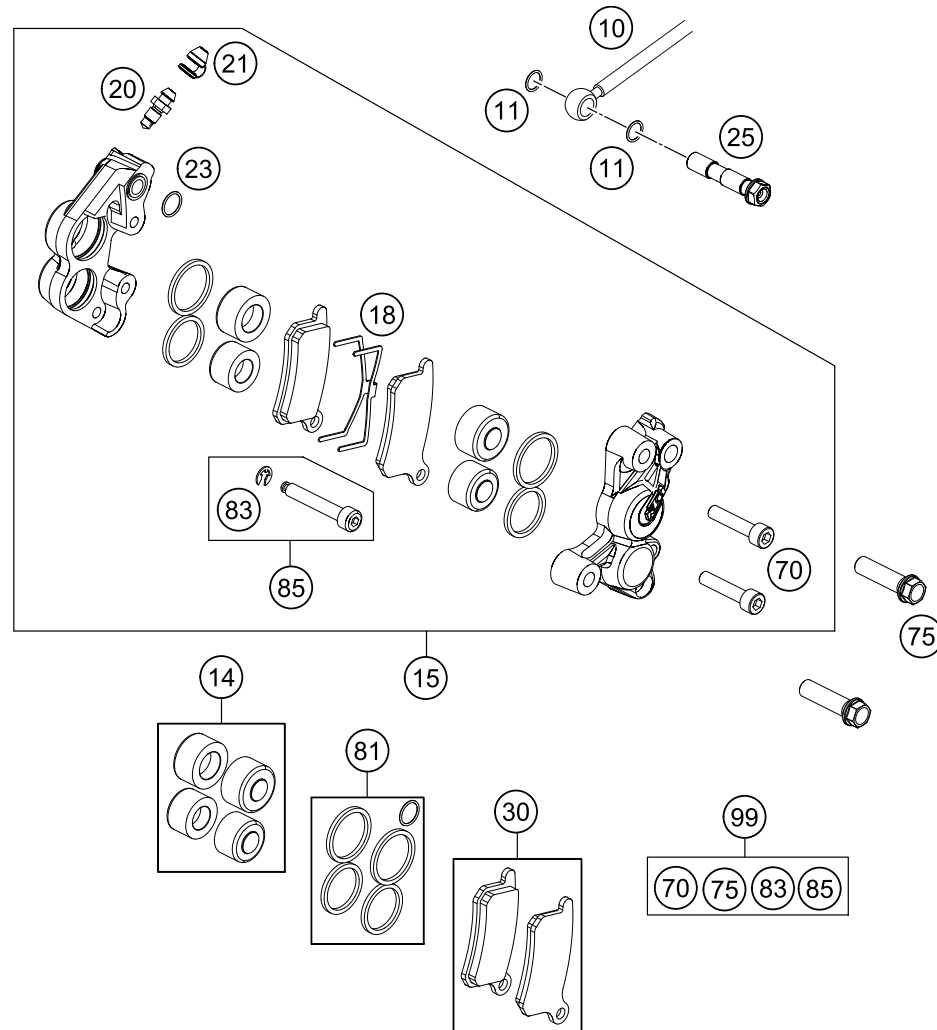

FRONT BRAKE CALIPER

65 SX 2021 EU 2021

POS	PARTNUMBER	PARTNAME	PIECE
10	46213010000	BRAKE HOSE FRONT 65 SX 2012	1
11	0770080019	O-RING 8,00X1,00 FORMULA	2
14	46213019000	REPAIR KIT BRAKEPISTON	1
15	46213015100	BRAKE CALIPER	1
18	46213018000	RETAINING SPRING 65 SX	1
20	47013085000	BLEEDER SCREW M8X1	1
21	47013021000	CAP FOR BLEEDER SCREW	1
23	0770100019	O-RING 10X1 EPDM	1
25	47013025000	HOLLOW SCREW BRAKE CYLINDER 03	1
30	46213030000	BRAKE PAD SET FRONT 2012	1
70	0912060283	AH SCREW DIN0912-M 6X28	2
75	0025080356S	HH COLLAR SCREW M8X35 TX40	2
81	46213021000	REPAIR KIT SEAL RING 2012	1
83	0799040009	TAB WASHER DIN6799-RA 4,0	1
85	46113125000	AH SCREW + CIRCLIP 2002	1
99	46213017000	CALIPER SCREW CPL.	1

134621360

12855

* NEW PART

X ON DEMAND