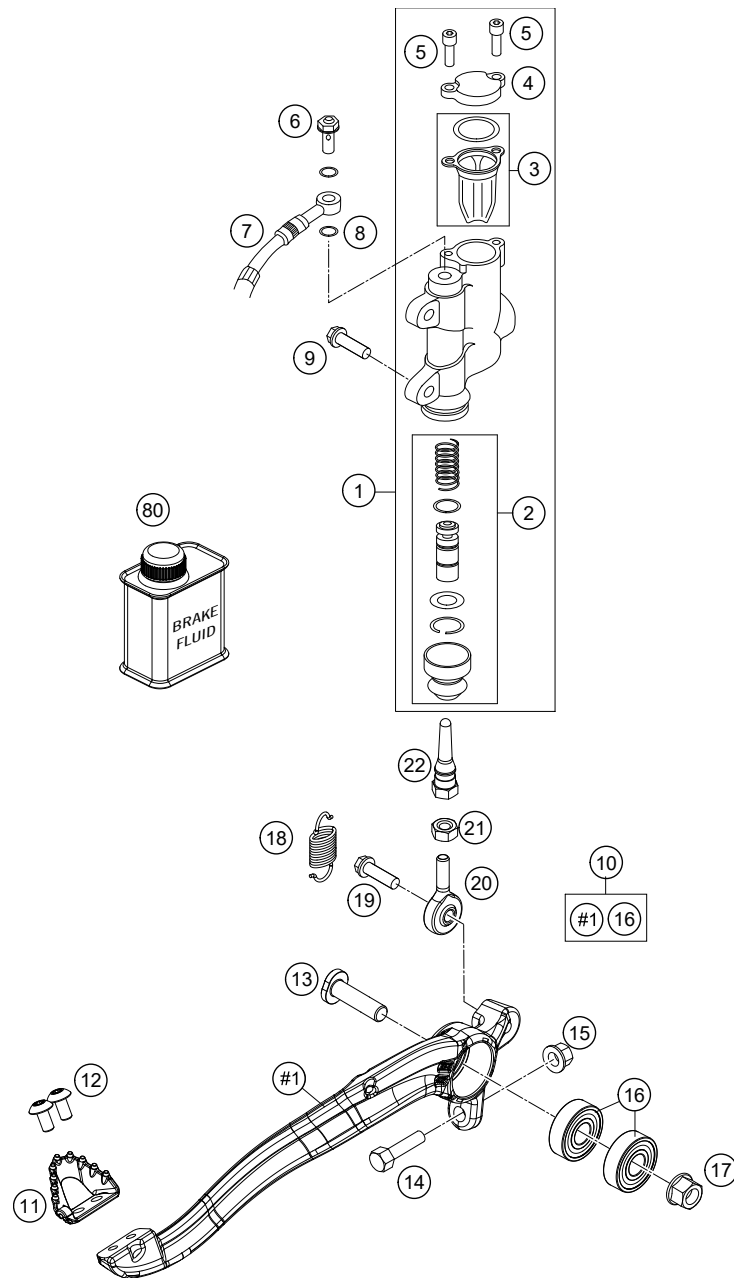

214721010

54396

* NEW PART

X ON DEMAND

POS	PARTNUMBER	PARTNAME	PIECE
1	47213001044	Master cylinder cpl. 85 SX 2021	1
2	72013002000	LEVER CPL.	1
3	70002038000	LEVER SCREW CPL.	1
4	72002032000	REP. KIT PISTON 10MM	1
5	47213003000	Reservoir cover kit	1
6	47213005000	Clamp Kit	1
7	70013004000	MUDCOVER HANDBRAKE LEVER	1
8	0770080019	O-RING 8,00X1,00 FORMULA	2
9	47213025000	Screw kit	1
10	47213110000	Front brake hose	1
11	00062030000	BRAKE FLUID DOT5.1 0,25L	1
12	72002035000	SPRING FOR CLUTCH LEVER	1

214721310

54518

* NEW PART

X ON DEMAND

POS	PARTNUMBER	PARTNAME	PIECE
1	47213060000	Rear master cylinder cpl. 21	1
2	47013061100	REP. SET PISTON REAR D=12 2004	1
3	47013063000	GASKET CYLINDER COVER REAR 03	1
4	47013062000	CYLINDER COVER REAR 85 SX 03	1
5	0912040103	AH.SCREW DIN0912-M 4X10	2
6	47013025000	HOLLOW SCREW BRAKE CYLINDER 03	1
7	47213070000	Rear brake hose 85 SX 21	1
8	0770080019	O-RING 8,00X1,00 FORMULA	2
9	0025060166	HH collar screw M6x16 TX30	2
10	47213050044	Foot brake lever kpl.	1
11	55413051000	STEP PLATE FOOT BRAKE LEVER	1
12	58605083010	SCREW TORX M5X10 05	2
13	47213054000	Screw foot brake lever	1
14	59001037000	SPECIAL SCREW M8X26 WS=10	1
15	46030045000	flanged nut M8 WS10	1
16	0625060002	deep groove ball bearing SKF 6000-2RS1	2
17	54630044000	COLLAR NUT M10 WS=13	1
18	79003062000	RETURN SPRING F. BRAKE LEVER	1
19	0025060206S	HH collar screw M6x20 TX30	1
20	54813055100	Joint head CMP6	1
21	0934060003	hex nut DIN 934 M6	1
22	47013056100	PRESSURE ROD 85 SX 06	1
80	00062030000	BRAKE FLUID DOT5.1 0,25L	1