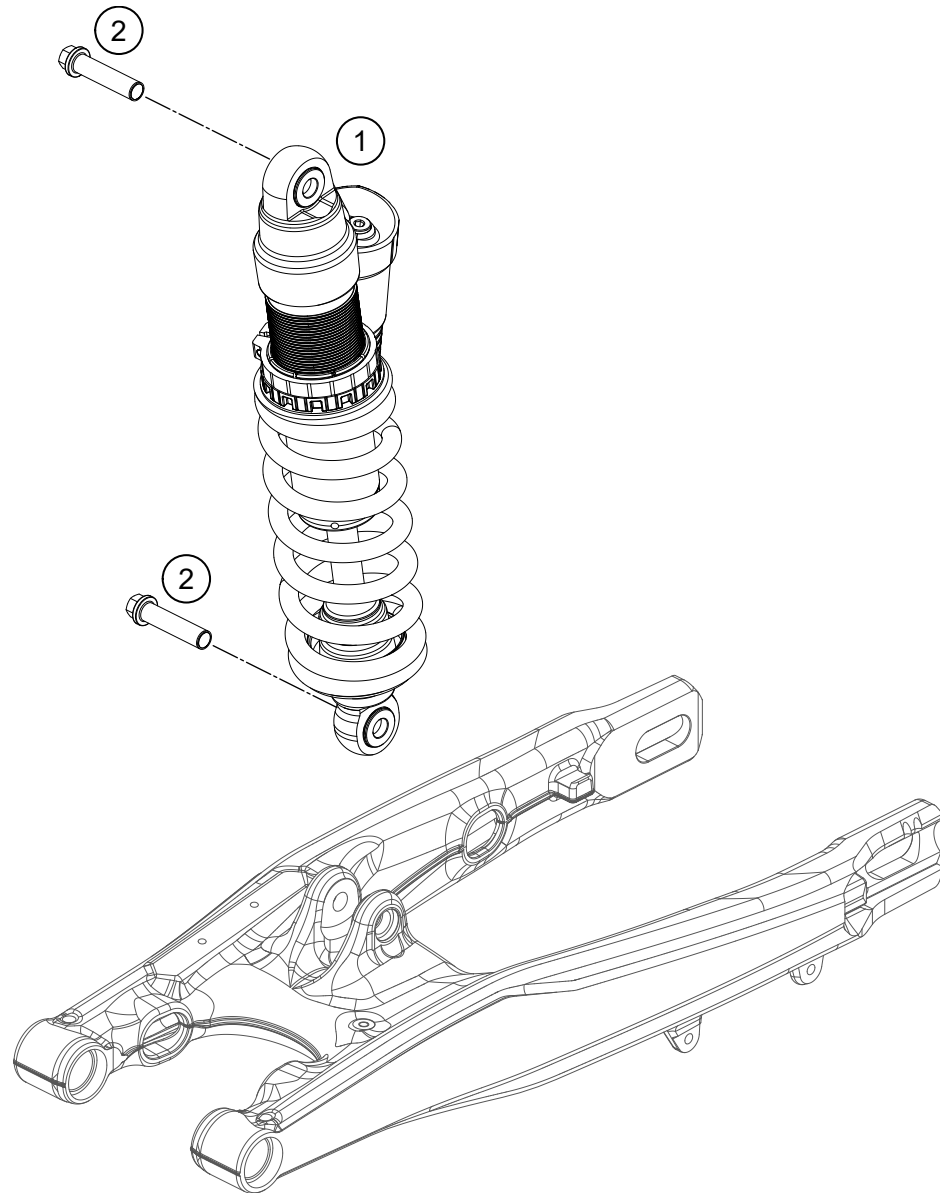

214720210

54464

* NEW PART

X ON DEMAND

POS	PARTNUMBER	PARTNAME	PIECE
1	47203001200EB	Frame 472T3	1
2	47203002000	Subframe	1
3	50335030001	PVC-HOSE 6X9	1
4	51030022000	ANGLE PIECE 90 DEGREE M10X1	1
5	47203014000	MOTORSTREBE RECHTS	1
6	47203013000	Motorbracket left	1
7	0035080156S	AH-COLLAR SCREW M8X15 TORX45	4
8	54310086200	SELF LOCKING NUT M8 10.9	1
9	0025080506	HH collar screw M8x50 TX40	1
10	47211095000	Cable compartment	1
11	54310086100	SELF LOCKING NUT M10 CU WS=14	2
12	0019080206S	FLAT HEAD SCREW M. ISA45 M8X20	2
13	47003013000	ENGINE BRACKET SCREW 85 SX	2
14	57013072100	WIRING HOLDER 16MM	2
15	79003040033	FOOT PEGS SET CPL. 2016	1
16	79003040000	FOOTREST L/S 2016	1
17	79003041000	FOOTREST R/S 2016	1
18	79003044000	FOOTREST SPRING R/S 2016	1
19	54803044000	PIN FOR FOOT PED 51.5X9.8 MM	2
20	0125100003	washer DIN 125 A 10.5	2
21	0094032253	PIN DIN0094-3,2X25 STEEL	2
22	47203096000	Sprocket cover 85	1
23	79003003000	SPECIAL SCREW M8X18 TORX45 SS	2
24	0025080306	HH collar screw M8x30	1
25	77303139000	BLIND RIVET NUT EM6-60LF/HX	2
26	50307012000	ADH. FOIL TRANSP. 80X80 MM 04	1
27	79003045000	FOOTREST SPRING L/S 2016	1
29	0025060406	HH collar screw M6x40 TX30	1
30	0025080256	HH collar screw M8x25	1
31	79003002080	BLIND RIVET NUT M6 KNURLED	2
32	47203094000EB	Frame protector set	1
33	54803092060	BUSH F. FRAME PROTECTION 03	2
34	0014050123	HH COLLAR SCREW M 5X12 WS=6	2
35	44011076305	CABLE TIE 300/4,8MM BLACK	3
99	79003053010	CHAIN SLIDING KIT BELOW CPL.16	1

204720310

52329

* NEW PART

X ON DEMAND

SHOCK ABSORBER

85 SX 17/14 2021 EU 2021

POS	PARTNUMBER	PARTNAME	PIECE
1	12187U0401	Shock 85 SX/TC 21	1
2	0025120506S	HH COLLAR SCREW M12X50 TX45	2

184720410