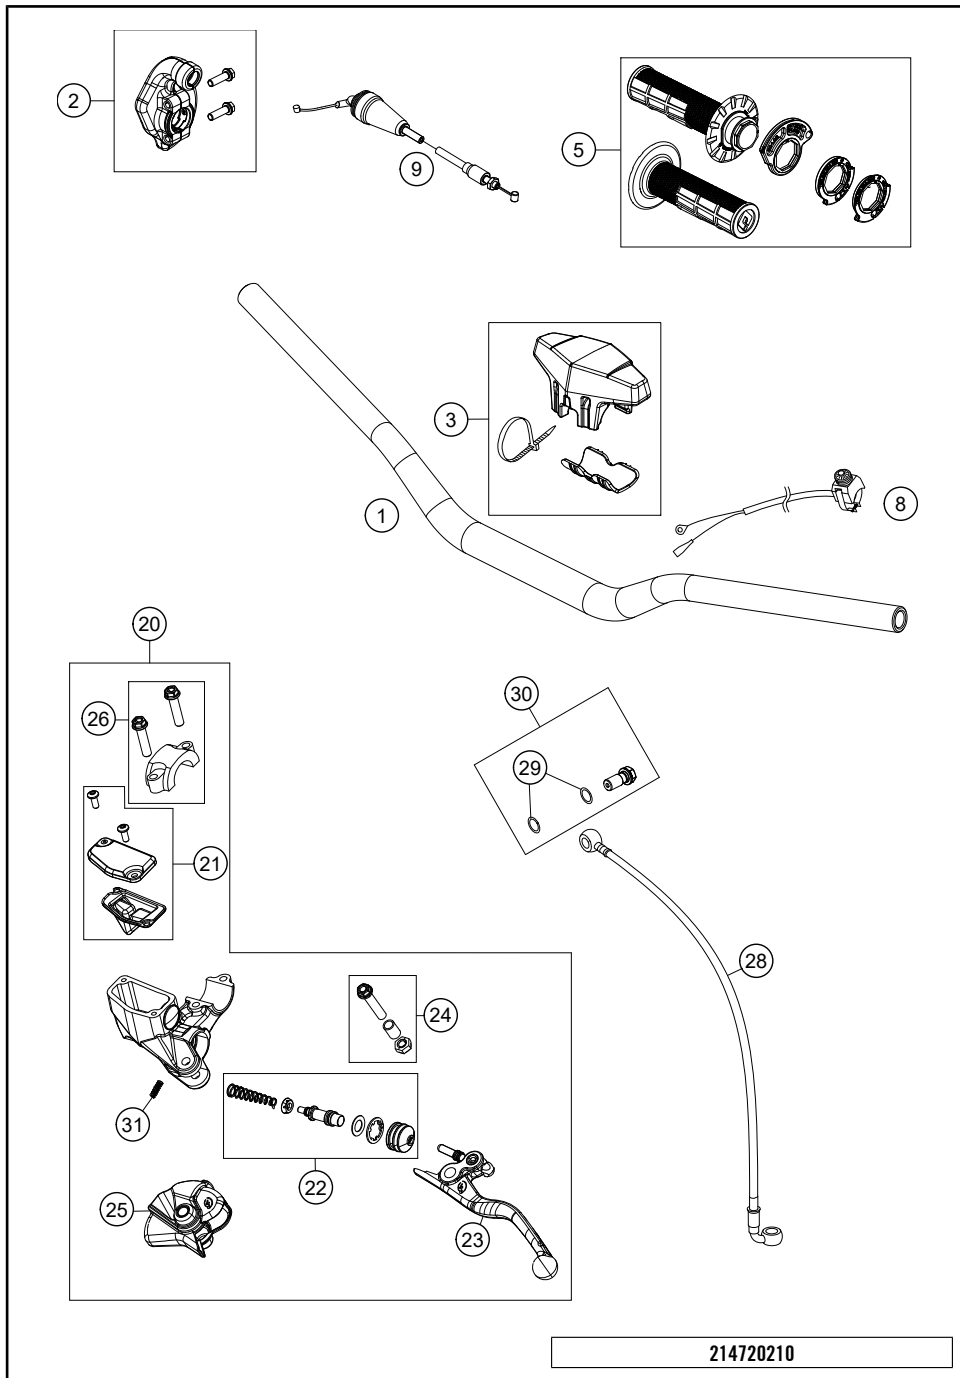

POS	PARTNUMBER	PARTNAME	PIECE
1	47102001000	HANDLEBAR 85SX 2013	1
2	51702010044	Housing throttle twist grip cpl.	1
3	77202002144	BAR PAD CPL.	1
5	79002021100	GRIP SET	1
8	50311089200	SHORT CIRCUIT BUTTON 02	1
9	47202091000	Throttle cable	1
20	47202030044	Master cylinder cpl.	1
21	47202003000	Reservoir cover	1
22	72002032000	REP. KIT PISTON 10MM	1
23	47202031000	Lever Kit	1
24	70002038000	LEVER SCREW CPL.	1
25	72002037000	MUDCOVER CLUTCH LEVER	1
26	47213005000	Clamp Kit	1
28	47232063000	Clutch line	1
29	0770080019	O-RING 8,00X1,00 FORMULA	2
30	47213025000	Screw kit	1
31	72002035000	SPRING FOR CLUTCH LEVER	1

214720210

54464

* NEW PART

X ON DEMAND