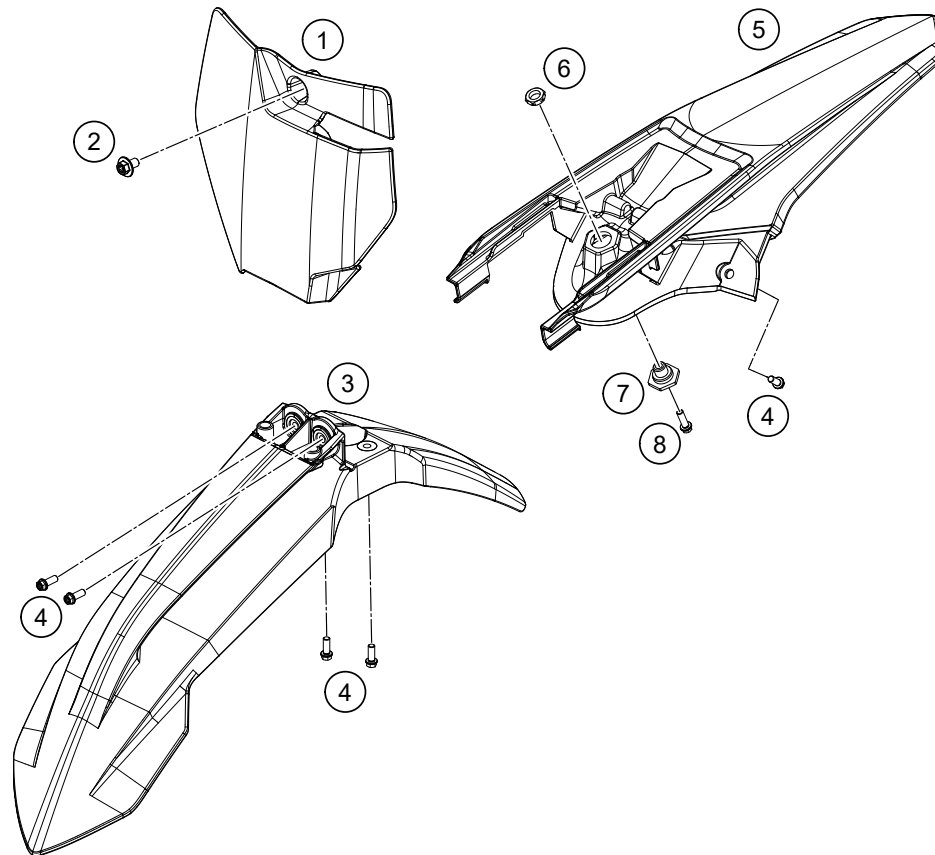

184720510

54539

* NEW PART

X ON DEMAND

POS	PARTNUMBER	PARTNAME	PIECE
1	47206004000AB	Air filter cover right	1
2	47206003000AB	Air filter cover	1
3	47206001000AB	Air filter box white	1
4	47206026000	Airbox rubber	1
5	47206016000	Air filter carrier	1
6	47206015000	Air filter	1
7	47206005000AB	Air filter cover white	1
9	79006017000	FILTER MOUNTING BRACKET	1
10	47106003160	quick release rubber grommet	4
11	0017060205	SCREW FOR PLASTIC K60X20 SW6	6
12	77304066050	chain slider bushing	2
13	47206010000	Splash protection	1
14	78006027000	HOSE CLAMP 45-65MM	1
15	47211094000	Electric compartment	1
16	78112020050	HOUR METER	1
17	0081035183	Ejot delta PT screw 35X18	2
18	83008000015	SPECIAL SCREW M6X15X3	2

184720610

54392

* NEW PART

X ON DEMAND

POS	PARTNUMBER	PARTNAME	PIECE
1	47208054000ABB	Spoiler set 85SX 2021 with Decal	1
2	47207013033	Fuel tank asm.	1
3	77707008144	TANK PLUG CPL. 2014	1
4	0017060205	SCREW FOR PLASTIC K60X20 SW6	2
5	50307005000	GAS COCK MIKUNI ON/OFF 2001	1
6	0770130023	O-RING 13,00X2,30	1
7	47207040100	Seat	1
8	47207040050	Seat cover SX 85 2019	1
10	50307014000	TANK ROLLER 12X26X12 '98	3
11	45031005000	YDNAC-CLAMP FUEL HOSE (8MM)	2
12	58307016001	FUEL HOSE VITON 6X1,5 PER/M	1
13	83008000012	special screw M6x12x3	2
14	0017060206	SCREW F. PLASTIC K60X20AL SW6	8
15	0026060136	COLLAR SCREW M6X13 ISA30	3
16	78007000270	PVC-HOSE 5,6X10X270MM	1
17	50307011000	SCREW SEAT FASTENING D=6X23/18	1

184720710

54534

* NEW PART X ON DEMAND

POS	PARTNUMBER	PARTNAME	PIECE
1	47208007000AB	Start number plate 85SX	1
2	0024060106	HH COLLAR SCREW M6X10 TX30	1
3	47208010000EB	Front fender	1
4	0025060166	HH collar screw M6x16 TX30	6
5	47208013000ABB	TAIL TOP	1
6	50314057050	COLLAR NUT M12X1/WS17 H=5MM	1
7	54807048000	BUSHING FOR SEAT FASTENING 03	1
8	0025060256	HH collar screw M6x25 TX30	1