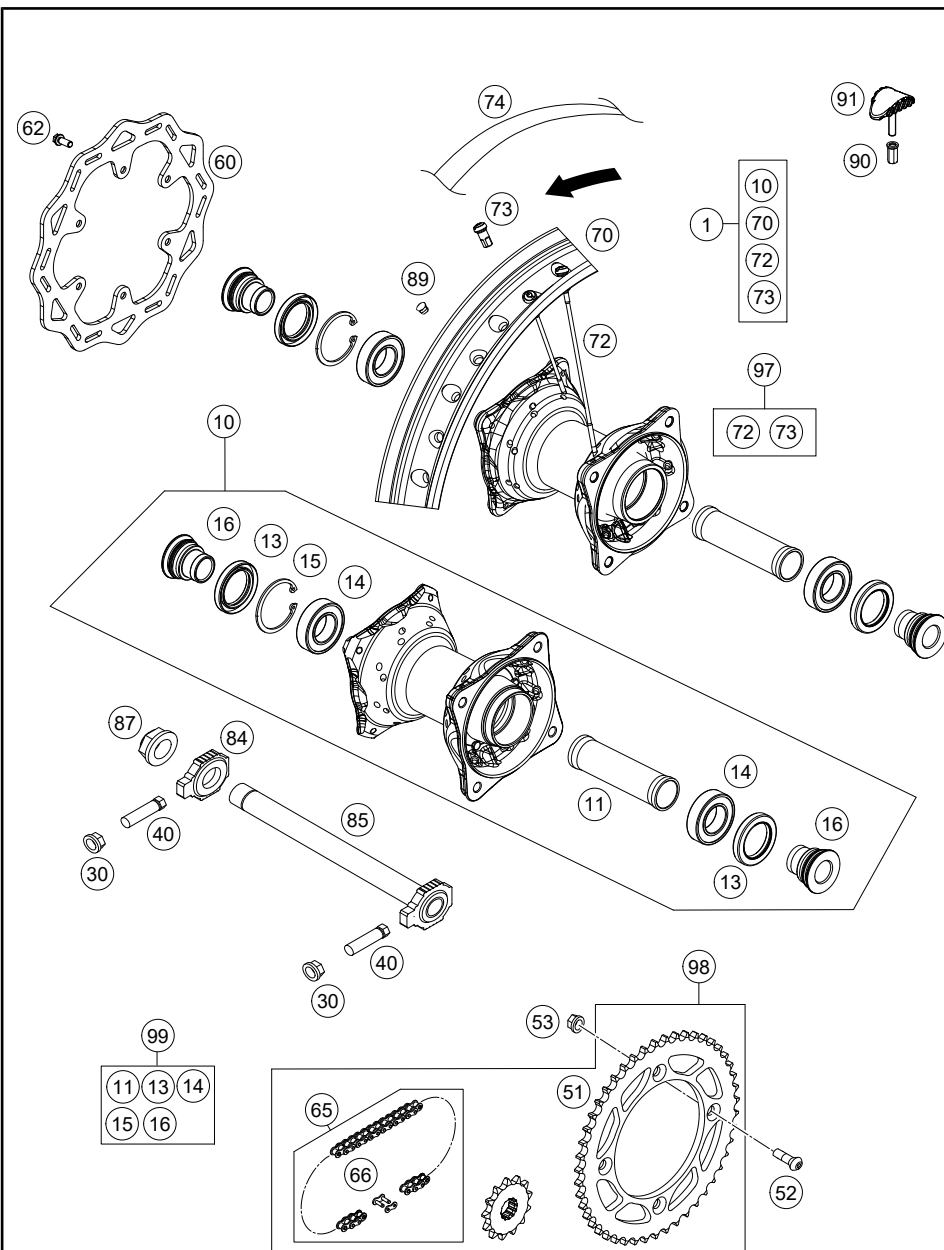

POS	PARTNUMBER	PARTNAME	PIECE
1	4711000184430	"Rear wheel cmpl. 14"" KTM 85SX 2019"	1
10	70110010044	Rear wheel hub cmpl.	1
11	70010011000	BEAR.SPACER TUBE `12	1
13	0760324771	SHAFT SEAL RING 32X47X7 BSL	2
14	0625060058	GR.BALL BEAR.6005 DDU2CG23S6NM	2
15	0472047175	CIRCLIP DIN0472-47X1,75	1
16	78010016000	BUSHING FOR HUB 08	2
30	46030045000	flanged nut M8 WS10	2
40	50203030090	HH SCREW M8X40 WS=10	2
51	47210051044	Sprocket 44-t	x
51	47210051045	Sprocket 45-t	x
51	47210051046	Sprocket 46-t	1
51	47210051047	Sprocket 47-t	x
51	47210051048	Sprocket 48-t	x
51	47210051049	Sprocket 49-t	x
51	47210051050	Sprocket 50-t	x
51	47210051051	Sprocket 51-t	x
52	0019080266S	COUNTER-SUNK SCREW ISA45 M8X26	4
53	06923080003	hex nut EN 1661 M8 WS13	4
60	79010060000	BRAKE DISC REAR 220MM 16	1
62	59009062016	SPECIAL SCREW M6X16 WS=8 10.9	4
65	47010165124	CHAIN 124 ROLLS 85 SX	1
66	47010166000	CONNECTING LINK 85 SX	1
70	2351007040030	rim back 14x1.60	1
72	4711007114730	SPOKE M4,5X147-14" BLACK	32
73	79109072000	Spoke nipple M4.5	32
74	47010073000	RIM BAND 85 SX 14" 2003	1
84	70010084000	CHAIN TENSIONER R/S 12	1
85	70010085044	WHEEL SPINDLE REAR CPL. 12	1
87	50310099000	HEXAGON NUT M20X1,5 `98	1
89	55003135000	PLUG FOR RIM	x
90	77110090050	NUT FOR WHEEL HOLDER	1
91	78109090000	RIM LOCK 1,60"	1
97	00050000966	SPOKE KIT REAR "14" 85 SX 13	x
98	00050002091	Drivetrain kit 13t/46t	x
99	70010015000	REAR WHEEL REP. KIT	x

214721010

54396

* NEW PART

X ON DEMAND