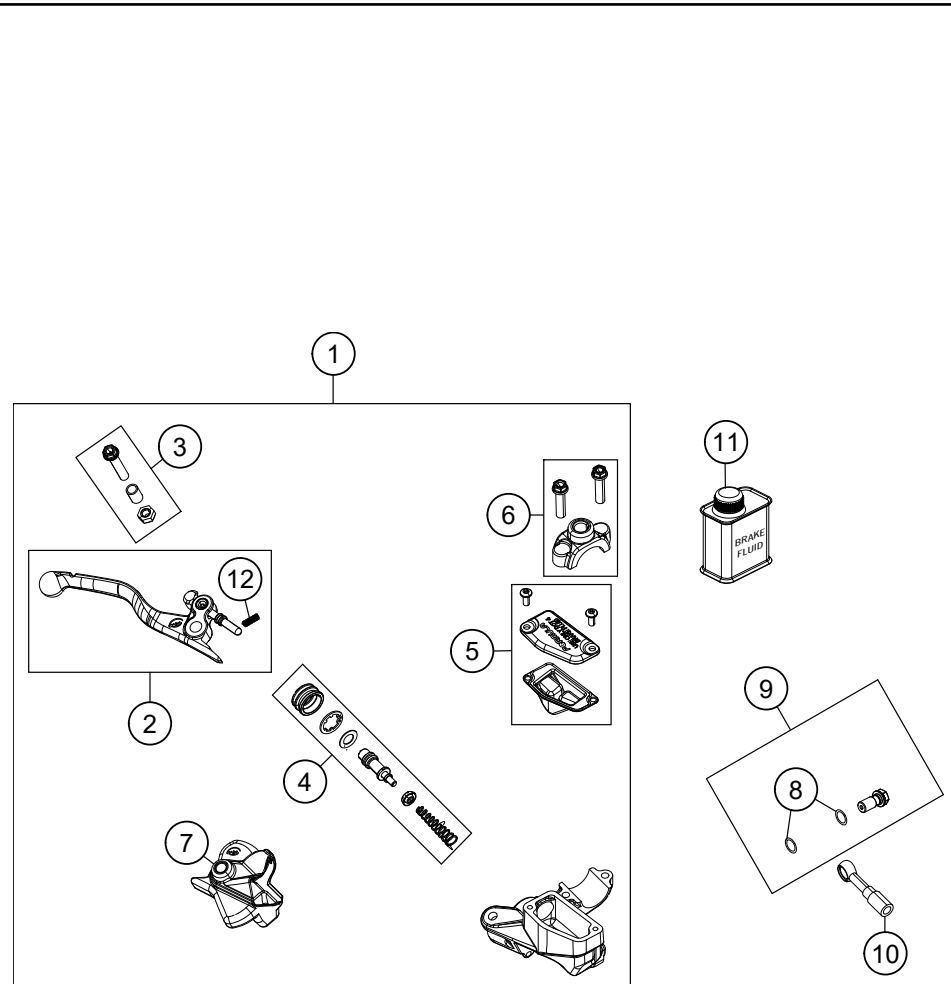

214721010

54396

* NEW PART

X ON DEMAND

POS	PARTNUMBER	PARTNAME	PIECE
1	47213001044	Master cylinder cpl. 85 SX 2021	1
2	72013002000	LEVER CPL.	1
3	70002038000	LEVER SCREW CPL.	1
4	72002032000	REP. KIT PISTON 10MM	1
5	47213003000	Reservoir cover kit	1
6	47213005000	Clamp Kit	1
7	70013004000	MUDCOVER HANDBRAKE LEVER	1
8	0770080019	O-RING 8,00X1,00 FORMULA	2
9	47213025000	Screw kit	1
10	47213110000	Front brake hose	1
11	00062030000	BRAKE FLUID DOT5.1 0,25L	1
12	72002035000	SPRING FOR CLUTCH LEVER	1