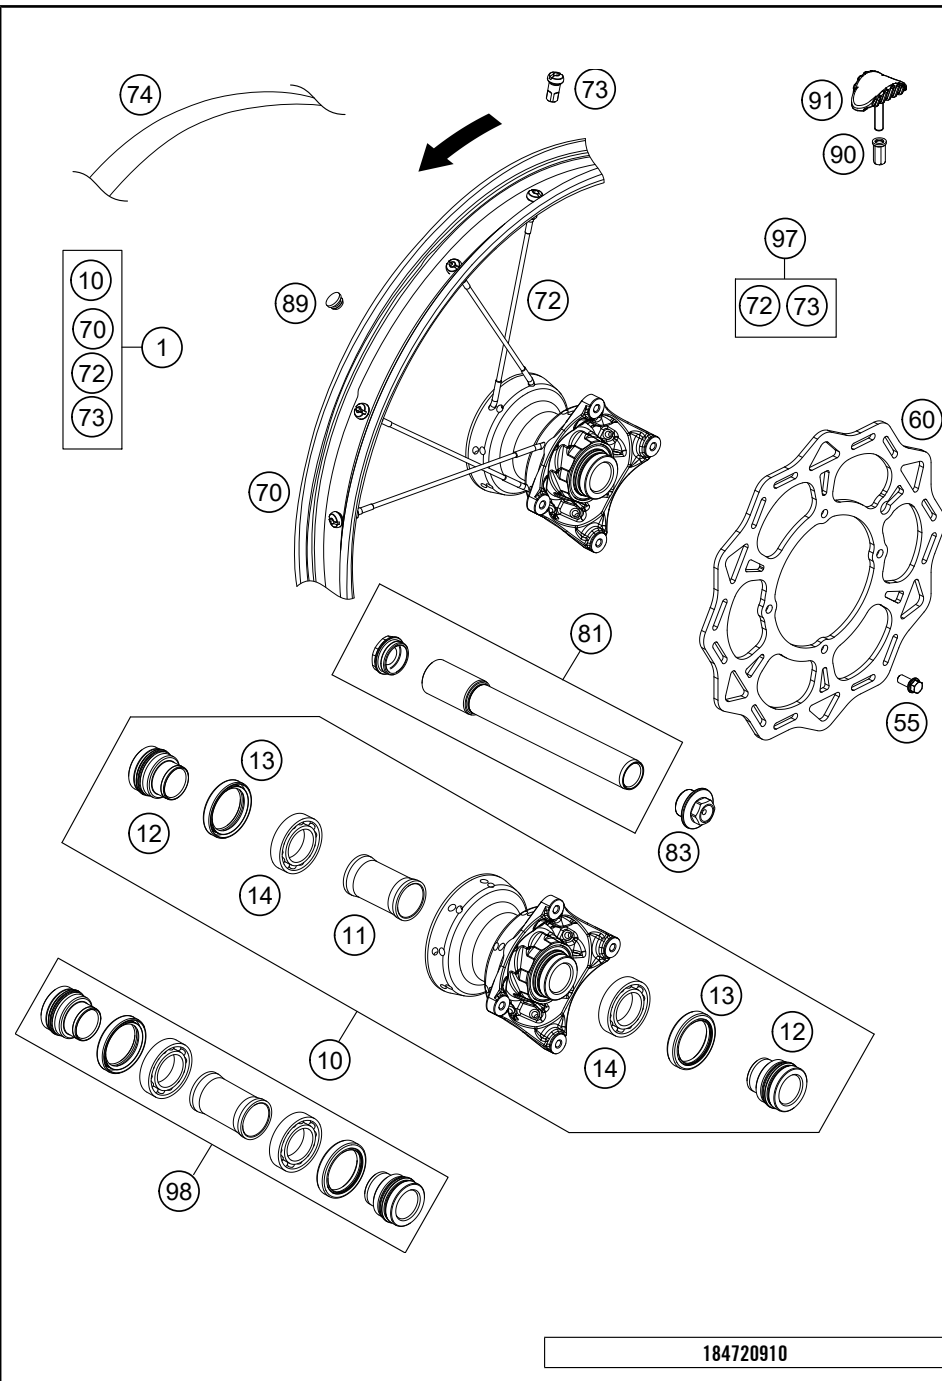

POS	PARTNUMBER	PARTNAME	PIECE
1	4710900144430	FRONT WHEEL CPL. 17" BLACK 17	1
10	70009010044	FRONT WHEEL HUB CPL. 12	1
11	70009011000	BEAR.SPACER TUBE FRONT D22MM	1
12	70009012000	SPACER BUSHING D=22MM	2
13	0760324271	SHAFT SEAL RING 32X42X7 BSL	2
14	0625069050	BALL BEARING 6905 J1LLUC3	2
55	59009062013	SPECIAL SCREW M6X13 WS=8 10.9	4
60	47209060000	BRAKE DISC FRONT D=240MM	1
70	2350907040030	Front Rim 17x1.40	1
72	4710907118330	SPOKE M4,5X183-17" BLACK	32
73	79109072000	Spoke nipple M4.5	32
74	47009073000	RIM BAND 85 SX 17" 2003	1
81	70009081033	Front axle cpl. '12	1
83	70009082000	AXLESCREW M20X1.5 SW17	1
89	55003135000	PLUG FOR RIM	x
90	77110090050	NUT FOR WHEEL HOLDER	x
91	78109090000	RIM LOCK 1,60"	x
97	00050000965	SPOKE KIT FRONT "17" 85 SX 13	x
98	70009015000	FRONT WHEEL REP. KIT	x

184720910

52383

* NEW PART

X ON DEMAND