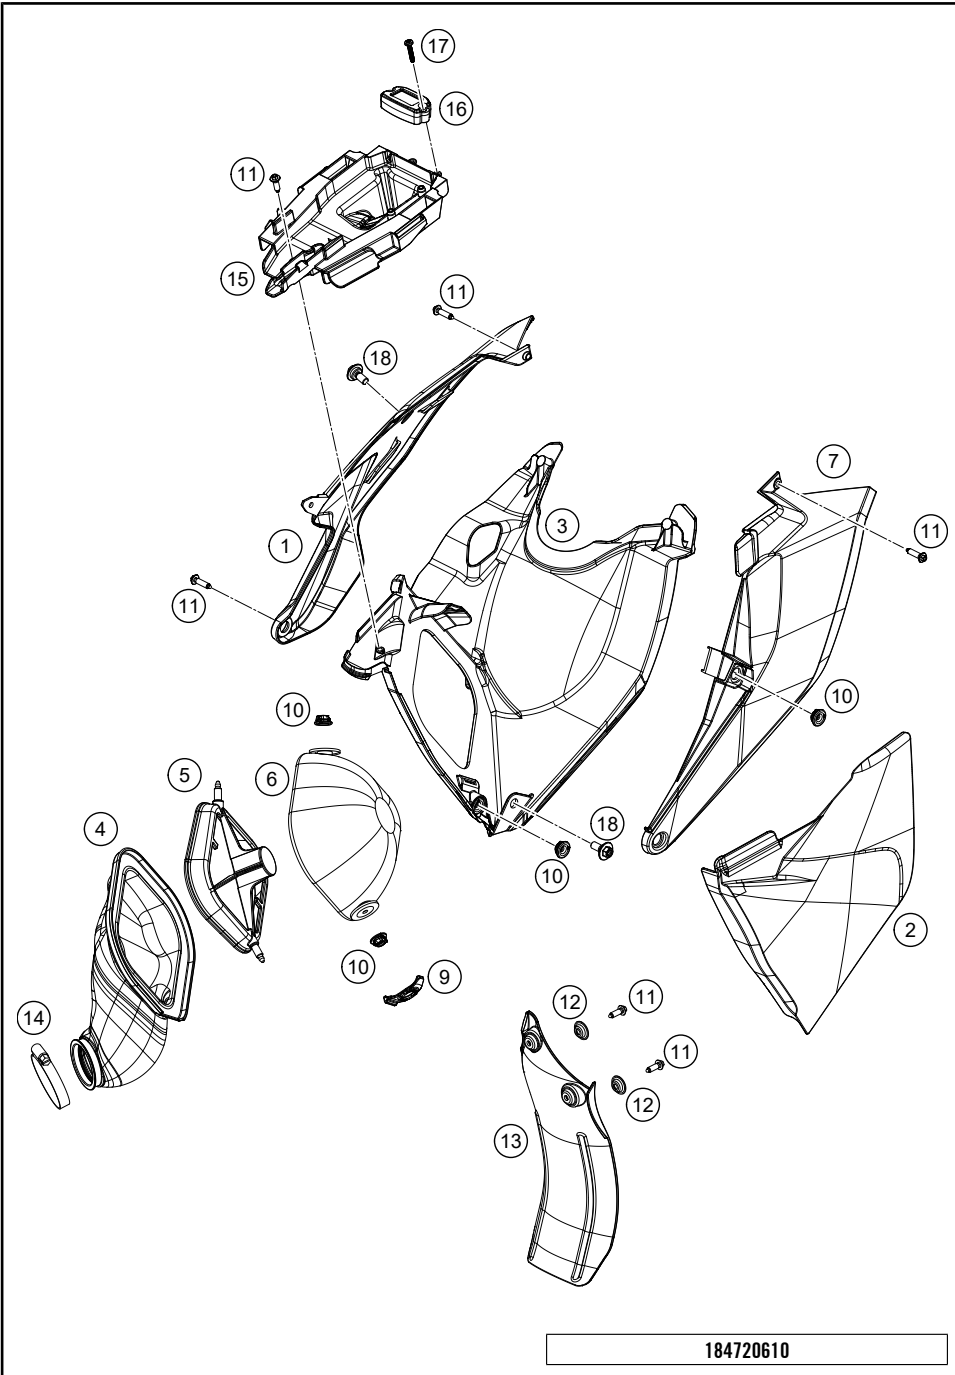

214720430

54211

* NEW PART

X ON DEMAND

POS	PARTNUMBER	PARTNAME	PIECE
2	47104030144	Swing arm cpl. 85 SX/TC 18	1
3	50180105	Threaded bush M12 d20	1
4	47104037000	SWING ARM BOLT 85 SX	1
5	54603090000	BUCKET F.SHAFTSEALRING 15X25X9	4
6	0760253270	radial shaft seal 25x32x7	4
7	59033080000	SHIM 20X32X1	2
8	50203097000	NEEDLE BUSH HK 2012	4
9	50203081700	BUSHING SLEEVE 15X20X38,75	2
10	77204087000	hex nut M14x1.5 WS17	1
11	54603055051	PRESS IN NUT M6 STEEL ZINC	1
12	47113047000	BRAKE HOSE GUIDE	1
13	0009050106	EJOT SPIRAL SCREW SF M5X10-K	2
14	78104070100	CHAIN GUIDE EXC	1
15	0025060456	HH COLLAR SCREW M6X45 TX30	1
16	0025060206	HH collar screw M6x20 TX30	1
17	83008000015	SPECIAL SCREW M6X15X3	2
18	77204041000	CLOSING COVER	4
99	47104066010	CHAIN GUARD KIT 85 SX 15	1

184720510

54539

* NEW PART

X ON DEMAND

POS	PARTNUMBER	PARTNAME	PIECE
1	47206004000AB	Air filter cover right	1
2	47206003000AB	Air filter cover	1
3	47206001000AB	Air filter box white	1
4	47206026000	Airbox rubber	1
5	47206016000	Air filter carrier	1
6	47206015000	Air filter	1
7	47206005000AB	Air filter cover white	1
9	79006017000	FILTER MOUNTING BRACKET	1
10	47106003160	quick release rubber grommet	4
11	0017060205	SCREW FOR PLASTIC K60X20 SW6	6
12	77304066050	chain slider bushing	2
13	47206010000	Splash protection	1
14	78006027000	HOSE CLAMP 45-65MM	1
15	47211094000	Electric compartment	1
16	78112020050	HOUR METER	1
17	0081035183	Ejot delta PT screw 35X18	2
18	83008000015	SPECIAL SCREW M6X15X3	2