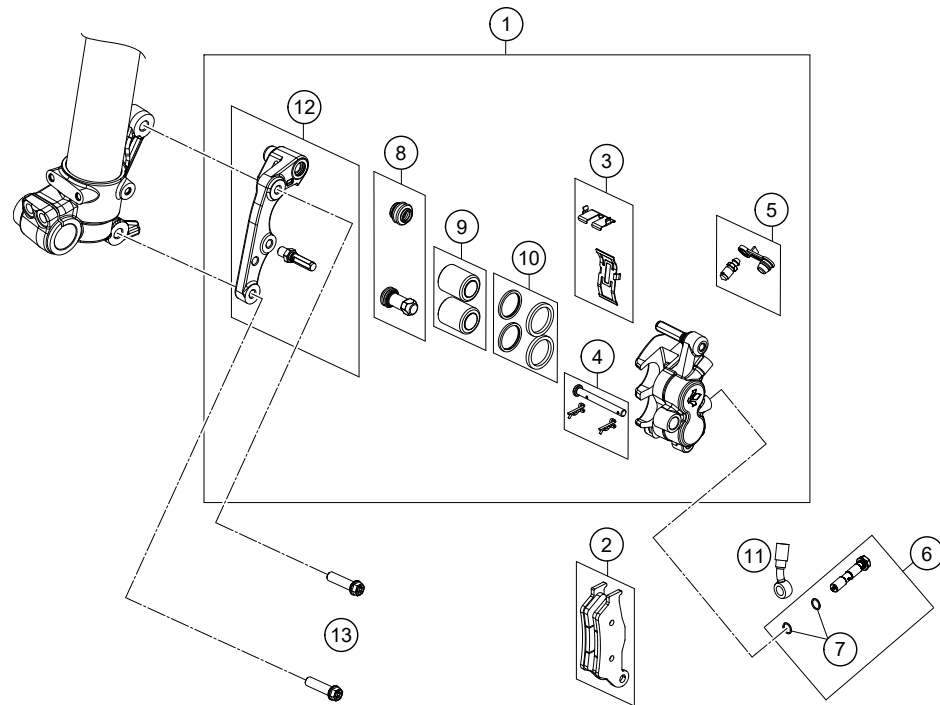

214721330

54447

* NEW PART

X ON DEMAND

FRONT BRAKE CALIPER

85 SX 17/14 2021 EU 2021

POS	PARTNUMBER	PARTNAME	PIECE
1	47213015001	Frontbrake caliper without pads	1
2	47213030000	Brake pads 85 SX 2021	1
3	47213018000	Plate set	1
4	47213017000	Pads screw kit	1
5	47213020000	Bleeding screw with cap	1
6	47213025000	Screw kit	1
7	0770080019	O-RING 8,00X1,00 FORMULA	2
8	47213016000	Dust cover set	1
9	47213019000	Brake piston	2
10	47213021000	Seals kit	1
11	47213110000	Front brake hose	1
12	47213014000	Brake caliper	1
13	0025080306S	HH COLLAR SCREW M8X30 TX40	2