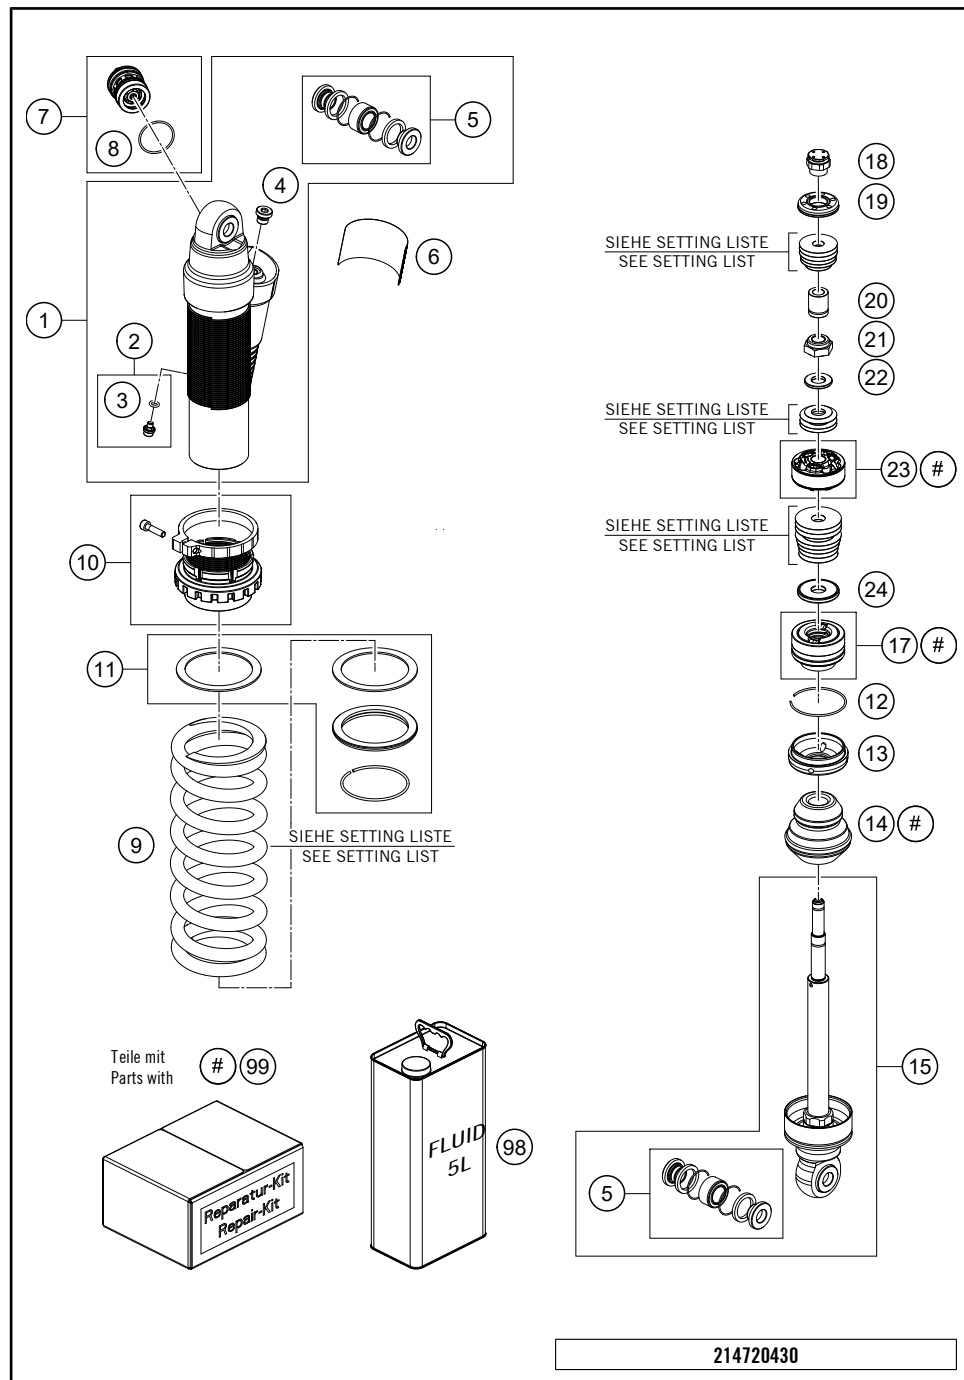

POS	PARTNUMBER	PARTNAME	PIECE
1	46181242S6	Monoshock case M53x1 with pipe cpl.	1
2	36120151S	PLUG SCREW M5X6 CPL.	1
3	46810893	O-ring 5,28x1,78 NBR70 black	1
4	50180095	HS cylinder-head screw R1/8 I8	1
5	RP10011	Ball joint bearing kit 12mm	2
6	52000230	Sticker XACT 85 SX	1
7	50181101S40	Compression cpl.	1
8	50180217	O-ring 27x1,5 Viton70 green ISO 3601-3S	1
9	91010271S	SPRING (59) 215 30 N/MM	x
9	91010240S	SPRING (59) 215 35 N/MM D=9,25	x
9	91010161S	SPRING (59) 215 40 N/MM D=9,5	1
9	91010201	Mainspring (59) 45-215 damper white	x
9	91010080	Mainspring (59) 50-215 damper white	x
9	91010170S	SPRING 55 N/MM	x
10	46181382S	Plastic Spring Retainer D46 cpl.	1
11	RP10005	SPRING CUP SET PDS 17	1
12	46810010	Round-wire snap ring 49x1,8	1
13	46181351	Cover 46,12x15 h5,5 red	1
14	46181237	Rubber pad 17x48x55	1
15	46181301S3	Bottom part M18x1 h54,5 cpl.	1
17	46180669S	Sealholder 46x28 cpl.	1
18	46181365S	Nut PDS M10x1 h17,2 WAF19 cpl.	1
19	46181416	Piston 15,4x35,4x6	1
20	46181561	Bushing 10x17x21	1
21	46810474	Piston rod nut M12x1	1
22	46811258	Washer 12x24x2,5	1
23	46181328S	Piston 12x46x20 cpl.	1
24	46181194	Rebound disc 12x36x4 h0	1
98	50180751S1	SHOCK ABSORBER FLUID 5 LT	1
99	RP10020	Repairing kit shock absorber PDS 19	1

214720430

54211

* NEW PART

X ON DEMAND