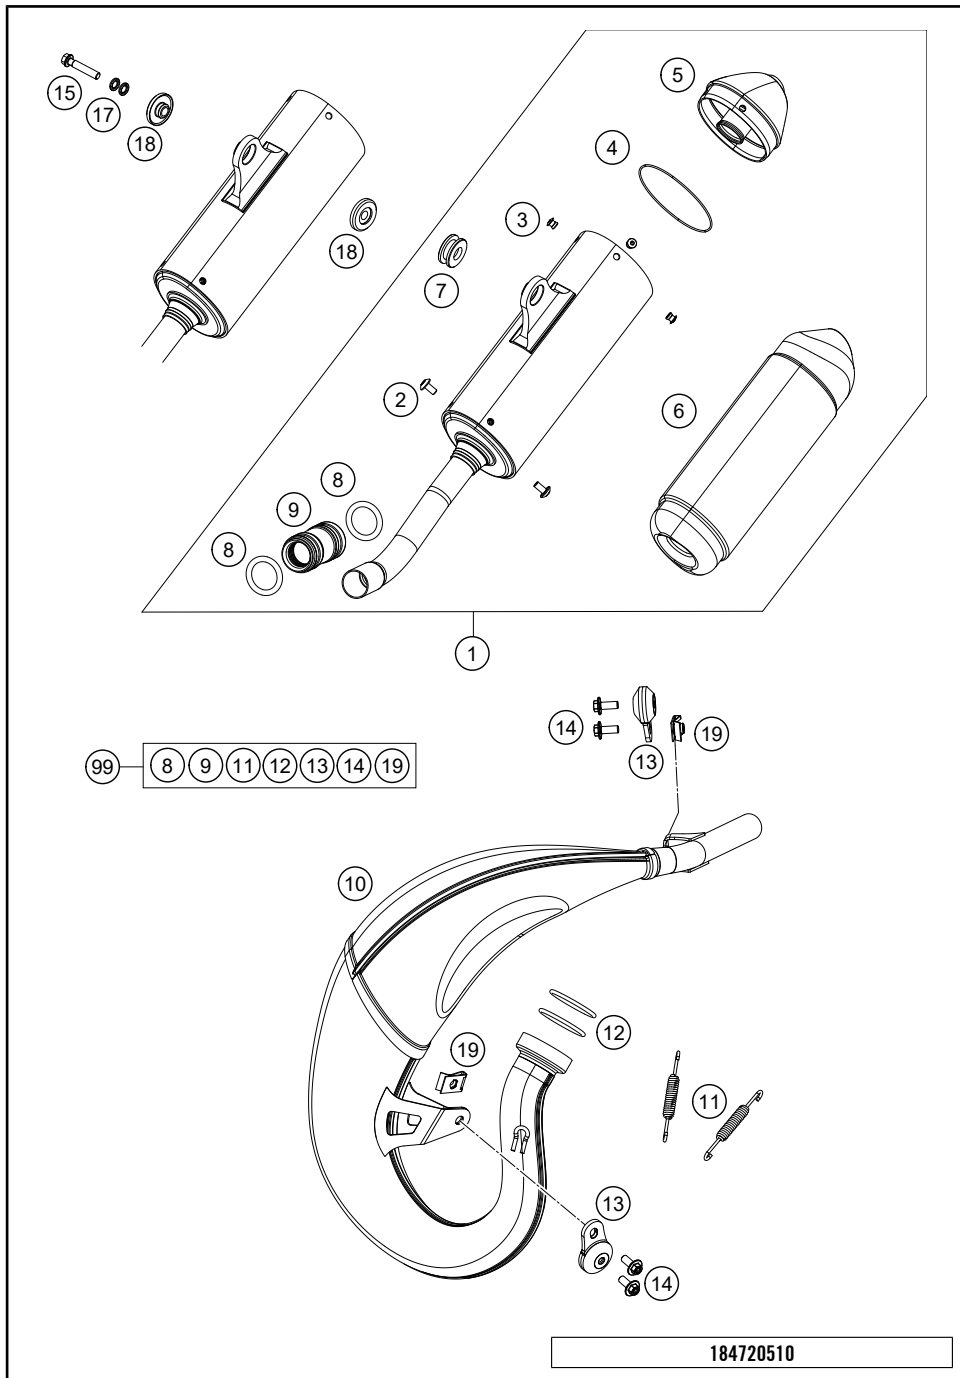

POS	PARTNUMBER	PARTNAME	PIECE
1	47205079100	Silencer 85 SX	1
2	78105081010	SCREW TORX M5X10	4
3	0011480800	DUMMY RIVET 4,8X 8 NIRO	4
4	0770740015	O-RING 74,00X1,50 FKM 75SH	1
5	47205079060	Endcap cpl.	1
6	47205078165	stuffingyarn package 165g	1
7	77205068000	DAMP. COMPON. BLACK	1
8	47205058000	Hose spring	2
9	47205057000	Exhaust rubber	1
10	47205007000	Manifold	1
11	50305016000	TEN.SPRING L=62MM EY.MOVEABLE	2
12	0770380030	O-RING 38,00X3,00 VITON	2
13	50305012000	SWINGELEMENT FOR EXHAUST PIPE	2
14	0024060156	HH collar screw M6x15 TX30	4
15	0025060356	HH collar screw M6x35 TX30	1
17	50233041000	PAIR OF WASHERS M 6 NORDLOCK	1
18	77205169000	BUSHING 7.5x12x28x8.3 11	2
19	54603048100	clip nut M6	2
99	00050000812	EXHAUST HARDWARE KIT MINI	1

184720510

54539

* NEW PART

X ON DEMAND