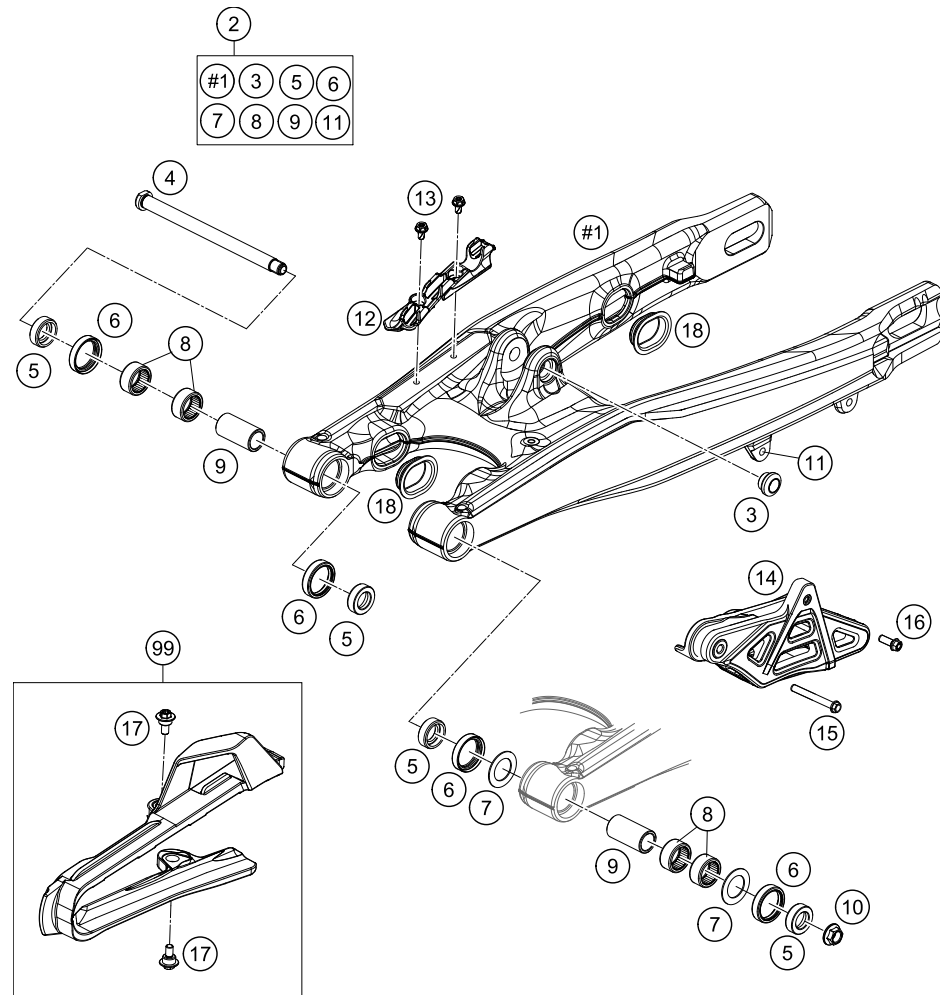

214720430

54211

* NEW PART

X ON DEMAND

POS	PARTNUMBER	PARTNAME	PIECE
2	47104030144	Swing arm cpl. 85 SX/TC 18	1
3	50180105	Threaded bush M12 d20	1
4	47104037000	SWING ARM BOLT 85 SX	1
5	54603090000	BUCKET F.SHAFTSEALRING 15X25X9	4
6	0760253270	radial shaft seal 25x32x7	4
7	59033080000	SHIM 20X32X1	2
8	50203097000	NEEDLE BUSH HK 2012	4
9	50203081700	BUSHING SLEEVE 15X20X38,75	2
10	77204087000	hex nut M14x1.5 WS17	1
11	54603055051	PRESS IN NUT M6 STEEL ZINC	1
12	47113047000	BRAKE HOSE GUIDE	1
13	0009050106	EJOT SPIRAL SCREW SF M5X10-K	2
14	78104070100	CHAIN GUIDE EXC	1
15	0025060456	HH COLLAR SCREW M6X45 TX30	1
16	0025060206	HH collar screw M6x20 TX30	1
17	83008000015	SPECIAL SCREW M6X15X3	2
18	77204041000	CLOSING COVER	4
99	47104066010	CHAIN GUARD KIT 85 SX 15	1