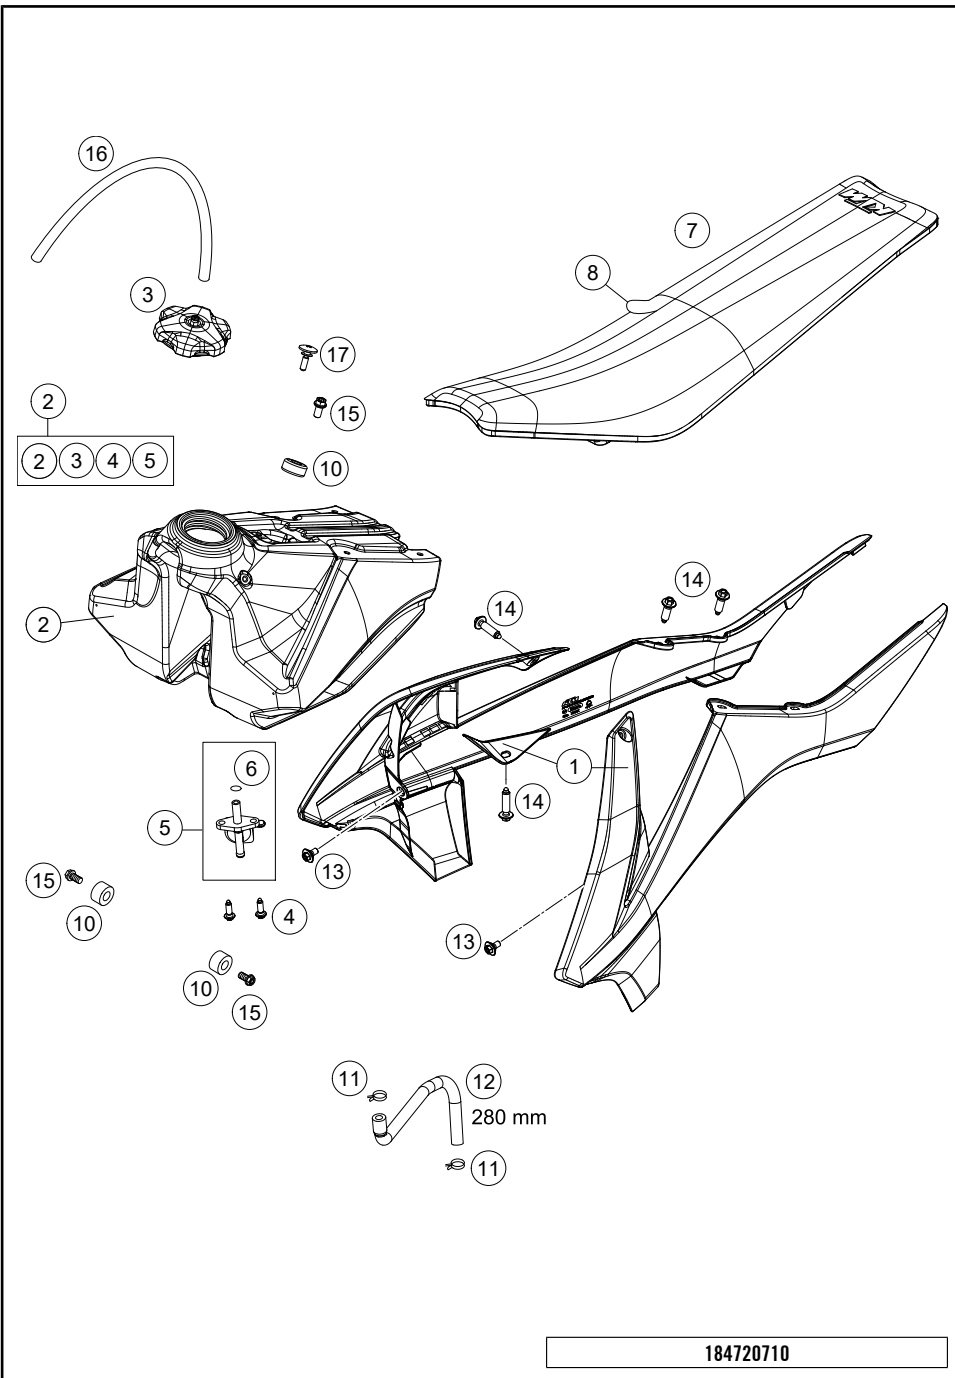

POS	PARTNUMBER	PARTNAME	PIECE
1	47208054000ABB	Spoiler set 85SX 2021 with Decal	1
2	47207013033	Fuel tank asm.	1
3	77707008144	TANK PLUG CPL. 2014	1
4	0017060205	SCREW FOR PLASTIC K60X20 SW6	2
5	50307005000	GAS COCK MIKUNI ON/OFF 2001	1
6	0770130023	O-RING 13,00X2,30	1
7	47207040100	Seat	1
8	47207040050	Seat cover SX 85 2019	1
10	50307014000	TANK ROLLER 12X26X12 '98	3
11	45031005000	YDNAC-CLAMP FUEL HOSE (8MM)	2
12	58307016001	FUEL HOSE VITON 6X1,5 PER/M	1
13	83008000012	special screw M6x12x3	2
14	0017060206	SCREW F. PLASTIC K60X20AL SW6	8
15	0026060136	COLLAR SCREW M6X13 ISA30	3
16	78007000270	PVC-HOSE 5,6X10X270MM	1
17	50307011000	SCREW SEAT FASTENING D=6X23/18	1

184720710

54534

* NEW PART X ON DEMAND