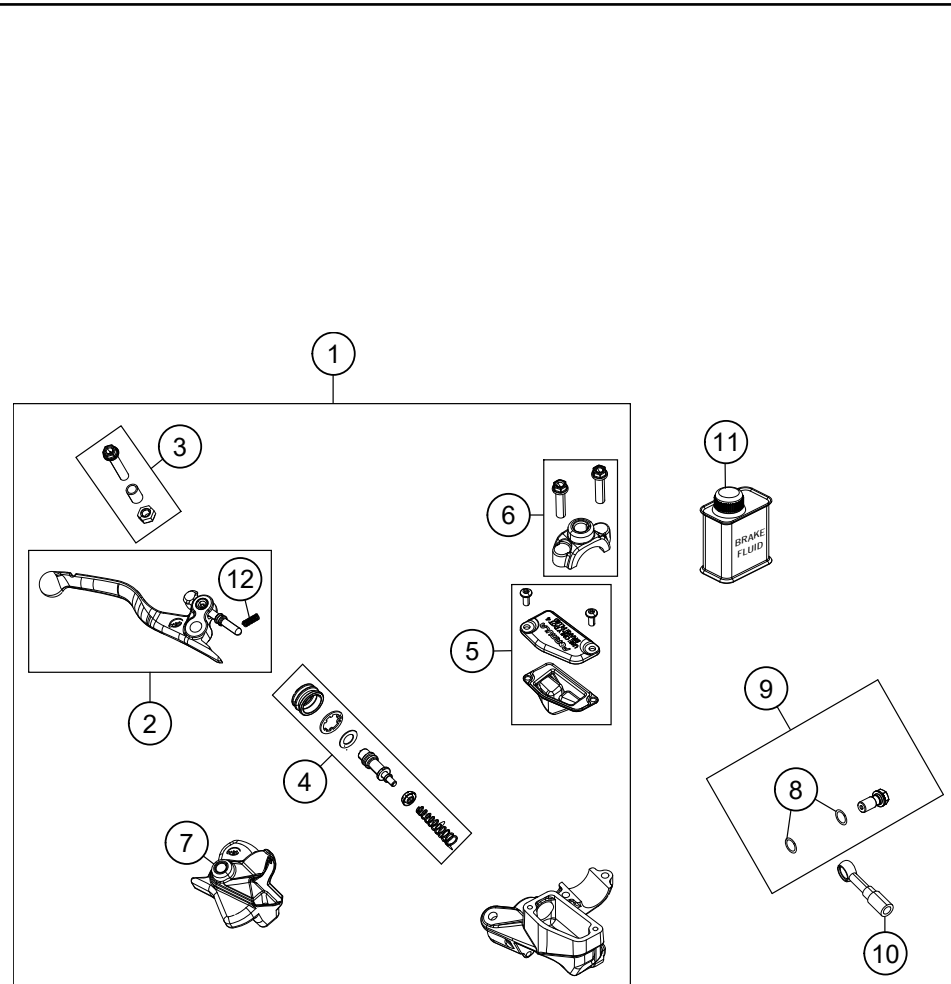

214721010

55111

* NEW PART

X ON DEMAND

POS	PARTNUMBER	PARTNAME	PIECE
1	47213001044	Master cylinder cpl. 85 SX 2021	1
2	72013002000	LEVER CPL.	1
3	70002038000	LEVER SCREW CPL.	1
4	72002032000	REP. KIT PISTON 10MM	1
5	47213003000	Reservoir cover kit	1
6	47213005000	Clamp Kit	1
7	70013004000	MUDCOVER HANDBRAKE LEVER	1
8	0770080019	O-RING 8,00X1,00 FORMULA	2
9	47213025000	Screw kit	1
10	47213110000	Front brake hose	1
11	00062030000	BRAKE FLUID DOT5.1 0,25L	1
12	72002035000	SPRING FOR CLUTCH LEVER	1