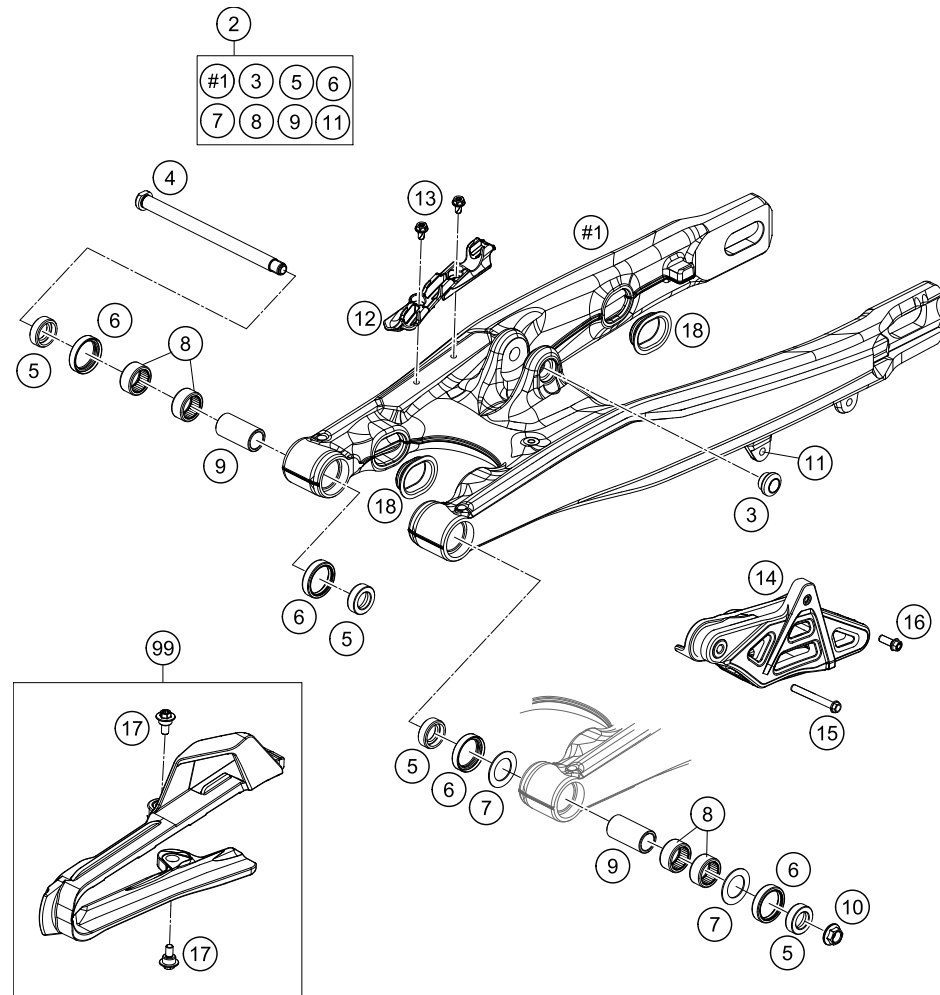

* NEW PART

X ON DEMAND

POS	PARTNUMBER	PARTNAME	PIECE
2	47104030144	Swing arm cpl. 85 SX/TC 18	1
3	50180105	Threaded bush M12 d20	1
4	47104037000	SWING ARM BOLT 85 SX	1
5	54603090000	BUCKET F.SHAFTSEALRING 15X25X9	4
6	0760253270	radial shaft seal 25x32x7	4
7	59033080000	SHIM 20X32X1	2
8	50203097000	NEEDLE BUSH HK 2012	4
9	50203081700	BUSHING SLEEVE 15X20X38,75	2
10	77204087000	hex nut M14x1.5 WS17	1
11	54603055051	PRESS IN NUT M6 STEEL ZINC	1
12	47113047000	BRAKE HOSE GUIDE	1
13	0009050106	EJOT SPIRAL SCREW SF M5X10-K	2
14	78104070100	CHAIN GUIDE EXC	1
15	0025060456	HH COLLAR SCREW M6X45 TX30	1
16	0025060206	HH collar screw M6x20 TX30	1
17	83008000015	SPECIAL SCREW M6X15X3	2
18	77204041000	CLOSING COVER	4
99	47104066010	CHAIN GUARD KIT 85 SX 15	1