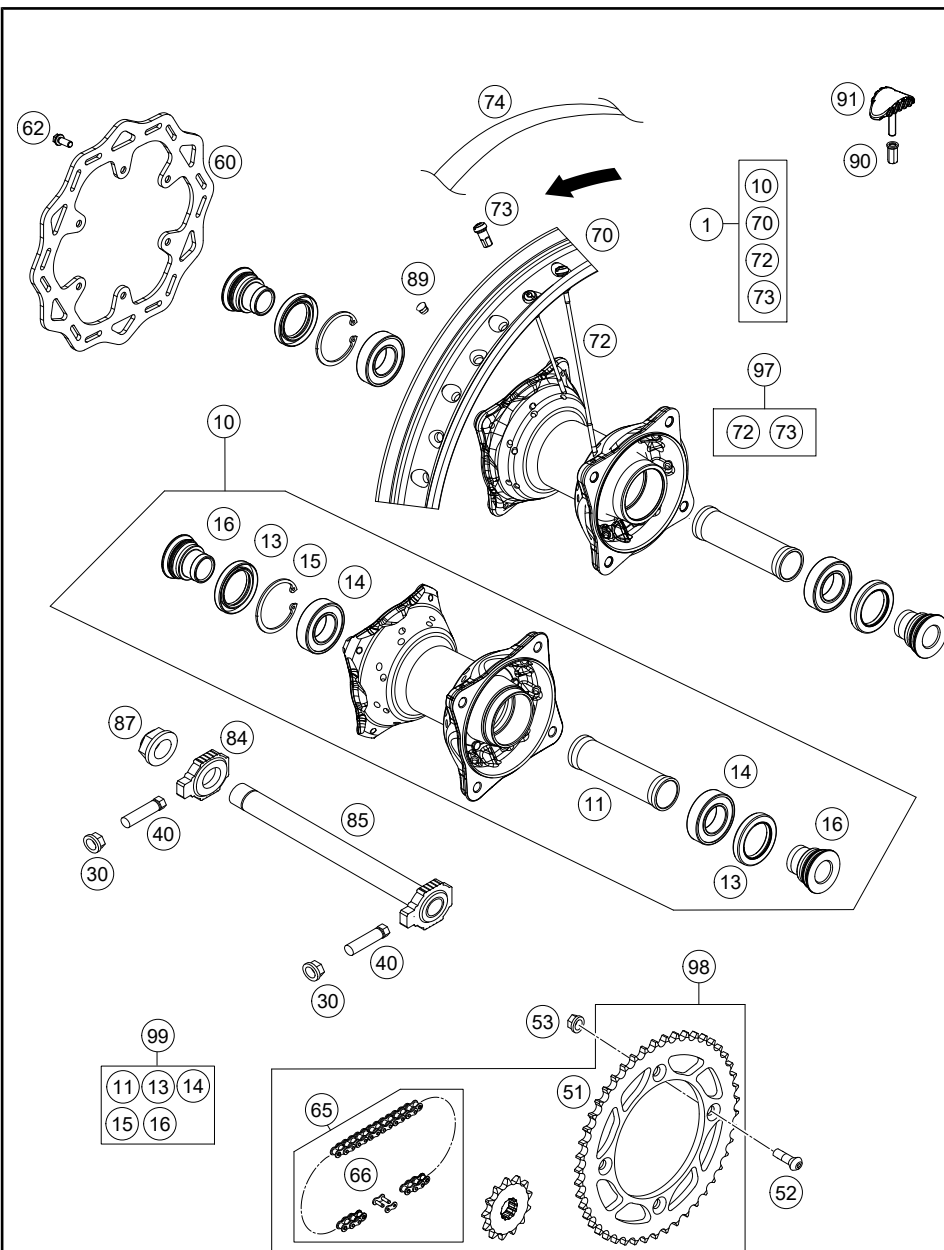

184720910

52406

* NEW PART

X ON DEMAND

REAR WHEEL

85 SX 19/16 2021 EU 2021

POS	PARTNUMBER	PARTNAME	PIECE
1	4711000184430	"Rear wheel cml. 14"" KTM 85SX 2019"	1
10	70110010044	Rear wheel hub cml.	1
11	70010011000	BEAR.SPACER TUBE `12	1
13	0760324771	SHAFT SEAL RING 32X47X7 BSL	2
14	0625060058	GR.BALL BEAR.6005 DDU2CG23S6NM	2
15	0472047175	CIRCLIP DIN0472-47X1,75	1
16	78010016000	BUSHING FOR HUB 08	2
30	46030045000	flanged nut M8 WS10	2
40	50203030090	HH SCREW M8X40 WS=10	2
51	47210051044	Sprocket 44-t	x
51	47210051045	Sprocket 45-t	x
51	47210051046	Sprocket 46-t	x
51	47210051047	Sprocket 47-t	x
51	47210051048	Sprocket 48-t	x
51	47210051049	Sprocket 49-t	1
51	47210051050	Sprocket 50-t	x
51	47210051051	Sprocket 51-t	x
52	0019080266S	COUNTER-SUNK SCREW ISA45 M8X26	4
53	06923080003	hex nut EN 1661 M8 WS13	4
60	79010060000	BRAKE DISC REAR 220MM 16	1
62	59009062016	SPECIAL SCREW M6X16 WS=8 10.9	4
65	47010165124	CHAIN 124 ROLLS 85 SX	1
66	47010166000	CONNECTING LINK 85 SX	1
70	2351007050030	Rear Rim 16x1.85	1
72	4711007116830	SPOKE M4,5X168-16" BLACK	32
73	79109072000	Spoke nipple M4.5	32
74	47010073200	RIM BAND 85 SX 16" 2003	1
84	70010084000	CHAIN TENSIONER R/S 12	1
85	70010085044	WHEEL SPINDLE REAR CPL. 12	1
87	50310099000	HEXAGON NUT M20X1,5 `98	1
89	55003135000	PLUG FOR RIM	x
90	77110090050	NUT FOR WHEEL HOLDER	1
91	70010090000	RIM LOCK 1,85"	1
97	00050000966	SPOKE KIT REAR "14" 85 SX 13	x
98	00050002091	Drivetrain kit 13t/46t	x
99	70010015000	REAR WHEEL REP. KIT	x