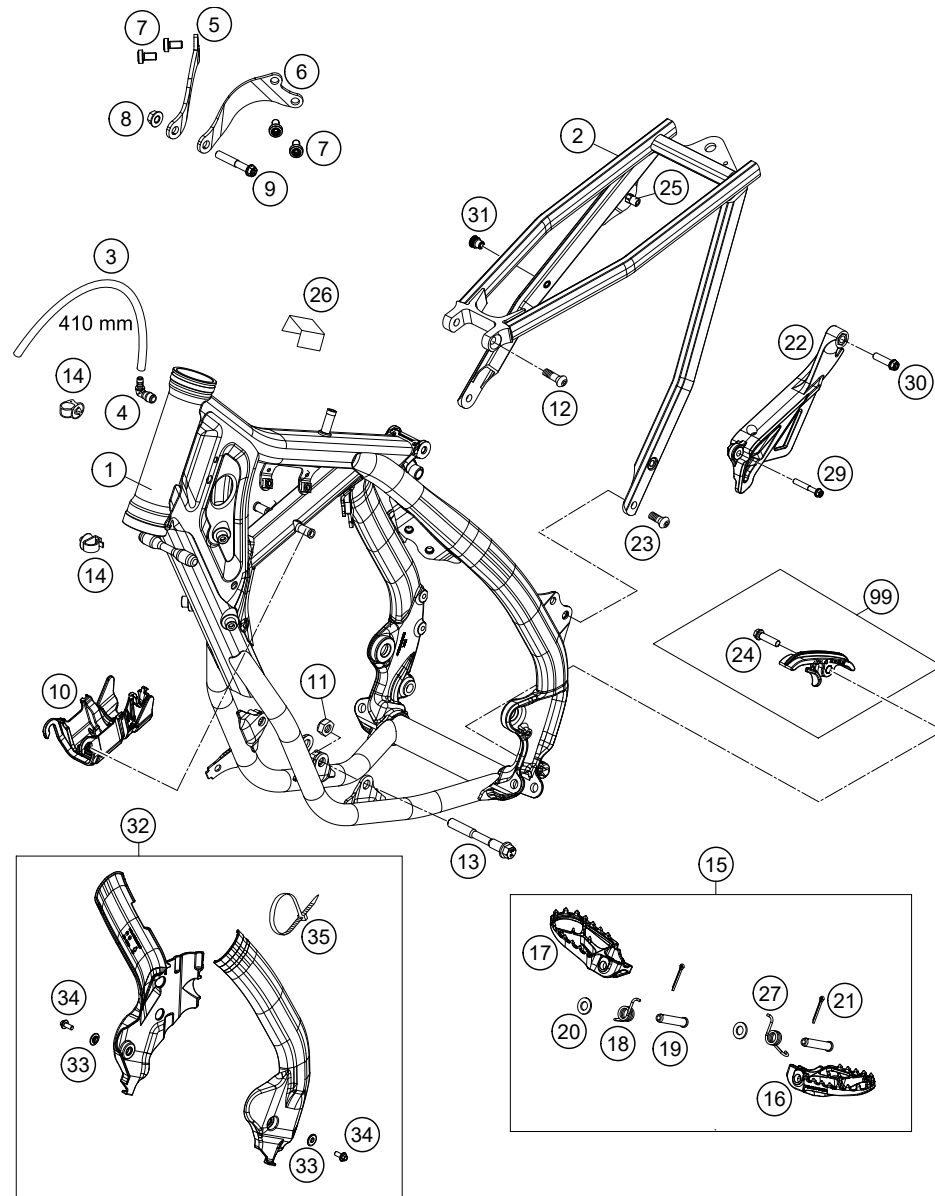

POS	PARTNUMBER	PARTNAME	PIECE
1	47203001200EB	Frame 472T3	1
2	47203002000	Subframe	1
3	50335030001	PVC-HOSE 6X9	1
4	51030022000	ANGLE PIECE 90 DEGREE M10X1	1
5	47203014000	MOTORSTREBE RECHTS	1
6	47203013000	Motorbracket left	1
7	0035080156S	AH-COLLAR SCREW M8X15 TORX45	4
8	54310086200	SELF LOCKING NUT M8 10.9	1
9	0025080506	HH collar screw M8x50 TX40	1
10	47211095000	Cable compartment	1
11	54310086100	SELF LOCKING NUT M10 CU WS=14	2
12	0019080206S	FLAT HEAD SCREW M. ISA45 M8X20	2
13	47003013000	ENGINE BRACKET SCREW 85 SX	2
14	57013072100	WIRING HOLDER 16MM	2
15	79003040033	FOOT PEGS SET CPL. 2016	1
16	79003040000	FOOTREST L/S 2016	1
17	79003041000	FOOTREST R/S 2016	1
18	79003044000	FOOTREST SPRING R/S 2016	1
19	54803044000	PIN FOR FOOT PED 51.5X9.8 MM	2
20	0125100003	washer DIN 125 A 10.5	2
21	0094032253	PIN DIN0094-3,2X25 STEEL	2
22	47203096000	Sprocket cover 85	1
23	79003003000	SPECIAL SCREW M8X18 TORX45 SS	2
24	0025080306	HH collar screw M8x30	1
25	77303139000	BLIND RIVET NUT EM6-60LF/HX	2
26	50307012000	ADH. FOIL TRANSP. 80X80 MM 04	1
27	79003045000	FOOTREST SPRING L/S 2016	1
29	0025060406	HH collar screw M6x40 TX30	1
30	0025080256	HH collar screw M8x25	1
31	79003002080	BLIND RIVET NUT M6 KNURLED	2
32	47203094000EB	Frame protector set	1
33	54803092060	BUSH F. FRAME PROTECTION 03	2
34	0014050123	HH COLLAR SCREW M 5X12 WS=6	2
35	44011076305	CABLE TIE 300/4,8MM BLACK	3
99	79003053010	CHAIN SLIDING KIT BELOW CPL.16	1

204720310

52329

* NEW PART

X ON DEMAND