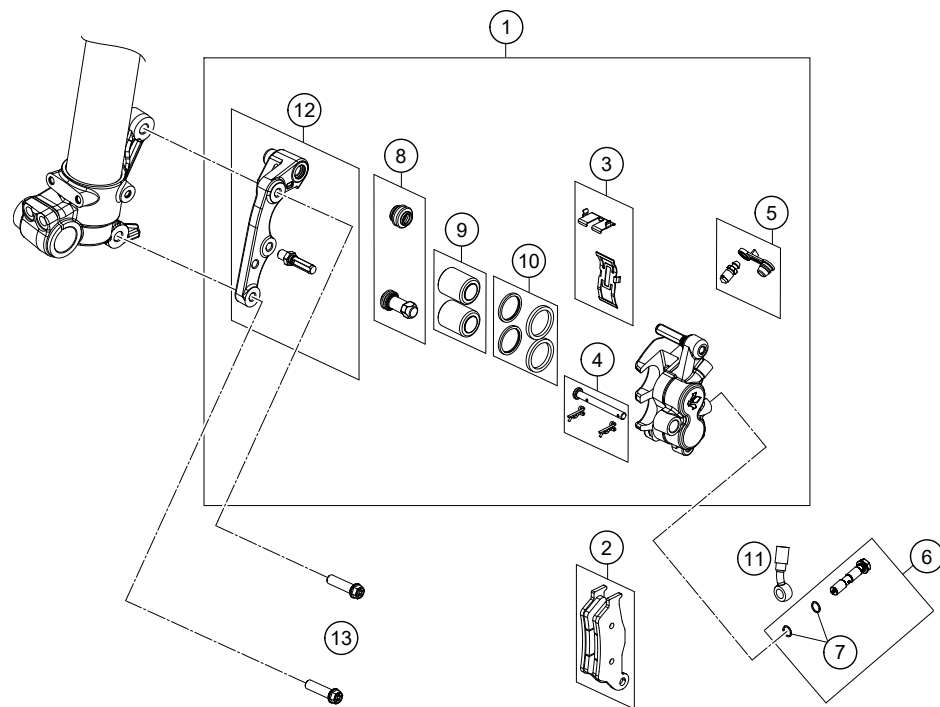

214721330

54447

* NEW PART

X ON DEMAND

FRONT BRAKE CALIPER

85 SX 19/16 2021 EU 2021

POS	PARTNUMBER	PARTNAME	PIECE
1	47213015001	Frontbrake caliper without pads	1
2	47213030000	Brake pads 85 SX 2021	1
3	47213018000	Plate set	1
4	47213017000	Pads screw kit	1
5	47213020000	Bleeding screw with cap	1
6	47213025000	Screw kit	1
7	0770080019	O-RING 8,00X1,00 FORMULA	2
8	47213016000	Dust cover set	1
9	47213019000	Brake piston	2
10	47213021000	Seals kit	1
11	47213110000	Front brake hose	1
12	47213014000	Brake caliper	1
13	0025080306S	HH COLLAR SCREW M8X30 TX40	2