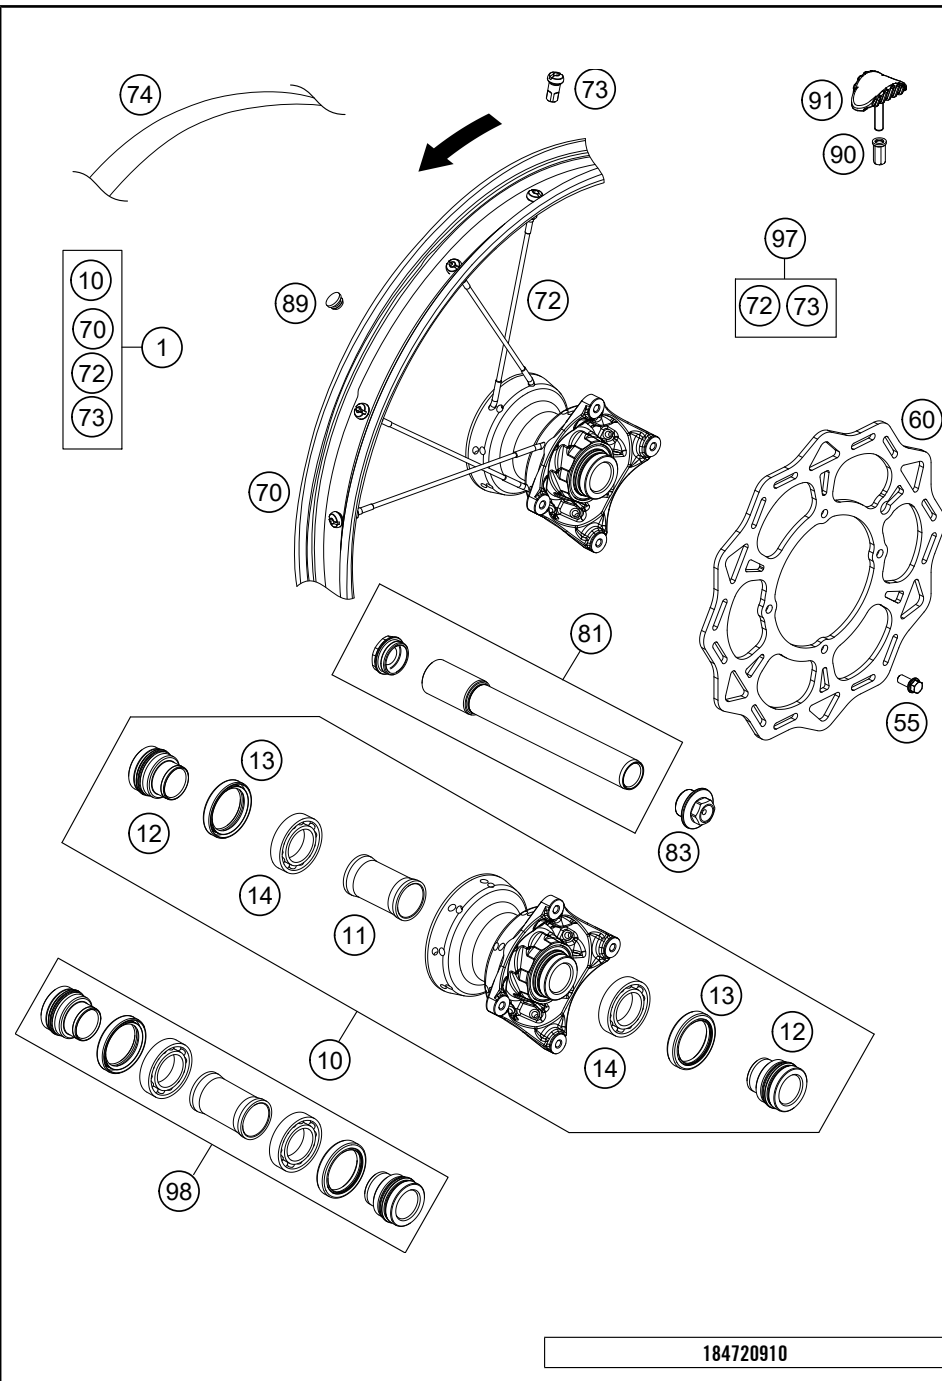

FRONT WHEEL

85 SX 19/16 2021 EU 2021

POS	PARTNUMBER	PARTNAME	PIECE
1	4710900154430	FRONT WHEEL CPL. 19" BLACK 17	1
10	70009010044	FRONT WHEEL HUB CPL. 12	1
11	70009011000	BEAR.SPACER TUBE FRONT D22MM	1
12	70009012000	SPACER BUSHING D=22MM	2
13	0760324271	SHAFT SEAL RING 32X42X7 BSL	2
14	0625069050	BALL BEARING 6905 J1LLUC3	2
55	59009062013	SPECIAL SCREW M6X13 WS=8 10.9	4
60	47209060000	BRAKE DISC FRONT D=240MM	1
70	2350907050030	Front Rim 19x1.60	1
72	4710907120630	SPOKE M4,5X206-19" BLACK	32
73	79109072000	Spoke nipple M4.5	32
74	47009073100	RIM BAND 85 SX 19" 2003	1
81	70009081033	Front axle cpl. '12	1
83	70009082000	AXLESCREW M20X1.5 SW17	1
89	55003135000	PLUG FOR RIM	x
90	77110090050	NUT FOR WHEEL HOLDER	x
91	78109090000	RIM LOCK 1,60"	x
97	00050000967	SPOKE KIT FRONT "19" 85 SX 13	x
98	70009015000	FRONT WHEEL REP. KIT	x

184720910

52406

* NEW PART

X ON DEMAND