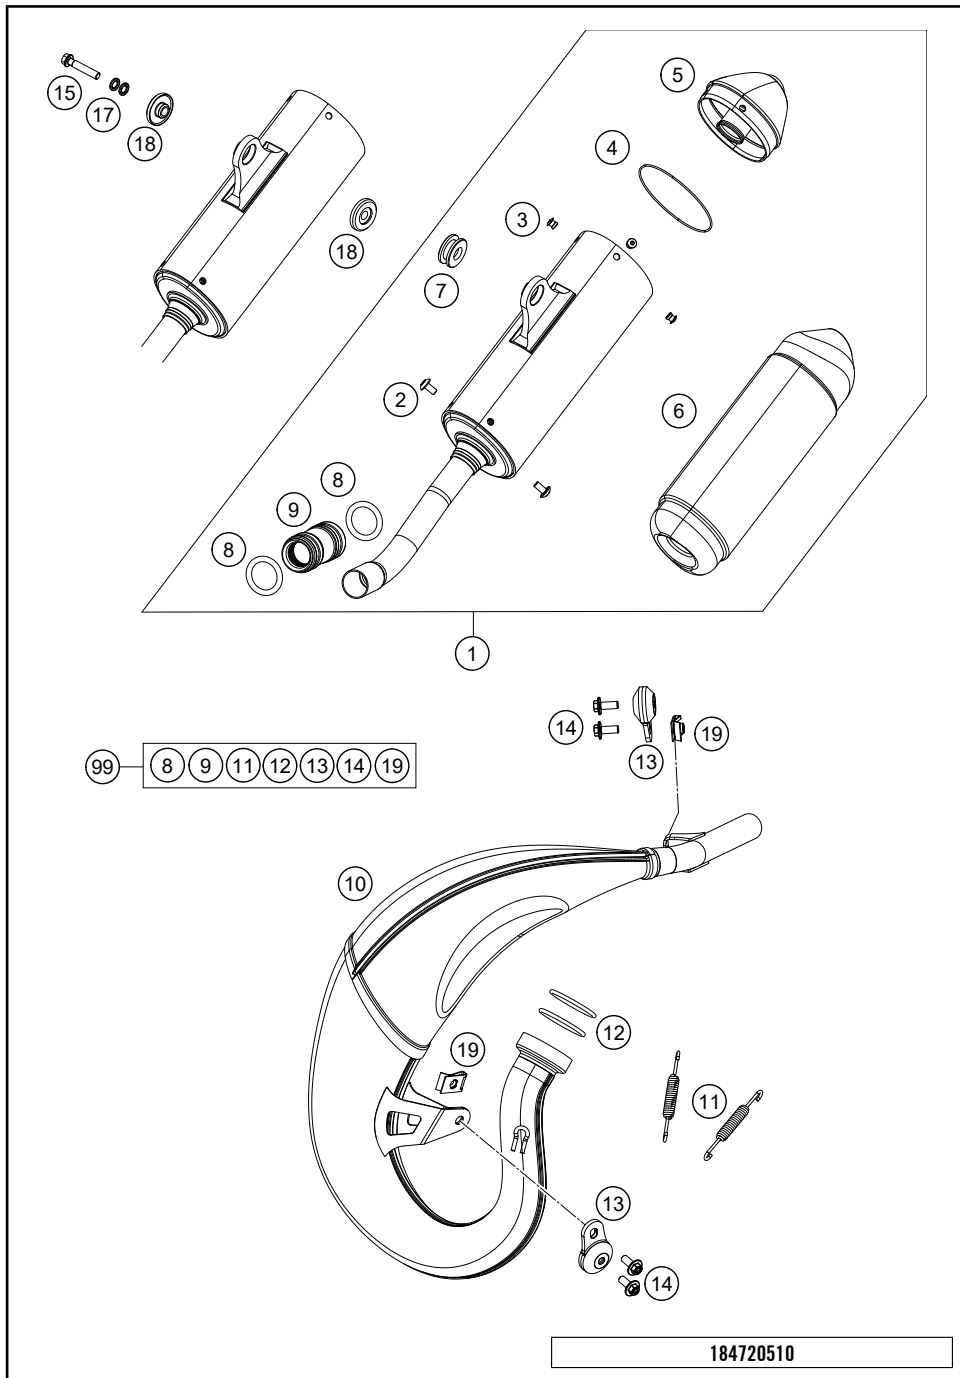

POS	PARTNUMBER	PARTNAME	PIECE
1	47205079100	Silencer 85 SX	1
2	78105081010	SCREW TORX M5X10	4
3	0011480800	DUMMY RIVET 4,8X 8 NIRO	4
4	0770740015	O-RING 74,00X1,50 FKM 75SH	1
5	47205079060	Endcap cpl.	1
6	47205078165	stuffingyarn package 165g	1
7	77205068000	DAMP. COMPON. BLACK	1
8	47205058000	Hose spring	2
9	47205057000	Exhaust rubber	1
10	47205007000	Manifold	1
11	50305016000	TEN.SPRING L=62MM EY.MOVEABLE	2
12	0770380030	O-RING 38,00X3,00 VITON	2
13	50305012000	SWINGELEMENT FOR EXHAUST PIPE	2
14	0024060156	HH collar screw M6x15 TX30	4
15	0025060356	HH collar screw M6x35 TX30	1
17	50233041000	PAIR OF WASHERS M 6 NORDLOCK	1
18	77205169000	BUSHING 7.5x12x28x8.3 11	2
19	54603048100	clip nut M6	2
99	00050000812	EXHAUST HARDWARE KIT MINI	1

184720510

54539

* NEW PART X ON DEMAND