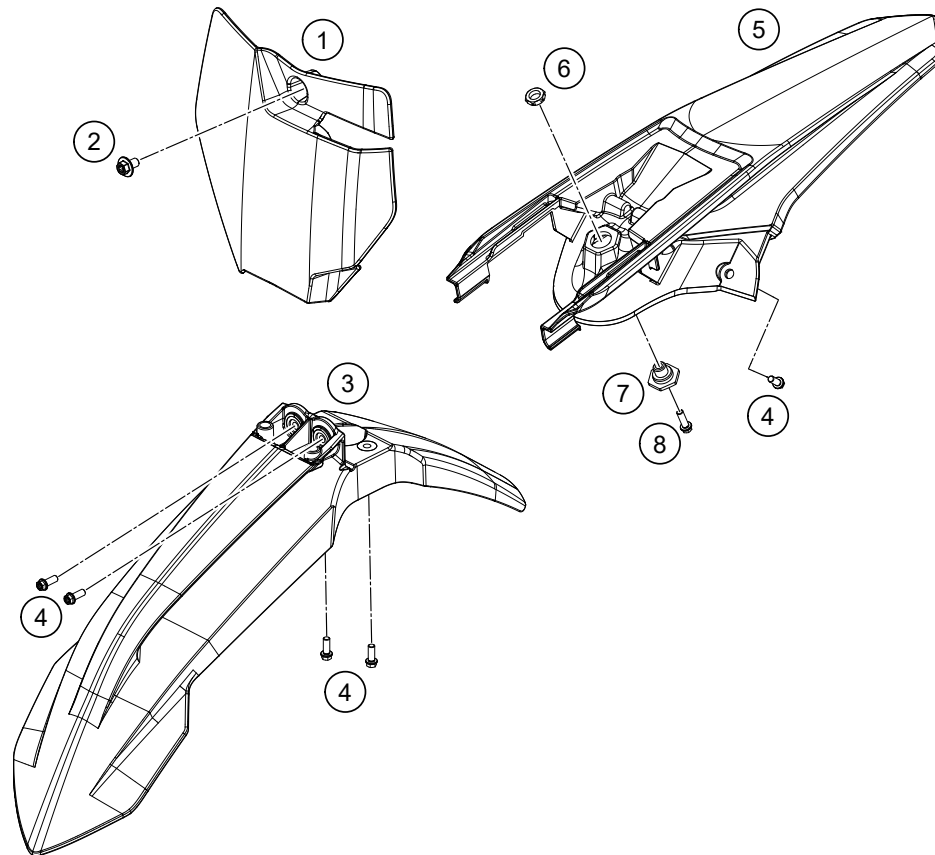

184720510

54539

* NEW PART X ON DEMAND

POS	PARTNUMBER	PARTNAME	PIECE
1	47206004000AB	Air filter cover right	1
2	47206003000AB	Air filter cover	1
3	47206001000AB	Air filter box white	1
4	47206026000	Airbox rubber	1
5	47206016000	Air filter carrier	1
6	47206015000	Air filter	1
7	47206005000AB	Air filter cover white	1
9	79006017000	FILTER MOUNTING BRACKET	1
10	47106003160	quick release rubber grommet	4
11	0017060205	SCREW FOR PLASTIC K60X20 SW6	6
12	77304066050	chain slider bushing	2
13	47206010000	Splash protection	1
14	78006027000	HOSE CLAMP 45-65MM	1
15	47211094000	Electric compartment	1
16	78112020050	HOUR METER	1
17	0081035183	Ejot delta PT screw 35X18	2
18	83008000015	SPECIAL SCREW M6X15X3	2

184720610

54392

* NEW PART

X ON DEMAND

POS	PARTNUMBER	PARTNAME	PIECE
1	47208054000ABB	Spoiler set 85SX 2021 with Decal	1
2	47207013033	Fuel tank asm.	1
3	77707008144	TANK PLUG CPL. 2014	1
4	0017060205	SCREW FOR PLASTIC K60X20 SW6	2
5	50307005000	GAS COCK MIKUNI ON/OFF 2001	1
6	0770130023	O-RING 13,00X2,30	1
7	47207040100	Seat	1
8	47207040050	Seat cover SX 85 2019	1
10	50307014000	TANK ROLLER 12X26X12 '98	3
11	45031005000	YDNAC-CLAMP FUEL HOSE (8MM)	2
12	58307016001	FUEL HOSE VITON 6X1,5 PER/M	1
13	83008000012	special screw M6x12x3	2
14	0017060206	SCREW F. PLASTIC K60X20AL SW6	8
15	0026060136	COLLAR SCREW M6X13 ISA30	3
16	78007000270	PVC-HOSE 5,6X10X270MM	1
17	50307011000	SCREW SEAT FASTENING D=6X23/18	1

184720710

54534

* NEW PART

X ON DEMAND

POS	PARTNUMBER	PARTNAME	PIECE
1	47208007000AB	Start number plate 85SX	1
2	0024060106	HH COLLAR SCREW M6X10 TX30	1
3	47208010000EB	Front fender	1
4	0025060166	HH collar screw M6x16 TX30	6
5	47208013000ABB	TAIL TOP	1
6	50314057050	COLLAR NUT M12X1/WS17 H=5MM	1
7	54807048000	BUSHING FOR SEAT FASTENING 03	1
8	0025060256	HH collar screw M6x25 TX30	1