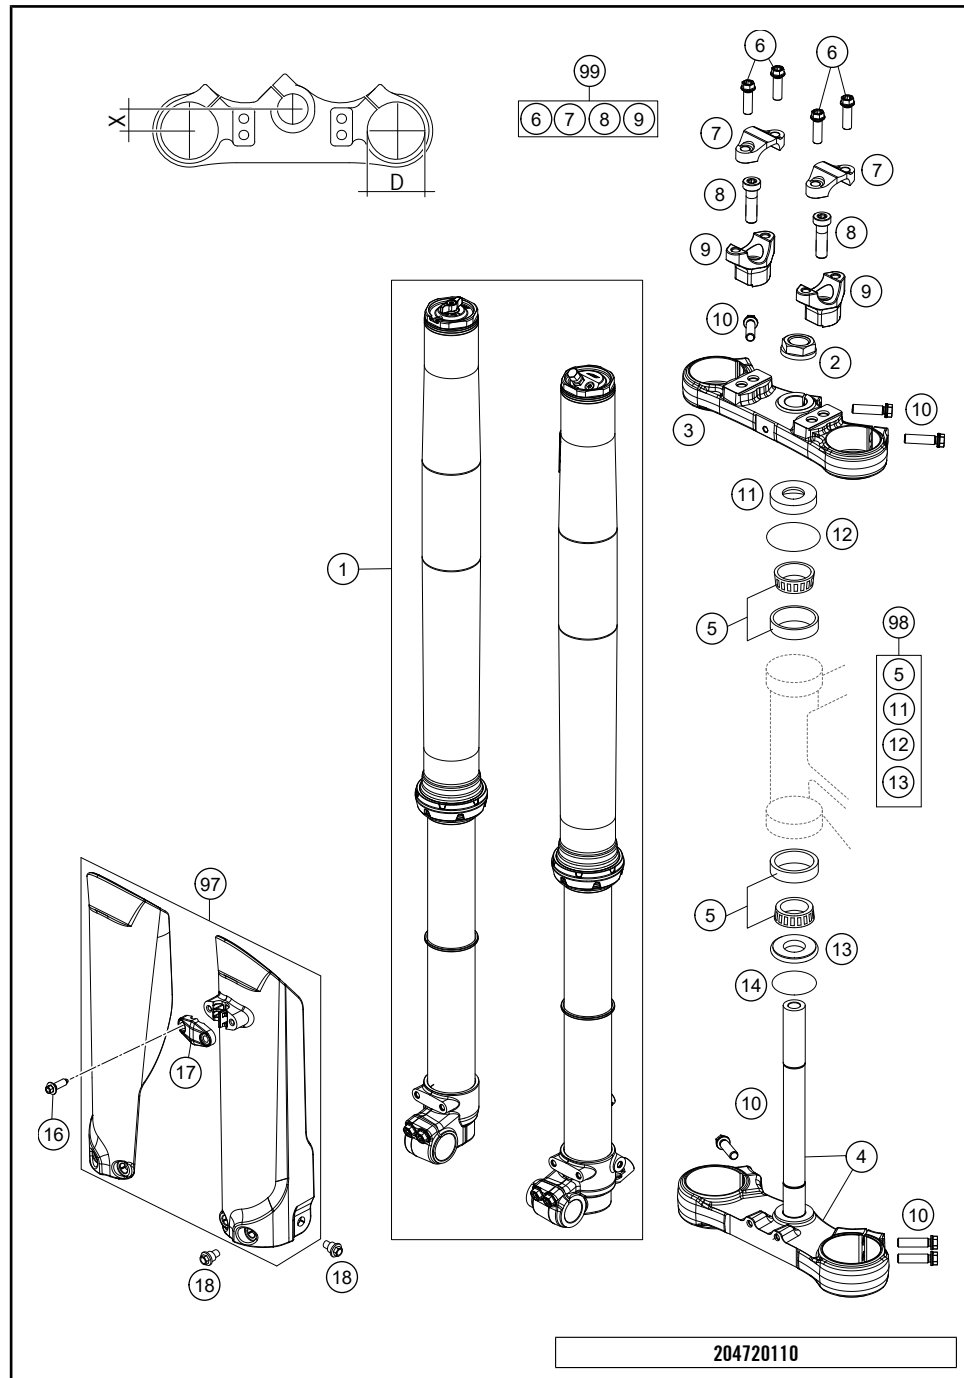

FRONT FORK, TRIPLE CLAMP

85 SX 19/16 2021 EU 2021

POS	PARTNUMBER	PARTNAME	PIECE
1	43188U0401	Fork 85 SX/TC 2021	1
2	59030029000	HH NUT M20X1,5 WS=27 RIGHT	1
3	47101034214	upper triple clamp	1
4	47101032214	Compl. lower triple clamp	1
5	49001081000	TAPERED ROLLER BEARING 32004X	2
6	0025080256	HH collar screw M8x25	4
7	77201038000	HANDLEBAR CLAMP 28MM	2
8	0032100356S	AH-COLLAR SCREW M10X35 ISA45	2
9	59401039037	HANDLEB.SUPP. D=28MM H=37MM 05	2
10	0025080306	HH collar screw M8x30	7
11	49001086000	COVERING CAP	1
12	0770021300	O-RING 40,94X2,62 NBR70	1
13	46001086000	PROTECTION RING 20,1X39X5	1
14	0770360030	O-RING 36,00X3,00 NBR	1
16	0017060206	SCREW F. PLASTIC K60X20AL SW6	2
17	77701085100C1	Clamp for brake hose	1
18	59001092050	SPECIAL SCREW M6X12,5 WS=8	6
97	47201094000C1A	Fork protection kit 85SX 2021	1
98	00050000931	STEERING HEAD REP. KIT MINI	x
99	00050000921	HANDLEBAR SUPPORT KIT D28/H37	x

204720110

54466

* NEW PART X ON DEMAND