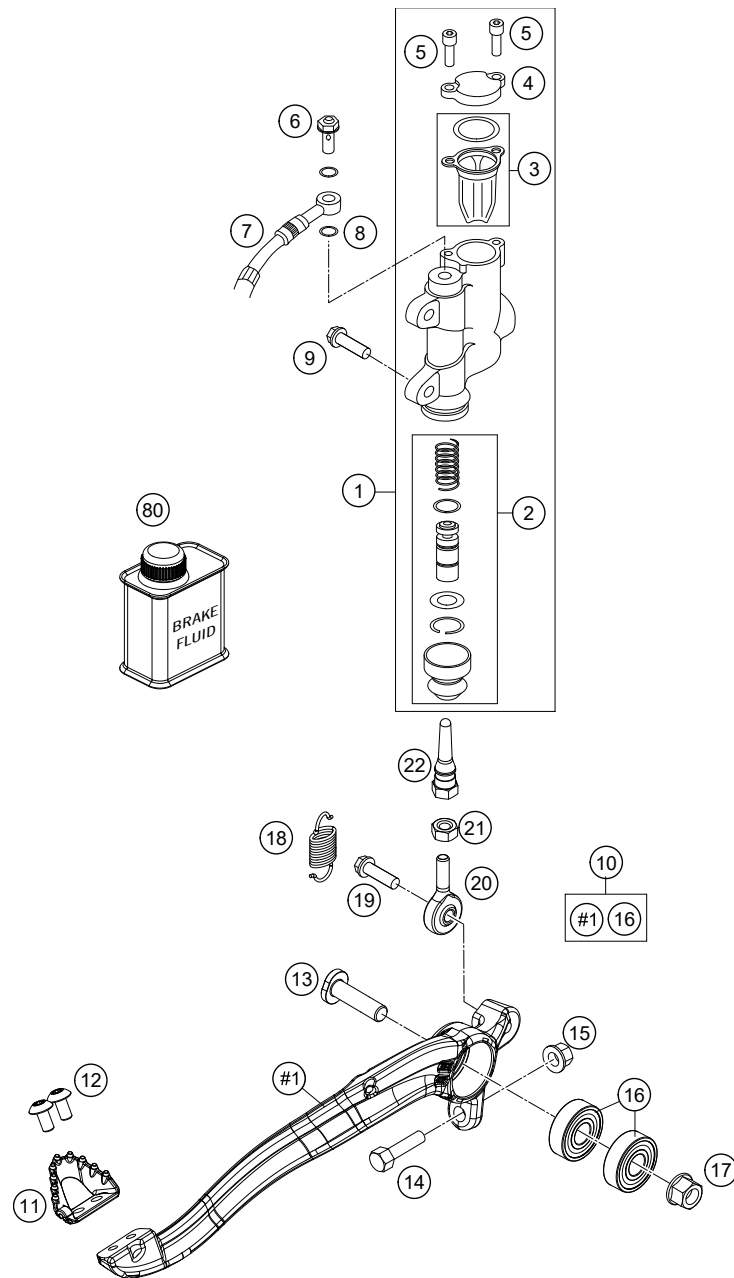

214721010

55111

* NEW PART

X ON DEMAND

POS	PARTNUMBER	PARTNAME	PIECE
1	47213001044	Master cylinder cpl. 85 SX 2021	1
2	72013002000	LEVER CPL.	1
3	70002038000	LEVER SCREW CPL.	1
4	72002032000	REP. KIT PISTON 10MM	1
5	47213003000	Reservoir cover kit	1
6	47213005000	Clamp Kit	1
7	70013004000	MUDCOVER HANDBRAKE LEVER	1
8	0770080019	O-RING 8,00X1,00 FORMULA	2
9	47213025000	Screw kit	1
10	47213110000	Front brake hose	1
11	00062030000	BRAKE FLUID DOT5.1 0,25L	1
12	72002035000	SPRING FOR CLUTCH LEVER	1

214721310

54518

* NEW PART

X ON DEMAND

POS	PARTNUMBER	PARTNAME	PIECE
1	47213060000	Rear master cylinder cpl. 21	1
2	47013061100	REP. SET PISTON REAR D=12 2004	1
3	47013063000	GASKET CYLINDER COVER REAR 03	1
4	47013062000	CYLINDER COVER REAR 85 SX 03	1
5	0912040103	AH.SCREW DIN0912-M 4X10	2
6	47013025000	HOLLOW SCREW BRAKE CYLINDER 03	1
7	47213070000	Rear brake hose 85 SX 21	1
8	0770080019	O-RING 8,00X1,00 FORMULA	2
9	0025060166	HH collar screw M6x16 TX30	2
10	47213050044	Foot brake lever kpl.	1
11	55413051000	STEP PLATE FOOT BRAKE LEVER	1
12	58605083010	SCREW TORX M5X10 05	2
13	47213054000	Screw foot brake lever	1
14	59001037000	SPECIAL SCREW M8X26 WS=10	1
15	46030045000	flanged nut M8 WS10	1
16	0625060002	deep groove ball bearing SKF 6000-2RS1	2
17	54630044000	COLLAR NUT M10 WS=13	1
18	79003062000	RETURN SPRING F. BRAKE LEVER	1
19	0025060206S	HH collar screw M6x20 TX30	1
20	54813055100	Joint head CMP6	1
21	0934060003	hex nut DIN 934 M6	1
22	47013056100	PRESSURE ROD 85 SX 06	1
80	00062030000	BRAKE FLUID DOT5.1 0,25L	1