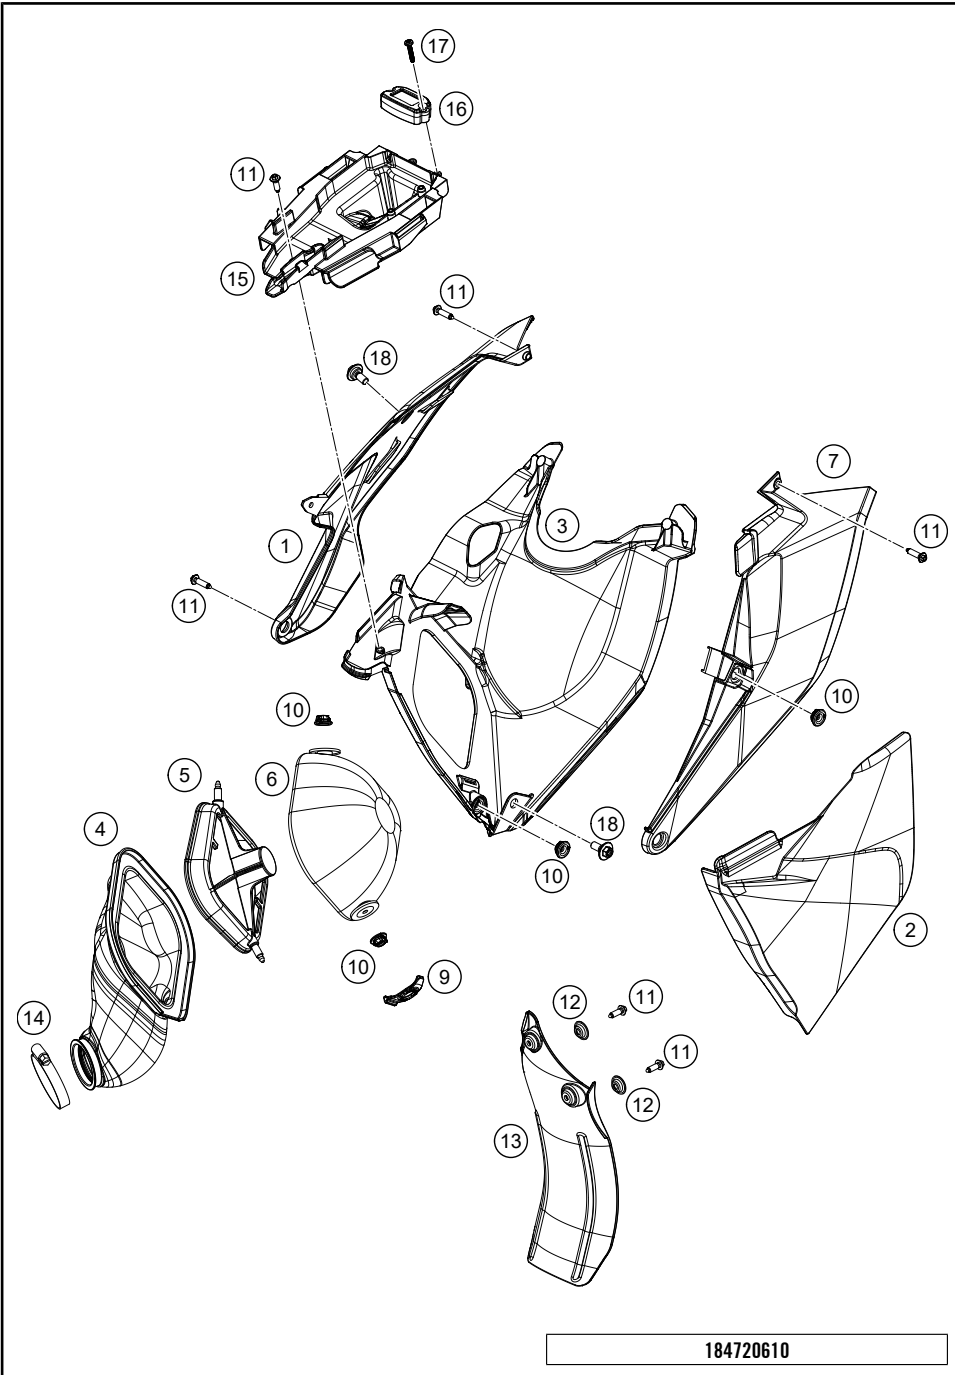

* NEW PART

X ON DEMAND

POS	PARTNUMBER	PARTNAME	PIECE
2	47104030144	Swing arm cpl. 85 SX/TC 18	1
3	50180105	Threaded bush M12 d20	1
4	47104037000	SWING ARM BOLT 85 SX	1
5	54603090000	BUCKET F.SHAFTSEALRING 15X25X9	4
6	0760253270	radial shaft seal 25x32x7	4
7	59033080000	SHIM 20X32X1	2
8	50203097000	NEEDLE BUSH HK 2012	4
9	50203081700	BUSHING SLEEVE 15X20X38,75	2
10	77204087000	hex nut M14x1.5 WS17	1
11	54603055051	PRESS IN NUT M6 STEEL ZINC	1
12	47113047000	BRAKE HOSE GUIDE	1
13	0009050106	EJOT SPIRAL SCREW SF M5X10-K	2
14	78104070100	CHAIN GUIDE EXC	1
15	0025060456	HH COLLAR SCREW M6X45 TX30	1
16	0025060206	HH collar screw M6x20 TX30	1
17	83008000015	SPECIAL SCREW M6X15X3	2
18	77204041000	CLOSING COVER	4
99	47104066010	CHAIN GUARD KIT 85 SX 15	1

184720510

54539

* NEW PART X ON DEMAND

POS	PARTNUMBER	PARTNAME	PIECE
1	47206004000AB	Air filter cover right	1
2	47206003000AB	Air filter cover	1
3	47206001000AB	Air filter box white	1
4	47206026000	Airbox rubber	1
5	47206016000	Air filter carrier	1
6	47206015000	Air filter	1
7	47206005000AB	Air filter cover white	1
9	79006017000	FILTER MOUNTING BRACKET	1
10	47106003160	quick release rubber grommet	4
11	0017060205	SCREW FOR PLASTIC K60X20 SW6	6
12	77304066050	chain slider bushing	2
13	47206010000	Splash protection	1
14	78006027000	HOSE CLAMP 45-65MM	1
15	47211094000	Electric compartment	1
16	78112020050	HOUR METER	1
17	0081035183	Ejot delta PT screw 35X18	2
18	83008000015	SPECIAL SCREW M6X15X3	2