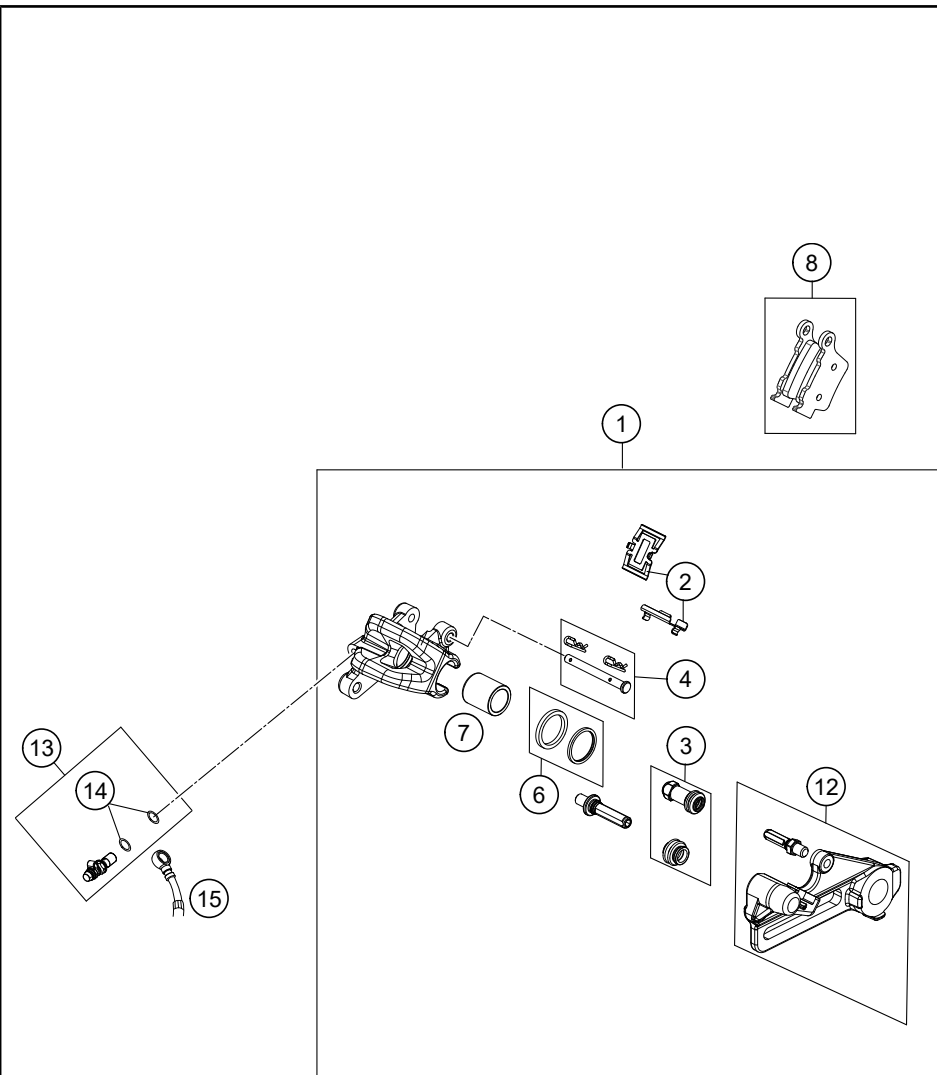

POS	PARTNUMBER	PARTNAME	PIECE
1	47213080001	Rearbrake caliper without pads	1
2	47213085000	Halteblechset	1
3	47213016000	Dust cover set	1
4	47213082000	Pads Screw Kit	1
6	47213021000	Seals kit	1
7	47213019000	Brake piston	1
8	47213090000	Rear break pads 85SX 21	1
12	47213075000	Brake caliper support	1
13	47213084000	Hose screw kit	1
14	0770080019	O-RING 8,00X1,00 FORMULA	2
15	47213070000	Rear brake hose 85 SX 21	1

214721390

54443

* NEW PART

X ON DEMAND