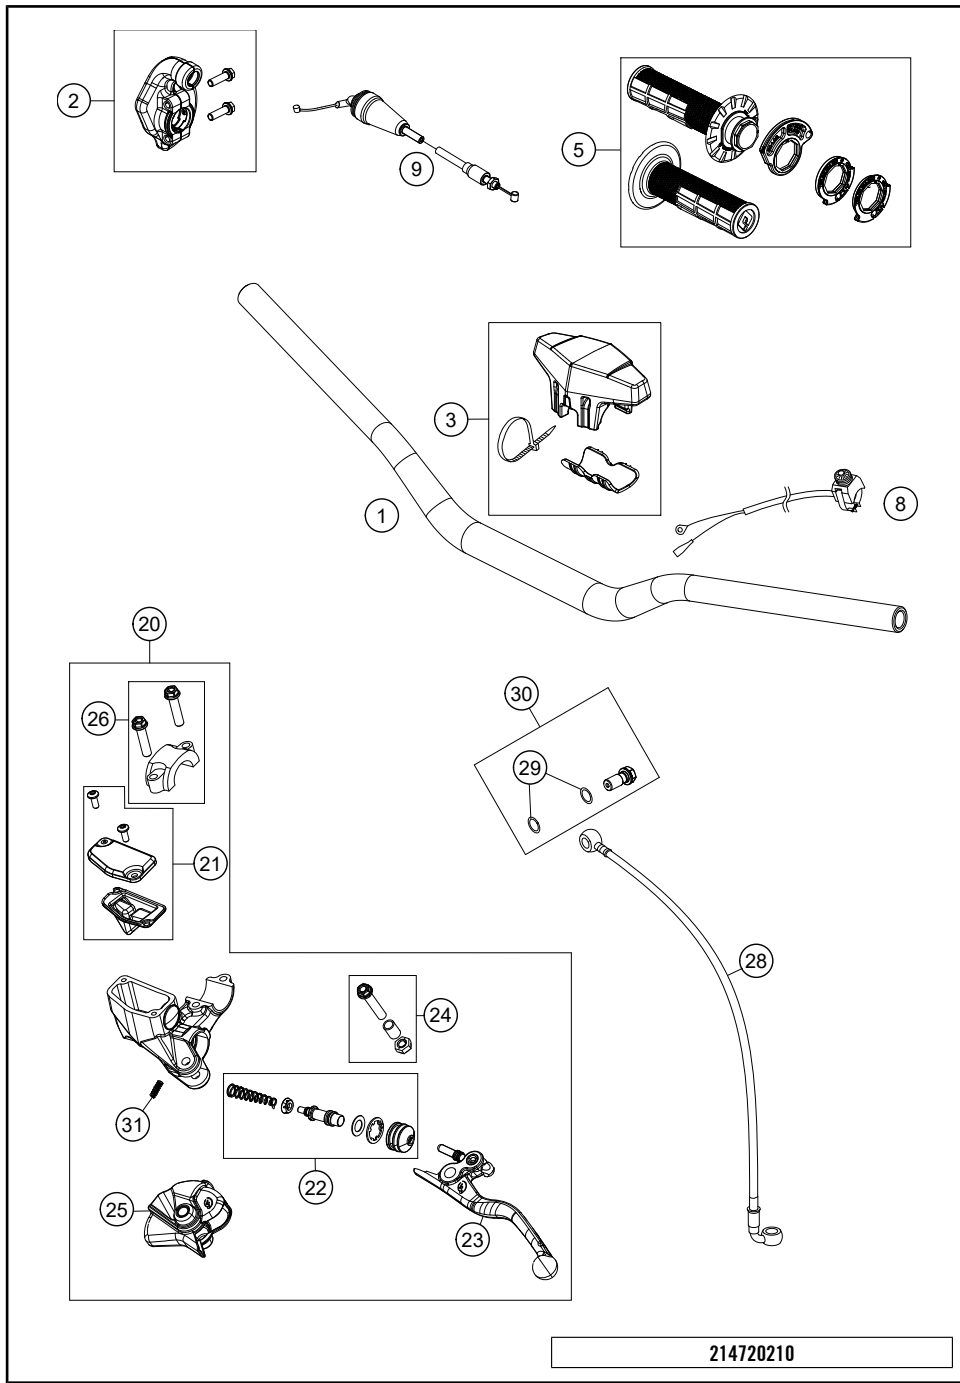

POS	PARTNUMBER	PARTNAME	PIECE
1	47102001000	HANDLEBAR 85SX 2013	1
2	51702010044	Housing throttle twist grip cpl.	1
3	77202002144	BAR PAD CPL.	1
5	79002021100	GRIP SET	1
8	50311089200	SHORT CIRCUIT BUTTON 02	1
9	47202091000	Throttle cable	1
20	47202030044	Master cylinder cpl.	1
21	47202003000	Reservoir cover	1
22	72002032000	REP. KIT PISTON 10MM	1
23	47202031000	Lever Kit	1
24	70002038000	LEVER SCREW CPL.	1
25	72002037000	MUDCOVER CLUTCH LEVER	1
26	47213005000	Clamp Kit	1
28	47232063000	Clutch line	1
29	0770080019	O-RING 8,00X1,00 FORMULA	2
30	47213025000	Screw kit	1
31	72002035000	SPRING FOR CLUTCH LEVER	1

214720210

54464

* NEW PART

X ON DEMAND