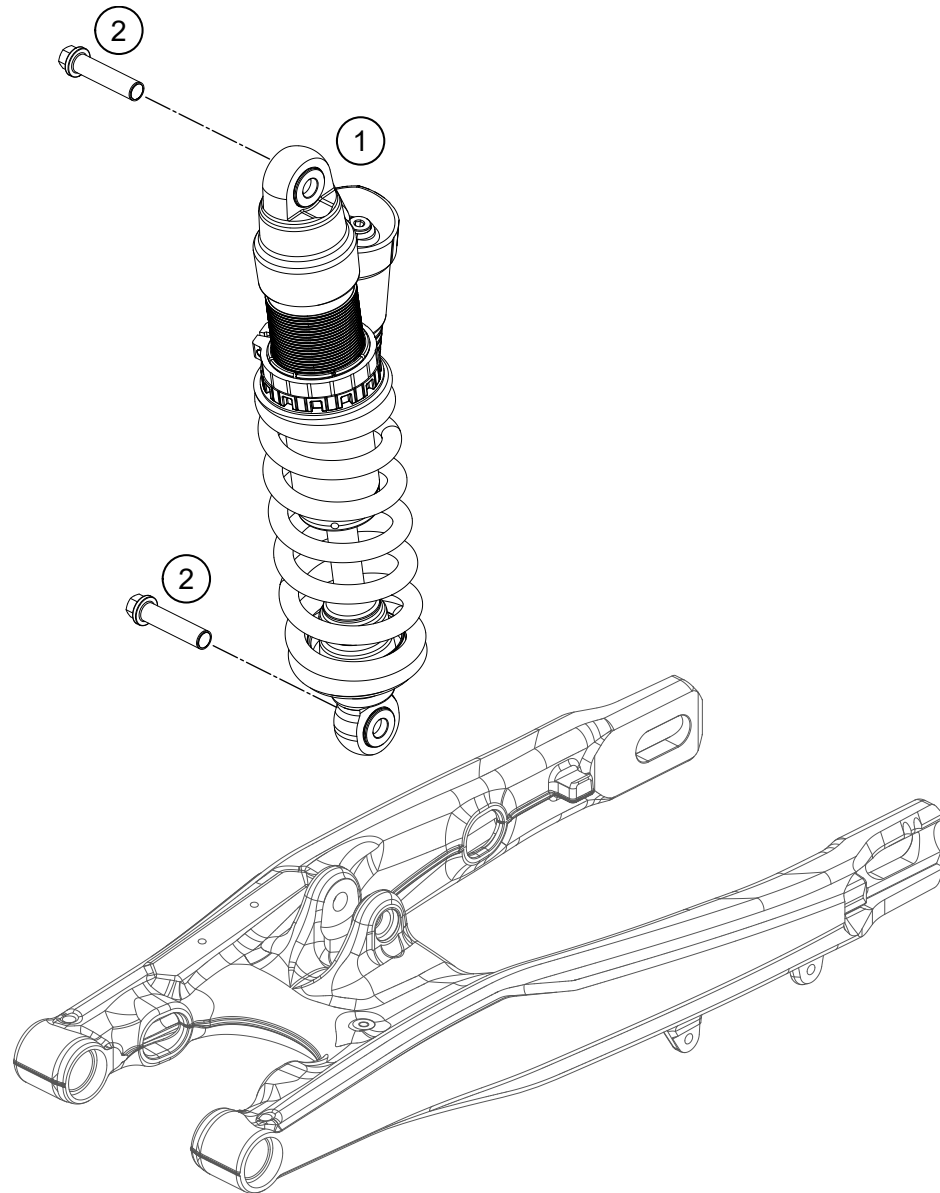

214720210

54464

* NEW PART

X ON DEMAND

POS	PARTNUMBER	PARTNAME	PIECE
1	47203001200EB	Frame 472T3	1
2	47203002000	Subframe	1
3	50335030001	PVC-HOSE 6X9	1
4	51030022000	ANGLE PIECE 90 DEGREE M10X1	1
5	47203014000	MOTORSTREBE RECHTS	1
6	47203013000	Motorbracket left	1
7	0035080156S	AH-COLLAR SCREW M8X15 TORX45	4
8	54310086200	SELF LOCKING NUT M8 10.9	1
9	0025080506	HH collar screw M8x50 TX40	1
10	47211095000	Cable compartment	1
11	54310086100	SELF LOCKING NUT M10 CU WS=14	2
12	0019080206S	FLAT HEAD SCREW M. ISA45 M8X20	2
13	47003013000	ENGINE BRACKET SCREW 85 SX	2
14	57013072100	WIRING HOLDER 16MM	2
15	79003040033	FOOT PEGS SET CPL. 2016	1
16	79003040000	FOOTREST L/S 2016	1
17	79003041000	FOOTREST R/S 2016	1
18	79003044000	FOOTREST SPRING R/S 2016	1
19	54803044000	PIN FOR FOOT PED 51.5X9.8 MM	2
20	0125100003	washer DIN 125 A 10.5	2
21	0094032253	PIN DIN0094-3,2X25 STEEL	2
22	47203096000	Sprocket cover 85	1
23	79003003000	SPECIAL SCREW M8X18 TORX45 SS	2
24	0025080306	HH collar screw M8x30	1
25	77303139000	BLIND RIVET NUT EM6-60LF/HX	2
26	50307012000	ADH. FOIL TRANSP. 80X80 MM 04	1
27	79003045000	FOOTREST SPRING L/S 2016	1
29	0025060406	HH collar screw M6x40 TX30	1
30	0025080256	HH collar screw M8x25	1
31	79003002080	BLIND RIVET NUT M6 KNURLED	2
32	47203094000EB	Frame protector set	1
33	54803092060	BUSH F. FRAME PROTECTION 03	2
34	0014050123	HH COLLAR SCREW M 5X12 WS=6	2
35	44011076305	CABLE TIE 300/4,8MM BLACK	3
99	79003053010	CHAIN SLIDING KIT BELOW CPL.16	1

204720310

52329

* NEW PART

X ON DEMAND

SHOCK ABSORBER

85 SX 19/16 2021 EU 2021

POS	PARTNUMBER	PARTNAME	PIECE
1	12187U0401	Shock 85 SX/TC 21	1
2	0025120506S	HH COLLAR SCREW M12X50 TX45	2

184720410