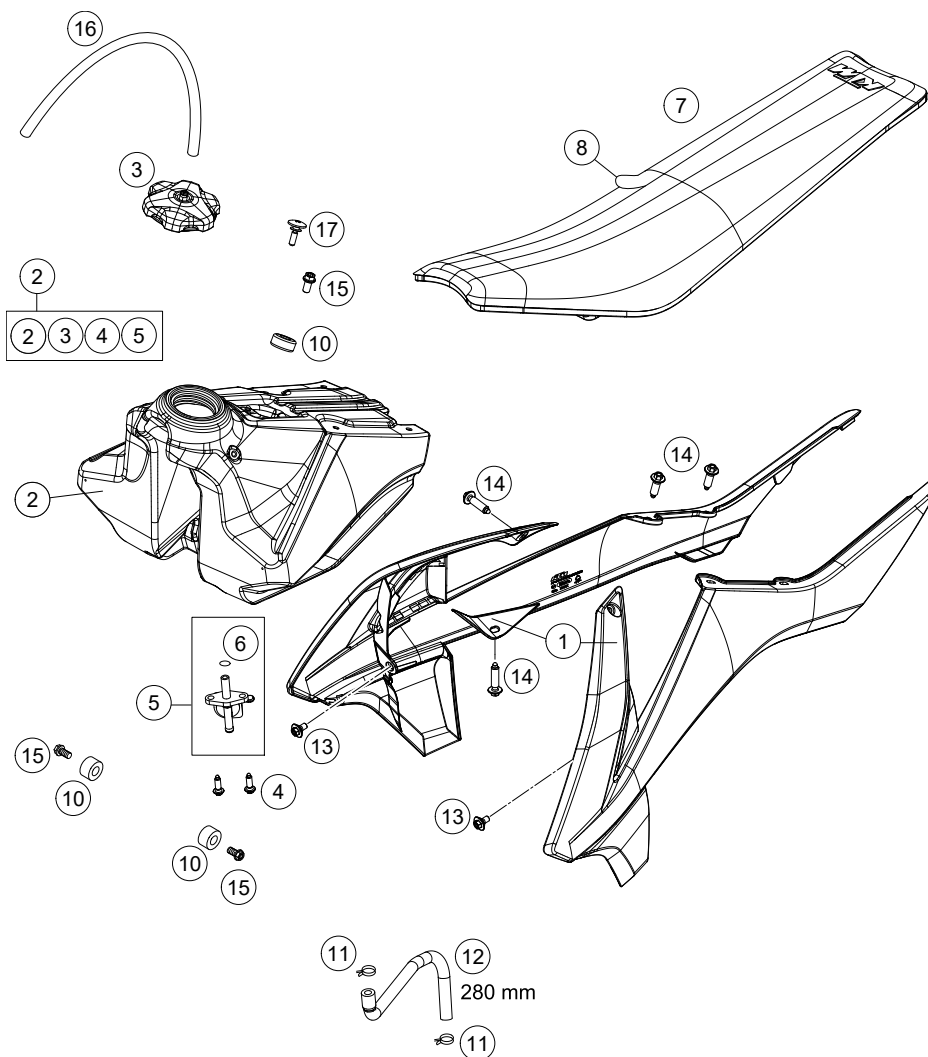

POS	PARTNUMBER	PARTNAME	PIECE
1	47208054000ABB	Spoiler set 85SX 2021 with Decal	1
2	47207013033	Fuel tank asm.	1
3	77707008144	TANK PLUG CPL. 2014	1
4	0017060205	SCREW FOR PLASTIC K60X20 SW6	2
5	50307005000	GAS COCK MIKUNI ON/OFF 2001	1
6	0770130023	O-RING 13,00X2,30	1
7	47207040100	Seat	1
8	47207040050	Seat cover SX 85 2019	1
10	50307014000	TANK ROLLER 12X26X12 '98	3
11	45031005000	YDNAC-CLAMP FUEL HOSE (8MM)	2
12	58307016001	FUEL HOSE VITON 6X1,5 PER/M	1
13	83008000012	special screw M6x12x3	2
14	0017060206	SCREW F. PLASTIC K60X20AL SW6	8
15	0026060136	COLLAR SCREW M6X13 ISA30	3
16	78007000270	PVC-HOSE 5,6X10X270MM	1
17	50307011000	SCREW SEAT FASTENING D=6X23/18	1

184720710

54534

* NEW PART

X ON DEMAND