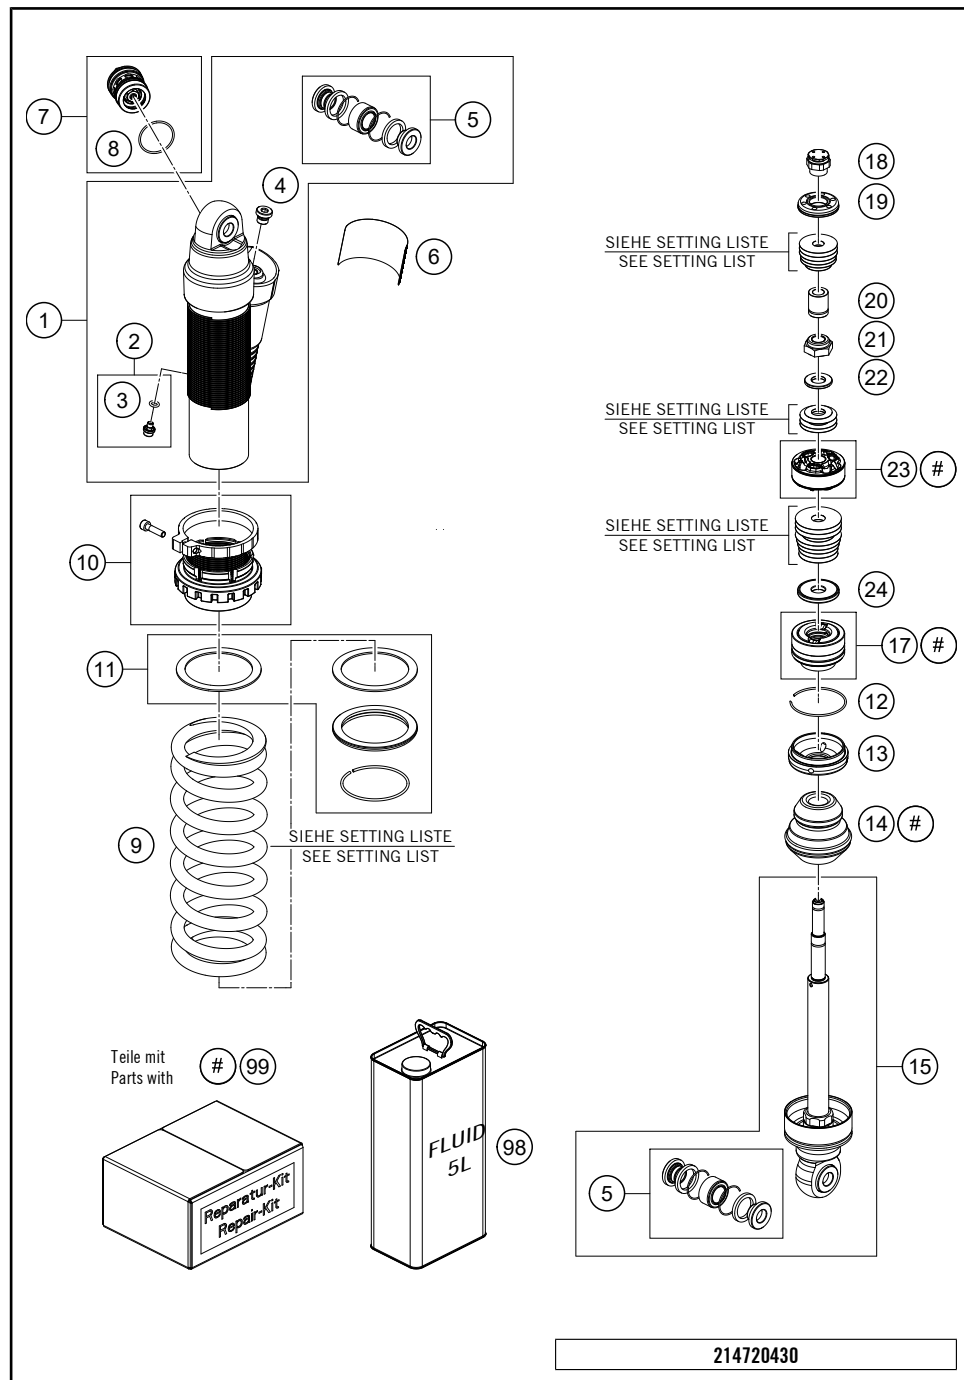

54465

* NEW PART

X ON DEMAND

POS	PARTNUMBER	PARTNAME	PIECE
1	46181242S6	Monoshock case M53x1 with pipe cpl.	1
2	36120151S	PLUG SCREW M5X6 CPL.	1
3	46810893	O-ring 5,28x1,78 NBR70 black	1
4	50180095	HS cylinder-head screw R1/8 I8	1
5	RP10011	Ball joint bearing kit 12mm	2
6	52000230	Sticker XACT 85 SX	1
7	50181101S40	Compression cpl.	1
8	50180217	O-ring 27x1,5 Viton70 green ISO 3601-3S	1
9	91010271S	SPRING (59) 215 30 N/MM	x
9	91010240S	SPRING (59) 215 35 N/MM D=9,25	x
9	91010161S	SPRING (59) 215 40 N/MM D=9,5	1
9	91010201	Mainspring (59) 45-215 damper white	x
9	91010080	Mainspring (59) 50-215 damper white	x
9	91010170S	SPRING 55 N/MM	x
10	46181382S	Plastic Spring Retainer D46 cpl.	1
11	RP10005	SPRING CUP SET PDS 17	1
12	46810010	Round-wire snap ring 49x1,8	1
13	46181351	Cover 46,12x15 h5,5 red	1
14	46181237	Rubber pad 17x48x55	1
15	46181301S3	Bottom part M18x1 h54,5 cpl.	1
17	46180669S	Sealholder 46x28 cpl.	1
18	46181365S	Nut PDS M10x1 h17,2 WAF19 cpl.	1
19	46181416	Piston 15,4x35,4x6	1
20	46181561	Bushing 10x17x21	1
21	46810474	Piston rod nut M12x1	1
22	46811258	Washer 12x24x2,5	1
23	46181328S	Piston 12x46x20 cpl.	1
24	46181194	Rebound disc 12x36x4 h0	1
98	50180751S1	SHOCK ABSORBER FLUID 5 LT	1
99	RP10020	Repairing kit shock absorber PDS 19	1