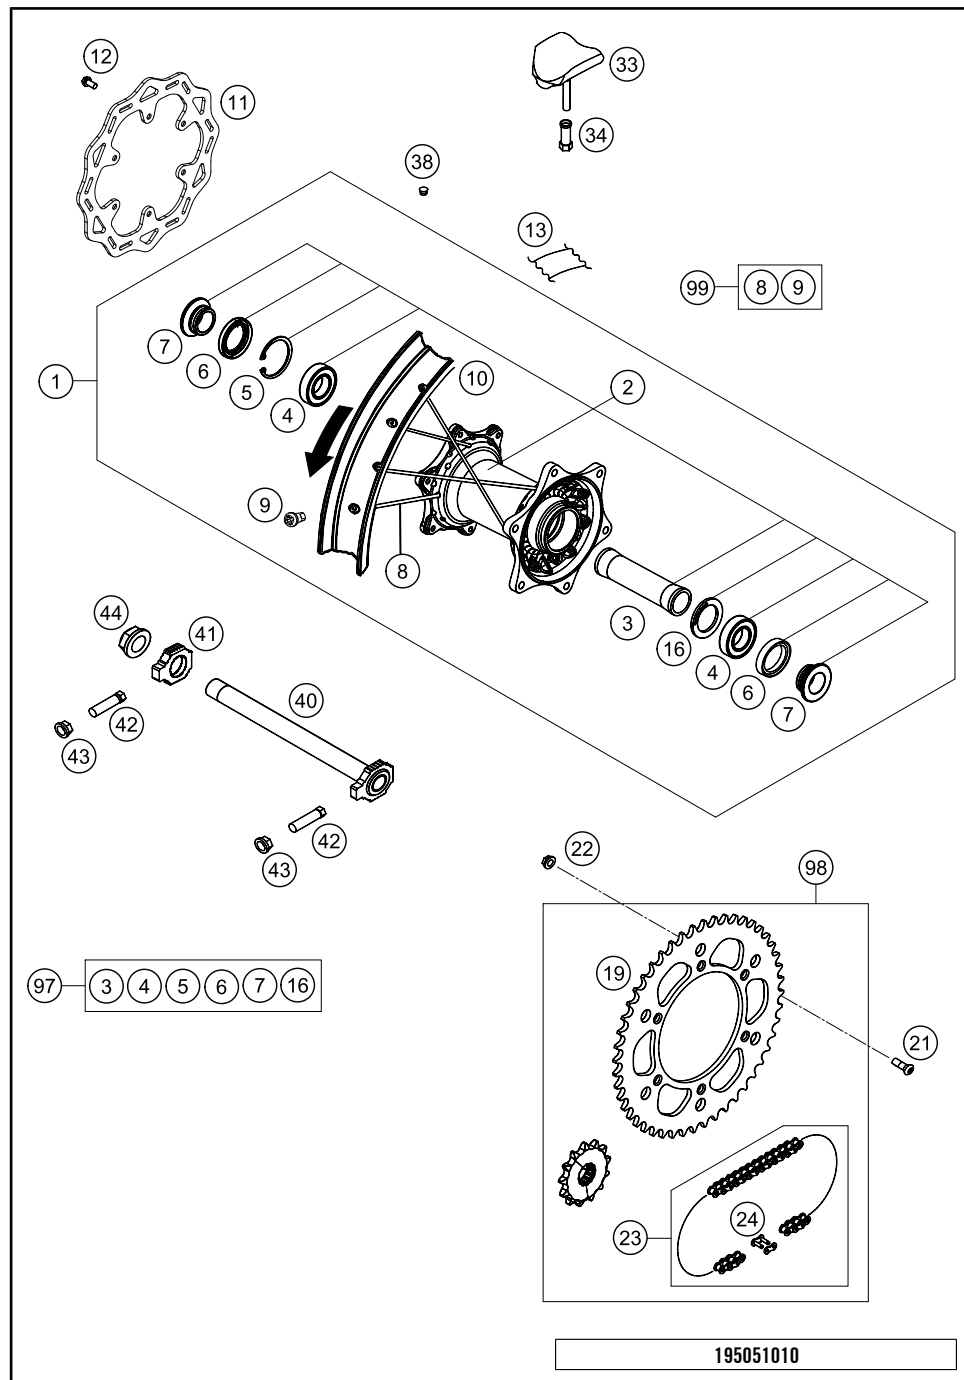

REAR WHEEL

125 SX 2021 2021

POS	PARTNUMBER	PARTNAME	PIECE
1	7901000134430	REAR WHEEL Cmpl. 2.15X19"EXCEL	1
2	78010010244	REAR WHEEL HUB Cpl. 2013	1
3	77710011000	BEARING DISTANCE TUBE 121,5MM	1
4	0625060058	GR.BALL BEAR.6005 DDU2CG23S6NM	2
5	0472047175	CIRCLIP DIN0472-47X1,75	1
6	0760324771	SHAFT SEAL RING 32X47X7 BSL	2
7	77710016000	DISTANCE BUSHING REAR WHEEL	2
8	7901007120530	SPOKE M4,5X205-19" BLACK 16	36
9	79109072000	Spoke nipple M4.5	36
10	7911007000030	Rear rim 19x2.15	1
11	79010060000	BRAKE DISC REAR 220MM 16	1
12	59009062013	SPECIAL SCREW M6X13 WS=8 10.9	6
13	50310073200	RIM BAND 18" AND 19"	1
16	77710015000	DISTANCE RING	1
19	7771015104801	REAR SPROCKET 48-T	x
19	7771015105001	REAR SPROCKET 50-T	x
19	7771015105101	SPROCKET 51-Z NATURE	1
19	7771015105201	REAR SPROCKET 52-T	x
21	0019080266S	COUNTER-SUNK SCREW ISA45 M8X26	6
22	06923080003	hex nut EN 1661 M8 WS13	6
23	50310165118	CHAIN 5/8X1/4" MX	1
24	50310166000	CONNECTING LINK F. 50310165118	1
33	78110090000	RIM LOCK 2,15"	1
34	77110090050	NUT FOR WHEEL HOLDER	1
38	55003135000	PLUG FOR RIM	x
40	77710085044	WHEEL SPINDLE Cpl. '13	1
41	77710084000	CHAIN TENSIONER R/S	1
42	50304040100	screw M10x1.25x50 WS10	2
43	58414030000	HH COLLAR NUT M10X1,25 WS=13	2
44	61010086000	COLLAR NUT M25X1,5 WS=32 05	1
97	77710015010	REAR WHEEL REP. KIT	x
98	00050002042	DRIVETRAIN KIT SX 13T/48T	x
99	00050000975	SPOKE KIT REAR '19' BLACK	x

* NEW PART X ON DEMAND