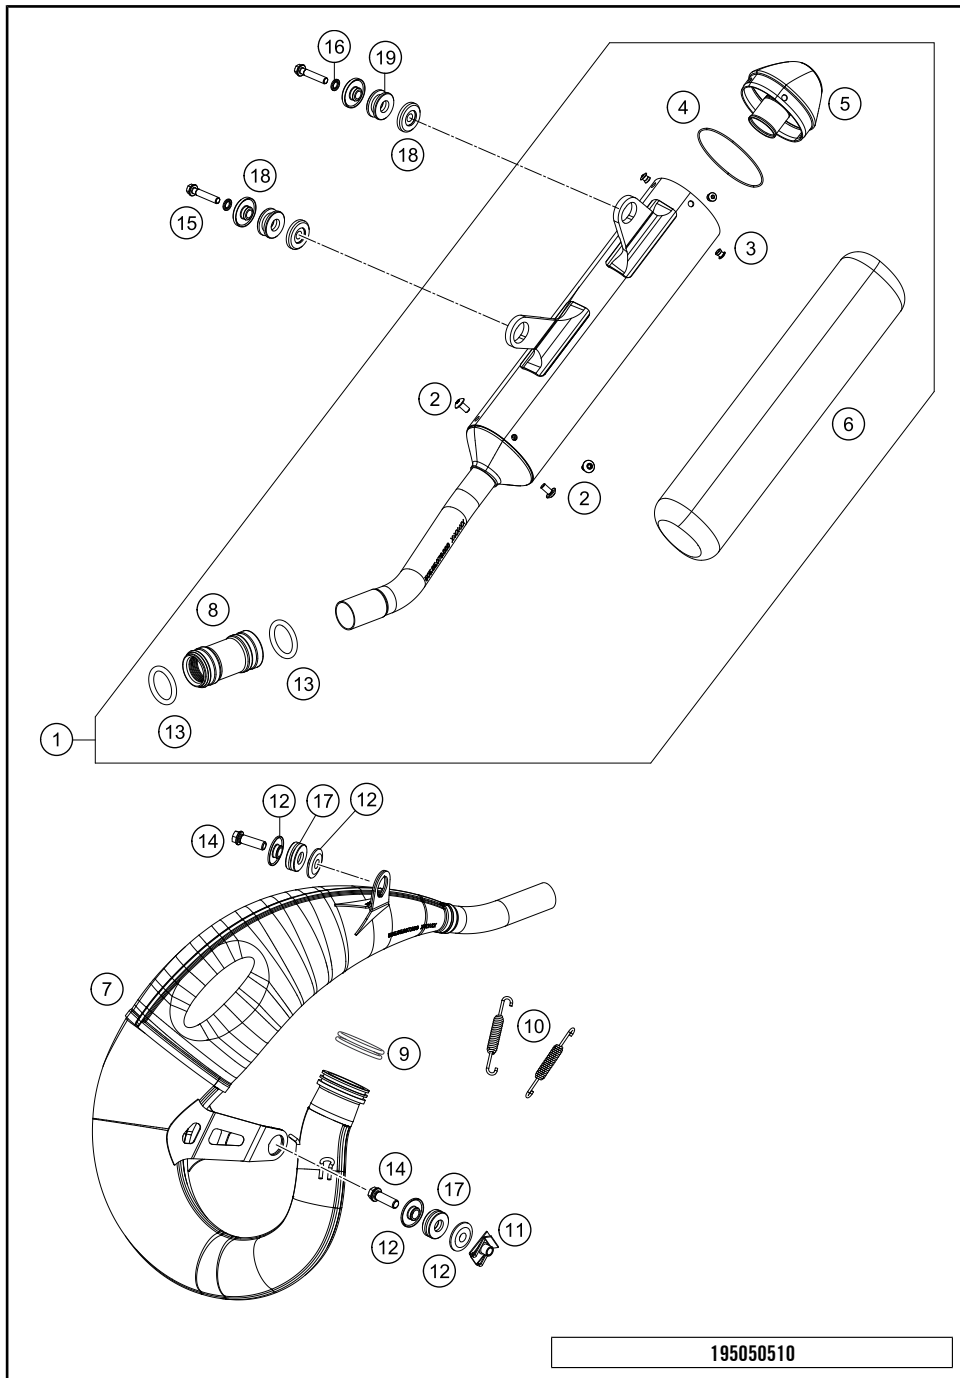

EXHAUST SYSTEM

125 SX 2021 2021

POS	PARTNUMBER	PARTNAME	PIECE
1	50505079100	Silencer SX	1
2	78105081010	SCREW TORX M5X10	4
3	0011480800	DUMMY RIVET 4,8X 8 NIRO	4
4	0770740015	O-RING 74,00X1,50 FKM 75SH	1
5	50305083260	END CAP CPL.	1
6	50505078160	Damping material 160g	1
7	50505007100	Mainfold 125/150 SX	1
8	50405057000	exhaust rubber	1
9	0770380030	O-RING 38,00X3,00 VITON	2
10	50305016000	TEN.SPRING L=62MM EY.MOVEABLE	2
11	54603048000	RANGE CHANGE METAL NUT M8	2
12	77805069000	BUSHING 8.5x12x28x8.3	4
13	50405058000	Hose spring	2
14	0025080306	HH collar screw M8x30	2
15	0025060356	HH collar screw M6x35 TX30	2
16	50233041000	PAIR OF WASHERS M 6 NORDLOCK	2
17	79105068000	Damper gray	2
18	77205169000	BUSHING 7.5x12x28x8.3 11	4
19	77205068000	DAMP. COMPON. BLACK	2

195050510

54279

* NEW PART

X ON DEMAND