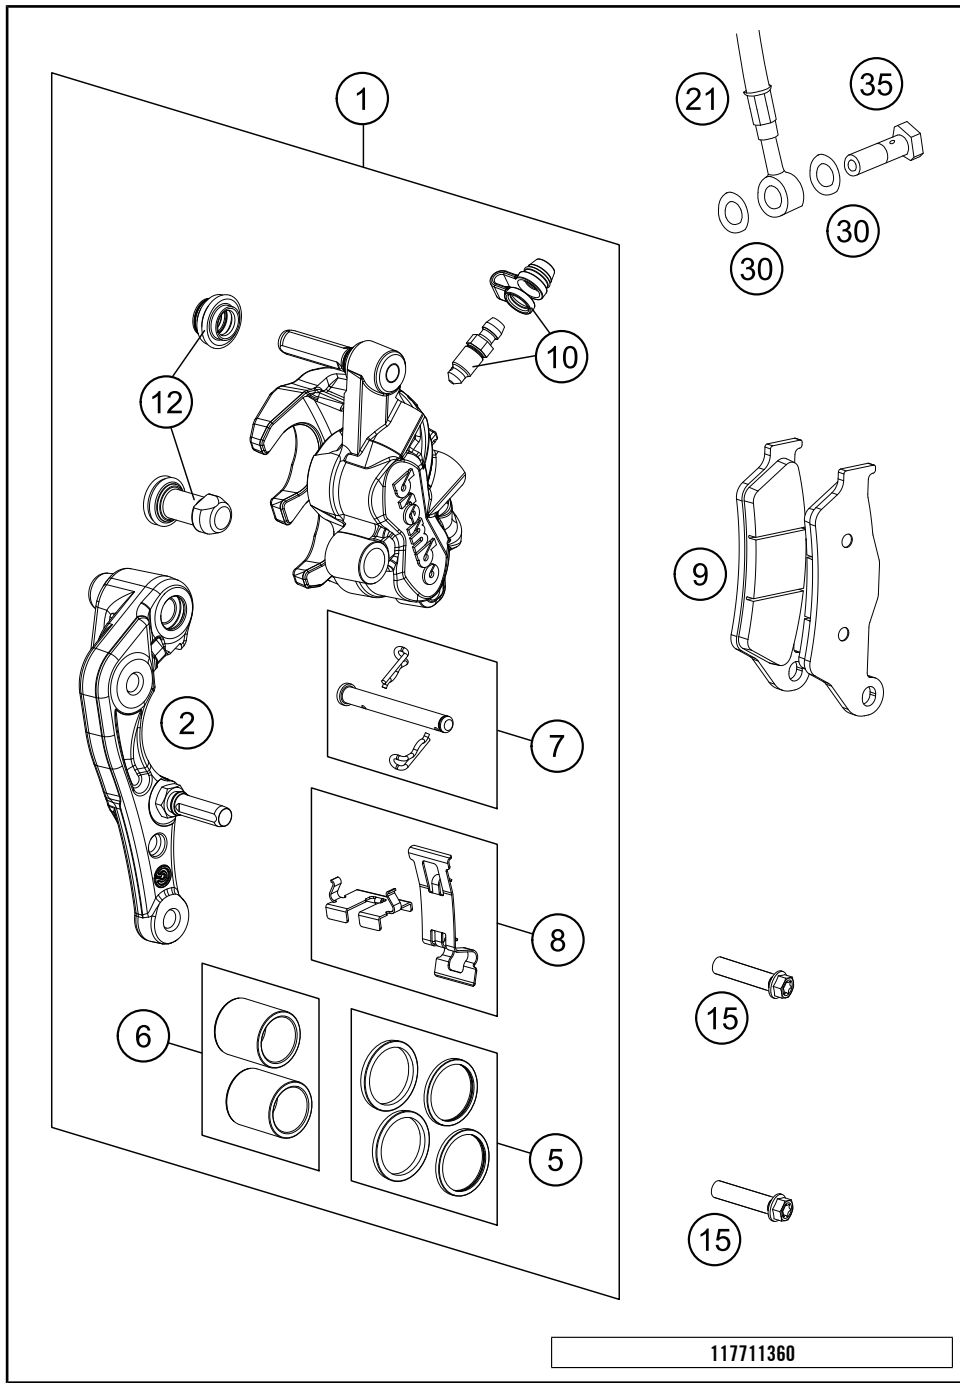

FRONT BRAKE CALIPER

125 SX 2021 2021

POS	PARTNUMBER	PARTNAME	PIECE
1	7701301500101	CALIPER NAT. WITHOUT PADS	1
2	77013014000	BRAKE CALIPER SUPPORT FRONT 09	1
5	77013021000	REP. KIT SEALS 24MM	1
6	77013019000	REP. KIT PISTON 24MM	1
7	77013017000	BOLT CPL. 09	1
8	77013018000	RETAINING PLATE SET BREMBO	1
9	77713030000	BRAKE PADS FRONT	1
10	61013020100	BLEEDER SCREW WITH CAP	1
12	54613218000	CUP SET SHORT	1
15	0025080306S	HH COLLAR SCREW M8X30 TX40	2
21	59013010000	BRAKEHO. FRONT 1235MM 2000	1
30	0603100141	sealing ring DIN 7603 10x14x1	2
35	50213025000	HOLLOW SCREW M10X1X19	1

117711360

10685

* NEW PART X ON DEMAND