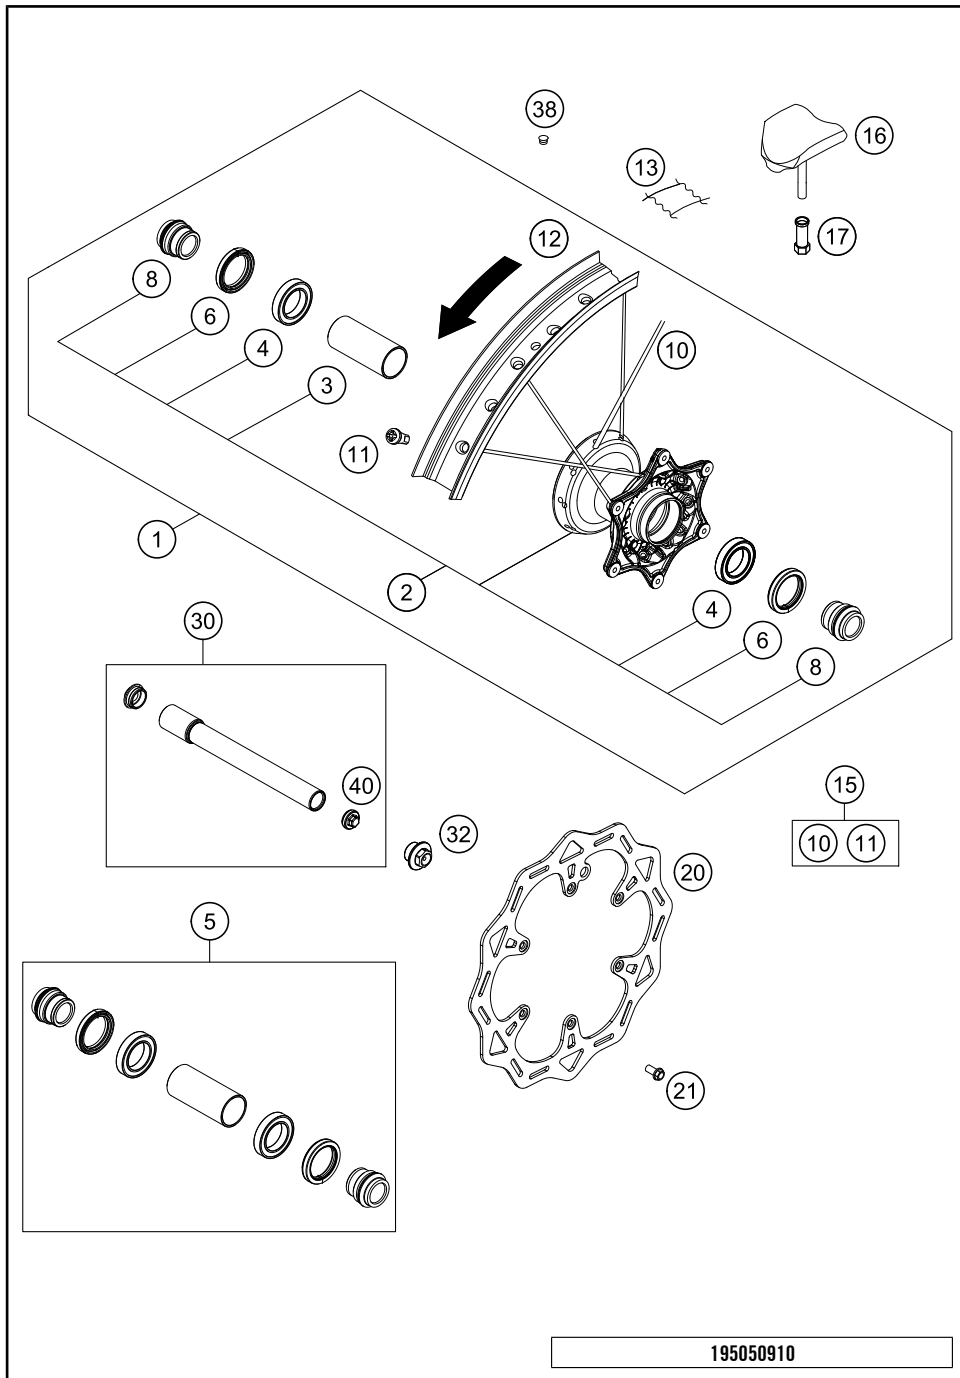

FRONT WHEEL

125 SX 2021 2021

POS	PARTNUMBER	PARTNAME	PIECE
1	7900900144430	FRONT WHEEL Cmpl. 1.6X21"EXCEL	1
2	77709010144	FRONT WHEEL HUB CPL.	1
3	54809011000	BEA.SPACERTUBE 35X2 L=79,4 03	1
4	0625069068	GR.BALL BEAR.6906 DDU2CG23S6NM	2
5	77709015000	FRONT WHEEL REP. KIT SX-F USA	1
6	0760354771	SHAFT SEAL RING 35X47X7 TC	2
8	77709012000	SPACER BUSHING F. FR. WHEEL	2
10	7710907122630	SPOKE M4,5X226- 21" BLACK 12	36
11	79109072000	Spoke nipple M4.5	36
12	7910907000030	Front Rim 21x1.60	1
13	50309073000	RIM BAND 21"	1
15	00050000954	SPOKE KIT FRONT "21" BLACK	x
16	78109090000	RIM LOCK 1,60"	1
17	77110090050	NUT FOR WHEEL HOLDER	1
20	79009060000	BRAKE DISC FRONT 260MM 16	1
21	59009062013	SPECIAL SCREW M6X13 WS=8 10.9	6
30	79109081033	Wheel spindle front cmpl, 2019	1
32	70009082000	AXLESCREW M20X1.5 SW17	1
38	55003135000	PLUG FOR RIM	x
40	7770908107055	AUXILIARY SCREW FRONT	1

195050910

52160

* NEW PART X ON DEMAND