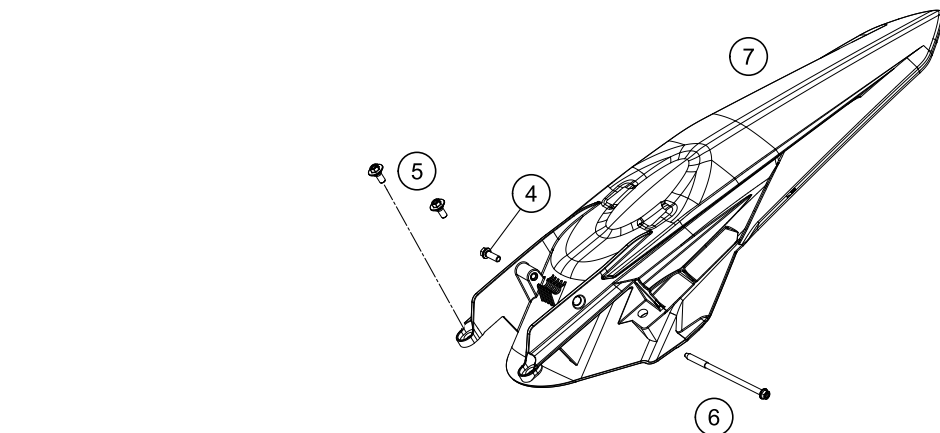

195050710

54281

* NEW PART X ON DEMAND

POS	PARTNUMBER	PARTNAME	PIECE
1	79108007100AB	Start number plate	1
2	0024060106	HH COLLAR SCREW M6X10 TX30	1
3	79008010000EB	FRONT FENDER ORANGE 15	1
4	0025060166	HH collar screw M6x16 TX30	5
5	83008000015	SPECIAL SCREW M6X15X3	2
6	79107040010	Seat screw	1
7	79108013000EB	Tail section	1