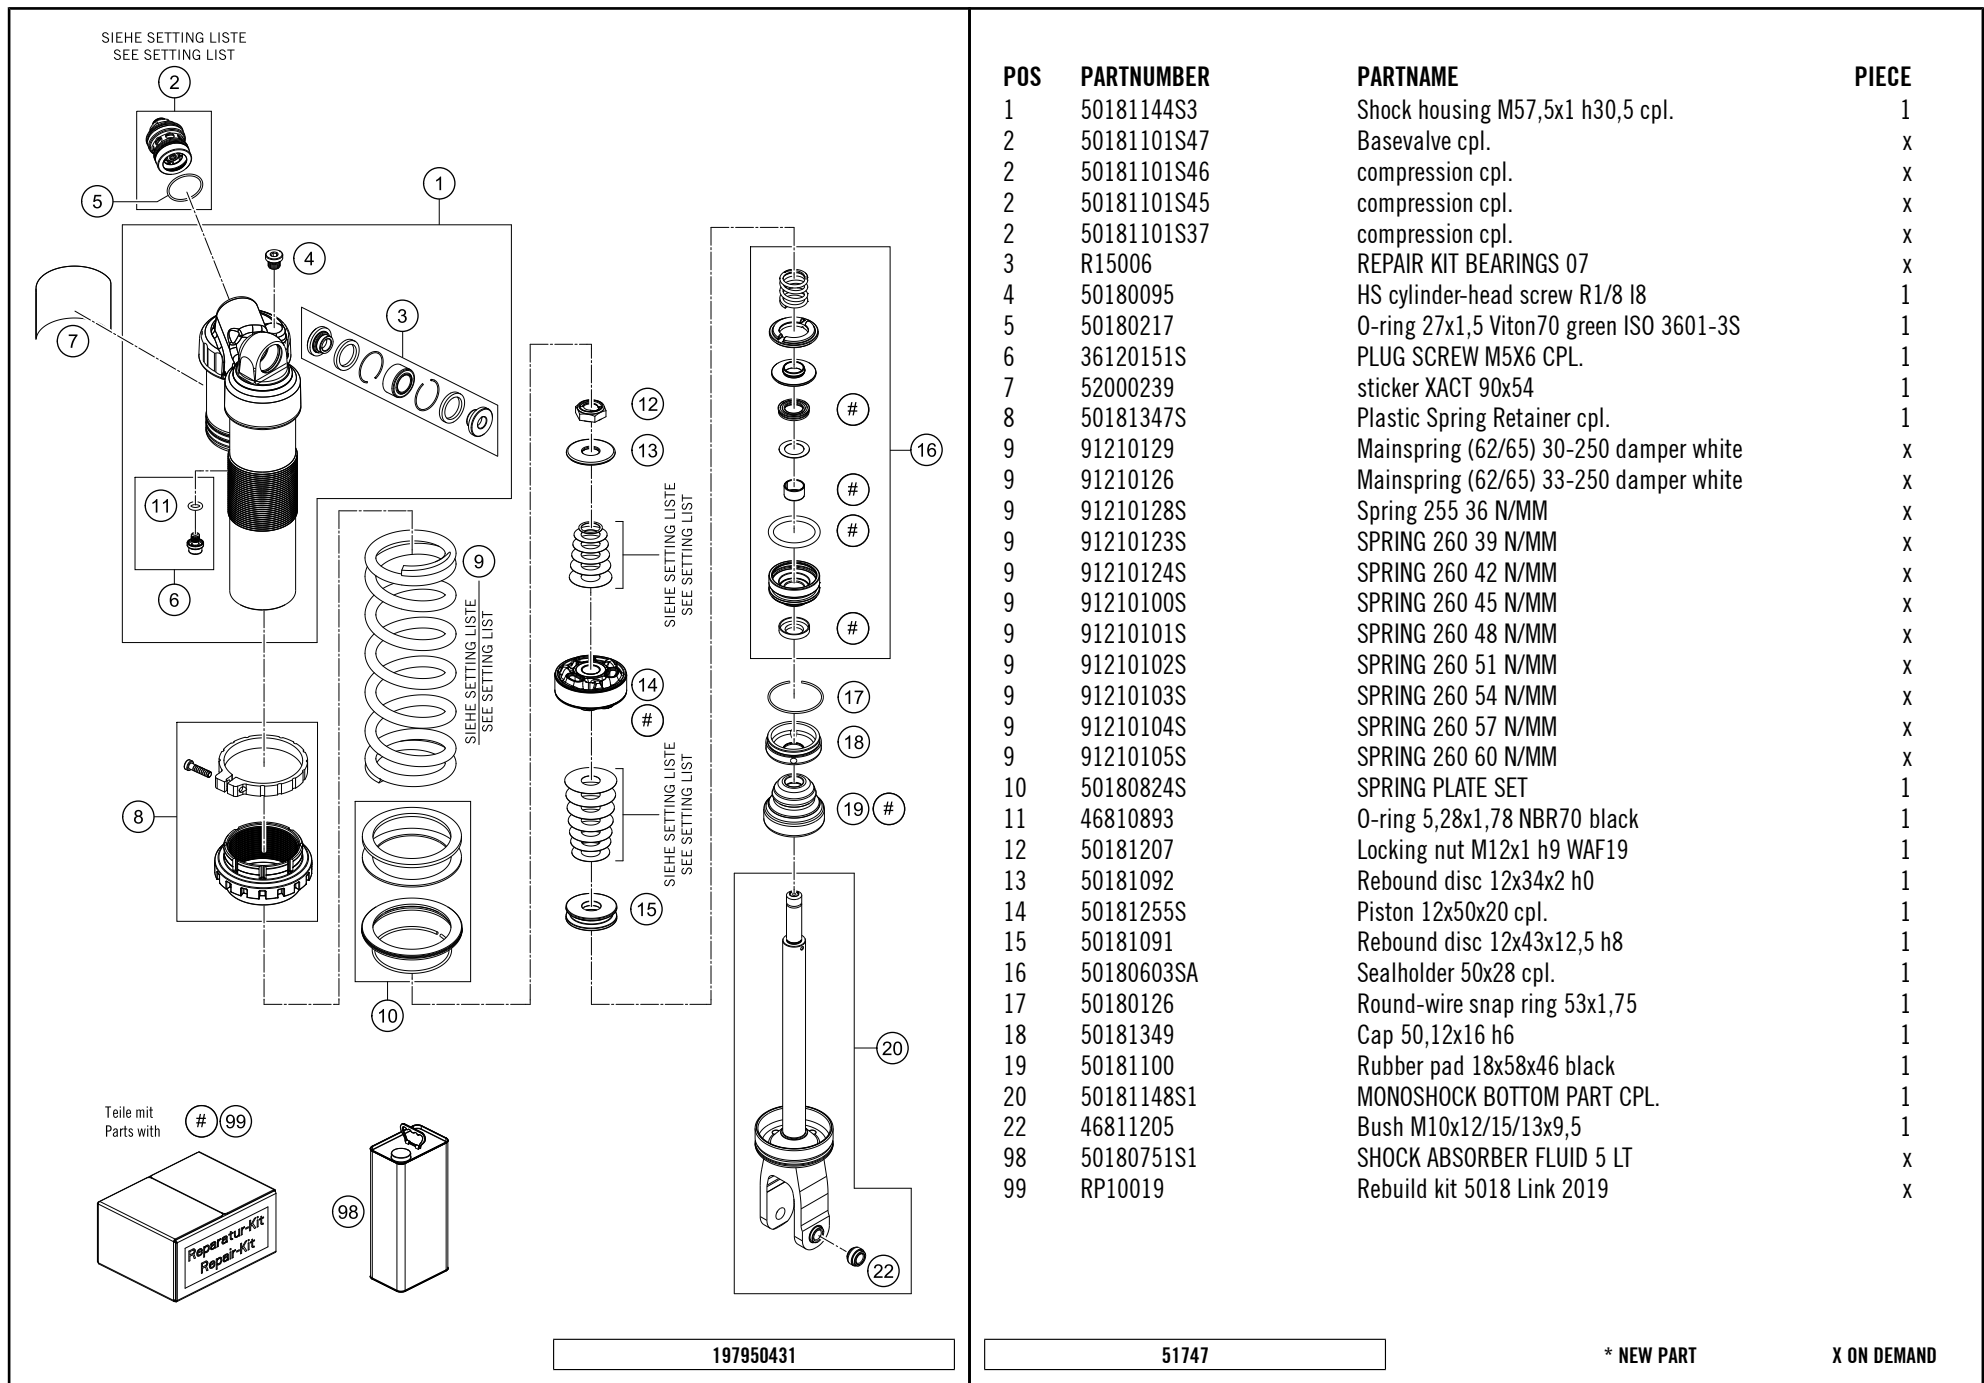

SHOCK ABSORBER DISASSEMBLED

125 SX 2021 2021

197950431

51747

* NEW PART

X ON DEMAND