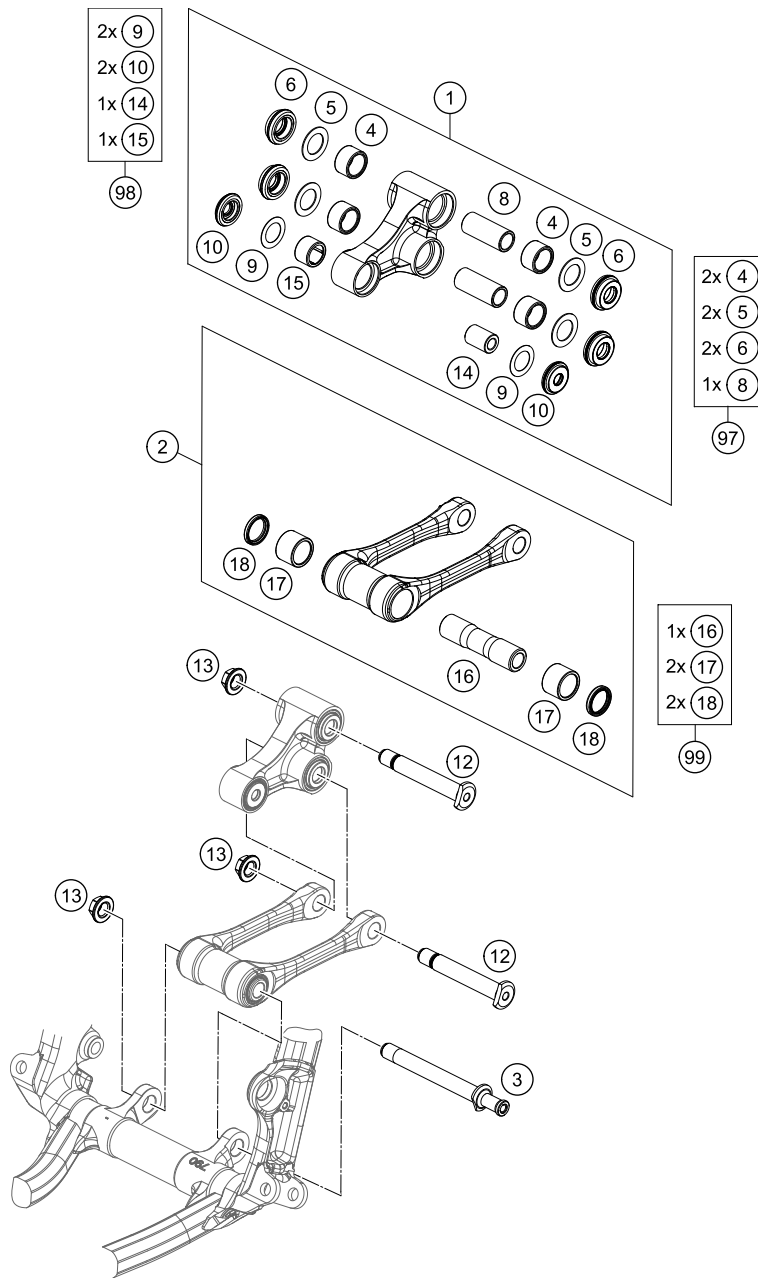

* NEW PART X ON DEMAND

POS	PARTNUMBER	PARTNAME	PIECE
1	7900200100030	HANDLEBAR D=28MM	1
2	79102002044	Handlebar pad cpl.	1
3	51702010044	Housing throttle twist grip cpl.	1
5	51702091000	Throttle cable cpl. 2 stroke	1
6	50311089200	SHORT CIRCUIT BUTTON 02	1
7	79002021100	GRIP SET	1
9	44011076200	CABLE TIE 200/3,6MM BLACK	1
10	79232063000	CLUTCH PIPE	1
11	50302036200	OIL FOR HYD. CLUTCH 100 ML	1
12	79202030044	MASTER CYLINDER CPL.	1
13	54802031000	CLUTCH LEVER CPL. BREMBO 06	1
14	79202032044	REP. KIT PISTON 9MM	1
15	5480200310030	COVER HYD. CLUTCH CPL. 2014	1
16	54802051000	VALVE	1
17	54802052000	BOLT KPL.	1
18	54802037000	PROTECTION CAP 06	1
19	54802038100	LEVER SCREW CPL. 06	1
20	54802046000	PUSH ROD CPL.	1
21	54802005100	CLAMP CPL. 06	1

195050310

52157

* NEW PART

X ON DEMAND

SHOCK ABSORBER

125 SX 2021 2021

POS	PARTNUMBER	PARTNAME	PIECE
1	18187U0101	Monoshock 125/150 SX 2021	1
2	77204089000	HH COLLAR SCREW M10X52 SW13	2

165040410

* NEW PART

X ON DEMAND

POS	PARTNUMBER	PARTNAME	PIECE
1	7910408004401	Triangular cantilever SX compl.	1
2	7900408304401	PULLROD CPL. SX 2016	1
3	79004084100	Pin pull rod M14x1.5	1
4	54603097000	NEEDLE BUSH HK 2016	4
5	59033080000	SHIM 20X32X1	4
6	79104082032	Seal triangular cantilever	4
8	54603081000	BUSHING SLEEVE 15 X 20 X 48	2
9	50180604	Shim 29,75x19x0,4	2
10	79104082030	Seal triangular cantilever	2
12	77204085000	BOLT FOR CANTILEVER M14	2
13	77204087000	hex nut M14x1.5 WS17	3
14	77204080010	BEARING SLEEVE 10X18X25,5	1
15	0618182416	NEEDLE BUSH HN1816 RS 18/24/16	1
16	79004084010	BEARING SLEEVE F. TIE-ROD 16	1
17	0618222820	NEEDLE BEARING HK2220 22X28X20	2
18	0760222841	SHAFT SEAL RING G22x28x4	2
97	00050002113	repair kit triangular cenitlever back	x
98	00050002112	repair kit triangular cenitlever front	x
99	79004083010	PULL ROD REP. KIT SX-F	x