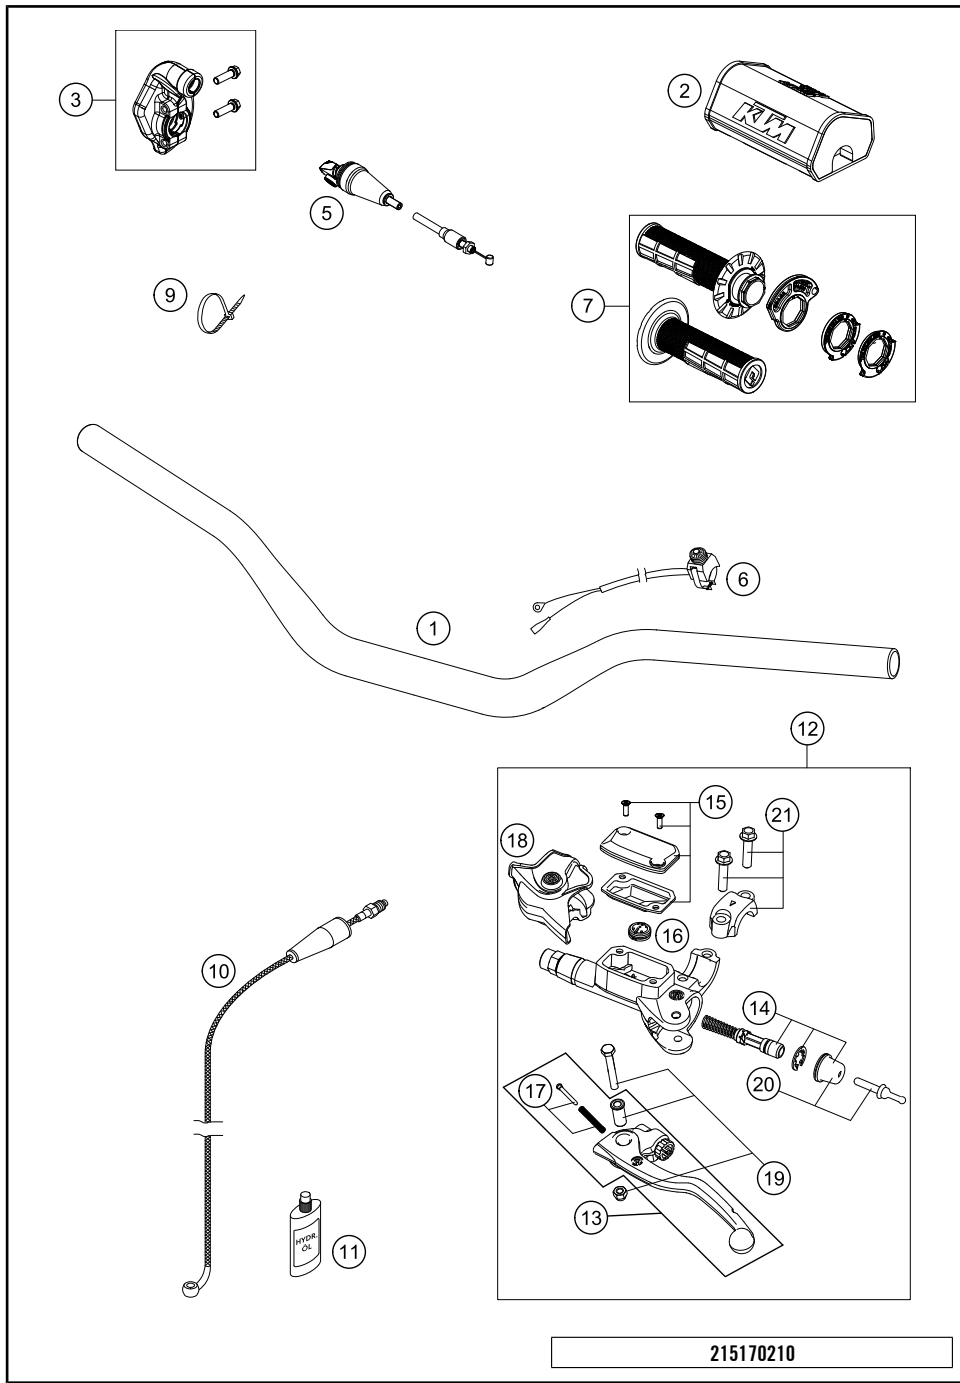

POS	PARTNUMBER	PARTNAME	PIECE
1	7900200100030	HANDLEBAR D=28MM	1
2	79102002044	Handlebar pad cpl.	1
3	51702010044	Housing throttle twist grip cpl.	1
5	51702091000	Throttle cable cpl. 2 stroke	1
6	50311089200	SHORT CIRCUIT BUTTON 02	1
7	79002021100	GRIP SET	1
9	44011076200	CABLE TIE 200/3,6MM BLACK	1
10	79232063000	CLUTCH PIPE	1
11	50302036200	OIL FOR HYD. CLUTCH 100 ML	1
12	79202030044	MASTER CYLINDER CPL.	1
13	54802031000	CLUTCH LEVER CPL. BREMBO 06	1
14	79202032044	REP. KIT PISTON 9MM	1
15	5480200310030	COVER HYD. CLUTCH CPL. 2014	1
16	54802051000	VALVE	1
17	54802052000	BOLT KPL.	1
18	54802037000	PROTECTION CAP 06	1
19	54802038100	LEVER SCREW CPL. 06	1
20	54802046000	PUSH ROD CPL.	1
21	54802005100	CLAMP CPL. 06	1

215170210

54260

* NEW PART

X ON DEMAND