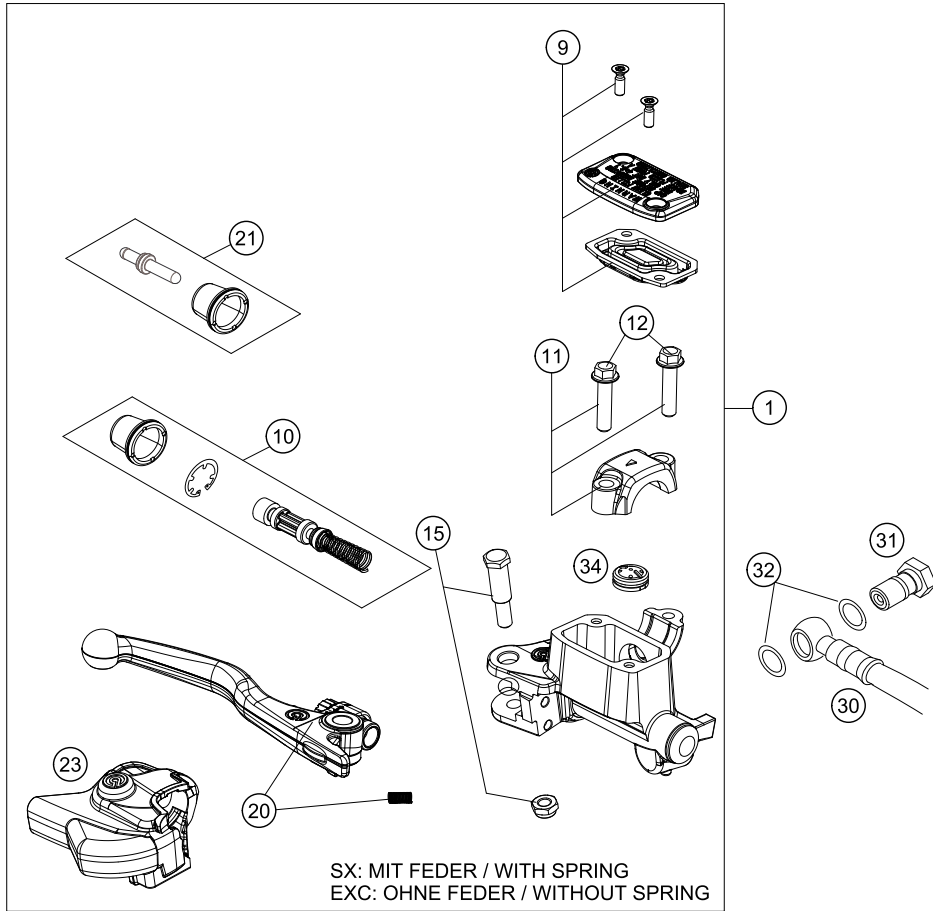

POS	PARTNUMBER	PARTNAME	PIECE
1	77713001044	HAND BRAKE CYLIND. CPL. SX 2014	1
9	77713003000	HAND BRAKE CYL. COVER	1
10	77713008000	REPAIR KIT PISTON SX 2014	1
11	54802005100	CLAMP CPL. 06	1
12	0025060256	HH collar screw M6x25 TX30	2
15	77713006000	LEVER SCREW	1
20	77713002000	HAND BRAKE LEVER +SPRING SX 14 SX WITH SPRING, EXC WITHOUT SP	1
21	77713007000	PUSH ROD CPL. SX 2014	1
23	77713004000	PROTECTION CAP HAND BRAKE CYL.	1
30	59013010000	BRAKEHO. FRONT 1235MM 2000	1
31	54813020100	banjo bolt M10x1x19 black	1
32	0603100141	sealing ring DIN 7603 10x14x1	2
34	54802051000	VALVE	1
80	00062030000	BRAKE FLUID DOT5.1 0,25L	1

147781310

15050

* NEW PART

X ON DEMAND