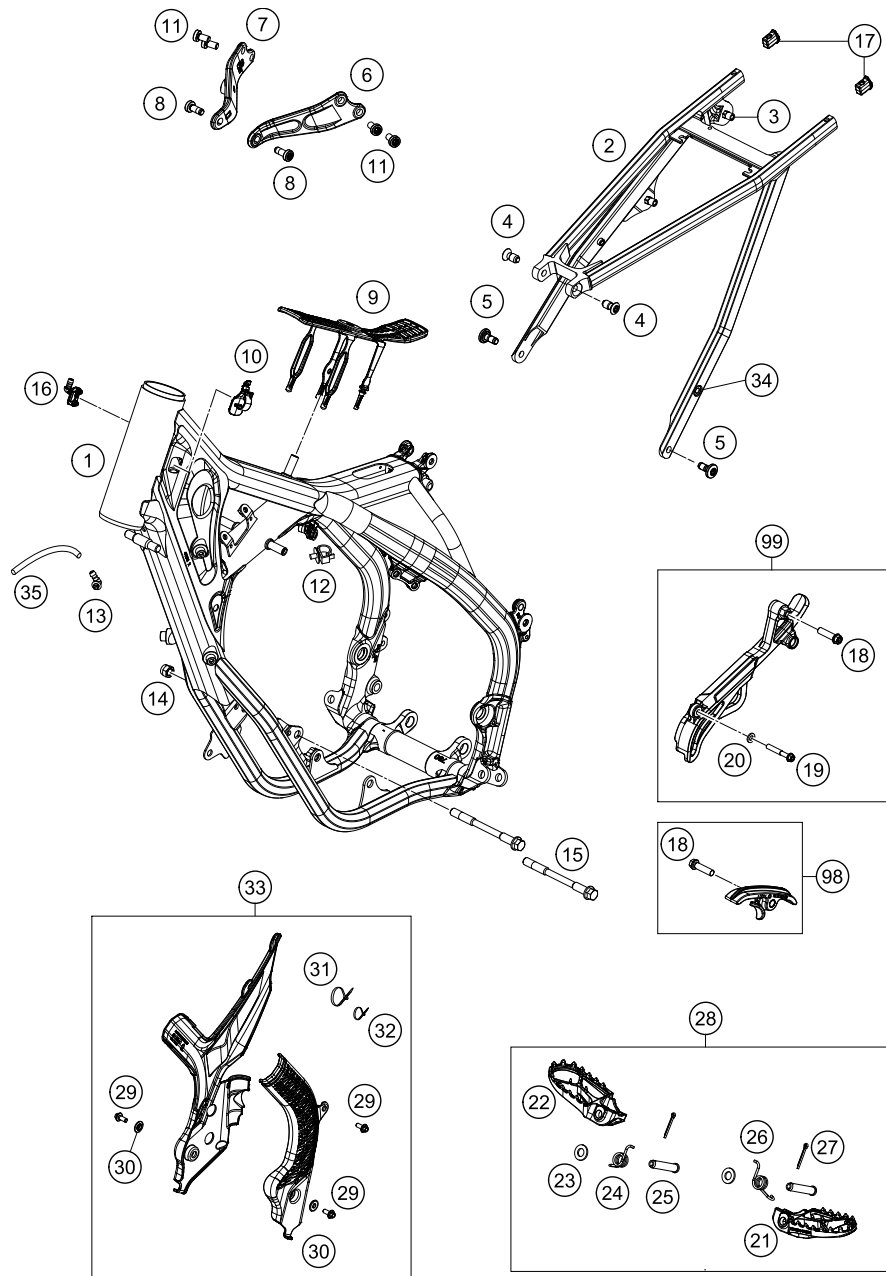

POS	PARTNUMBER	PARTNAME	PIECE
1	5050300100033	Frame "505S3" 125/150 SX	1
2	79103002000	Subframe	1
3	77303139000	BLIND RIVET NUT EM6-60LF/HX	2
4	0019080206S	FLAT HEAD SCREW M. ISA45 M8X20	2
5	79003003000	SPECIAL SCREW M8X18 TORX45 SS	2
6	5050301300001S	Engine brace, left	1
7	5050301400001S	Engine brace, right	1
8	0035080206S	SHCS M8x20 TX45	2
9	79607012000	TANK REST RUBBER	1
10	79111093000	wire holder le 19	1
11	0035080156S	AH-COLLAR SCREW M8X15 TORX45	4
12	58111076000	CABLE SUPPORT KHS NR.150-47610	1
13	50303089000	ANGLE PIECE '97	2
14	54310086100	SELF LOCKING NUT M10 CU WS=14	2
15	77203014000	engine brac.scr. M10x115	2
16	79107013010	wire holder / fuel ventilation	1
17	79103002010	Rear frame bit	2
18	0025080306	HH collar screw M8x30	2
19	0025060406	HH collar screw M6x40 TX30	1
20	0125060003	WASHER DIN0125-A 6,4	1
21	79003040000	FOOTREST L/S 2016	1
22	79003041000	FOOTREST R/S 2016	1
23	0125100003	washer DIN 125 A 10.5	2
24	79003044000	FOOTREST SPRING R/S 2016	1
25	54803044000	PIN FOR FOOT PED 51.5X9.8 MM	2
26	79003045000	FOOTREST SPRING L/S 2016	1
27	0094032253	PIN DIN0094-3,2X25 STEEL	2
28	79003040033	FOOT PEGS SET CPL. 2016	1
29	0014050123	HH COLLAR SCREW M 5X12 WS=6	4
30	54803092060	BUSH F. FRAME PROTECTION 03	2
31	44011076305	CABLE TIE 300/4,8MM BLACK	2
32	44011076140	CABLE TIE 140/2,5MM BLACK	1
33	79103094000030	Frame protection set	1
34	79003002080	BLIND RIVET NUT M6 KNURLED	2
35	50335030001	PVC-HOSE 6X9	x
98	79003053010	CHAIN SLIDING KIT BELOW CPL.16	1
99	50403096010	SPROCKET COVER KIT	1

195050310

52157

* NEW PART

X ON DEMAND