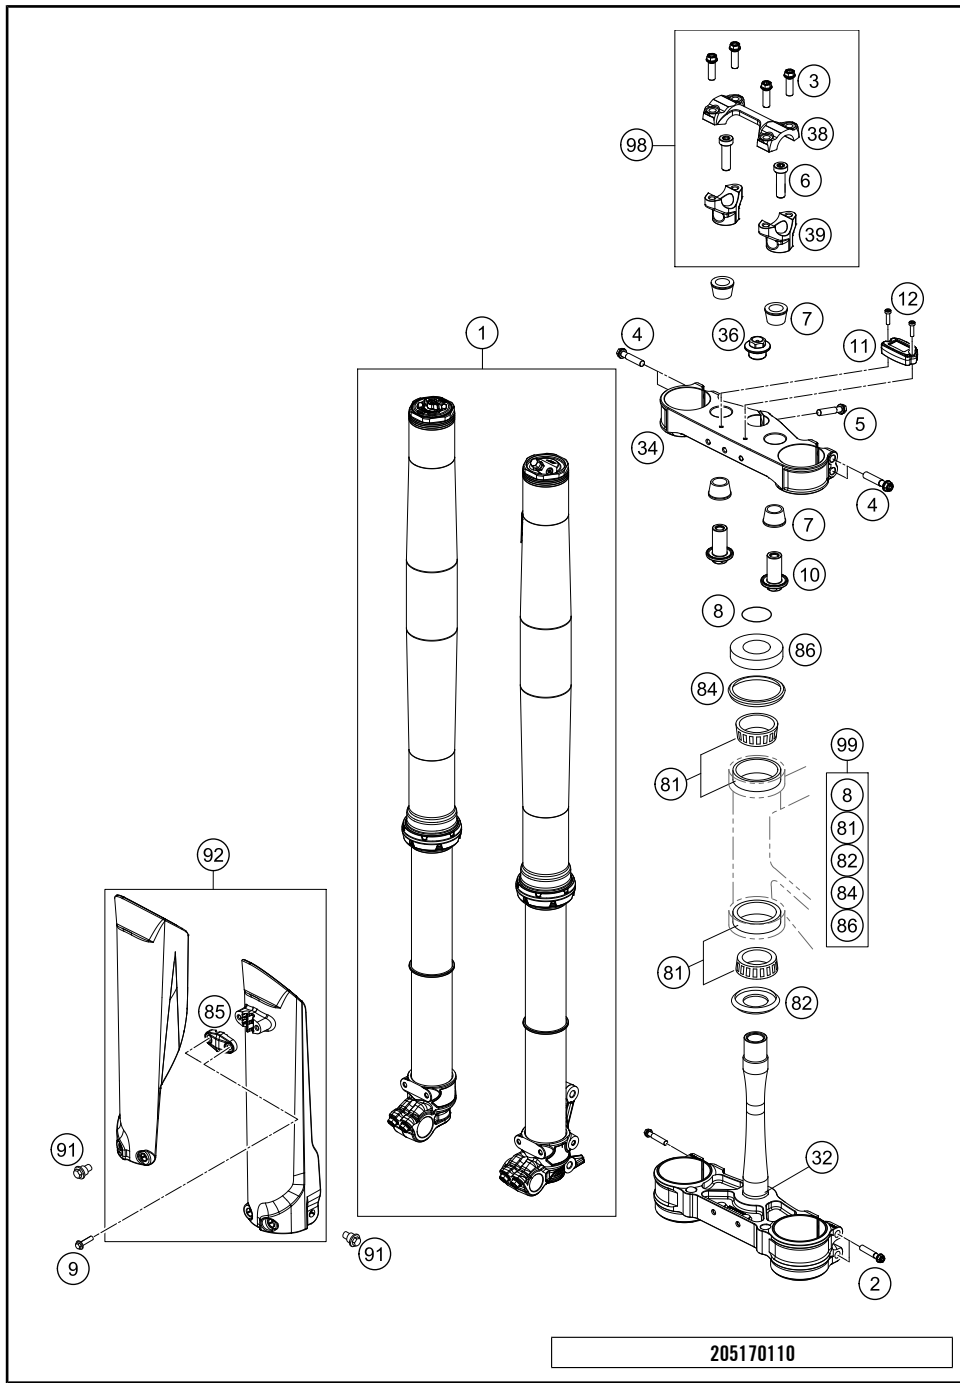

POS	PARTNUMBER	PARTNAME	PIECE
1	34188U0101	Fork 125/150 SX 2021	1
2	0025080506	HH collar screw M8x50 TX40	4
3	0025080256	HH collar screw M8x25	4
4	0025080406	HH COLLAR SCREW M8X40 TX40	4
5	0015080256S	HH COLLAR SCREW M8X25 WS=10	1
6	0032100356S	AH-COLLAR SCREW M10X35 ISA45	2
7	83001040000	RUBBER BUSH	4
8	0770025035	O-RING 25X3,55 NBR70 05	1
9	0017060206	SCREW F. PLASTIC K60X20AL SW6	2
10	79001037034	HANDLEBAR SUPPORT LOWER PART	2
11	78112020050	HOUR METER	1
12	0912040163	AH SCREW DIN0912-M 4X16	2
32	7900103202230	LOWER TRIPLE CLAMP CPL. 16	1
34	7910103402230	Top triple clamp X=22 mm 2019	1
36	70009082000	AXLESCREW M20X1.5 SW17	1
38	79001038000	HANDLEBAR CLAMP 28MM	1
39	79001039136	HANDLEBAR SUPPORT D28MM-H36MM	2
81	54201081100	TAPERED ROLLER BEARING CPL. 06	2
82	77701084000	O-RING SUPPORT W. SEALING LIP	1
84	54601184000	STEERING HEAD GASKET TOP	1
85	77701085100C1	Clamp for brake hose	1
86	78101086000	STEERING HEAD COVER	1
91	59001092050	SPECIAL SCREW M6X12,5 WS=8	6
92	77701094100C1D	Fork protection kit SX/XC 2021 With Decal	1
98	00050000929	HANDLEBAR SUPPORT KIT D28/H36	x
99	00050000930	STEERING HEAD REP. KIT 06-15	x