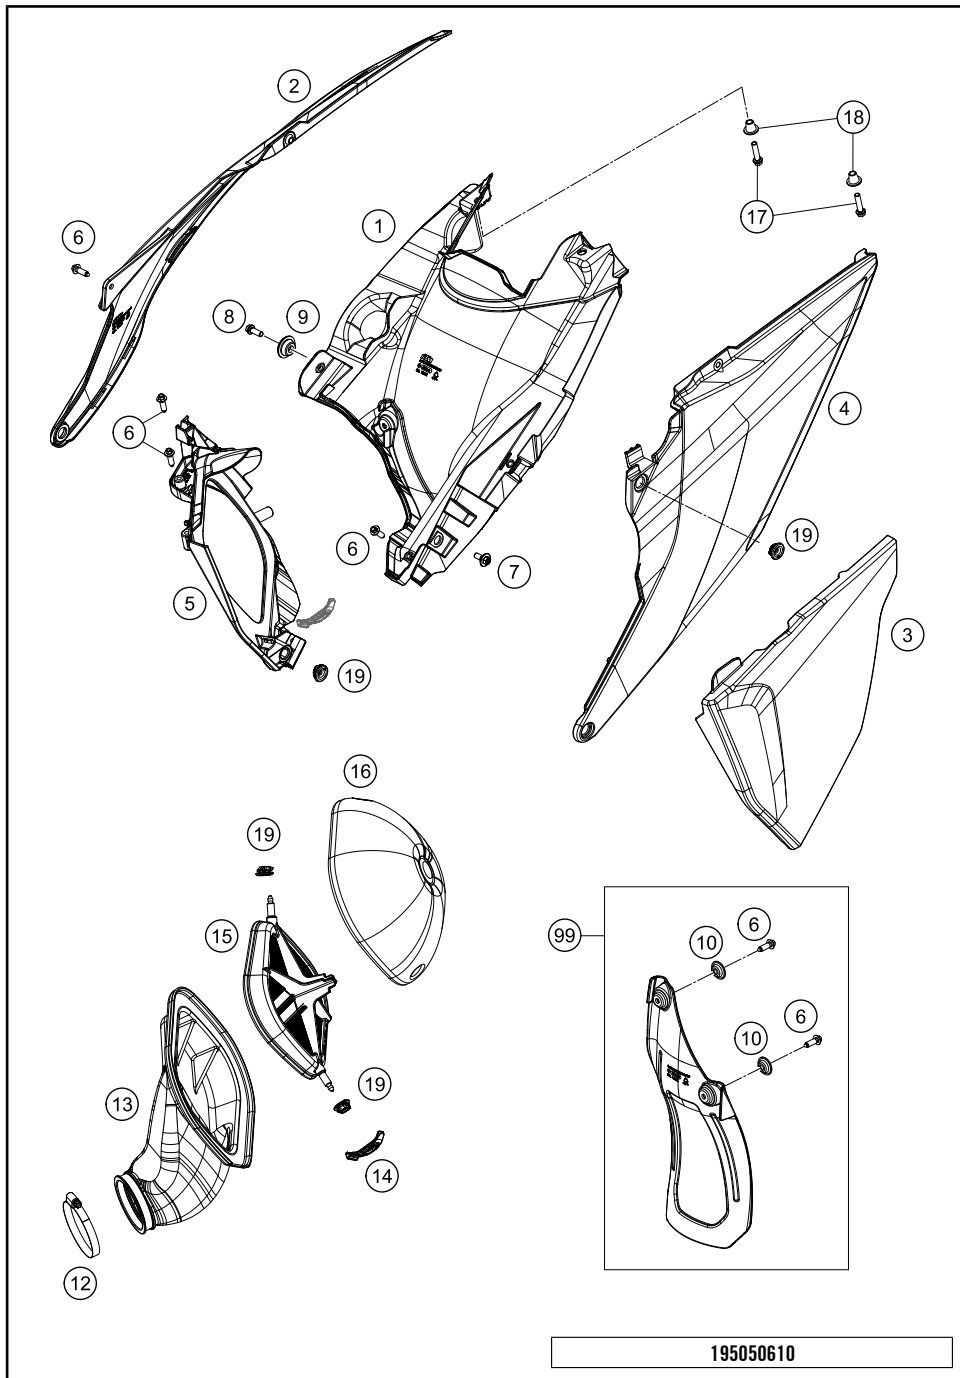

195050490

52216

* NEW PART X ON DEMAND

EXHAUST SYSTEM

125 SX 2021 2021

POS	PARTNUMBER	PARTNAME	PIECE
1	50505079100	Silencer SX	1
2	78105081010	SCREW TORX M5X10	4
3	0011480800	DUMMY RIVET 4,8X 8 NIRO	4
4	0770740015	O-RING 74,00X1,50 FKM 75SH	1
5	50305083260	END CAP CPL.	1
6	50505078160	Damping material 160g	1
7	50505007100	Mainfold 125/150 SX	1
8	50405057000	exhaust rubber	1
9	0770380030	O-RING 38,00X3,00 VITON	2
10	50305016000	TEN.SPRING L=62MM EY.MOVEABLE	2
11	54603048000	RANGE CHANGE METAL NUT M8	2
12	77805069000	BUSHING 8.5x12x28x8.3	4
13	50405058000	Hose spring	2
14	0025080306	HH collar screw M8x30	2
15	0025060356	HH collar screw M6x35 TX30	2
16	50233041000	PAIR OF WASHERS M 6 NORDLOCK	2
17	79105068000	Damper gray	2
18	77205169000	BUSHING 7.5x12x28x8.3 11	4
19	77205068000	DAMP. COMPON. BLACK	2

195050510

54279

* NEW PART

X ON DEMAND

POS	PARTNUMBER	PARTNAME	PIECE
1	79106001000EB	AIR FILTER BOX bottom part	1
2	79106004000AB	Filter box cover right	1
3	79106003000ABG	Air filter box cover, left	1
4	79106005000ABG	Air filter cover left	1
5	79106001010EB	AIR FILTER BOX front part	1
6	0017060206	SCREW F. PLASTIC K60X20AL SW6	6
7	83008000015	SPECIAL SCREW M6X15X3	1
8	0025080166	HH COLLAR SCREW M8X16 TX40	1
9	77308013010	COLLAR BUSH. F.REAR FENDER 07	1
10	77304066050	chain slider bushing	2
12	51006027000	HOSE CLAMP 50-70MM	1
13	50406026000	AIRBOX RUBBER	1
14	79006017000	FILTER MOUNTING BRACKET	1
15	50406016000	AIR FILTER SUPPORT	1
16	79006015000	AIR FILTER	1
17	0025060256	HH collar screw M6x25 TX30	2
18	79103002020	Subframe bush	2
19	47106003160	quick release rubber grommet	4
99	79006010010	SPLASH PROTECTOR KIT	x