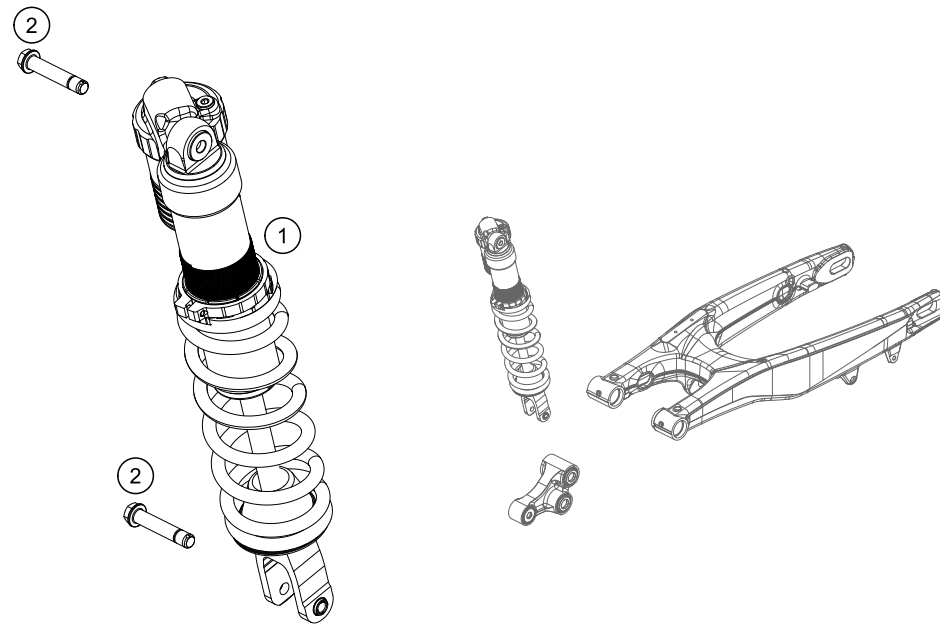

195050310

52157

* NEW PART

X ON DEMAND

SHOCK ABSORBER

125 SX 2021 2021

POS	PARTNUMBER	PARTNAME	PIECE
1	18187U0101	Monoshock 125/150 SX 2021	1
2	77204089000	HH COLLAR SCREW M10X52 SW13	2

165040410