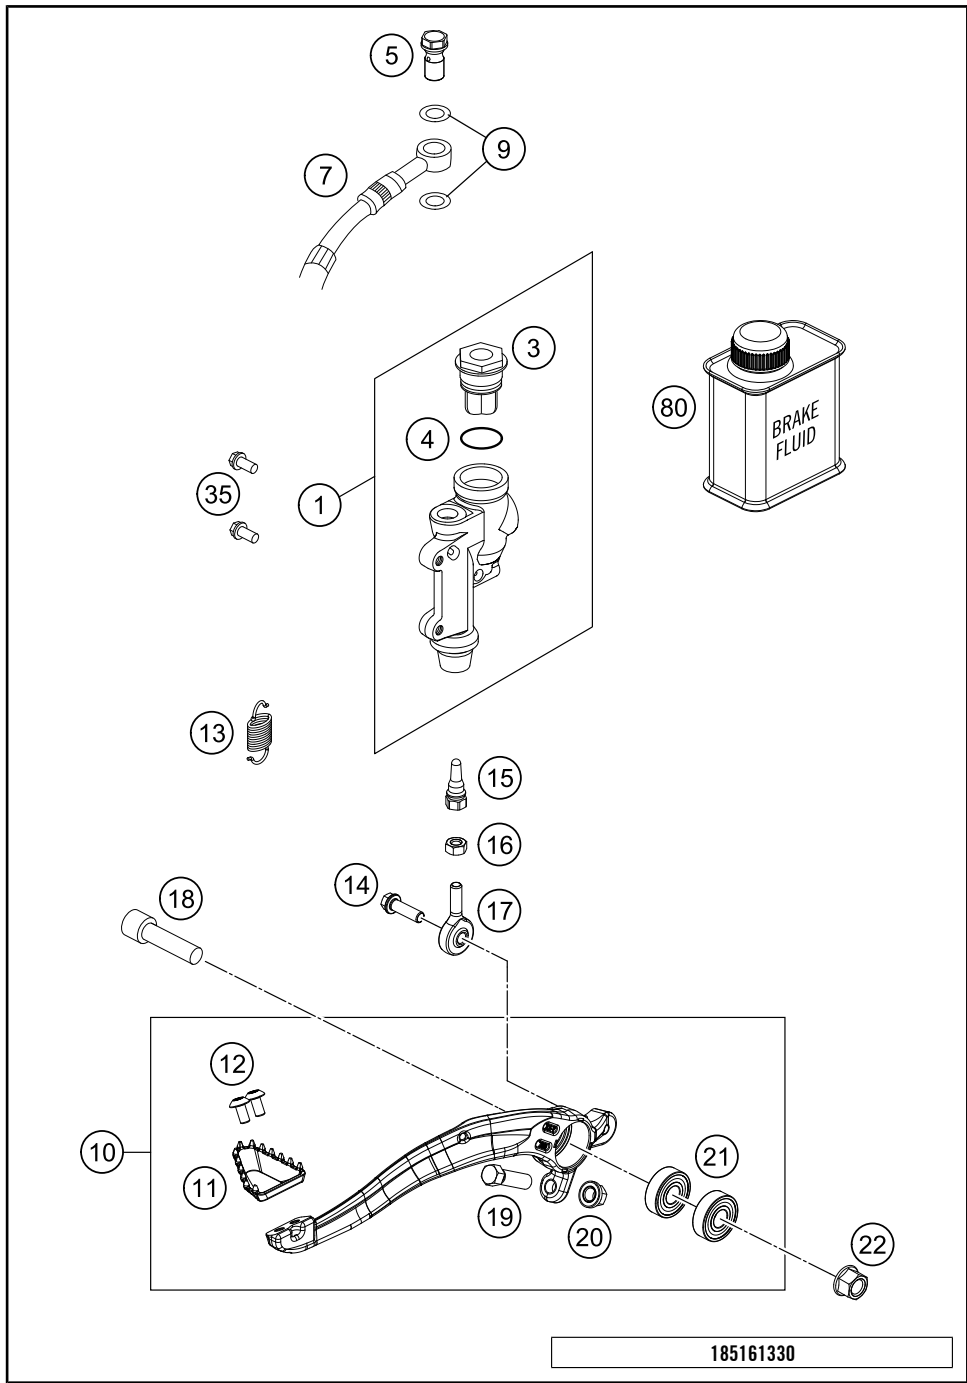

POS	PARTNUMBER	PARTNAME	PIECE
1	77013060044	REAR BRAKE CYLINDER CPL.SX 09	1
3	54813062100	REAR BRAKE CYL. COVER CPL. 04	1
4	54813063000	FOOT-BRAKE CYL. GASKET SX 03	1
5	54813020200	BANJO SCREW 08	1
7	77213070200	Brake hose rear	1
9	0603100141	sealing ring DIN 7603 10x14x1	2
10	79413050044	FOOT BRAKE LEVER CPL.	1
11	79413051000	STEP BRAKE LEVER 16	1
12	78105081010	SCREW TORX M5X10	2
13	79003062000	RETURN SPRING F. BRAKE LEVER	1
14	0025060206S	HH collar screw M6x20 TX30	1
15	54813056000	PUSH ROD L=28MM 03	1
16	0934060003	hex nut DIN 934 M6	1
17	54813055100	Joint head CMP6	1
18	0032100356S	AH-COLLAR SCREW M10X35 ISA45	1
19	59001037000	SPECIAL SCREW M8X26 WS=10	1
20	46030045000	flanged nut M8 WS10	1
21	0625060002	deep groove ball bearing SKF 6000-2RS1	2
22	54630044000	COLLAR NUT M10 WS=13	1
35	0025060126	HH collar screw M6x12 TX30	2
80	00062030000	BRAKE FLUID DOT5.1 0,25L	1

185161330

50395

* NEW PART X ON DEMAND