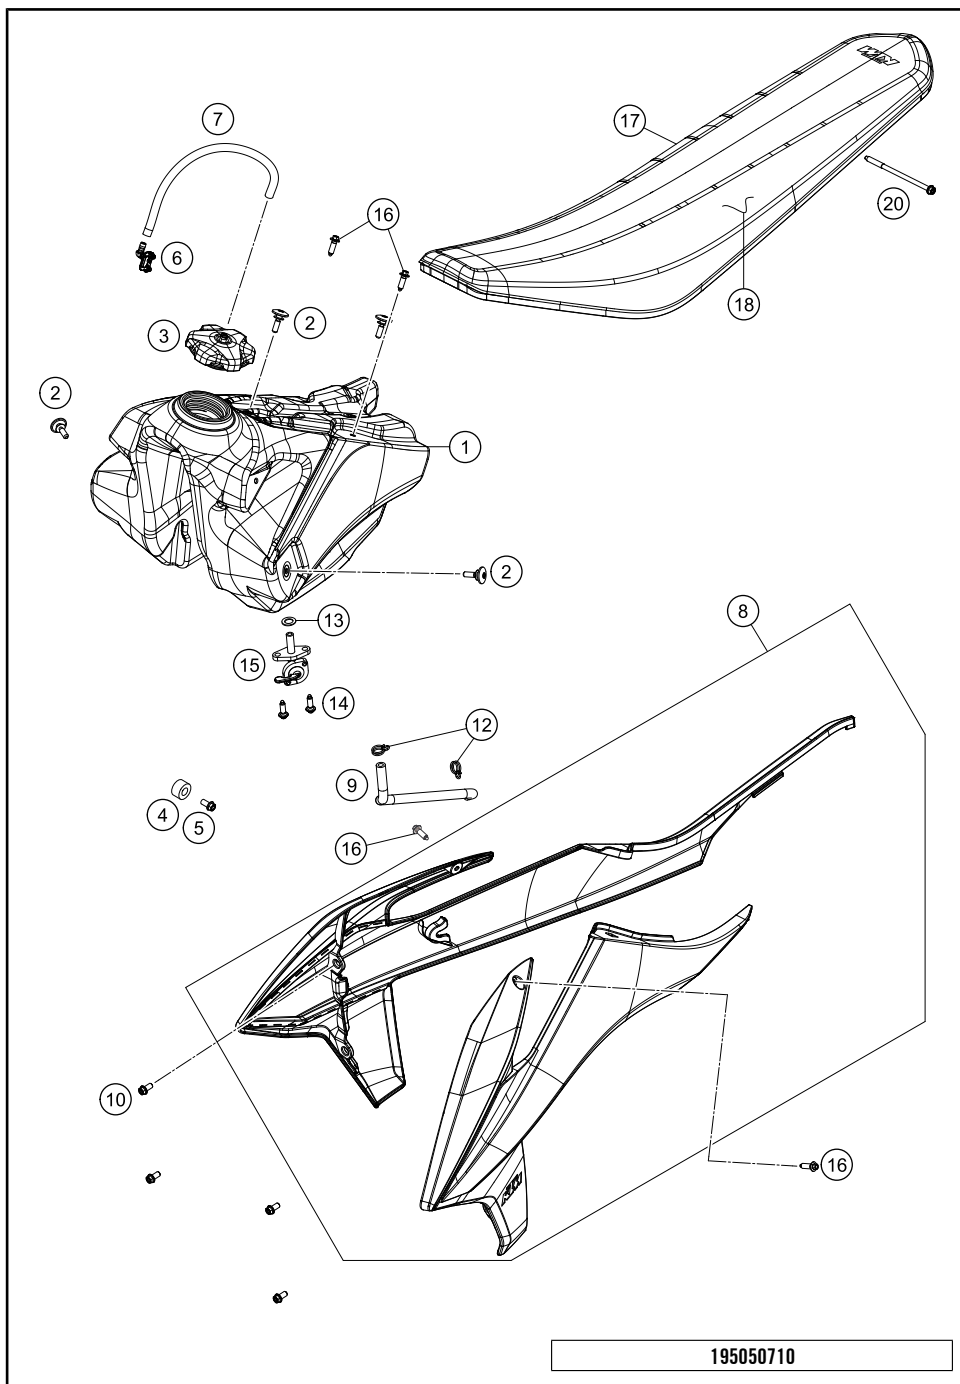

POS	PARTNUMBER	PARTNAME	PIECE
1	5050701300030	Fuel Tank	1
2	79107011000	Seat holder screw	4
3	7770700814404	TANK PLUG CPL. 2014	1
4	50307014000	TANK ROLLER 12X26X12 '98	3
5	0026060136	COLLAR SCREW M6X13 ISA30	3
6	79107013010	wire holder / fuel ventilation	1
7	78007000270	PVC-HOSE 5,6X10X270MM	1
8	79108054000ABD	Spoiler set SX/XC 2021 With Decal	1
9	50507016000	Pre-formed fuel hose SX	1
10	0025060126	HH collar screw M6x12 TX30	4
12	58031005000	CLAMP YDNAC 10128 12MM	2
13	0770130023	O-RING 13,00X2,30	1
14	0017060205	SCREW FOR PLASTIC K60X20 SW6	2
15	50307005000	GAS COCK MIKUNI ON/OFF 2001	1
16	0017060206	SCREW F. PLASTIC K60X20AL SW6	4
17	79107040000	Seat	1
18	79107040060	seat cover	1
20	79107040010	Seat screw	1

195050710

54281

* NEW PART X ON DEMAND