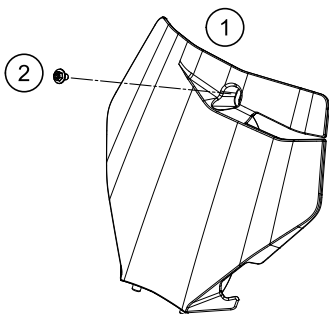

195050510

54279

* NEW PART

X ON DEMAND

POS	PARTNUMBER	PARTNAME	PIECE
1	79106001000EB	AIR FILTER BOX bottom part	1
2	79106004000AB	Filter box cover right	1
3	79106003000ABG	Air filter box cover, left	1
4	79106005000ABG	Air filter cover left	1
5	79106001010EB	AIR FILTER BOX front part	1
6	0017060206	SCREW F. PLASTIC K60X20AL SW6	6
7	83008000015	SPECIAL SCREW M6X15X3	1
8	0025080166	HH COLLAR SCREW M8X16 TX40	1
9	77308013010	COLLAR BUSH. F.REAR FENDER 07	1
10	77304066050	chain slider bushing	2
12	51006027000	HOSE CLAMP 50-70MM	1
13	50406026000	AIRBOX RUBBER	1
14	79006017000	FILTER MOUNTING BRACKET	1
15	50406016000	AIR FILTER SUPPORT	1
16	79006015000	AIR FILTER	1
17	0025060256	HH collar screw M6x25 TX30	2
18	79103002020	Subframe bush	2
19	47106003160	quick release rubber grommet	4
99	79006010010	SPLASH PROTECTOR KIT	x

195050710

54281

* NEW PART X ON DEMAND

POS	PARTNUMBER	PARTNAME	PIECE
1	79108007100AB	Start number plate	1
2	0024060106	HH COLLAR SCREW M6X10 TX30	1
3	79008010000EB	FRONT FENDER ORANGE 15	1
4	0025060166	HH collar screw M6x16 TX30	5
5	83008000015	SPECIAL SCREW M6X15X3	2
6	79107040010	Seat screw	1
7	79108013000EB	Tail section	1