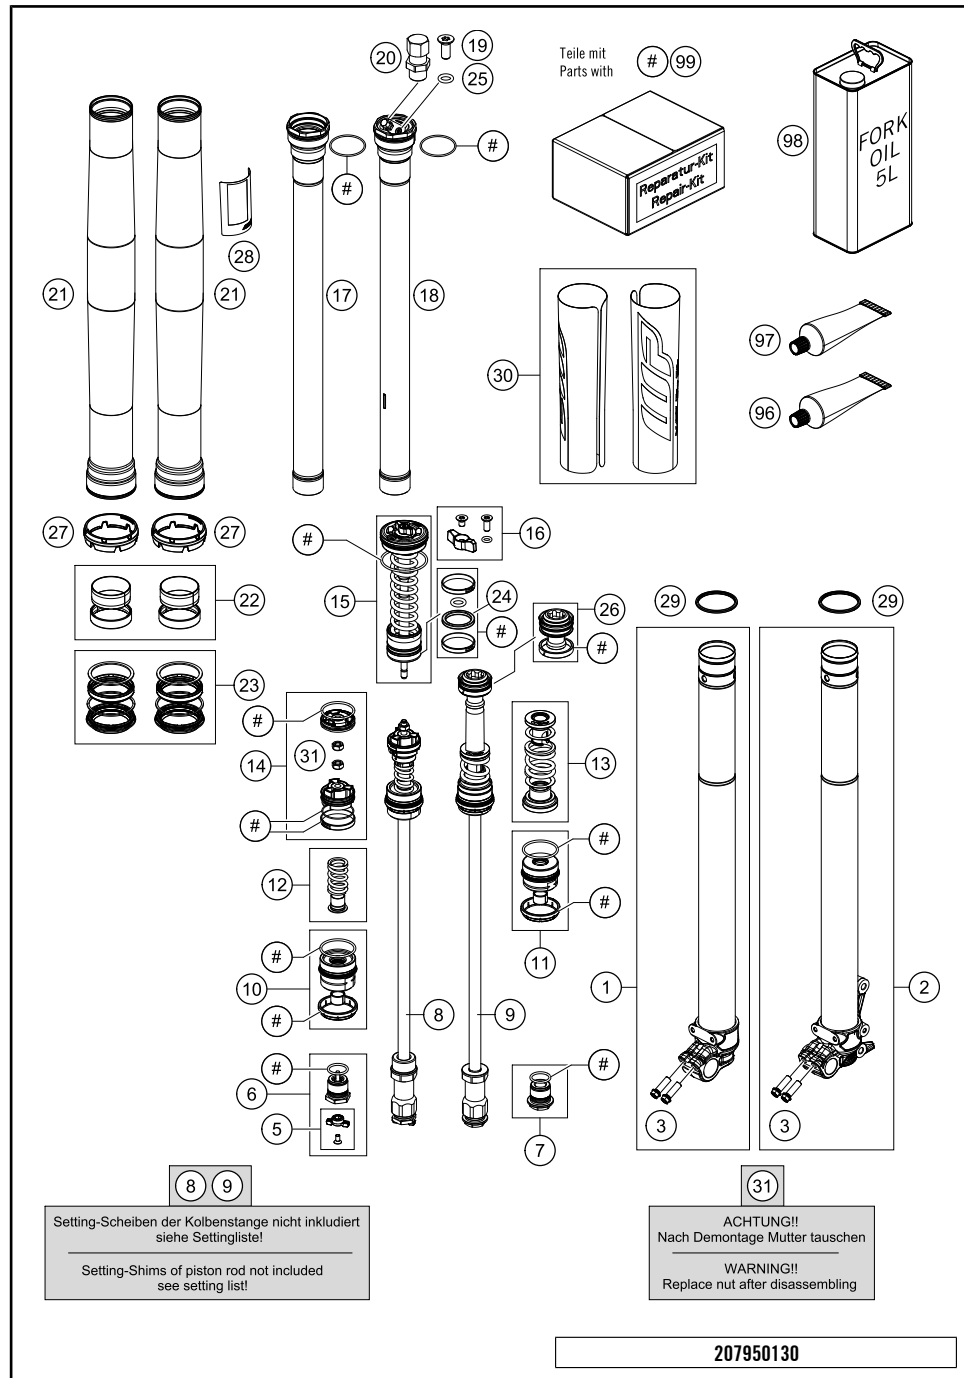

POS	PARTNUMBER	PARTNAME	PIECE
1	48602046S2	Axle clamp ri. with inner tube cpl.	1
2	48602045S2	Axle clamp le. with inner tube cpl.	1
3	0025080256	HH collar screw M8x25	4
5	RP10033T	Reparaturkit Einsteller Zugstufe rot	x
6	48602052S	adjuster housing M20x1 cpl.	1
7	48601533S	HH collar screw M20x1x18 cpl.	1
8	48601574S5	Pistonrod D12 M9x1 L385 cpl.	1
9	48601501S2	piston rod 12x470 cpl.	1
10	48602131S2	Screw sleeve M35,5x0,8 cpl	1
11	48602138S2	Screw sleeve M35,5x0,8 cpl.	1
12	48600578S	Spring (13,9) 37-32 rebound cpl.	1
13	48601820S	Spring (22) 60-30 rebound cpl.	1
14	RP10035T	Reparaturkit Kolben Luftfedergabel	x
15	48602049S3	Druckstufe kpl.	1
16	RP10029	adjuster kit screw cap compression	x
17	48602048S1	screw cap M51x1,5 cpl.	1
18	48602047S2	screw cap M51x1,5 cpl.	1
19	00600003	ISA countersunk head screw M4x10 DIN7991	1
20	48601494S	VALVE M8X1 INCL. SCREW CAP	1
21	48602096	fork outer tube 49.13x577 dt54 db60	2
22	R14047	Guide bushing set fork 48mm	x
23	RP10012	Sealkit 48mm SKF black	x
24	04100002	X-ring 26,57x3,53 FKM80	1
25	50180222	O-ring 4x1,5 NBR70	1
26	48602135S	Piston 33,6x35,4 cpl.	1
27	48601948	Fork protection ring 60,1mm	2
28	52000248	sticker "warning"	1
29	48602007	Stroke indicator 48mm red	2
30	52000235SET	Sticker set XACT 5 AER CC 182.5x238	1
31	48602128	Nut M6 h5,4 SW10	2
96	T14034	Fuchs grease IPR (250g)	x
97	00062010053	spezial grease AER Fork 50g	x
98	48601166S1	FORK OIL SAE4 5L	x
99	RP10034T	Dichtungskit Luftfedergabel	x

* NEW PART X ON DEMAND