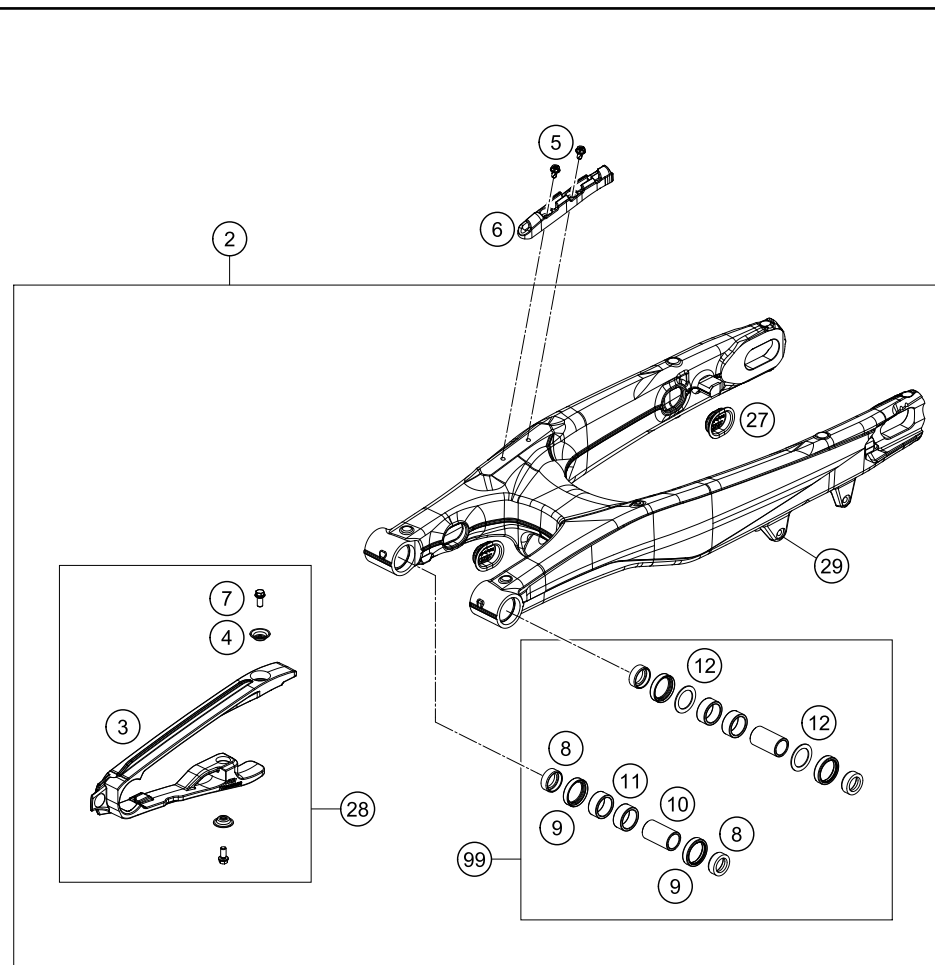

POS	PARTNUMBER	PARTNAME	PIECE
2	79104030044	Swingarm cmpl. 2019	1
3	77204066100	CHAIN SLIDING PROTECTION	1
4	77304066050	chain slider bushing	2
5	0009050106	EJOT SPIRAL SCREW SF M5X10-K	2
6	79004042000	BRAKE HOSE GUIDE	1
7	59009062013	SPECIAL SCREW M6X13 WS=8 10.9	2
8	77704034000	SUPPORT F. SHAFT SEAL RING 16	4
9	0760253270	radial shaft seal 25x32x7	4
10	59404032000	BEARING SLEEVE 17X22X38,7 03	2
11	0618222812	NEEDLEBEAR HK2212V 22/28/12 MB	4
12	54603036000	STOP DISK 22,2X31,7X1	2
14	79004070000	CHAIN GUIDE	1
15	59009062019	SPECIAL SCREW M6X19 WS=8 10.9	1
16	0025060456	HH COLLAR SCREW M6X45 TX30	1
17	77304070130	BUSH. F. CHAIN FAIL. PROT. 07	1
25	79004037000	SWING ARM M16X1,5 2016	1
26	54804038000	SELF LOCK.NUT M16X1,5 WS=19 03	1
27	77204041000	CLOSING COVER	4
28	77204066010	CHAIN GUARD CPL. 11-15	1
29	54603055051	PRESS IN NUT M6 STEEL ZINC	1
98	77704070210	CHAIN GUIDE KIT REAR SX-F 14	1
99	79004030010	SWING ARM REPAIR KIT SX-F	x

195050490

52216

* NEW PART X ON DEMAND