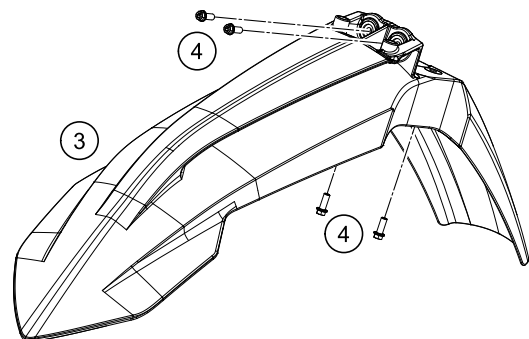

195050510

54279

* NEW PART

X ON DEMAND

POS	PARTNUMBER	PARTNAME	PIECE
1	79106001000EB	AIR FILTER BOX bottom part	1
2	79106004000AB	Filter box cover right	1
3	79106003000ABG	Air filter box cover, left	1
4	79106005000ABG	Air filter cover left	1
5	79106001010EB	AIR FILTER BOX front part	1
6	0017060206	SCREW F. PLASTIC K60X20AL SW6	6
7	83008000015	SPECIAL SCREW M6X15X3	1
8	0025080166	HH COLLAR SCREW M8X16 TX40	1
9	77308013010	COLLAR BUSH. F.REAR FENDER 07	1
10	77304066050	chain slider bushing	2
12	51006027000	HOSE CLAMP 50-70MM	1
13	50406026000	AIRBOX RUBBER	1
14	79006017000	FILTER MOUNTING BRACKET	1
15	50406016000	AIR FILTER SUPPORT	1
16	79006015000	AIR FILTER	1
17	0025060256	HH collar screw M6x25 TX30	2
18	79103002020	Subframe bush	2
19	47106003160	quick release rubber grommet	4
99	79006010010	SPLASH PROTECTOR KIT	x

195050710

54281

* NEW PART X ON DEMAND

POS	PARTNUMBER	PARTNAME	PIECE
1	79108007100AB	Start number plate	1
2	0024060106	HH COLLAR SCREW M6X10 TX30	1
3	79008010000EB	FRONT FENDER ORANGE 15	1
4	0025060166	HH collar screw M6x16 TX30	5
5	83008000015	SPECIAL SCREW M6X15X3	2
6	79107040010	Seat screw	1
7	79108013000EB	Tail section	1