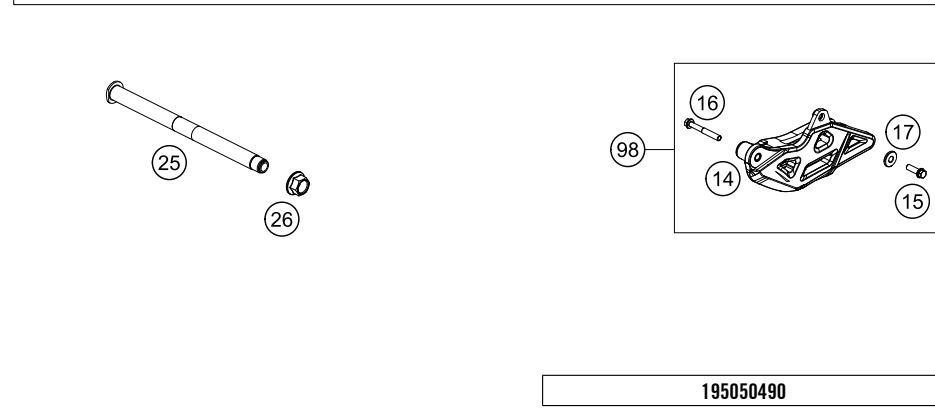

POS	PARTNUMBER	PARTNAME	PIECE
2	79104030044	Swingarm cmpl. 2019	1
3	77204066100	CHAIN SLIDING PROTECTION	1
4	77304066050	chain slider bushing	2
5	0009050106	EJOT SPIRAL SCREW SF M5X10-K	2
6	79004042000	BRAKE HOSE GUIDE	1
7	59009062013	SPECIAL SCREW M6X13 WS=8 10.9	2
8	77704034000	SUPPORT F. SHAFT SEAL RING 16	4
9	0760253270	radial shaft seal 25x32x7	4
10	59404032000	BEARING SLEEVE 17X22X38,7 03	2
11	0618222812	NEEDLEBEAR HK2212V 22/28/12 MB	4
12	54603036000	STOP DISK 22,2X31,7X1	2
14	79004070000	CHAIN GUIDE	1
15	59009062019	SPECIAL SCREW M6X19 WS=8 10.9	1
16	0025060456	HH COLLAR SCREW M6X45 TX30	1
17	77304070130	BUSH. F. CHAIN FAIL. PROT. 07	1
25	79004037000	SWING ARM M16X1,5 2016	1
26	54804038000	SELF LOCK.NUT M16X1,5 WS=19 03	1
27	77204041000	CLOSING COVER	4
28	77204066010	CHAIN GUARD CPL. 11-15	1
29	54603055051	PRESS IN NUT M6 STEEL ZINC	1
98	77704070210	CHAIN GUIDE KIT REAR SX-F 14	1
99	79004030010	SWING ARM REPAIR KIT SX-F	x

195050490

52216

* NEW PART X ON DEMAND