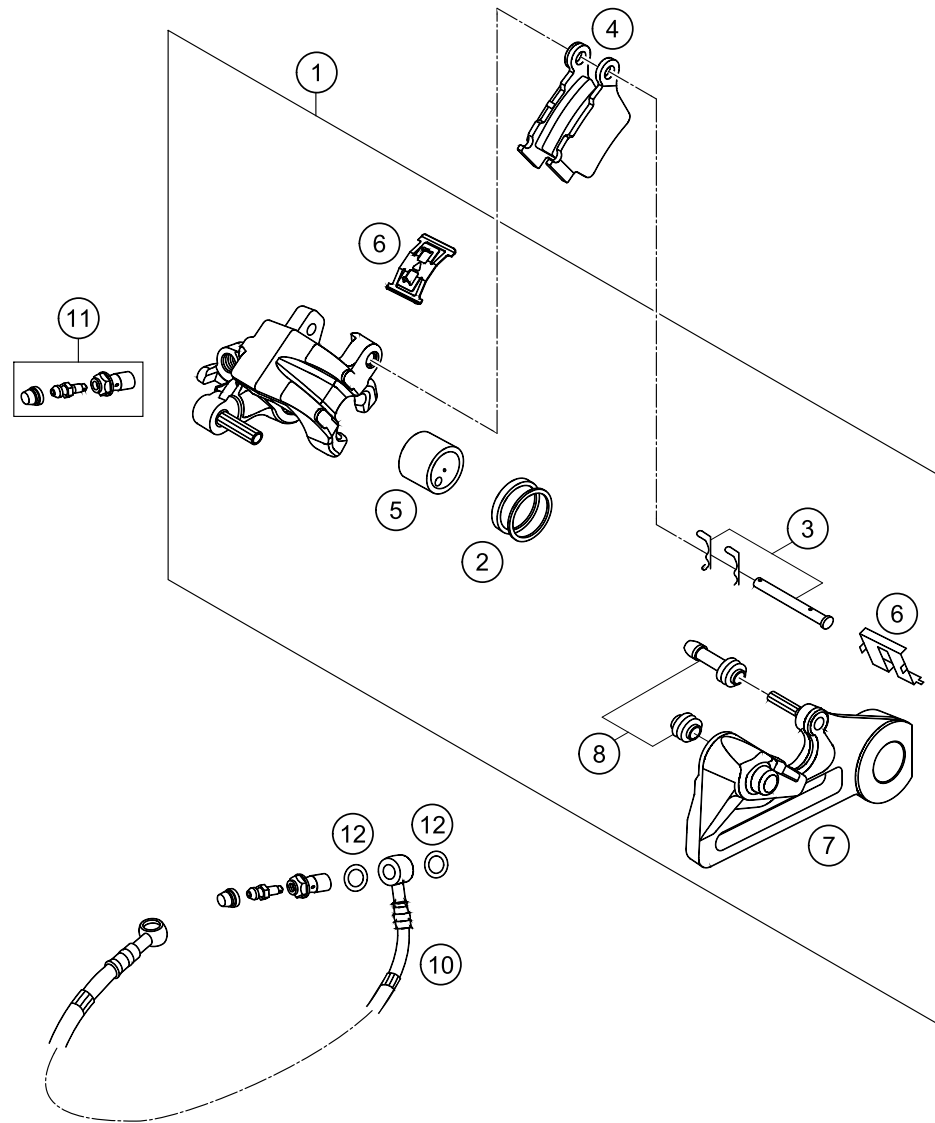

REAR BRAKE CALIPER

125 SX 2021 2021

POS	PARTNUMBER	PARTNAME	PIECE
1	77713080001	BRAKE CAL. REAR - WITHOUT PADS	1
2	50313081200	REPAIR KIT SEALING RINGS 26MM	1
3	54813082000	BOLT SET FOR BRAKE CALIPER 03	1
4	54813090300	BRAKE PAD SET REAR TOYO	x
4	79013090000	BRAKE PAD REAR TOYO B204	1
5	77713083000	BRAKE PISTON 26MM 2013	1
6	54813018000	RETAINING SPRING SET 2003	1
7	77713075000	BRAKE CALIPER BRACKET REAR	1
8	54613218000	CUP SET SHORT	1
10	77213070300	Rear Brakehose	1
11	62513020000	BLEEDER SCREW CPL. 05	1
12	0603100141	sealing ring DIN 7603 10x14x1	2

187901390

52161

* NEW PART

X ON DEMAND