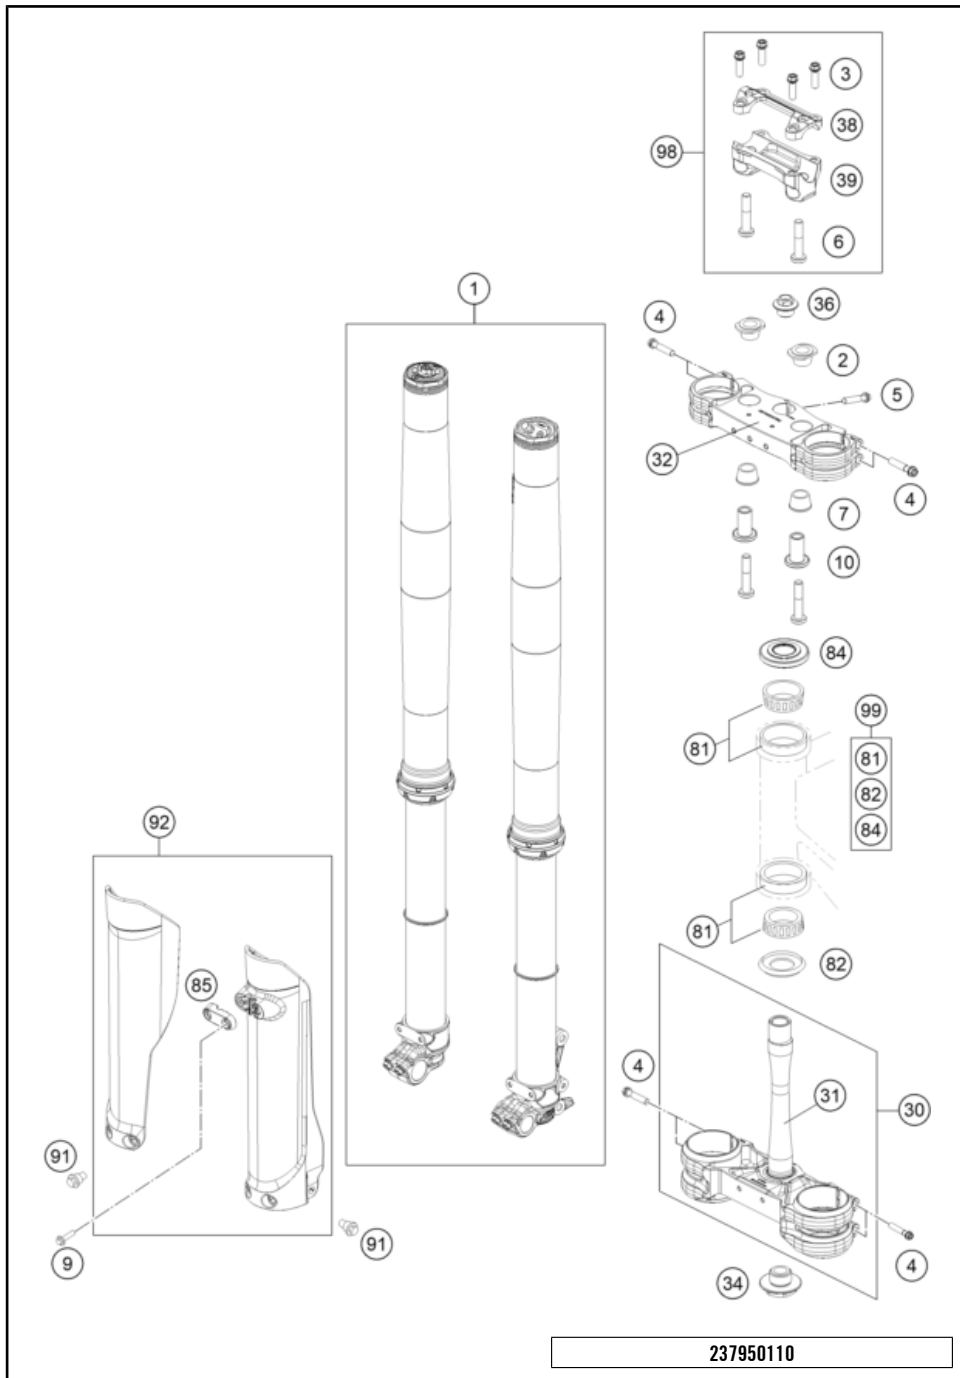

237950110

POS	PARTNUMBER	PARTNAME	PIECE
1	A460C103W406000	Fork KTM 250/300 SX 2023	1
2	A46001035001	Rubber bushing	2
3	0025080256	HH collar screw M8x25	4
4	0025080406	HH COLLAR SCREW M8X40 TX40	8
5	0015080256S	HH COLLAR SCREW M8X25 WS=10	1
6	0035100509S	AH-COLLAR SCREW M10X50 ISA45	2
7	83001040000	RUBBER BUSH	2
9	0017060206	SCREW F. PLASTIC K60X20AL SW6	2
10	A46001039034	HANDLEBAR SUPPORT LOWER PART	2
30	A46001132022C1	Bottom triple clamp, cmpl. X=22mm	1
31	79101933000	Steering stem	1
32	A46001135022C1	Top triple clamp, cmpl. X=22mm	1
34	54801036100	STE.HEAD SCR. M20X1,5 WS=27 SL	1
36	A46009082000	Collar screw M20x1.5 SW17 Al	1
38	79001038000	HANDLEBAR CLAMP 28MM	1
39	A48001039036	Handlebar mount D28 mm-H36 mm	1
81	54201081100	TAPERED ROLLER BEARING CPL. 06	2
82	77701084000	O-RING SUPPORT W. SEALING LIP	1
84	A46001086000	Steering head seal	1
85	77701085100EB	CLAMP FOR BRAKEHOSE	1
91	59001092050	SPECIAL SCREW M6X12,5 WS=8	6
92	A46001094000EBB	Fork protection kit SX 2023	1
98	A48001039010	handlebar mount kit D28mm-H36mm	x
99	A46001081044	Repair Kit steering head bearing	x

60351

* NEW PART

X ON DEMAND