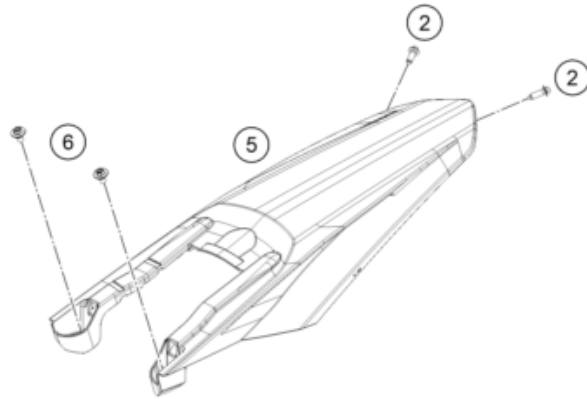

Nur gegen Austausch erhältlich!
Lieferung erfolgt nur nach Rückgabe des beschädigten Aufklebers
an die länderspezifische Kontaktperson!

Only for replacement!
Delivery only follows after returning the damaged sticker
to your After Sales contact person!