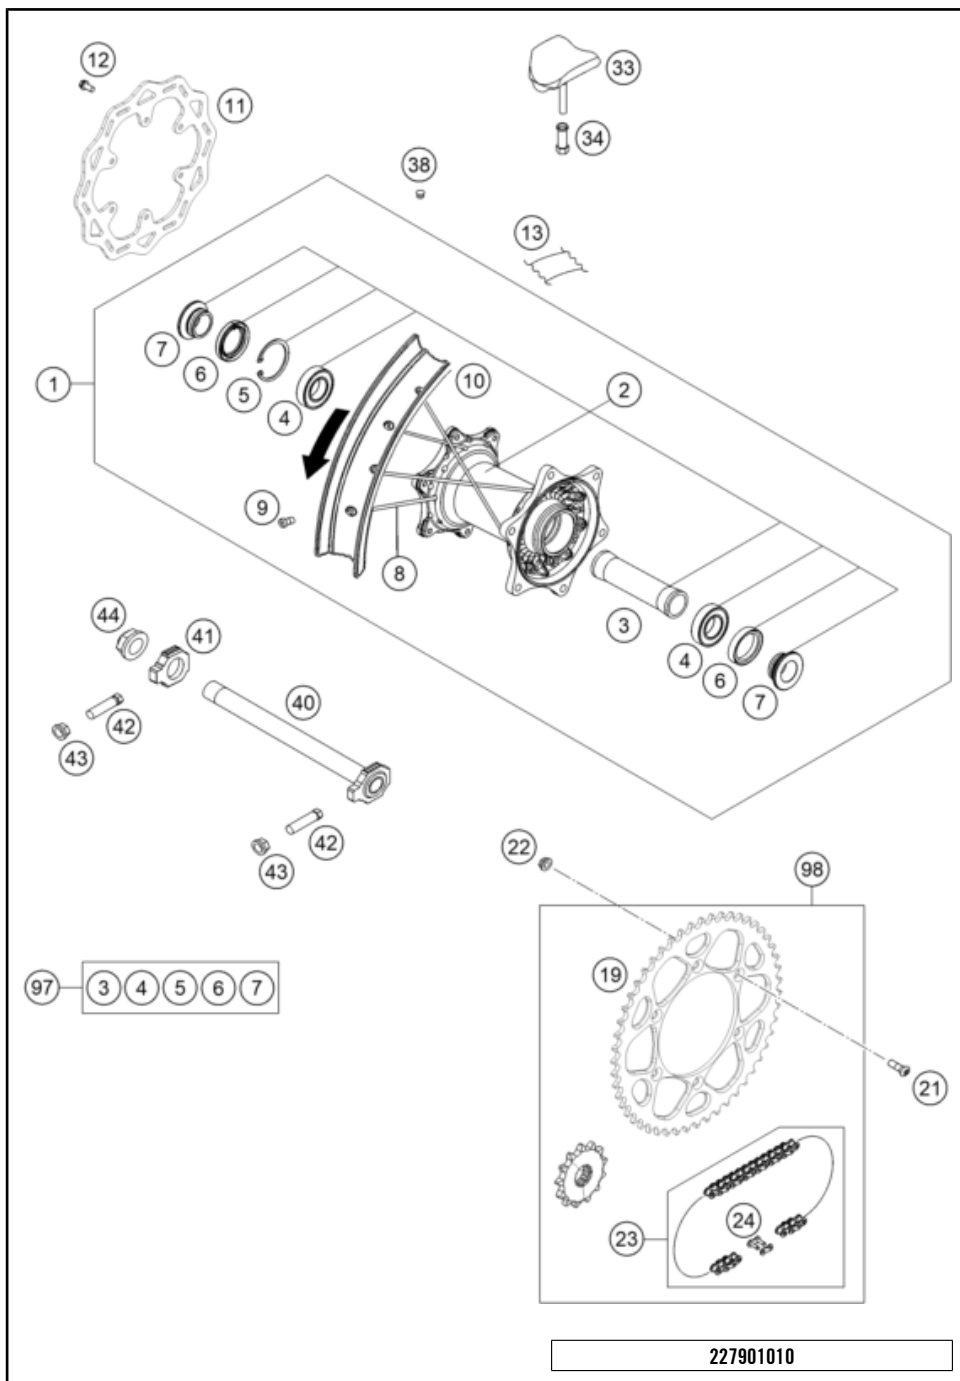

POS	PARTNUMBER	PARTNAME	PIECE
1	A4601090104404	Factory rear wheel 2.15x19"	1
2	A46010010044	Rear wheel hub compl.	1
3	A46010011000	Bearing spacer tube 121.5mm	1
4	0625060058	GR.BALL BEAR.6005 DDU2CG23S6NM	2
5	0472047175	CIRCLIP DIN0472-47X1,75	1
6	0760354771	SHAFT SEAL RING 35X47X7 TC	2
7	A46010016000	Spacing tube rear wheel	2
8	7901007120530	SPOKE M4,5X205-19" BLACK 16	36
9	79109072000	Spoke nipple M4.5	36
10	7911007000030	Rear rim 19x2.15	1
11	79010060000	BRAKE DISC REAR 220MM 16	1
12	59009062013	SPECIAL SCREW M6X13 WS=8 10.9	6
13	50310073200	RIM BAND 18" AND 19"	1
19	7771015104830	SPROCKET 48-T BLACK	x
19	7771015104930	SPROCKET 49-Z	1
19	7771015105030	SPROCKET 50-T BLACK	x
19	7771015105130	SPROCKET 51T BLACK	x
19	7771015105230	SPROCKET 52-T BLACK	x
21	0019080266S	COUNTER-SUNK SCREW ISA45 M8X26	6
22	06923080003	hex nut EN 1661 M8 WS13	6
23	50310165118	CHAIN 5/8X1/4" MX	1
24	50310166000	CONNECTING LINK F. 50310165118	1
33	78110090200	Tyre locker 2,15"	1
34	77110090050	NUT FOR WHEEL HOLDER	1
38	55003135000	PLUG FOR RIM	x
40	A46010085044	Wheel spindle rear wheel compl.	1
41	A46010084000	Chain tension adjuster right	1
42	50304040100	screw M10x1.25x50 WS10	2
43	58414030000	HH COLLAR NUT M10X1,25 WS=13	2
44	A46010086000	Collar nut M22x1,5 WS=30	1
97	A46010015010	wheel bearing repair kit	x
98	SPAA14U49AC1243	drivetrain kit SX 14T/49T	x

227901010

60348

* NEW PART X ON DEMAND