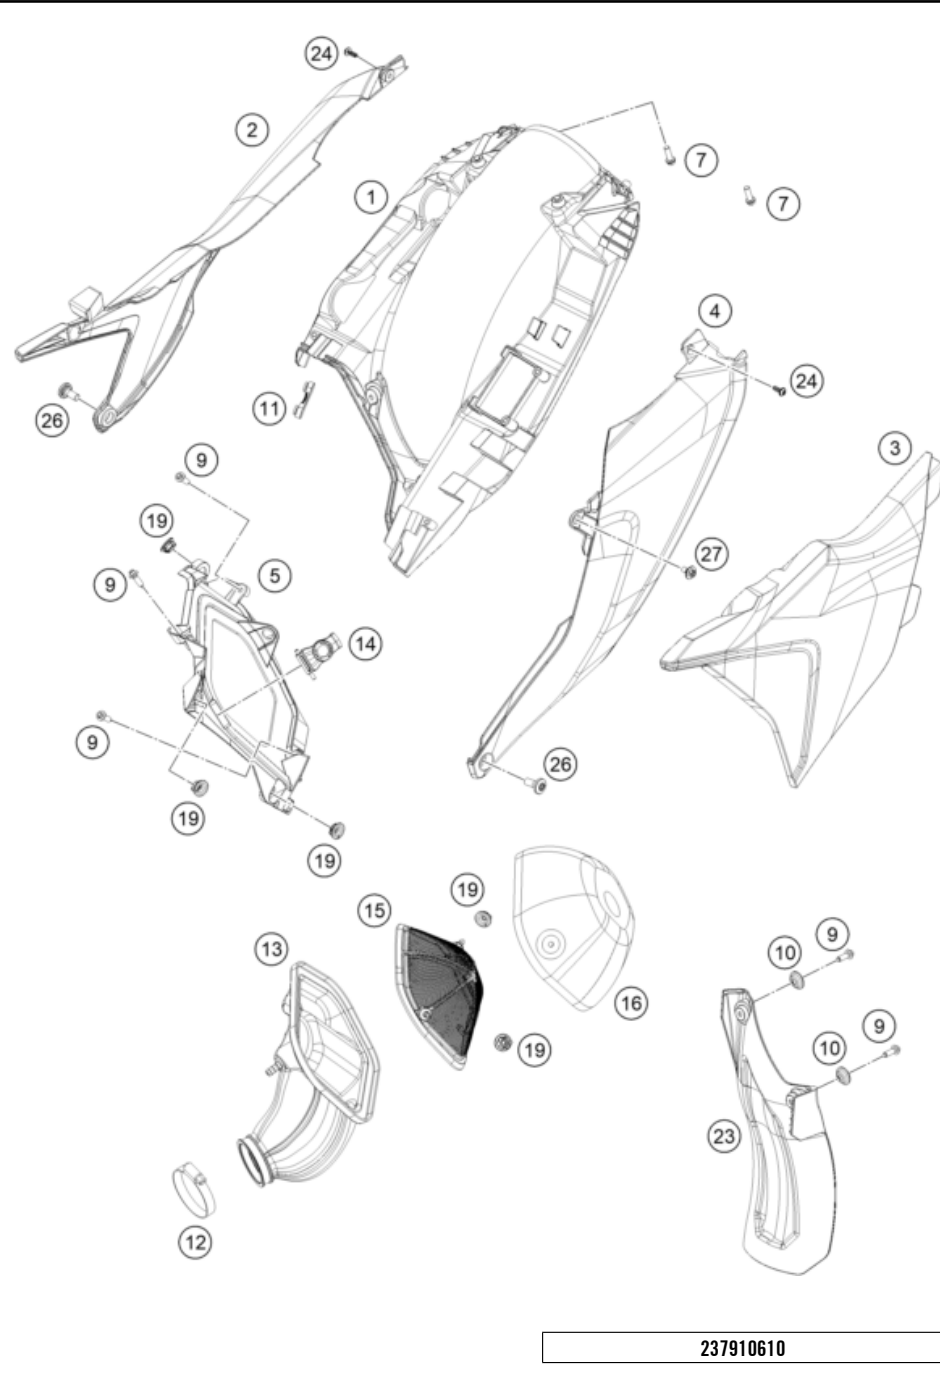

58232

* NEW PART

X ON DEMAND

POS	PARTNUMBER	PARTNAME	PIECE
2	A46004230066	Swingarm compl.	1
3	A46004066000	Chain slider, left	1
4	77304066150	Chain slider bushing	2
5	0025060166S	HH collar screw M6x16 TX30 SL	4
6	A46004042000	Brake line guide	1
8	77704034000	SUPPORT F. SHAFT SEAL RING 16	4
9	0760253270	radial shaft seal 25x32x7	4
10	59404032000	BEARING SLEEVE 17X22X38,7 03	2
11	0618222812	NEEDLEBEAR HK2212V 22/28/12 MB	4
12	54603036000	STOP DISK 22,2X31,7X1	2
14	A46004070000	Chainguide SX	1
15	59009062016	SPECIAL SCREW M6X16 WS=8 10.9	1
16	0025060456	HH COLLAR SCREW M6X45 TX30	1
17	58414030000	HH COLLAR NUT M10X1,25 WS=13	2
18	50304040100	screw M10x1.25x50 WS10	2
25	A46004037000	Swingarm pivot	1
26	54804038000	SELF LOCK.NUT M16X1,5 WS=19 03	1
27	A46004041000	Locking cap swingarm	4
29	54603055051	PRESS IN NUT M6 STEEL ZINC	1
99	79004030110	Repair kit swingarm bearing	x

237910512

60117

* NEW PART

X ON DEMAND

POS	PARTNUMBER	PARTNAME	PIECE
1	A46006001000AB	Lower section of the air filter	1
2	A46006004000AB	Air filter panel	1
3	A46006003000AB	Air filter cover	1
4	A46006005000AB	Side fairing	1
5	A46006001010AB	Air filter box front part	1
7	0025060206	HH collar screw M6x20 TX30	2
9	0017060206	SCREW F. PLASTIC K60X20AL SW6	5
10	77304066150	Chain slider bushing	2
11	79105098000	exhaust spacer	1
12	78006027000	HOSE CLAMP 45-65MM	1
13	A44006026000	Air boot	1
14	A46006017000	Air filter holding bracket	1
15	A42006016000	Air filter support	1
16	A46006015000	Air filter	1
19	47106003160	quick release rubber grommet	5
23	A46004050000	Splash protection	1
24	0081050141	EJOT PT screw K50x14	2
26	79003003000	SPECIAL SCREW M8X18 TORX45 SS	2
27	83008000012	special screw M6x12x3	1