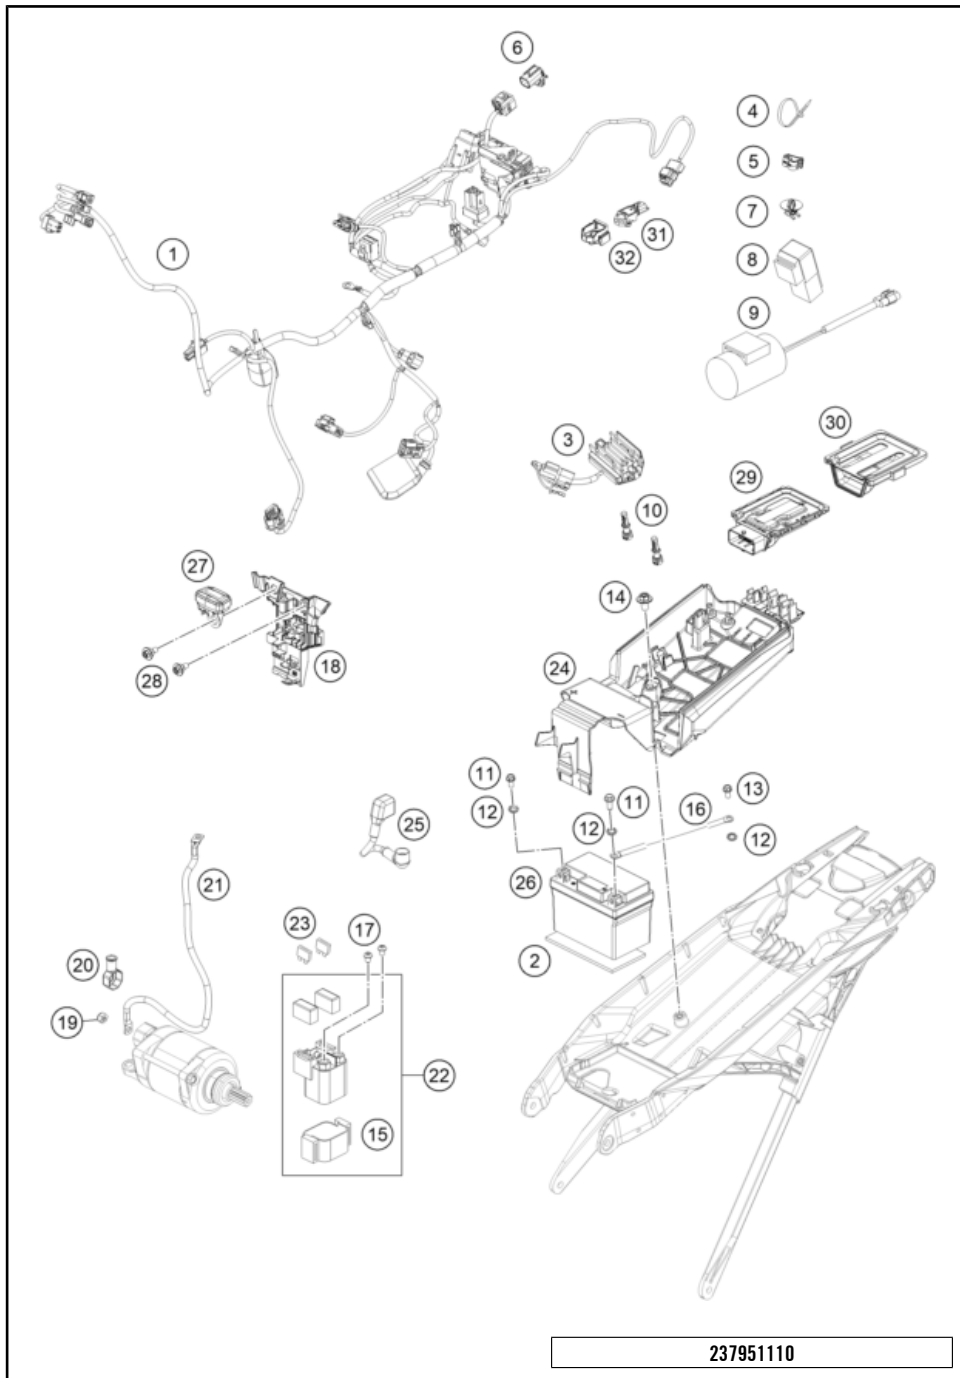

237951110

POS	PARTNUMBER	PARTNAME	PIECE
1	A44011075100	Main wiring harness	1
2	59003001099	METAMOLL 90X45X3MM 03	1
3	77211034000	VOLTAGE REGULATOR 09	1
4	44011076140	CABLE TIE 140/2,5MM BLACK	x
4	44011076200	CABLE TIE 200/3,6MM BLACK	x
4	44011076305	CABLE TIE 300/4,8MM BLACK	x
5	83013026000	CABLE GUIDE	2
6	0007000000U002	Plug cap	1
7	79711013010	Cable bracket d8	1
8	61111057000	RELAY CM1A-R-12V-H80 07	1
9	77711035000	CONDENSATOR	1
10	55641030000	Holder control unit	2
11	0025050126	HH collar screw M5x12 TX30	2
12	58411098100	CONTACT WASHER M6 VSV-K6	3
13	0026060136	COLLAR SCREW M6X13 ISA30	1
14	0024060106	HH COLLAR SCREW M6X10 TX30	1
15	58211058050	BRACKET RUBBER F.STARTRELAY 07	1
16	75011097100	Ground wire	1
17	0902060083	AH OVAL SCREW ISO 7380 M 6X8	2
18	A46011083000	Connector support	1
19	0985060003	SELF LOCK. NUT DIN0985-M 6	1
20	77240099000	PROTECTION CAP F. STARTER ENG.	1
21	A44011059000	Starter cable	1
22	58211058000	STARTER RELAY 12V '99	1
23	58011109110	FUSE 10 A 2000	2
24	A46011055000	Battery holding bracket	1
25	A46011059050	Battery cable cpl.	1
26	79111053000	battery 12V/24Wh	1
27	A46014069000	Dashboard	1
28	83008100015	SPECIAL SCREW M6X15X5,5	2
29	55641031000	Control device EFI	1
30	A45041031050	Engine control unit rubber band	1
31	A45041075000	crank case pressure sensor	1
32	A45041075010	Rubber band, crankcase pressure sensor	1

60320

* NEW PART

X ON DEMAND