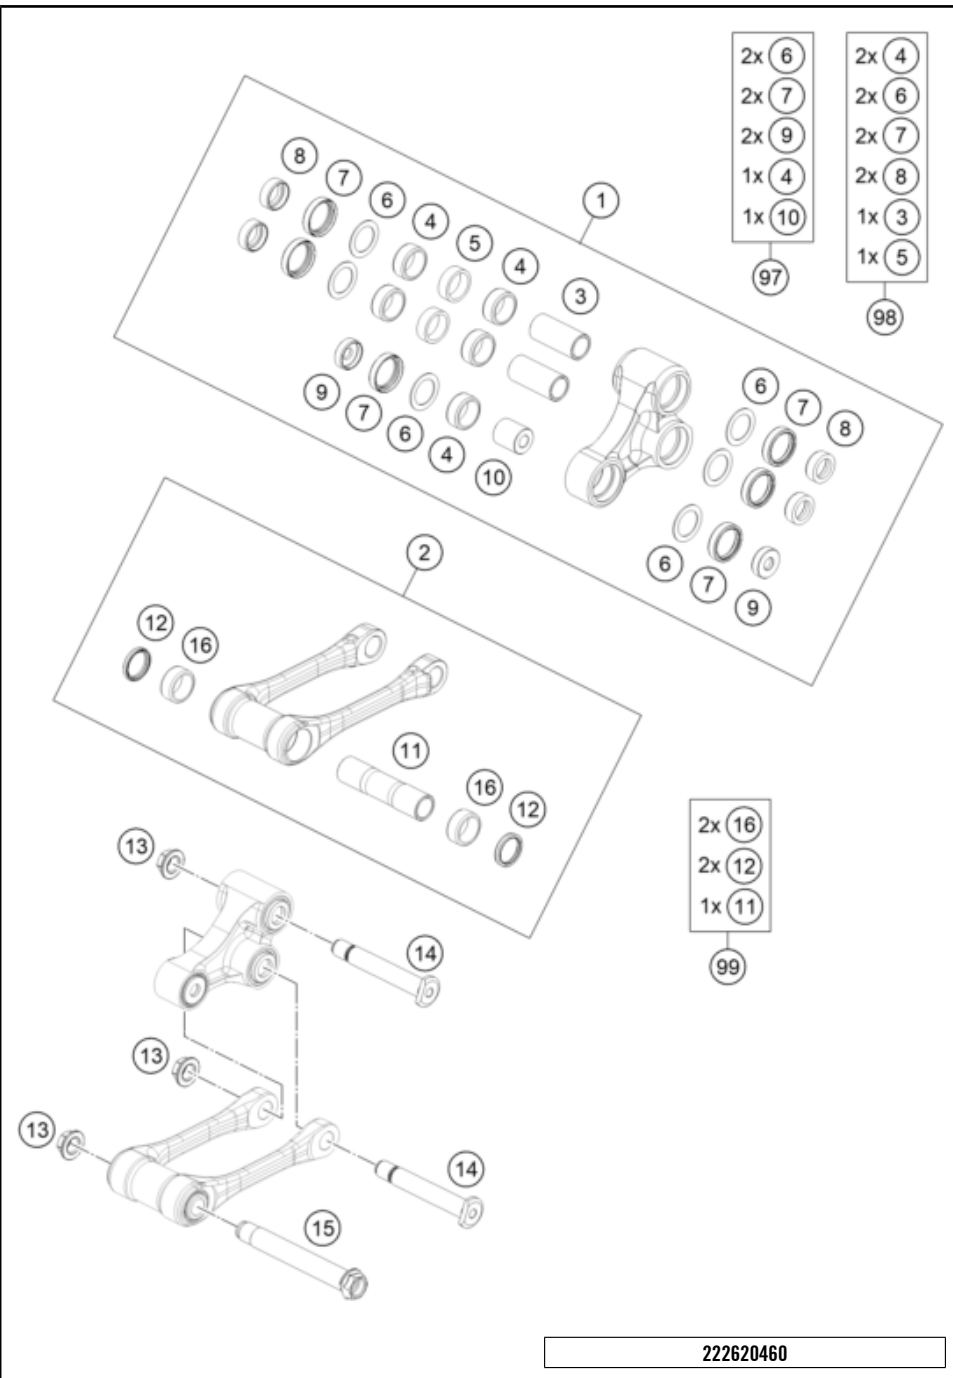

222620460

POS	PARTNUMBER	PARTNAME	PIECE
1	A46004080044	triangular lever SX	1
2	A46004083044	pullrod cpl.	1
3	0800001704800	Bearing sleeve 17x22x48	2
4	0618222812	NEEDLEBEAR HK2212V 22/28/12 MB	5
5	0800000902900	Spacer	2
6	54603036000	STOP DISK 22,2X31,7X1	6
7	0760253270	radial shaft seal 25x32x7	6
8	77704034000	SUPPORT F. SHAFT SEAL RING 16	4
9	A46004134000	Bucket for shaft seal ring	2
10	0800001002501	Bearing sleeve 10x22x24.5	1
11	0800001708900	Bearing sleeve for pull rod	1
12	0760222841	SHAFT SEAL RING G22x28x4	2
13	54804038000	SELF LOCK.NUT M16X1,5 WS=19 03	3
14	A46004085000	Pin, triangle lever M14x1.5	2
15	A46004084000	Pin pull rod M14x1.5	1
16	58033097000	NEEDLE BEARING HK 2216	2
97	A46004080010	repair kit triangular cenitlever front	x
98	A46004080020	repair kit triangular cenitlever back	x
99	A46004083010	repair kit pull rod	x

58232

* NEW PART

X ON DEMAND