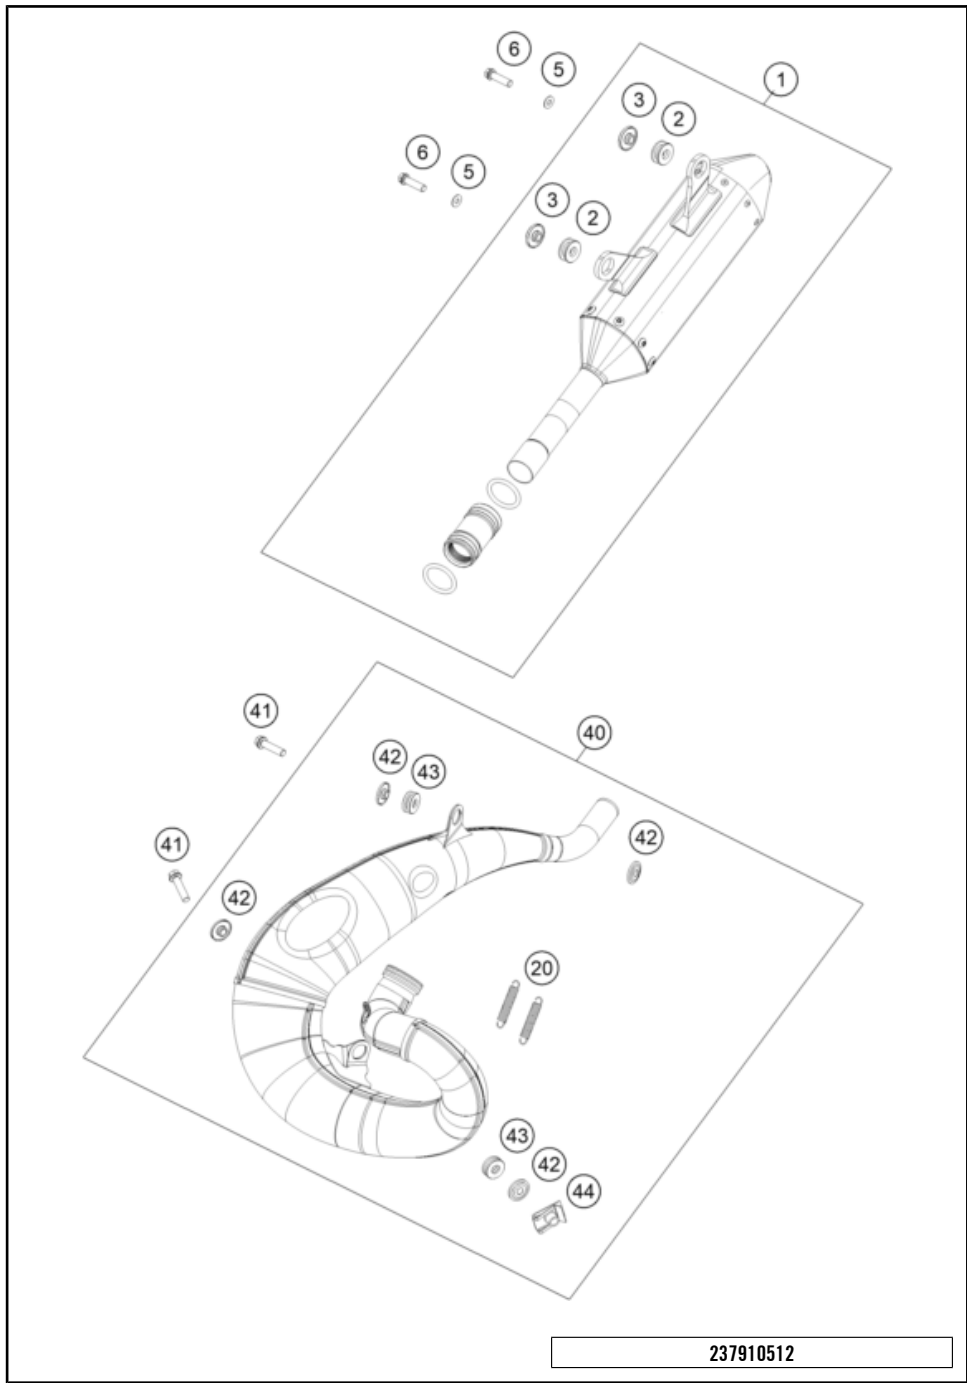

POS	PARTNUMBER	PARTNAME	PIECE
1	A44005079033	Silencer 250 SX	1
2	77205068000	DAMP. COMPON. BLACK	2
3	77205169000	BUSHING 7.5x12x28x8.3 11	2
5	50233041000	PAIR OF WASHERS M 6 NORDLOCK	2
6	0025080306	HH collar screw M8x30	2
20	50305016200	Tension spring L=65 mm	2
40	A44005007033	Header preassembled	1
41	0025060256	HH collar screw M6x25 TX30	2
42	77805069000	BUSHING 8.5x12x28x8.3	2
43	79105068000	Damper gray	1
44	54603048000	RANGE CHANGE METAL NUT M8	1

237910512

60117

* NEW PART

X ON DEMAND