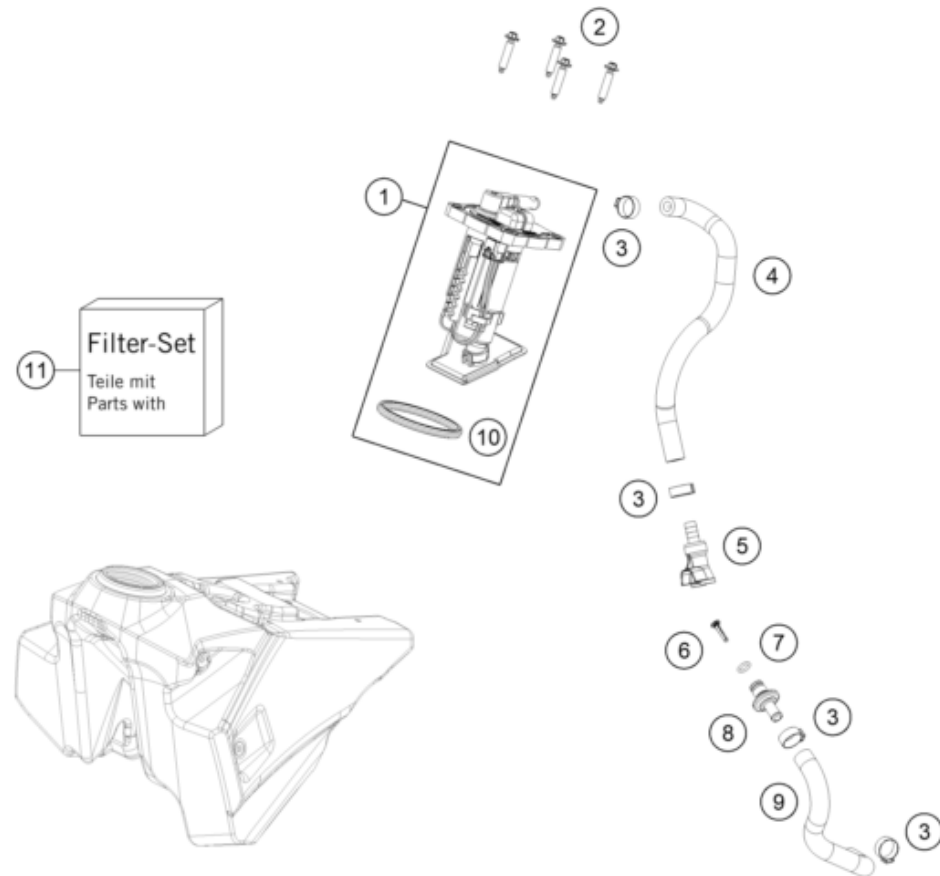

237910512

60117

* NEW PART

X ON DEMAND

POS	PARTNUMBER	PARTNAME	PIECE
1	A46006001000AB	Lower section of the air filter	1
2	A46006004000AB	Air filter panel	1
3	A46006003000AB	Air filter cover	1
4	A46006005000AB	Side fairing	1
5	A46006001010AB	Air filter box front part	1
7	0025060206	HH collar screw M6x20 TX30	2
9	0017060206	SCREW F. PLASTIC K60X20AL SW6	5
10	77304066150	Chain slider bushing	2
11	79105098000	exhaust spacer	1
12	78006027000	HOSE CLAMP 45-65MM	1
13	A44006026000	Air boot	1
14	A46006017000	Air filter holding bracket	1
15	A42006016000	Air filter support	1
16	A46006015000	Air filter	1
19	47106003160	quick release rubber grommet	5
23	A46004050000	Splash protection	1
24	0081050141	EJOT PT screw K50x14	2
26	79003003000	SPECIAL SCREW M8X18 TORX45 SS	2
27	83008000012	special screw M6x12x3	1

237910610

60337

* NEW PART

X ON DEMAND

POS	PARTNUMBER	PARTNAME	PIECE
1	A46007013000	Fuel tank	1
2	79107011000	Seat holder screw	4
3	77707008144C1	Fuel tank cap	1
4	A46007014000	Fuel tank role	3
5	0026060136	COLLAR SCREW M6X13 ISA30	3
6	79107013010	wire holder / fuel ventilation	1
7	78007000270	PVC-HOSE 5,6X10X270MM	1
8	A46008054000ABA	Spoiler kit SX/XC 2023 with decal	1
10	0025060126	HH collar screw M6x12 TX30	4
11	0025060256	HH collar screw M6x25 TX30	1
12	0017060205	SCREW FOR PLASTIC K60X20 SW6	4
13	A46007040000EB	Seat	1
14	A46007040050EB	Seat cover	1

23A4600711

60341

* NEW PART

X ON DEMAND

POS	PARTNUMBER	PARTNAME	PIECE
1	A46007088000	Fuel pump	1
2	0017060305	SPECIAL SCREW K60X30 WS=6	4
3	00050157706	VARIABLE ONE-EAR CLAMP 15,7MM	4
4	A46007016000	Fuel hose DKK	1
5	5850701050030	CLUTCH CPC BLACK 05	1
6	78141013190	FUEL FILTER	1
7	58507012000	O-RING VITON F. PLUG CPC 05	1
8	77707010000	CONNECTOR FUEL PUMP	1
9	A46007017000	Fuel hose	1
10	A46007088050	Fuel pump seal	1
11	A46007018044	Fuel pump filter kit	1