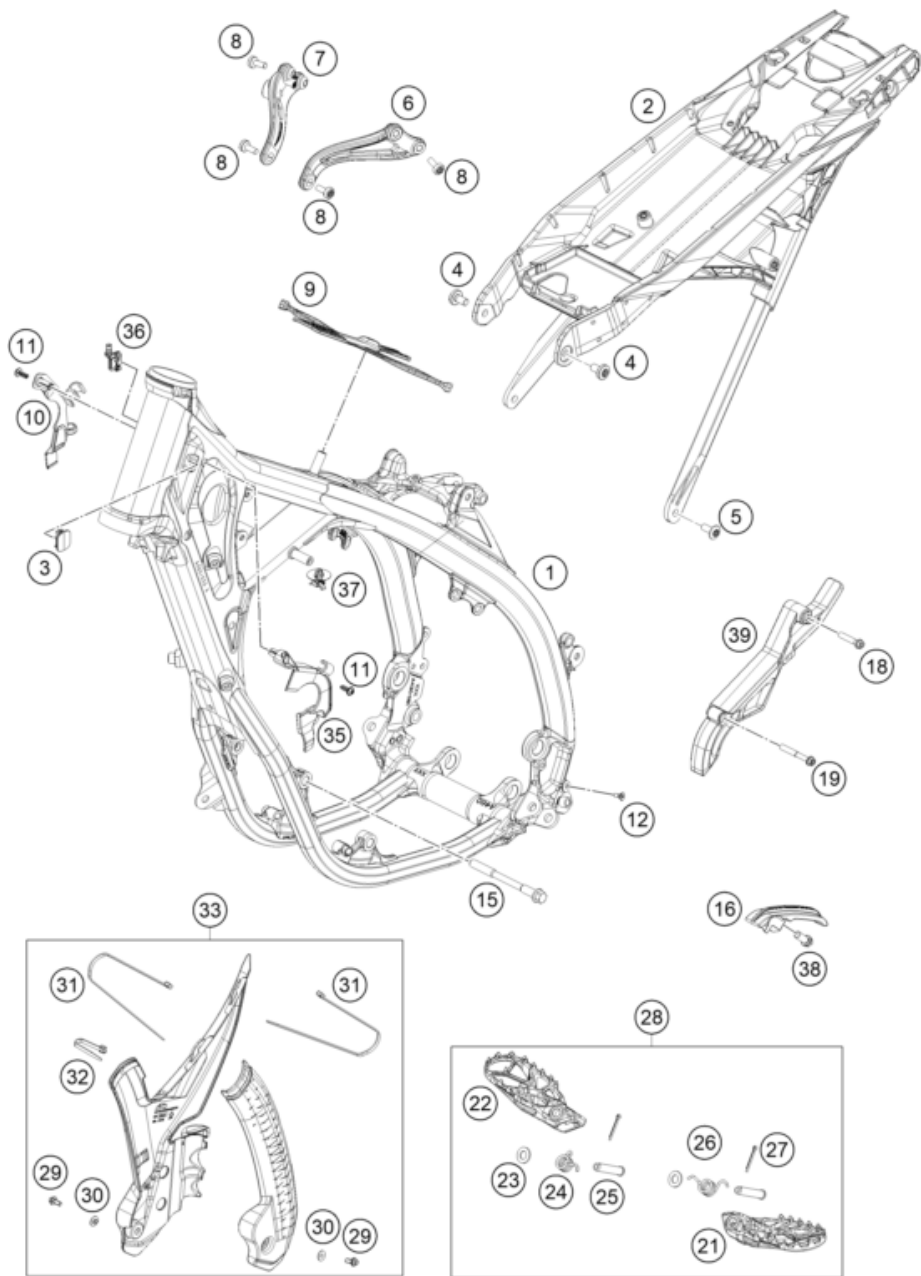

23A4600210

60136

* NEW PART

X ON DEMAND

237950310

POS	PARTNUMBER	PARTNAME	PIECE
1	A44003001000C1	Frame	1
2	A46003002000	Subframe	1
3	79111013010	Cover control head sheet	1
4	09000008016U0	Special screw M8x16 ISA45 self-locking	2
5	79003003000	SPECIAL SCREW M8X18 TORX45 SS	2
6	A42003013000	Engine brace left	1
7	A42003014000	Engine brace right	1
8	0035080206S	SHCS M8x20 TX45	6
9	A46007012000	Tank support rubber	1
10	A46003099020	Cable bracket/throttle cable guide	1
11	0081050141	EJOT PT screw K50x14	2
12	69013099050	SCREW F. EXPANSION TANK	1
15	59003013000	ENGINEBRAC.SCREW M10X123 WS=13	2
16	A46003053000	Chain slider below	1
18	0025080206	HH collar screw M8x20	1
19	0025060456	HH COLLAR SCREW M6X45 TX30	1
21	A46003040000	Foot grid left	1
22	A46003041000	Foot peg right	1
23	0125100003	washer DIN 125 A 10.5	2
24	A46003045000	Footrest spring right	1
25	54803044000	PIN FOR FOOT PED 51.5X9.8 MM	2
26	A46003044000	Footrest spring left	1
27	0094032253	PIN DIN0094-3,2X25 STEEL	2
28	A46003037033	Footpeg set	1
29	0025050106	HH collar screw M5x10 TX30	2
30	54803092060	BUSH F. FRAME PROTECTION 03	2
31	44011076200	CABLE TIE 200/3,6MM BLACK	2
32	44011076140	CABLE TIE 140/2,5MM BLACK	1
33	A46003094000C1	Frame protection set	1
35	A46003099010	Cable bracket	1
36	79107013010	wire holder / fuel ventilation	1
37	79711013010	Cable bracket d8	1
38	0025080206	HH collar screw M8x20	1
39	A44003096000	Front sprocket cover	1