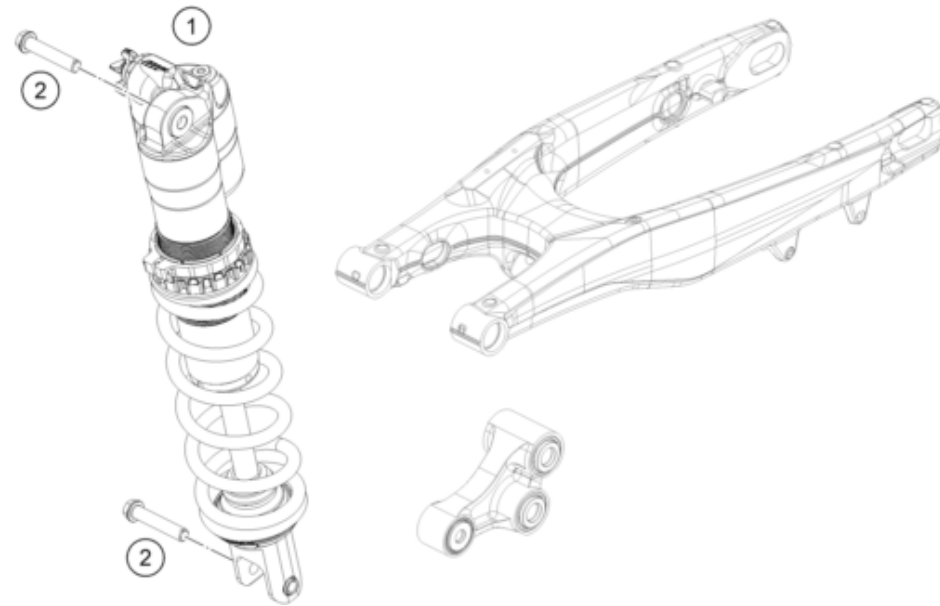

SHOCK ABSORBER

300 SX 2023 2023

POS	PARTNUMBER	PARTNAME	PIECE
1	A460C403W408000	Monoshock 250/300 SX/TC 2023	1
2	77204089000	HH COLLAR SCREW M10X52 SW13	2

227950410

60350

* NEW PART

X ON DEMAND