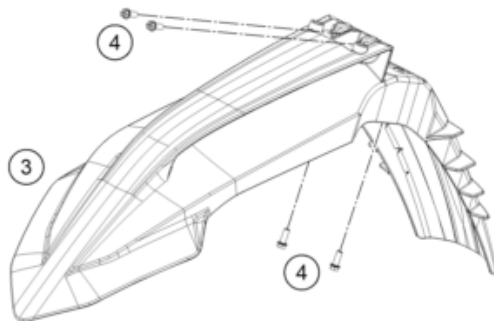

POS	PARTNUMBER	PARTNAME	PIECE
1	A46008007033EBC	Number plate	1
2	0017060206	SCREW F. PLASTIC K60X20AL SW6	3
3	A46008010000EB	Fender	1
4	0025060166	HH collar screw M6x16 TX30	4
5	A46008013000ABA	Fender, rear with decal	1
6	83008000012	special screw M6x12x3	2
7	79608052000	BUSH 6X11X16X5 MM	1