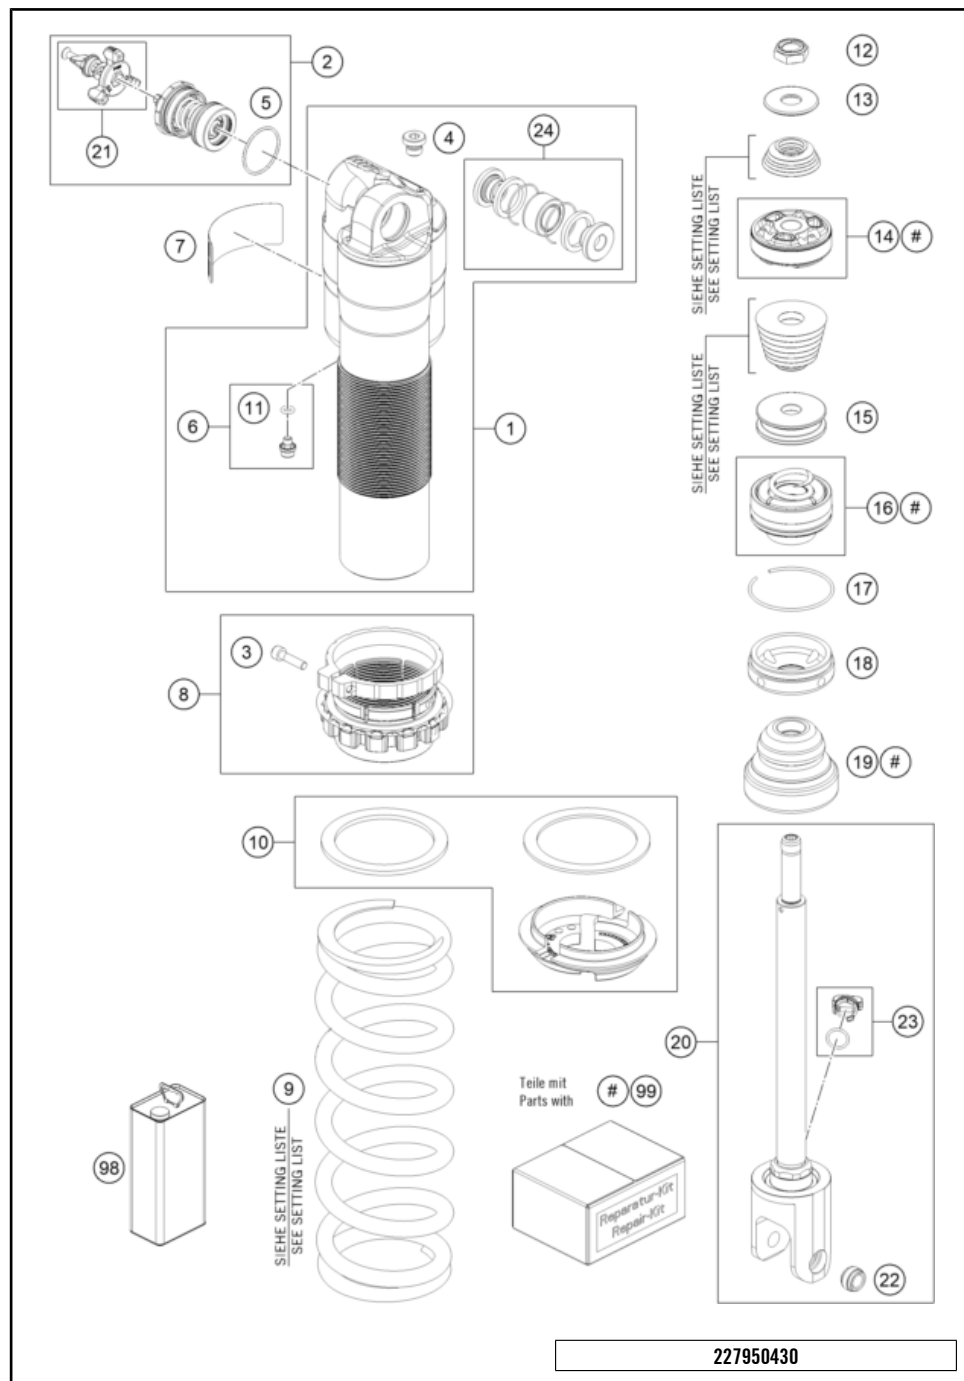

POS	PARTNUMBER	PARTNAME	PIECE
1	S455000003S0100	Monoshock case M51x1 h19 with pipe cpl.	1
2	S012900000S0300	Basevalve cpl.	x
3	14460042	HS cylinder-head screw M5x20 DIN 912	1
4	50180095	HS cylinder-head screw R1/8 I8	1
5	50180217	O-ring 27x1,5 Viton70 green ISO 3601-3S	1
6	36120151S1	screw fill M5x6 cpl.	1
7	52000312	Sticker XACT LDS 80x29	1
8	S938100001S0000	Plastic Spring Retainer cpl.	1
9	91210130	mainspring (62/65) 36-240 muffle white	x
9	91210131	mainspring (62/65) 39-240 muffle white	x
9	91210132	mainspring (62/65) 42-240 muffle white	x
9	91210133	mainspring (62/65) 45-240 muffle white	x
9	91210134	mainspring (62/65) 48-240 muffle white	x
9	91210135	mainspring (62/65) 51-245 muffle white	x
9	91210136	Mainspring (62) 54-250.0 shock white	x
10	S828800000S01BQ	spring retainer 26,5x76,5x22,3 cpl.	1
11	S208600003000FB	O-ring 5,28x1,78 HNBR70 red	1
12	50181207	Locking nut M12x1 h9 WAF19	1
13	50181344	Rebound disc 12x34x3,5 h0	1
14	S625000000S0000	Piston 12x49.4x18 cpl.	1
15	50181091	Rebound disc 12x43x12,5 h8	1
16	50180603S7	Dichtungsträger 50x28 cpl.	1
17	50180126	Round-wire snap ring 53x1,75	1
18	50181349	Cap 50,12x16 h6	1
19	50181100	Rubber pad 18x58x46 black	1
20	S421800010S0100	Mounting fork with piston rod cpl. Link	1
21	RP10044T	Repair kit adjuster DCC 2023	x
22	46811205	Bush M10x12/15/13x9,5	1
23	S918100006S0000	adjuster rebound red cpl.	1
98	R15006	REPAIR KIT BEARINGS 07	x
99	50180751S1	SHOCK ABSORBER FLUID 5 LT	x
99	RP10043T	shock absorber rebuild kit	x

227950430

57666

* NEW PART X ON DEMAND