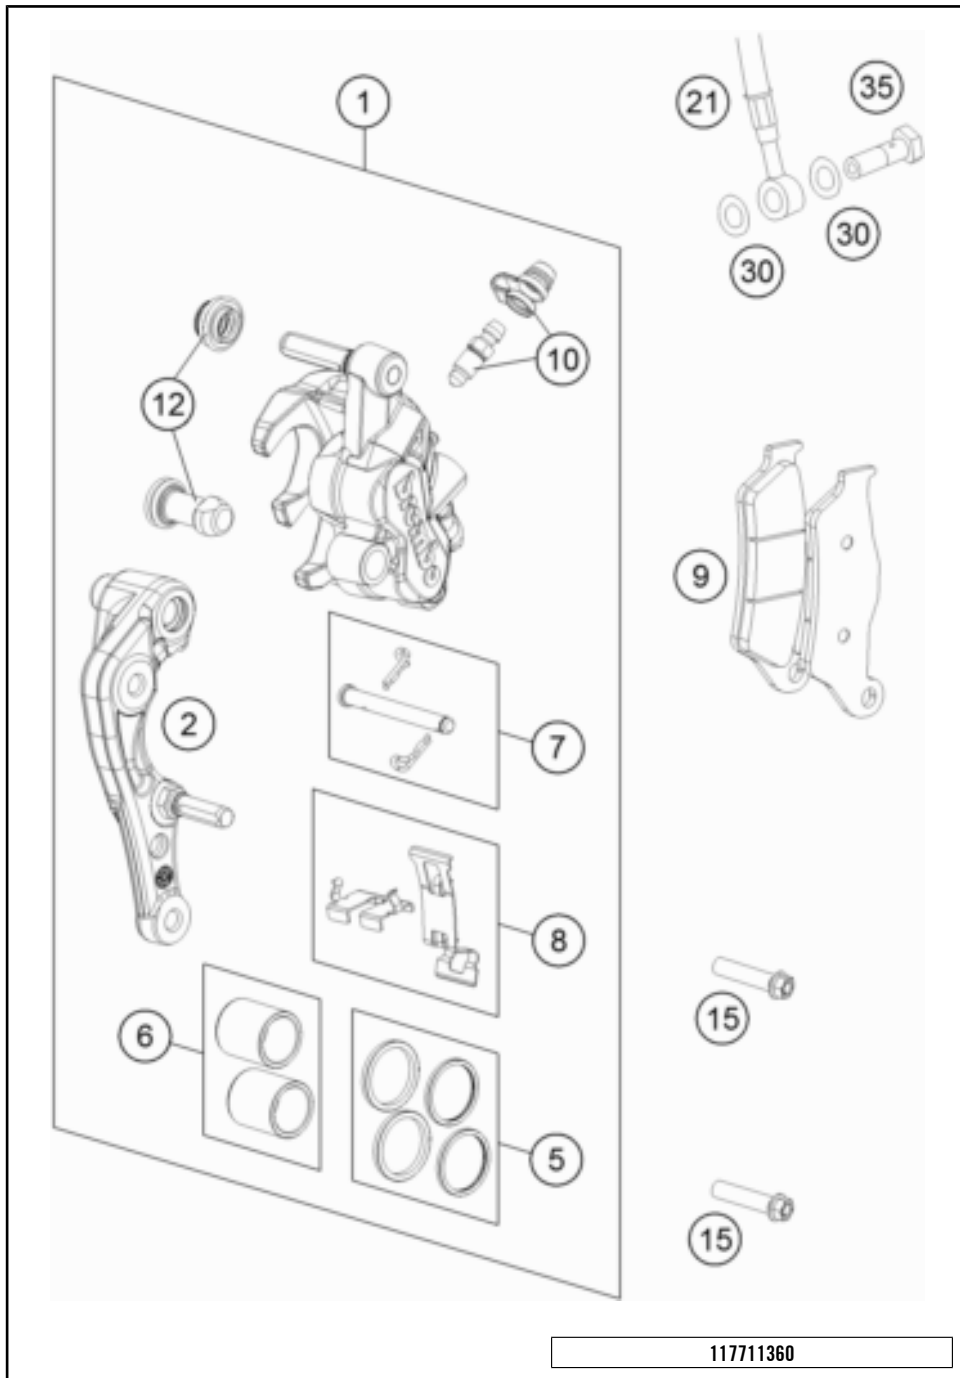

FRONT BRAKE CALIPER

300 SX 2023 2023

POS	PARTNUMBER	PARTNAME	PIECE
1	7701301500101	CALIPER NAT. WITHOUT PADS	1
2	77013014000	BRAKE CALIPER SUPPORT FRONT 09	1
5	77013021000	REP. KIT SEALS 24MM	1
6	77013019000	REP. KIT PISTON 24MM	1
7	77013017000	BOLT CPL. 09	1
8	77013018000	RETAINING PLATE SET BREMBO	1
9	77713030000	BRAKE PADS FRONT	1
10	61013020100	BLEEDER SCREW WITH CAP	1
12	54613218000	CUP SET SHORT	1
15	0025080306S	HH COLLAR SCREW M8X30 TX40	2
21	59013010000	BRAKEHO. FRONT 1235MM 2000	1
30	0603100141	sealing ring DIN 7603 10x14x1	2
35	50213025000	HOLLOW SCREW M10X1X19	1

117711360

10680

* NEW PART X ON DEMAND