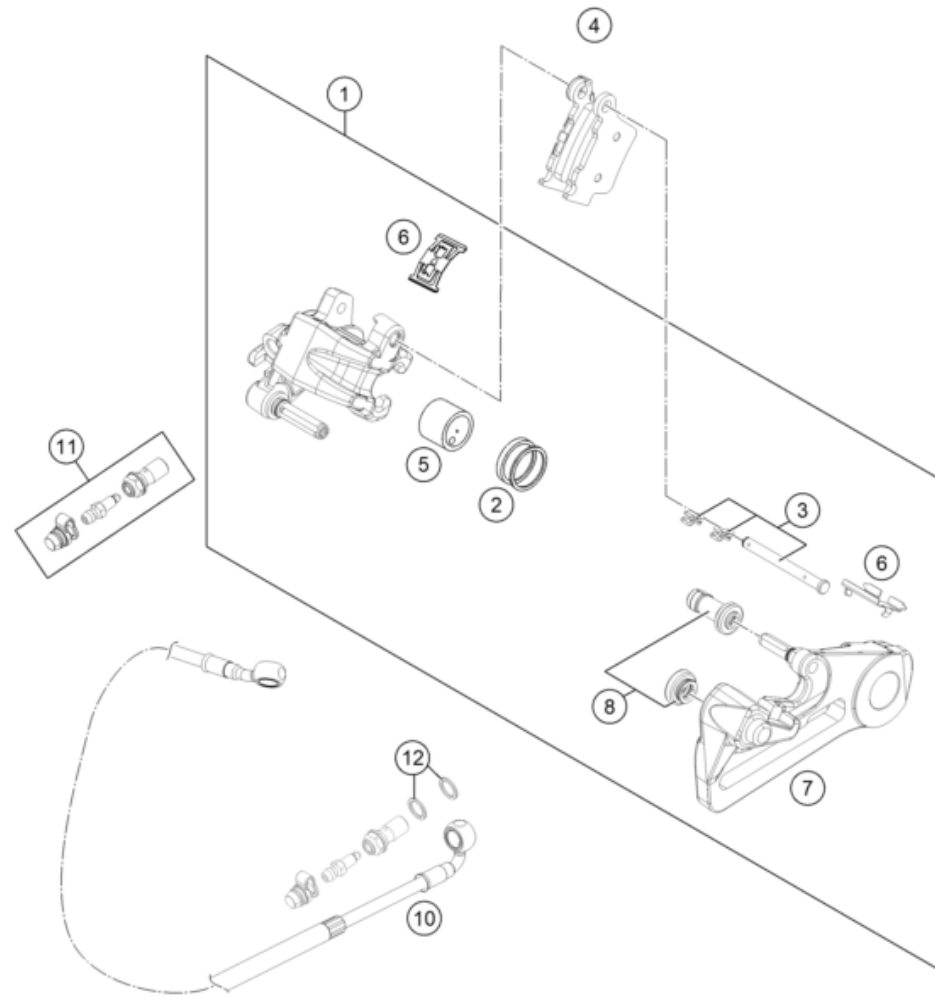

REAR BRAKE CALIPER

300 SX 2023 2023

POS	PARTNUMBER	PARTNAME	PIECE
1	A46013080001	Rear brake caliper PF 26 b cml.	1
2	50313081200	REPAIR KIT SEALING RINGS 26MM	1
3	54813082000	BOLT SET FOR BRAKE CALIPER 03	1
4	54813090300	BRAKE PAD SET REAR TOYO	x
4	79013090000	BRAKE PAD REAR TOYO B204	1
5	77713083000	BRAKE PISTON 26MM 2013	1
6	54813018000	RETAINING SPRING SET 2003	1
7	A46013075000	Brake caliper support	1
8	54613218100	CUP SET SHORT	1
10	77213070300	Rear Brakehose	1
11	62513020000	BLEEDER SCREW CPL. 05	1
12	0603100141	sealing ring DIN 7603 10x14x1	2

227951390

58280

* NEW PART

X ON DEMAND