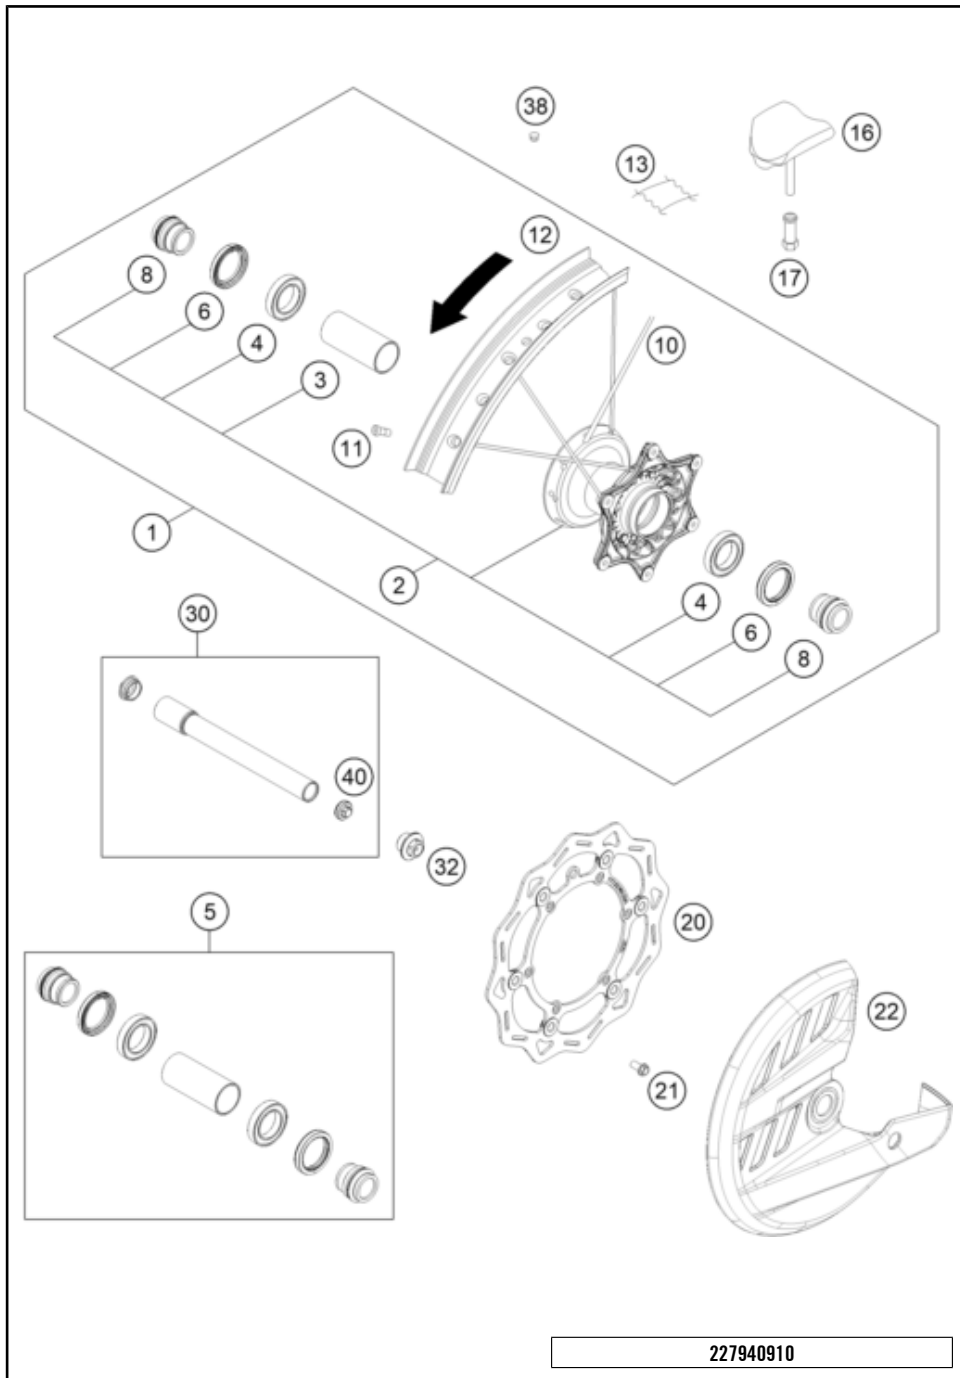

FRONT WHEEL

300 SX 2023 2023

POS	PARTNUMBER	PARTNAME	PIECE
1	A4600990104404	Factory front wheel 1.6x21"	1
2	77709010144	FRONT WHEEL HUB CPL.	1
3	54809011000	BEA.SPACERTUBE 35X2 L=79,4 03	1
4	0625069068	GR.BALL BEAR.6906 DDU2CG23S6NM	2
5	77709015000	wheel bearing repair kit	1
6	0760354771	SHAFT SEAL RING 35X47X7 TC	2
8	77709012000	SPACER BUSHING F. FR. WHEEL	2
10	7710907122630	SPOKE M4,5X226- 21" BLACK 12	36
11	79109072000	Spoke nipple M4.5	36
12	7910907000030	Front Rim 21x1.60	1
13	50309073000	RIM BAND 21"	1
16	78109090200	Tyre locker 1,60"	1
17	77110090050	NUT FOR WHEEL HOLDER	1
20	79009060000	BRAKE DISC FRONT 260MM 16	1
21	59009062013	SPECIAL SCREW M6X13 WS=8 10.9	6
22	79109961000	Brake disc guard	1
30	79109081033	Wheel spindle front cmpl, 2019	1
32	A46009082000	Collar screw M20x1.5 SW17 Al	1
38	55003135000	PLUG FOR RIM	x
40	7770908107055	AUXILIARY SCREW FRONT	1

227940910

59849

* NEW PART X ON DEMAND