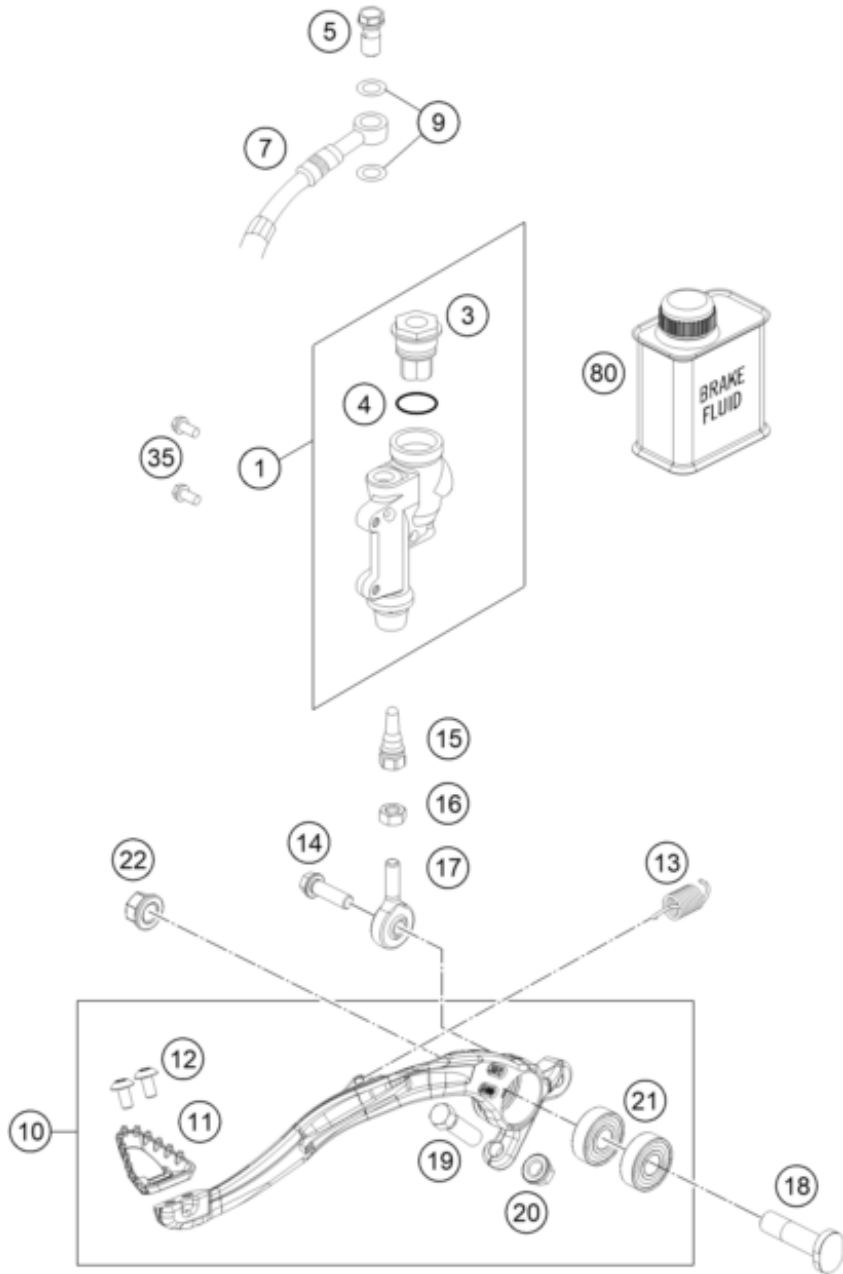

POS	PARTNUMBER	PARTNAME	PIECE
1	77013060044	REAR BRAKE CYLINDER CPL.SX 09	1
3	54813062100	REAR BRAKE CYL. COVER CPL. 04	1
4	54813063000	FOOT-BRAKE CYL. GASKET SX 03	1
5	54813020100	banjo bolt M10x1x19 black	1
7	77213070300	Rear Brakehose	1
9	0603100141	sealing ring DIN 7603 10x14x1	2
10	A46013050044	foot brake lever cpl	1
11	55413051000	STEP PLATE FOOT BRAKE LEVER	1
12	58605083010	SCREW TORX M5X10 05	2
13	A46003062000	Retracting spring	1
14	0025060206S	HH collar screw M6x20 TX30	1
15	54813056000	PUSH ROD L=28MM 03	1
16	0934060003	hex nut DIN 934 M6	1
17	54813055100	Joint head CMP6	1
18	47213054000	Screw foot brake lever	1
19	59001037000	SPECIAL SCREW M8X26 WS=10	1
20	46030045000	flanged nut M8 WS10	1
21	0625060002	deep groove ball bearing SKF 6000-2RS1	2
22	54630044000	COLLAR NUT M10 WS=13	1
35	0025060126	HH collar screw M6x12 TX30	2
80	00062030000	BRAKE FLUID DOT5.1 0,25L	1

227951330

60326

* NEW PART

X ON DEMAND