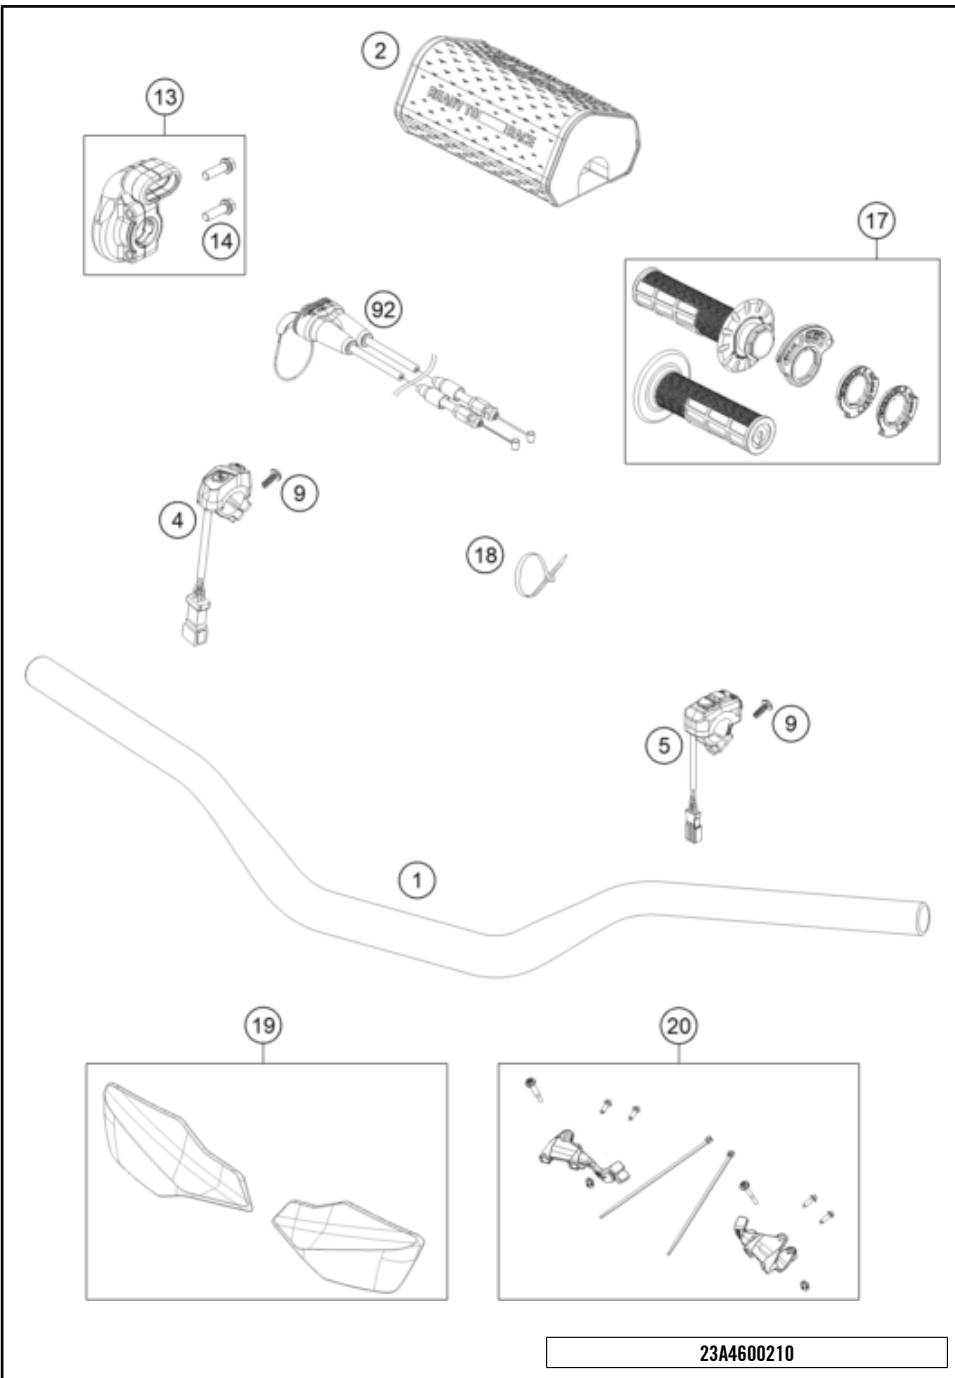

POS	PARTNUMBER	PARTNAME	PIECE
1	7900200100030	HANDLEBAR D=28MM	1
2	A46002002044C1A	Handlebar pad cpl.	1
4	A46011074000	Start/stop button	1
5	A44039074000	Combination switch	1
9	0081050181	SCREW FOR PLASTIC K50X18 T20	2
13	A46002010025	Housing throttle twist grip cpl.	1
14	0025060206	HH collar screw M6x20 TX30	2
17	A46002921000C1	Grip set black	1
18	44011076140	CABLE TIE 140/2,5MM BLACK	x
18	44011076200	CABLE TIE 200/3,6MM BLACK	x
19	A49002082044EB	Handguard cpl.	1
20	79602084144	Mounting kit, handguard, right and left	1
92	A44002091000	Throttle cable complete 2 stroke	1

23A4600210

60136

* NEW PART

X ON DEMAND