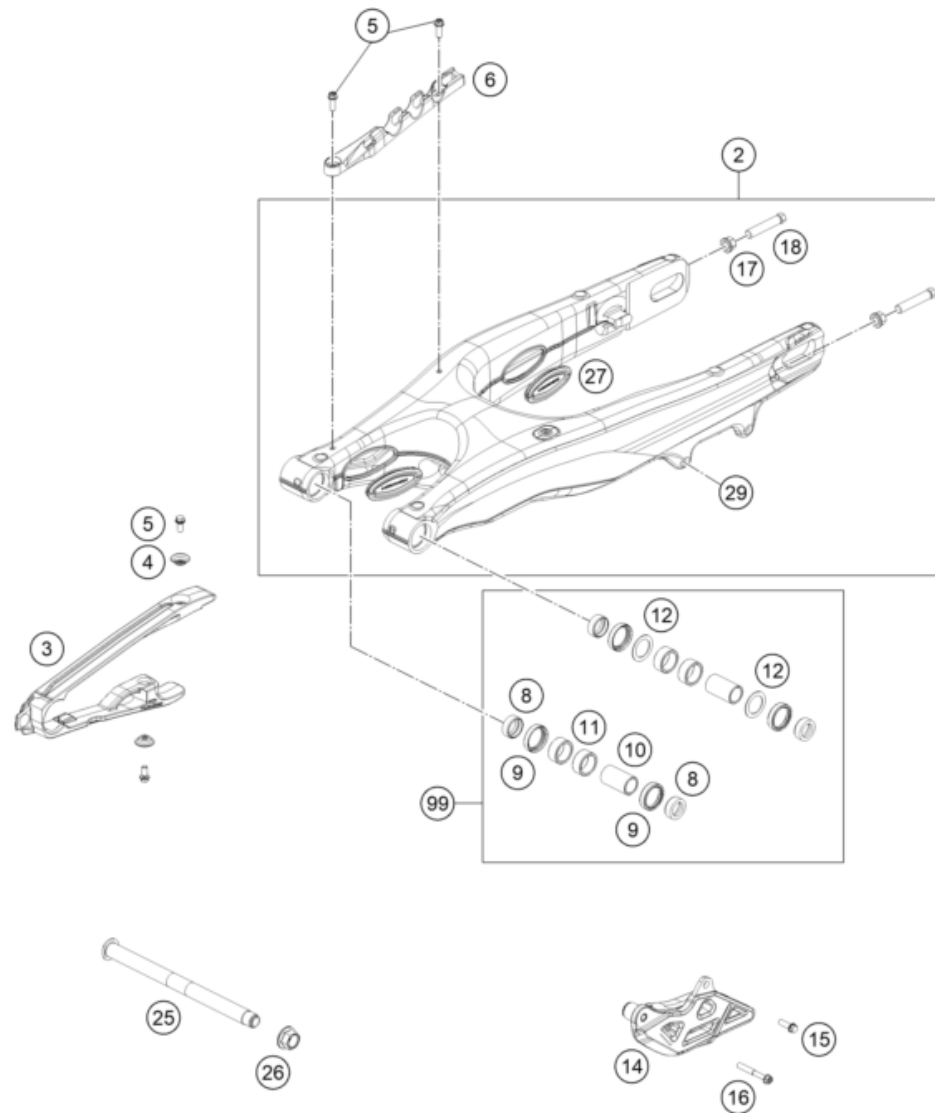

227950430

57666

* NEW PART X ON DEMAND

222620460

POS	PARTNUMBER	PARTNAME	PIECE
1	A46004080044	triangular lever SX	1
2	A46004083044	pullrod cpl.	1
3	0800001704800	Bearing sleeve 17x22x48	2
4	0618222812	NEEDLEBEAR HK2212V 22/28/12 MB	5
5	0800000902900	Spacer	2
6	54603036000	STOP DISK 22,2X31,7X1	6
7	0760253270	radial shaft seal 25x32x7	6
8	77704034000	SUPPORT F. SHAFT SEAL RING 16	4
9	A46004134000	Bucket for shaft seal ring	2
10	0800001002501	Bearing sleeve 10x22x24.5	1
11	0800001708900	Bearing sleeve for pull rod	1
12	0760222841	SHAFT SEAL RING G22x28x4	2
13	54804038000	SELF LOCK.NUT M16X1,5 WS=19 03	3
14	A46004085000	Pin, triangle lever M14x1.5	2
15	A46004084000	Pin pull rod M14x1.5	1
16	58033097000	NEEDLE BEARING HK 2216	2
97	A46004080010	repair kit triangular cenitlever front	x
98	A46004080020	repair kit triangular cenitlever back	x
99	A46004083010	repair kit pull rod	x

58232

* NEW PART

X ON DEMAND

POS	PARTNUMBER	PARTNAME	PIECE
2	A46004230066	Swingarm compl.	1
3	A46004066000	Chain slider, left	1
4	77304066150	Chain slider bushing	2
5	0025060166S	HH collar screw M6x16 TX30 SL	4
6	A46004042000	Brake line guide	1
8	77704034000	SUPPORT F. SHAFT SEAL RING 16	4
9	0760253270	radial shaft seal 25x32x7	4
10	59404032000	BEARING SLEEVE 17X22X38,7 03	2
11	0618222812	NEEDLEBEAR HK2212V 22/28/12 MB	4
12	54603036000	STOP DISK 22,2X31,7X1	2
14	A46004070000	Chainguide SX	1
15	59009062016	SPECIAL SCREW M6X16 WS=8 10.9	1
16	0025060456	HH COLLAR SCREW M6X45 TX30	1
17	58414030000	HH COLLAR NUT M10X1,25 WS=13	2
18	50304040100	screw M10x1.25x50 WS10	2
25	A46004037000	Swingarm pivot	1
26	54804038000	SELF LOCK.NUT M16X1,5 WS=19 03	1
27	A46004041000	Locking cap swingarm	4
29	54603055051	PRESS IN NUT M6 STEEL ZINC	1
99	79004030110	Repair kit swingarm bearing	x