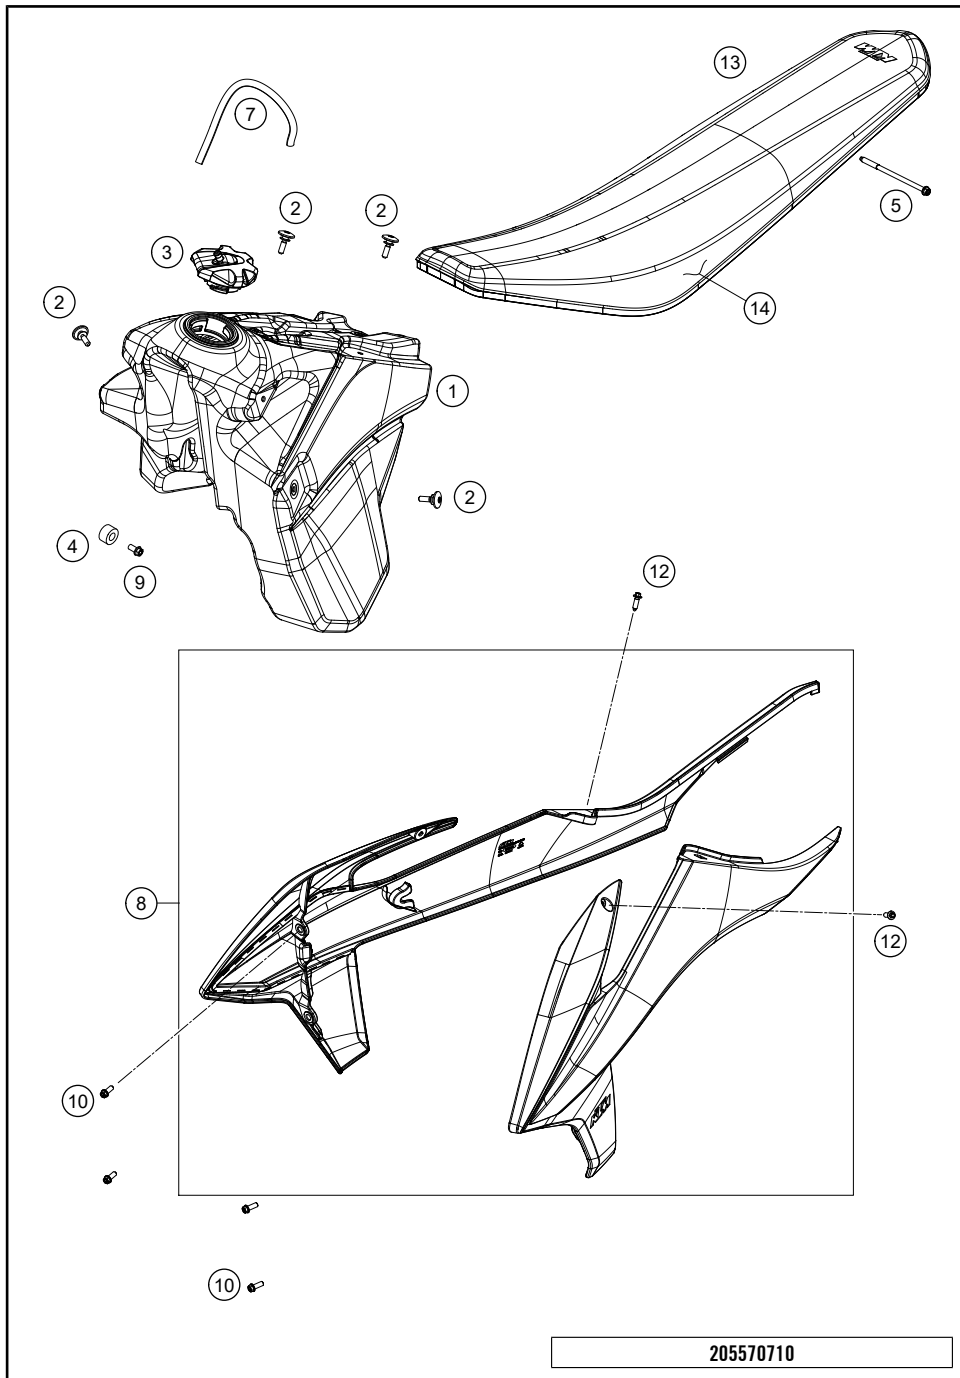

POS	PARTNUMBER	PARTNAME	PIECE
1	5570701300099	fuel tank	1
2	79107011000	Seat holder screw	4
3	78107008044X4	TANK PLUG CPL. 14	1
4	50307014000	TANK ROLLER 12X26X12 '98	3
5	79107040010	Seat screw	1
7	78007000270	PVC-HOSE 5,6X10X270MM	1
8	79108154000ABB	Spoiler set Erzbergrodeo 21 WITH DECAL	1
9	0026060136	COLLAR SCREW M6X13 ISA30	3
10	0025060166	HH collar screw M6x16 TX30	4
12	0017060206	SCREW F. PLASTIC K60X20AL SW6	2
13	79707240000	Seat	1
14	79707240050	Seat cover	1

205570710

55006

* NEW PART

X ON DEMAND