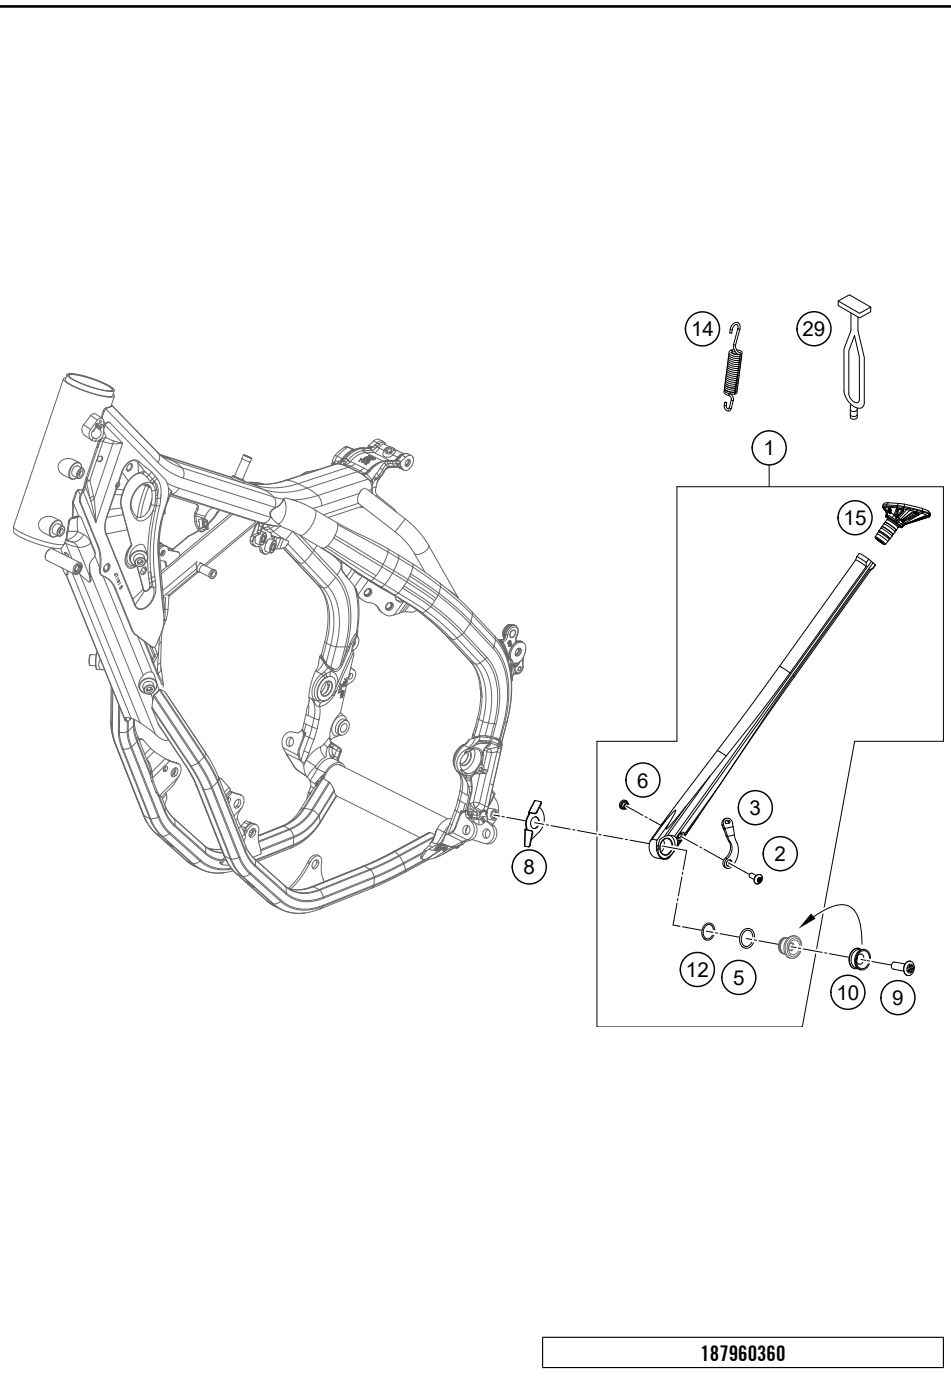

54996

\* NEW PART

X ON DEMAND

POS	PARTNUMBER	PARTNAME	PIECE
1	79003023044	SIDE STAND CPL. EXC 16	1
2	58605083014	SCREW M5X14 TORX 25 07	1
3	79003023090	SPRING BRACKET EXC 16	1
5	0770180020	o-ring 18.00x2.00 NBR70	1
6	78003023070	SPACER BUSH. SPRING BRACKET	1
8	79003023050	SIDE STAND STOP PLATE	1
9	0019080266S	COUNTER-SUNK SCREW ISA45 M8X26	1
10	78003023081	SIDE STAND BUSHING EXC-EU 08	1
12	0770125015	O-RING 12,5X1,5 NBR	1
14	79003024000	SIDESTAND SPRING EXC 16	1
15	78003023155	STAND BASE	1
29	50303018000	RUBBER L=145MM	1