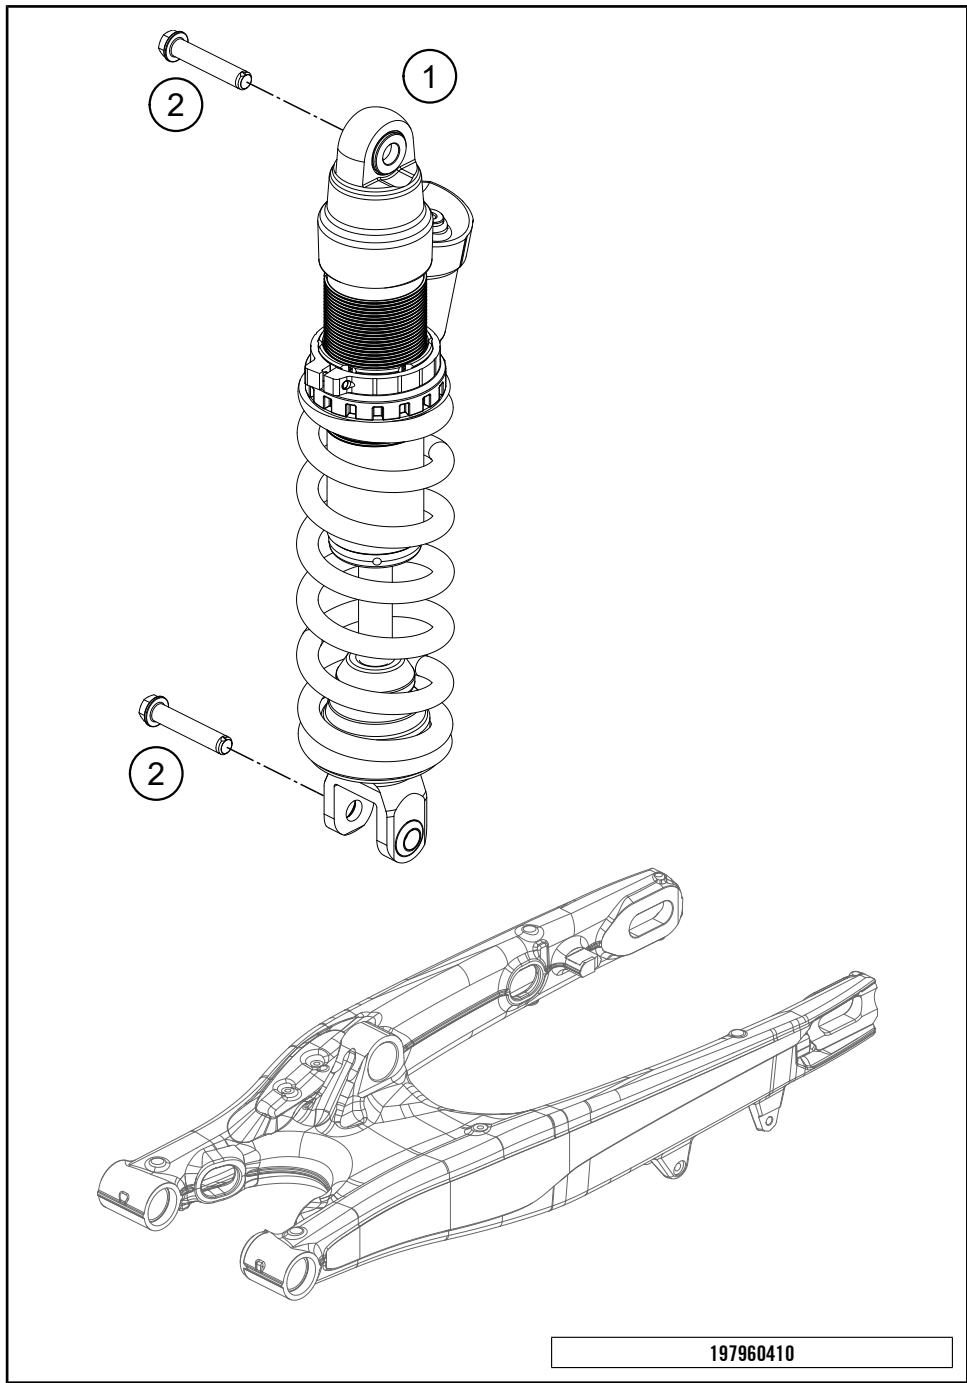

SHOCK ABSORBER

300 EXC TPI ERZBERGRODEO 2021 EU 2021

POS	PARTNUMBER	PARTNAME	PIECE
1	12187T6301	Shock absorber 250/300 EXC-F/EXC TPI 20	1
2	0025120506S	HH COLLAR SCREW M12X50 TX45	2

* NEW PART   X ON DEMAND