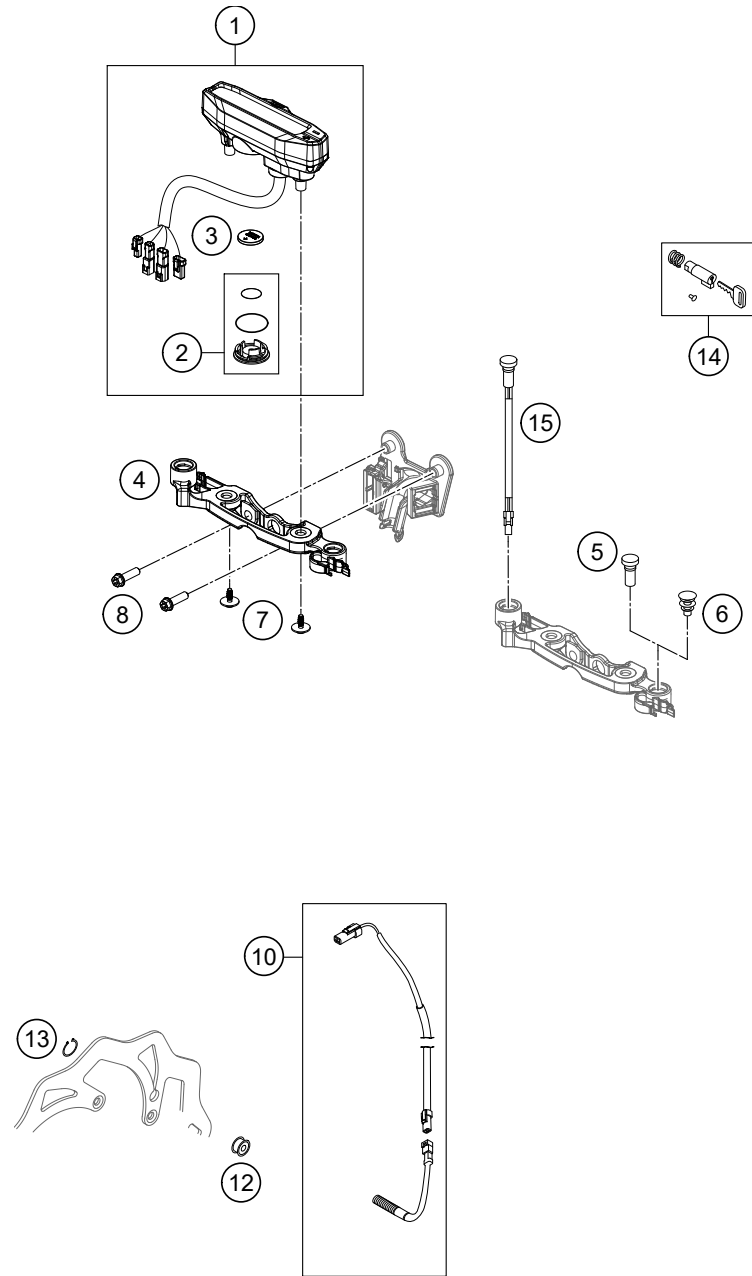

POS	PARTNUMBER	PARTNAME	PIECE
1	77714069600	Speedometer digital km/h f. 21" REPROGRAMMABLE: KM/H - MPH	1
2	77714069010	BATTERY COVER F. SPEEDOMETER	1
3	58314068000	BATTERY F. SPEEDOM. M.A.E. 02	1
4	55614060000	Speed indicator mount	1
5	58011024300	FLASHER INDICAT.LIGHT GREEN'98	1
6	50210086000	COVERING CAP SFL16	1
7	0081645121	EJOT DELTA PT SCREW 45X12-Z	2
8	0024060206	HH collar screw M6x20 TX30	2
10	54814068100	CABLE FOR DIGITAL SPEEDOM. 06	1
12	54814069050	MAGNET FOR DIGITAL SPEEDOM. 03	1
13	0471009104	CIRCLIP DIN0471- 9X1 INOX	1
14	78003035100	Steering lock	1
15	55638063000	Oil Indicator	1

205571430

52677

* NEW PART

X ON DEMAND