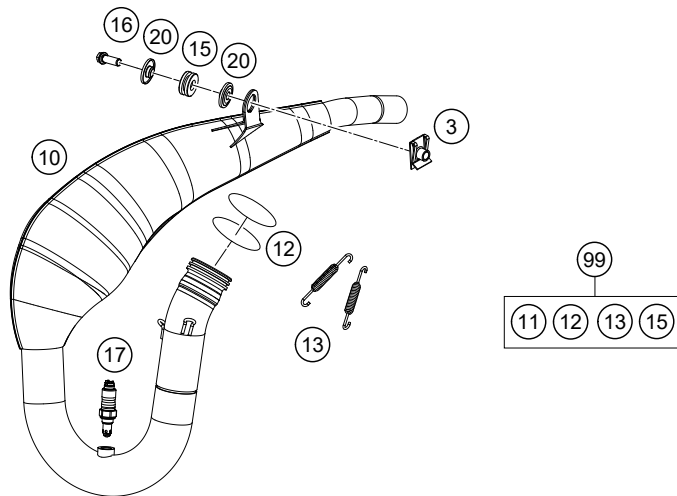

205570510

54549

* NEW PART

X ON DEMAND