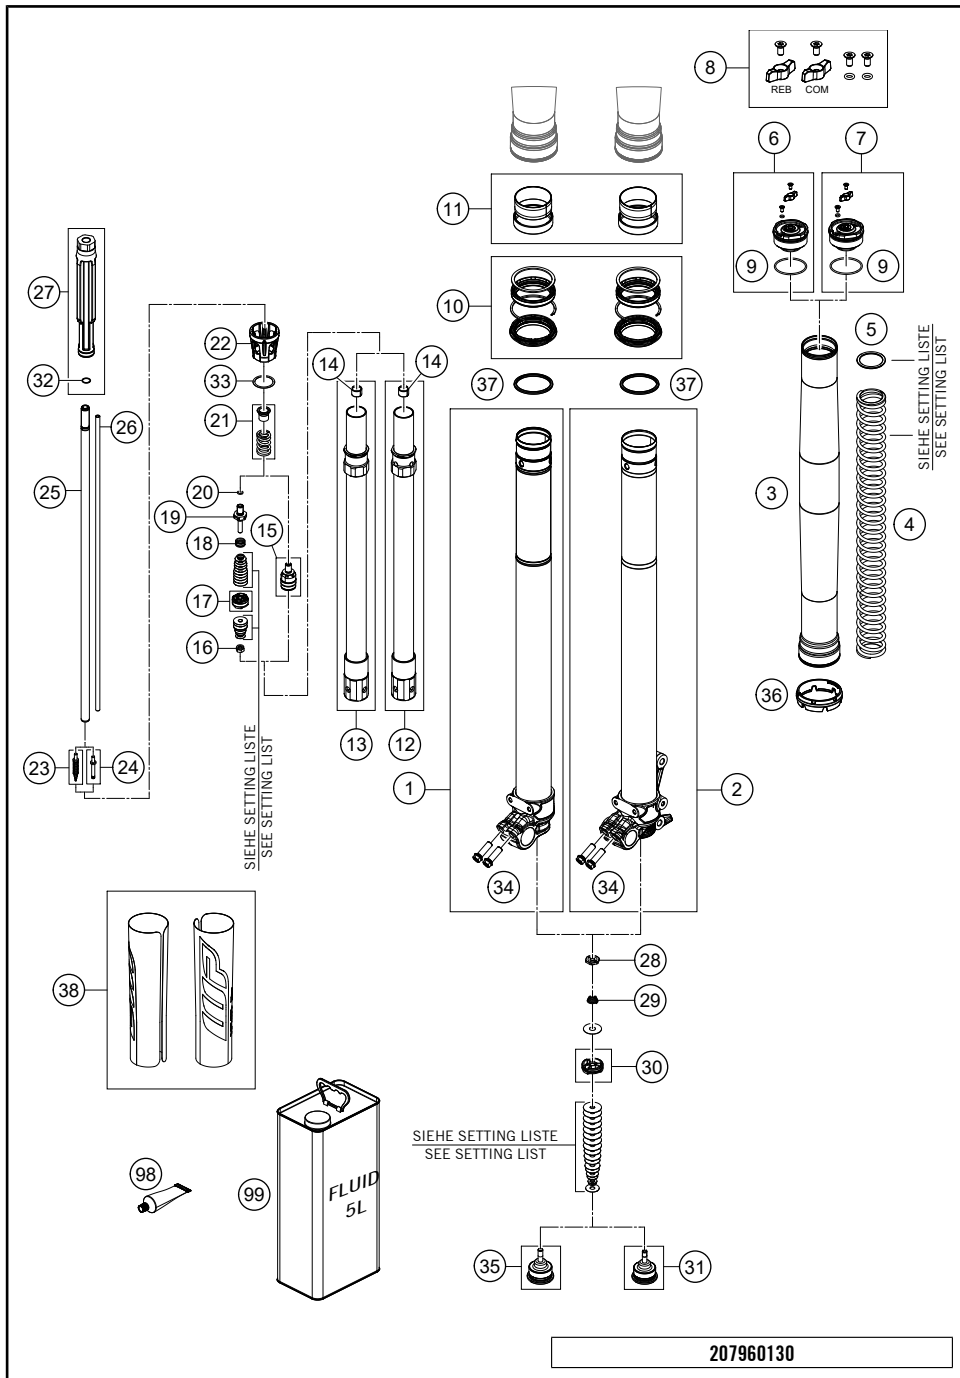

FRONT FORK DISASSEMBLED

300 EXC TPI ERZBERGRODEO 2021 EU 2021

POS	PARTNUMBER	PARTNAME	PIECE
29	48600202	Spring (8,5) I6,5 valve	2
30	48601934S	Piston 6x27,3x9 compression cpl.	2
31	48601553S	Screw cap M29,3x1 OC split cpl.	1
32	04500003	O-ring 11x2,5 NBR70 PTFE yellow	2
33	48601702	Shim 27,5x33x0,3	2
34	0025080256	HH collar screw M8x25	4
35	48601980S	Screw cap M29,3x1	1
36	48601948	Fork protection ring 60,1mm	2
37	48602007	Stroke indicator 48mm red	2
38	52000238SET	Sticker set Xplor OC 238x182.5	1
98	T14034	Fuchs grease IPR (250g)	1
99	48601166S1	Fork Fluid Viscosity 4.0 5Lx4	1

52053

* NEW PART X ON DEMAND