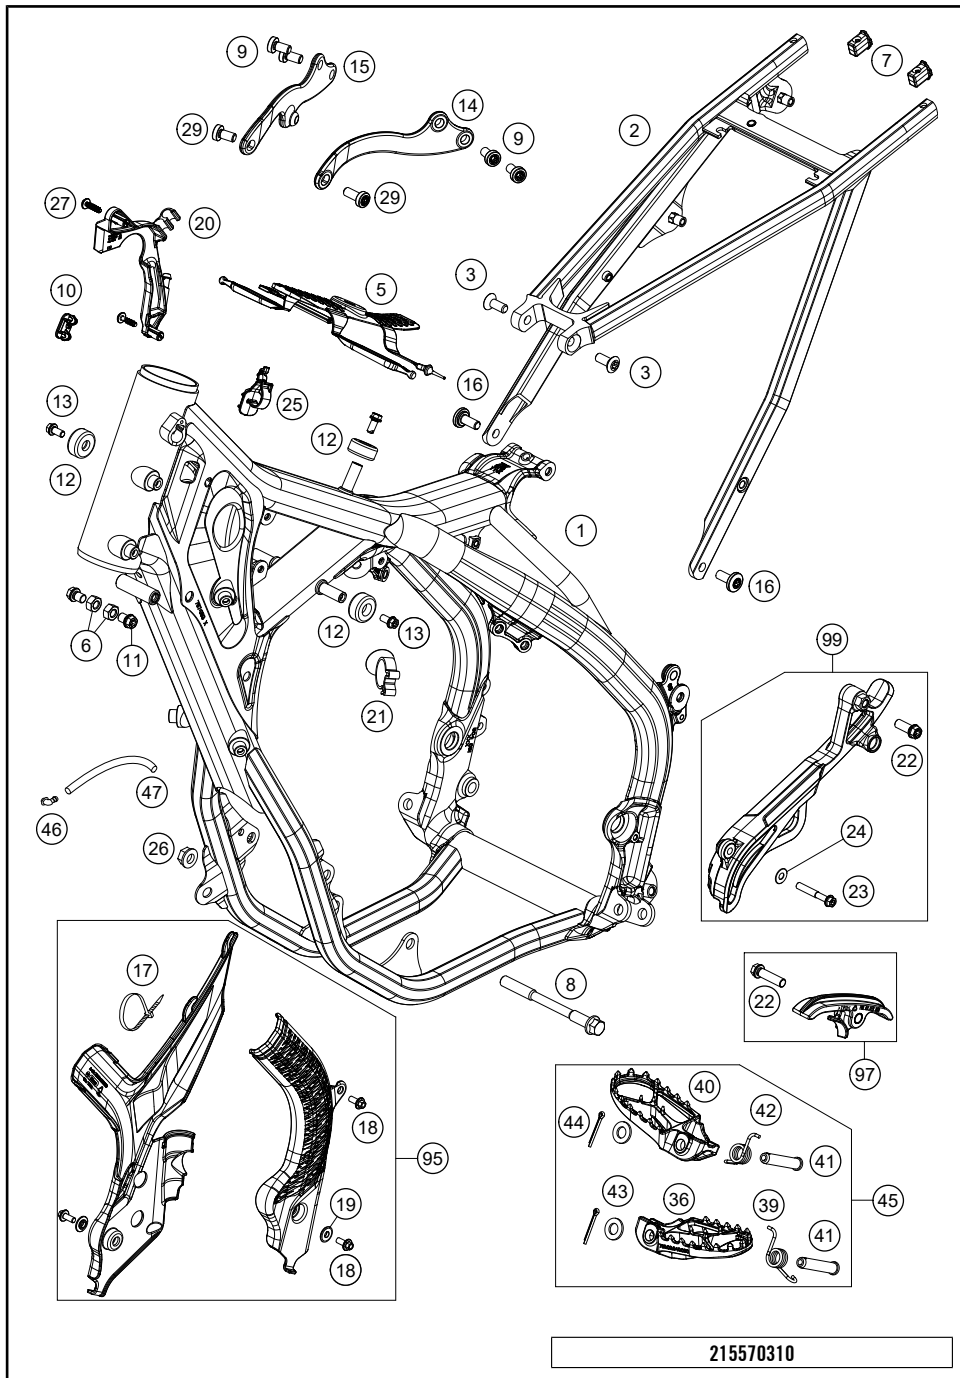

FRAME

300 EXC TPI ERZBERGRODEO 2021 EU 2021

POS	PARTNUMBER	PARTNAME	PIECE
95	7910309400030	Frame protection set	1
97	79003053010	CHAIN SLIDING KIT BELOW CPL.16	1
99	55403096010	SPROCKET COVER KIT	1

215570310

54996

* NEW PART

X ON DEMAND