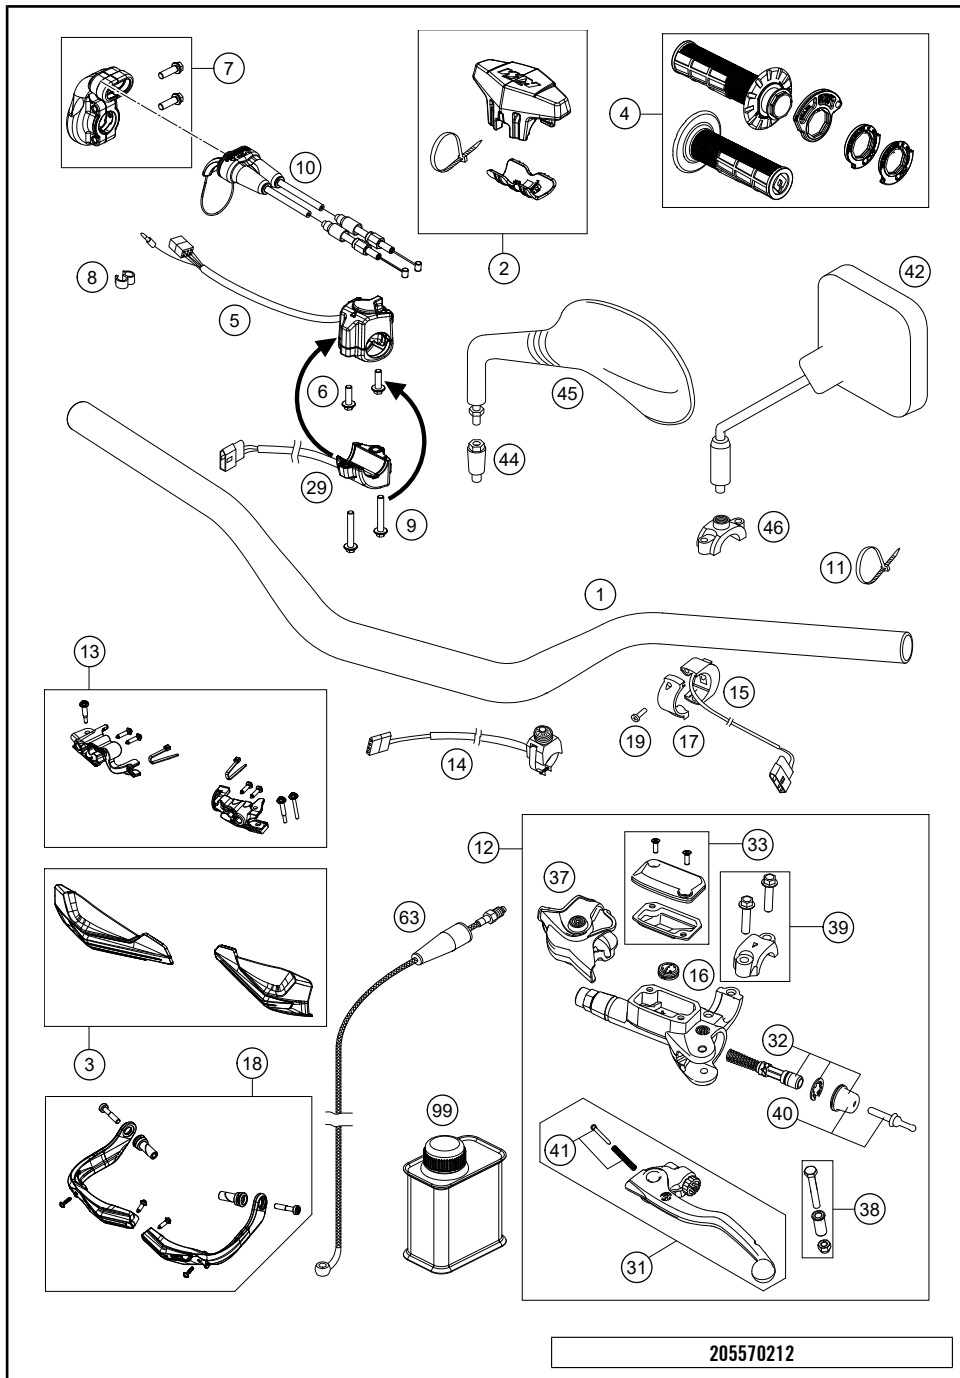

HANDLEBAR, CONTROLS

300 EXC TPI ERZBERGRODEO 2021 EU 2021

POS	PARTNUMBER	PARTNAME	PIECE
1	7800200100030	HANDLEBAR	1
2	77202002144	BAR PAD CPL.	1
3	79602182044EB	Handguard	1
4	79002121100	GRIP SET SM	1
5	78111070000	LIGHT SWITCH	1
6	0014050163	HH COLLAR SCREW M 5X16 WS=6	2
7	79002010125	Throttle control casing cpl.	1
8	83013026000	CABLE GUIDE	2
9	0014050303	HH COLLAR SCREW M5X30 SW=6	2
10	55702091000	throttle cable cpl. 2T DI	1
11	44011076200	CABLE TIE 200/3,6MM BLACK	1
12	54802030144	MASTER CYLINDER CPL.	1
13	79602084044	Handguard assembly kit	1
14	78111074000	STARTER BUTTON GREY 13	1
15	50311074000	ENGINE STOP SWITCH CEV	1
16	54802051000	VALVE	1
17	50311074050	CLAMP ENGINE STOP SWITCH	1
18	79602979044	Wrap-around handguard	1
19	0912040203	AH SCREW DIN 912-M 4X20	2
29	78111029000	FLASHER SWITCH	1
31	54802031000	CLUTCH LEVER CPL. BREMBO 06	1
32	54802032000	REP. KIT PISTON 06	1
33	5480200310030	COVER HYD. CLUTCH CPL. 2014	1
37	54802037000	PROTECTION CAP 06	1
38	54802038100	LEVER SCREW CPL. 06	1
39	54802005100	CLAMP CPL. 06	1
40	54802046000	PUSH ROD CPL.	1
41	54802052000	BOLT KPL.	1
42	58012040000	REAR MIRROR L/S	1
42	58012140000	REAR MIRROR R/S	1
44	58412040050	SUPPORT FOR MIRROR LC4 '98	2
45	58412040000	MIRROR L/S 98	x
45	58412041000	MIRROR R/S 98	x
46	58012040150	CLAMP FOR MIRROR '94	2
63	79232063000	CLUTCH PIPE	1
99	00062030000	BRAKE FLUID DOT5.1 0,25L	1

205570212

54992

* NEW PART

X ON DEMAND