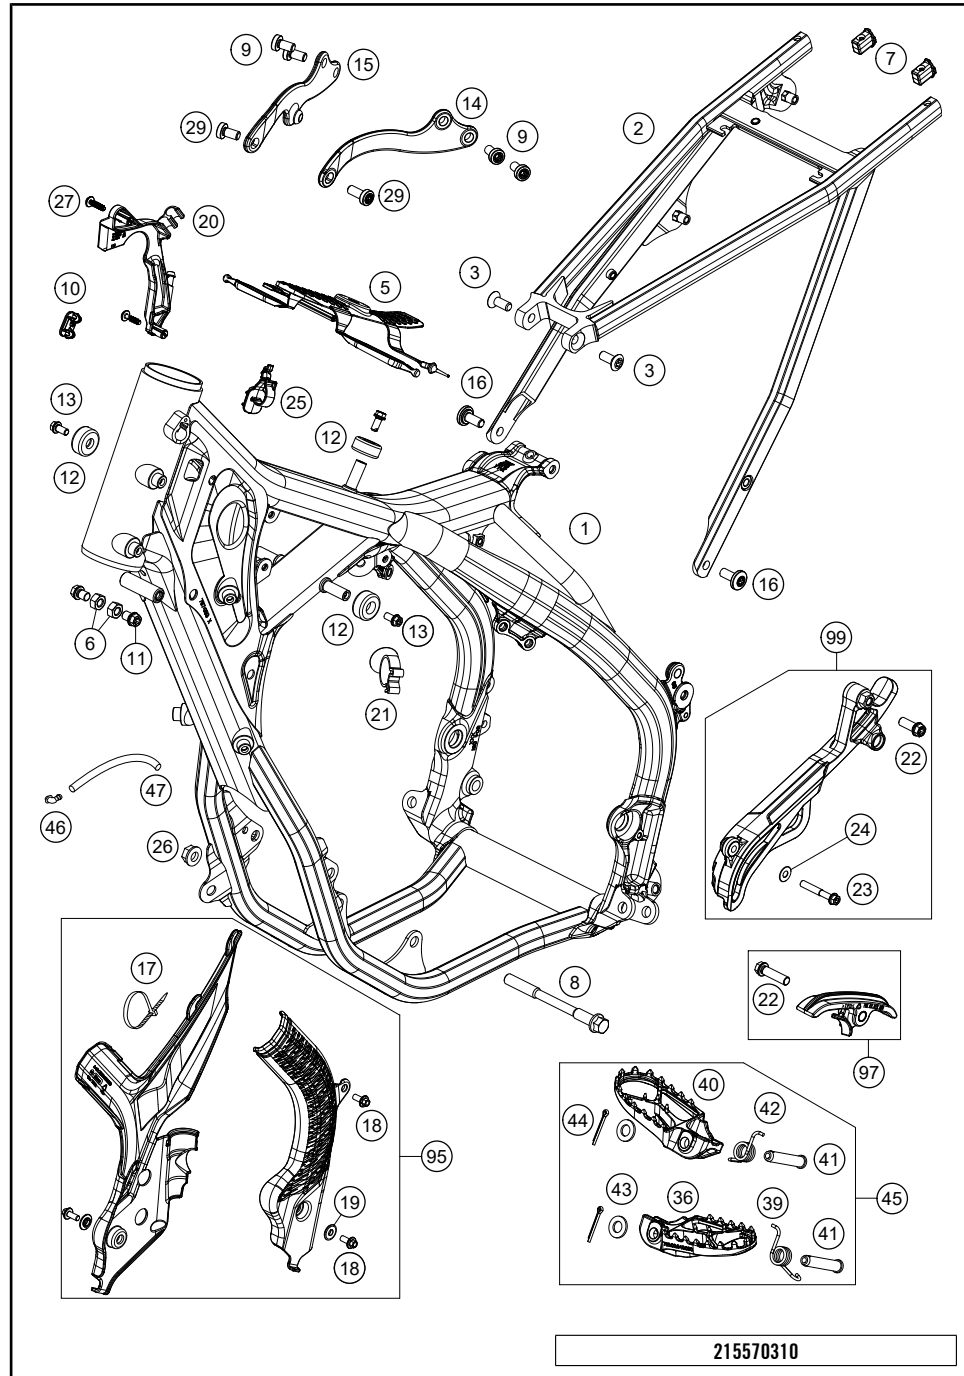

205570212

54992

\* NEW PART

X ON DEMAND

POS	PARTNUMBER	PARTNAME	PIECE
1	55703101100EB	Frame 557T1	1
2	79103002100	Subframe	1
3	0019080206S	FLAT HEAD SCREW M. ISA45 M8X20	2
5	79607012000	TANK REST RUBBER	1
6	0934080003	HEXAGON NUT DIN0934-M 8	2
7	79103002010	Rear frame bit	2
8	77203014000	engine brac.scr. M10x115	2
9	0035080156S	AH-COLLAR SCREW M8X15 TORX45	4
10	79111013010	Cover control head sheet	1
11	59001037000	SPECIAL SCREW M8X26 WS=10	2
12	50307014000	TANK ROLLER 12X26X12 '98	3
13	0026060136	COLLAR SCREW M6X13 ISA30	3
14	5570301300001S	Engine brace, left 250/300 TPI	1
15	5570301400001S	Engine brace, right 250/300 TPI	1
16	79003003000	SPECIAL SCREW M8X18 TORX45 SS	2
17	44011076305	CABLE TIE 300/4,8MM BLACK	x
17	44011176140	KABELBAND 140/3,5 MM SCHWARZ	x
18	0014050123	HH COLLAR SCREW M 5X12 WS=6	3
19	54803092060	BUSH F. FRAME PROTECTION 03	2
20	79711013000	Cable holder throttle cable guide	1
21	79711013010	Cable bracket d8	1
22	0025080306	HH collar screw M8x30	2
23	0025060406	HH collar screw M6x40 TX30	1
24	0125060003	WASHER DIN0125-A 6,4	1
25	79111093000	wire holder le 19	1
26	54310086100	SELF LOCKING NUT M10 CU WS=14	2
27	0081050181	SCREW FOR PLASTIC K50X18 T20	2
29	0035080206S	SHCS M8x20 TX45	2
36	79603040000	FOOTREST L/S EXC 2017	1
39	79003045000	FOOTREST SPRING L/S 2016	1
40	79603041000	FOOTREST R/S EXC 2017	1
41	54803044000	PIN FOR FOOT PED 51.5X9.8 MM	2
42	79003044000	FOOTREST SPRING R/S 2016	1
43	0125100003	washer DIN 125 A 10.5	2
44	0094032253	PIN DIN0094-3,2X25 STEEL	2
45	79603040033	FOOTREST-SET	1
46	50303089000	ANGLE PIECE '97	1
47	50430087000	preformed hose 6x10 ECO	1