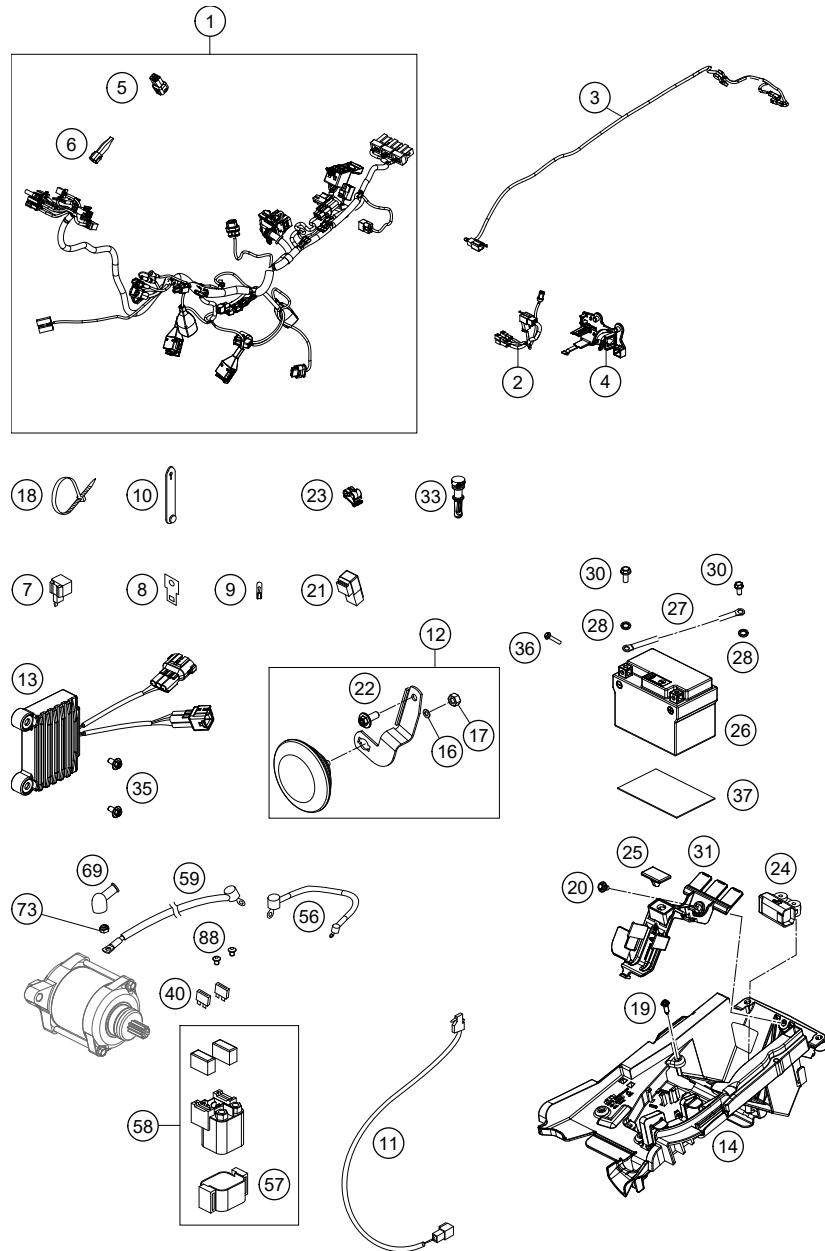

POS	PARTNUMBER	PARTNAME	PIECE
1	55711075000	main harness	1
2	72111080000	Flasher harness front	1
3	79711081000	flasher harness rear	1
4	79711083000	Connector support	1
5	000700000BH01	DUMMY PLUG 6-PIN	1
6	000700000AL001	Endconnector Can-Bus 2017	1
7	76511030000	FLASHER UNIT	1
8	58211031100	BRACKET FOR FLASHER RELAY	1
9	49111425200	BULB 12V 2,3W (W2X4,6D)	2
10	60011093075	RUBBER CABLE TIE 75MM Ø3	1
11	77711050000	BRAKE LIGHT SWITCH FRONT 2014	1
12	79711060033	Horn, compl.	1
13	79611034000	VOLTAGE REGULATOR	1
14	55711055000	battery box	1
16	0125050003	WASHER DINØ125-A 5,3	1
17	0934050003	HEXAGON NUT DINØ934-M 5	1
18	44011076140	CABLE TIE 140/2,5MM BLACK	x
18	44011076200	CABLE TIE 200/3,6MM BLACK	x
18	44011076305	CABLE TIE 300/4,8MM BLACK	x
19	0017060206	SCREW F. PLASTIC K60X20AL SW6	1
20	59001092050	SPECIAL SCREW M6X12,5 WS=8	1
21	61111057000	RELAY CM1A-R-12V-H80 07	3
22	0024060156	HH collar screw M6x15 TX30	1
23	83013026000	CABLE GUIDE	1
24	61041088000	ROLLOVER SENSOR 05	1
25	77307040041	Isolation pad	1
26	79111053000	battery 12V/24Wh	1
27	58411097100	GROUND CABLE D=6MM L=140MM '97	1
28	58411098100	CONTACT WASHER M6 VSV-K6	3
30	0025050126	HH collar screw M5x12 TX30	2
31	79711056000	battery support	1
33	55641030000	Holder control unit	4
35	0023060123	COLLAR SCREW M6X12 TX	1
36	0017060205	SCREW FOR PLASTIC K60X20 SW6	3
37	59003001099	METAMOLL 90X45X3MM Ø3	1
40	58011109120	FUSE 20 A	2
56	25111059050	Batteriekabel	1
57	58211058050	BRACKET RUBBER F.STARTRELAY 07	1

205571110

55025

* NEW PART

X ON DEMAND