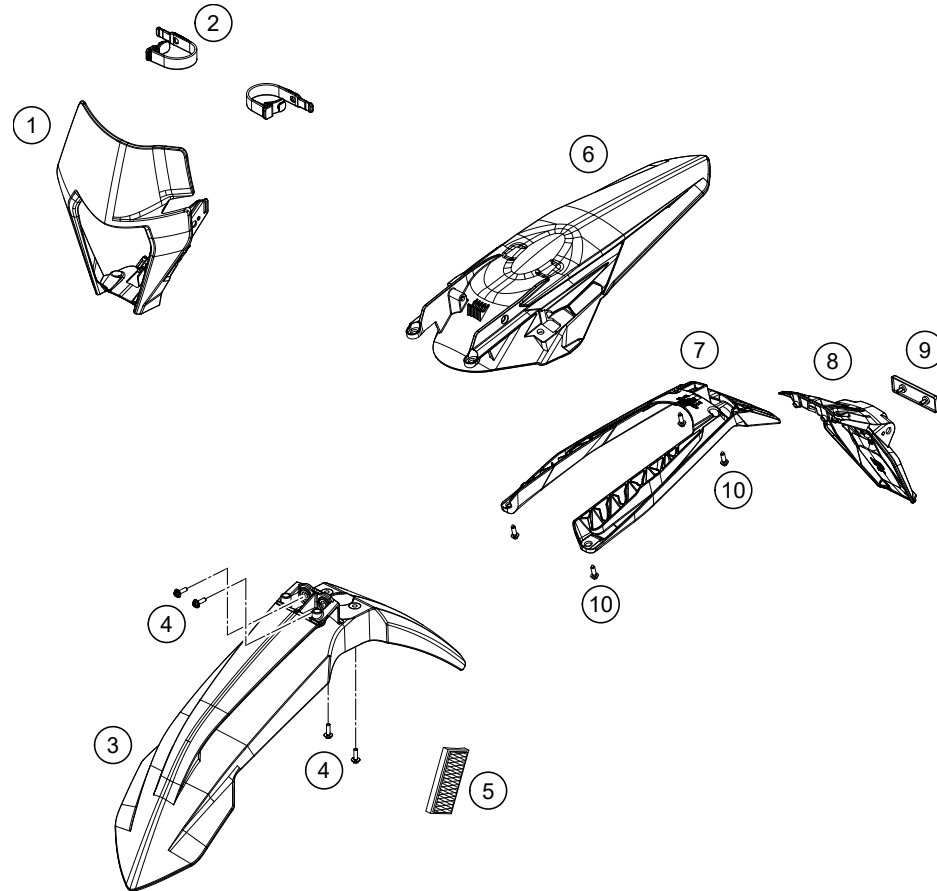

POS	PARTNUMBER	PARTNAME	PIECE
1	79708001000AB	Headlight shroud	1
2	78108003000	MASK RUBBER	2
3	79008010000EB	FRONT FENDER ORANGE 15	1
4	0025060166	HH collar screw M6x16 TX30	4
5	58412080300	REFLECTOR YELLOW "CEV"	2
6	79708013000ABD	Tail section with decal	1
7	79708015000	License plate holder	1
8	79708016000	License plate holder extension	1
9	58412080400	Rear reflector red	1
10	0017060205	SCREW FOR PLASTIC K60X20 SW6	4

205570810

55007

* NEW PART

X ON DEMAND