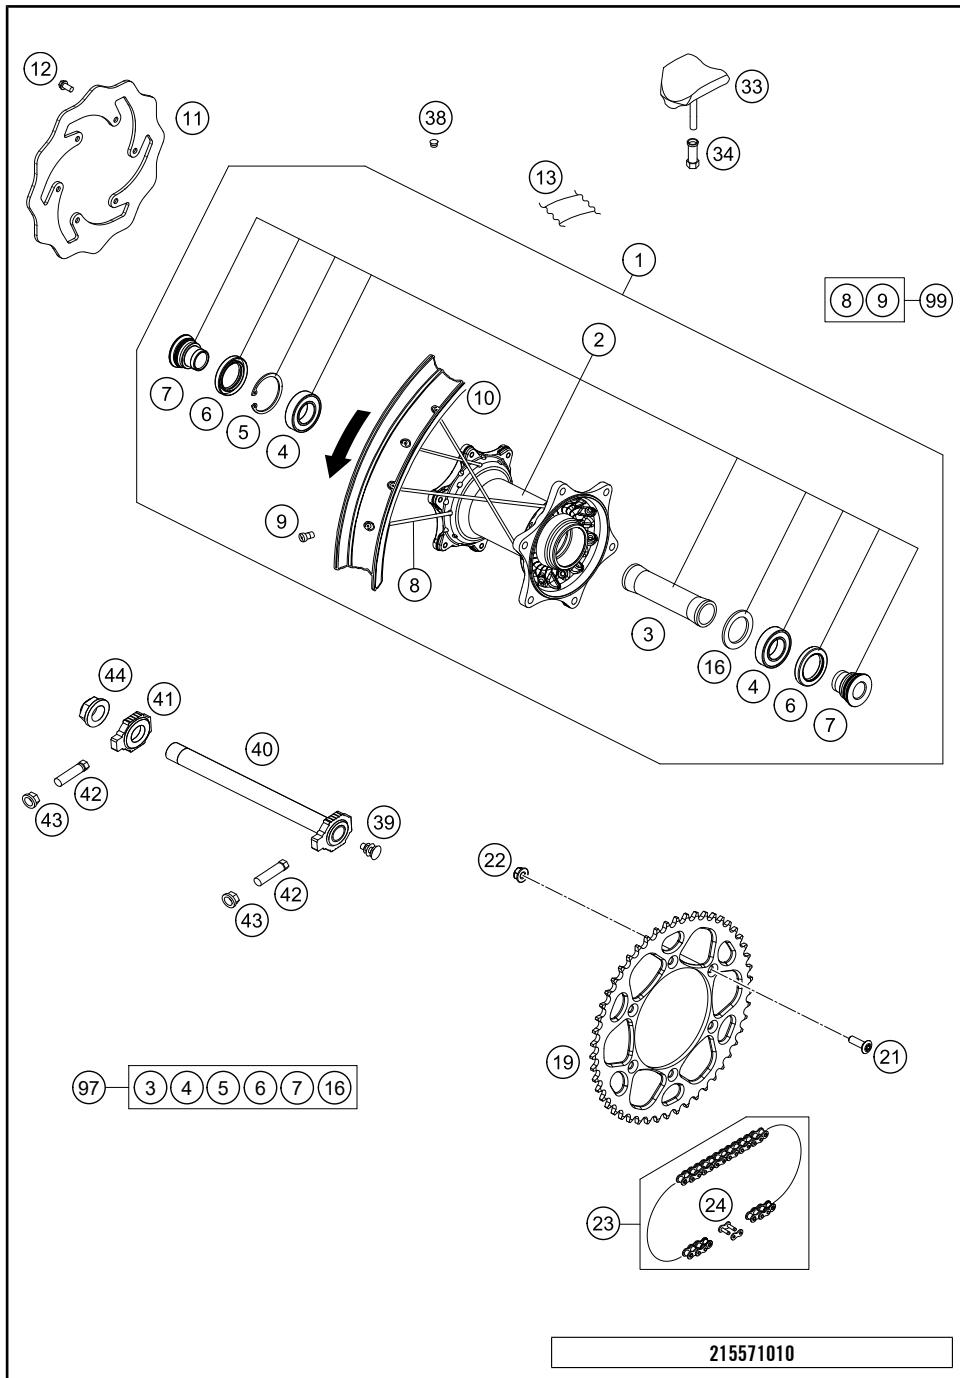

REAR WHEEL

300 EXC TPI ERZBERGRODEO 2021 EU 2021

POS	PARTNUMBER	PARTNAME	PIECE
1	7901090214404	Rear wheel cpl.	1
2	7901091034404	rear wheel hub cpl.	1
3	77710011000	BEARING DISTANCE TUBE 121,5MM	1
4	0625060058	GR.BALL BEAR.6005 DDU2CG23S6NM	2
5	0472047175	CIRCLIP DIN0472-47X1,75	1
6	0760324771	SHAFT SEAL RING 32X47X7 BSL	2
7	78010016000	BUSHING FOR HUB 08	2
8	7901007119330	SPOKE M4,5X193-18" BLACK 16	36
9	7910907200004S	Spoke nipple M4,5 orange	36
10	8121007010030A	rear rim 2,15x18" DID	1
11	25010960000	BRAKE DISC REAR D=220MM	1
12	59009062013	SPECIAL SCREW M6X13 WS=8 10.9	6
13	50310073200	RIM BAND 18" AND 19"	1
16	77710015000	DISTANCE RING	1
19	5841005104804	REAR SPROCKET ORANGE 48-T	x
19	5841005105004	REAR SPROCKET ORANGE 50-T	1
19	5841005105204	REAR SPROCKET ORANGE 52-T	x
21	0019080266S	COUNTER-SUNK SCREW ISA45 M8X26	6
22	06923080003	hex nut EN 1661 M8 WS13	6
23	78010167118	CHAIN DID 118 LINKS	1
24	78010166000	CONNECTING LINK F. 78010167118	1
33	78110090000	RIM LOCK 2,15"	1
34	77110090050	NUT FOR WHEEL HOLDER	1
38	55003135000	PLUG FOR RIM	x
39	50210086000	COVERING CAP SFL16	x
40	77310085044	WHEEL SPINDLE RE. CPL.265MM 07	1
41	50310084000	CHAIN TENSIONER R/S 2000	1
42	50304040100	screw M10x1.25x50 WS10	2
43	58414030000	HH COLLAR NUT M10X1,25 WS=13	2
44	50310099000	HEXAGON NUT M20X1,5 '98	1
97	78010015010	REAR WHEEL REP. KIT	x
99	00050000994	Spoke kit rear 18"	x

* NEW PART X ON DEMAND