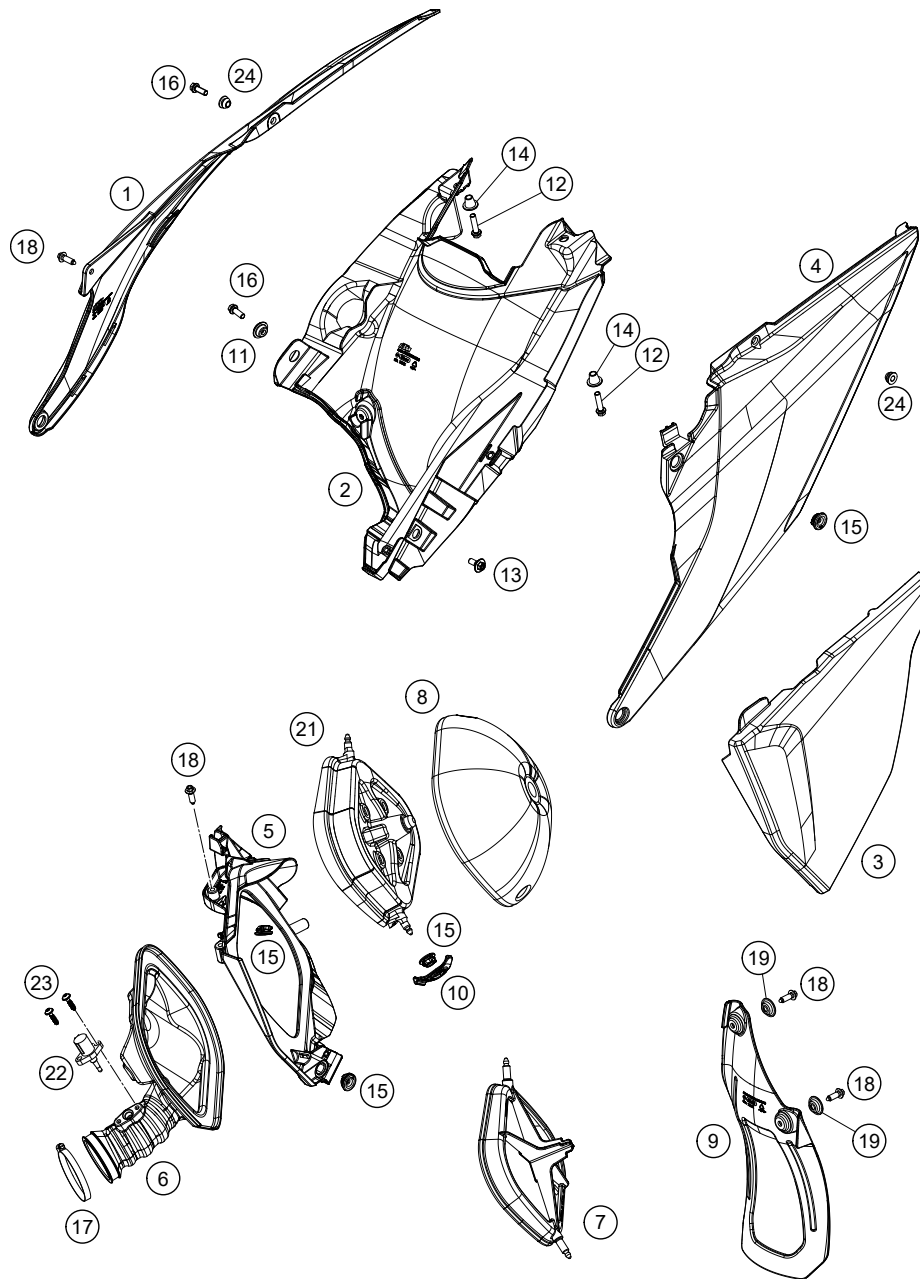

205570510

54549

\* NEW PART

X ON DEMAND

POS	PARTNUMBER	PARTNAME	PIECE
1	79106004000ABB	Air filter cover right	1
2	79106001000AB	Air filter box	1
3	79106003000ABB	Air filter cover left	1
4	79106005000ABB	Air filter cover left	1
5	79106001010AB	Air filter box front part	1
6	55706026000	air boot	1
7	50406016000	AIR FILTER SUPPORT	1
8	79006015000	AIR FILTER	1
9	79006010000	SPLASH GUARD	1
10	79006017000	FILTER MOUNTING BRACKET	1
11	77308013010	COLLAR BUSH. F.REAR FENDER 07	3
12	0025060256	HH collar screw M6x25 TX30	2
13	83008000015	SPECIAL SCREW M6X15X3	1
14	79103002020	Subframe bush	2
15	47106003160	quick release rubber grommet	5
16	0025060166	HH collar screw M6x16 TX30	1
17	78006027000	HOSE CLAMP 45-65MM	1
18	0017060206	SCREW F. PLASTIC K60X20AL SW6	4
19	77304066050	chain slider bushing	2
21	50406012040	THROTTLE CAP	1
22	61041080000	AMBIENT-AIR TEMPEARATURE SENSOR	1
23	0081050181	SCREW FOR PLASTIC K50X18 T20	2
24	79106004050	Buchse 6,1x8,1x8	2