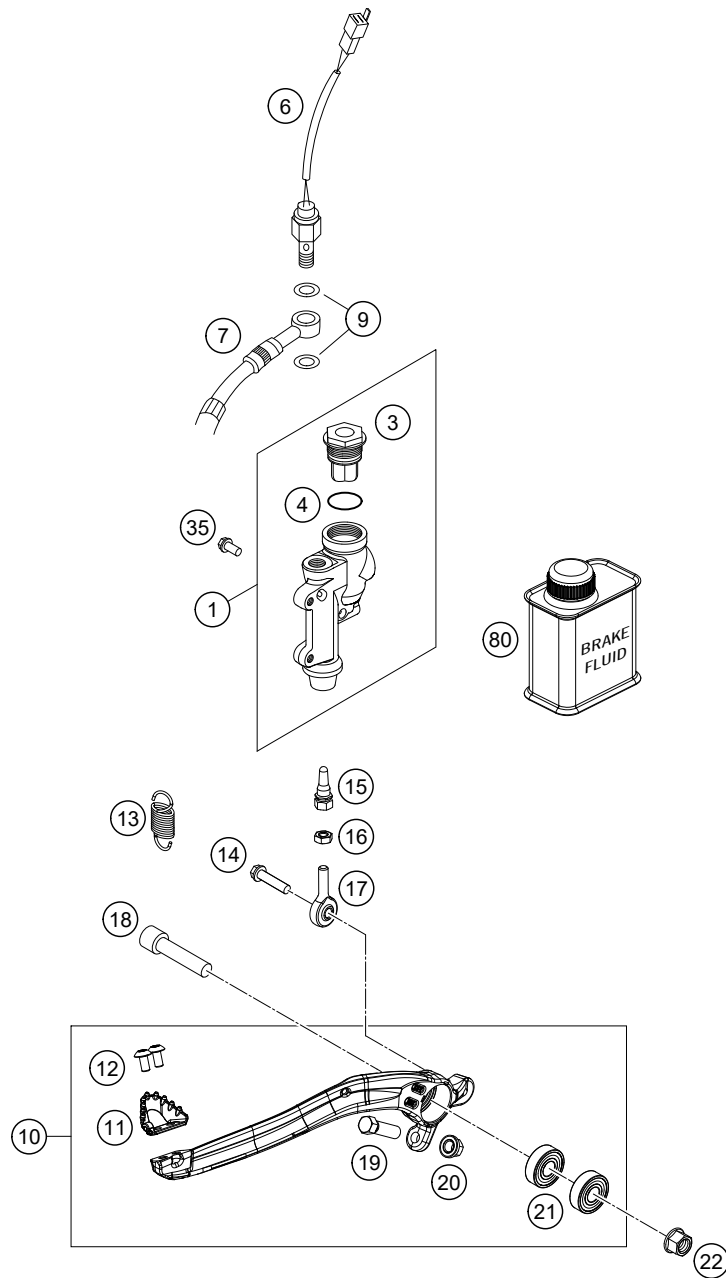

POS	PARTNUMBER	PARTNAME	PIECE
1	77013060044	REAR BRAKE CYLINDER CPL.SX 09	1
3	54813062100	REAR BRAKE CYL. COVER CPL. 04	1
4	54813063000	FOOT-BRAKE CYL. GASKET SX 03	1
6	50311051100	BRAKE LIGHT SWITCH REAR '98	1
7	54813070200	Brake hose rear 655 mm	1
9	0603100141	sealing ring DIN 7603 10x14x1	2
10	55413050044	FOOT BRAKE LEVER CPL.	1
11	55413051000	STEP PLATE FOOT BRAKE LEVER	1
12	78105081010	SCREW TORX M5X10	2
13	79003062000	RETURN SPRING F. BRAKE LEVER	1
14	0025060206S	HH collar screw M6x20 TX30	1
15	54813056000	PUSH ROD L=28MM 03	1
16	0934060003	hex nut DIN 934 M6	1
17	54813055000	SWIVEL HEAD KA6 03	1
18	0032100406S	AH-COLLAR SCREW M10X40 ISA45	1
19	59001037000	SPECIAL SCREW M8X26 WS=10	1
20	46030045000	flanged nut M8 WS10	1
21	0625060002	deep groove ball bearing SKF 6000-2RS1	2
22	54630044000	COLLAR NUT M10 WS=13	1
35	0025060126	HH collar screw M6x12 TX30	2
80	00062030000	BRAKE FLUID DOT5.1 0,25L	1

177961330

49340

* NEW PART

X ON DEMAND