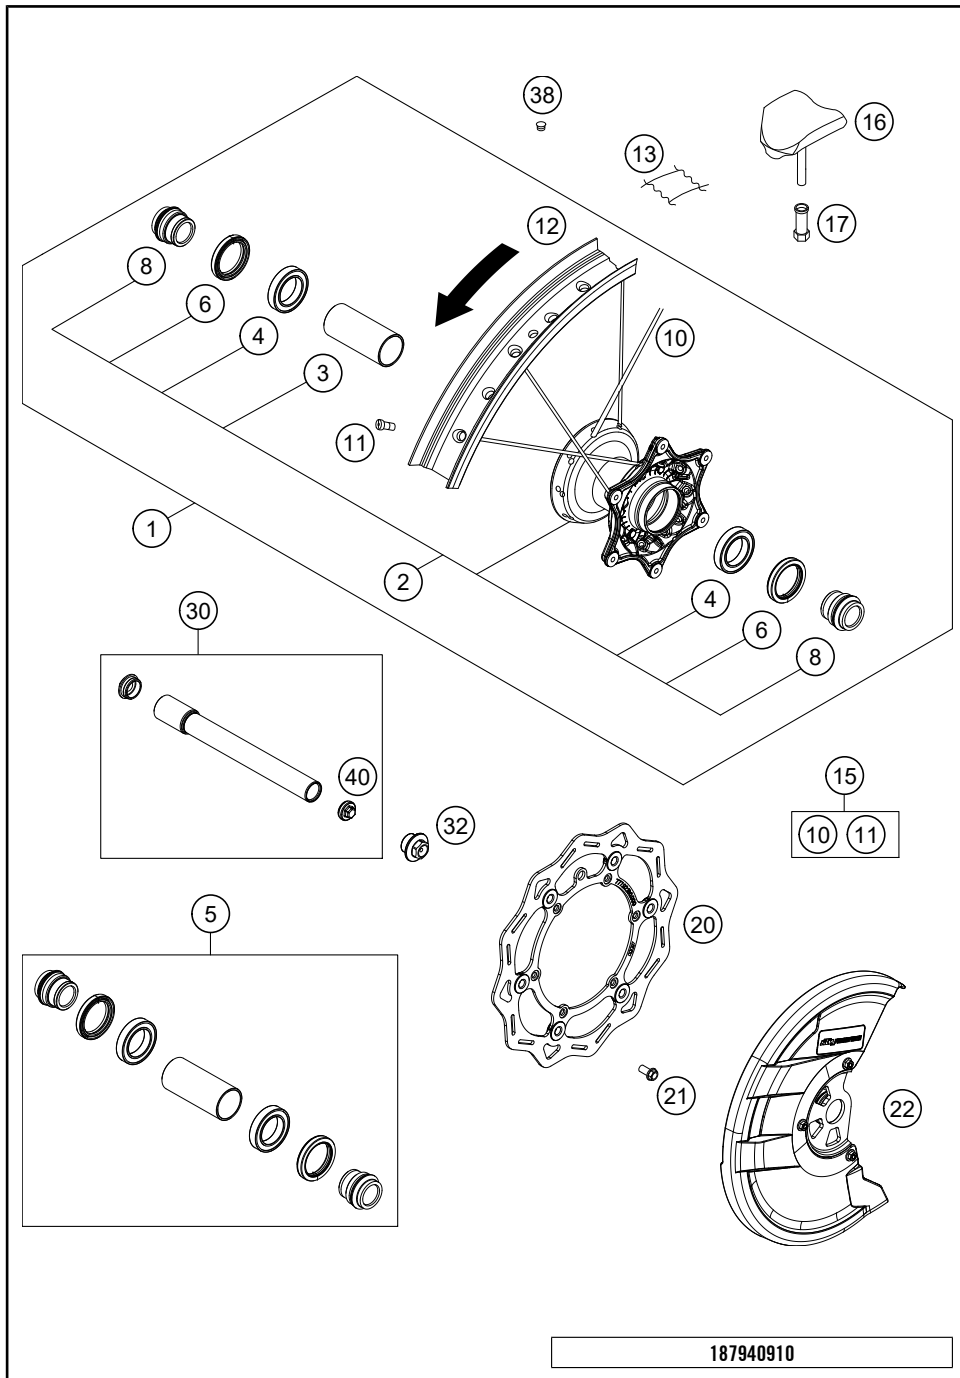

FRONT WHEEL

300 EXC TPI ERZBERGRODEO 2021 EU 2021

POS	PARTNUMBER	PARTNAME	PIECE
1	7900990114404	Factory front wheel 21?	1
2	7900991014404	Front wheel hub compl.	1
3	54809011000	BEA.SPACERTUBE 35X2 L=79,4 03	1
4	0625069068	GR.BALL BEAR.6906 DDU2CG23S6NM	2
5	77709015000	FRONT WHEEL REP. KIT SX-F USA	1
6	0760354771	SHAFT SEAL RING 35X47X7 TC	2
8	77709012000	SPACER BUSHING F. FR. WHEEL	2
10	7900907124030	Front spoke	36
11	7910907200004S	Spoke nipple M4,5 orange	36
12	8120907010030A	"front rim 1,60x21"" DID"	1
13	50309073000	RIM BAND 21"	1
15	00050000986S	Spoke Kit front 21##	x
16	78109090100	RIM LOCK 1,60"	1
17	77110090050	NUT FOR WHEEL HOLDER	1
20	79009060000	BRAKE DISC FRONT 260MM 16	1
21	59009062013	SPECIAL SCREW M6X13 WS=8 10.9	6
22	7900996110030	Brake disc guard	1
30	79109081033	Wheel spindle front compl, 2019	1
32	70009082000	AXLESCREW M20X1.5 SW17	1
38	55003135000	PLUG FOR RIM	x
40	7770908107055	AUXILIARY SCREW FRONT	1

187940910

55018

* NEW PART X ON DEMAND