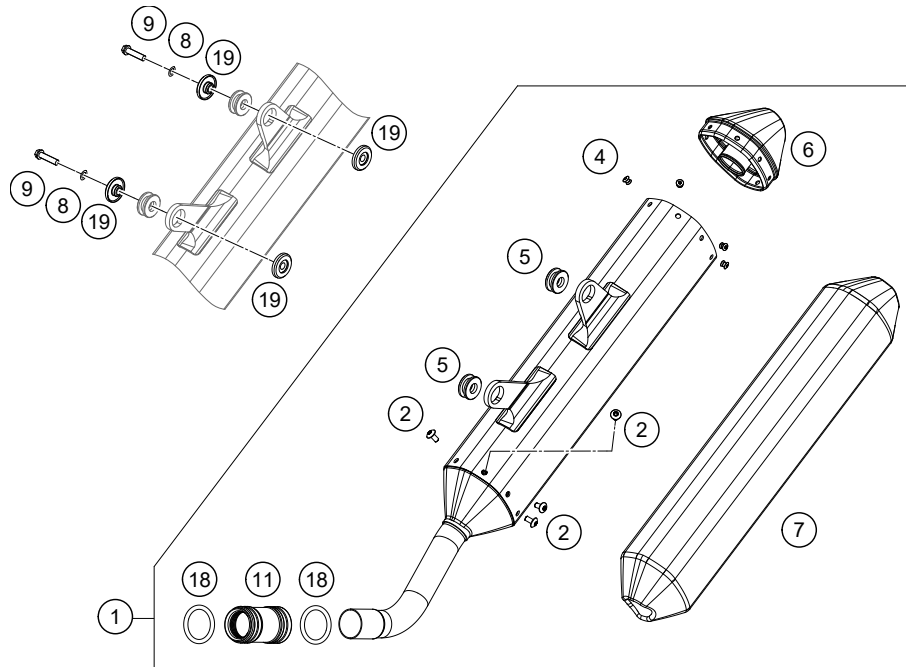

EXHAUST SYSTEM

300 EXC TPI ERZBERGRODEO 2021 EU 2021

POS	PARTNUMBER	PARTNAME	PIECE
1	55505083100	Silencer EXC	1
2	78105081010	SCREW TORX M5X10	7
3	54603048000	RANGE CHANGE METAL NUT M8	1
4	0011480800	DUMMY RIVET 4,8X 8 NIRO	7
5	77205068000	DAMP. COMPON. BLACK	2
6	55505083060	end cap cpl.	1
7	55505083085	stuffingyarn package	1
8	50233041000	PAIR OF WASHERS M 6 NORDLOCK	2
9	0025060306	HH collar screw M6x30 TX30	2
10	55705009000	Header with catalytic converter	1
11	55405057000	exhaust rubber	1
12	0770440030	O-RING 44,00X3,00 VITON	2
13	50305016000	TEN.SPRING L=62MM EY.MOVEABLE	2
15	79105068000	Damper gray	1
16	0025080306	HH collar screw M8x30	1
17	75041090200	LAMBDA SENSOR	1
18	55405058000	hose spring	2
19	77205169000	BUSHING 7.5x12x28x8.3 11	4
20	77805069000	BUSHING 8.5x12x28x8.3	2
99	00050000811	EXHAUST HARDWARE KIT 11-14	x