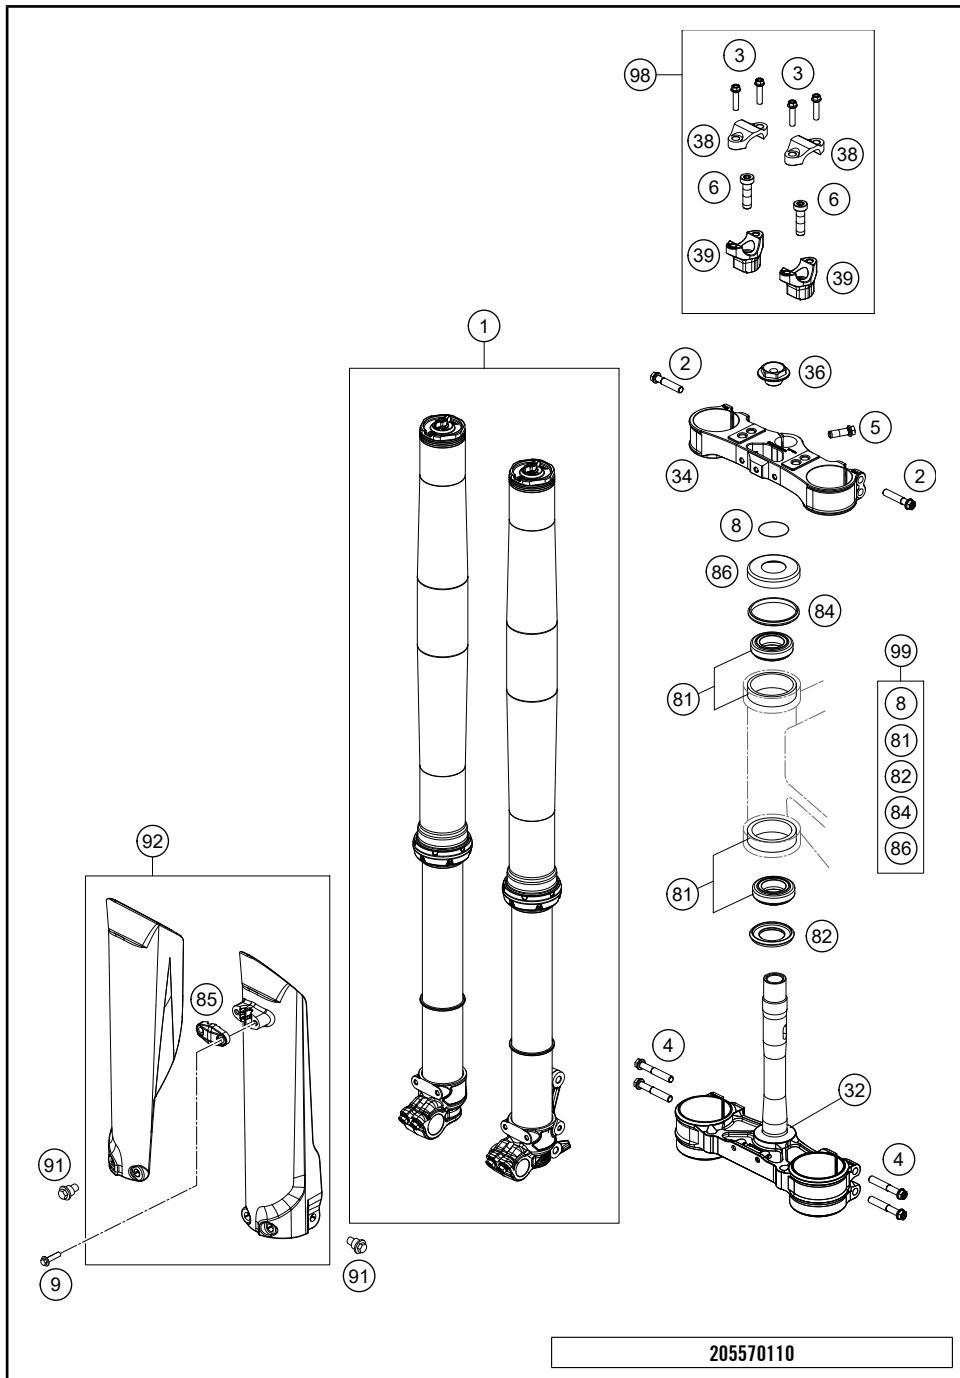

# FRONT FORK, TRIPLE CLAMP

300 EXC TPI ERZBERGRODEO 2021 EU 2021

205570110

POS	PARTNUMBER	PARTNAME	PIECE
1	14188T6301	Fork Enduro 250/300	1
2	0025080406	HH COLLAR SCREW M8X40 TX40	2
3	0025080256	HH collar screw M8x25	4
4	0025080506	HH collar screw M8x50 TX40	4
5	0015080256	SK.COLLAR WASHER M 8X25 SW=10	1
6	0032100356S	AH-COLLAR SCREW M10X35 ISA45	2
8	0770025035	O-RING 25X3,55 NBR70 05	1
9	0017060206	SCREW F. PLASTIC K60X20AL SW6	2
32	7770113202204	BOTTOM TRIPLE CLAMP CPL ORANGE	1
34	7720103402204	TOP TRIPLE CLAMP X=22MM OR	1
36	70009082000	AXLESCREW M20X1.5 SW17	1
38	77201038000	HANDLEBAR CLAMP 28MM	2
39	59401039032	HANDLEB.SUPP. D=28MM H=32MM 05	x
39	59401039037	HANDLEB.SUPP. D=28MM H=37MM 05	2
39	59401039042	HANDLEB.SUPP. D=28MM H=42MM 05	x
81	54201081100	TAPERED ROLLER BEARING CPL. 06	2
82	77701084000	O-RING SUPPORT W. SEALING LIP	1
84	54601184000	STEERING HEAD GASKET TOP	1
85	7770108510030	Clamp for brake hose, black	1
86	78101086000	STEERING HEAD COVER	1
91	59001092050	SPECIAL SCREW M6X12,5 WS=8	6
92	77701094100C1G	Fork protection kit Erzbergrodeo 21	1
98	00050000921	HANDLEBAR SUPPORT KIT D28/H37	x
99	00050000930	STEERING HEAD REP. KIT 06-15	x