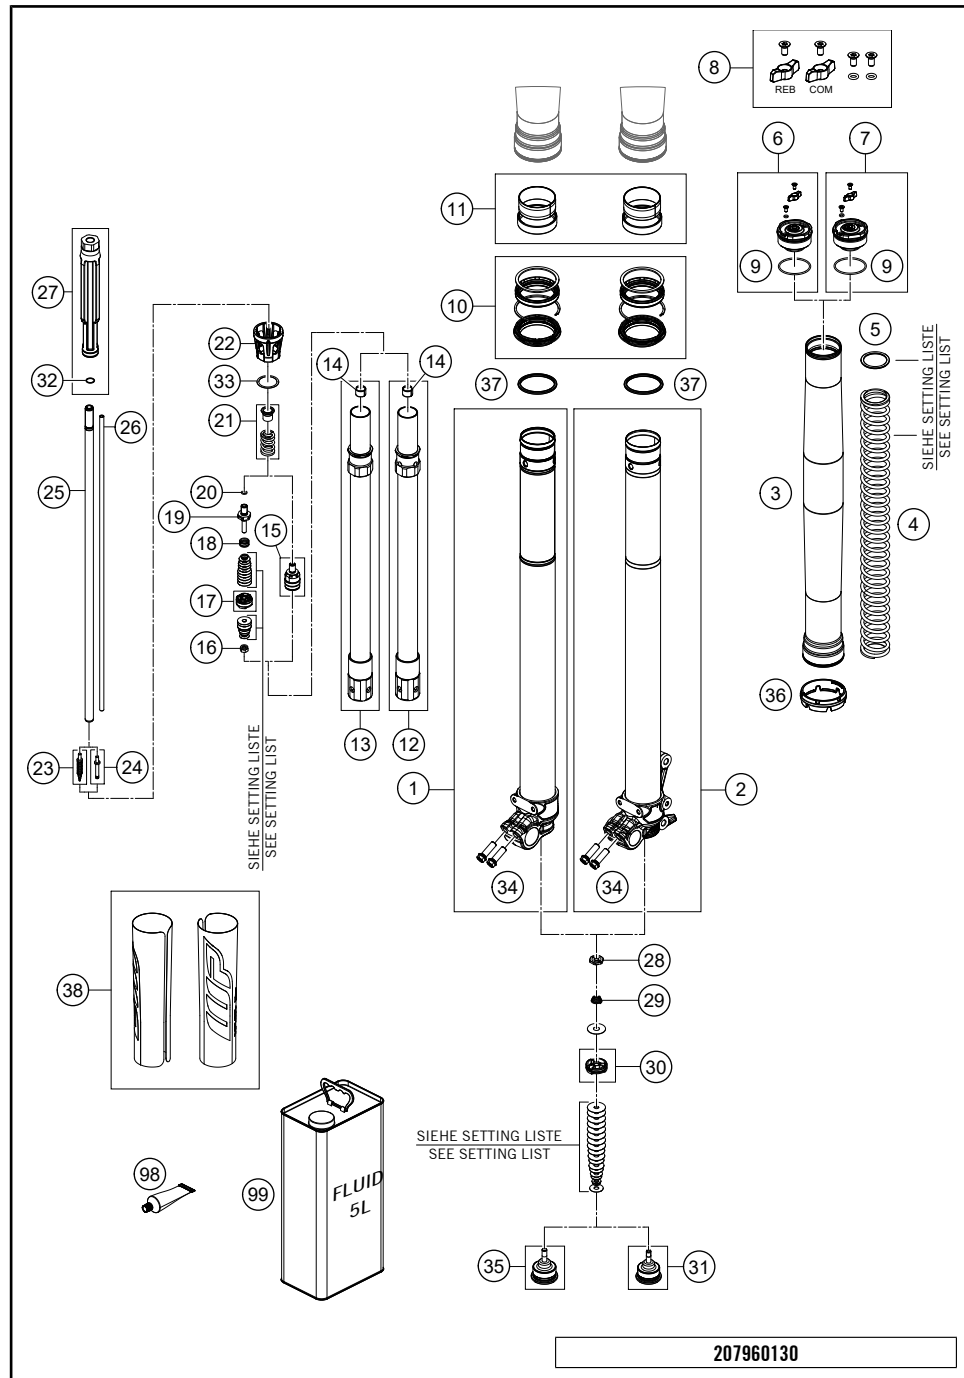

FRONT FORK DISASSEMBLED

300 EXC TPI ERZBERGRODEO 2021 EU 2021

POS	PARTNUMBER	PARTNAME	PIECE
1	48601933S1	Axleclamp OC right cpl. with tube	1
2	48601932S1	Axleclamp OC left cpl. with tube	1
3	48601671	Fork outer tube 49,13x577 dt54 db60 natu	2
4	91410098S	Spring (43,8) 3,6-470	x
4	91410099S	SPRING 3,8N/MM SET D=4,9MM	x
4	91410100S	SPRING 4,0N/MM SET D=4,9MM	x
4	91410101S	SPRING 4,2N/MM SET D=4,9MM	x
4	91410102S	SPRING 4,4N/MM SET D=4,9MM	x
4	91410103S	FORK SPRING L= 470 4,6 N/MM SET	x
4	91410104S	SPRING 4,8N/MM SET D=4,9MM	x
4	91410105S	SPRING 5,0N/MM SET D=4,9MM	x
4	91410106S	SPRING 5,2N/MM SET	x
5	48600458	Washer 35x43x1,5 plastic	x
5	48600456	Washer 35x43x2,5 plastic	x
5	48600457	Preload bush 35x43x3,5	x
6	48601960S	Screw cap M51x1,5 rebound cpl.	1
7	48601961S	Screw cap M51x1,5 compression cpl.	1
8	RP10021	Adjuster kit screw cap	1
9	48600048	O-ring 46x2 NBR70 siliconized yellow	2
10	RP10012	Sealkit 48mm SKF black	1
11	R14047	Guide bushing set fork 48mm	1
12	48600763S5	Tube, including screw sleeve with hole	1
13	48600763S6	Tube with screwsleeve	1
14	48600430	Guide bushing 12x14x10	2
15	48601843S3	Tap compression cpl.	1
16	40540486	Nut M6x0,5 h6,5 WAF10 rebound	1
17	48602002S	Midvalve piston assembly d23	1
18	48600382	Spring (11,4) 0,4-8 valve	1
19	48600576	Tap 6x46 rebound	1
20	48600299	O-ring 6x1,2 NBR70	1
21	48600578S	Spring (13,9) 37-32 rebound cpl.	2
22	48601298	Spring retainer 27,08x43x45	2
23	48600277S	Needle 4,5x43,6 cpl.	1
24	48601558S	Needle 4,5x38,2 cpl.	1
25	48600568	Piston rod 12x554	2
26	48602036	Adjustment tube 6x524,6	2
27	48601556S	Stop 12,4x31,9x200,3 cpl.	2
28	48600163	Nut valve M6x0,5 h6,5 WAF17	2

207960130

52053

* NEW PART

X ON DEMAND