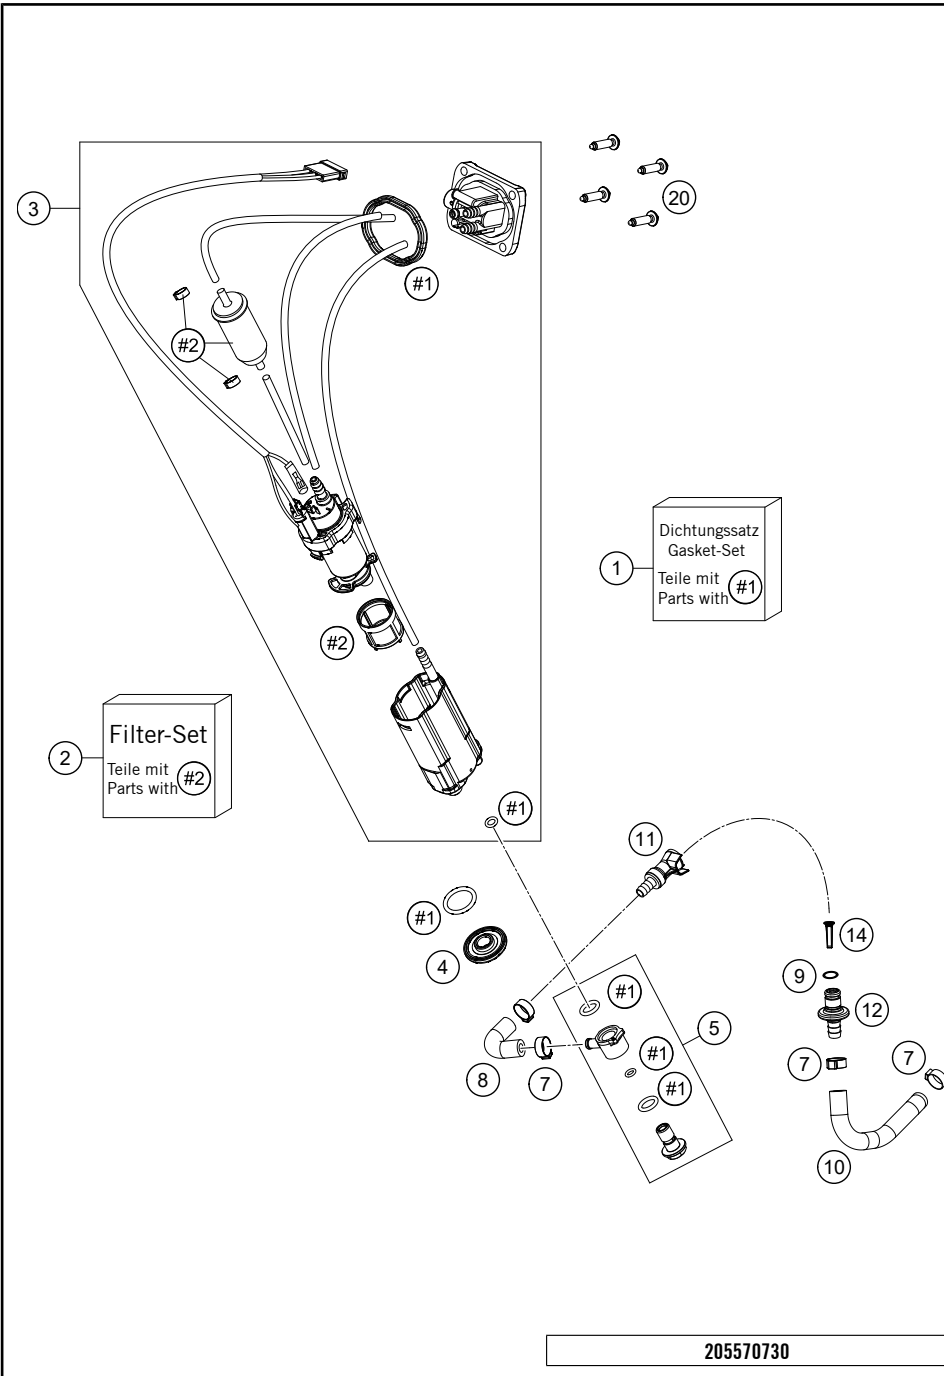

FUEL PUMP

300 EXC TPI ERZBERGRODEO 2021 EU 2021

POS	PARTNUMBER	PARTNAME	PIECE
1	78107089100	GASKET KIT	1
2	81207090100	FILTER KIT	1
3	79707088100	Fuel pump	1
4	78107088014	NUT F. FUEL PUMP M12	1
5	55707090044	Fuel connection cmpl.	1
7	00050157706	VARIABLE ONE-EAR CLAMP 15,7MM	4
8	77407116000	FUEL HOSE TANK	1
9	58507012000	O-RING VITON F. PLUG CPC 05	1
10	55441020000	TPI supply hose	1
11	5850701050030	CLUTCH CPC BLACK 05	1
12	77707010000	CONNECTOR FUEL PUMP	1
14	78141013190	FUEL FILTER	1
20	0017060255	EJOT PT SCREW K60X25-Z SW6	4

205570730

52695

* NEW PART X ON DEMAND