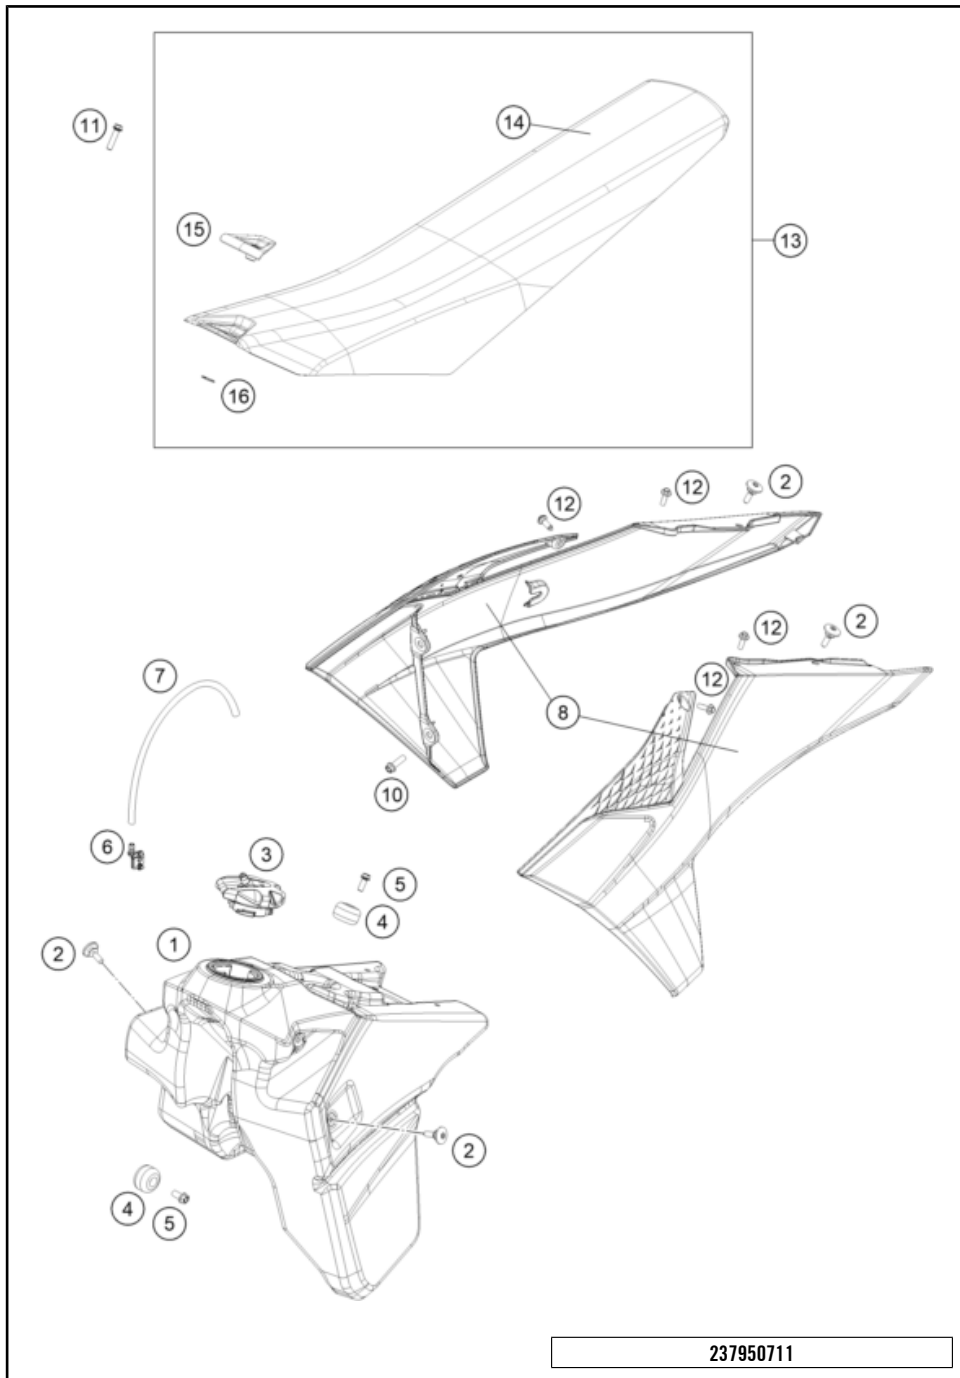

237950711

72956

POS	PARTNUMBER		PIECE
1	A49007213000	Fuel tank	1
2	79107011000	Seat holder screw	4
3	78107008044C1	Fuel cap cmpl. 14	1
4	A46007014000	Fuel tank role	3
5	0026060136	COLLAR SCREW M6X13 ISA30	3
6	79107013010	wire holder / fuel ventilation	1
7	78007100780	Vent hose 5.6 x 10 x 780	1
8	A46008054000EBF	spoilerset Six Days 2025 with decal	1
10	0025060126	HH collar screw M6x12 TX30	4
11	0025060256	HH collar screw M6x25 TX30	1
12	0017060206	SCREW F. PLASTIC K60X20AL SW6	4
13	A46007040000EBB	Seat	1
14	A46007040050EBB	Seat cover	1
15	A46007046000	Seat installation	1
16	0004711200100	Lock ring DIN471 12x1	1

* NEW PART

X ON DEMAND