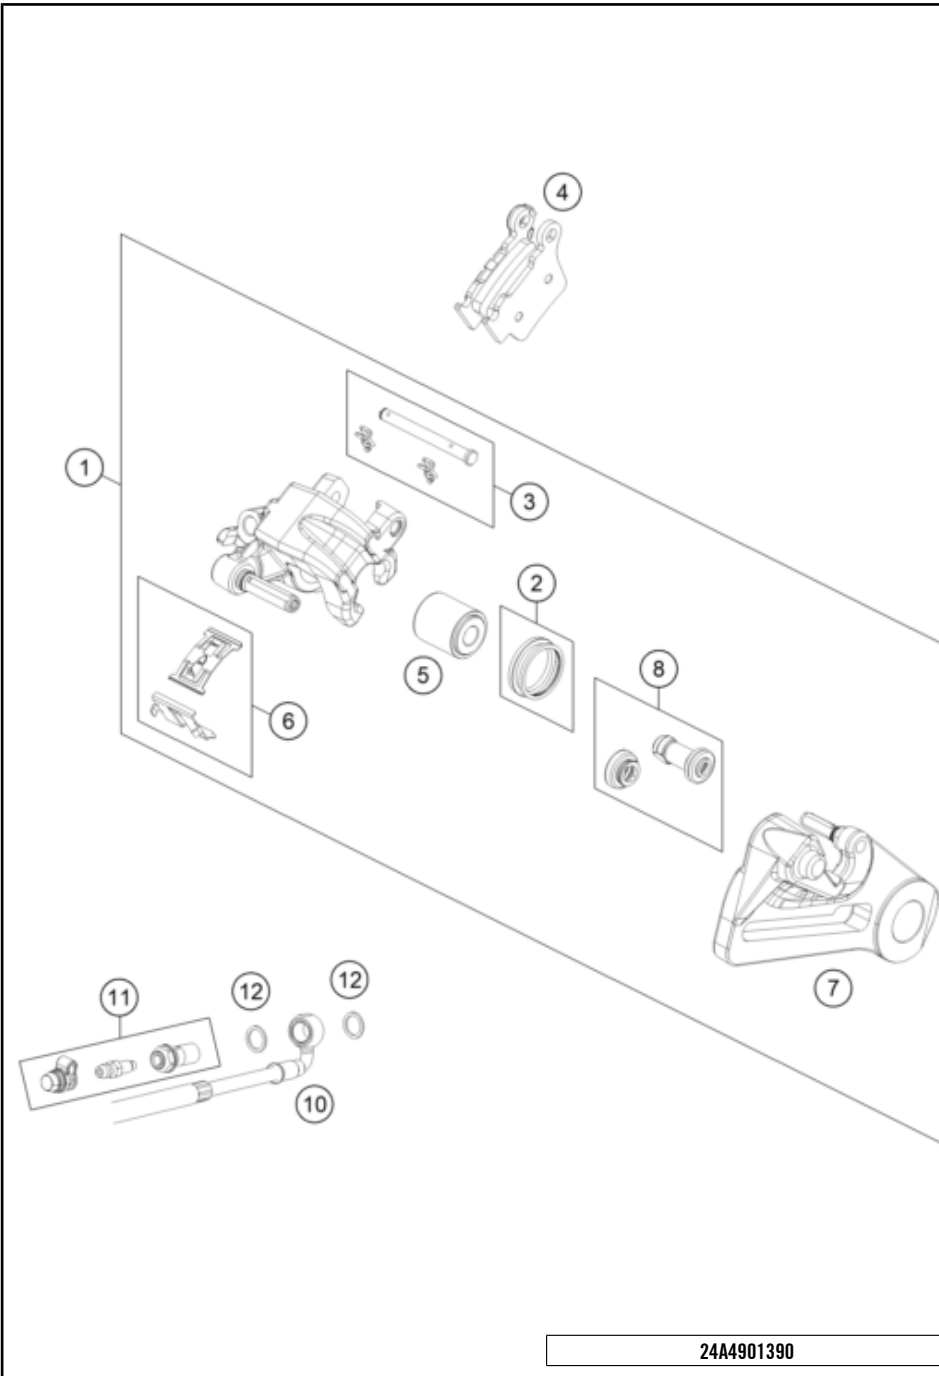

POS	PARTNUMBER		PIECE
1	A46013080001	Rear brake caliper PF 26 b cmpl.	1
2	50313081200	REPAIR KIT SEALING RINGS 26MM	1
3	54813082000	Bolt set for brake caliper 03	1
4	79013090000	Brake pad rear TOYO B204	1
5	77713083000	BRAKE PISTON 26MM 2013	1
6	54813018000	Retaining spring set 2003	1
7	A46013075000	Brake caliper support	1
8	54613218100	CUP SET SHORT	1
10	77213070300	Rear Brakehose	1
11	62513020000	BLEEDER SCREW CPL. 05	1
12	0603100141	sealing ring DIN 7603 10x14x1	2

24A4901390

63835

* NEW PART

X ON DEMAND