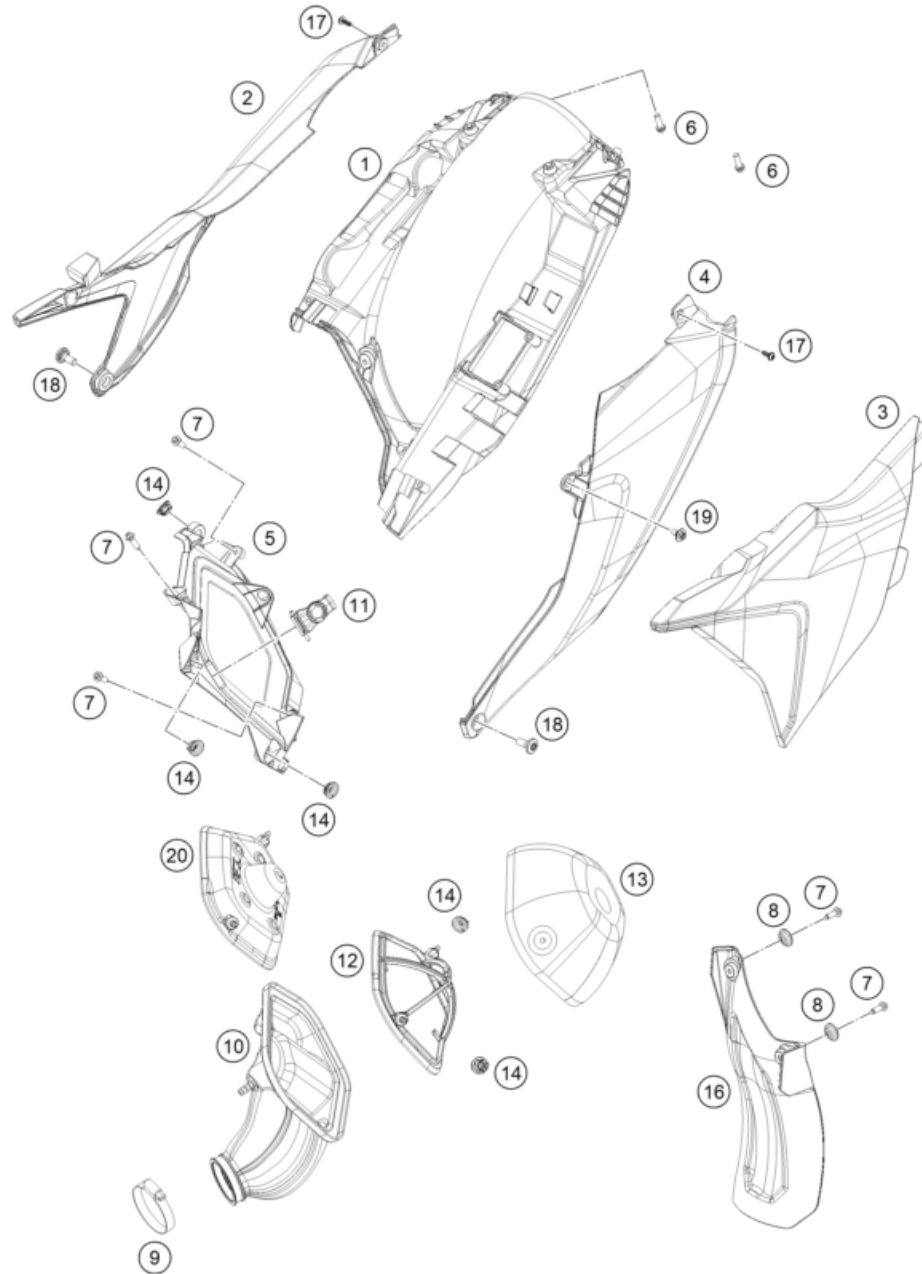

24A4300511

67101

\* NEW PART

X ON DEMAND

POS	PARTNUMBER		PIECE
1	A46006101000EB	Air filter box, bottom part XC	1
2	A46006004000EBC	Air filter box lid right with decal	1
3	A46006003000EBD	Air filter box cover with decal	1
4	A46006005000EBC	Air filter box lid left with decal	1
5	A46006001010EB	Air filter box front part	1
6	0025060206	HH collar screw M6x20 TX30	2
7	0017060206	SCREW F. PLASTIC K60X20AL SW6	5
8	77304066150	Chain slider bushing	2
9	78006027000	HOSE CLAMP 45-65MM	1
10	A45006026000	Air boot	1
11	A46006017000	Air filter holding bracket	1
12	A42006016000	Air filter support	1
13	A46006015000	Air filter	1
14	47106003160	quick release rubber grommet	5
16	A46004050000	Splash protection	1
17	0081050141	EJOT PT screw K50x14	2
18	79003003000	Special screw M8X18 TORX45 SL	2
19	83008000012	special screw M6x12x3	1
20	A45006012050	Air restrictor	1