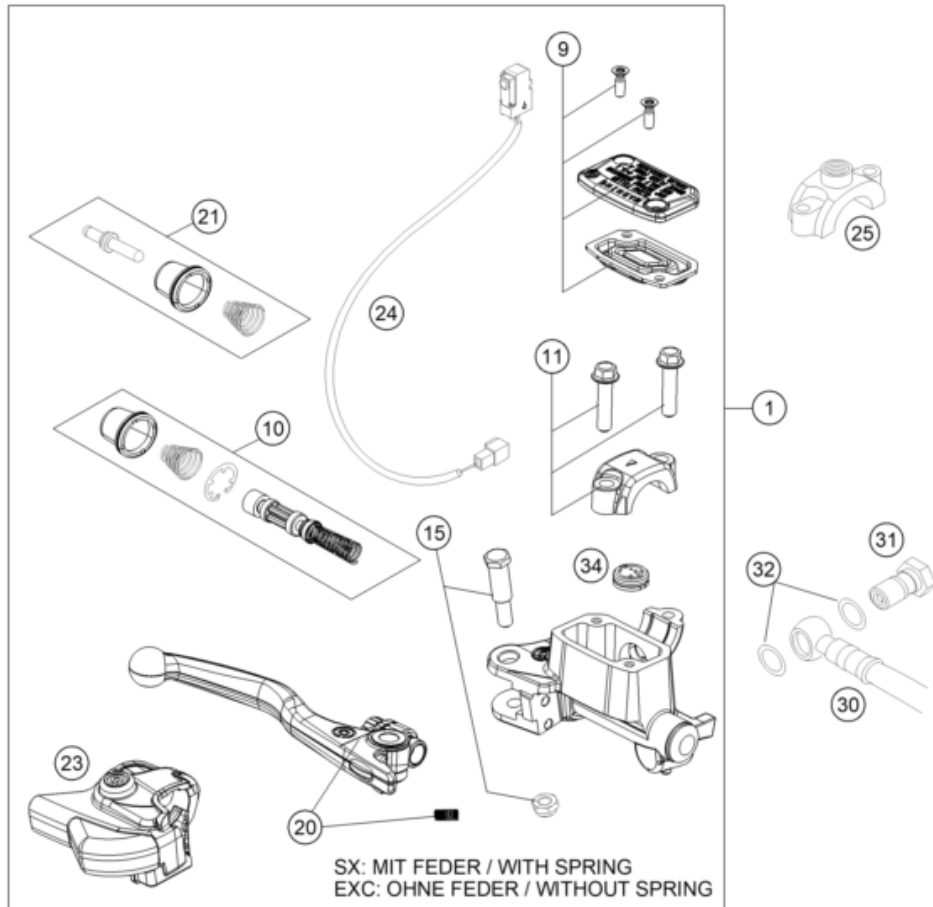

POS	PARTNUMBER		PIECE
1	77713001144	HAND BREAK CYLIND. CPL. EXC 14	1
9	77713003000	HAND BRAKE CYL. COVER	1
10	77713008100	REPAIR KIT PISTON EXC 2014	1
11	50313005000	CLAMP CPL. NATURE	1
15	77713006000	Lever screw	1
20	77713002000	Hand brake lever + spring SX 14	1
21	77713007100	PUSH ROD CPL. EXC 2014	1
23	77713004000	Protection cap, hand brake cylinder	1
24	77711050000	BRAKE LIGHT SWITCH FRONT 2014	1
25	58012040150	Clamp for mirror	1
30	77713010000	BRAKE PIPE	1
31	54813020100	banjo bolt M10x1x19 black	1
32	0603100141	sealing ring DIN 7603 10x14x1	2
34	54802051000	VALVE	1
80	00062030000	Brake fluid DOT5.1 0,25L	1

145031310

14388

* NEW PART

X ON DEMAND