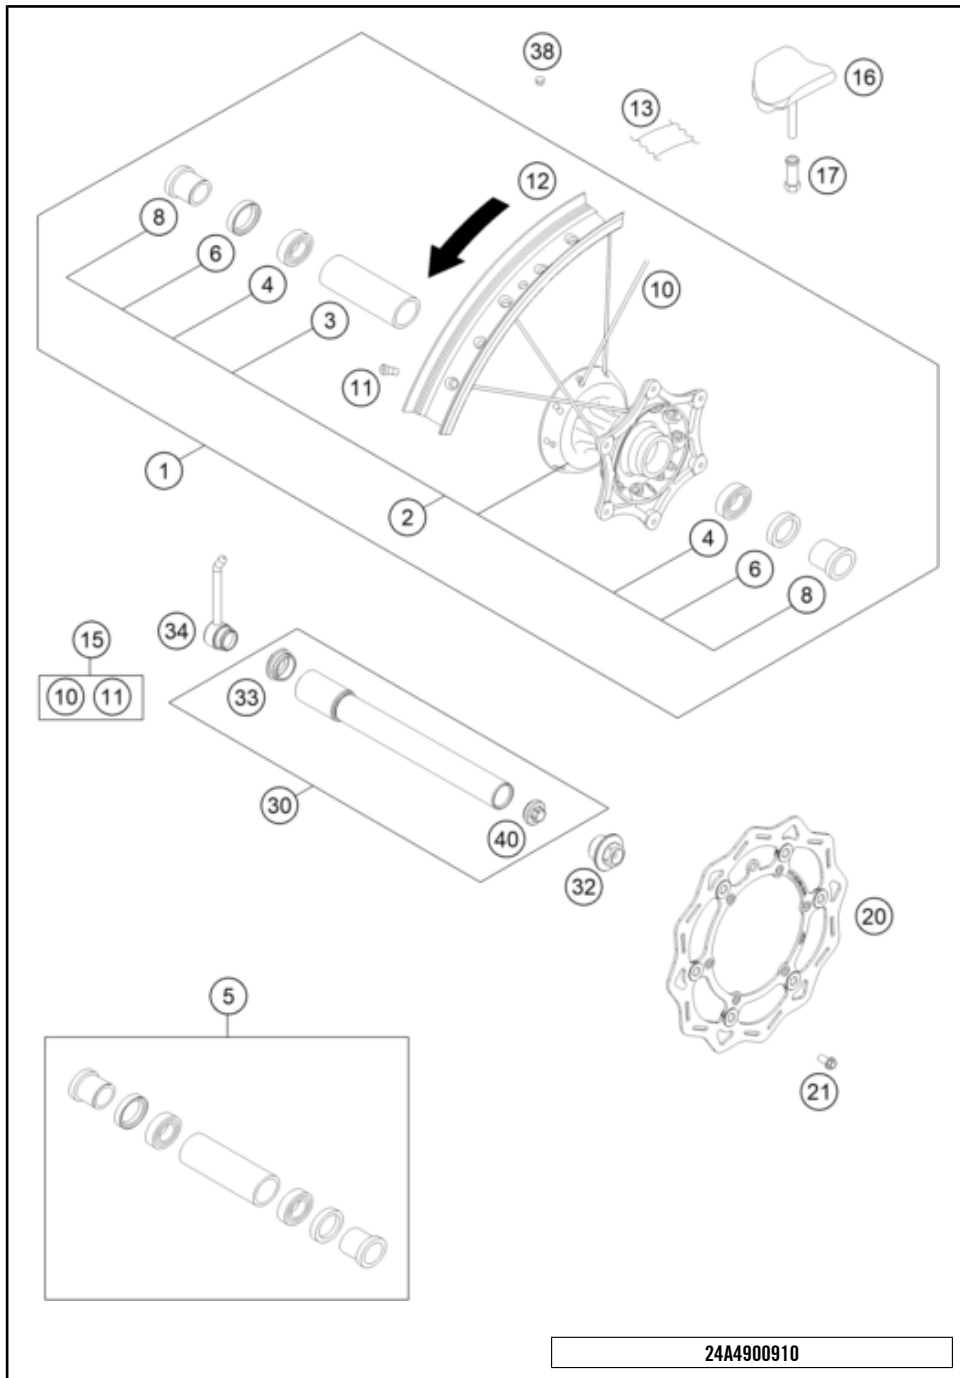

FRONT WHEEL

300 EXC SIX DAYS 2025 2025

POS	PARTNUMBER		PIECE
1	78109101344C1B	Front Wheel cpl. 1.6x21" Giant 6D	1
2	77709010144	FRONT WHEEL HUB CPL.	1
3	54809011000	BEA.SPACERTUBE 35X2 L=79,4 03	1
4	0625069068	Grooved ball bearing 6906	2
5	77709015000	wheel bearing repair kit	1
6	0760354771	Radial shaft seal 35X47X7 TC	2
8	77709012000	SPACER BUSHING F. FR. WHEEL	2
10	7710907122630	SPOKE M4,5X226- 21" BLACK 12	36
11	77109072000	Spoke nipple M4.5 AL	36
12	78109070300C1B	Front rim 1.6x21"	1
13	50309073000	Tube protector 21"	1
15	00050000954	SPOKE KIT FRONT "21" BLACK	x
16	78109090200	Tyre locker 1,60"	1
17	77110090050	Nut for wheel holder	1
20	77709160000	Brake disc front D=260MM	1
21	59009062013	SPECIAL SCREW M6X13 WS=8 10.9	6
30	79109081033	Wheel spindle front cpl, 2019	1
32	A46009082000	Collar screw M20x1.5 SW17 Al	1
33	70009081050	PLUG BUSHING SW17 '12	1
34	7900998126004	Front axle puller	1
38	55003135000	Plug for rim	x
40	7770908107055	AUXILIARY SCREW FRONT	1

24A4900910

72948

* NEW PART

X ON DEMAND