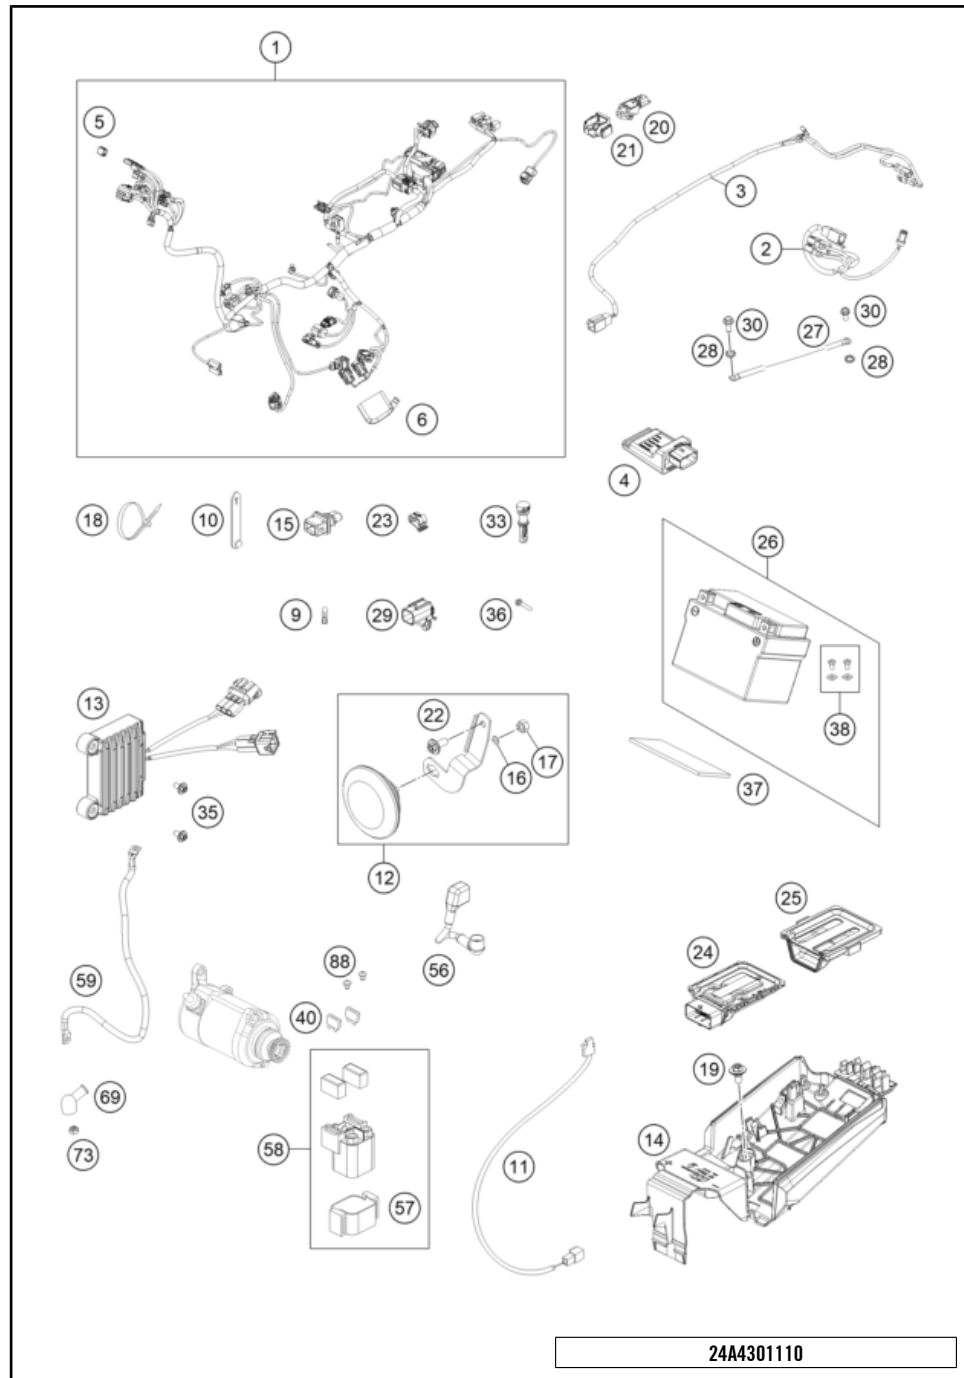

POS	PARTNUMBER		PIECE
1	A45011075000	Main wiring harness	1
2	A49011080000	Turn signal wiring harness, front	1
3	A49011081000	Turn signal wiring harness, rear	1
4	A49011033033	Offroad-control-unit 1.0	1
5	000700000LP001	dummy plug	1
6	A42041025000	Injection valve protection	1
9	49111425200	BULB 12V 2,3W (W2X4,6D)	2
10	60011093075	Rubber cable tie 75MM 03	1
11	77711050000	BRAKE LIGHT SWITCH FRONT 2014	1
12	79711060033	Horn, compl.	1
13	A49011034000	Voltage regulator	1
14	A46011055100	Battery holding bracket	1
15	000700000LV001	Dummy plug LV 2p/sealed	1
16	0125050003	WASHER DIN0125-A 5,3	1
17	0934050003	HEXAGON NUT DIN0934-M 5	1
18	44011076140	CABLE TIE 140/2,5MM BLACK	x
18	44011076200	CABLE TIE 200/3,6MM BLACK	x
18	44011076305	Cable tie 300/4,8mm black	x
19	83008000012	special screw M6x12x3	1
20	A45041075000	Crank case pressure sensor	1
21	A45041075010	Rubber band, crankcase pressure sensor	1
22	0024060156	HH collar screw M6x15 TX30	1
23	83013026000	Line guide	1
24	A45041031000	Engine control unit	1
25	A45041031050	Engine control unit rubber	1
26	79111053000	battery 12V/24Wh	1
27	75011097100	Ground wire	1
28	58411098100	Contact washer M6 VSV-K6	3
29	0007000000U002	Plug cap	1
30	0025050126	HH collar screw M5x12 TX30	2
33	55641030000	Holder control unit	4
35	0023060123	COLLAR SCREW M6X12 TX	1
36	0017060205	Screw for plastic K60X20 SW6	3
37	59003001099	METAMOLL 90X45X3MM 03	1
38	79111053010	screw kit only for 79111053000	1
40	5801109120	Plug-in fuse, big 20A	2
56	A46011059050	Battery cable compl.	1

24A4301110

63966

* NEW PART

X ON DEMAND