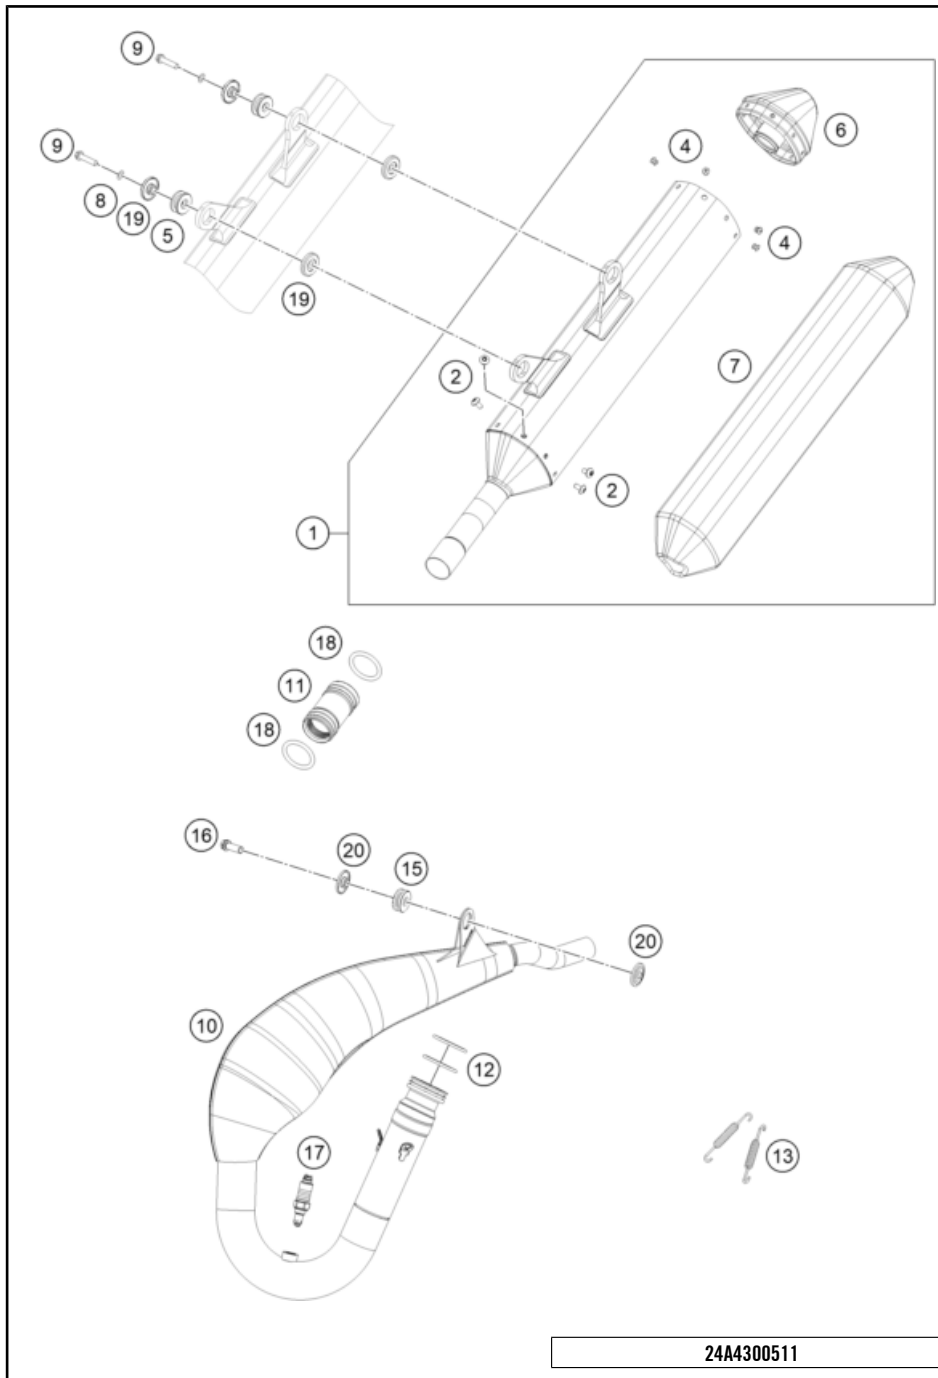

EXHAUST SYSTEM

300 EXC SIX DAYS 2025 2025

POS	PARTNUMBER		PIECE
1	A4500508100059	silencer Six Days	1
2	78105081010	SCREW TORX M5X10	7
4	0011480800	DUMMY RIVET 4,8X 8 NIRO	7
5	77205068000	Damp. compon. black	2
6	A44005079060	end cap cpl.	1
7	55505083085	stuffingyarn package	1
8	50233041000	Pair of washers M6 NORDLOCK	2
9	0025060306	HH collar screw M6x30 TX30	2
10	A45005009000	Exhaust manifold with catalyst with CAT	1
10	A44005007000	manifold without CAT	x
11	55405057000	exhaust rubber	1
12	0770440030	O-RING 44,00X3,00 VITON	2
13	A46005016000	Tension spring L=62mm	2
15	79105068000	Damper gray	1
16	0025080306	HH collar screw M8x30	1
17	75041090200	LAMBDA SENSOR	1
18	55405058000	Hose spring	2
19	77205169000	Bushing 7.5x12x28x8.3 11	4
20	77805069000	Bushing 8.5x12x28x8.3	2

24A4300511

67101

* NEW PART

X ON DEMAND