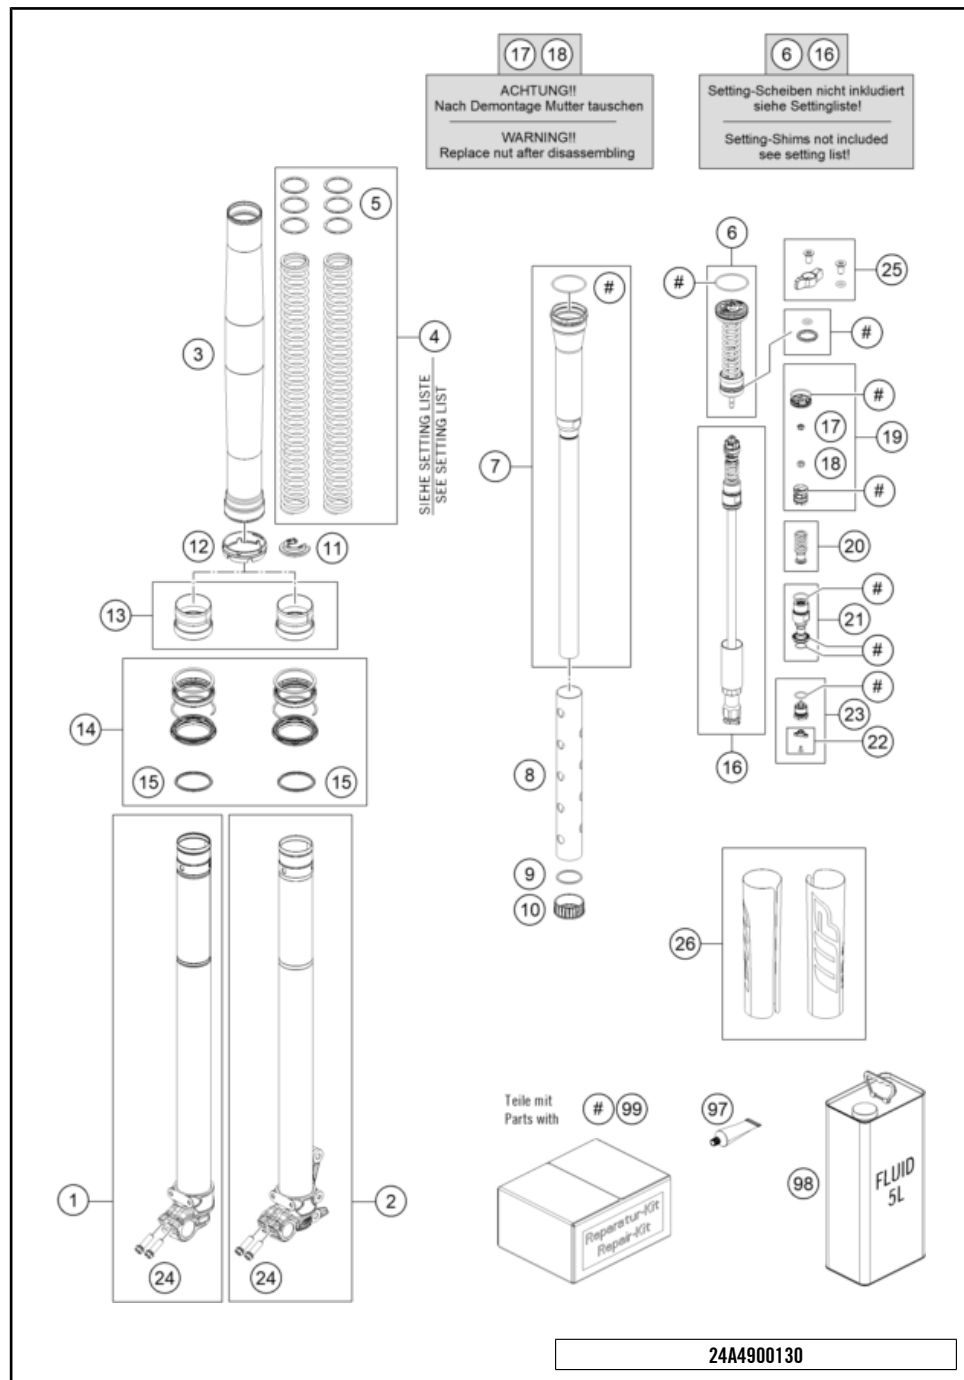

POS	PARTNUMBER	PIECE
1	48602046S2	Axle clamp ri. with inner tube cpl. 1
2	48602045S2	Axle clamp le. with inner tube cpl. 1
3	48602096	fork outer tube 49.13x577 dt54 db60 2
4	S809900029S0000	Main spring (43.8) 3.6-470 fork cpl. x
4	S809900030S0000	Main spring (43.8) 3.8-470 fork cpl. x
4	S809900031S0000	Main spring (43.8) 4.0-470 fork cpl. x
4	S809900032S0000	Main spring (43.8) 4.2-470 fork cpl. x
4	S809900033S0000	Main spring (43.8) 4.4-470 fork cpl. x
4	S809900034S0000	Main spring (43.8) 4.6-470 fork cpl. x
4	S809900035S0000	Main spring (43.8) 4.8-470 fork cpl. x
4	S809900036S0000	Main spring (43.8) 5.0-470 fork cpl. x
4	S809900037S0000	Main spring (43.8) 5.2-470 fork cpl. x
5	48600456	Washer 35x43x2,5 plastic x
5	48600457	Preload bush 35x43x3,5 x
5	48600458	Washer 35x43x1,5 plastic x
6	S043400000S0200	Compression cpl. 2
7	S418900003S0100	Pressure tank M38x0.5 cpl. 2
8	S533600000000000	Tube 35x38x277 2
9	48600752	Washer 33,5x38x1,5 2
10	S82890000200000	Spring seat 33.5x44.5x18.5 2
11	S82890000100000	Spring seat D44 clip 2
12	S639200001000FA	Fork protection ring 59,8mm 2
13	R14047T	Guide bushing set fork 48mm 1
14	RP10012T	"Seal kit 48mm SKF black" 1
15	48602007	Stroke indicator 48mm red 2
16	S501200022S0000	Piston rod 12.0x397.5 cpl. 2
17	48602128	Nut M6 h5,4 SW10 2
18	40540486	Nut M6x0,5 h6,5 WAF10 rebound 2
19	RP10054T	Repair kit piston CC spring fork x
20	48600578S	Spring (13,9) 37-32 rebound cpl. 2
21	S408800002S0000	Screw cap M24.5x1 cpl. 2
22	RP10033T	Repair kit adjuster rebound red x
23	48602052S	adjuster housing M20x1 cpl. 2
24	0025080256	HH collar screw M8x25 4
25	RP10029T	adjuster kit screw cap compression 2
26	52000318SET	Sticker set, XACT CC 238x182.5 1
97	T14034	Fuchs grease IPR (250g) 1

* NEW PART X ON DEMAND