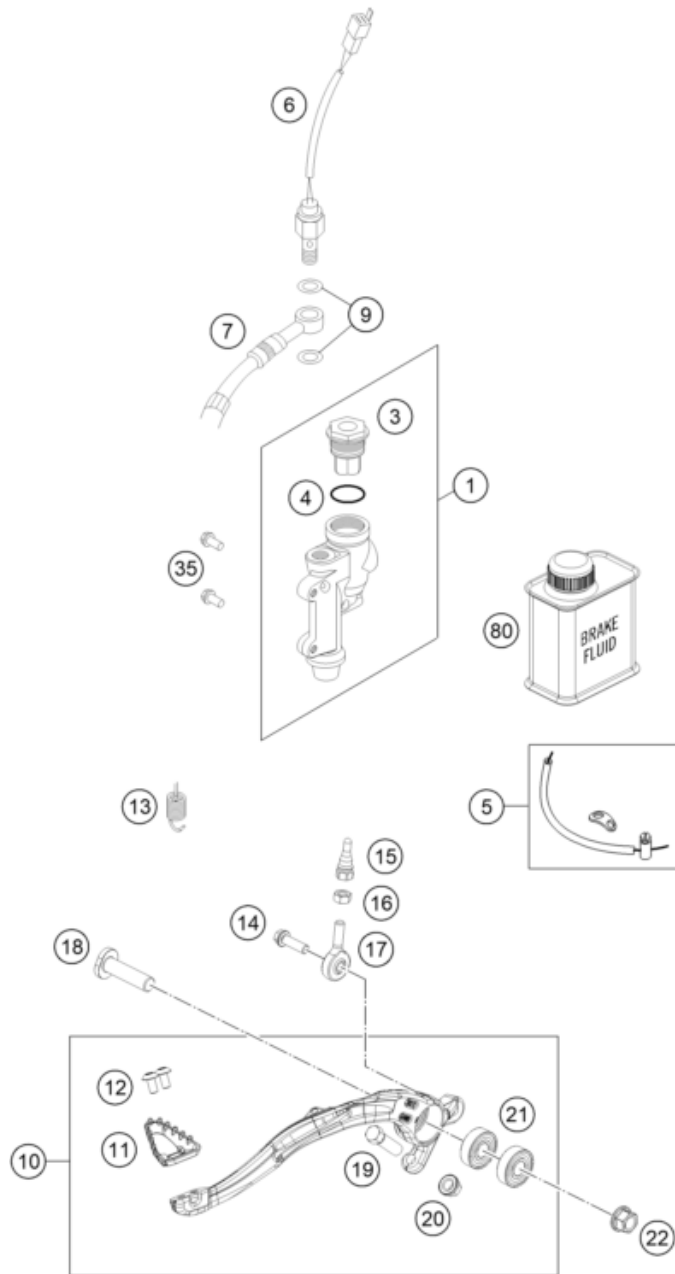

24A4301110

63966

\* NEW PART

X ON DEMAND

POS	PARTNUMBER		PIECE
57	58211058050	BRACKET RUBBER F.STARTRELAY 07	1
58	58211058000	Starter relay 12V 99	1
59	A44011059000	Starter cable	1
69	77240099000	Protection cap for starter engine	1
73	0985060003	Self lock. nut DIN985-M6-A2	1
88	0902060083	Oval head screw ISO 7380 M 6X8 - A2	2

24A4301110

63966

\* NEW PART

X ON DEMAND

POS	PARTNUMBER		PIECE
1	77713001144	HAND BREAK CYLIND. CPL. EXC 14	1
9	77713003000	HAND BRAKE CYL. COVER	1
10	77713008100	REPAIR KIT PISTON EXC 2014	1
11	50313005000	CLAMP CPL. NATURE	1
15	77713006000	Lever screw	1
20	77713002000	Hand brake lever + spring SX 14	1
21	77713007100	PUSH ROD CPL. EXC 2014	1
23	77713004000	Protection cap, hand brake cylinder	1
24	77711050000	BRAKE LIGHT SWITCH FRONT 2014	1
25	58012040150	Clamp for mirror	1
30	77713010000	BRAKE PIPE	1
31	54813020100	banjo bolt M10x1x19 black	1
32	0603100141	sealing ring DIN 7603 10x14x1	2
34	54802051000	VALVE	1
80	00062030000	Brake fluid DOT5.1 0,25L	1

145031310

14388

\* NEW PART

X ON DEMAND

POS	PARTNUMBER		PIECE
1	77013060044	REAR BRAKE CYLINDER CPL.SX 09	1
3	54813062100	REAR BRAKE CYL. COVER CPL. 04	1
4	54813063000	FOOT-BRAKE CYL. GASKET SX 03	1
5	54812063044	Rear brake pedal safety wire	1
6	50311051100	BRAKE LIGHT SWITCH REAR '98	1
7	77213070300	Rear Brakehose	1
9	0603100141	sealing ring DIN 7603 10x14x1	2
10	A44013050044	Rear brake lever preass.	1
11	55413051000	Step plate foot brake lever	1
12	58605083010S	Torx hexagon socket screw M5x10 SS	2
13	A46003062000	Retracting spring	1
14	0025060206S	HH collar screw M6x20 TX30	1
15	54813056000	Push rod L=28MM 03	1
16	0934060003	Hex. nut DIN 934 M6	1
17	54813055100	Joint head CMP6	1
18	47213054000	Screw foot brake lever	1
19	59001037000	Special Screw M8X26 WS=10	1
20	46030045000	flanged nut M8 WS10	1
21	0625060002	deep groove ball bearing SKF 6000-2RS1	2
22	54630044000	COLLAR NUT M10 WS=13	1
35	0025060126	HH collar screw M6x12 TX30	2
80	00062030000	Brake fluid DOT5.1 0,25L	1