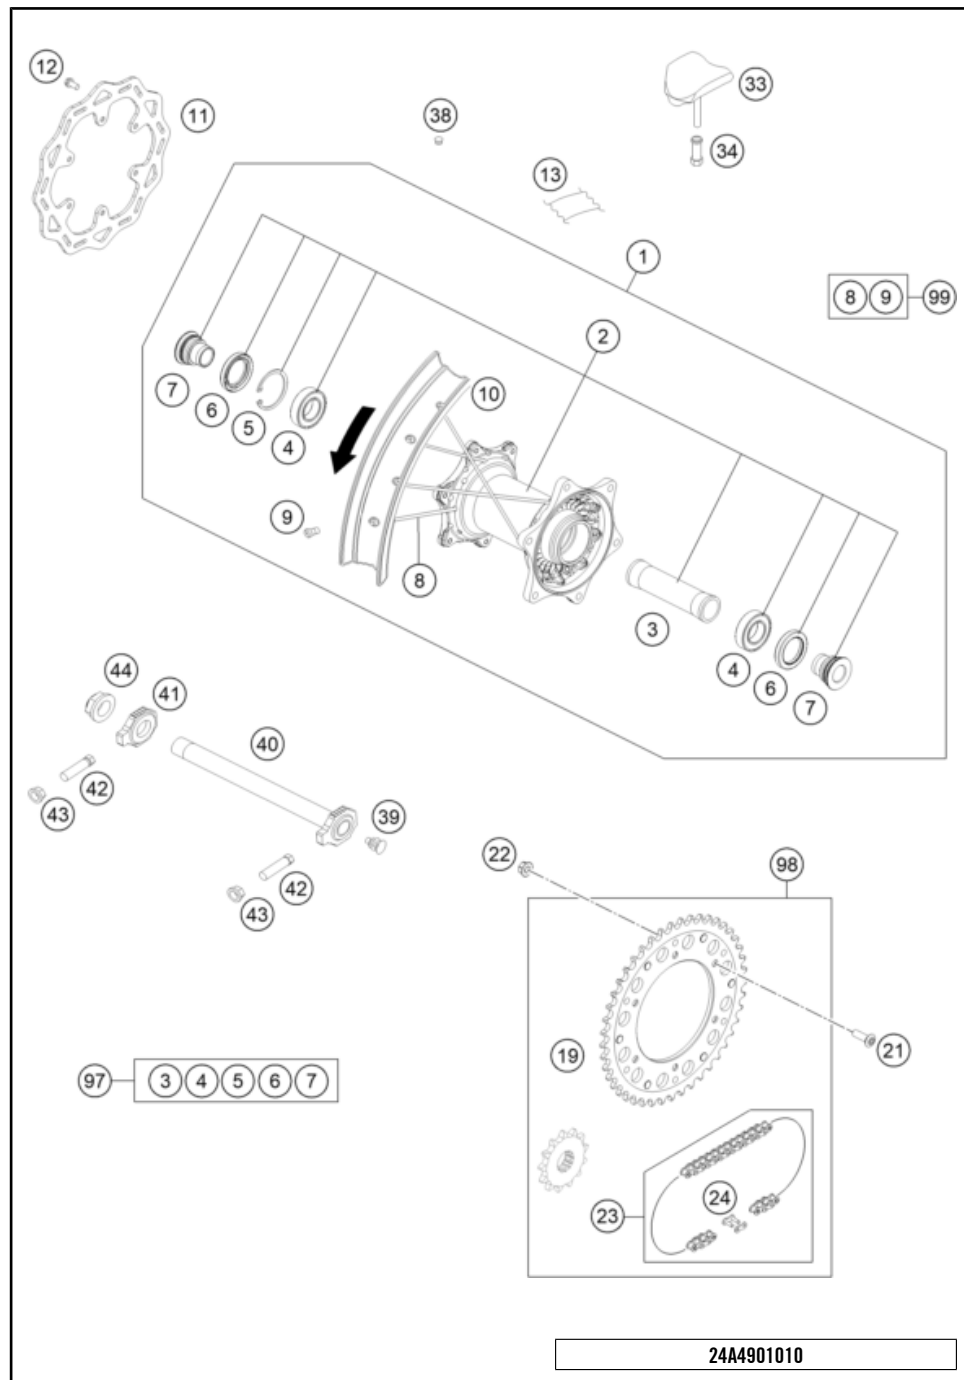

POS	PARTNUMBER		PIECE
1	78110001644C1B	Rear Wheel cpl. 2,15X18" GIANT 6D	1
2	A46010010044	Rear wheel hub compl.	1
3	A46010011000	Bearing spacer tube 121.5mm	1
4	0625060058	Grooved ball bear.6005 DDU2CG23S6NM	2
5	0472047175	CIRCLIP DIN0472-47X1,75	1
6	0760354771	Radial shaft seal 35X47X7 TC	2
7	A46010016000	Spacing tube rear wheel	2
8	7901007119330	SPOKE M4,5X193-18" BLACK 16	36
9	77109072000	Spoke nipple M4.5 AL	36
10	78110070300C1B	Rear rim 2.15x18"	1
11	25010960000	Brake disc rear D=220MM	1
12	59009062013	SPECIAL SCREW M6X13 WS=8 10.9	6
13	50310073200	Tube protector 18" and 19"	1
19	5841005104504	Supersprox-Stealth rear sprocket	1
19	5841005104604	REAR SPROCKET ORANGE 46 T.	x
19	5841005104704	Rear sprocket 47 teeth	x
19	5841005104804	REAR SPROCKET ORANGE 48-T	x
19	5841005104904	REAR SPROCKET ORANGE 49-T	x
19	5841005105004	REAR SPROCKET ORANGE 50-T	x
19	5841005105104	REAR SPROCKET ORANGE 51-T	x
21	0019080266S	COUNTER-SUNK SCREW ISA45 M8X26	6
22	06923080003	Hex. nut DIN EN 1661 M8 WS13	6
23	78010267118	CHAIN DID 118 LINKS	1
24	78010266000	CONNECTING LINK F. 78010267118	1
33	78110090200	Tyre locker 2,15"	1
34	77110090050	Nut for wheel holder	1
38	55003135000	Plug for rim	x
39	50210086000	Plug SFL16	x
40	A46010085044	Wheel spindle rear wheel compl.	1
41	A46010084000	Chain tension adjuster right	1
42	50304040100	Screw M10x1.25x50 WS10	2
43	58414030000	HH COLLAR NUT M10X1,25 WS=13	2
44	A46010086000	Collar nut M22x1.5 WS=30	1
97	A46010015010	wheel bearing repair kit	x
98	SPA113U45KM118A	Drivetrain kit 13Z/45Z	x
99	00050000981	SPOKE KIT REAR 18" EXC 17	x

24A4901010

67088

* NEW PART

X ON DEMAND