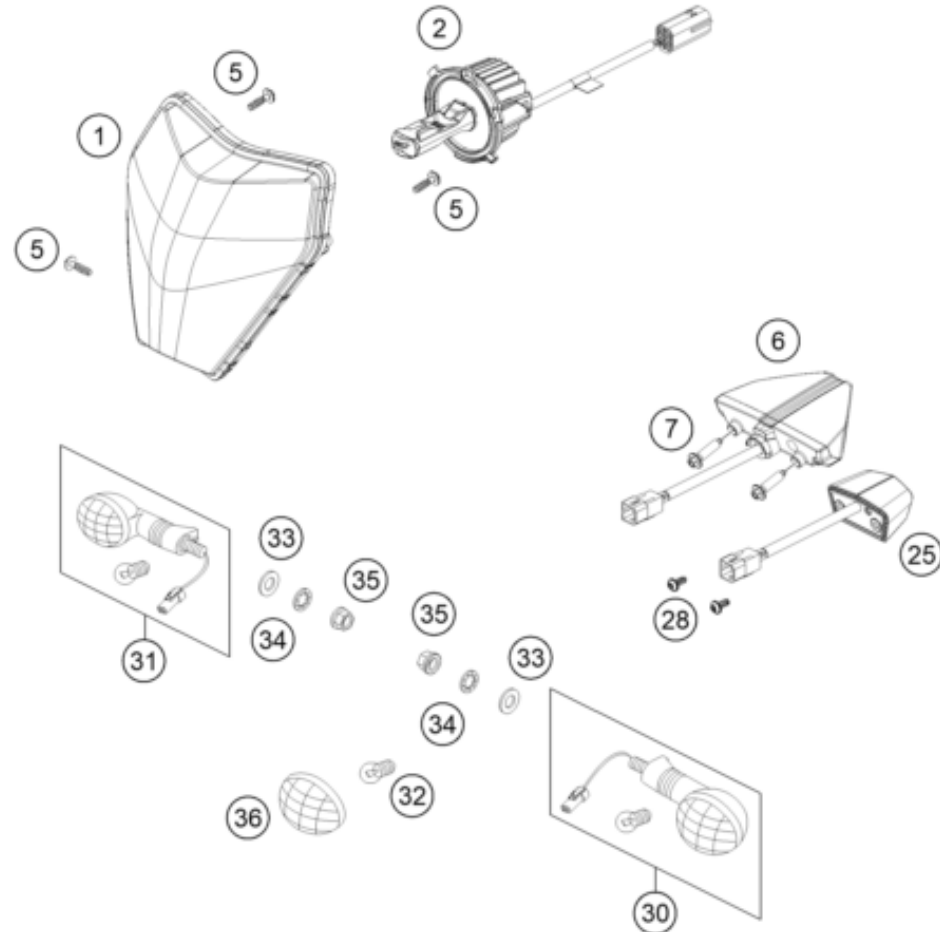

POS	PARTNUMBER		PIECE
1	A49014001080	Headlamp KTM	1
2	A49014002000	LED-Unit	1
5	0081050181	SCREW FOR PLASTIC K50X18 T20	3
6	79714040000	Tail light	1
7	0017060255	EJOT PT screw K60X25-Z SW6	2
25	60314047000	license plate lighting	1
28	0081050121	EJOT PT screw K50x12	2
30	54814025200	FLASHER CPL. FR.L/S RE.R/S 09	2
31	54814026200	FLASHER CPL. FR.R/S RE.L/S 09	2
32	44111015100	BULB 12V 10W (BA15S)	4
33	0125100003	washer DIN 125 A 10.5	4
34	0797100003	LOCK WASHER DIN6797-J10,5 ZI	4
35	58414030000	HH COLLAR NUT M10X1,25 WS=13	4
36	54814028000	FLASHER LENS L/S R/S 05	4

24A4901410

63893

* NEW PART

X ON DEMAND