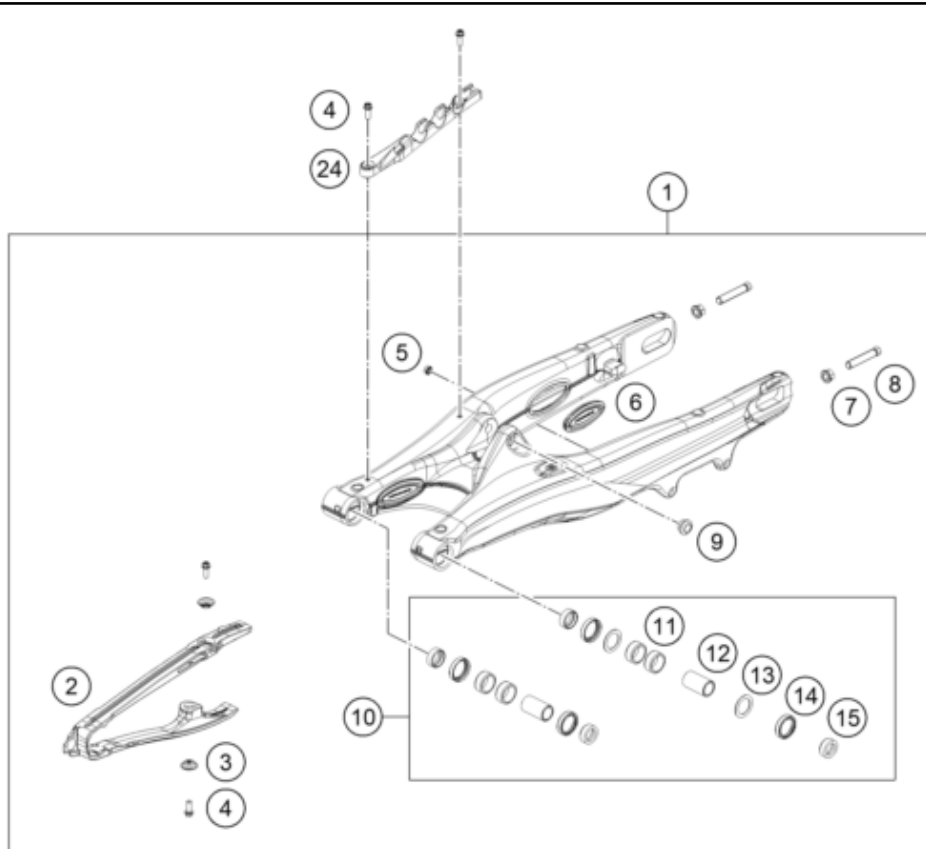

# SHOCK ABSORBER

300 EXC SIX DAYS 2025 2025

POS	PARTNUMBER		PIECE
1	SPNO	Non orderable part A490C463Y305000	1
2	0025120506S	HH COLLAR SCREW M12X50 TX45	2

24A4900410

70717

\* NEW PART

X ON DEMAND

POS	PARTNUMBER		PIECE
1	A49004230144	Swingarm cmpl. Enduro 2025	1
2	A46004066100	Chain slider	1
3	77304066150	Chain slider bushing	2
4	0025060166S	HH collar screw M6x16 TX30 SL	5
5	54603055051	Press in nut M6 STEEL ZINC	1
6	A46004041000	Locking cap swingarm	4
7	58414030000	HH COLLAR NUT M10X1,25 WS=13	2
8	50304040100	Screw M10x1.25x50 WS10	2
9	50180105	Threaded bush M12 d20	1
10	79004030110	Repair kit swingarm bearing	1
11	0618222812	Needle bushing HK2212V 22/28/12 MB	4
12	59404032000	Bearing sleeve 17x22x38.7 03	2
13	54603036000	Stop disk 22,2X31,7X1	2
14	0760253270	Radial shaft seal 25x32x7	4
15	77704034000	Support f. shaft seal ring 16	4
16	A49004060000	Chainguard	1
17	0017060205	Screw for plastic K60X20 SW6	1
18	0021060003	Washer DIN9021-A 6.4	1
19	56509064100	Self locking nut M6 - 10	1
20	0025060506	HH collar screw M6x50 TX30	1
21	A49004070100C1	Chain guide EXC	1
22	A46004037000	Swingarm pivot	1
23	54804038000	Nut with flange M16X1,5 WS=19 03	1
24	A46004042000	Brake line guide	1