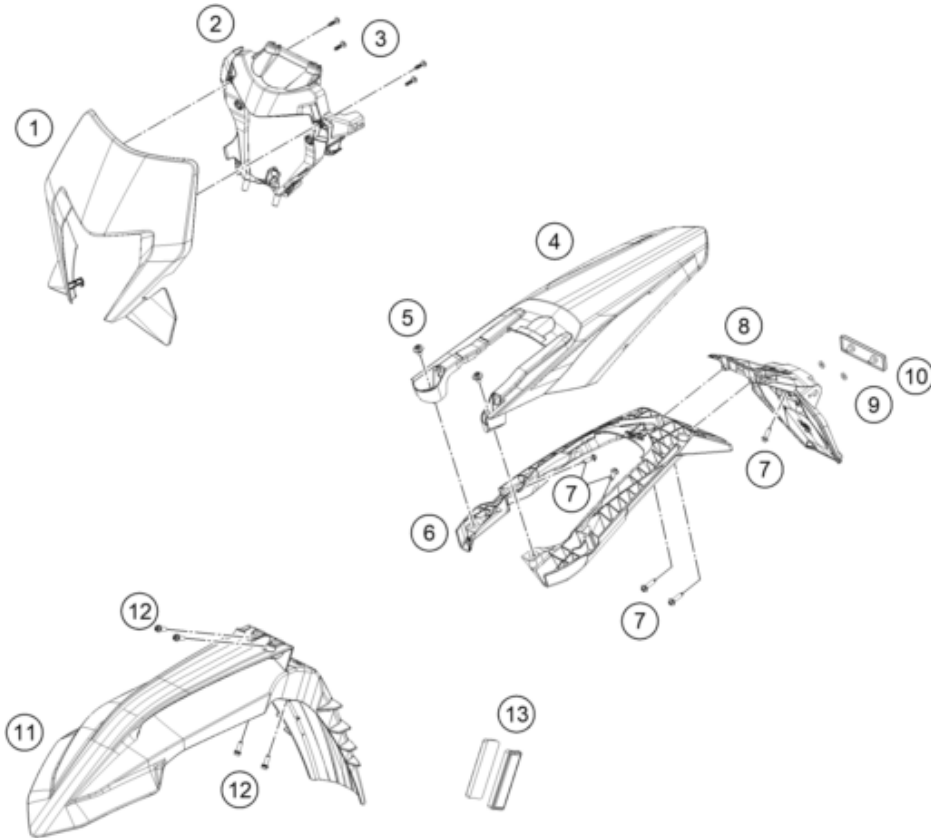

POS	PARTNUMBER		PIECE
1	A49008001000EBC	Headlight mask with decal	1
2	A49008001010C1	Headlight mask bottom part	1
3	0081050181	SCREW FOR PLASTIC K50X18 T20	4
4	A49008013000EBC	Rear fender EXC with decal	1
5	83008000012	special screw M6x12x3	2
6	A49008015000	License plate holder support	1
7	0017060205	Screw for plastic K60X20 SW6	5
8	79708016100	License plate holder support extension	1
9	60408061050	RUBBER 14X6.5X2.3MM	2
10	58412080000	REFLECTOR RED	1
11	A46008010000EB	Fender	1
12	0025060166	HH collar screw M6x16 TX30	4
13	58412080300	REFLECTOR YELLOW "CEV"	2

24A4900810

72979

* NEW PART

X ON DEMAND