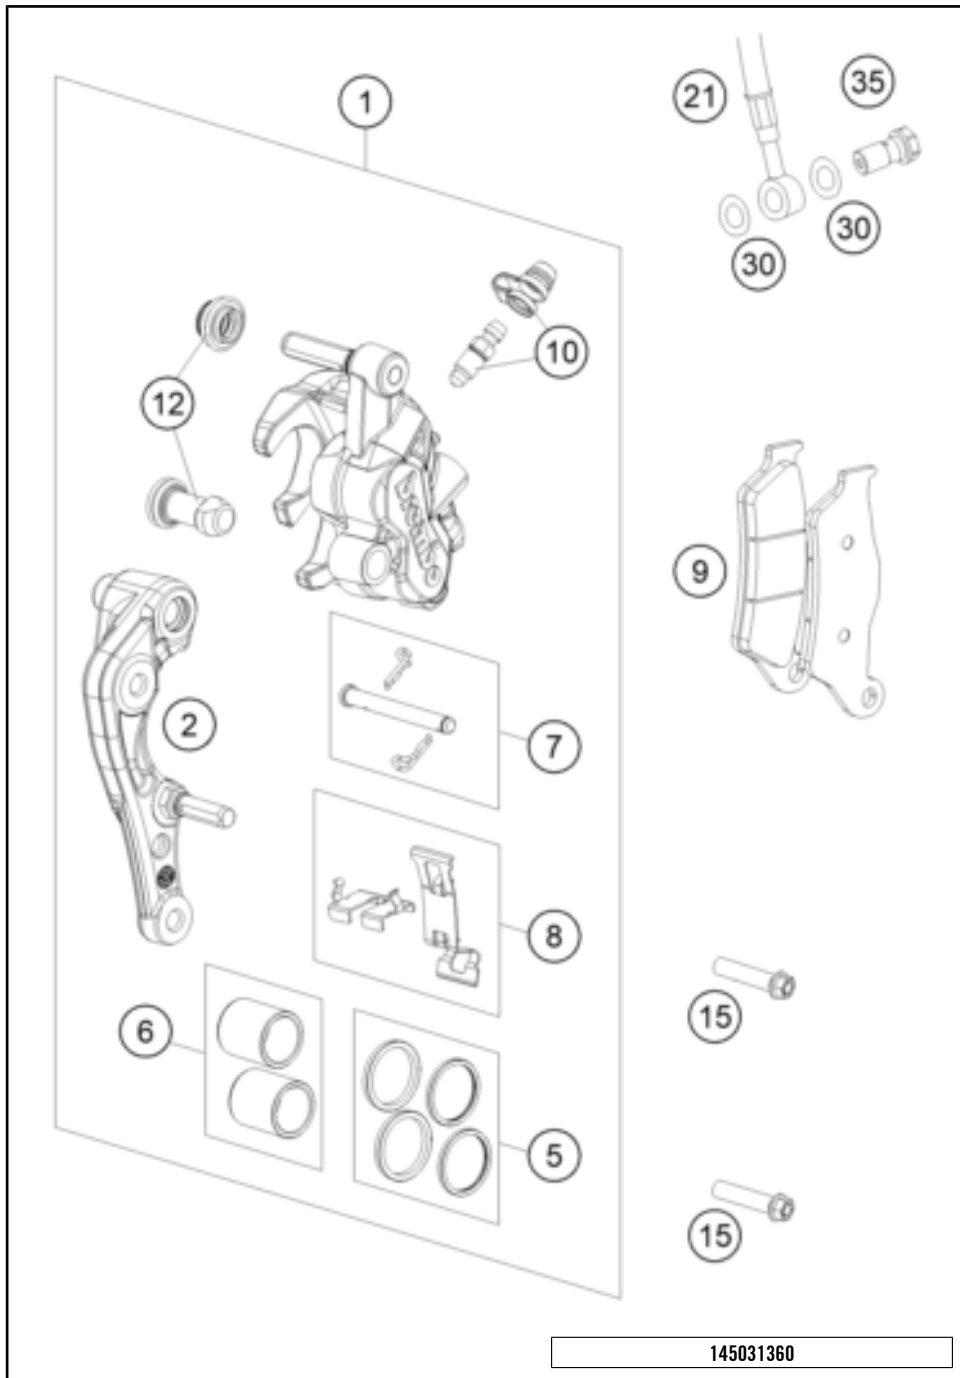

FRONT BRAKE CALIPER

300 EXC SIX DAYS 2025 2025

POS	PARTNUMBER		PIECE
1	7701301500101	CALIPER NAT. WITHOUT PADS	1
2	77013014000	BRAKE CALIPER SUPPORT FRONT 09	1
5	77013021000	REP. KIT SEALS 24MM	1
6	77013019000	REP. KIT PISTON 24MM	1
7	77013017000	BOLT CPL. 09	1
8	77013018000	Retaining plate set BREMBO	1
9	77713030000	Brake pad front	1
10	61013020100	BLEEDER SCREW WITH CAP	1
12	54613218000	CUP SET SHORT	1
15	0025080306S	HH COLLAR SCREW M8X30 TX40	2
21	77713010000	BRAKE PIPE	1
30	0603100141	sealing ring DIN 7603 10x14x1	2
35	54813020100	banjo bolt M10x1x19 black	1

145031360

14399

* NEW PART

X ON DEMAND