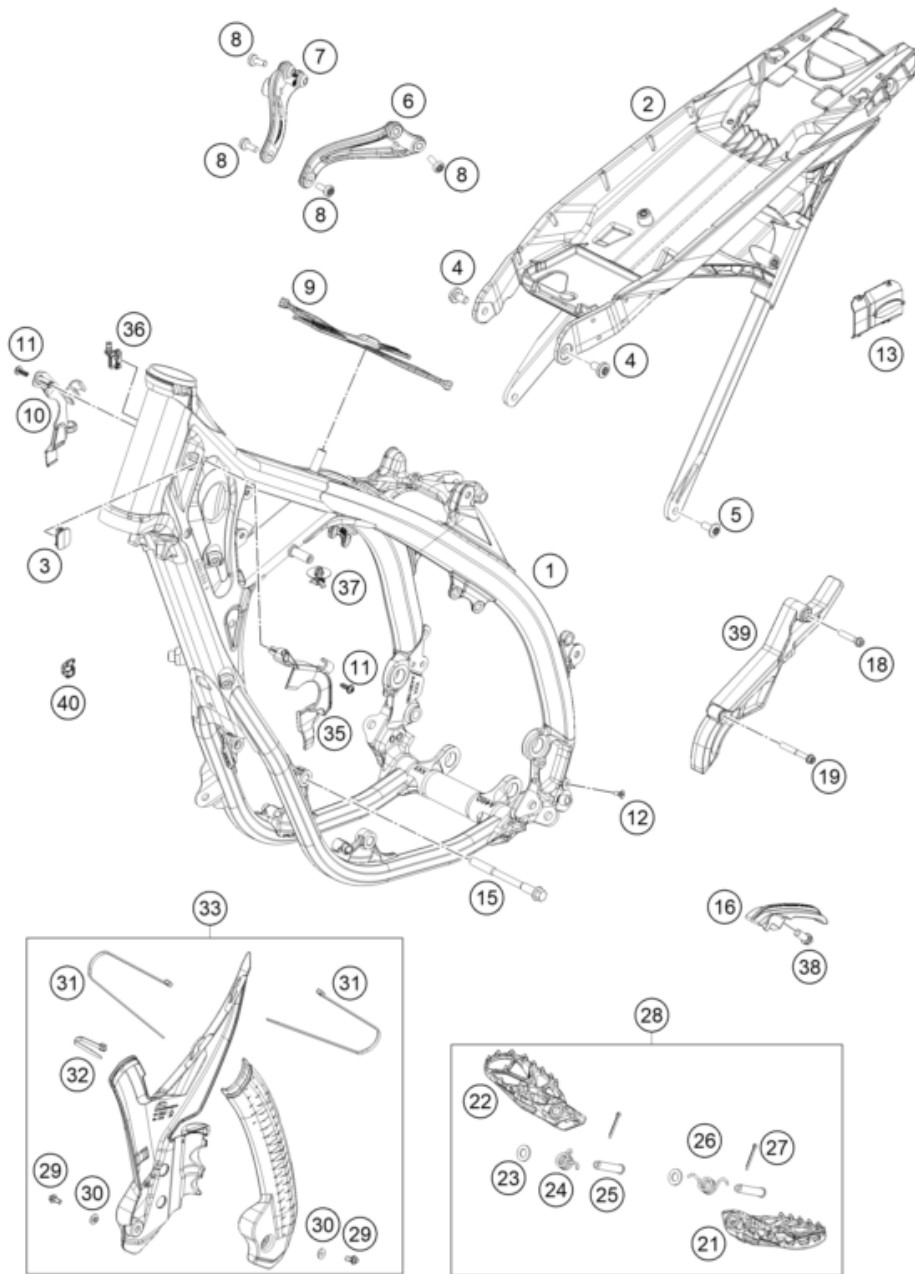

POS	PARTNUMBER		PIECE
1	A45003001000EB	frame	1
2	A46003002000	Subframe	1
3	79111013010	Cover control head sheet	1
4	09000008016U0	Special screw M8x16 ISA45 self-locking	2
5	79003003000	Special screw M8X18 TORX45 SL	2
6	A42003013000	Engine brace left	1
7	A42003014000	Engine brace right	1
8	0035080206S	SHCS M8x20 TX45	6
9	A46007012100	Fuel tank rubber	1
10	A46003099020	Cable bracket/throttle cable guide	1
11	0081050141	EJOT PT screw K50x14	2
12	69013099050	Screw for expansion tank	1
13	A49003002050	Intake air cover	1
15	59003013000	Enginebrac. screw M10X123 WS=13	2
16	A46003053000	Chain slider below	1
18	0025080206	HH collar screw M8x20	1
19	0025060456	HH COLLAR SCREW M6X45 TX30	1
21	A46003140000	Footpeg left	1
22	A46003141000	Footpeg right	1
23	0125100003	washer DIN 125 A 10.5	2
24	A46003045000	Footrest spring right	1
25	54803044000	PIN FOR FOOT PED 51.5X9.8 MM	2
26	A46003044000	Footrest spring left	1
27	0094032253	PIN DIN0094-3,2X25 STEEL	2
28	A46003137033	Footpeg set	1
29	0025050106	HH collar screw M5x10 TX30	2
30	54803092060	Bush f. frame protection 03	2
31	44011076200	CABLE TIE 200/3,6MM BLACK	2
32	44011076140	CABLE TIE 140/2,5MM BLACK	1
33	A46003094000C1	Frame protection set	1
35	A46003099010	Cable bracket	1
36	79107013010	wire holder / fuel ventilation	1
37	79711013010	Cable bracket d8	1
38	0025080206	HH collar screw M8x20	1
39	A44003096000	Front sprocket cover	1
40	A49003099030	Cable protection	2

257950310

73045

* NEW PART

X ON DEMAND