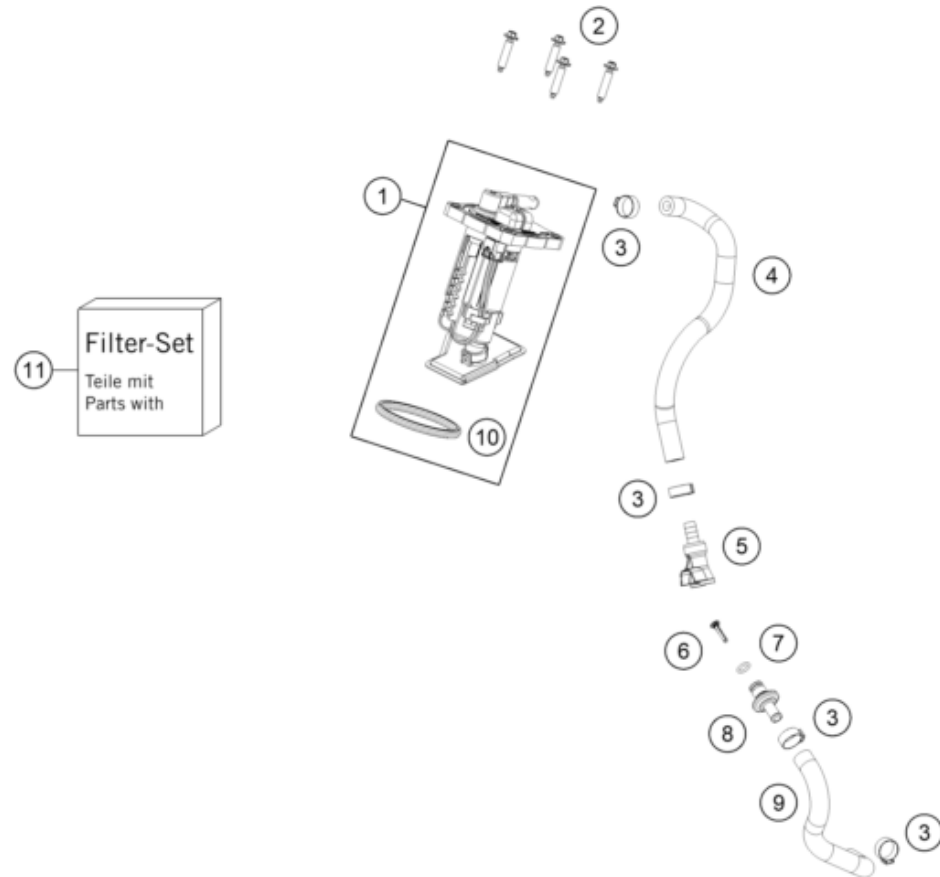

24A4300511

67101

\* NEW PART

X ON DEMAND

POS	PARTNUMBER		PIECE
1	A46006101000EB	Air filter box, bottom part XC	1
2	A46006004000EBC	Air filter box lid right with decal	1
3	A46006003000EBD	Air filter box cover with decal	1
4	A46006005000EBC	Air filter box lid left with decal	1
5	A46006001010EB	Air filter box front part	1
6	0025060206	HH collar screw M6x20 TX30	2
7	0017060206	SCREW F. PLASTIC K60X20AL SW6	5
8	77304066150	Chain slider bushing	2
9	78006027000	HOSE CLAMP 45-65MM	1
10	A45006026000	Air boot	1
11	A46006017000	Air filter holding bracket	1
12	A42006016000	Air filter support	1
13	A46006015000	Air filter	1
14	47106003160	quick release rubber grommet	5
16	A46004050000	Splash protection	1
17	0081050141	EJOT PT screw K50x14	2
18	79003003000	Special screw M8X18 TORX45 SL	2
19	83008000012	special screw M6x12x3	1
20	A45006012050	Air restrictor	1

23A4600610

73046

\* NEW PART

X ON DEMAND

237950711

72956

POS	PARTNUMBER		PIECE
1	A49007213000	Fuel tank	1
2	79107011000	Seat holder screw	4
3	78107008044C1	Fuel cap cmpl. 14	1
4	A46007014000	Fuel tank role	3
5	0026060136	COLLAR SCREW M6X13 ISA30	3
6	79107013010	wire holder / fuel ventilation	1
7	78007100780	Vent hose 5.6 x 10 x 780	1
8	A46008054000EBF	spoilerset Six Days 2025 with decal	1
10	0025060126	HH collar screw M6x12 TX30	4
11	0025060256	HH collar screw M6x25 TX30	1
12	0017060206	SCREW F. PLASTIC K60X20AL SW6	4
13	A46007040000EBB	Seat	1
14	A46007040050EBB	Seat cover	1
15	A46007046000	Seat installation	1
16	0004711200100	Lock ring DIN471 12x1	1

\* NEW PART

X ON DEMAND

POS	PARTNUMBER		PIECE
1	A49007088200	Fuel pump	1
2	0017060305	Special screw K60X30 WS=6	4
3	00050157706	Variable one-ear clamp 15.7mm	4
4	A44007016000	Fuel hose, tank	1
5	5850701050030	Clutch CPC PLCD17005, black	1
6	78141013190	Fuel filter	1
7	58507012000	O-ring VITON f. plug CPC 05	1
8	77707010000	Fuel connection	1
9	A44007017000	Fuel hose, tank	1
10	A46007088050	Fuel pump seal	1
11	A46007018044	Fuel pump filter kit	1