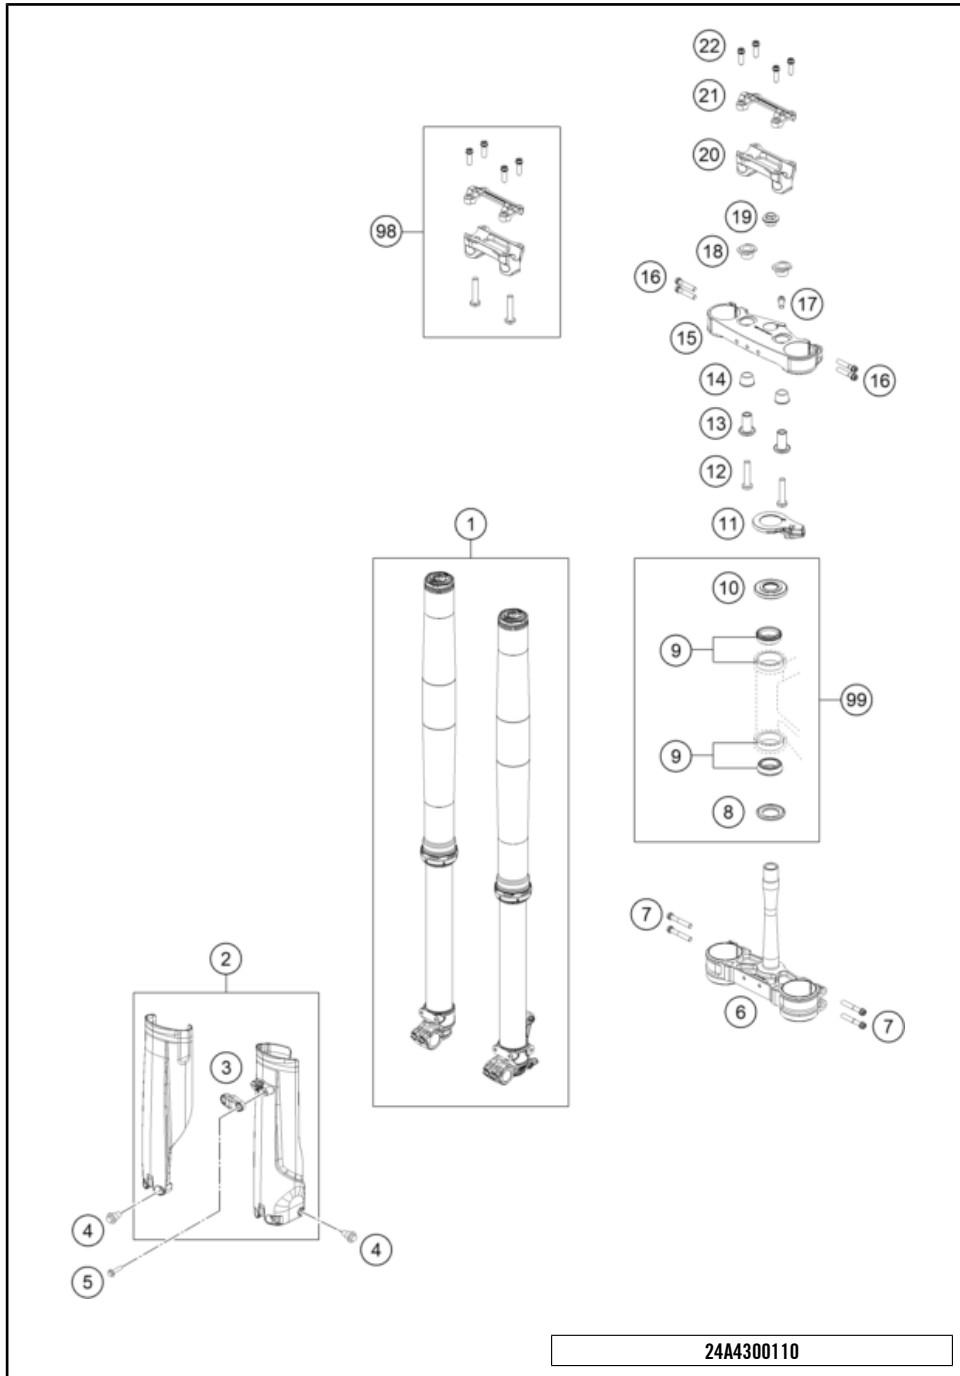

# FRONT FORK, TRIPLE CLAMP

300 EXC SIX DAYS 2025 2025

POS	PARTNUMBER		PIECE
1	A490C163X402000	Fork KTM 250/300 EXC/XC-W/EXC-F 24	1
2	A46001094000EBI	fork protector kit Six Days 2025 with decal	1
3	77701085100EB	Clamp for brake line	1
4	59001092050	SPECIAL SCREW M6X12,5 WS=8	6
5	0017060206	SCREW F. PLASTIC K60X20AL SW6	2
6	A4600113202204	Triple clamp bottom, press., X=22mm	1
7	0025080506	HH collar screw M8x50 TX40	4
8	77701084000	O-RING SUPPORT W. SEALING LIP	1
9	54201081100	TAPERED ROLLER BEARING CPL. 06	2
10	A46001086000	Steering head seal	1
11	A49002065000	Steering lock	1
12	0035100509S	AH collar screw M10x50 ISA45	2
13	A46001139034	Handlebar mount, bottom part	2
14	83001040000	Rubber bush	2
15	A4600113402204	Upper Triple Clamp X=22MM	1
16	0025080406	HH COLLAR SCREW M8X40 TX40	4
17	0015080256S	HH COLLAR SCREW M8X25 WS=10	1
18	A46001035001	Rubber bushing	2
19	A46009082000	Collar screw M20x1.5 SW17 Al	1
20	A48001139036	Handlebar mount D28 mm-H36 mm	1
21	79001038000	Handlebar clamp 28MM	1
22	0025080256	HH collar screw M8x25	4
98	A48001039010	handlebar mount kit D28mm-H36mm	x
99	A46001081044	Repair Kit steering head bearing	x