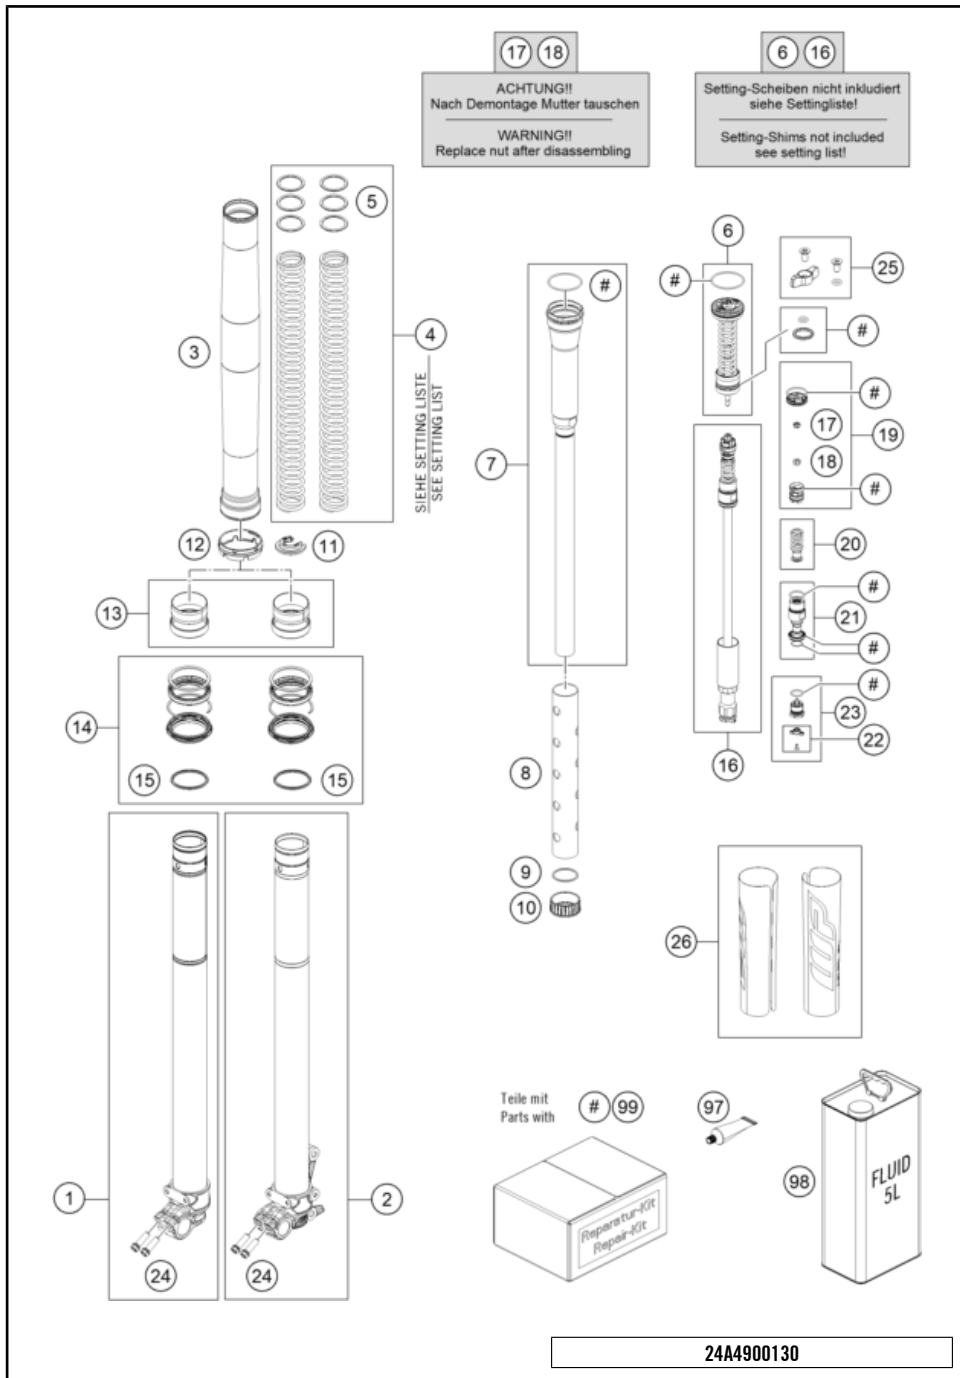

POS	PARTNUMBER		PIECE
98	48601166S1	Fork Fluid Viscosity 4.0 5L	1
99	RP10055T	Seal kit CC spring fork	x

61839 * NEW PART X ON DEMAND