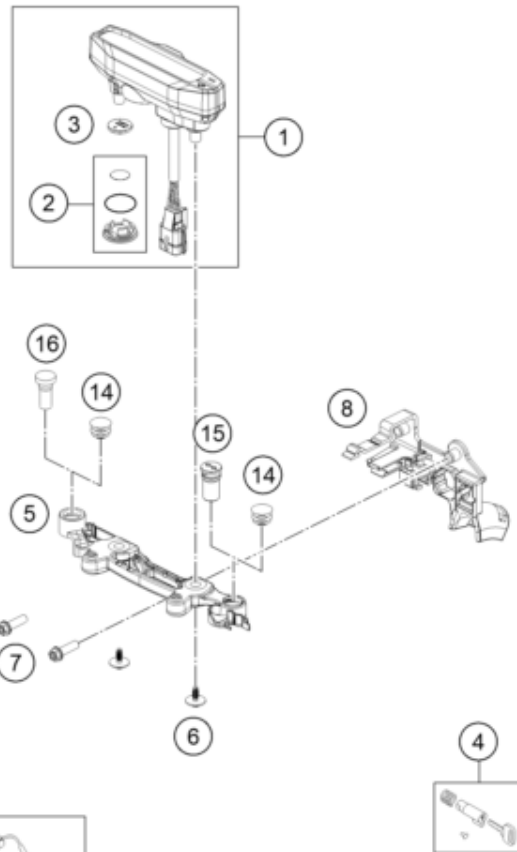

ACHTUNG !!! CAUTION !!!

Einbau von **10** ohne Muttern. **!** Mounting of **10** without nuts.

POS	PARTNUMBER		PIECE
1	A49014069000	Dashboard	1
2	77714069010	BATTERY COVER F. SPEEDOMETER	1
3	58314068000	BATTERY F. SPEEDOM. M.A.E. 02	1
4	78003035100	Steering lock	1
5	A49014060000	Instrument cluster	1
6	0081645121	EJOT DELTA PT SCREW 45X12-Z	2
7	0025060206	HH collar screw M6x20 TX30	2
8	A49011083000	Connector support	1
10	54814068100	CABLE FOR DIGITAL SPEEDOM. 06	1
11	83013026000	Line guide	2
12	54814069050	Magnet for digital Speedom. 03	1
13	0471009104	CIRCLIP DIN0471- 9X1 INOX	1
14	50210086000	Plug SFL16	2
15	58011024300	FLASHER INDICAT.LIGHT GREEN'98	1
16	55638063000	Oil Indicator	1

24A4901435

70585

* NEW PART

X ON DEMAND