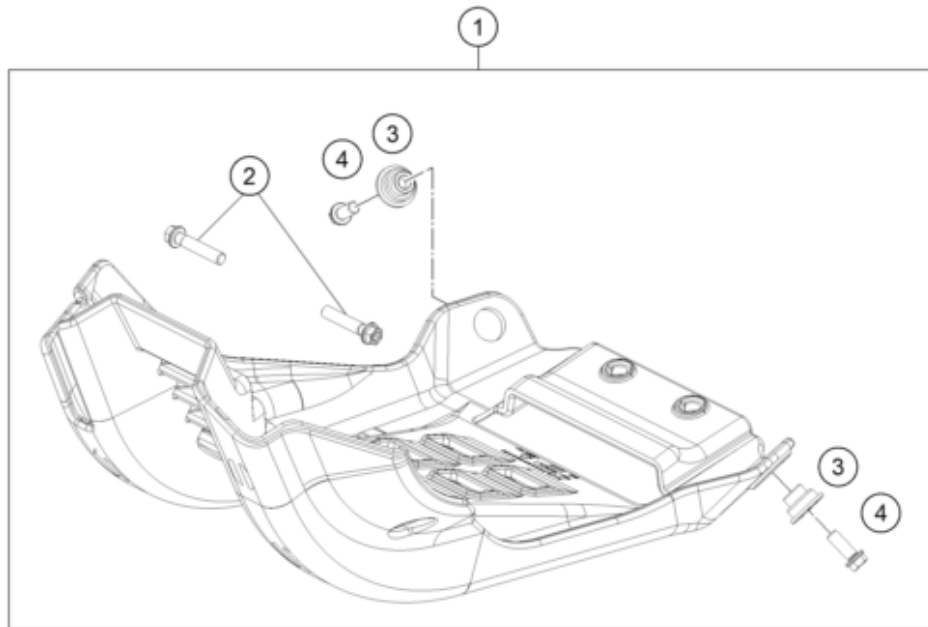

POS	PARTNUMBER		PIECE
1	A44003090044	Skid plate	1
2	0025060306	HH collar screw M6x30 TX30	2
3	A46003090030	bushing skid plate	2
4	0025060166	HH collar screw M6x16 TX30	2

237950330

60137

* NEW PART

X ON DEMAND