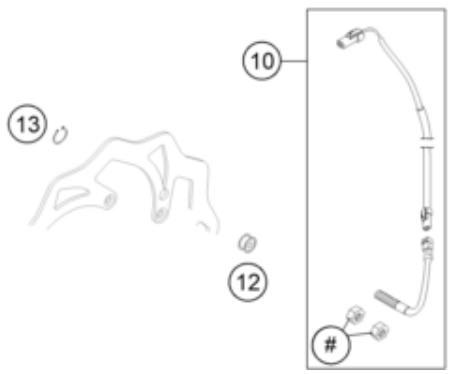

ACHTUNG !!! CAUTION !!!

Einbau von **10** ohne Muttern. **!** Mounting of **10** without nuts.

POS	PARTNUMBER		PIECE
1	A49014069000	Dashboard	1
2	77714069010	BATTERY COVER F. SPEEDOMETER	1
3	58314068000	BATTERY F. SPEEDOM. M.A.E. 02	1
4	78003035100	Steering lock	1
5	A49014060000	Instrument cluster	1
6	0081645121	EJOT DELTA PT SCREW 45X12-Z	2
7	0025060206	HH collar screw M6x20 TX30	2
8	A49011083000	Connector support	1
10	54814068100	CABLE FOR DIGITAL SPEEDOM. 06	1
11	83013026000	Line guide	2
12	54814069050	Magnet for digital Speedom. 03	1
13	0471009104	CIRCLIP DIN0471- 9X1 INOX	1
14	50210086000	Plug SFL16	2
15	58011024300	FLASHER INDICAT.LIGHT GREEN'98	1
16	55638063000	Oil Indicator	1

24A4901435

70585

* NEW PART

X ON DEMAND