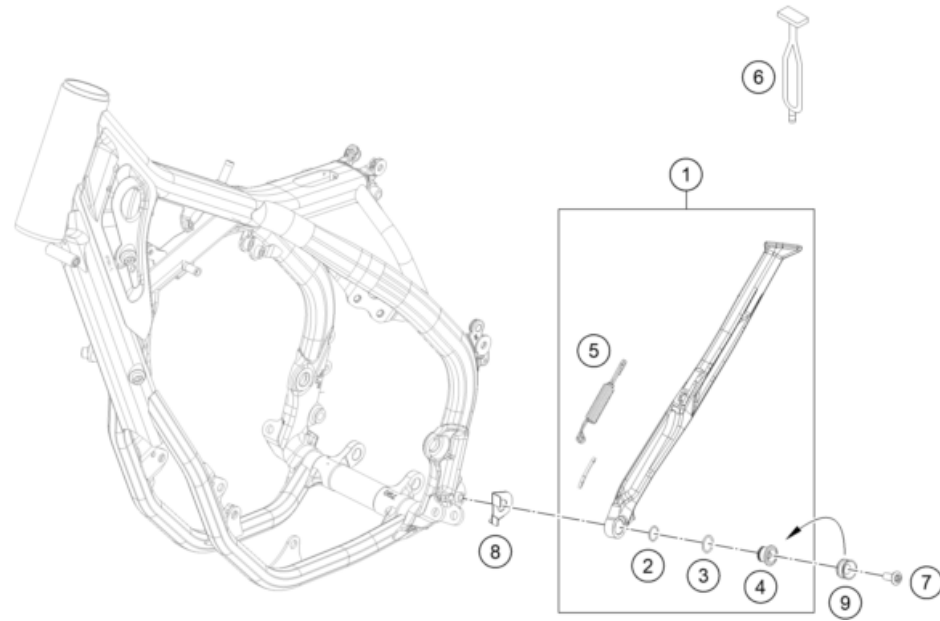

257950310

73045

\* NEW PART

X ON DEMAND

POS	PARTNUMBER		PIECE
1	A44003090044	Skid plate	1
2	0025060306	HH collar screw M6x30 TX30	2
3	A46003090030	bushing skid plate	2
4	0025060166	HH collar screw M6x16 TX30	2

237950330

60137

\* NEW PART

X ON DEMAND

POS	PARTNUMBER		PIECE
1	A46003023044	Side stand cmpl.	1
2	0770125015	O-RING 12,5X1,5 NBR	1
3	0770180020	o-ring 18.00x2.00 NBR70	1
4	78003023080	SIDE STAND BUSHING EXC USA 08	1
5	A46003024000	Side stand spring	1
6	A46003025000	Side stand, rubber strap	1
7	0019080306S	COUNTER-SUNK SCREW ISA45 M8X30	1
8	A46003023050	Side stand stopper sheet	1
9	78003023081	Side stand bushing	1