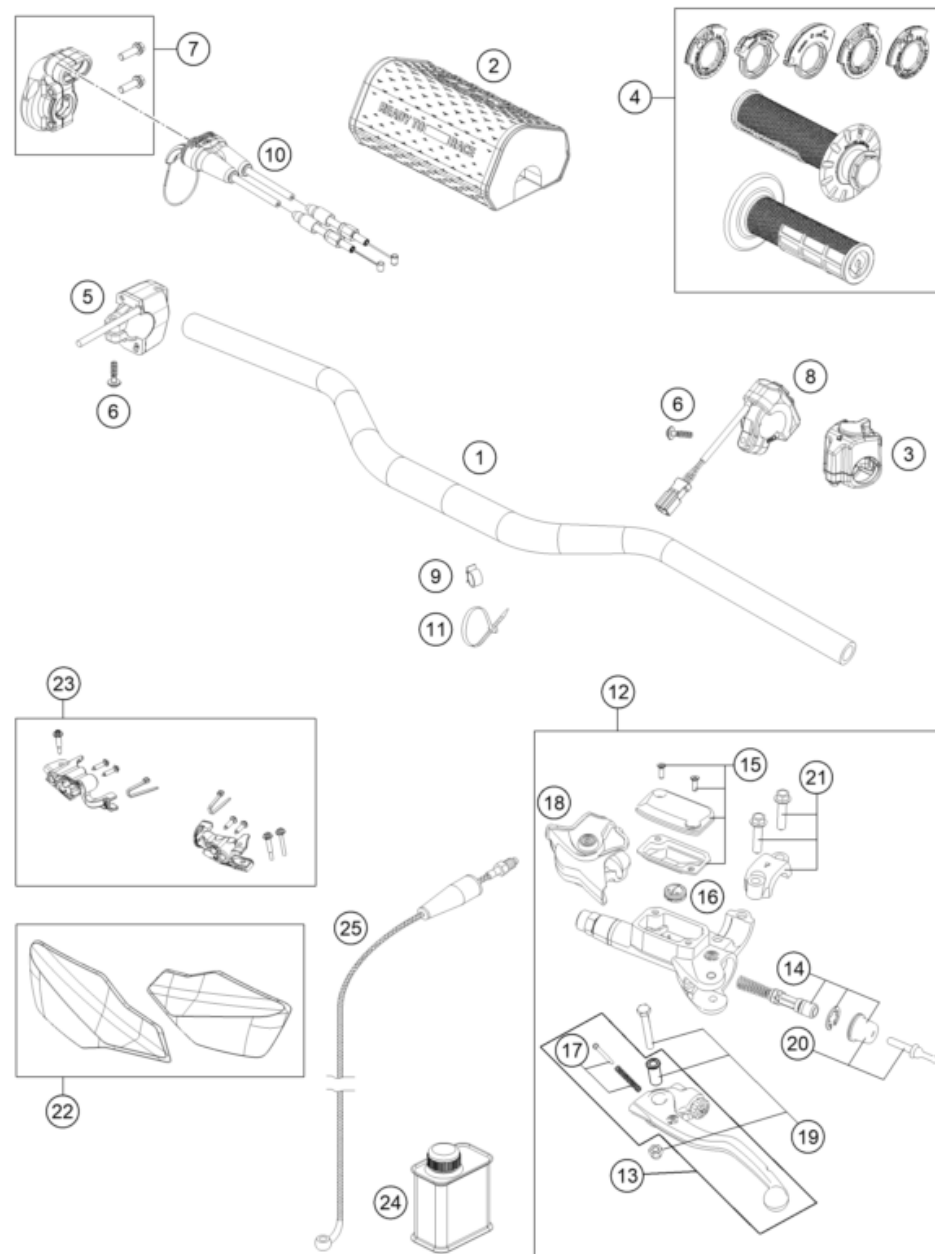

POS	PARTNUMBER		PIECE
1	A49002001000C1A	Handelbar D=28mm	1
2	A46002002044C1A	Handlebar pad compl.	1
3	A49011070000	Light switch	1
4	A46002921000BJ	Lock-on grip set	1
5	A49011074000	Start button/kill switch	1
6	0081050181	SCREW FOR PLASTIC K50X18 T20	2
7	A46002010025	Housing throttle twist grip cpl.	1
8	A44039074000	Combination switch	1
9	57013072100	Wiring holder 16mm	1
10	A44002091000	accelerator cable cpl. GWS	1
11	44011076305	Cable tie 300/4,8mm black	1
12	54802030144	MASTER CYLINDER CPL.	1
13	54802031000	Clutch lever cpl. BREMBO 06	1
14	54802032000	REP. KIT PISTON 06	1
15	5480200310030	COVER HYD. CLUTCH CPL. 2014	1
16	54802051000	VALVE	1
17	54802052000	BOLT KPL.	1
18	54802037000	PROTECTION CAP 06	1
19	54802038100	Lever screw cpl. 06	1
20	54802046000	Push rod cpl.	1
21	54802005100	CLAMP CPL. 06	1
22	A49002082044EB	Handguard cpl.	1
23	79602084044	Handguard assembly kit	1
24	00062030000	Brake fluid DOT5.1 0,25L	1
25	79232063000	CLUTCH PIPE	1

24A4300211

73001

* NEW PART

X ON DEMAND