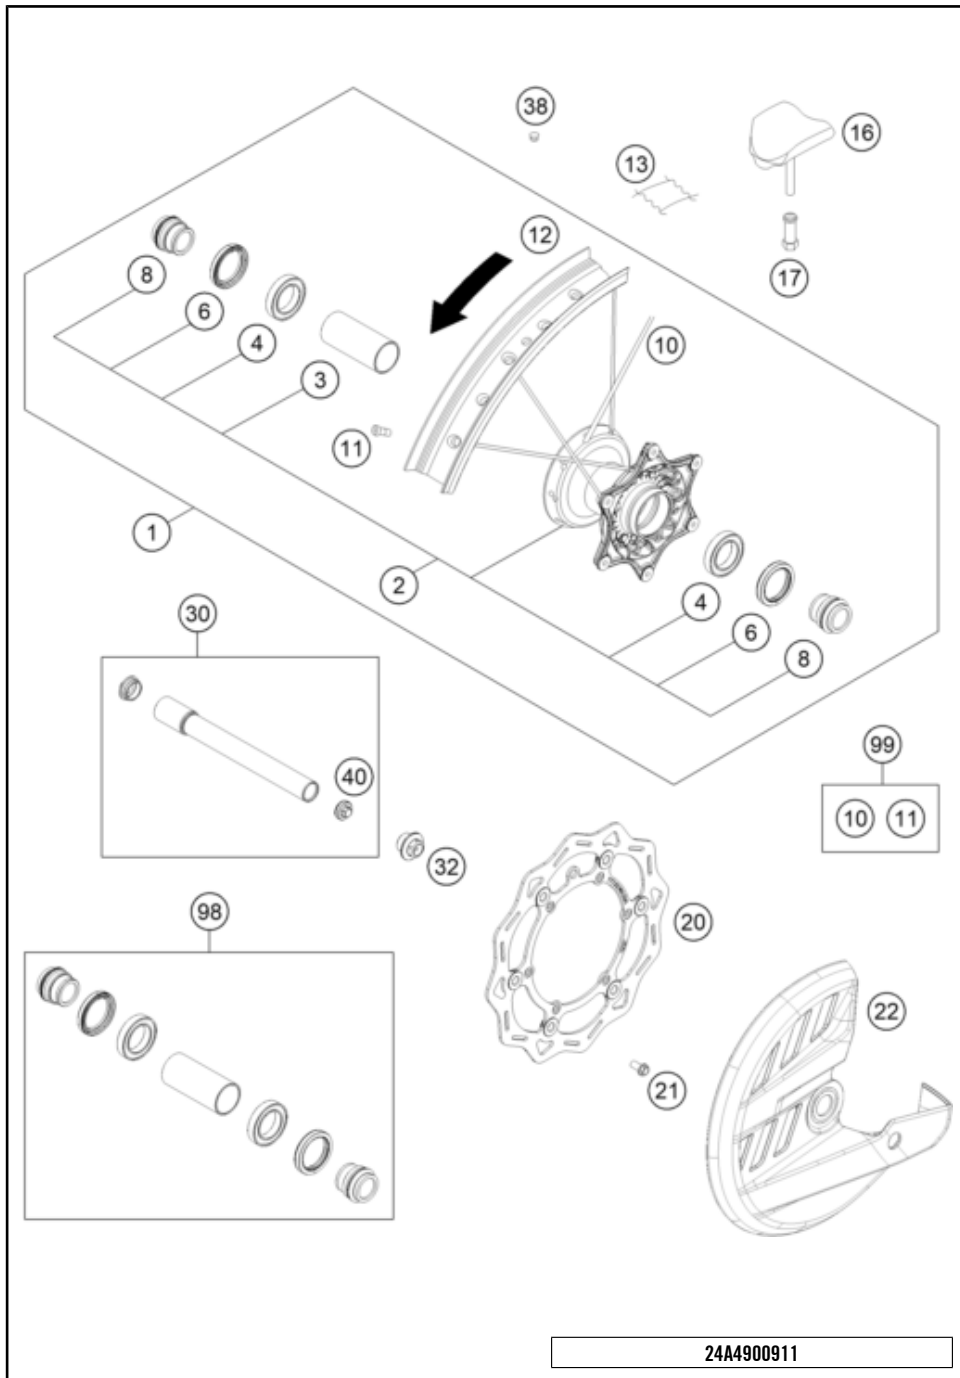

FRONT WHEEL

300 EXC HARDENDURO 2025 2025

POS	PARTNUMBER		PIECE
1	A4600990104404	Factory front wheel 1.6x21"	1
2	A4600991004404	front wheel hub	1
3	54809011000	BEA.SPACERTUBE 35X2 L=79,4 03	1
4	0625069068	Grooved ball bearing 6906	2
6	0760354771	Radial shaft seal 35X47X7 TC	2
8	77709012000	SPACER BUSHING F. FR. WHEEL	2
10	7900907124030	Front spoke	36
11	7710907200004S	Spoke nipple	36
12	8120907010030A	"front rim 1,60x21"" DID"	1
13	50309073000	Tube protector 21"	1
16	78109090200	Tyre locker 1,60"	1
17	77110090050	Nut for wheel holder	1
20	77709160000	Brake disc front D=260MM	1
21	59009062013	SPECIAL SCREW M6X13 WS=8 10.9	6
22	79109961000	Brake disc guard	1
30	79109081033	Wheel spindle front compl, 2019	1
32	A46009082000	Collar screw M20x1.5 SW17 Al	1
38	55003135000	Plug for rim	x
40	7770908107055	AUXILIARY SCREW FRONT	1
98	77709015000	wheel bearing repair kit	1
99	00050000986S	Spoke Kit front 21##	1

24A4900911

68053

* NEW PART

X ON DEMAND