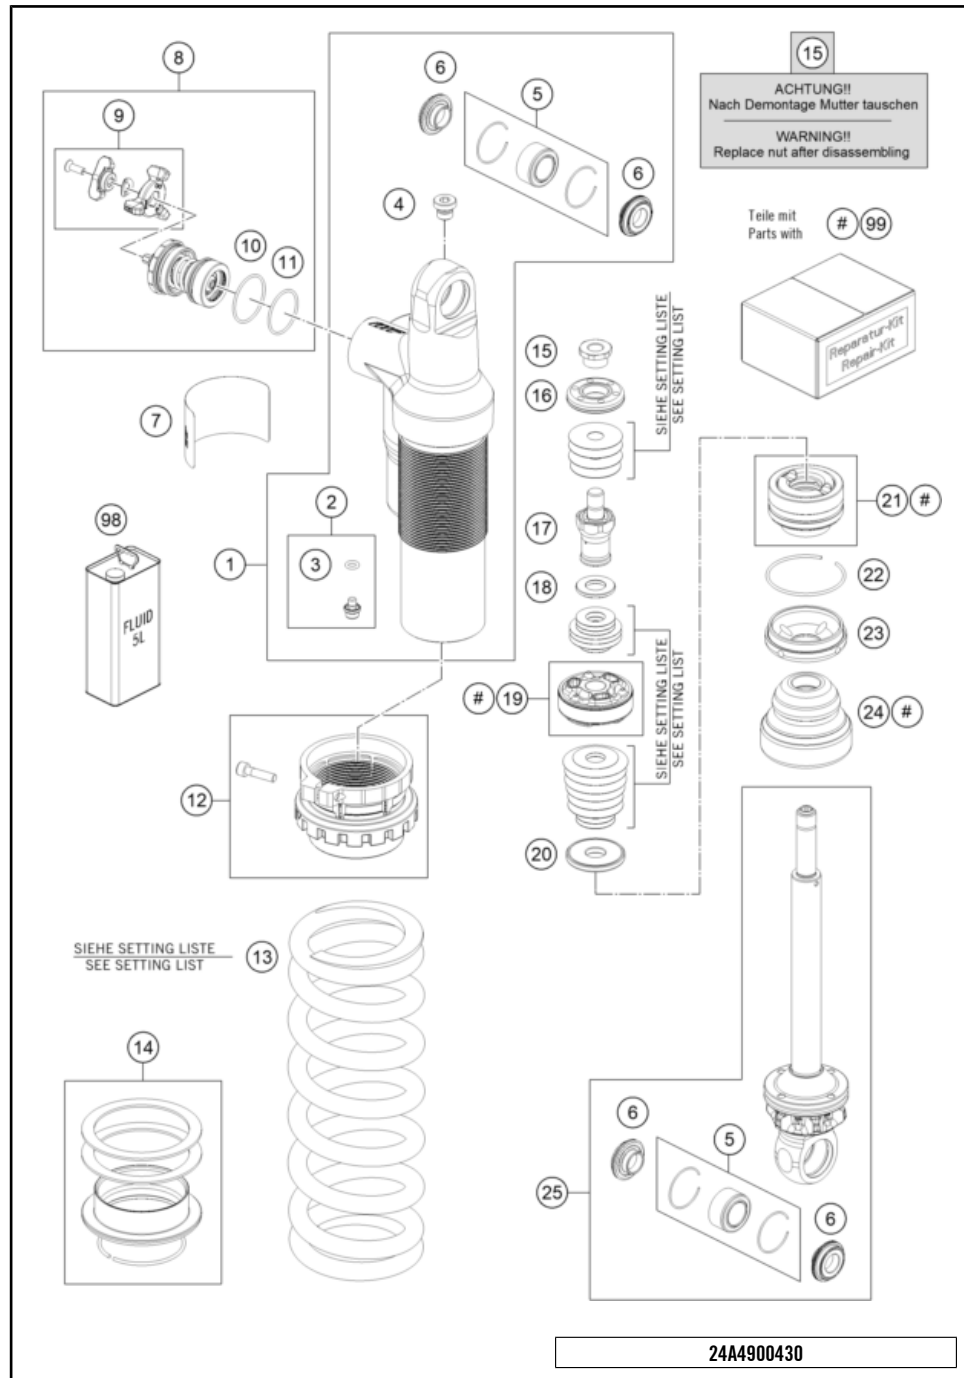

74083

* NEW PART

X ON DEMAND

POS	PARTNUMBER	PIECE	
1	S454600000S0000	Shock absorber case cpl.	1
2	36120151ST	PLUG SCREW M5X6 CPL.	1
3	S208600003000FB	O-ring 5,28x1,78 HNBR70 red	1
4	50180095	HS cylinder-head screw R1/8 I8	1
5	RP10051T	Ball bearing kit	x
6	46181193	PIVOTSEAL Ø12X25,1 PDS	4
7	52000233	Sticker XPLOR PDS 90x40	1
8	S012900007S0600	Compression cpl	1
9	RP10044T	Repair kit adjuster DCC 2023	x
10	50180217	O-ring 27x1,5 Viton70 green ISO 3601-3S	1
11	50180218	O-ring 25x1,5 Viton70	1
12	46181382S	Plastic Spring Retainer D46 cpl.	1
13	91010336	SHOCK SPRING L= 225 63 N/MM WHITE	x
13	91010337	Mainspring (59/61) 66-225 damper white	x
13	91010338S	SPRING 225MM 69 N/MM	x
13	91010339	Mainspring (59/61) 72-225 damper white	x
13	91010363	Mainspring (59/61) 75-225 damper white	x
13	91010364	Mainspring (59/61) 78-225 damper white	x
14	RP10052T	Spring plate repair kit	x
15	46181656	nut M10x1 h10,5 SW19	1
16	46181416	Piston 15,4x35,4x6	1
17	S71100000500000	Compression holder 10x48	1
18	46811258	Washer 12x24x2,5	1
19	S624600000S0000	Piston d46 cpl.	1
20	46181194	Rebound disc 12x36x4 h0	1
21	S614620000S0100	Seal support 46x28 cpl.	1
22	S23902000000000	round-wire snap ring 49x1,75	1
23	S409000004000FA	Cover 46.12x6.2 h14.2	1
24	S921800000000C1	Rubber pad 18x56x46 black	1
25	S421800001S0100	Piston rod cpl.	1
98	50180751S1	Shock absorber fluid 5 LT	x
99	RP10053T	Repair kit shock absorber	x