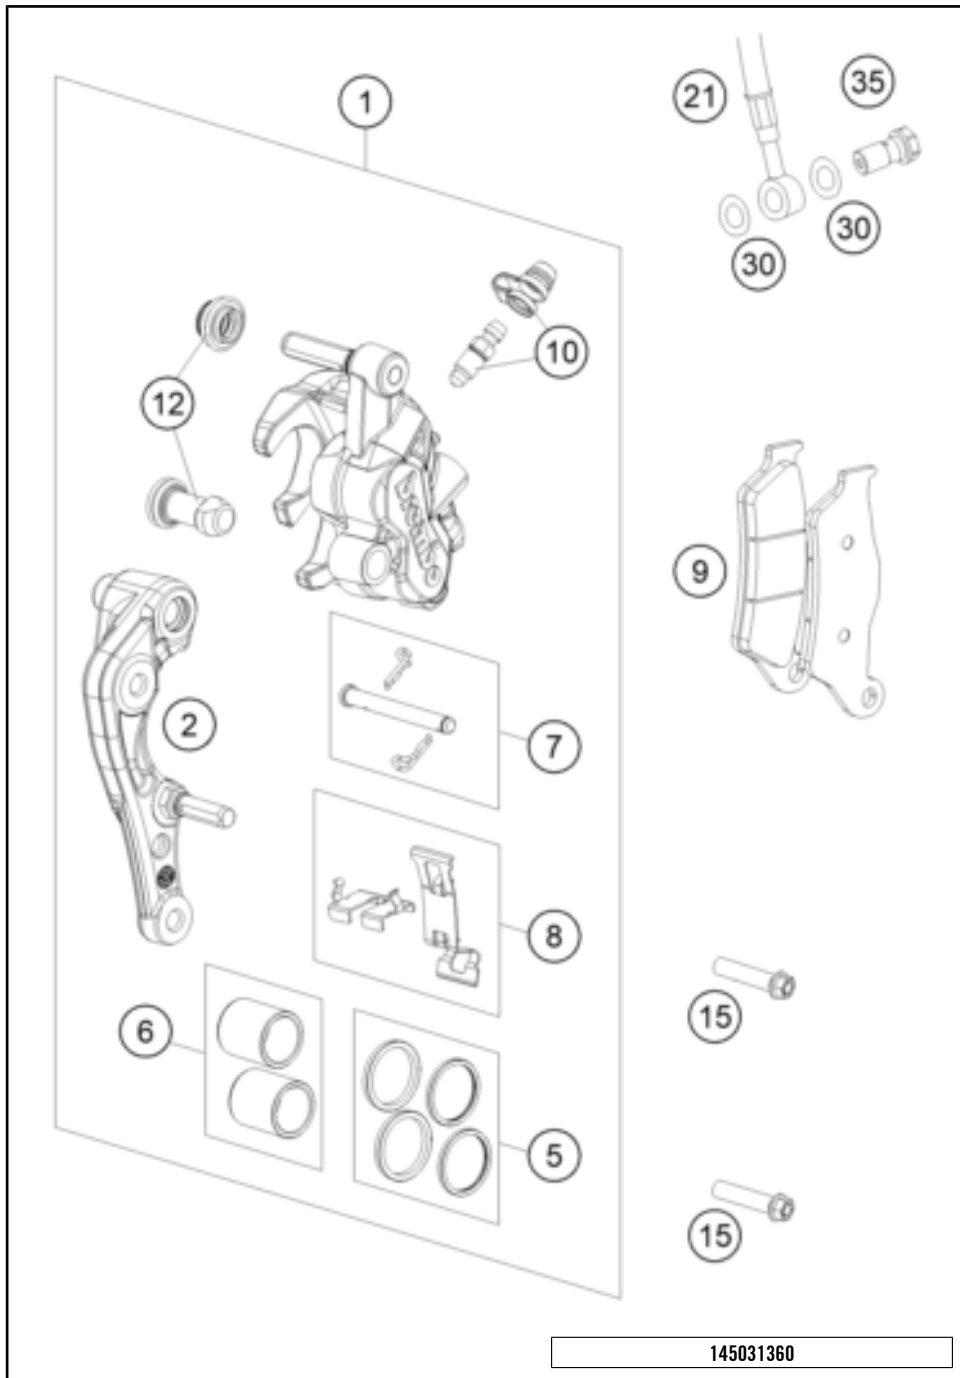

FRONT BRAKE CALIPER

300 EXC HARDENDURO 2025 2025

POS	PARTNUMBER		PIECE
1	7701301500101	CALIPER NAT. WITHOUT PADS	1
2	77013014000	BRAKE CALIPER SUPPORT FRONT 09	1
5	77013021000	REP. KIT SEALS 24MM	1
6	77013019000	REP. KIT PISTON 24MM	1
7	77013017000	BOLT CPL. 09	1
8	77013018000	Retaining plate set BREMBO	1
9	77713030000	Brake pad front	1
10	61013020100	BLEEDER SCREW WITH CAP	1
12	54613218000	CUP SET SHORT	1
15	0025080306S	HH COLLAR SCREW M8X30 TX40	2
21	77713010000	BRAKE PIPE	1
30	0603100141	sealing ring DIN 7603 10x14x1	2
35	54813020100	banjo bolt M10x1x19 black	1

145031360

14399

* NEW PART

X ON DEMAND