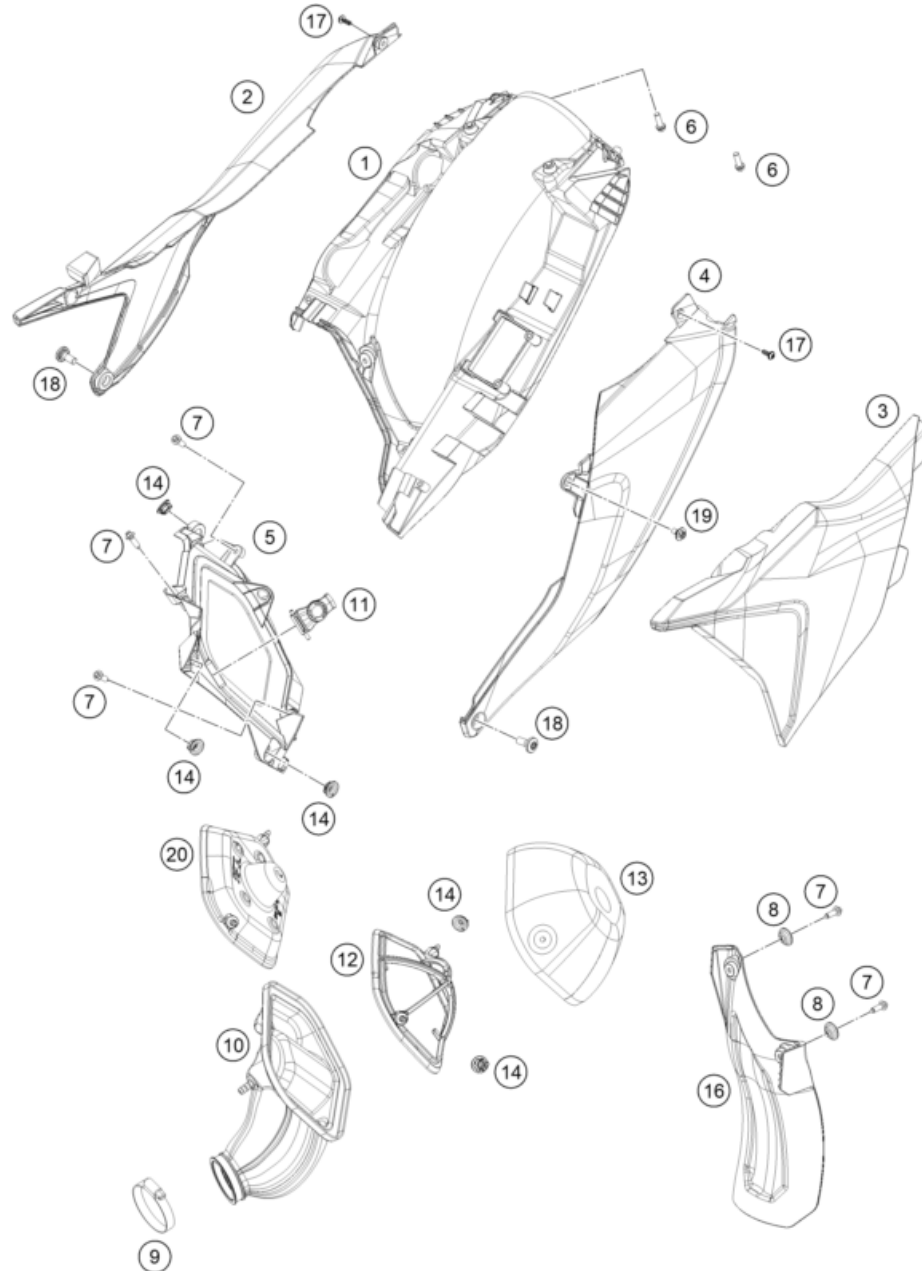

* NEW PART X ON DEMAND

POS	PARTNUMBER		PIECE
1	A49004230144	Swingarm cmpl. Enduro 2025	1
2	A46004066100	Chain slider	1
3	77304066150	Chain slider bushing	2
4	0025060166S	HH collar screw M6x16 TX30 SL	5
5	54603055051	Press in nut M6 STEEL ZINC	1
6	A46004041000	Locking cap swingarm	4
7	58414030000	HH COLLAR NUT M10X1,25 WS=13	2
8	50304040100	Screw M10x1.25x50 WS10	2
9	50180105	Threaded bush M12 d20	1
10	79004030110	Repair kit swingarm bearing	1
11	0618222812	Needle bushing HK2212V 22/28/12 MB	4
12	59404032000	Bearing sleeve 17x22x38.7 03	2
13	54603036000	Stop disk 22,2X31,7X1	2
14	0760253270	Radial shaft seal 25x32x7	4
15	77704034000	Support f. shaft seal ring 16	4
16	A49004060000	Chainguard	1
17	0017060205	Screw for plastic K60X20 SW6	1
18	0021060003	Washer DIN9021-A 6.4	1
19	56509064100	Self locking nut M6 - 10	1
20	0025060506	HH collar screw M6x50 TX30	1
21	A49004070100C1	Chain guide EXC	1
22	A46004037000	Swingarm pivot	1
23	54804038000	Nut with flange M16X1,5 WS=19 03	1
24	A46004042000	Brake line guide	1

24A4300510

64115

* NEW PART

X ON DEMAND

POS	PARTNUMBER		PIECE
1	A46006101000EB	Air filter box, bottom part XC	1
2	A46006004000EBD	Air filter box lid right with decal	1
3	A46006003000EB	Air filter cover with decal	1
4	A46006005000EBD	Air filter box lid left with decal	1
5	A46006001010EB	Air filter box front part	1
6	0017060205	Screw for plastic K60X20 SW6	2
7	0017060206	SCREW F. PLASTIC K60X20AL SW6	5
8	77304066150	Chain slider bushing	2
9	78006027000	HOSE CLAMP 45-65MM	1
10	A45006026000	Air boot	1
11	A46006017000	Air filter holding bracket	1
12	A42006016000	Air filter support	1
13	A46006015000	Air filter	1
14	47106003160	quick release rubber grommet	5
16	A46004050000	Splash protection	1
17	0081050141	EJOT PT screw K50x14	2
18	79003003000	Special screw M8X18 TORX45 SL	2
19	83008000012	special screw M6x12x3	1
20	A45006012050	Air restrictor	1