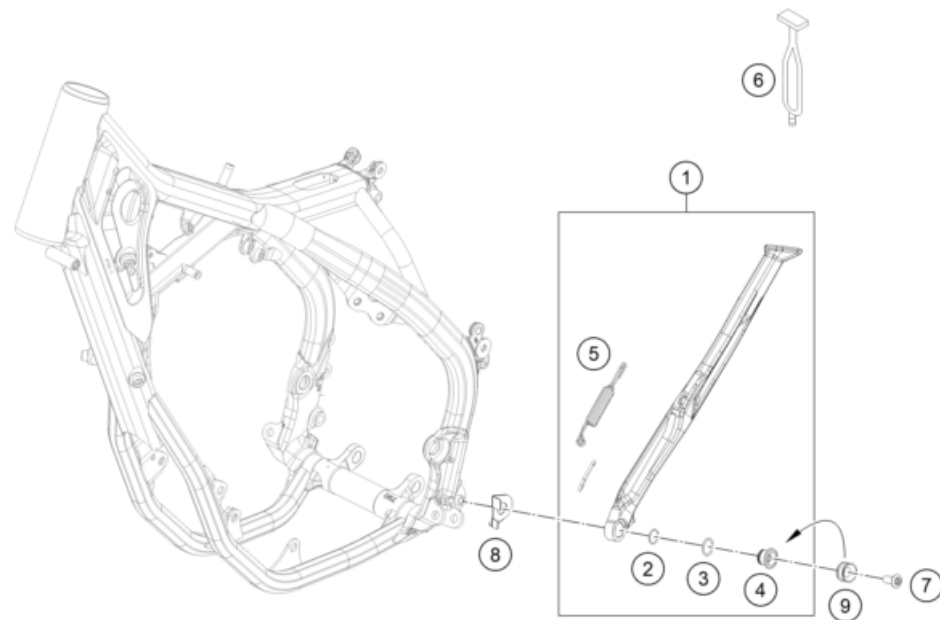

257950310

74084

* NEW PART

X ON DEMAND

POS	PARTNUMBER		PIECE
1	A44003090044	Skid plate	1
2	0025060306	HH collar screw M6x30 TX30	2
3	A46003090030	bushing skid plate	2
4	0025060166	HH collar screw M6x16 TX30	2

237950330

60137

* NEW PART

X ON DEMAND

POS	PARTNUMBER		PIECE
1	A46003023044	Side stand cmpl.	1
2	0770125015	O-RING 12,5X1,5 NBR	1
3	0770180020	o-ring 18.00x2.00 NBR70	1
4	78003023080	SIDE STAND BUSHING EXC USA 08	1
5	A46003024000	Side stand spring	1
6	A46003025000	Side stand, rubber strap	1
7	0019080306S	COUNTER-SUNK SCREW ISA45 M8X30	1
8	A46003023050	Side stand stopper sheet	1
9	78003023081	Side stand bushing	1