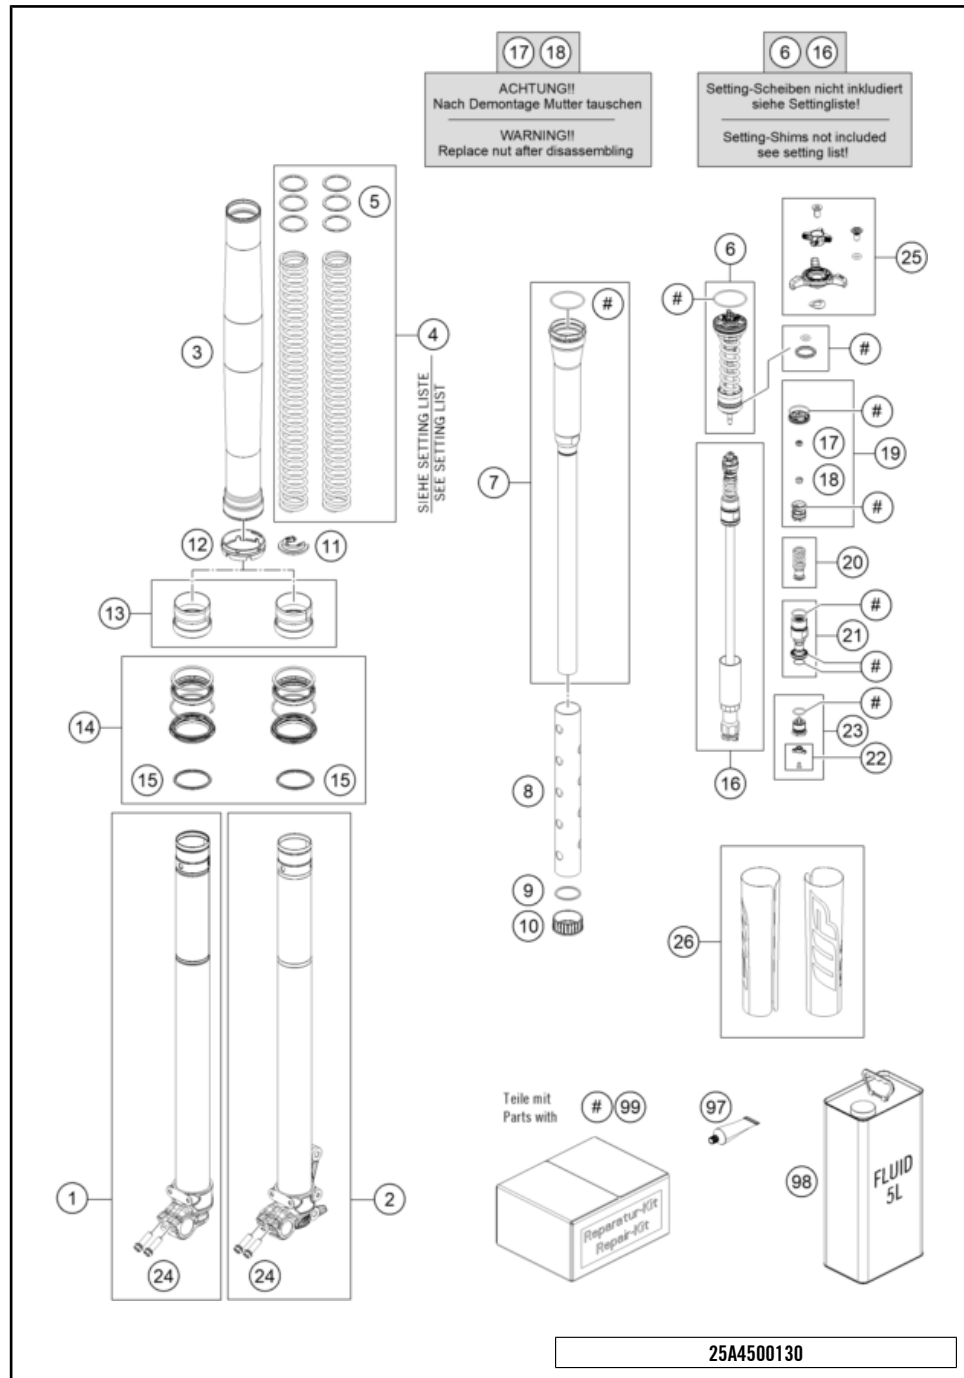

244300110

74082

* NEW PART

X ON DEMAND

POS	PARTNUMBER	PIECE
1	48602046S2	Axle clamp ri. with inner tube cpl. 1
2	48602045S2	Axle clamp le. with inner tube cpl. 1
3	48602096	fork outer tube 49.13x577 dt54 db60 2
4	S809900029S0000	Main spring (43.8) 3.6-470 fork cpl. x
4	S809900030S0000	Main spring (43.8) 3.8-470 fork cpl. x
4	S809900031S0000	Main spring (43.8) 4.0-470 fork cpl. x
4	S809900032S0000	Main spring (43.8) 4.2-470 fork cpl. x
4	S809900033S0000	Main spring (43.8) 4.4-470 fork cpl. x
4	S809900034S0000	Main spring (43.8) 4.6-470 fork cpl. x
4	S809900035S0000	Main spring (43.8) 4.8-470 fork cpl. x
4	S809900036S0000	Main spring (43.8) 5.0-470 fork cpl. x
4	S809900037S0000	Main spring (43.8) 5.2-470 fork cpl. x
5	48600456	Washer 35x43x2,5 plastic x
5	48600457	Preload bush 35x43x3,5 x
5	48600458	Washer 35x43x1,5 plastic x
6	S043400003S0000	Basevalve mit Preloadadjuster 2
7	S418900003S0100	Pressure tank M38x0.5 cpl. 2
8	S53360000000000	Tube 35x38x277 2
9	48600752	Washer 33,5x38x1,5 2
10	S82890000200000	Spring seat 33.5x44.5x18.5 2
11	S82890000100000	Spring seat D44 clip 2
12	S639200001000FA	Fork protection ring 59,8mm 2
13	R14047T	Guide bushing set fork 48mm 1
14	RP10012T	"Seal kit 48mm SKF black" 1
15	48602007	Stroke indicator 48mm red 2
16	S501200022S0000	Piston rod 12.0x397.5 cpl. 2
17	48602128	Nut M6 h5,4 SW10 2
18	40540486	Nut M6x0,5 h6,5 WAF10 rebound 2
19	RP10054T	Repair kit piston CC spring fork x
20	48600578S	Spring (13,9) 37-32 rebound cpl. 2
21	S408800002S0000	Screw cap M24.5x1 cpl. 2
22	RP10033T	Repair kit adjuster rebound red x
23	48602052S	adjuster housing M20x1 cpl. 2
24	0025080256	HH collar screw M8x25 4
25	RP10065T	Adjuster kit screw cap compression 2
26	52000318SET	Sticker set, XACT CC 238x182.5 1
97	T14034	Fuchs grease IPR (250g) 1