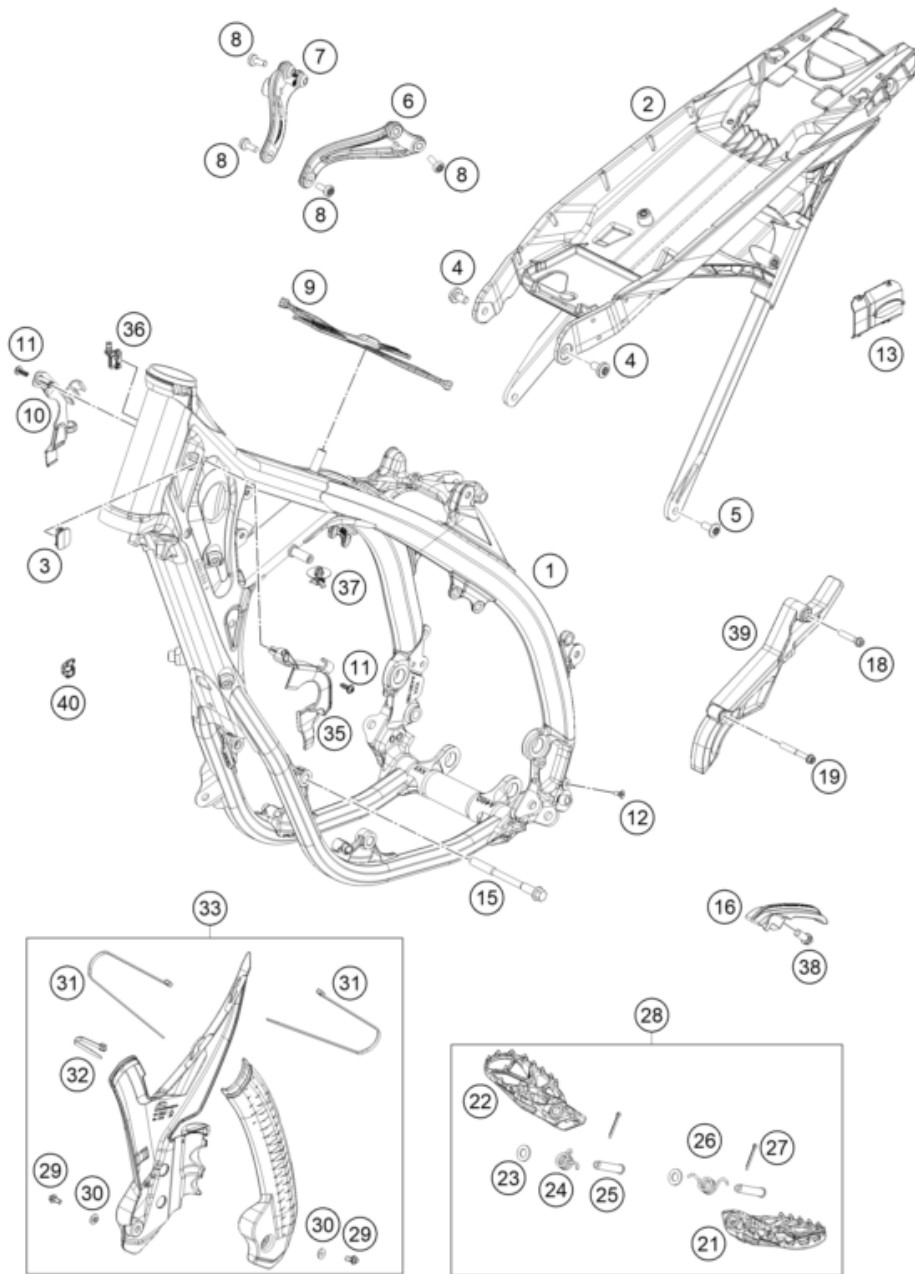

POS	PARTNUMBER	PIECE
1	A45003001000EB	frame
2	A46003002000	Subframe
3	79111013010	Cover control head sheet
4	09000008016U0	Special screw M8x16 ISA45 self-locking
5	79003003000	Special screw M8X18 TORX45 SL
6	A42003013000	Engine brace left
7	A42003014000	Engine brace right
8	0035080206S	SHCS M8x20 TX45
9	A46007012100	Fuel tank rubber
10	A46003099020	Cable bracket/throttle cable guide
11	0081050141	EJOT PT screw K50x14
12	69013099050	Screw for expansion tank
13	A49003002050	Intake air cover
15	59003013000	Enginebrac. screw M10X123 WS=13
16	A46003053000	Chain slider below
18	0025080206	HH collar screw M8x20
19	0025060456	HH COLLAR SCREW M6X45 TX30
21	A46003140000	Footpeg left
22	A46003141000	Footpeg right
23	0125100003	washer DIN 125 A 10.5
24	A46003045000	Footrest spring right
25	54803044000	PIN FOR FOOT PED 51.5X9.8 MM
26	A46003044000	Footrest spring left
27	0094032253	PIN DIN0094-3,2X25 STEEL
28	A46003137033	Footpeg set
29	0025050106	HH collar screw M5x10 TX30
30	54803092060	Bush f. frame protection 03
31	44011076200	CABLE TIE 200/3,6MM BLACK
32	44011076140	CABLE TIE 140/2,5MM BLACK
33	A46003994000EB1	Factory Racing frame protection set
35	A46003099010	Cable bracket
36	79107013010	wire holder / fuel ventilation
37	79711013010	Cable bracket d8
38	0025080206	HH collar screw M8x20
39	A44003096000	Front sprocket cover
40	A49003099030	Cable protection

257950310

74084

* NEW PART

X ON DEMAND