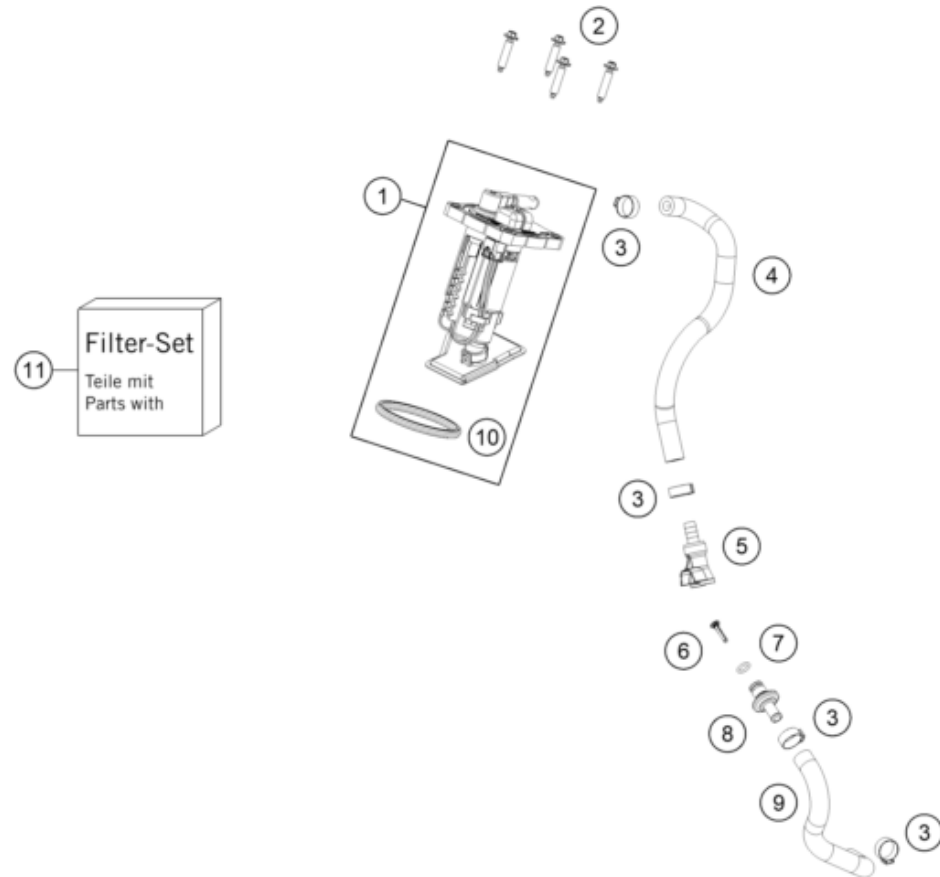

* NEW PART

X ON DEMAND

POS	PARTNUMBER		PIECE
1	A49007088200	Fuel pump	1
2	0017060305	Special screw K60X30 WS=6	4
3	00050157706	Variable one-ear clamp 15.7mm	4
4	A44007016000	Fuel hose, tank	1
5	5850701050030	Clutch CPC PLCD17005, black	1
6	78141013190	Fuel filter	1
7	58507012000	O-ring VITON f. plug CPC 05	1
8	77707010000	Fuel connection	1
9	A44007017000	Fuel hose, tank	1
10	A46007088050	Fuel pump seal	1
11	A46007018044	Fuel pump filter kit	1