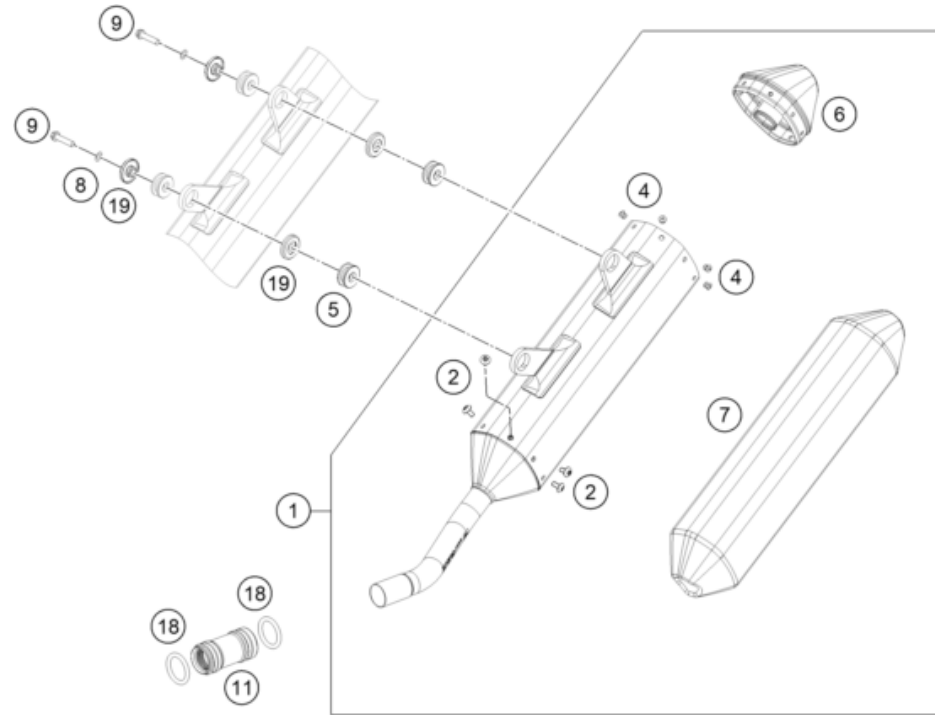

EXHAUST SYSTEM

300 EXC HARDENDURO 2025 2025

POS	PARTNUMBER		PIECE
1	A45005081000	silencer EXC	1
2	78105081010	SCREW TORX M5X10	7
4	0011480800	DUMMY RIVET 4,8X 8 NIRO	7
5	77205068000	Damp. compon. black	2
6	A44005079060	end cap cpl.	1
7	55505083085	stuffingyarn package	1
8	50233041000	Pair of washers M6 NORDLOCK	2
9	0025060306	HH collar screw M6x30 TX30	2
10	A45005009000	Exhaust manifold with catalyst with CAT	1
10	A44005007000	manifold without CAT	x
11	50405057000	exhaust rubber	1
12	0770440030	O-RING 44,00X3,00 VITON	2
13	A46005016000	Tension spring L=62mm	2
15	79105068000	Damper gray	1
16	0025080306	HH collar screw M8x30	1
17	75041090200	LAMBDA SENSOR	1
18	50405058000	Hose spring	2
19	77205169000	Bushing 7.5x12x28x8.3 11	4
20	77805069000	Bushing 8.5x12x28x8.3	2

24A4300510

64115

* NEW PART

X ON DEMAND