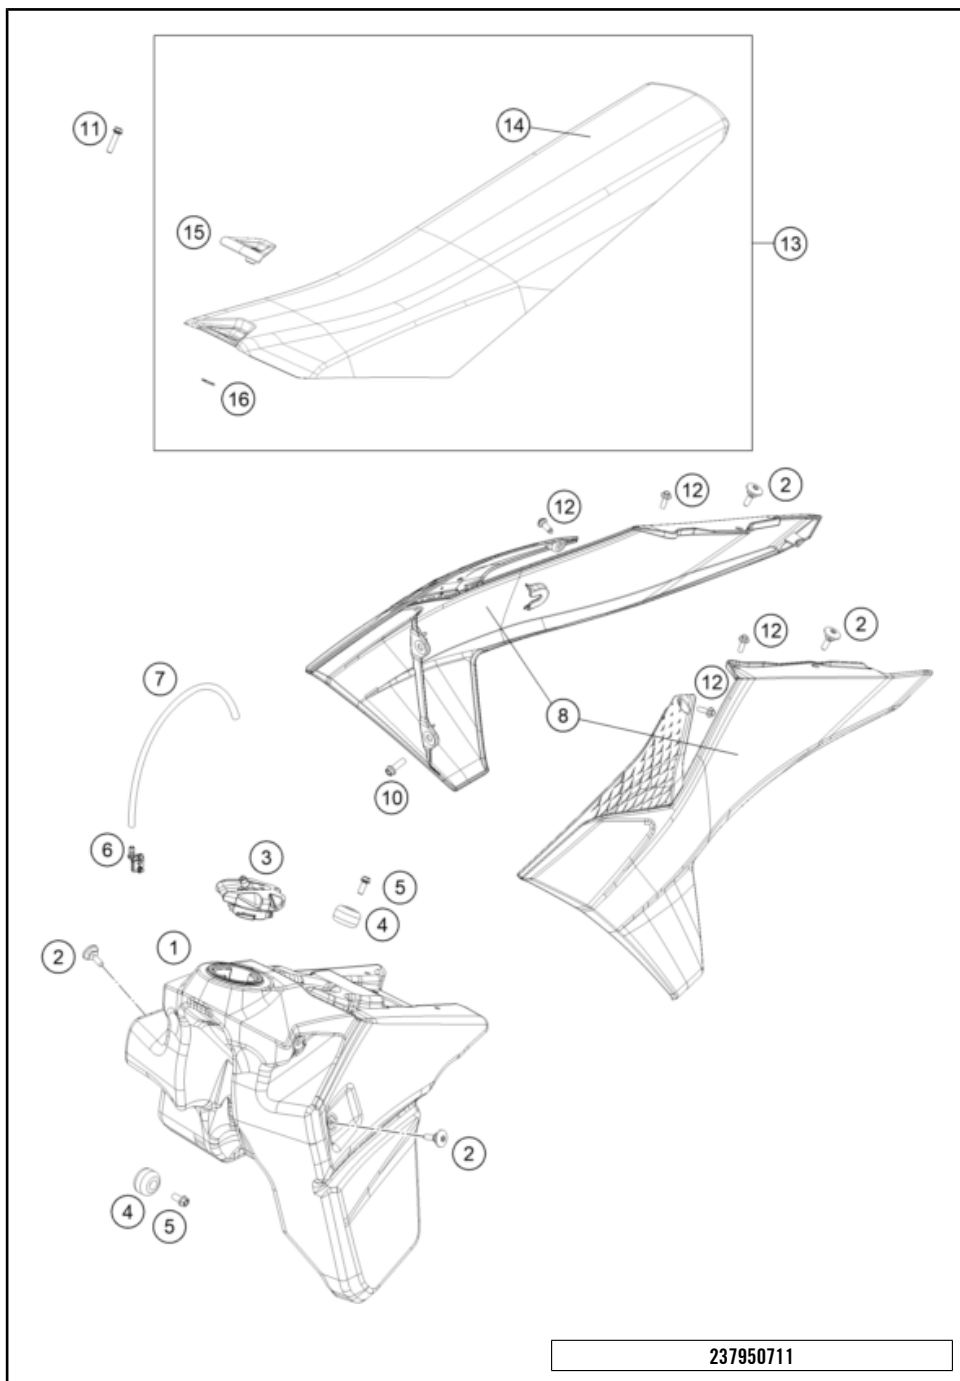

237950711

74085

POS	PARTNUMBER		PIECE
1	A49007213000	Fuel tank	1
2	79107011000	Seat holder screw	4
3	78107008044C1	Fuel cap compl. 14	1
4	A46007014000	Fuel tank role	3
5	0026060136	COLLAR SCREW M6X13 ISA30	3
6	79107013010	wire holder / fuel ventilation	1
7	78007100780	Vent hose 5.6 x 10 x 780	1
8	A46008054000C1A	spoiler set Hardenduro 2025 with decal	1
10	0025060126	HH collar screw M6x12 TX30	4
11	0025060256	HH collar screw M6x25 TX30	1
12	0017060206	SCREW F. PLASTIC K60X20AL SW6	4
13	A46007040000C1A	Factory racing seat	1
14	A46007040050C1A	Factory Racing seat cover	1
15	A46007046000	Seat installation	1
16	0004711200100	Lock ring DIN471 12x1	1

* NEW PART

X ON DEMAND