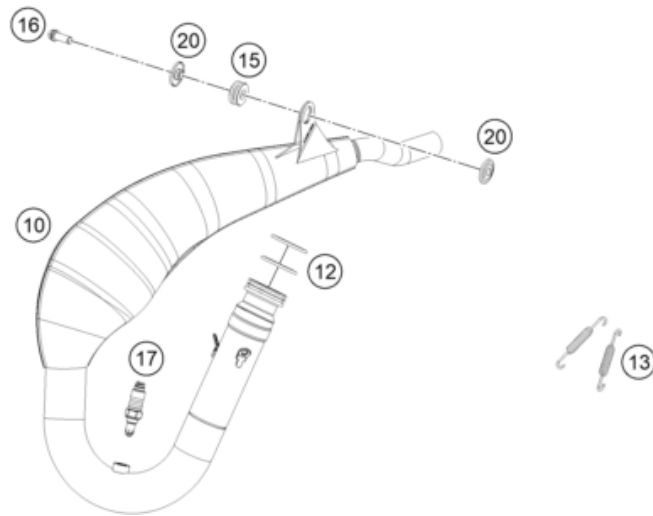

EXHAUST SYSTEM

300 EXC HARDENDURO 2025 2025

POS	PARTNUMBER		PIECE
1	A45005081000	silencer EXC	1
2	78105081010	SCREW TORX M5X10	7
4	0011480800	DUMMY RIVET 4,8X 8 NIRO	7
5	77205068000	Damp. compon. black	2
6	A44005079060	end cap cpl.	1
7	55505083085	stuffingyarn package	1
8	50233041000	Pair of washers M6 NORDLOCK	2
9	0025060306	HH collar screw M6x30 TX30	2
10	A45005009000	Exhaust manifold with catalyst with CAT	1
10	A44005007000	manifold without CAT	x
11	50405057000	exhaust rubber	1
12	0770440030	O-RING 44,00X3,00 VITON	2
13	A46005016000	Tension spring L=62mm	2
15	79105068000	Damper gray	1
16	0025080306	HH collar screw M8x30	1
17	75041090200	LAMBDA SENSOR	1
18	50405058000	Hose spring	2
19	77205169000	Bushing 7.5x12x28x8.3 11	4
20	77805069000	Bushing 8.5x12x28x8.3	2

24A4300510

64115

* NEW PART

X ON DEMAND