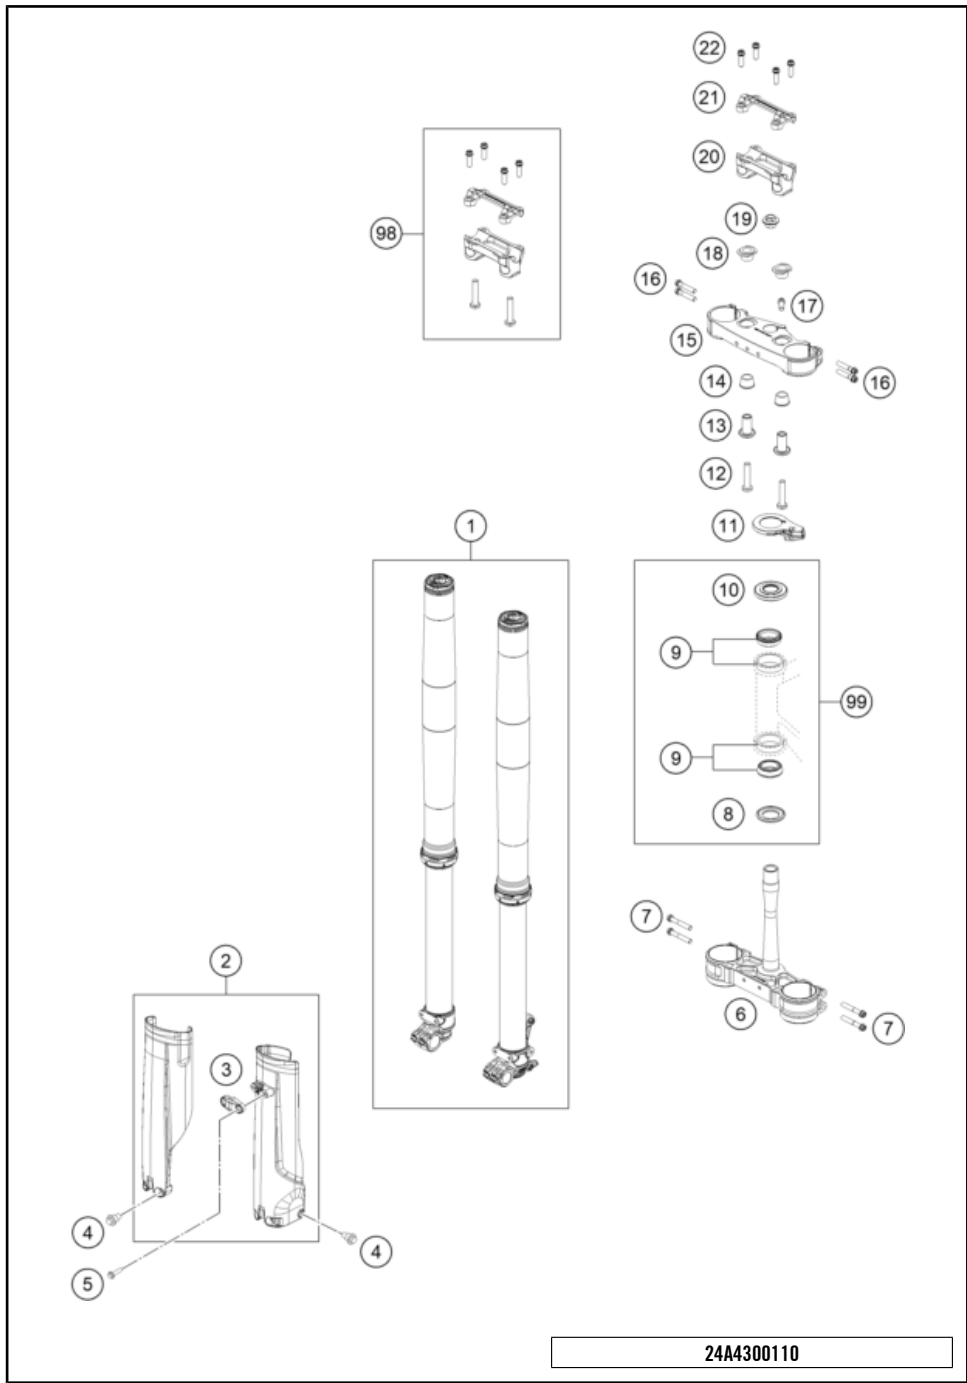

FRONT FORK, TRIPLE CLAMP

300 EXC HARDENDURO 2025 2025

POS	PARTNUMBER		PIECE
1	SPNO	Non orderable part A490C183Y402000	1
2	A46001094000EJ	fork protector kit Hardenduro 2025 with decal	1
3	77701085100EB	Clamp for brake line	1
4	59001092050	SPECIAL SCREW M6X12,5 WS=8	6
5	0017060206	SCREW F. PLASTIC K60X20AL SW6	2
6	A46001132022C1	Bottom triple clamp, cmpl. X=22mm	1
7	0025080506	HH collar screw M8x50 TX40	4
8	77701084000	O-RING SUPPORT W. SEALING LIP	1
9	54201081100	TAPERED ROLLER BEARING CPL. 06	2
10	A46001086000	Steering head seal	1
11	A49002065000	Steering lock	1
12	0035100509S	AH collar screw M10x50 ISA45	2
13	A46001039034	Handlebar support, lower part	2
14	83001040000	Rubber bush	2
15	A46001134022C1	Triple clamp top X=22mm	1
16	0025080406	HH COLLAR SCREW M8X40 TX40	4
17	0015080256S	HH COLLAR SCREW M8X25 WS=10	1
18	A46001035001	Rubber bushing	2
19	A46009082000	Collar screw M20x1.5 SW17 Al	1
20	A48001039036	Handlebar mount D28 mm-H36 mm	1
21	79001038000	Handlebar clamp 28MM	1
22	0025080256	HH collar screw M8x25	4
98	A48001039010	handlebar mount kit D28mm-H36mm	x
99	A46001081044	Repair Kit steering head bearing	x

244300110

74082

* NEW PART

X ON DEMAND