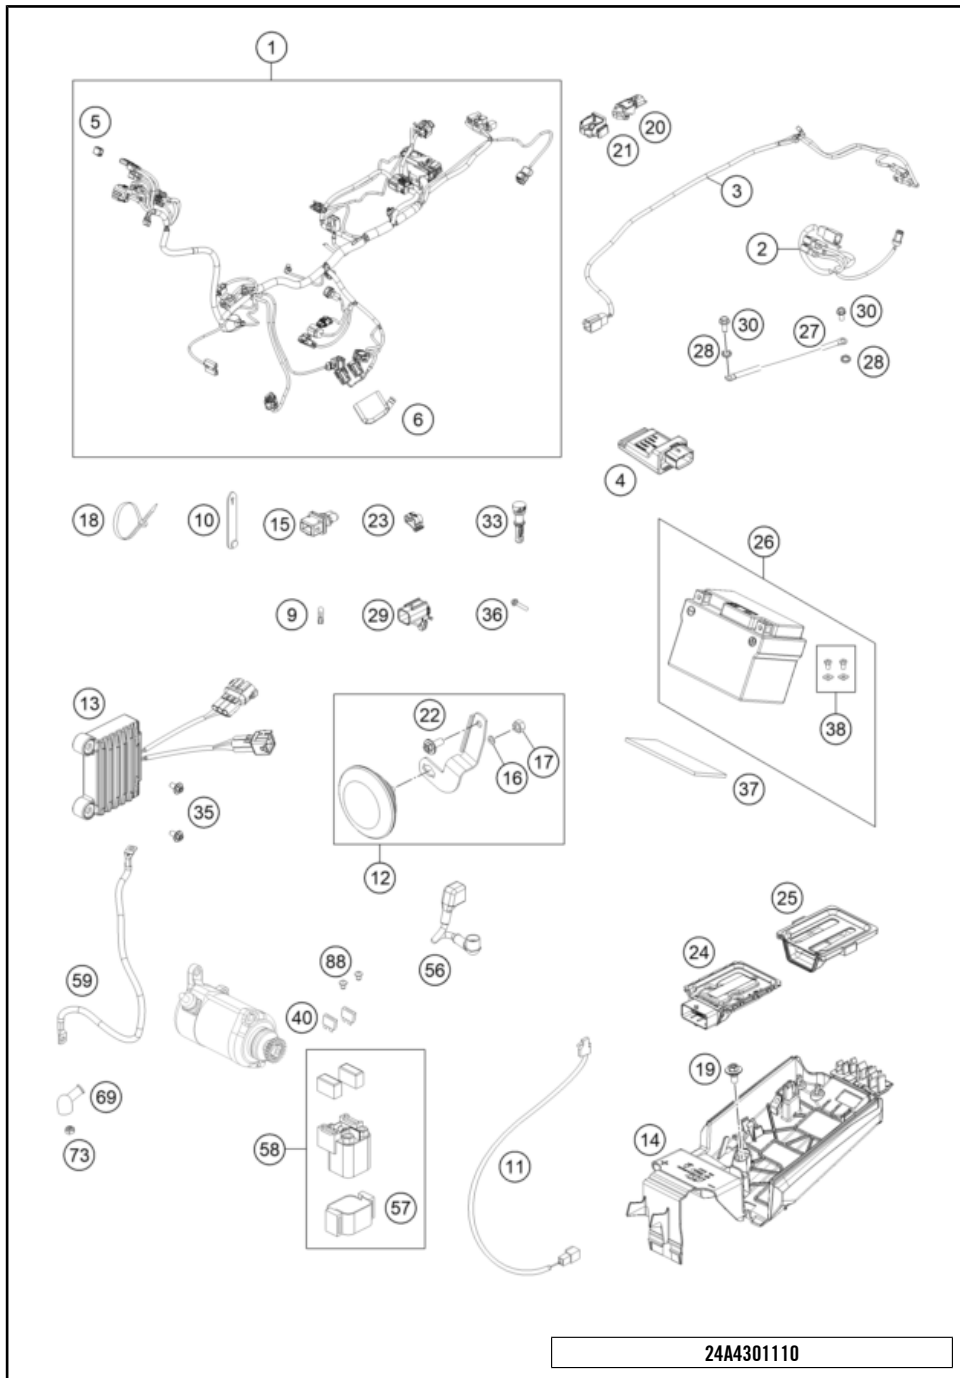

POS	PARTNUMBER		PIECE
57	58211058050	BRACKET RUBBER F.STARTRELAY 07	1
58	58211058000	Starter relay 12V 99	1
59	A44011059000	Starter cable	1
69	77240099000	Protection cap for starter engine	1
73	0985060003	Self lock. nut DIN985-M6-A2	1
88	0902060083	Oval head screw ISO 7380 M 6X8 - A2	2

24A4301110

63966

* NEW PART X ON DEMAND