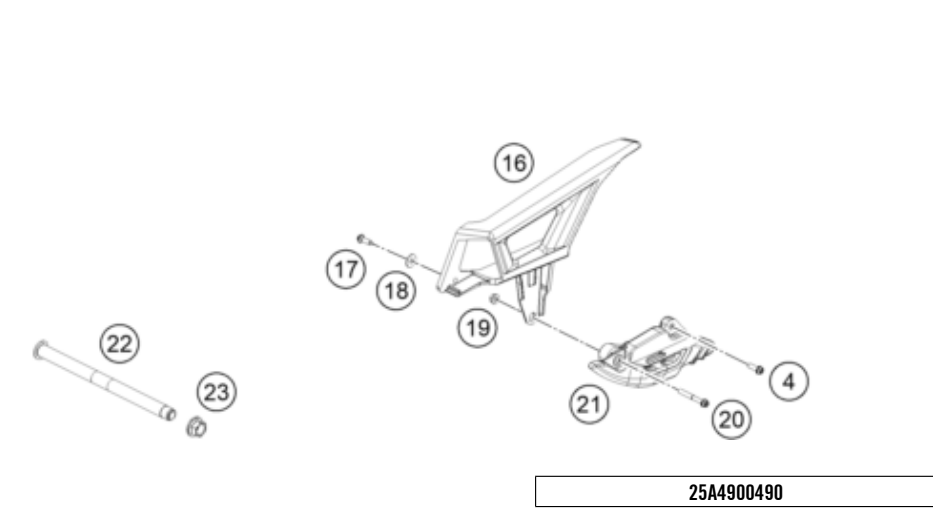

* NEW PART X ON DEMAND

POS	PARTNUMBER		PIECE
1	A49004230144	Swingarm cmpl. Enduro 2025	1
2	A46004066100	Chain slider	1
3	77304066150	Chain slider bushing	2
4	0025060166S	HH collar screw M6x16 TX30 SL	5
5	54603055051	Press in nut M6 STEEL ZINC	1
6	A46004041000	Locking cap swingarm	4
7	58414030000	HH COLLAR NUT M10X1,25 WS=13	2
8	50304040100	Screw M10x1.25x50 WS10	2
9	50180105	Threaded bush M12 d20	1
10	79004030110	Repair kit swingarm bearing	1
11	0618222812	Needle bushing HK2212V 22/28/12 MB	4
12	59404032000	Bearing sleeve 17x22x38.7 03	2
13	54603036000	Stop disk 22,2X31,7X1	2
14	0760253270	Radial shaft seal 25x32x7	4
15	77704034000	Support f. shaft seal ring 16	4
16	A49004060000	Chainguard	1
17	0017060205	Screw for plastic K60X20 SW6	1
18	0021060003	Washer DIN9021-A 6.4	1
19	56509064100	Self locking nut M6 - 10	1
20	0025060506	HH collar screw M6x50 TX30	1
21	A49004070100C1	Chain guide EXC	1
22	A46004037000	Swingarm pivot	1
23	54804038000	Nut with flange M16X1,5 WS=19 03	1
24	A46004042000	Brake line guide	1