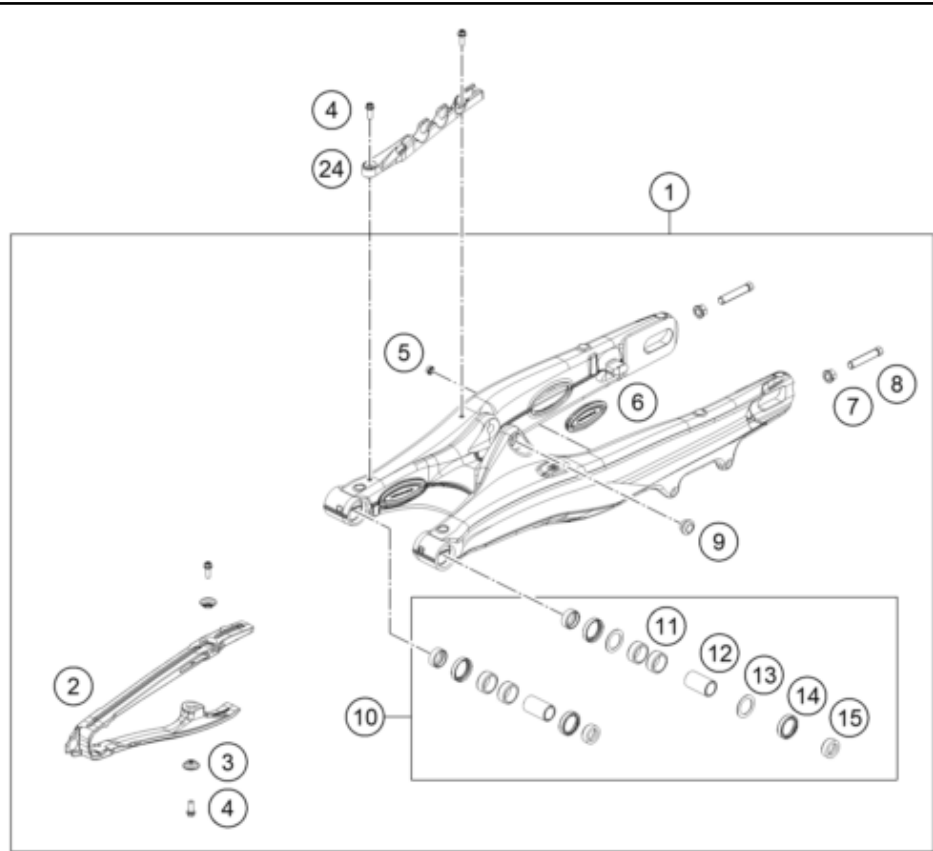

POS	PARTNUMBER		PIECE
1	A49004230144	Swingarm cmpl. Enduro 2025	1
2	A46004066100	Chain slider	1
3	77304066150	Chain slider bushing	2
4	0025060166S	HH collar screw M6x16 TX30 SL	5
5	54603055051	Press in nut M6 STEEL ZINC	1
6	A46004041000	Locking cap swingarm	4
7	58414030000	HH COLLAR NUT M10X1,25 WS=13	2
8	50304040100	Screw M10x1.25x50 WS10	2
9	50180105	Threaded bush M12 d20	1
10	79004030110	Repair kit swingarm bearing	1
11	0618222812	Needle bushing HK2212V 22/28/12 MB	4
12	59404032000	Bearing sleeve 17x22x38.7 03	2
13	54603036000	Stop disk 22,2X31,7X1	2
14	0760253270	Radial shaft seal 25x32x7	4
15	77704034000	Support f. shaft seal ring 16	4
16	A49004060000	Chainguard	1
17	0017060205	Screw for plastic K60X20 SW6	1
18	0021060003	Washer DIN9021-A 6.4	1
19	56509064100	Self locking nut M6 - 10	1
20	0025060506	HH collar screw M6x50 TX30	1
21	A49004070100C1	Chain guide EXC	1
22	A46004037000	Swingarm pivot	1
23	54804038000	Nut with flange M16X1,5 WS=19 03	1
24	A46004042000	Brake line guide	1