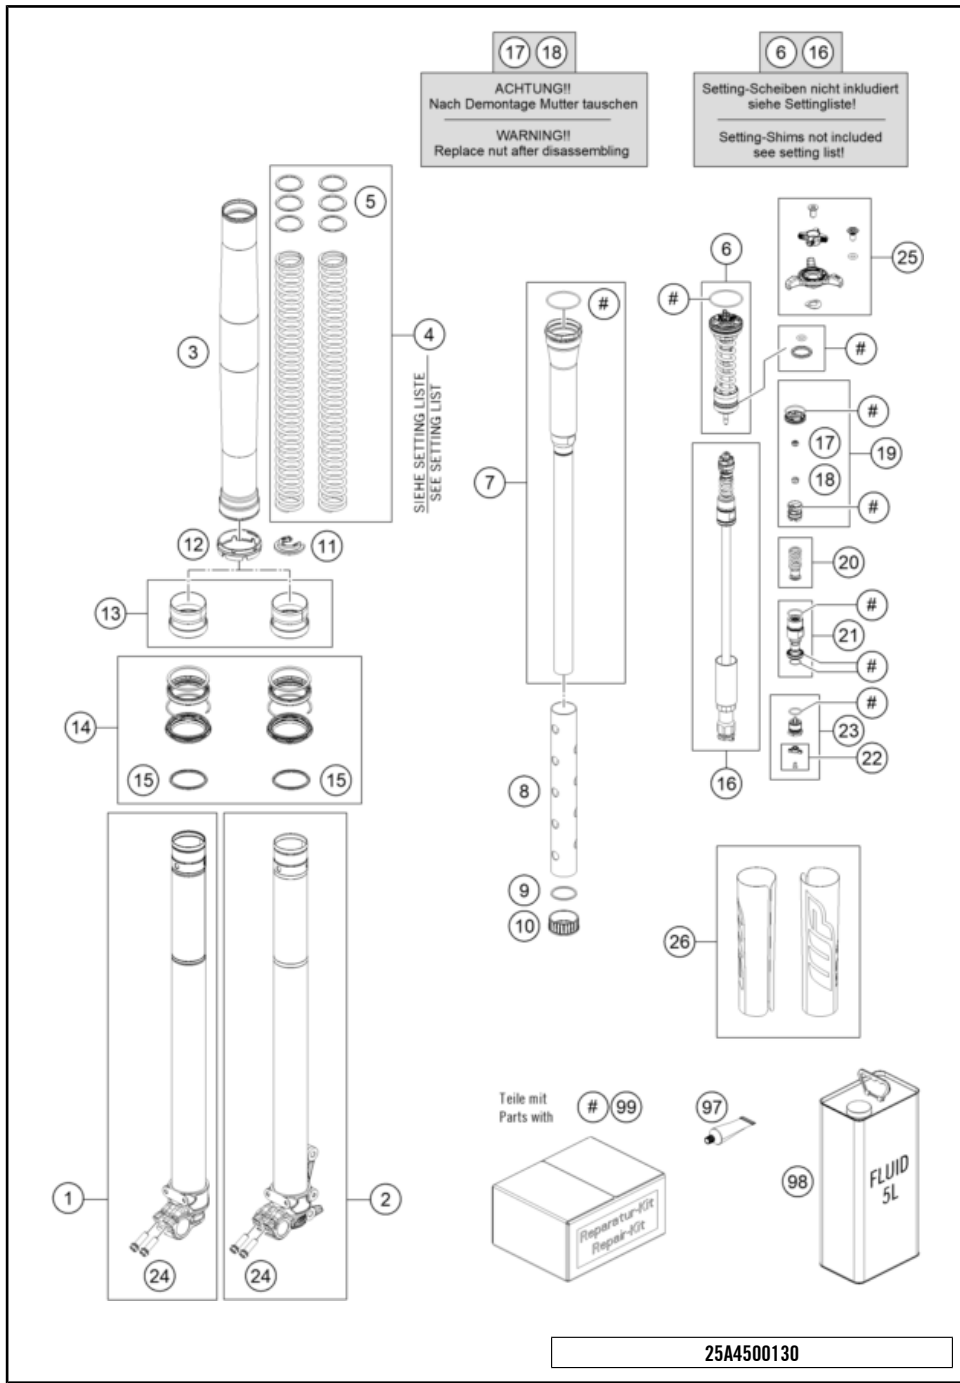

POS	PARTNUMBER	PIECE
98	48601166S1	Fork Fluid Viscosity 4.0 5L 1
99	RP10055T	Seal kit CC spring fork X

25A4500130

72818

* NEW PART

X ON DEMAND