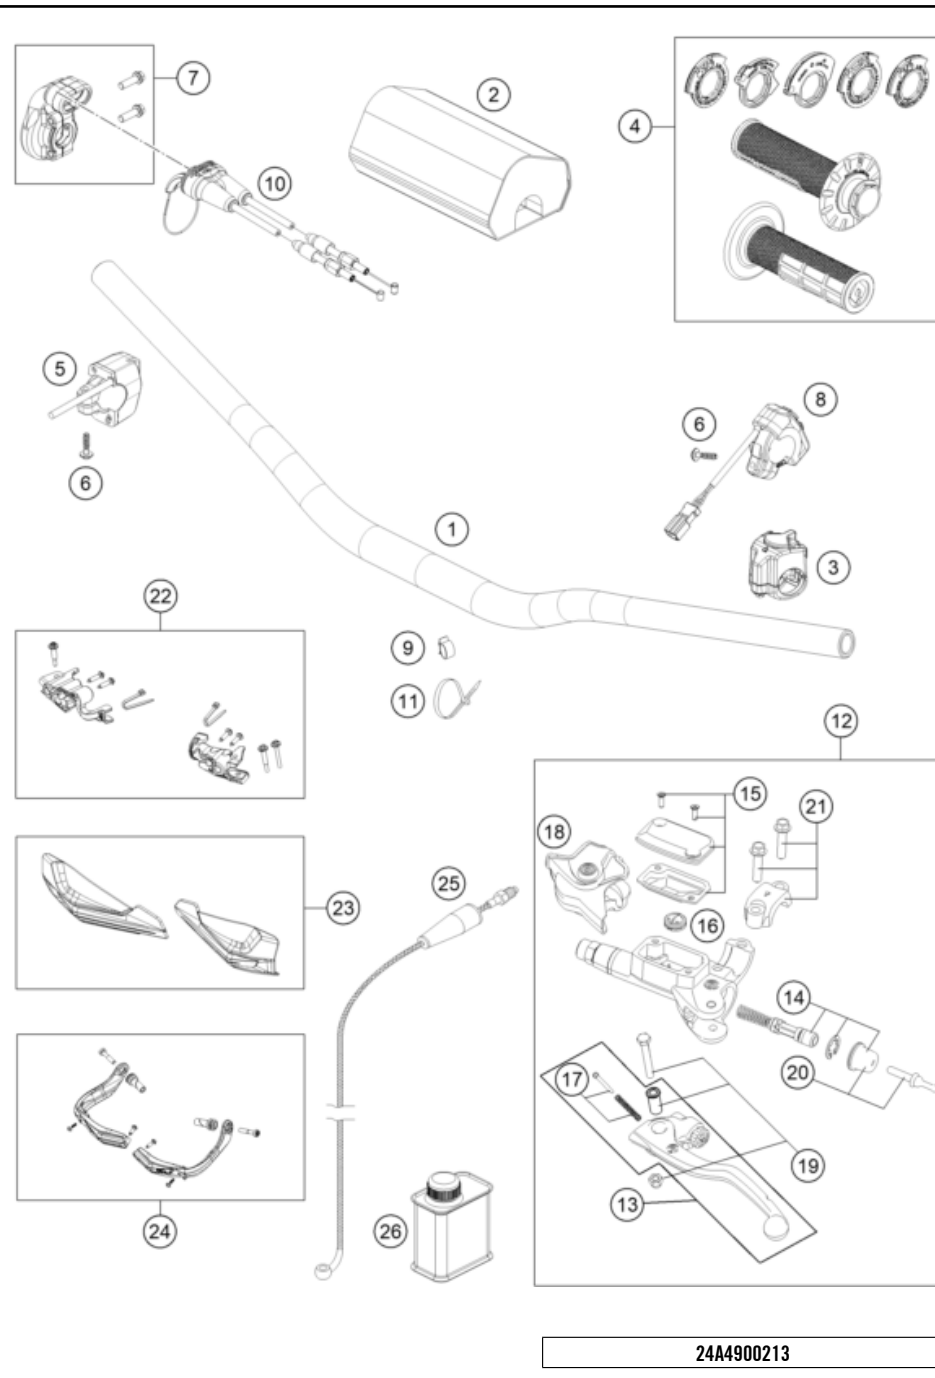

72818 * NEW PART X ON DEMAND

POS	PARTNUMBER	PIECE
98	48601166S1	Fork Fluid Viscosity 4.0 5L 1
99	RP10055T	Seal kit CC spring fork X

25A4500130

72818

* NEW PART

X ON DEMAND

POS	PARTNUMBER		PIECE
1	7900200100030	Handlebar D=28MM	1
2	A46002002044C1B	Handlebar pad compl.	1
3	A49011070000	Light switch	1
4	A46002921500BJ	Lock-on grip set	1
5	A49011074000	Start button/kill switch	1
6	0081050181	SCREW FOR PLASTIC K50X18 T20	2
7	A46002010025	Housing throttle twist grip cpl.	1
8	A44039074000	Combination switch	1
9	57013072100	Wiring holder 16mm	1
10	A44002291000	Throttle cable complete 2 stroke	1
11	44011076305	Cable tie 300/4,8mm black	1
12	54802030144	MASTER CYLINDER CPL.	1
13	54802031000	Clutch lever compl. BREMBO 06	1
14	54802032000	REP. KIT PISTON 06	1
15	5480200310030	COVER HYD. CLUTCH CPL. 2014	1
16	54802051000	VALVE	1
17	54802052000	BOLT KPL.	1
18	54802037000	PROTECTION CAP 06	1
19	54802038100	Lever screw compl. 06	1
20	54802046000	Push rod compl.	1
21	54802005100	CLAMP CPL. 06	1
22	79602084044	Handguard assembly kit	1
23	79602182044EB	Handguard	1
24	79602979044	Wrap-around handguard	1
25	79232063000	CLUTCH PIPE	1
26	00062030000	Brake fluid DOT5.1 0,25L	1