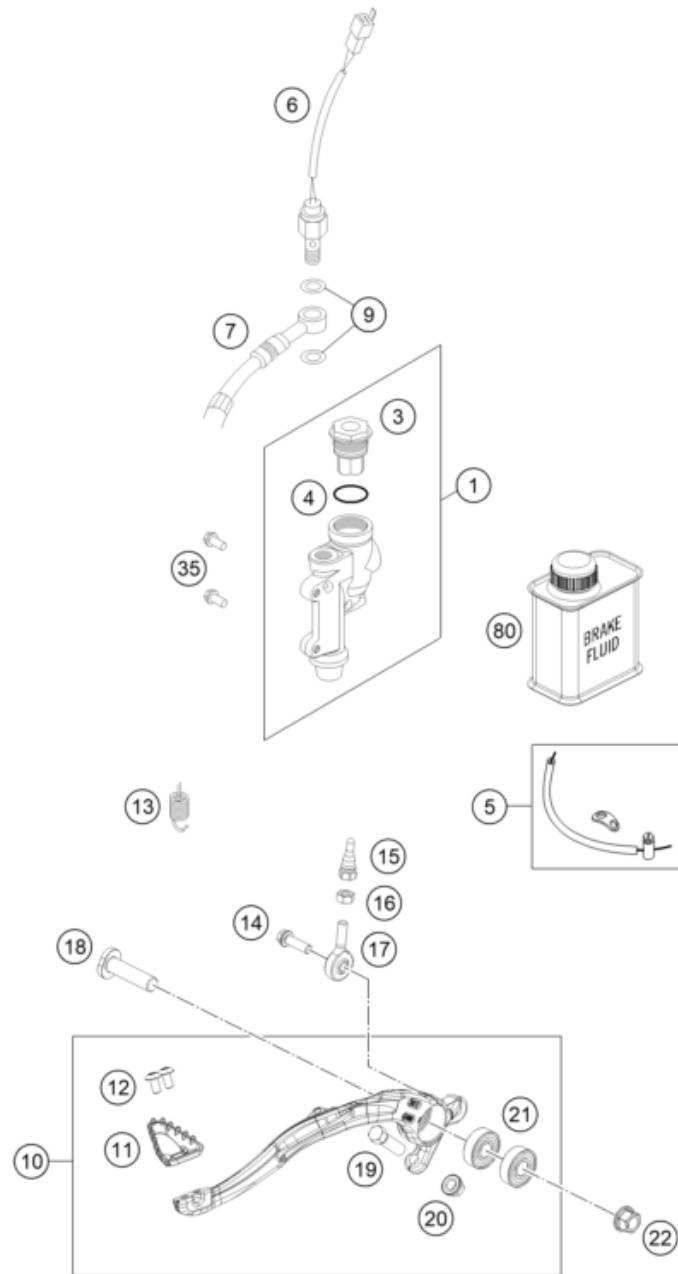

24A4301110

63966

* NEW PART

X ON DEMAND

POS	PARTNUMBER		PIECE
57	58211058050	BRACKET RUBBER F.STARTRELAY 07	1
58	58211058000	Starter relay 12V 99	1
59	A44011059000	Starter cable	1
69	77240099000	Protection cap for starter engine	1
73	0985060003	Self lock. nut DIN985-M6-A2	1
88	0902060083	Oval head screw ISO 7380 M 6X8 - A2	2

24A4301110

63966

* NEW PART X ON DEMAND

POS	PARTNUMBER		PIECE
1	77713001144	HAND BREAK CYLIND. CPL. EXC 14	1
9	77713003000	HAND BRAKE CYL. COVER	1
10	77713008100	REPAIR KIT PISTON EXC 2014	1
11	50313005000	CLAMP CPL. NATURE	1
15	77713006000	Lever screw	1
20	77713002000	Hand brake lever + spring SX 14	1
21	77713007100	PUSH ROD CPL. EXC 2014	1
23	77713004000	Protection cap, hand brake cylinder	1
24	77711050000	BRAKE LIGHT SWITCH FRONT 2014	1
25	58012040150	Clamp for mirror	1
30	77713010000	BRAKE PIPE	1
31	54813020100	banjo bolt M10x1x19 black	1
32	0603100141	sealing ring DIN 7603 10x14x1	2
34	54802051000	VALVE	1
80	00062030000	Brake fluid DOT5.1 0,25L	1

145031310

14388

* NEW PART

X ON DEMAND

POS	PARTNUMBER		PIECE
1	77013060044	REAR BRAKE CYLINDER CPL.SX 09	1
3	54813062100	REAR BRAKE CYL. COVER CPL. 04	1
4	54813063000	FOOT-BRAKE CYL. GASKET SX 03	1
5	54812063044	Rear brake pedal safety wire	1
6	50311051100	BRAKE LIGHT SWITCH REAR '98	1
7	77213070300	Rear Brakehose	1
9	0603100141	sealing ring DIN 7603 10x14x1	2
10	A44013050044	Rear brake lever preass.	1
11	55413051000	Step plate foot brake lever	1
12	58605083010S	Torx hexagon socket screw M5x10 SS	2
13	A46003062000	Retracting spring	1
14	0025060206S	HH collar screw M6x20 TX30	1
15	54813056000	Push rod L=28MM 03	1
16	0934060003	Hex. nut DIN 934 M6	1
17	54813055100	Joint head CMP6	1
18	47213054000	Screw foot brake lever	1
19	59001037000	Special Screw M8X26 WS=10	1
20	46030045000	flanged nut M8 WS10	1
21	0625060002	deep groove ball bearing SKF 6000-2RS1	2
22	54630044000	COLLAR NUT M10 WS=13	1
35	0025060126	HH collar screw M6x12 TX30	2
80	00062030000	Brake fluid DOT5.1 0,25L	1