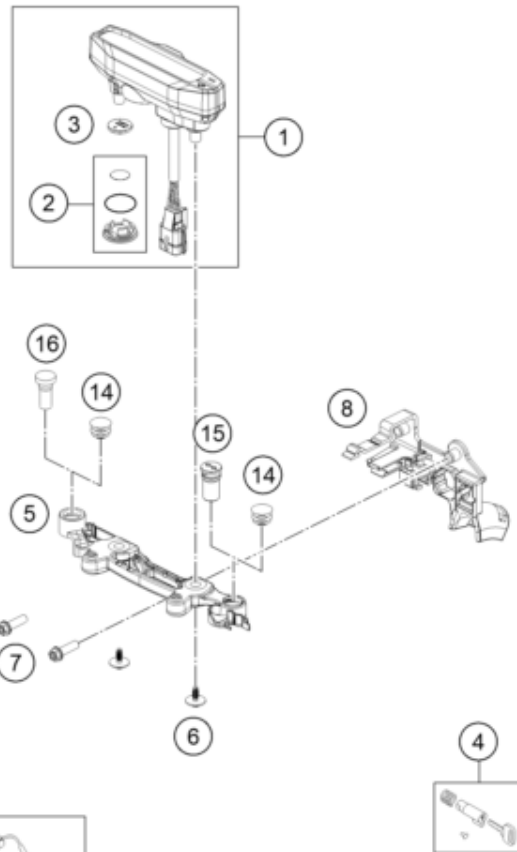

24A4901390

63835

* NEW PART

X ON DEMAND

POS	PARTNUMBER		PIECE
1	A49014001080	Headlamp KTM	1
2	A49014002000	LED-Unit	1
5	0081050181	SCREW FOR PLASTIC K50X18 T20	3
6	79714040000	Tail light	1
7	0017060255	EJOT PT screw K60X25-Z SW6	2
25	60314047000	license plate lighting	1
28	0081050121	EJOT PT screw K50x12	2
30	54814025200	FLASHER CPL. FR.L/S RE.R/S 09	2
31	54814026200	FLASHER CPL. FR.R/S RE.L/S 09	2
32	44111015100	BULB 12V 10W (BA15S)	4
33	0125100003	washer DIN 125 A 10.5	4
34	0797100003	LOCK WASHER DIN6797-J10,5 ZI	4
35	58414030000	HH COLLAR NUT M10X1,25 WS=13	4
36	54814028000	FLASHER LENS L/S R/S 05	4

24A4901410

63893

* NEW PART

X ON DEMAND

ACHTUNG !!! CAUTION !!!

Einbau von **10** ohne Muttern. **!** Mounting of **10** without nuts.

POS	PARTNUMBER		PIECE
1	A49014069000	Dashboard	1
2	77714069010	BATTERY COVER F. SPEEDOMETER	1
3	58314068000	BATTERY F. SPEEDOM. M.A.E. 02	1
4	78003035100	Steering lock	1
5	A49014060000	Instrument cluster	1
6	0081645121	EJOT DELTA PT SCREW 45X12-Z	2
7	0025060206	HH collar screw M6x20 TX30	2
8	A49011083000	Connector support	1
10	54814068100	CABLE FOR DIGITAL SPEEDOM. 06	1
11	83013026000	Line guide	2
12	54814069050	Magnet for digital Speedom. 03	1
13	0471009104	CIRCLIP DIN0471- 9X1 INOX	1
14	50210086000	Plug SFL16	2
15	58011024300	FLASHER INDICAT.LIGHT GREEN'98	1
16	55638063000	Oil Indicator	1