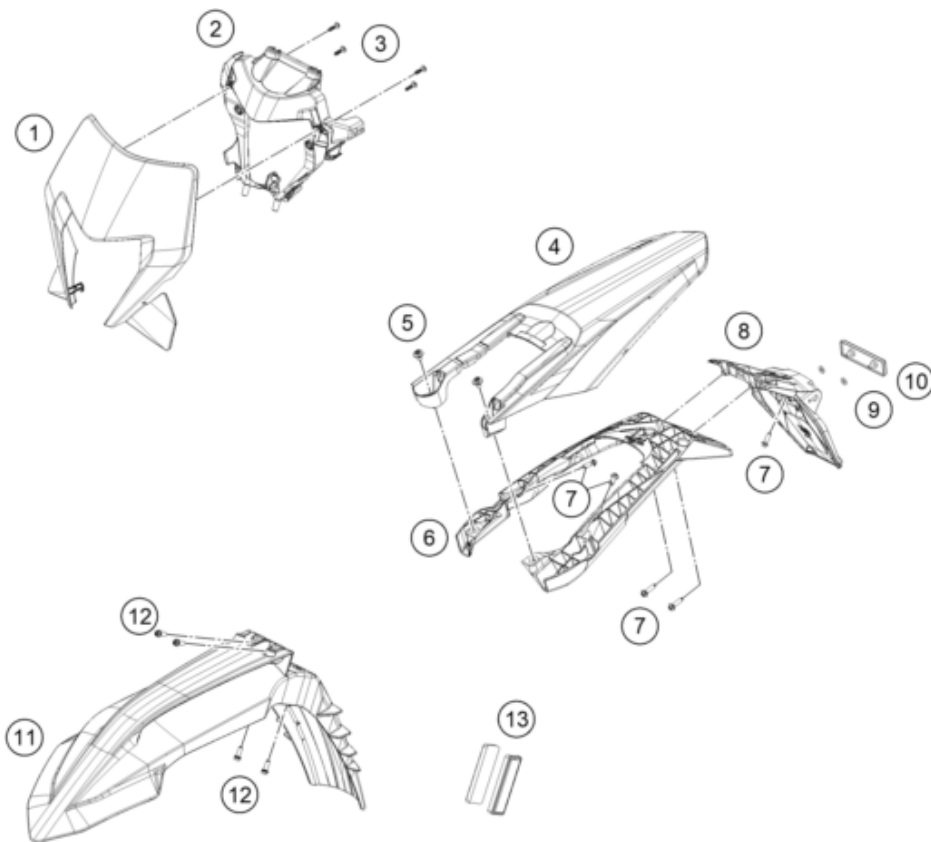

POS	PARTNUMBER		PIECE
1	A49008001000EBD	Headlight mask with decal	1
2	A49008001010C1	Headlight mask bottom part	1
3	0081050181	SCREW FOR PLASTIC K50X18 T20	4
4	A49008013000C1A	Rear fender EXC with decal	1
5	83008000012	special screw M6x12x3	2
6	A49008015000	License plate holder support	1
7	0017060205	Screw for plastic K60X20 SW6	5
8	79708016100	License plate holder support extension	1
9	60408061050	RUBBER 14X6.5X2.3MM	2
10	58412080000	REFLECTOR RED	1
11	A46008010000EB	Fender	1
12	0025060166	HH collar screw M6x16 TX30	4
13	58412080300	REFLECTOR YELLOW "CEV"	2

24A4900810

74087

* NEW PART

X ON DEMAND