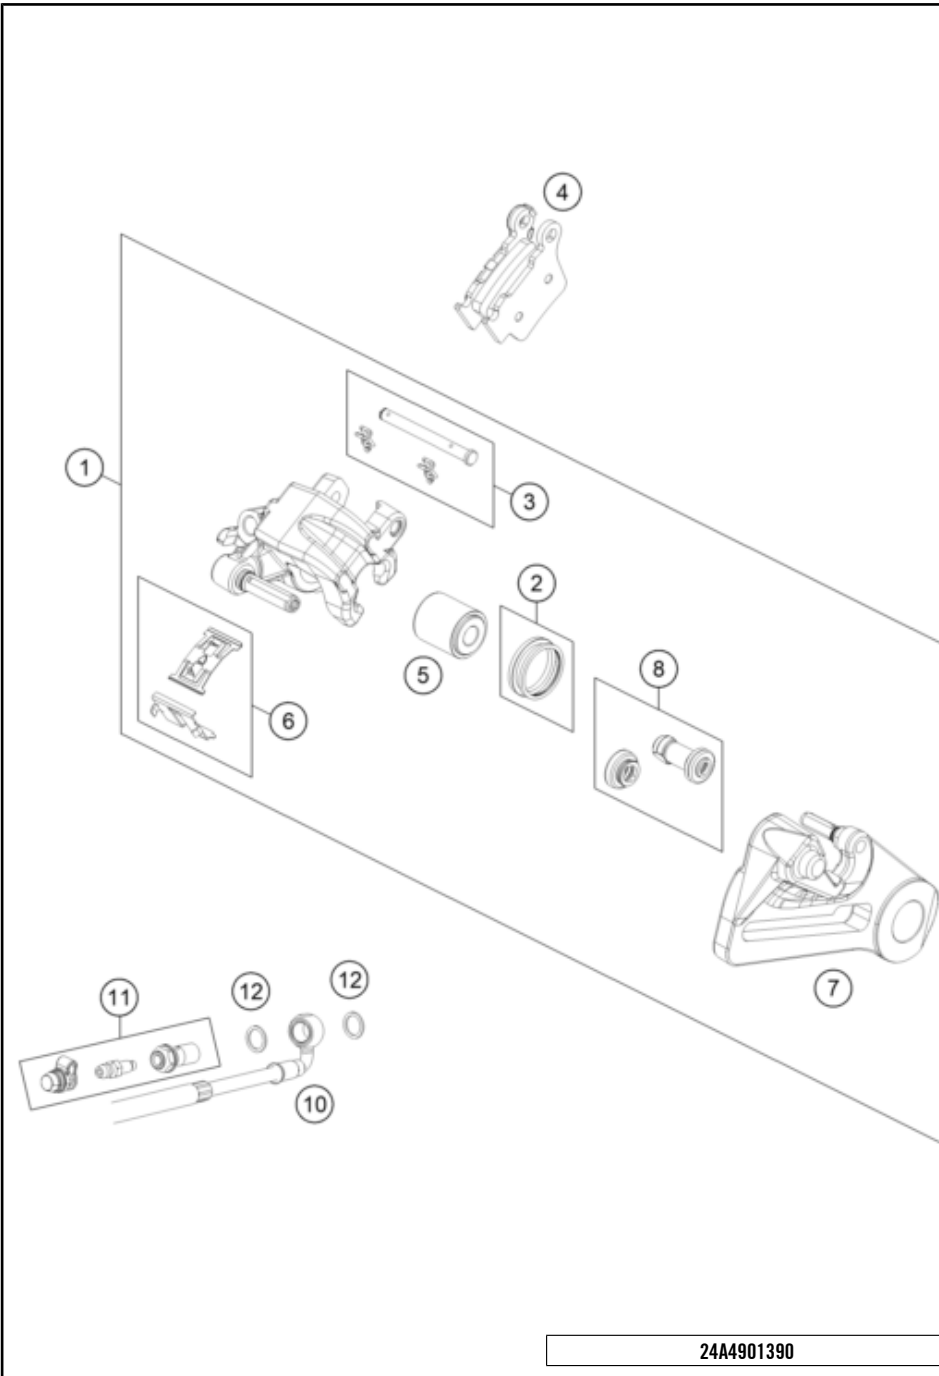

REAR BRAKE CALIPER

300 EXC HARDENDURO 2025 2025

POS	PARTNUMBER		PIECE
1	A46013080001	Rear brake caliper PF 26 b cmpl.	1
2	50313081200	REPAIR KIT SEALING RINGS 26MM	1
3	54813082000	Bolt set for brake caliper 03	1
4	79013090000	Brake pad rear TOYO B204	1
5	77713083000	BRAKE PISTON 26MM 2013	1
6	54813018000	Retaining spring set 2003	1
7	A46013075000	Brake caliper support	1
8	54613218100	CUP SET SHORT	1
10	77213070300	Rear Brakehose	1
11	62513020000	BLEEDER SCREW CPL. 05	1
12	0603100141	sealing ring DIN 7603 10x14x1	2

24A4901390

63835

* NEW PART

X ON DEMAND