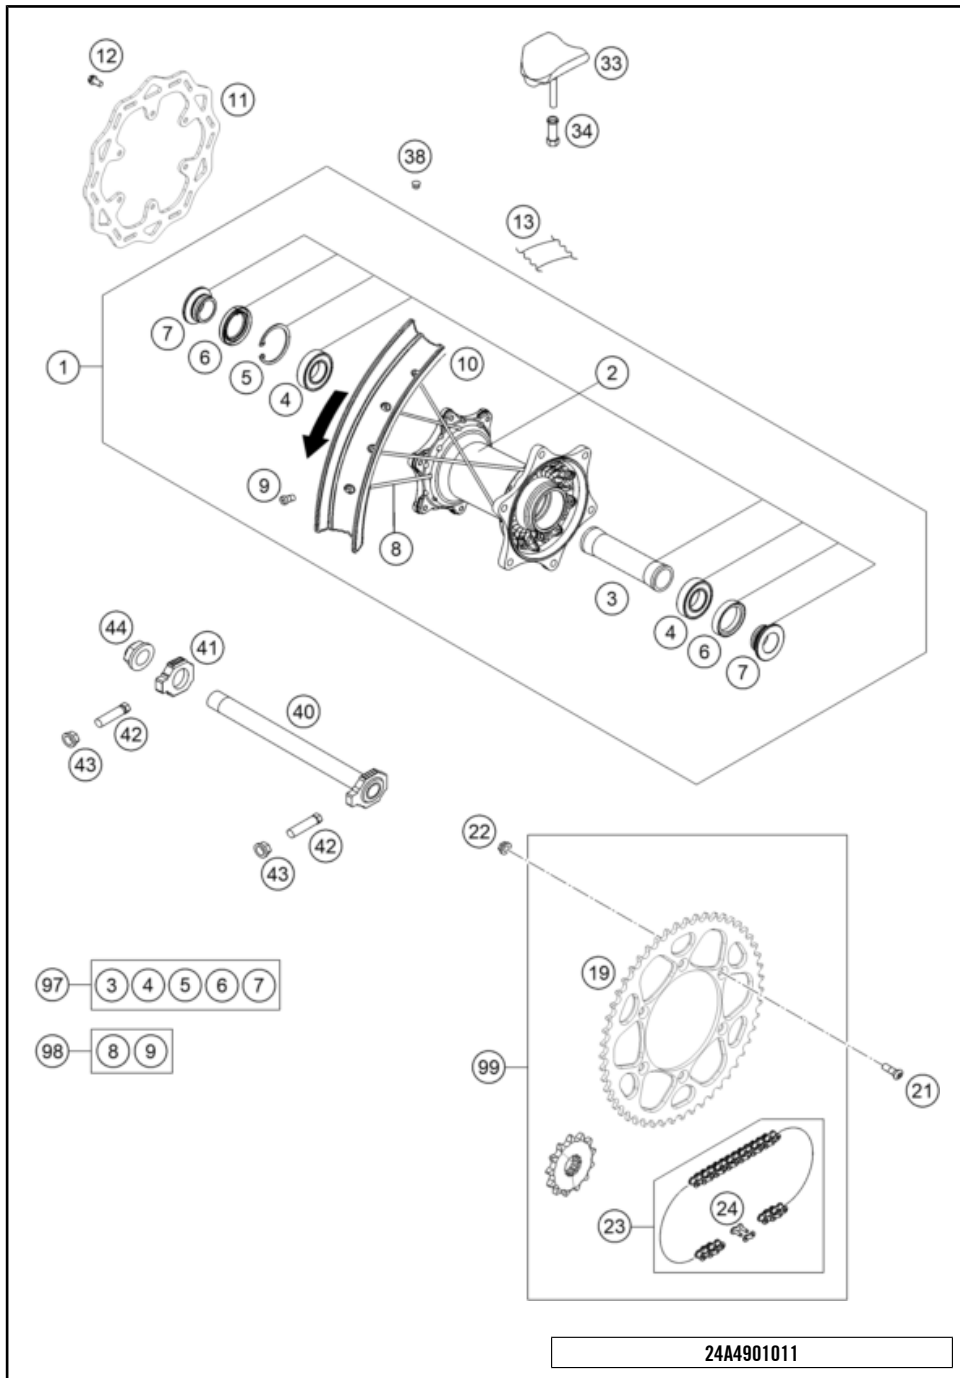

24A4900911

68053

* NEW PART

X ON DEMAND

POS	PARTNUMBER		PIECE
1	A4901090104404	Factory rear wheel 2.15x18"	1
2	A4601091004404	Rear wheel hub	1
3	A46010011000	Bearing spacer tube 121.5mm	1
4	0625060058	Grooved ball bear.6005 DDU2CG23S6NM	2
5	0472047175	CIRCLIP DIN0472-47X1,75	1
6	0760354771	Radial shaft seal 35X47X7 TC	2
7	A46010016000	Spacing tube rear wheel	2
8	7901007119330	SPOKE M4,5X193-18" BLACK 16	36
9	7710907200004S	Spoke nipple	36
10	8121007010030A	rear rim 2,15x18" DID	1
11	25010960000	Brake disc rear D=220MM	1
12	59009062013	SPECIAL SCREW M6X13 WS=8 10.9	6
13	50310073200	Tube protector 18" and 19"	1
19	5841005104504	Supersprox-Stealth rear sprocket	1
19	5841005104704	Rear sprocket 47 teeth	x
19	5841005104604	REAR SPROCKET ORANGE 46 T.	x
19	5841005104704	Rear sprocket 47 teeth	x
19	5841005104804	REAR SPROCKET ORANGE 48-T	x
19	5841005104904	REAR SPROCKET ORANGE 49-T	x
19	5841005105004	REAR SPROCKET ORANGE 50-T	x
19	5841005105104	REAR SPROCKET ORANGE 51-T	x
21	0019080266S	COUNTER-SUNK SCREW ISA45 M8X26	6
22	06923080003	Hex. nut DIN EN 1661 M8 WS13	6
23	78010267118	CHAIN DID 118 LINKS	1
24	78010266000	CONNECTING LINK F. 78010267118	1
24	78010266100	RIVETING LINK FOR 78010267118	1
33	78110090200	Tyre locker 2,15"	1
34	77110090050	Nut for wheel holder	1
38	55003135000	Plug for rim	x
40	A46010085044	Wheel spindle rear wheel compl.	1
41	A46010084000	Chain tension adjuster right	1
42	50304040100	Screw M10x1.25x50 WS10	2
43	58414030000	HH COLLAR NUT M10X1,25 WS=13	2
44	A46010086000	Collar nut M22x1.5 WS=30	1
97	A46010015010	wheel bearing repair kit	x
98	00050000994	Spoke kit rear 18"	x
99	SPA113U45KM118A	Drivetrain kit 13Z/45Z	x