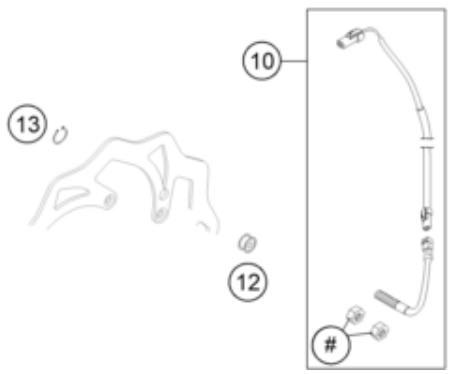

ACHTUNG !!! CAUTION !!!

Einbau von **10** ohne Muttern. **!** Mounting of **10** without nuts.

POS	PARTNUMBER		PIECE
1	A49014069000	Dashboard	1
2	77714069010	BATTERY COVER F. SPEEDOMETER	1
3	58314068000	BATTERY F. SPEEDOM. M.A.E. 02	1
4	78003035100	Steering lock	1
5	A49014060000	Instrument cluster	1
6	0081645121	EJOT DELTA PT SCREW 45X12-Z	2
7	0025060206	HH collar screw M6x20 TX30	2
8	A49011083000	Connector support	1
10	54814068100	CABLE FOR DIGITAL SPEEDOM. 06	1
11	83013026000	Line guide	2
12	54814069050	Magnet for digital Speedom. 03	1
13	0471009104	CIRCLIP DIN0471- 9X1 INOX	1
14	50210086000	Plug SFL16	2
15	58011024300	FLASHER INDICAT.LIGHT GREEN'98	1
16	55638063000	Oil Indicator	1

24A4901435

70585

* NEW PART X ON DEMAND