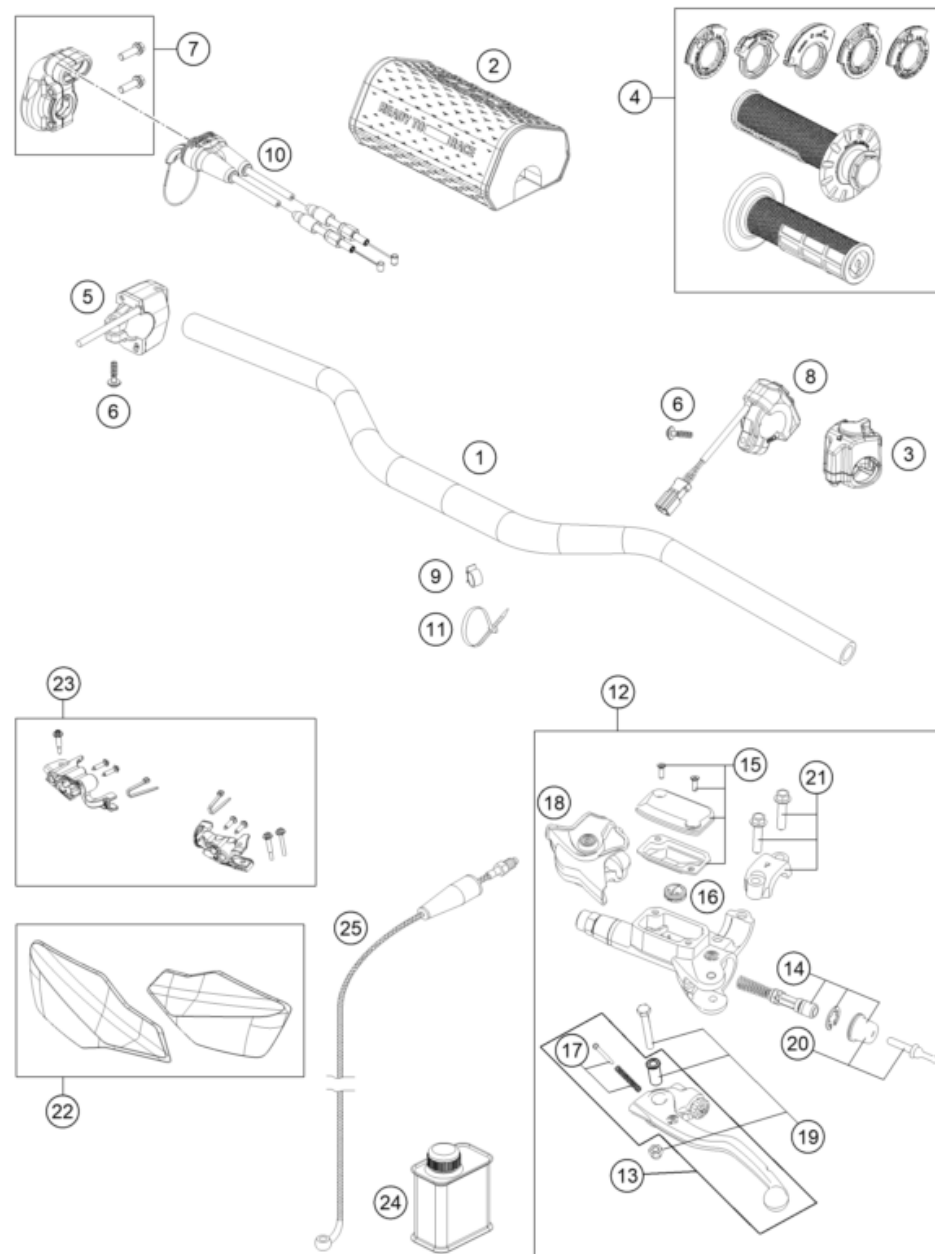

POS	PARTNUMBER		PIECE
1	A49002001000C1A	Handelbar D=28mm	1
2	A46002002044C1A	Handlebar pad compl.	1
3	A49011070000	Light switch	1
4	A46002921000BJ	Lock-on grip set	1
5	A49011074000	Start button/kill switch	1
6	0081050181	SCREW FOR PLASTIC K50X18 T20	2
7	A46002010025	Housing throttle twist grip cpl.	1
8	A44039074000	Combination switch	1
9	57013072100	Wiring holder 16mm	1
10	A44002091000	accelerator cable cpl. GWS	1
11	44011076305	Cable tie 300/4,8mm black	1
12	54802030144	MASTER CYLINDER CPL.	1
13	54802031000	Clutch lever cpl. BREMBO 06	1
14	54802032000	REP. KIT PISTON 06	1
15	5480200310030	COVER HYD. CLUTCH CPL. 2014	1
16	54802051000	VALVE	1
17	54802052000	BOLT KPL.	1
18	54802037000	PROTECTION CAP 06	1
19	54802038100	Lever screw cpl. 06	1
20	54802046000	Push rod cpl.	1
21	54802005100	CLAMP CPL. 06	1
22	A49002082044AB	Handguard cpl.	1
23	79602084044	Handguard assembly kit	1
24	00062030000	Brake fluid DOT5.1 0,25L	1
25	79232063000	CLUTCH PIPE	1

24A4300211

67092

* NEW PART X ON DEMAND