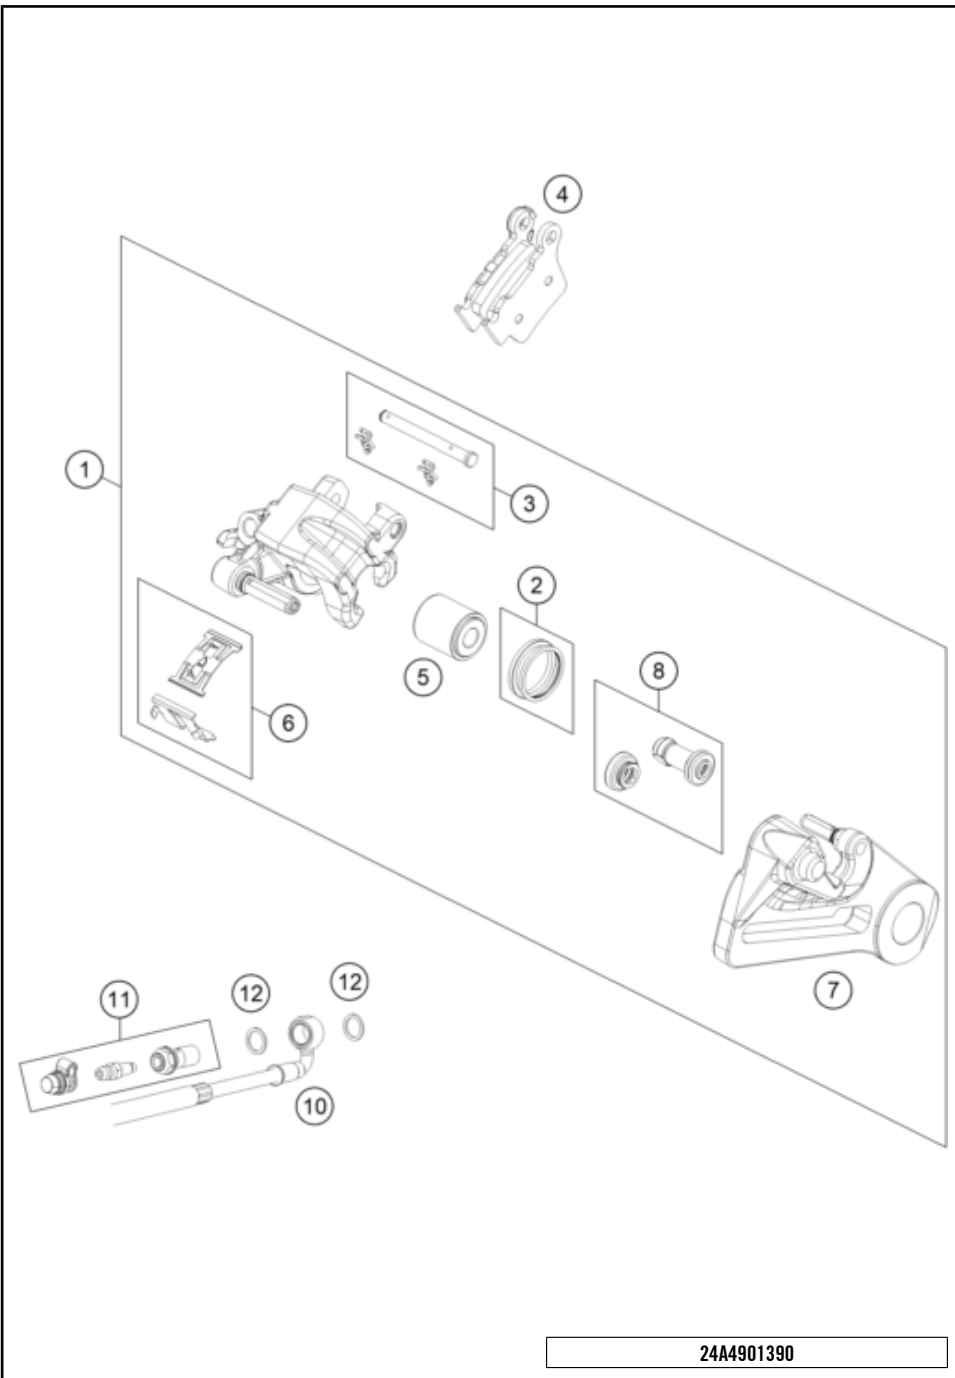

POS	PARTNUMBER		PIECE
1	A46013080001	Rear brake caliper PF 26 b cmpl.	1
2	50313081200	REPAIR KIT SEALING RINGS 26MM	1
3	54813082000	Bolt set for brake caliper 03	1
4	79013090000	Brake pad rear TOYO B204	1
5	77713083000	BRAKE PISTON 26MM 2013	1
6	54813018000	Retaining spring set 2003	1
7	A46013075000	Brake caliper support	1
8	54613218100	CUP SET SHORT	1
10	77213070300	Rear Brakehose	1
11	62513020000	BLEEDER SCREW CPL. 05	1
12	0603100141	sealing ring DIN 7603 10x14x1	2

24A4901390

63835

* NEW PART X ON DEMAND