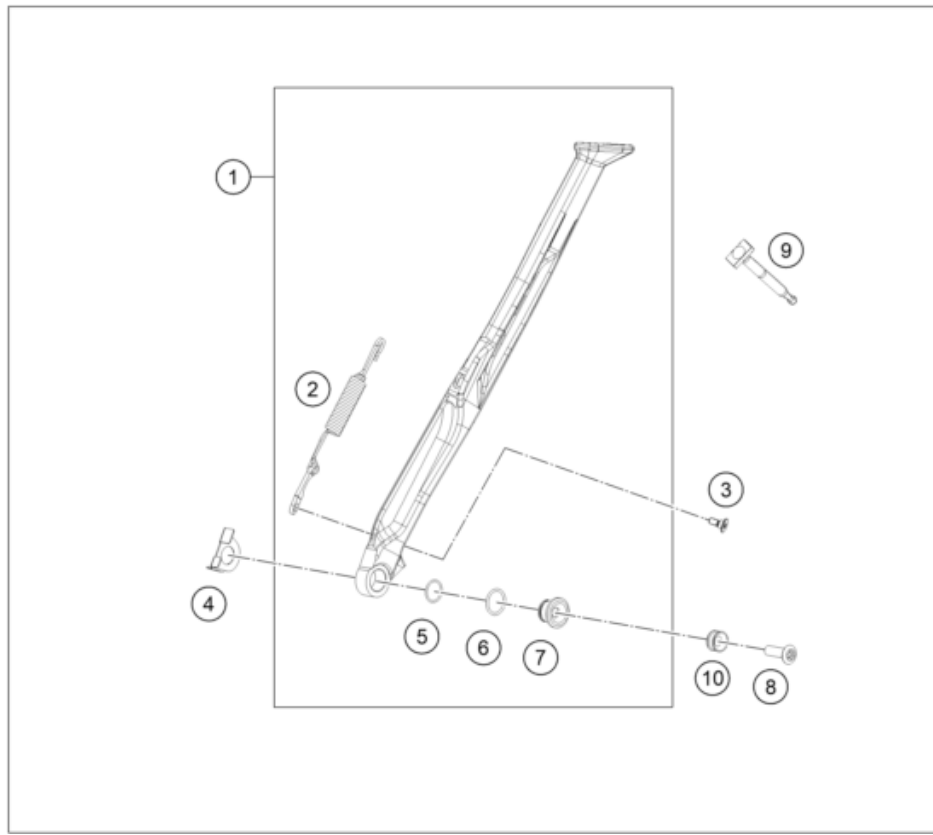

74109

* NEW PART

X ON DEMAND

POS	PARTNUMBER		PIECE
1	A44003090044	Skid plate	1
2	0025060306	HH collar screw M6x30 TX30	2
3	A46003090030	bushing skid plate	2
4	0025060166	HH collar screw M6x16 TX30	2

237950330

60137

* NEW PART

X ON DEMAND

POS	PARTNUMBER		PIECE
1	A46003023044	Side stand cmpl.	1
2	A46003024000	Side stand spring	1
3	69013099050	Screw for expansion tank	1
4	A46003023050	Side stand stopper sheet	1
5	0770125015	O-RING 12,5X1,5 NBR	1
6	0770180020	o-ring 18.00x2.00 NBR70	1
7	78003023080	SIDE STAND BUSHING EXC USA 08	1
8	0019080306S	COUNTER-SUNK SCREW ISA45 M8X30	1
9	A46003025000	Side stand, rubber strap	1
10	78003023081	Side stand bushing	1