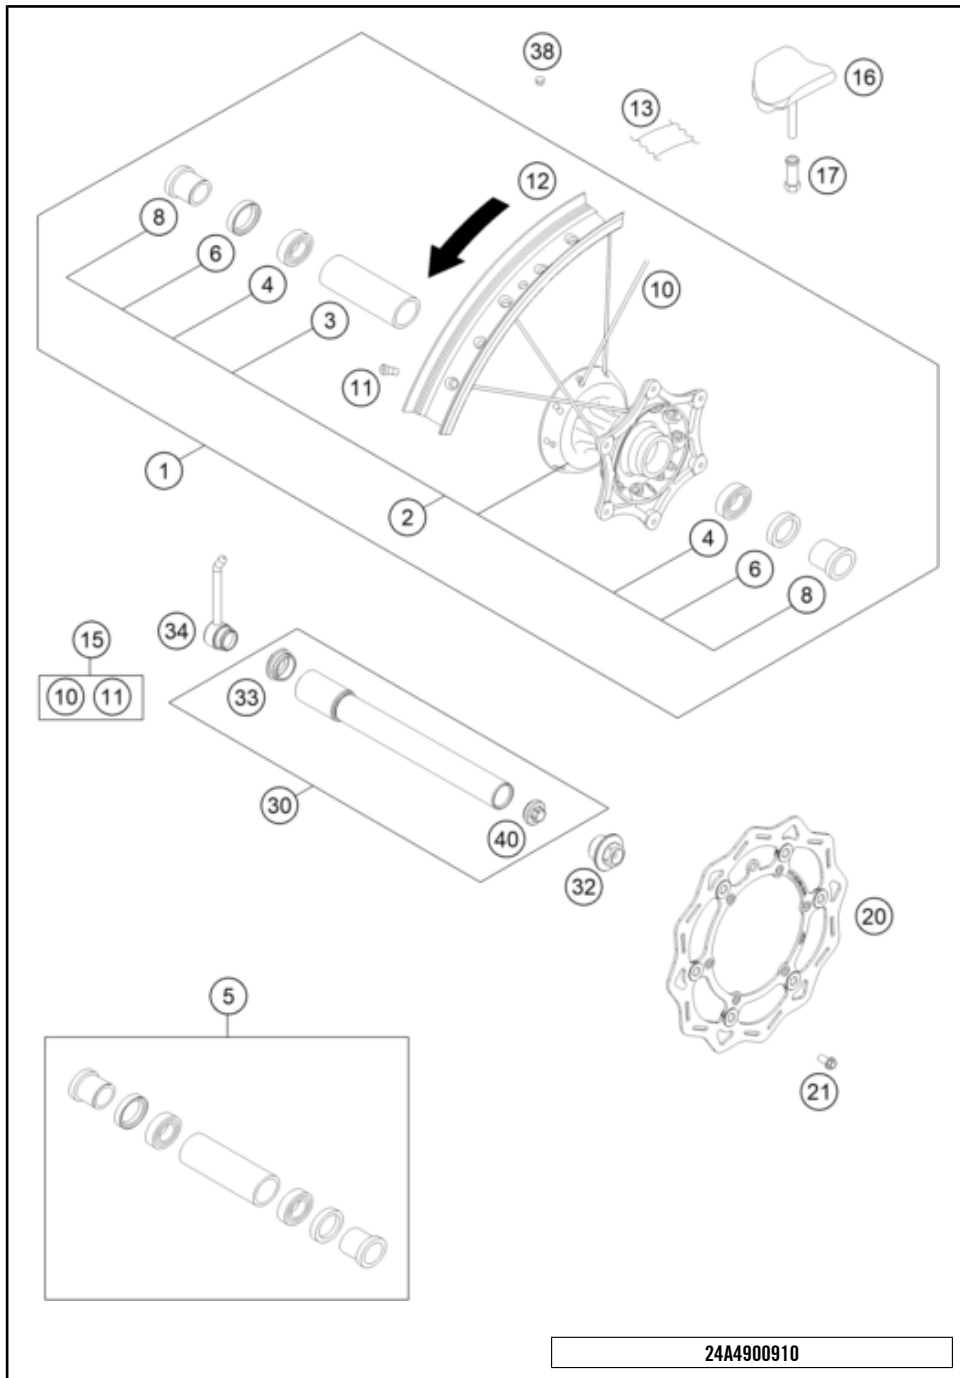

26A4500838

81701

* NEW PART

X ON DEMAND

FRONT WHEEL

300 EXC 6DAYS 2026 EU 2026

POS	PARTNUMBER		PIECE
1	78109101344C1B	Front Wheel cpl. 1.6x21" Giant 6D	1
2	77709010144	FRONT WHEEL HUB CPL.	1
3	54809011000	BEA.SPACERTUBE 35X2 L=79,4 03	1
4	0625069068	Grooved ball bearing 6906	2
5	77709015000	wheel bearing repair kit	1
6	0760354771	Radial shaft seal 35X47X7 TC	2
8	77709012000	SPACER BUSHING F. FR. WHEEL	2
10	7710907122630	SPOKE M4,5X226- 21" BLACK 12	36
11	77109072000	Spoke nipple M4.5 AL	36
12	78109070300C1B	Front rim 1.6x21"	1
13	50309073000	Tube protector 21"	1
15	00050000954	SPOKE KIT FRONT "21" BLACK	x
16	78109090200	Tyre locker 1,60"	1
17	77110090050	Nut for wheel holder	1
20	77709160000	Brake disc front D=260MM	1
21	59009062013	SPECIAL SCREW M6X13 WS=8 10.9	6
30	79109081033	Wheel spindle front cmpl, 2019	1
32	A46009082000	Collar screw M20x1.5 SW17 Al	1
33	70009081050	PLUG BUSHING SW17 '12	1
34	7900998126004	front axle puller	1
38	55003135000	Plug for rim	x
40	7770908107055	AUXILIARY SCREW FRONT	1