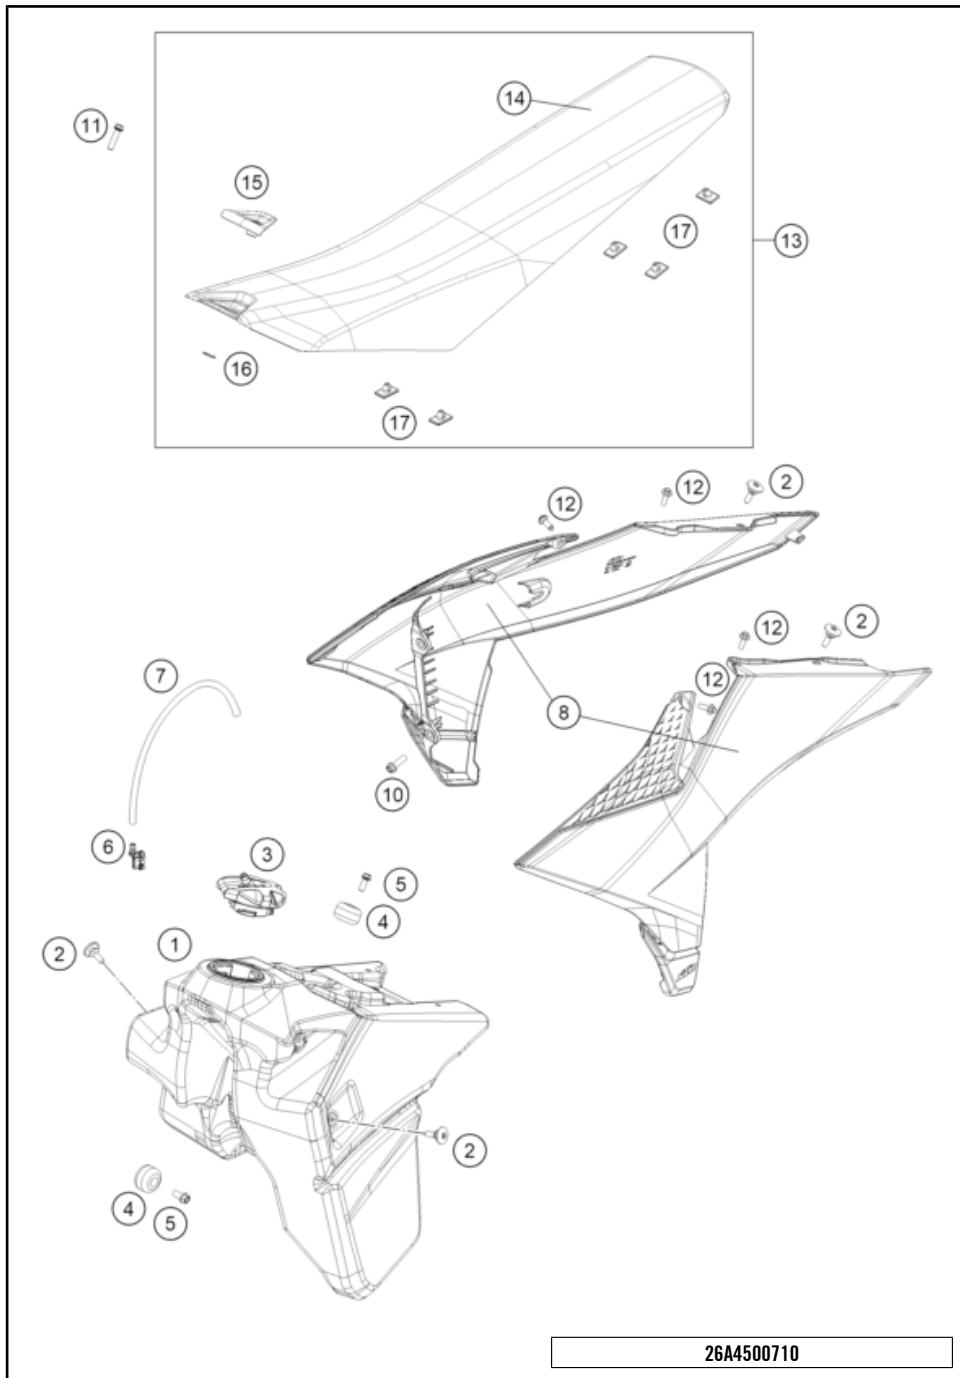

26A4500710

POS	PARTNUMBER		PIECE
1	A49007213000	Fuel tank	1
2	79107011000	Seat holder screw	4
3	78107008044C1	Fuel cap compl. 14	1
4	A46007014000	Fuel tank role	3
5	0026060136	COLLAR SCREW M6X13 ISA30	3
6	79107013010	wire holder / fuel ventilation	1
7	78007100780	Vent hose 5.6 x 10 x 780	1
8	A46008054100ABB	Spoilerset 6Days'26 with decal	1
10	0025060126	HH collar screw M6x12 TX30	4
11	0025060256	HH collar screw M6x25 TX30	1
12	0017060206	SCREW F. PLASTIC K60X20AL SW6	4
13	A4600704000068A	Seat compl.	1
14	A4600704005068A	Seat cover	1
15	A46007046000	Seat installation	1
16	0004711200100	Lock ring DIN471 12x1	1
17	77307040041	Isolation pad	5

81700

* NEW PART

X ON DEMAND