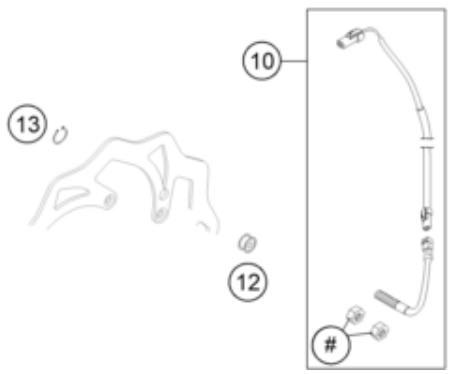

ACHTUNG !!! CAUTION !!!

Einbau von 10 ohne Muttern. Mounting of 10 without nuts.

POS	PARTNUMBER		PIECE
1	A49014069000	Dashboard	1
2	77714069010	BATTERY COVER F. SPEEDOMETER	1
3	58314068000	BATTERY F. SPEEDOM. M.A.E. 02	1
4	78003035100	Steering lock	1
5	A49014060000	Instrument cluster	1
6	0081645121	EJOT DELTA PT SCREW 45X12-Z	2
7	0025060206	HH collar screw M6x20 TX30	2
8	A49011083000	Connector support	1
10	54814068100	CABLE FOR DIGITAL SPEEDOM. 06	1
11	83013026000	Line guide	2
12	54814069050	Magnet for digital Speedom. 03	1
13	0471009104	CIRCLIP DIN0471- 9X1 INOX	1
14	50210086000	Plug SFL16	2
15	58011024300	FLASHER INDICAT.LIGHT GREEN'98	1
16	55638063000	Oil Indicator	1

24A4901435

70585

* NEW PART X ON DEMAND