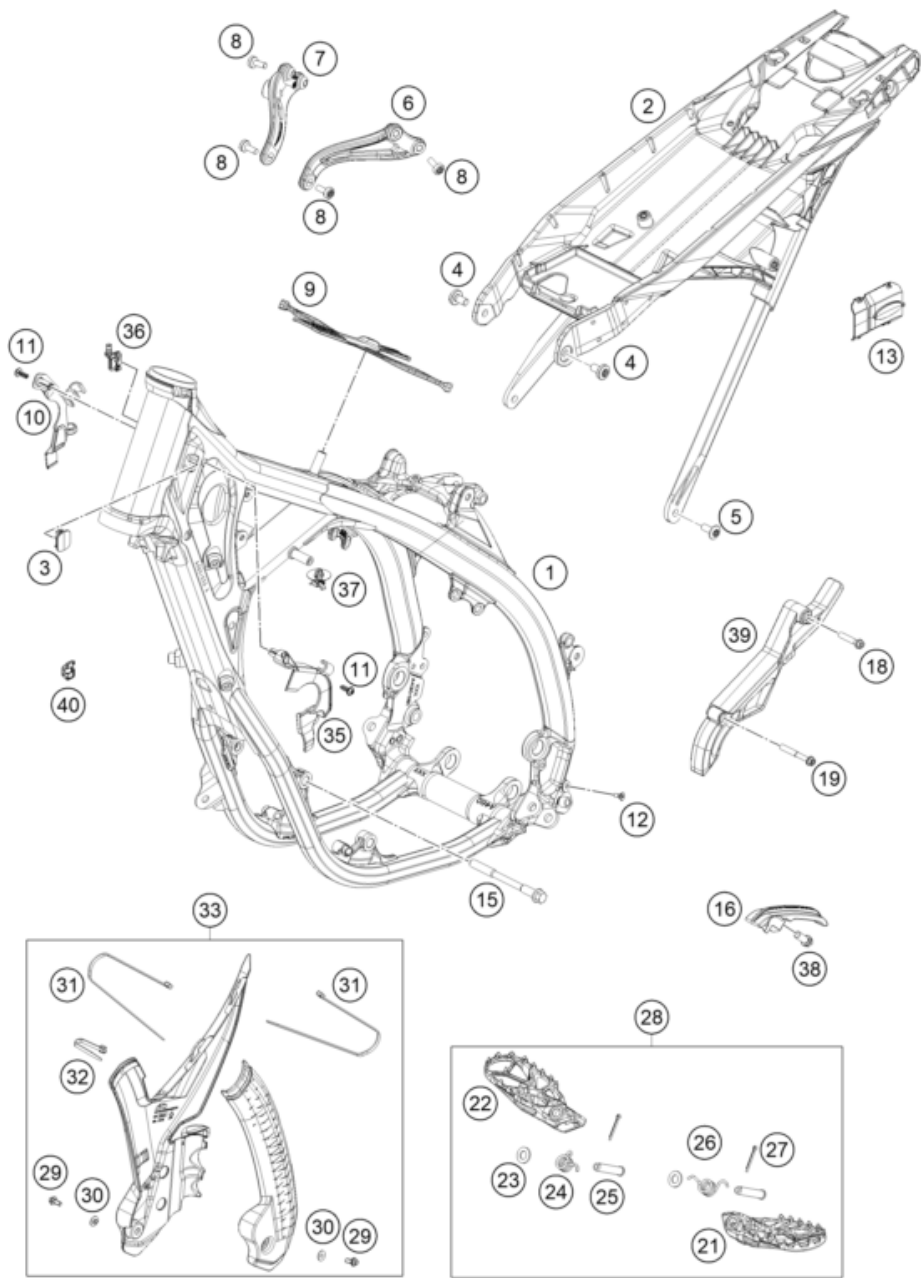

257950310

POS	PARTNUMBER		PIECE
1	A45003001000EB	frame	1
2	A46003002000	Subframe	1
3	79111013010	Cover control head sheet	1
4	09000008016U0	Special screw M8x16 ISA45 self-locking	2
5	79003003000	Special screw M8X18 TORX45 SL	2
6	A42003013000	Engine brace left	1
7	A42003014000	Engine brace right	1
8	0035080206S	SHCS M8x20 TX45	6
9	A46007012100	Fuel tank rubber	1
10	A46003099020	Cable bracket/throttle cable guide	1
11	0081050141	EJOT PT screw K50x14	2
12	69013099050	Screw for expansion tank	1
13	A49003002050	Intake air cover	1
15	59003013000	Enginebrac. screw M10X123 WS=13	2
16	A46003053000	Chain slider below	1
18	0025080206	HH collar screw M8x20	1
19	0025060456	HH COLLAR SCREW M6X45 TX30	1
21	A46003140000	Footpeg left	1
22	A46003141000	Footpeg right	1
23	0125100003	washer DIN 125 A 10.5	2
24	A46003045000	Footrest spring right	1
25	54803044000	PIN FOR FOOT PED 51.5X9.8 MM	2
26	A46003044000	Footrest spring left	1
27	0094032253	PIN DIN0094-3,2X25 STEEL	2
28	A46003137033	Footpeg set	1
29	0025050106	HH collar screw M5x10 TX30	2
30	54803092060	Bush f. frame protection 03	2
31	44011076200	Cable tie 200/4.6mm black	2
32	44011076140	CABLE TIE 140/2,5MM BLACK	1
33	A46003094000EB	Frame protection set	1
35	A46003099010	Cable bracket	1
36	79107013010	wire holder / fuel ventilation	1
37	79711013010	Cable bracket d8	1
38	0025080206	HH collar screw M8x20	1
39	A44003096000	Front sprocket cover	1
40	A49003099030	Cable protection	2

74109

* NEW PART

X ON DEMAND