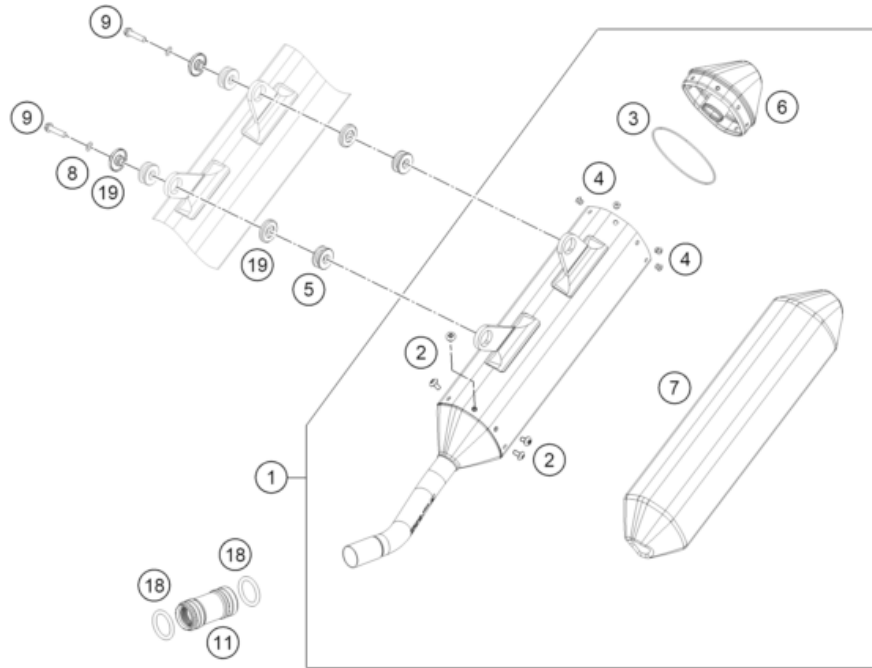

POS	PARTNUMBER		PIECE
1	A4500508100059	silencer Six Days	1
2	78105081010	SCREW TORX M5X10	7
3	0770740015	O-RING 74,00X1,50 FKM 75SH	1
4	0011480800	DUMMY RIVET 4,8X 8 NIRO	7
5	77205068000	Damp. compon. black	2
6	A44005079060	end cap cpl.	1
7	55505083085	stuffingyarn package	1
8	50233041000	Pair of washers M6 NORDLOCK	2
9	0025060306	HH collar screw M6x30 TX30	2
10	T45105109000	Manifold with catalyst with CAT	1
10	T45105007000	Header without CAT	x
11	50405057000	exhaust rubber	1
12	0770440030	O-RING 44,00X3,00 VITON	2
13	A46005016000	Tension spring L=62mm	2
15	79105068000	Damper gray 2 Piece without CAT	1
16	0076034225000	Filling sealing ring 42x49x2.5	1
17	75041090200	LAMBDA SENSOR	1
18	50405058000	Hose spring	2
19	0025060206	HH collar screw M6x20 TX30	2
20	77805069000	Bushing 8.5x12x28x8.3 4 Piece without CAT	2

26A4800511

81689

* NEW PART

X ON DEMAND