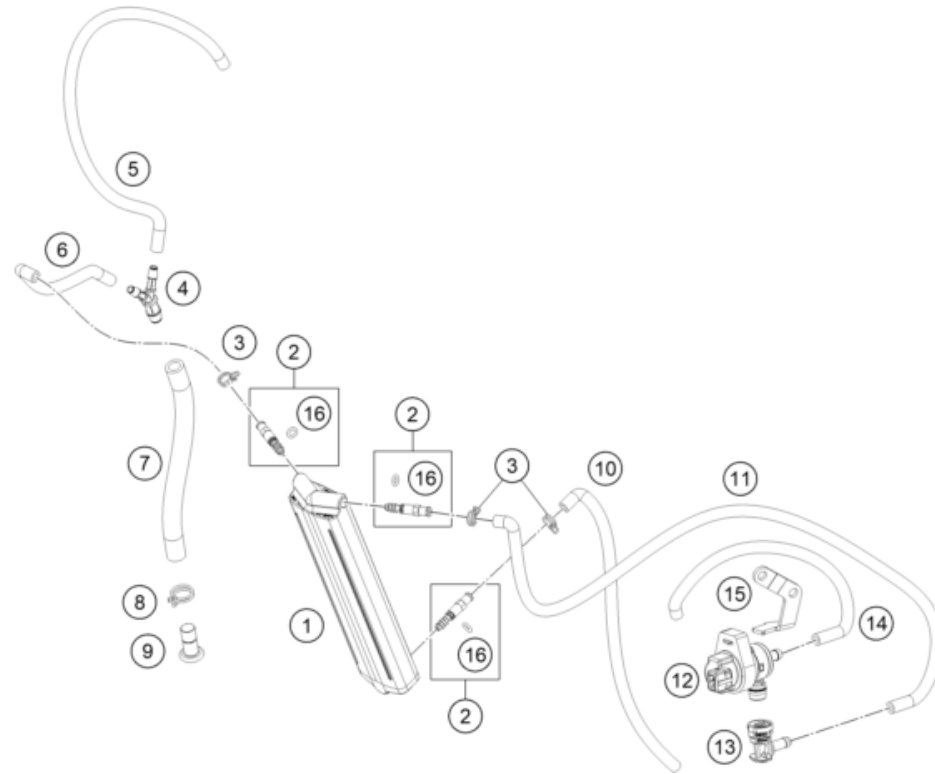

POS	PARTNUMBER		PIECE
1	A49015001000	Activated charcoal filter	1
2	A49015019044	Hose connector with O-ring	3
3	58007017000	YDNAC-clamp 10101 (10.4MM)	3
4	61315028100	Y-CONNECTOR YS 6-10-6	1
5	78015019425	Hose EPA d=6/10 l=425	1
6	79615021000	PREFORMED HOSE 6X10 ECO	1
7	78015119000	HOSE EPA D=10/16 L=2000MM	1
8	58431082100	YDNAC-clamp 10173 (16MM)	1
9	61315026100	Screw plug ACF	1
10	79615025000	Preformed hose 6X10 ECO	1
11	A49015023000	Pre-formed hose 6x10 ECO	1
12	61115015000	VALVE FOR CARBON CANISTER 07	1
13	61115016000	FITTING PIECE NQV2 NW7 90°	1
14	A49015024000	Pre-formed hose 6x10 ECO	1
15	A49015002000	Purge valve bracket	1
16	46810893	O-ring 5,28x1,78 NBR70 black	3

24A4901510

63875

* NEW PART

X ON DEMAND