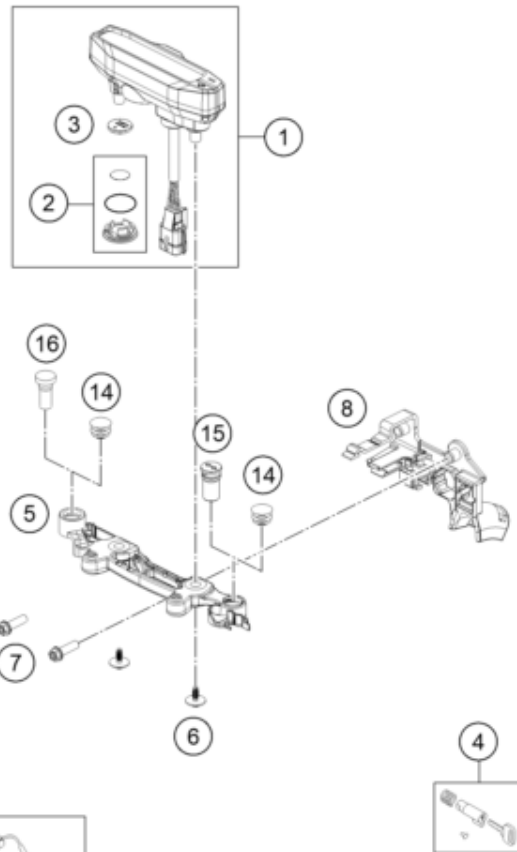

145031360

14399

* NEW PART X ON DEMAND

POS	PARTNUMBER		PIECE
1	A46013080001	Rear brake caliper PF 26 b cmpl.	1
2	50313081200	REPAIR KIT SEALING RINGS 26MM	1
3	54813082000	Bolt set for brake caliper 03	1
4	79013090000	Brake pad rear TOYO B204	1
5	77713083000	BRAKE PISTON 26MM 2013	1
6	54813018000	Retaining spring set 2003	1
7	A46013075000	Brake caliper support	1
8	54613218100	CUP SET SHORT	1
10	77213070300	Rear Brakehose	1
11	62513020000	BLEEDER SCREW CPL. 05	1
12	0603100141	sealing ring DIN 7603 10x14x1	2

24A4901390

63835

* NEW PART X ON DEMAND

POS	PARTNUMBER		PIECE
1	A49014001080	Headlamp KTM	1
2	A49014002000	LED-Unit	1
5	0081050181	SCREW FOR PLASTIC K50X18 T20	3
6	79714040000	Tail light	1
7	0017060255	EJOT PT screw K60X25-Z SW6	2
25	60314047000	license plate lighting	1
28	0081050121	EJOT PT screw K50x12	2
30	54814025200	FLASHER CPL. FR.L/S RE.R/S 09	2
31	54814026200	FLASHER CPL. FR.R/S RE.L/S 09	2
32	44111015100	BULB 12V 10W (BA15S)	4
33	0125100003	washer DIN 125 A 10.5	4
34	0797100003	LOCK WASHER DIN6797-J10,5 ZI	4
35	58414030000	HH COLLAR NUT M10X1,25 WS=13	4
36	54814028000	FLASHER LENS L/S R/S 05	4

24A4901410

63893

* NEW PART

X ON DEMAND

ACHTUNG !!! CAUTION !!!

Einbau von 10 ohne Muttern. Mounting of 10 without nuts.

POS	PARTNUMBER		PIECE
1	A49014069000	Dashboard	1
2	77714069010	BATTERY COVER F. SPEEDOMETER	1
3	58314068000	BATTERY F. SPEEDOM. M.A.E. 02	1
4	78003035100	Steering lock	1
5	A49014060000	Instrument cluster	1
6	0081645121	EJOT DELTA PT SCREW 45X12-Z	2
7	0025060206	HH collar screw M6x20 TX30	2
8	A49011083000	Connector support	1
10	54814068100	CABLE FOR DIGITAL SPEEDOM. 06	1
11	83013026000	Line guide	2
12	54814069050	Magnet for digital Speedom. 03	1
13	0471009104	CIRCLIP DIN0471- 9X1 INOX	1
14	50210086000	Plug SFL16	2
15	58011024300	FLASHER INDICAT.LIGHT GREEN'98	1
16	55638063000	Oil Indicator	1