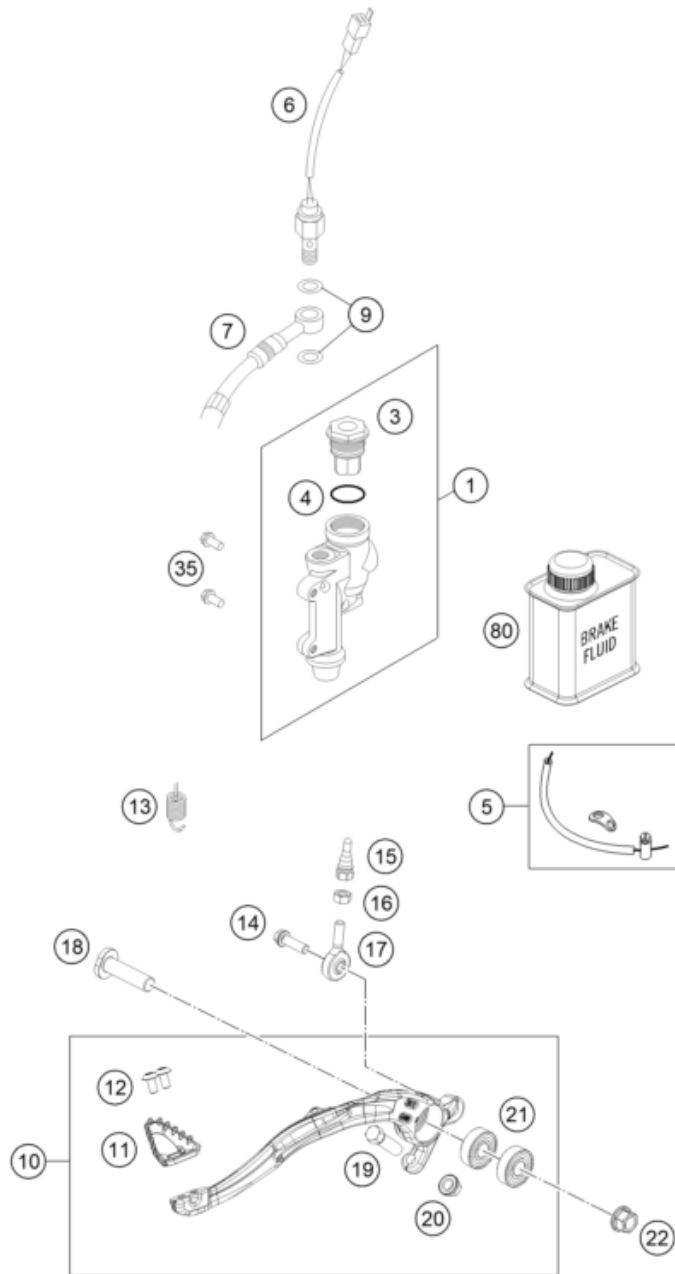

24A4901010

81687

* NEW PART

X ON DEMAND

24A4301110

POS	PARTNUMBER		PIECE
57	58211058050	BRACKET RUBBER F.STARTRELAY 07	1
58	58211058000	Starter relay 12V 99	1
59	A44011059000	Starter cable	1
69	77240099000	Protection cap for starter engine	1
73	0985060003	Self lock. nut DIN985-M6-A2	1
88	0902060083	Oval head screw ISO 7380 M 6X8 - A2	2

63966

* NEW PART

X ON DEMAND

POS	PARTNUMBER		PIECE
1	77713001144	HAND BREAK CYLIND. CPL. EXC 14	1
9	77713003000	HAND BRAKE CYL. COVER	1
10	77713008100	REPAIR KIT PISTON EXC 2014	1
11	50313005000	CLAMP CPL. NATURE	1
15	77713006000	Lever screw	1
20	77713002000	Hand brake lever + spring SX 14	1
21	77713007100	PUSH ROD CPL. EXC 2014	1
23	77713004000	Protection cap, hand brake cylinder	1
24	77711050000	BRAKE LIGHT SWITCH FRONT 2014	1
25	58012040150	Clamp for mirror	1
30	77713010000	BRAKE PIPE	1
31	54813020100	banjo bolt M10x1x19 black	1
32	0603100141	sealing ring DIN 7603 10x14x1	2
34	54802051000	VALVE	1
80	00062030000	Brake fluid DOT5.1 0,25L	1

145031310

14388

* NEW PART

X ON DEMAND

POS	PARTNUMBER		PIECE
1	77013060044	REAR BRAKE CYLINDER CPL.SX 09	1
3	54813062100	REAR BRAKE CYL. COVER CPL. 04	1
4	54813063000	FOOT-BRAKE CYL. GASKET SX 03	1
5	54812063144	Rear brake safety wire	1
6	50311051100	BRAKE LIGHT SWITCH REAR '98	1
7	77213070300	Rear Brakehose	1
9	0603100141	sealing ring DIN 7603 10x14x1	2
10	A44013050044	Rear brake lever preass.	1
11	55413051000	Step plate foot brake lever	1
12	58605083010S	Torx hexagon socket screw M5x10 SS	2
13	A46003062000	Retracting spring	1
14	0025060206S	HH collar screw M6x20 TX30	1
15	54813056000	Push rod L=28MM 03	1
16	0934060003	Hex. nut DIN 934 M6	1
17	54813055100	Joint head CMP6	1
18	47213054000	Screw foot brake lever	1
19	59001037000	Special Screw M8X26 WS=10	1
20	46030045000	flanged nut M8 WS10	1
21	0625060002	deep groove ball bearing SKF 6000-2RS1	2
22	54630044000	COLLAR NUT M10 WS=13	1
35	0025060126	HH collar screw M6x12 TX30	2
80	00062030000	Brake fluid DOT5.1 0,25L	1