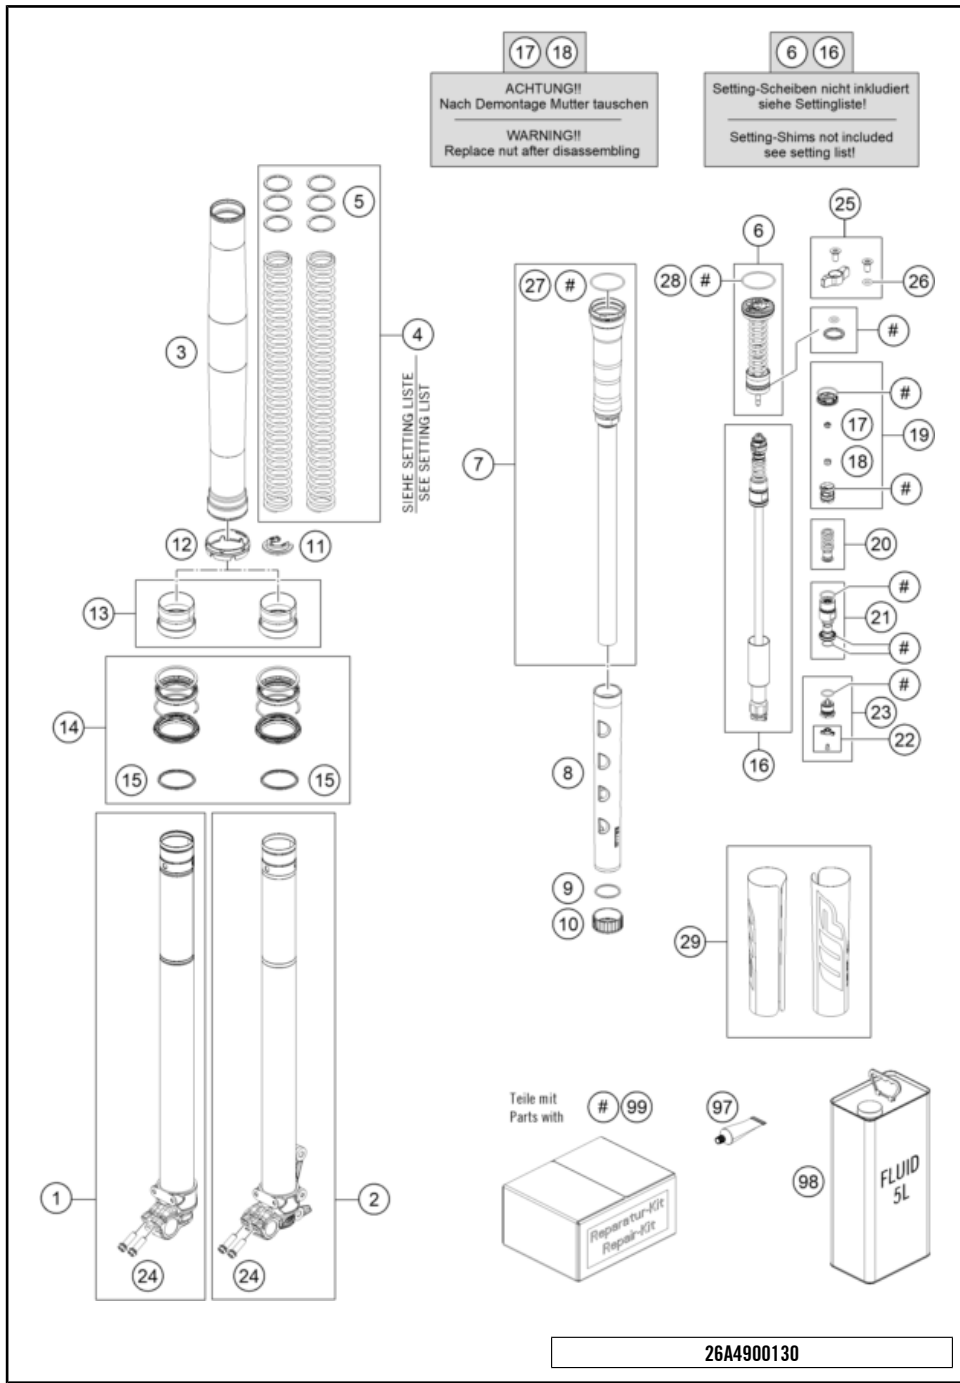

POS	PARTNUMBER		PIECE
98	48601166S1	Fork Fluid Viscosity 4.0 5L	1
99	RP10055T	Seal kit CC spring fork	x

79280 * NEW PART X ON DEMAND