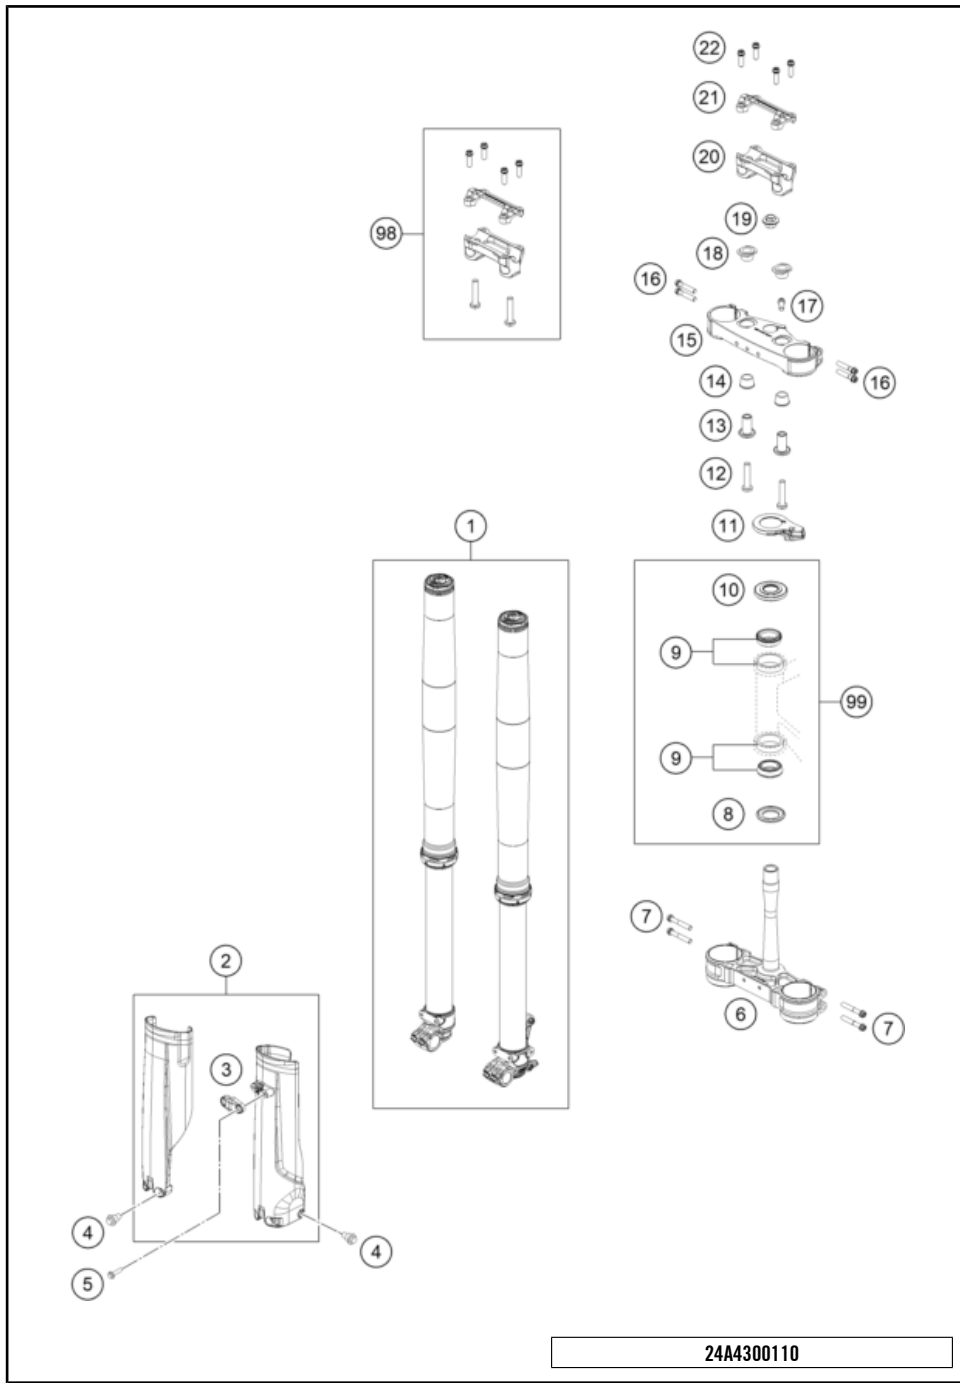

POS	PARTNUMBER		PIECE
1	SPNO	Non orderable part A490C163Z402000	1
2	A4600109400068A	Frok Protection Kit 6Days MY26 with decal	1
3	7770108510068	Clamp for brake hose	1
4	59001092050	SPECIAL SCREW M6X12,5 WS=8	6
5	0017060206	SCREW F. PLASTIC K60X20AL SW6	2
6	A4600113202204	Triple clamp bottom, preass., X=22mm	1
7	0025080506	HH collar screw M8x50 TX40	4
8	77701084000	O-RING SUPPORT W. SEALING LIP	1
9	54201081100	TAPERED ROLLER BEARING CPL. 06	2
10	A46001086000	Steering head seal	1
11	A49002065000	Steering lock	1
12	0035100509S	AH collar screw M10x50 ISA45	2
13	A46001139034	Handlebar mount, bottom part	2
14	83001040000	Rubber bush	2
15	A4600113402204	Upper Triple Clamp X=22MM	1
16	0025080406	HH COLLAR SCREW M8X40 TX40	4
17	0015080256S	HH COLLAR SCREW M8X25 WS=10	1
18	A46001035001	Rubber bushing	2
19	A46009082000	Collar screw M20x1.5 SW17 Al	1
20	A48001139036	Handlebar mount D28 mm-H36 mm	1
21	79001038000	Handlebar clamp 28MM	1
22	0025080256	HH collar screw M8x25	4
98	A48001039010	handlebar mount kit D28mm-H36mm	x
99	A46001081044	Repair Kit steering head bearing	x

24A4300110

81183

* NEW PART

X ON DEMAND