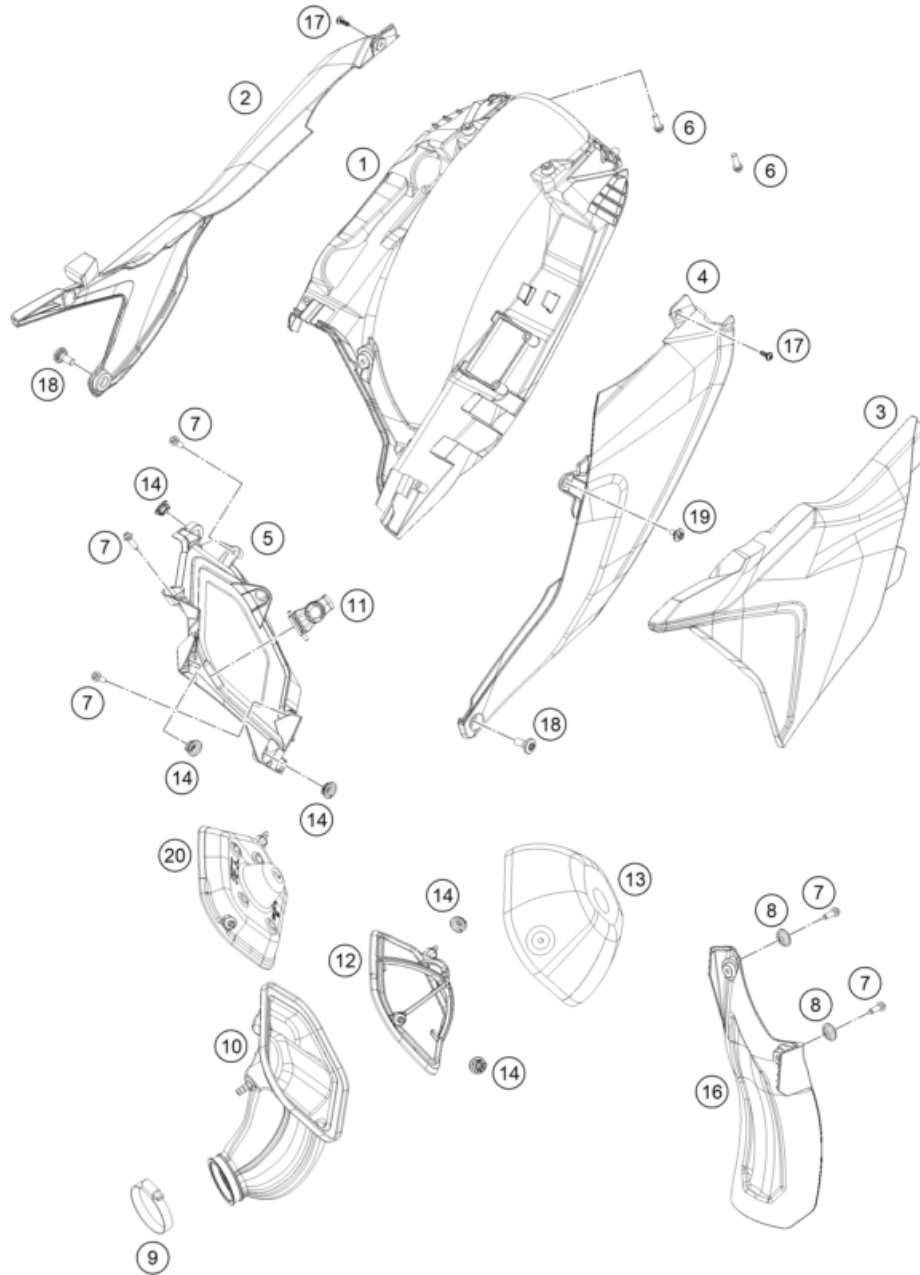

* NEW PART

X ON DEMAND

POS	PARTNUMBER		PIECE
1	A49004230144	Swingarm cmpl. Enduro 2025	1
2	A46004066100	Chain slider	1
3	77304066150	Chain slider bushing	2
4	0025060166S	HH collar screw M6x16 TX30 SL	5
5	54603055051	Press in nut M6 STEEL ZINC	1
6	A46004041000	Locking cap swingarm	4
7	58414030000	HH COLLAR NUT M10X1,25 WS=13	2
8	50304040100	Screw M10x1.25x50 WS10	2
9	50180105	Threaded bush M12 d20	1
10	79004030110	Repair kit swingarm bearing	1
11	0618222812	Needle bushing HK2212V 22/28/12 MB	4
12	59404032000	Bearing sleeve 17x22x38.7 03	2
13	54603036000	Stop disk 22,2X31,7X1	2
14	0760253270	Radial shaft seal 25x32x7	4
15	77704034000	Support f. shaft seal ring 16	4
16	A49004060000	Chainguard	1
17	0017060205	Screw for plastic K60X20 SW6	1
18	0021060003	Washer DIN9021-A 6.4	1
19	56509064100	Self locking nut M6 - 10	1
20	0025060506	HH collar screw M6x50 TX30	1
21	A49004070100C1	Chain guide EXC	1
22	A46004037000	Swingarm pivot	1
23	54804038000	Nut with flange M16X1,5 WS=19 03	1
24	A46004042000	Brake line guide	1

26A4800511

81689

* NEW PART

X ON DEMAND

POS	PARTNUMBER		PIECE
1	A46006101000AB	Air filter box, bottom part	1
2	A46006004000ABE	Airbox cover right with decal	1
3	A46006003000ABG	Air filter box cover with decal	1
4	A46006005000ABE	Airbox cover left with decal	1
5	A46006001010AB	Air filter box front part	1
6	0025060206	HH collar screw M6x20 TX30	2
7	0017060206	SCREW F. PLASTIC K60X20AL SW6	5
8	77304066150	Chain slider bushing	2
9	78006027000	HOSE CLAMP 45-65MM	1
10	A45006026000	Air boot	1
11	A46006017000	Air filter holding bracket	1
12	A42006016000	Air filter support	1
13	A46006015000	Air filter	1
14	47106003160	quick release rubber grommet	5
16	A46004050000	Splash protection	1
17	0081050141	EJOT PT screw K50x14	2
18	79003003000	Special screw M8X18 TORX45 SL	2
19	83008000012	special screw M6x12x3	1
20	A45006112050	Restrictor	1