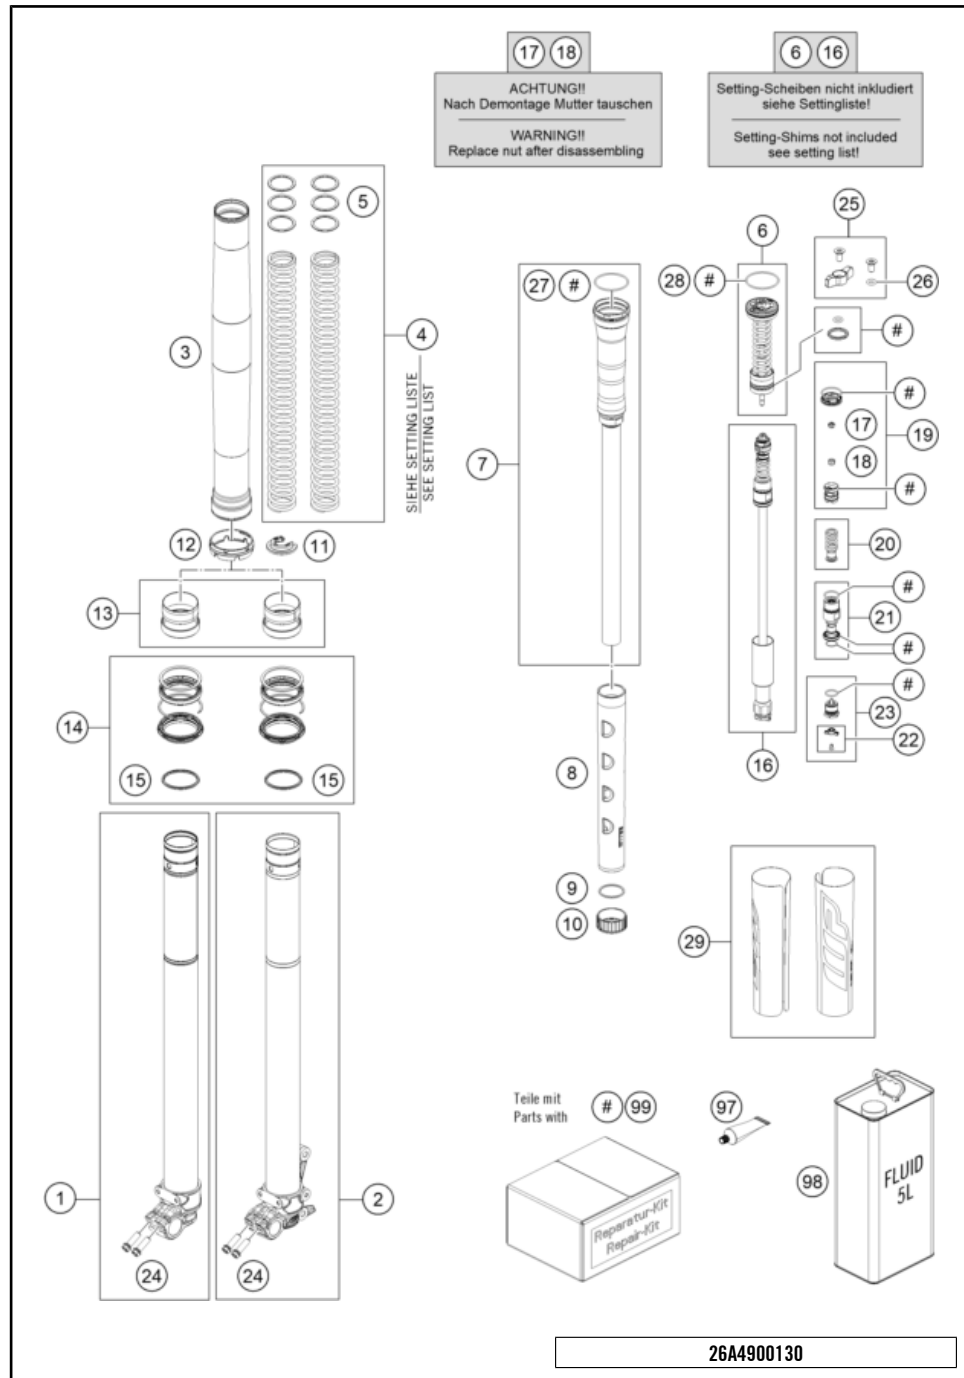

24A4300110

81183

* NEW PART

X ON DEMAND

POS	PARTNUMBER	PIECE
1	48602046S2	Axle clamp ri. with inner tube cpl. 1
2	48602045S2	Axle clamp le. with inner tube cpl. 1
3	48602096	fork outer tube 49.13x577 dt54 db60 2
4	S809900042S0000	Main spring (43.8) 4.0-450 fork cpl. x
4	S809900043S0000	Main spring (43.8) 4.2-450 fork cpl. x
4	S809900044S0000	Main spring (43.8) 4.4-450 fork cpl. x
4	S809900045S0000	Main spring (43.8) 4.6-450 fork cpl. x
4	S809900046S0000	main spring (43.8) 4.8-450 fork cpl. x
4	S809900047S0000	main spring (43.8) 5.0-450 fork cpl. x
4	S809900048S0000	main spring (43.8) 5.2-450 fork cpl. x
5	48600456	Washer 35x43x2,5 plastic x
5	48600457	Preload bush 35x43x3,5 x
5	48600458	Washer 35x43x1,5 plastic x
6	S043400000S0400	Basevalve cpl. 2
7	S418900062S0100	Reservoir M38x0.5 kpl. 2
8	S82890002000000	Springspacer l=297mm 2
9	48600752	Washer 33,5x38x1,5 2
10	S82890000200000	Spring seat 33.5x44.5x18.5 2
11	S82890000100000	Spring seat D44 clip 2
12	S639200001000FA	Fork protection ring 59,8mm 2
13	R14047T	Guide bushing set fork 48mm 1
14	RP10048T	Seal kit 48mm SKF black 1
15	48602007	Stroke indicator 48mm red 2
16	S501200042S0000	Pistonrod 12,0x397,5 cpl. 2
17	48602128	Nut M6 h5,4 SW10 2
18	40540486	Nut M6x0,5 h6,5 WAF10 rebound 2
19	RP10054T	Repair kit piston CC spring fork x
20	48600578S	Spring (13,9) 37-32 rebound cpl. 2
21	S408800002S0000	Screw cap M24.5x1 cpl. 2
22	RP10033T	Repair kit adjuster rebound red x
23	48602052S	adjuster housing M20x1 cpl. 2
24	0025080256	HH collar screw M8x25 4
25	RP10029T	adjuster kit screw cap compression 2
26	50180222	O-ring 4x1,5 NBR70 2
27	48600048	O-ring 46x2 NBR70 siliconized yellow 2
28	40140024	O-ring 43x2 NBR70 siliconized yellow 2
29	52000318SET	Sticker set, XACT CC 238x182.5 1
97	T14034	Fuchs grease IPR (250g) 1