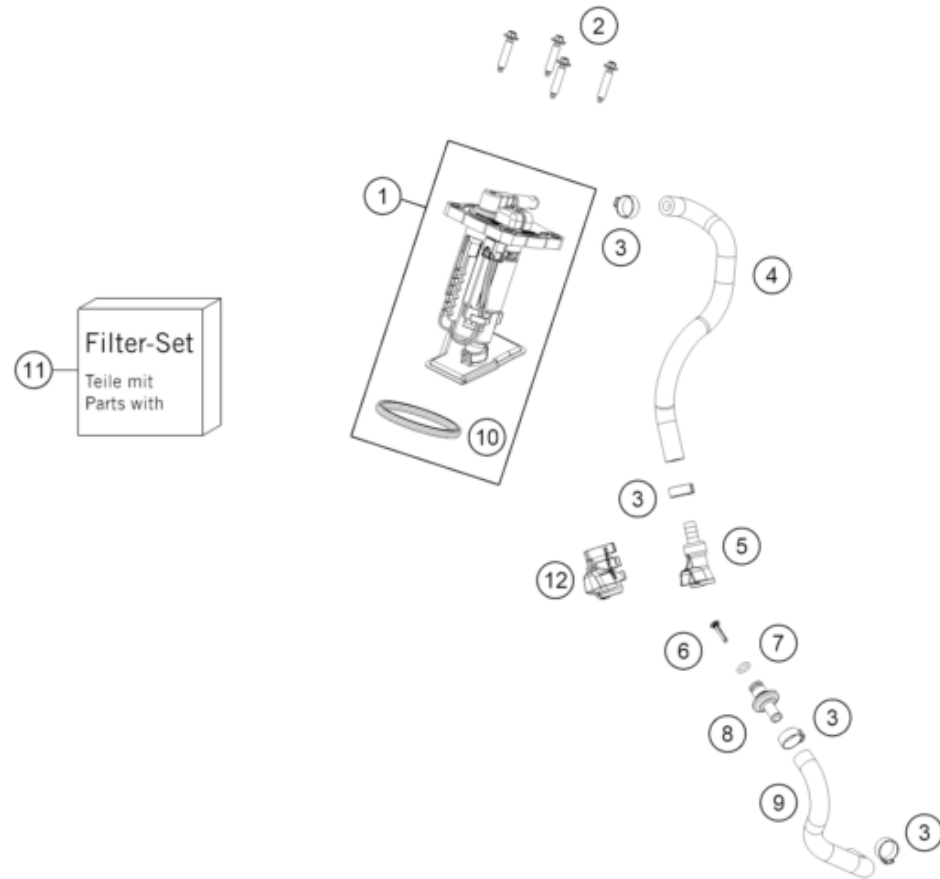

23A4600610

81690

* NEW PART

X ON DEMAND

26A4500710

POS	PARTNUMBER		PIECE
1	A49007213000	Fuel tank	1
2	79107011000	Seat holder screw	4
3	78107008044C1	Fuel cap compl. 14	1
4	A46007014000	Fuel tank role	3
5	0026060136	COLLAR SCREW M6X13 ISA30	3
6	79107013010	wire holder / fuel ventilation	1
7	78007100780	Vent hose 5.6 x 10 x 780	1
8	A46008054100ABB	Spoilerset 6Days'26 with decal	1
10	0025060126	HH collar screw M6x12 TX30	4
11	0025060256	HH collar screw M6x25 TX30	1
12	0017060206	SCREW F. PLASTIC K60X20AL SW6	4
13	A4600704000068A	Seat compl.	1
14	A4600704005068A	Seat cover	1
15	A46007046000	Seat installation	1
16	0004711200100	Lock ring DIN471 12x1	1
17	77307040041	Isolation pad	5

81700

* NEW PART

X ON DEMAND

POS	PARTNUMBER		PIECE
1	A49007088200	Fuel pump	1
2	0017060305	Special screw K60X30 WS=6	4
3	00050157706	Variable one-ear clamp 15.7mm	4
4	A44007016000	Fuel hose, tank	1
5	5850701050030	Clutch CPC PLCD17005, black	1
6	78141013190	Fuel filter	1
7	58507012000	O-ring VITON f. plug CPC 05	1
8	77707010000	Fuel connection	1
9	A44007017000	Fuel hose, tank	1
10	A46007088050	Fuel pump seal	1
11	A46007018044	Fuel pump filter kit	1
12	A46007007000	CPC protection cap	1