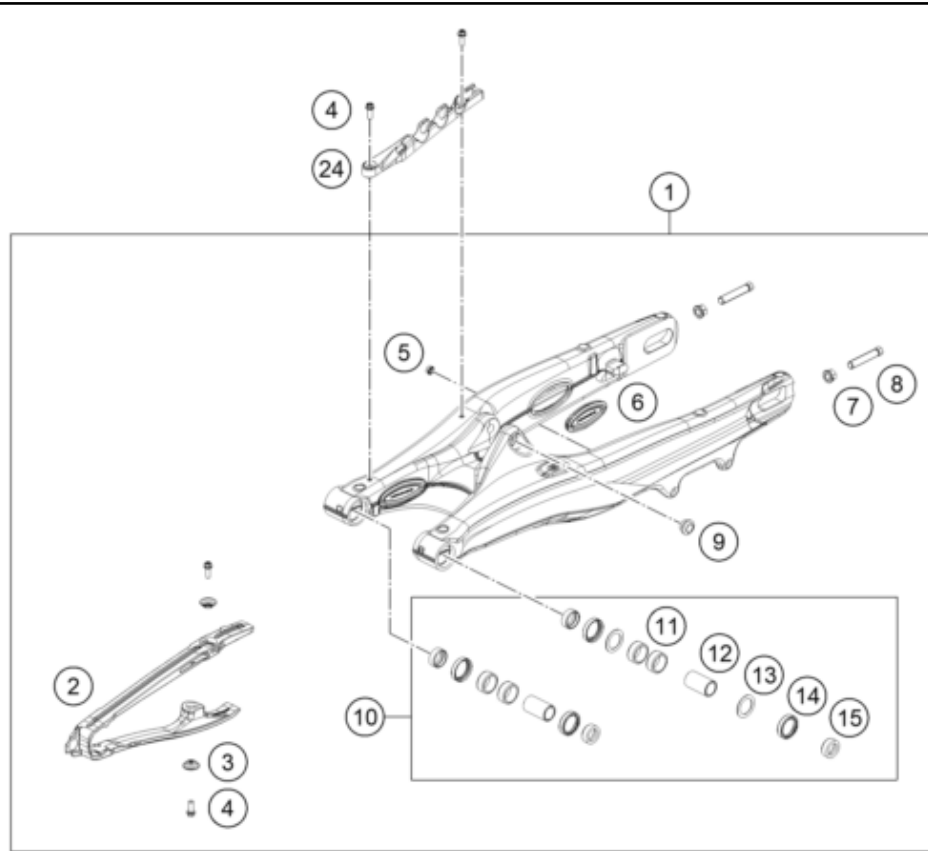

60137

* NEW PART

X ON DEMAND

POS	PARTNUMBER		PIECE
1	A46003023044	Side stand cmpl.	1
2	A46003024000	Side stand spring	1
3	69013099050	Screw for expansion tank	1
4	A46003023050	Side stand stopper sheet	1
5	0770125015	O-RING 12,5X1,5 NBR	1
6	0770180020	o-ring 18.00x2.00 NBR70	1
7	78003023080	SIDE STAND BUSHING EXC USA 08	1
8	0019080306S	COUNTER-SUNK SCREW ISA45 M8X30	1
9	A46003025000	Side stand, rubber strap	1
10	78003023081	Side stand bushing	1

* NEW PART

X ON DEMAND

POS	PARTNUMBER		PIECE
1	A49004230144	Swingarm cmpl. Enduro 2025	1
2	A46004066100	Chain slider	1
3	77304066150	Chain slider bushing	2
4	0025060166S	HH collar screw M6x16 TX30 SL	5
5	54603055051	Press in nut M6 STEEL ZINC	1
6	A46004041000	Locking cap swingarm	4
7	58414030000	HH COLLAR NUT M10X1,25 WS=13	2
8	50304040100	Screw M10x1.25x50 WS10	2
9	50180105	Threaded bush M12 d20	1
10	79004030110	Repair kit swingarm bearing	1
11	0618222812	Needle bushing HK2212V 22/28/12 MB	4
12	59404032000	Bearing sleeve 17x22x38.7 03	2
13	54603036000	Stop disk 22,2X31,7X1	2
14	0760253270	Radial shaft seal 25x32x7	4
15	77704034000	Support f. shaft seal ring 16	4
16	A49004060000	Chainguard	1
17	0017060205	Screw for plastic K60X20 SW6	1
18	0021060003	Washer DIN9021-A 6.4	1
19	56509064100	Self locking nut M6 - 10	1
20	0025060506	HH collar screw M6x50 TX30	1
21	A49004070100C1	Chain guide EXC	1
22	A46004037000	Swingarm pivot	1
23	54804038000	Nut with flange M16X1,5 WS=19 03	1
24	A46004042000	Brake line guide	1