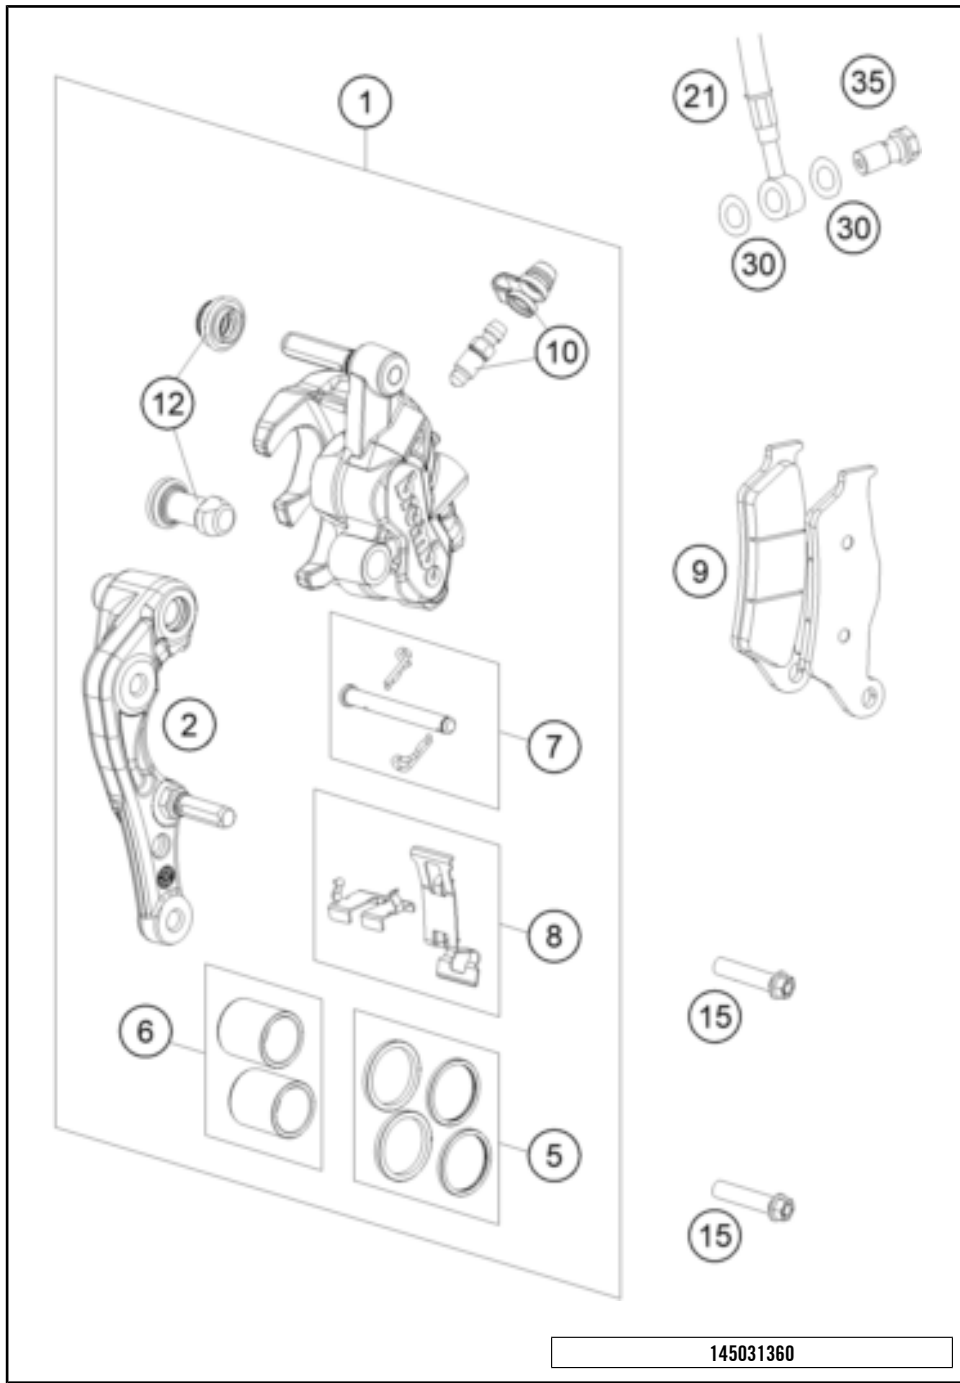

FRONT BRAKE CALIPER

300 EXC 6DAYS 2026 EU 2026

POS	PARTNUMBER		PIECE
1	7701301500101	CALIPER NAT. WITHOUT PADS	1
2	77013014000	BRAKE CALIPER SUPPORT FRONT 09	1
5	77013021000	REP. KIT SEALS 24MM	1
6	77013019000	REP. KIT PISTON 24MM	1
7	77013017000	BOLT CPL. 09	1
8	77013018000	Retaining plate set BREMBO	1
9	77713030000	Brake pad front	1
10	61013020100	BLEEDER SCREW WITH CAP	1
12	54613218000	CUP SET SHORT	1
15	0025080306S	HH COLLAR SCREW M8X30 TX40	2
21	77713010000	BRAKE PIPE	1
30	0603100141	sealing ring DIN 7603 10x14x1	2
35	54813020100	banjo bolt M10x1x19 black	1

145031360

14399

* NEW PART X ON DEMAND