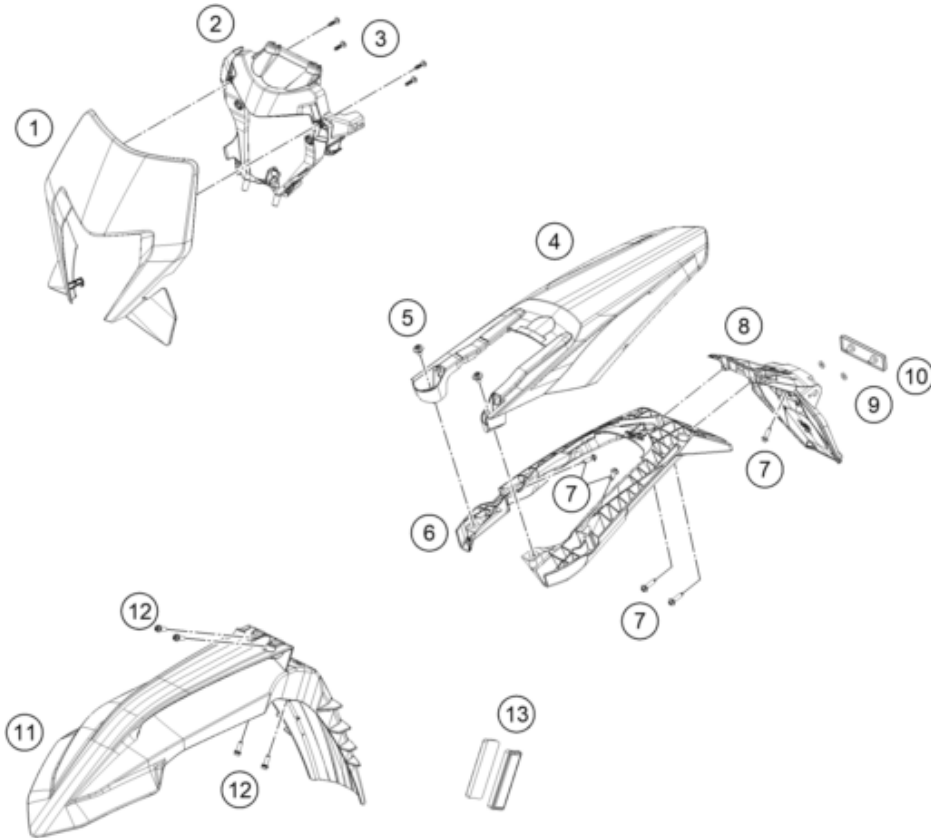

81700

* NEW PART

X ON DEMAND

POS	PARTNUMBER		PIECE
1	A49007088200	Fuel pump	1
2	0017060305	Special screw K60X30 WS=6	4
3	00050157706	Variable one-ear clamp 15.7mm	4
4	A44007016000	Fuel hose, tank	1
5	5850701050030	Clutch CPC PLCD17005, black	1
6	78141013190	Fuel filter	1
7	58507012000	O-ring VITON f. plug CPC 05	1
8	77707010000	Fuel connection	1
9	A44007017000	Fuel hose, tank	1
10	A46007088050	Fuel pump seal	1
11	A46007018044	Fuel pump filter kit	1
12	A46007007000	CPC protection cap	1

26A4800730

81218

* NEW PART

X ON DEMAND

POS	PARTNUMBER		PIECE
1	A49008001000ABB	Head lamp mask with decal	1
2	A49008001010C1	Headlight mask bottom part	1
3	0081050181	SCREW FOR PLASTIC K50X18 T20	4
4	A4900801300068A	Rear fender with decal	1
5	83008000012	special screw M6x12x3	2
6	A49008015000	License plate holder support	1
7	0017060205	Screw for plastic K60X20 SW6	5
8	79708016100	License plate holder support extension	1
9	60408061050	RUBBER 14X6.5X2.3MM	2
10	58412080000	REFLECTOR RED	1
11	A46008010000AB	Fender	1
12	0025060166	HH collar screw M6x16 TX30	4
13	58412080300	REFLECTOR YELLOW "CEV"	2