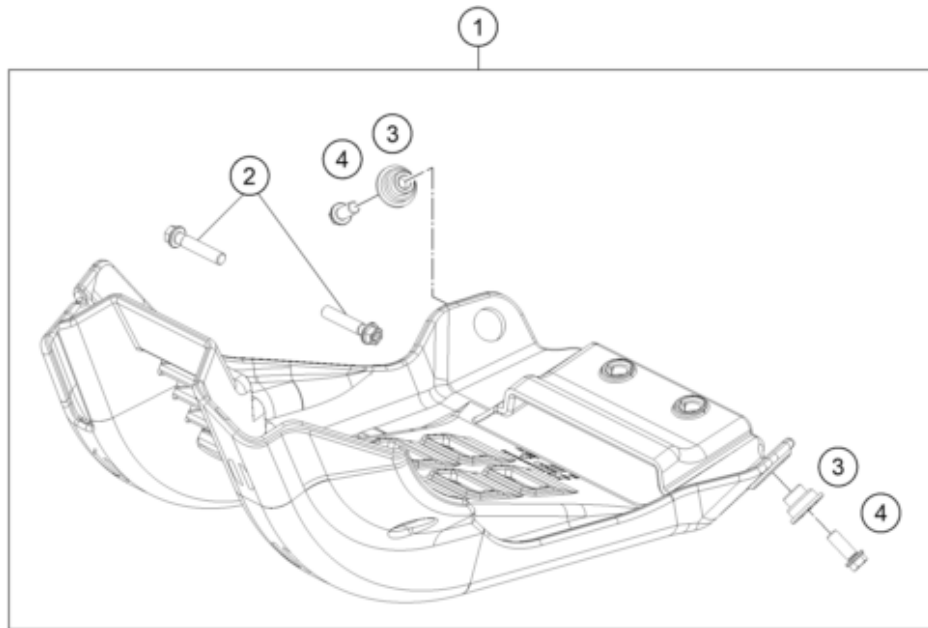

POS	PARTNUMBER		PIECE
1	A44003090044	Skid plate	1
2	0025060306	HH collar screw M6x30 TX30	2
3	A46003090030	bushing skid plate	2
4	0025060166	HH collar screw M6x16 TX30	2

237950330

60137

* NEW PART

X ON DEMAND