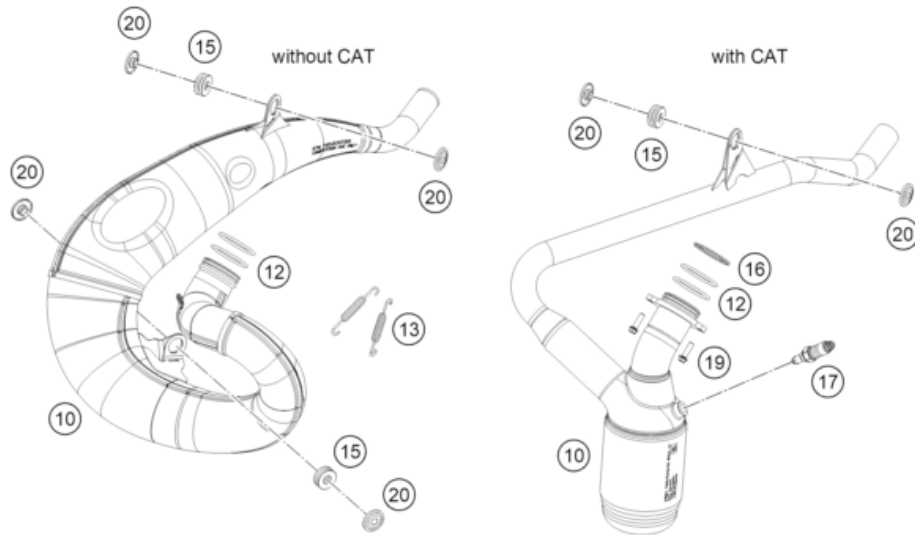

POS	PARTNUMBER		PIECE
1	A4500508100059	silencer Six Days	1
2	78105081010	SCREW TORX M5X10	7
3	0770740015	O-RING 74,00X1,50 FKM 75SH	1
4	0011480800	DUMMY RIVET 4,8X 8 NIRO	7
5	77205068000	Damp. compon. black	2
6	A44005079060	end cap cpl.	1
7	55505083085	stuffingyarn package	1
8	50233041000	Pair of washers M6 NORDLOCK	2
9	0025060306	HH collar screw M6x30 TX30	2
10	T45105109000	Manifold with catalyst with CAT	1
10	T45105007000	Header without CAT	x
11	50405057000	exhaust rubber	1
12	0770440030	O-RING 44,00X3,00 VITON	2
13	A46005016000	Tension spring L=62mm	2
15	79105068000	Damper gray 2 Piece without CAT	1
16	0076034225000	Filling sealing ring 42x49x2.5	1
17	75041090200	LAMBDA SENSOR	1
18	50405058000	Hose spring	2
19	0025060206	HH collar screw M6x20 TX30	2
20	77805069000	Bushing 8.5x12x28x8.3 4 Piece without CAT	2

26A4800511

81689

* NEW PART

X ON DEMAND