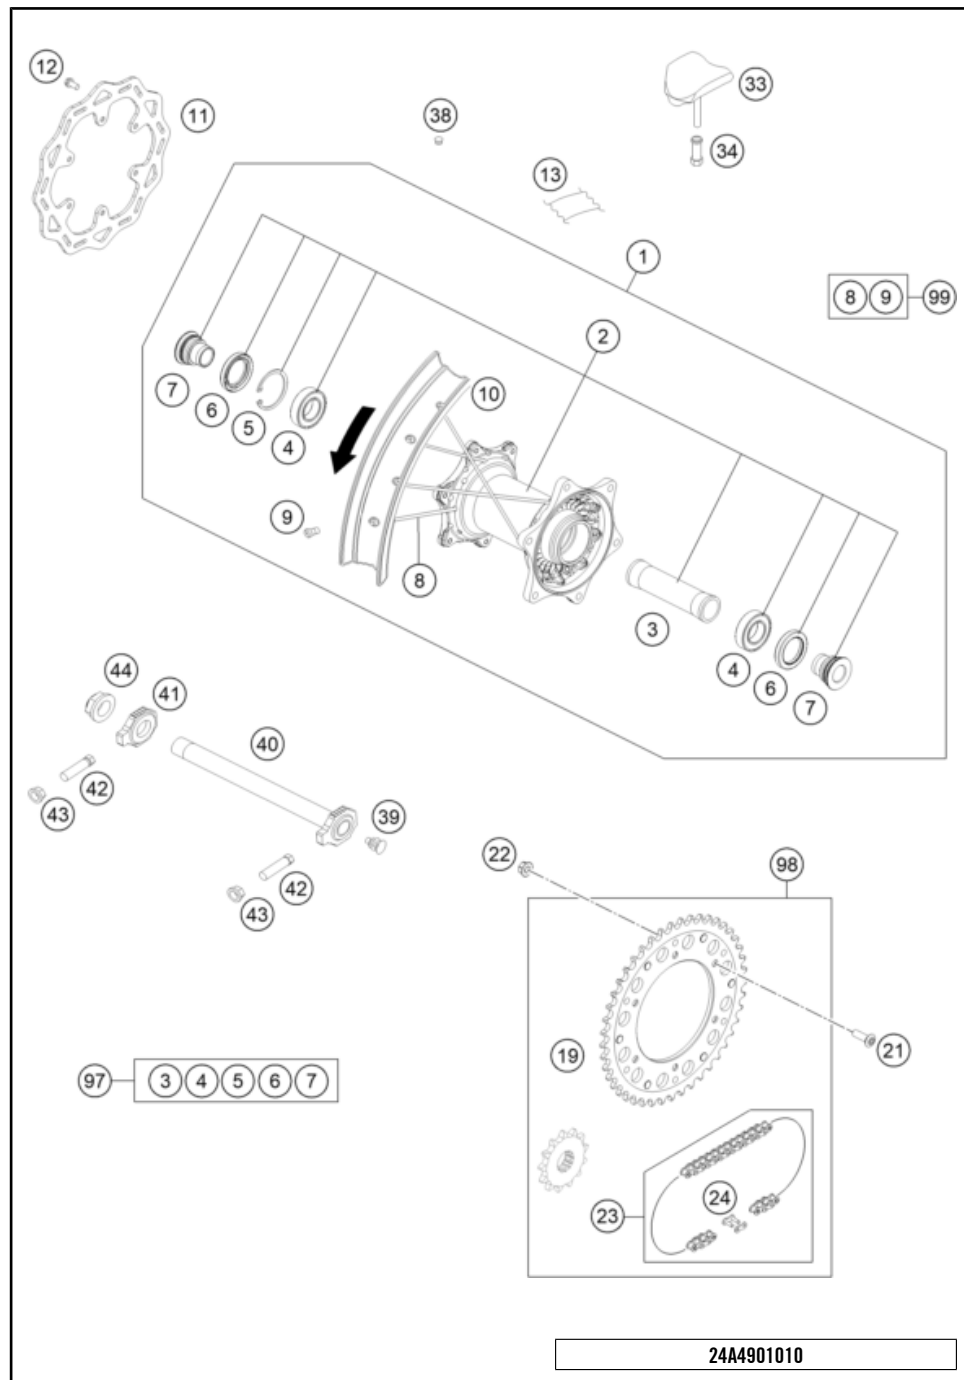

POS	PARTNUMBER		PIECE
1	78110001644C1B	Rear Wheel cpl. 2,15X18" GIANT 6D	1
2	A46010010044	Rear wheel hub cmpl.	1
3	A46010011000	Bearing spacer tube 121.5mm	1
4	0625060058	Grooved ball bear.6005 DDU2CG23S6NM	2
5	0472047175	CIRCLIP DIN0472-47X1,75	1
6	0760354771	Radial shaft seal 35X47X7 TC	2
7	A46010016000	Spacing tube rear wheel	2
8	7901007119330	SPOKE M4,5X193-18" BLACK 16	36
9	77109072000	Spoke nipple M4.5 AL	36
10	78110070300C1B	Rear rim 2.15x18"	1
11	25010960000	Brake disc rear D=220MM	1
12	59009062013	SPECIAL SCREW M6X13 WS=8 10.9	6
13	50310073200	Tube protector 18" and 19"	1
19	58210951042	SPROCKET STEEL 42T	1
19	58210951045	SPROCKET STEEL 45T	x
19	58210951048	SPROCKET STEEL 48T	x
21	0019080266S	COUNTER-SUNK SCREW ISA45 M8X26	6
22	06923080003	Hex. nut DIN EN 1661 M8 WS13	6
23	78010267118	CHAIN DID 118 LINKS	1
24	78010266000	CONNECTING LINK F. 78010267118	1
33	78110090200	Tyre locker 2,15"	1
34	77110090050	Nut for wheel holder	1
38	55003135000	Plug for rim	x
39	50210086000	Plug SFL16	x
40	A46010185044	axle rear wheel cpl.	1
41	A46010184000	chain tensioner right	1
42	50304040100	Screw M10x1.25x50 WS10	2
43	58414030000	HH COLLAR NUT M10X1,25 WS=13	2
44	A46010086000	Collar nut M22x1.5 WS=30	1
97	A46010015010	wheel bearing repair kit	x
98	SPAA14G421M118A	Drivetrain set 14Z/42Z	x
99	00050000981	SPOKE KIT REAR 18" EXC 17	x

24A4901010

81687

* NEW PART

X ON DEMAND