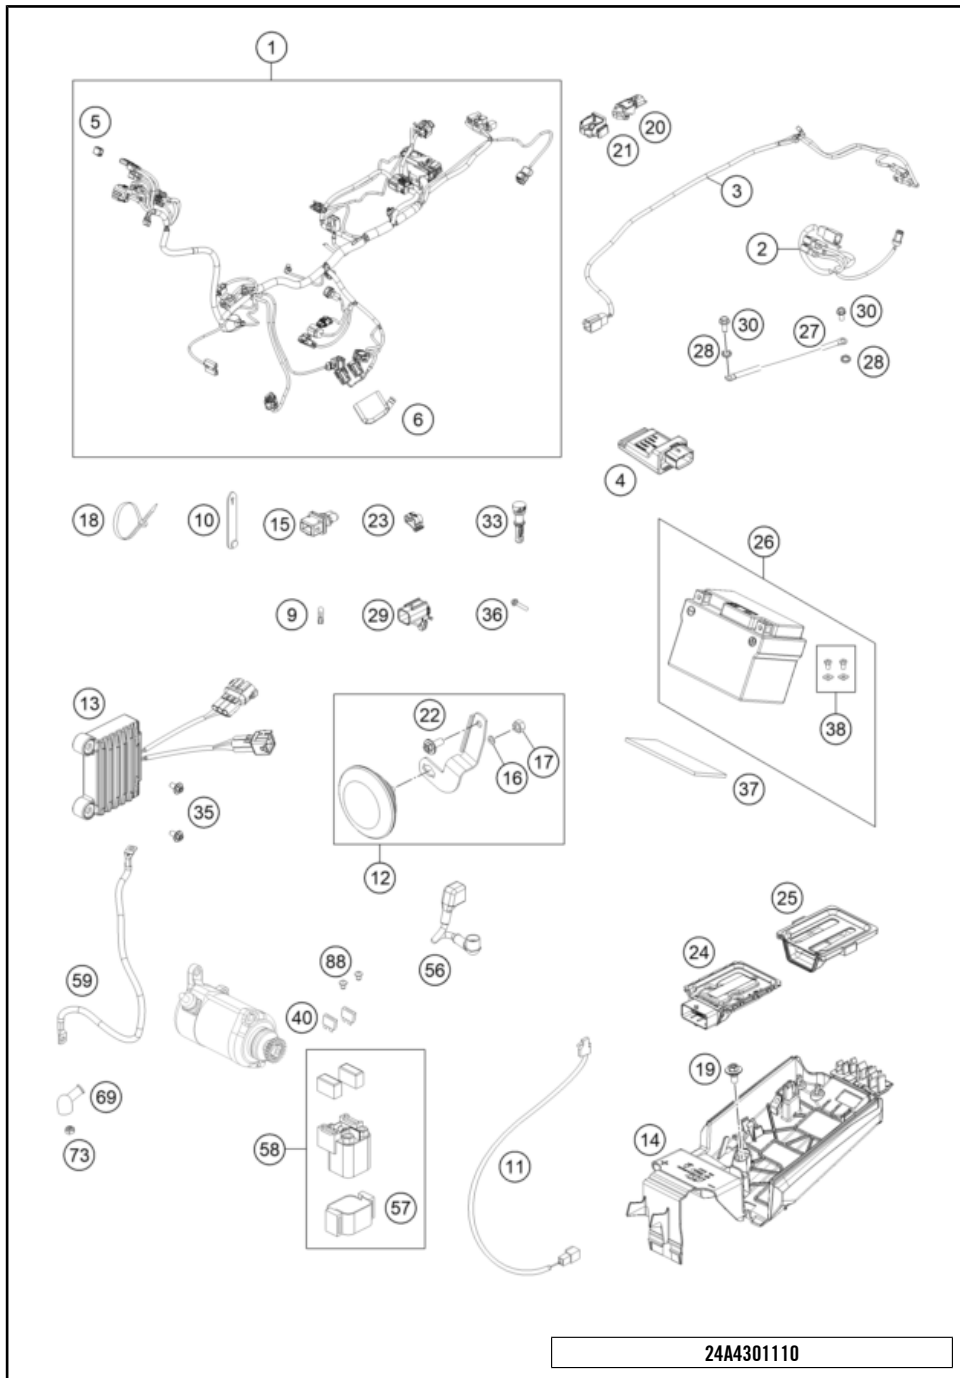

24A4301110

POS	PARTNUMBER		PIECE
57	58211058050	BRACKET RUBBER F.STARTRELAY 07	1
58	58211058000	Starter relay 12V 99	1
59	A44011059000	Starter cable	1
69	77240099000	Protection cap for starter engine	1
73	0985060003	Self lock. nut DIN985-M6-A2	1
88	0902060083	Oval head screw ISO 7380 M 6X8 - A2	2

63966

* NEW PART

X ON DEMAND