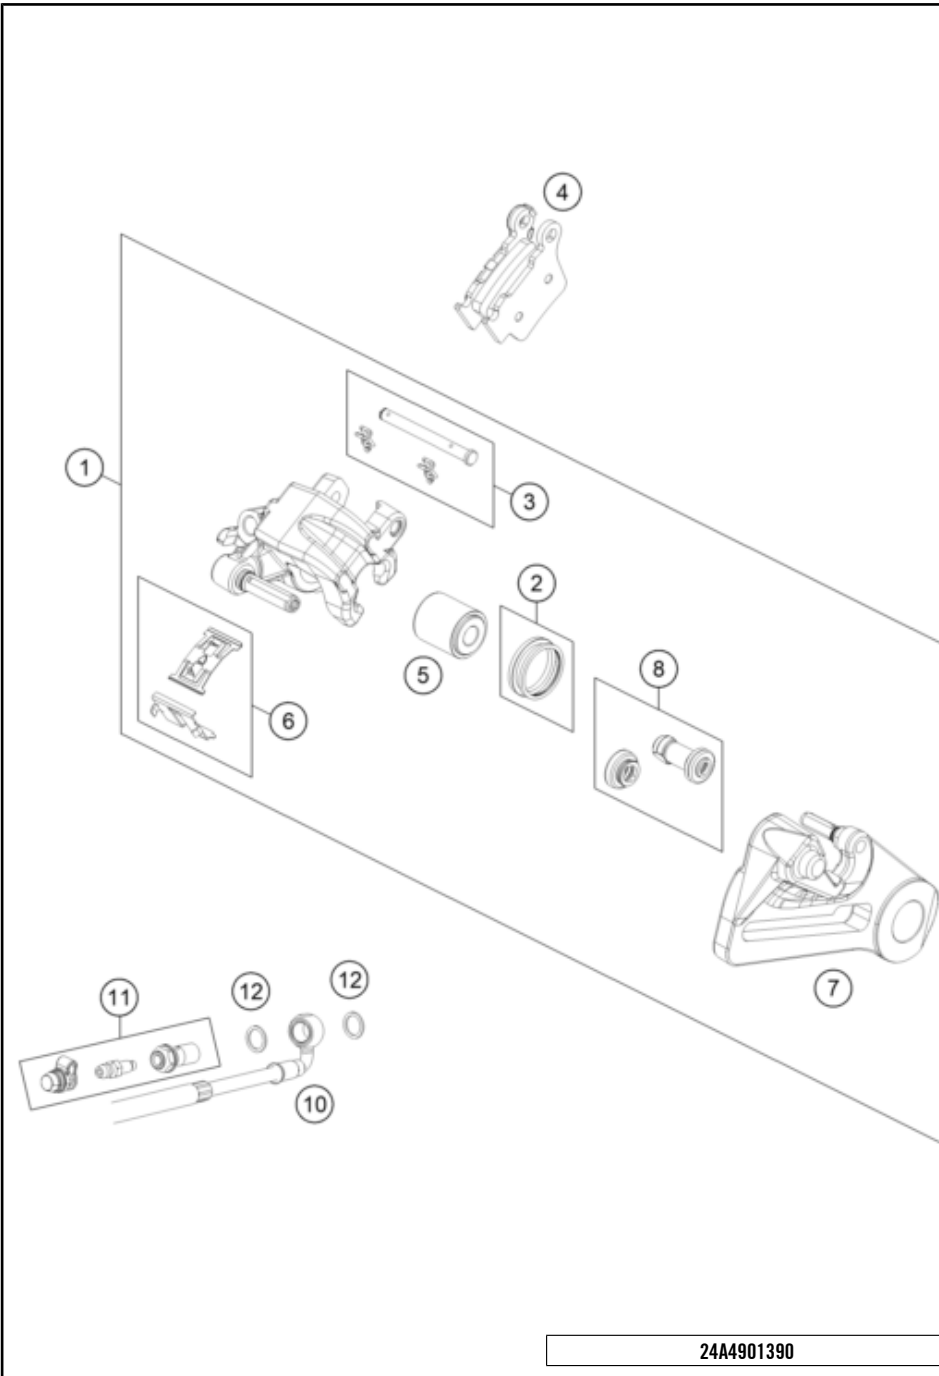

REAR BRAKE CALIPER

300 EXC HARDENDURO 2026 EU 2026

POS	PARTNUMBER		PIECE
1	A46013080001	Rear brake caliper PF 26 b compl.	1
2	50313081200	REPAIR KIT SEALING RINGS 26MM	1
3	54813082000	Bolt set for brake caliper 03	1
4	79013090000	Brake pad rear TOYO B204	1
5	77713083000	BRAKE PISTON 26MM 2013	1
6	54813018000	Retaining spring set 2003	1
7	A46013075000	Brake caliper support	1
8	54613218100	CUP SET SHORT	1
10	77213070300	Rear Brakehose	1
11	62513020000	BLEEDER SCREW CPL. 05	1
12	0603100141	sealing ring DIN 7603 10x14x1	2

24A4901390

63835

* NEW PART

X ON DEMAND