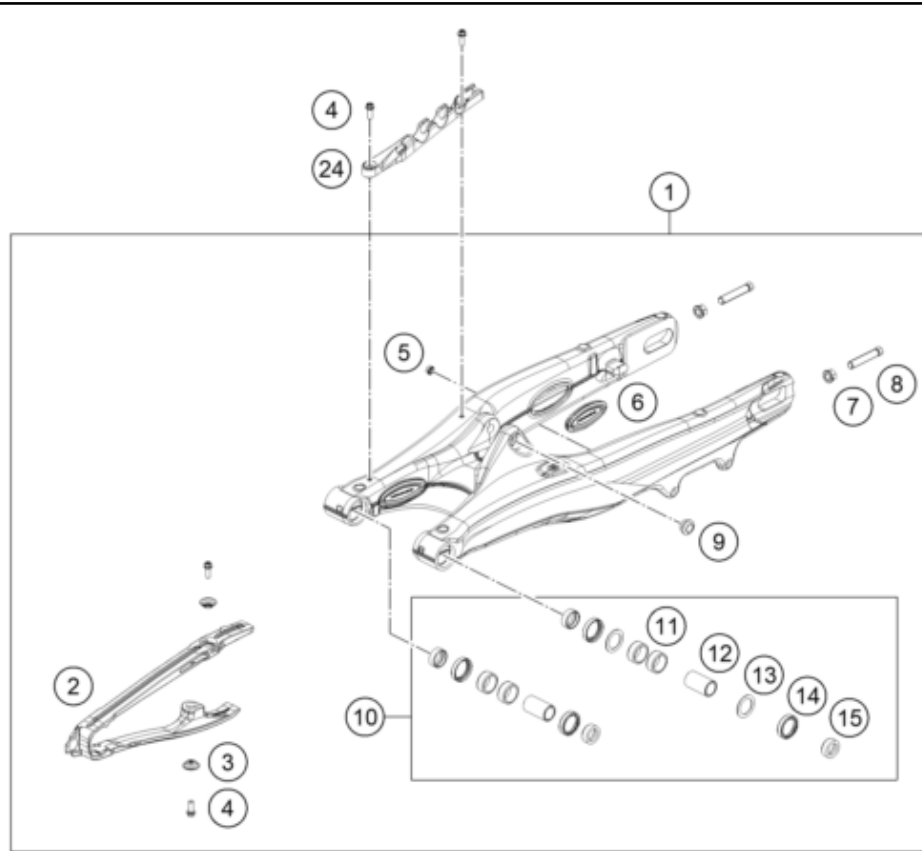

79281 * NEW PART X ON DEMAND

SWING ARM

300 EXC HARDENDURO 2026 EU 2026

POS	PARTNUMBER		PIECE
1	A49004230144	Swingarm cmpl. Enduro 2025	1
2	A46004066100	Chain slider	1
3	77304066150	Chain slider bushing	2
4	0025060166S	HH collar screw M6x16 TX30 SL	5
5	54603055051	Press in nut M6 STEEL ZINC	1
6	A46004041000	Locking cap swingarm	4
7	58414030000	HH COLLAR NUT M10X1,25 WS=13	2
8	50304040100	Screw M10x1.25x50 WS10	2
9	50180105	Threaded bush M12 d20	1
10	79004030110	Repair kit swingarm bearing	1
11	0618222812	Needle bushing HK2212V 22/28/12 MB	4
12	59404032000	Bearing sleeve 17x22x38.7 03	2
13	54603036000	Stop disk 22,2X31,7X1	2
14	0760253270	Radial shaft seal 25x32x7	4
15	77704034000	Support f. shaft seal ring 16	4
16	A49004060000	Chainguard	1
17	0017060205	Screw for plastic K60X20 SW6	1
18	0021060003	Washer DIN9021-A 6.4	1
19	56509064100	Self locking nut M6 - 10	1
20	0025060506	HH collar screw M6x50 TX30	1
21	A49004070100C1	Chain guide EXC	1
22	A46004037000	Swingarm pivot	1
23	54804038000	Nut with flange M16X1,5 WS=19 03	1
24	A46004042000	Brake line guide	1