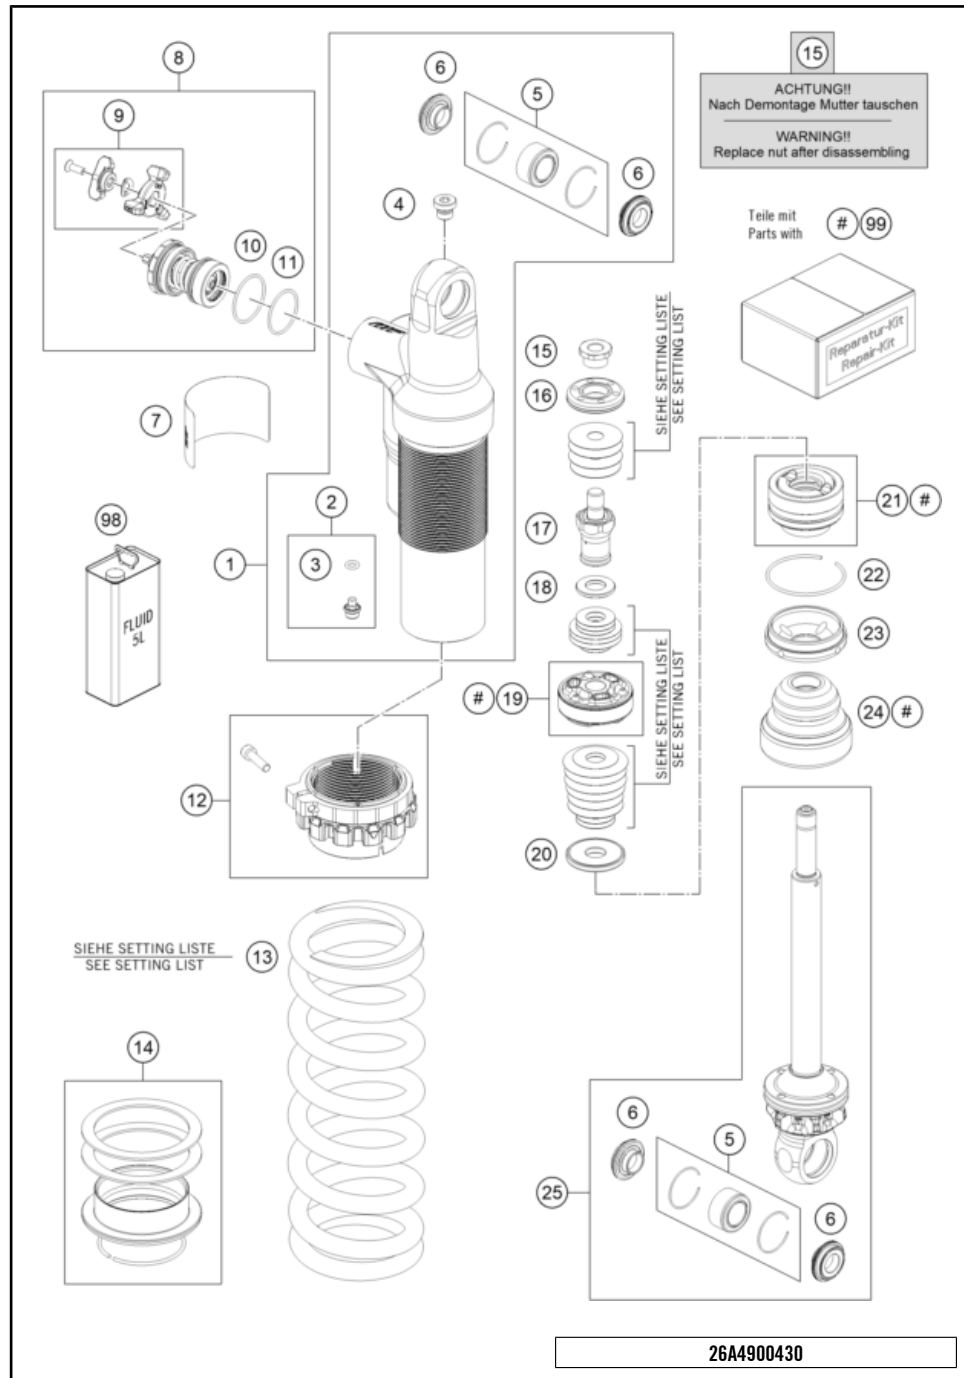

SHOCK ABSORBER DISASSEMBLED

300 EXC HARDENDURO 2026 EU 2026

POS	PARTNUMBER	PIECE	
1	S454600000S0000	Shock absorber case cpl.	1
2	36120151ST	PLUG SCREW M5X6 CPL.	1
3	S208600003000FB	O-ring 5,28x1,78 HNBR70 red	1
4	50180095	HS cylinder-head screw R1/8 I8	1
5	RP10051T	Ball bearing kit	x
6	46181193	PIVOTSEAL Ø12X25,1 PDS	4
7	52000233	Sticker XPLOR PDS 90x40	1
8	S012900007S0600	Compression cpl	1
9	RP10044T	Repair kit adjuster DCC 2023	x
10	50180217	O-ring 27x1,5 Viton70 green ISO 3601-3S	1
11	50180218	O-ring 25x1,5 Viton70	1
12	S938100027S0000	Adjustment nut pds-shock plastik kpl	1
13	91010336	SHOCK SPRING L= 225 63 N/MM WHITE	x
13	91010337	Mainspring (59/61) 66-225 damper white	x
13	91010338S	SPRING 225MM 69 N/MM	x
13	91010339	Mainspring (59/61) 72-225 damper white	x
13	91010363	Mainspring (59/61) 75-225 damper white	x
13	91010364	Mainspring (59/61) 78-225 damper white	x
14	RP10052T	Spring plate repair kit	x
15	46181656	nut M10x1 h10,5 SW19	1
16	46181416	Piston 15,4x35,4x6	1
17	S71100000500000	Compression holder 10x48	1
18	46811258	Washer 12x24x2,5	1
19	S624600000S0000	Piston d46 cpl.	1
20	46181194	Rebound disc 12x36x4 h0	1
21	S614620000S0100	Seal support 46x28 cpl.	1
22	S23902000000000	round-wire snap ring 49x1,75	1
23	S409000004000FA	Cover 46.12x6.2 h14.2	1
24	S921800000000C1	Rubber pad 18x56x46 black	1
25	S421800001S0100	Piston rod cpl.	1
98	50180751S1	Shock absorber fluid 5 LT	x
99	RP10053T	Repair kit shock absorber	x

79281 * NEW PART X ON DEMAND