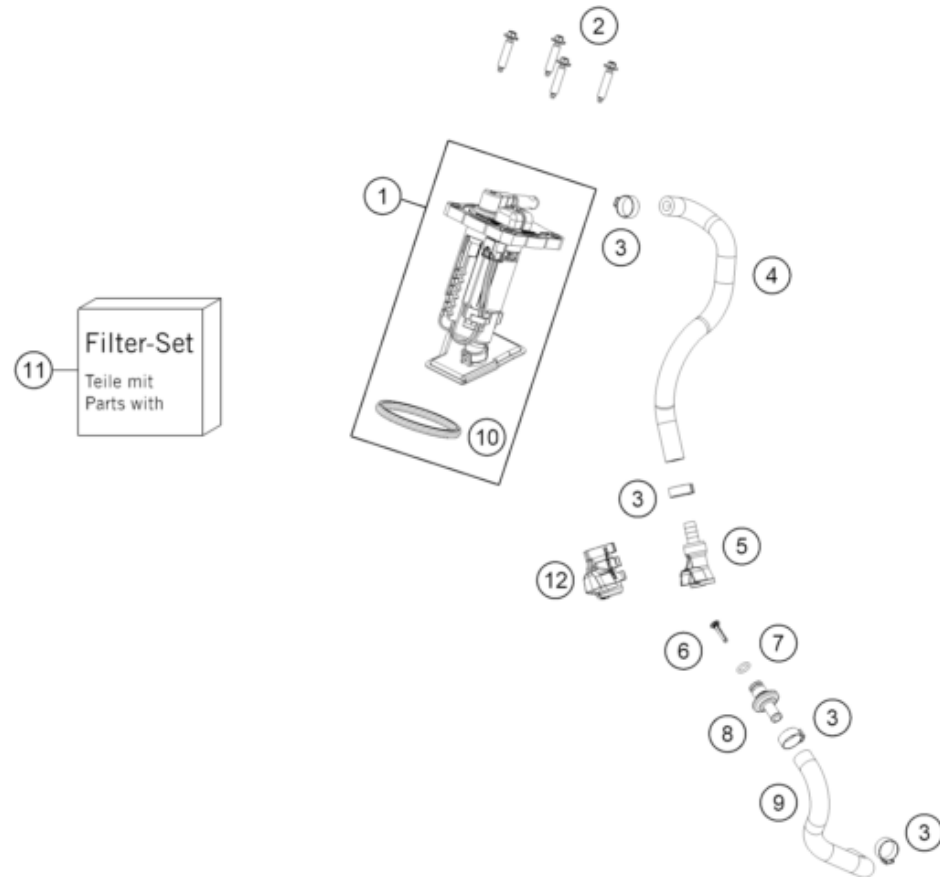

26A4800511

81530

* NEW PART

X ON DEMAND

POS	PARTNUMBER		PIECE
1	A46006101000AB	Air filter box, bottom part	1
2	A46006004000EJ	Airbox cover right with decal	1
3	A46006003000EJ	Air filter box cover with decal	1
4	A46006005000EJ	Airbox cover left with decal	1
5	A46006001010AB	Air filter box front part	1
6	0025060206	HH collar screw M6x20 TX30	2
7	0017060206	SCREW F. PLASTIC K60X20AL SW6	5
8	77304066150	Chain slider bushing	2
9	78006027000	HOSE CLAMP 45-65MM	1
10	A45006026000	Air boot	1
11	A46006017000	Air filter holding bracket	1
12	A42006016000	Air filter support	1
13	A46006015000	Air filter	1
14	47106003160	quick release rubber grommet	5
16	A46004050000	Splash protection	1
17	0081050141	EJOT PT screw K50x14	2
18	79003003000	Special screw M8X18 TORX45 SL	2
19	83008000012	special screw M6x12x3	1
20	A45006112050	Restrictor	1

81381

* NEW PART

X ON DEMAND

POS	PARTNUMBER		PIECE
1	A49007088200	Fuel pump	1
2	0017060305	Special screw K60X30 WS=6	4
3	00050157706	Variable one-ear clamp 15.7mm	4
4	A44007016000	Fuel hose, tank	1
5	5850701050030	Clutch CPC PLCD17005, black	1
6	78141013190	Fuel filter	1
7	58507012000	O-ring VITON f. plug CPC 05	1
8	77707010000	Fuel connection	1
9	A44007017000	Fuel hose, tank	1
10	A46007088050	Fuel pump seal	1
11	A46007018044	Fuel pump filter kit	1
12	A46007007000	CPC protection cap	1