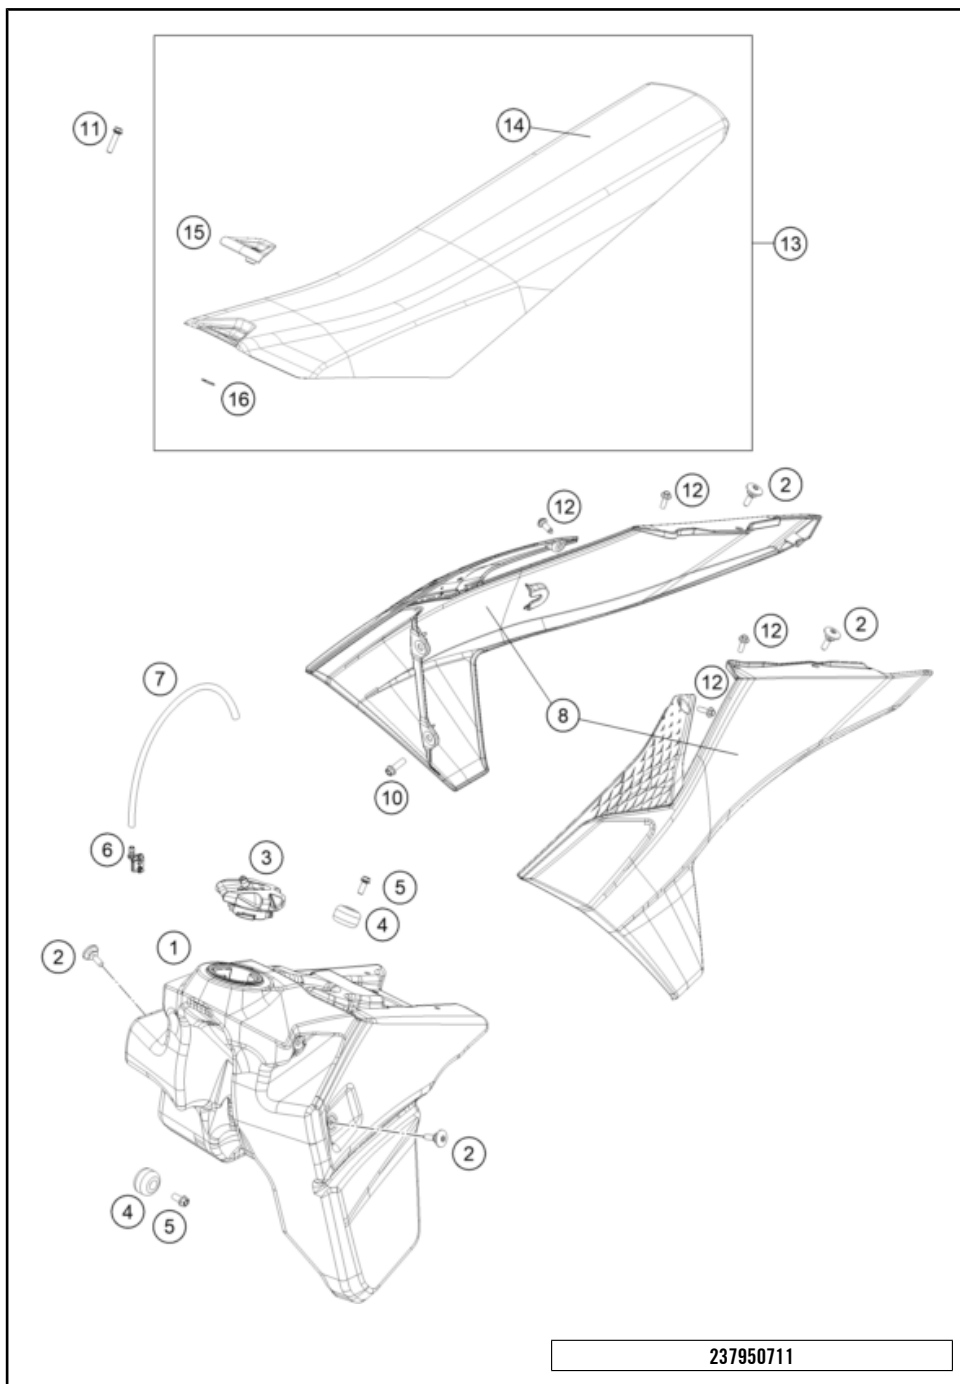

237950711

POS	PARTNUMBER		PIECE
1	A49007213000	Fuel tank	1
2	79107011000	Seat holder screw	4
3	78107008044C1	Fuel cap cmpl. 14	1
4	A46007014000	Fuel tank role	3
5	0026060136	COLLAR SCREW M6X13 ISA30	3
6	79107013010	wire holder / fuel ventilation	1
7	78007100780	Vent hose 5.6 x 10 x 780	1
8	A46008054100ABA	Spoilerset Hardenduro '26 with decal	1
10	0025060126	HH collar screw M6x12 TX30	4
11	0025060256	HH collar screw M6x25 TX30	1
12	0017060206	SCREW F. PLASTIC K60X20AL SW6	4
13	A46007040000C1A	Factory racing seat	1
14	A46007040050C1A	Factory Racing seat cover	1
15	A46007046000	Seat installation	1
16	0004711200100	Lock ring DIN471 12x1	1

81381

* NEW PART

X ON DEMAND