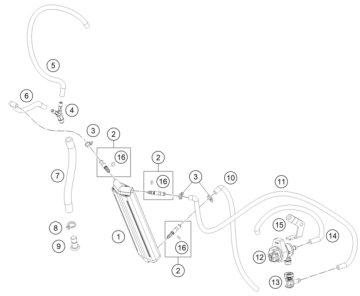

EVAPORATIVE CANISTER