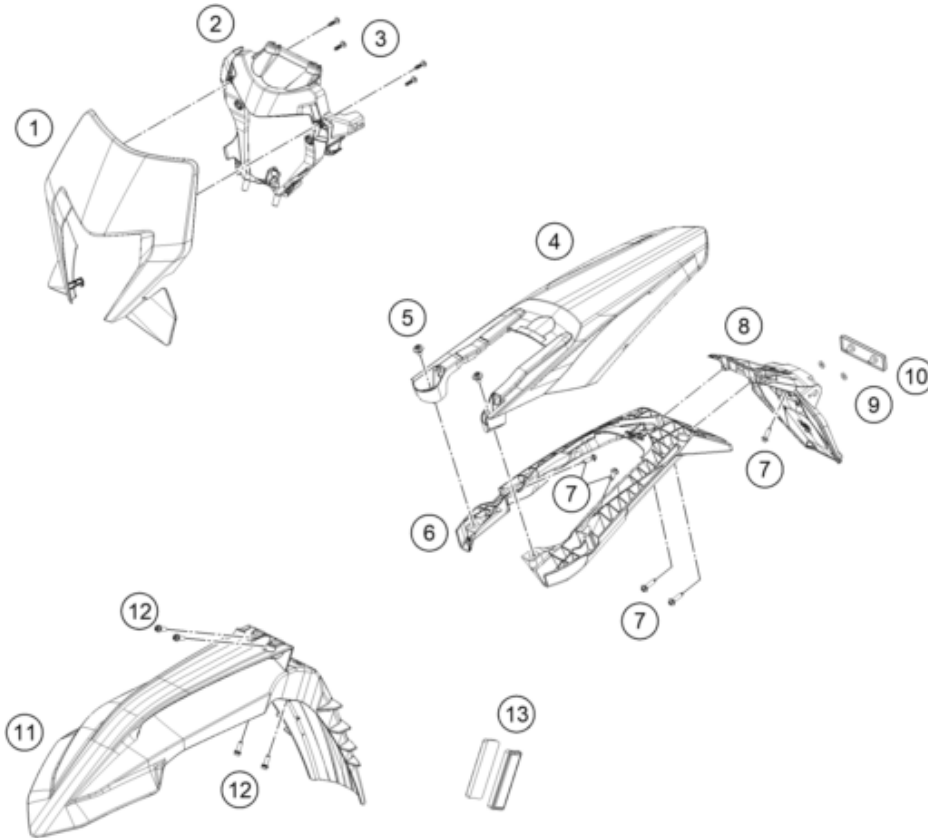

81381

* NEW PART

X ON DEMAND

POS	PARTNUMBER		PIECE
1	A49007088200	Fuel pump	1
2	0017060305	Special screw K60X30 WS=6	4
3	00050157706	Variable one-ear clamp 15.7mm	4
4	A44007016000	Fuel hose, tank	1
5	5850701050030	Clutch CPC PLCD17005, black	1
6	78141013190	Fuel filter	1
7	58507012000	O-ring VITON f. plug CPC 05	1
8	77707010000	Fuel connection	1
9	A44007017000	Fuel hose, tank	1
10	A46007088050	Fuel pump seal	1
11	A46007018044	Fuel pump filter kit	1
12	A46007007000	CPC protection cap	1

26A4800730

81218

* NEW PART

X ON DEMAND

POS	PARTNUMBER		PIECE
1	A49008001000EBG	Head lamp mask with decal	1
2	A49008001010C1	Headlight mask bottom part	1
3	0081050181	SCREW FOR PLASTIC K50X18 T20	4
4	A49008013000ABB	Rear fender EXC with decal	1
5	83008000012	special screw M6x12x3	2
6	A49008015000	License plate holder support	1
7	0017060205	Screw for plastic K60X20 SW6	5
8	79708016100	License plate holder support extension	1
9	60408061050	RUBBER 14X6.5X2.3MM	2
10	58412080000	REFLECTOR RED	1
11	A46008010000EB	Fender	1
12	0025060166	HH collar screw M6x16 TX30	4
13	58412080300	REFLECTOR YELLOW "CEV"	2