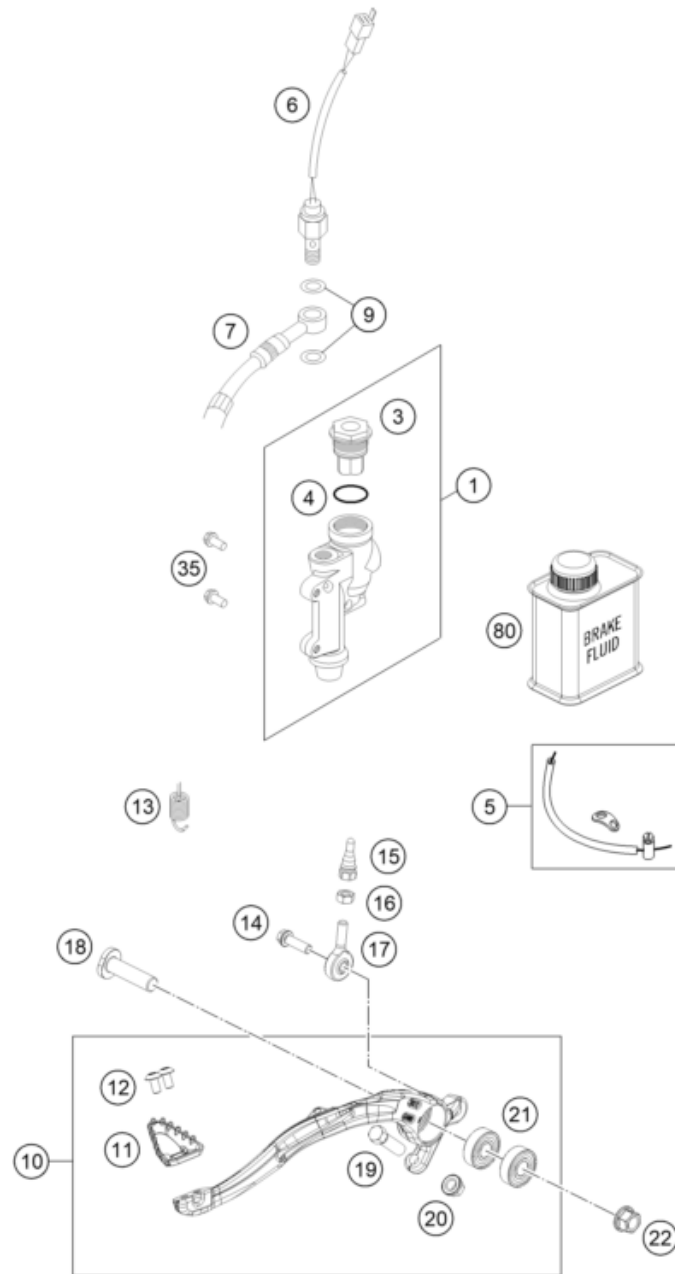

24A4901011

81671

* NEW PART

X ON DEMAND

POS	PARTNUMBER		PIECE
57	58211058050	BRACKET RUBBER F.STARTRELAY 07	1
58	58211058000	Starter reley 12V 99	1
59	A44011059000	Starter cable	1
69	77240099000	Protection cap for starter engine	1
73	0985060003	Self lock. nut DIN985-M6-A2	1
88	0902060083	Oval head screw ISO 7380 M 6X8 - A2	2

24A4301110

63966

* NEW PART X ON DEMAND

POS	PARTNUMBER		PIECE
1	77713001144	HAND BREAK CYLIND. CPL. EXC 14	1
9	77713003000	HAND BRAKE CYL. COVER	1
10	77713008100	REPAIR KIT PISTON EXC 2014	1
11	50313005000	CLAMP CPL. NATURE	1
15	77713006000	Lever screw	1
20	77713002000	Hand brake lever + spring SX 14	1
21	77713007100	PUSH ROD CPL. EXC 2014	1
23	77713004000	Protection cap, hand brake cylinder	1
24	77711050000	BRAKE LIGHT SWITCH FRONT 2014	1
25	58012040150	Clamp for mirror	1
30	77713010000	BRAKE PIPE	1
31	54813020100	banjo bolt M10x1x19 black	1
32	0603100141	sealing ring DIN 7603 10x14x1	2
34	54802051000	VALVE	1
80	00062030000	Brake fluid DOT5.1 0,25L	1

145031310

14388

* NEW PART

X ON DEMAND

POS	PARTNUMBER		PIECE
1	77013060044	REAR BRAKE CYLINDER CPL.SX 09	1
3	54813062100	REAR BRAKE CYL. COVER CPL. 04	1
4	54813063000	FOOT-BRAKE CYL. GASKET SX 03	1
5	54812063144	Rear brake safety wire	1
6	50311051100	BRAKE LIGHT SWITCH REAR '98	1
7	77213070300	Rear Brakehose	1
9	0603100141	sealing ring DIN 7603 10x14x1	2
10	A44013050044	Rear brake lever preass.	1
11	55413051000	Step plate foot brake lever	1
12	58605083010S	Torx hexagon socket screw M5x10 SS	2
13	A46003062000	Retracting spring	1
14	0025060206S	HH collar screw M6x20 TX30	1
15	54813056000	Push rod L=28MM 03	1
16	0934060003	Hex. nut DIN 934 M6	1
17	54813055100	Joint head CMP6	1
18	47213054000	Screw foot brake lever	1
19	59001037000	Special Screw M8X26 WS=10	1
20	46030045000	flanged nut M8 WS10	1
21	0625060002	deep groove ball bearing SKF 6000-2RS1	2
22	54630044000	COLLAR NUT M10 WS=13	1
35	0025060126	HH collar screw M6x12 TX30	2
80	00062030000	Brake fluid DOT5.1 0,25L	1