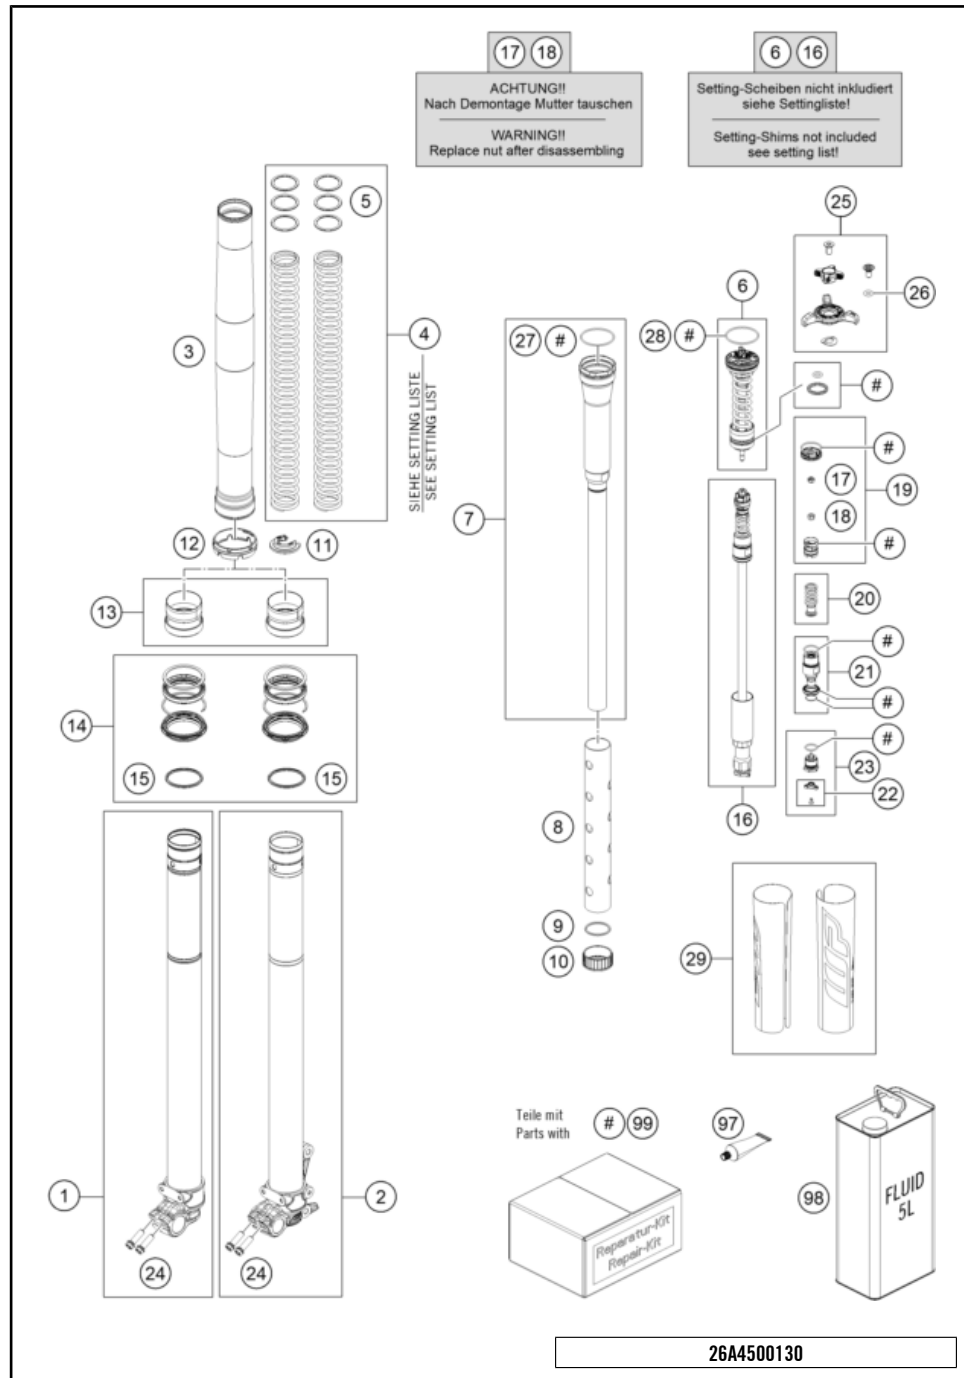

24A4300110

81674

* NEW PART

X ON DEMAND

POS	PARTNUMBER	PIECE
1	48602046S2	Axle clamp ri. with inner tube cpl.
2	48602045S2	Axle clamp le. with inner tube cpl.
3	48602096	fork outer tube 49.13x577 dt54 db60
4	S809900042S0000	Main spring (43.8) 4.0-450 fork cpl.
4	S809900043S0000	Main spring (43.8) 4.2-450 fork cpl.
4	S809900044S0000	Main spring (43.8) 4.4-450 fork cpl.
4	S809900045S0000	Main spring (43.8) 4.6-450 fork cpl.
4	S809900046S0000	main spring (43.8) 4.8-450 fork cpl.
4	S809900047S0000	main spring (43.8) 5.0-450 fork cpl.
4	S809900048S0000	main spring (43.8) 5.2-450 fork cpl.
5	48600456	Washer 35x43x2,5 plastic
5	48600457	Preload bush 35x43x3,5
5	48600458	Washer 35x43x1,5 plastic
6	S043400003S0100	Basevalve with Preloadadjuster
7	S418900062S0100	Reservoir M38x0.5 kpl.
8	S82890002000000	Springspacer l=297mm
9	48600752	Washer 33,5x38x1,5
10	S82890000200000	Spring seat 33.5x44.5x18.5
11	S82890000100000	Spring seat D44 clip
12	S639200001000FA	Fork protection ring 59,8mm
13	R14047T	Guide bushing set fork 48mm
14	RP10048T	Seal kit 48mm SKF black
15	48602007	Stroke indicator 48mm red
16	S501200042S0000	Pistonrod 12,0x397,5 cpl.
17	48602128	Nut M6 h5,4 SW10
18	40540486	Nut M6x0,5 h6,5 WAF10 rebound
19	RP10054T	Repair kit piston CC spring fork
20	48600578S	Spring (13,9) 37-32 rebound cpl.
21	S408800002S0000	Screw cap M24.5x1 cpl.
22	RP10033T	Repair kit adjuster rebound red
23	48602052S	adjuster housing M20x1 cpl.
24	0025080256	HH collar screw M8x25
25	RP10065T	Adjuster kit screw cap compression
26	50180222	O-ring 4x1,5 NBR70
27	48600048	O-ring 46x2 NBR70 siliconized yellow
28	40140024	O-ring 43x2 NBR70 siliconized yellow
29	52000318SET	Sticker set, XACT CC 238x182.5
97	T14034	Fuchs grease IPR (250g)