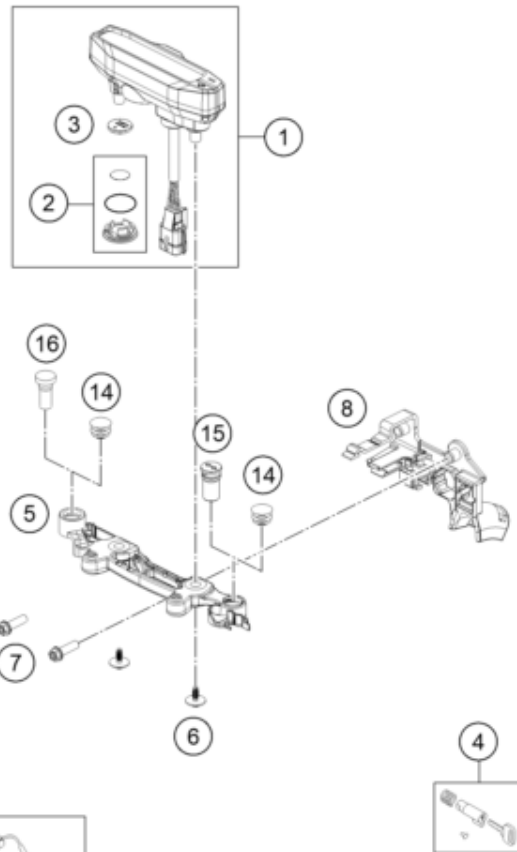

24A4901390

63835

* NEW PART

X ON DEMAND

POS	PARTNUMBER		PIECE
1	A49014001080	Headlamp KTM	1
2	A49014002000	LED-Unit	1
5	0081050181	SCREW FOR PLASTIC K50X18 T20	3
6	79714040000	Tail light	1
7	0017060255	EJOT PT screw K60X25-Z SW6	2
25	60314047000	license plate lighting	1
28	0081050121	EJOT PT screw K50x12	2
30	54814025200	FLASHER CPL. FR.L/S RE.R/S 09	2
31	54814026200	FLASHER CPL. FR.R/S RE.L/S 09	2
32	44111015100	BULB 12V 10W (BA15S)	4
33	0125100003	washer DIN 125 A 10.5	4
34	0797100003	LOCK WASHER DIN6797-J10,5 ZI	4
35	58414030000	HH COLLAR NUT M10X1,25 WS=13	4
36	54814028000	FLASHER LENS L/S R/S 05	4

24A4901410

63893

* NEW PART

X ON DEMAND

POS	PARTNUMBER		PIECE
1	A49014069000	Dashboard	1
2	77714069010	BATTERY COVER F. SPEEDOMETER	1
3	58314068000	BATTERY F. SPEEDOM. M.A.E. 02	1
4	78003035100	Steering lock	1
5	A49014060000	Instrument cluster	1
6	0081645121	EJOT DELTA PT SCREW 45X12-Z	2
7	0025060206	HH collar screw M6x20 TX30	2
8	A49011083000	Connector support	1
10	54814068100	CABLE FOR DIGITAL SPEEDOM. 06	1
11	83013026000	Line guide	2
12	54814069050	Magnet for digital Speedom. 03	1
13	0471009104	CIRCLIP DIN0471- 9X1 INOX	1
14	50210086000	Plug SFL16	2
15	58011024300	FLASHER INDICAT.LIGHT GREEN'98	1
16	55638063000	Oil Indicator	1