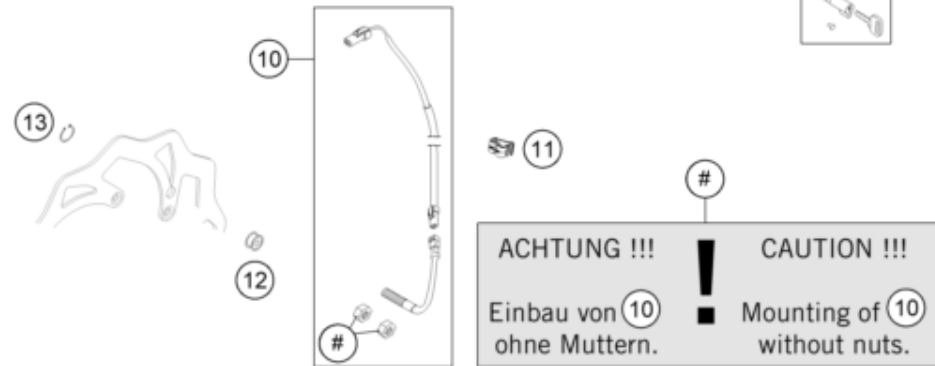

POS	PARTNUMBER		PIECE
1	A49014069000	Dashboard	1
2	77714069010	BATTERY COVER F. SPEEDOMETER	1
3	58314068000	BATTERY F. SPEEDOM. M.A.E. 02	1
4	78003035100	Steering lock	1
5	A49014060000	Instrument cluster	1
6	0081645121	EJOT DELTA PT SCREW 45X12-Z	2
7	0025060206	HH collar screw M6x20 TX30	2
8	A49011083000	Connector support	1
10	54814068100	CABLE FOR DIGITAL SPEEDOM. 06	1
11	83013026000	Line guide	2
12	54814069050	Magnet for digital Speedom. 03	1
13	0471009104	CIRCLIP DIN0471- 9X1 INOX	1
14	50210086000	Plug SFL16	2
15	58011024300	FLASHER INDICAT.LIGHT GREEN'98	1
16	55638063000	Oil Indicator	1

24A4901435

70585

* NEW PART

X ON DEMAND