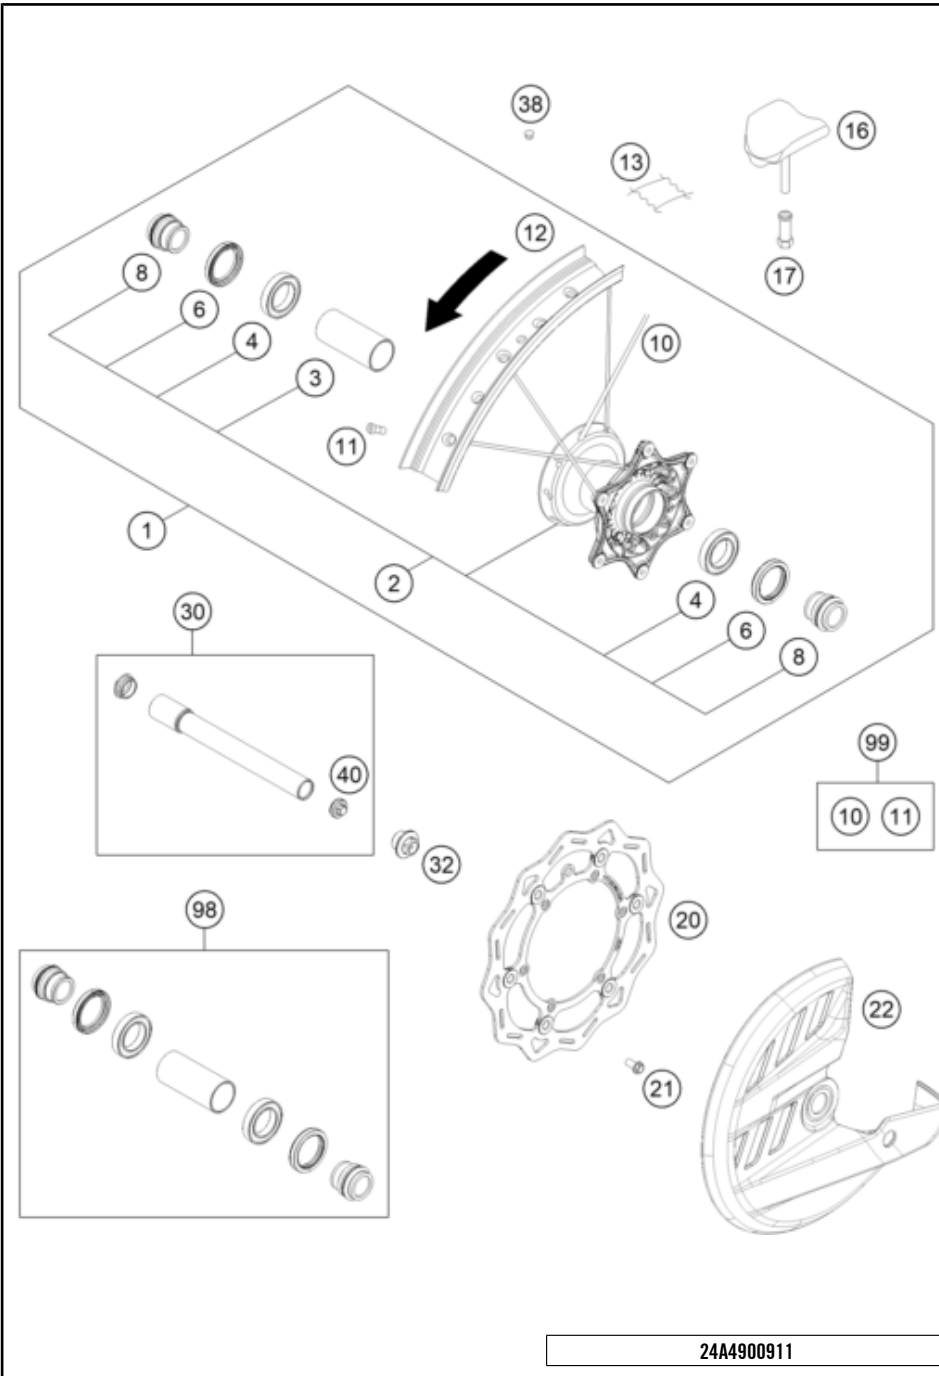

26A4500837

81677

* NEW PART

X ON DEMAND

FRONT WHEEL

300 EXC HARDENDURO 2026 EU 2026

POS	PARTNUMBER		PIECE
1	A4600990104404	Factory front wheel 1.6x21"	1
2	A4600991004404	front wheel hub	1
3	54809011000	BEA.SPACERTUBE 35X2 L=79,4 03	1
4	0625069068	Grooved ball bearing 6906	2
6	0760354771	Radial shaft seal 35X47X7 TC	2
8	77709012000	SPACER BUSHING F. FR. WHEEL	2
10	7900907124030	Front spoke	36
11	7710907200004S	Spoke nipple	36
12	8120907010030A	Front rim 1.60x21" DID	1
13	50309073000	Tube protector 21"	1
16	78109090200	Tyre locker 1,60"	1
17	77110090050	Nut for wheel holder	1
20	77709160000	Brake disc front D=260MM	1
21	59009062013	SPECIAL SCREW M6X13 WS=8 10.9	6
22	79109961000	Brake disc guard	1
30	79109081033	Wheel spindle front compl, 2019	1
32	A46009082000	Collar screw M20x1.5 SW17 Al	1
38	55003135000	Plug for rim	x
40	7770908107055	AUXILIARY SCREW FRONT	1
98	77709015000	wheel bearing repair kit	1
99	00050000986S	Spoke Kit front 21##	1