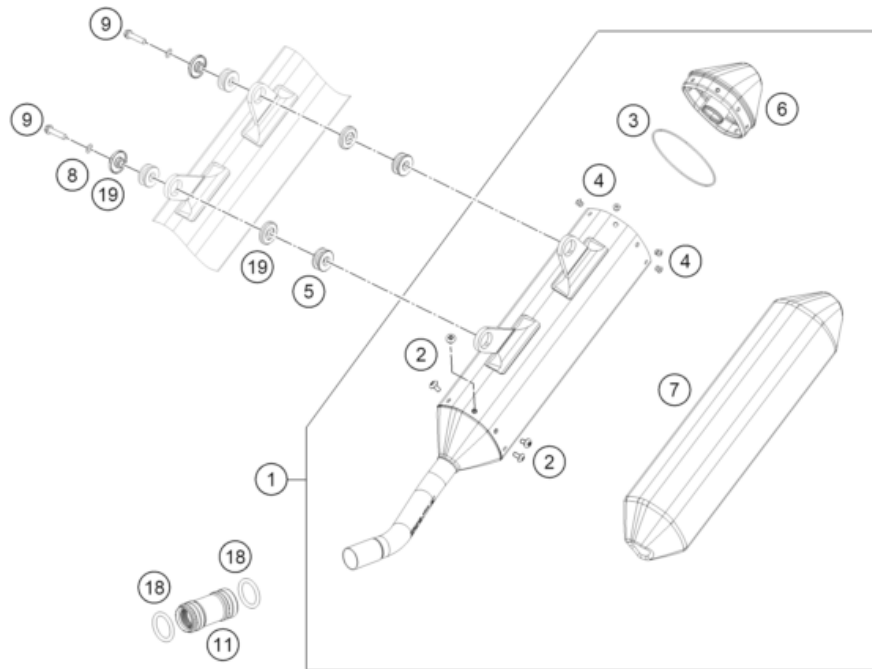

EXHAUST SYSTEM

300 EXC HARDENDURO 2026 EU 2026

POS	PARTNUMBER		PIECE
1	A45005081000	silencer EXC	1
2	78105081010	SCREW TORX M5X10	7
3	0770740015	O-RING 74,00X1,50 FKM 75SH	1
4	0011480800	DUMMY RIVET 4,8X 8 NIRO	7
5	77205068000	Damp. compon. black	2
6	A44005079060	end cap cpl.	1
7	55505083085	stuffingyarn package	1
8	50233041000	Pair of washers M6 NORDLOCK	2
9	0025060306	HH collar screw M6x30 TX30	2
10	T45105109000	Manifold with catalyst with CAT	1
10	T45105007000	Header without CAT	x
11	50405057000	exhaust rubber	1
12	0770440030	O-RING 44,00X3,00 VITON	2
13	A46005016000	Tension spring L=62mm	2
15	79105068000	Damper gray 2 Piece without CAT	1
16	0076034225000	Filling sealing ring 42x49x2.5	1
17	75041090200	LAMBDA SENSOR	1
18	50405058000	Hose spring	2
19	0025060206	HH collar screw M6x20 TX30	2
20	77805069000	Bushing 8.5x12x28x8.3 4 Piece without CAT	2

26A4800511

81530

* NEW PART

X ON DEMAND