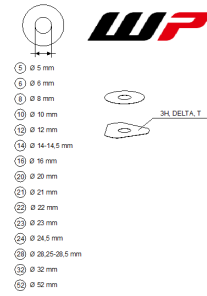

WP SHIMS FOR SETTING