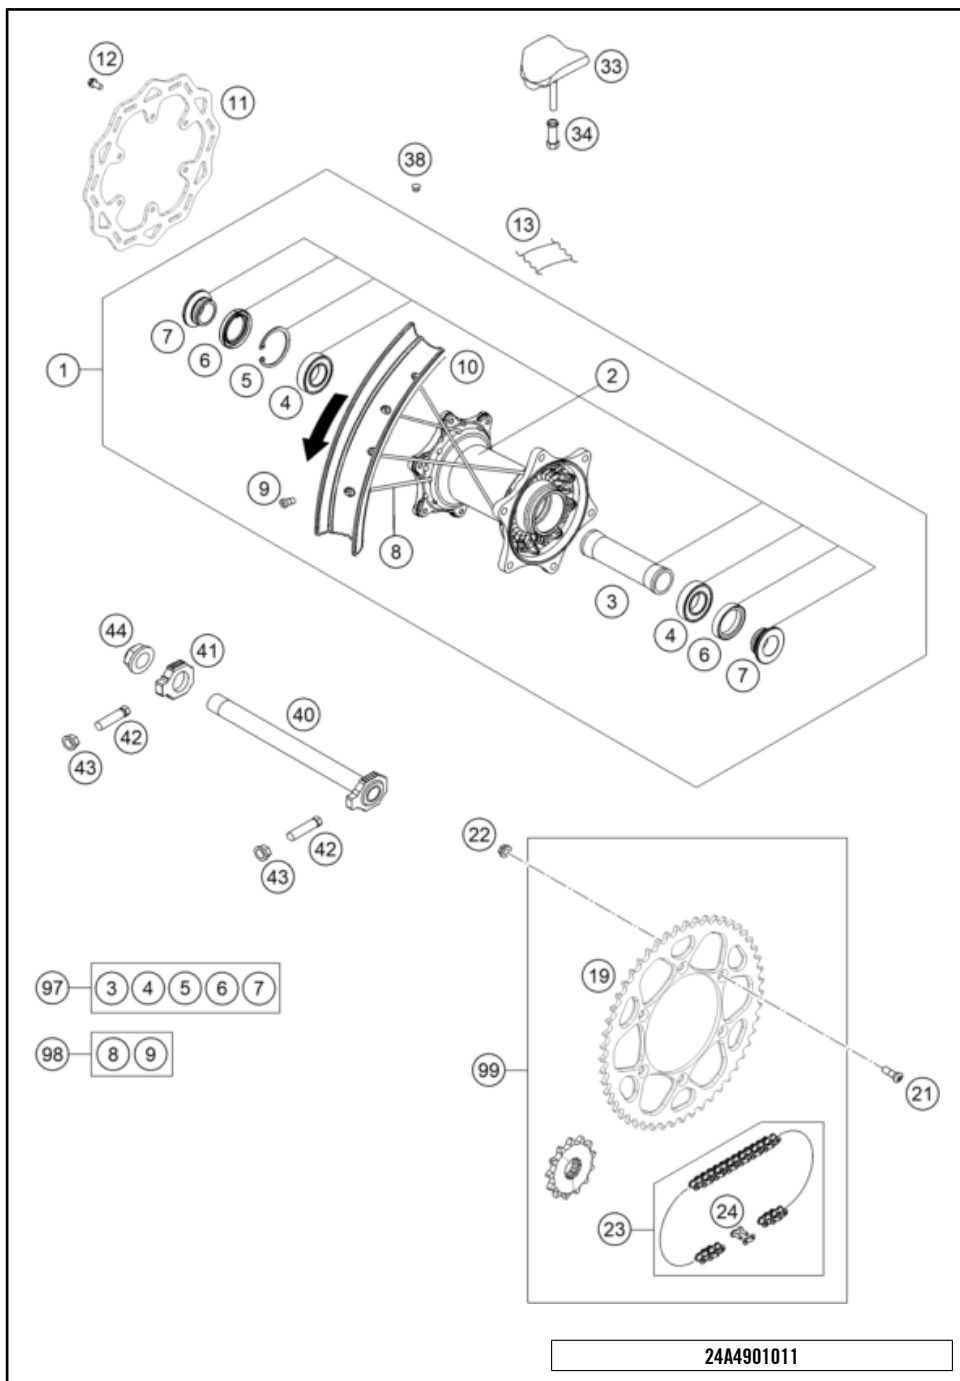

24A4900911

68053

* NEW PART

X ON DEMAND

REAR WHEEL

300 EXC HARDENDURO 2026 EU 2026

POS	PARTNUMBER		PIECE
1	A4901090104404	Factory rear wheel 2.15x18"	1
2	A4601091004404	Rear wheel hub	1
3	A46010011000	Bearing spacer tube 121.5mm	1
4	0625060058	Grooved ball bear.6005 DDU2CG23S6NM	2
5	0472047175	CIRCLIP DIN0472-47X1,75	1
6	0760354771	Radial shaft seal 35X47X7 TC	2
7	A46010016000	Spacing tube rear wheel	2
8	7901007119330	SPOKE M4,5X193-18" BLACK 16	36
9	7710907200004S	Spoke nipple	36
10	8121007010030A	Rear rim 2.15x18" DID	1
11	25010960000	Brake disc rear D=220MM	1
12	59009062013	SPECIAL SCREW M6X13 WS=8 10.9	6
13	50310073200	Tube protector 18" and 19"	1
19	58210951042	SPROCKET STEEL 42T	1
19	58210951045	SPROCKET STEEL 45T	x
19	58210951048	SPROCKET STEEL 48T	x
21	0019080266S	COUNTER-SUNK SCREW ISA45 M8X26	6
22	06923080003	Hex. nut DIN EN 1661 M8 WS13	6
23	78010267118	CHAIN DID 118 LINKS	1
24	78010266000	CONNECTING LINK F. 78010267118	1
24	78010266100	RIVETING LINK FOR 78010267118	1
33	78110090200	Tyre locker 2,15"	1
34	77110090050	Nut for wheel holder	1
38	55003135000	Plug for rim	x
40	A46010185044	axle rear wheel cpl.	1
41	A46010184000	chain tensioner right	1
42	50304040100	Screw M10x1.25x50 WS10	2
43	58414030000	HH COLLAR NUT M10X1,25 WS=13	2
44	A46010086000	Collar nut M22x1.5 WS=30	1
97	A46010015010	wheel bearing repair kit	x
98	00050000994	Spoke kit rear 18"	x
99	SPAA14G421M118A	Drivetrain set 14Z/42Z	x