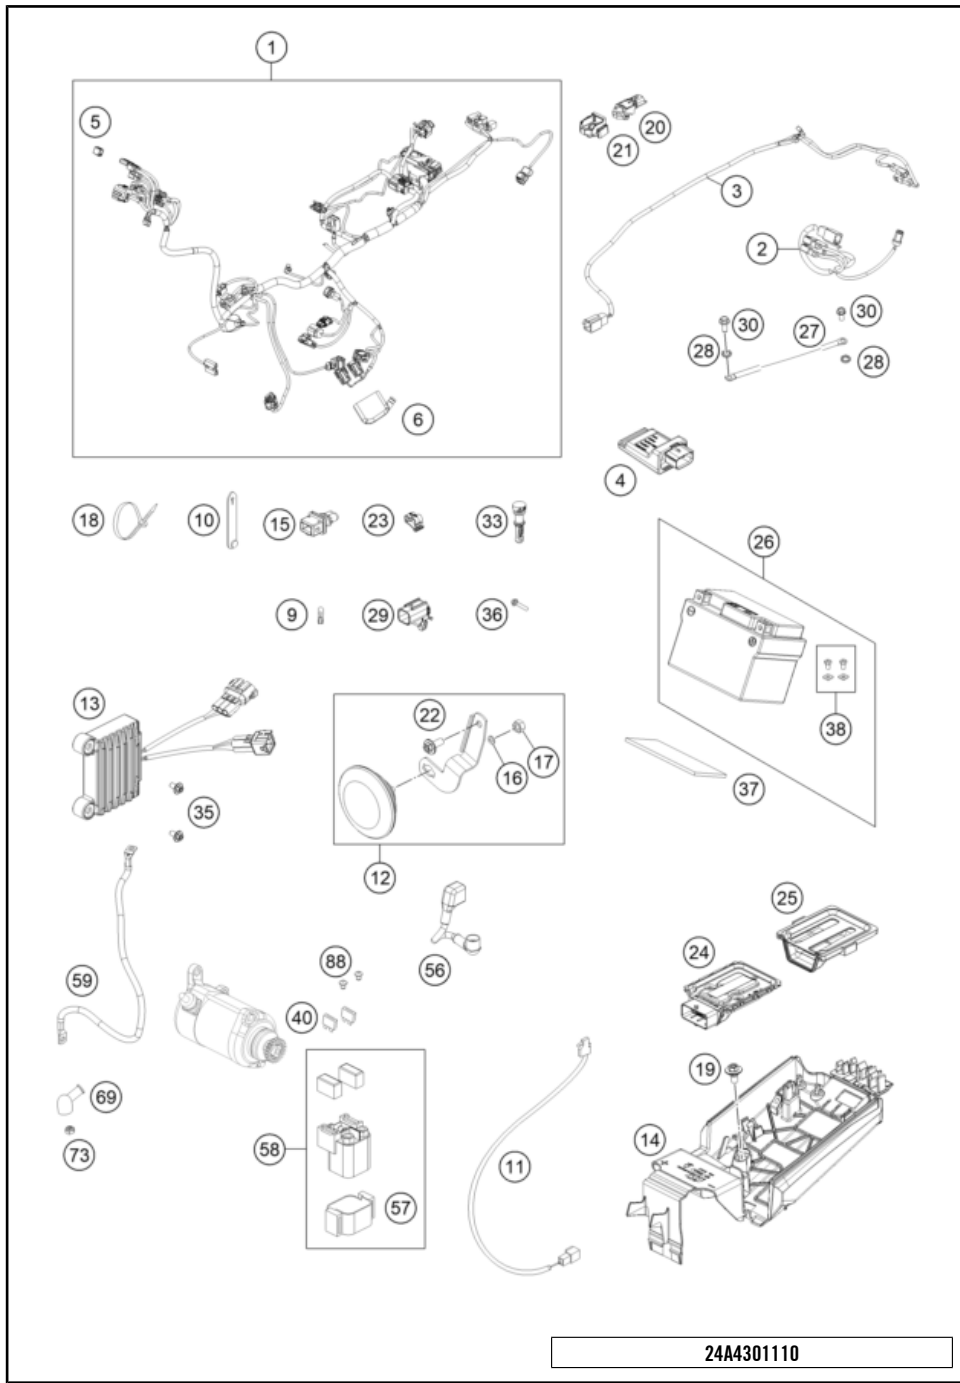

POS	PARTNUMBER		PIECE
57	58211058050	BRACKET RUBBER F.STARTRELAY 07	1
58	58211058000	Starter reley 12V 99	1
59	A44011059000	Starter cable	1
69	77240099000	Protection cap for starter engine	1
73	0985060003	Self lock. nut DIN985-M6-A2	1
88	0902060083	Oval head screw ISO 7380 M 6X8 - A2	2

24A4301110

63966

* NEW PART X ON DEMAND