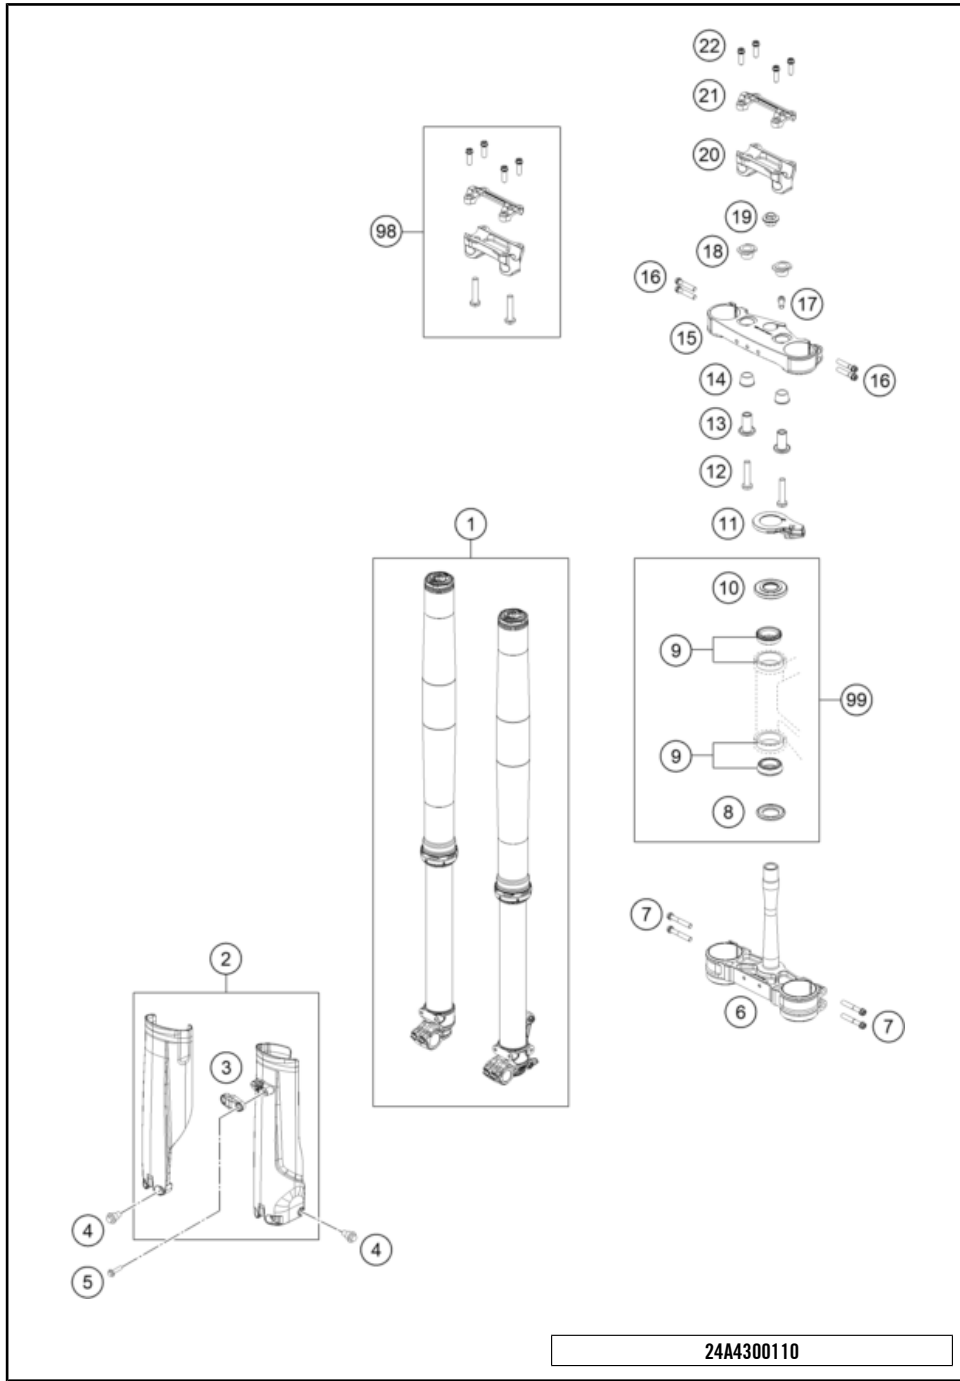

FRONT FORK, TRIPLE CLAMP

300 EXC HARDENDURO 2026 EU 2026

POS	PARTNUMBER		PIECE
1	SPNO	Non orderable part A490C183Z402000	1
2	A46001094000ABL	Fork Protection Kit Hardenduro MY26 with decal	1
3	77701085100AB	Clamp for brake hose	1
4	59001092050	SPECIAL SCREW M6X12,5 WS=8	6
5	0017060206	SCREW F. PLASTIC K60X20AL SW6	2
6	A46001132022C1	Bottom triple clamp, cmpl. X=22mm	1
7	0025080506	HH collar screw M8x50 TX40	4
8	77701084000	O-RING SUPPORT W. SEALING LIP	1
9	54201081100	TAPERED ROLLER BEARING CPL. 06	2
10	A46001086000	Steering head seal	1
11	A49002065000	Steering lock	1
12	0035100509S	AH collar screw M10x50 ISA45	2
13	A46001039034	Handlebar support, lower part	2
14	83001040000	Rubber bush	2
15	A46001134022C1	Triple clamp top X=22mm	1
16	0025080406	HH COLLAR SCREW M8X40 TX40	4
17	0015080256S	HH COLLAR SCREW M8X25 WS=10	1
18	A46001035001	Rubber bushing	2
19	A46009082000	Collar screw M20x1.5 SW17 Al	1
20	A48001039036	Handlebar mount D28 mm-H36 mm	1
21	79001038000	Handlebar clamp 28MM	1
22	0025080256	HH collar screw M8x25	4
98	A48001039010	handlebar mount kit D28mm-H36mm	x
99	A46001081044	Repair Kit steering head bearing	x

24A4300110

81674

* NEW PART

X ON DEMAND