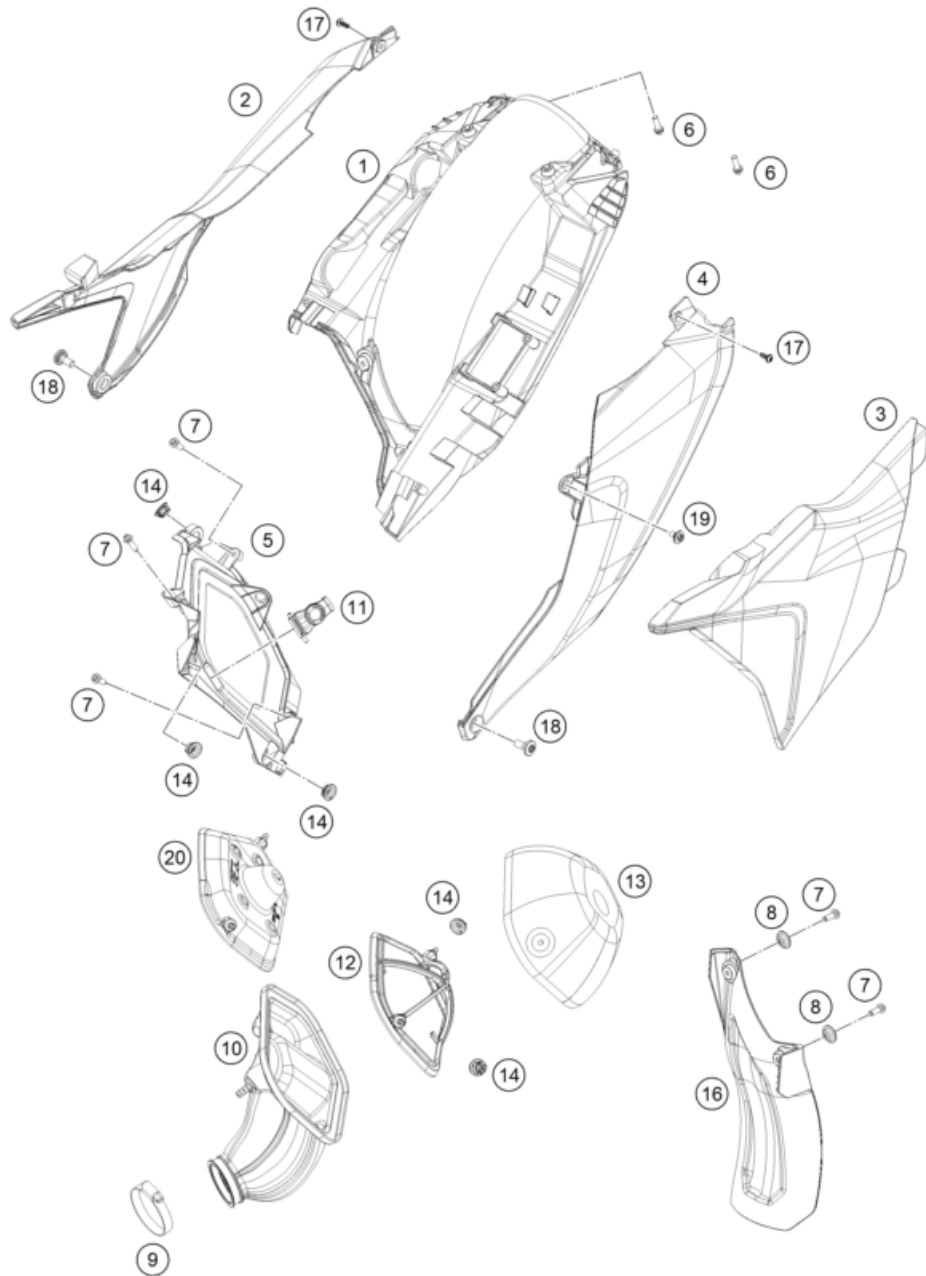

26A4800511

81530

* NEW PART

X ON DEMAND

POS	PARTNUMBER		PIECE
1	A46006101000AB	Air filter box, bottom part	1
2	A46006004000EJ	Airbox cover right with decal	1
3	A46006003000EJ	Air filter box cover with decal	1
4	A46006005000EJ	Airbox cover left with decal	1
5	A46006001010AB	Air filter box front part	1
6	0025060206	HH collar screw M6x20 TX30	2
7	0017060206	SCREW F. PLASTIC K60X20AL SW6	5
8	77304066150	Chain slider bushing	2
9	78006027000	HOSE CLAMP 45-65MM	1
10	A45006026000	Air boot	1
11	A46006017000	Air filter holding bracket	1
12	A42006016000	Air filter support	1
13	A46006015000	Air filter	1
14	47106003160	quick release rubber grommet	5
16	A46004050000	Splash protection	1
17	0081050141	EJOT PT screw K50x14	2
18	79003003000	Special screw M8X18 TORX45 SL	2
19	83008000012	special screw M6x12x3	1
20	A45006112050	Restrictor	1