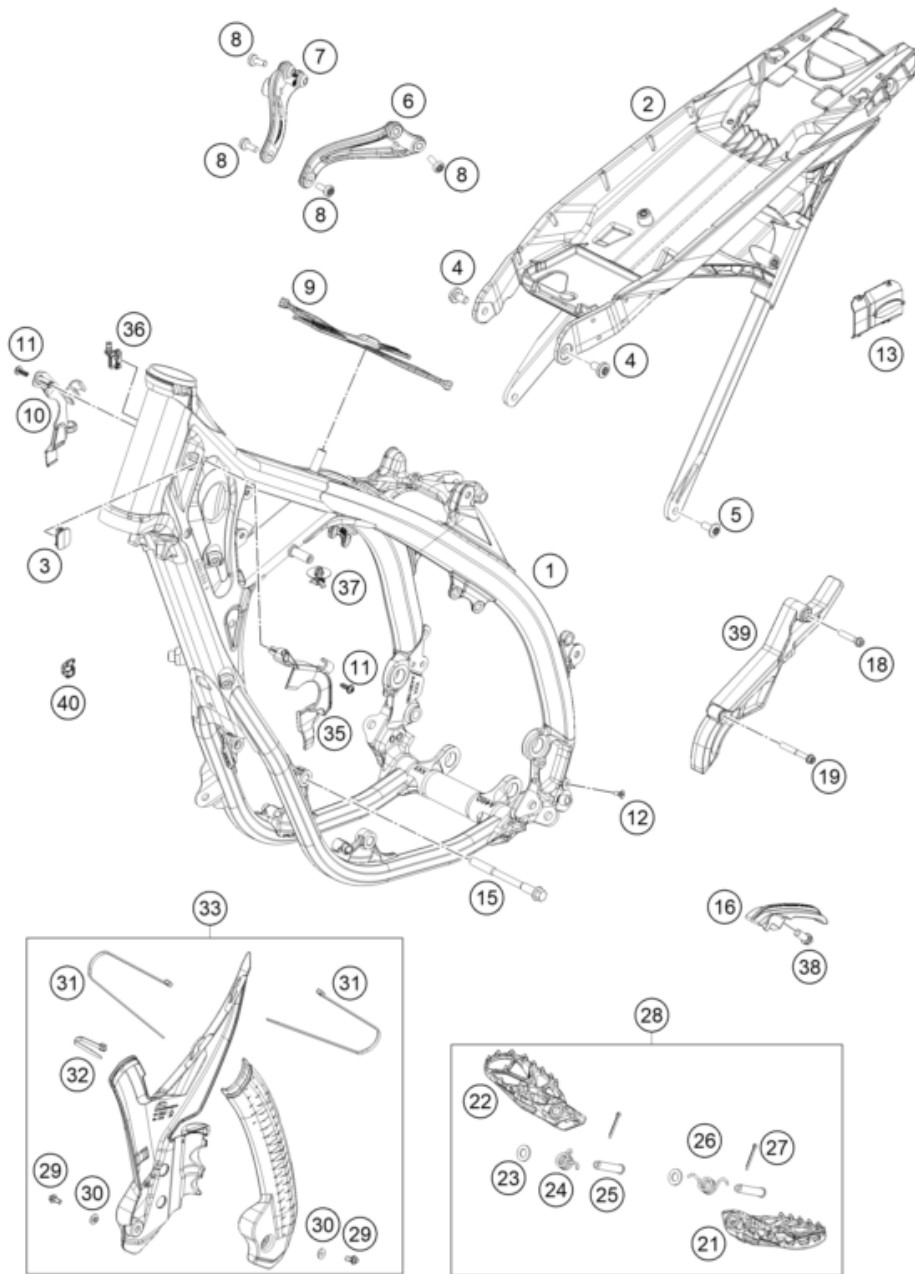

24A4900213

68056

* NEW PART

X ON DEMAND

POS	PARTNUMBER		PIECE
1	A45003001000EB	frame	1
2	A46003002000	Subframe	1
3	79111013010	Cover control head sheet	1
4	09000008016U0	Special screw M8x16 ISA45 self-locking	2
5	79003003000	Special screw M8X18 TORX45 SL	2
6	A42003013000C1	Engine brace left	1
7	A42003014000C1	Engine brace, right	1
8	0035080206S	SHCS M8x20 TX45	6
9	A46007012100	Fuel tank rubber	1
10	A46003099020	Cable bracket/throttle cable guide	1
11	0081050141	EJOT PT screw K50x14	2
12	69013099050	Screw for expansion tank	1
13	A49003002050	Intake air cover	1
15	59003013000	Enginebrac. screw M10X123 WS=13	2
16	A46003053000	Chain slider below	1
18	0025080206	HH collar screw M8x20	1
19	0025060456	HH COLLAR SCREW M6X45 TX30	1
21	A46003140000	Footpeg left	1
22	A46003141000	Footpeg right	1
23	0125100003	washer DIN 125 A 10.5	2
24	A46003045000	Footrest spring right	1
25	54803044000	PIN FOR FOOT PED 51.5X9.8 MM	2
26	A46003044000	Footrest spring left	1
27	0094032253	PIN DIN0094-3,2X25 STEEL	2
28	A46003137033	Footpeg set	1
29	0025050106	HH collar screw M5x10 TX30	2
30	54803092060	Bush f. frame protection 03	2
31	44011076200	Cable tie 200/4.6mm black	2
32	44011076140	CABLE TIE 140/2,5MM BLACK	1
33	A46003994000EB1	Factory Racing frame protection set	1
35	A46003099010	Cable bracket	1
36	79107013010	wire holder / fuel ventilation	1
37	79711013010	Cable bracket d8	1
38	0025080206	HH collar screw M8x20	1
39	A44003096000	Front sprocket cover	1
40	A49003099030	Cable protection	2

257950310

81377

* NEW PART

X ON DEMAND

POS	PARTNUMBER		PIECE
1	A44003090044	Skid plate	1
2	0025060306	HH collar screw M6x30 TX30	2
3	A46003090030	bushing skid plate	2
4	0025060166	HH collar screw M6x16 TX30	2