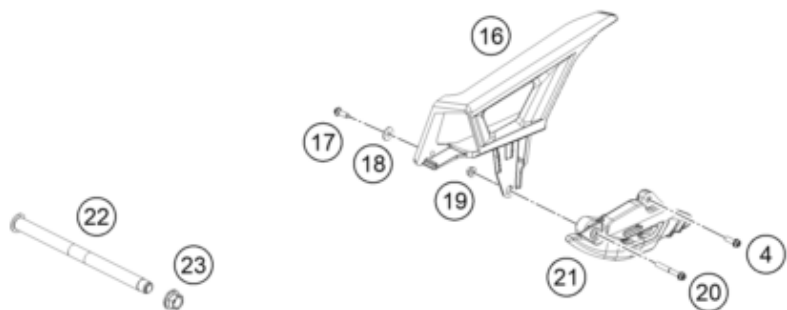

79281 * NEW PART X ON DEMAND

SWING ARM

300 EXC HARDENDURO 2026 EU 2026

POS	PARTNUMBER		PIECE
1	A49004230144	Swingarm cmpl. Enduro 2025	1
2	A46004066100	Chain slider	1
3	77304066150	Chain slider bushing	2
4	0025060166S	HH collar screw M6x16 TX30 SL	5
5	54603055051	Press in nut M6 STEEL ZINC	1
6	A46004041000	Locking cap swingarm	4
7	58414030000	HH COLLAR NUT M10X1,25 WS=13	2
8	50304040100	Screw M10x1.25x50 WS10	2
9	50180105	Threaded bush M12 d20	1
10	79004030110	Repair kit swingarm bearing	1
11	0618222812	Needle bushing HK2212V 22/28/12 MB	4
12	59404032000	Bearing sleeve 17x22x38.7 03	2
13	54603036000	Stop disk 22,2X31,7X1	2
14	0760253270	Radial shaft seal 25x32x7	4
15	77704034000	Support f. shaft seal ring 16	4
16	A49004060000	Chainguard	1
17	0017060205	Screw for plastic K60X20 SW6	1
18	0021060003	Washer DIN9021-A 6.4	1
19	56509064100	Self locking nut M6 - 10	1
20	0025060506	HH collar screw M6x50 TX30	1
21	A49004070100C1	Chain guide EXC	1
22	A46004037000	Swingarm pivot	1
23	54804038000	Nut with flange M16X1,5 WS=19 03	1
24	A46004042000	Brake line guide	1