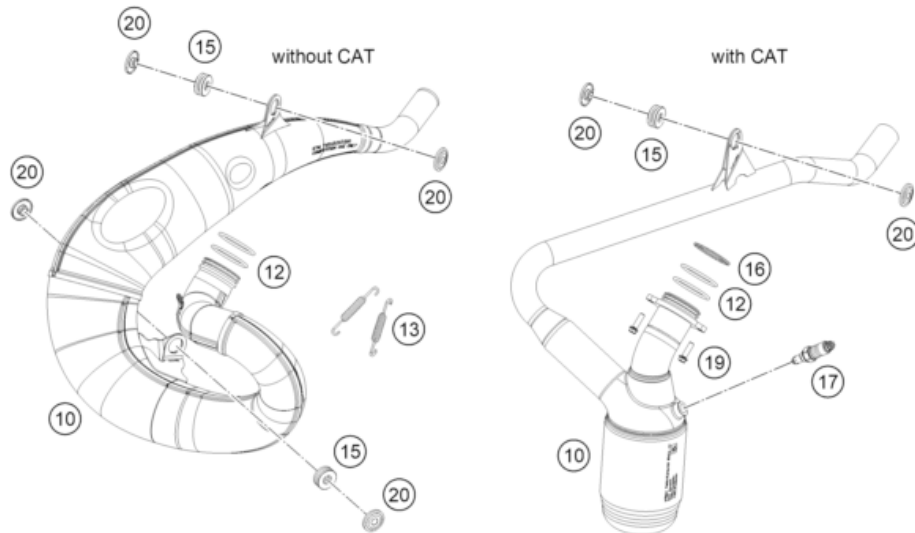

EXHAUST SYSTEM

300 EXC HARDENDURO 2026 EU 2026

POS	PARTNUMBER		PIECE
1	A45005081000	silencer EXC	1
2	78105081010	SCREW TORX M5X10	7
3	0770740015	O-RING 74,00X1,50 FKM 75SH	1
4	0011480800	DUMMY RIVET 4,8X 8 NIRO	7
5	77205068000	Damp. compon. black	2
6	A44005079060	end cap cpl.	1
7	55505083085	stuffingyarn package	1
8	50233041000	Pair of washers M6 NORDLOCK	2
9	0025060306	HH collar screw M6x30 TX30	2
10	T45105109000	Manifold with catalyst with CAT	1
10	T45105007000	Header without CAT	x
11	50405057000	exhaust rubber	1
12	0770440030	O-RING 44,00X3,00 VITON	2
13	A46005016000	Tension spring L=62mm	2
15	79105068000	Damper gray 2 Piece without CAT	1
16	0076034225000	Filling sealing ring 42x49x2.5	1
17	75041090200	LAMBDA SENSOR	1
18	50405058000	Hose spring	2
19	0025060206	HH collar screw M6x20 TX30	2
20	77805069000	Bushing 8.5x12x28x8.3 4 Piece without CAT	2

26A4800511

81530

* NEW PART

X ON DEMAND