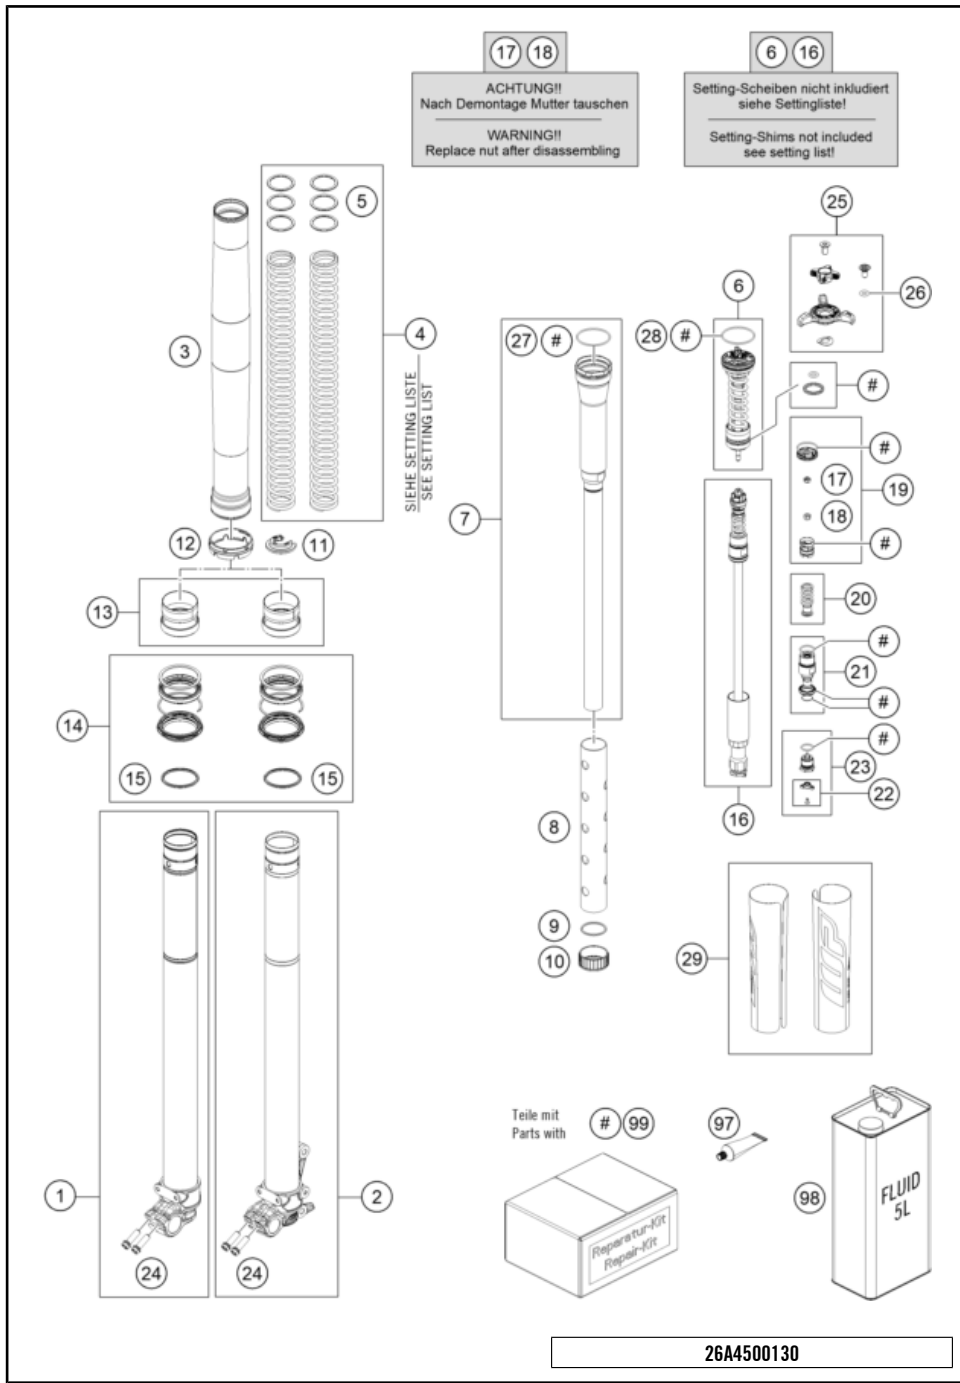

FRONT FORK DISASSEMBLED

300 EXC HARDENDURO 2026 EU 2026

POS	PARTNUMBER		PIECE
98	48601166S1	Fork Fluid Viscosity 4.0 5L	1
99	RP10055T	Seal kit CC spring fork	x

26A4500130

79293

* NEW PART

X ON DEMAND