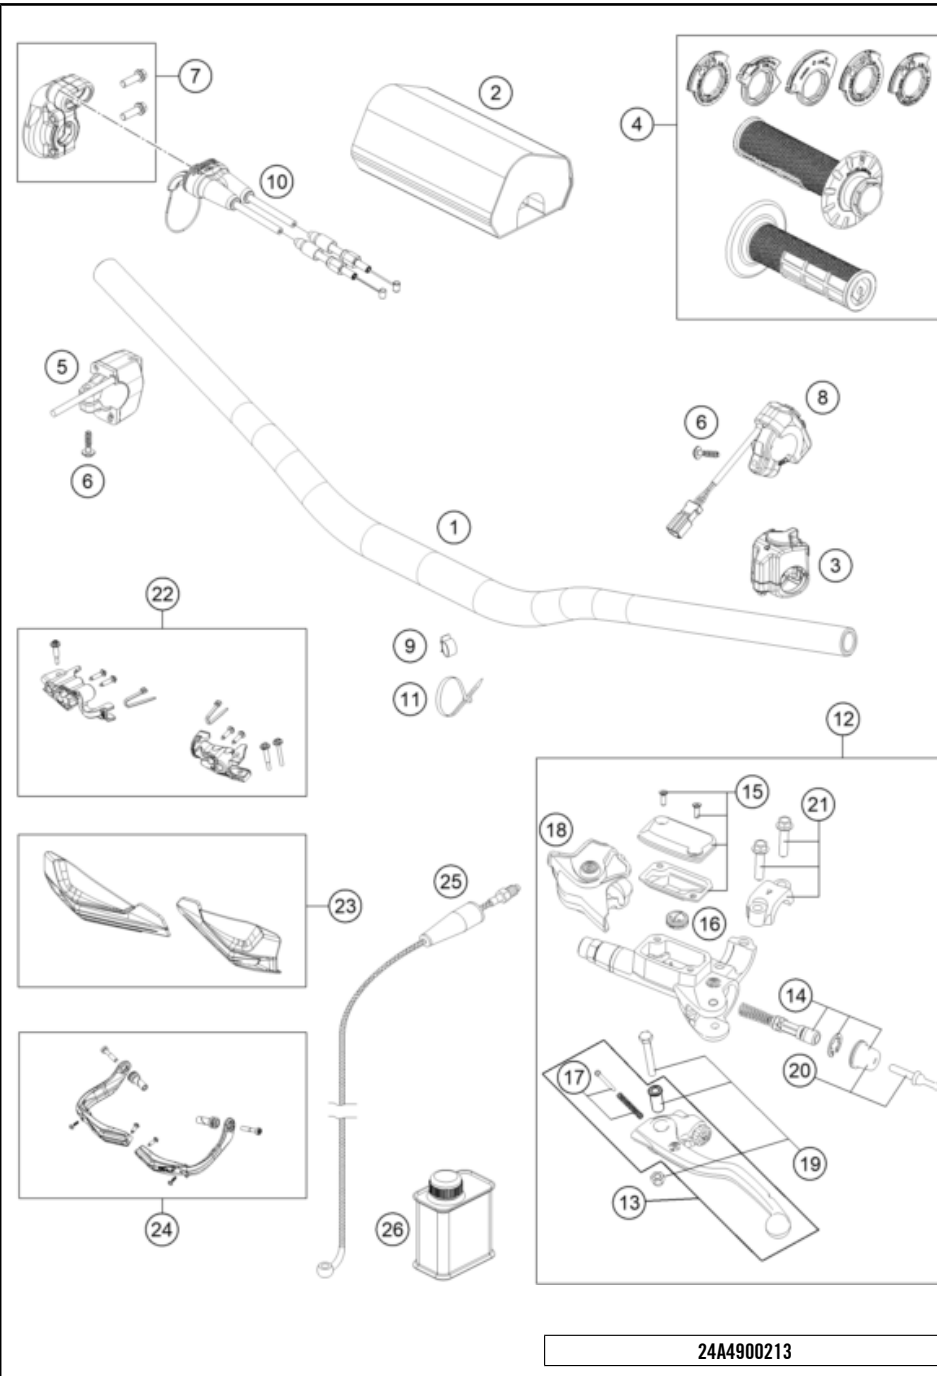

HANDLEBAR, CONTROLS

300 EXC HARDENDURO 2026 EU 2026

POS	PARTNUMBER		PIECE
1	7900200100030	Handlebar D=28MM	1
2	A46002002044C1B	Handlebar pad compl.	1
3	A49011070000	Light switch	1
4	A46002921500BJ	Lock-on grip set	1
5	A49011074000	Start button/kill switch	1
6	0081050181	SCREW FOR PLASTIC K50X18 T20	2
7	A46002010025	Housing throttle twist grip cpl.	1
8	A44039074000	Combination switch	1
9	57013072100	Wiring holder 16mm	1
10	A44002291000	Throttle cable complete 2 stroke	1
11	44011076305	Cable tie 300/4,8mm black	1
12	54802030144	MASTER CYLINDER CPL.	1
13	54802031000	Clutch lever compl. BREMBO 06	1
14	54802032000	REP. KIT PISTON 06	1
15	5480200310030	COVER HYD. CLUTCH CPL. 2014	1
16	54802051000	VALVE	1
17	54802052000	BOLT KPL.	1
18	54802037000	PROTECTION CAP 06	1
19	54802038100	Lever screw compl. 06	1
20	54802046000	Push rod compl.	1
21	54802005100	CLAMP CPL. 06	1
22	79602084044	Handguard assembly kit	1
23	7960218204430	Handguard	1
24	79602979044	Wrap-around handguard	1
25	79232063000	CLUTCH PIPE	1
26	00062030000	Brake fluid DOT5.1 0,25L	1

24A4900213

68056

* NEW PART

X ON DEMAND