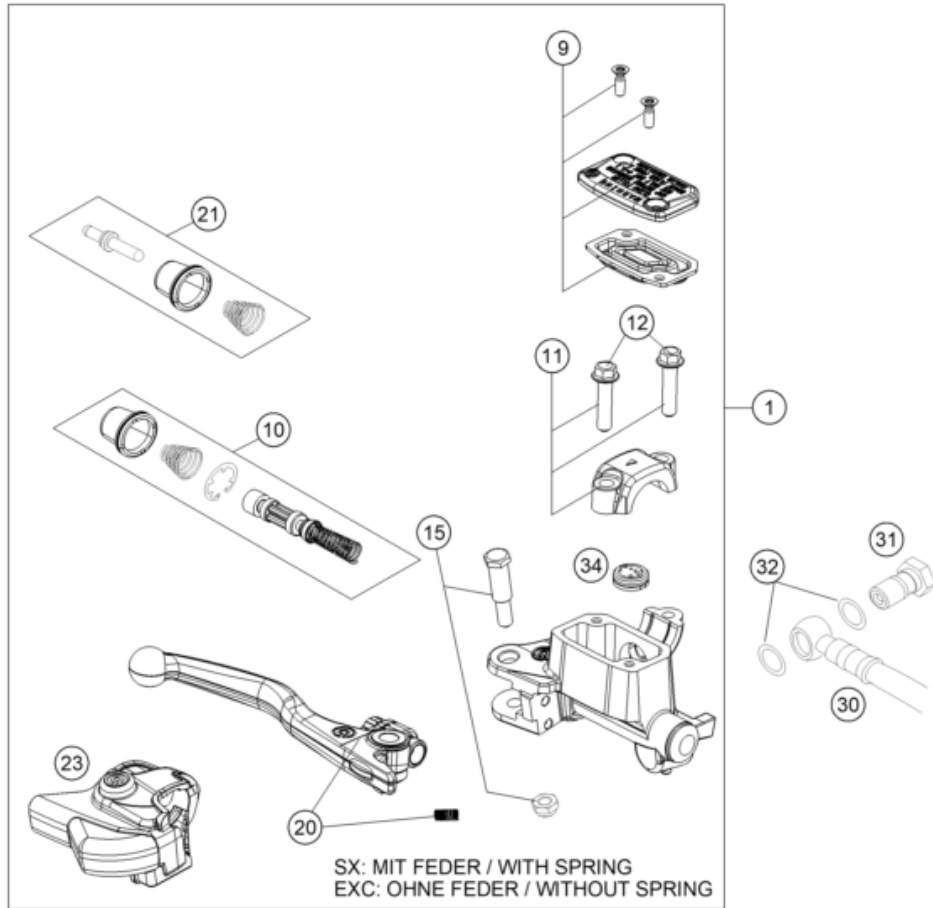

POS	PARTNUMBER		PIECE
1	77713001044	HAND BRAKE CYLIND. CPL. SX 2014	1
9	77713003000	HAND BRAKE CYL. COVER	1
10	77713008000	REPAIR KIT PISTON SX 2014	1
11	54802005100	CLAMP CPL. 06	1
12	0025060256	HH collar screw M6x25 TX30	2
15	77713006000	Lever screw	1
20	77713002000	Hand brake lever + spring SX 14 SX WITH SPRING,EXC WITHOUT SP	1
21	77713007000	PUSH ROD CPL. SX 2014	1
23	77713004000	Protection cap, hand brake cylinder	1
30	77713010000	BRAKE PIPE	1
31	54813020100	banjo bolt M10x1x19 black	1
32	0603100141	sealing ring DIN 7603 10x14x1	2
34	54802051000	VALVE	1
80	00062030000	Brake fluid DOT5.1 0,25L	1

175541310

18064

* NEW PART

X ON DEMAND