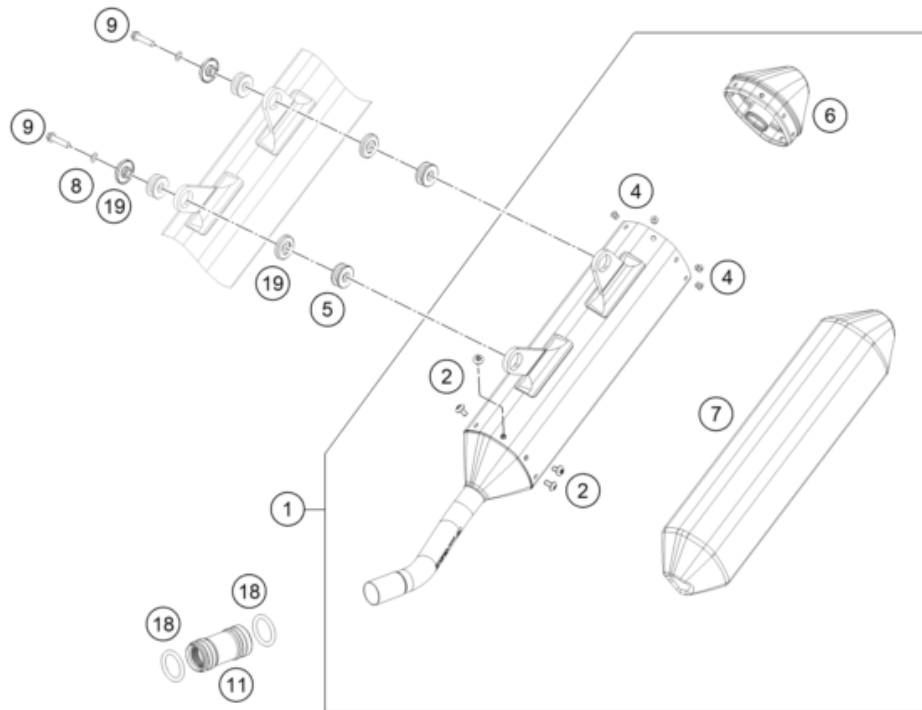

EXHAUST SYSTEM

300 XC-W HARDENDURO 2026 US 2026

POS	PARTNUMBER		PIECE
1	A45005081000	silencer EXC	1
2	78105081010	SCREW TORX M5X10	7
4	0011480800	DUMMY RIVET 4,8X 8 NIRO	7
5	77205068000	Damp. compon. black	2
6	A44005079060	end cap cpl.	1
7	55505083085	stuffingyarn package	1
8	50233041000	Pair of washers M6 NORDLOCK	2
9	0025060306	HH collar screw M6x30 TX30	2
10	A44005007000	manifold	1
11	50405057000	exhaust rubber	1
12	0770440030	O-RING 44,00X3,00 VITON	2
13	A46005016000	Tension spring L=62mm	2
15	79105068000	Damper gray	2
16	0025080306	HH collar screw M8x30	2
18	50405058000	Hose spring	2
19	77205169000	Bushing 7.5x12x28x8.3	4
20	77805069000	Bushing 8.5x12x28x8.3	4

24A4900513

68023

* NEW PART

X ON DEMAND