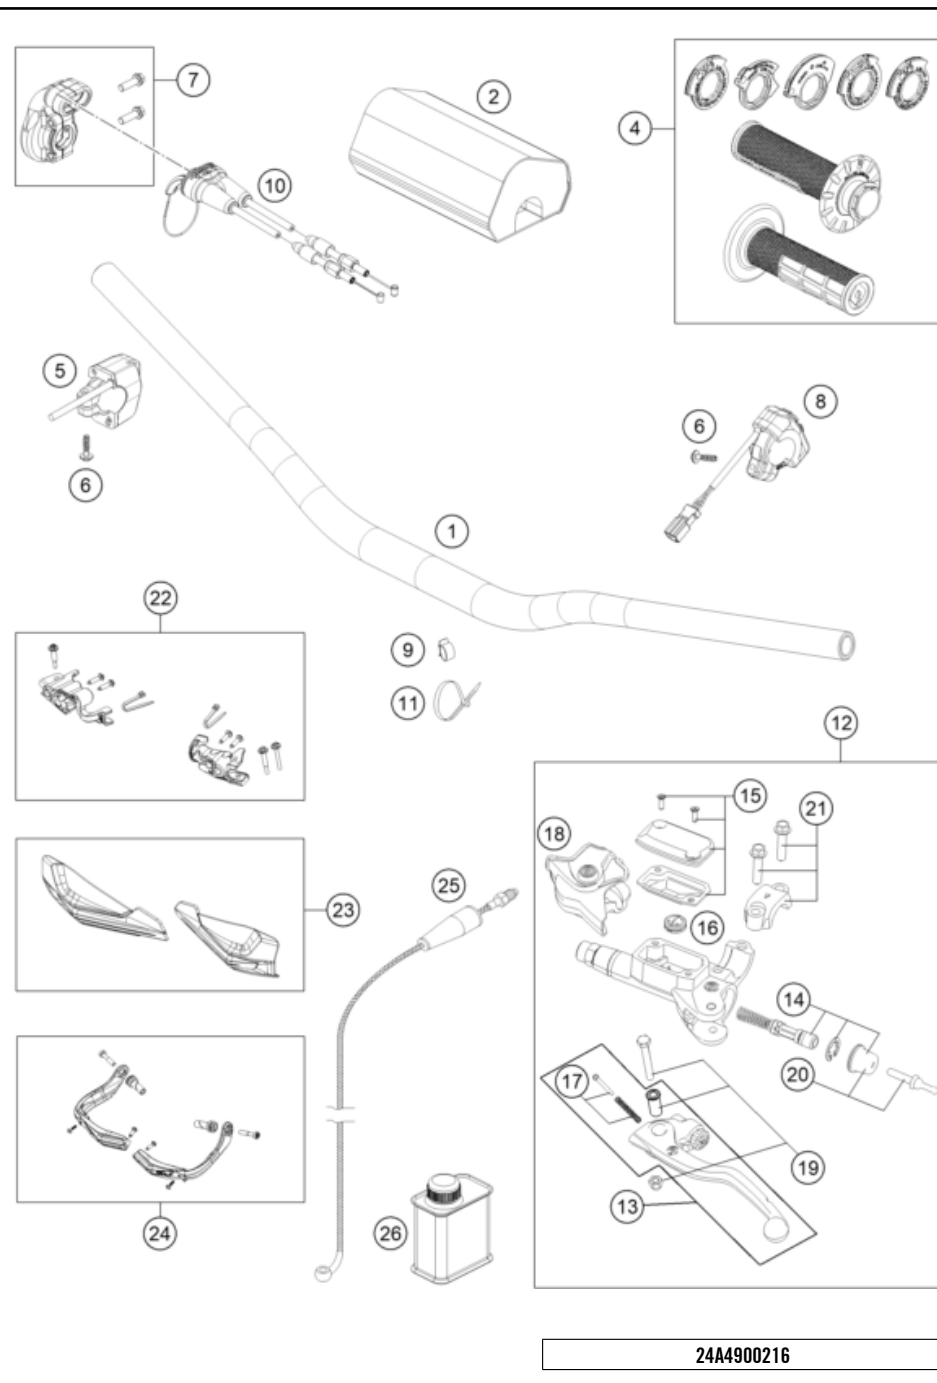

HANDLEBAR, CONTROLS

300 XC-W HARDENDURO 2026 US 2026

POS	PARTNUMBER		PIECE
1	7900200100030	Handlebar D=28MM	1
2	A46002002044C1B	Handlebar pad compl.	1
4	A46002921500BJ	Lock-on grip set	1
5	A46011074000	Start/stop button	1
6	0081050181	SCREW FOR PLASTIC K50X18 T20	2
7	A46002010025	Housing throttle twist grip cpl.	1
8	A44039074000	Combination switch	1
9	57013072100	Wiring holder 16mm	1
10	A44002291000	Throttle cable complete 2 stroke	1
11	44011076305	Cable tie 300/4,8mm black	1
12	54802030144	MASTER CYLINDER CPL.	1
13	54802031000	Clutch lever compl. BREMBO 06	1
14	54802032000	REP. KIT PISTON 06	1
15	5480200310030	COVER HYD. CLUTCH CPL. 2014	1
16	54802051000	VALVE	1
17	54802052000	BOLT KPL.	1
18	54802037000	PROTECTION CAP 06	1
19	54802038100	Lever screw compl. 06	1
20	54802046000	Push rod compl.	1
21	54802005100	CLAMP CPL. 06	1
22	79602084044	Handguard assembly kit	1
23	7960218204430	Handguard	1
24	79602979044	Wrap-around handguard	1
25	79232063000	CLUTCH PIPE	1
26	00062030000	Brake fluid DOT5.1 0,25L	1

24A4900216

81376

* NEW PART

X ON DEMAND