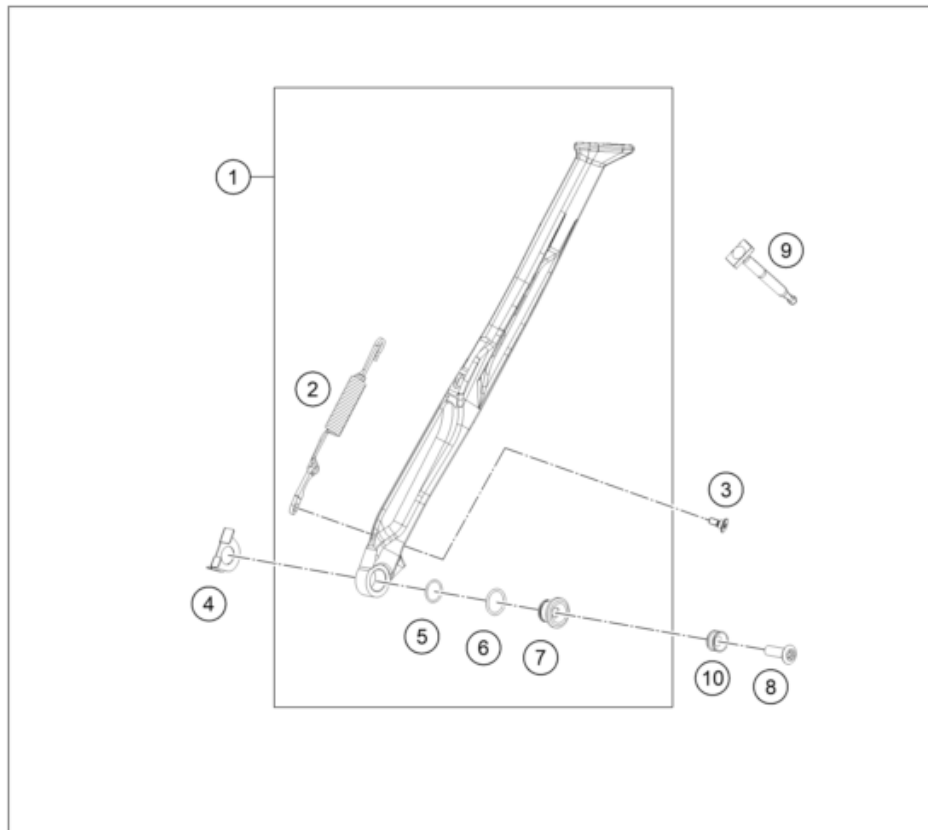

257950310

81377

* NEW PART

X ON DEMAND

POS	PARTNUMBER		PIECE
1	A44003090044	Skid plate	1
2	0025060306	HH collar screw M6x30 TX30	2
3	A46003090030	bushing skid plate	2
4	0025060166	HH collar screw M6x16 TX30	2

237950330

60137

* NEW PART

X ON DEMAND

POS	PARTNUMBER		PIECE
1	A46003023044	Side stand cmpl.	1
2	A46003024000	Side stand spring	1
3	69013099050	Screw for expansion tank	1
4	A46003023050	Side stand stopper sheet	1
5	0770125015	O-RING 12,5X1,5 NBR	1
6	0770180020	o-ring 18.00x2.00 NBR70	1
7	78003023080	SIDE STAND BUSHING EXC USA 08	1
8	0019080306S	COUNTER-SUNK SCREW ISA45 M8X30	1
9	A46003025000	Side stand, rubber strap	1
10	78003023081	Side stand bushing	1