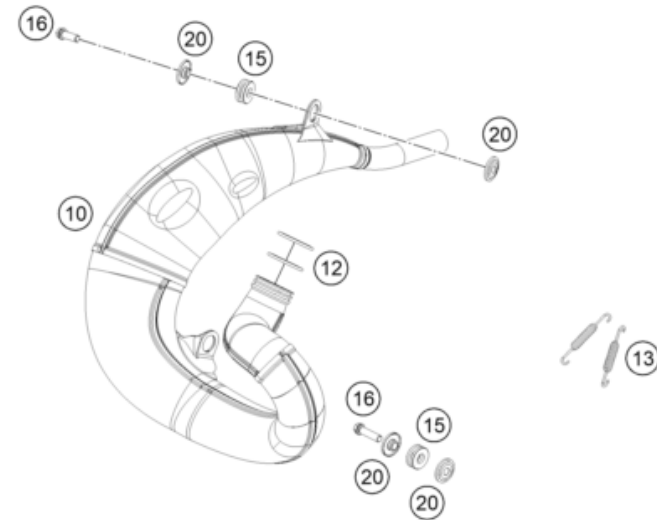

EXHAUST SYSTEM

300 XC-W HARDENDURO 2026 US 2026

POS	PARTNUMBER		PIECE
1	A45005081000	silencer EXC	1
2	78105081010	SCREW TORX M5X10	7
4	0011480800	DUMMY RIVET 4,8X 8 NIRO	7
5	77205068000	Damp. compon. black	2
6	A44005079060	end cap cpl.	1
7	55505083085	stuffingyarn package	1
8	50233041000	Pair of washers M6 NORDLOCK	2
9	0025060306	HH collar screw M6x30 TX30	2
10	A44005007000	manifold	1
11	50405057000	exhaust rubber	1
12	0770440030	O-RING 44,00X3,00 VITON	2
13	A46005016000	Tension spring L=62mm	2
15	79105068000	Damper gray	2
16	0025080306	HH collar screw M8x30	2
18	50405058000	Hose spring	2
19	77205169000	Bushing 7.5x12x28x8.3	4
20	77805069000	Bushing 8.5x12x28x8.3	4

24A4900513

68023

* NEW PART

X ON DEMAND