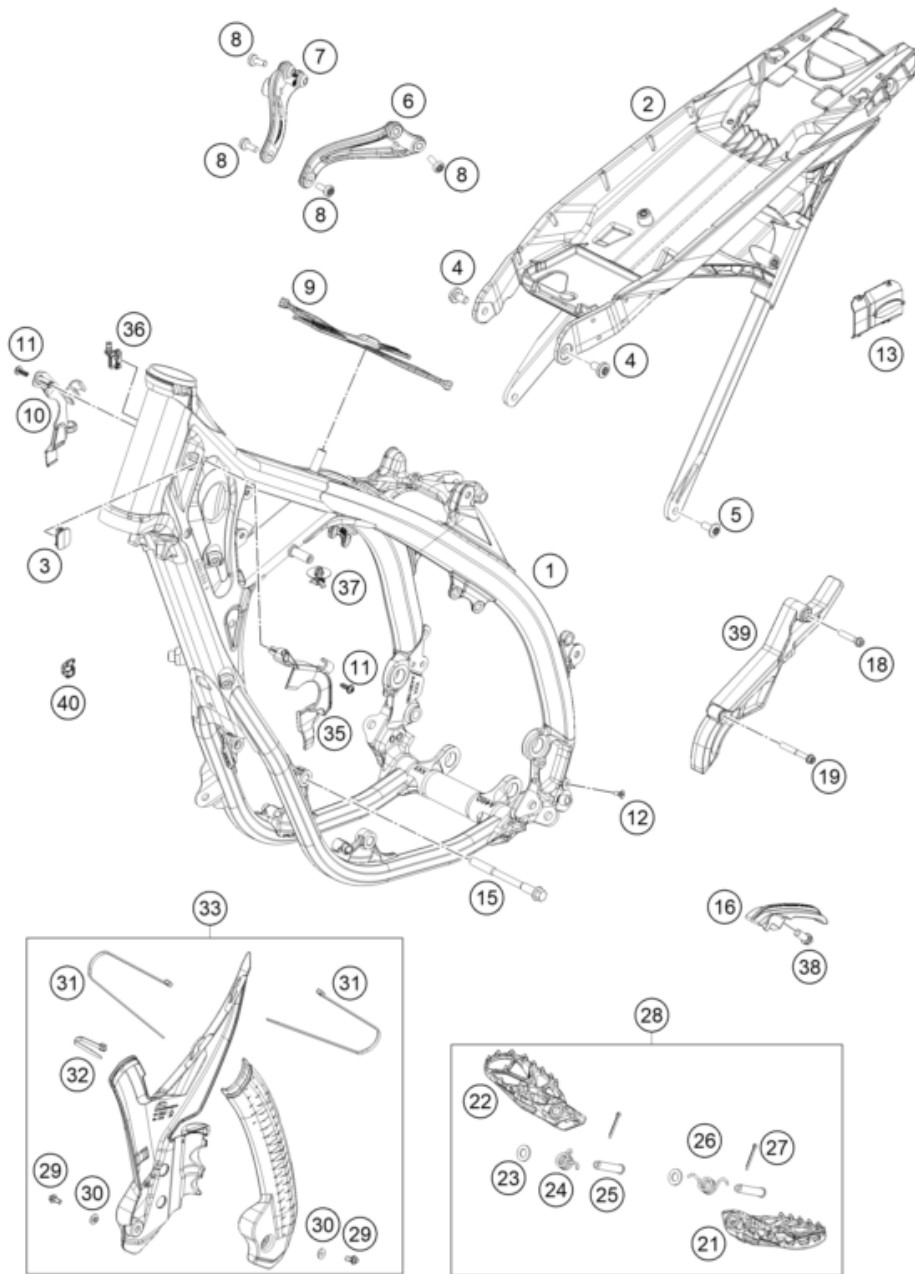

24A4900216

81376

* NEW PART

X ON DEMAND

POS	PARTNUMBER		PIECE
1	A45003001000EB	frame	1
2	A46003002000	Subframe	1
3	79111013010	Cover control head sheet	1
4	09000008016U0	Special screw M8x16 ISA45 self-locking	2
5	79003003000	Special screw M8X18 TORX45 SL	2
6	A42003013000C1	Engine brace left	1
7	A42003014000C1	Engine brace, right	1
8	0035080206S	SHCS M8x20 TX45	6
9	A46007012100	Fuel tank rubber	1
10	A46003099020	Cable bracket/throttle cable guide	1
11	0081050141	EJOT PT screw K50x14	2
12	69013099050	Screw for expansion tank	1
13	A49003002050	Intake air cover	1
15	59003013000	Enginebrac. screw M10X123 WS=13	2
16	A46003053000	Chain slider below	1
18	0025080206	HH collar screw M8x20	1
19	0025060456	HH COLLAR SCREW M6X45 TX30	1
21	A46003140000	Footpeg left	1
22	A46003141000	Footpeg right	1
23	0125100003	washer DIN 125 A 10.5	2
24	A46003045000	Footrest spring right	1
25	54803044000	PIN FOR FOOT PED 51.5X9.8 MM	2
26	A46003044000	Footrest spring left	1
27	0094032253	PIN DIN0094-3,2X25 STEEL	2
28	A46003137033	Footpeg set	1
29	0025050106	HH collar screw M5x10 TX30	2
30	54803092060	Bush f. frame protection 03	2
31	44011076200	Cable tie 200/4.6mm black	2
32	44011076140	CABLE TIE 140/2,5MM BLACK	1
33	A46003994000EB1	Factory Racing frame protection set	1
35	A46003099010	Cable bracket	1
36	79107013010	wire holder / fuel ventilation	1
37	79711013010	Cable bracket d8	1
38	0025080206	HH collar screw M8x20	1
39	A44003096000	Front sprocket cover	1
40	A49003099030	Cable protection	2

257950310

81377

* NEW PART

X ON DEMAND

POS	PARTNUMBER		PIECE
1	A44003090044	Skid plate	1
2	0025060306	HH collar screw M6x30 TX30	2
3	A46003090030	bushing skid plate	2
4	0025060166	HH collar screw M6x16 TX30	2