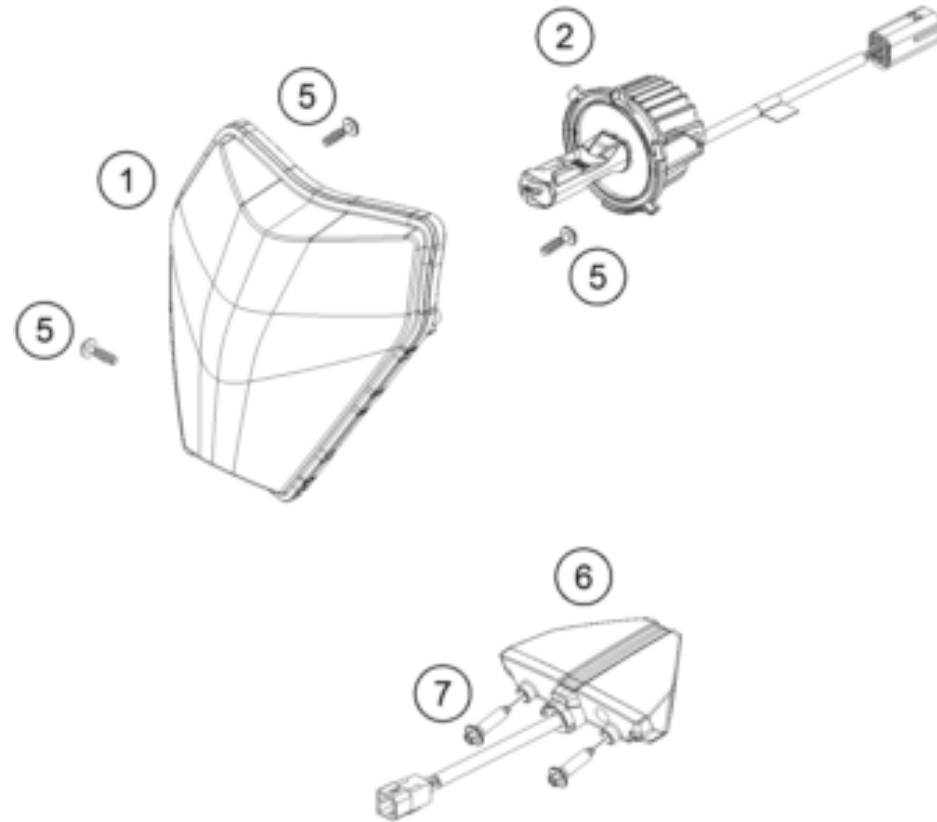

227951390

58280

* NEW PART

X ON DEMAND

POS	PARTNUMBER		PIECE
1	A49014001080	Headlamp KTM	1
2	A49014002000	LED-Unit	1
5	0081050181	SCREW FOR PLASTIC K50X18 T20	3
6	79714040000	Tail light	1
7	0017060255	EJOT PT screw K60X25-Z SW6	2