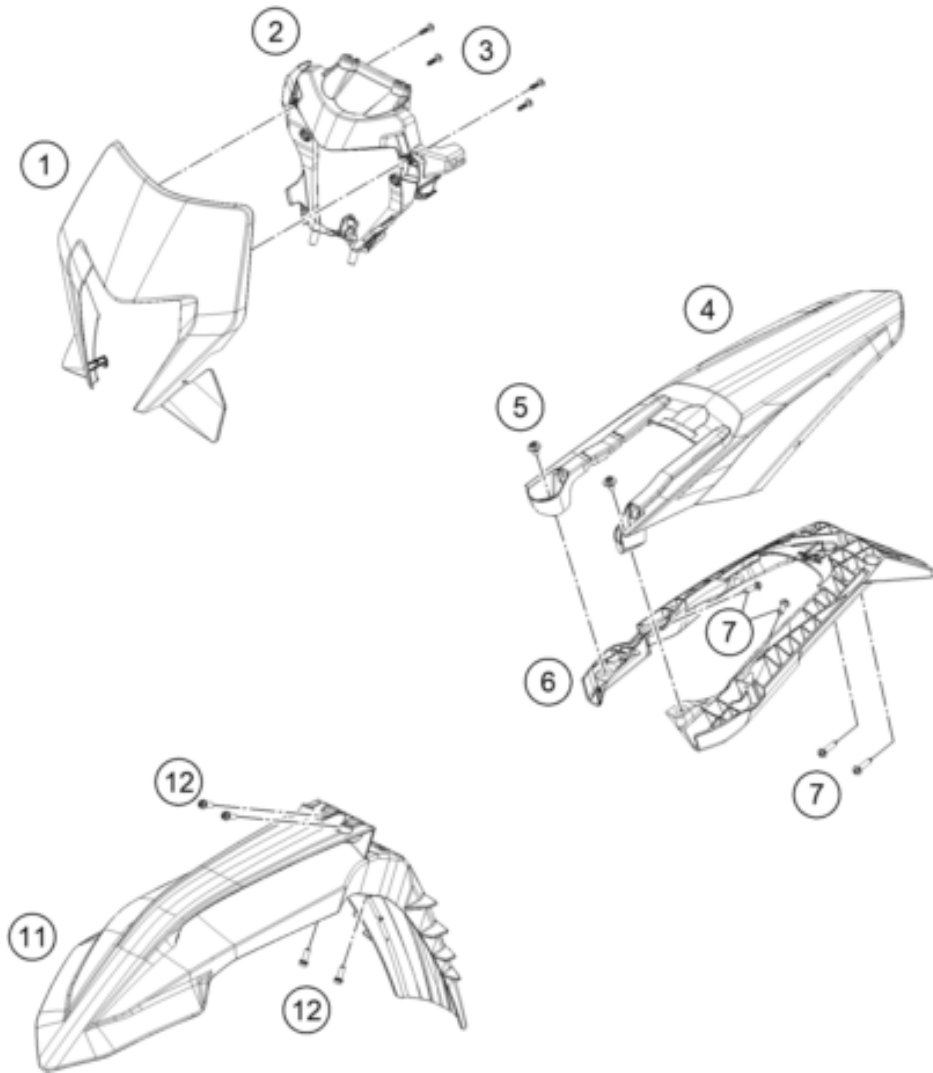

81381

* NEW PART

X ON DEMAND

POS	PARTNUMBER		PIECE
1	A49007088200	Fuel pump	1
2	0017060305	Special screw K60X30 WS=6	4
3	00050157706	Variable one-ear clamp 15.7mm	4
4	A44007016000	Fuel hose, tank	1
5	5850701050030	Clutch CPC PLCD17005, black	1
6	78141013190	Fuel filter	1
7	58507012000	O-ring VITON f. plug CPC 05	1
8	77707010000	Fuel connection	1
9	A44007017000	Fuel hose, tank	1
10	A46007088050	Fuel pump seal	1
11	A46007018044	Fuel pump filter kit	1
12	A46007007000	CPC protection cap	1

26A4800730

81218

* NEW PART

X ON DEMAND

POS	PARTNUMBER		PIECE
1	A49008001000EBG	Head lamp mask with decal	1
2	A49008001010C1	Headlight mask bottom part	1
3	0081050181	SCREW FOR PLASTIC K50X18 T20	4
4	A49008013000ABB	Rear fender EXC with decal	1
5	83008000012	special screw M6x12x3	2
6	A49008015000	License plate holder support	1
7	0017060205	Screw for plastic K60X20 SW6	4
11	A46008010000EB	Fender	1
12	0025060166	HH collar screw M6x16 TX30	4