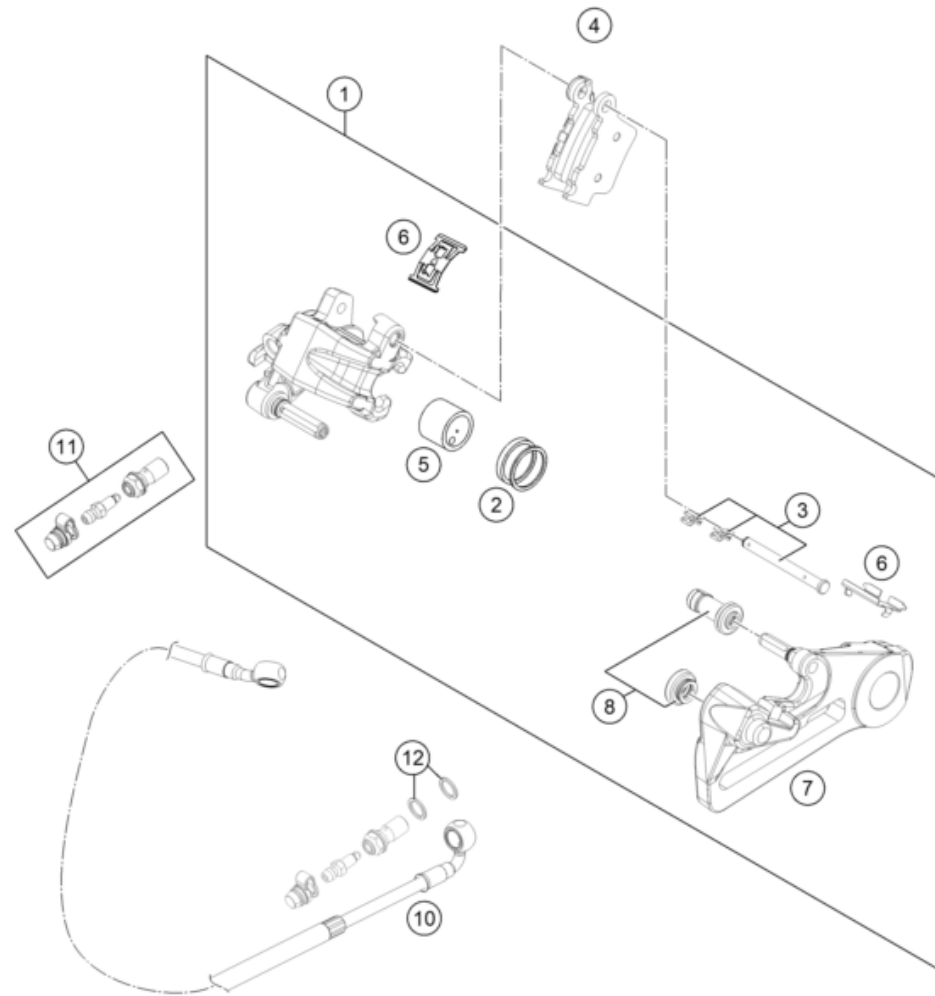

REAR BRAKE CALIPER

300 XC-W HARDENDURO 2026 US 2026

POS	PARTNUMBER		PIECE
1	A46013080001	Rear brake caliper PF 26 b cml.	1
2	50313081200	REPAIR KIT SEALING RINGS 26MM	1
3	54813082000	Bolt set for brake caliper 03	1
4	54813090300	Brake pad set rear TOYO	x
4	79013090000	Brake pad rear TOYO B204	1
5	77713083000	BRAKE PISTON 26MM 2013	1
6	54813018000	Retaining spring set 2003	1
7	A46013075000	Brake caliper support	1
8	54613218100	CUP SET SHORT	1
10	77213070300	Rear Brakehose	1
11	62513020000	BLEEDER SCREW CPL. 05	1
12	0603100141	sealing ring DIN 7603 10x14x1	2

227951390

58280

* NEW PART

X ON DEMAND