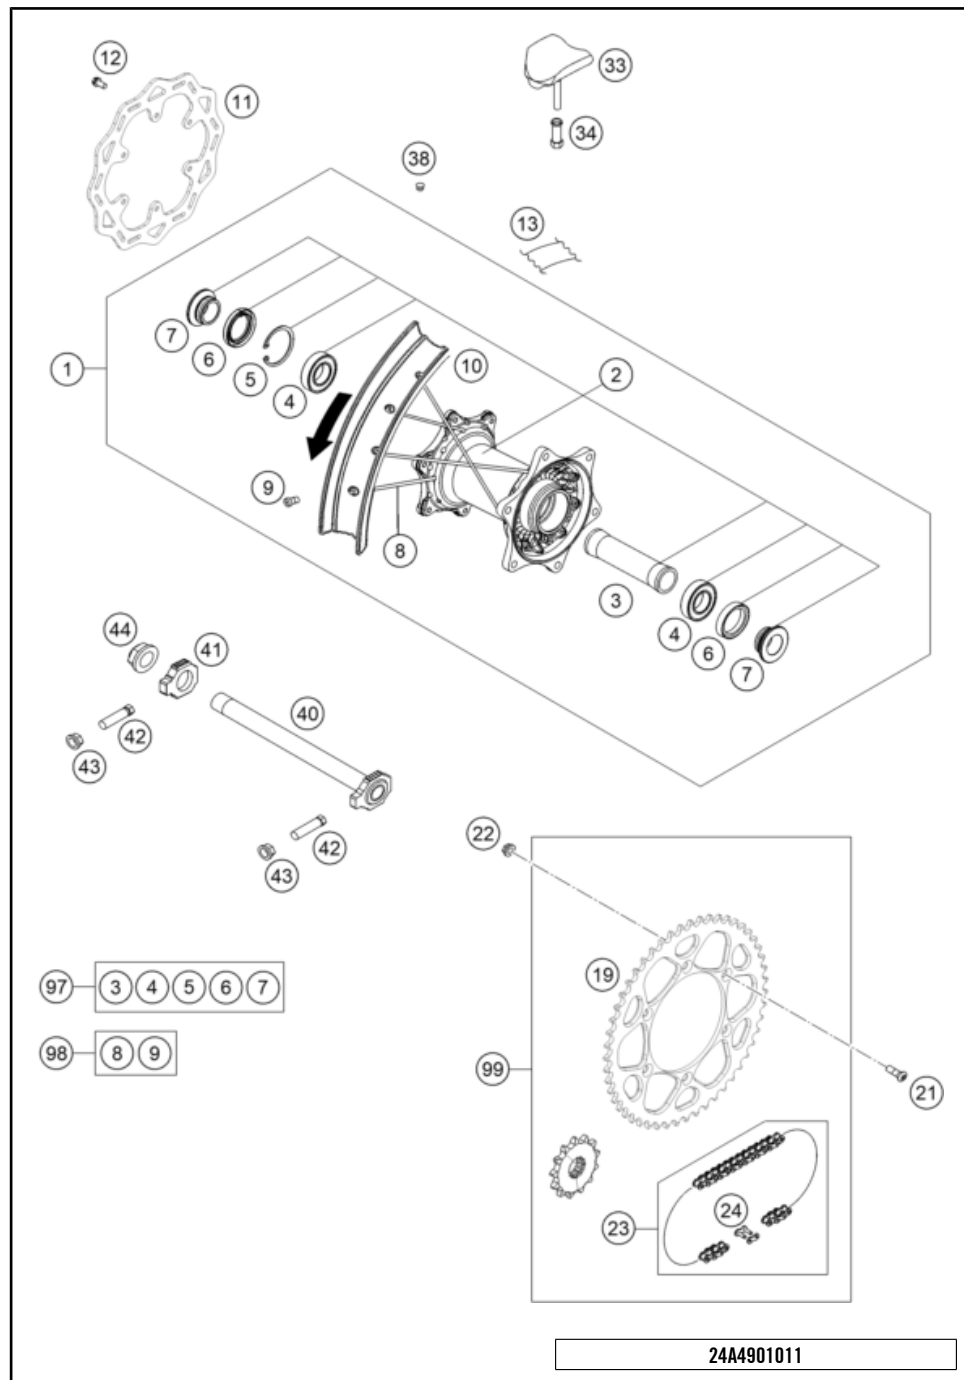

REAR WHEEL

300 XC-W HARDENDURO 2026 US 2026

POS	PARTNUMBER		PIECE
1	A4901090104404	Factory rear wheel 2.15x18"	1
2	A4601091004404	Rear wheel hub	1
3	A46010011000	Bearing spacer tube 121.5mm	1
4	0625060058	Grooved ball bear.6005 DDU2CG23S6NM	2
5	0472047175	CIRCLIP DIN0472-47X1,75	1
6	0760354771	Radial shaft seal 35X47X7 TC	2
7	A46010016000	Spacing tube rear wheel	2
8	7901007119330	SPOKE M4,5X193-18" BLACK 16	36
9	7710907200004	SPOKE NIPPLE M4,5 AL ORAN.11	36
10	A54010070000C1A	Rear rim 18x2.15	1
11	25010960000	Brake disc rear D=220MM	1
12	59009062013	SPECIAL SCREW M6X13 WS=8 10.9	6
13	50310073200	Tube protector 18" and 19"	1
19	5841005104504	Supersprox-Stealth rear sprocket	1
19	5841005104704	Rear sprocket 47 teeth	x
19	5841005104604	REAR SPROCKET ORANGE 46 T.	x
19	5841005104704	Rear sprocket 47 teeth	x
19	5841005104804	REAR SPROCKET ORANGE 48-T	x
19	5841005104904	REAR SPROCKET ORANGE 49-T	x
19	5841005105004	REAR SPROCKET ORANGE 50-T	x
19	5841005105104	REAR SPROCKET ORANGE 51-T	x
21	0019080266S	COUNTER-SUNK SCREW ISA45 M8X26	6
22	06923080003	Hex. nut DIN EN 1661 M8 WS13	6
23	78010267118	CHAIN DID 118 LINKS	1
24	78010266000	CONNECTING LINK F. 78010267118	1
24	78010266100	RIVETING LINK FOR 78010267118	1
33	78110090200	Tyre locker 2,15"	1
34	77110090050	Nut for wheel holder	1
38	55003135000	Plug for rim	x
40	A46010085044	Wheel spindle rear wheel compl.	1
41	A46010084000	Chain tension adjuster right	1
42	50304040100	Screw M10x1.25x50 WS10	2
43	58414030000	HH COLLAR NUT M10X1,25 WS=13	2
44	A46010086000	Collar nut M22x1.5 WS=30	1
97	A46010015010	wheel bearing repair kit	x
98	00050000994	Spoke kit rear 18"	x
99	SPA113U45KM118A	Drivetrain kit 13Z/45Z	x

24A4901011

81387

* NEW PART

X ON DEMAND