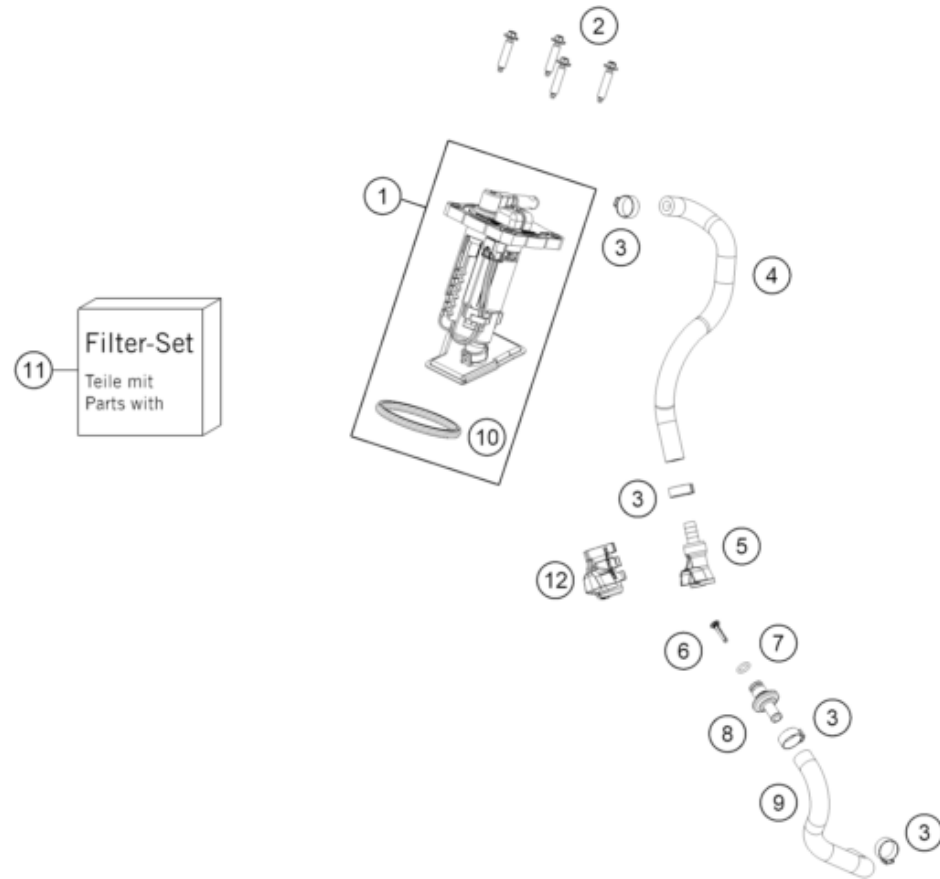

24A4900613

81378

* NEW PART

X ON DEMAND

237950711

POS	PARTNUMBER		PIECE
1	A49007213000	Fuel tank	1
2	79107011000	Seat holder screw	4
3	78107008044C1	Fuel cap compl. 14	1
4	A46007014000	Fuel tank role	3
5	0026060136	COLLAR SCREW M6X13 ISA30	3
6	79107013010	wire holder / fuel ventilation	1
7	78007100780	Vent hose 5.6 x 10 x 780	1
8	A46008054100ABA	Spoilerset Hardenduro '26 with decal	1
10	0025060126	HH collar screw M6x12 TX30	4
11	0025060256	HH collar screw M6x25 TX30	1
12	0017060206	SCREW F. PLASTIC K60X20AL SW6	4
13	A46007040000C1A	Factory racing seat	1
14	A46007040050C1A	Factory Racing seat cover	1
15	A46007046000	Seat installation	1
16	0004711200100	Lock ring DIN471 12x1	1

81381

* NEW PART

X ON DEMAND

POS	PARTNUMBER		PIECE
1	A49007088200	Fuel pump	1
2	0017060305	Special screw K60X30 WS=6	4
3	00050157706	Variable one-ear clamp 15.7mm	4
4	A44007016000	Fuel hose, tank	1
5	5850701050030	Clutch CPC PLCD17005, black	1
6	78141013190	Fuel filter	1
7	58507012000	O-ring VITON f. plug CPC 05	1
8	77707010000	Fuel connection	1
9	A44007017000	Fuel hose, tank	1
10	A46007088050	Fuel pump seal	1
11	A46007018044	Fuel pump filter kit	1
12	A46007007000	CPC protection cap	1