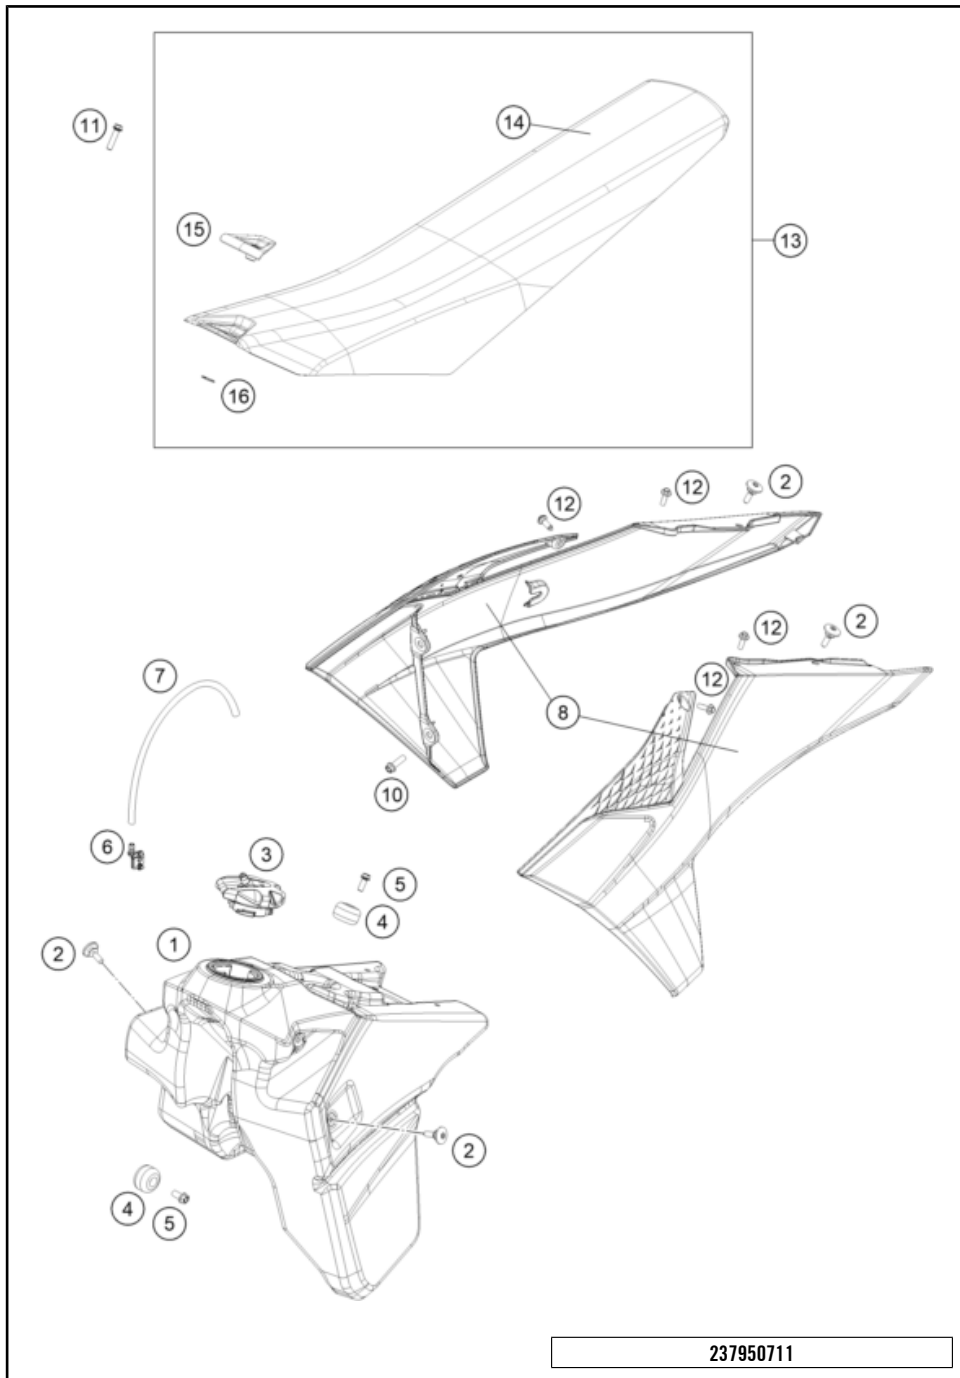

237950711

POS	PARTNUMBER		PIECE
1	A49007213000	Fuel tank	1
2	79107011000	Seat holder screw	4
3	78107008044C1	Fuel cap compl. 14	1
4	A46007014000	Fuel tank role	3
5	0026060136	COLLAR SCREW M6X13 ISA30	3
6	79107013010	wire holder / fuel ventilation	1
7	78007100780	Vent hose 5.6 x 10 x 780	1
8	A46008054100ABA	Spoilerset Hardenduro '26 with decal	1
10	0025060126	HH collar screw M6x12 TX30	4
11	0025060256	HH collar screw M6x25 TX30	1
12	0017060206	SCREW F. PLASTIC K60X20AL SW6	4
13	A46007040000C1A	Factory racing seat	1
14	A46007040050C1A	Factory Racing seat cover	1
15	A46007046000	Seat installation	1
16	0004711200100	Lock ring DIN471 12x1	1

81381

* NEW PART

X ON DEMAND