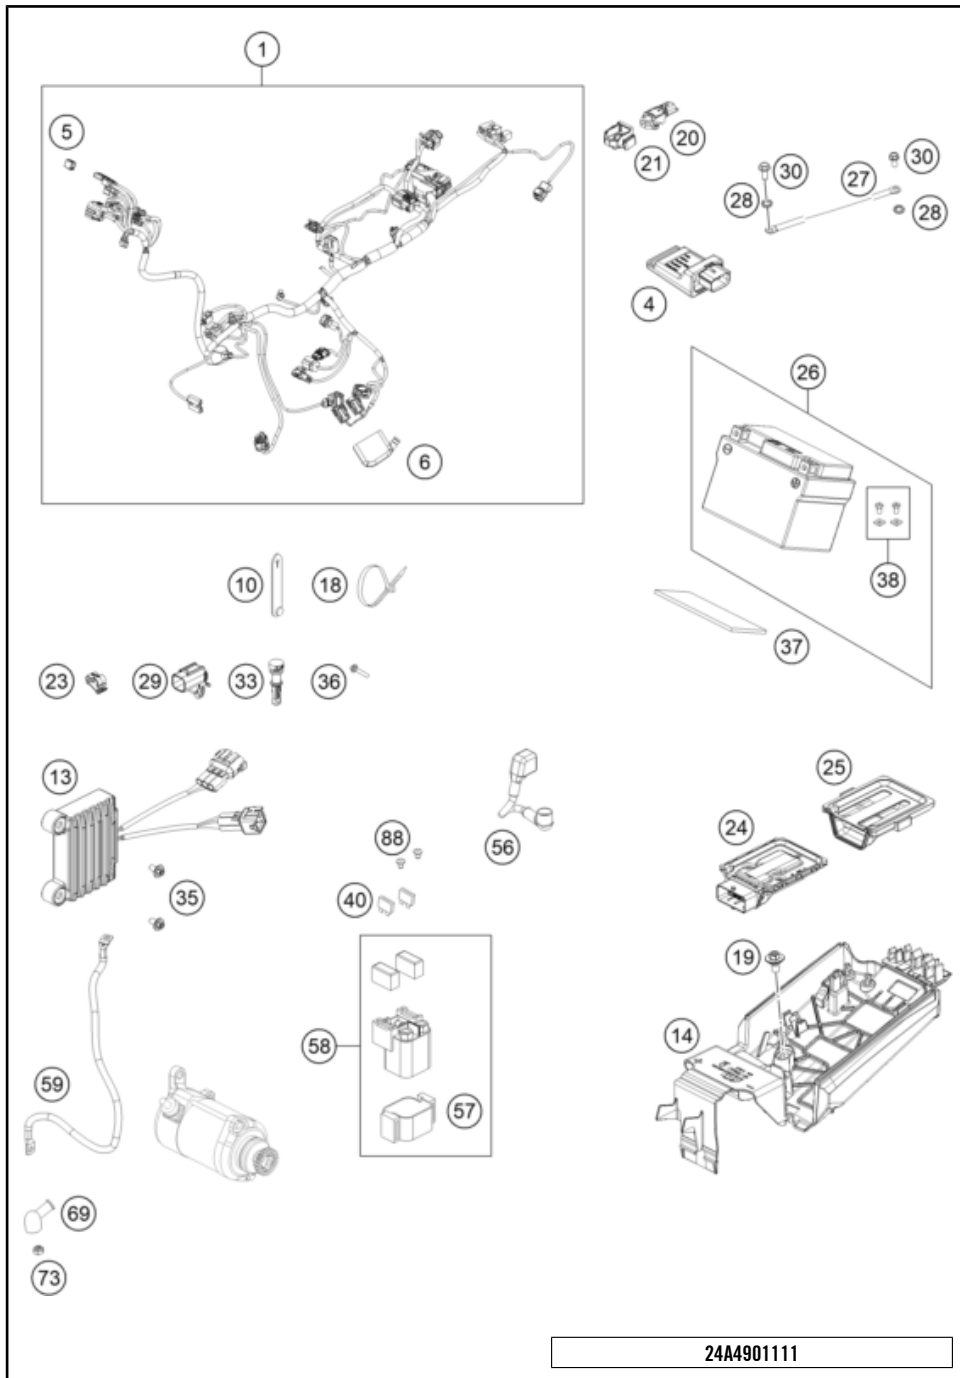

24A4901011

81387

* NEW PART

X ON DEMAND

POS	PARTNUMBER		PIECE
1	A45011175000	Main wiring harness US	1
4	A49011033033	Offroad-control-unit 1.0	1
5	000700000LP001	dummy plug	1
6	A42041025000	Injection valve protection	1
10	60011093075	Rubber cable tie 75MM 03	1
13	A49011034000	Voltage regulator	1
14	A46011055100	Battery holding bracket	1
18	44011076140	CABLE TIE 140/2,5MM BLACK	x
18	44011076200	Cable tie 200/4.6mm black	x
18	44011076305	Cable tie 300/4,8mm black	x
19	83008000012	special screw M6x12x3	1
20	A45041075000	Crank case pressure sensor	1
21	A45041075010	Rubber band, crankcase pressure sensor	1
23	83013026000	Line guide	1
24	A45041031000	Engine control unit	1
25	A45041031050	Engine control unit rubber	1
26	79111053000	battery 12V/24Wh	1
27	75011097100	Ground wire	1
28	58411098100	Contact washer M6 VSV-K6	3
29	0007000000U002	Plug cap	1
30	0025050126	HH collar screw M5x12 TX30	2
33	55641030000	Holder control unit	4
35	0023060123	COLLAR SCREW M6X12 TX	1
36	0017060205	Screw for plastic K60X20 SW6	3
37	59003001099	METAMOLL 90X45X3MM 03	1
38	79111053010	screw kit only for 79111053000	1
40	58011109120	Plug-in fuse, big 20A	2
56	A46011059050	Battery cable compl.	1
57	58211058050	BRACKET RUBBER F.STARTRELAY 07	1
58	58211058000	Starter relay 12V 99	1
59	A44011059000	Starter cable	1
69	77240099000	Protection cap for starter engine	1
73	0985060003	Self lock. nut DIN985-M6-A2	1
88	0902060083	Oval head screw ISO 7380 M 6X8 - A2	2