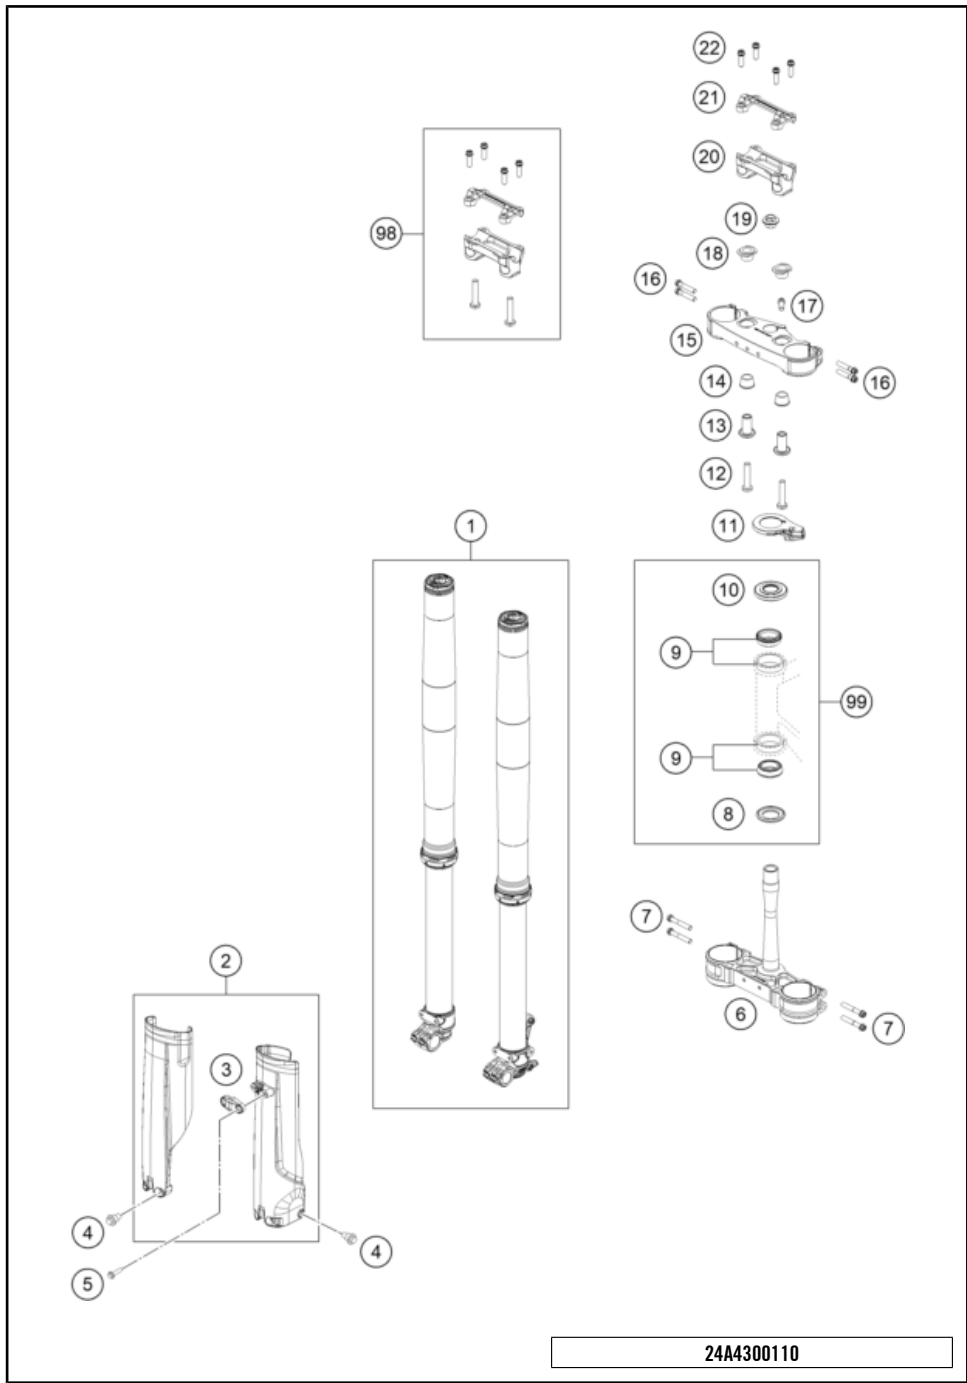

FRONT FORK, TRIPLE CLAMP

300 XC-W HARDENDURO 2026 US 2026

POS	PARTNUMBER		PIECE
1	SPNO	Non orderable part A490C183Z402000	1
2	A46001094000ABL	Fork Protection Kit Hardenduro MY26 with decal	1
3	77701085100AB	Clamp for brake hose	1
4	59001092050	SPECIAL SCREW M6X12,5 WS=8	6
5	0017060206	SCREW F. PLASTIC K60X20AL SW6	2
6	A46001132022C1	Bottom triple clamp, cmpl. X=22mm	1
7	0025080506	HH collar screw M8x50 TX40	4
8	77701084000	O-RING SUPPORT W. SEALING LIP	1
9	54201081100	TAPERED ROLLER BEARING CPL. 06	2
10	A46001086000	Steering head seal	1
11	A49002065000	Steering lock	1
12	0035100509S	AH collar screw M10x50 ISA45	2
13	A46001139034	Handlebar mount, bottom part	2
14	83001040000	Rubber bush	2
15	A46001134022C1	Triple clamp top X=22mm	1
16	0025080406	HH COLLAR SCREW M8X40 TX40	4
17	0015080256S	HH COLLAR SCREW M8X25 WS=10	1
18	A46001035001	Rubber bushing	2
19	A46009082000	Collar screw M20x1.5 SW17 Al	1
20	A48001139036	Handlebar mount D28 mm-H36 mm	1
21	79001038000	Handlebar clamp 28MM	1
22	0025080256	HH collar screw M8x25	4
98	A48001039010	handlebar mount kit D28mm-H36mm	x
99	A46001081044	Repair Kit steering head bearing	x

24A4300110

81380

* NEW PART

X ON DEMAND