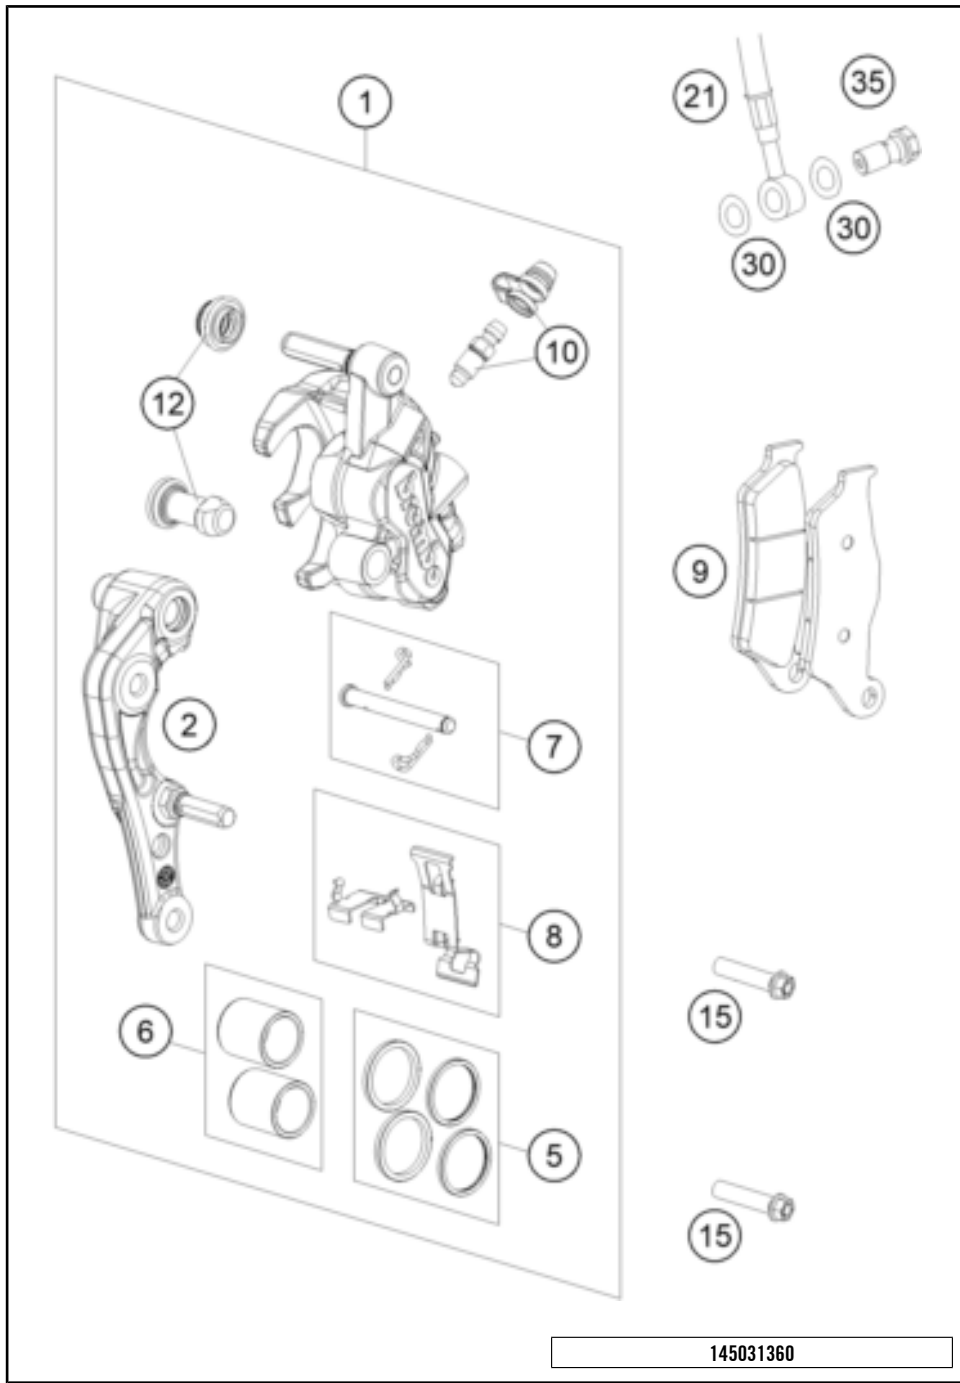

FRONT BRAKE CALIPER

300 XC-W HARDENDURO 2026 US 2026

POS	PARTNUMBER		PIECE
1	7701301500101	CALIPER NAT. WITHOUT PADS	1
2	77013014000	BRAKE CALIPER SUPPORT FRONT 09	1
5	77013021000	REP. KIT SEALS 24MM	1
6	77013019000	REP. KIT PISTON 24MM	1
7	77013017000	BOLT CPL. 09	1
8	77013018000	Retaining plate set BREMBO	1
9	77713030000	Brake pad front	1
10	61013020100	BLEEDER SCREW WITH CAP	1
12	54613218000	CUP SET SHORT	1
15	0025080306S	HH COLLAR SCREW M8X30 TX40	2
21	77713010000	BRAKE PIPE	1
30	0603100141	sealing ring DIN 7603 10x14x1	2
35	54813020100	banjo bolt M10x1x19 black	1

145031360

14399

* NEW PART X ON DEMAND