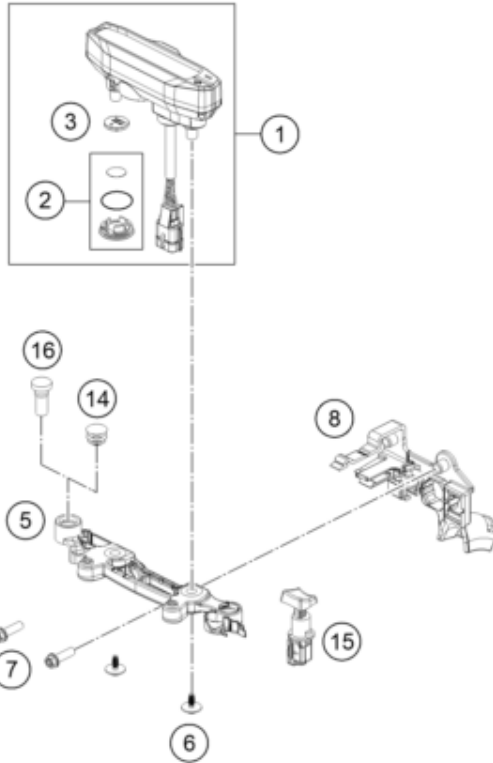

POS	PARTNUMBER		PIECE
1	A49014069000	Dashboard	1
2	77714069010	BATTERY COVER F. SPEEDOMETER	1
3	58314068000	BATTERY F. SPEEDOM. M.A.E. 02	1
5	A49014060000	Instrument cluster	1
6	0081645121	EJOT DELTA PT SCREW 45X12-Z	2
7	0025060206	HH collar screw M6x20 TX30	2
8	A49011083000	Connector support	1
10	54814068100	CABLE FOR DIGITAL SPEEDOM. 06	1
11	83013026000	Line guide	2
12	54814069050	Magnet for digital Speedom. 03	1
13	0471009104	CIRCLIP DIN0471- 9X1 INOX	1
14	50210086000	Plug SFL16	2
15	A49011069044	On/off switch cpl.	1
16	55638063000	Oil Indicator	1

24A4901431

67081

* NEW PART

X ON DEMAND