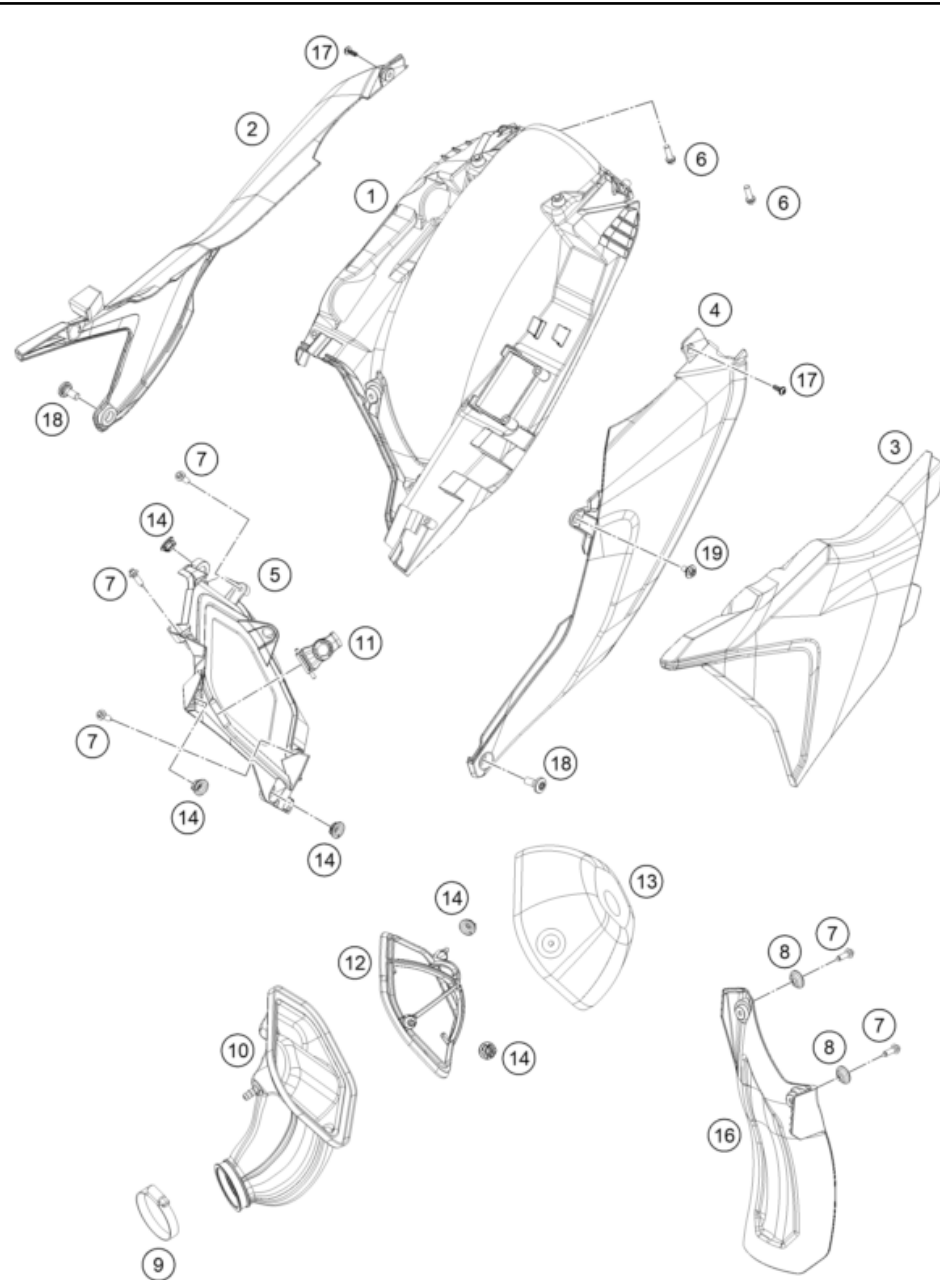

24A4900513

68023

* NEW PART

X ON DEMAND

AIR FILTER

300 XC-W HARDENDURO 2026 US 2026

POS	PARTNUMBER		PIECE
1	A46006101000AB	Air filter box, bottom part	1
2	A46006004000EJB	Airbox cover right with decal	1
3	A46006003000EJB	Air filter box cover with decal	1
4	A46006005000EJB	Airbox cover left with decal	1
5	A46006001010AB	Air filter box front part	1
6	0025060206	HH collar screw M6x20 TX30	2
7	0017060206	SCREW F. PLASTIC K60X20AL SW6	5
8	77304066150	Chain slider bushing	2
9	78006027000	HOSE CLAMP 45-65MM	1
10	A45006026000	Air boot	1
11	A46006017000	Air filter holding bracket	1
12	A42006016000	Air filter support	1
13	A46006015000	Air filter	1
14	47106003160	quick release rubber grommet	5
16	A46004050000	Splash protection	1
17	0081050141	EJOT PT screw K50x14	2
18	79003003000	Special screw M8X18 TORX45 SL	2
19	83008000012	special screw M6x12x3	1