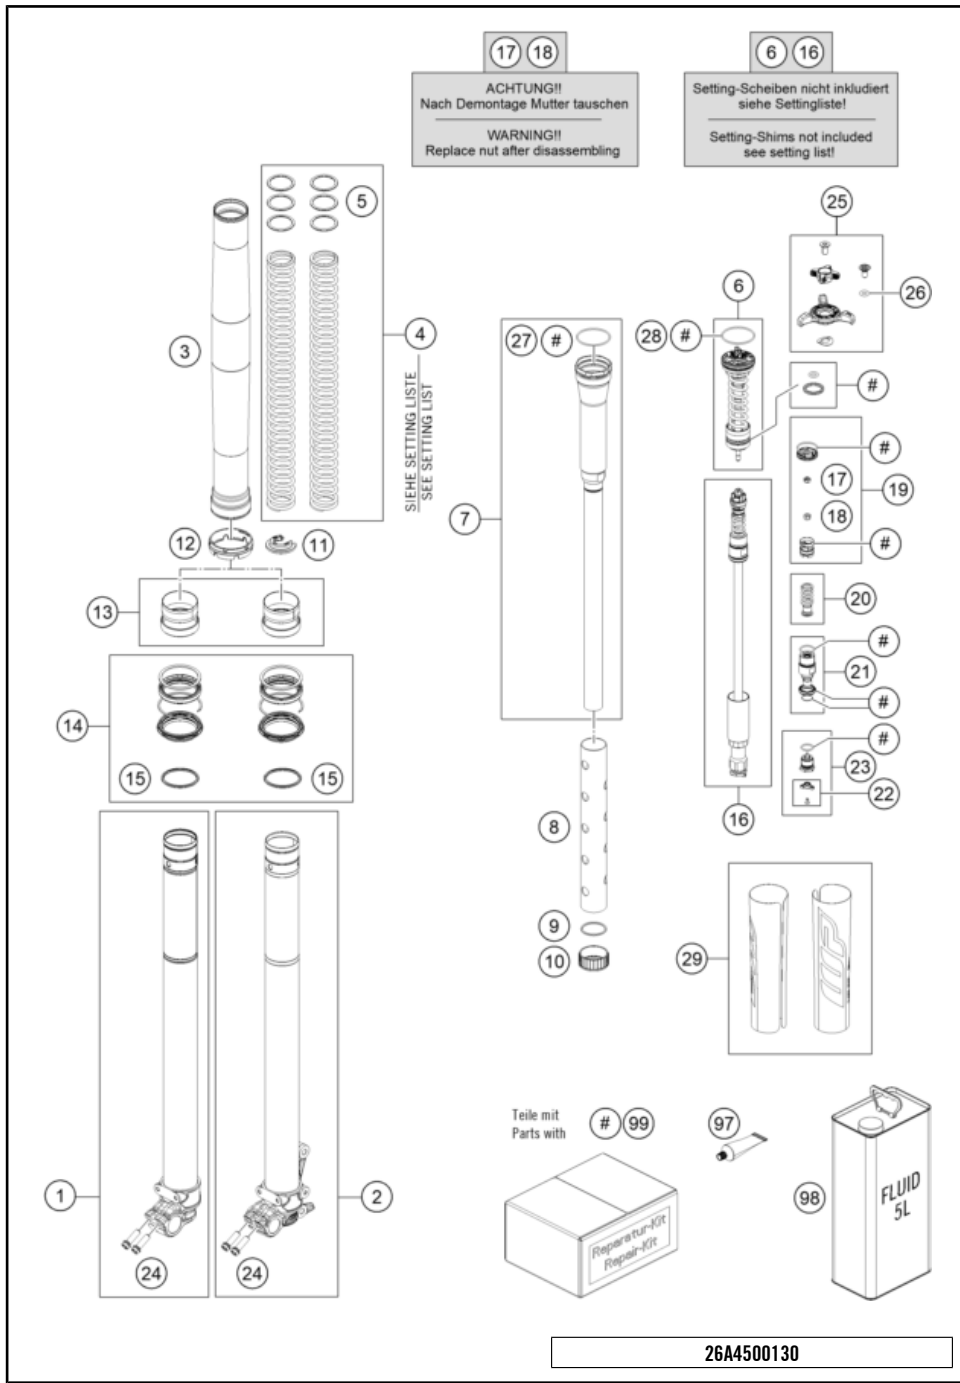

FRONT FORK DISASSEMBLED

300 XC-W HARDENDURO 2026 US 2026

POS	PARTNUMBER		PIECE
98	48601166S1	Fork Fluid Viscosity 4.0 5L	1
99	RP10055T	Seal kit CC spring fork	x

26A4500130

79293

* NEW PART X ON DEMAND