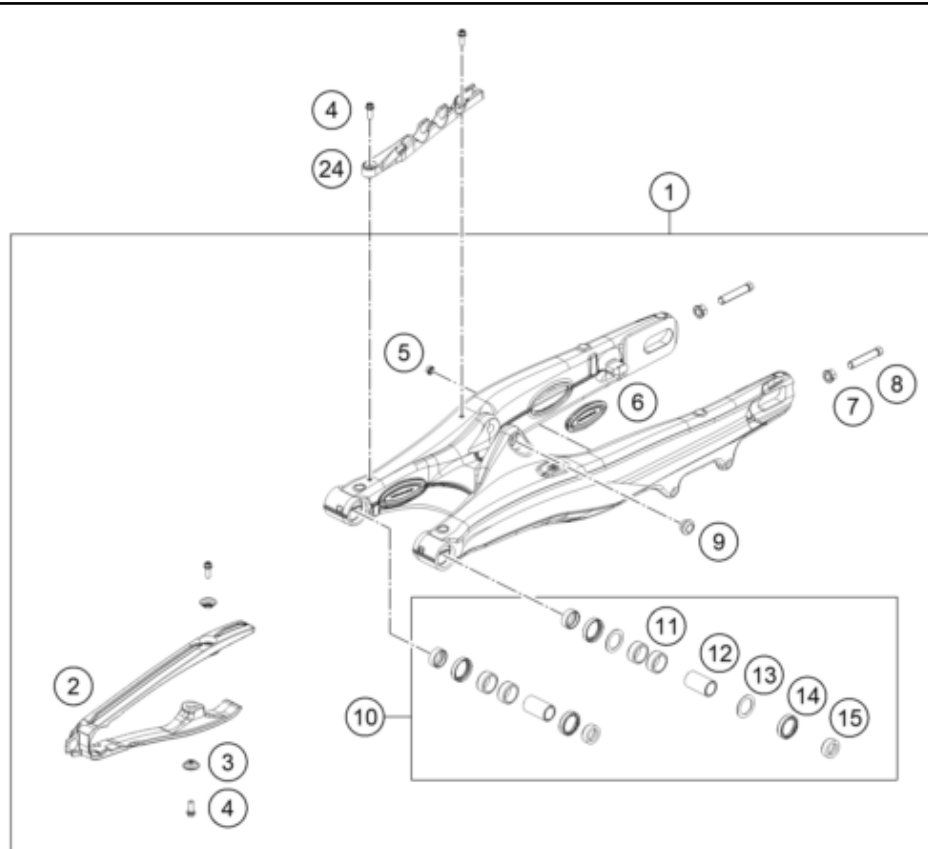

SWING ARM

300 XC-W HARDENDURO 2026 US 2026

POS	PARTNUMBER		PIECE
1	A49004230144	Swingarm cmpl. Enduro 2025	1
2	A46004066100	Chain slider	1
3	77304066150	Chain slider bushing	2
4	0025060166S	HH collar screw M6x16 TX30 SL	5
5	54603055051	Press in nut M6 STEEL ZINC	1
6	A46004041000	Locking cap swingarm	4
7	58414030000	HH COLLAR NUT M10X1,25 WS=13	2
8	50304040100	Screw M10x1.25x50 WS10	2
9	50180105	Threaded bush M12 d20	1
10	79004030110	Repair kit swingarm bearing	1
11	0618222812	Needle bushing HK2212V 22/28/12 MB	4
12	59404032000	Bearing sleeve 17x22x38.7 03	2
13	54603036000	Stop disk 22,2X31,7X1	2
14	0760253270	Radial shaft seal 25x32x7	4
15	77704034000	Support f. shaft seal ring 16	4
20	0025060456	HH COLLAR SCREW M6X45 TX30	1
21	A49004070100C1	Chain guide EXC	1
22	A46004037000	Swingarm pivot	1
23	54804038000	Nut with flange M16X1,5 WS=19 03	1
24	A46004042000	Brake line guide	1

24A4900491

72603

* NEW PART

X ON DEMAND