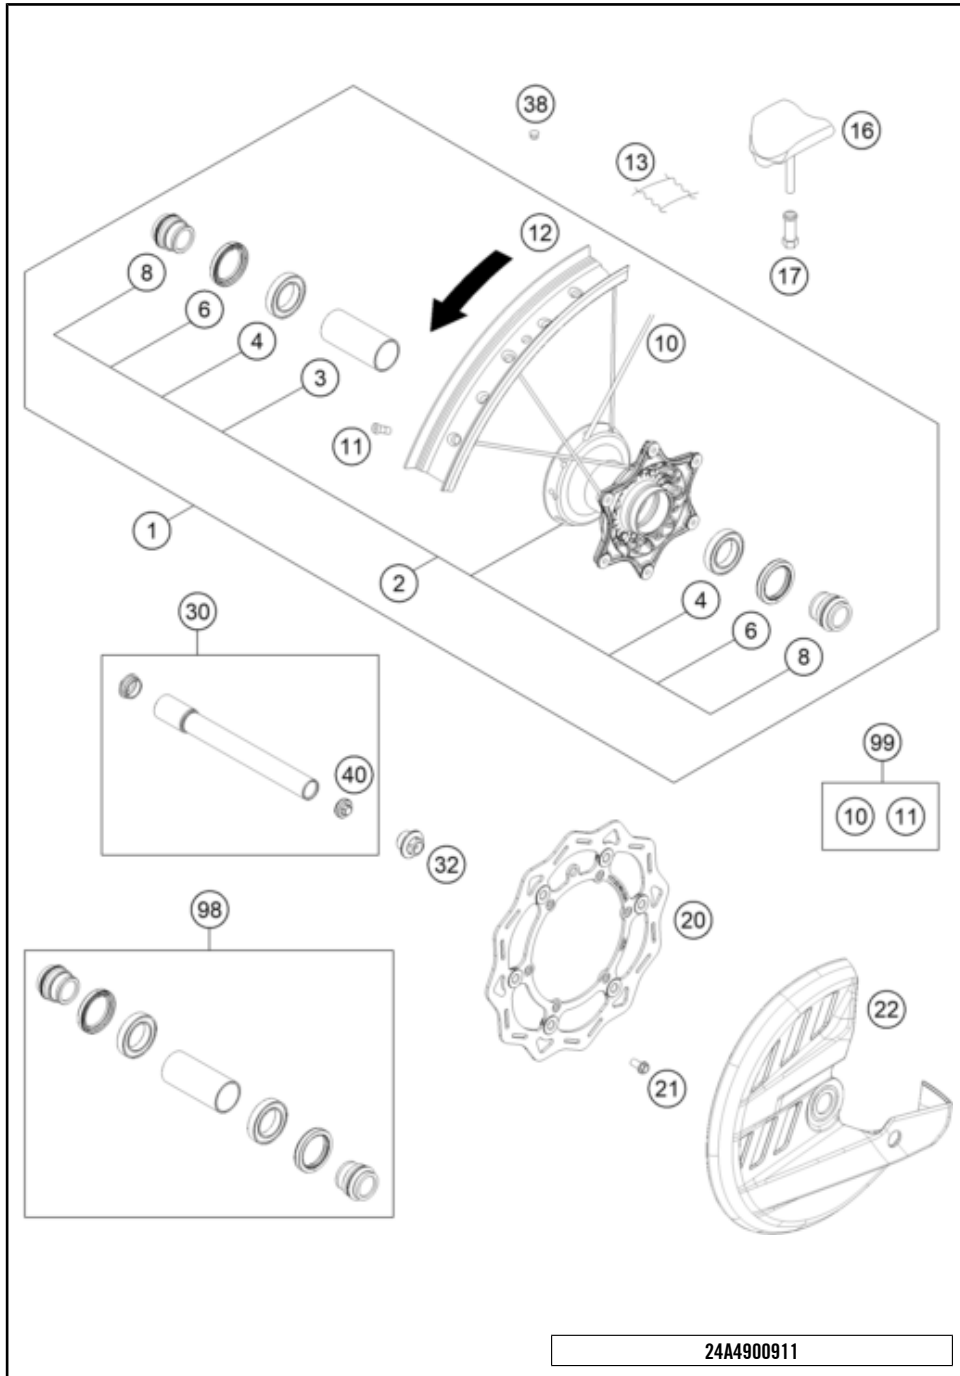

26A4500835

81383

* NEW PART

X ON DEMAND

FRONT WHEEL

300 XC-W HARDENDURO 2026 US 2026

POS	PARTNUMBER		PIECE
1	A4600990104404	Factory front wheel 1.6x21"	1
2	A4600991004404	front wheel hub	1
3	54809011000	BEA.SPACERTUBE 35X2 L=79,4 03	1
4	0625069068	Grooved ball bearing 6906	2
6	0760354771	Radial shaft seal 35X47X7 TC	2
8	77709012000	SPACER BUSHING F. FR. WHEEL	2
10	7900907124030	Front spoke	36
11	7710907200004	SPOKE NIPPLE M4,5 AL ORAN.11	36
12	7910907000030	Front Rim 21x1.60	1
13	50309073000	Tube protector 21"	1
16	78109090200	Tyre locker 1,60"	1
17	77110090050	Nut for wheel holder	1
20	77709160000	Brake disc front D=260MM	1
21	59009062013	SPECIAL SCREW M6X13 WS=8 10.9	6
22	79109961000	Brake disc guard	1
30	79109081033	Wheel spindle front compl, 2019	1
32	A46009082000	Collar screw M20x1.5 SW17 Al	1
38	55003135000	Plug for rim	x
40	7770908107055	AUXILIARY SCREW FRONT	1
98	77709015000	wheel bearing repair kit	1
99	00050000986S	Spoke Kit front 21##	1