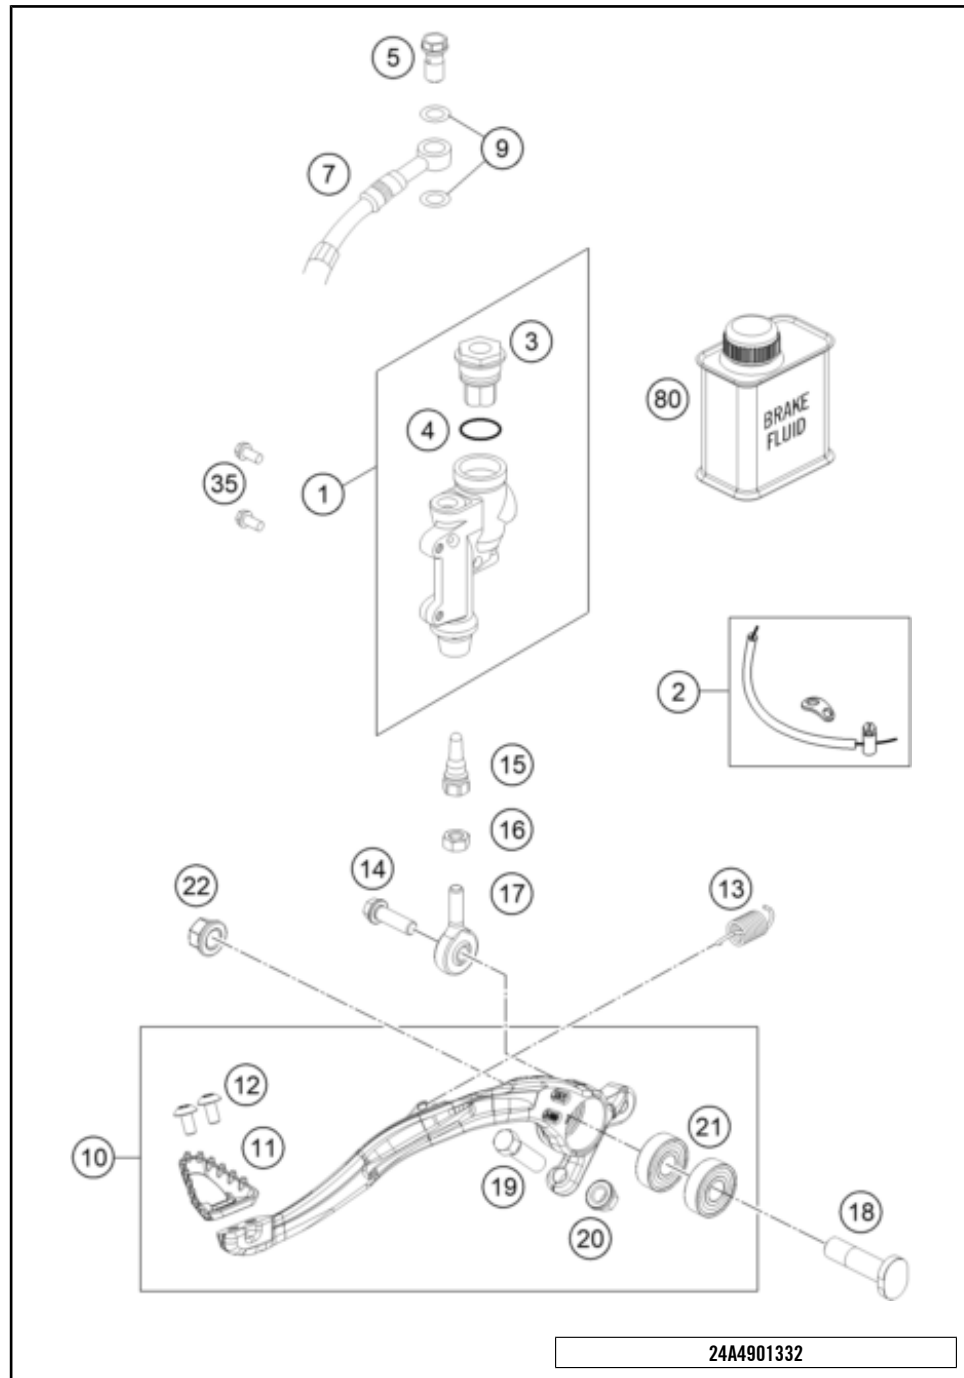

POS	PARTNUMBER		PIECE
1	77013060044	REAR BRAKE CYLINDER CPL.SX 09	1
2	54812063144	Rear brake safety wire	1
3	54813062100	REAR BRAKE CYL. COVER CPL. 04	1
4	54813063000	FOOT-BRAKE CYL. GASKET SX 03	1
5	54813020100	banjo bolt M10x1x19 black	1
7	77213070300	Rear Brakehose	1
9	0603100141	sealing ring DIN 7603 10x14x1	2
10	A46013050044	foot brake lever cpl	1
11	79413051000	Step brake lever 16	1
12	58605083010	SCREW TORX M5X10 05	2
13	A46003062000	Retracting spring	1
14	0025060206S	HH collar screw M6x20 TX30	1
15	54813056000	Push rod L=28MM 03	1
16	0934060003	Hex. nut DIN 934 M6	1
17	54813055100	Joint head CMP6	1
18	47213054000	Screw foot brake lever	1
19	59001037000	Special Screw M8X26 WS=10	1
20	46030045000	flanged nut M8 WS10	1
21	0625060002	deep groove ball bearing SKF 6000-2RS1	2
22	54630044000	COLLAR NUT M10 WS=13	1
35	0025060126	HH collar screw M6x12 TX30	2
80	00062030000	Brake fluid DOT5.1 0,25L	1

24A4901332

81388

* NEW PART

X ON DEMAND