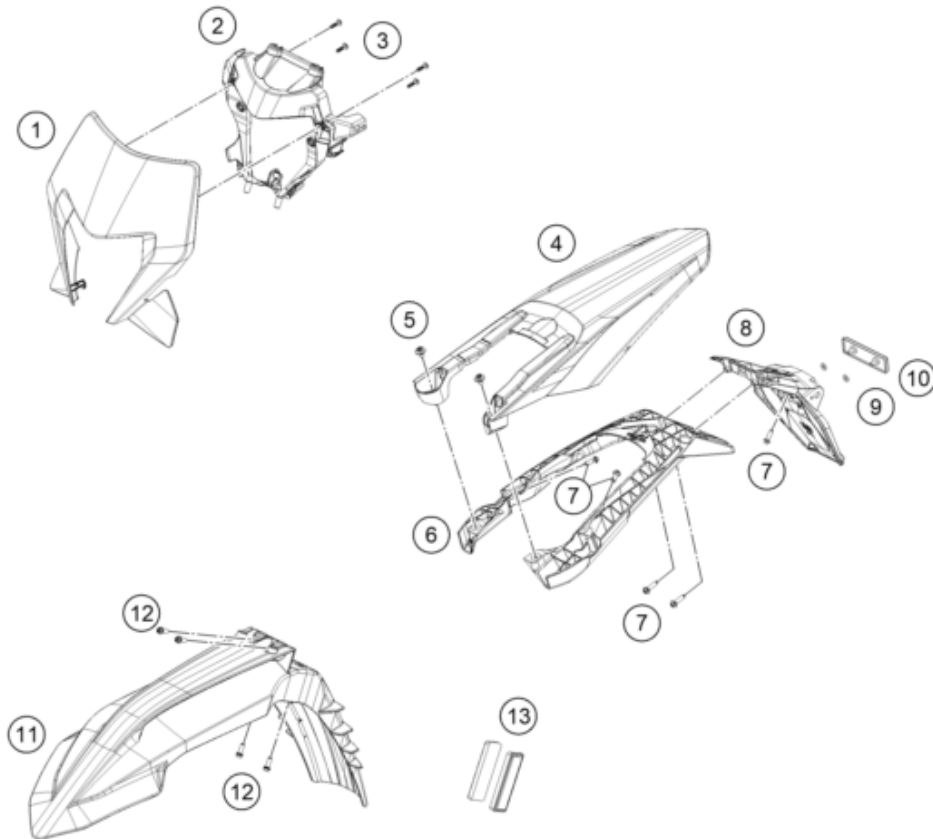

POS	PARTNUMBER		PIECE
1	A49008001000EB	Headlight shroud	1
2	A49008001010C1	Headlight mask bottom part	1
3	0081050181	SCREW FOR PLASTIC K50X18 T20	4
4	A49008013000EBA	Rear fender EXC with decal	1
5	83008000012	special screw M6x12x3	2
6	A49008015000	License plate holder support	1
7	0017060205	Screw for plastic K60X20 SW6	5
8	79708016100	License plate holder support extension	1
9	60408061050	RUBBER 14X6.5X2.3MM	2
10	58412080000	REFLECTOR RED	1
11	A46008010000EB	Fender	1
12	0025060166	HH collar screw M6x16 TX30	4
13	58412080300	REFLECTOR YELLOW "CEV"	2

24A4900810

81107

* NEW PART

X ON DEMAND