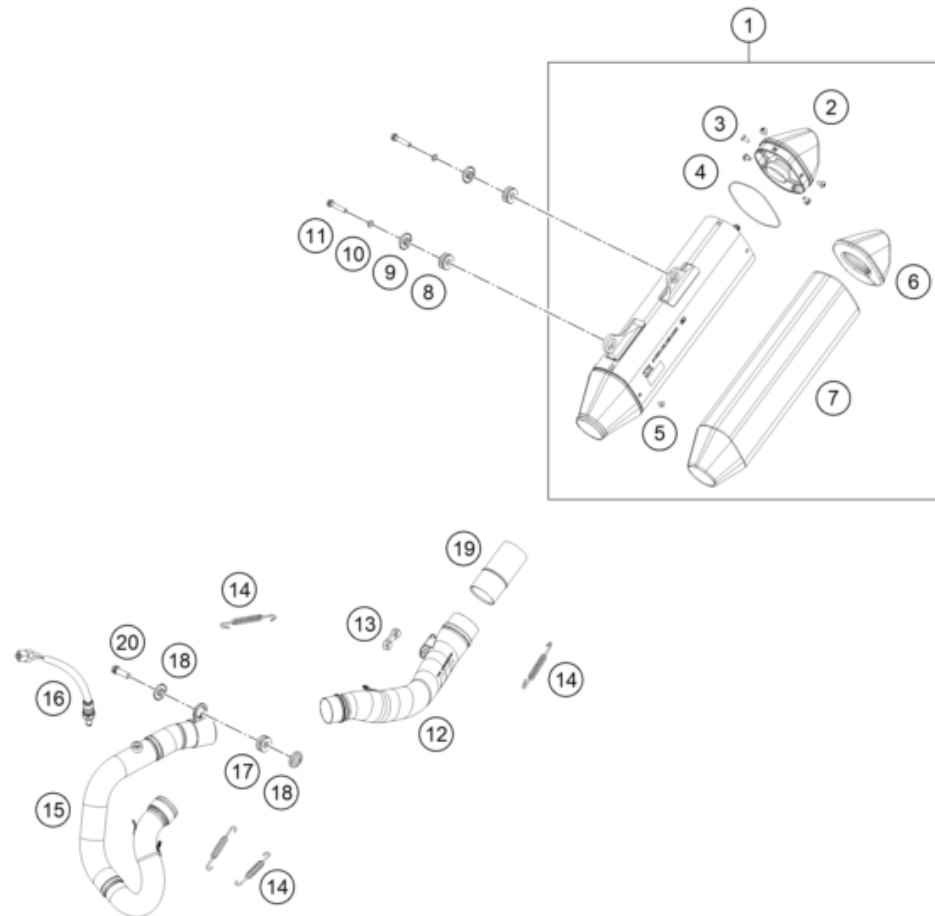

POS	PARTNUMBER		PIECE
1	A49005081000	silencer	1
2	79105081160	Endcap cpl.	1
3	78105081010	SCREW TORX M5X10	5
4	0770800021	O-RING 80,00X2,00 VITON	1
5	0011480800	DUMMY RIVET 4,8X 8 NIRO	5
6	A46005078080	Rockwool preformed	1
7	79105081085	insulating material formed part	1
8	77205068000	Damp. compon. black	2
9	77205169000	Bushing 7.5x12x28x8.3 11	2
10	50233041000	Pair of washers M6 NORDLOCK	2
11	0025060306	HH collar screw M6x30 TX30	2
12	A49005010000	exhaust manifold rear	1
13	79105098000	exhaust spacer	1
14	A46005016000	Tension spring L=62mm	4
15	A46005009000	Manifold EXC / FE 250	1
16	75041090200	LAMBDA SENSOR	1
17	79105068000	Damper gray	1
18	77805069000	Bushing 8.5x12x28x8.3	2
19	A49005091000	Catalytic converter	1
20	0025080206	HH collar screw M8x20	1

24A4900510

63859

* NEW PART

X ON DEMAND