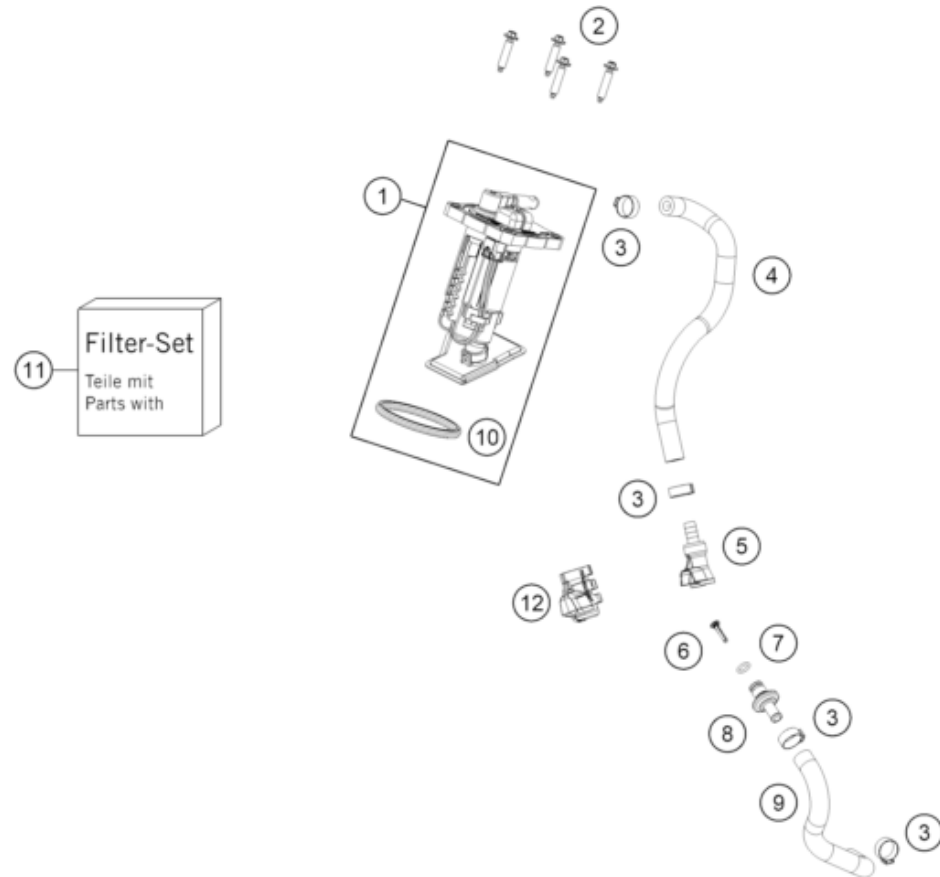

24A4900510

63859

* NEW PART

X ON DEMAND

POS	PARTNUMBER		PIECE
1	A46006101000EB	Air filter box, bottom part XC	1
2	A46006004000EB	Air filter panel	1
3	A46006003000EB	Air filter cover	1
4	A46006005000EB	Side fairing	1
5	A46006001010EB	Air filter box front part	1
7	0025060206	HH collar screw M6x20 TX30	2
9	0017060206	SCREW F. PLASTIC K60X20AL SW6	5
10	77304066150	Chain slider bushing	2
11	79105098000	exhaust spacer	1
12	78006027000	HOSE CLAMP 45-65MM	1
13	A46006126033	Air boot cmpl.	1
14	A46006017000	Air filter holding bracket	1
15	A46006016000	Air filter support	1
16	A46006015000	Air filter	1
19	47106003160	quick release rubber grommet	5
20	54403135000	Plastic cap SFL10	1
21	A49006012150	Air restrictor	1
22	A46006140044	Intake snorkel cpl.	1
23	A46004050000	Splash protection	1
24	0081050141	EJOT PT screw K50x14	2
26	79003003000	Special screw M8X18 TORX45 SL	2
27	83008000012	special screw M6x12x3	1

POS	PARTNUMBER		PIECE
1	A49007013000	Fuel tank	1
2	79107011000	Seat holder screw	4
3	78107008044C1	Fuel cap cmpl. 14	1
4	A46007014000	Fuel tank role	3
5	0025060126	HH collar screw M6x12 TX30	7
7	0600000600000	Hose 5.5x9.5 NBR+PVC p. meter	1
8	A46008054100EBF	Spoilerset Enduro'26 with decal	1
11	0025060306	HH collar screw M6x30 TX30	1
12	0017060205	Screw for plastic K60X20 SW6	4
13	A46007040000C1	Seat	1
14	A46007040050C1	Seat cover	1
15	A46007046000	Seat installation	1
16	0004711200100	Lock ring DIN471 12x1	1