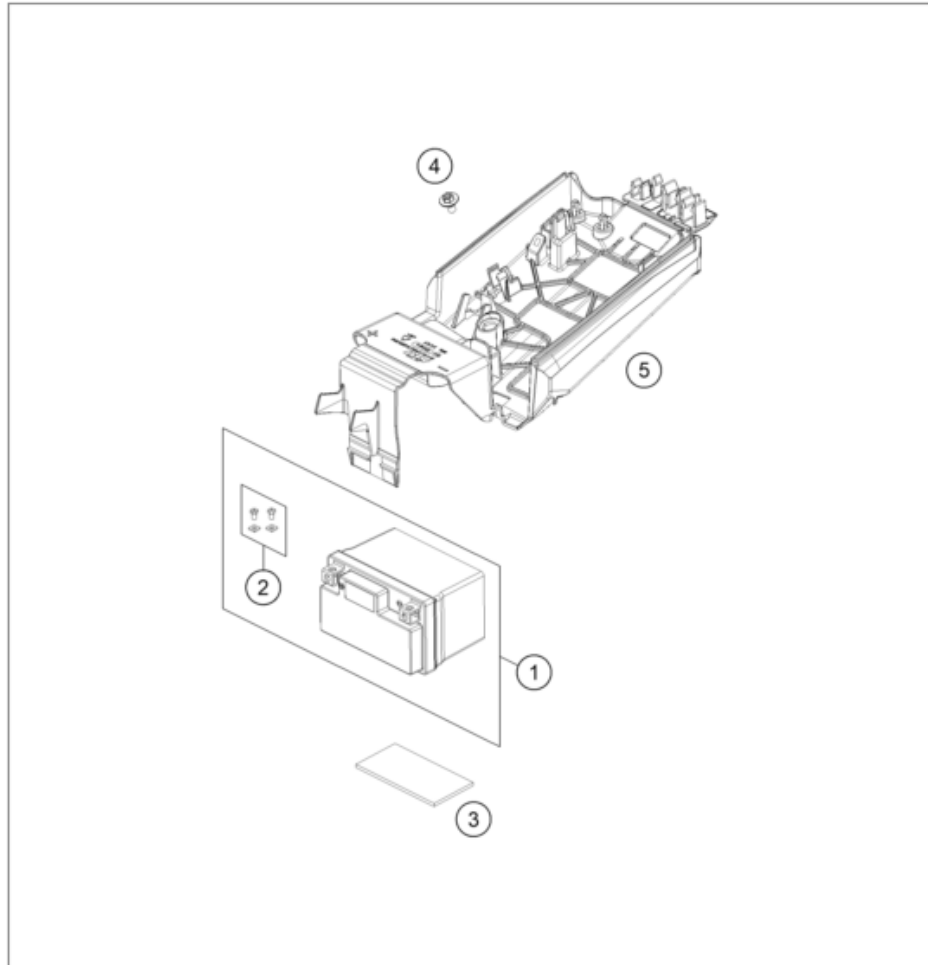

POS	PARTNUMBER		PIECE
1	79111053000	battery 12V/24Wh	1
2	79111053010	screw kit only for 79111053000	1
3	59003001099	METAMOLL 90X45X3MM 03	1
4	83008000012	special screw M6x12x3	1
5	A46011055100	Battery holding bracket	1

24A4901130

63879

* NEW PART

X ON DEMAND