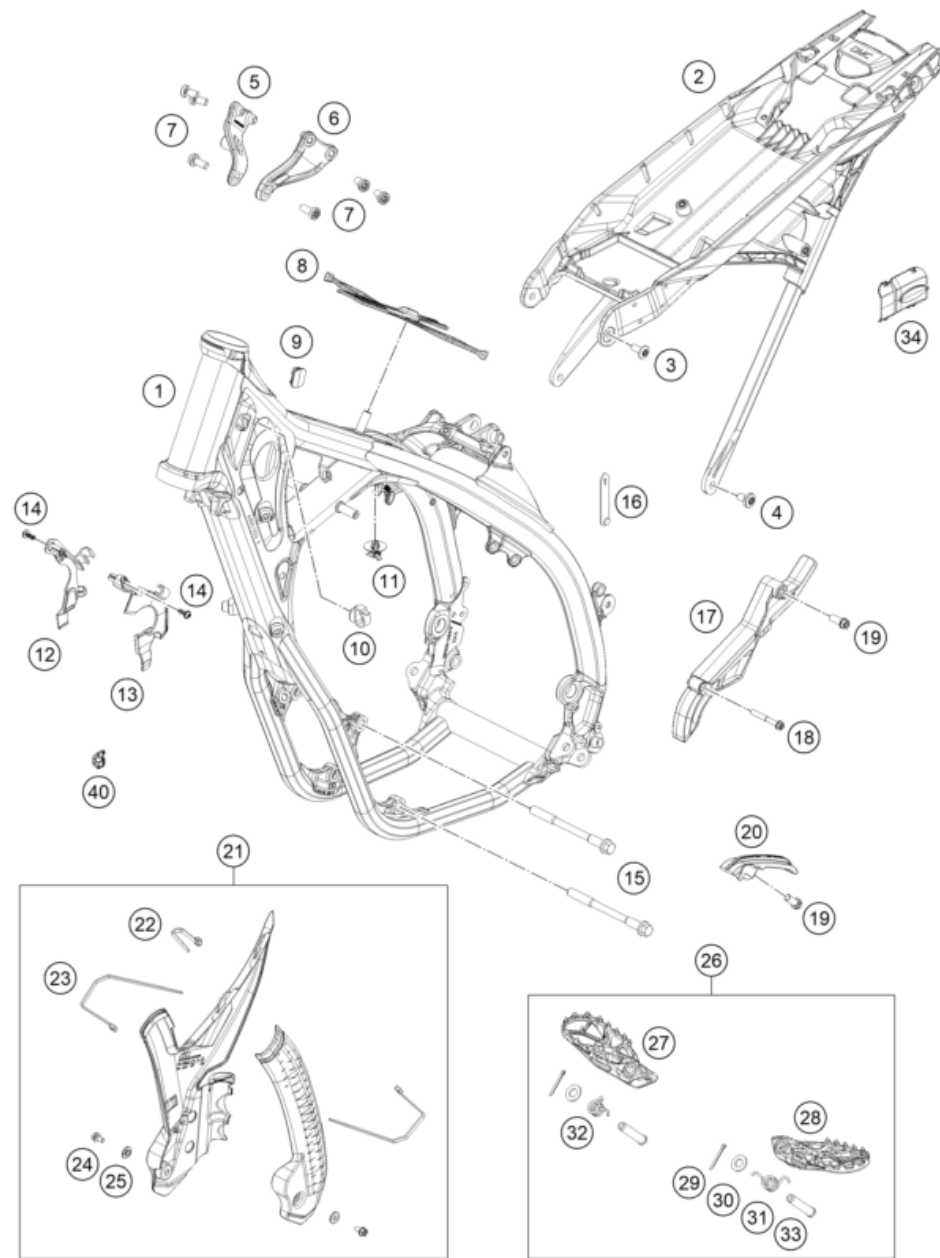

24A4900210

63828

* NEW PART

X ON DEMAND

24A4900310

POS	PARTNUMBER		PIECE
1	A49003001000C1	Frame	1
2	A46003002000	Subframe	1
3	79003003000	Special screw M8X18 TORX45 SL	2
4	09000008016U0	Special screw M8x16 ISA45 self-locking	2
5	A46003014000	Engine brace, right	1
6	A46003013000	Engine brace left	1
7	0035080206S	SHCS M8x20 TX45	6
8	A46007012100	Fuel tank rubber	1
9	79111013010	Cover control head sheet	2
10	58111076000	CABLE SUPPORT KHS NR.150-47610	1
11	79711013010	Cable bracket d8	1
12	A46003099020	Cable bracket/throttle cable guide	1
13	A46003099010	Cable bracket	1
14	0081050141	EJOT PT screw K50x14	2
15	59003013000	Enginebrac. screw M10X123 WS=13	2
16	60011093075	Rubber cable tie 75MM 03	1
17	A46003096000	Front sprocket cover	1
18	0025060456	HH COLLAR SCREW M6X45 TX30	1
19	0025080206	HH collar screw M8x20	2
20	A46003053000	Chain slider below	1
21	A46003094000C1	Frame protection set	1
22	44011176140	cable tie 140/ 3,5 mm Schwarz	x
23	44011076200	Cable tie 200/4.6mm black	x
24	0025050106	HH collar screw M5x10 TX30	2
25	54803092060	Bush f. frame protection 03	2
26	A46003137033	Footpeg set	1
27	A46003141000	Footpeg right	1
28	A46003140000	Footpeg left	1
29	0094032253	PIN DIN0094-3,2X25 STEEL	2
30	0125100003	washer DIN 125 A 10.5	2
31	A46003044000	Footrest spring left	1
32	A46003045000	Footrest spring right	1
33	54803044000	PIN FOR FOOT PED 51.5X9.8 MM	2
34	A49003002050	Intake air cover	1
40	A49003099030	Cable protection	2