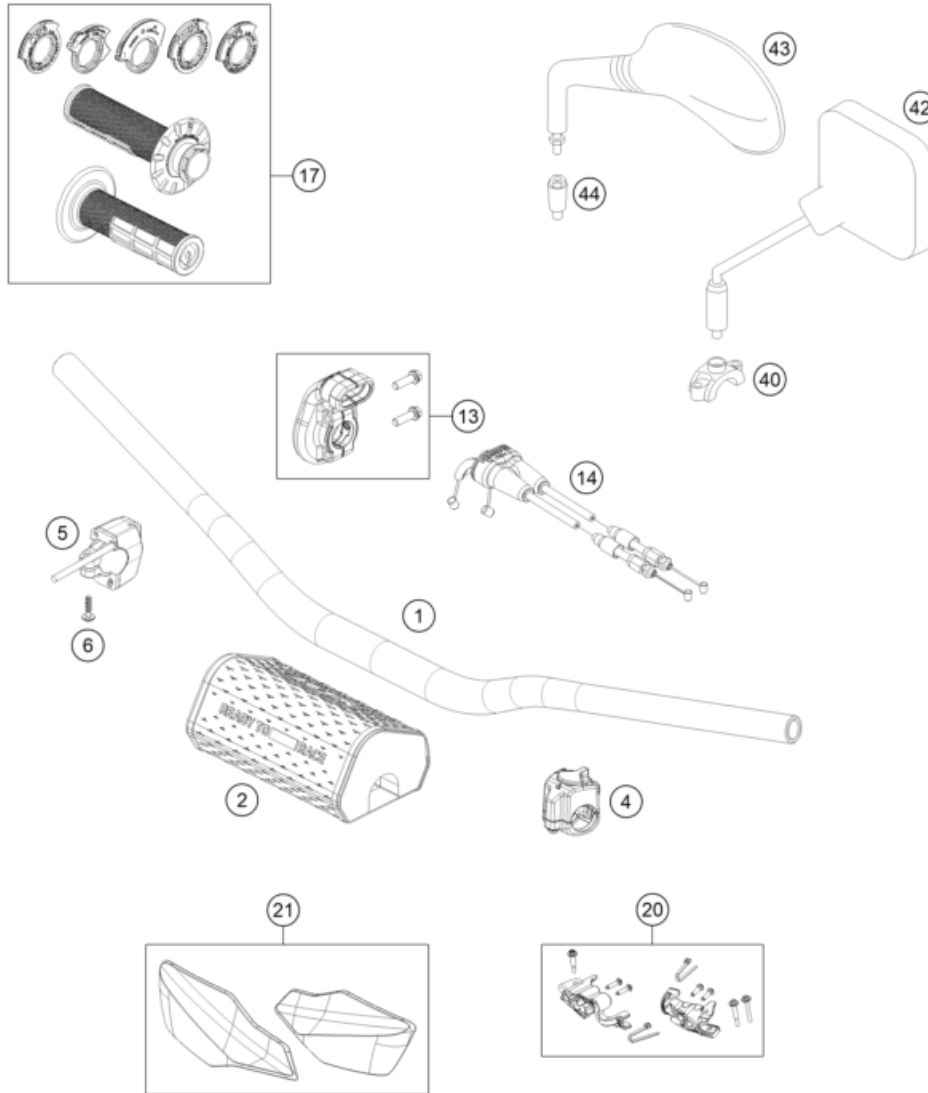

POS	PARTNUMBER		PIECE
1	7900200100030	Handlebar D=28MM	1
2	A46002002044C1A	Handlebar pad compl.	1
4	A49011070000	Light switch	1
5	A49011074000	Start button/kill switch	1
6	0081050181	SCREW FOR PLASTIC K50X18 T20	1
13	A46002010025	Housing throttle twist grip cpl.	1
14	A46002091000	Throttle cable complete 4 stroke	1
17	A46002921000C1	Grip set black	1
20	79602084144	Mounting kit, handguard, right and left	1
21	A49002082044EB	Handguard compl.	1
40	58012040150	Clamp for mirror	2
42	58012040000	Rear view mirror left	1
42	58012140000	Rear view mirror right	1
43	58412040000	MIRROR L/S 98	x
43	58412041000	MIRROR R/S 98	x
44	58412040050	SUPPORT FOR MIRROR LC4 '98	x

24A4900210

63828

* NEW PART

X ON DEMAND