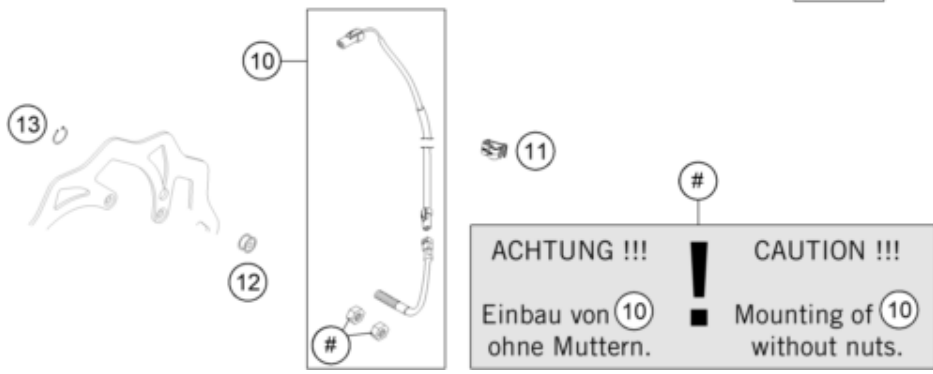

POS	PARTNUMBER		PIECE
1	A49014069000	Dashboard	1
2	77714069010	BATTERY COVER F. SPEEDOMETER	1
3	58314068000	BATTERY F. SPEEDOM. M.A.E. 02	1
4	78003035100	Steering lock	1
5	A49014060000	Instrument cluster	1
6	0081645121	EJOT DELTA PT SCREW 45X12-Z	2
7	0025060206	HH collar screw M6x20 TX30	2
8	A49011083000	Connector support	1
10	54814068100	CABLE FOR DIGITAL SPEEDOM. 06	1
11	83013026000	Line guide	2
12	54814069050	Magnet for digital Speedom. 03	1
13	0471009104	CIRCLIP DIN0471- 9X1 INOX	1
14	50210086000	Plug SFL16	2
15	58011024300	FLASHER INDICAT.LIGHT GREEN'98	1

24A4901430

63867

* NEW PART

X ON DEMAND