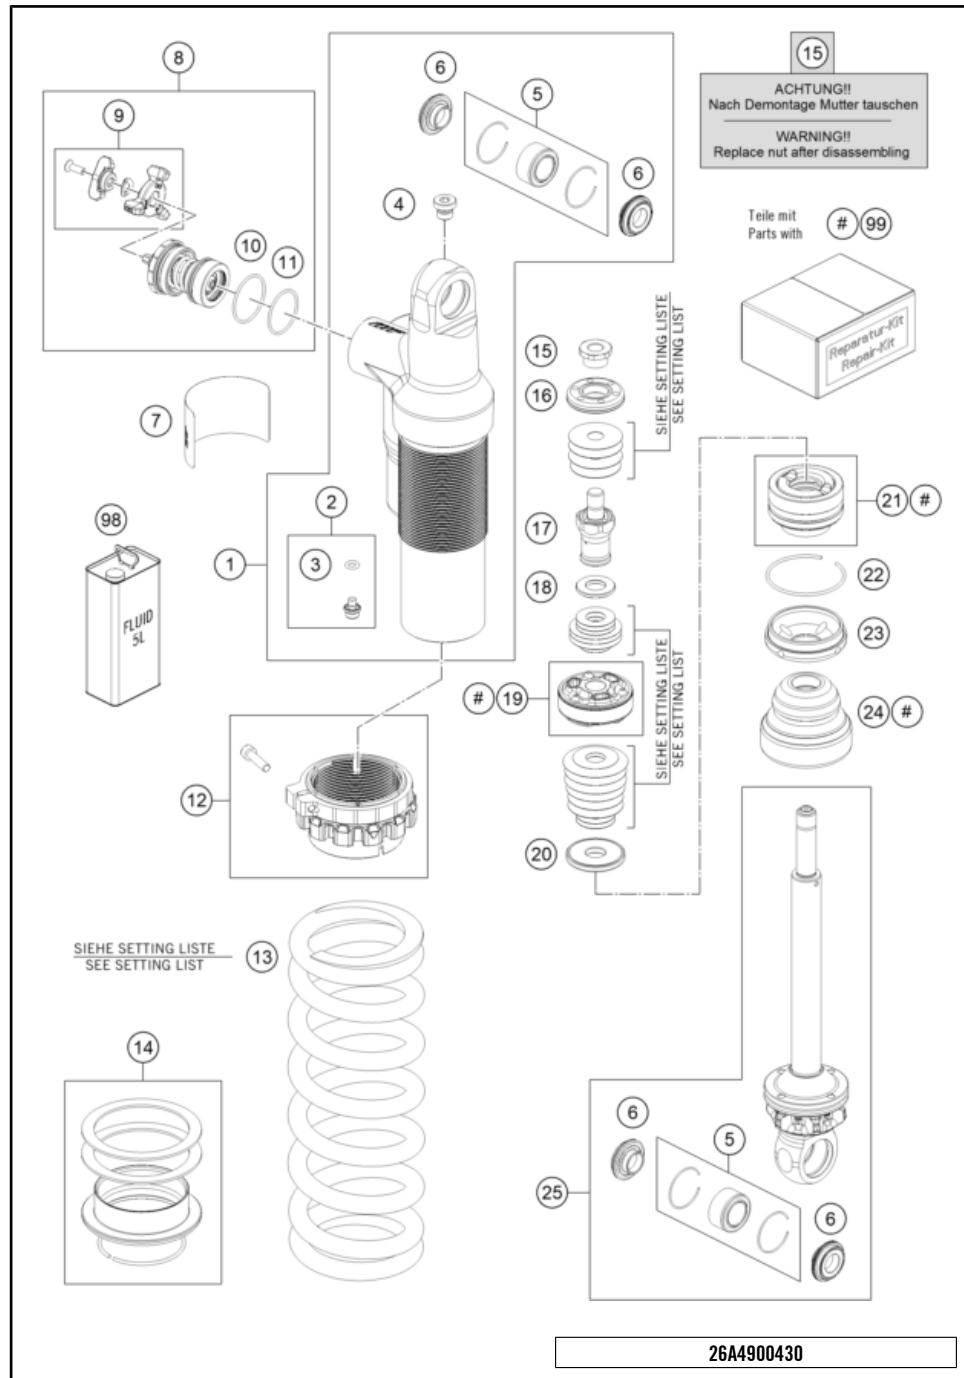

POS	PARTNUMBER	PIECE	
1	S454600000S0000	Shock absorber case cpl.	1
2	36120151ST	PLUG SCREW M5X6 CPL.	1
3	S208600003000FB	O-ring 5,28x1,78 HNBR70 red	1
4	50180095	HS cylinder-head screw R1/8 I8	1
5	RP10051T	Ball bearing kit	x
6	46181193	PIVOTSEAL Ø12X25,1 PDS	4
7	52000233	Sticker XPLOR PDS 90x40	1
8	S012900007S0600	Compression cpl	1
9	RP10044T	Repair kit adjuster DCC 2023	x
10	50180217	O-ring 27x1,5 Viton70 green ISO 3601-3S	1
11	50180218	O-ring 25x1,5 Viton70	1
12	S938100027S0000	Adjustment nut pds-shock plastik kpl	1
13	91010336	SHOCK SPRING L= 225 63 N/MM WHITE	x
13	91010337	Mainspring (59/61) 66-225 damper white	x
13	91010338S	SPRING 225MM 69 N/MM	x
13	91010339	Mainspring (59/61) 72-225 damper white	x
13	91010363	Mainspring (59/61) 75-225 damper white	x
13	91010364	Mainspring (59/61) 78-225 damper white	x
14	RP10052T	Spring plate repair kit	x
15	46181656	nut M10x1 h10,5 SW19	1
16	46181416	Piston 15,4x35,4x6	1
17	S71100000500000	Compression holder 10x48	1
18	46811258	Washer 12x24x2,5	1
19	S624600000S0000	Piston d46 cpl.	1
20	46181194	Rebound disc 12x36x4 h0	1
21	S614620000S0100	Seal support 46x28 cpl.	1
22	S23902000000000	round-wire snap ring 49x1,75	1
23	S409000004000FA	Cover 46.12x6.2 h14.2	1
24	S921800000000C1	Rubber pad 18x56x46 black	1
25	S421800001S0100	Piston rod cpl.	1
98	50180751S1	Shock absorber fluid 5 LT	x
99	RP10053T	Repair kit shock absorber	x

* NEW PART X ON DEMAND