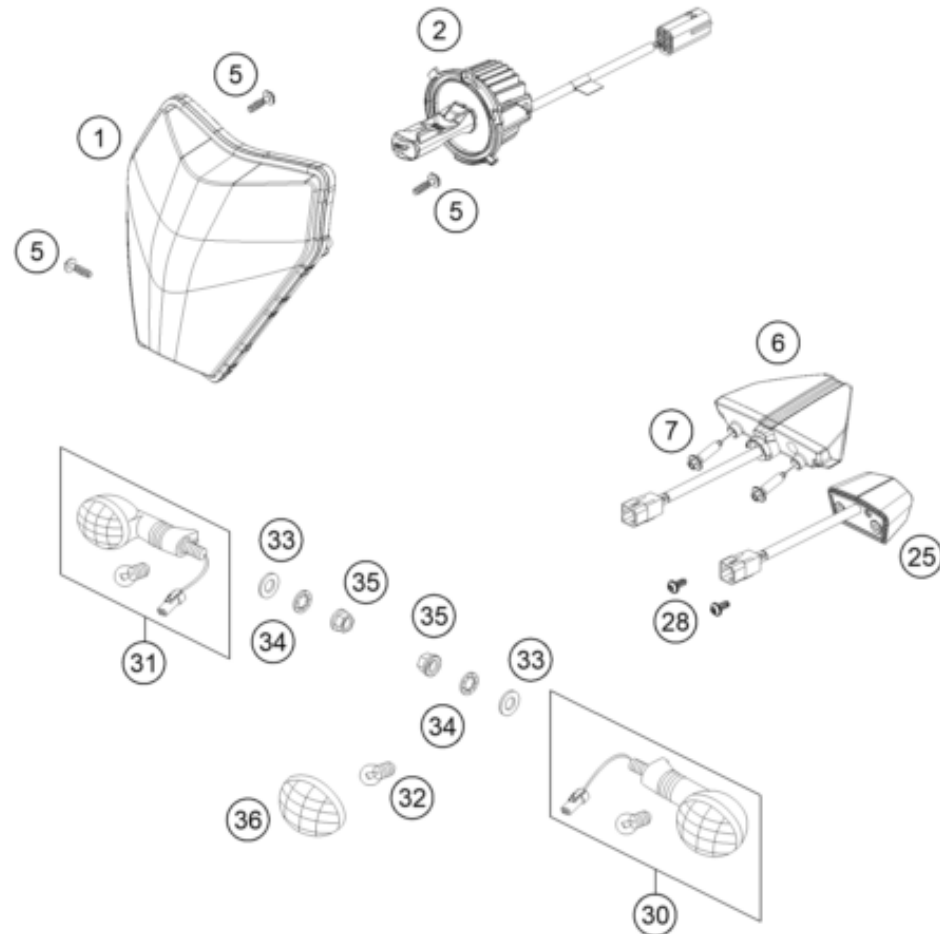

POS	PARTNUMBER		PIECE
1	A49014001080	Headlamp KTM	1
2	A49014002000	LED-Unit	1
5	0081050181	SCREW FOR PLASTIC K50X18 T20	3
6	79714040000	Tail light	1
7	0017060255	EJOT PT screw K60X25-Z SW6	2
25	60314047000	license plate lighting	1
28	0081050121	EJOT PT screw K50x12	2
30	54814025200	FLASHER CPL. FR.L/S RE.R/S 09	2
31	54814026200	FLASHER CPL. FR.R/S RE.L/S 09	2
32	44111015100	BULB 12V 10W (BA15S)	4
33	0125100003	washer DIN 125 A 10.5	4
34	0797100003	LOCK WASHER DIN6797-J10,5 ZI	4
35	58414030000	HH COLLAR NUT M10X1,25 WS=13	4
36	54814028000	FLASHER LENS L/S R/S 05	4

24A4901410

63893

* NEW PART

X ON DEMAND