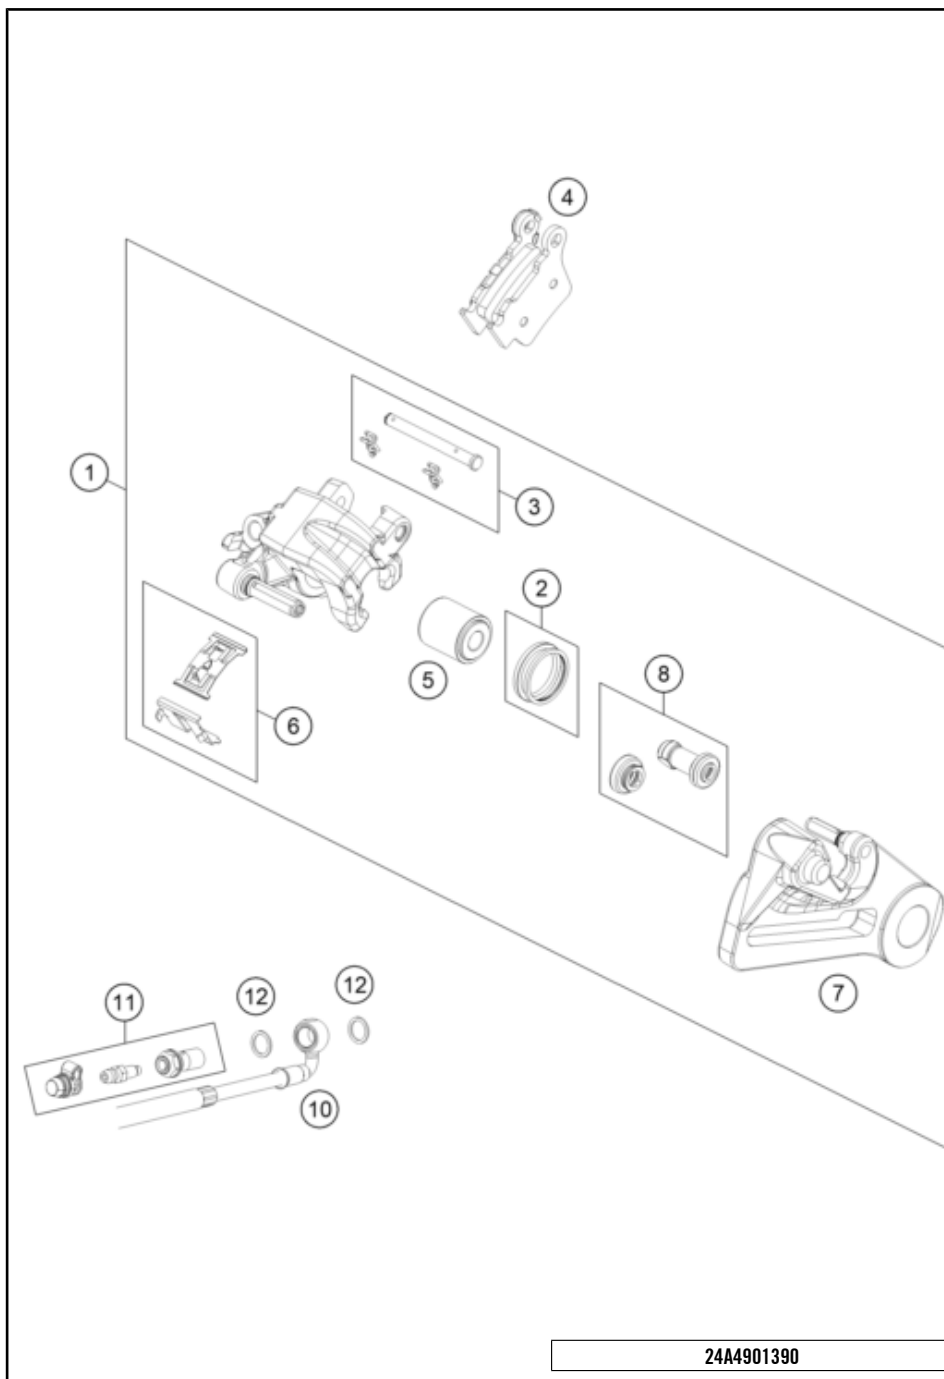

POS	PARTNUMBER		PIECE
1	A46013080001	Rear brake caliper PF 26 b cmpl.	1
2	50313081200	REPAIR KIT SEALING RINGS 26MM	1
3	54813082000	Bolt set for brake caliper 03	1
4	79013090000	Brake pad rear TOYO B204	1
5	77713083000	BRAKE PISTON 26MM 2013	1
6	54813018000	Retaining spring set 2003	1
7	A46013075000	Brake caliper support	1
8	54613218100	CUP SET SHORT	1
10	77213070300	Rear Brakehose	1
11	62513020000	BLEEDER SCREW CPL. 05	1
12	0603100141	sealing ring DIN 7603 10x14x1	2

24A4901390

63835

* NEW PART

X ON DEMAND