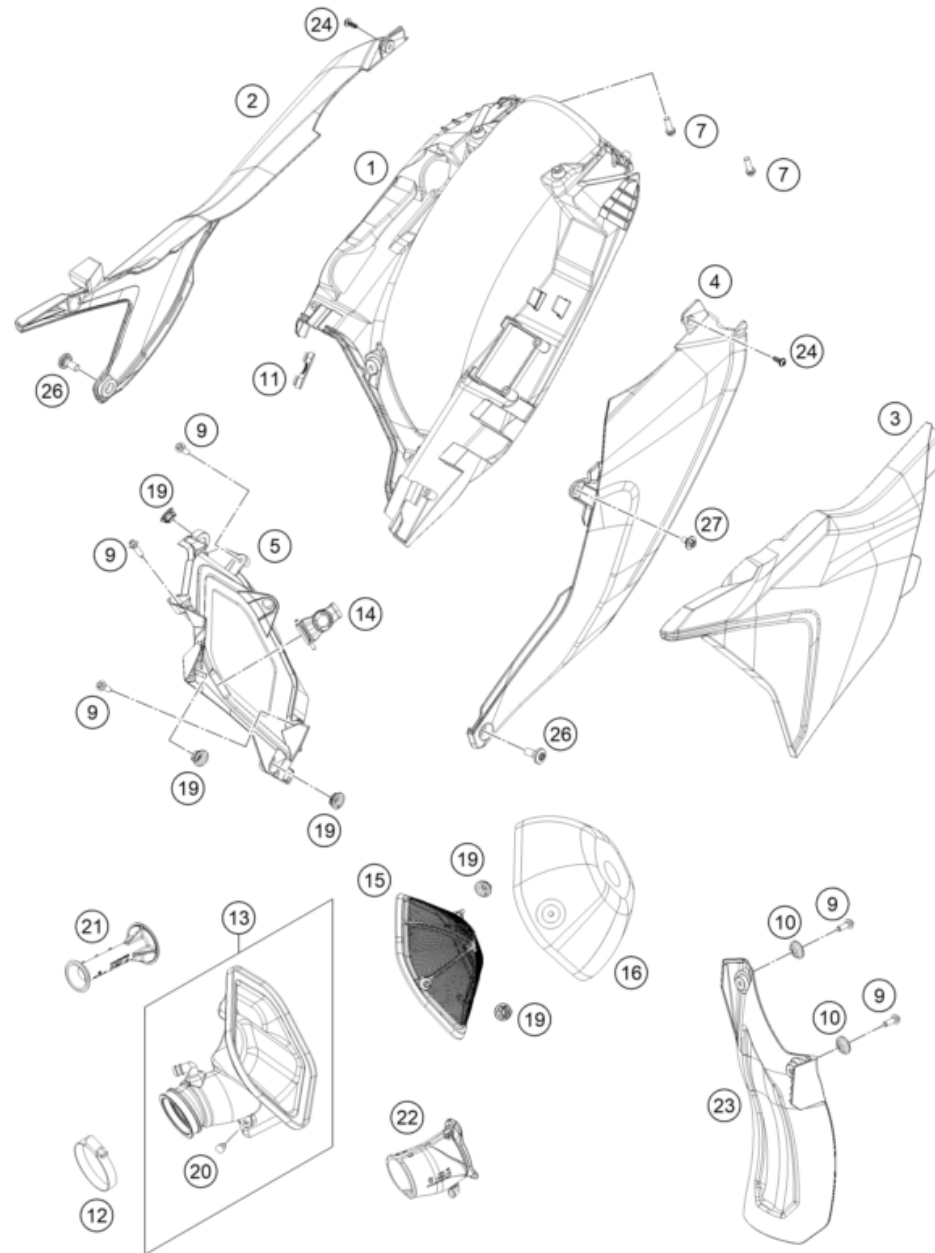

* NEW PART X ON DEMAND

POS	PARTNUMBER		PIECE
1	A49004230144	Swingarm cmpl. Enduro 2025	1
2	A46004066100	Chain slider	1
3	77304066150	Chain slider bushing	2
4	0025060166S	HH collar screw M6x16 TX30 SL	5
5	54603055051	Press in nut M6 STEEL ZINC	1
6	A46004041000	Locking cap swingarm	4
7	58414030000	HH COLLAR NUT M10X1,25 WS=13	2
8	50304040100	Screw M10x1.25x50 WS10	2
9	50180105	Threaded bush M12 d20	1
10	79004030110	Repair kit swingarm bearing	1
11	0618222812	Needle bushing HK2212V 22/28/12 MB	4
12	59404032000	Bearing sleeve 17x22x38.7 03	2
13	54603036000	Stop disk 22,2X31,7X1	2
14	0760253270	Radial shaft seal 25x32x7	4
15	77704034000	Support f. shaft seal ring 16	4
16	A49004060000	Chainguard	1
17	0017060205	Screw for plastic K60X20 SW6	1
18	0021060003	Washer DIN9021-A 6.4	1
19	56509064100	Self locking nut M6 - 10	1
20	0025060506	HH collar screw M6x50 TX30	1
21	A49004070100C1	Chain guide EXC	1
22	A46004037000	Swingarm pivot	1
23	54804038000	Nut with flange M16X1,5 WS=19 03	1
24	A46004042000	Brake line guide	1

24A4900510

63859

* NEW PART

X ON DEMAND

POS	PARTNUMBER		PIECE
1	A46006101000EB	Air filter box, bottom part XC	1
2	A46006004000EB	Air filter panel	1
3	A46006003000EB	Air filter cover	1
4	A46006005000EB	Side fairing	1
5	A46006001010EB	Air filter box front part	1
7	0025060206	HH collar screw M6x20 TX30	2
9	0017060206	SCREW F. PLASTIC K60X20AL SW6	5
10	77304066150	Chain slider bushing	2
11	79105098000	exhaust spacer	1
12	78006027000	HOSE CLAMP 45-65MM	1
13	A46006126033	Air boot cmpl.	1
14	A46006017000	Air filter holding bracket	1
15	A46006016000	Air filter support	1
16	A46006015000	Air filter	1
19	47106003160	quick release rubber grommet	5
20	54403135000	Plastic cap SFL10	1
21	A49006012150	Air restrictor	1
22	A46006140044	Intake snorkel cpl.	1
23	A46004050000	Splash protection	1
24	0081050141	EJOT PT screw K50x14	2
26	79003003000	Special screw M8X18 TORX45 SL	2
27	83008000012	special screw M6x12x3	1