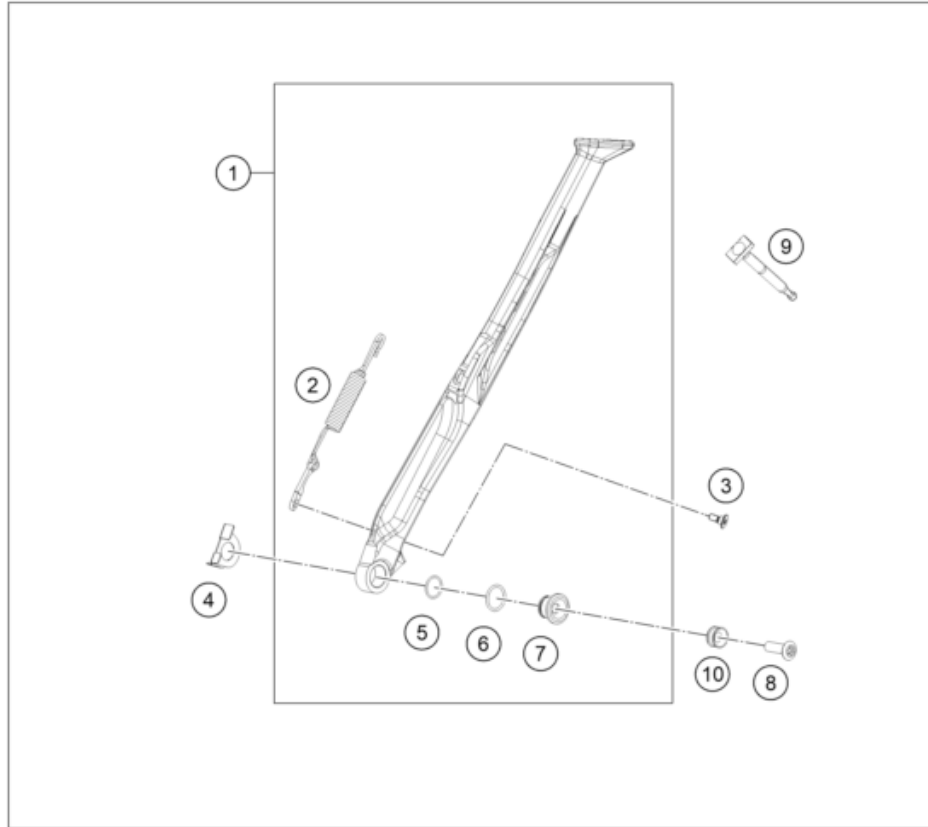

24A4900210

63828

* NEW PART

X ON DEMAND

24A4900310

POS	PARTNUMBER		PIECE
1	A49003001000C1	Frame	1
2	A46003002000	Subframe	1
3	79003003000	Special screw M8X18 TORX45 SL	2
4	09000008016U0	Special screw M8x16 ISA45 self-locking	2
5	A46003014000	Engine brace, right	1
6	A46003013000	Engine brace left	1
7	0035080206S	SHCS M8x20 TX45	6
8	A46007012100	Fuel tank rubber	1
9	79111013010	Cover control head sheet	2
10	58111076000	CABLE SUPPORT KHS NR.150-47610	1
11	79711013010	Cable bracket d8	1
12	A46003099020	Cable bracket/throttle cable guide	1
13	A46003099010	Cable bracket	1
14	0081050141	EJOT PT screw K50x14	2
15	59003013000	Enginebrac. screw M10X123 WS=13	2
16	60011093075	Rubber cable tie 75MM 03	1
17	A46003096000	Front sprocket cover	1
18	0025060456	HH COLLAR SCREW M6X45 TX30	1
19	0025080206	HH collar screw M8x20	2
20	A46003053000	Chain slider below	1
21	A46003094000C1	Frame protection set	1
22	44011176140	cable tie 140/ 3,5 mm Schwarz	x
23	44011076200	Cable tie 200/4.6mm black	x
24	0025050106	HH collar screw M5x10 TX30	2
25	54803092060	Bush f. frame protection 03	2
26	A46003137033	Footpeg set	1
27	A46003141000	Footpeg right	1
28	A46003140000	Footpeg left	1
29	0094032253	PIN DIN0094-3,2X25 STEEL	2
30	0125100003	washer DIN 125 A 10.5	2
31	A46003044000	Footrest spring left	1
32	A46003045000	Footrest spring right	1
33	54803044000	PIN FOR FOOT PED 51.5X9.8 MM	2
34	A49003002050	Intake air cover	1
40	A49003099030	Cable protection	2

70725

* NEW PART

X ON DEMAND

POS	PARTNUMBER		PIECE
1	A46003023044	Side stand cmpl.	1
2	A46003024000	Side stand spring	1
3	69013099050	Screw for expansion tank	1
4	A46003023050	Side stand stopper sheet	1
5	0770125015	O-RING 12,5X1,5 NBR	1
6	0770180020	o-ring 18.00x2.00 NBR70	1
7	78003023080	SIDE STAND BUSHING EXC USA 08	1
8	0019080306S	COUNTER-SUNK SCREW ISA45 M8X30	1
9	A46003025000	Side stand, rubber strap	1
10	78003023081	Side stand bushing	1