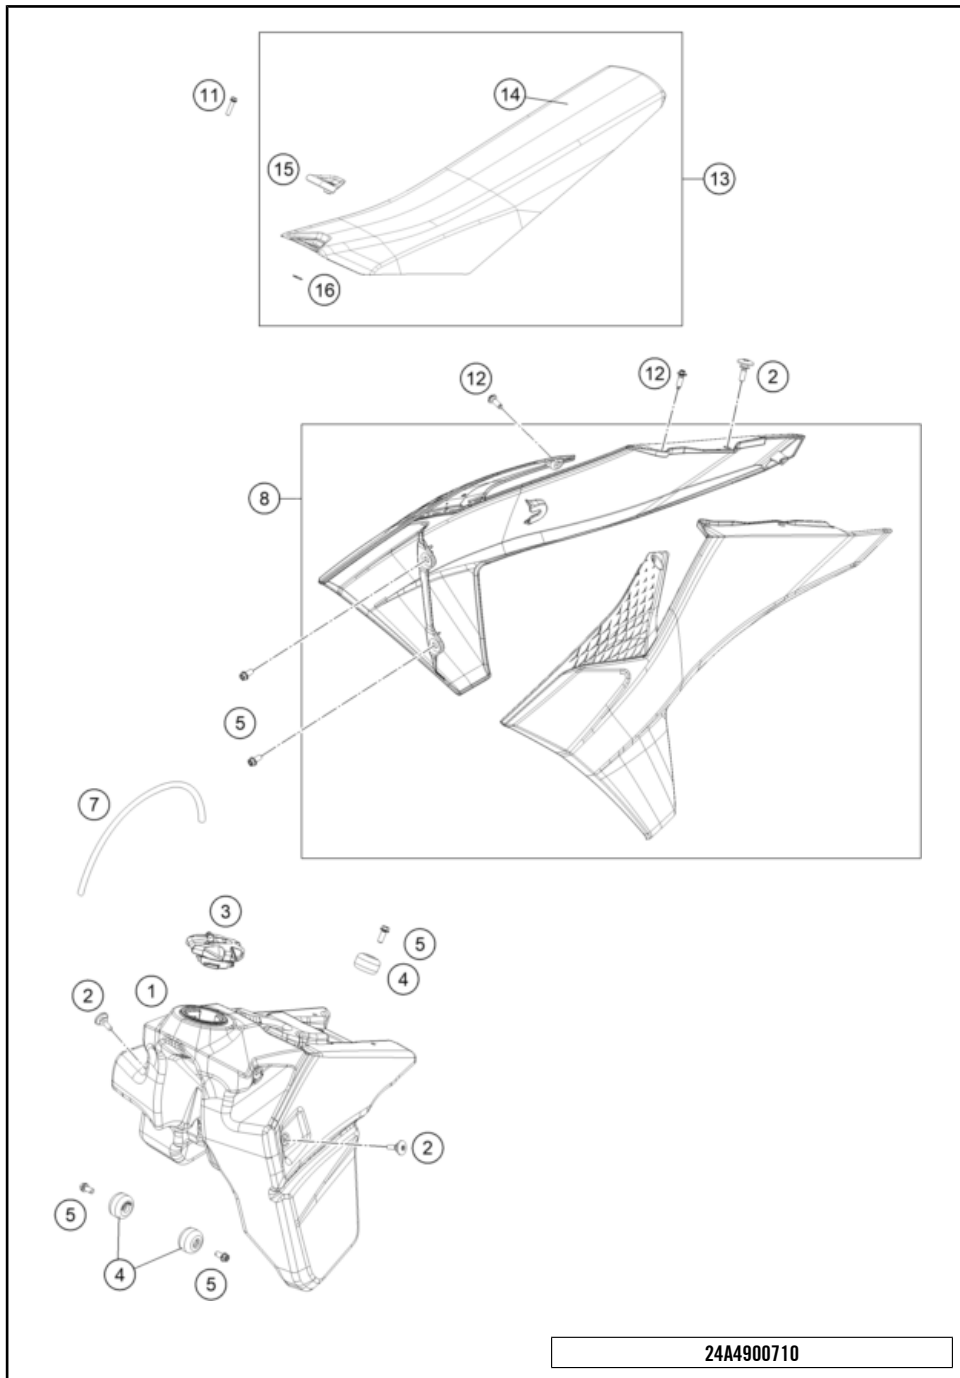

24A4900710

81108

* NEW PART

X ON DEMAND

POS	PARTNUMBER		PIECE
1	A49007013000	Fuel tank	1
2	79107011000	Seat holder screw	4
3	78107008044C1	Fuel cap cmpl. 14	1
4	A46007014000	Fuel tank role	3
5	0025060126	HH collar screw M6x12 TX30	7
7	0600000600000	Hose 5.5x9.5 NBR+PVC p. meter	1
8	A46008054100EBF	Spoilerset Enduro'26 with decal	1
11	0025060306	HH collar screw M6x30 TX30	1
12	0017060205	Screw for plastic K60X20 SW6	4
13	A46007040000C1	Seat	1
14	A46007040050C1	Seat cover	1
15	A46007046000	Seat installation	1
16	0004711200100	Lock ring DIN471 12x1	1