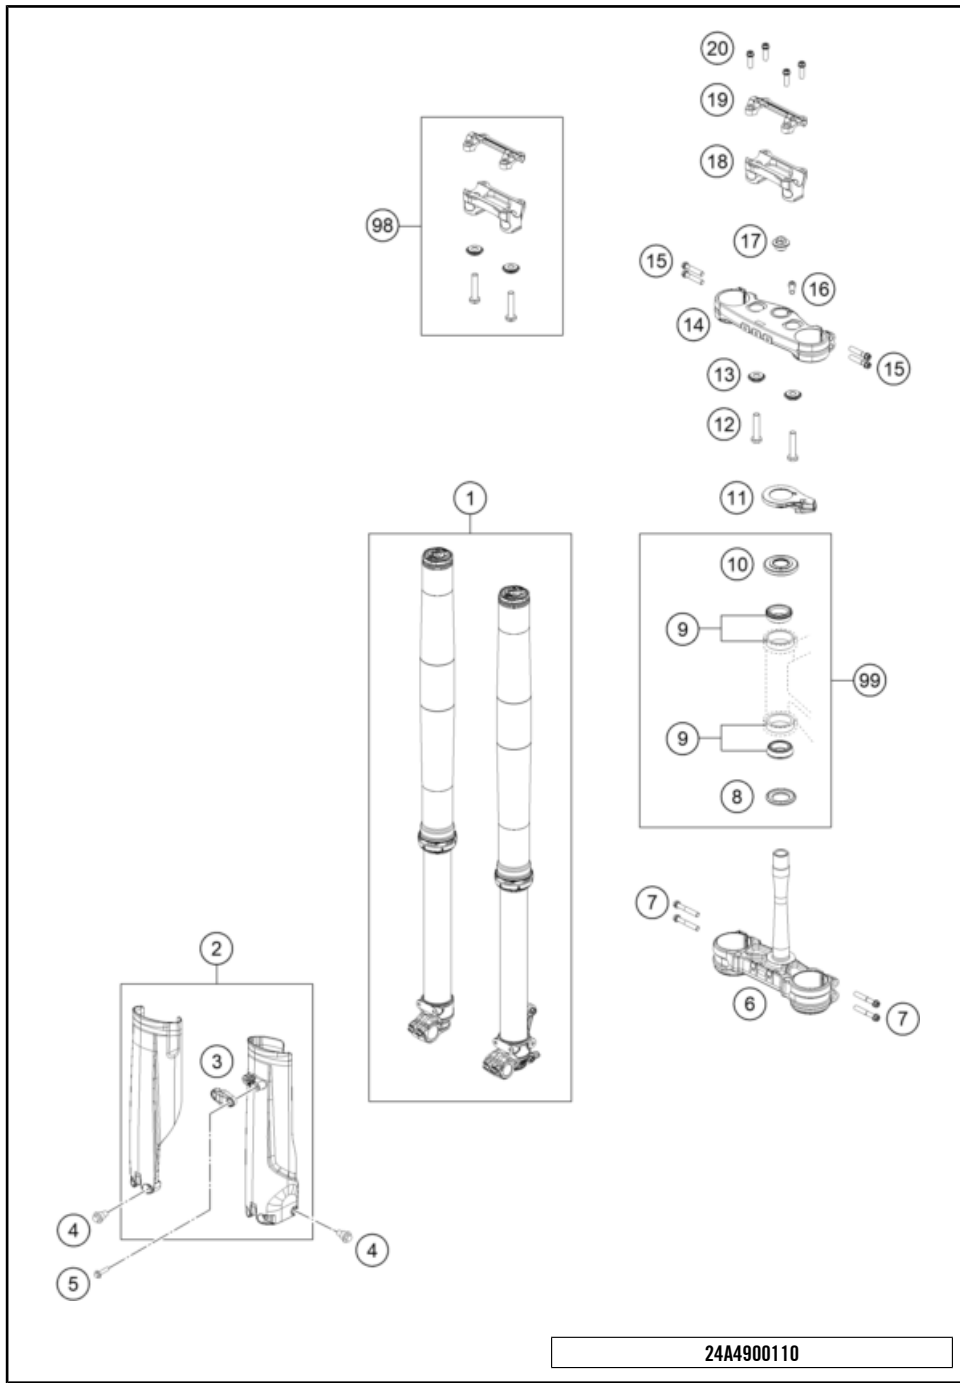

POS	PARTNUMBER		PIECE
1	SPNO	Non orderable part A490C163Z402000	1
2	A46001094000EBN	fork protector kit Enduro 26 with decal	1
3	77701085100EB	Clamp for brake line	1
4	59001092050	SPECIAL SCREW M6X12,5 WS=8	6
5	0017060206	SCREW F. PLASTIC K60X20AL SW6	2
6	A49001032022	Bottom triple clamp X=22mm	1
7	0025080506	HH collar screw M8x50 TX40	4
8	77701084000	O-RING SUPPORT W. SEALING LIP	1
9	54201081100	TAPERED ROLLER BEARING CPL. 06	2
10	A46001086000	Steering head seal	1
11	A49002065000	Steering lock	1
12	0035100509S	AH collar screw M10x50 ISA45	2
13	A46001038010	Rigid handlebar clamp bushing	2
14	A49001034022	upper triple clamp	1
15	0025080406	HH COLLAR SCREW M8X40 TX40	4
16	0015080256S	HH COLLAR SCREW M8X25 WS=10	1
17	A46009082000	Collar screw M20x1.5 SW17 Al	1
18	A48001139041	Handlebar mount D28 mm-H41 mm	1
19	79001038000	Handlebar clamp 28MM	1
20	0025080256	HH collar screw M8x25	4
98	A49001039010	Handlebar mount kit d28mm-h41mm	x
99	A46001081044	Repair Kit steering head bearing	x

24A4900110

81105

* NEW PART

X ON DEMAND