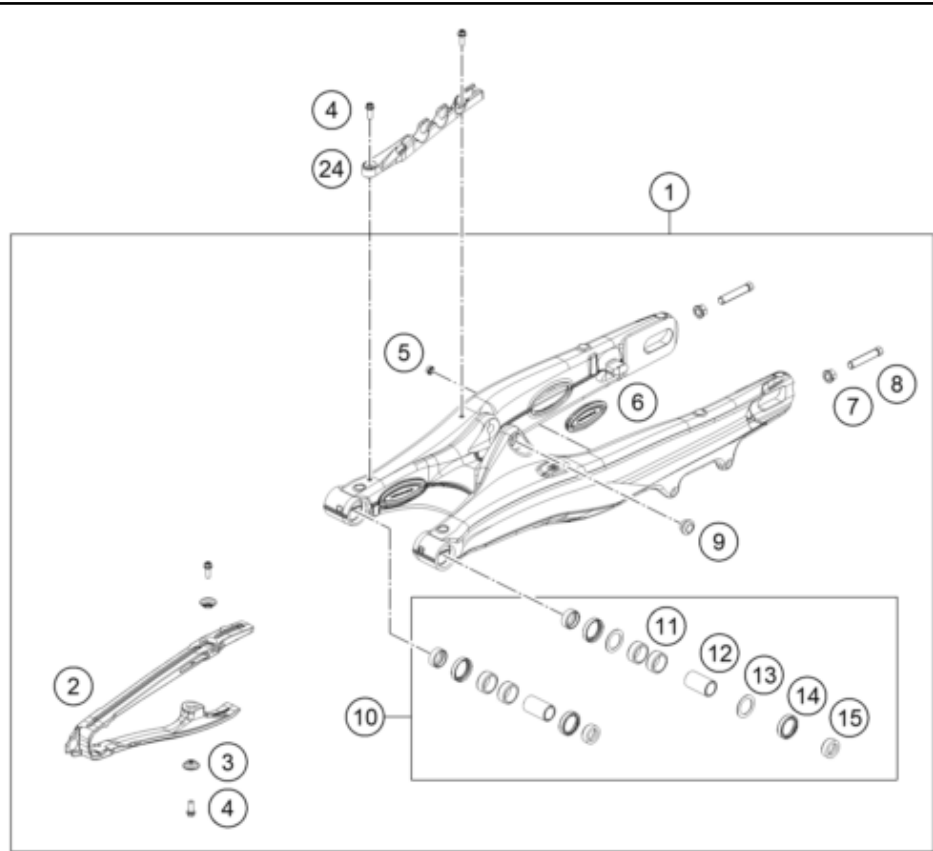

* NEW PART X ON DEMAND

POS	PARTNUMBER		PIECE
1	A49004230144	Swingarm cmpl. Enduro 2025	1
2	A46004066100	Chain slider	1
3	77304066150	Chain slider bushing	2
4	0025060166S	HH collar screw M6x16 TX30 SL	5
5	54603055051	Press in nut M6 STEEL ZINC	1
6	A46004041000	Locking cap swingarm	4
7	58414030000	HH COLLAR NUT M10X1,25 WS=13	2
8	50304040100	Screw M10x1.25x50 WS10	2
9	50180105	Threaded bush M12 d20	1
10	79004030110	Repair kit swingarm bearing	1
11	0618222812	Needle bushing HK2212V 22/28/12 MB	4
12	59404032000	Bearing sleeve 17x22x38.7 03	2
13	54603036000	Stop disk 22,2X31,7X1	2
14	0760253270	Radial shaft seal 25x32x7	4
15	77704034000	Support f. shaft seal ring 16	4
16	A49004060000	Chainguard	1
17	0017060205	Screw for plastic K60X20 SW6	1
18	0021060003	Washer DIN9021-A 6.4	1
19	56509064100	Self locking nut M6 - 10	1
20	0025060506	HH collar screw M6x50 TX30	1
21	A49004070100C1	Chain guide EXC	1
22	A46004037000	Swingarm pivot	1
23	54804038000	Nut with flange M16X1,5 WS=19 03	1
24	A46004042000	Brake line guide	1