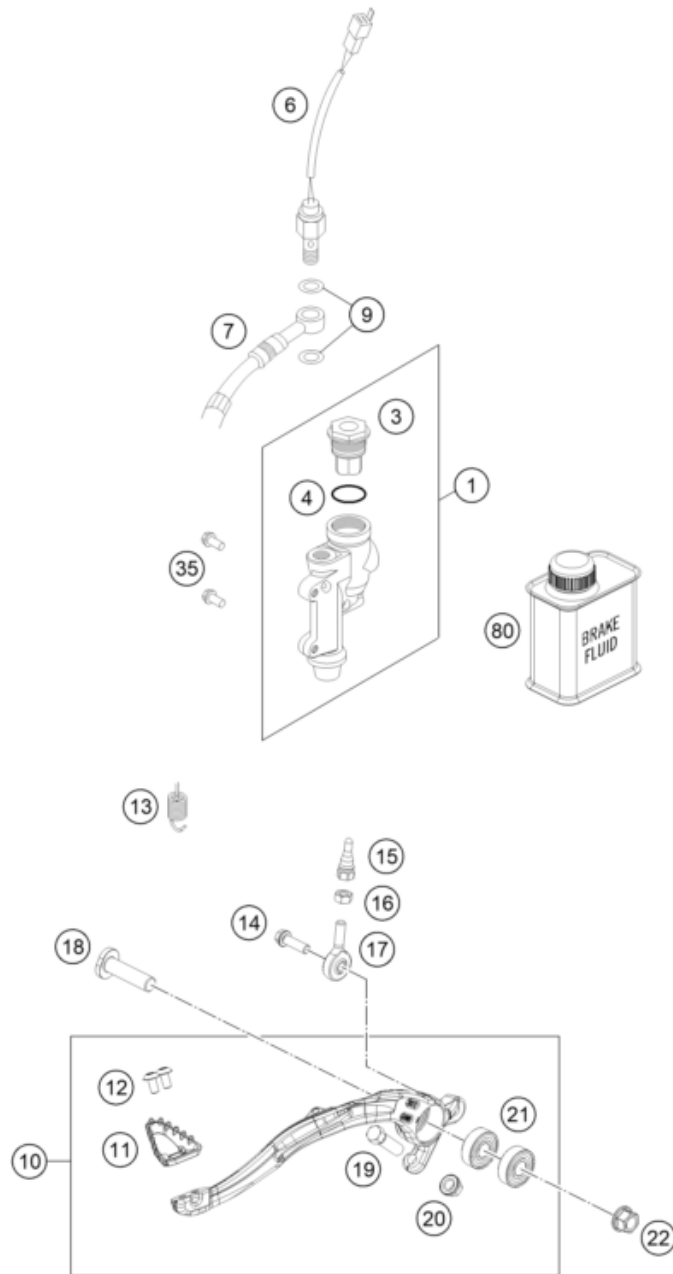

63878

* NEW PART

X ON DEMAND

POS	PARTNUMBER		PIECE
1	79111053000	battery 12V/24Wh	1
2	79111053010	screw kit only for 79111053000	1
3	59003001099	METAMOLL 90X45X3MM 03	1
4	83008000012	special screw M6x12x3	1
5	A46011055100	Battery holding bracket	1

24A4901130

63879

* NEW PART

X ON DEMAND

POS	PARTNUMBER		PIECE
1	77713001144	HAND BREAK CYLIND. CPL. EXC 14	1
9	77713003000	HAND BRAKE CYL. COVER	1
10	77713008100	REPAIR KIT PISTON EXC 2014	1
11	50313005000	CLAMP CPL. NATURE	1
15	77713006000	Lever screw	1
20	77713002000	Hand brake lever + spring SX 14	1
21	77713007100	PUSH ROD CPL. EXC 2014	1
23	77713004000	Protection cap, hand brake cylinder	1
24	77711050000	BRAKE LIGHT SWITCH FRONT 2014	1
25	58012040150	Clamp for mirror	1
30	77713010000	BRAKE PIPE	1
31	54813020100	banjo bolt M10x1x19 black	1
32	0603100141	sealing ring DIN 7603 10x14x1	2
34	54802051000	VALVE	1
80	00062030000	Brake fluid DOT5.1 0,25L	1

145031310

14388

* NEW PART

X ON DEMAND

POS	PARTNUMBER		PIECE
1	77013060044	REAR BRAKE CYLINDER CPL.SX 09	1
3	54813062100	REAR BRAKE CYL. COVER CPL. 04	1
4	54813063000	FOOT-BRAKE CYL. GASKET SX 03	1
6	50311051100	BRAKE LIGHT SWITCH REAR '98	1
7	77213070300	Rear Brakehose	1
9	0603100141	sealing ring DIN 7603 10x14x1	2
10	A46013050044	foot brake lever cpl	1
11	79413051000	Step brake lever 16	1
12	58605083010S	Torx hexagon socket screw M5x10 SS	2
13	A46003062000	Retracting spring	1
14	0025060206S	HH collar screw M6x20 TX30	1
15	54813056000	Push rod L=28MM 03	1
16	0934060003	Hex. nut DIN 934 M6	1
17	54813055100	Joint head CMP6	1
18	47213054000	Screw foot brake lever	1
19	59001037000	Special Screw M8X26 WS=10	1
20	46030045000	flanged nut M8 WS10	1
21	0625060002	deep groove ball bearing SKF 6000-2RS1	2
22	54630044000	COLLAR NUT M10 WS=13	1
35	0025060126	HH collar screw M6x12 TX30	2
80	00062030000	Brake fluid DOT5.1 0,25L	1