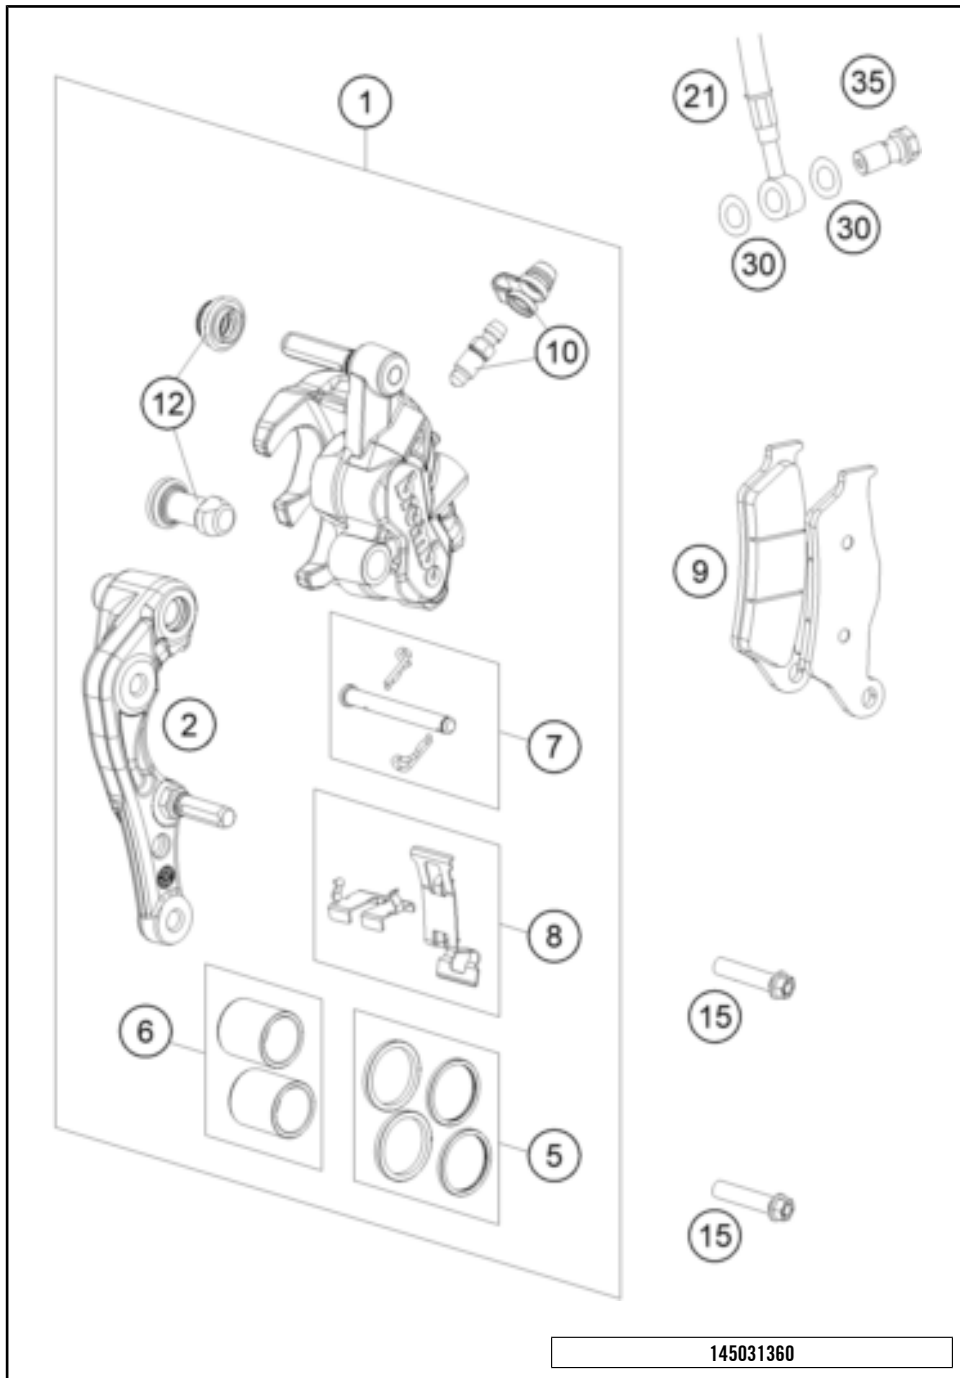

FRONT BRAKE CALIPER

250 EXC-F 2026 EU 2026

POS	PARTNUMBER		PIECE
1	7701301500101	CALIPER NAT. WITHOUT PADS	1
2	77013014000	BRAKE CALIPER SUPPORT FRONT 09	1
5	77013021000	REP. KIT SEALS 24MM	1
6	77013019000	REP. KIT PISTON 24MM	1
7	77013017000	BOLT CPL. 09	1
8	77013018000	Retaining plate set BREMBO	1
9	77713030000	Brake pad front	1
10	61013020100	BLEEDER SCREW WITH CAP	1
12	54613218000	CUP SET SHORT	1
15	0025080306S	HH COLLAR SCREW M8X30 TX40	2
21	77713010000	BRAKE PIPE	1
30	0603100141	sealing ring DIN 7603 10x14x1	2
35	54813020100	banjo bolt M10x1x19 black	1

145031360

14399

* NEW PART

X ON DEMAND