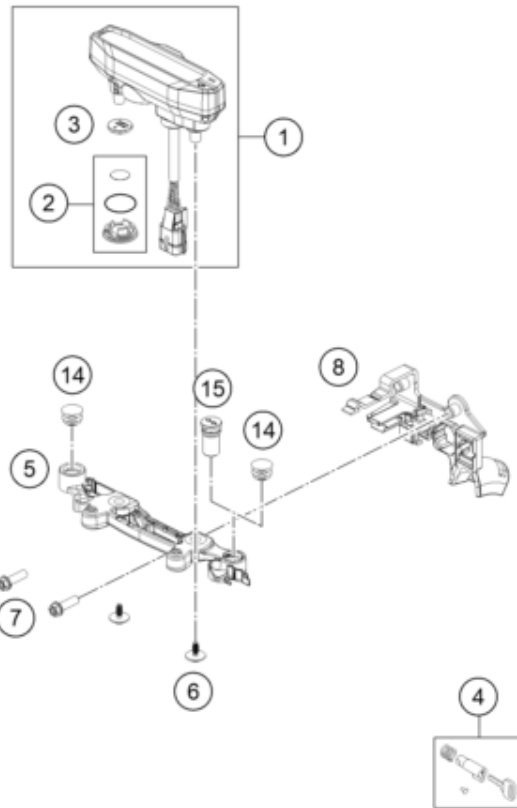

POS	PARTNUMBER		PIECE
1	A49014069000	Dashboard	1
2	77714069010	BATTERY COVER F. SPEEDOMETER	1
3	58314068000	BATTERY F. SPEEDOM. M.A.E. 02	1
4	78003035100	Steering lock	1
5	A49014060000	Instrument cluster	1
6	0081645121	EJOT DELTA PT SCREW 45X12-Z	2
7	0025060206	HH collar screw M6x20 TX30	2
8	A49011083000	Connector support	1
10	54814068100	CABLE FOR DIGITAL SPEEDOM. 06	1
11	83013026000	Line guide	2
12	54814069050	Magnet for digital Speedom. 03	1
13	0471009104	CIRCLIP DIN0471- 9X1 INOX	1
14	50210086000	Plug SFL16	2
15	58011024300	FLASHER INDICAT.LIGHT GREEN'98	1

24A4901430

63867

* NEW PART

X ON DEMAND