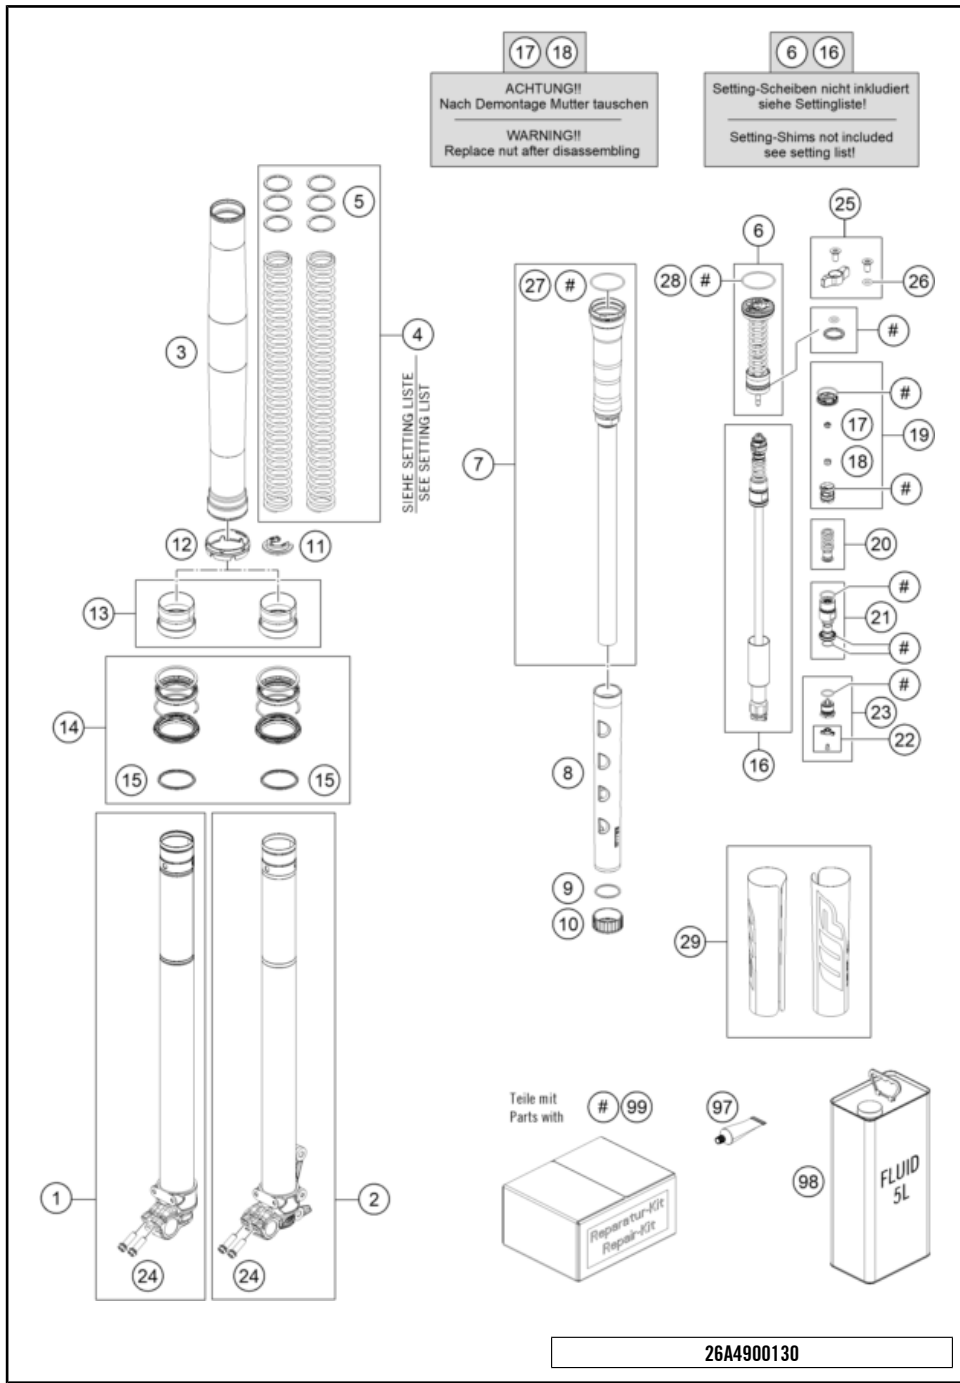

POS	PARTNUMBER		PIECE
98	48601166S1	Fork Fluid Viscosity 4.0 5L	1
99	RP10055T	Seal kit CC spring fork	x

26A4900130

79280

* NEW PART X ON DEMAND