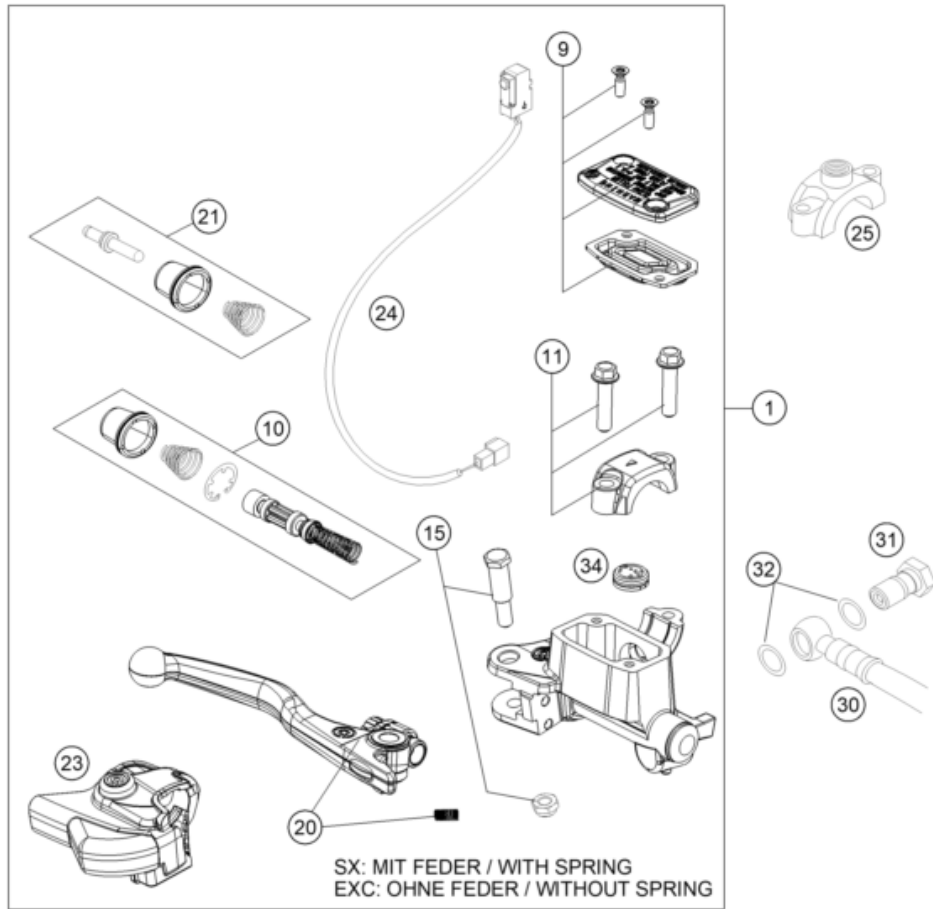

POS	PARTNUMBER		PIECE
1	77713001144	HAND BREAK CYLIND. CPL. EXC 14	1
9	77713003000	HAND BRAKE CYL. COVER	1
10	77713008100	REPAIR KIT PISTON EXC 2014	1
11	50313005000	CLAMP CPL. NATURE	1
15	77713006000	Lever screw	1
20	77713002000	Hand brake lever + spring SX 14	1
21	77713007100	PUSH ROD CPL. EXC 2014	1
23	77713004000	Protection cap, hand brake cylinder	1
24	77711050000	BRAKE LIGHT SWITCH FRONT 2014	1
25	58012040150	Clamp for mirror	1
30	77713010000	BRAKE PIPE	1
31	54813020100	banjo bolt M10x1x19 black	1
32	0603100141	sealing ring DIN 7603 10x14x1	2
34	54802051000	VALVE	1
80	00062030000	Brake fluid DOT5.1 0,25L	1

145031310

14388

* NEW PART

X ON DEMAND