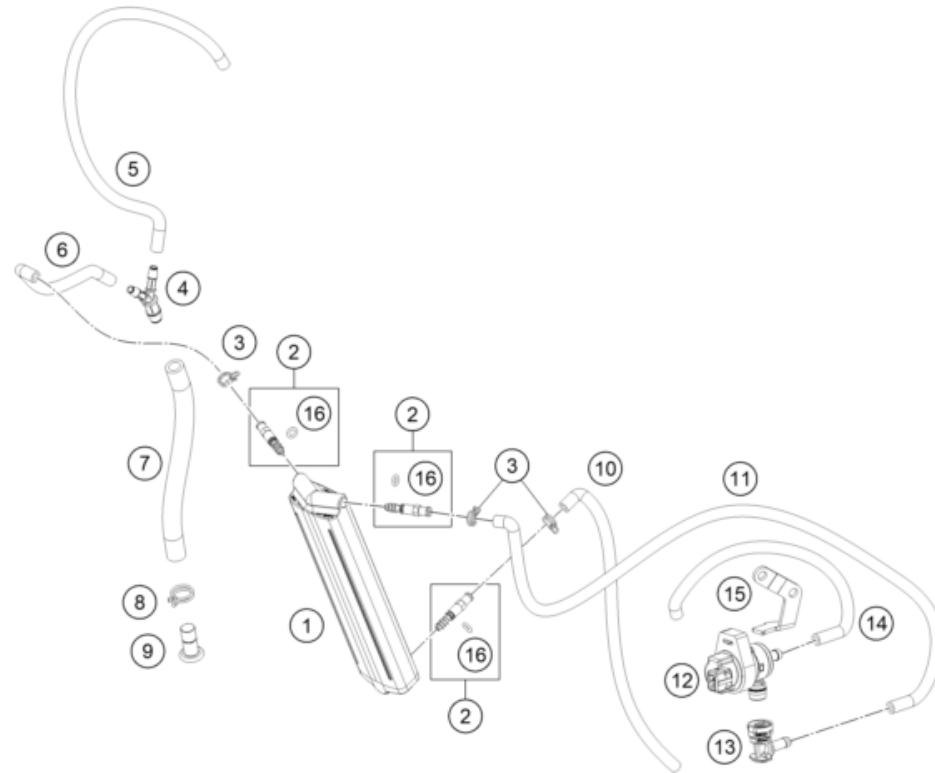

POS	PARTNUMBER		PIECE
1	A49015001000	Activated charcoal filter	1
2	A49015019044	Hose connector with O-ring	3
3	58007017000	YDNAC-clamp 10101 (10.4MM)	3
4	61315028100	Y-CONNECTOR YS 6-10-6	1
5	78015019425	Hose EPA d=6/10 l=425	1
6	79615021000	PREFORMED HOSE 6X10 ECO	1
7	78015119000	HOSE EPA D=10/16 L=2000MM	1
8	58431082100	YDNAC-clamp 10173 (16MM)	1
9	61315026100	Screw plug ACF	1
10	79615025000	Preformed hose 6X10 ECO	1
11	A49015023000	Pre-formed hose 6x10 ECO	1
12	61115015000	VALVE FOR CARBON CANISTER 07	1
13	61115016000	FITTING PIECE NQV2 NW7 90°	1
14	A49015024000	Pre-formed hose 6x10 ECO	1
15	A49015002000	Purge valve bracket	1
16	46810893	O-ring 5,28x1,78 NBR70 black	3

24A4901510

63875

* NEW PART

X ON DEMAND