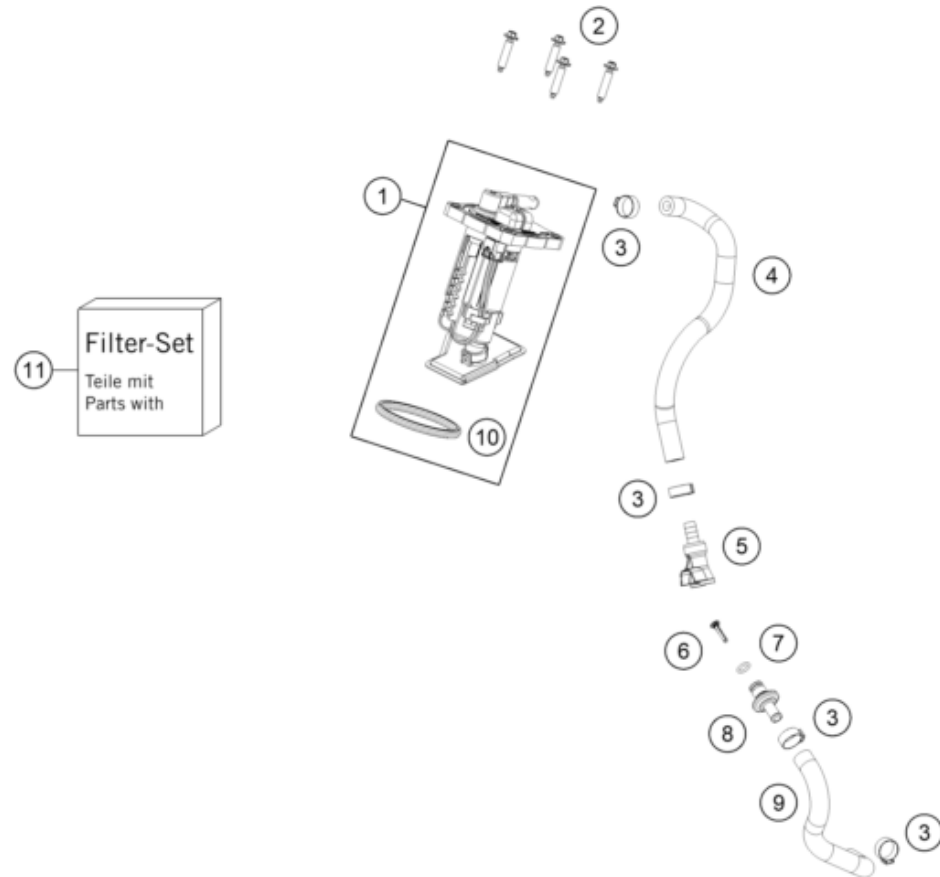

24A4900610

72987

* NEW PART

X ON DEMAND

POS	PARTNUMBER		PIECE
1	A49007013000	Fuel tank	1
2	79107011000	Seat holder screw	4
3	78107008044C1	Fuel cap compl. 14	1
4	A46007014000	Fuel tank role	3
5	0025060126	HH collar screw M6x12 TX30	7
7	0600000600000	Hose 5.5x9.5 NBR+PVC p. meter	1
8	A46008054000EBF	spoilerset Six Days 2025 with decal	1
11	0025060306	HH collar screw M6x30 TX30	1
12	0017060205	Screw for plastic K60X20 SW6	4
13	A46007040000EBB	Seat	1
14	A46007040050EBB	Seat cover	1
15	A46007046000	Seat installation	1
16	0004711200100	Lock ring DIN471 12x1	1

24A4900710

72977

* NEW PART X ON DEMAND

POS	PARTNUMBER		PIECE
1	A49007088200	Fuel pump	1
2	0017060305	Special screw K60X30 WS=6	4
3	00050157706	Variable one-ear clamp 15.7mm	4
4	A46007016000	Fuel hose tank	1
5	5850701050030	Clutch CPC PLCD17005, black	1
6	78141013190	Fuel filter	1
7	58507012000	O-ring VITON f. plug CPC 05	1
8	77707010000	Fuel connection	1
9	A46007017000	Fuel hose	1
10	A46007088050	Fuel pump seal	1
11	A46007018044	Fuel pump filter kit	1