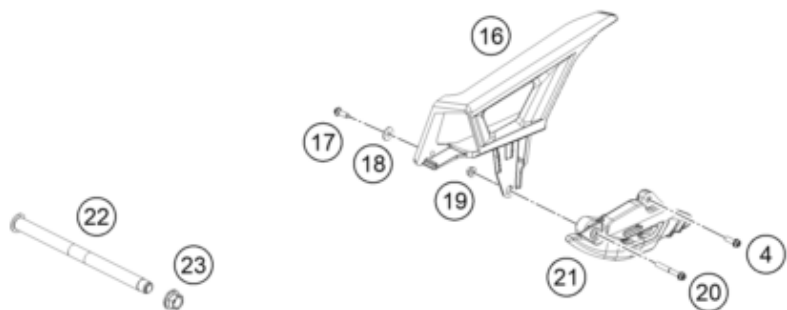

* NEW PART X ON DEMAND

POS	PARTNUMBER		PIECE
1	A49004230144	Swingarm cmpl. Enduro 2025	1
2	A46004066100	Chain slider	1
3	77304066150	Chain slider bushing	2
4	0025060166S	HH collar screw M6x16 TX30 SL	5
5	54603055051	Press in nut M6 STEEL ZINC	1
6	A46004041000	Locking cap swingarm	4
7	58414030000	HH COLLAR NUT M10X1,25 WS=13	2
8	50304040100	Screw M10x1.25x50 WS10	2
9	50180105	Threaded bush M12 d20	1
10	79004030110	Repair kit swingarm bearing	1
11	0618222812	Needle bushing HK2212V 22/28/12 MB	4
12	59404032000	Bearing sleeve 17x22x38.7 03	2
13	54603036000	Stop disk 22,2X31,7X1	2
14	0760253270	Radial shaft seal 25x32x7	4
15	77704034000	Support f. shaft seal ring 16	4
16	A49004060000	Chainguard	1
17	0017060205	Screw for plastic K60X20 SW6	1
18	0021060003	Washer DIN9021-A 6.4	1
19	56509064100	Self locking nut M6 - 10	1
20	0025060506	HH collar screw M6x50 TX30	1
21	A49004070100C1	Chain guide EXC	1
22	A46004037000	Swingarm pivot	1
23	54804038000	Nut with flange M16X1,5 WS=19 03	1
24	A46004042000	Brake line guide	1