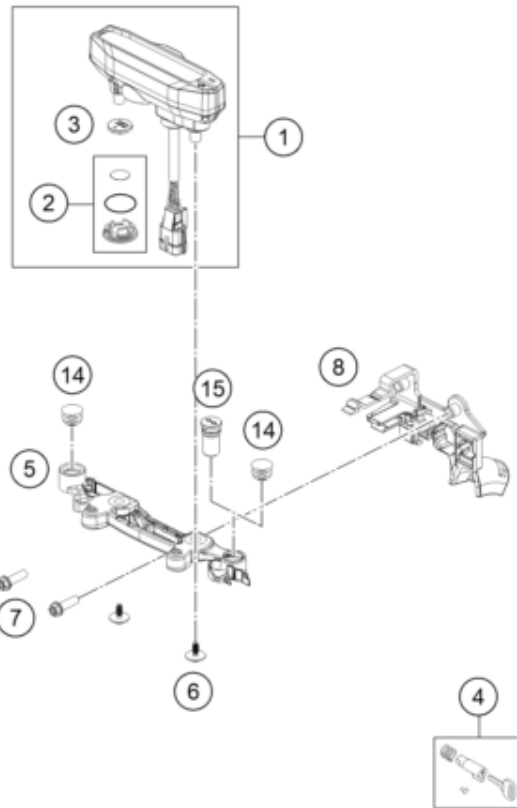

24A4901390

63835

* NEW PART X ON DEMAND

POS	PARTNUMBER		PIECE
1	A49014001080	Headlamp KTM	1
2	A49014002000	LED-Unit	1
5	0081050181	SCREW FOR PLASTIC K50X18 T20	3
6	79714040000	Tail light	1
7	0017060255	EJOT PT screw K60X25-Z SW6	2
25	60314047000	license plate lighting	1
28	0081050121	EJOT PT screw K50x12	2
30	54814025200	FLASHER CPL. FR.L/S RE.R/S 09	2
31	54814026200	FLASHER CPL. FR.R/S RE.L/S 09	2
32	44111015100	BULB 12V 10W (BA15S)	4
33	0125100003	washer DIN 125 A 10.5	4
34	0797100003	LOCK WASHER DIN6797-J10,5 ZI	4
35	58414030000	HH COLLAR NUT M10X1,25 WS=13	4
36	54814028000	FLASHER LENS L/S R/S 05	4

24A4901410

63893

* NEW PART

X ON DEMAND

POS	PARTNUMBER		PIECE
1	A49014069000	Dashboard	1
2	77714069010	BATTERY COVER F. SPEEDOMETER	1
3	58314068000	BATTERY F. SPEEDOM. M.A.E. 02	1
4	78003035100	Steering lock	1
5	A49014060000	Instrument cluster	1
6	0081645121	EJOT DELTA PT SCREW 45X12-Z	2
7	0025060206	HH collar screw M6x20 TX30	2
8	A49011083000	Connector support	1
10	54814068100	CABLE FOR DIGITAL SPEEDOM. 06	1
11	83013026000	Line guide	2
12	54814069050	Magnet for digital Speedom. 03	1
13	0471009104	CIRCLIP DIN0471- 9X1 INOX	1
14	50210086000	Plug SFL16	2
15	58011024300	FLASHER INDICAT.LIGHT GREEN'98	1