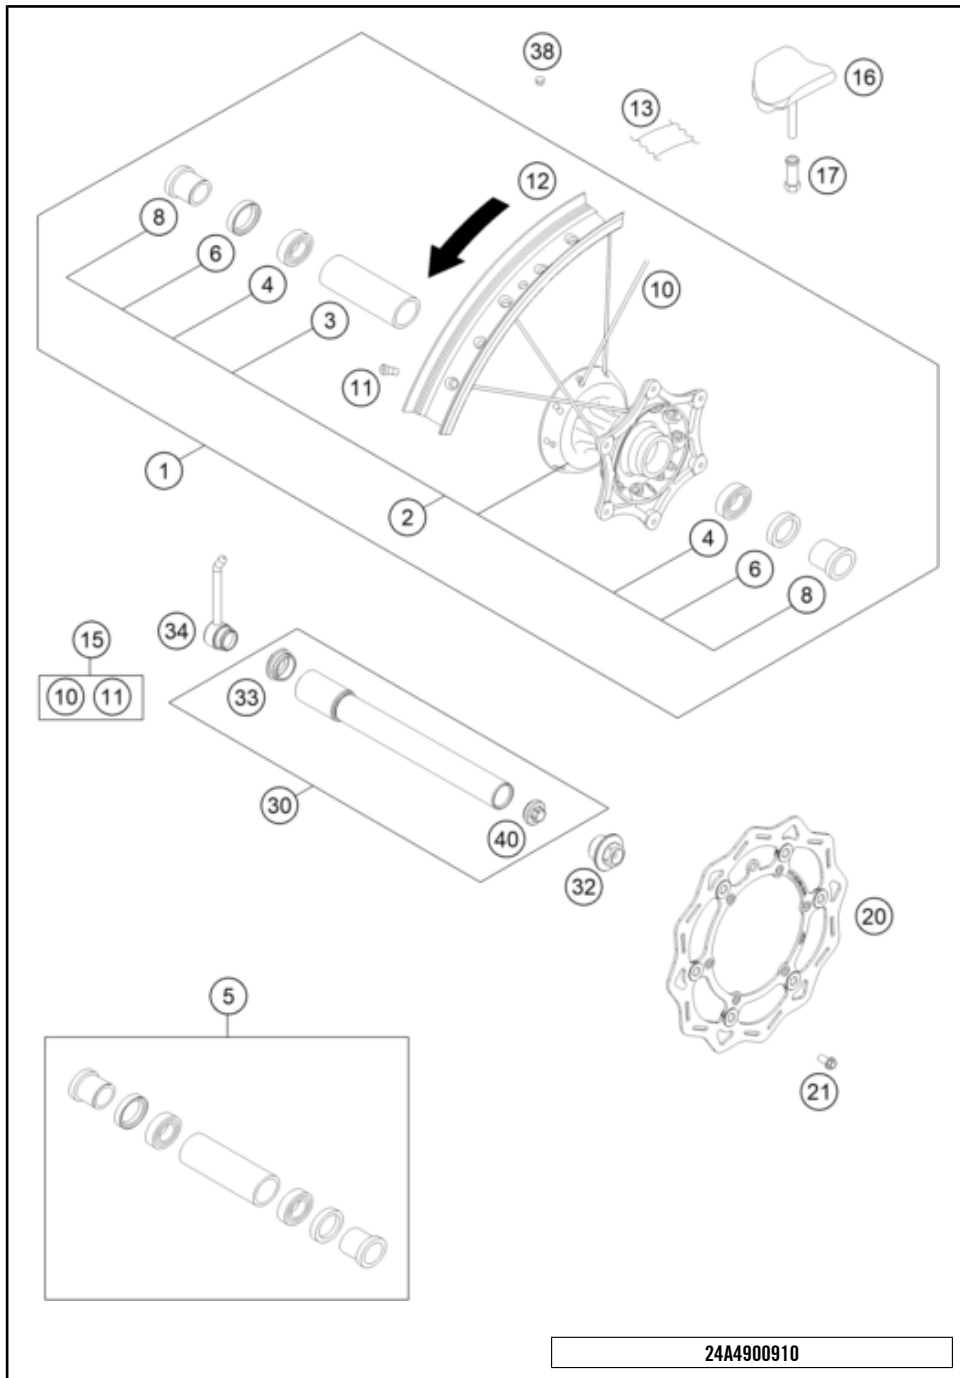

POS	PARTNUMBER		PIECE
1	78109101344C1B	Front Wheel cpl. 1.6x21" Giant 6D	1
2	77709010144	FRONT WHEEL HUB CPL.	1
3	54809011000	BEA.SPACERTUBE 35X2 L=79,4 03	1
4	0625069068	Grooved ball bearing 6906	2
5	77709015000	wheel bearing repair kit	1
6	0760354771	Radial shaft seal 35X47X7 TC	2
8	77709012000	SPACER BUSHING F. FR. WHEEL	2
10	7710907122630	SPOKE M4,5X226- 21" BLACK 12	36
11	77109072000	Spoke nipple M4.5 AL	36
12	78109070300C1B	Front rim 1.6x21"	1
13	50309073000	Tube protector 21"	1
15	00050000954	SPOKE KIT FRONT "21" BLACK	x
16	78109090200	Tyre locker 1,60"	1
17	77110090050	Nut for wheel holder	1
20	77709160000	Brake disc front D=260MM	1
21	59009062013	SPECIAL SCREW M6X13 WS=8 10.9	6
30	79109081033	Wheel spindle front cmpl, 2019	1
32	A46009082000	Collar screw M20x1.5 SW17 Al	1
33	70009081050	PLUG BUSHING SW17 '12	1
34	7900998126004	Front axle puller	1
38	55003135000	Plug for rim	x
40	7770908107055	AUXILIARY SCREW FRONT	1