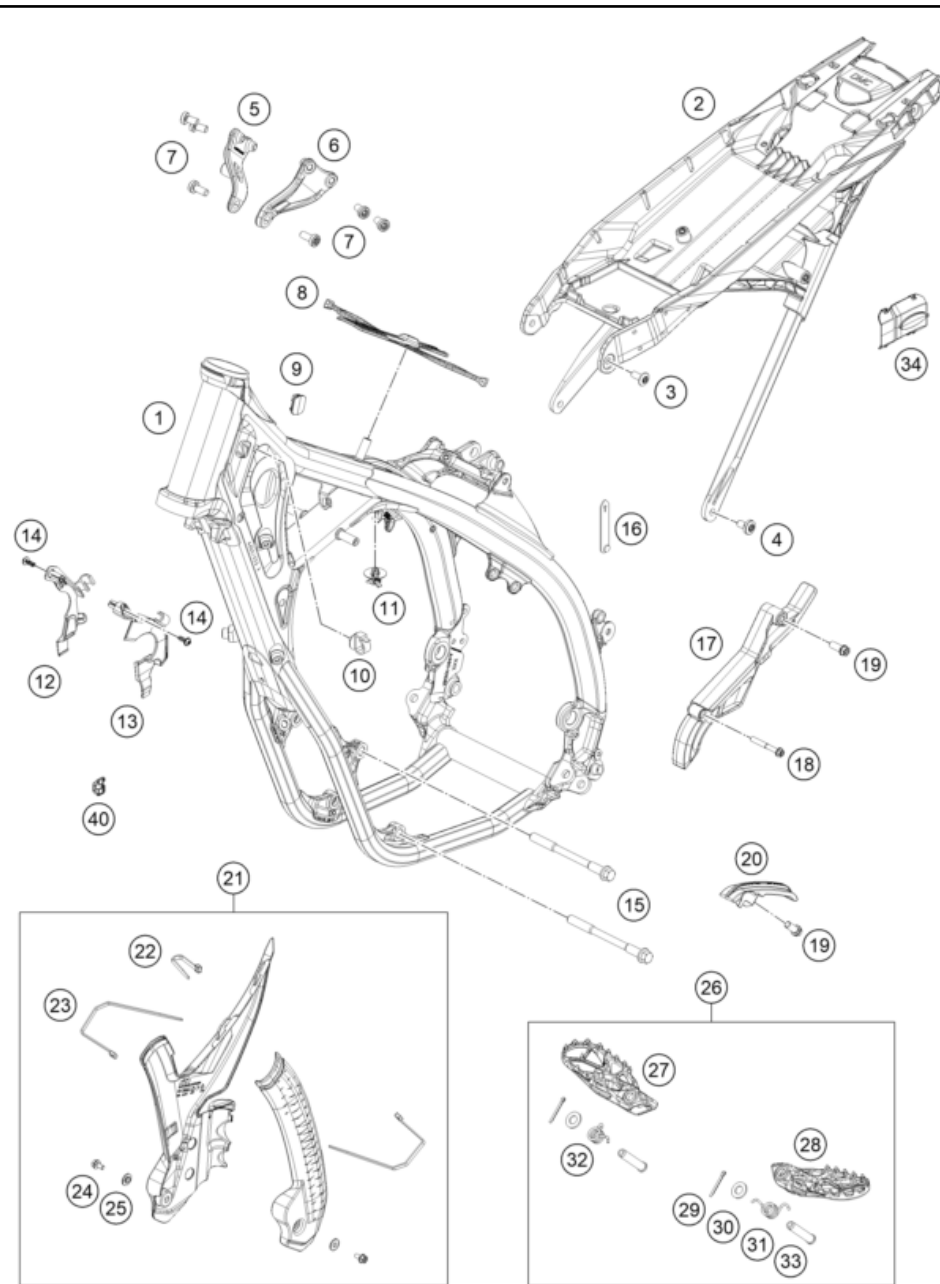

24A4900214

72975

* NEW PART

X ON DEMAND

24A4900310

POS	PARTNUMBER	PIECE
1	A49003001000EB	Frame
2	A46003002000	Subframe
3	79003003000	Special screw M8X18 TORX45 SL
4	09000008016U0	Special screw M8x16 ISA45 self-locking
5	A46003014000	Engine brace, right
6	A46003013000	Engine brace left
7	0035080206S	SHCS M8x20 TX45
8	A46007012100	Fuel tank rubber
9	79111013010	Cover control head sheet
10	58111076000	CABLE SUPPORT KHS NR.150-47610
11	79711013010	Cable bracket d8
12	A46003099020	Cable bracket/throttle cable guide
13	A46003099010	Cable bracket
14	0081050141	EJOT PT screw K50x14
15	59003013000	Enginebrac. screw M10X123 WS=13
16	60011093075	Rubber cable tie 75MM 03
17	A46003096000	Front sprocket cover
18	0025060456	HH COLLAR SCREW M6X45 TX30
19	0025080206	HH collar screw M8x20
20	A46003053000	Chain slider below
21	A46003094000C1	Frame protection set
22	44011176140	cable tie 140/ 3,5 mm Schwarz
23	44011076200	CABLE TIE 200/3,6MM BLACK
24	0025050106	HH collar screw M5x10 TX30
25	54803092060	Bush f. frame protection 03
26	A46003137033	Footpeg set
27	A46003141000	Footpeg right
28	A46003140000	Footpeg left
29	0094032253	PIN DIN0094-3,2X25 STEEL
30	0125100003	washer DIN 125 A 10.5
31	A46003044000	Footrest spring left
32	A46003045000	Footrest spring right
33	54803044000	PIN FOR FOOT PED 51.5X9.8 MM
34	A49003002050	Intake air cover
40	A49003099030	Cable protection