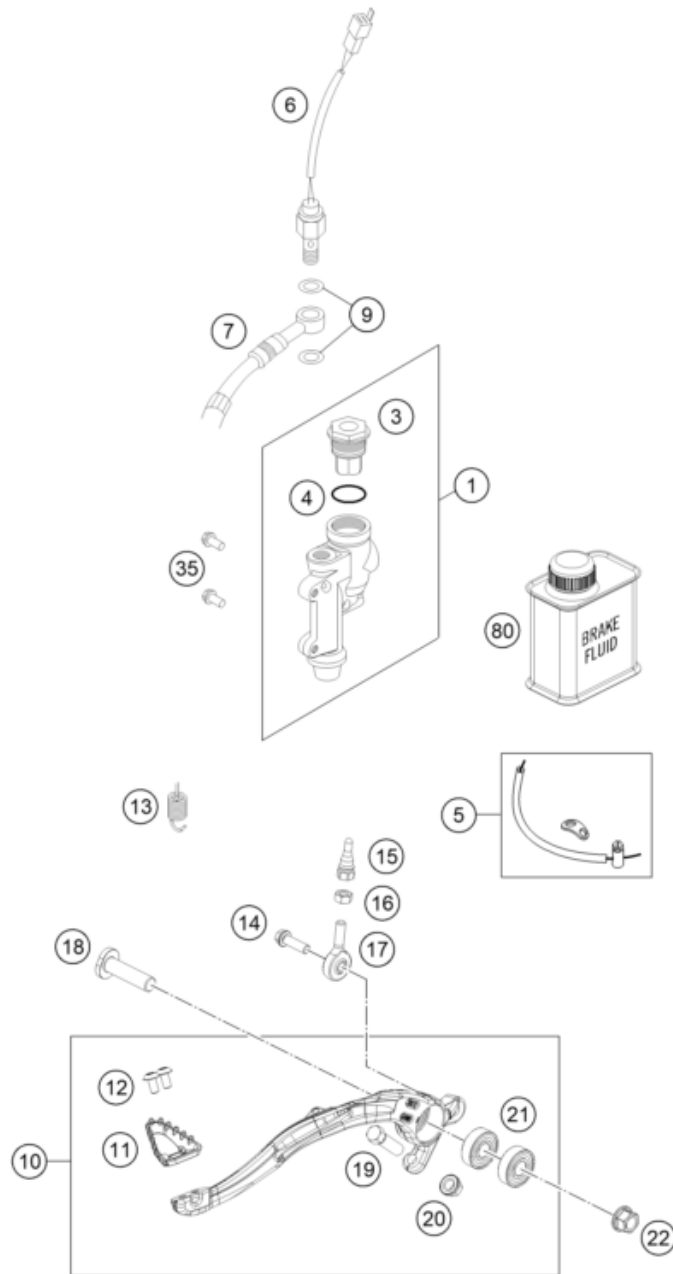

24A4901130

63879

* NEW PART

X ON DEMAND

POS	PARTNUMBER		PIECE
1	77713001144	HAND BREAK CYLIND. CPL. EXC 14	1
9	77713003000	HAND BRAKE CYL. COVER	1
10	77713008100	REPAIR KIT PISTON EXC 2014	1
11	50313005000	CLAMP CPL. NATURE	1
15	77713006000	Lever screw	1
20	77713002000	Hand brake lever + spring SX 14	1
21	77713007100	PUSH ROD CPL. EXC 2014	1
23	77713004000	Protection cap, hand brake cylinder	1
24	77711050000	BRAKE LIGHT SWITCH FRONT 2014	1
25	58012040150	Clamp for mirror	1
30	77713010000	BRAKE PIPE	1
31	54813020100	banjo bolt M10x1x19 black	1
32	0603100141	sealing ring DIN 7603 10x14x1	2
34	54802051000	VALVE	1
80	00062030000	Brake fluid DOT5.1 0,25L	1

145031310

14388

* NEW PART

X ON DEMAND

REAR BRAKE CONTROL

350 EXC-F SIX DAYS 2025 2025

24A4901331

POS	PARTNUMBER		PIECE
1	77013060044	REAR BRAKE CYLINDER CPL.SX 09	1
3	54813062100	REAR BRAKE CYL. COVER CPL. 04	1
4	54813063000	FOOT-BRAKE CYL. GASKET SX 03	1
5	54812063044	Rear brake pedal safety wire	1
6	50311051100	BRAKE LIGHT SWITCH REAR '98	1
7	77213070300	Rear Brakehose	1
9	0603100141	sealing ring DIN 7603 10x14x1	2
10	A46013050044	foot brake lever cpl	1
11	79413051000	Step brake lever 16	1
12	58605083010S	Torx hexagon socket screw M5x10 SS	2
13	A46003062000	Retracting spring	1
14	0025060206S	HH collar screw M6x20 TX30	1
15	54813056000	Push rod L=28MM 03	1
16	0934060003	Hex. nut DIN 934 M6	1
17	54813055100	Joint head CMP6	1
18	47213054000	Screw foot brake lever	1
19	59001037000	Special Screw M8X26 WS=10	1
20	46030045000	flanged nut M8 WS10	1
21	0625060002	deep groove ball bearing SKF 6000-2RS1	2
22	54630044000	COLLAR NUT M10 WS=13	1
35	0025060126	HH collar screw M6x12 TX30	2
80	00062030000	Brake fluid DOT5.1 0,25L	1