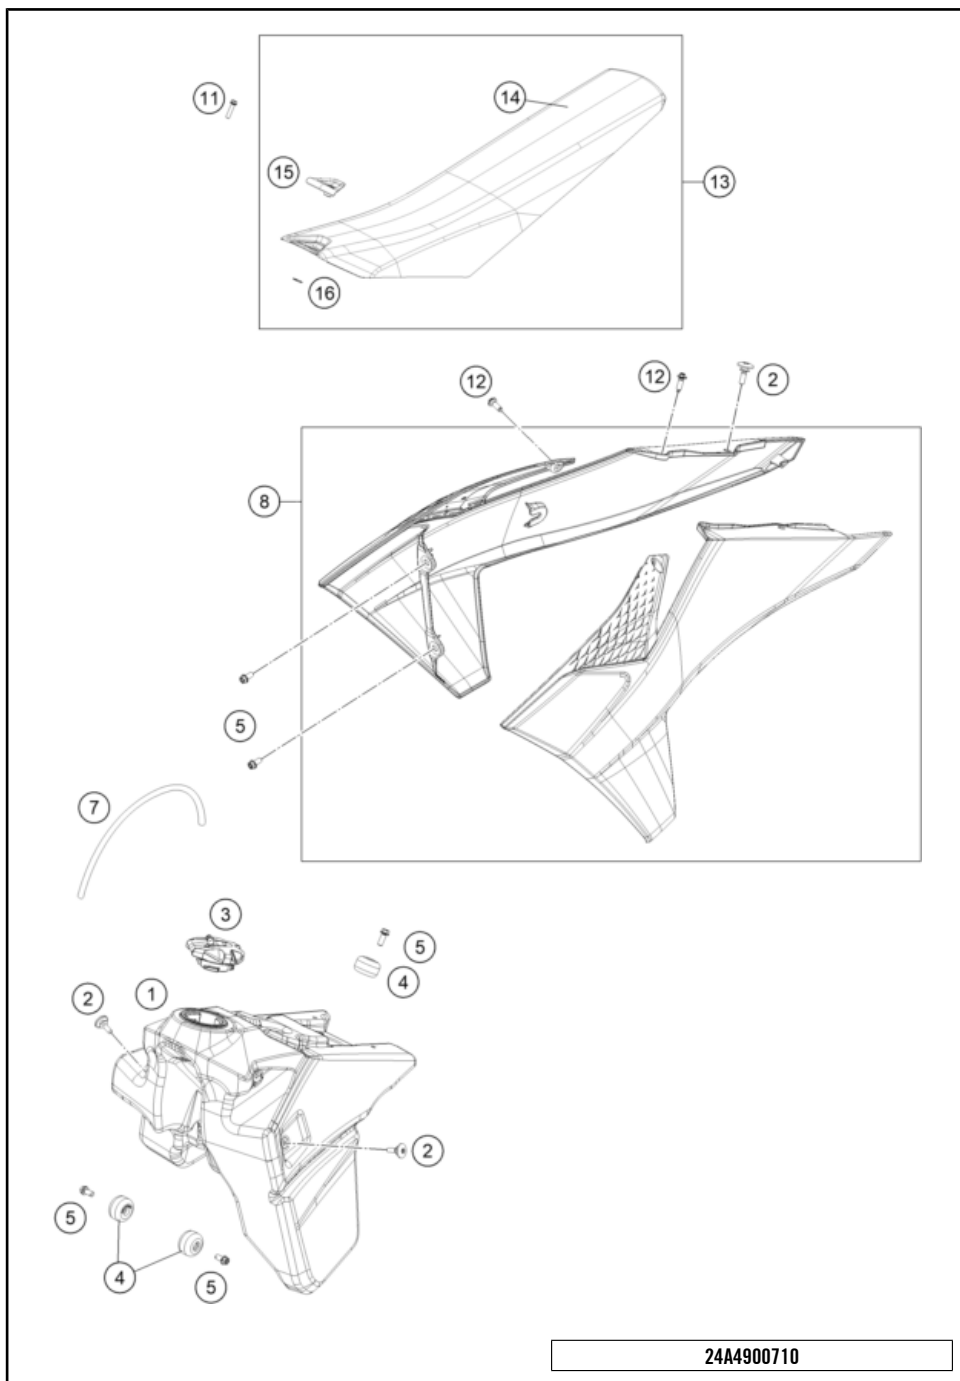

POS	PARTNUMBER		PIECE
1	A49007013000	Fuel tank	1
2	79107011000	Seat holder screw	4
3	78107008044C1	Fuel cap compl. 14	1
4	A46007014000	Fuel tank role	3
5	0025060126	HH collar screw M6x12 TX30	7
7	0600000600000	Hose 5.5x9.5 NBR+PVC p. meter	1
8	A46008054000EBF	spoilerset Six Days 2025 with decal	1
11	0025060306	HH collar screw M6x30 TX30	1
12	0017060205	Screw for plastic K60X20 SW6	4
13	A46007040000EBB	Seat	1
14	A46007040050EBB	Seat cover	1
15	A46007046000	Seat installation	1
16	0004711200100	Lock ring DIN471 12x1	1

24A4900710

72977

* NEW PART X ON DEMAND