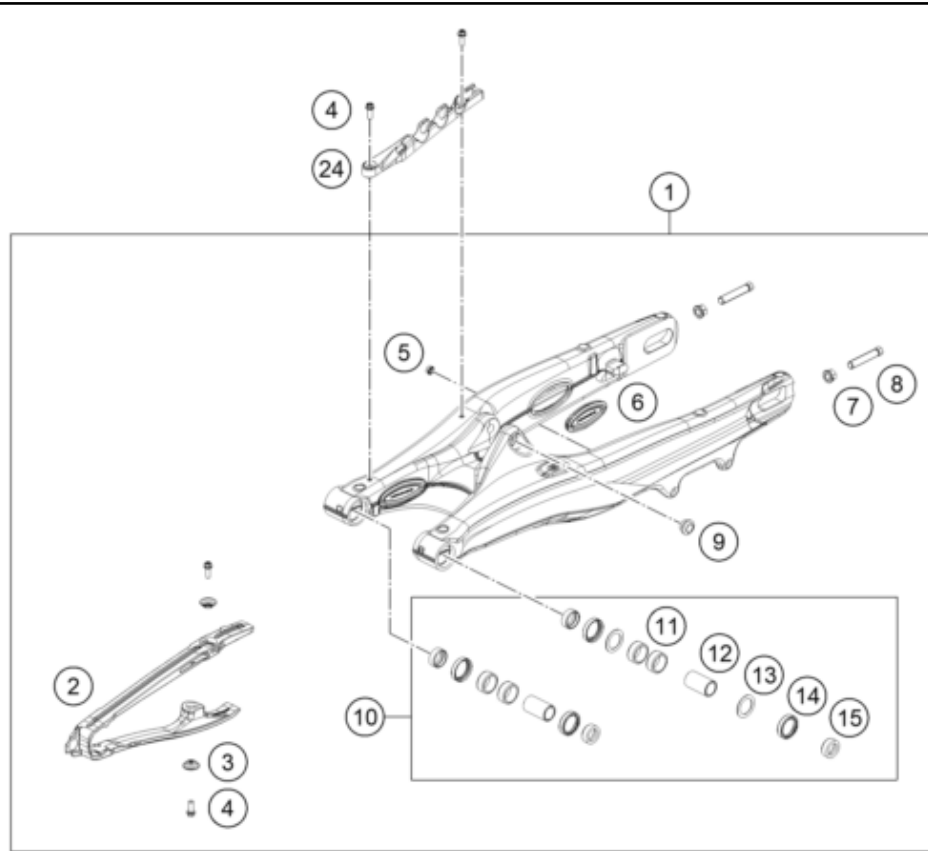

* NEW PART X ON DEMAND

POS	PARTNUMBER		PIECE
1	A49004230144	Swingarm cmpl. Enduro 2025	1
2	A46004066100	Chain slider	1
3	77304066150	Chain slider bushing	2
4	0025060166S	HH collar screw M6x16 TX30 SL	5
5	54603055051	Press in nut M6 STEEL ZINC	1
6	A46004041000	Locking cap swingarm	4
7	58414030000	HH COLLAR NUT M10X1,25 WS=13	2
8	50304040100	Screw M10x1.25x50 WS10	2
9	50180105	Threaded bush M12 d20	1
10	79004030110	Repair kit swingarm bearing	1
11	0618222812	Needle bushing HK2212V 22/28/12 MB	4
12	59404032000	Bearing sleeve 17x22x38.7 03	2
13	54603036000	Stop disk 22,2X31,7X1	2
14	0760253270	Radial shaft seal 25x32x7	4
15	77704034000	Support f. shaft seal ring 16	4
16	A49004060000	Chainguard	1
17	0017060205	Screw for plastic K60X20 SW6	1
18	0021060003	Washer DIN9021-A 6.4	1
19	56509064100	Self locking nut M6 - 10	1
20	0025060506	HH collar screw M6x50 TX30	1
21	A49004070100C1	Chain guide EXC	1
22	A46004037000	Swingarm pivot	1
23	54804038000	Nut with flange M16X1,5 WS=19 03	1
24	A46004042000	Brake line guide	1