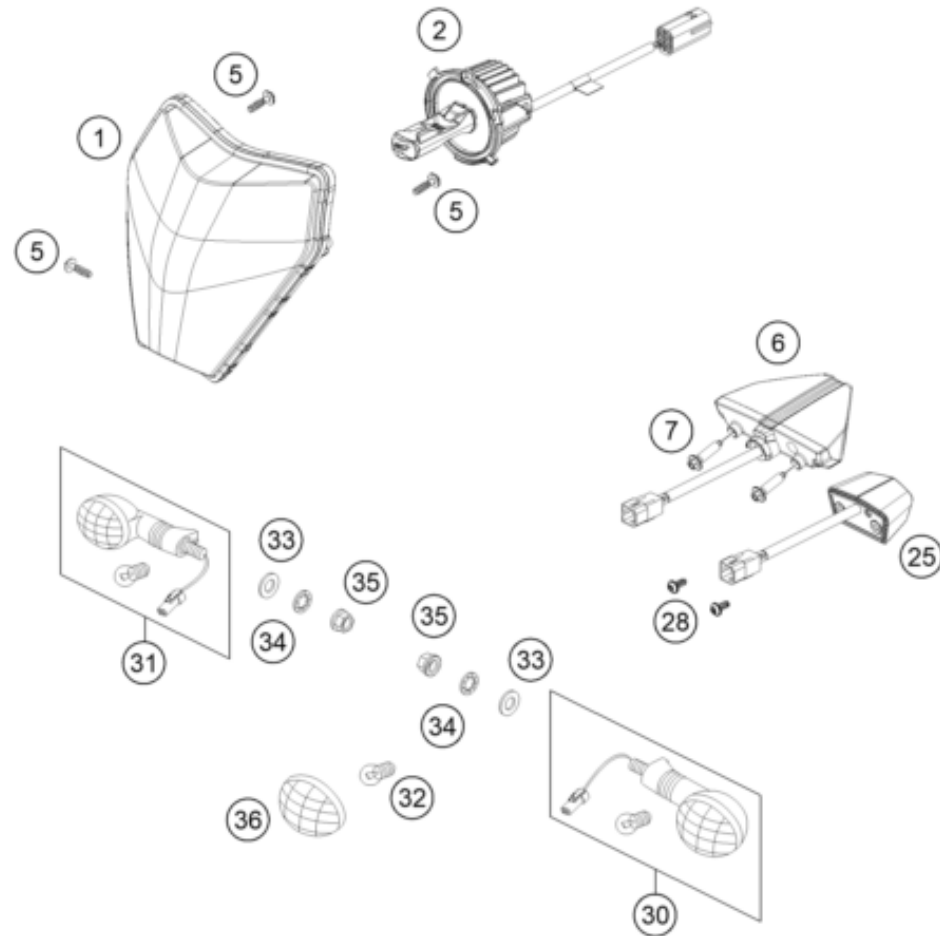

POS	PARTNUMBER		PIECE
1	A49014001080	Headlamp KTM	1
2	A49014002000	LED-Unit	1
5	0081050181	SCREW FOR PLASTIC K50X18 T20	3
6	79714040000	Tail light	1
7	0017060255	EJOT PT screw K60X25-Z SW6	2
25	60314047000	license plate lighting	1
28	0081050121	EJOT PT screw K50x12	2
30	54814025200	FLASHER CPL. FR.L/S RE.R/S 09	2
31	54814026200	FLASHER CPL. FR.R/S RE.L/S 09	2
32	44111015100	BULB 12V 10W (BA15S)	4
33	0125100003	washer DIN 125 A 10.5	4
34	0797100003	LOCK WASHER DIN6797-J10,5 ZI	4
35	58414030000	HH COLLAR NUT M10X1,25 WS=13	4
36	54814028000	FLASHER LENS L/S R/S 05	4

24A4901410

63893

* NEW PART

X ON DEMAND