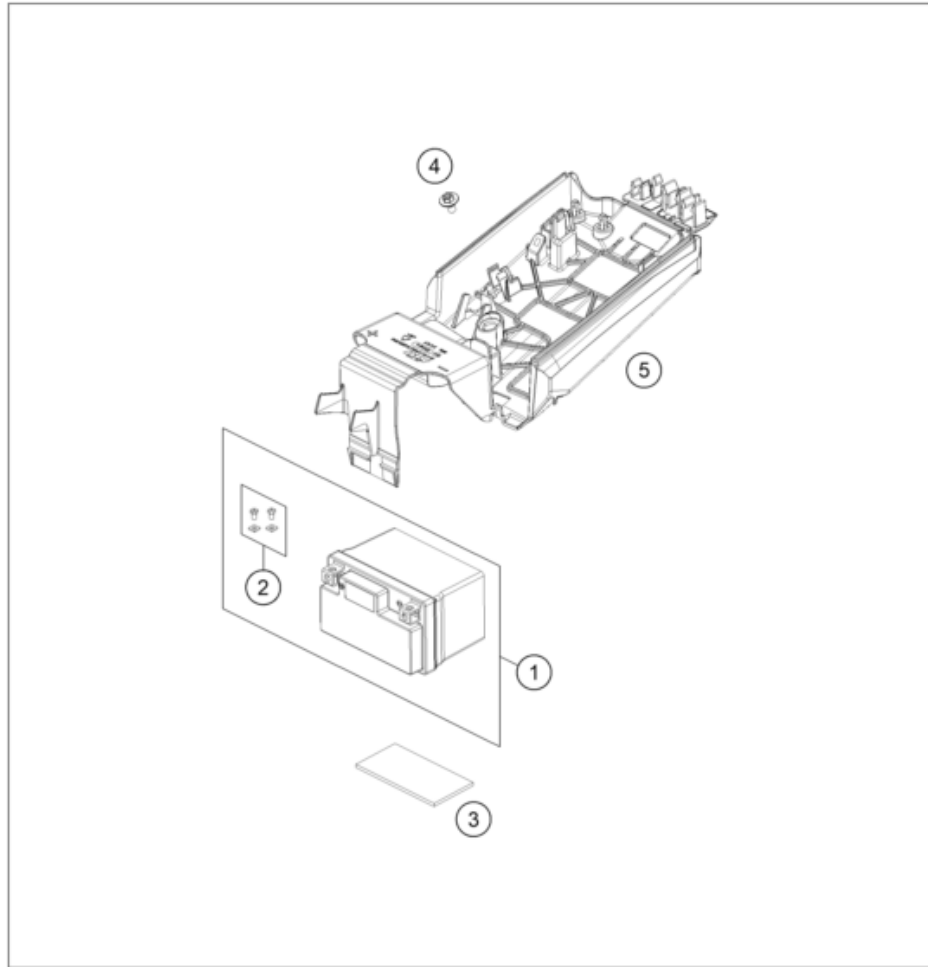

POS	PARTNUMBER		PIECE
1	79111053000	battery 12V/24Wh	1
2	79111053010	screw kit only for 79111053000	1
3	59003001099	METAMOLL 90X45X3MM 03	1
4	83008000012	special screw M6x12x3	1
5	A46011055100	Battery holding bracket	1

24A4901130

63879

* NEW PART

X ON DEMAND