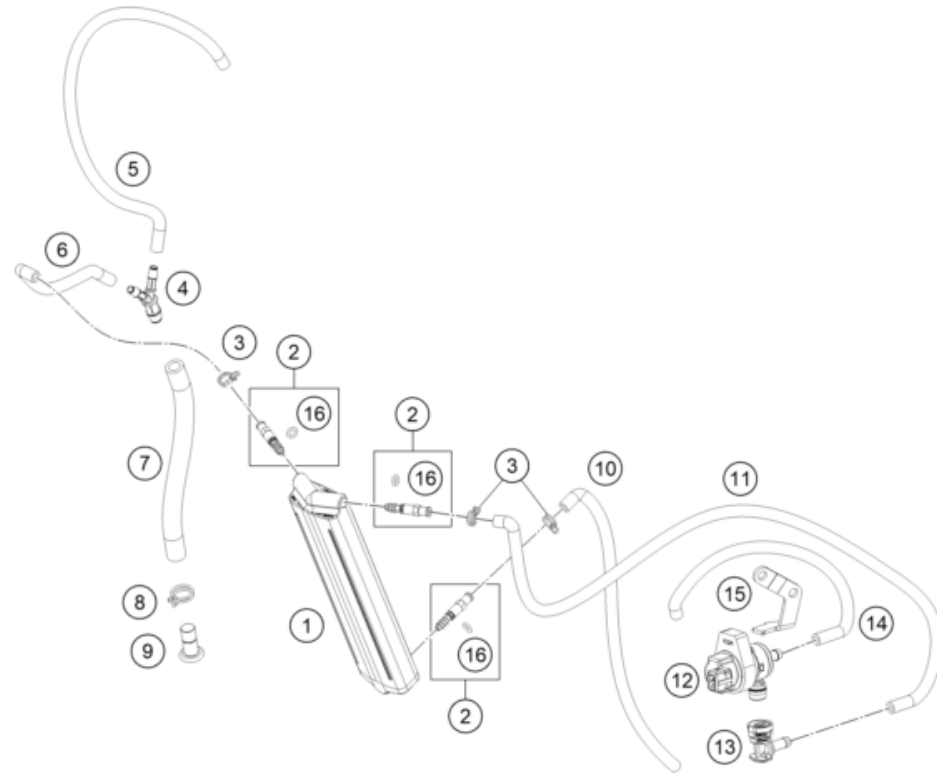

POS	PARTNUMBER		PIECE
1	A49015001000	Activated charcoal filter	1
2	A49015019044	Hose connector with O-ring	3
3	58007017000	YDNAC-clamp 10101 (10.4MM)	3
4	61315028100	Y-CONNECTOR YS 6-10-6	1
5	78015019425	Hose EPA d=6/10 l=425	1
6	79615021000	PREFORMED HOSE 6X10 ECO	1
7	78015119000	HOSE EPA D=10/16 L=2000MM	1
8	58431082100	YDNAC-clamp 10173 (16MM)	1
9	61315026100	Screw plug ACF	1
10	79615025000	Preformed hose 6X10 ECO	1
11	A49015023000	Pre-formed hose 6x10 ECO	1
12	61115015000	VALVE FOR CARBON CANISTER 07	1
13	61115016000	FITTING PIECE NQV2 NW7 90°	1
14	A49015024000	Pre-formed hose 6x10 ECO	1
15	A49015002000	Purge valve bracket	1
16	46810893	O-ring 5,28x1,78 NBR70 black	3

24A4901510

63875

* NEW PART

X ON DEMAND