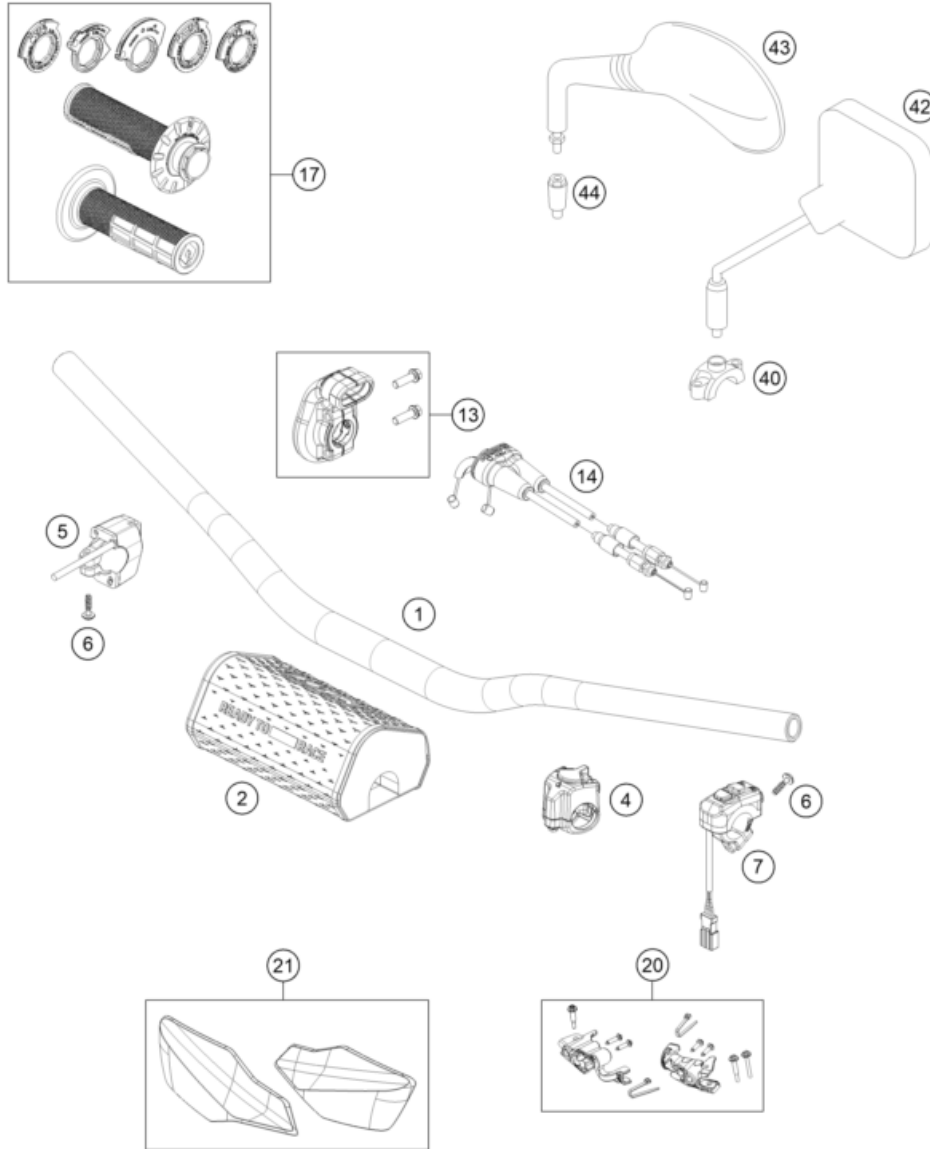

61839 * NEW PART X ON DEMAND

POS	PARTNUMBER		PIECE
98	48601166S1	Fork Fluid Viscosity 4.0 5L	1
99	RP10055T	Seal kit CC spring fork	x

61839 * NEW PART X ON DEMAND

HANDLEBAR, CONTROLS

350 EXC-F SIX DAYS 2025 2025

24A4900214

72975

* NEW PART

X ON DEMAND

24A4900310

POS	PARTNUMBER	PIECE
1	A49003001000EB	Frame
2	A46003002000	Subframe
3	79003003000	Special screw M8X18 TORX45 SL
4	09000008016U0	Special screw M8x16 ISA45 self-locking
5	A46003014000	Engine brace, right
6	A46003013000	Engine brace left
7	0035080206S	SHCS M8x20 TX45
8	A46007012100	Fuel tank rubber
9	79111013010	Cover control head sheet
10	58111076000	CABLE SUPPORT KHS NR.150-47610
11	79711013010	Cable bracket d8
12	A46003099020	Cable bracket/throttle cable guide
13	A46003099010	Cable bracket
14	0081050141	EJOT PT screw K50x14
15	59003013000	Enginebrac. screw M10X123 WS=13
16	60011093075	Rubber cable tie 75MM 03
17	A46003096000	Front sprocket cover
18	0025060456	HH COLLAR SCREW M6X45 TX30
19	0025080206	HH collar screw M8x20
20	A46003053000	Chain slider below
21	A46003094000C1	Frame protection set
22	44011176140	cable tie 140/ 3,5 mm Schwarz
23	44011076200	CABLE TIE 200/3,6MM BLACK
24	0025050106	HH collar screw M5x10 TX30
25	54803092060	Bush f. frame protection 03
26	A46003137033	Footpeg set
27	A46003141000	Footpeg right
28	A46003140000	Footpeg left
29	0094032253	PIN DIN0094-3,2X25 STEEL
30	0125100003	washer DIN 125 A 10.5
31	A46003044000	Footrest spring left
32	A46003045000	Footrest spring right
33	54803044000	PIN FOR FOOT PED 51.5X9.8 MM
34	A49003002050	Intake air cover
40	A49003099030	Cable protection