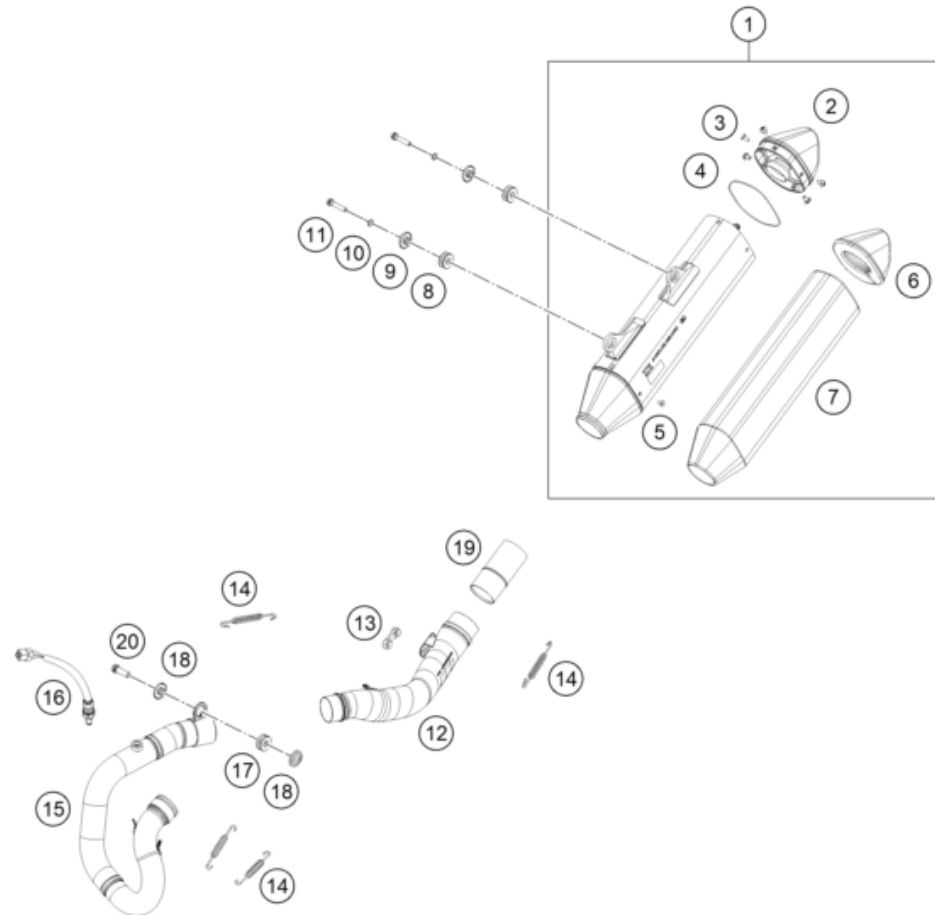

POS	PARTNUMBER		PIECE
1	A4900508100059	Silencer	1
2	79105081160	Endcap cpl.	1
3	78105081010	SCREW TORX M5X10	5
4	0770800021	O-RING 80,00X2,00 VITON	1
5	0011480800	DUMMY RIVET 4,8X 8 NIRO	5
6	A46005078080	Rockwool preformed	1
7	79105081085	insulating material formed part	1
8	77205068000	Damp. compon. black	2
9	77205169000	Bushing 7.5x12x28x8.3 11	2
10	50233041000	Pair of washers M6 NORDLOCK	2
11	0025060306	HH collar screw M6x30 TX30	2
12	A49005010000	exhaust manifold rear	1
13	79105098000	exhaust spacer	1
14	A46005016000	Tension spring L=62mm	4
15	A47005009000	Manifold EXC / FE 350	1
16	75041090200	LAMBDA SENSOR	1
17	79105068000	Damper gray	1
18	77805069000	Bushing 8.5x12x28x8.3	2
19	A49005091000	Catalytic converter	1
20	0025080206	HH collar screw M8x20	1

24A4900510

68107

* NEW PART

X ON DEMAND