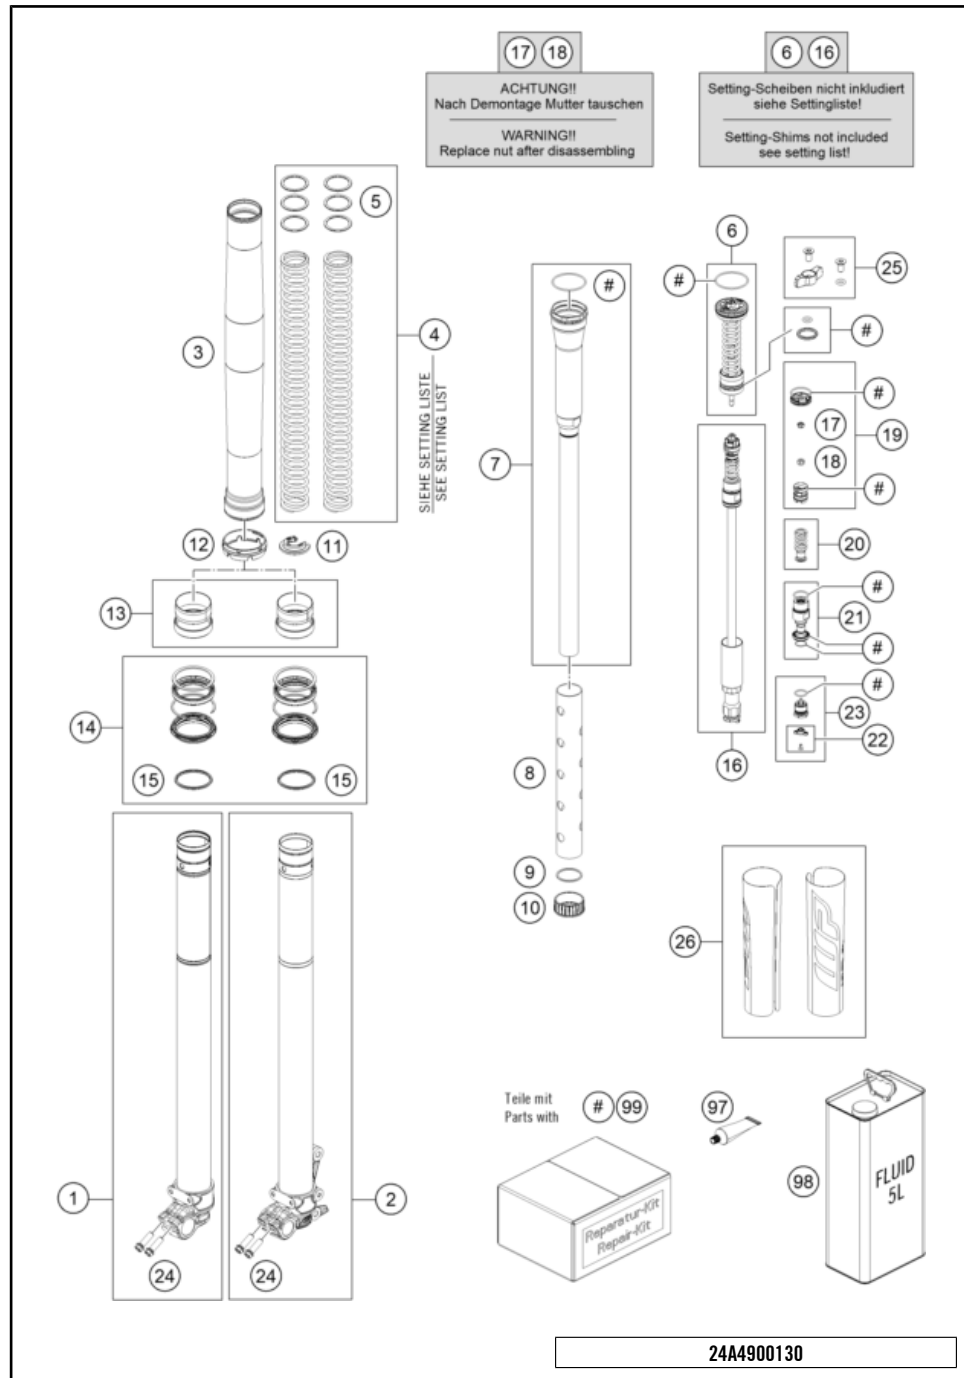

24A4300110

72986

* NEW PART

X ON DEMAND

POS	PARTNUMBER	PIECE
1	48602046S2	Axle clamp ri. with inner tube cpl. 1
2	48602045S2	Axle clamp le. with inner tube cpl. 1
3	48602096	fork outer tube 49.13x577 dt54 db60 2
4	S809900029S0000	Main spring (43.8) 3.6-470 fork cpl. x
4	S809900030S0000	Main spring (43.8) 3.8-470 fork cpl. x
4	S809900031S0000	Main spring (43.8) 4.0-470 fork cpl. x
4	S809900032S0000	Main spring (43.8) 4.2-470 fork cpl. x
4	S809900033S0000	Main spring (43.8) 4.4-470 fork cpl. x
4	S809900034S0000	Main spring (43.8) 4.6-470 fork cpl. x
4	S809900035S0000	Main spring (43.8) 4.8-470 fork cpl. x
4	S809900036S0000	Main spring (43.8) 5.0-470 fork cpl. x
4	S809900037S0000	Main spring (43.8) 5.2-470 fork cpl. x
5	48600456	Washer 35x43x2,5 plastic x
5	48600457	Preload bush 35x43x3,5 x
5	48600458	Washer 35x43x1,5 plastic x
6	S043400000S0200	Compression cpl. 2
7	S418900003S0100	Pressure tank M38x0.5 cpl. 2
8	S53360000000000	Tube 35x38x277 2
9	48600752	Washer 33,5x38x1,5 2
10	S82890000200000	Spring seat 33.5x44.5x18.5 2
11	S82890000100000	Spring seat D44 clip 2
12	S639200001000FA	Fork protection ring 59,8mm 2
13	R14047T	Guide bushing set fork 48mm 1
14	RP10012T	"Seal kit 48mm SKF black" 1
15	48602007	Stroke indicator 48mm red 2
16	S501200022S0000	Piston rod 12.0x397.5 cpl. 2
17	48602128	Nut M6 h5,4 SW10 2
18	40540486	Nut M6x0,5 h6,5 WAF10 rebound 2
19	RP10054T	Repair kit piston CC spring fork x
20	48600578S	Spring (13,9) 37-32 rebound cpl. 2
21	S408800002S0000	Screw cap M24.5x1 cpl. 2
22	RP10033T	Repair kit adjuster rebound red x
23	48602052S	adjuster housing M20x1 cpl. 2
24	0025080256	HH collar screw M8x25 4
25	RP10029T	adjuster kit screw cap compression 2
26	52000318SET	Sticker set, XACT CC 238x182.5 1
97	T14034	Fuchs grease IPR (250g) 1