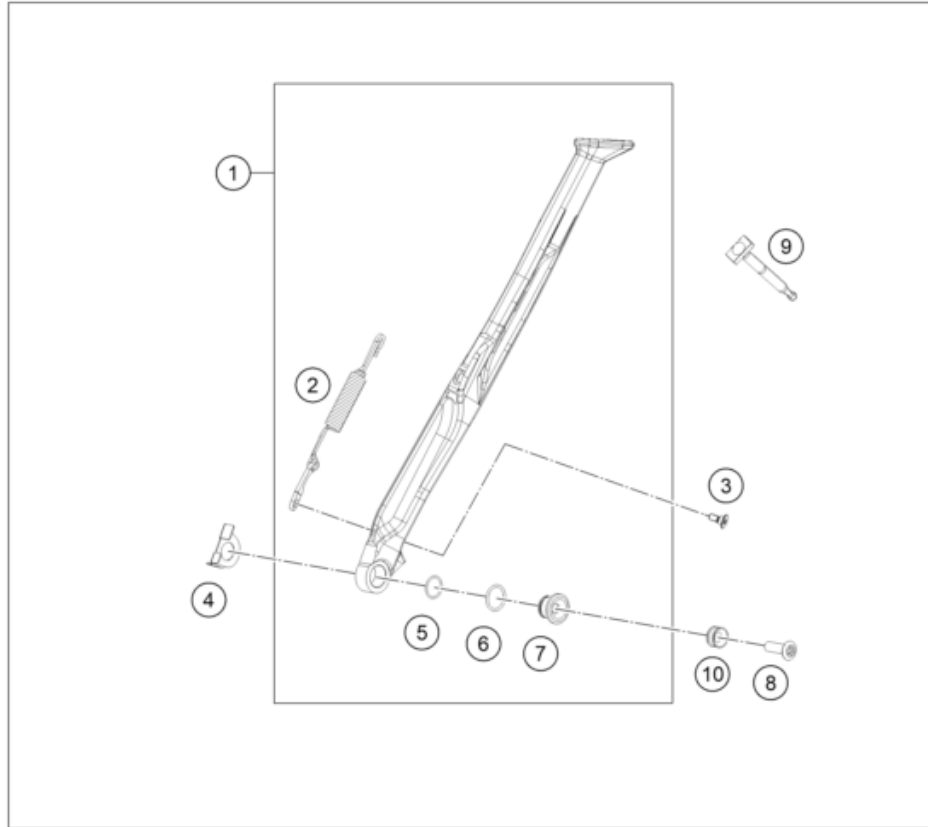

72968

* NEW PART

X ON DEMAND

POS	PARTNUMBER		PIECE
1	A46003090044	Skid plate compl.	1
2	0025060256	HH collar screw M6x25 TX30	2
3	A46003090030	bushing skid plate	2
4	0025060166	HH collar screw M6x16 TX30	2

227950330

58219

* NEW PART

X ON DEMAND

POS	PARTNUMBER		PIECE
1	A46003023044	Side stand cmpl.	1
2	A46003024000	Side stand spring	1
3	69013099050	Screw for expansion tank	1
4	A46003023050	Side stand stopper sheet	1
5	0770125015	O-RING 12,5X1,5 NBR	1
6	0770180020	o-ring 18.00x2.00 NBR70	1
7	78003023080	SIDE STAND BUSHING EXC USA 08	1
8	0019080306S	COUNTER-SUNK SCREW ISA45 M8X30	1
9	A46003025000	Side stand, rubber strap	1
10	78003023081	Side stand bushing	1