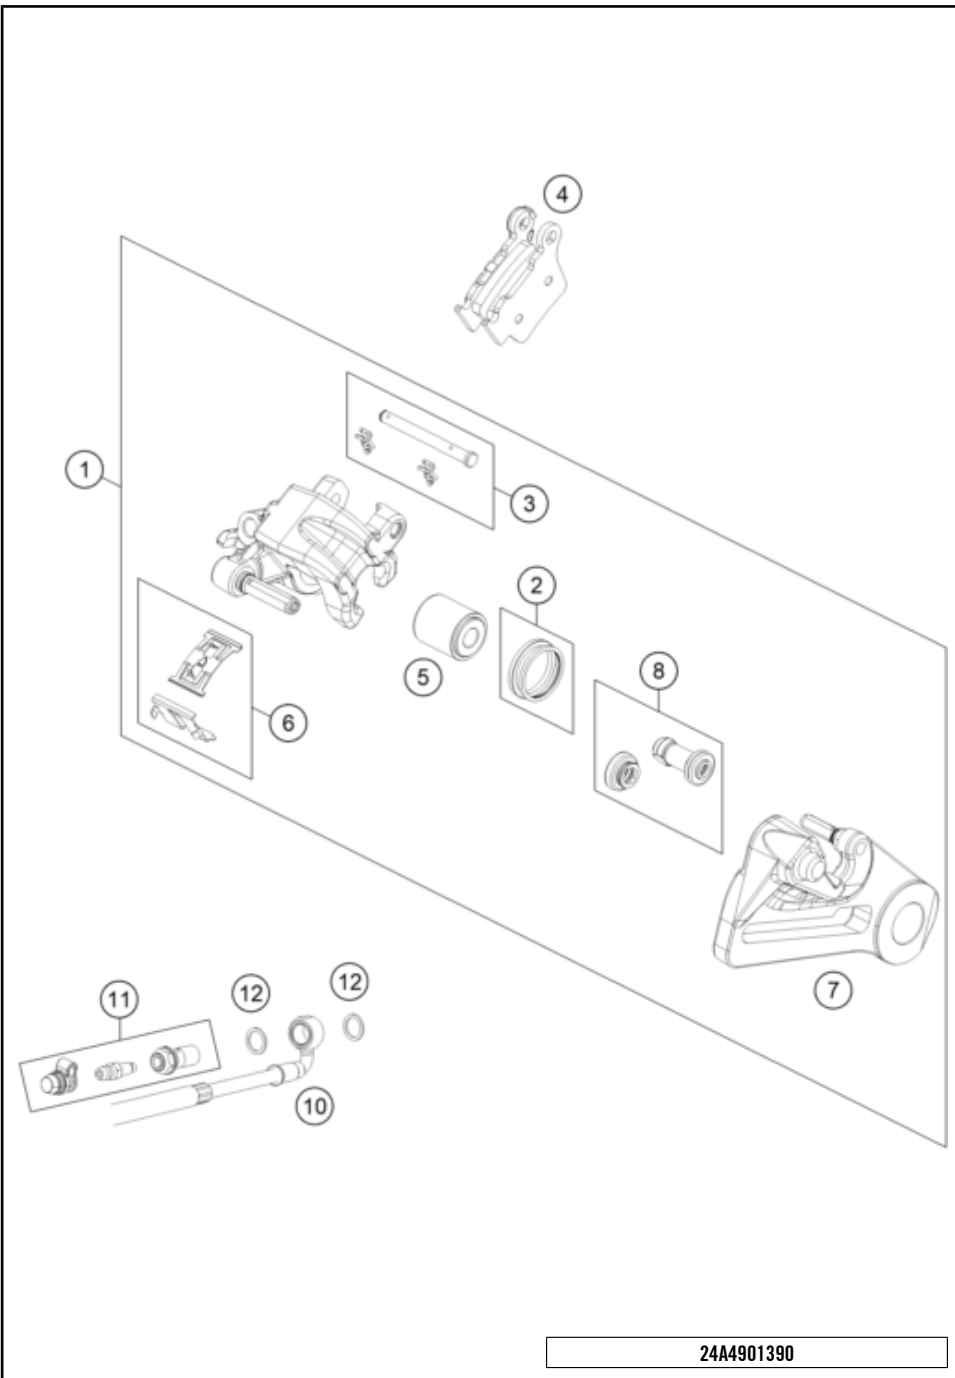

REAR BRAKE CALIPER

350 EXC-F SIX DAYS 2025 2025

POS	PARTNUMBER		PIECE
1	A46013080001	Rear brake caliper PF 26 b cmpl.	1
2	50313081200	REPAIR KIT SEALING RINGS 26MM	1
3	54813082000	Bolt set for brake caliper 03	1
4	79013090000	Brake pad rear TOYO B204	1
5	77713083000	BRAKE PISTON 26MM 2013	1
6	54813018000	Retaining spring set 2003	1
7	A46013075000	Brake caliper support	1
8	54613218100	CUP SET SHORT	1
10	77213070300	Rear Brakehose	1
11	62513020000	BLEEDER SCREW CPL. 05	1
12	0603100141	sealing ring DIN 7603 10x14x1	2

24A4901390

63835

* NEW PART X ON DEMAND