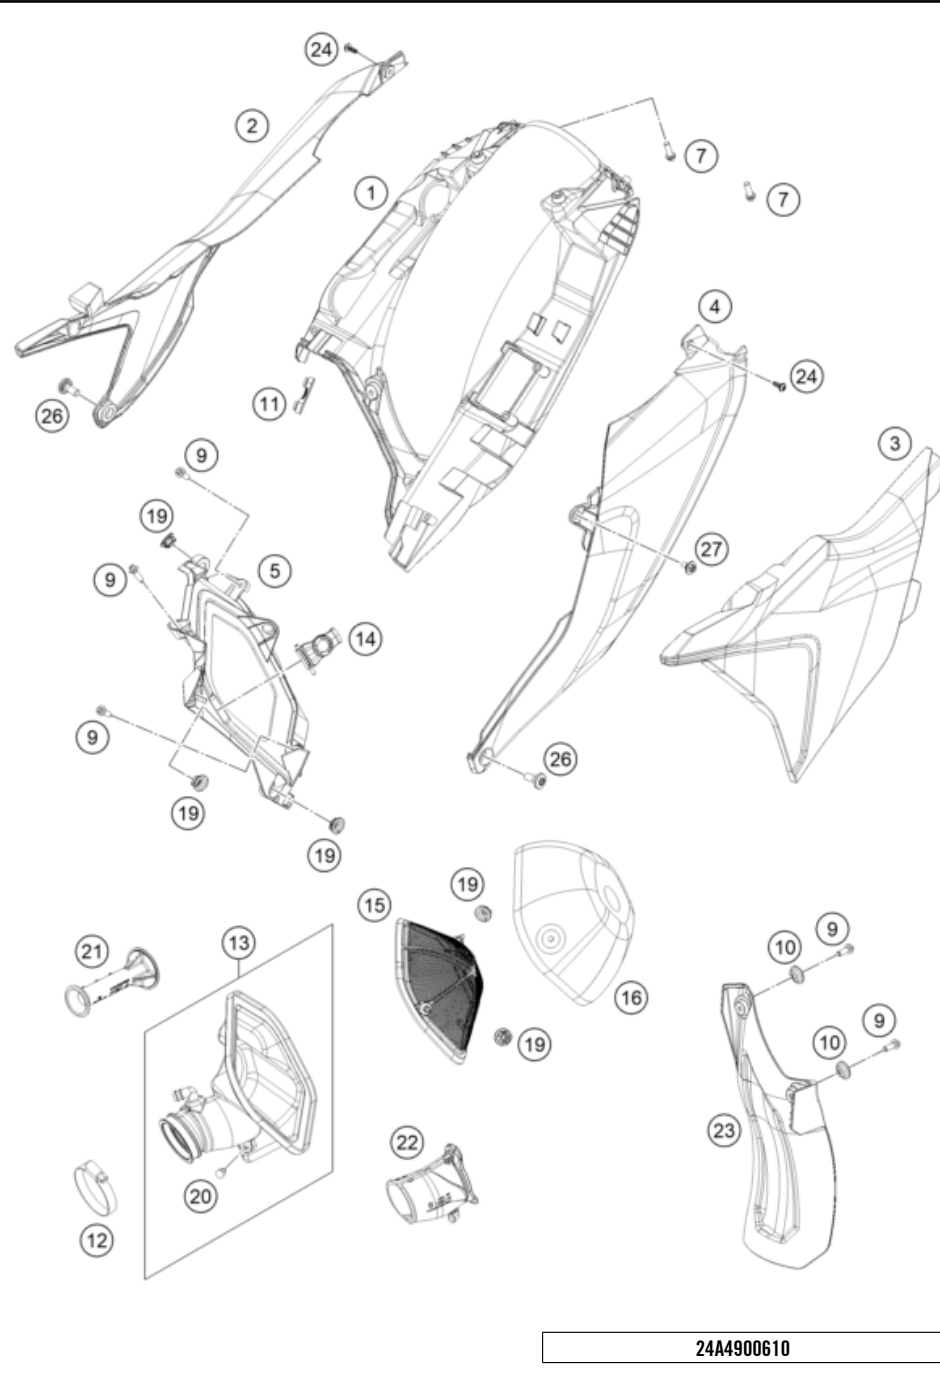

POS	PARTNUMBER		PIECE
1	A46006101000AB	Air filter box, bottom part	1
2	A46006004000EBC	Air filter box lid right with decal	1
3	A46006003000EBD	Air filter box cover with decal	1
4	A46006005000EBC	Air filter box lid left with decal	1
5	A46006001010AB	Air filter box front part	1
7	0025060206	HH collar screw M6x20 TX30	2
9	0017060206	SCREW F. PLASTIC K60X20AL SW6	5
10	77304066150	Chain slider bushing	2
11	79105098000	exhaust spacer	1
12	78006027000	HOSE CLAMP 45-65MM	1
13	A46006126033	Air boot cmpl.	1
14	A46006017000	Air filter holding bracket	1
15	A46006016000	Air filter support	1
16	A46006015000	Air filter	1
19	47106003160	quick release rubber grommet	5
20	54403135000	Plastic cap SFL10	1
21	A49006012150	Air restrictor	1
22	A47006140044	Intake snorkel cmpl.	1
23	A46004050000	Splash protection	1
24	0081050141	EJOT PT screw K50x14	2
26	79003003000	Special screw M8X18 TORX45 SL	2
27	83008000012	special screw M6x12x3	1

24A4900610

72987

* NEW PART

X ON DEMAND