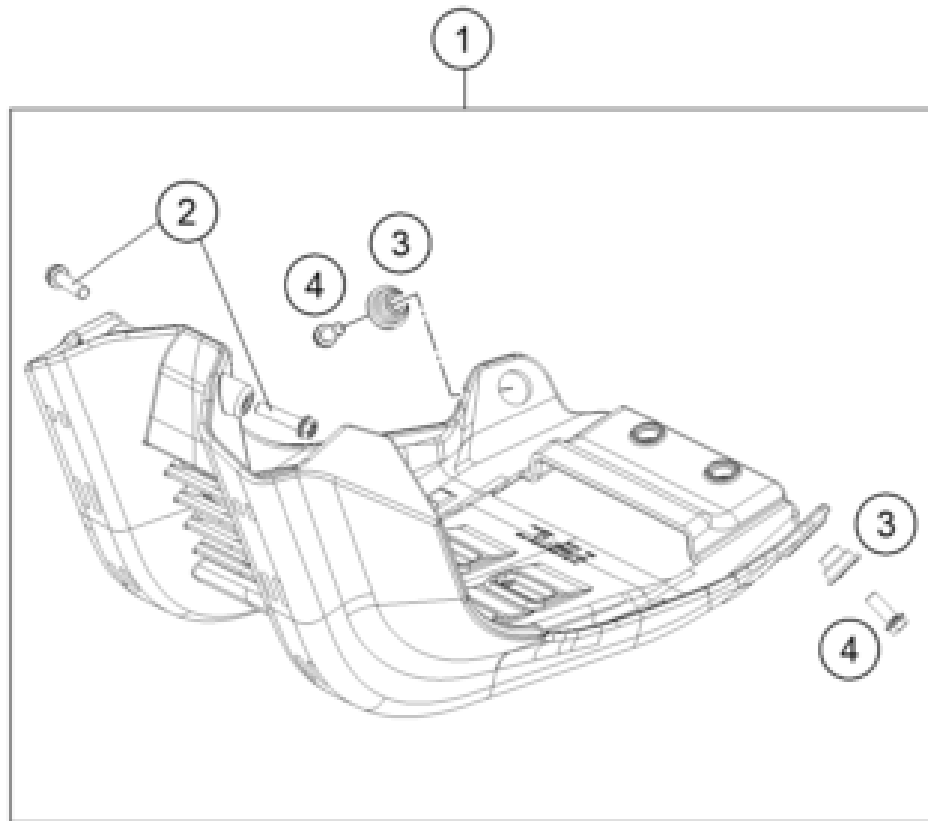

POS	PARTNUMBER		PIECE
1	A46003090044	Skid plate compl.	1
2	0025060256	HH collar screw M6x25 TX30	2
3	A46003090030	bushing skid plate	2
4	0025060166	HH collar screw M6x16 TX30	2

227950330

58219

* NEW PART

X ON DEMAND