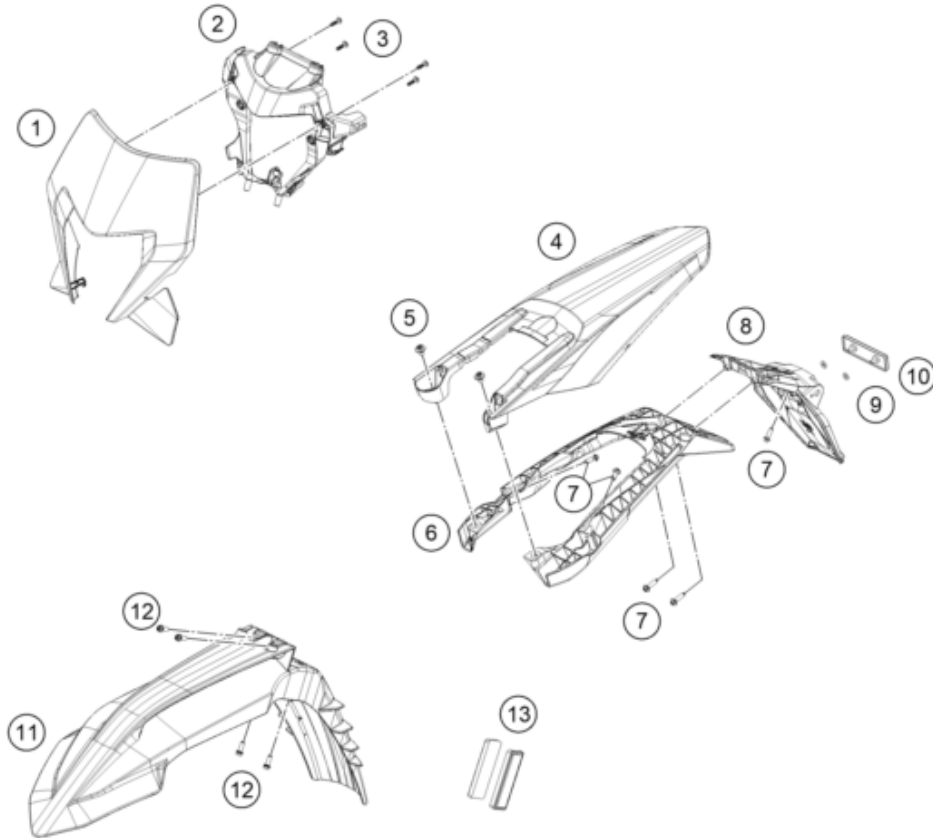

POS	PARTNUMBER		PIECE
1	A49008001000EBC	Headlight mask with decal	1
2	A49008001010C1	Headlight mask bottom part	1
3	0081050181	SCREW FOR PLASTIC K50X18 T20	4
4	A49008013000EBC	Rear fender EXC with decal	1
5	83008000012	special screw M6x12x3	2
6	A49008015000	License plate holder support	1
7	0017060205	Screw for plastic K60X20 SW6	5
8	79708016100	License plate holder support extension	1
9	60408061050	RUBBER 14X6.5X2.3MM	2
10	58412080000	REFLECTOR RED	1
11	A46008010000EB	Fender	1
12	0025060166	HH collar screw M6x16 TX30	4
13	58412080300	REFLECTOR YELLOW "CEV"	2

24A4900810

72979

* NEW PART

X ON DEMAND