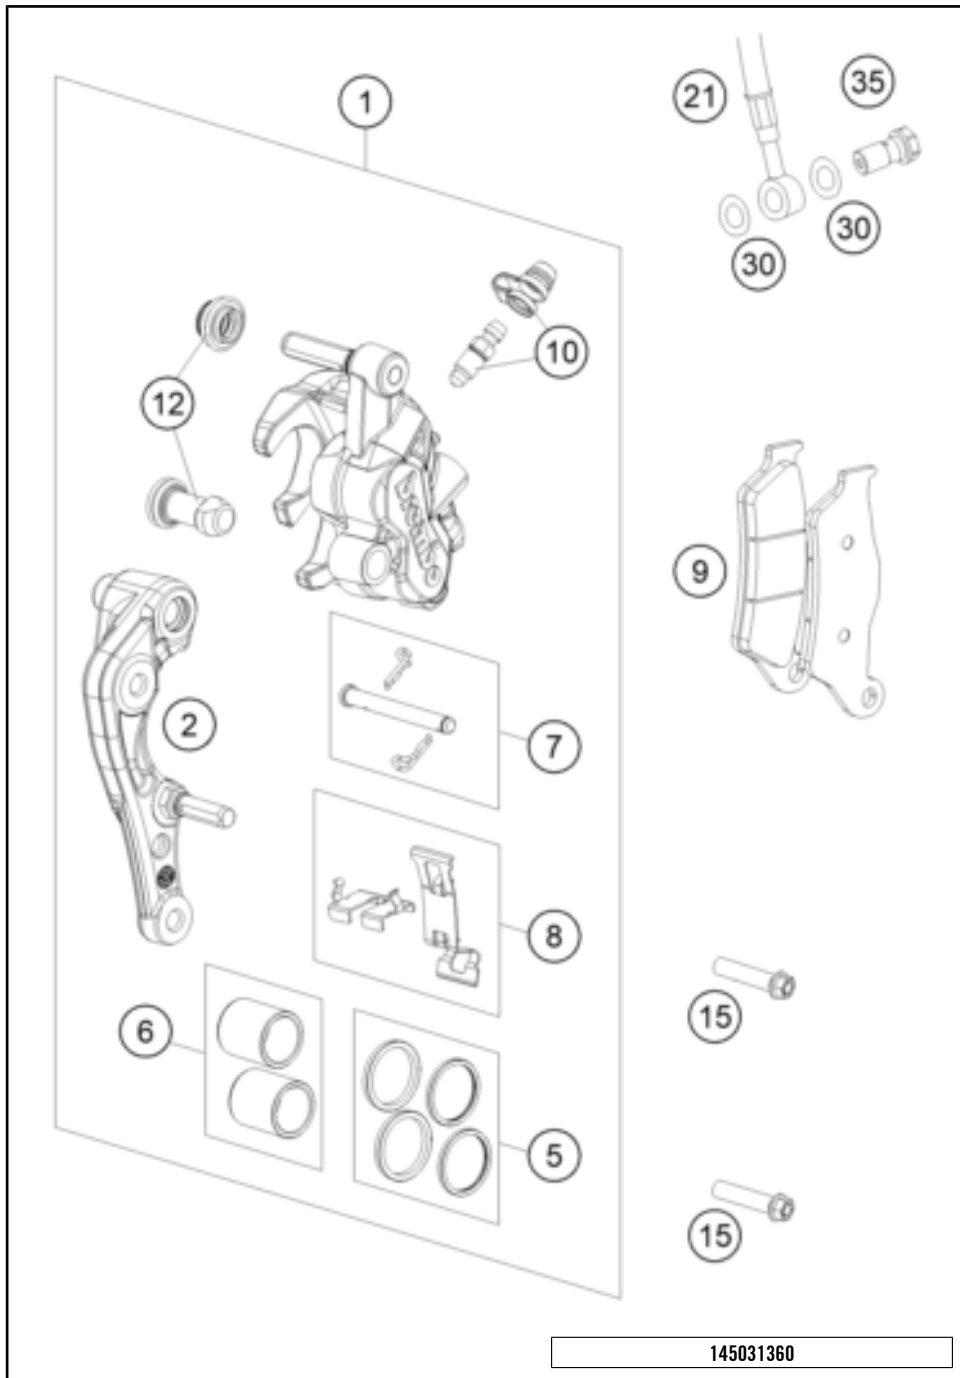

FRONT BRAKE CALIPER

350 EXC-F SIX DAYS 2025 2025

POS	PARTNUMBER		PIECE
1	7701301500101	CALIPER NAT. WITHOUT PADS	1
2	77013014000	BRAKE CALIPER SUPPORT FRONT 09	1
5	77013021000	REP. KIT SEALS 24MM	1
6	77013019000	REP. KIT PISTON 24MM	1
7	77013017000	BOLT CPL. 09	1
8	77013018000	Retaining plate set BREMBO	1
9	77713030000	Brake pad front	1
10	61013020100	BLEEDER SCREW WITH CAP	1
12	54613218000	CUP SET SHORT	1
15	0025080306S	HH COLLAR SCREW M8X30 TX40	2
21	77713010000	BRAKE PIPE	1
30	0603100141	sealing ring DIN 7603 10x14x1	2
35	54813020100	banjo bolt M10x1x19 black	1

145031360

14399

* NEW PART X ON DEMAND