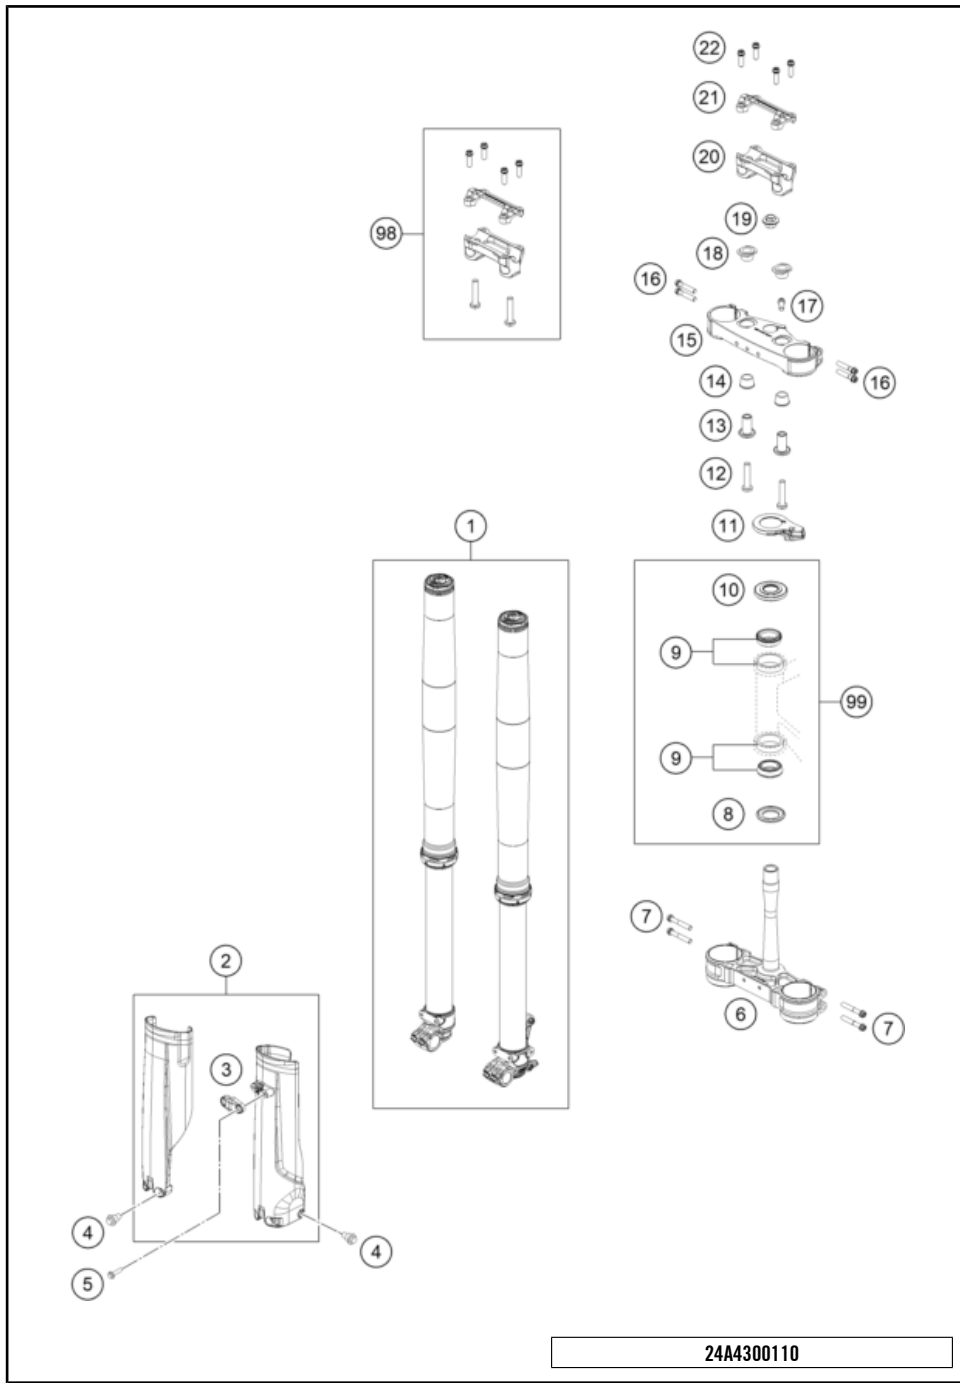

FRONT FORK, TRIPLE CLAMP

350 EXC-F SIX DAYS 2025 2025

POS	PARTNUMBER		PIECE
1	A490C167X402000	fork KTM 350 EXC-F 24	1
2	A46001094000EBI	fork protector kit Six Days 2025 with decal	1
3	77701085100EB	Clamp for brake line	1
4	59001092050	SPECIAL SCREW M6X12,5 WS=8	6
5	0017060206	SCREW F. PLASTIC K60X20AL SW6	2
6	A4600113202204	Triple clamp bottom, press., X=22mm	1
7	0025080506	HH collar screw M8x50 TX40	4
8	77701084000	O-RING SUPPORT W. SEALING LIP	1
9	54201081100	TAPERED ROLLER BEARING CPL. 06	2
10	A46001086000	Steering head seal	1
11	A49002065000	Steering lock	1
12	0035100509S	AH collar screw M10x50 ISA45	2
13	A46001139034	Handlebar mount, bottom part	2
14	83001040000	Rubber bush	2
15	A4600113402204	Upper Triple Clamp X=22MM	1
16	0025080406	HH COLLAR SCREW M8X40 TX40	4
17	0015080256S	HH COLLAR SCREW M8X25 WS=10	1
18	A46001035001	Rubber bushing	2
19	A46009082000	Collar screw M20x1.5 SW17 Al	1
20	A48001139036	Handlebar mount D28 mm-H36 mm	1
21	79001038000	Handlebar clamp 28MM	1
22	0025080256	HH collar screw M8x25	4
98	A48001039010	handlebar mount kit D28mm-H36mm	x
99	A46001081044	Repair Kit steering head bearing	x

24A4300110

72986

* NEW PART

X ON DEMAND