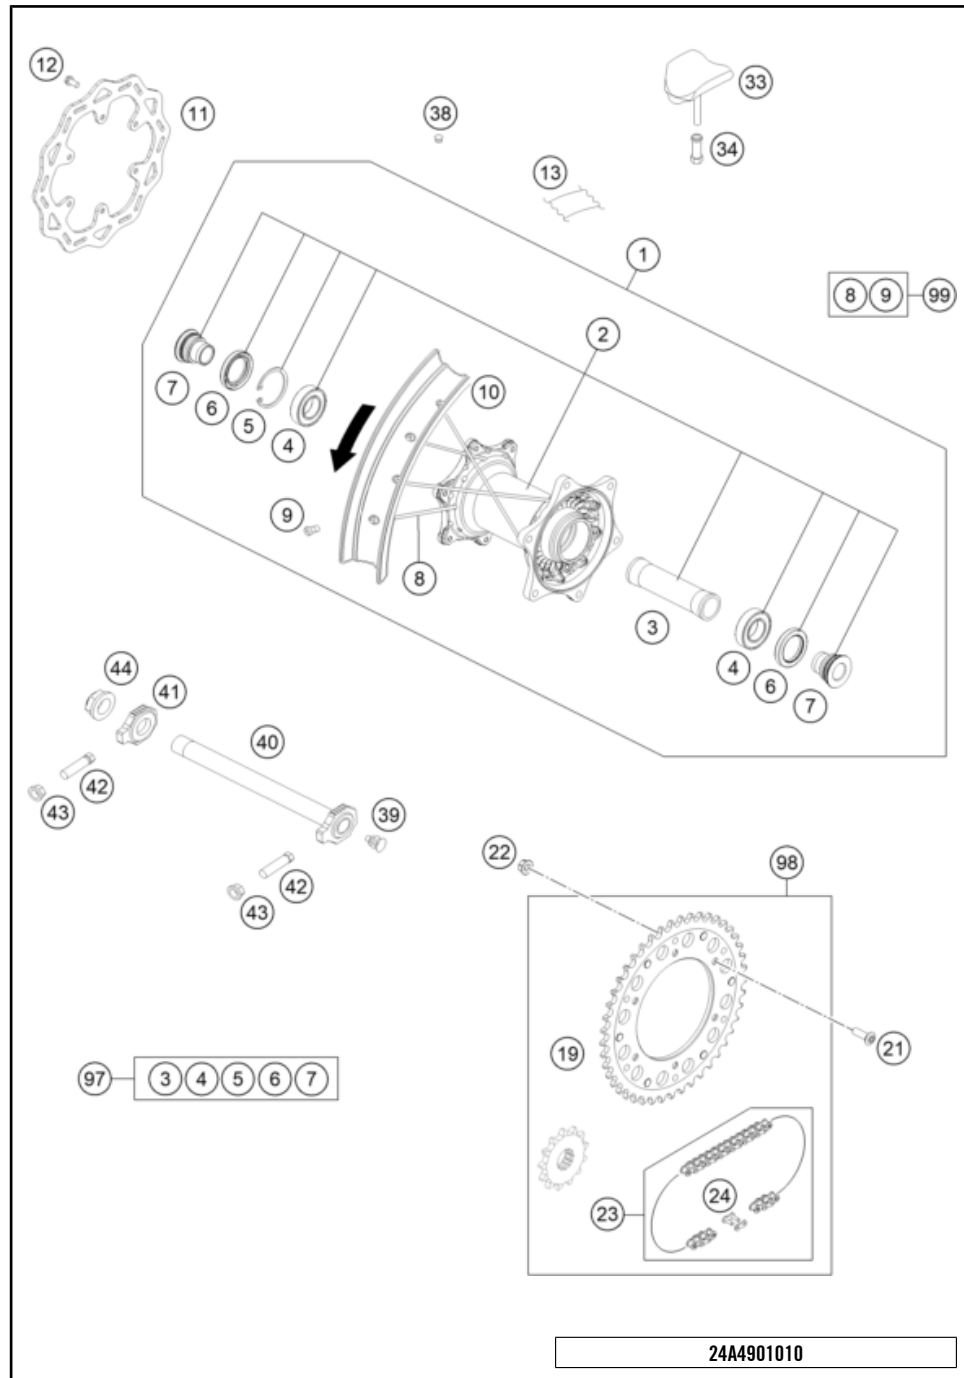

POS	PARTNUMBER		PIECE
1	78110001644C1B	Rear Wheel cpl. 2,15X18" GIANT 6D	1
2	A46010010044	Rear wheel hub compl.	1
3	A46010011000	Bearing spacer tube 121.5mm	1
4	0625060058	Grooved ball bear.6005 DDU2CG23S6NM	2
5	0472047175	CIRCLIP DIN0472-47X1,75	1
6	0760354771	Radial shaft seal 35X47X7 TC	2
7	A46010016000	Spacing tube rear wheel	2
8	7901007119330	SPOKE M4,5X193-18" BLACK 16	36
9	77109072000	Spoke nipple M4.5 AL	36
10	78110070300C1B	Rear rim 2.15x18"	1
11	25010960000	Brake disc rear D=220MM	1
12	59009062013	SPECIAL SCREW M6X13 WS=8 10.9	6
13	50310073200	Tube protector 18" and 19"	1
19	5841005104504	Supersprox-Stealth rear sprocket	x
19	5841005104604	REAR SPROCKET ORANGE 46 T.	1
19	5841005104704	Rear sprocket 47 teeth	x
19	5841005104804	REAR SPROCKET ORANGE 48-T	x
19	5841005104904	REAR SPROCKET ORANGE 49-T	x
19	5841005105004	REAR SPROCKET ORANGE 50-T	x
19	5841005105104	REAR SPROCKET ORANGE 51-T	x
21	0019080266S	COUNTER-SUNK SCREW ISA45 M8X26	6
22	06923080003	Hex. nut DIN EN 1661 M8 WS13	6
23	78010267118	CHAIN DID 118 LINKS	1
24	78010266000	CONNECTING LINK F. 78010267118	1
33	78110090200	Tyre locker 2,15"	1
34	77110090050	Nut for wheel holder	1
38	55003135000	Plug for rim	x
39	50210086000	Plug SFL16	x
40	A46010085044	Wheel spindle rear wheel compl.	1
41	A46010084000	Chain tension adjuster right	1
42	50304040100	Screw M10x1.25x50 WS10	2
43	58414030000	HH COLLAR NUT M10X1,25 WS=13	2
44	A46010086000	Collar nut M22x1.5 WS=30	1
97	A46010015010	wheel bearing repair kit	x
98	SPA113U46KM118A	Drivetrain kit 13Z/46Z	x
99	00050000981	SPOKE KIT REAR 18" EXC 17	x

24A4901010

68104

* NEW PART

X ON DEMAND