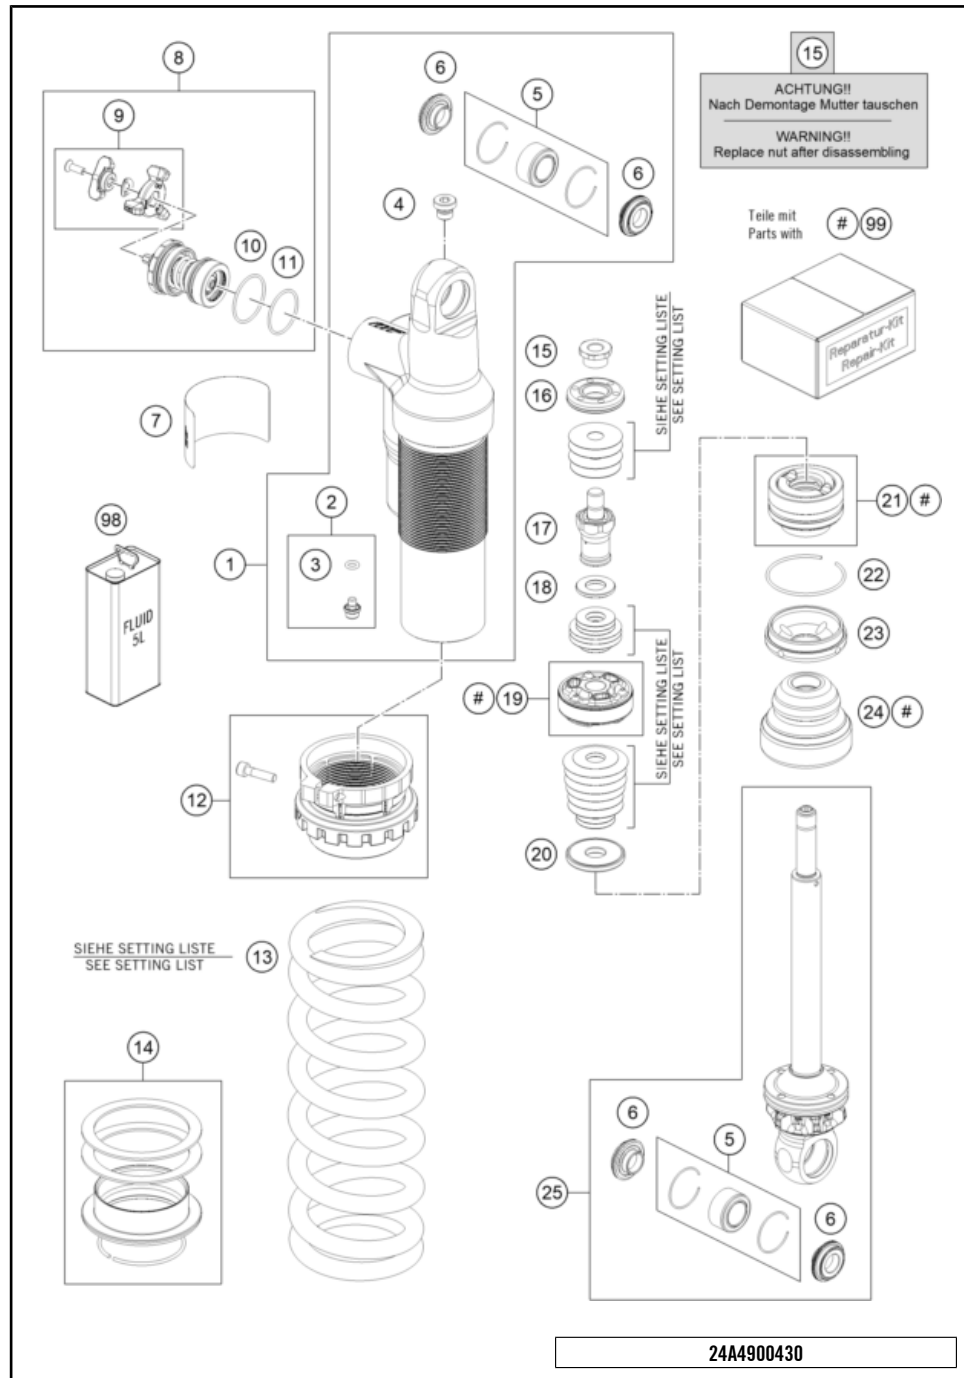

227950330

58219

* NEW PART

X ON DEMAND

POS	PARTNUMBER		PIECE
1	A46003023044	Side stand cmpl.	1
2	A46003024000	Side stand spring	1
3	69013099050	Screw for expansion tank	1
4	A46003023050	Side stand stopper sheet	1
5	0770125015	O-RING 12,5X1,5 NBR	1
6	0770180020	o-ring 18.00x2.00 NBR70	1
7	78003023080	SIDE STAND BUSHING EXC USA 08	1
8	0019080306S	COUNTER-SUNK SCREW ISA45 M8X30	1
9	A46003025000	Side stand, rubber strap	1
10	78003023081	Side stand bushing	1

70747

* NEW PART

X ON DEMAND

POS	PARTNUMBER	PIECE	
1	S454600000S0000	Shock absorber case cpl.	1
2	36120151ST	PLUG SCREW M5X6 CPL.	1
3	S208600003000FB	O-ring 5,28x1,78 HNBR70 red	1
4	50180095	HS cylinder-head screw R1/8 I8	1
5	RP10051T	Ball bearing kit	x
6	46181193	PIVOTSEAL Ø12X25,1 PDS	4
7	52000233	Sticker XPLOR PDS 90x40	1
8	S012900007S0600	Compression cpl	1
9	RP10044T	Repair kit adjuster DCC 2023	x
10	50180217	O-ring 27x1,5 Viton70 green ISO 3601-3S	1
11	50180218	O-ring 25x1,5 Viton70	1
12	46181382S	Plastic Spring Retainer D46 cpl.	1
13	91010336	SHOCK SPRING L= 225 63 N/MM WHITE	x
13	91010337	Mainspring (59/61) 66-225 damper white	x
13	91010338S	SPRING 225MM 69 N/MM	x
13	91010339	Mainspring (59/61) 72-225 damper white	x
13	91010363	Mainspring (59/61) 75-225 damper white	x
13	91010364	Mainspring (59/61) 78-225 damper white	x
14	RP10052T	Spring plate repair kit	x
15	46181656	nut M10x1 h10,5 SW19	1
16	46181416	Piston 15,4x35,4x6	1
17	S71100000500000	Compression holder 10x48	1
18	46811258	Washer 12x24x2,5	1
19	S624600000S0000	Piston d46 cpl.	1
20	46181194	Rebound disc 12x36x4 h0	1
21	S614620000S0100	Seal support 46x28 cpl.	1
22	S23902000000000	round-wire snap ring 49x1,75	1
23	S409000004000FA	Cover 46.12x6.2 h14.2	1
24	S921800000000C1	Rubber pad 18x56x46 black	1
25	S421800001S0100	Piston rod cpl.	1
98	50180751S1	Shock absorber fluid 5 LT	x
99	RP10053T	Repair kit shock absorber	x