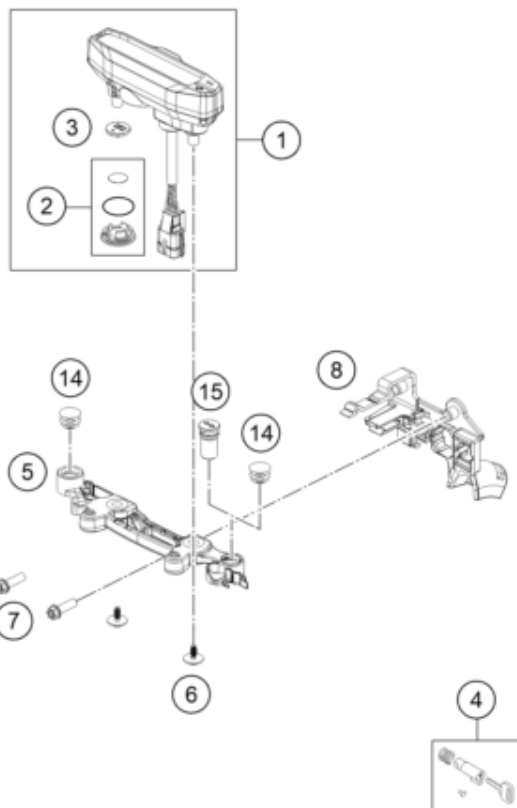

POS	PARTNUMBER		PIECE
1	A49014069000	Dashboard	1
2	77714069010	BATTERY COVER F. SPEEDOMETER	1
3	58314068000	BATTERY F. SPEEDOM. M.A.E. 02	1
4	78003035100	Steering lock	1
5	A49014060000	Instrument cluster	1
6	0081645121	EJOT DELTA PT SCREW 45X12-Z	2
7	0025060206	HH collar screw M6x20 TX30	2
8	A49011083000	Connector support	1
10	54814068100	CABLE FOR DIGITAL SPEEDOM. 06	1
11	83013026000	Line guide	2
12	54814069050	Magnet for digital Speedom. 03	1
13	0471009104	CIRCLIP DIN0471- 9X1 INOX	1
14	50210086000	Plug SFL16	2
15	58011024300	FLASHER INDICAT.LIGHT GREEN'98	1

24A4901430

63867

* NEW PART

X ON DEMAND