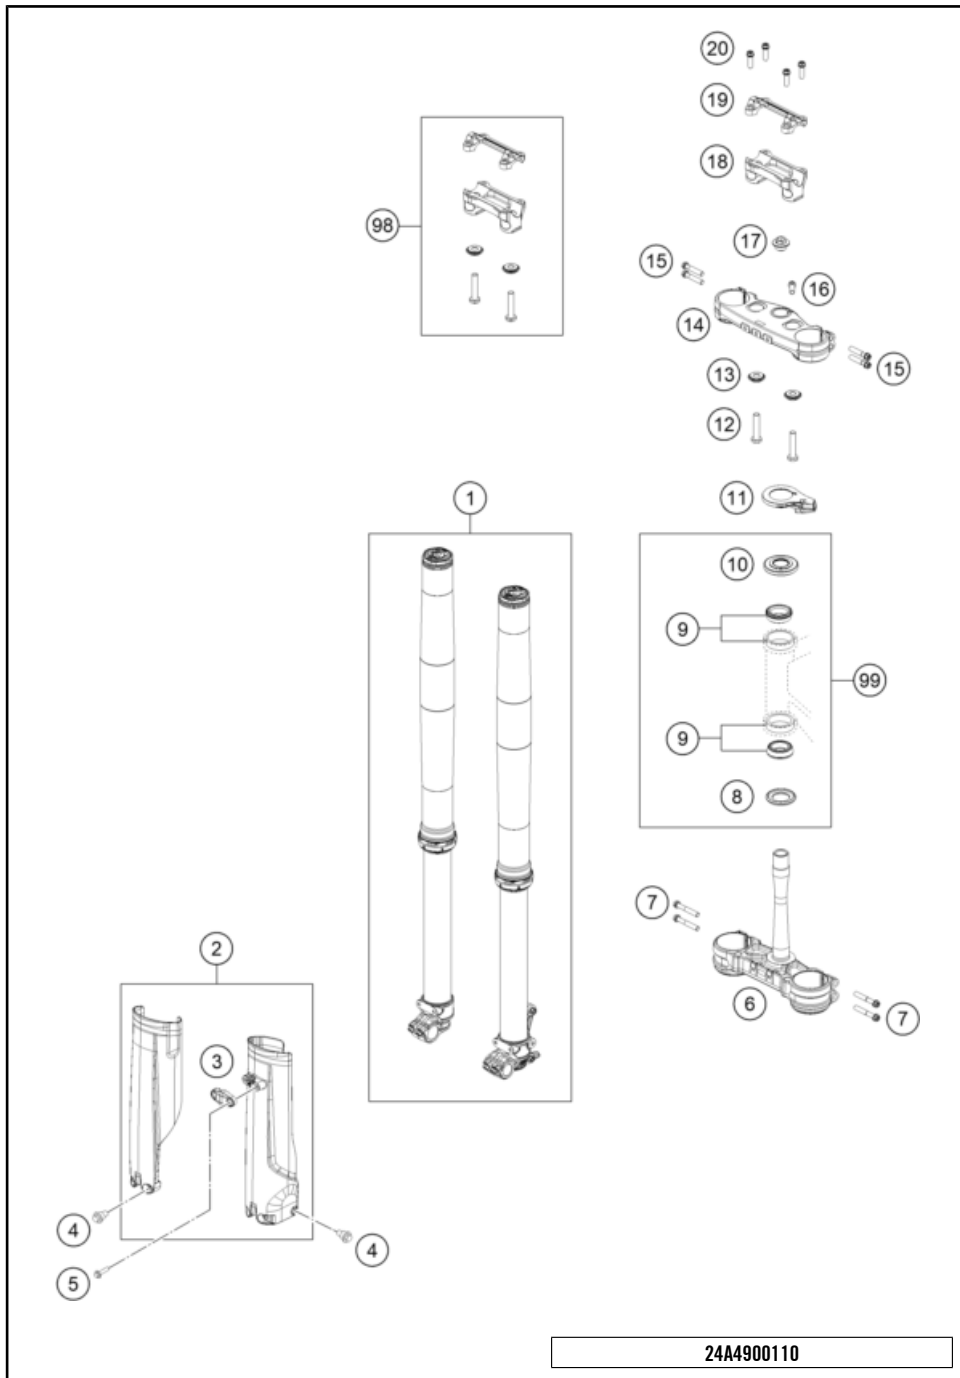

POS	PARTNUMBER		PIECE
1	SPNO	Non orderable part A490C167Z402000	1
2	A46001094000EBN	fork protector kit Enduro 26 with decal	1
3	77701085100EB	Clamp for brake line	1
4	59001092050	SPECIAL SCREW M6X12,5 WS=8	6
5	0017060206	SCREW F. PLASTIC K60X20AL SW6	2
6	A49001032022	Bottom triple clamp X=22mm	1
7	0025080506	HH collar screw M8x50 TX40	4
8	77701084000	O-RING SUPPORT W. SEALING LIP	1
9	54201081100	TAPERED ROLLER BEARING CPL. 06	2
10	A46001086000	Steering head seal	1
11	A49002065000	Steering lock	1
12	0035100509S	AH collar screw M10x50 ISA45	2
13	A46001038010	Rigid handlebar clamp bushing	2
14	A49001034022	upper triple clamp	1
15	0025080406	HH COLLAR SCREW M8X40 TX40	4
16	0015080256S	HH COLLAR SCREW M8X25 WS=10	1
17	A46009082000	Collar screw M20x1.5 SW17 Al	1
18	A48001139041	Handlebar mount D28 mm-H41 mm	1
19	79001038000	Handlebar clamp 28MM	1
20	0025080256	HH collar screw M8x25	4
98	A49001039010	Handlebar mount kit d28mm-h41mm	x
99	A46001081044	Repair Kit steering head bearing	x

24A4900110

81128

* NEW PART

X ON DEMAND