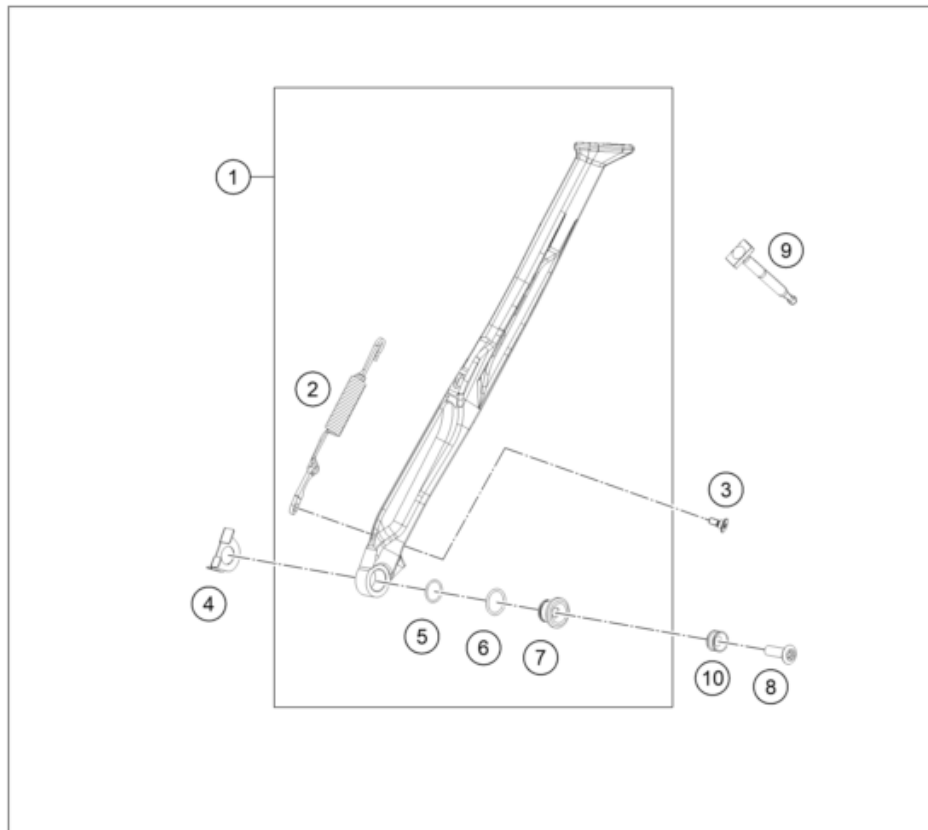

24A4900210

63828

\* NEW PART X ON DEMAND

24A4900310

POS	PARTNUMBER		PIECE
1	A49003001000C1	Frame	1
2	A46003002000	Subframe	1
3	79003003000	Special screw M8X18 TORX45 SL	2
4	09000008016U0	Special screw M8x16 ISA45 self-locking	2
5	A46003014000	Engine brace, right	1
6	A46003013000	Engine brace left	1
7	0035080206S	SHCS M8x20 TX45	6
8	A46007012100	Fuel tank rubber	1
9	79111013010	Cover control head sheet	2
10	58111076000	CABLE SUPPORT KHS NR.150-47610	1
11	79711013010	Cable bracket d8	1
12	A46003099020	Cable bracket/throttle cable guide	1
13	A46003099010	Cable bracket	1
14	0081050141	EJOT PT screw K50x14	2
15	59003013000	Enginebrac. screw M10X123 WS=13	2
16	60011093075	Rubber cable tie 75MM 03	1
17	A46003096000	Front sprocket cover	1
18	0025060456	HH COLLAR SCREW M6X45 TX30	1
19	0025080206	HH collar screw M8x20	2
20	A46003053000	Chain slider below	1
21	A46003094000C1	Frame protection set	1
22	44011176140	cable tie 140/ 3,5 mm Schwarz	x
23	44011076200	Cable tie 200/4.6mm black	x
24	0025050106	HH collar screw M5x10 TX30	2
25	54803092060	Bush f. frame protection 03	2
26	A46003137033	Footpeg set	1
27	A46003141000	Footpeg right	1
28	A46003140000	Footpeg left	1
29	0094032253	PIN DIN0094-3,2X25 STEEL	2
30	0125100003	washer DIN 125 A 10.5	2
31	A46003044000	Footrest spring left	1
32	A46003045000	Footrest spring right	1
33	54803044000	PIN FOR FOOT PED 51.5X9.8 MM	2
34	A49003002050	Intake air cover	1
40	A49003099030	Cable protection	2

70725

\* NEW PART

X ON DEMAND

POS	PARTNUMBER		PIECE
1	A46003023044	Side stand cmpl.	1
2	A46003024000	Side stand spring	1
3	69013099050	Screw for expansion tank	1
4	A46003023050	Side stand stopper sheet	1
5	0770125015	O-RING 12,5X1,5 NBR	1
6	0770180020	o-ring 18.00x2.00 NBR70	1
7	78003023080	SIDE STAND BUSHING EXC USA 08	1
8	0019080306S	COUNTER-SUNK SCREW ISA45 M8X30	1
9	A46003025000	Side stand, rubber strap	1
10	78003023081	Side stand bushing	1