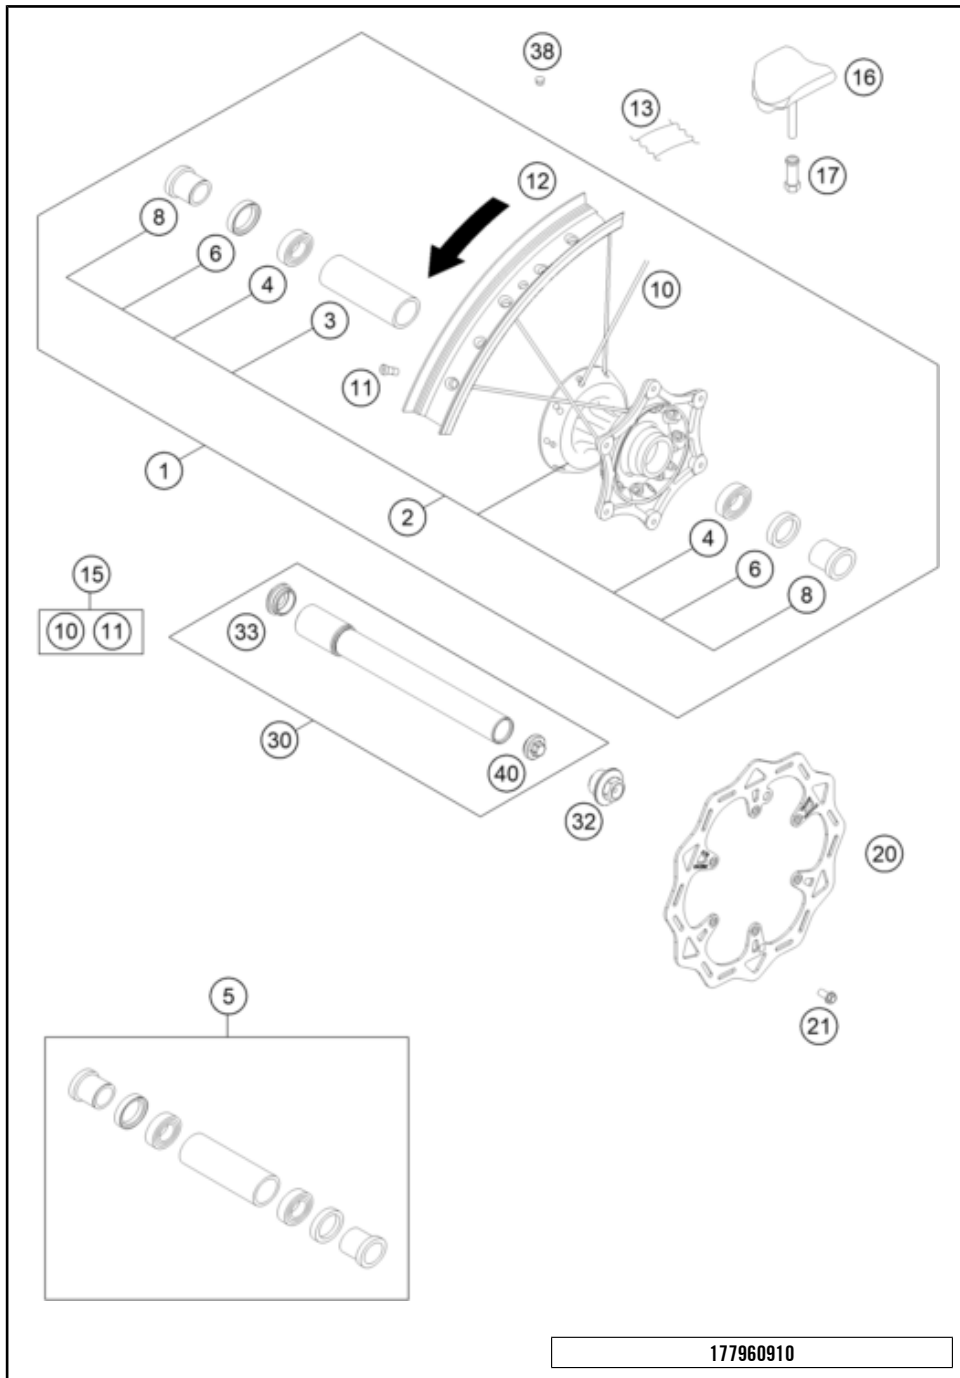

\* NEW PART

X ON DEMAND

POS	PARTNUMBER		PIECE
1	7810910104430	FRONT WHL.CMPL.1.6X21"GIANT 22MM	1
2	25009010244	FRONTHUB CPL.	1
3	54809011000	BEA.SPACERTUBE 35X2 L=79,4 03	1
4	0625069068	Grooved ball bearing 6906	2
5	77709015000	wheel bearing repair kit	1
6	0760354771	Radial shaft seal 35X47X7 TC	2
8	77709012000	SPACER BUSHING F. FR. WHEEL	2
10	7710907122630	SPOKE M4,5X226- 21" BLACK 12	36
11	77109072000	Spoke nipple M4.5 AL	36
12	7810907000030	RIM FRONT 1,6X21" BLACK	1
13	50309073000	Tube protector 21"	1
15	00050000954	SPOKE KIT FRONT "21" BLACK	x
16	78109090200	Tyre locker 1,60"	1
17	77110090050	Nut for wheel holder	1
20	79009060000	Brake disc front 260MM 16	1
21	59009062013	SPECIAL SCREW M6X13 WS=8 10.9	6
30	79109081033	Wheel spindle front cmpl, 2019	1
32	A46009082000	Collar screw M20x1.5 SW17 Al	1
33	70009081050	PLUG BUSHING SW17 '12	1
38	55003135000	Plug for rim	x
40	7770908107055	AUXILIARY SCREW FRONT	1