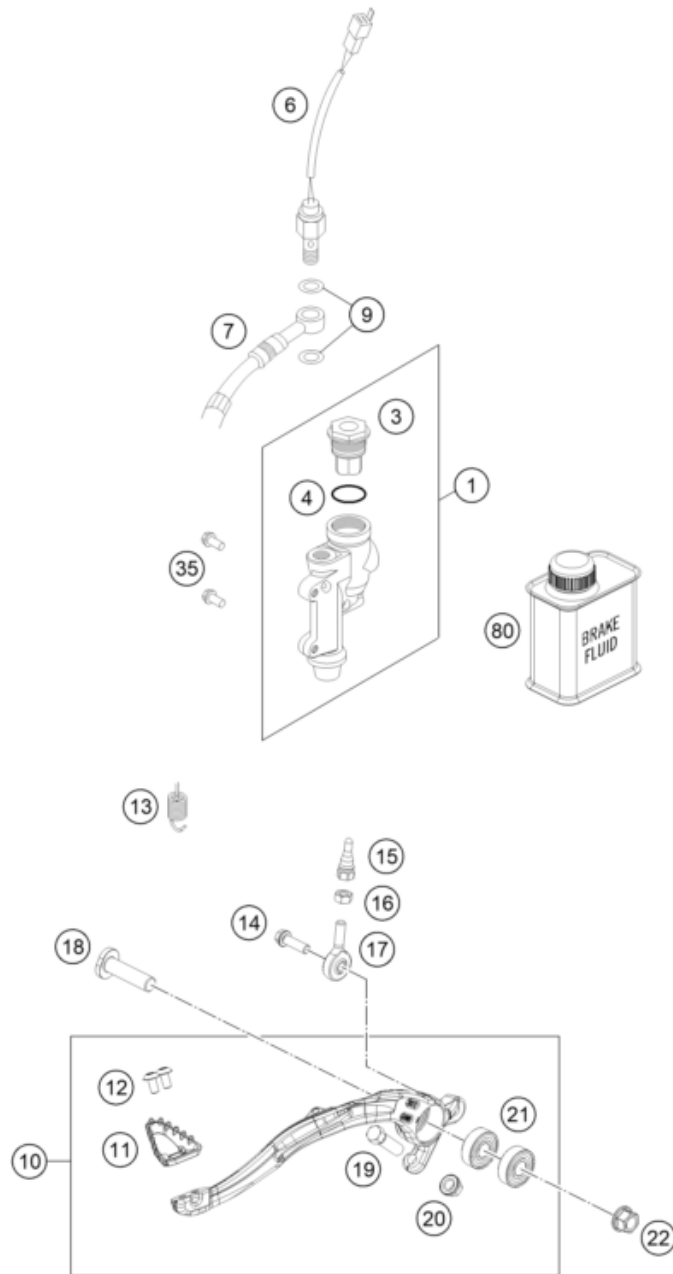

24A4901130

63879

\* NEW PART

X ON DEMAND

POS	PARTNUMBER		PIECE
1	77713001144	HAND BREAK CYLIND. CPL. EXC 14	1
9	77713003000	HAND BRAKE CYL. COVER	1
10	77713008100	REPAIR KIT PISTON EXC 2014	1
11	50313005000	CLAMP CPL. NATURE	1
15	77713006000	Lever screw	1
20	77713002000	Hand brake lever + spring SX 14	1
21	77713007100	PUSH ROD CPL. EXC 2014	1
23	77713004000	Protection cap, hand brake cylinder	1
24	77711050000	BRAKE LIGHT SWITCH FRONT 2014	1
25	58012040150	Clamp for mirror	1
30	77713010000	BRAKE PIPE	1
31	54813020100	banjo bolt M10x1x19 black	1
32	0603100141	sealing ring DIN 7603 10x14x1	2
34	54802051000	VALVE	1
80	00062030000	Brake fluid DOT5.1 0,25L	1

145031310

14388

\* NEW PART

X ON DEMAND

POS	PARTNUMBER		PIECE
1	77013060044	REAR BRAKE CYLINDER CPL.SX 09	1
3	54813062100	REAR BRAKE CYL. COVER CPL. 04	1
4	54813063000	FOOT-BRAKE CYL. GASKET SX 03	1
6	50311051100	BRAKE LIGHT SWITCH REAR '98	1
7	77213070300	Rear Brakehose	1
9	0603100141	sealing ring DIN 7603 10x14x1	2
10	A46013050044	foot brake lever cpl	1
11	79413051000	Step brake lever 16	1
12	58605083010S	Torx hexagon socket screw M5x10 SS	2
13	A46003062000	Retracting spring	1
14	0025060206S	HH collar screw M6x20 TX30	1
15	54813056000	Push rod L=28MM 03	1
16	0934060003	Hex. nut DIN 934 M6	1
17	54813055100	Joint head CMP6	1
18	47213054000	Screw foot brake lever	1
19	59001037000	Special Screw M8X26 WS=10	1
20	46030045000	flanged nut M8 WS10	1
21	0625060002	deep groove ball bearing SKF 6000-2RS1	2
22	54630044000	COLLAR NUT M10 WS=13	1
35	0025060126	HH collar screw M6x12 TX30	2
80	00062030000	Brake fluid DOT5.1 0,25L	1