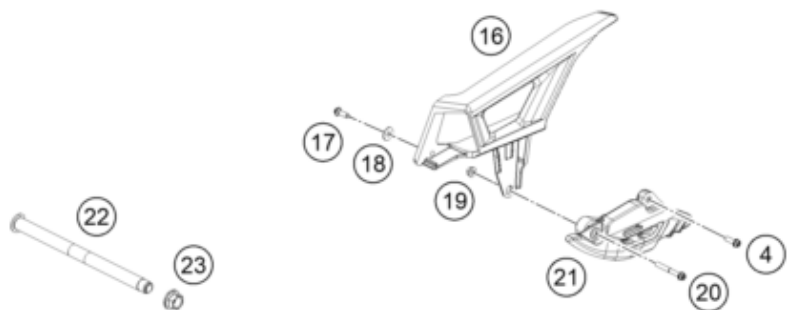

\* NEW PART X ON DEMAND

POS	PARTNUMBER		PIECE
1	A49004230144	Swingarm cmpl. Enduro 2025	1
2	A46004066100	Chain slider	1
3	77304066150	Chain slider bushing	2
4	0025060166S	HH collar screw M6x16 TX30 SL	5
5	54603055051	Press in nut M6 STEEL ZINC	1
6	A46004041000	Locking cap swingarm	4
7	58414030000	HH COLLAR NUT M10X1,25 WS=13	2
8	50304040100	Screw M10x1.25x50 WS10	2
9	50180105	Threaded bush M12 d20	1
10	79004030110	Repair kit swingarm bearing	1
11	0618222812	Needle bushing HK2212V 22/28/12 MB	4
12	59404032000	Bearing sleeve 17x22x38.7 03	2
13	54603036000	Stop disk 22,2X31,7X1	2
14	0760253270	Radial shaft seal 25x32x7	4
15	77704034000	Support f. shaft seal ring 16	4
16	A49004060000	Chainguard	1
17	0017060205	Screw for plastic K60X20 SW6	1
18	0021060003	Washer DIN9021-A 6.4	1
19	56509064100	Self locking nut M6 - 10	1
20	0025060506	HH collar screw M6x50 TX30	1
21	A49004070100C1	Chain guide EXC	1
22	A46004037000	Swingarm pivot	1
23	54804038000	Nut with flange M16X1,5 WS=19 03	1
24	A46004042000	Brake line guide	1