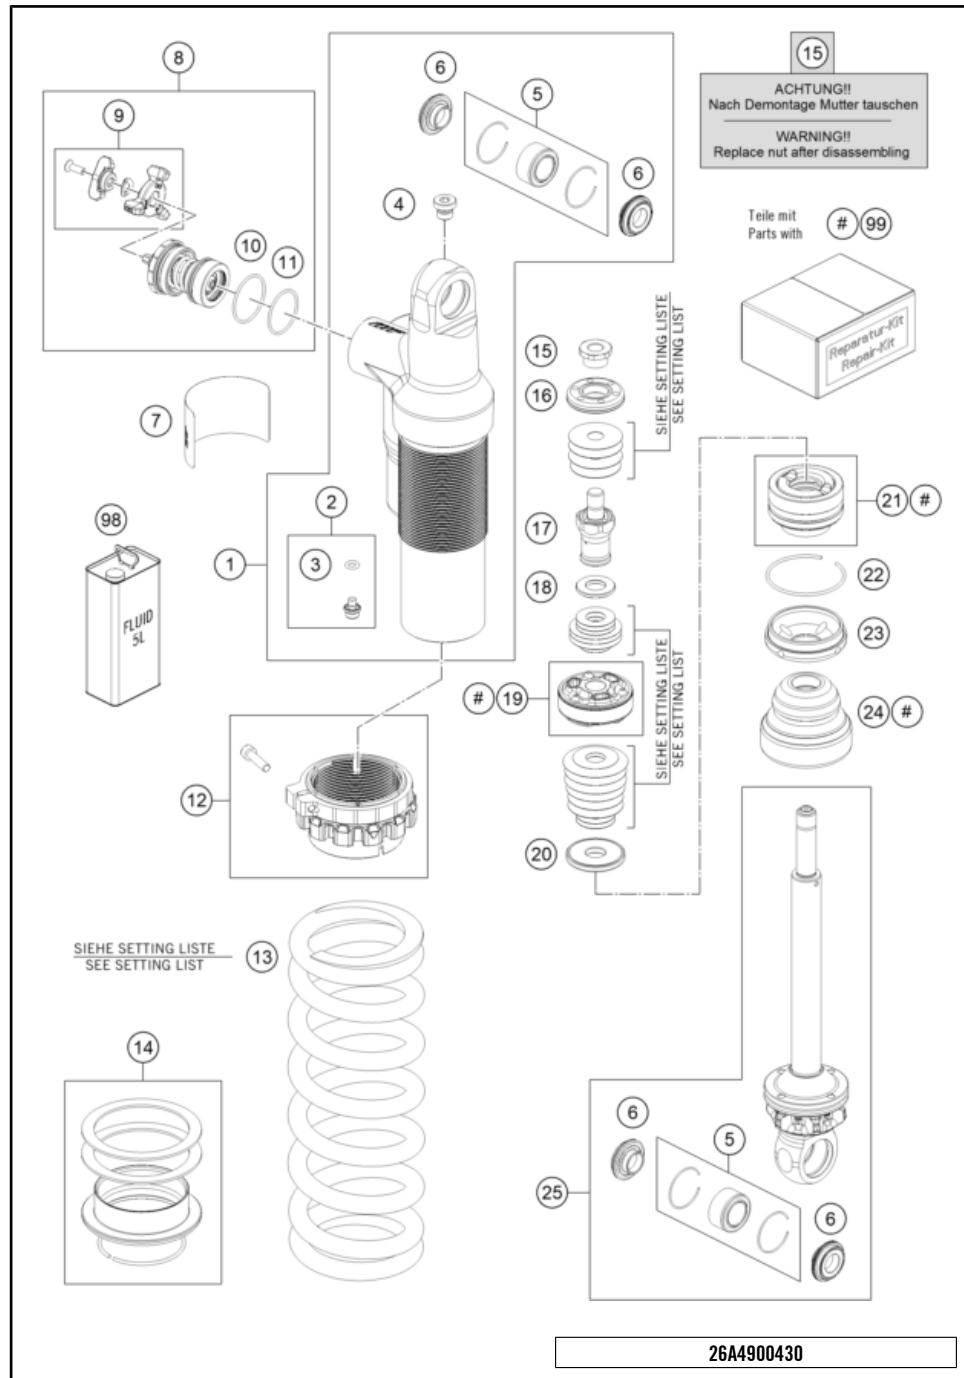

# SHOCK ABSORBER

350 EXC-F 2026 EU 2026

POS	PARTNUMBER		PIECE
1	SPNO	Non orderable part A490C467Z305000	1
2	0025120506S	HH COLLAR SCREW M12X50 TX45	2

24A4900410

81127

\* NEW PART

X ON DEMAND

POS	PARTNUMBER	PIECE	
1	S454600000S0000	Shock absorber case cpl.	1
2	36120151ST	PLUG SCREW M5X6 CPL.	1
3	S208600003000FB	O-ring 5,28x1,78 HNBR70 red	1
4	50180095	HS cylinder-head screw R1/8 I8	1
5	RP10051T	Ball bearing kit	x
6	46181193	PIVOTSEAL Ø12X25,1 PDS	4
7	52000233	Sticker XPLOR PDS 90x40	1
8	S012900007S0600	Compression cpl	1
9	RP10044T	Repair kit adjuster DCC 2023	x
10	50180217	O-ring 27x1,5 Viton70 green ISO 3601-3S	1
11	50180218	O-ring 25x1,5 Viton70	1
12	S938100027S0000	Adjustment nut pds-shock plastik kpl	1
13	91010336	SHOCK SPRING L= 225 63 N/MM WHITE	x
13	91010337	Mainspring (59/61) 66-225 damper white	x
13	91010338S	SPRING 225MM 69 N/MM	x
13	91010339	Mainspring (59/61) 72-225 damper white	x
13	91010363	Mainspring (59/61) 75-225 damper white	x
13	91010364	Mainspring (59/61) 78-225 damper white	x
14	RP10052T	Spring plate repair kit	x
15	46181656	nut M10x1 h10,5 SW19	1
16	46181416	Piston 15,4x35,4x6	1
17	S71100000500000	Compression holder 10x48	1
18	46811258	Washer 12x24x2,5	1
19	S624600000S0000	Piston d46 cpl.	1
20	46181194	Rebound disc 12x36x4 h0	1
21	S614620000S0100	Seal support 46x28 cpl.	1
22	S23902000000000	round-wire snap ring 49x1,75	1
23	S409000004000FA	Cover 46.12x6.2 h14.2	1
24	S921800000000C1	Rubber pad 18x56x46 black	1
25	S421800001S0100	Piston rod cpl.	1
98	50180751S1	Shock absorber fluid 5 LT	x
99	RP10053T	Repair kit shock absorber	x