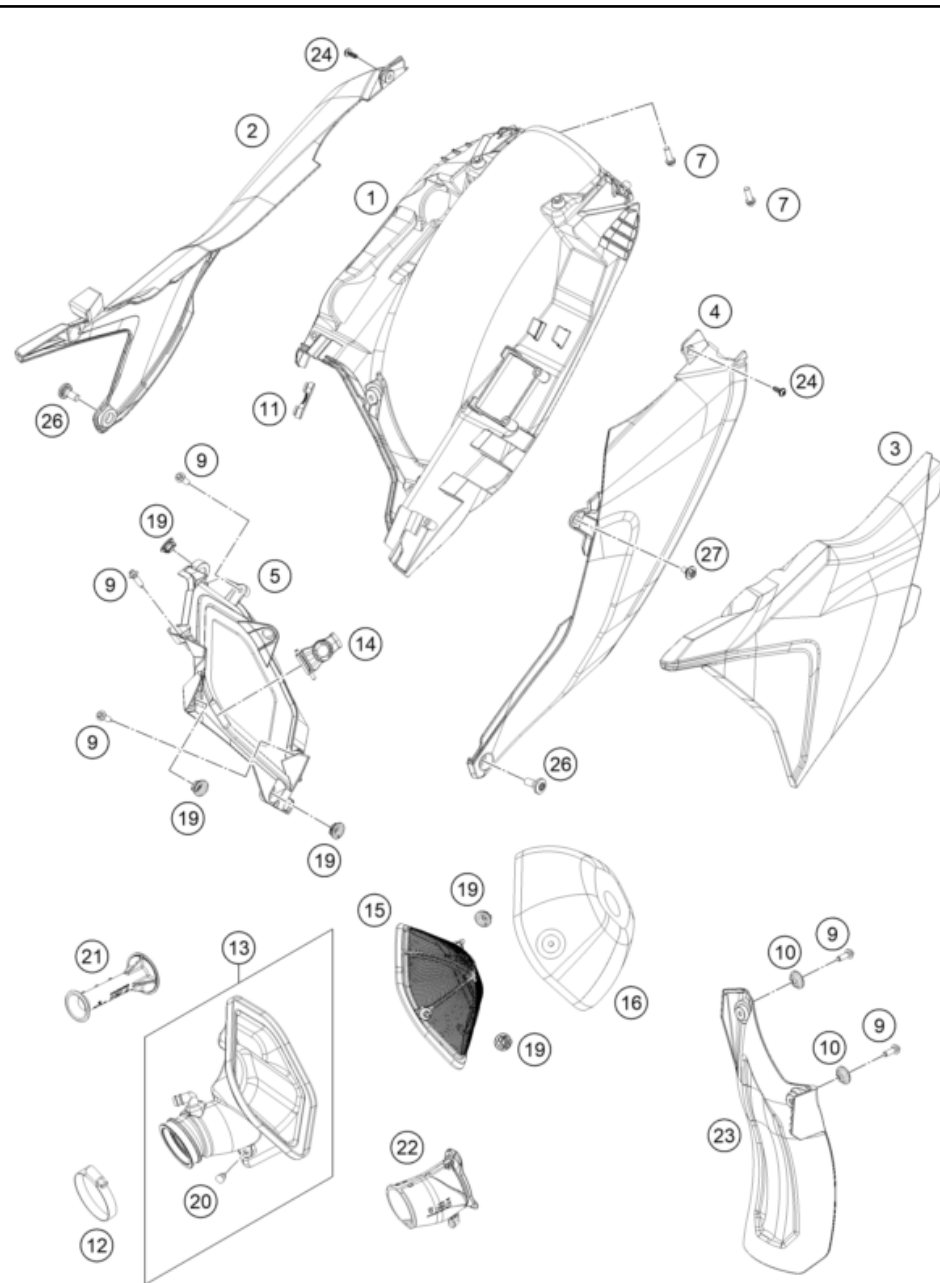

\* NEW PART X ON DEMAND

POS	PARTNUMBER		PIECE
1	A49004230144	Swingarm cmpl. Enduro 2025	1
2	A46004066100	Chain slider	1
3	77304066150	Chain slider bushing	2
4	0025060166S	HH collar screw M6x16 TX30 SL	5
5	54603055051	Press in nut M6 STEEL ZINC	1
6	A46004041000	Locking cap swingarm	4
7	58414030000	HH COLLAR NUT M10X1,25 WS=13	2
8	50304040100	Screw M10x1.25x50 WS10	2
9	50180105	Threaded bush M12 d20	1
10	79004030110	Repair kit swingarm bearing	1
11	0618222812	Needle bushing HK2212V 22/28/12 MB	4
12	59404032000	Bearing sleeve 17x22x38.7 03	2
13	54603036000	Stop disk 22,2X31,7X1	2
14	0760253270	Radial shaft seal 25x32x7	4
15	77704034000	Support f. shaft seal ring 16	4
16	A49004060000	Chainguard	1
17	0017060205	Screw for plastic K60X20 SW6	1
18	0021060003	Washer DIN9021-A 6.4	1
19	56509064100	Self locking nut M6 - 10	1
20	0025060506	HH collar screw M6x50 TX30	1
21	A49004070100C1	Chain guide EXC	1
22	A46004037000	Swingarm pivot	1
23	54804038000	Nut with flange M16X1,5 WS=19 03	1
24	A46004042000	Brake line guide	1

24A4900510

63956

\* NEW PART

X ON DEMAND

POS	PARTNUMBER		PIECE
1	A46006101000EB	Air filter box, bottom part XC	1
2	A46006004000EB	Air filter panel	1
3	A46006003000EB	Air filter cover	1
4	A46006005000EB	Side fairing	1
5	A46006001010EB	Air filter box front part	1
7	0025060206	HH collar screw M6x20 TX30	2
9	0017060206	SCREW F. PLASTIC K60X20AL SW6	5
10	77304066150	Chain slider bushing	2
11	79105098000	exhaust spacer	1
12	78006027000	HOSE CLAMP 45-65MM	1
13	A46006126033	Air boot cmpl.	1
14	A46006017000	Air filter holding bracket	1
15	A46006016000	Air filter support	1
16	A46006015000	Air filter	1
19	47106003160	quick release rubber grommet	5
20	54403135000	Plastic cap SFL10	1
21	A49006012150	Air restrictor	1
22	A47006140044	Intake snorkel cmpl.	1
23	A46004050000	Splash protection	1
24	0081050141	EJOPT screw K50x14	2
26	79003003000	Special screw M8X18 TORX45 SL	2
27	83008000012	special screw M6x12x3	1