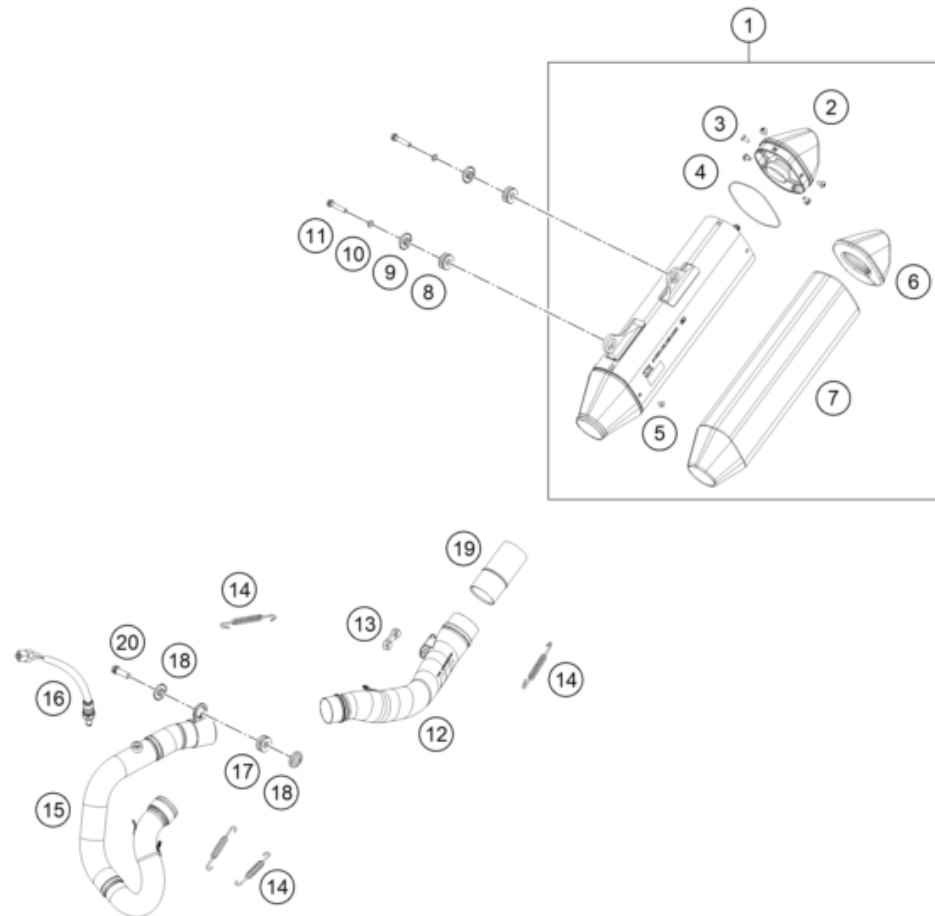

POS	PARTNUMBER		PIECE
1	A49005081000	silencer	1
2	79105081160	Endcap cpl.	1
3	78105081010	SCREW TORX M5X10	5
4	0770800021	O-RING 80,00X2,00 VITON	1
5	0011480800	DUMMY RIVET 4,8X 8 NIRO	5
6	A46005078080	Rockwool preformed	1
7	79105081085	insulating material formed part	1
8	77205068000	Damp. compon. black	2
9	77205169000	Bushing 7.5x12x28x8.3 11	2
10	50233041000	Pair of washers M6 NORDLOCK	2
11	0025060306	HH collar screw M6x30 TX30	2
12	A49005010000	exhaust manifold rear	1
13	79105098000	exhaust spacer	1
14	A46005016000	Tension spring L=62mm	4
15	A47005009000	Manifold EXC / FE 350	1
16	75041090200	LAMBDA SENSOR	1
17	79105068000	Damper gray	1
18	77805069000	Bushing 8.5x12x28x8.3	2
19	A49005091000	Catalytic converter	1
20	0025080206	HH collar screw M8x20	1

24A4900510

63956

* NEW PART

X ON DEMAND