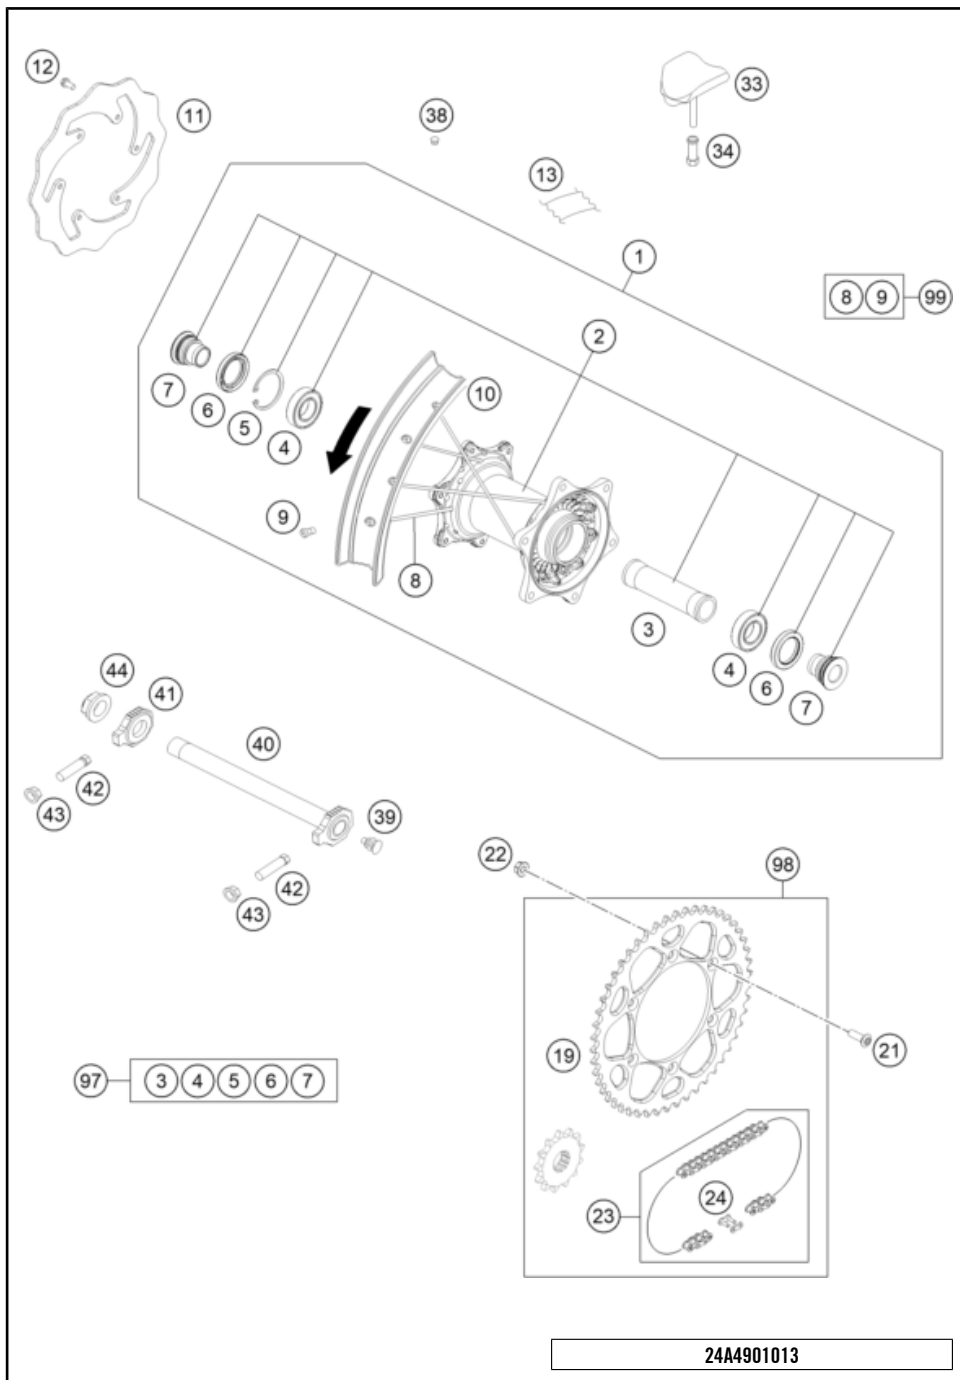

POS	PARTNUMBER		PIECE
1	A49010001044C1	Rear wheel cmpl. 2.15x18# Giant 2024	1
2	A36010010044	Rear wheel hub cmpl.	1
3	A46010011000	Bearing spacer tube 121.5mm	1
4	0625060058	Grooved ball bear.6005 DDU2CG23S6NM	2
5	0472047175	CIRCLIP DIN0472-47X1,75	1
6	0760354771	Radial shaft seal 35X47X7 TC	2
7	A46010016000	Spacing tube rear wheel	2
8	7901007119330	SPOKE M4,5X193-18" BLACK 16	36
9	77109072000	Spoke nipple M4.5 AL	36
10	7811007000030	RIM REAR 2,15X18" BLACK	1
11	79010060000	Brake disc rear 220MM 16	1
12	59009062013	SPECIAL SCREW M6X13 WS=8 10.9	6
13	50310073200	Tube protector 18" and 19"	1
19	7771015104530	SPROCKET 45-T BLACK	x
19	7771015104630	Rear sprocket 46 Z	1
19	7771015104730	Rear sprocket 47Z	x
19	7771015104830	SPROCKET 48-T BLACK	x
19	7771015104930	Sprocket 49-t	x
19	7771015105030	Rear sprocket 50-t, black	x
19	7771015105130	Rear sprocket 51-t	x
19	7771015105230	Rear sprocket 52-t, black	x
21	0019080266S	COUNTER-SUNK SCREW ISA45 M8X26	6
22	06923080003	Hex. nut DIN EN 1661 M8 WS13	6
23	78010267118	CHAIN DID 118 LINKS	1
24	78010266000	CONNECTING LINK F. 78010267118	1
33	78110090200	Tyre locker 2,15"	1
34	77110090050	Nut for wheel holder	1
38	55003135000	Plug for rim	x
39	50210086000	Plug SFL16	x
40	A46010185044	axle rear wheel cpl.	1
41	A46010184000	chain tensioner right	1
42	50304040100	Screw M10x1.25x50 WS10	2
43	58414030000	HH COLLAR NUT M10X1,25 WS=13	2
44	A46010086000	Collar nut M22x1.5 WS=30	1
97	A46010015010	wheel bearing repair kit	x
98	SPA113U46CM118A	Drivetrain kit 13Z/46Z	x
99	00050000981	SPOKE KIT REAR 18" EXC 17	x

24A4901013

81126

* NEW PART

X ON DEMAND