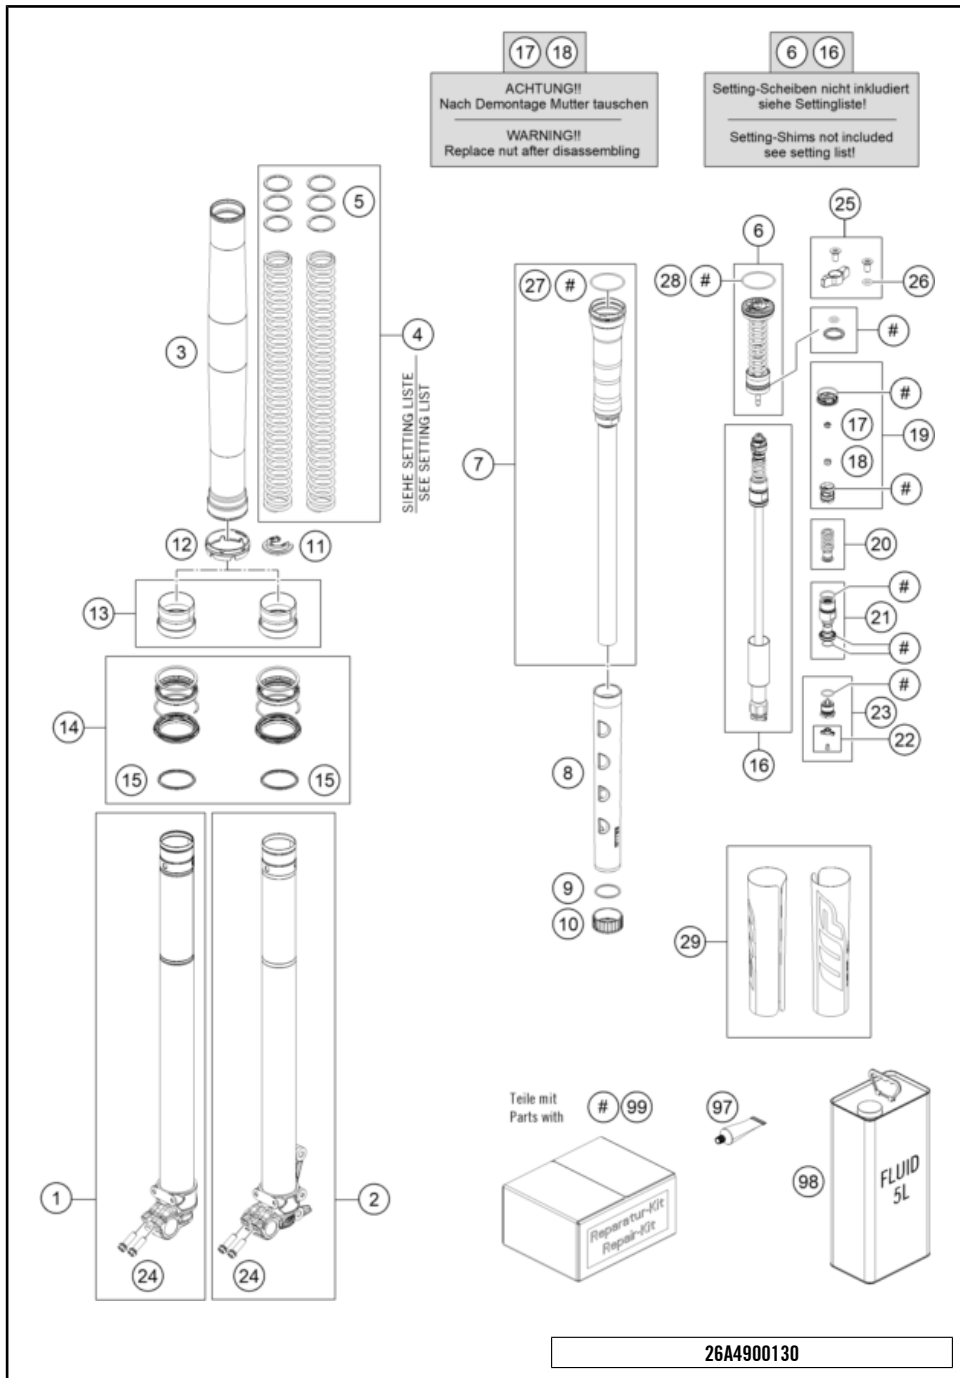

POS	PARTNUMBER		PIECE
98	48601166S1	Fork Fluid Viscosity 4.0 5L	1
99	RP10055T	Seal kit CC spring fork	x

26A4900130

79280

* NEW PART X ON DEMAND