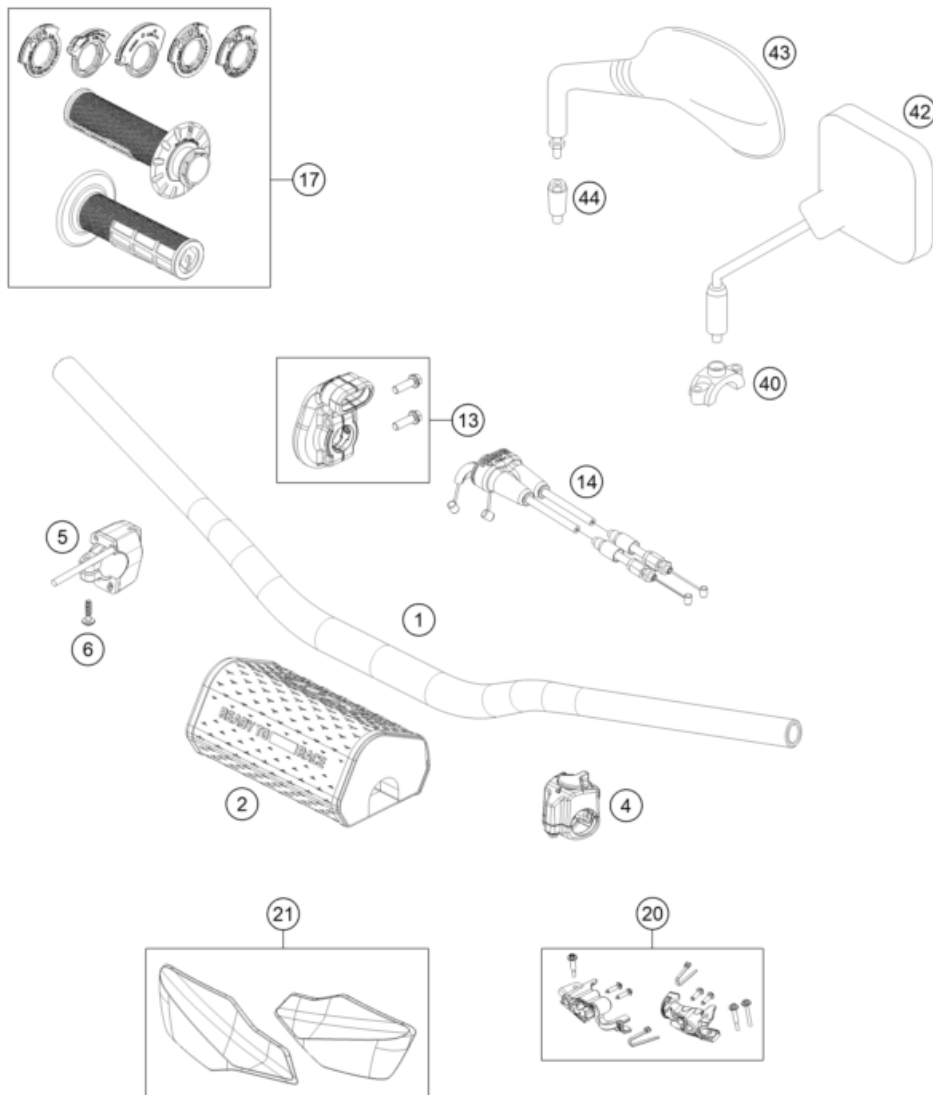

POS	PARTNUMBER		PIECE
1	7900200100030	Handlebar D=28MM	1
2	A46002002044C1A	Handlebar pad compl.	1
4	A49011070000	Light switch	1
5	A49011074000	Start button/kill switch	1
6	0081050181	SCREW FOR PLASTIC K50X18 T20	1
13	A46002010025	Housing throttle twist grip cpl.	1
14	A46002091000	Throttle cable complete 4 stroke	1
17	A46002921000C1	Grip set black	1
20	79602084144	Mounting kit, handguard, right and left	1
21	A49002082044EB	Handguard compl.	1
40	58012040150	Clamp for mirror	2
42	58012040000	Rear view mirror left	1
42	58012140000	Rear view mirror right	1
43	58412040000	MIRROR L/S 98	x
43	58412041000	MIRROR R/S 98	x
44	58412040050	SUPPORT FOR MIRROR LC4 '98	x

24A4900210

63828

* NEW PART X ON DEMAND