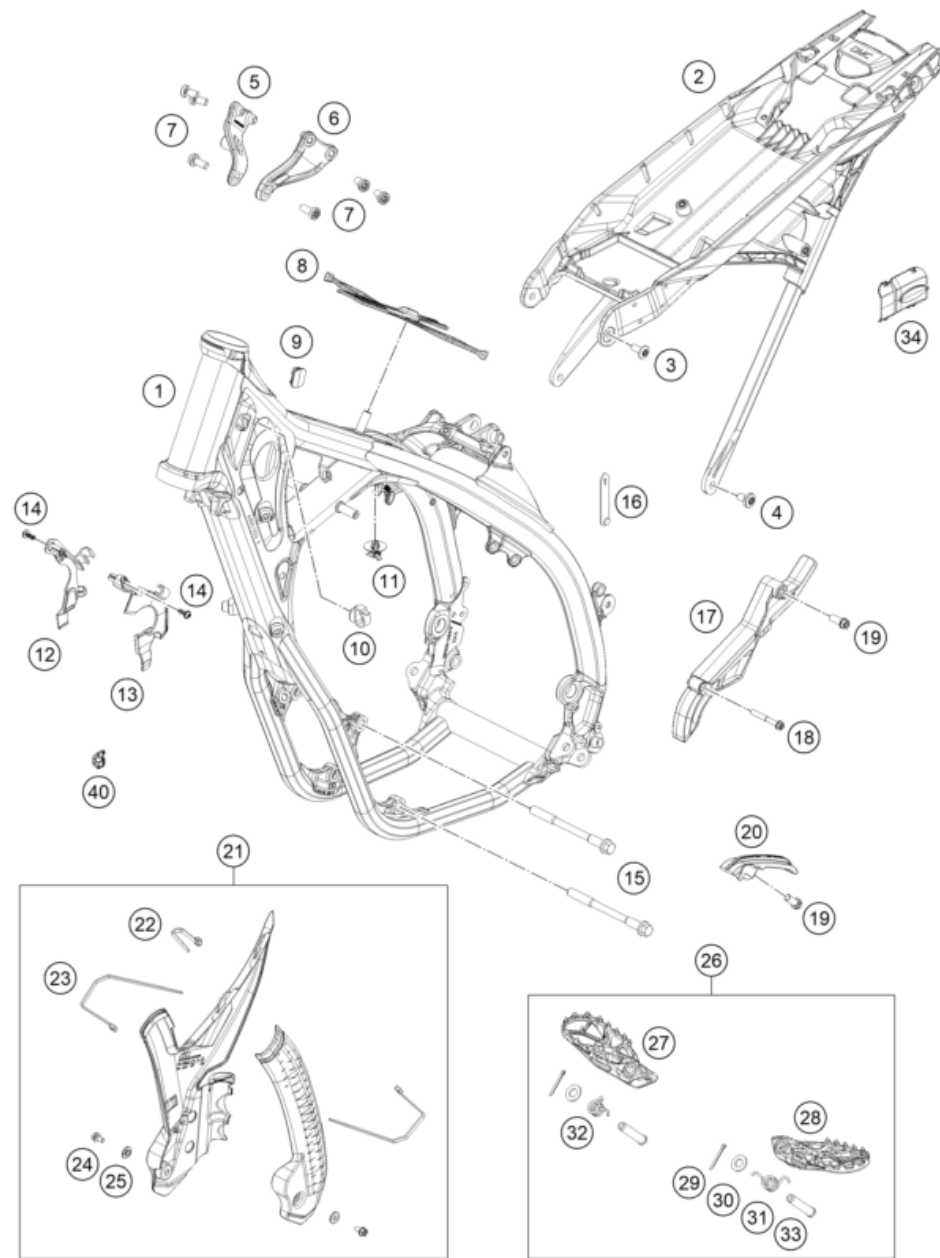

24A4900210

63828

\* NEW PART X ON DEMAND

24A4900310

POS	PARTNUMBER		PIECE
1	A49003001000C1	Frame	1
2	A46003002000	Subframe	1
3	79003003000	Special screw M8X18 TORX45 SL	2
4	09000008016U0	Special screw M8x16 ISA45 self-locking	2
5	A46003014000	Engine brace, right	1
6	A46003013000	Engine brace left	1
7	0035080206S	SHCS M8x20 TX45	6
8	A46007012100	Fuel tank rubber	1
9	79111013010	Cover control head sheet	2
10	58111076000	CABLE SUPPORT KHS NR.150-47610	1
11	79711013010	Cable bracket d8	1
12	A46003099020	Cable bracket/throttle cable guide	1
13	A46003099010	Cable bracket	1
14	0081050141	EJOT PT screw K50x14	2
15	59003013000	Enginebrac. screw M10X123 WS=13	2
16	60011093075	Rubber cable tie 75MM 03	1
17	A46003096000	Front sprocket cover	1
18	0025060456	HH COLLAR SCREW M6X45 TX30	1
19	0025080206	HH collar screw M8x20	2
20	A46003053000	Chain slider below	1
21	A46003094000C1	Frame protection set	1
22	44011176140	cable tie 140/ 3,5 mm Schwarz	x
23	44011076200	Cable tie 200/4.6mm black	x
24	0025050106	HH collar screw M5x10 TX30	2
25	54803092060	Bush f. frame protection 03	2
26	A46003137033	Footpeg set	1
27	A46003141000	Footpeg right	1
28	A46003140000	Footpeg left	1
29	0094032253	PIN DIN0094-3,2X25 STEEL	2
30	0125100003	washer DIN 125 A 10.5	2
31	A46003044000	Footrest spring left	1
32	A46003045000	Footrest spring right	1
33	54803044000	PIN FOR FOOT PED 51.5X9.8 MM	2
34	A49003002050	Intake air cover	1
40	A49003099030	Cable protection	2