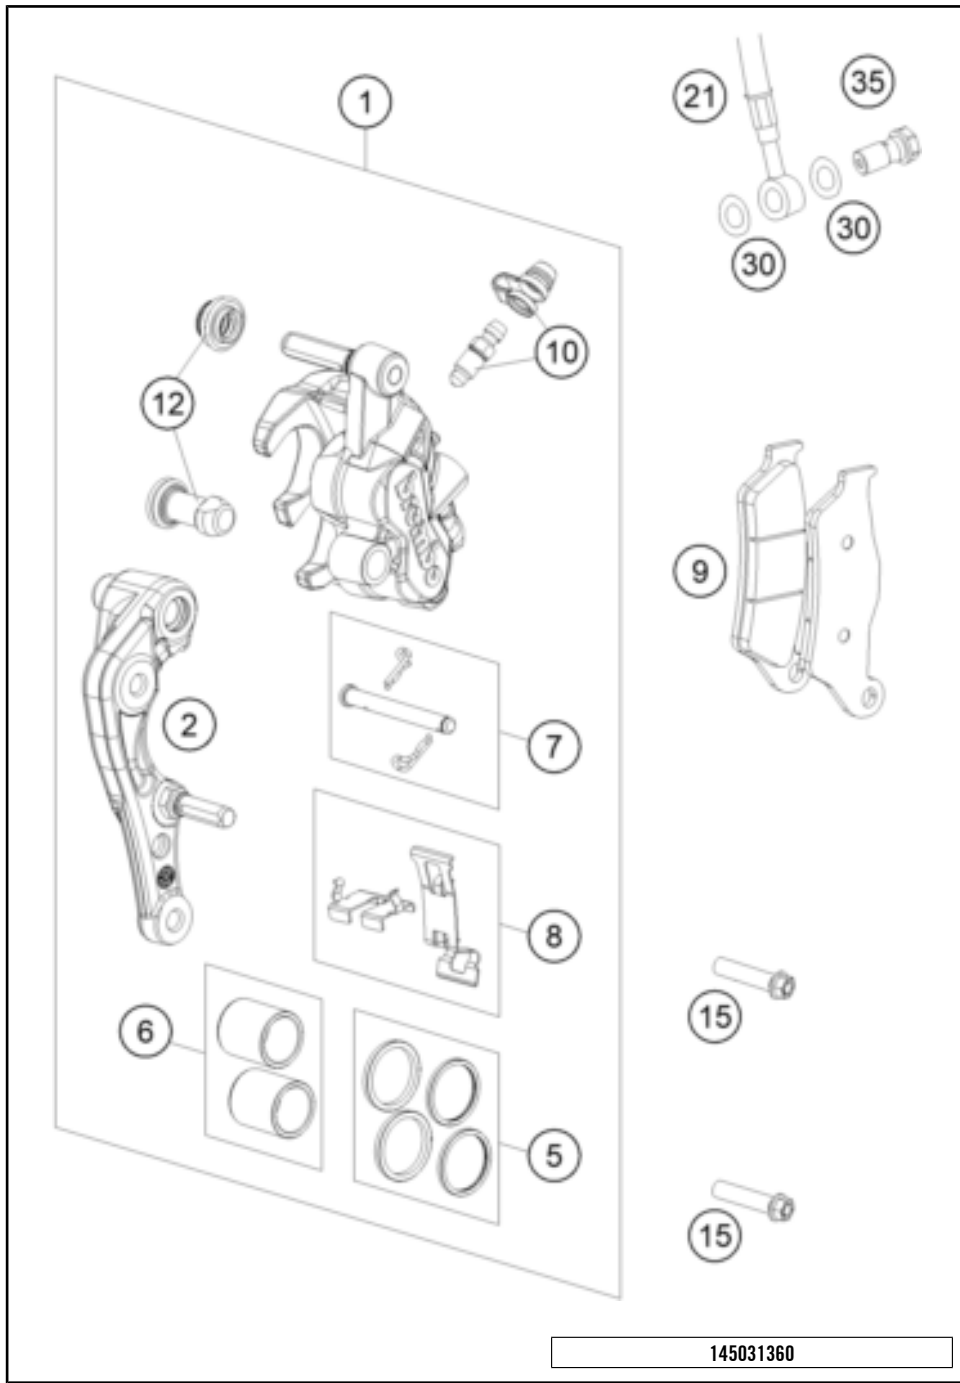

FRONT BRAKE CALIPER

350 EXC-F 2026 EU 2026

POS	PARTNUMBER		PIECE
1	7701301500101	CALIPER NAT. WITHOUT PADS	1
2	77013014000	BRAKE CALIPER SUPPORT FRONT 09	1
5	77013021000	REP. KIT SEALS 24MM	1
6	77013019000	REP. KIT PISTON 24MM	1
7	77013017000	BOLT CPL. 09	1
8	77013018000	Retaining plate set BREMBO	1
9	77713030000	Brake pad front	1
10	61013020100	BLEEDER SCREW WITH CAP	1
12	54613218000	CUP SET SHORT	1
15	0025080306S	HH COLLAR SCREW M8X30 TX40	2
21	77713010000	BRAKE PIPE	1
30	0603100141	sealing ring DIN 7603 10x14x1	2
35	54813020100	banjo bolt M10x1x19 black	1

145031360

14399

* NEW PART

X ON DEMAND