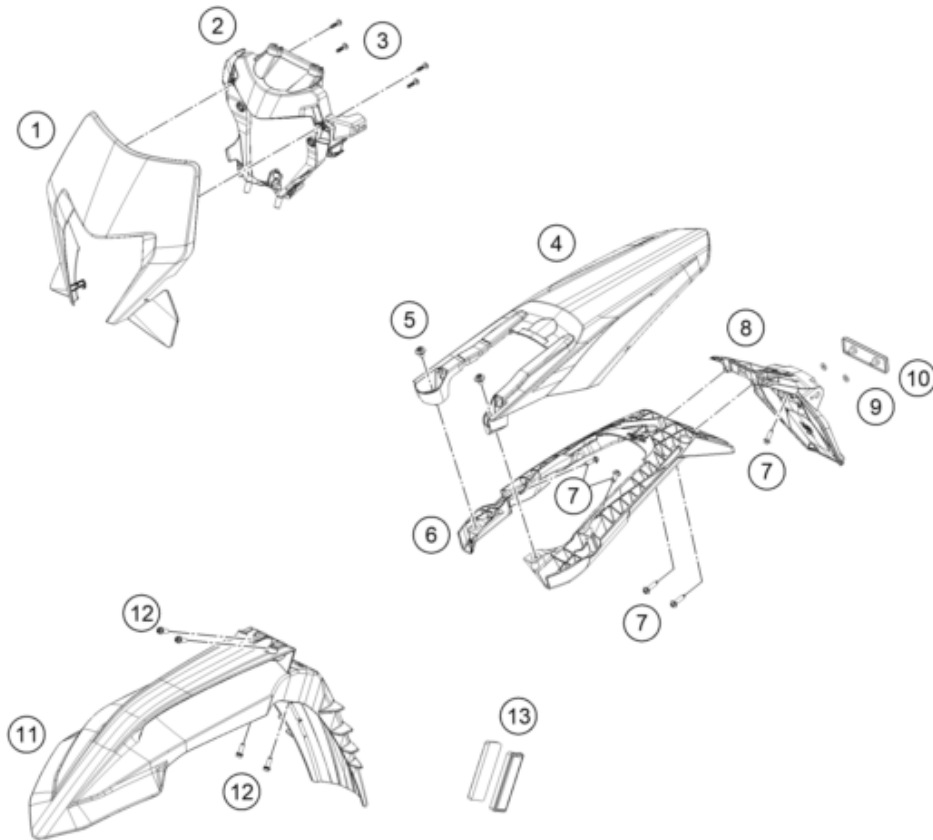

POS	PARTNUMBER		PIECE
1	A49008001000EB	Headlight shroud	1
2	A49008001010C1	Headlight mask bottom part	1
3	0081050181	SCREW FOR PLASTIC K50X18 T20	4
4	A49008013000EBA	Rear fender EXC with decal	1
5	83008000012	special screw M6x12x3	2
6	A49008015000	License plate holder support	1
7	0017060205	Screw for plastic K60X20 SW6	5
8	79708016100	License plate holder support extension	1
9	60408061050	RUBBER 14X6.5X2.3MM	2
10	58412080000	REFLECTOR RED	1
11	A46008010000EB	Fender	1
12	0025060166	HH collar screw M6x16 TX30	4
13	58412080300	REFLECTOR YELLOW "CEV"	2

24A4900810

81107

* NEW PART

X ON DEMAND