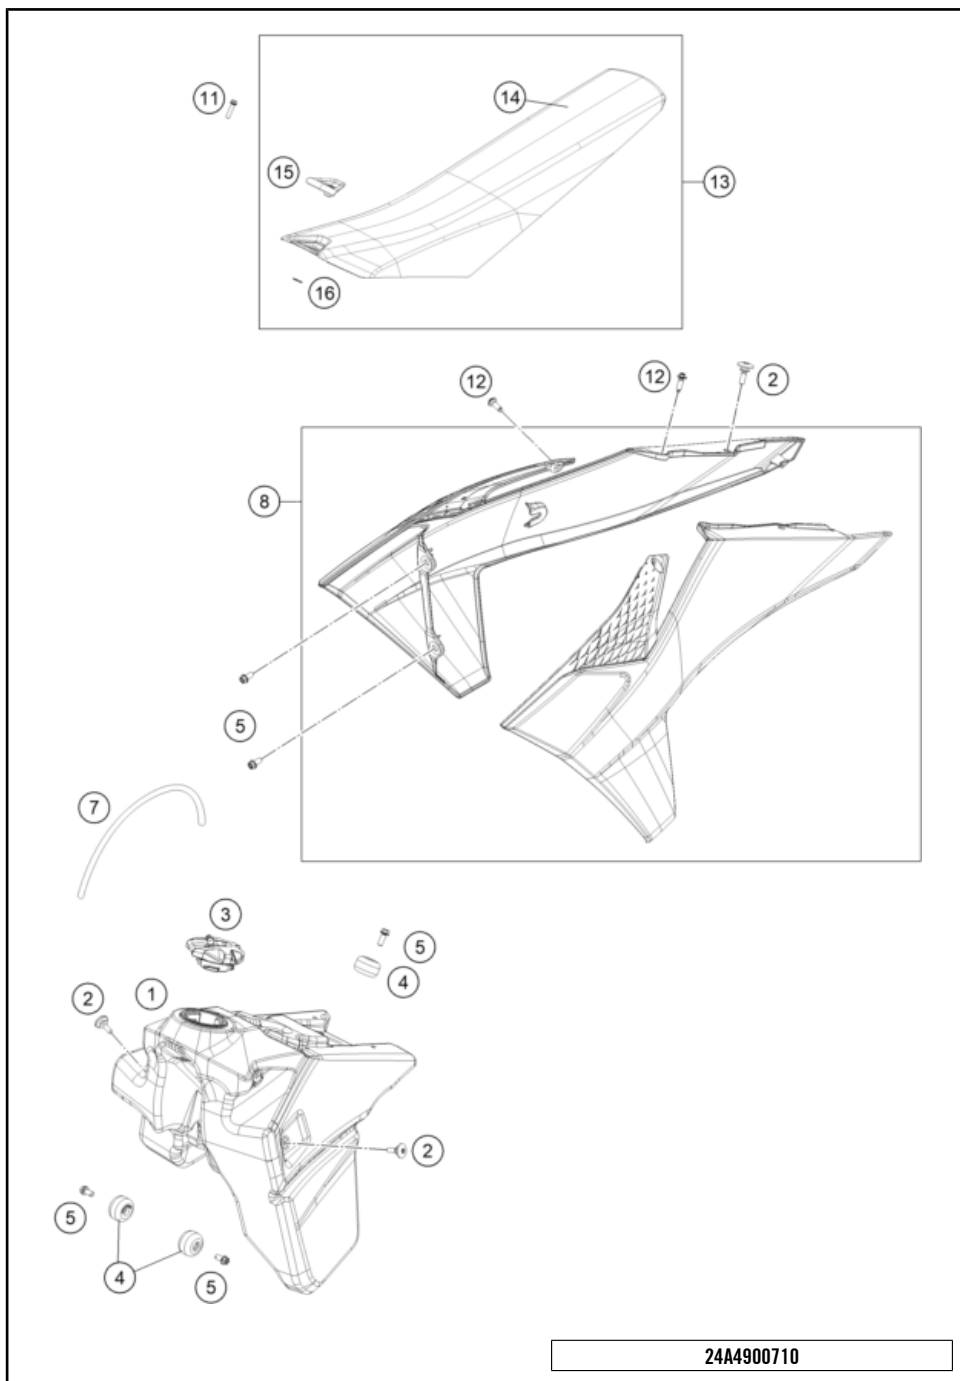

24A4900710

81108

* NEW PART

X ON DEMAND

POS	PARTNUMBER		PIECE
1	A49007013000	Fuel tank	1
2	79107011000	Seat holder screw	4
3	78107008044C1	Fuel cap compl. 14	1
4	A46007014000	Fuel tank role	3
5	0025060126	HH collar screw M6x12 TX30	7
7	0600000600000	Hose 5.5x9.5 NBR+PVC p. meter	1
8	A46008054100EBF	Spoilerset Enduro'26 with decal	1
11	0025060306	HH collar screw M6x30 TX30	1
12	0017060205	Screw for plastic K60X20 SW6	4
13	A46007040000C1	Seat	1
14	A46007040050C1	Seat cover	1
15	A46007046000	Seat installation	1
16	0004711200100	Lock ring DIN471 12x1	1