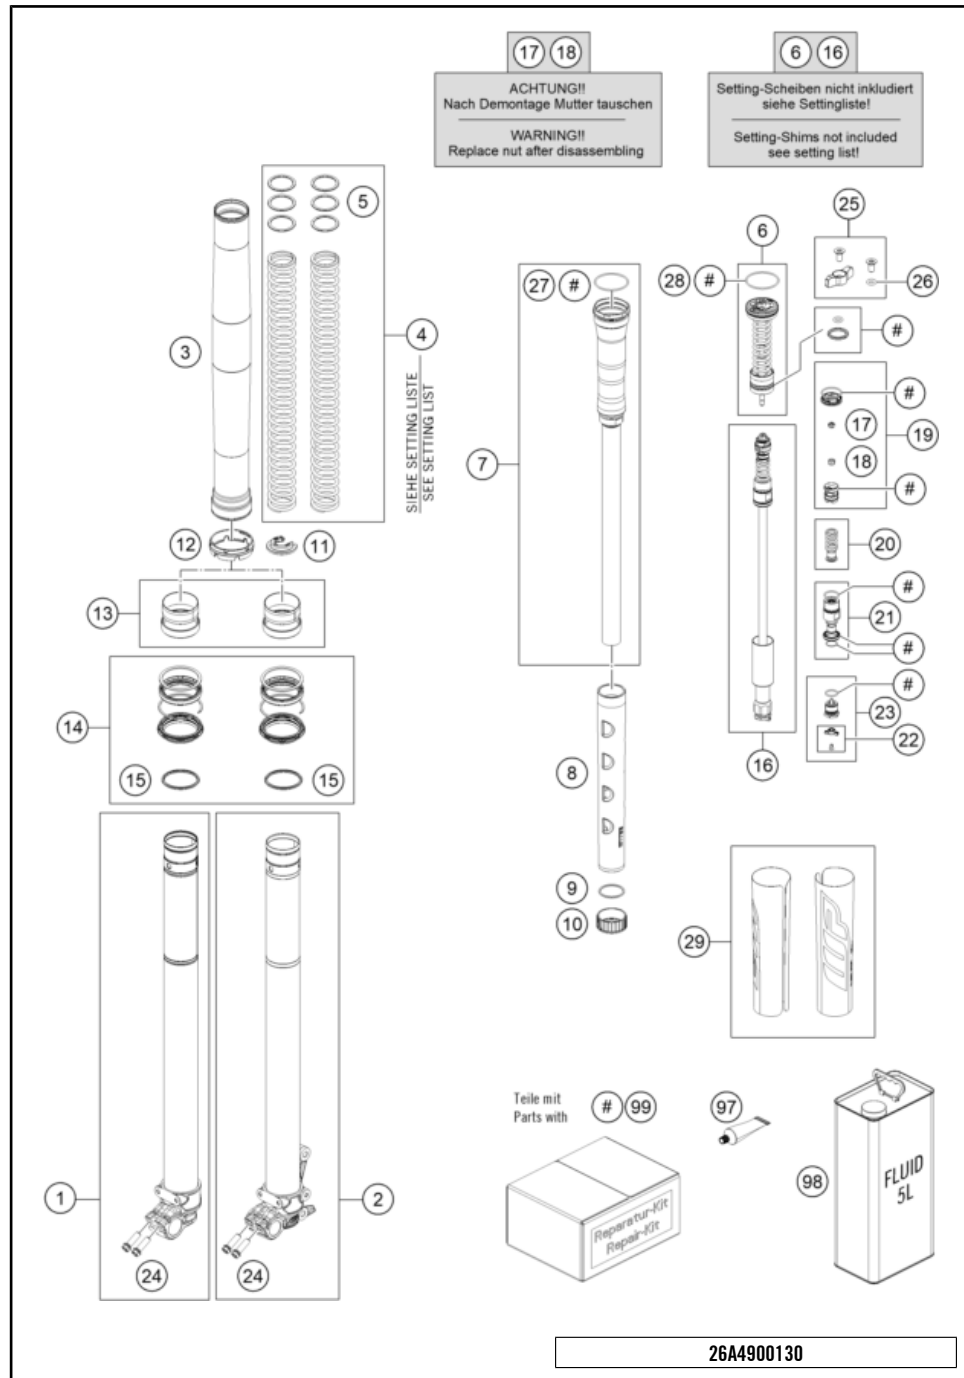

POS	PARTNUMBER	PIECE
1	48602046S2	Axle clamp ri. with inner tube cpl. 1
2	48602045S2	Axle clamp le. with inner tube cpl. 1
3	48602096	fork outer tube 49.13x577 dt54 db60 2
4	S809900042S0000	Hauptfeder (43.8) 4.0-450 Gabel kpl. x
4	S809900043S0000	Hauptfeder (43.8) 4.2-450 Gabel kpl. x
4	S809900044S0000	Hauptfeder (43.8) 4.4-450 Gabel kpl. x
4	S809900045S0000	Hauptfeder (43.8) 4.6-450 Gabel kpl. x
4	S809900046S0000	main spring (43.8) 4.8-450 fork cpl. x
4	S809900047S0000	main spring (43.8) 5.0-450 fork cpl. x
4	S809900048S0000	main spring (43.8) 5.2-450 fork cpl. x
5	48600456	Washer 35x43x2,5 plastic x
5	48600457	Preload bush 35x43x3,5 x
5	48600458	Washer 35x43x1,5 plastic x
6	S043400000S0400	Druckstufe kpl. 2
7	S418900062S0100	Druckbehälter M38x0,5 kpl. 2
8	S82890002000000	Federnspacer L=297mm 2
9	48600752	Washer 33,5x38x1,5 2
10	S82890000200000	Spring seat 33.5x44.5x18.5 2
11	S82890000100000	Spring seat D44 clip 2
12	S639200001000FA	Fork protection ring 59,8mm 2
13	R14047T	Guide bushing set fork 48mm 1
14	RP10048T	Seal kit 48mm SKF black 1
15	48602007	Stroke indicator 48mm red 2
16	S501200042S0000	Kolbenstange 12,0x397,5 kpl. 2
17	48602128	Nut M6 h5,4 SW10 2
18	40540486	Nut M6x0,5 h6,5 WAF10 rebound 2
19	RP10054T	Repair kit piston CC spring fork x
20	48600578S	Spring (13,9) 37-32 rebound cpl. 2
21	S408800002S0000	Screw cap M24.5x1 cpl. 2
22	RP10033T	Repair kit adjuster rebound red x
23	48602052S	adjuster housing M20x1 cpl. 2
24	0025080256	HH collar screw M8x25 4
25	RP10029T	adjuster kit screw cap compression 2
26	50180222	O-ring 4x1,5 NBR70 2
27	48600048	O-ring 46x2 NBR70 siliconized yellow 2
28	40140024	O-ring 43x2 NBR70 siliconized yellow 2
29	52000318SET	Sticker set, XACT CC 238x182.5 1
97	T14034	Fuchs grease IPR (250g) 1

79280 * NEW PART X ON DEMAND