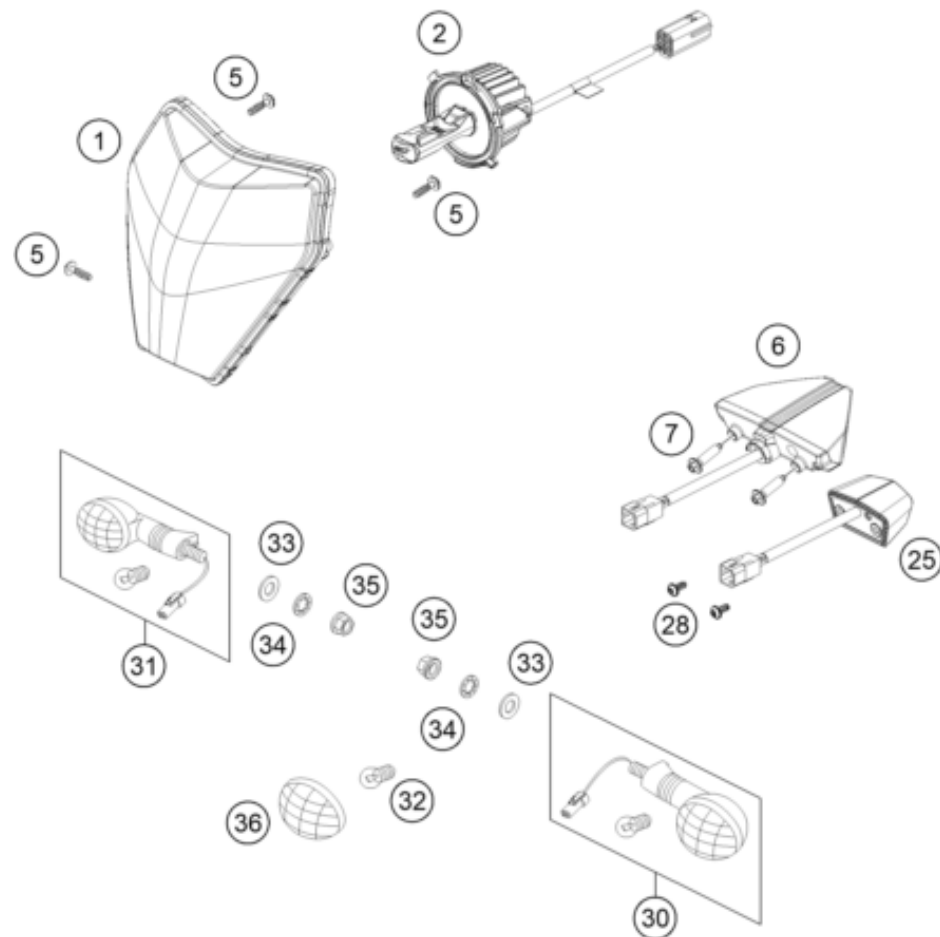

POS	PARTNUMBER		PIECE
1	A49014001080	Headlamp KTM	1
2	A49014002000	LED-Unit	1
5	0081050181	SCREW FOR PLASTIC K50X18 T20	3
6	79714040000	Tail light	1
7	0017060255	EJOT PT screw K60X25-Z SW6	2
25	60314047000	license plate lighting	1
28	0081050121	EJOT PT screw K50x12	2
30	54814025200	FLASHER CPL. FR.L/S RE.R/S 09	2
31	54814026200	FLASHER CPL. FR.R/S RE.L/S 09	2
32	44111015100	BULB 12V 10W (BA15S)	4
33	0125100003	washer DIN 125 A 10.5	4
34	0797100003	LOCK WASHER DIN6797-J10,5 ZI	4
35	58414030000	HH COLLAR NUT M10X1,25 WS=13	4
36	54814028000	FLASHER LENS L/S R/S 05	4

24A4901410

63893

* NEW PART X ON DEMAND