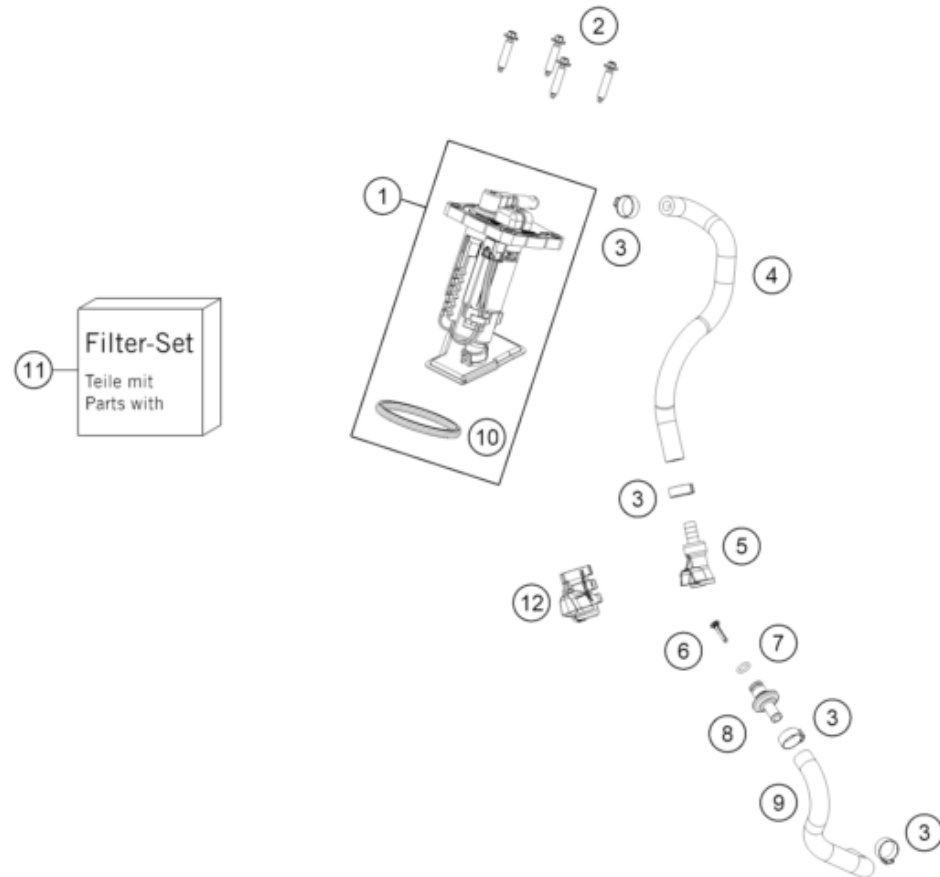

POS	PARTNUMBER		PIECE
1	A49007088200	Fuel pump	1
2	0017060305	Special screw K60X30 WS=6	4
3	00050157706	Variable one-ear clamp 15.7mm	4
4	A46007016000	Fuel hose tank	1
5	5850701050030	Clutch CPC PLCD17005, black	1
6	78141013190	Fuel filter	1
7	58507012000	O-ring VITON f. plug CPC 05	1
8	77707010000	Fuel connection	1
9	A46007017000	Fuel hose	1
10	A46007088050	Fuel pump seal	1
11	A46007018044	Fuel pump filter kit	1
12	A46007007000	CPC protection cap	1

26A4900730

81115

* NEW PART

X ON DEMAND