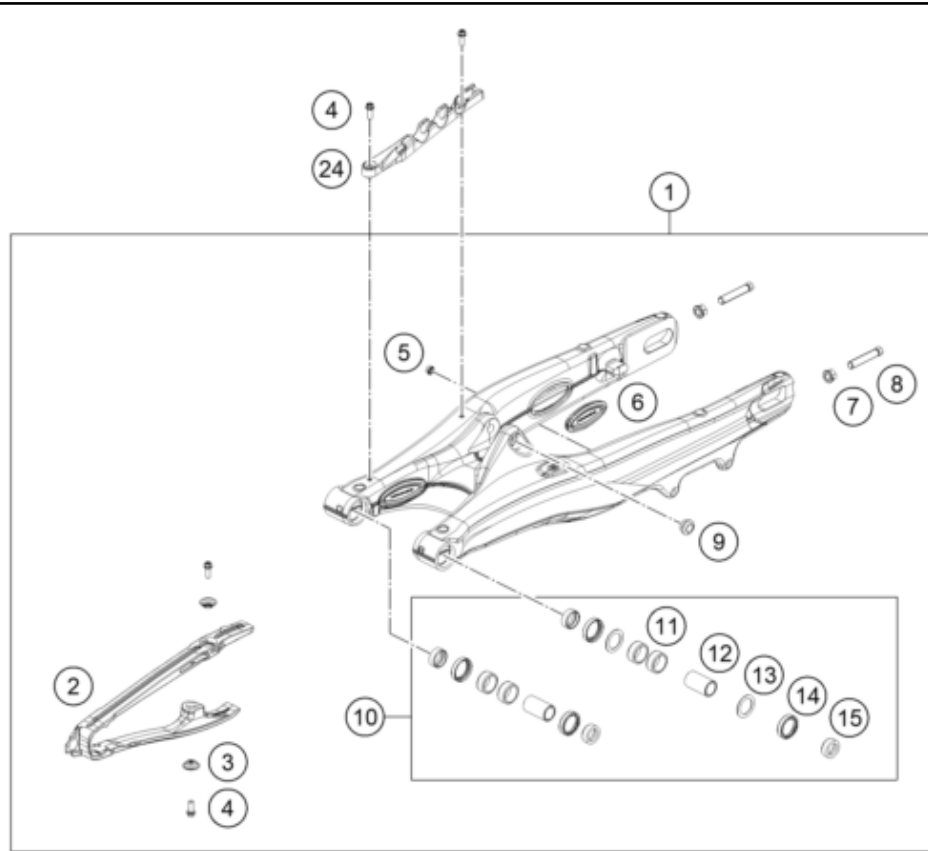

POS	PARTNUMBER		PIECE
1	A49004230144	Swingarm cmpl. Enduro 2025	1
2	A46004066100	Chain slider	1
3	77304066150	Chain slider bushing	2
4	0025060166S	HH collar screw M6x16 TX30 SL	5
5	54603055051	Press in nut M6 STEEL ZINC	1
6	A46004041000	Locking cap swingarm	4
7	58414030000	HH COLLAR NUT M10X1,25 WS=13	2
8	50304040100	Screw M10x1.25x50 WS10	2
9	50180105	Threaded bush M12 d20	1
10	79004030110	Repair kit swingarm bearing	1
11	0618222812	Needle bushing HK2212V 22/28/12 MB	4
12	59404032000	Bearing sleeve 17x22x38.7 03	2
13	54603036000	Stop disk 22,2X31,7X1	2
14	0760253270	Radial shaft seal 25x32x7	4
15	77704034000	Support f. shaft seal ring 16	4
16	A49004060000	Chainguard	1
17	0017060205	Screw for plastic K60X20 SW6	1
18	0021060003	Washer DIN9021-A 6.4	1
19	56509064100	Self locking nut M6 - 10	1
20	0025060506	HH collar screw M6x50 TX30	1
21	A49004070100C1	Chain guide EXC	1
22	A46004037000	Swingarm pivot	1
23	54804038000	Nut with flange M16X1,5 WS=19 03	1
24	A46004042000	Brake line guide	1