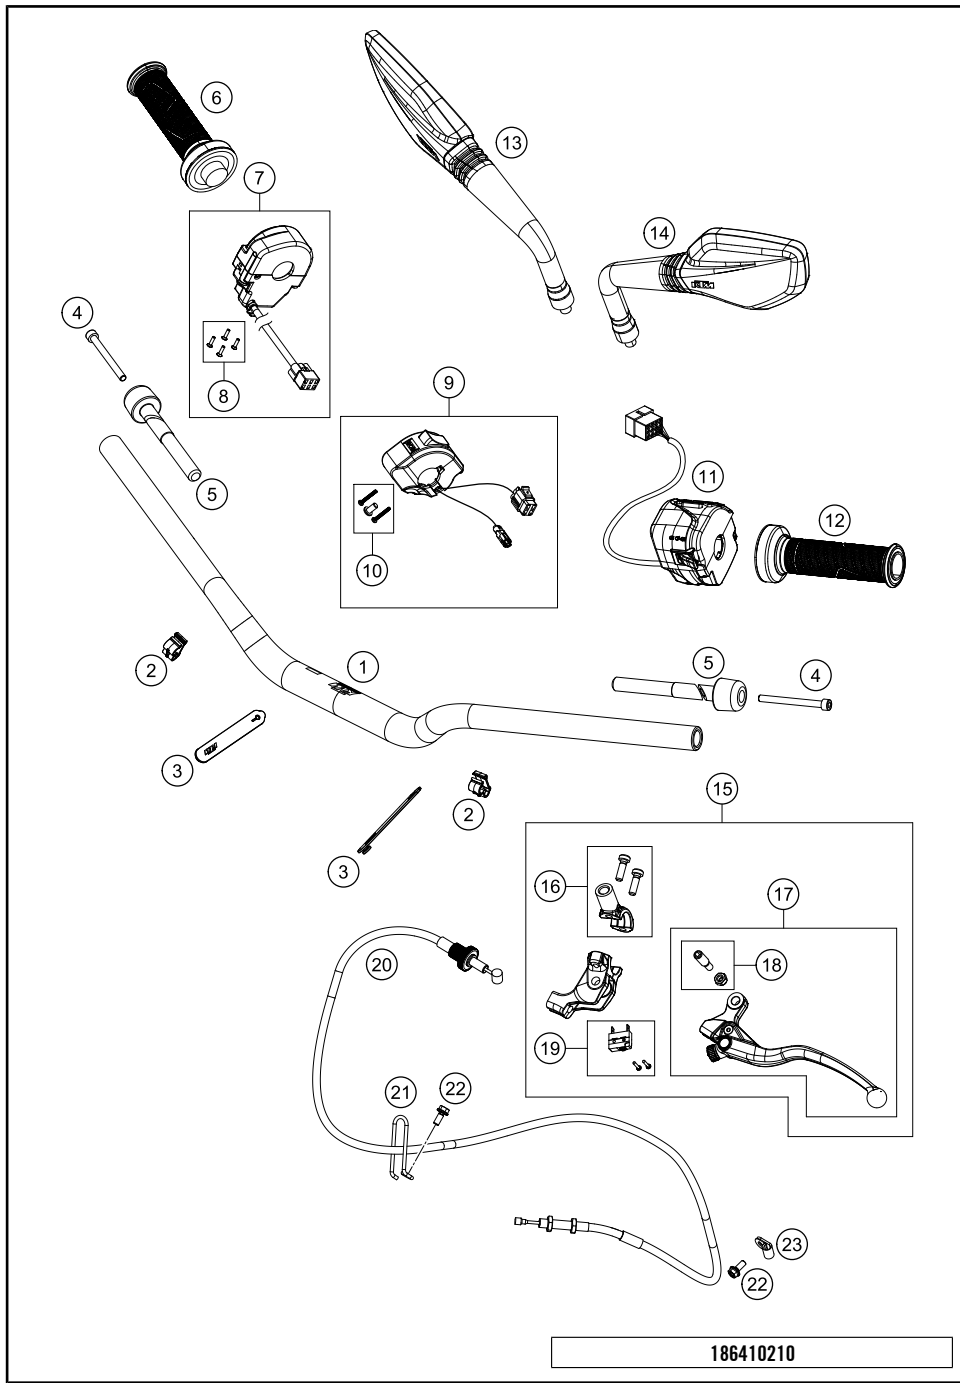

HANDLEBAR, CONTROLS

790 Duke L, orange 2019 2019

POS	PARTNUMBER	PARTNAME	PIECE
1	6410200100030	Handlebar L=743 mm, Dia.=28.5 mm	1
2	83013026000	CABLE GUIDE	2
3	60011093045	RUBBER CABLE TIE 45MM 03	2
4	0912060653	SHCS DIN 912 M6x65	2
5	61002004000	handlebar weight	2
6	60702012000	Grip tube (no heating)	1
7	60711012000	Ride-by-wire without throttle tube	1
8	76011073110	SCREW SET START-STOP SWITCH	1
9	76011074000	START-NOTAUS O. WARNBLINK.	1
10	61411174010	Screw set start-stop switch	1
11	76011170100	Handlebar switch left	1
12	60702039100	Grip LHS w/o heater	1
13	90112041000	MIRROR R/S	1
14	90112040000	MIRROR L/S	1
15	6410203100030	Clutch lever compl. blk.	1
16	6410204400030	Clamp cpl.	1
17	6410204000030	Clutch lever cpl.	1
18	64102038000	Kit lever pin	1
19	64111049000	Lever switch	1
20	64102090000	Clutch cable	1
21	64102097000	Clutch cable wire guide	1
22	0025050126	HH collar screw M5x12 TX30	2
23	64132070000	PVC clamp 6.4 MM Heyman	1

186410210

49709

* NEW PART X ON DEMAND