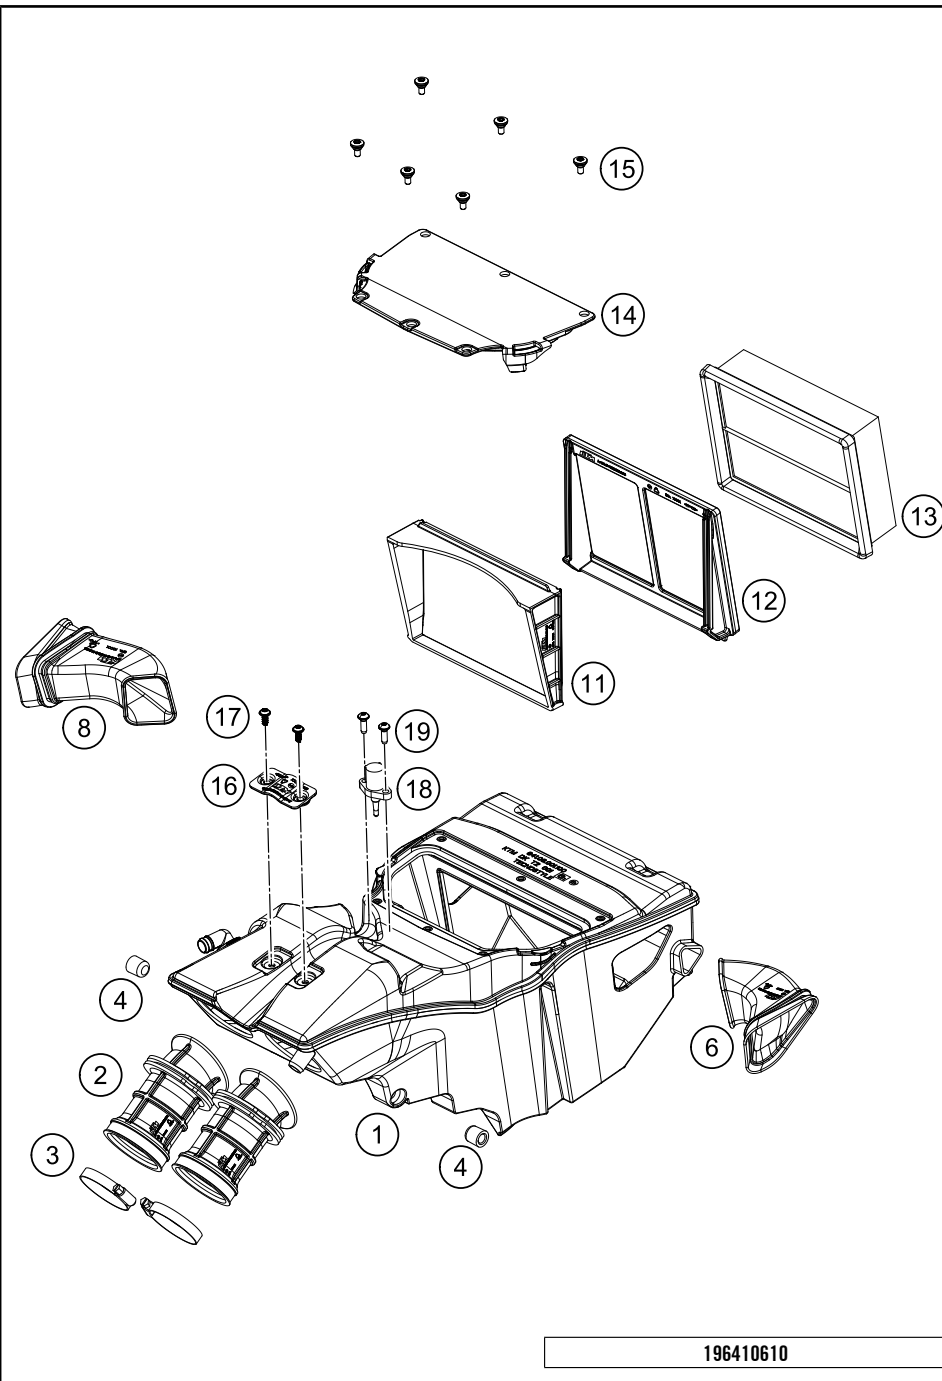

AIR FILTER

790 Duke L, orange 2019 2019

POS	PARTNUMBER	PARTNAME	PIECE
1*	64106001100	Air filter box	1
2	64106026000	Intake channel	2
3	77236048000	HOSE CLAMP GEMI 58MM	2
4	76006014000	rubber grommet	2
6	64106040000	Spout left	1
8	64106041000	Spout right	1
11	64106001050	filter frame wedge	1
12	64106016000	filter frame	1
13	64106015000	Air Filter	1
14	64106002000	Airbox lid	1
15	69008021160	special screw M5x12	6
16	64106001030	cable holder	1
17	0081050121	EJOT PT screw K50x12	2
18	61041080000	AMBIENT-AIR TEMPERATURE SENSOR	1
19	0081050161	EJOT PT SCREW K50X16 1451	2

196410610

51351

* NEW PART

X ON DEMAND