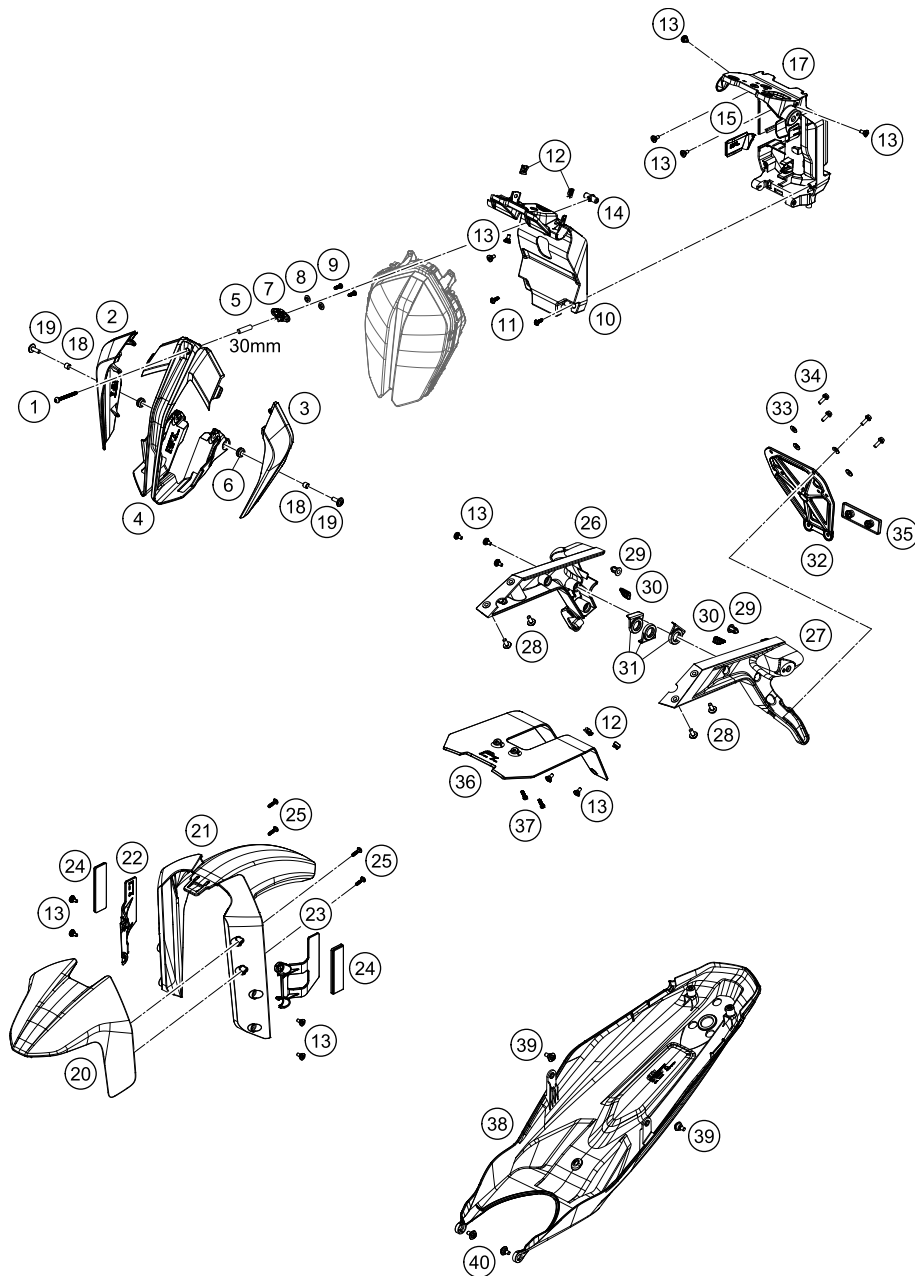

186410810

POS	PARTNUMBER	PARTNAME	PIECE
1	61614020010	EJOT PT SCHRAUBE 50X54	1
2	6410800200030	Mask Spoiler right black	1
3	6410800300030	Mask Spoiler left black	1
4	6410800100056	headlightmask centerpart	1
5	64114018001	Hose D=6/8 EPDM, Meter	1
6	60006001022	rubber grommet 9x11x16x8.5 mm	2
7	61614020100	Ballhead holder	1
8	61412032010	BUSH 13X7X3,3	2
9	0081250141	SCREW FOR PLASTIC PT K50X14T25	2
10	64114010010	Cover Mask Carrier	1
11	0081050141	EJOT PT screw K50x14	2
12	54603048600	RANGE CHANGE METAL NUT M5 INOX	4
13	69008021160	special screw M5x12	15
14	61614019100	Screwshaft	1
15	64114010030	Cable Cover Maskcarrier	1
17	64114010044	Maskcarrier EU assembled	1
18	69014014000	BUSHING 6,1X9,2X7,5 08	2
19	69014017000	SPECIAL SCREW M6X18 ISA30 08	2
20	64108010000EB	Fender front	1
21	64108011000	Fender rear Part	1
22	64112084000	Reflector holder, right	1
23	64112083000	Reflector holder, left	1
24	60012080100	SIDE REFLECTOR YELLOW "CEV"	2
25	0081050181	SCREW FOR PLASTIC K50X18 T20	4
26	64108015020	numberplate holder right	1
27	64108015010	Numberplate Holder left	1
28	0024060156	HH collar screw M6x15 TX30	4
29	64108015060	Rubber damper top	2
30	64108015070	Rubber damper bottom	2
31	64108015050	cable holder numberplate holder	3
32	64112181000	Bracket for reflector	1
33	0021060003	WASHER DIN9021-A 6,4	4
34	0025050166S	HH Collar Screw M5x16 ISA30 SS	4
35	58412080400	Rear reflector red	1
36	64108023010	Splash protection	1
37	0081050121	EJOT PT screw K50x12	2
38	64108019000	Tail Underpart	1

50104

* NEW PART

X ON DEMAND