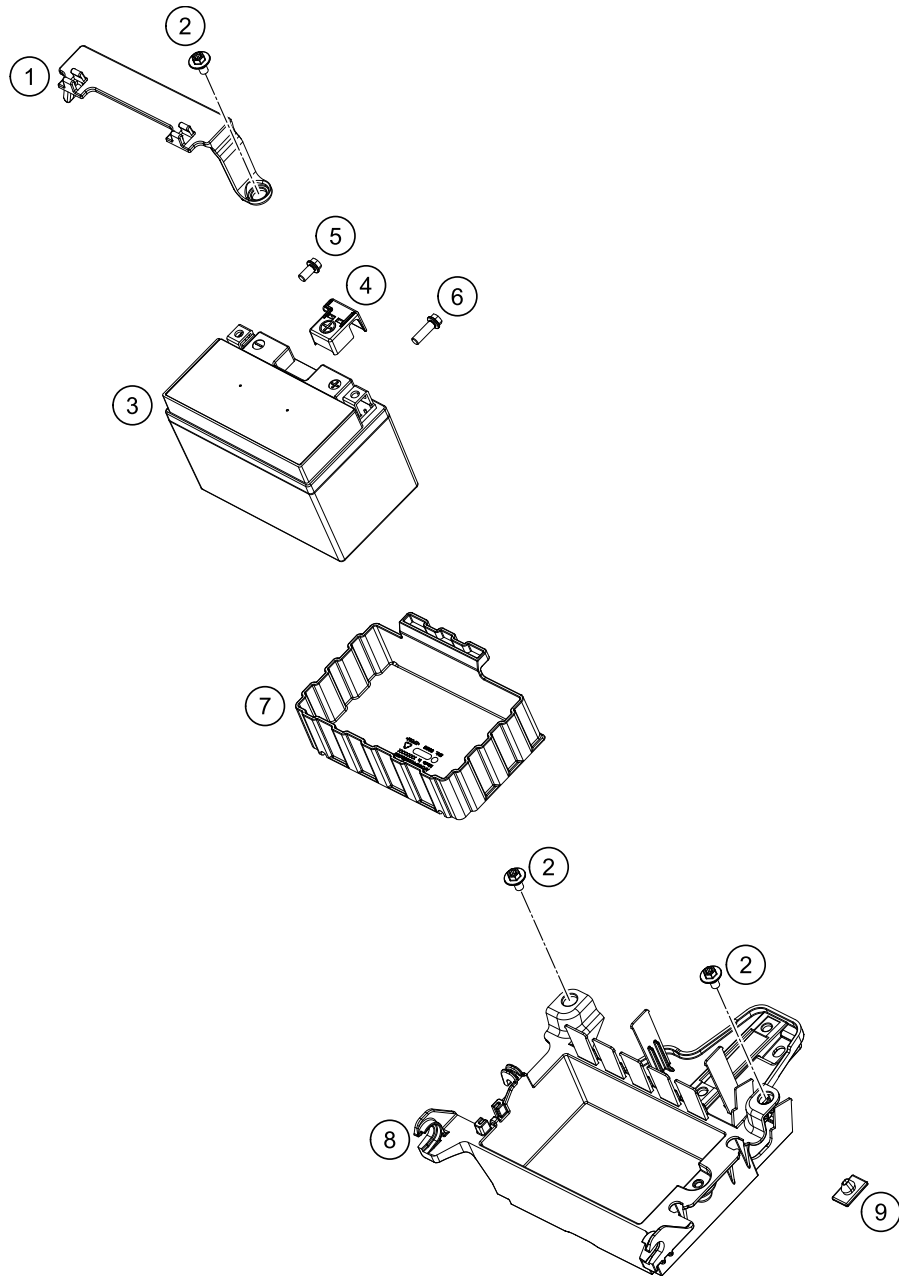

BATTERY

790 Duke L, orange 2019 2019

POS	PARTNUMBER	PARTNAME	PIECE
1	64111055000	Clamping Bracket	1
2	83008000012	special screw M6x12x3	3
3	64111053000	battery HTZ12A-BS(DA)	1
4	62111059060	COVER POSITIVE POLE	1
5	0025060126	HH collar screw M6x12 TX30	1
6	0025060206	HH collar screw M6x20 TX30	1
7	64111053050	Accumulator Casing	1
8	64111054000	battery holder	1
9	77307040041	Isolation pad	1

186411130

49758

* NEW PART

X ON DEMAND