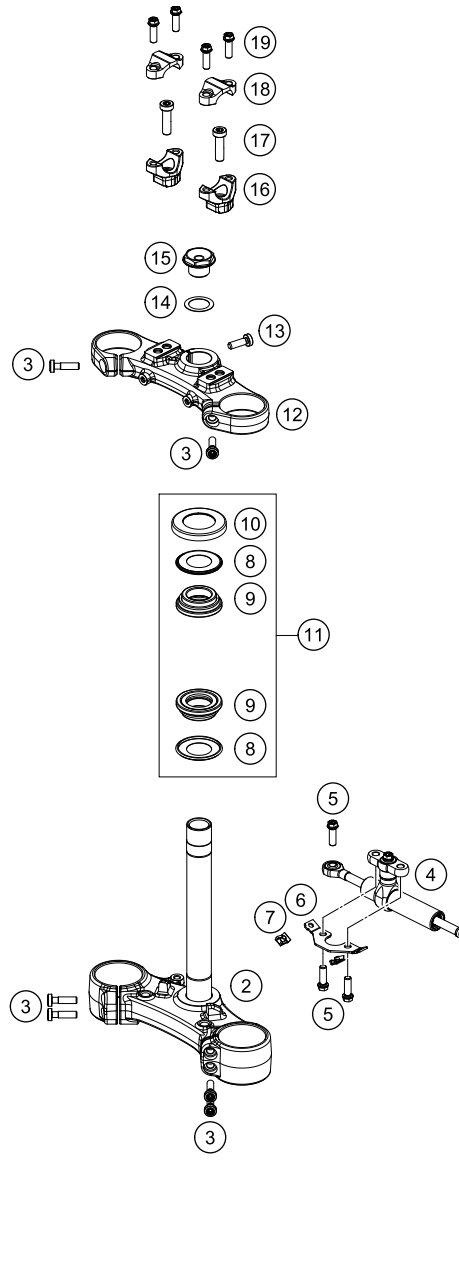

FRONT FORK, TRIPLE CLAMP

790 Duke L, orange 2019 2019

POS	PARTNUMBER	PARTNAME	PIECE
1	05586R2601	Fork Duke 790	1
2	6410103203230S	Lower triple Clamp cpl x=32 mm black	1
3	0035080306	SHCS M8x30 TX45	4
4	16181R54E	Steering damper cpl.	1
5	0025080256S	HH COLLAR SCREW M8X25 TX40	3
6	6410104400033	Retaining bracket brake line guide	1
7	69008021080	clip nut M5	2
8	69001084100	Steering head gasket	2
9	69001181000	STEERINGHEAD KPL.17	2
10	69001086100	PROT. RING STEER. HEAD BEARING	1
11	69001181010	Steering head rep. Kit	1
12	6410103403230S	Upper Triple Clamp	1
13	0035080256S	ISA collar screw M8x25 ISA45	1
14	0988253505	thrust wash DIN0988-25x35x0,5	1
15	6900103600033	Steering head screw	1
16	5940103903230	HANDLEBAR SUPPORT D=28 H=32 BL	2
17	0032100356S	AH-COLLAR SCREW M10X35 ISA45	2
18	7720103800030	HANDLEBAR CLAMP 28MM	2
19	0025080256	HH collar screw M8x25	4