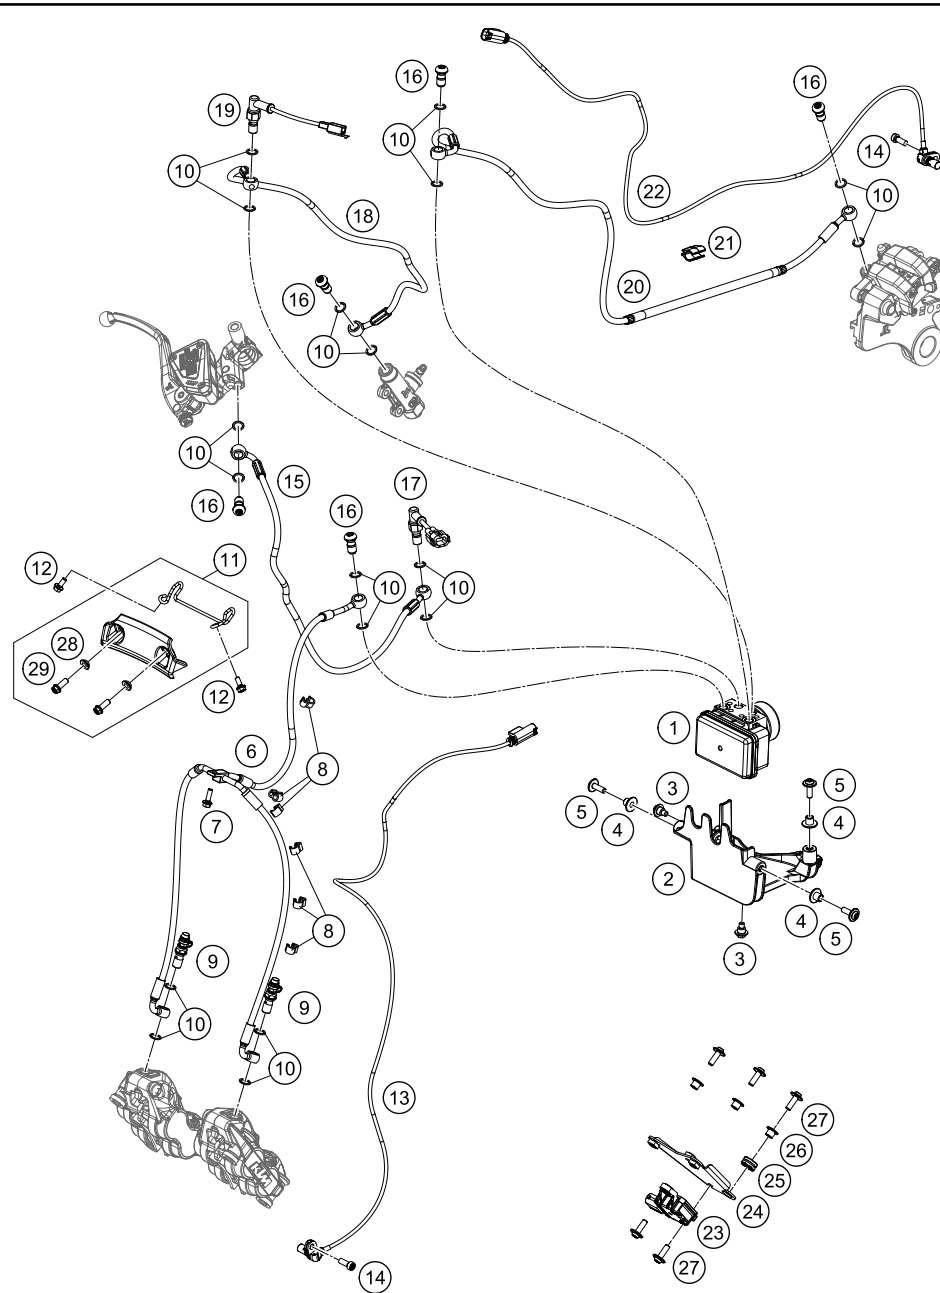

POS	PARTNUMBER	PARTNAME	PIECE
1	64142031044	ABS-Modul	1
2	64142040000	holder ABS module	1
3	59001092050	SPECIAL SCREW M6X12,5 WS=8	2
4	61342041000	COLLAR BUSH 6,5X9X18X8,5	3
5	69014017000	SPECIAL SCREW M6X18 ISA30 08	3
6	64142003000	Hydraulic Front Brake Hecu - Caliper	1
7	0025050166	HH collar screw M5x16 TX30	1
8	60111094100	BAR SPACER 4/7 BLACK	6
9	62513020000	BLEEDER SCREW CPL. 05	2
10	0603100141	sealing ring DIN 7603 10x14x1	18
11	64142003044	Brake wiring kit	1
12	0025050126	HH collar screw M5x12 TX30	2
13	90142125000	ABS SENSOR	1
14	014580060166	SHCS ISO 14580 M6x16	2
15	64142005000	Hydraulic Front Brake MC-hecu	1
16	62113020100	banjo bolt M10x1x19.5	5
17	64111051000	Brake light sensor	1
18	64142002000	Hydraulic rear Brake Master Cylinder	1
19	62111051000	BRAKE LIGHT SWITCH REAR	1
20	64142004000	Hydraulic Rear Brake Hecu - Caliper	1
21	54813026100	CABLE SUPPORT 10/4MM 2014	1
22	76042125000	ABS-SENSOR	1
23	60342090100	inertial sensor	1
24	64142090050	Lean Angle Sensor Bracket	1
25	62142041000	DAMP. COMPONENT ABS MODUL	1
26	69014015000	collar bushing 6.1x9.2x15x8.5x1 Al	3
27	69014017000	SPECIAL SCREW M6X18 ISA30 08	5
28	69004060150	bushing chain protection	2
29	0025060166S	HH collar screw M6x16 TX30 SL	2

186414210

49825

* NEW PART

X ON DEMAND