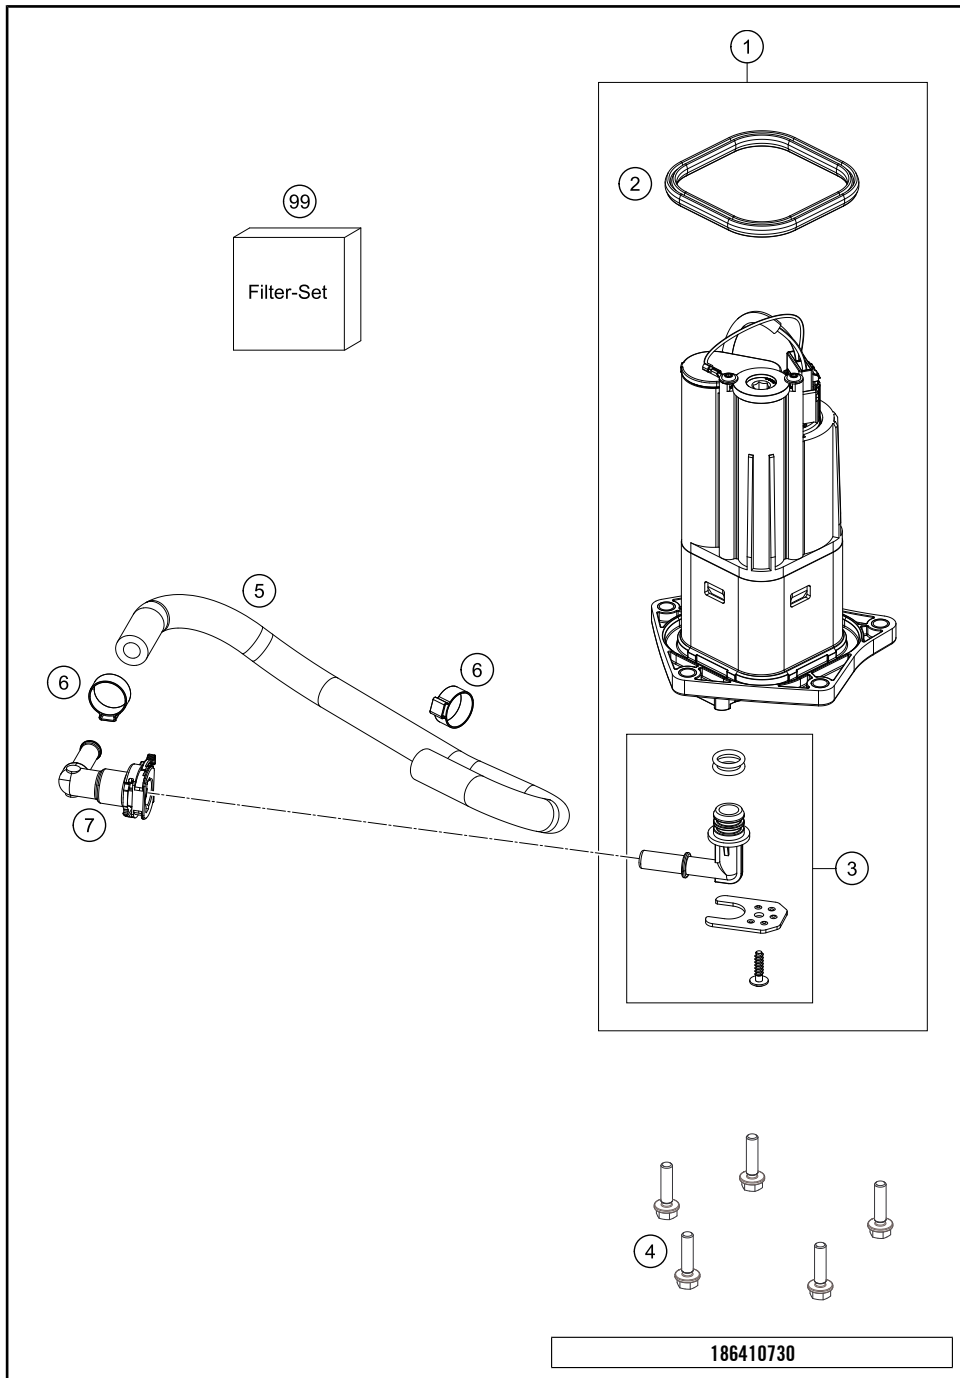

FUEL PUMP

790 Duke L, orange 2019 2019

POS	PARTNUMBER	PARTNAME	PIECE
1	64107088000	Fuel pump cpl.	1
2	64107189000	Sealing	1
3	64107092000	Hydraulic connection	1
4	0025050206	HH collar screw M5x20 TX30	5
5	64107016040	Fuel hose with protective sleeve	1
6	00050157706	VARIABLE ONE-EAR CLAMP 15,7MM	2
7	76007028000	ELBOW CONNECTOR	1
99	64107090000	Filter kit	x

186410730

49813

* NEW PART

X ON DEMAND