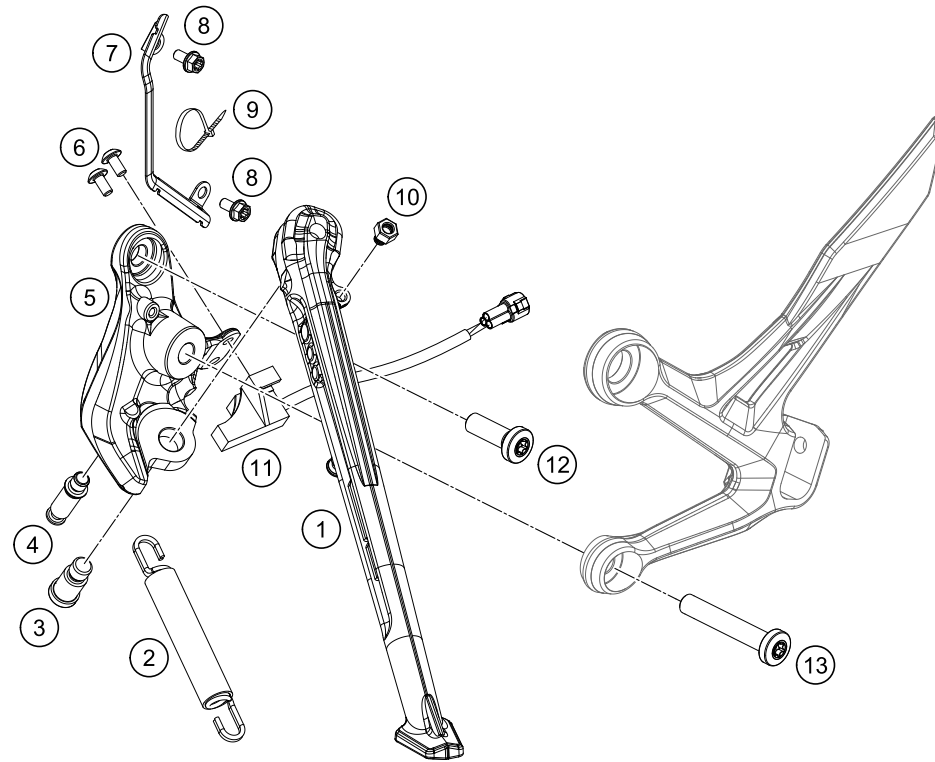

186410315

49725

* NEW PART

X ON DEMAND

SIDE / CENTER STAND

790 Duke L, orange 2019 2019

POS	PARTNUMBER	PARTNAME	PIECE
1	6410302300033	Sidestand	1
2	61003024000	SPRING L=116 MM 05	1
3	62503027200	SCREW FOR SIDE STAND M10X31,2	1
4	64103028001	Special screw stand spring	1
5	6410302610033	Side Stand Bracket	1
6	58605083010	SCREW TORX M5X10 05	2
7	64103001099	Racket side-stand-cable	1
8	0025050106	HH collar screw M5x10 TX30	2
9	44011076140	CABLE TIE 140/2,5MM BLACK	3
10	90103029000	MAGNET HOLDER	1
11	93511045000	SWITCH SIDE STAND	1
12	0035100309S	SHCS M10x30 TX45	1
13	0035100609S	AH-COLLAR SCREW M10X60 ISA45	1