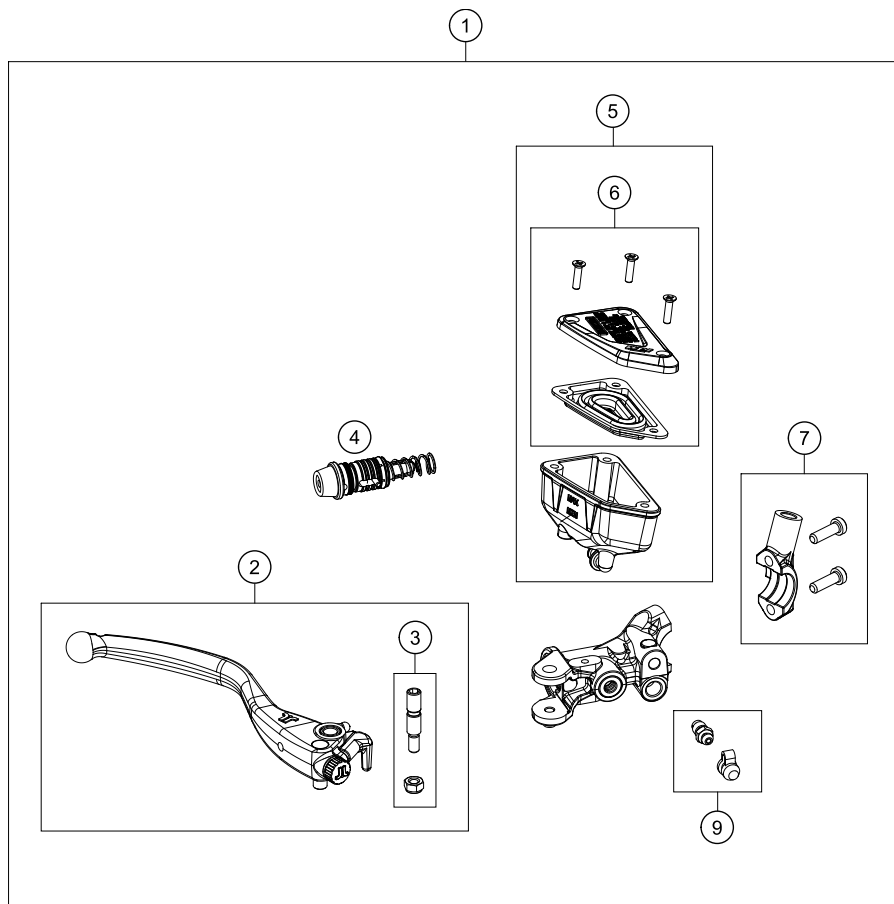

FRONT BRAKE CONTROL

790 Duke L, orange 2019 2019

POS	PARTNUMBER	PARTNAME	PIECE
1	6411300103330	Front master cylinder cmpl. blk.	1
2	6411300204430	Lever asembly	1
3	64113006000	Lever bolt cpl.	1
4	64113008000	Piston assembly	1
5	64113029044	Reservoir assembly	1
6	64113031000	Reservoir cap cpl.	1
7	6411300500030	Clamp	1
9	64113020000	Bleeder + cap	1
10	64142005000	Hydraulic Front Brake MC-hecu	1
11	62113020100	banjo bolt M10x1x19.5	1
12	0603100141	sealing ring DIN 7603 10x14x1	2

186411310

49760

* NEW PART X ON DEMAND