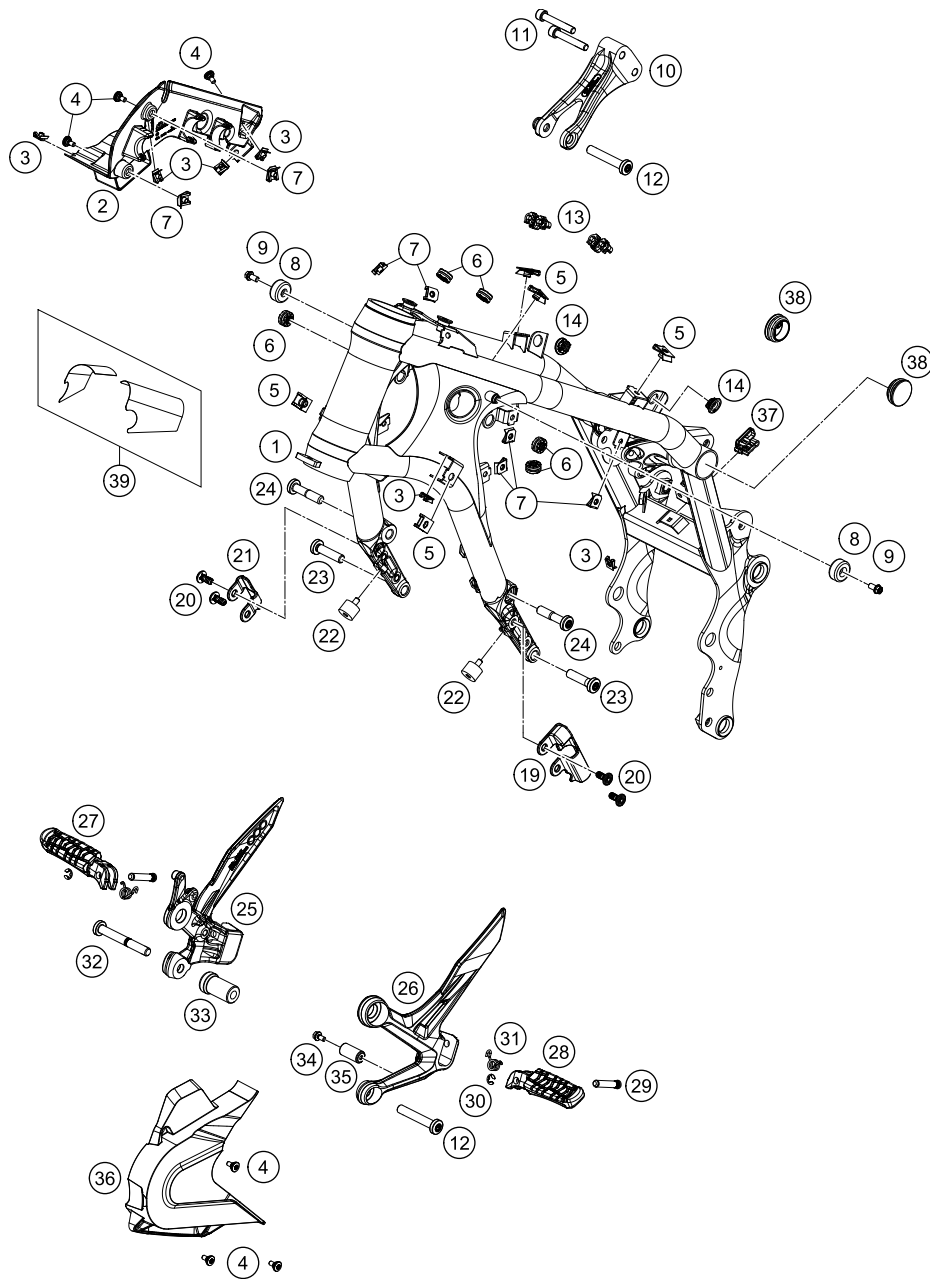

POS	PARTNUMBER	PARTNAME	PIECE
1	6410300100030	Frame "641 RA" black	1
2	64103082000	cover right	1
3	69008021080	clip nut M5	6
4	69008021160	special screw M5x12	6
5	54603048100	clip nut M6	5
6	62142041000	DAMP. COMPONENT ABS MODUL	5
7	54603048200	RANGE CHANGE METAL NUT M5	7
8	50307014000	TANK ROLLER 12X26X12 '98	2
9	0025060126S	Hex collar screw M6x12 ISA30 self-lockin	2
10	6410301300033	Engine strut black	1
11	014579080506S	CYL. SCREW DIN14579 M8X50 SS	2
12	0035100609S	AH-COLLAR SCREW M10X60 ISA45	2
13	64142046000	Bracket ABS line dia7.5	2
14	47106003160	quick release rubber grommet	2
19	64103034000	Cable Guidance left	1
20	64103034020	Fastening plugs M8	4
21	64103035000	Cable Guidance right	1
22	43205062100	silentbloc 20x15-M6x10-(1)	2
23	0035100409S	ISA collar screw M10x40 ISA45	2
24	0035100456S	ISA screw M10x45 ISA45	2
25	6410303901033	Front footpeg bracket, right	1
26	6410303800033	Front footpeg bracket, left	1
27	61003051000	FOOTREST FRONT R/S CPL. 05	1
28	61003050000	FOOTREST FRONT L/S CPL. 05	1
29	60003044100	footrest bolt, rear	2
30	0799060003	retaining washer DIN 6799 - 6	2
31	76003042000	RETURN SPRING FOOTREST	2
32	0035100809S	ISA collar screw M10x80 ISA45	1
33	6410303900133	Distance piece	1
34	0025050106	HH collar screw M5x10 TX30	1
35	6410303800133	Roller	1
36	64103096000	Sprocket Cover	1
37	64111059020	Cable holder, attachable	1
38	64103088000	Frame locking cap	2
39	64103092044	Set protection sticker frame	1

186410310

49717

* NEW PART

X ON DEMAND