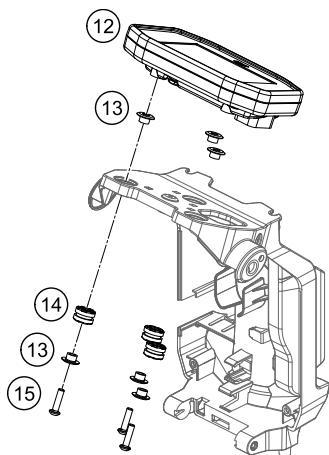

POS	PARTNUMBER	PARTNAME	PIECE
1	64111066044	Lockset CPL.	1
4	64111067000	KTM ignition key	x
4	64111067010	Blank Key KTM	x
5	64107050000	Seat lock	1
9	64107051000	Cable Bracket Lock	1
10	76011064000	TAMPERPROOF SCREW M6 IGN.LOCK	2
11	0991060203	FLAT H.SCREW DIN7991-M6X20	2
12	64114069000	Instrument pack	1
13	6071406905033	Bushing, speedometer bracket	6
14	61314069051	DAMP. COMPONENT SPEEDOMETER	3
15	0738050202	Lens head screw ISO 7380-M5X20A2	3

186411430

49774

* NEW PART

X ON DEMAND