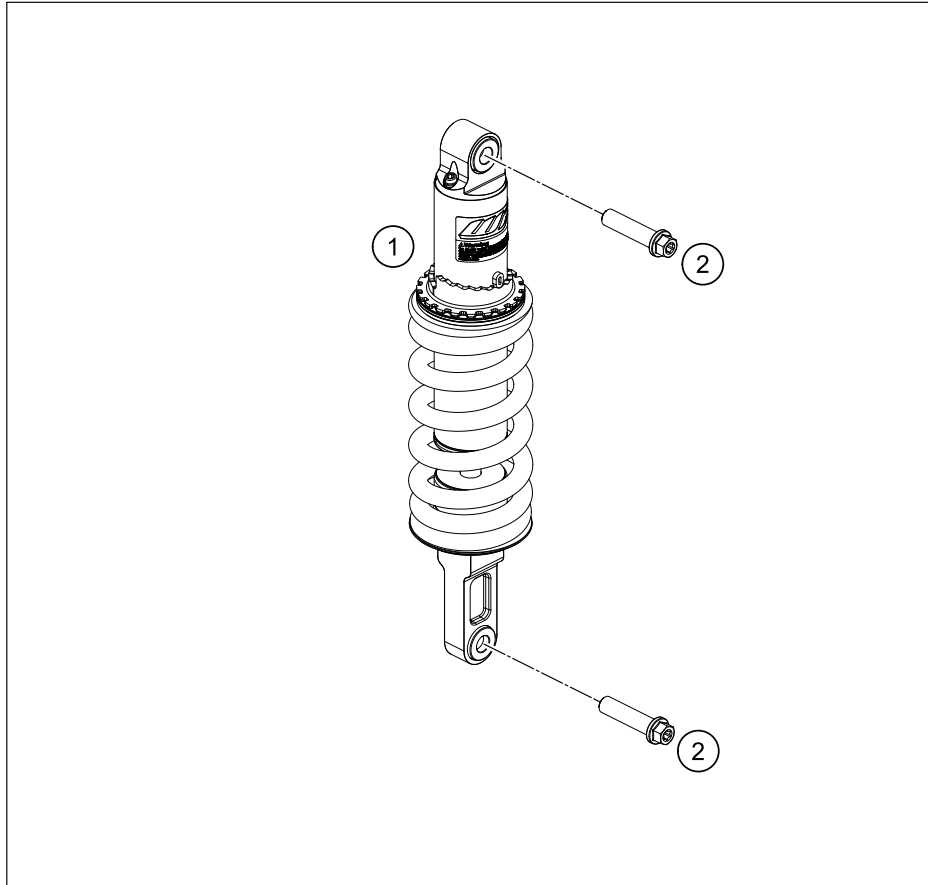

SHOCK ABSORBER

790 Duke L, orange 2019 2019

POS	PARTNUMBER	PARTNAME	PIECE
1	01584R2601	Monoshock Duke 790	1
2	0025120506S	HH COLLAR SCREW M12X50 TX45	2

186410410

49719

* NEW PART

X ON DEMAND