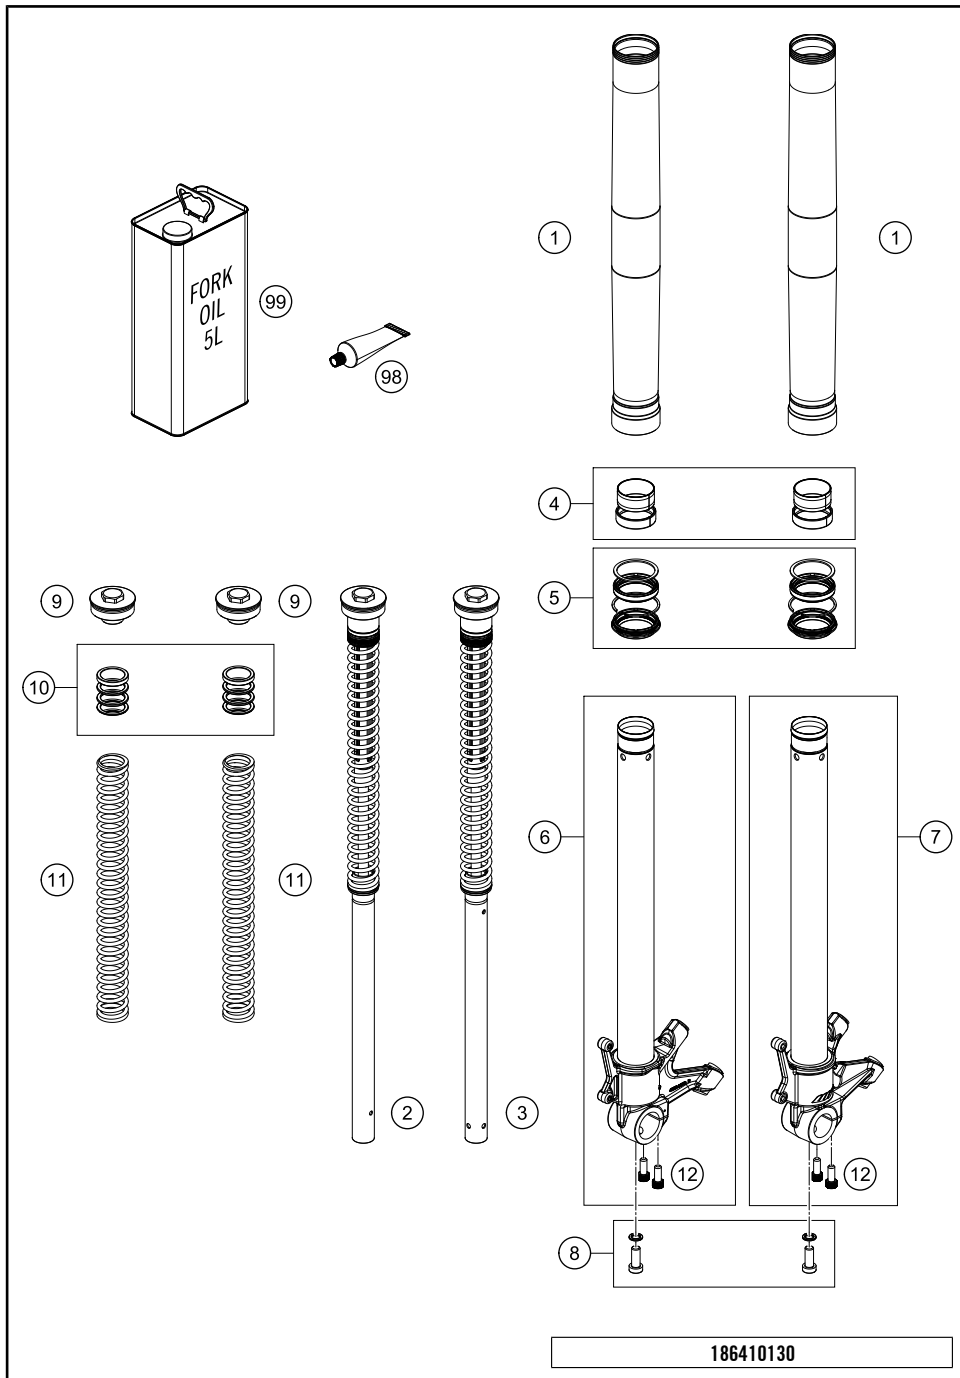

FRONT FORK DISASSEMBLED

790 Duke L, orange 2019 2019

POS	PARTNUMBER	PARTNAME	PIECE
1	43578098	Fork outer tube 44,13x515 dt54 db57	2
2	43578176S2	Cartridge right cpl. 790 Duke	1
3	43578195S1	Cartridge left cpl. 790 Duke	1
4	R14042	GUIDE BUSHING SET	1
5	R516	Fork sealing kit 43mm red	1
6	43578097S1	Fork Shoe right with inner tube cpl.	1
7	43578096S1	axle clamp left d43mm cpl.	1
8	R14032	AH bolt M10x25 set	1
9	43578140S1	Screw cover M51x1,5 cpl.	2
10	RP80002	Shim Kit Fork	1
11	43578135	Mainspring (37) 6-9-345 fork	1
12	0025080206	HH collar screw M8x20	4
98	T511	SILICONE GREASE F. DUST STRI	1
99	48601166S1	FORK OIL SAE4 5L	1

* NEW PART X ON DEMAND