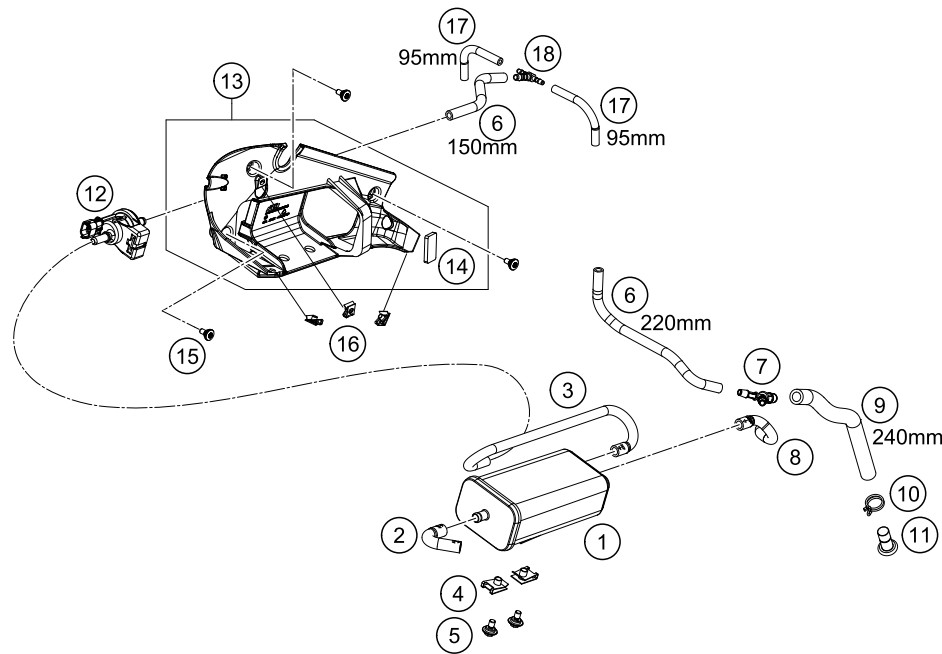

POS	PARTNUMBER	PARTNAME	PIECE
1	75015001200	CARBON CANISTER	1
2	64115021000	ventilation hose evap. can.	1
3	64115022000	hose evap. ca. - purgevalve	1
4	54603048300	RANGE CHANGE METAL NUT M6 INOX	2
5	83008000012	special screw M6x12x3	2
6	78015019000	HOSE EPA D=6/10 L=2000MM	x
7	61315028100	Y-CONNECTOR YS 6-10-6	1
8	64115023000	Molded hose ACF	1
9	78015119000	HOSE EPA D=10/16 L=2000MM	x
10	58431082100	YDNAC-CLAMP 10173 (16MM) '98	1
11	61315026000	PLUG D=10	1
12	76015015000	EVAP valve	1
13	64103081044	Cover left cpl.	1
14	64108070040	Metamoll f. frame cover	1
15	69008021160	special screw M5x12	3
16	69008021080	clip nut M5	3
17	78015021000	HOSE EPA D=4/8 L=2000MM	x
18	64115026000	Hose connection nozzles	1

186411510

49795

* NEW PART

X ON DEMAND