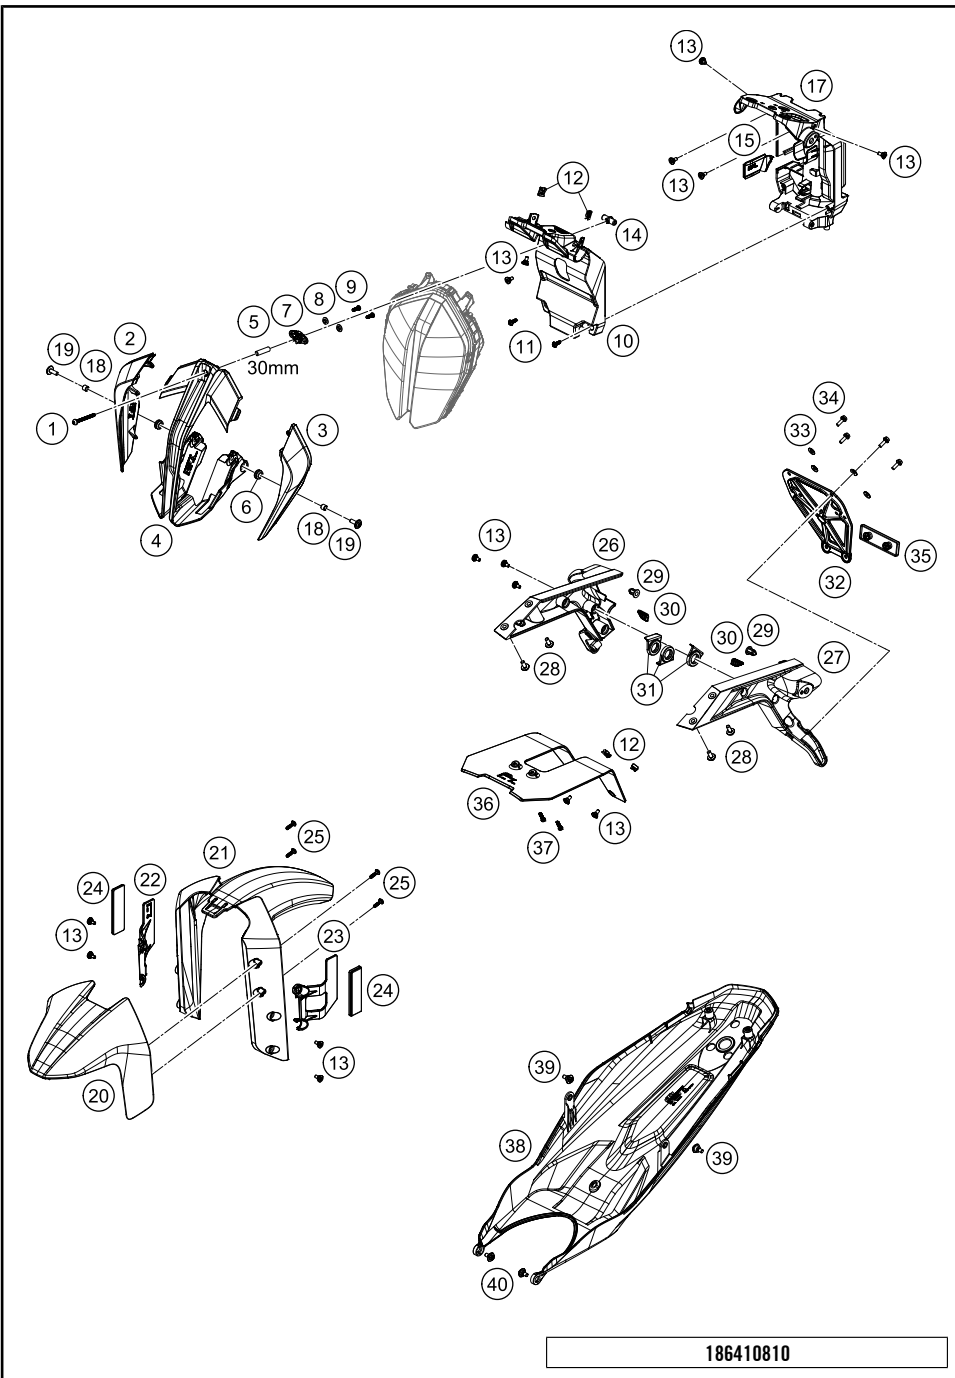

186410810

POS	PARTNUMBER	PARTNAME	PIECE
39	83008000015	SPECIAL SCREW M6X15X3	2
40	83008000012	special screw M6x12x3	2

50104

* NEW PART

X ON DEMAND