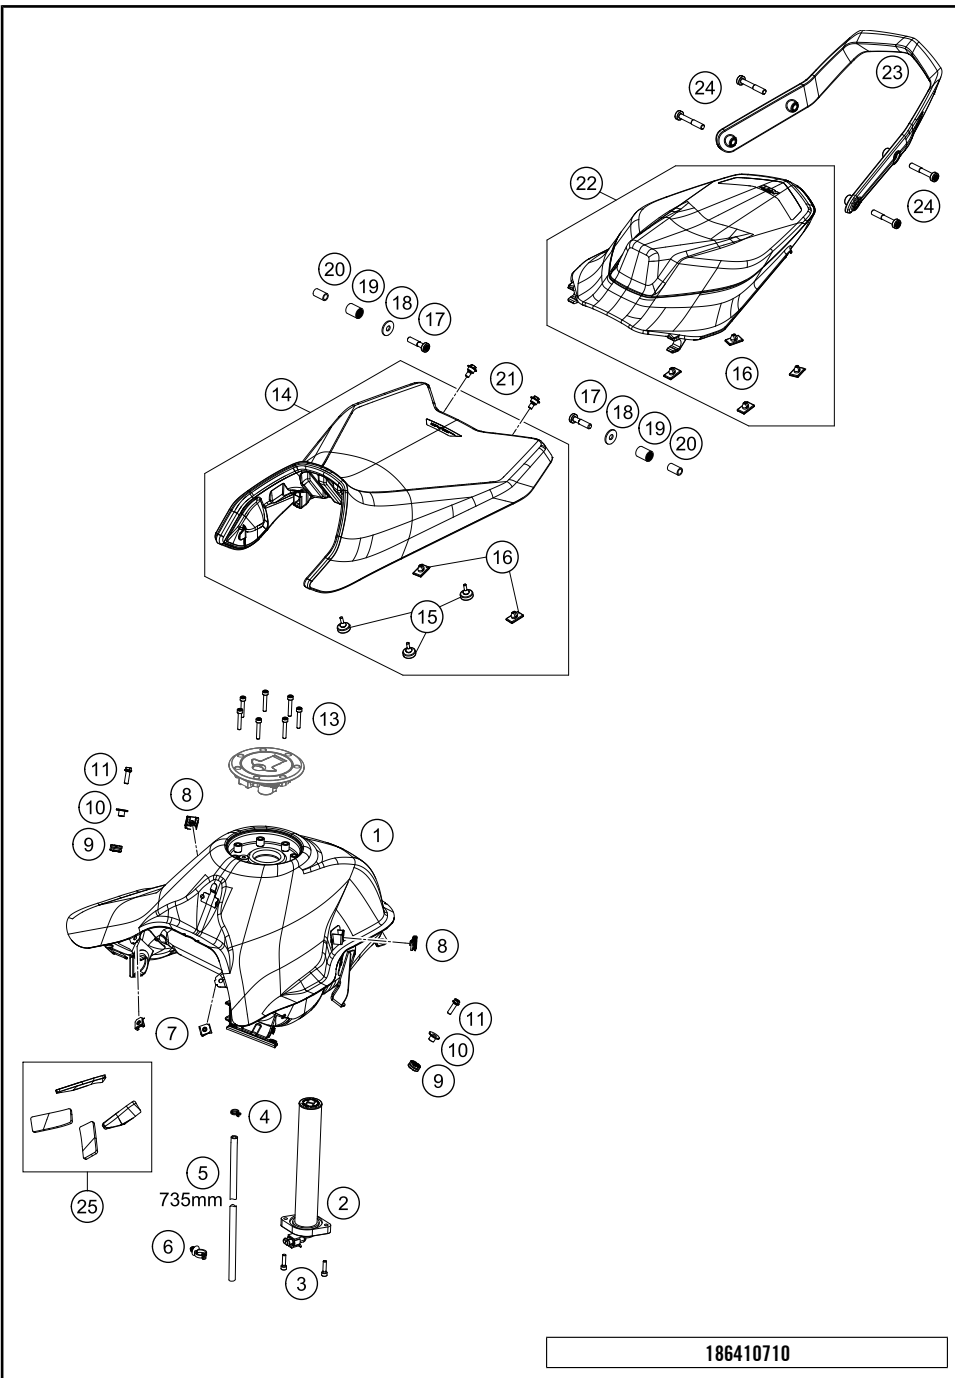

POS	PARTNUMBER	PARTNAME	PIECE
1	64107013000BHA	Fuel tank stell silver with decal	1
2	64107080100	Fuel level sensor	1
3	0912050203	AH SCREW DIN0912-M 5X20	2
4	58007117000	YDNAC-CLAMP 10107 10MM	1
5	78015019000	HOSE EPA D=6/10 L=2000MM	1
6	69011092000	CABLE TIE W. SOCKET D=6,5	1
7	54603048200	RANGE CHANGE METAL NUT M5	2
8	54603048300	RANGE CHANGE METAL NUT M6 INOX	2
9	62142041000	DAMP. COMPONENT ABS MODUL	2
10	61342041000	COLLAR BUSH 6,5X9X18X8,5	2
11	0025060206	HH collar screw M6x20 TX30	2
13	014579050301	Screw ISO 14579-M5x30-8.8-P3R	7
14	64107040000	rider seat cpl.	1
15	60006001021	DISTANCE RUBBER AIRBOX 03	3
16	77307040041	Isolation pad	6
17	0035080356	AH-COLLAR SCREW M8X35 ISA45	2
18	0021080003	WASHER DIN9021-A 8,4	2
19	60307048000	RUBBER SEAT-CONTACT SURFACE	2
20	61407049000	BUSHING 8.4X12X21.5	2
21	83008100015	SPECIAL SCREW M6X15X5,5	2
22	64107047033	Passenger seat cmpl.	1
23	64112008100	Pillion Handle Bar	1
24	0035080506S	AH-COLLAR SCREW M8X50 ISA45	4
25	64107012000	Tank Protection Set Metamoll	1

186410710

49749

* NEW PART X ON DEMAND