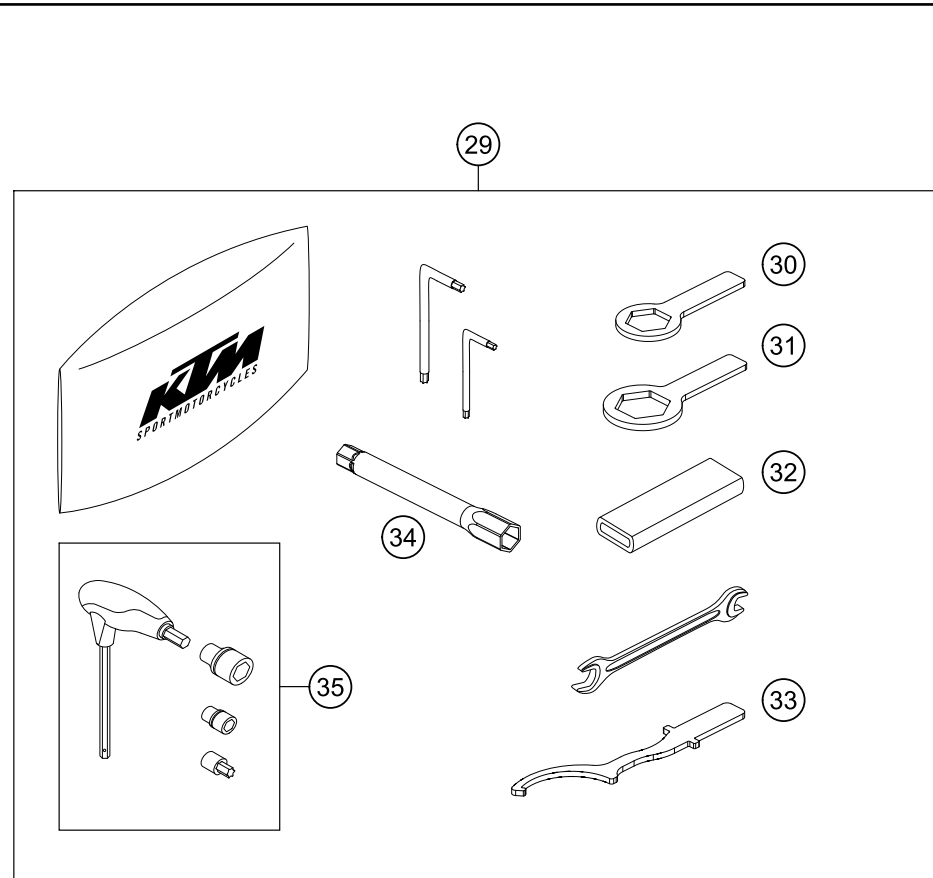

OHNE ABBILDUNG
WITHOUT ILLUSTRATION

0

TECHNISCHE DOKUMENTATION
TECHNICAL DOCUMENTATION
DOCUMENTACION TECNICA
DOCUMENTATION TECHNIQUE
NOTE TECNICHE

1

186412000

POS	PARTNUMBER	PARTNAME	PIECE
0	69008021160	special screw M5x12	2
0	90112040000	MIRROR L/S	1
0	60408061050	RUBBER 14X6.5X2.3MM	2
0	90112041000	MIRROR R/S	1
0	64112008100	Pillion Handle Bar	1
0	0035080506S	AH-COLLAR SCREW M8X50 ISA45	4
0	0025050166S	HH Collar Screw M5x16 ISA30 SS	4
0	58412080400	Rear reflector red	1
0	64112181000	Bracket for reflector	1
0	64108023010	Splash protection	1
0	54603048600	RANGE CHANGE METAL NUT M5 INOX	2
0	0081250181	SCREW FOR PLASTIC 50X18 T20	2
0	00063004202	PRINT LABEL 60X51 MM	1
0	3210917	NOTEPAD	1
0	20180189INT	Sticker accessory kit	1
0	00063004012	HEADLIGHT MASK BOX	1
0	312305	DOCUMENTS BAG 2006	1
0	312313	KTM BALLPOINT PEN ORANGE	1
0	20180195INT	KTM Bypack Folder Street	1
1	3213925EN	Own.manual 790 Duke 2019	1
29	64129099000	Tool set	1
30	76029063000	RING WRENCH SW27	1
31	60012060032	RING WRENCH 32MM	1
32	60012060000	GRIP FOR RING WRENCH	1
33	76029062000	HOOK WRENCH F. SHOCK ABSORBER	1
34	75029072000	SPARK PLUG WRENCH	1
35	60029070100	T-WRENCH WS=6/8/10/17	1

51290

* NEW PART

X ON DEMAND