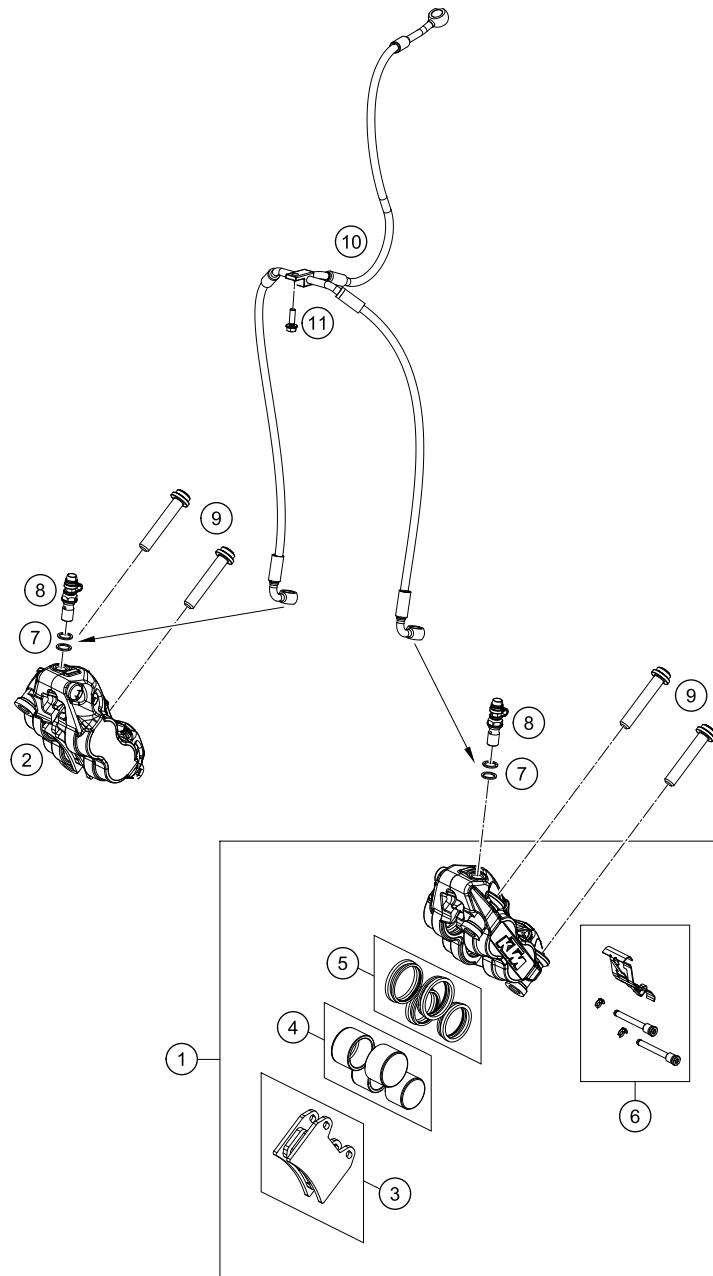

FRONT BRAKE CALIPER

790 Duke L, orange 2019 2019

POS	PARTNUMBER	PARTNAME	PIECE
1	64113015000	Brake caliper front left	1
2	64113016000	Brake caliper front right	1
3	64113030000	Brake pad set front	2
4	64113019000	Piston set	2
5	64113021000	Square and dust seal set	2
6	64113017000	Retaining spring set	2
7	0603100141	sealing ring DIN 7603 10x14x1	4
8	62513020000	BLEEDER SCREW CPL. 05	2
9	0035100559S	AH-COLLAR SCREW M10X1,25X55SS	4
10	64142003000	Hydraulic Front Brake Hecu - Caliper	1
11	0025050166	HH collar screw M5x16 TX30	1

186411360

49768

* NEW PART

X ON DEMAND