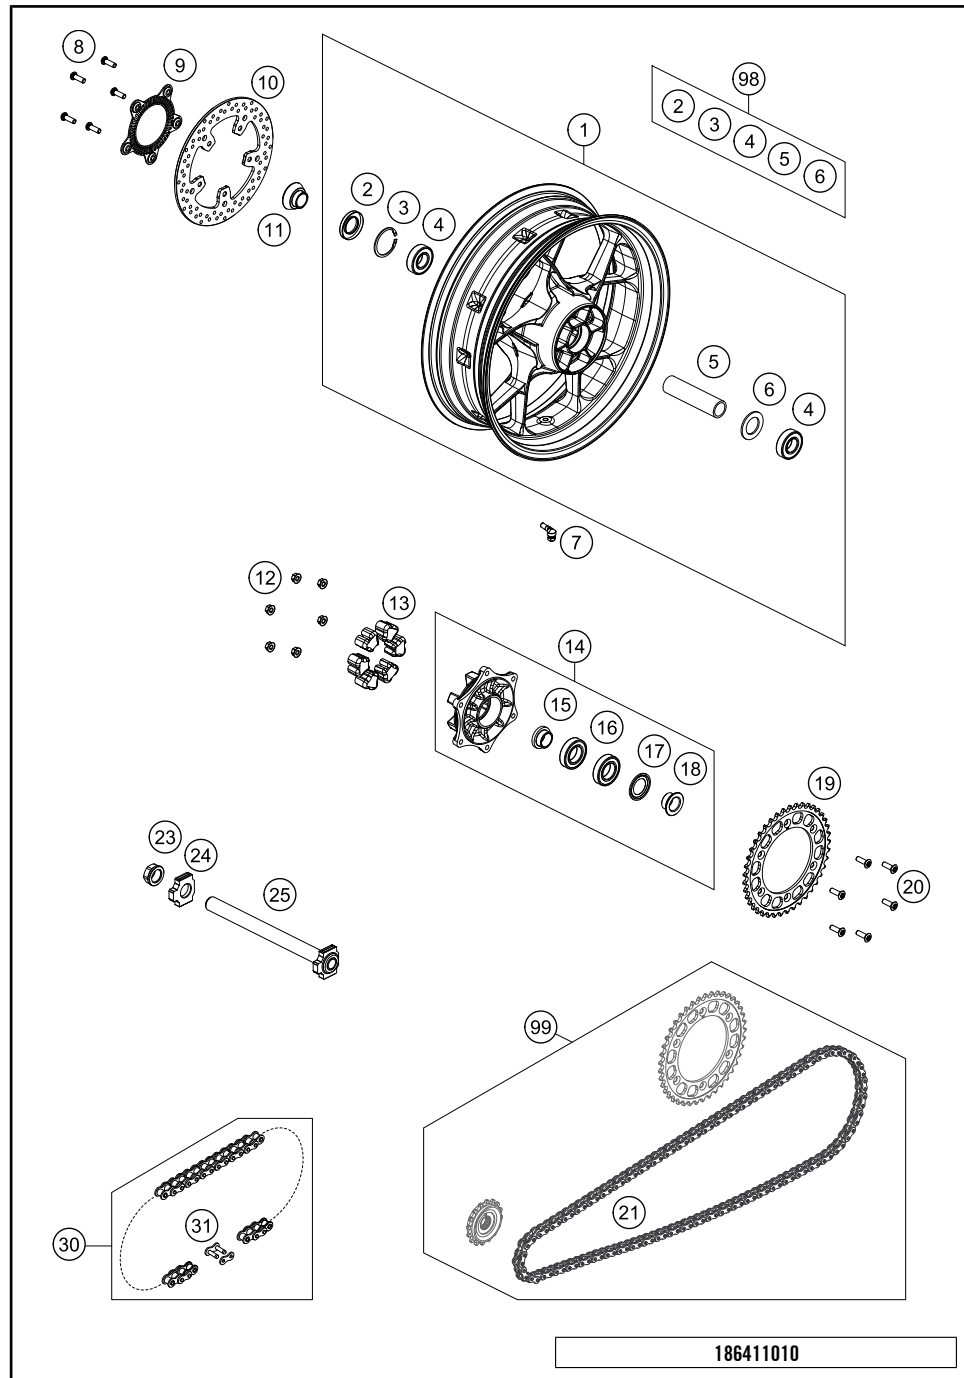

186410910

49753

* NEW PART

X ON DEMAND

REAR WHEEL

790 Duke L, orange 2019 2019

POS	PARTNUMBER	PARTNAME	PIECE
1	6411000103330	Rear wheel 5,5x 17 cpl. black	1
2	0760305271	SHAFT SEAL RING 30X52X7	1
3	0472052200	CIRCLIP DIN0472-52X2	1
4	0625062052	GR.BALL BEAR. 6205-2RSHC3HMTF7	2
5	60010011000	BEAR. SPACERTUBE L=124,8MM 03	1
6	60010015000	SPACER RING 03	1
7	61009076100	VALVE ANGLED	1
8	76009062000	SPECIAL SCREW M8X25 SS TX40	5
9	76042021000	SENSORGEAR REAR	1
10	64110060000	Rear brake disc 240x5mm	1
11	64110013000	spacer rear wheel right	1
12	06923080003	hex nut EN 1661 M8 WS13	6
13	54610459000	RUBBER DAMPING BLOCK '91	6
14	7501005004433	Sprocket wheel carrier cpl. Black	1
15	60110014000	SPACER BUSH. SPR. SUPP. IN. 06	1
16	0625060060	BALL BEARING 6006 DDU2CG23S6NM	2
17	60110016000	NILOS RING 6006AV	1
18	60110012000	SPACER BUSH. SPROCKET SUPP. 06	1
19	75010051038	sprocket 38T	x
19	75010051039	sprocket 39T	x
19	75010051040	SPROCKET STEALTH 40T 07	x
19	75010051041	sprocket	1
19	75010051042	SPROCKET STEALTH 42T 07	x
20	0019080266S	COUNTER-SUNK SCREW ISA45 M8X26	6
21	64110065116	Chain x-ring 116 rolls endless	1
23	61010086000	COLLAR NUT M25X1,5 WS=32 05	1
24	60010084000	CHAIN TENSIONER R/S LC8 03	1
25	69010181044	Rear axel cpl.	1
30	78010167118	CHAIN DID 118 LINKS	x
31	78010166100	RIVETING LINK FOR 78010167118	x
98	64110015000	Rear Wheel Repair Kit	x
99	00050002098	Drive Set 16/41	x