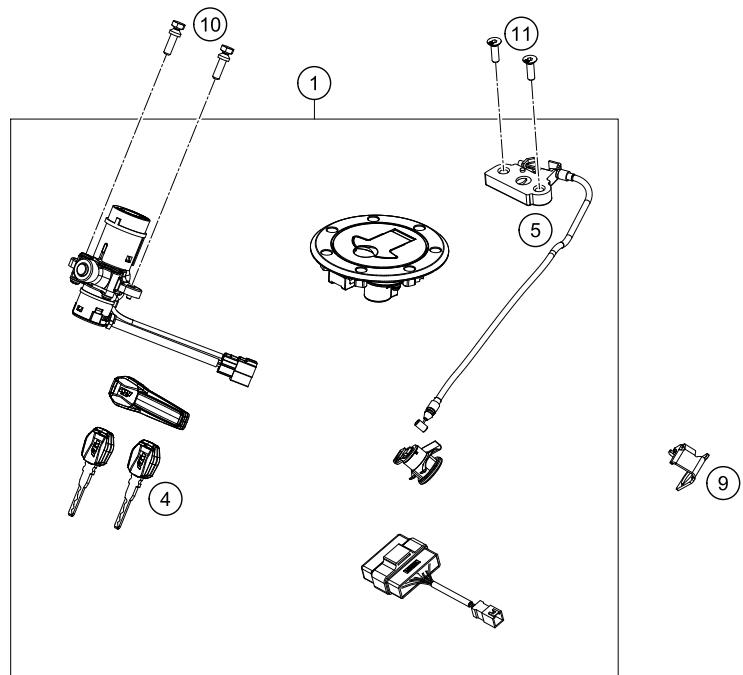

POS	PARTNUMBER	PARTNAME	PIECE
1	64111066044	Lockset CPL.	1
4	64111067000	KTM ignition key	x
4	64111067010	Blank Key KTM	x
5	64107050000	Seat lock	1
9	64107051000	Cable Bracket Lock	1
10	76011064000	TAMPERPROOF SCREW M6 IGN.LOCK	2
11	0991060203	FLAT H.SCREW DIN7991-M6X20	2
12	64114069000	Instrument pack	1
13	6071406905033	Bushing, speedometer bracket	6
14	61314069051	DAMP. COMPONENT SPEEDOMETER	3
15	0738050202	Lens head screw ISO 7380-M5X20A2	3

186411430

49774

* NEW PART

X ON DEMAND