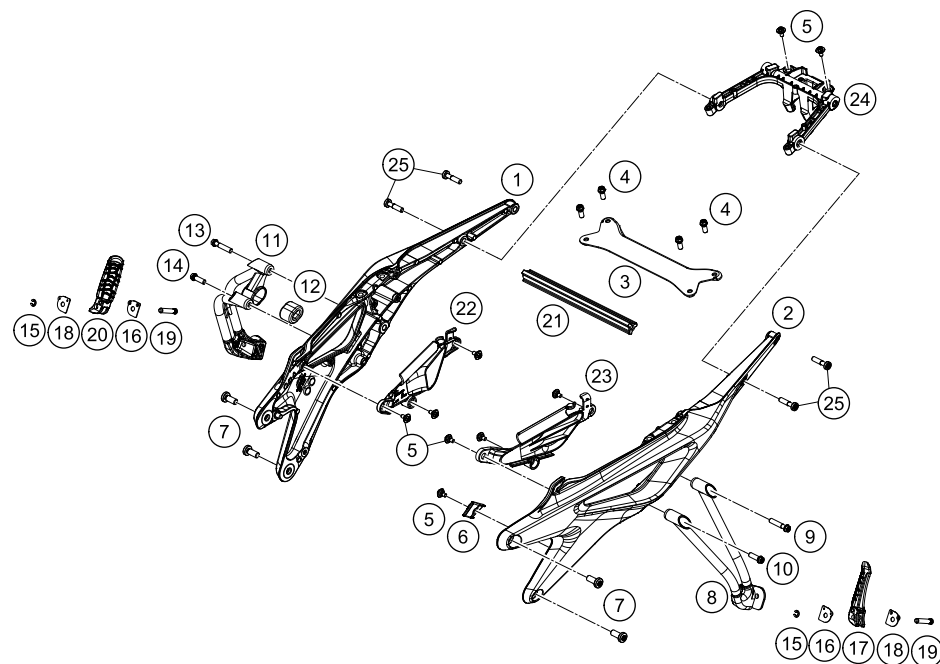

186410310

49717

* NEW PART

X ON DEMAND

SUBFRAME

790 Duke L, orange 2019 2019

POS	PARTNUMBER	PARTNAME	PIECE
1	64103002006BH	Subframe, right silv. met.	1
2	64103002005BH	Subframe, left silv. met.	1
3	6410300200430	Cross member	1
4	0025080186S	HH collar screw M8x18 ISA40 SS	4
5	83008000012	special screw M6x12x3	9
6	64103002010	cable holder	1
7	0035100249S	HH collar screw M10x24 ISA45 S	4
8	6410304800033	Footrest carrier rear/left	1
9	0025080406S	Collar screw M8x40 ISA40 SS	1
10	0025080256S	HH COLLAR SCREW M8X25 TX40	1
11	6410304900033	Footrest carrier rear/right	1
12	61305068000	DAMPING RUBBER	1
13	0025080606	HH COLLAR SCREW M8x60 TX40	1
14	0025080456S	HH COLLAR SCREW M8X45 ISA40	1
15	0799060003	retaining washer DIN 6799 - 6	2
16	60003152000	ENGAGE PANEL FOOTREST L/S 03	2
17	60003050000	FOOTREST CPL. L/S REAR 03	1
18	60003052000	ENGAGE PANEL FOOTREST R/S 03	2
19	60003044100	footrest bolt, rear	2
20	60003051000	FOOTREST CPL. R/S REAR 03	1
21	64103004000	Strut	1
22	64106041050	Cover inlet port right	1
23	64106040050	Cover inlet port left	1
24	64108019050	rear reinforcement	1
25	0035080356S	SCREW M8X35 ISA45 SS	4

186410315

49725

* NEW PART

X ON DEMAND

SIDE / CENTER STAND

790 Duke L, orange 2019 2019

POS	PARTNUMBER	PARTNAME	PIECE
1	6410302300033	Sidestand	1
2	61003024000	SPRING L=116 MM 05	1
3	62503027200	SCREW FOR SIDE STAND M10X31,2	1
4	64103028001	Special screw stand spring	1
5	6410302610033	Side Stand Bracket	1
6	58605083010	SCREW TORX M5X10 05	2
7	64103001099	Racket side-stand-cable	1
8	0025050106	HH collar screw M5x10 TX30	2
9	44011076140	CABLE TIE 140/2,5MM BLACK	3
10	90103029000	MAGNET HOLDER	1
11	93511045000	SWITCH SIDE STAND	1
12	0035100309S	SHCS M10x30 TX45	1
13	0035100609S	AH-COLLAR SCREW M10X60 ISA45	1