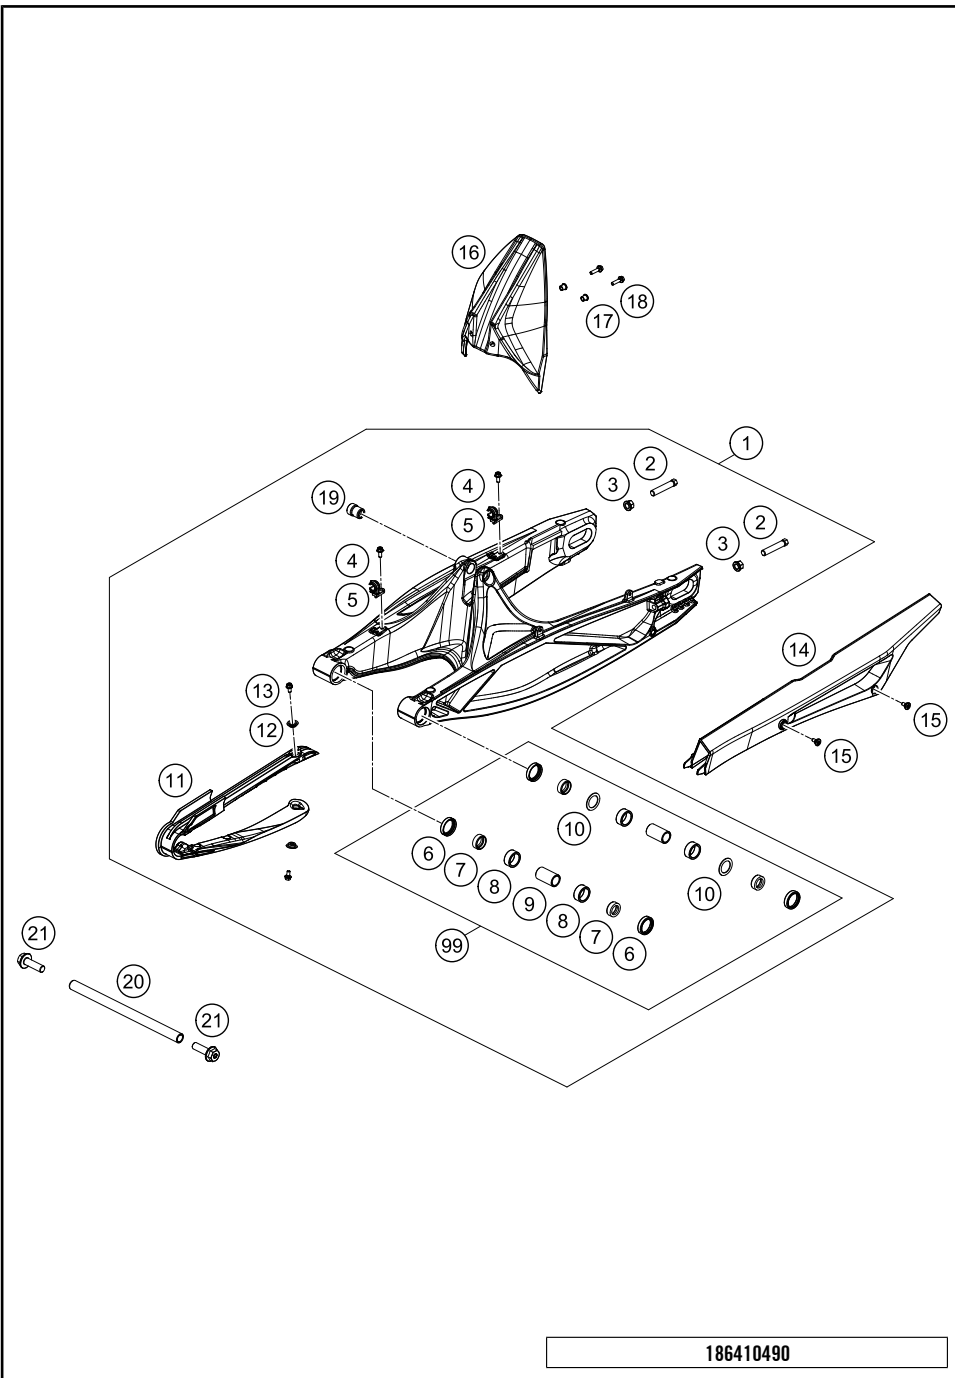

POS	PARTNUMBER	PARTNAME	PIECE
1	6410403004433	Swingarm cpl. black	1
2	50304040100	screw M10x1.25x50 WS10	2
3	58414030000	HH COLLAR NUT M10X1,25 WS=13	2
4	0025050126	HH collar screw M5x12 TX30	2
5	60104142000	Clamp	2
6	0760253270	radial shaft seal 25x32x7	4
7	77704034000	SUPPORT F. SHAFT SEAL RING 16	4
8	0618222812	NEEDLEBEAR HK2212V 22/28/12 MB	4
9	59404032000	BEARING SLEEVE 17X22X38,7 03	2
10	54603036000	STOP DISK 22,2X31,7X1	2
11	64104066000	chain slide protection	1
12	46104066050	BUSH FOR CHAINSLIDER GUARD 02	2
13	0025050106	HH collar screw M5x10 TX30	2
14	64104061000	chainguard	1
15	69008021160	special screw M5x12	2
16	64104050000	Rear Fender	1
17	64104050010	Bushing 5,5x8,3x9	2
18	0025050206	HH collar screw M5x20 TX30	2
19	64104030020	Bushing Shock Mounting	1
20	64104037000	swing arm bolt	1
21	76504038000	SPECIAL SCREW M12X40 SW19	2
99	79004030010	SWING ARM REPAIR KIT SX-F	x

186410490

49722

* NEW PART

X ON DEMAND