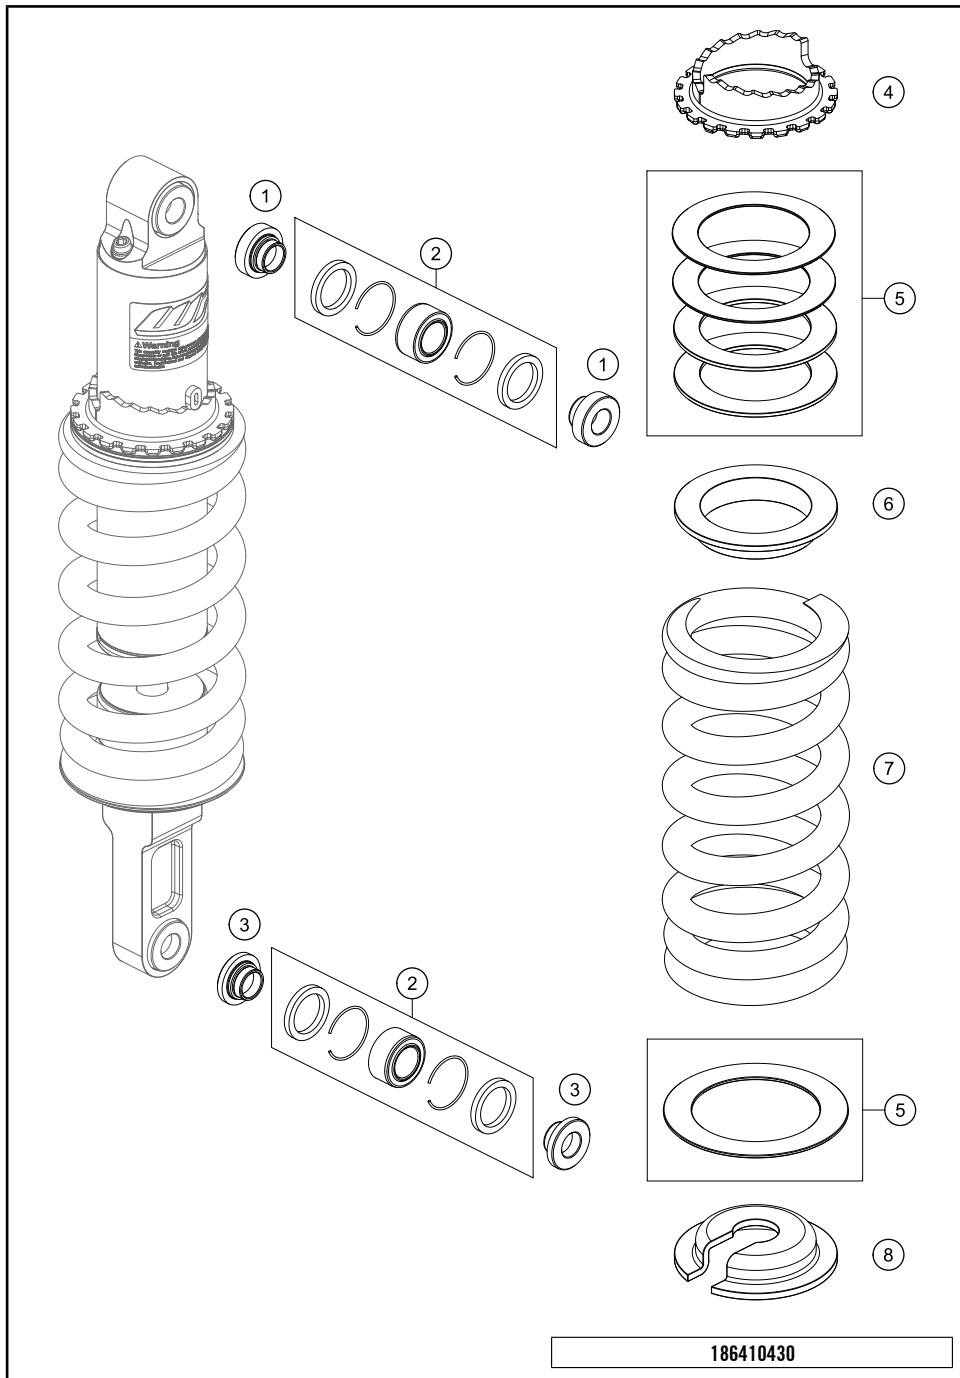

SHOCK ABSORBER DISASSEMBLED

790 Duke L, orange 2019 2019

POS	PARTNUMBER	PARTNAME	PIECE
1	46180064	Bearing bush 12x15/18/24,5x13,5	2
2	R12012	Ball joint bearing kit top 12mm	1
3	46180007	Distance bush 12x15/18/24,5x10,5	2
4	46148166	PA adjuster	1
5	RP80004	Washer kit shock absorber	1
6	46148041	Spring retainer 50,5x56,5x3	1
7	46148204	Spring l=185mm 130-160N/mm	1
8	46148098	Spring retainer 21x54,8x-8	1

186410430

49901

* NEW PART

X ON DEMAND