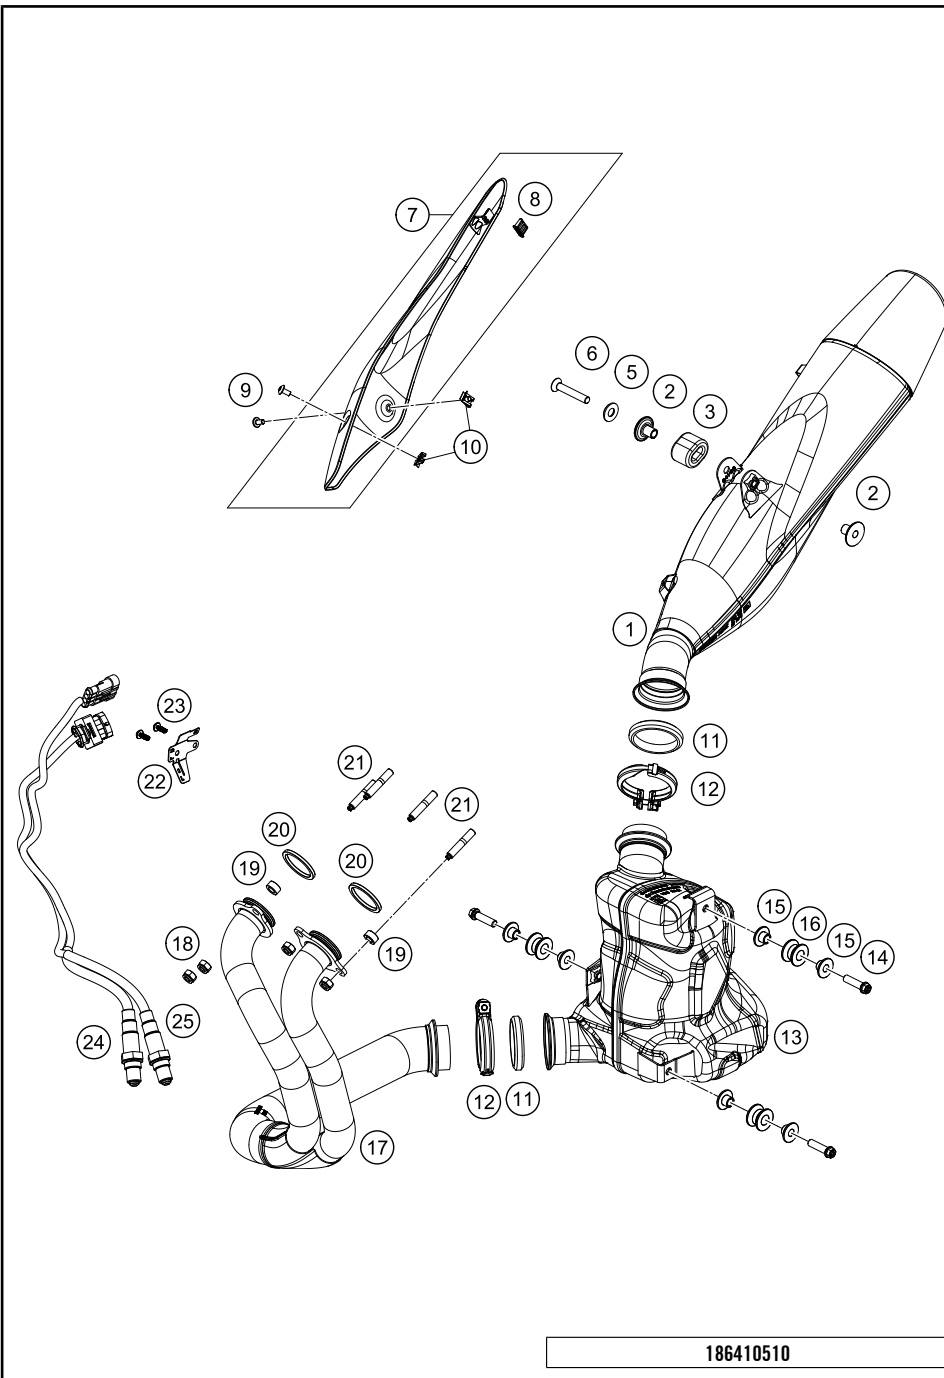

186410430

49901

* NEW PART

X ON DEMAND

POS	PARTNUMBER	PARTNAME	PIECE
1	6410403004433	Swingarm cpl. black	1
2	50304040100	screw M10x1.25x50 WS10	2
3	58414030000	HH COLLAR NUT M10X1,25 WS=13	2
4	0025050126	HH collar screw M5x12 TX30	2
5	60104142000	Clamp	2
6	0760253270	radial shaft seal 25x32x7	4
7	77704034000	SUPPORT F. SHAFT SEAL RING 16	4
8	0618222812	NEEDLEBEAR HK2212V 22/28/12 MB	4
9	59404032000	BEARING SLEEVE 17X22X38,7 03	2
10	54603036000	STOP DISK 22,2X31,7X1	2
11	64104066000	chain slide protection	1
12	46104066050	BUSH FOR CHAINSLIDER GUARD 02	2
13	0025050106	HH collar screw M5x10 TX30	2
14	64104061000	chainguard	1
15	69008021160	special screw M5x12	2
16	64104050000	Rear Fender	1
17	64104050010	Bushing 5,5x8,3x9	2
18	0025050206	HH collar screw M5x20 TX30	2
19	64104030020	Bushing Shock Mounting	1
20	64104037000	swing arm bolt	1
21	76504038000	SPECIAL SCREW M12X40 SW19	2
99	79004030010	SWING ARM REPAIR KIT SX-F	x

186410490

49722

* NEW PART

X ON DEMAND

POS	PARTNUMBER	PARTNAME	PIECE
1	64105083000	Muffler	1
2	61305069000	BUSHING 8,5X11X29	2
3	61305068000	DAMPING RUBBER	1
5	60405069000	conical seat Alu	1
6	0019080506	COUN.-SUNK SCREW M8X50 ISA10.9	1
7	64105011000	Head Protection with mounting	1
8	27005011011	DAMPING ELEMENT SILICON	1
9	78105081010	SCREW TORX M5X10	2
10	69008021080	clip nut M5	2
11	69005005005	MANIFOLD GASKET	2
12	69005050000	CLAMP CPL.	2
13	64105050000	Pre-muffler	1
14	0025080306	HH collar screw M8x30	3
15	58405050065	collar bushing 8.5x12x23.5x10	3
16	54305068100	damp. component silicone grey	3
17*	64105007100	Header	1
18	51010086100	self-locking nut M8 Cu	4
19	61005009000	SPACER BUSH. 8,5X15X7,5 05	2
20	64105005000	Exhaust gasket	2
21	63505015000	stud screw 835 M8x25 - 10.9	4
22	64142040020	Bracket lambda sensor signal	1
23	0081050141	EJOT PT screw K50x14	2
24	63541090000	O2 Sensor LSF 4	2
25	63541190000	O2 Sensor LSF 4	1