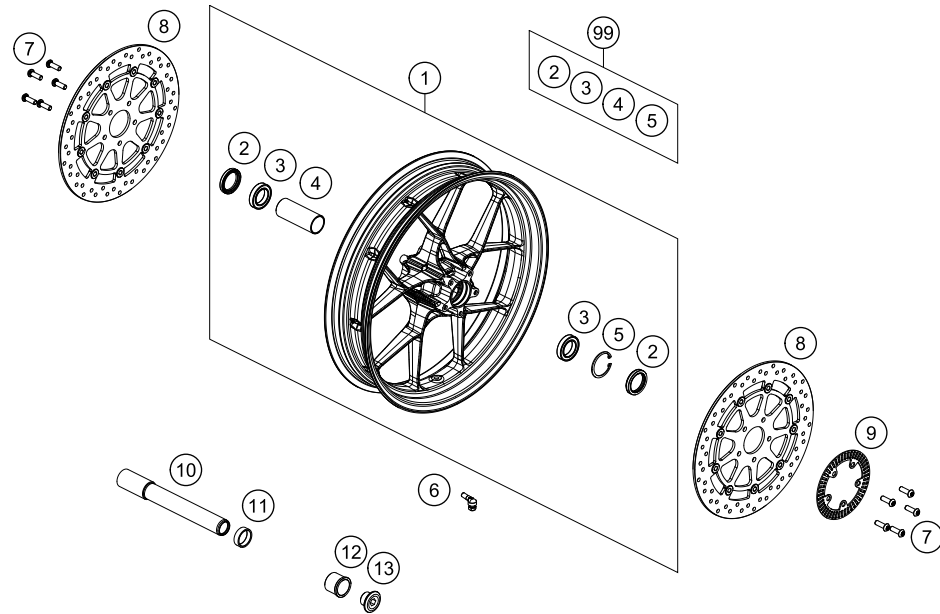

FRONT WHEEL

790 Duke L, orange 2019 2019

POS	PARTNUMBER	PARTNAME	PIECE
1	6410900103330	Front wheel 3.5x17 cpl. black	1
2	0760354771	SHAFT SEAL RING 35X47X7 TC	2
3	0625069068	GR.BALL BEAR.6906 DDU2CG23S6NM	2
4	61009011000	BEARING SPACER TUBE FRONT 05	1
5	0472047175	CIRCLIP DIN0472-47X1,75	1
6	61009076100	VALVE ANGLED	1
7	76009062000	SPECIAL SCREW M8X25 SS TX40	10
8	64109060000	brake disc front D=300 mm	2
9	76042020000	SENSORGEAR FRONT	1
10	61009081000	WHEEL SPINDEL FRONT 05	1
11	60009013000	SPACER BUSH. FR. WHEEL R/S 03	1
12	61009012000	SPACER BUSH. FR. WHEEL L/S 05	1
13	61009082000	AH SCREW M25X1,5 WS=12 05	1
99	64109015000	Front Wheel Repair Kit	1

186410910

49753

* NEW PART

X ON DEMAND