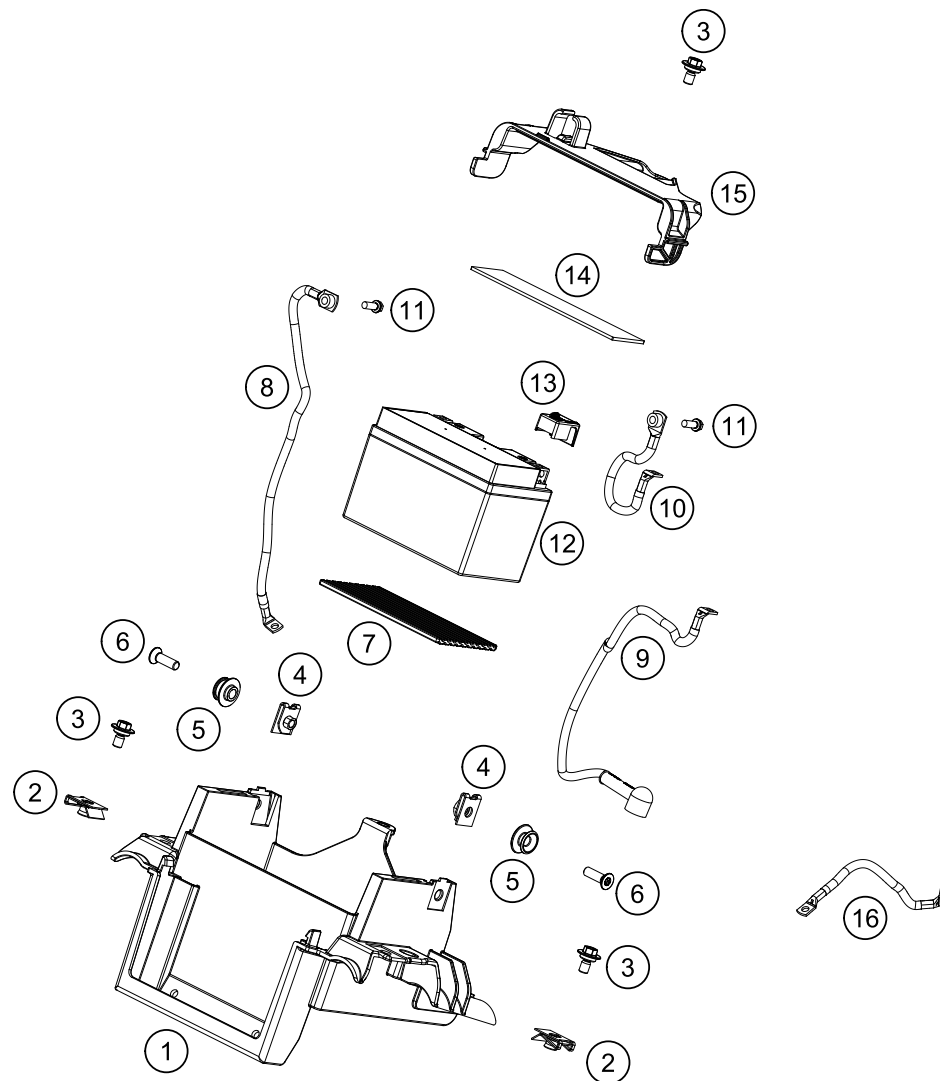

196351010

51618

\* NEW PART X ON DEMAND

POS	PARTNUMBER	PARTNAME	PIECE
1	63511075000	Main wiring harness	1
2	63511078000	Front wiring harness	1
3	63511085000	Engine wiring harness	1
4	64111058010	Cover cap starter relay	1
5	76211058000	STARTER RELAY 07	1
6	60011093075	RUBBER CABLE TIE 75MM 03	x
6	60011093045	RUBBER CABLE TIE 45MM 03	x
7	60111094100	BAR SPACER 4/7 BLACK	2
8	61111057000	RELAY CM1A-R-12V-H80 07	5
9	44011076305	CABLE TIE 300/4,8MM BLACK	x
9	44011076140	CABLE TIE 140/2,5MM BLACK	x
9	44011076200	CABLE TIE 200/3,6MM BLACK	x
10	58011109130	FUSE 30 A	1
11	61111018100	TEMPERATURE SENSOR	1
12	64111059020	Cable holder, attachable	1
13	76011060100	DC HORN 12V	1
14	63511048000	Front connector support	1
15	0024060206	HH collar screw M6x20 TX30	2
16	60311034000	VOLTAGE REGULATOR	1
17	58605083014	SCREW M5X14 TORX 25 07	2
18	76011030000	FLASHER UNIT LED 6,25W	1
19	60711042000	Power socket 12V	1
20	60311042050	Lid 12V-socket	1

196351110

51907

\* NEW PART

X ON DEMAND

POS	PARTNUMBER	PARTNAME	PIECE
1	63508025010	Electrical system front support	1
2	54603048100	clip nut M6	2
3	83008000012	special screw M6x12x3	3
4	93008082010	Range change metal nut M6	2
5	63507040070	Seat bushing	2
6	014581060201	Count.snk screw M6x20 TX30	2
7	63511053050	rubber battery holder	1
8	63511097000	Ground wire	1
9	63511059000	Starter cable	1
10	63511059050	battery cable	1
11	0025060166	HH collar screw M6x16 TX30	2
12	64111053000	battery HTZ12A-BS(DA)	1
13	62111059060	COVER POSITIVE POLE	1
14	63508055010	Foam rubber 33x132	1
15	63508055000	Clamping bracket	1
16	64111096000	mass cable starter-frame	1