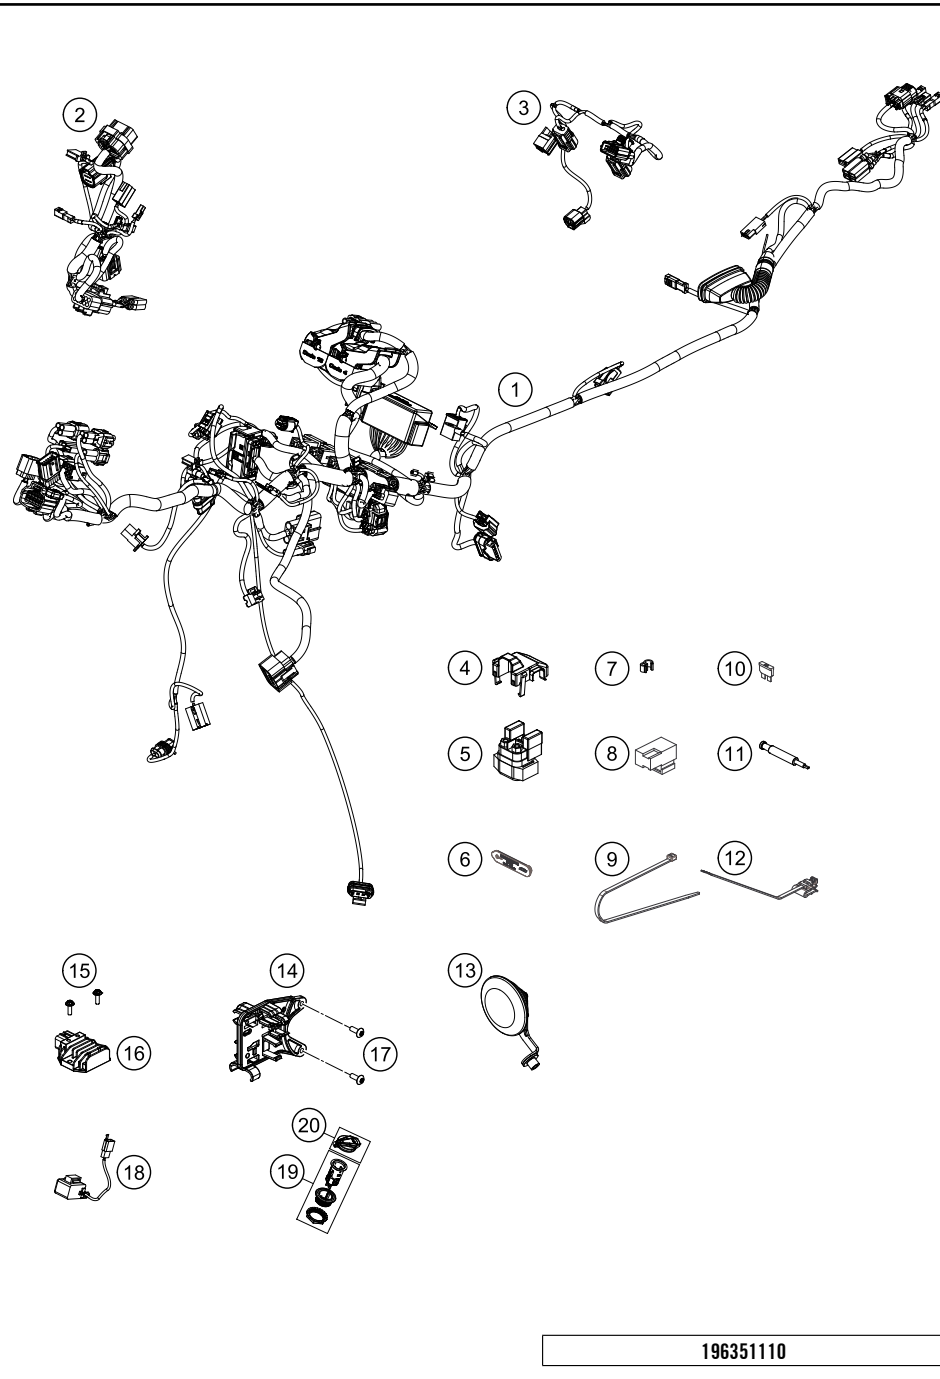

POS	PARTNUMBER	PARTNAME	PIECE
1	63511075000	Main wiring harness	1
2	63511078000	Front wiring harness	1
3	63511085000	Engine wiring harness	1
4	64111058010	Cover cap starter relay	1
5	76211058000	STARTER RELAY 07	1
6	60011093075	RUBBER CABLE TIE 75MM 03	x
6	60011093045	RUBBER CABLE TIE 45MM 03	x
7	60111094100	BAR SPACER 4/7 BLACK	2
8	61111057000	RELAY CM1A-R-12V-H80 07	5
9	44011076305	CABLE TIE 300/4,8MM BLACK	x
9	44011076140	CABLE TIE 140/2,5MM BLACK	x
9	44011076200	CABLE TIE 200/3,6MM BLACK	x
10	58011109130	FUSE 30 A	1
11	61111018100	TEMPERATURE SENSOR	1
12	64111059020	Cable holder, attachable	1
13	76011060100	DC HORN 12V	1
14	63511048000	Front connector support	1
15	0024060206	HH collar screw M6x20 TX30	2
16	60311034000	VOLTAGE REGULATOR	1
17	58605083014	SCREW M5X14 TORX 25 07	2
18	76011030000	FLASHER UNIT LED 6,25W	1
19	60711042000	Power socket 12V	1
20	60311042050	Lid 12V-socket	1

196351110

51907

* NEW PART

X ON DEMAND