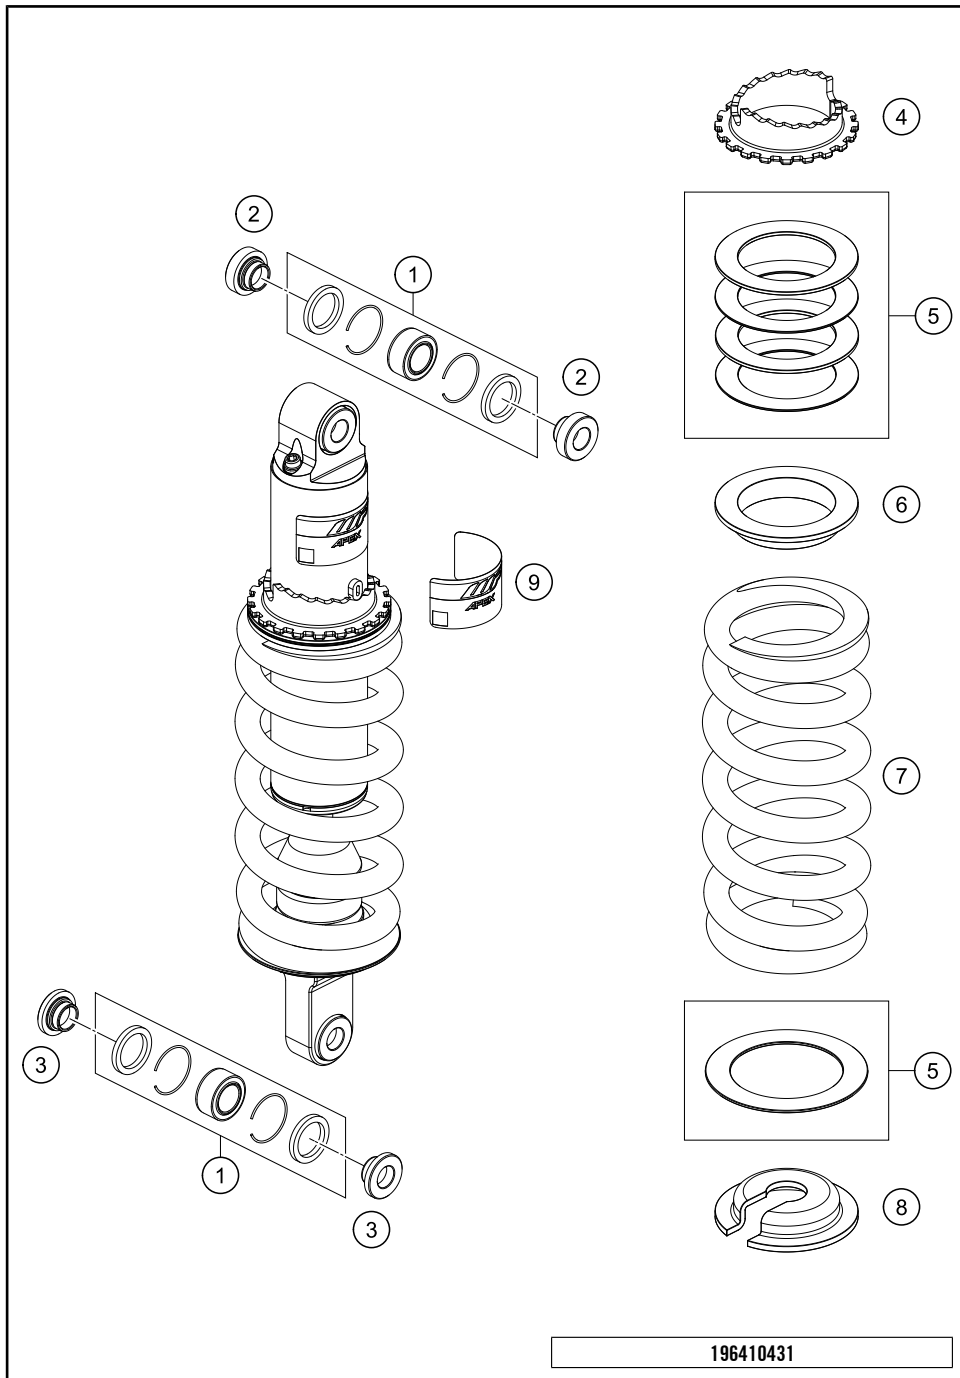

SHOCK ABSORBER DISASSEMBLED

790 Adventure, orange 2020 EU 2020

POS	PARTNUMBER	PARTNAME	PIECE
1	R12012	Ball joint bearing kit top 12mm	x
2	46180064	Bearing bush 12x15/18/24,5x13,5	2
3	46180007	Distance bush 12x15/18/24,5x10,5	2
4	46148166	PA adjuster	1
5	RP80004	Washer kit shock absorber	x
6	46148041	Spring retainer 50,5x56,5x3	1
7	46148200	Mainspring (57/59) 11,72-200 damper	1
8	46148098	Spring retainer 21x54,8x-8	1
9	52000213	Sticker APEX 90x29	1

196410431

51265

* NEW PART X ON DEMAND