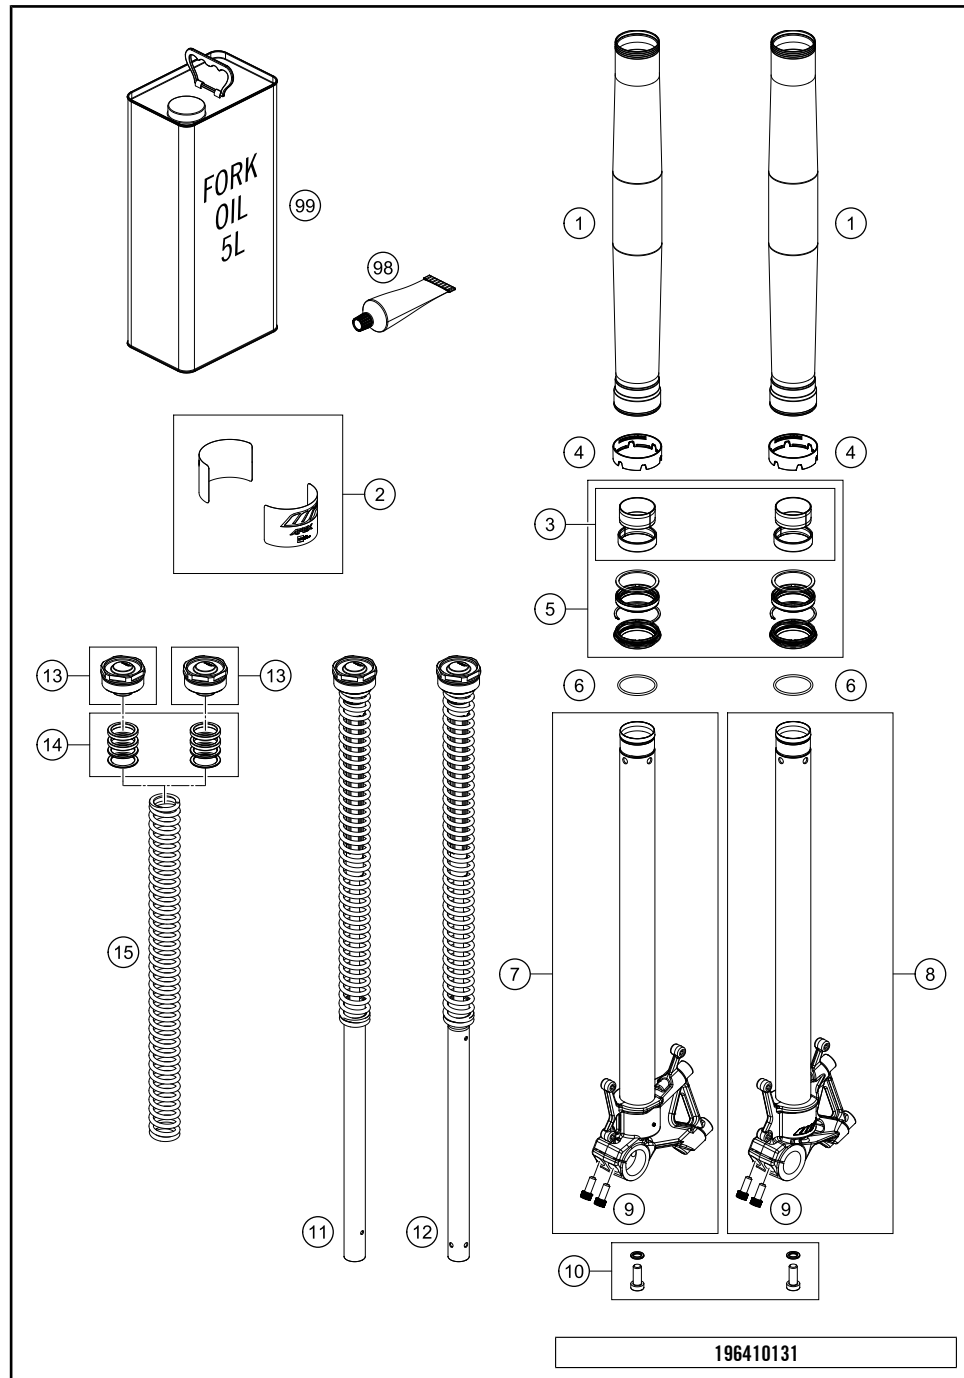

FRONT FORK DISASSEMBLED

790 Adventure, orange 2020 EU 2020

POS	PARTNUMBER	PARTNAME	PIECE
1	43578142	Fork outer tube 44x560 dt54 db60	2
2	52000210SET	Sticker set APEX OC 90x40	1
3	R14042	GUIDE BUSHING SET	x
4	43578206	Fork protection ring d43	2
5	RP10017	Revision Kit 43mm	x
6	43578219	O-ring 40x2,5 VMQ70 red ISO 3601	2
7	43578198S1	axle clamp right d43mm black cpl.	1
8	43578197S1	axle clamp left d43mm black cpl.	1
9	0025080206	HH collar screw M8x20	4
10	R14032	AH bolt M10x25 set	x
11	43578176S3	Cartridge right 790 ADV 19 cpl.	1
12	43578195S2	Cartridge left 790 ADV 19 cpl.	1
13	43578209S1	screw cap M51x1.5 cpl.	2
14	RP80002	Shim Kit Fork	x
15	43578190	Mainspring (38,3) 6,5-480 fork	1
98	T14034	Fuchs grease IPR (250g)	x
99	40540882S1	FORKOIL SAE 5 5L.	x

51264 * NEW PART X ON DEMAND