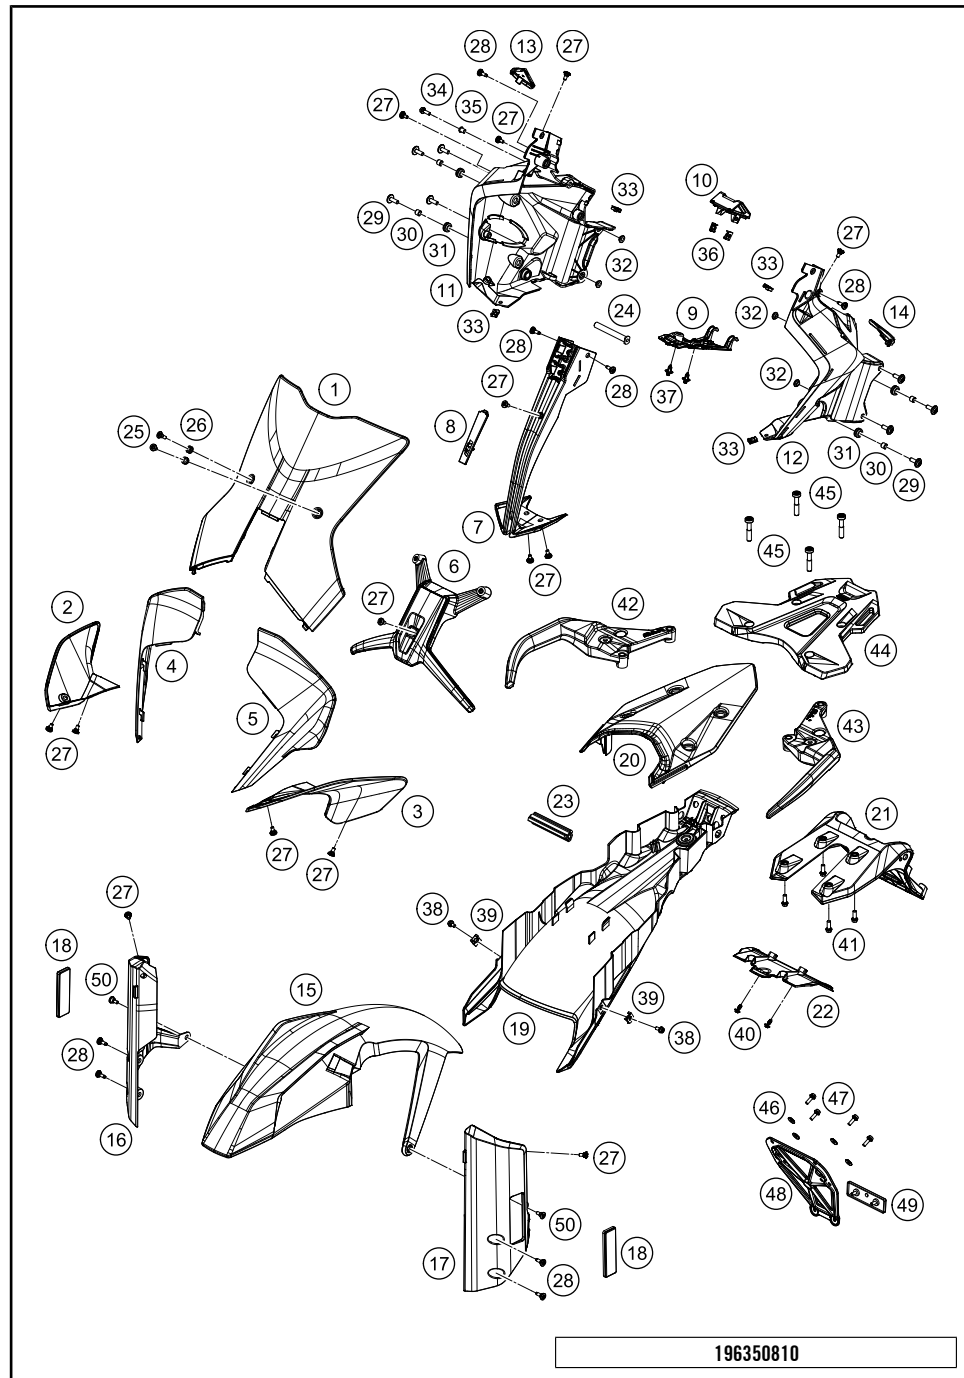

\* NEW PART

X ON DEMAND

POS	PARTNUMBER	PARTNAME	PIECE
1	63508008000	windshield EU	1
2	63508004000	mask spoiler right	1
3	63508003000	mask spoiler left	1
4	63508001020	headlight mask right	1
5	63508001010	headlight mask left	1
6	63508008050	windshield support	1
7	6351401200056	Headlight mask center part	1
8	63514012010	Cover headlight mask	1
9	63514010020	Cable cover mask support	1
10	63514011020	Cover mask support	1
11	63514011000	maskcarrier right	1
12	63514010000	maskcarrier left	1
13	63514010080	Plug cap left	1
14	63514011080	Plug cap right	1
15	63508010000C1	Front fender	1
16	63508026000EBA	Fender bracket, right	1
17	63508025000EBA	Fender bracket, left	1
18	60012080100	SIDE REFLECTOR YELLOW "CEV"	2
19	63508019000	Lower rear panel	1
20	63508013000C1	Tail section	1
21	63508015000	License plate holder support, upper part	1
22	63508016000	License plate holder support, lower bott	1
23	63503002030	Brace subframe	1
24	63514010040	wheel spindle mask support	1
25	60708008071	Special screw M5x14	2
26	60708008070	rubber bush windshield fixation	2
27	69008021160	special screw M5x12	14
28	69008021060	special screw M5x17	8
29	69014017000	SPECIAL SCREW M6X18 ISA30 08	8
30	69014014000	BUSHING 6,1X9,2X7,5 08	4
31	60006001022	rubber grommet 9x11x16x8.5 mm	4
32	69004060150	bushing chain protection	2
33	54603048600	RANGE CHANGE METAL NUT M5 INOX	4
34	0025050166	HH collar screw M5x16 TX30	1
35	63514011010	wheel spindle mask support	1
36	69008021080	clip nut M5	2
37	76503075000	SPREAD RIVET CPL. 6,2MM	2
38	0025050106	HH collar screw M5x10 TX30	2