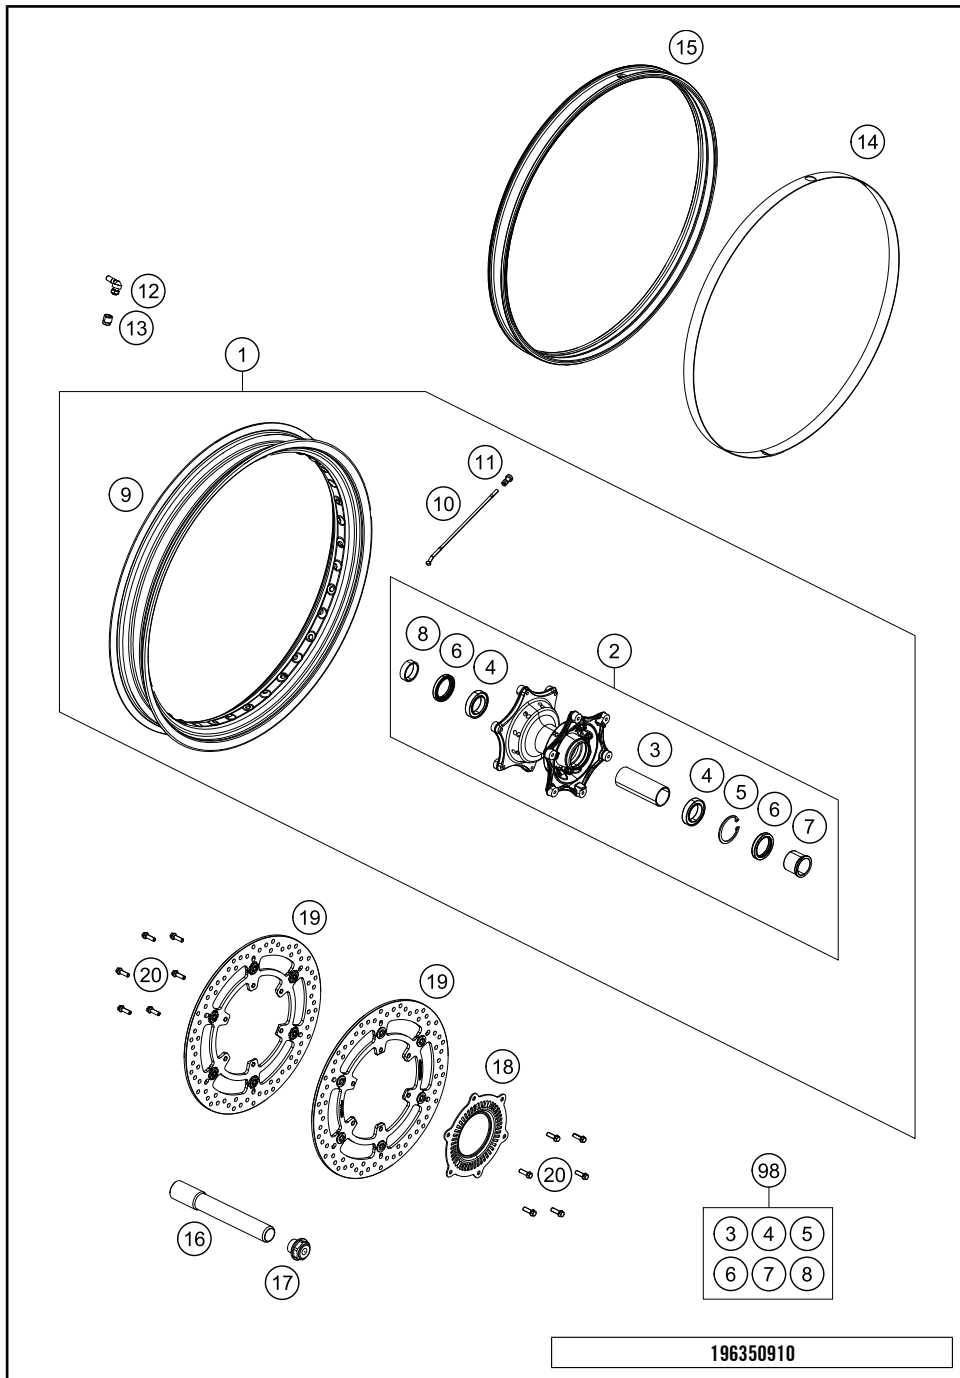

FRONT WHEEL

790 Adventure, orange 2020 EU 2020

POS	PARTNUMBER	PARTNAME	PIECE
1	6030900124433A	Front wheel cpl. 2,5X21"	1
2	6030901014433	FRONT HUB CPL.	1
3	60309011000	BUSHING SPACER TUBE FRONT	1
4	0625069068	GR.BALL BEAR.6906 DDU2CG23S6NM	2
5	0472047175	CIRCLIP DIN0472-47X1,75	1
6	0760354771	SHAFT SEAL RING 35X47X7 TC	2
7	60309012100	SPACER BUSH. FRONT WHEEL L/S	1
8	60009013000	SPACER BUSH. FR. WHEEL R/S 03	1
9	6030917010033A	Rim 2.5x21"TL.bl.w.sticker	1
10	60309071000	SPOKE 5/4.37/M5	36
11	60310072100	SPOKE NIPPLE QUADRAX M5	36
12	60309176000	VALVE	1
13	60312033050	NUT AIR PRESSURE SENSOR	1
14	60309073100	RIM BAND 21"	1
15	60309177000	GASKET RUBBER 2.5"X21"	1
16	60309081100	Wheel spindle, front	1
17	6900103600001	STEERING HEAD SCREW 09	1
18	60342020000	SENSOR GEAR ABS	1
19	63509060000	BRAKE DISC FRONT D=320	2
20	59009062019	SPECIAL SCREW M6X19 WS=8 10.9	12
98	60609015000	FRONT WHEEL REP. KIT ADV. 1050	x

196350910

53269

* NEW PART X ON DEMAND