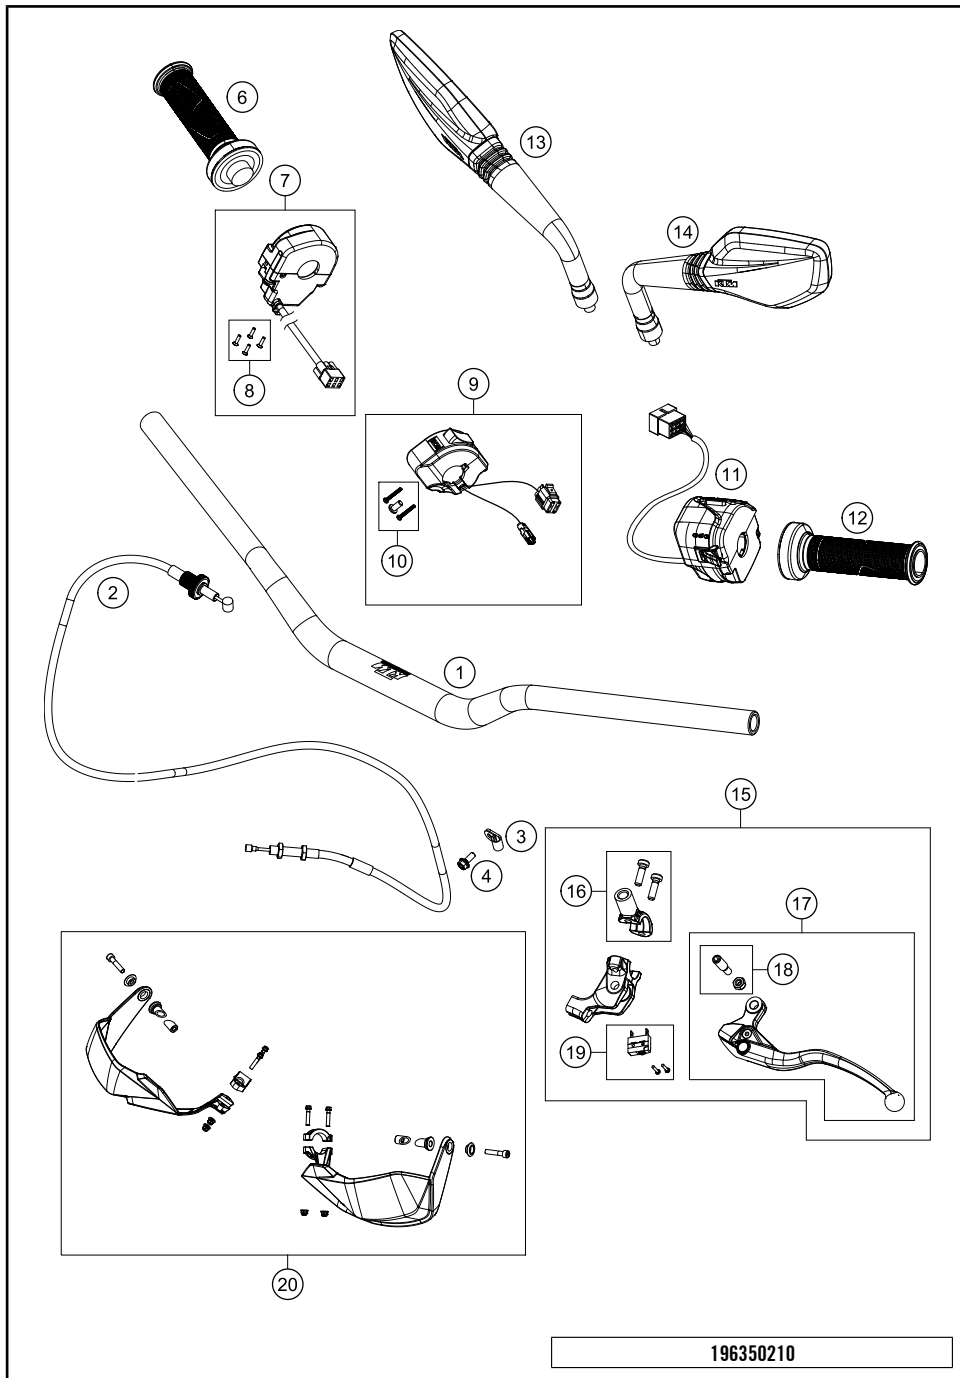

HANDLEBAR, CONTROLS

790 Adventure, orange 2020 EU 2020

POS	PARTNUMBER	PARTNAME	PIECE
1	6070200100033	Handlebar	1
2	64102090000	Clutch cable	1
3	64132070000	PVC clamp 6.4 MM Heyman	1
4	0025050126	HH collar screw M5x12 TX30	2
6	60702012000	Grip tube (no heating)	1
7	60711012000	Ride-by-wire without throttle tube	1
8	76011073110	SCREW SET START-STOP SWITCH	1
9	76011074000	emergency OFF switch	1
10	61411174010	Screw set start-stop switch	1
11	76011170100	Handlebar switch left	1
12	60702039100	Grip LHS w/o heater	1
13	90112041000	MIRROR R/S	1
14	90112040000	MIRROR L/S	1
15	63502031000	Clutch lever compl.	1
16	6350204400030	Clamp cpl. incl. 2 screws	1
17	63502040000	Clutch lever	1
18	64102038000	Kit lever pin	1
19	63511049000	Switch	1
20	6030217910030	HANDGUARD CLOSED BLACK HIGH	1

196350210

51906

* NEW PART

X ON DEMAND