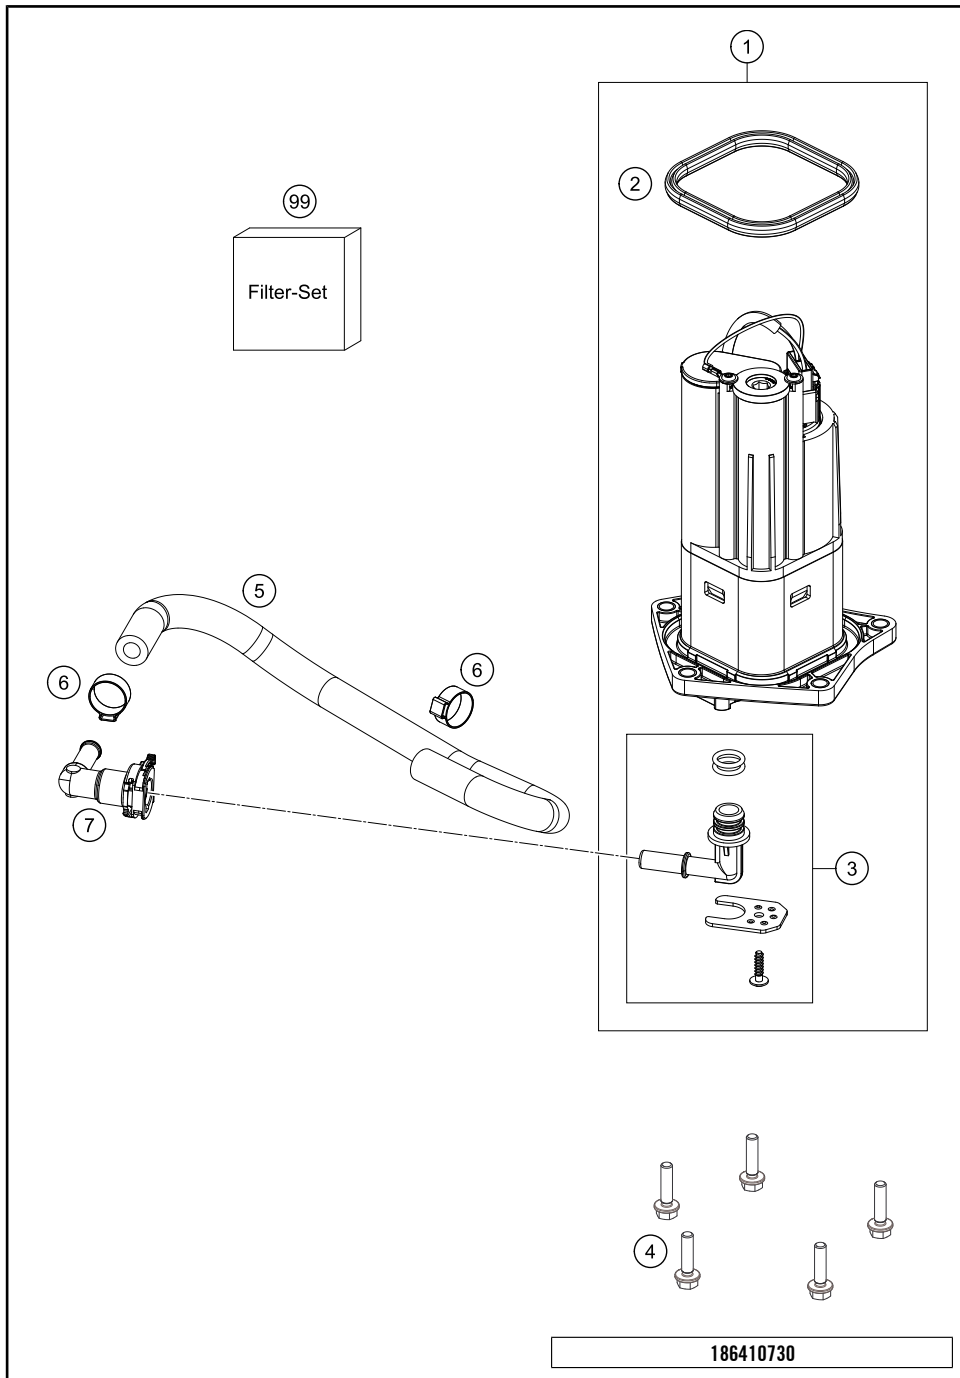

FUEL PUMP

790 Adventure, orange 2020 EU 2020

POS	PARTNUMBER	PARTNAME	PIECE
1	63507088000	fuel pump	1
2	64107189000	Sealing	1
3	75007092000	HYDRAULIC CONNECTOR CPL.	1
4	0025060166	HH collar screw M6x16 TX30	5
5	63507017000	Fuel hose	1
6	00050157706	VARIABLE ONE-EAR CLAMP 15,7MM	2
7	76007028000	ELBOW CONNECTOR	1
99	63507090000	filter kit	x

* NEW PART

X ON DEMAND