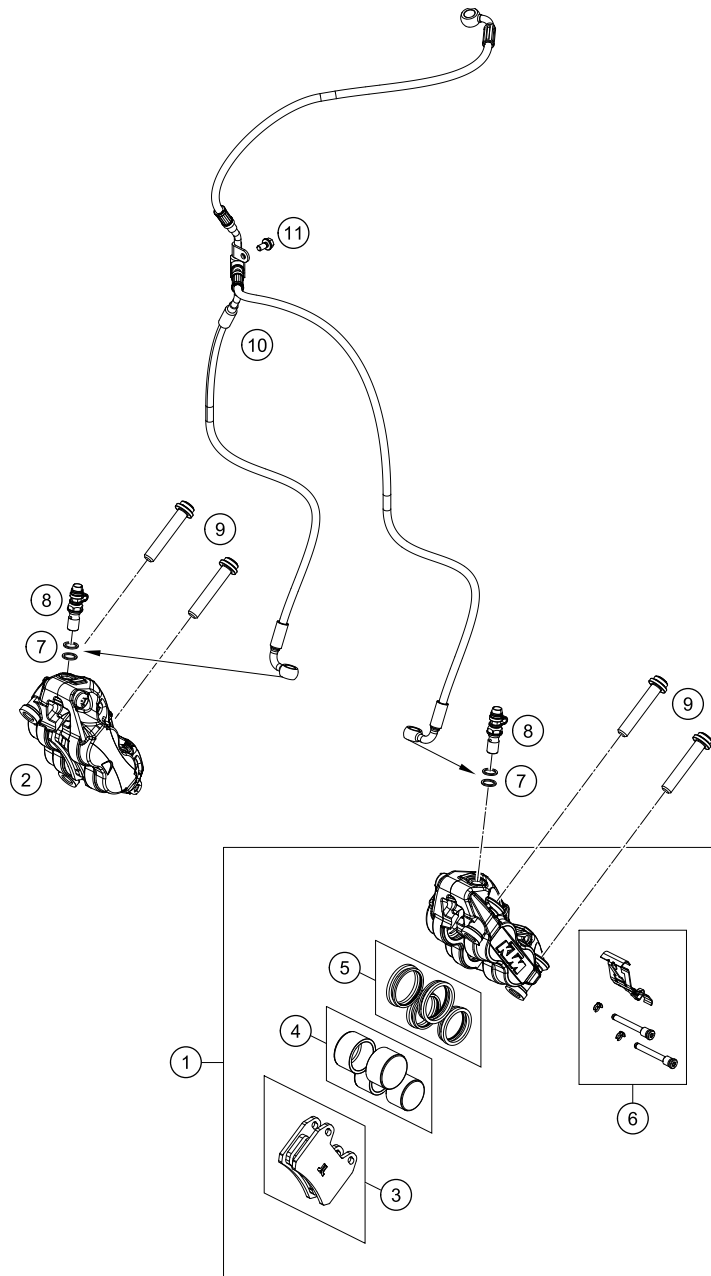

FRONT BRAKE CALIPER

790 Adventure, orange 2020 EU 2020

POS	PARTNUMBER	PARTNAME	PIECE
1	63513015000	Front brake caliper left	1
2	63513016000	front caliper right	1
3	63513030000	Brake pads front	2
4	63513019000	Piston set	2
5	64113021000	Square and dust seal set	2
6	64113017000	Retaining spring set	2
7	0603100141	sealing ring DIN 7603 10x14x1	4
8	62513020000	BLEEDER SCREW CPL. 05	2
9	0035100559S	AH-COLLAR SCREW M10X1,25X55SS	4
10	63542003000	Brake line ABS-Caliper	1
11	0025050106	HH collar screw M5x10 TX30	1

196351360

51633

* NEW PART

X ON DEMAND