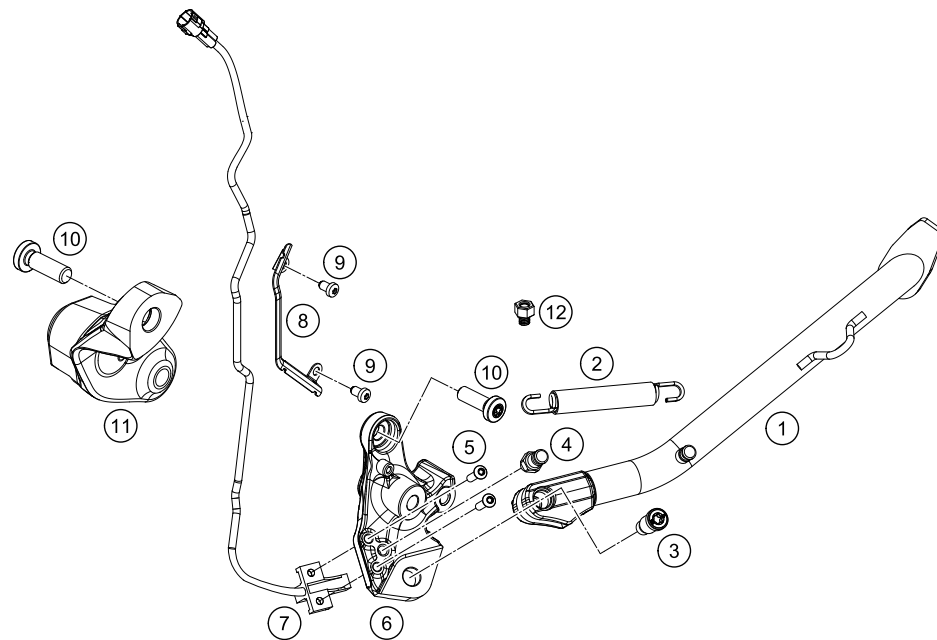

# ENGINE GUARD

790 Adventure, orange 2020 EU 2020

POS	PARTNUMBER	PARTNAME	PIECE
1	63503090000	Skid plate bottom part compl.	1
2	63503098010	Front spoiler right	1
3	63503097010	Front spoiler left	1
4	6350309005033	Front skid plate linkage	1
5	63503090016	Lower Alu Skidplate Support	1
6	0025060106	HH collar screw M6x10 TX30	7
7	0025060086	HH collar screw M6x8 TX30	2
8	0025080406	HH COLLAR SCREW M8X40 TX40	2
9	69014017000	SPECIAL SCREW M6X18 ISA30 08	2
10	61342041000	COLLAR BUSH 6,5X9X18X8,5	6
11	62142041000	DAMP. COMPONENT ABS MODUL	6
12	60006001021	DISTANCE RUBBER AIRBOX 03	2
13	63503190017	Silent block 20x12 M6x10/M6x8	2
14	69014117000	Collar screw M6x22-8.8 ISA30	4
15	60307020000	TANK RUBBER	2
16	56509064100	SELF LOCKING NUT M6 10.9	2

196350330

49281

\* NEW PART

X ON DEMAND

POS	PARTNUMBER	PARTNAME	PIECE
1	63503023000C1	side stand ADV-S	1
2	61003024000	SPRING L=116 MM 05	1
3	62503027200	SCREW FOR SIDE STAND M10X31,2	1
4	63503028010	Special screw side stand spring	1
5	0738050202	Lens head screw ISO 7380-M5X20A2	2
6	6350302610033	side stand bracket	1
7	93511045000	SWITCH SIDE STAND	1
8	64103001099	Racket side-stand-cable	1
9	0018050103	INT. TORX OVAL HEAD M 5X10 8.8	2
10	0035100309S	SHCS M10x30 TX45	2
11	63503016040C1	Main stand console right	1
12	90103029000	MAGNET HOLDER	1