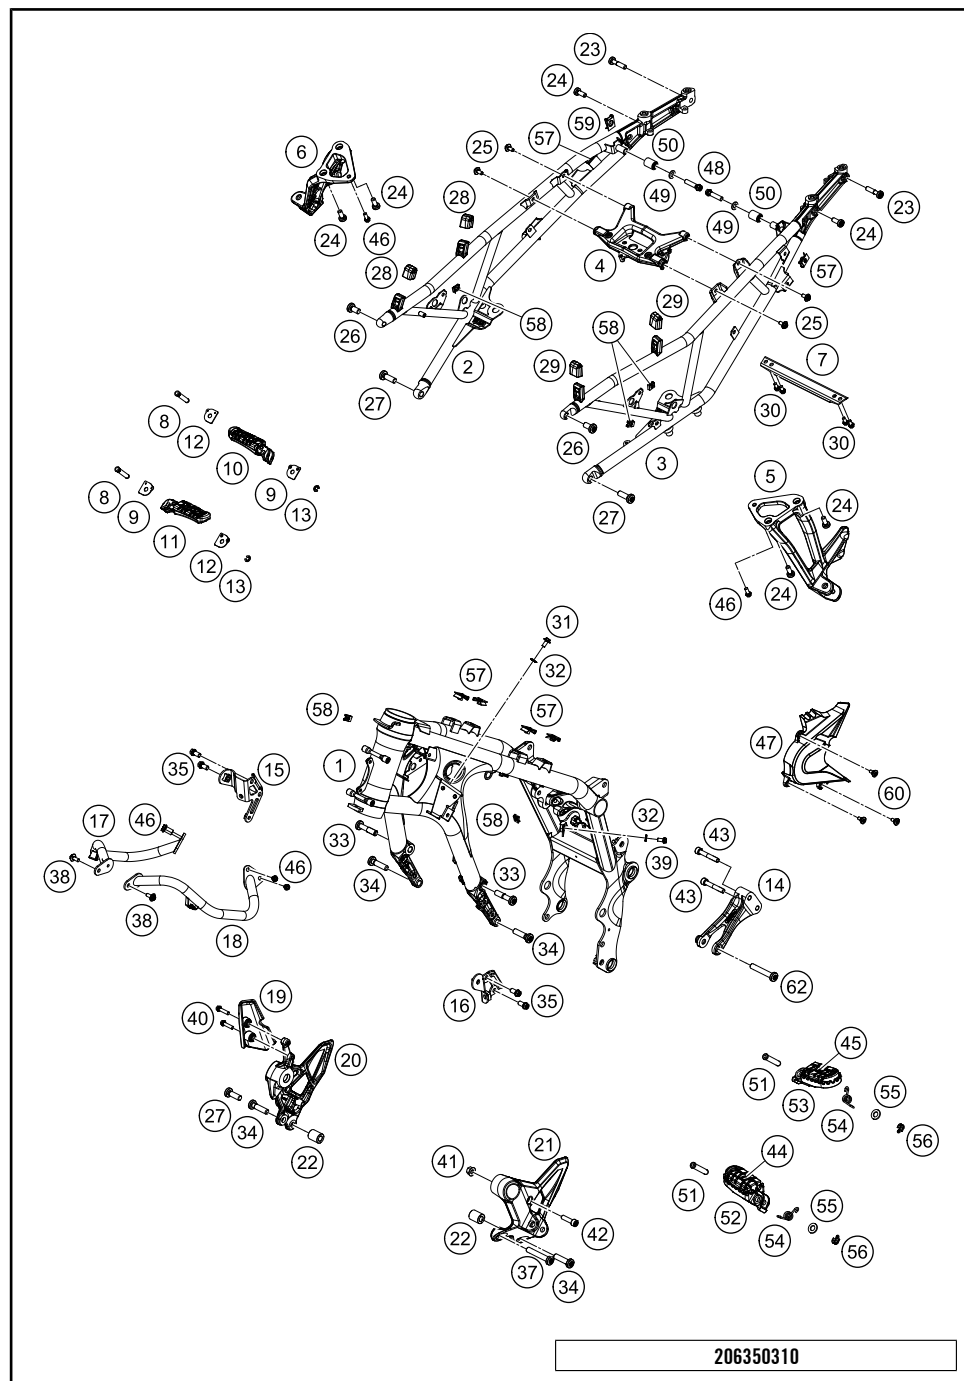

POS	PARTNUMBER	PARTNAME	PIECE
40	0025060256	HH collar screw M6x25 TX30	2
41	54310086200	SELF LOCKING NUT M8 10.9	1
42	014579080301S	screw ISO 14579-M8x30-10.9-MK black	1
43	014579080506S	CYL. SCREW DIN14579 M8X50 SS	2
44	60003041010	FOOTREST RUBBER FRONT R/S 03	1
45	60003040010	FOOTREST RUBBER FRONT L/S 03	1
46	0025060166S	HH collar screw M6x16 TX30 SL	6
47	63503096000	Front sprocket cover	1
48	0035080356	AH-COLLAR SCREW M8X35 ISA45	2
49	0125080003	washer DIN 125 A -8.4	2
50	60307048000	RUBBER SEAT-CONTACT SURFACE	2
51	54803044000	PIN FOR FOOT PED 51.5X9.8 MM	2
52	78003041050	FOOTREST R/S 08	1
53	78003040050	FOOTREST L/S 08	1
54	54603041000	FOOTREST SPRING L/S & R/S	2
55	0125100003	washer DIN 125 A 10.5	2
56	0094032253	PIN DIN0094-3,2X25 STEEL	2
57	54603048100	clip nut M6	6
58	54603048600	RANGE CHANGE METAL NUT M5 INOX	2
59	54603048000	RANGE CHANGE METAL NUT M8	2
60	69008021160	special screw M5x12	3
62	0035100656S	ISA screw, M10x65 ISA45	1

206350310

53267

* NEW PART X ON DEMAND