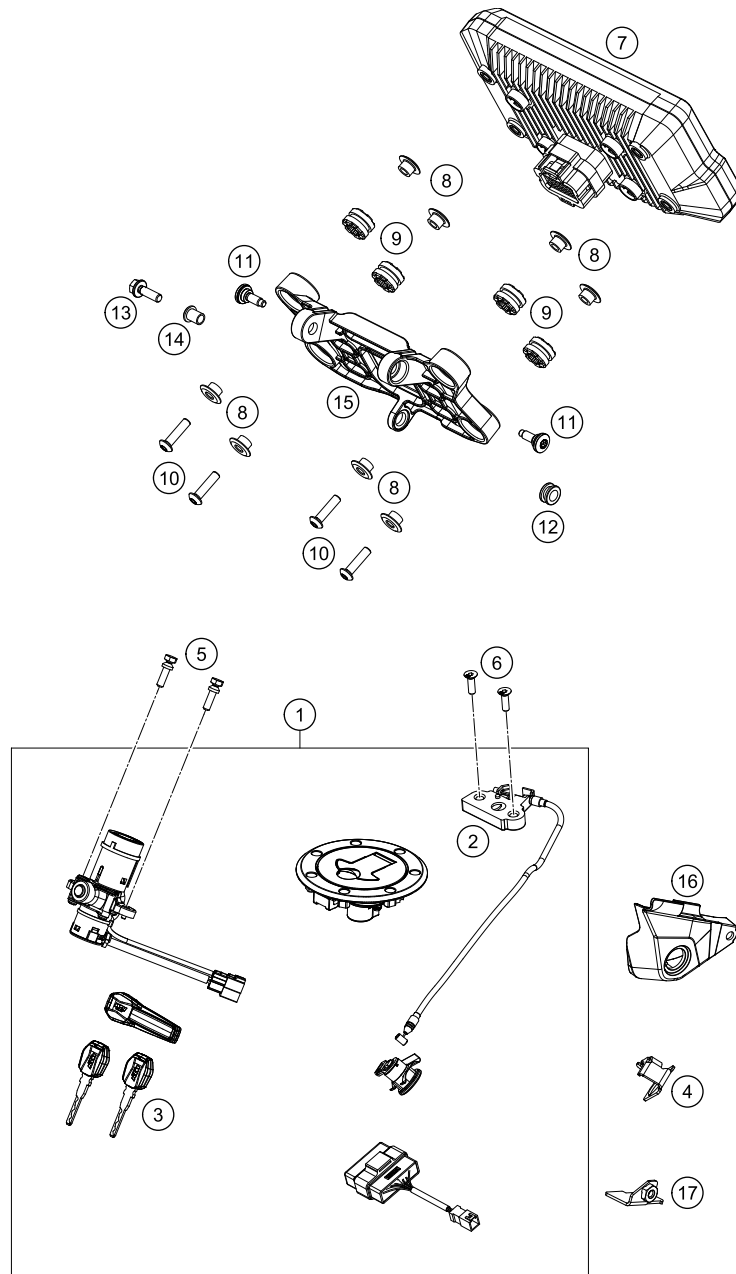

POS	PARTNUMBER	PARTNAME	PIECE
1	63511066044	Lockset cpl.	1
2	63507050000	Seat lever assy	1
3	64111067010	Blank Key KTM	x
4	64107051000	Cable Bracket Lock	1
5	76011064000	TAMPERPROOF SCREW M6 IGN.LOCK	2
6	0991060203	FLAT H.SCREW DIN7991-M6X20	2
7	63514069100	Dashboard	1
8	60714069050	Bushing	8
9	61314069051	DAMP. COMPONENT SPEEDOMETER	4
10	0738050202	Lens head screw ISO 7380-M5X20A2	4
11	69008021060	special screw M5x17	2
12	60708008070	rubber bush windshield fixation	1
13	0025050166	HH collar screw M5x16 TX30	1
14	63514011010	wheel spindle mask support	1
15	63514062000	Instrument support	1
16	63507050050	Lock cover	1
17	6351401006033	retaining bracket immobilizer cpl.	1

196351430

51891

* NEW PART

X ON DEMAND