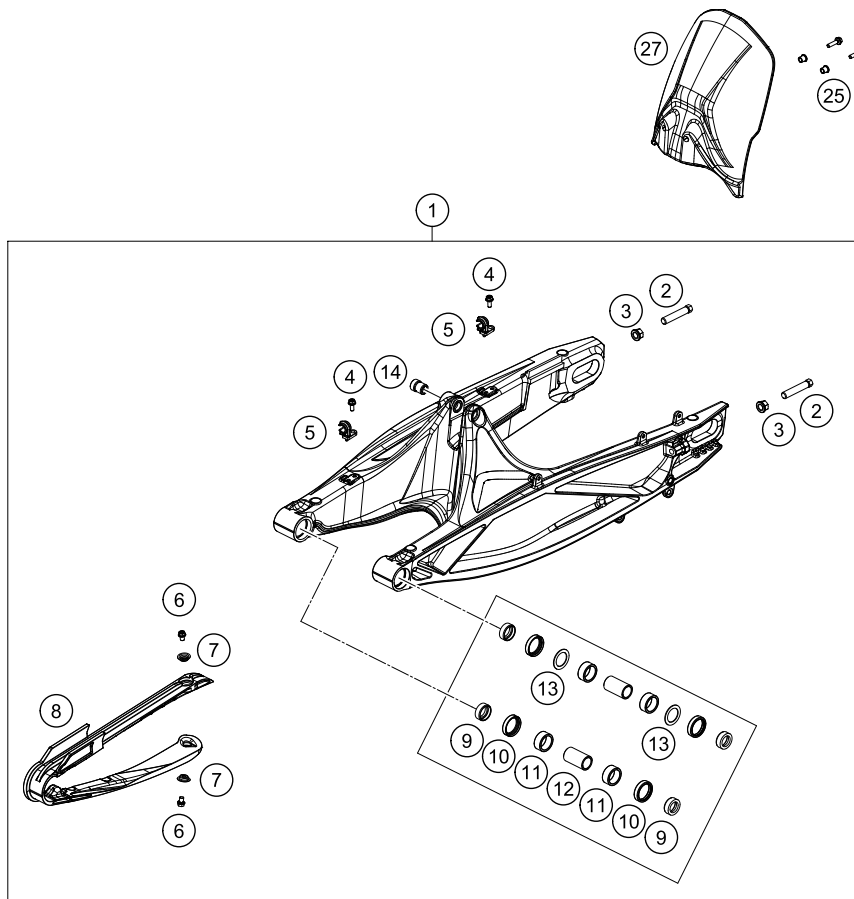

196410431

51265

\* NEW PART X ON DEMAND

POS	PARTNUMBER	PARTNAME	PIECE
1	6350403004433	Swingarm cpml. Black	1
2	58414030000	HH COLLAR NUT M10X1,25 WS=13	2
3	50304040100	screw M10x1.25x50 WS10	2
4	0025050126	HH collar screw M5x12 TX30	2
5	60104142000	Clamp	2
6	69008021160	special screw M5x12	2
7	46104066050	BUSH FOR CHAINSLIDER GUARD 02	2
8	64104066000	chain slide protection	1
9	54804034000	BUCKET F. SHAFT SEAL RING 03	4
10	0760253270	radial shaft seal 25x32x7	4
11	0618222812	NEEDLEBEAR HK2212V 22/28/12 MB	4
12	59404032000	BEARING SLEEVE 17X22X38,7 03	2
13	54603036000	STOP DISK 22,2X31,7X1	2
14	64104030020	Bushing Shock Mounting	1
15	64104037000	swing arm bolt	1
16	76504038000	SPECIAL SCREW M12X40 SW19	2
17	0025060126	HH collar screw M6x12 TX30	2
18	63504030010	Retaining bracket, chain guide	1
19	0934060003	hex nut DIN 934 M6	1
20	0025060206	HH collar screw M6x20 TX30	1
21	0025060456	HH COLLAR SCREW M6X45 TX30	1
22	78004070100	CHAIN GUIDE CPL.	1
23	69008021160	special screw M5x12	2
24	63504061000	Chainguard	1
25	64104050010	Bushing 5,5x8,3x9	2
26	0025050206	HH collar screw M5x20 TX30	2
27	63504050000	splash protection swingarm	1