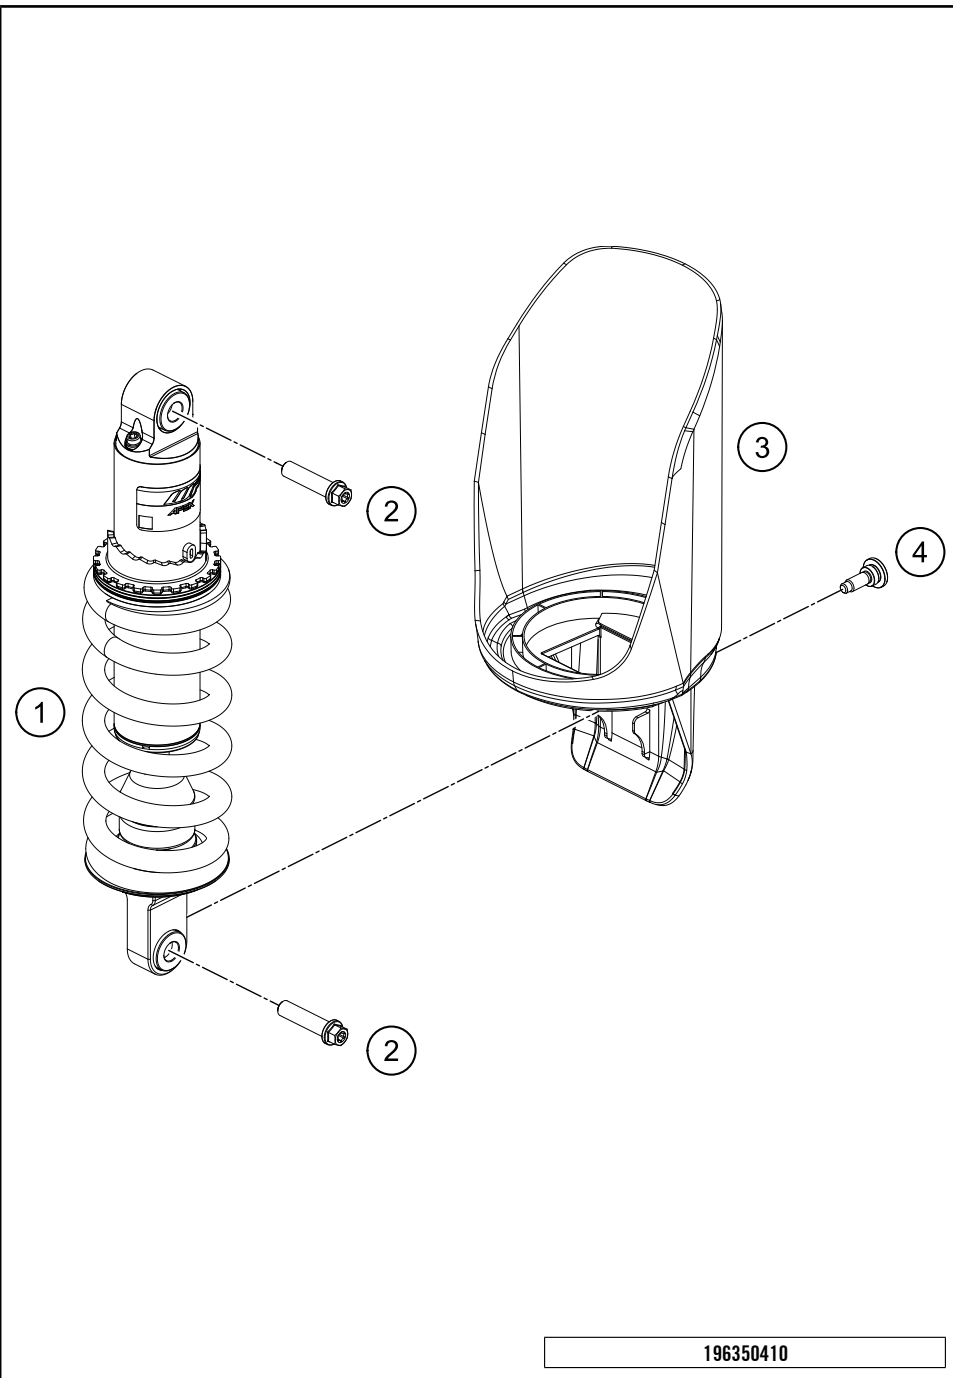

SHOCK ABSORBER

790 Adventure, orange 2020 EU 2020

POS	PARTNUMBER	PARTNAME	PIECE
1	01584S2901	Shock KTM 790 Adventure S 19	1
2	0025120506S	HH COLLAR SCREW M12X50 TX45	2
3	63508075000	Splash protection shock absorber	1
4	69008021160	special screw M5x12	1

196350410

51901

* NEW PART

X ON DEMAND