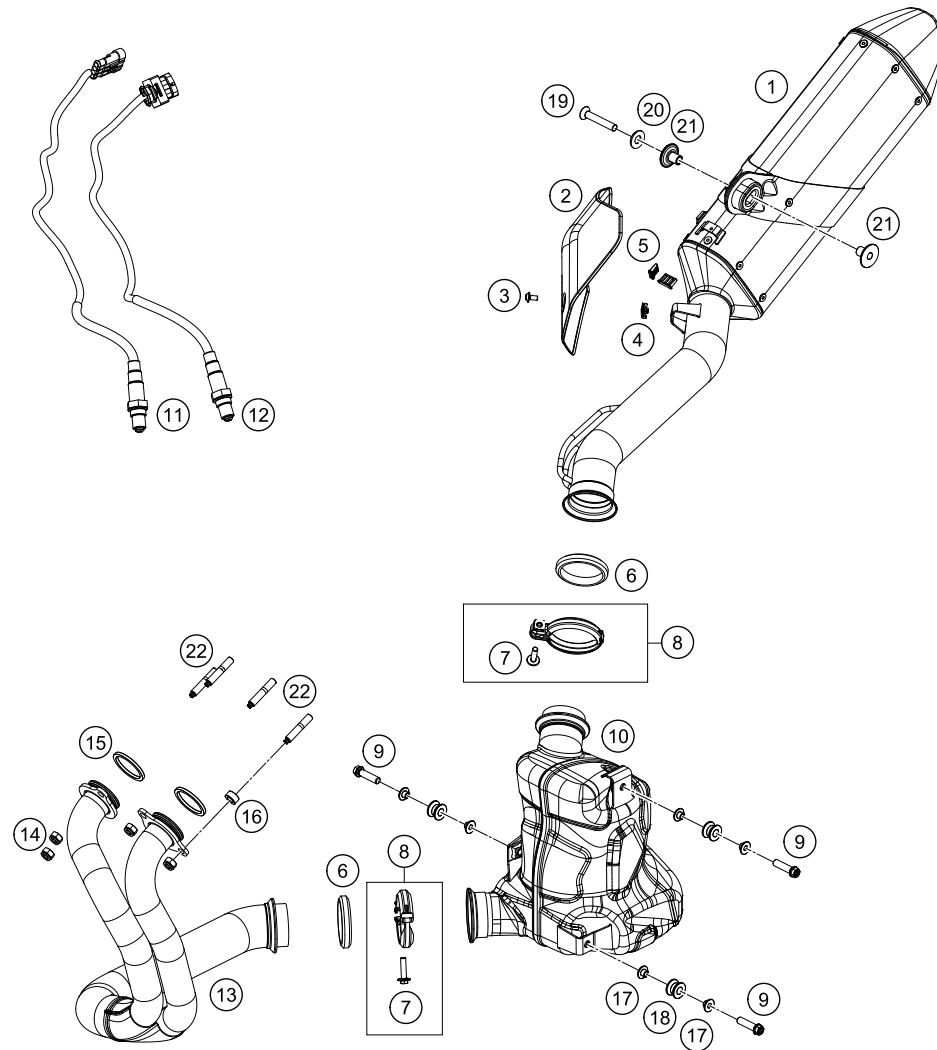

POS	PARTNUMBER	PARTNAME	PIECE
1	63505183000	Silencer	1
2	63505111000C1	Heat protection black cmpl.	1
3	78105181010	Torx screw M5x10 black	1
4	54603048600	RANGE CHANGE METAL NUT M5 INOX	1
5	27005011011	DAMPING ELEMENT SILICON	2
6	69005005005	MANIFOLD GASKET	2
7	0024060256	HH COLLAR SCREW M6X25 TX30	2
8	69005050000	CLAMP CPL.	2
9	0025080306S	HH COLLAR SCREW M8X30 TX40	3
10	64105050000	Pre-muffler	1
11	63541090000	O2 Sensor LSF 4	1
12	63541190000	O2 Sensor LSF 4	1
13	64105007100	Header	1
14	51010086100	self-locking nut M8 Cu	4
15	64105005000	Exhaust gasket	2
16	61005009000	SPACER BUSH. 8,5X15X7,5 05	2
17	58405050065	collar bushing 8.5x12x23.5x10	6
18	54305068100	damp. component silicone grey	3
19	0019080506	COUN.-SUNK SCREW M8X50 ISA10.9	1
20	60405069000	conical seat Alu	1
21	61305069000	BUSHING 8,5X11X29	2
22	63505015000	stud screw 835 M8x25 - 10.9	4

196350510

53339

* NEW PART

X ON DEMAND