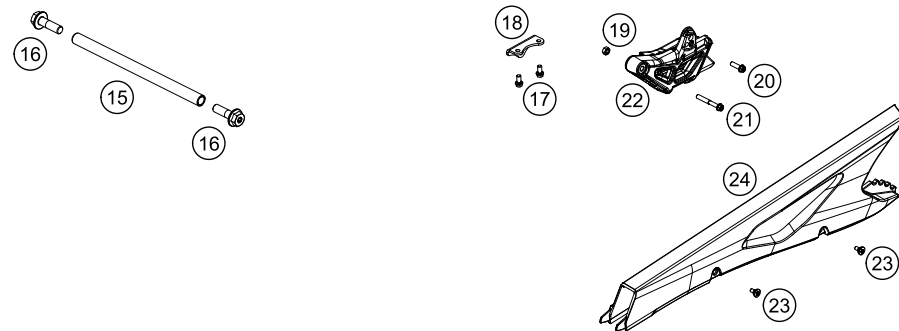

196410431

51265

\* NEW PART X ON DEMAND

POS	PARTNUMBER	PARTNAME	PIECE
1	6350403004433	Swingarm cpml. Black	1
2	58414030000	HH COLLAR NUT M10X1,25 WS=13	2
3	50304040100	screw M10x1.25x50 WS10	2
4	0025050126	HH collar screw M5x12 TX30	2
5	60104142000	Clamp	2
6	69008021160	special screw M5x12	2
7	46104066050	BUSH FOR CHAINSLIDER GUARD 02	2
8	64104066000	chain slide protection	1
9	54804034000	BUCKET F. SHAFT SEAL RING 03	4
10	0760253270	radial shaft seal 25x32x7	4
11	0618222812	NEEDLEBEAR HK2212V 22/28/12 MB	4
12	59404032000	BEARING SLEEVE 17X22X38,7 03	2
13	54603036000	STOP DISK 22,2X31,7X1	2
14	64104030020	Bushing Shock Mounting	1
15	64104037000	swing arm bolt	1
16	76504038000	SPECIAL SCREW M12X40 SW19	2
17	0025060126	HH collar screw M6x12 TX30	2
18	63504030010	Retaining bracket, chain guide	1
19	0934060003	hex nut DIN 934 M6	1
20	0025060206	HH collar screw M6x20 TX30	1
21	0025060456	HH COLLAR SCREW M6X45 TX30	1
22	78004070100	CHAIN GUIDE CPL.	1
23	69008021160	special screw M5x12	2
24	63504061000	Chainguard	1
25	64104050010	Bushing 5,5x8,3x9	2
26	0025050206	HH collar screw M5x20 TX30	2
27	63504050000	splash protection swingarm	1