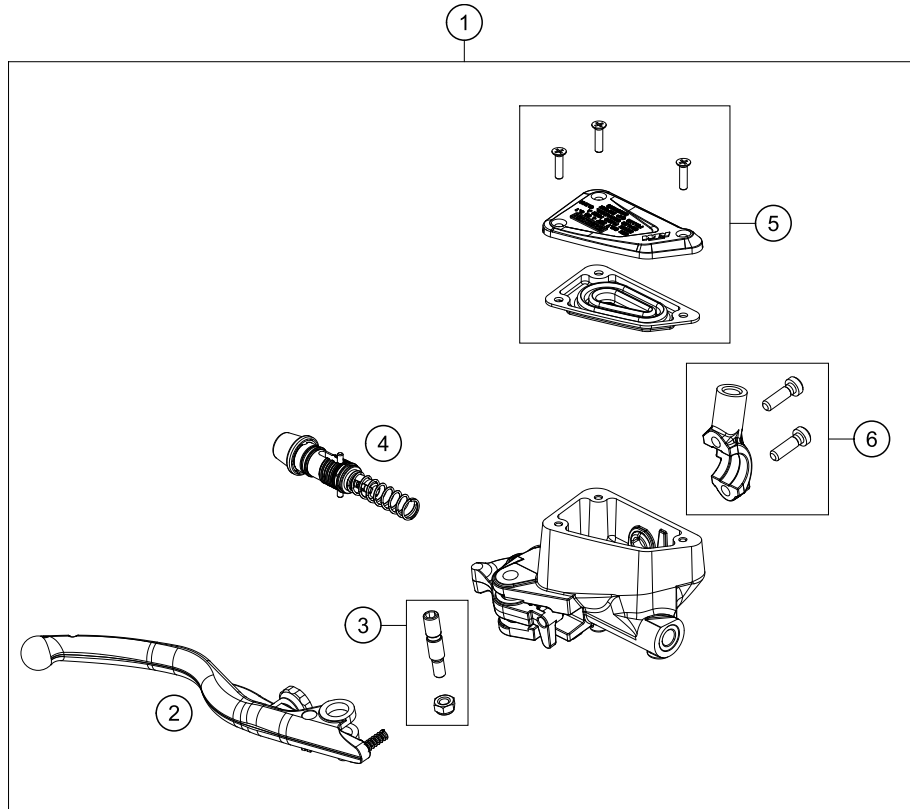

FRONT BRAKE CONTROL

790 Adventure, orange 2020 EU 2020

POS	PARTNUMBER	PARTNAME	PIECE
1	63513001033	Front master cylinder cmpl.	1
2	63513002044	Brake lever	1
3	64113006000	Lever bolt cpl.	1
4	63513008000	Piston repair kit	1
5	64113031000	Reservoir cap cpl.	1
6	6351300500030	mirror clamp incl. 2 screws	1
7	63542001000	Brake line MC-ABS	1
8	62113020100	banjo bolt M10x1x19.5	1
9	0603100141	sealing ring DIN 7603 10x14x1	2