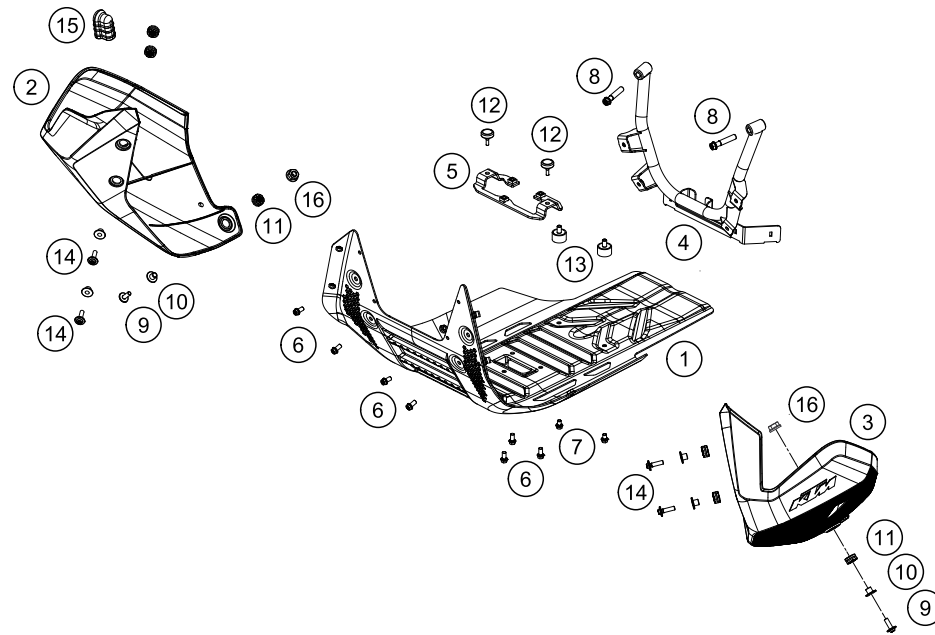

ENGINE GUARD

790 Adventure, orange 2020 EU 2020

POS	PARTNUMBER	PARTNAME	PIECE
1	63503090000	Skid plate bottom part compl.	1
2	63503098010	Front spoiler right	1
3	63503097010	Front spoiler left	1
4	6350309005033	Front skid plate linkage	1
5	63503090016	Lower Alu Skidplate Support	1
6	0025060106	HH collar screw M6x10 TX30	7
7	0025060086	HH collar screw M6x8 TX30	2
8	0025080406	HH COLLAR SCREW M8X40 TX40	2
9	69014017000	SPECIAL SCREW M6X18 ISA30 08	2
10	61342041000	COLLAR BUSH 6,5X9X18X8,5	6
11	62142041000	DAMP. COMPONENT ABS MODUL	6
12	60006001021	DISTANCE RUBBER AIRBOX 03	2
13	63503190017	Silent block 20x12 M6x10/M6x8	2
14	69014117000	Collar screw M6x22-8.8 ISA30	4
15	60307020000	TANK RUBBER	2
16	56509064100	SELF LOCKING NUT M6 10.9	2

196350330

49281

* NEW PART

X ON DEMAND