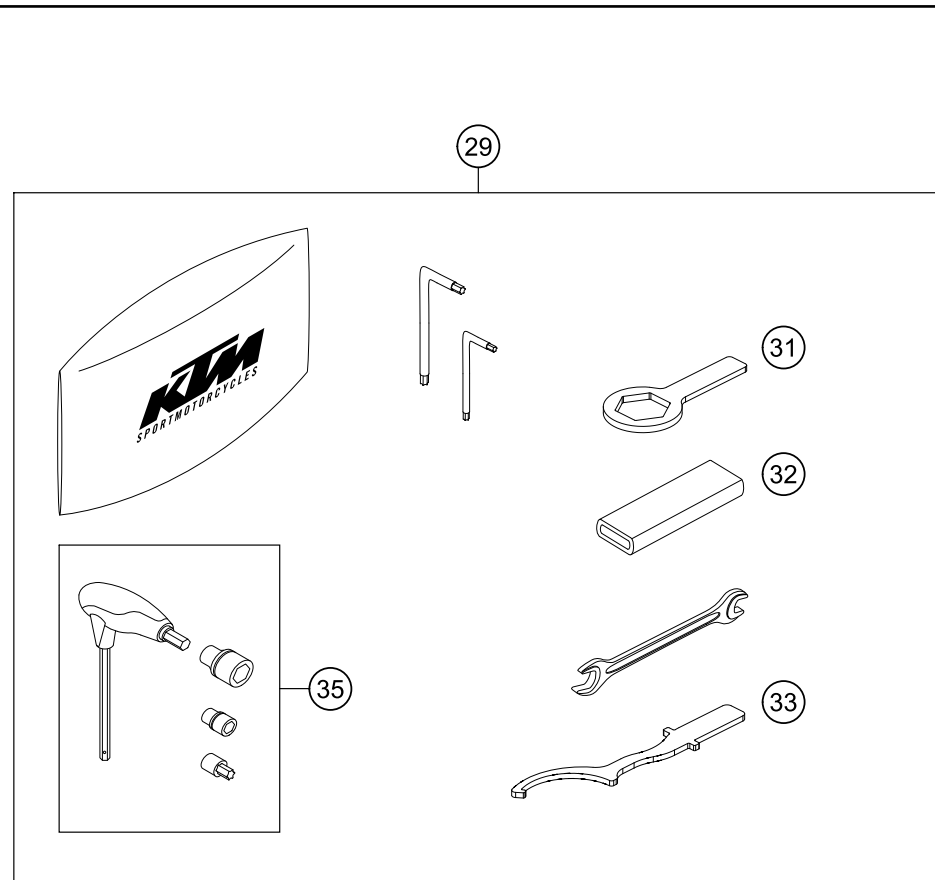

OHNE ABBILDUNG
WITHOUT ILLUSTRATION

0

TECHNISCHE DOKUMENTATION
TECHNICAL DOCUMENTATION
DOCUMENTACION TECNICA
DOCUMENTATION TECHNIQUE
NOTE TECNICHE

1

196352000

POS	PARTNUMBER	PARTNAME	PIECE
0	90112040000	MIRROR L/S	1
0	90112041000	MIRROR R/S	1
0	0025060086	HH collar screw M6x8 TX30	2
0	63503090000	Skid plate bottom part cmpl.	1
0	63503090016	Lower Alu Skidplate Support	1
0	0024060106	HH COLLAR SCREW M6X10 TX30	7
0	63503097010	Front spoiler left	1
0	83008000012	special screw M6x12x3	1
0	69014017000	SPECIAL SCREW M6X18 ISA30 08	2
0	62142041000	DAMP. COMPONENT ABS MODUL	6
0	63503098010	Front spoiler right	1
0	83008000012	special screw M6x12x3	1
0	69014117000	Collar screw M6x22-8.8 ISA30	4
0	60006001021	DISTANCE RUBBER AIRBOX 03	2
0	61342041000	COLLAR BUSH 6,5X9X18X8,5	6
0	63508008050	windshield support	1
0	63508008000	windshield EU	1
0	60708008070	rubber bush windshield fixation	2
0	60708008071	Special screw M5x14	2
0	0025050166S	HH Collar Screw M5x16 ISA30 SS	4
0	312305	DOCUMENTS BAG 2006	1
0	312313	KTM BALLPOINT PEN ORANGE	1
0	00063004202	PRINT LABEL 60X51 MM	1
0	00063099114	Pocket for operating manual 290x190 mm	1
0	3210917	NOTEPAD	1
0	20180195INT	KTM Bypack Folder Street	1
0	20180189INT	Sticker accessory kit	1
0	00063004012	HEADLIGHT MASK BOX	1
0	00063004106	SPIRALHÜLSEN LC4 + LC8	2
0	00063004108	Bubble wrap blanks 80MY	2
0	00063004204	Self-ad. stkr. 100X200 mm, perf., art. 3	2
0	56509064100	SELF LOCKING NUT M6 10.9	2
0	6030218004430	HANDSCHUTZ LI. KPL. M. BEFEST.	1
0	6030218104430	HANDSCHUTZ RE. KPL. M. BEFEST.	1
0	69008021160	special screw M5x12	1
0	64112181000	Bracket for reflector	1
0	58412080400	Rear reflector red	1
0	00063001022	Foam cutout spoiler protection SD-GT	2

53343

* NEW PART

X ON DEMAND