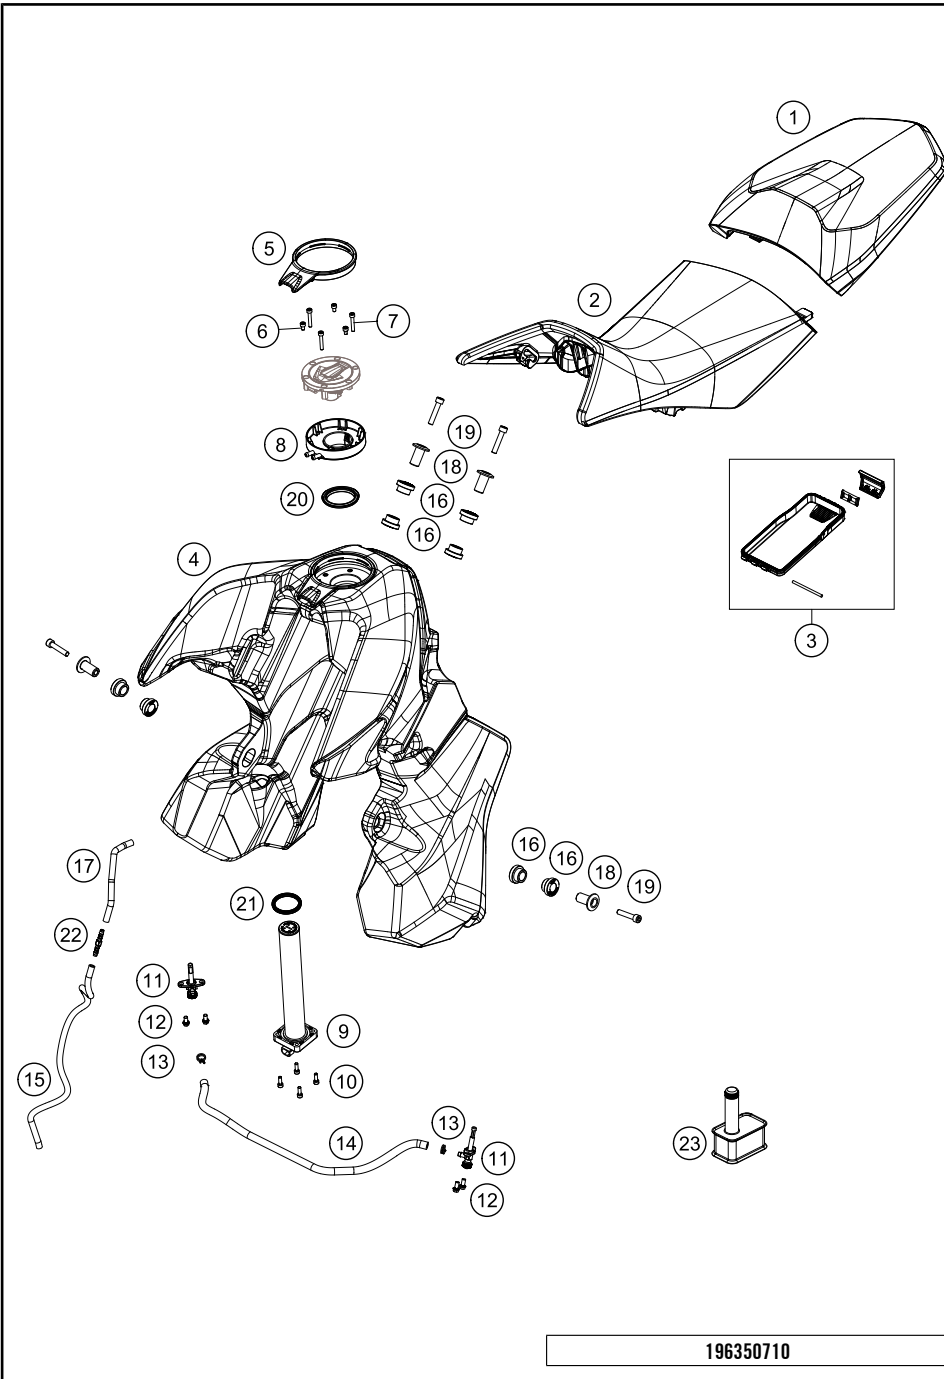

POS	PARTNUMBER	PARTNAME	PIECE
1	63507047000	Passenger seat 800 Adv. S	1
2	63507040000	Driver seat 800 Adv. S	1
3	63507047044	Tech-Box Kit	1
4	63507113000C1A	Fuel tank	1
5	63507058000	Fuel tank fairing	1
6	0912050083	SHCS DIN 912 M5x8	3
7	0912050303	AH SCREW DIN0912-M 5X30	3
8	63507008050	Fuel filler cap	1
9	63507080100	Fuel level sensor	1
10	0912050163	AH SCREW DIN0912-M 5X16	4
11	58507003200	FUEL COCK CPL.	2
12	0025060126	HH collar screw M6x12 TX30	4
13	58031005000	CLAMP YDNAC 10128 12MM	2
14	63507016000	Interconnection hose	1
15	63515026000	hose tank overrun 140 mm	1
16	61007065000	collar bushing, front tank holder	8
17	63515027000	hose tank overrun 570 mm	1
18	61007060000	collar bushing, bearing, outside	4
19	0912080403	SHCS DIN 912 M8x40	4
20	21007008151	gasket tank insert	1
21	60307080090	GASKET FUEL LEVEL SENSOR	1
22	69015019010	HOSE CONNECTION STRAIGHT	1
23	00001000015	Motorex Fuel Stabilizer 125ml	1

196350710

48117

* NEW PART

X ON DEMAND