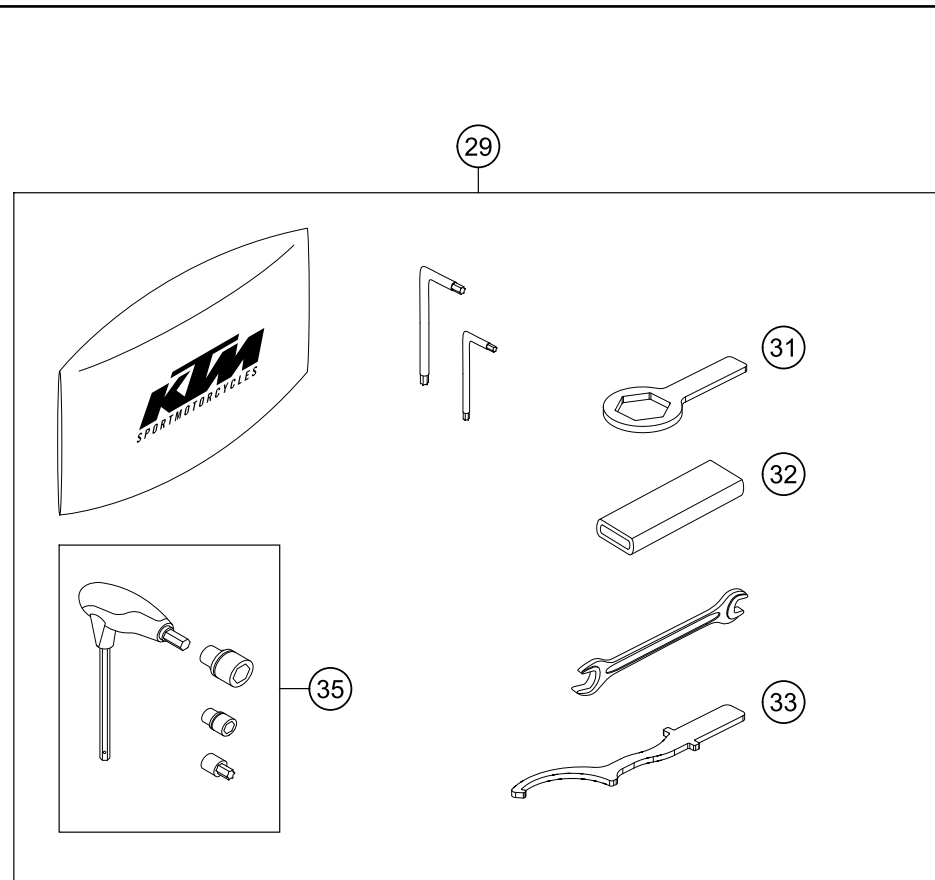

OHNE ABBILDUNG
WITHOUT ILLUSTRATION

0

TECHNISCHE DOKUMENTATION
TECHNICAL DOCUMENTATION
DOCUMENTACION TECNICA
DOCUMENTATION TECHNIQUE
NOTE TECNICHE

1

196352000

POS	PARTNUMBER	PARTNAME	PIECE
0	90112040000	MIRROR L/S	1
0	90112041000	MIRROR R/S	1
0	0025060086	HH collar screw M6x8 TX30	2
0	63503090000	Skid plate bottom part cpl.	1
0	63503090016	Lower Alu Skidplate Support	1
0	0024060106	HH COLLAR SCREW M6X10 TX30	7
0	63503097010	Front spoiler left	1
0	83008000012	special screw M6x12x3	1
0	69014017000	SPECIAL SCREW M6X18 ISA30 08	2
0	62142041000	DAMP. COMPONENT ABS MODUL	6
0	63503098010	Front spoiler right	1
0	83008000012	special screw M6x12x3	1
0	69014117000	Collar screw M6x22-8.8 ISA30	4
0	60006001021	DISTANCE RUBBER AIRBOX 03	2
0	61342041000	COLLAR BUSH 6,5X9X18X8,5	6
0	63508008050	windshield support	1
0	63508008000	windshield EU	1
0	60708008070	rubber bush windshield fixation	2
0	60708008071	Special screw M5x14	2
0	0025050166S	HH Collar Screw M5x16 ISA30 SS	4
0	312305	DOCUMENTS BAG 2006	1
0	312313	KTM BALLPOINT PEN ORANGE	1
0	00063004202	PRINT LABEL 60X51 MM	1
0	00063099114	Pocket for operating manual 290x190 mm	1
0	3210917	NOTEPAD	1
0	20180195INT	KTM Bypack Folder Street	1
0	20180189INT	Sticker accessory kit	1
0	00063004012	HEADLIGHT MASK BOX	1
0	00063004106	SPIRALHÜLSEN LC4 + LC8	2
0	00063004108	Bubble wrap blanks 80MY	2
0	00063004204	Self-ad. stkr. 100X200 mm, perf., art. 3	2
0	56509064100	SELF LOCKING NUT M6 10.9	2
0	6030218004430	HANDSCHUTZ LI. KPL. M. BEFEST.	1
0	6030218104430	HANDSCHUTZ RE. KPL. M. BEFEST.	1
0	69008021160	special screw M5x12	1
0	64112181000	Bracket for reflector	1
0	58412080400	Rear reflector red	1
0	00063001022	Foam cutout spoiler protection SD-GT	2

53343

* NEW PART

X ON DEMAND