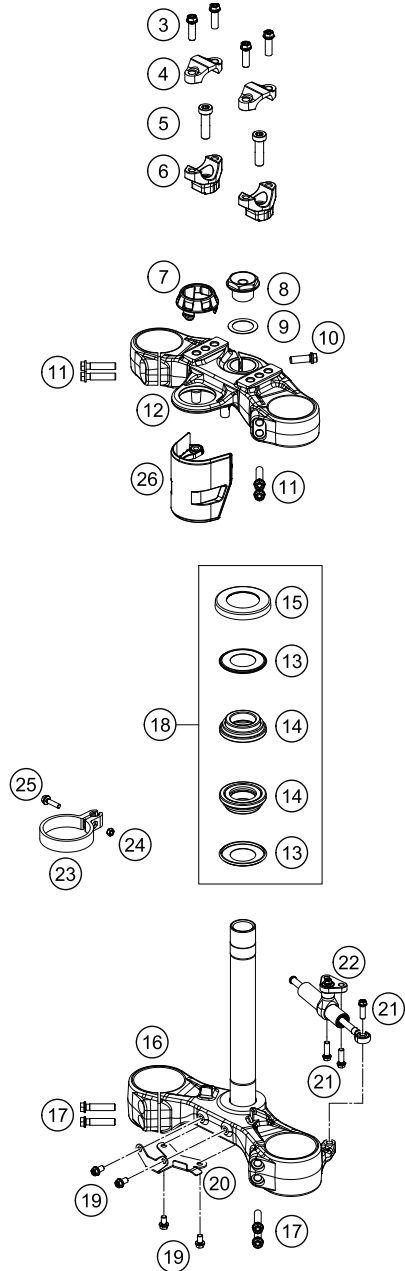

FRONT FORK, TRIPLE CLAMP

790 Adventure, white 2020 EU 2020

POS	PARTNUMBER	PARTNAME	PIECE
1	05586S2901	Fork KTM 790 Adventure S 19	1
2	0025080206	HH collar screw M8x20	4
3	0025080256	HH collar screw M8x25	4
4	7720103800030	HANDLEBAR CLAMP 28MM	2
5	0032100356S	AH-COLLAR SCREW M10X35 ISA45	2
6	5940103903230	HANDLEBAR SUPPORT D=28 H=32 BL	2
7	63501045010	Ignition lock cover	1
8	6900103600033	Steering head screw	1
9	0988253505	thrust wash DIN0988-25x35x0,5	1
10	0015080256S	HH COLLAR SCREW M8X25 WS=10	1
11	0025080306	HH collar screw M8x30	4
12	6350103403030S	Top triple clamp	1
13	69001084100	Steering head gasket	2
14	69001181000	STEERINGHEAD KPL.17	2
15	69001086100	PROT. RING STEER. HEAD BEARING	1
16	6350103203030S	Bottom triple clamp cpl.	1
17	0025080356	HH collar screw M8x35 TX40	4
18	69001181010	Steering head rep. Kit	x
19	0025060106	HH collar screw M6x10 TX30	4
20	63501072000	Retaining bracket brake line	1
21	0025080256S	HH COLLAR SCREW M8X25 TX40	3
22	16181S55E	Steering damper790 Adventure cpl.	1
23	54601099000	SPEEDOMETER CABLE GUIDE MARZO.	2
24	0985050003	SELF LOCKING NUT DIN0985-M 5	2
25	0025050206	HH collar screw M5x20 TX30	2
26	63511066010	Ignition lock cover	1

196350110

48118

* NEW PART X ON DEMAND