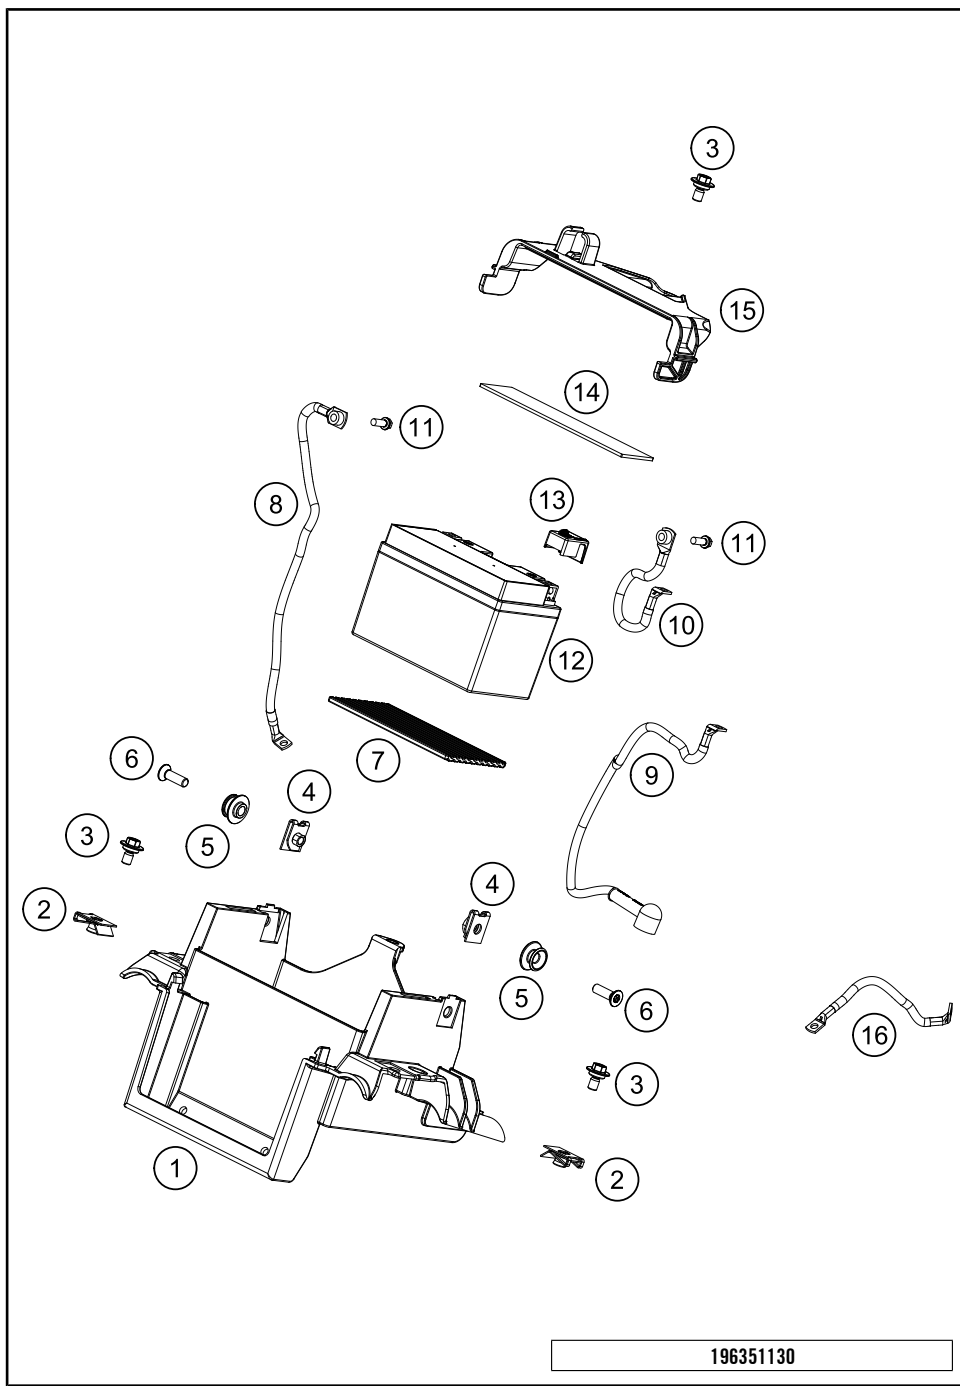

POS	PARTNUMBER	PARTNAME	PIECE
1	63508025010	Electrical system front support	1
2	54603048100	clip nut M6	2
3	83008000012	special screw M6x12x3	3
4	93008082010	Range change metal nut M6	2
5	63507040070	Seat bushing	2
6	014581060201	Count.snk screw M6x20 TX30	2
7	63511053050	rubber battery holder	1
8	63511097000	Ground wire	1
9	63511059000	Starter cable	1
10	63511059050	battery cable	1
11	0025060166	HH collar screw M6x16 TX30	2
12	64111053000	battery HTZ12A-BS(DA)	1
13	62111059060	COVER POSITIVE POLE	1
14	63508055010	Foam rubber 33x132	1
15	63508055000	Clamping bracket	1
16	64111096000	mass cable starter-frame	1

196351130

51904

* NEW PART

X ON DEMAND