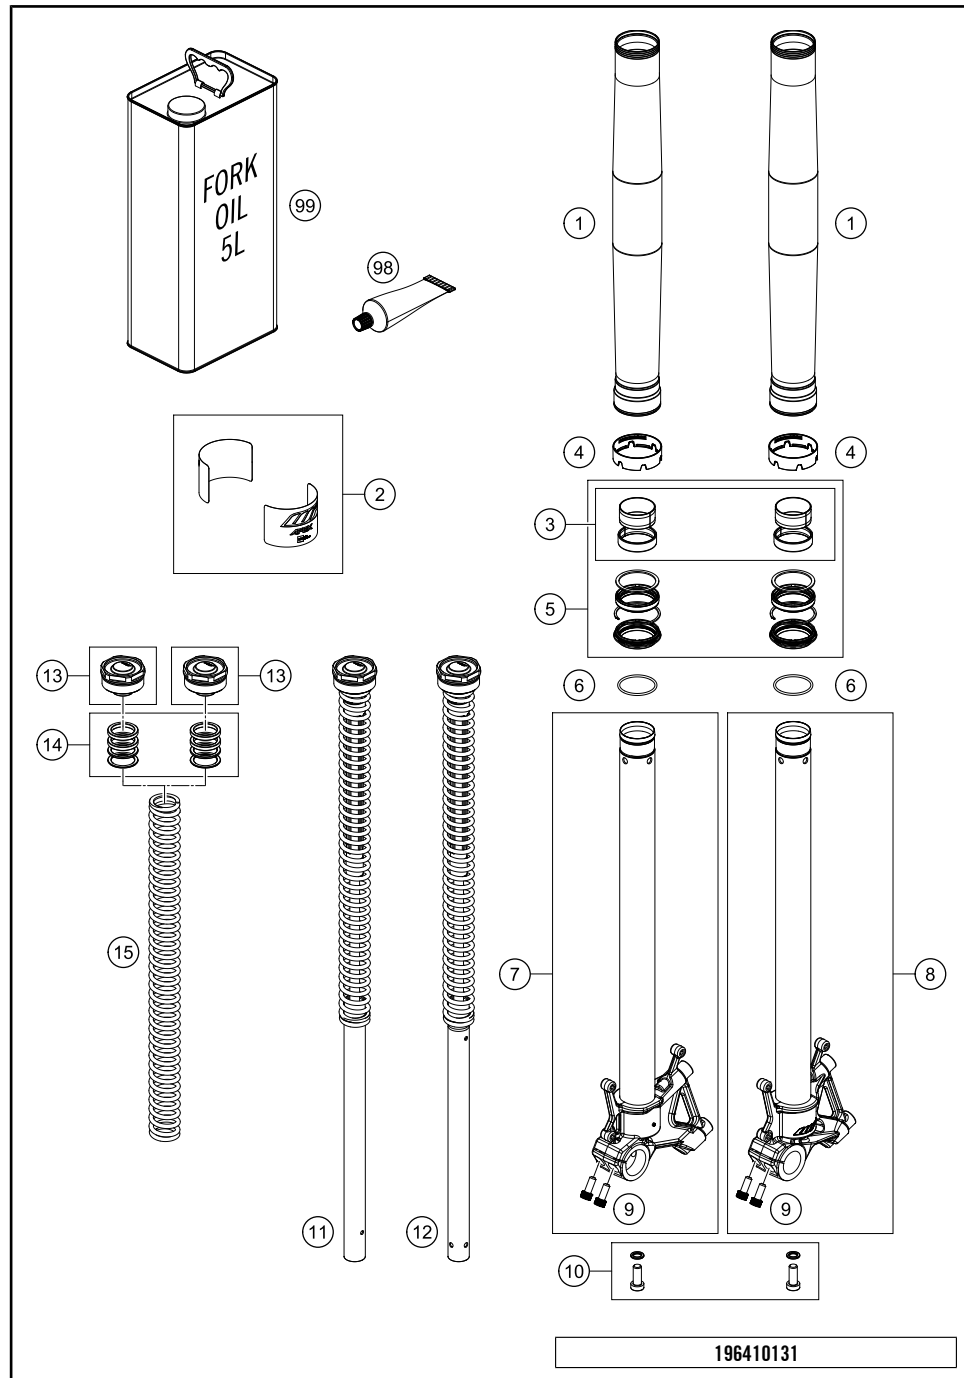

FRONT FORK DISASSEMBLED

790 Adventure, white 2020 EU 2020

POS	PARTNUMBER	PARTNAME	PIECE
1	43578142	Fork outer tube 44x560 dt54 db60	2
2	52000210SET	Sticker set APEX OC 90x40	1
3	R14042	GUIDE BUSHING SET	x
4	43578206	Fork protection ring d43	2
5	RP10017	Revision Kit 43mm	x
6	43578219	O-ring 40x2,5 VMQ70 red ISO 3601	2
7	43578198S1	axle clamp right d43mm black cpl.	1
8	43578197S1	axle clamp left d43mm black cpl.	1
9	0025080206	HH collar screw M8x20	4
10	R14032	AH bolt M10x25 set	x
11	43578176S3	Cartridge right 790 ADV 19 cpl.	1
12	43578195S2	Cartridge left 790 ADV 19 cpl.	1
13	43578209S1	screw cap M51x1.5 cpl.	2
14	RP80002	Shim Kit Fork	x
15	43578190	Mainspring (38,3) 6,5-480 fork	1
98	T14034	Fuchs grease IPR (250g)	x
99	40540882S1	FORKOIL SAE 5 5L.	x

196410131

51264

* NEW PART

X ON DEMAND