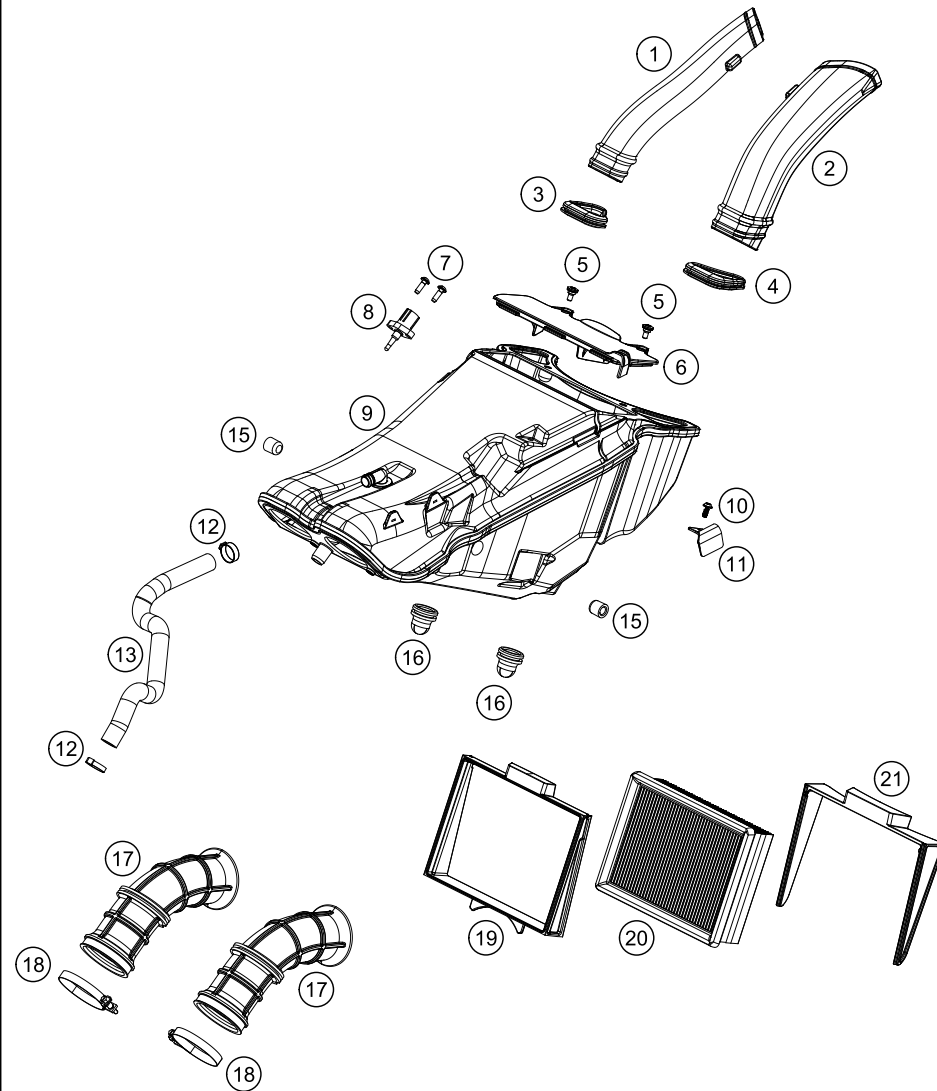

POS	PARTNUMBER	PARTNAME	PIECE
1	63506041000	Intake duct, right	1
2	63506040000	Intake duct, left	1
3	63506040050	Intake duct gasket, right	1
4	63506041050	Intake duct gasket, left	1
5	69008021160	special screw M5x12	2
6	63506002000	Air filter box cover	1
7	0081050161	EJOT PT SCREW K50X16 1451	2
8	61041080000	AMBIENT-AIR TEMPERATURE SENSOR	1
9	63506001000	Air filter box	1
10	0081050121	EJOT PT screw K50x12	1
11	63506002060	Cable holder air filter box	1
12	00050198706	VARIABLE ONE-EAR CLAMP 19,8MM	2
13	63530087000	Pre-formed hose engine breather	1
15	76006014000	rubber grommet	2
16	50206020000	RUBBER GRIMMET SLOTTED	2
17	63506026000	Velocity stack	2
18	77236048000	HOSE CLAMP GEMI 58MM	2
19	63506016000	Filter clamp frame	1
20	60306015100	AIR FILTER	1
21	63506017000	Filter clamp wedge	1

196350610

49507

* NEW PART

X ON DEMAND