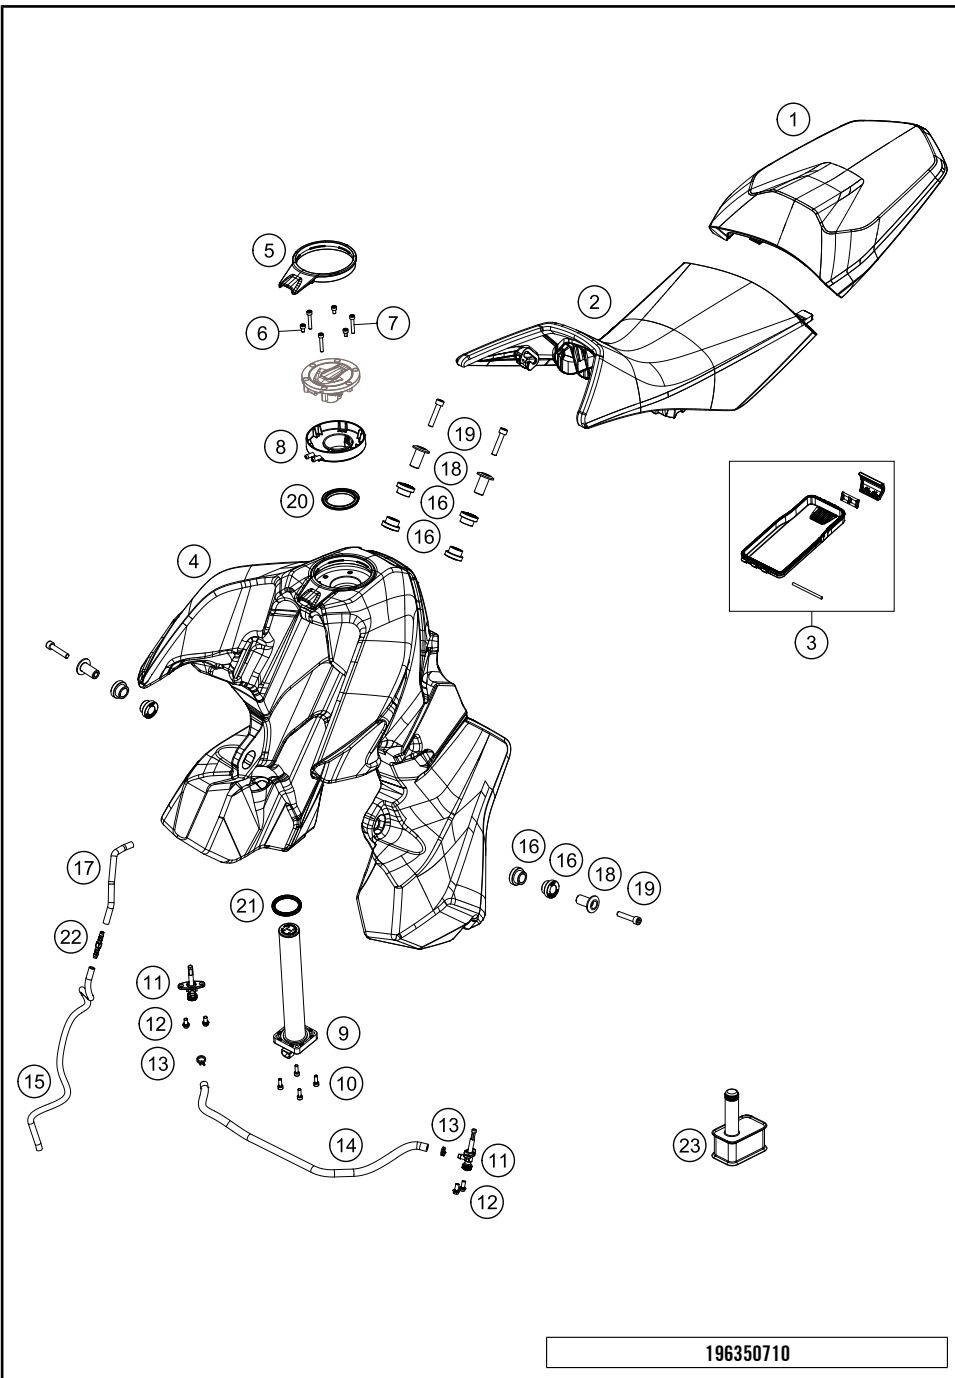

196350610

49507

* NEW PART

X ON DEMAND

POS	PARTNUMBER	PARTNAME	PIECE
1	63507047000	Passenger seat 800 Adv. S	1
2	63507040000	Driver seat 800 Adv. S	1
3	63507047044	Tech-Box Kit	1
4	63507113000C1A	Fuel tank	1
5	63507058000	Fuel tank fairing	1
6	0912050083	SHCS DIN 912 M5x8	3
7	0912050303	AH SCREW DIN0912-M 5X30	3
8	63507008050	Fuel filler cap	1
9	63507080100	Fuel level sensor	1
10	0912050163	AH SCREW DIN0912-M 5X16	4
11	58507003200	FUEL COCK CPL.	2
12	0025060126	HH collar screw M6x12 TX30	4
13	58031005000	CLAMP YDNAC 10128 12MM	2
14	63507016000	Interconnection hose	1
15	63515026000	hose tank overrun 140 mm	1
16	61007065000	collar bushing, front tank holder	8
17	63515027000	hose tank overrun 570 mm	1
18	61007060000	collar bushing, bearing, outside	4
19	0912080403	SHCS DIN 912 M8x40	4
20	21007008151	gasket tank insert	1
21	60307080090	GASKET FUEL LEVEL SENSOR	1
22	69015019010	HOSE CONNECTION STRAIGHT	1
23	00001000015	Motorex Fuel Stabilizer 125ml	1