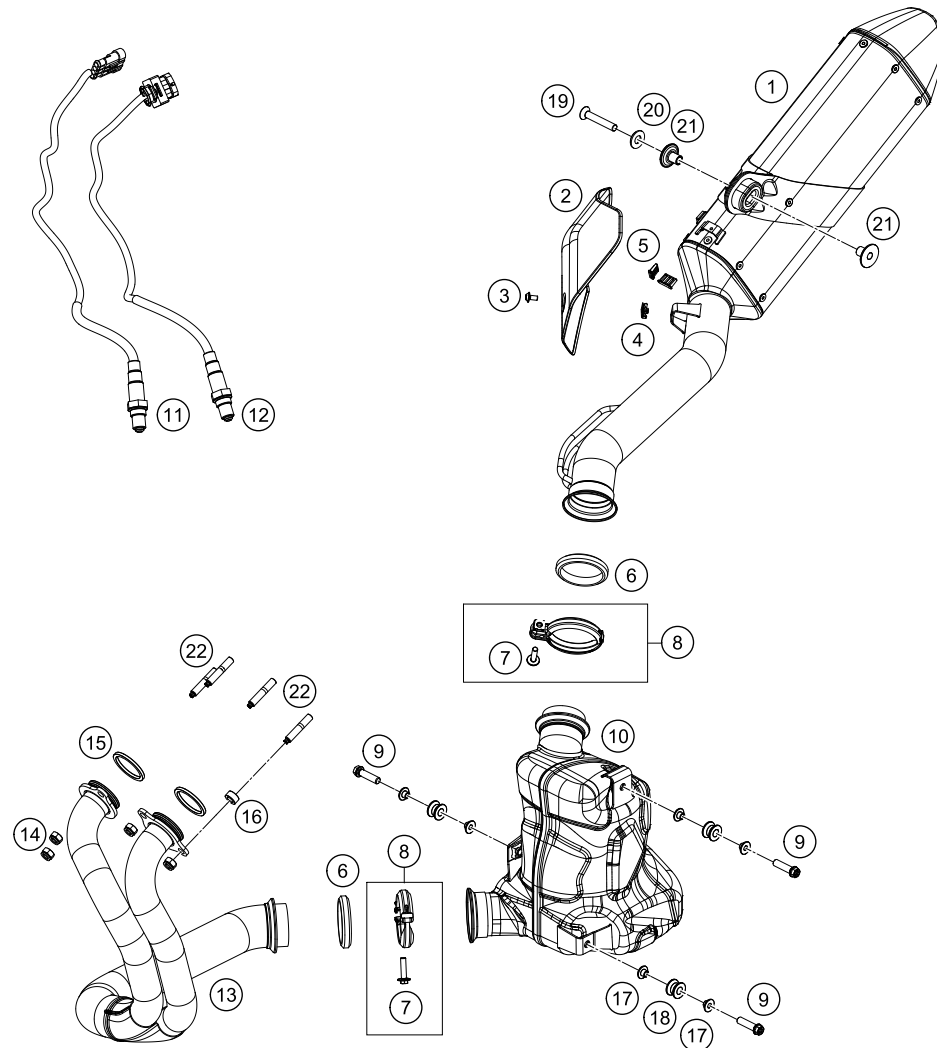

POS	PARTNUMBER	PARTNAME	PIECE
1	63505183000	Silencer	1
2	63505111000C1	Heat protection black cmpl.	1
3	78105181010	Torx screw M5x10 black	1
4	54603048600	RANGE CHANGE METAL NUT M5 INOX	1
5	27005011011	DAMPING ELEMENT SILICON	2
6	69005005005	MANIFOLD GASKET	2
7	0024060256	HH COLLAR SCREW M6X25 TX30	2
8	69005050000	CLAMP CPL.	2
9	0025080306S	HH COLLAR SCREW M8X30 TX40	3
10	64105050000	Pre-muffler	1
11	63541090000	O2 Sensor LSF 4	1
12	63541190000	O2 Sensor LSF 4	1
13	64105007100	Header	1
14	51010086100	self-locking nut M8 Cu	4
15	64105005000	Exhaust gasket	2
16	61005009000	SPACER BUSH. 8,5X15X7,5 05	2
17	58405050065	collar bushing 8.5x12x23.5x10	6
18	54305068100	damp. component silicone grey	3
19	0019080506	COUN.-SUNK SCREW M8X50 ISA10.9	1
20	60405069000	conical seat Alu	1
21	61305069000	BUSHING 8,5X11X29	2
22	63505015000	stud screw 835 M8x25 - 10.9	4

196350510

53339

* NEW PART

X ON DEMAND