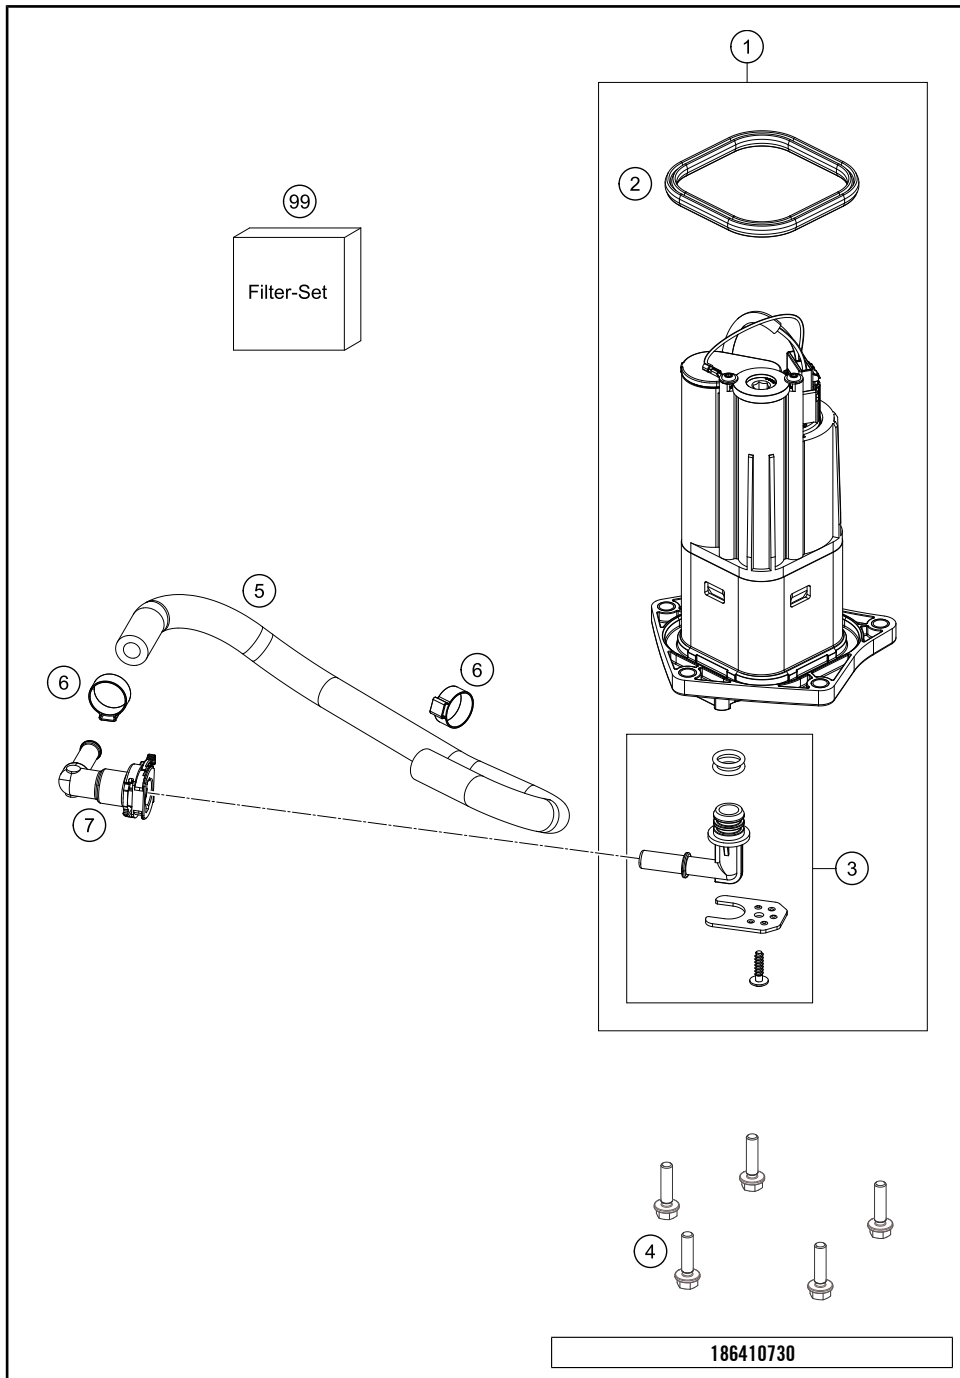

FUEL PUMP

790 Adventure, white 2020 EU 2020

POS	PARTNUMBER	PARTNAME	PIECE
1	63507088000	fuel pump	1
2	64107189000	Sealing	1
3	75007092000	HYDRAULIC CONNECTOR CPL.	1
4	0025060166	HH collar screw M6x16 TX30	5
5	63507017000	Fuel hose	1
6	00050157706	VARIABLE ONE-EAR CLAMP 15,7MM	2
7	76007028000	ELBOW CONNECTOR	1
99	63507090000	filter kit	x

51895

* NEW PART

X ON DEMAND