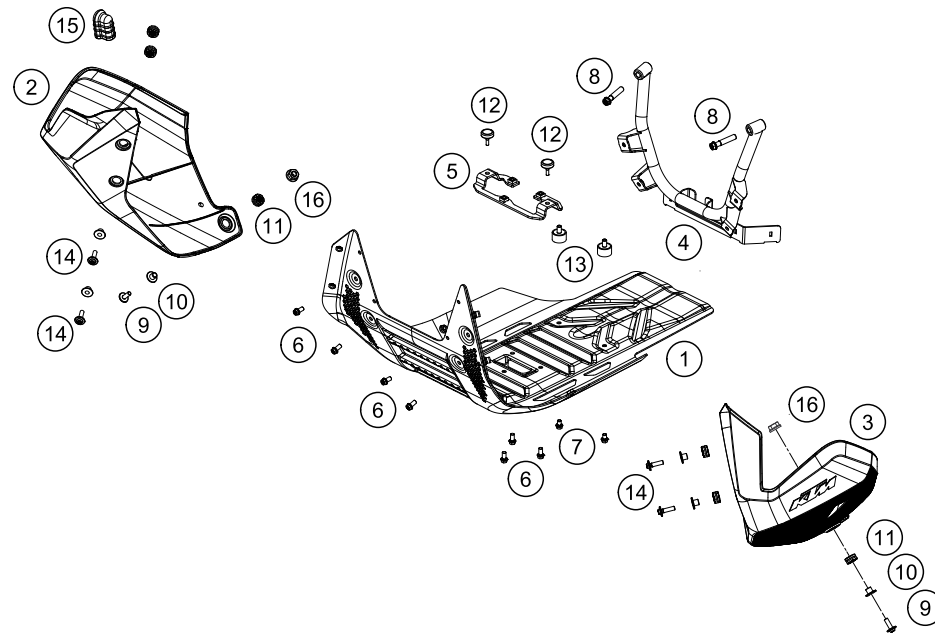

53267

* NEW PART

X ON DEMAND

POS	PARTNUMBER	PARTNAME	PIECE
40	0025060256	HH collar screw M6x25 TX30	2
41	54310086200	SELF LOCKING NUT M8 10.9	1
42	014579080301S	screw ISO 14579-M8x30-10.9-MK black	1
43	014579080506S	CYL. SCREW DIN14579 M8X50 SS	2
44	60003041010	FOOTREST RUBBER FRONT R/S 03	1
45	60003040010	FOOTREST RUBBER FRONT L/S 03	1
46	0025060166S	HH collar screw M6x16 TX30 SL	6
47	63503096000	Front sprocket cover	1
48	0035080356	AH-COLLAR SCREW M8X35 ISA45	2
49	0125080003	washer DIN 125 A -8.4	2
50	60307048000	RUBBER SEAT-CONTACT SURFACE	2
51	54803044000	PIN FOR FOOT PED 51.5X9.8 MM	2
52	78003041050	FOOTREST R/S 08	1
53	78003040050	FOOTREST L/S 08	1
54	54603041000	FOOTREST SPRING L/S & R/S	2
55	0125100003	washer DIN 125 A 10.5	2
56	0094032253	PIN DIN0094-3,2X25 STEEL	2
57	54603048100	clip nut M6	6
58	54603048600	RANGE CHANGE METAL NUT M5 INOX	2
59	54603048000	RANGE CHANGE METAL NUT M8	2
60	69008021160	special screw M5x12	3
62	0035100656S	ISA screw, M10x65 ISA45	1

206350310

53267

* NEW PART X ON DEMAND

POS	PARTNUMBER	PARTNAME	PIECE
1	63503090000	Skid plate bottom part compl.	1
2	63503098010	Front spoiler right	1
3	63503097010	Front spoiler left	1
4	6350309005033	Front skid plate linkage	1
5	63503090016	Lower Alu Skidplate Support	1
6	0025060106	HH collar screw M6x10 TX30	7
7	0025060086	HH collar screw M6x8 TX30	2
8	0025080406	HH COLLAR SCREW M8X40 TX40	2
9	69014017000	SPECIAL SCREW M6X18 ISA30 08	2
10	61342041000	COLLAR BUSH 6,5X9X18X8,5	6
11	62142041000	DAMP. COMPONENT ABS MODUL	6
12	60006001021	DISTANCE RUBBER AIRBOX 03	2
13	63503190017	Silent block 20x12 M6x10/M6x8	2
14	69014117000	Collar screw M6x22-8.8 ISA30	4
15	60307020000	TANK RUBBER	2
16	56509064100	SELF LOCKING NUT M6 10.9	2