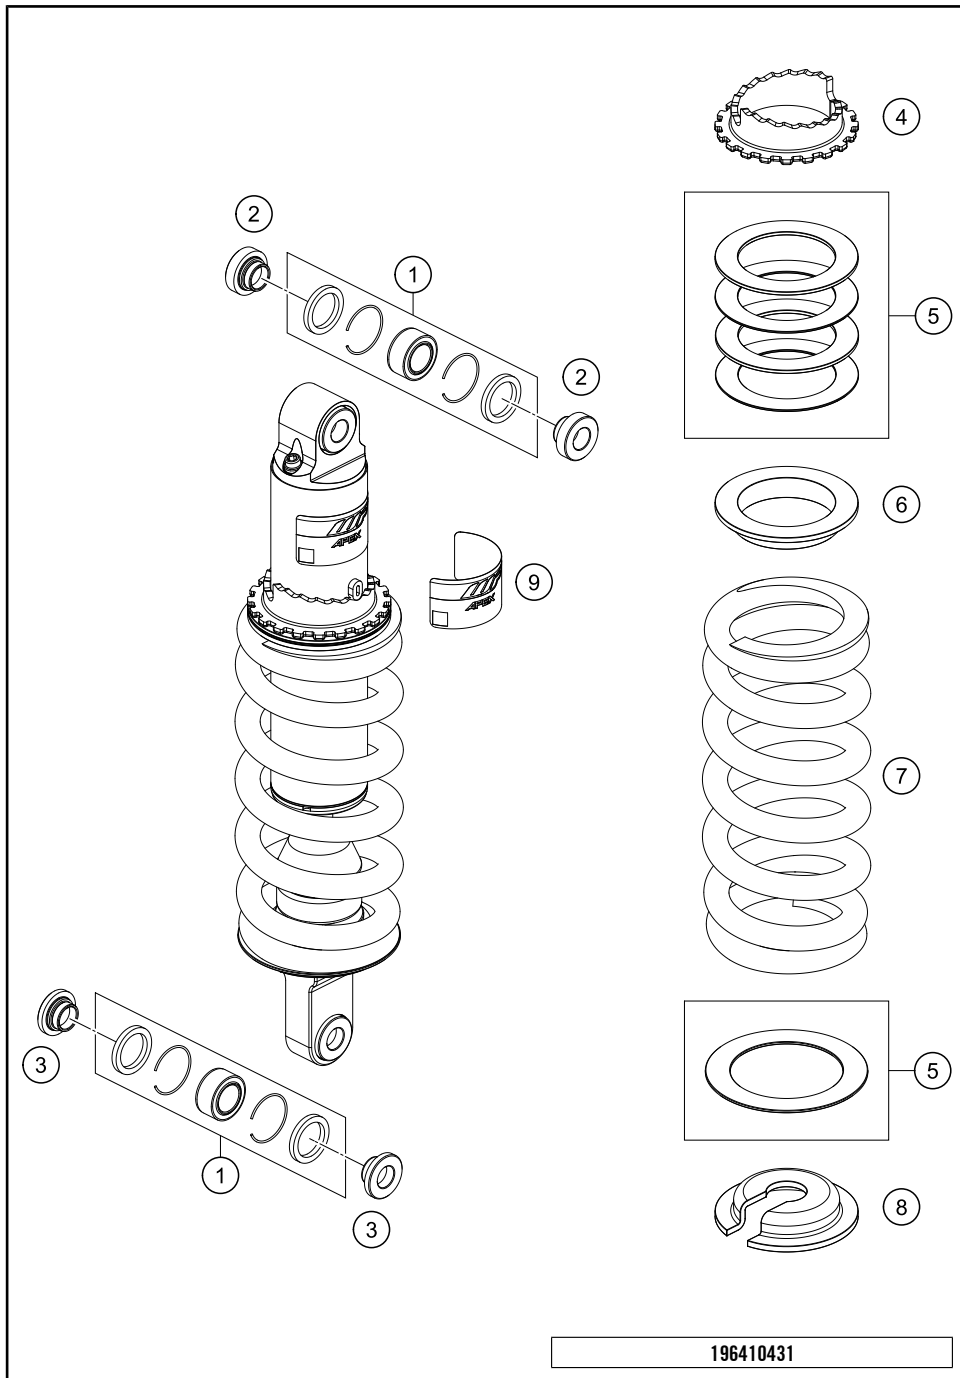

POS	PARTNUMBER	PARTNAME	PIECE
1	R12012	Ball joint bearing kit top 12mm	x
2	46180064	Bearing bush 12x15/18/24,5x13,5	2
3	46180007	Distance bush 12x15/18/24,5x10,5	2
4	46148166	PA adjuster	1
5	RP80004	Washer kit shock absorber	x
6	46148041	Spring retainer 50,5x56,5x3	1
7	46148200	Mainspring (57/59) 11,72-200 damper	1
8	46148098	Spring retainer 21x54,8x-8	1
9	52000213	Sticker APEX 90x29	1

51265

* NEW PART   X ON DEMAND