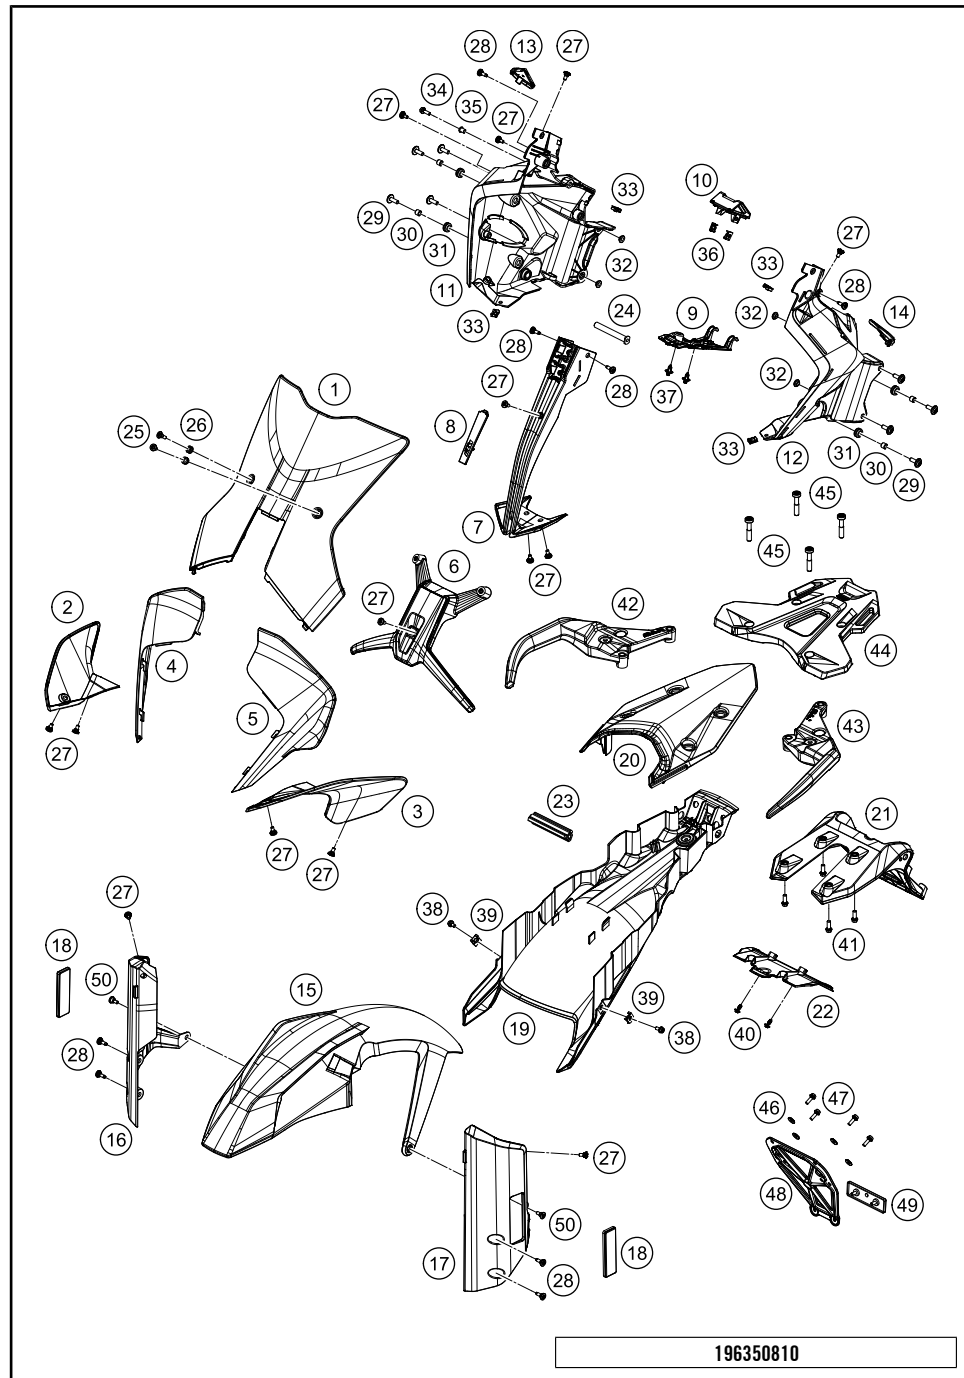

51895

* NEW PART

X ON DEMAND

POS	PARTNUMBER	PARTNAME	PIECE
1	63508008000	windshield EU	1
2	63508004000	mask spoiler right	1
3	63508003000	mask spoiler left	1
4	63508001020	headlight mask right	1
5	63508001010	headlight mask left	1
6	63508008050	windshield support	1
7	6351401200056	Headlight mask center part	1
8	63514012010	Cover headlight mask	1
9	63514010020	Cable cover mask support	1
10	63514011020	Cover mask support	1
11	63514011000	maskcarrier right	1
12	63514010000	maskcarrier left	1
13	63514010080	Plug cap left	1
14	63514011080	Plug cap right	1
15	63508010000C1	Front fender	1
16	63508026000C1A	Fender bracket, right	1
17	63508025000C1A	Fender bracket, left	1
18	60012080100	SIDE REFLECTOR YELLOW "CEV"	2
19	63508019000	Lower rear panel	1
20	63508013000C1	Tail section	1
21	63508015000	License plate holder support, upper part	1
22	63508016000	License plate holder support, lower bott	1
23	63503002030	Brace subframe	1
24	63514010040	wheel spindle mask support	1
25	60708008071	Special screw M5x14	2
26	60708008070	rubber bush windshield fixation	2
27	69008021160	special screw M5x12	14
28	69008021060	special screw M5x17	8
29	69014017000	SPECIAL SCREW M6X18 ISA30 08	8
30	69014014000	BUSHING 6,1X9,2X7,5 08	4
31	60006001022	rubber grommet 9x11x16x8.5 mm	4
32	69004060150	bushing chain protection	2
33	54603048600	RANGE CHANGE METAL NUT M5 INOX	4
34	0025050166	HH collar screw M5x16 TX30	1
35	63514011010	wheel spindle mask support	1
36	69008021080	clip nut M5	2
37	76503075000	SPREAD RIVET CPL. 6,2MM	2
38	0025050106	HH collar screw M5x10 TX30	2