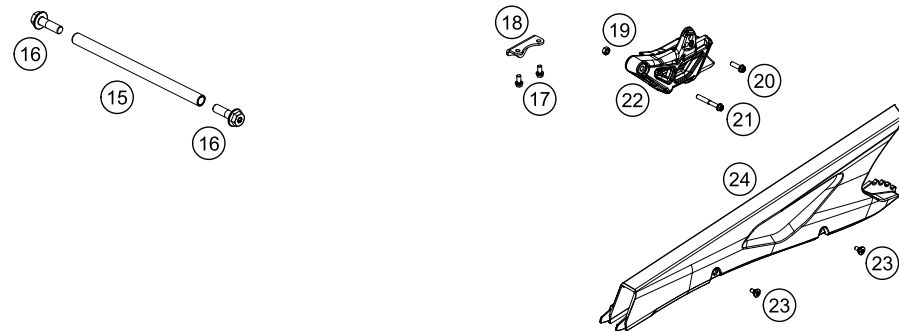

196350490

49548

* NEW PART

X ON DEMAND