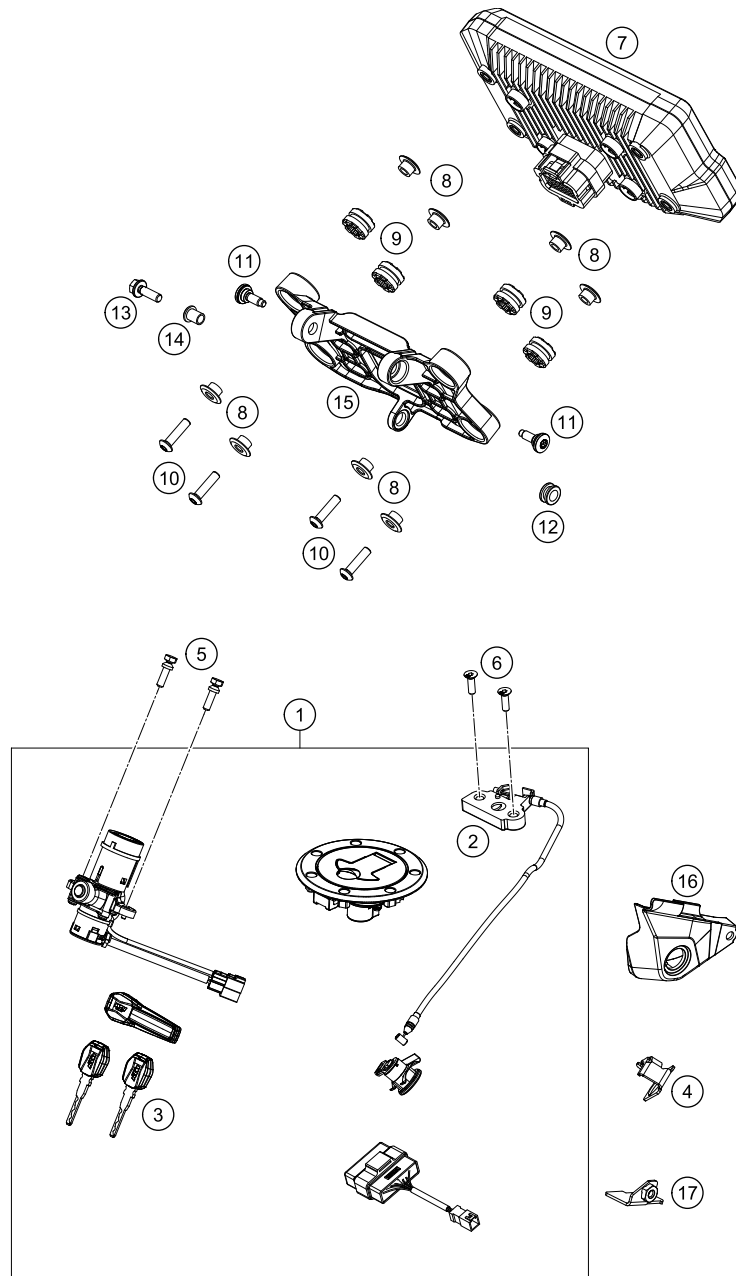

196351390

51635

* NEW PART

X ON DEMAND

POS	PARTNUMBER	PARTNAME	PIECE
1	63514001200	Headlight	1
2	69014017000S	special screw M6x22-8.8 ISA30 MK	4
3	69014014000	BUSHING 6,1X9,2X7,5 08	4
4	60006001022	rubber grommet 9x11x16x8.5 mm	7
5	60314025000	turn signal front left/rear right	2
6	60314026000	turn signal front right/rear left	2
7	0433100003	WASHER 18x10,5x1,6	4
8	0797100003	LOCK WASHER DIN6797-J10,5 ZI	4
9	58414030000	HH COLLAR NUT M10X1,25 WS=13	4
10	0081040121	EJOT Delta PT K40x12	2
11	0081645121	EJOT DELTA PT SCREW 45X12-Z	3
12	63514040000	Tail light	1
13	63514011090	Right flasher adapter	1
14	63514010090	Left flasher adapter	1

196351410

53337

* NEW PART

X ON DEMAND

POS	PARTNUMBER	PARTNAME	PIECE
1	63511066044	Lockset cpl.	1
2	63507050000	Seat lever assy	1
3	64111067010	Blank Key KTM	x
4	64107051000	Cable Bracket Lock	1
5	76011064000	TAMPERPROOF SCREW M6 IGN.LOCK	2
6	0991060203	FLAT H.SCREW DIN7991-M6X20	2
7	63514069100	Dashboard	1
8	60714069050	Bushing	8
9	61314069051	DAMP. COMPONENT SPEEDOMETER	4
10	0738050202	Lens head screw ISO 7380-M5X20A2	4
11	69008021060	special screw M5x17	2
12	60708008070	rubber bush windshield fixation	1
13	0025050166	HH collar screw M5x16 TX30	1
14	63514011010	wheel spindle mask support	1
15	63514062000	Instrument support	1
16	63507050050	Lock cover	1
17	6351401006033	retaining bracket immobilizer cpl.	1