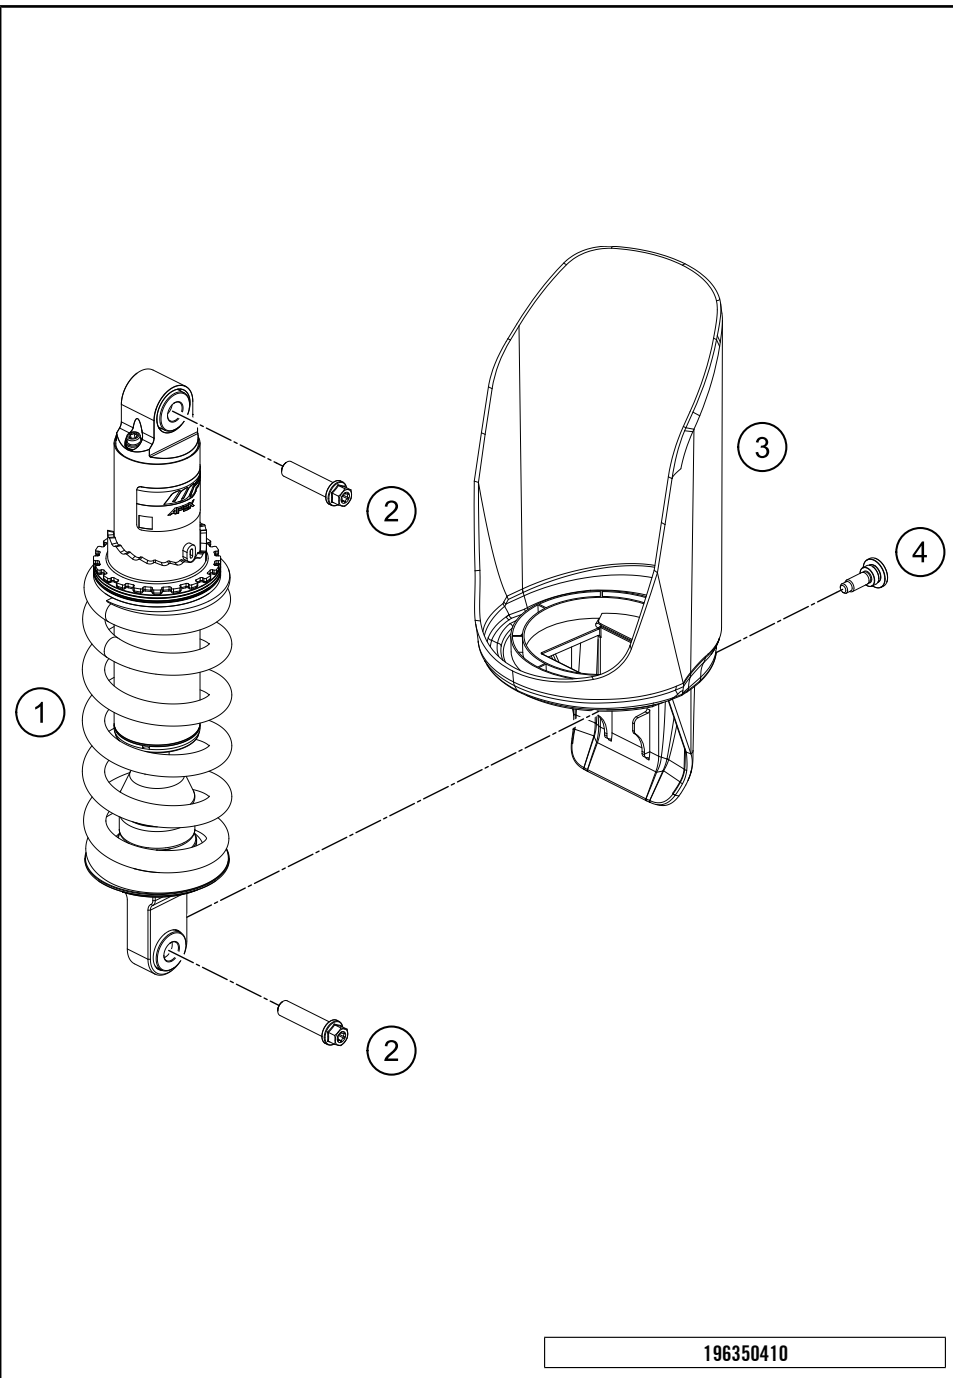

SHOCK ABSORBER

790 Adventure, white 2020 EU 2020

POS	PARTNUMBER	PARTNAME	PIECE
1	01584S2901	Shock KTM 790 Adventure S 19	1
2	0025120506S	HH COLLAR SCREW M12X50 TX45	2
3	63508075000	Splash protection shock absorber	1
4	69008021160	special screw M5x12	1

196350410

51901

* NEW PART

X ON DEMAND