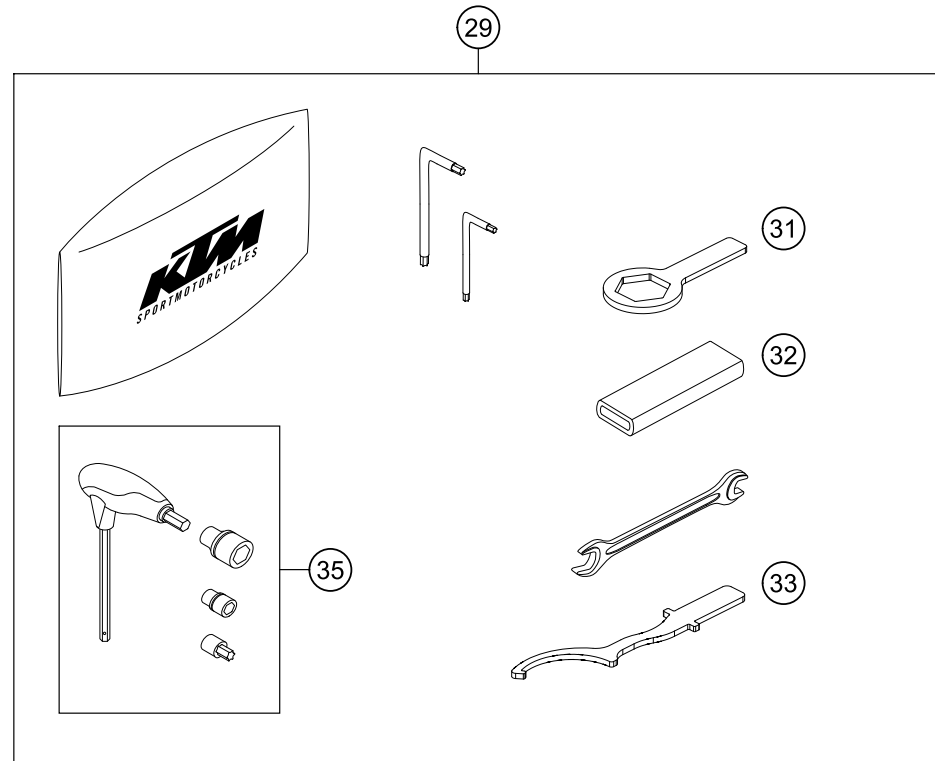

OHNE ABBILDUNG
WITHOUT ILLUSTRATION

0

TECHNISCHE DOKUMENTATION
TECHNICAL DOCUMENTATION
DOCUMENTACION TECNICA
DOCUMENTATION TECHNIQUE
NOTE TECNICHE

1

196352000

POS	PARTNUMBER	PARTNAME	PIECE
0	00063004105	950 ADV. CARTON F WIND PROT.	1
0	60408061050	RUBBER 14X6.5X2.3MM	2
1	3214098EN	Owner's manual 790 Adventure, orange/whi	1
29	63529099000	On-board tool kit	1
31	60012060032	RING WRENCH 32MM	1
32	60012060000	GRIP FOR RING WRENCH	1
33	76029062000	HOOK WRENCH F. SHOCK ABSORBER	1
35	50329070000	T-WRENCH WS=6/8/10 '97	1

53343

* NEW PART

X ON DEMAND