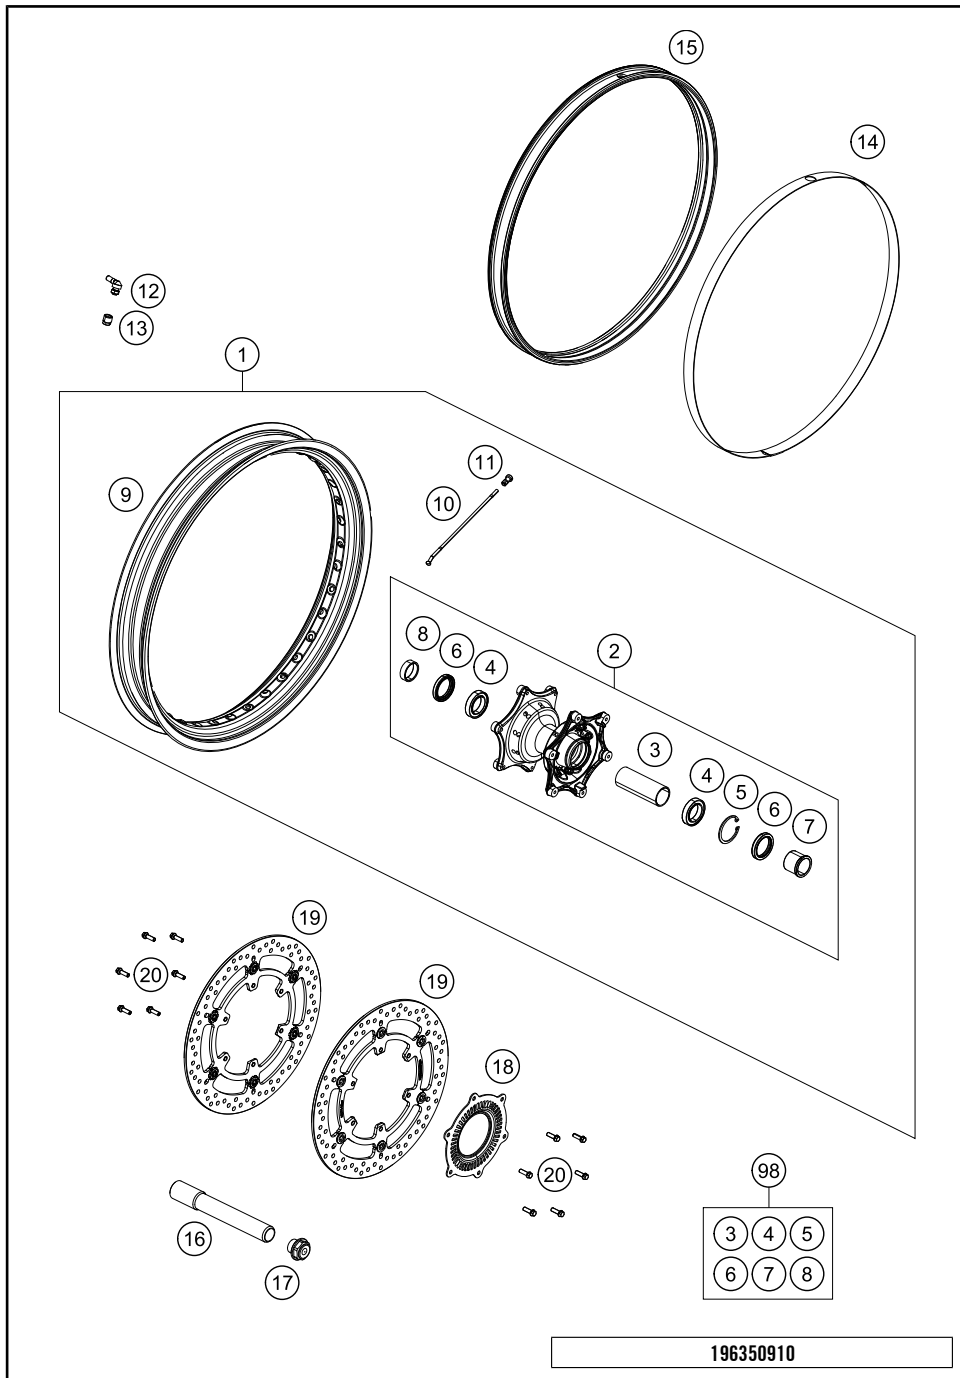

FRONT WHEEL

790 Adventure, white 2020 EU 2020

POS	PARTNUMBER	PARTNAME	PIECE
1	6030900124433A	Front wheel cpl. 2,5X21"	1
2	6030901014433	FRONT HUB CPL.	1
3	60309011000	BUSHING SPACER TUBE FRONT	1
4	0625069068	GR.BALL BEAR.6906 DDU2CG23S6NM	2
5	0472047175	CIRCLIP DIN0472-47X1,75	1
6	0760354771	SHAFT SEAL RING 35X47X7 TC	2
7	60309012100	SPACER BUSH. FRONT WHEEL L/S	1
8	60009013000	SPACER BUSH. FR. WHEEL R/S 03	1
9	6030917010033A	Rim 2.5x21"TL.bl.w.sticker	1
10	60309071000	SPOKE 5/4.37/M5	36
11	60310072100	SPOKE NIPPLE QUADRAX M5	36
12	60309176000	VALVE	1
13	60312033050	NUT AIR PRESSURE SENSOR	1
14	60309073100	RIM BAND 21"	1
15	60309177000	GASKET RUBBER 2.5"X21"	1
16	60309081100	Wheel spindle, front	1
17	6900103600001	STEERING HEAD SCREW 09	1
18	60342020000	SENSOR GEAR ABS	1
19	63509060000	BRAKE DISC FRONT D=320	2
20	59009062019	SPECIAL SCREW M6X19 WS=8 10.9	12
98	60609015000	FRONT WHEEL REP. KIT ADV. 1050	x

196350910

53269

* NEW PART X ON DEMAND