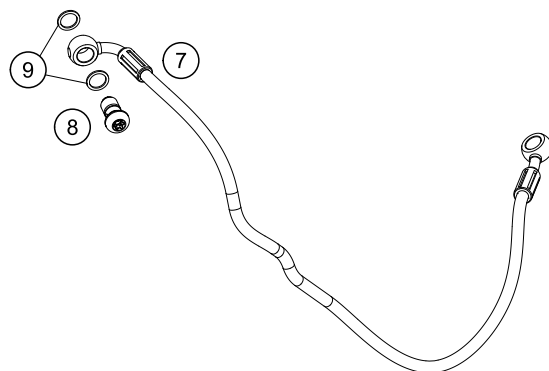

196351110

51907

* NEW PART

X ON DEMAND

POS	PARTNUMBER	PARTNAME	PIECE
1	63508025010	Electrical system front support	1
2	54603048100	clip nut M6	2
3	83008000012	special screw M6x12x3	3
4	93008082010	Range change metal nut M6	2
5	63507040070	Seat bushing	2
6	014581060201	Count.snk screw M6x20 TX30	2
7	63511053050	rubber battery holder	1
8	63511097000	Ground wire	1
9	63511059000	Starter cable	1
10	63511059050	battery cable	1
11	0025060166	HH collar screw M6x16 TX30	2
12	64111053000	battery HTZ12A-BS(DA)	1
13	62111059060	COVER POSITIVE POLE	1
14	63508055010	Foam rubber 33x132	1
15	63508055000	Clamping bracket	1
16	64111096000	mass cable starter-frame	1

196351310

51632

* NEW PART

X ON DEMAND

POS	PARTNUMBER	PARTNAME	PIECE
1	64113069000	Reservoir assembly	1
2	69013099050	SCREW F. EXPANSION TANK	1
3	64113026000	Brake line holder	1
4	64142046000	Bracket ABS line dia7.5	1
5	58007017000	YDNAC CLAMP 10101 (10,4MM)	2
6	69013069001	HOSE FOR RESERVOIR 6X1,5	1
8	6411306000030	Foot master cylinder cpl. black	1
9	64113061000	Piston assembly	1
10	0025060256	HH collar screw M6x25 TX30	2
11	63513050033C1	Foot brake lever cpl. without push rod	1
12	63513051000	Footbrake lever step plate	1
13	014581050163	C/sk screw, ISO 14581-M5x16-08.8 ISA 25	2
14	0025060206	HH collar screw M6x20 TX30	1
15	0934060003	hex nut DIN 934 M6	2
16	0625006087	GROOVED BALL BEAR. 608 2RS C3	2
17	54603069000	SWIVEL HEAD M6 FOOT BRAKE LEV.	1
19	54603068000	PRESSURE ROD ALU 250 '90	1
20	0738060205S	Oval head screw ISR M6x20-A2-70-MK	1
21	54603062200	Return spring for brake lever	1
22	54310086200	SELF LOCKING NUT M8 10.9	1
23	014579080301S	screw ISO 14579-M8x30-10.9-MK black	1
24	62113020100	banjo bolt M10x1x19.5	1
25	0603100141	sealing ring DIN 7603 10x14x1	2
26	63542002000	Brake line MC-ABS	1
27	63503039051	Rear master cylinder guard	1