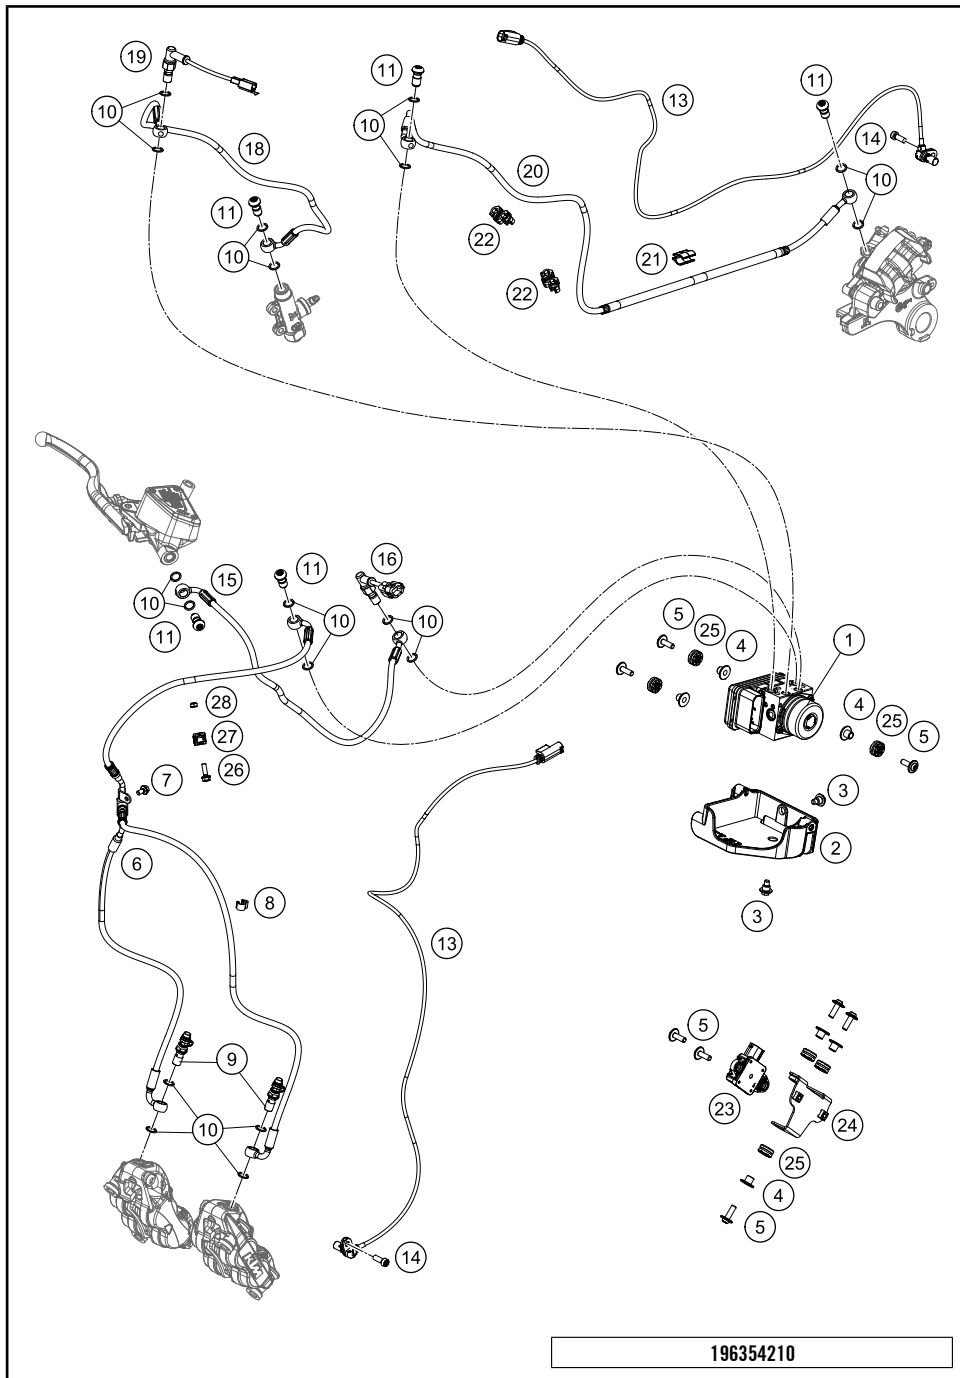

POS	PARTNUMBER	PARTNAME	PIECE
1	63542031044	ABS-modul	1
2	63542040000	holder ABS module	1
3	59001092050	SPECIAL SCREW M6X12,5 WS=8	2
4	61342041000	COLLAR BUSH 6,5X9X18X8,5	6
5	69014017000	SPECIAL SCREW M6X18 ISA30 08	8
6	63542003000	Brake line ABS-Caliper	1
7	0025050106	HH collar screw M5x10 TX30	1
8	60111094100	BAR SPACER 4/7 BLACK	8
9	62513020000	BLEEDER SCREW CPL. 05	2
10	0603100141	sealing ring DIN 7603 10x14x1	18
11	62113020100	banjo bolt M10x1x19.5	5
13	76042125000	ABS-SENSOR	2
14	014580060166	SHCS ISO 14580 M6x16	2
15	63542001000	Brake line MC-ABS	1
16	64111051000	Brake light sensor	1
18	63542002000	Brake line MC-ABS	1
19	62111051000	BRAKE LIGHT SWITCH REAR	1
20	63542004000	Brake links ABS-Caliper	1
21	54813026100	CABLE SUPPORT 10/4MM 2014	1
22	64142046000	Bracket ABS line dia7.5	2
23	61542090000	Angle sensor	1
24	6354219003033	Retaining bracket, angle sensor compl.	1
25	62142041000	DAMP. COMPONENT ABS MODUL	6
26	0025050166	HH collar screw M5x16 TX30	1
27	60113146000	SUPPORT FOR BRAKE HOSE M5	1
28	0985050003	SELF LOCKING NUT DIN0985-M 5	1

196354210

51650

* NEW PART X ON DEMAND