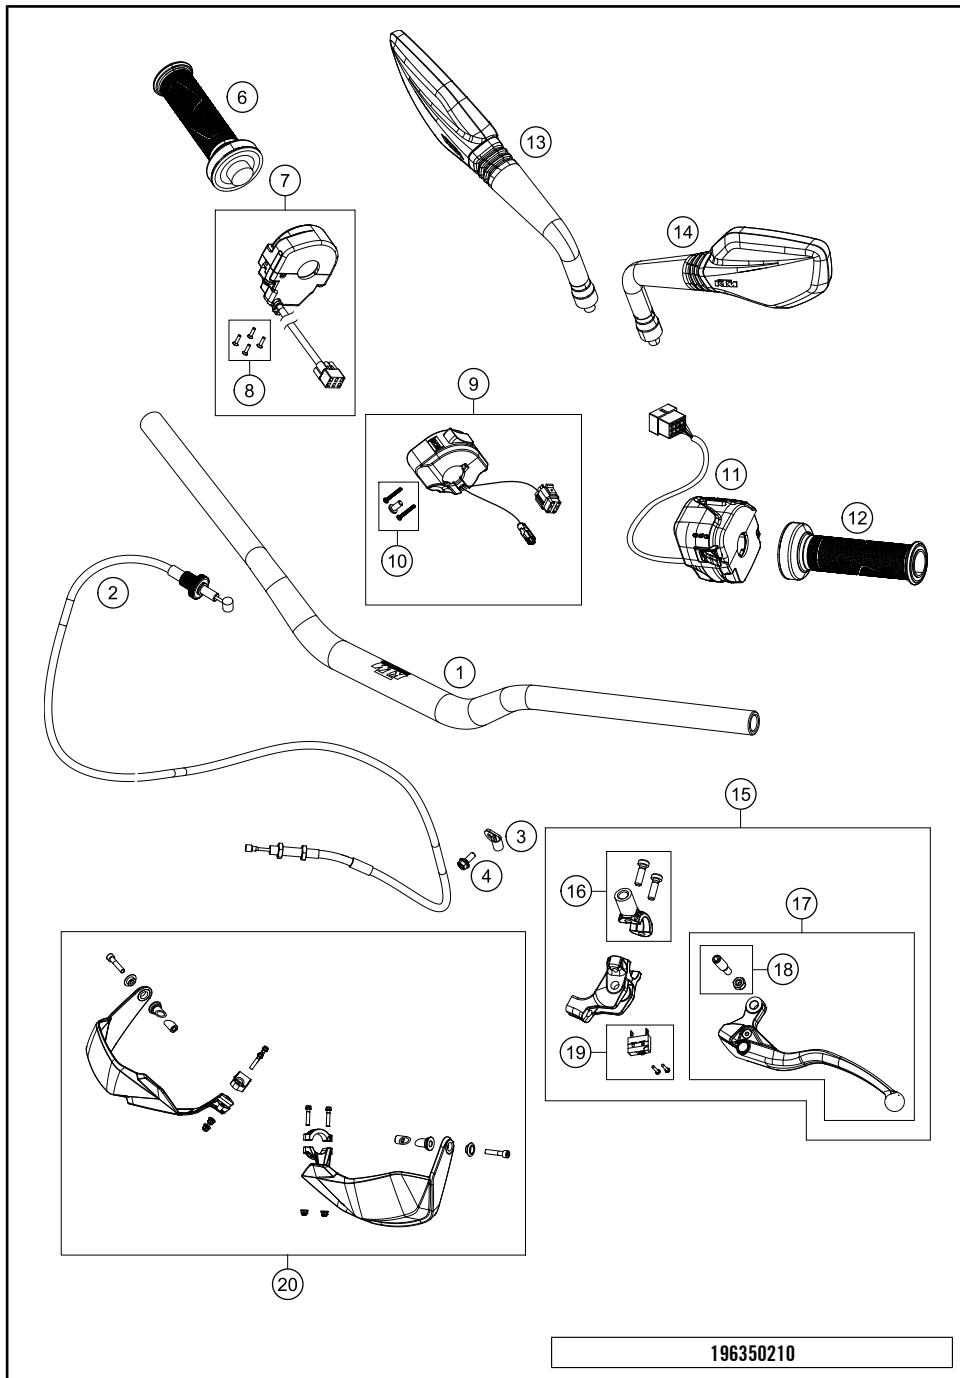

196410131

51264

* NEW PART

X ON DEMAND

HANDLEBAR, CONTROLS

790 Adventure, white 2020 EU 2020

POS	PARTNUMBER	PARTNAME	PIECE
1	6070200100033	Handlebar	1
2	64102090000	Clutch cable	1
3	64132070000	PVC clamp 6.4 MM Heyman	1
4	0025050126	HH collar screw M5x12 TX30	2
6	60702012000	Grip tube (no heating)	1
7	60711012000	Ride-by-wire without throttle tube	1
8	76011073110	SCREW SET START-STOP SWITCH	1
9	76011074000	emergency OFF switch	1
10	61411174010	Screw set start-stop switch	1
11	76011170100	Handlebar switch left	1
12	60702039100	Grip LHS w/o heater	1
13	90112041000	MIRROR R/S	1
14	90112040000	MIRROR L/S	1
15	63502031000	Clutch lever compl.	1
16	6350204400030	Clamp cpl. incl. 2 screws	1
17	63502040000	Clutch lever	1
18	64102038000	Kit lever pin	1
19	63511049000	Switch	1
20	6030217910030	HANDGUARD CLOSED BLACK HIGH	1

53267

* NEW PART

X ON DEMAND

POS	PARTNUMBER	PARTNAME	PIECE
40	0025060256	HH collar screw M6x25 TX30	2
41	54310086200	SELF LOCKING NUT M8 10.9	1
42	014579080301S	screw ISO 14579-M8x30-10.9-MK black	1
43	014579080506S	CYL. SCREW DIN14579 M8X50 SS	2
44	60003041010	FOOTREST RUBBER FRONT R/S 03	1
45	60003040010	FOOTREST RUBBER FRONT L/S 03	1
46	0025060166S	HH collar screw M6x16 TX30 SL	6
47	63503096000	Front sprocket cover	1
48	0035080356	AH-COLLAR SCREW M8X35 ISA45	2
49	0125080003	washer DIN 125 A -8.4	2
50	60307048000	RUBBER SEAT-CONTACT SURFACE	2
51	54803044000	PIN FOR FOOT PED 51.5X9.8 MM	2
52	78003041050	FOOTREST R/S 08	1
53	78003040050	FOOTREST L/S 08	1
54	54603041000	FOOTREST SPRING L/S & R/S	2
55	0125100003	washer DIN 125 A 10.5	2
56	0094032253	PIN DIN0094-3,2X25 STEEL	2
57	54603048100	clip nut M6	6
58	54603048600	RANGE CHANGE METAL NUT M5 INOX	2
59	54603048000	RANGE CHANGE METAL NUT M8	2
60	69008021160	special screw M5x12	3
62	0035100656S	ISA screw, M10x65 ISA45	1