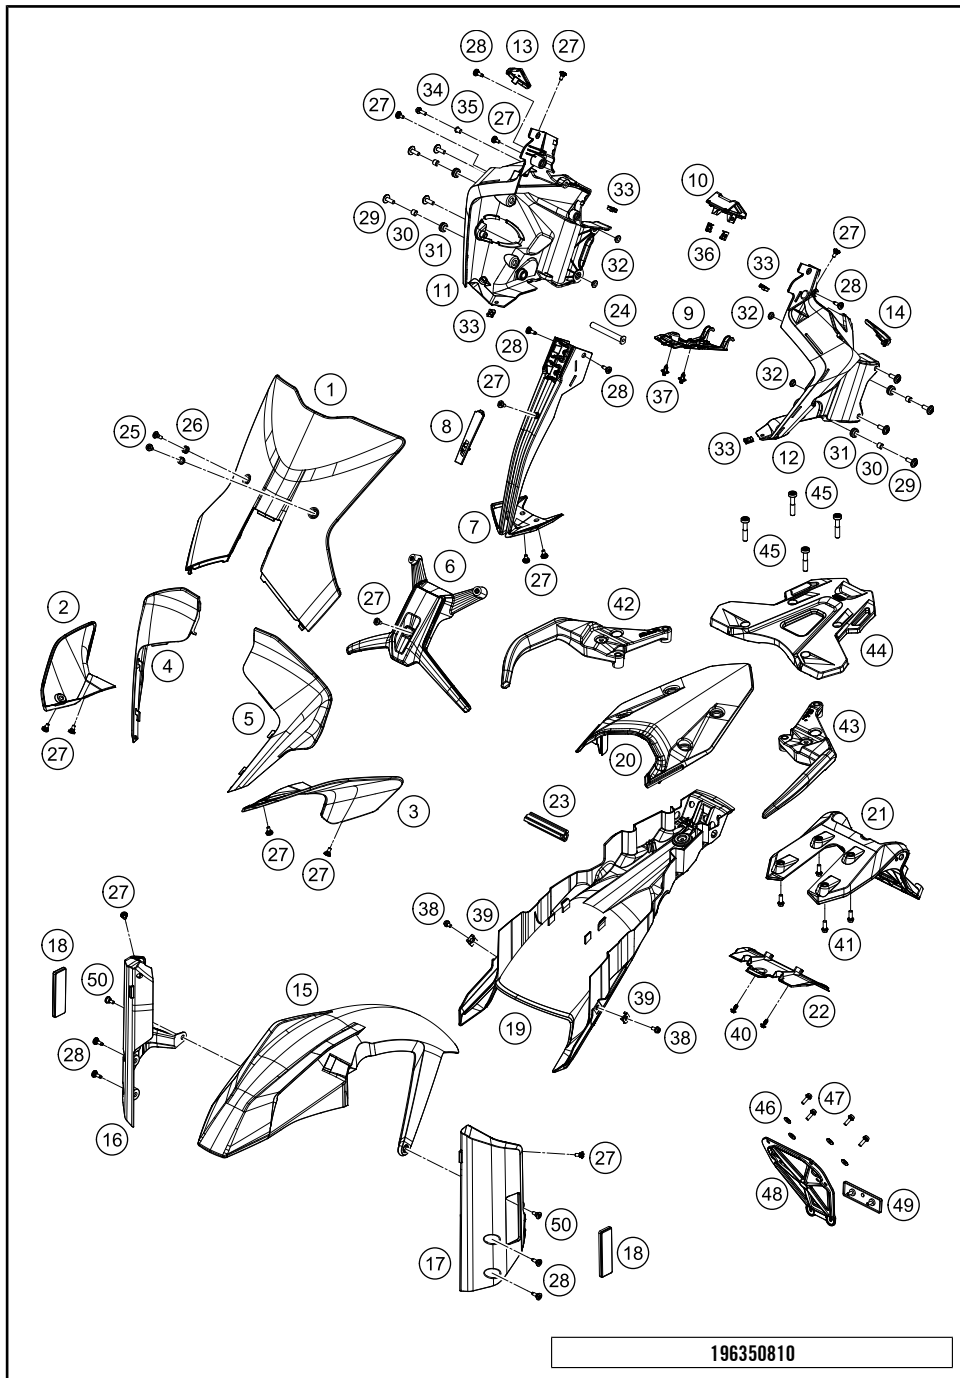

POS	PARTNUMBER	PARTNAME	PIECE
39	54603048200	RANGE CHANGE METAL NUT M5	2
40	0081050121	EJOT PT screw K50x12	2
41	0025060166	HH collar screw M6x16 TX30	4
42	63512009000	Passenger grip right	1
43	63512008000	Passenger grip left	1
44	6061201000030	BAGGAGE CARRIER BRIDGE	1
45	0035080406	AH-COLLAR SCREW M8X40 ISA45	1
46	75008023000	WASHER REAR-UT D=14MM	4
47	0025060166S	HH collar screw M6x16 TX30 SL	4
48	64112181000	Bracket for reflector	1
49	58412080400	Rear reflector red	1
50	60708025030	Special screw M5x17 TX30	1

51969 * NEW PART X ON DEMAND