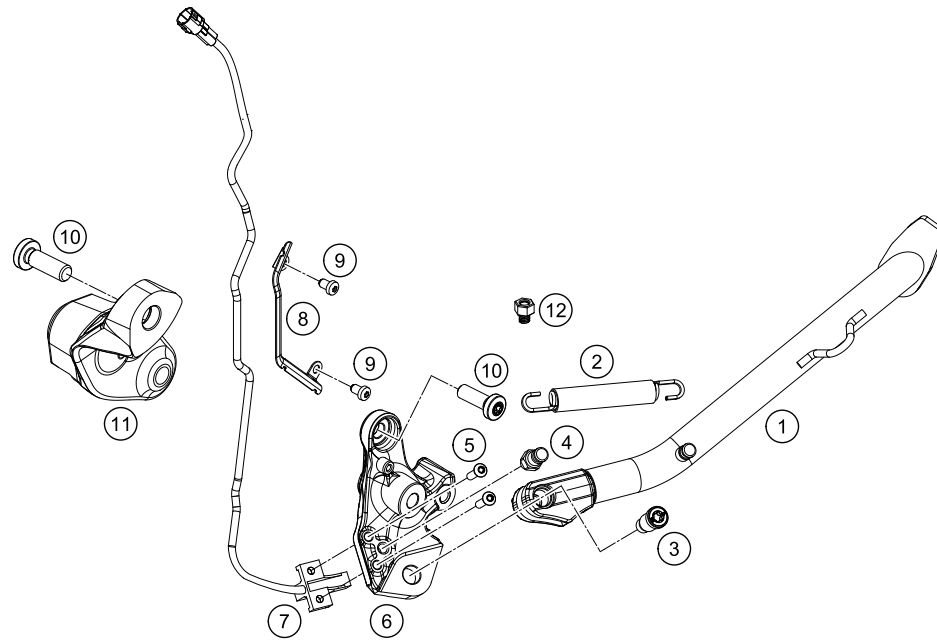

206350310

53267

* NEW PART X ON DEMAND

POS	PARTNUMBER	PARTNAME	PIECE
1	63503090000	Skid plate bottom part compl.	1
2	63503098010	Front spoiler right	1
3	63503097010	Front spoiler left	1
4	6350309005033	Front skid plate linkage	1
5	63503090016	Lower Alu Skidplate Support	1
6	0025060106	HH collar screw M6x10 TX30	7
7	0025060086	HH collar screw M6x8 TX30	2
8	0025080406	HH COLLAR SCREW M8X40 TX40	2
9	69014017000	SPECIAL SCREW M6X18 ISA30 08	2
10	61342041000	COLLAR BUSH 6,5X9X18X8,5	6
11	62142041000	DAMP. COMPONENT ABS MODUL	6
12	60006001021	DISTANCE RUBBER AIRBOX 03	2
13	63503190017	Silent block 20x12 M6x10/M6x8	2
14	69014117000	Collar screw M6x22-8.8 ISA30	4
15	60307020000	TANK RUBBER	2
16	56509064100	SELF LOCKING NUT M6 10.9	2

196350330

49281

* NEW PART

X ON DEMAND

POS	PARTNUMBER	PARTNAME	PIECE
1	63503023000C1	side stand ADV-S	1
2	61003024000	SPRING L=116 MM 05	1
3	62503027200	SCREW FOR SIDE STAND M10X31,2	1
4	63503028010	Special screw side stand spring	1
5	0738050202	Lens head screw ISO 7380-M5X20A2	2
6	6350302610033	side stand bracket	1
7	93511045000	SWITCH SIDE STAND	1
8	64103001099	Racket side-stand-cable	1
9	0018050103	INT. TORX OVAL HEAD M 5X10 8.8	2
10	0035100309S	SHCS M10x30 TX45	2
11	63503016040C1	Main stand console right	1
12	90103029000	MAGNET HOLDER	1