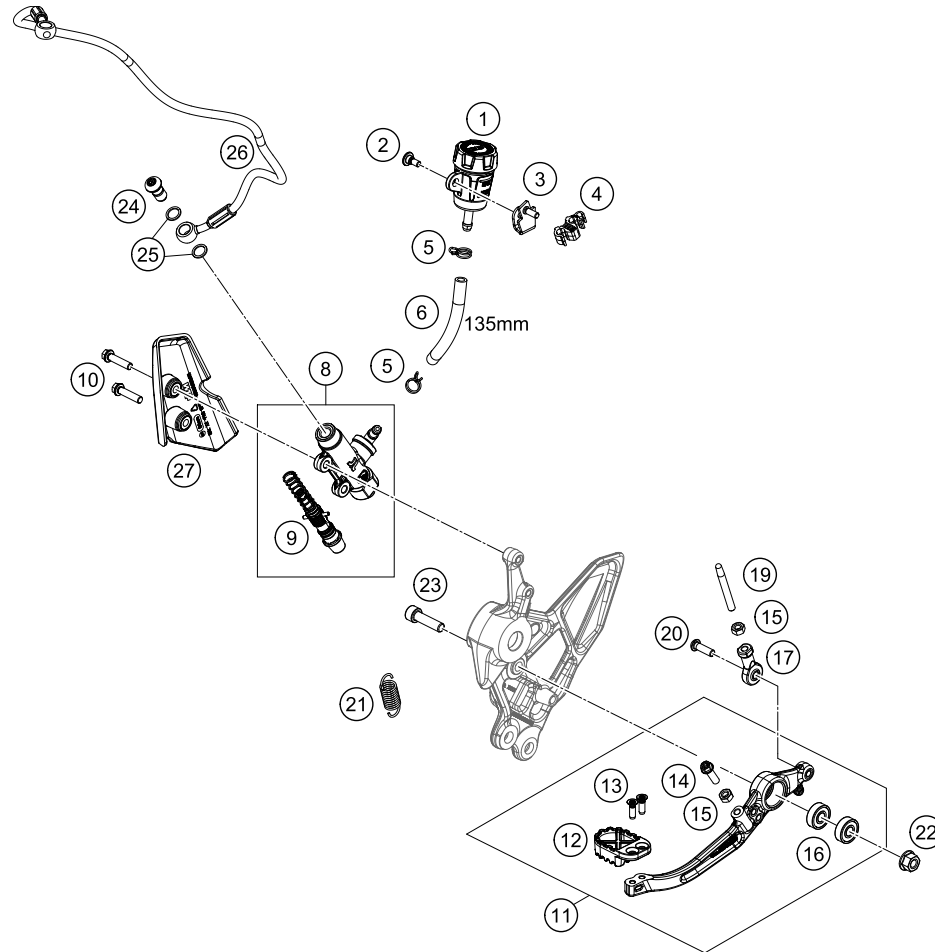

196351110

51907

* NEW PART

X ON DEMAND

POS	PARTNUMBER	PARTNAME	PIECE
1	63508025010	Electrical system front support	1
2	54603048100	clip nut M6	2
3	83008000012	special screw M6x12x3	3
4	93008082010	Range change metal nut M6	2
5	63507040070	Seat bushing	2
6	014581060201	Count.snk screw M6x20 TX30	2
7	63511053050	rubber battery holder	1
8	63511097000	Ground wire	1
9	63511059000	Starter cable	1
10	63511059050	battery cable	1
11	0025060166	HH collar screw M6x16 TX30	2
12	64111053000	battery HTZ12A-BS(DA)	1
13	62111059060	COVER POSITIVE POLE	1
14	63508055010	Foam rubber 33x132	1
15	63508055000	Clamping bracket	1
16	64111096000	mass cable starter-frame	1

196351310

51632

* NEW PART

X ON DEMAND

POS	PARTNUMBER	PARTNAME	PIECE
1	64113069000	Reservoir assembly	1
2	69013099050	SCREW F. EXPANSION TANK	1
3	64113026000	Brake line holder	1
4	64142046000	Bracket ABS line dia7.5	1
5	58007017000	YDNAC CLAMP 10101 (10,4MM)	2
6	69013069001	HOSE FOR RESERVOIR 6X1,5	1
8	6411306000030	Foot master cylinder cpl. black	1
9	64113061000	Piston assembly	1
10	0025060256	HH collar screw M6x25 TX30	2
11	63513050033C1	Foot brake lever cpl. without push rod	1
12	63513051000	Footbrake lever step plate	1
13	014581050163	C/sk screw, ISO 14581-M5x16-08.8 ISA 25	2
14	0025060206	HH collar screw M6x20 TX30	1
15	0934060003	hex nut DIN 934 M6	2
16	0625006087	GROOVED BALL BEAR. 608 2RS C3	2
17	54603069000	SWIVEL HEAD M6 FOOT BRAKE LEV.	1
19	54603068000	PRESSURE ROD ALU 250 '90	1
20	0738060205S	Oval head screw ISR M6x20-A2-70-MK	1
21	54603062200	Return spring for brake lever	1
22	54310086200	SELF LOCKING NUT M8 10.9	1
23	014579080301S	screw ISO 14579-M8x30-10.9-MK black	1
24	62113020100	banjo bolt M10x1x19.5	1
25	0603100141	sealing ring DIN 7603 10x14x1	2
26	63542002000	Brake line MC-ABS	1
27	63503039051	Rear master cylinder guard	1