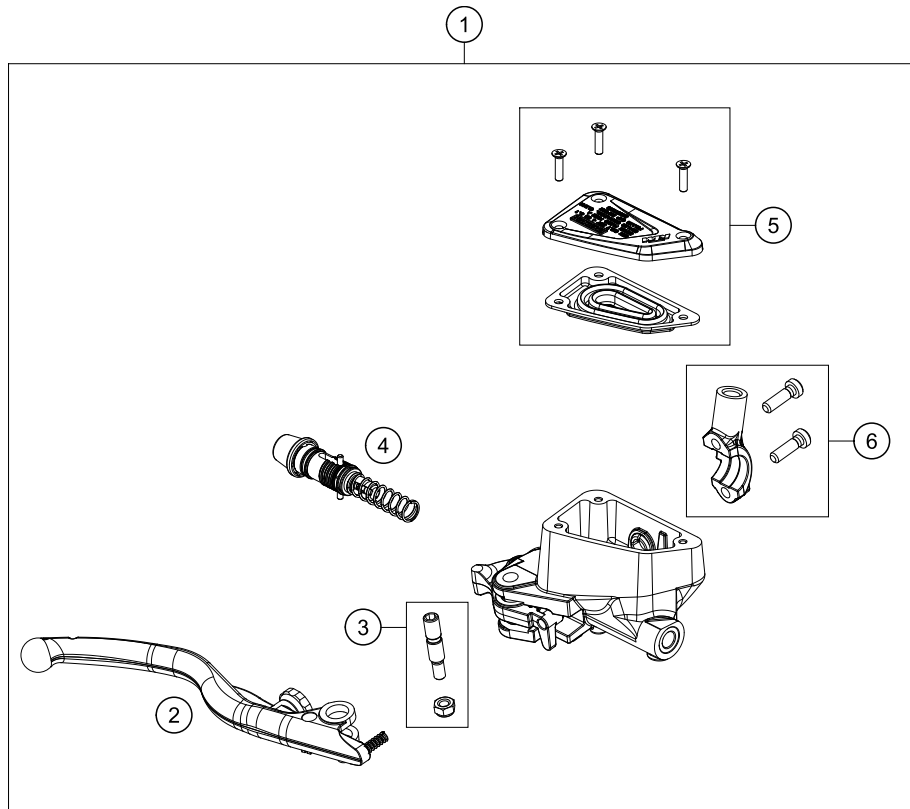

POS	PARTNUMBER	PARTNAME	PIECE
1	63513001033	Front master cylinder cmpl.	1
2	63513002044	Brake lever	1
3	64113006000	Lever bolt cpl.	1
4	63513008000	Piston repair kit	1
5	64113031000	Reservoir cap cpl.	1
6	6351300500030	mirror clamp incl. 2 screws	1
7	63542001000	Brake line MC-ABS	1
8	62113020100	banjo bolt M10x1x19.5	1
9	0603100141	sealing ring DIN 7603 10x14x1	2