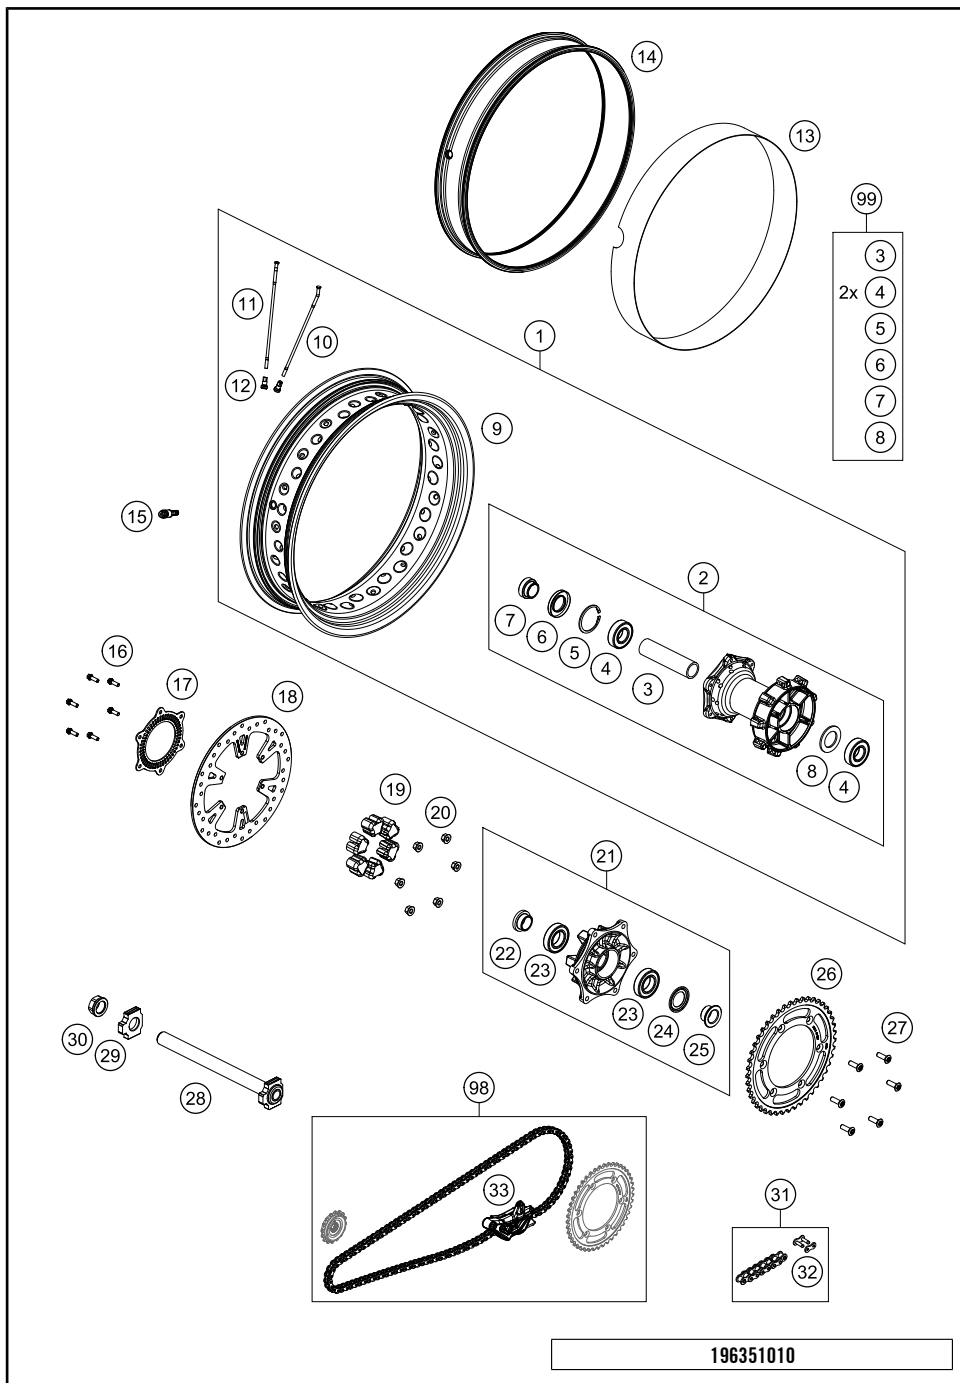

REAR WHEEL

790 Adventure, white 2020 EU 2020

POS	PARTNUMBER	PARTNAME	PIECE
1	6031000124433A	Rear wheel cpl. 4,5X18"	1
2	6031001014433	REAR HUB CPL.	1
3	60010011000	BEAR. SPACERTUBE L=124,8MM 03	1
4	0625062052	GR.BALL BEAR. 6205-2RSHC3HMTF7	2
5	0472052200	CIRCLIP DIN0472-52X2	1
6	0760305271	SHAFT SEAL RING 30X52X7	1
7	60310013000	SPACER BUSHING REAR WHEEL R/S	1
8	60010015000	SPACER RING 03	1
9	6031007010033A	Rim 4,5x18" TL bl.w.sticker	1
10	60310071000	SPOKE 5/4.37/M5	18
11	60310171000	SPOKE 5/4.37/M5	18
12	60310072100	SPOKE NIPPLE QUADRAX M5	36
13	60310073100	RIM BAND 18"	1
14	60310177100	GASKET RUBBER 4.5"X18"	1
15	60309176000	VALVE	1
16	59009062019	SPECIAL SCREW M6X19 WS=8 10.9	6
17	60142021100	SENSOR GEAR ABS REAR	1
18	63510060100	Brake disc rear	1
19	54610459000	RUBBER DAMPING BLOCK '91	6
20	54310086200	SELF LOCKING NUT M8 10.9	6
21	7501005004433	Sprocket wheel carrier cpl. Black	1
22	60110014000	SPACER BUSH. SPR. SUPP. IN. 06	1
23	06250600060	BALL BEARING 6006 DDU2CG23S6NM	2
24	60110016000	NILOS RING 6006AV	1
25	60110012000	SPACER BUSH. SPROCKET SUPP. 06	1
26	75010051045	SPROCKET 45T 08	1
27	0019080266S	COUNTER-SUNK SCREW ISA45 M8X26	6
28	69010181044	Rear axel cpl.	1
29	60010084000	CHAIN TENSIONER R/S LC8 03	1
30	61010086000	COLLAR NUT M25X1,5 WS=32 05	1
31	78010167118	CHAIN DID 118 LINKS	x
32	78010166100	RIVETING LINK FOR 78010167118	x
33	63510067118	chain X-Ring 118 links with chain guide	1
98	00050002100	Drive set 16/45	x
99	60310015000	REAR WHEEL REP. KIT ADV 13-14	x

196351010

51618

* NEW PART X ON DEMAND