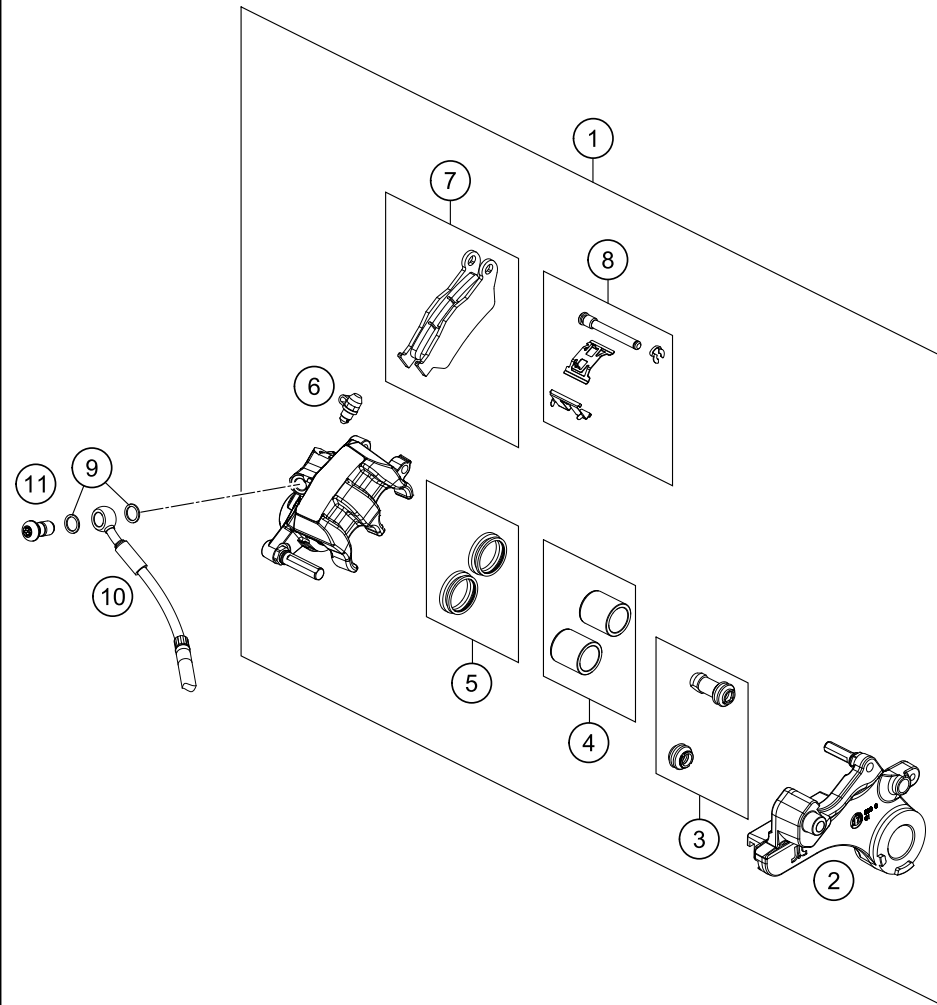

REAR BRAKE CALIPER

790 Adventure, white 2020 EU 2020

POS	PARTNUMBER	PARTNAME	PIECE
1	63513080000	rear caliper	1
2	63513075000	rear holder	1
3	64113084000	Cup set	1
4	63513083000	Piston set	1
5	63513081000	Seal set	1
6	64113020000	Bleeder + cap	1
7	63513090000	Rear padsq	1
8	63513085000	Pad pin and spring	1
9	0603100141	sealing ring DIN 7603 10x14x1	2
10	63542004000	Brake links ABS-Caliper	1
11	62113020100	banjo bolt M10x1x19.5	1

196351390

51635

* NEW PART

X ON DEMAND