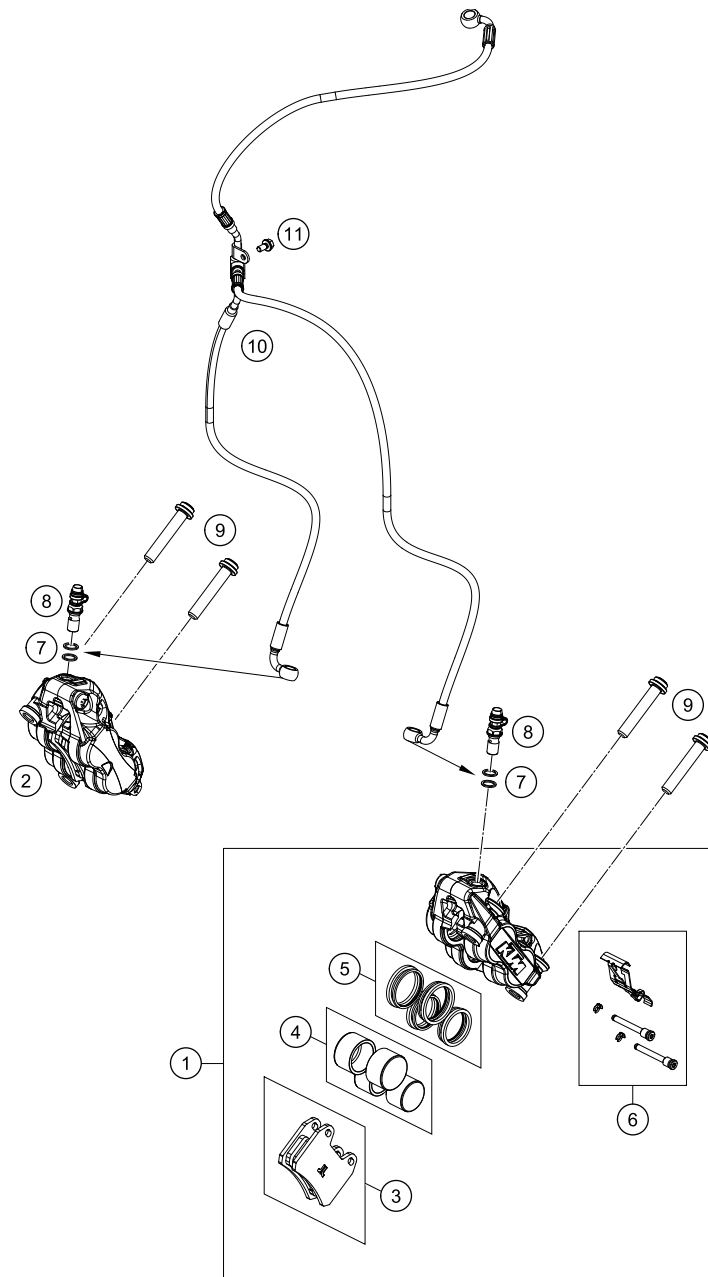

FRONT BRAKE CALIPER

790 Adventure, white 2020 EU 2020

POS	PARTNUMBER	PARTNAME	PIECE
1	63513015000	Front brake caliper left	1
2	63513016000	front caliper right	1
3	63513030000	Brake pads front	2
4	63513019000	Piston set	2
5	64113021000	Square and dust seal set	2
6	64113017000	Retaining spring set	2
7	0603100141	sealing ring DIN 7603 10x14x1	4
8	62513020000	BLEEDER SCREW CPL. 05	2
9	0035100559S	AH-COLLAR SCREW M10X1,25X55SS	4
10	63542003000	Brake line ABS-Caliper	1
11	0025050106	HH collar screw M5x10 TX30	1

196351360

51633

* NEW PART

X ON DEMAND