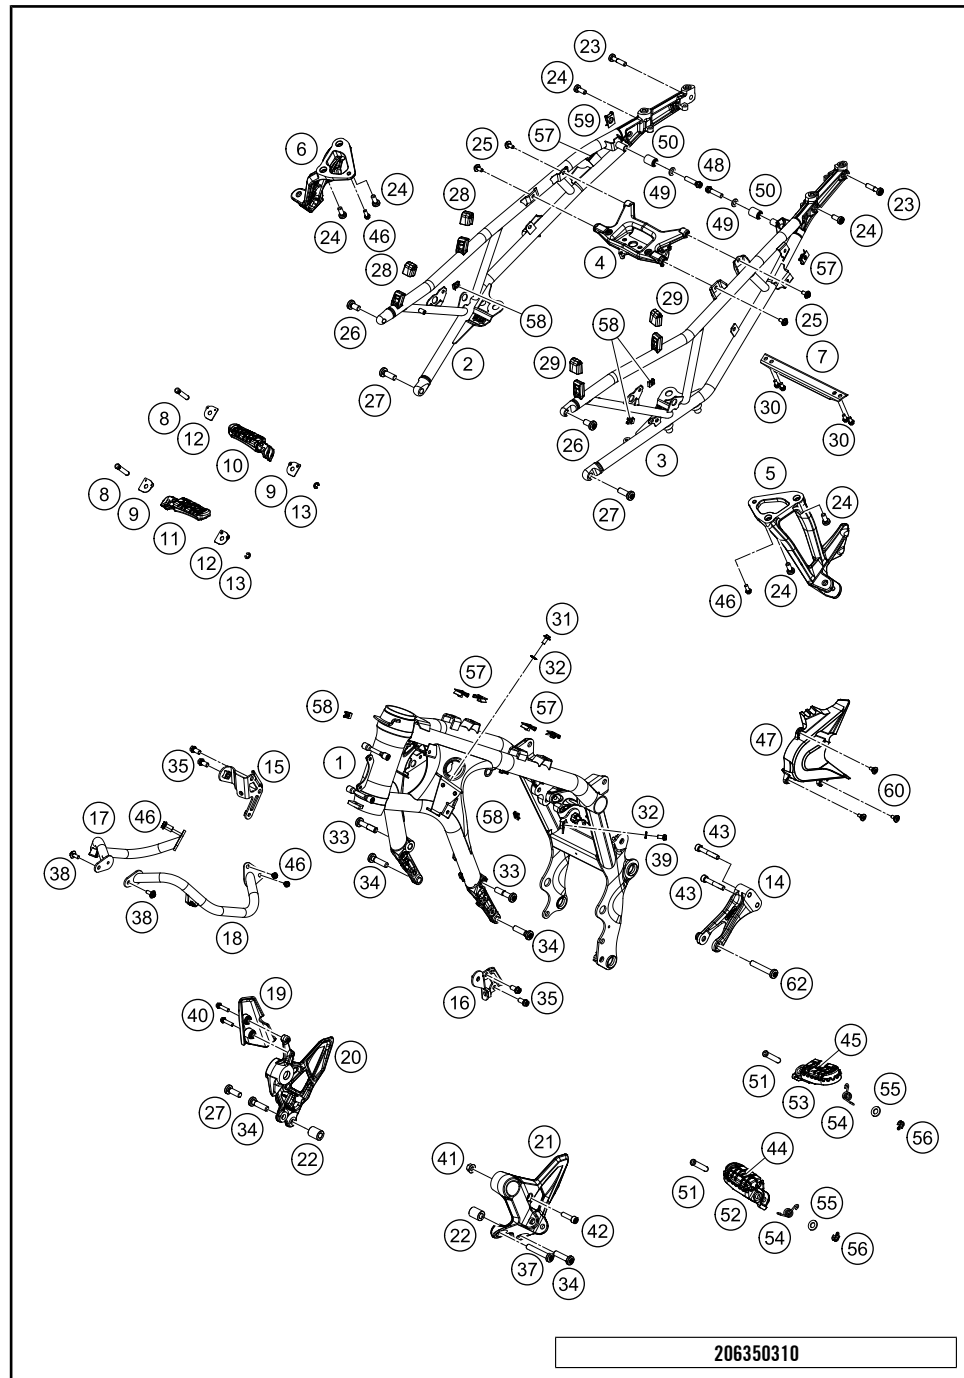

POS	PARTNUMBER	PARTNAME	PIECE
40	0025060256	HH collar screw M6x25 TX30	2
41	54310086200	SELF LOCKING NUT M8 10.9	1
42	014579080301S	screw ISO 14579-M8x30-10.9-MK black	1
43	014579080506S	CYL. SCREW DIN14579 M8X50 SS	2
44	60003041010	FOOTREST RUBBER FRONT R/S 03	1
45	60003040010	FOOTREST RUBBER FRONT L/S 03	1
46	0025060166S	HH collar screw M6x16 TX30 SL	6
47	63503096000	Front sprocket cover	1
48	0035080356	AH-COLLAR SCREW M8X35 ISA45	2
49	0125080003	washer DIN 125 A -8.4	2
50	60307048000	RUBBER SEAT-CONTACT SURFACE	2
51	54803044000	PIN FOR FOOT PED 51.5X9.8 MM	2
52	78003041050	FOOTREST R/S 08	1
53	78003040050	FOOTREST L/S 08	1
54	54603041000	FOOTREST SPRING L/S & R/S	2
55	0125100003	washer DIN 125 A 10.5	2
56	0094032253	PIN DIN0094-3,2X25 STEEL	2
57	54603048100	clip nut M6	6
58	54603048600	RANGE CHANGE METAL NUT M5 INOX	2
59	54603048000	RANGE CHANGE METAL NUT M8	2
60	69008021160	special screw M5x12	3
62	0035100656S	ISA screw, M10x65 ISA45	1

206350310

53267

* NEW PART X ON DEMAND