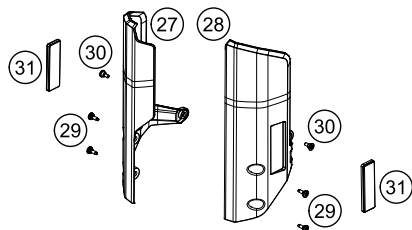

FRONT FORK, TRIPLE CLAMP

790 Adventure R 2020 EU 2020

POS	PARTNUMBER	PARTNAME	PIECE
1	14188S5401	Fork KTM 790 Adventure R 19	1
2	0025080206	HH collar screw M8x20	4
3	0025080256	HH collar screw M8x25	4
4	7720103800030	HANDLEBAR CLAMP 28MM	2
5	0032100356S	AH-COLLAR SCREW M10X35 ISA45	2
6	5940103903230	HANDLEBAR SUPPORT D=28 H=32 BL	2
7	63501045010	Ignition lock cover	1
8	6900103600033	Steering head screw	1
9	0988253505	thrust wash DIN0988-25x35x0,5	1
10	0015080256S	HH COLLAR SCREW M8X25 WS=10	1
11	0025080306	HH collar screw M8x30	4
12	6350103403030S	Top triple clamp	1
13	69001084100	Steering head gasket	2
14	69001181000	STEERINGHEAD KPL.17	2
15	69001086100	PROT. RING STEER. HEAD BEARING	1
16	6350103203030S	Bottom triple clamp cpl.	1
17	0025080356	HH collar screw M8x35 TX40	4
18	69001181010	Steering head rep. Kit	x
21	0025080256S	HH COLLAR SCREW M8X25 TX40	3
22	16181S55E	Steering damper790 Adventure cpl.	1
23	54601099000	SPEEDOMETER CABLE GUIDE MARZO.	2
24	0985050003	SELF LOCKING NUT DIN0985-M 5	2
25	0025050206	HH collar screw M5x20 TX30	2
26	63511066010	Ignition lock cover	1
27	63501093000C1A	Fork protector right	1
28	63501092000C1A	Fork protector left	1
29	69008021060	special screw M5x17	4
30	69008021160	special screw M5x12	2
31	60012080100	SIDE REFLECTOR YELLOW "CEV"	2