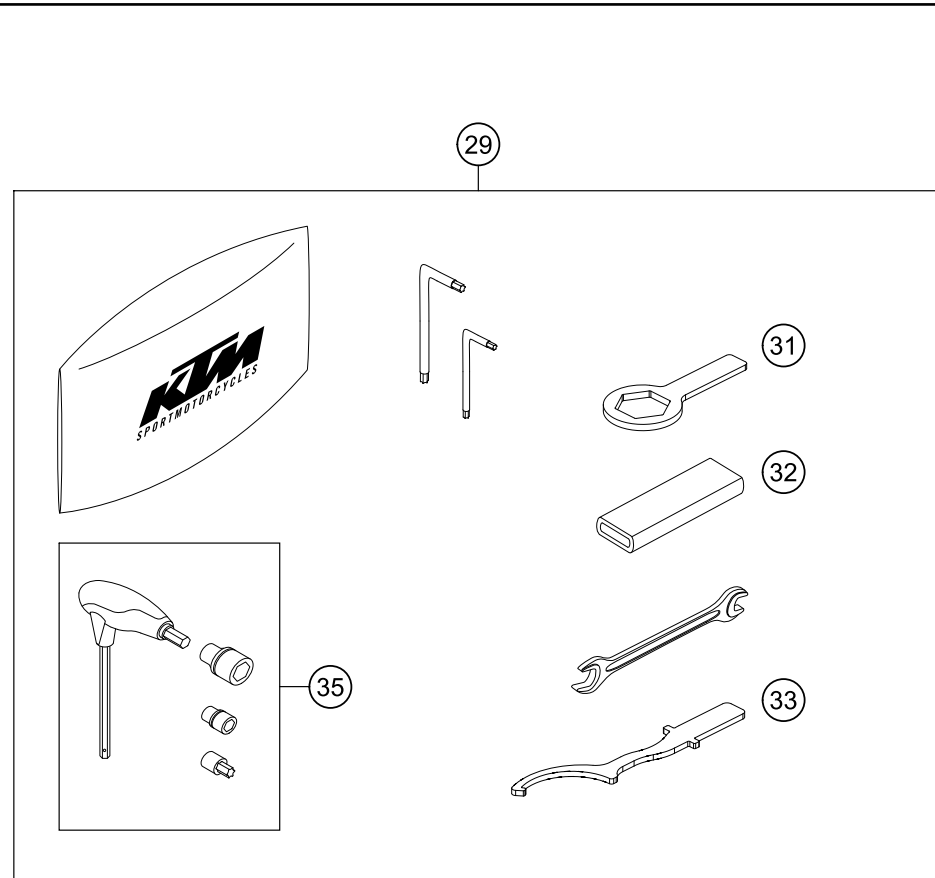

POS	PARTNUMBER	PARTNAME	PIECE
1	3214100EN	Owner's manual 790 Adventure R EU	1
29	63529099000	On-board tool kit	1
31	60012060032	RING WRENCH 32MM	1
32	60012060000	GRIP FOR RING WRENCH	1
33	76029062000	HOOK WRENCH F. SHOCK ABSORBER	1
35	50329070000	T-WRENCH WS=6/8/10 '97	1

OHNE ABBILDUNG
WITHOUT ILLUSTRATION

0

TECHNISCHE DOKUMENTATION
TECHNICAL DOCUMENTATION
DOCUMENTACION TECNICA
DOCUMENTATION TECHNIQUE
NOTE TECNICHE

1

196352000

53350

* NEW PART

X ON DEMAND