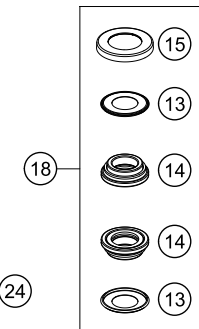

FRONT FORK, TRIPLE CLAMP

790 Adventure R 2020 EU 2020

POS	PARTNUMBER	PARTNAME	PIECE
1	14188S5401	Fork KTM 790 Adventure R 19	1
2	0025080206	HH collar screw M8x20	4
3	0025080256	HH collar screw M8x25	4
4	7720103800030	HANDLEBAR CLAMP 28MM	2
5	0032100356S	AH-COLLAR SCREW M10X35 ISA45	2
6	5940103903230	HANDLEBAR SUPPORT D=28 H=32 BL	2
7	63501045010	Ignition lock cover	1
8	6900103600033	Steering head screw	1
9	0988253505	thrust wash DIN0988-25x35x0,5	1
10	0015080256S	HH COLLAR SCREW M8X25 WS=10	1
11	0025080306	HH collar screw M8x30	4
12	6350103403030S	Top triple clamp	1
13	69001084100	Steering head gasket	2
14	69001181000	STEERINGHEAD KPL.17	2
15	69001086100	PROT. RING STEER. HEAD BEARING	1
16	6350103203030S	Bottom triple clamp cpl.	1
17	0025080356	HH collar screw M8x35 TX40	4
18	69001181010	Steering head rep. Kit	x
21	0025080256S	HH COLLAR SCREW M8X25 TX40	3
22	16181S55E	Steering damper790 Adventure cpl.	1
23	54601099000	SPEEDOMETER CABLE GUIDE MARZO.	2
24	0985050003	SELF LOCKING NUT DIN0985-M 5	2
25	0025050206	HH collar screw M5x20 TX30	2
26	63511066010	Ignition lock cover	1
27	63501093000C1A	Fork protector right	1
28	63501092000C1A	Fork protector left	1
29	69008021060	special screw M5x17	4
30	69008021160	special screw M5x12	2
31	60012080100	SIDE REFLECTOR YELLOW "CEV"	2

196350111

51953

* NEW PART

X ON DEMAND