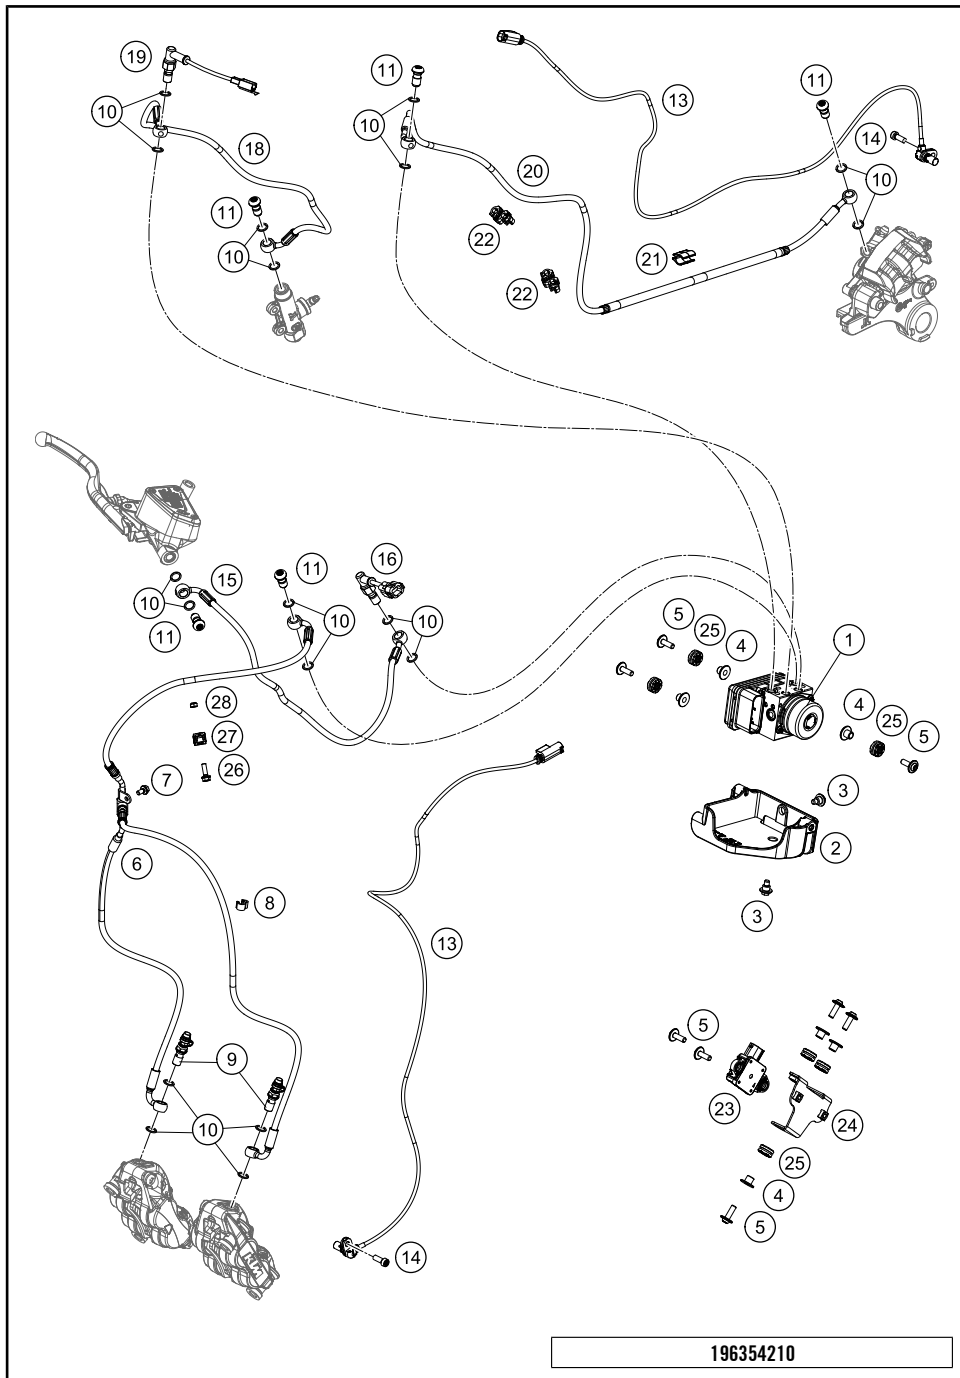

POS	PARTNUMBER	PARTNAME	PIECE
1	63542031044	ABS-modul	1
2	63542040000	holder ABS module	1
3	59001092050	SPECIAL SCREW M6X12,5 WS=8	2
4	61342041000	COLLAR BUSH 6,5X9X18X8,5	6
5	69014017000	SPECIAL SCREW M6X18 ISA30 08	8
6	63542103000	Front brake line brake caliper	1
7	0025050106	HH collar screw M5x10 TX30	1
8	60111094100	BAR SPACER 4/7 BLACK	8
9	62513020000	BLEEDER SCREW CPL. 05	2
10	0603100141	sealing ring DIN 7603 10x14x1	18
11	62113020100	banjo bolt M10x1x19.5	5
13	76042125000	ABS-SENSOR	2
14	014580060166	SHCS ISO 14580 M6x16	2
15	63542001000	Brake line MC-ABS	1
16	64111051000	Brake light sensor	1
18	63542002000	Brake line MC-ABS	1
19	62111051000	BRAKE LIGHT SWITCH REAR	1
20	63542004000	Brake links ABS-Caliper	1
21	54813026100	CABLE SUPPORT 10/4MM 2014	1
22	64142046000	Bracket ABS line dia7.5	2
23	61542090000	Angle sensor	1
24	6354219003033	Retaining bracket, angle sensor compl.	1
25	62142041000	DAMP. COMPONENT ABS MODUL	6
26	0025050166	HH collar screw M5x16 TX30	1
27	60113146000	SUPPORT FOR BRAKE HOSE M5	1
28	0985050003	SELF LOCKING NUT DIN0985-M 5	1

196354210

52969

* NEW PART X ON DEMAND