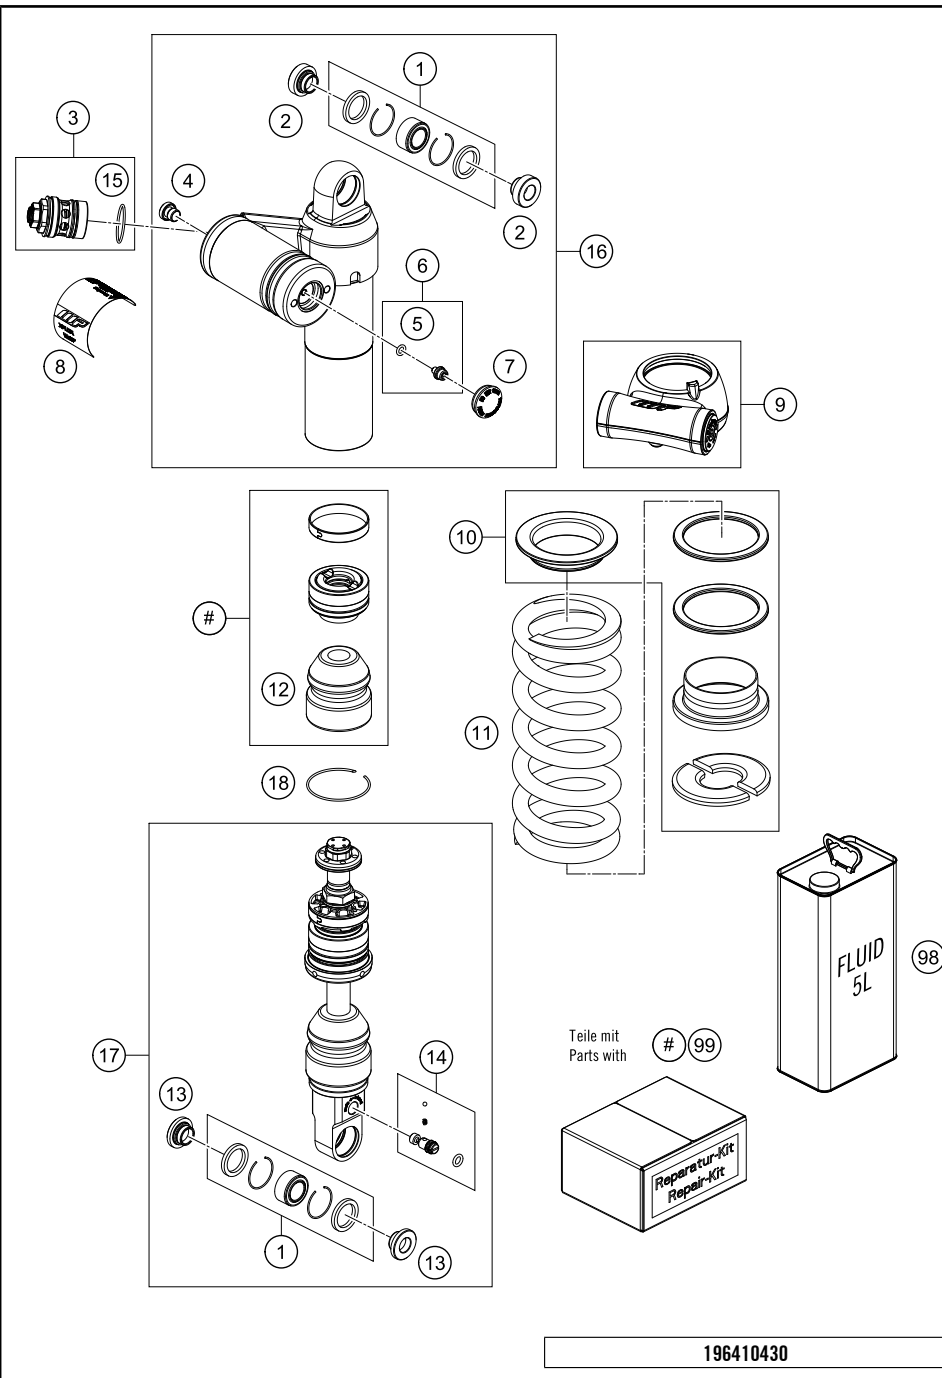

SHOCK ABSORBER DISASSEMBLED

790 Adventure R 2020 EU 2020

POS	PARTNUMBER	PARTNAME	PIECE
1	R12012	Ball joint bearing kit top 12mm	x
2	46180064	Bearing bush 12x15/18/24,5x13,5	2
3	50180213S28	Compression adjuster cpl. Natural	1
4	50180095	HS cylinder-head screw R1/8 l8	1
5	46810893	O-ring 5,28x1,78 NBR70 black	1
6	36120151S	PLUG SCREW M5X6 CPL.	1
7	46811208	Rubber cap do not open 22x5,5 NBR	1
8	52000214	Sticker set XPLOR PDS 90x40	1
9	15000S23	Preload-Adjuster D46mm s10mm right grey	1
10	R15020	REP. KIT WASHERS	1
11	91010366	Main Spring (59) 95-210 shock white	1
12	50181080	Rubber pad 17x50x54	1
13	46180007	Distance bush 12x15/18/24,5x10,5	2
14	50181094S	ADJUSTING SCREW M8X0,5 CPL.	1
15	50180217	O-ring 27x1,5 Viton70 green ISO 3601-3S	1
16	46181324S1	shock upper part KTM 790 ADV R 19	1
17	46181327S1	shock bottom part KTM 790 ADV R 19	1
18	46180010	Distance bush 10x15/18/24,5x10,5	1
98	50180751S1	SHOCK ABSORBER FLUID 5 LT	x
99	RP10013	Repair kit ADV. R	x

196410430

51267

* NEW PART X ON DEMAND