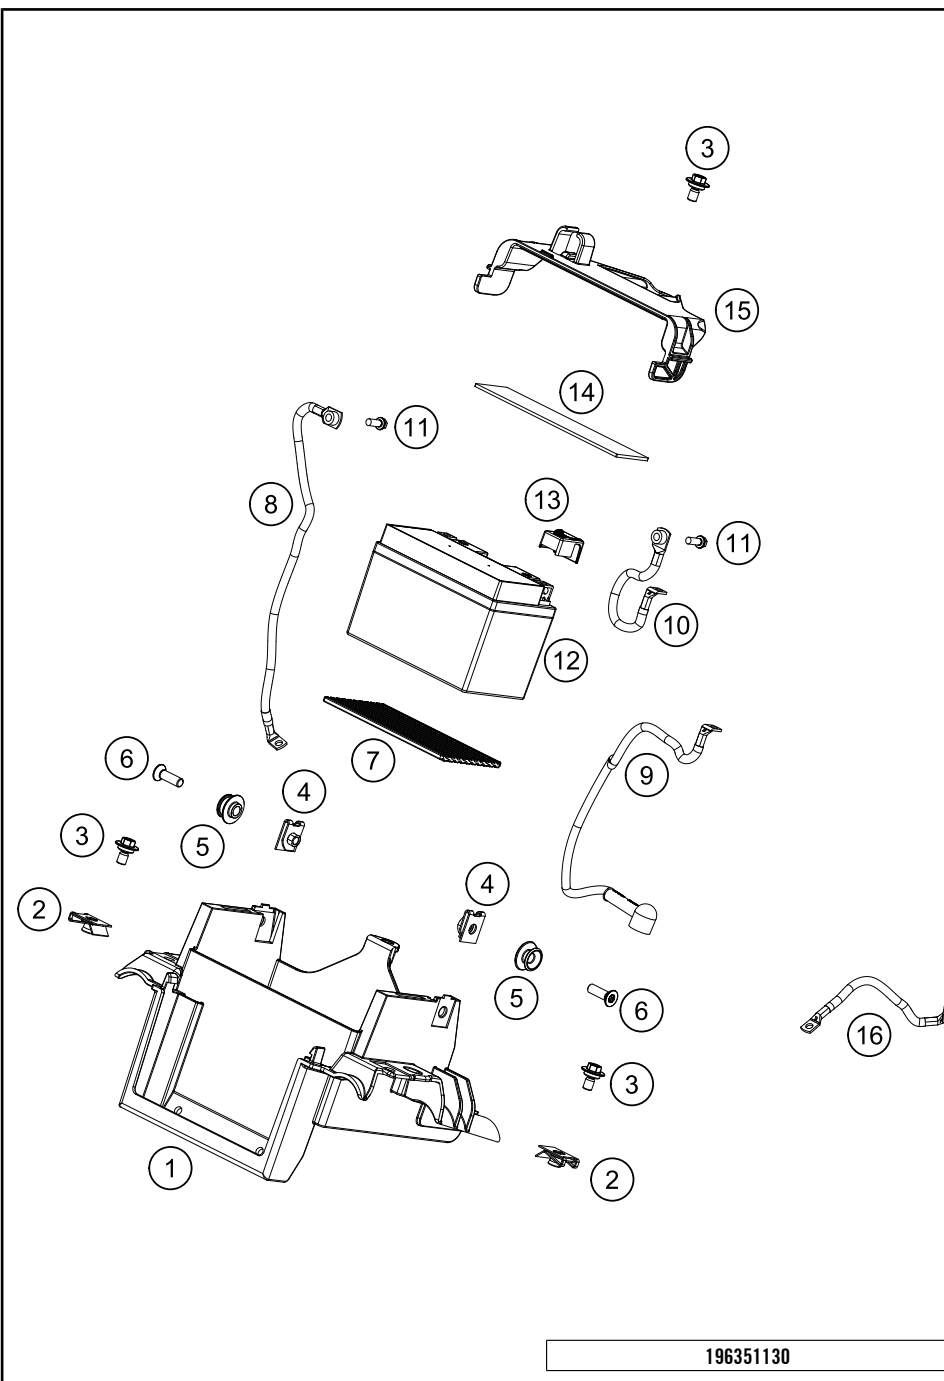

POS	PARTNUMBER	PARTNAME	PIECE
1	63508025010	Electrical system front support	1
2	54603048100	clip nut M6	2
3	83008000012	special screw M6x12x3	3
4	93008082010	Range change metal nut M6	2
5	63507040070	Seat bushing	2
6	014581060201	Count.snk screw M6x20 TX30	2
7	63511053050	rubber battery holder	1
8	63511097000	Ground wire	1
9	63511059000	Starter cable	1
10	63511059050	battery cable	1
11	0025060166	HH collar screw M6x16 TX30	2
12	64111053000	battery HTZ12A-BS(DA)	1
13	62111059060	COVER POSITIVE POLE	1
14	63508055010	Foam rubber 33x132	1
15	63508055000	Clamping bracket	1
16	64111096000	mass cable starter-frame	1

196351130

51904

* NEW PART X ON DEMAND