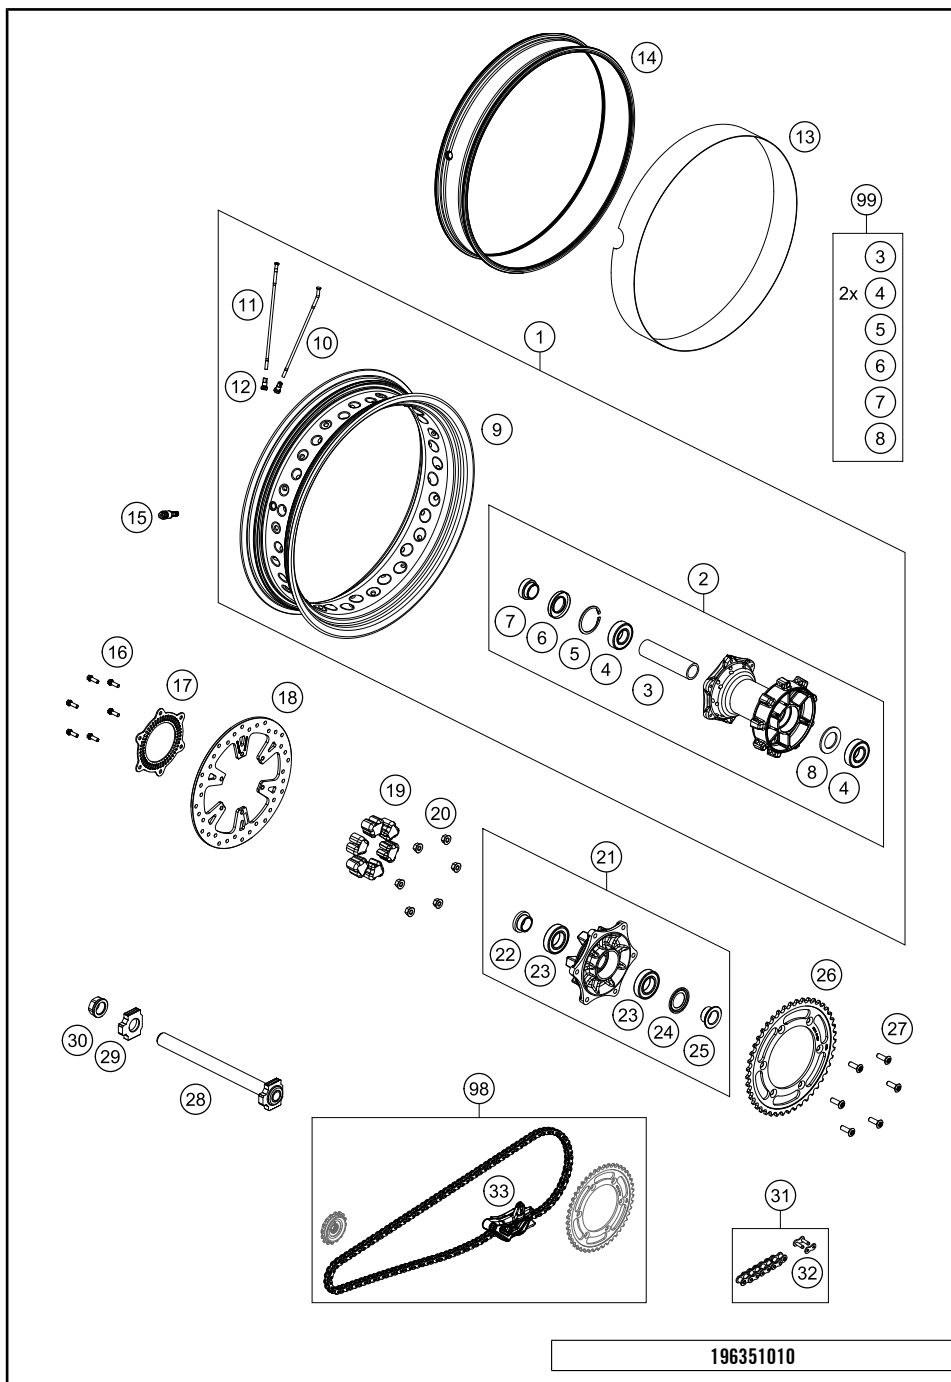

196350910

53269

* NEW PART X ON DEMAND

POS	PARTNUMBER	PARTNAME	PIECE
1	6031000124433A	Rear wheel cpl. 4,5X18"	1
2	6031001014433	REAR HUB CPL.	1
3	60010011000	BEAR. SPACERTUBE L=124,8MM 03	1
4	0625062052	GR.BALL BEAR. 6205-2RSHC3HMTF7	2
5	0472052200	CIRCLIP DIN0472-52X2	1
6	0760305271	SHAFT SEAL RING 30X52X7	1
7	60310013000	SPACER BUSHING REAR WHEEL R/S	1
8	60010015000	SPACER RING 03	1
9	6031007010033A	Rim 4,5x18" TL bl.w.sticker	1
10	60310071000	SPOKE 5/4.37/M5	18
11	60310171000	SPOKE 5/4.37/M5	18
12	60310072100	SPOKE NIPPLE QUADRAX M5	36
13	60310073100	RIM BAND 18"	1
14	60310177100	GASKET RUBBER 4.5"X18"	1
15	60309176000	VALVE	1
16	59009062019	SPECIAL SCREW M6X19 WS=8 10.9	6
17	60142021100	SENSOR GEAR ABS REAR	1
18	63510060100	Brake disc rear	1
19	54610459000	RUBBER DAMPING BLOCK '91	6
20	54310086200	SELF LOCKING NUT M8 10.9	6
21	7501005004433	Sprocket wheel carrier cpl. Black	1
22	60110014000	SPACER BUSH. SPR. SUPP. IN. 06	1
23	06250600060	BALL BEARING 6006 DDU2CG23S6NM	2
24	60110016000	NILOS RING 6006AV	1
25	60110012000	SPACER BUSH. SPROCKET SUPP. 06	1
26	75010051045	SPROCKET 45T 08	1
27	0019080266S	COUNTER-SUNK SCREW ISA45 M8X26	6
28	69010181044	Rear axel cpl.	1
29	60010084000	CHAIN TENSIONER R/S LC8 03	1
30	61010086000	COLLAR NUT M25X1,5 WS=32 05	1
31	78010167118	CHAIN DID 118 LINKS	x
32	78010166100	RIVETING LINK FOR 78010167118	x
33	63510067118	chain X-Ring 118 links with chain guide	1
98	00050002100	Drive set 16/45	x
99	60310015000	REAR WHEEL REP. KIT ADV 13-14	x