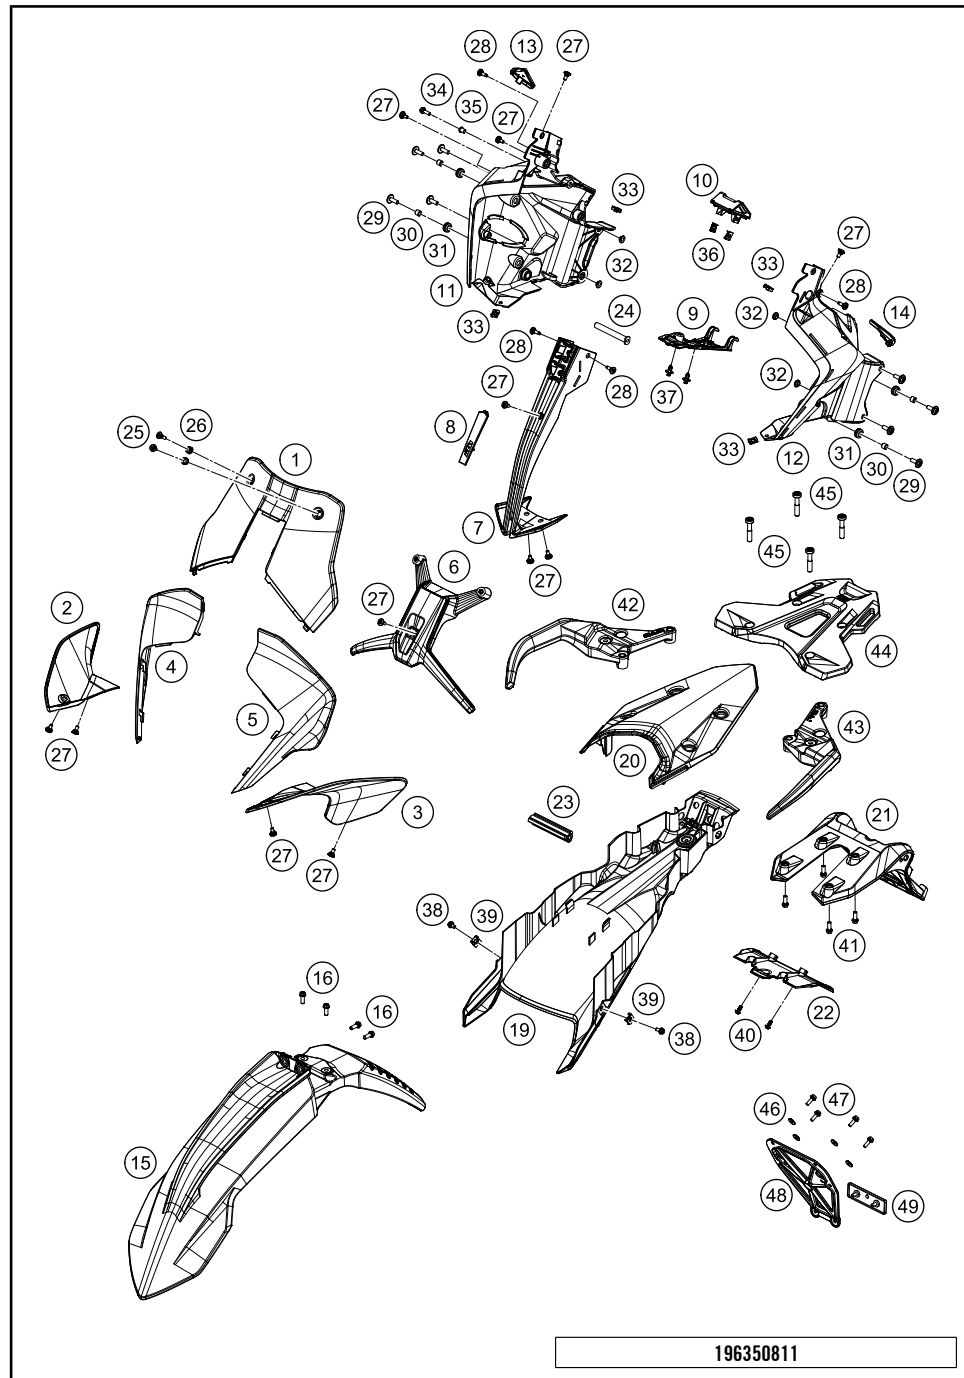

186410730

51895

* NEW PART

X ON DEMAND

POS	PARTNUMBER	PARTNAME	PIECE
1	63508108000	Windshield R EU	1
2	63508004000	mask spoiler right	1
3	63508003000	mask spoiler left	1
4	63508001020	headlight mask right	1
5	63508001010	headlight mask left	1
6	63508008050	windshield support	1
7	6351401200056	Headlight mask center part	1
8	63514012010	Cover headlight mask	1
9	63514010020	Cable cover mask support	1
10	63514011020	Cover mask support	1
11	63514011000	maskcarrier right	1
12	63514010000	maskcarrier left	1
13	63514010080	Plug cap left	1
14	63514011080	Plug cap right	1
15	63508910000C1	Front fender	1
16	0025060166	HH collar screw M6x16 TX30	4
19	63508019000	Lower rear panel	1
20	63508013000C1	Tail section	1
21	63508015000	License plate holder support, upper part	1
22	63508016000	License plate holder support, lower bott	1
23	63503002030	Brace subframe	1
24	63514010040	wheel spindle mask support	1
25	60708008071	Special screw M5x14	2
26	60708008070	rubber bush windshield fixation	2
27	69008021160	special screw M5x12	12
28	69008021060	special screw M5x17	4
29	69014017000	SPECIAL SCREW M6X18 ISA30 08	8
30	69014014000	BUSHING 6,1X9,2X7,5 08	4
31	60006001022	rubber grommet 9x11x16x8.5 mm	4
32	69004060150	bushing chain protection	2
33	54603048600	RANGE CHANGE METAL NUT M5 INOX	4
34	0025050166	HH collar screw M5x16 TX30	1
35	63514011010	wheel spindle mask support	1
36	69008021080	clip nut M5	2
37	76503075000	SPREAD RIVET CPL. 6,2MM	2
38	0025050106	HH collar screw M5x10 TX30	2
39	54603048200	RANGE CHANGE METAL NUT M5	2
40	0081050121	EJOT PT screw K50x12	2