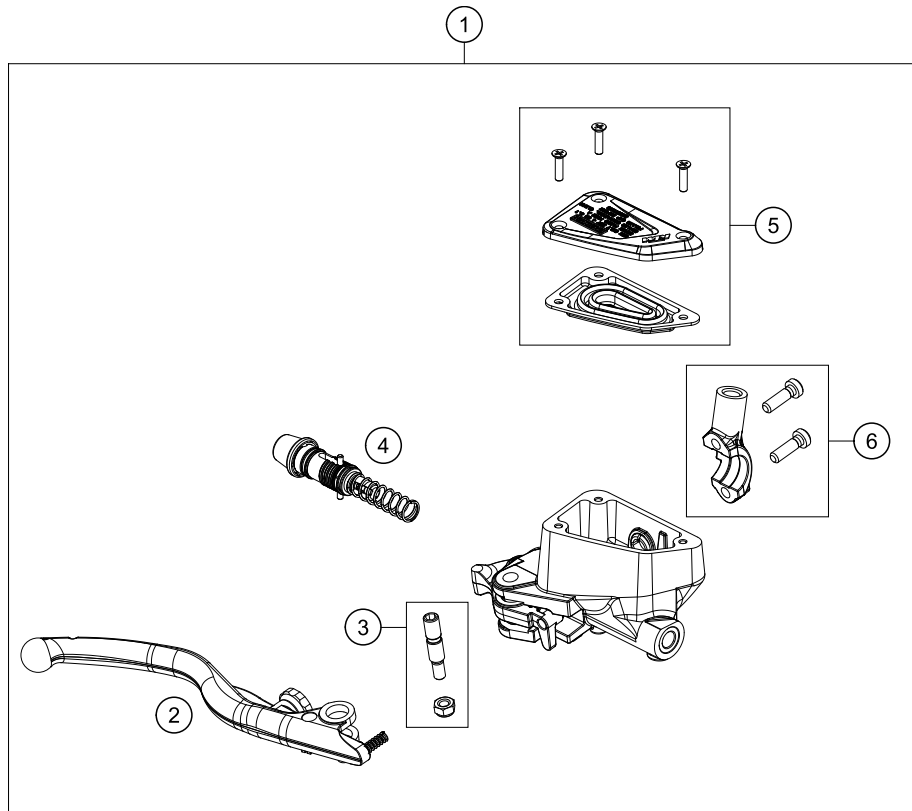

POS	PARTNUMBER	PARTNAME	PIECE
1	63513001033	Front master cylinder cmpl.	1
2	63513002044	Brake lever	1
3	64113006000	Lever bolt cpl.	1
4	63513008000	Piston repair kit	1
5	64113031000	Reservoir cap cpl.	1
6	6351300500030	mirror clamp incl. 2 screws	1
7	63542001000	Brake line MC-ABS	1
8	62113020100	banjo bolt M10x1x19.5	1
9	0603100141	sealing ring DIN 7603 10x14x1	2