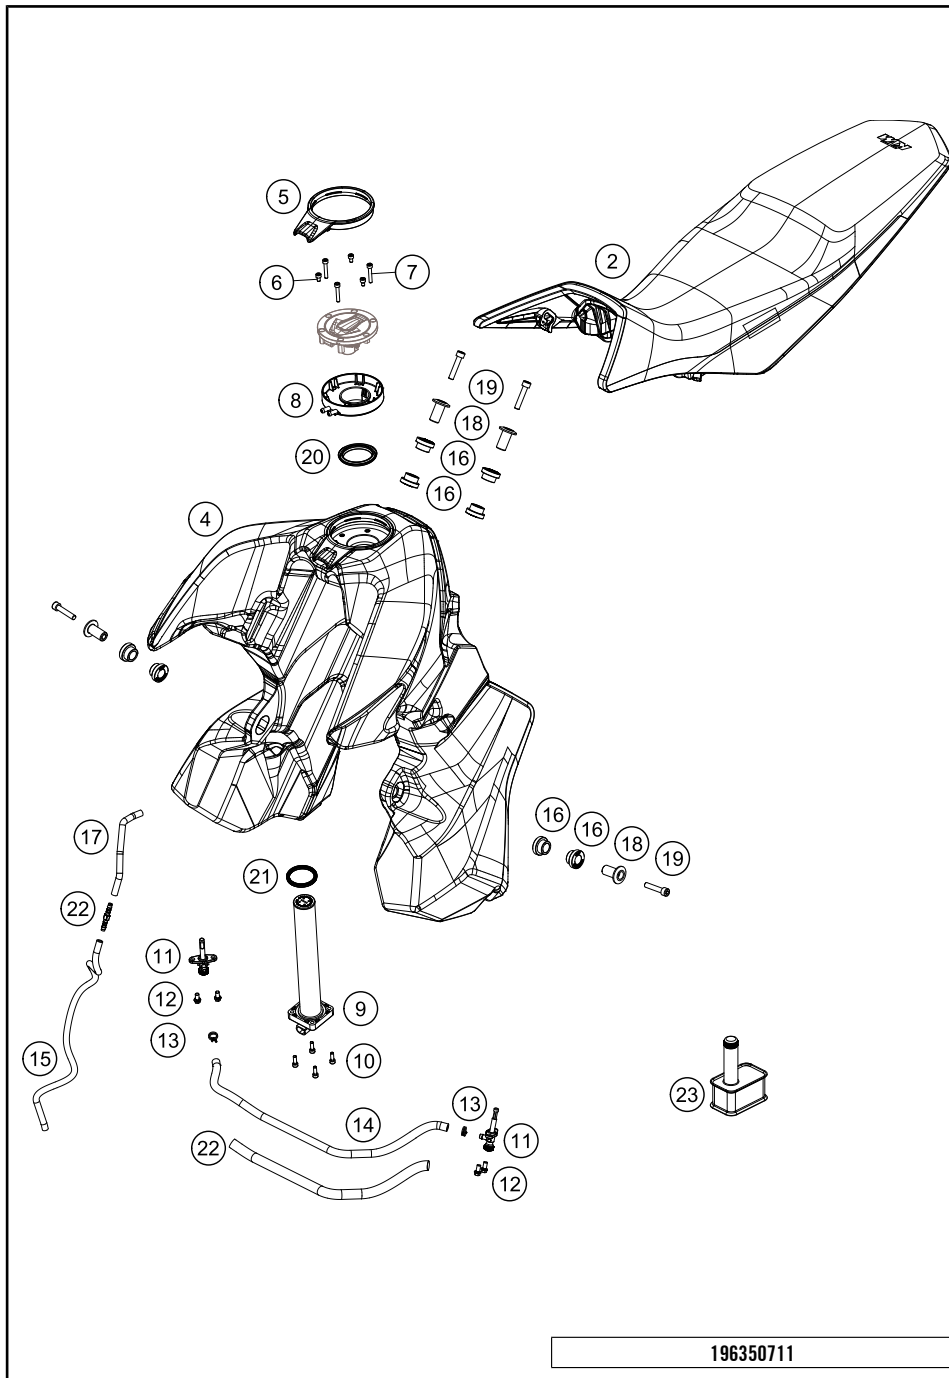

POS	PARTNUMBER	PARTNAME	PIECE
2	63507140000	Sitzbank 800 Adv. R	1
4	63507113000C1	Fuel tank	1
5	63507058000	Fuel tank fairing	1
6	0912050083	SHCS DIN 912 M5x8	3
7	0912050303	AH SCREW DIN0912-M 5X30	3
8	63507008050	Fuel filler cap	1
9	63507080100	Fuel level sensor	1
10	0912050163	AH SCREW DIN0912-M 5X16	4
11	58507003200	FUEL COCK CPL.	2
12	0025060126	HH collar screw M6x12 TX30	4
13	58031005000	CLAMP YDNAC 10128 12MM	2
14	63507016000	Interconnection hose	1
15	63515026000	hose tank overrun 140 mm	1
16	61007065000	collar bushing, front tank holder	8
17	63515027000	hose tank overrun 570 mm	1
18	61007060000	collar bushing, bearing, outside	4
19	0912080403	SHCS DIN 912 M8x40	4
20	21007008151	gasket tank insert	1
21	60307080090	GASKET FUEL LEVEL SENSOR	1
22	69015019010	HOSE CONNECTION STRAIGHT	1
23	00001000015	Motorex Fuel Stabilizer 125ml	1

196350711

51960

* NEW PART

X ON DEMAND