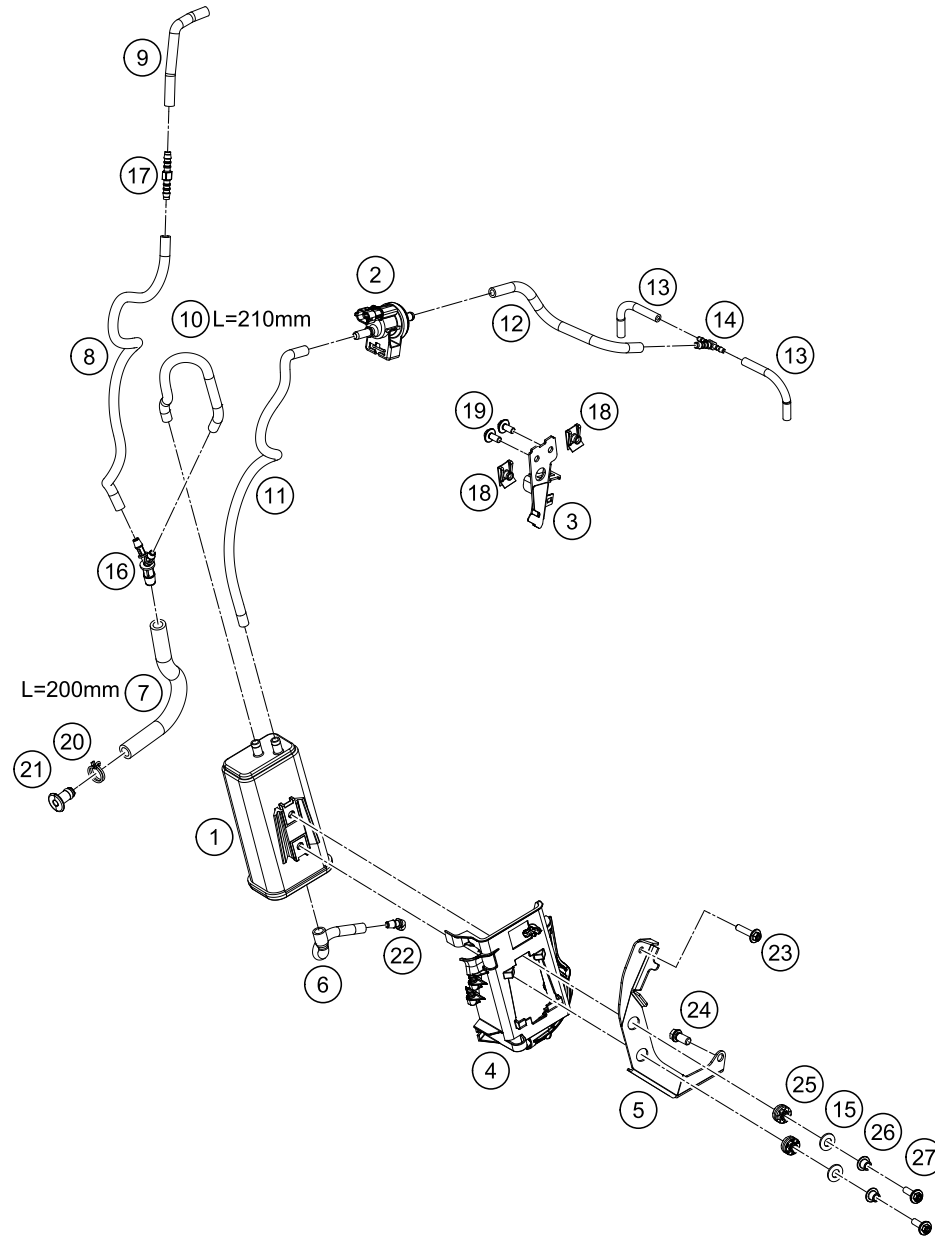

196351510

POS	PARTNUMBER	PARTNAME	PIECE
1	75015001200	CARBON CANISTER	1
2	76015015000	EVAP valve	1
3	63515026010	Retaining bracket ACF valve cpl.	1
4	63515003010	Hose clip ACF	1
5	6351500201033	Retaining bracket ACF	1
6	63515021000	ventilation hose evap.can.	1
7	78015119000	HOSE EPA D=10/16 L=2000MM	1
8	63515024000	hose fuel tank vent 500 mm	1
9	63515022000	hose fuel tank vent 180 mm	1
10	78015019000	HOSE EPA D=6/10 L=2000MM	1
11	63515028000	Hose ACF purge valve	1
12	78015019000	HOSE EPA D=6/10 L=2000MM	1
13	78015021000	HOSE EPA D=4/8 L=2000MM	2
14	64115026000	Hose connection nozzles	1
15	50337073000	shim	2
16	61315028100	Y-CONNECTOR YS 6-10-6	1
17	69015019010	HOSE CONNECTION STRAIGHT	1
18	54603048100	clip nut M6	2
19	0024060136	HH collar screw M6x13 TX30	2
20	58431082100	YDNAC-CLAMP 10173 (16MM) '98	1
21	61315026100	Screw plug ACF	1
22	63503098030	Angle piece for overrun	1
23	0024060256	HH COLLAR SCREW M6X25 TX30	1
24	0025060166	HH collar screw M6x16 TX30	1
25	62142041000	DAMP. COMPONENT ABS MODUL	2
26	69014015000	collar bushing 6.1x9.2x15x8.5x1 Al	2
27	0024060206	HH collar screw M6x20 TX30	2

51905

* NEW PART

X ON DEMAND