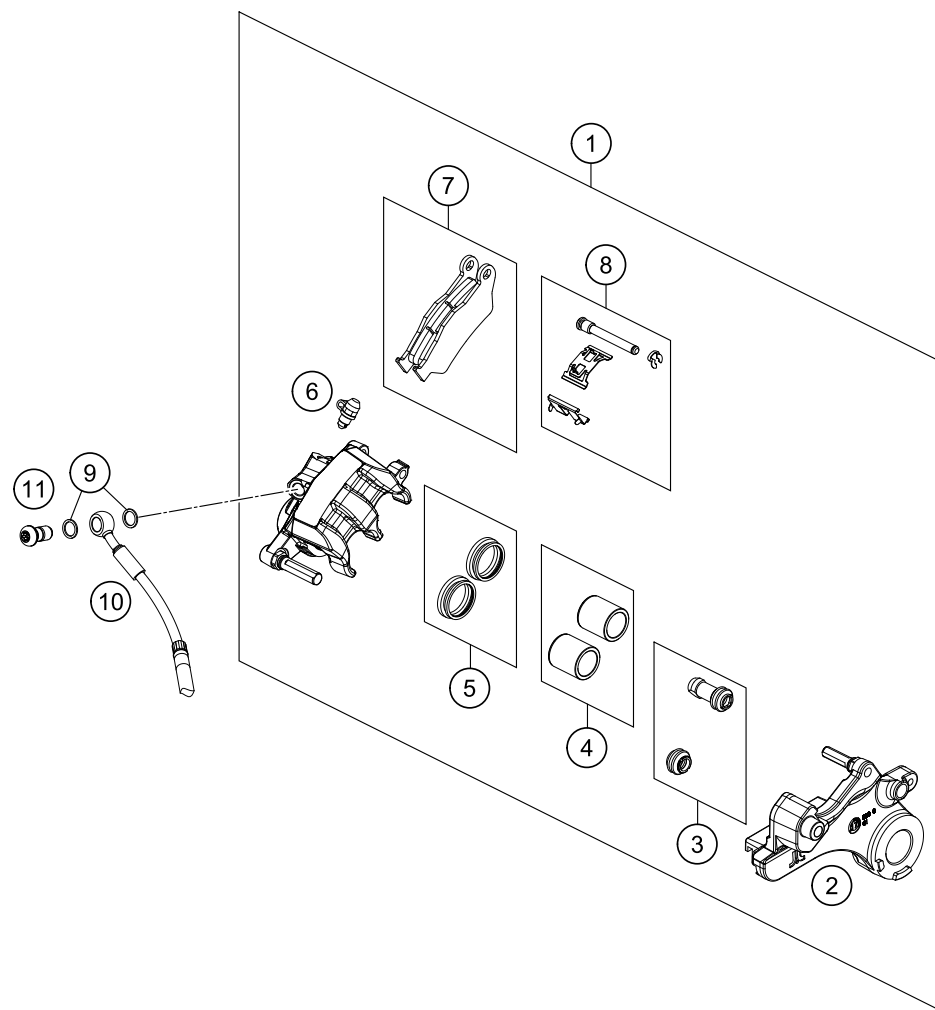

REAR BRAKE CALIPER

790 Adventure R 2020 EU 2020

POS	PARTNUMBER	PARTNAME	PIECE
1	63513080000	rear caliper	1
2	63513075000	rear holder	1
3	64113084000	Cup set	1
4	63513083000	Piston set	1
5	63513081000	Seal set	1
6	64113020000	Bleeder + cap	1
7	63513090000	Rear padsq	1
8	63513085000	Pad pin and spring	1
9	0603100141	sealing ring DIN 7603 10x14x1	2
10	63542004000	Brake links ABS-Caliper	1
11	62113020100	banjo bolt M10x1x19.5	1

196351390

51635

* NEW PART

X ON DEMAND