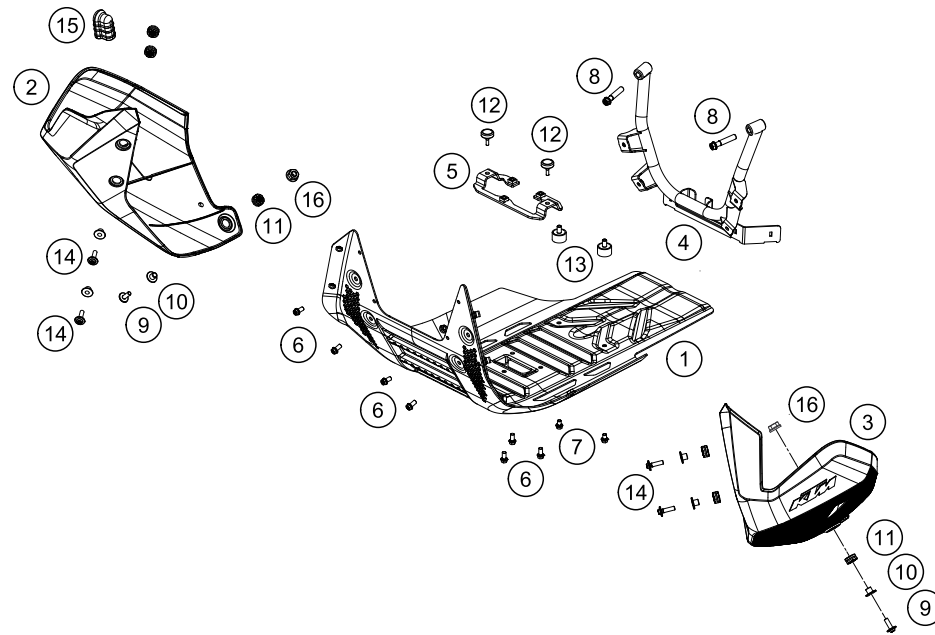

53282

* NEW PART

X ON DEMAND

206350310

POS	PARTNUMBER	PARTNAME	PIECE
40	0025060256	HH collar screw M6x25 TX30	2
41	54310086200	SELF LOCKING NUT M8 10.9	1
42	014579080301S	screw ISO 14579-M8x30-10.9-MK black	1
43	014579080506S	CYL. SCREW DIN14579 M8X50 SS	2
44	60003041010	FOOTREST RUBBER FRONT R/S 03	1
45	60003040010	FOOTREST RUBBER FRONT L/S 03	1
46	0025060166S	HH collar screw M6x16 TX30 SL	6
47	63503096000	Front sprocket cover	1
48	0035080356	AH-COLLAR SCREW M8X35 ISA45	2
49	0125080003	washer DIN 125 A -8.4	2
50	60307048000	RUBBER SEAT-CONTACT SURFACE	2
51	54803044000	PIN FOR FOOT PED 51.5X9.8 MM	2
52	78003041050	FOOTREST R/S 08	1
53	78003040050	FOOTREST L/S 08	1
54	54603041000	FOOTREST SPRING L/S & R/S	2
55	0125100003	washer DIN 125 A 10.5	2
56	0094032253	PIN DIN0094-3,2X25 STEEL	2
57	54603048100	clip nut M6	6
58	54603048600	RANGE CHANGE METAL NUT M5 INOX	2
59	54603048000	RANGE CHANGE METAL NUT M8	2
60	69008021160	special screw M5x12	3
62	0035100656S	ISA screw, M10x65 ISA45	1

53282

* NEW PART

X ON DEMAND

POS	PARTNUMBER	PARTNAME	PIECE
1	63503090000	Skid plate bottom part compl.	1
2	63503098010	Front spoiler right	1
3	63503097010	Front spoiler left	1
4	6350309005033	Front skid plate linkage	1
5	63503090016	Lower Alu Skidplate Support	1
6	0025060106	HH collar screw M6x10 TX30	7
7	0025060086	HH collar screw M6x8 TX30	2
8	0025080406	HH COLLAR SCREW M8X40 TX40	2
9	69014017000	SPECIAL SCREW M6X18 ISA30 08	2
10	61342041000	COLLAR BUSH 6,5X9X18X8,5	6
11	62142041000	DAMP. COMPONENT ABS MODUL	6
12	60006001021	DISTANCE RUBBER AIRBOX 03	2
13	63503190017	Silent block 20x12 M6x10/M6x8	2
14	69014117000	Collar screw M6x22-8.8 ISA30	4
15	60307020000	TANK RUBBER	2
16	56509064100	SELF LOCKING NUT M6 10.9	2