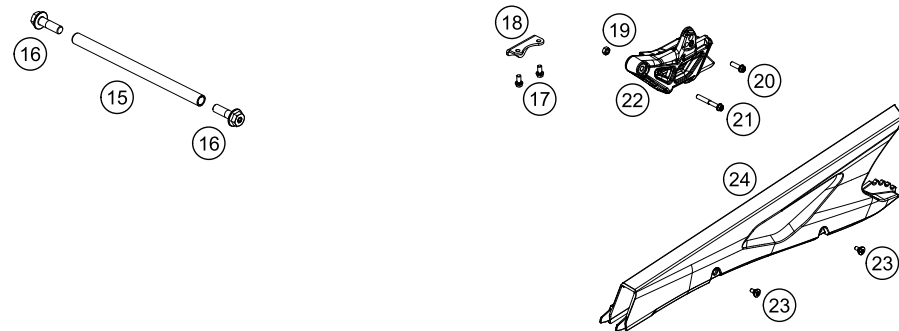

196350330

49281

* NEW PART

X ON DEMAND

POS	PARTNUMBER	PARTNAME	PIECE
1	63503123000C1	Sidestand R	1
2	61003024000	SPRING L=116 MM 05	1
3	62503027200	SCREW FOR SIDE STAND M10X31,2	1
4	63503028010	Special screw side stand spring	1
5	0738050202	Lens head screw ISO 7380-M5X20A2	2
6	6350302610033	side stand bracket	1
7	93511045000	SWITCH SIDE STAND	1
8	64103001099	Racket side-stand-cable	1
9	0018050103	INT. TORX OVAL HEAD M 5X10 8.8	2
10	0035100309S	SHCS M10x30 TX45	2
11	63503016040C1	Main stand console right	1
12	90103029000	MAGNET HOLDER	1

196410430

51267

* NEW PART X ON DEMAND

POS	PARTNUMBER	PARTNAME	PIECE
1	6350403004433	Swingarm cpml. Black	1
2	58414030000	HH COLLAR NUT M10X1,25 WS=13	2
3	50304040100	screw M10x1.25x50 WS10	2
4	0025050126	HH collar screw M5x12 TX30	2
5	60104142000	Clamp	2
6	69008021160	special screw M5x12	2
7	46104066050	BUSH FOR CHAINSLIDER GUARD 02	2
8	64104066000	chain slide protection	1
9	54804034000	BUCKET F. SHAFT SEAL RING 03	4
10	0760253270	radial shaft seal 25x32x7	4
11	0618222812	NEEDLEBEAR HK2212V 22/28/12 MB	4
12	59404032000	BEARING SLEEVE 17X22X38,7 03	2
13	54603036000	STOP DISK 22,2X31,7X1	2
14	64104030020	Bushing Shock Mounting	1
15	64104037000	swing arm bolt	1
16	76504038000	SPECIAL SCREW M12X40 SW19	2
17	0025060126	HH collar screw M6x12 TX30	2
18	63504030010	Retaining bracket, chain guide	1
19	0934060003	hex nut DIN 934 M6	1
20	0025060206	HH collar screw M6x20 TX30	1
21	0025060456	HH COLLAR SCREW M6X45 TX30	1
22	78004070100	CHAIN GUIDE CPL.	1
23	69008021160	special screw M5x12	2
24	63504061000	Chainguard	1
25	64104050010	Bushing 5,5x8,3x9	2
26	0025050206	HH collar screw M5x20 TX30	2
27	63504050000	splash protection swingarm	1