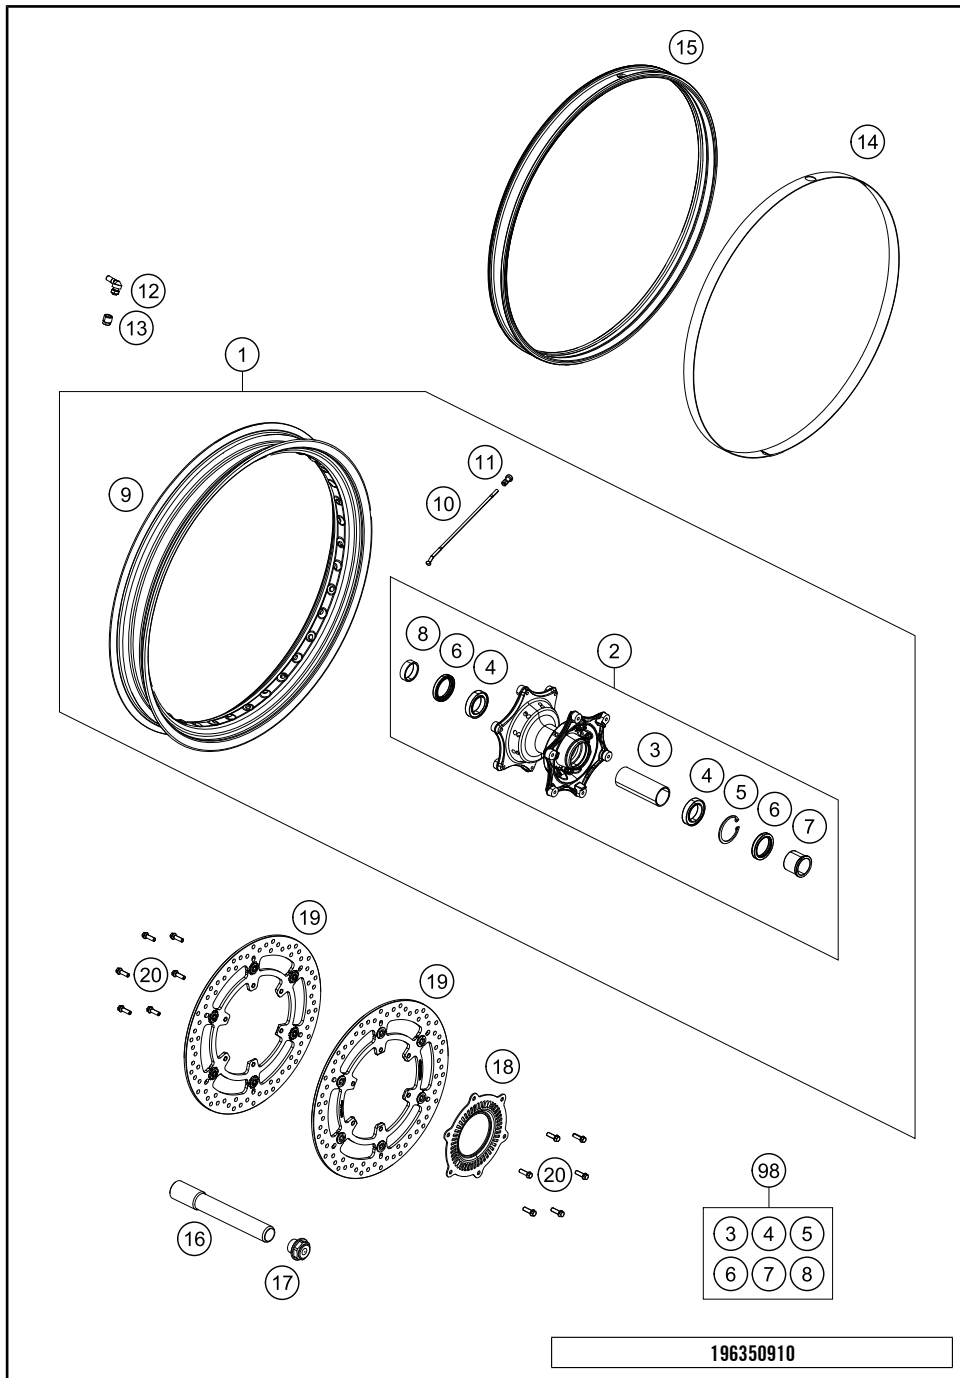

FRONT WHEEL

790 Adventure R 2020 EU 2020

POS	PARTNUMBER	PARTNAME	PIECE
1	6030900124433A	Front wheel cpl. 2,5X21"	1
2	6030901014433	FRONT HUB CPL.	1
3	60309011000	BUSHING SPACER TUBE FRONT	1
4	0625069068	GR.BALL BEAR.6906 DDU2CG23S6NM	2
5	0472047175	CIRCLIP DIN0472-47X1,75	1
6	0760354771	SHAFT SEAL RING 35X47X7 TC	2
7	60309012100	SPACER BUSH. FRONT WHEEL L/S	1
8	60009013000	SPACER BUSH. FR. WHEEL R/S 03	1
9	6030917010033A	Rim 2.5x21"TL.bl.w.sticker	1
10	60309071000	SPOKE 5/4.37/M5	36
11	60310072100	SPOKE NIPPLE QUADRAX M5	36
12	60309176000	VALVE	1
13	60312033050	NUT AIR PRESSURE SENSOR	1
14	60309073100	RIM BAND 21"	1
15	60309177000	GASKET RUBBER 2.5"X21"	1
16	60309081100	Wheel spindle, front	1
17	6900103600001	STEERING HEAD SCREW 09	1
18	60342020000	SENSOR GEAR ABS	1
19	63509060000	BRAKE DISC FRONT D=320	2
20	59009062019	SPECIAL SCREW M6X19 WS=8 10.9	12
98	60609015000	FRONT WHEEL REP. KIT ADV. 1050	x

196350910

53269

* NEW PART X ON DEMAND