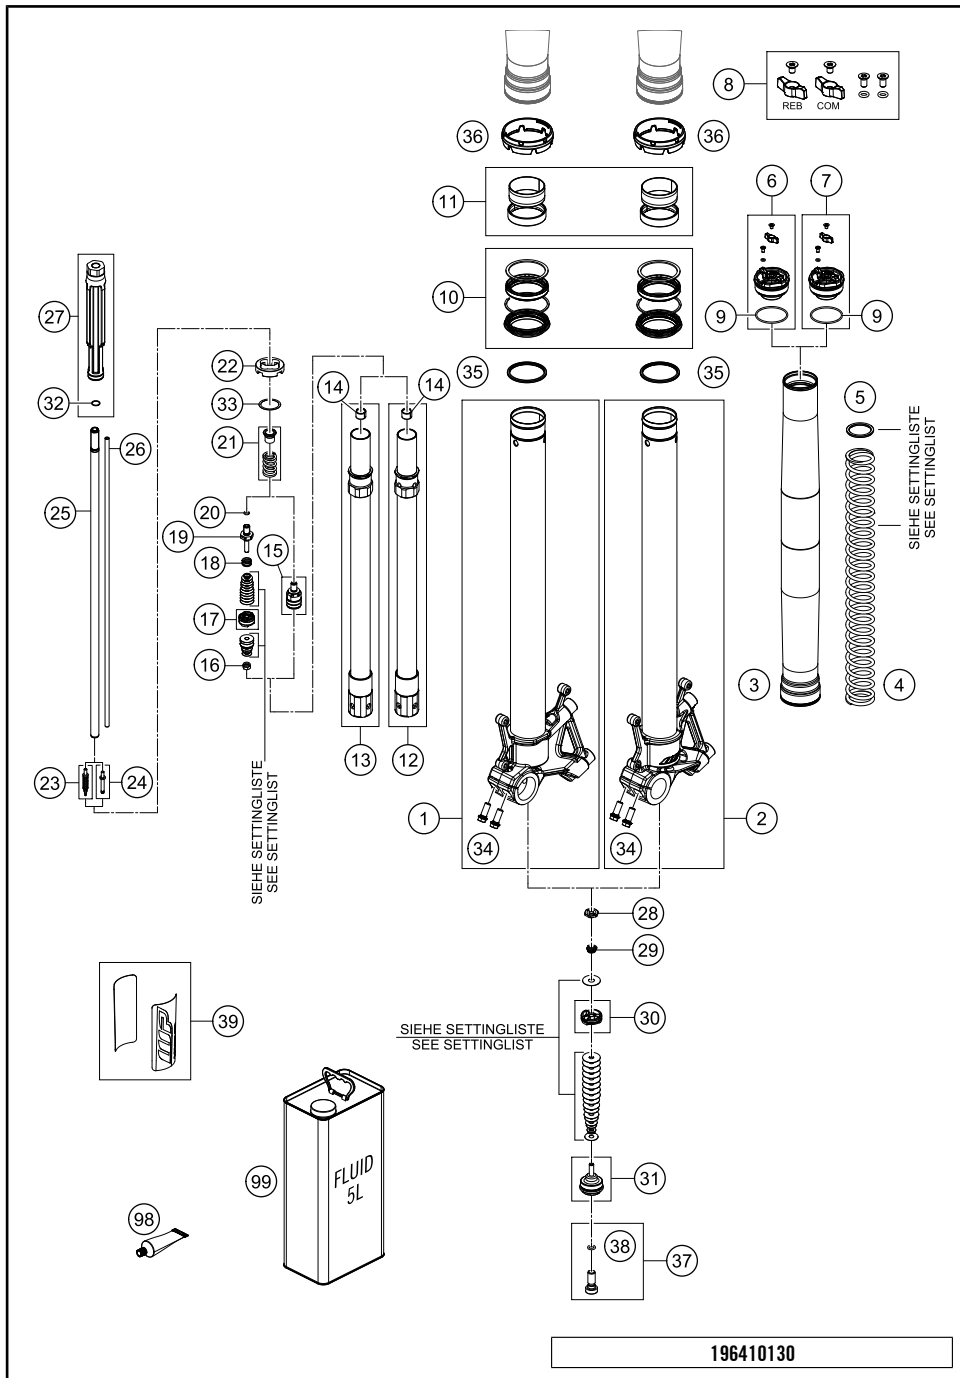

POS	PARTNUMBER	PARTNAME	PIECE
37	48601976S	RingISK screw M10x25 with o-ring	2
38	35480085	O-ring 7x2 NBR70	2
39	52000281SET	sticker Xplor OC 100x46	1
98	T14034	Fuchs grease IPR (250g)	x
99	48601166S1	FORK OIL SAE4 5L	x

51266

* NEW PART

X ON DEMAND