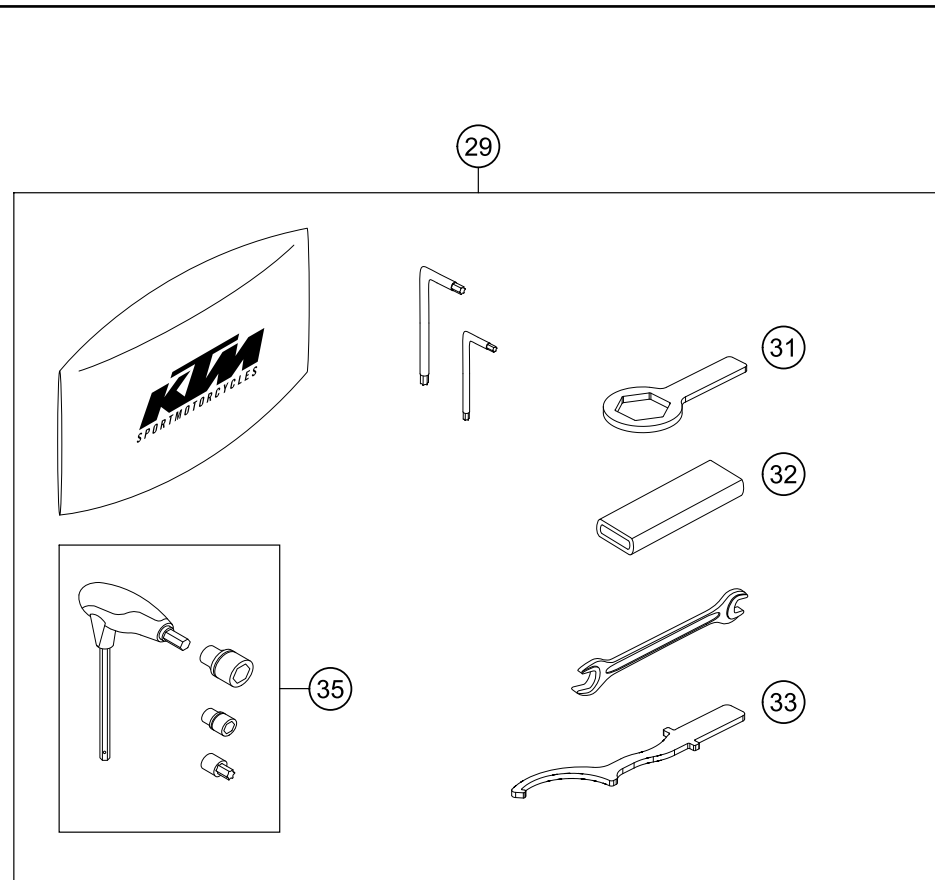

OHNE ABBILDUNG
WITHOUT ILLUSTRATION

0

TECHNISCHE DOKUMENTATION
TECHNICAL DOCUMENTATION
DOCUMENTACION TECNICA
DOCUMENTATION TECHNIQUE
NOTE TECNICHE

1

196352000

POS	PARTNUMBER	PARTNAME	PIECE
0	58412040100	mirror, left/right	1
0	28512040000	mirror, right	1
0	0025060086	HH collar screw M6x8 TX30	2
0	63503090000	Skid plate bottom part cmpl.	1
0	63503090016	Lower Alu Skidplate Support	1
0	0024060106	HH COLLAR SCREW M6X10 TX30	7
0	63503097010	Front spoiler left	1
0	83008000012	special screw M6x12x3	2
0	69014017000	SPECIAL SCREW M6X18 ISA30 08	2
0	62142041000	DAMP. COMPONENT ABS MODUL	6
0	63503098010	Front spoiler right	1
0	69014117000	Collar screw M6x22-8.8 ISA30	4
0	60006001021	DISTANCE RUBBER AIRBOX 03	2
0	61342041000	COLLAR BUSH 6,5X9X18X8,5	6
0	63508008050	windshield support	1
0	63508108000	Windshield R EU	1
0	60708008070	rubber bush windshield fixation	2
0	60708008071	Special screw M5x14	2
0	64112181000	Bracket for reflector	1
0	58412080400	Rear reflector red	1
0	69008021160	special screw M5x12	1
0	312305	DOCUMENTS BAG 2006	1
0	312313	KTM BALLPOINT PEN ORANGE	1
0	00063004202	PRINT LABEL 60X51 MM	1
0	00063099114	Pocket for operating manual 290x190 mm	1
0	3210917	NOTEPAD	1
0	20180195INT	KTM Bypack Folder Street	1
0	20180189INT	Sticker accessory kit	1
0	00063004012	HEADLIGHT MASK BOX	1
0	56509064100	SELF LOCKING NUT M6 10.9	2
0	00063004108	Bubble wrap blanks 80MY	2
0	00063001022	Foam cutout spoiler protection SD-GT	2
0	00063004106	SPIRALHÜLSEN LC4 + LC8	2
0	00063004105	950 ADV. CARTON F WIND PROT.	1
0	0025060166	HH collar screw M6x16 TX30	4
0	60408061050	RUBBER 14X6.5X2.3MM	2
0	0025050166S	HH Collar Screw M5x16 ISA30 SS	4
0	00063004204	Self-ad. stkr. 100X200 mm, perf., art. 3	2

53350

* NEW PART

X ON DEMAND