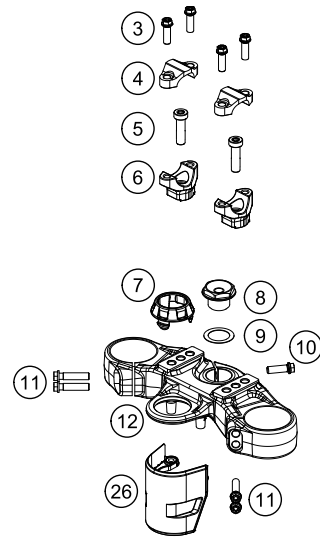

FRONT FORK, TRIPLE CLAMP

790 Adventure R 2020 EU 2020

POS	PARTNUMBER	PARTNAME	PIECE
1	14188S5401	Fork KTM 790 Adventure R 19	1
2	0025080206	HH collar screw M8x20	4
3	0025080256	HH collar screw M8x25	4
4	7720103800030	HANDLEBAR CLAMP 28MM	2
5	0032100356S	AH-COLLAR SCREW M10X35 ISA45	2
6	5940103903230	HANDLEBAR SUPPORT D=28 H=32 BL	2
7	63501045010	Ignition lock cover	1
8	6900103600033	Steering head screw	1
9	0988253505	thrust wash DIN0988-25x35x0,5	1
10	0015080256S	HH COLLAR SCREW M8X25 WS=10	1
11	0025080306	HH collar screw M8x30	4
12	6350103403030S	Top triple clamp	1
13	69001084100	Steering head gasket	2
14	69001181000	STEERINGHEAD KPL.17	2
15	69001086100	PROT. RING STEER. HEAD BEARING	1
16	6350103203030S	Bottom triple clamp cpl.	1
17	0025080356	HH collar screw M8x35 TX40	4
18	69001181010	Steering head rep. Kit	x
21	0025080256S	HH COLLAR SCREW M8X25 TX40	3
22	16181S55E	Steering damper790 Adventure cpl.	1
23	54601099000	SPEEDOMETER CABLE GUIDE MARZO.	2
24	0985050003	SELF LOCKING NUT DIN0985-M 5	2
25	0025050206	HH collar screw M5x20 TX30	2
26	63511066010	Ignition lock cover	1
27	63501093000C1A	Fork protector right	1
28	63501092000C1A	Fork protector left	1
29	69008021060	special screw M5x17	4
30	69008021160	special screw M5x12	2
31	60012080100	SIDE REFLECTOR YELLOW "CEV"	2

196350111

51953

* NEW PART

X ON DEMAND