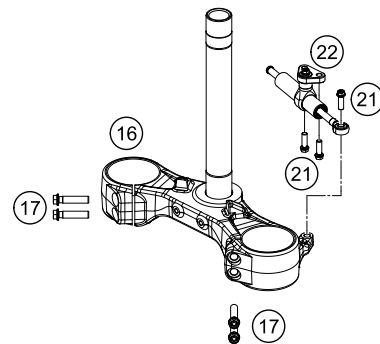

FRONT FORK, TRIPLE CLAMP

790 Adventure R 2020 EU 2020

POS	PARTNUMBER	PARTNAME	PIECE
1	14188S5401	Fork KTM 790 Adventure R 19	1
2	0025080206	HH collar screw M8x20	4
3	0025080256	HH collar screw M8x25	4
4	7720103800030	HANDLEBAR CLAMP 28MM	2
5	0032100356S	AH-COLLAR SCREW M10X35 ISA45	2
6	5940103903230	HANDLEBAR SUPPORT D=28 H=32 BL	2
7	63501045010	Ignition lock cover	1
8	6900103600033	Steering head screw	1
9	0988253505	thrust wash DIN0988-25x35x0,5	1
10	0015080256S	HH COLLAR SCREW M8X25 WS=10	1
11	0025080306	HH collar screw M8x30	4
12	6350103403030S	Top triple clamp	1
13	69001084100	Steering head gasket	2
14	69001181000	STEERINGHEAD KPL.17	2
15	69001086100	PROT. RING STEER. HEAD BEARING	1
16	6350103203030S	Bottom triple clamp cpl.	1
17	0025080356	HH collar screw M8x35 TX40	4
18	69001181010	Steering head rep. Kit	x
21	0025080256S	HH COLLAR SCREW M8X25 TX40	3
22	16181S55E	Steering damper790 Adventure cpl.	1
23	54601099000	SPEEDOMETER CABLE GUIDE MARZO.	2
24	0985050003	SELF LOCKING NUT DIN0985-M 5	2
25	0025050206	HH collar screw M5x20 TX30	2
26	63511066010	Ignition lock cover	1
27	63501093000C1A	Fork protector right	1
28	63501092000C1A	Fork protector left	1
29	69008021060	special screw M5x17	4
30	69008021160	special screw M5x12	2
31	60012080100	SIDE REFLECTOR YELLOW "CEV"	2