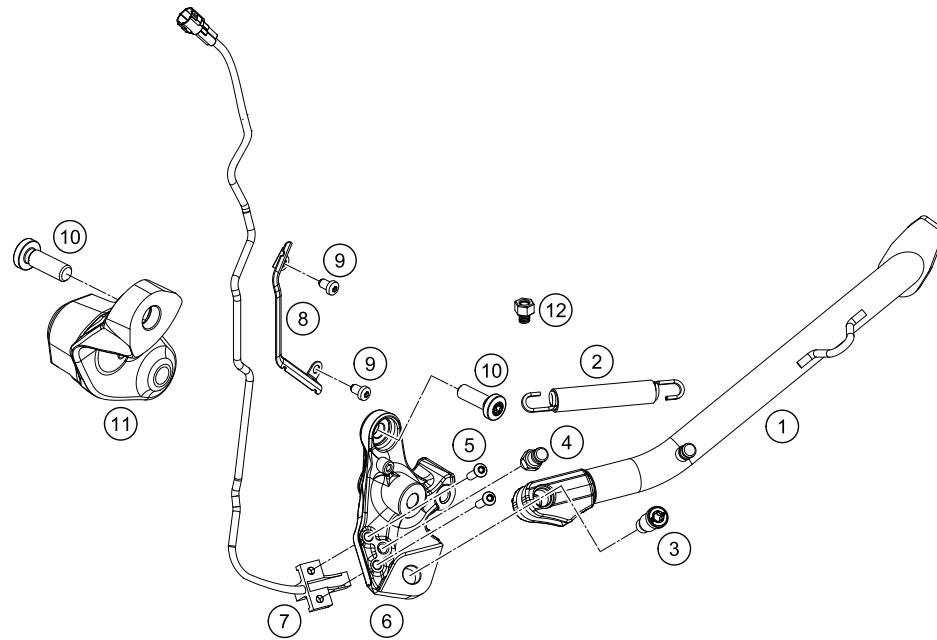

53282

* NEW PART

X ON DEMAND

POS	PARTNUMBER	PARTNAME	PIECE
1	63503090000	Skid plate bottom part compl.	1
2	63503098010	Front spoiler right	1
3	63503097010	Front spoiler left	1
4	6350309005033	Front skid plate linkage	1
5	63503090016	Lower Alu Skidplate Support	1
6	0025060106	HH collar screw M6x10 TX30	7
7	0025060086	HH collar screw M6x8 TX30	2
8	0025080406	HH COLLAR SCREW M8X40 TX40	2
9	69014017000	SPECIAL SCREW M6X18 ISA30 08	2
10	61342041000	COLLAR BUSH 6,5X9X18X8,5	6
11	62142041000	DAMP. COMPONENT ABS MODUL	6
12	60006001021	DISTANCE RUBBER AIRBOX 03	2
13	63503190017	Silent block 20x12 M6x10/M6x8	2
14	69014117000	Collar screw M6x22-8.8 ISA30	4
15	60307020000	TANK RUBBER	2
16	56509064100	SELF LOCKING NUT M6 10.9	2

196350330

49281

* NEW PART

X ON DEMAND

POS	PARTNUMBER	PARTNAME	PIECE
1	63503123000C1	Sidestand R	1
2	61003024000	SPRING L=116 MM 05	1
3	62503027200	SCREW FOR SIDE STAND M10X31,2	1
4	63503028010	Special screw side stand spring	1
5	0738050202	Lens head screw ISO 7380-M5X20A2	2
6	6350302610033	side stand bracket	1
7	93511045000	SWITCH SIDE STAND	1
8	64103001099	Racket side-stand-cable	1
9	0018050103	INT. TORX OVAL HEAD M 5X10 8.8	2
10	0035100309S	SHCS M10x30 TX45	2
11	63503016040C1	Main stand console right	1
12	90103029000	MAGNET HOLDER	1