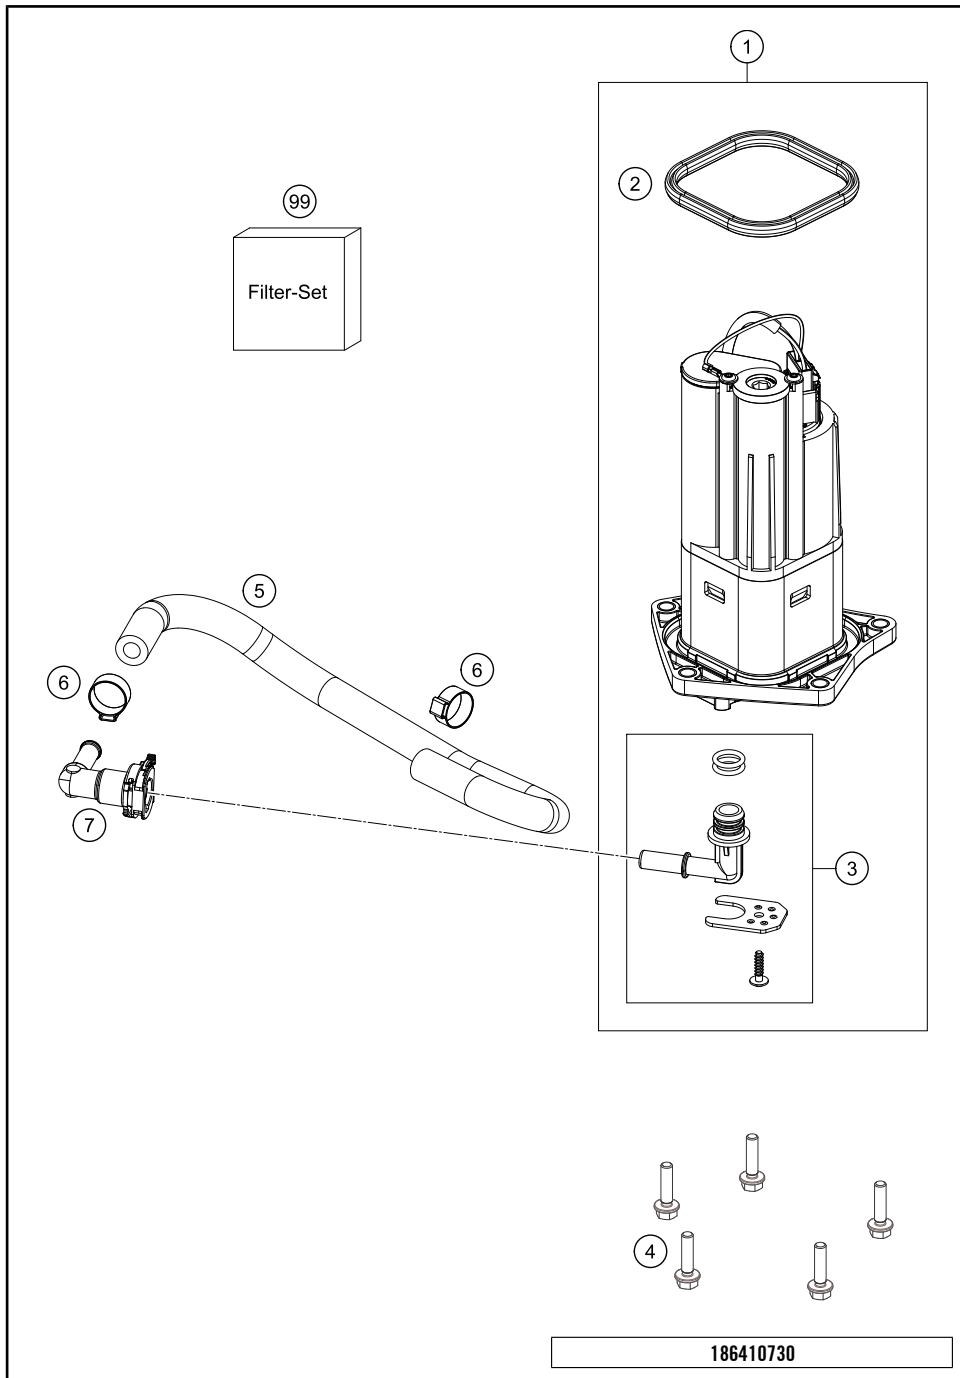

FUEL PUMP

790 Adventure R 2020 EU 2020

POS	PARTNUMBER	PARTNAME	PIECE
1	63507088000	fuel pump	1
2	64107189000	Sealing	1
3	75007092000	HYDRAULIC CONNECTOR CPL.	1
4	0025060166	HH collar screw M6x16 TX30	5
5	63507017000	Fuel hose	1
6	00050157706	VARIABLE ONE-EAR CLAMP 15,7MM	2
7	76007028000	ELBOW CONNECTOR	1
99	63507090000	filter kit	x

186410730

51895

* NEW PART

X ON DEMAND