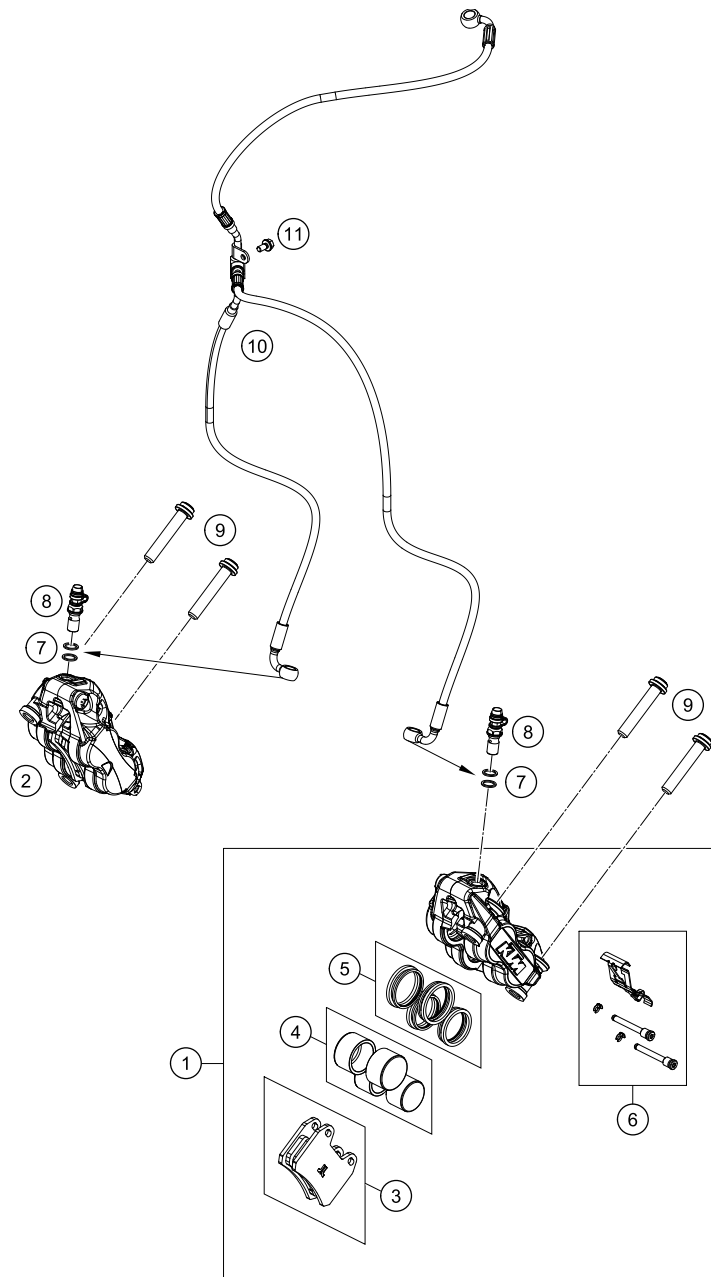

FRONT BRAKE CALIPER

790 Adventure R 2020 EU 2020

POS	PARTNUMBER	PARTNAME	PIECE
1	63513115000	Front brake caliper left	1
2	63513116000	Front brake caliper right	1
3	64113030000	Brake pad set front	2
4	63513019000	Piston set	2
5	64113021000	Square and dust seal set	2
6	64113017000	Retaining spring set	2
7	0603100141	sealing ring DIN 7603 10x14x1	4
8	62513020000	BLEEDER SCREW CPL. 05	2
9	0035100559S	AH-COLLAR SCREW M10X1,25X55SS	4
10	63542103000	Front brake line brake caliper	1
11	0025050106	HH collar screw M5x10 TX30	1

196351360

51964

* NEW PART

X ON DEMAND