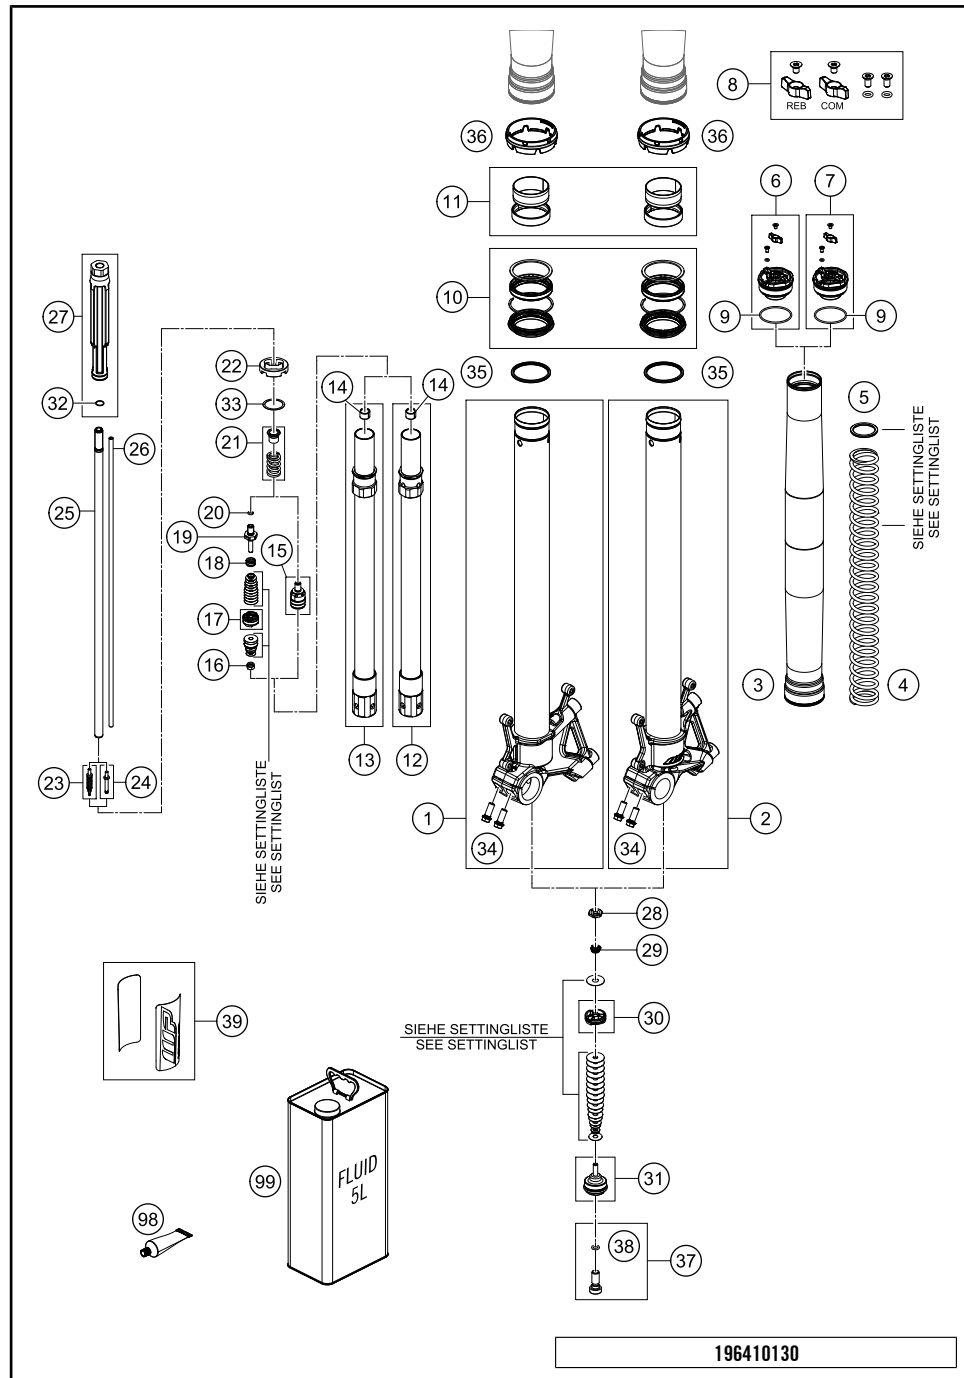

POS	PARTNUMBER	PARTNAME	PIECE
1	48601952S1	axle clamp right d48 25mm cpl	1
2	48601951S1	axle clamp left d48 25mm cpl.	1
3	48601794	Outer tube L567 D54 / D60	2
4	91410142	Mainspring (44) 6,7-460 fork	1
5	48600458	Washer 35x43x1,5 plastic	x
5	48600456	Washer 35x43x2,5 plastic	x
5	48600457	Preload bush 35x43x3,5	x
6	48602028S4	screw cap M51x1,5 rebound cpl.	1
7	48602028S3	screw cap M51x1.5 compression cpl.	1
8	RP10021	Adjuster kit screw cap	x
9	48600048	O-ring 46x2 NBR70 siliconized yellow	2
10	RP10012	Sealkit 48mm SKF black	x
11	R14047	Guide bushing set fork 48mm	x
12	48600763S3	Tube L350 with screwsleeve and hole	1
13	48600763S4	Tube L350 with screwsleeve	1
14	48600430	Guide bushing 12x14x10	2
15	48601843S2	Tap compression cpl.	1
16	40540486	Nut M6x0,5 h6,5 WAF10 rebound	1
17	48602002S	Midvalve piston assembly d23	1
18	35480377	Spring (11,7) 1,5-8 valve	1
19	48600576	Tap 6x46 rebound	1
20	48600299	O-ring 6x1,2 NBR70	1
21	48601929S	rebound spring C60 cpl	2
22	48601922	spring support ring	2
23	48601096S	Needle 4,5x43,6 cpl.	1
24	48601558S	Needle 4,5x38,2 cpl.	1
25	48601923	Piston rod 12x501	2
26	48601924	Adjuster tube L=471.5	2
27	48601556S	Stop 12,4x31,9x200,3 cpl.	2
28	48600163	Nut valve M6x0,5 h6,5 WAF17	2
29	48600202	Spring (8,5) 16,5 valve	2
30	48601934S	Piston 6x27,3x9 compression cpl.	2
31	48601921	Tap 6x42,5 base valve	2
32	04500003	O-ring 11x2,5 NBR70 PTFE yellow	2
33	48601702	Shim 27,5x33x0,3	2
34	0025080206	HH collar screw M8x20	4
35	48602007	Stroke indicator 48mm red	2
36	48601986	Fork protection ring 60,1mm	2

196410130

51266

* NEW PART

X ON DEMAND