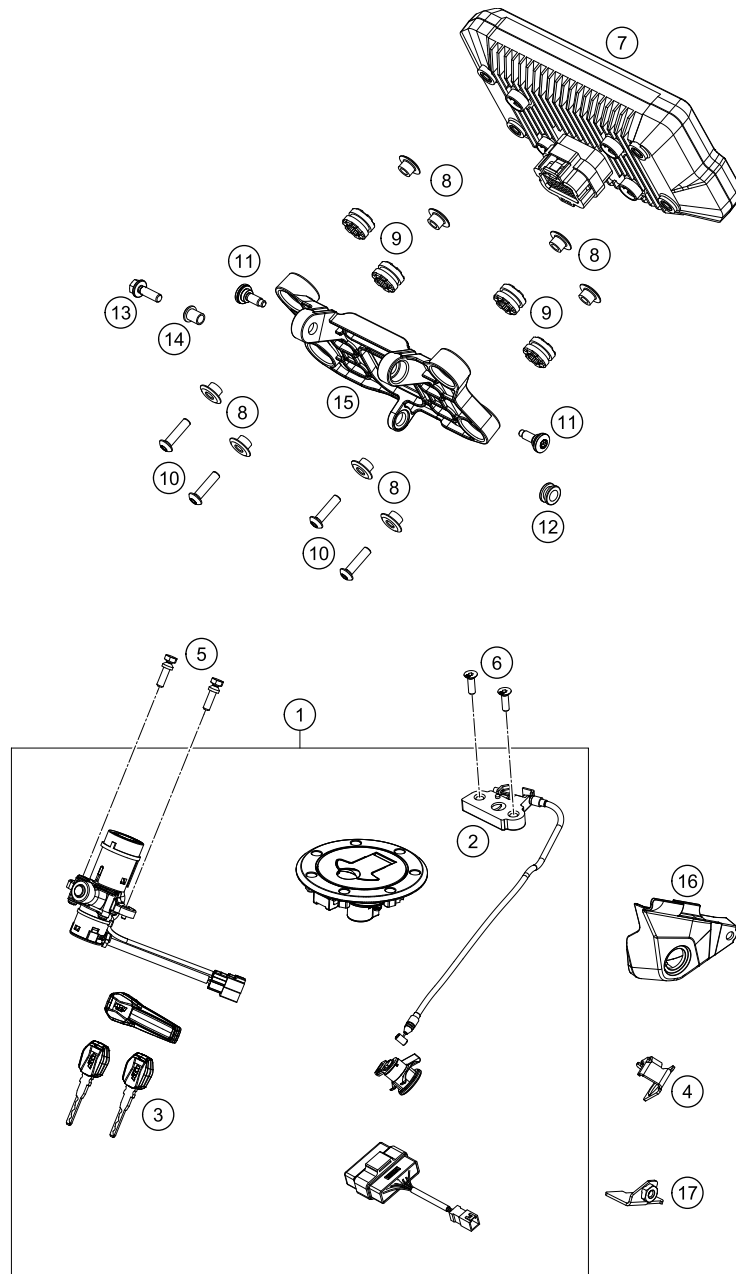

196351390

51635

* NEW PART

X ON DEMAND

POS	PARTNUMBER	PARTNAME	PIECE
1	63514001200	Headlight	1
2	69014017000S	special screw M6x22-8.8 ISA30 MK	4
3	69014014000	BUSHING 6,1X9,2X7,5 08	4
4	60006001022	rubber grommet 9x11x16x8.5 mm	7
5	60314025000	turn signal front left/rear right	2
6	60314026000	turn signal front right/rear left	2
7	0433100003	WASHER 18x10,5x1,6	4
8	0797100003	LOCK WASHER DIN6797-J10,5 ZI	4
9	58414030000	HH COLLAR NUT M10X1,25 WS=13	4
10	0081040121	EJOT Delta PT K40x12	2
11	0081645121	EJOT DELTA PT SCREW 45X12-Z	3
12	63514040000	Tail light	1
13	63514011090	Right flasher adapter	1
14	63514010090	Left flasher adapter	1

196351410

53337

* NEW PART

X ON DEMAND

POS	PARTNUMBER	PARTNAME	PIECE
1	63511066044	Lockset cpl.	1
2	63507050000	Seat lever assy	1
3	64111067010	Blank Key KTM	x
4	64107051000	Cable Bracket Lock	1
5	76011064000	TAMPERPROOF SCREW M6 IGN.LOCK	2
6	0991060203	FLAT H.SCREW DIN7991-M6X20	2
7	63514069100	Dashboard	1
8	60714069050	Bushing	8
9	61314069051	DAMP. COMPONENT SPEEDOMETER	4
10	0738050202	Lens head screw ISO 7380-M5X20A2	4
11	69008021060	special screw M5x17	2
12	60708008070	rubber bush windshield fixation	1
13	0025050166	HH collar screw M5x16 TX30	1
14	63514011010	wheel spindle mask support	1
15	63514062000	Instrument support	1
16	63507050050	Lock cover	1
17	6351401006033	retaining bracket immobilizer cpl.	1