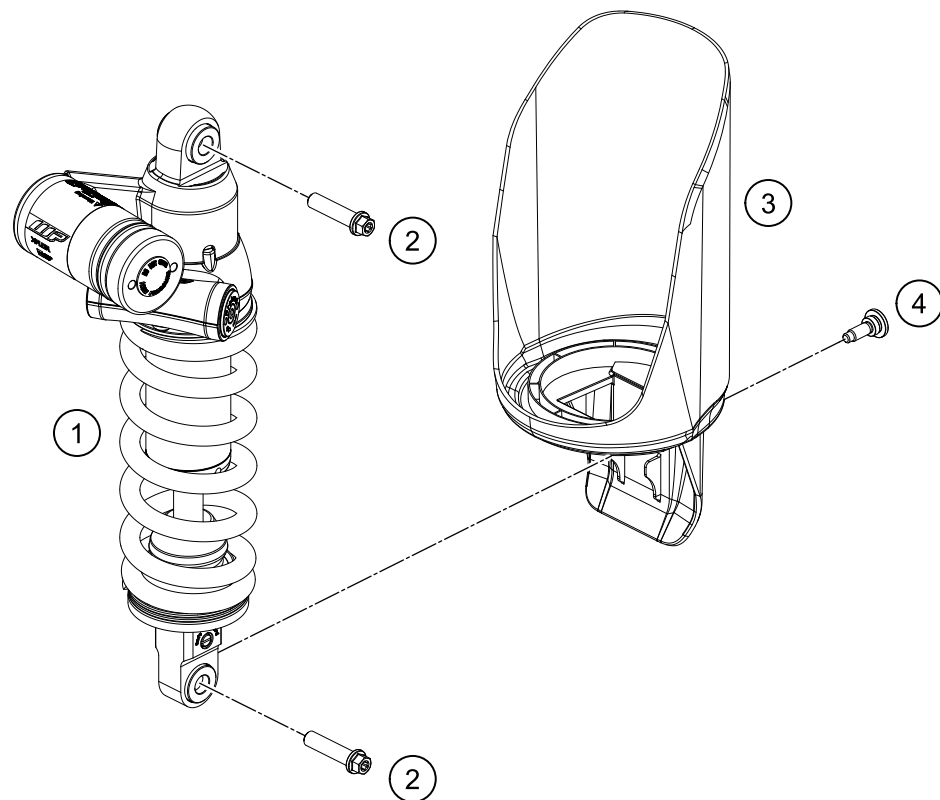

SHOCK ABSORBER

790 Adventure R 2020 EU 2020

POS	PARTNUMBER	PARTNAME	PIECE
1	01187S5401	Shock 790 Adventure R 2019	1
2	0025120506S	HH COLLAR SCREW M12X50 TX45	2
3	63508075000	Splash protection shock absorber	1
4	69008021160	special screw M5x12	1

196350411

51959

* NEW PART

X ON DEMAND