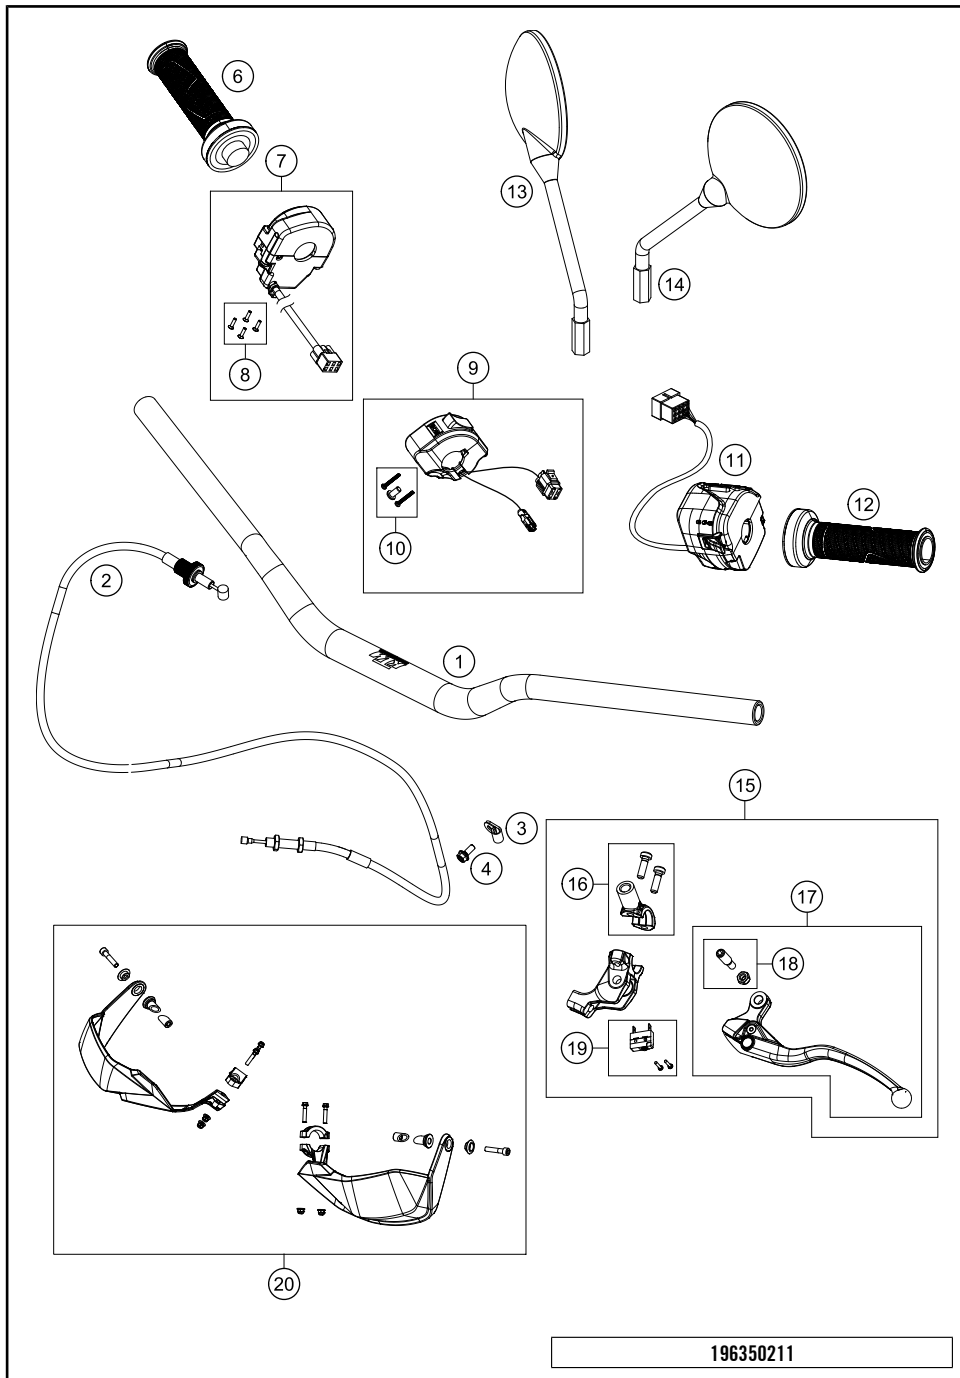

HANDLEBAR, CONTROLS

790 Adventure R 2020 EU 2020

POS	PARTNUMBER	PARTNAME	PIECE
1	6070200100033	Handlebar	1
2	64102090000	Clutch cable	1
3	64132070000	PVC clamp 6.4 MM Heyman	1
4	0025050126	HH collar screw M5x12 TX30	2
6	60702012000	Grip tube (no heating)	1
7	60711012000	Ride-by-wire without throttle tube	1
8	76011073110	SCREW SET START-STOP SWITCH	1
9	76011074000	emergency OFF switch	1
10	61411174010	Screw set start-stop switch	1
11	76011170100	Handlebar switch left	1
12	60702039100	Grip LHS w/o heater	1
13	28512040000	mirror, right	1
14	58412040100	mirror, left/right	1
15	63502031000	Clutch lever compl.	1
16	6350204400030	Clamp cpl. incl. 2 screws	1
17	63502040000	Clutch lever	1
18	64102038000	Kit lever pin	1
19	63511049000	Switch	1
20	60302179000EB	HANDGUARD L/R CPL.	1

196350211

51956

* NEW PART

X ON DEMAND