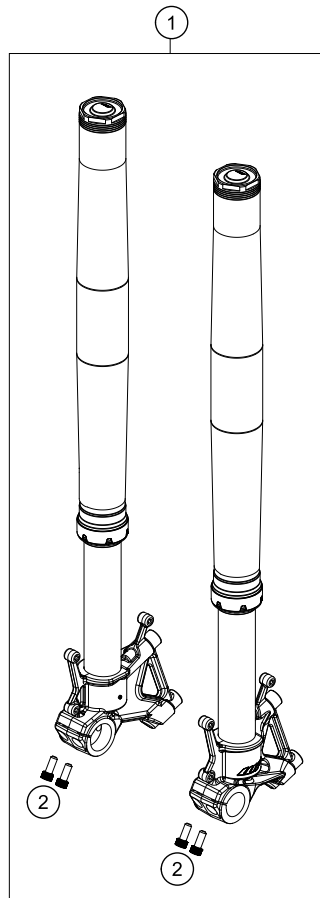

FRONT FORK, TRIPLE CLAMP

790 Adventure R 2020 EU 2020

POS	PARTNUMBER	PARTNAME	PIECE
1	14188S5401	Fork KTM 790 Adventure R 19	1
2	0025080206	HH collar screw M8x20	4
3	0025080256	HH collar screw M8x25	4
4	7720103800030	HANDLEBAR CLAMP 28MM	2
5	0032100356S	AH-COLLAR SCREW M10X35 ISA45	2
6	5940103903230	HANDLEBAR SUPPORT D=28 H=32 BL	2
7	63501045010	Ignition lock cover	1
8	6900103600033	Steering head screw	1
9	0988253505	thrust wash DIN0988-25x35x0,5	1
10	0015080256S	HH COLLAR SCREW M8X25 WS=10	1
11	0025080306	HH collar screw M8x30	4
12	6350103403030S	Top triple clamp	1
13	69001084100	Steering head gasket	2
14	69001181000	STEERINGHEAD KPL.17	2
15	69001086100	PROT. RING STEER. HEAD BEARING	1
16	6350103203030S	Bottom triple clamp cpl.	1
17	0025080356	HH collar screw M8x35 TX40	4
18	69001181010	Steering head rep. Kit	x
21	0025080256S	HH COLLAR SCREW M8X25 TX40	3
22	16181S55E	Steering damper790 Adventure cpl.	1
23	54601099000	SPEEDOMETER CABLE GUIDE MARZO.	2
24	0985050003	SELF LOCKING NUT DIN0985-M 5	2
25	0025050206	HH collar screw M5x20 TX30	2
26	63511066010	Ignition lock cover	1
27	63501093000C1A	Fork protector right	1
28	63501092000C1A	Fork protector left	1
29	69008021060	special screw M5x17	4
30	69008021160	special screw M5x12	2
31	60012080100	SIDE REFLECTOR YELLOW "CEV"	2

196350111

51953

* NEW PART

X ON DEMAND