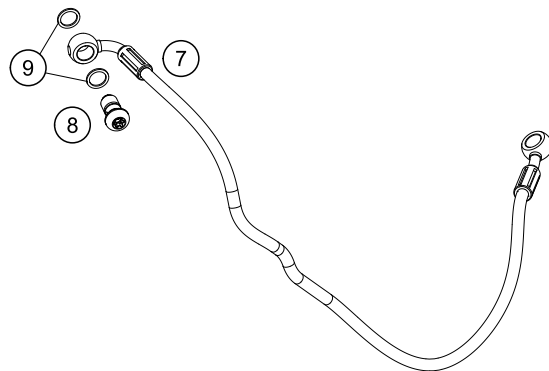

196351310

51632

* NEW PART

X ON DEMAND