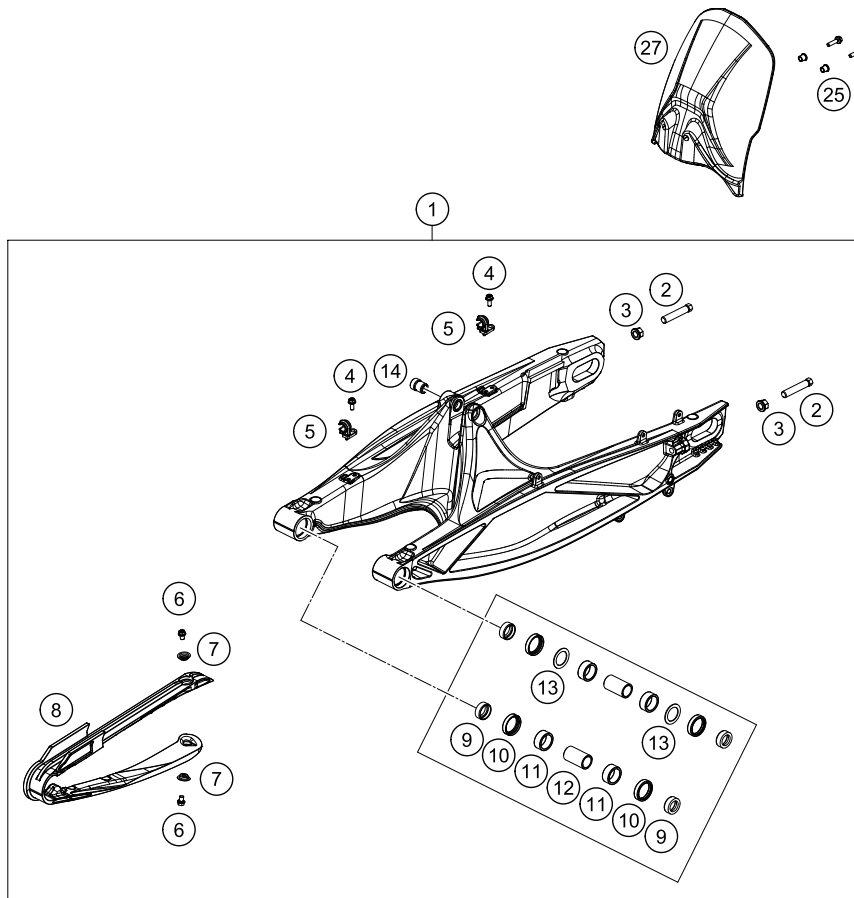

196350330

49281

* NEW PART

X ON DEMAND

POS	PARTNUMBER	PARTNAME	PIECE
1	63503123000C1	Sidestand R	1
2	61003024000	SPRING L=116 MM 05	1
3	62503027200	SCREW FOR SIDE STAND M10X31,2	1
4	63503028010	Special screw side stand spring	1
5	0738050202	Lens head screw ISO 7380-M5X20A2	2
6	6350302610033	side stand bracket	1
7	93511045000	SWITCH SIDE STAND	1
8	64103001099	Racket side-stand-cable	1
9	0018050103	INT. TORX OVAL HEAD M 5X10 8.8	2
10	0035100309S	SHCS M10x30 TX45	2
11	63503016040C1	Main stand console right	1
12	90103029000	MAGNET HOLDER	1

196410430

51267

* NEW PART X ON DEMAND

POS	PARTNUMBER	PARTNAME	PIECE
1	6350403004433	Swingarm cpml. Black	1
2	58414030000	HH COLLAR NUT M10X1,25 WS=13	2
3	50304040100	screw M10x1.25x50 WS10	2
4	0025050126	HH collar screw M5x12 TX30	2
5	60104142000	Clamp	2
6	69008021160	special screw M5x12	2
7	46104066050	BUSH FOR CHAINSLIDER GUARD 02	2
8	64104066000	chain slide protection	1
9	54804034000	BUCKET F. SHAFT SEAL RING 03	4
10	0760253270	radial shaft seal 25x32x7	4
11	0618222812	NEEDLEBEAR HK2212V 22/28/12 MB	4
12	59404032000	BEARING SLEEVE 17X22X38,7 03	2
13	54603036000	STOP DISK 22,2X31,7X1	2
14	64104030020	Bushing Shock Mounting	1
15	64104037000	swing arm bolt	1
16	76504038000	SPECIAL SCREW M12X40 SW19	2
17	0025060126	HH collar screw M6x12 TX30	2
18	63504030010	Retaining bracket, chain guide	1
19	0934060003	hex nut DIN 934 M6	1
20	0025060206	HH collar screw M6x20 TX30	1
21	0025060456	HH COLLAR SCREW M6X45 TX30	1
22	78004070100	CHAIN GUIDE CPL.	1
23	69008021160	special screw M5x12	2
24	63504061000	Chainguard	1
25	64104050010	Bushing 5,5x8,3x9	2
26	0025050206	HH collar screw M5x20 TX30	2
27	63504050000	splash protection swingarm	1