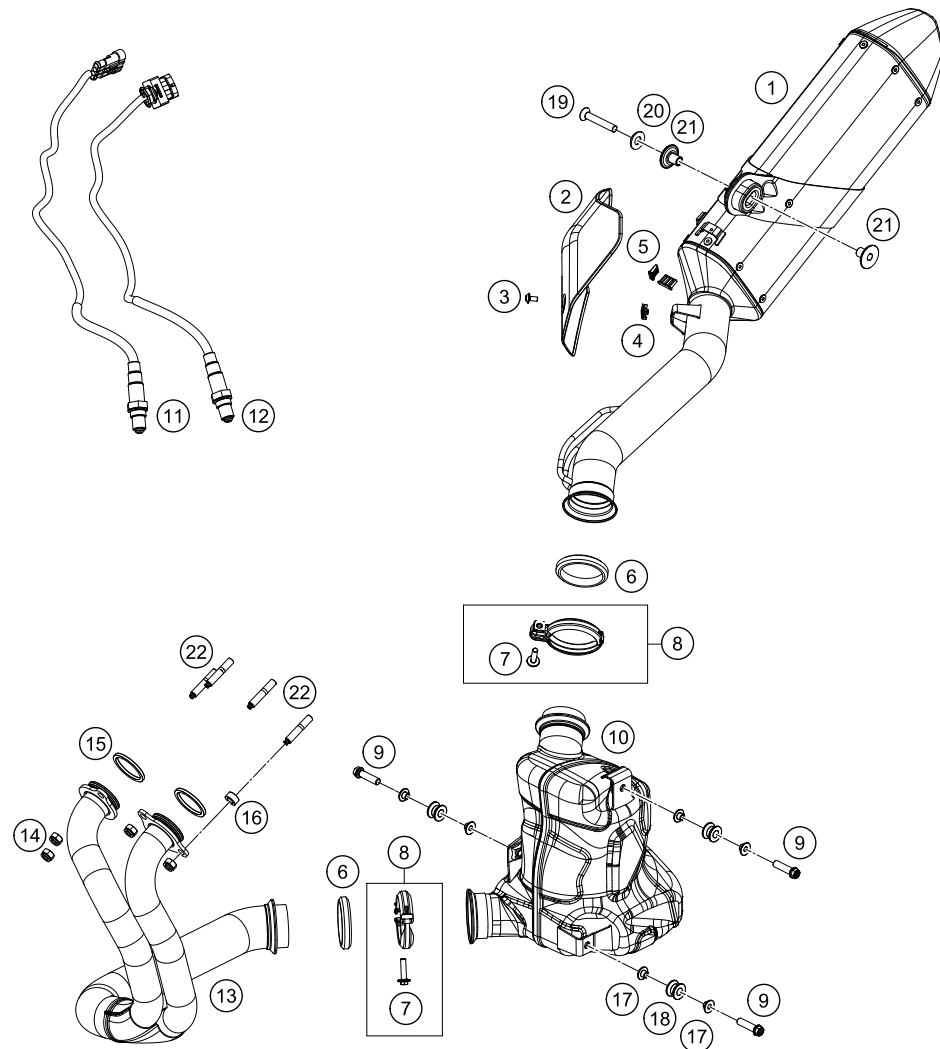

POS	PARTNUMBER	PARTNAME	PIECE
1	63505183000	Silencer	1
2	63505111000C1	Heat protection black cmpl.	1
3	78105181010	Torx screw M5x10 black	1
4	54603048600	RANGE CHANGE METAL NUT M5 INOX	1
5	27005011011	DAMPING ELEMENT SILICON	2
6	69005005005	MANIFOLD GASKET	2
7	0024060256	HH COLLAR SCREW M6X25 TX30	2
8	69005050000	CLAMP CPL.	2
9	0025080306S	HH COLLAR SCREW M8X30 TX40	3
10	64105050000	Pre-muffler	1
11	63541090000	O2 Sensor LSF 4	1
12	63541190000	O2 Sensor LSF 4	1
13	64105007100	Header	1
14	51010086100	self-locking nut M8 Cu	4
15	64105005000	Exhaust gasket	2
16	61005009000	SPACER BUSH. 8,5X15X7,5 05	2
17	58405050065	collar bushing 8.5x12x23.5x10	6
18	54305068100	damp. component silicone grey	3
19	0019080506	COUN.-SUNK SCREW M8X50 ISA10.9	1
20	60405069000	conical seat Alu	1
21	61305069000	BUSHING 8,5X11X29	2
22	63505015000	stud screw 835 M8x25 - 10.9	4

196350510

53339

* NEW PART

X ON DEMAND