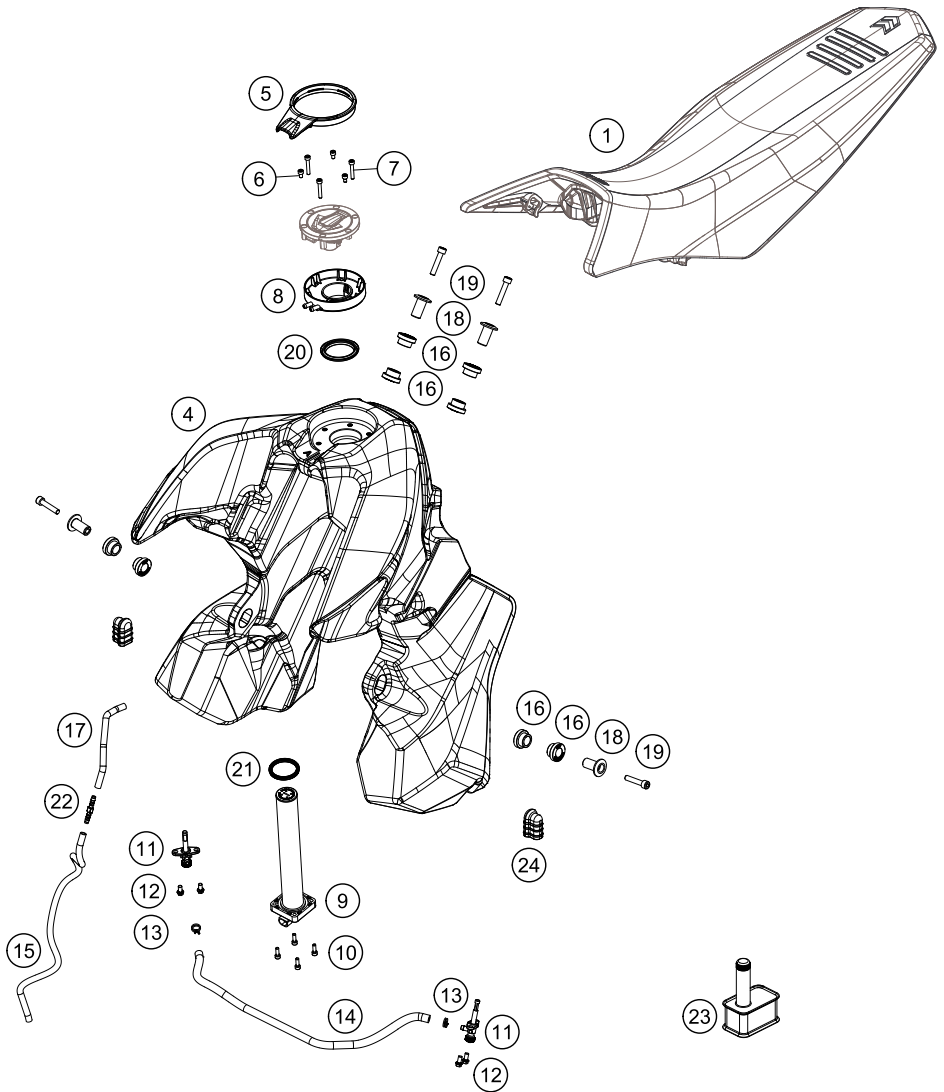

206350510

54145

\* NEW PART

X ON DEMAND

POS	PARTNUMBER	PARTNAME	PIECE
1	63506041000	Intake duct, right	1
2	63506040000	Intake duct, left	1
3	63506040050	Intake duct gasket, right	1
4	63506041050	Intake duct gasket, left	1
5	69008021160	special screw M5x12	2
6	63506002000	Air filter box cover	1
7	0081050161	EJOT PT SCREW K50X16 1451	2
8	61041080000	AMBIENT-AIR TEMPERATURE SENSOR	1
9	63506001000	Air filter box	1
10	0081050121	EJOT PT screw K50x12	1
11	63506002060	Cable holder air filter box	1
12	00050198706	VARIABLE ONE-EAR CLAMP 19,8MM	2
13	63530087000	Pre-formed hose engine breather	1
15	76006014000	rubber grommet	2
16	50206020000	RUBBER GRIMMET SLOTTED	2
17	63506026000	Velocity stack	2
18	77236048000	HOSE CLAMP GEMI 58MM	2
19	63506016000	Filter clamp frame	1
20	60306015100	AIR FILTER	1
21	63506017000	Filter clamp wedge	1

196350610

49507

\* NEW PART

X ON DEMAND

POS	PARTNUMBER	PARTNAME	PIECE
1	63507941000EB	Seat	1
4	63507113000HC	Fuel tank	1
5	63507058000	Fuel tank fairing	1
6	0912050083	SHCS DIN 912 M5x8	3
7	0912050303	AH SCREW DIN0912-M 5X30	3
8	63507008050	Fuel filler cap	1
9	63507080100	Fuel level sensor	1
10	0912050163	AH SCREW DIN0912-M 5X16	4
11	58507003200	FUEL COCK CPL.	2
12	0025060126	HH collar screw M6x12 TX30	4
13	58031005000	CLAMP YDNAC 10128 12MM	2
14	63507016000	Interconnection hose	1
15	63515026000	hose tank overrun 140 mm	1
16	61007065000	collar bushing, front tank holder	8
17	63515027000	hose tank overrun 570 mm	1
18	61007060000	collar bushing, bearing, outside	4
19	0912080403	SHCS DIN 912 M8x40	4
20	21007008151	gasket tank insert	1
21	60307080090	GASKET FUEL LEVEL SENSOR	1
22	69015019010	HOSE CONNECTION STRAIGHT	1
23	00001000015	Motorex Fuel Stabilizer 125ml	1
24	60307020000	TANK RUBBER	2