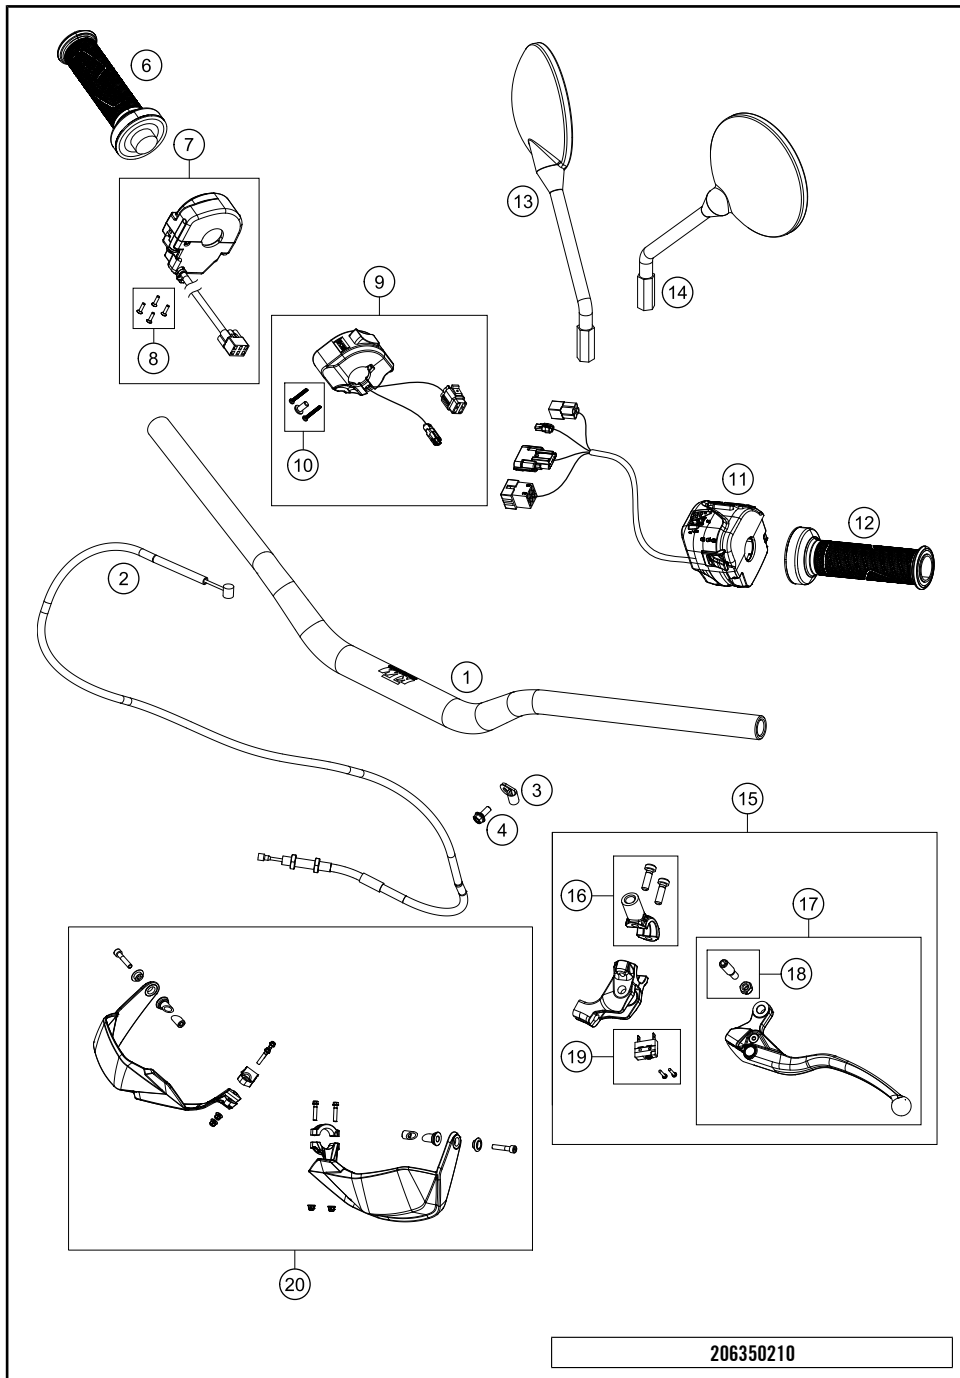

HANDLEBAR, CONTROLS

790 Adventure R Rally 2020 EU 2020

POS	PARTNUMBER	PARTNAME	PIECE
1	6070200100033	Handlebar	1
2	63502090000	Clutch cable	1
3	64132070000	PVC clamp 6.4 MM Heyman	1
4	0025050126	HH collar screw M5x12 TX30	2
6	60702012000	Grip tube (no heating)	1
7	60711012000	Ride-by-wire without throttle tube	1
8	76011073110	SCREW SET START-STOP SWITCH	1
9	76011074000	emergency OFF switch	1
10	61411174010	Screw set start-stop switch	1
11	76011270100	Combination switch	1
12	60702039100	Grip LHS w/o heater	1
13	28512040000	mirror, right	1
14	58412040100	mirror, left/right	1
15	63502031000	Clutch lever cmpl.	1
16	6350204400030	Clamp cpl. incl. 2 screws	1
17	63502040000	Clutch lever	1
18	64102038000	Kit lever pin	1
19	63511049000	Switch	1
20	6030217910030	HANDGUARD CLOSED BLACK HIGH	1

206350210

54014

* NEW PART

X ON DEMAND