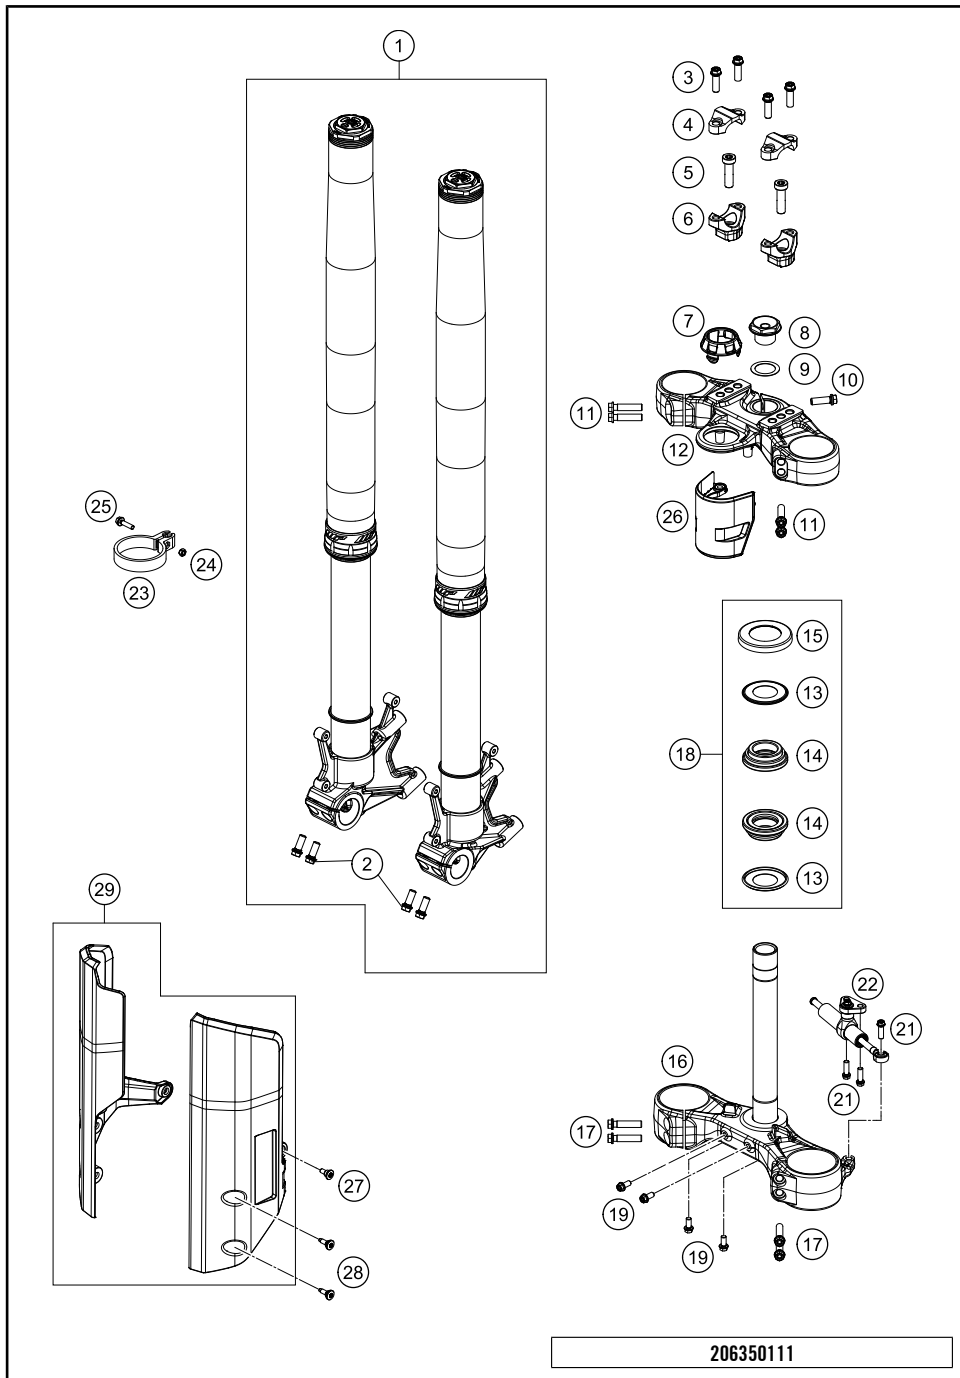

# 790 Adventure R Rally 2020 EU 2020

POS	PARTNUMBER	PARTNAME	PIECE
1	14182S1001	Fork KTM 790 Adventure R 19	1
2	0025080206	HH collar screw M8x20	4
3	0025080256	HH collar screw M8x25	4
4	7720103800030	HANDLEBAR CLAMP 28MM	2
5	0032100356S	AH-COLLAR SCREW M10X35 ISA45	2
6	5940103903230	HANDLEBAR SUPPORT D=28 H=32 BL	2
7	63501045010	Ignition lock cover	1
8	6900103600033	Steering head screw	1
9	0988253505	thrust wash DIN0988-25x35x0,5	1
10	0015080256S	HH COLLAR SCREW M8X25 WS=10	1
11	0025080306	HH collar screw M8x30	4
12	6350103403030S	Top triple clamp	1
13	69001084100	Steering head gasket	2
14	69001181000	STEERINGHEAD KPL.17	2
15	69001086100	PROT. RING STEER. HEAD BEARING	1
16	6350103203030S	Bottom triple clamp compl.	1
17	0025080356	HH collar screw M8x35 TX40	4
18	69001181010	Steering head rep. Kit	x
19	0025060166	HH collar screw M6x16 TX30	4
21	0025080256S	HH COLLAR SCREW M8X25 TX40	3
22	16181S55E	Steering damper790 Adventure cpl.	1
23	63501070000	Clamp brake hose	2
24	0985050003	SELF LOCKING NUT DIN0985-M 5	2
25	0025050206	HH collar screw M5x20 TX30	2
26	63511066010	Ignition lock cover	1
27	60708025030	Special screw M5x17 TX30	2
28	69008021060	special screw M5x17	4
29	63501094000ABA	Fork Protection Kit 790 Adventure R Rall	1