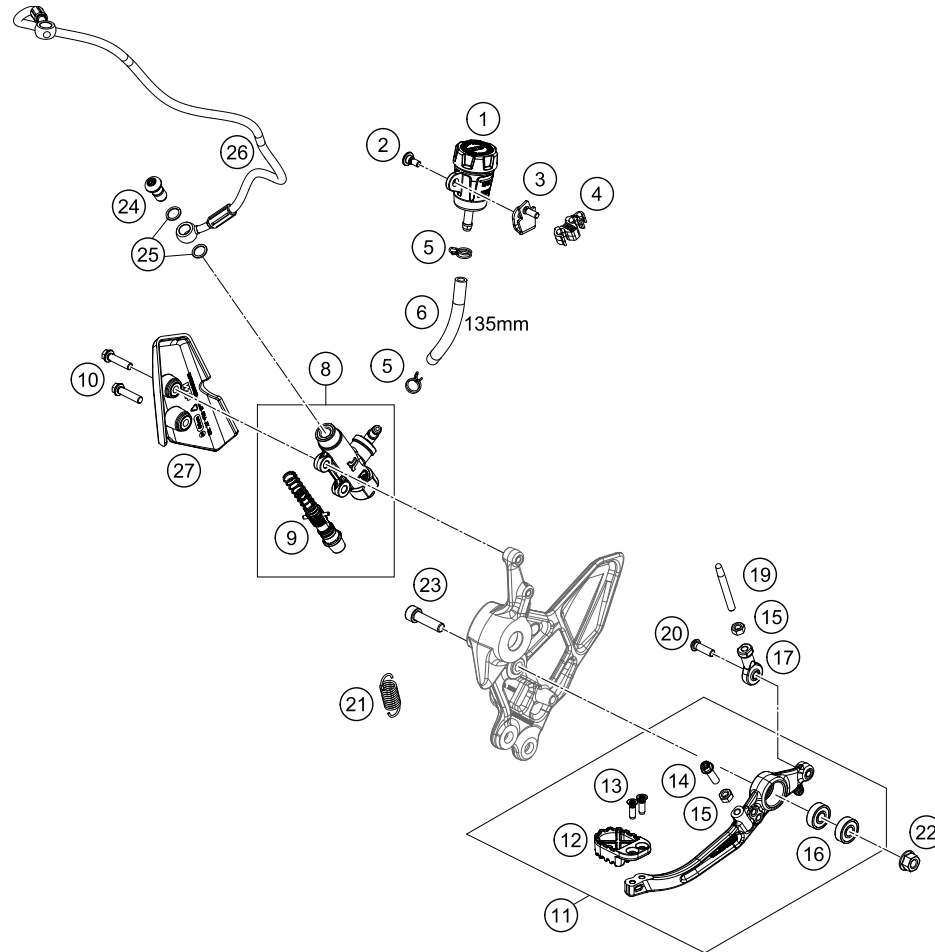

196351310

51632

\* NEW PART

X ON DEMAND

POS	PARTNUMBER	PARTNAME	PIECE
1	64113069000	Reservoir assembly	1
2	69013099050	SCREW F. EXPANSION TANK	1
3	64113026000	Brake line holder	1
4	64142046000	Bracket ABS line dia7.5	1
5	58007017000	YDNAC CLAMP 10101 (10,4MM)	2
6	69013069001	HOSE FOR RESERVOIR 6X1,5	1
8	6411306000030	Foot master cylinder cpl. black	1
9	64113061000	Piston assembly	1
10	0025060256	HH collar screw M6x25 TX30	2
11	63513050033C1	Foot brake lever cpl. without push rod	1
12	63513051000	Footbrake lever step plate	1
13	014581050163	C/sk screw, ISO 14581-M5x16-08.8 ISA 25	2
14	0025060206	HH collar screw M6x20 TX30	1
15	0934060003	hex nut DIN 934 M6	2
16	0625006087	GROOVED BALL BEAR. 608 2RS C3	2
17	54603069000	SWIVEL HEAD M6 FOOT BRAKE LEV.	1
19	54603068000	PRESSURE ROD ALU 250 '90	1
20	0738060205S	Oval head screw ISR M6x20-A2-70-MK	1
21	54603062200	Return spring for brake lever	1
22	54310086200	SELF LOCKING NUT M8 10.9	1
23	014579080301S	screw ISO 14579-M8x30-10.9-MK black	1
24	62113020100	banjo bolt M10x1x19.5	1
25	0603100141	sealing ring DIN 7603 10x14x1	2
26	63542002000	Brake line MC-ABS	1
27	63503039051	Rear master cylinder guard	1