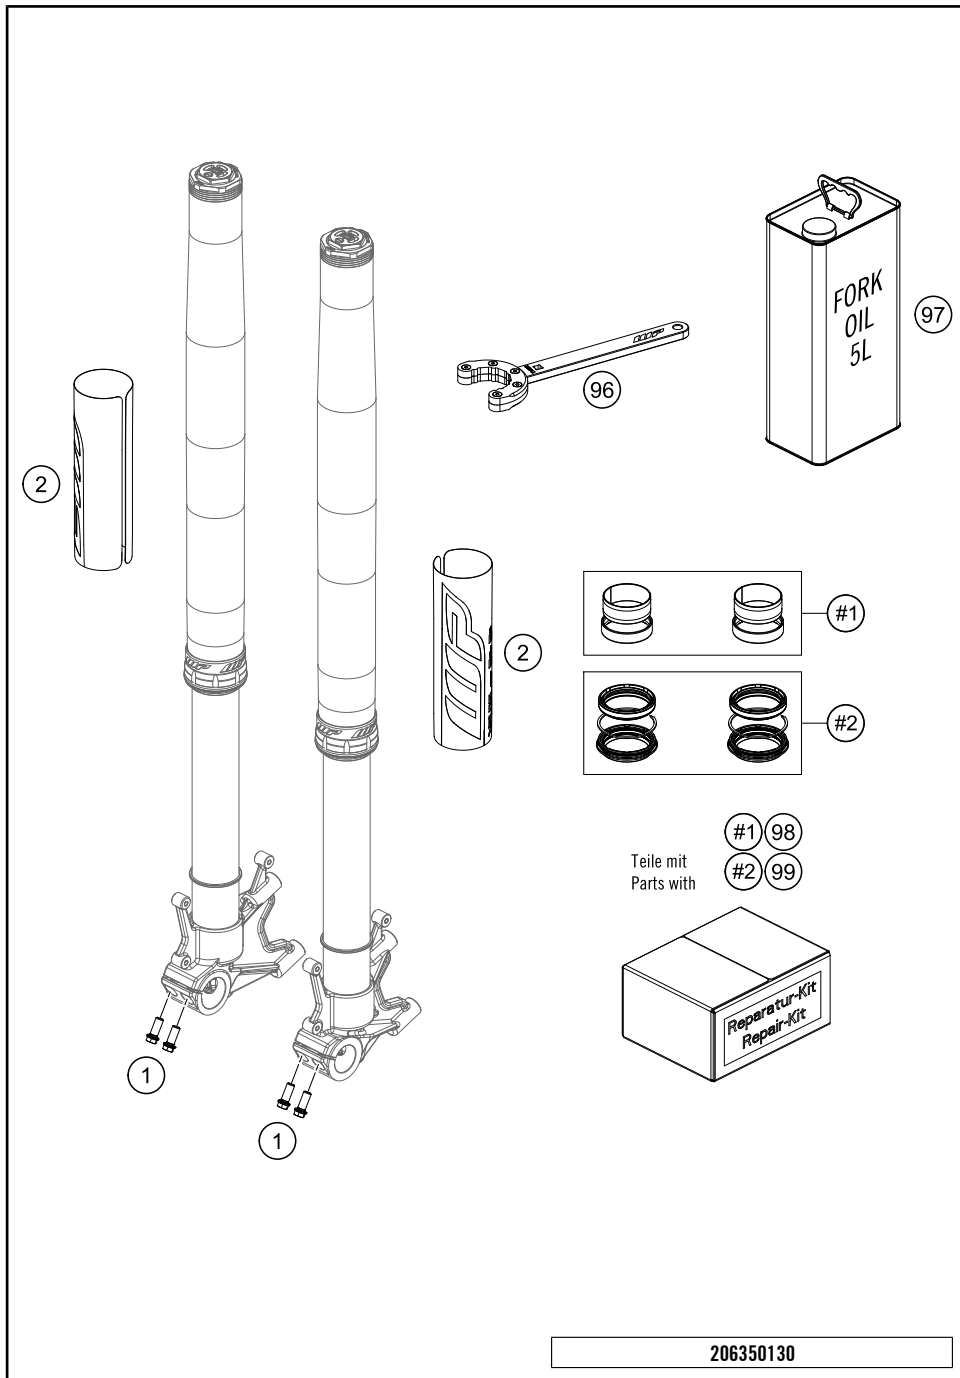

FRONT FORK DISASSEMBLED

790 Adventure R Rally 2020 EU 2020

POS	PARTNUMBER	PARTNAME	PIECE
1	0025080206	HH collar screw M8x20	4
2	52000283SET	Sticker XPLOR PRO CC CV 140x180	1
96	T14102	Special wrench needed to exchange the seal	x
97	48601166S1	FORK OIL SAE4 5L	x
98	R14047	Guide bushing set fork 48mm	x
99	RP10012	Seal kit 48mm SKF black	x

206350130

53710

* NEW PART X ON DEMAND