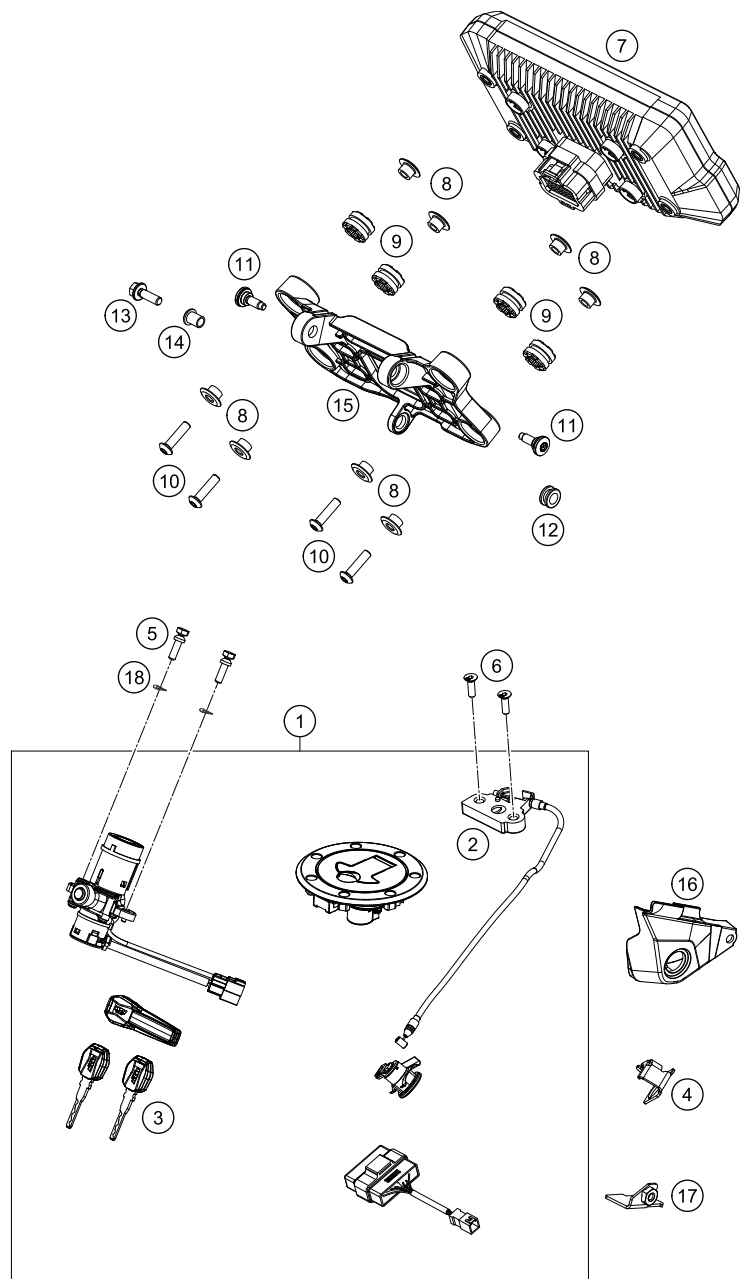

POS	PARTNUMBER	PARTNAME	PIECE
1	63511066044	Lockset cpl.	1
2	63507050000	Seat lever assy	1
3	64111067010	Blank Key KTM	x
4	64107051000	Cable Bracket Lock	1
5	76011064100	Tear-off screw M6 ignition lock ISA 30	2
6	0738060205S	Oval head screw ISR M6x20-A2-70-MK	2
7	63514069100	Dashboard	1
8	60714069050	Bushing	8
9	61314069051	DAMP. COMPONENT SPEEDOMETER	4
10	0738050202	Lens head screw ISO 7380-M5X20A2	4
11	69008021060	special screw M5x17	2
12	60708008070	rubber bush windshield fixation	1
13	0025050166	HH collar screw M5x16 TX30	1
14	63514011010	wheel spindle mask support	1
15	63514062000	Instrument support	1
16	63507050050	Lock cover	1
17	6351401006033	retaining bracket immobilizer cpl.	1
18	0137060003	spring washer DIN 137 B - 6	2

196351430

53945

* NEW PART X ON DEMAND