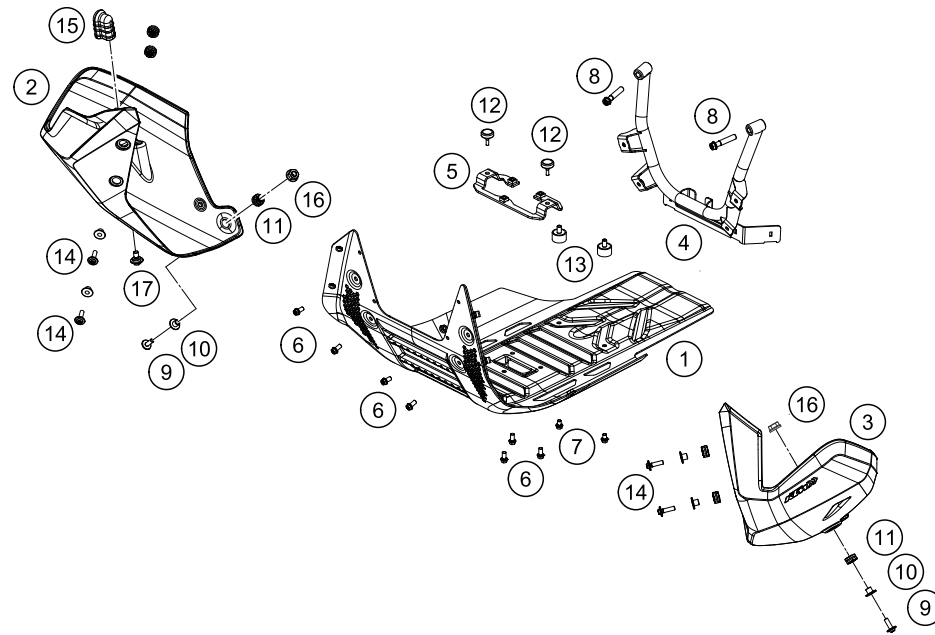

ENGINE GUARD

790 Adventure R Rally 2020 EU 2020

POS	PARTNUMBER	PARTNAME	PIECE
1	63503090000	Skid plate bottom part compl.	1
2	63503998010	Fuel tank protection	1
3	63503997010	Fuel tank protection	1
4	6350309005033	Front skid plate linkage	1
5	63503090016	Lower Alu Skidplate Support	1
6	0025060106	HH collar screw M6x10 TX30	7
7	0025060086	HH collar screw M6x8 TX30	2
8	0025080406S	Collar screw M8x40 ISA40 SS	2
9	69014017000	SPECIAL SCREW M6X18 ISA30 08	2
10	61342041000	COLLAR BUSH 6,5X9X18X8,5	6
11	62142041000	DAMP. COMPONENT ABS MODUL	6
12	60006001021	DISTANCE RUBBER AIRBOX 03	2
13	63503190017	Silent block 20x12 M6x10/M6x8	2
14	69014117000	Collar screw M6x22-8.8 ISA30	4
15	60307020000	TANK RUBBER	2
16	56509064100	SELF LOCKING NUT M6 10.9	2
17	83008000012	special screw M6x12x3	2

206350330

54023

* NEW PART

X ON DEMAND