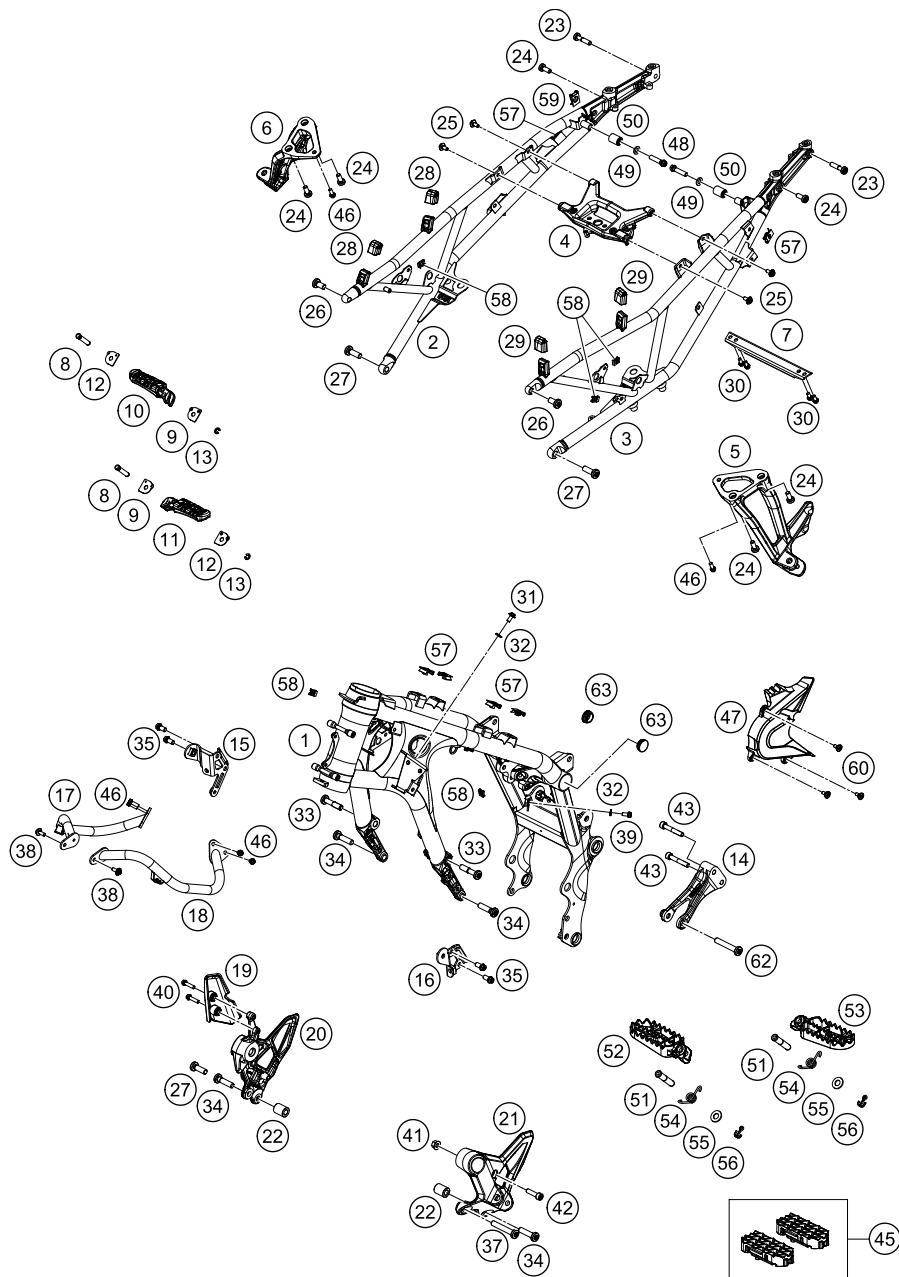

206350311

POS	PARTNUMBER	PARTNAME	PIECE
40	0025060256	HH collar screw M6x25 TX30	2
41	54310086200	SELF LOCKING NUT M8 10.9	1
42	014579080301S	screw ISO 14579-M8x30-10.9-MK black	1
43	014579080506S	CYL. SCREW DIN14579 M8X50 SS	2
45	76203940044	FOOTPEG INSERT CPL.	1
46	0025060166S	HH collar screw M6x16 TX30 SL	6
47	63503096000	Front sprocket cover	1
48	0035080356	AH-COLLAR SCREW M8X35 ISA45	2
49	0125080003	washer DIN 125 A -8.4	2
50	60307048000	RUBBER SEAT-CONTACT SURFACE	2
51	54803044000	PIN FOR FOOT PED 51.5X9.8 MM	2
52	76203041250	FOOTREST RIGHT RALLY 07	1
53	76203040250	FOOTREST LEFT RALLY 07	1
54	54603041000	FOOTREST SPRING L/S & R/S	2
55	0125100003	washer DIN 125 A 10.5	2
56	0094032250	PIN DIN 0094-3.2X25 NIRO	2
57	54603048100	clip nut M6	6
58	54603048600	RANGE CHANGE METAL NUT M5 INOX	2
59	54603048000	RANGE CHANGE METAL NUT M8	2
60	69008021160	special screw M5x12	3
62	0035100656S	ISA screw, M10x65 ISA45	1
63	64103088000	Frame locking cap	2

54020

* NEW PART

X ON DEMAND