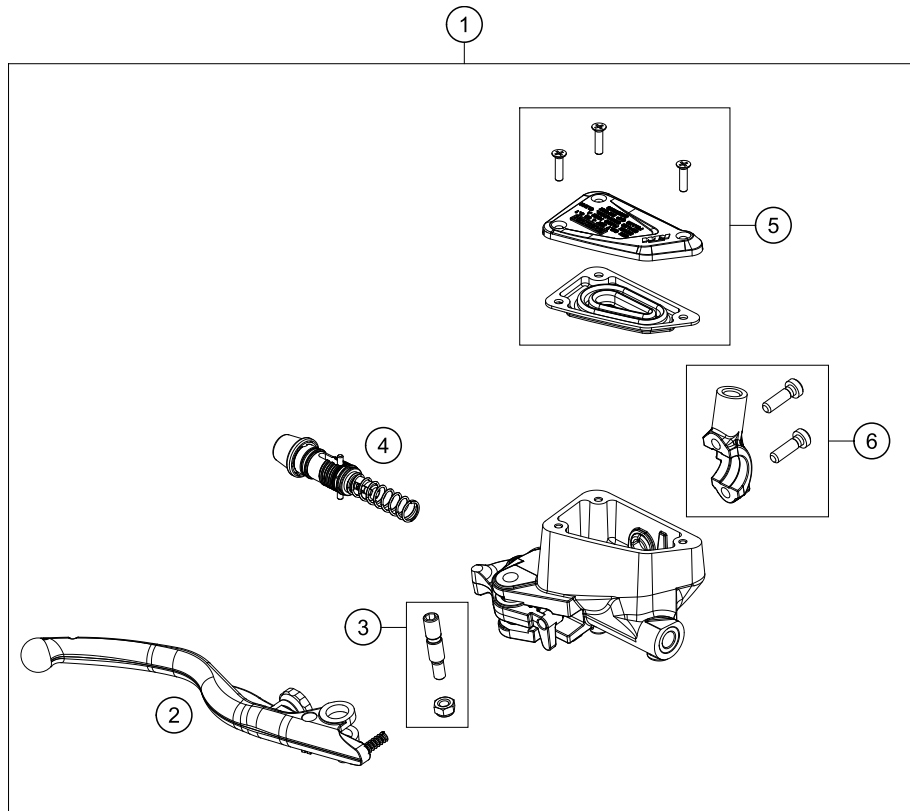

FRONT BRAKE CONTROL

790 Adventure R Rally 2020 EU 2020

POS	PARTNUMBER	PARTNAME	PIECE
1	63513001033	Front master cylinder cmpl.	1
2	63513002044	Brake lever	1
3	64113006000	Lever bolt cpl.	1
4	63513008000	Piston repair kit	1
5	64113031000	Reservoir cap cpl.	1
6	6351300500030	mirror clamp incl. 2 screws	1
7	63542001000	Brake line MC-ABS	1
8	62113020100	banjo bolt M10x1x19.5	1
9	0603100141	sealing ring DIN 7603 10x14x1	2