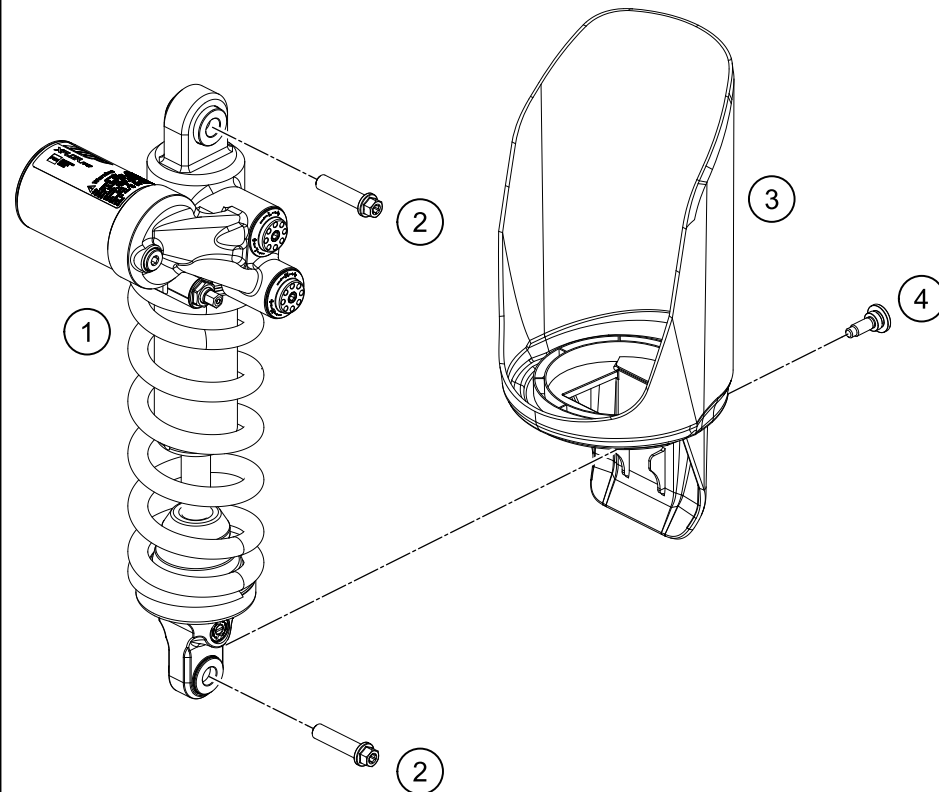

SHOCK ABSORBER

790 Adventure R Rally 2020 EU 2020

POS	PARTNUMBER	PARTNAME	PIECE
1	12180S1001	Shock absorber KTM 790 Adv R 19	1
2	0025120506S	HH COLLAR SCREW M12X50 TX45	2
3	63508075000	Splash protection shock absorber	1
4	69008021160	special screw M5x12	1

206350410

54029

* NEW PART

X ON DEMAND