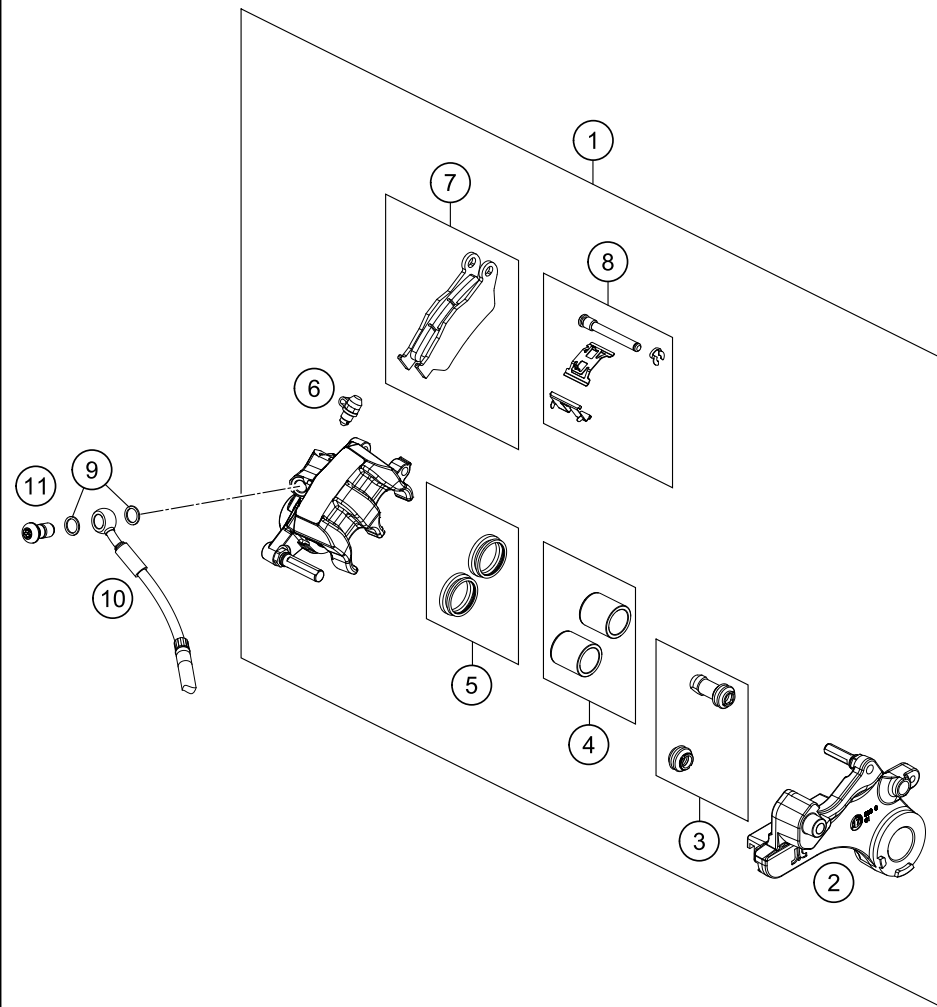

REAR BRAKE CALIPER

790 Adventure R Rally 2020 EU 2020

POS	PARTNUMBER	PARTNAME	PIECE
1	63513080000	rear caliper	1
2	63513075000	rear holder	1
3	64113084000	Cup set	1
4	63513083000	Piston set	1
5	63513081000	Seal set	1
6	64113020000	Bleeder + cap	1
7	63513090000	Rear padsq	1
8	63513085000	Pad pin and spring	1
9	0603100141	sealing ring DIN 7603 10x14x1	2
10	63542004000	Brake links ABS-Caliper	1
11	62113020100	banjo bolt M10x1x19.5	1

196351390

51635

* NEW PART

X ON DEMAND