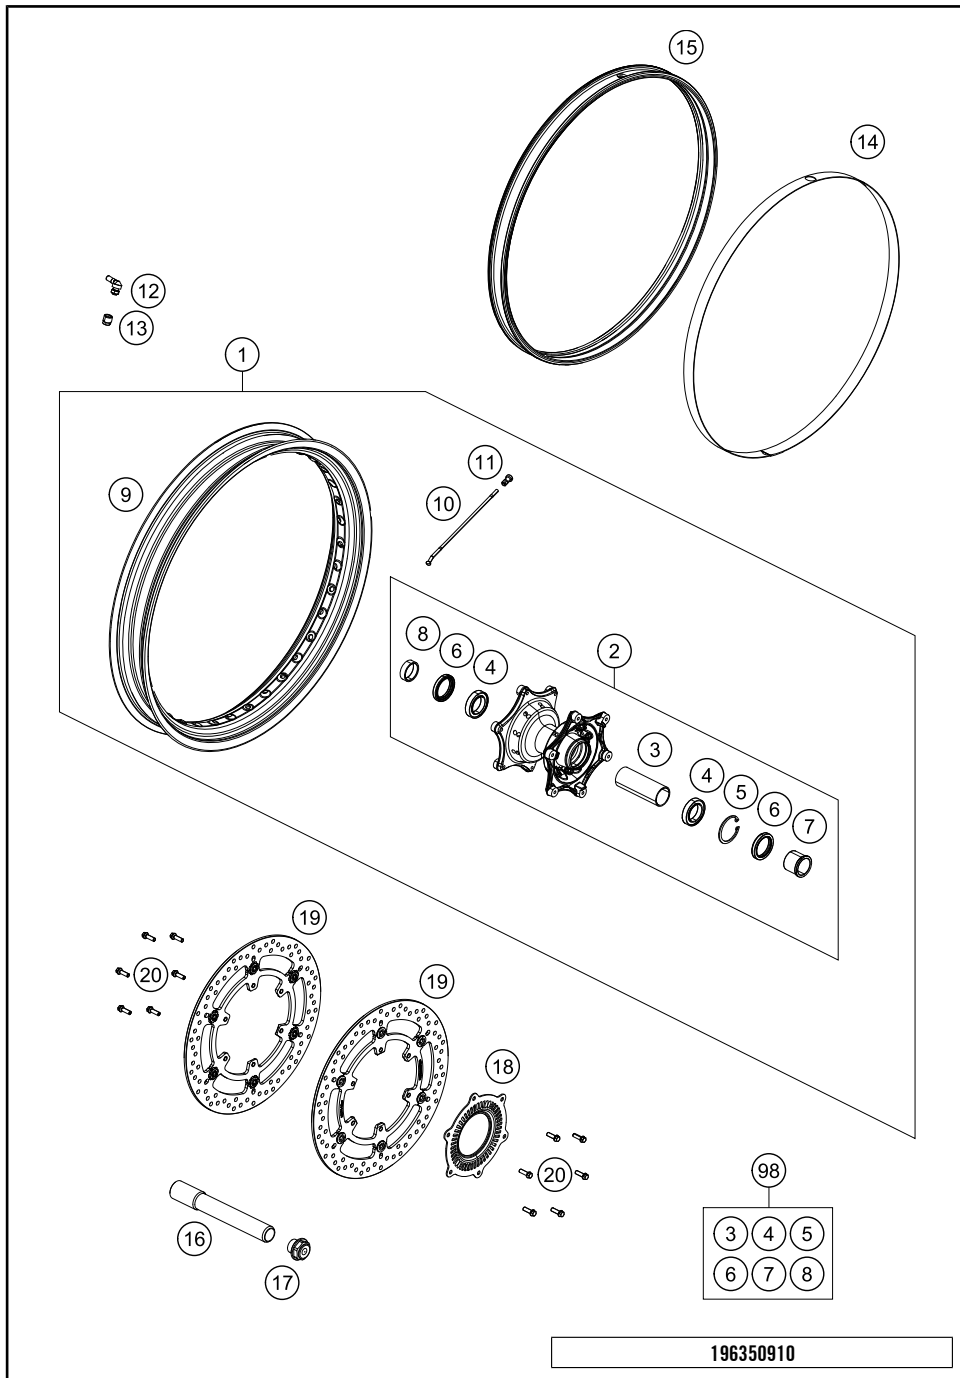

FRONT WHEEL

790 Adventure R Rally 2020 EU 2020

POS	PARTNUMBER	PARTNAME	PIECE
1	63509101044C1	Front wheel cmpl. 2,15x21" black	1
2	6030901014433	FRONT HUB CPL.	1
3	60309011000	BUSHING SPACER TUBE FRONT	1
4	0625069068	GR.BALL BEAR.6906 DDU2CG23S6NM	2
5	0472047175	CIRCLIP DIN0472-47X1,75	1
6	0760354771	SHAFT SEAL RING 35X47X7 TC	2
7	60309012100	SPACER BUSH. FRONT WHEEL L/S	1
8	60009013000	SPACER BUSH. FR. WHEEL R/S 03	1
9	63509170000C1	Rim, front, 2.15x21" black	1
10	60709071225	Spoke, M5 / 3.9 x 225.4	36
11	60310072100	SPOKE NIPPLE QUADRAX M5	36
12	60309176000	VALVE	1
13	60312033050	NUT AIR PRESSURE SENSOR	1
14	50309073000	RIM BAND 21"	1
15	60309177000	GASKET RUBBER 2.5"X21"	1
16	60309081100	Wheel spindle, front	1
17	6900103600001	STEERING HEAD SCREW 09	1
18	60342020000	SENSOR GEAR ABS	1
19	63509060000	BRAKE DISC FRONT D=320	2
20	59009062019	SPECIAL SCREW M6X19 WS=8 10.9	12
98	60609015000	FRONT WHEEL REP. KIT ADV. 1050	x

196350910

54038

* NEW PART X ON DEMAND