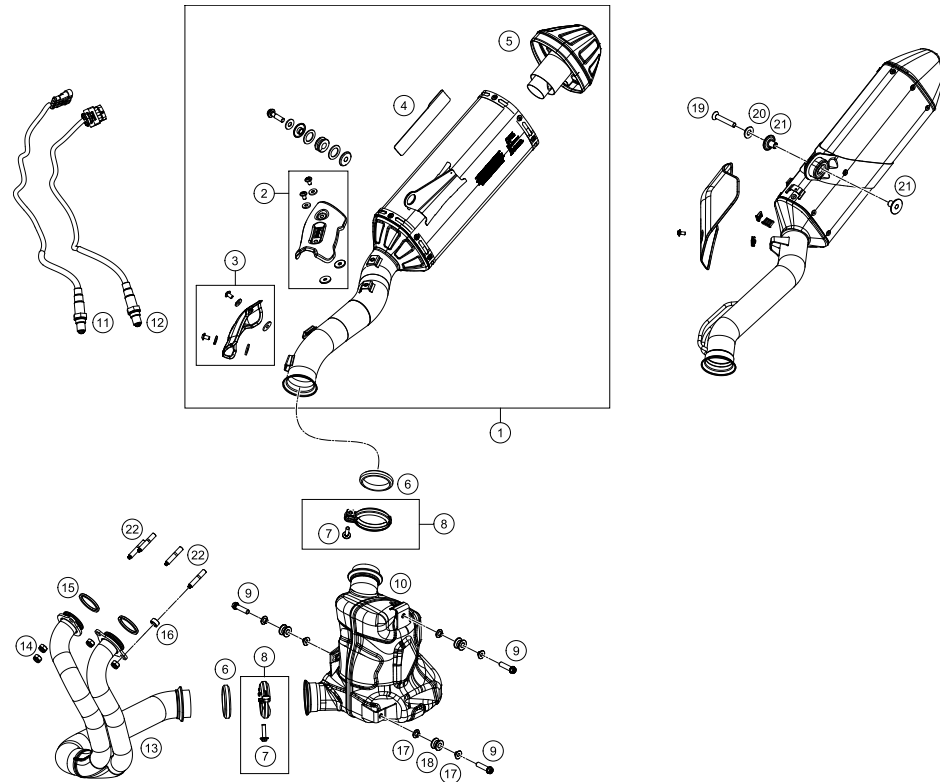

EXHAUST SYSTEM

790 Adventure R Rally 2020 EU 2020

POS	PARTNUMBER	PARTNAME	PIECE
1	63505979000	Akrapovi# "Slip-on Line"	1
2	63505979030	Heat protection	1
3	63505979040	Heat shield front	1
4	60005099003	STICKER AKRAPOVIC 44x150	1
5	63505979050	Silencer cap	1
6	69005005005	MANIFOLD GASKET	2
7	0024060256	HH COLLAR SCREW M6X25 TX30	2
8	69005050000	CLAMP CPL.	2
9	0025080306S	HH COLLAR SCREW M8X30 TX40	3
10	64105050000	Pre-muffler	1
11	63541090000	O2 Sensor LSF 4	1
12	63541190000	O2 Sensor LSF 4	1
13	64105007100	Header	1
14	51010086100	self-locking nut M8 Cu	4
15	64105005000	Exhaust gasket	2
16	61005009000	SPACER BUSH. 8,5X15X7,5 05	2
17	58405050065	collar bushing 8.5x12x23.5x10	6
18	54305068100	damp. component silicone grey	3
22	63505015000	stud screw 835 M8x25 - 10.9	4

206350510

54145

* NEW PART

X ON DEMAND