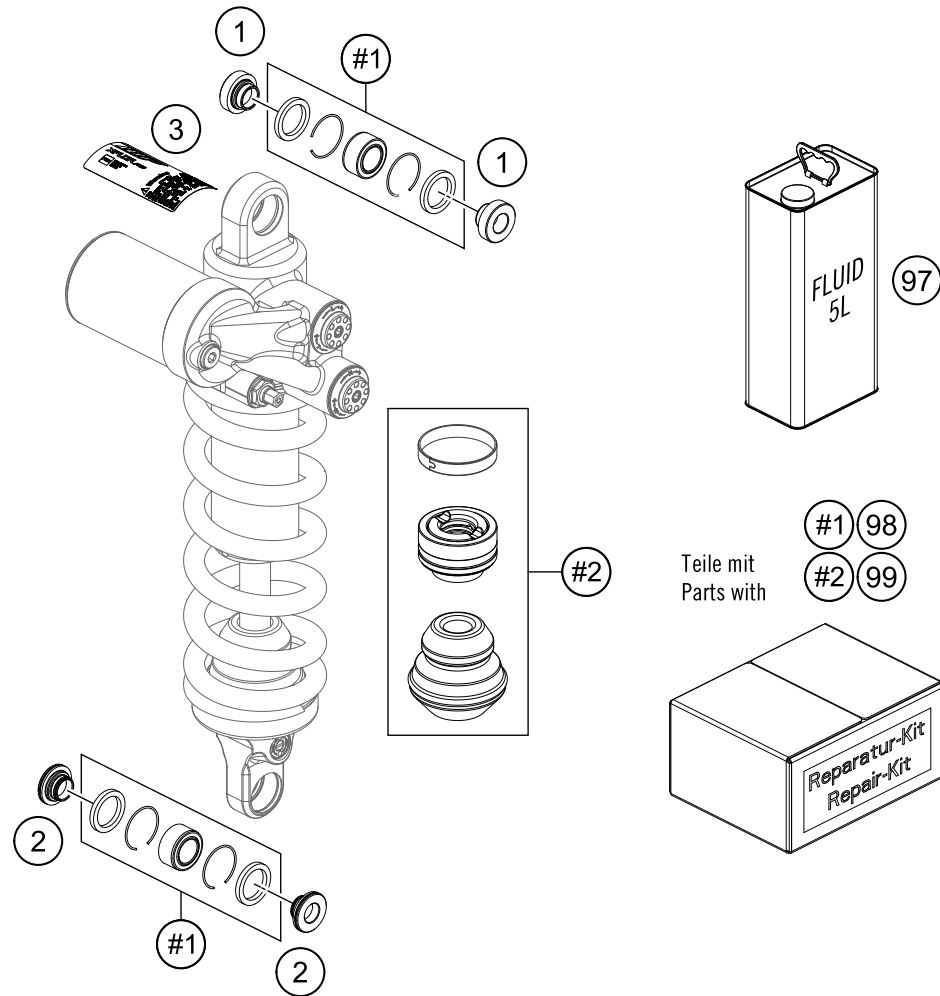

POS	PARTNUMBER	PARTNAME	PIECE
1	46181530	Bearing bush 12x15/18/24,5x13,5	2
2	46181105	Distance bush 12x15/18,5/24,5x10,5	2
3	52000269	Aufkleber XPLOR PRO PDS 75x40	1
97	50180751S1	SHOCK ABSORBER FLUID 5 LT	x
98	R12012	Ball joint bearing kit top 12mm	x
99	RP10037	Reparaturkit Federbein 790 Adv R	x

206350430

53727

* NEW PART

X ON DEMAND