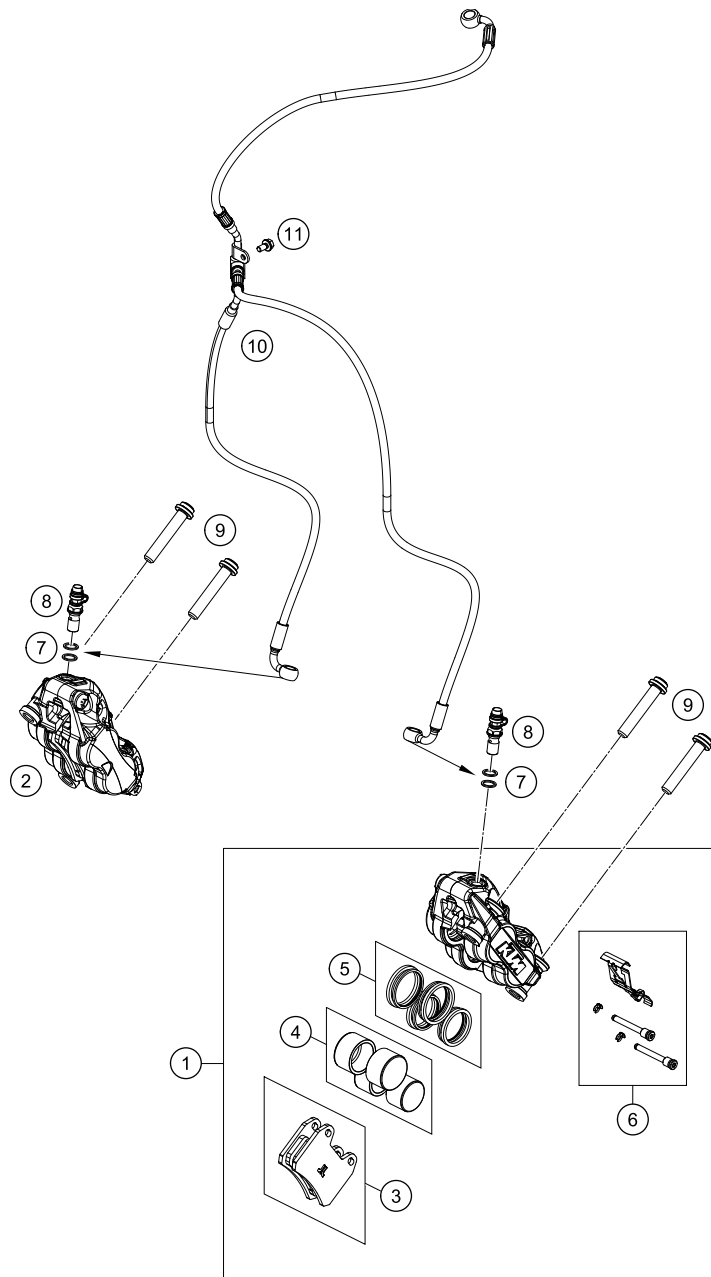

FRONT BRAKE CALIPER

790 Adventure R Rally 2020 EU 2020

POS	PARTNUMBER	PARTNAME	PIECE
1	63513115000	Front brake caliper left	1
2	63513116000	Front brake caliper right	1
3	64113030000	Brake pad set front	2
4	63513019000	Piston set	2
5	64113021000	Square and dust seal set	2
6	64113017000	Retaining spring set	2
7	0603100141	sealing ring DIN 7603 10x14x1	4
8	62513020000	BLEEDER SCREW CPL. 05	2
9	0035100559S	AH-COLLAR SCREW M10X1,25X55SS	4
10	63542203000	Brake line, front brake caliper	1
11	0025050106	HH collar screw M5x10 TX30	1

196351360

54040

* NEW PART

X ON DEMAND