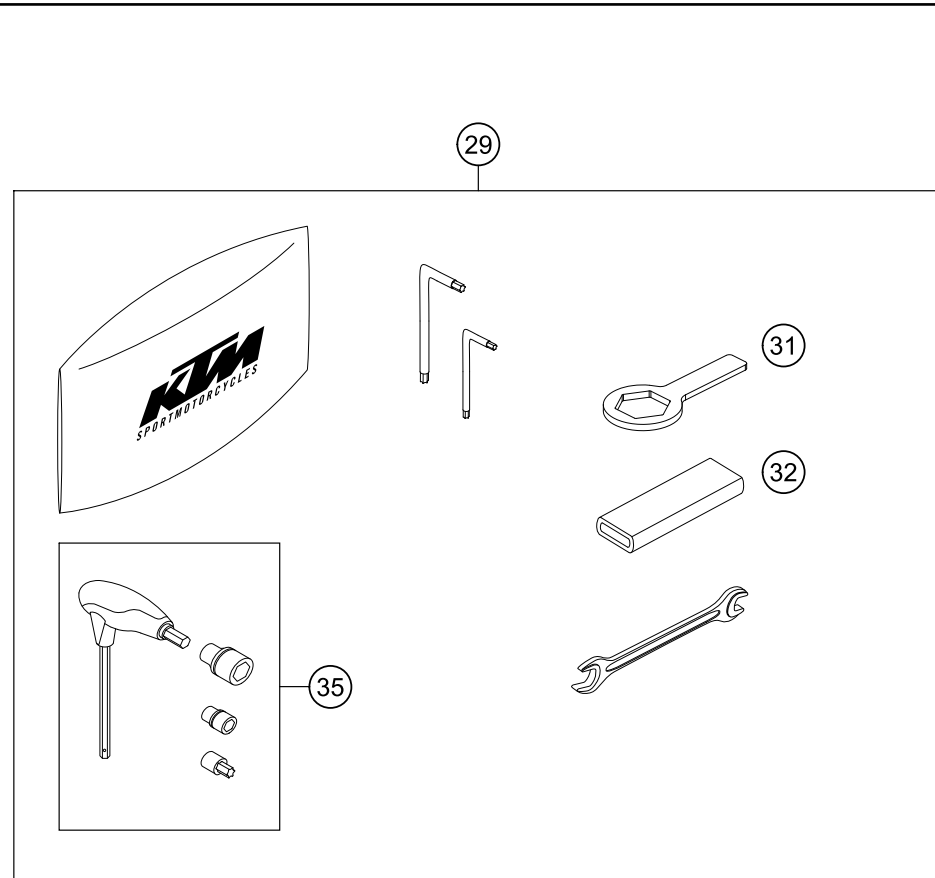

OHNE ABBILDUNG
WITHOUT ILLUSTRATION

0

TECHNISCHE DOKUMENTATION
TECHNICAL DOCUMENTATION
DOCUMENTACION TECNICA
DOCUMENTATION TECHNIQUE
NOTE TECNICHE

1

206352000

POS	PARTNUMBER	PARTNAME	PIECE
0	00063001022	Foam cutout spoiler protection SD-GT	2
0	00063004105	950 ADV. CARTON F WIND PROT.	1
0	60408061050	RUBBER 14X6.5X2.3MM	2
0	76203940044	FOOTPEG INSERT CPL.	1
1	3214102EN	Owner's manual 790 Adventure R Special	1
29	63529199000	On-board tool kit	1
31	60012060032	RING WRENCH 32MM	1
32	60012060000	GRIP FOR RING WRENCH	1
35	50329070000	T-WRENCH WS=6/8/10 '97	1

54050

* NEW PART

X ON DEMAND