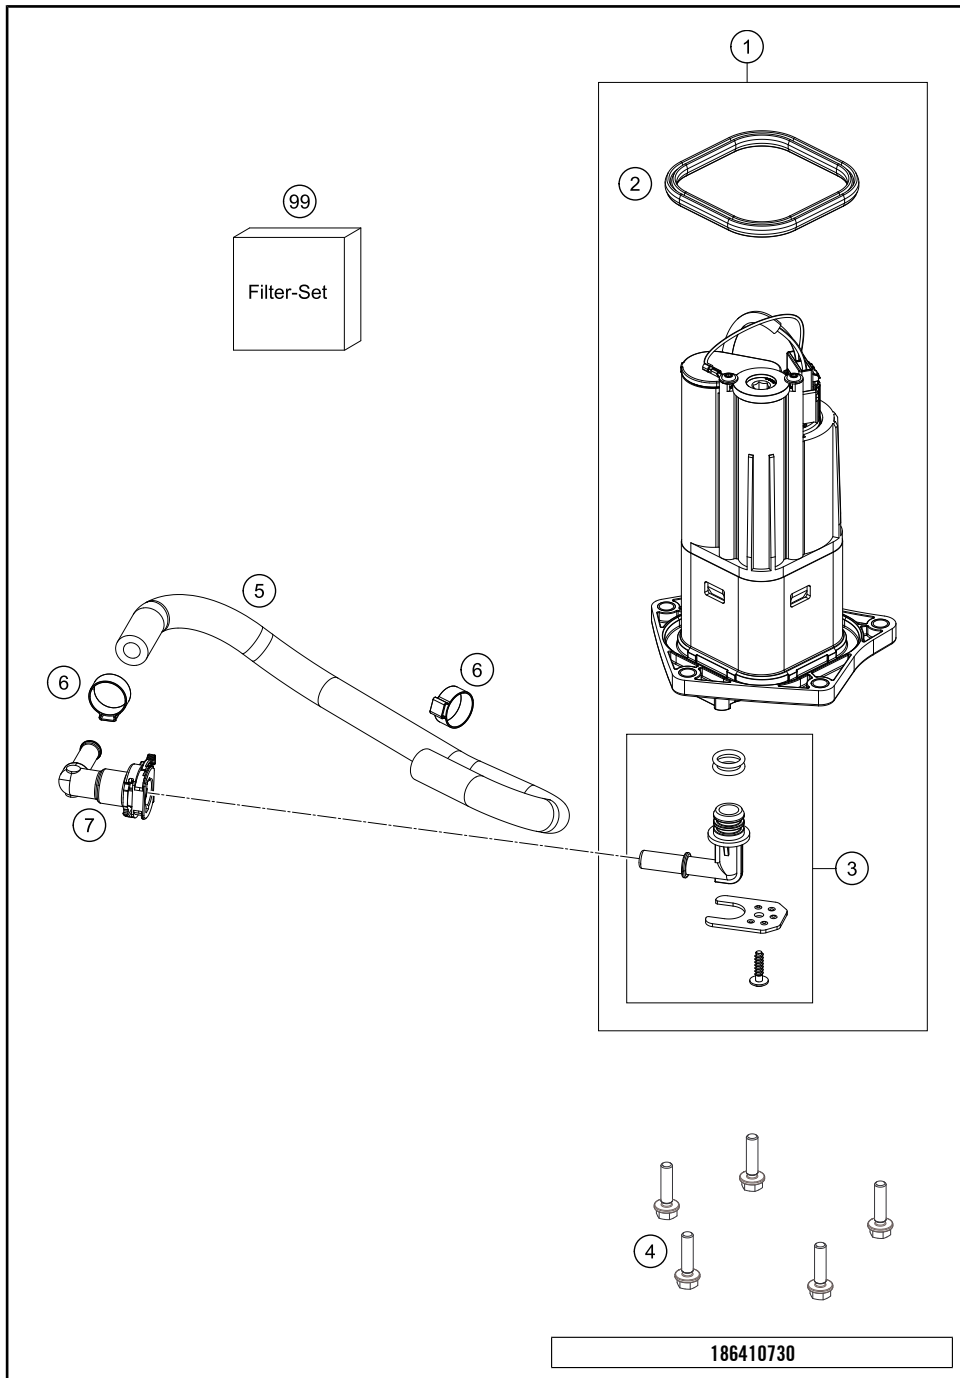

FUEL PUMP

790 Adventure R Rally 2020 EU 2020

POS	PARTNUMBER	PARTNAME	PIECE
1	63507088000	fuel pump	1
2	64107189000	Sealing	1
3	75007092000	HYDRAULIC CONNECTOR CPL.	1
4	0025060166	HH collar screw M6x16 TX30	5
5	63507017000	Fuel hose	1
6	00050157706	VARIABLE ONE-EAR CLAMP 15,7MM	2
7	76007028000	ELBOW CONNECTOR	1
99	63507090000	filter kit	x

* NEW PART

X ON DEMAND