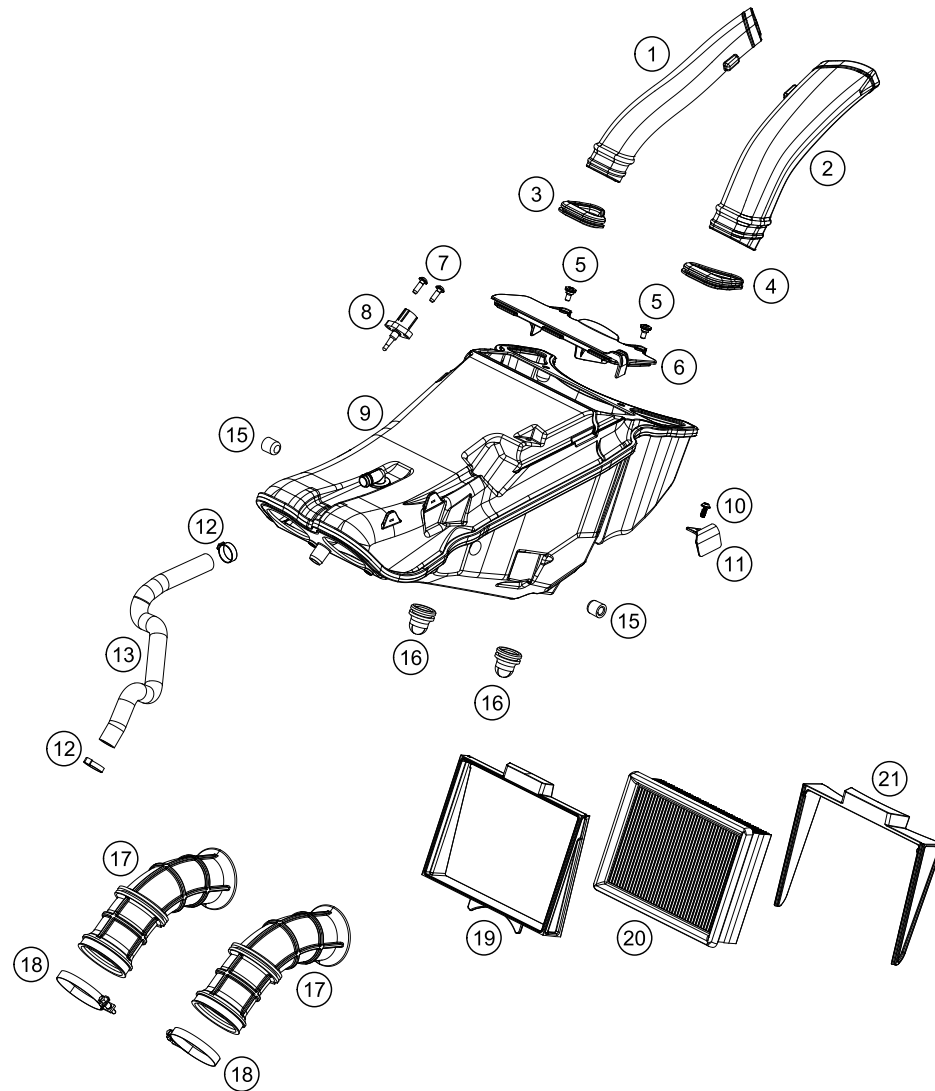

POS	PARTNUMBER	PARTNAME	PIECE
1	63506041000	Intake duct, right	1
2	63506040000	Intake duct, left	1
3	63506040050	Intake duct gasket, right	1
4	63506041050	Intake duct gasket, left	1
5	69008021160	special screw M5x12	2
6	63506002000	Air filter box cover	1
7	0081050161	EJOT PT SCREW K50X16 1451	2
8	61041080000	AMBIENT-AIR TEMPERATURE SENSOR	1
9	63506001000	Air filter box	1
10	0081050121	EJOT PT screw K50x12	1
11	63506002060	Cable holder air filter box	1
12	00050198706	VARIABLE ONE-EAR CLAMP 19,8MM	2
13	63530087000	Pre-formed hose engine breather	1
15	76006014000	rubber grommet	2
16	50206020000	RUBBER GRIMMET SLOTTED	2
17	63506026000	Velocity stack	2
18	77236048000	HOSE CLAMP GEMI 58MM	2
19	63506016000	Filter clamp frame	1
20	60306015100	AIR FILTER	1
21	63506017000	Filter clamp wedge	1

196350610

49507

* NEW PART

X ON DEMAND