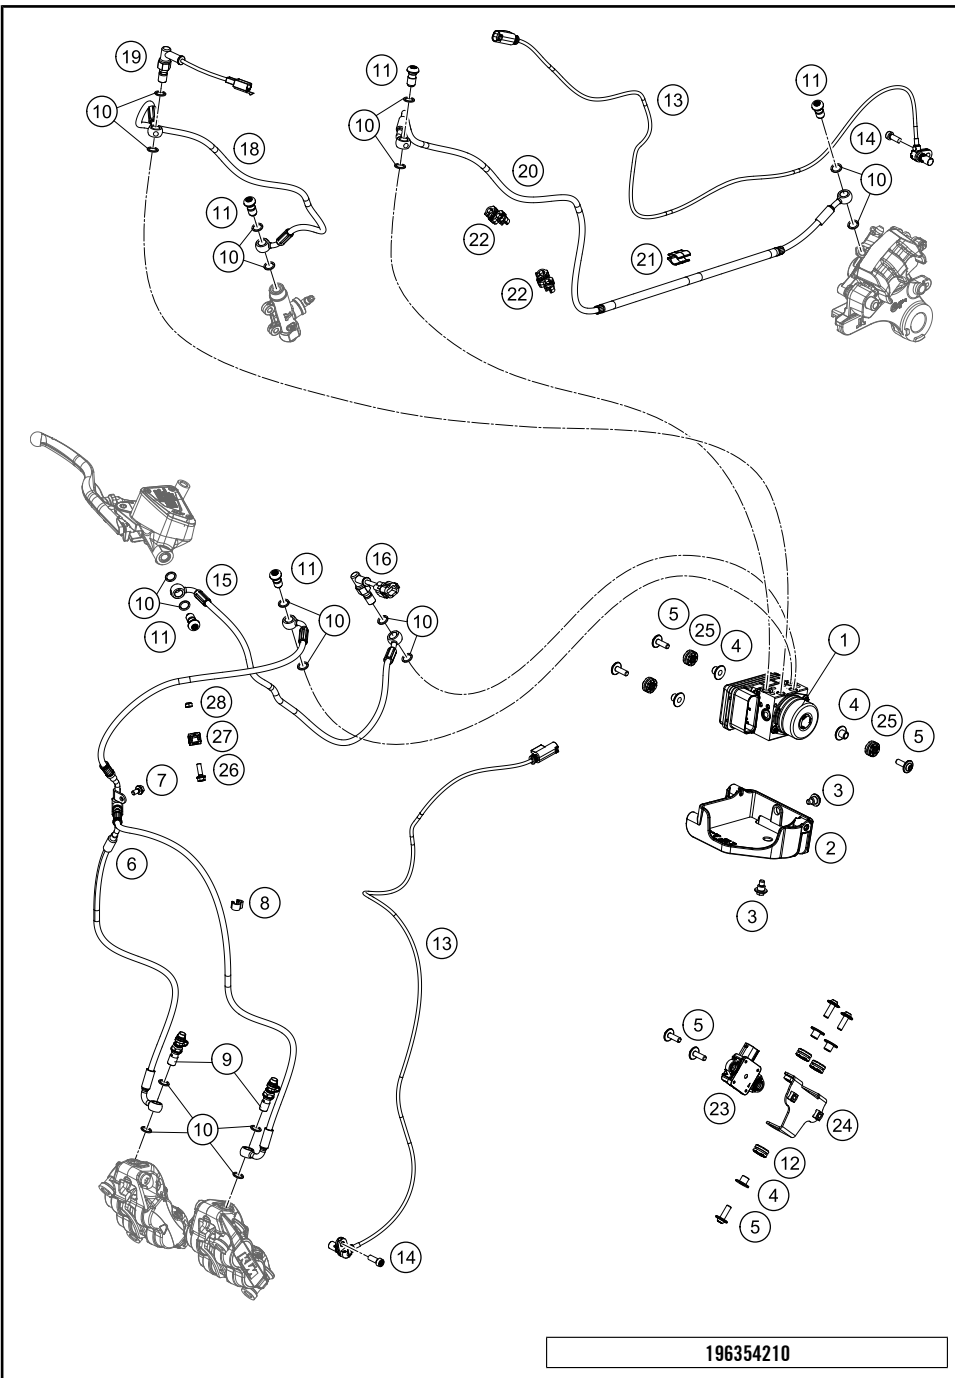

54050

\* NEW PART

X ON DEMAND

POS	PARTNUMBER	PARTNAME	PIECE
1	63542031044	ABS-modul	1
2	63542040000	holder ABS module	1
3	59001092050	SPECIAL SCREW M6X12,5 WS=8	2
4	61342041000	COLLAR BUSH 6,5X9X18X8,5	6
5	69014017000	SPECIAL SCREW M6X18 ISA30 08	8
6	63542203000	Brake line, front brake caliper	1
7	0025050106	HH collar screw M5x10 TX30	1
8	60111094100	BAR SPACER 4/7 BLACK	8
9	62513020000	BLEEDER SCREW CPL. 05	2
10	0603100141	sealing ring DIN 7603 10x14x1	18
11	62113020100	banjo bolt M10x1x19.5	5
12	62142041100	DUMPER 40 SHORE	3
13	76042125000	ABS-SENSOR	2
14	014580060166	SHCS ISO 14580 M6x16	2
15	63542001000	Brake line MC-ABS	1
16	64111051100	Brake light switch	1
18	63542002000	Brake line MC-ABS	1
19	62111051000	BRAKE LIGHT SWITCH REAR	1
20	63542004000	Brake links ABS-Caliper	1
21	54813026100	CABLE SUPPORT 10/4MM 2014	1
22	64142046000	Bracket ABS line dia7.5	2
23	61542090000	Angle sensor	1
24	6354219003033	Retaining bracket, angle sensor compl.	1
25	62142041000	DAMP. COMPONENT ABS MODUL	3
26	0025050166	HH collar screw M5x16 TX30	1
27	60113146000	SUPPORT FOR BRAKE HOSE M5	1
28	0985050003	SELF LOCKING NUT DIN0985-M 5	1