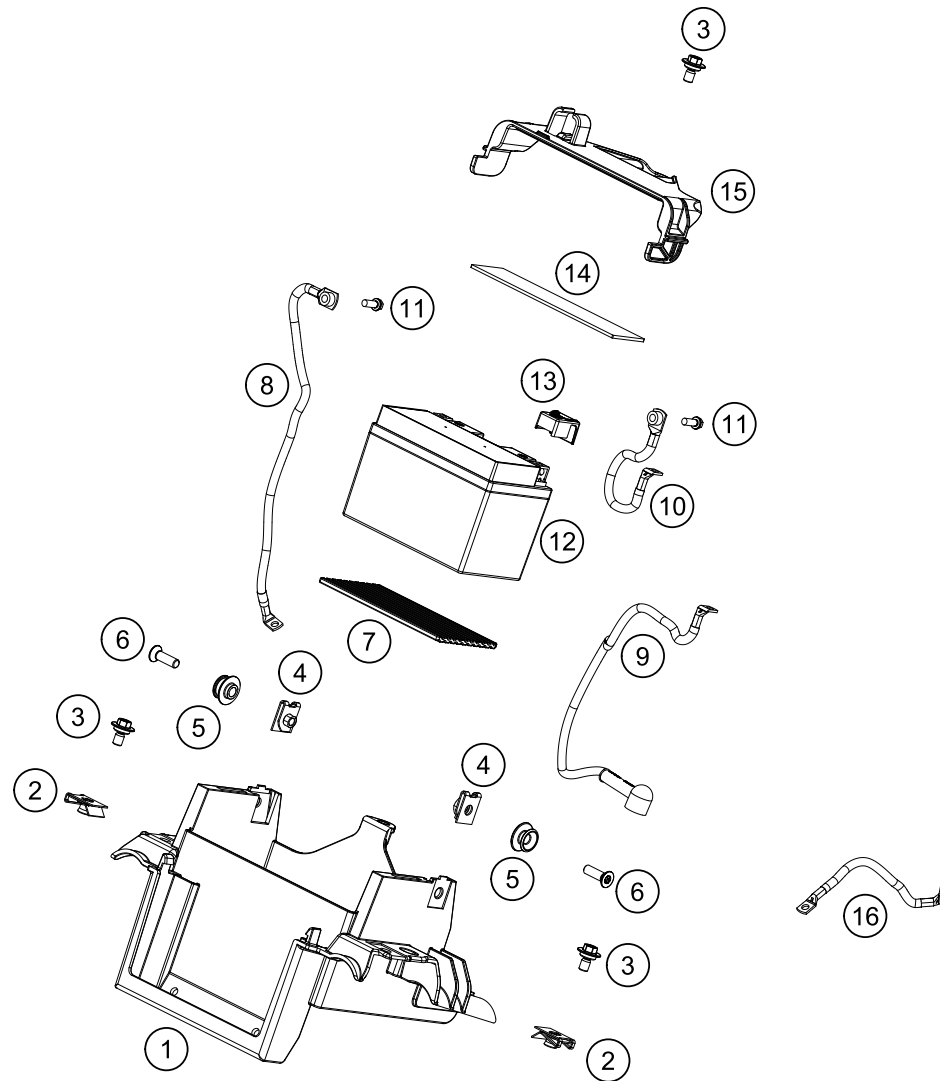

POS	PARTNUMBER	PARTNAME	PIECE
1	63508025010	Electrical system front support	1
2	54603048100	clip nut M6	2
3	83008000012	special screw M6x12x3	3
4	93008082010	Range change metal nut M6	2
5	63507040070	Seat bushing	2
6	014581060201	Count.snk screw M6x20 TX30	2
7	63511053050	rubber battery holder	1
8	63511097000	Ground wire	1
9	63511059000	Starter cable	1
10	63511059050	battery cable	1
11	0025060166	HH collar screw M6x16 TX30	2
12	64111053000	battery HTZ12A-BS(DA)	1
13	62111059060	COVER POSITIVE POLE	1
14	63508055010	Foam rubber 33x132	1
15	63508055000	Clamping bracket	1
16	64111096000	mass cable starter-frame	1

196351130

51904

* NEW PART

X ON DEMAND