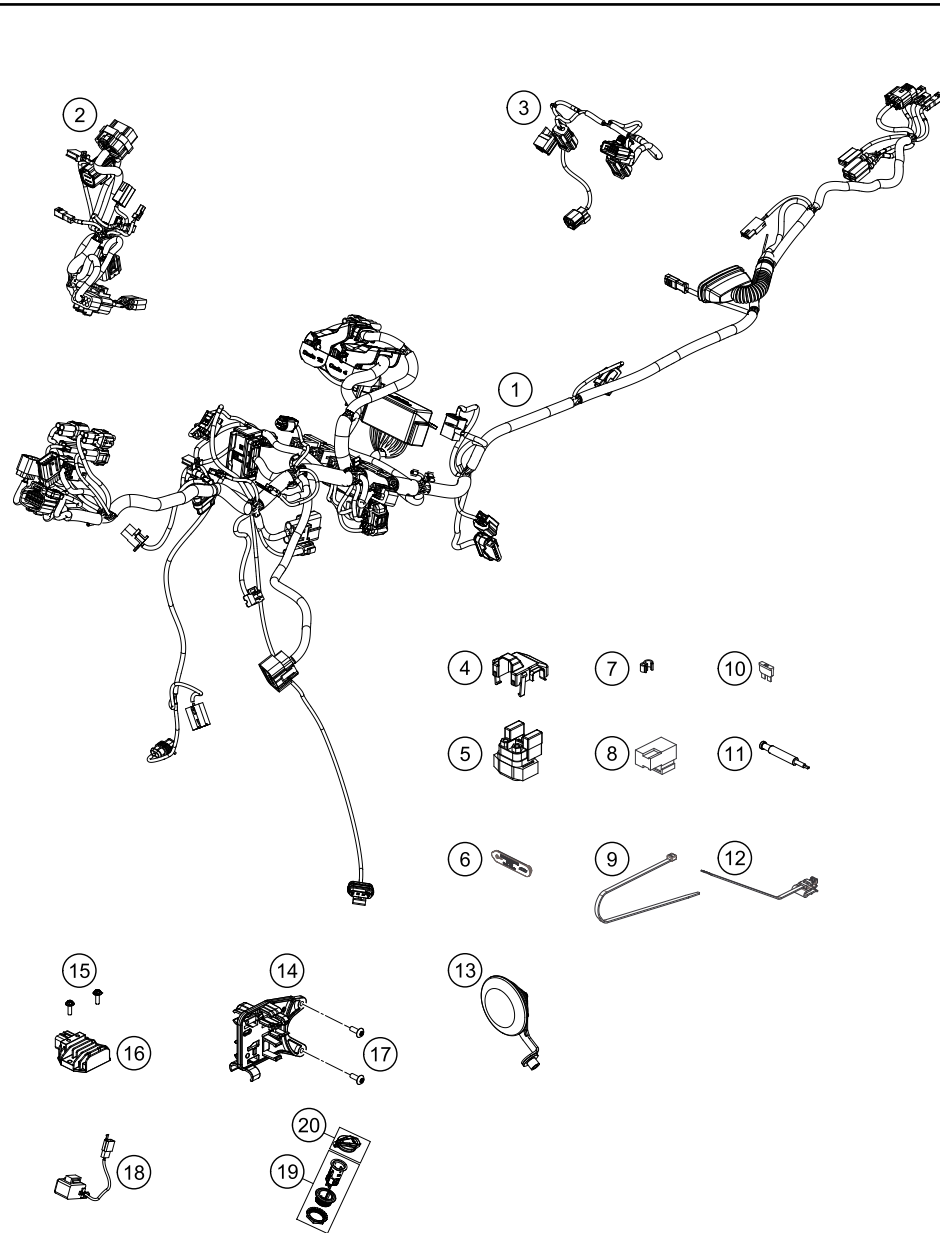

POS	PARTNUMBER	PARTNAME	PIECE
1	63511075000	Main wiring harness	1
2	63511078000	Front wiring harness	1
3	63511085000	Engine wiring harness	1
4	64111058010	Cover cap starter relay	1
5	76211058000	STARTER RELAY 07	1
6	60011093075	RUBBER CABLE TIE 75MM 03	x
6	60011093045	RUBBER CABLE TIE 45MM 03	x
7	60111094100	BAR SPACER 4/7 BLACK	2
8	61111057000	RELAY CM1A-R-12V-H80 07	5
9	44011076305	CABLE TIE 300/4,8MM BLACK	x
9	44011076140	CABLE TIE 140/2,5MM BLACK	x
9	44011076200	CABLE TIE 200/3,6MM BLACK	x
10	58011109130	FUSE 30 A	1
11	61111018100	TEMPERATURE SENSOR	1
12	64111059020	Cable holder, attachable	1
13	76011060100	DC HORN 12V	1
14	63511048000	Front connector support	1
15	0024060206	HH collar screw M6x20 TX30	2
16	60311034000	VOLTAGE REGULATOR	1
17	58605083014	SCREW M5X14 TORX 25 07	2
18	76011030000	FLASHER UNIT LED 6,25W	1
19	60711042000	Power socket 12V	1
20	60311042050	Lid 12V-socket	1

196351110

51907

* NEW PART

X ON DEMAND