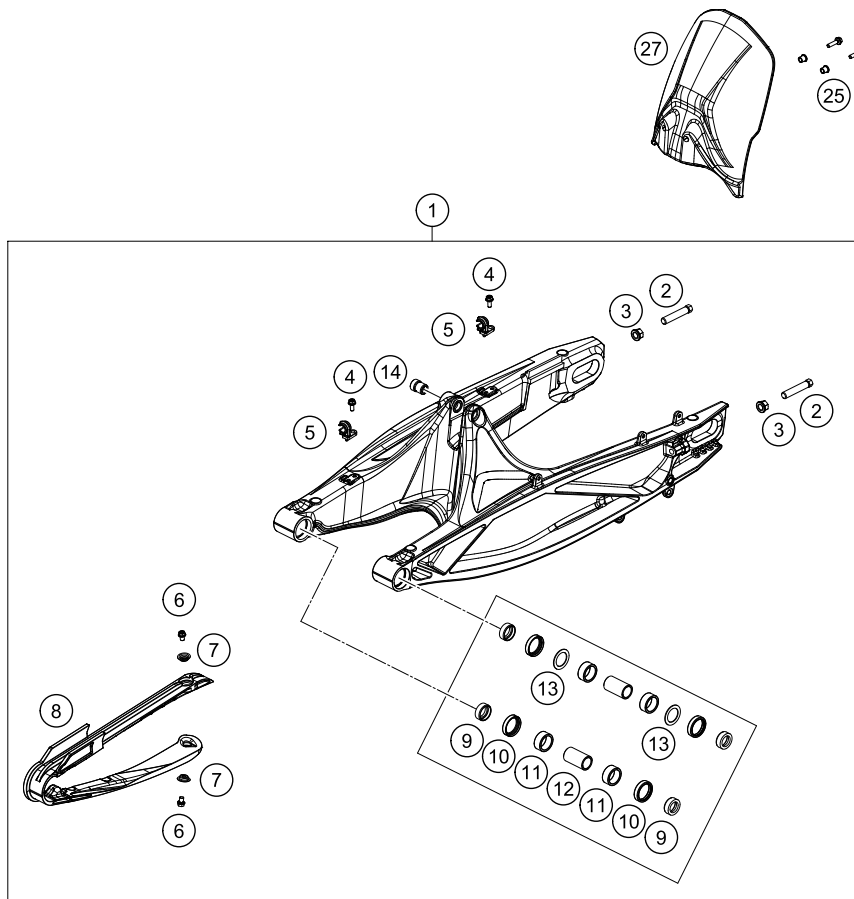

POS	PARTNUMBER	PARTNAME	PIECE
1	6350403004433	Swingarm cpml. Black	1
2	58414030000	HH COLLAR NUT M10X1,25 WS=13	2
3	50304040100	screw M10x1.25x50 WS10	2
4	0025050126	HH collar screw M5x12 TX30	2
5	60104142000	Clamp	2
6	69008021160	special screw M5x12	2
7	46104066050	BUSH FOR CHAINSLIDER GUARD 02	2
8	64104066000	chain slide protection	1
9	54804034000	BUCKET F. SHAFT SEAL RING 03	4
10	0760253270	radial shaft seal 25x32x7	4
11	0618222812	NEEDLEBEAR HK2212V 22/28/12 MB	4
12	59404032000	BEARING SLEEVE 17X22X38,7 03	2
13	54603036000	STOP DISK 22,2X31,7X1	2
14	64104030020	Bushing Shock Mounting	1
15	64104037000	swing arm bolt	1
16	76504038000	SPECIAL SCREW M12X40 SW19	2
17	0025060126	HH collar screw M6x12 TX30	2
18	63504030010	Retaining bracket, chain guide	1
19	0934060003	hex nut DIN 934 M6	1
20	0025060206	HH collar screw M6x20 TX30	1
21	0025060456	HH COLLAR SCREW M6X45 TX30	1
22	78004070100	CHAIN GUIDE CPL.	1
23	69008021160	special screw M5x12	2
24	63504061000	Chainguard	1
25	64104050010	Bushing 5,5x8,3x9	2
26	0025050206	HH collar screw M5x20 TX30	2
27	63504050000	splash protection swingarm	1