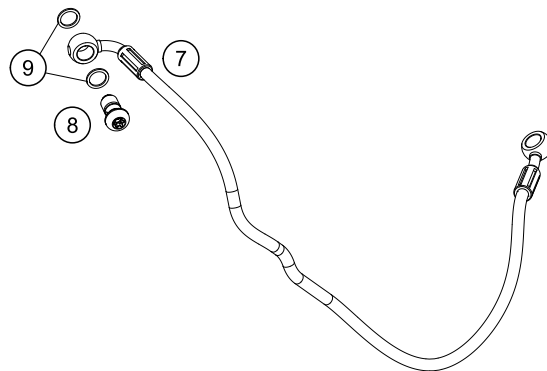

196351310

51632

* NEW PART

X ON DEMAND