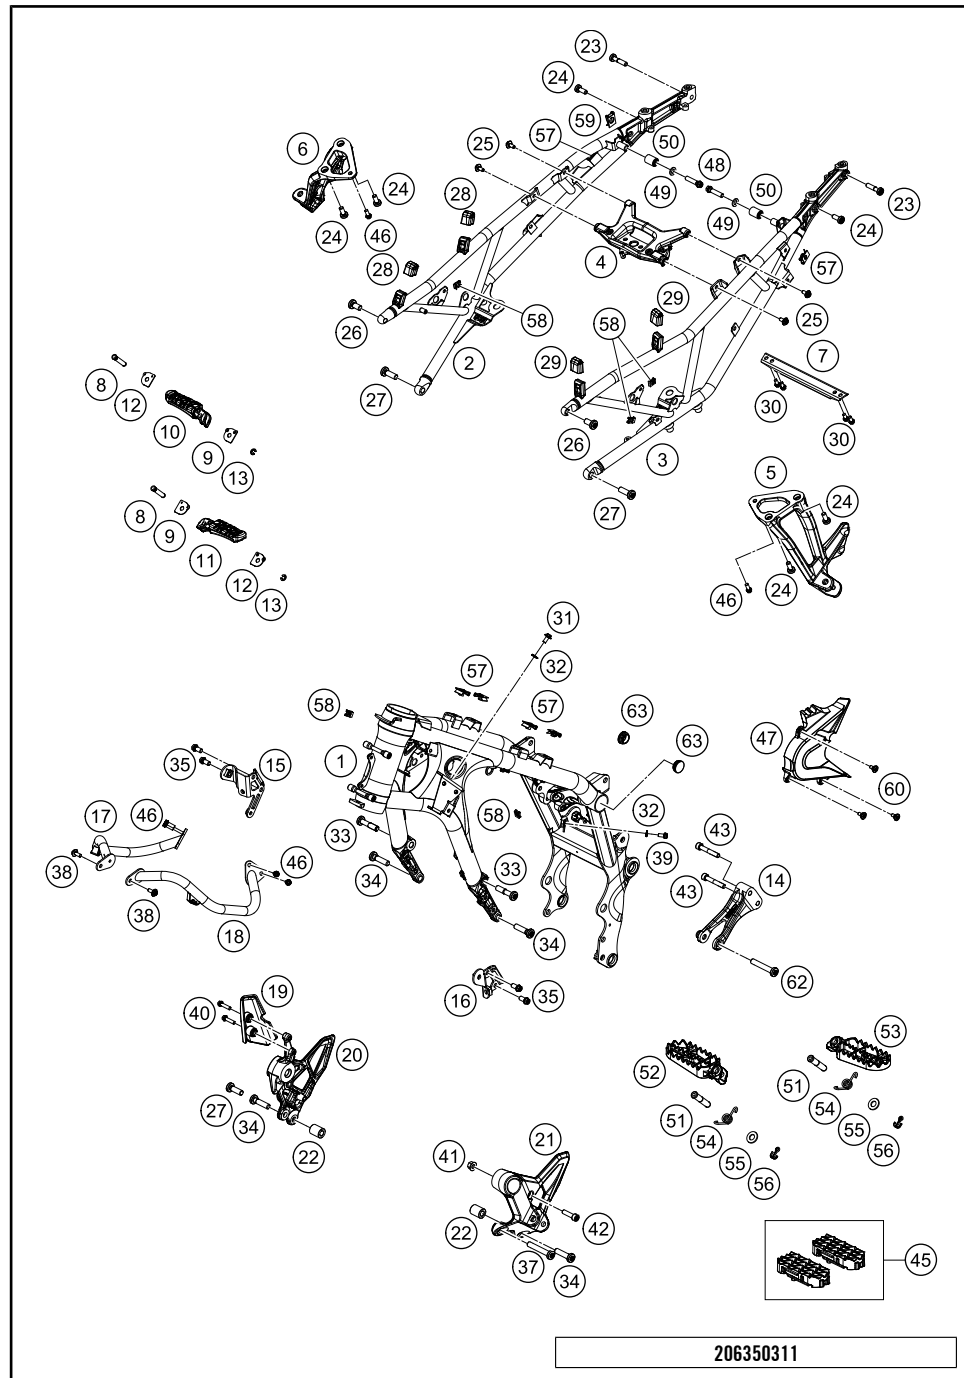

POS	PARTNUMBER	PARTNAME	PIECE
1	63503001100C1	Frame 635TA	1
2	6350300200633	Subframe, right	1
3	6350300200533	Subframe, left	1
4	63508019050	Rear reinforcement	1
5	6350304800033	Rear footpeg bracket left	1
6	6350304900033	Rear footpeg bracket right	1
7	6350300200733	Cross member, black	1
8	60003044100	footrest bolt, rear	2
9	60003152000	ENGAGE PANEL FOOTREST L/S 03	2
10	60003051000	FOOTREST CPL. R/S REAR 03	1
11	60003050000	FOOTREST CPL. L/S REAR 03	1
12	60003052000	ENGAGE PANEL FOOTREST R/S 03	2
13	0799060003	retaining washer DIN 6799 - 6	2
14	6410301300033	Engine strut black	1
15	6350309019033	Skid plate frame holder, right cmpl.	1
16	6350309018033	Skid plate frame holder, left cmpl.	1
17	6350800600033	Mask support, right	1
18	6350800500033	Mask support, left	1
19	63503039051	Rear master cylinder guard	1
20	63503039000C1	Front footpeg bracket, right	1
21	63503038000C1	Front footpeg bracket left	1
22	08000010025U0	Bushing 10,4x20x25	2
23	0035080356S	SCREW M8X35 ISA45 SS	2
24	0035080206S	SHCS M8x20 TX45	6
25	0024060136S	HH Collar screw M6x13 TX30 SL	4
26	0035100209S	SHCS M10x20 TX45 MK	2
27	0035100309S	SHCS M10x30 TX45	3
28	63503002093	Retain. brack., seat cowl pad front left	2
29	63503002090	Rubber seat cowl pad	2
30	0025060126S	Hex collar screw M6x12 ISA30 self-lockin	4
31	69014017000	SPECIAL SCREW M6X18 ISA30 08	1
32	58411098100	CONTACT WASHER M6 VSV-K6	2
33	0035100456S	ISA screw M10x45 ISA45	2
34	0035100409S	ISA collar screw M10x40 ISA45	4
35	0025080166S	HH collar screw M8x16 TX40 SL	4
37	0035100609S	AH-COLLAR SCREW M10X60 ISA45	1
38	0024060156S	HH collar screw M6x15 TX30	2
39	0025080166	HH COLLAR SCREW M8X16 TX40	1

206350311

54020

* NEW PART

X ON DEMAND