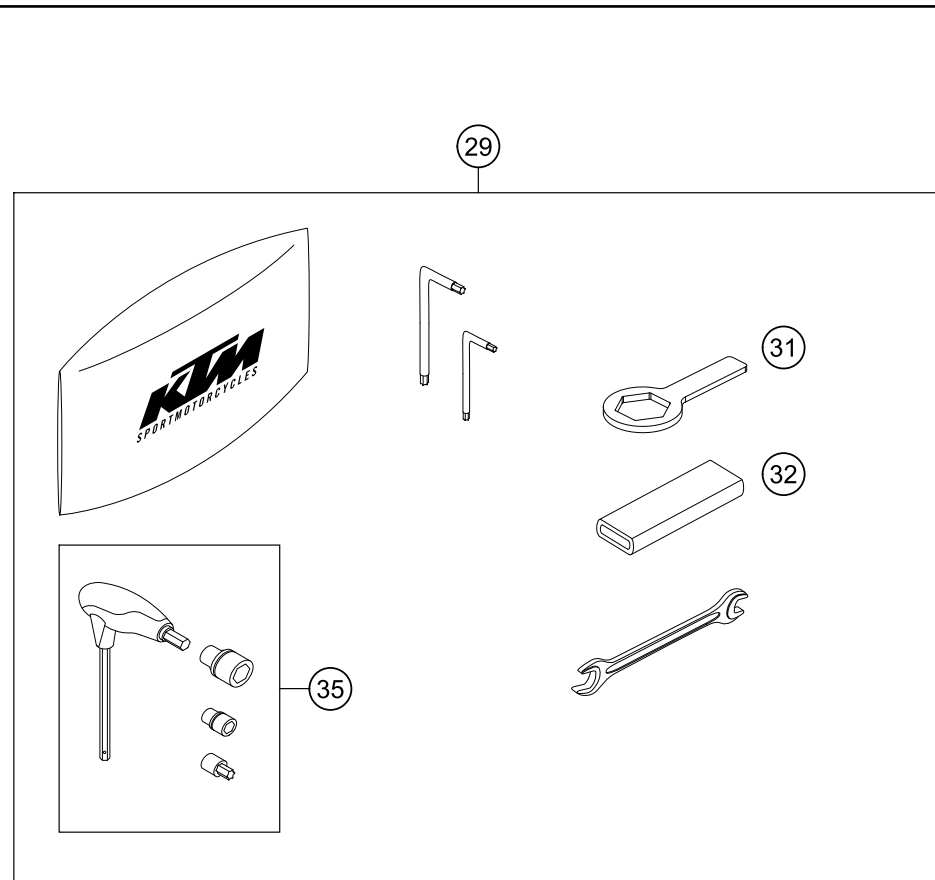

OHNE ABBILDUNG
WITHOUT ILLUSTRATION

0

TECHNISCHE DOKUMENTATION
TECHNICAL DOCUMENTATION
DOCUMENTACION TECNICA
DOCUMENTATION TECHNIQUE
NOTE TECNICHE

1

206352000

POS	PARTNUMBER	PARTNAME	PIECE
0	58412040100	mirror, left/right	1
0	28512040000	mirror, right	1
0	0025060086	HH collar screw M6x8 TX30	2
0	63503090000	Skid plate bottom part cmpl.	1
0	63503090016	Lower Alu Skidplate Support	1
0	0024060106	HH COLLAR SCREW M6X10 TX30	7
0	83008000012	special screw M6x12x3	2
0	69014017000	SPECIAL SCREW M6X18 ISA30 08	2
0	62142041000	DAMP. COMPONENT ABS MODUL	3
0	63503997010	Fuel tank protection	1
0	63503998010	Fuel tank protection	1
0	69014117000	Collar screw M6x22-8.8 ISA30	4
0	60006001021	DISTANCE RUBBER AIRBOX 03	2
0	61342041000	COLLAR BUSH 6,5X9X18X8,5	6
0	63508008050	windshield support	1
0	6350810800001	Windshield R EU transparent	1
0	60708008070	rubber bush windshield fixation	2
0	60708008071	Special screw M5x14	2
0	52000283SET	Sticker XPLOR PRO CC CV 140x180	1
0	0025060166	HH collar screw M6x16 TX30	4
0	0025050166S	HH Collar Screw M5x16 ISA30 SS	4
0	312305	DOCUMENTS BAG 2006	1
0	312313	KTM BALLPOINT PEN ORANGE	1
0	00063004202	PRINT LABEL 60X51 MM	1
0	00063099114	Pocket for operating manual 290x190 mm	1
0	3210917	NOTEPAD	1
0	20180195INT	KTM Bypack Folder Street	1
0	20180189INT	Sticker accessory kit	1
0	00063004012	HEADLIGHT MASK BOX	1
0	00063004106	SPIRALHÜLSEN LC4 + LC8	2
0	00063004108	Bubble wrap blanks 80MY	2
0	00063004204	Self-ad. stkr. 100X200 mm, perf., art. 3	2
0	56509064100	SELF LOCKING NUT M6 10.9	2
0	6030218004430	HANDSCHUTZ LI. KPL. M. BEFEST.	1
0	6030218104430	HANDSCHUTZ RE. KPL. M. BEFEST.	1
0	69008021160	special screw M5x12	1
0	64112181000	Bracket for reflector	1
0	58412080400	Rear reflector red	1

54050

* NEW PART

X ON DEMAND