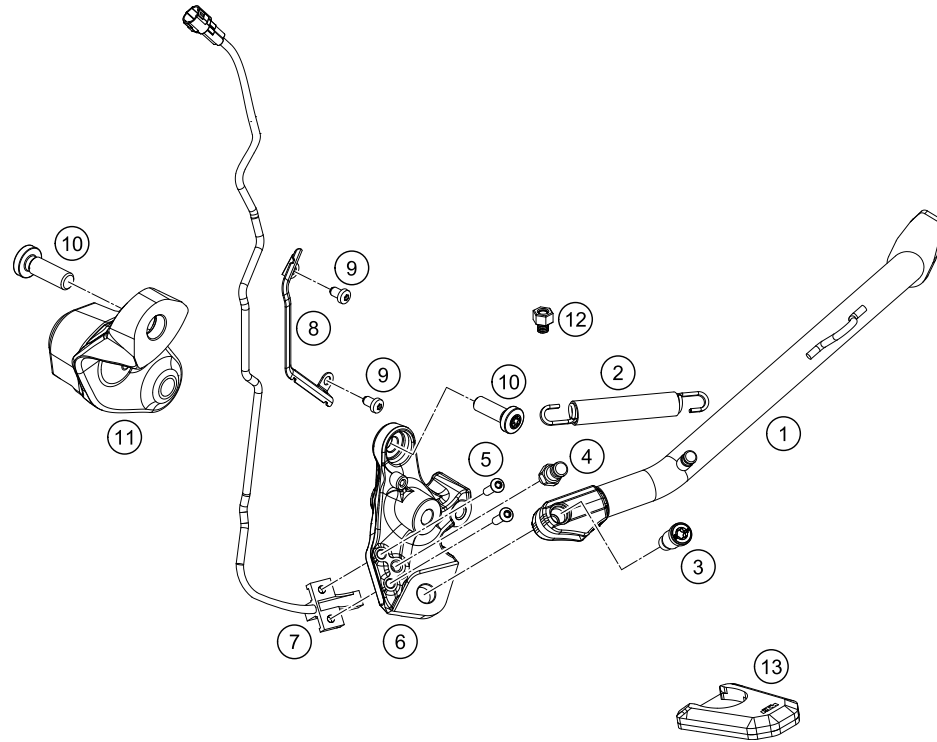

# 790 Adventure R Rally 2020 EU 2020

POS	PARTNUMBER	PARTNAME	PIECE
1	63503090000	Skid plate bottom part compl.	1
2	63503998010	Fuel tank protection	1
3	63503997010	Fuel tank protection	1
4	6350309005033	Front skid plate linkage	1
5	63503090016	Lower Alu Skidplate Support	1
6	0025060106	HH collar screw M6x10 TX30	7
7	0025060086	HH collar screw M6x8 TX30	2
8	0025080406S	Collar screw M8x40 ISA40 SS	2
9	69014017000	SPECIAL SCREW M6X18 ISA30 08	2
10	61342041000	COLLAR BUSH 6,5X9X18X8,5	6
11	62142041000	DAMP. COMPONENT ABS MODUL	6
12	60006001021	DISTANCE RUBBER AIRBOX 03	2
13	63503190017	Silent block 20x12 M6x10/M6x8	2
14	69014117000	Collar screw M6x22-8.8 ISA30	4
15	60307020000	TANK RUBBER	2
16	56509064100	SELF LOCKING NUT M6 10.9	2
17	83008000012	special screw M6x12x3	2

206350330

54023

\* NEW PART

X ON DEMAND

POS	PARTNUMBER	PARTNAME	PIECE
1	63503223000C1	Side stand Rally black	1
2	61003024000	SPRING L=116 MM 05	1
3	62503027200	SCREW FOR SIDE STAND M10X31,2	1
4	63503028010	Special screw side stand spring	1
5	0738050202	Lens head screw ISO 7380-M5X20A2	2
6	6350302610033	side stand bracket	1
7	93511045000	SWITCH SIDE STAND	1
8	64103001099	Racket side-stand-cable	1
9	0018050103	INT. TORX OVAL HEAD M 5X10 8.8	2
10	0035100309S	SHCS M10x30 TX45	2
11	63503016040C1	Main stand console right	1
12	90103029000	MAGNET HOLDER	1
13	63503923150	Stand plate large	1