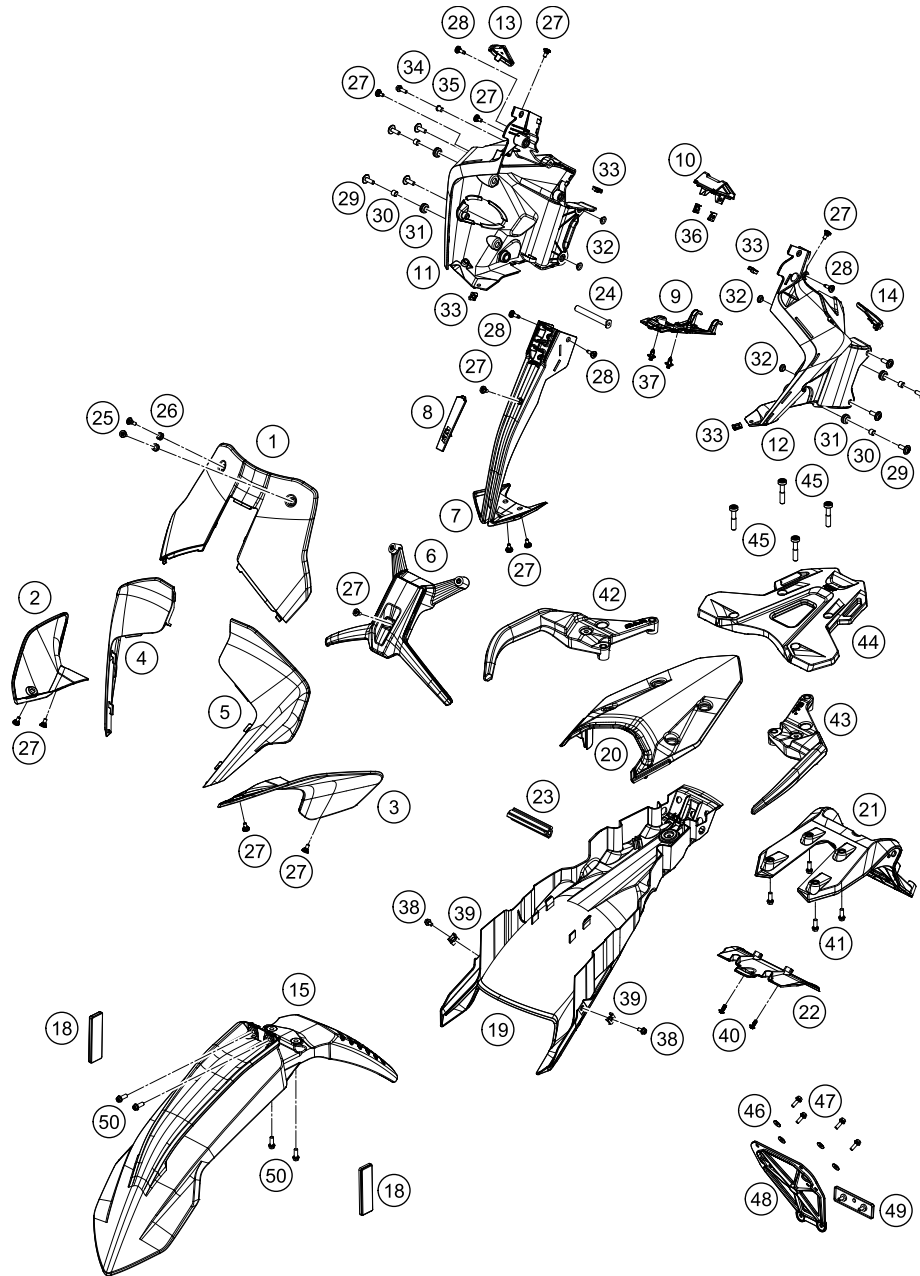

POS	PARTNUMBER	PARTNAME	PIECE
41	0025060166	HH collar screw M6x16 TX30	4
42	63512009000	Passenger grip right	1
43	63512008000	Passenger grip left	1
44	6061201000030	BAGGAGE CARRIER BRIDGE	1
45	0035080406S	ISA collar screw M8x40 ISA45	4
46	75008023000	WASHER REAR-UT D=14MM	4
47	0025060166S	HH collar screw M6x16 TX30 SL	4
48	64112181000	Bracket for reflector	1
49	58412080400	Rear reflector red	1
50	0025060166	HH collar screw M6x16 TX30	4

206350810

54036

* NEW PART

X ON DEMAND