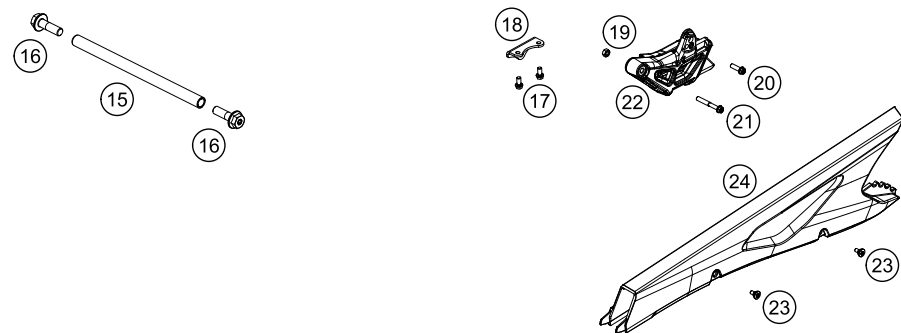

206350430

53727

\* NEW PART

X ON DEMAND

POS	PARTNUMBER	PARTNAME	PIECE
1	6350403004433	Swingarm cpml. Black	1
2	58414030000	HH COLLAR NUT M10X1,25 WS=13	2
3	50304040100	screw M10x1.25x50 WS10	2
4	0025050126	HH collar screw M5x12 TX30	2
5	60104142000	Clamp	2
6	69008021160	special screw M5x12	2
7	46104066050	BUSH FOR CHAINSLIDER GUARD 02	2
8	64104066000	chain slide protection	1
9	54804034000	BUCKET F. SHAFT SEAL RING 03	4
10	0760253270	radial shaft seal 25x32x7	4
11	0618222812	NEEDLEBEAR HK2212V 22/28/12 MB	4
12	59404032000	BEARING SLEEVE 17X22X38,7 03	2
13	54603036000	STOP DISK 22,2X31,7X1	2
14	64104030020	Bushing Shock Mounting	1
15	64104037000	swing arm bolt	1
16	76504038000	SPECIAL SCREW M12X40 SW19	2
17	0025060126	HH collar screw M6x12 TX30	2
18	63504030010	Retaining bracket, chain guide	1
19	0934060003	hex nut DIN 934 M6	1
20	0025060206	HH collar screw M6x20 TX30	1
21	0025060456	HH COLLAR SCREW M6X45 TX30	1
22	78004070100	CHAIN GUIDE CPL.	1
23	69008021160	special screw M5x12	2
24	63504061000	Chainguard	1
25	64104050010	Bushing 5,5x8,3x9	2
26	0025050206	HH collar screw M5x20 TX30	2
27	63504050000	splash protection swingarm	1