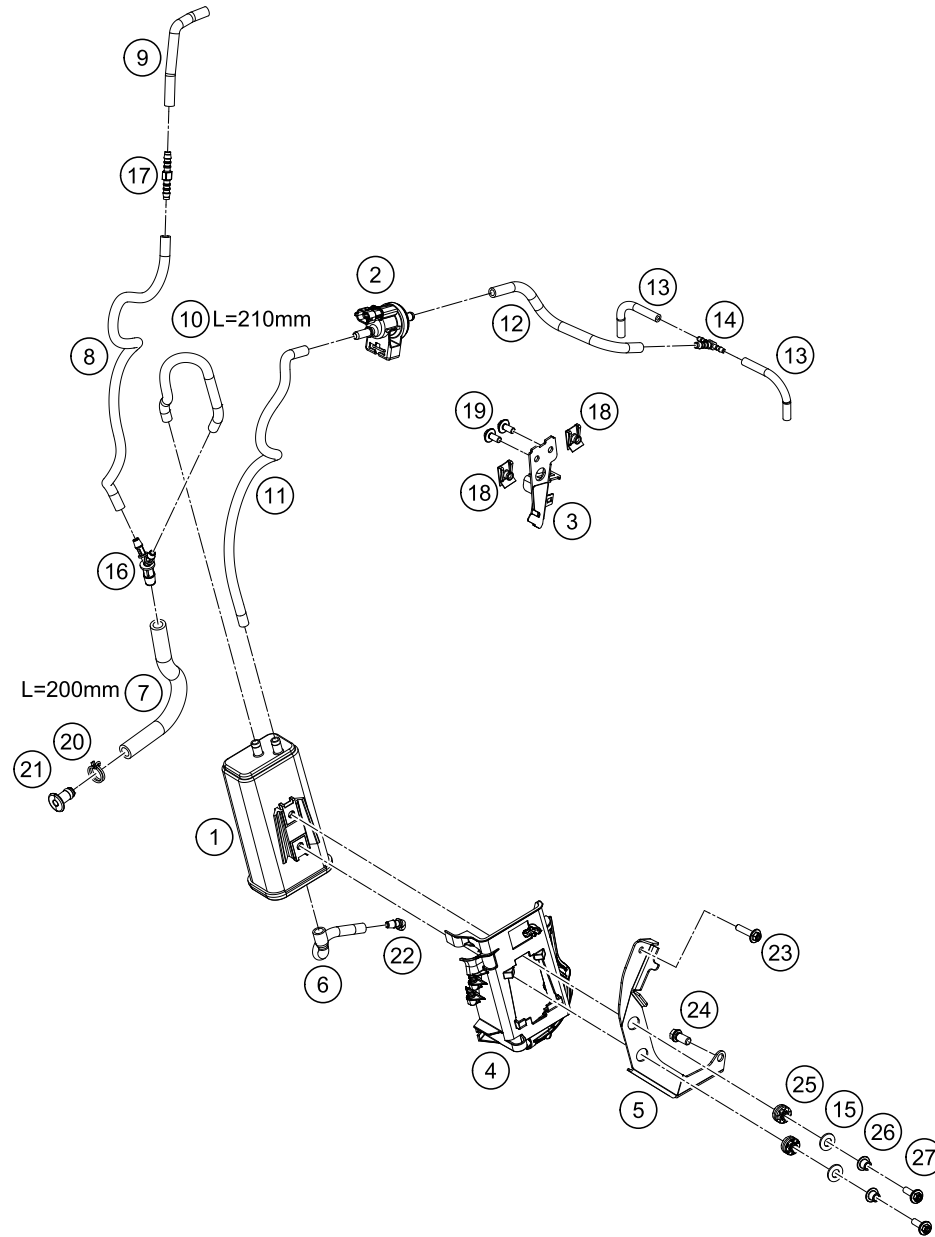

POS	PARTNUMBER	PARTNAME	PIECE
1	75015001200	CARBON CANISTER	1
2	76015015000	EVAP valve	1
3	63515026010	Retaining bracket ACF valve cpl.	1
4	63515003010	Hose clip ACF	1
5	6351500201033	Retaining bracket ACF	1
6	63515021000	ventilation hose evap.can.	1
7	78015119000	HOSE EPA D=10/16 L=2000MM	1
8	63515024000	hose fuel tank vent 500 mm	1
9	63515022000	hose fuel tank vent 180 mm	1
10	78015019000	HOSE EPA D=6/10 L=2000MM	1
11	63515028000	Hose ACF purge valve	1
12	78015019000	HOSE EPA D=6/10 L=2000MM	1
13	78015021000	HOSE EPA D=4/8 L=2000MM	2
14	64115026000	Hose connection nozzles	1
15	50337073000	shim	2
16	61315028100	Y-CONNECTOR YS 6-10-6	1
17	69015019010	HOSE CONNECTION STRAIGHT	1
18	54603048100	clip nut M6	2
19	0024060136	HH collar screw M6x13 TX30	2
20	58431082100	YDNAC-CLAMP 10173 (16MM) '98	1
21	61315026100	Screw plug ACF	1
22	63503098030	Angle piece for overrun	1
23	0024060256	HH COLLAR SCREW M6X25 TX30	1
24	0025060166	HH collar screw M6x16 TX30	1
25	62142041000	DAMP. COMPONENT ABS MODUL	2
26	69014015000	collar bushing 6.1x9.2x15x8.5x1 Al	2
27	0024060206	HH collar screw M6x20 TX30	2

196351510

51905

* NEW PART

X ON DEMAND