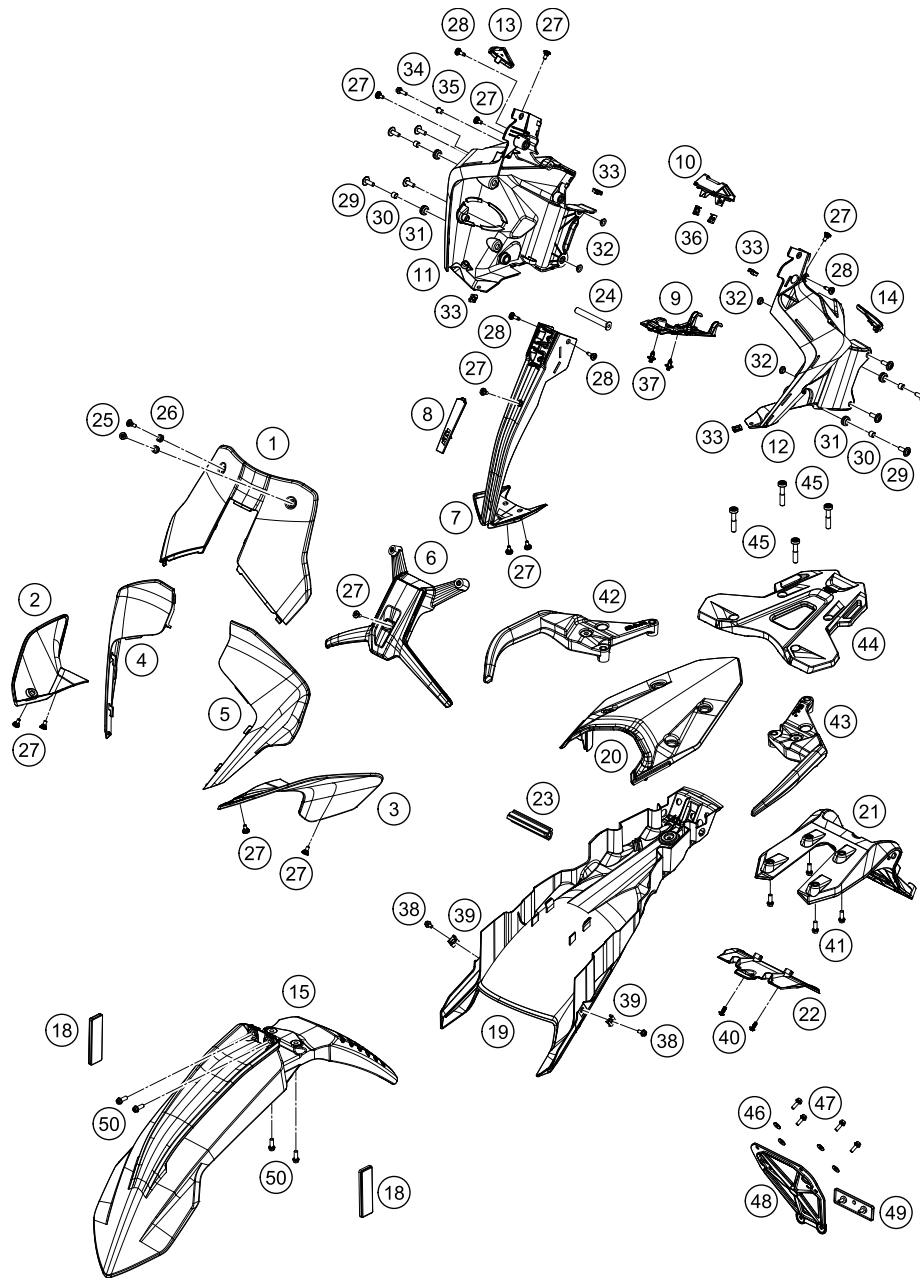

\* NEW PART

X ON DEMAND

206350810

POS	PARTNUMBER	PARTNAME	PIECE
1	635081080001	Windshield R EU transparent	1
2	6350800400001	Mask spoiler, right	1
3	6350800300001	Mask spoiler, left	1
4	6350800102001	Headlight mask, right	1
5	6350800101001	Headlight mask, left	1
6	63508008050	windshield support	1
7	6351401200056	Headlight mask center part	1
8	63514012010EB	Headlight mask cover	1
9	63514010020	Cable cover mask support	1
10	63514011020	Cover mask support	1
11	63514011000	maskcarrier right	1
12	63514010000	maskcarrier left	1
13	63514010080	Plug cap left	1
14	63514011080	Plug cap right	1
15	63508910000AB	Fender, front	1
18	60012080100	SIDE REFLECTOR YELLOW "CEV"	2
19	63508019000	Lower rear panel	1
20	63508013000AB	Tail section	1
21	63508015000	License plate holder support, upper part	1
22	63508016000	License plate holder support, lower bott	1
23	63503002030	Brace subframe	1
24	63514010040	wheel spindle mask support	1
25	60708008071	Special screw M5x14	2
26	60708008070	rubber bush windshield fixation	2
27	69008021160	special screw M5x12	12
28	69008021060	special screw M5x17	4
29	69014017000	SPECIAL SCREW M6X18 ISA30 08	8
30	69014014000	BUSHING 6,1X9,2X7,5 08	4
31	60006001022	rubber grommet 9x11x16x8.5 mm	4
32	69004060150	bushing chain protection	2
33	54603048600	RANGE CHANGE METAL NUT M5 INOX	4
34	0025050166	HH collar screw M5x16 TX30	1
35	63514011010	wheel spindle mask support	1
36	69008021080	clip nut M5	2
37	76503075000	SPREAD RIVET CPL. 6,2MM	2
38	0025050106	HH collar screw M5x10 TX30	2
39	54603048200	RANGE CHANGE METAL NUT M5	2
40	0081050121	EJOT PT screw K50x12	2