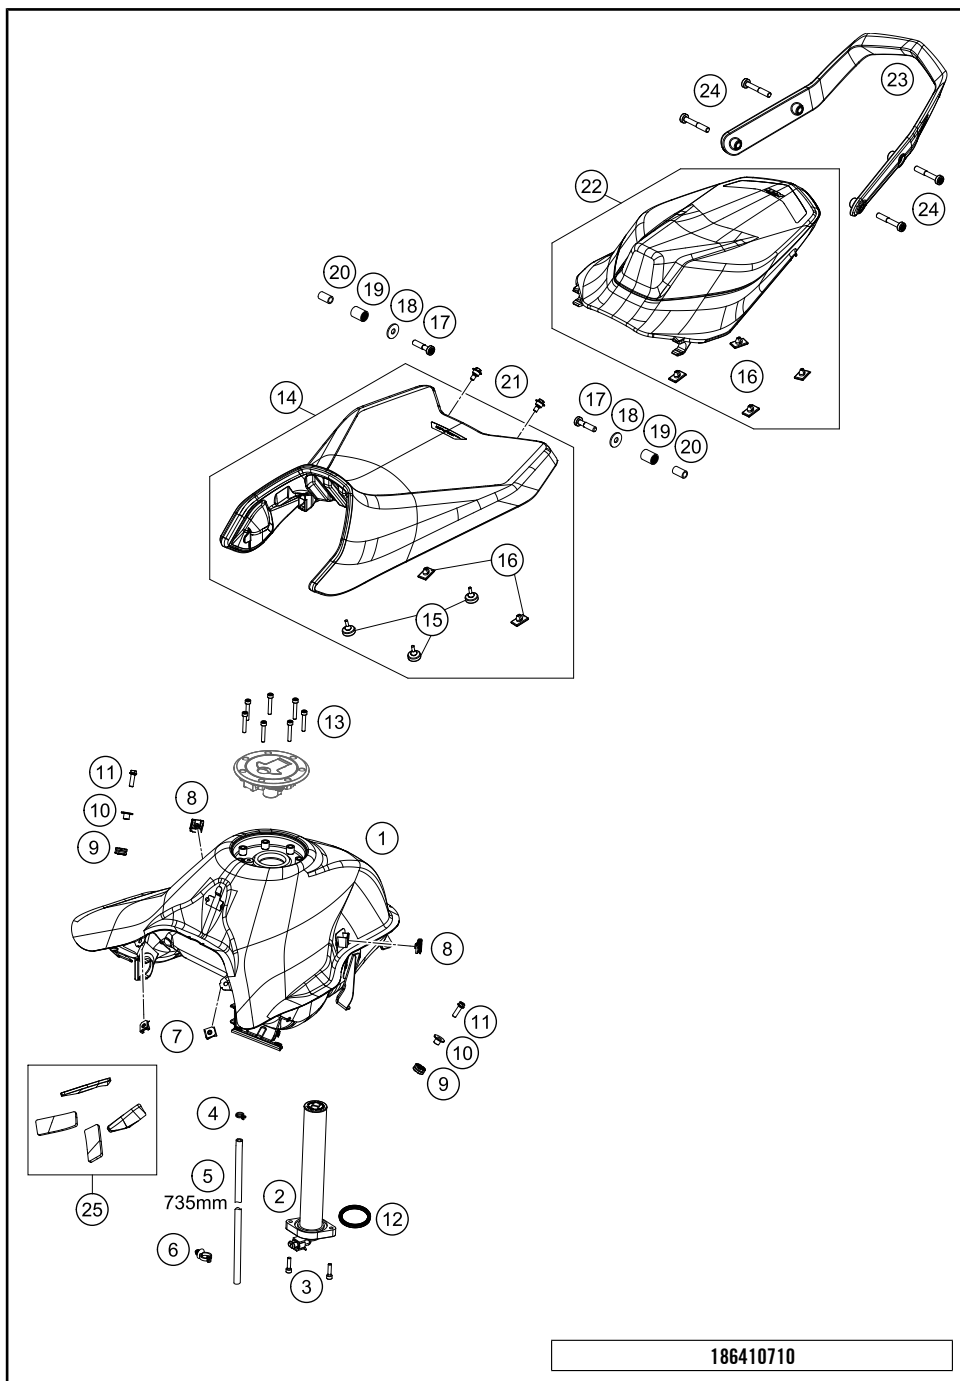

186410510

53365

* NEW PART

X ON DEMAND

POS	PARTNUMBER	PARTNAME	PIECE
1	64106001100	Air filter box	1
2	64106026000	Intake channel	2
3	77236048000	HOSE CLAMP GEMI 58MM	2
4	76006014000	rubber grommet	2
6	64106040000	Spout left	1
8	64106041000	Spout right	1
11	64106001050	filter frame wedge	1
12	64106016000	filter frame	1
13	64106015000	Air Filter	1
14	64106002000	Airbox lid	1
15	69008021160	special screw M5x12	6
16	64106001030	cable holder	1
17	0081050121	EJOT PT screw K50x12	2
18	61041080000	AMBIENT-AIR TEMPERATURE SENSOR	1
19	0081050161	EJOT PT SCREW K50X16 1451	2

196410610

53344

* NEW PART

X ON DEMAND

186410710

POS	PARTNUMBER	PARTNAME	PIECE
1	64107013000KC	Fuel tank, steel	1
2	64107080100	Fuel level sensor	1
3	0912050203	AH SCREW DIN0912-M 5X20	2
4	58007117000	YDNAC-CLAMP 10107 10MM	1
5	78015019000	HOSE EPA D=6/10 L=2000MM	1
6	69011092000	CABLE TIE W. SOCKET D=6,5	1
7	54603048200	RANGE CHANGE METAL NUT M5	2
8	54603048300	RANGE CHANGE METAL NUT M6 INOX	2
9	62142041000	DAMP. COMPONENT ABS MODUL	2
10	61342041000	COLLAR BUSH 6,5X9X18X8,5	2
11	0025060206	HH collar screw M6x20 TX30	2
12	60307080090	GASKET FUEL LEVEL SENSOR	1
13	014579050301	Screw ISO 14579-M5x30-8.8-P3R	7
14	64107040000	rider seat cpl.	1
15	60006001021	DISTANCE RUBBER AIRBOX 03	3
16	77307040041	Isolation pad	6
17	0035080356	AH-COLLAR SCREW M8X35 ISA45	2
18	0021080003	WASHER DIN9021-A 8,4	2
19	60307048000	RUBBER SEAT-CONTACT SURFACE	2
20	61407049000	BUSHING 8.4X12X21.5	2
21	83008100015	SPECIAL SCREW M6X15X5,5	2
22	64107047033	Passenger seat cmpl.	1
23	64112008100	Pillion Handle Bar	1
24	0035080506S	AH-COLLAR SCREW M8X50 ISA45	4
25	64107012000	Tank Protection Set Metamoll	1