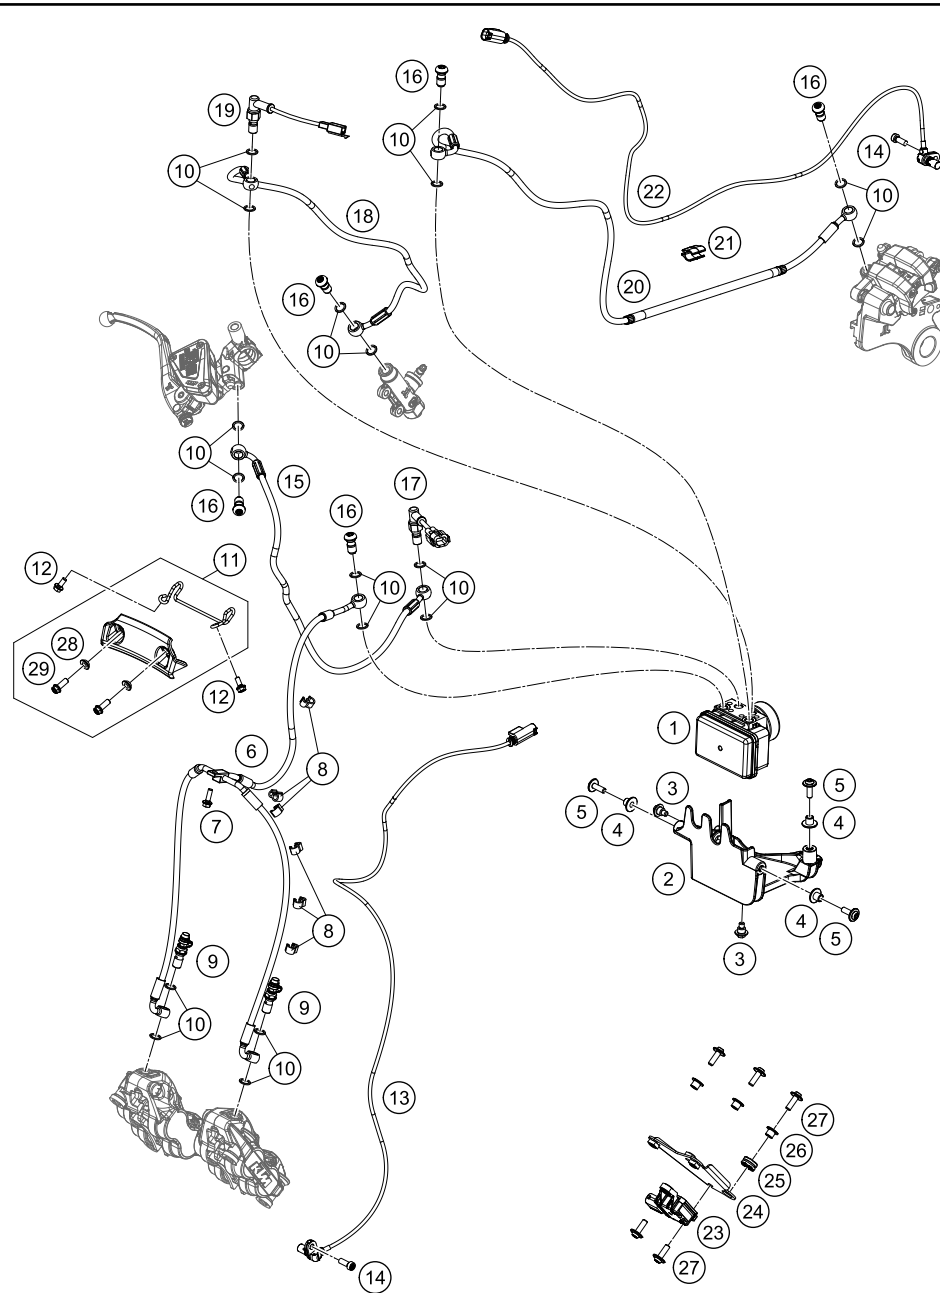

186414210

POS	PARTNUMBER	PARTNAME	PIECE
1	64142031044	ABS-Modul	1
2	64142040000	holder ABS module	1
3	59001092050	SPECIAL SCREW M6X12,5 WS=8	2
4	61342041000	COLLAR BUSH 6,5X9X18X8,5	3
5	69014017000	SPECIAL SCREW M6X18 ISA30 08	3
6	64142003000	Hydraulic Front Brake Hecu - Caliper	1
7	0025050166	HH collar screw M5x16 TX30	1
8	60111094100	BAR SPACER 4/7 BLACK	6
9	62513020000	BLEEDER SCREW CPL. 05	2
10	0603100141	sealing ring DIN 7603 10x14x1	18
11	64142003044	Brake wiring kit	1
12	0025050126	HH collar screw M5x12 TX30	2
13	90142125000	ABS SENSOR	1
14	014580060166	SHCS ISO 14580 M6x16	2
15	64142005000	Hydraulic Front Brake MC-hecu	1
16	62113020100	banjo bolt M10x1x19.5	5
17	64111051000	Brake light sensor	1
18	64142002000	Hydraulic rear Brake Master Cylinder	1
19	62111051000	BRAKE LIGHT SWITCH REAR	1
20	64142004000	Hydraulic Rear Brake Hecu - Caliper	1
21	54813026100	CABLE SUPPORT 10/4MM 2014	1
22	76042125000	ABS-SENSOR	1
23	60342090100	inertial sensor	1
24	64142090050	Lean Angle Sensor Bracket	1
25	62142041000	DAMP. COMPONENT ABS MODUL	1
26	69014015000	collar bushing 6.1x9.2x15x8.5x1 AI	3
27	69014017000	SPECIAL SCREW M6X18 ISA30 08	5
28	69004060150	bushing chain protection	2
29	0025060166S	HH collar screw M6x16 TX30 SL	2

49825

* NEW PART

X ON DEMAND