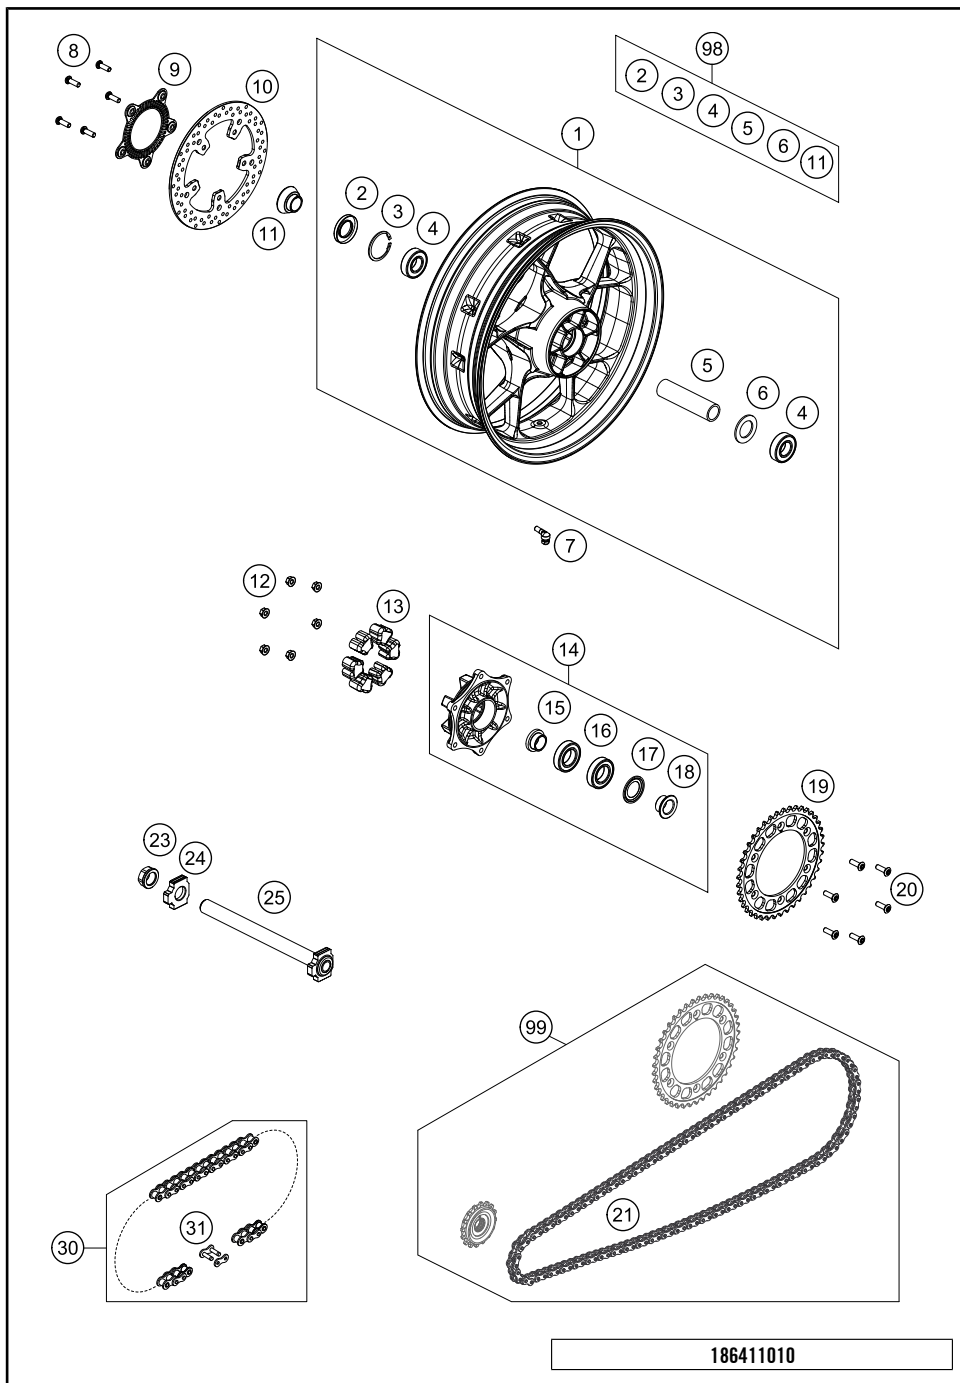

186410910

53315

* NEW PART

X ON DEMAND

REAR WHEEL

790 Duke, black 2020 EU 2020

POS	PARTNUMBER	PARTNAME	PIECE
1	64110001033EB	Rear wheel 5.5x17" cmpl. elec. orange	1
2	0760305271	SHAFT SEAL RING 30X52X7	1
3	0472052200	CIRCLIP DIN0472-52X2	1
4	0625062052	GR.BALL BEAR. 6205-2RSHC3HMTF7	2
5	60010011000	BEAR. SPACERTUBE L=124,8MM 03	1
6	60010015000	SPACER RING 03	1
7	61009076100	VALVE ANGLED	1
8	76009062000	SPECIAL SCREW M8X25 SS TX40	5
9	76042021000	Sensor wheel rear	1
10	64110060000	Rear brake disc 240x5mm	1
11	64110013000	spacer rear wheel right	1
12	06923080003	hex nut EN 1661 M8 WS13	6
13	54610459000	RUBBER DAMPING BLOCK '91	6
14	7501005004433	Sprocket wheel carrier cpl. Black	1
15	60110014000	SPACER BUSH. SPR. SUPP. IN. 06	1
16	0625060060	BALL BEARING 6006 DDU2CG23S6NM	2
17	60110016000	NILOS RING 6006AV	1
18	60110012000	SPACER BUSH. SPROCKET SUPP. 06	1
19	75010051038	sprocket 38T	x
19	75010051039	sprocket 39T	x
19	75010051040	SPROCKET STEALTH 40T 07	x
19	75010051041	sprocket	1
19	75010051042	SPROCKET STEALTH 42T 07	x
20	0019080266S	COUNTER-SUNK SCREW ISA45 M8X26	6
21	64110065116	Chain x-ring 116 rolls endless	1
23	61010086000	COLLAR NUT M25X1,5 WS=32 05	1
24	60010084000	CHAIN TENSIONER R/S LC8 03	1
25	69010181044	Rear axel cpl.	1
30	78010167118	CHAIN DID 118 LINKS	x
31	78010166100	RIVETING LINK FOR 78010167118	x
98	64110015000	Rear Wheel Repair Kit	x
99	00050002098	Drive Set 16/41	x