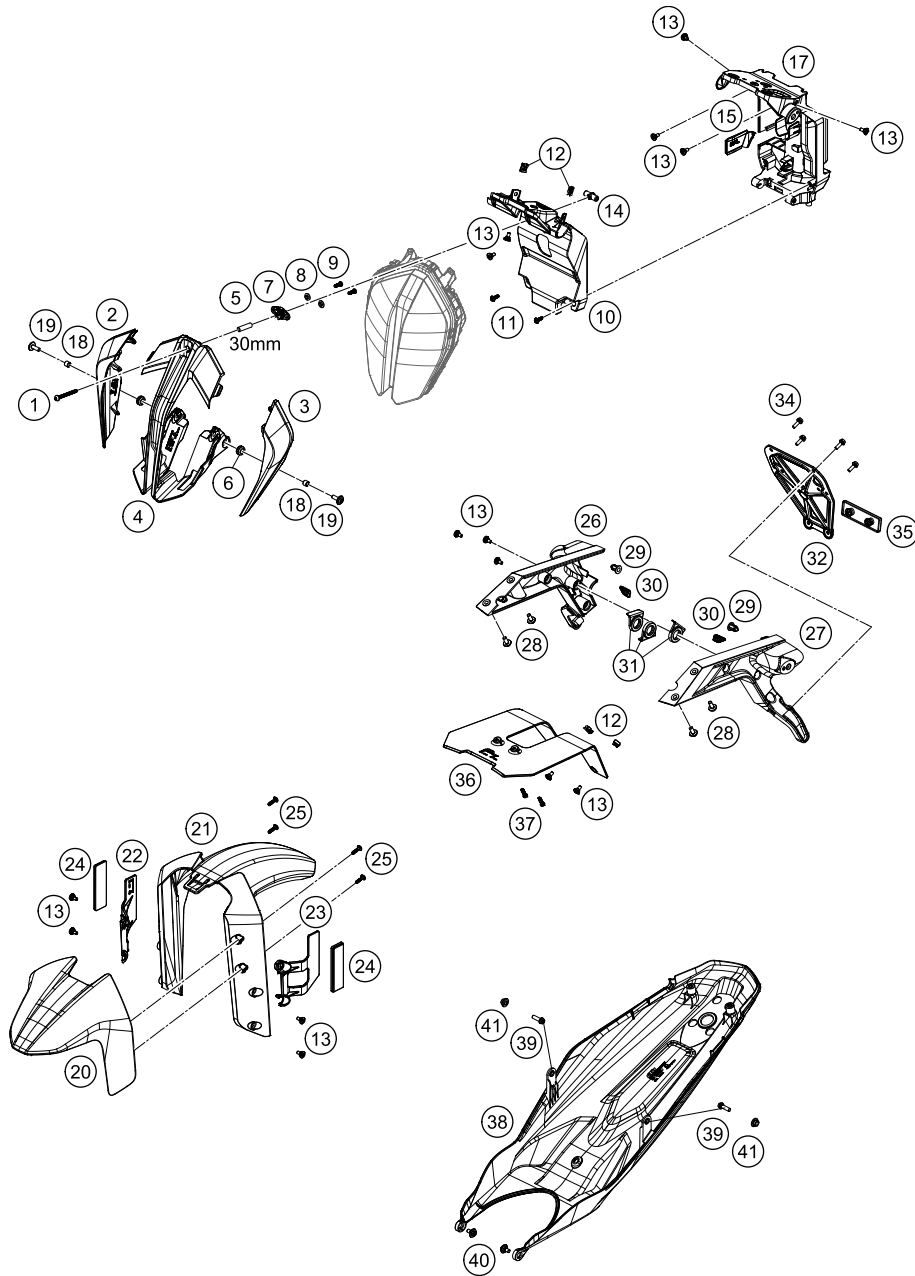

POS	PARTNUMBER	PARTNAME	PIECE
40	83008000012	special screw M6x12x3	2
41	50308053000	BUSH FOR SPOILER 6X11X16X7,5	2

186410810

49750

* NEW PART

X ON DEMAND