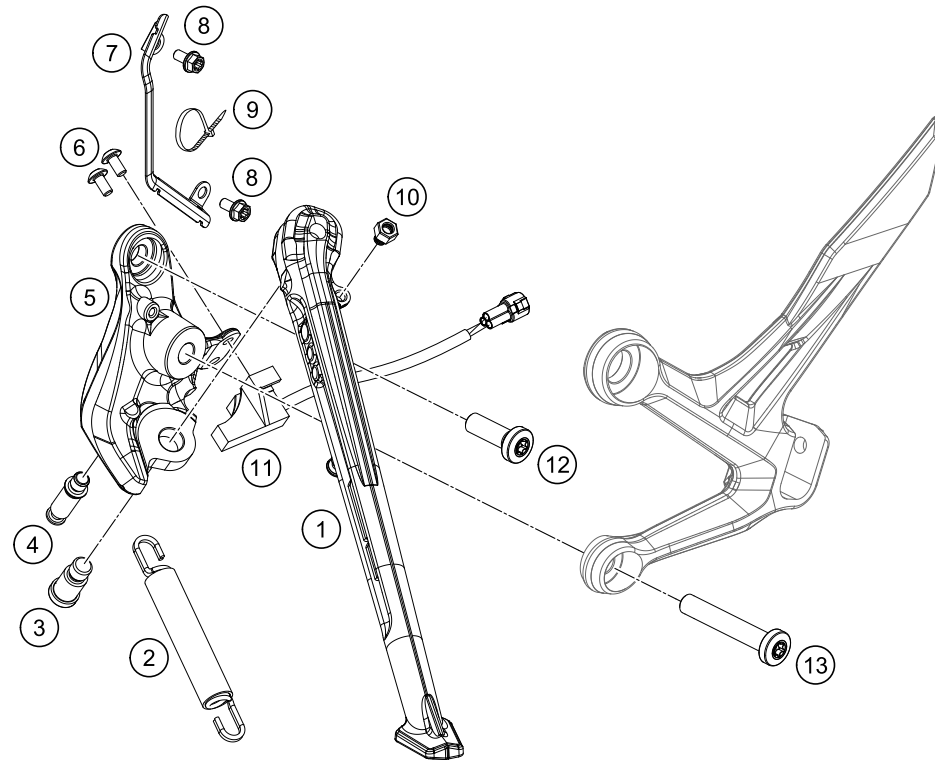

206410310

51533

* NEW PART

X ON DEMAND

POS	PARTNUMBER	PARTNAME	PIECE
1	64103002006KC	Subframe right dark galvano	1
2	64103002005KC	Subframe left dark galvano	1
3	6410300200430	Cross member	1
4	0025080186S	HH collar screw M8x18 ISA40 SS	4
5	83008000012	special screw M6x12x3	9
6	64103002010	cable holder	1
7	0035100249S	HH collar screw M10x24 ISA45 S	4
8	6410304800033	Footrest carrier rear/left	1
9	0025080406S	Collar screw M8x40 ISA40 SS	2
10	0025080256S	HH COLLAR SCREW M8X25 TX40	2
11	6410304900033	Footrest carrier rear/right	1
12	61305068000	DAMPING RUBBER	1
15	0799060003	retaining washer DIN 6799 - 6	2
16	60003152000	ENGAGE PANEL FOOTREST L/S 03	2
17	60003050000	FOOTREST CPL. L/S REAR 03	1
18	60003052000	ENGAGE PANEL FOOTREST R/S 03	2
19	60003044100	footrest bolt, rear	2
20	60003051000	FOOTREST CPL. R/S REAR 03	1
21	64103004000	Strut	1
22	64106041050	Cover inlet port right	1
23	64106040050	Cover inlet port left	1
24	64108019050	rear reinforcement	1
25	0035080356S	SCREW M8X35 ISA45 SS	4

186410315

53323

* NEW PART

X ON DEMAND

SIDE / CENTER STAND

790 Duke, black 2020 EU 2020

POS	PARTNUMBER	PARTNAME	PIECE
1	6410302300033	Sidestand	1
2	61003024000	SPRING L=116 MM 05	1
3	62503027200	SCREW FOR SIDE STAND M10X31,2	1
4	64103028001	Special screw stand spring	1
5	6410302610033	Side Stand Bracket	1
6	58605083010	SCREW TORX M5X10 05	2
7	64103001099	Racket side-stand-cable	1
8	0025050106	HH collar screw M5x10 TX30	2
9	44011076140	CABLE TIE 140/2,5MM BLACK	3
10	90103029000	MAGNET HOLDER	1
11	93511045000	SWITCH SIDE STAND	1
12	0035100309S	SHCS M10x30 TX45	1
13	0035100609S	AH-COLLAR SCREW M10X60 ISA45	1