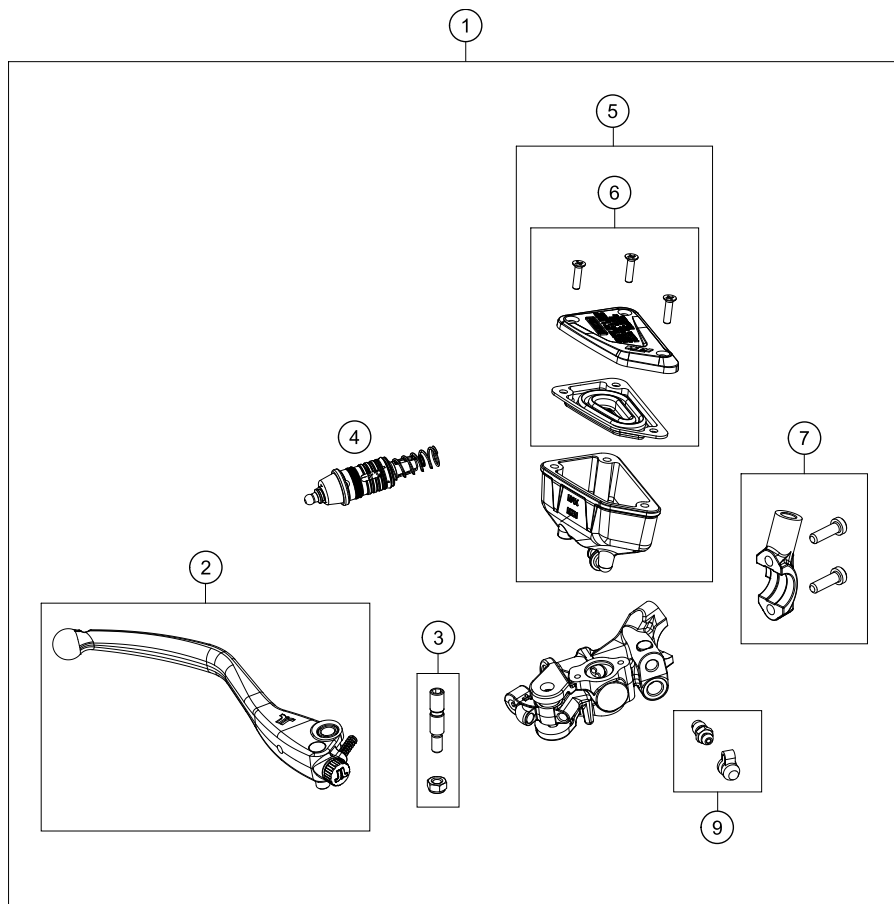

FRONT BRAKE CONTROL

790 Duke, black 2020 EU 2020

POS	PARTNUMBER	PARTNAME	PIECE
1	6411300103330	Front master cylinder cmpl. blk.	1
2	64113002000C1	Front brake lever	1
3	64113006000	Lever bolt cpl.	1
4	64113008000	Piston assembly	1
5	64113029044	Reservoir assembly	1
6	64113031000	Reservoir cap cpl.	1
7	6411300500030	Clamp	1
9	64113020000	Bleeder + cap	1
10	64142005000	Hydraulic Front Brake MC-hecu	1
11	62113020100	banjo bolt M10x1x19.5	1
12	0603100141	sealing ring DIN 7603 10x14x1	2

186411310

49760

* NEW PART

X ON DEMAND