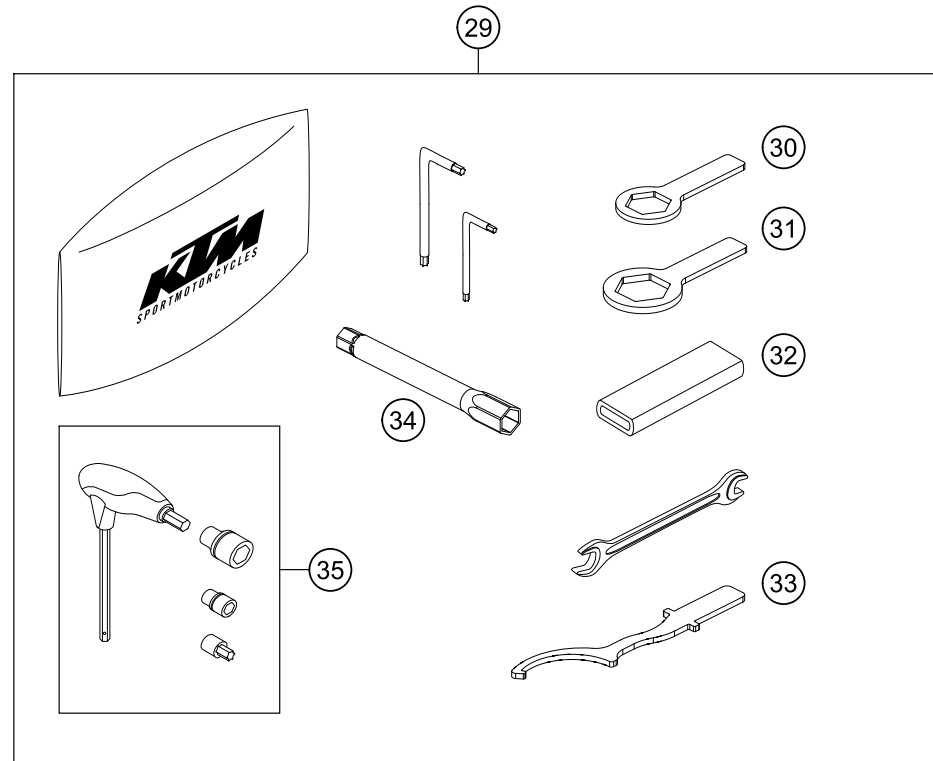

OHNE ABBILDUNG
WITHOUT ILLUSTRATION

0

TECHNISCHE DOKUMENTATION
TECHNICAL DOCUMENTATION
DOCUMENTACION TECNICA
DOCUMENTATION TECHNIQUE
NOTE TECNICHE

1

186412000

POS	PARTNUMBER	PARTNAME	PIECE
0	69008021160	special screw M5x12	2
0	90112040000	MIRROR L/S	1
0	90112041000	MIRROR R/S	1
0	64112008100	Pillion Handle Bar	1
0	00063004106	SPIRALHÜLSEN LC4 + LC8	2
0	00063004108	Bubble wrap blanks 80MY	2
0	00063004204	Self-ad. stkr. 100X200 mm, perf., art. 3	2
0	64108023010	Splash protection	1
0	54603048600	RANGE CHANGE METAL NUT M5 INOX	2
0	0081250181	SCREW FOR PLASTIC 50X18 T20	2
0	00063004202	PRINT LABEL 60X51 MM	1
0	3210917	NOTEPAD	1
0	20180189INT	Sticker accessory kit	1
0	00063004012	HEADLIGHT MASK BOX	1
0	312305	DOCUMENTS BAG 2006	1
0	312313	KTM BALLPOINT PEN ORANGE	1
0	20180195INT	KTM Bypack Folder Street	1
0	00063099114	Pocket for operating manual 290x190 mm	1
0	64112181000	Bracket for reflector	1
0	58412080400	Rear reflector red	1
0	60408061050	RUBBER 14X6.5X2.3MM	2
1	3214106EN	Owner's manual 790 Duke, orange/black, 7	1
29	64129099000	Tool set	1
30	76029063000	RING WRENCH SW27	1
31	60012060032	RING WRENCH 32MM	1
32	60012060000	GRIP FOR RING WRENCH	1
33	76029062000	HOOK WRENCH F. SHOCK ABSORBER	1
34	75029072000	SPARK PLUG WRENCH	1
35	60029070100	T-WRENCH WS=6/8/10/17	1

53366

* NEW PART

X ON DEMAND