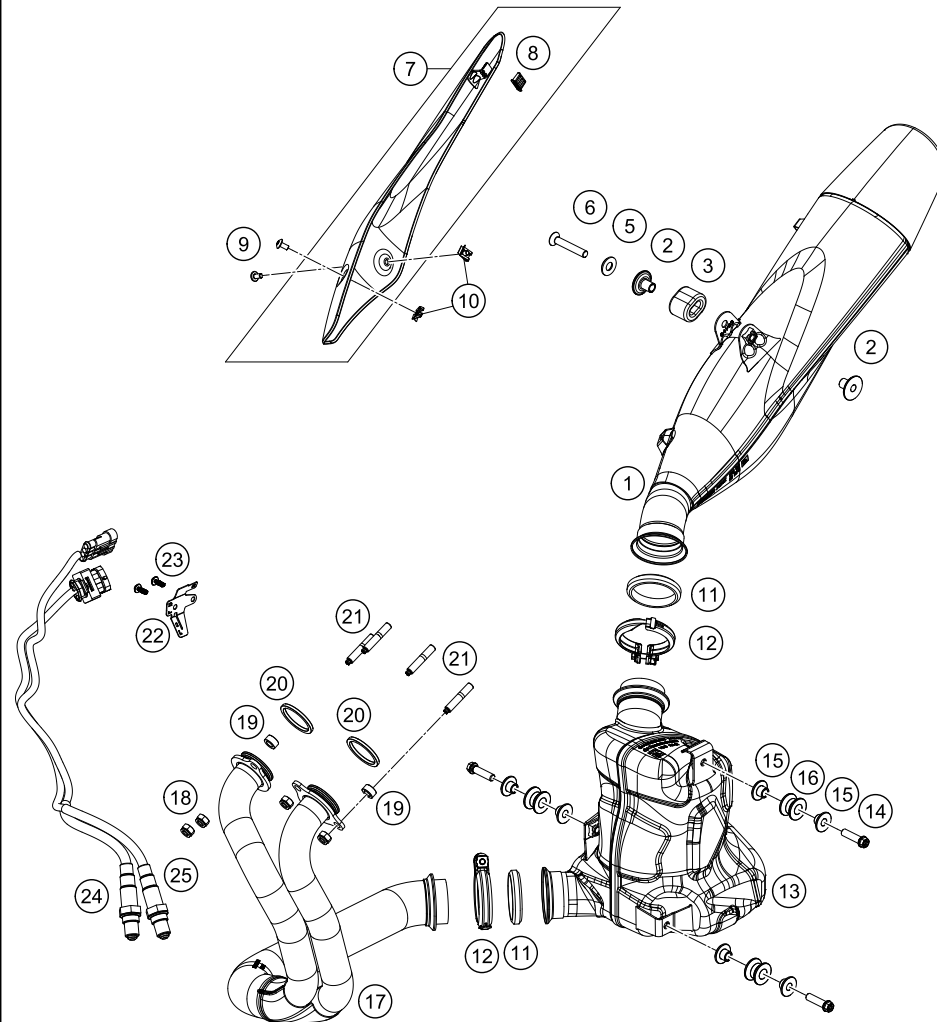

EXHAUST SYSTEM

790 Duke, black 2020 EU 2020

POS	PARTNUMBER	PARTNAME	PIECE
1	64105183000	Silencer	1
2	61305069000	BUSHING 8,5X11X29	2
3	61305068000	DAMPING RUBBER	1
5	60405069000	conical seat Alu	1
6	0019080506	COUN.-SUNK SCREW M8X50 ISA10.9	1
7	64105011000	Head Protection with mounting	1
8	27005011011	DAMPING ELEMENT SILICON	1
9	78105081010	SCREW TORX M5X10	2
10	69008021080	clip nut M5	2
11	69005005005	MANIFOLD GASKET	2
12	69005050000	CLAMP CPL.	2
13	64105050000	Pre-muffler	1
14	0025080306	HH collar screw M8x30	3
15	58405050065	collar bushing 8.5x12x23.5x10	3
16	54305068100	damp. component silicone grey	3
17	64105007100	Header	1
18	51010086100	self-locking nut M8 Cu	4
19	61005009000	SPACER BUSH. 8,5X15X7,5 05	2
20	64105005000	Exhaust gasket	2
21	63505015000	stud screw 835 M8x25 - 10.9	4
22	64142040020	Bracket lambda sensor signal	1
23	0081050141	EJOT PT screw K50x14	2
24	63541090000	O2 Sensor LSF 4	2
25	63541190000	O2 Sensor LSF 4	1

186410510

53365

* NEW PART

X ON DEMAND