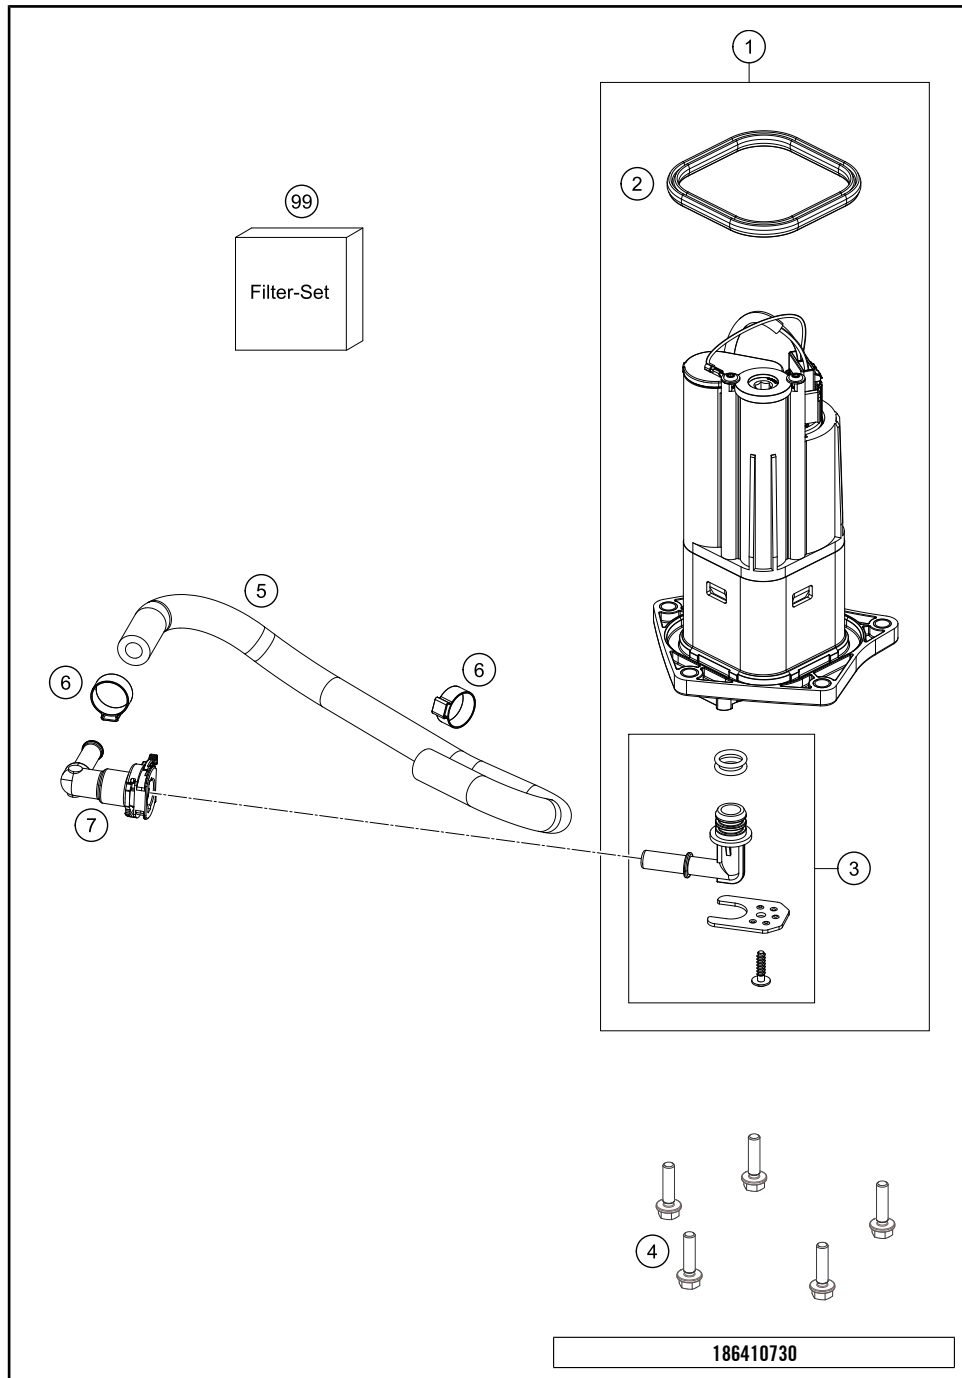

FUEL PUMP

790 Duke, black 2020 EU 2020

POS	PARTNUMBER	PARTNAME	PIECE
1	64107088000	Fuel pump cpl.	1
2	64107189000	Sealing	1
3	64107092000	Hydraulic connection	1
4	0025050206	HH collar screw M5x20 TX30	5
5	64107016040	Fuel hose with protective sleeve	1
6	00050157706	VARIABLE ONE-EAR CLAMP 15,7MM	2
7	76007028000	ELBOW CONNECTOR	1
99	64107090000	Filter kit	x

49813

* NEW PART

X ON DEMAND