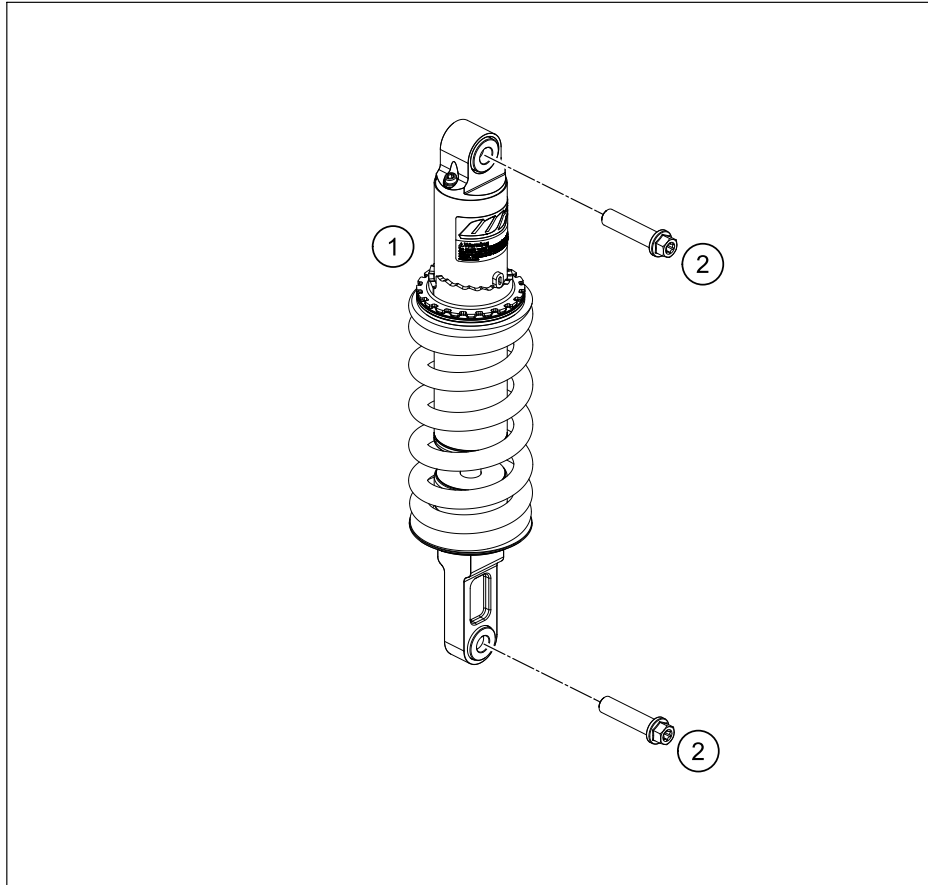

SHOCK ABSORBER

790 Duke, black 2020 EU 2020

POS	PARTNUMBER	PARTNAME	PIECE
1	01584R2601	Monoshock Duke 790	1
2	0025120506S	HH COLLAR SCREW M12X50 TX45	2

186410410

49719

* NEW PART

X ON DEMAND