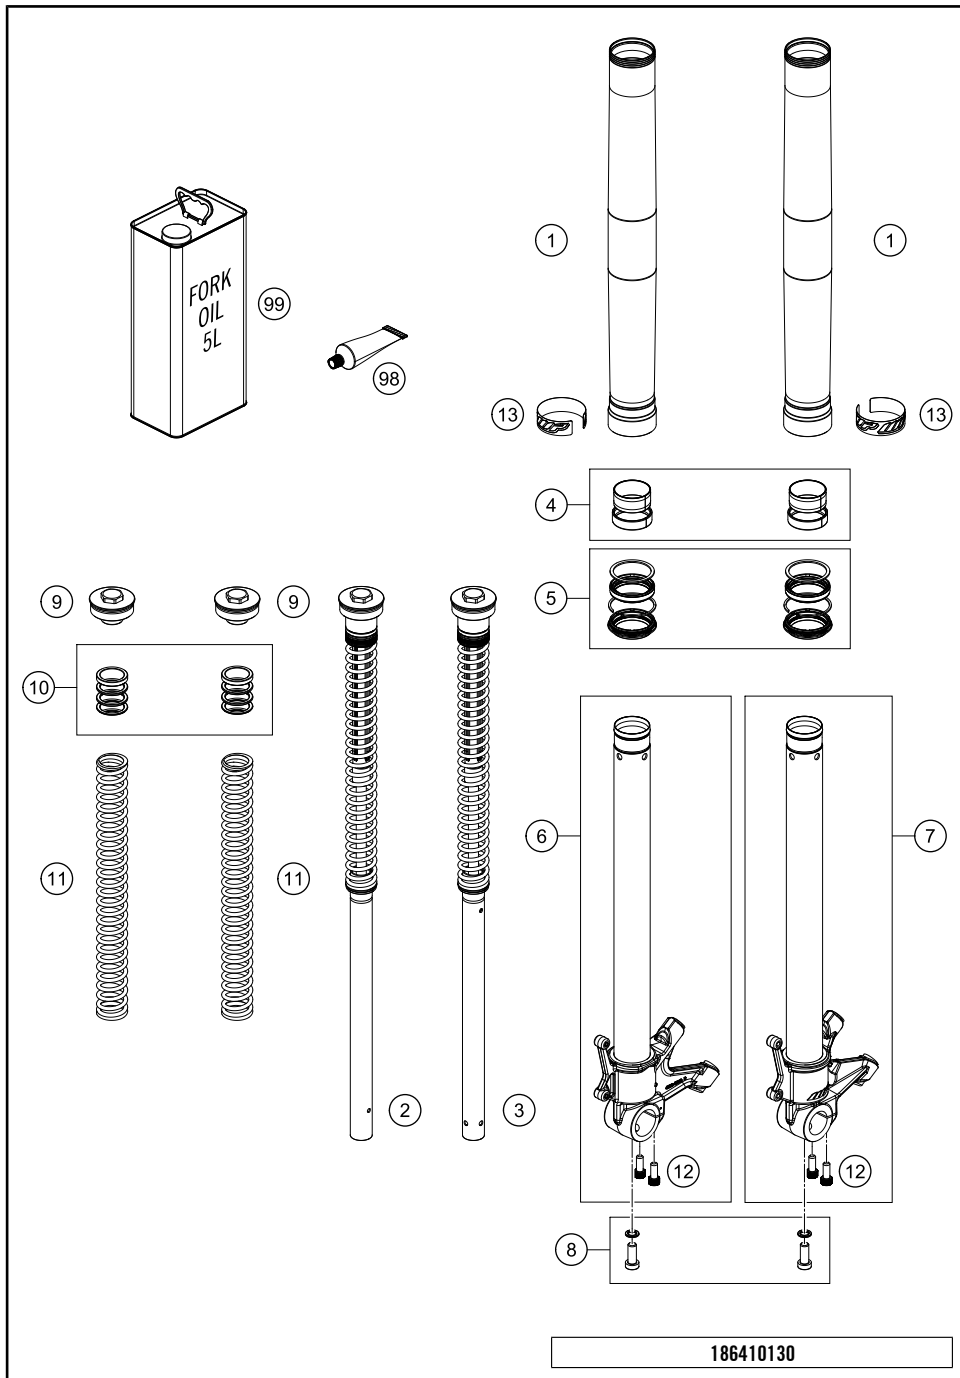

FRONT FORK, TRIPLE CLAMP

790 Duke, black 2020 EU 2020

POS	PARTNUMBER	PARTNAME	PIECE
1	05586R2601	Fork Duke 790	1
2	6410103203230S	Lower triple Clamp cpl x=32 mm black	1
3	0035080306	SHCS M8x30 TX45	4
4	16181R54E	Steering damper cpl.	1
5	0025080256S	HH COLLAR SCREW M8X25 TX40	3
6	6410104400033	Retaining bracket brake line guide	1
7	69008021080	clip nut M5	2
8	69001084100	Steering head gasket	2
9	69001181000	STEERINGHEAD KPL.17	2
10	69001086100	PROT. RING STEER. HEAD BEARING	1
11	69001181010	Steering head rep. Kit	1
12	6410103403230S	Upper Triple Clamp	1
13	0035080256S	ISA collar screw M8x25 ISA45	1
14	0988253505	thrust wash DIN0988-25x35x0,5	1
15	6900103600033	Steering head screw	1
16	5940103903230	HANDLEBAR SUPPORT D=28 H=32 BL	2
17	0032100356S	AH-COLLAR SCREW M10X35 ISA45	2
18	7720103800030	HANDLEBAR CLAMP 28MM	2
19	0025080256	HH collar screw M8x25	4

186410110

49707

* NEW PART

X ON DEMAND

POS	PARTNUMBER	PARTNAME	PIECE
1	43578098	Fork outer tube 44,13x515 dt54 db57	2
2	43578176S2	Cartridge right cpl. 790 Duke	1
3	43578195S1	Cartridge left cpl. 790 Duke	1
4	R14042	GUIDE BUSHING SET	1
5	R516	Fork sealing kit 43mm red	1
6	43578097S1	Fork shoe right d43mm cmpl.	1
7	43578096S1	Fork shoe left d43mm cmpl.	1
8	R14032	AH bolt M10x25 set	1
9	43578140S1	Screw cover M51x1,5 cpl.	2
10	RP80002	Shim Kit Fork	1
11	43578135	Mainspring (37) 6-9-345 fork	1
12	0025080206	HH collar screw M8x20	4
13	52000148	Sticker WP India 160x19	2
98	T511	SILICONE GREASE F. DUST STRI	1
99	48601166S1	FORK OIL SAE4 5L	1