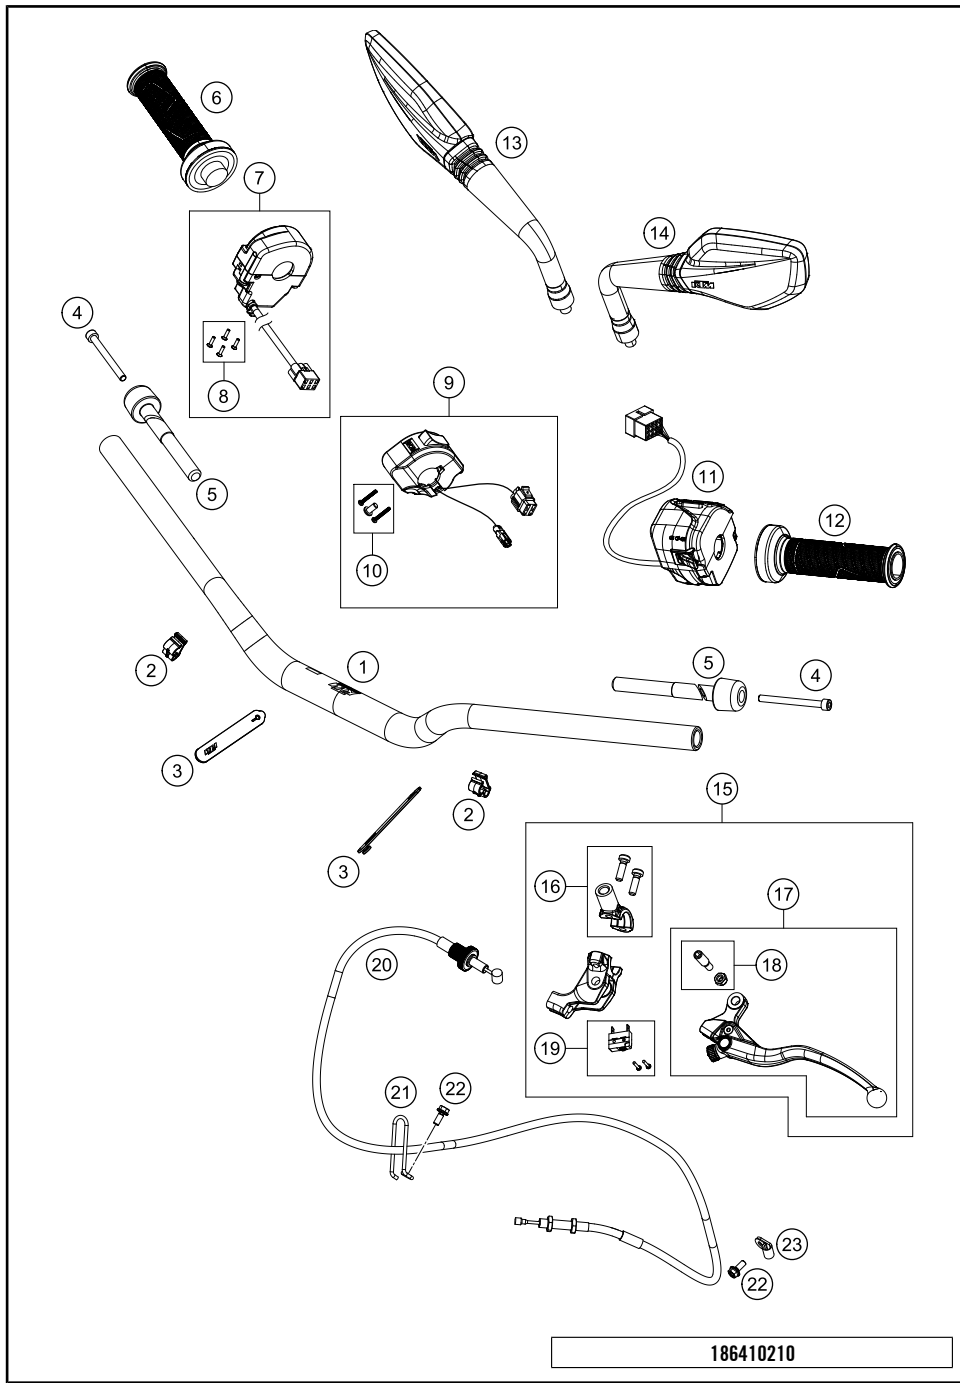

186410110

49707

* NEW PART

X ON DEMAND

POS	PARTNUMBER	PARTNAME	PIECE
1	43578098	Fork outer tube 44,13x515 dt54 db57	2
2	43578176S2	Cartridge right cpl. 790 Duke	1
3	43578195S1	Cartridge left cpl. 790 Duke	1
4	R14042	GUIDE BUSHING SET	1
5	R516	Fork sealing kit 43mm red	1
6	43578097S1	Fork shoe right d43mm cmpl.	1
7	43578096S1	Fork shoe left d43mm cmpl.	1
8	R14032	AH bolt M10x25 set	1
9	43578140S1	Screw cover M51x1,5 cpl.	2
10	RP80002	Shim Kit Fork	1
11	43578135	Mainspring (37) 6-9-345 fork	1
12	0025080206	HH collar screw M8x20	4
13	52000148	Sticker WP India 160x19	2
98	T511	SILICONE GREASE F. DUST STRI	1
99	48601166S1	FORK OIL SAE4 5L	1

186410130

49900

* NEW PART X ON DEMAND

HANDLEBAR, CONTROLS

790 Duke, black 2020 EU 2020

POS	PARTNUMBER	PARTNAME	PIECE
1	6410200100030	Handlebar L=743 mm, Dia.=28.5 mm	1
2	83013026000	CABLE GUIDE	2
3	60011093045	RUBBER CABLE TIE 45MM 03	2
4	0912060653	SHCS DIN 912 M6x65	2
5	61002004000	handlebar weight	2
6	60702012000	Grip tube (no heating)	1
7	60711012000	Ride-by-wire without throttle tube	1
8	76011073110	SCREW SET START-STOP SWITCH	1
9	76011074000	emergency OFF switch	1
10	61411174010	Screw set start-stop switch	1
11	76011170100	Handlebar switch left	1
12	60702039100	Grip LHS w/o heater	1
13	90112041000	MIRROR R/S	1
14	90112040000	MIRROR L/S	1
15	6410203100030	Clutch lever compl. blk.	1
16	6410204400030	Clamp cpl.	1
17	6410204000030	Clutch lever cpl.	1
18	64102038000	Kit lever pin	1
19	64111049000	Lever switch	1
20	64102090000	Clutch cable	1
21	64102097000	Clutch cable wire guide	1
22	0025050126	HH collar screw M5x12 TX30	2
23	64132070000	PVC clamp 6.4 MM Heyman	1