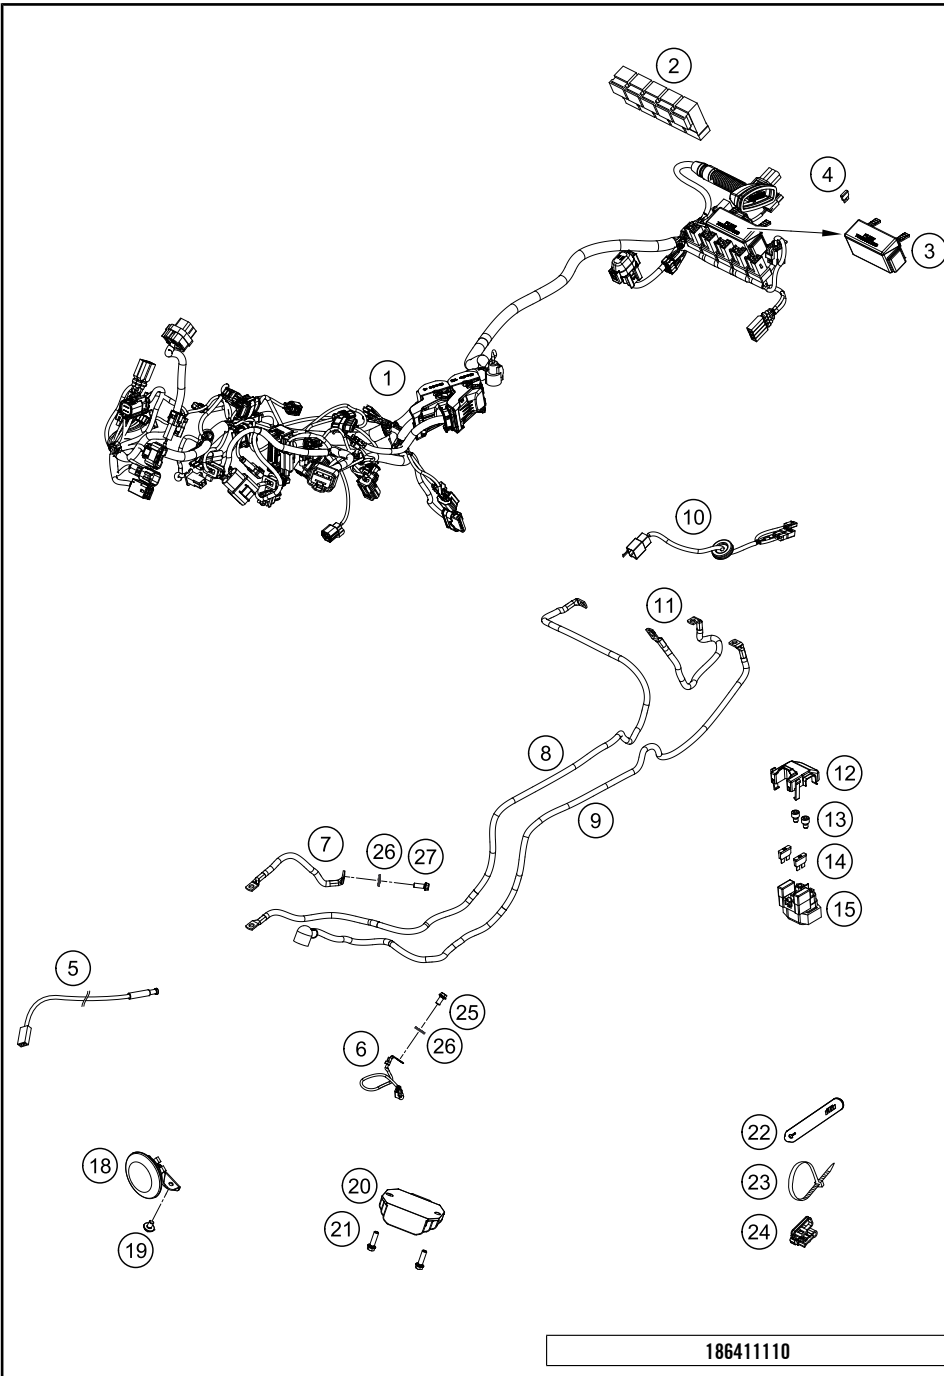

POS	PARTNUMBER	PARTNAME	PIECE
1	64111075000	main wiring harness	1
2	61111057000	RELAY CM1A-R-12V-H80 07	5
3	75011087050	RUBBER CASING FOR FUSE BOX	1
4	75011088010	FUSE 10A 07	x
5	61111018100	TEMPERATURE SENSOR	1
6	64111197000	mass cable tank-frame	1
7	64111096000	mass cable starter-frame	1
8	64111097000	mass cable starter-battery	1
9	64111059000	starter cable	1
10	64111076033	Rear Harness cpl.	1
11	64111059050	battery cable	1
12	64111058010	Cover cap starter relay	1
13	0912060083	AH SCREW DIN0912-M 6X 8	2
14	58011109130	FUSE 30 A	2
15	76211058000	STARTER RELAY 07	1
18	64111060133	Direct current horn cpl.	1
19	0024060106	HH COLLAR SCREW M6X10 TX30	1
20	60311034000	VOLTAGE REGULATOR	1
21	0025060206S	HH collar screw M6x20 TX30	2
22	60011093045	RUBBER CABLE TIE 45MM 03	x
23	44011076140	CABLE TIE 140/2,5MM BLACK	x
23	44011076200	CABLE TIE 200/3,6MM BLACK	x
24	69011092000	CABLE TIE W. SOCKET D=6,5	1
25	0025060126	HH collar screw M6x12 TX30	1
26	58411098100	CONTACT WASHER M6 VSV-K6	2
27	0025060166	HH collar screw M6x16 TX30	1

186411110

49757

* NEW PART

X ON DEMAND