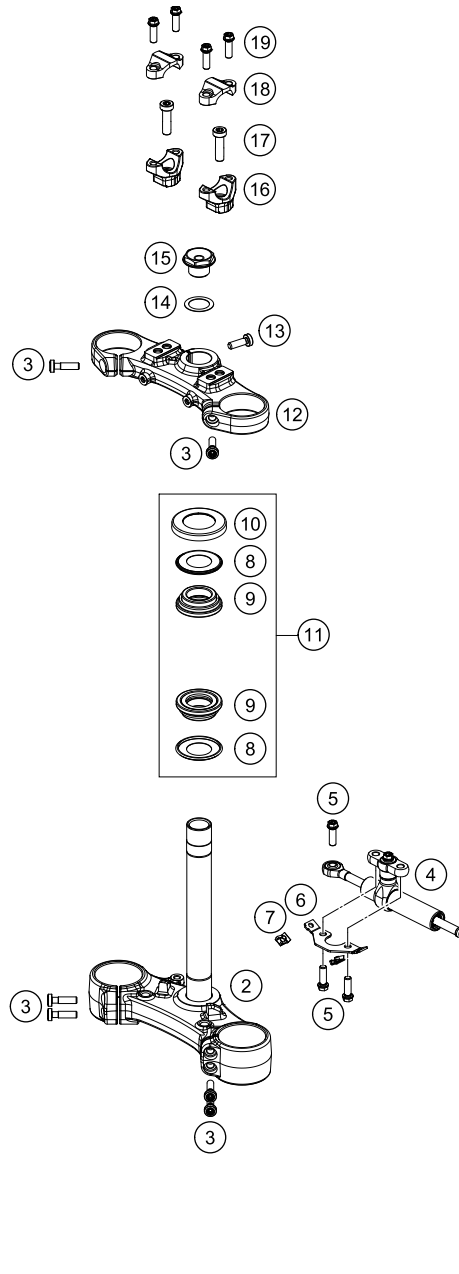

FRONT FORK, TRIPLE CLAMP

790 Duke, black 2020 EU 2020

POS	PARTNUMBER	PARTNAME	PIECE
1	05586R2601	Fork Duke 790	1
2	6410103203230S	Lower triple Clamp cpl x=32 mm black	1
3	0035080306	SHCS M8x30 TX45	4
4	16181R54E	Steering damper cpl.	1
5	0025080256S	HH COLLAR SCREW M8X25 TX40	3
6	6410104400033	Retaining bracket brake line guide	1
7	69008021080	clip nut M5	2
8	69001084100	Steering head gasket	2
9	69001181000	STEERINGHEAD KPL.17	2
10	69001086100	PROT. RING STEER. HEAD BEARING	1
11	69001181010	Steering head rep. Kit	1
12	6410103403230S	Upper Triple Clamp	1
13	0035080256S	ISA collar screw M8x25 ISA45	1
14	0988253505	thrust wash DIN0988-25x35x0,5	1
15	6900103600033	Steering head screw	1
16	5940103903230	HANDLEBAR SUPPORT D=28 H=32 BL	2
17	0032100356S	AH-COLLAR SCREW M10X35 ISA45	2
18	7720103800030	HANDLEBAR CLAMP 28MM	2
19	0025080256	HH collar screw M8x25	4

186410110

49707

* NEW PART

X ON DEMAND

POS	PARTNUMBER	PARTNAME	PIECE
1	43578098	Fork outer tube 44,13x515 dt54 db57	2
2	43578176S2	Cartridge right cpl. 790 Duke	1
3	43578195S1	Cartridge left cpl. 790 Duke	1
4	R14042	GUIDE BUSHING SET	1
5	R516	Fork sealing kit 43mm red	1
6	43578097S1	Fork shoe right d43mm cmpl.	1
7	43578096S1	Fork shoe left d43mm cmpl.	1
8	R14032	AH bolt M10x25 set	1
9	43578140S1	Screw cover M51x1,5 cpl.	2
10	RP80002	Shim Kit Fork	1
11	43578135	Mainspring (37) 6-9-345 fork	1
12	0025080206	HH collar screw M8x20	4
13	52000148	Sticker WP India 160x19	2
98	T511	SILICONE GREASE F. DUST STRI	1
99	48601166S1	FORK OIL SAE4 5L	1