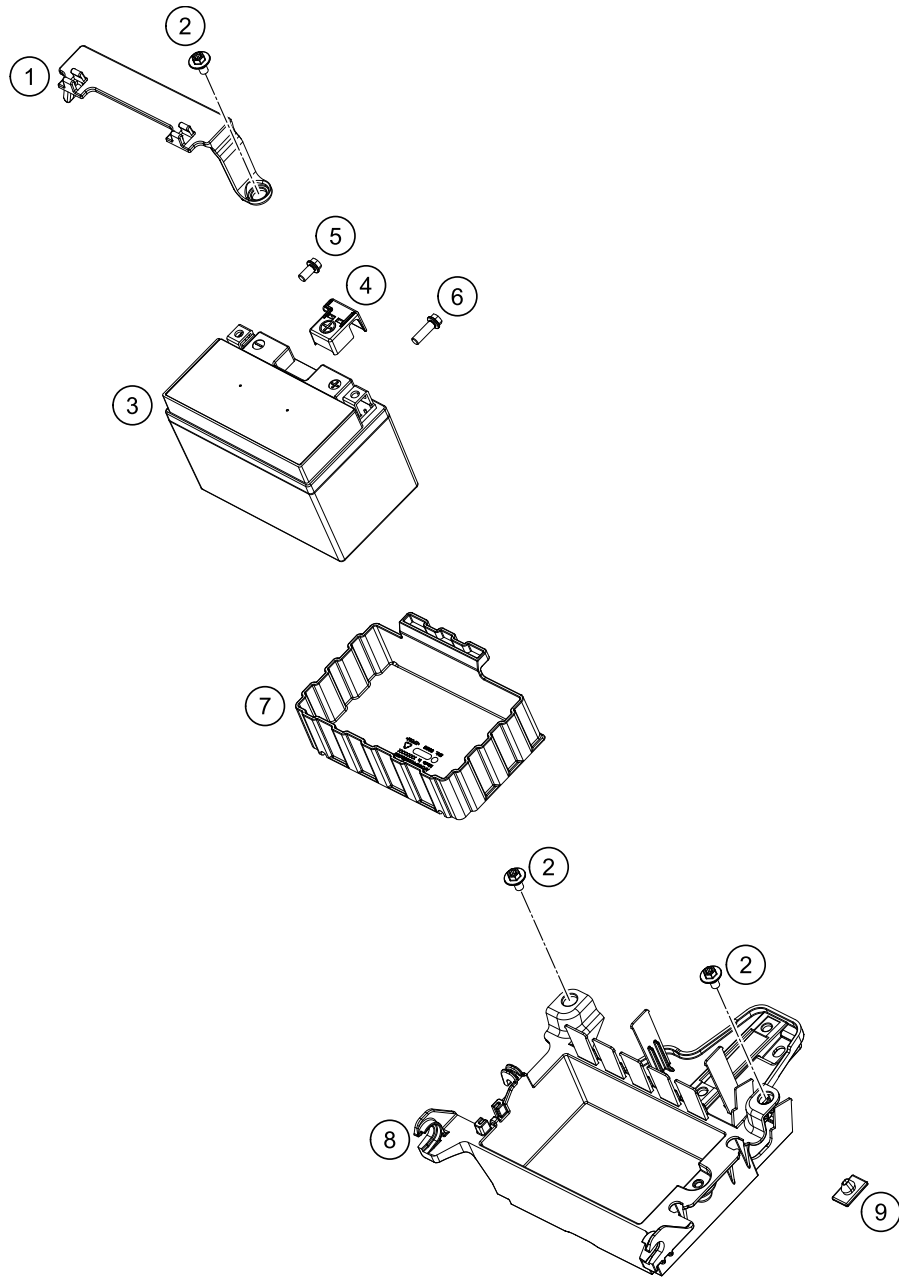

186411010

53314

* NEW PART X ON DEMAND

POS	PARTNUMBER	PARTNAME	PIECE
1	64111075000	main wiring harness	1
2	61111057000	RELAY CM1A-R-12V-H80 07	5
3	75011087050	RUBBER CASING FOR FUSE BOX	1
4	75011088010	FUSE 10A 07	x
5	61111018100	TEMPERATURE SENSOR	1
6	64111197000	mass cable tank-frame	1
7	64111096000	mass cable starter-frame	1
8	64111097000	mass cable starter-battery	1
9	64111059000	starter cable	1
10	64111076033	Rear Harness cpl.	1
11	64111059050	battery cable	1
12	64111058010	Cover cap starter relay	1
13	0912060083	AH SCREW DIN0912-M 6X 8	2
14	58011109130	FUSE 30 A	2
15	76211058000	STARTER RELAY 07	1
18	64111060133	Direct current horn cpl.	1
19	0024060106	HH COLLAR SCREW M6X10 TX30	1
20	60311034000	VOLTAGE REGULATOR	1
21	0025060206S	HH collar screw M6x20 TX30	2
22	60011093045	RUBBER CABLE TIE 45MM 03	x
23	44011076140	CABLE TIE 140/2,5MM BLACK	x
23	44011076200	CABLE TIE 200/3,6MM BLACK	x
24	69011092000	CABLE TIE W. SOCKET D=6,5	1
25	0025060126	HH collar screw M6x12 TX30	1
26	58411098100	CONTACT WASHER M6 VSV-K6	2
27	0025060166	HH collar screw M6x16 TX30	1

186411110

49757

* NEW PART

X ON DEMAND

POS	PARTNUMBER	PARTNAME	PIECE
1	64111055000	Clamping Bracket	1
2	83008000012	special screw M6x12x3	3
3	64111053000	battery HTZ12A-BS(DA)	1
4	62111059060	COVER POSITIVE POLE	1
5	0025060126	HH collar screw M6x12 TX30	1
6	0025060206	HH collar screw M6x20 TX30	1
7	64111053050	Accumulator Casing	1
8	64111054000	battery holder	1
9	77307040041	Isolation pad	1