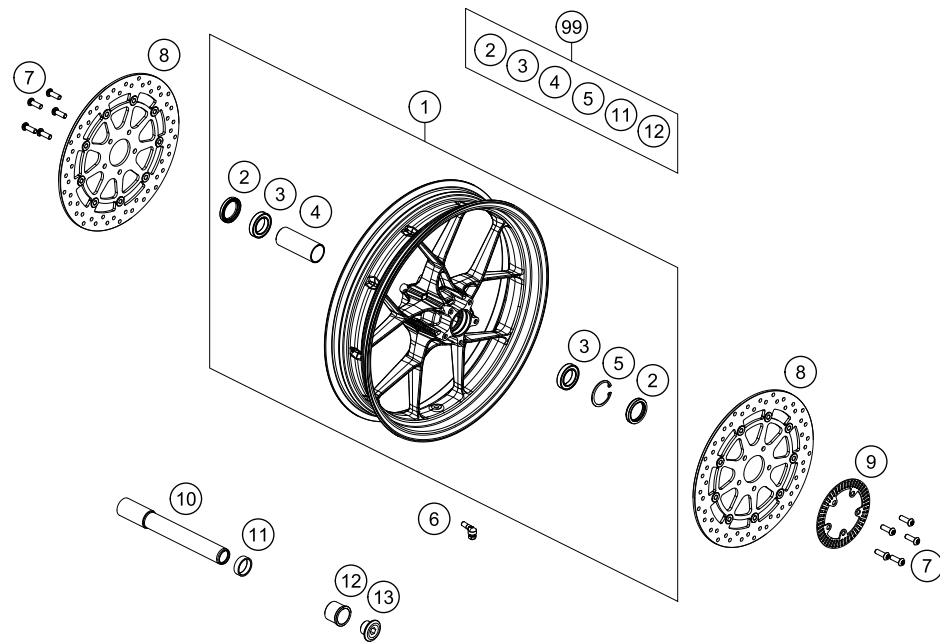

206410830

53321

* NEW PART

X ON DEMAND

CHASSIS 20

FRONT WHEEL

790 Duke, black 2020 EU 2020

POS	PARTNUMBER	PARTNAME	PIECE
1	64109001033EB	Front wheel 3.5x17" compl. elec. orange	1
2	0760354771	SHAFT SEAL RING 35X47X7 TC	2
3	0625069068	GR.BALL BEAR.6906 DDU2CG23S6NM	2
4	61009011000	BEARING SPACER TUBE FRONT 05	1
5	0472047175	CIRCLIP DIN0472-47X1,75	1
6	61009076100	VALVE ANGLED	1
7	76009062000	SPECIAL SCREW M8X25 SS TX40	10
8	64109060000	brake disc front D=300 mm	2
9	76042020000	Sensor wheel front	1
10	61009081100	Wheel spindle, front	1
11	60009013000	SPACER BUSH. FR. WHEEL R/S 03	1
12	61009012000	SPACER BUSH. FR. WHEEL L/S 05	1
13	61009082000	AH SCREW M25X1,5 WS=12 05	1
99	64109015000	Front Wheel Repair Kit	1