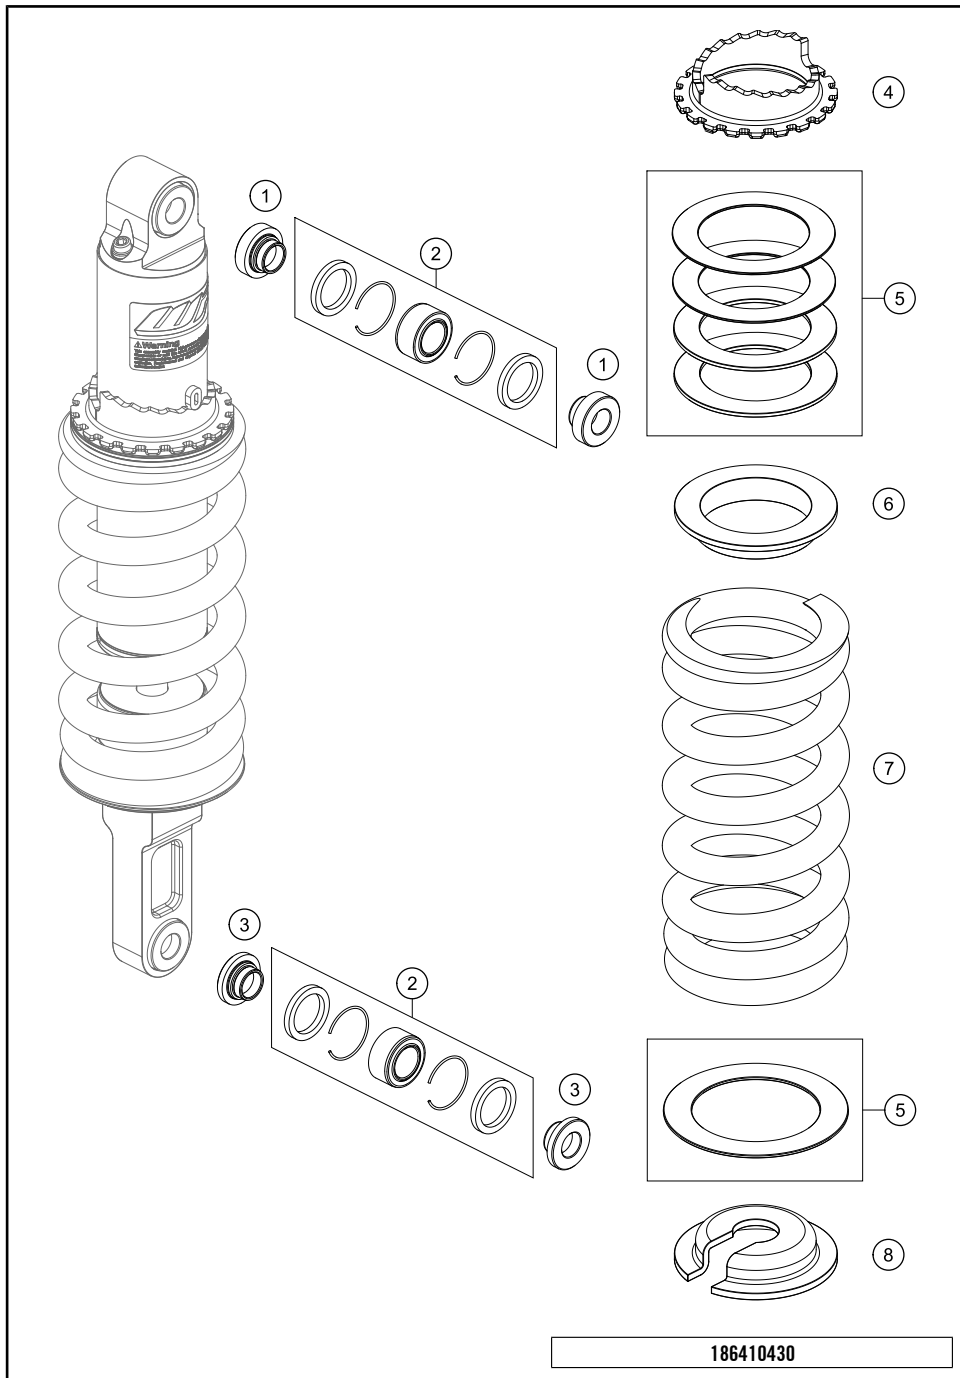

SHOCK ABSORBER DISASSEMBLED

790 Duke, black 2020 EU 2020

POS	PARTNUMBER	PARTNAME	PIECE
1	46180064	Bearing bush 12x15/18/24,5x13,5	2
2	R12012	Ball joint bearing kit top 12mm	1
3	46180007	Distance bush 12x15/18/24,5x10,5	2
4	46148166	PA adjuster	1
5	RP80004	Washer kit shock absorber	1
6	46148041	Spring retainer 50,5x56,5x3	1
7	46148204	Spring l=185mm 130-160N/mm	1
8	46148098	Spring retainer 21x54,8x-8	1

186410430

49901

* NEW PART

X ON DEMAND