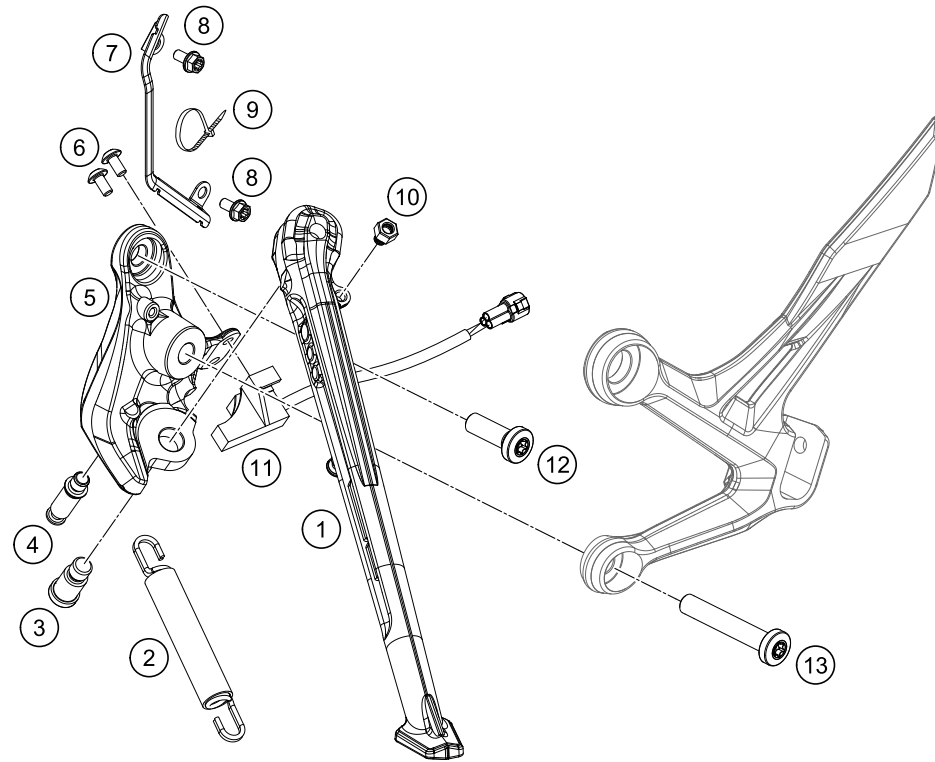

51533

\* NEW PART

X ON DEMAND

POS	PARTNUMBER	PARTNAME	PIECE
1	64103002006C1	Subframe right black	1
2	64103002005C1	Subframe left black	1
3	6410300200430	Cross member	1
4	0025080186S	HH collar screw M8x18 ISA40 SS	4
5	83008000012	special screw M6x12x3	9
6	64103002010	cable holder	1
7	0035100249S	HH collar screw M10x24 ISA45 S	4
8	6410304800033	Footrest carrier rear/left	1
9	0025080406S	Collar screw M8x40 ISA40 SS	2
10	0025080256S	HH COLLAR SCREW M8X25 TX40	2
11	6410304900033	Footrest carrier rear/right	1
12	61305068000	DAMPING RUBBER	1
15	0799060003	retaining washer DIN 6799 - 6	2
16	60003152000	ENGAGE PANEL FOOTREST L/S 03	2
17	60003050000	FOOTREST CPL. L/S REAR 03	1
18	60003052000	ENGAGE PANEL FOOTREST R/S 03	2
19	60003044100	footrest bolt, rear	2
20	60003051000	FOOTREST CPL. R/S REAR 03	1
21	64103004000	Strut	1
22	64106041050	Cover inlet port right	1
23	64106040050	Cover inlet port left	1
24	64108019050	rear reinforcement	1
25	0035080356S	SCREW M8X35 ISA45 SS	4

186410315

53311

\* NEW PART

X ON DEMAND

POS	PARTNUMBER	PARTNAME	PIECE
1	6410302300033	Sidestand	1
2	61003024000	SPRING L=116 MM 05	1
3	62503027200	SCREW FOR SIDE STAND M10X31,2	1
4	64103028001	Special screw stand spring	1
5	6410302610033	Side Stand Bracket	1
6	58605083010	SCREW TORX M5X10 05	2
7	64103001099	Racket side-stand-cable	1
8	0025050106	HH collar screw M5x10 TX30	2
9	44011076140	CABLE TIE 140/2,5MM BLACK	3
10	90103029000	MAGNET HOLDER	1
11	93511045000	SWITCH SIDE STAND	1
12	0035100309S	SHCS M10x30 TX45	1
13	0035100609S	AH-COLLAR SCREW M10X60 ISA45	1