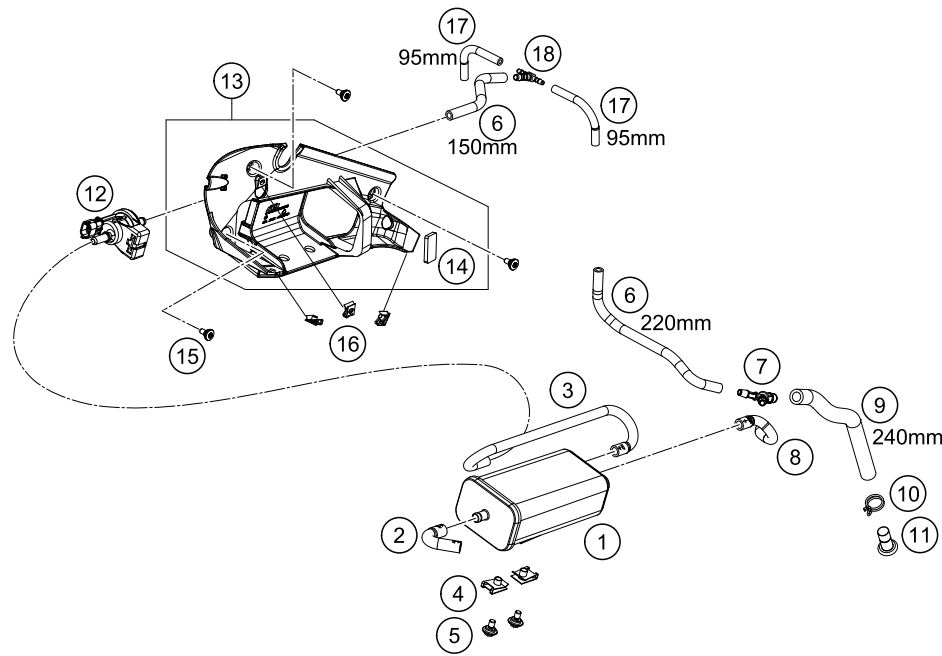

POS	PARTNUMBER	PARTNAME	PIECE
1	75015001200	CARBON CANISTER	1
2	64115021000	ventilation hose evap. can.	1
3	64115022000	hose evap. ca. - purgevalve	1
4	54603048300	RANGE CHANGE METAL NUT M6 INOX	2
5	83008000012	special screw M6x12x3	2
6	78015019000	HOSE EPA D=6/10 L=2000MM	x
7	61315028100	Y-CONNECTOR YS 6-10-6	1
8	64115023000	Molded hose ACF	1
9	78015119000	HOSE EPA D=10/16 L=2000MM	x
10	58431082100	YDNAC-CLAMP 10173 (16MM) '98	1
11	61315026000	PLUG D=10	1
12	76015015000	EVAP valve	1
13	64103081044	Cover left cpl.	1
14	64108070040	Metamoll f. frame cover	1
15	69008021160	special screw M5x12	3
16	69008021080	clip nut M5	3
17	78015021000	HOSE EPA D=4/8 L=2000MM	x
18	64115026000	Hose connection nozzles	1

186411510

49795

* NEW PART

X ON DEMAND