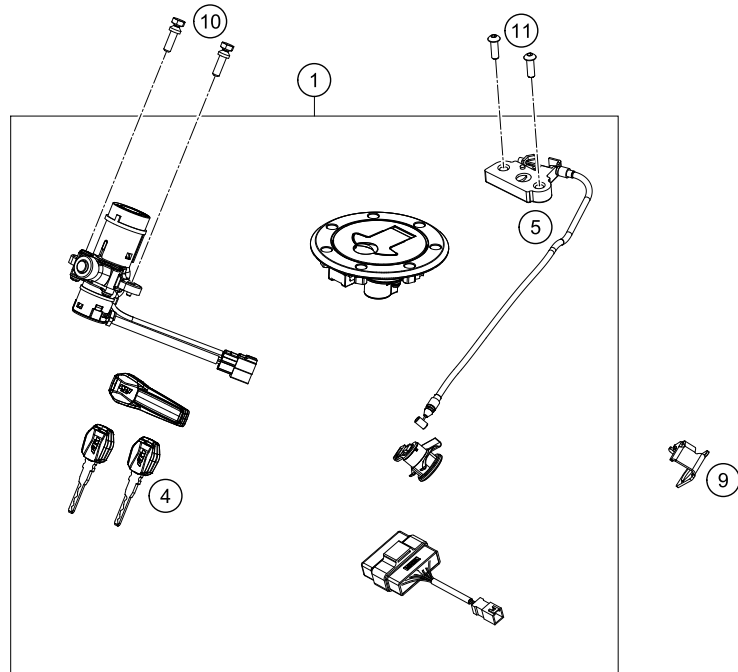

POS	PARTNUMBER	PARTNAME	PIECE
1	64111066044	Lockset CPL.	1
4	64111067010	Blank Key KTM	x
5	64107050000	Seat lock	1
9	64107051000	Cable Bracket Lock	1
10	76011064000	TAMPERPROOF SCREW M6 IGN.LOCK	2
11	0738060181	BHCS ISO 7380 M6X18	2
12	64114069000	Dashboard	1
13	6071406905033	Bushing, speedometer bracket	6
14	61314069051	DAMP. COMPONENT SPEEDOMETER	3
15	0738050202	Lens head screw ISO 7380-M5X20A2	3

186411430

49774

* NEW PART

X ON DEMAND