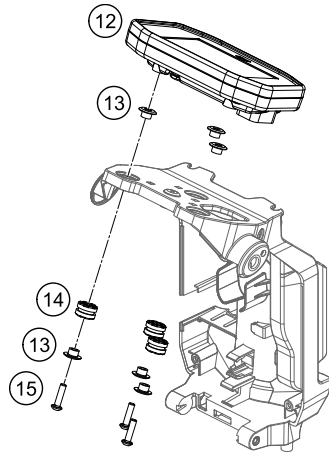

POS	PARTNUMBER	PARTNAME	PIECE
1	64111066044	Lockset CPL.	1
4	64111067010	Blank Key KTM	x
5	64107050000	Seat lock	1
9	64107051000	Cable Bracket Lock	1
10	76011064000	TAMPERPROOF SCREW M6 IGN.LOCK	2
11	0738060181	BHCS ISO 7380 M6X18	2
12	64114069000	Dashboard	1
13	6071406905033	Bushing, speedometer bracket	6
14	61314069051	DAMP. COMPONENT SPEEDOMETER	3
15	0738050202	Lens head screw ISO 7380-M5X20A2	3

186411430

49774

* NEW PART

X ON DEMAND