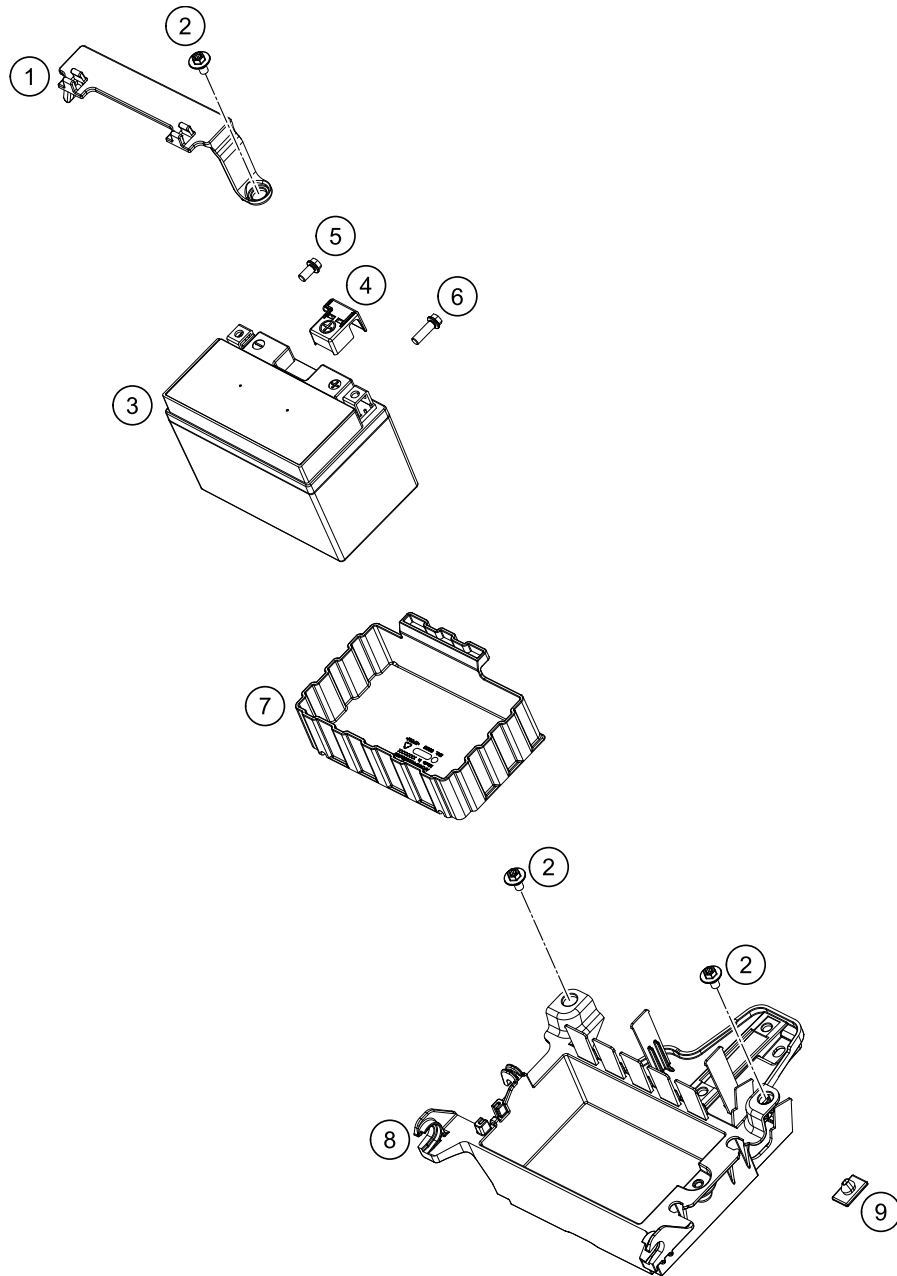

BATTERY

790 Duke L, orange 2020 EU 2020

POS	PARTNUMBER	PARTNAME	PIECE
1	64111055000	Clamping Bracket	1
2	83008000012	special screw M6x12x3	3
3	64111053000	battery HTZ12A-BS(DA)	1
4	62111059060	COVER POSITIVE POLE	1
5	0025060126	HH collar screw M6x12 TX30	1
6	0025060206	HH collar screw M6x20 TX30	1
7	64111053050	Accumulator Casing	1
8	64111054000	battery holder	1
9	77307040041	Isolation pad	1

186411130

49758

* NEW PART

X ON DEMAND