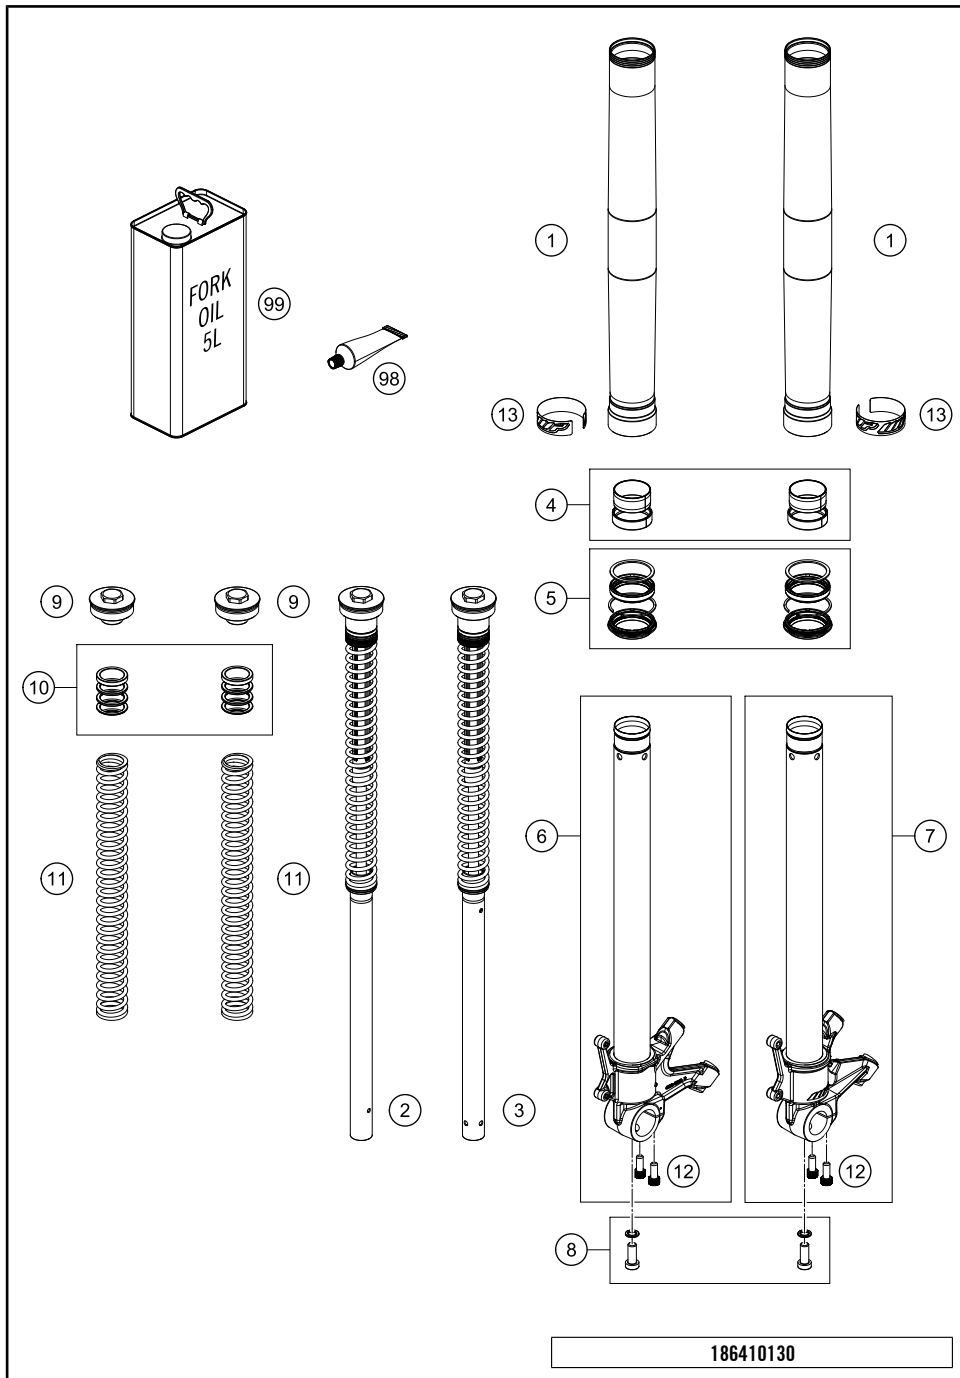

# FRONT FORK, TRIPLE CLAMP

790 Duke L, orange 2020 EU 2020

POS	PARTNUMBER	PARTNAME	PIECE
1	05586R2601	Fork Duke 790	1
2	6410103203230S	Lower triple Clamp cpl x=32 mm black	1
3	0035080306	SHCS M8x30 TX45	4
4	16181R54E	Steering damper cpl.	1
5	0025080256S	HH COLLAR SCREW M8X25 TX40	3
6	6410104400033	Retaining bracket brake line guide	1
7	69008021080	clip nut M5	2
8	69001084100	Steering head gasket	2
9	69001181000	STEERINGHEAD KPL.17	2
10	69001086100	PROT. RING STEER. HEAD BEARING	1
11	69001181010	Steering head rep. Kit	1
12	6410103403230S	Upper Triple Clamp	1
13	0035080256S	ISA collar screw M8x25 ISA45	1
14	0988253505	thrust wash DIN0988-25x35x0,5	1
15	6900103600033	Steering head screw	1
16	5940103903230	HANDLEBAR SUPPORT D=28 H=32 BL	2
17	0032100356S	AH-COLLAR SCREW M10X35 ISA45	2
18	7720103800030	HANDLEBAR CLAMP 28MM	2
19	0025080256	HH collar screw M8x25	4

# FRONT FORK DISASSEMBLED

790 Duke L, orange 2020 EU 2020

POS	PARTNUMBER	PARTNAME	PIECE
1	43578098	Fork outer tube 44,13x515 dt54 db57	2
2	43578176S2	Cartridge right cpl. 790 Duke	1
3	43578195S1	Cartridge left cpl. 790 Duke	1
4	R14042	GUIDE BUSHING SET	1
5	R516	Fork sealing kit 43mm red	1
6	43578097S1	Fork shoe right d43mm cmpl.	1
7	43578096S1	Fork shoe left d43mm cmpl.	1
8	R14032	AH bolt M10x25 set	1
9	43578140S1	Screw cover M51x1,5 cpl.	2
10	RP80002	Shim Kit Fork	1
11	43578135	Mainspring (37) 6-9-345 fork	1
12	0025080206	HH collar screw M8x20	4
13	52000148	Sticker WP India 160x19	2
98	T511	SILICONE GREASE F. DUST STRI	1
99	48601166S1	FORK OIL SAE4 5L	1