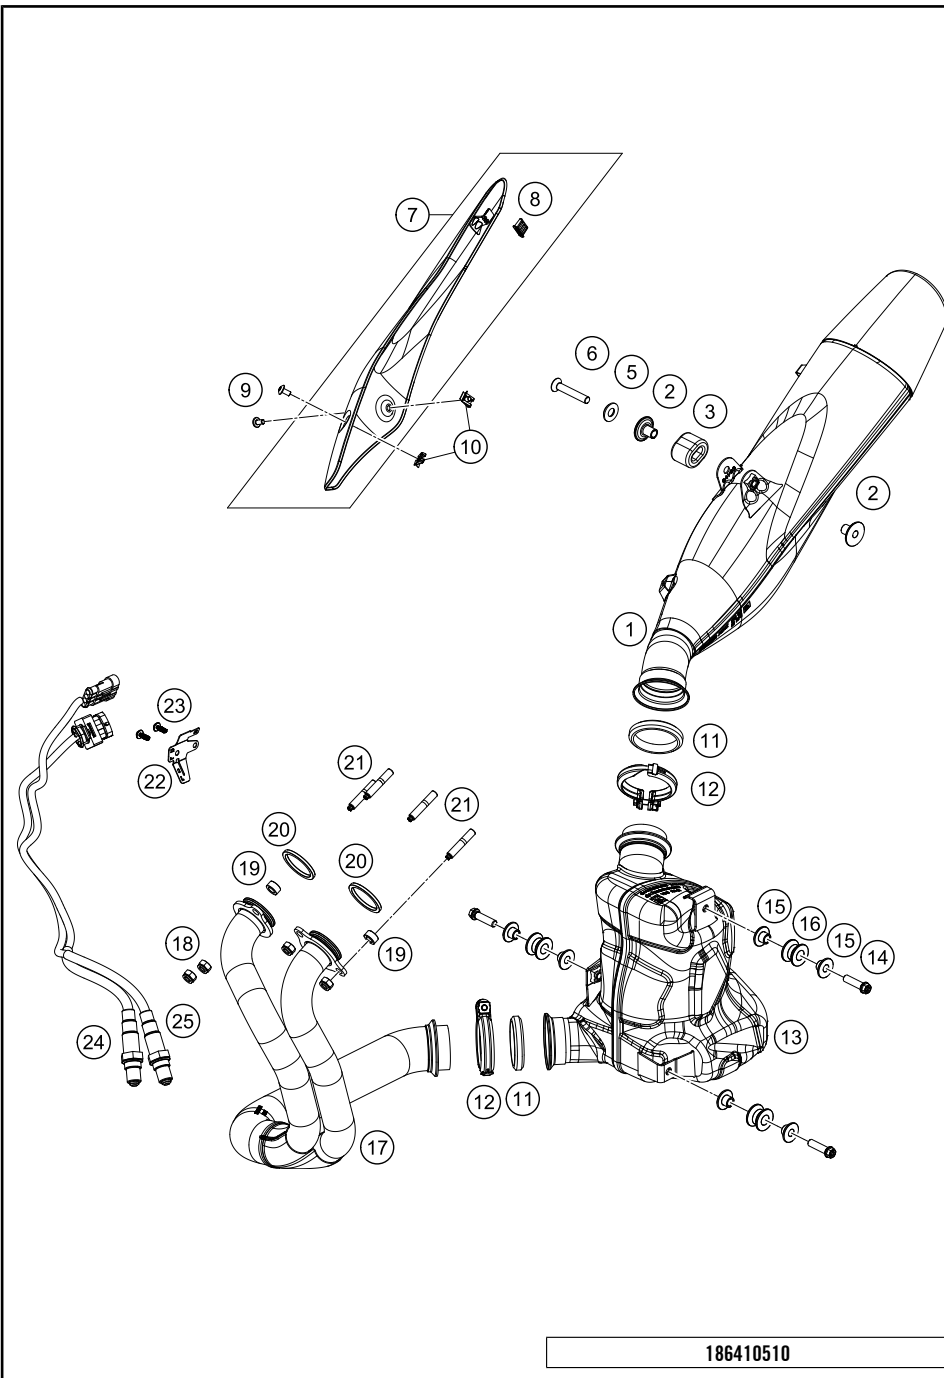

POS	PARTNUMBER	PARTNAME	PIECE
1	64105183000	Silencer	1
2	61305069000	BUSHING 8,5X11X29	2
3	61305068000	DAMPING RUBBER	1
5	60405069000	conical seat Alu	1
6	0019080506	COUN.-SUNK SCREW M8X50 ISA10.9	1
7	64105011000	Head Protection with mounting	1
8	27005011011	DAMPING ELEMENT SILICON	1
9	78105081010	SCREW TORX M5X10	2
10	69008021080	clip nut M5	2
11	69005005005	MANIFOLD GASKET	2
12	69005050000	CLAMP CPL.	2
13	64105050000	Pre-muffler	1
14	0025080306	HH collar screw M8x30	3
15	58405050065	collar bushing 8.5x12x23.5x10	3
16	54305068100	damp. component silicone grey	3
17	64105007100	Header	1
18	51010086100	self-locking nut M8 Cu	4
19	61005009000	SPACER BUSH. 8,5X15X7,5 05	2
20	64105005000	Exhaust gasket	2
21	63505015000	stud screw 835 M8x25 - 10.9	4
22	64142040020	Bracket lambda sensor signal	1
23	0081050141	EJOT PT screw K50x14	2
24	63541090000	O2 Sensor LSF 4	2
25	63541190000	O2 Sensor LSF 4	1

186410510

53365

* NEW PART X ON DEMAND