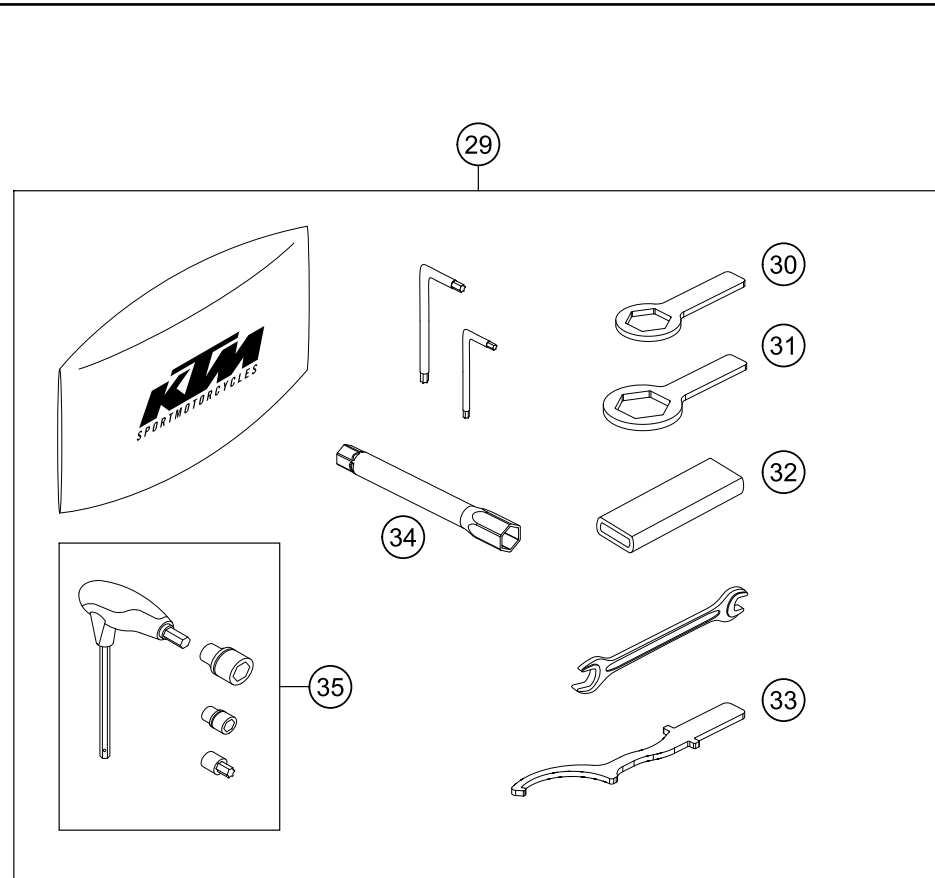

OHNE ABBILDUNG
WITHOUT ILLUSTRATION

0

TECHNISCHE DOKUMENTATION
TECHNICAL DOCUMENTATION
DOCUMENTACION TECNICA
DOCUMENTATION TECHNIQUE
NOTE TECNICHE

1

186412000

POS	PARTNUMBER	PARTNAME	PIECE
0	69008021160	special screw M5x12	2
0	90112040000	MIRROR L/S	1
0	90112041000	MIRROR R/S	1
0	64112008100	Pillion Handle Bar	1
0	00063004106	SPIRALHÜLSEN LC4 + LC8	2
0	00063004108	Bubble wrap blanks 80MY	2
0	00063004204	Self-ad. stkr. 100X200 mm, perf., art. 3	2
0	64108023010	Splash protection	1
0	54603048600	RANGE CHANGE METAL NUT M5 INOX	2
0	0081250181	SCREW FOR PLASTIC 50X18 T20	2
0	00063004202	PRINT LABEL 60X51 MM	1
0	3210917	NOTEPAD	1
0	20180189INT	Sticker accessory kit	1
0	00063004012	HEADLIGHT MASK BOX	1
0	312305	DOCUMENTS BAG 2006	1
0	312313	KTM BALLPOINT PEN ORANGE	1
0	20180195INT	KTM Bypack Folder Street	1
0	00063099114	Pocket for operating manual 290x190 mm	1
0	64112181000	Bracket for reflector	1
0	58412080400	Rear reflector red	1
0	60408061050	RUBBER 14X6.5X2.3MM	2
1	3214106EN	Owner's manual 790 Duke, orange/black, 7	1
29	64129099000	Tool set	1
30	76029063000	RING WRENCH SW27	1
31	60012060032	RING WRENCH 32MM	1
32	60012060000	GRIP FOR RING WRENCH	1
33	76029062000	HOOK WRENCH F. SHOCK ABSORBER	1
34	75029072000	SPARK PLUG WRENCH	1
35	60029070100	T-WRENCH WS=6/8/10/17	1

53366

* NEW PART

X ON DEMAND