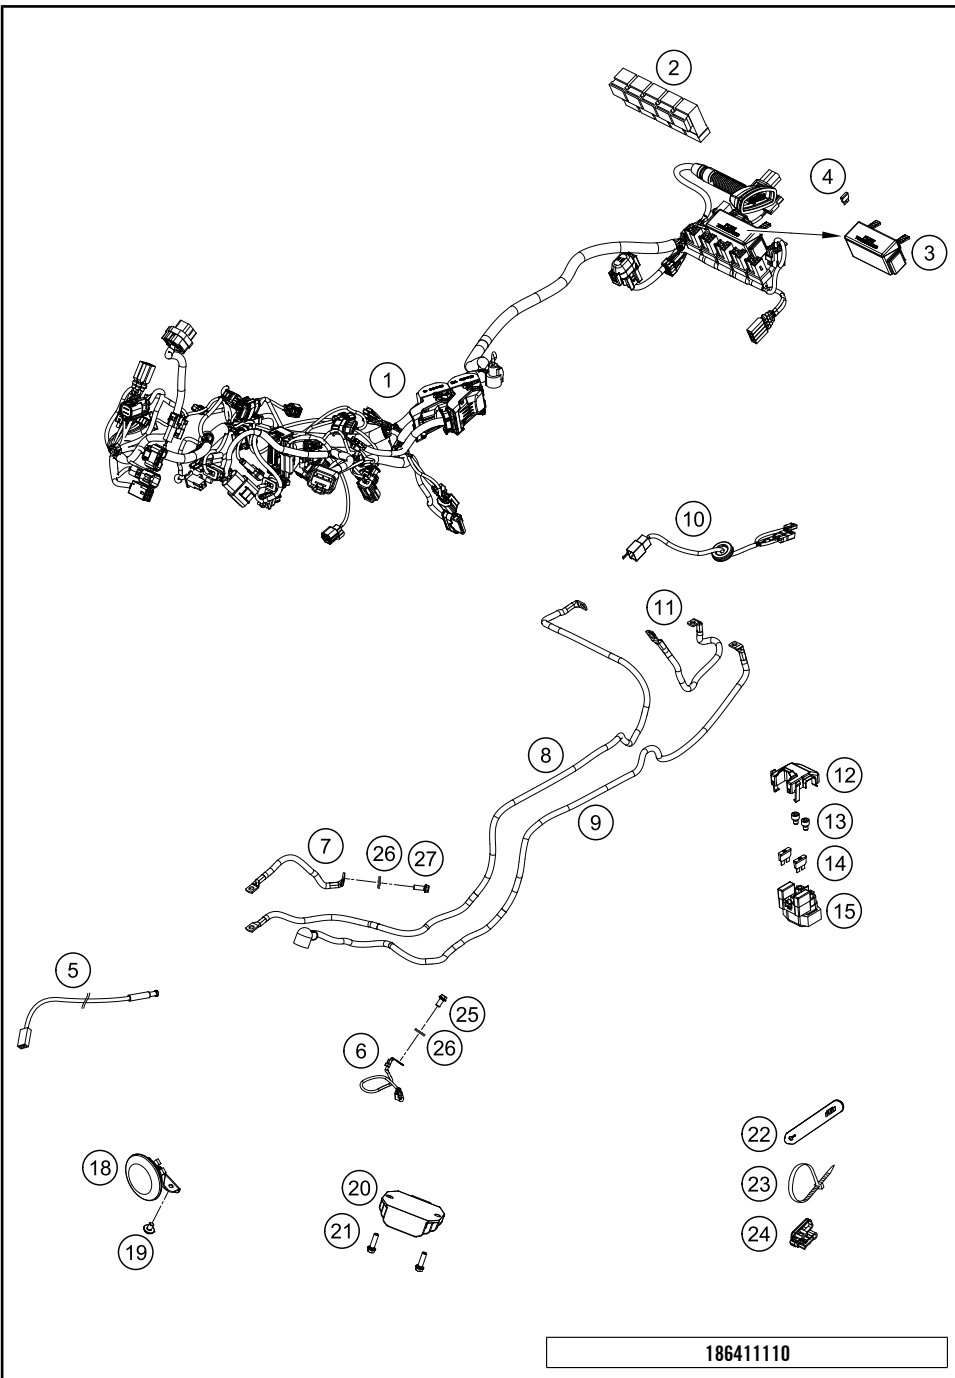

POS	PARTNUMBER	PARTNAME	PIECE
1	64111075000	main wiring harness	1
2	61111057000	RELAY CM1A-R-12V-H80 07	5
3	75011087050	RUBBER CASING FOR FUSE BOX	1
4	75011088010	FUSE 10A 07	x
5	61111018100	TEMPERATURE SENSOR	1
6	64111197000	mass cable tank-frame	1
7	64111096000	mass cable starter-frame	1
8	64111097000	mass cable starter-battery	1
9	64111059000	starter cable	1
10	64111076033	Rear Harness cpl.	1
11	64111059050	battery cable	1
12	64111058010	Cover cap starter relay	1
13	0912060083	AH SCREW DIN0912-M 6X 8	2
14	58011109130	FUSE 30 A	2
15	76211058000	STARTER RELAY 07	1
18	64111060133	Direct current horn cpl.	1
19	0024060106	HH COLLAR SCREW M6X10 TX30	1
20	60311034000	VOLTAGE REGULATOR	1
21	0025060206S	HH collar screw M6x20 TX30	2
22	60011093045	RUBBER CABLE TIE 45MM 03	x
23	44011076140	CABLE TIE 140/2,5MM BLACK	x
23	44011076200	CABLE TIE 200/3,6MM BLACK	x
24	69011092000	CABLE TIE W. SOCKET D=6,5	1
25	0025060126	HH collar screw M6x12 TX30	1
26	58411098100	CONTACT WASHER M6 VSV-K6	2
27	0025060166	HH collar screw M6x16 TX30	1

186411110

49757

* NEW PART X ON DEMAND