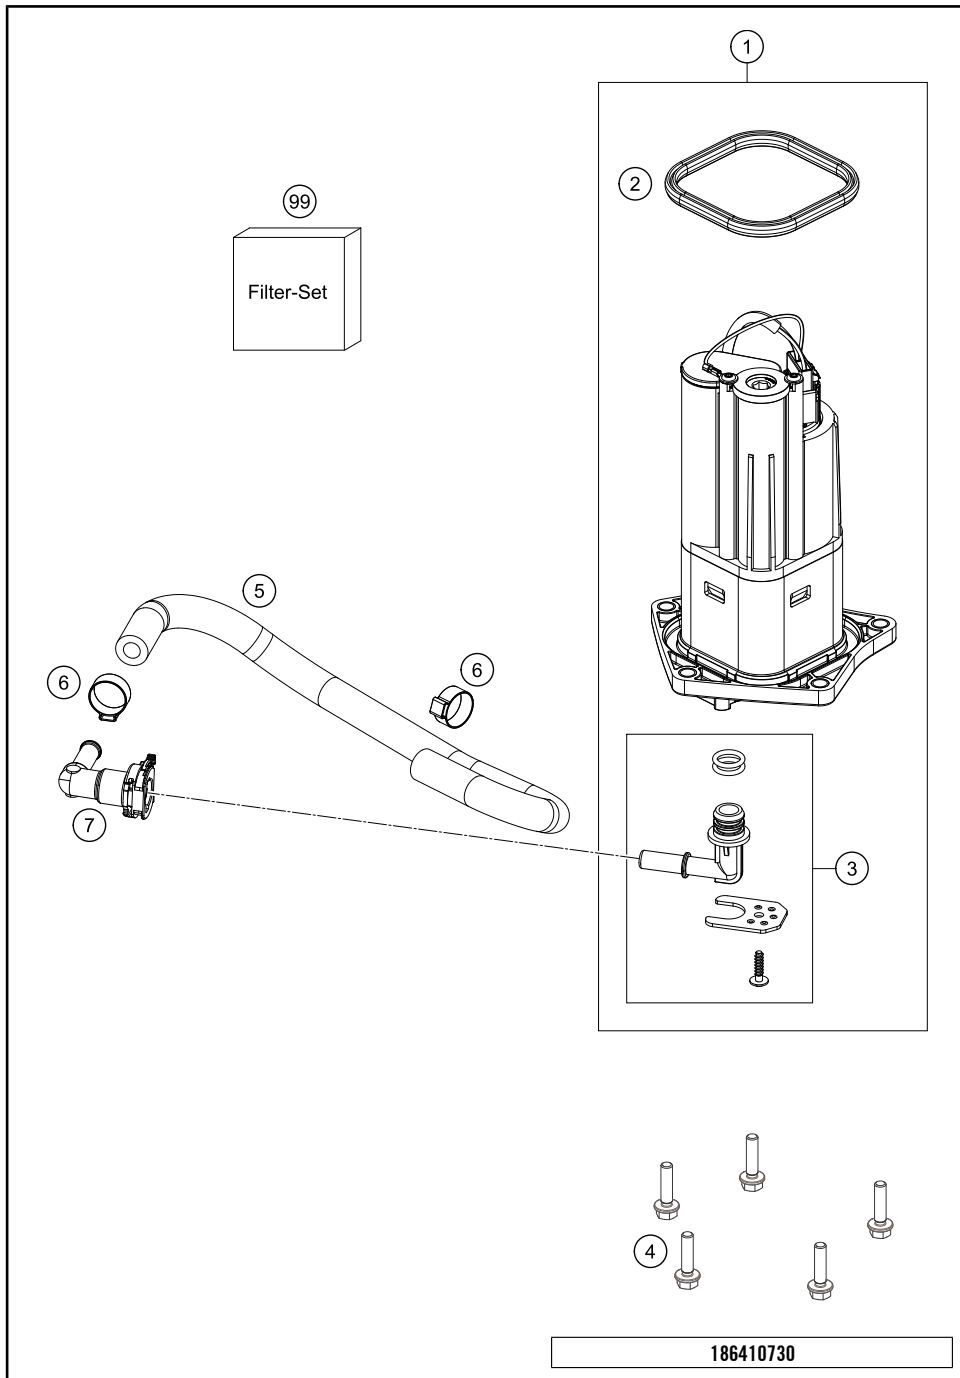

FUEL PUMP

790 Duke L, orange 2020 EU 2020

POS	PARTNUMBER	PARTNAME	PIECE
1	64107088000	Fuel pump cpl.	1
2	64107189000	Sealing	1
3	64107092000	Hydraulic connection	1
4	0025050206	HH collar screw M5x20 TX30	5
5	64107016040	Fuel hose with protective sleeve	1
6	00050157706	VARIABLE ONE-EAR CLAMP 15,7MM	2
7	76007028000	ELBOW CONNECTOR	1
99	64107090000	Filter kit	x

186410730

49813

* NEW PART

X ON DEMAND