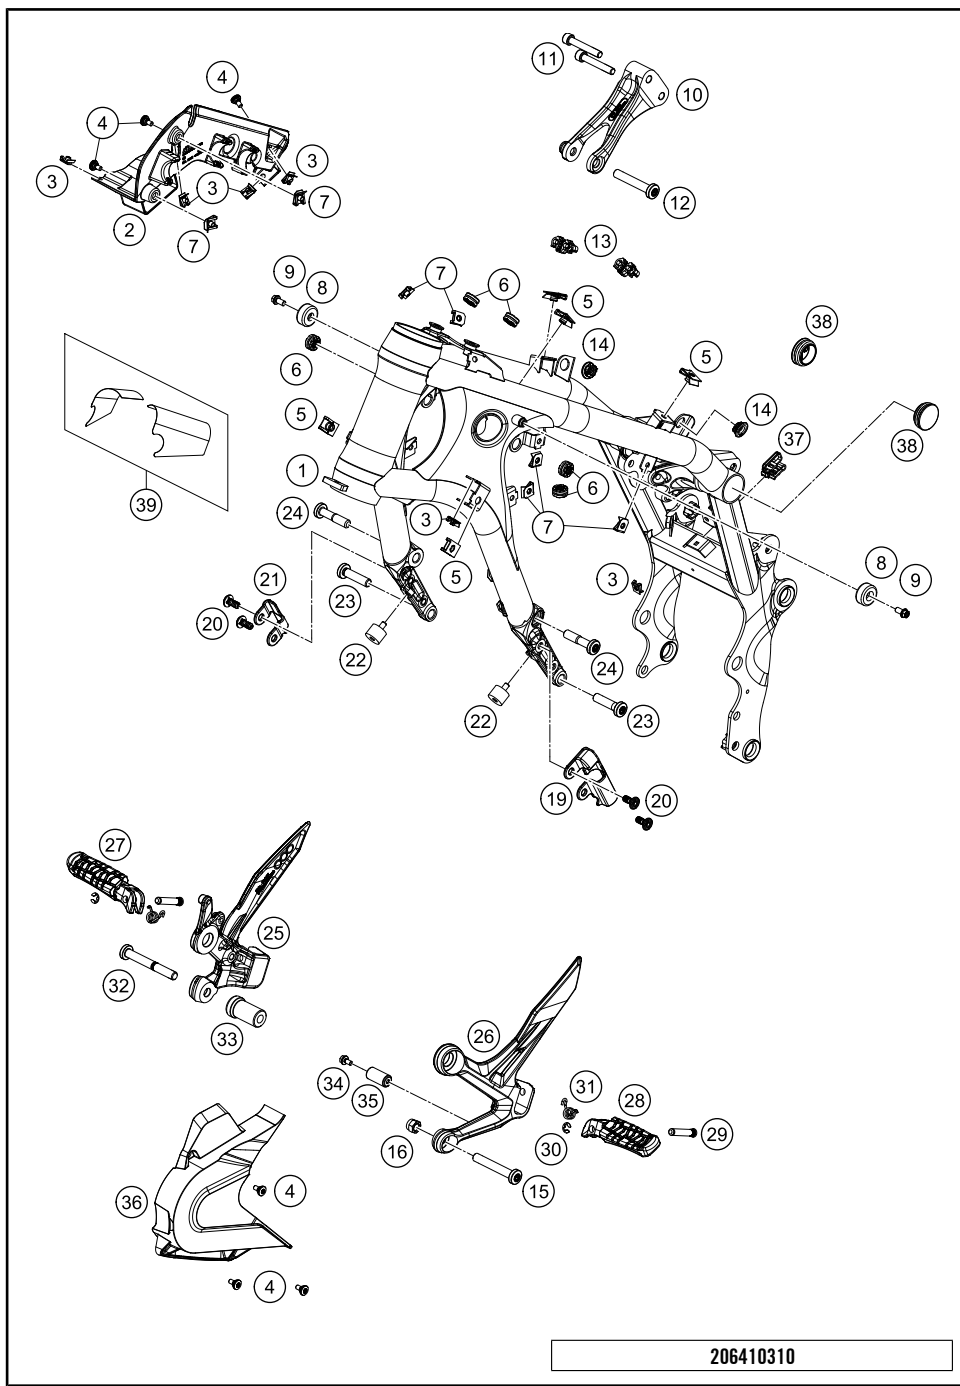

186410210

49709

\* NEW PART

X ON DEMAND

206410310

POS	PARTNUMBER	PARTNAME	PIECE
1	64103001100C1	Frame 641 RA black	1
2	64103082000	cover right	1
3	69008021080	clip nut M5	6
4	69008021160	special screw M5x12	6
5	54603048100	clip nut M6	5
6	62142041000	DAMP. COMPONENT ABS MODUL	5
7	54603048200	RANGE CHANGE METAL NUT M5	7
8	50307014000	TANK ROLLER 12X26X12 '98	2
9	0025060126S	Hex collar screw M6x12 ISA30 self-lockin	2
10	6410301300033	Engine strut black	1
11	014579080506S	CYL. SCREW DIN14579 M8X50 SS	2
12	0035100609S	AH-COLLAR SCREW M10X60 ISA45	1
13	64142046000	Bracket ABS line dia7.5	2
14	47106003160	quick release rubber grommet	2
15	0035100656S	ISA screw, M10x65 ISA45	1
16	54310086100	SELF LOCKING NUT M10 CU WS=14	1
19	64103034000	Cable Guidance left	1
20	64103034020	Fastening plugs M8	4
21	64103035000	Cable Guidance right	1
22	43205062100	silentbloc 20x15-M6x10-(1)	2
23	0035100409S	ISA collar screw M10x40 ISA45	2
24	0035100456S	ISA screw M10x45 ISA45	2
25	6410303901033	Front footpeg bracket, right	1
26	64103038100C1	Front footpeg bracket left	1
27	61003051000	FOOTREST FRONT R/S CPL. 05	1
28	61003050000	FOOTREST FRONT L/S CPL. 05	1
29	60003044100	footrest bolt, rear	2
30	0799060003	retaining washer DIN 6799 - 6	2
31	76003042000	RETURN SPRING FOOTREST	2
32	0035100809S	ISA collar screw M10x80 ISA45	1
33	6410303900133	Distance piece	1
34	0025050106	HH collar screw M5x10 TX30	1
35	6410303800133	Roller	1
36	64103096000	Sprocket Cover	1
37	64111059020	Cable holder, attachable	1
38	64103088000	Frame locking cap	2
39	64103092044	Set protection sticker frame	1