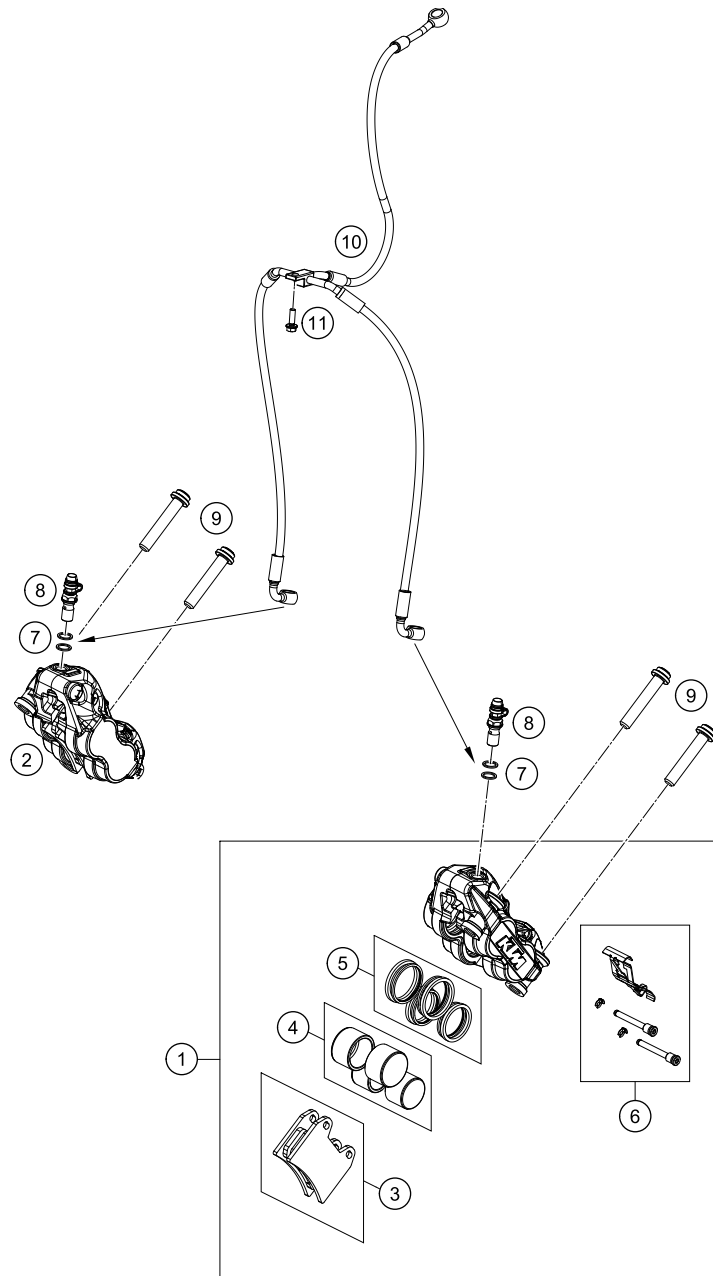

FRONT BRAKE CALIPER

790 Duke L, orange 2020 EU 2020

POS	PARTNUMBER	PARTNAME	PIECE
1	64113015000	Brake caliper front left	1
2	64113016000	Brake caliper front right	1
3	64113030000	Brake pad set front	2
4	64113019000	Piston set	2
5	64113021000	Square and dust seal set	2
6	64113017000	Retaining spring set	2
7	0603100141	sealing ring DIN 7603 10x14x1	4
8	62513020000	BLEEDER SCREW CPL. 05	2
9	0035100559S	AH-COLLAR SCREW M10X1,25X55SS	4
10	64142003000	Hydraulic Front Brake Hecu - Caliper	1
11	0025050166	HH collar screw M5x16 TX30	1

186411360

49768

* NEW PART

X ON DEMAND