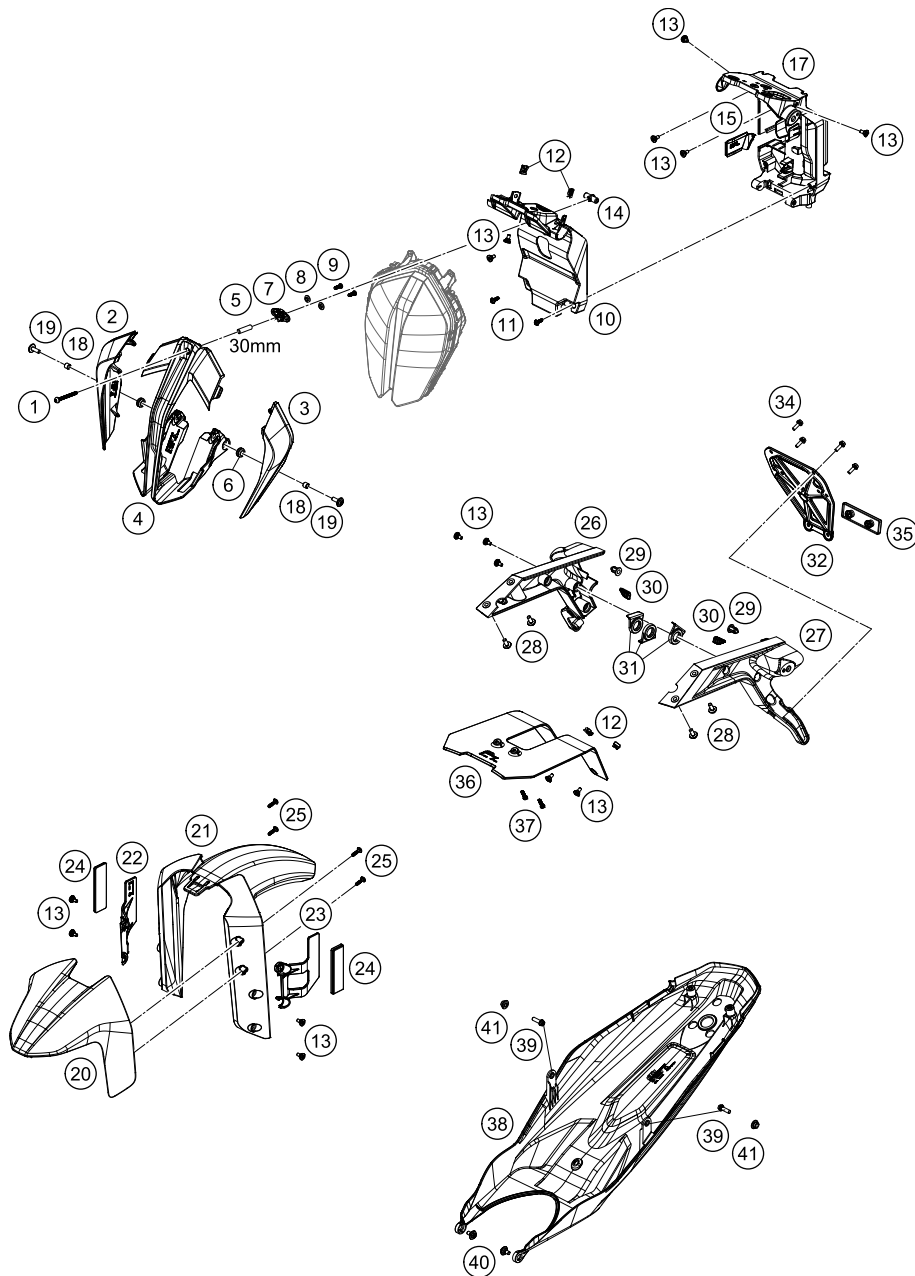

186410730

49813

\* NEW PART

X ON DEMAND

POS	PARTNUMBER	PARTNAME	PIECE
1	61614020010	EJOT PT SCHRAUBE 50X54	1
2	64108002000EB	Mask spoiler right	1
3	64108003000EB	Mask spoiler left	1
4	6410800100056	headlightmask centerpart	1
5	64114018001	Hose D=6/8 EPDM, Meter	1
6	60006001022	rubber grommet 9x11x16x8.5 mm	2
7	61614020100	Ballhead holder	1
8	61412032010	BUSH 13X7X3,3	2
9	0081250141	SCREW FOR PLASTIC PT K50X14T25	2
10	64114010010	Cover Mask Carrier	1
11	0081050141	EJOT PT screw K50x14	2
12	54603048600	RANGE CHANGE METAL NUT M5 INOX	4
13	69008021160	special screw M5x12	15
14	61614019100	Screwshaft	1
15	64114010030	Cable Cover Maskcarrier	1
17	64114010044	Maskcarrier EU assembled	1
18	69014014000	BUSHING 6,1X9,2X7,5 08	2
19	69014017000	SPECIAL SCREW M6X18 ISA30 08	2
20	6410801000030	Fender Front Part	1
21	64108011000	Fender rear Part	1
22	64112084000	Reflector holder, right	1
23	64112083000	Reflector holder, left	1
24	60012080100	SIDE REFLECTOR YELLOW "CEV"	2
25	0081050181	SCREW FOR PLASTIC K50X18 T20	4
26	64108015020	numberplate holder right	1
27	64108015010	Numberplate Holder left	1
28	0024060156	HH collar screw M6x15 TX30	4
29	64108015060	Rubber damper top	2
30	64108015070	Rubber damper bottom	2
31	64108015050	cable holder numberplate holder	3
32	64112181000	Bracket for reflector	1
34	0025050166S	HH Collar Screw M5x16 ISA30 SS	4
35	58412080400	Rear reflector red	1
36	64108023010	Splash protection	1
37	0081050121	EJOT PT screw K50x12	2
38	64108019000	Tail Underpart	1
39	0025060206	HH collar screw M6x20 TX30	2