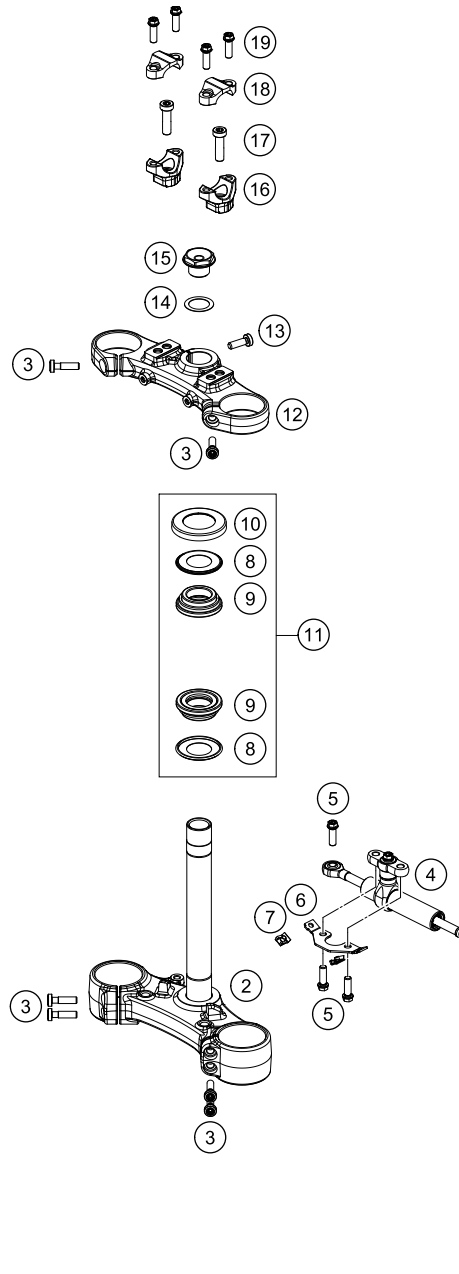

# FRONT FORK, TRIPLE CLAMP

790 Duke L, orange 2020 EU 2020

POS	PARTNUMBER	PARTNAME	PIECE
1	05586R2601	Fork Duke 790	1
2	6410103203230S	Lower triple Clamp cpl x=32 mm black	1
3	0035080306	SHCS M8x30 TX45	4
4	16181R54E	Steering damper cpl.	1
5	0025080256S	HH COLLAR SCREW M8X25 TX40	3
6	6410104400033	Retaining bracket brake line guide	1
7	69008021080	clip nut M5	2
8	69001084100	Steering head gasket	2
9	69001181000	STEERINGHEAD KPL.17	2
10	69001086100	PROT. RING STEER. HEAD BEARING	1
11	69001181010	Steering head rep. Kit	1
12	6410103403230S	Upper Triple Clamp	1
13	0035080256S	ISA collar screw M8x25 ISA45	1
14	0988253505	thrust wash DIN0988-25x35x0,5	1
15	6900103600033	Steering head screw	1
16	5940103903230	HANDLEBAR SUPPORT D=28 H=32 BL	2
17	0032100356S	AH-COLLAR SCREW M10X35 ISA45	2
18	7720103800030	HANDLEBAR CLAMP 28MM	2
19	0025080256	HH collar screw M8x25	4