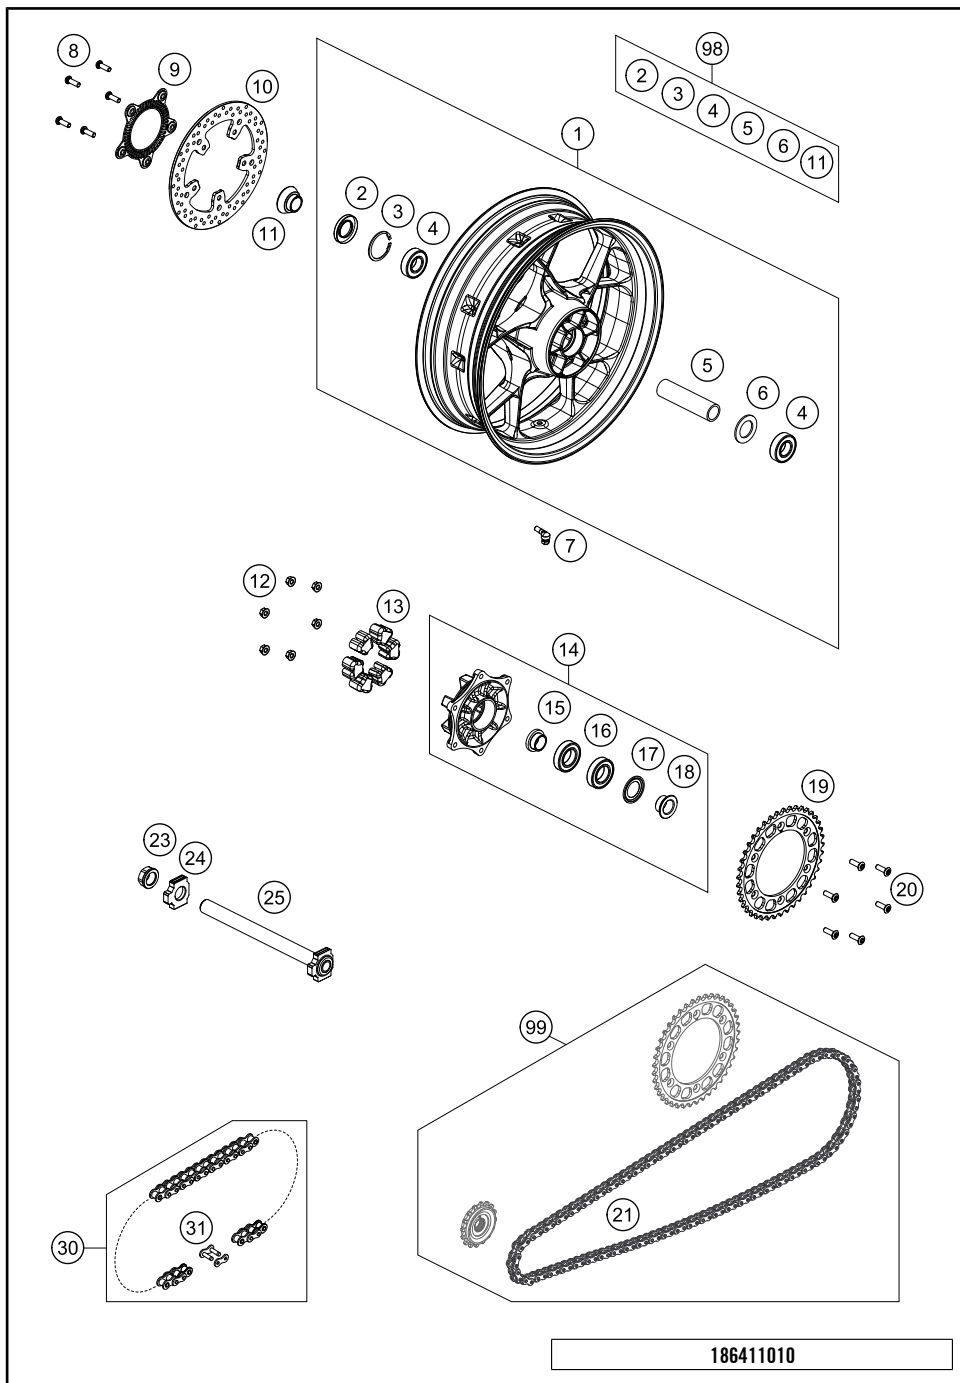

REAR WHEEL

790 Duke L, orange 2020 EU 2020

POS	PARTNUMBER	PARTNAME	PIECE
1	64110001033EB	Rear wheel 5.5x17" cmpl. elec. orange	1
2	0760305271	SHAFT SEAL RING 30X52X7	1
3	0472052200	CIRCLIP DIN0472-52X2	1
4	0625062052	GR.BALL BEAR. 6205-2RSHC3HMTF7	2
5	60010011000	BEAR. SPACERTUBE L=124,8MM 03	1
6	60010015000	SPACER RING 03	1
7	61009076100	VALVE ANGLED	1
8	76009062000	SPECIAL SCREW M8X25 SS TX40	5
9	76042021000	Sensor wheel rear	1
10	64110060000	Rear brake disc 240x5mm	1
11	64110013000	spacer rear wheel right	1
12	06923080003	hex nut EN 1661 M8 WS13	6
13	54610459000	RUBBER DAMPING BLOCK '91	6
14	7501005004433	Sprocket wheel carrier cpl. Black	1
15	60110014000	SPACER BUSH. SPR. SUPP. IN. 06	1
16	0625060060	BALL BEARING 6006 DDU2CG23S6NM	2
17	60110016000	NILOS RING 6006AV	1
18	60110012000	SPACER BUSH. SPROCKET SUPP. 06	1
19	75010051038	sprocket 38T	x
19	75010051039	sprocket 39T	x
19	75010051040	SPROCKET STEALTH 40T 07	x
19	75010051041	sprocket	1
19	75010051042	SPROCKET STEALTH 42T 07	x
20	0019080266S	COUNTER-SUNK SCREW ISA45 M8X26	6
21	64110065116	Chain x-ring 116 rolls endless	1
23	61010086000	COLLAR NUT M25X1,5 WS=32 05	1
24	60010084000	CHAIN TENSIONER R/S LC8 03	1
25	69010181044	Rear axel cpl.	1
30	78010167118	CHAIN DID 118 LINKS	x
31	78010166100	RIVETING LINK FOR 78010167118	x
98	64110015000	Rear Wheel Repair Kit	x
99	00050002098	Drive Set 16/41	x

186411010

53314

* NEW PART

X ON DEMAND