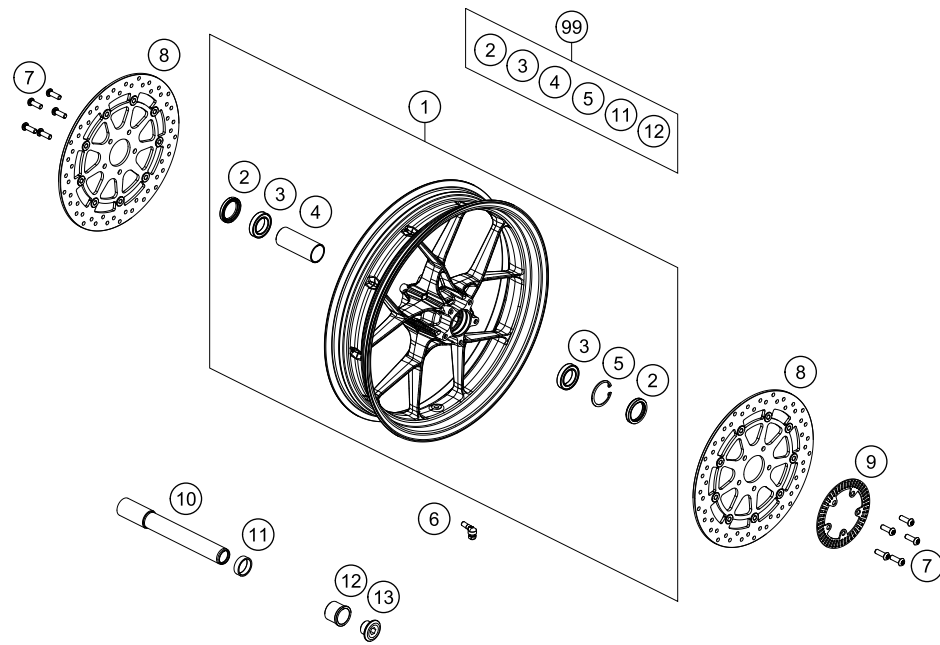

FRONT WHEEL

790 Duke L, orange 2020 EU 2020

POS	PARTNUMBER	PARTNAME	PIECE
1	64109001033EB	Front wheel 3.5x17" cmpl. elec. orange	1
2	0760354771	SHAFT SEAL RING 35X47X7 TC	2
3	0625069068	GR.BALL BEAR.6906 DDU2CG23S6NM	2
4	61009011000	BEARING SPACER TUBE FRONT 05	1
5	0472047175	CIRCLIP DIN0472-47X1,75	1
6	61009076100	VALVE ANGLED	1
7	76009062000	SPECIAL SCREW M8X25 SS TX40	10
8	64109060000	brake disc front D=300 mm	2
9	76042020000	Sensor wheel front	1
10	61009081100	Wheel spindle, front	1
11	60009013000	SPACER BUSH. FR. WHEEL R/S 03	1
12	61009012000	SPACER BUSH. FR. WHEEL L/S 05	1
13	61009082000	AH SCREW M25X1,5 WS=12 05	1
99	64109015000	Front Wheel Repair Kit	1

186410910

53315

* NEW PART

X ON DEMAND