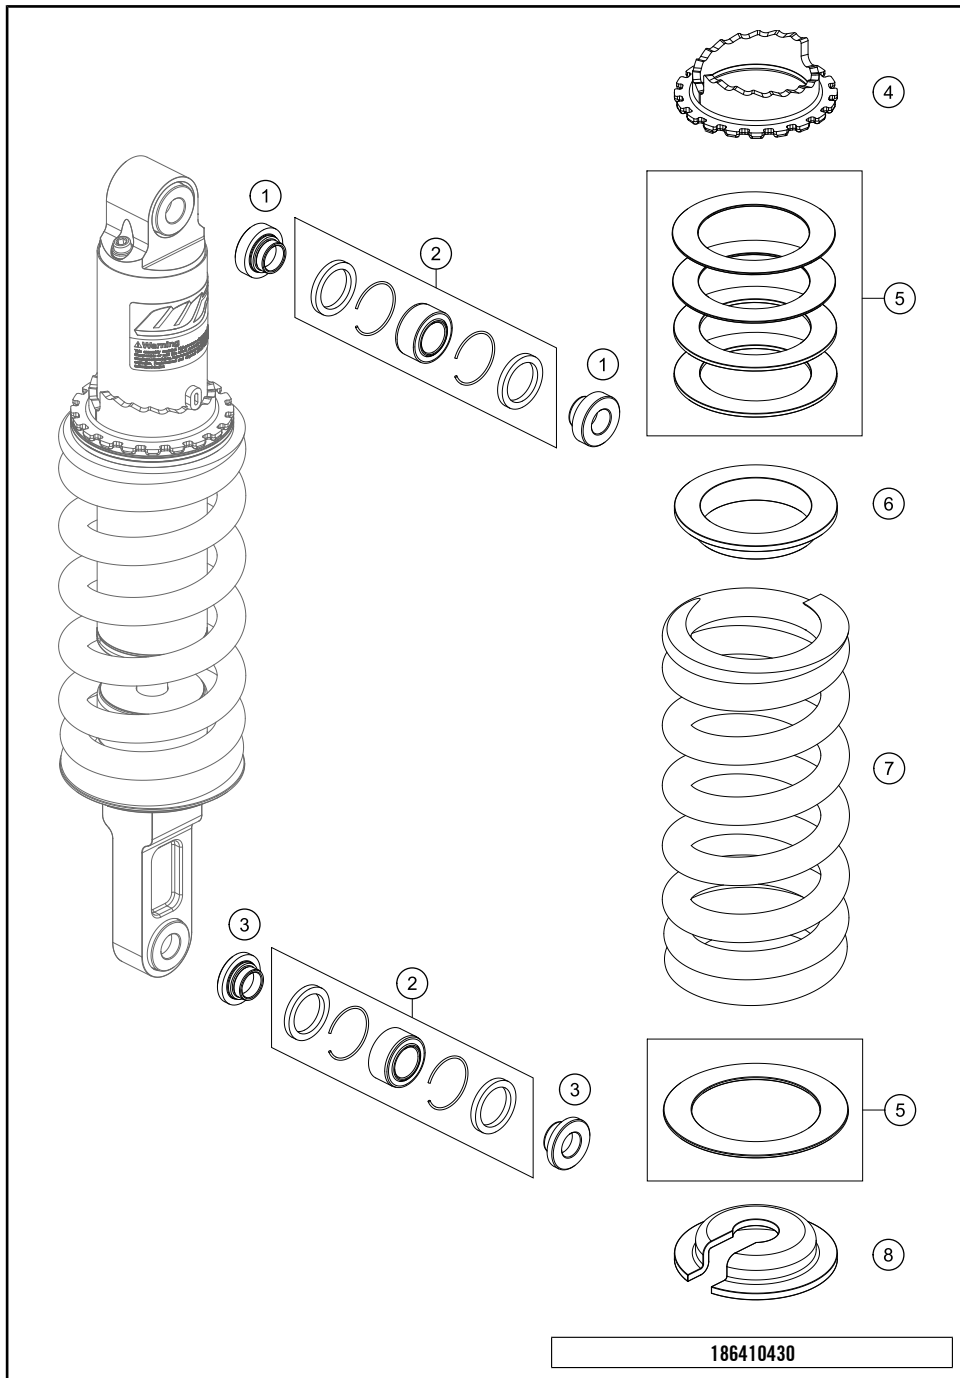

SHOCK ABSORBER DISASSEMBLED

790 Duke L, orange 2020 EU 2020

POS	PARTNUMBER	PARTNAME	PIECE
1	46180064	Bearing bush 12x15/18/24,5x13,5	2
2	R12012	Ball joint bearing kit top 12mm	1
3	46180007	Distance bush 12x15/18/24,5x10,5	2
4	46148166	PA adjuster	1
5	RP80004	Washer kit shock absorber	1
6	46148041	Spring retainer 50,5x56,5x3	1
7	46148204	Spring l=185mm 130-160N/mm	1
8	46148098	Spring retainer 21x54,8x-8	1

186410430

49901

* NEW PART

X ON DEMAND