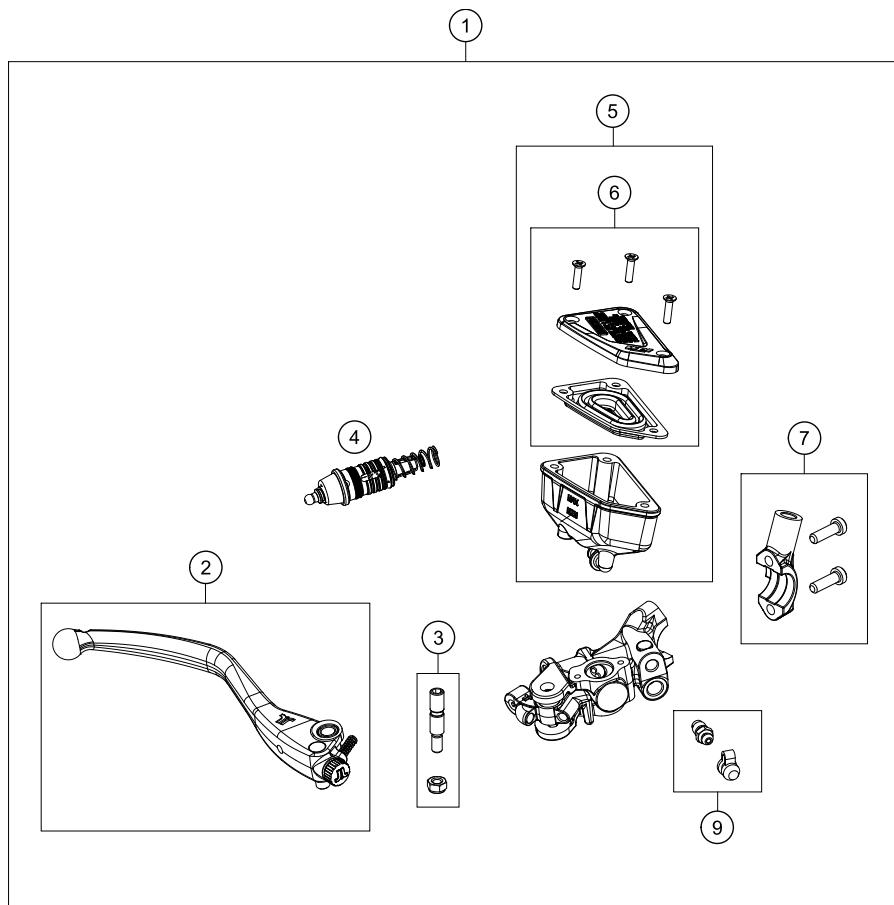

POS	PARTNUMBER	PARTNAME	PIECE
1	6411300103330	Front master cylinder cmpl. blk.	1
2	64113002000C1	Front brake lever	1
3	64113006000	Lever bolt cpl.	1
4	64113008000	Piston assembly	1
5	64113029044	Reservoir assembly	1
6	64113031000	Reservoir cap cpl.	1
7	6411300500030	Clamp	1
9	64113020000	Bleeder + cap	1
10	64142005000	Hydraulic Front Brake MC-hecu	1
11	62113020100	banjo bolt M10x1x19.5	1
12	0603100141	sealing ring DIN 7603 10x14x1	2