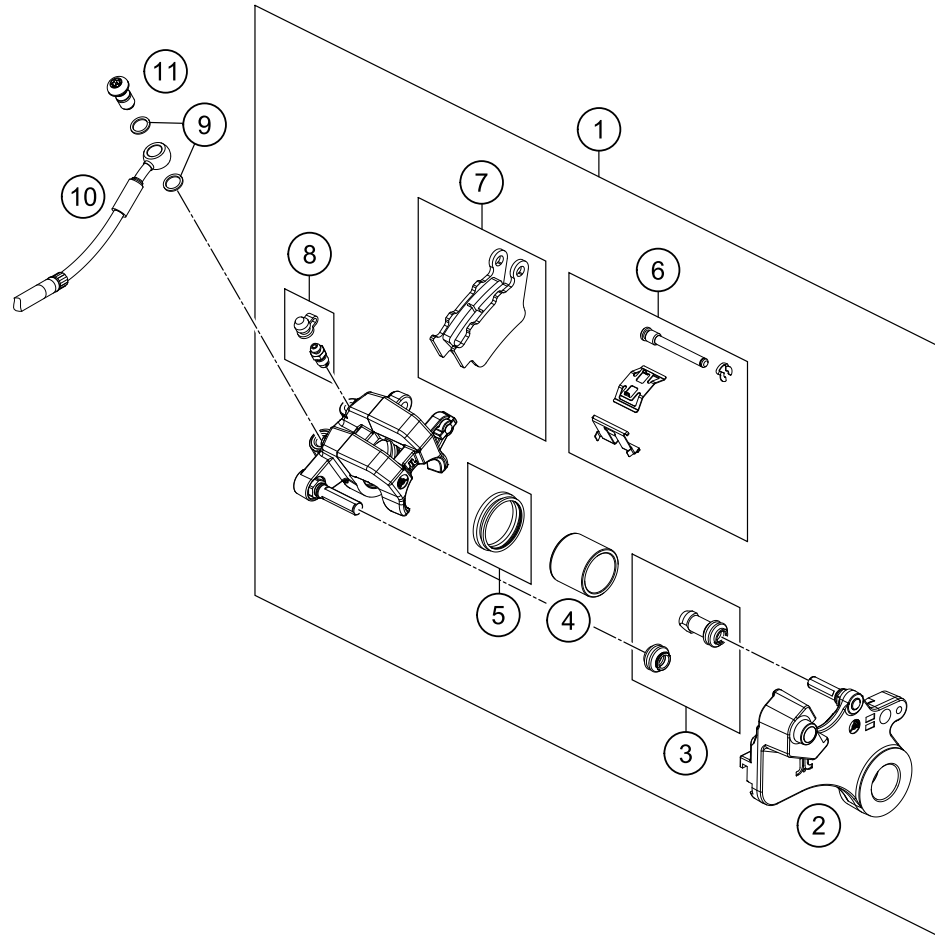

REAR BRAKE CALIPER

790 Duke L, orange 2020 EU 2020

POS	PARTNUMBER	PARTNAME	PIECE
1	64113080000	brake caliper rear	1
2	64113075000	Brake caliper bracket rear	1
3	64113084000	Cup set	1
4	64113083000	Piston	1
5	64113081000	Square and dust seal set	1
6	64113085000	Retaining spring set	1
7	64113090000	Brake pad set	1
8	64113020000	Bleeder + cap	1
9	0603100141	sealing ring DIN 7603 10x14x1	2
10	64142004000	Hydraulic Rear Brake Hecu - Caliper	1
11	62113020100	banjo bolt M10x1x19.5	1

186411390

49769

* NEW PART

X ON DEMAND