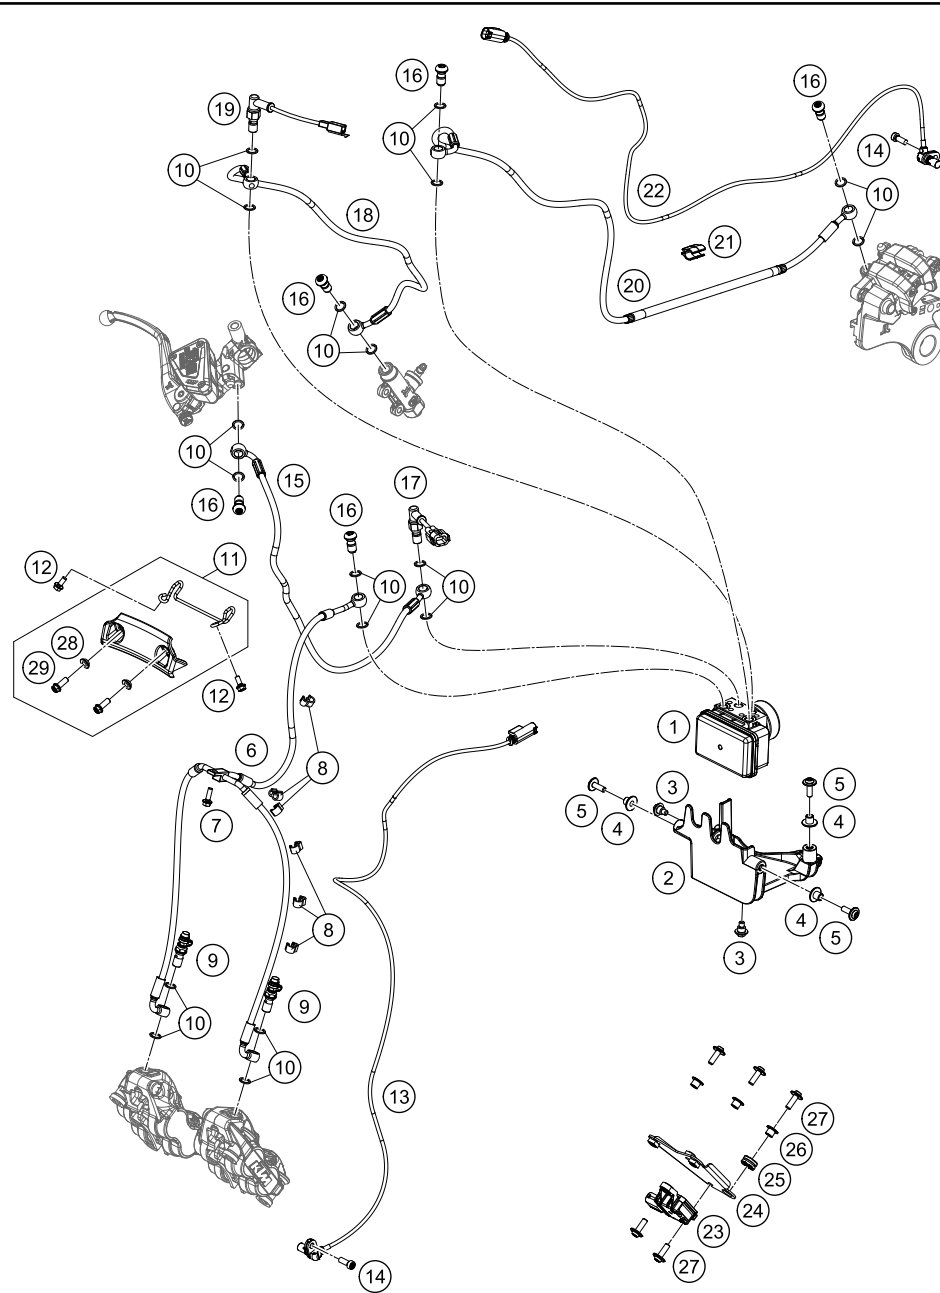

POS	PARTNUMBER	PARTNAME	PIECE
1	64142031044	ABS-Modul	1
2	64142040000	holder ABS module	1
3	59001092050	SPECIAL SCREW M6X12,5 WS=8	2
4	61342041000	COLLAR BUSH 6,5X9X18X8,5	3
5	69014017000	SPECIAL SCREW M6X18 ISA30 08	3
6	64142003000	Hydraulic Front Brake Hecu - Caliper	1
7	0025050166	HH collar screw M5x16 TX30	1
8	60111094100	BAR SPACER 4/7 BLACK	6
9	62513020000	BLEEDER SCREW CPL. 05	2
10	0603100141	sealing ring DIN 7603 10x14x1	18
11	64142003044	Brake wiring kit	1
12	0025050126	HH collar screw M5x12 TX30	2
13	90142125000	ABS SENSOR	1
14	014580060166	SHCS ISO 14580 M6x16	2
15	64142005000	Hydraulic Front Brake MC-hecu	1
16	62113020100	banjo bolt M10x1x19.5	5
17	64111051000	Brake light sensor	1
18	64142002000	Hydraulic rear Brake Master Cylinder	1
19	62111051000	BRAKE LIGHT SWITCH REAR	1
20	64142004000	Hydraulic Rear Brake Hecu - Caliper	1
21	54813026100	CABLE SUPPORT 10/4MM 2014	1
22	76042125000	ABS-SENSOR	1
23	60342090100	inertial sensor	1
24	64142090050	Lean Angle Sensor Bracket	1
25	62142041000	DAMP. COMPONENT ABS MODUL	1
26	69014015000	collar bushing 6.1x9.2x15x8.5x1 Al	3
27	69014017000	SPECIAL SCREW M6X18 ISA30 08	5
28	69004060150	bushing chain protection	2
29	0025060166S	HH collar screw M6x16 TX30 SL	2

186414210

49825

* NEW PART

X ON DEMAND