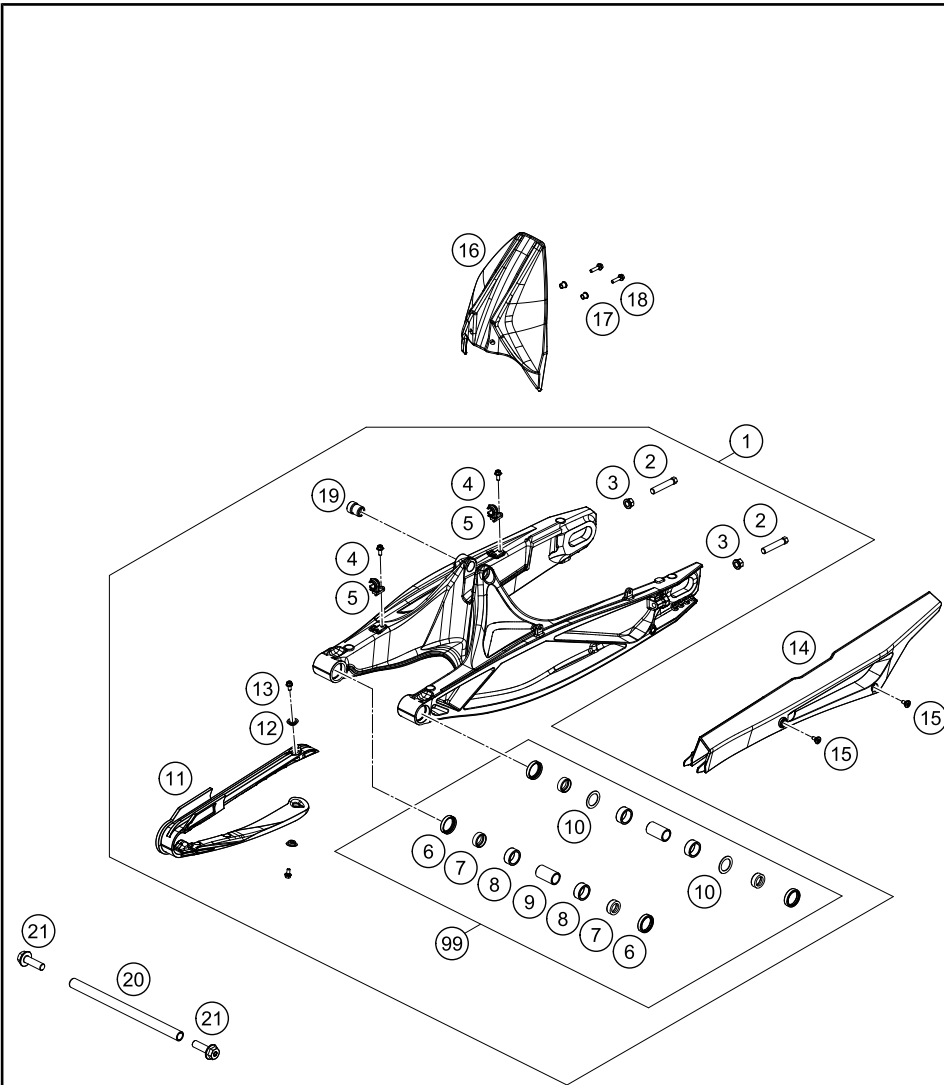

POS	PARTNUMBER	PARTNAME	PIECE
1	6410403004433	Swingarm cpl. black	1
2	50304040100	screw M10x1.25x50 WS10	2
3	58414030000	HH COLLAR NUT M10X1,25 WS=13	2
4	0025050126	HH collar screw M5x12 TX30	2
5	60104142000	Clamp	2
6	0760253270	radial shaft seal 25x32x7	4
7	77704034000	SUPPORT F. SHAFT SEAL RING 16	4
8	0618222812	NEEDLEBEAR HK2212V 22/28/12 MB	4
9	59404032000	BEARING SLEEVE 17X22X38,7 03	2
10	54603036000	STOP DISK 22,2X31,7X1	2
11	64104066000	chain slide protection	1
12	46104066050	BUSH FOR CHAINSLIDER GUARD 02	2
13	0025050106	HH collar screw M5x10 TX30	2
14	64104061000	chainguard	1
15	69008021160	special screw M5x12	2
16	64104050000	Rear Fender	1
17	64104050010	Bushing 5,5x8,3x9	2
18	0025050206	HH collar screw M5x20 TX30	2
19	64104030020	Bushing Shock Mounting	1
20	64104037000	swing arm bolt	1
21	76504038000	SPECIAL SCREW M12X40 SW19	2
99	79004030010	SWING ARM REPAIR KIT SX-F	x

186410490

49722

* NEW PART

X ON DEMAND