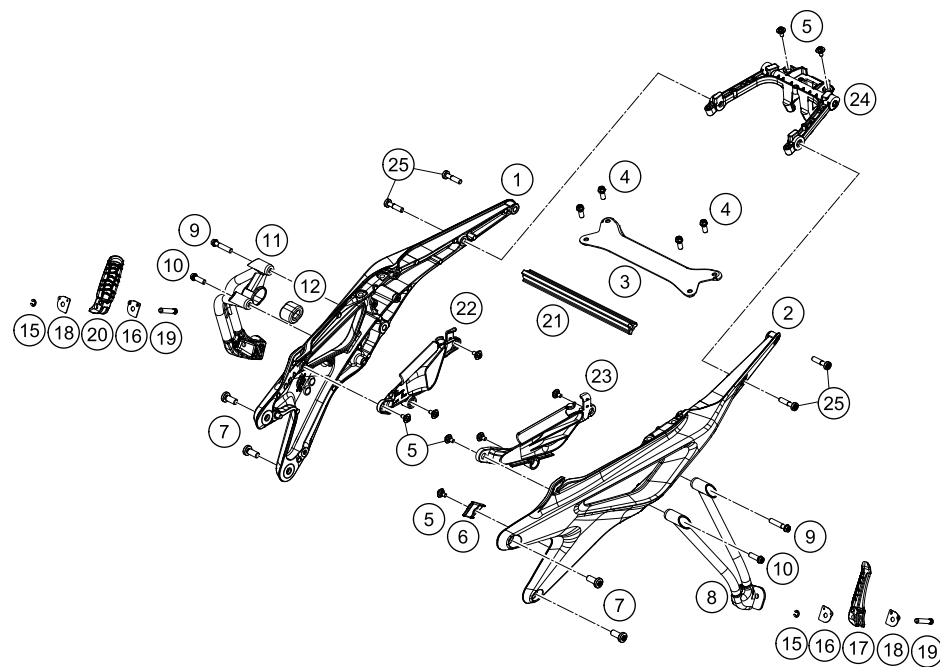

POS	PARTNUMBER	PARTNAME	PIECE
1	64103002006C1	Subframe right black	1
2	64103002005C1	Subframe left black	1
3	6410300200430	Cross member	1
4	0025080186S	HH collar screw M8x18 ISA40 SS	4
5	83008000012	special screw M6x12x3	9
6	64103002010	cable holder	1
7	0035100249S	HH collar screw M10x24 ISA45 S	4
8	6410304800033	Footrest carrier rear/left	1
9	0025080406S	Collar screw M8x40 ISA40 SS	2
10	0025080256S	HH COLLAR SCREW M8X25 TX40	2
11	6410304900033	Footrest carrier rear/right	1
12	61305068000	DAMPING RUBBER	1
15	0799060003	retaining washer DIN 6799 - 6	2
16	60003152000	ENGAGE PANEL FOOTREST L/S 03	2
17	60003050000	FOOTREST CPL. L/S REAR 03	1
18	60003052000	ENGAGE PANEL FOOTREST R/S 03	2
19	60003044100	footrest bolt, rear	2
20	60003051000	FOOTREST CPL. R/S REAR 03	1
21	64103004000	Strut	1
22	64106041050	Cover inlet port right	1
23	64106040050	Cover inlet port left	1
24	64108019050	rear reinforcement	1
25	0035080356S	SCREW M8X35 ISA45 SS	4

186410315

53311

* NEW PART

X ON DEMAND