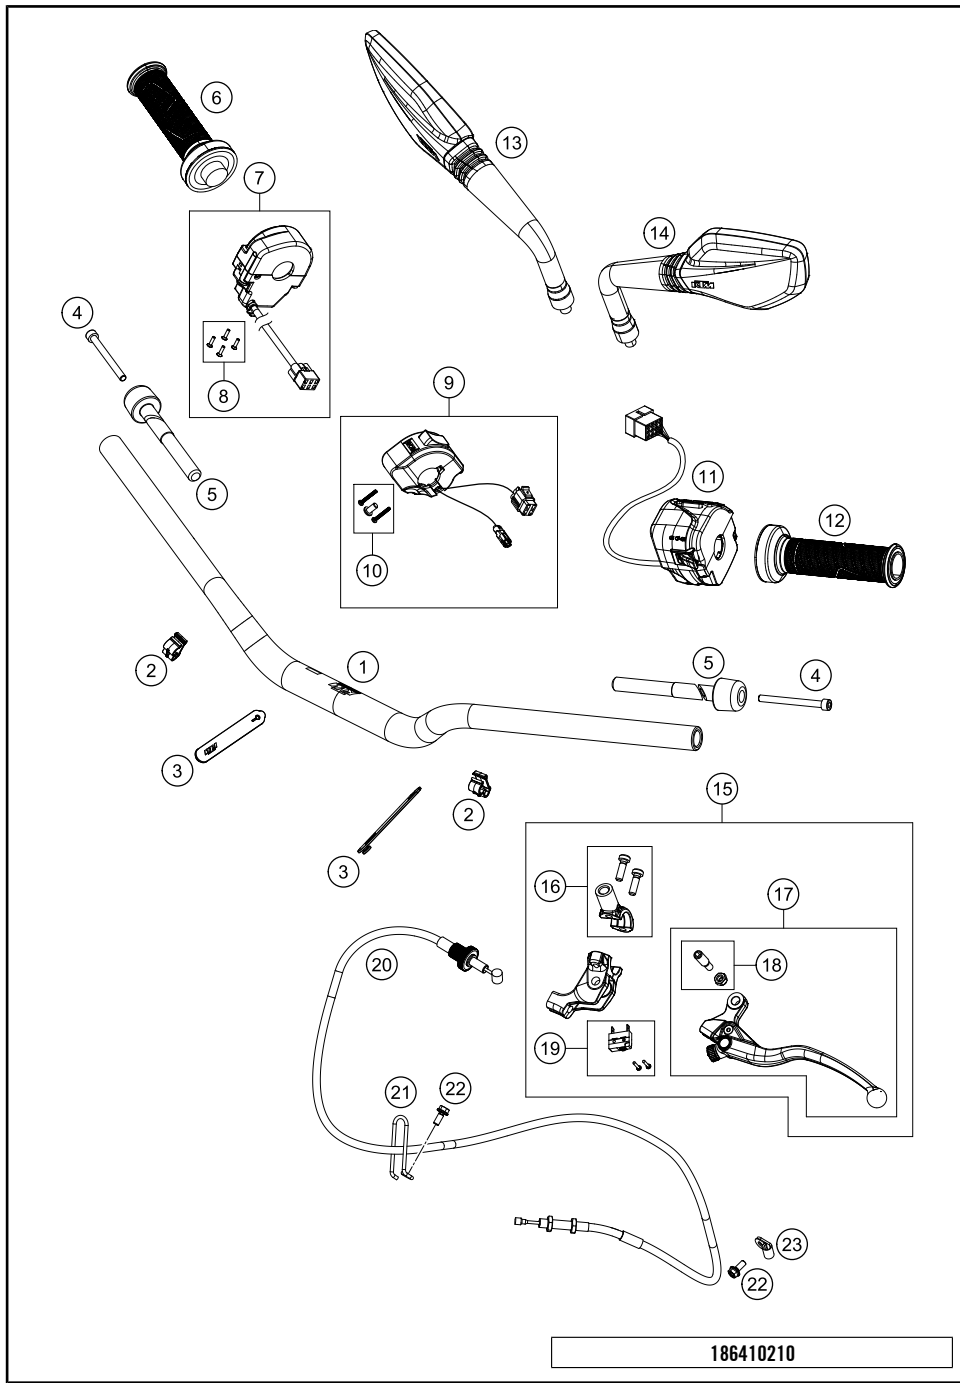

# HANDLEBAR, CONTROLS

790 Duke L, orange 2020 EU 2020

POS	PARTNUMBER	PARTNAME	PIECE
1	6410200100030	Handlebar L=743 mm, Dia.=28.5 mm	1
2	83013026000	CABLE GUIDE	2
3	60011093045	RUBBER CABLE TIE 45MM 03	2
4	0912060653	SHCS DIN 912 M6x65	2
5	61002004000	handlebar weight	2
6	60702012000	Grip tube (no heating)	1
7	60711012000	Ride-by-wire without throttle tube	1
8	76011073110	SCREW SET START-STOP SWITCH	1
9	76011074000	emergency OFF switch	1
10	61411174010	Screw set start-stop switch	1
11	76011170100	Handlebar switch left	1
12	60702039100	Grip LHS w/o heater	1
13	90112041000	MIRROR R/S	1
14	90112040000	MIRROR L/S	1
15	6410203100030	Clutch lever compl. blk.	1
16	6410204400030	Clamp cpl.	1
17	6410204000030	Clutch lever cpl.	1
18	64102038000	Kit lever pin	1
19	64111049000	Lever switch	1
20	64102090000	Clutch cable	1
21	64102097000	Clutch cable wire guide	1
22	0025050126	HH collar screw M5x12 TX30	2
23	64132070000	PVC clamp 6.4 MM Heyman	1