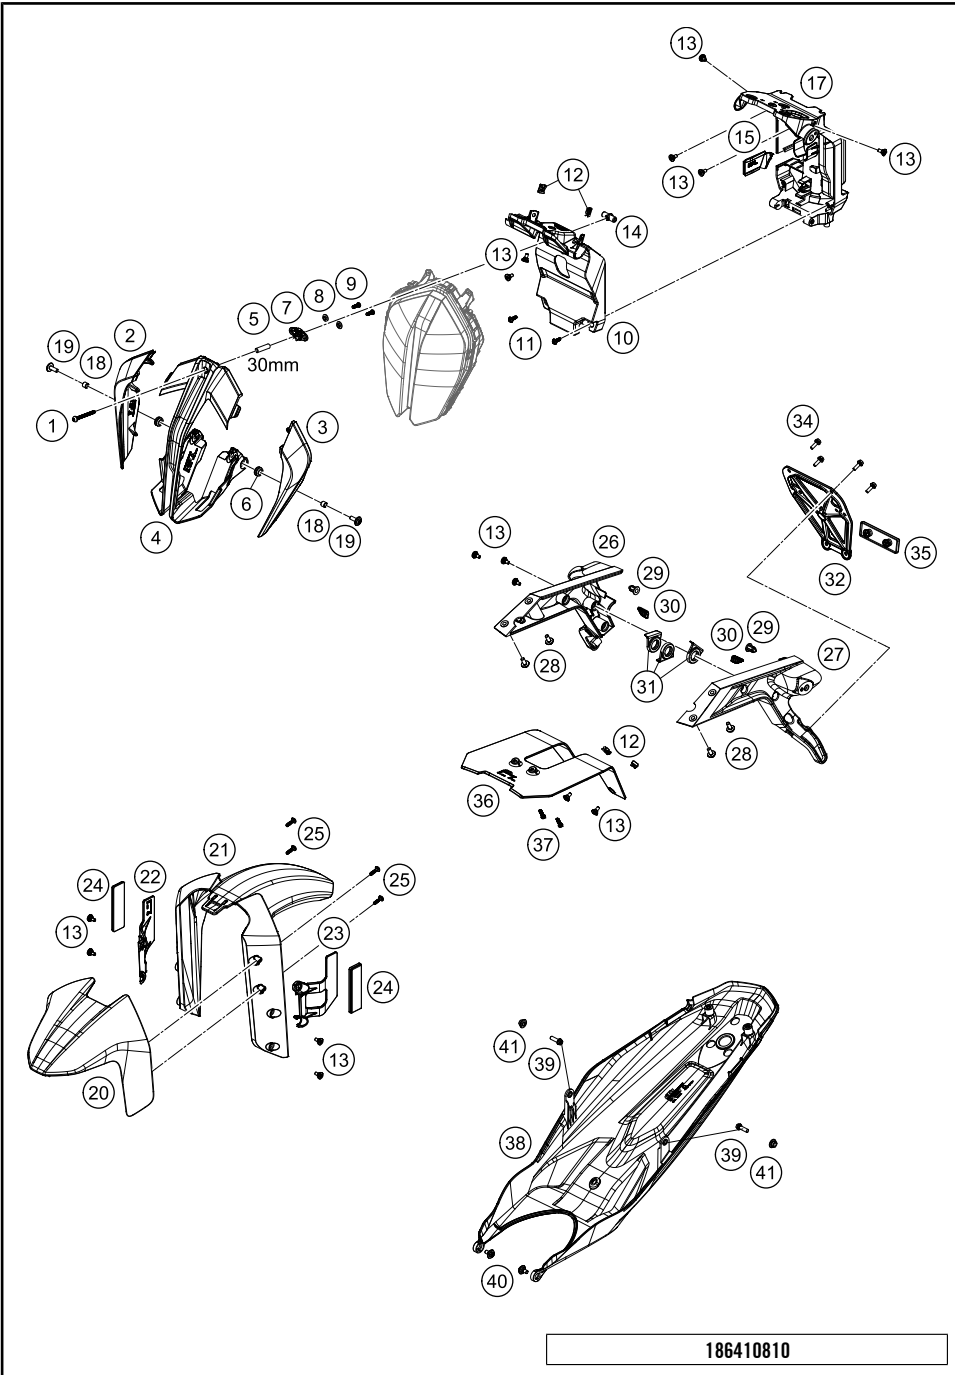

POS	PARTNUMBER	PARTNAME	PIECE
40	83008000012	special screw M6x12x3	2
41	50308053000	BUSH FOR SPOILER 6X11X16X7,5	2

186410810   53364   * NEW PART   X ON DEMAND