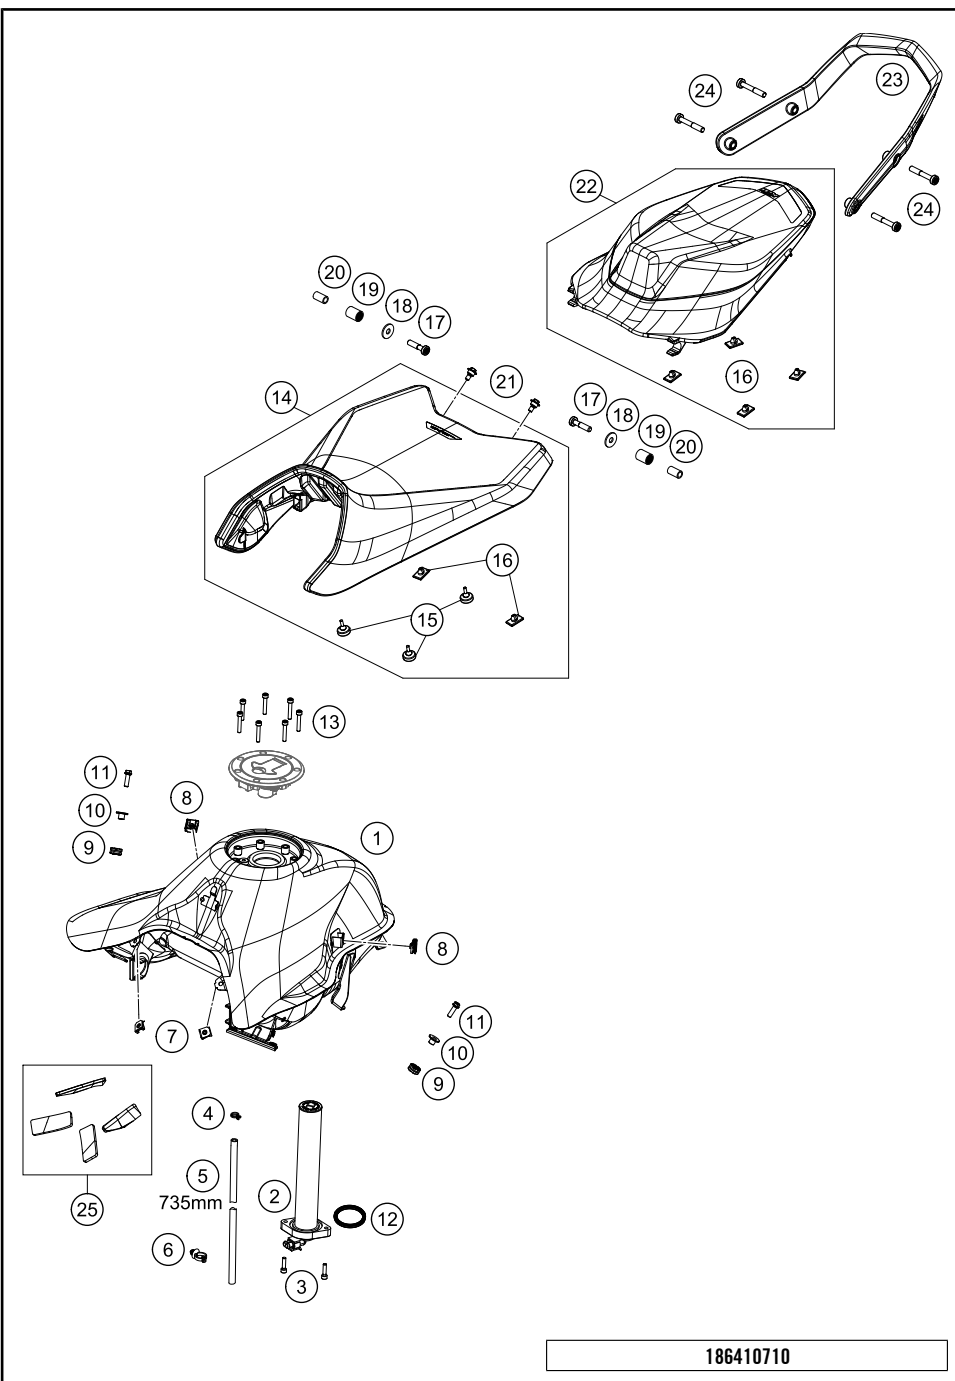

186410510

53365

\* NEW PART X ON DEMAND

POS	PARTNUMBER	PARTNAME	PIECE
1	64106001100	Air filter box	1
2	64106026000	Intake channel	2
3	77236048000	HOSE CLAMP GEMI 58MM	2
4	76006014000	rubber grommet	2
6	64106040000	Spout left	1
8	64106041000	Spout right	1
11	64106001050	filter frame wedge	1
12	64106016000	filter frame	1
13	64106015000	Air Filter	1
14	64106002000	Airbox lid	1
15	69008021160	special screw M5x12	6
16	64106001030	cable holder	1
17	0081050121	EJOT PT screw K50x12	2
18	61041080000	AMBIENT-AIR TEMPERATURE SENSOR	1
19	0081050161	EJOT PT SCREW K50X16 1451	2

196410610

53344

\* NEW PART

X ON DEMAND

POS	PARTNUMBER	PARTNAME	PIECE
1	64107013000CB	Fuel tank, steel	1
2	64107080100	Fuel level sensor	1
3	0912050203	AH SCREW DIN0912-M 5X20	2
4	58007117000	YDNAC-CLAMP 10107 10MM	1
5	78015019000	HOSE EPA D=6/10 L=2000MM	1
6	69011092000	CABLE TIE W. SOCKET D=6,5	1
7	54603048200	RANGE CHANGE METAL NUT M5	2
8	54603048300	RANGE CHANGE METAL NUT M6 INOX	2
9	62142041000	DAMP. COMPONENT ABS MODUL	2
10	61342041000	COLLAR BUSH 6,5X9X18X8,5	2
11	0025060206	HH collar screw M6x20 TX30	2
12	60307080090	GASKET FUEL LEVEL SENSOR	1
13	014579050301	Screw ISO 14579-M5x30-8.8-P3R	7
14	64107040000	rider seat cpl.	1
15	60006001021	DISTANCE RUBBER AIRBOX 03	3
16	77307040041	Isolation pad	6
17	0035080356	AH-COLLAR SCREW M8X35 ISA45	2
18	0021080003	WASHER DIN9021-A 8,4	2
19	60307048000	RUBBER SEAT-CONTACT SURFACE	2
20	61407049000	BUSHING 8.4X12X21.5	2
21	83008100015	SPECIAL SCREW M6X15X5,5	2
22	64107047033	Passenger seat cmpl.	1
23	64112008100	Pillion Handle Bar	1
24	0035080506S	AH-COLLAR SCREW M8X50 ISA45	4
25	64107012000	Tank Protection Set Metamoll	1