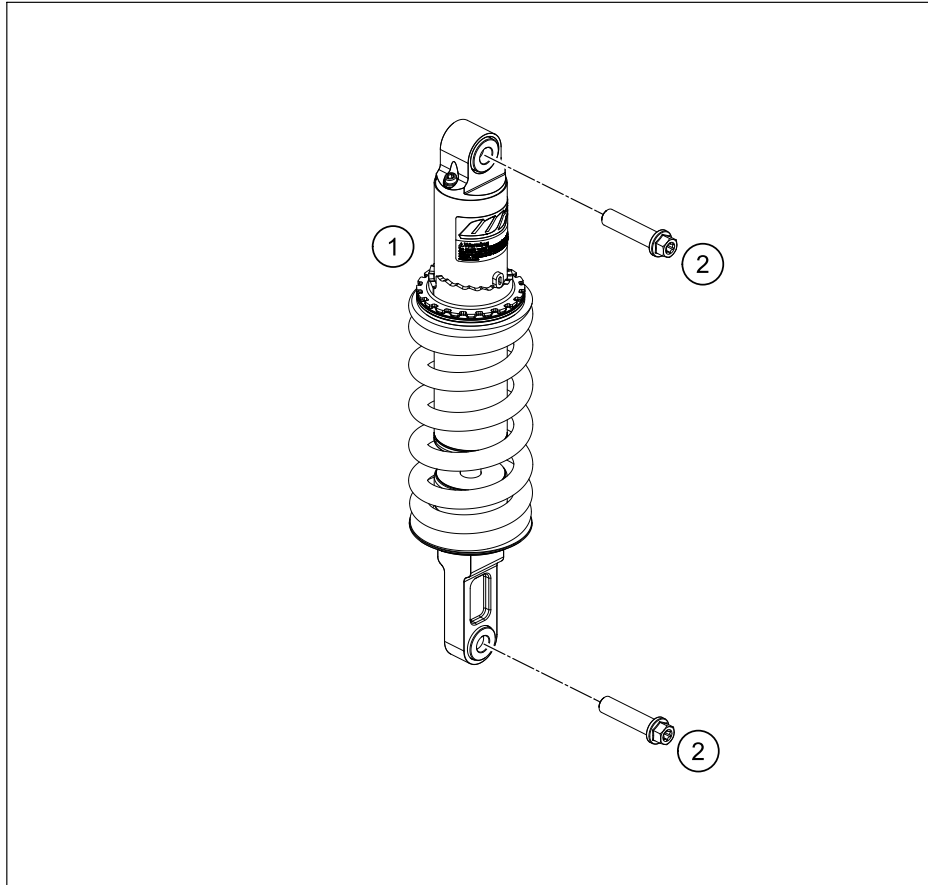

SHOCK ABSORBER

790 Duke L, orange 2020 EU 2020

POS	PARTNUMBER	PARTNAME	PIECE
1	01584R2601	Monoshock Duke 790	1
2	0025120506S	HH COLLAR SCREW M12X50 TX45	2

186410410

49719

* NEW PART

X ON DEMAND