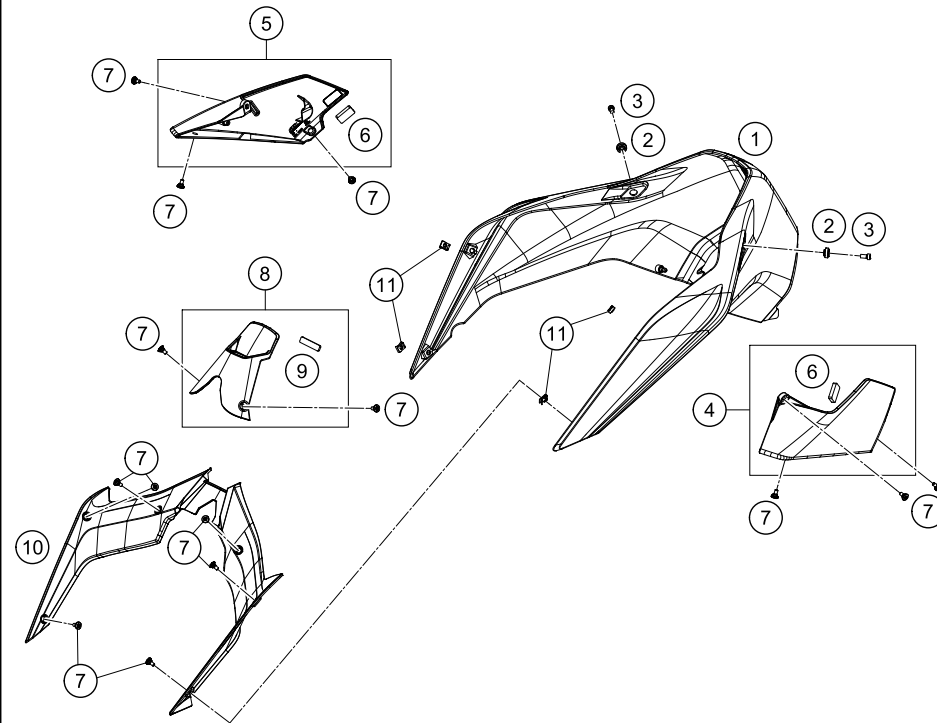

186410810

49750

* NEW PART

X ON DEMAND

POS	PARTNUMBER	PARTNAME	PIECE
40	83008000012	special screw M6x12x3	2
41	50308053000	BUSH FOR SPOILER 6X11X16X7,5	2

186410810

49750

* NEW PART X ON DEMAND