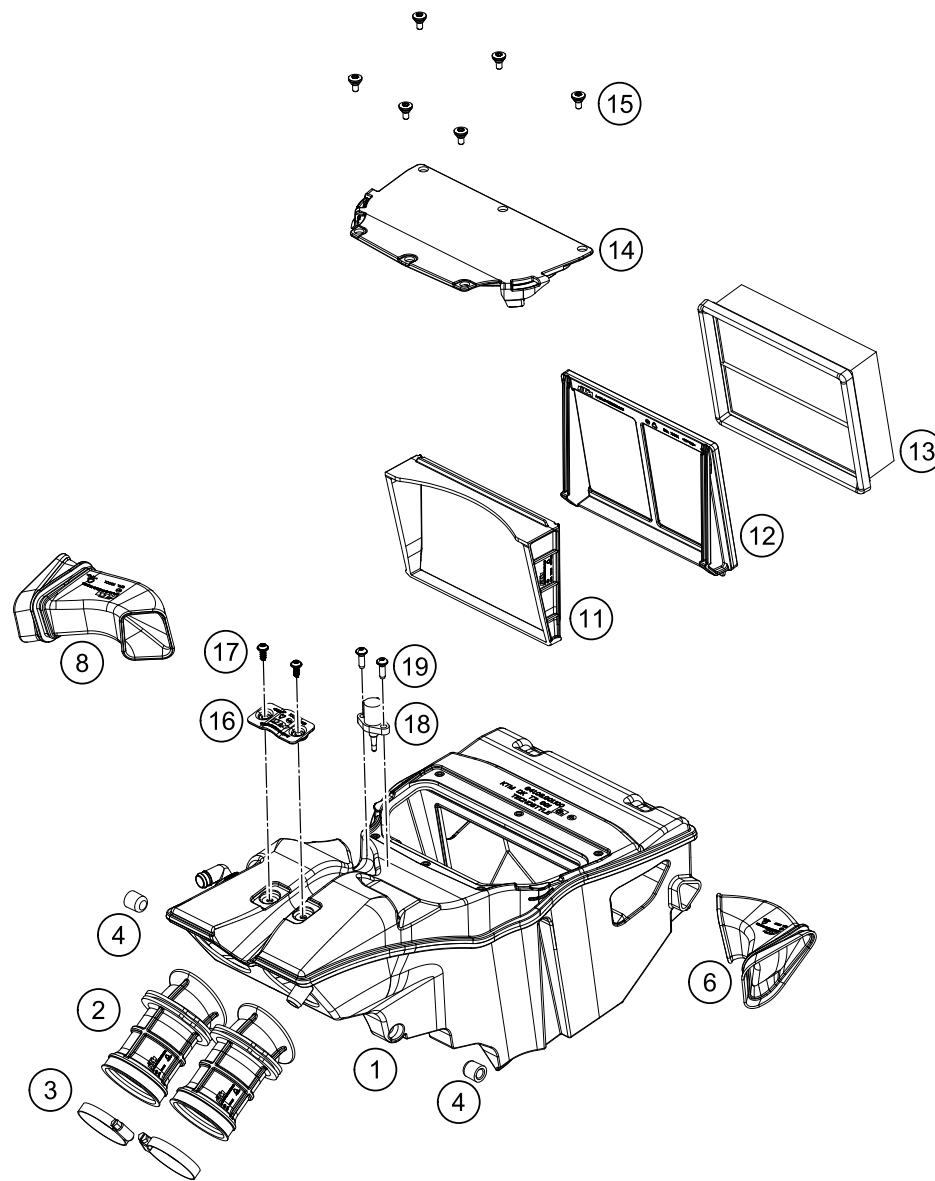

AIR FILTER

790 Duke L, black 2020 EU 2020

POS	PARTNUMBER	PARTNAME	PIECE
1	64106001100	Air filter box	1
2	64106026000	Intake channel	2
3	77236048000	HOSE CLAMP GEMI 58MM	2
4	76006014000	rubber grommet	2
6	64106040000	Spout left	1
8	64106041000	Spout right	1
11	64106001050	filter frame wedge	1
12	64106016000	filter frame	1
13	64106015000	Air Filter	1
14	64106002000	Airbox lid	1
15	69008021160	special screw M5x12	6
16	64106001030	cable holder	1
17	0081050121	EJOT PT screw K50x12	2
18	61041080000	AMBIENT-AIR TEMPERATURE SENSOR	1
19	0081050161	EJOT PT SCREW K50X16 1451	2

196410610

53344

* NEW PART

X ON DEMAND