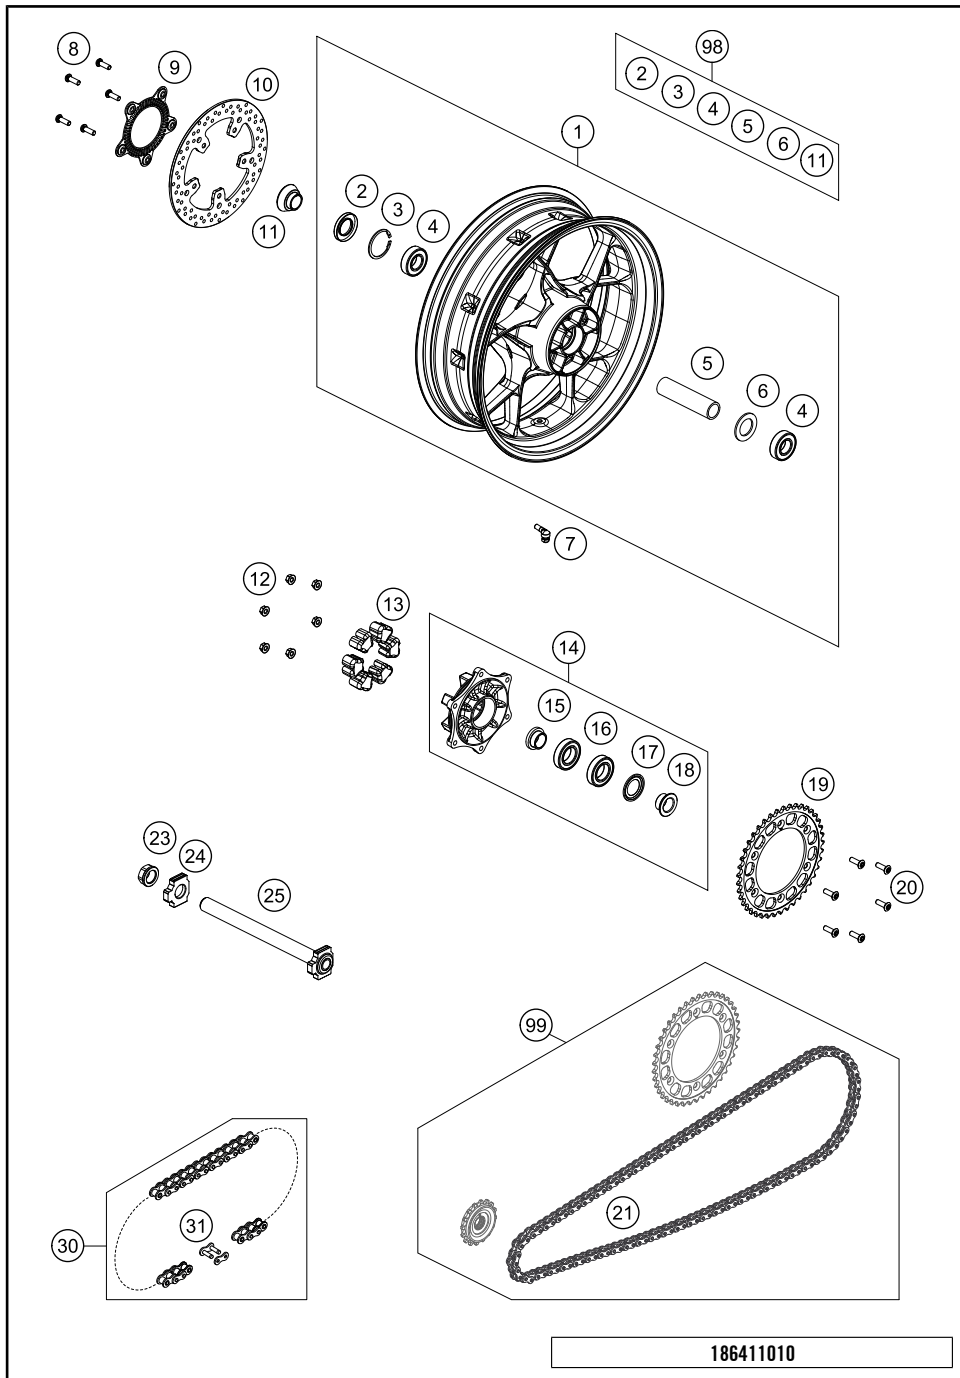

186410910

53315

* NEW PART

X ON DEMAND

REAR WHEEL

790 Duke L, black 2020 EU 2020

POS	PARTNUMBER	PARTNAME	PIECE
1	64110001033EB	Rear wheel 5.5x17" cmpl. elec. orange	1
2	0760305271	SHAFT SEAL RING 30X52X7	1
3	0472052200	CIRCLIP DIN0472-52X2	1
4	0625062052	GR.BALL BEAR. 6205-2RSHC3HMTF7	2
5	60010011000	BEAR. SPACERTUBE L=124,8MM 03	1
6	60010015000	SPACER RING 03	1
7	61009076100	VALVE ANGLED	1
8	76009062000	SPECIAL SCREW M8X25 SS TX40	5
9	76042021000	Sensor wheel rear	1
10	64110060000	Rear brake disc 240x5mm	1
11	64110013000	spacer rear wheel right	1
12	06923080003	hex nut EN 1661 M8 WS13	6
13	54610459000	RUBBER DAMPING BLOCK '91	6
14	7501005004433	Sprocket wheel carrier cpl. Black	1
15	60110014000	SPACER BUSH. SPR. SUPP. IN. 06	1
16	0625060060	BALL BEARING 6006 DDU2CG23S6NM	2
17	60110016000	NILOS RING 6006AV	1
18	60110012000	SPACER BUSH. SPROCKET SUPP. 06	1
19	75010051038	sprocket 38T	x
19	75010051039	sprocket 39T	x
19	75010051040	SPROCKET STEALTH 40T 07	x
19	75010051041	sprocket	1
19	75010051042	SPROCKET STEALTH 42T 07	x
20	0019080266S	COUNTER-SUNK SCREW ISA45 M8X26	6
21	64110065116	Chain x-ring 116 rolls endless	1
23	61010086000	COLLAR NUT M25X1,5 WS=32 05	1
24	60010084000	CHAIN TENSIONER R/S LC8 03	1
25	69010181044	Rear axel cpl.	1
30	78010167118	CHAIN DID 118 LINKS	x
31	78010166100	RIVETING LINK FOR 78010167118	x
98	64110015000	Rear Wheel Repair Kit	x
99	00050002098	Drive Set 16/41	x