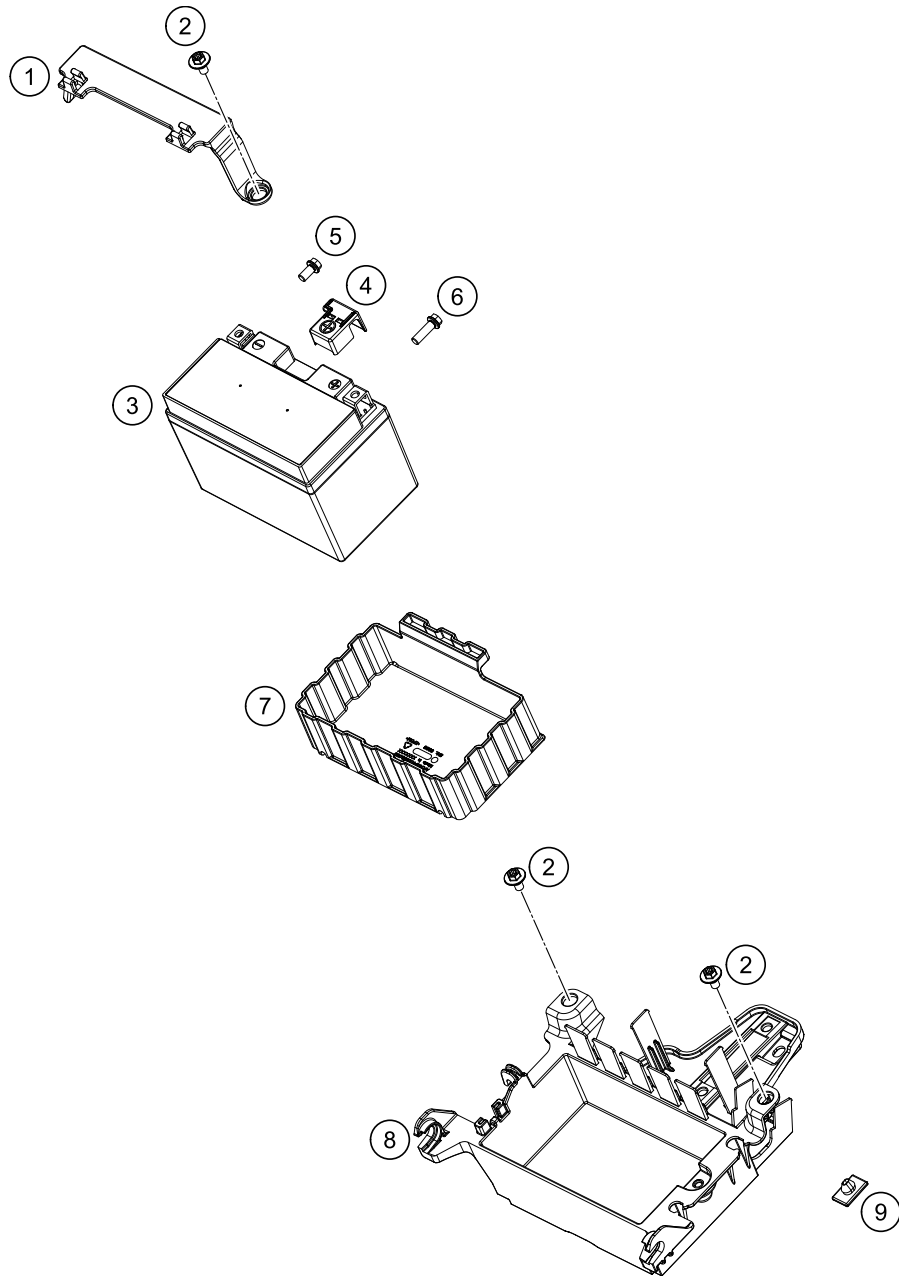

BATTERY

790 Duke L, black 2020 EU 2020

POS	PARTNUMBER	PARTNAME	PIECE
1	64111055000	Clamping Bracket	1
2	83008000012	special screw M6x12x3	3
3	64111053000	battery HTZ12A-BS(DA)	1
4	62111059060	COVER POSITIVE POLE	1
5	0025060126	HH collar screw M6x12 TX30	1
6	0025060206	HH collar screw M6x20 TX30	1
7	64111053050	Accumulator Casing	1
8	64111054000	battery holder	1
9	77307040041	Isolation pad	1

186411130

49758

* NEW PART

X ON DEMAND