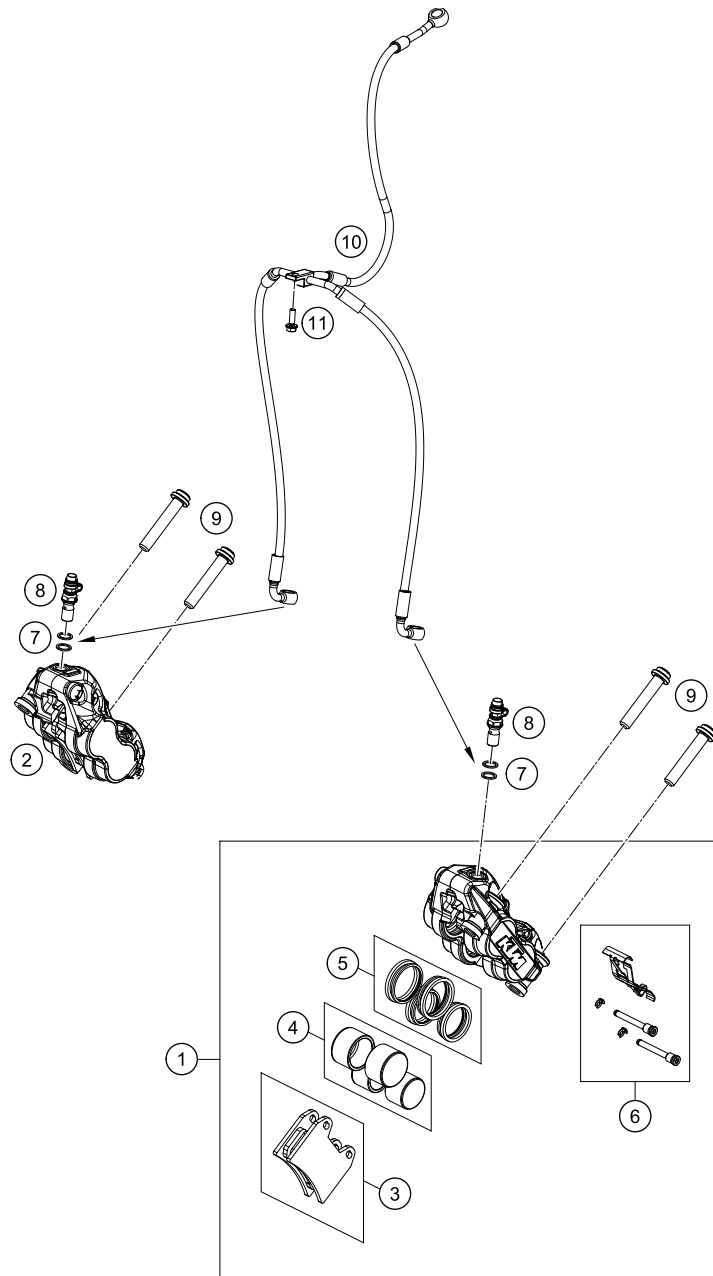

FRONT BRAKE CALIPER

790 Duke L, black 2020 EU 2020

POS	PARTNUMBER	PARTNAME	PIECE
1	64113015000	Brake caliper front left	1
2	64113016000	Brake caliper front right	1
3	64113030000	Brake pad set front	2
4	64113019000	Piston set	2
5	64113021000	Square and dust seal set	2
6	64113017000	Retaining spring set	2
7	0603100141	sealing ring DIN 7603 10x14x1	4
8	62513020000	BLEEDER SCREW CPL. 05	2
9	0035100559S	AH-COLLAR SCREW M10X1,25X55SS	4
10	64142003000	Hydraulic Front Brake Hecu - Caliper	1
11	0025050166	HH collar screw M5x16 TX30	1

186411360

49768

* NEW PART

X ON DEMAND