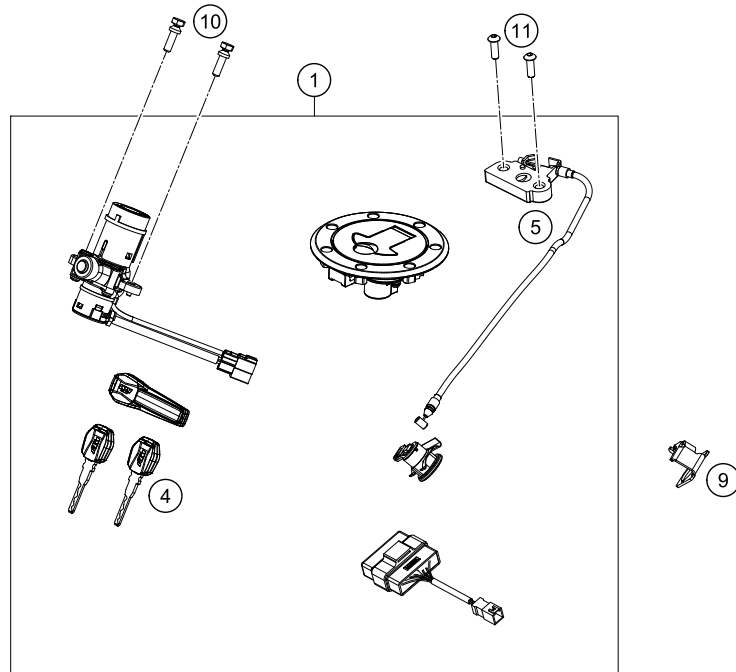

POS	PARTNUMBER	PARTNAME	PIECE
1	64111066044	Lockset CPL.	1
4	64111067010	Blank Key KTM	x
5	64107050000	Seat lock	1
9	64107051000	Cable Bracket Lock	1
10	76011064000	TAMPERPROOF SCREW M6 IGN.LOCK	2
11	0738060181	BHCS ISO 7380 M6X18	2
12	64114069000	Dashboard	1
13	6071406905033	Bushing, speedometer bracket	6
14	61314069051	DAMP. COMPONENT SPEEDOMETER	3
15	0738050202	Lens head screw ISO 7380-M5X20A2	3

186411430

49774

* NEW PART

X ON DEMAND