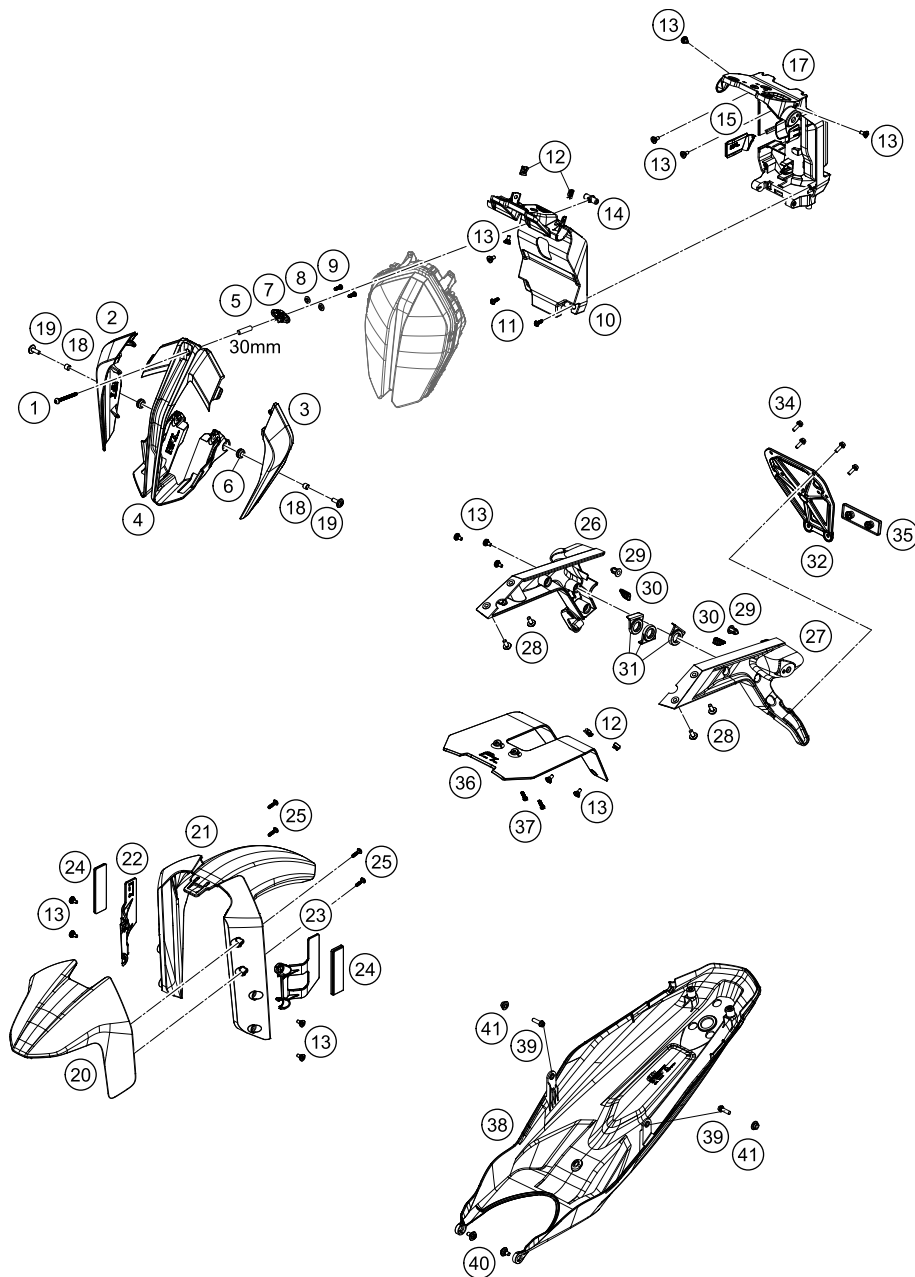

POS	PARTNUMBER	PARTNAME	PIECE
40	83008000012	special screw M6x12x3	2
41	50308053000	BUSH FOR SPOILER 6X11X16X7,5	2

186410810

49750

* NEW PART X ON DEMAND