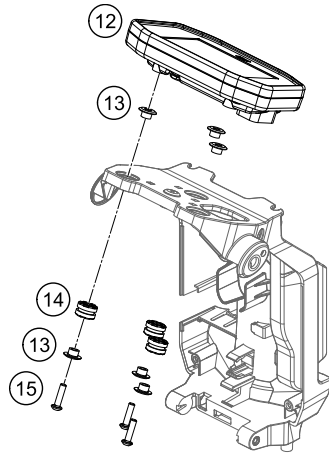

186411390

49769

* NEW PART

X ON DEMAND

POS	PARTNUMBER	PARTNAME	PIECE
1	64114001000	headlight	1
2	0081040253	Ejot PT screw 4x25 WN 5451	2
3	0081030081	Ejot PT screw 3x8 WN 5451 black	6
4	0081045121	SCREW FOR PLASTIC K45X12 T20	2
5	60314025000	turn signal front left/rear right	2
6	60314026000	turn signal front right/rear left	2
7	0433100003	WASHER 18x10,5x1,6	4
8	0797100003	LOCK WASHER DIN6797-J10,5 ZI	4
9	58414030000	HH COLLAR NUT M10X1,25 WS=13	4
10	64114040000	Tail light	1
11	64108015060	Rubber damper top	2
12	64108015070	Rubber damper bottom	2

186411410

49772

* NEW PART X ON DEMAND

POS	PARTNUMBER	PARTNAME	PIECE
1	64111066044	Lockset CPL.	1
4	64111067010	Blank Key KTM	x
5	64107050000	Seat lock	1
9	64107051000	Cable Bracket Lock	1
10	76011064000	TAMPERPROOF SCREW M6 IGN.LOCK	2
11	0738060181	BHCS ISO 7380 M6X18	2
12	64114069000	Dashboard	1
13	6071406905033	Bushing, speedometer bracket	6
14	61314069051	DAMP. COMPONENT SPEEDOMETER	3
15	0738050202	Lens head screw ISO 7380-M5X20A2	3