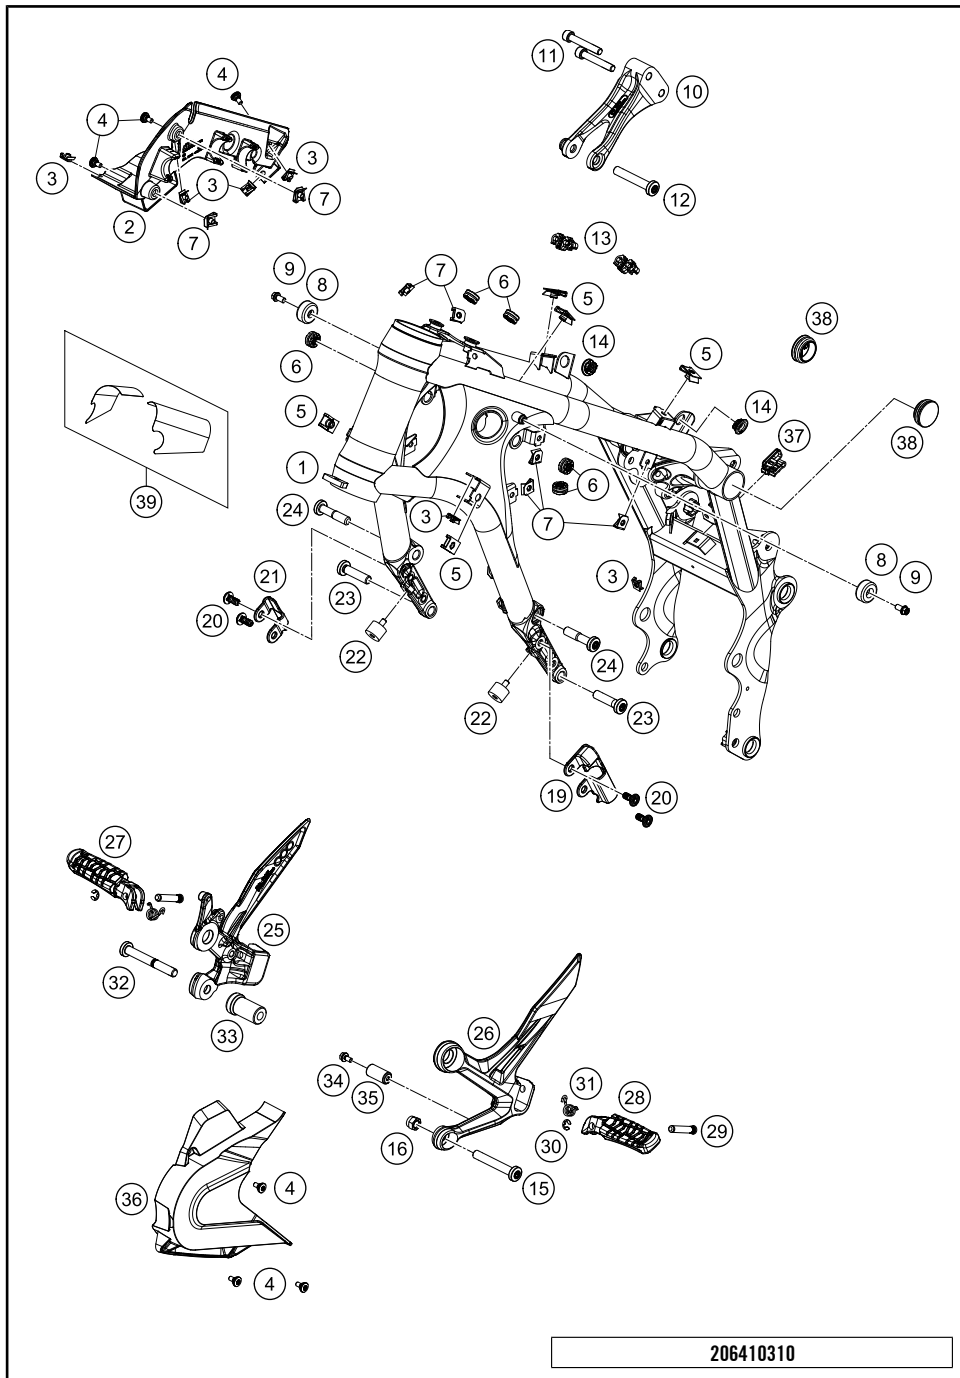

POS	PARTNUMBER	PARTNAME	PIECE
1	64103001100C1	Frame 641 RA black	1
2	64103082000	cover right	1
3	69008021080	clip nut M5	6
4	69008021160	special screw M5x12	6
5	54603048100	clip nut M6	5
6	62142041000	DAMP. COMPONENT ABS MODUL	5
7	54603048200	RANGE CHANGE METAL NUT M5	7
8	50307014000	TANK ROLLER 12X26X12 '98	2
9	0025060126S	Hex collar screw M6x12 ISA30 self-lockin	2
10	6410301300033	Engine strut black	1
11	014579080506S	CYL. SCREW DIN14579 M8X50 SS	2
12	0035100609S	AH-COLLAR SCREW M10X60 ISA45	1
13	64142046000	Bracket ABS line dia7.5	2
14	47106003160	quick release rubber grommet	2
15	0035100656S	ISA screw, M10x65 ISA45	1
16	54310086100	SELF LOCKING NUT M10 CU WS=14	1
19	64103034000	Cable Guidance left	1
20	64103034020	Fastening plugs M8	4
21	64103035000	Cable Guidance right	1
22	43205062100	silentbloc 20x15-M6x10-(1)	2
23	0035100409S	ISA collar screw M10x40 ISA45	2
24	0035100456S	ISA screw M10x45 ISA45	2
25	6410303901033	Front footpeg bracket, right	1
26	64103038100C1	Front footpeg bracket left	1
27	61003051000	FOOTREST FRONT R/S CPL. 05	1
28	61003050000	FOOTREST FRONT L/S CPL. 05	1
29	60003044100	footrest bolt, rear	2
30	0799060003	retaining washer DIN 6799 - 6	2
31	76003042000	RETURN SPRING FOOTREST	2
32	0035100809S	ISA collar screw M10x80 ISA45	1
33	6410303900133	Distance piece	1
34	0025050106	HH collar screw M5x10 TX30	1
35	6410303800133	Roller	1
36	64103096000	Sprocket Cover	1
37	64111059020	Cable holder, attachable	1
38	64103088000	Frame locking cap	2
39	64103092044	Set protection sticker frame	1

206410310

51533

* NEW PART

X ON DEMAND