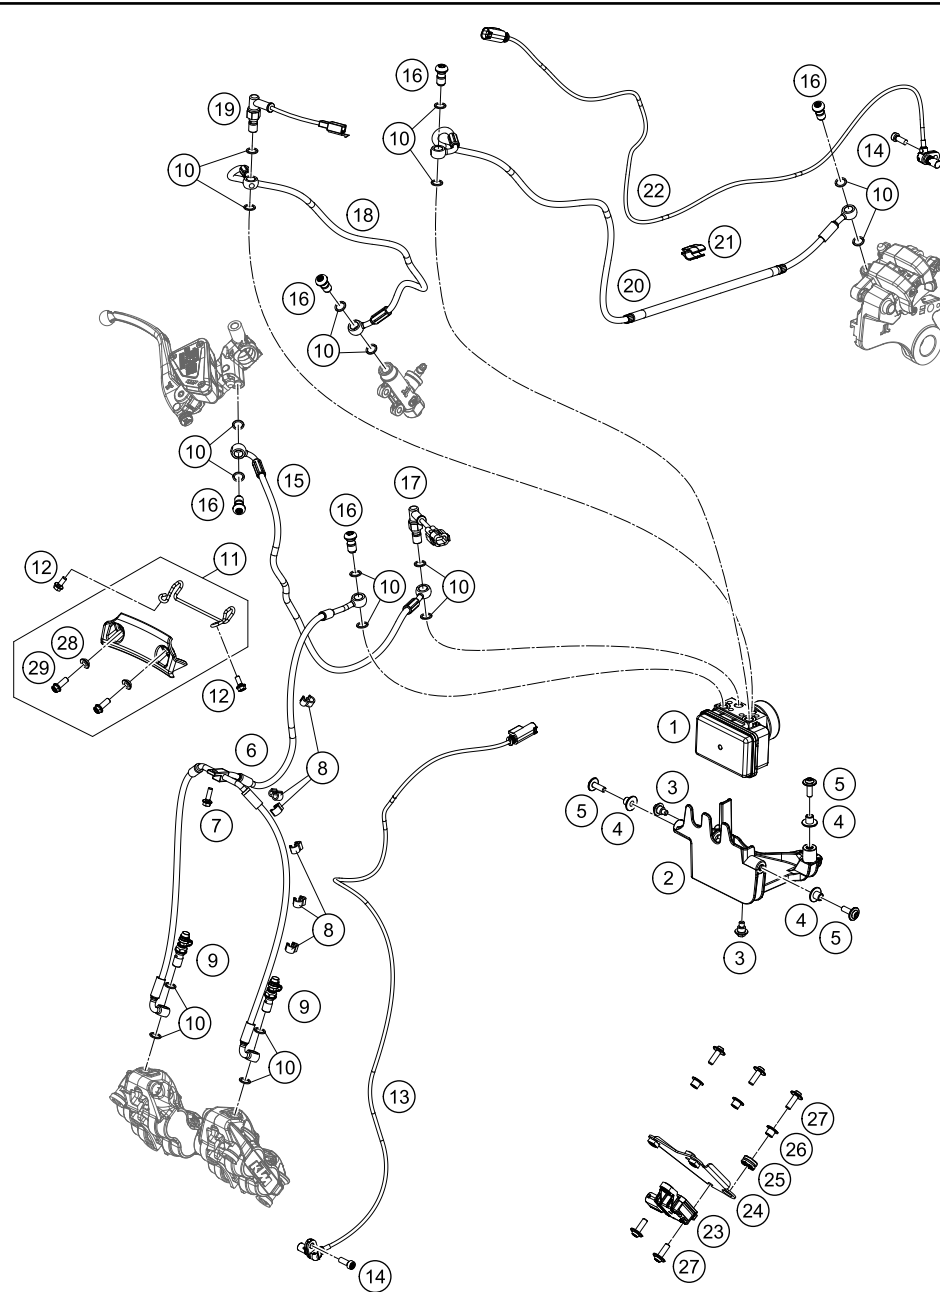

186414210

POS	PARTNUMBER	PARTNAME	PIECE
1	64142031044	ABS-Modul	1
2	64142040000	holder ABS module	1
3	59001092050	SPECIAL SCREW M6X12,5 WS=8	2
4	61342041000	COLLAR BUSH 6,5X9X18X8,5	3
5	69014017000	SPECIAL SCREW M6X18 ISA30 08	3
6	64142003000	Hydraulic Front Brake Hecu - Caliper	1
7	0025050166	HH collar screw M5x16 TX30	1
8	60111094100	BAR SPACER 4/7 BLACK	6
9	62513020000	BLEEDER SCREW CPL. 05	2
10	0603100141	sealing ring DIN 7603 10x14x1	18
11	64142003044	Brake wiring kit	1
12	0025050126	HH collar screw M5x12 TX30	2
13	90142125000	ABS SENSOR	1
14	014580060166	SHCS ISO 14580 M6x16	2
15	64142005000	Hydraulic Front Brake MC-hecu	1
16	62113020100	banjo bolt M10x1x19.5	5
17	64111051000	Brake light sensor	1
18	64142002000	Hydraulic rear Brake Master Cylinder	1
19	62111051000	BRAKE LIGHT SWITCH REAR	1
20	64142004000	Hydraulic Rear Brake Hecu - Caliper	1
21	54813026100	CABLE SUPPORT 10/4MM 2014	1
22	76042125000	ABS-SENSOR	1
23	60342090100	inertial sensor	1
24	64142090050	Lean Angle Sensor Bracket	1
25	62142041000	DAMP. COMPONENT ABS MODUL	1
26	69014015000	collar bushing 6.1x9.2x15x8.5x1 Al	3
27	69014017000	SPECIAL SCREW M6X18 ISA30 08	5
28	69004060150	bushing chain protection	2
29	0025060166S	HH collar screw M6x16 TX30 SL	2

49825

* NEW PART

X ON DEMAND