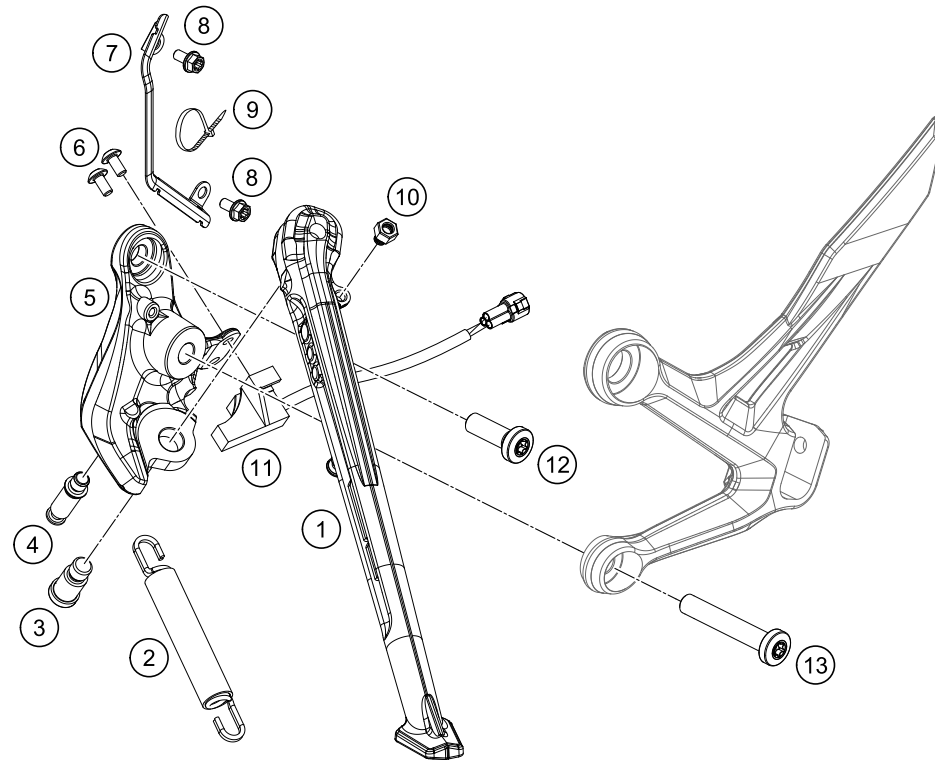

206410310

51533

* NEW PART

X ON DEMAND

POS	PARTNUMBER	PARTNAME	PIECE
1	64103002006KC	Subframe right dark galvano	1
2	64103002005KC	Subframe left dark galvano	1
3	6410300200430	Cross member	1
4	0025080186S	HH collar screw M8x18 ISA40 SS	4
5	83008000012	special screw M6x12x3	9
6	64103002010	cable holder	1
7	0035100249S	HH collar screw M10x24 ISA45 S	4
8	6410304800033	Footrest carrier rear/left	1
9	0025080406S	Collar screw M8x40 ISA40 SS	2
10	0025080256S	HH COLLAR SCREW M8X25 TX40	2
11	6410304900033	Footrest carrier rear/right	1
12	61305068000	DAMPING RUBBER	1
15	0799060003	retaining washer DIN 6799 - 6	2
16	60003152000	ENGAGE PANEL FOOTREST L/S 03	2
17	60003050000	FOOTREST CPL. L/S REAR 03	1
18	60003052000	ENGAGE PANEL FOOTREST R/S 03	2
19	60003044100	footrest bolt, rear	2
20	60003051000	FOOTREST CPL. R/S REAR 03	1
21	64103004000	Strut	1
22	64106041050	Cover inlet port right	1
23	64106040050	Cover inlet port left	1
24	64108019050	rear reinforcement	1
25	0035080356S	SCREW M8X35 ISA45 SS	4

186410315

53323

* NEW PART

X ON DEMAND

SIDE / CENTER STAND

790 Duke L, black 2020 EU 2020

POS	PARTNUMBER	PARTNAME	PIECE
1	6410302300033	Sidestand	1
2	61003024000	SPRING L=116 MM 05	1
3	62503027200	SCREW FOR SIDE STAND M10X31,2	1
4	64103028001	Special screw stand spring	1
5	6410302610033	Side Stand Bracket	1
6	58605083010	SCREW TORX M5X10 05	2
7	64103001099	Racket side-stand-cable	1
8	0025050106	HH collar screw M5x10 TX30	2
9	44011076140	CABLE TIE 140/2,5MM BLACK	3
10	90103029000	MAGNET HOLDER	1
11	93511045000	SWITCH SIDE STAND	1
12	0035100309S	SHCS M10x30 TX45	1
13	0035100609S	AH-COLLAR SCREW M10X60 ISA45	1