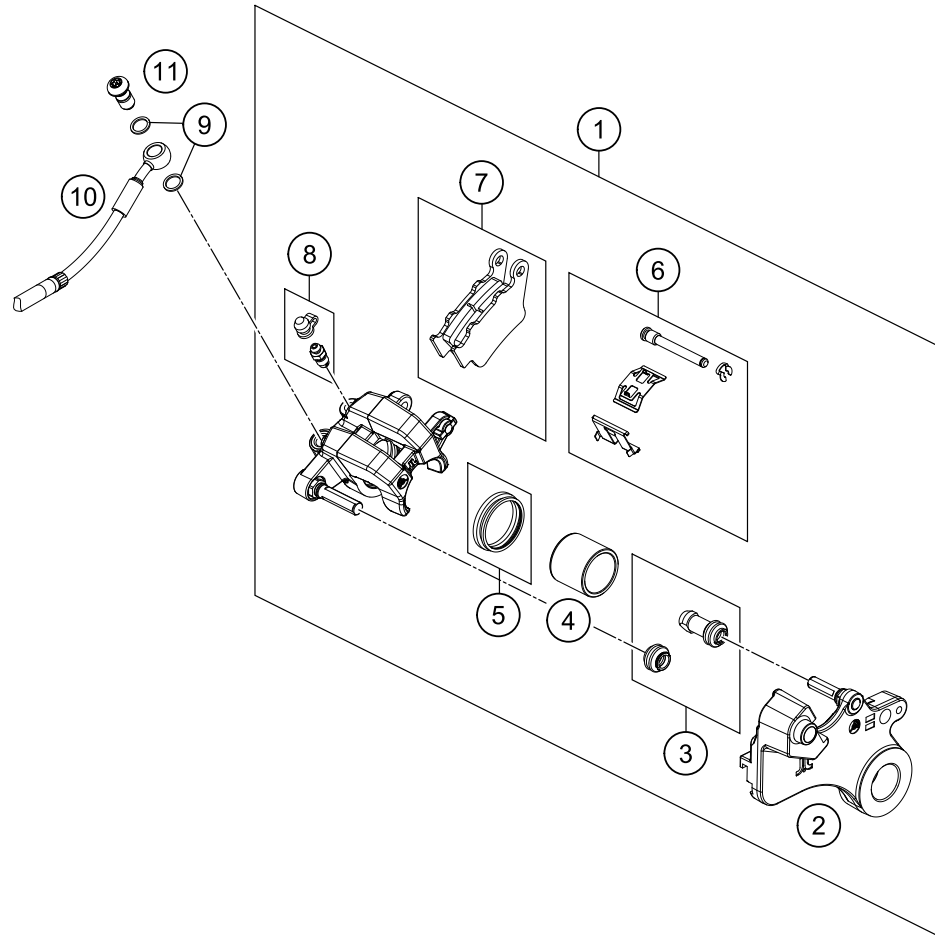

REAR BRAKE CALIPER

790 Duke L, black 2020 EU 2020

POS	PARTNUMBER	PARTNAME	PIECE
1	64113080000	brake caliper rear	1
2	64113075000	Brake caliper bracket rear	1
3	64113084000	Cup set	1
4	64113083000	Piston	1
5	64113081000	Square and dust seal set	1
6	64113085000	Retaining spring set	1
7	64113090000	Brake pad set	1
8	64113020000	Bleeder + cap	1
9	0603100141	sealing ring DIN 7603 10x14x1	2
10	64142004000	Hydraulic Rear Brake Hecu - Caliper	1
11	62113020100	banjo bolt M10x1x19.5	1

186411390

49769

* NEW PART

X ON DEMAND