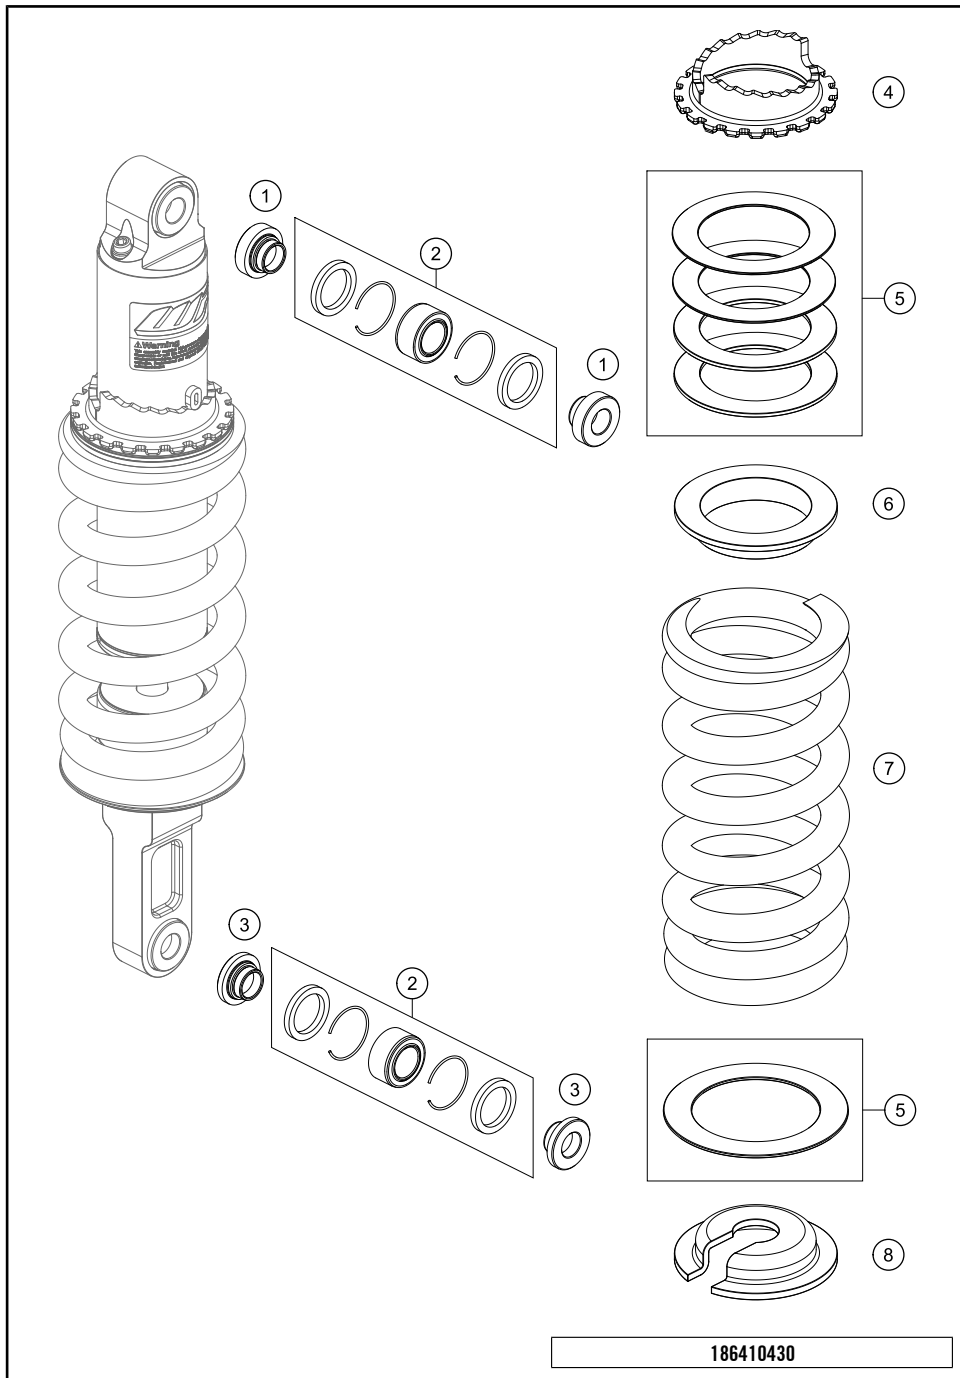

SHOCK ABSORBER DISASSEMBLED

790 Duke L, black 2020 EU 2020

POS	PARTNUMBER	PARTNAME	PIECE
1	46180064	Bearing bush 12x15/18/24,5x13,5	2
2	R12012	Ball joint bearing kit top 12mm	1
3	46180007	Distance bush 12x15/18/24,5x10,5	2
4	46148166	PA adjuster	1
5	RP80004	Washer kit shock absorber	1
6	46148041	Spring retainer 50,5x56,5x3	1
7	46148204	Spring l=185mm 130-160N/mm	1
8	46148098	Spring retainer 21x54,8x-8	1

186410430

49901

* NEW PART

X ON DEMAND