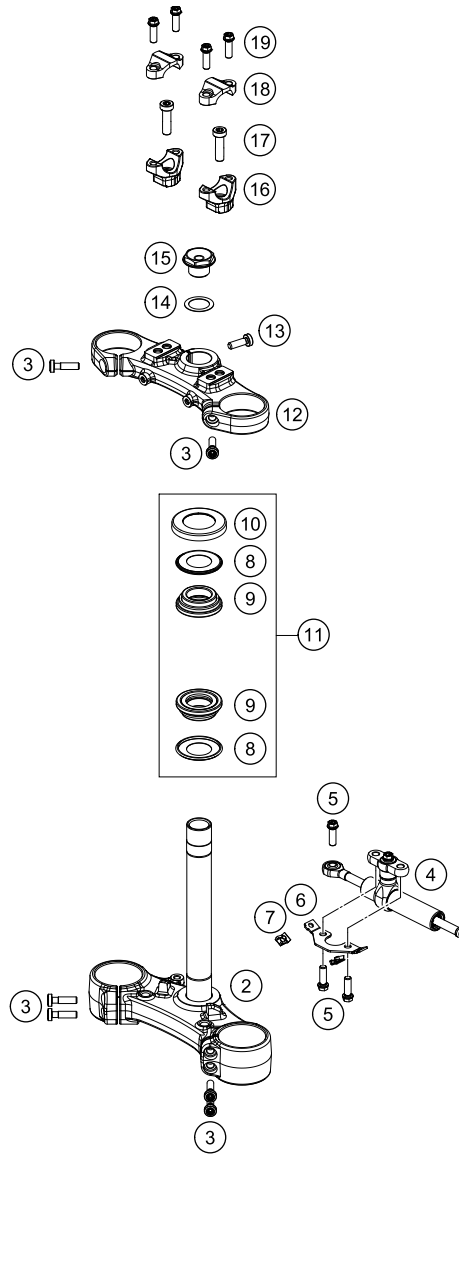

FRONT FORK, TRIPLE CLAMP

790 Duke L, black 2020 EU 2020

POS	PARTNUMBER	PARTNAME	PIECE
1	05586R2601	Fork Duke 790	1
2	6410103203230S	Lower triple Clamp cpl x=32 mm black	1
3	0035080306	SHCS M8x30 TX45	4
4	16181R54E	Steering damper cpl.	1
5	0025080256S	HH COLLAR SCREW M8X25 TX40	3
6	6410104400033	Retaining bracket brake line guide	1
7	69008021080	clip nut M5	2
8	69001084100	Steering head gasket	2
9	69001181000	STEERINGHEAD KPL.17	2
10	69001086100	PROT. RING STEER. HEAD BEARING	1
11	69001181010	Steering head rep. Kit	1
12	6410103403230S	Upper Triple Clamp	1
13	0035080256S	ISA collar screw M8x25 ISA45	1
14	0988253505	thrust wash DIN0988-25x35x0,5	1
15	6900103600033	Steering head screw	1
16	5940103903230	HANDLEBAR SUPPORT D=28 H=32 BL	2
17	0032100356S	AH-COLLAR SCREW M10X35 ISA45	2
18	7720103800030	HANDLEBAR CLAMP 28MM	2
19	0025080256	HH collar screw M8x25	4