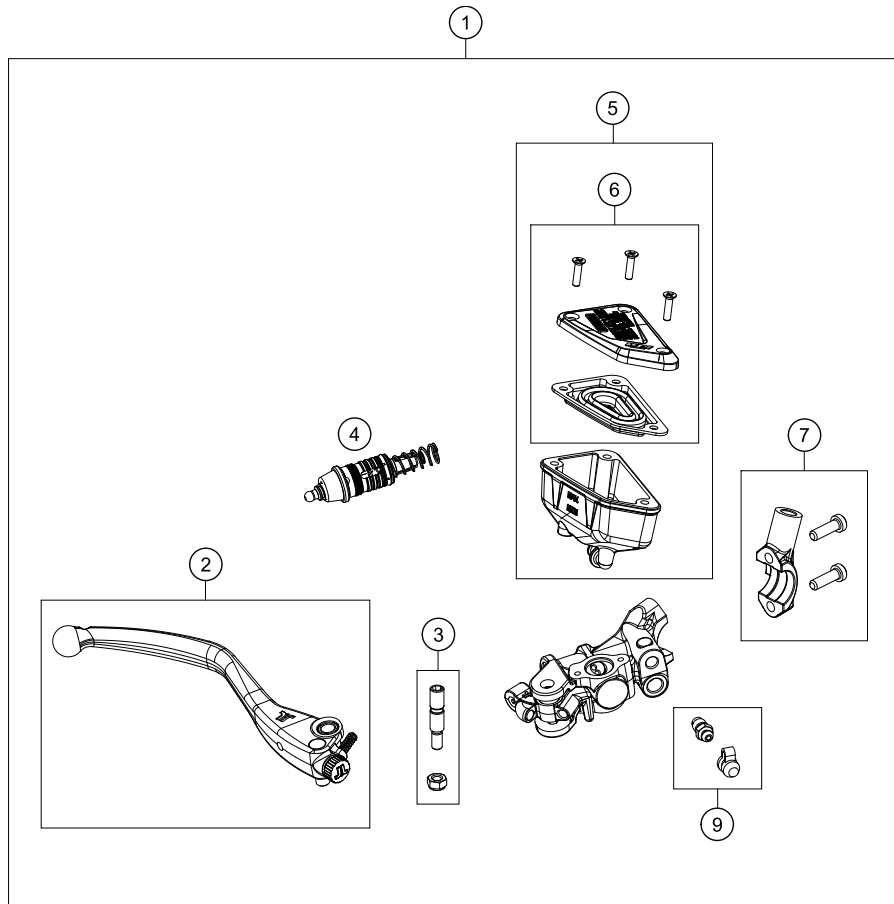

POS	PARTNUMBER	PARTNAME	PIECE
1	6411300103330	Front master cylinder cmpl. blk.	1
2	64113002000C1	Front brake lever	1
3	64113006000	Lever bolt cpl.	1
4	64113008000	Piston assembly	1
5	64113029044	Reservoir assembly	1
6	64113031000	Reservoir cap cpl.	1
7	6411300500030	Clamp	1
9	64113020000	Bleeder + cap	1
10	64142005000	Hydraulic Front Brake MC-hecu	1
11	62113020100	banjo bolt M10x1x19.5	1
12	0603100141	sealing ring DIN 7603 10x14x1	2

186411310

49760

* NEW PART

X ON DEMAND