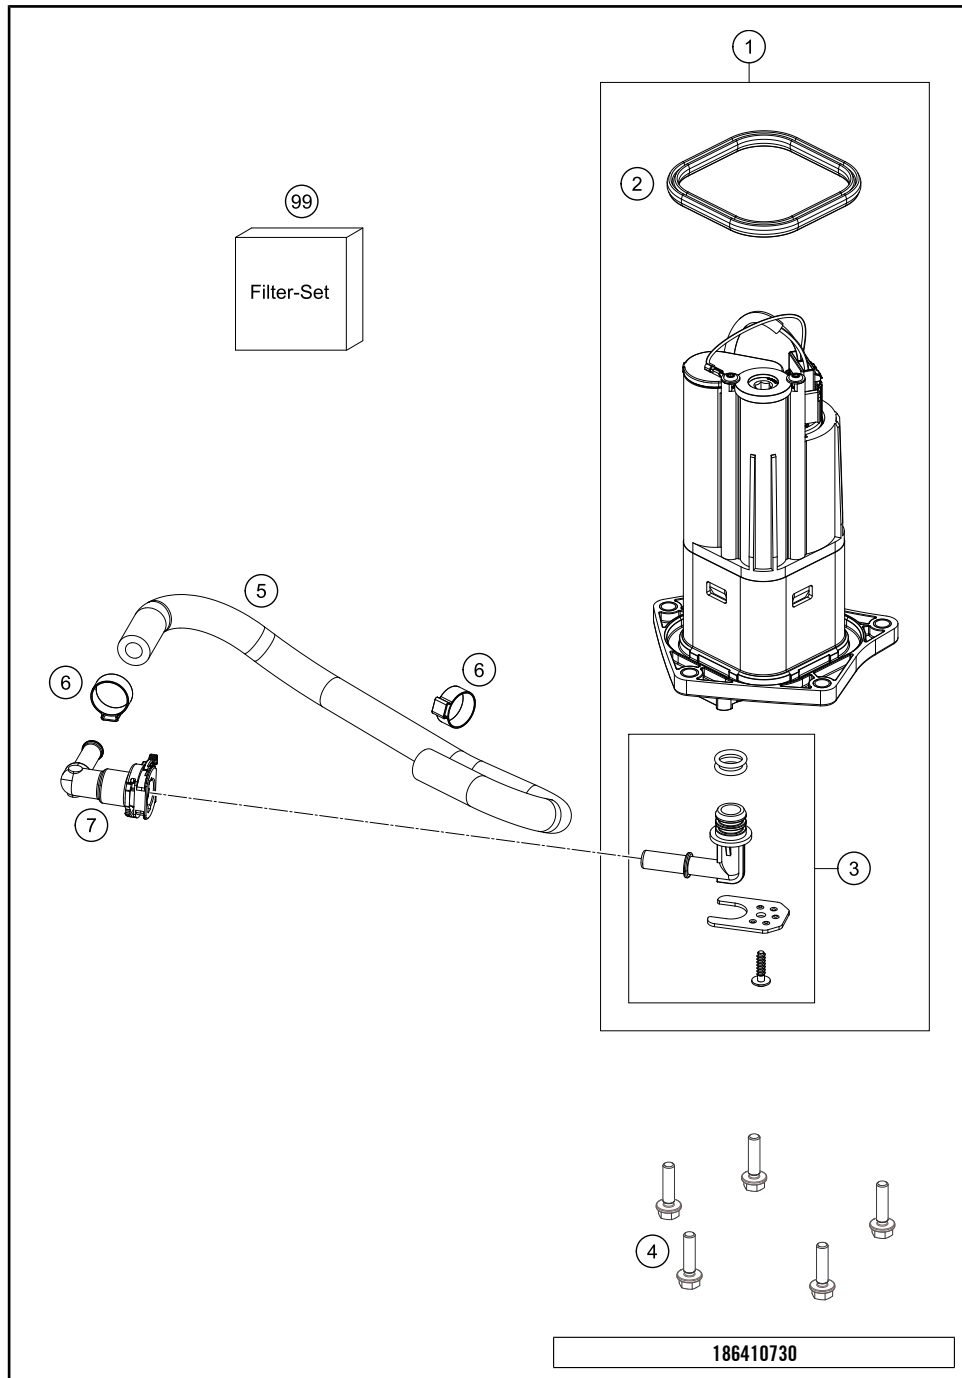

FUEL PUMP

790 Duke L, black 2020 EU 2020

POS	PARTNUMBER	PARTNAME	PIECE
1	64107088000	Fuel pump cpl.	1
2	64107189000	Sealing	1
3	64107092000	Hydraulic connection	1
4	0025050206	HH collar screw M5x20 TX30	5
5	64107016040	Fuel hose with protective sleeve	1
6	00050157706	VARIABLE ONE-EAR CLAMP 15,7MM	2
7	76007028000	ELBOW CONNECTOR	1
99	64107090000	Filter kit	x

186410730

49813

* NEW PART

X ON DEMAND