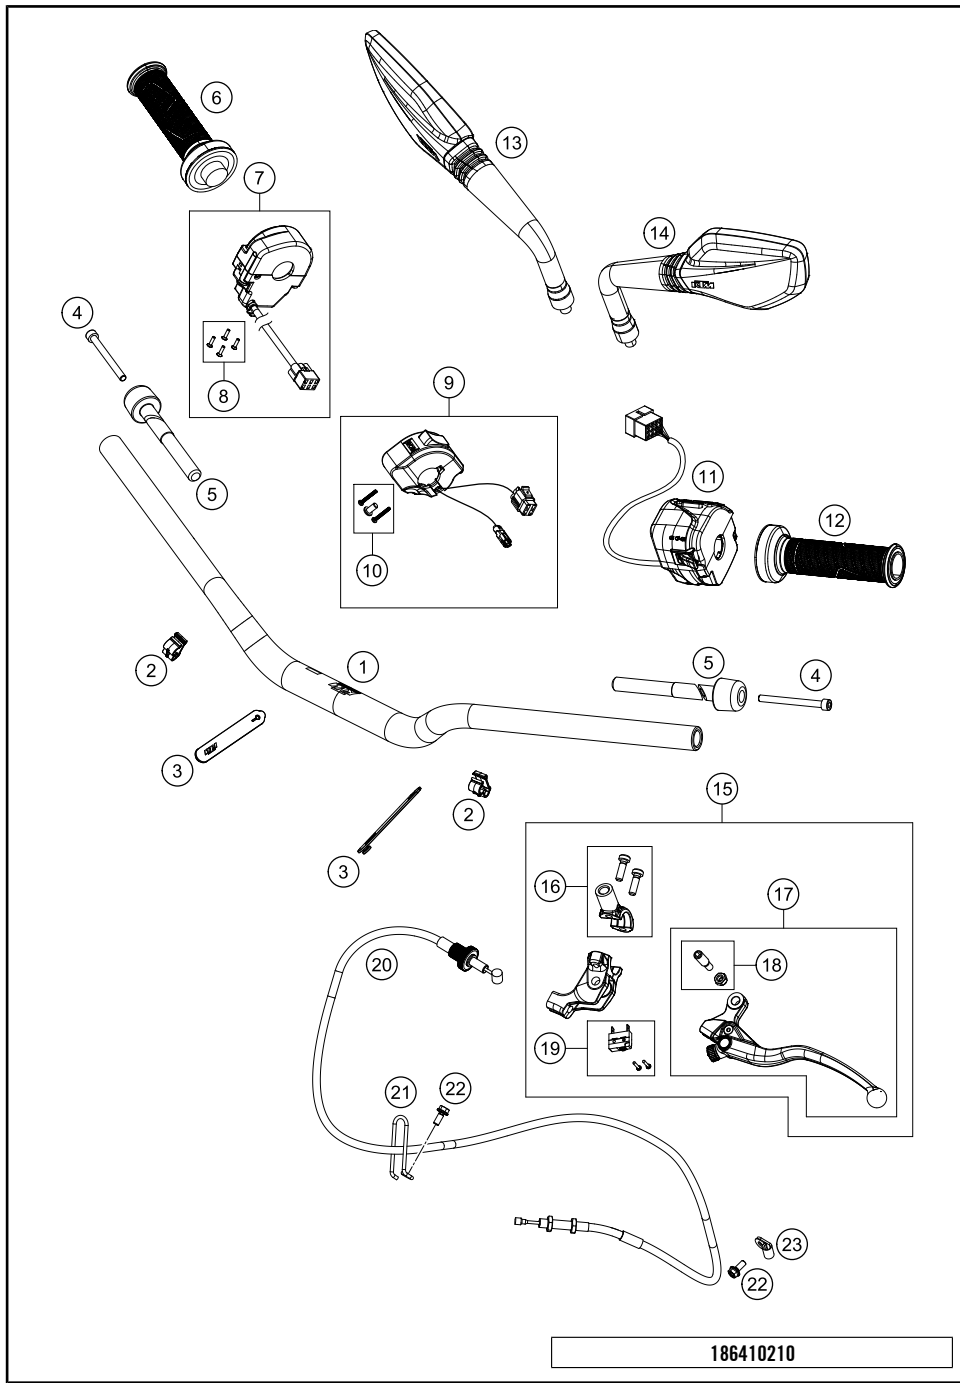

186410110

49707

* NEW PART

X ON DEMAND

FRONT FORK DISASSEMBLED

790 Duke L, black 2020 EU 2020

POS	PARTNUMBER	PARTNAME	PIECE
1	43578098	Fork outer tube 44,13x515 dt54 db57	2
2	43578176S2	Cartridge right cpl. 790 Duke	1
3	43578195S1	Cartridge left cpl. 790 Duke	1
4	R14042	GUIDE BUSHING SET	1
5	R516	Fork sealing kit 43mm red	1
6	43578097S1	Fork shoe right d43mm cmpl.	1
7	43578096S1	Fork shoe left d43mm cmpl.	1
8	R14032	AH bolt M10x25 set	1
9	43578140S1	Screw cover M51x1,5 cpl.	2
10	RP80002	Shim Kit Fork	1
11	43578135	Mainspring (37) 6-9-345 fork	1
12	0025080206	HH collar screw M8x20	4
13	52000148	Sticker WP India 160x19	2
98	T511	SILICONE GREASE F. DUST STRI	1
99	48601166S1	FORK OIL SAE4 5L	1

* NEW PART X ON DEMAND

HANDLEBAR, CONTROLS

790 Duke L, black 2020 EU 2020

POS	PARTNUMBER	PARTNAME	PIECE
1	6410200100030	Handlebar L=743 mm, Dia.=28.5 mm	1
2	83013026000	CABLE GUIDE	2
3	60011093045	RUBBER CABLE TIE 45MM 03	2
4	0912060653	SHCS DIN 912 M6x65	2
5	61002004000	handlebar weight	2
6	60702012000	Grip tube (no heating)	1
7	60711012000	Ride-by-wire without throttle tube	1
8	76011073110	SCREW SET START-STOP SWITCH	1
9	76011074000	emergency OFF switch	1
10	61411174010	Screw set start-stop switch	1
11	76011170100	Handlebar switch left	1
12	60702039100	Grip LHS w/o heater	1
13	90112041000	MIRROR R/S	1
14	90112040000	MIRROR L/S	1
15	6410203100030	Clutch lever compl. blk.	1
16	6410204400030	Clamp cpl.	1
17	6410204000030	Clutch lever cpl.	1
18	64102038000	Kit lever pin	1
19	64111049000	Lever switch	1
20	64102090000	Clutch cable	1
21	64102097000	Clutch cable wire guide	1
22	0025050126	HH collar screw M5x12 TX30	2
23	64132070000	PVC clamp 6.4 MM Heyman	1