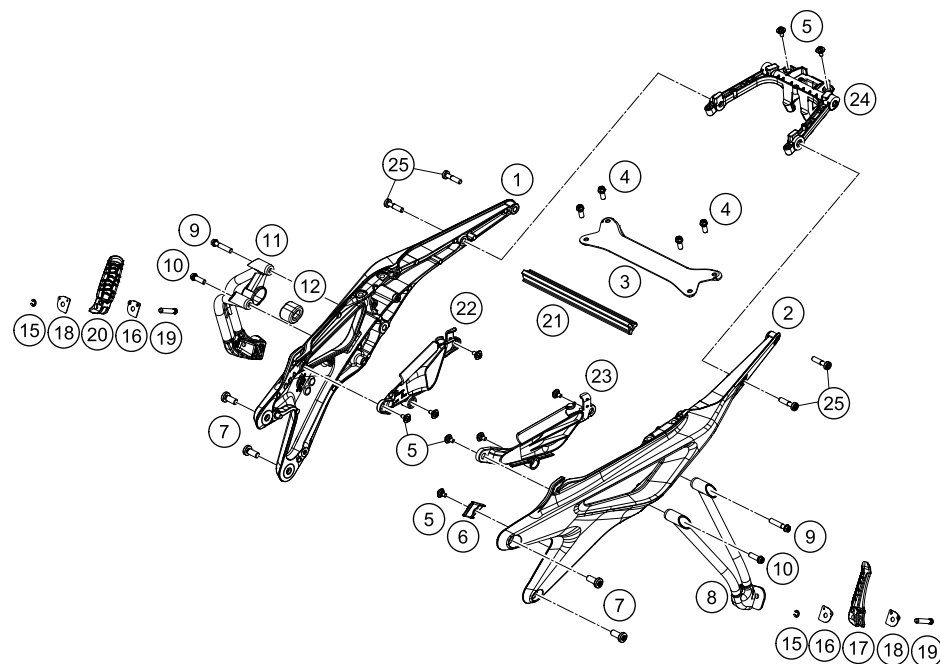

POS	PARTNUMBER	PARTNAME	PIECE
1	64103002006KC	Subframe right dark galvano	1
2	64103002005KC	Subframe left dark galvano	1
3	6410300200430	Cross member	1
4	0025080186S	HH collar screw M8x18 ISA40 SS	4
5	83008000012	special screw M6x12x3	9
6	64103002010	cable holder	1
7	0035100249S	HH collar screw M10x24 ISA45 S	4
8	6410304800033	Footrest carrier rear/left	1
9	0025080406S	Collar screw M8x40 ISA40 SS	2
10	0025080256S	HH COLLAR SCREW M8X25 TX40	2
11	6410304900033	Footrest carrier rear/right	1
12	61305068000	DAMPING RUBBER	1
15	0799060003	retaining washer DIN 6799 - 6	2
16	60003152000	ENGAGE PANEL FOOTREST L/S 03	2
17	60003050000	FOOTREST CPL. L/S REAR 03	1
18	60003052000	ENGAGE PANEL FOOTREST R/S 03	2
19	60003044100	footrest bolt, rear	2
20	60003051000	FOOTREST CPL. R/S REAR 03	1
21	64103004000	Strut	1
22	64106041050	Cover inlet port right	1
23	64106040050	Cover inlet port left	1
24	64108019050	rear reinforcement	1
25	0035080356S	SCREW M8X35 ISA45 SS	4

186410315

53323

* NEW PART

X ON DEMAND