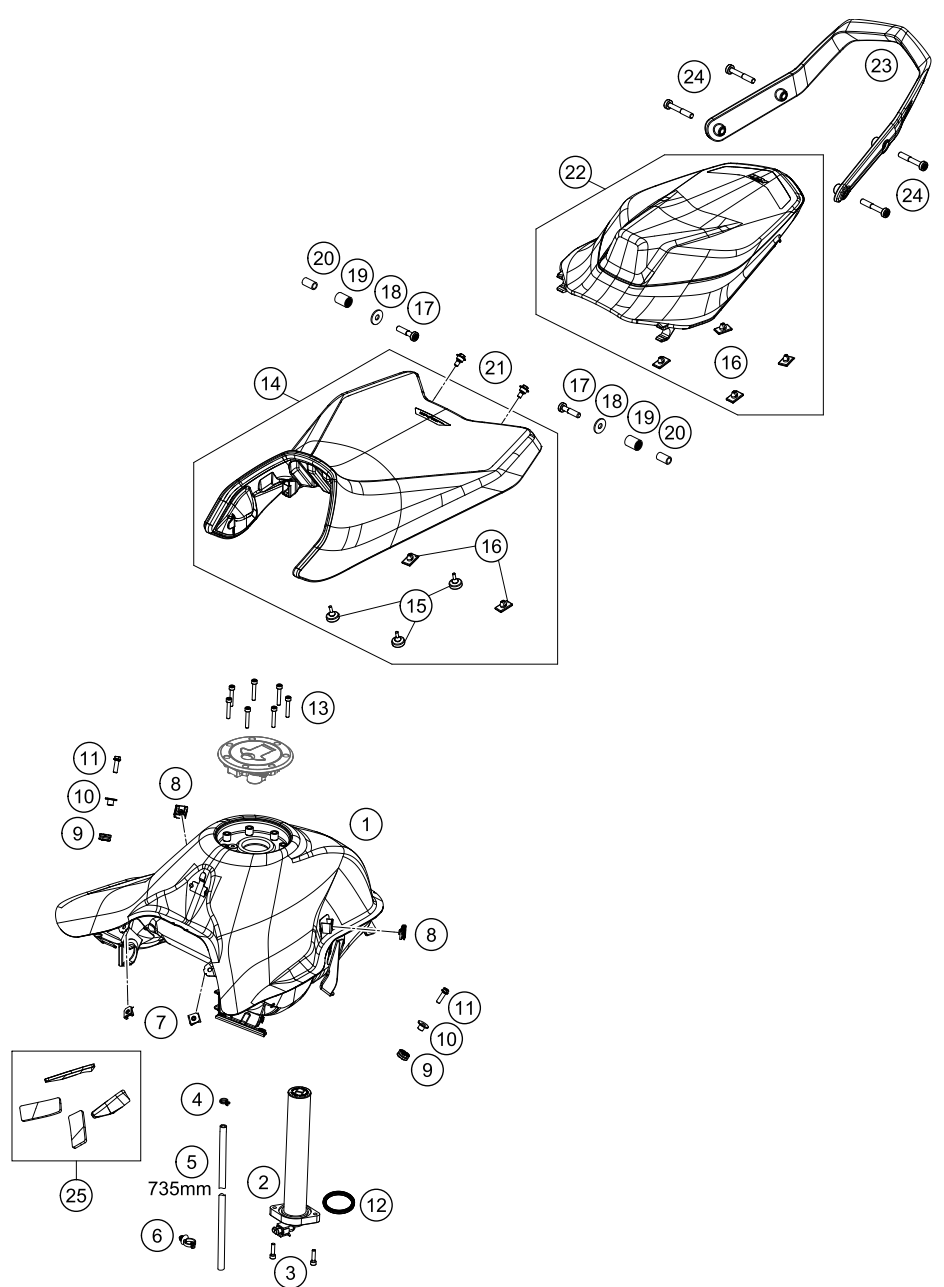

196410610

53344

* NEW PART

X ON DEMAND

POS	PARTNUMBER	PARTNAME	PIECE
1	64107013000KC	Fuel tank, steel	1
2	64107080100	Fuel level sensor	1
3	0912050203	AH SCREW DIN0912-M 5X20	2
4	58007117000	YDNAC-CLAMP 10107 10MM	1
5	78015019000	HOSE EPA D=6/10 L=2000MM	1
6	69011092000	CABLE TIE W. SOCKET D=6,5	1
7	54603048200	RANGE CHANGE METAL NUT M5	2
8	54603048300	RANGE CHANGE METAL NUT M6 INOX	2
9	62142041000	DAMP. COMPONENT ABS MODUL	2
10	61342041000	COLLAR BUSH 6,5X9X18X8,5	2
11	0025060206	HH collar screw M6x20 TX30	2
12	60307080090	GASKET FUEL LEVEL SENSOR	1
13	014579050301	Screw ISO 14579-M5x30-8.8-P3R	7
14	64107040000	rider seat cpl.	1
15	60006001021	DISTANCE RUBBER AIRBOX 03	3
16	77307040041	Isolation pad	6
17	0035080356	AH-COLLAR SCREW M8X35 ISA45	2
18	0021080003	WASHER DIN9021-A 8,4	2
19	60307048000	RUBBER SEAT-CONTACT SURFACE	2
20	61407049000	BUSHING 8.4X12X21.5	2
21	83008100015	SPECIAL SCREW M6X15X5,5	2
22	64107047033	Passenger seat cmpl.	1
23	64112008100	Pillion Handle Bar	1
24	0035080506S	AH-COLLAR SCREW M8X50 ISA45	4
25	64107012000	Tank Protection Set Metamoll	1