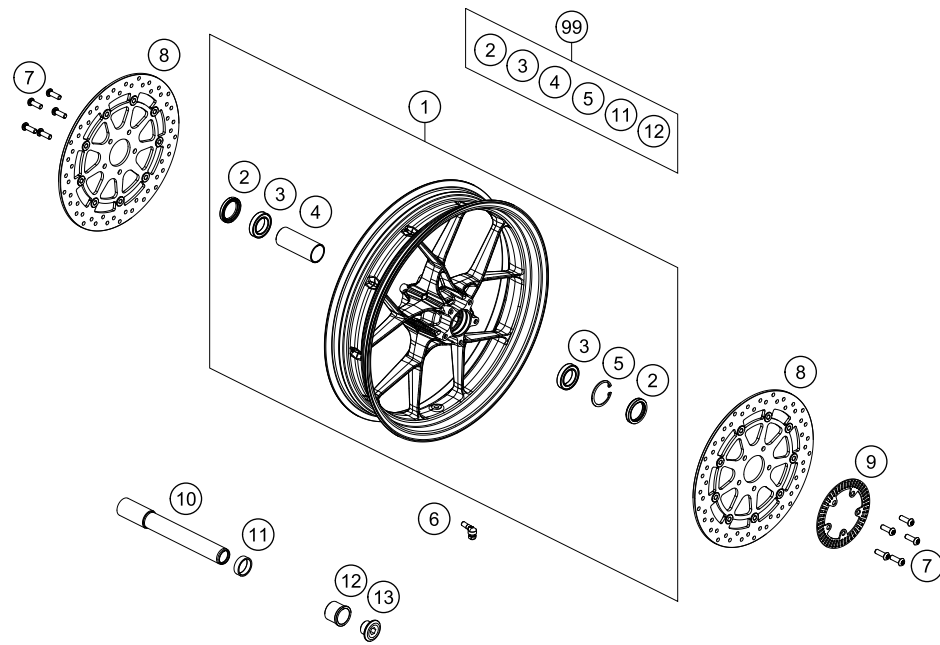

206410830

53321

* NEW PART

X ON DEMAND

FRONT WHEEL

790 Duke L, black 2020 EU 2020

POS	PARTNUMBER	PARTNAME	PIECE
1	64109001033EB	Front wheel 3.5x17" compl. elec. orange	1
2	0760354771	SHAFT SEAL RING 35X47X7 TC	2
3	0625069068	GR.BALL BEAR.6906 DDU2CG23S6NM	2
4	61009011000	BEARING SPACER TUBE FRONT 05	1
5	0472047175	CIRCLIP DIN0472-47X1,75	1
6	61009076100	VALVE ANGLED	1
7	76009062000	SPECIAL SCREW M8X25 SS TX40	10
8	64109060000	brake disc front D=300 mm	2
9	76042020000	Sensor wheel front	1
10	61009081100	Wheel spindle, front	1
11	60009013000	SPACER BUSH. FR. WHEEL R/S 03	1
12	61009012000	SPACER BUSH. FR. WHEEL L/S 05	1
13	61009082000	AH SCREW M25X1,5 WS=12 05	1
99	64109015000	Front Wheel Repair Kit	1