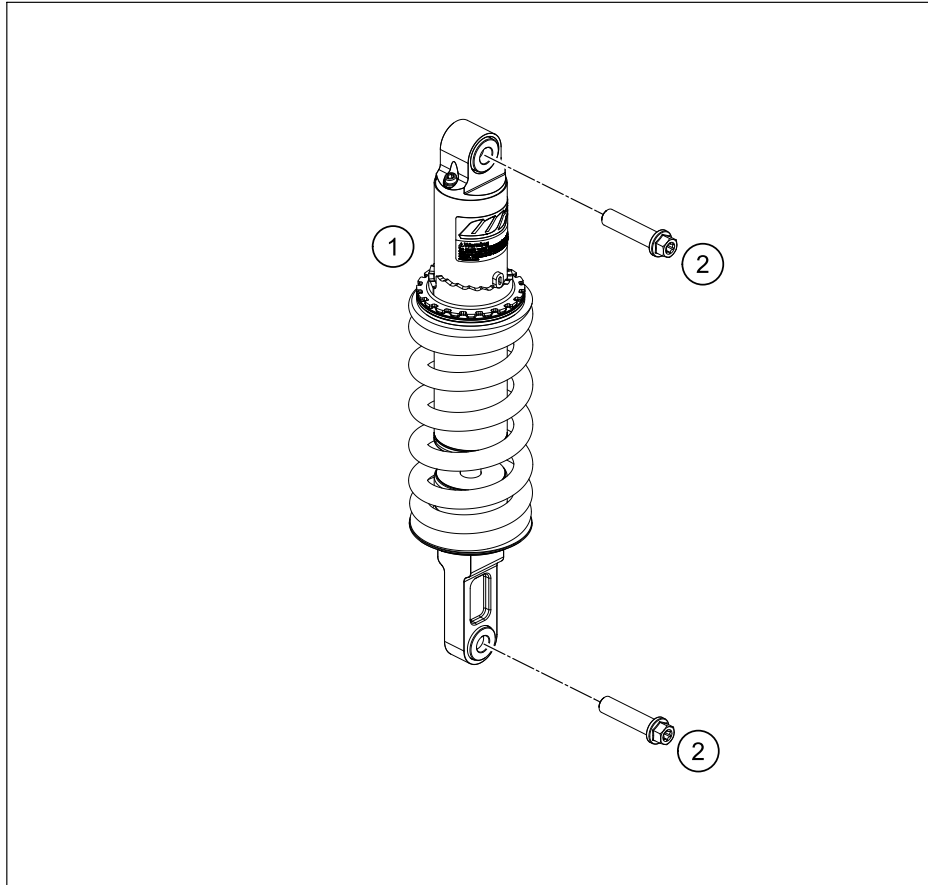

SHOCK ABSORBER

790 Duke L, black 2020 EU 2020

POS	PARTNUMBER	PARTNAME	PIECE
1	01584R2601	Monoshock Duke 790	1
2	0025120506S	HH COLLAR SCREW M12X50 TX45	2

186410410

49719

* NEW PART

X ON DEMAND