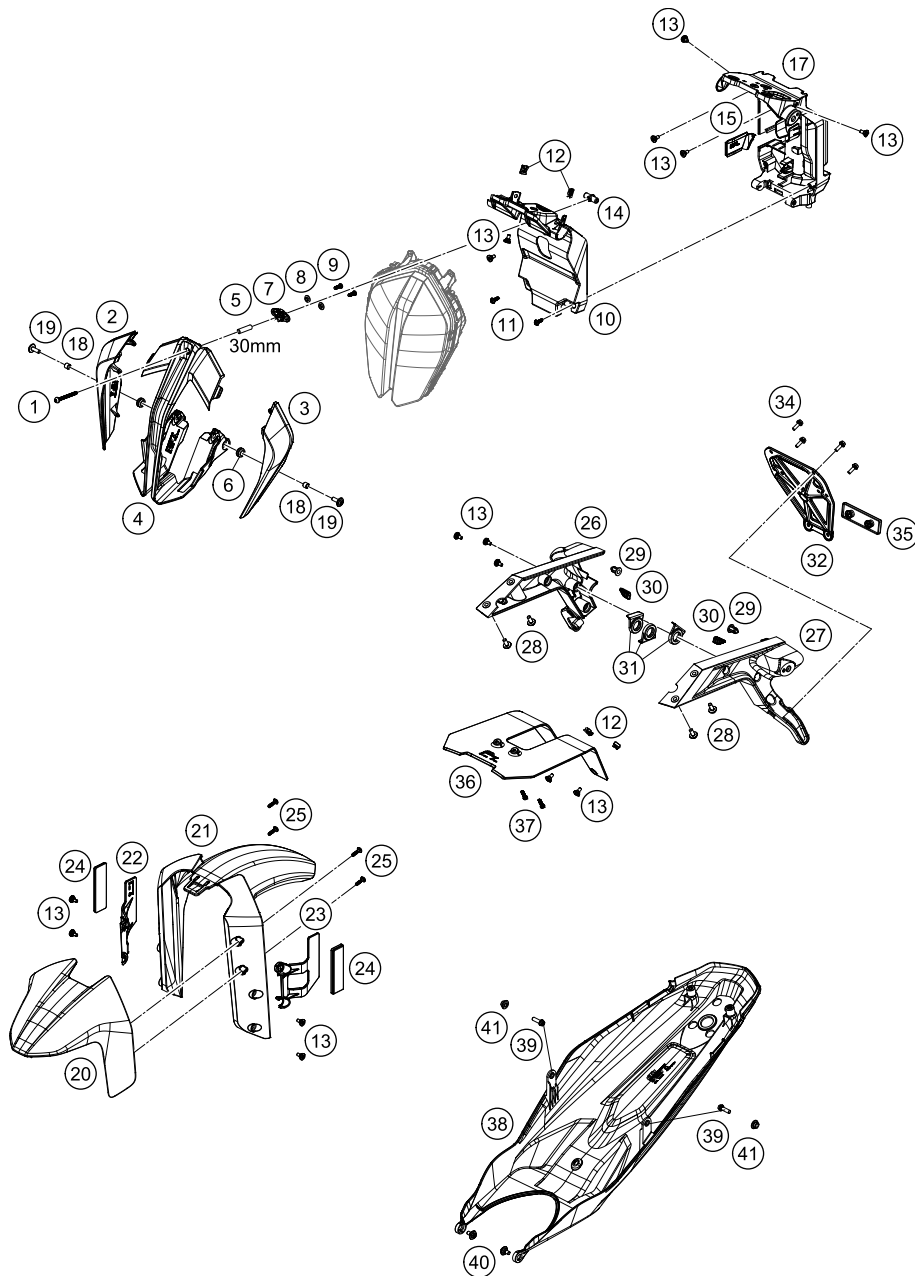

POS	PARTNUMBER	PARTNAME	PIECE
1	61614020010	EJOT PT SCHRAUBE 50X54	1
2	6410800200030	Mask Spoiler right black	1
3	6410800300030	Mask Spoiler left black	1
4	6410800100056	headlightmask centerpart	1
5	64114018001	Hose D=6/8 EPDM, Meter	1
6	60006001022	rubber grommet 9x11x16x8.5 mm	2
7	61614020100	Ballhead holder	1
8	61412032010	BUSH 13X7X3,3	2
9	0081250141	SCREW FOR PLASTIC PT K50X14T25	2
10	64114010010	Cover Mask Carrier	1
11	0081050141	EJOT PT screw K50x14	2
12	54603048600	RANGE CHANGE METAL NUT M5 INOX	4
13	69008021160	special screw M5x12	15
14	61614019100	Screwshaft	1
15	64114010030	Cable Cover Maskcarrier	1
17	64114010044	Maskcarrier EU assembled	1
18	69014014000	BUSHING 6,1X9,2X7,5 08	2
19	69014017000	SPECIAL SCREW M6X18 ISA30 08	2
20	6410801000030	Fender Front Part	1
21	64108011000	Fender rear Part	1
22	64112084000	Reflector holder, right	1
23	64112083000	Reflector holder, left	1
24	60012080100	SIDE REFLECTOR YELLOW "CEV"	2
25	0081050181	SCREW FOR PLASTIC K50X18 T20	4
26	64108015020	numberplate holder right	1
27	64108015010	Numberplate Holder left	1
28	0024060156	HH collar screw M6x15 TX30	4
29	64108015060	Rubber damper top	2
30	64108015070	Rubber damper bottom	2
31	64108015050	cable holder numberplate holder	3
32	64112181000	Bracket for reflector	1
34	0025050166S	HH Collar Screw M5x16 ISA30 SS	4
35	58412080400	Rear reflector red	1
36	64108023010	Splash protection	1
37	0081050121	EJOT PT screw K50x12	2
38	64108019000	Tail Underpart	1
39	0025060206	HH collar screw M6x20 TX30	2

186410810

49750

* NEW PART

X ON DEMAND