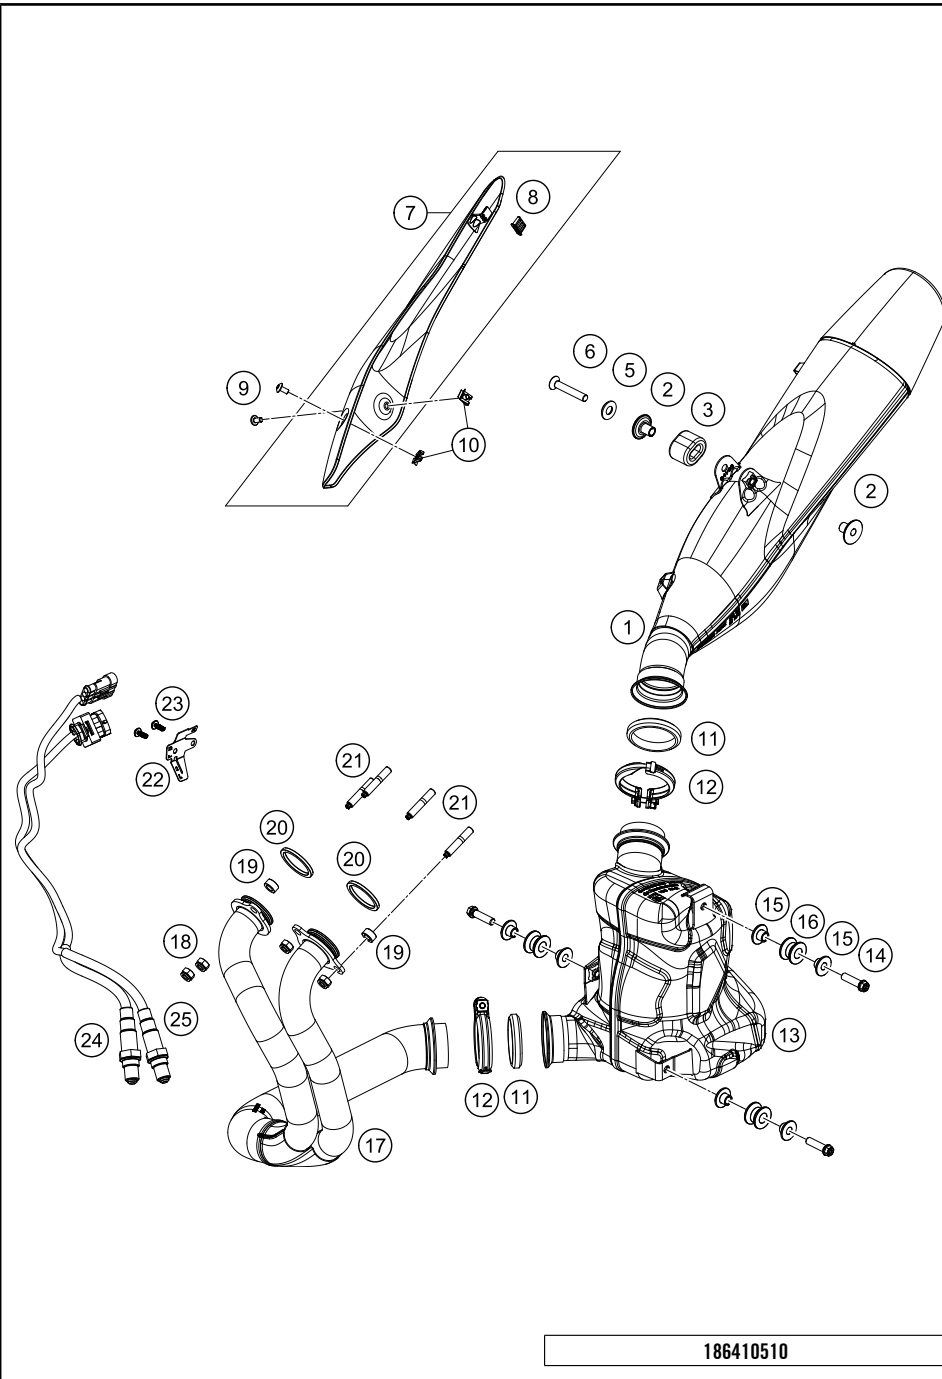

EXHAUST SYSTEM

790 Duke L, black 2020 EU 2020

POS	PARTNUMBER	PARTNAME	PIECE
1	64105183000	Silencer	1
2	61305069000	BUSHING 8,5X11X29	2
3	61305068000	DAMPING RUBBER	1
5	60405069000	conical seat Alu	1
6	0019080506	COUN.-SUNK SCREW M8X50 ISA10.9	1
7	64105011000	Head Protection with mounting	1
8	27005011011	DAMPING ELEMENT SILICON	1
9	78105081010	SCREW TORX M5X10	2
10	69008021080	clip nut M5	2
11	69005005005	MANIFOLD GASKET	2
12	69005050000	CLAMP CPL.	2
13	64105050000	Pre-muffler	1
14	0025080306	HH collar screw M8x30	3
15	58405050065	collar bushing 8.5x12x23.5x10	3
16	54305068100	damp. component silicone grey	3
17	64105007100	Header	1
18	51010086100	self-locking nut M8 Cu	4
19	61005009000	SPACER BUSH. 8,5X15X7,5 05	2
20	64105005000	Exhaust gasket	2
21	63505015000	stud screw 835 M8x25 - 10.9	4
22	64142040020	Bracket lambda sensor signal	1
23	0081050141	EJOT PT screw K50x14	2
24	63541090000	O2 Sensor LSF 4	2
25	63541190000	O2 Sensor LSF 4	1

186410510

53365

* NEW PART

X ON DEMAND