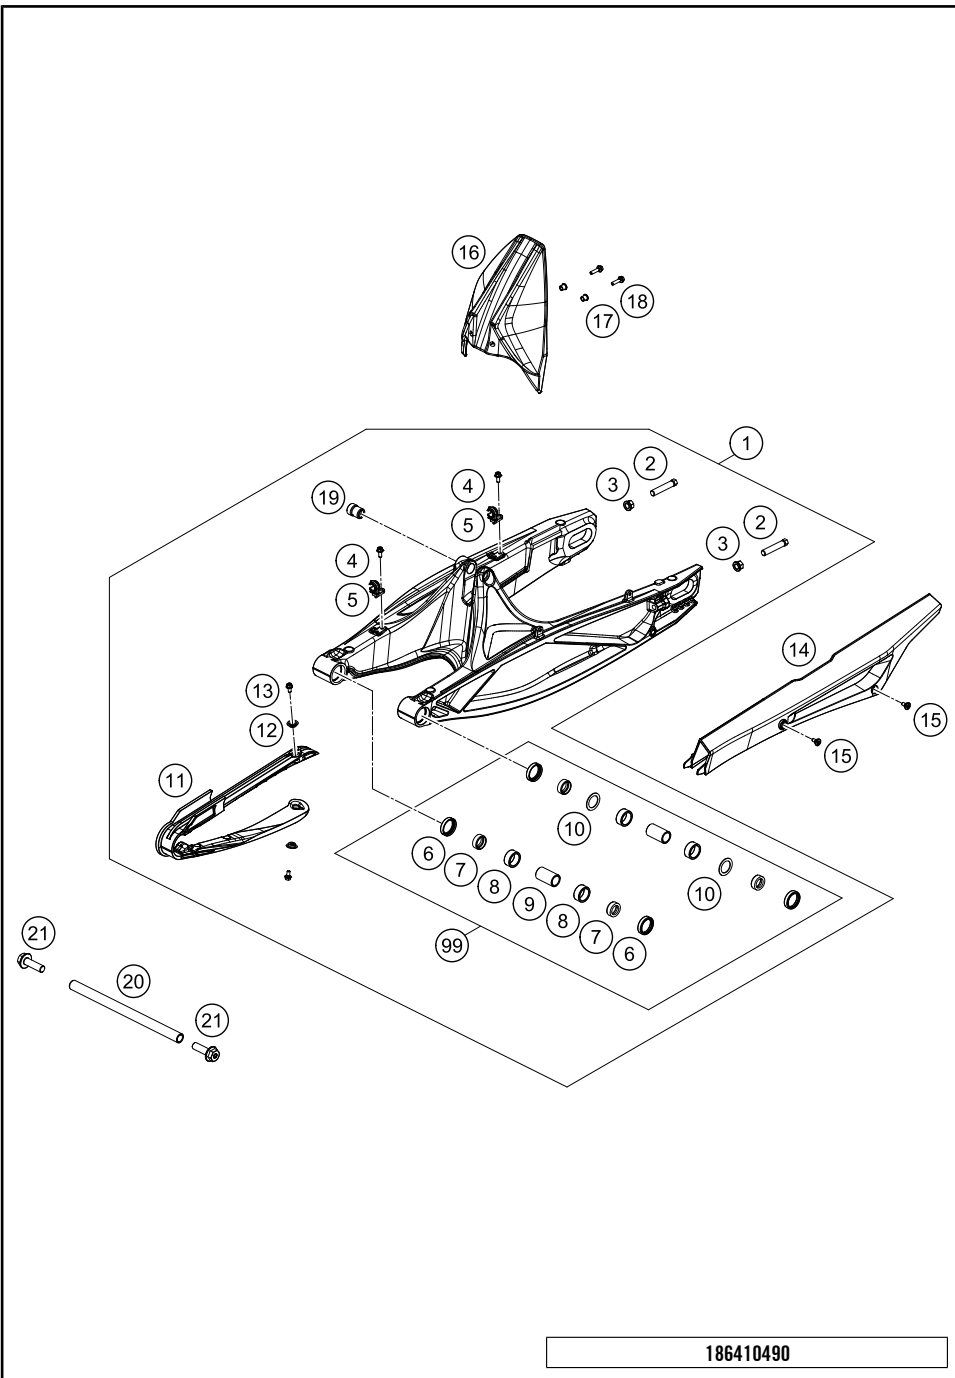

POS	PARTNUMBER	PARTNAME	PIECE
1	6410403004433	Swingarm cpl. black	1
2	50304040100	screw M10x1.25x50 WS10	2
3	58414030000	HH COLLAR NUT M10X1,25 WS=13	2
4	0025050126	HH collar screw M5x12 TX30	2
5	60104142000	Clamp	2
6	0760253270	radial shaft seal 25x32x7	4
7	77704034000	SUPPORT F. SHAFT SEAL RING 16	4
8	0618222812	NEEDLEBEAR HK2212V 22/28/12 MB	4
9	59404032000	BEARING SLEEVE 17X22X38,7 03	2
10	54603036000	STOP DISK 22,2X31,7X1	2
11	64104066000	chain slide protection	1
12	46104066050	BUSH FOR CHAINSLIDER GUARD 02	2
13	0025050106	HH collar screw M5x10 TX30	2
14	64104061000	chainguard	1
15	69008021160	special screw M5x12	2
16	64104050000	Rear Fender	1
17	64104050010	Bushing 5,5x8,3x9	2
18	0025050206	HH collar screw M5x20 TX30	2
19	64104030020	Bushing Shock Mounting	1
20	64104037000	swing arm bolt	1
21	76504038000	SPECIAL SCREW M12X40 SW19	2
99	79004030010	SWING ARM REPAIR KIT SX-F	x

186410490

49722

* NEW PART X ON DEMAND