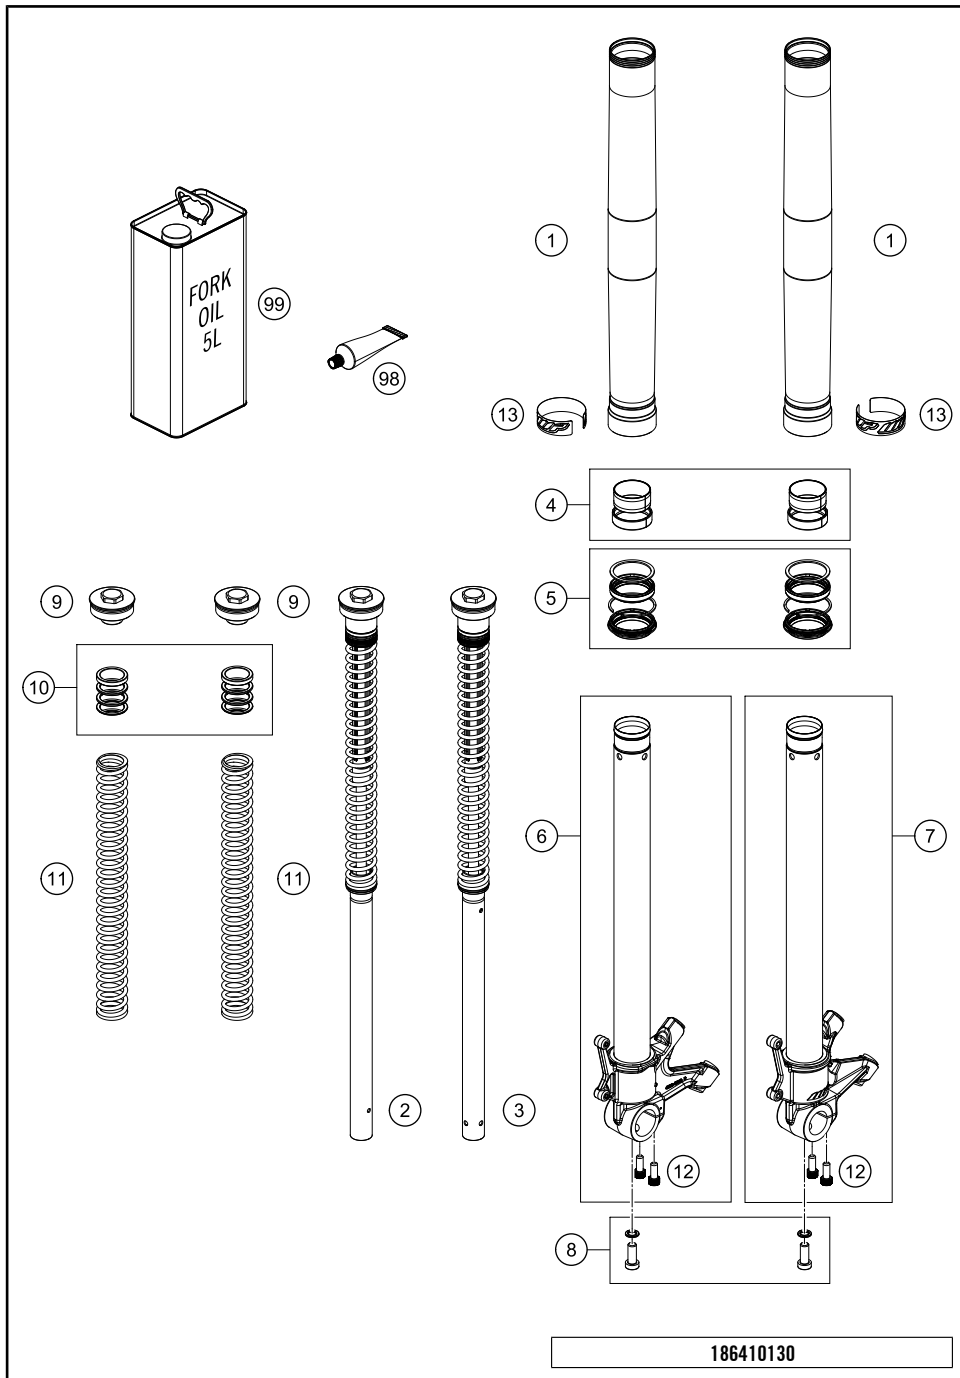

186410110

49707

* NEW PART

X ON DEMAND

FRONT FORK DISASSEMBLED

790 Duke L, black 2020 EU 2020

POS	PARTNUMBER	PARTNAME	PIECE
1	43578098	Fork outer tube 44,13x515 dt54 db57	2
2	43578176S2	Cartridge right cpl. 790 Duke	1
3	43578195S1	Cartridge left cpl. 790 Duke	1
4	R14042	GUIDE BUSHING SET	1
5	R516	Fork sealing kit 43mm red	1
6	43578097S1	Fork shoe right d43mm cmpl.	1
7	43578096S1	Fork shoe left d43mm cmpl.	1
8	R14032	AH bolt M10x25 set	1
9	43578140S1	Screw cover M51x1,5 cpl.	2
10	RP80002	Shim Kit Fork	1
11	43578135	Mainspring (37) 6-9-345 fork	1
12	0025080206	HH collar screw M8x20	4
13	52000148	Sticker WP India 160x19	2
98	T511	SILICONE GREASE F. DUST STRI	1
99	48601166S1	FORK OIL SAE4 5L	1