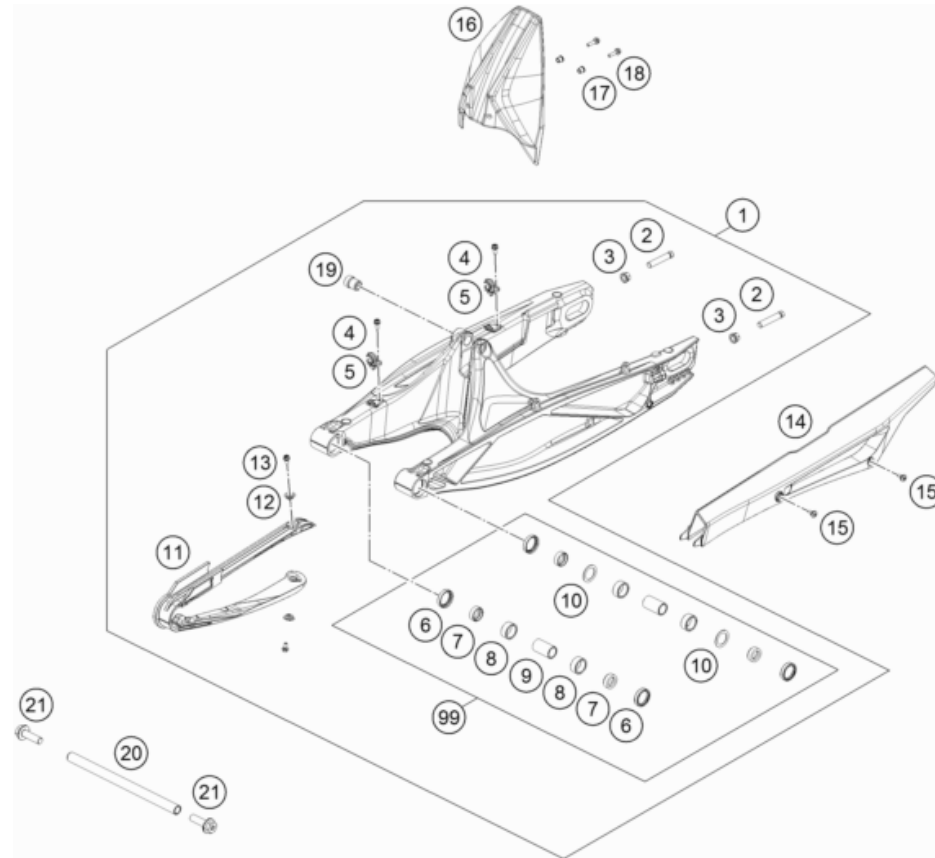

186410410

59428

* NEW PART

X ON DEMAND

POS	PARTNUMBER	PARTNAME	PIECE
1	46180064	Bearing bush 12x15/18/24,5x13,5	2
2	R12012	Ball joint bearing kit top 12mm	1
3	46180007	Distance bush 12x15/18/24,5x10,5	2
4	46148166	PA adjuster	1
5	RP80004	Washer kit shock absorber	1
6	46148041	Spring retainer 50,5x56,5x3	1
7	91020031	Main spring (59) 115-140-185 shock white	x
7	46148204	Spring l=185mm 130-160N/mm	1
7	91020032	in spring (59) 145-180-185 shock white	x
8	46148098	Spring retainer 21x54,8x-8	1

* NEW PART X ON DEMAND

POS	PARTNUMBER	PARTNAME	PIECE
1	C90704030044C1	Swingarm cpl. black	1
2	C90704040100	Screw M10x1.25x50 WS10	2
3	58414030000	HH COLLAR NUT M10X1,25 WS=13	2
4	C0000250501200	Hexagon collar screw M5x12 ISA30	2
5	C90704142000	Brake hose bracket	2
6	C0760002532000	Shaft seal ring 25x32x7	4
7	C90704034000	Cup for shaft seal ring	4
8	C0430002201200	Needle bushing 22x28x12	4
9	C90704032000	Bearing sleeve	2
10	C90703036000	Stop disk 22.2x31.7x1	2
11	C90704066000	Kettengleitschutz	1
12	C90704066050	Bushing chain slider	2
13	0025050106	HH collar screw M5x10 TX30	2
14	C90704061000	Chain guard	1
15	C90708021160	Special screw M5x12	2
16	C90704050000	Spritzschutz	1
17	C90704050010	Bushing 5.5x8.3x9	2
18	C0000250502000	Hexagon collar screw M5x20 ISA30	2
19	C90704030020	Bushing, shock absorber support	1
20	64104037000	swing arm bolt	1
21	C90704038000	Special screw M12x40 WS19	2
99	C90704030010	SCHWINGEN REP. KIT	x