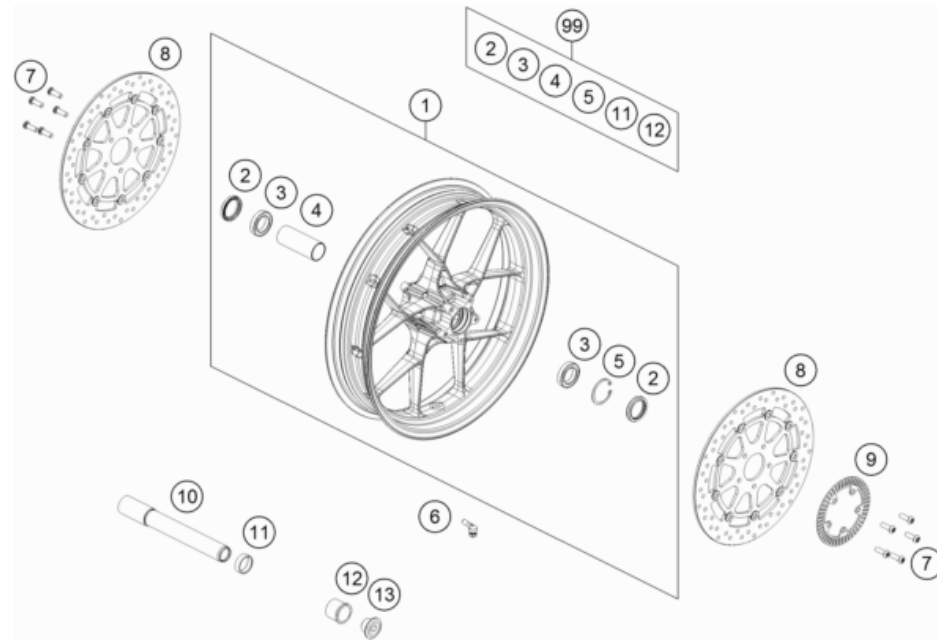

59467

* NEW PART

X ON DEMAND

POS	PARTNUMBER	PARTNAME	PIECE
1	6410900103330	Front wheel 3.5x17 cpl. black	1
2	0760354771	SHAFT SEAL RING 35X47X7 TC	2
3	0625069068	GR.BALL BEAR.6906 DDU2CG23S6NM	2
4	61009011000	BEARING SPACER TUBE FRONT 05	1
5	0472047175	CIRCLIP DIN0472-47X1,75	1
6	C90709076000	Angle valve	1
7	C90709062000	Special screw, M8x25, self-locking, TX40	10
8	64109060000	brake disc front D=300 mm	2
9	C90742020000	Sensor wheel, front	1
10	61009081200	Wheel spindle, front wheel	1
11	C90709013000	Spacer, front wheel, right	1
12	C90709012000	Spacer, front wheel, left	1
13	C90709082000	Hexagon socket screw M25x1.5 AF=12 05	1
99	C90709015000	Front Wheel Repair Kit	1