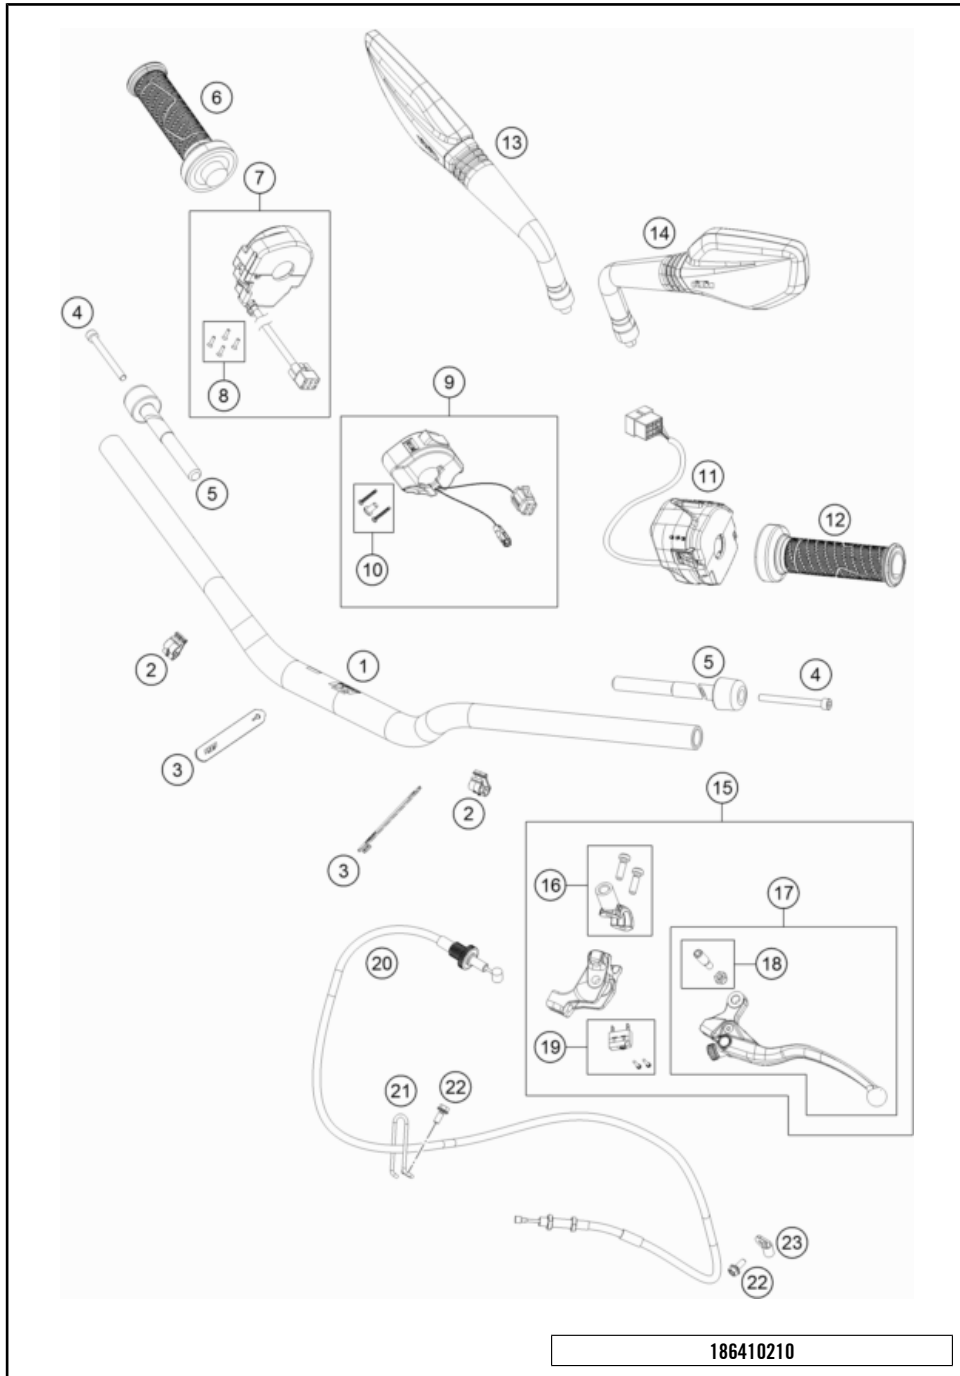

HANDLEBAR, CONTROLS

790 DUKE L, grey 2022 EU 2022

186410210

POS	PARTNUMBER	PARTNAME	PIECE
1	A65402001000C1	Handlebar L=743mm, Dk=28,5mm	1
2	C90713026000	Line guide	2
3	C90711093045	Rubber cable tie 45 mm	2
4	0912060653	SHCS DIN 912 M6x65	2
5	C90702004000	Handlebar weight	2
6	60702012000	Grip tube (no heating)	1
7	60711012000	Ride-by-wire without throttle tube	1
8	76011073110	SCREW SET START-STOP SWITCH	1
9	76011074000	emergency OFF switch	1
10	61411174010	Screw set start-stop switch	1
11	76011170200	Combination switch	1
12	60702039100	Grip LHS w/o heater	1
13	C90712041000	Rückspiegel rechts	1
14	C90712040000	Rückspiegel links	1
15	A65402031000C1	Clutch lever compl. blk.	1
16	6410204400030	Clamp cpl.	1
17	6410204000030	Clutch lever cpl.	1
18	64102038000	Kit lever pin	1
19	64111049000	Lever switch	1
20	C90102090000	Clutch cable	1
21	C90702097000	Clutch cable wire guide	1
22	C0000250501200	Hexagon collar screw M5x12 ISA30	2
23	64132070000	PVC clamp 6.4 MM Heyman	1

59413

* NEW PART

X ON DEMAND