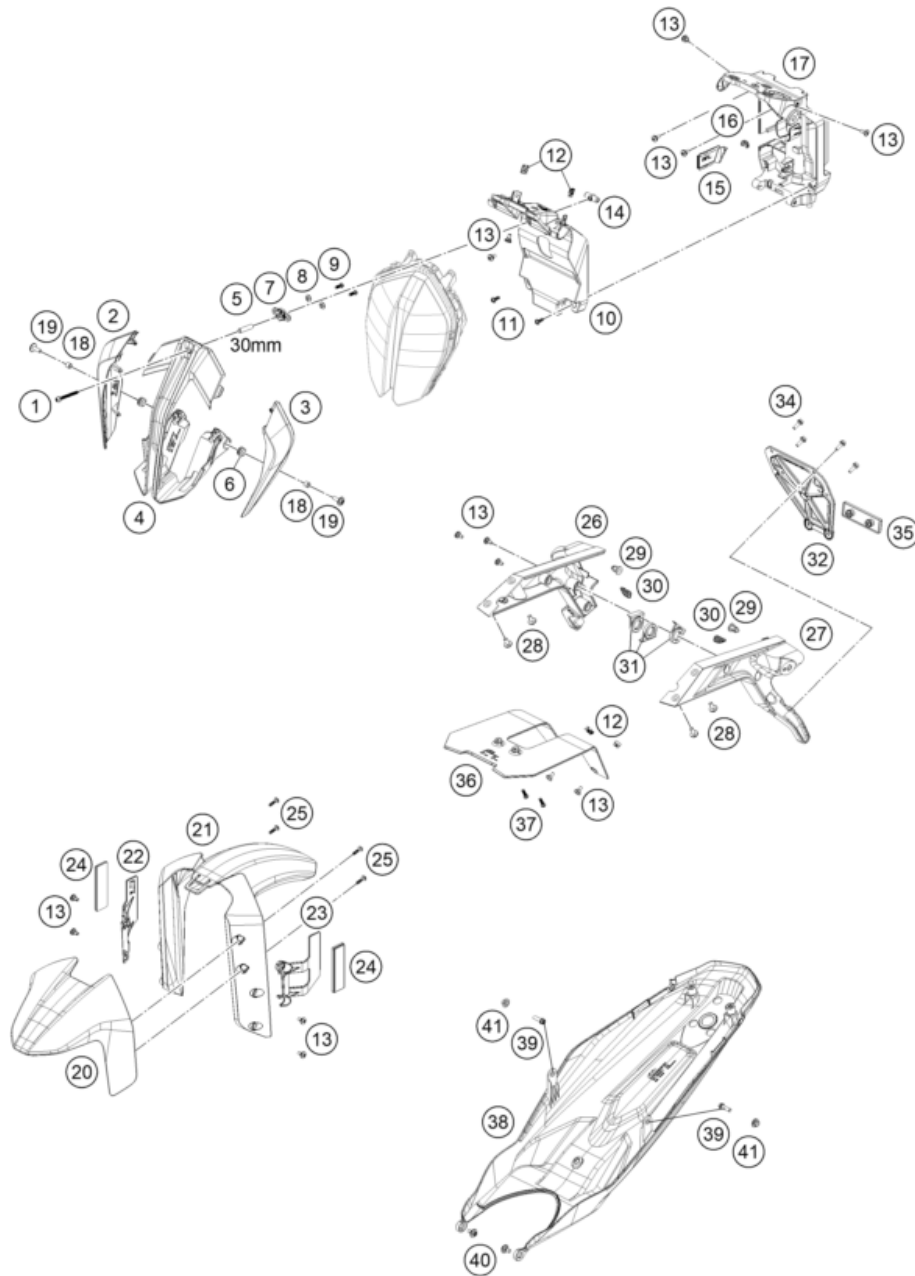

186410810

POS	PARTNUMBER	PARTNAME	PIECE
1	61614020010	EJOT PT SCHRAUBE 50X54	1
2	C90708002000C1	Mask spoiler right	1
3	C90708003000C1	Mask spoiler left	1
4	C90708001000C1	Headlight mask intermediate section bl.	1
5	C90714018030	Hose D=6/8 EPDM L=30	1
6	C90706001022	Rubber grommet 9x11x16x8.5	2
7	C90714020000	Ball head support	1
8	C90712032010	Collar bushing 5.5x7x13x3.3	2
9	0081250141	SCREW FOR PLASTIC PT K50X14T25	2
10	C90714010010	Cover, mask support	1
11	0081050141	EJOT PT screw K50x14	2
12	54603048600	RANGE CHANGE METAL NUT M5 INOX	4
13	C90708021160	Special screw M5x12	15
14	C90714019000	Ball-head screw shaft	1
15	C90714010030	Cable cover mask support	1
16	C90714010040	Wire support sleeve, mask support	1
17	C90714010044	Mask support EU compl.	1
18	C90714014000	Bushing 6.1x9.2x7.5 08	2
19	C90714017000	Special screw M6x18 ISA30 08	2
20	C90708010000C1	Fender front part	1
21	C90708011000	Kotflügel Hinterteil	1
22	C90712084000	Bracket reflector right	1
23	C90712083000	Bracket reflector left	1
24	C90712080000	Side reflector, yellow	2
25	0081050181	SCREW FOR PLASTIC K50X18 T20	4
26	C90708015020	Kennzeichenträger rechts	1
27	C90708015010	Kennzeichenträger links	1
28	C0000240601500S	Hexagon collar screw M6x15 ISA30	4
29	C90708015060	Rubber damper top	2
30	C90708015070	Rubber damper bottom	2
31	C90708015050	Cable holder, license plate holder supp.	3
32	C90712085000	Bracket reflector	1
34	C0000250501600S	Hexagon collar screw M5x16 ISA30 self-lo	4
35	C90712082000	Reflector red	1
36	C90708023010	Spritzschutz	1
37	0081050121	EJOT PT screw K50x12	2
38	C90708019000	Heckunterteil	1
39	C0000250602000	HH collar screw M6x20 ISA30	2

60038

* NEW PART

X ON DEMAND