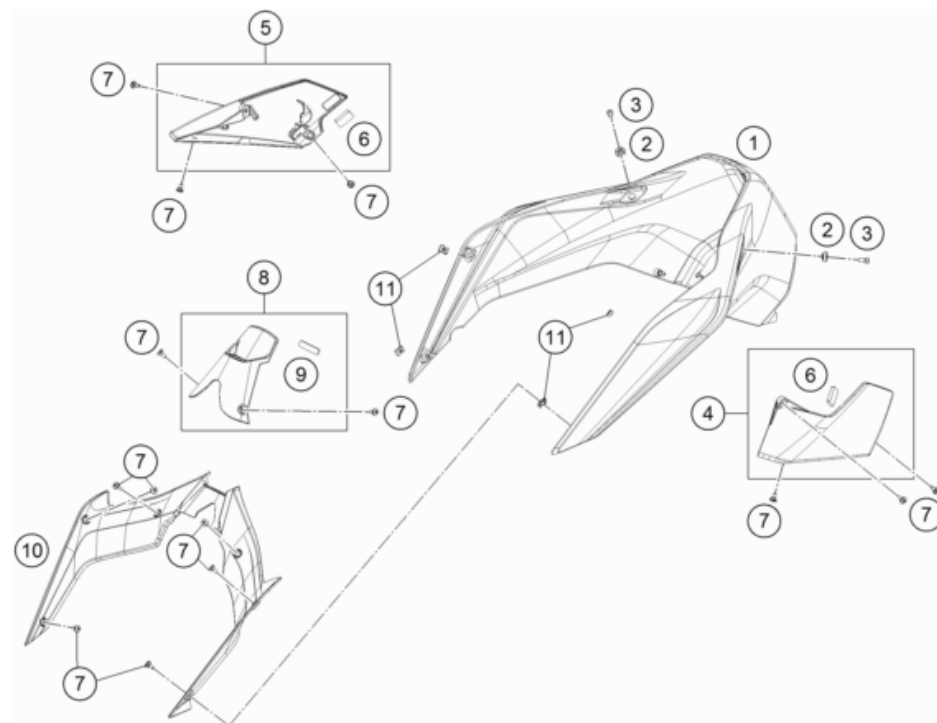

60038

* NEW PART

X ON DEMAND

POS	PARTNUMBER	PARTNAME	PIECE
40	C9070800012	Special screw M6x12x3	2
41	C90708053000	Collar bushing 6x11x16x7.5	2

186410810

60038

* NEW PART

X ON DEMAND