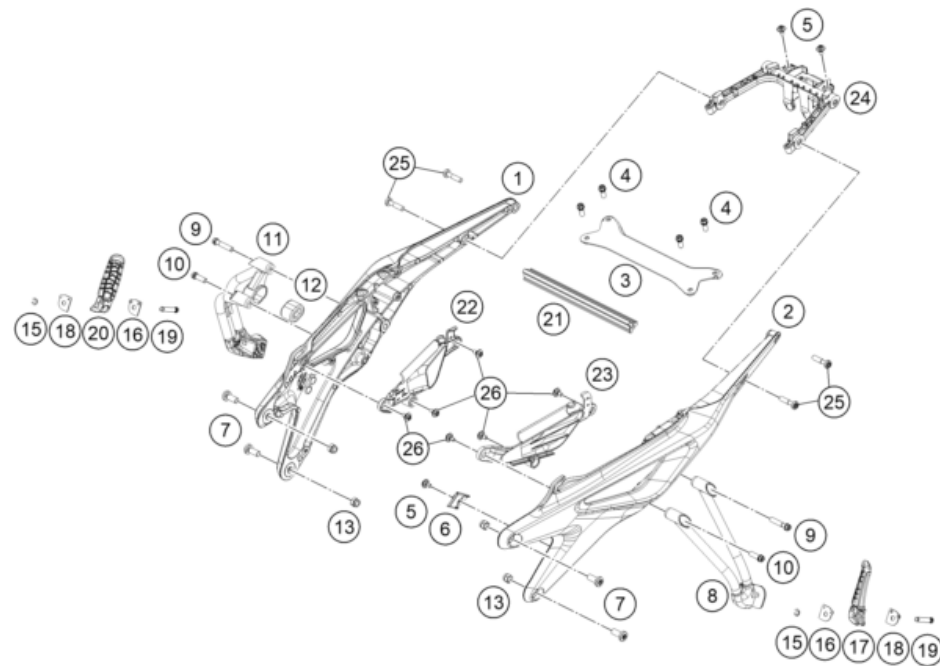

59414

* NEW PART

X ON DEMAND

POS	PARTNUMBER	PARTNAME	PIECE
1	C9070300200624	Subframe right	1
2	C9070300200524	Subframe left	1
3	C90703002004C1	Querstrebe	1
4	C0000250801800S	Hexagon collar screw M8x18 ISA40 self-lo	4
5	C90708000012	Special screw M6x12x3	3
6	C90703002010	Cable bracket	1
7	C0000351003000S	ISA collar screw, M10x30 ISA45	4
8	C90703048000C1	Footpeg bracket rear/left	1
9	C0000250804000S	Hexagon collar screw M8x40 ISA40 self-lo	2
10	C0000250802500S	Hexagon collar screw M8x25 ISA40 self-lo	2
11	C90703049000C1	Footpeg bracket, rear/right	1
12	C90705068000	Damper	1
13	54310086100	SELF LOCKING NUT M10 CU WS=14	4
15	0799060003	retaining washer DIN 6799 - 6	2
16	C90703152000	Locking plate, left rear footpeg	2
17	C90703050000	Footpeg cmpl., rear, left	1
18	C90703052000	Locking plate, right footpeg	2
19	C90703044000	Footpeg pin rear	2
20	C90703051000	Footpeg rear, left, cmpl.	1
21	64103004100	Brace subframe	1
22	C90706041050	Cover intake port right	1
23	C90706040050	Cover intake port left	1
24	C90708019050	Heckaussteifung	1
25	C0000350803500S	ISA collar screw, M8x35 ISA45	4
26	C90708000015	Special screw M6x15x3	6