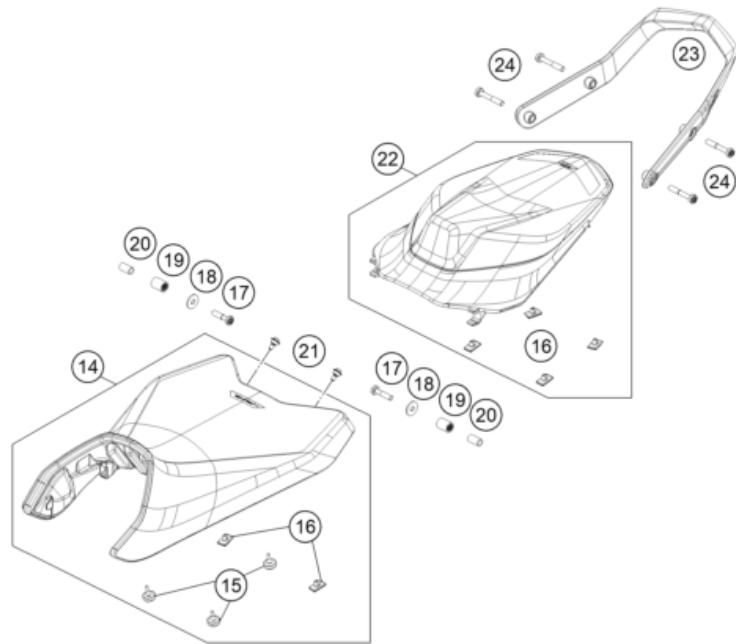

POS	PARTNUMBER	PARTNAME	PIECE
1	C90707013000CB	Fuel tank	1
2	64107080200	Fuel lever sensor	1
3	0912050203	AH SCREW DIN0912-M 5X20	2
4	58007117000	YDNAC-CLAMP 10107 10MM	1
5	C90715019735	Hose 6x10 FKM/ECO L=735	1
6	C90711092000	Plug-in cable tie for D=6.5	1
7	54603048200	RANGE CHANGE METAL NUT M5	2
8	54603048300	RANGE CHANGE METAL NUT M6 INOX	2
9	C90742041000	Damper ABS modulator	2
10	61342041100	Collar bushing 6,5x9x18x8,5	2
11	C0000250602000	HH collar screw M6x20 ISA30	2
12	C90707080090	Gasket fuel level sensor	1
13	014579050166	Cap hd. screw ISO14579, M5x16-8.8, black	7
14	C90707040000	Rider's seat compl.	1
15	C90706001021	Abstandsgummi	3
16	C90707040041	Auflagegummi	7
17	C0000250804000S	Hexagon collar screw M8x40 ISA40 self-lo	2
18	0021080003	WASHER DIN9021-A 8,4	2
19	C90707046000	Rubber seat cowl pad	2
20	C90707049000	Bushing 8.4x12x21.5	2
21	0900000601500S	Special screw M6x15x5,5-8.8 MK	2
22	C90707047033	Soziussitzbank kpl.	1
23	C90712008000	Grip handle passenger	1
24	0035080506S	AH-COLLAR SCREW M8X50 ISA45	4
25	C90707012000	Tank Protection Set Metamoll	1
26	C90707013040	Protection sticker, tank set	1

226410710

59441

* NEW PART

X ON DEMAND