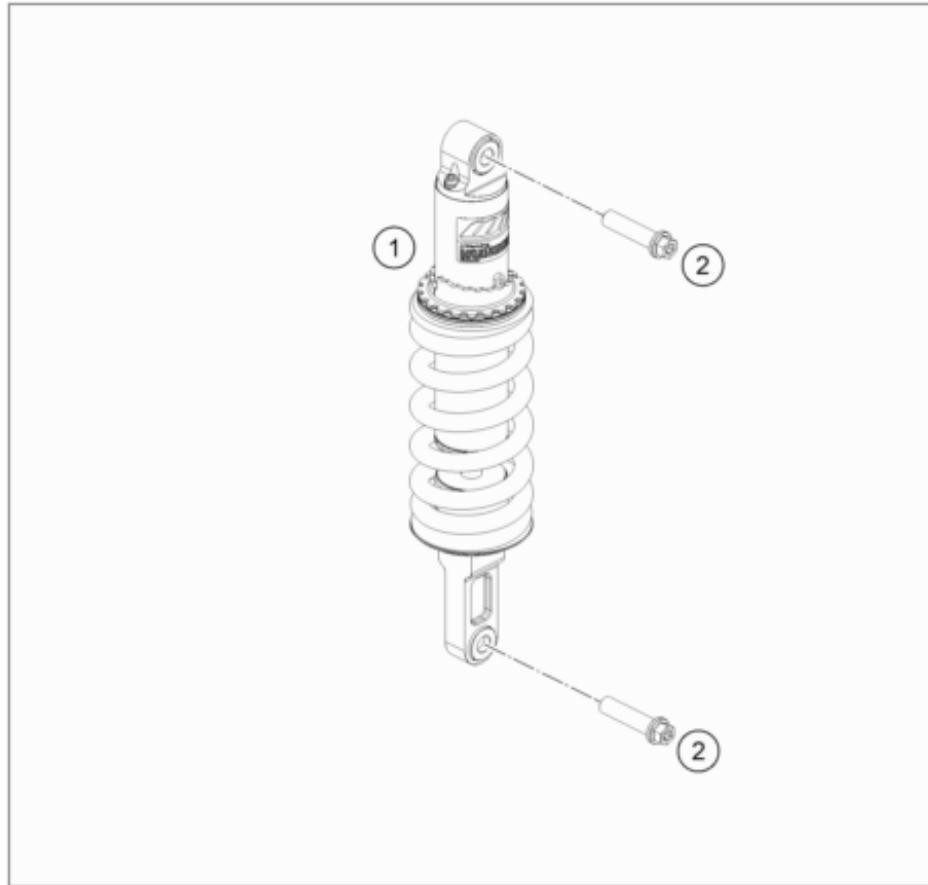

SHOCK ABSORBER

790 DUKE L, grey 2022 EU 2022

POS	PARTNUMBER	PARTNAME	PIECE
1	C01584R2601	Shock absorber 790 DUKE S 18	1
2	C0000251205000S	Hexagon collar screw M12x50 ISA45	2

186410410

59428

* NEW PART

X ON DEMAND