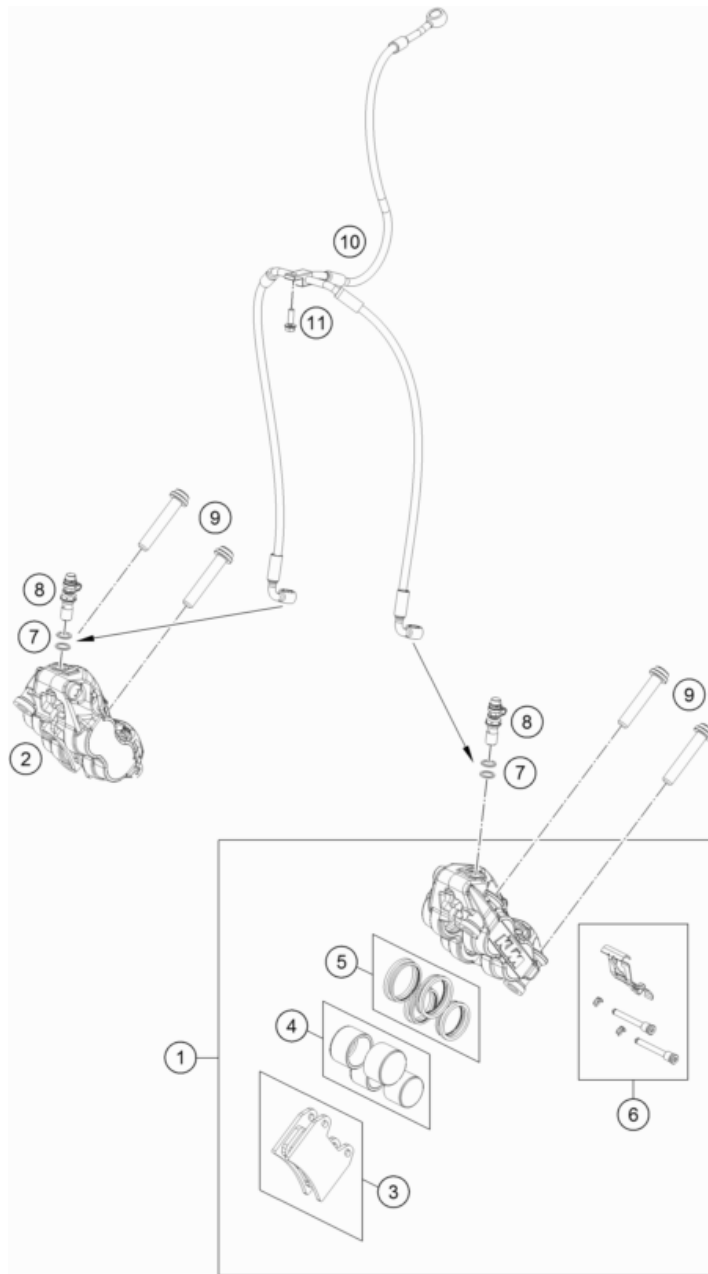

FRONT BRAKE CALIPER

790 DUKE L, grey 2022 EU 2022

POS	PARTNUMBER	PARTNAME	PIECE
1	A65413115000	Front brake caliper, left	1
2	A65413116000	Front brake caliper, right	1
3	63613030000	Front brake pad	2
4	63513019000	Piston set	2
5	63613021000	Seal set	2
6	64113017000	Retaining spring set	2
7	0603100141	sealing ring DIN 7603 10x14x1	4
8	62513020000	BLEEDER SCREW CPL. 05	2
9	C0000351005500S	ISA collar screw, M10x1.25x55SS	4
10	C90142003000	Brake line brake caliper front	1
11	C0000250501600S	Hexagon collar screw M5x16 ISA30 self-lo	1

186411360

59457

* NEW PART

X ON DEMAND