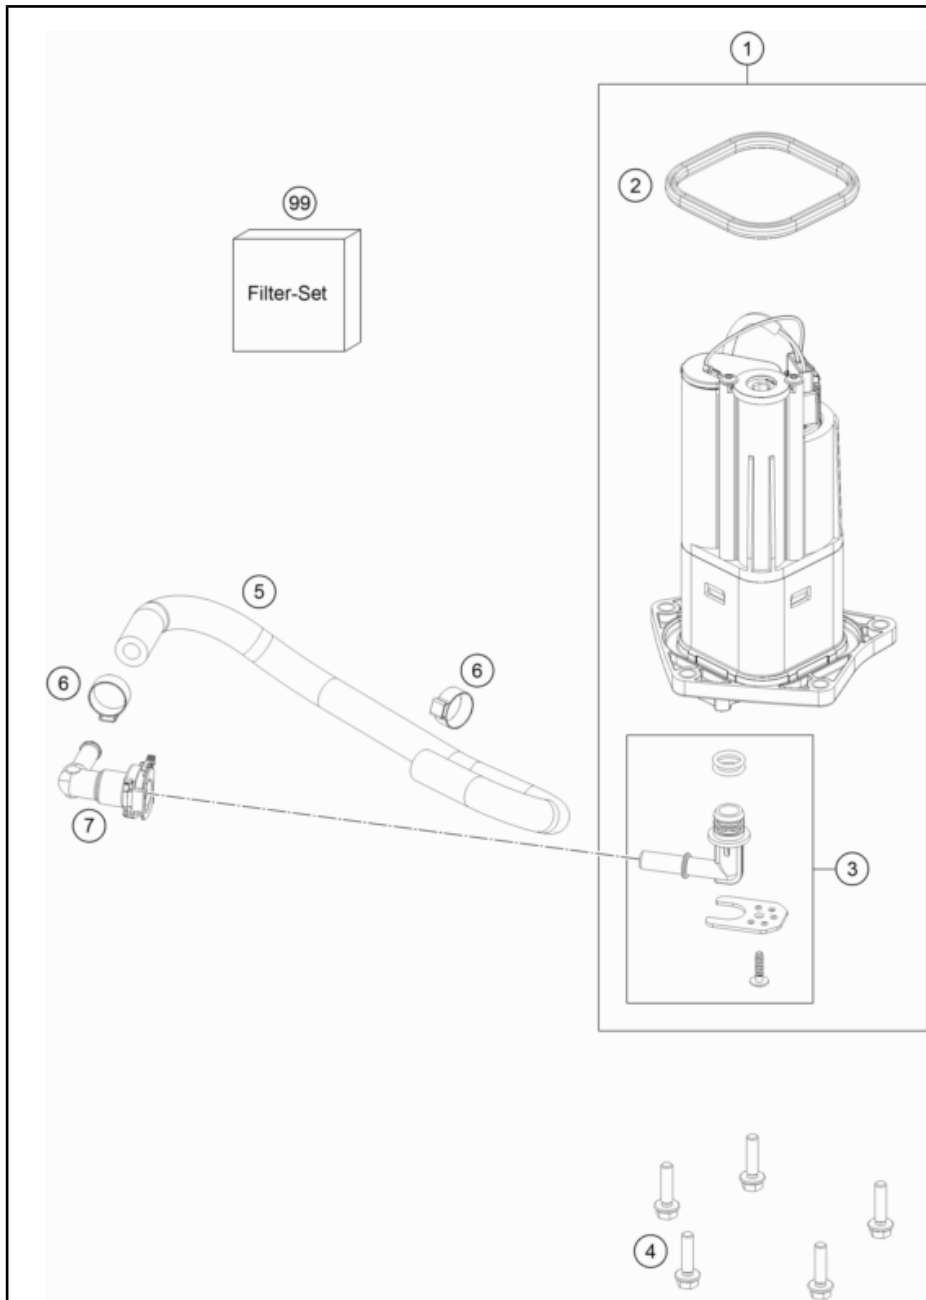

196410610

59440

* NEW PART

X ON DEMAND

POS	PARTNUMBER	PARTNAME	PIECE
1	C90707013000CB	Fuel tank	1
2	64107080200	Fuel lever sensor	1
3	0912050203	AH SCREW DIN0912-M 5X20	2
4	58007117000	YDNAC-CLAMP 10107 10MM	1
5	C90715019735	Hose 6x10 FKM/ECO L=735	1
6	C90711092000	Plug-in cable tie for D=6.5	1
7	54603048200	RANGE CHANGE METAL NUT M5	2
8	54603048300	RANGE CHANGE METAL NUT M6 INOX	2
9	C90742041000	Damper ABS modulator	2
10	61342041100	Collar bushing 6,5x9x18x8,5	2
11	C0000250602000	HH collar screw M6x20 ISA30	2
12	C90707080090	Gasket fuel level sensor	1
13	014579050166	Cap hd. screw ISO14579, M5x16-8.8, black	7
14	C90707040000	Rider's seat compl.	1
15	C90706001021	Abstandsgummi	3
16	C90707040041	Auflagegummi	7
17	C0000250804000S	Hexagon collar screw M8x40 ISA40 self-lo	2
18	0021080003	WASHER DIN9021-A 8,4	2
19	C90707046000	Rubber seat cowl pad	2
20	C90707049000	Bushing 8.4x12x21.5	2
21	0900000601500S	Special screw M6x15x5,5-8.8 MK	2
22	C90707047033	Soziussitzbank kpl.	1
23	C90712008000	Grip handle passenger	1
24	0035080506S	AH-COLLAR SCREW M8X50 ISA45	4
25	C90707012000	Tank Protection Set Metamoll	1
26	C90707013040	Protection sticker, tank set	1

226410710

59441

* NEW PART

X ON DEMAND

POS	PARTNUMBER	PARTNAME	PIECE
1	64107088100	Fuel pump	1
2	64107189000	Sealing	1
3	64107092000	Hydraulic connection	1
4	C0000250502000	Hexagon collar screw M5x20 ISA30	5
5	C90007116040	fuel hose with protective cover	1
6	C00050157706	variable one-year clamp 15.7mm	2
7	C90007128000	fuel coupling angle piece	1
99	64107090000	Filter kit	x