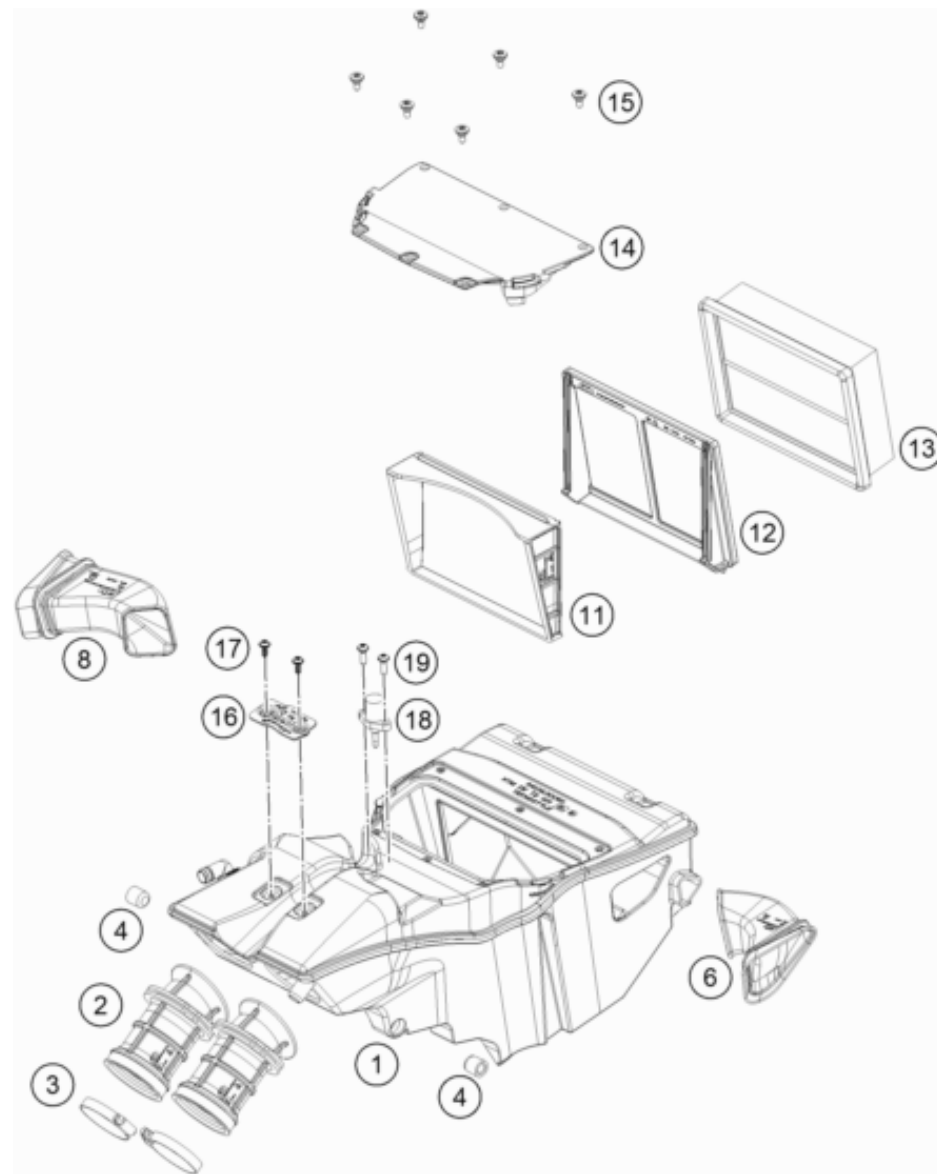

POS	PARTNUMBER	PARTNAME	PIECE
1	C90706001000	Air filter box	1
2	C90706026000	Velocity stack	2
3	77236048000	HOSE CLAMP GEMI 58MM	2
4	C90706014000	Rubber grommet	2
6	C90706040000	Left intake snorkel	1
8	C90706041000	Right intake snorkel	1
11	C90706001050	Filter clamp, wedge	1
12	C90706016000	Filter clamp, frame	1
13	C90706015000	Air filter	1
14	C90706002000	Air filter box cover	1
15	C90708021160	Special screw M5x12	6
16	C90706001030	Cable bracket	1
17	0081050121	EJOT PT screw K50x12	2
18	61041080000	AMBIENT-AIR TEMPERATURE SENSOR	1
19	0081050161	EJOT PT SCREW K50X16 1451	2

196410610

59440

* NEW PART

X ON DEMAND