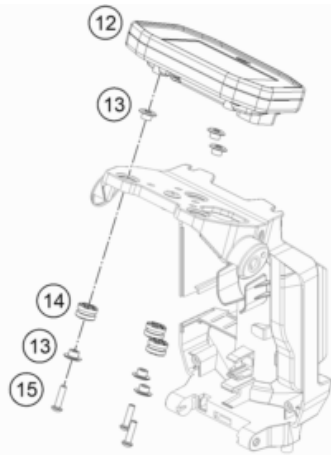

POS	PARTNUMBER	PARTNAME	PIECE
1	64111066044	Lockset CPL.	1
4	64111067000	KTM ignition key	1
4	64111067010	Blank Key KTM	x
5	64107050000	Seat lock	1
9	C90707051000	Cable bracket lock	1
10	76011064200	Tear-off screw M6 ignition lock ISA30 MK	2
11	0738060181	BHCS ISO 7380 M6X18	2
12	A65414069000	Dashboard	1
13	C90714069050C1	Bushing, speedometer bracket	6
14	C90714069051	Damper, dashboard	3
15	0738050202	Lens head screw ISO 7380-M5X20A2	3

186411430

59460

* NEW PART

X ON DEMAND