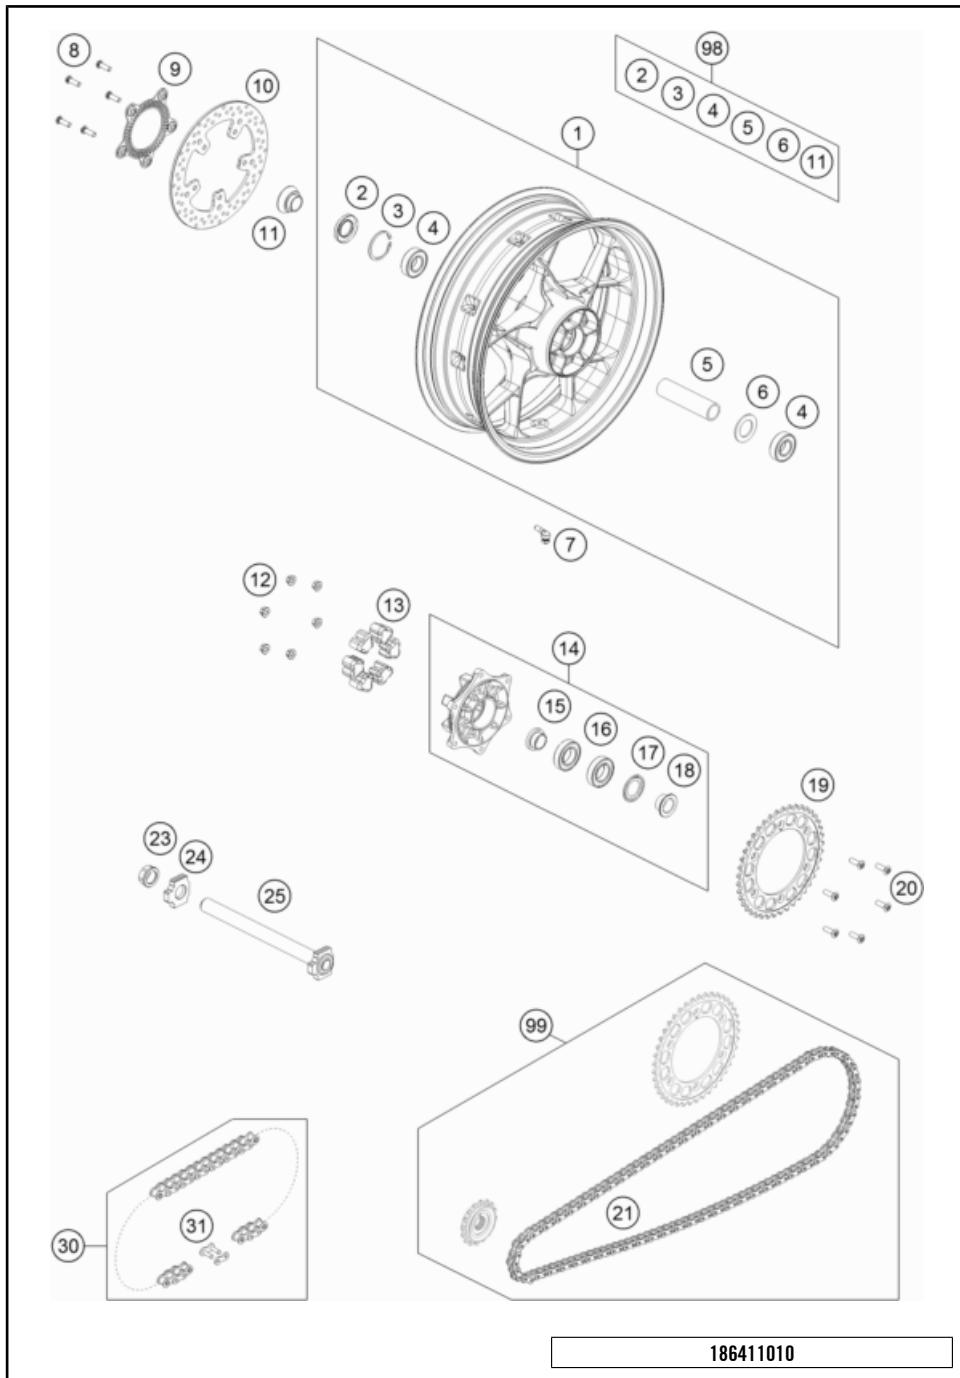

REAR WHEEL

790 DUKE L, grey 2022 EU 2022

POS	PARTNUMBER	PARTNAME	PIECE
1	C9071000103330	Rear wheel 5,5x 17 cpl. black	1
2	0760305271	SHAFT SEAL RING 30X52X7	1
3	0472052200	CIRCLIP DIN0472-52X2	1
4	0625062052	GR.BALL BEAR. 6205-2RSHC3HMTF7	2
5	60010011000	BEAR. SPACERTUBE L=124,8MM 03	1
6	60010015000	SPACER RING 03	1
7	C90709076000	Angle valve	1
8	C90709062000	Special screw, M8x25, self-locking, TX40	5
9	C90742021000	Sensor wheel, rear	1
10	64110060000	Rear brake disc 240x5mm	1
11	C90710013000	Spacer, rear wheel, right	1
12	06923080003	hex nut EN 1661 M8 WS13	6
13	C90710459000	Damping rubber	6
14	C90710050044C1	Rear sprocket carrier black complete	1
15	C90710014000	SPACER BUSH. SPR. SUPP. IN.	1
16	C0410003001300	BALL BEARING 6006 DDU2CG23S6NM	2
17	C90710016000	NILOS RING 6006AV	1
18	C90710012000	SPACER BUSH. SPROCKET SUPP.	1
19	C90710051041	Rear sprocket, 41 teeth	1
20	C0000190802600S	Countersunk screw with ISA45 M8x26	6
21	64110065116	Chain x-ring 116 rolls endless	1
23	C90710086000	Collar nut M25x1.5 WS=32 05	1
24	C90710084000	Chain tension adjuster, right, LC8	1
25	69010181044	Rear axel cpl.	1
30	76910065118	chain DID 118 roll	x
31	76910066000	Rivet link chain DID 520 VP2-T	x
98	C90710015000	Rear Wheel Repair Kit	x
99	SPAB16G413M116E	Drivetrain kit 16Z/41Z	x

186411010

59447

* NEW PART X ON DEMAND