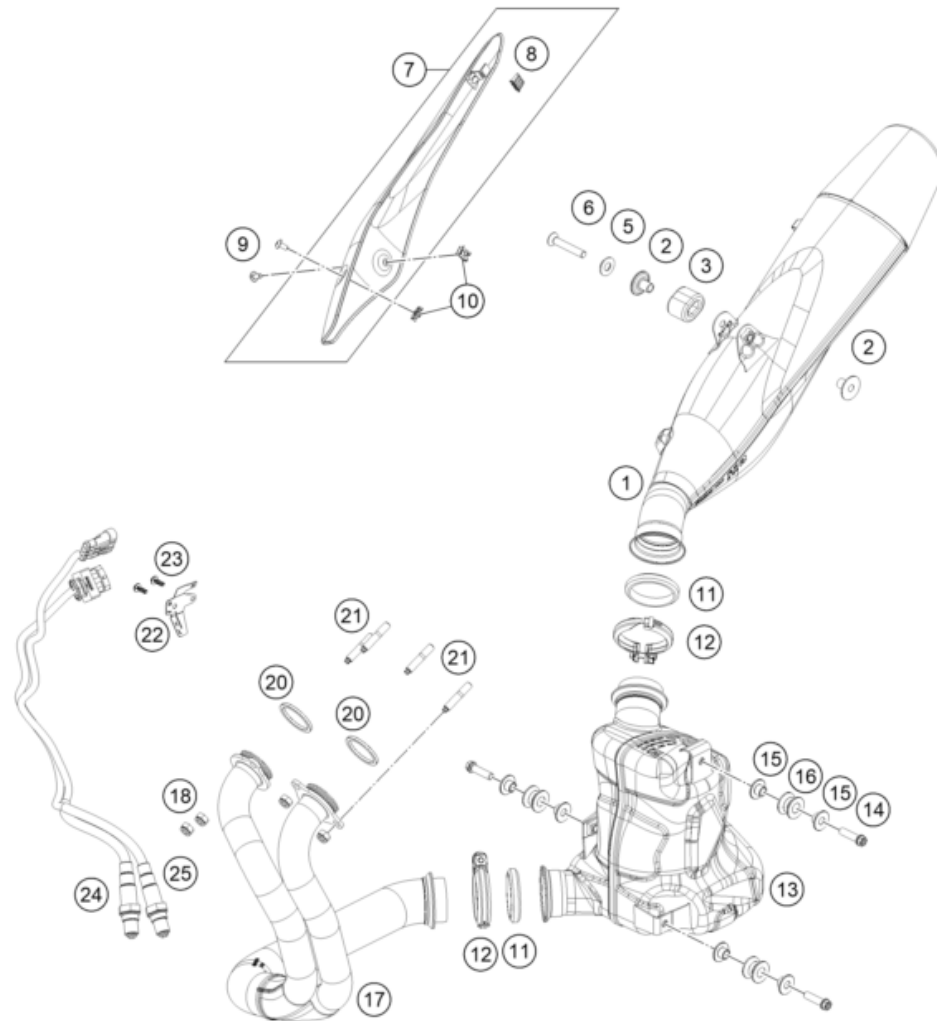

POS	PARTNUMBER	PARTNAME	PIECE
1	C90705083000	Enddämpfer	1
2	C90705169000	Bushing 8.5x11x29	2
3	C90705068000	Damper	1
5	C90705069000	Special washer, Alu	1
6	C0000190805000	Countersunk screw, M8x50, ISA10.9	1
7	C90705011000	Heat protection	1
8	C90705011011	Damper silicon	1
9	78105081010	SCREW TORX M5X10	2
10	69008021080	clip nut M5	2
11	C90705005005	Manifold gasket 61mm	2
12	63605058000	Exhaust clamp tube 50 mm	2
13	C90705050100	Premuffler preassembled EU/US KTM	1
14	C0000250803500S	Hexagon collar screw M8x35 ISA40 self-lo	3
15	C90705050065	Collar bushing 8.5x12x23.5x10	6
16	C90705067000	Damper, gray silicone	3
17	C90705007000	Header, front	1
18	51010086100	self-locking nut M8 Cu	4
20	C90705005000	Gasket	2
21	63505015000	stud screw 835 M8x25 - 10.9	4
22	C90742040020	Bracket oxygen sensor socket connector	1
23	0081050141	EJOT PT screw K50x14	2
24	63541090000	O2 Sensor LSF 4	1
25	63541190000	O2 Sensor LSF 4	1

226410510

59439

* NEW PART

X ON DEMAND