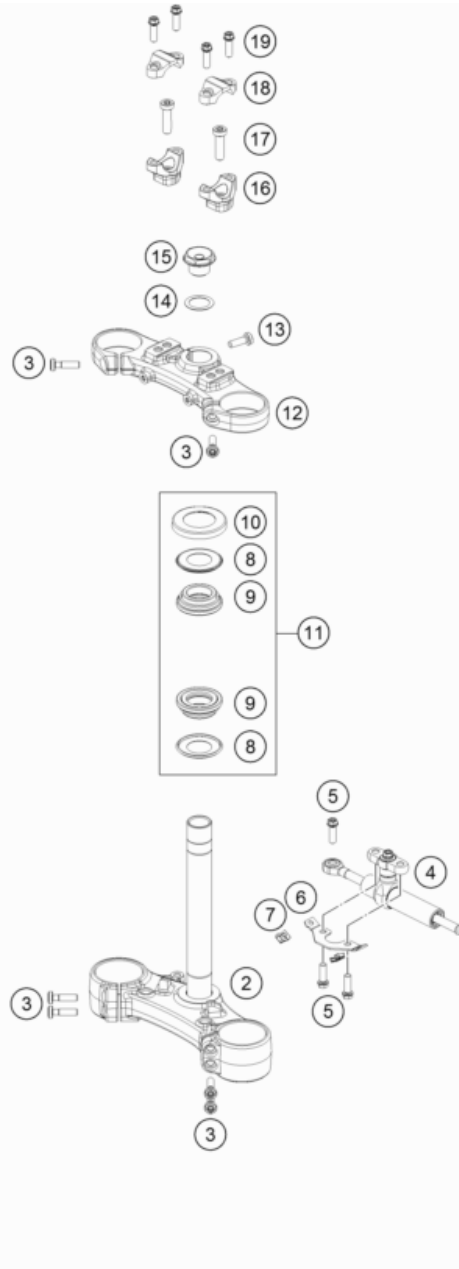

POS	PARTNUMBER	PARTNAME	PIECE
1	C05586R2601	Fork 790 DUKE S 18	1
2	C90701032032C1	Lower triple clamp X=32 mm black Compl.	1
3	C0000350803000	ISA collar screw, M8x30 ISA45	4
4	16181R54E	Steering damper cpl.	1
5	C0000250802500S	Hexagon collar screw M8x25 ISA40 self-lo	3
6	C90701044000C1	Retaining bracket brake line guide	1
7	69008021080	clip nut M5	2
8	C90701084000	Steering head seal	2
9	C90701081100	Steering head bearing	2
10	C90701086000	Protection ring steering head bearing	1
11	C90701081010	Steering head rep. Kit	1
12	C90701034032C1	Top triple clamp	1
13	C0000350802500S	ISA collar screw M8x25 ISA45	1
14	0988253505	thrust wash DIN0988-25x35x0,5	1
15	C90701036000C1	Steering head screw	1
16	C90701039032C1	Handlebar mount D=28 mm H=32 mm	2
17	C0000351003500S	ISA collar screw, M10x35 ISA45	2
18	C90701038000C1	Handlebar clamp 28 mm	2
19	C0000250802500	Hexagon collar screw M8x25	4

186410110

59412

* NEW PART

X ON DEMAND

POS	PARTNUMBER	PARTNAME	PIECE
1	43578098	Fork outer tube 44,13x515 dt54 db57	2
2	43578176S2	Cartridge right cpl. 790 Duke	1
3	43578195S1	Cartridge left cpl. 790 Duke	1
4	R14042	GUIDE BUSHING SET	1
5	R516	Fork sealing kit 43mm red	1
6	43578097S1	Fork shoe right d43mm cmpl.	1
7	43578096S1	Fork shoe left d43mm cmpl.	1
8	43578177S1	HS cylinder-head screw M10x25 set	1
9	43578140S1	Screw cover M51x1,5 cpl.	2
10	RP80002	Shim Kit Fork	1
11	95020004S	main spring (38,2) 5-7.8-345 set fork	x
11	43578135	Mainspring (37) 6-9-345 fork	1
11	95020005S	Main Spring (38.2) 7-10-345 set fork	x
12	0025080206	HH collar screw M8x20	4
13	52000148	Sticker WP India 160x19	2
98	T511	SILICONE GREASE F. DUST STRI	1
99	48601166S1	Fork Fluid Viscosity 4.0 5L	1