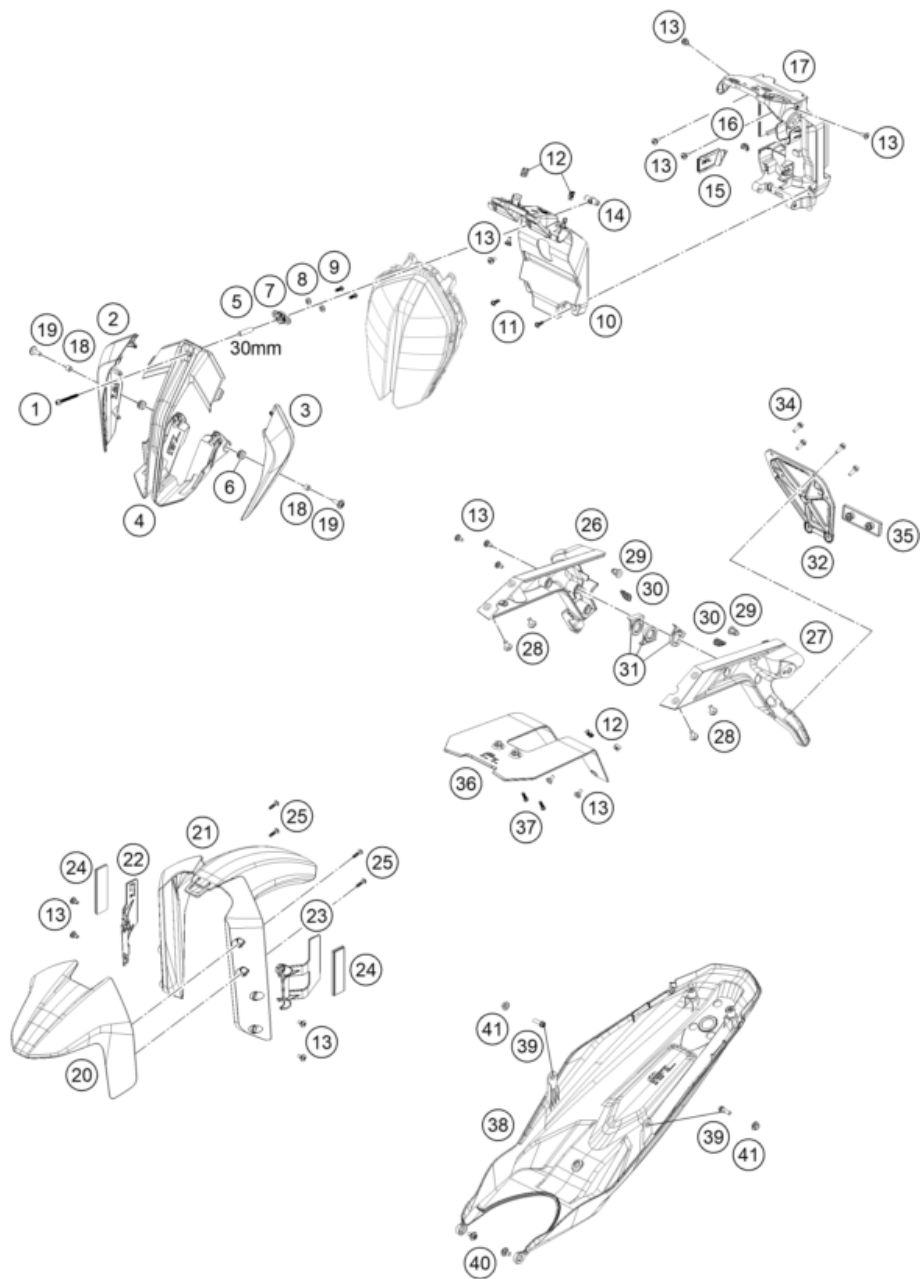

60038

* NEW PART

X ON DEMAND

POS	PARTNUMBER	PARTNAME	PIECE
40	C9070800012	Special screw M6x12x3	2
41	C90708053000	Collar bushing 6x11x16x7.5	2

186410810

60038

* NEW PART

X ON DEMAND