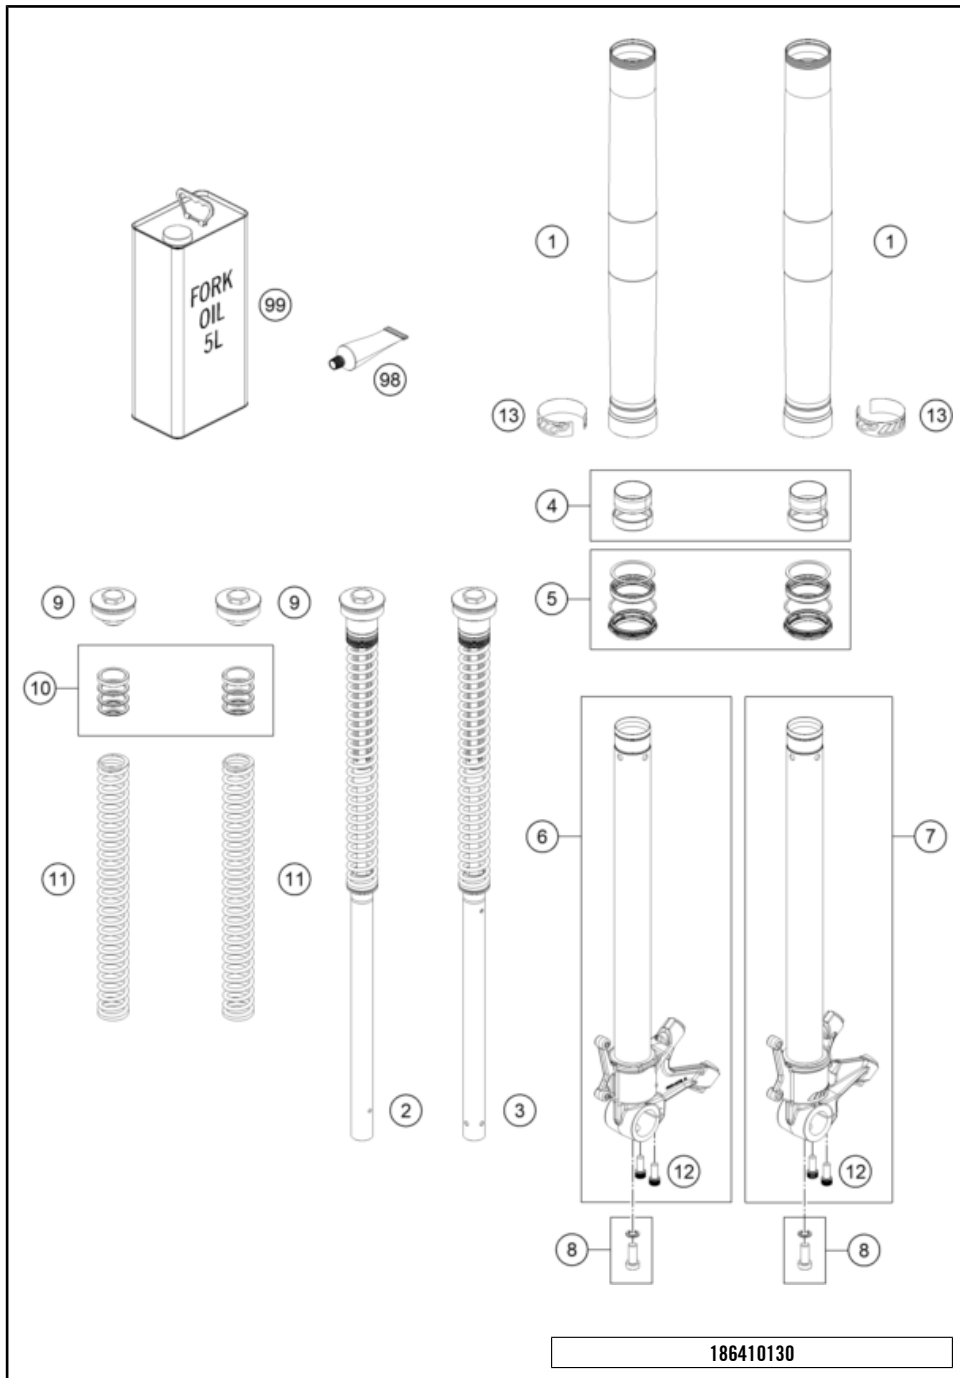

POS	PARTNUMBER	PARTNAME	PIECE
1	43578098	Fork outer tube 44,13x515 dt54 db57	2
2	43578176S2	Cartridge right cpl. 790 Duke	1
3	43578195S1	Cartridge left cpl. 790 Duke	1
4	R14042	GUIDE BUSHING SET	1
5	R516	Fork sealing kit 43mm red	1
6	43578097S1	Fork shoe right d43mm cmpl.	1
7	43578096S1	Fork shoe left d43mm cmpl.	1
8	43578177S1	HS cylinder-head screw M10x25 set	1
9	43578140S1	Screw cover M51x1,5 cpl.	2
10	RP80002	Shim Kit Fork	1
11	95020004S	main spring (38,2) 5-7.8-345 set fork	x
11	43578135	Mainspring (37) 6-9-345 fork	1
11	95020005S	Main Spring (38.2) 7-10-345 set fork	x
12	0025080206	HH collar screw M8x20	4
13	52000148	Sticker WP India 160x19	2
98	T511	SILICONE GREASE F. DUST STRI	1
99	48601166S1	Fork Fluid Viscosity 4.0 5L	1

186410130

49900

* NEW PART

X ON DEMAND