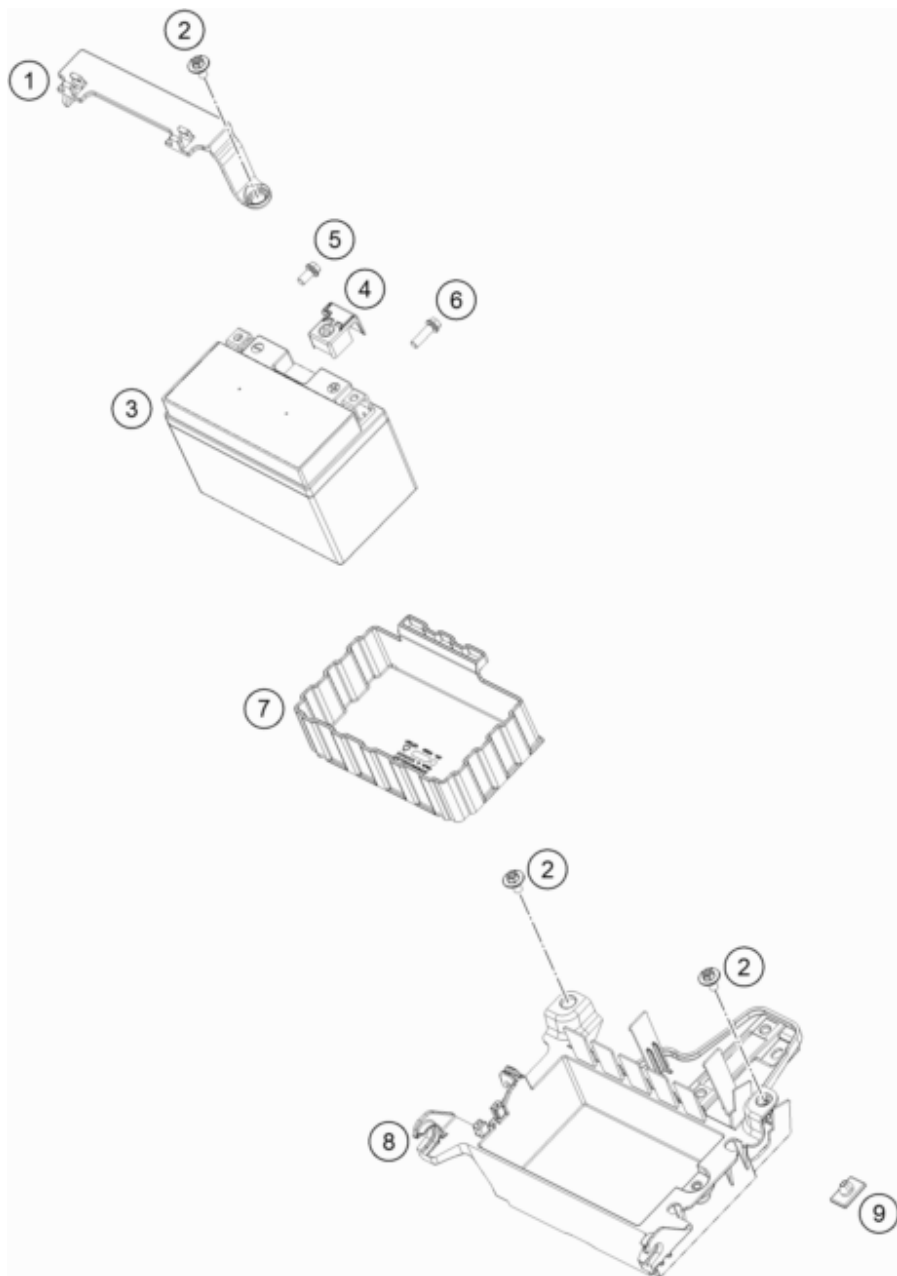

186411010

59447

* NEW PART X ON DEMAND

POS	PARTNUMBER	PARTNAME	PIECE
1	63611075100	Main wiring harness	1
2	61111057000	RELAY CM1A-R-12V-H80 07	5
3	75011087050	RUBBER CASING FOR FUSE BOX	1
4	75011088010	FUSE 10A 07	x
5	61111018100	TEMPERATURE SENSOR	1
6	C90711197000	Ground wire tank/frame	1
7	C90011096000	Ground wire starter/frame	1
8	C90711097000	Ground wire, starter battery	1
9	C90711059000	Starter cable	1
10	C90111076033	Rear wiring harness compl.	1
11	C90711059050	Battery cable	1
12	C90711058010	Protection cap starter relay	1
13	0738060101	COU.SUNK SCR. AH ISO7380 M6X10	2
14	C90711109030	Plug-in fuse large 30A	2
15	76211058000	STARTER RELAY 07	1
18	C90711060033	Horn compl.	1
19	0024060106	HH COLLAR SCREW M6X10 TX30	1
20	60311034000	VOLTAGE REGULATOR	1
21	C0000250602000S	Hexagon collar screw M6x20 ISA30 self-lo	2
22	C90711093045	Rubber cable tie 45 mm	x
23	C90011076140	Cable tie 140x2.5 black	x
23	C90711076250	CABLE TIE 200/3,6MM BLACK	x
24	C90711092000	Plug-in cable tie for D=6.5	1
25	C0000250601200	Hexagon collar screw M6x12 ISA30	1
26	58411098100	CONTACT WASHER M6 VSV-K6	2
27	C0000250601600	Hexagon collar screw M6x16 ISA30	1

206361110

59449

* NEW PART

X ON DEMAND

POS	PARTNUMBER	PARTNAME	PIECE
1	C90711055000	Tension bracket	1
2	C90708000012	Special screw M6x12x3	3
3	C90111053000	Battery HTZ12A-BS(DA)	1
4	C90711059060	Positive terminal cover	1
5	C0000250601200	Hexagon collar screw M6x12 ISA30	1
6	C0000250602000	HH collar screw M6x20 ISA30	1
7	C90711053050	Battery cover	1
8	C90711054000	Battery carrier	1
9	C90707040041	Auflagegummi	1