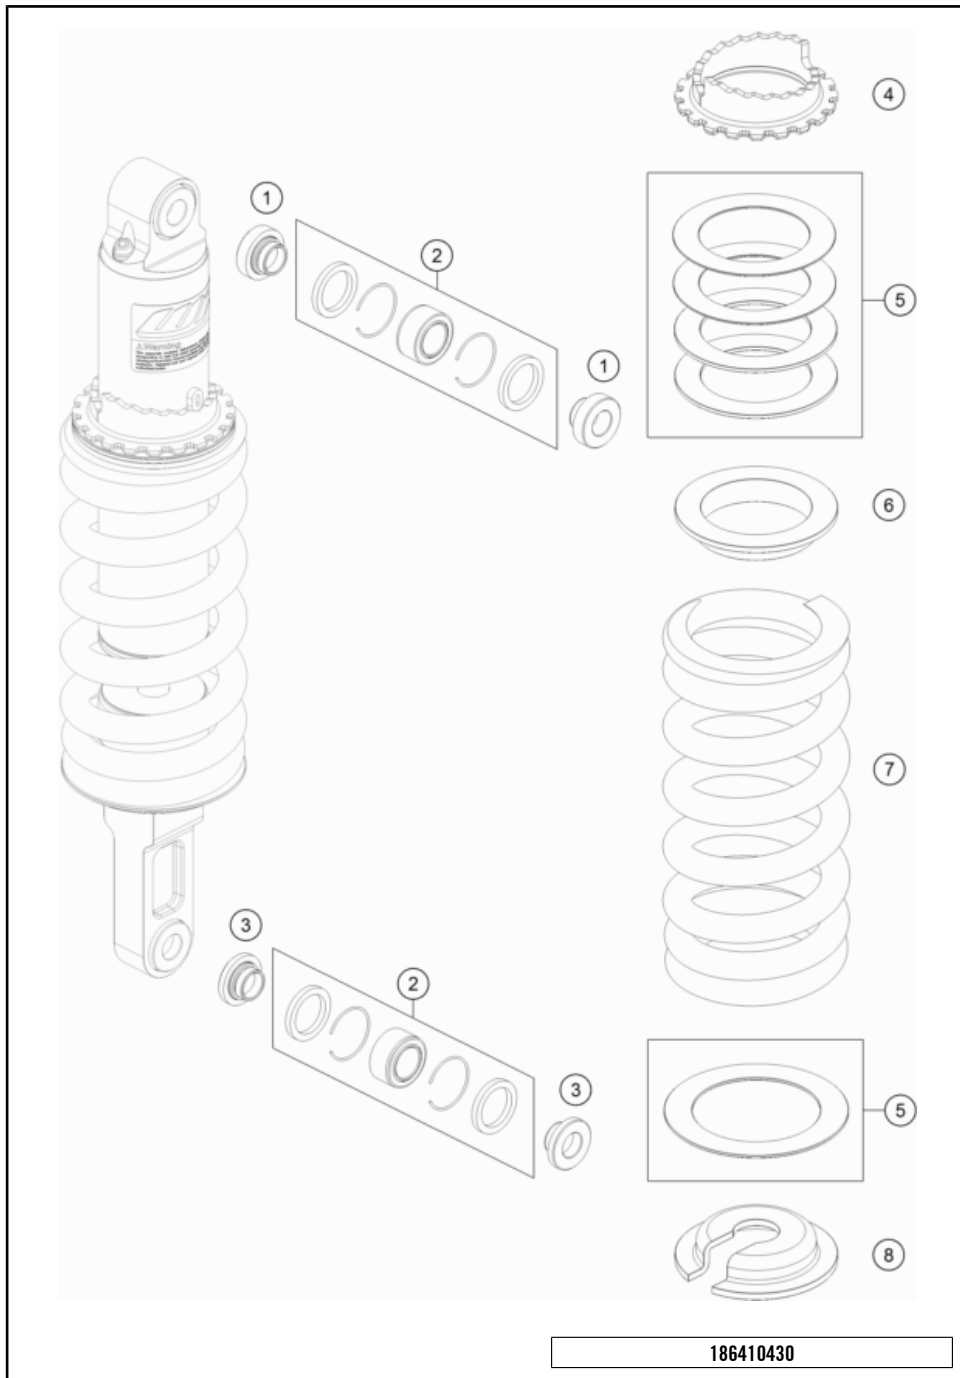

206410315

59415

* NEW PART

X ON DEMAND

POS	PARTNUMBER	PARTNAME	PIECE
1	C90703023000C1	Side stand	1
2	61003024000	SPRING L=116 MM 05	1
3	C90703027200	Screw for side stand M10x31.2	1
4	C90703028001	Special screw, side stand	1
5	6410302610033	Side Stand Bracket	1
6	58605083014	SCREW M5X14 TORX 25 07	2
7	C90703001099	Bracket, side stand cable	1
8	0025050106	HH collar screw M5x10 TX30	2
9	C90011076140	Cable tie 140x2.5 black	3
10	90103029000	MAGNET HOLDER	1
11	93511045000	SWITCH SIDE STAND	1
12	C0000351003000S	ISA collar screw, M10x30 ISA45	1
13	C0000351006000S	ISA screw, M10x60, ISA45, self-locking	1

186410410

59428

* NEW PART

X ON DEMAND

POS	PARTNUMBER	PARTNAME	PIECE
1	46180064	Bearing bush 12x15/18/24,5x13,5	2
2	R12012	Ball joint bearing kit top 12mm	1
3	46180007	Distance bush 12x15/18/24,5x10,5	2
4	46148166	PA adjuster	1
5	RP80004	Washer kit shock absorber	1
6	46148041	Spring retainer 50,5x56,5x3	1
7	91020031	Main spring (59) 115-140-185 shock white	x
7	46148204	Spring l=185mm 130-160N/mm	1
7	91020032	in spring (59) 145-180-185 shock white	x
8	46148098	Spring retainer 21x54,8x-8	1