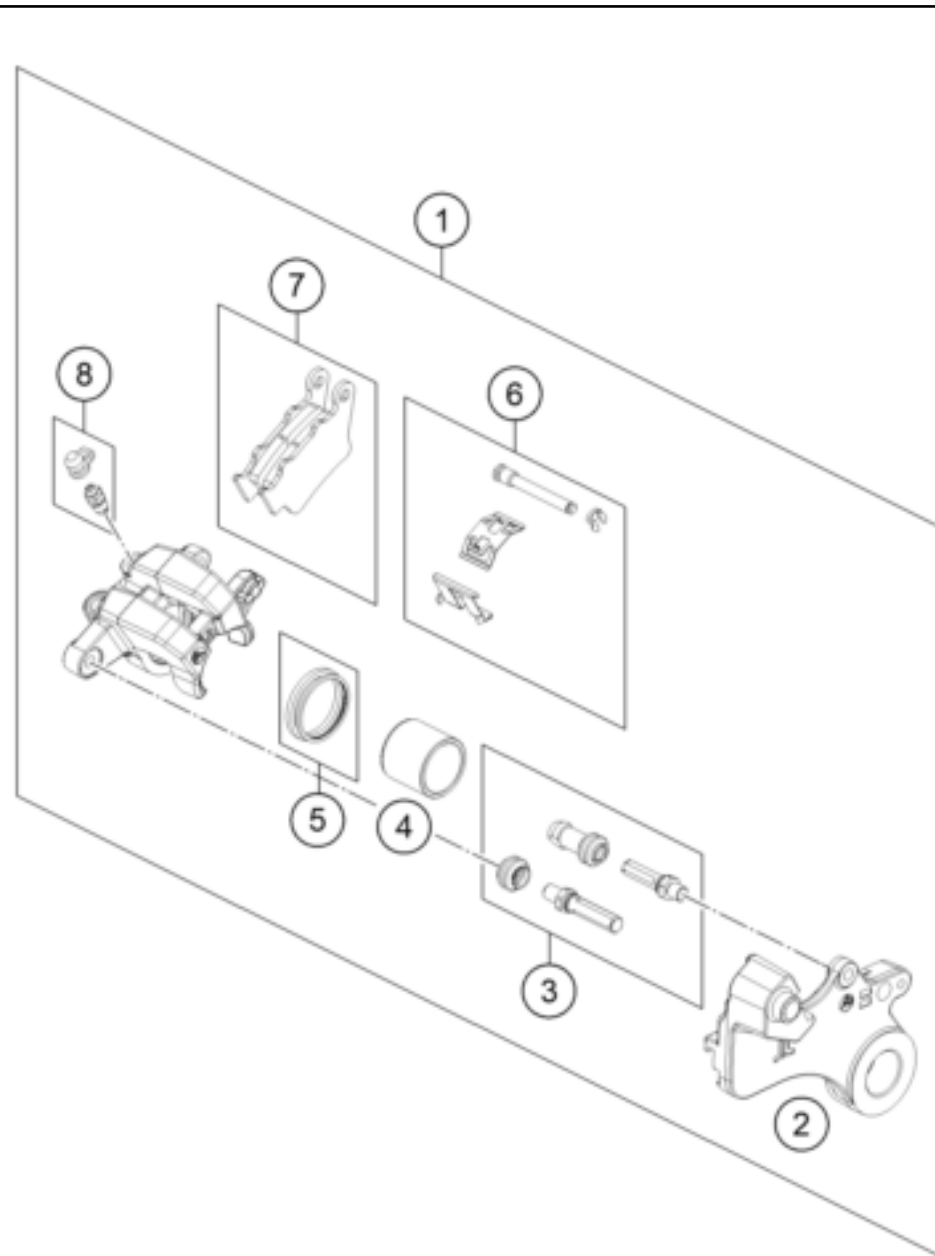

REAR BRAKE CALIPER

790 DUKE L, grey 2022 EU 2022

POS	PARTNUMBER	PARTNAME	PIECE
1	A65413180000	brake caliper rear	1
2	64113075000	Brake caliper bracket rear	1
3	64113084000	Cup set	1
4	64113083000	Piston	1
5	64113081000	Square and dust seal set	1
6	64113085000	Retaining spring set	1
7	64113090000	Brake pad set	1
8	64113020000	Bleeder + cap	1

186411390

59458

* NEW PART

X ON DEMAND