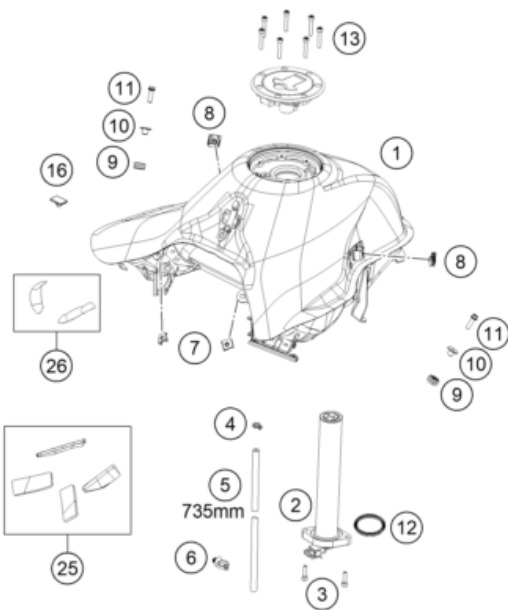

POS	PARTNUMBER	PARTNAME	PIECE
1	C90707013000CB	Fuel tank	1
2	64107080200	Fuel lever sensor	1
3	0912050203	AH SCREW DIN0912-M 5X20	2
4	58007117000	YDNAC-CLAMP 10107 10MM	1
5	C90715019735	Hose 6x10 FKM/ECO L=735	1
6	C90711092000	Plug-in cable tie for D=6.5	1
7	54603048200	RANGE CHANGE METAL NUT M5	2
8	54603048300	RANGE CHANGE METAL NUT M6 INOX	2
9	C90742041000	Damper ABS modulator	2
10	61342041100	Collar bushing 6,5x9x18x8,5	2
11	C0000250602000	HH collar screw M6x20 ISA30	2
12	C90707080090	Gasket fuel level sensor	1
13	014579050166	Cap hd. screw ISO14579, M5x16-8.8, black	7
14	C90707040000	Rider's seat compl.	1
15	C90706001021	Abstandsgummi	3
16	C90707040041	Auflagegummi	7
17	C0000250804000S	Hexagon collar screw M8x40 ISA40 self-lo	2
18	0021080003	WASHER DIN9021-A 8,4	2
19	C90707046000	Rubber seat cowl pad	2
20	C90707049000	Bushing 8.4x12x21.5	2
21	0900000601500S	Special screw M6x15x5,5-8.8 MK	2
22	C90707047033	Soziussitzbank kpl.	1
23	C90712008000	Grip handle passenger	1
24	0035080506S	AH-COLLAR SCREW M8X50 ISA45	4
25	C90707012000	Tank Protection Set Metamoll	1
26	C90707013040	Protection sticker, tank set	1

226410710

59441

* NEW PART

X ON DEMAND