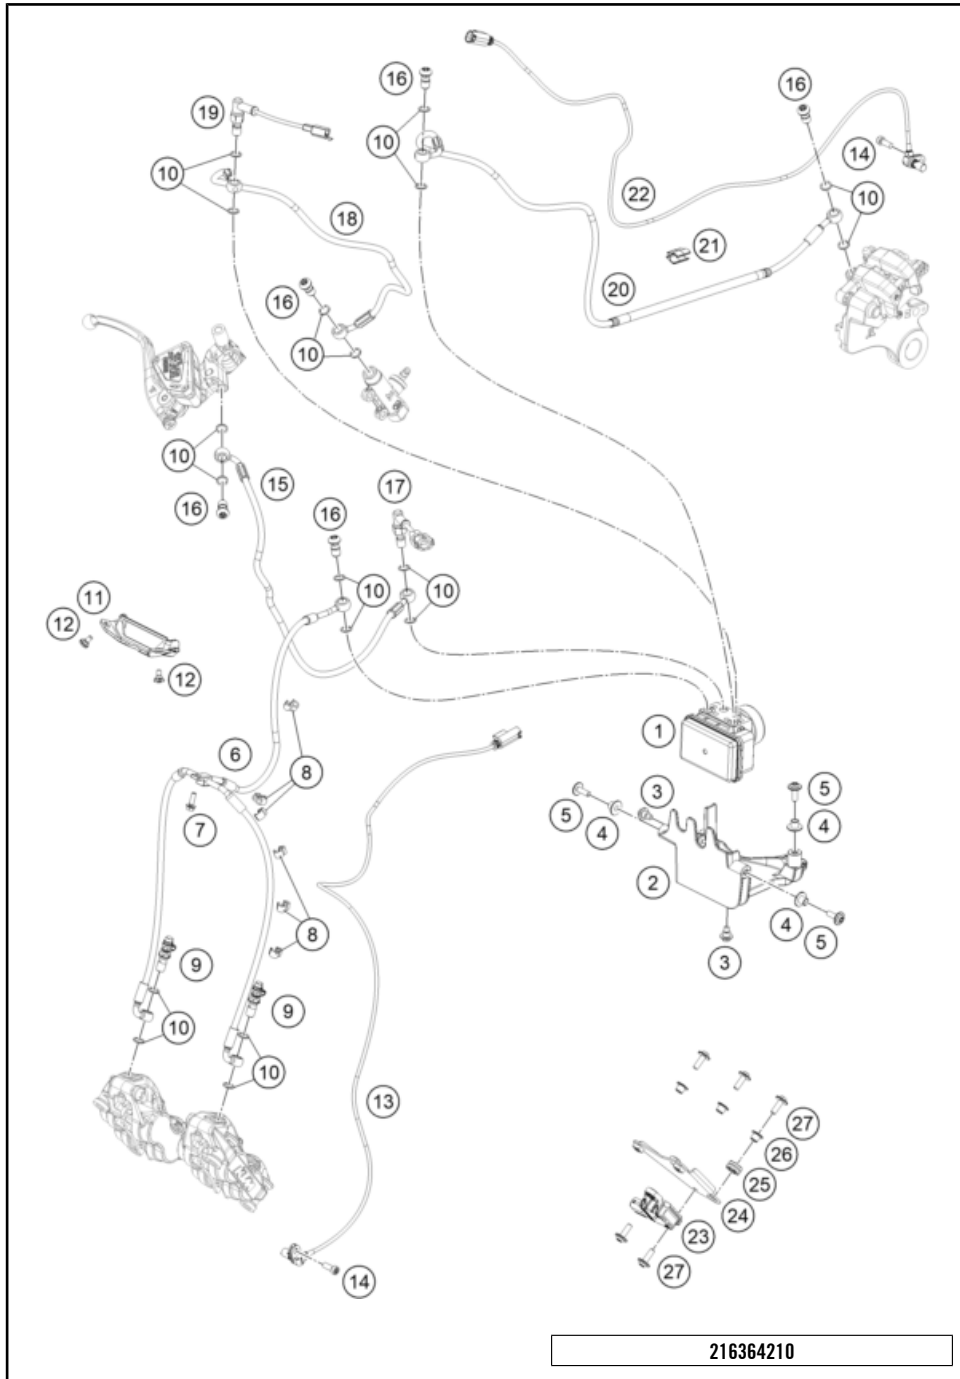

POS	PARTNUMBER	PARTNAME	PIECE
1	61742031044	ABS module filled	1
2	C90742040000	Bracket ABS modulator	1
3	59001092050	SPECIAL SCREW M6X12,5 WS=8	2
4	61342041100	Collar bushing 6,5x9x18x8,5	3
5	C90714017000	Special screw M6x18 ISA30 08	3
6	C90142003000	Brake line brake caliper front	1
7	C0000250501600S	Hexagon collar screw M5x16 ISA30 self-lo	1
8	C90711094000	Abstandhalter 4/7 schwarz	6
9	62513020000	BLEEDER SCREW CPL. 05	2
10	0603100141	sealing ring DIN 7603 10x14x1	18
11	63642003070	Brake line guide	1
12	C0000250501200	Hexagon collar screw M5x12 ISA30	2
13	90142125000	ABS SENSOR	1
14	014580060166	SHCS ISO 14580 M6x16	2
15	C901420050000	Brake line front master cylinder	1
16	62113020100	banjo bolt M10x1x19.5	5
17	63711051000	Brake light switch	1
18	A65442102000	Brake line, rear	1
19	62111051000	BRAKE LIGHT SWITCH REAR	1
20	A65442104000	Brake line, rear	1
21	C90713026100	Hose bracket 10/4	1
22	76042125000	ABS-SENSOR	1
23	61542090000	Angle sensor	1
24	C90742090050	Retaining bracket 6D sensor	1
25	C90742041000	Damper ABS modulator	1
26	61342041100	Collar bushing 6,5x9x18x8,5	3
27	C90714017000	Special screw M6x18 ISA30 08	5

216364210

59464

* NEW PART

X ON DEMAND