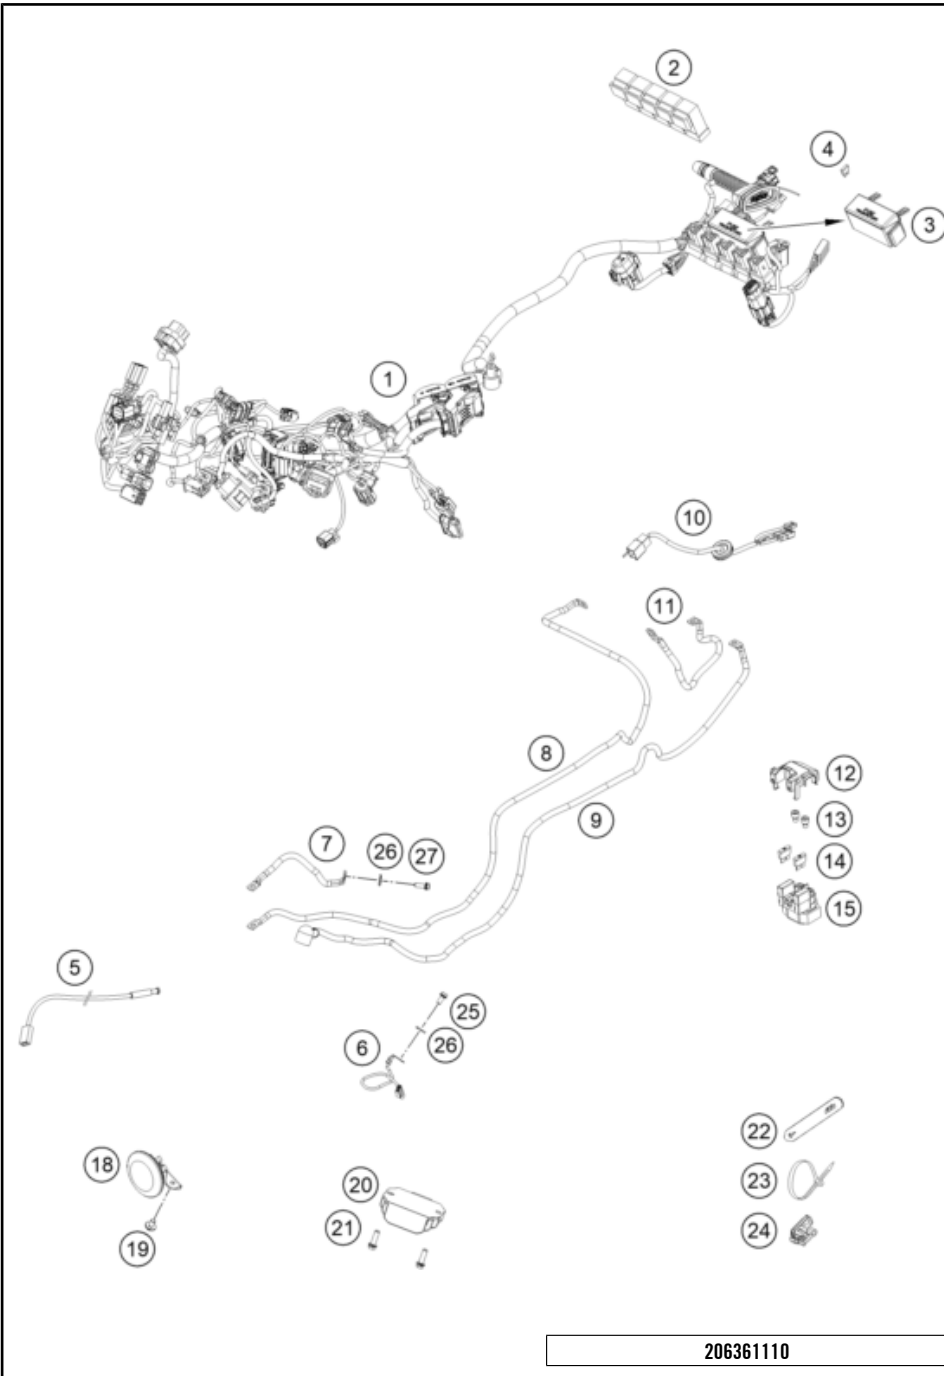

POS	PARTNUMBER	PARTNAME	PIECE
1	63611075100	Main wiring harness	1
2	61111057000	RELAY CM1A-R-12V-H80 07	5
3	75011087050	RUBBER CASING FOR FUSE BOX	1
4	75011088010	FUSE 10A 07	x
5	61111018100	TEMPERATURE SENSOR	1
6	C90711197000	Ground wire tank/frame	1
7	C90011096000	Ground wire starter/frame	1
8	C90711097000	Ground wire, starter battery	1
9	C90711059000	Starter cable	1
10	C90111076033	Rear wiring harness compl.	1
11	C90711059050	Battery cable	1
12	C90711058010	Protection cap starter relay	1
13	0738060101	COU.SUNK SCR. AH ISO7380 M6X10	2
14	C90711109030	Plug-in fuse large 30A	2
15	76211058000	STARTER RELAY 07	1
18	C90711060033	Horn compl.	1
19	0024060106	HH COLLAR SCREW M6X10 TX30	1
20	60311034000	VOLTAGE REGULATOR	1
21	C0000250602000S	Hexagon collar screw M6x20 ISA30 self-lo	2
22	C90711093045	Rubber cable tie 45 mm	x
23	C90011076140	Cable tie 140x2.5 black	x
23	C90711076250	CABLE TIE 200/3,6MM BLACK	x
24	C90711092000	Plug-in cable tie for D=6.5	1
25	C0000250601200	Hexagon collar screw M6x12 ISA30	1
26	58411098100	CONTACT WASHER M6 VSV-K6	2
27	C0000250601600	Hexagon collar screw M6x16 ISA30	1

206361110

59449

* NEW PART

X ON DEMAND