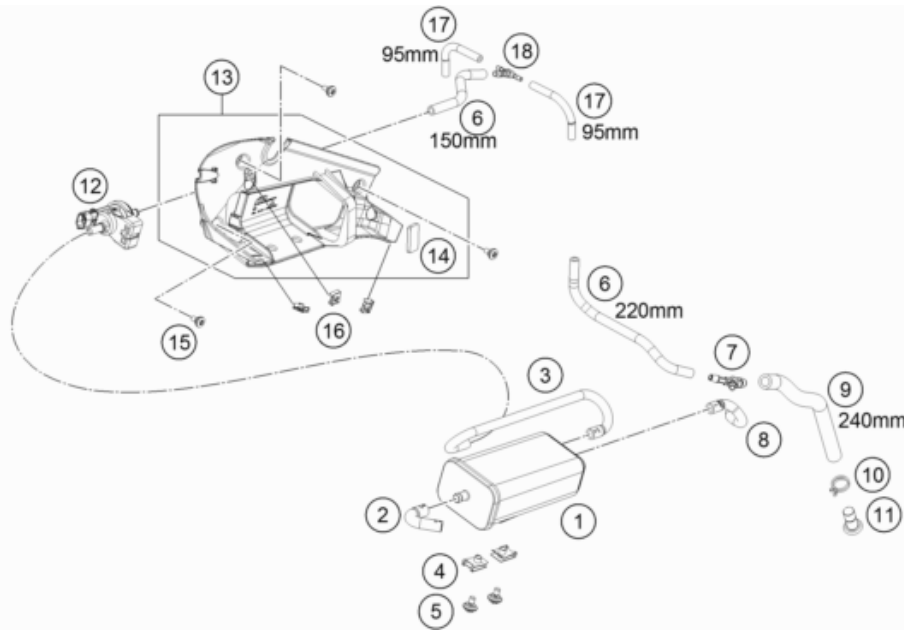

186411410

59459

* NEW PART

X ON DEMAND

POS	PARTNUMBER	PARTNAME	PIECE
1	64111066044	Lockset CPL.	1
4	64111067000	KTM ignition key	1
4	64111067010	Blank Key KTM	x
5	64107050000	Seat lock	1
9	C90707051000	Cable bracket lock	1
10	76011064200	Tear-off screw M6 ignition lock ISA30 MK	2
11	0738060181	BHCS ISO 7380 M6X18	2
12	A65414069000	Dashboard	1
13	C90714069050C1	Bushing, speedometer bracket	6
14	C90714069051	Damper, dashboard	3
15	0738050202	Lens head screw ISO 7380-M5X20A2	3

186411430

59460

* NEW PART

X ON DEMAND

POS	PARTNUMBER	PARTNAME	PIECE
1	C90715001000	Evaporative canister	1
2	C90715021000	Hose evaporative canister bleeder	1
3	C90715022000	Hose evaporative canister purge valve	1
4	54603048300	RANGE CHANGE METAL NUT M6 INOX	2
5	C90708000012	Special screw M6x12x3	2
6	78015019000	HOSE EPA D=6/10 L=2000MM	x
7	C90715028000	Y-Stück YS 6-10-6	1
8	64115023000	Molded hose ACF	1
9	78015119000	HOSE EPA D=10/16 L=2000MM	x
10	C90731082000	Schlauchklemme Draht D=15.5	1
11	C90715026000	Verschlussstopfen AKF	1
12	76015015000	EVAP valve	1
13	C90703081044	Fairing frame left complete	1
14	64108070040	Metamoll f. frame cover	1
15	C90708021160	Special screw M5x12	3
16	69008021080	clip nut M5	3
17	78015021000	HOSE EPA D=4/8 L=2000MM	x
18	C90015126000	Tube conector	1