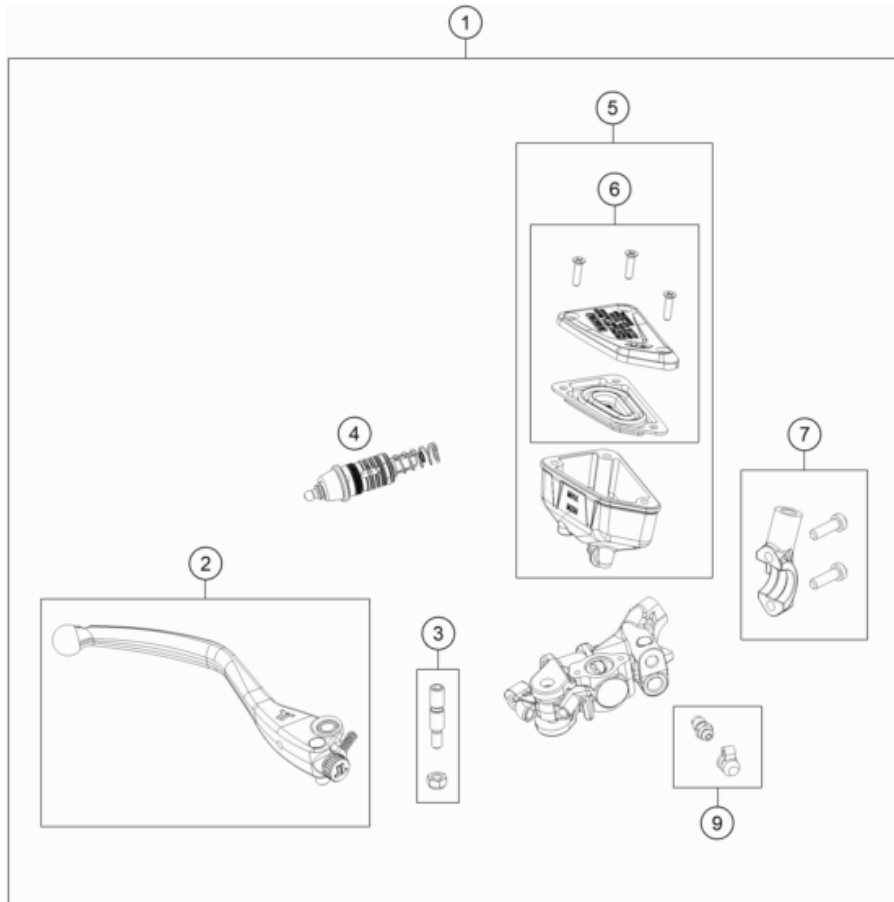

FRONT BRAKE CONTROL

790 DUKE L, grey 2022 EU 2022

POS	PARTNUMBER	PARTNAME	PIECE
1	A65413001033C1	Front master cylinder cmpl. blk.	1
2	64113002000C1	Front brake lever	1
3	64113006000	Lever bolt cpl.	1
4	64113008000	Piston assembly	1
5	64113029044	Reservoir assembly	1
6	64113031000	Reservoir cap cpl.	1
7	6411300500030	Clamp	1
9	64113020000	Bleeder + cap	1
10	C90142005000	Brake line front master cylinder	1
11	62113020100	banjo bolt M10x1x19.5	1
12	0603100141	sealing ring DIN 7603 10x14x1	2

186411310

59451

* NEW PART

X ON DEMAND