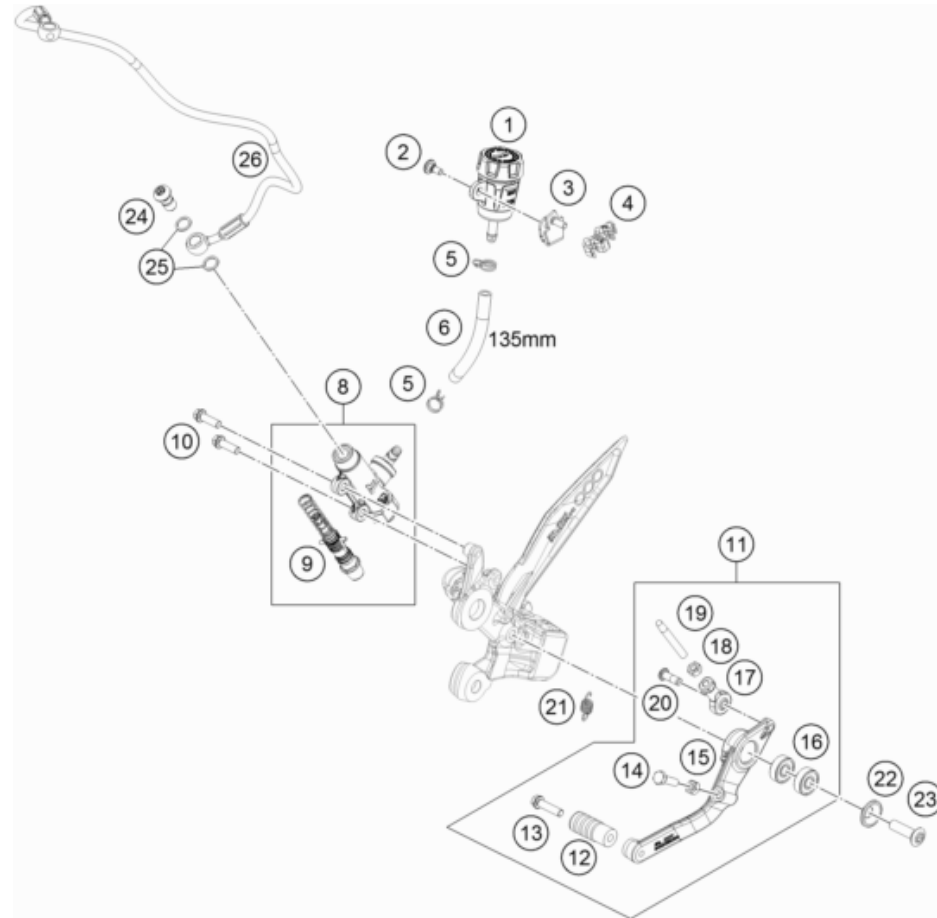

POS	PARTNUMBER	PARTNAME	PIECE
1	64113069100	Water expansion tank	1
2	69013099050	SCREW F. EXPANSION TANK	1
3	C90713126000	Brake hose bracket	1
4	C90742046000	Bracket ABS line d7.5	1
5	58007017000	YDNAC CLAMP 10101 (10,4MM)	2
6	69013069001	HOSE FOR RESERVOIR 6X1,5	1
8	641130600030	Foot master cylinder cpl. black	1
9	64113061000	Piston assembly	1
10	C0000250602000	HH collar screw M6x20 ISA30	2
11	C90713050044C1	Brake pedal, cmpl.	1
12	C90703060051	Brake pedal stub	1
13	C0000250602500S	Hex collar screw M6x25	1
14	C0040170602000	Hex screw M6x20 black	1
15	C0009340600500	Hex nut M6 black	1
16	C0410000800700	Bearing 608 2RS	2
17	C90703069200	Heim joint M6	1
18	C0009340600502	Hex nut DIN 934 M6	1
19	C90703068000	Push rod	1
20	C0073800601800S	Oval head screw M6x18	1
21	C90713052000	Spring, rear brake lever	1
22	C90734031020	Special washer D=23x5	1
23	C0000190803000S	Countersunk screw with ISR45 M8x30	1
24	62113020100	banjo bolt M10x1x19.5	1
25	0603100141	sealing ring DIN 7603 10x14x1	2
26	C90142002000	Brake line rear master cylinder	1

186411330

59452

* NEW PART

X ON DEMAND