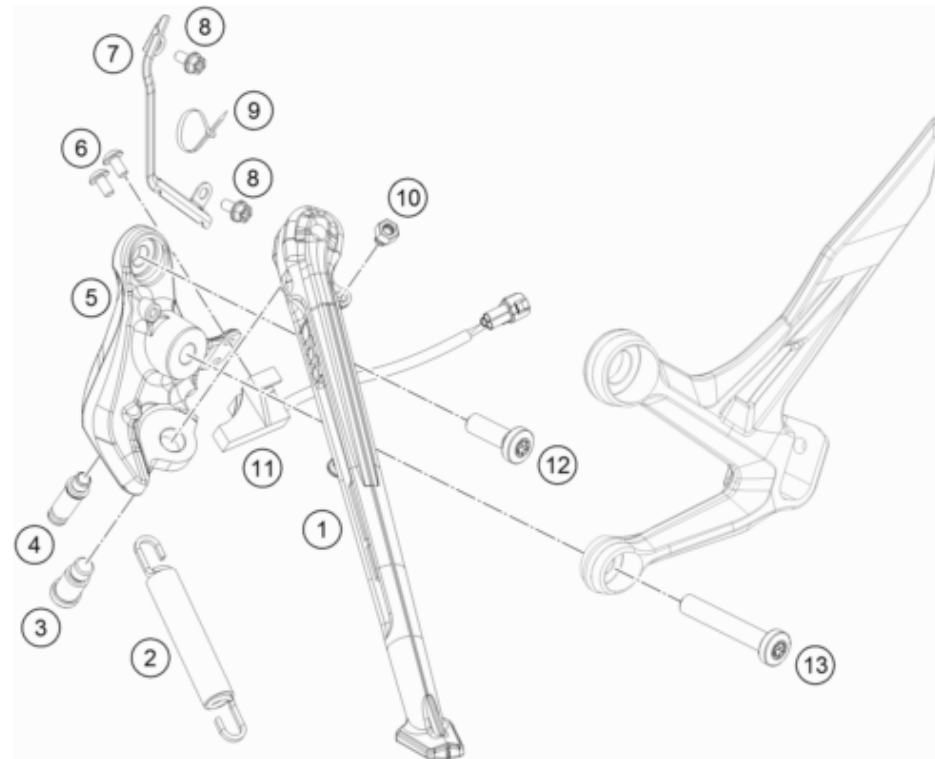

59414

* NEW PART

X ON DEMAND

POS	PARTNUMBER	PARTNAME	PIECE
1	C9070300200624	Subframe right	1
2	C9070300200524	Subframe left	1
3	C90703002004C1	Querstrebe	1
4	C0000250801800S	Hexagon collar screw M8x18 ISA40 self-lo	4
5	C90708000012	Special screw M6x12x3	3
6	C90703002010	Cable bracket	1
7	C0000351003000S	ISA collar screw, M10x30 ISA45	4
8	C90703048000C1	Footpeg bracket rear/left	1
9	C0000250804000S	Hexagon collar screw M8x40 ISA40 self-lo	2
10	C0000250802500S	Hexagon collar screw M8x25 ISA40 self-lo	2
11	C90703049000C1	Footpeg bracket, rear/right	1
12	C90705068000	Damper	1
13	54310086100	SELF LOCKING NUT M10 CU WS=14	4
15	0799060003	retaining washer DIN 6799 - 6	2
16	C90703152000	Locking plate, left rear footpeg	2
17	C90703050000	Footpeg cmpl., rear, left	1
18	C90703052000	Locking plate, right footpeg	2
19	C90703044000	Footpeg pin rear	2
20	C90703051000	Footpeg rear, left, cmpl.	1
21	64103004100	Brace subframe	1
22	C90706041050	Cover intake port right	1
23	C90706040050	Cover intake port left	1
24	C90708019050	Heckaussteifung	1
25	C0000350803500S	ISA collar screw, M8x35 ISA45	4
26	C90708000015	Special screw M6x15x3	6

206410315

59415

* NEW PART

X ON DEMAND

POS	PARTNUMBER	PARTNAME	PIECE
1	C90703023000C1	Side stand	1
2	61003024000	SPRING L=116 MM 05	1
3	C90703027200	Screw for side stand M10x31.2	1
4	C90703028001	Special screw, side stand	1
5	6410302610033	Side Stand Bracket	1
6	58605083014	SCREW M5X14 TORX 25 07	2
7	C90703001099	Bracket, side stand cable	1
8	0025050106	HH collar screw M5x10 TX30	2
9	C90011076140	Cable tie 140x2.5 black	3
10	90103029000	MAGNET HOLDER	1
11	93511045000	SWITCH SIDE STAND	1
12	C0000351003000S	ISA collar screw, M10x30 ISA45	1
13	C0000351006000S	ISA screw, M10x60, ISA45, self-locking	1