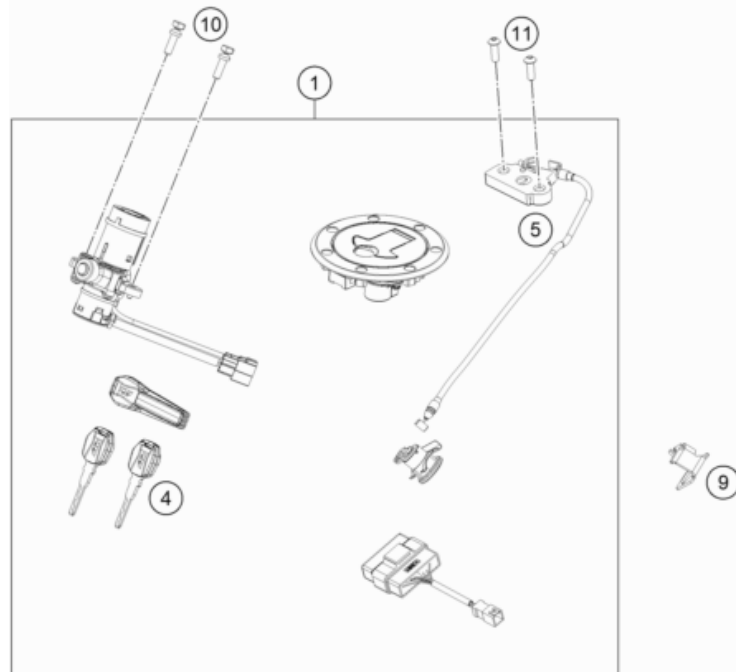

POS	PARTNUMBER	PARTNAME	PIECE
1	64111066044	Lockset CPL.	1
4	64111067000	KTM ignition key	1
4	64111067010	Blank Key KTM	x
5	64107050000	Seat lock	1
9	C90707051000	Cable bracket lock	1
10	76011064200	Tear-off screw M6 ignition lock ISA30 MK	2
11	0738060181	BHCS ISO 7380 M6X18	2
12	A65414069000	Dashboard	1
13	C90714069050C1	Bushing, speedometer bracket	6
14	C90714069051	Damper, dashboard	3
15	0738050202	Lens head screw ISO 7380-M5X20A2	3

186411430

59460

* NEW PART

X ON DEMAND