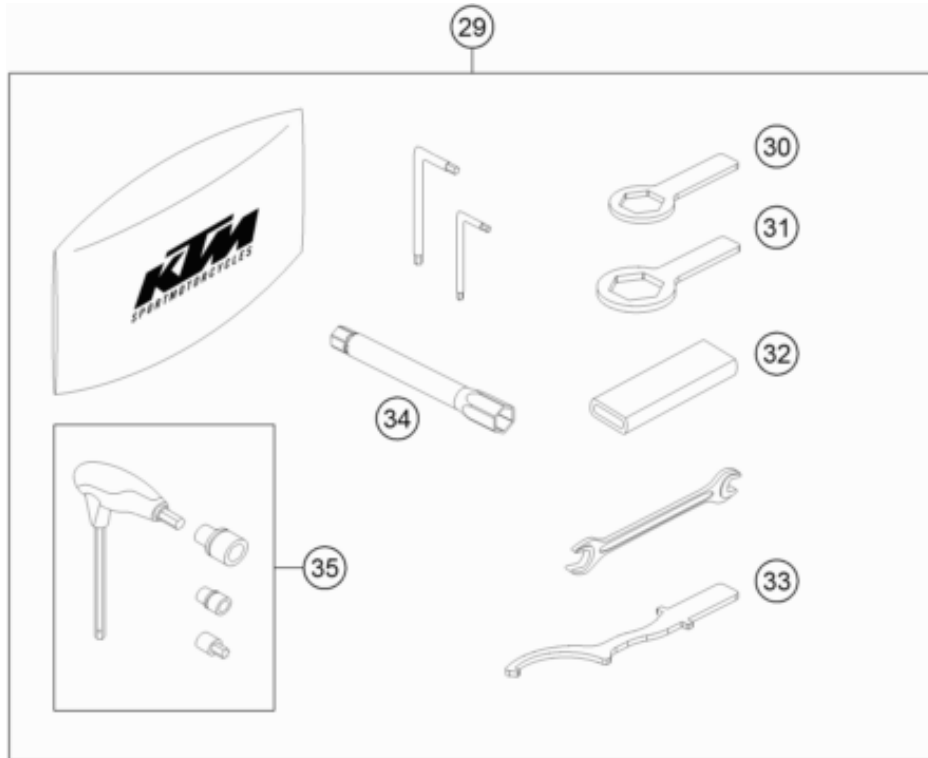

OHNE ABBILDUNG
WITHOUT ILLUSTRATION

0

TECHNISCHE DOKUMENTATION
TECHNICAL DOCUMENTATION
DOCUMENTACION TECNICA
DOCUMENTATION TECHNIQUE
NOTE TECNICHE

1

186412000

POS	PARTNUMBER	PARTNAME	PIECE
0	C90708021160	Special screw M5x12	2
0	C90712040000	Rückspiegel links	1
0	C90712041000	Rückspiegel rechts	1
0	C90712008000	Grip handle passenger	1
0	00063004106	SPIRALHÜLSEN LC4 + LC8	2
0	00063004108	Bubble wrap blanks 80MY	2
0	00063004204	Self-ad. stkr. 100X200 mm, perf., art. 3	2
0	C90708023010	Spritzschutz	1
0	54603048600	RANGE CHANGE METAL NUT M5 INOX	2
0	0081250181	SCREW FOR PLASTIC 50X18 T20	2
0	00063004202	PRINT LABEL 60X51 MM	1
0	00063004012	HEADLIGHT MASK BOX	1
0	C90712085000	Bracket reflector	1
0	C90712082000	Reflector red	1
0	C90708061050	Rubber washer 6.5x14x2.3	2
1	C3214405EN	Owners manual 790 DUKE orange/gray	1
29	C90129099000	On-board tool kit	1
30	76029063000	RING WRENCH SW27	1
31	60012060032	RING WRENCH 32MM	1
32	60012060000	GRIP FOR RING WRENCH	1
33	76029062000	HOOK WRENCH F. SHOCK ABSORBER	1
34	75029072000	SPARK PLUG WRENCH	1
35	60029070100	T-WRENCH WS=6/8/10/17	1

59463

* NEW PART

X ON DEMAND