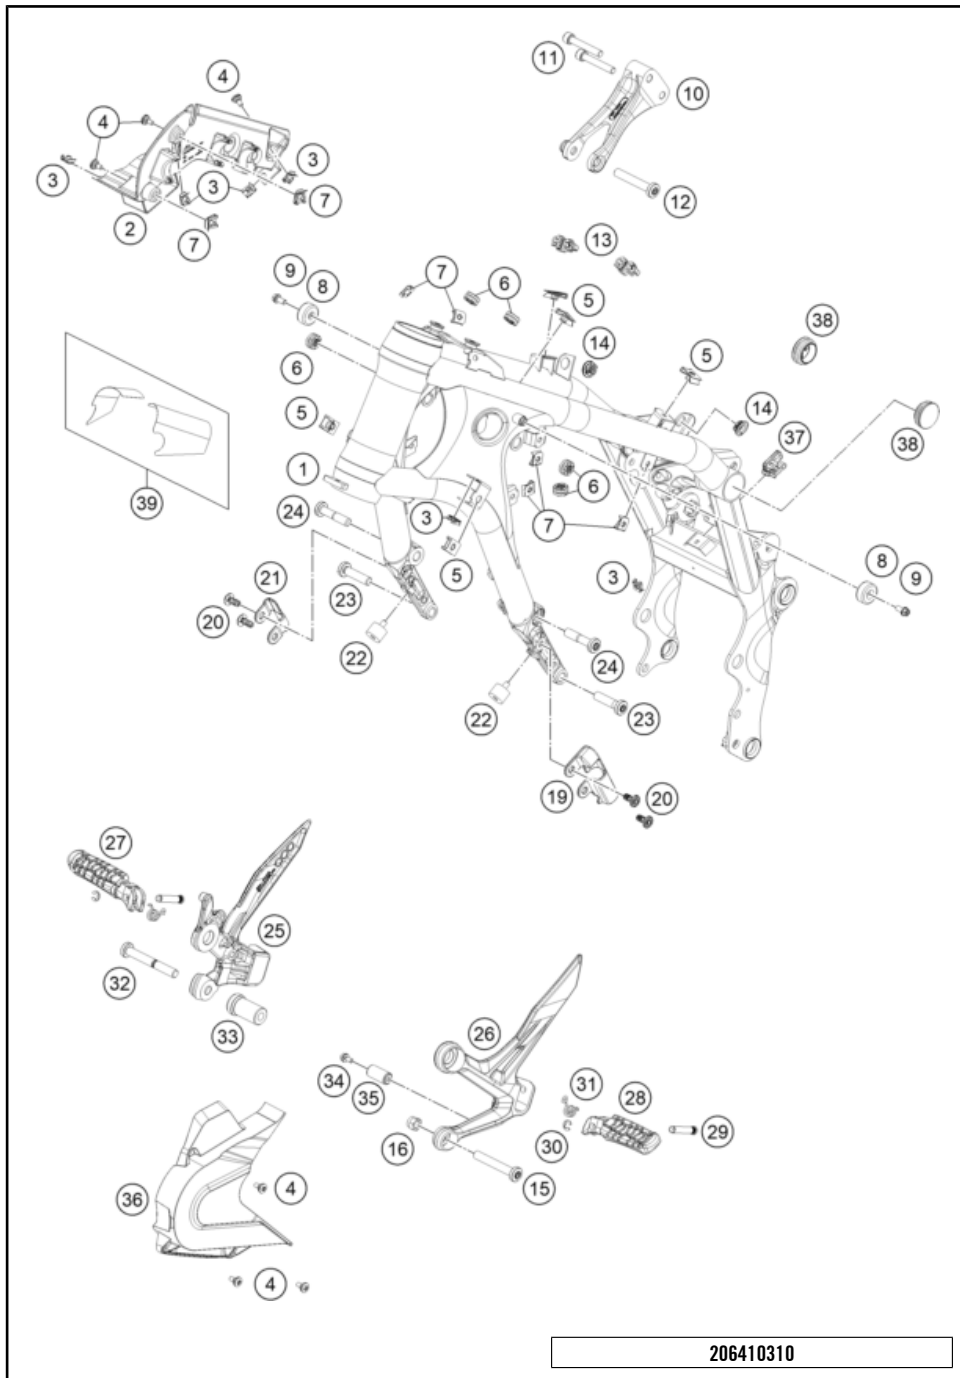

206410310

POS	PARTNUMBER	PARTNAME	PIECE
1	C90103001000C1	Frame 641RA	1
2	C90703082000	Fairing frame right	1
3	69008021080	clip nut M5	6
4	C90708021160	Special screw M5x12	6
5	54603048100	clip nut M6	5
6	C90742041000	Damper ABS modulator	5
7	54603048200	RANGE CHANGE METAL NUT M5	7
8	C90707014000	Fuel tank role	2
9	C0000250601200S	HH collar screw M6x12 ISA30 SL	2
10	C90703013000C1	Engine brace	1
11	C0145790805000S	Cap head bolt M8x50 ISR 45	2
12	C0000351006000S	ISA screw, M10x60, ISA45, self-locking	1
13	C90742046000	Bracket ABS line d7.5	2
14	C90706003060	Quick-lock coupling	2
15	C0000351006500S	ISA screw, M10x65 ISA45	1
16	54310086100	SELF LOCKING NUT M10 CU WS=14	1
19	C90703034000	Cable guidance left	1
20	C90703034020	Fastening plug M8	4
21	C90703035000	Cable guidance right	1
22	C90705062000	Silent block 20x15 - M6x10	2
23	C0000351004000S	ISA collar screw, M10x40 ISA45	2
24	C0000351004500S	ISA screw, M10x45 ISA45	2
25	C90703039000C1	Footpeg bracket, front/right	1
26	C90703038000C1	Footpeg bracket front, left	1
27	C90703041000	Footpeg front, right	1
28	C90703040000	Footpeg left, front, DUKE 950	1
29	C90703044000	Footpeg pin rear	2
30	0799060003	retaining washer DIN 6799 - 6	2
31	C90703042000	Return spring, footpeg	2
32	C0000351008000S	ISA collar screw, M10x80 ISA45	1
33	C90703039001C1	Abstandhalter	1
34	0025050106	HH collar screw M5x10 TX30	1
35	C90703038001C1	Spool	1
36	C90703096000	Front sprocket cover	1
37	64111059020	Cable holder, attachable	1
38	C90703088000	Locking cap frame	2
39	C90703092044	Set protection sticker frame	1

59414

* NEW PART

X ON DEMAND