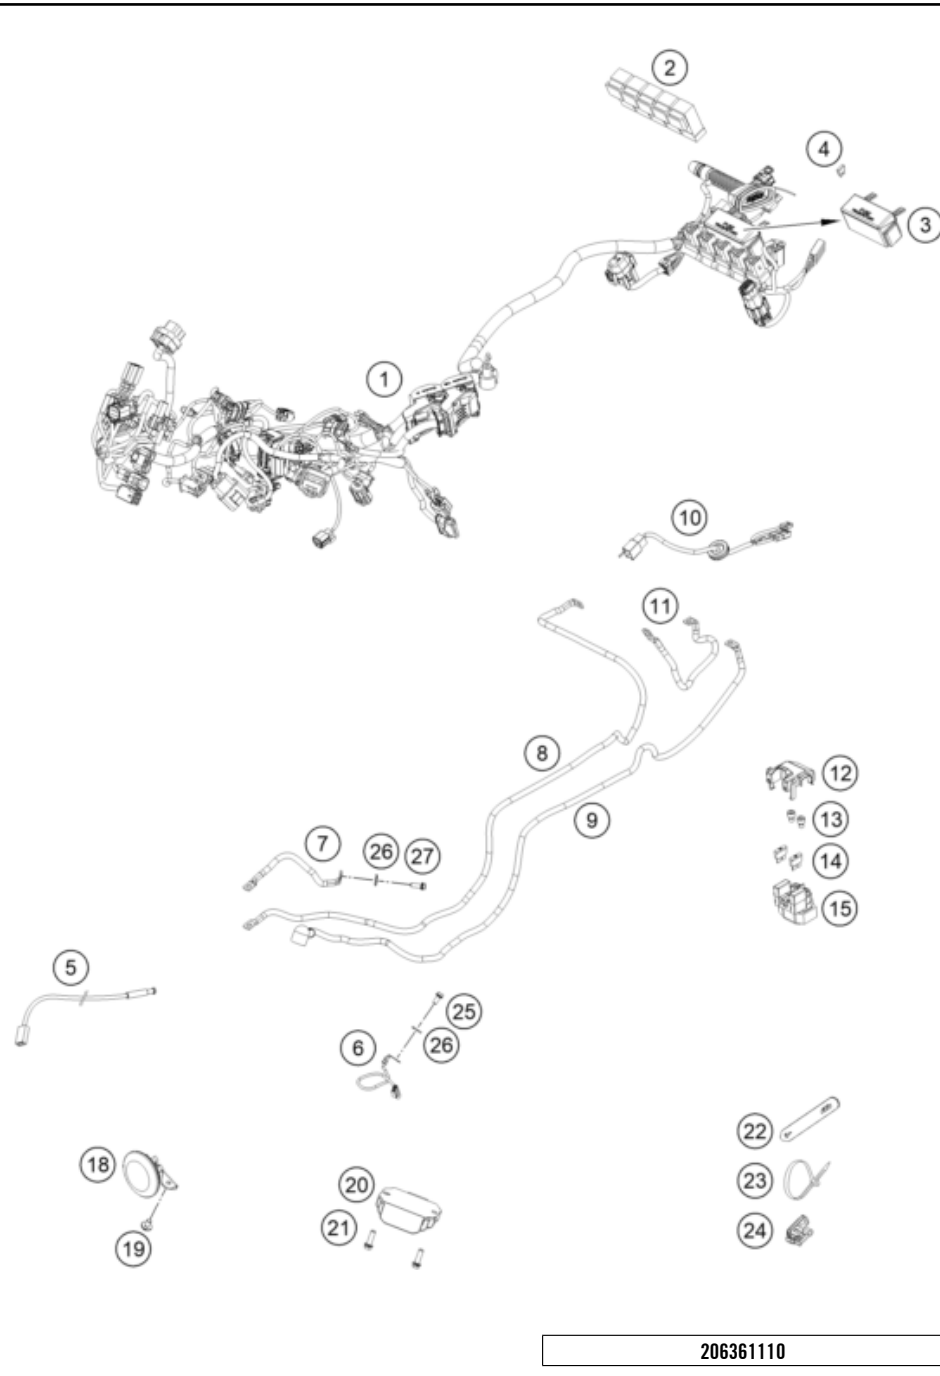

POS	PARTNUMBER	PARTNAME	PIECE
1	63611075100	Main wiring harness	1
2	61111057000	RELAY CM1A-R-12V-H80 07	5
3	75011087050	RUBBER CASING FOR FUSE BOX	1
4	75011088010	FUSE 10A 07	x
5	61111018100	TEMPERATURE SENSOR	1
6	C90711197000	Ground wire tank/frame	1
7	C90011096000	Ground wire starter/frame	1
8	C90711097000	Ground wire, starter battery	1
9	C90711059000	Starter cable	1
10	C90111076033	Rear wiring harness compl.	1
11	C90711059050	Battery cable	1
12	C90711058010	Protection cap starter relay	1
13	0738060101	COU.SUNK SCR. AH ISO7380 M6X10	2
14	C90711109030	Plug-in fuse large 30A	2
15	76211058000	STARTER RELAY 07	1
18	C90711060033	Horn compl.	1
19	0024060106	HH COLLAR SCREW M6X10 TX30	1
20	60311034000	VOLTAGE REGULATOR	1
21	C0000250602000S	Hexagon collar screw M6x20 ISA30 self-lo	2
22	C90711093045	Rubber cable tie 45 mm	x
23	C90011076140	Cable tie 140x2.5 black	x
23	C90711076250	CABLE TIE 200/3,6MM BLACK	x
24	C90711092000	Plug-in cable tie for D=6.5	1
25	C0000250601200	Hexagon collar screw M6x12 ISA30	1
26	58411098100	CONTACT WASHER M6 VSV-K6	2
27	C0000250601600	Hexagon collar screw M6x16 ISA30	1

206361110

59449

* NEW PART

X ON DEMAND