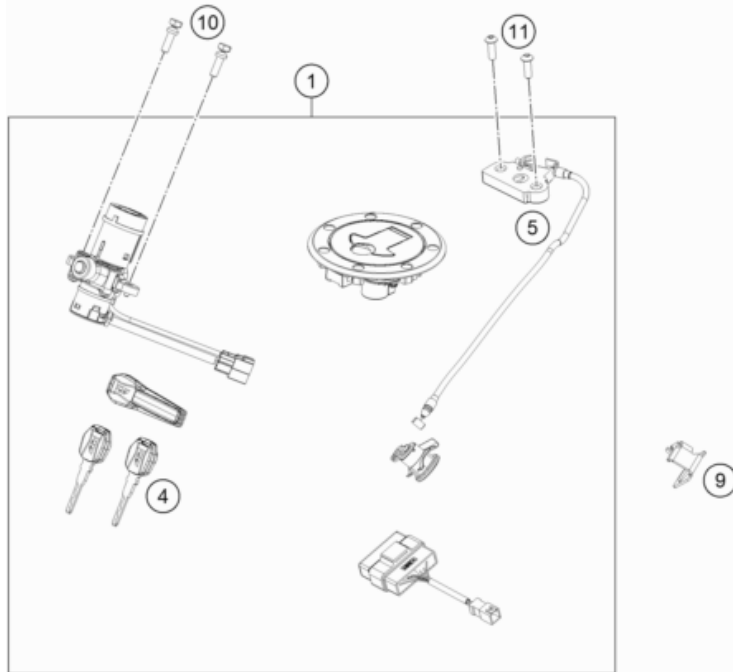

POS	PARTNUMBER	PARTNAME	PIECE
1	64111066044	Lockset CPL.	1
4	64111067000	KTM ignition key	1
4	64111067010	Blank Key KTM	x
5	64107050000	Seat lock	1
9	C90707051000	Cable bracket lock	1
10	76011064200	Tear-off screw M6 ignition lock ISA30 MK	2
11	0738060181	BHCS ISO 7380 M6X18	2
12	A65414069000	Dashboard	1
13	C90714069050C1	Bushing, speedometer bracket	6
14	C90714069051	Damper, dashboard	3
15	0738050202	Lens head screw ISO 7380-M5X20A2	3

186411430

59460

* NEW PART

X ON DEMAND