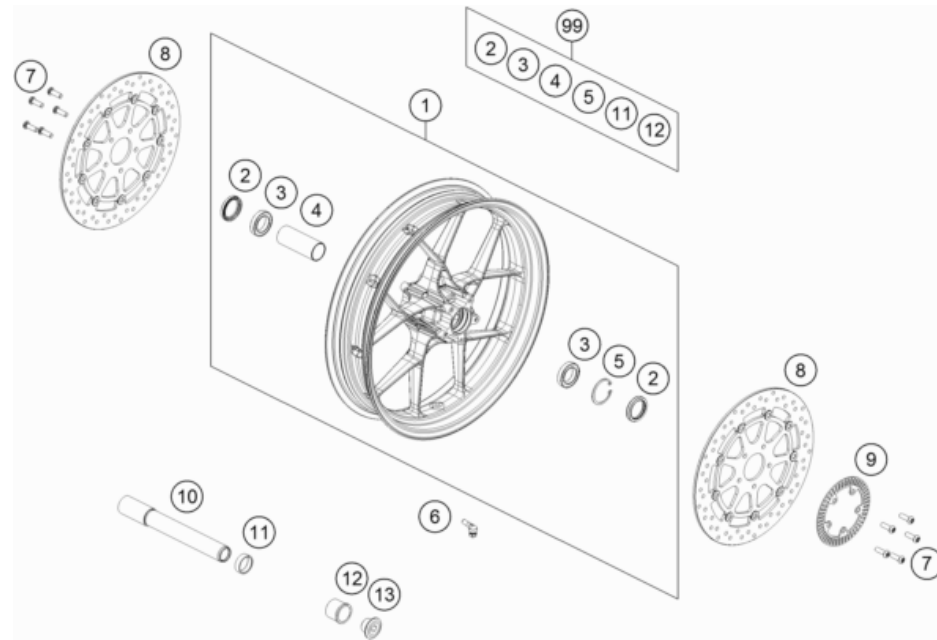

POS	PARTNUMBER	PARTNAME	PIECE
1	6410900103330	Front wheel 3.5x17 cpl. black	1
2	0760354771	SHAFT SEAL RING 35X47X7 TC	2
3	0625069068	GR.BALL BEAR.6906 DDU2CG23S6NM	2
4	61009011000	BEARING SPACER TUBE FRONT 05	1
5	0472047175	CIRCLIP DIN0472-47X1,75	1
6	C90709076000	Angle valve	1
7	C90709062000	Special screw, M8x25, self-locking, TX40	10
8	64109060000	brake disc front D=300 mm	2
9	C90742020000	Sensor wheel, front	1
10	61009081200	Wheel spindle, front wheel	1
11	C90709013000	Spacer, front wheel, right	1
12	C90709012000	Spacer, front wheel, left	1
13	C90709082000	Hexagon socket screw M25x1.5 AF=12 05	1
99	C90709015000	Front Wheel Repair Kit	1

186410910

59446

* NEW PART

X ON DEMAND