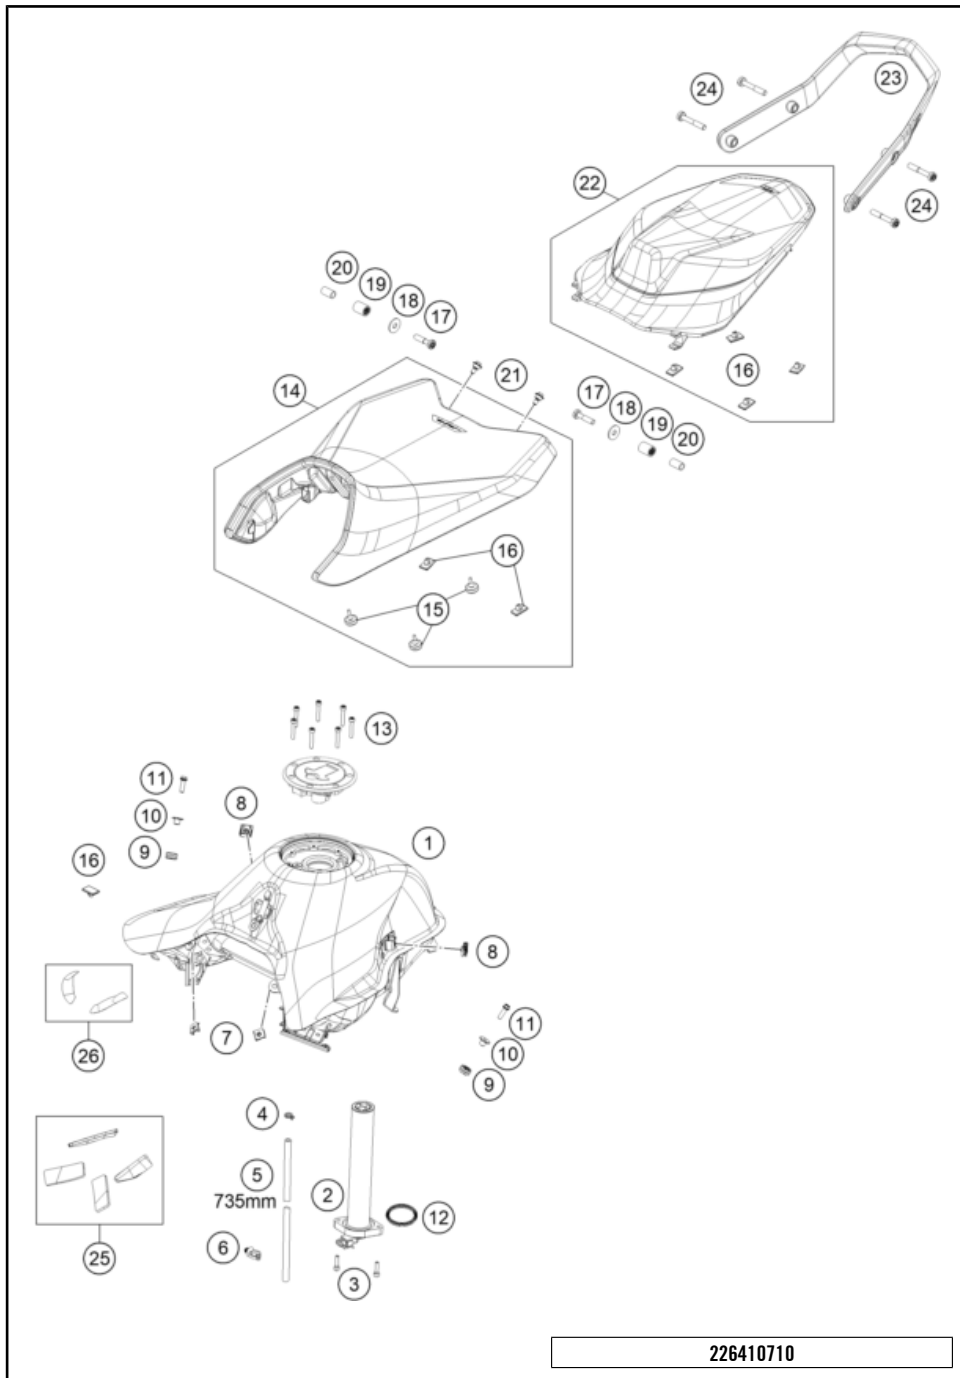

POS	PARTNUMBER	PARTNAME	PIECE
1	C90707013000CB	Fuel tank	1
2	64107080200	Fuel lever sensor	1
3	0912050203	AH SCREW DIN0912-M 5X20	2
4	58007117000	YDNAC-CLAMP 10107 10MM	1
5	C90715019735	Hose 6x10 FKM/ECO L=735	1
6	C90711092000	Plug-in cable tie for D=6.5	1
7	54603048200	RANGE CHANGE METAL NUT M5	2
8	54603048300	RANGE CHANGE METAL NUT M6 INOX	2
9	C90742041000	Damper ABS modulator	2
10	61342041100	Collar bushing 6,5x9x18x8,5	2
11	C0000250602000	HH collar screw M6x20 ISA30	2
12	C90707080090	Gasket fuel level sensor	1
13	014579050166	Cap hd. screw ISO14579, M5x16-8.8, black	7
14	C90707040000	Rider's seat compl.	1
15	C90706001021	Abstandsgummi	3
16	C90707040041	Auflagegummi	7
17	C0000250804000S	Hexagon collar screw M8x40 ISA40 self-lo	2
18	0021080003	WASHER DIN9021-A 8,4	2
19	C90707046000	Rubber seat cowl pad	2
20	C90707049000	Bushing 8.4x12x21.5	2
21	0900000601500S	Special screw M6x15x5,5-8.8 MK	2
22	C90707047033	Soziussitzbank kpl.	1
23	C90712008000	Grip handle passenger	1
24	0035080506S	AH-COLLAR SCREW M8X50 ISA45	4
25	C90707012000	Tank Protection Set Metamoll	1
26	C90707013040	Protection sticker, tank set	1

226410710

59441

* NEW PART X ON DEMAND