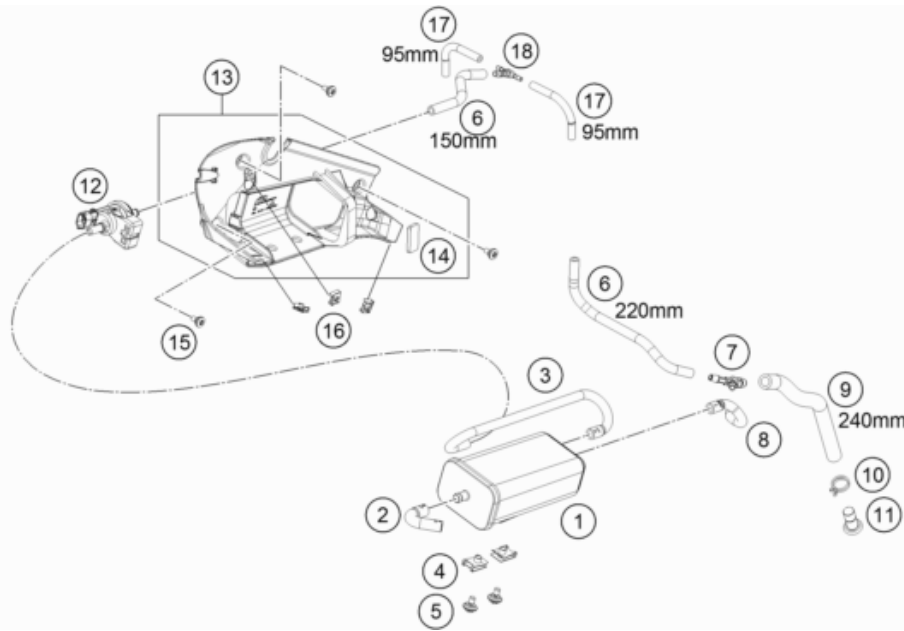

186411410

59459

* NEW PART

X ON DEMAND

POS	PARTNUMBER	PARTNAME	PIECE
1	64111066044	Lockset CPL.	1
4	64111067000	KTM ignition key	1
4	64111067010	Blank Key KTM	x
5	64107050000	Seat lock	1
9	C90707051000	Cable bracket lock	1
10	76011064200	Tear-off screw M6 ignition lock ISA30 MK	2
11	0738060181	BHCS ISO 7380 M6X18	2
12	A65414069000	Dashboard	1
13	C90714069050C1	Bushing, speedometer bracket	6
14	C90714069051	Damper, dashboard	3
15	0738050202	Lens head screw ISO 7380-M5X20A2	3

186411430

59460

* NEW PART

X ON DEMAND

POS	PARTNUMBER	PARTNAME	PIECE
1	C90715001000	Evaporative canister	1
2	C90715021000	Hose evaporative canister bleeder	1
3	C90715022000	Hose evaporative canister purge valve	1
4	54603048300	RANGE CHANGE METAL NUT M6 INOX	2
5	C90708000012	Special screw M6x12x3	2
6	78015019000	HOSE EPA D=6/10 L=2000MM	x
7	C90715028000	Y-Stück YS 6-10-6	1
8	64115023000	Molded hose ACF	1
9	78015119000	HOSE EPA D=10/16 L=2000MM	x
10	C90731082000	Schlauchklemme Draht D=15.5	1
11	C90715026000	Verschlussstopfen AKF	1
12	76015015000	EVAP valve	1
13	C90703081044	Fairing frame left complete	1
14	64108070040	Metamoll f. frame cover	1
15	C90708021160	Special screw M5x12	3
16	69008021080	clip nut M5	3
17	78015021000	HOSE EPA D=4/8 L=2000MM	x
18	C90015126000	Tube conector	1