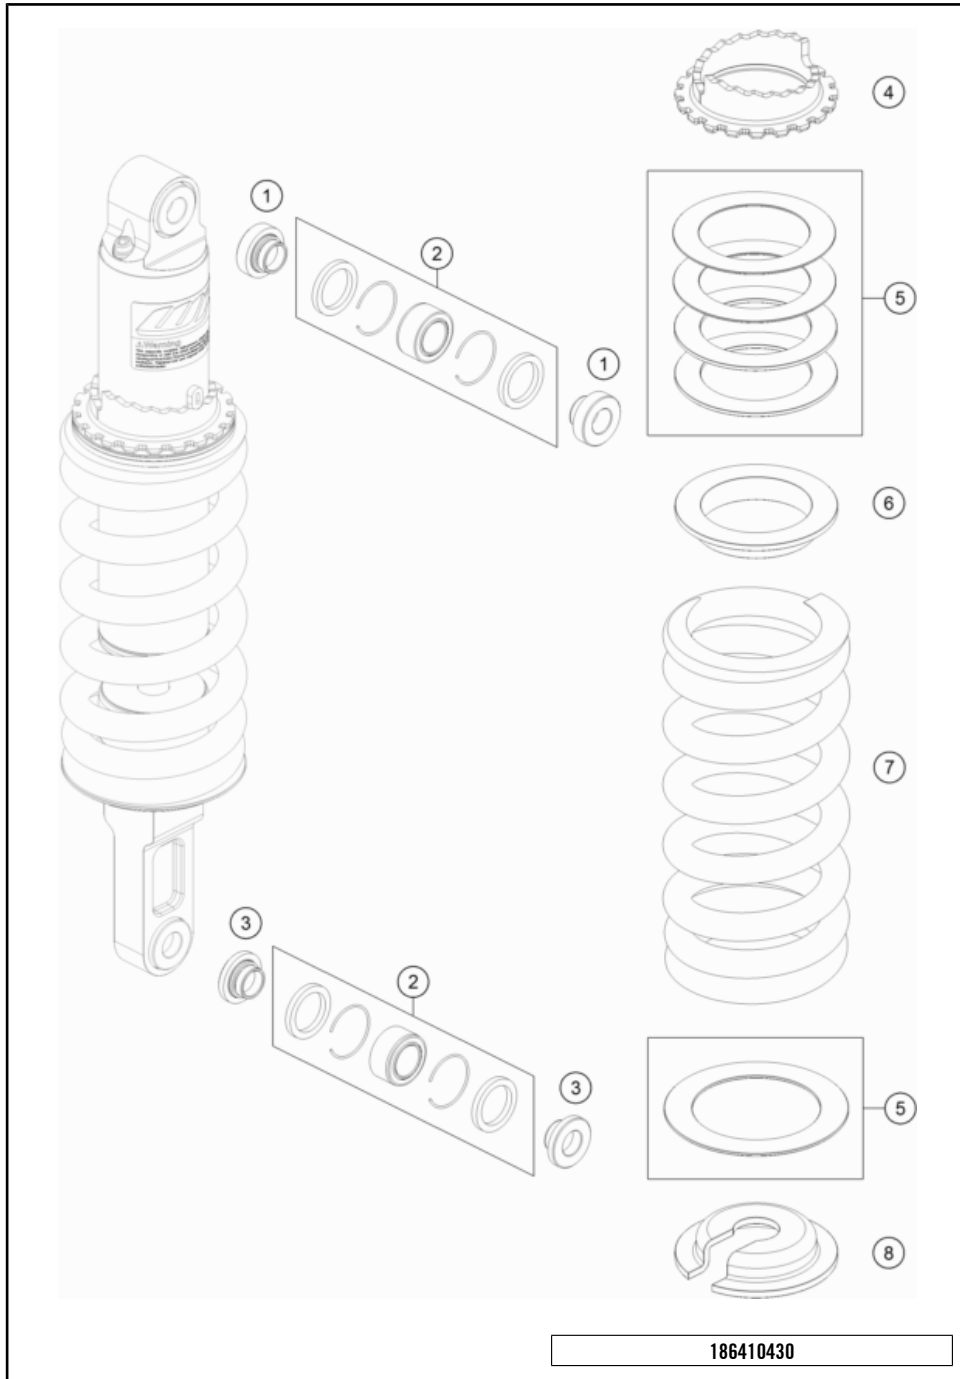

SHOCK ABSORBER DISASSEMBLED

790 DUKE L, orange 2022 EU 2022

POS	PARTNUMBER	PARTNAME	PIECE
1	46180064	Bearing bush 12x15/18/24,5x13,5	2
2	R12012	Ball joint bearing kit top 12mm	1
3	46180007	Distance bush 12x15/18/24,5x10,5	2
4	46148166	PA adjuster	1
5	RP80004	Washer kit shock absorber	1
6	46148041	Spring retainer 50,5x56,5x3	1
7	91020031	Main spring (59) 115-140-185 shock white	x
7	46148204	Spring l=185mm 130-160N/mm	1
7	91020032	in spring (59) 145-180-185 shock white	x
8	46148098	Spring retainer 21x54,8x-8	1

186410430

49901

* NEW PART

X ON DEMAND