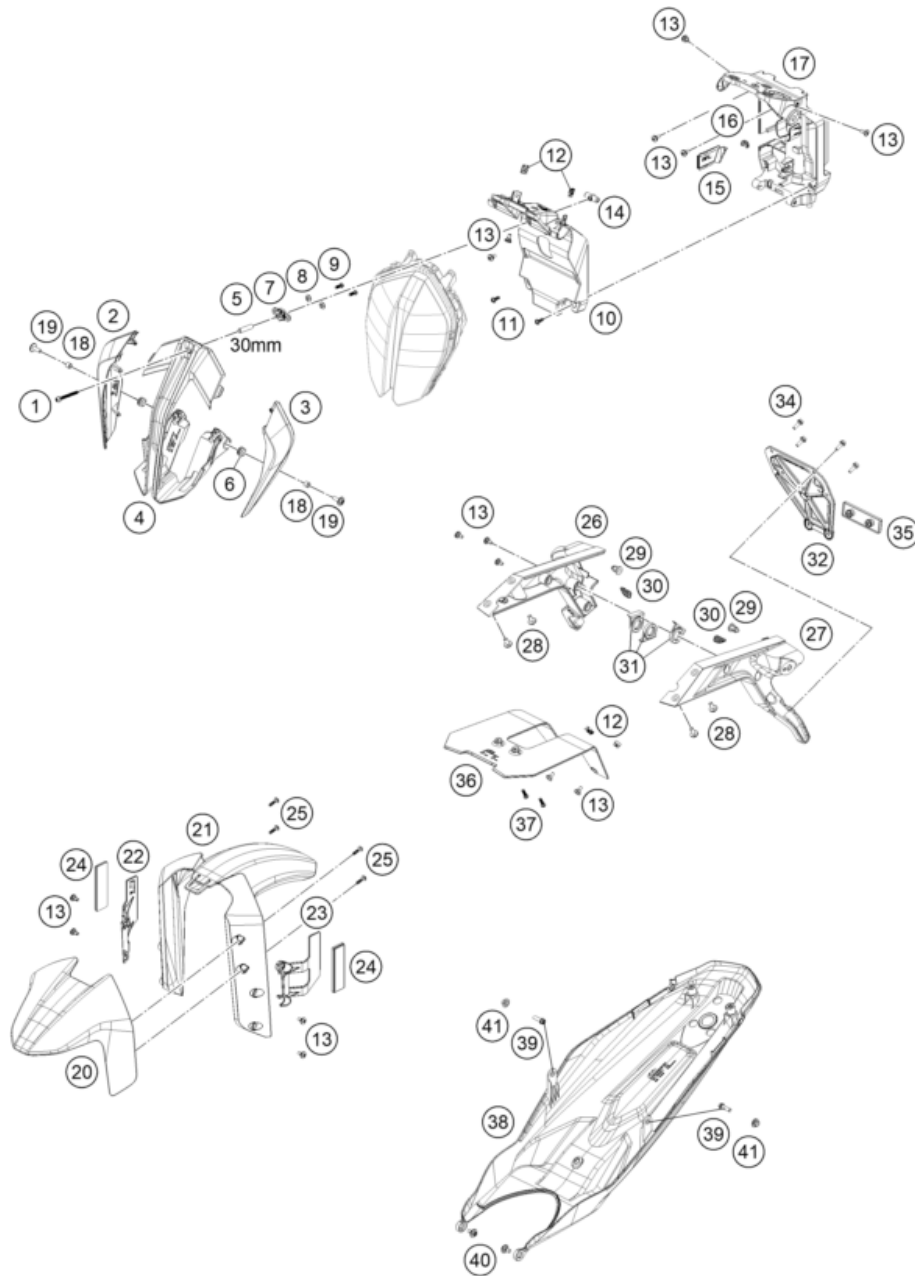

59443

* NEW PART

X ON DEMAND

POS	PARTNUMBER	PARTNAME	PIECE
40	C9070800012	Special screw M6x12x3	2
41	C90708053000	Collar bushing 6x11x16x7.5	2

186410810

59443

* NEW PART

X ON DEMAND