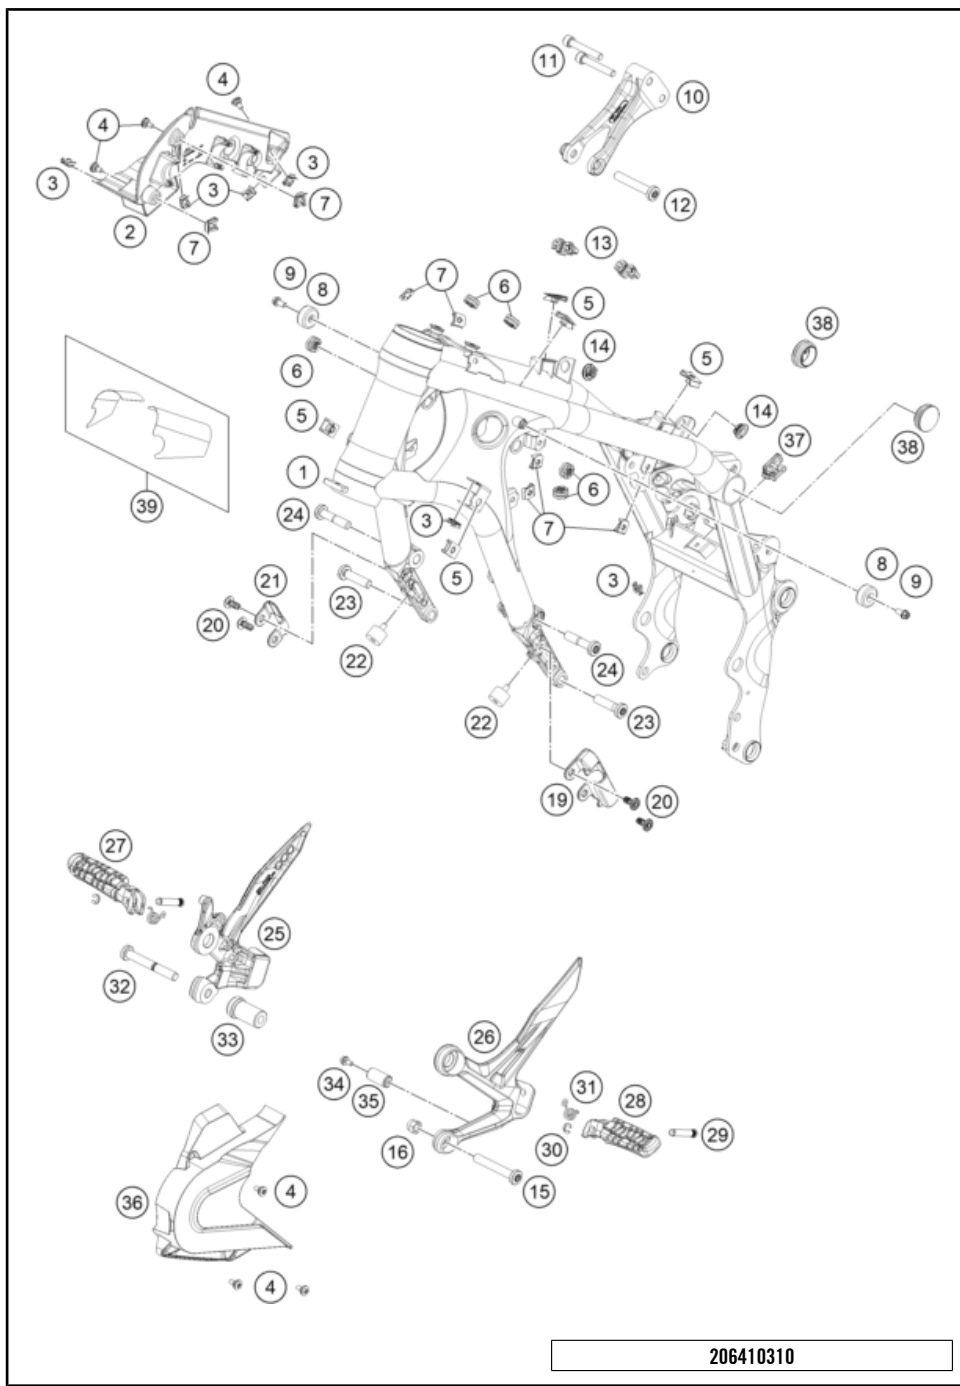

206410310

POS	PARTNUMBER	PARTNAME	PIECE
1	C90103001000C1	Frame 641RA	1
2	C90703082000	Fairing frame right	1
3	69008021080	clip nut M5	6
4	C90708021160	Special screw M5x12	6
5	54603048100	clip nut M6	5
6	C90742041000	Damper ABS modulator	5
7	54603048200	RANGE CHANGE METAL NUT M5	7
8	C90707014000	Fuel tank role	2
9	C0000250601200S	HH collar screw M6x12 ISA30 SL	2
10	C90703013000C1	Engine brace	1
11	C0145790805000S	Cap head bolt M8x50 ISR 45	2
12	C0000351006000S	ISA screw, M10x60, ISA45, self-locking	1
13	C90742046000	Bracket ABS line d7.5	2
14	C90706003060	Quick-lock coupling	2
15	C0000351006500S	ISA screw, M10x65 ISA45	1
16	54310086100	SELF LOCKING NUT M10 CU WS=14	1
19	C90703034000	Cable guidance left	1
20	C90703034020	Fastening plug M8	4
21	C90703035000	Cable guidance right	1
22	C90705062000	Silent block 20x15 - M6x10	2
23	C0000351004000S	ISA collar screw, M10x40 ISA45	2
24	C0000351004500S	ISA screw, M10x45 ISA45	2
25	C90703039000C1	Footpeg bracket, front/right	1
26	C90703038000C1	Footpeg bracket front, left	1
27	C90703041000	Footpeg front, right	1
28	C90703040000	Footpeg left, front, DUKE 950	1
29	C90703044000	Footpeg pin rear	2
30	0799060003	retaining washer DIN 6799 - 6	2
31	C90703042000	Return spring, footpeg	2
32	C0000351008000S	ISA collar screw, M10x80 ISA45	1
33	C90703039001C1	Abstandhalter	1
34	0025050106	HH collar screw M5x10 TX30	1
35	C90703038001C1	Spool	1
36	C90703096000	Front sprocket cover	1
37	64111059020	Cable holder, attachable	1
38	C90703088000	Locking cap frame	2
39	C90703092044	Set protection sticker frame	1

59414

* NEW PART

X ON DEMAND