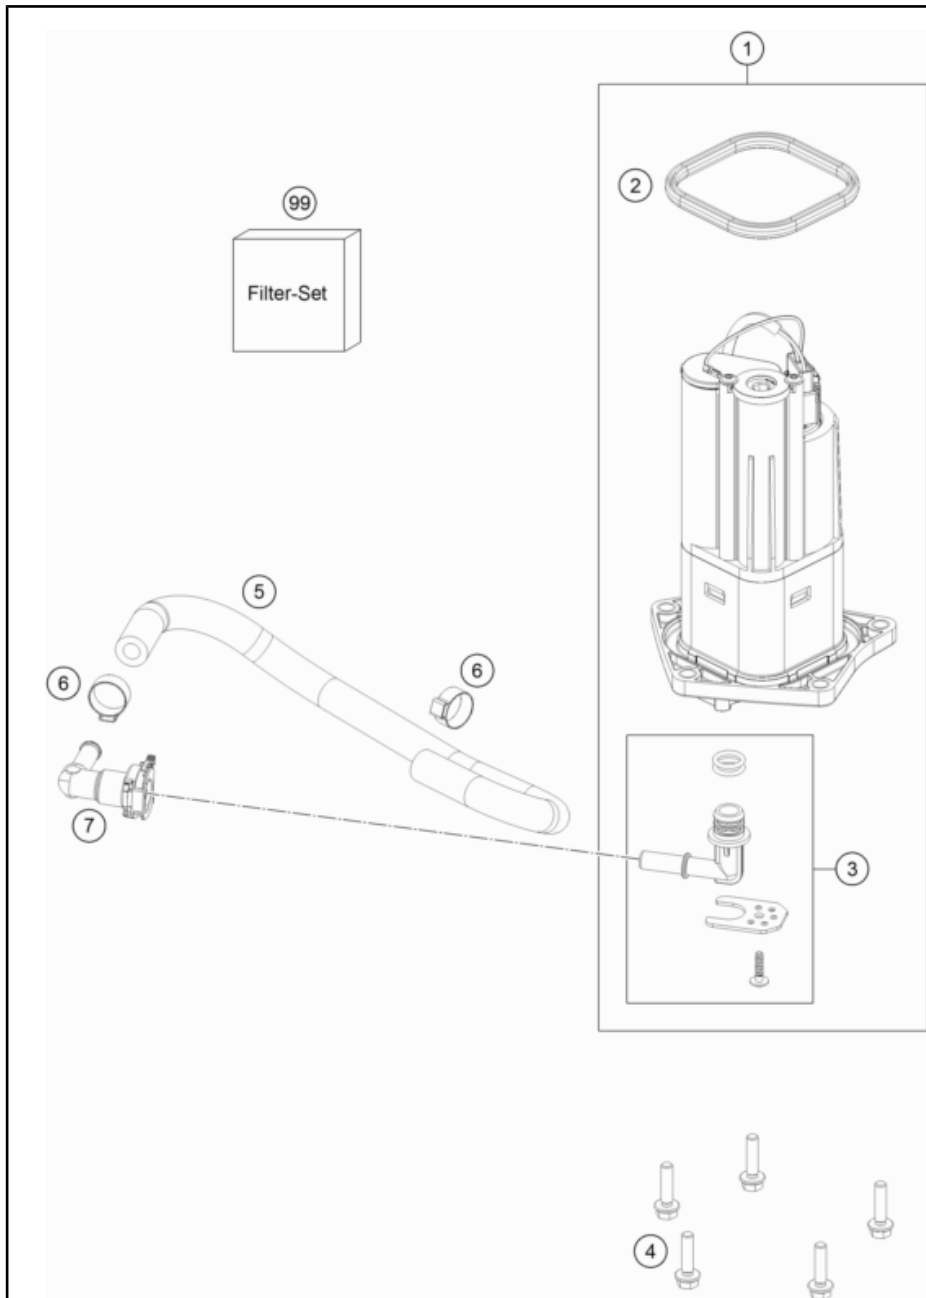

196410610

59440

* NEW PART

X ON DEMAND

POS	PARTNUMBER	PARTNAME	PIECE
1	C90707013000CB	Fuel tank	1
2	64107080200	Fuel lever sensor	1
3	0912050203	AH SCREW DIN0912-M 5X20	2
4	58007117000	YDNAC-CLAMP 10107 10MM	1
5	C90715019735	Hose 6x10 FKM/ECO L=735	1
6	C90711092000	Plug-in cable tie for D=6.5	1
7	54603048200	RANGE CHANGE METAL NUT M5	2
8	54603048300	RANGE CHANGE METAL NUT M6 INOX	2
9	C90742041000	Damper ABS modulator	2
10	61342041100	Collar bushing 6,5x9x18x8,5	2
11	C0000250602000	HH collar screw M6x20 ISA30	2
12	C90707080090	Gasket fuel level sensor	1
13	014579050166	Cap hd. screw ISO14579, M5x16-8.8, black	7
14	C90707040000	Rider's seat compl.	1
15	C90706001021	Abstandsgummi	3
16	C90707040041	Auflagegummi	7
17	C0000250804000S	Hexagon collar screw M8x40 ISA40 self-lo	2
18	0021080003	WASHER DIN9021-A 8,4	2
19	C90707046000	Rubber seat cowl pad	2
20	C90707049000	Bushing 8.4x12x21.5	2
21	0900000601500S	Special screw M6x15x5,5-8.8 MK	2
22	C90707047033	Soziussitzbank kpl.	1
23	C90712008000	Grip handle passenger	1
24	0035080506S	AH-COLLAR SCREW M8X50 ISA45	4
25	C90707012000	Tank Protection Set Metamoll	1
26	C90707013040	Protection sticker, tank set	1

226410710

59441

* NEW PART X ON DEMAND

186410730

POS	PARTNUMBER	PARTNAME	PIECE
1	64107088100	Fuel pump	1
2	64107189000	Sealing	1
3	64107092000	Hydraulic connection	1
4	C0000250502000	Hexagon collar screw M5x20 ISA30	5
5	C90007116040	fuel hose with protective cover	1
6	C00050157706	variable one-year clamp 15.7mm	2
7	C90007128000	fuel coupling angle piece	1
99	64107090000	Filter kit	x