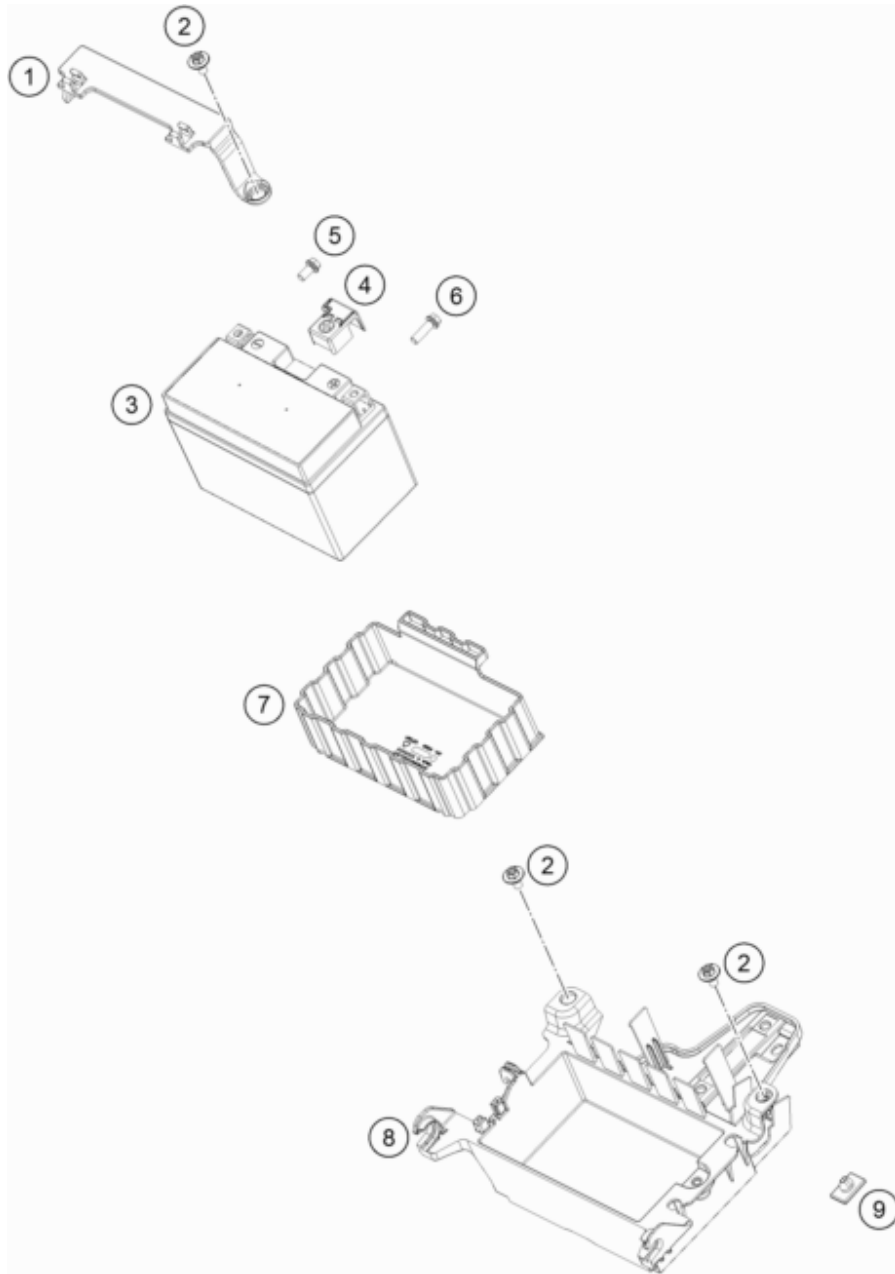

186411010

59447

* NEW PART X ON DEMAND

POS	PARTNUMBER	PARTNAME	PIECE
1	63611075100	Main wiring harness	1
2	61111057000	RELAY CM1A-R-12V-H80 07	5
3	75011087050	RUBBER CASING FOR FUSE BOX	1
4	75011088010	FUSE 10A 07	x
5	61111018100	TEMPERATURE SENSOR	1
6	C90711197000	Ground wire tank/frame	1
7	C90011096000	Ground wire starter/frame	1
8	C90711097000	Ground wire, starter battery	1
9	C90711059000	Starter cable	1
10	C90111076033	Rear wiring harness compl.	1
11	C90711059050	Battery cable	1
12	C90711058010	Protection cap starter relay	1
13	0738060101	COU.SUNK SCR. AH ISO7380 M6X10	2
14	C90711109030	Plug-in fuse large 30A	2
15	76211058000	STARTER RELAY 07	1
18	C90711060033	Horn compl.	1
19	0024060106	HH COLLAR SCREW M6X10 TX30	1
20	60311034000	VOLTAGE REGULATOR	1
21	C0000250602000S	Hexagon collar screw M6x20 ISA30 self-lo	2
22	C90711093045	Rubber cable tie 45 mm	x
23	C90011076140	Cable tie 140x2.5 black	x
23	C90711076250	CABLE TIE 200/3,6MM BLACK	x
24	C90711092000	Plug-in cable tie for D=6.5	1
25	C0000250601200	Hexagon collar screw M6x12 ISA30	1
26	58411098100	CONTACT WASHER M6 VSV-K6	2
27	C0000250601600	Hexagon collar screw M6x16 ISA30	1

206361110

59449

* NEW PART

X ON DEMAND

POS	PARTNUMBER	PARTNAME	PIECE
1	C90711055000	Tension bracket	1
2	C90708000012	Special screw M6x12x3	3
3	C90111053000	Battery HTZ12A-BS(DA)	1
4	C90711059060	Positive terminal cover	1
5	C0000250601200	Hexagon collar screw M6x12 ISA30	1
6	C0000250602000	HH collar screw M6x20 ISA30	1
7	C90711053050	Battery cover	1
8	C90711054000	Battery carrier	1
9	C90707040041	Auflagegummi	1