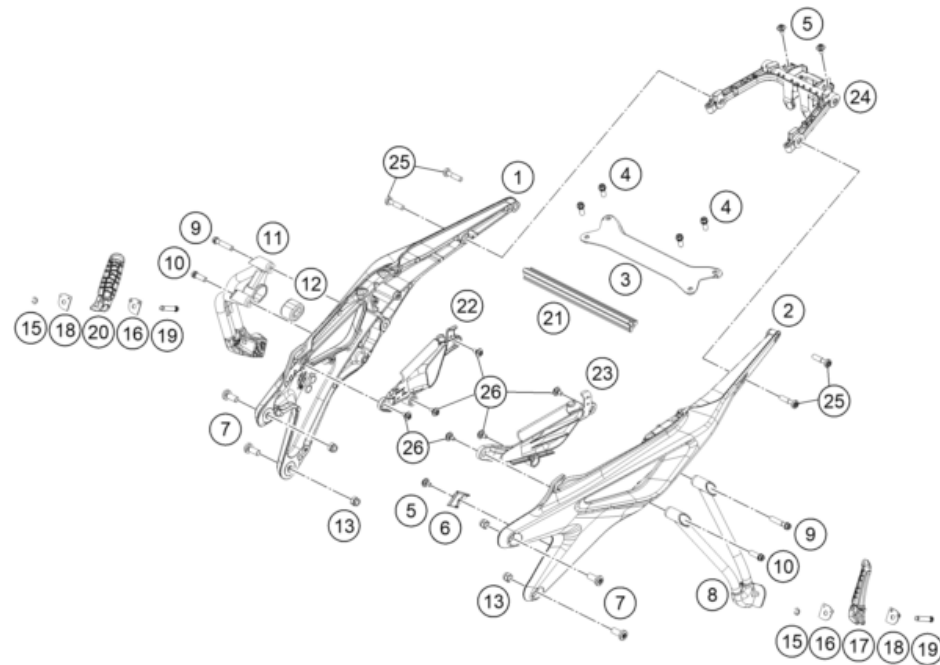

59414

* NEW PART

X ON DEMAND

POS	PARTNUMBER	PARTNAME	PIECE
1	C9070300200624	Subframe right	1
2	C9070300200524	Subframe left	1
3	C90703002004C1	Querstrebe	1
4	C0000250801800S	Hexagon collar screw M8x18 ISA40 self-lo	4
5	C90708000012	Special screw M6x12x3	3
6	C90703002010	Cable bracket	1
7	C0000351003000S	ISA collar screw, M10x30 ISA45	4
8	C90703048000C1	Footpeg bracket rear/left	1
9	C0000250804000S	Hexagon collar screw M8x40 ISA40 self-lo	2
10	C0000250802500S	Hexagon collar screw M8x25 ISA40 self-lo	2
11	C90703049000C1	Footpeg bracket, rear/right	1
12	C90705068000	Damper	1
13	54310086100	SELF LOCKING NUT M10 CU WS=14	4
15	0799060003	retaining washer DIN 6799 - 6	2
16	C90703152000	Locking plate, left rear footpeg	2
17	C90703050000	Footpeg cmpl., rear, left	1
18	C90703052000	Locking plate, right footpeg	2
19	C90703044000	Footpeg pin rear	2
20	C90703051000	Footpeg rear, left, cmpl.	1
21	64103004100	Brace subframe	1
22	C90706041050	Cover intake port right	1
23	C90706040050	Cover intake port left	1
24	C90708019050	Heckaussteifung	1
25	C0000350803500S	ISA collar screw, M8x35 ISA45	4
26	C90708000015	Special screw M6x15x3	6