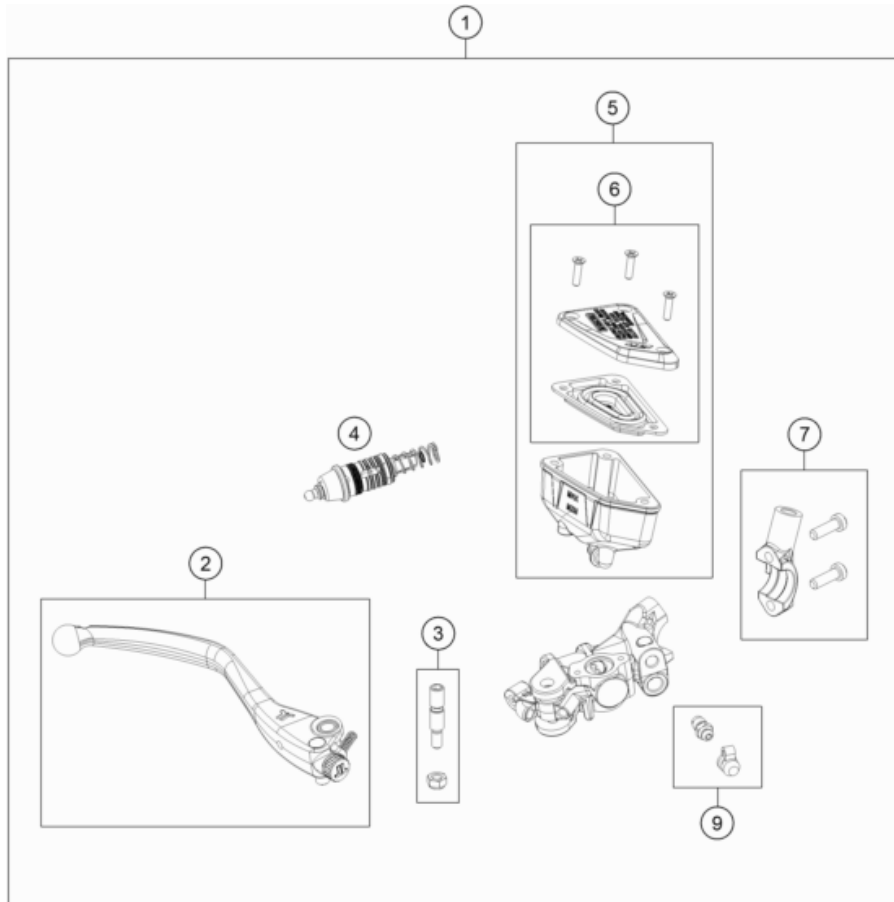

206361110

59449

* NEW PART

X ON DEMAND

POS	PARTNUMBER	PARTNAME	PIECE
1	C90711055000	Tension bracket	1
2	C90708000012	Special screw M6x12x3	3
3	C90111053000	Battery HTZ12A-BS(DA)	1
4	C90711059060	Positive terminal cover	1
5	C0000250601200	Hexagon collar screw M6x12 ISA30	1
6	C0000250602000	HH collar screw M6x20 ISA30	1
7	C90711053050	Battery cover	1
8	C90711054000	Battery carrier	1
9	C90707040041	Auflagegummi	1

186411130

59450

* NEW PART

X ON DEMAND

POS	PARTNUMBER	PARTNAME	PIECE
1	A65413001033C1	Front master cylinder cmpl. blk.	1
2	64113002000C1	Front brake lever	1
3	64113006000	Lever bolt cpl.	1
4	64113008000	Piston assembly	1
5	64113029044	Reservoir assembly	1
6	64113031000	Reservoir cap cpl.	1
7	6411300500030	Clamp	1
9	64113020000	Bleeder + cap	1
10	C90142005000	Brake line front master cylinder	1
11	62113020100	banjo bolt M10x1x19.5	1
12	0603100141	sealing ring DIN 7603 10x14x1	2