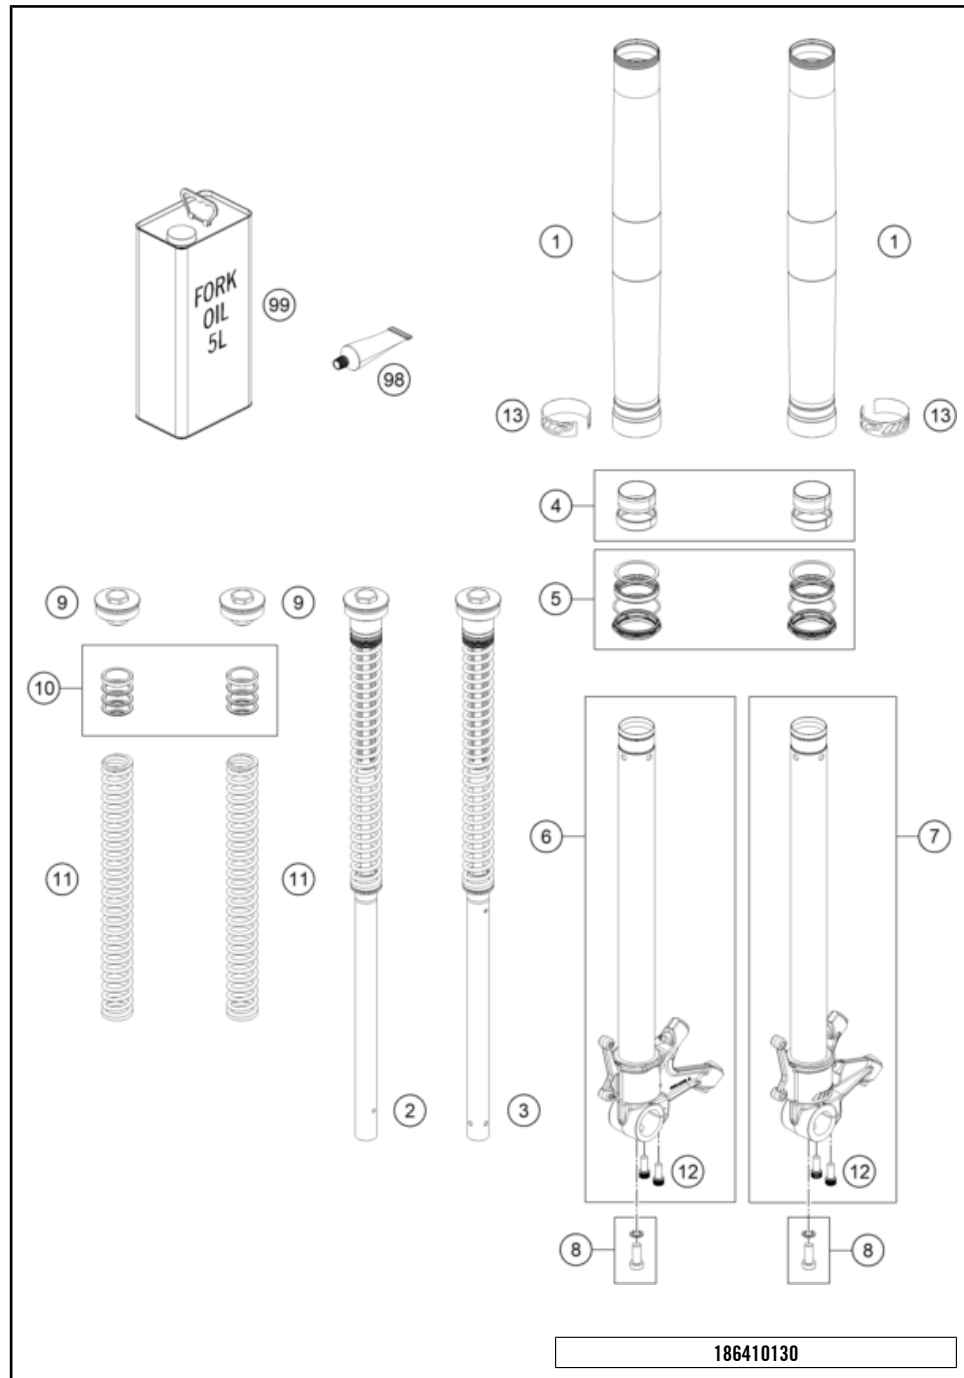

186410110

59412

* NEW PART

X ON DEMAND

FRONT FORK DISASSEMBLED

790 DUKE L, orange 2022 EU 2022

POS	PARTNUMBER	PARTNAME	PIECE
1	43578098	Fork outer tube 44,13x515 dt54 db57	2
2	43578176S2	Cartridge right cpl. 790 Duke	1
3	43578195S1	Cartridge left cpl. 790 Duke	1
4	R14042	GUIDE BUSHING SET	1
5	R516	Fork sealing kit 43mm red	1
6	43578097S1	Fork shoe right d43mm cmpl.	1
7	43578096S1	Fork shoe left d43mm cmpl.	1
8	43578177S1	HS cylinder-head screw M10x25 set	1
9	43578140S1	Screw cover M51x1,5 cpl.	2
10	RP80002	Shim Kit Fork	1
11	95020004S	main spring (38,2) 5-7.8-345 set fork	x
11	43578135	Mainspring (37) 6-9-345 fork	1
11	95020005S	Main Spring (38.2) 7-10-345 set fork	x
12	0025080206	HH collar screw M8x20	4
13	52000148	Sticker WP India 160x19	2
98	T511	SILICONE GREASE F. DUST STRI	1
99	48601166S1	Fork Fluid Viscosity 4.0 5L	1

59414

* NEW PART

X ON DEMAND

POS	PARTNUMBER	PARTNAME	PIECE
1	C9070300200624	Subframe right	1
2	C9070300200524	Subframe left	1
3	C90703002004C1	Querstrebe	1
4	C0000250801800S	Hexagon collar screw M8x18 ISA40 self-lo	4
5	C90708000012	Special screw M6x12x3	3
6	C90703002010	Cable bracket	1
7	C0000351003000S	ISA collar screw, M10x30 ISA45	4
8	C90703048000C1	Footpeg bracket rear/left	1
9	C0000250804000S	Hexagon collar screw M8x40 ISA40 self-lo	2
10	C0000250802500S	Hexagon collar screw M8x25 ISA40 self-lo	2
11	C90703049000C1	Footpeg bracket, rear/right	1
12	C90705068000	Damper	1
13	54310086100	SELF LOCKING NUT M10 CU WS=14	4
15	0799060003	retaining washer DIN 6799 - 6	2
16	C90703152000	Locking plate, left rear footpeg	2
17	C90703050000	Footpeg cmpl., rear, left	1
18	C90703052000	Locking plate, right footpeg	2
19	C90703044000	Footpeg pin rear	2
20	C90703051000	Footpeg rear, left, cmpl.	1
21	64103004100	Brace subframe	1
22	C90706041050	Cover intake port right	1
23	C90706040050	Cover intake port left	1
24	C90708019050	Heckaussteifung	1
25	C0000350803500S	ISA collar screw, M8x35 ISA45	4
26	C90708000015	Special screw M6x15x3	6