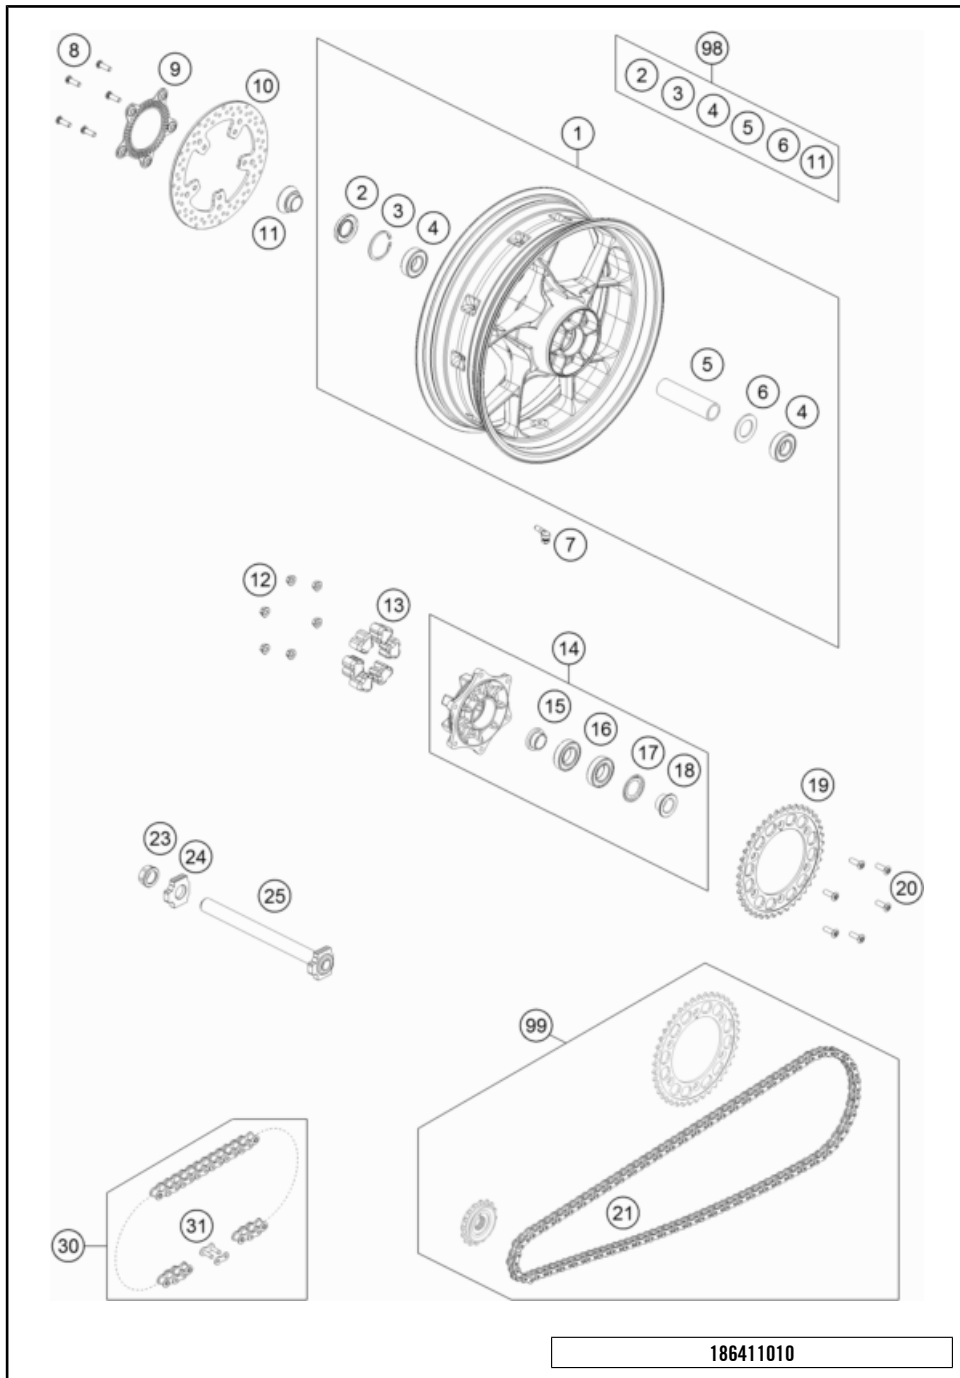

186410910

59446

* NEW PART

X ON DEMAND

REAR WHEEL

790 DUKE L, orange 2022 EU 2022

POS	PARTNUMBER	PARTNAME	PIECE
1	C9071000103330	Rear wheel 5,5x 17 cpl. black	1
2	0760305271	SHAFT SEAL RING 30X52X7	1
3	0472052200	CIRCLIP DIN0472-52X2	1
4	0625062052	GR.BALL BEAR. 6205-2RSHC3HMTF7	2
5	60010011000	BEAR. SPACERTUBE L=124,8MM 03	1
6	60010015000	SPACER RING 03	1
7	C90709076000	Angle valve	1
8	C90709062000	Special screw, M8x25, self-locking, TX40	5
9	C90742021000	Sensor wheel, rear	1
10	64110060000	Rear brake disc 240x5mm	1
11	C90710013000	Spacer, rear wheel, right	1
12	06923080003	hex nut EN 1661 M8 WS13	6
13	C90710459000	Damping rubber	6
14	C90710050044C1	Rear sprocket carrier black complete	1
15	C90710014000	SPACER BUSH. SPR. SUPP. IN.	1
16	C0410003001300	BALL BEARING 6006 DDU2CG23S6NM	2
17	C90710016000	NILOS RING 6006AV	1
18	C90710012000	SPACER BUSH. SPROCKET SUPP.	1
19	C90710051041	Rear sprocket, 41 teeth	1
20	C0000190802600S	Countersunk screw with ISA45 M8x26	6
21	64110065116	Chain x-ring 116 rolls endless	1
23	C90710086000	Collar nut M25x1.5 WS=32 05	1
24	C90710084000	Chain tension adjuster, right, LC8	1
25	69010181044	Rear axel cpl.	1
30	76910065118	chain DID 118 roll	x
31	76910066000	Rivet link chain DID 520 VP2-T	x
98	C90710015000	Rear Wheel Repair Kit	x
99	SPAB16G413M116E	Drivetrain kit 16Z/41Z	x