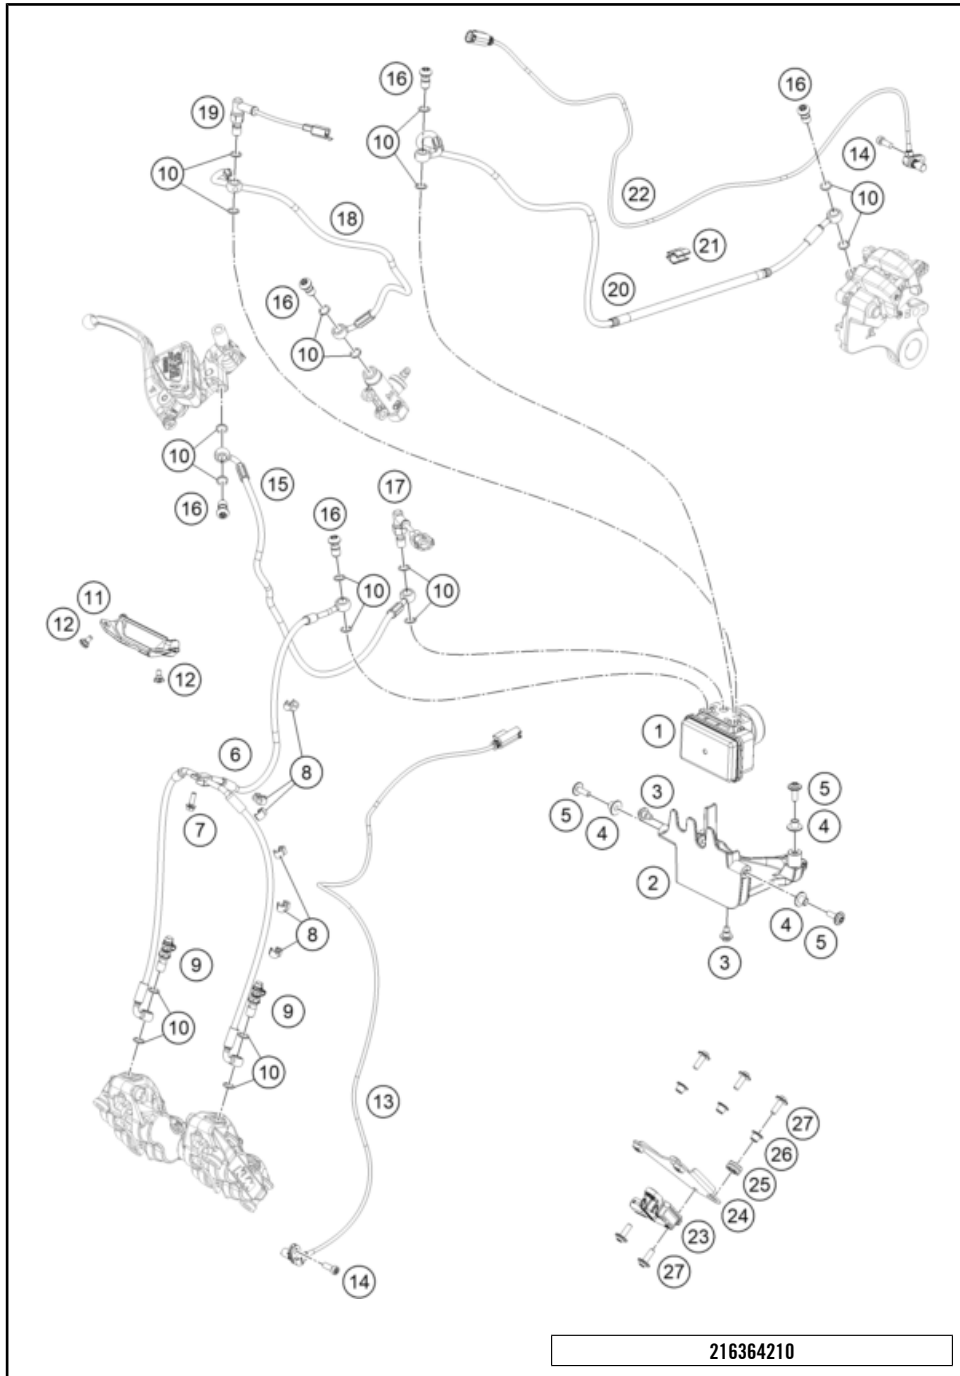

POS	PARTNUMBER	PARTNAME	PIECE
1	61742031044	ABS module filled	1
2	C90742040000	Bracket ABS modulator	1
3	59001092050	SPECIAL SCREW M6X12,5 WS=8	2
4	61342041100	Collar bushing 6,5x9x18x8,5	3
5	C90714017000	Special screw M6x18 ISA30 08	3
6	C90142003000	Brake line brake caliper front	1
7	C0000250501600S	Hexagon collar screw M5x16 ISA30 self-lo	1
8	C90711094000	Abstandhalter 4/7 schwarz	6
9	62513020000	BLEEDER SCREW CPL. 05	2
10	0603100141	sealing ring DIN 7603 10x14x1	18
11	63642003070	Brake line guide	1
12	C0000250501200	Hexagon collar screw M5x12 ISA30	2
13	90142125000	ABS SENSOR	1
14	014580060166	SHCS ISO 14580 M6x16	2
15	C901420050000	Brake line front master cylinder	1
16	62113020100	banjo bolt M10x1x19.5	5
17	63711051000	Brake light switch	1
18	A65442102000	Brake line, rear	1
19	62111051000	BRAKE LIGHT SWITCH REAR	1
20	A65442104000	Brake line, rear	1
21	C90713026100	Hose bracket 10/4	1
22	76042125000	ABS-SENSOR	1
23	61542090000	Angle sensor	1
24	C90742090050	Retaining bracket 6D sensor	1
25	C90742041000	Damper ABS modulator	1
26	61342041100	Collar bushing 6,5x9x18x8,5	3
27	C90714017000	Special screw M6x18 ISA30 08	5

216364210

59464

* NEW PART

X ON DEMAND