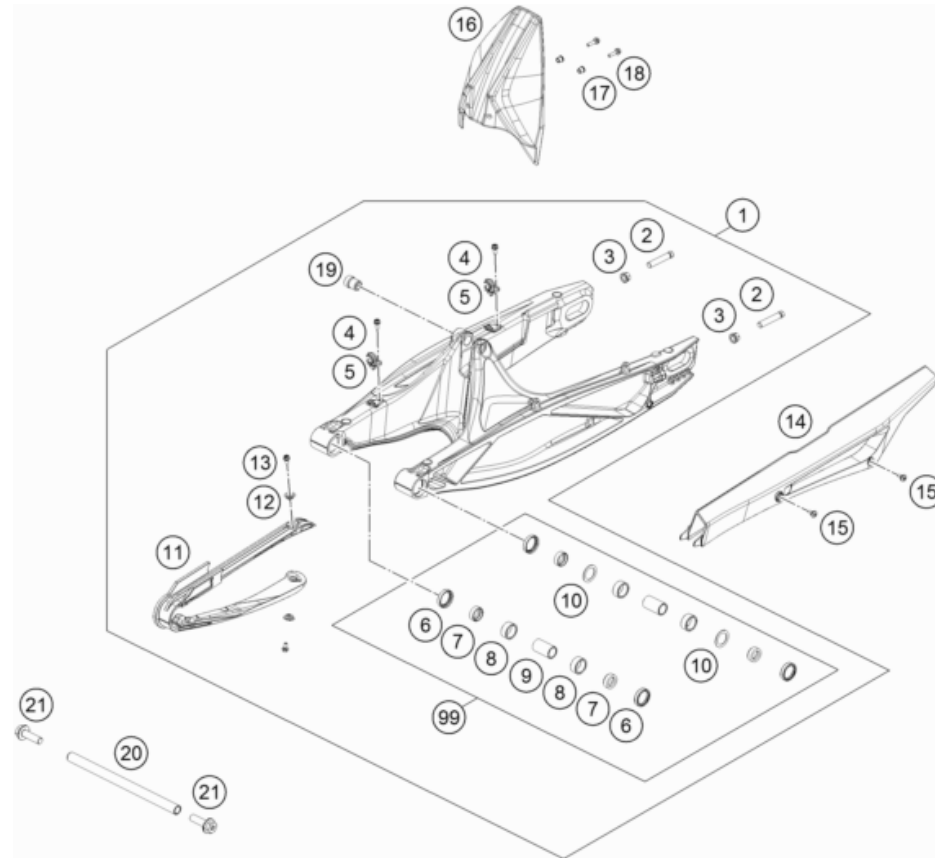

186410410

59428

* NEW PART

X ON DEMAND

SHOCK ABSORBER DISASSEMBLED

790 DUKE L, orange 2022 EU 2022

POS	PARTNUMBER	PARTNAME	PIECE
1	46180064	Bearing bush 12x15/18/24,5x13,5	2
2	R12012	Ball joint bearing kit top 12mm	1
3	46180007	Distance bush 12x15/18/24,5x10,5	2
4	46148166	PA adjuster	1
5	RP80004	Washer kit shock absorber	1
6	46148041	Spring retainer 50,5x56,5x3	1
7	91020031	Main spring (59) 115-140-185 shock white	x
7	46148204	Spring l=185mm 130-160N/mm	1
7	91020032	in spring (59) 145-180-185 shock white	x
8	46148098	Spring retainer 21x54,8x-8	1

186410430

49901

* NEW PART

X ON DEMAND

POS	PARTNUMBER	PARTNAME	PIECE
1	C90704030044C1	Swingarm cpl. black	1
2	C90704040100	Screw M10x1.25x50 WS10	2
3	58414030000	HH COLLAR NUT M10X1,25 WS=13	2
4	C0000250501200	Hexagon collar screw M5x12 ISA30	2
5	C90704142000	Brake hose bracket	2
6	C0760002532000	Shaft seal ring 25x32x7	4
7	C90704034000	Cup for shaft seal ring	4
8	C0430002201200	Needle bushing 22x28x12	4
9	C90704032000	Bearing sleeve	2
10	C90703036000	Stop disk 22.2x31.7x1	2
11	C90704066000	Kettengleitschutz	1
12	C90704066050	Bushing chain slider	2
13	0025050106	HH collar screw M5x10 TX30	2
14	C90704061000	Chain guard	1
15	C90708021160	Special screw M5x12	2
16	C90704050000	Spritzschutz	1
17	C90704050010	Bushing 5.5x8.3x9	2
18	C0000250502000	Hexagon collar screw M5x20 ISA30	2
19	C90704030020	Bushing, shock absorber support	1
20	64104037000	swing arm bolt	1
21	C90704038000	Special screw M12x40 WS19	2
99	C90704030010	SCHWINGEN REP. KIT	x