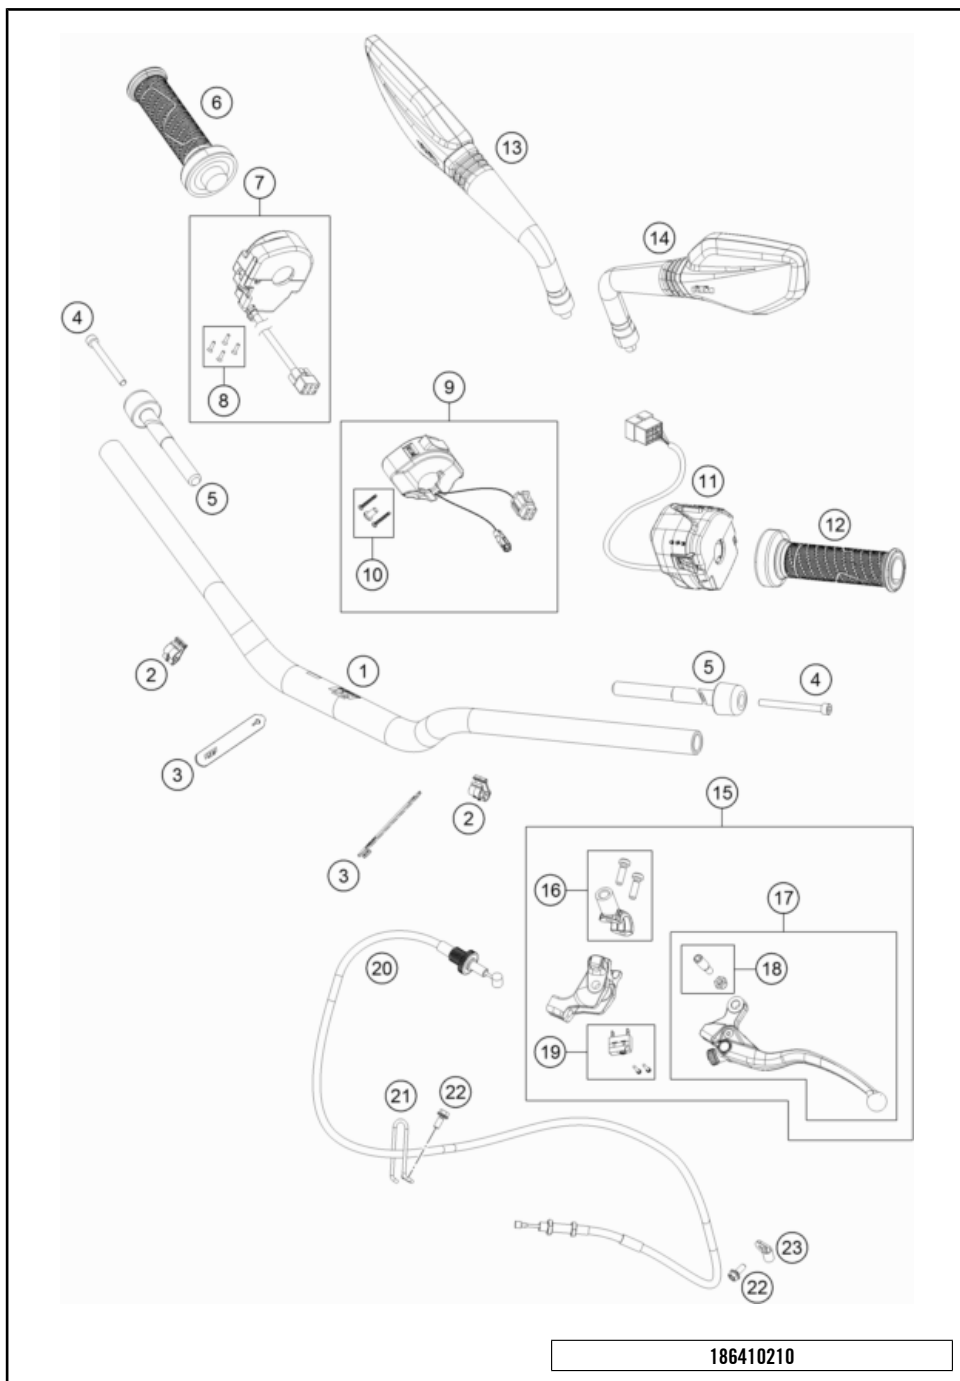

HANDLEBAR, CONTROLS

790 DUKE L, orange 2022 EU 2022

186410210

POS	PARTNUMBER	PARTNAME	PIECE
1	A65402001000C1	Handlebar L=743mm, Dk=28,5mm	1
2	C90713026000	Line guide	2
3	C90711093045	Rubber cable tie 45 mm	2
4	0912060653	SHCS DIN 912 M6x65	2
5	C90702004000	Handlebar weight	2
6	60702012000	Grip tube (no heating)	1
7	60711012000	Ride-by-wire without throttle tube	1
8	76011073110	SCREW SET START-STOP SWITCH	1
9	76011074000	emergency OFF switch	1
10	61411174010	Screw set start-stop switch	1
11	76011170200	Combination switch	1
12	60702039100	Grip LHS w/o heater	1
13	C90712041000	Rückspiegel rechts	1
14	C90712040000	Rückspiegel links	1
15	A65402031000C1	Clutch lever compl. blk.	1
16	6410204400030	Clamp cpl.	1
17	6410204000030	Clutch lever cpl.	1
18	64102038000	Kit lever pin	1
19	64111049000	Lever switch	1
20	C90102090000	Clutch cable	1
21	C90702097000	Clutch cable wire guide	1
22	C0000250501200	Hexagon collar screw M5x12 ISA30	2
23	64132070000	PVC clamp 6.4 MM Heyman	1

59413

* NEW PART

X ON DEMAND