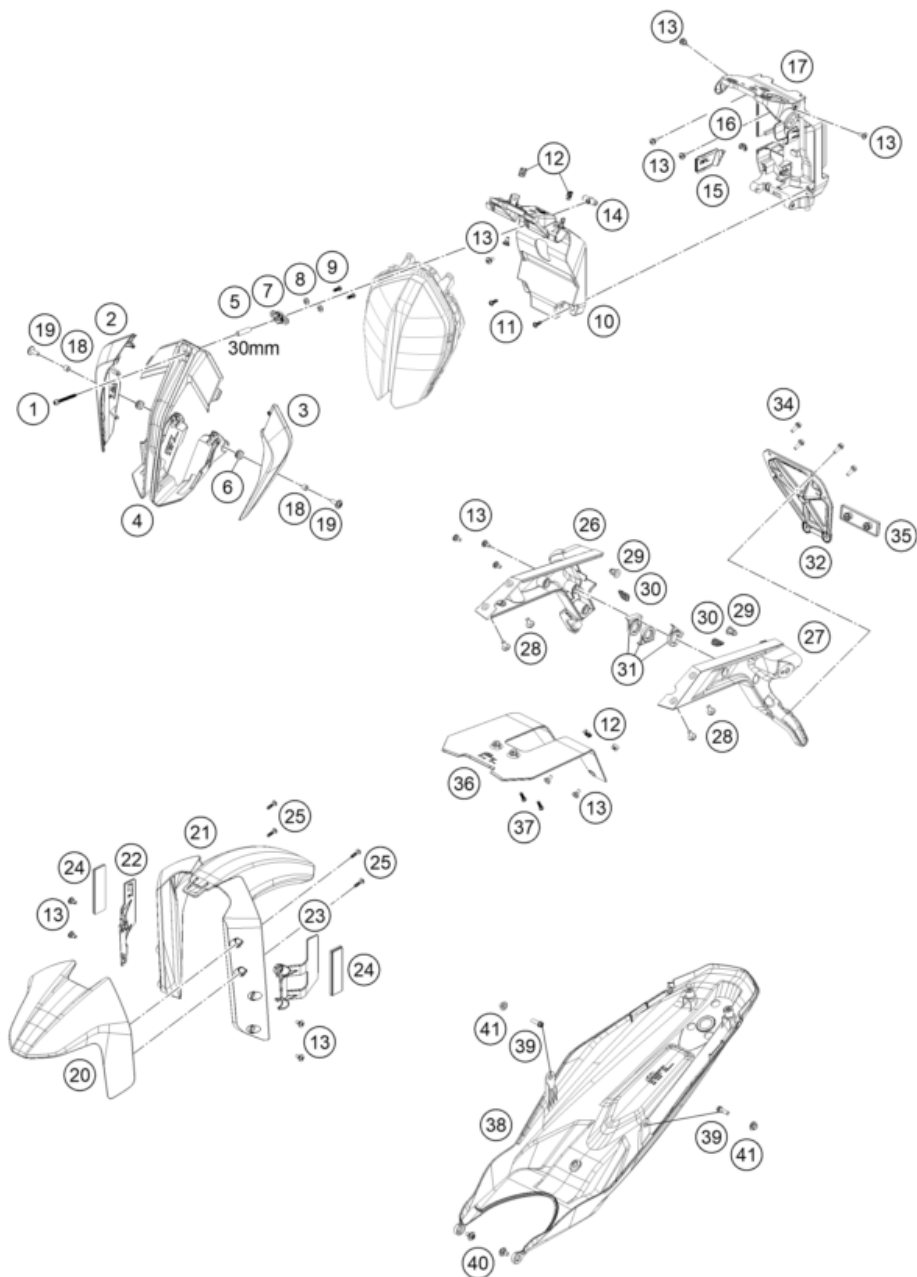

186410810

POS	PARTNUMBER	PARTNAME	PIECE
1	61614020010	EJOT PT SCHRAUBE 50X54	1
2	C90708002000EB	Mask spoiler right	1
3	C90708003000EB	Mask spoiler left	1
4	C90708001000C1	Headlight mask intermediate section bl.	1
5	C90714018030	Hose D=6/8 EPDM L=30	1
6	C90706001022	Rubber grommet 9x11x16x8.5	2
7	C90714020000	Ball head support	1
8	C90712032010	Collar bushing 5.5x7x13x3.3	2
9	0081250141	SCREW FOR PLASTIC PT K50X14T25	2
10	C90714010010	Cover, mask support	1
11	0081050141	EJOT PT screw K50x14	2
12	54603048600	RANGE CHANGE METAL NUT M5 INOX	4
13	C90708021160	Special screw M5x12	15
14	C90714019000	Ball-head screw shaft	1
15	C90714010030	Cable cover mask support	1
16	C90714010040	Wire support sleeve, mask support	1
17	C90714010044	Mask support EU compl.	1
18	C90714014000	Bushing 6.1x9.2x7.5 08	2
19	C90714017000	Special screw M6x18 ISA30 08	2
20	C90708010000C1	Fender front part	1
21	C90708011000	Kotflügel Hinterteil	1
22	C90712084000	Bracket reflector right	1
23	C90712083000	Bracket reflector left	1
24	C90712080000	Side reflector, yellow	2
25	0081050181	SCREW FOR PLASTIC K50X18 T20	4
26	C90708015020	Kennzeichenträger rechts	1
27	C90708015010	Kennzeichenträger links	1
28	C0000240601500S	Hexagon collar screw M6x15 ISA30	4
29	C90708015060	Rubber damper top	2
30	C90708015070	Rubber damper bottom	2
31	C90708015050	Cable holder, license plate holder supp.	3
32	C90712085000	Bracket reflector	1
34	C0000250501600S	Hexagon collar screw M5x16 ISA30 self-lo	4
35	C90712082000	Reflector red	1
36	C90708023010	Spritzschutz	1
37	0081050121	EJOT PT screw K50x12	2
38	C90708019000	Heckunterteil	1
39	C0000250602000	HH collar screw M6x20 ISA30	2

59443

* NEW PART

X ON DEMAND