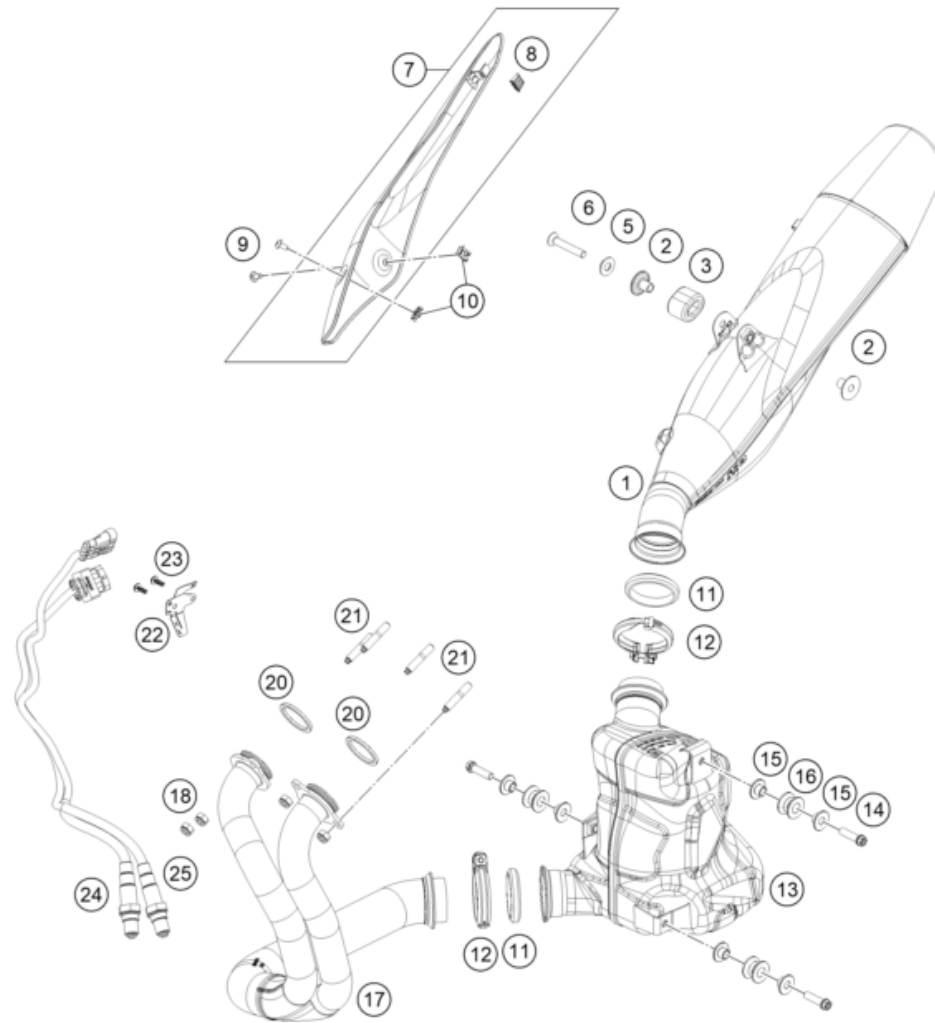

POS	PARTNUMBER	PARTNAME	PIECE
1	C90705083000	Enddämpfer	1
2	C90705169000	Bushing 8.5x11x29	2
3	C90705068000	Damper	1
5	C90705069000	Special washer, Alu	1
6	C0000190805000	Countersunk screw, M8x50, ISA10.9	1
7	C90705011000	Heat protection	1
8	C90705011011	Damper silicon	1
9	78105081010	SCREW TORX M5X10	2
10	69008021080	clip nut M5	2
11	C90705005005	Manifold gasket 61mm	2
12	63605058000	Exhaust clamp tube 50 mm	2
13	C90705050100	Premuffler preassembled EU/US KTM	1
14	C0000250803500S	Hexagon collar screw M8x35 ISA40 self-lo	3
15	C90705050065	Collar bushing 8.5x12x23.5x10	6
16	C90705067000	Damper, gray silicone	3
17	C90705007000	Header, front	1
18	51010086100	self-locking nut M8 Cu	4
20	C90705005000	Gasket	2
21	63505015000	stud screw 835 M8x25 - 10.9	4
22	C90742040020	Bracket oxygen sensor socket connector	1
23	0081050141	EJOT PT screw K50x14	2
24	63541090000	O2 Sensor LSF 4	1
25	63541190000	O2 Sensor LSF 4	1

226410510

59439

* NEW PART

X ON DEMAND