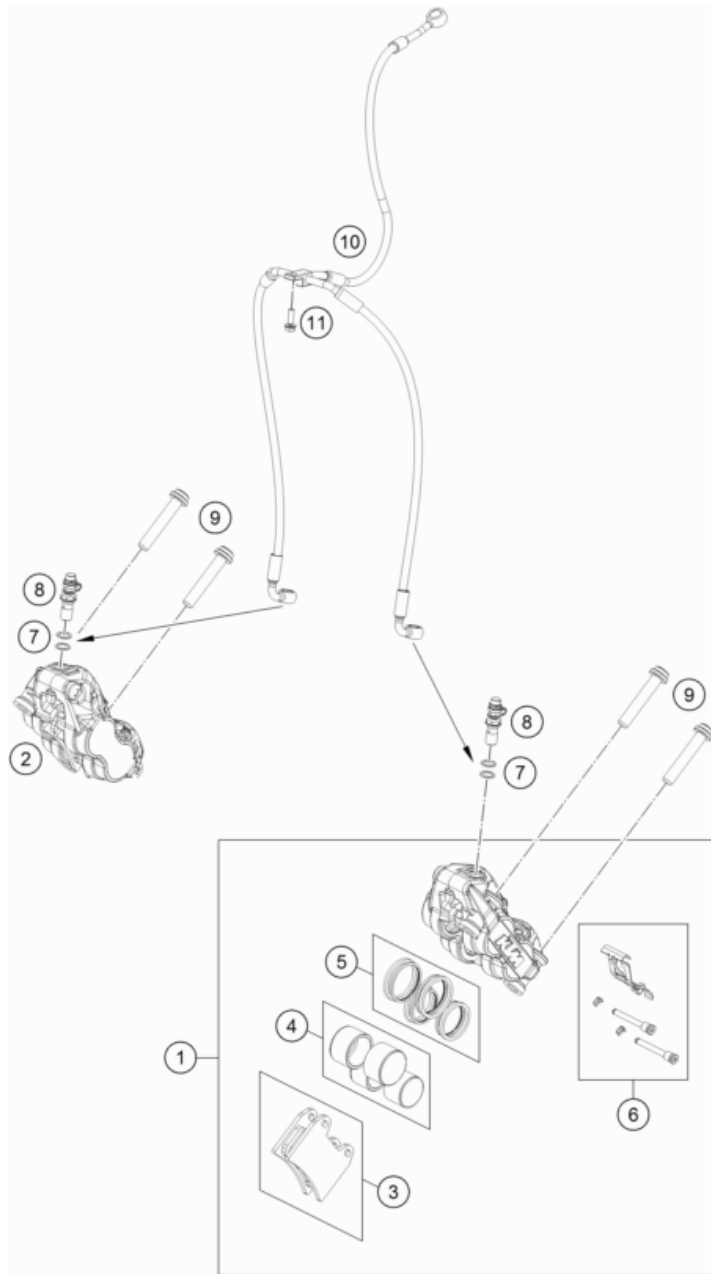

FRONT BRAKE CALIPER

790 DUKE L, orange 2022 EU 2022

POS	PARTNUMBER	PARTNAME	PIECE
1	A65413115000	Front brake caliper, left	1
2	A65413116000	Front brake caliper, right	1
3	63613030000	Front brake pad	2
4	63513019000	Piston set	2
5	63613021000	Seal set	2
6	64113017000	Retaining spring set	2
7	0603100141	sealing ring DIN 7603 10x14x1	4
8	62513020000	BLEEDER SCREW CPL. 05	2
9	C0000351005500S	ISA collar screw, M10x1.25x55SS	4
10	C90142003000	Brake line brake caliper front	1
11	C0000250501600S	Hexagon collar screw M5x16 ISA30 self-lo	1

186411360

59457

* NEW PART

X ON DEMAND