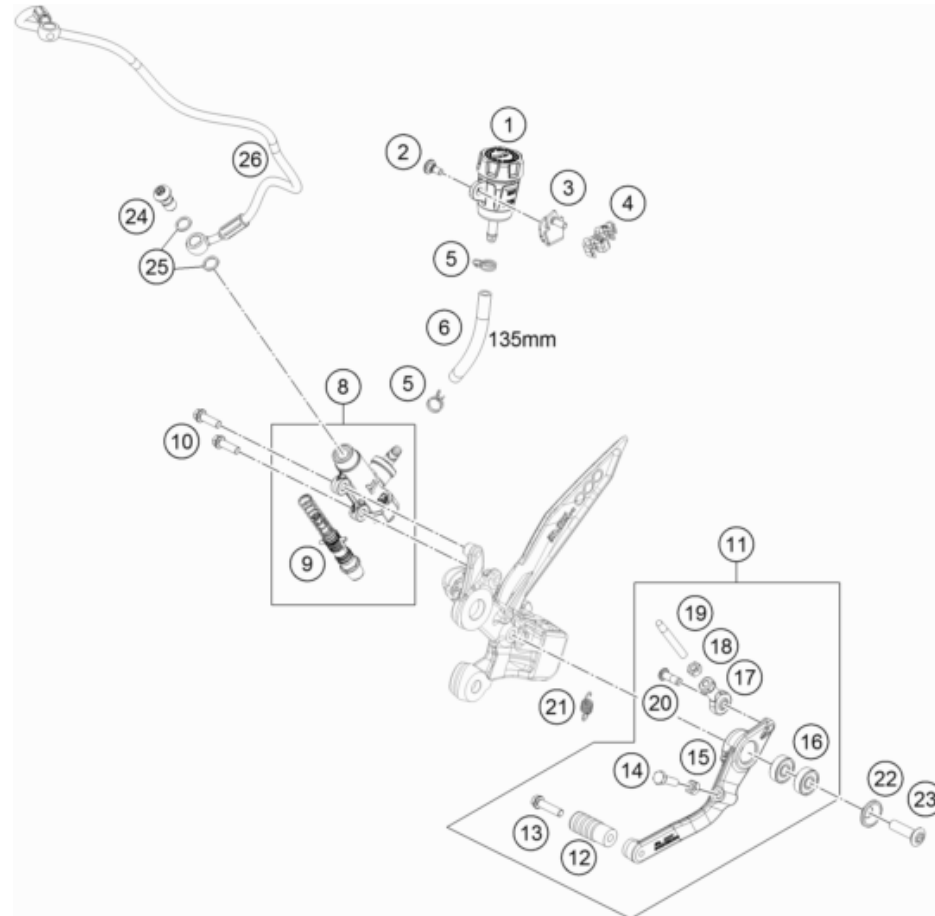

POS	PARTNUMBER	PARTNAME	PIECE
1	64113069100	Water expansion tank	1
2	69013099050	SCREW F. EXPANSION TANK	1
3	C90713126000	Brake hose bracket	1
4	C90742046000	Bracket ABS line d7.5	1
5	58007017000	YDNAC CLAMP 10101 (10,4MM)	2
6	69013069001	HOSE FOR RESERVOIR 6X1,5	1
8	641130600030	Foot master cylinder cpl. black	1
9	64113061000	Piston assembly	1
10	C0000250602000	HH collar screw M6x20 ISA30	2
11	C90713050044C1	Brake pedal, cmpl.	1
12	C90703060051	Brake pedal stub	1
13	C0000250602500S	Hex collar screw M6x25	1
14	C0040170602000	Hex screw M6x20 black	1
15	C0009340600500	Hex nut M6 black	1
16	C0410000800700	Bearing 608 2RS	2
17	C90703069200	Heim joint M6	1
18	C0009340600502	Hex nut DIN 934 M6	1
19	C90703068000	Push rod	1
20	C0073800601800S	Oval head screw M6x18	1
21	C90713052000	Spring, rear brake lever	1
22	C90734031020	Special washer D=23x5	1
23	C0000190803000S	Countersunk screw with ISR45 M8x30	1
24	62113020100	banjo bolt M10x1x19.5	1
25	0603100141	sealing ring DIN 7603 10x14x1	2
26	C90142002000	Brake line rear master cylinder	1

186411330

59452

* NEW PART

X ON DEMAND