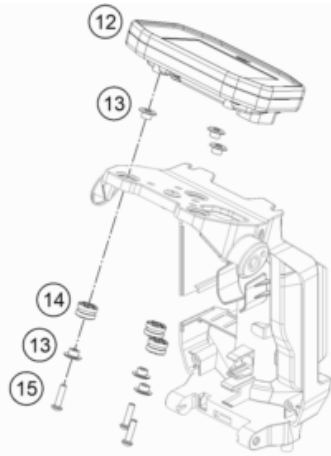

POS	PARTNUMBER	PARTNAME	PIECE
1	64111066044	Lockset CPL.	1
4	64111067000	KTM ignition key	1
4	64111067010	Blank Key KTM	x
5	64107050000	Seat lock	1
9	C90707051000	Cable bracket lock	1
10	76011064200	Tear-off screw M6 ignition lock ISA30 MK	2
11	0738060181	BHCS ISO 7380 M6X18	2
12	A65414069000	Dashboard	1
13	C90714069050C1	Bushing, speedometer bracket	6
14	C90714069051	Damper, dashboard	3
15	0738050202	Lens head screw ISO 7380-M5X20A2	3

186411430

59460

* NEW PART

X ON DEMAND