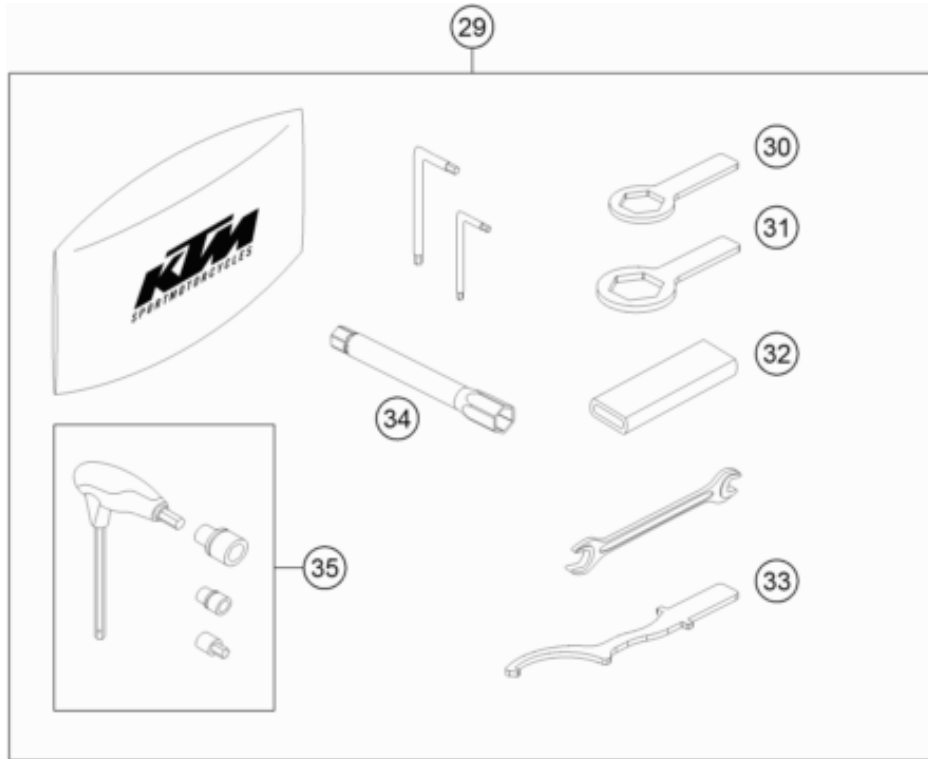

OHNE ABBILDUNG
WITHOUT ILLUSTRATION

0

TECHNISCHE DOKUMENTATION
TECHNICAL DOCUMENTATION
DOCUMENTACION TECNICA
DOCUMENTATION TECHNIQUE
NOTE TECNICHE

1

186412000

POS	PARTNUMBER	PARTNAME	PIECE
0	C90708021160	Special screw M5x12	2
0	C90712040000	Rückspiegel links	1
0	C90712041000	Rückspiegel rechts	1
0	C90712008000	Grip handle passenger	1
0	00063004106	SPIRALHÜLSEN LC4 + LC8	2
0	00063004108	Bubble wrap blanks 80MY	2
0	00063004204	Self-ad. stkr. 100X200 mm, perf., art. 3	2
0	C90708023010	Spritzschutz	1
0	54603048600	RANGE CHANGE METAL NUT M5 INOX	2
0	0081250181	SCREW FOR PLASTIC 50X18 T20	2
0	00063004202	PRINT LABEL 60X51 MM	1
0	00063004012	HEADLIGHT MASK BOX	1
0	C90712085000	Bracket reflector	1
0	C90712082000	Reflector red	1
0	C90708061050	Rubber washer 6.5x14x2.3	2
1	C3214405EN	Owners manual 790 DUKE orange/gray	1
29	C90129099000	On-board tool kit	1
30	76029063000	RING WRENCH SW27	1
31	60012060032	RING WRENCH 32MM	1
32	60012060000	GRIP FOR RING WRENCH	1
33	76029062000	HOOK WRENCH F. SHOCK ABSORBER	1
34	75029072000	SPARK PLUG WRENCH	1
35	60029070100	T-WRENCH WS=6/8/10/17	1

59463

* NEW PART

X ON DEMAND