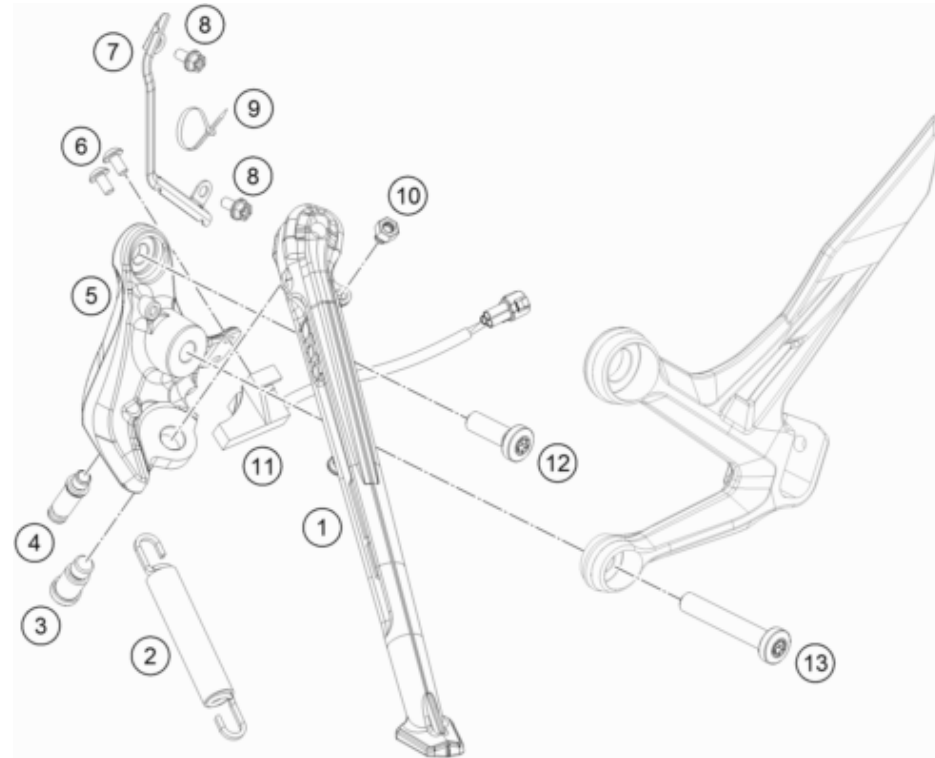

59414

* NEW PART

X ON DEMAND

POS	PARTNUMBER	PARTNAME	PIECE
1	C9070300200624	Subframe right	1
2	C9070300200524	Subframe left	1
3	C90703002004C1	Querstrebe	1
4	C0000250801800S	Hexagon collar screw M8x18 ISA40 self-lo	4
5	C90708000012	Special screw M6x12x3	3
6	C90703002010	Cable bracket	1
7	C0000351003000S	ISA collar screw, M10x30 ISA45	4
8	C90703048000C1	Footpeg bracket rear/left	1
9	C0000250804000S	Hexagon collar screw M8x40 ISA40 self-lo	2
10	C0000250802500S	Hexagon collar screw M8x25 ISA40 self-lo	2
11	C90703049000C1	Footpeg bracket, rear/right	1
12	C90705068000	Damper	1
13	54310086100	SELF LOCKING NUT M10 CU WS=14	4
15	0799060003	retaining washer DIN 6799 - 6	2
16	C90703152000	Locking plate, left rear footpeg	2
17	C90703050000	Footpeg cmpl., rear, left	1
18	C90703052000	Locking plate, right footpeg	2
19	C90703044000	Footpeg pin rear	2
20	C90703051000	Footpeg rear, left, cmpl.	1
21	64103004100	Brace subframe	1
22	C90706041050	Cover intake port right	1
23	C90706040050	Cover intake port left	1
24	C90708019050	Heckaussteifung	1
25	C0000350803500S	ISA collar screw, M8x35 ISA45	4
26	C90708000015	Special screw M6x15x3	6

206410315

59415

* NEW PART

X ON DEMAND

POS	PARTNUMBER	PARTNAME	PIECE
1	C90703023000C1	Side stand	1
2	61003024000	SPRING L=116 MM 05	1
3	C90703027200	Screw for side stand M10x31.2	1
4	C90703028001	Special screw, side stand	1
5	6410302610033	Side Stand Bracket	1
6	58605083014	SCREW M5X14 TORX 25 07	2
7	C90703001099	Bracket, side stand cable	1
8	0025050106	HH collar screw M5x10 TX30	2
9	C90011076140	Cable tie 140x2.5 black	3
10	90103029000	MAGNET HOLDER	1
11	93511045000	SWITCH SIDE STAND	1
12	C0000351003000S	ISA collar screw, M10x30 ISA45	1
13	C0000351006000S	ISA screw, M10x60, ISA45, self-locking	1