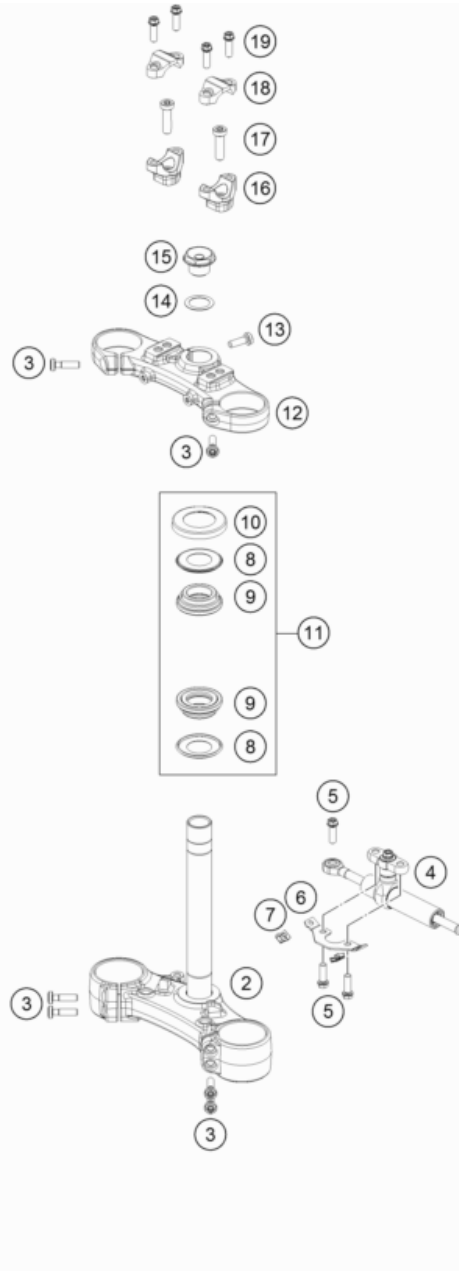

<p>FUEL PUMP</p>  <p>16</p>	<p>MASK, FENDERS</p>  <p>17</p>	<p>COVER</p>  <p>19</p>	<p>DECAL</p>  <p>20</p>
<p>FRONT WHEEL</p>  <p>21</p>	<p>REAR WHEEL</p>  <p>22</p>	<p>WIRING HARNESS</p>  <p>23</p>	<p>BATTERY</p>  <p>24</p>
<p>FRONT BRAKE CONTROL</p>  <p>25</p>	<p>REAR BRAKE CONTROL</p>  <p>26</p>	<p>FRONT BRAKE CALIPER</p>  <p>27</p>	<p>REAR BRAKE CALIPER</p>  <p>28</p>

FRONT FORK, TRIPLE CLAMP

790 DUKE L, orange 2022 EU 2022

POS	PARTNUMBER	PARTNAME	PIECE
1	C05586R2601	Fork 790 DUKE S 18	1
2	C90701032032C1	Lower triple clamp X=32 mm black Compl.	1
3	C0000350803000	ISA collar screw, M8x30 ISA45	4
4	16181R54E	Steering damper cpl.	1
5	C0000250802500S	Hexagon collar screw M8x25 ISA40 self-lo	3
6	C90701044000C1	Retaining bracket brake line guide	1
7	69008021080	clip nut M5	2
8	C90701084000	Steering head seal	2
9	C90701081100	Steering head bearing	2
10	C90701086000	Protection ring steering head bearing	1
11	C90701081010	Steering head rep. Kit	1
12	C90701034032C1	Top triple clamp	1
13	C0000350802500S	ISA collar screw M8x25 ISA45	1
14	0988253505	thrust wash DIN0988-25x35x0,5	1
15	C90701036000C1	Steering head screw	1
16	C90701039032C1	Handlebar mount D=28 mm H=32 mm	2
17	C0000351003500S	ISA collar screw, M10x35 ISA45	2
18	C90701038000C1	Handlebar clamp 28 mm	2
19	C0000250802500	Hexagon collar screw M8x25	4

206410315

59415

* NEW PART

X ON DEMAND

POS	PARTNUMBER	PARTNAME	PIECE
1	C90703023000C1	Side stand	1
2	61003024000	SPRING L=116 MM 05	1
3	C90703027200	Screw for side stand M10x31.2	1
4	C90703028001	Special screw, side stand	1
5	6410302610033	Side Stand Bracket	1
6	58605083014	SCREW M5X14 TORX 25 07	2
7	C90703001099	Bracket, side stand cable	1
8	0025050106	HH collar screw M5x10 TX30	2
9	C90011076140	Cable tie 140x2.5 black	3
10	90103029000	MAGNET HOLDER	1
11	93511045000	SWITCH SIDE STAND	1
12	C0000351003000S	ISA collar screw, M10x30 ISA45	1
13	C0000351006000S	ISA screw, M10x60, ISA45, self-locking	1