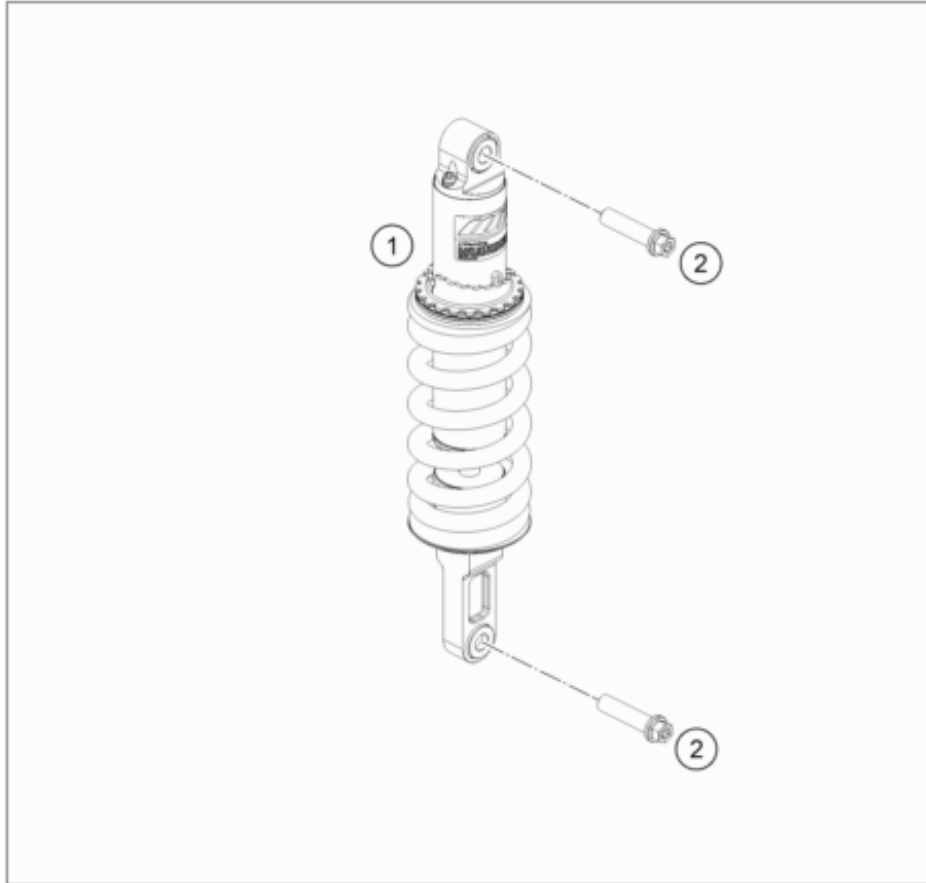

SHOCK ABSORBER

790 DUKE L, orange 2022 EU 2022

POS	PARTNUMBER	PARTNAME	PIECE
1	C01584R2601	Shock absorber 790 DUKE S 18	1
2	C0000251205000S	Hexagon collar screw M12x50 ISA45	2

186410410

59428

* NEW PART

X ON DEMAND