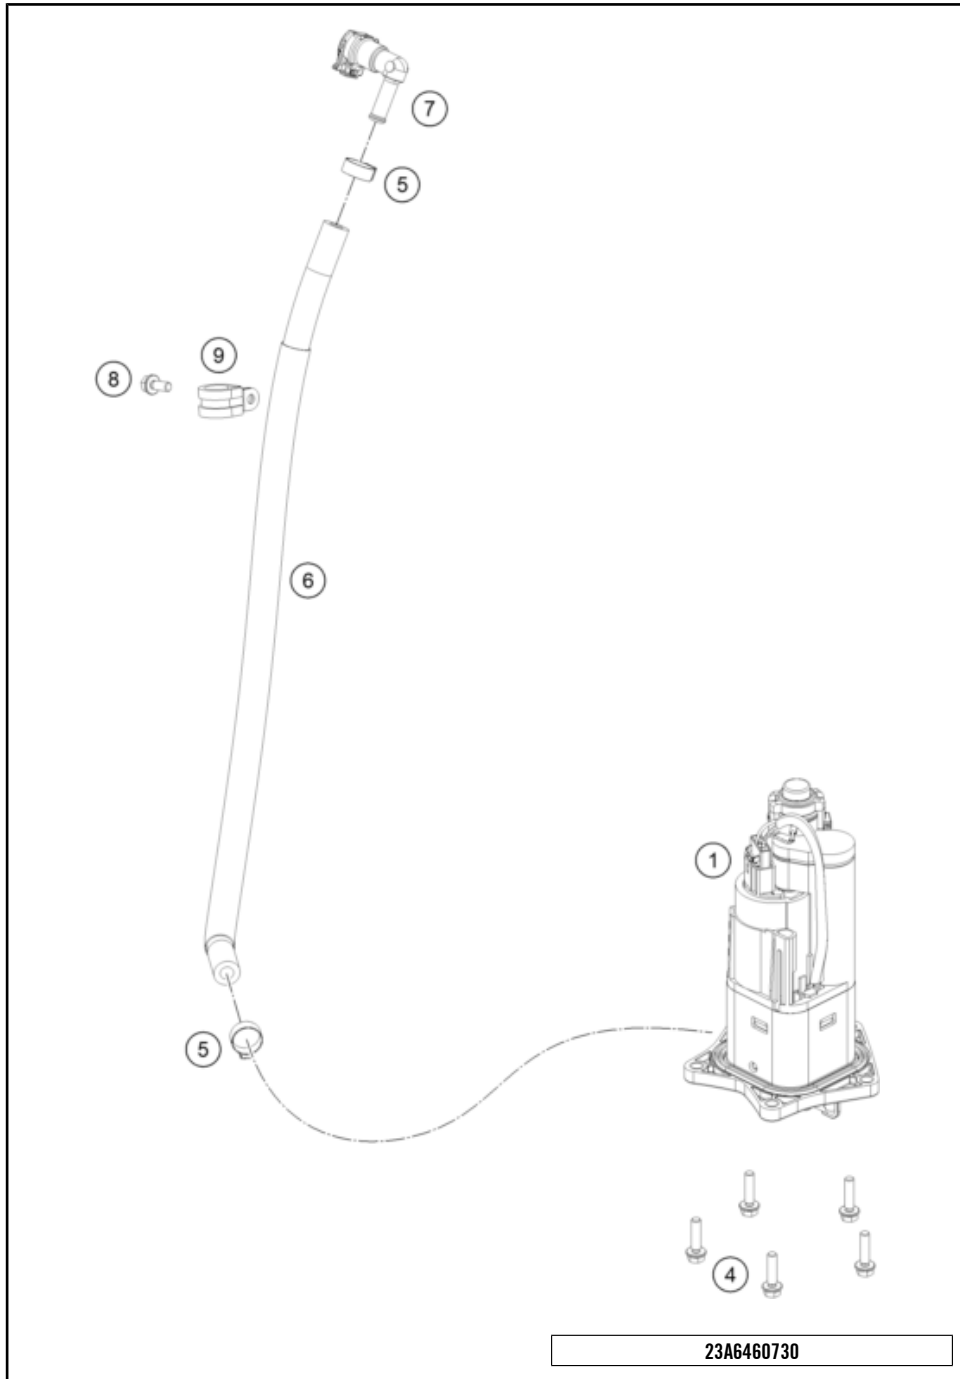

FUEL PUMP

790 ADVENTURE, orange 2025 2025

POS	PARTNUMBER		PIECE
1	C63507088100	Fuel pump	1
4	C0000250602000	HH collar screw M6x20 TX30	5
5	C00050157706	variable one-year clamp 15.7mm	2
6	C63507017000	Fuel hose	1
7	C76007028000	ELBOW CONNECTOR	1
8	C0000250501200	HH collar screw M5x12 TX30	1
9	C0320001501200	ClampP RSGU 15/12	1

* NEW PART

X ON DEMAND