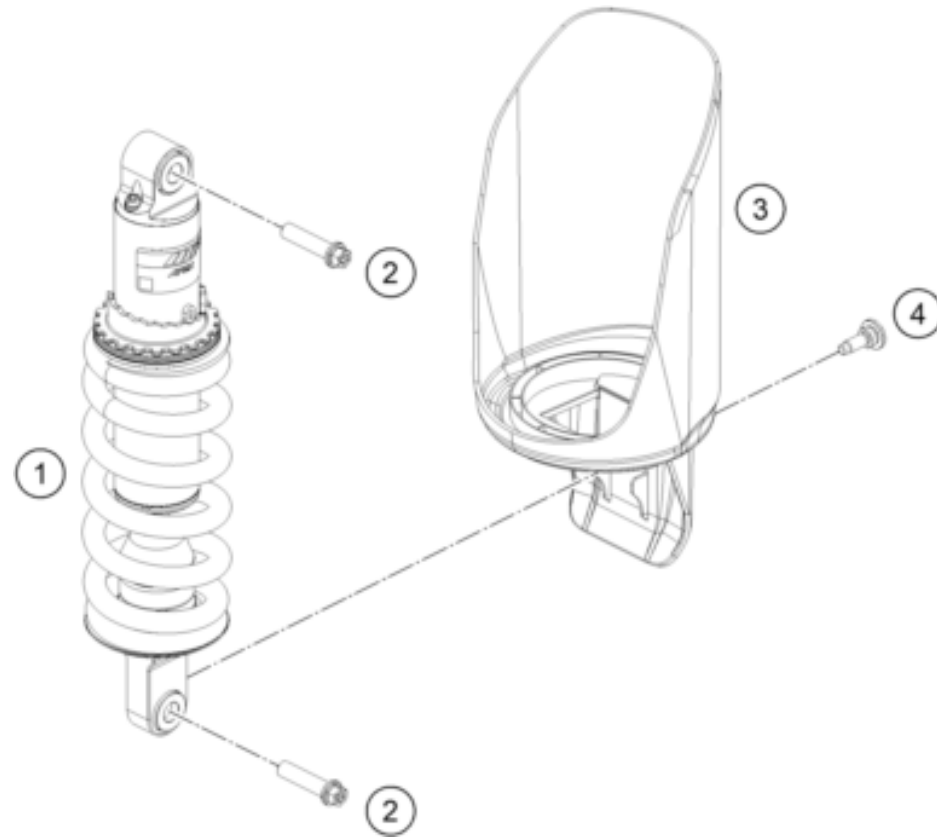

SHOCK ABSORBER

790 ADVENTURE, orange 2025 2025

POS	PARTNUMBER		PIECE
1	A661C451Y313102	Shock absorber KTM 790 Adventure S 25	1
2	C0000251205000S	HH COLLAR SCREW M12X50 TX45	2
3	C63508075000	Splash protection shock absorber	1
4	C0900000501700	special screw M5x17	1

196350410

77498

* NEW PART

X ON DEMAND