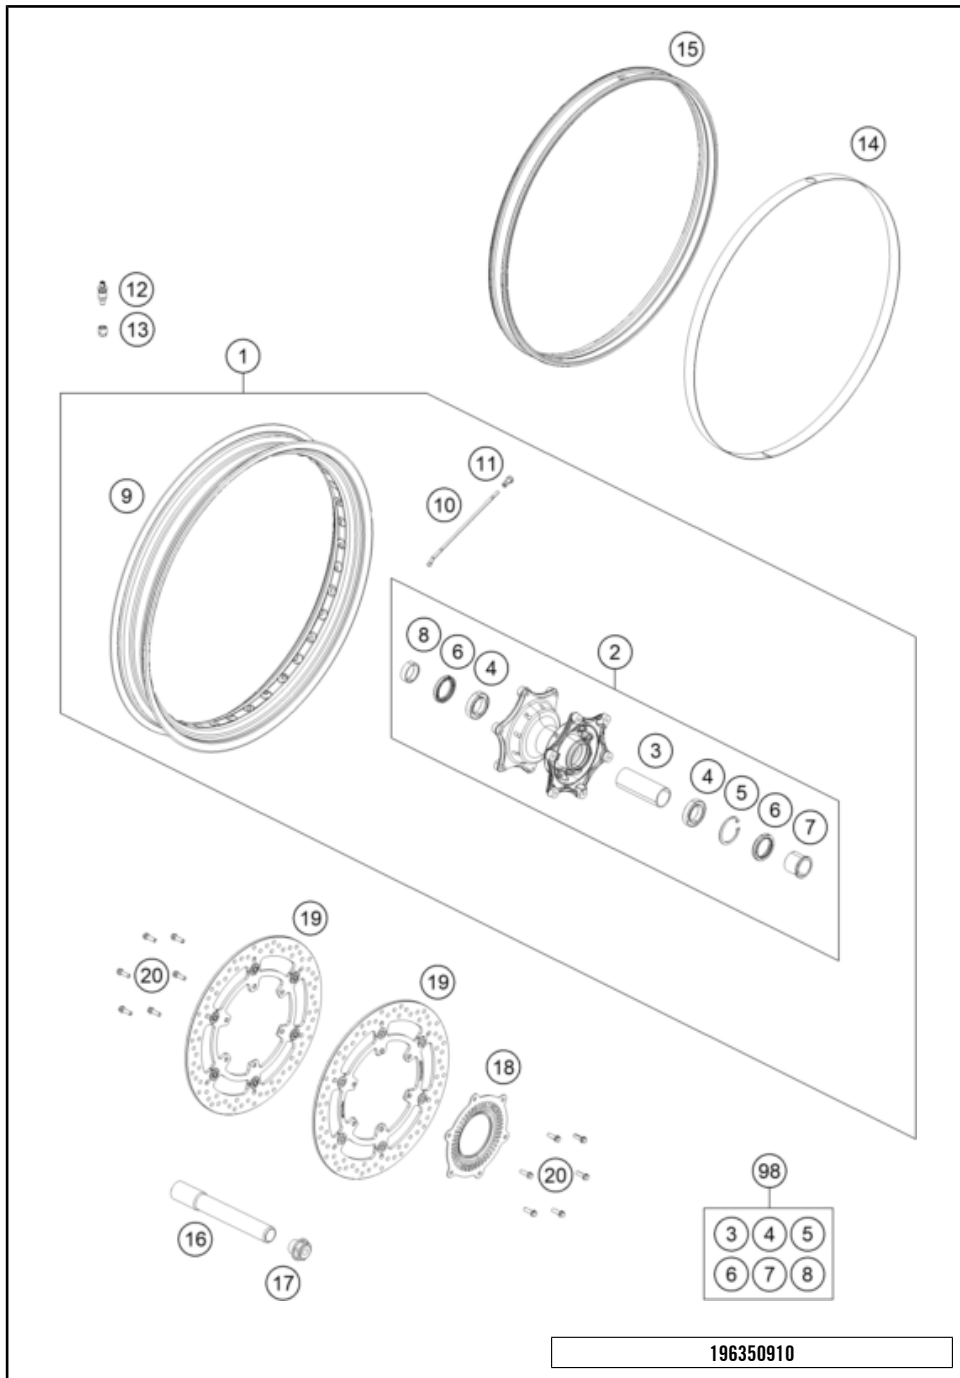

25A6460831

POS	PARTNUMBER		PIECE
1	C66108078000	Sticker set side cover	1
2	C66108189000	sticker set frontfender	1

77577

* NEW PART

X ON DEMAND

FRONT WHEEL

790 ADVENTURE, orange 2025 2025

POS	PARTNUMBER		PIECE
1	C60309001244	front wheel cpl. 2,5x21"	1
2	60309010244C1	front wheel hub cpl.	1
3	60309011000	BUSHING SPACER TUBE FRONT	1
4	0625069068	Grooved ball bearing 6906	2
5	0472047175	CIRCLIP DIN0472-47X1,75	1
6	0760354771	Radial shaft seal 35X47X7 TC	2
7	60309012100	SPACER BUSH. FRONT WHEEL L/S	1
8	60009013000	Spacer bush. fr. whee R/S 03	1
9	6030917010033A	Rim 2.5x21"TL.bl.w.sticker	1
10	60309071000	SPOKE 5/4.37/M5	36
11	60310072200	Spoke nipple Quadrax M5	36
12	C60309176000	VALVE	1
13	60312033050	NUT AIR PRESSURE SENSOR	1
14	C60309073100	RIM BAND 21"	1
15	60309177000	GASKET RUBBER 2.5"X21"	1
16	C60309081100	Wheel spindle, front	1
17	C6900103600001	STEERING HEAD SCREW 09	1
18	C60342020000	SENSOR GEAR ABS	1
19	63509060000	Brake disc front D=320	2
20	C0900000601900	SPECIAL SCREW M6X19 WS=8 10.9	12
98	60609015000	FRONT WHEEL REP. KIT ADV. 1050	x