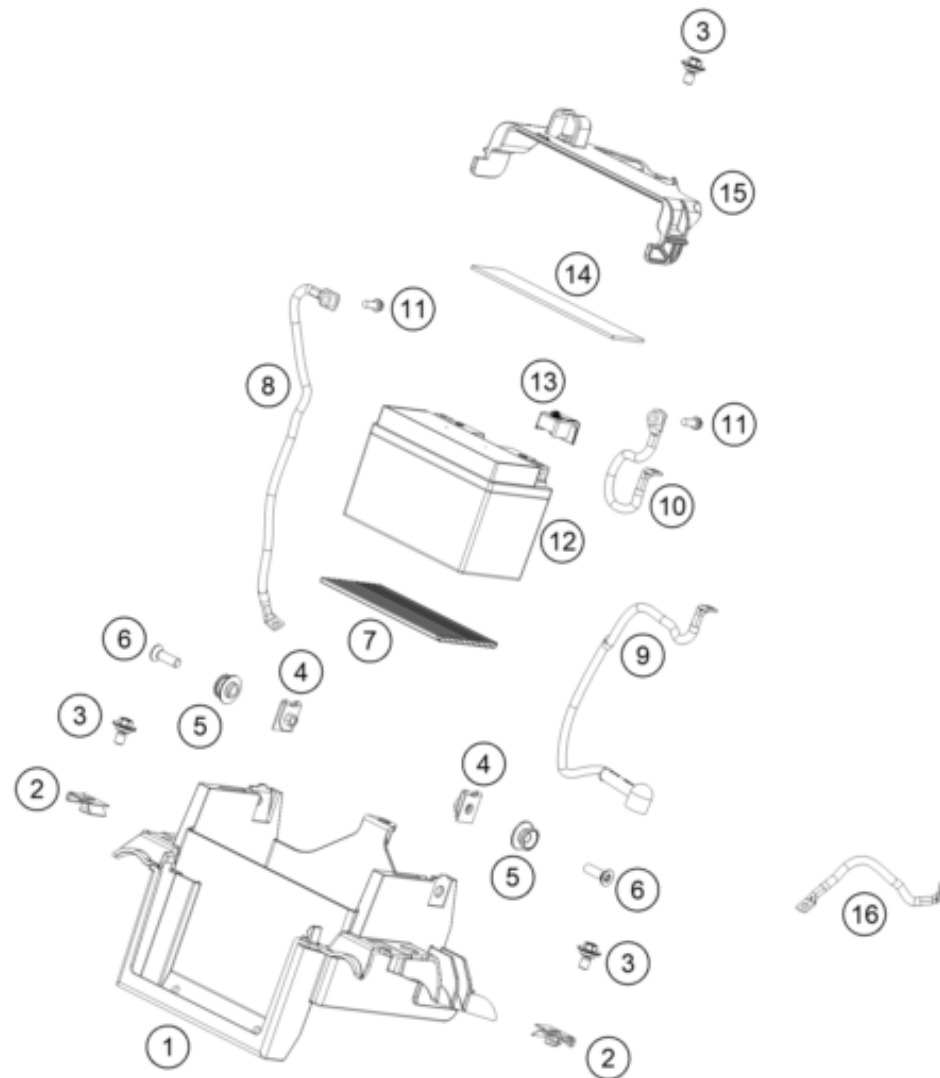

23A6461010

77512

* NEW PART

X ON DEMAND

POS	PARTNUMBER		PIECE
1	A61011475100	Main wiring harness	1
3	63711085000	Engine wiring harness	1
4	C90711058010	Protection cap starter relay	1
5	C66111058000	Starter relay	1
6	C0330001409100	RUBBER CABLE TIE 75MM 03	x
6	C90711093045	RUBBER CABLE TIE 45MM 03	x
7	C90711094000	BAR SPACER 4/7 BLACK	2
8	61111057000	RELAY CM1A-R-12V-H80 07	5
9	C90011076140	CABLE TIE 140/2,5MM BLACK	x
9	C90711076250	CABLE TIE 250/4,8MM BLACK	x
10	C90711109030	FUSE 30 A	1
11	C61111018100	TEMPERATURE SENSOR	1
12	C64111059020	Clip cable tie	1
13	C76011060100	Gleichstromhorn 12V	1
14	C61011083000	Connector support front	1
15	C0000250602000	HH collar screw M6x20 TX30	2
16	60311034000	Voltage regulator	1
17	C0900000501400	Special screw M5x14 ISA30 Alu	2
19	60711042000	Power socket 12V	1
20	C60311042050	Lid 12V-socket	1
21	C61011083050	plug board front	1
22	C61011034010	cablE bracket voltage regulator	1
23	C0073800600800	AH OVAL SCREW ISO 7380 M 6X8	2
24	96314086000	UNIT CONNECTIVITY	1
25	C66114086010	Connectivity Unit bracket	1
26	69008121160	Special screw M5x12	2
27	C66111075020	Adaptercable bCCU	1

25A6461110

77506

* NEW PART

X ON DEMAND

POS	PARTNUMBER		PIECE
1	C63508025110	Electrics bracket front	1
2	54603048100	clip nut M6	2
3	C90708000012	special screw M6x12x3	3
4	93008082010	Range change metal nut M6	2
5	C63507040070	Seat bushing	2
6	C0145810602000	countersunk screw M6x20-A2-70 TX30	2
7	C63511053050	rubber battery holder	1
8	C90011097000	ground cable	1
9	C90011059000	starter cable	1
10	C63511059050	battery cable	1
11	C0000250602000	HH collar screw M6x20 TX30	2
12	C90111053000	Battery HTZ12A-BS(DA) charged	1
13	C90711059060	Positive terminal cover	1
14	C63508055010	cellular rubber 33x132	1
15	C63508055100	Clamping bracket	1
16	C90011096000	mass cable starter-frame	1