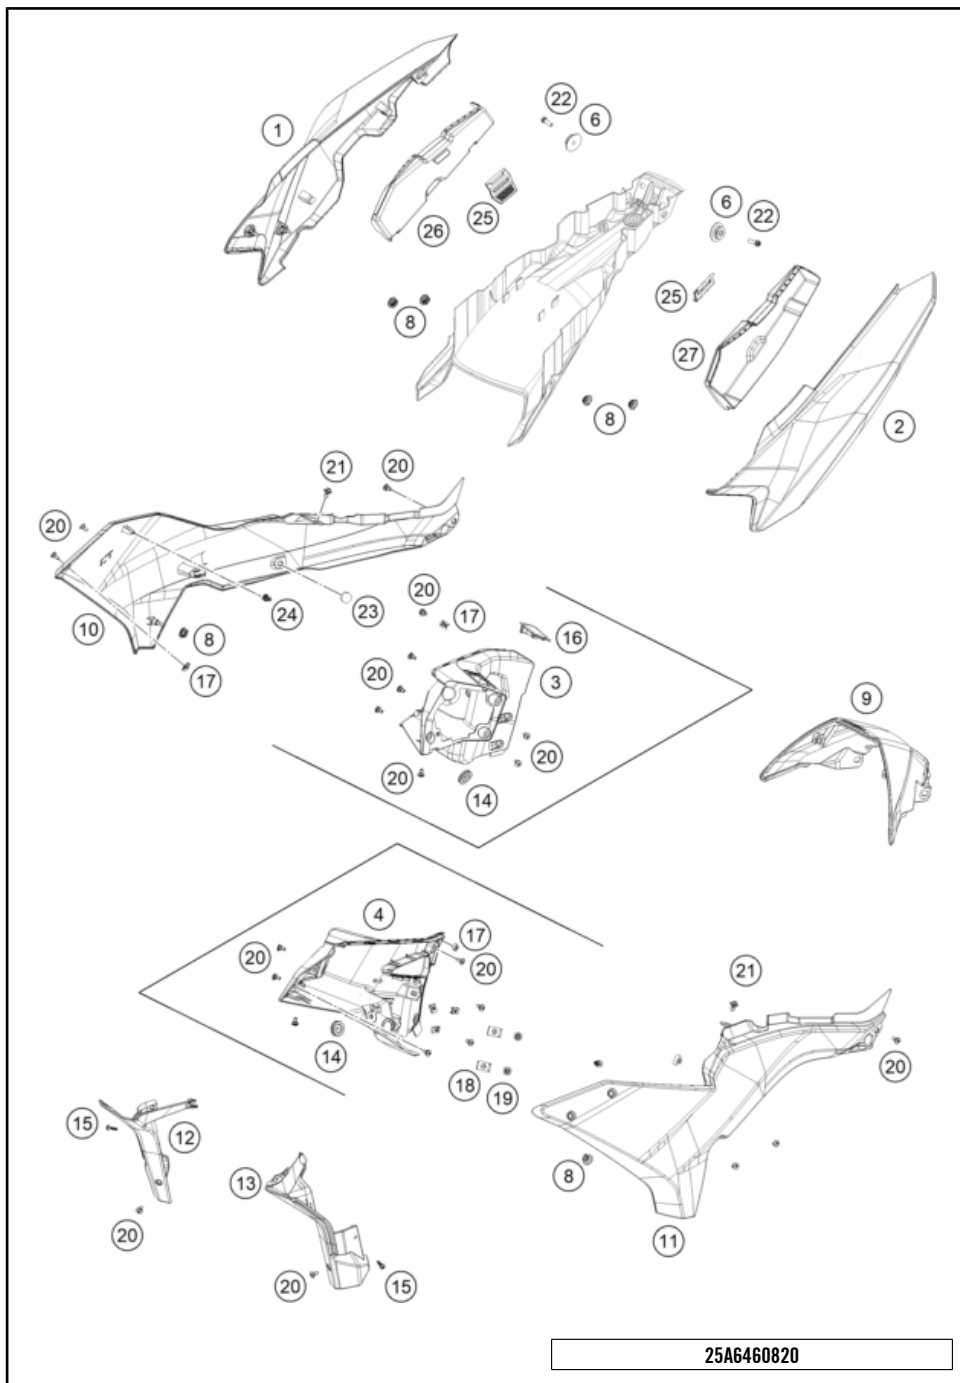

POS	PARTNUMBER		PIECE
1	C63508042000C1	side cover right	1
2	C63508041000C1	side cover left	1
3	C61008027000	inner lining right	1
4	C61008026000	inner lining left	1
6	C63508040120	Sliding seat bushing	2
8	C90706003060	Quick-lock coupling	6
9	C63711054010C1	Battery cover	1
10	C61008051000EBC	Fuel tank spoiler right with decal	1
11	C61008050000EBC	Fuel tank spoiler left with decal	1
12	C61008024000	fuel tank inner spoiler right	1
13	C61008023000	fuel tank inner spoiler left	1
14	C64106001025	rubber grommets d 22.5/5/2	2
15	0081050181	SCREW FOR PLASTIC K50X18 T20	2
16	C61008027010	plug cover	1
17	54603048600	RANGE CHANGE METAL NUT M5 INOX	6
18	54603048100	clip nut M6	2
19	C0000240602000	HH COLLAR SCREW M6X20 TX30	2
20	69008121160	Special screw M5x12	21
21	C90708000015	SPECIAL SCREW M6X15X3	2
22	C0073800602000S	Oval head screw ISR M6x20-A2-70-MK	2
23	C54308042000	rubber buffer	2
24	61908040030	Bracket for side fairing	2
25	C63508041055	Elastic fastener	2
26	63508042050	storage box right	1
27	63508041050	storage box left	1

25A6460820

77576

* NEW PART

X ON DEMAND