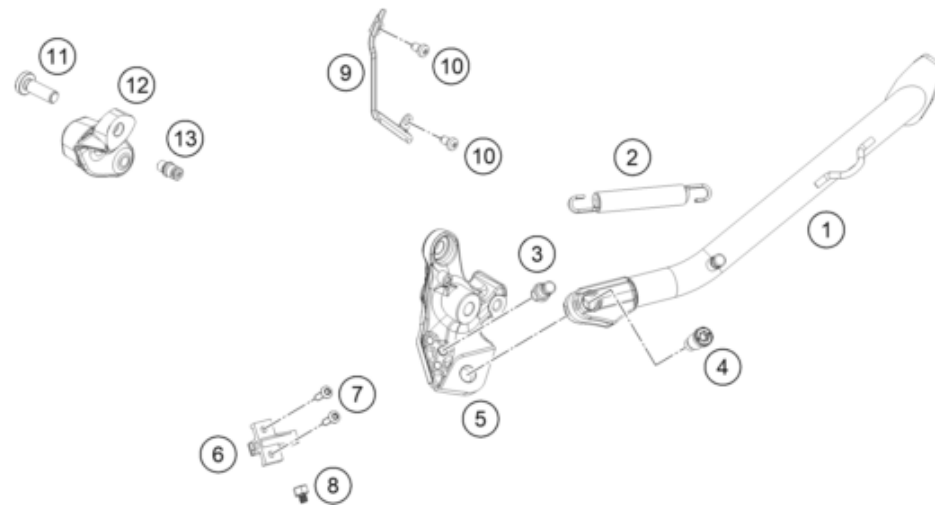

77481

* NEW PART

X ON DEMAND

POS	PARTNUMBER		PIECE
1	C6100309000001	Skid plate	1
2	C0900000501001	torx screw M5x10	4
3	C63503991090	engine protection cover	1
4	69008021080	Clip nut M5	4
5	C0000240601000	HH collar screw M6X10 TX30	7
6	C63503090016	Lower Alu Skidplate Support	1
7	C75007046010	seat rubber 10mm	2
8	C63503090050C1	Front skid plate linkage	1
9	C0000250804000S	Collar screw M8x40 ISA40 SS	2
10	C69014117000	flange screw M6x22-8.8 ISA30	6
11	C90742041000	Damper ABS modulator	6
12	C61342041100	Bund bushing 6,5x9x18x8,5	6
13	54603048300	RANGE CHANGE METAL NUT M6 INOX	6
14	C61007025010	Tank protector left	1
15	C61007025020	Tank protector right	1
16	C90708000012	special screw M6x12x3	2
17	C60307020000	TANK RUBBER	2
18	C0000250600800	HH collar screw M6x8 TX30	2
19	C0660002001200	Silent block 20x12 M6x10/M6x8	2

23A6460330

77496

* NEW PART

X ON DEMAND

POS	PARTNUMBER		PIECE
1	C63503023000C1	side stand ADV-S	1
2	C61003024000	Feder L= 116 mm 05	1
3	C0900000801000	Special screw side stand spring	1
4	C90703027200	SCREW FOR SIDE STAND M10X31,2	1
5	C63503026100C1	side stand bracket	1
6	93511045000	SWITCH SIDE STAND	1
7	C0073800502000	Lens head screw ISO 7380-M5X20A2	2
8	90103029000	MAGNET HOLDER	1
9	C90703101099	Bracket side-stand-cable	1
10	N0079850501000S	Oval head screw DIN7985 - M5x10-8.8 TX25	2
11	C0000351003000S	SHCS M10x30 TX45	1
12	C63503016040C1	Main stand console right	1
13	C60303023111	Retaining bolt	1