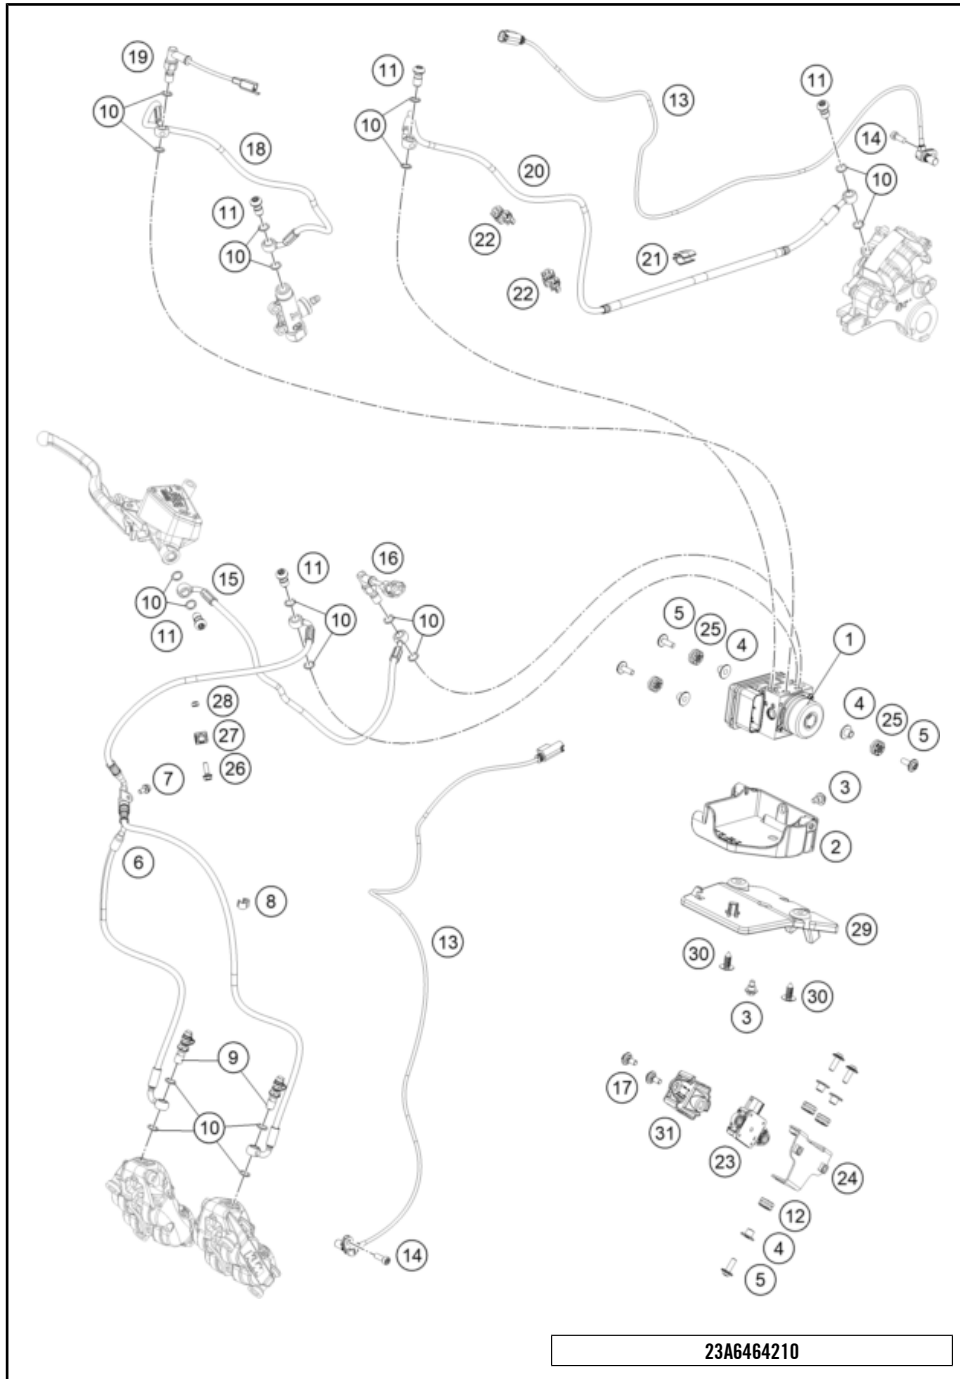

POS	PARTNUMBER		PIECE
1	A61042031044	ABS module filled	1
2	C63542040100	holder ABS module	1
3	59001092050	SPECIAL SCREW M6X12,5 WS=8	2
4	C61342041100	Bund bushing 6,5x9x18x8,5	6
5	C90714017000	SPECIAL SCREW M6X18 ISA30 08	6
6	A64642003000	Brake line front	1
7	C0000250501000	HH collar screw M5x10 TX30	1
8	C90711094000	BAR SPACER 4/7 BLACK	8
9	C62513020000	Bleeder screw cpl. 05	2
10	0603100141	sealing ring DIN 7603 10x14x1	18
11	C62113020100	banjo bolt M10x1x19.5	5
12	C62142041100	DUMPER 40 SHORE	3
13	76042125000	ABS-SENSOR	2
14	C0145800601600	SHCS ISO 14580 M6x16	2
15	A64642001000	Front brake line	1
16	63711051100	Brake light switch	1
17	C90708000015	SPECIAL SCREW M6X15X3	2
18	A64642102000	brake line rear master	1
19	62111051000	Brake light switch rear	1
20	A64642104000	brake line brake caliper rear	1
21	C90713026100	Hose bracket 10/4	1
22	C90742046000	Bracket ABS line d7.5	2
23	61542090000	Angle sensor	1
24	C63742090015	Retaining bracket angle sensor cmpl.	1
25	C90742041000	Damper ABS modulator	3
26	N0000250501600	HH collar screw M5x16 TX30	1
27	C60113146000	SUPPORT FOR BRAKE HOSE M5	1
28	N0009850500500	Self-locking nut DIN 985 M5	1
29	C61042040010	Heatshield ECU	1
30	C61103165000	Plug for M8	2
31	C61342090050	COVER SENSOR BOX	1

23A6464210

77516

* NEW PART

X ON DEMAND