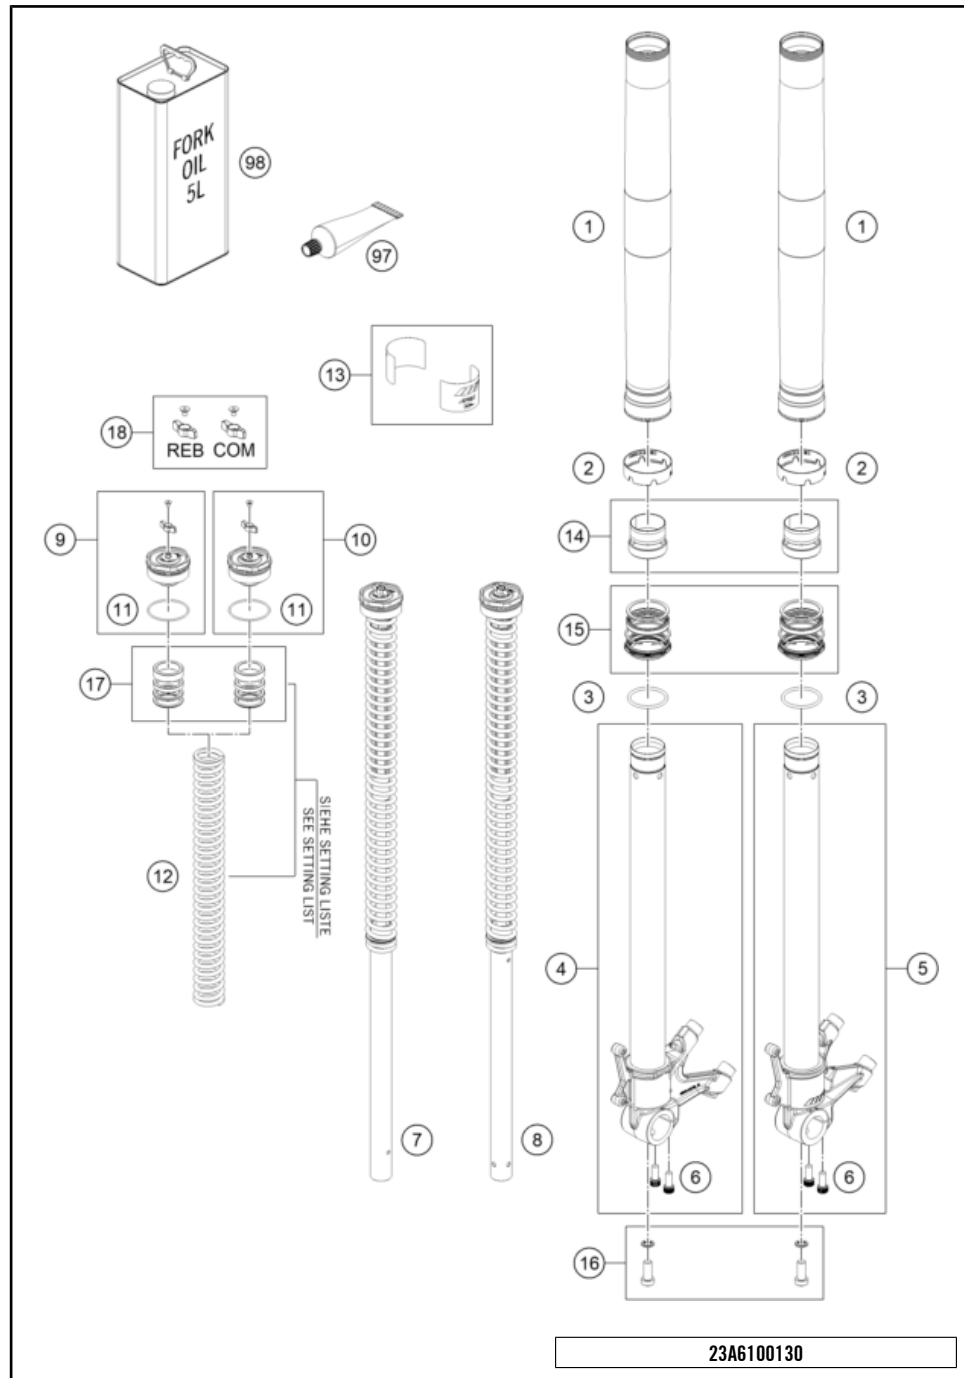

FRONT FORK DISASSEMBLED

790 ADVENTURE, orange 2025 2025

POS	PARTNUMBER	PIECE	
1	43578142	Fork outer tube 44x560 dt54 db60	2
2	43578206	Fork protection ring d43	2
3	43578219	O-ring 40x2,5 VMQ70 red ISO 3601	2
4	43578198S1	axle clamp right d43mm black cpl.	1
5	43578197S1	axle clamp left d43mm black cpl.	1
6	0025080206	HH collar screw M8x20	4
7	43578176S8	Cartridge right 890 ADV 23 cpl.	1
8	43578195S8	Cartridge left 890 ADV 23 cpl.	1
9	43578240S	Screw cap M51x1.5 black right kpl.	1
10	43578239S	Screw cap M51x1.5 black left cpl.	1
11	46810340	O-ring 45x2 NBR70 siliconized	2
12	43578190	Mainspring (38,3) 6,5-480 fork	1
13	52000209SET	Sticker set, APEX PRO OC 90x40	1
14	R14042T	GUIDE BUSHING SET	x
15	R516T	Fork sealing kit 43mm	x
16	R14032	AH bolt M10x25 set	x
17	RP80002	Shim Kit Fork	x
18	RP10026	Adjuster kit fork	x
97	T14034	Fuchs grease IPR (250g)	x
98	48601166S1	Fork Fluid Viscosity 4.0 5L	x

23A6100130

60465

* NEW PART X ON DEMAND