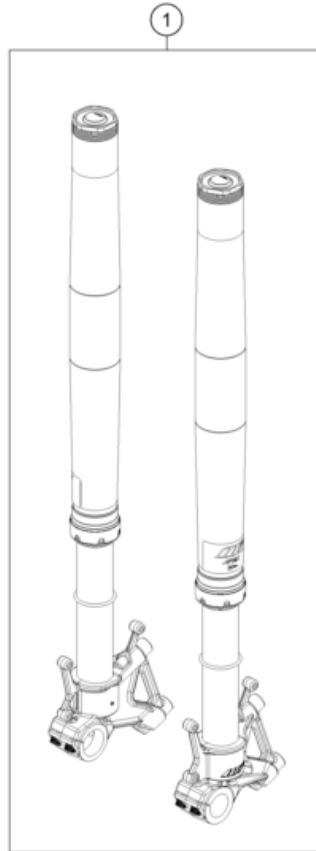

<p>FUEL PUMP</p>  <p>17</p>	<p>MASK, FENDERS</p>  <p>18</p>	<p>SIDE TRIM</p>  <p>20</p>	<p>DECAL</p>  <p>21</p>
<p>FRONT WHEEL</p>  <p>22</p>	<p>REAR WHEEL</p>  <p>23</p>	<p>WIRING HARNESS</p>  <p>24</p>	<p>BATTERY</p>  <p>25</p>
<p>FRONT BRAKE CONTROL</p>  <p>26</p>	<p>REAR BRAKE CONTROL</p>  <p>27</p>	<p>FRONT BRAKE CALIPER</p>  <p>28</p>	<p>REAR BRAKE CALIPER</p>  <p>29</p>

FRONT FORK, TRIPLE CLAMP

790 ADVENTURE, orange 2025 2025

23A6460110

POS	PARTNUMBER	PIECE	
1	A610C129W201102	Fork KTM 890 Adventure R 23	1
3	C0000250802500	HH collar screw M8x25	4
4	C90701038000C1	HANDLEBAR CLAMP 28MM	2
5	C0000351003501S	AH-COLLAR SCREW M10X35 ISA45	2
6	C90701039032C1	HANDLEBAR SUPPORT D=28 H=32 BL	2
7	C63501045010	Ignition lock cover	1
8	C54801036000C1	Steering head screw M20x1,5 WS_27	1
9	C63601042000	Shim ring	1
10	N0000150802500S	Hex collar screw M8x25 SW10 SS	1
11	C0000250803000	HH collar screw M8x30	4
12	C63701034030C1	Triple clamp top	1
13	C90701084000	Steering head gasket	2
14	C90701080000	steering head bearing cpl.	2
15	C90701086000	PROT. RING STEER. HEAD BEARING	1
16	C63701032030C1	Bottom triple clamp cpl.	1
17	C0000250803500	HH collar screw M8x35 TX40	4
18	C90701081010	Steering head rep. Kit	x
19	C0000250601000	HH collar screw M6x10 TX30	4
20	C63501072000	Brake line retaining bracket	1
21	C0000250802500S	HH COLLAR SCREW M8X25 TX40	3
22	16181S55E	Steering damper790 Adventure cpl.	1
23	C54601099000	SPEEDOMETER CABLE GUIDE MARZO.	2
24	N0009850500500	Self-locking nut DIN 985 M5	2
25	C0000250502000	HH collar screw M5x20 TX30	2
26	C63511066010	Ignition lock cover	1
27	C63508026000C1	fender carrier right	1
28	C63508025000C1	fender carrier left	1
29	C0900000501700	special screw M5x17	4
30	C0900000501701	screw M5x17 ISA30	2
31	C90712080000	SIDE REFLECTOR YELLOW "CEV"	2