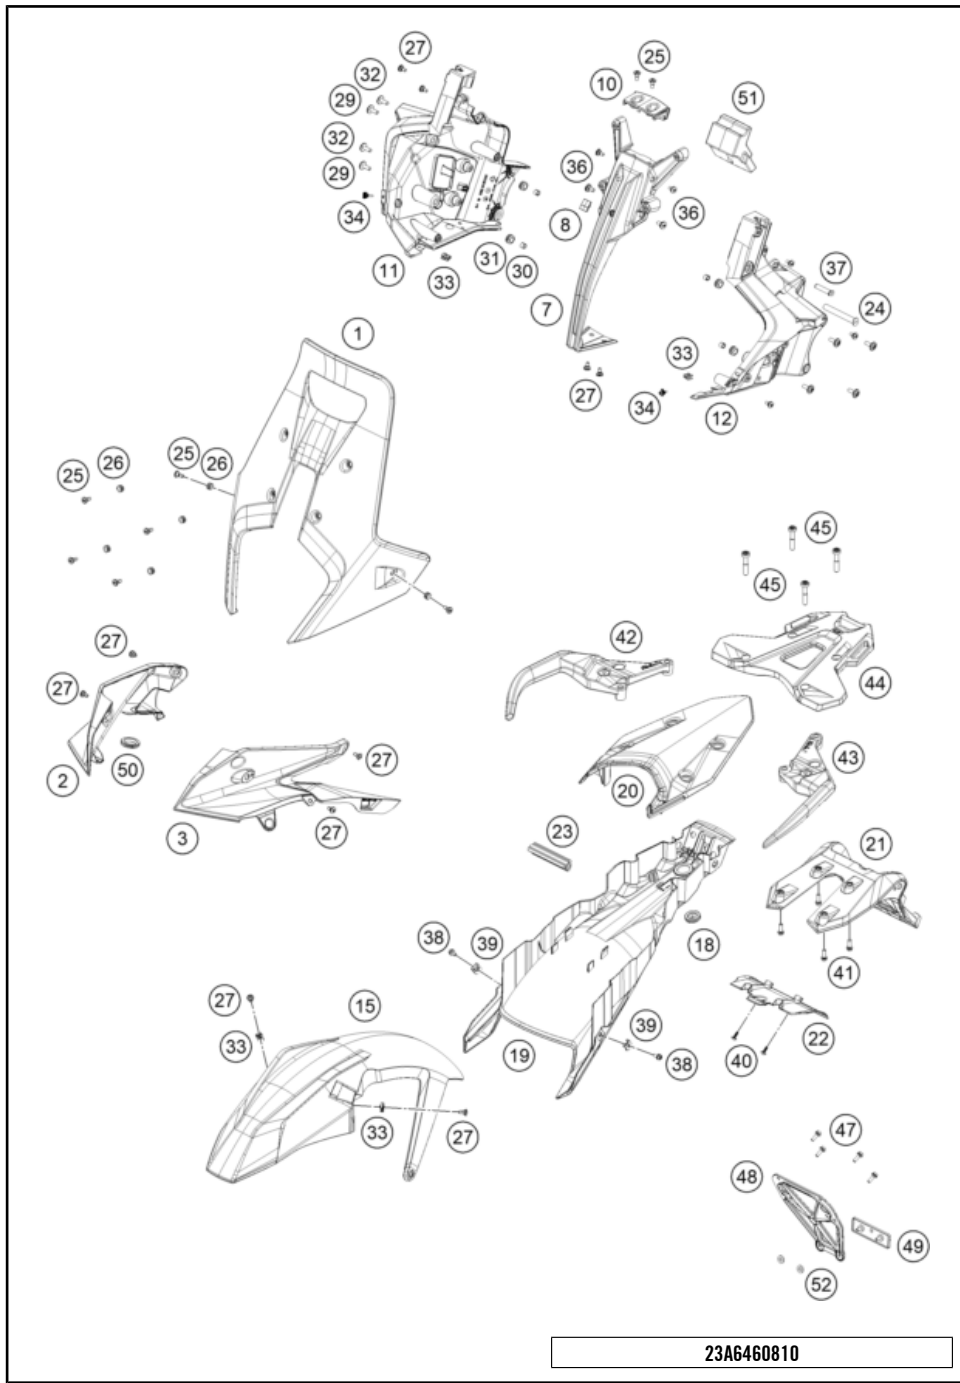

23A6460810

POS	PARTNUMBER		PIECE
50	C63508024010	rubber gromet inner fairing	1
51	C61014010050	Mask carrier foam	1
52	C90708061050	Rubber washer 6.5x14x2.3	2

77509

* NEW PART

X ON DEMAND