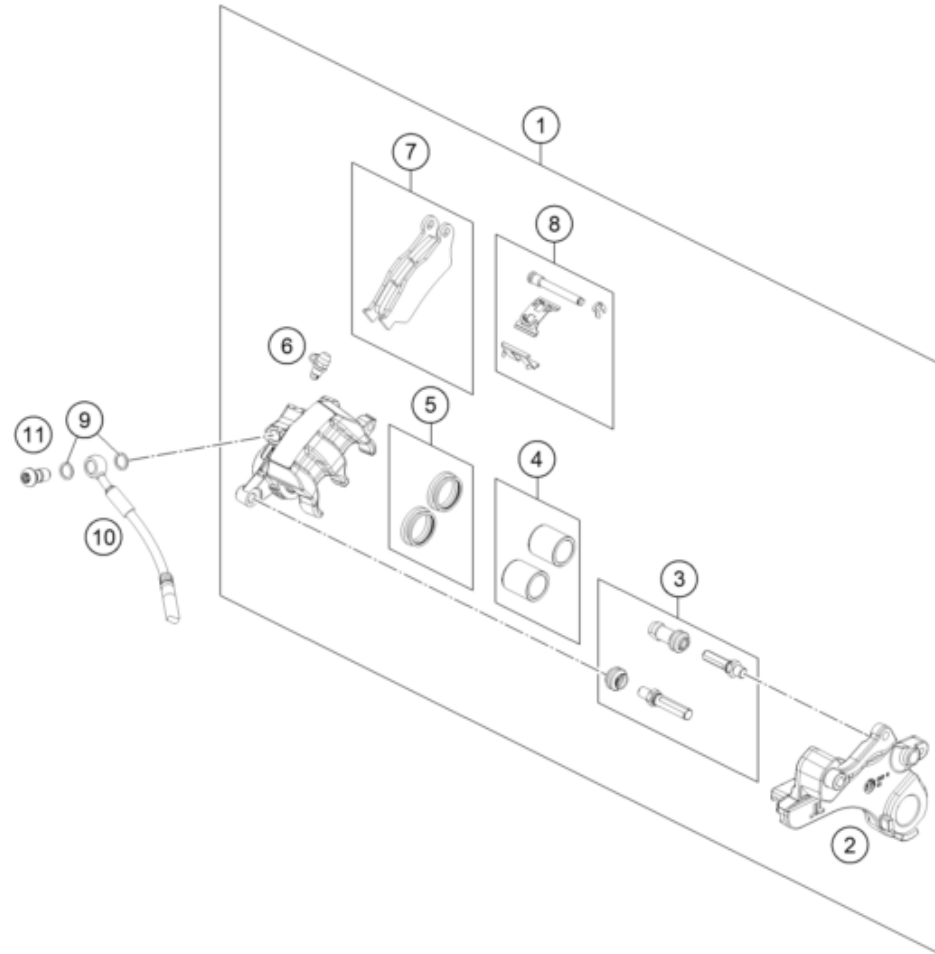

REAR BRAKE CALIPER

790 ADVENTURE, orange 2025 2025

POS	PARTNUMBER		PIECE
1	A64613380000	brake caliper rear	1
2	63513075000	rear holder	1
3	64113084000	Cup set	1
4	63713083000	brake piston set	1
5	63513081000	Seal set	1
6	64113020000	Bleeder + cap	1
7	63713090000	rear brake pads	1
8	63513085000	Pad pin and spring	1
9	0603100141	sealing ring DIN 7603 10x14x1	2
10	A64642004000	Rear brake line	1
11	C62113020100	banjo bolt M10x1x19.5	1

196351390

77517

* NEW PART

X ON DEMAND