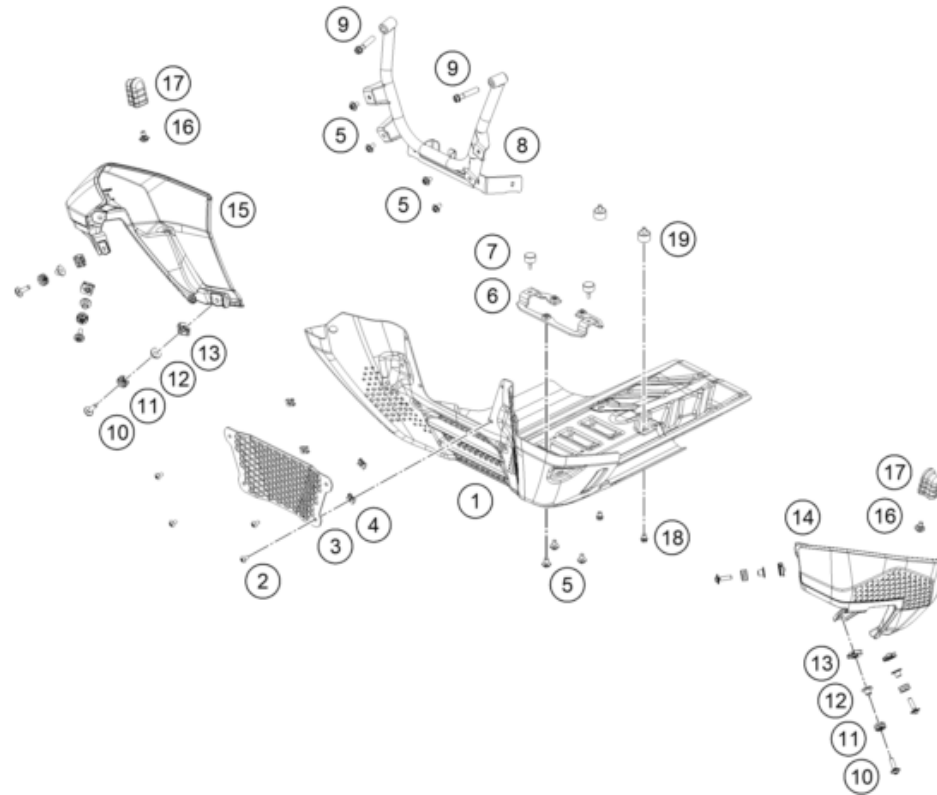

77481

* NEW PART

X ON DEMAND

POS	PARTNUMBER		PIECE
1	C6100309000001	Skid plate	1
2	C0900000501001	torx screw M5x10	4
3	C63503991090	engine protection cover	1
4	69008021080	Clip nut M5	4
5	C0000240601000	HH collar screw M6X10 TX30	7
6	C63503090016	Lower Alu Skidplate Support	1
7	C75007046010	seat rubber 10mm	2
8	C63503090050C1	Front skid plate linkage	1
9	C0000250804000S	Collar screw M8x40 ISA40 SS	2
10	C69014117000	flange screw M6x22-8.8 ISA30	6
11	C90742041000	Damper ABS modulator	6
12	C61342041100	Bund bushing 6,5x9x18x8,5	6
13	54603048300	RANGE CHANGE METAL NUT M6 INOX	6
14	C61007025010	Tank protector left	1
15	C61007025020	Tank protector right	1
16	C90708000012	special screw M6x12x3	2
17	C60307020000	TANK RUBBER	2
18	C0000250600800	HH collar screw M6x8 TX30	2
19	C0660002001200	Silent block 20x12 M6x10/M6x8	2