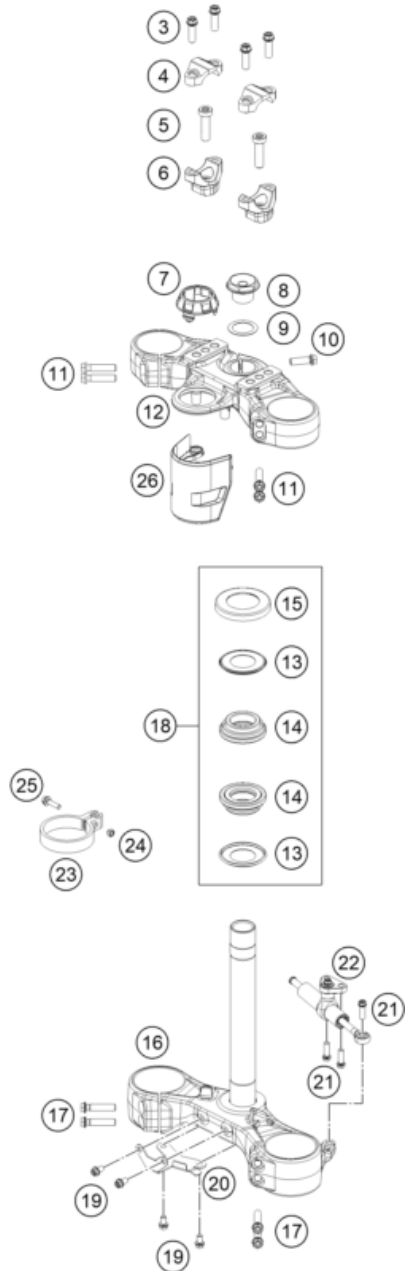

<p>FUEL PUMP</p>  <p>17</p>	<p>MASK, FENDERS</p>  <p>18</p>	<p>SIDE TRIM</p>  <p>20</p>	<p>DECAL</p>  <p>21</p>
<p>FRONT WHEEL</p>  <p>22</p>	<p>REAR WHEEL</p>  <p>23</p>	<p>WIRING HARNESS</p>  <p>24</p>	<p>BATTERY</p>  <p>25</p>
<p>FRONT BRAKE CONTROL</p>  <p>26</p>	<p>REAR BRAKE CONTROL</p>  <p>27</p>	<p>FRONT BRAKE CALIPER</p>  <p>28</p>	<p>REAR BRAKE CALIPER</p>  <p>29</p>

FRONT FORK, TRIPLE CLAMP

790 ADVENTURE, orange 2025 2025

23A6460110

POS	PARTNUMBER	PIECE	
1	A610C129W201102	Fork KTM 890 Adventure R 23	1
3	C0000250802500	HH collar screw M8x25	4
4	C90701038000C1	HANDLEBAR CLAMP 28MM	2
5	C0000351003501S	AH-COLLAR SCREW M10X35 ISA45	2
6	C90701039032C1	HANDLEBAR SUPPORT D=28 H=32 BL	2
7	C63501045010	Ignition lock cover	1
8	C54801036000C1	Steering head screw M20x1,5 WS_27	1
9	C63601042000	Shim ring	1
10	N0000150802500S	Hex collar screw M8x25 SW10 SS	1
11	C0000250803000	HH collar screw M8x30	4
12	C63701034030C1	Triple clamp top	1
13	C90701084000	Steering head gasket	2
14	C90701080000	steering head bearing cpl.	2
15	C90701086000	PROT. RING STEER. HEAD BEARING	1
16	C63701032030C1	Bottom triple clamp cpl.	1
17	C0000250803500	HH collar screw M8x35 TX40	4
18	C90701081010	Steering head rep. Kit	x
19	C0000250601000	HH collar screw M6x10 TX30	4
20	C63501072000	Brake line retaining bracket	1
21	C0000250802500S	HH COLLAR SCREW M8X25 TX40	3
22	16181S55E	Steering damper790 Adventure cpl.	1
23	C54601099000	SPEEDOMETER CABLE GUIDE MARZO.	2
24	N0009850500500	Self-locking nut DIN 985 M5	2
25	C0000250502000	HH collar screw M5x20 TX30	2
26	C63511066010	Ignition lock cover	1
27	C63508026000C1	fender carrier right	1
28	C63508025000C1	fender carrier left	1
29	C0900000501700	special screw M5x17	4
30	C0900000501701	screw M5x17 ISA30	2
31	C90712080000	SIDE REFLECTOR YELLOW "CEV"	2