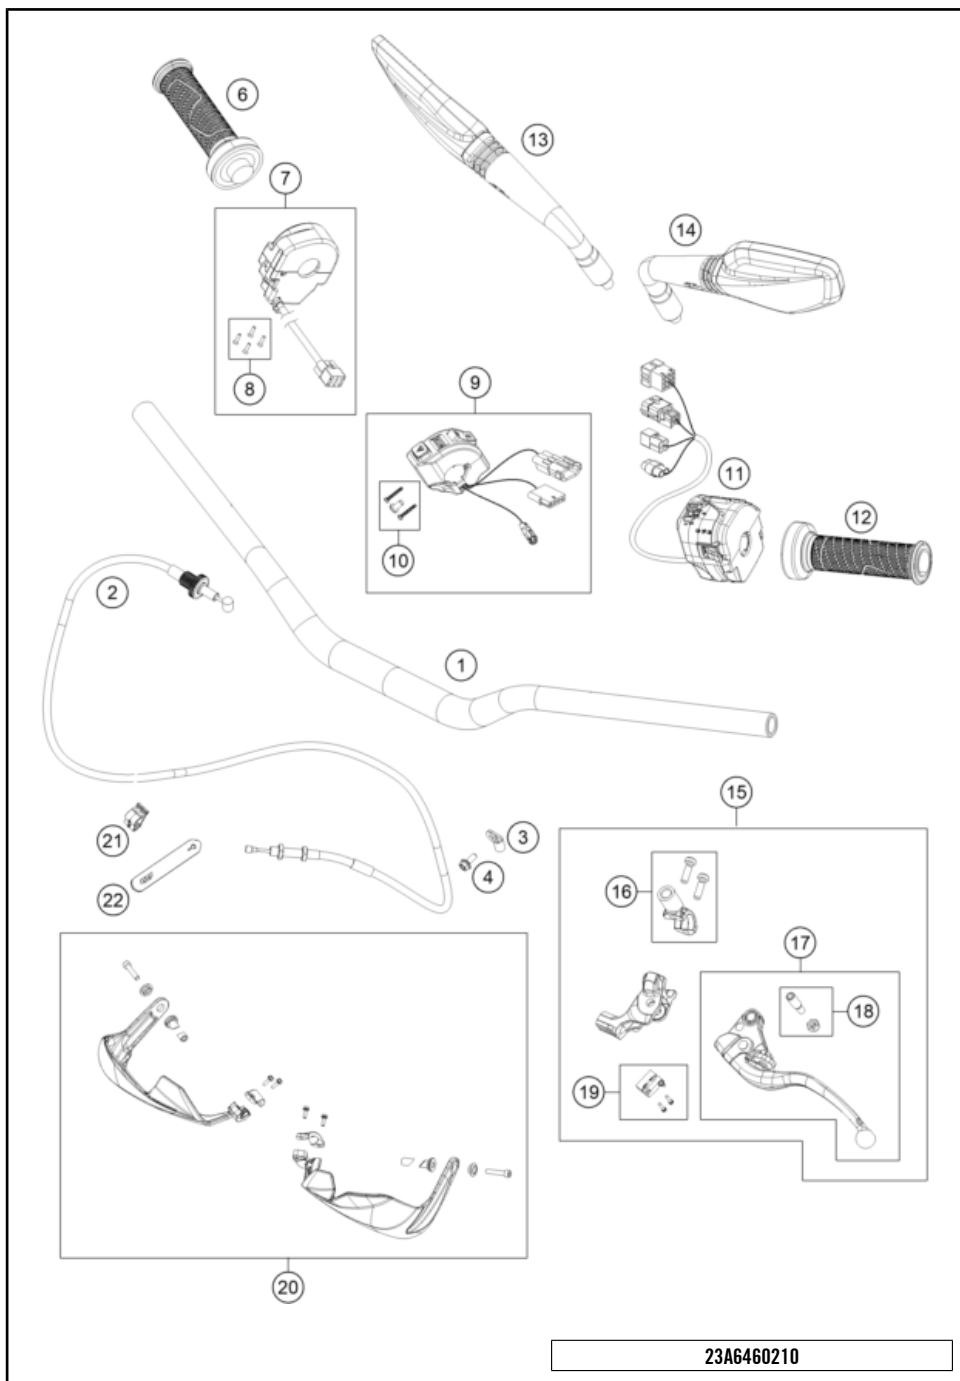

HANDLEBAR, CONTROLS

790 ADVENTURE, orange 2025 2025

POS	PARTNUMBER		PIECE
1	A64602101000C1	Handlebar L=813 mm diam.=28.5 mm	1
2	C66102090000	Clutch cable	1
3	64132070000	PVC clamp 6.4 MM Heyman	2
4	C0000250501200	HH collar screw M5x12 TX30	2
6	60702012000	Grip tube (no heating)	1
7	60711012000	Ride-by-wire without throttle tube	1
8	76011073110	SCREW SET START-STOP SWITCH	1
9	A61011074000	Start / emergency stop switch right	1
10	61411174010	Screw set start-stop switch	1
11	76011270200	Combination switch	1
12	60702039100	Grip LHS w/o heater	1
13	C90712041000	Rear view mirror, right	1
14	C90712040000	Rear view mirror, left	1
15	A64602131000	clutch lever cpl.	1
16	6350204400030	Clamp cpl. incl. 2 screws	1
17	63502040000	Clutch lever	1
18	64102038000	Kit lever pin	1
19	63511049000	Switch	1
20	A61002082044C11	Handguard kit, left + right, cpl.	1
21	C90713026000	Line guide	2
22	C90711093045	RUBBER CABLE TIE 45MM 03	x

23A6460210

77478

* NEW PART X ON DEMAND