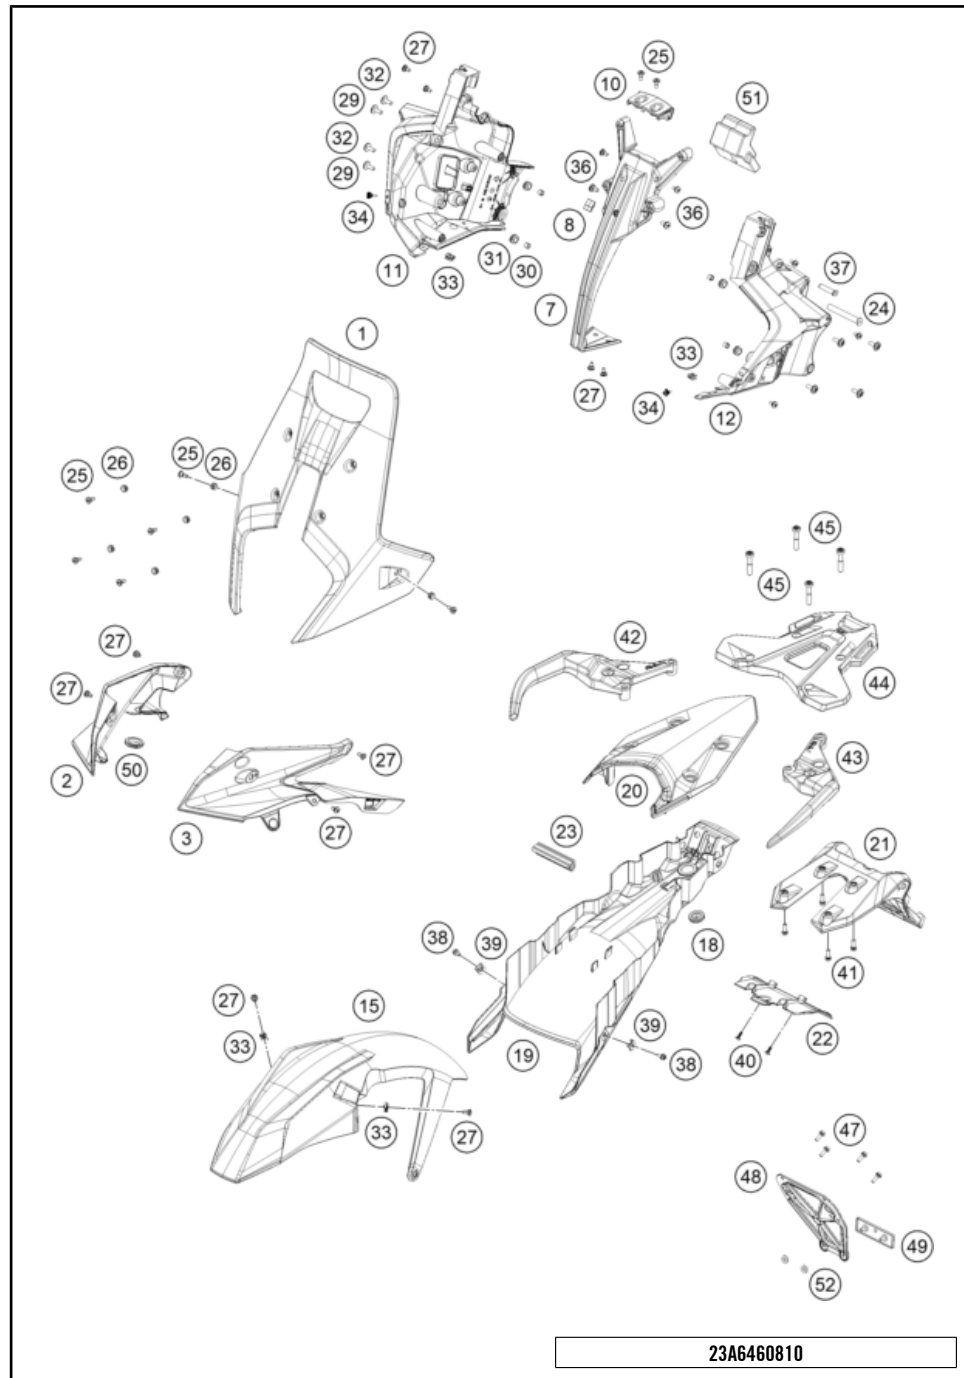

POS	PARTNUMBER		PIECE
1	C61008008000	windshield standard	1
2	C61008004000	mask spoiler right	1
3	C61008003000	mask spoiler left	1
7	C61014012000CB	Headlight mask center part	1
8	C61014012010	Cover headlight mask	1
10	C61014012020	Cap Mask Carrier	1
11	C61014011000	maskcarrier right	1
12	C61014010000	maskcarrier left	1
15	C63508010000C1	front fender	1
18	C60006001023	RUBBER SLEEVE STOP SCREW	1
19	C63508019000	Lower rear panel	1
20	C63508013000C1	Tail section	1
21	C63508015000	License plate holder support, upper part	1
22	C63508016000	License plate holder support lwr part	1
23	C63503002030	Brace subframe	1
24	C63514010040	wheel spindle mask support	1
25	C60708008071	Special screw M5x14	8
26	C60708008070	rubber bush windshield fixation	6
27	69008121160	Special screw M5x12	11
29	C90714017000	SPECIAL SCREW M6X18 ISA30 08	4
30	C90714014000	BUSHING 6,1X9,2X7,5 08	4
31	C90706001022	Rubber grommet 9x11x16x8.5	4
32	C0900000601800S	special screw M6x18-8.8 ISA30 MK	4
33	69008021080	Clip nut M5	3
34	C21008064010	Rubber stop	2
36	C0900000601400	special screw M6x14	4
37	C61914010020	Speedometer attachment bushing	1
38	C0000250501000	HH collar screw M5x10 TX30	2
39	54603048200	RANGE CHANGE METAL NUT M5	2
40	0081050121	EJOT PT screw K50x12	2
41	C0000250601600	HH collar screw M6x16 TX30	4
42	C63512009100	Passenger grip, right	1
43	C63512008000	Passenger grip left	1
44	C60612010000	BAGGAGE CARRIER BRIDGE	1
45	C0000350804000S	ISA collar screw M8x40 ISA45	4
47	C0000250501600S	HH Collar Screw M5x16 ISA30 SS	4
48	C90712085000	Bracket reflector	1
49	C90712082000	Rear reflector red	1

23A6460810

77509

* NEW PART

X ON DEMAND