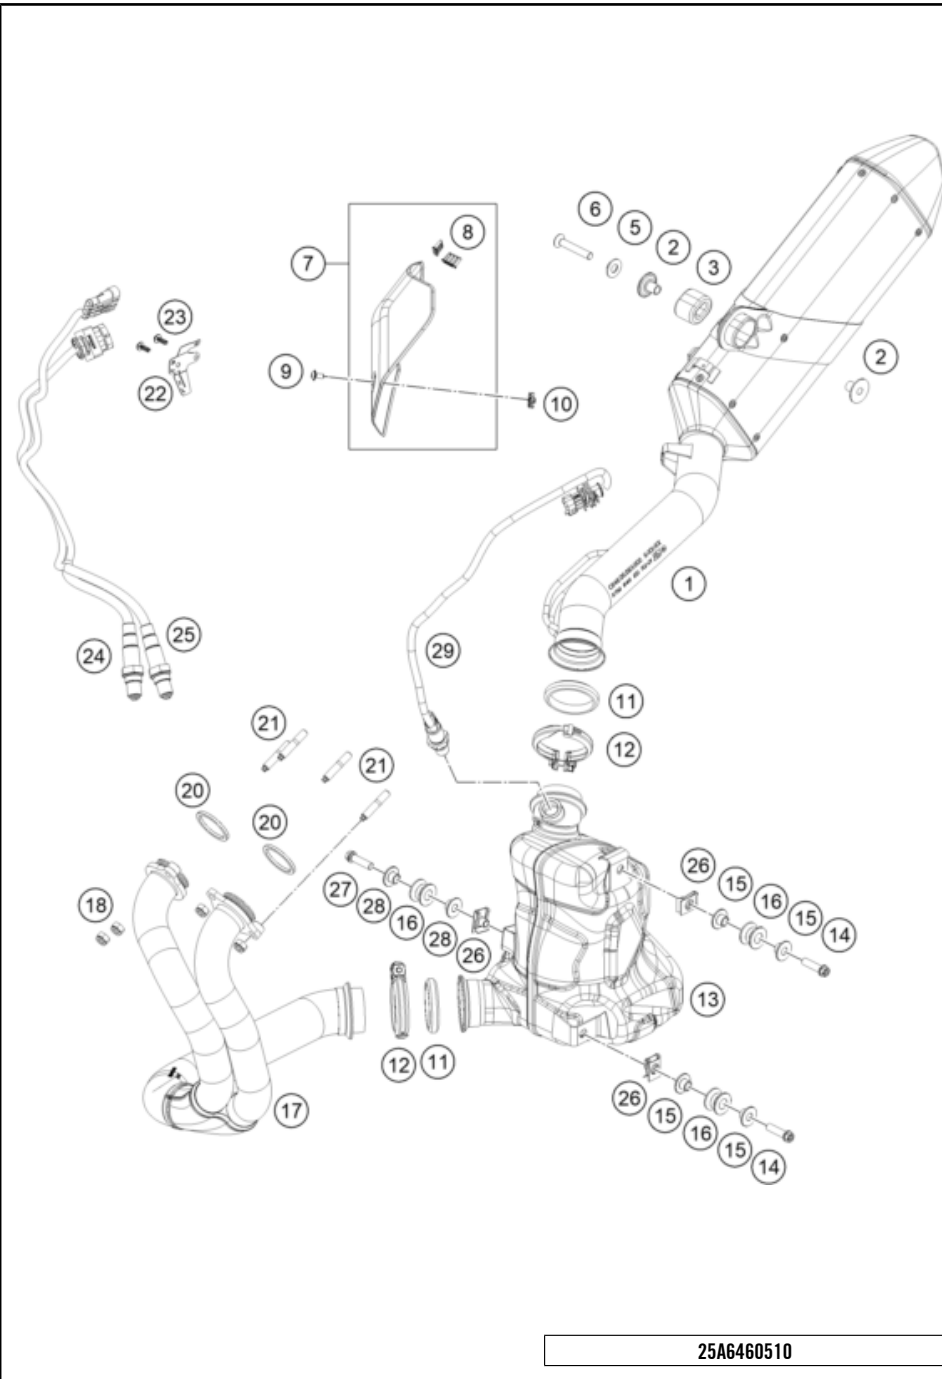

EXHAUST SYSTEM

790 ADVENTURE, orange 2025 2025

POS	PARTNUMBER		PIECE
1	C64605083000	silencer	1
2	C90705169000	BUSHING 8,5X11X29	2
3	C90705068000	DAMPING RUBBER	1
5	C90705069000	conical seat Alu	1
6	C0000190805000	COUN.-SUNK SCREW M8X50 ISA10.9	1
7	C63505111000C1	heat protection black cpl.	1
8	C90705011011	Damping element silicon	1
9	C0900000501000	torx screw M5x10 black	1
10	54603048600	RANGE CHANGE METAL NUT M5 INOX	1
11	C90705005005	Manifold gasket	2
12	C63605058200	Exhaust clamp tube 50 mm	2
13	A67605050000	Premuffler	1
14	C0000250803500S	HH COLLAR SCREW M8X35 TX40	2
15	C90705050065	Collar bushing 8.5x12x23.5x10	4
16	C90705067000	damp. component silicone grey	3
17	C64605007000	Header pipe	1
18	51010086100	Self-locking nut M8 CU	4
20	C90705005000	Exhaust gasket	2
21	C63505015000	stud screw 835 M8x25 - 10.9	4
22	C90742040020	Bracket oxygen sensor socket connector	1
23	0081050141	EJOT PT screw K50x14	2
24	63541090000	O2 Sensor LSF 4	1
25	63541190100	Oxygen sensor	1
26	54603048000	RANGE CHANGE METAL NUT M8	3
27	C0000250804000S	Collar screw M8x40 ISA40 SS	1
28	C0800000901201	Collar bushing 8.5x12x23.5x11.5 black	2
29	A60741090000	Oxygen sensor	1

25A6460510

77499

* NEW PART

X ON DEMAND