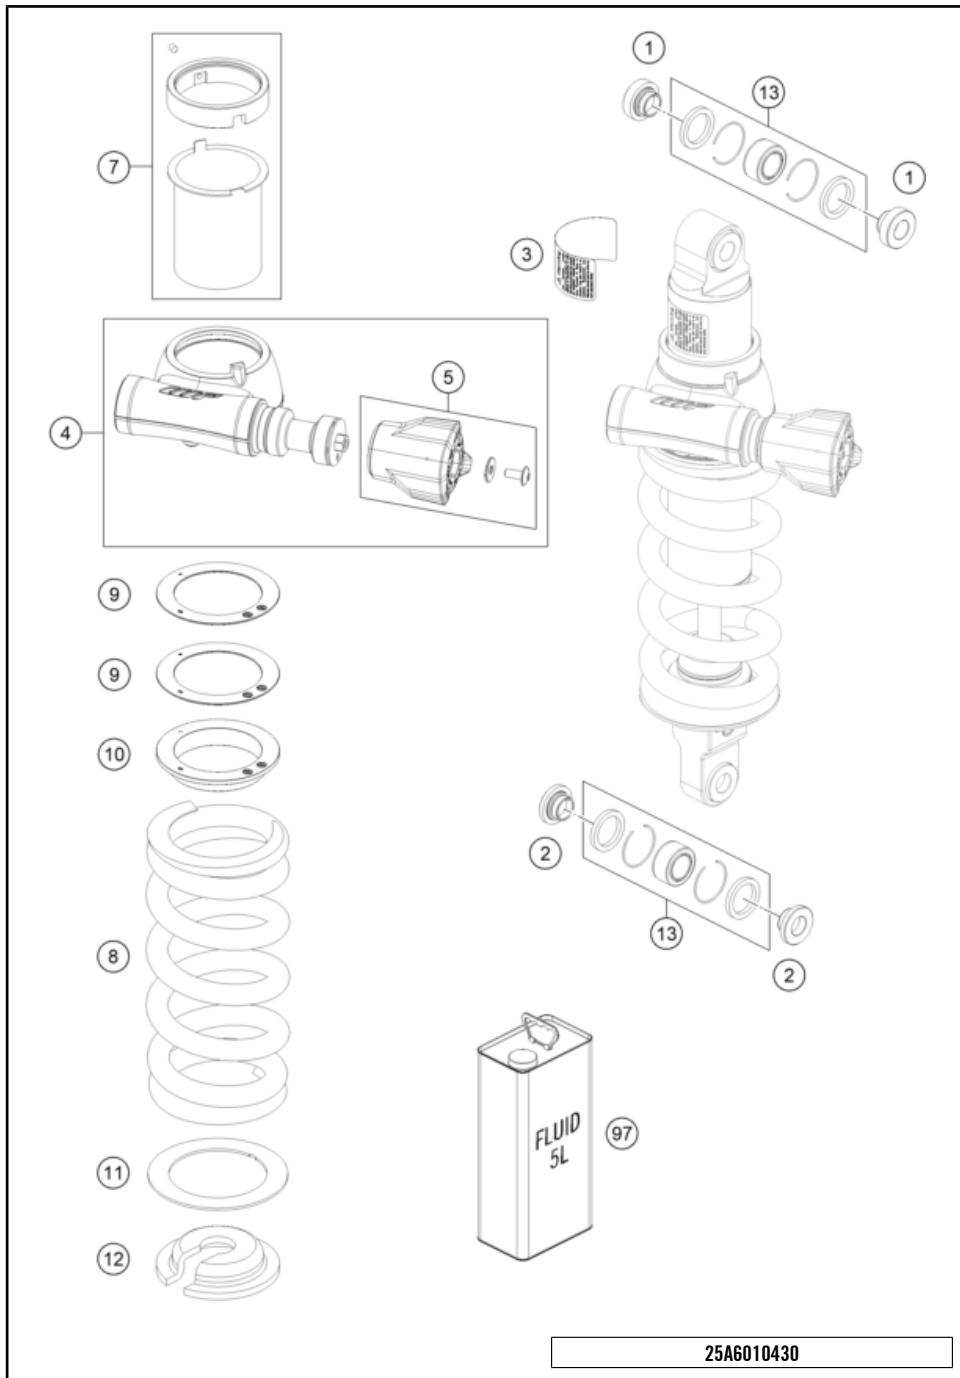

SHOCK ABSORBER DISASSEMBLED

790 ADVENTURE, orange 2025 2025

POS	PARTNUMBER		PIECE
1	46180064	Bearing bush 12x15/18/24,5x13,5	2
2	46180007	Distance bush 12x15/18/24,5x10,5	2
3	52000213	Sticker APEX 90x29	1
4	S038300003S0000	PA KTM 890 ADV 21 with hand knob	1
5	60000323S	adjuster wheel PA cpl.	1
7	S635010000S0000	Clamp kit + pilot bushing	1
8	S80981001700020	Mainspring (57) 115-185.0 Shock white	1
9	S25911000200000	Washer 52.7x74x1	2
10	S83911000000000	Spring guide hydr. PA	1
11	S259110001000C1	Washer 59x84x1.6 steel acc. to drawing	1
12	46148265	Spring seat 21x74x7.5	1
13	R12012T	Ball joint bearing kit top 12mm	2
97	50180751S1	Shock absorber fluid 5 LT	1

25A6010430

77524

* NEW PART X ON DEMAND