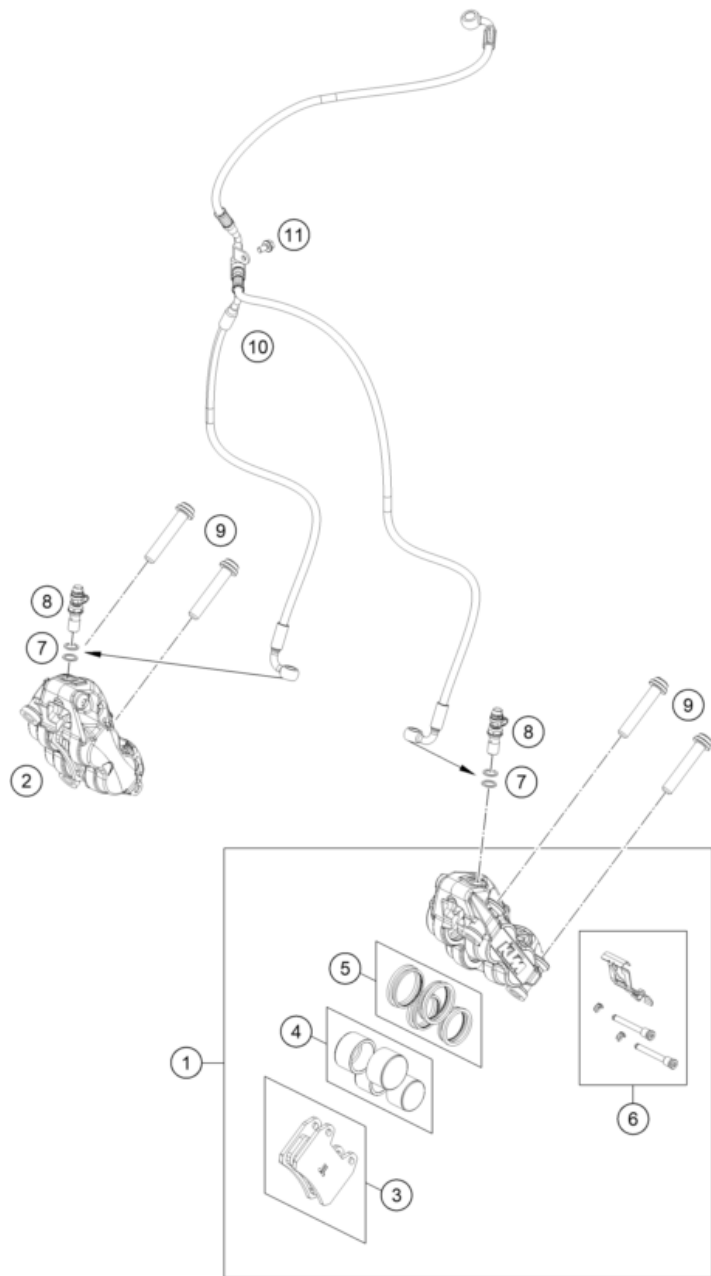

FRONT BRAKE CALIPER

790 ADVENTURE, orange 2025 2025

POS	PARTNUMBER		PIECE
1	A64613115000	Brake caliper front left	1
2	A64613116000	Brake caliper front right	1
3	63713030000	Front brake pad	2
4	63513019000	Piston set	2
5	63613021000	Seal set	2
6	64113017000	Retaining spring set	2
7	0603100141	sealing ring DIN 7603 10x14x1	4
8	C62513020000	Bleeder screw cpl. 05	2
9	C0000351005500S	AH-COLLAR SCREW M10X1,25X55SS	4
10	A64642003000	Brake line front	1
11	C0000250501000	HH collar screw M5x10 TX30	1

196351360

77515

* NEW PART

X ON DEMAND