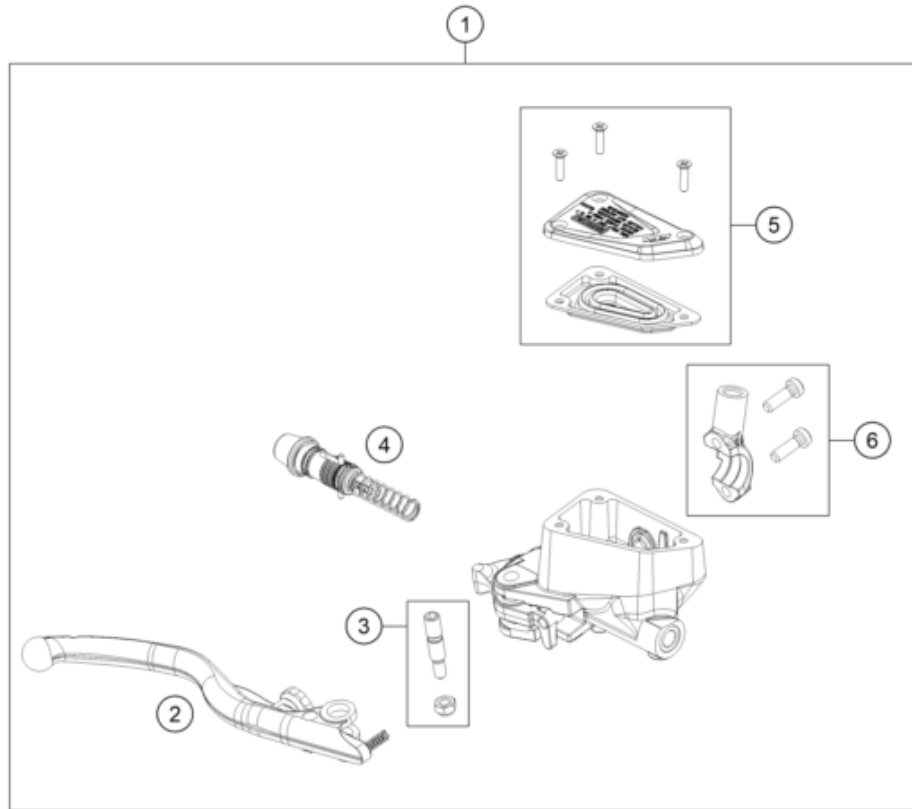

FRONT BRAKE CONTROL

790 ADVENTURE, orange 2025 2025

POS	PARTNUMBER		PIECE
1	A64613101033	brake cylinder cpl.	1
2	63513002044	Brake lever	1
3	64113006000	Lever bolt cpl.	1
4	63713008000	Piston assembly	1
5	64113031100	Reservoir cap cpl.	1
6	6351300500030	mirror clamp incl. 2 screws	1
7	A64642001000	Front brake line	1
8	C62113020100	banjo bolt M10x1x19.5	1
9	0603100141	sealing ring DIN 7603 10x14x1	2