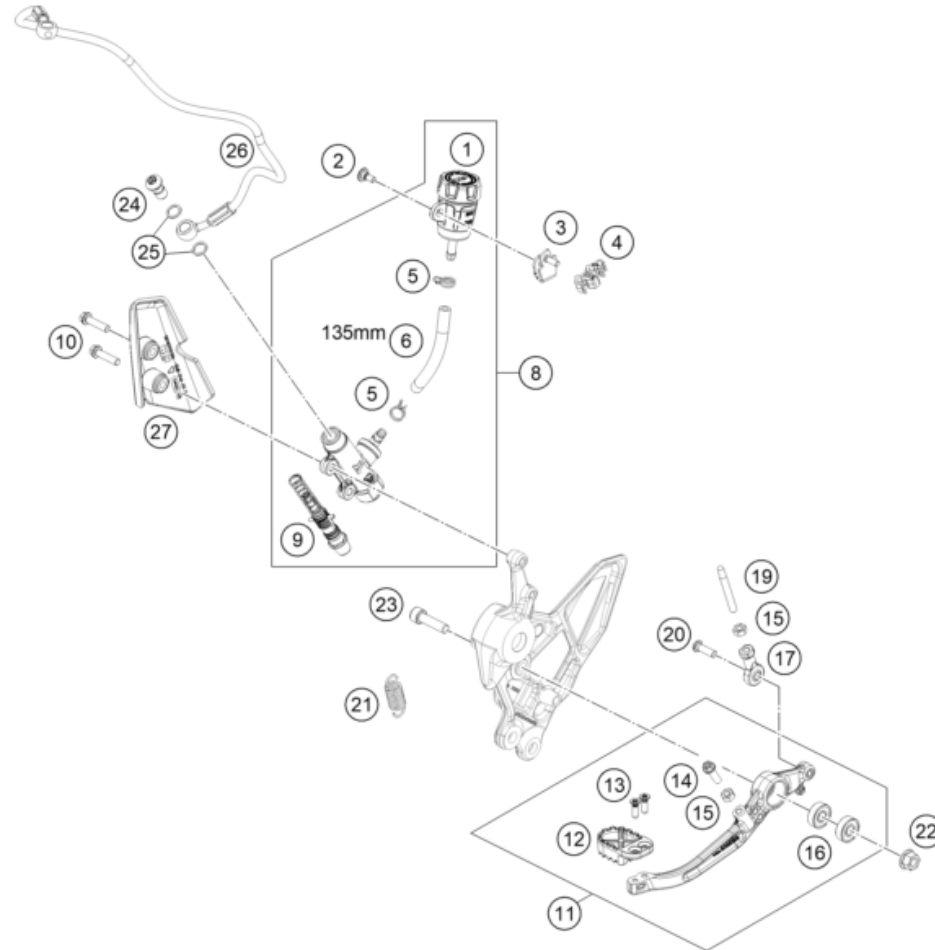

REAR BRAKE CONTROL

790 ADVENTURE, orange 2025 2025

POS	PARTNUMBER		PIECE
1	64113069000	Reservoir assembly	1
2	69013099050	Screw for expansion tank	1
3	C90713226000	Brake line holder	1
4	C90742046000	Bracket ABS line d7.5	1
5	58007017000	YDNAC-clamp 10101 (10.4MM)	2
6	69013069001	HOSE FOR RESERVOIR 6X1,5	1
8	A65413060033	Rear master cylinder, compl.	1
9	64113061000	Piston assembly	1
10	C0000250602500S	Screw M6x25 10.9	2
11	C63513050133C1	Footbrake lever preassembled	1
12	63513151000	Foot peg, brake pedal	1
13	C0145810501600	Countersunk screw ISO14581-M5x16-A2-070	2
14	C0000250602000	HH collar screw M6x20 TX30	1
15	C0009340600502	hexagon nut DIN 934 M6	2
16	C0410000800700	Bearing 608 2RS	2
17	C90703069200	rod end M6 silver	1
19	C90703068000	rear brake push bar	1
20	C0073800602000S	Oval head screw ISR M6x20-A2-70-MK	1
21	C0520001100200	Return spring for brake lever	1
22	54310086200	Self locking nut M8 10.9	1
23	014579080301S	screw ISO 14579-M8x30-10.9-MK black	1
24	C62113020100	banjo bolt M10x1x19.5	1
25	0603100141	sealing ring DIN 7603 10x14x1	2
26	A64642002000	Rear brake line	1
27	C63503039151	Rear master cylinder guard	1

25A6461330

77519

* NEW PART

X ON DEMAND