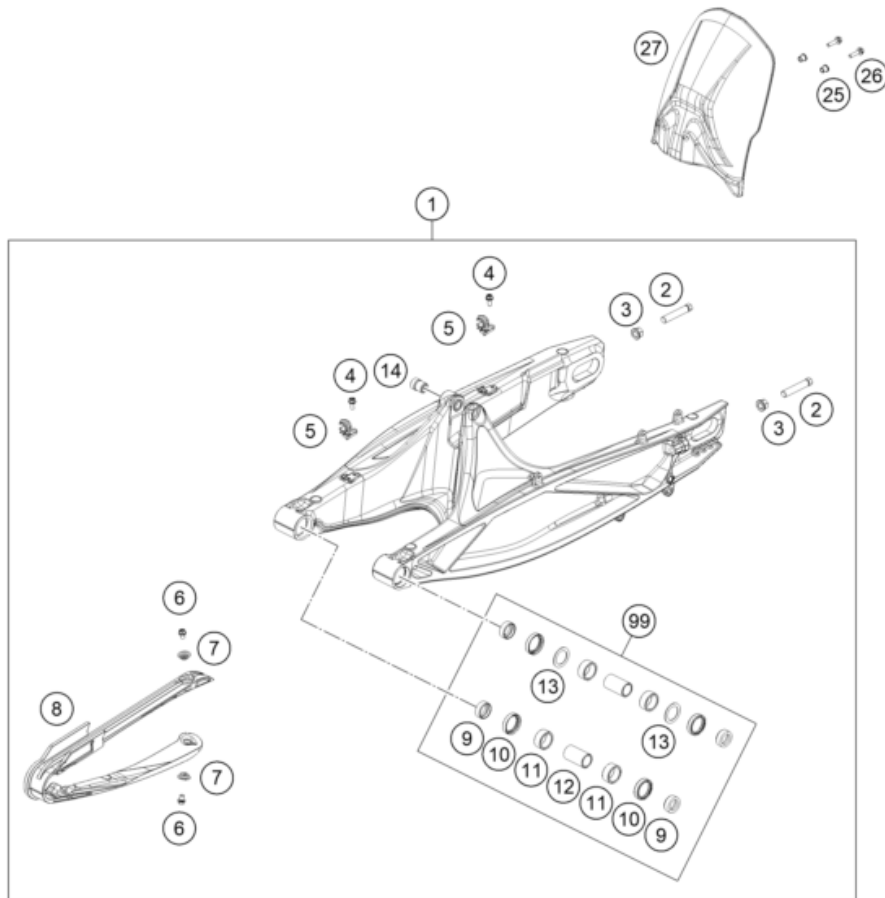

25A6010430

77524

* NEW PART X ON DEMAND

25A6460490

POS	PARTNUMBER		PIECE
1	C63504030044C1	Swingarm cpml. Black	1
2	C0910001001000	HH collar nut M10X1,25 WS=13	2
3	50304040100	Screw M10x1.25x50 WS10	2
4	C0000250501200	HH collar screw M5x12 TX30	2
5	C90704142000	Brake hose bracket	2
6	C0000250501200	HH collar screw M5x12 TX30	2
7	C90704066050	Bushing chain slider	2
8	C90704066000	Chain slide protection	1
9	C90704034000	BUCKET F. SHAFT SEAL RING 03	4
10	C0760002532000	radial shaft seal 25x32x7	4
11	C0430002201200	Needle bushing 22x28x12	4
12	C90704032000	BEARING SLEEVE 17X22X38,7 03	2
13	C90703036000	Stop disk 22.2x31.7x1	2
14	C90704030020	Bushing Shock Mounting	1
15	C64104037000	Swing arm bolt	1
16	C90704038000	Special screw M12x40 WS19	2
17	C0000250601200	HH collar screw M6x12 TX30	2
18	C63504030010	Retaining bracket, chain guide	1
19	C0009340600502	hexagon nut DIN 934 M6	1
20	C0000250602000	HH collar screw M6x20 TX30	1
21	C0000250604500	HH COLLAR SCREW M6X45 TX30	1
22	78004070100	CHAIN GUIDE CPL.	1
23	69008121160	Special screw M5x12	2
24	C63504061000	Chainguard	1
25	C64104150010	Bushing 5.5x8.3x9	2
26	C0000250502000	HH collar screw M5x20 TX30	2
27	C63504050000	splash protection swingarm	1
28	C77304070030	Insertion nut f chain guide	1
99	C90704030010	Swing arm repair kit	1