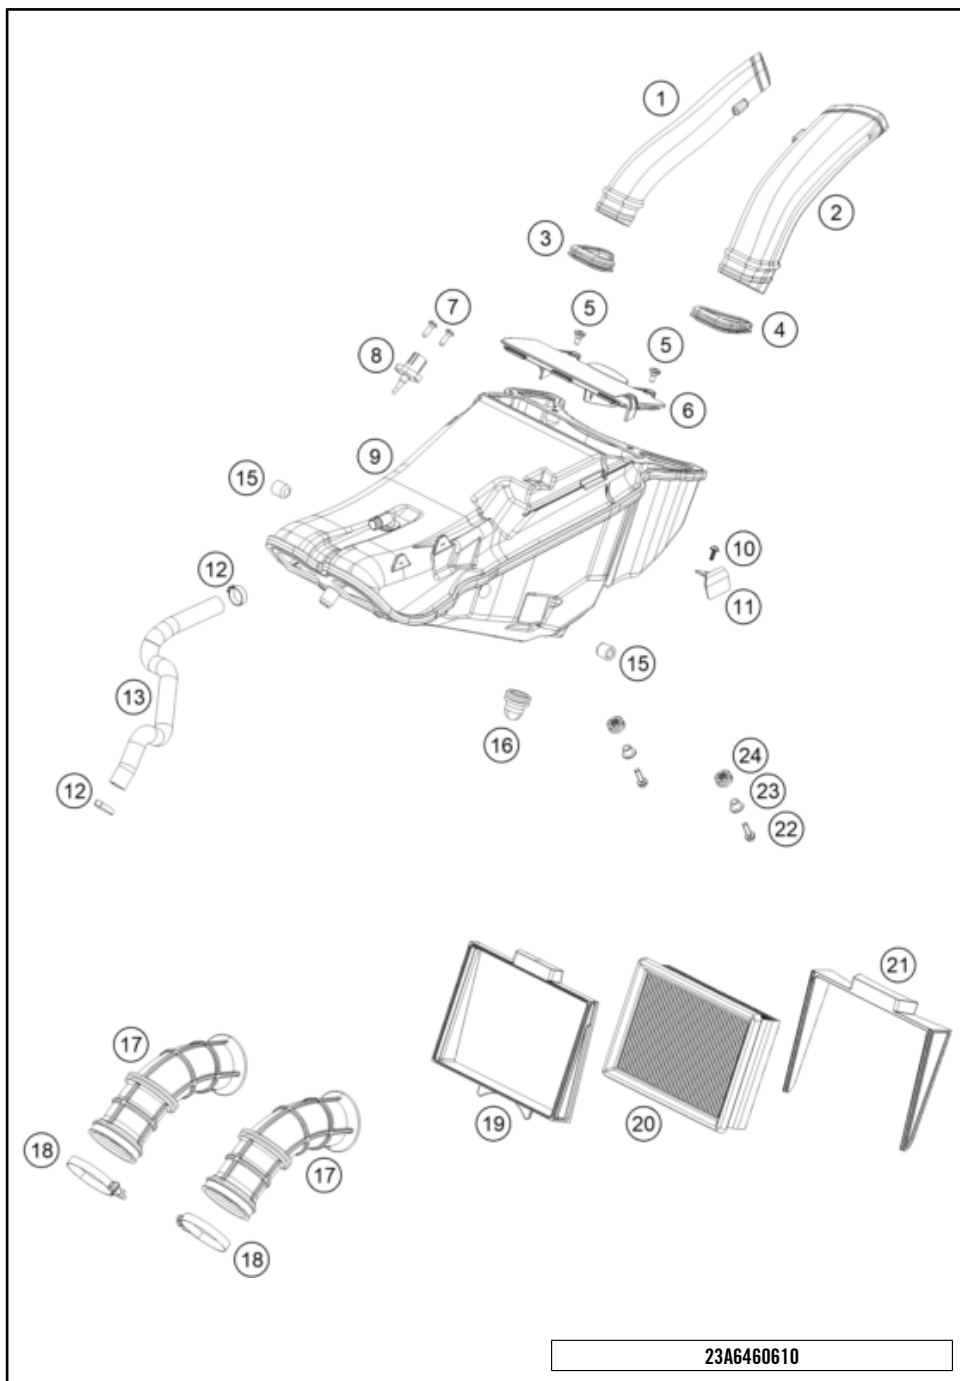

POS	PARTNUMBER		PIECE
1	63506041100	Right intake port	1
2	63506040100	Left intake port	1
3	63506040150	Intake port gasket right	1
4	63506041150	Intake port gasket left	1
5	69008121160	Special screw M5x12	2
6	63506002100	Air filter box cover	1
7	0081050161	EJOT PT screw K50X16 1451	2
8	C61041080000	Intake air temperature sensor	1
9	63506001200	Air filter box	1
10	N0000175001200	EJOT PT screw K50x12 T20	1
11	63506002160	Cable bracket air filter box	1
12	C00050198706	variable one-year clamp 19.8mm	2
13	63530087000	Pre-formed hose engine breather	1
15	C90706014000	Rubber grommet	2
16	50206020200	Rubber grommet slotted	1
17	63506026100	Intake channel	2
18	C77236048100	HOSE CLAMP 58MM	2
19	63506116000	Filter clamp frame	1
20	A61006015000	Air filter	1
21	63506117000	Filter clamp wedge	1
22	C0000250502000	HH collar screw M5x20 TX30	2
23	C61314062050	Collar bushing 5,5x9x15x8,5	2
24	C90742041000	Damper ABS modulator	2

23A6460610

77501

* NEW PART

X ON DEMAND