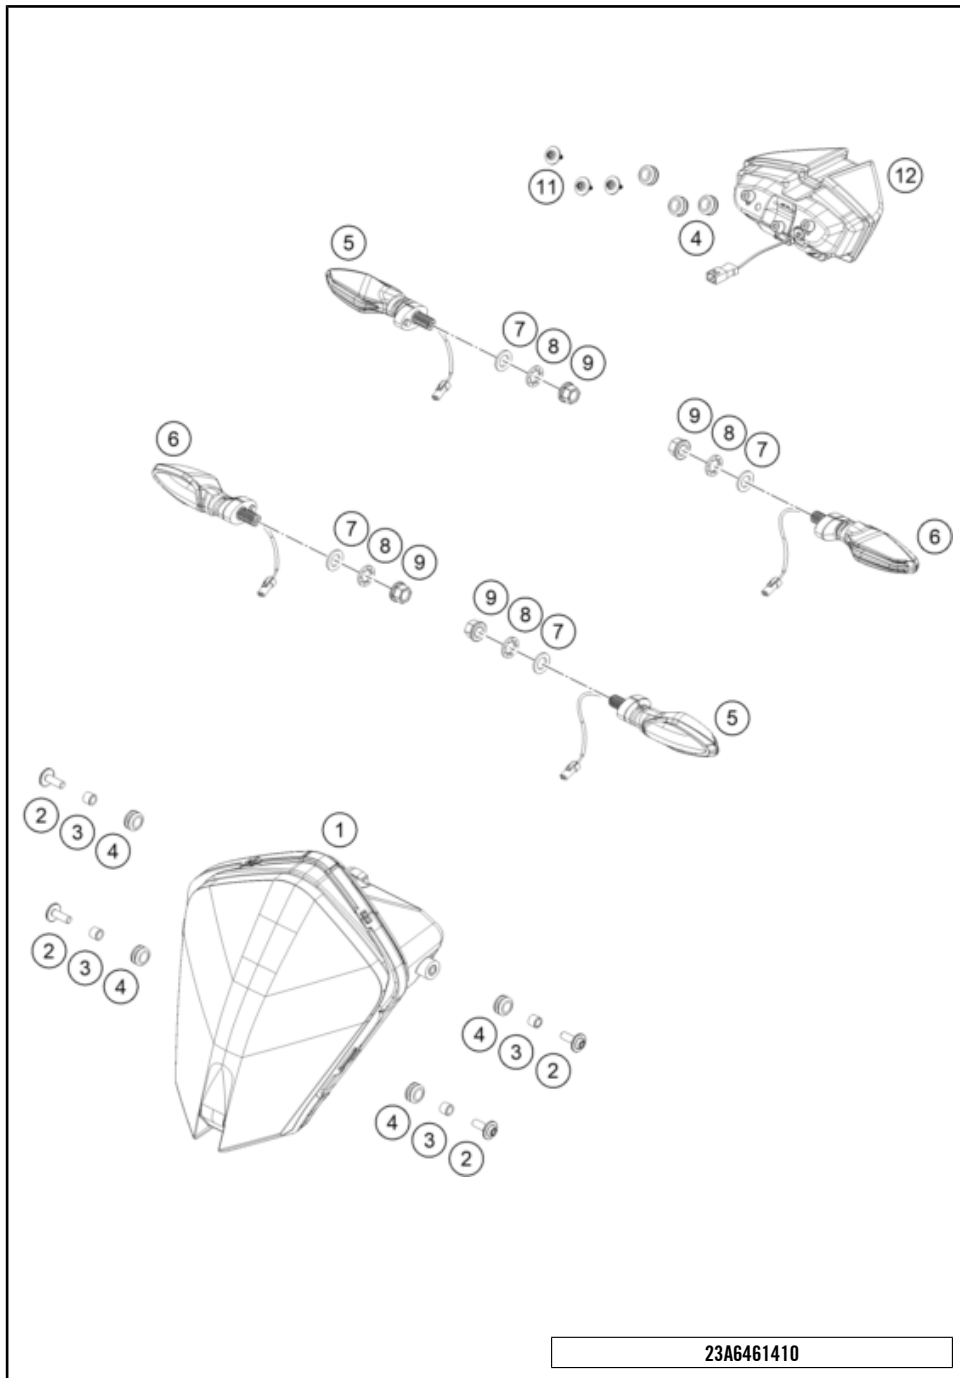

196351390

77517

* NEW PART

X ON DEMAND

POS	PARTNUMBER		PIECE
1	A61014001000	Headlight	1
2	C90714017000	SPECIAL SCREW M6X18 ISA30 08	4
3	C90714014000	BUSHING 6,1X9,2X7,5 08	4
4	C90706001022	Rubber grommet 9x11x16x8.5	7
5	C90714025000	turn signal front left/rear right	2
6	C90714026000	turn signal front right/rear left	2
7	0433100003	Washer DIN0433-M10	4
8	0797100003	LOCK WASHER DIN6797-J10,5 ZI	4
9	C0910001001000	HH collar nut M10X1,25 WS=13	4
11	C0000814501201	Screw with gasket 45X12-Z	3
12	63514040000	Tail light	1