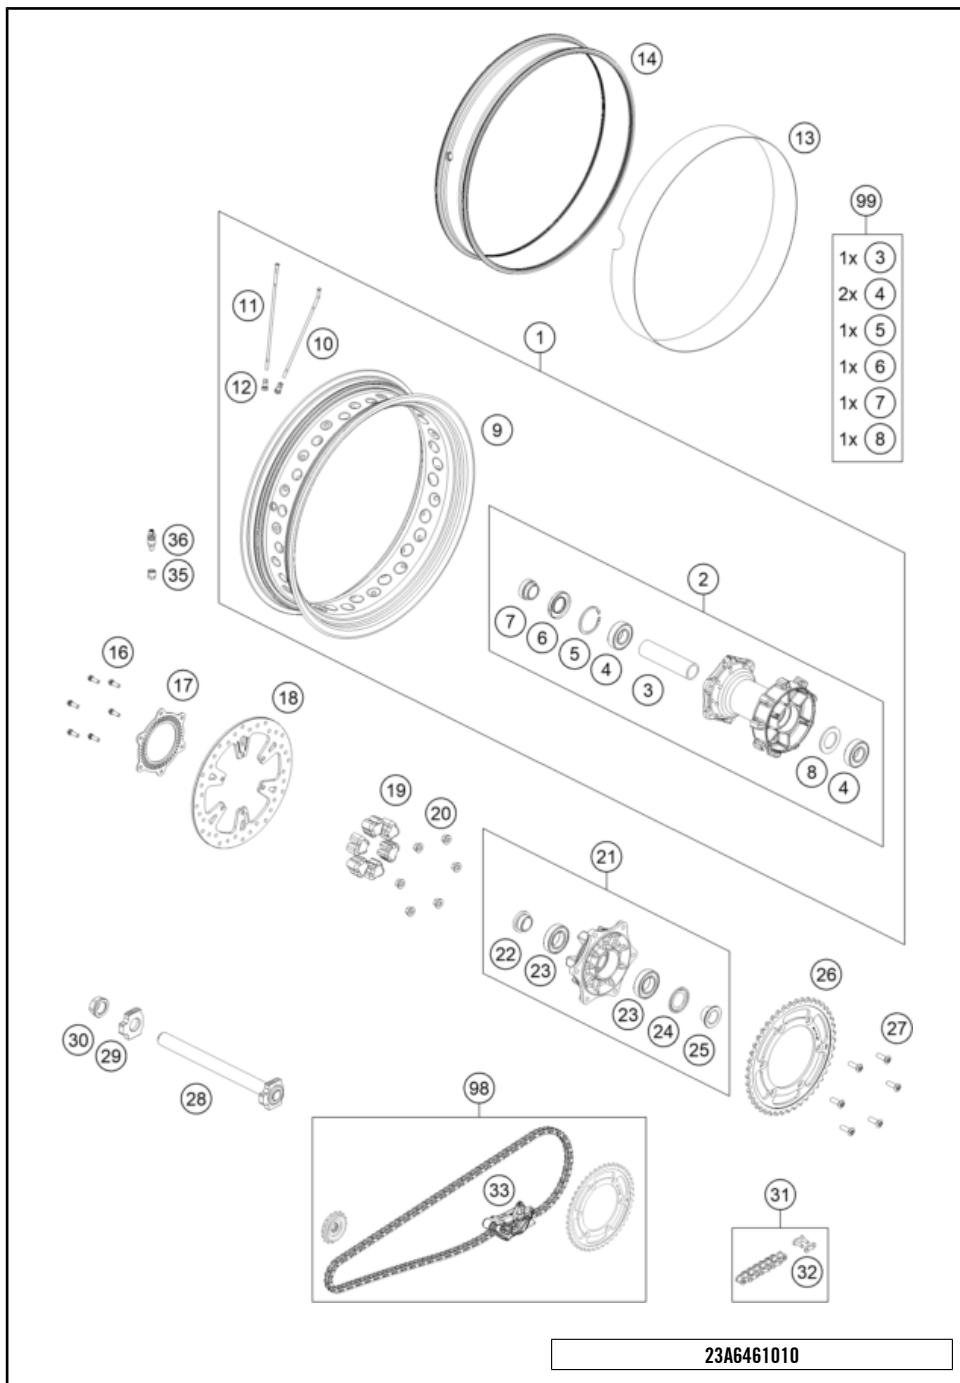

196350910

77511

* NEW PART

X ON DEMAND

REAR WHEEL

790 ADVENTURE, orange 2025 2025

POS	PARTNUMBER	PIECE
1	C60310001244	rear wheel cpl. 4,5x18"
2	60310010244C1	Rear hub compl.
3	60010011000	Bearing spacing tube L=124.8mm 03
4	0625062052	Grooved ball bear. 6205-2RSHC3HMTF7
5	0472052200	Circlip DIN0472-52X2
6	0760305271	Radial shaft seal 30X52X7
7	60310013000	SPACER BUSHING REAR WHEEL R/S
8	60010015000	Spacer ring 03
9	6031007010033A	Rim 4,5x18" TL bl.w.sticker
10	60310071000	SPOKE 5/4.37/M5
11	60310171000	SPOKE 5/4.37/M5
12	60310072200	Spoke nipple Quadrax M5
13	C60310073100	RIM BAND 18"
14	60310177100	GASKET RUBBER 4.5"X18"
16	C0900000601900	SPECIAL SCREW M6X19 WS=8 10.9
17	C60142021100	SENSOR GEAR ABS REAR
18	63510060100	Brake disc rear
19	C90710459000	Rubber damping block 91
20	06923080003	Hex. nut DIN EN 1661 M8 WS13
21	C90710050044C1	Rear sprocket carrier black complete
22	C90710014000	SPACER BUSH. SPR. SUPP. IN.
23	C0410003001300	BALL BEARING 6006 DDU2CG23S6NM
24	C90710016000	NILOS RING 6006AV
25	C90710012000	SPACER BUSH. SPROCKET SUPP.
26	C75010051045	SPROCKET 45T 08
27	C0000190802600S	COUNTER-SUNK SCREW ISA45 M8X26
28	C69010181044	Rear axel cpl.
29	C60010084000	Chain tensioner r/s LC8
30	C90710086000	COLLAR NUT M25X1,5 WS=32 05
31	76910065118	chain DID 118 roll
32	76910066000	Rivet link chain DID 520 VP2-T
33	63510067118	chain X-Ring 118 links with chain guide
35	60312033050	NUT AIR PRESSURE SENSOR
36	C60309176000	VALVE
98	00050002100	Drive set 16/45
99	60310015000	REAR WHEEL REP. KIT ADV 13-14