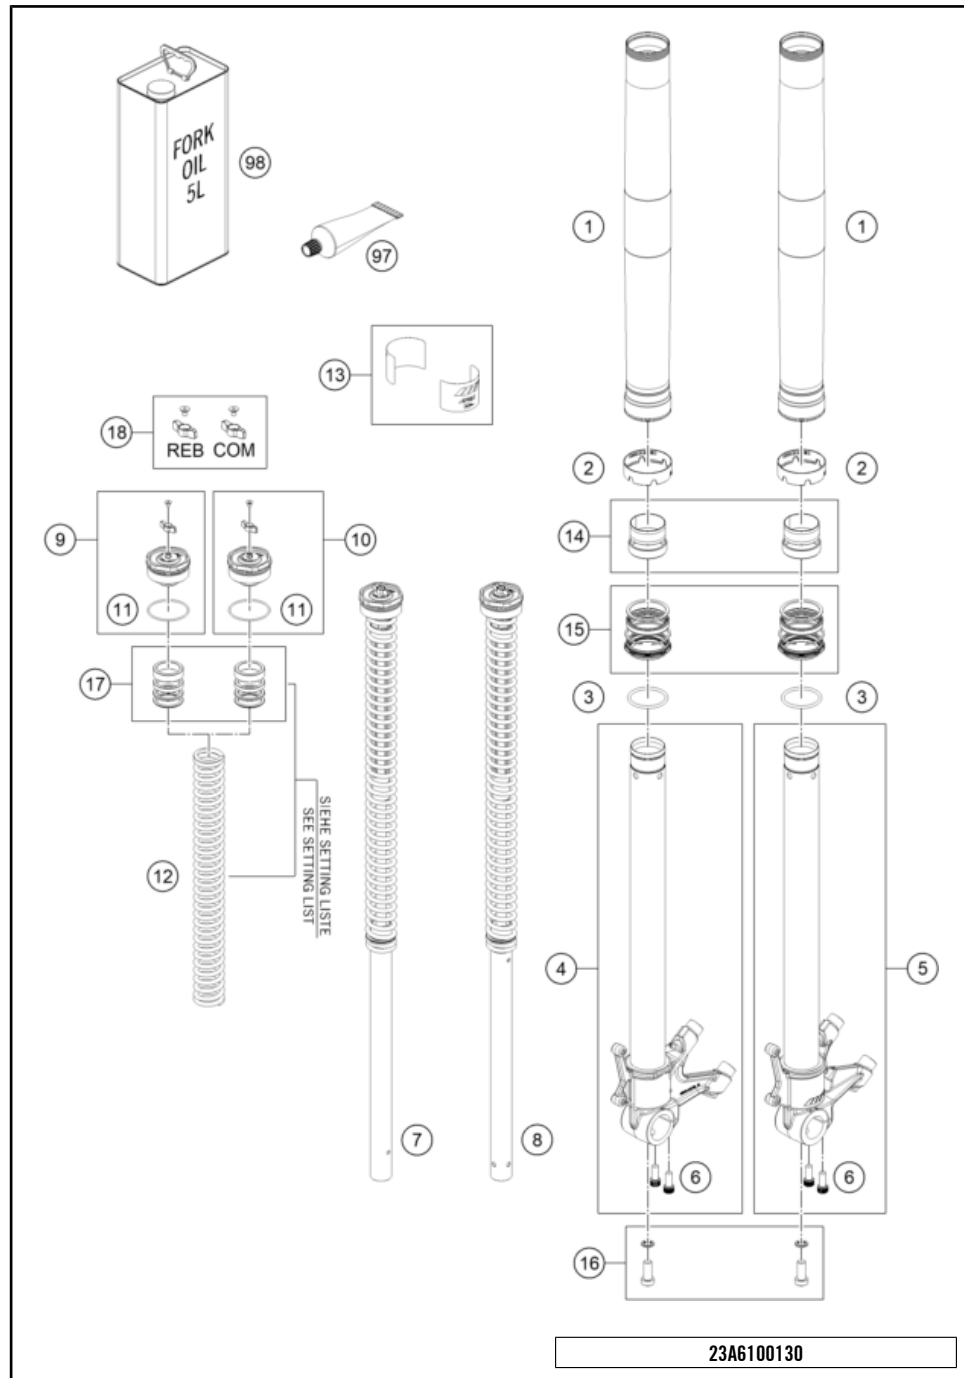

FRONT FORK DISASSEMBLED

790 ADVENTURE, white 2025 2025

POS	PARTNUMBER	PIECE	
1	43578142	Fork outer tube 44x560 dt54 db60	2
2	43578206	Fork protection ring d43	2
3	43578219	O-ring 40x2,5 VMQ70 red ISO 3601	2
4	43578198S1	axle clamp right d43mm black cpl.	1
5	43578197S1	axle clamp left d43mm black cpl.	1
6	0025080206	HH collar screw M8x20	4
7	43578176S8	Cartridge right 890 ADV 23 cpl.	1
8	43578195S8	Cartridge left 890 ADV 23 cpl.	1
9	43578240S	Screw cap M51x1.5 black right kpl.	1
10	43578239S	Screw cap M51x1.5 black left cpl.	1
11	46810340	O-ring 45x2 NBR70 siliconized	2
12	43578190	Mainspring (38,3) 6,5-480 fork	1
13	52000209SET	Sticker set, APEX PRO OC 90x40	1
14	R14042T	GUIDE BUSHING SET	x
15	R516T	Fork sealing kit 43mm	x
16	R14032	AH bolt M10x25 set	x
17	RP80002	Shim Kit Fork	x
18	RP10026	Adjuster kit fork	x
97	T14034	Fuchs grease IPR (250g)	x
98	48601166S1	Fork Fluid Viscosity 4.0 5L	x

60465

* NEW PART   X ON DEMAND