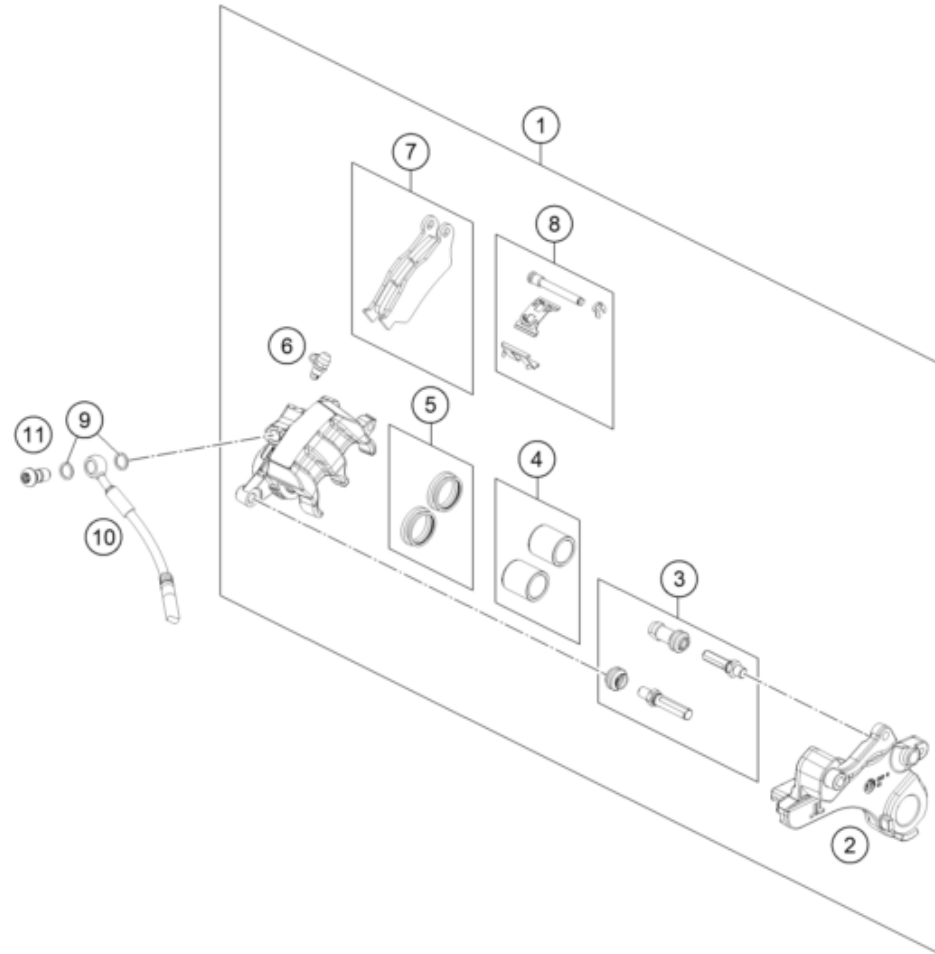

REAR BRAKE CALIPER

790 ADVENTURE, white 2025 2025

POS	PARTNUMBER		PIECE
1	A64613380000	brake caliper rear	1
2	63513075000	rear holder	1
3	64113084000	Cup set	1
4	63713083000	brake piston set	1
5	63513081000	Seal set	1
6	64113020000	Bleeder + cap	1
7	63713090000	rear brake pads	1
8	63513085000	Pad pin and spring	1
9	0603100141	sealing ring DIN 7603 10x14x1	2
10	A64642004000	Rear brake line	1
11	C62113020100	banjo bolt M10x1x19.5	1

196351390

77517

* NEW PART

X ON DEMAND