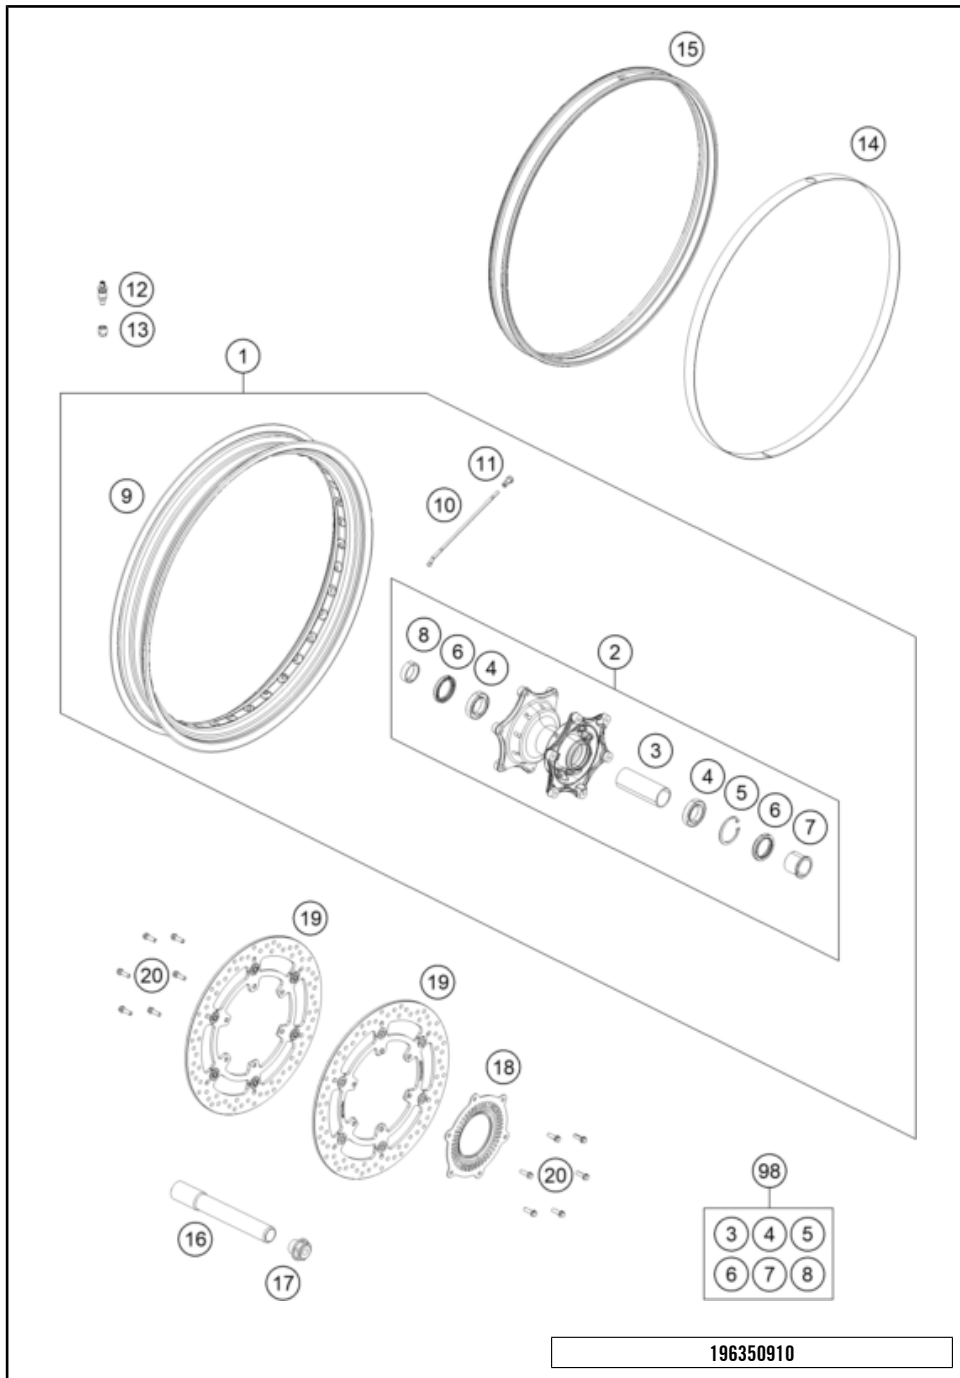

25A6460830

POS	PARTNUMBER		PIECE
1	C66108078000	Sticker set side cover	1
2	C66108089000	sticker set frontfender	1

77567

* NEW PART

X ON DEMAND

FRONT WHEEL

790 ADVENTURE, white 2025 2025

POS	PARTNUMBER		PIECE
1	C60309001244	front wheel cpl. 2,5x21"	1
2	60309010244C1	front wheel hub cpl.	1
3	60309011000	BUSHING SPACER TUBE FRONT	1
4	0625069068	Grooved ball bearing 6906	2
5	0472047175	CIRCLIP DIN0472-47X1,75	1
6	0760354771	Radial shaft seal 35X47X7 TC	2
7	60309012100	SPACER BUSH. FRONT WHEEL L/S	1
8	60009013000	Spacer bush. fr. whee R/S 03	1
9	6030917010033A	Rim 2.5x21"TL.bl.w.sticker	1
10	60309071000	SPOKE 5/4.37/M5	36
11	60310072200	Spoke nipple Quadrax M5	36
12	C60309176000	VALVE	1
13	60312033050	NUT AIR PRESSURE SENSOR	1
14	C60309073100	RIM BAND 21"	1
15	60309177000	GASKET RUBBER 2.5"X21"	1
16	C60309081100	Wheel spindle, front	1
17	C6900103600001	STEERING HEAD SCREW 09	1
18	C60342020000	SENSOR GEAR ABS	1
19	63509060000	Brake disc front D=320	2
20	C0900000601900	SPECIAL SCREW M6X19 WS=8 10.9	12
98	60609015000	FRONT WHEEL REP. KIT ADV. 1050	x