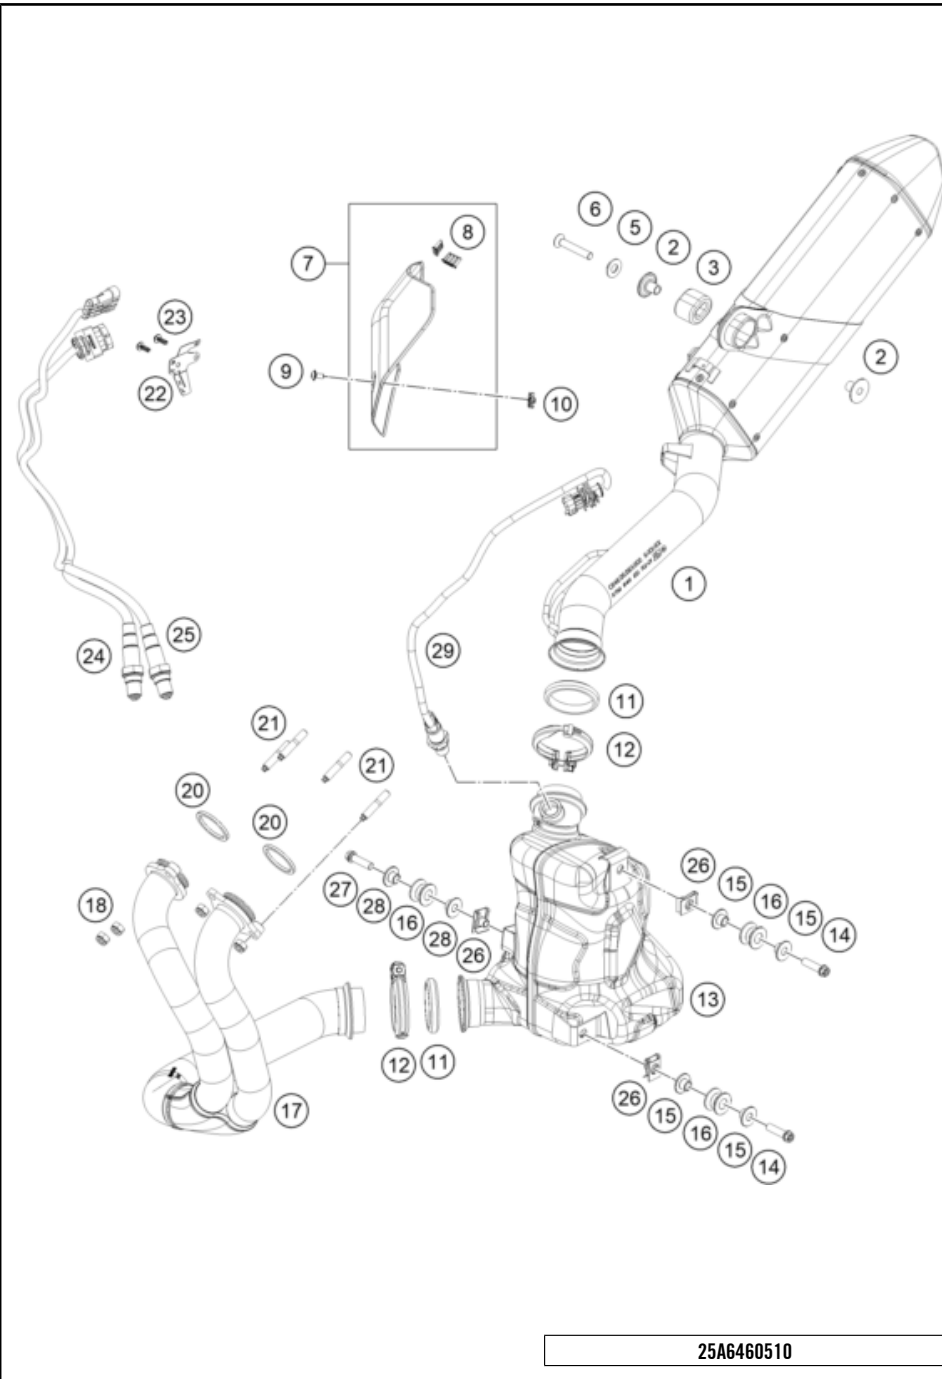

EXHAUST SYSTEM

790 ADVENTURE, white 2025 2025

POS	PARTNUMBER		PIECE
1	C64605083000	silencer	1
2	C90705169000	BUSHING 8,5X11X29	2
3	C90705068000	DAMPING RUBBER	1
5	C90705069000	conical seat Alu	1
6	C0000190805000	COUN.-SUNK SCREW M8X50 ISA10.9	1
7	C63505111000C1	heat protection black cpl.	1
8	C90705011011	Damping element silicon	1
9	C0900000501000	torx screw M5x10 black	1
10	54603048600	RANGE CHANGE METAL NUT M5 INOX	1
11	C90705005005	Manifold gasket	2
12	C63605058200	Exhaust clamp tube 50 mm	2
13	A67605050000	Premuffler	1
14	C0000250803500S	HH COLLAR SCREW M8X35 TX40	2
15	C90705050065	Collar bushing 8.5x12x23.5x10	4
16	C90705067000	damp. component silicone grey	3
17	C64605007000	Header pipe	1
18	51010086100	Self-locking nut M8 CU	4
20	C90705005000	Exhaust gasket	2
21	C63505015000	stud screw 835 M8x25 - 10.9	4
22	C90742040020	Bracket oxygen sensor socket connector	1
23	0081050141	EJOT PT screw K50x14	2
24	63541090000	O2 Sensor LSF 4	1
25	63541190100	Oxygen sensor	1
26	54603048000	RANGE CHANGE METAL NUT M8	3
27	C0000250804000S	Collar screw M8x40 ISA40 SS	1
28	C0800000901201	Collar bushing 8.5x12x23.5x11.5 black	2
29	A60741090000	Oxygen sensor	1

25A6460510

77499

* NEW PART

X ON DEMAND