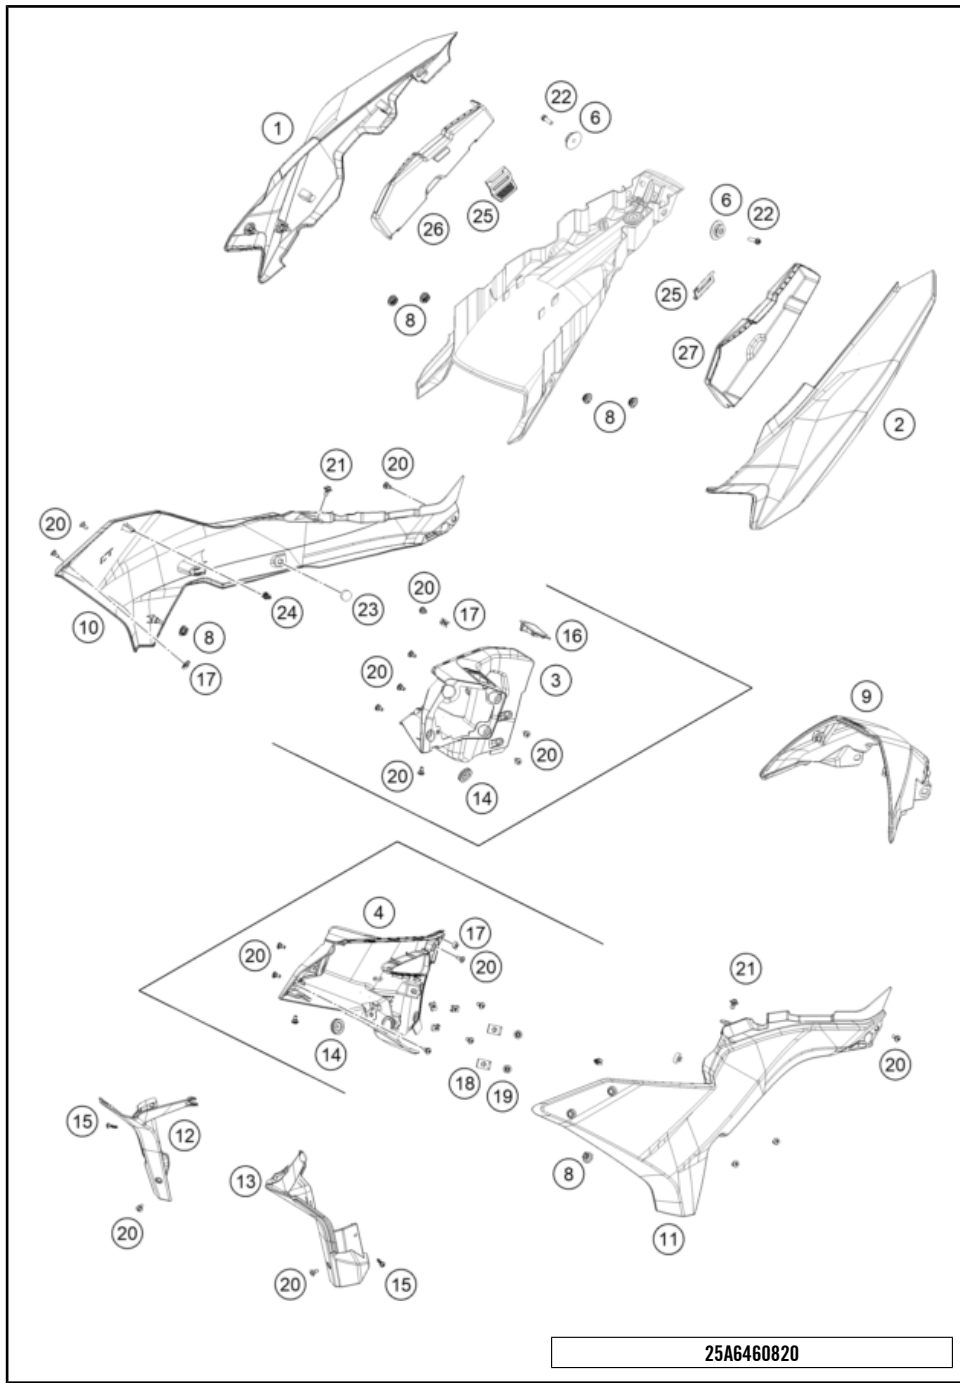

77509

* NEW PART

X ON DEMAND

23A6460810

POS	PARTNUMBER		PIECE
50	C63508024010	rubber gromet inner fairing	1
51	C61014010050	Mask carrier foam	1
52	C90708061050	Rubber washer 6.5x14x2.3	2

77509

* NEW PART

X ON DEMAND