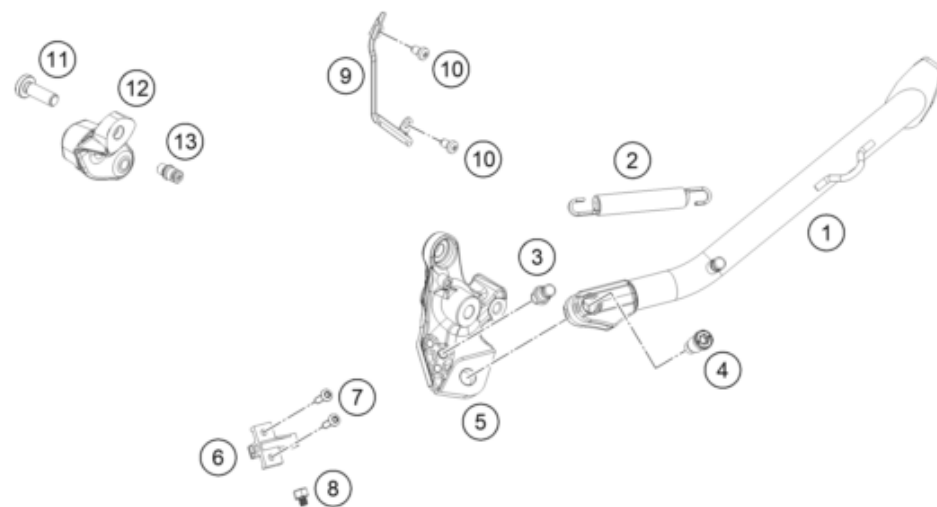

77481

* NEW PART

X ON DEMAND

POS	PARTNUMBER		PIECE
1	C6100309000001	Skid plate	1
2	C0900000501001	torx screw M5x10	4
3	C63503991090	engine protection cover	1
4	69008021080	Clip nut M5	4
5	C0000240601000	HH collar screw M6X10 TX30	7
6	C63503090016	Lower Alu Skidplate Support	1
7	C75007046010	seat rubber 10mm	2
8	C63503090050C1	Front skid plate linkage	1
9	C0000250804000S	Collar screw M8x40 ISA40 SS	2
10	C69014117000	flange screw M6x22-8.8 ISA30	6
11	C90742041000	Damper ABS modulator	6
12	C61342041100	Bund bushing 6,5x9x18x8,5	6
13	54603048300	RANGE CHANGE METAL NUT M6 INOX	6
14	C61007025010	Tank protector left	1
15	C61007025020	Tank protector right	1
16	C90708000012	special screw M6x12x3	2
17	C60307020000	TANK RUBBER	2
18	C0000250600800	HH collar screw M6x8 TX30	2
19	C0660002001200	Silent block 20x12 M6x10/M6x8	2

23A6460330

77496

* NEW PART

X ON DEMAND

POS	PARTNUMBER		PIECE
1	C63503023000C1	side stand ADV-S	1
2	C61003024000	Feder L= 116 mm 05	1
3	C0900000801000	Special screw side stand spring	1
4	C90703027200	SCREW FOR SIDE STAND M10X31,2	1
5	C63503026100C1	side stand bracket	1
6	93511045000	SWITCH SIDE STAND	1
7	C0073800502000	Lens head screw ISO 7380-M5X20A2	2
8	90103029000	MAGNET HOLDER	1
9	C90703101099	Bracket side-stand-cable	1
10	N0079850501000S	Oval head screw DIN7985 - M5x10-8.8 TX25	2
11	C0000351003000S	SHCS M10x30 TX45	1
12	C63503016040C1	Main stand console right	1
13	C60303023111	Retaining bolt	1