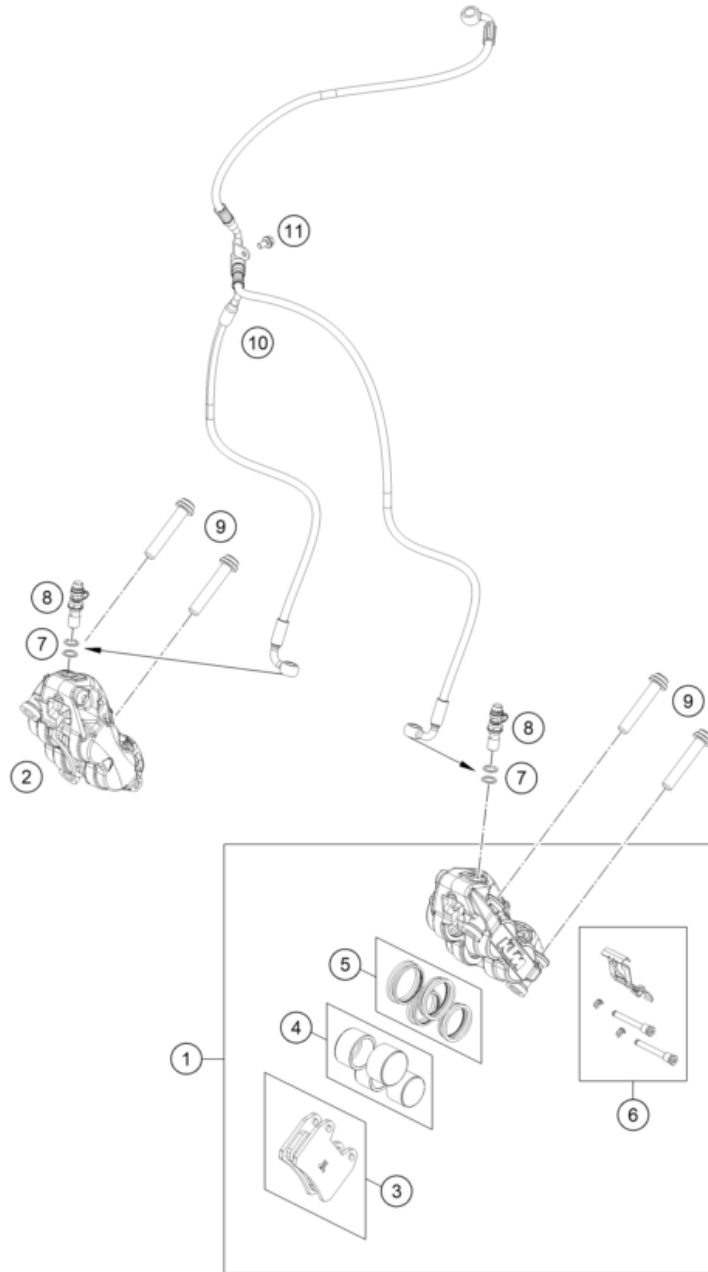

FRONT BRAKE CALIPER

790 ADVENTURE, white 2025 2025

POS	PARTNUMBER		PIECE
1	A64613115000	Brake caliper front left	1
2	A64613116000	Brake caliper front right	1
3	63713030000	Front brake pad	2
4	63513019000	Piston set	2
5	63613021000	Seal set	2
6	64113017000	Retaining spring set	2
7	0603100141	sealing ring DIN 7603 10x14x1	4
8	C62513020000	Bleeder screw cpl. 05	2
9	C0000351005500S	AH-COLLAR SCREW M10X1,25X55SS	4
10	A64642003000	Brake line front	1
11	C0000250501000	HH collar screw M5x10 TX30	1

196351360

77515

* NEW PART

X ON DEMAND