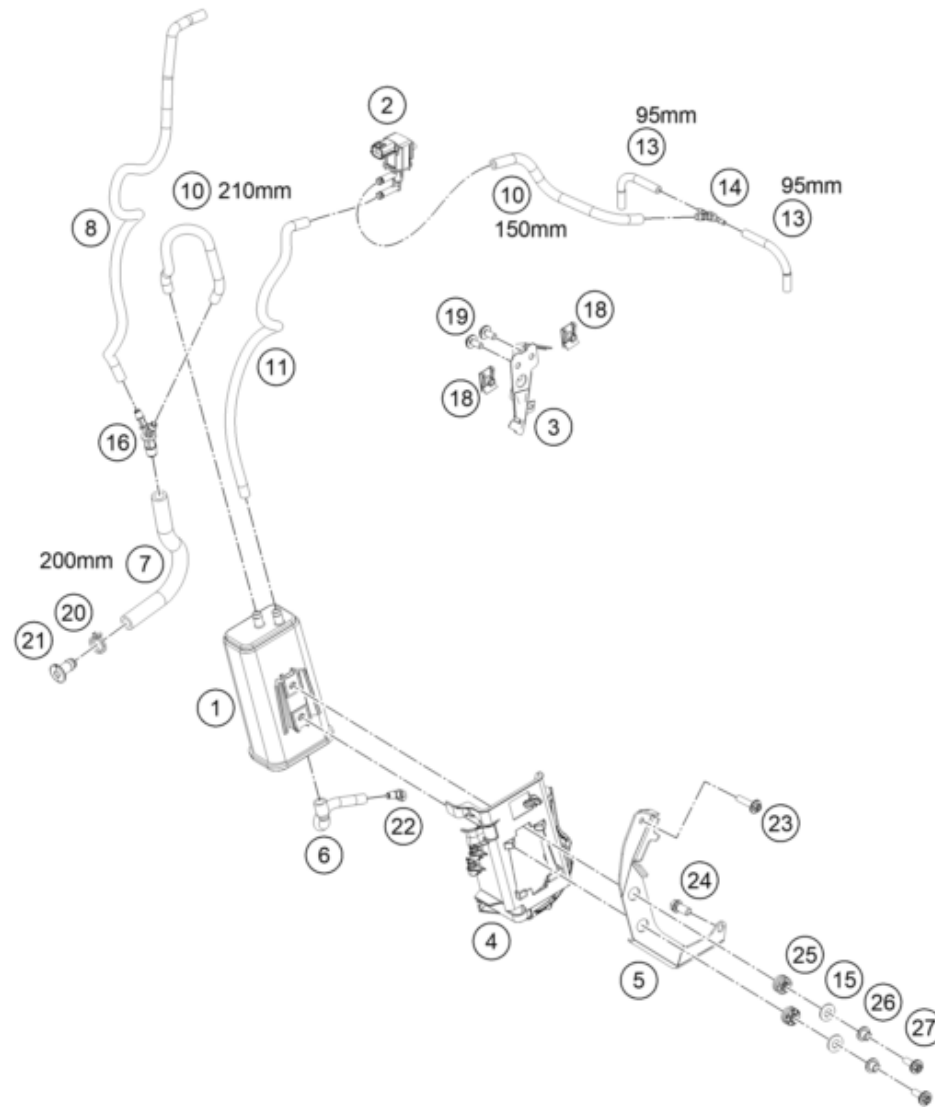

POS	PARTNUMBER		PIECE
1	75015001200	Carbon canister	1
2	A62415015000	Purge valve	1
3	C66115015115C1	Retaining bracket ACF valve cpl.	1
4	C63515003010	Hose clip ACF	1
5	C63515002010C1	Retaining bracket ACF	1
6	C61015021000	Hose ACF venting	1
7	78015119000	HOSE EPA D=10/16 L=2000MM	1
8	C63515024100	hose tank vent 688mm	1
10	78015019000	HOSE EPA D=6/10 L=2000MM	1
11	C66115028000	Hose ACF purge valve	1
13	78015021000	HOSE EPA D=4/8 L=2000MM	2
14	C90015126000	Tube conector	1
15	50337073000	shim	2
16	C0610001100400	Y-connector YS 6-10-6	1
18	54603048100	clip nut M6	2
19	C0000240601300	HH Collar screw M6x13 TX30	2
20	C0310000801600	YDNAC-clip 10173 (16mm)	1
21	C90715026000	ACF plug	1
22	C63503098030	Angle piece for overrun	1
23	C0000240602500	HH COLLAR SCREW M6X25 TX30	1
24	C0000250601600	HH collar screw M6x16 TX30	1
25	C62142041100	DUMPER 40 SHORE	2
26	C69014015000	collar bushing 6.1x9.2x15x8.5x1 Al	2
27	C0900000601800S	special screw M6x18-8.8 ISA30 MK	2

25A6461510

77522

* NEW PART

X ON DEMAND