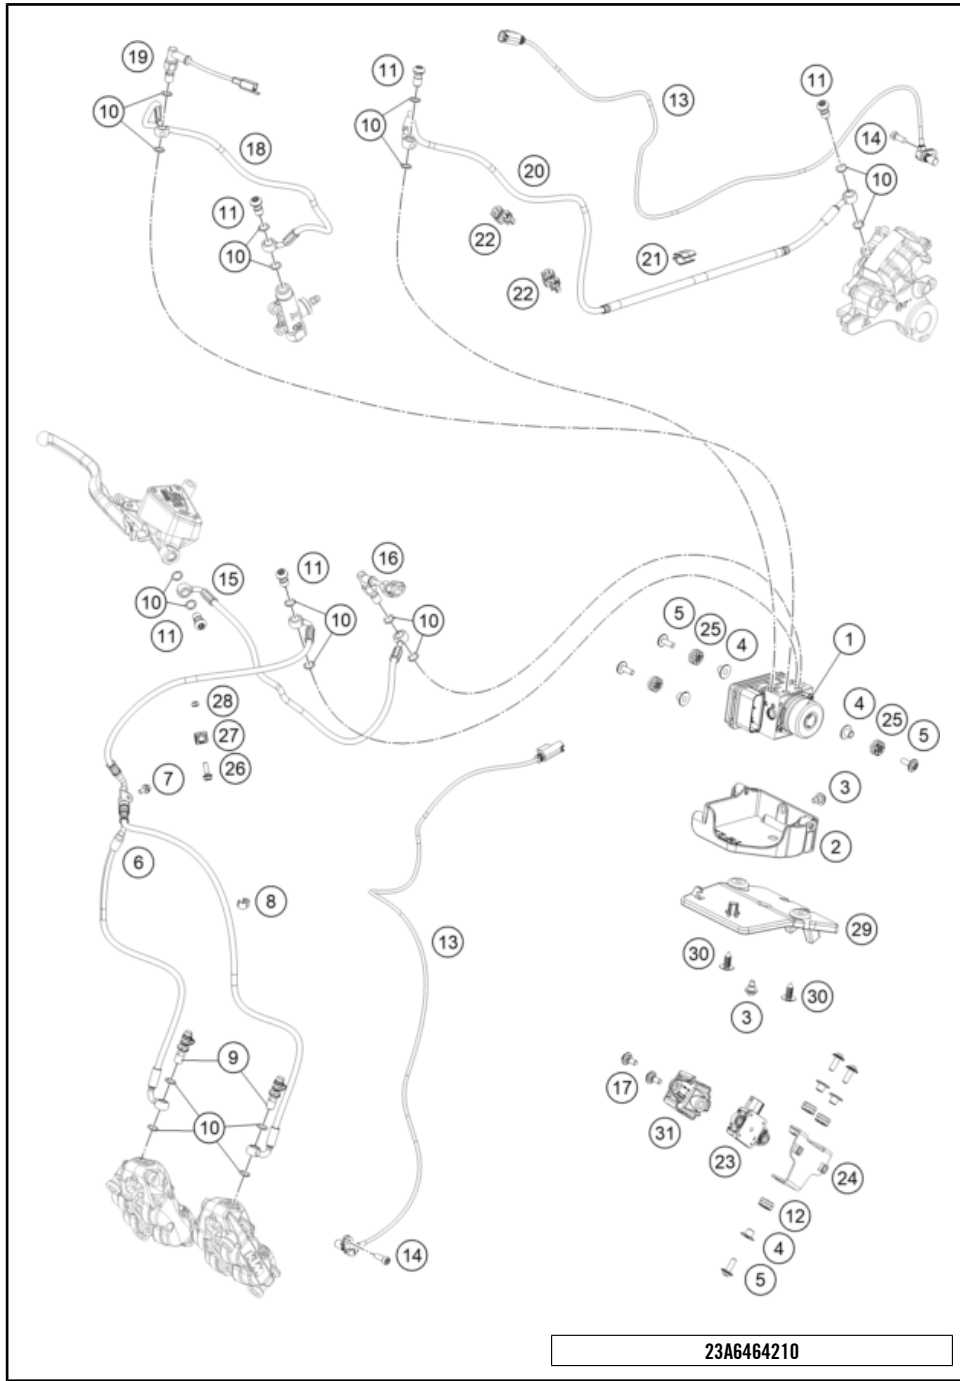

POS	PARTNUMBER		PIECE
1	A61042031044	ABS module filled	1
2	C63542040100	holder ABS module	1
3	59001092050	SPECIAL SCREW M6X12,5 WS=8	2
4	C61342041100	Bund bushing 6,5x9x18x8,5	6
5	C90714017000	SPECIAL SCREW M6X18 ISA30 08	6
6	A64642003000	Brake line front	1
7	C0000250501000	HH collar screw M5x10 TX30	1
8	C90711094000	BAR SPACER 4/7 BLACK	8
9	C62513020000	Bleeder screw cpl. 05	2
10	0603100141	sealing ring DIN 7603 10x14x1	18
11	C62113020100	banjo bolt M10x1x19.5	5
12	C62142041100	DUMPER 40 SHORE	3
13	76042125000	ABS-SENSOR	2
14	C0145800601600	SHCS ISO 14580 M6x16	2
15	A64642001000	Front brake line	1
16	63711051100	Brake light switch	1
17	C90708000015	SPECIAL SCREW M6X15X3	2
18	A64642102000	brake line rear master	1
19	62111051000	Brake light switch rear	1
20	A64642104000	brake line brake caliper rear	1
21	C90713026100	Hose bracket 10/4	1
22	C90742046000	Bracket ABS line d7.5	2
23	61542090000	Angle sensor	1
24	C63742090015	Retaining bracket angle sensor cmpl.	1
25	C90742041000	Damper ABS modulator	3
26	N0000250501600	HH collar screw M5x16 TX30	1
27	C60113146000	SUPPORT FOR BRAKE HOSE M5	1
28	N0009850500500	Self-locking nut DIN 985 M5	1
29	C61042040010	Heatshield ECU	1
30	C61103165000	Plug for M8	2
31	C61342090050	COVER SENSOR BOX	1

23A6464210

77516

* NEW PART

X ON DEMAND