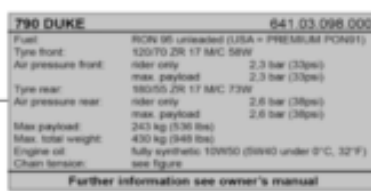

POS	PARTNUMBER		PIECE
1	C90703098003	Warning sticker 3	1
3	C64603097000	Sticker technical information	1
4	C90704099000	decals chain tension	1
5	C66103095000	ECE sticker	1
6	C60007098000	Sticker fuel tank EU	1
7	C90703094000	Sticker EAC"	1
8	C61007096100	Sticker fuse	1

25A6468010

77570

* NEW PART

X ON DEMAND