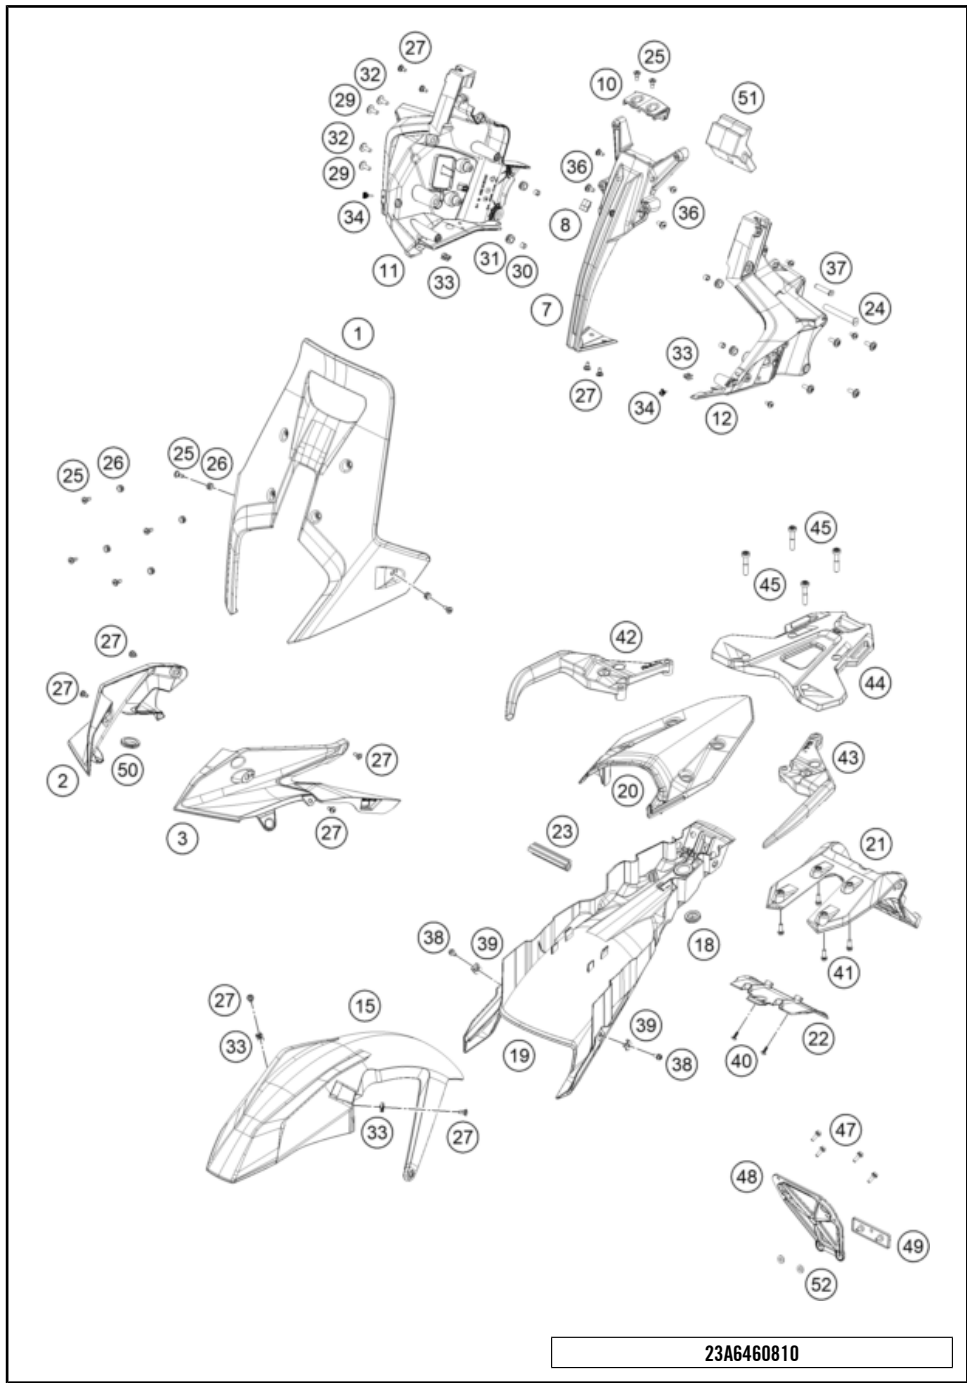

23A6460810

POS	PARTNUMBER		PIECE
50	C63508024010	rubber gromet inner fairing	1
51	C61014010050	Mask carrier foam	1
52	C90708061050	Rubber washer 6.5x14x2.3	2

77509

* NEW PART

X ON DEMAND