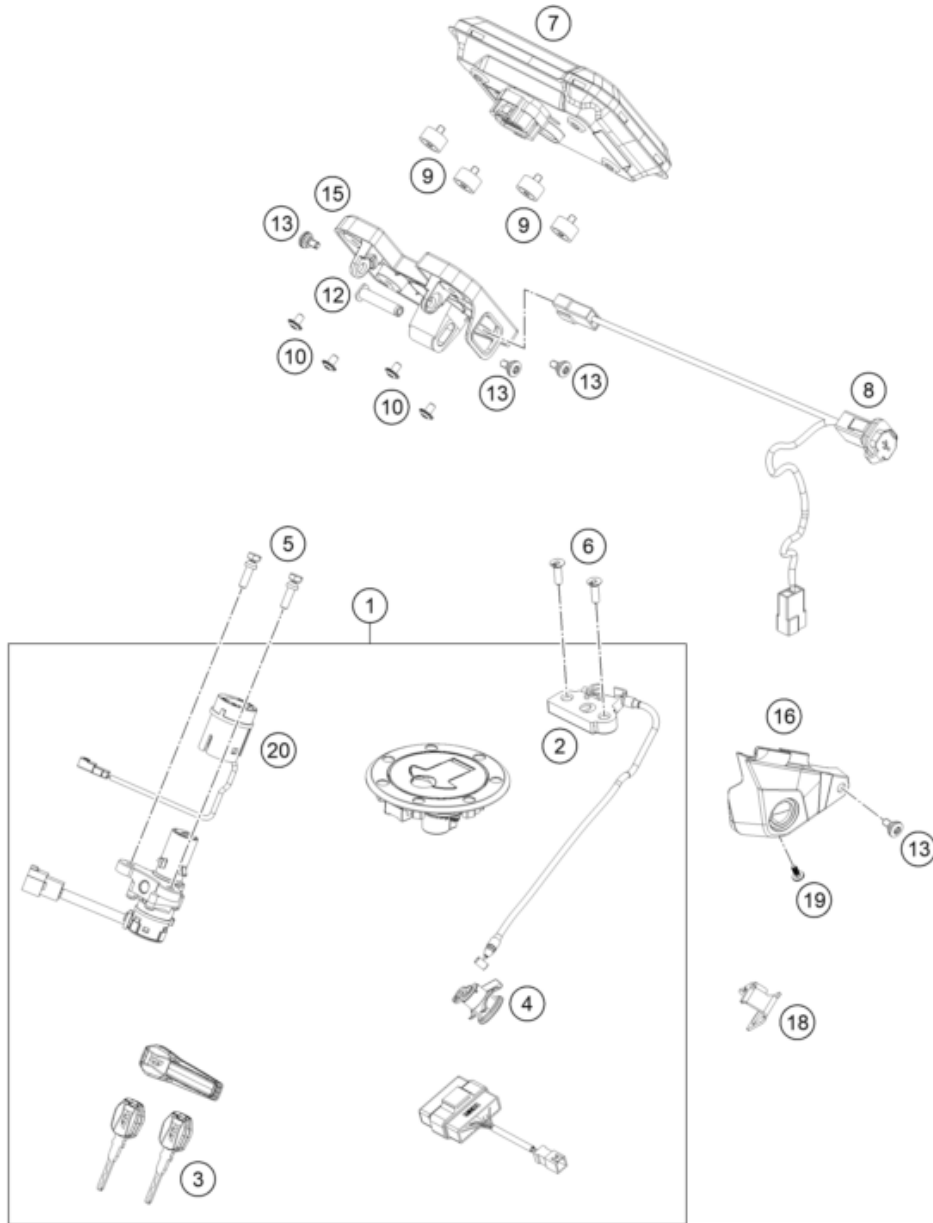

POS	PARTNUMBER		PIECE
1	A61011066044	Lock kit	1
2	63507050000	Seat lever assy	1
3	64111067000	KTM ignition key	1
3	64111067010	Blank Key KTM	x
4	90107050050	SEAT LOCK	1
5	76011064200	Tear-off screw M6 ignition lock ISA30 MK	2
6	C0073800602000S	Oval head screw ISR M6x20-A2-70-MK	2
7	22114069000	Dashboard	1
8	C64111043000	USB Power Supply 12V	1
9	C61514069110	absorber speedometer	4
10	N0073800500800	Oval head scr. ISO 7380-M5x8A2	4
12	C61914010020	Speedometer attachment bushing	1
13	69008121160	Special screw M5x12	4
15	C61014060000	Dashboard support	1
16	C63507050050	Lock cover	1
18	C90707051000	Cable bracket lock	1
19	C0000814501200	Screw for plastic K45X12 T20	1
20	63511066020	ANTENNA	1

23A6461430

77508

* NEW PART

X ON DEMAND