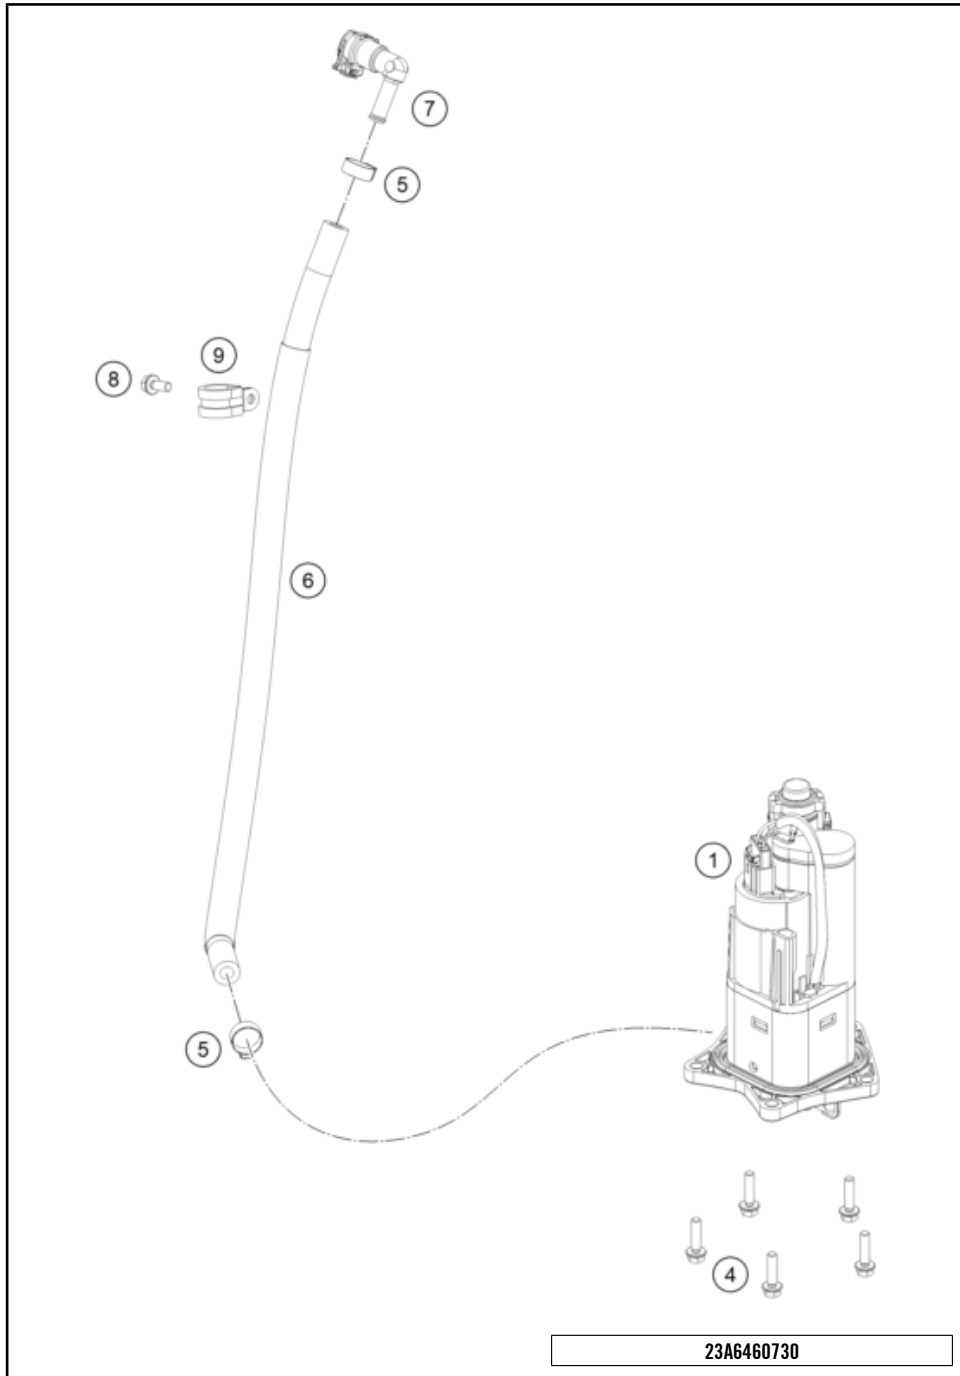

FUEL PUMP

790 ADVENTURE, white 2025 2025

POS	PARTNUMBER		PIECE
1	C63507088100	Fuel pump	1
4	C0000250602000	HH collar screw M6x20 TX30	5
5	C00050157706	variable one-year clamp 15.7mm	2
6	C63507017000	Fuel hose	1
7	C76007028000	ELBOW CONNECTOR	1
8	C0000250501200	HH collar screw M5x12 TX30	1
9	C0320001501200	ClampP RSGU 15/12	1

77507

* NEW PART

X ON DEMAND