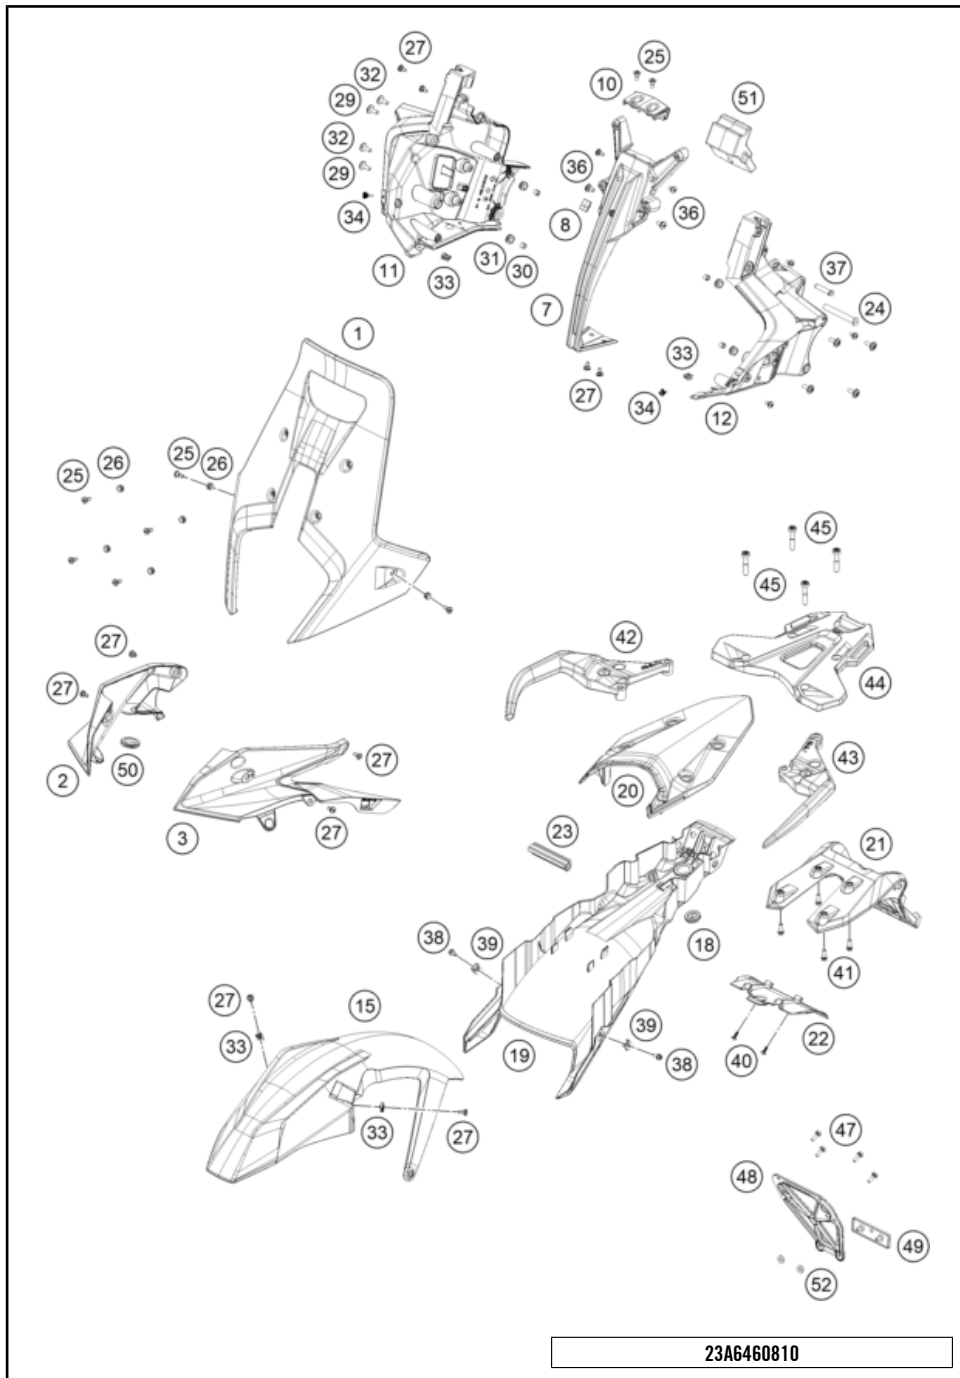

23A6460810

POS	PARTNUMBER		PIECE
1	C61008008000	windshield standard	1
2	C61008004000	mask spoiler right	1
3	C61008003000	mask spoiler left	1
7	C61014012000CB	Headlight mask center part	1
8	C61014012010	Cover headlight mask	1
10	C61014012020	Cap Mask Carrier	1
11	C61014011000	maskcarrier right	1
12	C61014010000	maskcarrier left	1
15	C63508010000C1	front fender	1
18	C60006001023	RUBBER SLEEVE STOP SCREW	1
19	C63508019000	Lower rear panel	1
20	C63508013000C1	Tail section	1
21	C63508015000	License plate holder support, upper part	1
22	C63508016000	License plate holder support lwr part	1
23	C63503002030	Brace subframe	1
24	C63514010040	wheel spindle mask support	1
25	C60708008071	Special screw M5x14	8
26	C60708008070	rubber bush windshield fixation	6
27	69008121160	Special screw M5x12	11
29	C90714017000	SPECIAL SCREW M6X18 ISA30 08	4
30	C90714014000	BUSHING 6,1X9,2X7,5 08	4
31	C90706001022	Rubber grommet 9x11x16x8.5	4
32	C0900000601800S	special screw M6x18-8.8 ISA30 MK	4
33	69008021080	Clip nut M5	3
34	C21008064010	Rubber stop	2
36	C0900000601400	special screw M6x14	4
37	C61914010020	Speedometer attachment bushing	1
38	C0000250501000	HH collar screw M5x10 TX30	2
39	54603048200	RANGE CHANGE METAL NUT M5	2
40	0081050121	EJOT PT screw K50x12	2
41	C0000250601600	HH collar screw M6x16 TX30	4
42	C63512009100	Passenger grip, right	1
43	C63512008000	Passenger grip left	1
44	C60612010000	BAGGAGE CARRIER BRIDGE	1
45	C0000350804000S	ISA collar screw M8x40 ISA45	4
47	C0000250501600S	HH Collar Screw M5x16 ISA30 SS	4
48	C90712085000	Bracket reflector	1
49	C90712082000	Rear reflector red	1

77509

* NEW PART

X ON DEMAND