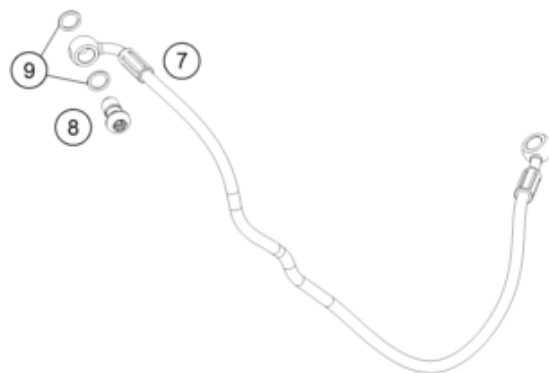

196351310

77526

* NEW PART

X ON DEMAND