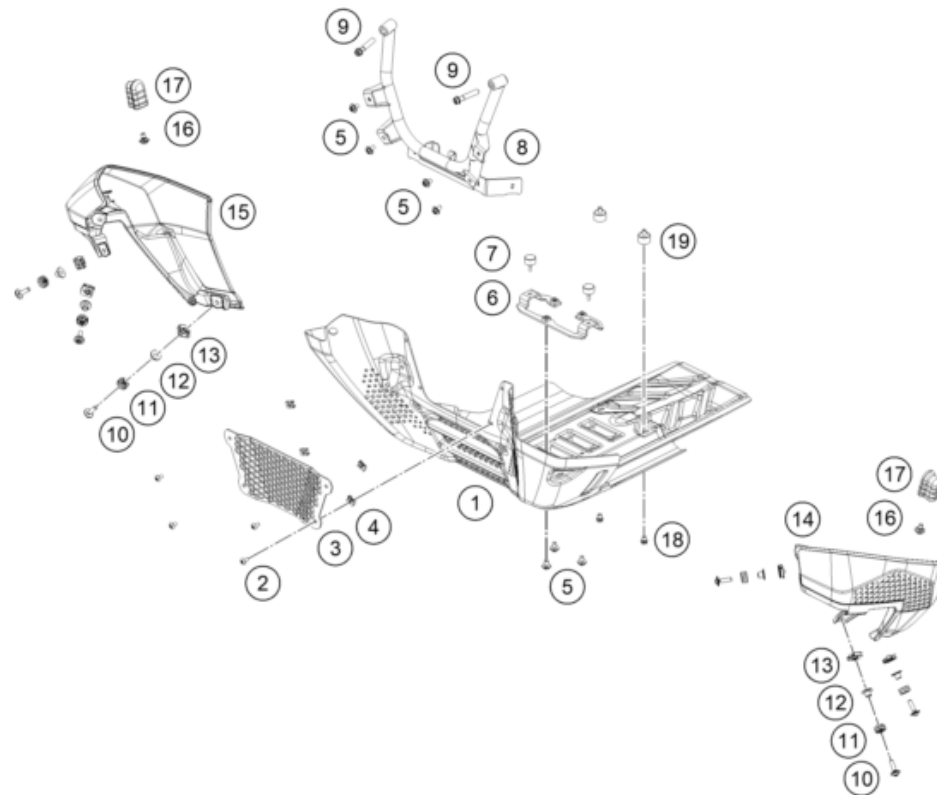

77481

* NEW PART

X ON DEMAND

POS	PARTNUMBER		PIECE
1	C6100309000001	Skid plate	1
2	C0900000501001	torx screw M5x10	4
3	C63503991090	engine protection cover	1
4	69008021080	Clip nut M5	4
5	C0000240601000	HH collar screw M6X10 TX30	7
6	C63503090016	Lower Alu Skidplate Support	1
7	C75007046010	seat rubber 10mm	2
8	C63503090050C1	Front skid plate linkage	1
9	C0000250804000S	Collar screw M8x40 ISA40 SS	2
10	C69014117000	flange screw M6x22-8.8 ISA30	6
11	C90742041000	Damper ABS modulator	6
12	C61342041100	Bund bushing 6,5x9x18x8,5	6
13	54603048300	RANGE CHANGE METAL NUT M6 INOX	6
14	C61007025010	Tank protector left	1
15	C61007025020	Tank protector right	1
16	C90708000012	special screw M6x12x3	2
17	C60307020000	TANK RUBBER	2
18	C0000250600800	HH collar screw M6x8 TX30	2
19	C0660002001200	Silent block 20x12 M6x10/M6x8	2