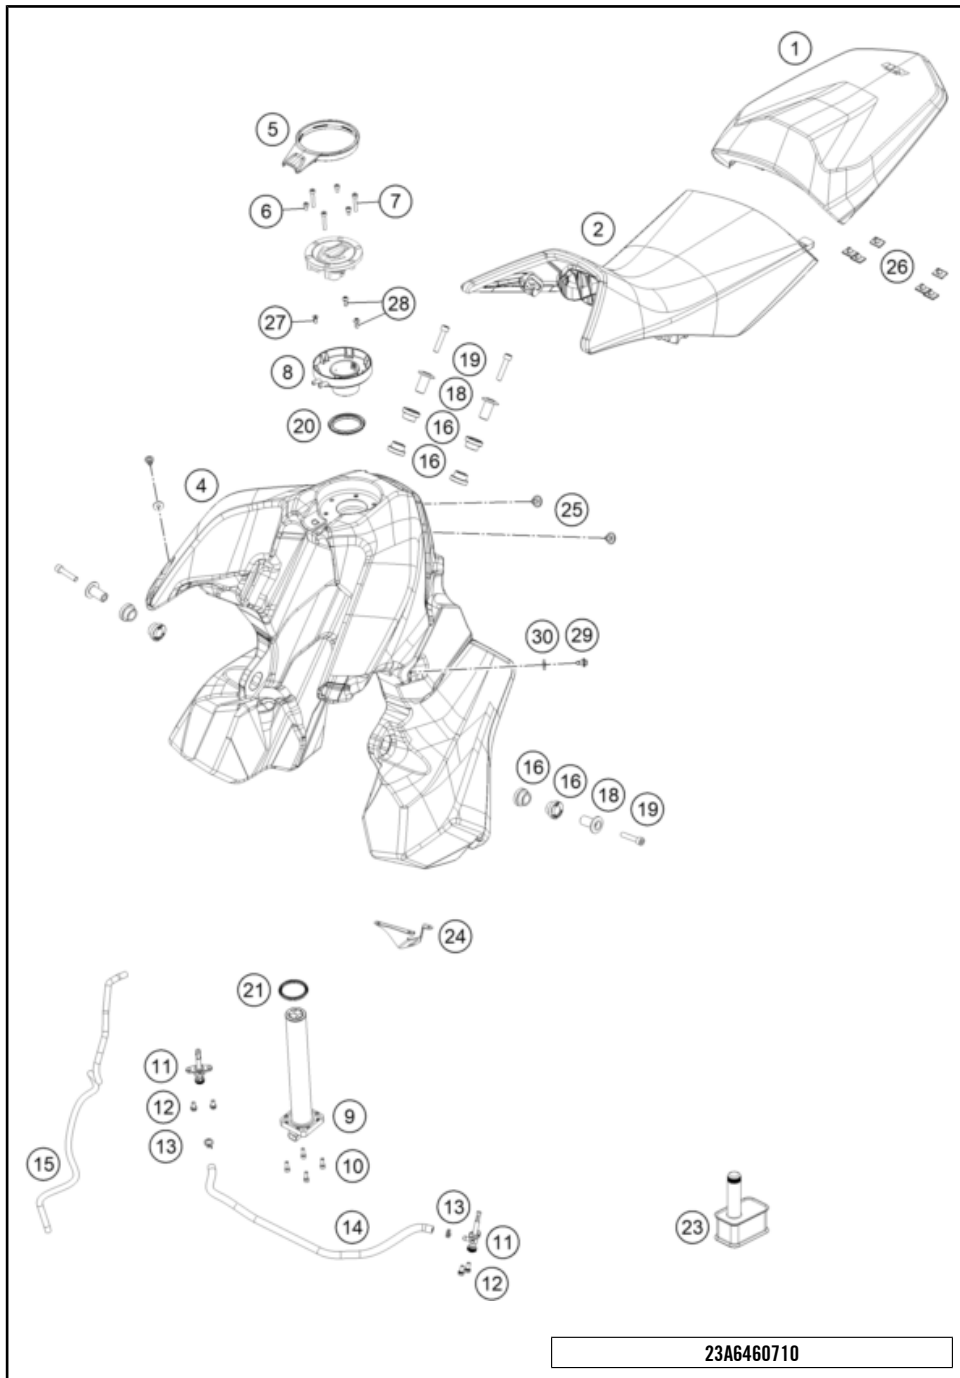

POS	PARTNUMBER		PIECE
1	C64607047000C1	seat passenger	1
2	C61007040100C1	Seat rider	1
4	C63507613000KC	Fuel tank	1
5	C63507058000	Fuel tank fairing	1
6	C0912050083	Cap head screw, ISO 14579, M5x8-10.9	3
7	C0009120503000	AH SCREW DIN0912-M 5X30	3
8	A61007008050	Fuel tank filler neck	1
9	63507080200	Fuel lever sensor	1
10	C0009120501600	AH SCREW DIN0912-M 5X16	4
11	C58507003200	FUEL COCK CPL.	2
12	C0000250601200	HH collar screw M6x12 TX30	4
13	58031005000	CLAMP YDNAC 10128 12MM	2
14	C63507016000	Interconnection hose	1
15	C63515027100	Tank overflow hose 718mm	1
16	C61007065000	collar bushing, front tank holder	8
18	C61007060000	collar bushing, bearing, outside	4
19	N0009120804000	SHCS DIN 912 M8x40	4
20	C21007008251	Seal, tank insert	1
21	C90707080090	Gasket fuel level sensor	1
23	00001000015	Motorex Fuel Stabilizer 125ml	1
24	C64607087010	Cover fuel pump	1
25	C0900000601200	Seat screw M6x11.5 ISA30	2
26	C90707040041	Isolation pad	6
27	C0000190501200	COUNTERSUNK SCREW ISA25 M5X12	1
28	C0900000501400	Special screw M5x14 ISA30 Alu	2
29	59001092050	SPECIAL SCREW M6X12,5 WS=8	2
30	C0690000600200	Washer DIN9021-A 6,4	2

23A6460710

77502

* NEW PART X ON DEMAND