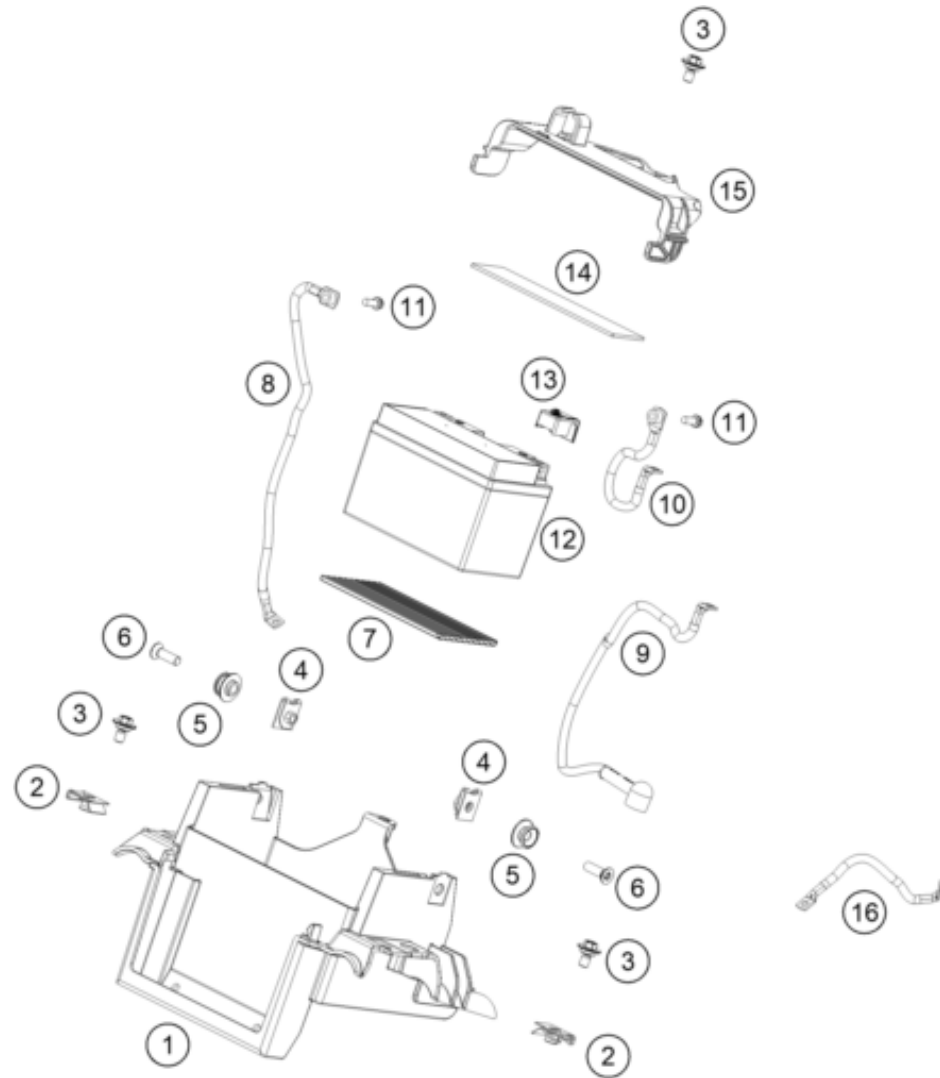

POS	PARTNUMBER		PIECE
1	C63508025110	Electrics bracket front	1
2	54603048100	clip nut M6	2
3	C90708000012	special screw M6x12x3	3
4	93008082010	Range change metal nut M6	2
5	C63507040070	Seat bushing	2
6	C0145810602000	countersunk screw M6x20-A2-70 TX30	2
7	C63511053050	rubber battery holder	1
8	C90011097000	ground cable	1
9	C90011059000	starter cable	1
10	C63511059050	battery cable	1
11	C0000250602000	HH collar screw M6x20 TX30	2
12	C90111053000	Battery HTZ12A-BS(DA) charged	1
13	C90711059060	Positive terminal cover	1
14	C63508055010	cellular rubber 33x132	1
15	C63508055100	Clamping bracket	1
16	C90011096000	mass cable starter-frame	1

196351130

77513

* NEW PART

X ON DEMAND