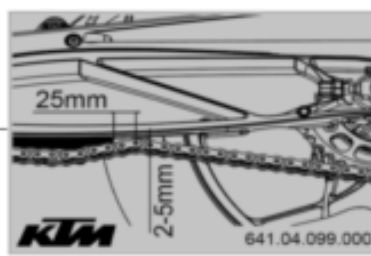

POS	PARTNUMBER		PIECE
1	C90703098003	Warning sticker 3	1
3	C64603097000	Sticker technical information	1
4	C90704099000	decals chain tension	1
5	C66103095000	ECE sticker	1
6	C60007098000	Sticker fuel tank EU	1
7	C90703094000	Sticker EAC"	1
8	C61007096100	Sticker fuse	1

25A6468010

77570

* NEW PART

X ON DEMAND