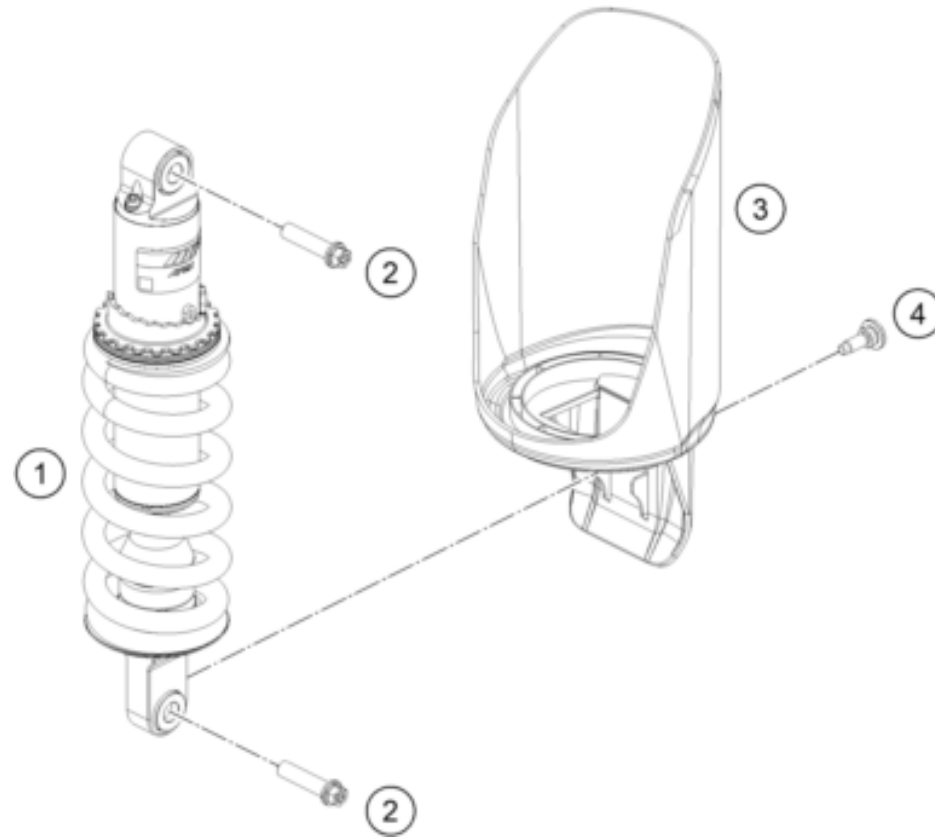

SHOCK ABSORBER

790 ADVENTURE, white 2025 2025

POS	PARTNUMBER		PIECE
1	A661C451Y313102	Shock absorber KTM 790 Adventure S 25	1
2	C0000251205000S	HH COLLAR SCREW M12X50 TX45	2
3	C63508075000	Splash protection shock absorber	1
4	C0900000501700	special screw M5x17	1

196350410

77498

* NEW PART

X ON DEMAND