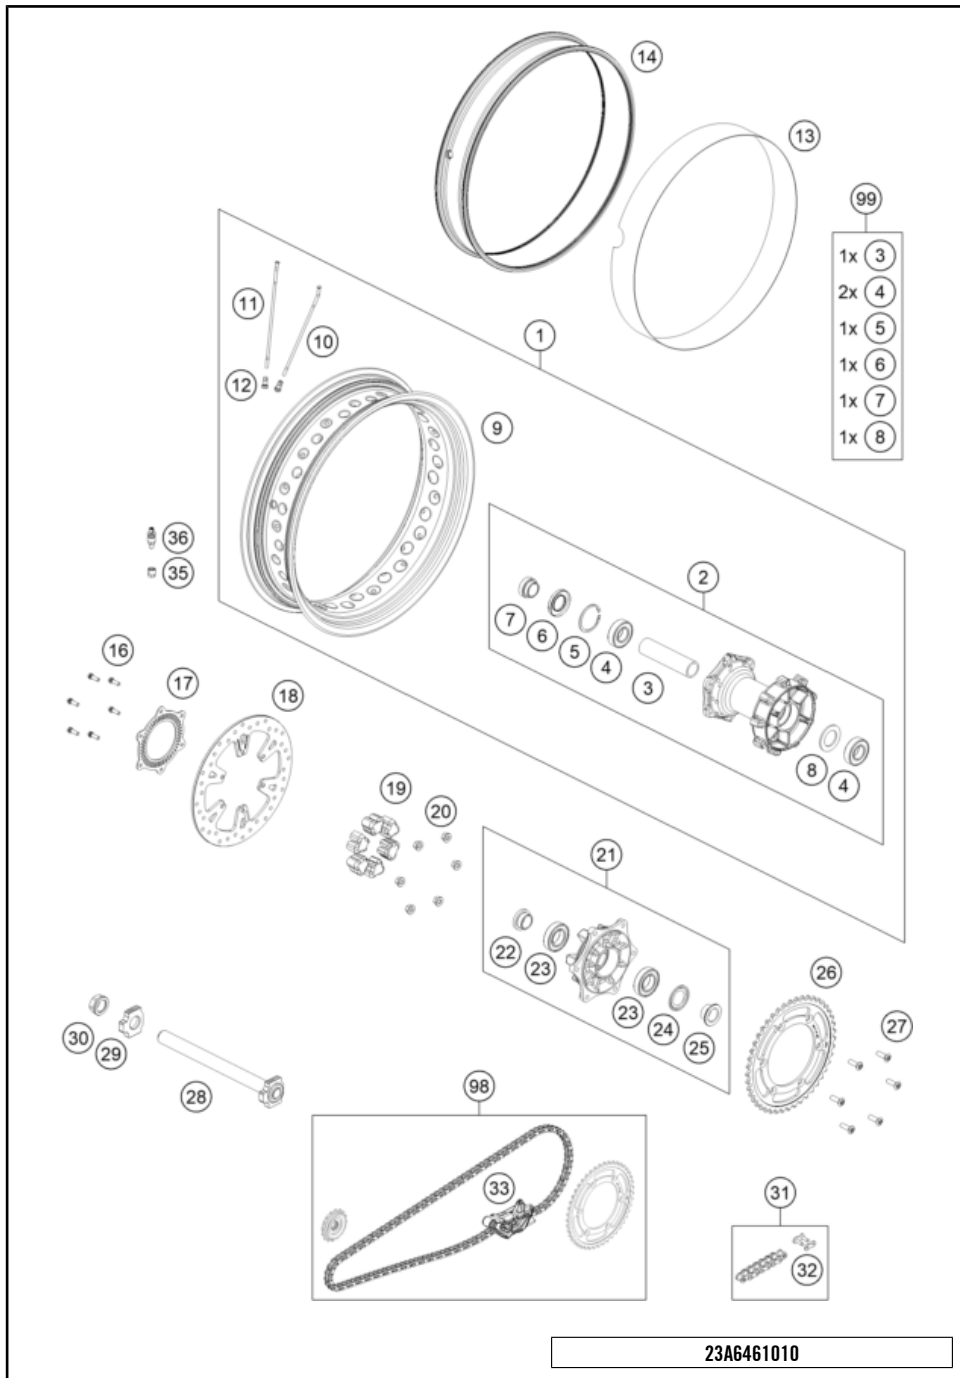

POS	PARTNUMBER		PIECE
1	C60310001244	rear wheel cpl. 4,5x18"	1
2	60310010244C1	Rear hub compl.	1
3	60010011000	Bearing spacing tube L=124.8mm 03	1
4	0625062052	Grooved ball bear. 6205-2RSHC3HMTF7	2
5	0472052200	Circlip DIN0472-52X2	1
6	0760305271	Radial shaft seal 30X52X7	1
7	60310013000	SPACER BUSHING REAR WHEEL R/S	1
8	60010015000	Spacer ring 03	1
9	6031007010033A	Rim 4,5x18" TL bl.w.sticker	1
10	60310071000	SPOKE 5/4.37/M5	18
11	60310171000	SPOKE 5/4.37/M5	18
12	60310072200	Spoke nipple Quadrax M5	36
13	C60310073100	RIM BAND 18"	1
14	60310177100	GASKET RUBBER 4.5"X18"	1
16	C0900000601900	SPECIAL SCREW M6X19 WS=8 10.9	6
17	C60142021100	SENSOR GEAR ABS REAR	1
18	63510060100	Brake disc rear	1
19	C90710459000	Rubber damping block 91	6
20	06923080003	Hex. nut DIN EN 1661 M8 WS13	6
21	C90710050044C1	Rear sprocket carrier black complete	1
22	C90710014000	SPACER BUSH. SPR. SUPP. IN.	1
23	C0410003001300	BALL BEARING 6006 DDU2CG23S6NM	2
24	C90710016000	NILOS RING 6006AV	1
25	C90710012000	SPACER BUSH. SPROCKET SUPP.	1
26	C75010051045	SPROCKET 45T 08	1
27	C0000190802600S	COUNTER-SUNK SCREW ISA45 M8X26	6
28	C69010181044	Rear axel cpl.	1
29	C60010084000	Chain tensioner r/s LC8	1
30	C90710086000	COLLAR NUT M25X1,5 WS=32 05	1
31	76910065118	chain DID 118 roll	x
32	76910066000	Rivet link chain DID 520 VP2-T	x
33	63510067118	chain X-Ring 118 links with chain guide	1
35	60312033050	NUT AIR PRESSURE SENSOR	1
36	C60309176000	VALVE	1
98	00050002100	Drive set 16/45	x
99	60310015000	REAR WHEEL REP. KIT ADV 13-14	x

23A6461010

77512

* NEW PART

X ON DEMAND