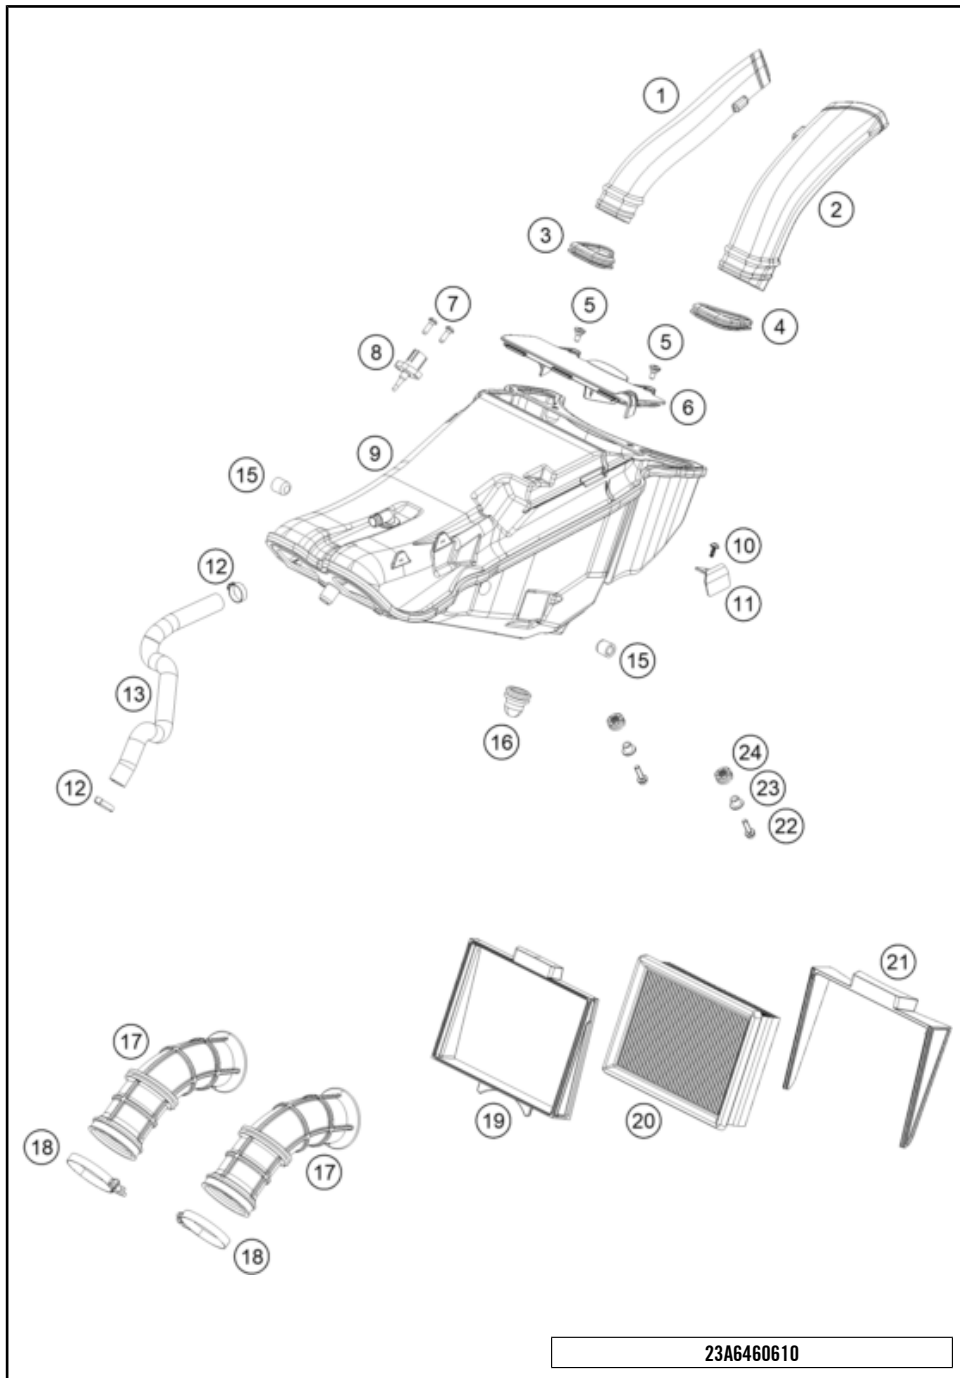

POS	PARTNUMBER		PIECE
1	63506041100	Right intake port	1
2	63506040100	Left intake port	1
3	63506040150	Intake port gasket right	1
4	63506041150	Intake port gasket left	1
5	69008121160	Special screw M5x12	2
6	63506002100	Air filter box cover	1
7	0081050161	EJOT PT screw K50X16 1451	2
8	C61041080000	Intake air temperature sensor	1
9	63506001200	Air filter box	1
10	N0000175001200	EJOT PT screw K50x12 T20	1
11	63506002160	Cable bracket air filter box	1
12	C00050198706	variable one-year clamp 19.8mm	2
13	63530087000	Pre-formed hose engine breather	1
15	C90706014000	Rubber grommet	2
16	50206020200	Rubber grommet slotted	1
17	63506026100	Intake channel	2
18	C77236048100	HOSE CLAMP 58MM	2
19	63506116000	Filter clamp frame	1
20	A61006015000	Air filter	1
21	63506117000	Filter clamp wedge	1
22	C0000250502000	HH collar screw M5x20 TX30	2
23	C61314062050	Collar bushing 5,5x9x15x8,5	2
24	C90742041000	Damper ABS modulator	2

23A6460610

77501

* NEW PART

X ON DEMAND