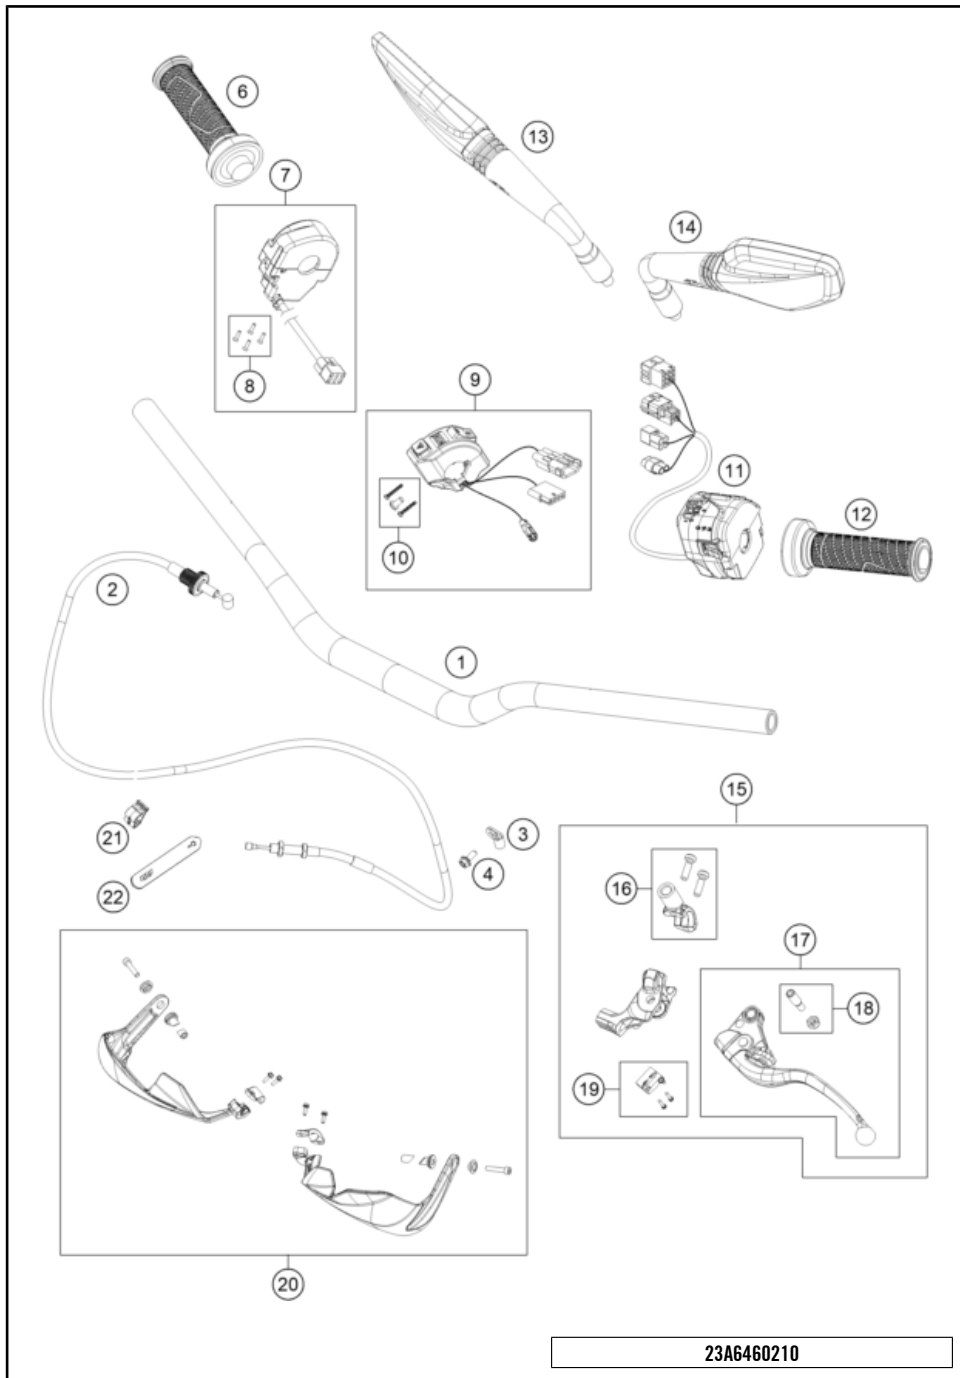

HANDLEBAR, CONTROLS

790 ADVENTURE, white 2025 2025

POS	PARTNUMBER		PIECE
1	A64602101000C1	Handlebar L=813 mm diam.=28.5 mm	1
2	C66102090000	Clutch cable	1
3	64132070000	PVC clamp 6.4 MM Heyman	2
4	C0000250501200	HH collar screw M5x12 TX30	2
6	60702012000	Grip tube (no heating)	1
7	60711012000	Ride-by-wire without throttle tube	1
8	76011073110	SCREW SET START-STOP SWITCH	1
9	A61011074000	Start / emergency stop switch right	1
10	61411174010	Screw set start-stop switch	1
11	76011270200	Combination switch	1
12	60702039100	Grip LHS w/o heater	1
13	C90712041000	Rear view mirror, right	1
14	C90712040000	Rear view mirror, left	1
15	A64602131000	clutch lever cpl.	1
16	6350204400030	Clamp cpl. incl. 2 screws	1
17	63502040000	Clutch lever	1
18	64102038000	Kit lever pin	1
19	63511049000	Switch	1
20	A61002082044C11	Handguard kit, left + right, cpl.	1
21	C90713026000	Line guide	2
22	C90711093045	RUBBER CABLE TIE 45MM 03	x

23A6460210

77478

* NEW PART X ON DEMAND