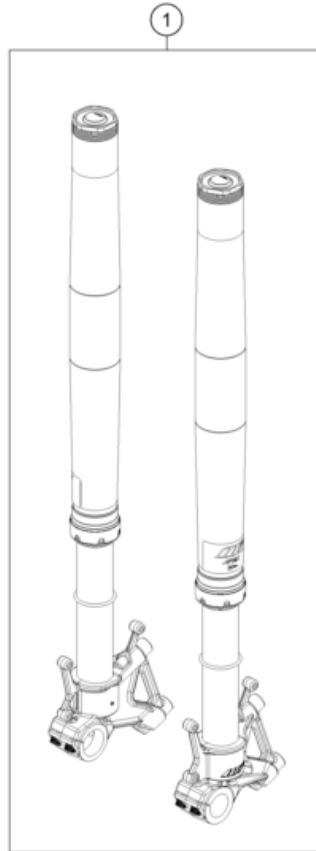

<p>FUEL PUMP</p>  <p>17</p>	<p>MASK, FENDERS</p>  <p>18</p>	<p>SIDE TRIM</p>  <p>20</p>	<p>DECAL</p>  <p>21</p>
<p>FRONT WHEEL</p>  <p>22</p>	<p>REAR WHEEL</p>  <p>23</p>	<p>WIRING HARNESS</p>  <p>24</p>	<p>BATTERY</p>  <p>25</p>
<p>FRONT BRAKE CONTROL</p>  <p>26</p>	<p>REAR BRAKE CONTROL</p>  <p>27</p>	<p>FRONT BRAKE CALIPER</p>  <p>28</p>	<p>REAR BRAKE CALIPER</p>  <p>29</p>

FRONT FORK, TRIPLE CLAMP

790 ADVENTURE, white 2025 2025

23A6460110

POS	PARTNUMBER	PIECE	
1	A610C129W201102	Fork KTM 890 Adventure R 23	1
3	C0000250802500	HH collar screw M8x25	4
4	C90701038000C1	HANDLEBAR CLAMP 28MM	2
5	C0000351003501S	AH-COLLAR SCREW M10X35 ISA45	2
6	C90701039032C1	HANDLEBAR SUPPORT D=28 H=32 BL	2
7	C63501045010	Ignition lock cover	1
8	C54801036000C1	Steering head screw M20x1,5 WS_27	1
9	C63601042000	Shim ring	1
10	N0000150802500S	Hex collar screw M8x25 SW10 SS	1
11	C0000250803000	HH collar screw M8x30	4
12	C63701034030C1	Triple clamp top	1
13	C90701084000	Steering head gasket	2
14	C90701080000	steering head bearing cpl.	2
15	C90701086000	PROT. RING STEER. HEAD BEARING	1
16	C63701032030C1	Bottom triple clamp cpl.	1
17	C0000250803500	HH collar screw M8x35 TX40	4
18	C90701081010	Steering head rep. Kit	x
19	C0000250601000	HH collar screw M6x10 TX30	4
20	C63501072000	Brake line retaining bracket	1
21	C0000250802500S	HH COLLAR SCREW M8X25 TX40	3
22	16181S55E	Steering damper790 Adventure cpl.	1
23	C54601099000	SPEEDOMETER CABLE GUIDE MARZO.	2
24	N0009850500500	Self-locking nut DIN 985 M5	2
25	C0000250502000	HH collar screw M5x20 TX30	2
26	C63511066010	Ignition lock cover	1
27	C63508026000C1	fender carrier right	1
28	C63508025000C1	fender carrier left	1
29	C0900000501700	special screw M5x17	4
30	C0900000501701	screw M5x17 ISA30	2
31	C90712080000	SIDE REFLECTOR YELLOW "CEV"	2