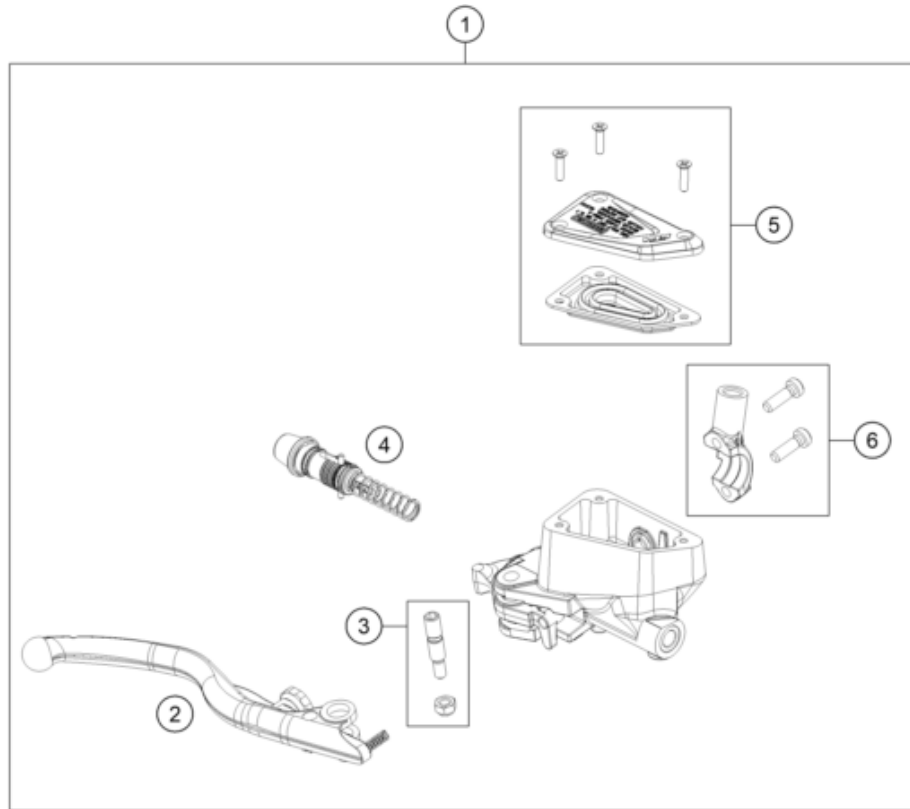

FRONT BRAKE CONTROL

790 ADVENTURE, white 2025 2025

POS	PARTNUMBER		PIECE
1	A64613101033	brake cylinder cpl.	1
2	63513002044	Brake lever	1
3	64113006000	Lever bolt cpl.	1
4	63713008000	Piston assembly	1
5	64113031100	Reservoir cap cpl.	1
6	6351300500030	mirror clamp incl. 2 screws	1
7	A64642001000	Front brake line	1
8	C62113020100	banjo bolt M10x1x19.5	1
9	0603100141	sealing ring DIN 7603 10x14x1	2