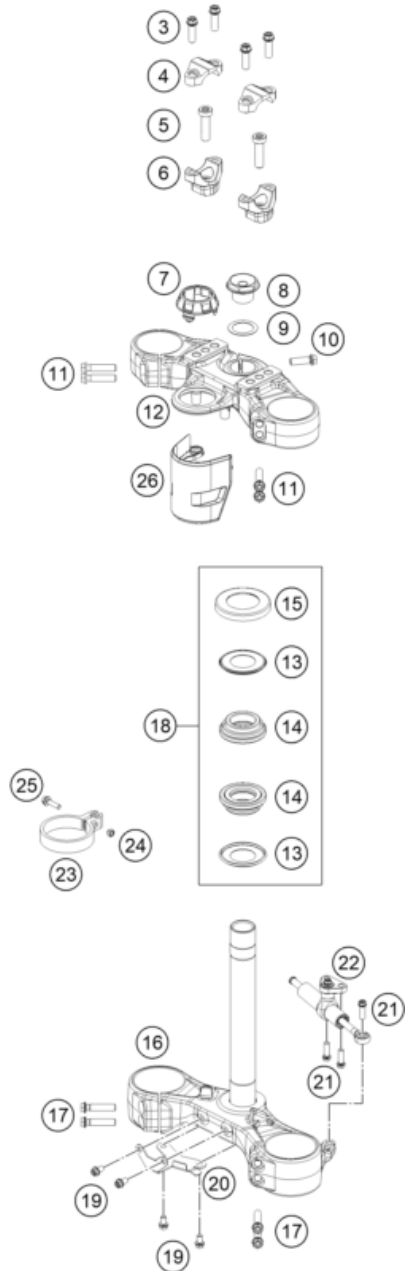

<p>FUEL PUMP</p>  <p>17</p>	<p>MASK, FENDERS</p>  <p>18</p>	<p>SIDE TRIM</p>  <p>20</p>	<p>DECAL</p>  <p>21</p>
<p>FRONT WHEEL</p>  <p>22</p>	<p>REAR WHEEL</p>  <p>23</p>	<p>WIRING HARNESS</p>  <p>24</p>	<p>BATTERY</p>  <p>25</p>
<p>FRONT BRAKE CONTROL</p>  <p>26</p>	<p>REAR BRAKE CONTROL</p>  <p>27</p>	<p>FRONT BRAKE CALIPER</p>  <p>28</p>	<p>REAR BRAKE CALIPER</p>  <p>29</p>

FRONT FORK, TRIPLE CLAMP

790 ADVENTURE, white 2025 2025

23A6460110

POS	PARTNUMBER	PIECE	
1	A610C129W201102	Fork KTM 890 Adventure R 23	1
3	C0000250802500	HH collar screw M8x25	4
4	C90701038000C1	HANDLEBAR CLAMP 28MM	2
5	C0000351003501S	AH-COLLAR SCREW M10X35 ISA45	2
6	C90701039032C1	HANDLEBAR SUPPORT D=28 H=32 BL	2
7	C63501045010	Ignition lock cover	1
8	C54801036000C1	Steering head screw M20x1,5 WS_27	1
9	C63601042000	Shim ring	1
10	N0000150802500S	Hex collar screw M8x25 SW10 SS	1
11	C0000250803000	HH collar screw M8x30	4
12	C63701034030C1	Triple clamp top	1
13	C90701084000	Steering head gasket	2
14	C90701080000	steering head bearing cpl.	2
15	C90701086000	PROT. RING STEER. HEAD BEARING	1
16	C63701032030C1	Bottom triple clamp cpl.	1
17	C0000250803500	HH collar screw M8x35 TX40	4
18	C90701081010	Steering head rep. Kit	x
19	C0000250601000	HH collar screw M6x10 TX30	4
20	C63501072000	Brake line retaining bracket	1
21	C0000250802500S	HH COLLAR SCREW M8X25 TX40	3
22	16181S55E	Steering damper790 Adventure cpl.	1
23	C54601099000	SPEEDOMETER CABLE GUIDE MARZO.	2
24	N0009850500500	Self-locking nut DIN 985 M5	2
25	C0000250502000	HH collar screw M5x20 TX30	2
26	C63511066010	Ignition lock cover	1
27	C63508026000C1	fender carrier right	1
28	C63508025000C1	fender carrier left	1
29	C0900000501700	special screw M5x17	4
30	C0900000501701	screw M5x17 ISA30	2
31	C90712080000	SIDE REFLECTOR YELLOW "CEV"	2