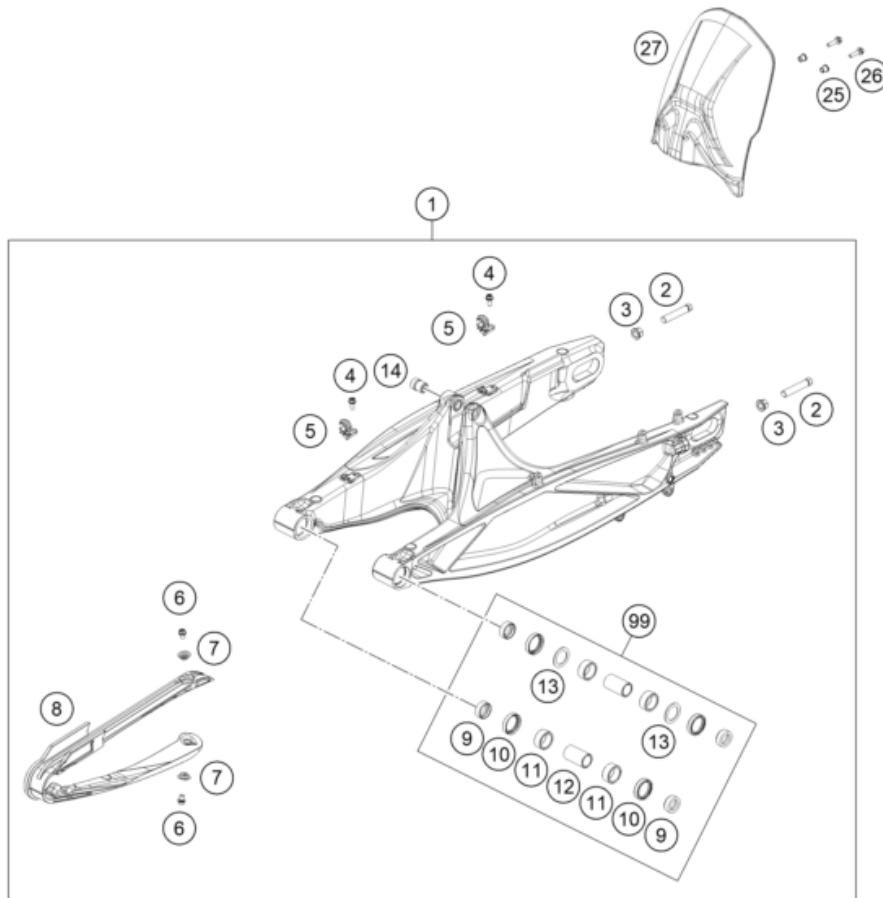

23A6460330

77496

* NEW PART

X ON DEMAND

POS	PARTNUMBER		PIECE
1	C63503023000C1	side stand ADV-S	1
2	C61003024000	Feder L= 116 mm 05	1
3	C0900000801000	Special screw side stand spring	1
4	C90703027200	SCREW FOR SIDE STAND M10X31,2	1
5	C63503026100C1	side stand bracket	1
6	93511045000	SWITCH SIDE STAND	1
7	C0073800502000	Lens head screw ISO 7380-M5X20A2	2
8	90103029000	MAGNET HOLDER	1
9	C90703101099	Bracket side-stand-cable	1
10	N0079850501000S	Oval head screw DIN7985 - M5x10-8.8 TX25	2
11	C0000351003000S	SHCS M10x30 TX45	1
12	C63503016040C1	Main stand console right	1
13	C60303023111	Retaining bolt	1

196350410

77498

* NEW PART

X ON DEMAND

25A6460490

POS	PARTNUMBER		PIECE
1	C63504030044C1	Swingarm cpml. Black	1
2	C0910001001000	HH collar nut M10X1,25 WS=13	2
3	50304040100	Screw M10x1.25x50 WS10	2
4	C0000250501200	HH collar screw M5x12 TX30	2
5	C90704142000	Brake hose bracket	2
6	C0000250501200	HH collar screw M5x12 TX30	2
7	C90704066050	Bushing chain slider	2
8	C90704066000	Chain slide protection	1
9	C90704034000	BUCKET F. SHAFT SEAL RING 03	4
10	C0760002532000	radial shaft seal 25x32x7	4
11	C0430002201200	Needle bushing 22x28x12	4
12	C90704032000	BEARING SLEEVE 17X22X38,7 03	2
13	C90703036000	Stop disk 22.2x31.7x1	2
14	C90704030020	Bushing Shock Mounting	1
15	C64104037000	Swing arm bolt	1
16	C90704038000	Special screw M12x40 WS19	2
17	C0000250601200	HH collar screw M6x12 TX30	2
18	C63504030010	Retaining bracket, chain guide	1
19	C0009340600502	hexagon nut DIN 934 M6	1
20	C0000250602000	HH collar screw M6x20 TX30	1
21	C0000250604500	HH COLLAR SCREW M6X45 TX30	1
22	78004070100	CHAIN GUIDE CPL.	1
23	69008121160	Special screw M5x12	2
24	C63504061000	Chainguard	1
25	C64104150010	Bushing 5.5x8.3x9	2
26	C0000250502000	HH collar screw M5x20 TX30	2
27	C63504050000	splash protection swingarm	1
28	C77304070030	Insertion nut f chain guide	1
99	C90704030010	Swing arm repair kit	1