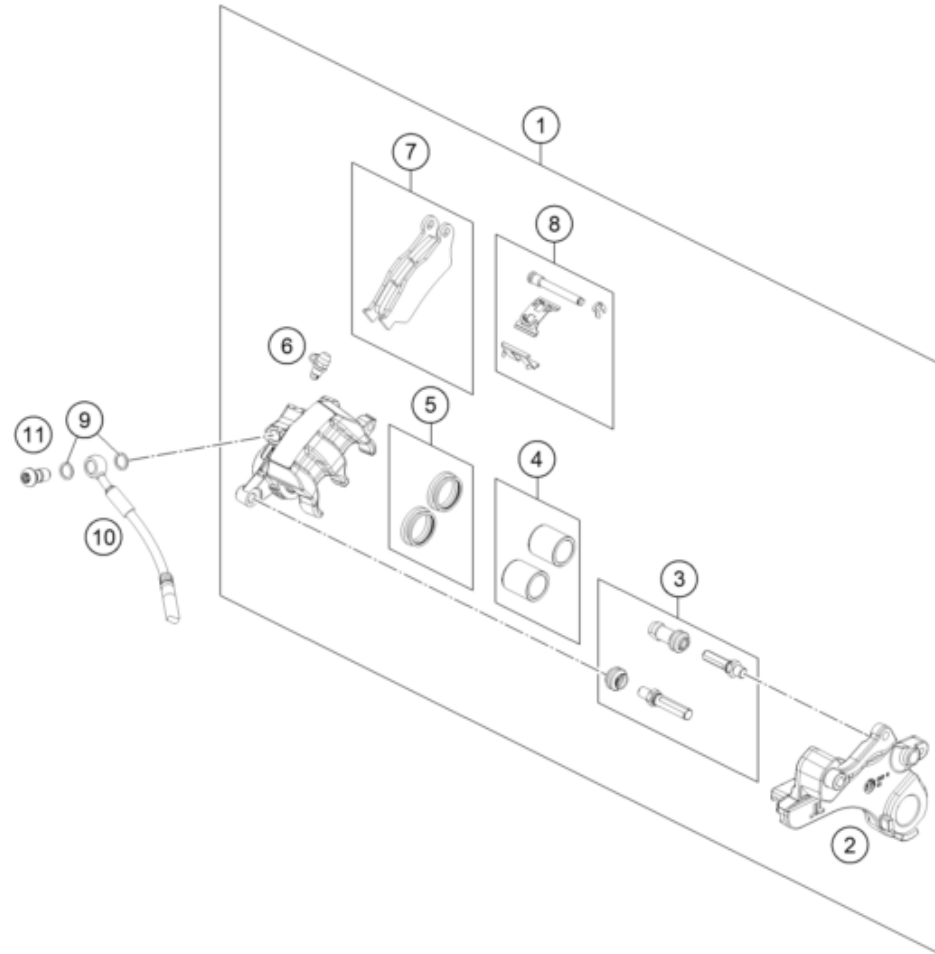

REAR BRAKE CALIPER

790 ADVENTURE, orange 2026 2026

POS	PARTNUMBER		PIECE
1	A64613380000	Brake caliper rear	1
2	63513075000	rear holder	1
3	64113084000	Cup set	1
4	63713083000	brake piston set	1
5	63513081000	Seal set	1
6	64113020000	Bleeder + cap	1
7	63713090000	rear brake pads	1
8	63513085000	Pad pin and spring	1
9	0603100141	sealing ring DIN 7603 10x14x1	2
10	A64642004000	Rear brake line	1
11	C62113020100	banjo bolt M10x1x19.5	1

196351390

77517

* NEW PART

X ON DEMAND