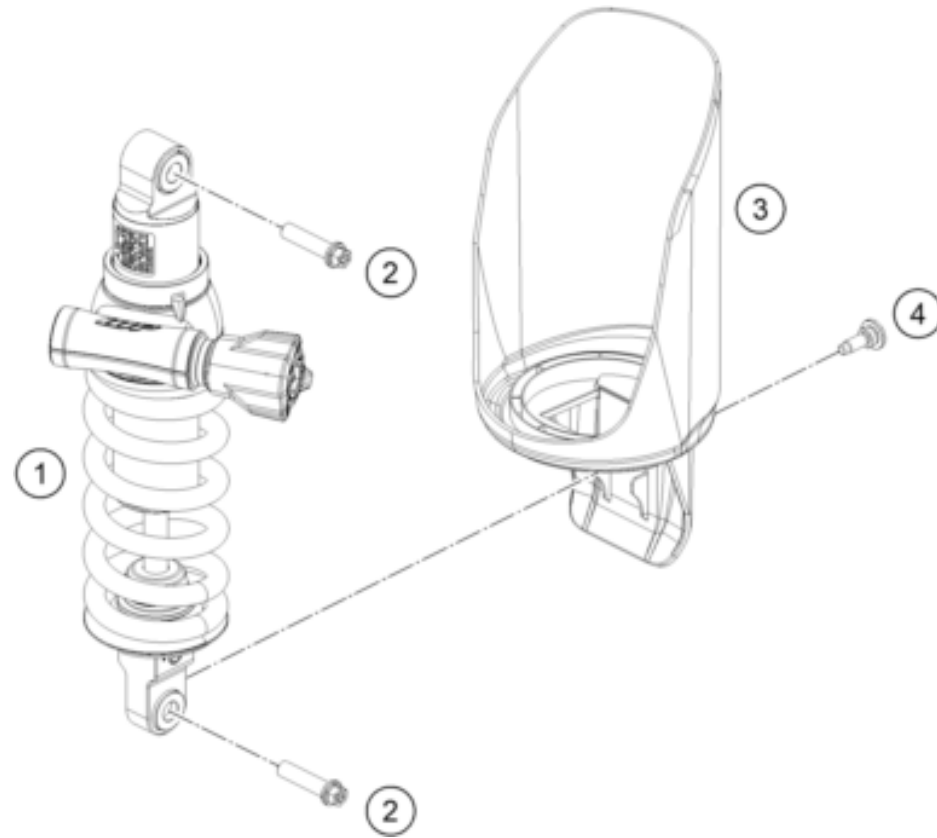

SHOCK ABSORBER

790 ADVENTURE, orange 2026 2026

POS	PARTNUMBER		PIECE
1	A661C451Y313102	Shock absorber KTM 790 Adventure S 25	1
2	C0000251205000S	HH COLLAR SCREW M12X50 TX45	2
3	C63508075000	Splash protection shock absorber	1
4	C0900000501700	special screw M5x17	1

25A6460410

77498

* NEW PART

X ON DEMAND