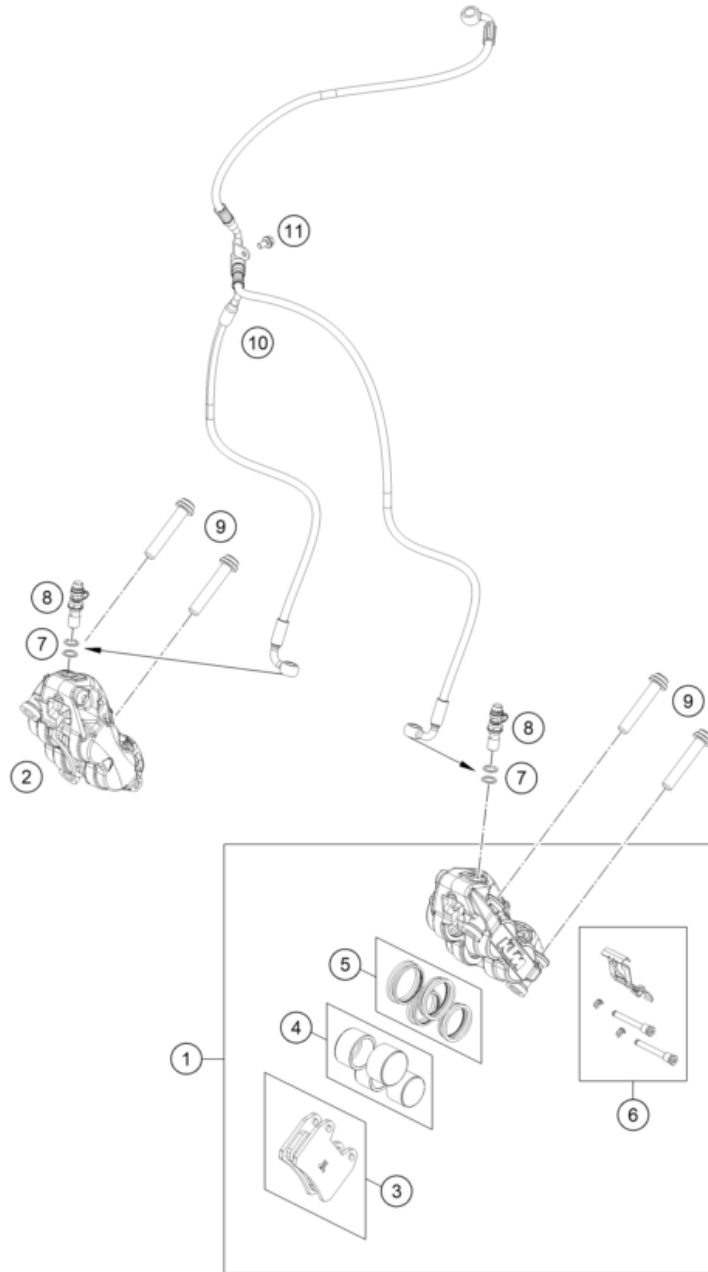

FRONT BRAKE CALIPER

790 ADVENTURE, orange 2026 2026

POS	PARTNUMBER		PIECE
1	A64613115000	Brake caliper front left	1
2	A64613116000	Brake caliper front right	1
3	63713030000	Front brake pad	2
4	63513019000	Piston set	2
5	63613021000	Seal set	2
6	64113017000	Retaining spring set	2
7	0603100141	sealing ring DIN 7603 10x14x1	4
8	C62513020000	Bleeder screw cpl. 05	2
9	C0000351005500S	AH-COLLAR SCREW M10X1,25X55SS	4
10	A64642003000	Brake line front	1
11	C0000250501000	HH collar screw M5x10 TX30	1

196351360

77515

* NEW PART

X ON DEMAND