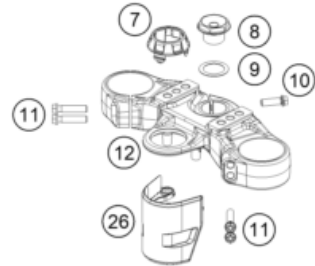

FRONT FORK, TRIPLE CLAMP

790 ADVENTURE, orange 2026 2026

POS	PARTNUMBER	PIECE	
1	A610C129W201102	Fork KTM 890 Adventure R 23	1
3	C0000250802500	HH collar screw M8x25	4
4	C90701038000C1	HANDLEBAR CLAMP 28MM	2
5	C0000351003501S	AH-COLLAR SCREW M10X35 ISA45	2
6	C90701039032C1	HANDLEBAR SUPPORT D=28 H=32 BL	2
7	C63501045010	Ignition lock cover	1
8	C54801036000C1	Steering head screw M20x1,5 WS_27	1
9	C63601042000	Shim ring	1
10	N0000150802500S	Hex collar screw M8x25 SW10 SS	1
11	C0000250803000	HH collar screw M8x30	4
12	C63701034030C1	Triple clamp top	1
13	C90701084000	Steering head gasket	2
14	C90701080000	steering head bearing cpl.	2
15	C90701086000	PROT. RING STEER. HEAD BEARING	1
16	C63701032030C1	Bottom triple clamp cpl.	1
17	C0000250803500	HH collar screw M8x35 TX40	4
18	C90701081010	Steering head rep. Kit	x
19	C0000250601000	HH collar screw M6x10 TX30	4
20	C63501072000	Brake line retaining bracket	1
21	C0000250802500S	HH COLLAR SCREW M8X25 TX40	3
22	16181S55E	Steering damper790 Adventure cpl.	1
23	C54601099000	SPEEDOMETER CABLE GUIDE MARZO.	2
24	N0009850500500	Self-locking nut DIN 985 M5	2
25	C0000250502000	HH collar screw M5x20 TX30	2
26	C63511066010	Ignition lock cover	1
27	C63508026000C1	fender carrier right	1
28	C63508025000C1	fender carrier left	1
29	C0900000501700	special screw M5x17	4
30	C0900000501701	screw M5x17 ISA30	2
31	C90712080000	SIDE REFLECTOR YELLOW "CEV"	2

23A6460110

77476

* NEW PART

X ON DEMAND