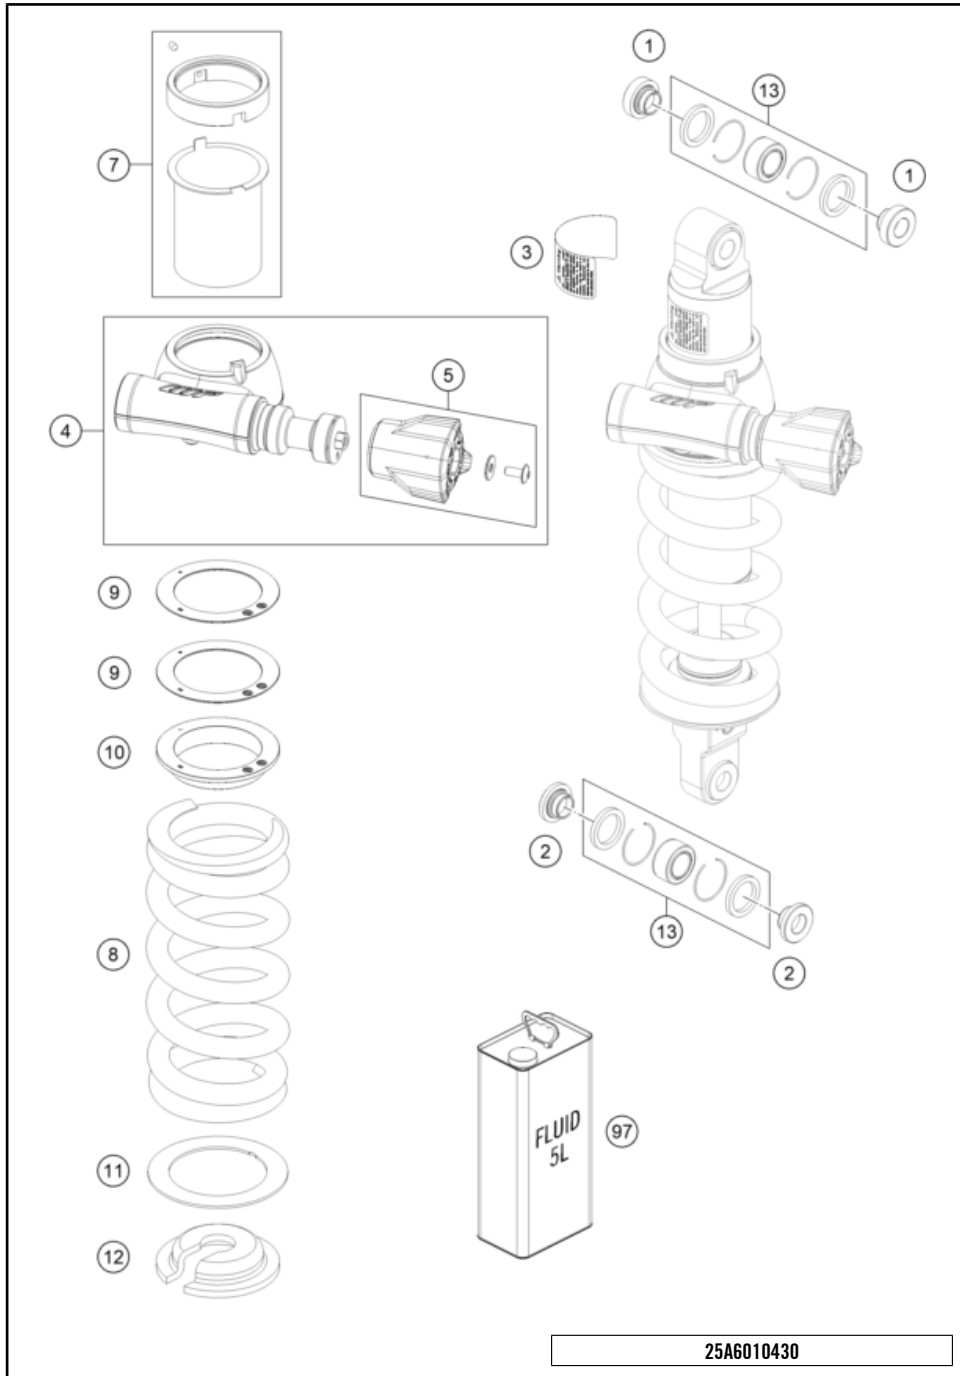

SHOCK ABSORBER DISASSEMBLED

790 ADVENTURE, orange 2026 2026

POS	PARTNUMBER		PIECE
1	46180064	Bearing bush 12x15/18/24,5x13,5	2
2	46180007	Distance bush 12x15/18/24,5x10,5	2
3	52000213	Sticker APEX 90x29	1
4	S038300003S0000	PA KTM 890 ADV 21 with hand knob	1
5	60000323S	adjuster wheel PA cpl.	1
7	S635010000S0000	Clamp kit + pilot bushing	1
8	S80981001700020	Mainspring (57) 115-185.0 Shock white	1
9	S25911000200000	Washer 52.7x74x1	2
10	S83911000000000	Spring guide hydr. PA	1
11	S259110001000C1	Washer 59x84x1.6 steel acc. to drawing	1
12	46148265	Spring seat 21x74x7.5	1
13	R12012T	Ball joint bearing kit top 12mm	2
97	50180751S1	Shock absorber fluid 5 LT	1

25A6010430

77524

* NEW PART

X ON DEMAND