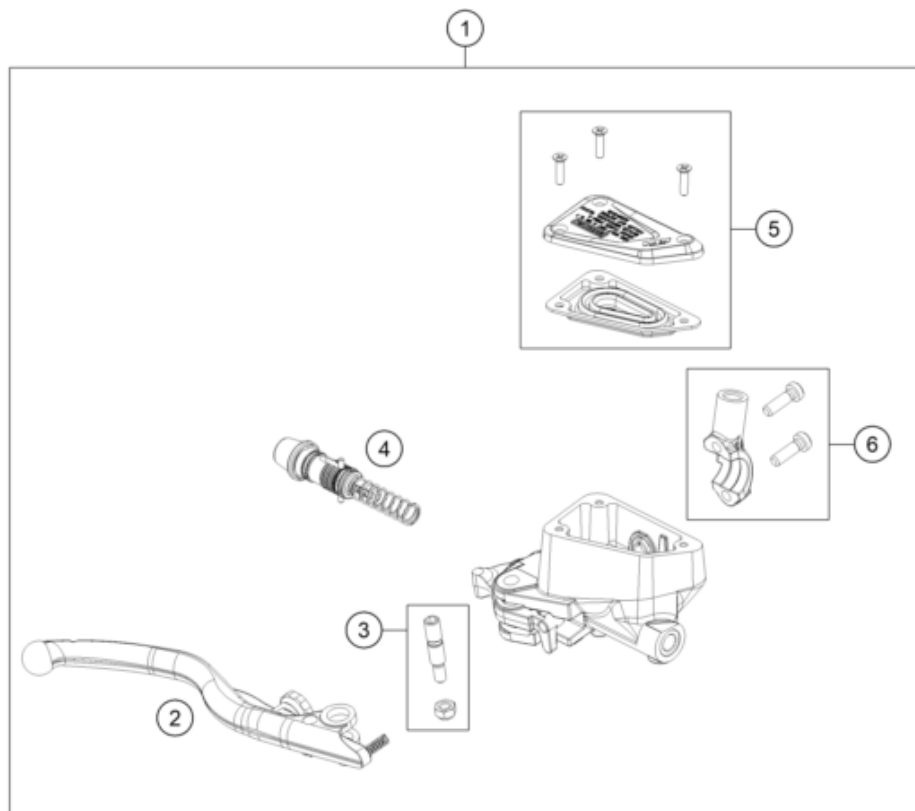

FRONT BRAKE CONTROL

790 ADVENTURE, orange 2026 2026

POS	PARTNUMBER		PIECE
1	A64613101033	Front master cylinder cpl.	1
2	63513002044	Brake lever	1
3	64113006000	Lever bolt cpl.	1
4	63713008000	Piston assembly	1
5	64113031100	Reservoir cap cpl.	1
6	6351300500030	mirror clamp incl. 2 screws	1
7	A64642001000	Front brake line	1
8	C62113020100	banjo bolt M10x1x19.5	1
9	0603100141	sealing ring DIN 7603 10x14x1	2