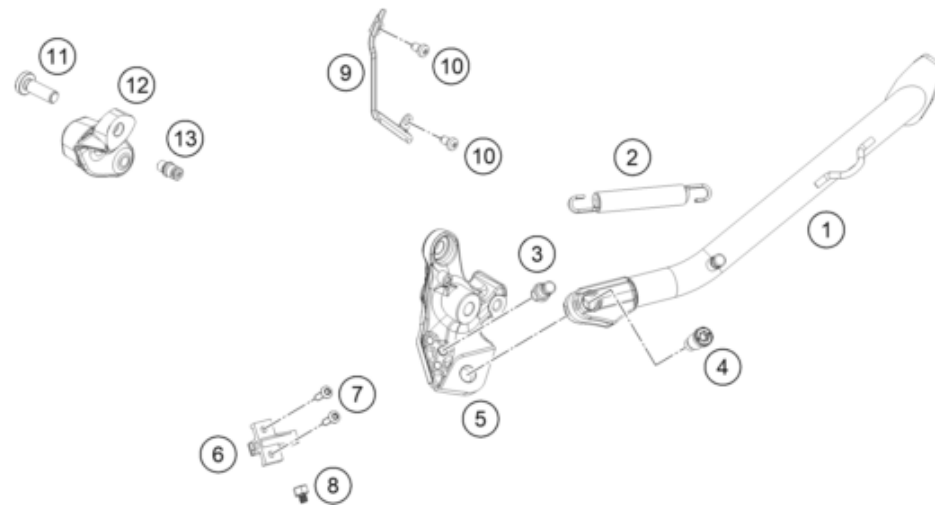

77481

\* NEW PART

X ON DEMAND

POS	PARTNUMBER		PIECE
1	C6100309000001	Skid plate	1
2	C0900000501001	torx screw M5x10	4
3	C63503991090	engine protection cover	1
4	69008021080	Clip nut M5	4
5	C0000240601000	Hh collar screw m6x10 tx30	7
6	C63503090016	Lower Alu Skidplate Support	1
7	C75007046010	seat rubber 10mm	2
8	C63503090050C1	Front skid plate linkage	1
9	C0000250804000S	Collar screw M8x40 ISA40 SS	2
10	C69014117000	flange screw M6x22-8.8 ISA30	6
11	C90742041000	Damper ABS modulator	6
12	C61342041100	Bund bushing 6,5x9x18x8,5	6
13	54603048300	RANGE CHANGE METAL NUT M6 INOX	6
14	C61007025010	Tank protector left	1
15	C61007025020	Tank protector right	1
16	C90708000012	special screw M6x12x3	2
17	C60307020000	TANK RUBBER	2
18	C0000250600800	Hh collar screw m6x8 tx30	2
19	C0660002001200	Silent block 20x12 M6x10/M6x8	2

23A6460330

77496

\* NEW PART

X ON DEMAND

POS	PARTNUMBER		PIECE
1	C63503023000C1	side stand ADV-S	1
2	C61003024000	Feder L= 116 mm 05	1
3	C0900000801000	Special screw side stand spring	1
4	C90703027200	SCREW FOR SIDE STAND M10X31,2	1
5	C63503026100C1	side stand bracket	1
6	93511045000	SWITCH SIDE STAND	1
7	C0073800502000	Lens head screw iso 7380-m5x20a2	2
8	90103029000	MAGNET HOLDER	1
9	C90703101099	Bracket side-stand-cable	1
10	N0079850501000S	Oval head screw DIN7985 - M5x10-8.8 TX25	2
11	C0000351003000S	SHCS M10x30 TX45	1
12	C63503016040C1	Main stand console right	1
13	C60303023111	Retaining bolt	1