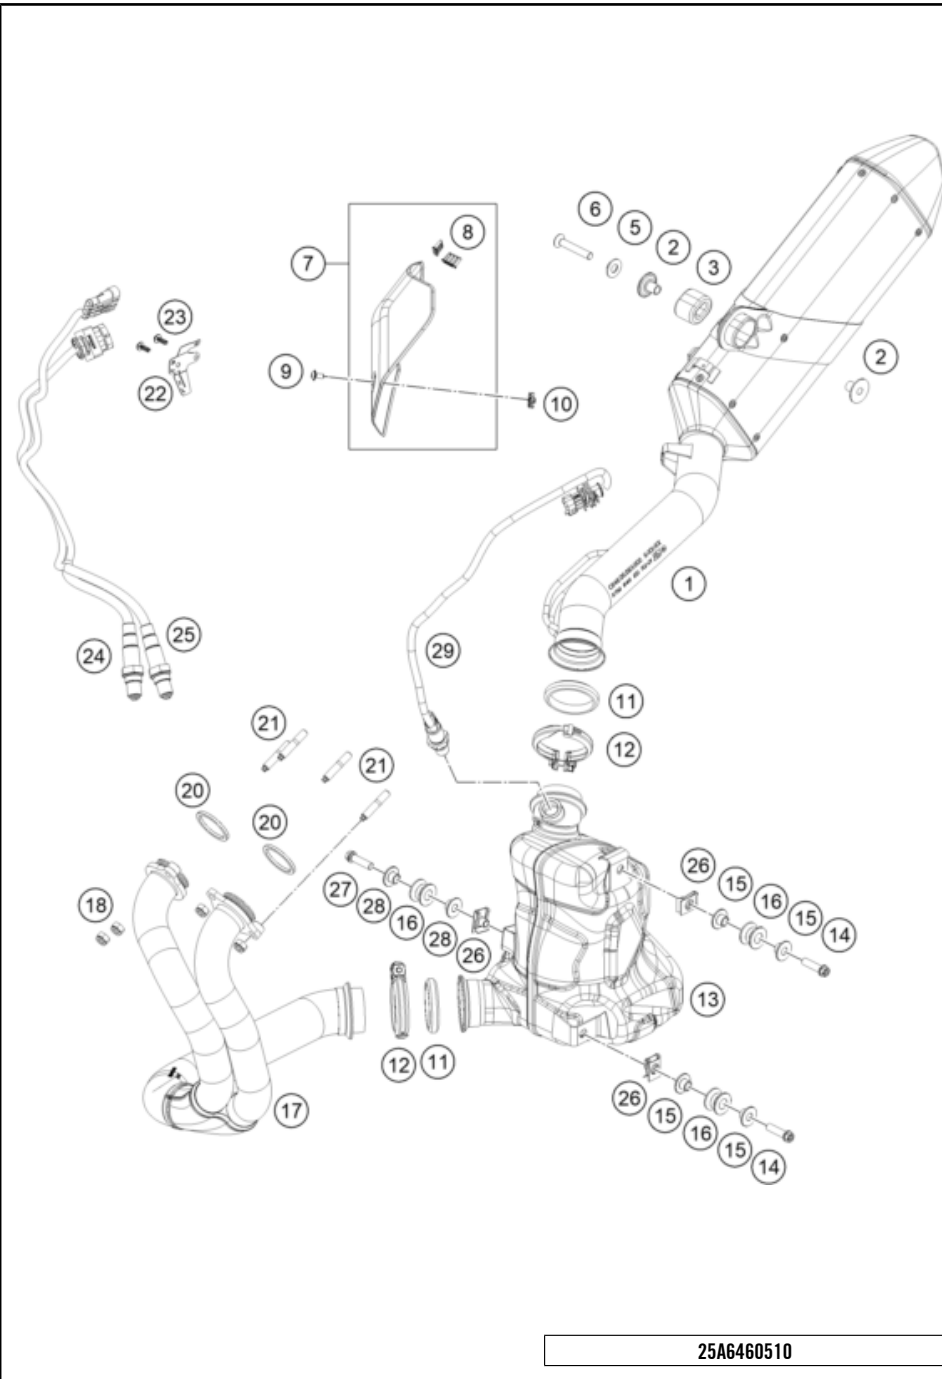

EXHAUST SYSTEM

790 ADVENTURE, orange 2026 2026

POS	PARTNUMBER		PIECE
1	C64605083000	silencer	1
2	C90705169000	BUSHING 8,5X11X29	2
3	C90705068000	DAMPING RUBBER	1
5	C90705069000	conical seat Alu	1
6	C0000190805000	COUN.-SUNK SCREW M8X50 ISA10.9	1
7	C63505111000C1	heat protection black cpl.	1
8	C90705011011	Damping element silicon	1
9	C0900000501000	torx screw M5x10 black	1
10	54603048600	RANGE CHANGE METAL NUT M5 INOX	1
11	C90705005005	Manifold gasket	2
12	C63605058200	Exhaust clamp tube 50 mm	2
13	A67605050000	Premuffler	1
14	C0000250803500S	HH COLLAR SCREW M8X35 TX40	2
15	C90705050065	Collar bushing 8.5x12x23.5x10	4
16	C90705067000	damp. component silicone grey	3
17	C64605007000	Header pipe	1
18	51010086100	Self-locking nut M8 CU	4
20	C90705005000	Exhaust gasket	2
21	C63505015000	stud screw 835 M8x25 - 10.9	4
22	C90742040020	Bracket oxygen sensor socket connector	1
23	0081050141	EJOT PT screw K50x14	2
24	63541090000	O2 Sensor LSF 4	1
25	63541190100	Oxygen sensor	1
26	54603048000	RANGE CHANGE METAL NUT M8	3
27	C0000250804000S	Collar screw M8x40 ISA40 SS	1
28	C0800000901201	Collar bushing 8.5x12x23.5x11.5 black	2
29	A60741090000	Oxygen sensor	1

25A6460510

77499

* NEW PART

X ON DEMAND