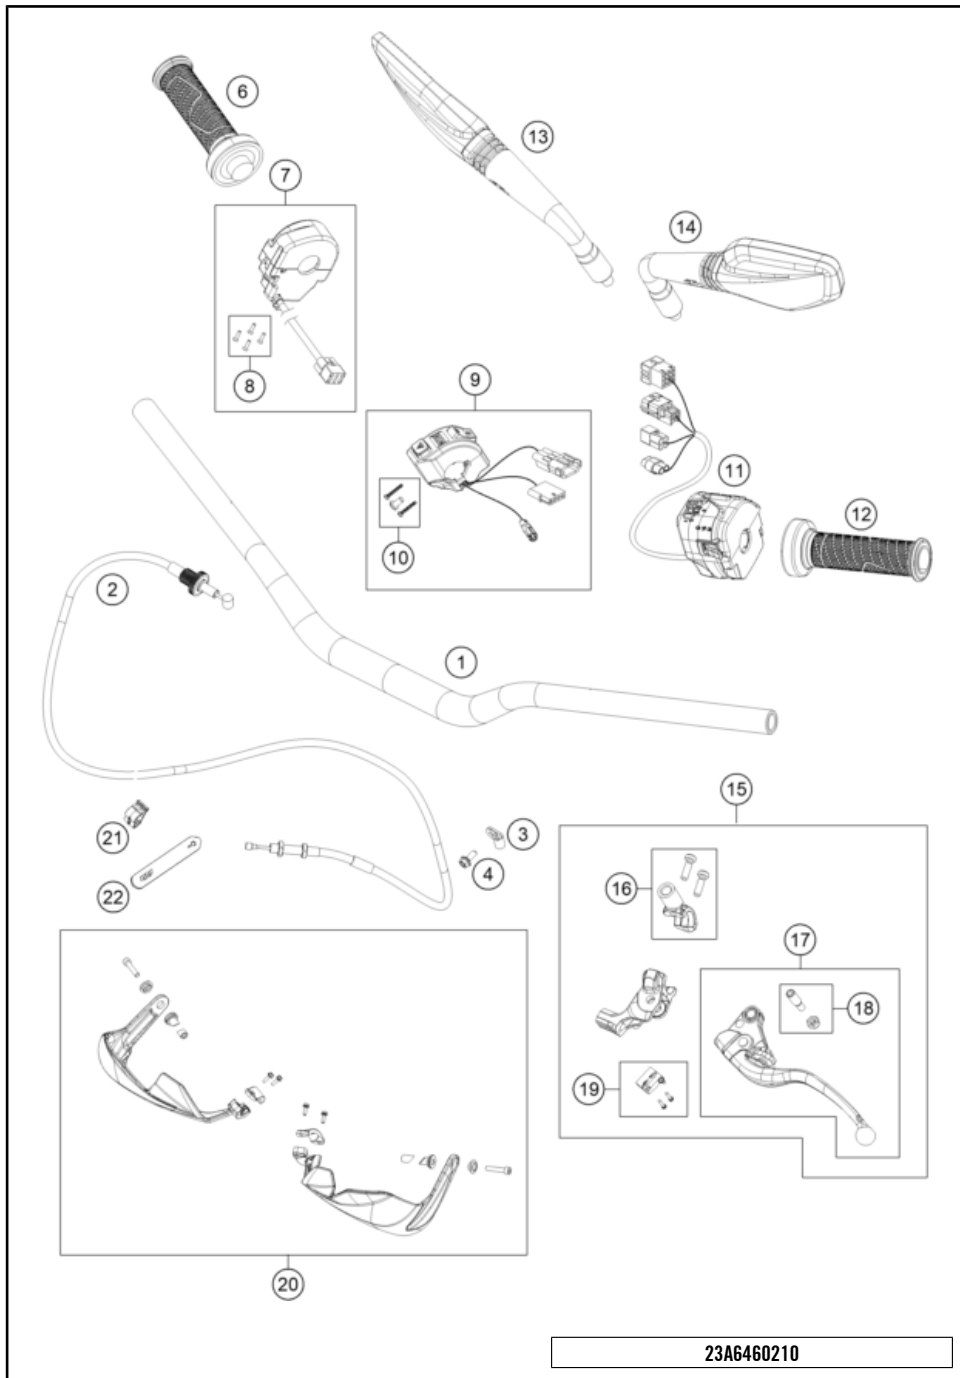

HANDLEBAR, CONTROLS

790 ADVENTURE, orange 2026 2026

POS	PARTNUMBER		PIECE
1	A64602101000C1	handlebar L=813mm, Dk=28.5mm	1
2	C66102090000	Clutch cable	1
3	64132070000	PVC clamp 6.4 MM Heyman	2
4	C0000250501200	HH collar screw M5x12 TX30	2
6	60702012000	Grip tube (no heating)	1
7	60711012000	Ride-by-wire without throttle tube	1
8	76011073110	SCREW SET START-STOP SWITCH	1
9	A61011074000	Start / emergency stop switch right	1
10	61411174010	Screw set start-stop switch	1
11	76011270200	Combination switch	1
12	60702039100	Grip LHS w/o heater	1
13	C90712041000	Rear view mirror, right	1
14	C90712040000	Rear view mirror, left	1
15	A64602131000	Clutch lever compl.	1
16	6350204400030	Clamp cpl. incl. 2 screws	1
17	63502040000	Clutch lever	1
18	64102038000	Kit lever pin	1
19	63511049000	Switch	1
20	A61002082044C11	Handguard kit, left + right, compl.	1
21	C90713026000	Line guide	2
22	C90711093045	RUBBER CABLE TIE 45MM 03	x

23A6460210

77478

* NEW PART

X ON DEMAND