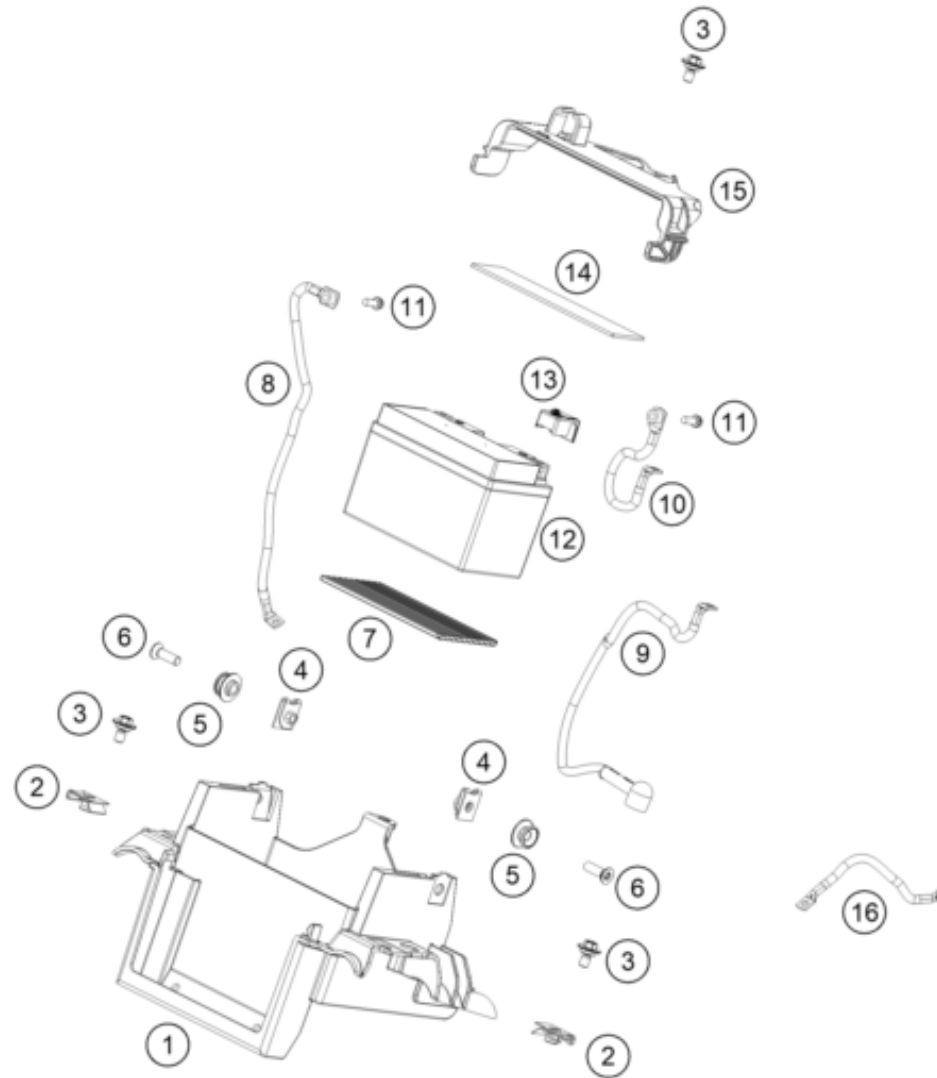

23A6461010

77512

\* NEW PART

X ON DEMAND

POS	PARTNUMBER		PIECE
1	A61011475100	Main wiring harness	1
3	63711085000	Engine wiring harness	1
4	C90711058010	Protection cap starter relay	1
5	C66111058000	Starter relay	1
6	C0330001409100	RUBBER CABLE TIE 75MM 03	x
6	C90711093045	RUBBER CABLE TIE 45MM 03	x
7	C90711094000	BAR SPACER 4/7 BLACK	2
8	61111057000	RELAY CM1A-R-12V-H80 07	5
9	C90011076140	CABLE TIE 140/2,5MM BLACK	x
9	C90711076250	CABLE TIE 250/4,8MM BLACK	x
10	C90711109030	FUSE 30 A	1
11	C61111018100	TEMPERATURE SENSOR	1
12	C64111059020	Clip cable tie	1
13	C76011060100	Gleichstromhorn 12V	1
14	C61011083000	Connector support front	1
15	C0000250602000	HH collar screw M6x20 TX30	2
16	60311034100	Regulator rectifier	1
17	C0900000501400	Oval head screw m5x14 tx25	2
19	60711042000	Power socket 12V	1
20	C60311042050	Lid 12V-socket	1
21	C61011083050	plug board front	1
22	C61011034010	cablE BRACKET voltage regulator	1
23	C0073800600800	AH OVAL SCREW ISO 7380 M 6X8	2
24	96314086000	UNIT CONNECTIVITY	1
25	C66114086010	Bccu holder	1
26	69008121160	Special screw M5x12	2
27	C66111075020	Adaptercable bccu	1

25A6461110

81468

\* NEW PART

X ON DEMAND

POS	PARTNUMBER		PIECE
1	C63508025110	Electrics bracket front	1
2	54603048100	clip nut M6	2
3	C90708000012	special screw M6x12x3	3
4	93008082010	Range change metal nut M6	2
5	C63507040070	Seat bushing	2
6	C0145810602000	Screw m6x20-a2-70 tx30	2
7	C63511053050	rubber battery holder	1
8	C90011097000	ground cable	1
9	C90011059000	starter cable	1
10	C63511059050	battery cable	1
11	C0000250602000	HH collar screw M6x20 TX30	2
12	C90111053000	Battery HTZ12A-BS(DA) charged	1
13	C90711059060	Positive terminal cover	1
14	C63508055010	cellular rubber 33x132	1
15	C63508055100	Clamping bracket	1
16	C90011096000	mass cable starter-frame	1