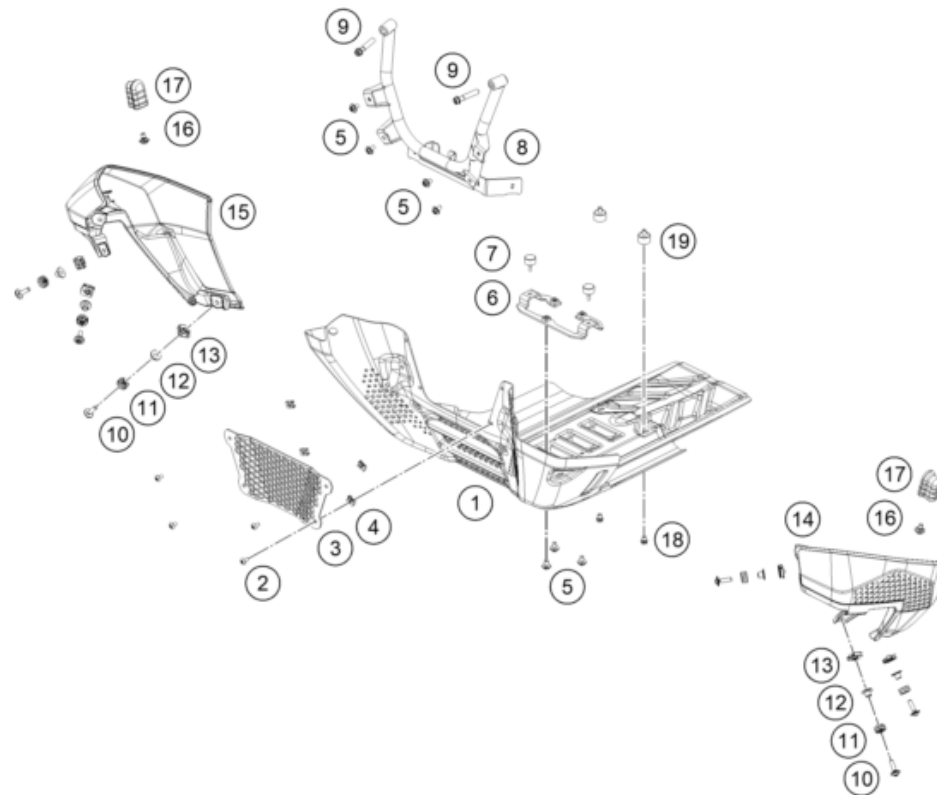

77481

\* NEW PART

X ON DEMAND

POS	PARTNUMBER		PIECE
1	C6100309000001	Skid plate	1
2	C0900000501001	torx screw M5x10	4
3	C63503991090	engine protection cover	1
4	69008021080	Clip nut M5	4
5	C0000240601000	Hh collar screw m6x10 tx30	7
6	C63503090016	Lower Alu Skidplate Support	1
7	C75007046010	seat rubber 10mm	2
8	C63503090050C1	Front skid plate linkage	1
9	C0000250804000S	Collar screw M8x40 ISA40 SS	2
10	C69014117000	flange screw M6x22-8.8 ISA30	6
11	C90742041000	Damper ABS modulator	6
12	C61342041100	Bund bushing 6,5x9x18x8,5	6
13	54603048300	RANGE CHANGE METAL NUT M6 INOX	6
14	C61007025010	Tank protector left	1
15	C61007025020	Tank protector right	1
16	C90708000012	special screw M6x12x3	2
17	C60307020000	TANK RUBBER	2
18	C0000250600800	Hh collar screw m6x8 tx30	2
19	C0660002001200	Silent block 20x12 M6x10/M6x8	2