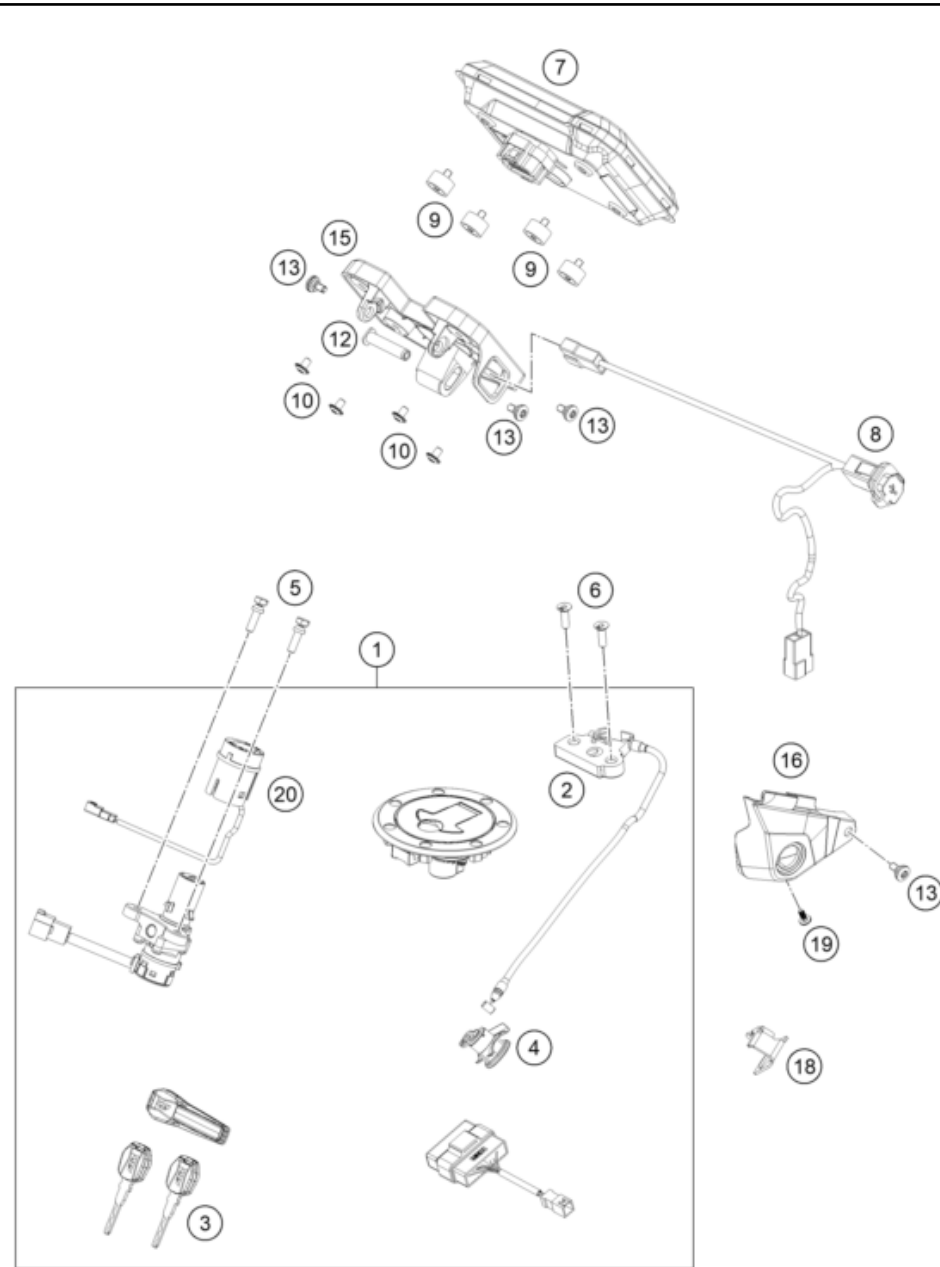

POS	PARTNUMBER		PIECE
1	A61011066044	Lock kit	1
2	63507050000	Seat lever assy	1
3	64111067000	KTM ignition key	1
3	64111067010	Blank Key KTM	x
4	90107050050	SEAT LOCK	1
5	76011064200	Tear-off screw M6 ignition lock ISA30 MK	2
6	C0073800602000S	Oval head screw ISR M6x20-A2-70-MK	2
7	22114069000	Dashboard	1
8	C64111043000	Usb power supply 12v	1
9	C61514069110	absorber speedometer	4
10	N0073800500800	Oval head scr. ISO 7380-M5x8A2	4
12	C61914010020	Speedometer attachment bushing	1
13	69008121160	Special screw M5x12	4
15	C61014060000	Dashboard support	1
16	C63507050050	Lock cover	1
18	C90707051000	Cable bracket lock	1
19	C0000814501200	Screw for plastic k45x12 t20	1
20	63511066020	ANTENNA	1

23A6461430

77508

* NEW PART

X ON DEMAND