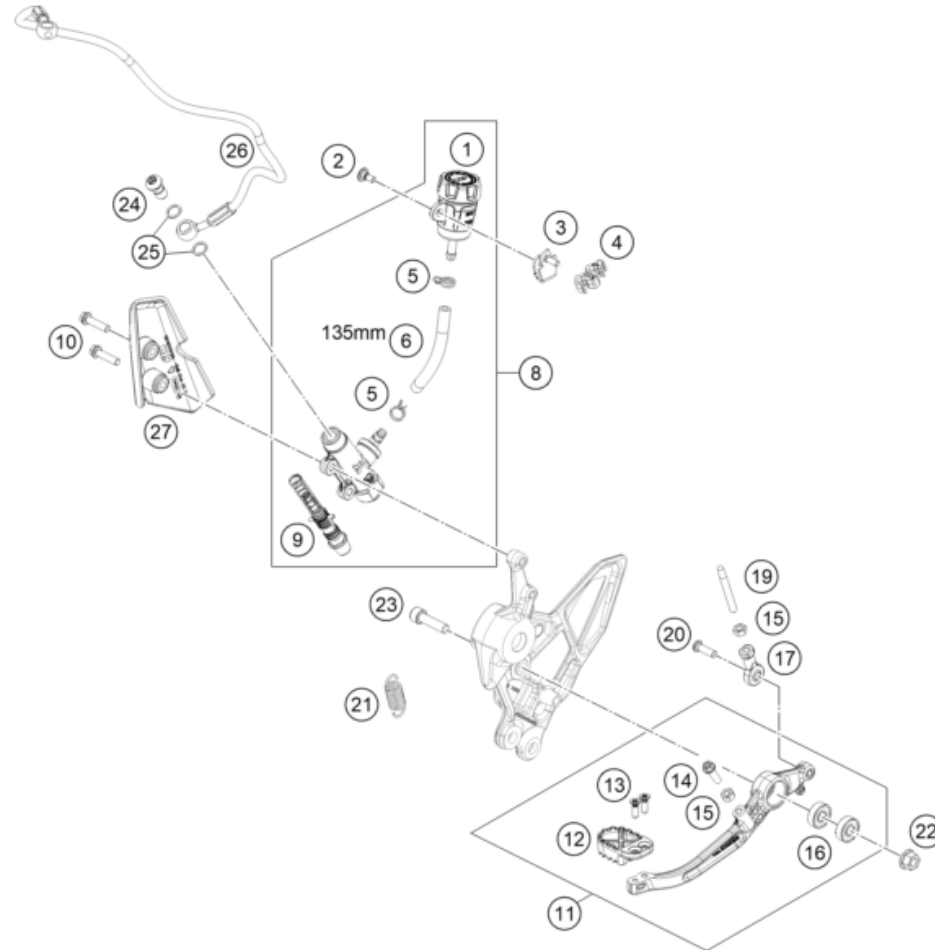

REAR BRAKE CONTROL

790 ADVENTURE, orange 2026 2026

25A6461330

77519

* NEW PART

X ON DEMAND

POS	PARTNUMBER		PIECE
1	64113069000	Reservoir assembly	1
2	69013099050	Screw for expansion tank	1
3	C90713226000	Brake line holder	1
4	C90742046000	Bracket ABS line d7.5	1
5	58007017000	YDNAC-clamp 10101 (10.4MM)	2
6	69013069001	HOSE FOR RESERVOIR 6X1,5	1
8	A65413060033	Rear master cylinder, compl.	1
9	64113061000	Piston assembly	1
10	C0000250602500S	Screw M6x25 10.9	2
11	C63513050133C1	Footbrake lever preassembled	1
12	63513151000	Foot peg, brake pedal	1
13	C0145810501600	Countersunk screw ISO14581-M5x16-A2-070	2
14	C0000250602000	HH collar screw M6x20 TX30	1
15	C0009340600502	hexagon nut DIN 934 M6	2
16	C0410000800700	Bearing 608 2RS	2
17	C90703069200	rod end M6 silver	1
19	C90703068000	rear brake push bar	1
20	C0073800602000S	Oval head screw ISR M6x20-A2-70-MK	1
21	C0520001100200	Return spring for brake lever	1
22	54310086200	Self locking nut M8 10.9	1
23	014579080301S	screw ISO 14579-M8x30-10.9-MK black	1
24	C62113020100	banjo bolt M10x1x19.5	1
25	0603100141	sealing ring DIN 7603 10x14x1	2
26	A64642002000	Rear brake line	1
27	C63503039151	Rear master cylinder guard	1