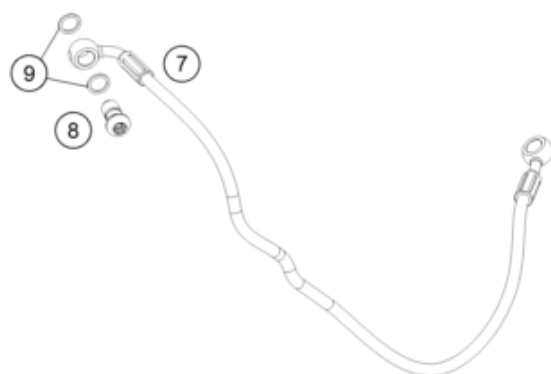

196351310

77526

* NEW PART

X ON DEMAND