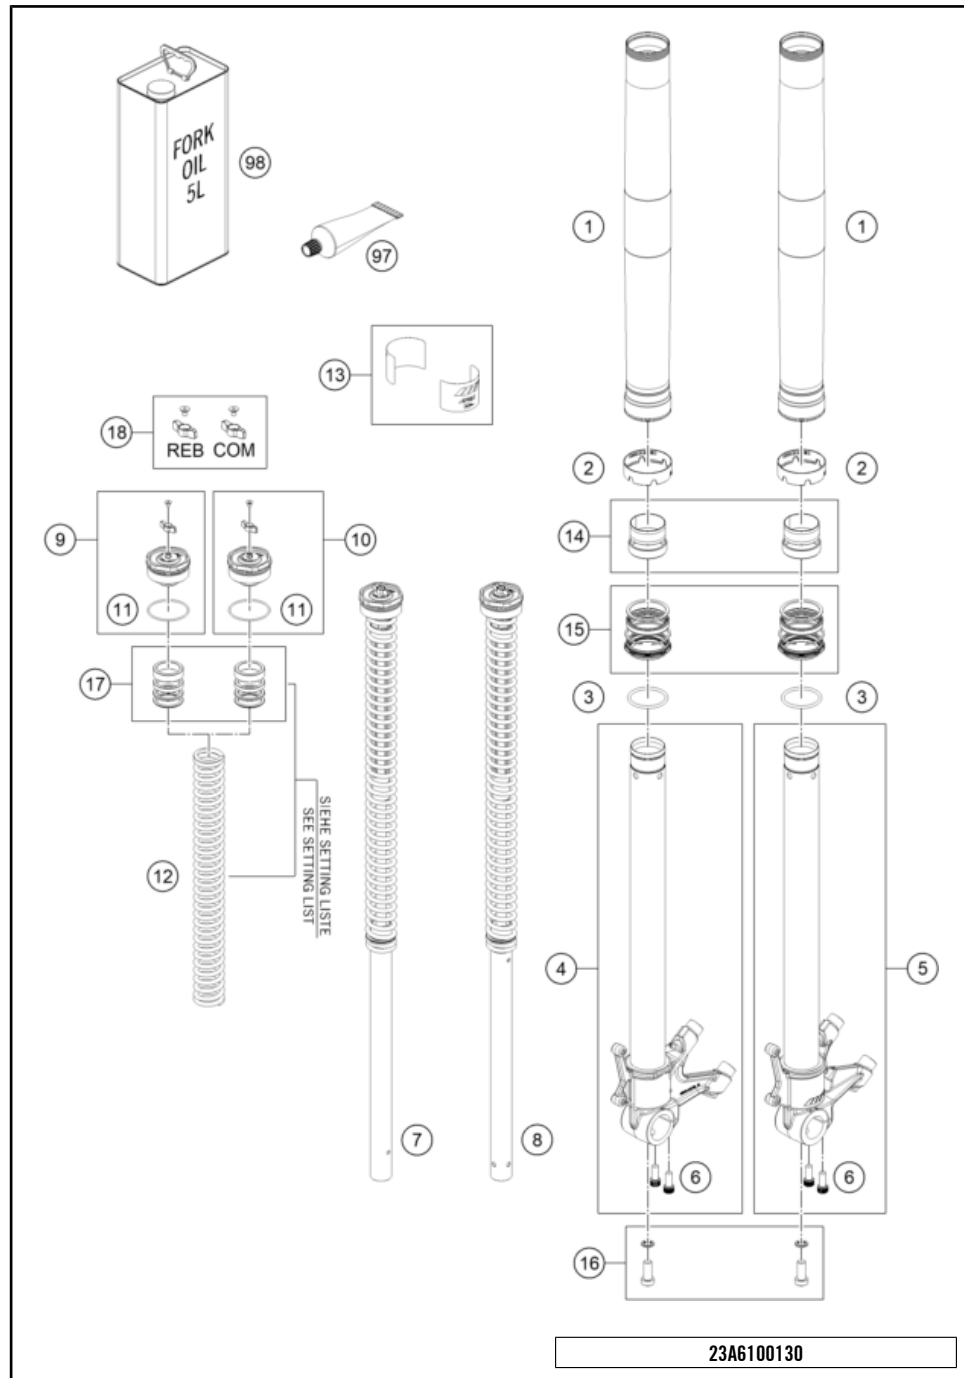

FRONT FORK DISASSEMBLED

790 ADVENTURE, orange 2026 2026

POS	PARTNUMBER	PIECE	
1	43578142	Fork outer tube 44x560 dt54 db60	2
2	43578206	Fork protection ring d43	2
3	43578219	O-ring 40x2,5 VMQ70 red ISO 3601	2
4	43578198S1	axle clamp right d43mm black cpl.	1
5	43578197S1	axle clamp left d43mm black cpl.	1
6	0025080206	HH collar screw M8x20	4
7	43578176S8	Cartridge right 890 ADV 23 cpl.	1
8	43578195S8	Cartridge left 890 ADV 23 cpl.	1
9	43578240S	Screw cap M51x1.5 black right kpl.	1
10	43578239S	Screw cap M51x1.5 black left cpl.	1
11	46810340	O-ring 45x2 NBR70 siliconized	2
12	43578190	Mainspring (38,3) 6,5-480 fork	1
13	52000209SET	Sticker set, APEX PRO OC 90x40	1
14	R14042T	GUIDE BUSHING SET	x
15	R516T	Fork sealing kit 43mm	x
16	R14032	AH bolt M10x25 set	x
17	RP80002	Shim Kit Fork	x
18	RP10026	Adjuster kit fork	x
97	T14034	Fuchs grease IPR (250g)	x
98	48601166S1	Fork Fluid Viscosity 4.0 5L	x

* NEW PART X ON DEMAND