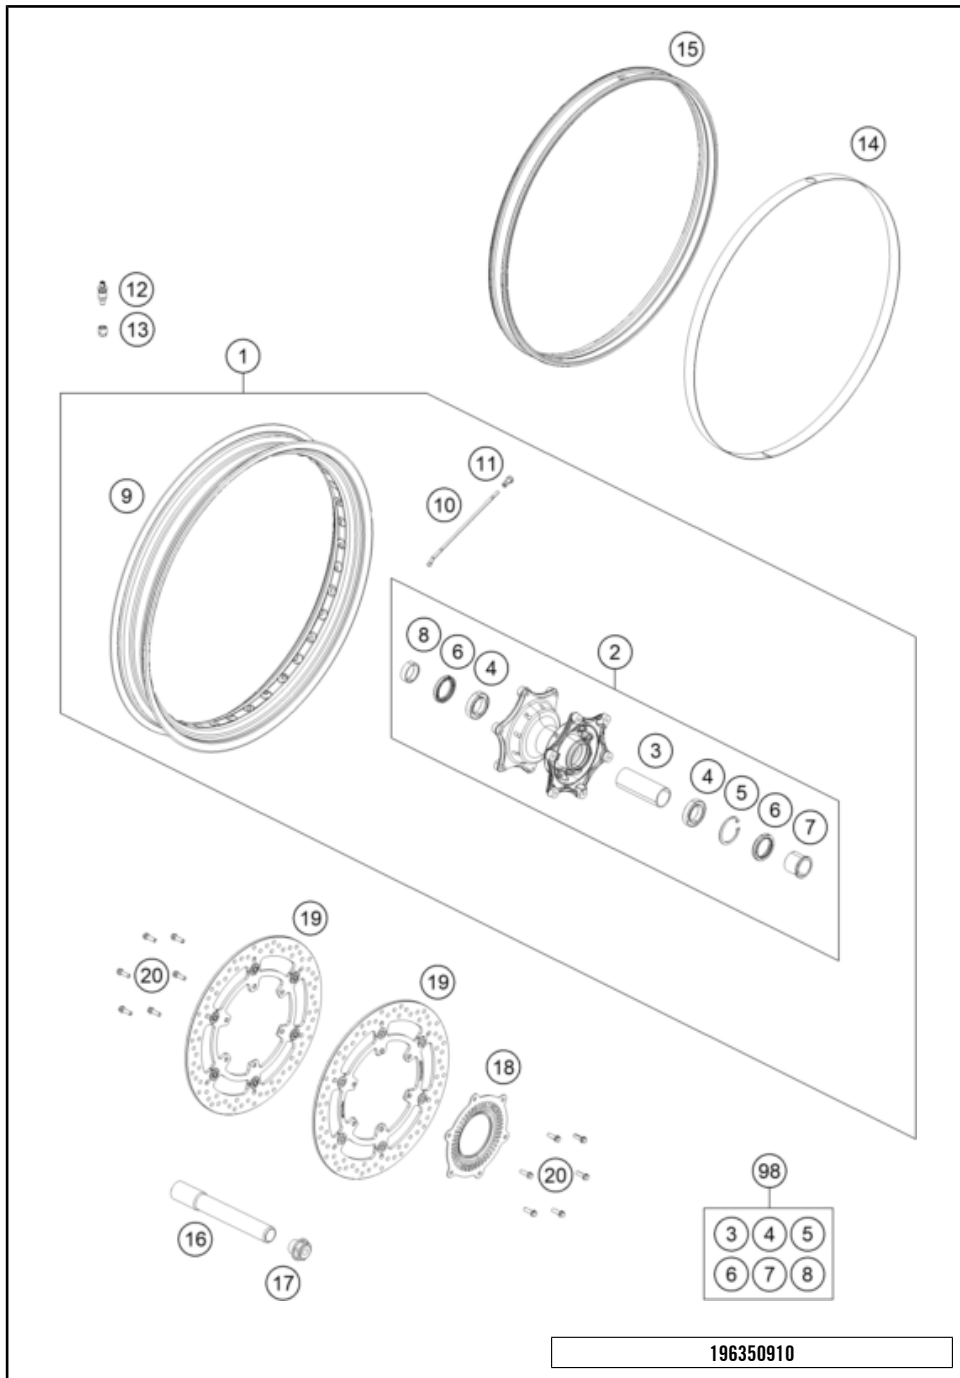

FRONT WHEEL

790 ADVENTURE, orange 2026 2026

POS	PARTNUMBER		PIECE
1	C60309001244	front wheel cpl. 2,5x21"	1
2	60309010244C1	front wheel hub cpl.	1
3	60309011000	BUSHING SPACER TUBE FRONT	1
4	0625069068	Grooved ball bearing 6906	2
5	0472047175	CIRCLIP DIN0472-47X1,75	1
6	0760354771	Radial shaft seal 35X47X7 TC	2
7	60309012100	SPACER BUSH. FRONT WHEEL L/S	1
8	60009013000	Spacer bush. fr. whee R/S 03	1
9	6030917010033A	Rim 2.5x21"TL.bl.w.sticker	1
10	60309071000	SPOKE 5/4.37/M5	36
11	60310072200	Spoke nipple Quadrax M5	36
12	C60309176000	VALVE	1
13	60312033050	NUT AIR PRESSURE SENSOR	1
14	C60309073100	RIM BAND 21"	1
15	60309177000	GASKET RUBBER 2.5"X21"	1
16	C60309081100	Wheel spindle, front	1
17	C6900103600001	STEERING HEAD SCREW 09	1
18	C60342020000	SENSOR GEAR ABS	1
19	63509060000	Brake disc front D=320	2
20	C0900000601900	SPECIAL SCREW M6X19 WS=8 10.9	12
98	60609015000	FRONT WHEEL REP. KIT ADV. 1050	x

196350910

77511

* NEW PART

X ON DEMAND