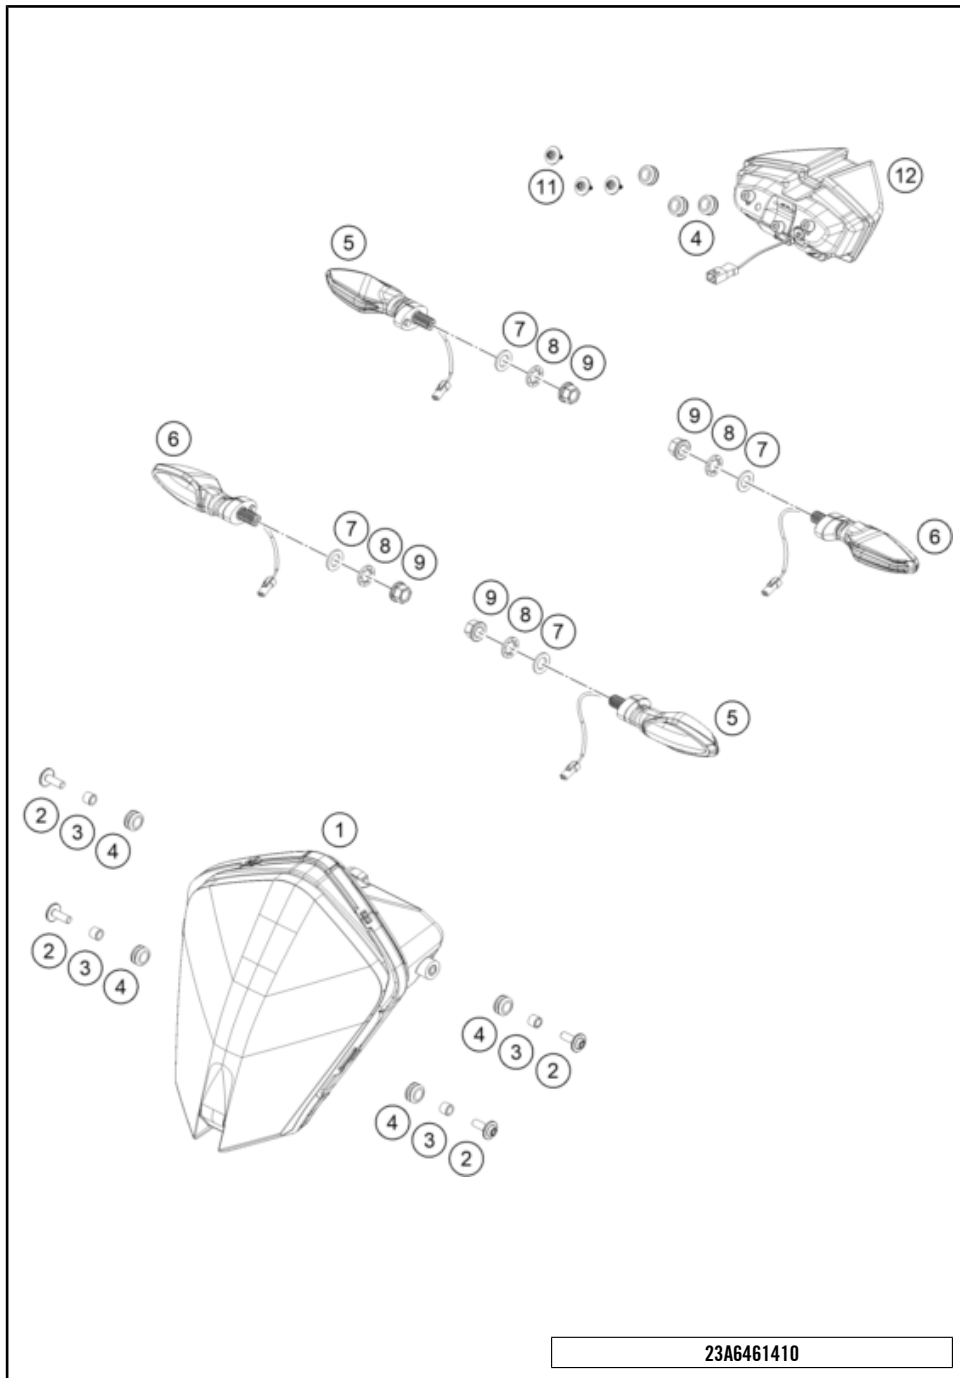

196351390

77517

\* NEW PART

X ON DEMAND

POS	PARTNUMBER		PIECE
1	A61014001000	Headlight	1
2	C90714017000	SPECIAL SCREW M6X18 ISA30 08	4
3	C90714014000	BUSHING 6,1X9,2X7,5 08	4
4	C90706001022	Rubber grommet 9x11x16x8.5	7
5	C90714025000	turn signal front left/rear right	2
6	C90714026000	turn signal front right/rear left	2
7	0433100003	Washer DIN0433-M10	4
8	0797100003	LOCK WASHER DIN6797-J10,5 ZI	4
9	C0910001001000	Hh collar nut m10x1,25 ws=13	4
11	C0000814501201	Screw with gasket 45x12-z	3
12	63514040000	Tail light	1