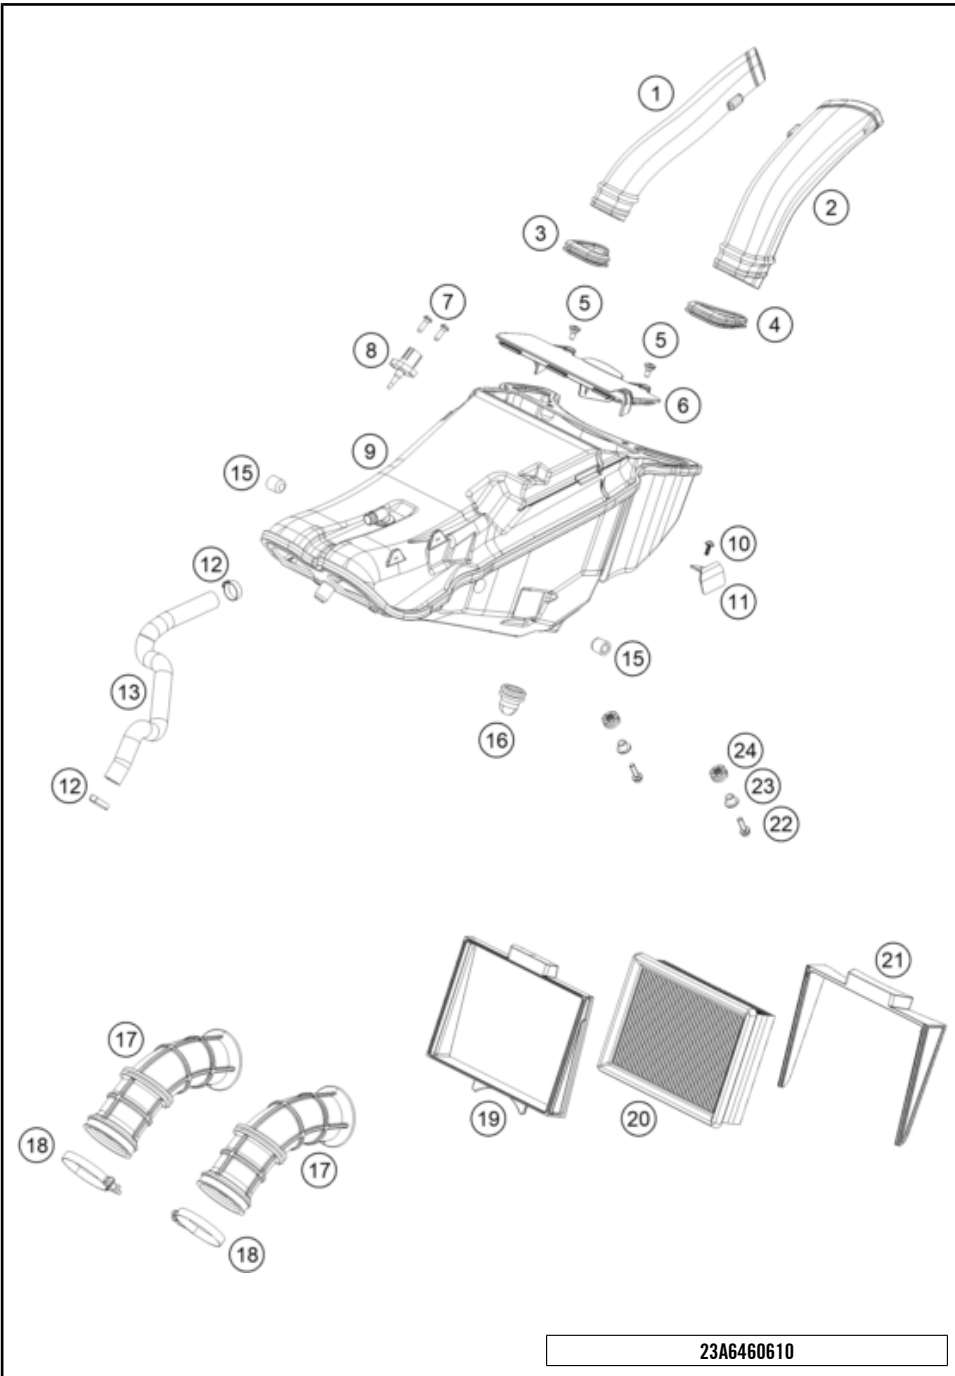

POS	PARTNUMBER		PIECE
1	63506041100	INTAKE DUCT, RIGHT	1
2	63506040100	INTAKE DUCT, LEFT	1
3	63506040150	Intake port gasket right	1
4	63506041150	Intake port gasket left	1
5	69008121160	Special screw M5x12	2
6	63506002100	Air filter box cover	1
7	0081050161	EJOT PT screw K50X16 1451	2
8	C61041080000	Intake air temperature sensor	1
9	63506001200	Air filter box	1
10	N0000175001200	EJOT PT screw K50x12 T20	1
11	63506002160	Cable bracket air filter box	1
12	C00050198706	variable one-year clamp 19.8mm	2
13	63530087000	Pre-formed hose engine breather	1
15	C90706014000	Rubber grommet	2
16	50206020200	Rubber grommet slotted	1
17	63506026100	Intake channel	2
18	C77236048100	HOSE CLAMP 58MM	2
19	63506116000	Filter clamp frame	1
20	A61006015000	Air filter	1
21	63506117000	Filter clamp wedge	1
22	C0000250502000	HH collar screw M5x20 TX30	2
23	C61314062050	Collar bushing 5,5x9x15x8,5	2
24	C90742041000	Damper ABS modulator	2

23A6460610

77501

* NEW PART

X ON DEMAND