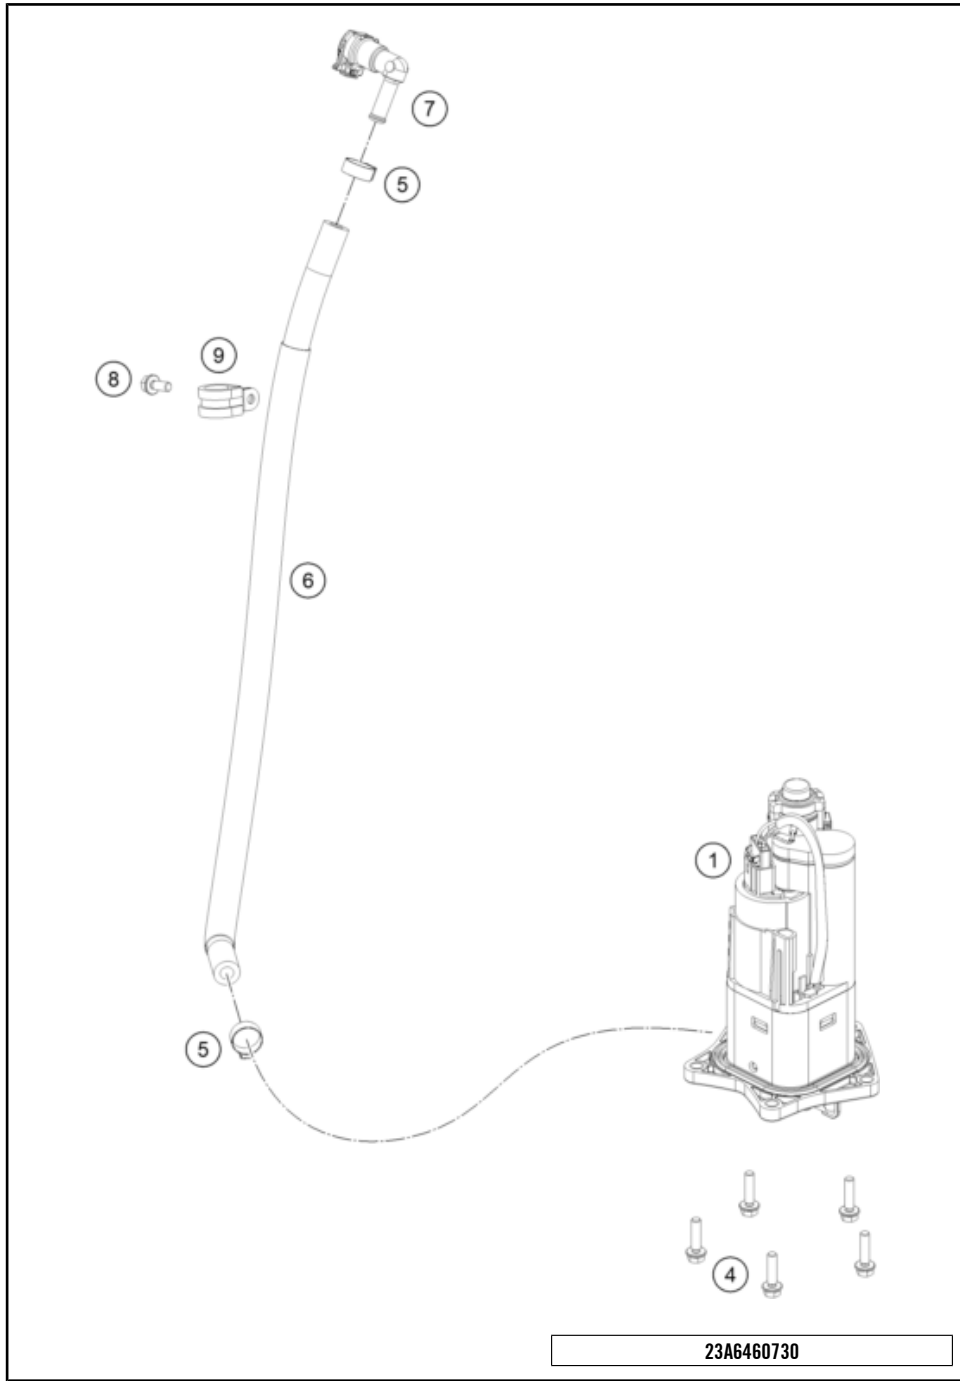

FUEL PUMP

790 ADVENTURE, orange 2026 2026

POS	PARTNUMBER		PIECE
1	C63507088100	Fuel pump	1
4	C0000250602000	HH collar screw M6x20 TX30	5
5	C00050157706	variable one-year clamp 15.7mm	2
6	C63507017000	Fuel hose	1
7	C76007028000	ELBOW CONNECTOR	1
8	C0000250501200	HH collar screw M5x12 TX30	1
9	C0320001501200	Clampp rsgu 15/12	1

77507

* NEW PART

X ON DEMAND