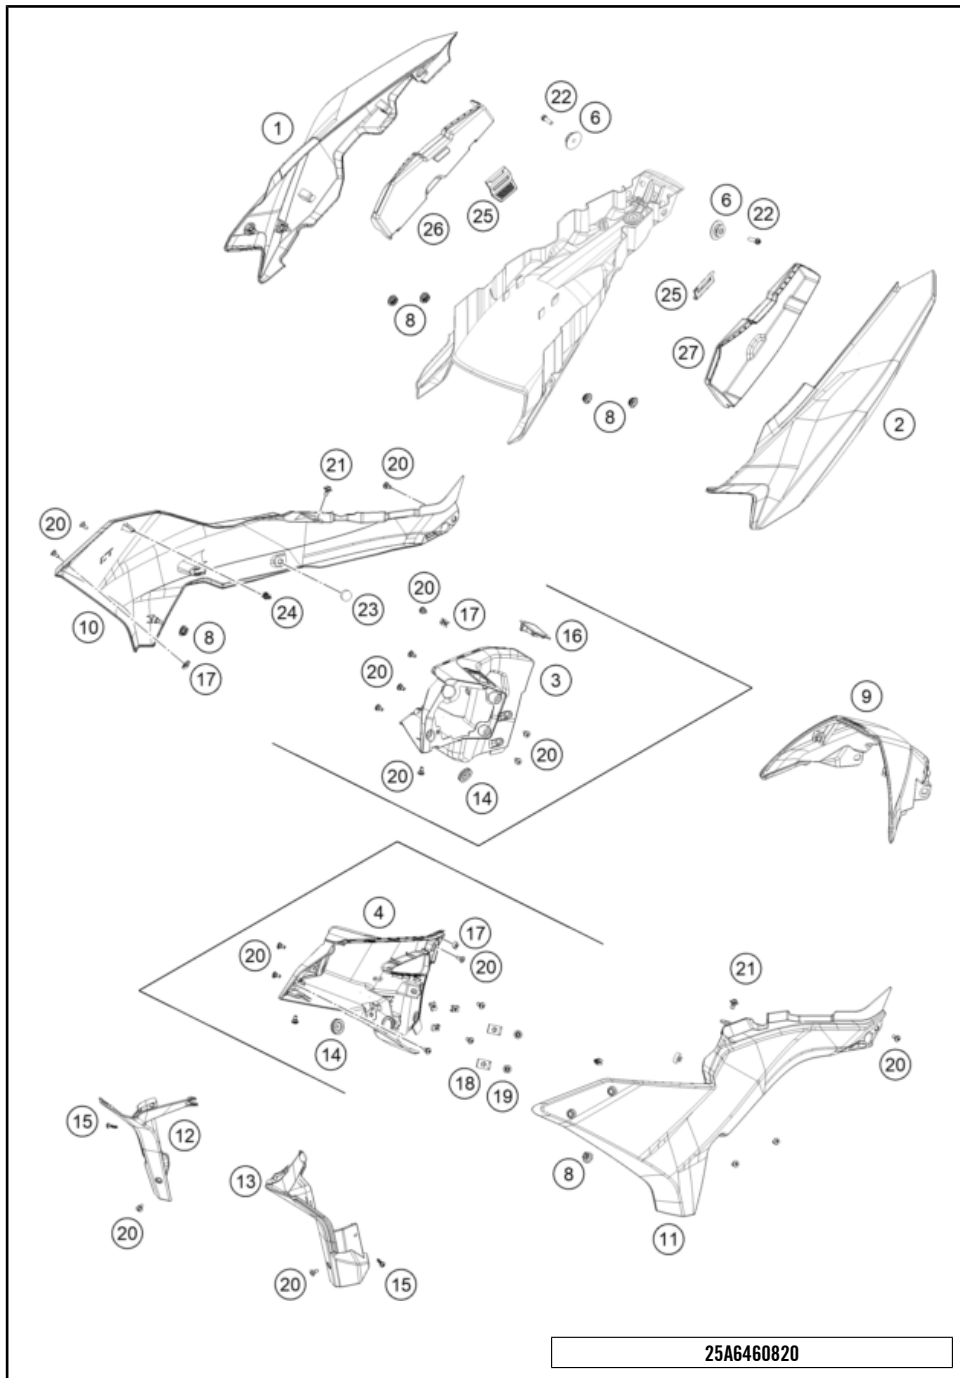

SIDE TRIM

790 ADVENTURE, orange 2026 2026

POS	PARTNUMBER	PIECE	
1	C63508042000C1	side cover right	1
2	C63508041000C1	side cover left	1
3	C61008027000	inner lining right	1
4	C61008026000	inner lining left	1
6	C63508040120	Sliding seat bushing	2
8	C90706003060	Quick-lock coupling	6
9	C63711054010C1	Battery cover	1
10	C61008051000EBC	Fuel tank spoiler right with decal	1
11	C61008050000EBC	Fuel tank spoiler left with decal	1
12	C61008024000	fuel tank inner spoiler right	1
13	C61008023000	fuel tank inner spoiler left	1
14	C64106001025	rubber grommets d 22.5/5/2	2
15	0081050181	SCREW FOR PLASTIC K50X18 T20	2
16	C61008027010	plug cover	1
17	54603048600	RANGE CHANGE METAL NUT M5 INOX	6
18	54603048100	clip nut M6	2
19	C0000240602000	HH COLLAR SCREW M6X20 TX30	2
20	69008121160	Special screw M5x12	21
21	C90708000015	SPECIAL SCREW M6X15X3	2
22	C0073800602000S	Oval head screw ISR M6x20-A2-70-MK	2
23	C54308042000	rubber buffer	2
24	61908040030	Bracket for side fairing	2
25	C63508041055	Elastic fastener	2
26	63508042050	storage box right	1
27	63508041050	storage box left	1

25A6460820

77576

* NEW PART

X ON DEMAND