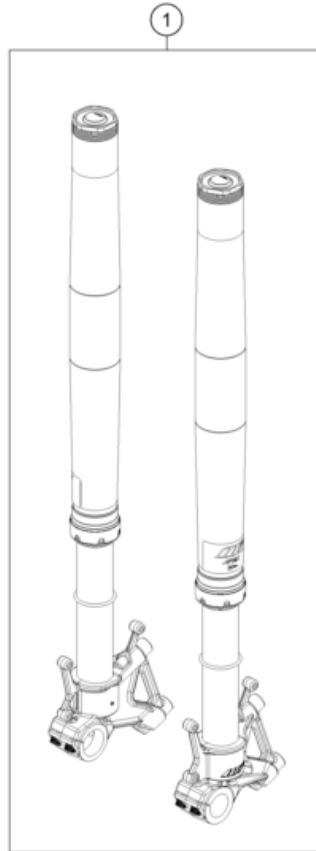

<p><b>FUEL PUMP</b></p>  <p><b>17</b></p>	<p><b>MASK, FENDERS</b></p>  <p><b>18</b></p>	<p><b>SIDE TRIM</b></p>  <p><b>20</b></p>	<p><b>DECAL</b></p>  <p><b>21</b></p>
<p><b>FRONT WHEEL</b></p>  <p><b>22</b></p>	<p><b>REAR WHEEL</b></p>  <p><b>23</b></p>	<p><b>WIRING HARNESS</b></p>  <p><b>24</b></p>	<p><b>BATTERY</b></p>  <p><b>25</b></p>
<p><b>FRONT BRAKE CONTROL</b></p>  <p><b>26</b></p>	<p><b>REAR BRAKE CONTROL</b></p>  <p><b>27</b></p>	<p><b>FRONT BRAKE CALIPER</b></p>  <p><b>28</b></p>	<p><b>REAR BRAKE CALIPER</b></p>  <p><b>29</b></p>

# FRONT FORK, TRIPLE CLAMP

790 ADVENTURE, orange 2026 2026

POS	PARTNUMBER	PIECE	
1	A610C129W201102	Fork KTM 890 Adventure R 23	1
3	C0000250802500	HH collar screw M8x25	4
4	C90701038000C1	HANDLEBAR CLAMP 28MM	2
5	C0000351003501S	AH-COLLAR SCREW M10X35 ISA45	2
6	C90701039032C1	HANDLEBAR SUPPORT D=28 H=32 BL	2
7	C63501045010	Ignition lock cover	1
8	C54801036000C1	Steering head screw M20x1,5 WS_27	1
9	C63601042000	Shim ring	1
10	N0000150802500S	Hex collar screw M8x25 SW10 SS	1
11	C0000250803000	HH collar screw M8x30	4
12	C63701034030C1	Triple clamp top	1
13	C90701084000	Steering head gasket	2
14	C90701080000	steering head bearing cpl.	2
15	C90701086000	PROT. RING STEER. HEAD BEARING	1
16	C63701032030C1	Bottom triple clamp cpl.	1
17	C0000250803500	HH collar screw M8x35 TX40	4
18	C90701081010	Steering head rep. Kit	x
19	C0000250601000	HH collar screw M6x10 TX30	4
20	C63501072000	Brake line retaining bracket	1
21	C0000250802500S	HH COLLAR SCREW M8X25 TX40	3
22	16181S55E	Steering damper790 Adventure cpl.	1
23	C54601099000	SPEEDOMETER CABLE GUIDE MARZO.	2
24	N0009850500500	Self-locking nut DIN 985 M5	2
25	C0000250502000	HH collar screw M5x20 TX30	2
26	C63511066010	Ignition lock cover	1
27	C63508026000C1	fender carrier right	1
28	C63508025000C1	fender carrier left	1
29	C0900000501700	special screw M5x17	4
30	C0900000501701	screw M5x17 ISA30	2
31	C90712080000	SIDE REFLECTOR YELLOW "CEV"	2