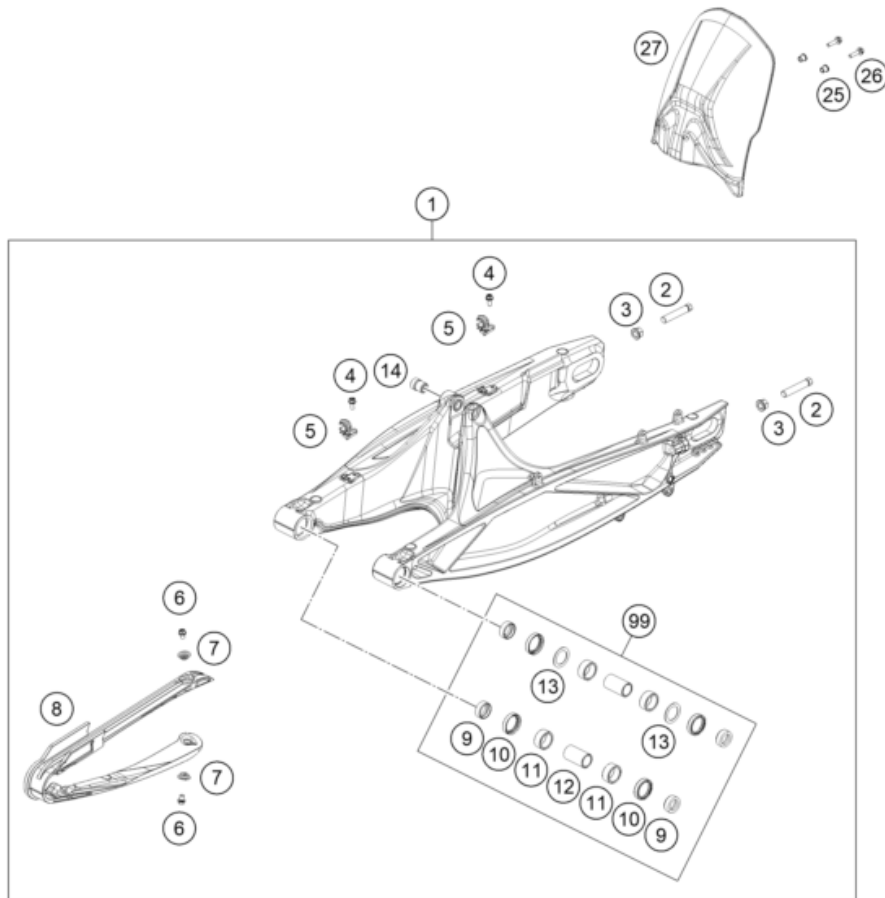

25A6010430

77524

\* NEW PART

X ON DEMAND

25A6460490

POS	PARTNUMBER		PIECE
1	C63504030044C1	Swingarm cpml. Black	1
2	C0910001001000	Hh collar nut m10x1,25 ws=13	2
3	50304040100	Screw M10x1.25x50 WS10	2
4	C0000250501200	HH collar screw M5x12 TX30	2
5	C90704142000	Brake hose bracket	2
6	C0000250501200	HH collar screw M5x12 TX30	2
7	C90704066050	Bushing chain slider	2
8	C90704066000	Chain slide protection	1
9	C90704034000	BUCKET F. SHAFT SEAL RING 03	4
10	C0760002532000	radial shaft seal 25x32x7	4
11	C0430002201200	Needle bushing 22x28x12	4
12	C90704032000	BEARING SLEEVE 17X22X38,7 03	2
13	C90703036000	Stop disk 22.2x31.7x1	2
14	C90704030020	Bushing Shock Mounting	1
15	C64104037000	Swing arm bolt	1
16	C90704038000	Special screw M12x40 WS19	2
17	C0000250601200	HH collar screw M6x12 TX30	2
18	C63504030010	Retaining bracket, chain guide	1
19	C0009340600502	hexagon nut DIN 934 M6	1
20	C0000250602000	HH collar screw M6x20 TX30	1
21	C0000250604500	HH COLLAR SCREW M6X45 TX30	1
22	78004070100	CHAIN GUIDE CPL.	1
23	69008121160	Special screw M5x12	2
24	C63504061000	Chainguard	1
25	C64104150010	Bushing 5.5x8.3x9	2
26	C0000250502000	HH collar screw M5x20 TX30	2
27	C63504050000	splash protection swingarm	1
28	C77304070030	Insertion nut f chain guide	1
99	C90704030010	Swing arm repair kit	1