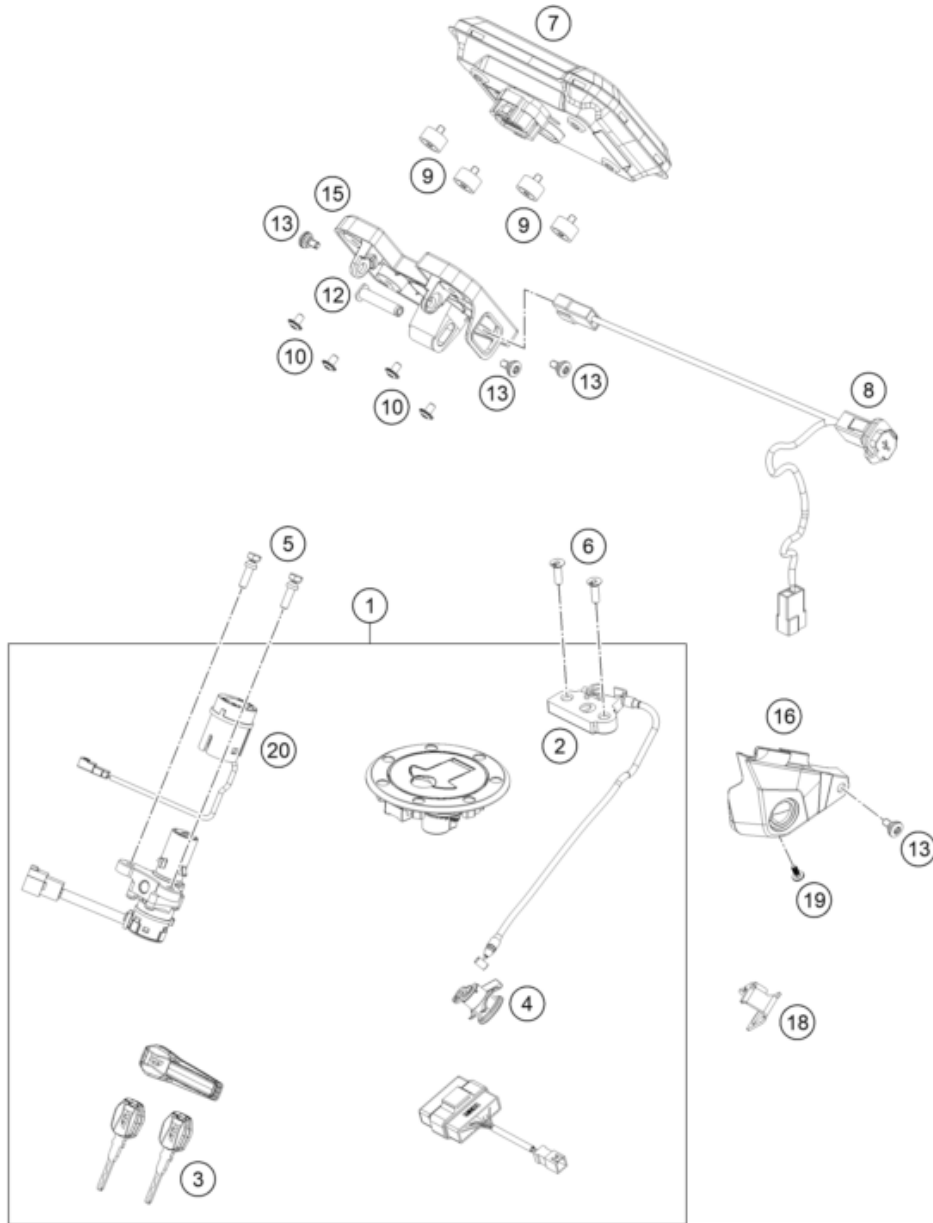

POS	PARTNUMBER		PIECE
1	A61011066044	Lock kit	1
2	63507050000	Seat lever assy	1
3	64111067000	KTM ignition key	1
3	64111067010	Blank Key KTM	x
4	90107050050	SEAT LOCK	1
5	76011064200	Tear-off screw M6 ignition lock ISA30 MK	2
6	C0073800602000S	Oval head screw ISR M6x20-A2-70-MK	2
7	22114069000	Dashboard	1
8	C64111043000	Usb power supply 12v	1
9	C61514069110	absorber speedometer	4
10	N0073800500800	Oval head scr. ISO 7380-M5x8A2	4
12	C61914010020	Speedometer attachment bushing	1
13	69008121160	Special screw M5x12	4
15	C61014060000	Dashboard support	1
16	C63507050050	Lock cover	1
18	C90707051000	Cable bracket lock	1
19	C0000814501200	Screw for plastic k45x12 t20	1
20	63511066020	ANTENNA	1

23A6461430

77508

* NEW PART

X ON DEMAND