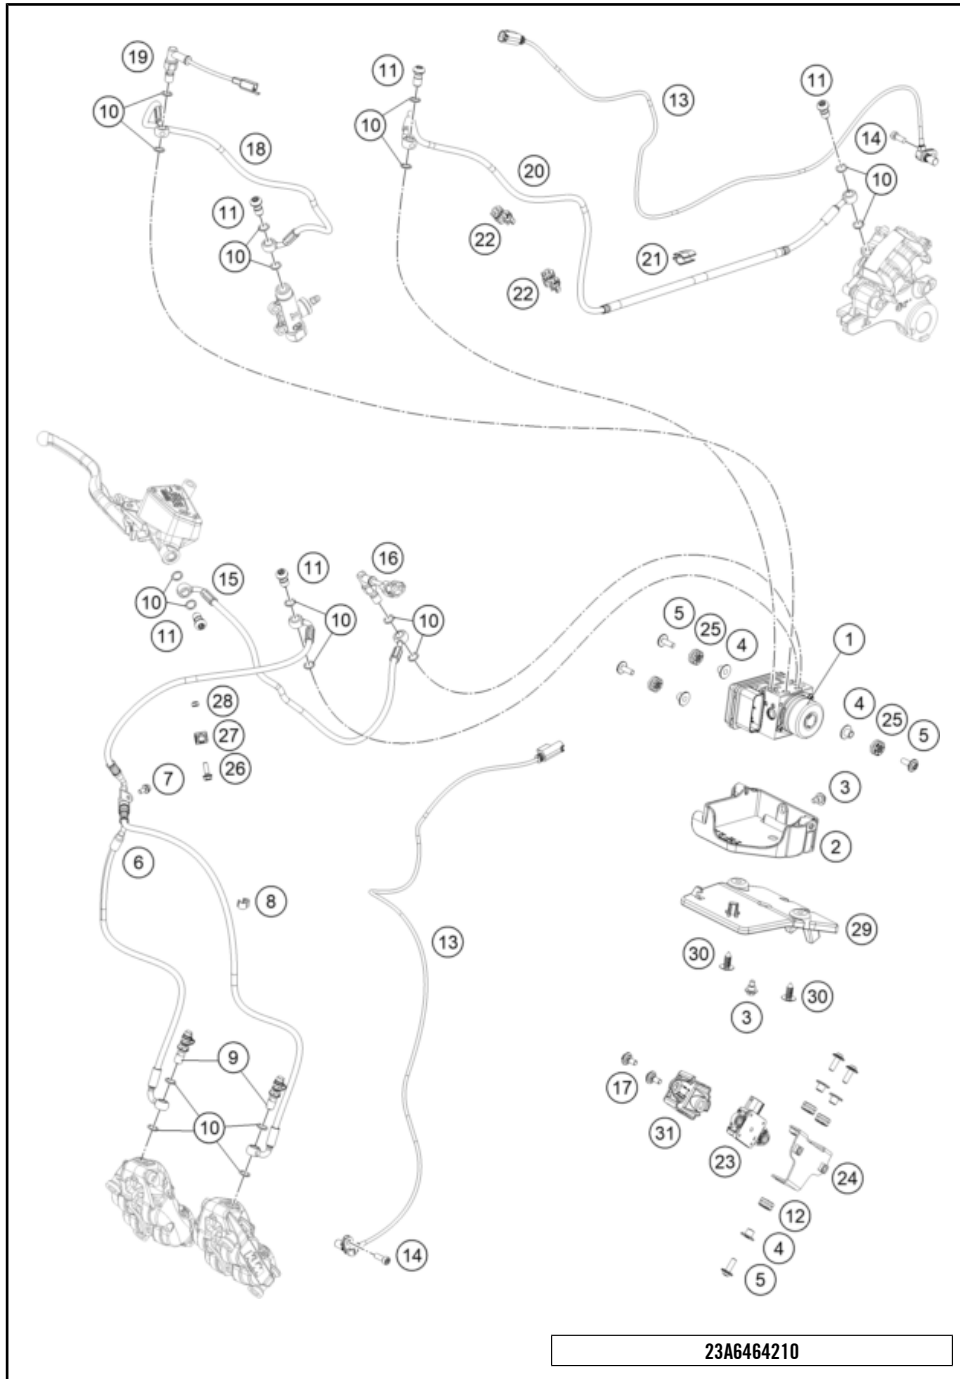

POS	PARTNUMBER		PIECE
1	A61042031044	ABS module filled	1
2	C63542040100	holder ABS module	1
3	59001092050	SPECIAL SCREW M6X12,5 WS=8	2
4	C61342041100	Bund bushing 6,5x9x18x8,5	6
5	C90714017000	SPECIAL SCREW M6X18 ISA30 08	6
6	A64642003000	Brake line front	1
7	C0000250501000	HH collar screw M5x10 TX30	1
8	C90711094000	BAR SPACER 4/7 BLACK	8
9	C62513020000	Bleeder screw cpl. 05	2
10	0603100141	sealing ring DIN 7603 10x14x1	18
11	C62113020100	banjo bolt M10x1x19.5	5
12	C62142041100	DUMPER 40 SHORE	3
13	76042125000	ABS-SENSOR	2
14	C0145800601600	SHCS ISO 14580 M6x16	2
15	A64642001000	Front brake line	1
16	63711051100	Brake light switch	1
17	C90708000015	SPECIAL SCREW M6X15X3	2
18	A64642102000	Rear brake line	1
19	62111051000	Brake light switch rear	1
20	A64642104000	Rear brake line	1
21	C90713026100	Hose bracket 10/4	1
22	C90742046000	Bracket ABS line d7.5	2
23	61542090000	Angle sensor	1
24	C63742090015	Retaining bracket angle sensor cmpl.	1
25	C90742041000	Damper ABS modulator	3
26	N0000250501600	HH collar screw M5x16 TX30	1
27	C60113146000	SUPPORT FOR BRAKE HOSE M5	1
28	N0009850500500	Self-locking nut DIN 985 M5	1
29	C61042040010	Heatshield ECU	1
30	C61103165000	Plug for M8	2
31	C61342090050	COVER SENSOR BOX	1

23A6464210

77516

* NEW PART

X ON DEMAND