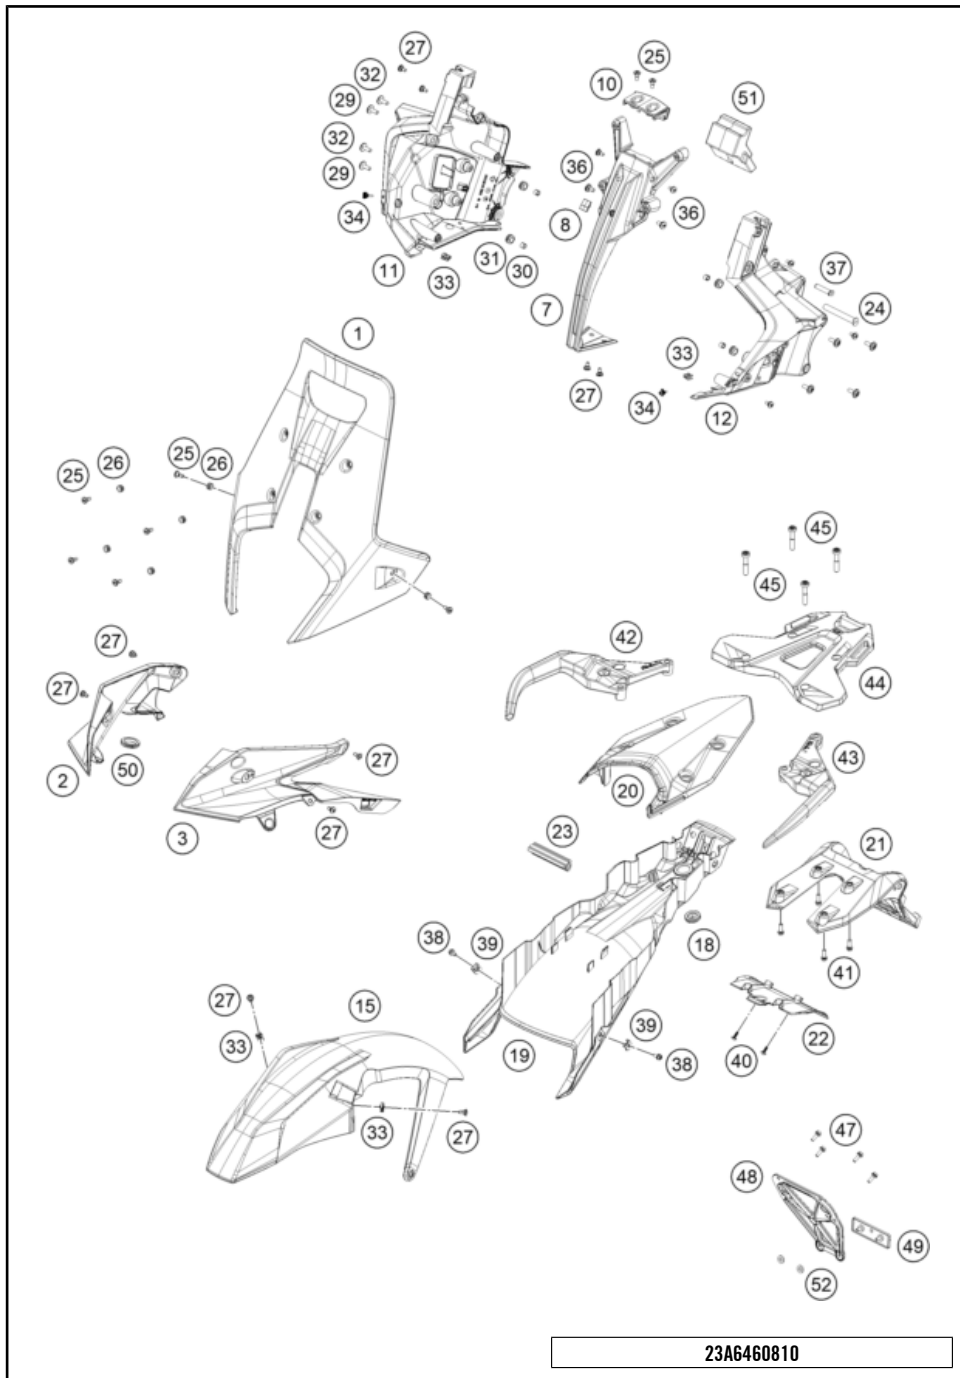

POS	PARTNUMBER		PIECE
50	C63508024010	rubber gromet inner fairing	1
51	C61014010050	Mask carrier foam	1
52	C90708061050	Rubber washer 6.5x14x2.3	2

23A6460810

77509

* NEW PART X ON DEMAND