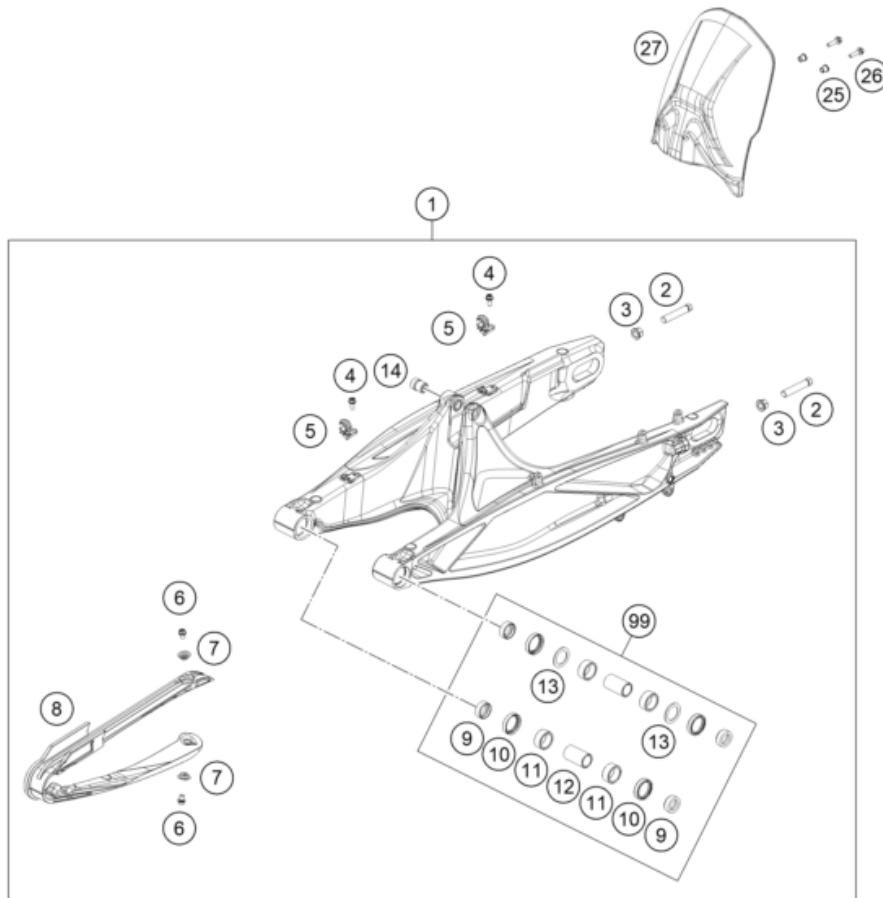

25A6460410

77498

* NEW PART

X ON DEMAND

SHOCK ABSORBER DISASSEMBLED

790 ADVENTURE, white 2026 2026

POS	PARTNUMBER		PIECE
1	46180064	Bearing bush 12x15/18/24,5x13,5	2
2	46180007	Distance bush 12x15/18/24,5x10,5	2
3	52000213	Sticker APEX 90x29	1
4	S038300003S0000	PA KTM 890 ADV 21 with hand knob	1
5	60000323S	adjuster wheel PA cpl.	1
7	S635010000S0000	Clamp kit + pilot bushing	1
8	S80981001700020	Mainspring (57) 115-185.0 Shock white	1
9	S25911000200000	Washer 52.7x74x1	2
10	S83911000000000	Spring guide hydr. PA	1
11	S259110001000C1	Washer 59x84x1.6 steel acc. to drawing	1
12	46148265	Spring seat 21x74x7.5	1
13	R12012T	Ball joint bearing kit top 12mm	2
97	50180751S1	Shock absorber fluid 5 LT	1

25A6010430

77524

* NEW PART

X ON DEMAND

POS	PARTNUMBER		PIECE
1	C63504030044C1	Swingarm cpml. Black	1
2	C0910001001000	Hh collar nut m10x1,25 ws=13	2
3	50304040100	Screw M10x1.25x50 WS10	2
4	C0000250501200	HH collar screw M5x12 TX30	2
5	C90704142000	Brake hose bracket	2
6	C0000250501200	HH collar screw M5x12 TX30	2
7	C90704066050	Bushing chain slider	2
8	C90704066000	Chain slide protection	1
9	C90704034000	BUCKET F. SHAFT SEAL RING 03	4
10	C0760002532000	radial shaft seal 25x32x7	4
11	C0430002201200	Needle bushing 22x28x12	4
12	C90704032000	BEARING SLEEVE 17X22X38,7 03	2
13	C90703036000	Stop disk 22.2x31.7x1	2
14	C90704030020	Bushing Shock Mounting	1
15	C64104037000	Swing arm bolt	1
16	C90704038000	Special screw M12x40 WS19	2
17	C0000250601200	HH collar screw M6x12 TX30	2
18	C63504030010	Retaining bracket, chain guide	1
19	C0009340600502	hexagon nut DIN 934 M6	1
20	C0000250602000	HH collar screw M6x20 TX30	1
21	C0000250604500	HH COLLAR SCREW M6X45 TX30	1
22	78004070100	CHAIN GUIDE CPL.	1
23	69008121160	Special screw M5x12	2
24	C63504061000	Chainguard	1
25	C64104150010	Bushing 5.5x8.3x9	2
26	C0000250502000	HH collar screw M5x20 TX30	2
27	C63504050000	splash protection swingarm	1
28	C77304070030	Insertion nut f chain guide	1
99	C90704030010	Swing arm repair kit	1