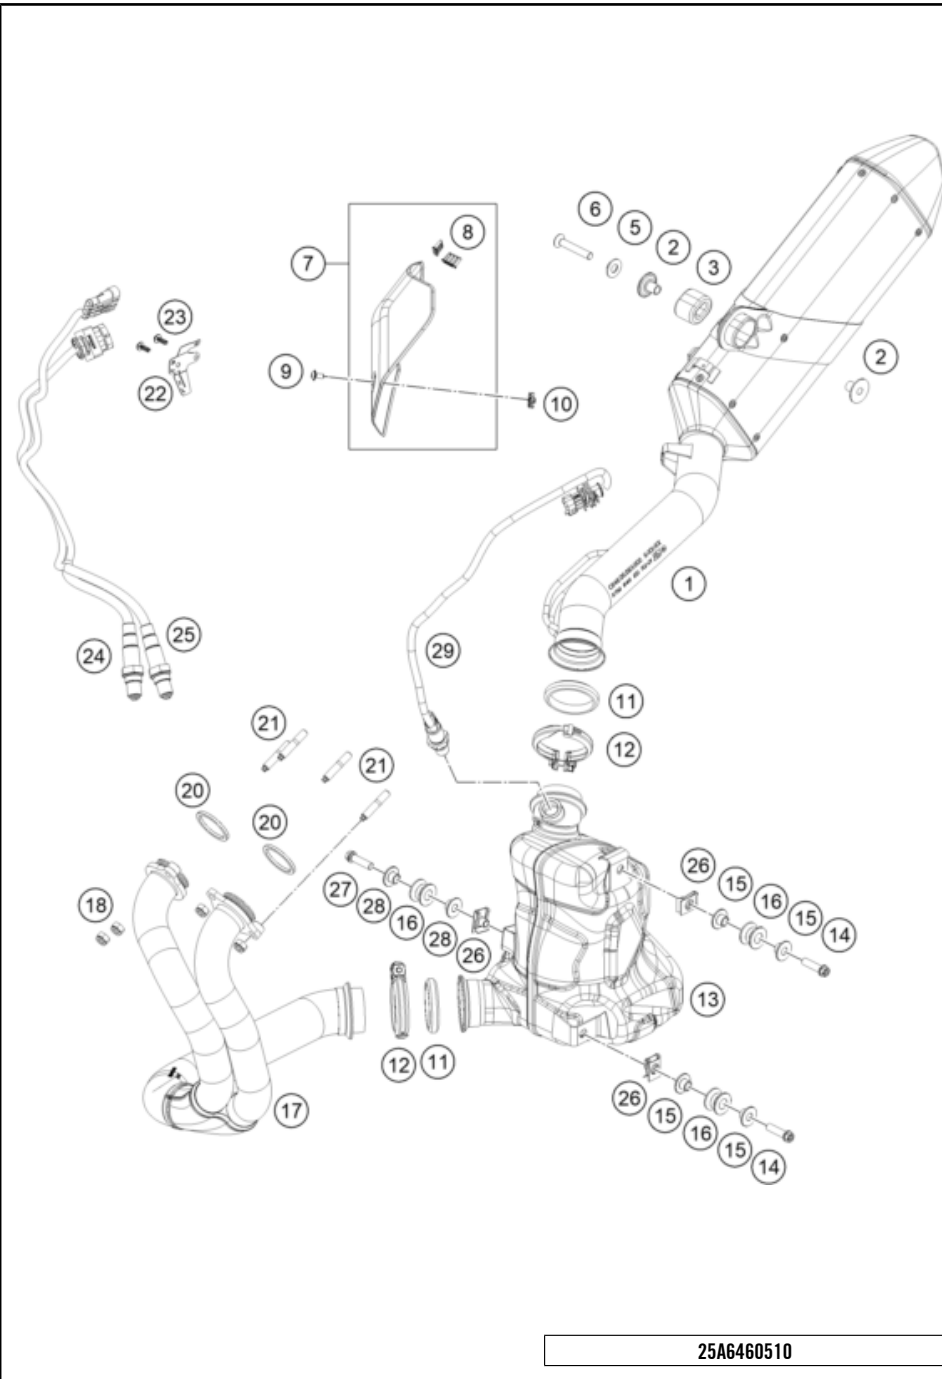

EXHAUST SYSTEM

790 ADVENTURE, white 2026 2026

POS	PARTNUMBER		PIECE
1	C64605083000	silencer	1
2	C90705169000	BUSHING 8,5X11X29	2
3	C90705068000	DAMPING RUBBER	1
5	C90705069000	conical seat Alu	1
6	C0000190805000	COUN.-SUNK SCREW M8X50 ISA10.9	1
7	C63505111000C1	heat protection black cpl.	1
8	C90705011011	Damping element silicon	1
9	C0900000501000	torx screw M5x10 black	1
10	54603048600	RANGE CHANGE METAL NUT M5 INOX	1
11	C90705005005	Manifold gasket	2
12	C63605058200	Exhaust clamp tube 50 mm	2
13	A67605050000	Premuffler	1
14	C0000250803500S	HH COLLAR SCREW M8X35 TX40	2
15	C90705050065	Collar bushing 8.5x12x23.5x10	4
16	C90705067000	damp. component silicone grey	3
17	C64605007000	Header pipe	1
18	51010086100	Self-locking nut M8 CU	4
20	C90705005000	Exhaust gasket	2
21	C63505015000	stud screw 835 M8x25 - 10.9	4
22	C90742040020	Bracket oxygen sensor socket connector	1
23	0081050141	EJOT PT screw K50x14	2
24	63541090000	O2 Sensor LSF 4	1
25	63541190100	Oxygen sensor	1
26	54603048000	RANGE CHANGE METAL NUT M8	3
27	C0000250804000S	Collar screw M8x40 ISA40 SS	1
28	C0800000901201	Collar bushing 8.5x12x23.5x11.5 black	2
29	A60741090000	Oxygen sensor	1

25A6460510

77499

* NEW PART

X ON DEMAND