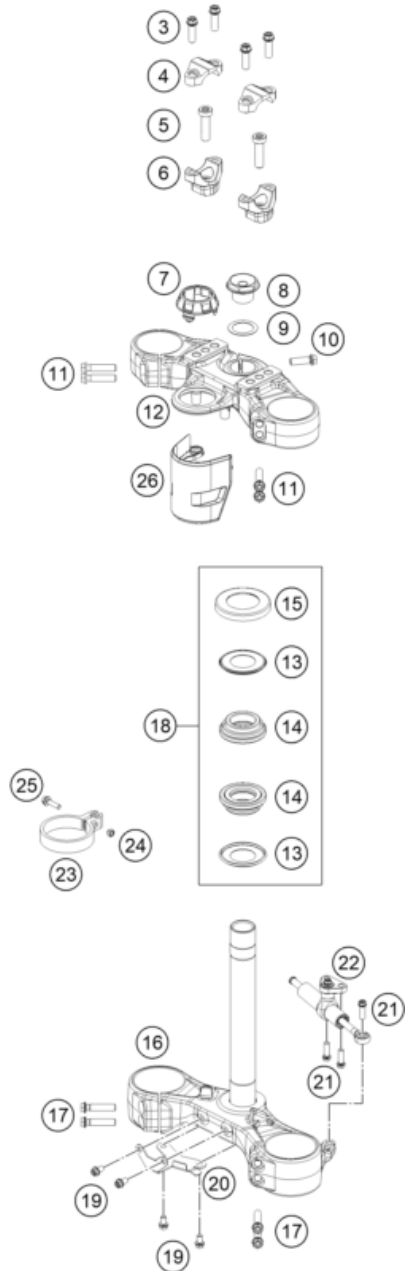

<p>FUEL PUMP</p>  <p>17</p>	<p>MASK, FENDERS</p>  <p>18</p>	<p>SIDE TRIM</p>  <p>20</p>	<p>DECAL</p>  <p>21</p>
<p>FRONT WHEEL</p>  <p>22</p>	<p>REAR WHEEL</p>  <p>23</p>	<p>WIRING HARNESS</p>  <p>24</p>	<p>BATTERY</p>  <p>25</p>
<p>FRONT BRAKE CONTROL</p>  <p>26</p>	<p>REAR BRAKE CONTROL</p>  <p>27</p>	<p>FRONT BRAKE CALIPER</p>  <p>28</p>	<p>REAR BRAKE CALIPER</p>  <p>29</p>

FRONT FORK, TRIPLE CLAMP

790 ADVENTURE, white 2026 2026

23A6460110

POS	PARTNUMBER	PIECE	
1	A610C129W201102	Fork KTM 890 Adventure R 23	1
3	C0000250802500	HH collar screw M8x25	4
4	C90701038000C1	HANDLEBAR CLAMP 28MM	2
5	C0000351003501S	AH-COLLAR SCREW M10X35 ISA45	2
6	C90701039032C1	HANDLEBAR SUPPORT D=28 H=32 BL	2
7	C63501045010	Ignition lock cover	1
8	C54801036000C1	Steering head screw M20x1,5 WS_27	1
9	C63601042000	Shim ring	1
10	N0000150802500S	Hex collar screw M8x25 SW10 SS	1
11	C0000250803000	HH collar screw M8x30	4
12	C63701034030C1	Triple clamp top	1
13	C90701084000	Steering head gasket	2
14	C90701080000	steering head bearing cpl.	2
15	C90701086000	PROT. RING STEER. HEAD BEARING	1
16	C63701032030C1	Bottom triple clamp cpl.	1
17	C0000250803500	HH collar screw M8x35 TX40	4
18	C90701081010	Steering head rep. Kit	x
19	C0000250601000	HH collar screw M6x10 TX30	4
20	C63501072000	Brake line retaining bracket	1
21	C0000250802500S	HH COLLAR SCREW M8X25 TX40	3
22	16181S55E	Steering damper790 Adventure cpl.	1
23	C54601099000	SPEEDOMETER CABLE GUIDE MARZO.	2
24	N0009850500500	Self-locking nut DIN 985 M5	2
25	C0000250502000	HH collar screw M5x20 TX30	2
26	C63511066010	Ignition lock cover	1
27	C63508026000C1	fender carrier right	1
28	C63508025000C1	fender carrier left	1
29	C0900000501700	special screw M5x17	4
30	C0900000501701	screw M5x17 ISA30	2
31	C90712080000	SIDE REFLECTOR YELLOW "CEV"	2