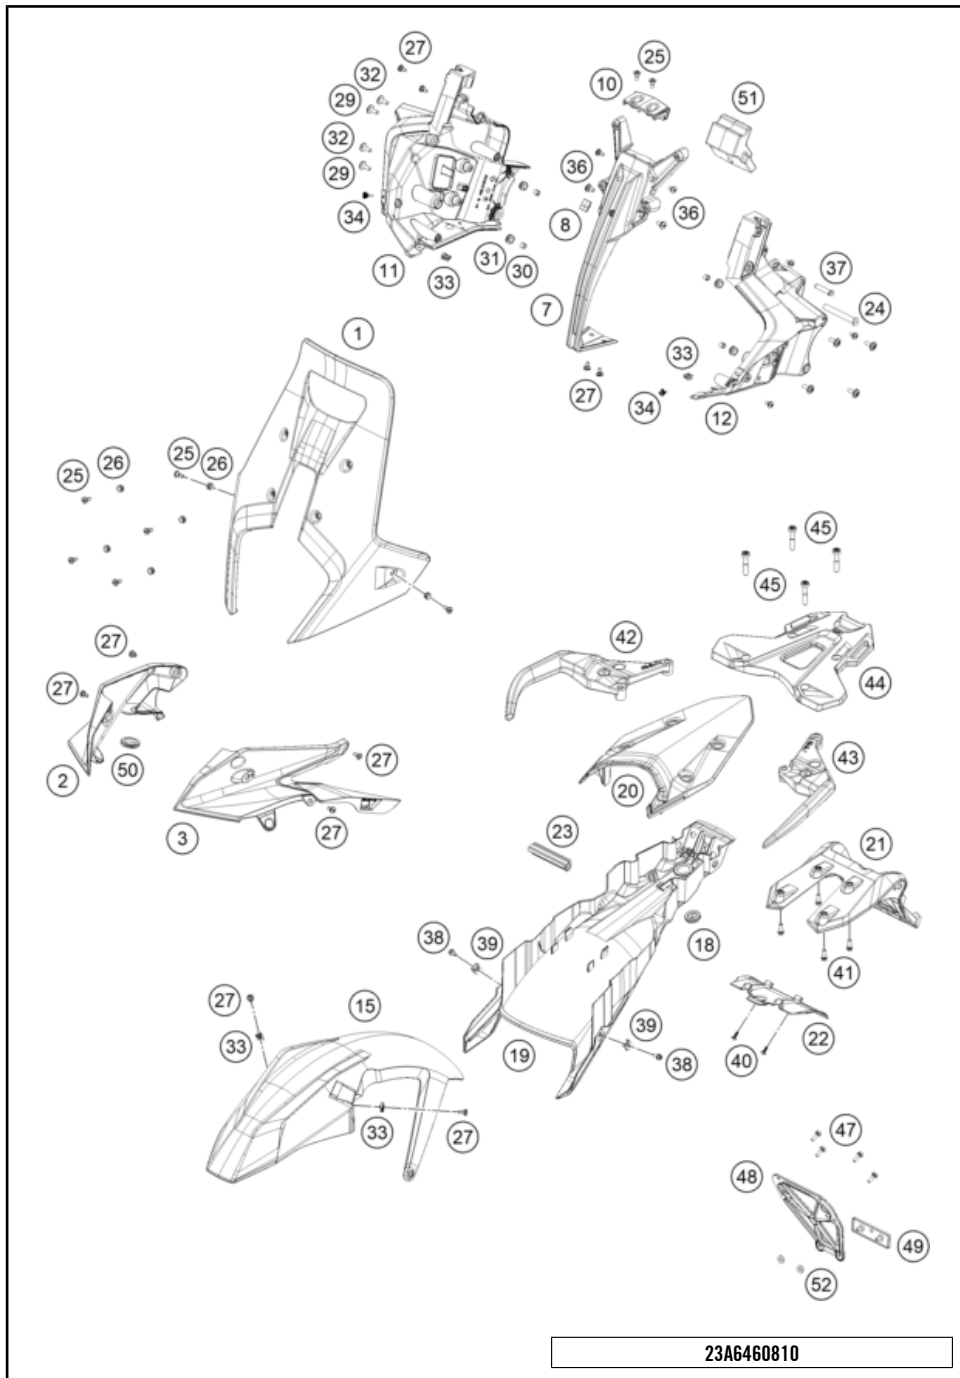

POS	PARTNUMBER		PIECE
1	C61008008000	windshield standard	1
2	C61008004000	mask spoiler right	1
3	C61008003000	mask spoiler left	1
7	C61014012000CB	Headlight mask center part	1
8	C61014012010	Cover headlight mask	1
10	C61014012020	Cap Mask Carrier	1
11	C61014011000	maskcarrier right	1
12	C61014010000	maskcarrier left	1
15	C63508010000C1	front fender	1
18	C60006001023	RUBBER SLEEVE STOP SCREW	1
19	C63508019000	Lower rear panel	1
20	C63508013000C1	Tail section	1
21	C63508015000	License plate holder support, upper part	1
22	C63508016000	License plate holder support lwr part	1
23	C63503002030	Brace subframe	1
24	C63514010040	wheel spindle mask support	1
25	C60708008071	Special screw M5x14	8
26	C60708008070	rubber bush windshield fixation	6
27	69008121160	Special screw M5x12	11
29	C90714017000	SPECIAL SCREW M6X18 ISA30 08	4
30	C90714014000	BUSHING 6,1X9,2X7,5 08	4
31	C90706001022	Rubber grommet 9x11x16x8.5	4
32	C0900000601800S	special screw M6x18-8.8 ISA30 MK	4
33	69008021080	Clip nut M5	3
34	C21008064010	Rubber stop	2
36	C0900000601400	special screw M6x14	4
37	C61914010020	Speedometer attachment bushing	1
38	C0000250501000	HH collar screw M5x10 TX30	2
39	54603048200	RANGE CHANGE METAL NUT M5	2
40	0081050121	EJOT PT screw K50x12	2
41	C0000250601600	HH collar screw M6x16 TX30	4
42	C63512009100	Passenger grip, right	1
43	C63512008000	Passenger grip left	1
44	C60612010000	BAGGAGE CARRIER BRIDGE	1
45	C0000350804000S	ISA collar screw M8x40 ISA45	4
47	C0000250501600S	HH Collar Screw M5x16 ISA30 SS	4
48	C90712085000	Bracket reflector	1
49	C90712082000	Rear reflector red	1

23A6460810

77509

* NEW PART

X ON DEMAND