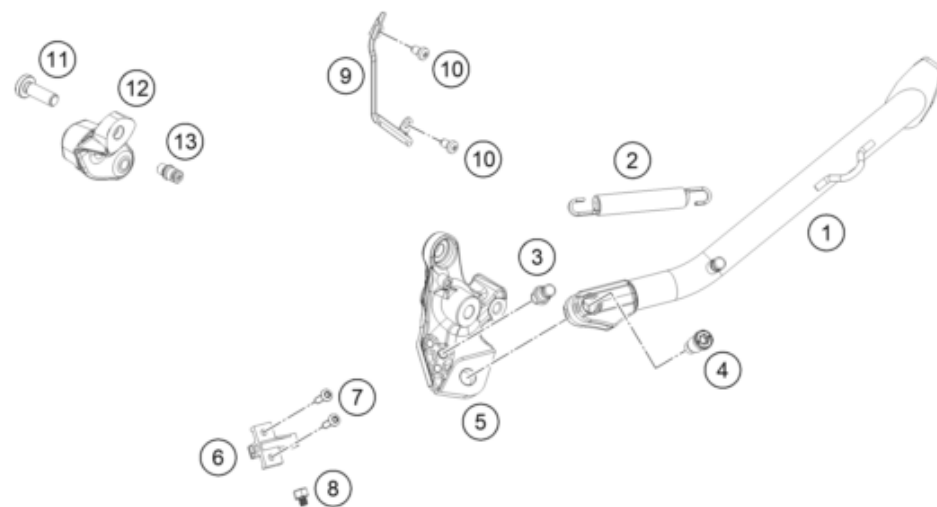

77481

* NEW PART

X ON DEMAND

POS	PARTNUMBER		PIECE
1	C6100309000001	Skid plate	1
2	C0900000501001	torx screw M5x10	4
3	C63503991090	engine protection cover	1
4	69008021080	Clip nut M5	4
5	C0000240601000	Hh collar screw m6x10 tx30	7
6	C63503090016	Lower Alu Skidplate Support	1
7	C75007046010	seat rubber 10mm	2
8	C63503090050C1	Front skid plate linkage	1
9	C0000250804000S	Collar screw M8x40 ISA40 SS	2
10	C69014117000	flange screw M6x22-8.8 ISA30	6
11	C90742041000	Damper ABS modulator	6
12	C61342041100	Bund bushing 6,5x9x18x8,5	6
13	54603048300	RANGE CHANGE METAL NUT M6 INOX	6
14	C61007025010	Tank protector left	1
15	C61007025020	Tank protector right	1
16	C90708000012	special screw M6x12x3	2
17	C60307020000	TANK RUBBER	2
18	C0000250600800	Hh collar screw m6x8 tx30	2
19	C0660002001200	Silent block 20x12 M6x10/M6x8	2

23A6460330

77496

* NEW PART

X ON DEMAND

POS	PARTNUMBER		PIECE
1	C63503023000C1	side stand ADV-S	1
2	C61003024000	Feder L= 116 mm 05	1
3	C0900000801000	Special screw side stand spring	1
4	C90703027200	SCREW FOR SIDE STAND M10X31,2	1
5	C63503026100C1	side stand bracket	1
6	93511045000	SWITCH SIDE STAND	1
7	C0073800502000	Lens head screw iso 7380-m5x20a2	2
8	90103029000	MAGNET HOLDER	1
9	C90703101099	Bracket side-stand-cable	1
10	N0079850501000S	Oval head screw DIN7985 - M5x10-8.8 TX25	2
11	C0000351003000S	SHCS M10x30 TX45	1
12	C63503016040C1	Main stand console right	1
13	C60303023111	Retaining bolt	1