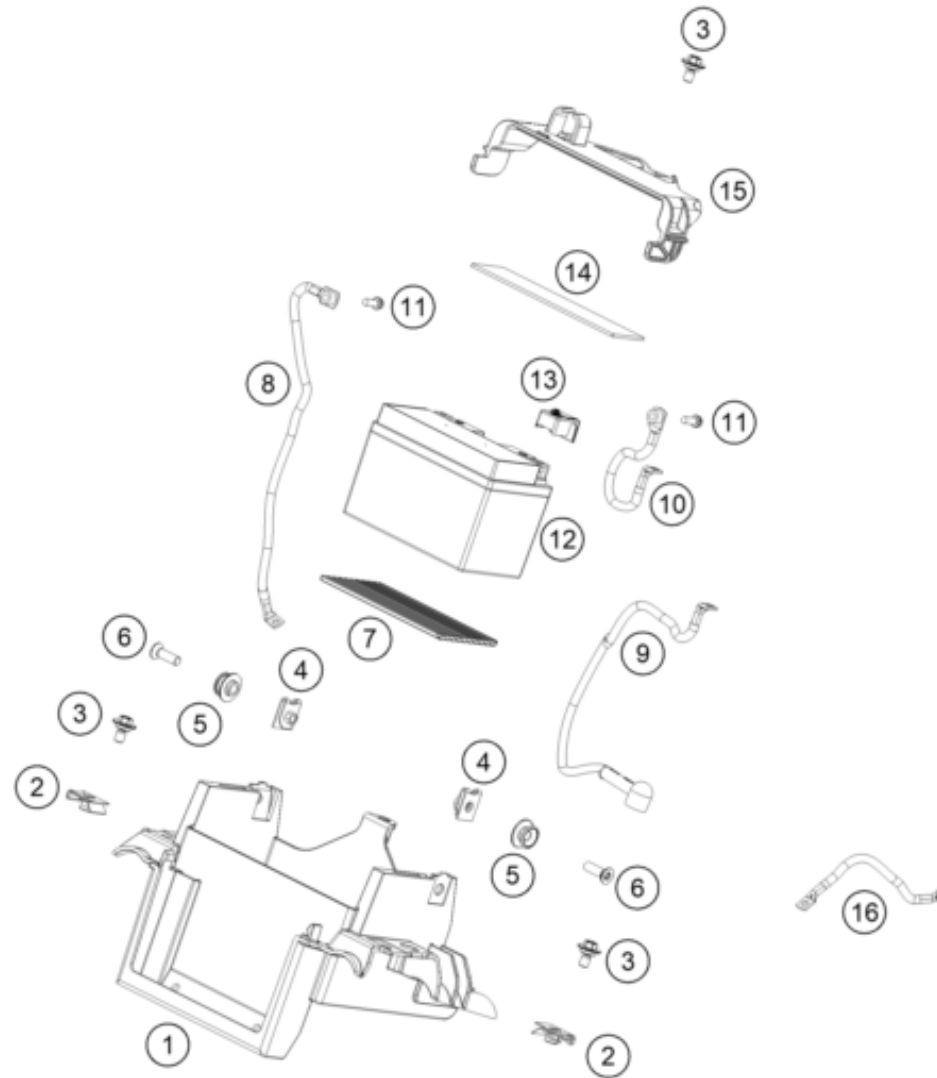

25A6461110

81468

* NEW PART

X ON DEMAND

POS	PARTNUMBER		PIECE
1	C63508025110	Electrics bracket front	1
2	54603048100	clip nut M6	2
3	C90708000012	special screw M6x12x3	3
4	93008082010	Range change metal nut M6	2
5	C63507040070	Seat bushing	2
6	C0145810602000	Screw m6x20-a2-70 tx30	2
7	C63511053050	rubber battery holder	1
8	C90011097000	ground cable	1
9	C90011059000	starter cable	1
10	C63511059050	battery cable	1
11	C0000250602000	HH collar screw M6x20 TX30	2
12	C90111053000	Battery HTZ12A-BS(DA) charged	1
13	C90711059060	Positive terminal cover	1
14	C63508055010	cellular rubber 33x132	1
15	C63508055100	Clamping bracket	1
16	C90011096000	mass cable starter-frame	1