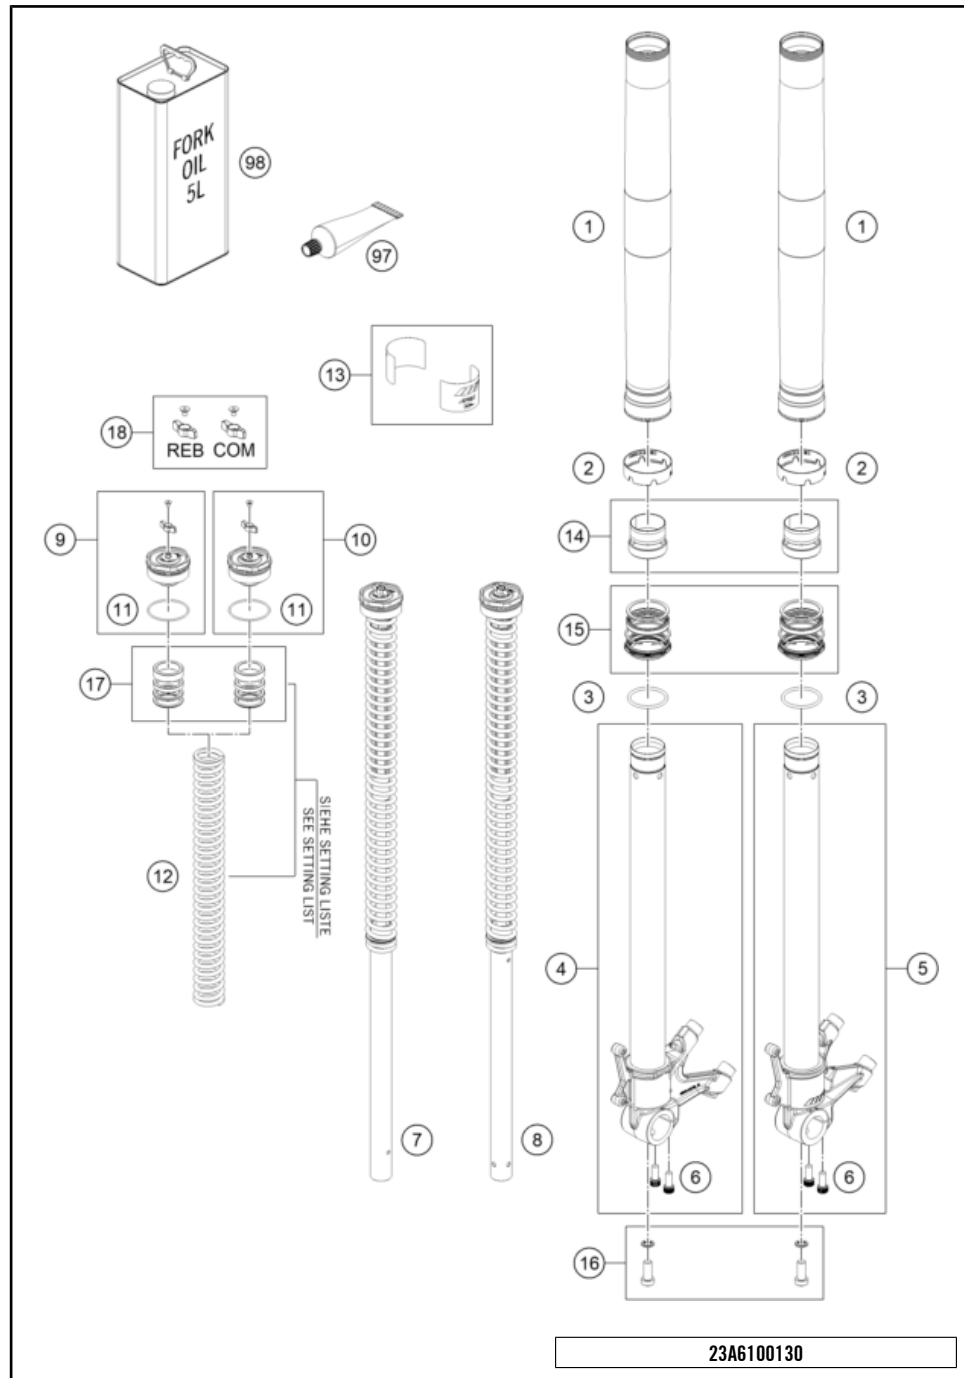

FRONT FORK DISASSEMBLED

790 ADVENTURE, white 2026 2026

POS	PARTNUMBER	PIECE	
1	43578142	Fork outer tube 44x560 dt54 db60	2
2	43578206	Fork protection ring d43	2
3	43578219	O-ring 40x2,5 VMQ70 red ISO 3601	2
4	43578198S1	axle clamp right d43mm black cpl.	1
5	43578197S1	axle clamp left d43mm black cpl.	1
6	0025080206	HH collar screw M8x20	4
7	43578176S8	Cartridge right 890 ADV 23 cpl.	1
8	43578195S8	Cartridge left 890 ADV 23 cpl.	1
9	43578240S	Screw cap M51x1.5 black right kpl.	1
10	43578239S	Screw cap M51x1.5 black left cpl.	1
11	46810340	O-ring 45x2 NBR70 siliconized	2
12	43578190	Mainspring (38,3) 6,5-480 fork	1
13	52000209SET	Sticker set, APEX PRO OC 90x40	1
14	R14042T	GUIDE BUSHING SET	x
15	R516T	Fork sealing kit 43mm	x
16	R14032	AH bolt M10x25 set	x
17	RP80002	Shim Kit Fork	x
18	RP10026	Adjuster kit fork	x
97	T14034	Fuchs grease IPR (250g)	x
98	48601166S1	Fork Fluid Viscosity 4.0 5L	x

60465 * NEW PART X ON DEMAND