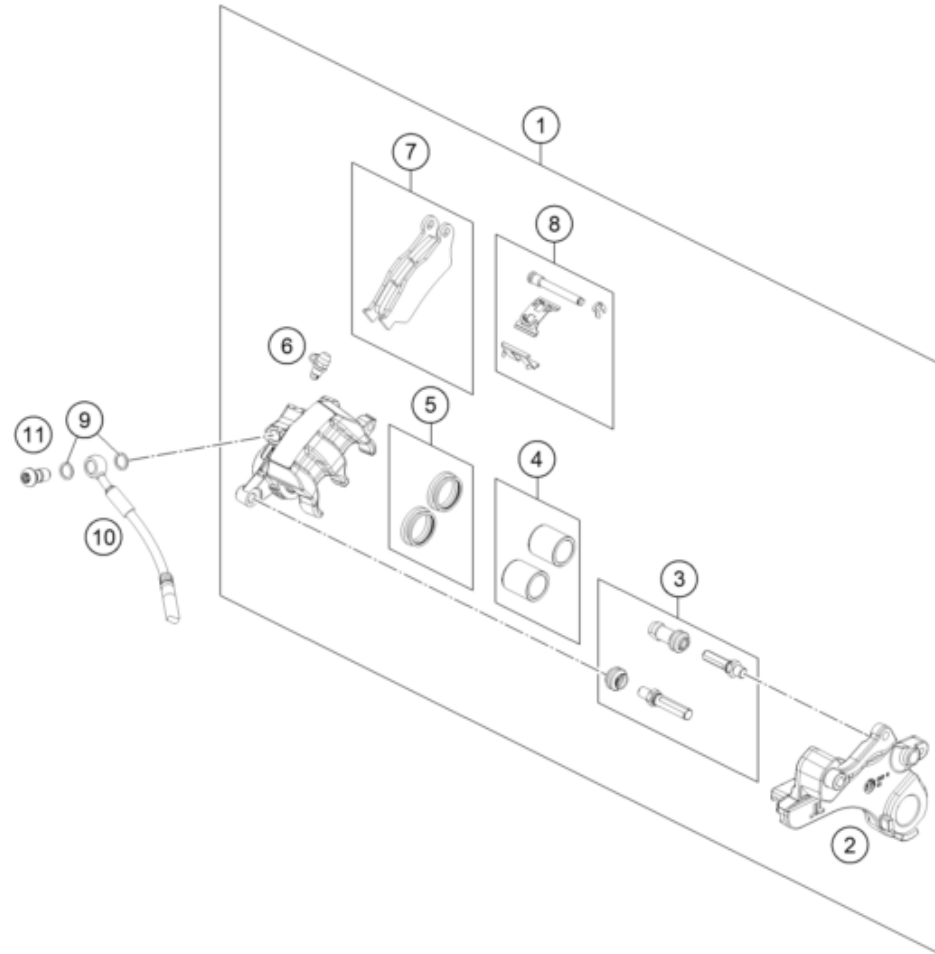

REAR BRAKE CALIPER

790 ADVENTURE, white 2026 2026

POS	PARTNUMBER		PIECE
1	A64613380000	Brake caliper rear	1
2	63513075000	rear holder	1
3	64113084000	Cup set	1
4	63713083000	brake piston set	1
5	63513081000	Seal set	1
6	64113020000	Bleeder + cap	1
7	63713090000	rear brake pads	1
8	63513085000	Pad pin and spring	1
9	0603100141	sealing ring DIN 7603 10x14x1	2
10	A64642004000	Rear brake line	1
11	C62113020100	banjo bolt M10x1x19.5	1

196351390

77517

* NEW PART

X ON DEMAND