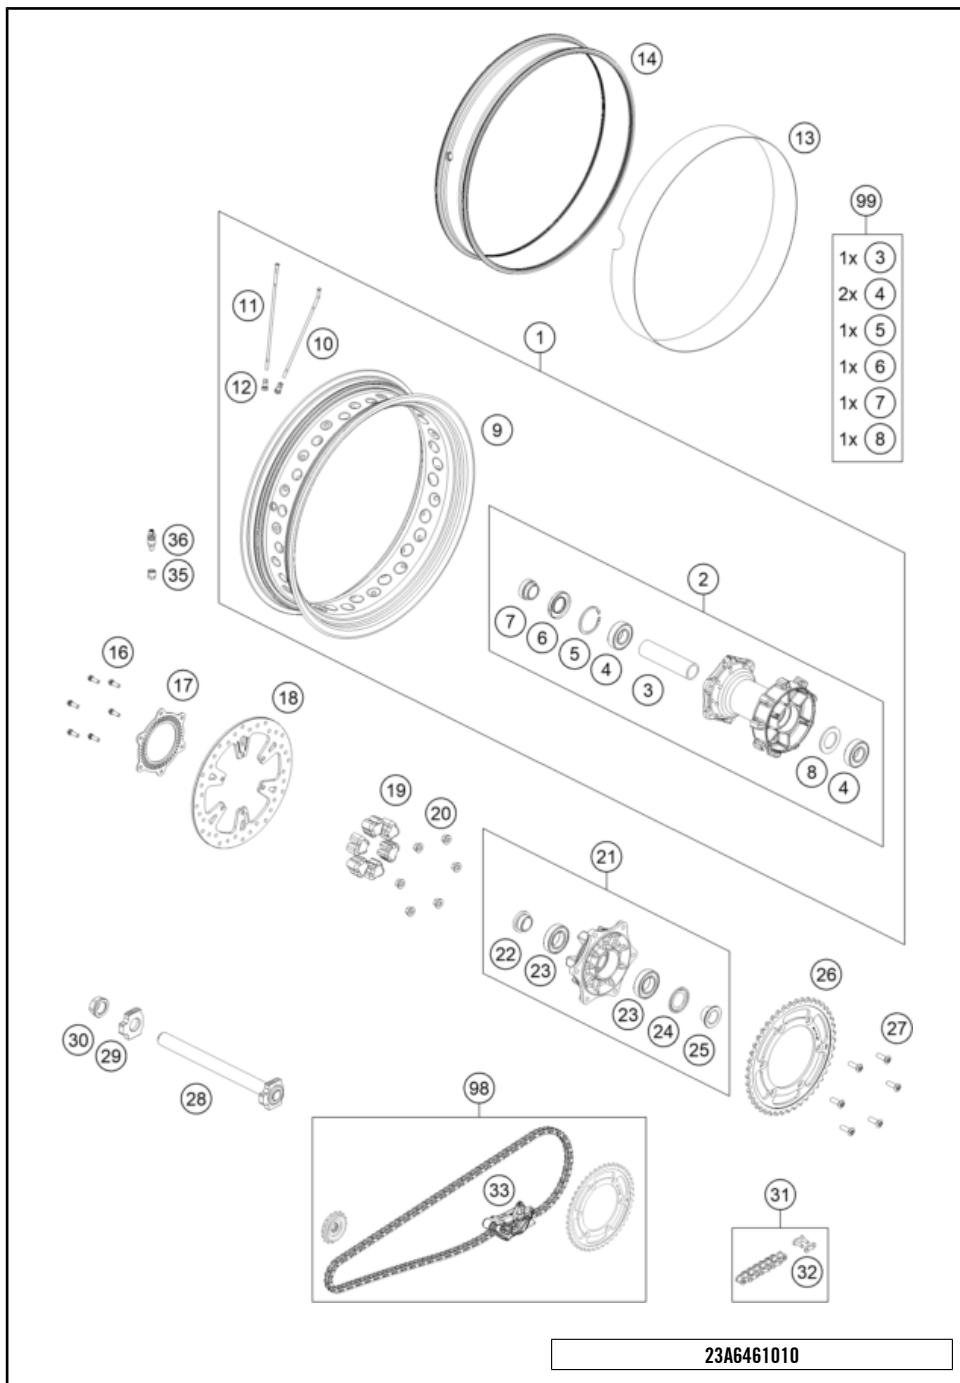

POS	PARTNUMBER		PIECE
1	C60310001244	rear wheel cpl. 4,5x18"	1
2	60310010244C1	Rear hub compl.	1
3	60010011000	Bearing spacing tube L=124.8mm 03	1
4	0625062052	Grooved ball bear. 6205-2RSHC3HMTF7	2
5	0472052200	Circlip DIN0472-52X2	1
6	0760305271	Radial shaft seal 30X52X7	1
7	60310013000	SPACER BUSHING REAR WHEEL R/S	1
8	60010015000	Spacer ring 03	1
9	6031007010033A	Rim 4,5x18" TL bl.w.sticker	1
10	60310071000	SPOKE 5/4.37/M5	18
11	60310171000	SPOKE 5/4.37/M5	18
12	60310072200	Spoke nipple Quadrax M5	36
13	C60310073100	RIM BAND 18"	1
14	60310177100	GASKET RUBBER 4.5"X18"	1
16	C0900000601900	SPECIAL SCREW M6X19 WS=8 10.9	6
17	C60142021100	SENSOR GEAR ABS REAR	1
18	63510060100	Brake disc rear	1
19	C90710459000	Rubber damping block 91	6
20	06923080003	Hex. nut DIN EN 1661 M8 WS13	6
21	C90710050044C1	Rear sprocket carrier black complete	1
22	C90710014000	SPACER BUSH. SPR. SUPP. IN.	1
23	C0410003001300	BALL BEARING 6006 DDU2CG23S6NM	2
24	C90710016000	NILOS RING 6006AV	1
25	C90710012000	SPACER BUSH. SPROCKET SUPP.	1
26	C75010051045	SPROCKET 45T 08	1
27	C0000190802600S	COUNTER-SUNK SCREW ISA45 M8X26	6
28	C69010181044	Rear axel cpl.	1
29	C60010084000	Chain tensioner r/s lc8	1
30	C90710086000	COLLAR NUT M25X1,5 WS=32 05	1
31	76910065118	chain DID 118 roll	x
32	76910066000	Rivet link chain DID 520 VP2-T	x
33	63510067118	chain X-Ring 118 links with chain guide	1
35	60312033050	NUT AIR PRESSURE SENSOR	1
36	C60309176000	VALVE	1
98	00050002100	Drive set 16/45	x
99	60310015000	REAR WHEEL REP. KIT ADV 13-14	x

23A6461010

77512

* NEW PART

X ON DEMAND