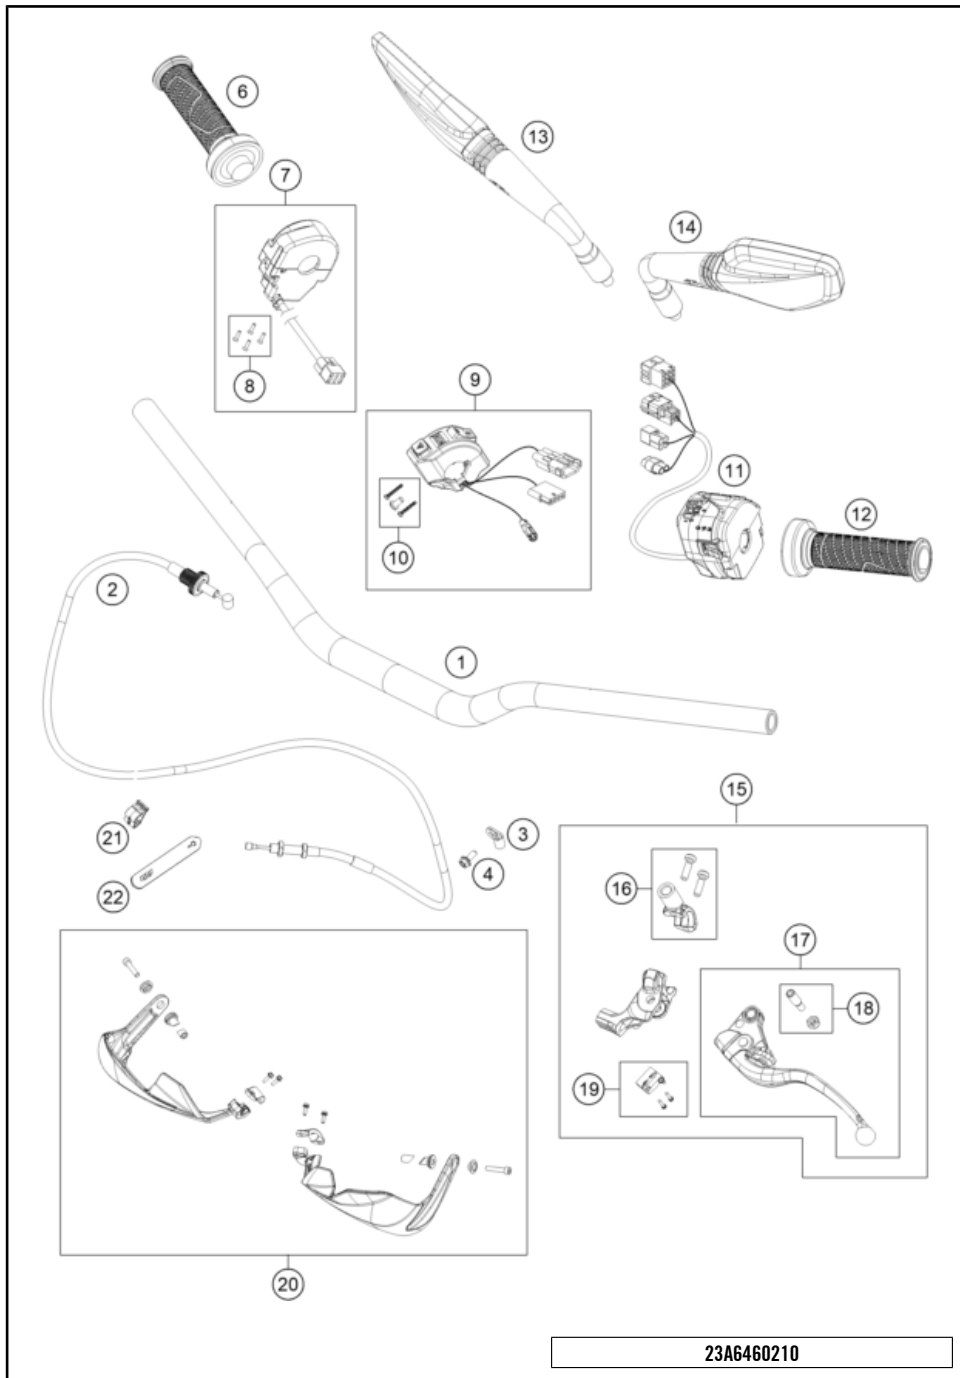

HANDLEBAR, CONTROLS

790 ADVENTURE, white 2026 2026

POS	PARTNUMBER		PIECE
1	A64602101000C1	handlebar L=813mm, Dk=28.5mm	1
2	C66102090000	Clutch cable	1
3	64132070000	PVC clamp 6.4 MM Heyman	2
4	C0000250501200	HH collar screw M5x12 TX30	2
6	60702012000	Grip tube (no heating)	1
7	60711012000	Ride-by-wire without throttle tube	1
8	76011073110	SCREW SET START-STOP SWITCH	1
9	A61011074000	Start / emergency stop switch right	1
10	61411174010	Screw set start-stop switch	1
11	76011270200	Combination switch	1
12	60702039100	Grip LHS w/o heater	1
13	C90712041000	Rear view mirror, right	1
14	C90712040000	Rear view mirror, left	1
15	A64602131000	Clutch lever compl.	1
16	6350204400030	Clamp cpl. incl. 2 screws	1
17	63502040000	Clutch lever	1
18	64102038000	Kit lever pin	1
19	63511049000	Switch	1
20	A61002082044C11	Handguard kit, left + right, compl.	1
21	C90713026000	Line guide	2
22	C90711093045	RUBBER CABLE TIE 45MM 03	x

23A6460210

77478

* NEW PART

X ON DEMAND