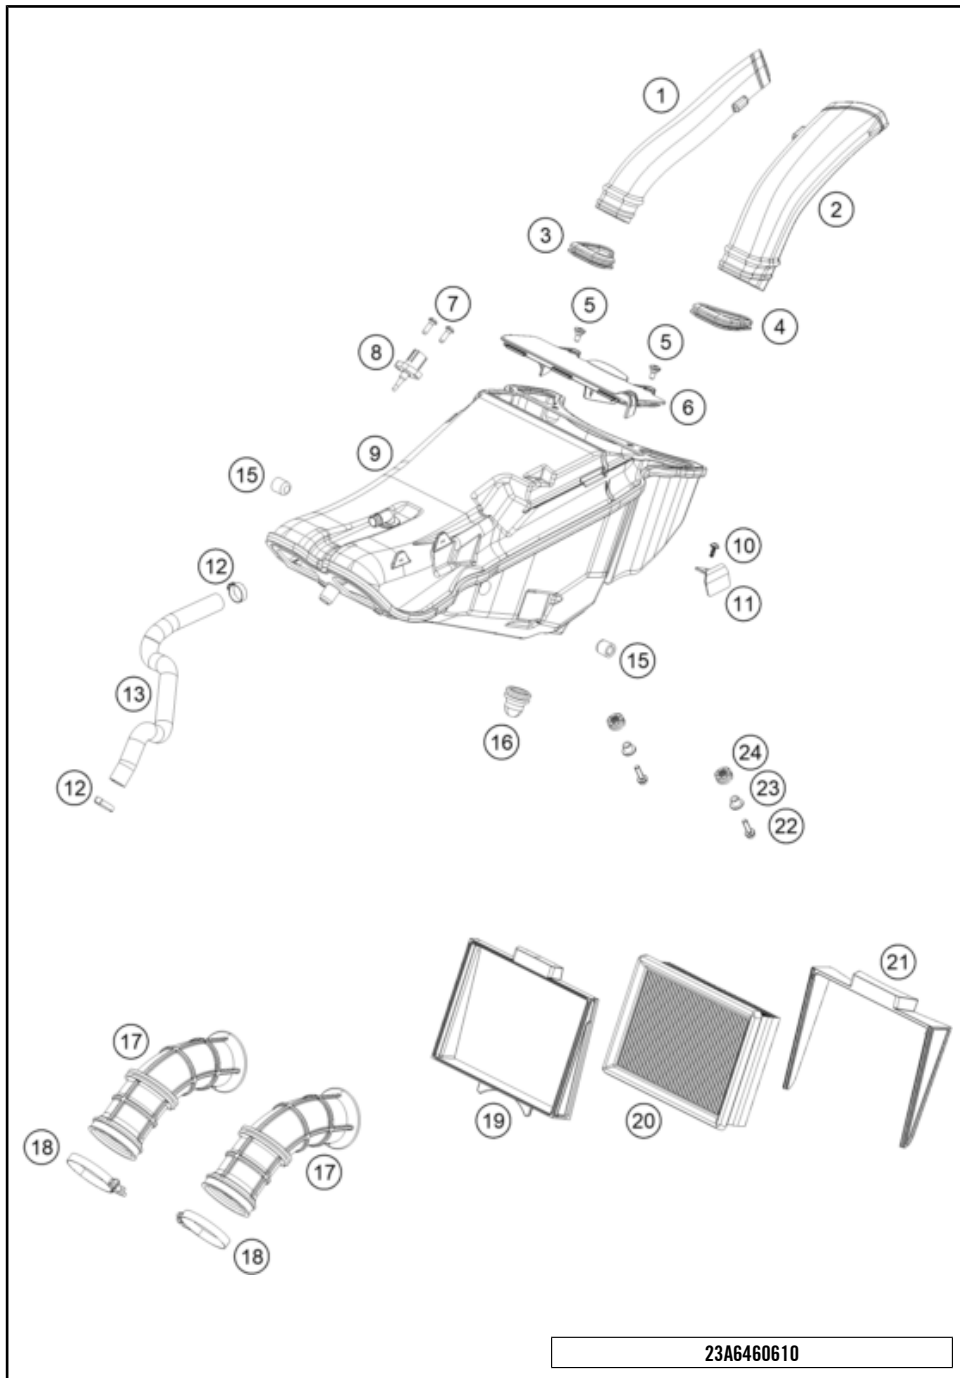

POS	PARTNUMBER		PIECE
1	63506041100	INTAKE DUCT, RIGHT	1
2	63506040100	INTAKE DUCT, LEFT	1
3	63506040150	Intake port gasket right	1
4	63506041150	Intake port gasket left	1
5	69008121160	Special screw M5x12	2
6	63506002100	Air filter box cover	1
7	0081050161	EJOT PT screw K50X16 1451	2
8	C61041080000	Intake air temperature sensor	1
9	63506001200	Air filter box	1
10	N0000175001200	EJOT PT screw K50x12 T20	1
11	63506002160	Cable bracket air filter box	1
12	C00050198706	variable one-year clamp 19.8mm	2
13	63530087000	Pre-formed hose engine breather	1
15	C90706014000	Rubber grommet	2
16	50206020200	Rubber grommet slotted	1
17	63506026100	Intake channel	2
18	C77236048100	HOSE CLAMP 58MM	2
19	63506116000	Filter clamp frame	1
20	A61006015000	Air filter	1
21	63506117000	Filter clamp wedge	1
22	C0000250502000	HH collar screw M5x20 TX30	2
23	C61314062050	Collar bushing 5,5x9x15x8,5	2
24	C90742041000	Damper ABS modulator	2

23A6460610

77501

* NEW PART

X ON DEMAND