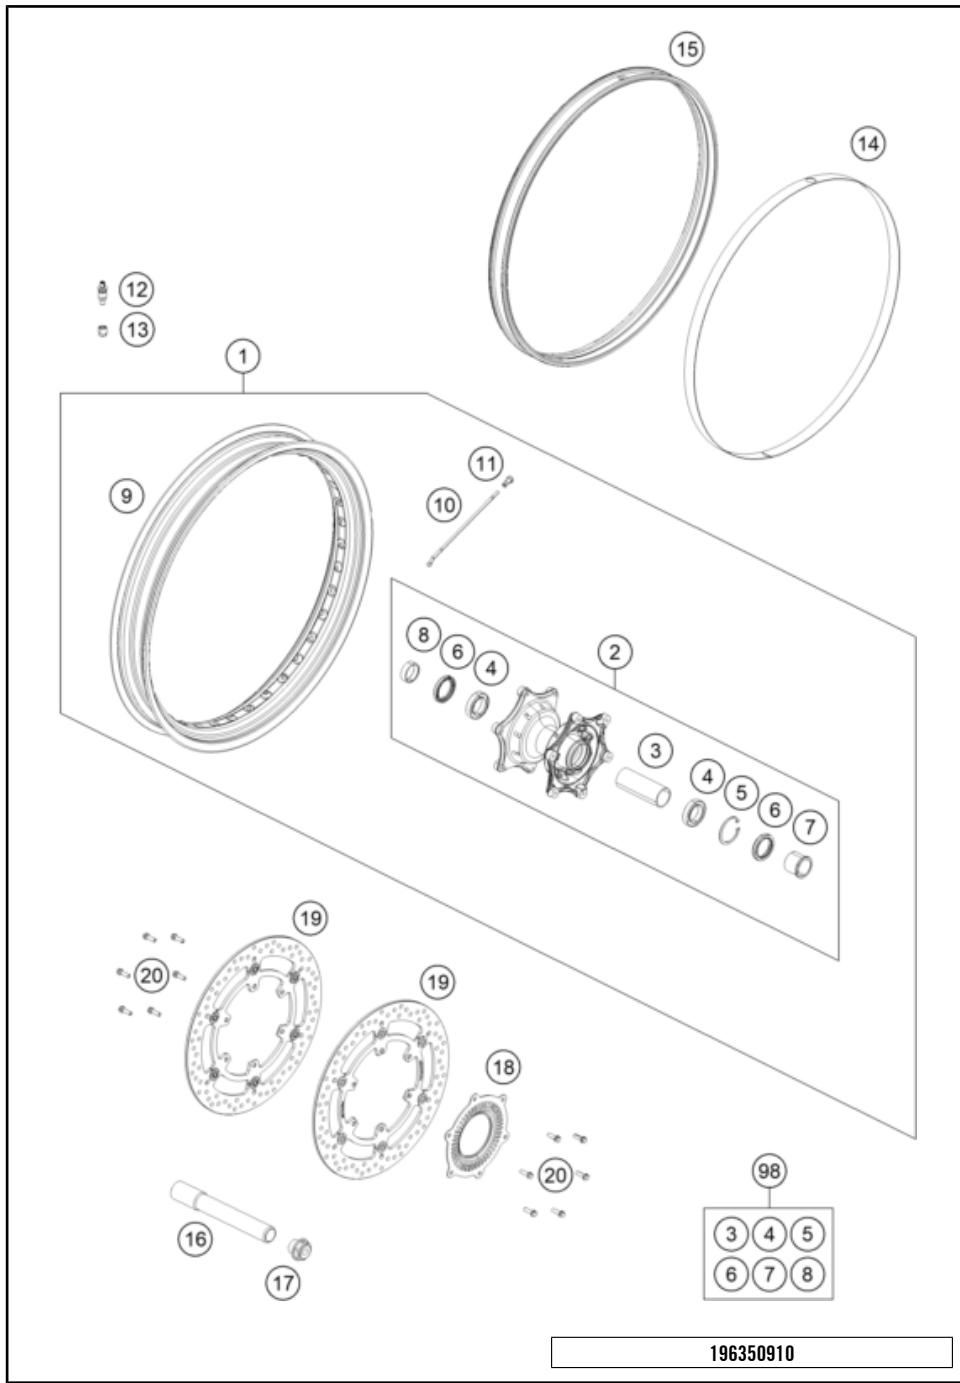

25A6460830

POS	PARTNUMBER		PIECE
1	C66108078000	Sticker set side cover	1
2	C66108089000	sticker set frontfender	1

77567

* NEW PART

X ON DEMAND

FRONT WHEEL

790 ADVENTURE, white 2026 2026

POS	PARTNUMBER		PIECE
1	C60309001244	front wheel cpl. 2,5x21"	1
2	60309010244C1	front wheel hub cpl.	1
3	60309011000	BUSHING SPACER TUBE FRONT	1
4	0625069068	Grooved ball bearing 6906	2
5	0472047175	CIRCLIP DIN0472-47X1,75	1
6	0760354771	Radial shaft seal 35X47X7 TC	2
7	60309012100	SPACER BUSH. FRONT WHEEL L/S	1
8	60009013000	Spacer bush. fr. whee R/S 03	1
9	6030917010033A	Rim 2.5x21"TL.bl.w.sticker	1
10	60309071000	SPOKE 5/4.37/M5	36
11	60310072200	Spoke nipple Quadrax M5	36
12	C60309176000	VALVE	1
13	60312033050	NUT AIR PRESSURE SENSOR	1
14	C60309073100	RIM BAND 21"	1
15	60309177000	GASKET RUBBER 2.5"X21"	1
16	C60309081100	Wheel spindle, front	1
17	C6900103600001	STEERING HEAD SCREW 09	1
18	C60342020000	SENSOR GEAR ABS	1
19	63509060000	Brake disc front D=320	2
20	C0900000601900	SPECIAL SCREW M6X19 WS=8 10.9	12
98	60609015000	FRONT WHEEL REP. KIT ADV. 1050	x