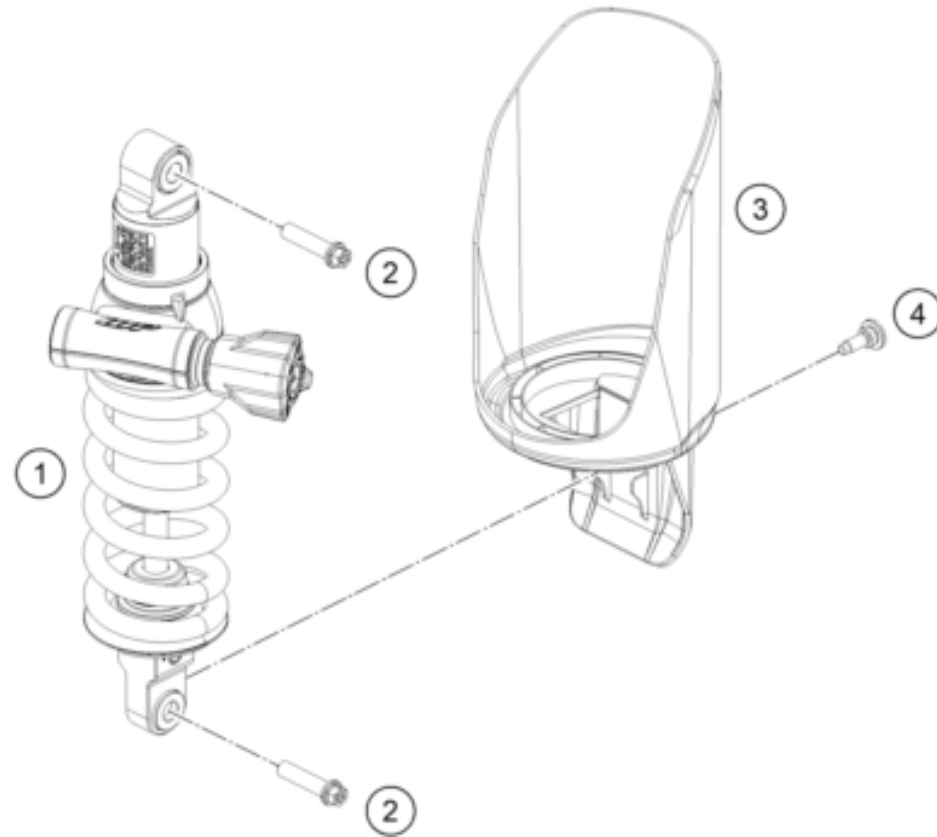

SHOCK ABSORBER

790 ADVENTURE, white 2026 2026

POS	PARTNUMBER		PIECE
1	A661C451Y313102	Shock absorber KTM 790 Adventure S 25	1
2	C0000251205000S	HH COLLAR SCREW M12X50 TX45	2
3	C63508075000	Splash protection shock absorber	1
4	C0900000501700	special screw M5x17	1

25A6460410

77498

* NEW PART

X ON DEMAND