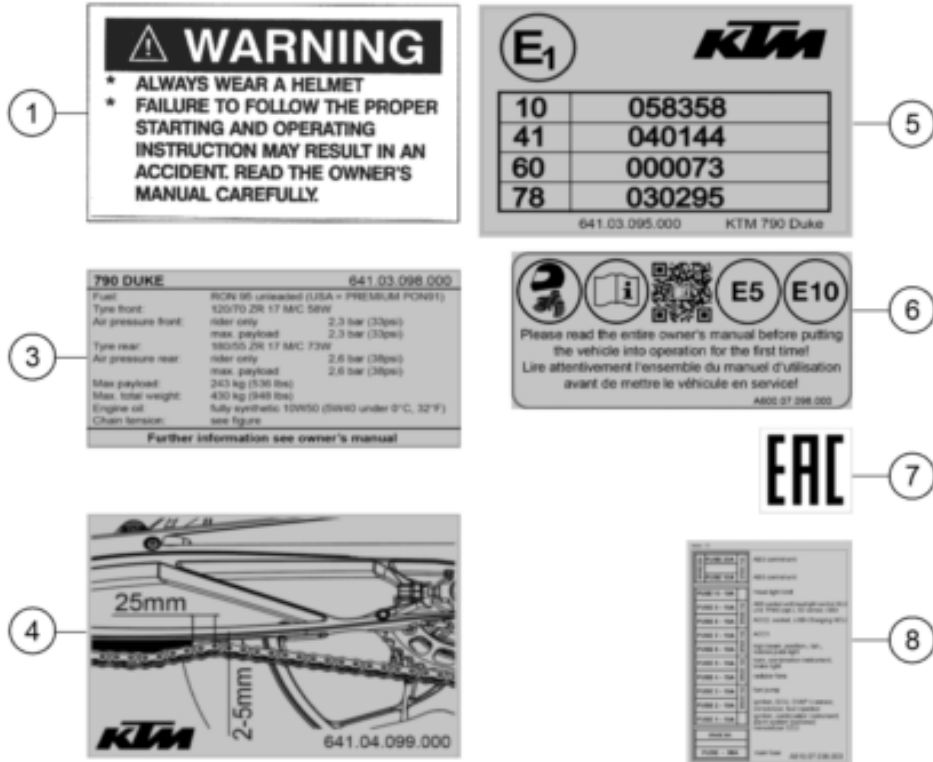

POS	PARTNUMBER		PIECE
1	C90703098003	Warning sticker 3	1
3	C64603097000	Sticker technical information	1
4	C90704099000	decals chain tension	1
5	C66103095000	Ece sticker	1
6	C60007098000	Sticker fuel tank eu	1
7	C90703094000	Sticker EAC"	1
8	C61007096100	Sticker fuse	1

25A6468010

77570

* NEW PART

X ON DEMAND