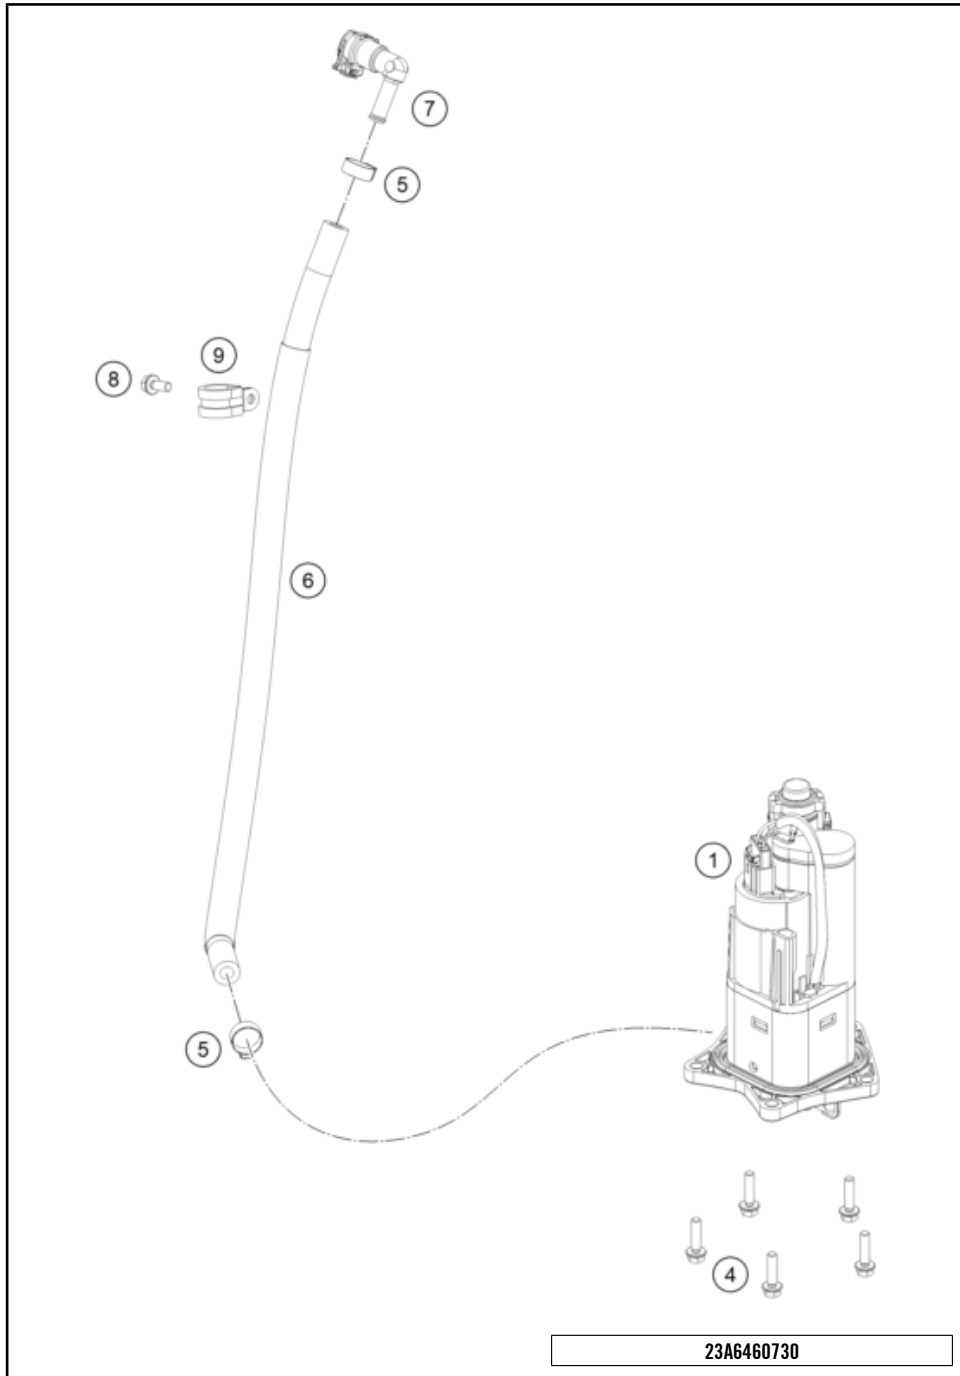

FUEL PUMP

790 ADVENTURE, white 2026 2026

POS	PARTNUMBER		PIECE
1	C63507088100	Fuel pump	1
4	C0000250602000	HH collar screw M6x20 TX30	5
5	C00050157706	variable one-year clamp 15.7mm	2
6	C63507017000	Fuel hose	1
7	C76007028000	ELBOW CONNECTOR	1
8	C0000250501200	HH collar screw M5x12 TX30	1
9	C0320001501200	Clampp rsgu 15/12	1

77507

* NEW PART

X ON DEMAND