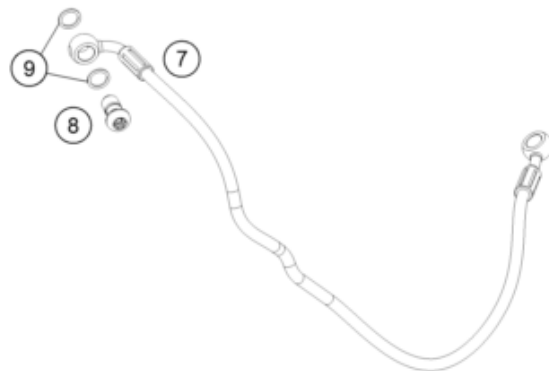

196351310

77526

* NEW PART

X ON DEMAND