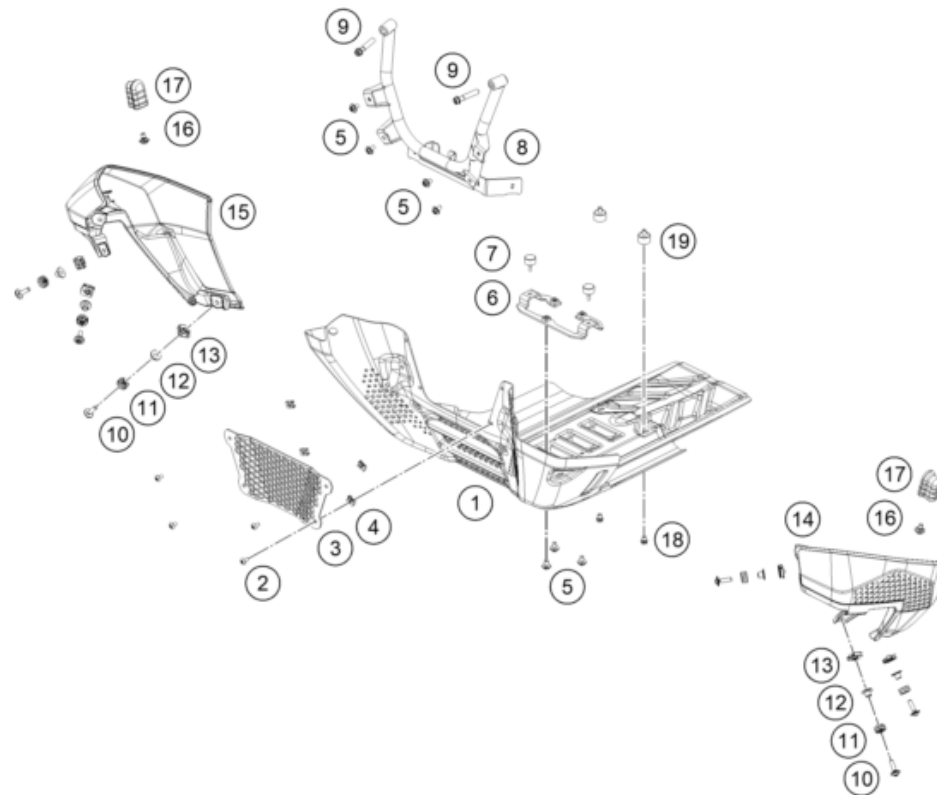

77481

* NEW PART

X ON DEMAND

POS	PARTNUMBER		PIECE
1	C6100309000001	Skid plate	1
2	C0900000501001	torx screw M5x10	4
3	C63503991090	engine protection cover	1
4	69008021080	Clip nut M5	4
5	C0000240601000	Hh collar screw m6x10 tx30	7
6	C63503090016	Lower Alu Skidplate Support	1
7	C75007046010	seat rubber 10mm	2
8	C63503090050C1	Front skid plate linkage	1
9	C0000250804000S	Collar screw M8x40 ISA40 SS	2
10	C69014117000	flange screw M6x22-8.8 ISA30	6
11	C90742041000	Damper ABS modulator	6
12	C61342041100	Bund bushing 6,5x9x18x8,5	6
13	54603048300	RANGE CHANGE METAL NUT M6 INOX	6
14	C61007025010	Tank protector left	1
15	C61007025020	Tank protector right	1
16	C90708000012	special screw M6x12x3	2
17	C60307020000	TANK RUBBER	2
18	C0000250600800	Hh collar screw m6x8 tx30	2
19	C0660002001200	Silent block 20x12 M6x10/M6x8	2