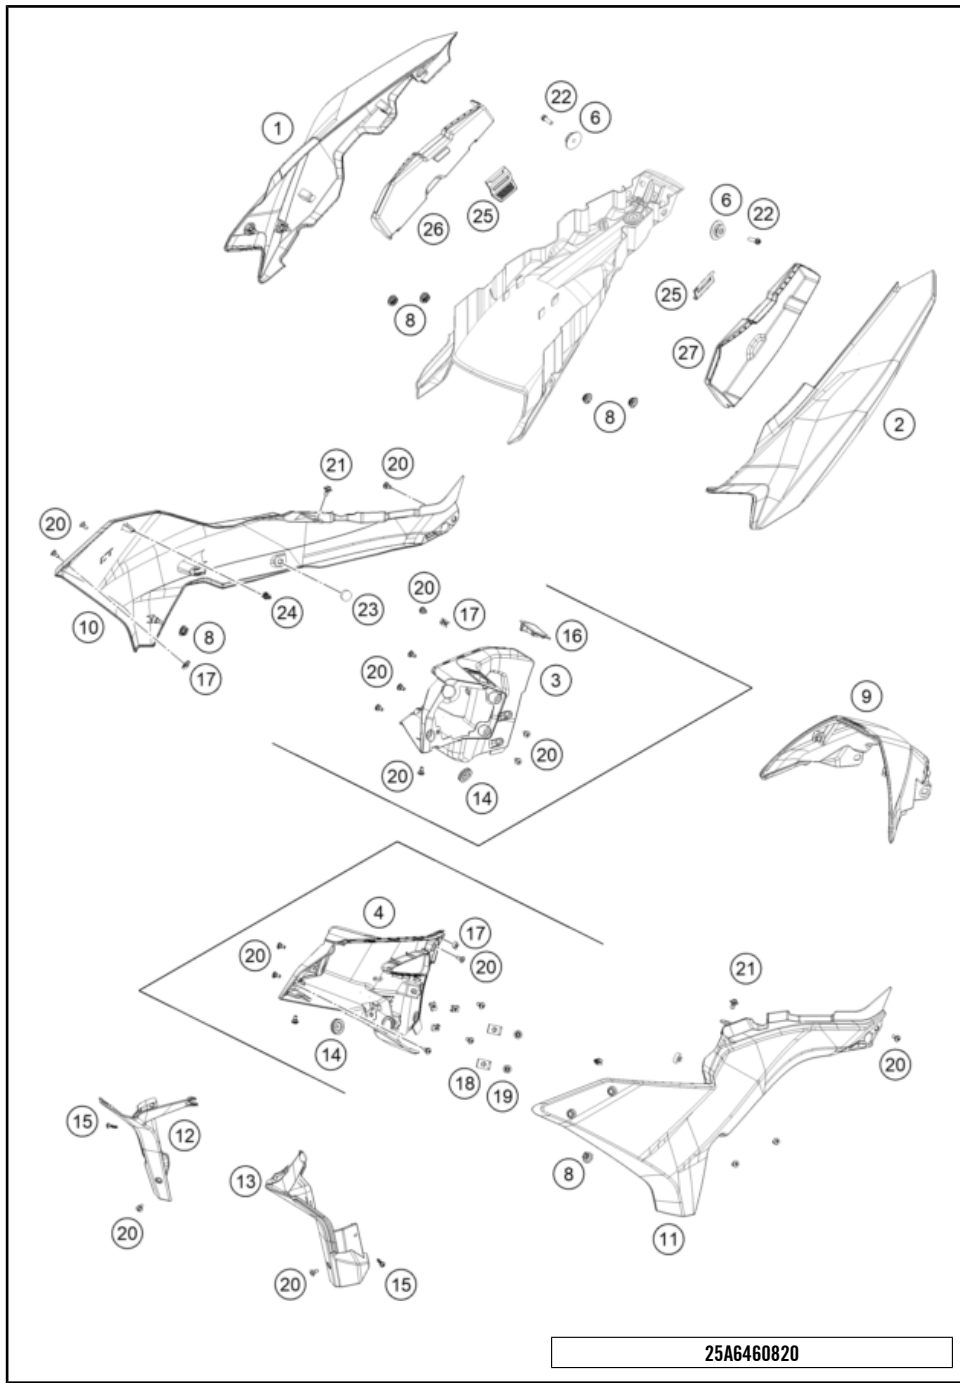

23A6460810

77509

* NEW PART

X ON DEMAND

POS	PARTNUMBER		PIECE
50	C63508024010	rubber gromet inner fairing	1
51	C61014010050	Mask carrier foam	1
52	C90708061050	Rubber washer 6.5x14x2.3	2

23A6460810

77509

* NEW PART X ON DEMAND