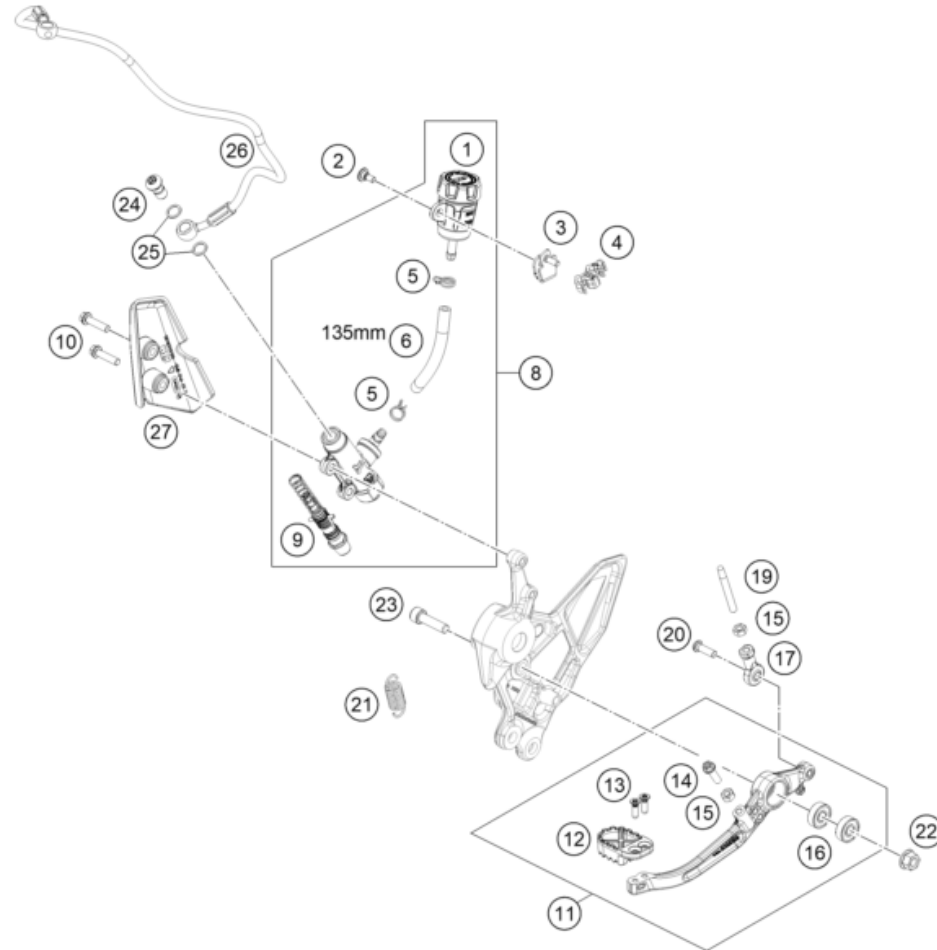

POS	PARTNUMBER		PIECE
1	64113069000	Reservoir assembly	1
2	69013099050	Screw for expansion tank	1
3	C90713226000	Brake line holder	1
4	C90742046000	Bracket ABS line d7.5	1
5	58007017000	YDNAC-clamp 10101 (10.4MM)	2
6	69013069001	HOSE FOR RESERVOIR 6X1,5	1
8	A65413060033	Rear master cylinder, compl.	1
9	64113061000	Piston assembly	1
10	C0000250602500S	Screw M6x25 10.9	2
11	C63513050133C1	Footbrake lever preassembled	1
12	63513151000	Foot peg, brake pedal	1
13	C0145810501600	Countersunk screw ISO14581-M5x16-A2-070	2
14	C0000250602000	HH collar screw M6x20 TX30	1
15	C0009340600502	hexagon nut DIN 934 M6	2
16	C0410000800700	Bearing 608 2RS	2
17	C90703069200	rod end M6 silver	1
19	C90703068000	rear brake push bar	1
20	C0073800602000S	Oval head screw ISR M6x20-A2-70-MK	1
21	C0520001100200	Return spring for brake lever	1
22	54310086200	Self locking nut M8 10.9	1
23	014579080301S	screw ISO 14579-M8x30-10.9-MK black	1
24	C62113020100	banjo bolt M10x1x19.5	1
25	0603100141	sealing ring DIN 7603 10x14x1	2
26	A64642002000	Rear brake line	1
27	C63503039151	Rear master cylinder guard	1

25A6461330

77519

* NEW PART

X ON DEMAND