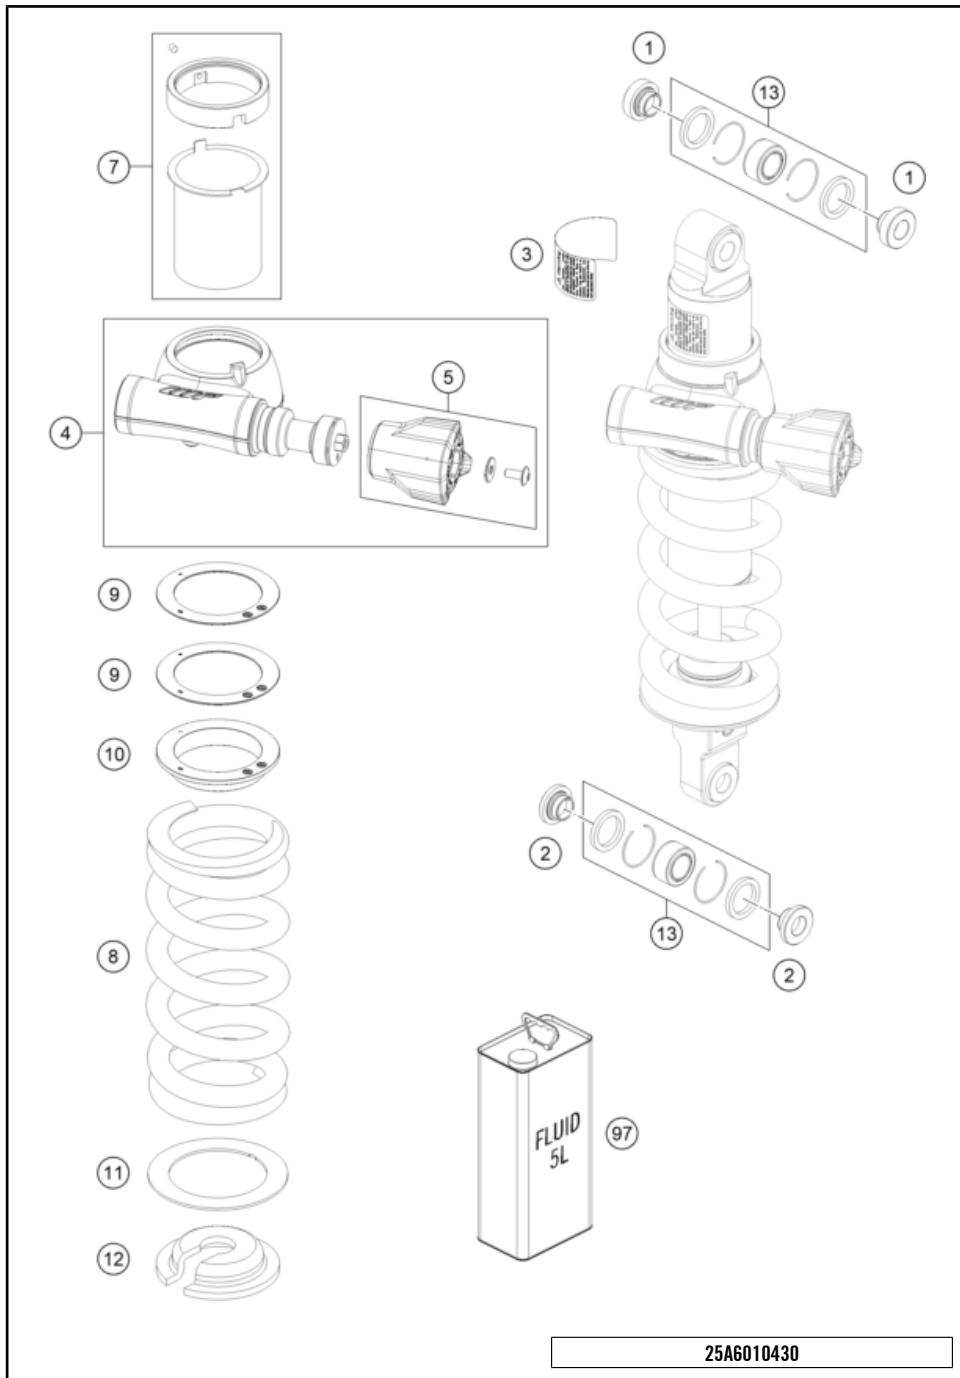

SHOCK ABSORBER DISASSEMBLED

790 ADVENTURE, white 2026 2026

POS	PARTNUMBER		PIECE
1	46180064	Bearing bush 12x15/18/24,5x13,5	2
2	46180007	Distance bush 12x15/18/24,5x10,5	2
3	52000213	Sticker APEX 90x29	1
4	S038300003S0000	PA KTM 890 ADV 21 with hand knob	1
5	60000323S	adjuster wheel PA cpl.	1
7	S635010000S0000	Clamp kit + pilot bushing	1
8	S80981001700020	Mainspring (57) 115-185.0 Shock white	1
9	S25911000200000	Washer 52.7x74x1	2
10	S83911000000000	Spring guide hydr. PA	1
11	S259110001000C1	Washer 59x84x1.6 steel acc. to drawing	1
12	46148265	Spring seat 21x74x7.5	1
13	R12012T	Ball joint bearing kit top 12mm	2
97	50180751S1	Shock absorber fluid 5 LT	1

25A6010430

77524

* NEW PART

X ON DEMAND