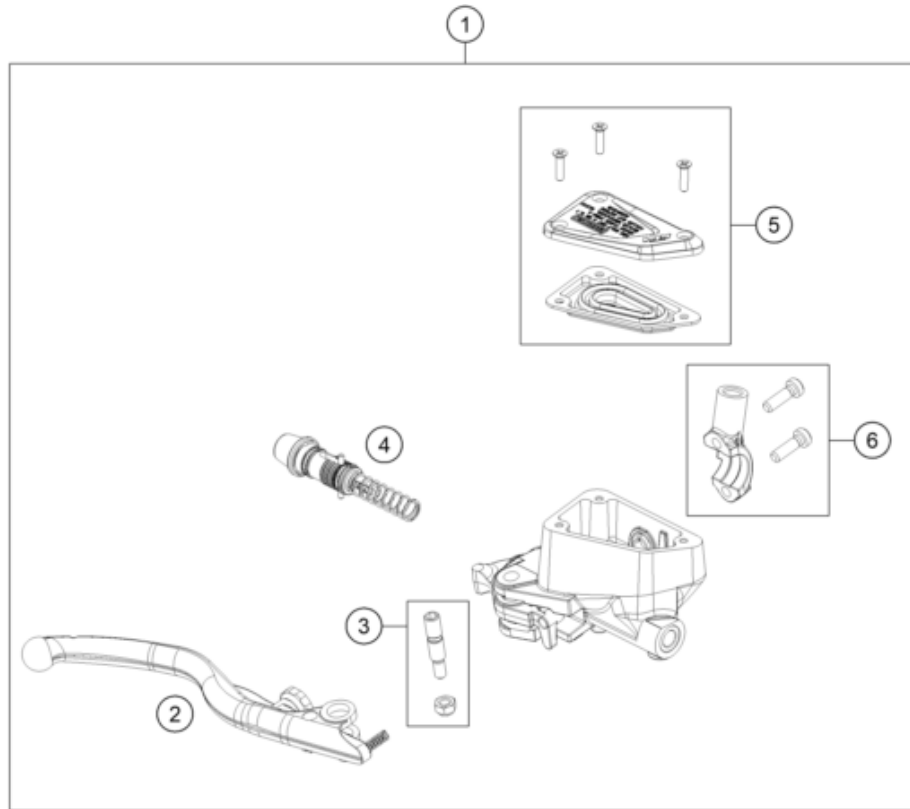

FRONT BRAKE CONTROL

790 ADVENTURE, white 2026 2026

POS	PARTNUMBER		PIECE
1	A64613101033	Front master cylinder cpl.	1
2	63513002044	Brake lever	1
3	64113006000	Lever bolt cpl.	1
4	63713008000	Piston assembly	1
5	64113031100	Reservoir cap cpl.	1
6	6351300500030	mirror clamp incl. 2 screws	1
7	A64642001000	Front brake line	1
8	C62113020100	banjo bolt M10x1x19.5	1
9	0603100141	sealing ring DIN 7603 10x14x1	2