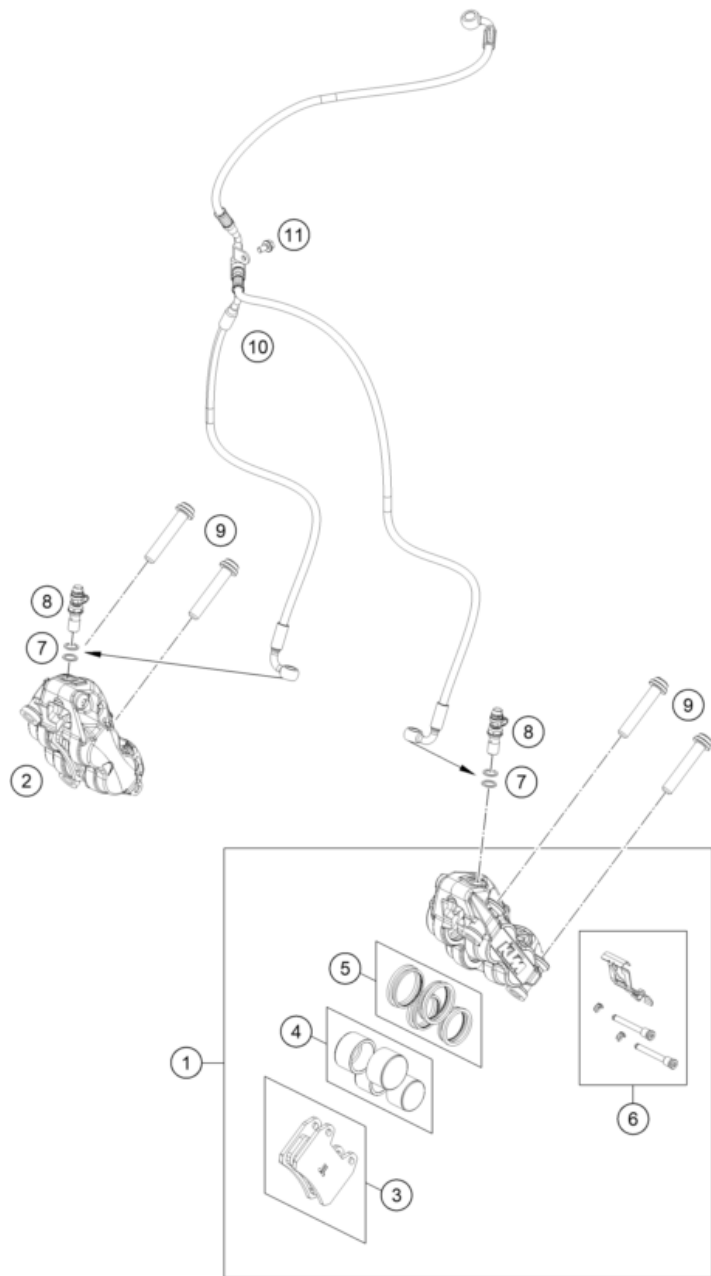

FRONT BRAKE CALIPER

790 ADVENTURE, white 2026 2026

POS	PARTNUMBER		PIECE
1	A64613115000	Brake caliper front left	1
2	A64613116000	Brake caliper front right	1
3	63713030000	Front brake pad	2
4	63513019000	Piston set	2
5	63613021000	Seal set	2
6	64113017000	Retaining spring set	2
7	0603100141	sealing ring DIN 7603 10x14x1	4
8	C62513020000	Bleeder screw cpl. 05	2
9	C0000351005500S	AH-COLLAR SCREW M10X1,25X55SS	4
10	A64642003000	Brake line front	1
11	C0000250501000	HH collar screw M5x10 TX30	1

196351360

77515

* NEW PART

X ON DEMAND