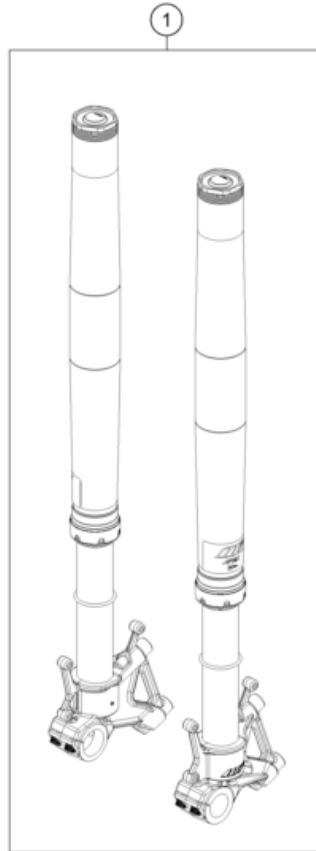

<p>FUEL PUMP</p>  <p>17</p>	<p>MASK, FENDERS</p>  <p>18</p>	<p>SIDE TRIM</p>  <p>20</p>	<p>DECAL</p>  <p>21</p>
<p>FRONT WHEEL</p>  <p>22</p>	<p>REAR WHEEL</p>  <p>23</p>	<p>WIRING HARNESS</p>  <p>24</p>	<p>BATTERY</p>  <p>25</p>
<p>FRONT BRAKE CONTROL</p>  <p>26</p>	<p>REAR BRAKE CONTROL</p>  <p>27</p>	<p>FRONT BRAKE CALIPER</p>  <p>28</p>	<p>REAR BRAKE CALIPER</p>  <p>29</p>

FRONT FORK, TRIPLE CLAMP

790 ADVENTURE, white 2026 2026

23A6460110

POS	PARTNUMBER	PIECE	
1	A610C129W201102	Fork KTM 890 Adventure R 23	1
3	C0000250802500	HH collar screw M8x25	4
4	C90701038000C1	HANDLEBAR CLAMP 28MM	2
5	C0000351003501S	AH-COLLAR SCREW M10X35 ISA45	2
6	C90701039032C1	HANDLEBAR SUPPORT D=28 H=32 BL	2
7	C63501045010	Ignition lock cover	1
8	C54801036000C1	Steering head screw M20x1,5 WS_27	1
9	C63601042000	Shim ring	1
10	N0000150802500S	Hex collar screw M8x25 SW10 SS	1
11	C0000250803000	HH collar screw M8x30	4
12	C63701034030C1	Triple clamp top	1
13	C90701084000	Steering head gasket	2
14	C90701080000	steering head bearing cpl.	2
15	C90701086000	PROT. RING STEER. HEAD BEARING	1
16	C63701032030C1	Bottom triple clamp cpl.	1
17	C0000250803500	HH collar screw M8x35 TX40	4
18	C90701081010	Steering head rep. Kit	x
19	C0000250601000	HH collar screw M6x10 TX30	4
20	C63501072000	Brake line retaining bracket	1
21	C0000250802500S	HH COLLAR SCREW M8X25 TX40	3
22	16181S55E	Steering damper790 Adventure cpl.	1
23	C54601099000	SPEEDOMETER CABLE GUIDE MARZO.	2
24	N0009850500500	Self-locking nut DIN 985 M5	2
25	C0000250502000	HH collar screw M5x20 TX30	2
26	C63511066010	Ignition lock cover	1
27	C63508026000C1	fender carrier right	1
28	C63508025000C1	fender carrier left	1
29	C0900000501700	special screw M5x17	4
30	C0900000501701	screw M5x17 ISA30	2
31	C90712080000	SIDE REFLECTOR YELLOW "CEV"	2