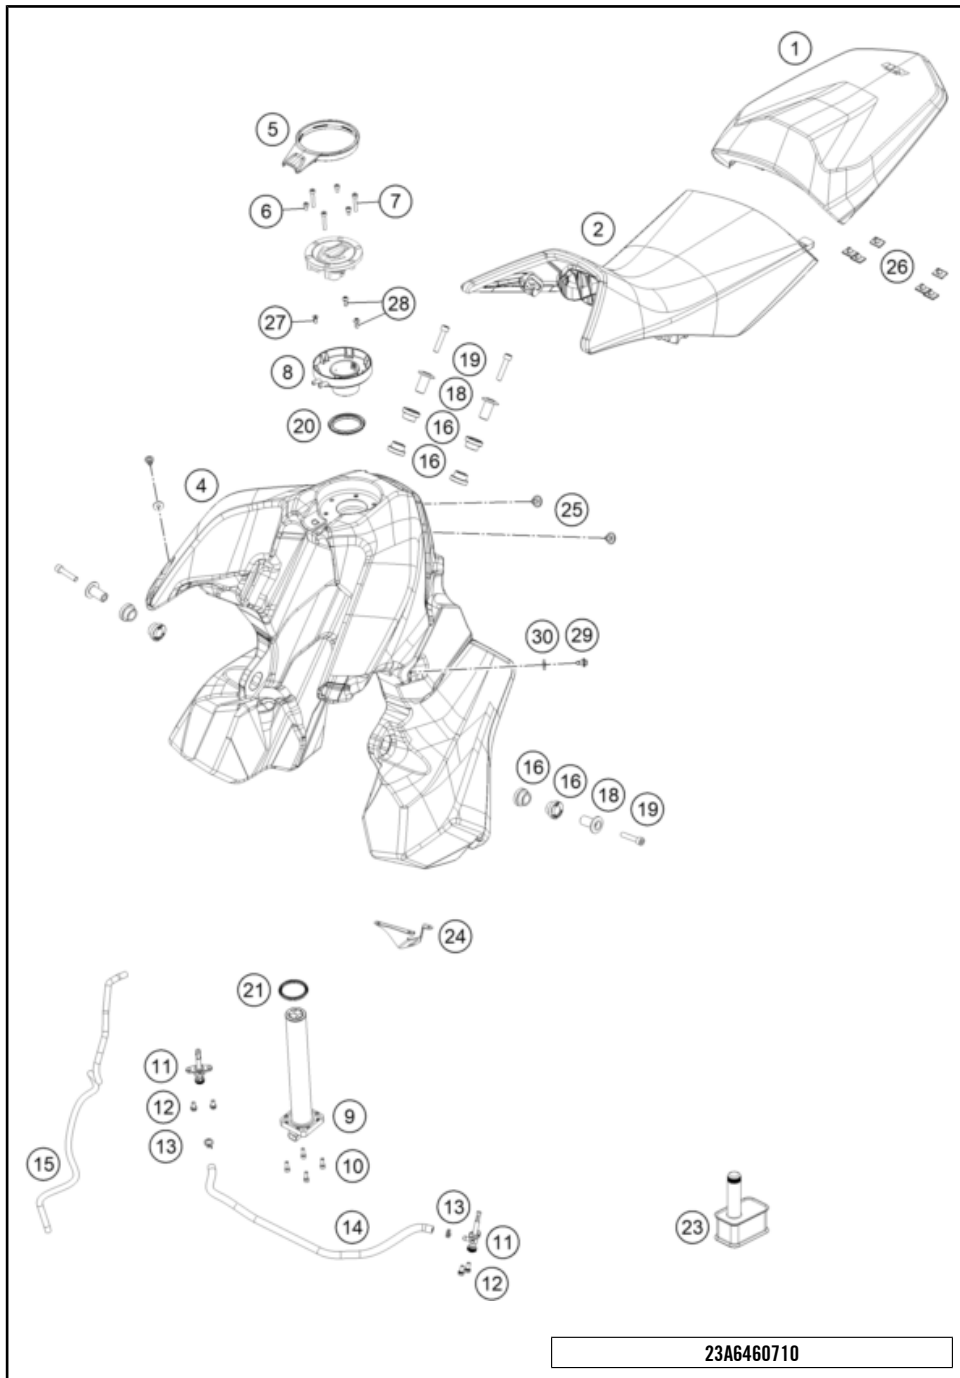

POS	PARTNUMBER		PIECE
1	C64607047000C1	seat passenger	1
2	C61007040100C1	Seat rider	1
4	C63507613000KC	Fuel tank	1
5	C63507058000	Fuel tank fairing	1
6	C0912050083	Cap head screw, ISO 14579, M5x8-10.9	3
7	C0009120503000	AH SCREW DIN0912-M 5X30	3
8	A61007008050	Fuel tank filler neck	1
9	63507080200	Fuel lever sensor	1
10	C0009120501600	AH SCREW DIN0912-M 5X16	4
11	C58507003200	FUEL COCK CPL.	2
12	C0000250601200	HH collar screw M6x12 TX30	4
13	58031005000	CLAMP YDNAC 10128 12MM	2
14	C63507016000	Interconnection hose	1
15	C63515027100	Tank overflow hose 718mm	1
16	C61007065000	collar bushing, front tank holder	8
18	C61007060000	collar bushing, bearing, outside	4
19	N0009120804000	SHCS DIN 912 M8x40	4
20	C21007008251	Seal, tank insert	1
21	C90707080090	Gasket fuel level sensor	1
23	00001000015	Motorex Fuel Stabilizer 125ml	1
24	C64607087010	Cover fuel pump	1
25	C0900000601200	Seat screw m6x11.5 isa30	2
26	C90707040041	Isolation pad	6
27	C0000190501200	COUNTERSUNK SCREW ISA25 M5X12	1
28	C0900000501400	Oval head screw m5x14 tx25	2
29	59001092050	SPECIAL SCREW M6X12,5 WS=8	2
30	C0690000600200	Washer din9021-a 6,4	2

23A6460710

77502

* NEW PART X ON DEMAND