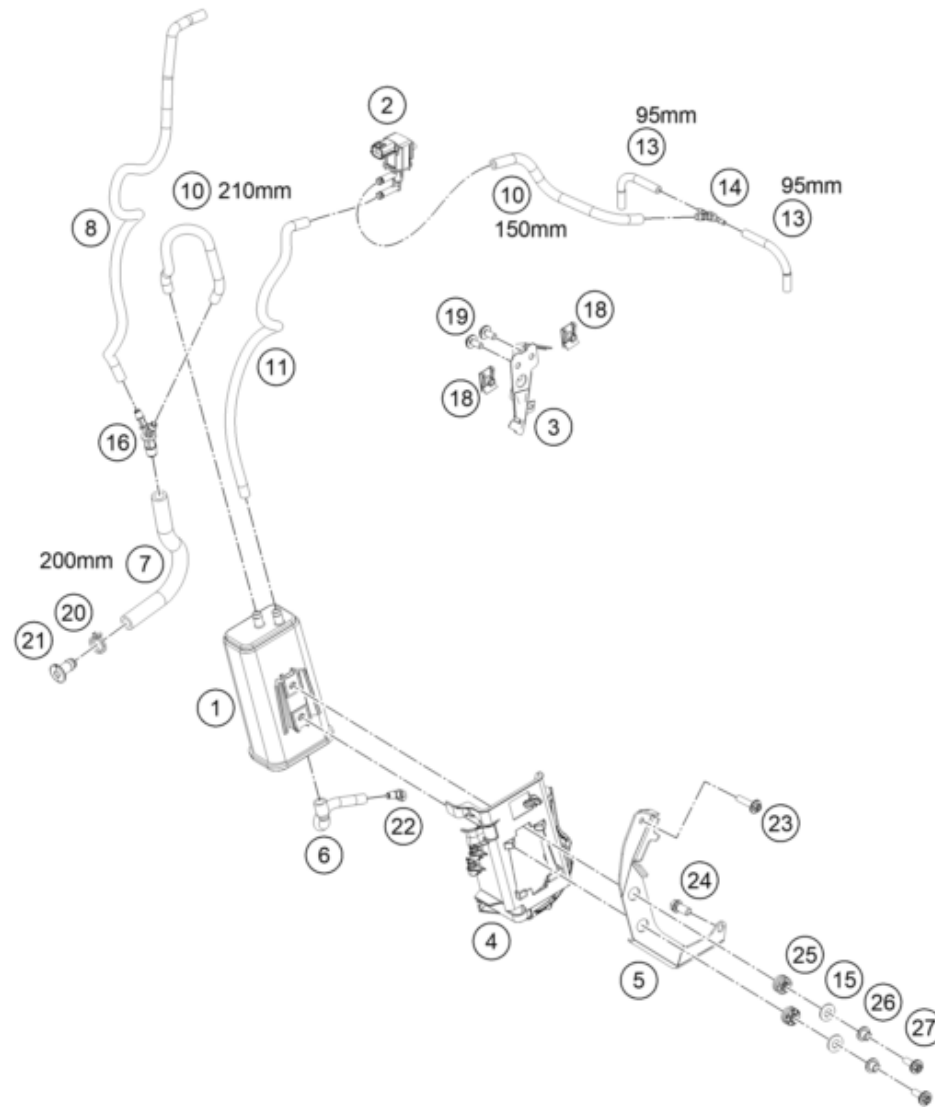

POS	PARTNUMBER		PIECE
1	75015001200	Carbon canister	1
2	A62415015000	Purge valve	1
3	C66115015115C1	Retaining bracket acf valve cpl.	1
4	C63515003010	Hose clip ACF	1
5	C63515002010C1	Retaining bracket ACF	1
6	C61015021000	Hose ACF venting	1
7	78015119000	HOSE EPA D=10/16 L=2000MM	1
8	C63515024100	hose tank vent 688mm	1
10	78015019000	HOSE EPA D=6/10 L=2000MM	1
11	C66115028000	Hose acf purge valve	1
13	78015021000	HOSE EPA D=4/8 L=2000MM	2
14	C90015126000	Tube conector	1
15	50337073000	shim	2
16	C0610001100400	Y-connector YS 6-10-6	1
18	54603048100	clip nut M6	2
19	C0000240601300	HH Collar screw M6x13 TX30	2
20	C0310000801600	YDNAC-clip 10173 (16mm)	1
21	C90715026000	ACF plug	1
22	C63503098030	Angle piece for overrun	1
23	C0000240602500	HH COLLAR SCREW M6X25 TX30	1
24	C0000250601600	HH collar screw M6x16 TX30	1
25	C62142041100	DUMPER 40 SHORE	2
26	C69014015000	collar bushing 6.1x9.2x15x8.5x1 Al	2
27	C0900000601800S	special screw M6x18-8.8 ISA30 MK	2

25A6461510

77522

* NEW PART

X ON DEMAND