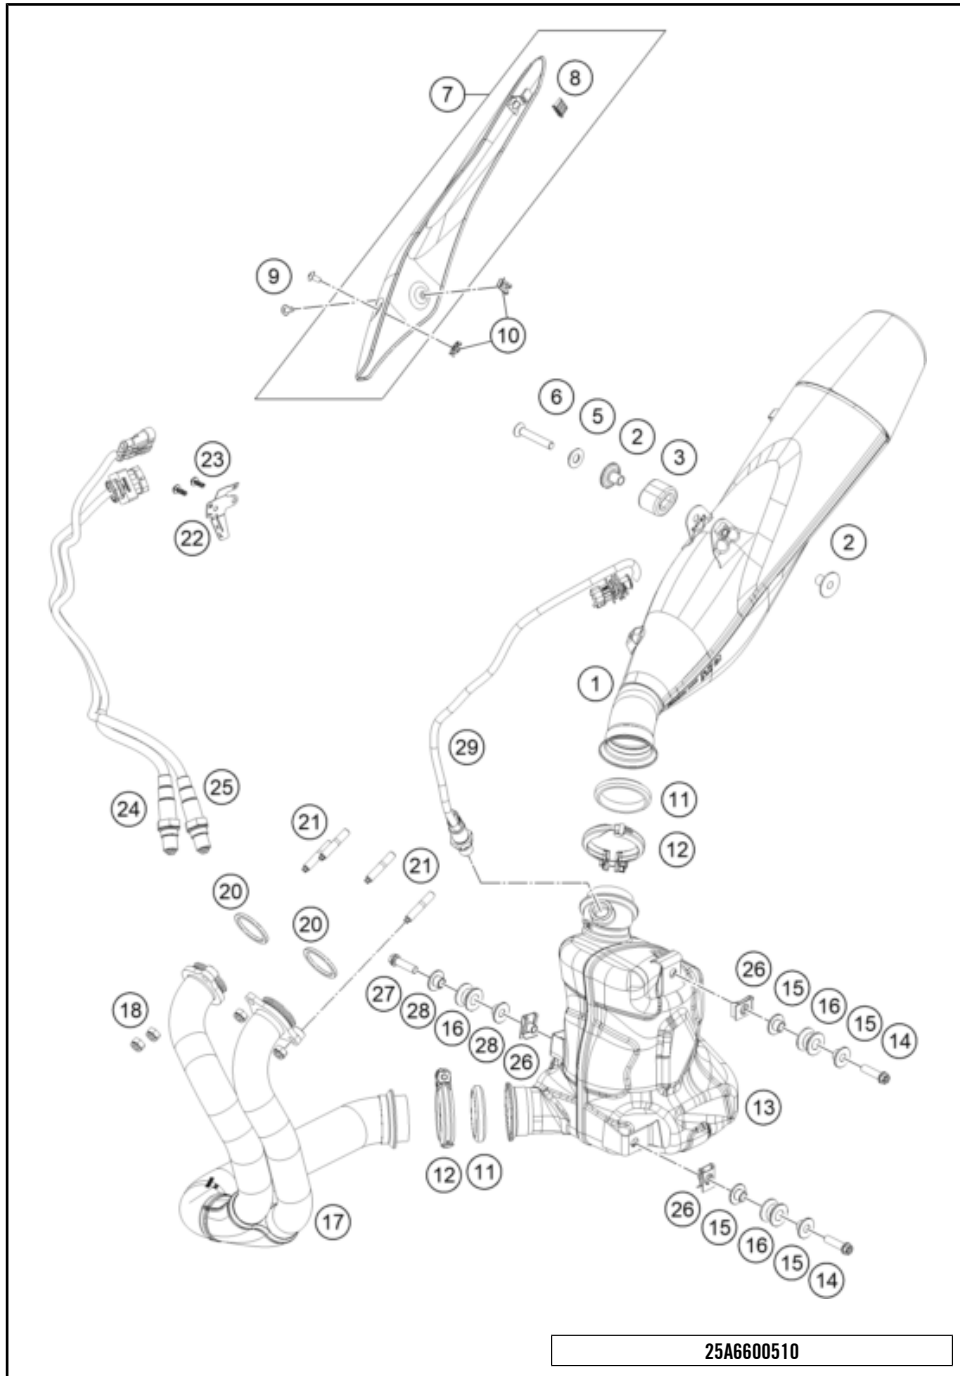

EXHAUST SYSTEM

790 DUKE L, orange 2026 2026

POS	PARTNUMBER		PIECE
1	C90705083100	Muffler eu&us	1
2	C90705169000	BUSHING 8,5X11X29	2
3	C90705068000	DAMPING RUBBER	1
5	C90705069000	conical seat Alu	1
6	C0000190805000	COUN.-SUNK SCREW M8X50 ISA10.9	1
7	C90705011000	Head Protection with mounting	1
8	C90705011011	Damping element silicon	1
9	C0900000501002	Torx screw m5x10	2
10	54603048600	RANGE CHANGE METAL NUT M5 INOX	2
11	C90705005005	Manifold gasket	2
12	C63605058200	Exhaust clamp tube 50 mm	2
13	A67605050000	Premuffler	1
14	C0000250803500S	HH COLLAR SCREW M8X35 TX40	2
15	C90705050065	Collar bushing 8.5x12x23.5x10	4
16	C90705067000	damp. component silicone grey	3
17	C64605007000	Header pipe	1
18	51010086100	Self-locking nut M8 CU	4
20	C90705005000	Exhaust gasket	2
21	C63505015000	stud screw 835 M8x25 - 10.9	4
22	C90742140020	Bracket lambda sensor plug	1
23	0081050141	EJOT PT screw K50x14	2
24	63541090000	O2 Sensor LSF 4	1
25	63541190100	Oxygen sensor	1
26	54603048000	RANGE CHANGE METAL NUT M8	3
27	C0000250804000S	Collar screw M8x40 ISA40 SS	1
28	C0800000901201	Collar bushing 8.5x12x23.5x11.5 black	2
29	A60741090000	Oxygen sensor	1

25A6600510

77682

* NEW PART

X ON DEMAND