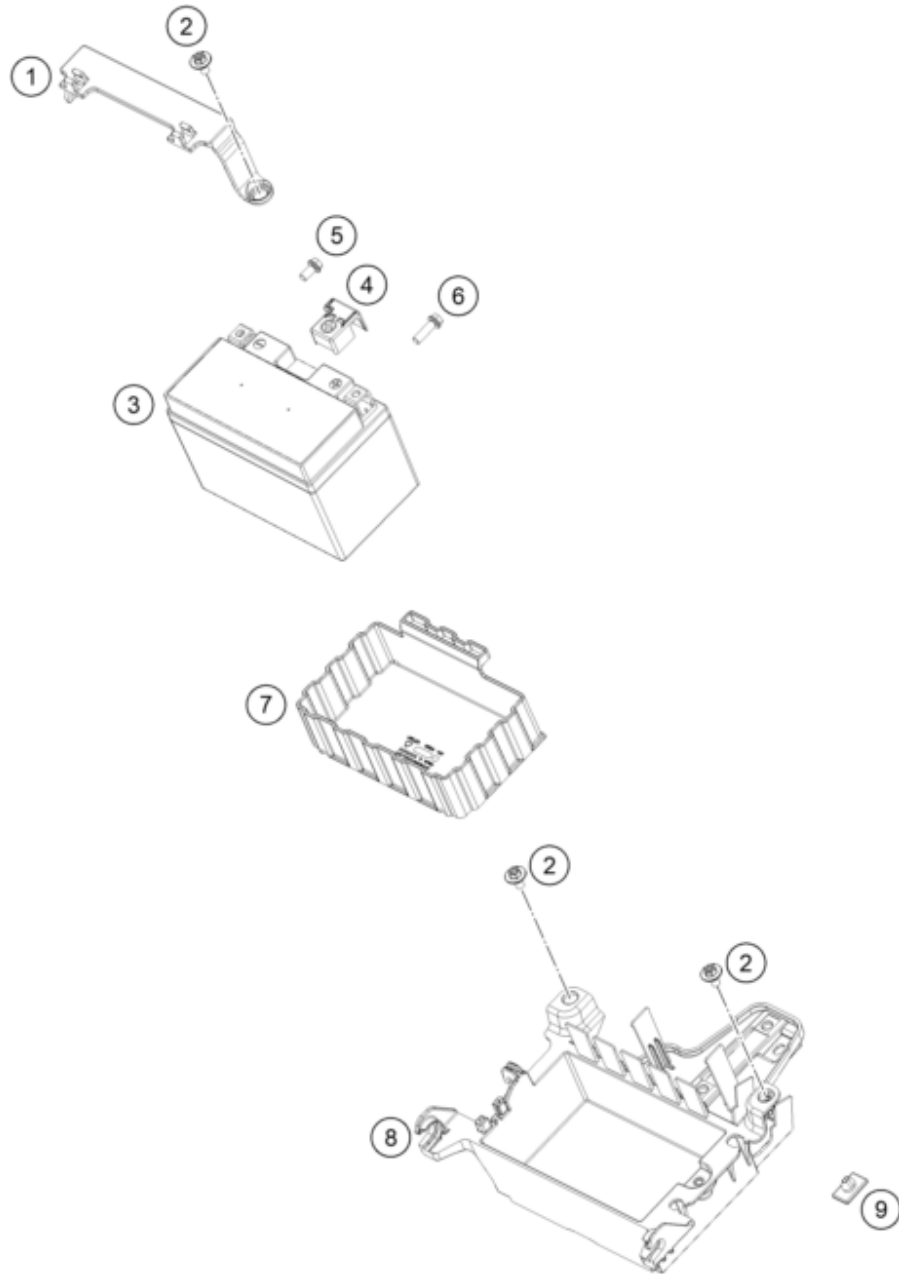

186411010

81367

\* NEW PART X ON DEMAND

25A6601110

POS	PARTNUMBER		PIECE
1	A66011075000	Main wiring harness	1
2	61111057000	RELAY CM1A-R-12V-H80 07	4
3	61711087050	Fuse Box	1
4	75011088010	FUSE 10A 07	x
5	C61111018100	TEMPERATURE SENSOR	1
6	C90711197000	Ground wire tank/frame	1
7	C90011096000	mass cable starter-frame	1
8	C90711097000	mass cable starter-battery	1
9	C90711059000	Starter cable	1
10	C90111076033	Rear Harness cpl.	1
11	C90711059050	Battery cable	1
12	C90711058010	Protection cap starter relay	1
13	C0073800600800	AH OVAL SCREW ISO 7380 M 6X8	2
14	C90711109030	FUSE 30 A	2
15	C66111058000	Starter relay	1
17	63711085000	Engine wiring harness	1
18	C90711060133	Direct current horn cpl.	1
19	C0000240601000	Hh collar screw m6x10 tx30	1
20	60311034100	Regulator rectifier	1
21	C0000250602000S	HH collar screw M6x20 TX30	2
22	C90711093045	RUBBER CABLE TIE 45MM 03	x
23	C90011076140	CABLE TIE 140/2,5MM BLACK	x
23	C90711076250	CABLE TIE 250/4,8MM BLACK	x
24	C90711092000	CABLE TIE W. SOCKET D=6,5	1
25	C0000250601200	HH collar screw M6x12 TX30	1
26	C0690000600100	Contact washer m6 vsv-k6	2
27	C0000250601600	HH collar screw M6x16 TX30	1
28	96314086000	UNIT CONNECTIVITY	1

81368

\* NEW PART

X ON DEMAND

POS	PARTNUMBER		PIECE
1	C90711055100	Clamping Bracket	1
2	C90708000012	special screw M6x12x3	3
3	C90111053000	Battery HTZ12A-BS(DA) charged	1
4	C90711059060	Positive terminal cover	1
5	C0000250601200	HH collar screw M6x12 TX30	1
6	C0000250602000	HH collar screw M6x20 TX30	1
7	C90711053050	Accumulator Casing	1
8	C90711054100	battery holder	1
9	C90707040041	Isolation pad	1