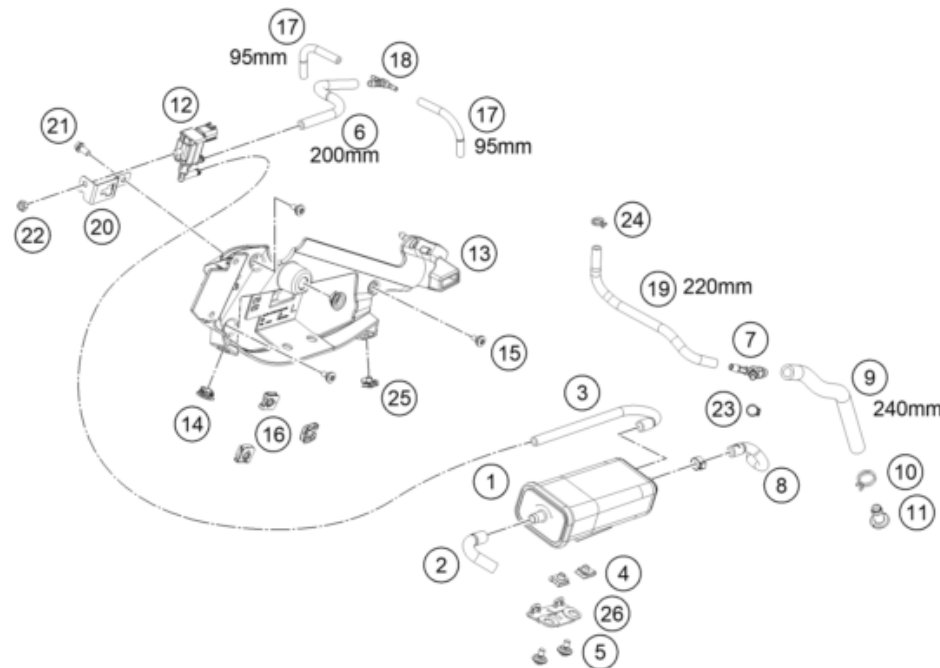

POS	PARTNUMBER	PIECE
1	C90715001000	Evaporative canister 1
2	C90715021000	Hose evaporative canister bleeder 1
3	C67615021000	Pre-formed hose ACF 1
4	69008021080	Clip nut M5 2
5	69008121160	Special screw M5x12 2
6	78015019000	HOSE EPA D=6/10 L=2000MM x
7	C90715028000	Y-junction YS 6-10-6 1
8	C90715023000	Formschlauch AKF 1
9	C90715019240	Schlauch 10x16 L=240 1
10	C90731082000	Hose clamp wire D=15.5 1
11	C90715026000	ACF plug 1
12	A62415015000	Purge valve 1
13	C66003081044	Cover left cpl. 1
14	47106003160	quick release rubber grommet 2
15	69008021160	special screw M5x12 3
16	54603048300	RANGE CHANGE METAL NUT M6 INOX 3
17	78015021000	HOSE EPA D=4/8 L=2000MM x
18	64115026000	Hose connection nozzles 1
19	C90715019220	Schlauch 6x10 L=220 1
20	C66003081010	Bracket purge valve 1
21	0025060126	HH collar screw M6x12 TX30 1
22	0985060003	Self lock. nut DIN985-M6-A2 1
23	00050109706	stepless one-ear clamp 1
24	58007117000	YDNAC-CLAMP 10107 10MM 1
25	54603048600	RANGE CHANGE METAL NUT M5 INOX 1
26	C66003081020	3rd o2 connceter bracket 1

25A6601510

77709

* NEW PART

X ON DEMAND