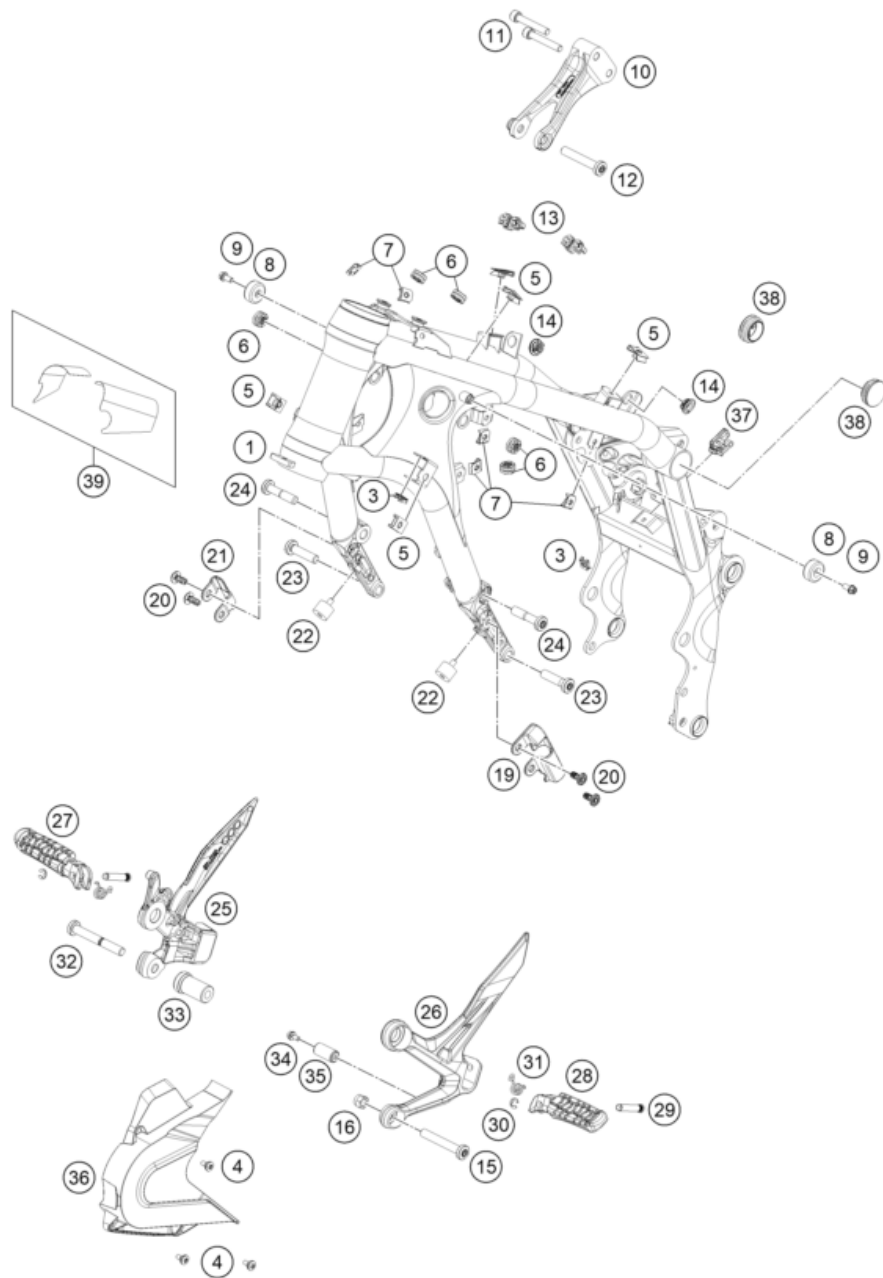

POS	PARTNUMBER		PIECE
1	C90103001000C1	Frame 641 RA black	1
3	69008021080	Clip nut M5	2
4	69008121160	Special screw M5x12	3
5	54603048100	clip nut M6	5
6	C90742041000	Damper ABS modulator	5
7	54603048200	RANGE CHANGE METAL NUT M5	5
8	C90707014000	Fuel tank role	2
9	C0000250601200S	Hex collar screw M6x12 ISA30 self-lockin	2
10	C90703013000C1	Engine strut black	1
11	C0145790805000S	CYL. SCREW DIN14579 M8X50 SS	2
12	C0000351006000S	AH-COLLAR SCREW M10X60 ISA45	1
13	C90742046000	Bracket ABS line d7.5	2
14	C90706003060	Quick-lock coupling	2
15	C0000351006500S	ISA screw, M10x65 ISA45	1
16	54310086100	SELF LOCKING NUT M10 CU WS=14	1
19	C90703034000	Cable guidance left	1
20	C90703034020	Fastening plug M8	4
21	C90703035000	Cable guidance right	1
22	C90705062000	silentbloc 20x15-M6x10-(1)	2
23	C0000351004000S	ISA collar screw M10x40 ISA45	2
24	C0000351004500S	ISA screw M10x45 ISA45	2
25	C90703039000C1	Front footpeg bracket, right	1
26	C90703038000C1	Front footpeg bracket left	1
27	C90703041000	FOOTREST FRONT R/S CPL. 05	1
28	C90703040000	FOOTREST FRONT L/S CPL. 05	1
29	C90703044000	footrest bolt, rear	2
30	0799060003	retaining washer DIN 6799 - 6	2
31	C90703042000	RETURN SPRING FOOTREST	2
32	C0000351008000S	ISA collar screw M10x80 ISA45	1
33	C90703039001C1	Distance piece	1
34	0025050106S	Hex coll. screw M5x10 ISA30 self-locking	1
35	C90703038001C1	Roller	1
36	C90703096000	Front sprocket cover	1
37	64111059020	Cable holder, attachable	1
38	C90703088000	Locking cap frame	2
39	C90703092044	Set protection sticker frame	1

25A6600310

77672

* NEW PART

X ON DEMAND