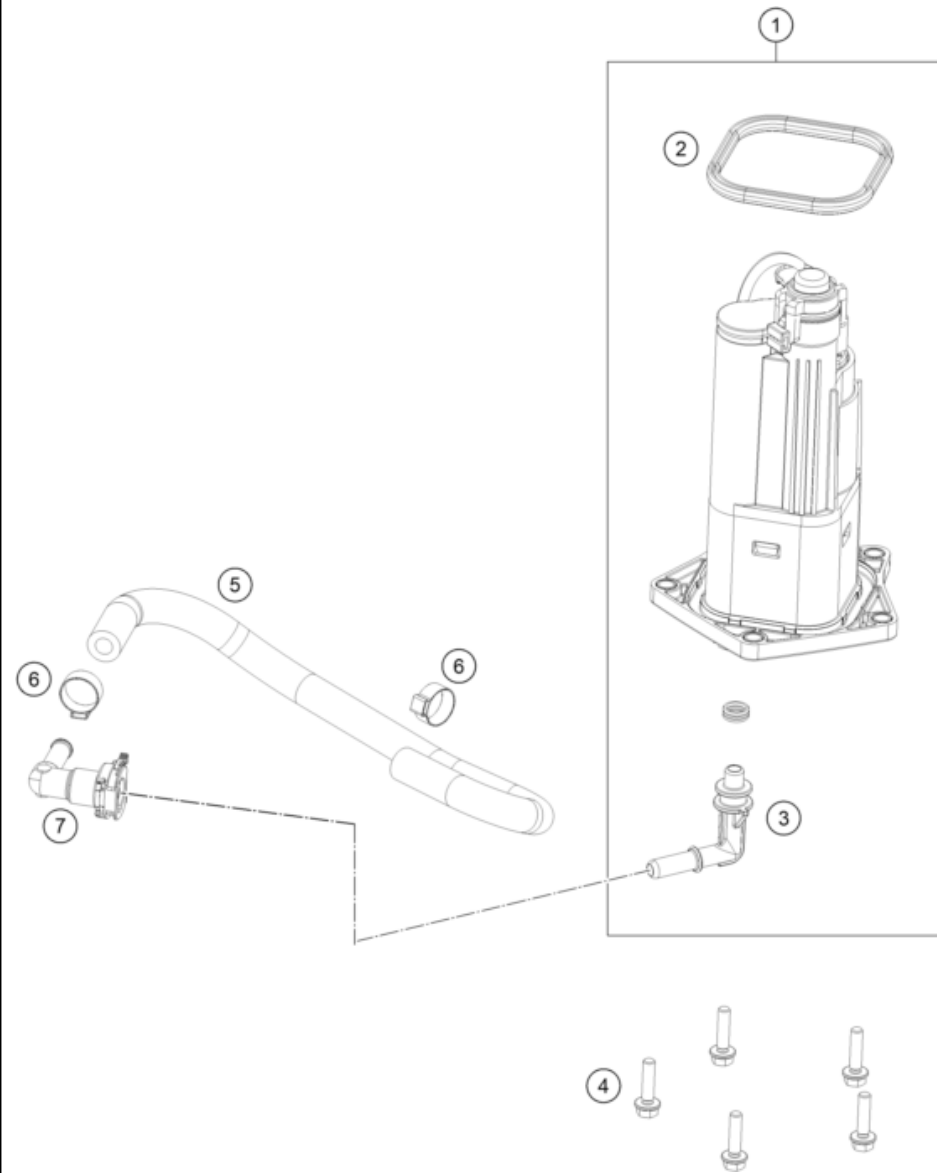

25A6760610

81366

\* NEW PART

X ON DEMAND

POS	PARTNUMBER		PIECE
1	C66007013000CB	Fuel tank	1
2	64107080200	Fuel lever sensor	1
3	0912050203	AH SCREW DIN0912-M 5X20	2
4	59007017000	CLAMP YDNAC 10096F (9,6MM)	1
5	C90715019735	Hose 6x10 FKM/ECO L 735	1
6	C90711092000	CABLE TIE W. SOCKET D=6,5	1
7	54603048200	RANGE CHANGE METAL NUT M5	2
8	54603048300	RANGE CHANGE METAL NUT M6 INOX	2
9	C90742041000	Damper ABS modulator	2
10	C61342041100	Bund bushing 6,5x9x18x8,5	2
11	C0000250602000	HH collar screw M6x20 TX30	2
12	C90707080090	Gasket fuel level sensor	1
13	014579050166	Cap hd. screw ISO14579, M5x16-8.8, black	7
14	C66007040000	Rider seat cpl.	1
15	C90706001021	Spaxer rubber airbox	3
16	C90707040041	Isolation pad	7
17	C0000250804000S	Collar screw M8x40 ISA40 SS	2
18	0021080003	WASHER DIN9021-A 8,4	2
19	C90707046000	Rubber seat cowl pad	2
20	C90707049000	Bushing 8.4x12x21.5	2
21	C0900000601500S	Special screw m6x15x5.5-8.8 MK	2
22	C66007047033	Passenger seat cpl.	1
23	C90712008000	Grip handle passenger	1
24	C0000350805000S	Ah-collar screw m8x50 ISA45	4
25	C90707012000	Tank Protection Set Metamoll	1
26	C90707013040	protectionfoil tank set	1

226410710

77687

\* NEW PART X ON DEMAND

POS	PARTNUMBER		PIECE
1	A67607088000	Fuel pump	1
2	A67607088050	fuel pump gasket	1
3	A67607090000	fuel pump connection	1
4	C0000250502000	HH collar screw M5x20 TX30	5
5	C90007116040	fuel hose with protective cover	1
6	C00050157706	variable one-year clamp 15.7mm	2
7	C76007028000	ELBOW CONNECTOR	1