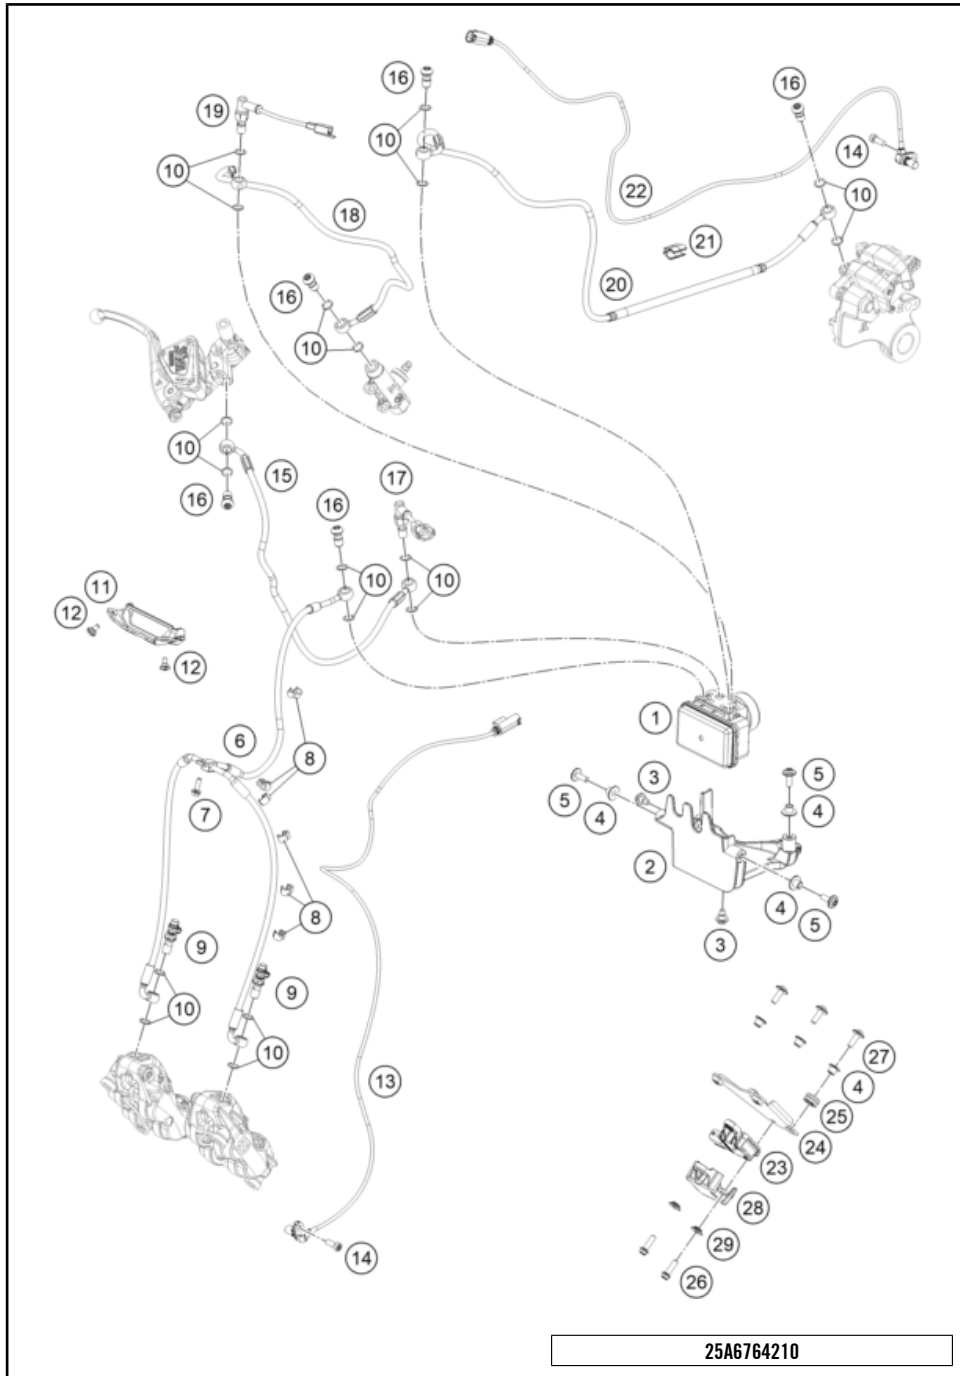

25A6764210

POS	PARTNUMBER		PIECE
1	A61042031000	ABS modulator	1
2	C90742040000	Bracket ABS modulator	1
3	59001092050	SPECIAL SCREW M6X12,5 WS=8	2
4	61342041100	Collar bushing 6,5x9x18x8.5	3
5	C90714017000	SPECIAL SCREW M6X18 ISA30 08	3
6	A65442003000	Brake line, front	1
7	C0000250601200	HH collar screw M6x12 TX30	1
8	C90711094000	BAR SPACER 4/7 BLACK	6
9	C62513020000	Bleeder screw cpl. 05	2
10	0603100141	sealing ring DIN 7603 10x14x1	18
11	C90742003070	Brake line guide	1
12	C0000250501200	HH collar screw M5x12 TX30	2
13	A60742025000	Wheel speed sensor	1
14	C0145800601600	SHCS ISO 14580 M6x16	2
15	A654420050000	Brake line, front	1
16	C62113020100	banjo bolt M10x1x19.5	5
17	63711051100	Brake light switch	1
18	A65442202000	Brake line, rear	1
19	60311051000	Brake light switch rear	1
20	A65442204000	Brake line, rear	1
21	C90713026100	Hose bracket 10/4	1
22	A61042025000	Wheel speed sensor DF30	1
23	61542090000	Angle sensor	1
24	C90742090050	Retaining bracket 6D sensor	1
25	C90742041000	Damper ABS modulator	1
26	C0000250602000S	HH collar screw M6x20 TX30	3
27	C90714017000	SPECIAL SCREW M6X18 ISA30 08	5
28	C61342090050	COVER SENSOR BOX	1
29	C79608052000	Collar bushing 6x11x16x5 Al	2

81370

* NEW PART

X ON DEMAND