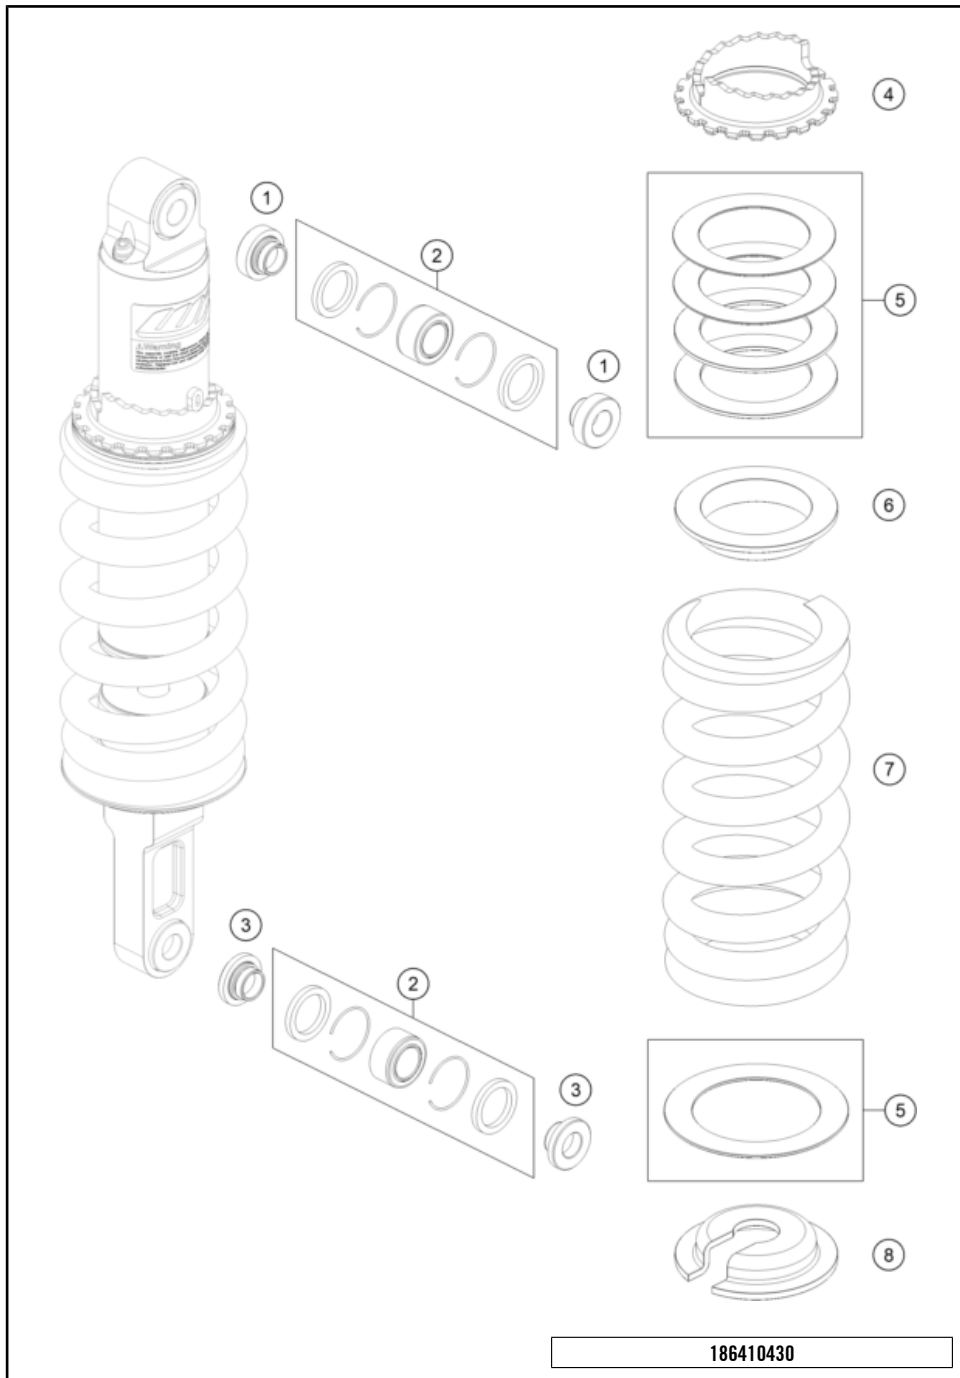

SHOCK ABSORBER DISASSEMBLED

790 DUKE L, orange 2026 2026

POS	PARTNUMBER		PIECE
1	46180064	Bearing bush 12x15/18/24,5x13,5	2
2	R12012	Ball joint bearing kit top 12mm	1
3	46180007	Distance bush 12x15/18/24,5x10,5	2
4	46148166	PA adjuster	1
5	RP80004	spacer disk kit shock absorber	1
6	46148041	spring retainer 50,5x56,5x3	1
7	91020031	Main spring (59) 115-140-185 shock white	x
7	46148204	Spring l=185mm 130-160N/mm	1
7	91020032	in spring (59) 145-180-185 shock white	x
8	46148098	spring retainer 21x54,8x-8	1

186410430

49901

* NEW PART

X ON DEMAND