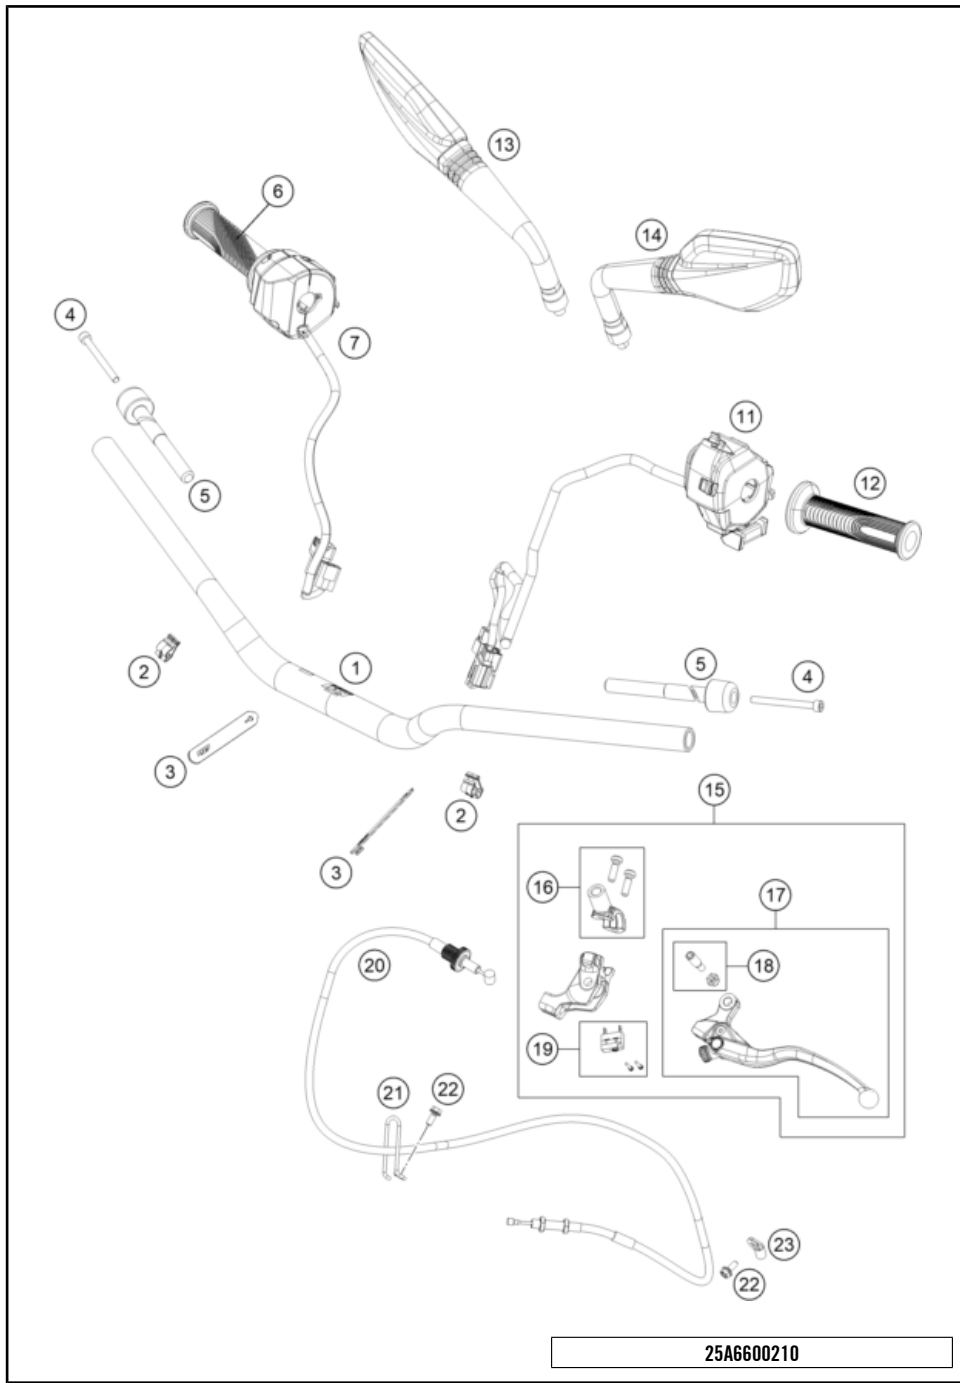

# HANDLEBAR, CONTROLS

790 DUKE L, orange 2026 2026

POS	PARTNUMBER		PIECE
1	A66002001000C1	handlebar L=760mm, Dk=28.5mm	1
2	C90713026000	Line guide	2
3	C90711093045	RUBBER CABLE TIE 45MM 03	2
4	0912060653	SHCS DIN 912 M6x65	2
5	C61002004000	Handlebar weight	2
6	96302010033	GRIP ASSEMBLY RH	1
7	96311012044	E-Throttle set w/o gripheater	1
11	96311170000	Left-hand combination steering switch	1
12	96302039000	grip left	1
13	C90712041000	Rear view mirror, right	1
14	C90712040000	Rear view mirror, left	1
15	A65402131000C1	Clutch lever compl. Black	1
16	6410204400030	Clamp cpl.	1
17	6410204000030	Clutch lever cpl.	1
18	64102038000	Kit lever pin	1
19	64111049000	Lever switch	1
20	C66002090000	Clutch cable	1
21	C90702097000	Clutch cable wire guide	1
22	C0000250501200	HH collar screw M5x12 TX30	2
23	64132070000	PVC clamp 6.4 MM Heyman	1

25A6600310

77672

\* NEW PART

X ON DEMAND

POS	PARTNUMBER		PIECE
1	C90703002006C1	Subframe right black	1
2	C90703002005C1	Subframe left black	1
3	C90703002004C1	Cross member	1
4	C0000250801800S	HH collar screw M8x18 ISA40 SS	4
5	C90708000012	special screw M6x12x3	3
6	C90703002010	Cable bracket	1
7	C0000351003000S	SHCS M10x30 TX45	4
8	C90703048000C1	Footrest carrier rear/left	1
9	C0000250804500S	HH COLLAR SCREW M8X45 ISA40	2
10	C0000250802500S	HH COLLAR SCREW M8X25 TX40	2
11	C90703049000C1	Footrest carrier rear/right	1
12	C90705068000	DAMPING RUBBER	1
13	54310086100	SELF LOCKING NUT M10 CU WS=14	4
15	0799060003	retaining washer DIN 6799 - 6	2
16	C90703152000	ENGAGE PANEL FOOTREST L/S 03	2
17	C90703050000	FOOTREST CPL. L/S REAR 03	1
18	C90703052000	ENGAGE PANEL FOOTREST R/S 03	2
19	C90703044000	footrest bolt, rear	2
20	C90703051000	FOOTREST CPL. R/S REAR 03	1
21	C64103004100	Brace subframe	1
22	C90706041050	Cover intake port right	1
23	C90706040050	Cover intake port left	1
24	C90708019050	rear reinforcement	1
25	C0000350803500S	SCREW M8X35 ISA45 SS	4
26	C90708000015	SPECIAL SCREW M6X15X3	6