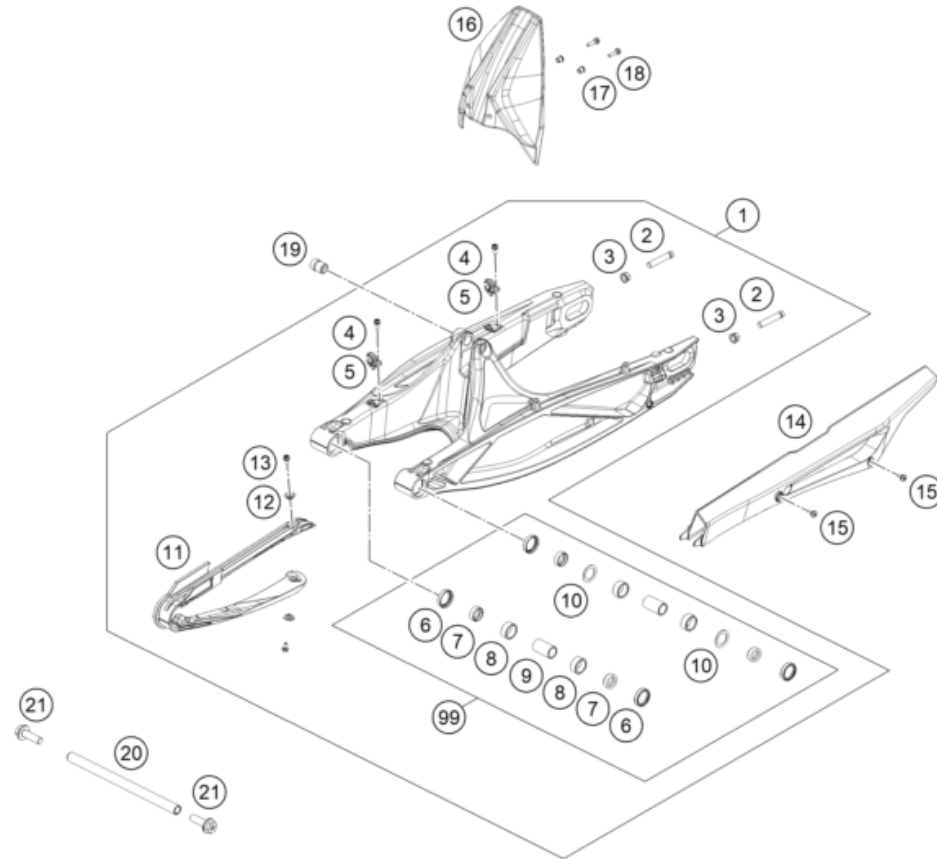

186410430

49901

\* NEW PART

X ON DEMAND

POS	PARTNUMBER		PIECE
1	C90704030044C1	Swingarm cpl. black	1
2	50304040100	Screw M10x1.25x50 WS10	2
3	C0910001001000	Hh collar nut m10x1,25 ws=13	2
4	C0000250501200	HH collar screw M5x12 TX30	2
5	C90704142000	Brake hose bracket	2
6	C0760002532000	radial shaft seal 25x32x7	4
7	C90704034000	BUCKET F. SHAFT SEAL RING 03	4
8	C0430002201200	Needle bushing 22x28x12	4
9	C90704032000	BEARING SLEEVE 17X22X38,7 03	2
10	C90703036000	Stop disk 22.2x31.7x1	2
11	C90704066000	Chain slide protection	1
12	C90704066050	Bushing chain slider	2
13	C0000250501000	HH collar screw M5x10 TX30	2
14	C90704061000	Chain guard	1
15	C90708021160	Special screw M5x12	2
16	C90704050000	Rear Fender	1
17	C90704050010	Bushing 5,5x8,3x9	2
18	C0000250502000	HH collar screw M5x20 TX30	2
19	C90704030120	BUSHING SHOCK MOUNTING	1
20	C64104037000	Swing arm bolt	1
21	C90704038000	Special screw M12x40 WS19	2
99	C90704030010	Swing arm repair kit	x