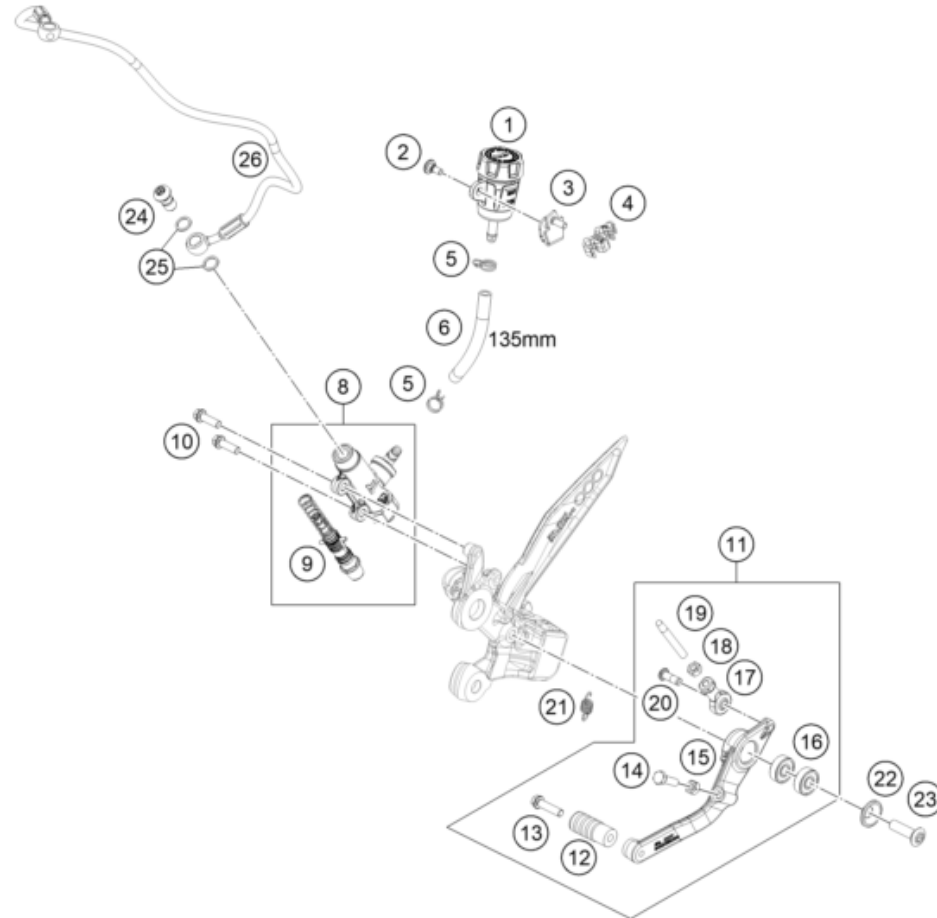

REAR BRAKE CONTROL

790 DUKE L, orange 2026 2026

POS	PARTNUMBER		PIECE
1	64113069100	Expansion Tank	1
2	69013099050	Screw for expansion tank	1
3	C90713226000	Brake line holder	1
4	C90742046000	Bracket ABS line d7.5	1
5	58007017000	YDNAC-clamp 10101 (10.4MM)	2
6	69013069001	HOSE FOR RESERVOIR 6X1,5	1
8	A65413060033	Rear master cylinder, compl.	1
9	64113061000	Piston assembly	1
10	C0000250602000	HH collar screw M6x20 TX30	2
11	C90713050044C1	Foot break lever cpl. black	1
12	C90703060051	Step foot break lever duke	1
13	C0000250602500S	Screw M6x25 10.9	1
14	C0040170602000	hexagon scrw ISO 4017-M6x20-8.8-black	1
15	C0009340600500	Hex nut M6 black	1
16	C0410000800700	Bearing 608 2RS	2
17	C90703069200	rod end M6 silver	1
18	C0009340600502	hexagon nut DIN 934 M6	1
19	C90703068000	rear brake push bar	1
20	C0073800601800S	oval head screw M6x18 A2-70 S	1
21	C90713052000	SPRING FOOT BRAKE LEVER 05	1
22	C90734031020	Fasson Disc D=23x5	1
23	C0000190803000S	COUNTER-SUNK SCREW ISA45 M8X30	1
24	C62113020100	banjo bolt M10x1x19.5	1
25	0603100141	sealing ring DIN 7603 10x14x1	2
26	A65442202000	Brake line, rear	1

186411330

77694

* NEW PART

X ON DEMAND