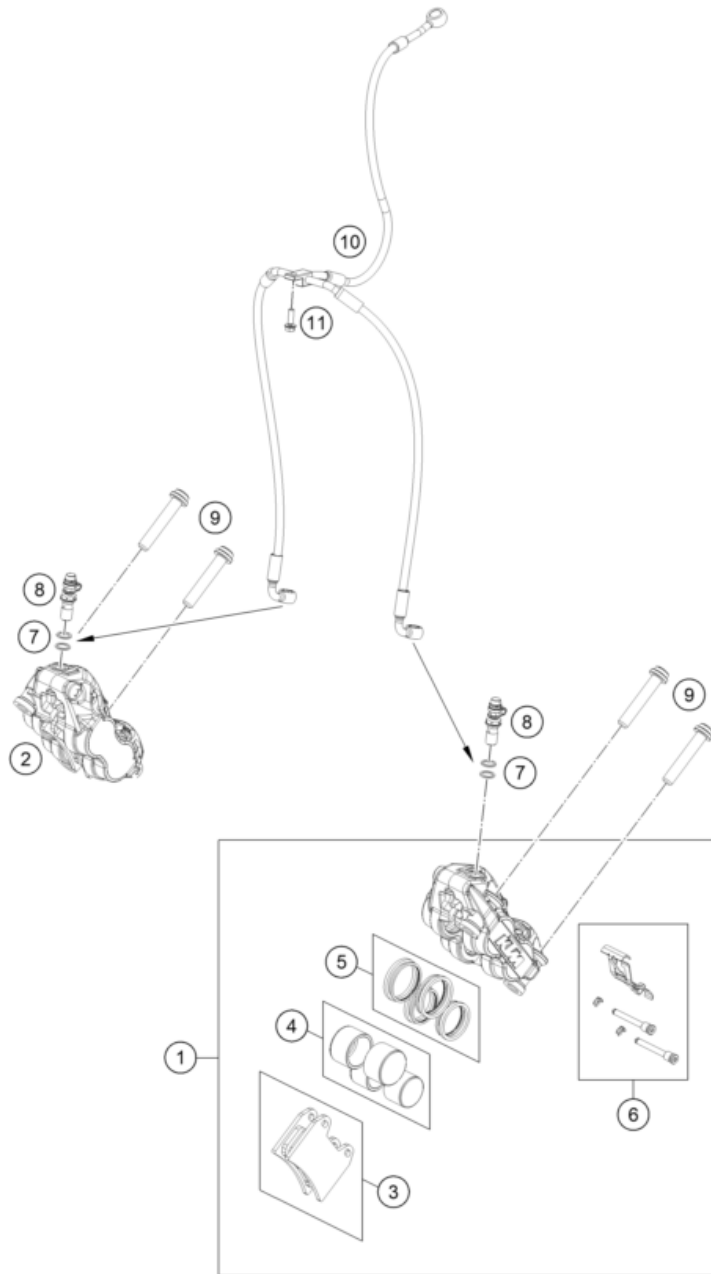

FRONT BRAKE CALIPER

790 DUKE L, orange 2026 2026

POS	PARTNUMBER		PIECE
1	A65413115000	Front brake caliper, left	1
2	A65413116000	Front brake caliper, right	1
3	63613030000	Front brake pad	2
4	63513019000	Piston set	2
5	63613021000	Seal set	2
6	64113017000	Retaining spring set	2
7	0603100141	sealing ring DIN 7603 10x14x1	4
8	C62513020000	Bleeder screw cpl. 05	2
9	C0000351005500S	AH-COLLAR SCREW M10X1,25X55SS	4
10	A65442003000	Brake line, front	1
11	C0000250601200	HH collar screw M6x12 TX30	1

186411360

77693

* NEW PART

X ON DEMAND