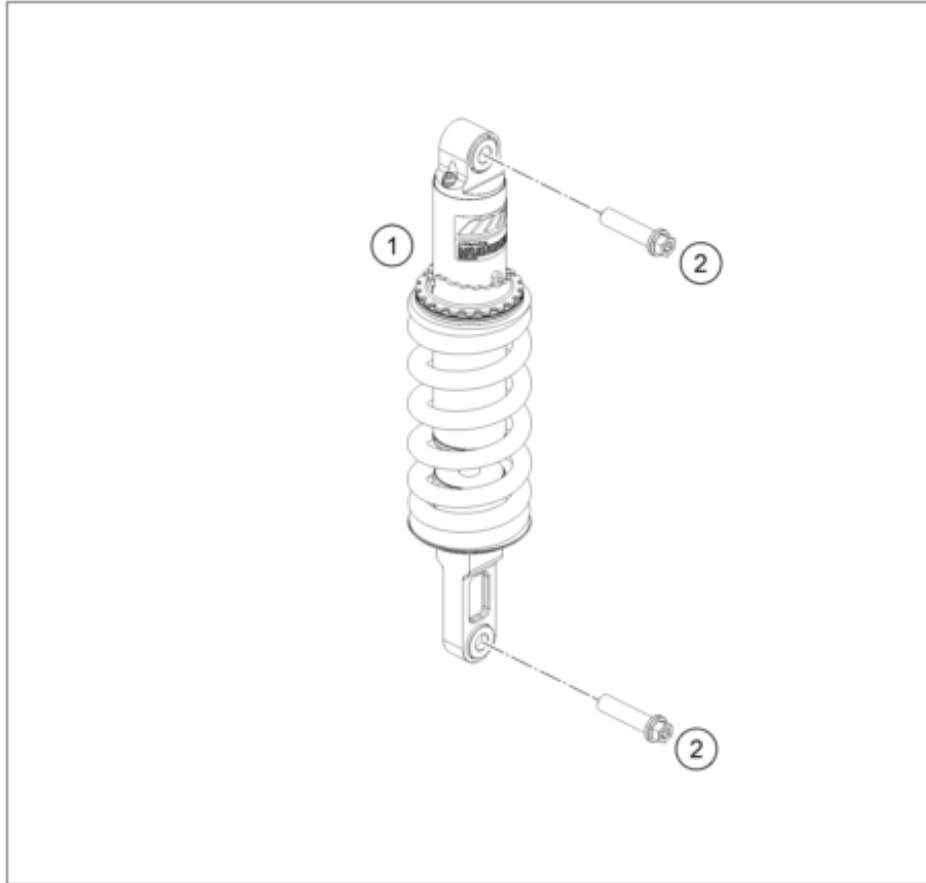

SHOCK ABSORBER

790 DUKE L, orange 2026 2026

POS	PARTNUMBER		PIECE
1	C01584R2601	Shock absorber 790 DUKE S 18	1
2	C0000251205000S	HH COLLAR SCREW M12X50 TX45	2

186410410

59428

* NEW PART

X ON DEMAND