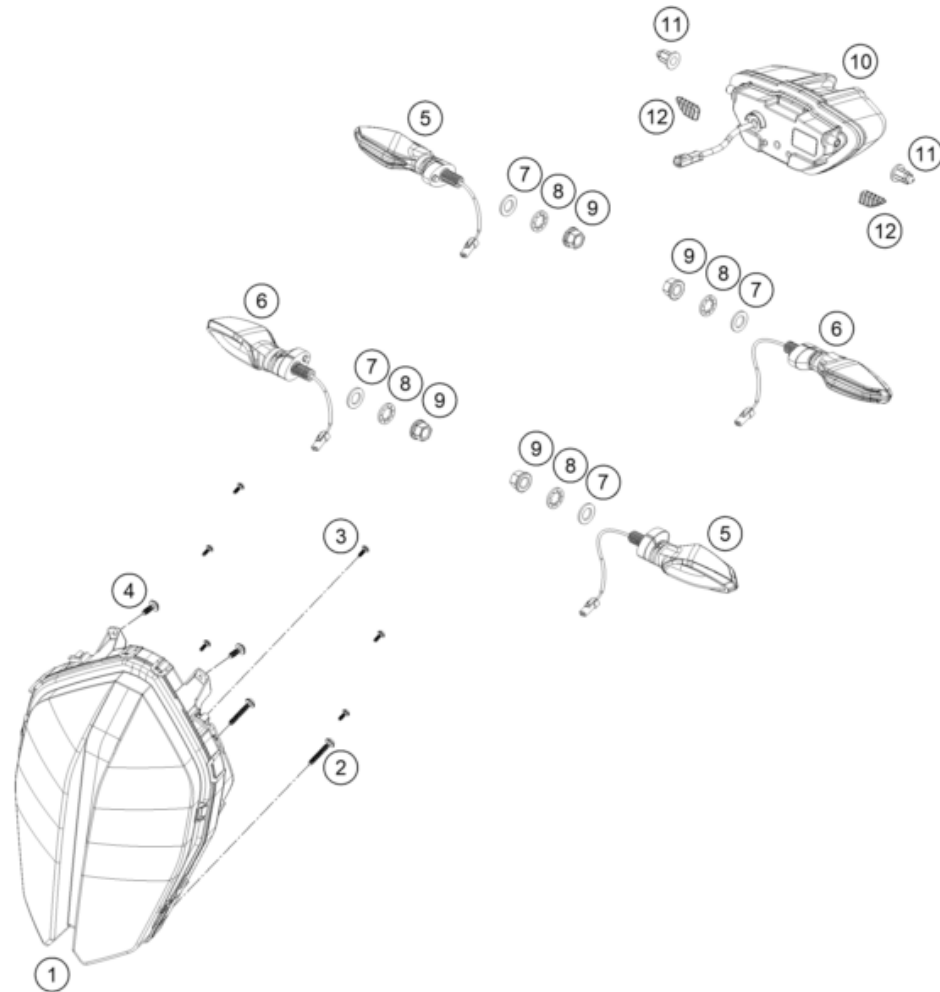

186411390

59458

\* NEW PART

X ON DEMAND

POS	PARTNUMBER		PIECE
1	A66014001000	Headlight	1
2	0081040253	Ejot PT screw 4x25 WN 5451	2
3	0081030081	Ejot PT screw 3x8 WN 5451 black	6
4	0081045121	SCREW FOR PLASTIC K45X12 T20	2
5	C90714025000	turn signal front left/rear right	2
6	C90714026000	turn signal front right/rear left	2
7	0433100003	Washer DIN0433-M10	4
8	0797100003	LOCK WASHER DIN6797-J10,5 ZI	4
9	C0910001001000	Hh collar nut m10x1,25 ws=13	4
10	64114040000	Tail light	1
11	C90708015060	Rubber damper top	2
12	C90708015070	Rubber damper bottom	2