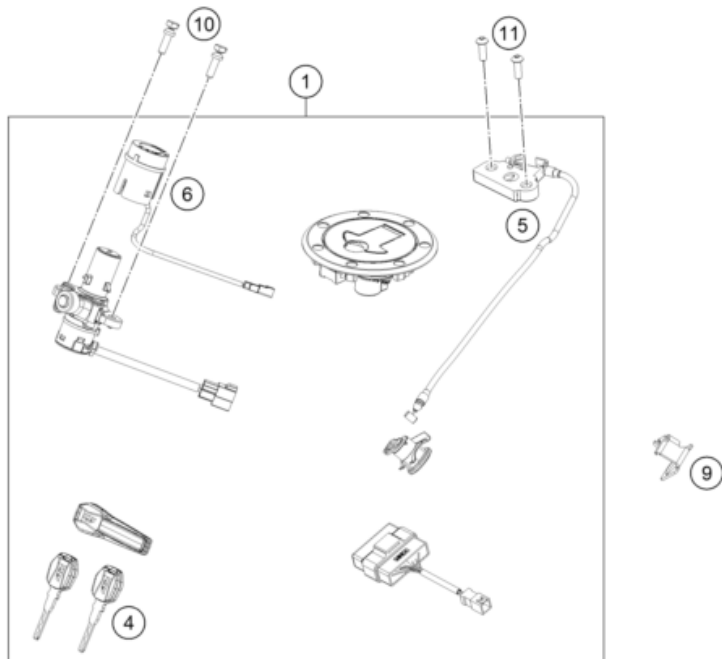

POS	PARTNUMBER		PIECE
1	64111066044	Lockset CPL.	1
2	C60714060000	Dashboardsupport	1
3	A66014069000	Dashboard	1
4	64111067000	KTM ignition key	1
4	64111067010	Blank Key KTM	x
5	64107050000	Seat lock	1
6	64111066020	ANTENNA	1
7	C0000250601200	HH collar screw M6x12 TX30	3
8	C90711076250	CABLE TIE 250/4,8MM BLACK	1
9	C90707051000	Cable bracket lock	1
10	76011064200	Tear-off screw M6 ignition lock ISA30 MK	2
11	C0079910602000	Flat h.screw din7991-m6x20	2
12	C90714069050C1	Bushing, speedometer bracket	8
13	C90714069051	DAMP. COMPONENT SPEEDOMETER	4
14	C0073800502000	Lens head screw iso 7380-m5x20a2	4
15	C60714070000	Dashboardcover	1
16	69008121160	Special screw M5x12	2
17	64111043000	USB power socket 12 V	1
18	C60714060010	Dashboardsupport clamp	1

25A6601430

77707

* NEW PART

X ON DEMAND