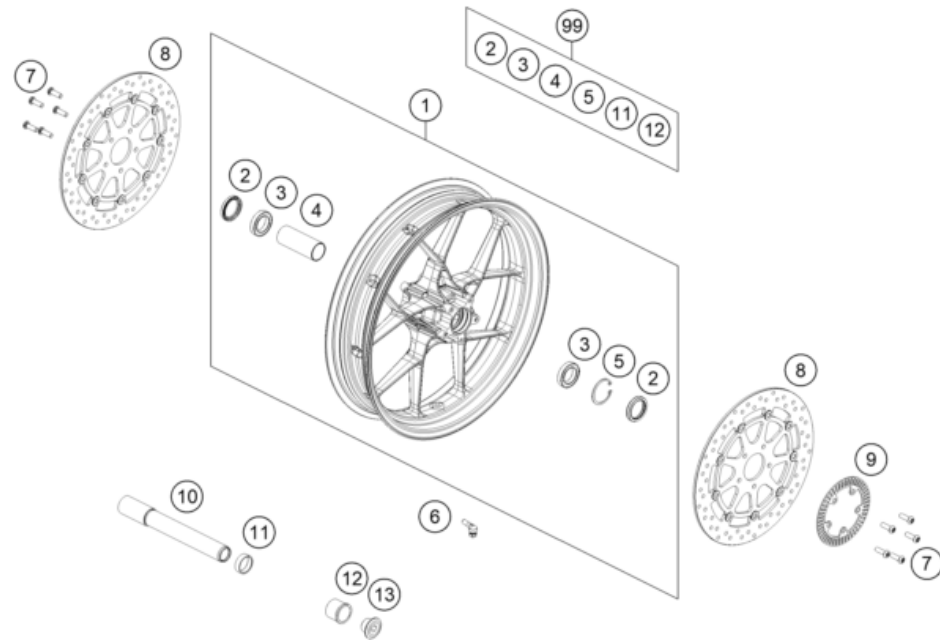

FRONT WHEEL

790 DUKE L, orange 2026 2026

POS	PARTNUMBER		PIECE
1	C90709001233C1	Front wheel 3,5x17" cpl.	1
2	0760354771	Radial shaft seal 35X47X7 TC	2
3	0625069068	Grooved ball bearing 6906	2
4	61009011000	Bearing spacing tube, front	1
5	0472047175	CIRCLIP DIN0472-47X1,75	1
6	C90709076000	Angle valve	1
7	C90709062000	SPECIAL SCREW M8X25 SS TX40	10
8	64109060000	brake disc front D=300 mm	2
9	C90742020000	Sensor wheel front	1
10	C61009081200	Wheel spindle, front wheel	1
11	C90709013000	SPACER BUSH. FR. WHEEL R/S 03	1
12	C90709012000	Spacer front wheel, left	1
13	C90709082000	AH SCREW M25X1,5 WS=12 05	1
99	C90709015000	Front Wheel Repair Kit	1

186410910

77691

* NEW PART

X ON DEMAND