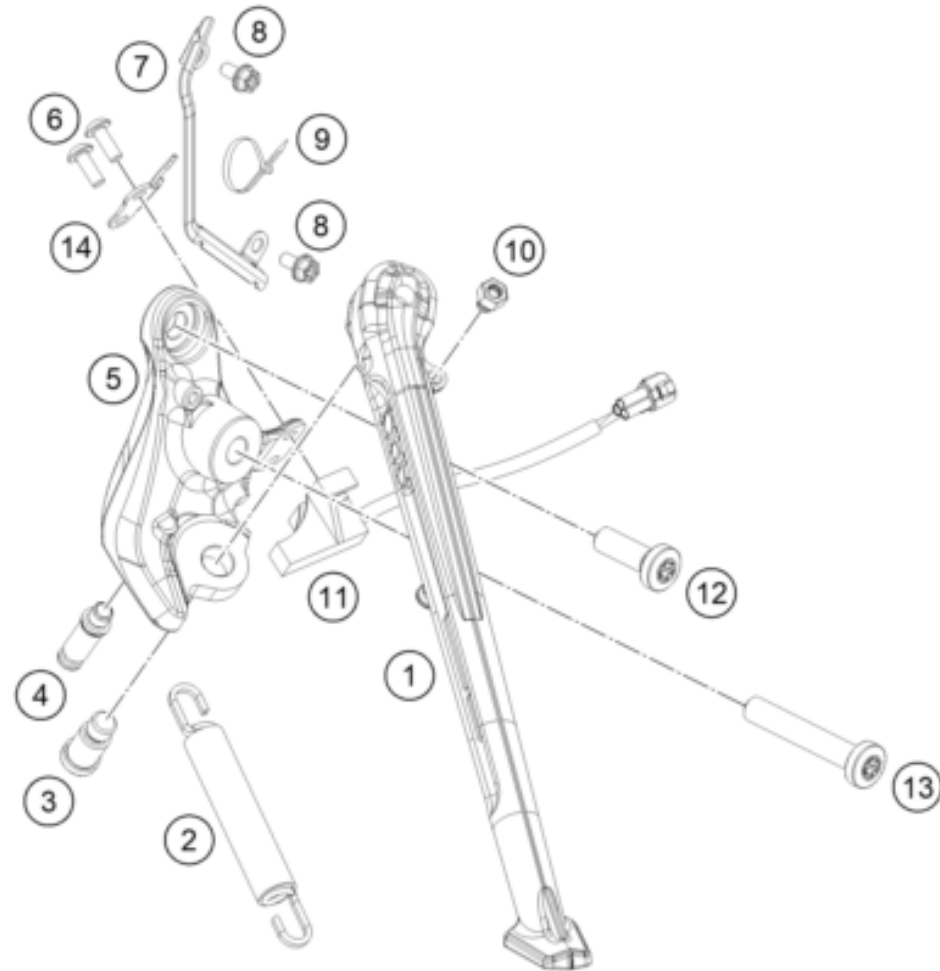

25A6600310

77672

\* NEW PART

X ON DEMAND

POS	PARTNUMBER		PIECE
1	C90703002006C1	Subframe right black	1
2	C90703002005C1	Subframe left black	1
3	C90703002004C1	Cross member	1
4	C0000250801800S	HH collar screw M8x18 ISA40 SS	4
5	C90708000012	special screw M6x12x3	3
6	C90703002010	Cable bracket	1
7	C0000351003000S	SHCS M10x30 TX45	4
8	C90703048000C1	Footrest carrier rear/left	1
9	C0000250804500S	HH COLLAR SCREW M8X45 ISA40	2
10	C0000250802500S	HH COLLAR SCREW M8X25 TX40	2
11	C90703049000C1	Footrest carrier rear/right	1
12	C90705068000	DAMPING RUBBER	1
13	54310086100	SELF LOCKING NUT M10 CU WS=14	4
15	0799060003	retaining washer DIN 6799 - 6	2
16	C90703152000	ENGAGE PANEL FOOTREST L/S 03	2
17	C90703050000	FOOTREST CPL. L/S REAR 03	1
18	C90703052000	ENGAGE PANEL FOOTREST R/S 03	2
19	C90703044000	footrest bolt, rear	2
20	C90703051000	FOOTREST CPL. R/S REAR 03	1
21	C64103004100	Brace subframe	1
22	C90706041050	Cover intake port right	1
23	C90706040050	Cover intake port left	1
24	C90708019050	rear reinforcement	1
25	C0000350803500S	SCREW M8X35 ISA45 SS	4
26	C90708000015	SPECIAL SCREW M6X15X3	6

206410315

77675

\* NEW PART

X ON DEMAND

POS	PARTNUMBER		PIECE
1	C90703023000C1	Sidestand	1
2	C61003024000	Feder L= 116 mm 05	1
3	C90703027200	SCREW FOR SIDE STAND M10X31,2	1
4	C90703028001	Special screw stand spring	1
5	C64103026100C1	Side stand bracket	1
6	C0900000501400	Oval head screw m5x14 tx25	2
7	C90703101099	Bracket side-stand-cable	1
8	C0000250501000	HH collar screw M5x10 TX30	2
9	C90011076140	CABLE TIE 140/2,5MM BLACK	3
10	90103029000	MAGNET HOLDER	1
11	93511045000	SWITCH SIDE STAND	1
12	C0000351003000S	SHCS M10x30 TX45	1
13	C0000351006000S	AH-COLLAR SCREW M10X60 ISA45	1
14	C63603023060	Cable holder, side stand	1