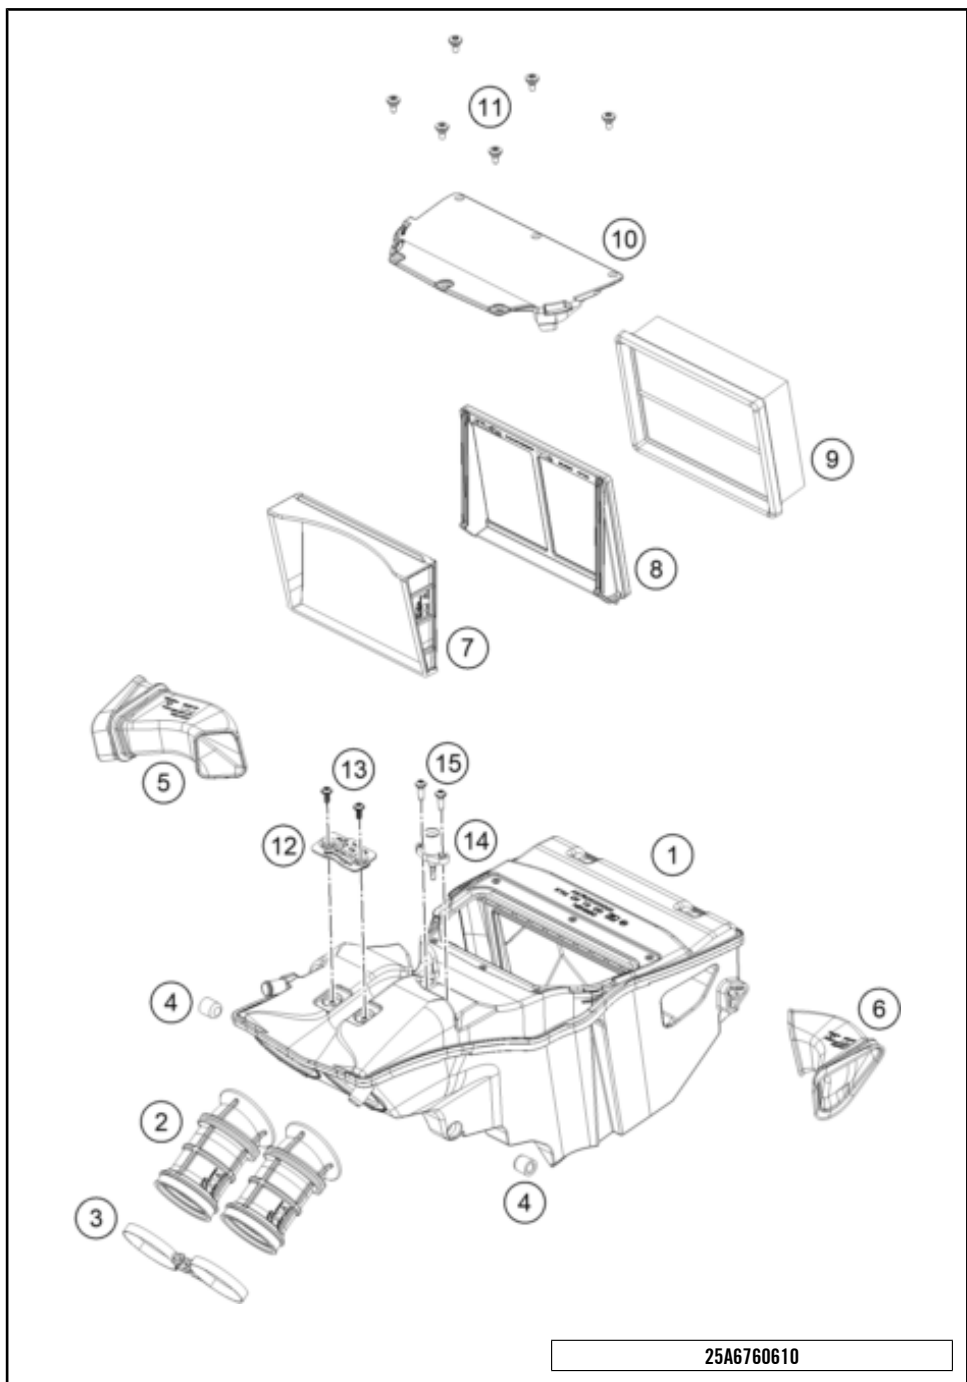

25A6600510

77682

\* NEW PART

X ON DEMAND

POS	PARTNUMBER		PIECE
1	A67606001000	Air filter box	1
2	C90706026000	Intake funnel'	2
3	C77236048200	HOSE CLAMP 58MM	2
4	C90706014000	Rubber grommet	2
5	C90706041000	Spout right	1
6	C90706040000	Spout left	1
7	C90706001050	Filter clamp, wedge	1
8	C90706016000	Filter clamp, frame	1
9	C90706015000	Air filter	1
10	C90706002000	Air filter box cover	1
11	69008021160	special screw M5x12	6
12	C90706001030	Cable bracket	1
13	0081050121	EJOT PT screw K50x12	2
14	C61041080000	Intake air temperature sensor	1
15	0081050161	EJOT PT screw K50X16 1451	2