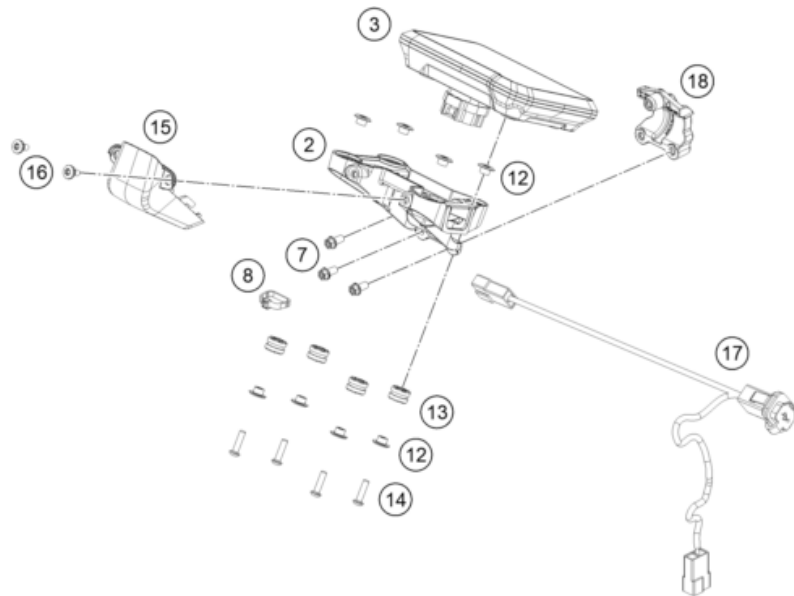

POS	PARTNUMBER		PIECE
1	64111066044	Lockset CPL.	1
2	C60714060000	Dashboardsupport	1
3	A66014069000	Dashboard	1
4	64111067000	KTM ignition key	1
4	64111067010	Blank Key KTM	x
5	64107050000	Seat lock	1
6	64111066020	ANTENNA	1
7	C0000250601200	HH collar screw M6x12 TX30	3
8	C90711076250	CABLE TIE 250/4,8MM BLACK	1
9	C90707051000	Cable bracket lock	1
10	76011064200	Tear-off screw M6 ignition lock ISA30 MK	2
11	C0079910602000	Flat h.screw din7991-m6x20	2
12	C90714069050C1	Bushing, speedometer bracket	8
13	C90714069051	DAMP. COMPONENT SPEEDOMETER	4
14	C0073800502000	Lens head screw iso 7380-m5x20a2	4
15	C60714070000	Dashboardcover	1
16	69008121160	Special screw M5x12	2
17	64111043000	USB power socket 12 V	1
18	C60714060010	Dashboardsupport clamp	1

25A6601430

77707

* NEW PART

X ON DEMAND