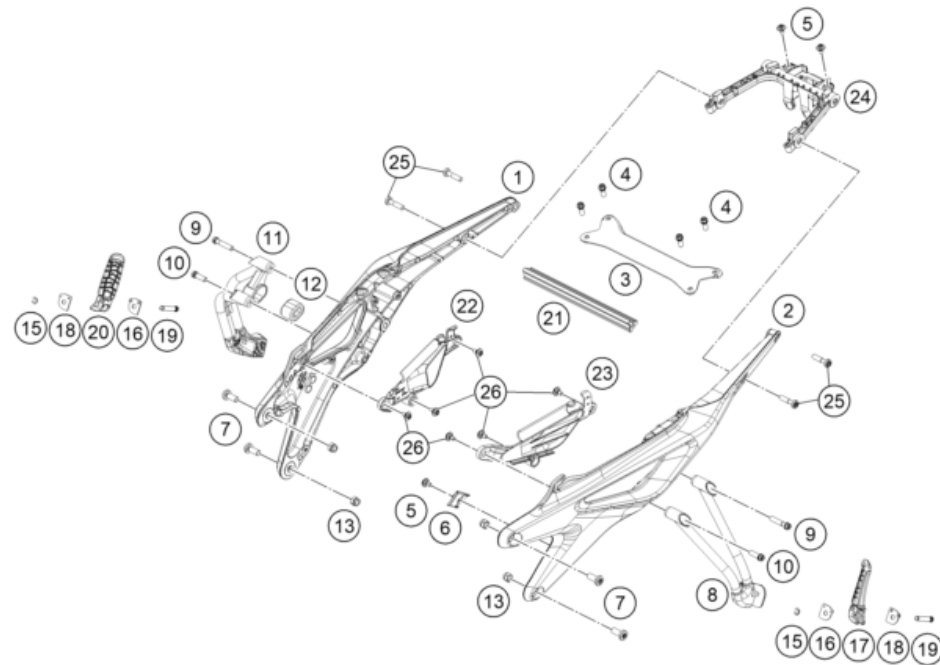

25A6600310

77672

\* NEW PART

X ON DEMAND

POS	PARTNUMBER		PIECE
1	C90703002006C1	Subframe right black	1
2	C90703002005C1	Subframe left black	1
3	C90703002004C1	Cross member	1
4	C0000250801800S	HH collar screw M8x18 ISA40 SS	4
5	C90708000012	special screw M6x12x3	3
6	C90703002010	Cable bracket	1
7	C0000351003000S	SHCS M10x30 TX45	4
8	C90703048000C1	Footrest carrier rear/left	1
9	C0000250804500S	HH COLLAR SCREW M8X45 ISA40	2
10	C0000250802500S	HH COLLAR SCREW M8X25 TX40	2
11	C90703049000C1	Footrest carrier rear/right	1
12	C90705068000	DAMPING RUBBER	1
13	54310086100	SELF LOCKING NUT M10 CU WS=14	4
15	0799060003	retaining washer DIN 6799 - 6	2
16	C90703152000	ENGAGE PANEL FOOTREST L/S 03	2
17	C90703050000	FOOTREST CPL. L/S REAR 03	1
18	C90703052000	ENGAGE PANEL FOOTREST R/S 03	2
19	C90703044000	footrest bolt, rear	2
20	C90703051000	FOOTREST CPL. R/S REAR 03	1
21	C64103004100	Brace subframe	1
22	C90706041050	Cover intake port right	1
23	C90706040050	Cover intake port left	1
24	C90708019050	rear reinforcement	1
25	C0000350803500S	SCREW M8X35 ISA45 SS	4
26	C90708000015	SPECIAL SCREW M6X15X3	6