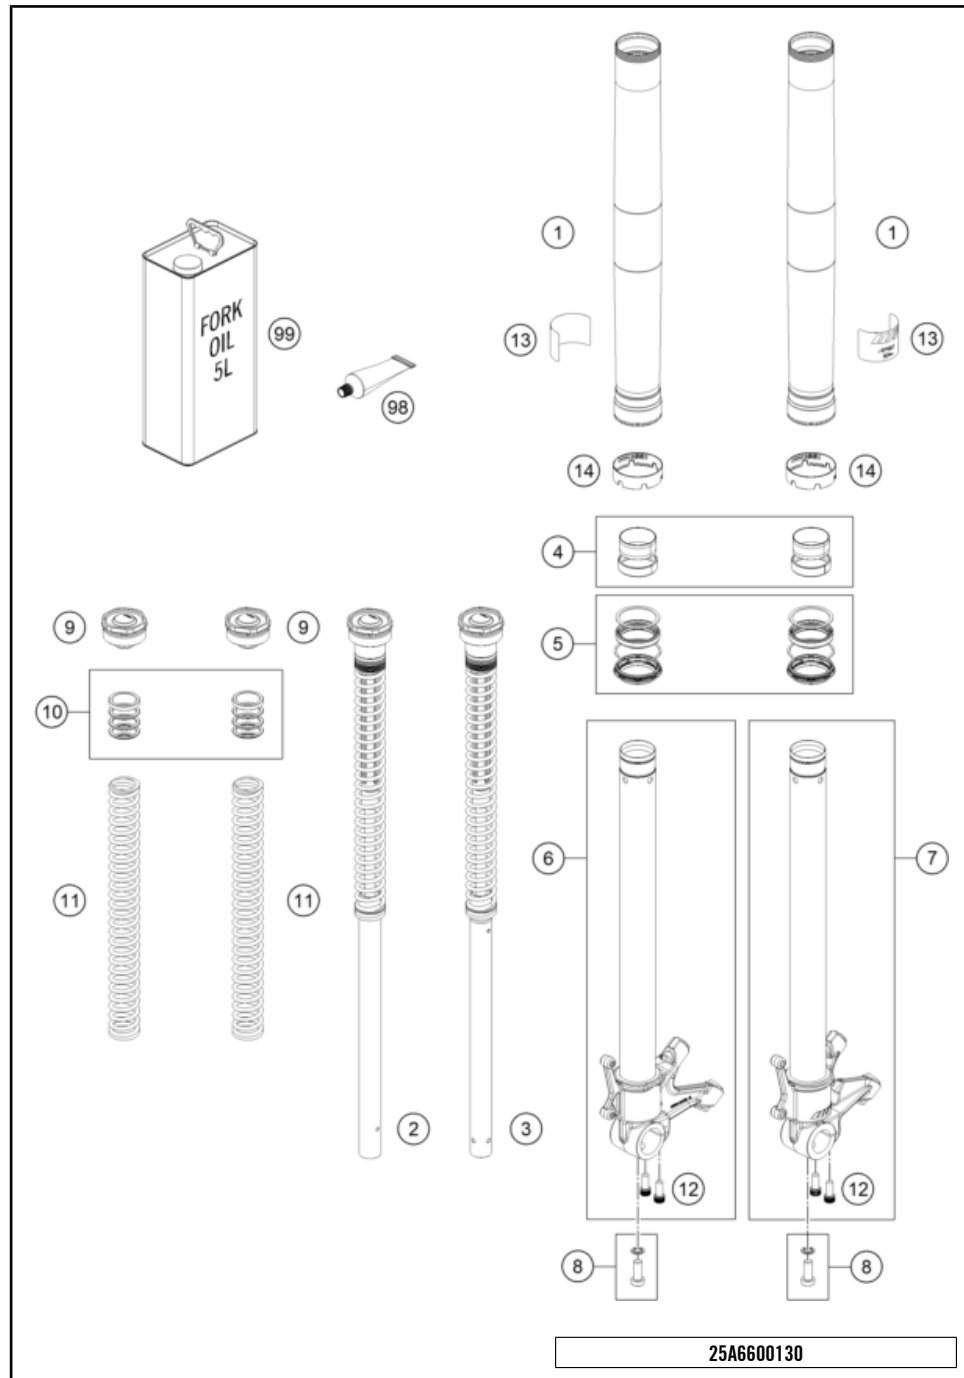

FRONT FORK DISASSEMBLED

790 DUKE L, orange 2026 2026

POS	PARTNUMBER		PIECE
1	43578257	fork outer tube 44,33x515 dt54 db57	2
2	43578176S12	Cartridge right KTM 790 Duke MY25 cpl.	1
3	43578195S12	Cartridge left KTM 790 Duke MY25 kpl.	1
4	R14042T	GUIDE BUSHING SET	x
5	R516T	Fork sealing kit 43mm	x
6	43578097S1	Fork shoe right d43mm cmpl.	1
7	43578096S1	Fork shoe left d43mm cmpl.	1
8	43578177S1	HS cylinder-head screw M10x25 set	1
9	43578209S1	screw cap M51x1.5 cpl.	2
10	RP80002	Shim Kit Fork	x
11	95020004S	main spring (38,2) 5-7.8-345 set fork	x
11	43578135	mainspring (37) 6-9 345 fork	1
11	95020005S	Main Spring (38.2) 7-10-345 set fork	x
12	0025080206	HH collar screw M8x20	4
13	52000209SET	Sticker set, APEX PRO OC 90x40	2
14	43578206	Fork protection ring d43	2
98	T14034	Fuchs grease IPR (250g)	1
99	48601166S1	Fork Fluid Viscosity 4.0 5L	1

25A6600130

77790

* NEW PART

X ON DEMAND