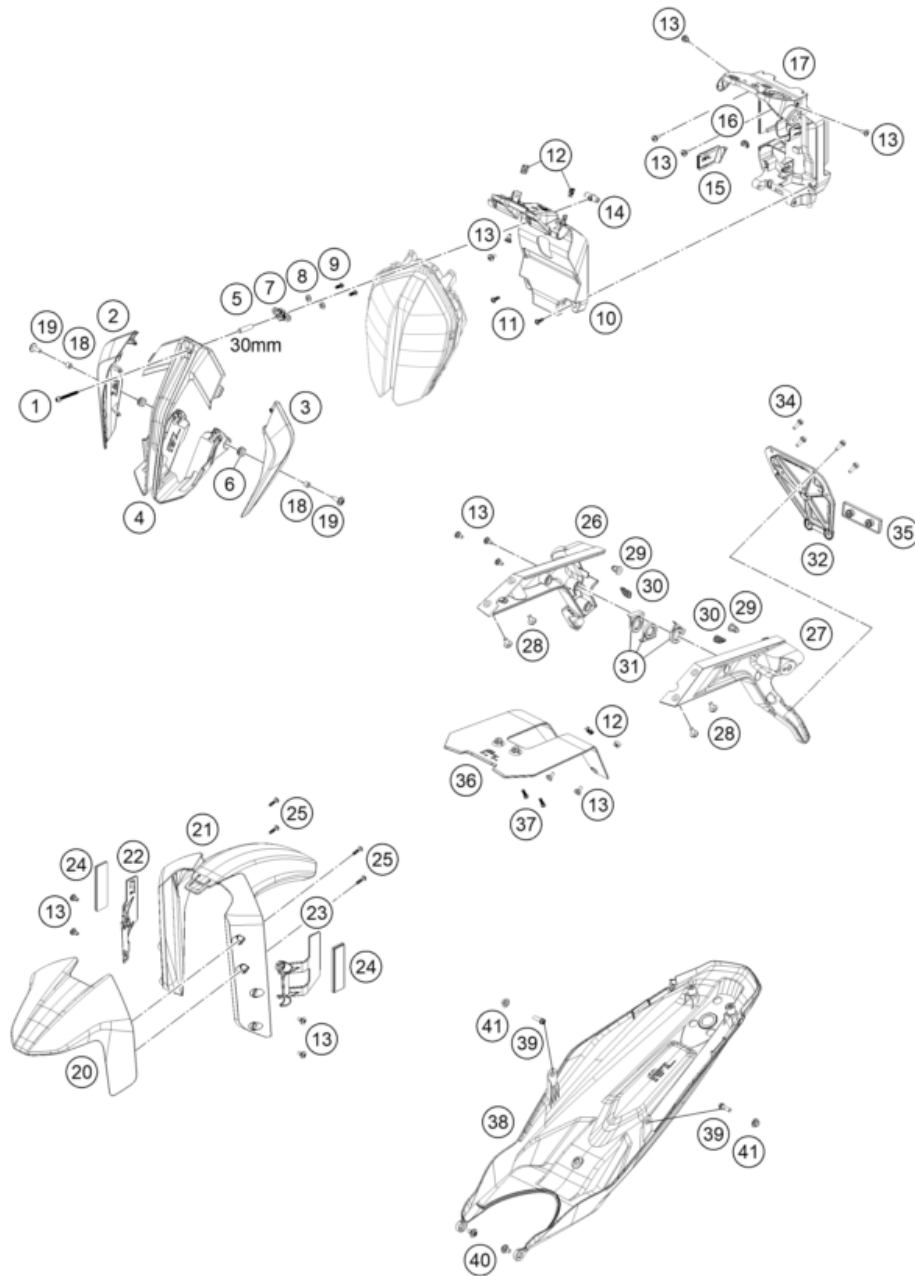

186410810

POS	PARTNUMBER		PIECE
1	61614020010	EJOT PT SCHRAUBE 50X54	1
2	C66008004000CB	Mask spoiler right	1
3	C66008003000CB	Mask spoiler left	1
4	C90708001000CB	headlightmask centerpart	1
5	C90714018030	hose D 6/8 EPDM L 30	1
6	C90706001022	Rubber grommet 9x11x16x8.5	2
7	C90714020000	Ballhead holder	1
8	C90712032010	BUSH 13X7X3,3	2
9	0081250141	Screw for plastic PT K50X14T25	2
10	C66014010010	Cover mask carrier	1
11	0081050141	EJOT PT screw K50x14	2
12	54603048600	RANGE CHANGE METAL NUT M5 INOX	4
13	C90708021160	Special screw M5x12	15
14	C90714019000	Screwshaft	1
15	C90714010030	Cable Cover Maskcarrier	1
16	C90714010040	Cable bushing mask carrier	1
17	C66014010044	Maskcarrier eu assembled	1
18	C90714014000	BUSHING 6,1X9,2X7,5 08	2
19	C90714017000	SPECIAL SCREW M6X18 ISA30 08	2
20	C66008010000CB	Fender front part	1
21	C90708011000	Fender rear Part	1
22	C90712084000	Bracket reflector right	1
23	C90712083000	Bracket reflector left	1
24	C90712080000	SIDE REFLECTOR YELLOW "CEV"	2
25	0081050181	SCREW FOR PLASTIC K50X18 T20	4
26	C90708015020	Numberplate holder right	1
27	C90708015010	Numberplate holder left	1
28	C0000250601600S	HH screw M6x16 TX30 SL	4
29	C90708015060	Rubber damper top	2
30	C90708015070	Rubber damper bottom	2
31	C90708015050	cable holder numberplate holder	3
32	C90712085000	Bracket reflector	1
34	C0000250501600S	HH Collar Screw M5x16 ISA30 SS	4
35	C90712082000	Rear reflector red	1
36	C90708023010	Splash protection	1
37	0081050121	EJOT PT screw K50x12	2
38	C90708019000	Tail Underpart	1
39	C0000250602000	HH collar screw M6x20 TX30	2

81375

* NEW PART

X ON DEMAND