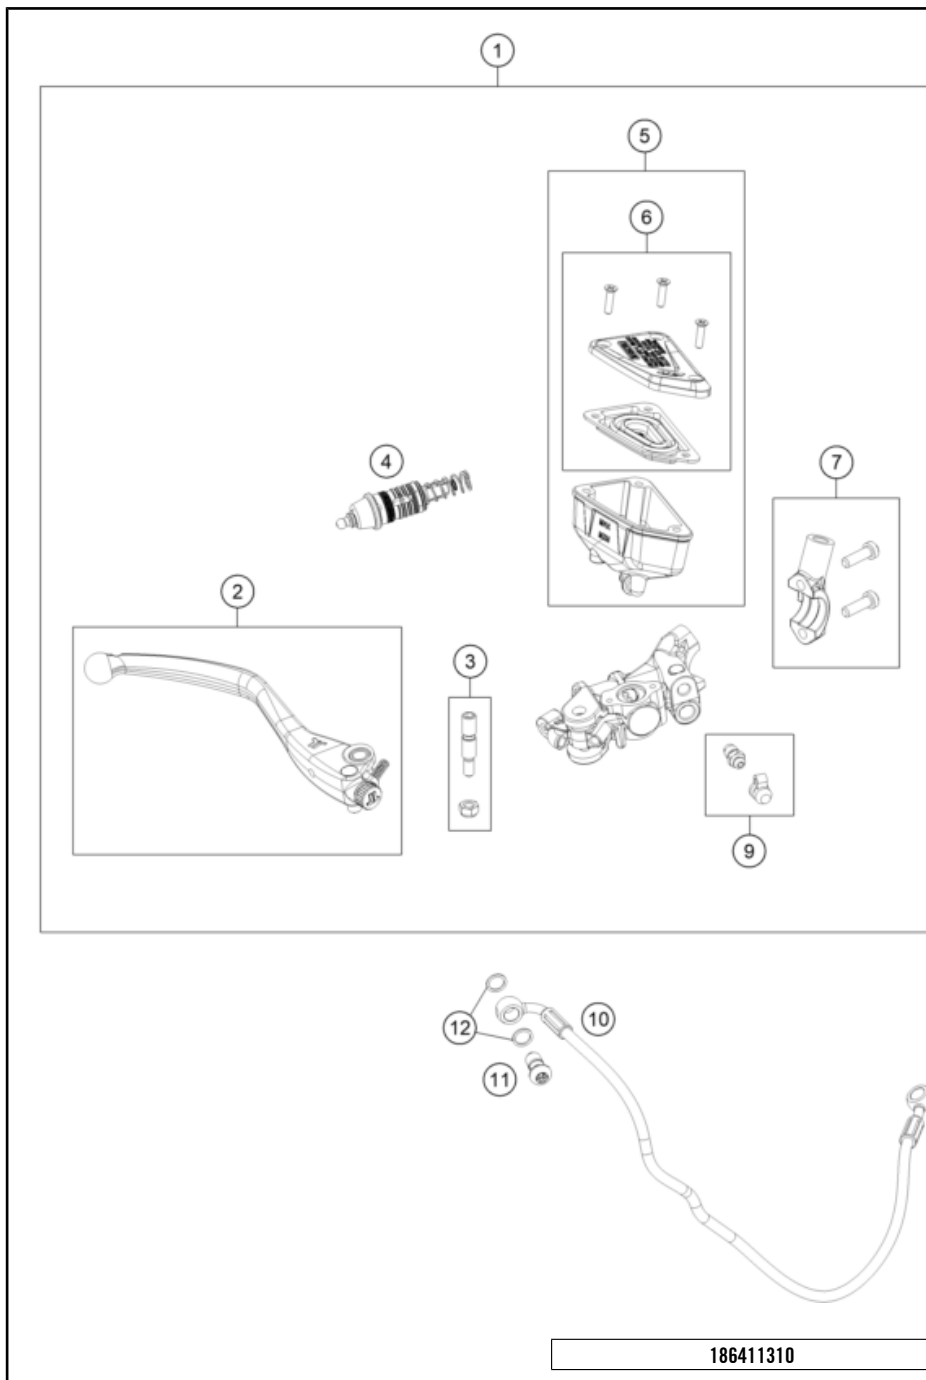

POS	PARTNUMBER		PIECE
1	A65413101033C1	Front master cylinder cmpl. blk.	1
2	64113002000C1	Front brake lever	1
3	64113006000	Lever bolt cpl.	1
4	64113008000	Piston assembly	1
5	64113029044	Reservoir assembly	1
6	64113031000	Reservoir cap cpl.	1
7	6411300500030	Clamp	1
9	64113020000	Bleeder + cap	1
10	A65442005000	Brake line, front	1
11	62113020100	Banjo bolt M10x1x19.5	1
12	0603100141	sealing ring DIN 7603 10x14x1	2

186411310

77701

* NEW PART

X ON DEMAND