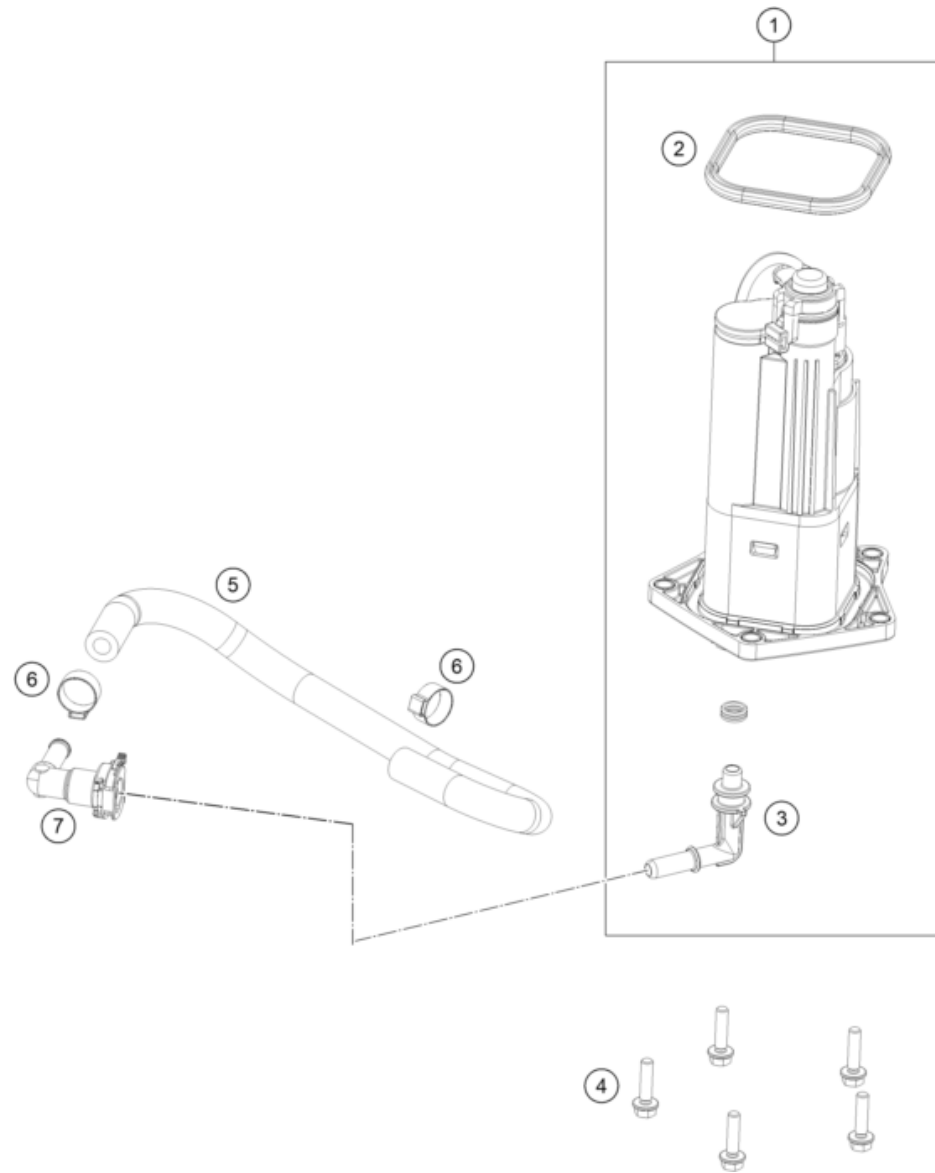

25A6760610

81366

* NEW PART

X ON DEMAND

POS	PARTNUMBER		PIECE
1	C66007013000CB	Fuel tank	1
2	64107080200	Fuel lever sensor	1
3	0912050203	AH SCREW DIN0912-M 5X20	2
4	59007017000	CLAMP YDNAC 10096F (9,6MM)	1
5	C90715019735	Hose 6x10 FKM/ECO L 735	1
6	C90711092000	CABLE TIE W. SOCKET D=6,5	1
7	54603048200	RANGE CHANGE METAL NUT M5	2
8	54603048300	RANGE CHANGE METAL NUT M6 INOX	2
9	C90742041000	Damper ABS modulator	2
10	C61342041100	Bund bushing 6,5x9x18x8,5	2
11	C0000250602000	HH collar screw M6x20 TX30	2
12	C90707080090	Gasket fuel level sensor	1
13	014579050166	Cap hd. screw ISO14579, M5x16-8.8, black	7
14	C66007040000	Rider seat cpl.	1
15	C90706001021	Spaxer rubber airbox	3
16	C90707040041	Isolation pad	7
17	C0000250804000S	Collar screw M8x40 ISA40 SS	2
18	0021080003	WASHER DIN9021-A 8,4	2
19	C90707046000	Rubber seat cowl pad	2
20	C90707049000	Bushing 8.4x12x21.5	2
21	C0900000601500S	Special screw m6x15x5.5-8.8 MK	2
22	C66007047033	Passenger seat cpl.	1
23	C90712008000	Grip handle passenger	1
24	C0000350805000S	Ah-collar screw m8x50 ISA45	4
25	C90707012000	Tank Protection Set Metamoll	1
26	C90707013040	protectionfoil tank set	1

226410710

77687

* NEW PART X ON DEMAND

POS	PARTNUMBER		PIECE
1	A67607088000	Fuel pump	1
2	A67607088050	fuel pump gasket	1
3	A67607090000	fuel pump connection	1
4	C0000250502000	HH collar screw M5x20 TX30	5
5	C90007116040	fuel hose with protective cover	1
6	C00050157706	variable one-year clamp 15.7mm	2
7	C76007028000	ELBOW CONNECTOR	1