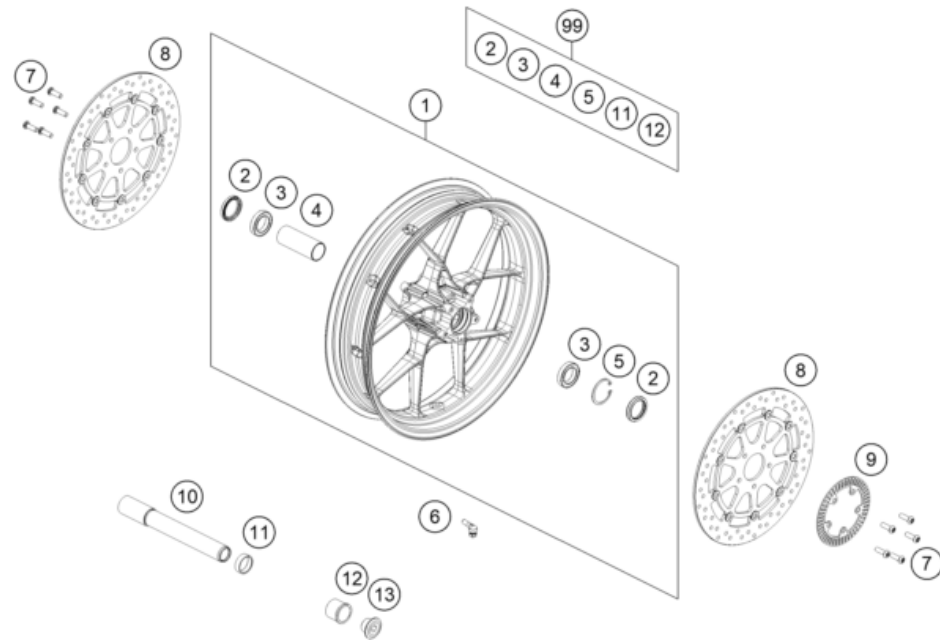

POS	PARTNUMBER		PIECE
1	C90709001233C1	Front wheel 3,5x17" cpl.	1
2	0760354771	Radial shaft seal 35X47X7 TC	2
3	0625069068	Grooved ball bearing 6906	2
4	61009011000	Bearing spacing tube, front	1
5	0472047175	CIRCLIP DIN0472-47X1,75	1
6	C90709076000	Angle valve	1
7	C90709062000	SPECIAL SCREW M8X25 SS TX40	10
8	64109060000	brake disc front D=300 mm	2
9	C90742020000	Sensor wheel front	1
10	C61009081200	Wheel spindle, front wheel	1
11	C90709013000	SPACER BUSH. FR. WHEEL R/S 03	1
12	C90709012000	Spacer front wheel, left	1
13	C90709082000	AH SCREW M25X1,5 WS=12 05	1
99	C90709015000	Front Wheel Repair Kit	1

186410910

77691

* NEW PART

X ON DEMAND