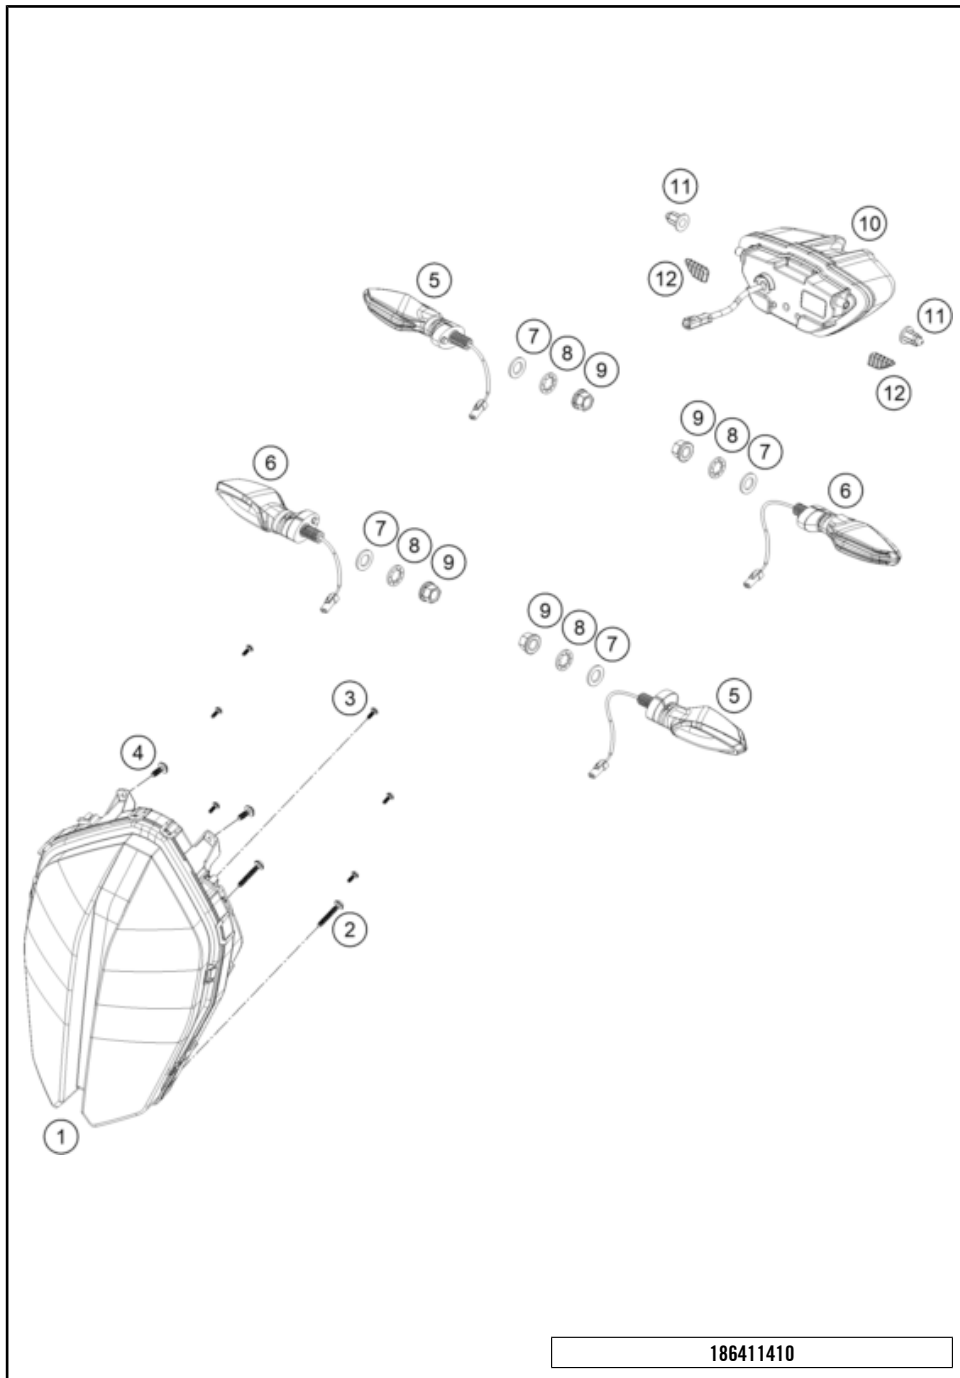

186411390

59458

* NEW PART

X ON DEMAND

186411410

POS	PARTNUMBER		PIECE
1	A66014001000	Headlight	1
2	0081040253	Ejot PT screw 4x25 WN 5451	2
3	0081030081	Ejot PT screw 3x8 WN 5451 black	6
4	0081045121	SCREW FOR PLASTIC K45X12 T20	2
5	C90714025000	turn signal front left/rear right	2
6	C90714026000	turn signal front right/rear left	2
7	0433100003	Washer DIN0433-M10	4
8	0797100003	LOCK WASHER DIN6797-J10,5 ZI	4
9	C0910001001000	Hh collar nut m10x1,25 ws=13	4
10	64114040000	Tail light	1
11	C90708015060	Rubber damper top	2
12	C90708015070	Rubber damper bottom	2