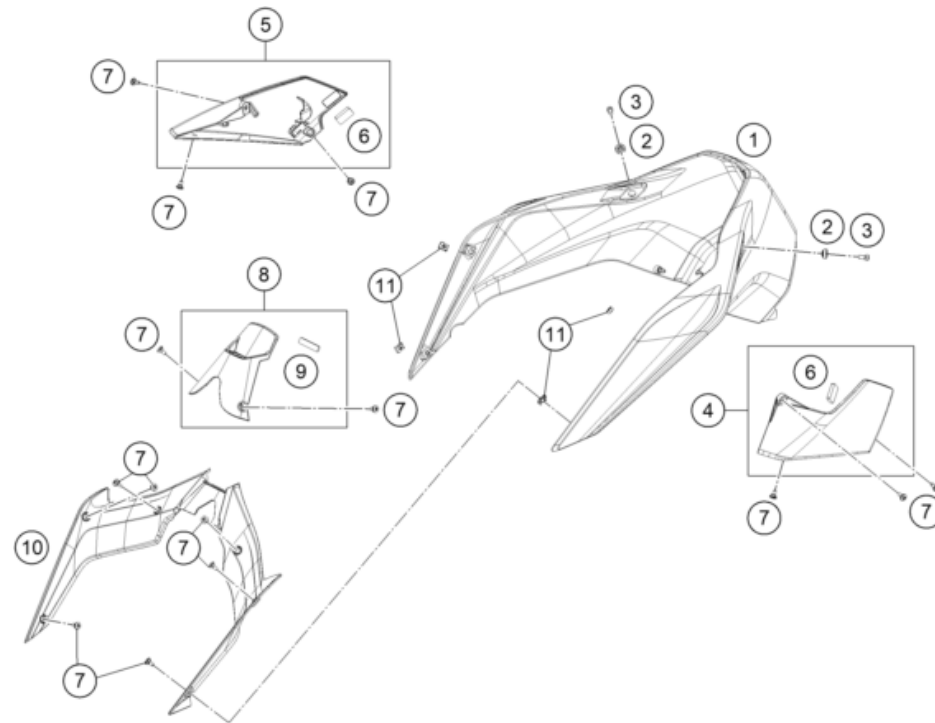

81375

* NEW PART

X ON DEMAND

POS	PARTNUMBER		PIECE
40	C9070800012	special screw M6x12x3	2
41	C90708053000	Collar bushing 6x11x16x7.5	2

81375 * NEW PART X ON DEMAND

POS	PARTNUMBER		PIECE
1	C66008054000EB	Tank cover	1
2	C90708045000C1	Special washer D=16.5 black	2
3	C0145800601400	Cyl. screw iso 14580 m6x14	2
4	C90708070044	Side fairing left	1
5	C90708071044	Side fairing right	1
6	C90708070050	Metamoll for side cover	2
7	C90708021160	Special screw M5x12	14
8	C90711068044	Ignition lock cover compl.	1
9	64111068010	Cellular rubber 45x10x3	1
10	C90708064000	Fuel tank fairing front	1
11	69008021080	Clip nut M5	4