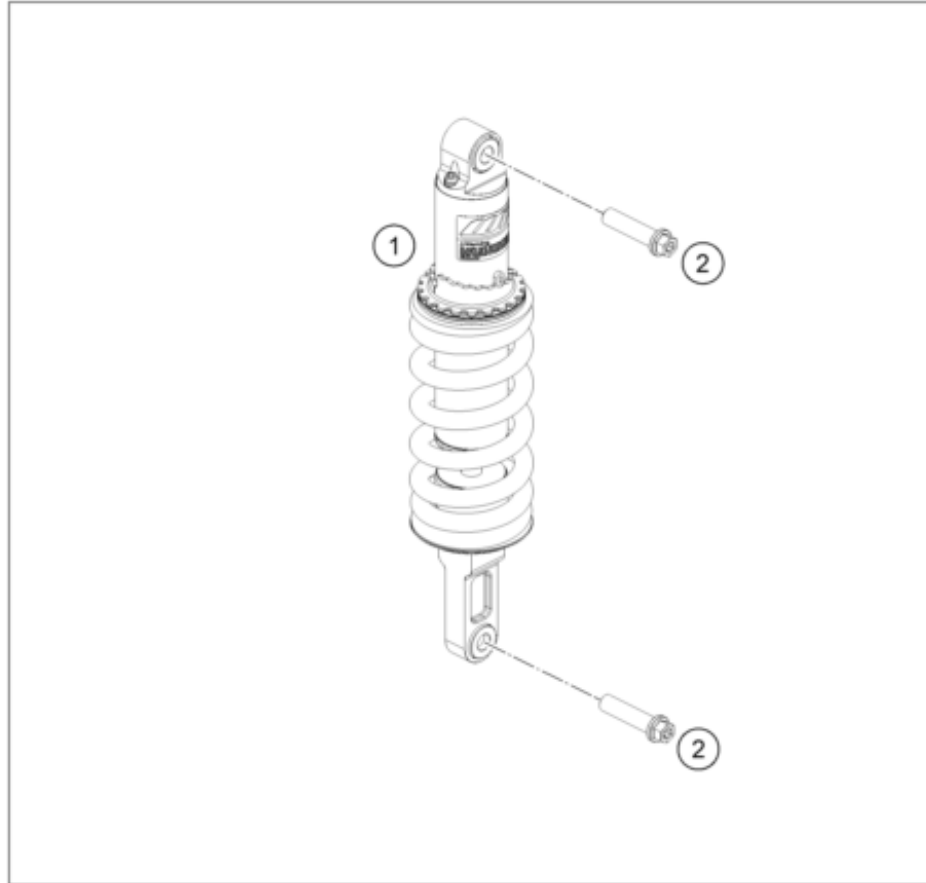

SHOCK ABSORBER

790 DUKE, orange - D.D. 2026 2026

POS	PARTNUMBER		PIECE
1	C01584R2601	Shock absorber 790 DUKE S 18	1
2	C0000251205000S	HH COLLAR SCREW M12X50 TX45	2

186410410

59428

* NEW PART

X ON DEMAND