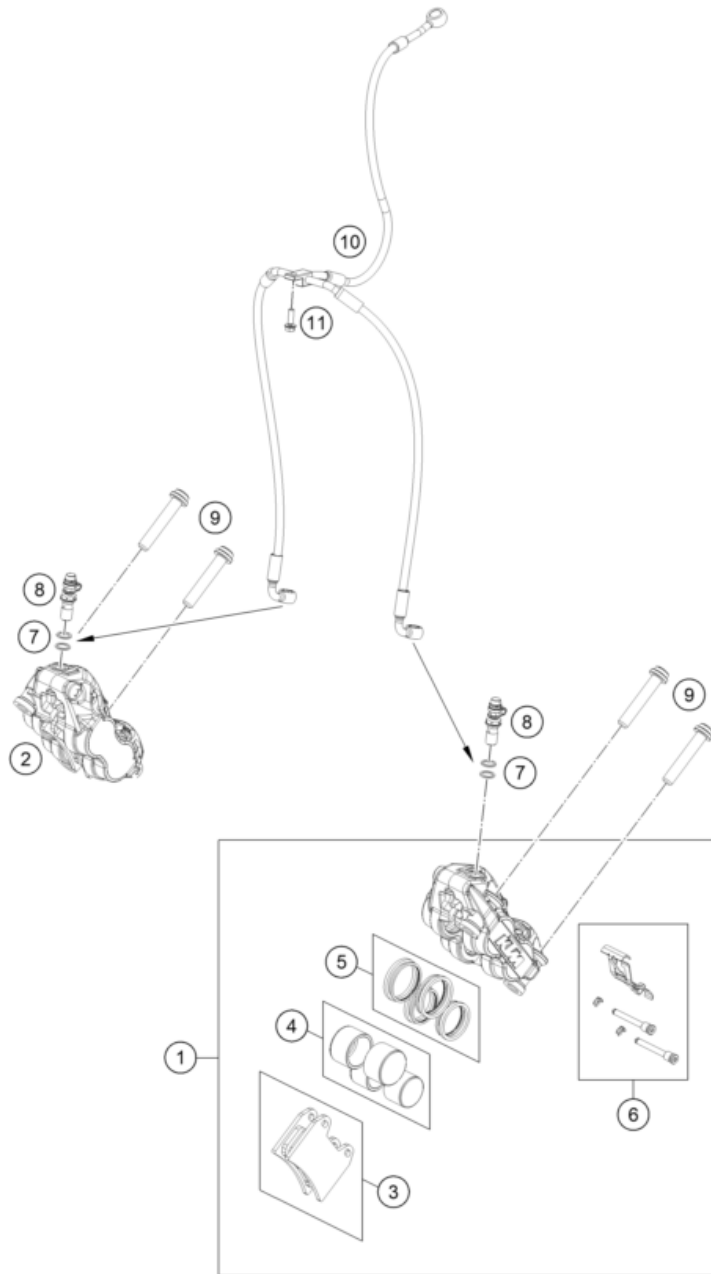

FRONT BRAKE CALIPER

790 DUKE, orange - D.D. 2026 2026

POS	PARTNUMBER		PIECE
1	A65413115000	Front brake caliper, left	1
2	A65413116000	Front brake caliper, right	1
3	63613030000	Front brake pad	2
4	63513019000	Piston set	2
5	63613021000	Seal set	2
6	64113017000	Retaining spring set	2
7	0603100141	sealing ring DIN 7603 10x14x1	4
8	C62513020000	Bleeder screw cpl. 05	2
9	C0000351005500S	AH-COLLAR SCREW M10X1,25X55SS	4
10	A65442003000	Brake line, front	1
11	C0000250601200	HH collar screw M6x12 TX30	1

186411360

77693

* NEW PART

X ON DEMAND