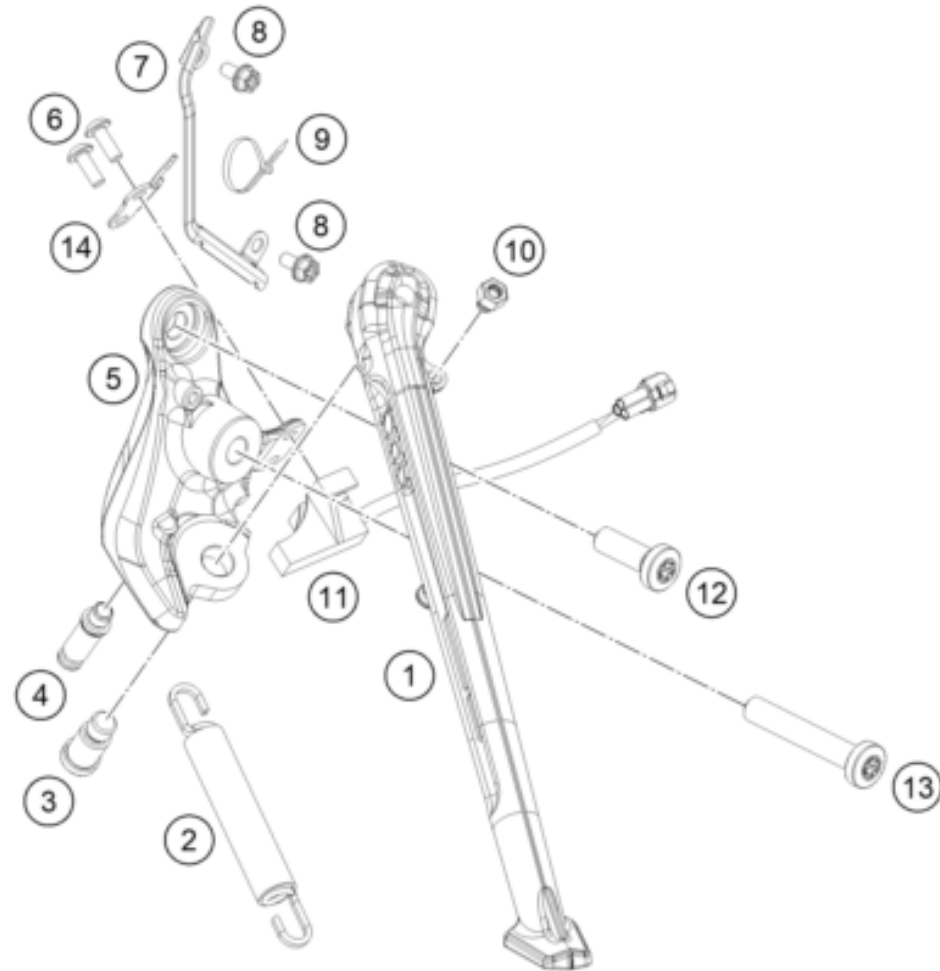

25A6600310

77672

* NEW PART

X ON DEMAND

POS	PARTNUMBER		PIECE
1	C90703002006C1	Subframe right black	1
2	C90703002005C1	Subframe left black	1
3	C90703002004C1	Cross member	1
4	C0000250801800S	HH collar screw M8x18 ISA40 SS	4
5	C90708000012	special screw M6x12x3	3
6	C90703002010	Cable bracket	1
7	C0000351003000S	SHCS M10x30 TX45	4
8	C90703048000C1	Footrest carrier rear/left	1
9	C0000250804500S	HH COLLAR SCREW M8X45 ISA40	2
10	C0000250802500S	HH COLLAR SCREW M8X25 TX40	2
11	C90703049000C1	Footrest carrier rear/right	1
12	C90705068000	DAMPING RUBBER	1
13	54310086100	SELF LOCKING NUT M10 CU WS=14	4
15	0799060003	retaining washer DIN 6799 - 6	2
16	C90703152000	ENGAGE PANEL FOOTREST L/S 03	2
17	C90703050000	FOOTREST CPL. L/S REAR 03	1
18	C90703052000	ENGAGE PANEL FOOTREST R/S 03	2
19	C90703044000	footrest bolt, rear	2
20	C90703051000	FOOTREST CPL. R/S REAR 03	1
21	C64103004100	Brace subframe	1
22	C90706041050	Cover intake port right	1
23	C90706040050	Cover intake port left	1
24	C90708019050	rear reinforcement	1
25	C0000350803500S	SCREW M8X35 ISA45 SS	4
26	C90708000015	SPECIAL SCREW M6X15X3	6

206410315

77675

* NEW PART

X ON DEMAND

POS	PARTNUMBER		PIECE
1	C90703023000C1	Sidestand	1
2	C61003024000	Feder L= 116 mm 05	1
3	C90703027200	SCREW FOR SIDE STAND M10X31,2	1
4	C90703028001	Special screw stand spring	1
5	C64103026100C1	Side stand bracket	1
6	C0900000501400	Oval head screw m5x14 tx25	2
7	C90703101099	Bracket side-stand-cable	1
8	C0000250501000	HH collar screw M5x10 TX30	2
9	C90011076140	CABLE TIE 140/2,5MM BLACK	3
10	90103029000	MAGNET HOLDER	1
11	93511045000	SWITCH SIDE STAND	1
12	C0000351003000S	SHCS M10x30 TX45	1
13	C0000351006000S	AH-COLLAR SCREW M10X60 ISA45	1
14	C63603023060	Cable holder, side stand	1