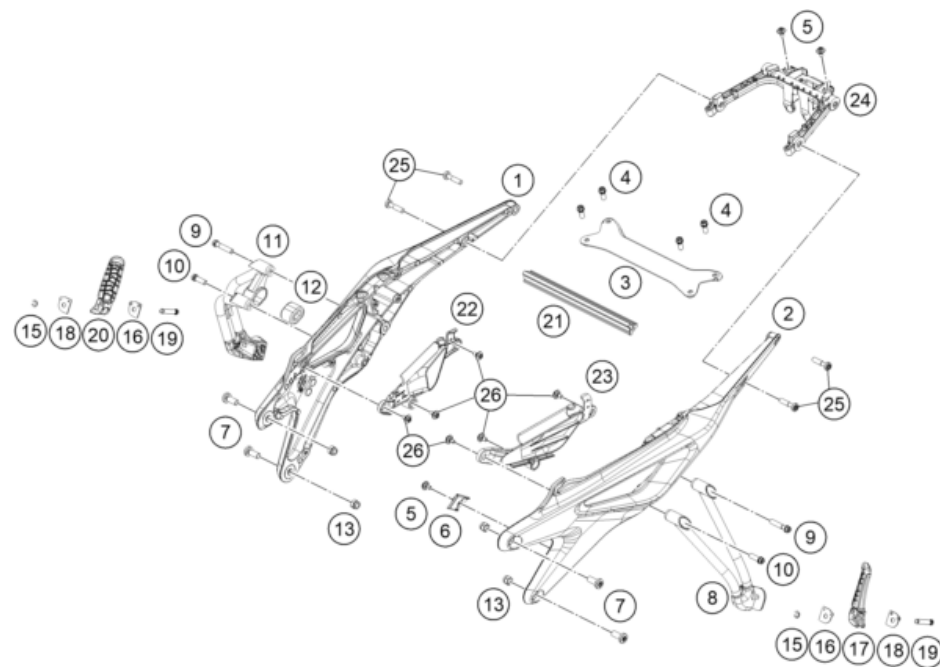

25A6600310

77672

* NEW PART

X ON DEMAND

POS	PARTNUMBER		PIECE
1	C90703002006C1	Subframe right black	1
2	C90703002005C1	Subframe left black	1
3	C90703002004C1	Cross member	1
4	C0000250801800S	HH collar screw M8x18 ISA40 SS	4
5	C90708000012	special screw M6x12x3	3
6	C90703002010	Cable bracket	1
7	C0000351003000S	SHCS M10x30 TX45	4
8	C90703048000C1	Footrest carrier rear/left	1
9	C0000250804500S	HH COLLAR SCREW M8X45 ISA40	2
10	C0000250802500S	HH COLLAR SCREW M8X25 TX40	2
11	C90703049000C1	Footrest carrier rear/right	1
12	C90705068000	DAMPING RUBBER	1
13	54310086100	SELF LOCKING NUT M10 CU WS=14	4
15	0799060003	retaining washer DIN 6799 - 6	2
16	C90703152000	ENGAGE PANEL FOOTREST L/S 03	2
17	C90703050000	FOOTREST CPL. L/S REAR 03	1
18	C90703052000	ENGAGE PANEL FOOTREST R/S 03	2
19	C90703044000	footrest bolt, rear	2
20	C90703051000	FOOTREST CPL. R/S REAR 03	1
21	C64103004100	Brace subframe	1
22	C90706041050	Cover intake port right	1
23	C90706040050	Cover intake port left	1
24	C90708019050	rear reinforcement	1
25	C0000350803500S	SCREW M8X35 ISA45 SS	4
26	C90708000015	SPECIAL SCREW M6X15X3	6