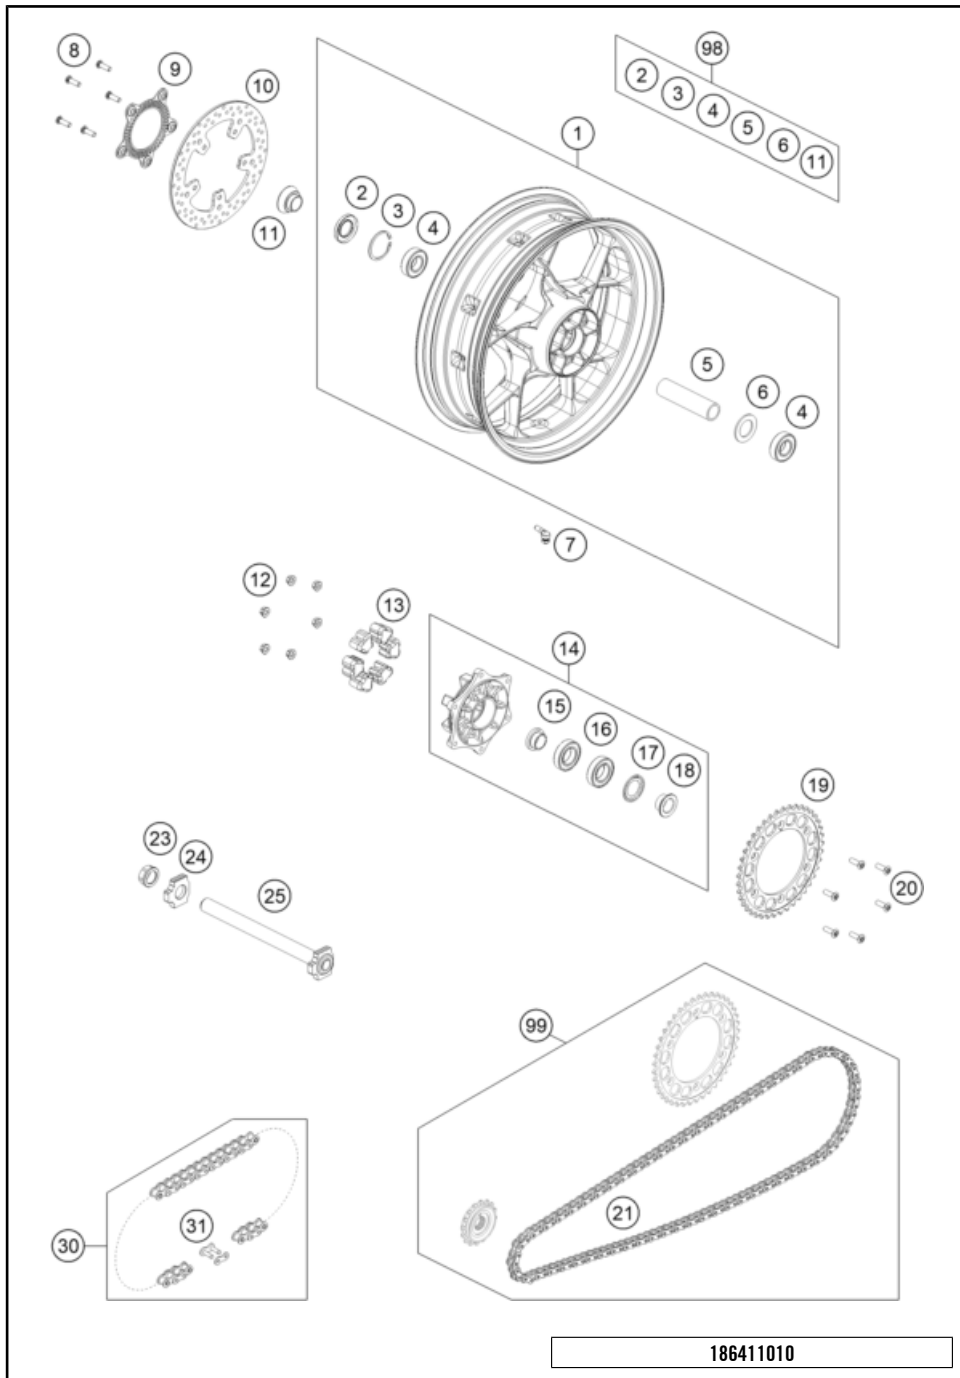

REAR WHEEL

790 DUKE, orange - D.D. 2026 2026

POS	PARTNUMBER	PIECE	
1	C90710001133C1	Rear wheel 5,5x 17 cpl. black	1
2	0760305271	Radial shaft seal 30X52X7	1
3	0472052200	Circlip DIN0472-52X2	1
4	0625062052	Grooved ball bear. 6205-2RSHC3HMTF7	2
5	60010011000	Bearing spacing tube L=124.8mm 03	1
6	60010015000	Spacer ring 03	1
7	C90709076000	Angle valve	1
8	C90709062000	SPECIAL SCREW M8X25 SS TX40	5
9	C90742021000	Rear sensor wheel	1
10	64110060000	Rear brake disc 240x5mm	1
11	C90710013000	Spacer rear wheel right	1
12	06923080003	Hex. nut DIN EN 1661 M8 WS13	6
13	C90710459000	Rubber damping block 91	6
14	C90710050044C1	Rear sprocket carrier black complete	1
15	C90710014000	SPACER BUSH. SPR. SUPP. IN.	1
16	C0410003001300	BALL BEARING 6006 DDU2CG23S6NM	2
17	C90710016000	NILOS RING 6006AV	1
18	C90710012000	SPACER BUSH. SPROCKET SUPP.	1
19	C90710051041	Sprocket	1
20	C0000190802600S	COUNTER-SUNK SCREW ISA45 M8X26	6
21	64110065116	Chain x-ring 116 rolls endless	1
23	C90710086000	COLLAR NUT M25X1,5 WS=32 05	1
24	C60010084000	Chain tensioner r/s lc8	1
25	C69010181044	Rear axel cpl.	1
30	76910065118	chain DID 118 roll	x
31	76910066000	Rivet link chain DID 520 VP2-T	x
98	C90710015000	Rear Wheel Repair Kit	x
99	SPAB16G413M116E	Drivetrain kit 16Z/41Z	x

186411010

81367

* NEW PART X ON DEMAND