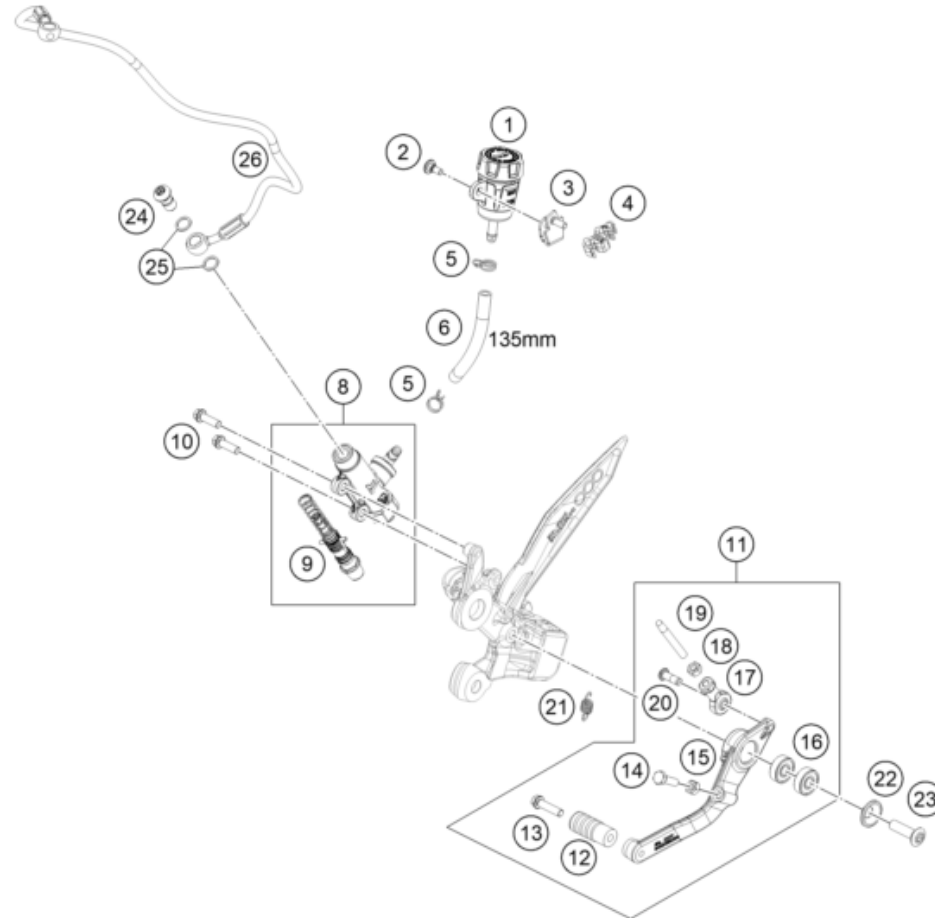

186411310

77701

* NEW PART

X ON DEMAND

REAR BRAKE CONTROL

790 DUKE, orange - D.D. 2026 2026

POS	PARTNUMBER		PIECE
1	64113069100	Expansion Tank	1
2	69013099050	Screw for expansion tank	1
3	C90713226000	Brake line holder	1
4	C90742046000	Bracket ABS line d7.5	1
5	58007017000	YDNAC-clamp 10101 (10.4MM)	2
6	69013069001	HOSE FOR RESERVOIR 6X1,5	1
8	A65413060033	Rear master cylinder, compl.	1
9	64113061000	Piston assembly	1
10	C0000250602000	HH collar screw M6x20 TX30	2
11	C90713050044C1	Foot break lever cpl. black	1
12	C90703060051	Step foot break lever duke	1
13	C0000250602500S	Screw M6x25 10.9	1
14	C0040170602000	hexagon scrw ISO 4017-M6x20-8.8-black	1
15	C0009340600500	Hex nut M6 black	1
16	C0410000800700	Bearing 608 2RS	2
17	C90703069200	rod end M6 silver	1
18	C0009340600502	hexagon nut DIN 934 M6	1
19	C90703068000	rear brake push bar	1
20	C0073800601800S	oval head screw M6x18 A2-70 S	1
21	C90713052000	SPRING FOOT BRAKE LEVER 05	1
22	C90734031020	Fasson Disc D=23x5	1
23	C0000190803000S	COUNTER-SUNK SCREW ISA45 M8X30	1
24	C62113020100	banjo bolt M10x1x19.5	1
25	0603100141	sealing ring DIN 7603 10x14x1	2
26	A65442202000	Brake line, rear	1