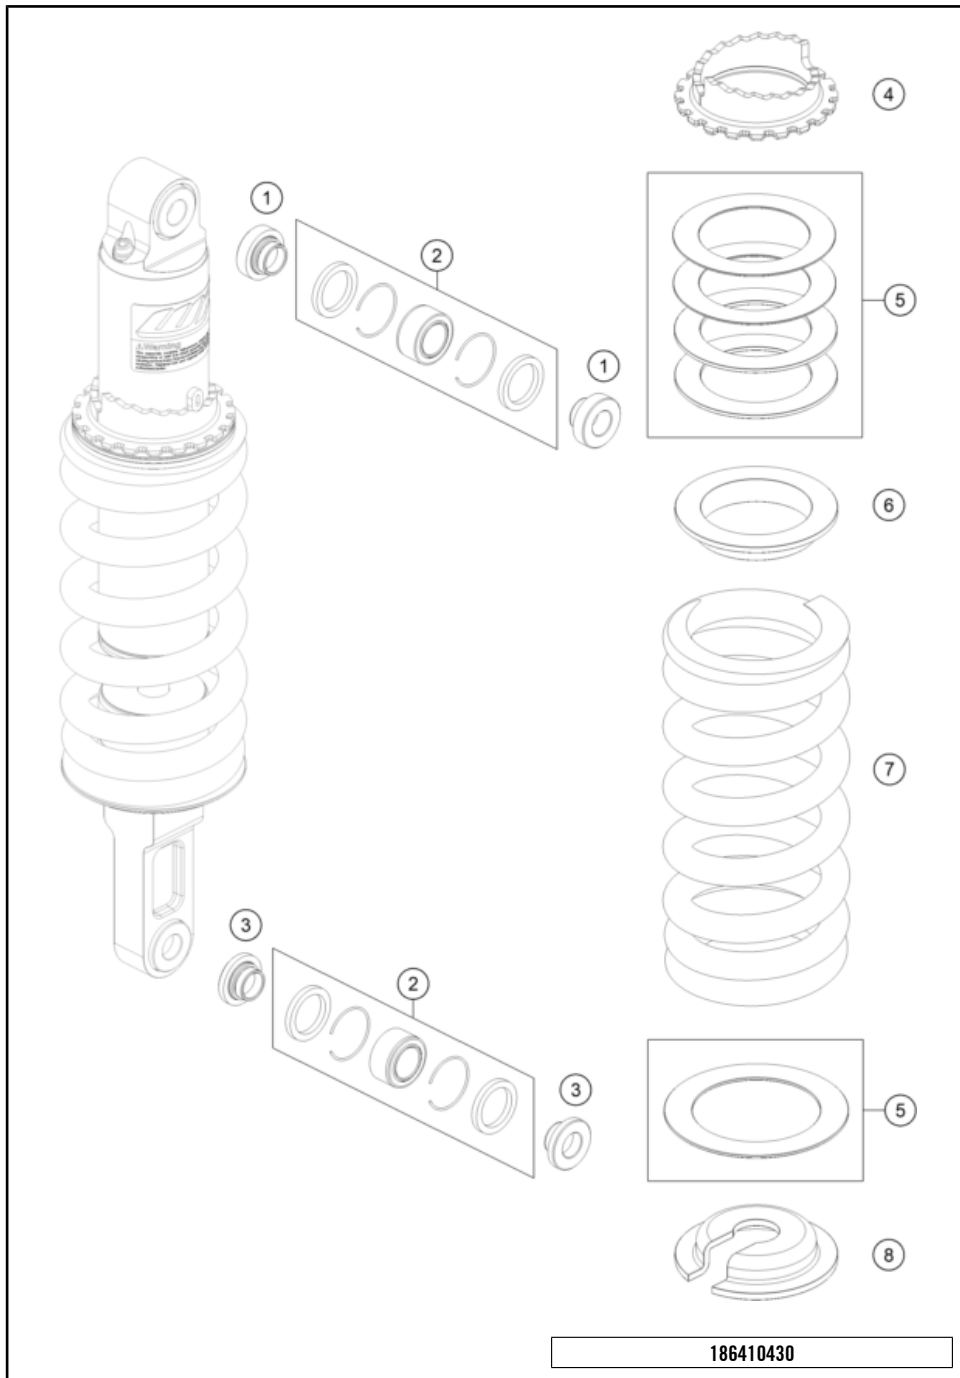

SHOCK ABSORBER DISASSEMBLED

790 DUKE, orange - D.D. 2026 2026

POS	PARTNUMBER		PIECE
1	46180064	Bearing bush 12x15/18/24,5x13,5	2
2	R12012	Ball joint bearing kit top 12mm	1
3	46180007	Distance bush 12x15/18/24,5x10,5	2
4	46148166	PA adjuster	1
5	RP80004	spacer disk kit shock absorber	1
6	46148041	spring retainer 50,5x56,5x3	1
7	91020031	Main spring (59) 115-140-185 shock white	x
7	46148204	Spring l=185mm 130-160N/mm	1
7	91020032	in spring (59) 145-180-185 shock white	x
8	46148098	spring retainer 21x54,8x-8	1

186410430

49901

* NEW PART

X ON DEMAND