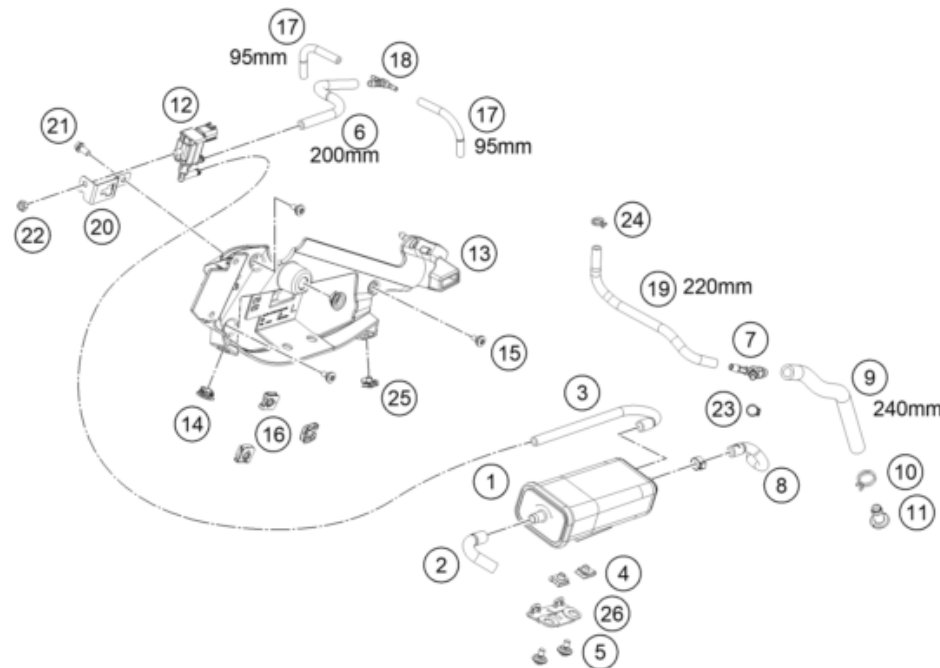

77706

* NEW PART

X ON DEMAND

POS	PARTNUMBER		PIECE
1	64111066044	Lockset CPL.	1
2	C60714060000	Dashboardsupport	1
3	A66014069000	Dashboard	1
4	64111067000	KTM ignition key	1
4	64111067010	Blank Key KTM	x
5	64107050000	Seat lock	1
6	64111066020	ANTENNA	1
7	C0000250601200	HH collar screw M6x12 TX30	3
8	C90711076250	CABLE TIE 250/4,8MM BLACK	1
9	C90707051000	Cable bracket lock	1
10	76011064200	Tear-off screw M6 ignition lock ISA30 MK	2
11	C0079910602000	Flat h.screw din7991-m6x20	2
12	C90714069050C1	Bushing, speedometer bracket	8
13	C90714069051	DAMP. COMPONENT SPEEDOMETER	4
14	C0073800502000	Lens head screw iso 7380-m5x20a2	4
15	C60714070000	Dashboardcover	1
16	69008121160	Special screw M5x12	2
17	64111043000	USB power socket 12 V	1
18	C60714060010	Dashboardsupport clamp	1

25A6601430

77707

* NEW PART

X ON DEMAND

POS	PARTNUMBER	PIECE	
1	C90715001000	Evaporative canister	1
2	C90715021000	Hose evaporative canister bleeder	1
3	C67615021000	Pre-formed hose ACF	1
4	69008021080	Clip nut M5	2
5	69008121160	Special screw M5x12	2
6	78015019000	HOSE EPA D=6/10 L=2000MM	x
7	C90715028000	Y-junction YS 6-10-6	1
8	C90715023000	Formschlauch AKF	1
9	C90715019240	Schlauch 10x16 L=240	1
10	C90731082000	Hose clamp wire D=15.5	1
11	C90715026000	ACF plug	1
12	A62415015000	Purge valve	1
13	C66003081044	Cover left cpl.	1
14	47106003160	quick release rubber grommet	2
15	69008021160	special screw M5x12	3
16	54603048300	RANGE CHANGE METAL NUT M6 INOX	3
17	78015021000	HOSE EPA D=4/8 L=2000MM	x
18	64115026000	Hose connection nozzles	1
19	C90715019220	Schlauch 6x10 L=220	1
20	C66003081010	Bracket purge valve	1
21	0025060126	HH collar screw M6x12 TX30	1
22	0985060003	Self lock. nut DIN985-M6-A2	1
23	00050109706	stepless one-ear clamp	1
24	58007117000	YDNAC-CLAMP 10107 10MM	1
25	54603048600	RANGE CHANGE METAL NUT M5 INOX	1
26	C66003081020	3rd o2 connceter bracket	1