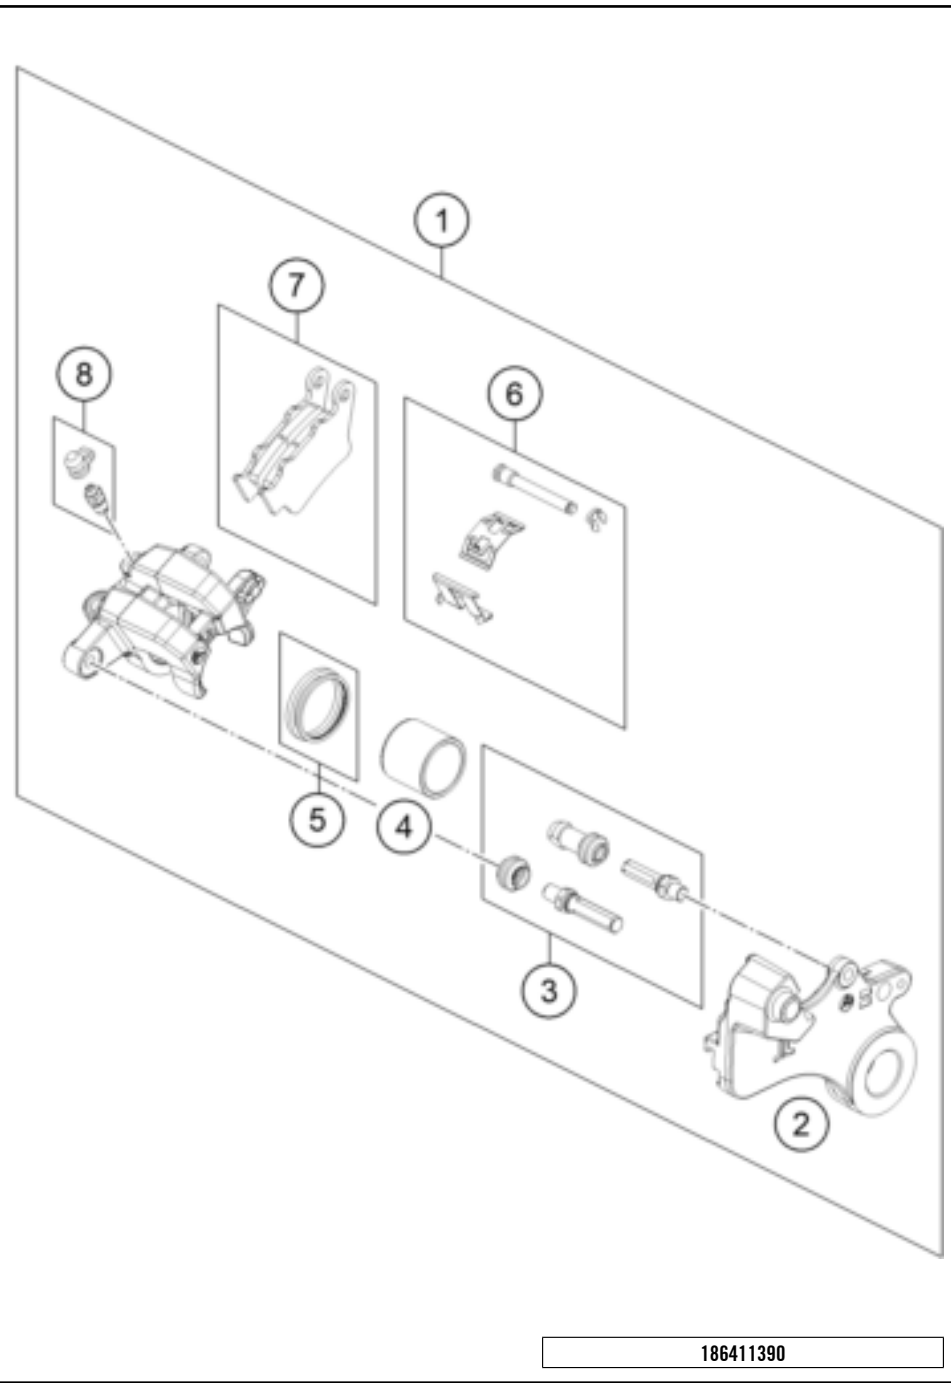

REAR BRAKE CALIPER

790 DUKE, orange - D.D. 2026 2026

POS	PARTNUMBER		PIECE
1	A65413180000	brake caliper rear	1
2	64113075000	Brake caliper bracket rear	1
3	64113084000	Cup set	1
4	64113083000	Piston	1
5	64113081000	Square and dust seal set	1
6	64113085000	Retaining spring set	1
7	64113090000	Brake pad set	1
8	64113020000	Bleeder + cap	1

186411390

59458

* NEW PART

X ON DEMAND