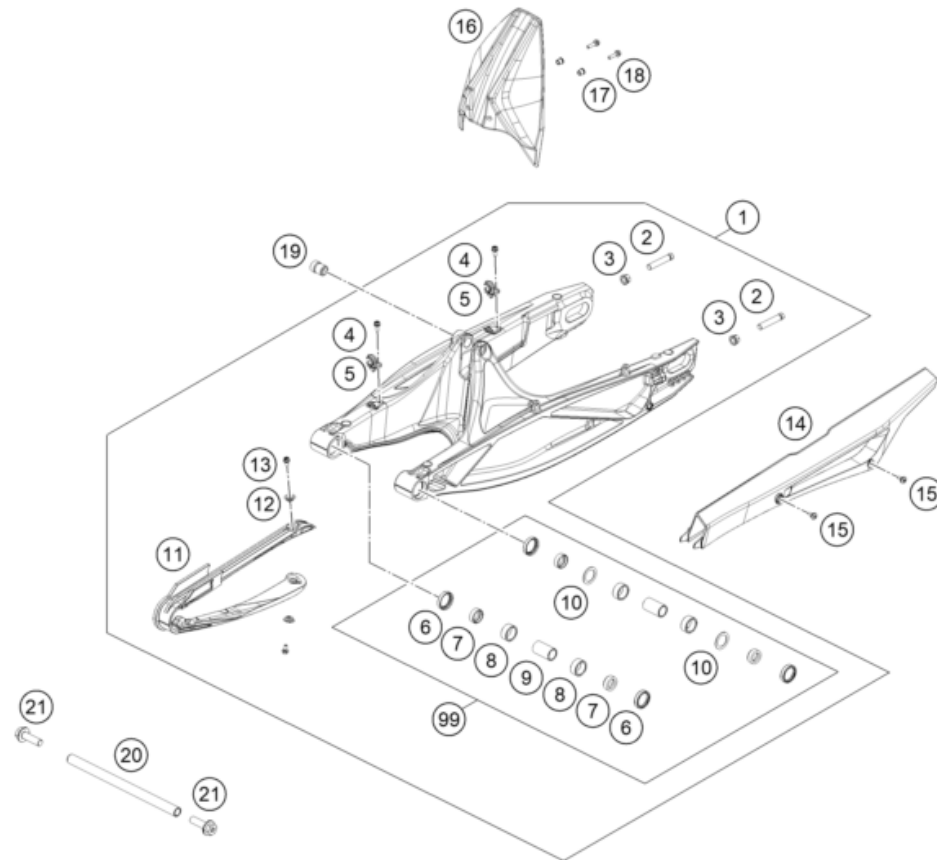

59428

* NEW PART

X ON DEMAND

SHOCK ABSORBER DISASSEMBLED

790 DUKE, orange - D.D. 2026 2026

POS	PARTNUMBER		PIECE
1	46180064	Bearing bush 12x15/18/24,5x13,5	2
2	R12012	Ball joint bearing kit top 12mm	1
3	46180007	Distance bush 12x15/18/24,5x10,5	2
4	46148166	PA adjuster	1
5	RP80004	spacer disk kit shock absorber	1
6	46148041	spring retainer 50,5x56,5x3	1
7	91020031	Main spring (59) 115-140-185 shock white	x
7	46148204	Spring l=185mm 130-160N/mm	1
7	91020032	in spring (59) 145-180-185 shock white	x
8	46148098	spring retainer 21x54,8x-8	1

186410430

49901

* NEW PART

X ON DEMAND

POS	PARTNUMBER		PIECE
1	C90704030044C1	Swingarm cpl. black	1
2	50304040100	Screw M10x1.25x50 WS10	2
3	C0910001001000	Hh collar nut m10x1,25 ws=13	2
4	C0000250501200	HH collar screw M5x12 TX30	2
5	C90704142000	Brake hose bracket	2
6	C0760002532000	radial shaft seal 25x32x7	4
7	C90704034000	BUCKET F. SHAFT SEAL RING 03	4
8	C0430002201200	Needle bushing 22x28x12	4
9	C90704032000	BEARING SLEEVE 17X22X38,7 03	2
10	C90703036000	Stop disk 22.2x31.7x1	2
11	C90704066000	Chain slide protection	1
12	C90704066050	Bushing chain slider	2
13	C0000250501000	HH collar screw M5x10 TX30	2
14	C90704061000	Chain guard	1
15	C90708021160	Special screw M5x12	2
16	C90704050000	Rear Fender	1
17	C90704050010	Bushing 5,5x8,3x9	2
18	C0000250502000	HH collar screw M5x20 TX30	2
19	C90704030120	BUSHING SHOCK MOUNTING	1
20	C64104037000	Swing arm bolt	1
21	C90704038000	Special screw M12x40 WS19	2
99	C90704030010	Swing arm repair kit	x