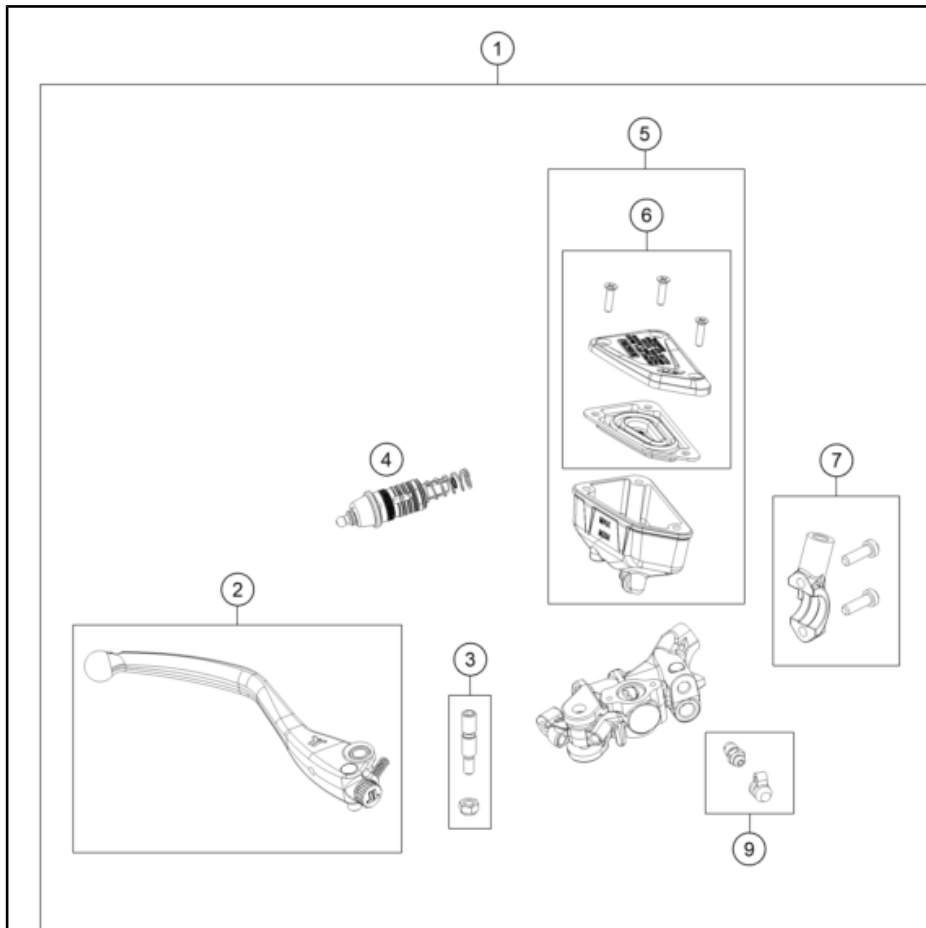

25A6601110

81368

* NEW PART

X ON DEMAND

POS	PARTNUMBER		PIECE
1	C90711055100	Clamping Bracket	1
2	C90708000012	special screw M6x12x3	3
3	C90111053000	Battery HTZ12A-BS(DA) charged	1
4	C90711059060	Positive terminal cover	1
5	C0000250601200	HH collar screw M6x12 TX30	1
6	C0000250602000	HH collar screw M6x20 TX30	1
7	C90711053050	Accumulator Casing	1
8	C90711054100	battery holder	1
9	C90707040041	Isolation pad	1

186411130

59450

* NEW PART

X ON DEMAND

FRONT BRAKE CONTROL

790 DUKE, orange - D.D. 2026 2026

POS	PARTNUMBER		PIECE
1	A65413101033C1	Front master cylinder cmpl. blk.	1
2	64113002000C1	Front brake lever	1
3	64113006000	Lever bolt cpl.	1
4	64113008000	Piston assembly	1
5	64113029044	Reservoir assembly	1
6	64113031000	Reservoir cap cpl.	1
7	6411300500030	Clamp	1
9	64113020000	Bleeder + cap	1
10	A65442005000	Brake line, front	1
11	62113020100	Banjo bolt M10x1x19.5	1
12	0603100141	sealing ring DIN 7603 10x14x1	2