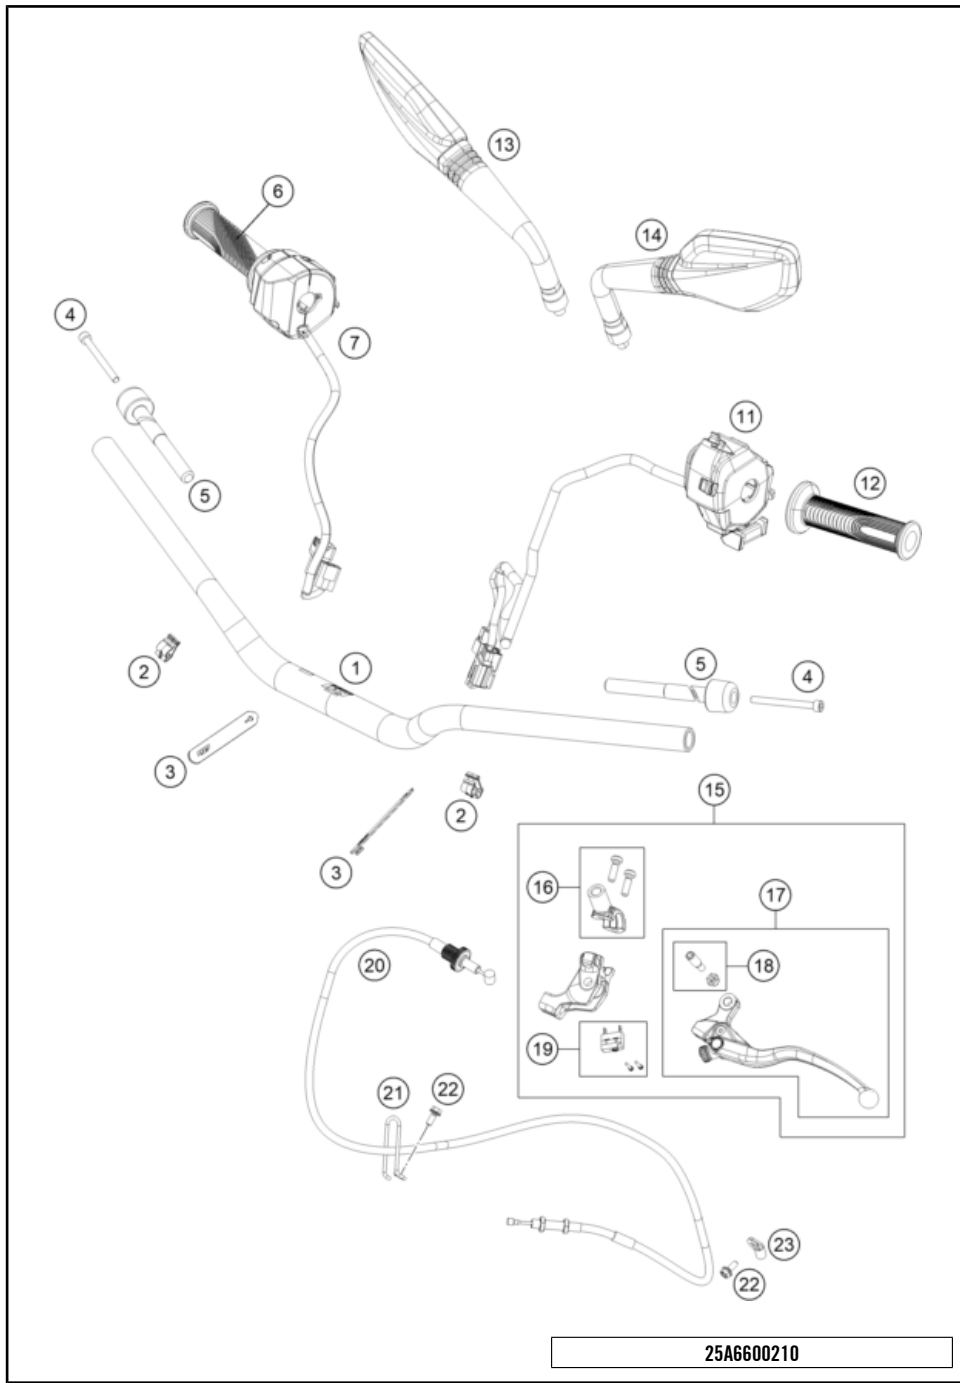

25A6600130

77790

* NEW PART

X ON DEMAND

HANDLEBAR, CONTROLS

790 DUKE, orange - D.D. 2026 2026

POS	PARTNUMBER		PIECE
1	A66002001000C1	handlebar L=760mm, Dk=28.5mm	1
2	C90713026000	Line guide	2
3	C90711093045	RUBBER CABLE TIE 45MM 03	2
4	0912060653	SHCS DIN 912 M6x65	2
5	C61002004000	Handlebar weight	2
6	96302010033	GRIP ASSEMBLY RH	1
7	96311012044	E-Throttle set w/o gripheater	1
11	96311170000	Left-hand combination steering switch	1
12	96302039000	grip left	1
13	C90712041000	Rear view mirror, right	1
14	C90712040000	Rear view mirror, left	1
15	A65402131000C1	Clutch lever cpl. Black	1
16	6410204400030	Clamp cpl.	1
17	6410204000030	Clutch lever cpl.	1
18	64102038000	Kit lever pin	1
19	64111049000	Lever switch	1
20	C66002090000	Clutch cable	1
21	C90702097000	Clutch cable wire guide	1
22	C0000250501200	HH collar screw M5x12 TX30	2
23	64132070000	PVC clamp 6.4 MM Heyman	1

25A6600310

77672

* NEW PART

X ON DEMAND

POS	PARTNUMBER		PIECE
1	C90703002006C1	Subframe right black	1
2	C90703002005C1	Subframe left black	1
3	C90703002004C1	Cross member	1
4	C0000250801800S	HH collar screw M8x18 ISA40 SS	4
5	C90708000012	special screw M6x12x3	3
6	C90703002010	Cable bracket	1
7	C0000351003000S	SHCS M10x30 TX45	4
8	C90703048000C1	Footrest carrier rear/left	1
9	C0000250804500S	HH COLLAR SCREW M8X45 ISA40	2
10	C0000250802500S	HH COLLAR SCREW M8X25 TX40	2
11	C90703049000C1	Footrest carrier rear/right	1
12	C90705068000	DAMPING RUBBER	1
13	54310086100	SELF LOCKING NUT M10 CU WS=14	4
15	0799060003	retaining washer DIN 6799 - 6	2
16	C90703152000	ENGAGE PANEL FOOTREST L/S 03	2
17	C90703050000	FOOTREST CPL. L/S REAR 03	1
18	C90703052000	ENGAGE PANEL FOOTREST R/S 03	2
19	C90703044000	footrest bolt, rear	2
20	C90703051000	FOOTREST CPL. R/S REAR 03	1
21	C64103004100	Brace subframe	1
22	C90706041050	Cover intake port right	1
23	C90706040050	Cover intake port left	1
24	C90708019050	rear reinforcement	1
25	C0000350803500S	SCREW M8X35 ISA45 SS	4
26	C90708000015	SPECIAL SCREW M6X15X3	6