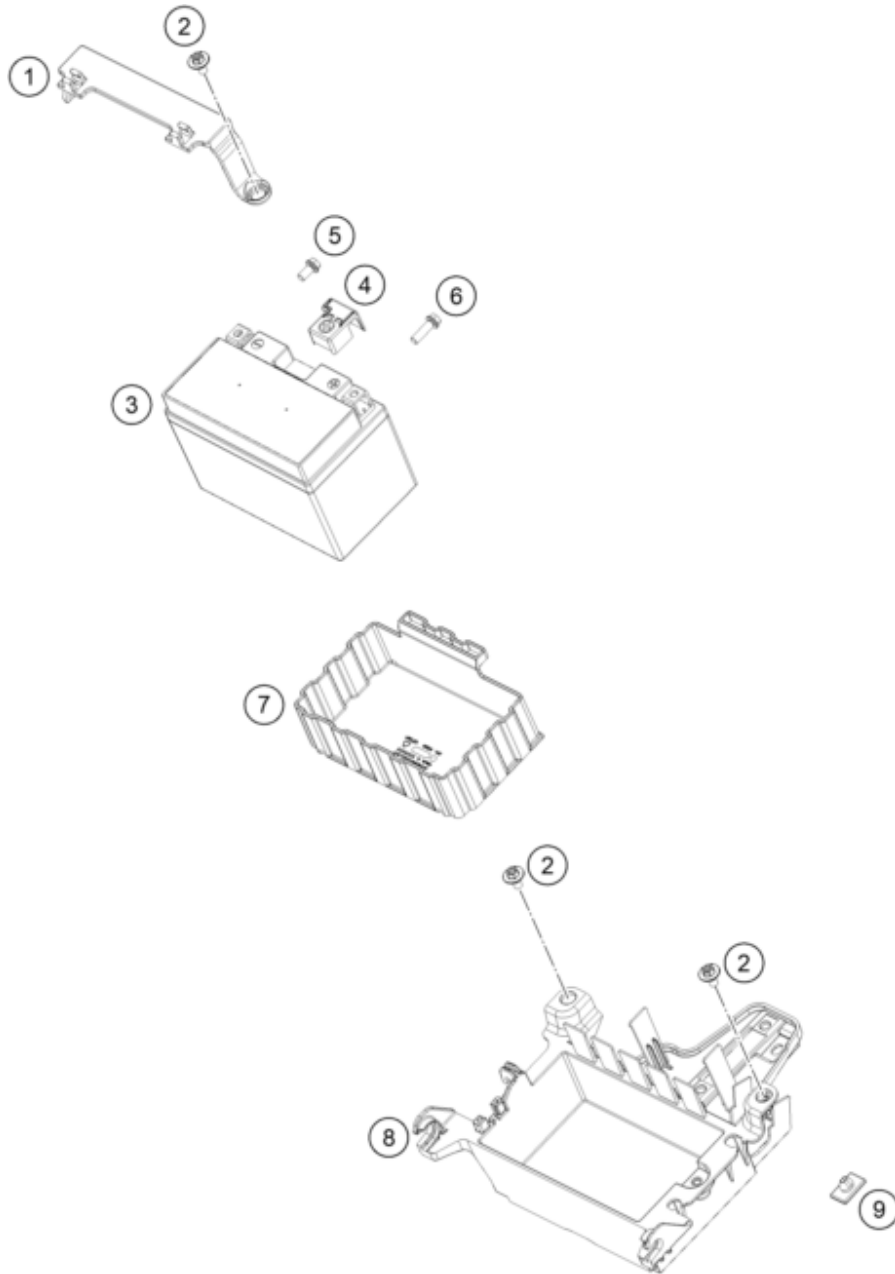

186411010

81367

* NEW PART X ON DEMAND

POS	PARTNUMBER		PIECE
1	A66011075000	Main wiring harness	1
2	61111057000	RELAY CM1A-R-12V-H80 07	4
3	61711087050	Fuse Box	1
4	75011088010	FUSE 10A 07	x
5	C61111018100	TEMPERATURE SENSOR	1
6	C90711197000	Ground wire tank/frame	1
7	C90011096000	mass cable starter-frame	1
8	C90711097000	mass cable starter-battery	1
9	C90711059000	Starter cable	1
10	C90111076033	Rear Harness cpl.	1
11	C90711059050	Battery cable	1
12	C90711058010	Protection cap starter relay	1
13	C0073800600800	AH OVAL SCREW ISO 7380 M 6X8	2
14	C90711109030	FUSE 30 A	2
15	C66111058000	Starter relay	1
17	63711085000	Engine wiring harness	1
18	C90711060133	Direct current horn cpl.	1
19	C0000240601000	Hh collar screw m6x10 tx30	1
20	60311034100	Regulator rectifier	1
21	C0000250602000S	HH collar screw M6x20 TX30	2
22	C90711093045	RUBBER CABLE TIE 45MM 03	x
23	C90011076140	CABLE TIE 140/2,5MM BLACK	x
23	C90711076250	CABLE TIE 250/4,8MM BLACK	x
24	C90711092000	CABLE TIE W. SOCKET D=6,5	1
25	C0000250601200	HH collar screw M6x12 TX30	1
26	C0690000600100	Contact washer m6 vsv-k6	2
27	C0000250601600	HH collar screw M6x16 TX30	1
28	96314086000	UNIT CONNECTIVITY	1

25A6601110

81368

* NEW PART

X ON DEMAND

POS	PARTNUMBER		PIECE
1	C90711055100	Clamping Bracket	1
2	C90708000012	special screw M6x12x3	3
3	C90111053000	Battery HTZ12A-BS(DA) charged	1
4	C90711059060	Positive terminal cover	1
5	C0000250601200	HH collar screw M6x12 TX30	1
6	C0000250602000	HH collar screw M6x20 TX30	1
7	C90711053050	Accumulator Casing	1
8	C90711054100	battery holder	1
9	C90707040041	Isolation pad	1