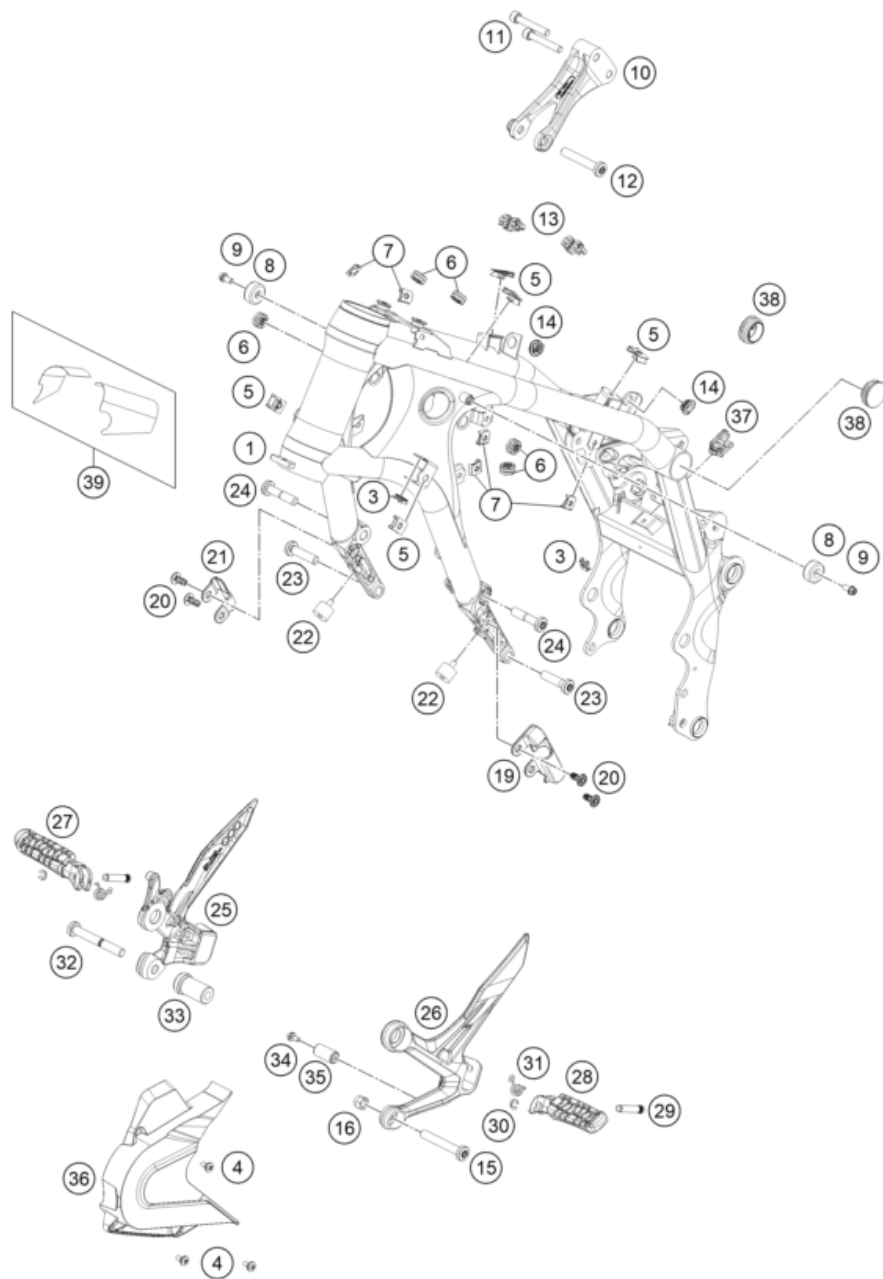

POS	PARTNUMBER		PIECE
1	C90103001000C1	Frame 641 RA black	1
3	69008021080	Clip nut M5	2
4	69008121160	Special screw M5x12	3
5	54603048100	clip nut M6	5
6	C90742041000	Damper ABS modulator	5
7	54603048200	RANGE CHANGE METAL NUT M5	5
8	C90707014000	Fuel tank role	2
9	C0000250601200S	Hex collar screw M6x12 ISA30 self-lockin	2
10	C90703013000C1	Engine strut black	1
11	C0145790805000S	CYL. SCREW DIN14579 M8X50 SS	2
12	C0000351006000S	AH-COLLAR SCREW M10X60 ISA45	1
13	C90742046000	Bracket ABS line d7.5	2
14	C90706003060	Quick-lock coupling	2
15	C0000351006500S	ISA screw, M10x65 ISA45	1
16	54310086100	SELF LOCKING NUT M10 CU WS=14	1
19	C90703034000	Cable guidance left	1
20	C90703034020	Fastening plug M8	4
21	C90703035000	Cable guidance right	1
22	C90705062000	silentbloc 20x15-M6x10-(1)	2
23	C0000351004000S	ISA collar screw M10x40 ISA45	2
24	C0000351004500S	ISA screw M10x45 ISA45	2
25	C90703039000C1	Front footpeg bracket, right	1
26	C90703038000C1	Front footpeg bracket left	1
27	C90703041000	FOOTREST FRONT R/S CPL. 05	1
28	C90703040000	FOOTREST FRONT L/S CPL. 05	1
29	C90703044000	footrest bolt, rear	2
30	0799060003	retaining washer DIN 6799 - 6	2
31	C90703042000	RETURN SPRING FOOTREST	2
32	C0000351008000S	ISA collar screw M10x80 ISA45	1
33	C90703039001C1	Distance piece	1
34	0025050106S	Hex coll. screw M5x10 ISA30 self-locking	1
35	C90703038001C1	Roller	1
36	C90703096000	Front sprocket cover	1
37	64111059020	Cable holder, attachable	1
38	C90703088000	Locking cap frame	2
39	C90703092044	Set protection sticker frame	1

25A6600310

77672

* NEW PART

X ON DEMAND