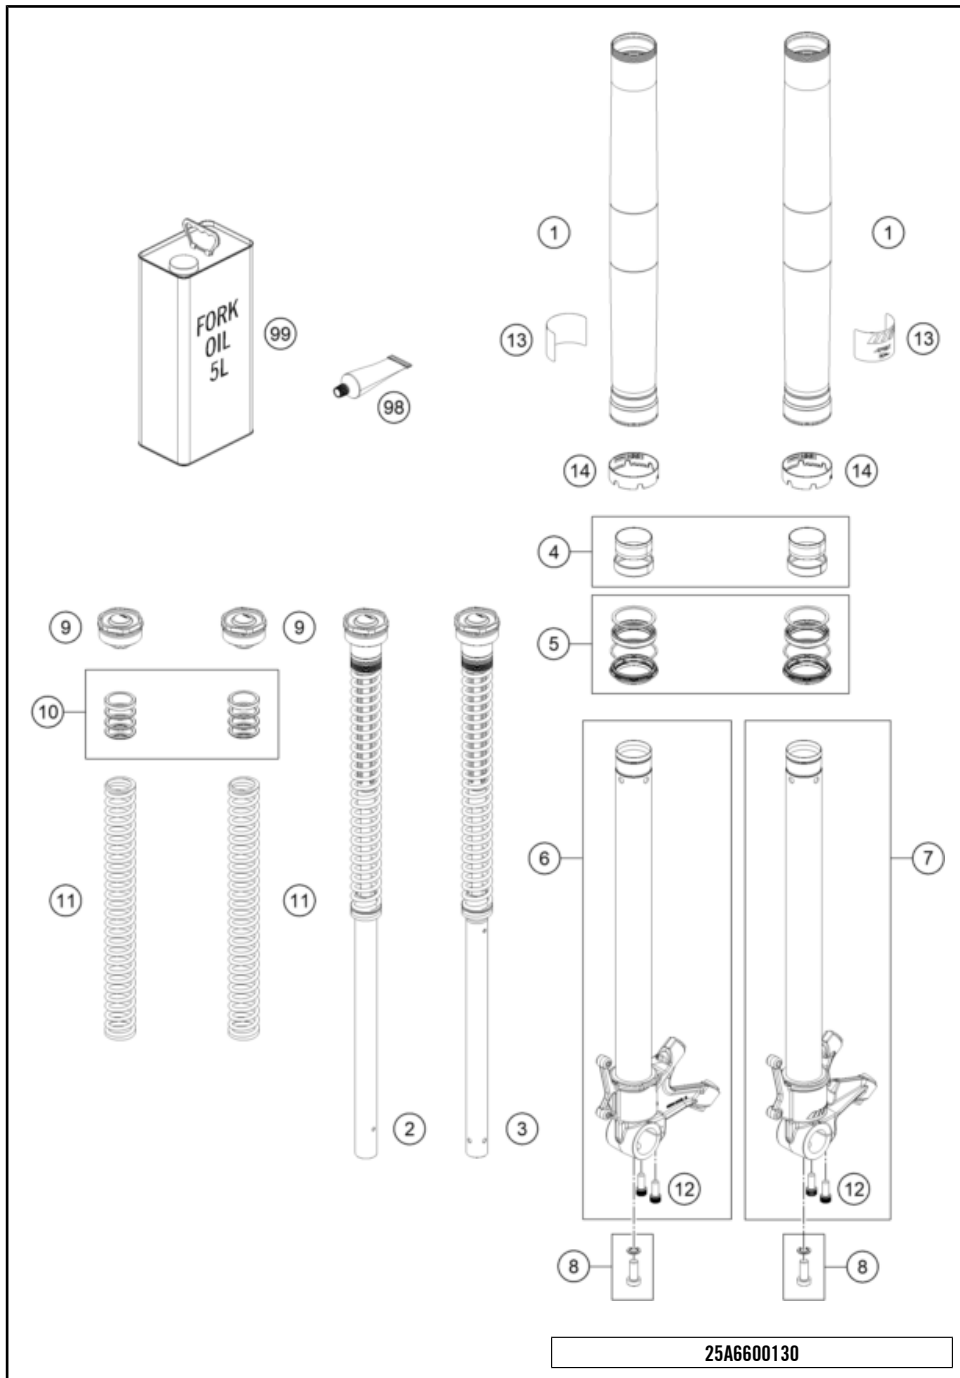

FRONT FORK DISASSEMBLED

790 DUKE, orange - D.D. 2026 2026

POS	PARTNUMBER		PIECE
1	43578257	fork outer tube 44.33x515 dt54 db57	2
2	43578176S12	Cartridge right KTM 790 Duke MY25 cpl.	1
3	43578195S12	Cartridge left KTM 790 Duke MY25 kpl.	1
4	R14042T	GUIDE BUSHING SET	x
5	R516T	Fork sealing kit 43mm	x
6	43578097S1	Fork shoe right d43mm cmpl.	1
7	43578096S1	Fork shoe left d43mm cmpl.	1
8	43578177S1	HS cylinder-head screw M10x25 set	1
9	43578209S1	screw cap M51x1.5 cpl.	2
10	RP80002	Shim Kit Fork	x
11	95020004S	main spring (38,2) 5-7.8-345 set fork	x
11	43578135	mainspring (37) 6-9 345 fork	1
11	95020005S	Main Spring (38.2) 7-10-345 set fork	x
12	0025080206	HH collar screw M8x20	4
13	52000209SET	Sticker set, APEX PRO OC 90x40	2
14	43578206	Fork protection ring d43	2
98	T14034	Fuchs grease IPR (250g)	1
99	48601166S1	Fork Fluid Viscosity 4.0 5L	1

25A6600130

77790

* NEW PART

X ON DEMAND