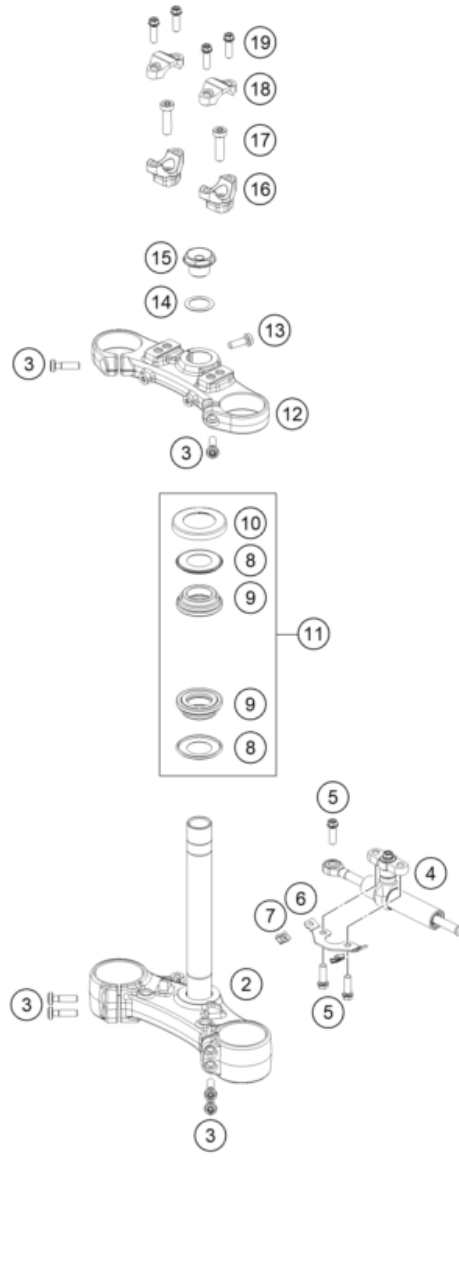

<p>FUEL PUMP</p>  <p>16</p>	<p>MASK, FENDERS</p>  <p>17</p>	<p>COVER</p>  <p>19</p>	<p>DECAL</p>  <p>20</p>
<p>FRONT WHEEL</p>  <p>21</p>	<p>REAR WHEEL</p>  <p>22</p>	<p>WIRING HARNESS</p>  <p>23</p>	<p>BATTERY</p>  <p>24</p>
<p>FRONT BRAKE CONTROL</p>  <p>25</p>	<p>REAR BRAKE CONTROL</p>  <p>26</p>	<p>FRONT BRAKE CALIPER</p>  <p>27</p>	<p>REAR BRAKE CALIPER</p>  <p>28</p>

FRONT FORK, TRIPLE CLAMP

790 DUKE, orange - D.D. 2026 2026

POS	PARTNUMBER		PIECE
1	A660C150Y201102	Fork KTM 790 Duke 25	1
2	C90701032032C1	Lower triple clamp X=32 mm black Compl.	1
3	C0000350803000	SHCS M8x30 TX45	4
4	16181R54E	Steering damper cpl.	1
5	C0000250802500S	HH COLLAR SCREW M8X25 TX40	3
6	C90701144000C1	Bracket brake line guide	1
7	69008021080	Clip nut M5	2
8	C90701084000	Steering head gasket	2
9	C90701080000	steering head bearing cpl.	2
10	C90701086000	PROT. RING STEER. HEAD BEARING	1
11	C90701081010	Steering head rep. Kit	1
12	C90701034032C1	Upper Triple Clamp	1
13	C0000350802500S	ISA collar screw M8x25 ISA45	1
14	C0009882505000	Thrust wash din0988-25x35x0,5	1
15	C90701036000C1	Steering head screw	1
16	C59401039037C1	Handlebar support d=28 h=32 bl	2
17	C0000351004001S	Ah collar screw m10x40 isa45	2
18	C90701038000C1	HANDLEBAR CLAMP 28MM	2
19	C0000250802500	HH collar screw M8x25	4