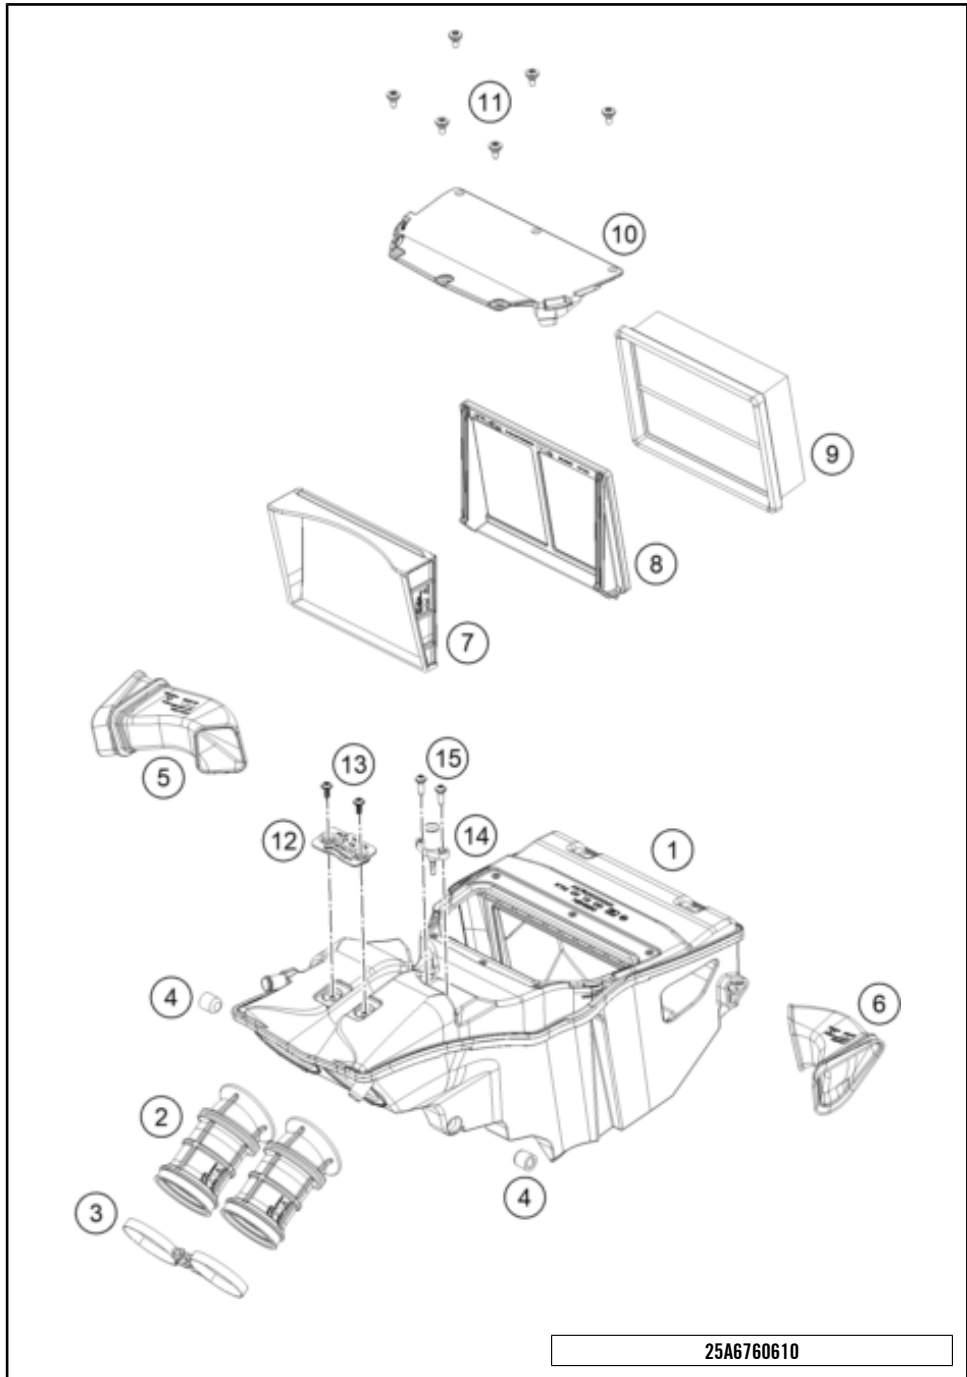

25A6600510

77682

* NEW PART

X ON DEMAND

POS	PARTNUMBER		PIECE
1	A67606001000	Air filter box	1
2	C90706026000	Intake funnel'	2
3	C77236048200	HOSE CLAMP 58MM	2
4	C90706014000	Rubber grommet	2
5	C90706041000	Spout right	1
6	C90706040000	Spout left	1
7	C90706001050	Filter clamp, wedge	1
8	C90706016000	Filter clamp, frame	1
9	C90706015000	Air filter	1
10	C90706002000	Air filter box cover	1
11	69008021160	special screw M5x12	6
12	C90706001030	Cable bracket	1
13	0081050121	EJOT PT screw K50x12	2
14	C61041080000	Intake air temperature sensor	1
15	0081050161	EJOT PT screw K50X16 1451	2