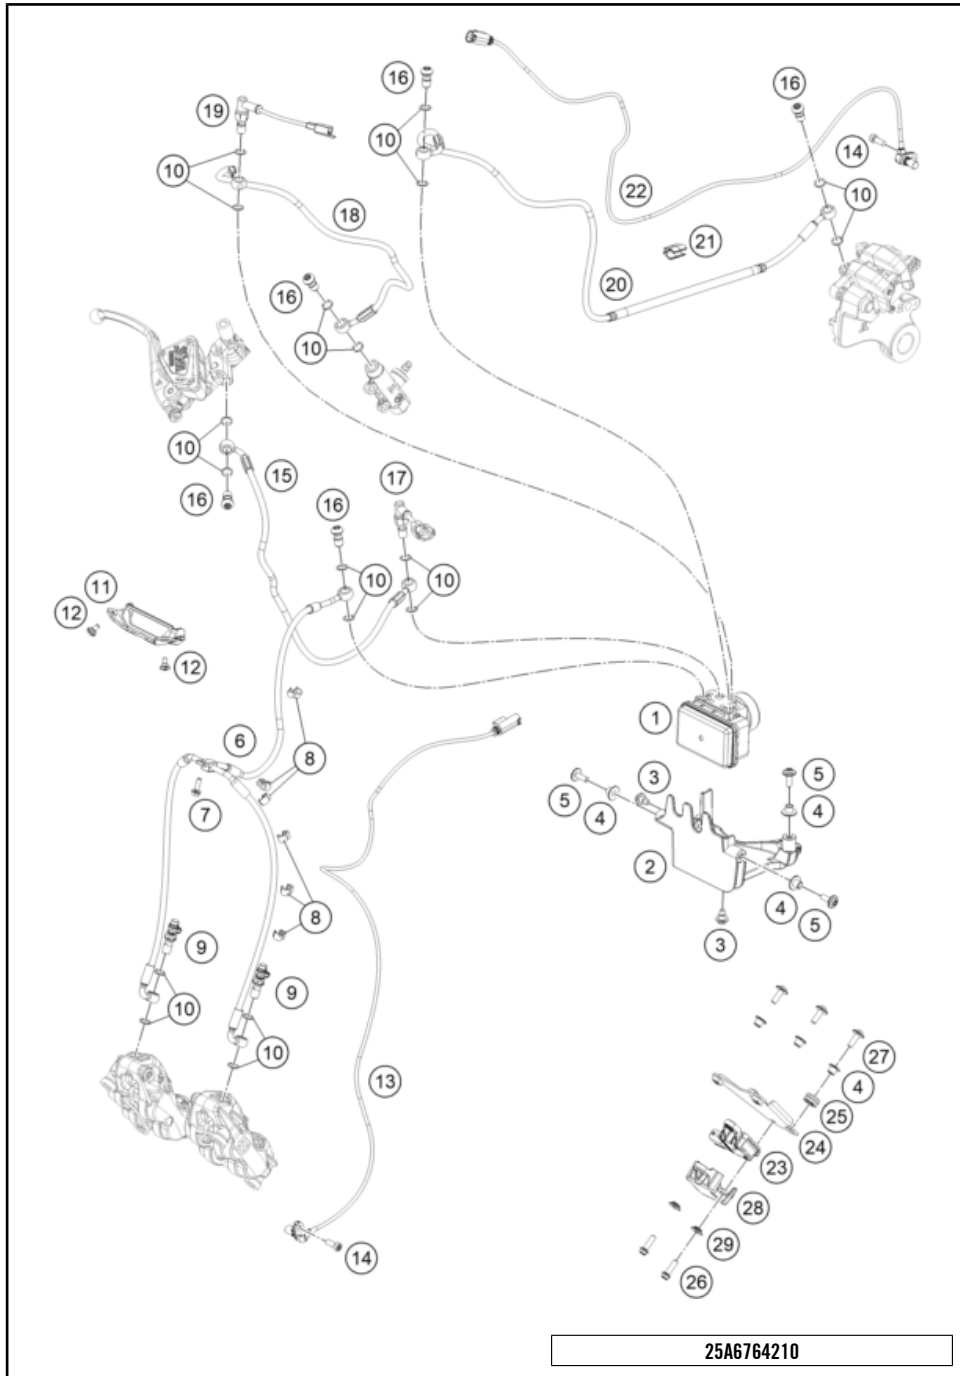

POS	PARTNUMBER		PIECE
1	A61042031000	ABS modulator	1
2	C90742040000	Bracket ABS modulator	1
3	59001092050	SPECIAL SCREW M6X12,5 WS=8	2
4	61342041100	Collar bushing 6,5x9x18x8.5	3
5	C90714017000	SPECIAL SCREW M6X18 ISA30 08	3
6	A65442003000	Brake line, front	1
7	C0000250601200	HH collar screw M6x12 TX30	1
8	C90711094000	BAR SPACER 4/7 BLACK	6
9	C62513020000	Bleeder screw cpl. 05	2
10	0603100141	sealing ring DIN 7603 10x14x1	18
11	C90742003070	Brake line guide	1
12	C0000250501200	HH collar screw M5x12 TX30	2
13	A60742025000	Wheel speed sensor	1
14	C0145800601600	SHCS ISO 14580 M6x16	2
15	A65442005000	Brake line, front	1
16	C62113020100	banjo bolt M10x1x19.5	5
17	63711051100	Brake light switch	1
18	A65442202000	Brake line, rear	1
19	60311051000	Brake light switch rear	1
20	A65442204000	Brake line, rear	1
21	C90713026100	Hose bracket 10/4	1
22	A61042025000	Wheel speed sensor DF30	1
23	61542090000	Angle sensor	1
24	C90742090050	Retaining bracket 6D sensor	1
25	C90742041000	Damper ABS modulator	1
26	C0000250602000S	HH collar screw M6x20 TX30	3
27	C90714017000	SPECIAL SCREW M6X18 ISA30 08	5
28	C61342090050	COVER SENSOR BOX	1
29	C79608052000	Collar bushing 6x11x16x5 Al	2

25A6764210

81370

* NEW PART

X ON DEMAND