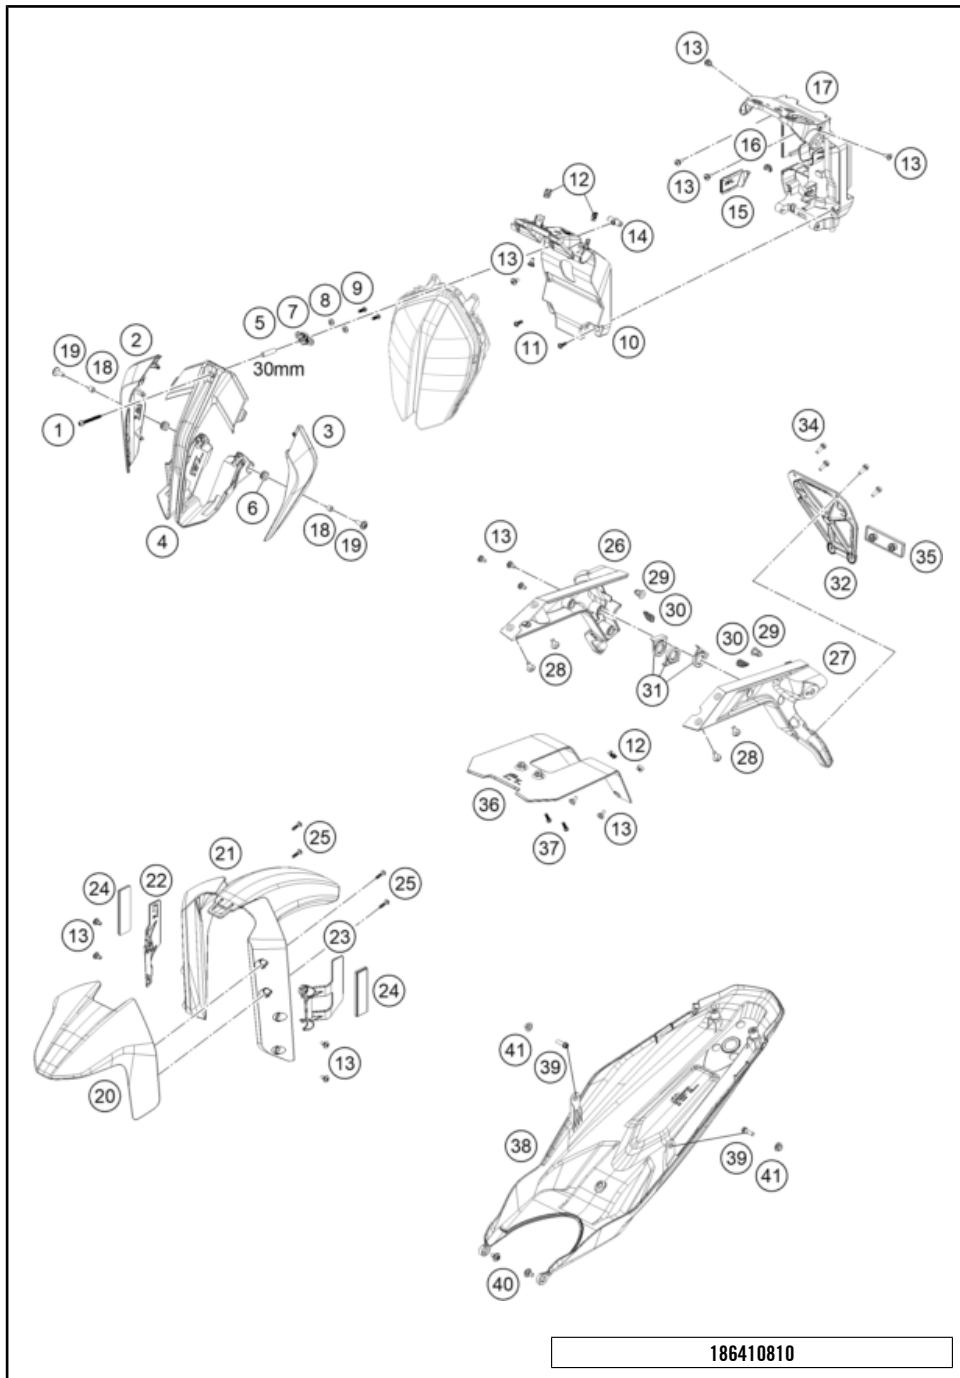

POS	PARTNUMBER		PIECE
40	C9070800012	special screw M6x12x3	2
41	C90708053000	Collar bushing 6x11x16x7.5	2

81375 * NEW PART X ON DEMAND