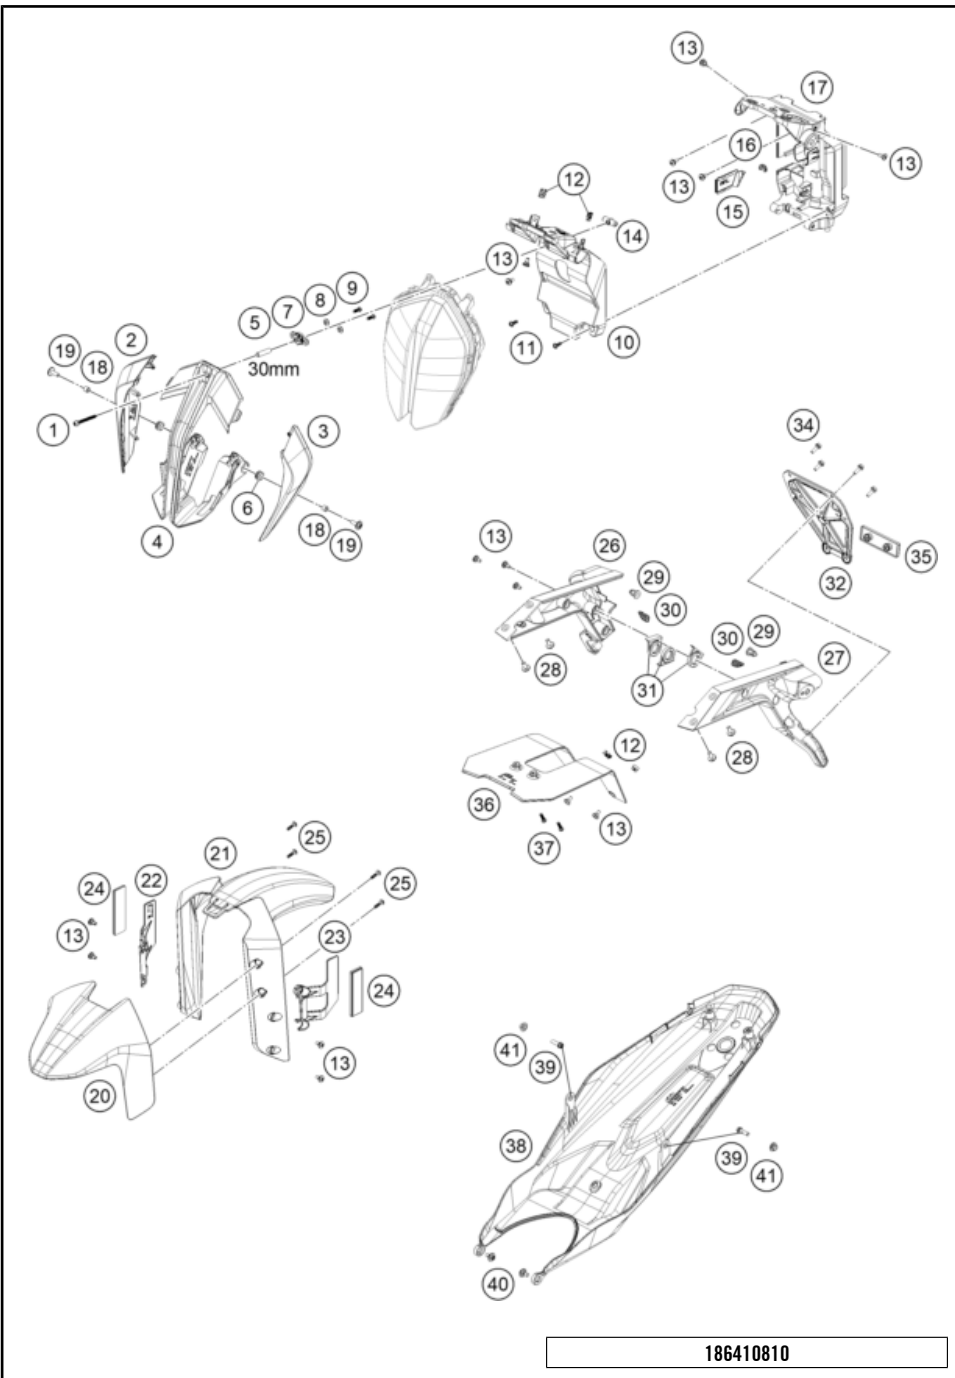

186410810

POS	PARTNUMBER		PIECE
1	61614020010	EJOT PT SCHRAUBE 50X54	1
2	C66008004000CB	Mask spoiler right	1
3	C66008003000CB	Mask spoiler left	1
4	C90708001000CB	headlightmask centerpart	1
5	C90714018030	hose D 6/8 EPDM L 30	1
6	C90706001022	Rubber grommet 9x11x16x8.5	2
7	C90714020000	Ballhead holder	1
8	C90712032010	BUSH 13X7X3,3	2
9	0081250141	Screw for plastic PT K50X14T25	2
10	C66014010010	Cover mask carrier	1
11	0081050141	EJOT PT screw K50x14	2
12	54603048600	RANGE CHANGE METAL NUT M5 INOX	4
13	C90708021160	Special screw M5x12	15
14	C90714019000	Screwshaft	1
15	C90714010030	Cable Cover Maskcarrier	1
16	C90714010040	Cable bushing mask carrier	1
17	C66014010044	Maskcarrier eu assembled	1
18	C90714014000	BUSHING 6,1X9,2X7,5 08	2
19	C90714017000	SPECIAL SCREW M6X18 ISA30 08	2
20	C66008010000CB	Fender front part	1
21	C90708011000	Fender rear Part	1
22	C90712084000	Bracket reflector right	1
23	C90712083000	Bracket reflector left	1
24	C90712080000	SIDE REFLECTOR YELLOW "CEV"	2
25	0081050181	SCREW FOR PLASTIC K50X18 T20	4
26	C90708015020	Numberplate holder right	1
27	C90708015010	Numberplate holder left	1
28	C0000250601600S	HH screw M6x16 TX30 SL	4
29	C90708015060	Rubber damper top	2
30	C90708015070	Rubber damper bottom	2
31	C90708015050	cable holder numberplate holder	3
32	C90712085000	Bracket reflector	1
34	C0000250501600S	HH Collar Screw M5x16 ISA30 SS	4
35	C90712082000	Rear reflector red	1
36	C90708023010	Splash protection	1
37	0081050121	EJOT PT screw K50x12	2
38	C90708019000	Tail Underpart	1
39	C0000250602000	HH collar screw M6x20 TX30	2

81375

* NEW PART

X ON DEMAND