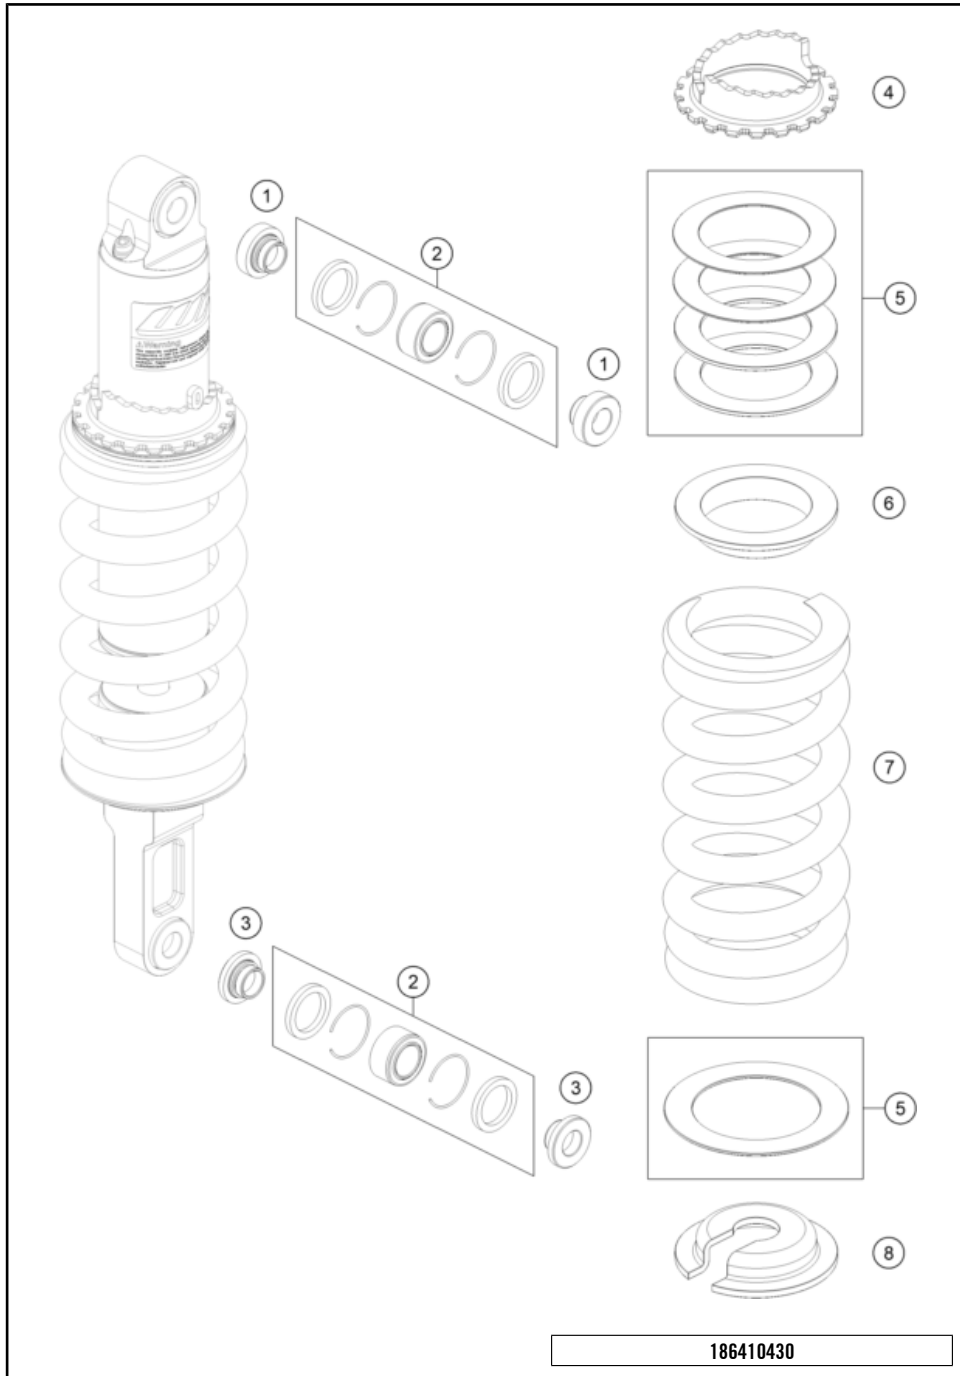

SHOCK ABSORBER DISASSEMBLED

790 DUKE, black - D.D. 2026 2026

POS	PARTNUMBER		PIECE
1	46180064	Bearing bush 12x15/18/24,5x13,5	2
2	R12012	Ball joint bearing kit top 12mm	1
3	46180007	Distance bush 12x15/18/24,5x10,5	2
4	46148166	PA adjuster	1
5	RP80004	spacer disk kit shock absorber	1
6	46148041	spring retainer 50,5x56,5x3	1
7	91020031	Main spring (59) 115-140-185 shock white	x
7	46148204	Spring l=185mm 130-160N/mm	1
7	91020032	in spring (59) 145-180-185 shock white	x
8	46148098	spring retainer 21x54,8x-8	1

186410430

49901

* NEW PART

X ON DEMAND