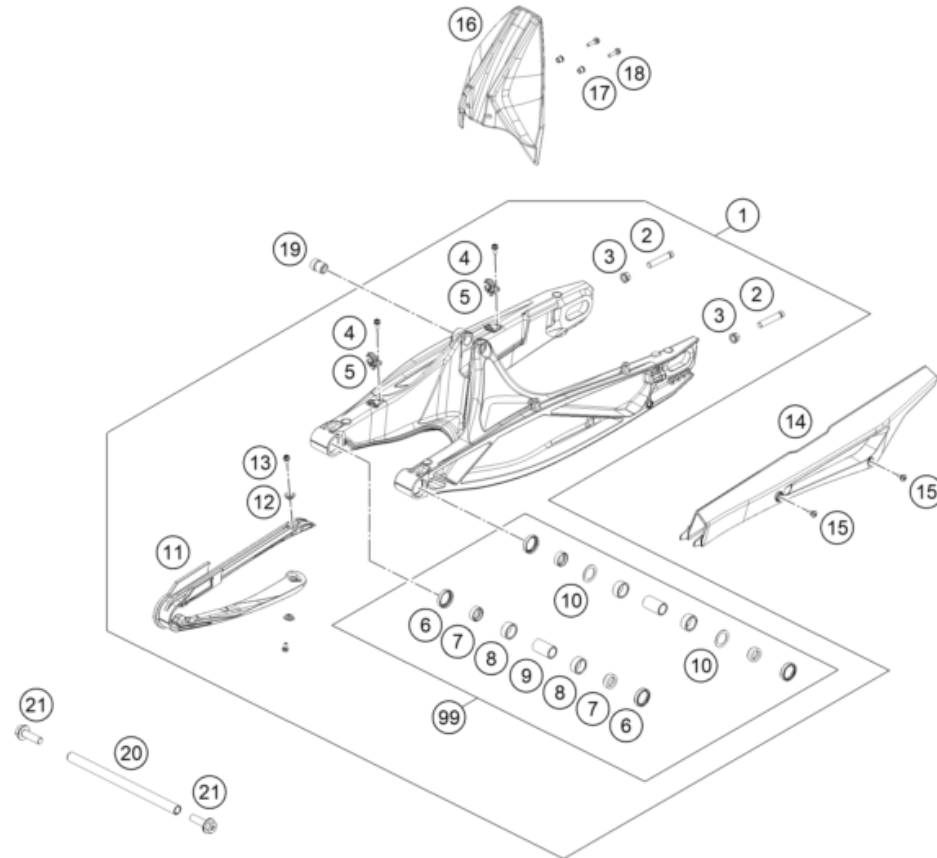

59428

* NEW PART

X ON DEMAND

SHOCK ABSORBER DISASSEMBLED

790 DUKE, black - D.D. 2026 2026

POS	PARTNUMBER		PIECE
1	46180064	Bearing bush 12x15/18/24,5x13,5	2
2	R12012	Ball joint bearing kit top 12mm	1
3	46180007	Distance bush 12x15/18/24,5x10,5	2
4	46148166	PA adjuster	1
5	RP80004	spacer disk kit shock absorber	1
6	46148041	spring retainer 50,5x56,5x3	1
7	91020031	Main spring (59) 115-140-185 shock white	x
7	46148204	Spring l=185mm 130-160N/mm	1
7	91020032	in spring (59) 145-180-185 shock white	x
8	46148098	spring retainer 21x54,8x-8	1

186410430

49901

* NEW PART

X ON DEMAND

POS	PARTNUMBER		PIECE
1	C90704030044C1	Swingarm cpl. black	1
2	50304040100	Screw M10x1.25x50 WS10	2
3	C0910001001000	Hh collar nut m10x1,25 ws=13	2
4	C0000250501200	HH collar screw M5x12 TX30	2
5	C90704142000	Brake hose bracket	2
6	C0760002532000	radial shaft seal 25x32x7	4
7	C90704034000	BUCKET F. SHAFT SEAL RING 03	4
8	C0430002201200	Needle bushing 22x28x12	4
9	C90704032000	BEARING SLEEVE 17X22X38,7 03	2
10	C90703036000	Stop disk 22.2x31.7x1	2
11	C90704066000	Chain slide protection	1
12	C90704066050	Bushing chain slider	2
13	C0000250501000	HH collar screw M5x10 TX30	2
14	C90704061000	Chain guard	1
15	C90708021160	Special screw M5x12	2
16	C90704050000	Rear Fender	1
17	C90704050010	Bushing 5,5x8,3x9	2
18	C0000250502000	HH collar screw M5x20 TX30	2
19	C90704030120	BUSHING SHOCK MOUNTING	1
20	C64104037000	Swing arm bolt	1
21	C90704038000	Special screw M12x40 WS19	2
99	C90704030010	Swing arm repair kit	x