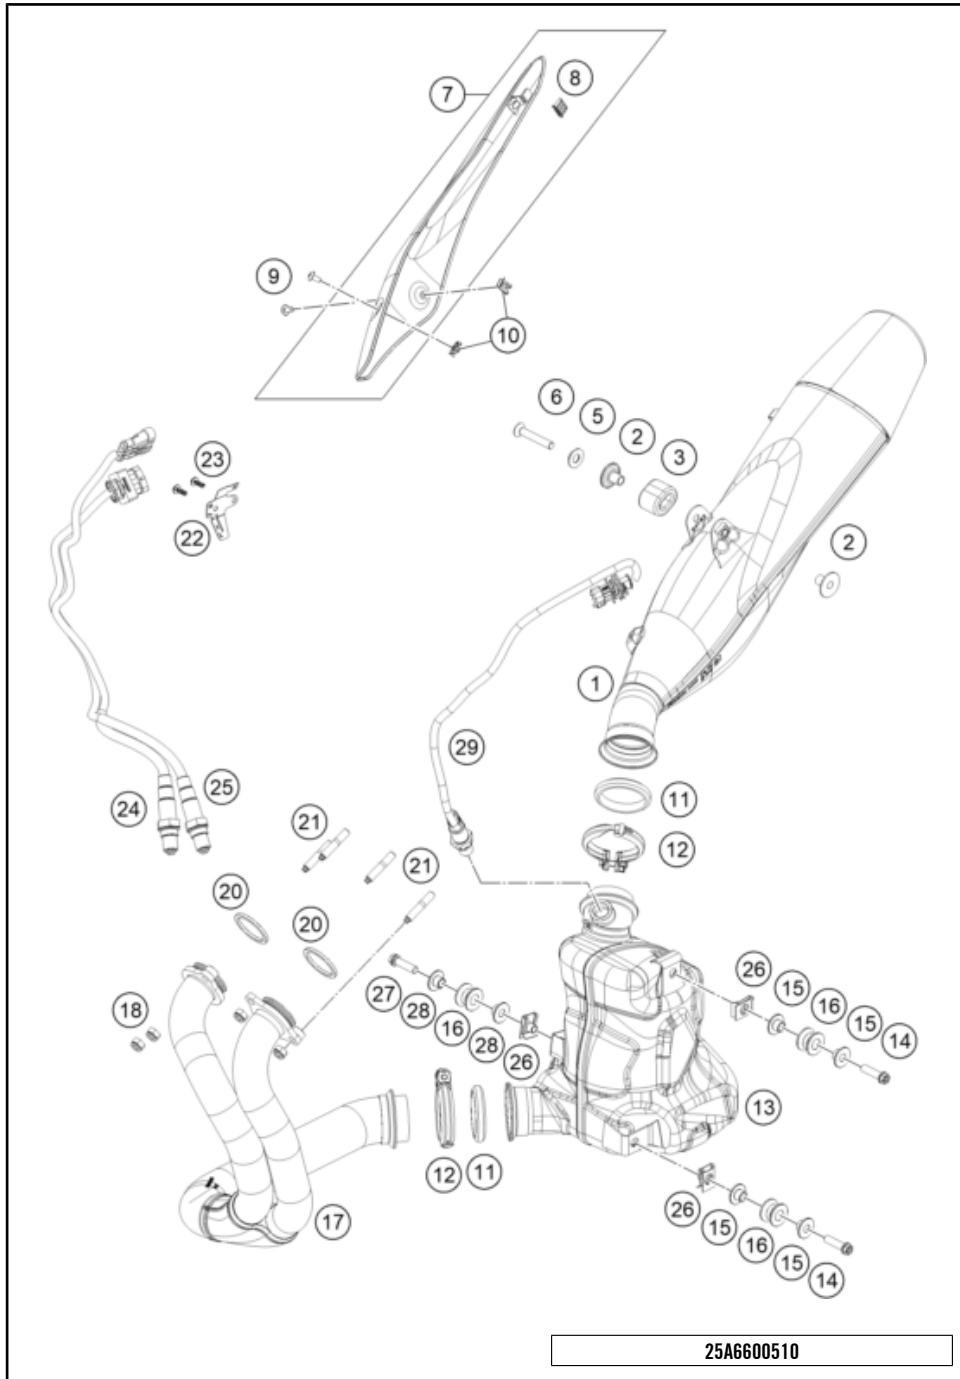

EXHAUST SYSTEM

790 DUKE, black - D.D. 2026 2026

POS	PARTNUMBER		PIECE
1	C90705083100	Muffler eu&us	1
2	C90705169000	BUSHING 8,5X11X29	2
3	C90705068000	DAMPING RUBBER	1
5	C90705069000	conical seat Alu	1
6	C0000190805000	COUN.-SUNK SCREW M8X50 ISA10.9	1
7	C90705011000	Head Protection with mounting	1
8	C90705011011	Damping element silicon	1
9	C0900000501002	Torx screw m5x10	2
10	54603048600	RANGE CHANGE METAL NUT M5 INOX	2
11	C90705005005	Manifold gasket	2
12	C63605058200	Exhaust clamp tube 50 mm	2
13	A67605050000	Premuffler	1
14	C0000250803500S	HH COLLAR SCREW M8X35 TX40	2
15	C90705050065	Collar bushing 8.5x12x23.5x10	4
16	C90705067000	damp. component silicone grey	3
17	C64605007000	Header pipe	1
18	51010086100	Self-locking nut M8 CU	4
20	C90705005000	Exhaust gasket	2
21	C63505015000	stud screw 835 M8x25 - 10.9	4
22	C90742140020	Bracket lambda sensor plug	1
23	0081050141	EJOT PT screw K50x14	2
24	63541090000	O2 Sensor LSF 4	1
25	63541190100	Oxygen sensor	1
26	54603048000	RANGE CHANGE METAL NUT M8	3
27	C0000250804000S	Collar screw M8x40 ISA40 SS	1
28	C0800000901201	Collar bushing 8.5x12x23.5x11.5 black	2
29	A60741090000	Oxygen sensor	1

25A6600510

77682

* NEW PART

X ON DEMAND