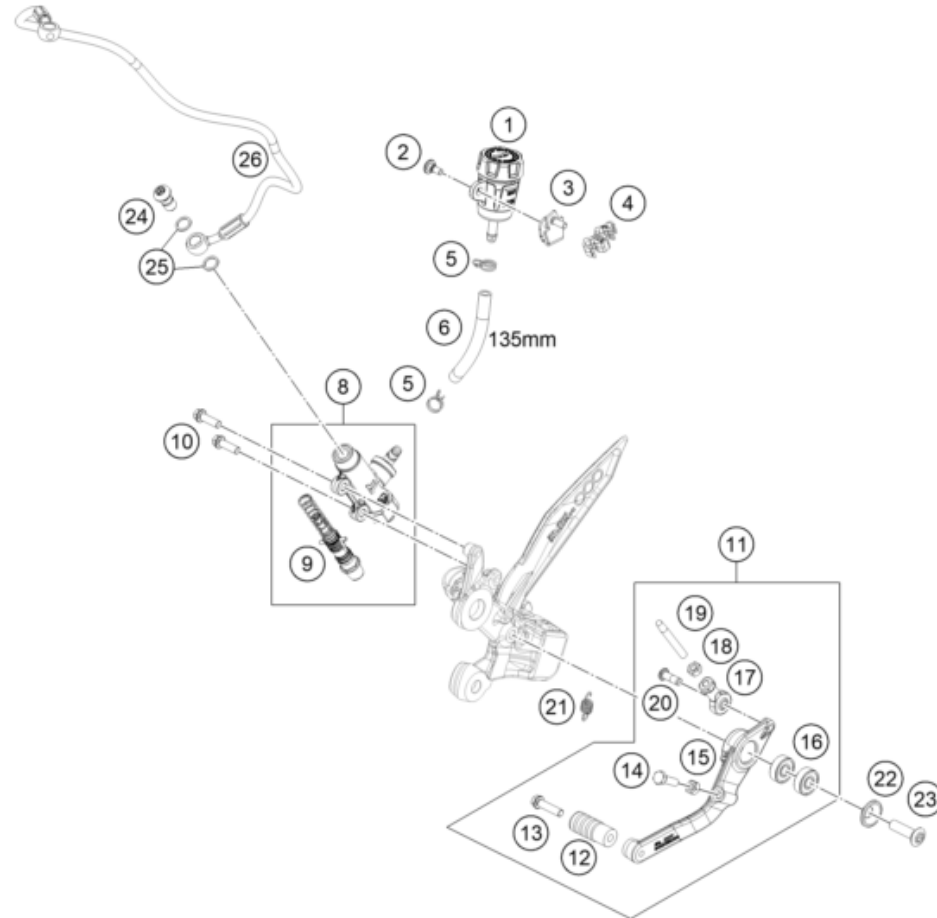

186411310

77701

* NEW PART

X ON DEMAND

REAR BRAKE CONTROL

790 DUKE, black - D.D. 2026 2026

POS	PARTNUMBER		PIECE
1	64113069100	Expansion Tank	1
2	69013099050	Screw for expansion tank	1
3	C90713226000	Brake line holder	1
4	C90742046000	Bracket ABS line d7.5	1
5	58007017000	YDNAC-clamp 10101 (10.4MM)	2
6	69013069001	HOSE FOR RESERVOIR 6X1,5	1
8	A65413060033	Rear master cylinder, compl.	1
9	64113061000	Piston assembly	1
10	C0000250602000	HH collar screw M6x20 TX30	2
11	C90713050044C1	Foot break lever cpl. black	1
12	C90703060051	Step foot break lever duke	1
13	C0000250602500S	Screw M6x25 10.9	1
14	C0040170602000	hexagon scrw ISO 4017-M6x20-8.8-black	1
15	C0009340600500	Hex nut M6 black	1
16	C0410000800700	Bearing 608 2RS	2
17	C90703069200	rod end M6 silver	1
18	C0009340600502	hexagon nut DIN 934 M6	1
19	C90703068000	rear brake push bar	1
20	C0073800601800S	oval head screw M6x18 A2-70 S	1
21	C90713052000	SPRING FOOT BRAKE LEVER 05	1
22	C90734031020	Fasson Disc D=23x5	1
23	C0000190803000S	COUNTER-SUNK SCREW ISA45 M8X30	1
24	C62113020100	banjo bolt M10x1x19.5	1
25	0603100141	sealing ring DIN 7603 10x14x1	2
26	A65442202000	Brake line, rear	1