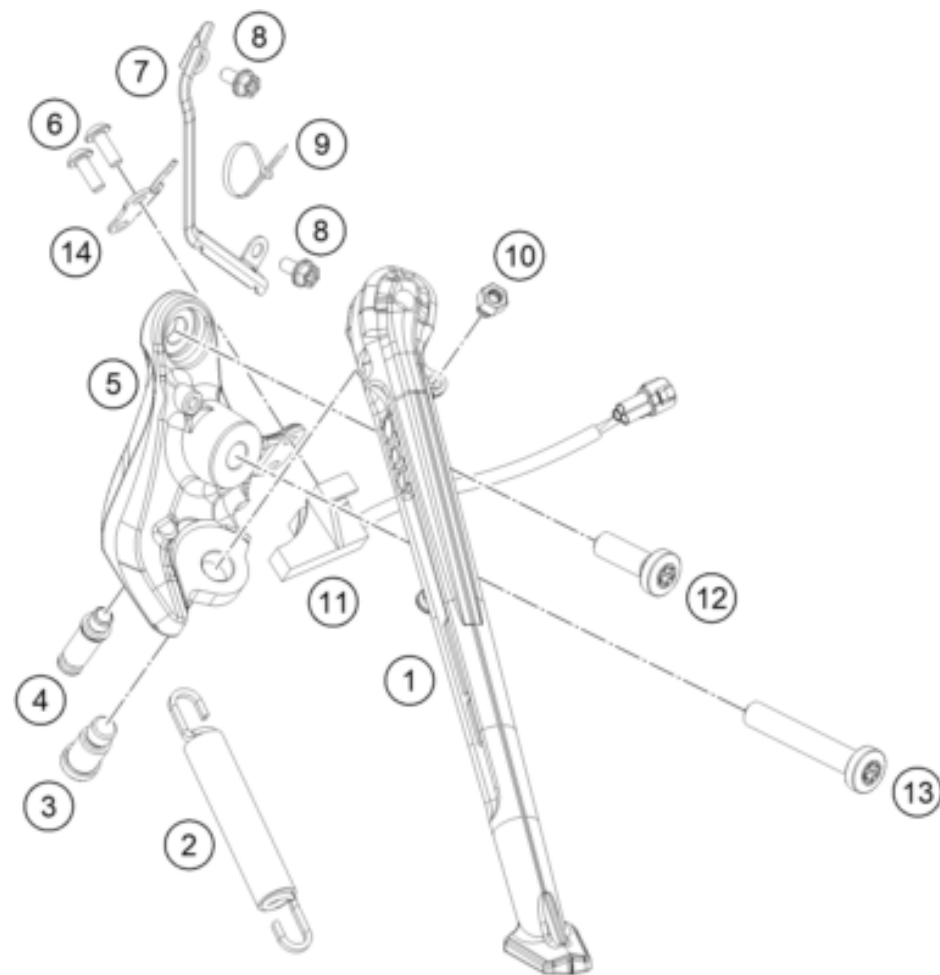

25A6600310

77672

* NEW PART

X ON DEMAND

POS	PARTNUMBER		PIECE
1	C90703002006KC	Subframe right grey	1
2	C90703002005KC	Subframe left grey	1
3	C90703002004C1	Cross member	1
4	C0000250801800S	HH collar screw M8x18 ISA40 SS	4
5	C90708000012	special screw M6x12x3	3
6	C90703002010	Cable bracket	1
7	C0000351003000S	SHCS M10x30 TX45	4
8	C90703048000C1	Footrest carrier rear/left	1
9	C0000250804500S	HH COLLAR SCREW M8X45 ISA40	2
10	C0000250802500S	HH COLLAR SCREW M8X25 TX40	2
11	C90703049000C1	Footrest carrier rear/right	1
12	C90705068000	DAMPING RUBBER	1
13	54310086100	SELF LOCKING NUT M10 CU WS=14	4
15	0799060003	retaining washer DIN 6799 - 6	2
16	C90703152000	ENGAGE PANEL FOOTREST L/S 03	2
17	C90703050000	FOOTREST CPL. L/S REAR 03	1
18	C90703052000	ENGAGE PANEL FOOTREST R/S 03	2
19	C90703044000	footrest bolt, rear	2
20	C90703051000	FOOTREST CPL. R/S REAR 03	1
21	C64103004100	Brace subframe	1
22	C90706041050	Cover intake port right	1
23	C90706040050	Cover intake port left	1
24	C90708019050	rear reinforcement	1
25	C0000350803500S	SCREW M8X35 ISA45 SS	4
26	C90708000015	SPECIAL SCREW M6X15X3	6

206410315

77730

* NEW PART

X ON DEMAND

POS	PARTNUMBER		PIECE
1	C90703023000C1	Sidestand	1
2	C61003024000	Feder L= 116 mm 05	1
3	C90703027200	SCREW FOR SIDE STAND M10X31,2	1
4	C90703028001	Special screw stand spring	1
5	C64103026100C1	Side stand bracket	1
6	C0900000501400	Oval head screw m5x14 tx25	2
7	C90703101099	Bracket side-stand-cable	1
8	C0000250501000	HH collar screw M5x10 TX30	2
9	C90011076140	CABLE TIE 140/2,5MM BLACK	3
10	90103029000	MAGNET HOLDER	1
11	93511045000	SWITCH SIDE STAND	1
12	C0000351003000S	SHCS M10x30 TX45	1
13	C0000351006000S	AH-COLLAR SCREW M10X60 ISA45	1
14	C63603023060	Cable holder, side stand	1