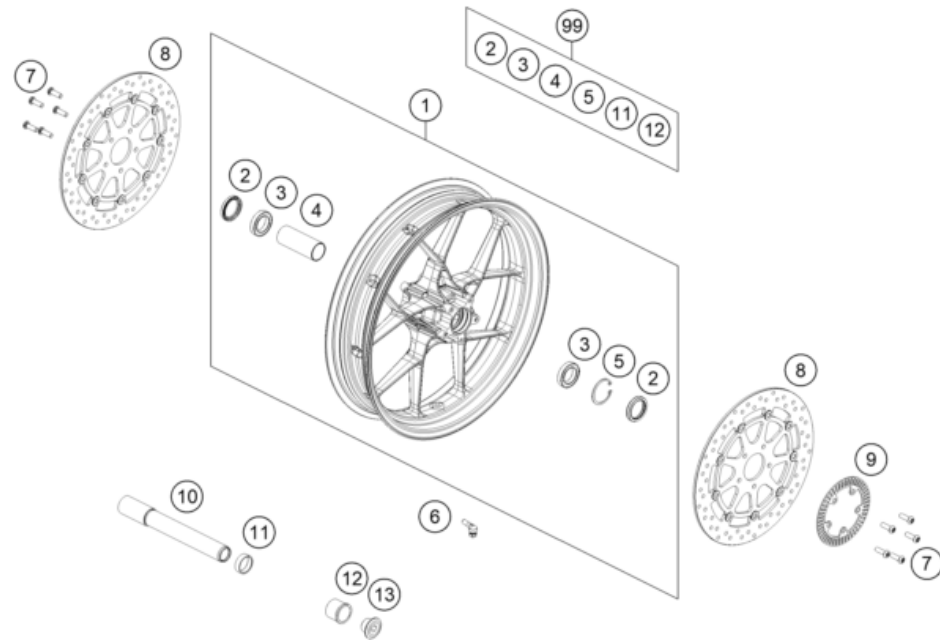

FRONT WHEEL

790 DUKE, black - D.D. 2026 2026

POS	PARTNUMBER		PIECE
1	C66009001133EB	Front wheel 3,5x17" cpl.	1
2	0760354771	Radial shaft seal 35X47X7 TC	2
3	0625069068	Grooved ball bearing 6906	2
4	61009011000	Bearing spacing tube, front	1
5	0472047175	CIRCLIP DIN0472-47X1,75	1
6	C90709076000	Angle valve	1
7	C90709062000	SPECIAL SCREW M8X25 SS TX40	10
8	64109060000	brake disc front D=300 mm	2
9	C90742020000	Sensor wheel front	1
10	C61009081200	Wheel spindle, front wheel	1
11	C90709013000	SPACER BUSH. FR. WHEEL R/S 03	1
12	C90709012000	Spacer front wheel, left	1
13	C90709082000	AH SCREW M25X1,5 WS=12 05	1
99	C90709015000	Front Wheel Repair Kit	1

186410910

77732

* NEW PART

X ON DEMAND