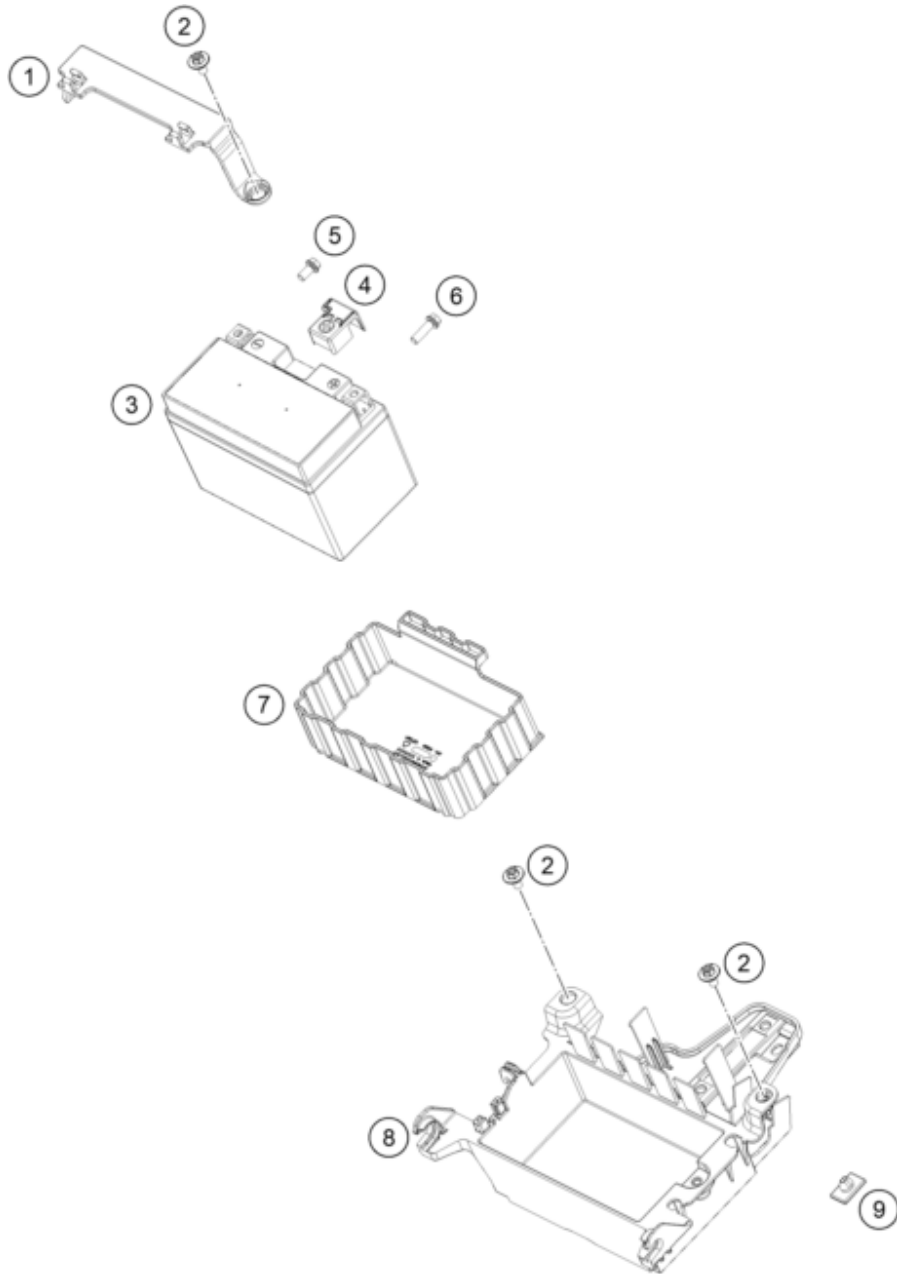

25A6601110

81368

* NEW PART

X ON DEMAND

BATTERY

790 DUKE, black - D.D. 2026 2026

POS	PARTNUMBER		PIECE
1	C90711055100	Clamping Bracket	1
2	C90708000012	special screw M6x12x3	3
3	C90111053000	Battery HTZ12A-BS(DA) charged	1
4	C90711059060	Positive terminal cover	1
5	C0000250601200	HH collar screw M6x12 TX30	1
6	C0000250602000	HH collar screw M6x20 TX30	1
7	C90711053050	Accumulator Casing	1
8	C90711054100	battery holder	1
9	C90707040041	Isolation pad	1