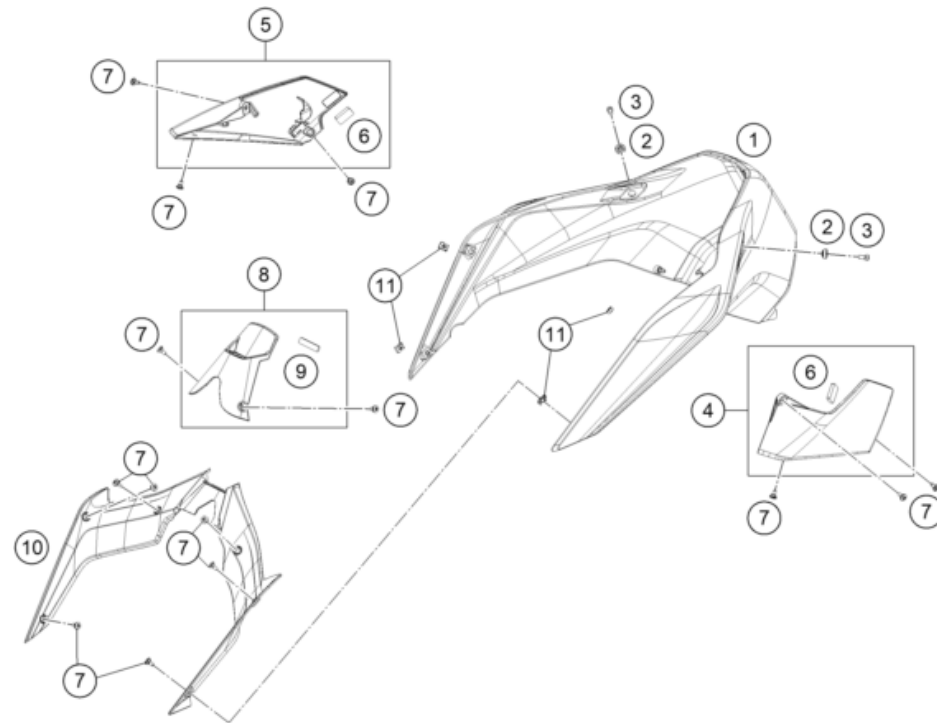

81375

* NEW PART

X ON DEMAND

POS	PARTNUMBER		PIECE
40	C9070800012	special screw M6x12x3	2
41	C90708053000	Collar bushing 6x11x16x7.5	2

81375 * NEW PART X ON DEMAND

POS	PARTNUMBER		PIECE
1	C66008054000CC	Tank cover	1
2	C90708045000C1	Special washer D=16.5 black	2
3	C0145800601400	Cyl. screw iso 14580 m6x14	2
4	C90708070044	Side fairing left	1
5	C90708071044	Side fairing right	1
6	C90708070050	Metamoll for side cover	2
7	C90708021160	Special screw M5x12	14
8	C90711068044	Ignition lock cover compl.	1
9	64111068010	Cellular rubber 45x10x3	1
10	C90708064000	Fuel tank fairing front	1
11	69008021080	Clip nut M5	4