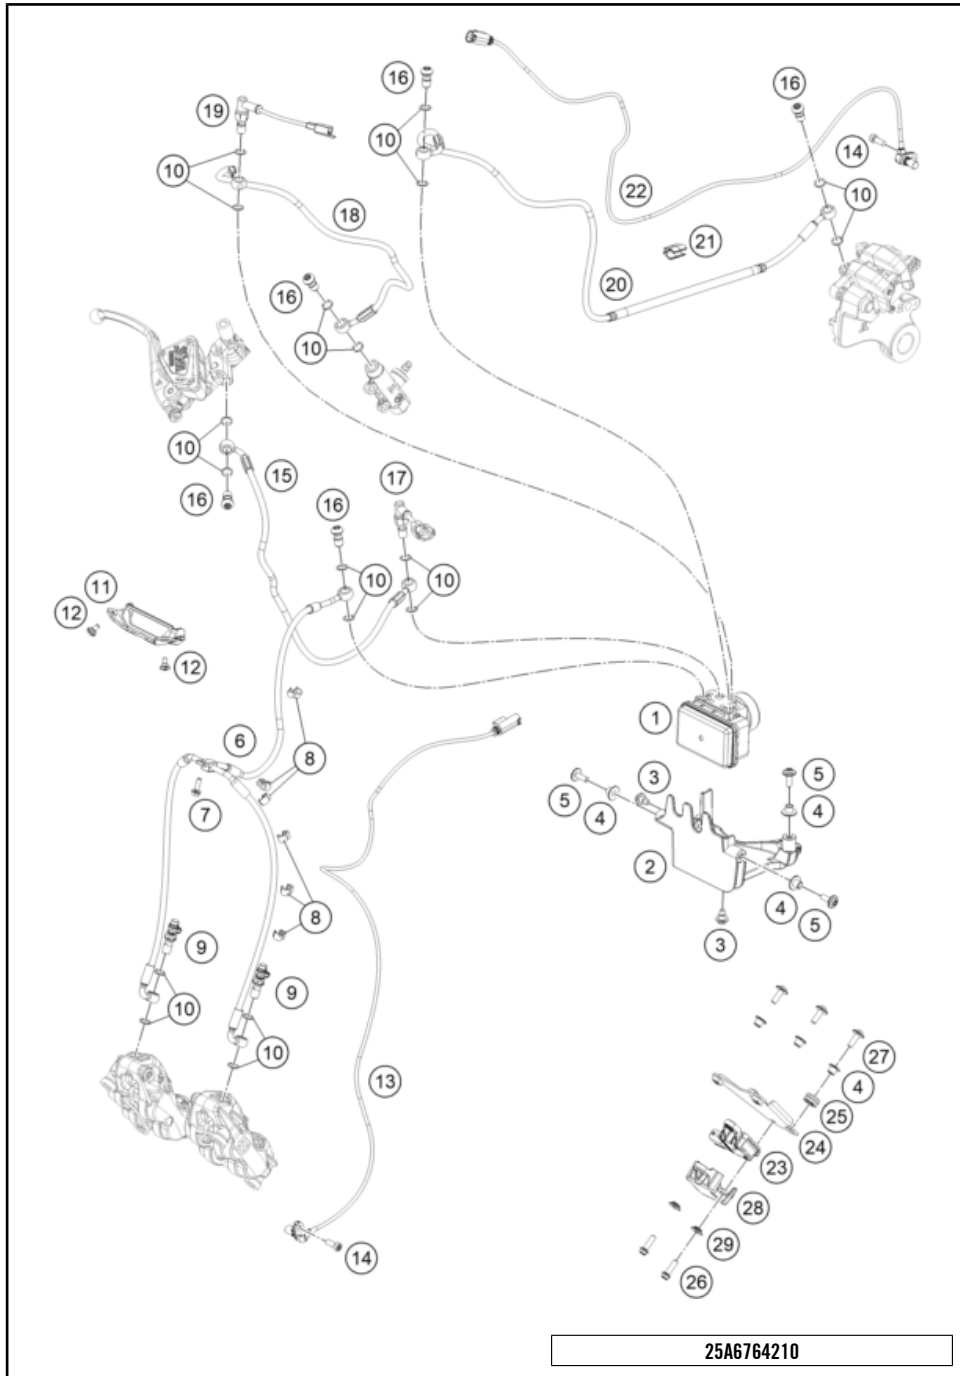

25A6764210

POS	PARTNUMBER		PIECE
1	A61042031000	ABS modulator	1
2	C90742040000	Bracket ABS modulator	1
3	59001092050	SPECIAL SCREW M6X12,5 WS=8	2
4	61342041100	Collar bushing 6,5x9x18x8.5	3
5	C90714017000	SPECIAL SCREW M6X18 ISA30 08	3
6	A65442003000	Brake line, front	1
7	C0000250601200	HH collar screw M6x12 TX30	1
8	C90711094000	BAR SPACER 4/7 BLACK	6
9	C62513020000	Bleeder screw cpl. 05	2
10	0603100141	sealing ring DIN 7603 10x14x1	18
11	C90742003070	Brake line guide	1
12	C0000250501200	HH collar screw M5x12 TX30	2
13	A60742025000	Wheel speed sensor	1
14	C0145800601600	SHCS ISO 14580 M6x16	2
15	A65442005000	Brake line, front	1
16	C62113020100	banjo bolt M10x1x19.5	5
17	63711051100	Brake light switch	1
18	A65442202000	Brake line, rear	1
19	60311051000	Brake light switch rear	1
20	A65442204000	Brake line, rear	1
21	C90713026100	Hose bracket 10/4	1
22	A61042025000	Wheel speed sensor DF30	1
23	61542090000	Angle sensor	1
24	C90742090050	Retaining bracket 6D sensor	1
25	C90742041000	Damper ABS modulator	1
26	C0000250602000S	HH collar screw M6x20 TX30	3
27	C90714017000	SPECIAL SCREW M6X18 ISA30 08	5
28	C61342090050	COVER SENSOR BOX	1
29	C79608052000	Collar bushing 6x11x16x5 Al	2

81370

* NEW PART

X ON DEMAND