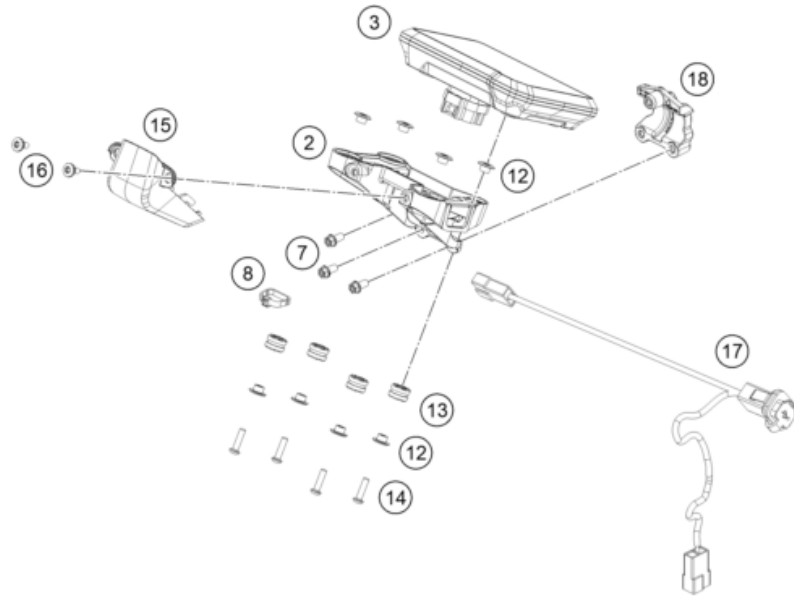

POS	PARTNUMBER		PIECE
1	64111066044	Lockset CPL.	1
2	C60714060000	Dashboardsupport	1
3	A66014069000	Dashboard	1
4	64111067000	KTM ignition key	1
4	64111067010	Blank Key KTM	x
5	64107050000	Seat lock	1
6	64111066020	ANTENNA	1
7	C0000250601200	HH collar screw M6x12 TX30	3
8	C90711076250	CABLE TIE 250/4,8MM BLACK	1
9	C90707051000	Cable bracket lock	1
10	76011064200	Tear-off screw M6 ignition lock ISA30 MK	2
11	C0079910602000	Flat h.screw din7991-m6x20	2
12	C90714069050C1	Bushing, speedometer bracket	8
13	C90714069051	DAMP. COMPONENT SPEEDOMETER	4
14	C0073800502000	Lens head screw iso 7380-m5x20a2	4
15	C60714070000	Dashboardcover	1
16	69008121160	Special screw M5x12	2
17	64111043000	USB power socket 12 V	1
18	C60714060010	Dashboardsupport clamp	1

25A6601430

77707

* NEW PART

X ON DEMAND