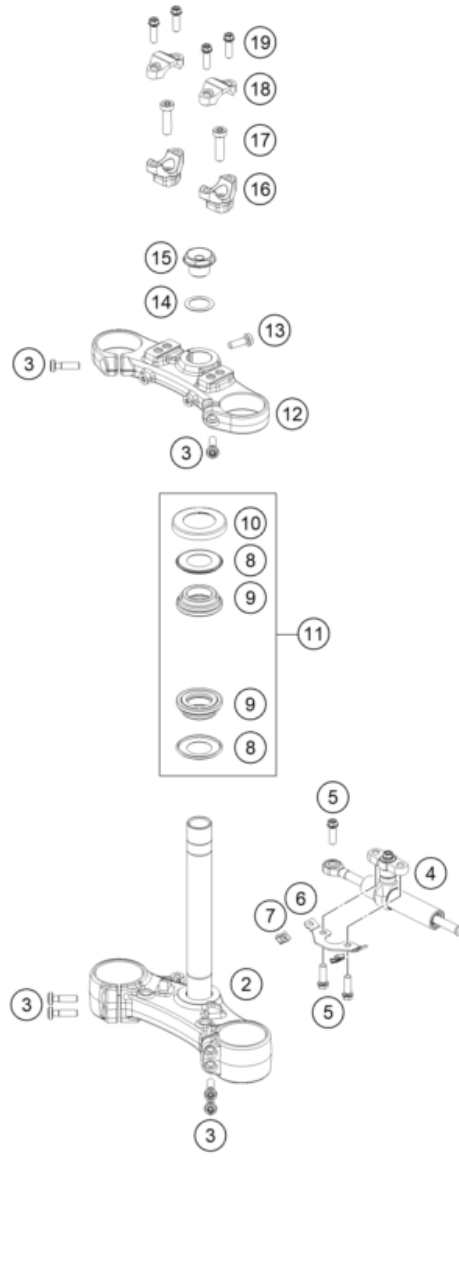

FRONT FORK, TRIPLE CLAMP

790 DUKE, black - D.D. 2026 2026

POS	PARTNUMBER		PIECE
1	A660C150Y201102	Fork KTM 790 Duke 25	1
2	C90701032032C1	Lower triple clamp X=32 mm black Compl.	1
3	C0000350803000	SHCS M8x30 TX45	4
4	16181R54E	Steering damper cpl.	1
5	C0000250802500S	HH COLLAR SCREW M8X25 TX40	3
6	C90701144000C1	Bracket brake line guide	1
7	69008021080	Clip nut M5	2
8	C90701084000	Steering head gasket	2
9	C90701080000	steering head bearing cpl.	2
10	C90701086000	PROT. RING STEER. HEAD BEARING	1
11	C90701081010	Steering head rep. Kit	1
12	C90701034032C1	Upper Triple Clamp	1
13	C0000350802500S	ISA collar screw M8x25 ISA45	1
14	C0009882505000	Thrust wash din0988-25x35x0,5	1
15	C90701036000C1	Steering head screw	1
16	C59401039037C1	Handlebar support d=28 h=32 bl	2
17	C0000351004001S	Ah collar screw m10x40 isa45	2
18	C90701038000C1	HANDLEBAR CLAMP 28MM	2
19	C0000250802500	HH collar screw M8x25	4

186410110

77670

* NEW PART

X ON DEMAND

FRONT FORK DISASSEMBLED

790 DUKE, black - D.D. 2026 2026

POS	PARTNUMBER		PIECE
1	43578257	fork outer tube 44.33x515 dt54 db57	2
2	43578176S12	Cartridge right KTM 790 Duke MY25 cpl.	1
3	43578195S12	Cartridge left KTM 790 Duke MY25 kpl.	1
4	R14042T	GUIDE BUSHING SET	x
5	R516T	Fork sealing kit 43mm	x
6	43578097S1	Fork shoe right d43mm cmpl.	1
7	43578096S1	Fork shoe left d43mm cmpl.	1
8	43578177S1	HS cylinder-head screw M10x25 set	1
9	43578209S1	screw cap M51x1.5 cpl.	2
10	RP80002	Shim Kit Fork	x
11	95020004S	main spring (38,2) 5-7.8-345 set fork	x
11	43578135	mainspring (37) 6-9 345 fork	1
11	95020005S	Main Spring (38.2) 7-10-345 set fork	x
12	0025080206	HH collar screw M8x20	4
13	52000209SET	Sticker set, APEX PRO OC 90x40	2
14	43578206	Fork protection ring d43	2
98	T14034	Fuchs grease IPR (250g)	1
99	48601166S1	Fork Fluid Viscosity 4.0 5L	1