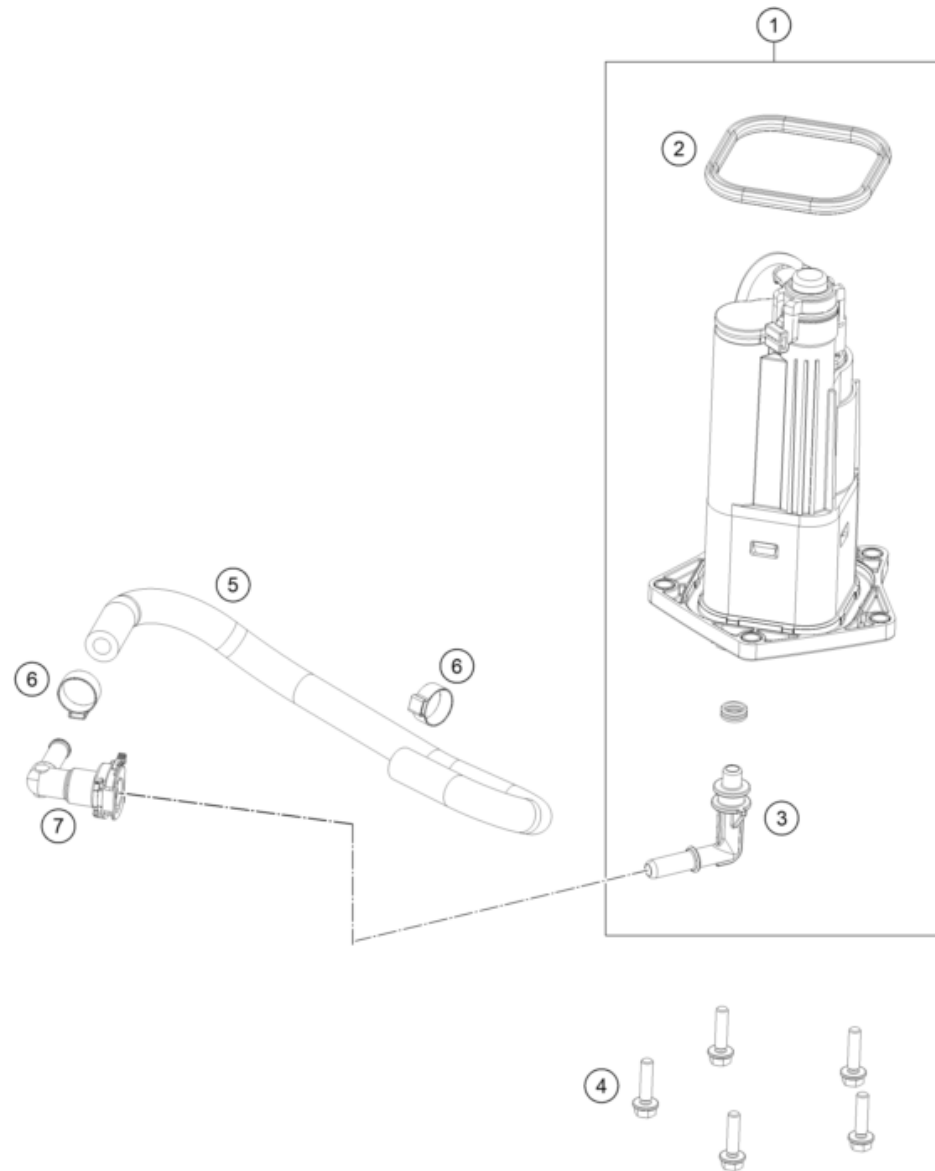

25A6760610

81366

* NEW PART

X ON DEMAND

POS	PARTNUMBER		PIECE
1	C66007013000CB	Fuel tank	1
2	64107080200	Fuel lever sensor	1
3	0912050203	AH SCREW DIN0912-M 5X20	2
4	59007017000	CLAMP YDNAC 10096F (9,6MM)	1
5	C90715019735	Hose 6x10 FKM/ECO L 735	1
6	C90711092000	CABLE TIE W. SOCKET D=6,5	1
7	54603048200	RANGE CHANGE METAL NUT M5	2
8	54603048300	RANGE CHANGE METAL NUT M6 INOX	2
9	C90742041000	Damper ABS modulator	2
10	C61342041100	Bund bushing 6,5x9x18x8,5	2
11	C0000250602000	HH collar screw M6x20 TX30	2
12	C90707080090	Gasket fuel level sensor	1
13	014579050166	Cap hd. screw ISO14579, M5x16-8.8, black	7
14	C66007040000	Rider seat cpl.	1
15	C90706001021	Spaxer rubber airbox	3
16	C90707040041	Isolation pad	7
17	C0000250804000S	Collar screw M8x40 ISA40 SS	2
18	0021080003	WASHER DIN9021-A 8,4	2
19	C90707046000	Rubber seat cowl pad	2
20	C90707049000	Bushing 8.4x12x21.5	2
21	C0900000601500S	Special screw m6x15x5.5-8.8 MK	2
22	C66007047033	Passenger seat cpl.	1
23	C90712008000	Grip handle passenger	1
24	C0000350805000S	Ah-collar screw m8x50 ISA45	4
25	C90707012000	Tank Protection Set Metamoll	1
26	C90707013040	protectionfoil tank set	1

226410710

77687

* NEW PART X ON DEMAND

POS	PARTNUMBER		PIECE
1	A67607088000	Fuel pump	1
2	A67607088050	fuel pump gasket	1
3	A67607090000	fuel pump connection	1
4	C0000250502000	HH collar screw M5x20 TX30	5
5	C90007116040	fuel hose with protective cover	1
6	C00050157706	variable one-year clamp 15.7mm	2
7	C76007028000	ELBOW CONNECTOR	1