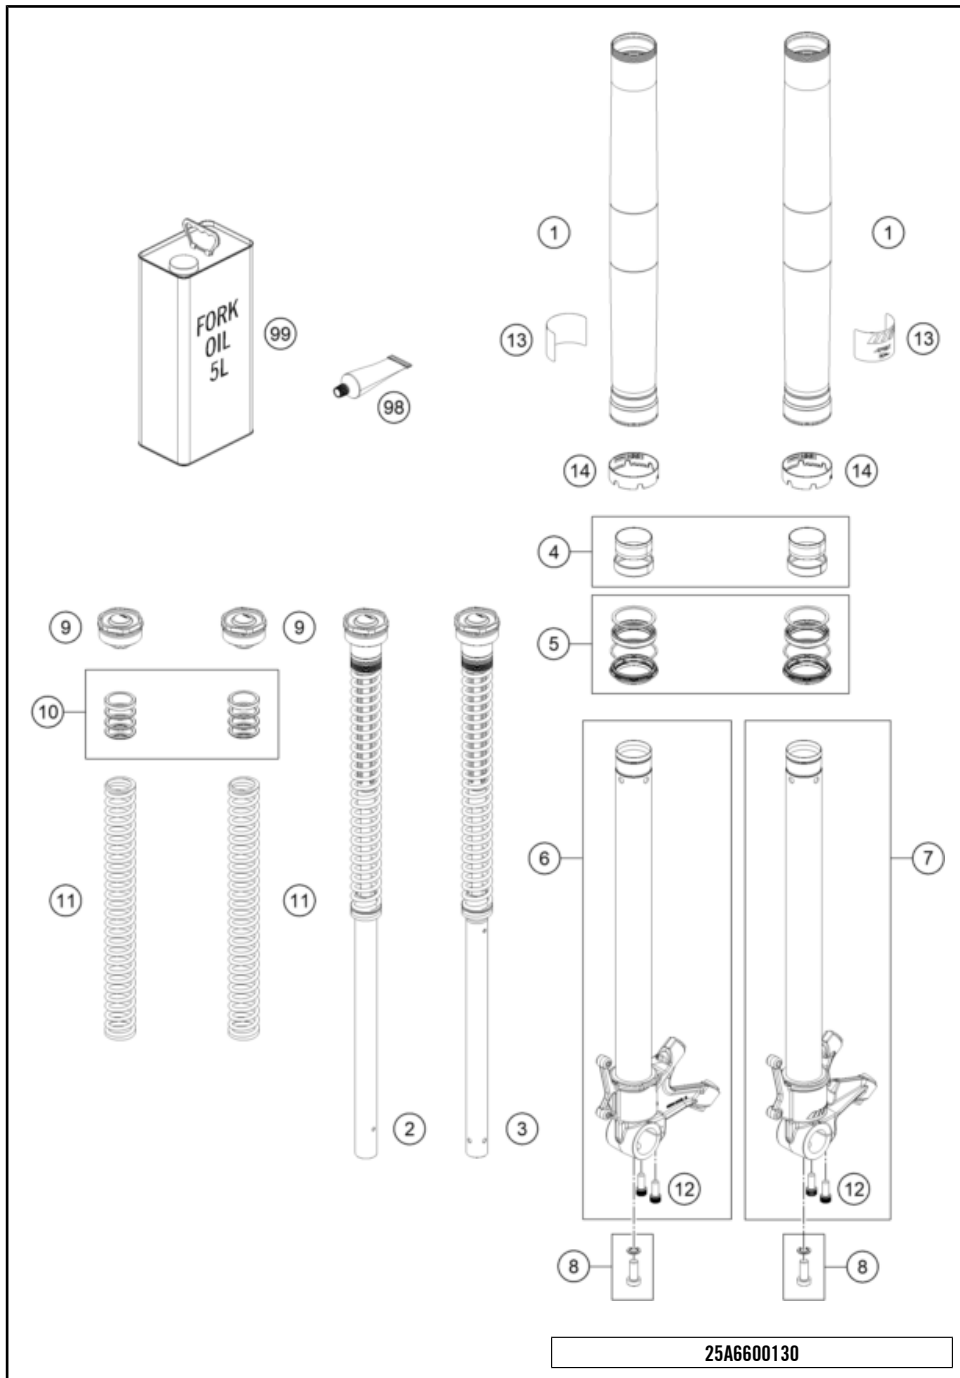

FRONT FORK DISASSEMBLED

790 DUKE, black - D.D. 2026 2026

POS	PARTNUMBER		PIECE
1	43578257	fork outer tube 44.33x515 dt54 db57	2
2	43578176S12	Cartridge right KTM 790 Duke MY25 cpl.	1
3	43578195S12	Cartridge left KTM 790 Duke MY25 kpl.	1
4	R14042T	GUIDE BUSHING SET	x
5	R516T	Fork sealing kit 43mm	x
6	43578097S1	Fork shoe right d43mm cmpl.	1
7	43578096S1	Fork shoe left d43mm cmpl.	1
8	43578177S1	HS cylinder-head screw M10x25 set	1
9	43578209S1	screw cap M51x1.5 cpl.	2
10	RP80002	Shim Kit Fork	x
11	95020004S	main spring (38,2) 5-7.8-345 set fork	x
11	43578135	mainspring (37) 6-9 345 fork	1
11	95020005S	Main Spring (38.2) 7-10-345 set fork	x
12	0025080206	HH collar screw M8x20	4
13	52000209SET	Sticker set, APEX PRO OC 90x40	2
14	43578206	Fork protection ring d43	2
98	T14034	Fuchs grease IPR (250g)	1
99	48601166S1	Fork Fluid Viscosity 4.0 5L	1

25A6600130

77790

* NEW PART

X ON DEMAND