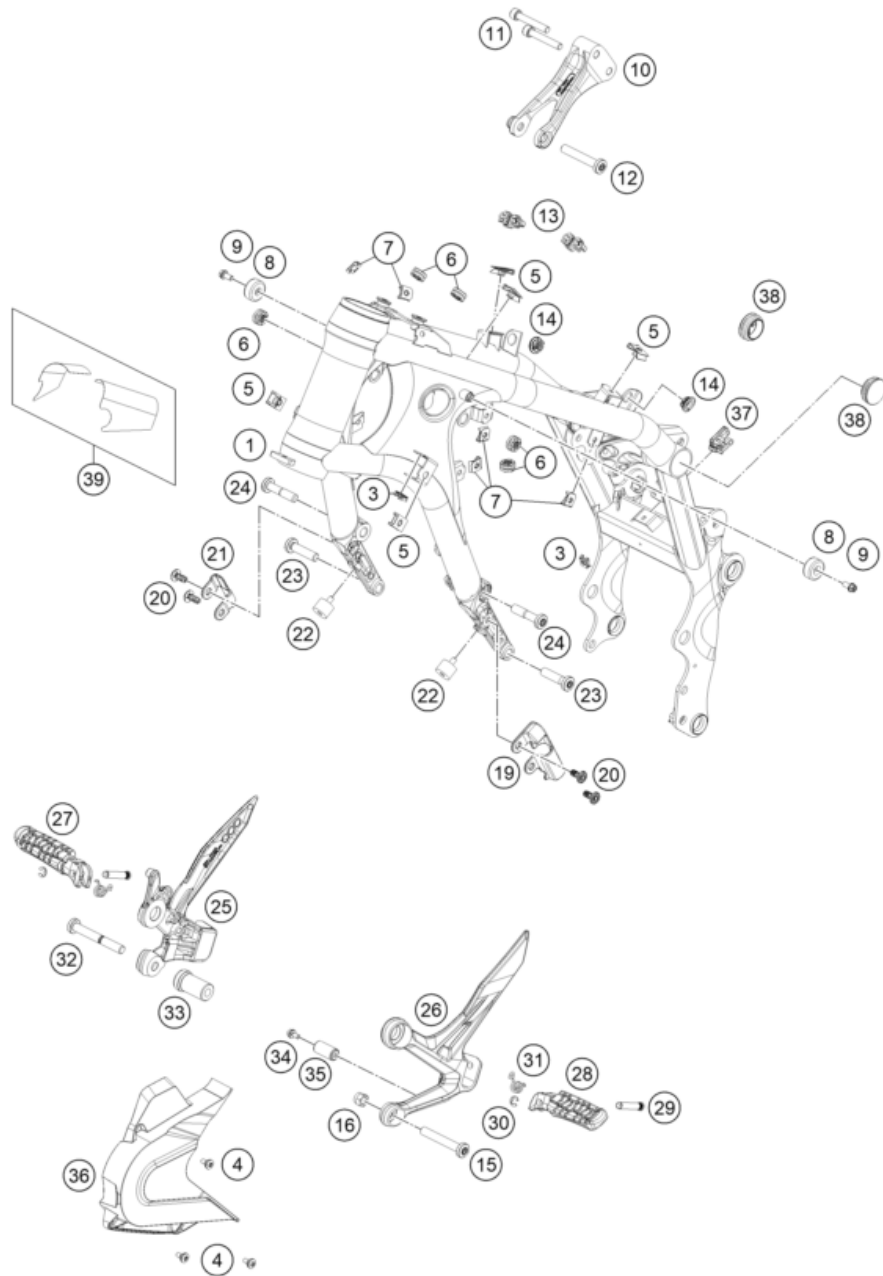

POS	PARTNUMBER		PIECE
1	C90103001000C1	Frame 641 RA black	1
3	69008021080	Clip nut M5	2
4	69008121160	Special screw M5x12	3
5	54603048100	clip nut M6	5
6	C90742041000	Damper ABS modulator	5
7	54603048200	RANGE CHANGE METAL NUT M5	5
8	C90707014000	Fuel tank role	2
9	C0000250601200S	Hex collar screw M6x12 ISA30 self-lockin	2
10	C90703013000C1	Engine strut black	1
11	C0145790805000S	CYL. SCREW DIN14579 M8X50 SS	2
12	C0000351006000S	AH-COLLAR SCREW M10X60 ISA45	1
13	C90742046000	Bracket ABS line d7.5	2
14	C90706003060	Quick-lock coupling	2
15	C0000351006500S	ISA screw, M10x65 ISA45	1
16	54310086100	SELF LOCKING NUT M10 CU WS=14	1
19	C90703034000	Cable guidance left	1
20	C90703034020	Fastening plug M8	4
21	C90703035000	Cable guidance right	1
22	C90705062000	silentbloc 20x15-M6x10-(1)	2
23	C0000351004000S	ISA collar screw M10x40 ISA45	2
24	C0000351004500S	ISA screw M10x45 ISA45	2
25	C90703039000C1	Front footpeg bracket, right	1
26	C90703038000C1	Front footpeg bracket left	1
27	C90703041000	FOOTREST FRONT R/S CPL. 05	1
28	C90703040000	FOOTREST FRONT L/S CPL. 05	1
29	C90703044000	footrest bolt, rear	2
30	0799060003	retaining washer DIN 6799 - 6	2
31	C90703042000	RETURN SPRING FOOTREST	2
32	C0000351008000S	ISA collar screw M10x80 ISA45	1
33	C90703039001C1	Distance piece	1
34	0025050106S	Hex coll. screw M5x10 ISA30 self-locking	1
35	C90703038001C1	Roller	1
36	C90703096000	Front sprocket cover	1
37	64111059020	Cable holder, attachable	1
38	C90703088000	Locking cap frame	2
39	C90703092044	Set protection sticker frame	1

25A6600310

77672

* NEW PART

X ON DEMAND