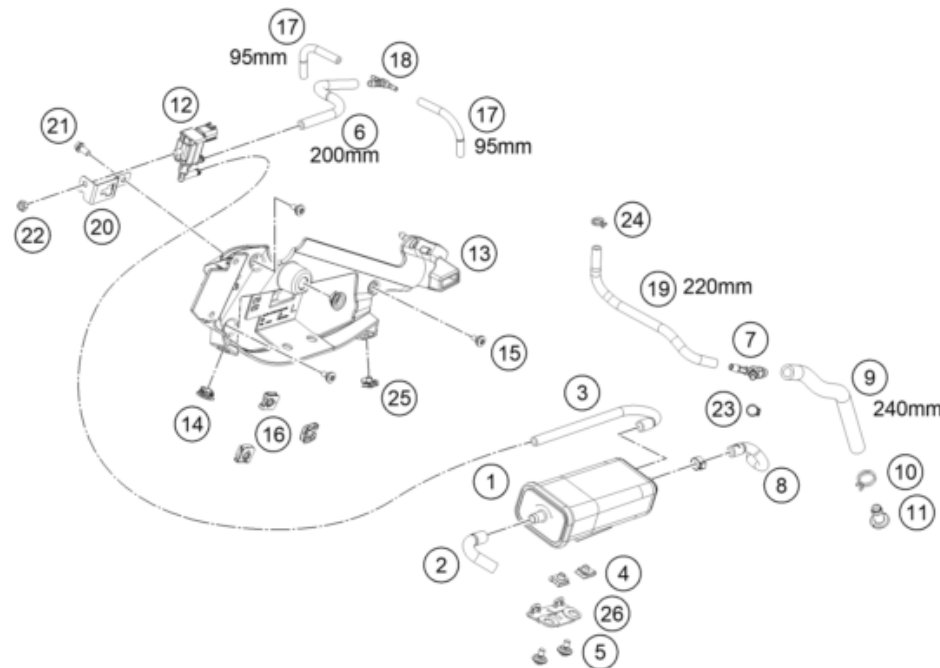

186411410

77706

* NEW PART

X ON DEMAND

POS	PARTNUMBER		PIECE
1	64111066044	Lockset CPL.	1
2	C60714060000	Dashboardsupport	1
3	A66014069000	Dashboard	1
4	64111067000	KTM ignition key	1
4	64111067010	Blank Key KTM	x
5	64107050000	Seat lock	1
6	64111066020	ANTENNA	1
7	C0000250601200	HH collar screw M6x12 TX30	3
8	C90711076250	CABLE TIE 250/4,8MM BLACK	1
9	C90707051000	Cable bracket lock	1
10	76011064200	Tear-off screw M6 ignition lock ISA30 MK	2
11	C0079910602000	Flat h.screw din7991-m6x20	2
12	C90714069050C1	Bushing, speedometer bracket	8
13	C90714069051	DAMP. COMPONENT SPEEDOMETER	4
14	C0073800502000	Lens head screw iso 7380-m5x20a2	4
15	C60714070000	Dashboardcover	1
16	69008121160	Special screw M5x12	2
17	64111043000	USB power socket 12 V	1
18	C60714060010	Dashboardsupport clamp	1

25A6601430

77707

* NEW PART

X ON DEMAND

POS	PARTNUMBER		PIECE
1	C90715001000	Evaporative canister	1
2	C90715021000	Hose evaporative canister bleeder	1
3	C67615021000	Pre-formed hose ACF	1
4	69008021080	Clip nut M5	2
5	69008121160	Special screw M5x12	2
6	78015019000	HOSE EPA D=6/10 L=2000MM	x
7	C90715028000	Y-junction YS 6-10-6	1
8	C90715023000	Formschlauch AKF	1
9	C90715019240	Schlauch 10x16 L=240	1
10	C90731082000	Hose clamp wire D=15.5	1
11	C90715026000	ACF plug	1
12	A62415015000	Purge valve	1
13	C66003081044	Cover left cpl.	1
14	47106003160	quick release rubber grommet	2
15	69008021160	special screw M5x12	3
16	54603048300	RANGE CHANGE METAL NUT M6 INOX	3
17	78015021000	HOSE EPA D=4/8 L=2000MM	x
18	64115026000	Hose connection nozzles	1
19	C90715019220	Schlauch 6x10 L=220	1
20	C66003081010	Bracket purge valve	1
21	0025060126	HH collar screw M6x12 TX30	1
22	0985060003	Self lock. nut DIN985-M6-A2	1
23	00050109706	stepless one-ear clamp	1
24	58007117000	YDNAC-CLAMP 10107 10MM	1
25	54603048600	RANGE CHANGE METAL NUT M5 INOX	1
26	C66003081020	3rd o2 connceter bracket	1