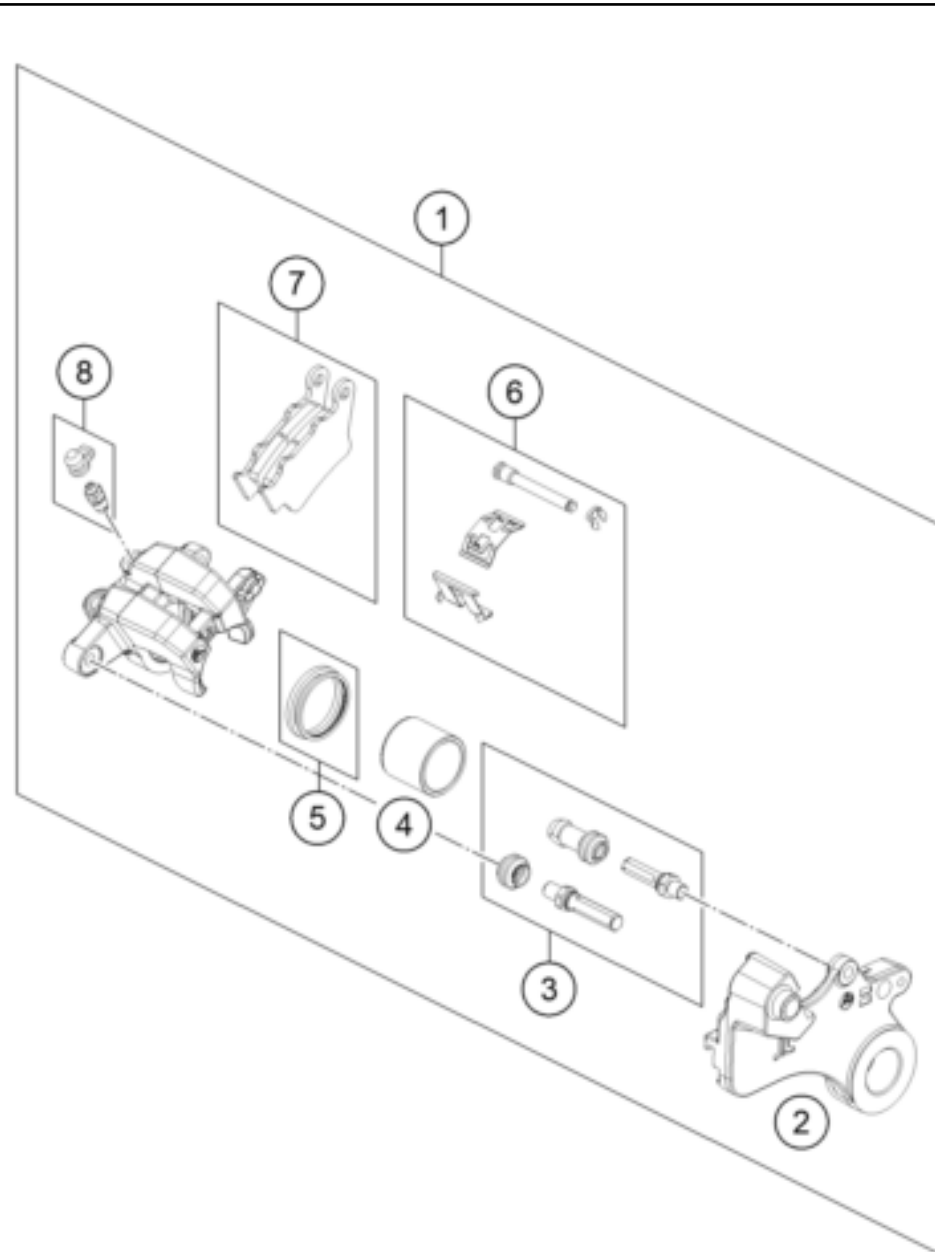

REAR BRAKE CALIPER

790 DUKE, black - D.D. 2026 2026

POS	PARTNUMBER		PIECE
1	A65413180000	brake caliper rear	1
2	64113075000	Brake caliper bracket rear	1
3	64113084000	Cup set	1
4	64113083000	Piston	1
5	64113081000	Square and dust seal set	1
6	64113085000	Retaining spring set	1
7	64113090000	Brake pad set	1
8	64113020000	Bleeder + cap	1

186411390

59458

* NEW PART

X ON DEMAND