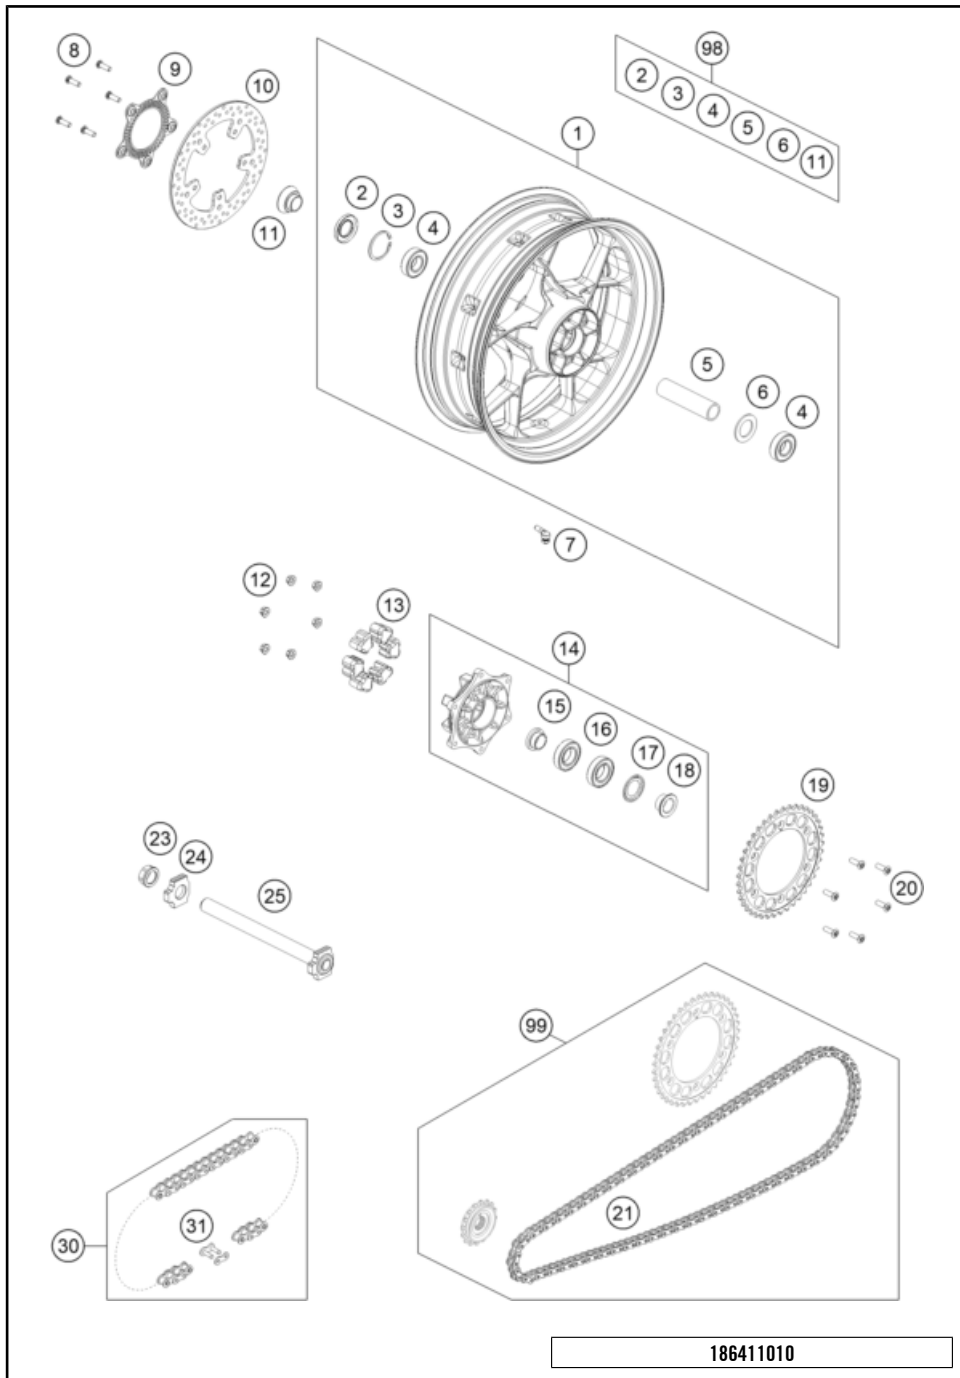

REAR WHEEL

790 DUKE, black - D.D. 2026 2026

POS	PARTNUMBER		PIECE
1	C66010001133EB	Rear wheel 5,5x17 cpl.	1
2	0760305271	Radial shaft seal 30X52X7	1
3	0472052200	Circlip DIN0472-52X2	1
4	0625062052	Grooved ball bear. 6205-2RSHC3HMTF7	2
5	60010011000	Bearing spacing tube L=124.8mm 03	1
6	60010015000	Spacer ring 03	1
7	C90709076000	Angle valve	1
8	C90709062000	SPECIAL SCREW M8X25 SS TX40	5
9	C90742021000	Rear sensor wheel	1
10	64110060000	Rear brake disc 240x5mm	1
11	C90710013000	Spacer rear wheel right	1
12	06923080003	Hex. nut DIN EN 1661 M8 WS13	6
13	C90710459000	Rubber damping block 91	6
14	C90710050044C1	Rear sprocket carrier black complete	1
15	C90710014000	SPACER BUSH. SPR. SUPP. IN.	1
16	C0410003001300	BALL BEARING 6006 DDU2CG23S6NM	2
17	C90710016000	NILOS RING 6006AV	1
18	C90710012000	SPACER BUSH. SPROCKET SUPP.	1
19	C90710051041	Sprocket	1
20	C0000190802600S	COUNTER-SUNK SCREW ISA45 M8X26	6
21	64110065116	Chain x-ring 116 rolls endless	1
23	C90710086000	COLLAR NUT M25X1,5 WS=32 05	1
24	C60010084000	Chain tensioner r/s lc8	1
25	C69010181044	Rear axel cpl.	1
30	76910065118	chain DID 118 roll	x
31	76910066000	Rivet link chain DID 520 VP2-T	x
98	C90710015000	Rear Wheel Repair Kit	x
99	SPAB16G413M116E	Drivetrain kit 16Z/41Z	x

186411010

81384

* NEW PART X ON DEMAND