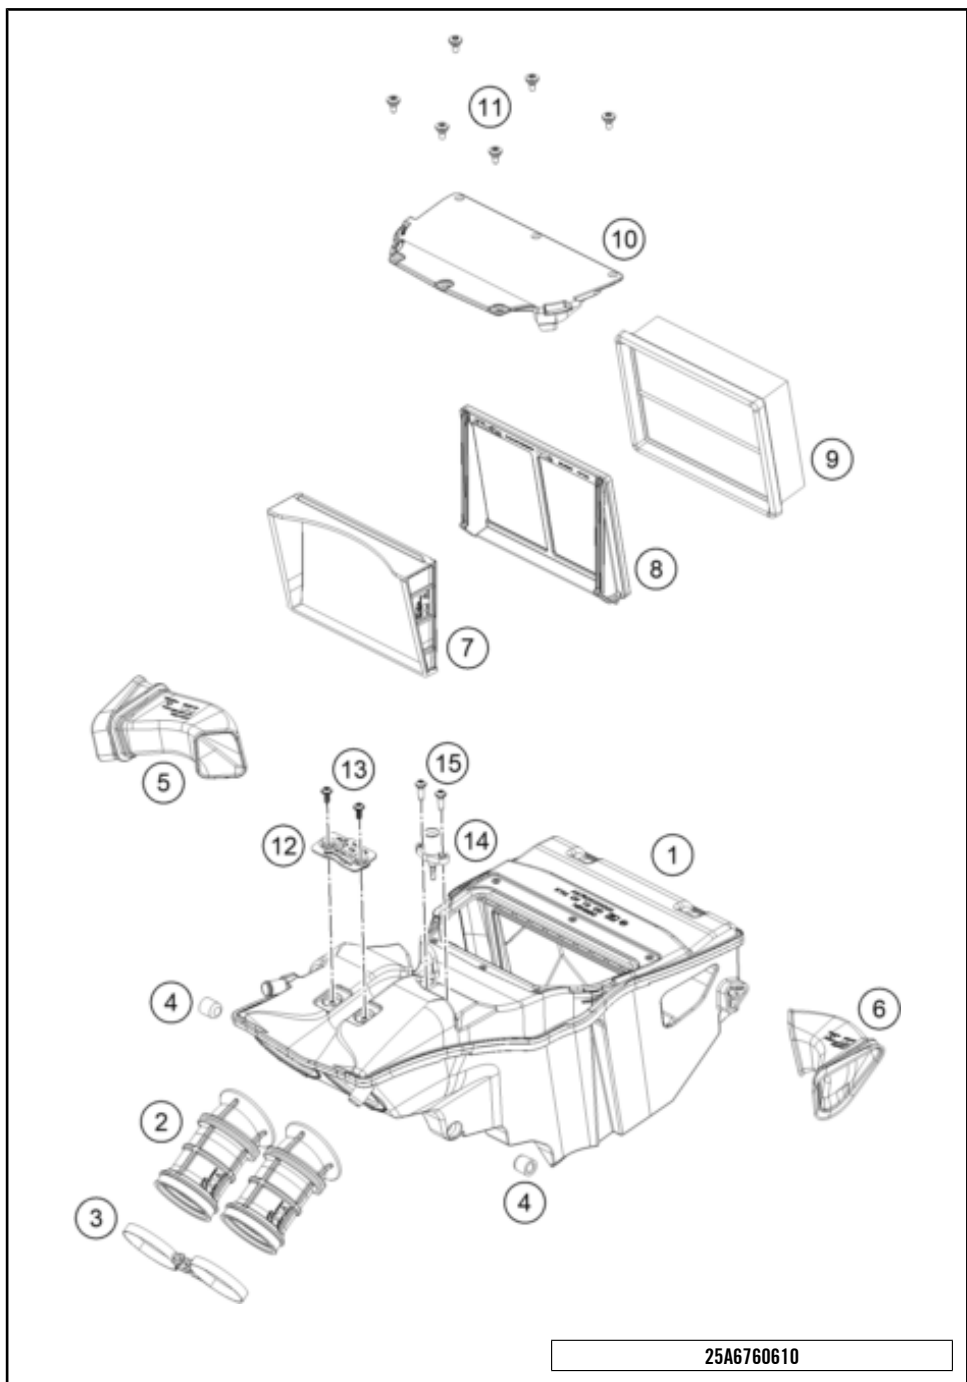

25A6600510

77682

* NEW PART

X ON DEMAND

POS	PARTNUMBER		PIECE
1	A67606001000	Air filter box	1
2	C90706026000	Intake funnel'	2
3	C77236048200	HOSE CLAMP 58MM	2
4	C90706014000	Rubber grommet	2
5	C90706041000	Spout right	1
6	C90706040000	Spout left	1
7	C90706001050	Filter clamp, wedge	1
8	C90706016000	Filter clamp, frame	1
9	C90706015000	Air filter	1
10	C90706002000	Air filter box cover	1
11	69008021160	special screw M5x12	6
12	C90706001030	Cable bracket	1
13	0081050121	EJOT PT screw K50x12	2
14	C61041080000	Intake air temperature sensor	1
15	0081050161	EJOT PT screw K50X16 1451	2