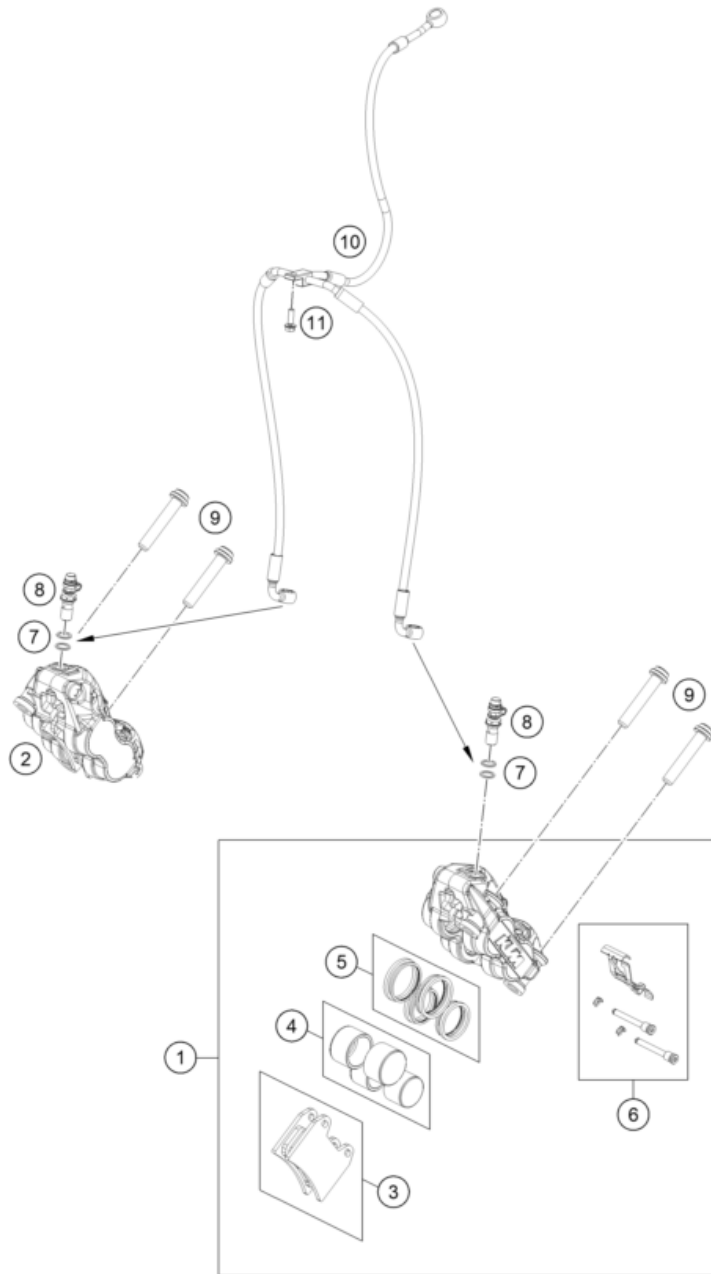

FRONT BRAKE CALIPER

790 DUKE, black - D.D. 2026 2026

POS	PARTNUMBER		PIECE
1	A65413115000	Front brake caliper, left	1
2	A65413116000	Front brake caliper, right	1
3	63613030000	Front brake pad	2
4	63513019000	Piston set	2
5	63613021000	Seal set	2
6	64113017000	Retaining spring set	2
7	0603100141	sealing ring DIN 7603 10x14x1	4
8	C62513020000	Bleeder screw cpl. 05	2
9	C0000351005500S	AH-COLLAR SCREW M10X1,25X55SS	4
10	A65442003000	Brake line, front	1
11	C0000250601200	HH collar screw M6x12 TX30	1

186411360

77693

* NEW PART

X ON DEMAND