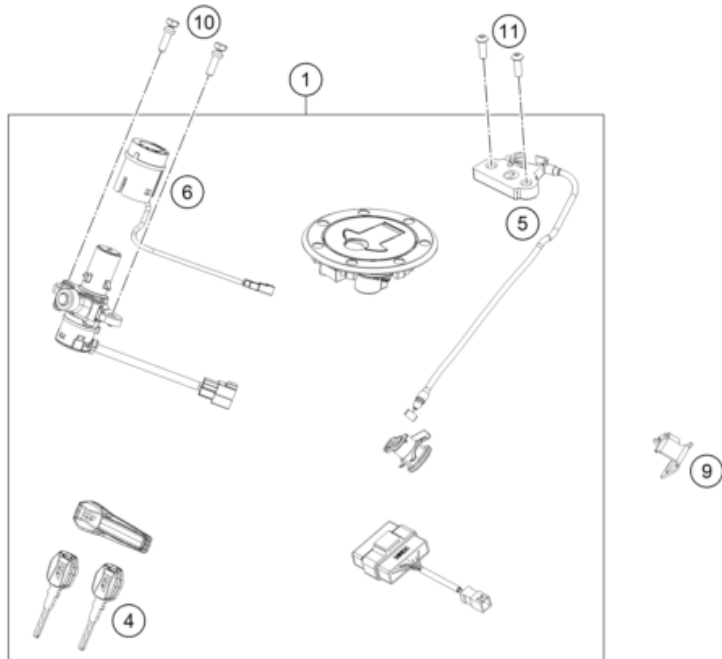

POS	PARTNUMBER		PIECE
1	64111066044	Lockset CPL.	1
2	C60714060000	Dashboardsupport	1
3	A66014069000	Dashboard	1
4	64111067000	KTM ignition key	1
4	64111067010	Blank Key KTM	x
5	64107050000	Seat lock	1
6	64111066020	ANTENNA	1
7	C0000250601200	HH collar screw M6x12 TX30	3
8	C90711076250	CABLE TIE 250/4,8MM BLACK	1
9	C90707051000	Cable bracket lock	1
10	76011064200	Tear-off screw M6 ignition lock ISA30 MK	2
11	C0079910602000	Flat h.screw din7991-m6x20	2
12	C90714069050C1	Bushing, speedometer bracket	8
13	C90714069051	DAMP. COMPONENT SPEEDOMETER	4
14	C0073800502000	Lens head screw iso 7380-m5x20a2	4
15	C60714070000	Dashboardcover	1
16	69008121160	Special screw M5x12	2
17	64111043000	USB power socket 12 V	1
18	C60714060010	Dashboardsupport clamp	1

25A6601430

77707

* NEW PART

X ON DEMAND