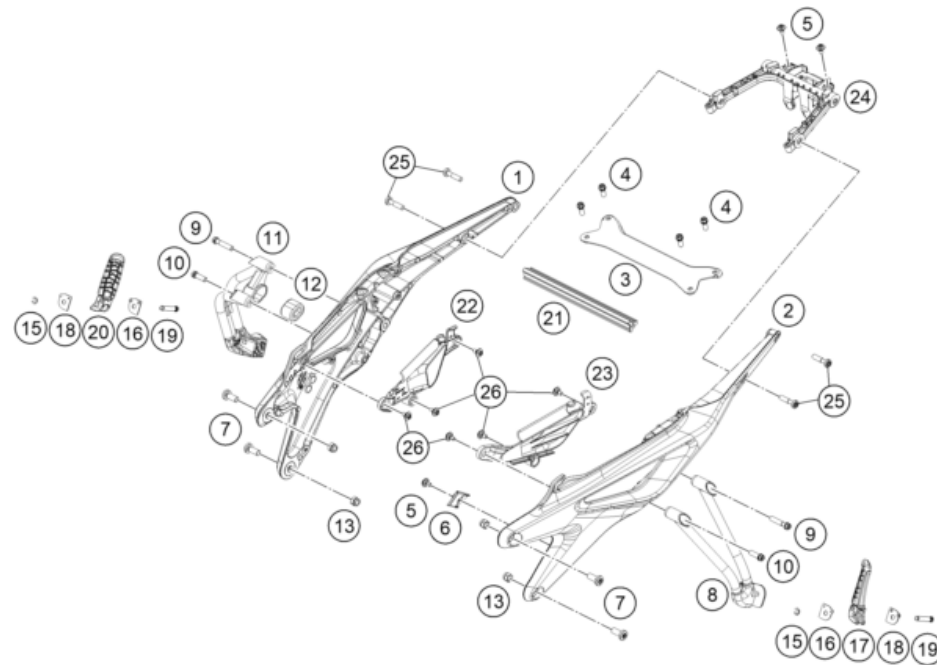

25A6600310

77672

* NEW PART

X ON DEMAND

POS	PARTNUMBER		PIECE
1	C90703002006KC	Subframe right grey	1
2	C90703002005KC	Subframe left grey	1
3	C90703002004C1	Cross member	1
4	C0000250801800S	HH collar screw M8x18 ISA40 SS	4
5	C90708000012	special screw M6x12x3	3
6	C90703002010	Cable bracket	1
7	C0000351003000S	SHCS M10x30 TX45	4
8	C90703048000C1	Footrest carrier rear/left	1
9	C0000250804500S	HH COLLAR SCREW M8X45 ISA40	2
10	C0000250802500S	HH COLLAR SCREW M8X25 TX40	2
11	C90703049000C1	Footrest carrier rear/right	1
12	C90705068000	DAMPING RUBBER	1
13	54310086100	SELF LOCKING NUT M10 CU WS=14	4
15	0799060003	retaining washer DIN 6799 - 6	2
16	C90703152000	ENGAGE PANEL FOOTREST L/S 03	2
17	C90703050000	FOOTREST CPL. L/S REAR 03	1
18	C90703052000	ENGAGE PANEL FOOTREST R/S 03	2
19	C90703044000	footrest bolt, rear	2
20	C90703051000	FOOTREST CPL. R/S REAR 03	1
21	C64103004100	Brace subframe	1
22	C90706041050	Cover intake port right	1
23	C90706040050	Cover intake port left	1
24	C90708019050	rear reinforcement	1
25	C0000350803500S	SCREW M8X35 ISA45 SS	4
26	C90708000015	SPECIAL SCREW M6X15X3	6