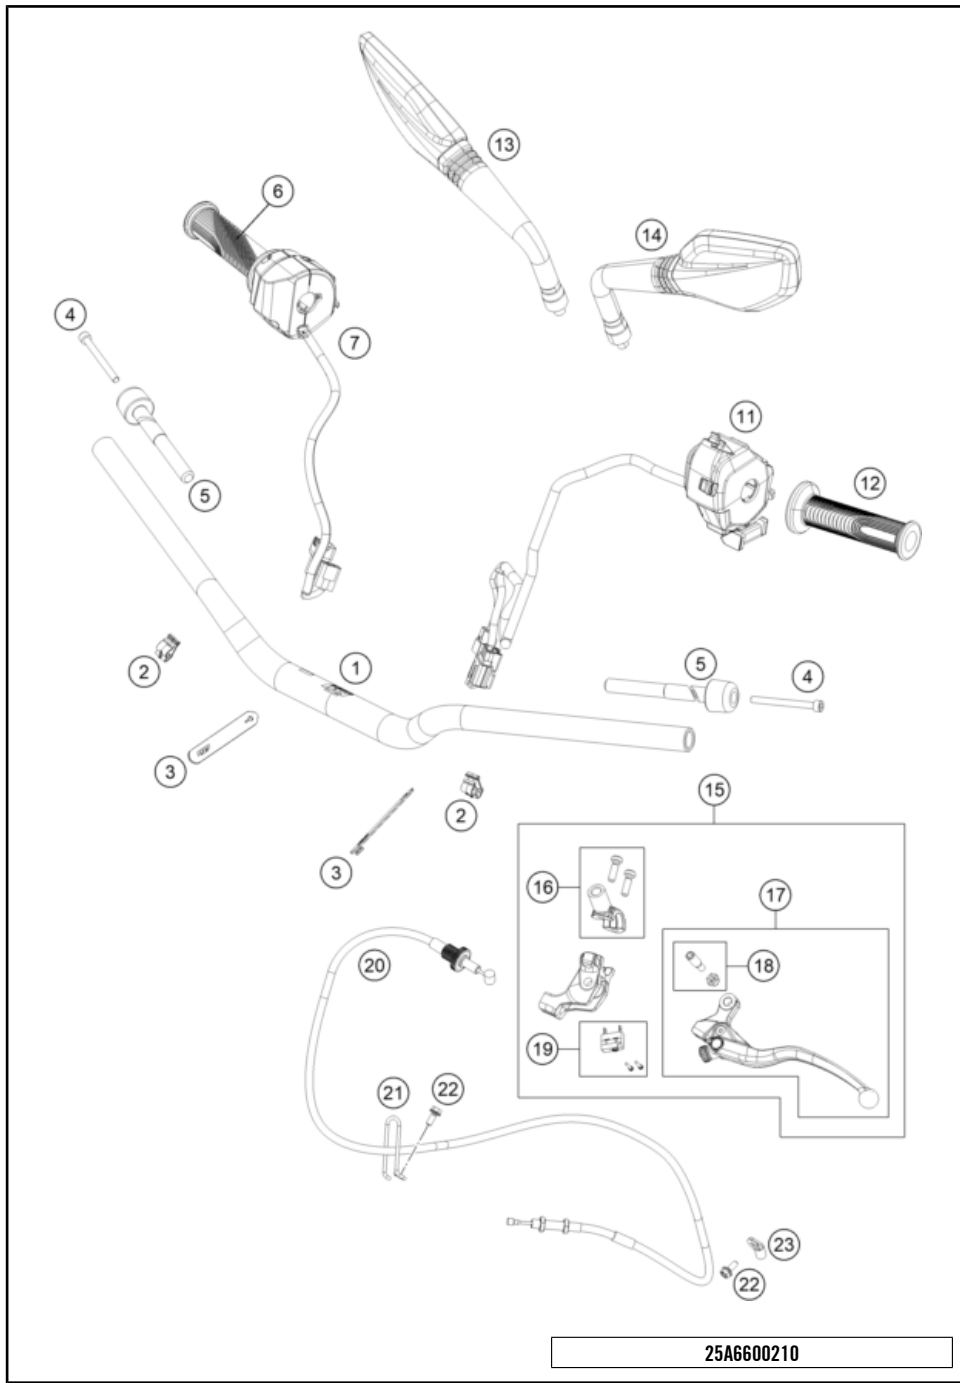

25A6600130

77790

* NEW PART

X ON DEMAND

HANDLEBAR, CONTROLS

790 DUKE, black - D.D. 2026 2026

POS	PARTNUMBER		PIECE
1	A66002001000C1	handlebar L=760mm, Dk=28.5mm	1
2	C90713026000	Line guide	2
3	C90711093045	RUBBER CABLE TIE 45MM 03	2
4	0912060653	SHCS DIN 912 M6x65	2
5	C61002004000	Handlebar weight	2
6	96302010033	GRIP ASSEMBLY RH	1
7	96311012044	E-Throttle set w/o gripheater	1
11	96311170000	Left-hand combination steering switch	1
12	96302039000	grip left	1
13	C90712041000	Rear view mirror, right	1
14	C90712040000	Rear view mirror, left	1
15	A65402131000C1	Clutch lever cpl. Black	1
16	6410204400030	Clamp cpl.	1
17	6410204000030	Clutch lever cpl.	1
18	64102038000	Kit lever pin	1
19	64111049000	Lever switch	1
20	C66002090000	Clutch cable	1
21	C90702097000	Clutch cable wire guide	1
22	C0000250501200	HH collar screw M5x12 TX30	2
23	64132070000	PVC clamp 6.4 MM Heyman	1

25A6600310

77672

* NEW PART

X ON DEMAND

POS	PARTNUMBER		PIECE
1	C90703002006KC	Subframe right grey	1
2	C90703002005KC	Subframe left grey	1
3	C90703002004C1	Cross member	1
4	C0000250801800S	HH collar screw M8x18 ISA40 SS	4
5	C90708000012	special screw M6x12x3	3
6	C90703002010	Cable bracket	1
7	C0000351003000S	SHCS M10x30 TX45	4
8	C90703048000C1	Footrest carrier rear/left	1
9	C0000250804500S	HH COLLAR SCREW M8X45 ISA40	2
10	C0000250802500S	HH COLLAR SCREW M8X25 TX40	2
11	C90703049000C1	Footrest carrier rear/right	1
12	C90705068000	DAMPING RUBBER	1
13	54310086100	SELF LOCKING NUT M10 CU WS=14	4
15	0799060003	retaining washer DIN 6799 - 6	2
16	C90703152000	ENGAGE PANEL FOOTREST L/S 03	2
17	C90703050000	FOOTREST CPL. L/S REAR 03	1
18	C90703052000	ENGAGE PANEL FOOTREST R/S 03	2
19	C90703044000	footrest bolt, rear	2
20	C90703051000	FOOTREST CPL. R/S REAR 03	1
21	C64103004100	Brace subframe	1
22	C90706041050	Cover intake port right	1
23	C90706040050	Cover intake port left	1
24	C90708019050	rear reinforcement	1
25	C0000350803500S	SCREW M8X35 ISA45 SS	4
26	C90708000015	SPECIAL SCREW M6X15X3	6