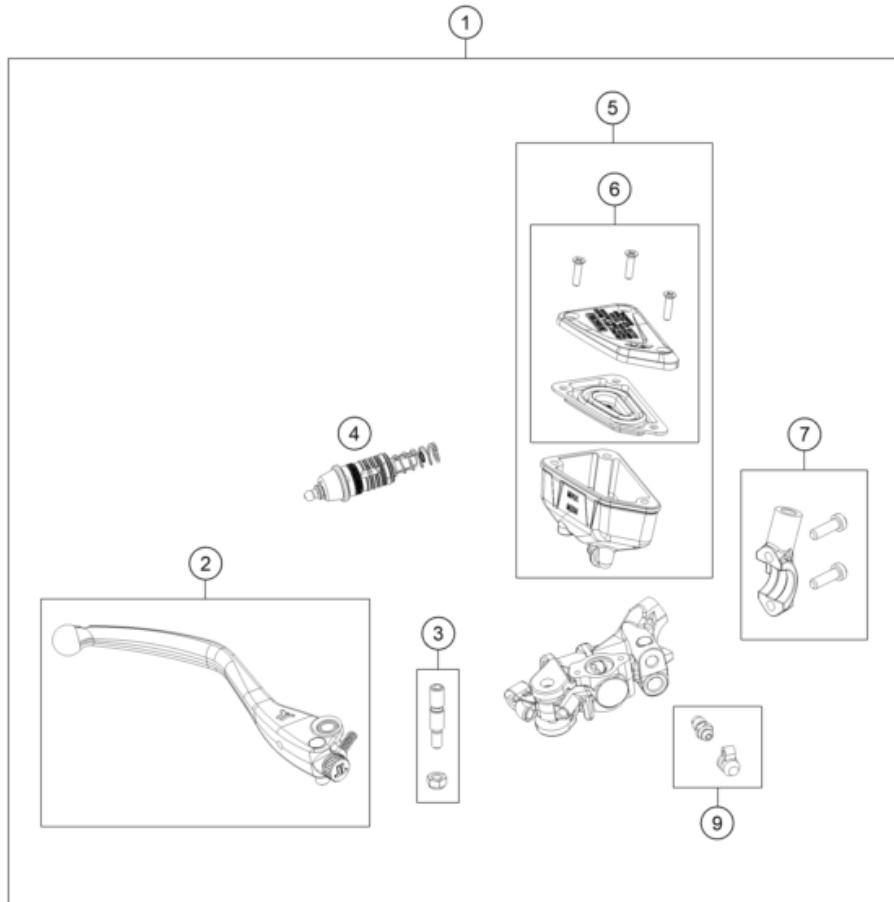

25A6601110

81368

* NEW PART

X ON DEMAND

BATTERY

790 DUKE, black - D.D. 2026 2026

POS	PARTNUMBER		PIECE
1	C90711055100	Clamping Bracket	1
2	C90708000012	special screw M6x12x3	3
3	C90111053000	Battery HTZ12A-BS(DA) charged	1
4	C90711059060	Positive terminal cover	1
5	C0000250601200	HH collar screw M6x12 TX30	1
6	C0000250602000	HH collar screw M6x20 TX30	1
7	C90711053050	Accumulator Casing	1
8	C90711054100	battery holder	1
9	C90707040041	Isolation pad	1

186411130

59450

* NEW PART

X ON DEMAND

POS	PARTNUMBER		PIECE
1	A65413101033C1	Front master cylinder cmpl. blk.	1
2	64113002000C1	Front brake lever	1
3	64113006000	Lever bolt cpl.	1
4	64113008000	Piston assembly	1
5	64113029044	Reservoir assembly	1
6	64113031000	Reservoir cap cpl.	1
7	6411300500030	Clamp	1
9	64113020000	Bleeder + cap	1
10	A65442005000	Brake line, front	1
11	62113020100	Banjo bolt M10x1x19.5	1
12	0603100141	sealing ring DIN 7603 10x14x1	2