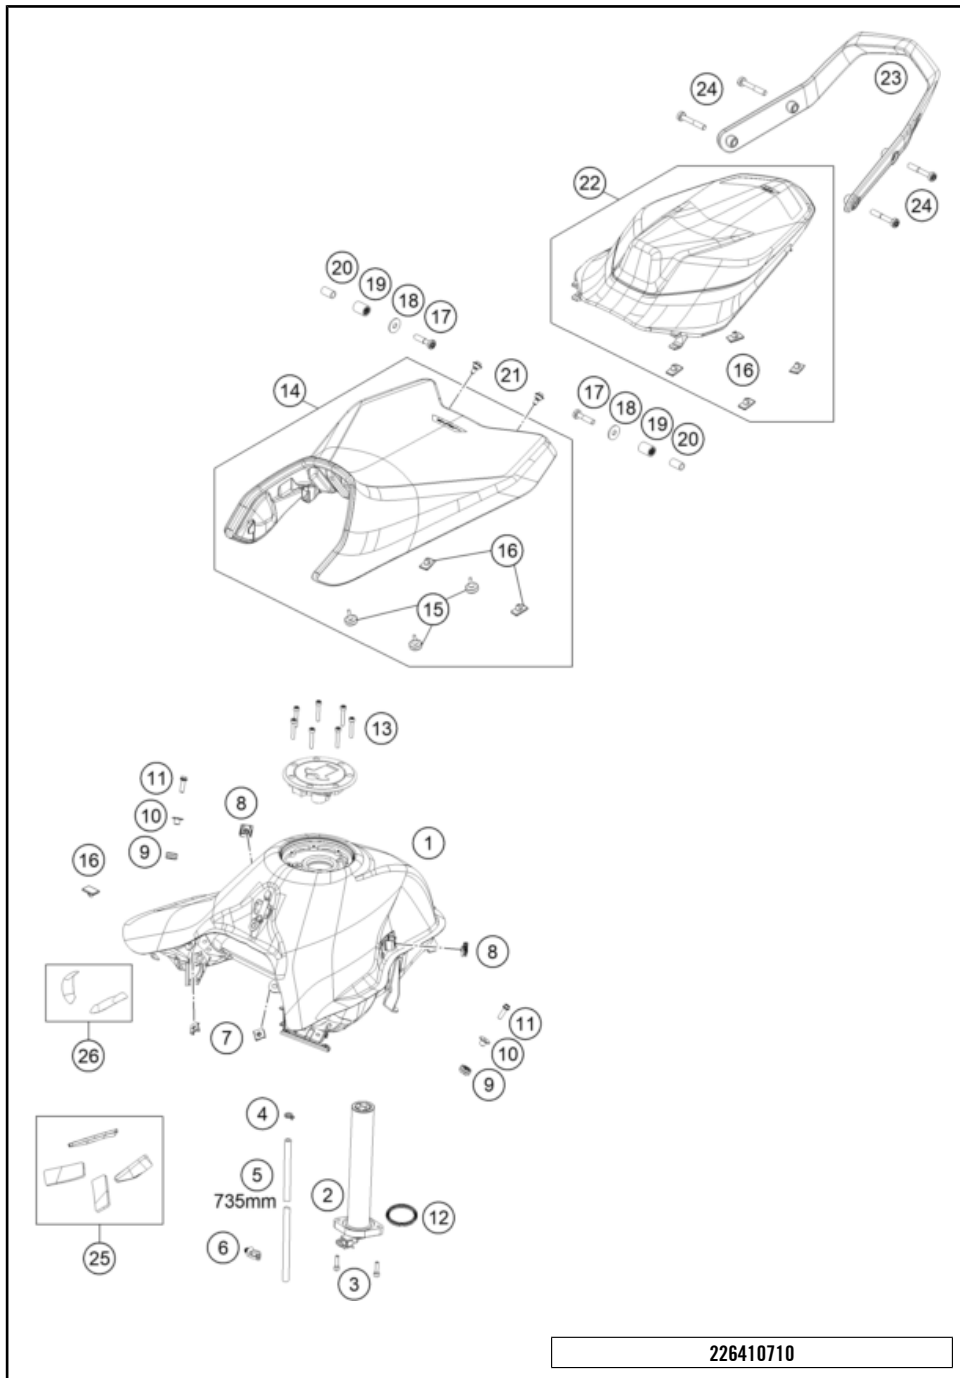

POS	PARTNUMBER		PIECE
1	C66007013000CB	Fuel tank	1
2	64107080200	Fuel lever sensor	1
3	0912050203	AH SCREW DIN0912-M 5X20	2
4	59007017000	CLAMP YDNAC 10096F (9,6MM)	1
5	C90715019735	Hose 6x10 FKM/ECO L 735	1
6	C90711092000	CABLE TIE W. SOCKET D=6,5	1
7	54603048200	RANGE CHANGE METAL NUT M5	2
8	54603048300	RANGE CHANGE METAL NUT M6 INOX	2
9	C90742041000	Damper ABS modulator	2
10	C61342041100	Bund bushing 6,5x9x18x8,5	2
11	C0000250602000	HH collar screw M6x20 TX30	2
12	C90707080090	Gasket fuel level sensor	1
13	014579050166	Cap hd. screw ISO14579, M5x16-8.8, black	7
14	C66007040000	Rider seat cpl.	1
15	C90706001021	Spaxer rubber airbox	3
16	C90707040041	Isolation pad	7
17	C0000250804000S	Collar screw M8x40 ISA40 SS	2
18	0021080003	WASHER DIN9021-A 8,4	2
19	C90707046000	Rubber seat cowl pad	2
20	C90707049000	Bushing 8.4x12x21.5	2
21	C0900000601500S	Special screw m6x15x5.5-8.8 MK	2
22	C66007047033	Passenger seat cpl.	1
23	C90712008000	Grip handle passenger	1
24	C0000350805000S	Ah-collar screw m8x50 ISA45	4
25	C90707012000	Tank Protection Set Metamoll	1
26	C90707013040	protectionfoil tank set	1

226410710

77687

* NEW PART X ON DEMAND