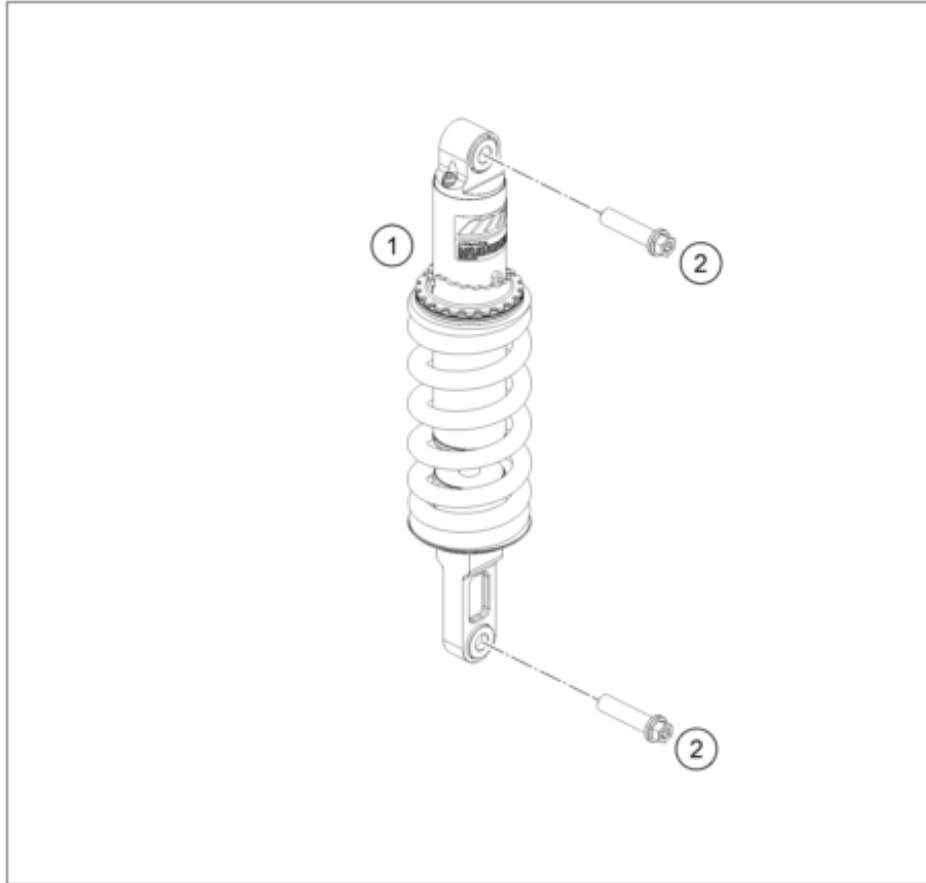

SHOCK ABSORBER

790 DUKE, black - D.D. 2026 2026

POS	PARTNUMBER		PIECE
1	C01584R2601	Shock absorber 790 DUKE S 18	1
2	C0000251205000S	HH COLLAR SCREW M12X50 TX45	2

186410410

59428

* NEW PART

X ON DEMAND