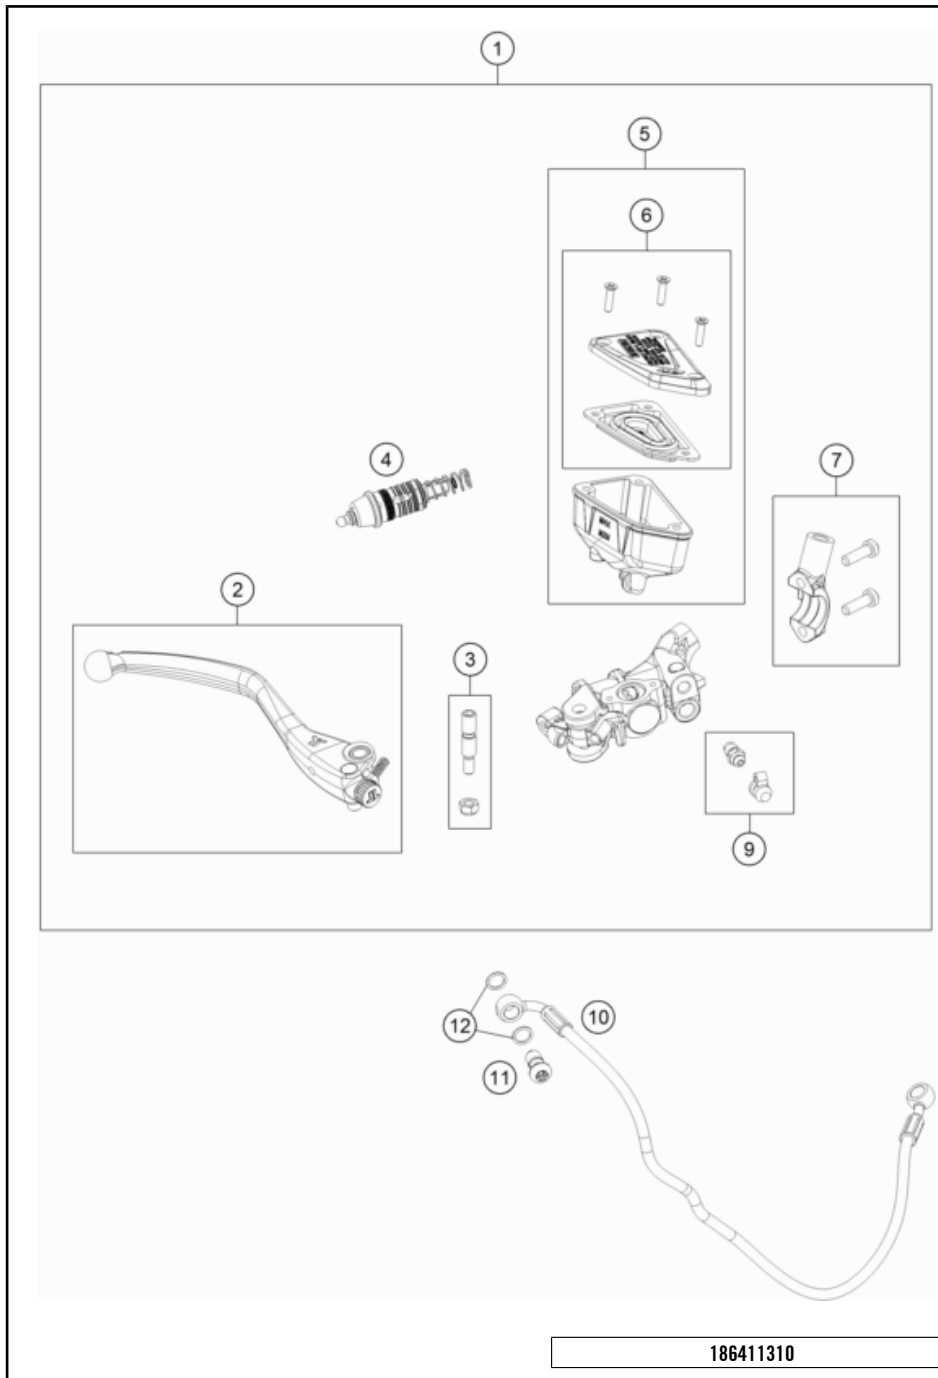

FRONT BRAKE CONTROL

890 DUKE, orange 2021 EU 2021

POS	PARTNUMBER	PARTNAME	PIECE
1	6411300103330	Front master cylinder cmpl. blk.	1
2	64113002000C1	Front brake lever	1
3	64113006000	Lever bolt cpl.	1
4	64113008000	Piston assembly	1
5	64113029044	Reservoir assembly	1
6	64113031000	Reservoir cap cpl.	1
7	6411300500030	Clamp	1
9	64113020000	Bleeder + cap	1
10	64142005000	Hydraulic Front Brake MC-hecu	1
11	62113020100	banjo bolt M10x1x19.5	1
12	0603100141	sealing ring DIN 7603 10x14x1	2

186411310

49760

* NEW PART

X ON DEMAND