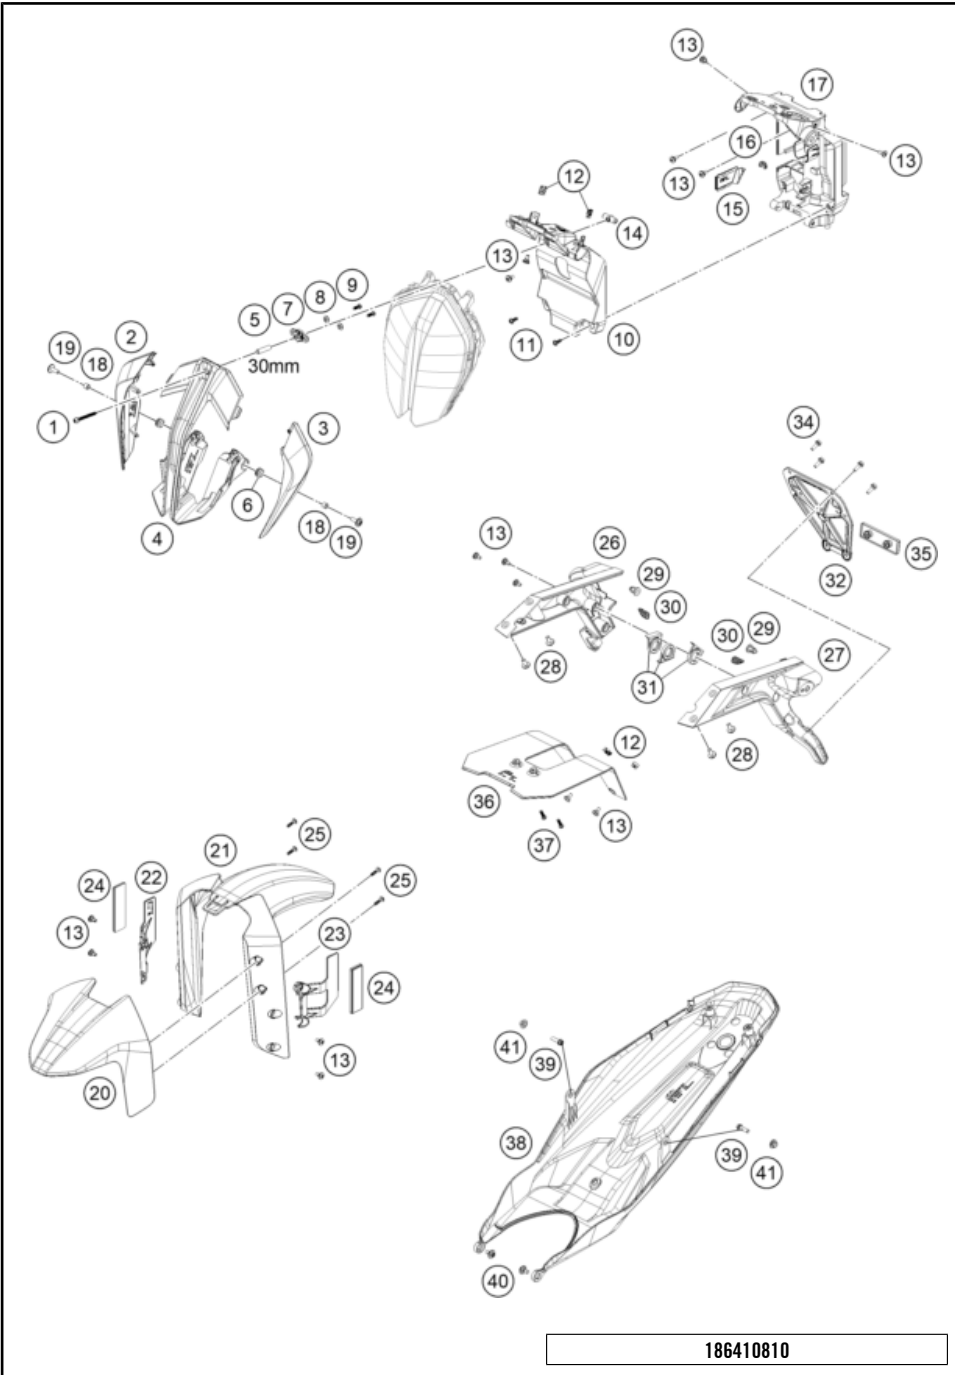

56227

\* NEW PART

X ON DEMAND

POS	PARTNUMBER	PARTNAME	PIECE
40	83008000012	special screw M6x12x3	2
41	50308053000	BUSH FOR SPOILER 6X11X16X7,5	2

186410810

56227

\* NEW PART X ON DEMAND

POS	PARTNUMBER	PARTNAME	PIECE
1	6410805400030	tankcover	1
2	6110804500033	Fasson Washers	2
3	014580060141	Cap head screw ISO 14580 M6x14	2
4	64108070044	Cover left	1
5	63608042044	Side fairing right cpl.	1
6	64108070050	Metamoll for side cover	2
7	69008021160	special screw M5x12	14
8	64111068044	Ignition lock cover cpl.	1
9	64111068010	Cellular rubber 45x10x3	1
10	64108064000	tankcover front	1
11	69008021080	clip nut M5	4