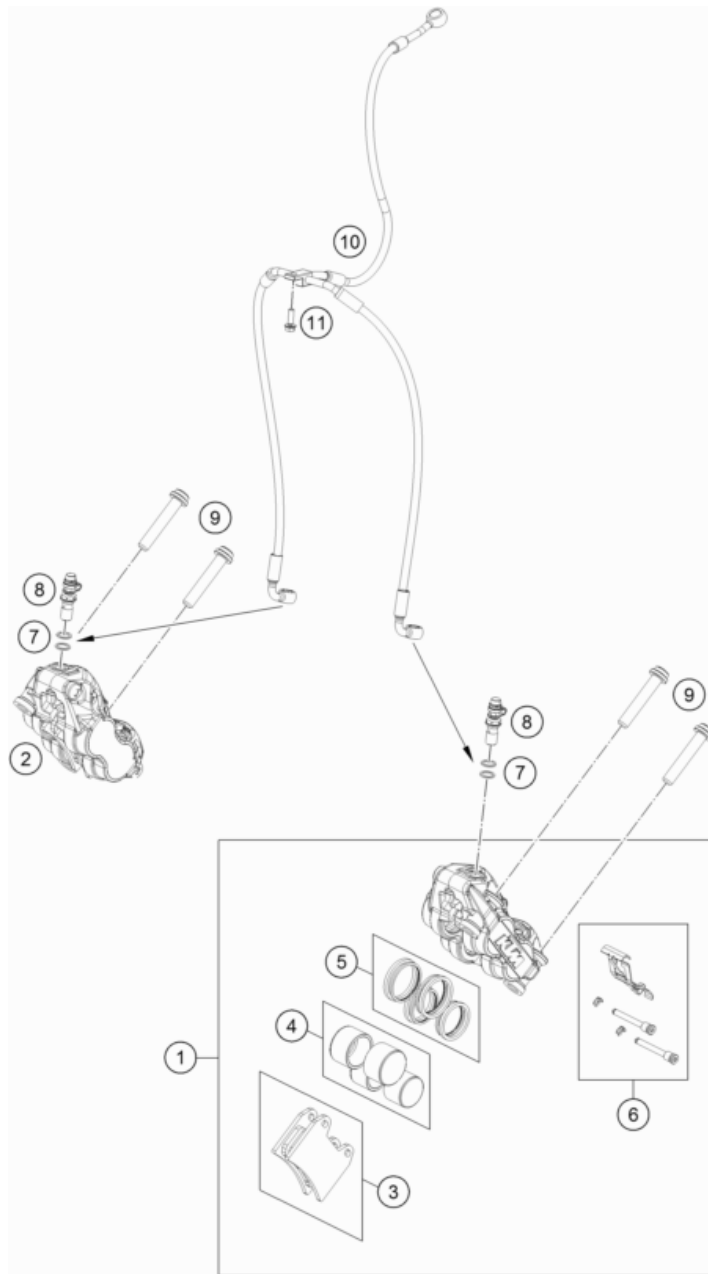

FRONT BRAKE CALIPER

890 DUKE, orange 2021 EU 2021

POS	PARTNUMBER	PARTNAME	PIECE
1	63613015000	Front brake caliper, left	1
2	63613016000	Front brake caliper, right	1
3	63613030000	Front brake pad	2
4	63513019000	Piston set	2
5	63613021000	Seal set	2
6	64113017000	Retaining spring set	2
7	0603100141	sealing ring DIN 7603 10x14x1	4
8	62513020000	BLEEDER SCREW CPL. 05	2
9	0035100559S	AH-COLLAR SCREW M10X1,25X55SS	4
10	64142003000	Hydraulic Front Brake Hecu - Caliper	1
11	0025050166	HH collar screw M5x16 TX30	1

186411360

56232

* NEW PART

X ON DEMAND