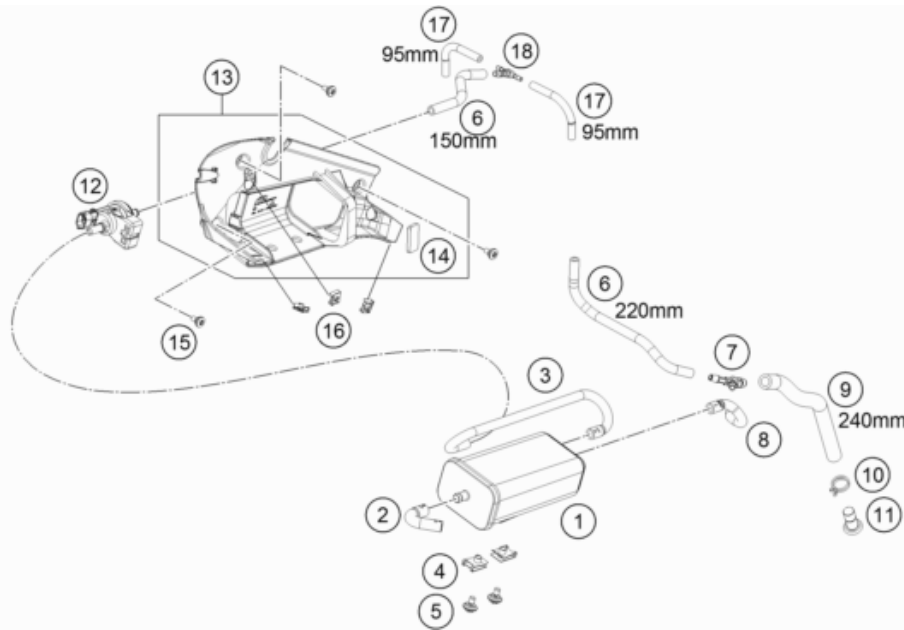

POS	PARTNUMBER	PARTNAME	PIECE
1	75015001200	CARBON CANISTER	1
2	64115021000	ventilation hose evap. can.	1
3	64115022000	hose evap. ca. - purgevalve	1
4	54603048300	RANGE CHANGE METAL NUT M6 INOX	2
5	83008000012	special screw M6x12x3	2
6	78015019000	HOSE EPA D=6/10 L=2000MM	x
7	61315028100	Y-CONNECTOR YS 6-10-6	1
8	64115023000	Molded hose ACF	1
9	78015119000	HOSE EPA D=10/16 L=2000MM	x
10	58431082100	YDNAC-CLAMP 10173 (16MM) '98	1
11	61315026000	PLUG D=10	1
12	76015015000	EVAP valve	1
13	64103081044	Cover left cpl.	1
14	64108070040	Metamoll f. frame cover	1
15	69008021160	special screw M5x12	3
16	69008021080	clip nut M5	3
17	78015021000	HOSE EPA D=4/8 L=2000MM	x
18	64115026000	Hose connection nozzles	1

186411510

49795

* NEW PART

X ON DEMAND