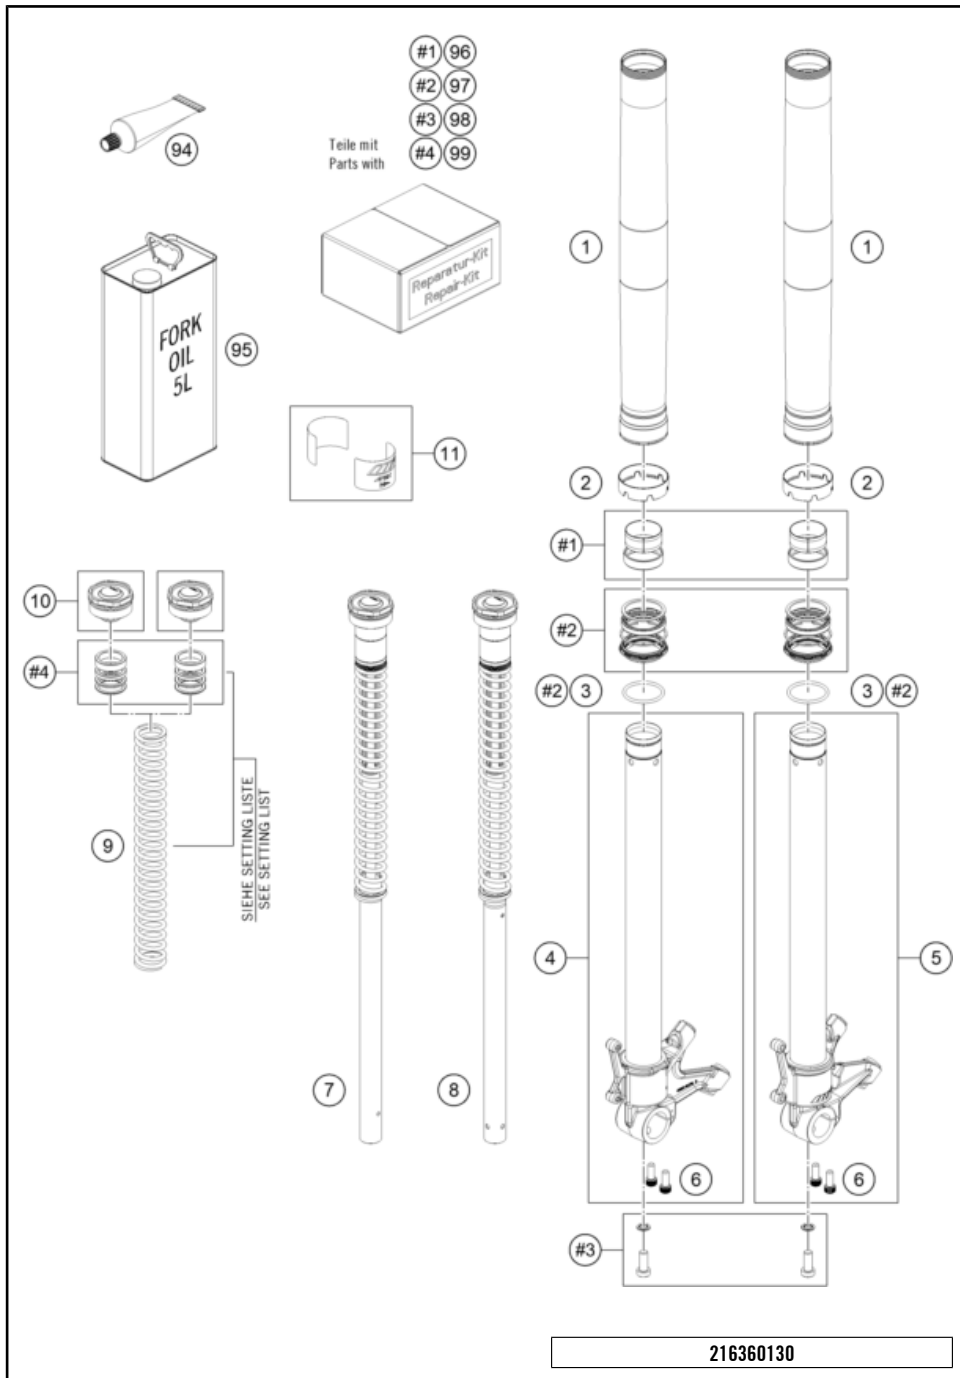

# FRONT FORK, TRIPLE CLAMP

890 DUKE, orange 2021 EU 2021

POS	PARTNUMBER	PARTNAME	PIECE
1	0636C126U201102	Fork KTM 890 Duke 21	1
2	6360103203230S	Triple clamp bottom cmpl. X=32mm black	1
3	0035080306	SHCS M8x30 TX45	4
4	16181R54E	Steering damper cpl.	1
5	0025080256S	HH COLLAR SCREW M8X25 TX40	3
6	6410104400033	Retaining bracket brake line guide	1
7	69008021080	clip nut M5	2
8	69001084100	Steering head gasket	2
9	69001181000	STEERINGHEAD KPL.17	2
10	69001086100	PROT. RING STEER. HEAD BEARING	1
11	69001181010	Steering head rep. Kit	1
12	6410103403230S	Upper Triple Clamp	1
13	0035080256S	ISA collar screw M8x25 ISA45	1
14	63601042000	Shim ring	1
15	54801036000C1	Steering head screw M20x1,5 WS_27	1
16	5940103903230	HANDLEBAR SUPPORT D=28 H=32 BL	2
17	0032100356S	AH-COLLAR SCREW M10X35 ISA45	2
18	7720103800030	HANDLEBAR CLAMP 28MM	2
19	0025080256	HH collar screw M8x25	4

# FRONT FORK DISASSEMBLED

890 DUKE, orange 2021 EU 2021

POS	PARTNUMBER	PARTNAME	PIECE
1	43578257	fork outer tube 44,33x515 dt54 db57	2
2	43578206	Fork protection ring d43	2
3	43578219	O-ring 40x2,5 VMQ70 red ISO 3601	2
4	43578097S1	Fork shoe right d43mm cmpl.	1
5	43578096S1	Fork shoe left d43mm cmpl.	1
6	0025080206	HH collar screw M8x20	4
7	43578176S7	Cartridge right 890 Duke 21 cpl.	1
8	43578195S7	cartridge left 890 Duke 21 cpl.	1
9	43578297S	main spring (38.2) 7.5-320 fork	1
10	43578209S1	screw cap M51x1.5 cpl.	2
11	52000210SET	Sticker set APEX OC 90x40	1
94	T511	SILICONE GREASE F. DUST STRI	x
95	48601166S1	Fork Fluid Viscosity 4.0 5Lx4	x
96	R14042	GUIDE BUSHING SET	x
97	R516T	Fork sealing kit 43mm	x
98	R14032	AH bolt M10x25 set	x
99	RP80002	Shim Kit Fork	x