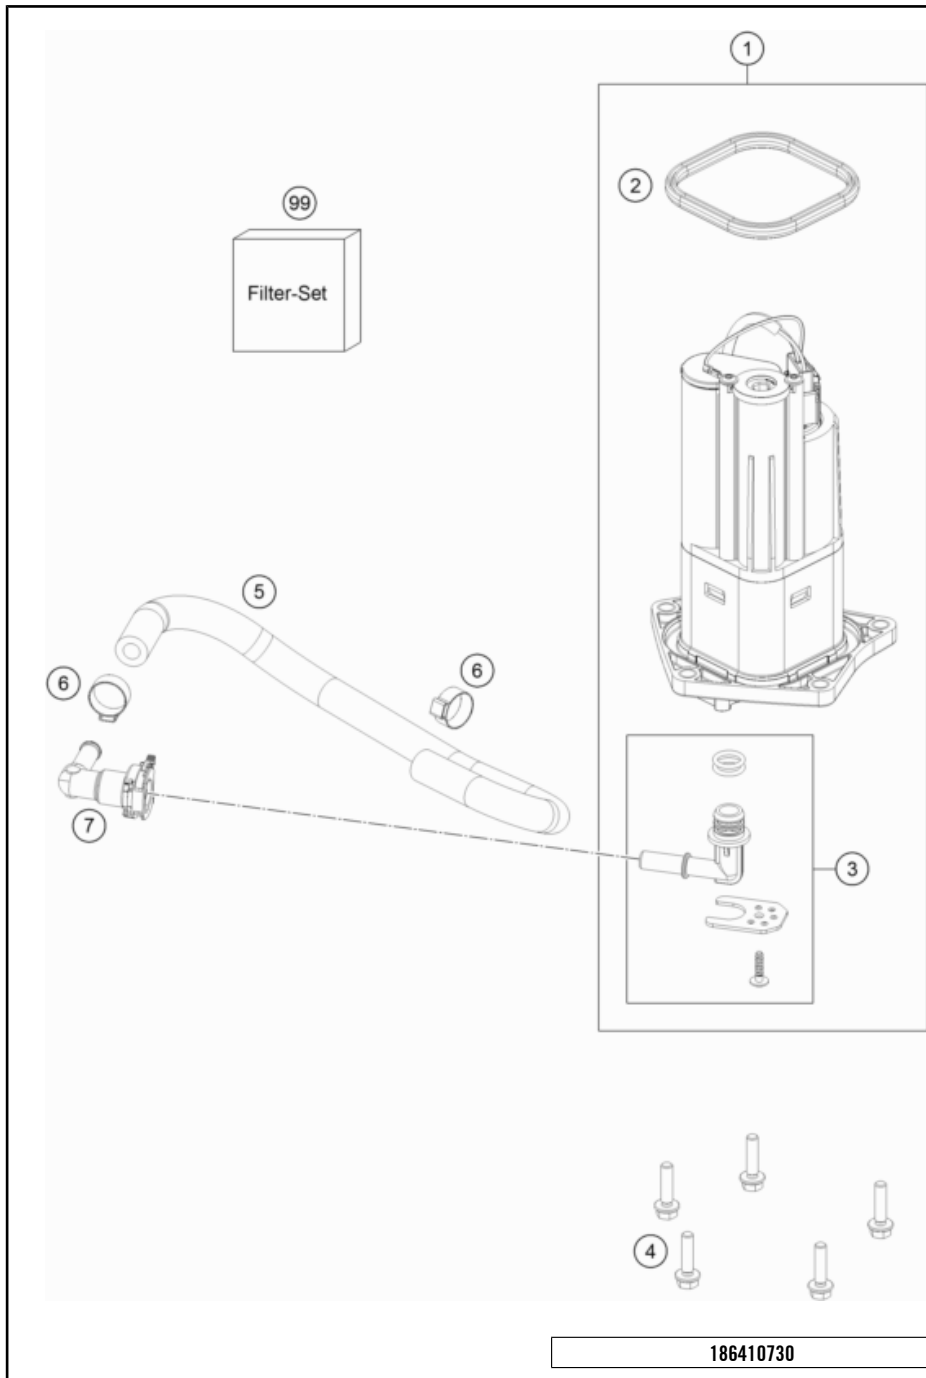

FUEL PUMP

890 DUKE, orange 2021 EU 2021

POS	PARTNUMBER	PARTNAME	PIECE
1	64107088000	Fuel pump cpl.	1
2	64107189000	Sealing	1
3	64107092000	Hydraulic connection	1
4	0025050206	HH collar screw M5x20 TX30	5
5	64107016040	Fuel hose with protective sleeve	1
6	00050157706	VARIABLE ONE-EAR CLAMP 15,7MM	2
7	76007028000	ELBOW CONNECTOR	1
99	64107090000	Filter kit	x

186410730

49813

* NEW PART

X ON DEMAND