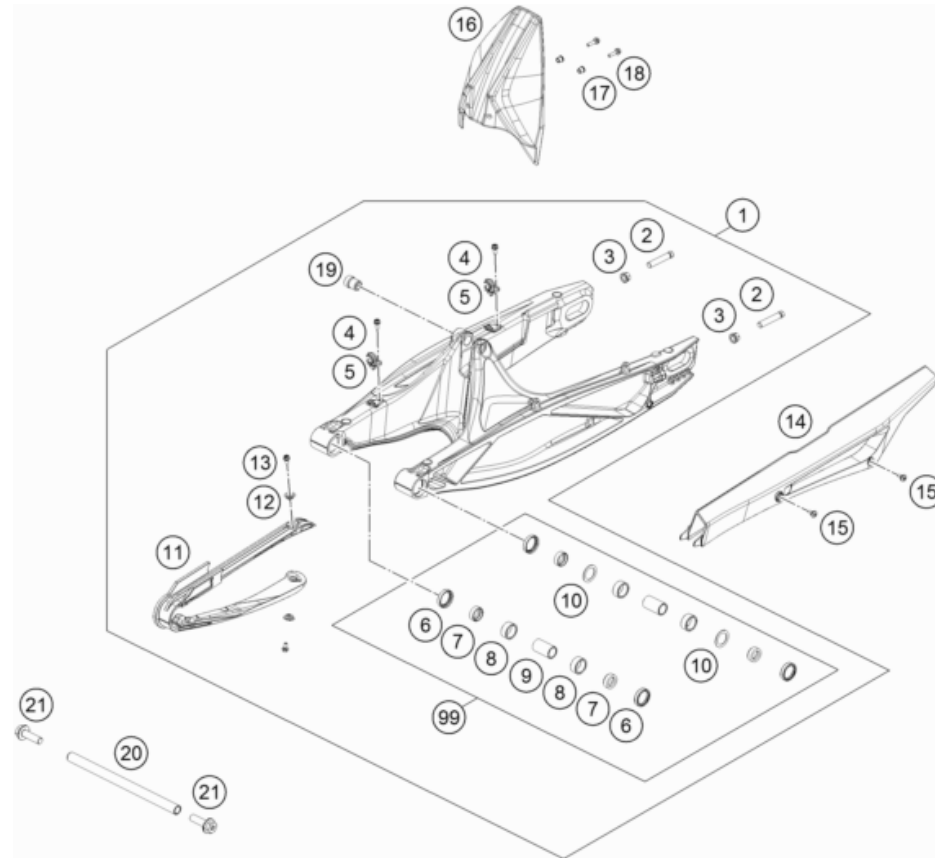

POS	PARTNUMBER	PARTNAME	PIECE
1	6410403004433	Swingarm cpl. black	1
2	50304040100	screw M10x1.25x50 WS10	2
3	58414030000	HH COLLAR NUT M10X1,25 WS=13	2
4	0025050126	HH collar screw M5x12 TX30	2
5	60104142000	Clamp	2
6	0760253270	radial shaft seal 25x32x7	4
7	77704034000	SUPPORT F. SHAFT SEAL RING 16	4
8	0618222812	NEEDLEBEAR HK2212V 22/28/12 MB	4
9	59404032000	BEARING SLEEVE 17X22X38,7 03	2
10	54603036000	STOP DISK 22,2X31,7X1	2
11	64104066000	chain slide protection	1
12	46104066050	BUSH FOR CHAINSLIDER GUARD 02	2
13	0025050106	HH collar screw M5x10 TX30	2
14	64104061000	chainguard	1
15	69008021160	special screw M5x12	2
16	64104050000	Rear Fender	1
17	64104150010	Bushing 5.5x8.3x9	2
18	0025050206	HH collar screw M5x20 TX30	2
19	64104030020	Bushing Shock Mounting	1
20	64104037000	swing arm bolt	1
21	76504038000	SPECIAL SCREW M12X40 SW19	2
99	79004030010	SWING ARM REPAIR KIT SX-F	x

186410490

55682

* NEW PART

X ON DEMAND