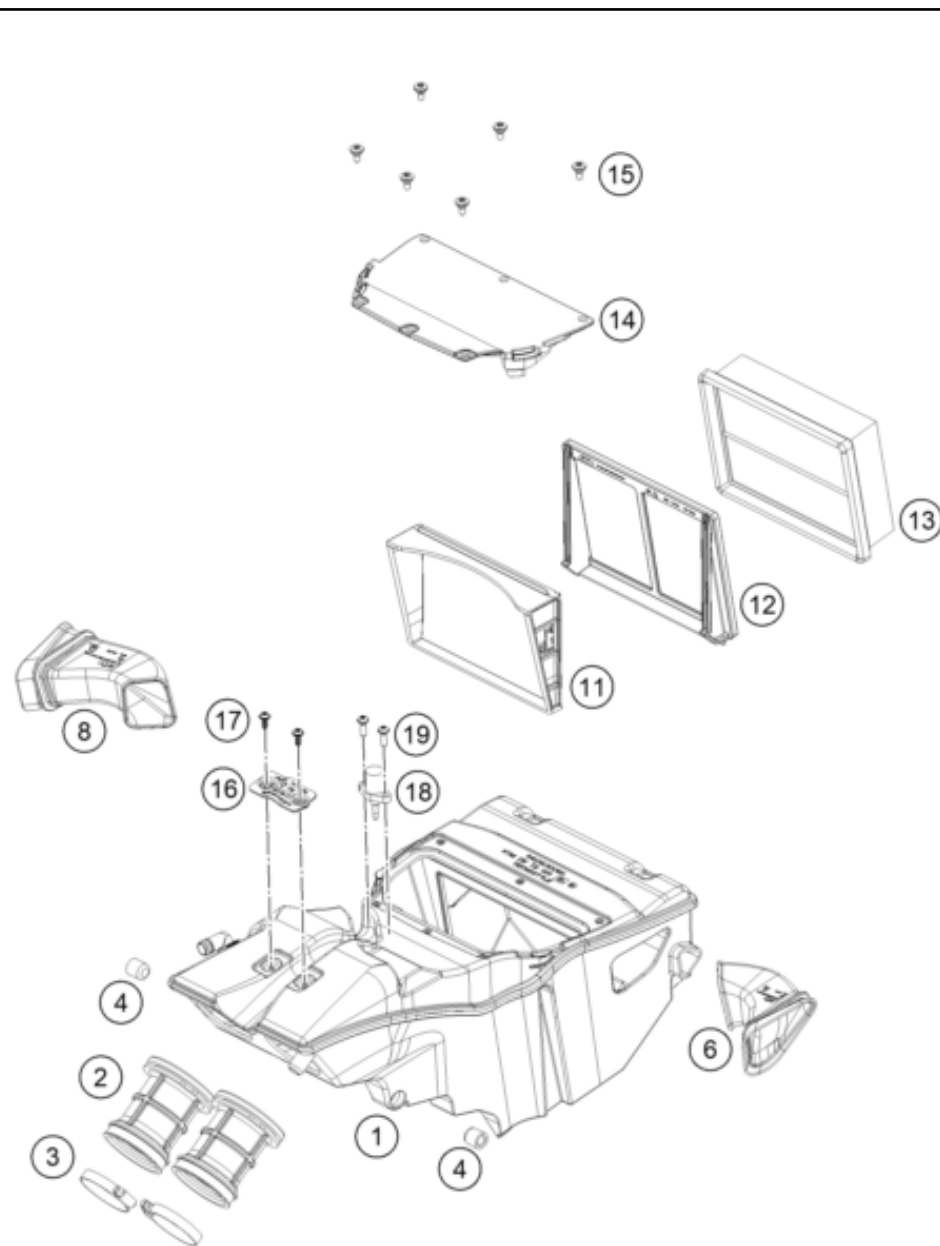

POS	PARTNUMBER	PARTNAME	PIECE
1	64106001100	Air filter box	1
2	63606026000	Intake trumpet	2
3	77236048000	HOSE CLAMP GEMI 58MM	2
4	76006014000	rubber grommet	2
6	64106040000	Spout left	1
8	64106041000	Spout right	1
11	64106001050	filter frame wedge	1
12	64106016000	filter frame	1
13	64106015000	Air Filter	1
14	64106002000	Airbox lid	1
15	69008021160	special screw M5x12	6
16	64106001030	cable holder	1
17	0081050121	EJOT PT screw K50x12	2
18	61041080000	AMBIENT-AIR TEMPERATURE SENSOR	1
19	0081050161	EJOT PT SCREW K50X16 1451	2

206360610

53834

* NEW PART X ON DEMAND