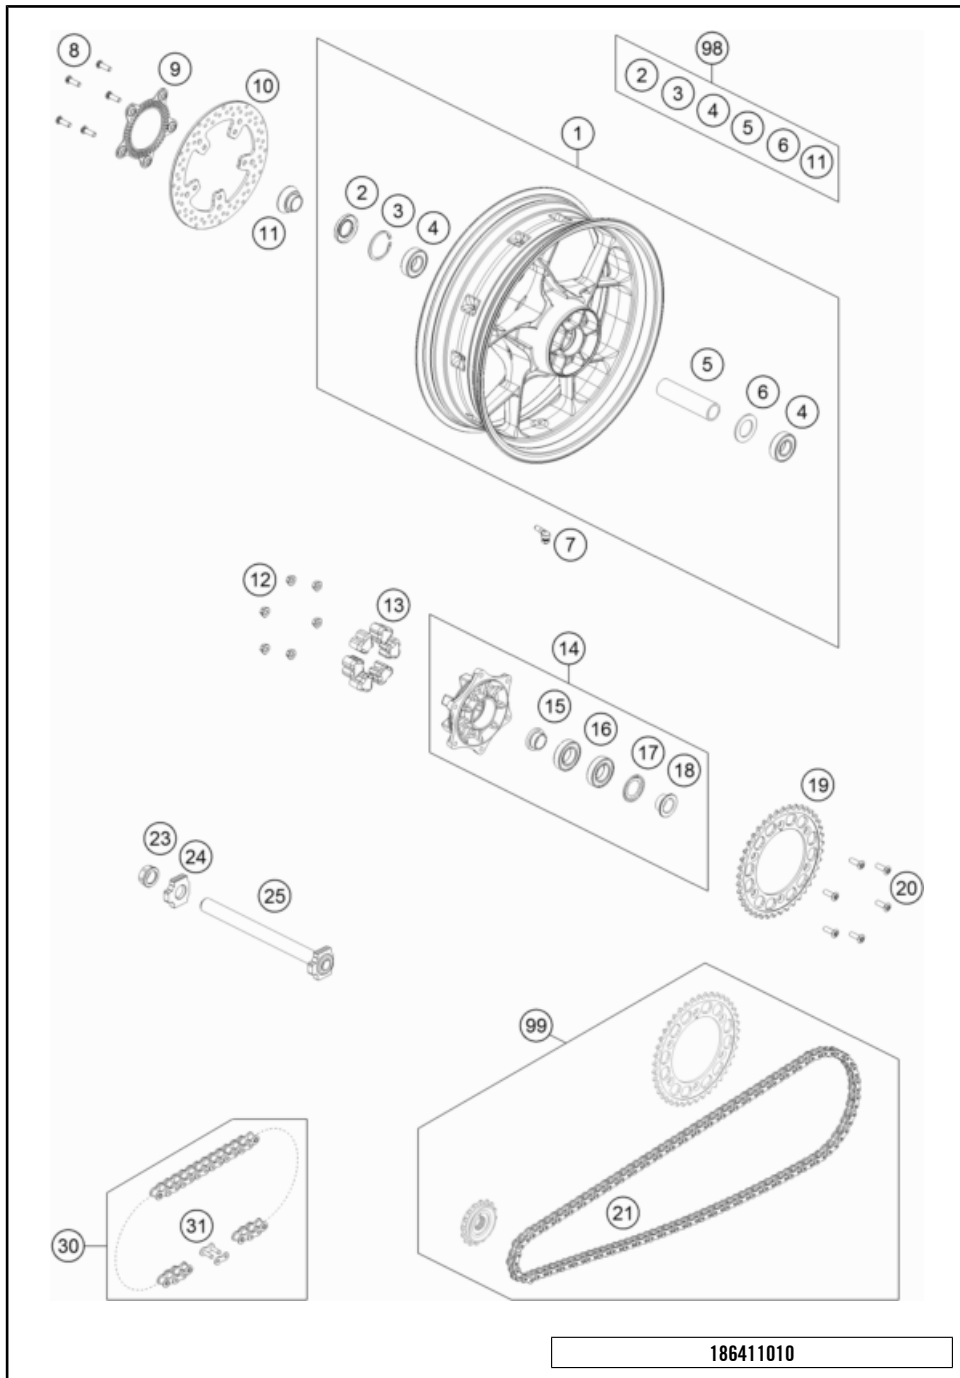

REAR WHEEL

890 DUKE, orange 2021 EU 2021

POS	PARTNUMBER	PARTNAME	PIECE
1	6411000103330	Rear wheel 5,5x 17 cpl. black	1
2	0760305271	SHAFT SEAL RING 30X52X7	1
3	0472052200	CIRCLIP DIN0472-52X2	1
4	0625062052	GR.BALL BEAR. 6205-2RSHC3HMTF7	2
5	60010011000	BEAR. SPACERTUBE L=124,8MM 03	1
6	60010015000	SPACER RING 03	1
7	61009076100	VALVE ANGLED	1
8	76009062000	SPECIAL SCREW M8X25 SS TX40	5
9	76042021100	Rear sensor wheel	1
10	64110060000	Rear brake disc 240x5mm	1
11	64110013000	spacer rear wheel right	1
12	06923080003	hex nut EN 1661 M8 WS13	6
13	54610459000	RUBBER DAMPING BLOCK '91	6
14	7501005004433	Sprocket wheel carrier cpl. Black	1
15	60110014000	SPACER BUSH. SPR. SUPP. IN. 06	1
16	0625060060	BALL BEARING 6006 DDU2CG23S6NM	2
17	60110016000	NILOS RING 6006AV	1
18	60110012000	SPACER BUSH. SPROCKET SUPP. 06	1
19	75010051038	sprocket 38T	x
19	75010051039	sprocket 39T	x
19	75010051040	SPROCKET STEALTH 40T 07	x
19	75010051041	sprocket	1
19	75010051042	SPROCKET STEALTH 42T 07	x
20	0019080266S	COUNTER-SUNK SCREW ISA45 M8X26	6
21	64110065116	Chain x-ring 116 rolls endless	1
23	61010086000	COLLAR NUT M25X1,5 WS=32 05	1
24	60010084000	CHAIN TENSIONER R/S LC8 03	1
25	69010181044	Rear axel cpl.	1
30	78010167118	CHAIN DID 118 LINKS	x
31	78010166100	RIVETING LINK FOR 78010167118	x
98	64110015000	Rear Wheel Repair Kit	x
99	00050002098	Drive Set 16/41	x

* NEW PART X ON DEMAND