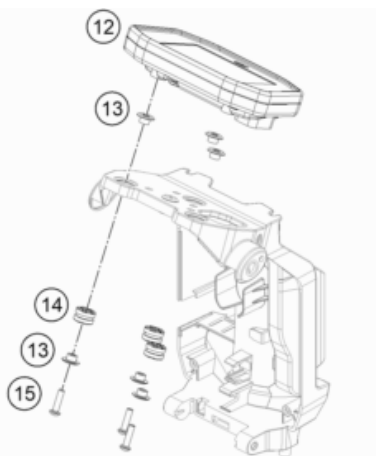

POS	PARTNUMBER	PARTNAME	PIECE
1	64111066044	Lockset CPL.	1
4	64111067010	Blank Key KTM	x
5	64107050000	Seat lock	1
9	64107051000	Cable Bracket Lock	1
10	76011064000	TAMPERPROOF SCREW M6 IGN.LOCK	2
11	0738060181	BHCS ISO 7380 M6X18	2
12	64114069000	Dashboard	1
13	6071406905033	Bushing, speedometer bracket	6
14	61314069051	DAMP. COMPONENT SPEEDOMETER	3
15	0738050202	Lens head screw ISO 7380-M5X20A2	3

186411430

49774

* NEW PART

X ON DEMAND