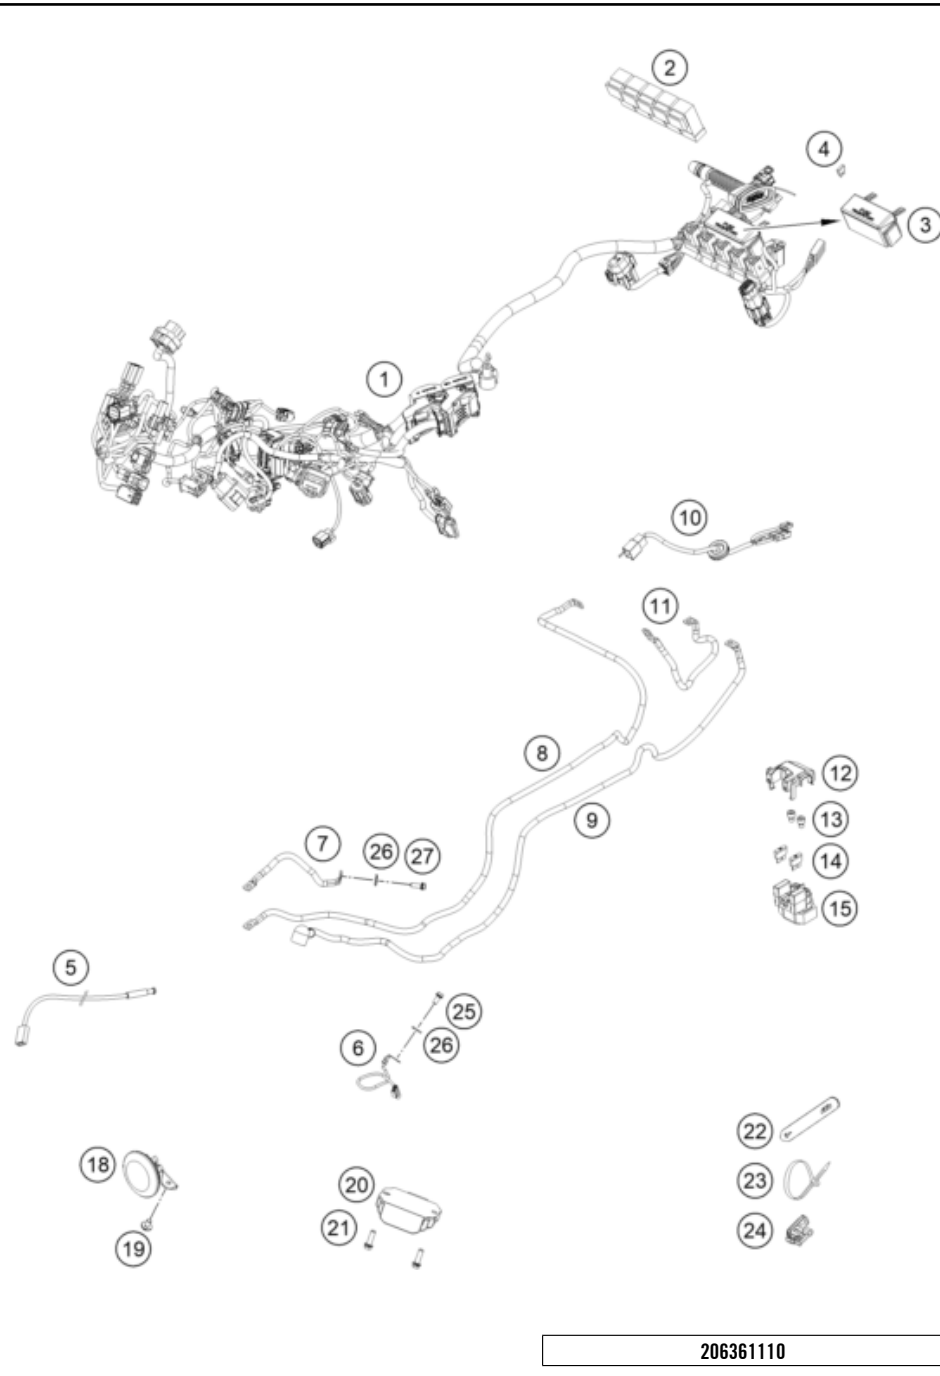

POS	PARTNUMBER	PARTNAME	PIECE
1	63611075100	Main wiring harness	1
2	61111057000	RELAY CM1A-R-12V-H80 07	5
3	75011087050	RUBBER CASING FOR FUSE BOX	1
4	75011088010	FUSE 10A 07	x
5	61111018100	TEMPERATURE SENSOR	1
6	64111197000	mass cable tank-frame	1
7	64111096000	mass cable starter-frame	1
8	64111097000	mass cable starter-battery	1
9	64111059000	starter cable	1
10	64111076033	Rear Harness cpl.	1
11	64111059050	battery cable	1
12	64111058010	Cover cap starter relay	1
13	0912060083	AH SCREW DIN0912-M 6X 8	2
14	58011109130	FUSE 30 A	2
15	76211058000	STARTER RELAY 07	1
18	64111060133	Direct current horn cpl.	1
19	0024060106	HH COLLAR SCREW M6X10 TX30	1
20	60311034000	VOLTAGE REGULATOR	1
21	0025060206S	HH collar screw M6x20 TX30	2
22	60011093045	RUBBER CABLE TIE 45MM 03	x
23	44011076140	CABLE TIE 140/2,5MM BLACK	x
23	44011076200	CABLE TIE 200/3,6MM BLACK	x
24	69011092000	CABLE TIE W. SOCKET D=6,5	1
25	0025060126	HH collar screw M6x12 TX30	1
26	58411098100	CONTACT WASHER M6 VSV-K6	2
27	0025060166	HH collar screw M6x16 TX30	1

206361110

55683

* NEW PART

X ON DEMAND