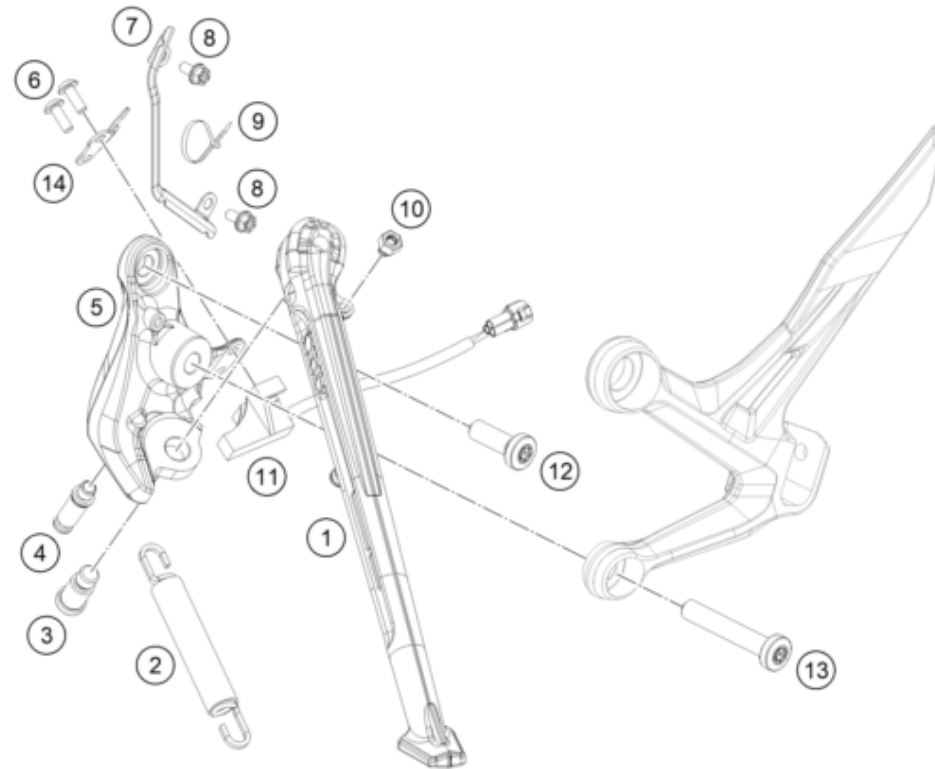

216360310

56222

\* NEW PART

X ON DEMAND

POS	PARTNUMBER	PARTNAME	PIECE
1	64103002006C1	Subframe right black	1
2	64103002005C1	Subframe left black	1
3	6410300200430	Cross member	1
4	0025080186S	HH collar screw M8x18 ISA40 SS	4
5	83008000012	special screw M6x12x3	3
6	64103002010	cable holder	1
7	0035100309S	SHCS M10x30 TX45	4
8	6410304800033	Footrest carrier rear/left	1
9	0025080406S	Collar screw M8x40 ISA40 SS	2
10	0025080256S	HH COLLAR SCREW M8X25 TX40	2
11	6410304900033	Footrest carrier rear/right	1
12	61305068000	DAMPING RUBBER	1
15	0799060003	retaining washer DIN 6799 - 6	2
16	60003152000	ENGAGE PANEL FOOTREST L/S 03	2
17	60003050000	FOOTREST CPL. L/S REAR 03	1
18	60003052000	ENGAGE PANEL FOOTREST R/S 03	2
19	60003044100	footrest bolt, rear	2
20	60003051000	FOOTREST CPL. R/S REAR 03	1
21	64103004000	Strut	1
22	64106041050	Cover inlet port right	1
23	64106040050	Cover inlet port left	1
24	64108019050	rear reinforcement	1
25	0035080356S	SCREW M8X35 ISA45 SS	4
26	83008000015	SPECIAL SCREW M6X15X3	6

206410315

53311

\* NEW PART

X ON DEMAND

POS	PARTNUMBER	PARTNAME	PIECE
1	6410302300033	Sidestand	1
2	61003024000	SPRING L=116 MM 05	1
3	62503027200	SCREW FOR SIDE STAND M10X31,2	1
4	64103028001	Special screw stand spring	1
5	6410302610033	Side Stand Bracket	1
6	58605083014	SCREW M5X14 TORX 25 07	2
7	64103001099	Racket side-stand-cable	1
8	0025050106	HH collar screw M5x10 TX30	2
9	44011076140	CABLE TIE 140/2,5MM BLACK	3
10	90103029000	MAGNET HOLDER	1
11	93511045000	SWITCH SIDE STAND	1
12	0035100309S	SHCS M10x30 TX45	1
13	0035100656S	ISA screw, M10x65 ISA45	1
14	63603023060	Cable holder, side stand	1