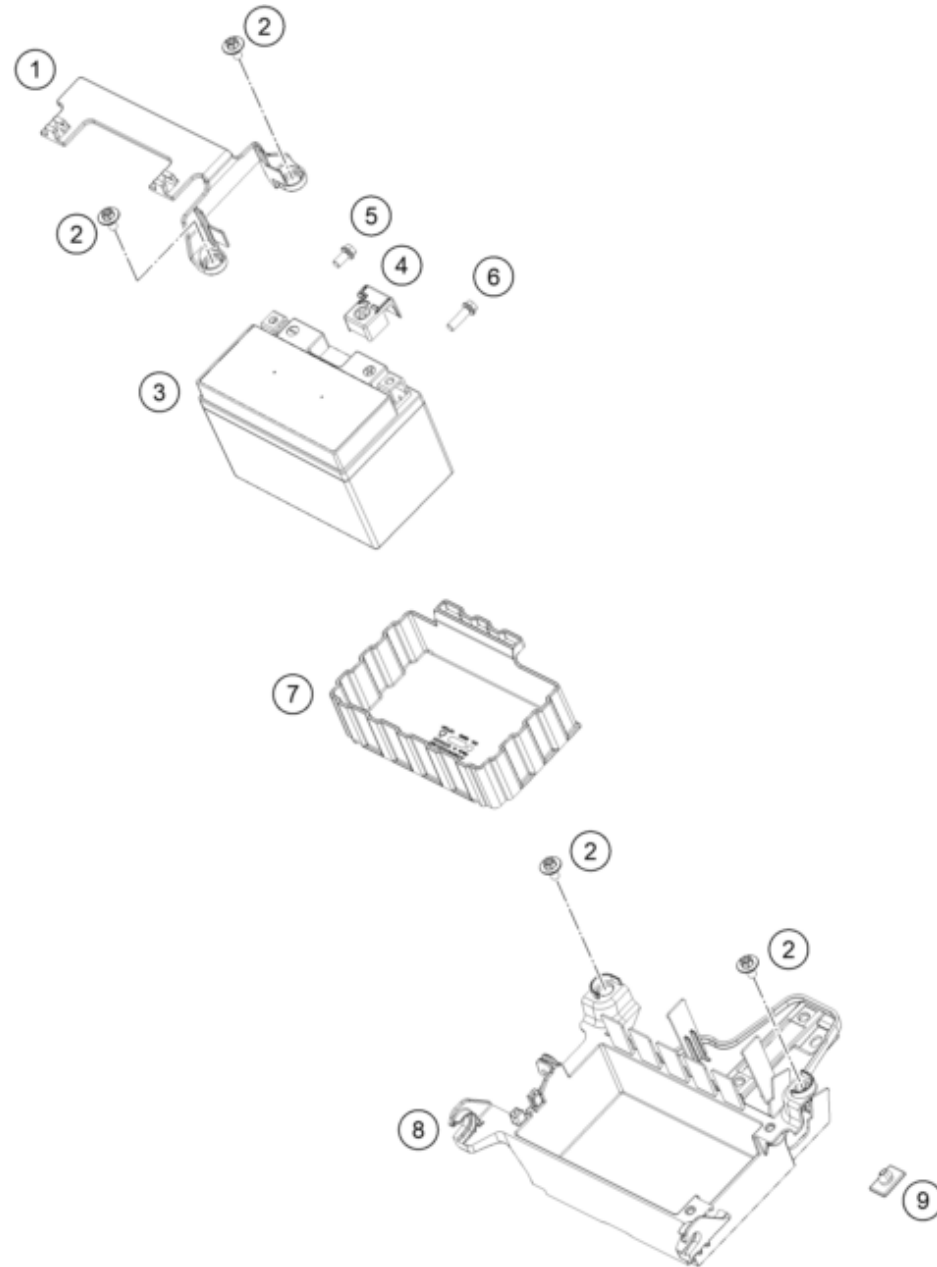

# BATTERY

890 DUKE, orange 2021 EU 2021

POS	PARTNUMBER	PARTNAME	PIECE
1	63611055000	Clamp	1
2	83008000012	special screw M6x12x3	4
3	64111053000	battery HTZ12A-BS(DA)	1
4	62111059060	COVER POSITIVE POLE	1
5	0025060126	HH collar screw M6x12 TX30	1
6	0025060206	HH collar screw M6x20 TX30	1
7	64111053050	Accumulator Casing	1
8	63611054000	Battery compartment	1
9	77307040041	Isolation pad	1