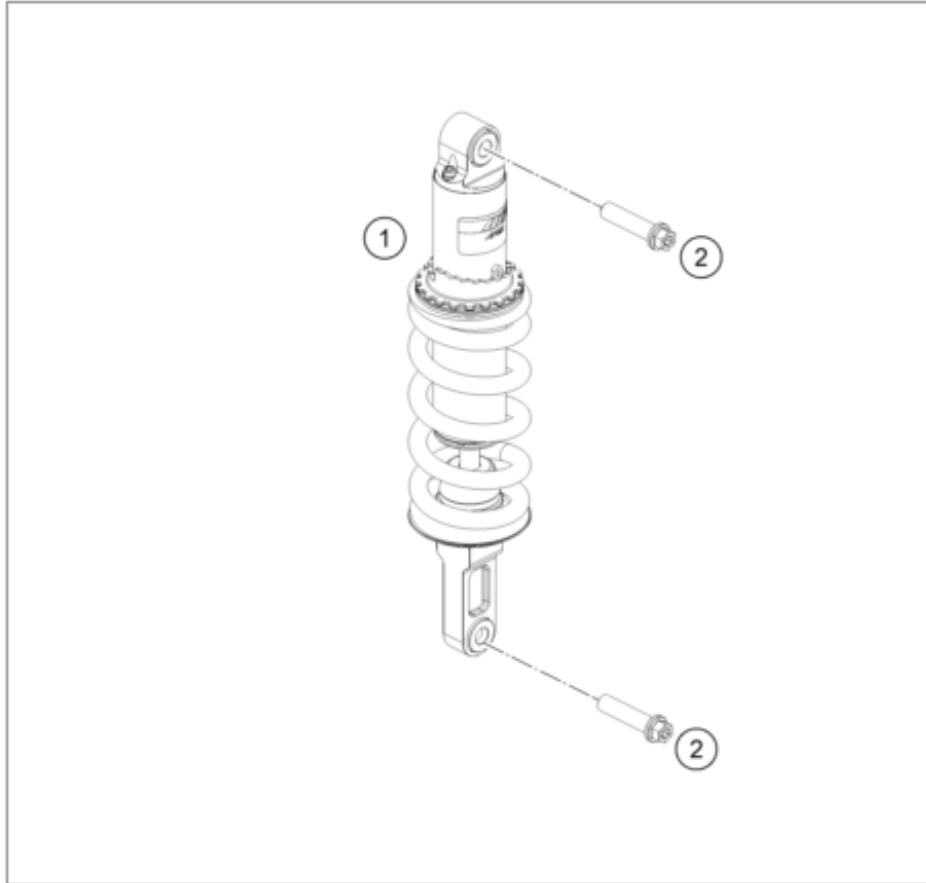

SHOCK ABSORBER

890 DUKE, orange 2021 EU 2021

POS	PARTNUMBER	PARTNAME	PIECE
1	0636C426U313102	Shock absorber KTM 890 Duke 21	1
2	0025120506S	HH COLLAR SCREW M12X50 TX45	2

216360410

56223

* NEW PART

X ON DEMAND