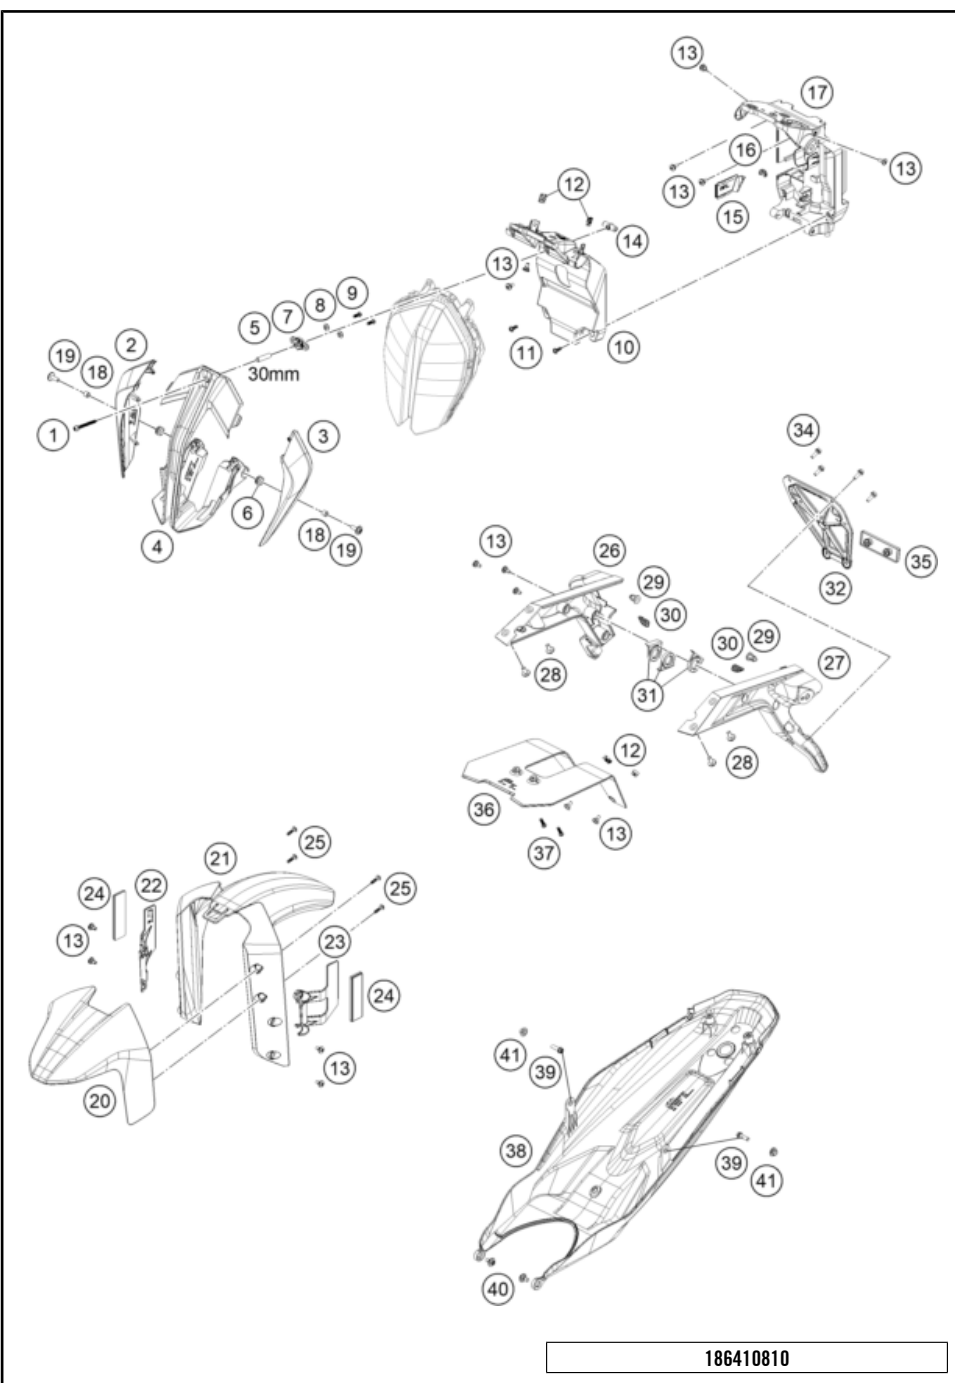

186410810

POS	PARTNUMBER	PARTNAME	PIECE
1	61614020010	EJOT PT SCHRAUBE 50X54	1
2	64108002000EB1	Mask spoiler right	1
3	64108003000EB1	Mask spoiler left	1
4	6410800100056	headlightmask centerpart	1
5	64114018001	Hose D=6/8 EPDM, Meter	1
6	60006001022	rubber grommet 9x11x16x8.5 mm	2
7	61614020100	Ballhead holder	1
8	61412032010	BUSH 13X7X3,3	2
9	0081250141	SCREW FOR PLASTIC PT K50X14T25	2
10	64114010010	Cover Mask Carrier	1
11	0081050141	EJOT PT screw K50x14	2
12	54603048600	RANGE CHANGE METAL NUT M5 INOX	4
13	69008021160	special screw M5x12	15
14	61614019100	Screwshaft	1
15	64114010030	Cable Cover Maskcarrier	1
16	64114010040	cable bushing mask carrier	1
17	64114010044	Maskcarrier EU assembled	1
18	69014014000	BUSHING 6,1X9,2X7,5 08	2
19	69014017000	SPECIAL SCREW M6X18 ISA30 08	2
20	64108010000EB1	Fender front part	1
21	64108011000	Fender rear Part	1
22	64112084000	Reflector holder, right	1
23	64112083000	Reflector holder, left	1
24	60012080100	SIDE REFLECTOR YELLOW "CEV"	2
25	0081050181	SCREW FOR PLASTIC K50X18 T20	4
26	64108015020	numberplate holder right	1
27	64108015010	Numberplate Holder left	1
28	0024060156	HH collar screw M6x15 TX30	4
29	64108015060	Rubber damper top	2
30	64108015070	Rubber damper bottom	2
31	64108015050	cable holder numberplate holder	3
32	64112181000	Bracket for reflector	1
34	0025050166S	HH Collar Screw M5x16 ISA30 SS	4
35	58412080400	Rear reflector red	1
36	64108023010	Splash protection	1
37	0081050121	EJOT PT screw K50x12	2
38	64108019000	Tail Underpart	1
39	0025060206	HH collar screw M6x20 TX30	2

56227

* NEW PART

X ON DEMAND