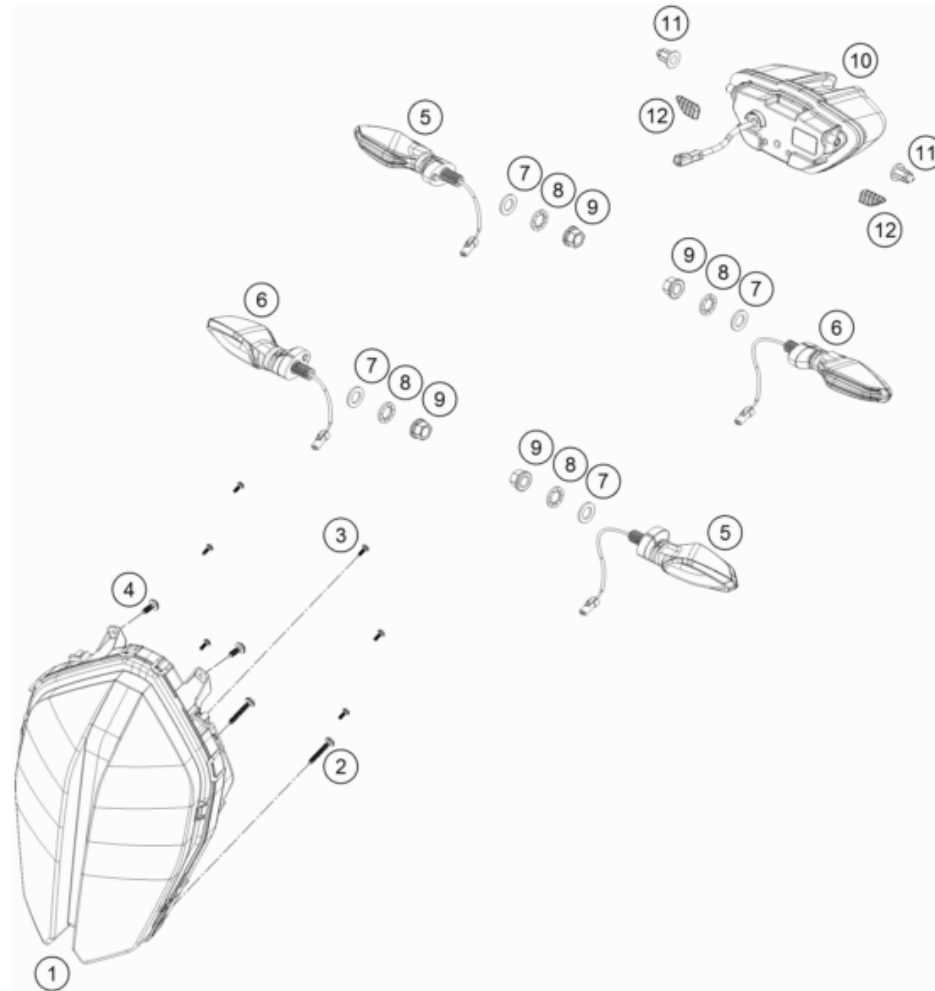

POS	PARTNUMBER	PARTNAME	PIECE
1	63614001000	Headlight	1
2	0081040253	Ejot PT screw 4x25 WN 5451	2
3	0081030081	Ejot PT screw 3x8 WN 5451 black	6
4	0081045121	SCREW FOR PLASTIC K45X12 T20	2
5	60314025000	turn signal front left/rear right	2
6	60314026000	turn signal front right/rear left	2
7	0433100003	WASHER 18x10,5x1,6	4
8	0797100003	LOCK WASHER DIN6797-J10,5 ZI	4
9	58414030000	HH COLLAR NUT M10X1,25 WS=13	4
10	64114040000	Tail light	1
11	64108015060	Rubber damper top	2
12	64108015070	Rubber damper bottom	2

186411410

53828

* NEW PART

X ON DEMAND