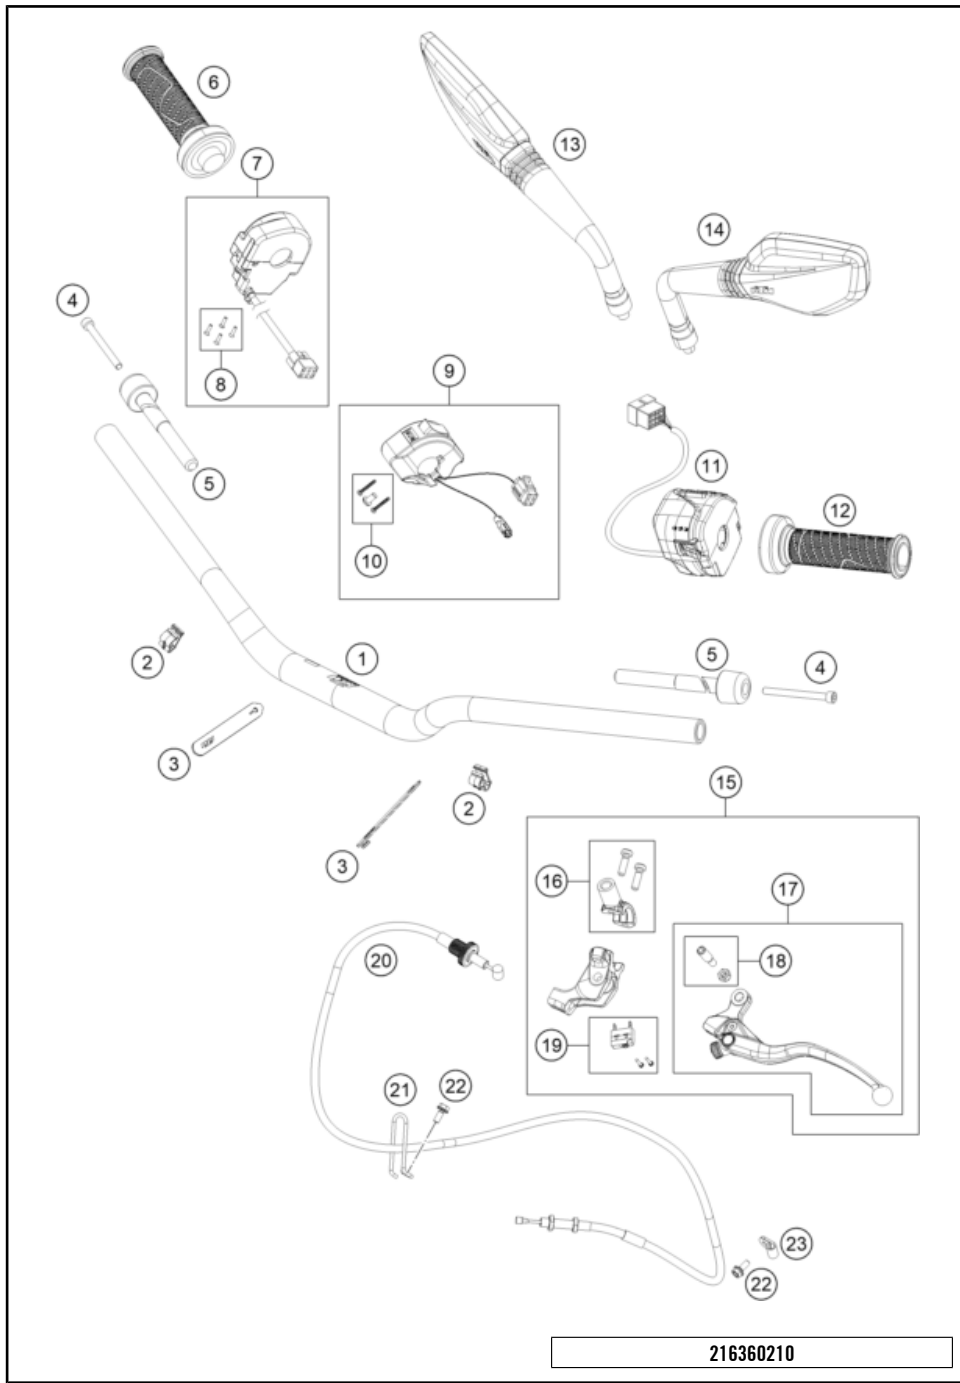

# FRONT FORK DISASSEMBLED

890 DUKE, orange 2021 EU 2021

POS	PARTNUMBER	PARTNAME	PIECE
1	43578257	fork outer tube 44,33x515 dt54 db57	2
2	43578206	Fork protection ring d43	2
3	43578219	O-ring 40x2,5 VMQ70 red ISO 3601	2
4	43578097S1	Fork shoe right d43mm cmpl.	1
5	43578096S1	Fork shoe left d43mm cmpl.	1
6	0025080206	HH collar screw M8x20	4
7	43578176S7	Cartridge right 890 Duke 21 cpl.	1
8	43578195S7	cartridge left 890 Duke 21 cpl.	1
9	43578297S	main spring (38.2) 7.5-320 fork	1
10	43578209S1	screw cap M51x1.5 cpl.	2
11	52000210SET	Sticker set APEX OC 90x40	1
94	T511	SILICONE GREASE F. DUST STRI	x
95	48601166S1	Fork Fluid Viscosity 4.0 5Lx4	x
96	R14042	GUIDE BUSHING SET	x
97	R516T	Fork sealing kit 43mm	x
98	R14032	AH bolt M10x25 set	x
99	RP80002	Shim Kit Fork	x

# HANDLEBAR, CONTROLS

890 DUKE, orange 2021 EU 2021

POS	PARTNUMBER	PARTNAME	PIECE
1	6410200100030	Handlebar L=743 mm, Dia.=28.5 mm	1
2	83013026000	CABLE GUIDE	2
3	60011093045	RUBBER CABLE TIE 45MM 03	2
4	0912060653	SHCS DIN 912 M6x65	2
5	61002004000	handlebar weight	2
6	60702012000	Grip tube (no heating)	1
7	60711012000	Ride-by-wire without throttle tube	1
8	76011073110	SCREW SET START-STOP SWITCH	1
9	76011074000	emergency OFF switch	1
10	61411174010	Screw set start-stop switch	1
11	76011170100	Handlebar switch left	1
12	60702039100	Grip LHS w/o heater	1
13	90112041000	MIRROR R/S	1
14	90112040000	MIRROR L/S	1
15	6410203100030	Clutch lever compl. blk.	1
16	6410204400030	Clamp cpl.	1
17	6410204000030	Clutch lever cpl.	1
18	64102038000	Kit lever pin	1
19	64111049000	Lever switch	1
20	64102090000	Clutch cable	1
21	64102097000	Clutch cable wire guide	1
22	0025050126	HH collar screw M5x12 TX30	2
23	64132070000	PVC clamp 6.4 MM Heyman	1