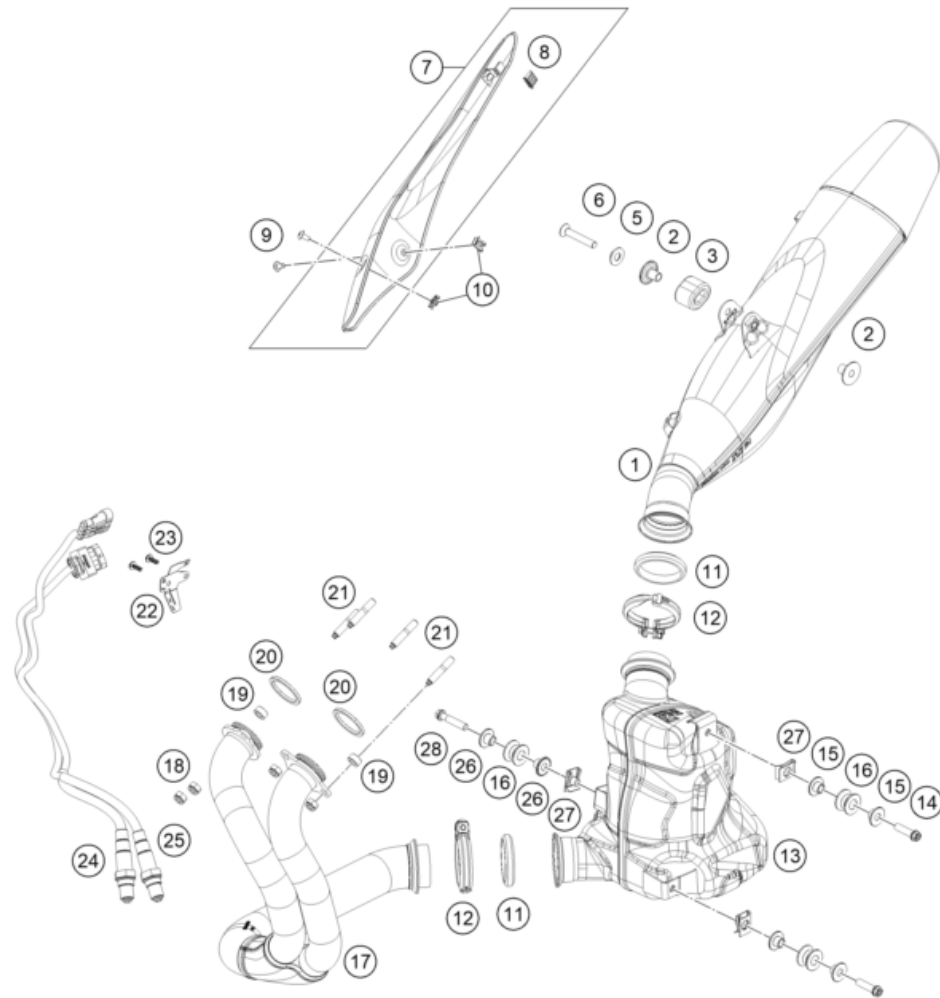

POS	PARTNUMBER	PARTNAME	PIECE
1	64105183000	Silencer	1
2	61305069000	BUSHING 8,5X11X29	2
3	61305068000	DAMPING RUBBER	1
5	60405069000	conical seat Alu	1
6	0019080506	COUN.-SUNK SCREW M8X50 ISA10.9	1
7	64105011000	Head Protection with mounting	1
8	27005011011	DAMPING ELEMENT SILICON	1
9	78105081010	SCREW TORX M5X10	2
10	69008021080	clip nut M5	2
11	69005105005	Manifold gasket	2
12	63605058000	Exhaust clamp tube 50 mm	2
13	63605050000	Pre-muffler	1
14	0025080356S	HH COLLAR SCREW M8X35 TX40	2
15	58405050065	collar bushing 8.5x12x23.5x10	4
16	54305068100	damp. component silicone grey	3
17	63605007000	Manifold	1
18	51010086100	self-locking nut M8 Cu	4
19	61005009000	SPACER BUSH. 8,5X15X7,5 05	2
20	64105005000	Exhaust gasket	2
21	63505015000	stud screw 835 M8x25 - 10.9	4
22	64142040020	Bracket lambda sensor signal	1
23	0081050141	EJOT PT screw K50x14	2
24	63541090000	O2 Sensor LSF 4	1
25	63541190000	O2 Sensor LSF 4	1
26	0800000901200	Collar bushing, 8.5x12x23.5x11.5	2
27	54603048000	RANGE CHANGE METAL NUT M8	3
28	0025080406S	Collar screw M8x40 ISA40 SS	1

216360510

55676

* NEW PART

X ON DEMAND