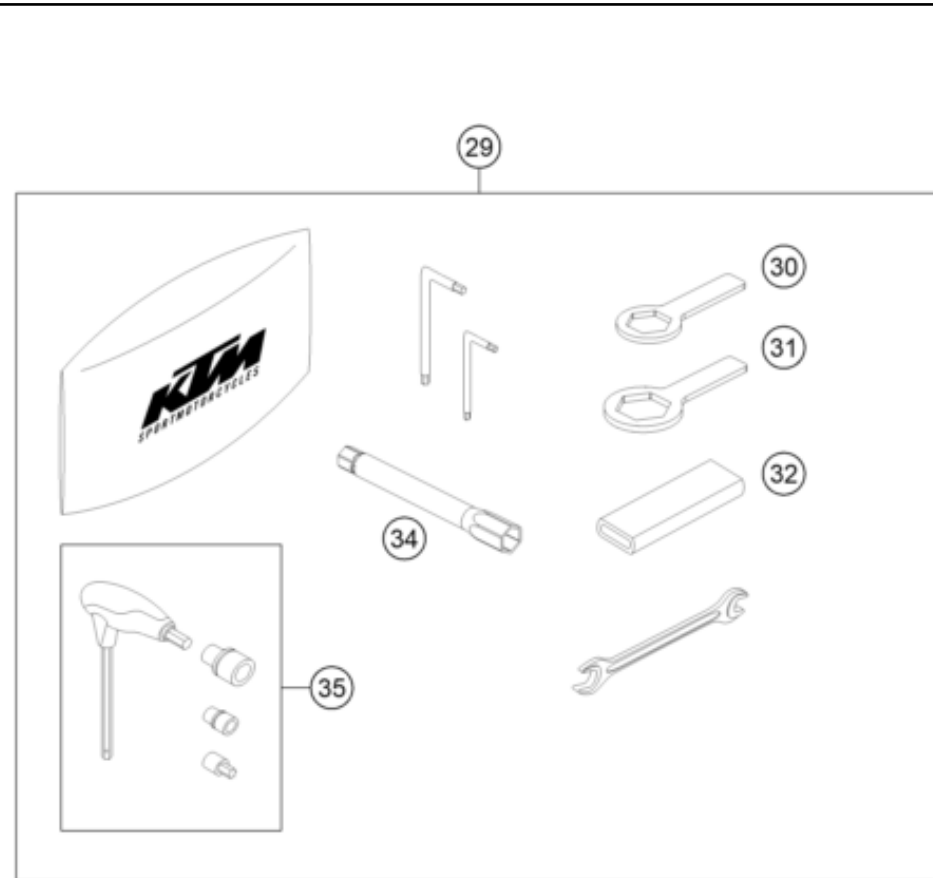

OHNE ABBILDUNG
WITHOUT ILLUSTRATION

0

TECHNISCHE DOKUMENTATION
TECHNICAL DOCUMENTATION
DOCUMENTACION TECNICA
DOCUMENTATION TECHNIQUE
NOTE TECNICHE

1

206362000

POS	PARTNUMBER	PARTNAME	PIECE
0	69008021160	special screw M5x12	2
0	90112040000	MIRROR L/S	1
0	90112041000	MIRROR R/S	1
0	64112008100	Pillion Handle Bar	1
0	0035080506S	AH-COLLAR SCREW M8X50 ISA45	4
0	64112181100	Bracket for reflector	1
0	58412080400	Rear reflector red	1
0	60408061050	RUBBER 14X6.5X2.3MM	2
0	64108023010	Splash protection	1
0	54603048600	RANGE CHANGE METAL NUT M5 INOX	2
0	0081250181	SCREW FOR PLASTIC 50X18 T20	2
0	312305	DOCUMENTS BAG 2006	1
0	312313	KTM BALLPOINT PEN ORANGE	1
0	00063004202	PRINT LABEL 60X51 MM	1
0	3210917	NOTEPAD	1
0	00063004012	HEADLIGHT MASK BOX	1
1	3214300EN	Owner's manual 890 DUKE / L EU 2021	1
29	64129099000	Tool set	1
30	76029063000	RING WRENCH SW27	1
31	60012060032	RING WRENCH 32MM	1
32	60012060000	GRIP FOR RING WRENCH	1
34	75029072000	SPARK PLUG WRENCH	1
35	60029070100	T-WRENCH WS=6/8/10/17	1

56236

* NEW PART

X ON DEMAND