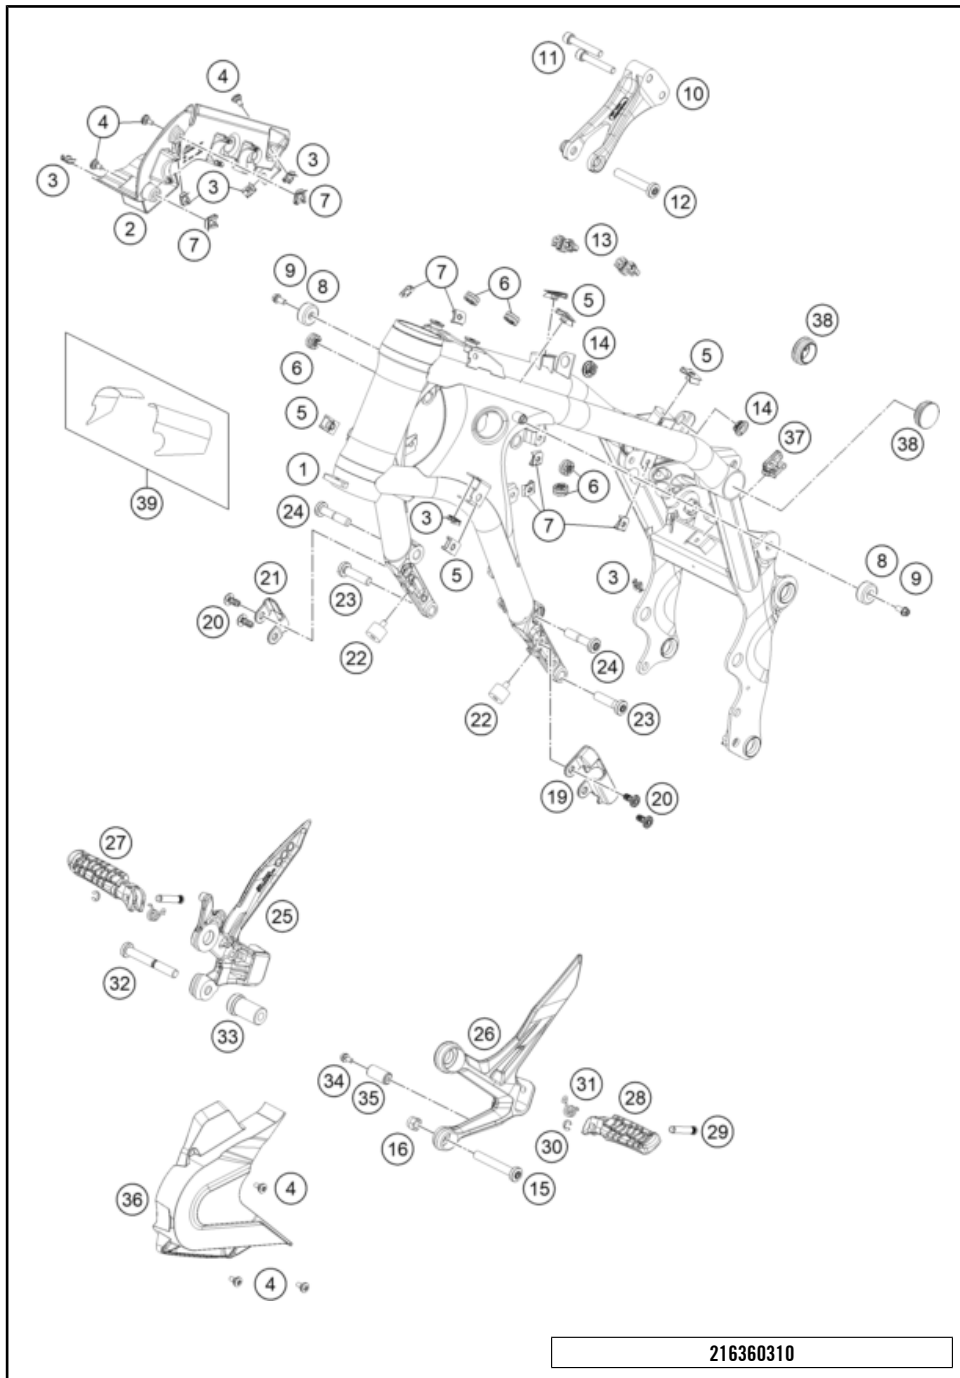

POS	PARTNUMBER	PARTNAME	PIECE
1	64103001100C1	Frame 641 RA black	1
2	63603082000	Frame trim, right	1
3	69008021080	clip nut M5	6
4	69008021160	special screw M5x12	6
5	54603048100	clip nut M6	5
6	62142041000	DAMP. COMPONENT ABS MODUL	5
7	54603048200	RANGE CHANGE METAL NUT M5	7
8	50307014100	Tank support	2
9	0025060126S	Hex collar screw M6x12 ISA30 self-lockin	2
10	6410301300033	Engine strut black	1
11	014579080506S	CYL. SCREW DIN14579 M8X50 SS	2
12	0035100609S	AH-COLLAR SCREW M10X60 ISA45	1
13	64142046000	Bracket ABS line dia7.5	2
14	47106003160	quick release rubber grommet	2
15	0035100656S	ISA screw, M10x65 ISA45	1
16	54310086100	SELF LOCKING NUT M10 CU WS=14	1
19	64103034000	Cable Guidance left	1
20	64103034120	Fastening plugs M8	4
21	64103035000	Cable Guidance right	1
22	43205062100	silentbloc 20x15-M6x10-(1)	2
23	0035100409S	ISA collar screw M10x40 ISA45	2
24	0035100456S	ISA screw M10x45 ISA45	2
25	6410303901033	Front footpeg bracket, right	1
26	64103038100C1	Front footpeg bracket left	1
27	61003051000	FOOTREST FRONT R/S CPL. 05	1
28	61003050000	FOOTREST FRONT L/S CPL. 05	1
29	60003044100	footrest bolt, rear	2
30	0799060003	retaining washer DIN 6799 - 6	2
31	76003042000	RETURN SPRING FOOTREST	2
32	0035100809S	ISA collar screw M10x80 ISA45	1
33	6410303900133	Distance piece	1
34	0025050106	HH collar screw M5x10 TX30	1
35	6410303800133	Roller	1
36	64103096000	Sprocket Cover	1
37	64111059020	Cable holder, attachable	1
38	64103088000	Frame locking cap	2
39	64103092044	Set protection sticker frame	1

216360310

56222

* NEW PART

X ON DEMAND