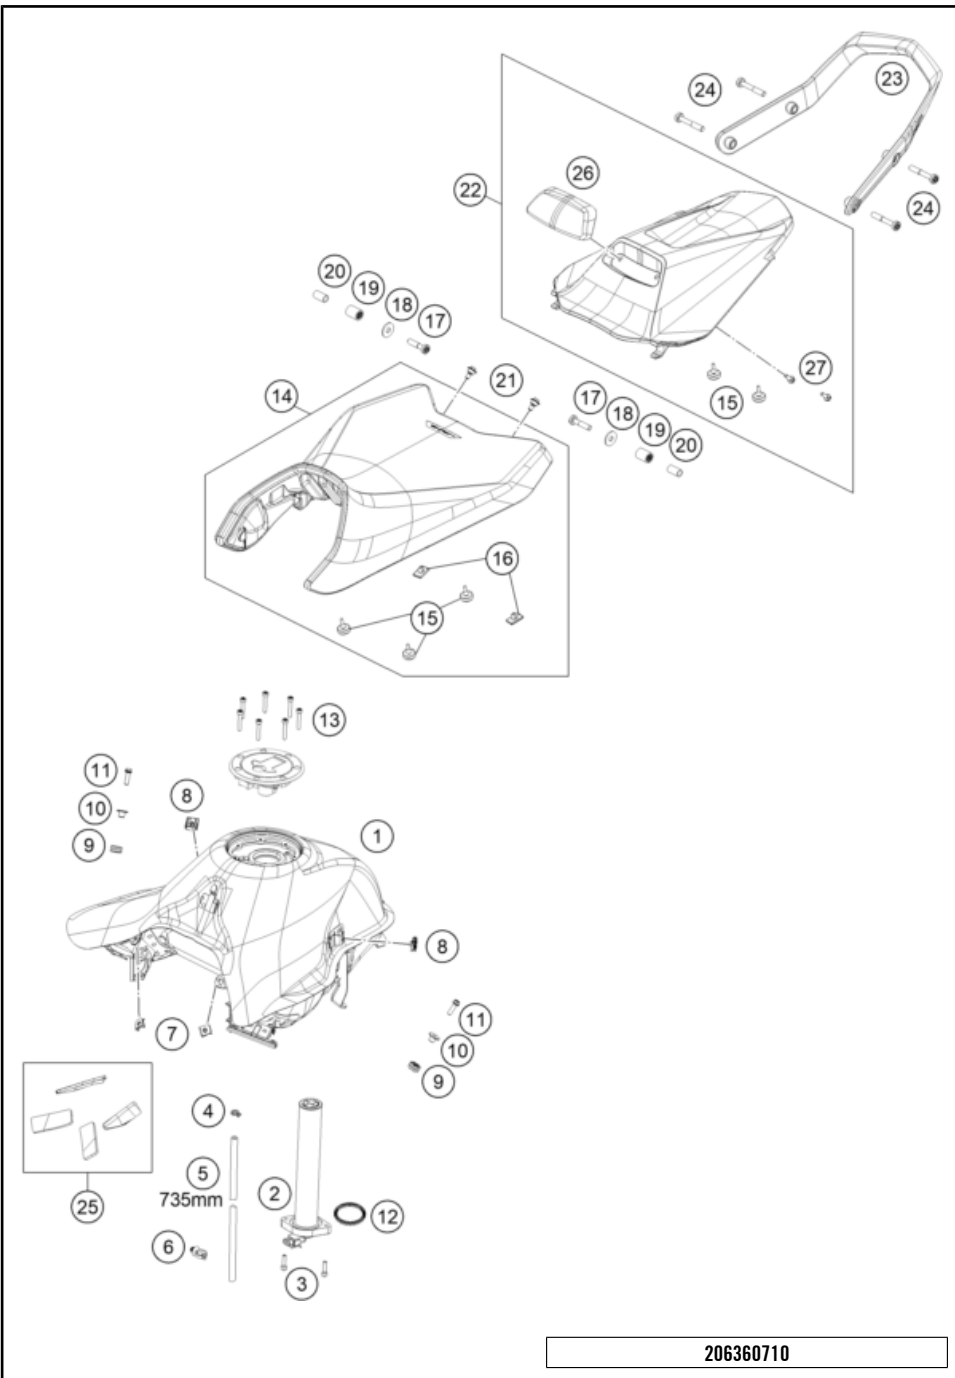

POS	PARTNUMBER	PARTNAME	PIECE
1	63607013000EB	Fuel tank steel	1
2	64107080100	Fuel level sensor	1
3	0912050203	AH SCREW DIN0912-M 5X20	2
4	58007117000	YDNAC-CLAMP 10107 10MM	1
5	78015019000	HOSE EPA D=6/10 L=2000MM	1
6	69011092000	CABLE TIE W. SOCKET D=6,5	1
7	54603048200	RANGE CHANGE METAL NUT M5	2
8	54603048300	RANGE CHANGE METAL NUT M6 INOX	2
9	62142041000	DAMP. COMPONENT ABS MODUL	2
10	61342041000	COLLAR BUSH 6,5X9X18X8,5	2
11	0025060206	HH collar screw M6x20 TX30	2
12	60307080090	GASKET FUEL LEVEL SENSOR	1
13	014579050166	Cap hd. screw ISO14579, M5x16-8.8, black	7
14	64107040000	rider seat cpl.	1
15	60006001021	DISTANCE RUBBER AIRBOX 03	5
16	77307040041	Isolation pad	2
17	0035080356	AH-COLLAR SCREW M8X35 ISA45	2
18	0021080003	WASHER DIN9021-A 8,4	2
19	60307048000	RUBBER SEAT-CONTACT SURFACE	2
20	61407049000	BUSHING 8.4X12X21.5	2
21	0900000601500S	Special screw M6x15x5,5-8.8 MK	2
22	64107955166C1A	pillion seat cover	1
23	64112008100	Pillion Handle Bar	1
24	0035080506S	AH-COLLAR SCREW M8X50 ISA45	4
25	64107012000	Tank Protection Set Metamoll	1
26	64107955110	Pad for passenger seat cover	1
27	0025050166	HH collar screw M5x16 TX30	2

206360710

56230

* NEW PART X ON DEMAND