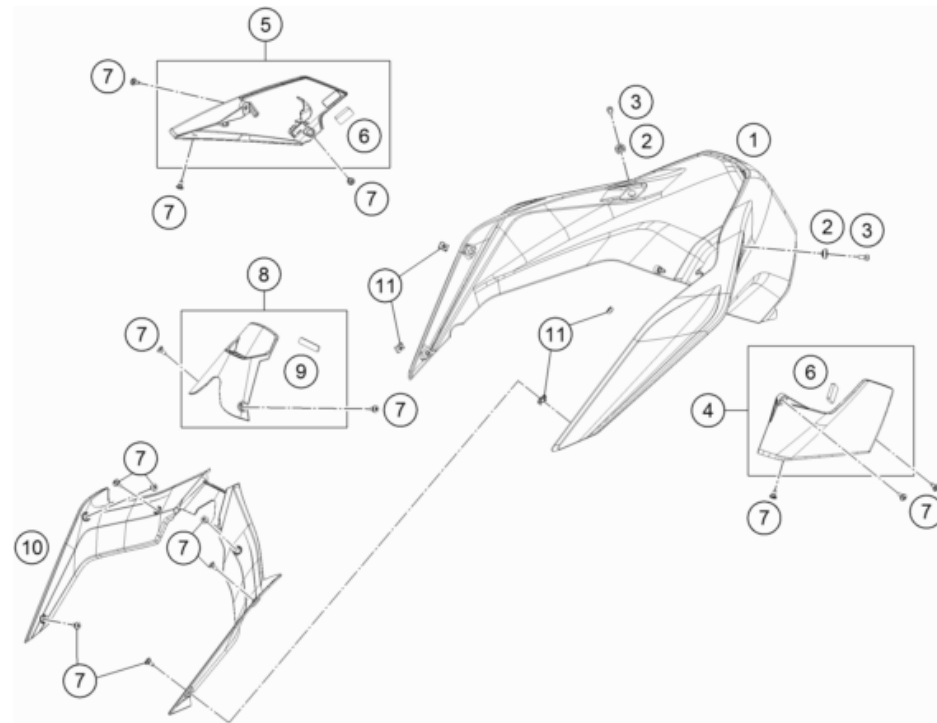

56227

\* NEW PART

X ON DEMAND

POS	PARTNUMBER	PARTNAME	PIECE
40	83008000012	special screw M6x12x3	2
41	50308053000	BUSH FOR SPOILER 6X11X16X7,5	2

186410810

56227

\* NEW PART X ON DEMAND

POS	PARTNUMBER	PARTNAME	PIECE
1	6410805400030	tankcover	1
2	6110804500033	Fasson Washers	2
3	014580060141	Cap head screw ISO 14580 M6x14	2
4	64108070044	Cover left	1
5	63608042044	Side fairing right cpl.	1
6	64108070050	Metamoll for side cover	2
7	69008021160	special screw M5x12	14
8	64111068044	Ignition lock cover cpl.	1
9	64111068010	Cellular rubber 45x10x3	1
10	64108064000	tankcover front	1
11	69008021080	clip nut M5	4