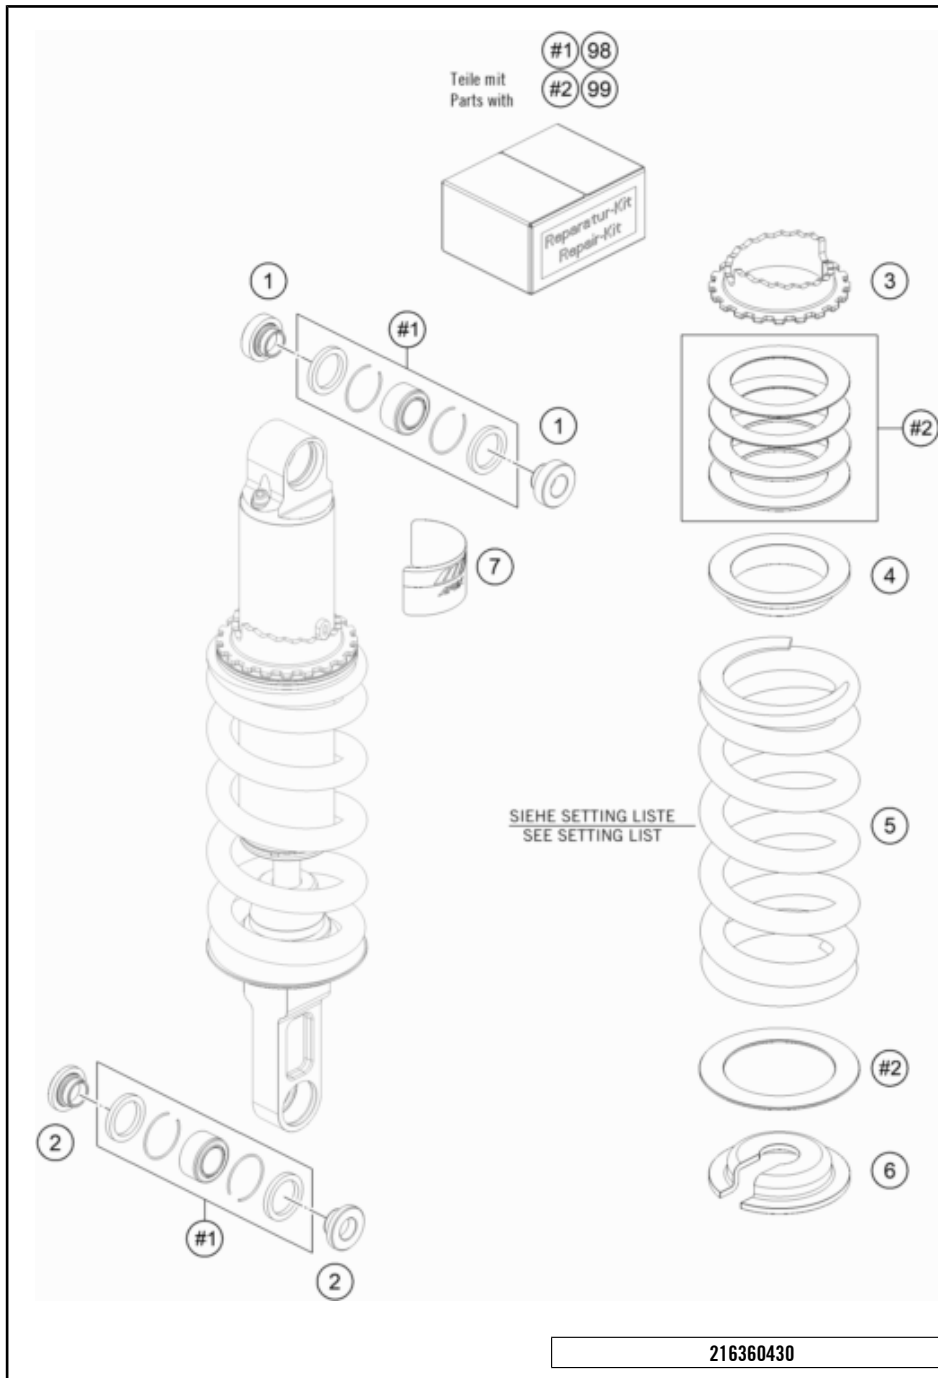

# SHOCK ABSORBER

890 DUKE, orange 2021 EU 2021

POS	PARTNUMBER	PARTNAME	PIECE
1	0636C426U313102	Shock absorber KTM 890 Duke 21	1
2	0025120506S	HH COLLAR SCREW M12X50 TX45	2

216360410

56223

\* NEW PART

X ON DEMAND