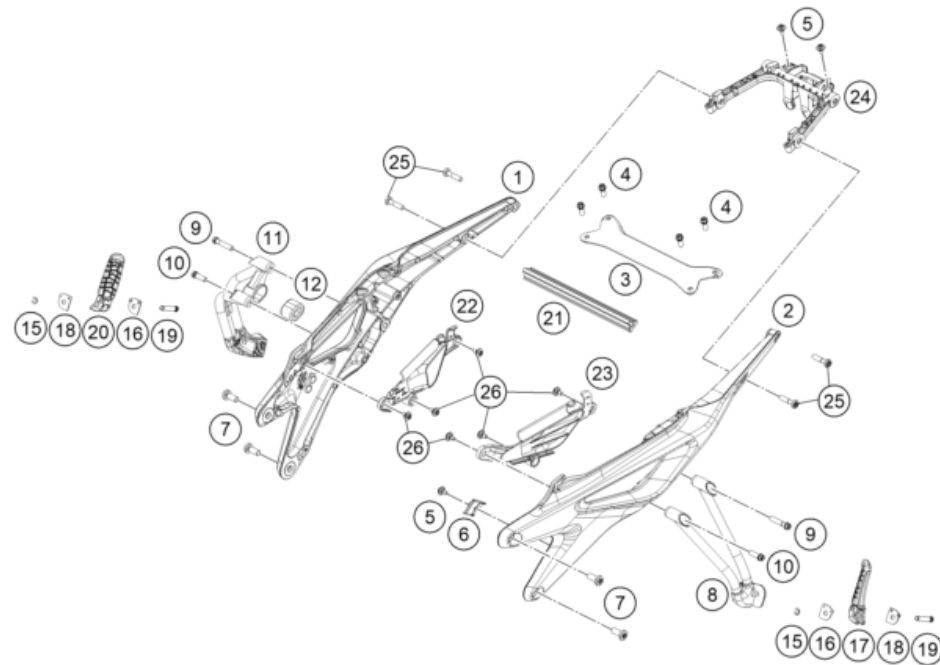

POS	PARTNUMBER	PARTNAME	PIECE
1	64103002006C1	Subframe right black	1
2	64103002005C1	Subframe left black	1
3	6410300200430	Cross member	1
4	0025080186S	HH collar screw M8x18 ISA40 SS	4
5	83008000012	special screw M6x12x3	3
6	64103002010	cable holder	1
7	0035100309S	SHCS M10x30 TX45	4
8	6410304800033	Footrest carrier rear/left	1
9	0025080406S	Collar screw M8x40 ISA40 SS	2
10	0025080256S	HH COLLAR SCREW M8X25 TX40	2
11	6410304900033	Footrest carrier rear/right	1
12	61305068000	DAMPING RUBBER	1
15	0799060003	retaining washer DIN 6799 - 6	2
16	60003152000	ENGAGE PANEL FOOTREST L/S 03	2
17	60003050000	FOOTREST CPL. L/S REAR 03	1
18	60003052000	ENGAGE PANEL FOOTREST R/S 03	2
19	60003044100	footrest bolt, rear	2
20	60003051000	FOOTREST CPL. R/S REAR 03	1
21	64103004000	Strut	1
22	64106041050	Cover inlet port right	1
23	64106040050	Cover inlet port left	1
24	64108019050	rear reinforcement	1
25	0035080356S	SCREW M8X35 ISA45 SS	4
26	83008000015	SPECIAL SCREW M6X15X3	6

206410315

53311

* NEW PART

X ON DEMAND