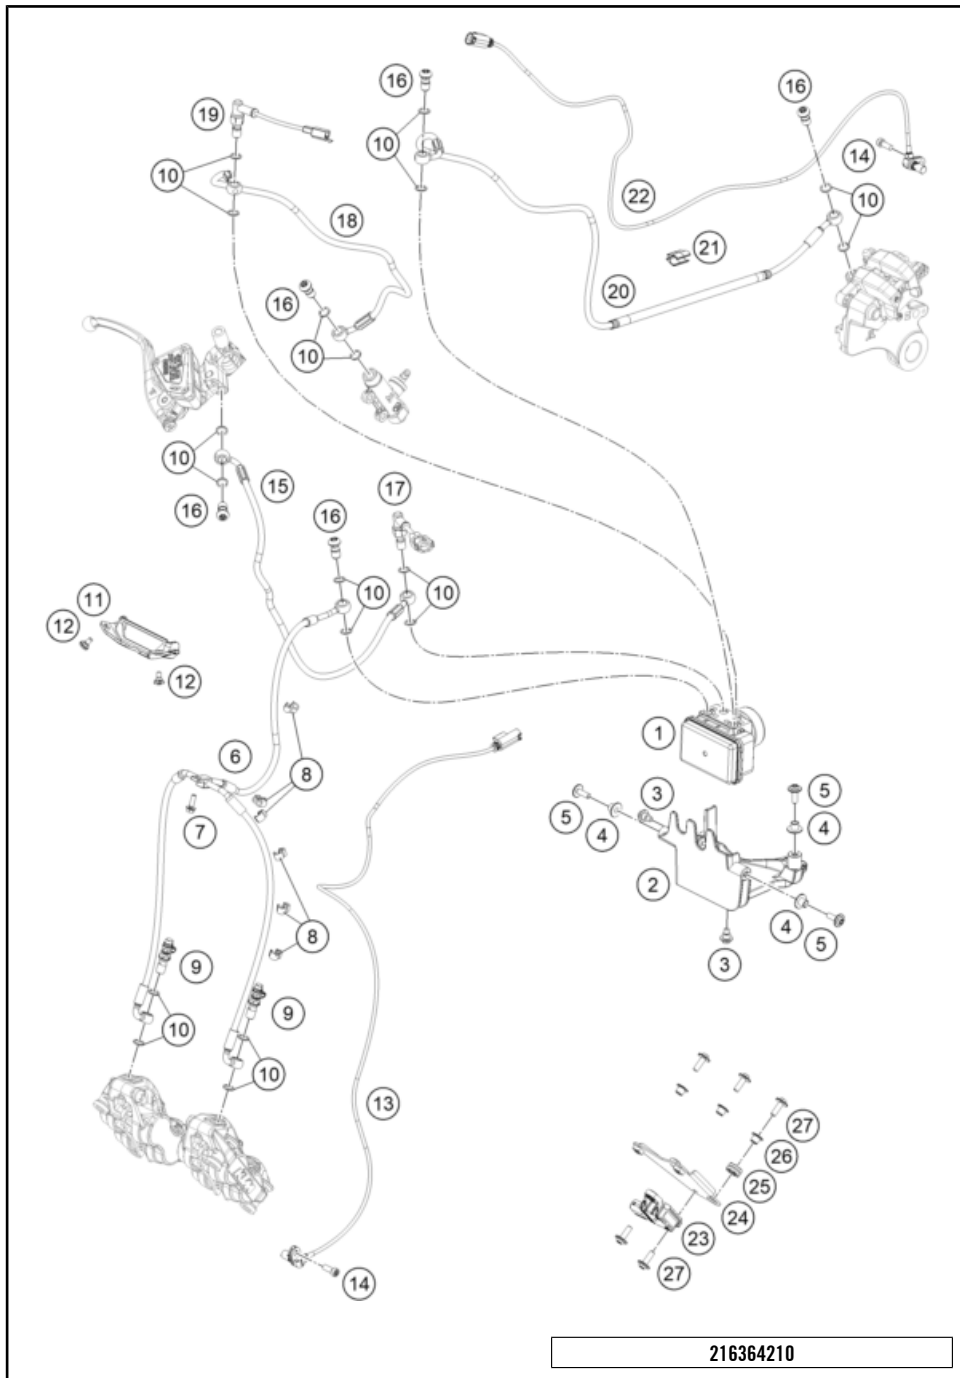

216364210

POS	PARTNUMBER	PARTNAME	PIECE
1	61742031044	ABS module filled	1
2	64142040000	holder ABS module	1
3	59001092050	SPECIAL SCREW M6X12,5 WS=8	2
4	61342041000	COLLAR BUSH 6,5X9X18X8,5	3
5	69014017000	SPECIAL SCREW M6X18 ISA30 08	3
6	64142003000	Hydraulic Front Brake Hecu - Caliper	1
7	0025050166	HH collar screw M5x16 TX30	1
8	60111094100	BAR SPACER 4/7 BLACK	6
9	62513020000	BLEEDER SCREW CPL. 05	2
10	0603100141	sealing ring DIN 7603 10x14x1	18
11	63642003070	Brake line guide	1
12	69008021160	special screw M5x12	2
13	90142125000	ABS SENSOR	1
14	014580060166	SHCS ISO 14580 M6x16	2
15	64142005000	Hydraulic Front Brake MC-hecu	1
16	62113020100	banjo bolt M10x1x19.5	5
17	64111051100	Brake light switch	1
18	64142002000	Hydraulic rear Brake Master Cylinder	1
19	62111051000	BRAKE LIGHT SWITCH REAR	1
20	64142004000	Hydraulic Rear Brake Hecu - Caliper	1
21	54813026100	CABLE SUPPORT 10/4MM 2014	1
22	76042125000	ABS-SENSOR	1
23	61542090000	Angle sensor	1
24	64142090050	Lean Angle Sensor Bracket	1
25	62142041000	DAMP. COMPONENT ABS MODUL	1
26	69014015000	collar bushing 6.1x9.2x15x8.5x1 AI	3
27	69014017000	SPECIAL SCREW M6X18 ISA30 08	5

56240

* NEW PART

X ON DEMAND