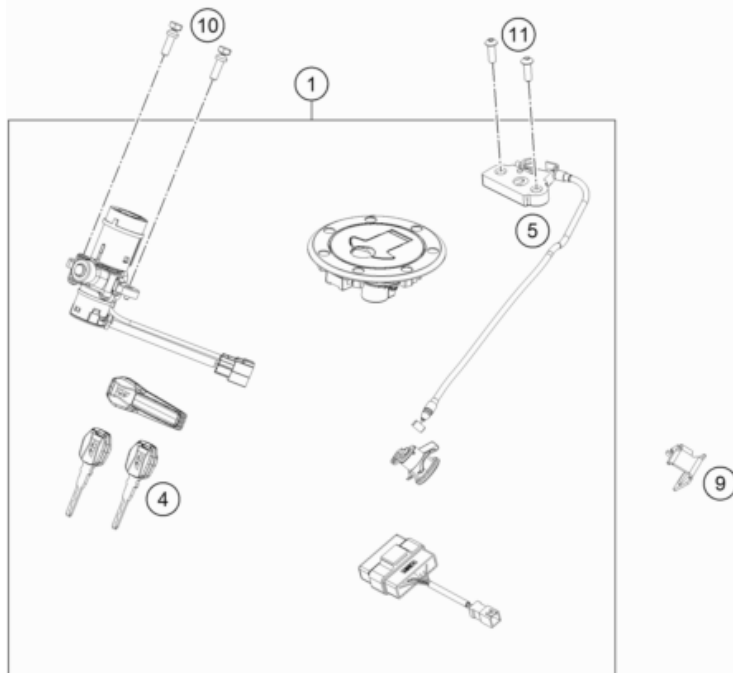

POS	PARTNUMBER	PARTNAME	PIECE
1	64111066044	Lockset CPL.	1
4	64111067010	Blank Key KTM	x
5	64107050000	Seat lock	1
9	64107051000	Cable Bracket Lock	1
10	76011064000	TAMPERPROOF SCREW M6 IGN.LOCK	2
11	0738060181	BHCS ISO 7380 M6X18	2
12	64114069000	Dashboard	1
13	6071406905033	Bushing, speedometer bracket	6
14	61314069051	DAMP. COMPONENT SPEEDOMETER	3
15	0738050202	Lens head screw ISO 7380-M5X20A2	3

186411430

49774

* NEW PART

X ON DEMAND