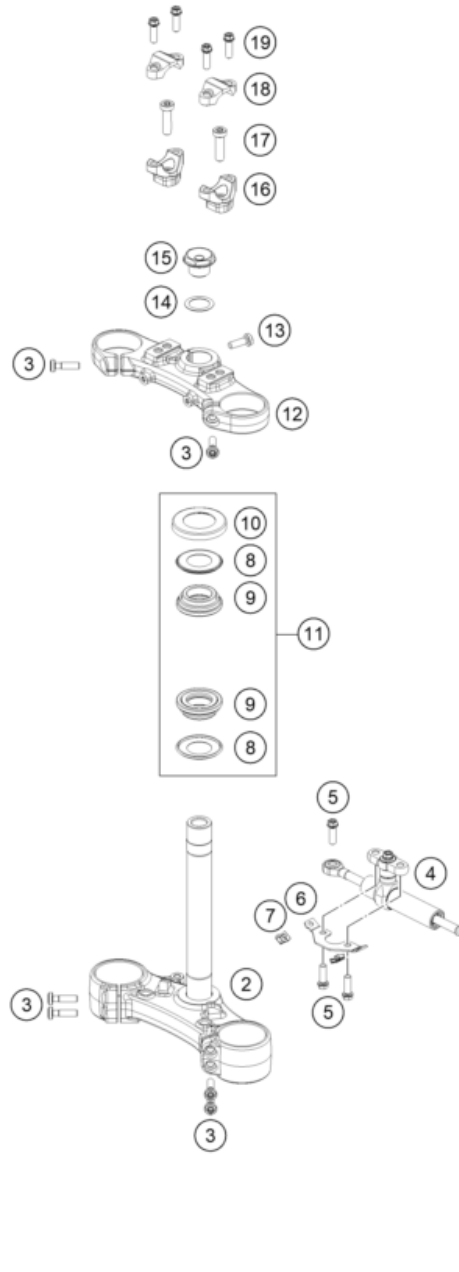

# FRONT FORK, TRIPLE CLAMP

890 DUKE, orange 2021 EU 2021

POS	PARTNUMBER	PARTNAME	PIECE
1	0636C126U201102	Fork KTM 890 Duke 21	1
2	6360103203230S	Triple clamp bottom cmpl. X=32mm black	1
3	0035080306	SHCS M8x30 TX45	4
4	16181R54E	Steering damper cpl.	1
5	0025080256S	HH COLLAR SCREW M8X25 TX40	3
6	6410104400033	Retaining bracket brake line guide	1
7	69008021080	clip nut M5	2
8	69001084100	Steering head gasket	2
9	69001181000	STEERINGHEAD KPL.17	2
10	69001086100	PROT. RING STEER. HEAD BEARING	1
11	69001181010	Steering head rep. Kit	1
12	6410103403230S	Upper Triple Clamp	1
13	0035080256S	ISA collar screw M8x25 ISA45	1
14	63601042000	Shim ring	1
15	54801036000C1	Steering head screw M20x1,5 WS_27	1
16	5940103903230	HANDLEBAR SUPPORT D=28 H=32 BL	2
17	0032100356S	AH-COLLAR SCREW M10X35 ISA45	2
18	7720103800030	HANDLEBAR CLAMP 28MM	2
19	0025080256	HH collar screw M8x25	4

# FRONT FORK DISASSEMBLED

890 DUKE, orange 2021 EU 2021

POS	PARTNUMBER	PARTNAME	PIECE
1	43578257	fork outer tube 44,33x515 dt54 db57	2
2	43578206	Fork protection ring d43	2
3	43578219	O-ring 40x2,5 VMQ70 red ISO 3601	2
4	43578097S1	Fork shoe right d43mm cmpl.	1
5	43578096S1	Fork shoe left d43mm cmpl.	1
6	0025080206	HH collar screw M8x20	4
7	43578176S7	Cartridge right 890 Duke 21 cpl.	1
8	43578195S7	cartridge left 890 Duke 21 cpl.	1
9	43578297S	main spring (38.2) 7.5-320 fork	1
10	43578209S1	screw cap M51x1.5 cpl.	2
11	52000210SET	Sticker set APEX OC 90x40	1
94	T511	SILICONE GREASE F. DUST STRI	x
95	48601166S1	Fork Fluid Viscosity 4.0 5Lx4	x
96	R14042	GUIDE BUSHING SET	x
97	R516T	Fork sealing kit 43mm	x
98	R14032	AH bolt M10x25 set	x
99	RP80002	Shim Kit Fork	x