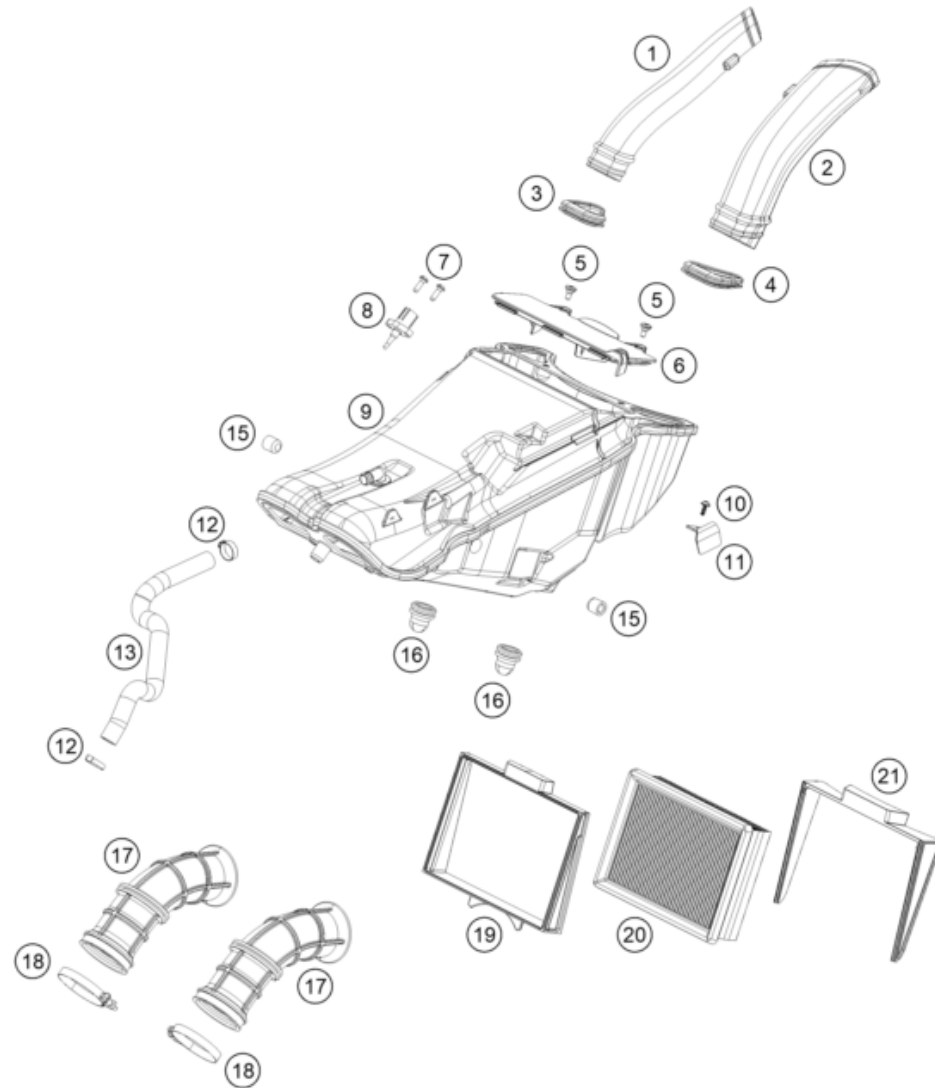

196350490

49548

* NEW PART

X ON DEMAND

POS	PARTNUMBER	PARTNAME	PIECE
1	63505183000	Silencer	1
2	61305069000	BUSHING 8,5X11X29	2
4	54603048600	RANGE CHANGE METAL NUT M5 INOX	1
5	60405069000	conical seat Alu	1
6	0019080506	COUN.-SUNK SCREW M8X50 ISA10.9	1
7	63505111000C1	Heat protection black compl.	1
8	27005011011	DAMPING ELEMENT SILICON	2
9	78105081010	SCREW TORX M5X10	1
11	69005105005	Manifold gasket	2
12	63605058100	Exhaust clamp tube 50 mm	2
13	63605050000	Pre-muffler	1
14	0025080356S	HH COLLAR SCREW M8X35 TX40	2
15	58405050065	collar bushing 8.5x12x23.5x10	4
16	54305068100	damp. component silicone grey	3
17	63605007000	Manifold	1
18	51010086100	self-locking nut M8 Cu	4
20	64105005000	Exhaust gasket	2
21	63505015000	stud screw 835 M8x25 - 10.9	4
24	63541090000	O2 Sensor LSF 4	1
25	63541190000	O2 Sensor LSF 4	1
26	0800000901200	Collar bushing, 8.5x12x23.5x11.5	2
27	54603048000	RANGE CHANGE METAL NUT M8	3
28	0025080356S	HH COLLAR SCREW M8X35 TX40	1

216370510

57906

* NEW PART

X ON DEMAND

POS	PARTNUMBER	PARTNAME	PIECE
1	63506041000	Intake duct, right	1
2	63506040000	Intake duct, left	1
3	63506040050	Intake duct gasket, right	1
4	63506041050	Intake duct gasket, left	1
5	69008021160	special screw M5x12	2
6	63506002000	Air filter box cover	1
7	0081050161	EJOT PT SCREW K50X16 1451	2
8	61041080000	AMBIENT-AIR TEMPERATURE SENSOR	1
9	63506001000	Air filter box	1
10	0081050121	EJOT PT screw K50x12	1
11	63506002060	Cable holder air filter box	1
12	00050198706	VARIABLE ONE-EAR CLAMP 19,8MM	2
13	63530087000	Pre-formed hose engine breather	1
15	76006014000	rubber grommet	2
16	50206020000	RUBBER GRIMMET SLOTTED	2
17	63506026000	Velocity stack	2
18	77236048000	HOSE CLAMP GEMI 58MM	2
19	63506016000	Filter clamp frame	1
20	60306015100	AIR FILTER	1
21	63506017000	Filter clamp wedge	1