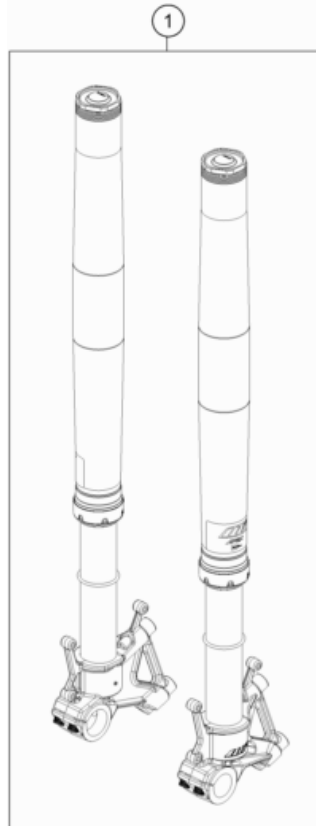

FRONT FORK, TRIPLE CLAMP

890 ADVENTURE, orange 2022 EU 2022

POS	PARTNUMBER	PARTNAME	PIECE
1	05586S2901	Fork KTM 790 Adventure S 19	1
3	0025080256	HH collar screw M8x25	4
4	7720103800030	HANDLEBAR CLAMP 28MM	2
5	0032100356S	AH-COLLAR SCREW M10X35 ISA45	2
6	5940103903230	HANDLEBAR SUPPORT D=28 H=32 BL	2
7	63501045010	Ignition lock cover	1
8	54801036000C1	Steering head screw M20x1,5 WS_27	1
9	63601042000	Shim ring	1
10	0015080256S	HH COLLAR SCREW M8X25 WS=10	1
11	0025080306	HH collar screw M8x30	4
12	63701034030C1	Triple clamp top	1
13	69001084100	Steering head gasket	2
14	69001181000	STEERINGHEAD KPL.17	2
15	69001086100	PROT. RING STEER. HEAD BEARING	1
16	63701032030C1	Bottom triple clamp cpl.	1
17	0025080356	HH collar screw M8x35 TX40	4
18	69001181010	Steering head rep. Kit	x
19	0025060106	HH collar screw M6x10 TX30	4
20	63501072000	Retaining bracket brake line	1
21	0025080256S	HH COLLAR SCREW M8X25 TX40	3
22	16181S55E	Steering damper790 Adventure cpl.	1
23	54601099000	SPEEDOMETER CABLE GUIDE MARZO.	2
24	0985050003	SELF LOCKING NUT DIN0985-M 5	2
25	0025050206	HH collar screw M5x20 TX30	2
26	63511066010	Ignition lock cover	1

196350110

55528

* NEW PART

X ON DEMAND