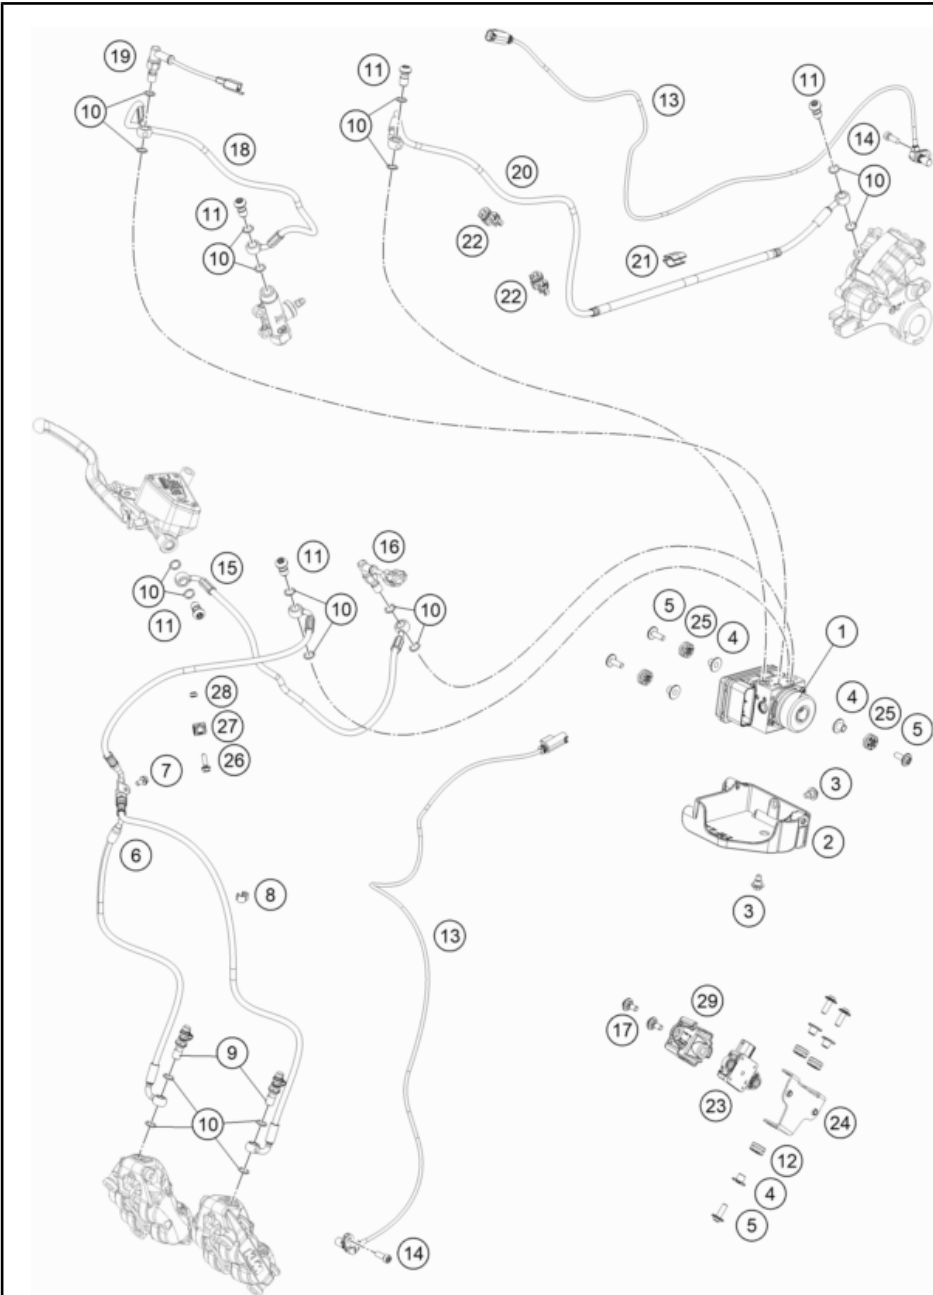

POS	PARTNUMBER	PARTNAME	PIECE
1	61742031044	ABS module filled	1
2	63542040000	holder ABS module	1
3	59001092050	SPECIAL SCREW M6X12,5 WS=8	2
4	61342041000	COLLAR BUSH 6,5X9X18X8,5	6
5	69014017000	SPECIAL SCREW M6X18 ISA30 08	6
6	63542003000	Brake line ABS-Caliper	1
7	0025050106	HH collar screw M5x10 TX30	1
8	60111094100	BAR SPACER 4/7 BLACK	8
9	62513020000	BLEEDER SCREW CPL. 05	2
10	0603100141	sealing ring DIN 7603 10x14x1	18
11	62113020100	banjo bolt M10x1x19.5	5
12	62142041100	DUMPER 40 SHORE	3
13	76042125000	ABS-SENSOR	2
14	014580060166	SHCS ISO 14580 M6x16	2
15	63542001000	Brake line MC-ABS	1
16	64111051100	Brake light switch	1
17	83008000015	SPECIAL SCREW M6X15X3	2
18	63542002000	Brake line MC-ABS	1
19	62111051000	BRAKE LIGHT SWITCH REAR	1
20	63542004000	Brake links ABS-Caliper	1
21	54813026100	CABLE SUPPORT 10/4MM 2014	1
22	64142046000	Bracket ABS line dia7.5	2
23	61542090000	Angle sensor	1
24	63742090015	Retaining bracket angle sensor cmpl.	1
25	62142041000	DAMP. COMPONENT ABS MODUL	3
26	0025050166	HH collar screw M5x16 TX30	1
27	60113146000	SUPPORT FOR BRAKE HOSE M5	1
28	0985050003	SELF LOCKING NUT DIN0985-M 5	1
29	61342090050	COVER SENSOR BOX	1

216374210

55617

* NEW PART

X ON DEMAND