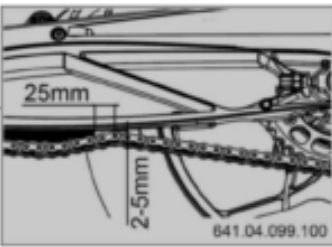

POS	PARTNUMBER	PARTNAME	PIECE
1	50203098003	Sticker "WARNING LABEL 3"	1
2	50307098000	STICKER "OWNERS MANUAL"	1
3	63506097000	Sticker fuse	1
4	63706098200	Sticker STD setting	1
5	64104099100	Sticker chain tension	1
6	63703095000	ECE sticker	1
7	21007098000	Sticker fuel labelling	1
8	21003094000	"Sticker ""EAC"""	1
9	63703097000	Sticker technical information	1
10	LI21-637-2C	Typenschild EURO 4 KTM	1
11	LI21-637-3	Typenschild Australien KTM	1

216378010

55527

* NEW PART

X ON DEMAND