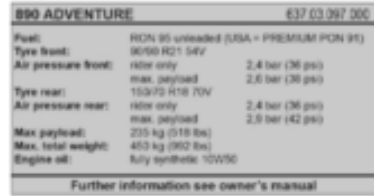

POS	PARTNUMBER	PARTNAME	PIECE
1	50203098003	Sticker "WARNING LABEL 3"	1
2	50307098000	STICKER "OWNERS MANUAL"	1
3	63506097000	Sticker fuse	1
4	63706098200	Sticker STD setting	1
5	64104099100	Sticker chain tension	1
6	63703095000	ECE sticker	1
7	21007098000	Sticker fuel labelling	1
8	21003094000	"Sticker ""EAC"""	1
9	63703097000	Sticker technical information	1
10	LI21-637-2C	Typenschild EURO 4 KTM	1
11	LI21-637-3	Typenschild Australien KTM	1

216378010

55527

* NEW PART

X ON DEMAND