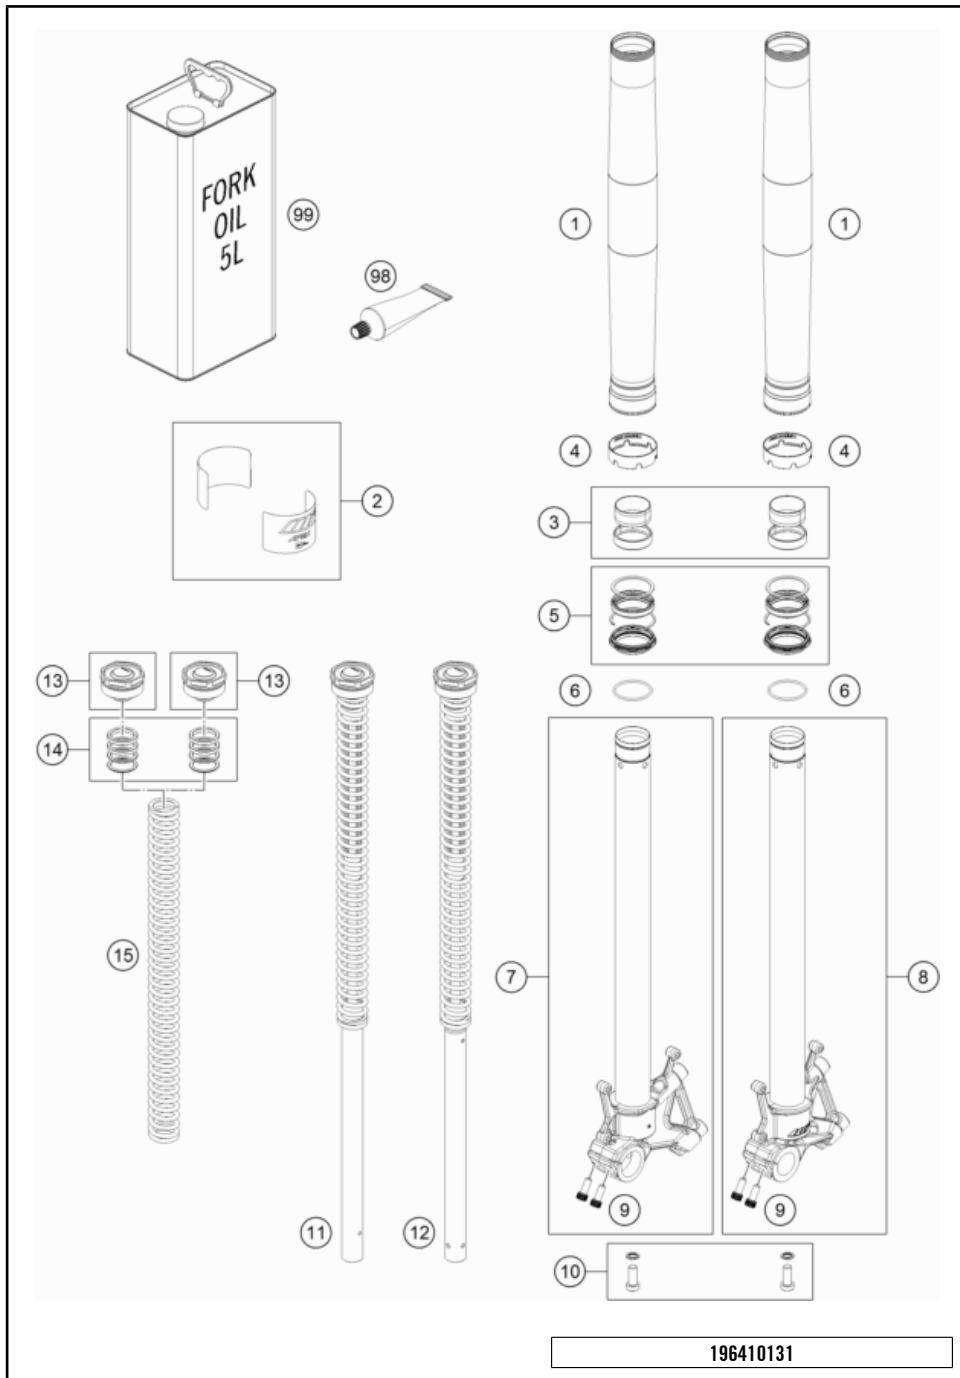

196350110

55528

* NEW PART

X ON DEMAND

FRONT FORK DISASSEMBLED

890 ADVENTURE, orange 2022 EU 2022

POS	PARTNUMBER	PARTNAME	PIECE
1	43578142	Fork outer tube 44x560 dt54 db60	2
2	52000210SET	Sticker set APEX OC 90x40	1
3	R14042	GUIDE BUSHING SET	x
4	43578206	Fork protection ring d43	2
5	R516	Fork sealing kit 43mm red	x
6	43578219	O-ring 40x2,5 VMQ70 red ISO 3601	2
7	43578198S1	axle clamp right d43mm black cpl.	1
8	43578197S1	axle clamp left d43mm black cpl.	1
9	0025080206	HH collar screw M8x20	4
10	R14032	AH bolt M10x25 set	x
11	43578176S3	Cartridge right 790 ADV 19 cpl.	1
12	43578195S2	Cartridge left 790 ADV 19 cpl.	1
13	43578209S1	screw cap M51x1.5 cpl.	2
14	RP80002	Shim Kit Fork	x
15	43578190	Mainspring (38,3) 6,5-480 fork	1
98	T14034	Fuchs grease IPR (250g)	x
99	40540882S1	FORKOIL SAE 5 5L.	x

196410131

51264

* NEW PART

X ON DEMAND

HANDLEBAR, CONTROLS

890 ADVENTURE, orange 2022 EU 2022

POS	PARTNUMBER	PARTNAME	PIECE
1	6070200100033	Handlebar	1
2	63502090000	Clutch cable	1
3	64132070000	PVC clamp 6.4 MM Heyman	1
4	0025050126	HH collar screw M5x12 TX30	2
6	60702012000	Grip tube (no heating)	1
7	60711012000	Ride-by-wire without throttle tube	1
8	76011073110	SCREW SET START-STOP SWITCH	1
9	63711074000	Handlebar switch, right	1
10	61411174010	Screw set start-stop switch	1
11	76011270100	Combination switch	1
12	60702039100	Grip LHS w/o heater	1
13	90112041000	MIRROR R/S	1
14	90112040000	MIRROR L/S	1
15	63502031000	Clutch lever cmpl.	1
16	6350204400030	Clamp cpl. incl. 2 screws	1
17	63502040000	Clutch lever	1
18	64102038000	Kit lever pin	1
19	63511049000	Switch	1
20	6030217910030	HANDGUARD CLOSED BLACK HIGH	1