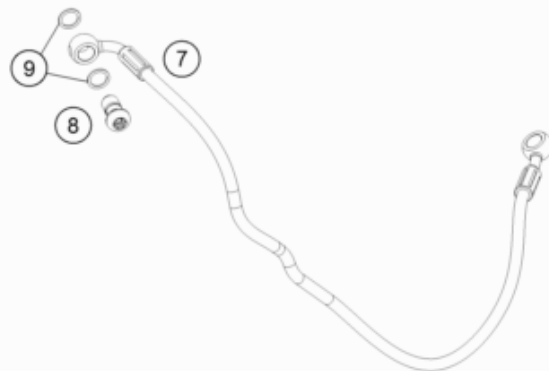

216371111

55677

* NEW PART

X ON DEMAND

BATTERY

890 ADVENTURE, orange 2022 EU 2022

POS	PARTNUMBER	PARTNAME	PIECE
1	63508025110	Electrics bracket front	1
2	54603048100	clip nut M6	2
3	83008000012	special screw M6x12x3	3
4	93008082010	Range change metal nut M6	2
5	63507040070	Seat bushing	2
6	014581060201	Count.snk screw M6x20 TX30	2
7	63511053050	rubber battery holder	1
8	63511097000	Ground wire	1
9	63511059000	Starter cable	1
10	63511059050	battery cable	1
11	0025060166	HH collar screw M6x16 TX30	2
12	64111053000	battery HTZ12A-BS(DA)	1
13	62111059060	COVER POSITIVE POLE	1
14	63508055010	Foam rubber 33x132	1
15	63508055000	Clamping bracket	1
16	64111096000	mass cable starter-frame	1
17	0985060003	SELF LOCK. NUT DIN0985-M 6	1

216371130

55613

* NEW PART

X ON DEMAND

FRONT BRAKE CONTROL

890 ADVENTURE, orange 2022 EU 2022

POS	PARTNUMBER	PARTNAME	PIECE
1	63713101033	Front master cylinder compl.	1
2	63513002044	Brake lever	1
3	64113006000	Lever bolt cpl.	1
4	63713008000	Piston assembly	1
5	64113031100	Reservoir cap cpl.	1
6	6351300500030	mirror clamp incl. 2 screws	1
7	63542001000	Brake line MC-ABS	1
8	62113020100	banjo bolt M10x1x19.5	1
9	0603100141	sealing ring DIN 7603 10x14x1	2