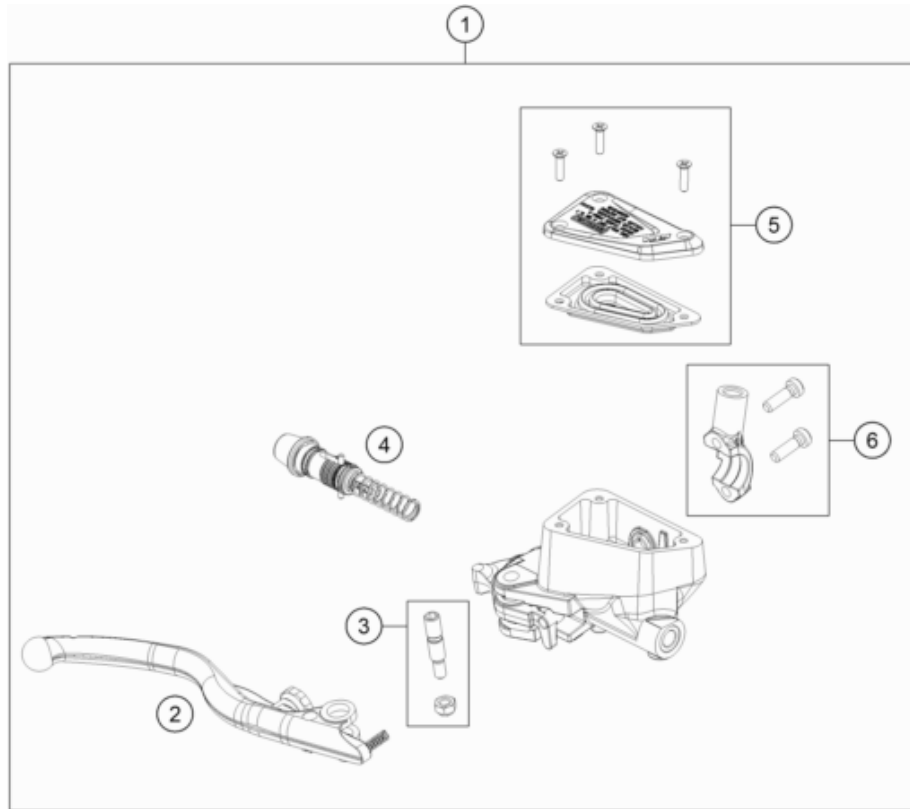

216371130

55613

* NEW PART

X ON DEMAND

FRONT BRAKE CONTROL

890 ADVENTURE, orange 2022 EU 2022

POS	PARTNUMBER	PARTNAME	PIECE
1	63713101033	Front master cylinder compl.	1
2	63513002044	Brake lever	1
3	64113006000	Lever bolt cpl.	1
4	63713008000	Piston assembly	1
5	64113031100	Reservoir cap cpl.	1
6	6351300500030	mirror clamp incl. 2 screws	1
7	63542001000	Brake line MC-ABS	1
8	62113020100	banjo bolt M10x1x19.5	1
9	0603100141	sealing ring DIN 7603 10x14x1	2

196351310

57907

* NEW PART

X ON DEMAND

POS	PARTNUMBER	PARTNAME	PIECE
1	64113069000	Reservoir assembly	1
2	69013099050	SCREW F. EXPANSION TANK	1
3	64113026000	Brake line holder	1
4	64142046000	Bracket ABS line dia7.5	1
5	58007017000	YDNAC CLAMP 10101 (10,4MM)	2
6	69013069001	HOSE FOR RESERVOIR 6X1,5	1
8	6411306000030	Foot master cylinder cpl. black	1
9	64113061000	Piston assembly	1
10	0025060256	HH collar screw M6x25 TX30	2
11	63513050033C1	Foot brake lever cpl. without push rod	1
12	63513051000	Footbrake lever step plate	1
13	014581050162	CS screw, ISO14581-M5x16-A2-070 ISA25	2
14	0025060206	HH collar screw M6x20 TX30	1
15	0934060003	hex nut DIN 934 M6	2
16	0625006087	GROOVED BALL BEAR. 608 2RS C3	2
17	54603069000	SWIVEL HEAD M6 FOOT BRAKE LEV.	1
19	54603068000	PRESSURE ROD ALU 250 '90	1
20	0738060205S	Oval head screw ISR M6x20-A2-70-MK	1
21	54603062200	Return spring for brake lever	1
22	54310086200	SELF LOCKING NUT M8 10.9	1
23	014579080301S	screw ISO 14579-M8x30-10.9-MK black	1
24	62113020100	banjo bolt M10x1x19.5	1
25	0603100141	sealing ring DIN 7603 10x14x1	2
26	63742002000	Brake line, rear master cylinder	1
27	63503039051	Rear master cylinder guard	1