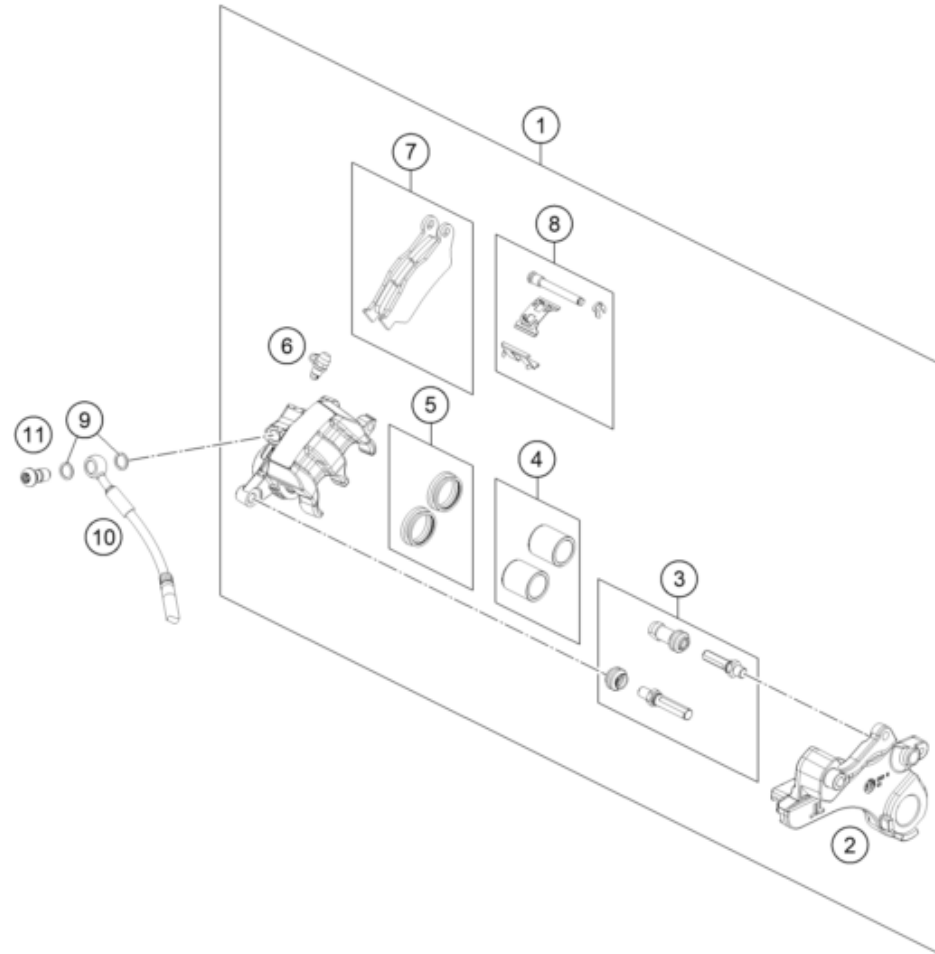

REAR BRAKE CALIPER

890 ADVENTURE, orange 2022 EU 2022

POS	PARTNUMBER	PARTNAME	PIECE
1	63713080000	Rear brake caliper	1
2	63513075000	rear holder	1
3	64113084000	Cup set	1
4	63713083000	brake piston set	1
5	63513081000	Seal set	1
6	64113020000	Bleeder + cap	1
7	63713090000	rear brake pads	1
8	63513085000	Pad pin and spring	1
9	0603100141	sealing ring DIN 7603 10x14x1	2
10	63742004000	Brake line, rear brake caliper	1
11	62113020100	banjo bolt M10x1x19.5	1

196351390

57909

* NEW PART

X ON DEMAND