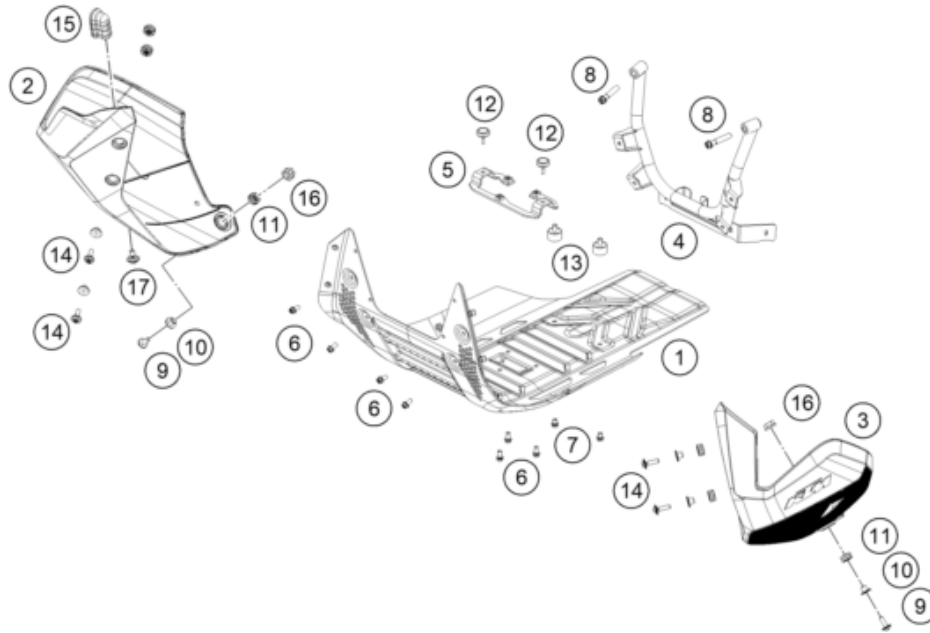

55543

* NEW PART

X ON DEMAND

216370310

POS	PARTNUMBER	PARTNAME	PIECE
40	0025060256	HH collar screw M6x25 TX30	2
41	54310086200	SELF LOCKING NUT M8 10.9	1
42	014579080301S	screw ISO 14579-M8x30-10.9-MK black	1
43	014579080506S	CYL. SCREW DIN14579 M8X50 SS	2
44	60003041010	FOOTREST RUBBER FRONT R/S 03	1
45	60003040010	FOOTREST RUBBER FRONT L/S 03	1
46	0025060166S	HH collar screw M6x16 TX30 SL	6
47	63503096000	Front sprocket cover	1
48	0035080356	AH-COLLAR SCREW M8X35 ISA45	2
49	0125080003	washer DIN 125 A -8.4	2
50	60307048000	RUBBER SEAT-CONTACT SURFACE	2
51	54803044000	PIN FOR FOOT PED 51.5X9.8 MM	2
52	78003041050	FOOTREST R/S 08	1
53	78003040050	FOOTREST L/S 08	1
54	54603041000	FOOTREST SPRING L/S & R/S	2
55	0125100003	washer DIN 125 A 10.5	2
56	0094032253	PIN DIN0094-3,2X25 STEEL	2
57	54603048100	clip nut M6	6
58	54603048600	RANGE CHANGE METAL NUT M5 INOX	2
59	54603048000	RANGE CHANGE METAL NUT M8	2
60	69008021160	special screw M5x12	3
62	0035100656S	ISA screw, M10x65 ISA45	1
63	64103088000	Frame locking cap	2
64	60003044010	CLOSING PANEL FRONT L/S R/S 03	2
65	0985050003	SELF LOCKING NUT DIN0985-M 5	2
66	54310086100	SELF LOCKING NUT M10 CU WS=14	2

55543

* NEW PART

X ON DEMAND

ENGINE GUARD

890 ADVENTURE, orange 2022 EU 2022

POS	PARTNUMBER	PARTNAME	PIECE
1	63503090000	Skid plate bottom part compl.	1
2	63503098010	Front spoiler right	1
3	63503097010	Front spoiler left	1
4	6350309005033	Front skid plate linkage	1
5	63503090016	Lower Alu Skidplate Support	1
6	0025060106	HH collar screw M6x10 TX30	7
7	0025060086	HH collar screw M6x8 TX30	2
8	0025080406S	Collar screw M8x40 ISA40 SS	2
9	69014017000	SPECIAL SCREW M6X18 ISA30 08	2
10	61342041000	COLLAR BUSH 6,5X9X18X8,5	6
11	62142041000	DAMP. COMPONENT ABS MODUL	6
12	60006001021	DISTANCE RUBBER AIRBOX 03	2
13	63503190017	Silent block 20x12 M6x10/M6x8	2
14	69014117000	Collar screw M6x22-8.8 ISA30	4
15	60307020000	TANK RUBBER	2
16	56509064100	SELF LOCKING NUT M6 10.9	2
17	83008000012	special screw M6x12x3	2