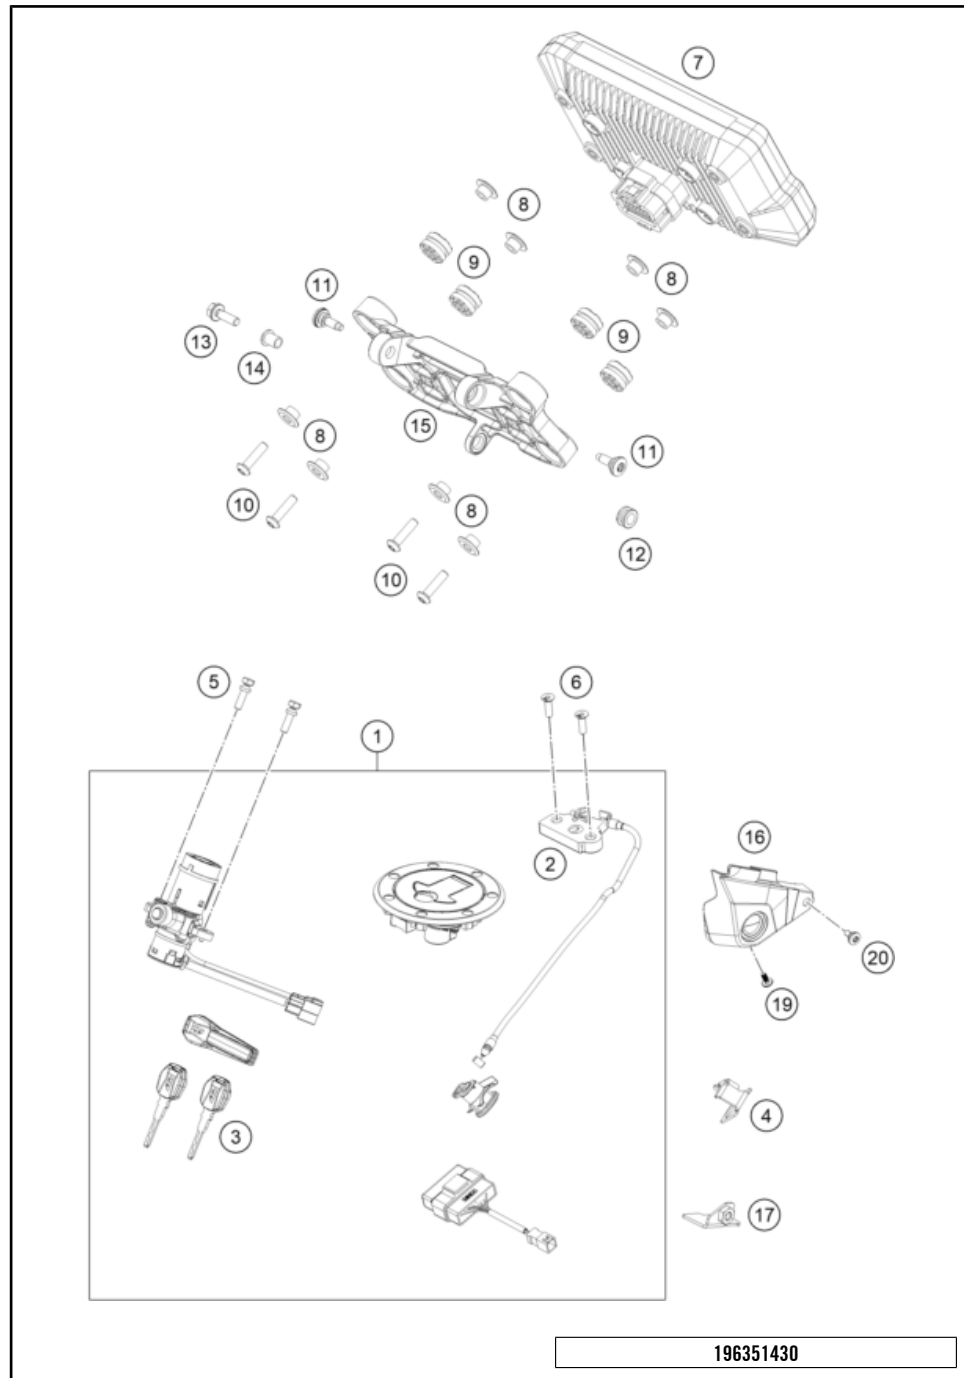

196351430

POS	PARTNUMBER	PARTNAME	PIECE
1	63511066044	Lockset cpl.	1
2	63507050000	Seat lever assy	1
3	64111067000	KTM ignition key	1
3	64111067010	Blank Key KTM	x
4	64107051000	Cable Bracket Lock	1
5	76011064200	Tear-off screw M6 ignition lock ISA30 MK	2
6	0738060205S	Oval head screw ISR M6x20-A2-70-MK	2
7	63514069100	Dashboard	1
8	60714069050	Bushing	8
9	61314069051	DAMP. COMPONENT SPEEDOMETER	4
10	0738050202	Lens head screw ISO 7380-M5X20A2	4
11	69008021060	special screw M5x17	2
12	60708008070	rubber bush windshield fixation	1
13	0025050166	HH collar screw M5x16 TX30	1
14	63514011010	wheel spindle mask support	1
15	63514062000	Instrument support	1
16	63507050050	Lock cover	1
17	6351401006033	retaining bracket immobilizer cpl.	1
19	0081045121	SCREW FOR PLASTIC K45X12 T20	1
20	69008021160	special screw M5x12	1

53945

* NEW PART

X ON DEMAND