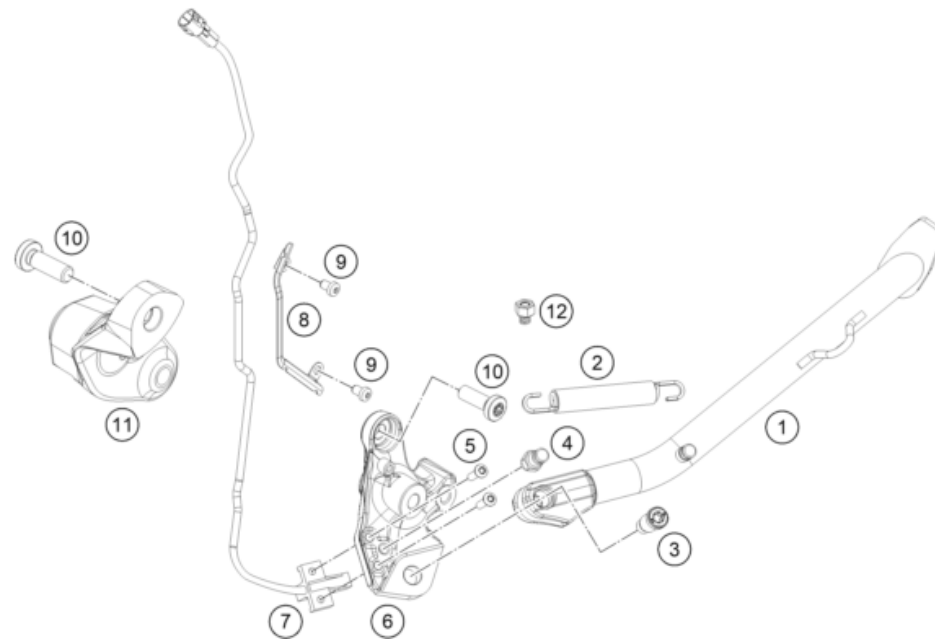

55543

* NEW PART

X ON DEMAND

ENGINE GUARD

890 ADVENTURE, orange 2022 EU 2022

POS	PARTNUMBER	PARTNAME	PIECE
1	63503090000	Skid plate bottom part compl.	1
2	63503098010	Front spoiler right	1
3	63503097010	Front spoiler left	1
4	6350309005033	Front skid plate linkage	1
5	63503090016	Lower Alu Skidplate Support	1
6	0025060106	HH collar screw M6x10 TX30	7
7	0025060086	HH collar screw M6x8 TX30	2
8	0025080406S	Collar screw M8x40 ISA40 SS	2
9	69014017000	SPECIAL SCREW M6X18 ISA30 08	2
10	61342041000	COLLAR BUSH 6,5X9X18X8,5	6
11	62142041000	DAMP. COMPONENT ABS MODUL	6
12	60006001021	DISTANCE RUBBER AIRBOX 03	2
13	63503190017	Silent block 20x12 M6x10/M6x8	2
14	69014117000	Collar screw M6x22-8.8 ISA30	4
15	60307020000	TANK RUBBER	2
16	56509064100	SELF LOCKING NUT M6 10.9	2
17	83008000012	special screw M6x12x3	2

196350330

49281

* NEW PART

X ON DEMAND

POS	PARTNUMBER	PARTNAME	PIECE
1	63503023000C1	side stand ADV-S	1
2	61003024000	SPRING L=116 MM 05	1
3	62503027200	SCREW FOR SIDE STAND M10X31,2	1
4	63503028010	Special screw side stand spring	1
5	0738050202	Lens head screw ISO 7380-M5X20A2	2
6	6350302610033	side stand bracket	1
7	93511045000	SWITCH SIDE STAND	1
8	64103001099	Racket side-stand-cable	1
9	0018050103	INT. TORX OVAL HEAD M 5X10 8.8	2
10	0035100309S	SHCS M10x30 TX45	2
11	63503016040C1	Main stand console right	1
12	90103029000	MAGNET HOLDER	1