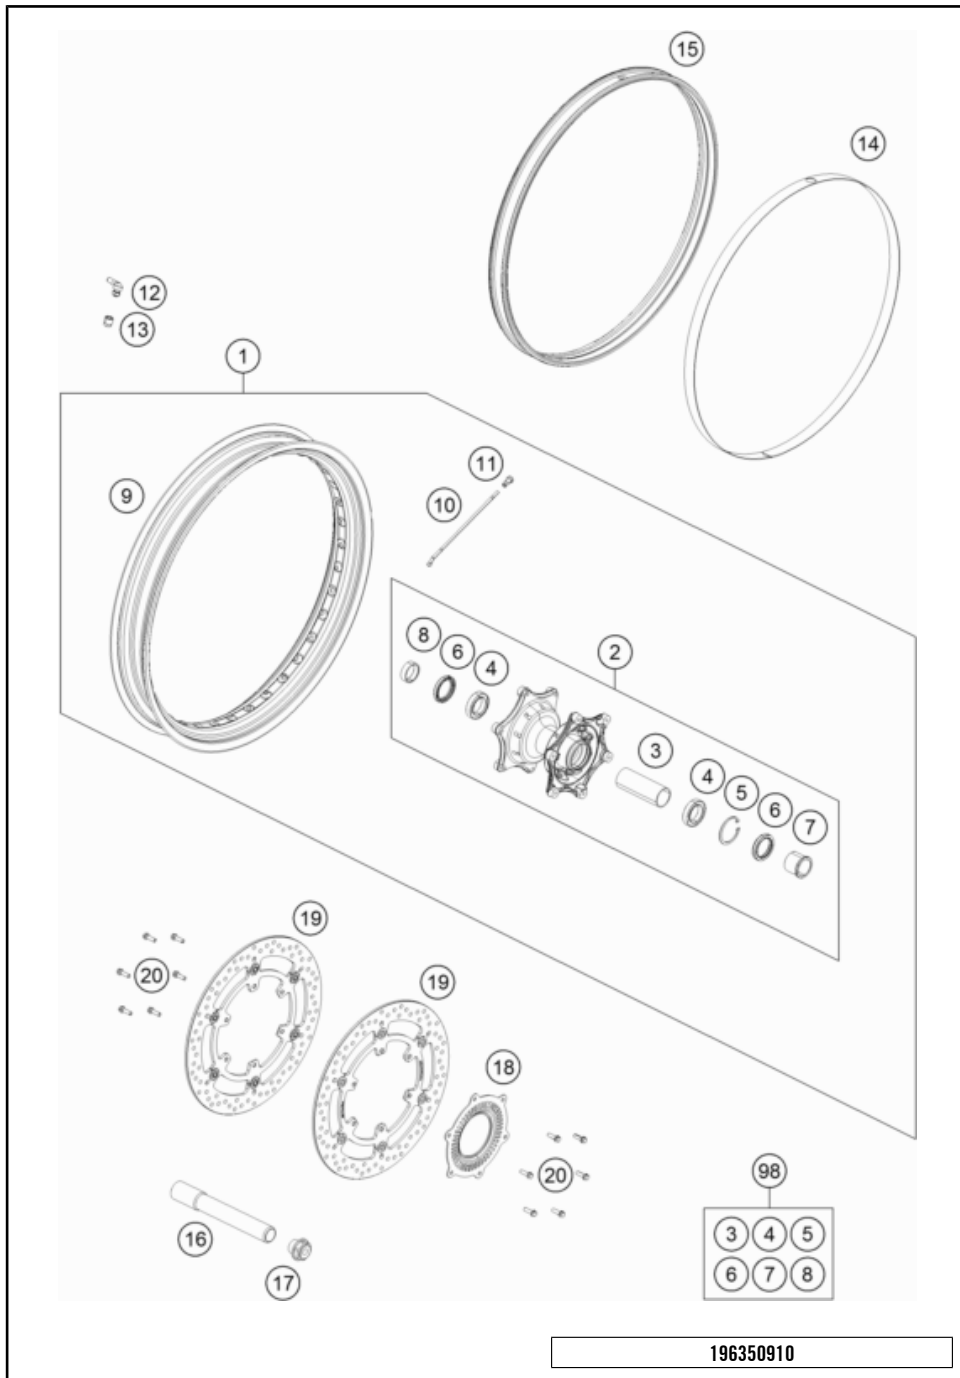

196350820

55605

* NEW PART

X ON DEMAND

FRONT WHEEL

890 ADVENTURE, orange 2022 EU 2022

POS	PARTNUMBER	PARTNAME	PIECE
1	63709001044C1	"Front wheel, cmpl. 2.15x21"" with anodized hub	1
1	6030900124433A	Front wheel cpl. 2,5X21" with powder-coated hub	1
2	60309010244C1	front wheel hub cpl. anodized	1
2	6030901014433	FRONT HUB CPL. powder-coated	1
3	60309011000	BUSHING SPACER TUBE FRONT	1
4	0625069068	GR.BALL BEAR.6906 DDU2CG23S6NM	2
5	0472047175	CIRCLIP DIN0472-47X1,75	1
6	0760354771	SHAFT SEAL RING 35X47X7 TC	2
7	60309012100	SPACER BUSH. FRONT WHEEL L/S	1
8	60009013000	SPACER BUSH. FR. WHEEL R/S 03	1
9	6030917010033A	Rim 2.5x21"TL.bl.w.sticker	1
10	60309071000	SPOKE 5/4.37/M5	36
11	60310072200	Spoke nipple Quadrax M5	36
12	60309176000	VALVE	1
13	60312033050	NUT AIR PRESSURE SENSOR	1
14	60309073100	RIM BAND 21"	1
15	60309177000	GASKET RUBBER 2.5"X21"	1
16	60309081100	Wheel spindle, front	1
17	6900103600001	STEERING HEAD SCREW 09	1
18	60342020000	SENSOR GEAR ABS	1
19	63509060000	BRAKE DISC FRONT D=320	2
20	59009062019	SPECIAL SCREW M6X19 WS=8 10.9	12
98	60609015000	FRONT WHEEL REP. KIT ADV. 1050	x