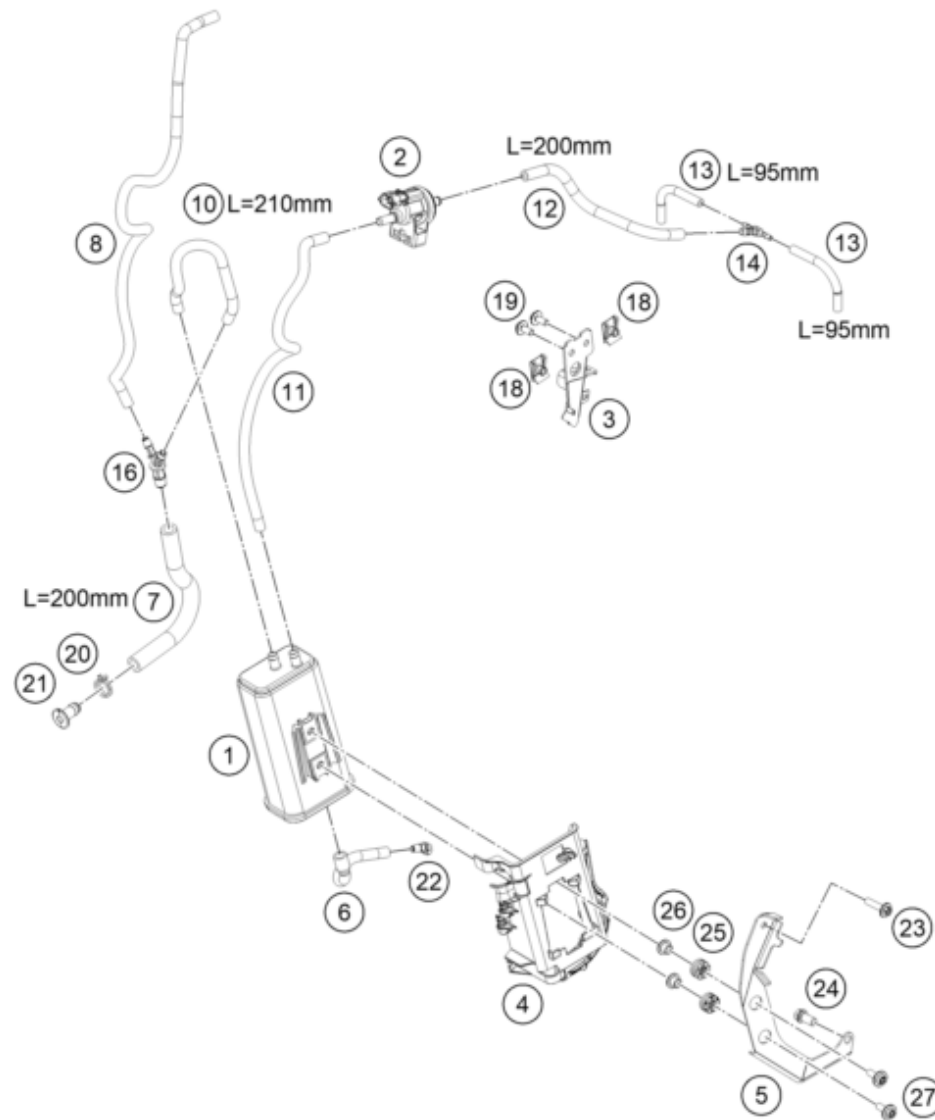

POS	PARTNUMBER	PARTNAME	PIECE
1	75015001200	CARBON CANISTER	1
2	76015015000	EVAP valve	1
3	63515026010	Retaining bracket ACF valve cpl.	1
4	63515003010	Hose clip ACF	1
5	6351500201033	Retaining bracket ACF	1
6	63515021000	ventilation hose evap.can.	1
7	78015119000	HOSE EPA D=10/16 L=2000MM	1
8	63515024100	Fuel tank vent hose 688mm	1
10	78015019000	HOSE EPA D=6/10 L=2000MM	1
11	63515028000	Hose ACF purge valve	1
12	78015019000	HOSE EPA D=6/10 L=2000MM	1
13	78015021000	HOSE EPA D=4/8 L=2000MM	2
14	64115026000	Hose connection nozzles	1
16	61315028100	Y-CONNECTOR YS 6-10-6	1
18	54603048100	clip nut M6	2
19	0024060136	HH collar screw M6x13 TX30	2
20	58431082100	YDNAC-CLAMP 10173 (16MM) '98	1
21	61315026100	Screw plug ACF	1
22	63503098030	Angle piece for overrun	1
23	0024060256	HH COLLAR SCREW M6X25 TX30	1
24	0025060166	HH collar screw M6x16 TX30	1
25	62142041000	DAMP. COMPONENT ABS MODUL	2
26	69014015000	collar bushing 6.1x9.2x15x8.5x1 Al	2
27	69014017000	SPECIAL SCREW M6X18 ISA30 08	2

226371510

57998

* NEW PART

X ON DEMAND