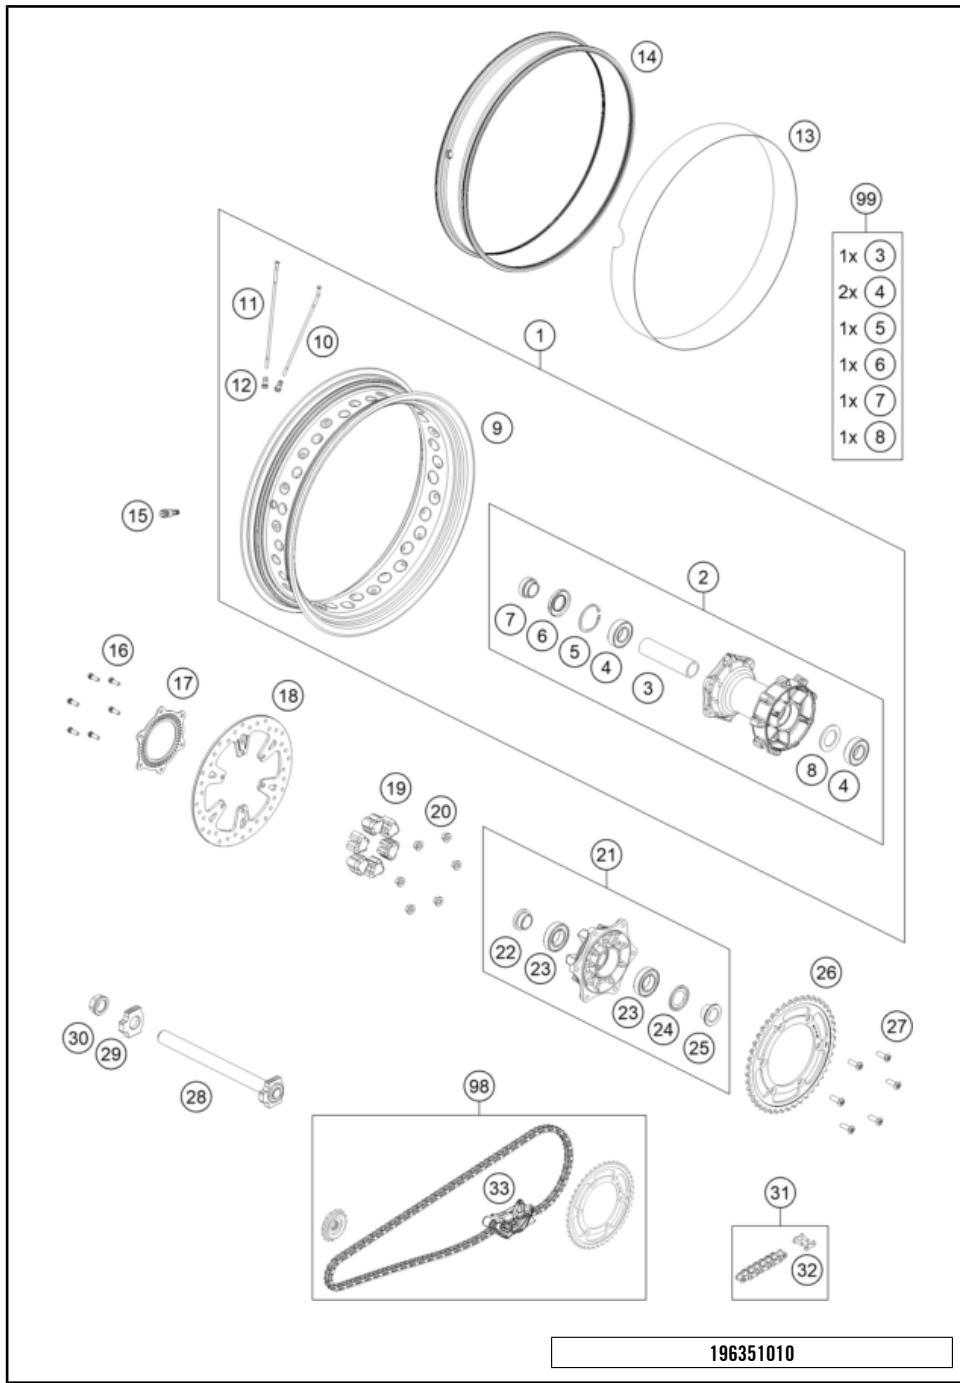

REAR WHEEL

890 ADVENTURE, orange 2022 EU 2022

POS	PARTNUMBER	PARTNAME	PIECE
32	78010166100	RIVETING LINK FOR 78010167118	x
33	63510067118	chain X-Ring 118 links with chain guide	1
98	00050002100	Drive set 16/45	x
99	60310015000	REAR WHEEL REP. KIT ADV 13-14	x

196351010

55645

* NEW PART X ON DEMAND