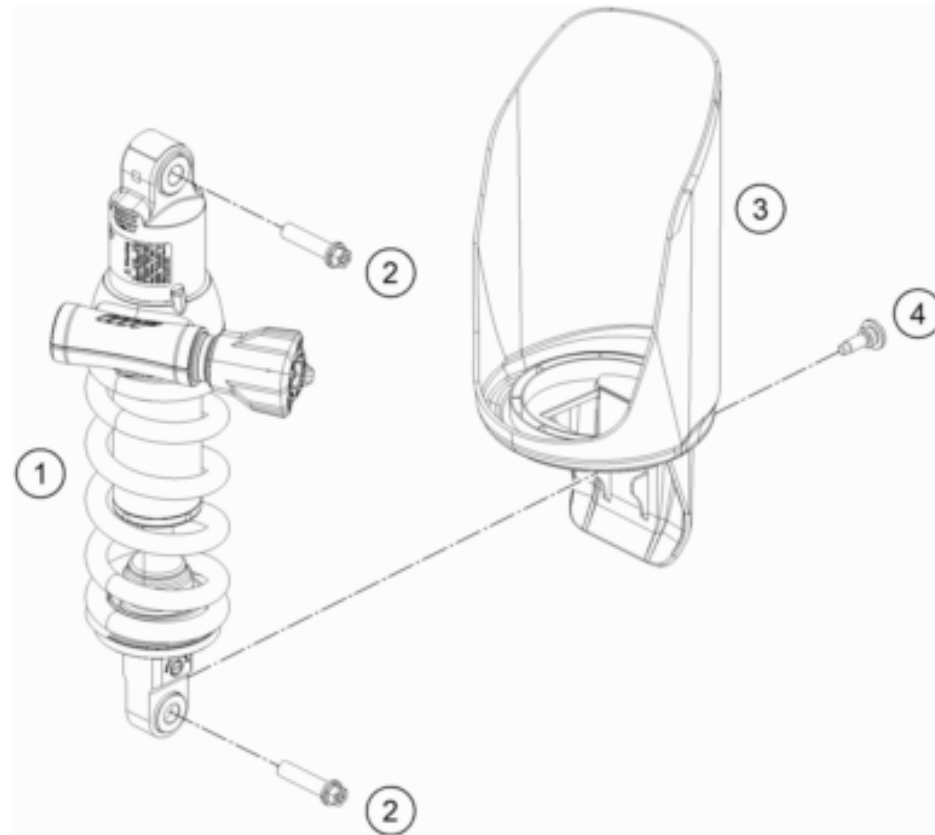

196350330

49281

* NEW PART

X ON DEMAND

POS	PARTNUMBER	PARTNAME	PIECE
1	63503023000C1	side stand ADV-S	1
2	61003024000	SPRING L=116 MM 05	1
3	62503027200	SCREW FOR SIDE STAND M10X31,2	1
4	63503028010	Special screw side stand spring	1
5	0738050202	Lens head screw ISO 7380-M5X20A2	2
6	6350302610033	side stand bracket	1
7	93511045000	SWITCH SIDE STAND	1
8	64103001099	Racket side-stand-cable	1
9	0018050103	INT. TORX OVAL HEAD M 5X10 8.8	2
10	0035100309S	SHCS M10x30 TX45	2
11	63503016040C1	Main stand console right	1
12	90103029000	MAGNET HOLDER	1

196350360

49107

* NEW PART

X ON DEMAND

SHOCK ABSORBER

890 ADVENTURE, orange 2022 EU 2022

POS	PARTNUMBER	PARTNAME	PIECE
1	0637C429U313000	Shock absorber KTM 890 ADV 2021	1
2	0025120506S	HH COLLAR SCREW M12X50 TX45	2
3	63508075000	Splash protection shock absorber	1
4	69008021160	special screw M5x12	1