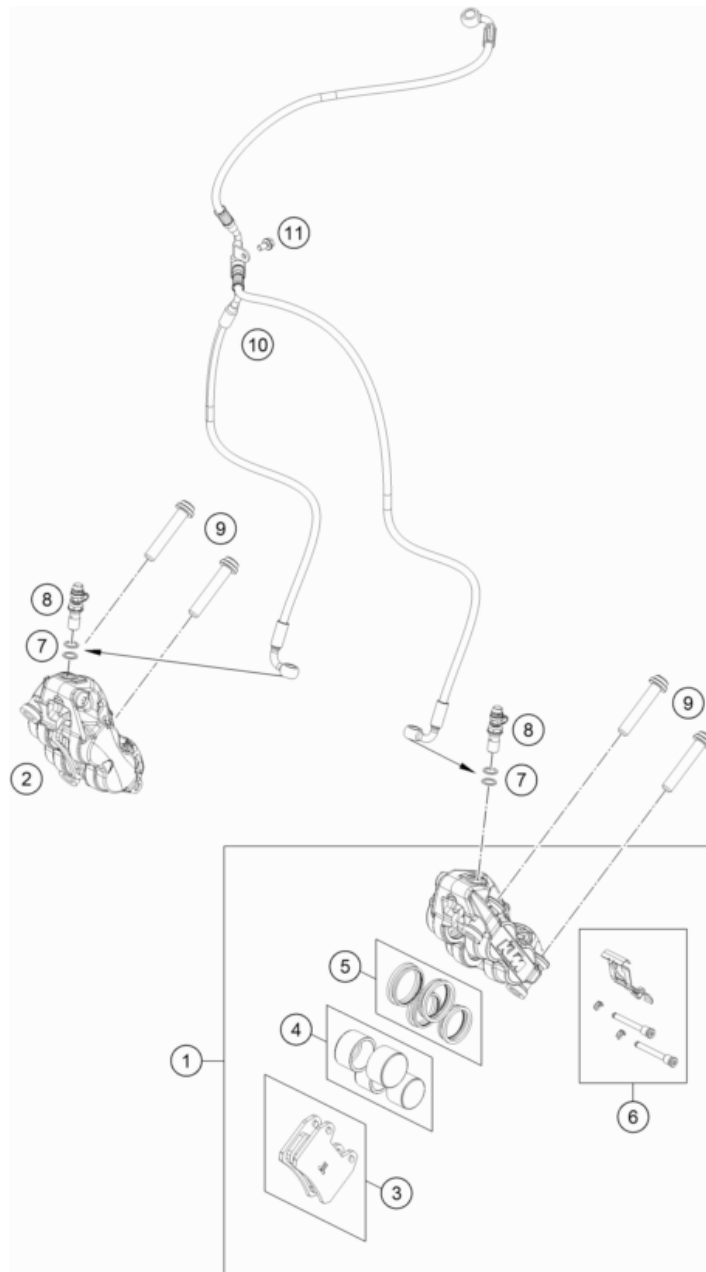

196351310

57907

* NEW PART

X ON DEMAND

POS	PARTNUMBER	PARTNAME	PIECE
1	64113069000	Reservoir assembly	1
2	69013099050	SCREW F. EXPANSION TANK	1
3	64113026000	Brake line holder	1
4	64142046000	Bracket ABS line dia7.5	1
5	58007017000	YDNAC CLAMP 10101 (10,4MM)	2
6	69013069001	HOSE FOR RESERVOIR 6X1,5	1
8	6411306000030	Foot master cylinder cpl. black	1
9	64113061000	Piston assembly	1
10	0025060256	HH collar screw M6x25 TX30	2
11	63513050033C1	Foot brake lever cpl. without push rod	1
12	63513051000	Footbrake lever step plate	1
13	014581050162	CS screw, ISO14581-M5x16-A2-070 ISA25	2
14	0025060206	HH collar screw M6x20 TX30	1
15	0934060003	hex nut DIN 934 M6	2
16	0625006087	GROOVED BALL BEAR. 608 2RS C3	2
17	54603069000	SWIVEL HEAD M6 FOOT BRAKE LEV.	1
19	54603068000	PRESSURE ROD ALU 250 '90	1
20	0738060205S	Oval head screw ISR M6x20-A2-70-MK	1
21	54603062200	Return spring for brake lever	1
22	54310086200	SELF LOCKING NUT M8 10.9	1
23	014579080301S	screw ISO 14579-M8x30-10.9-MK black	1
24	62113020100	banjo bolt M10x1x19.5	1
25	0603100141	sealing ring DIN 7603 10x14x1	2
26	63742002000	Brake line, rear master cylinder	1
27	63503039051	Rear master cylinder guard	1

196351330

57908

* NEW PART

X ON DEMAND

FRONT BRAKE CALIPER

890 ADVENTURE, orange 2022 EU 2022

POS	PARTNUMBER	PARTNAME	PIECE
1	63713015000	Brake caliper, front left	1
2	63713016000	Brake caliper, front right	1
3	63713030000	Front brake pad	2
4	63513019000	Piston set	2
5	63613021000	Seal set	2
6	64113017000	Retaining spring set	2
7	0603100141	sealing ring DIN 7603 10x14x1	4
8	62513020000	BLEEDER SCREW CPL. 05	2
9	0035100559S	AH-COLLAR SCREW M10X1,25X55SS	4
10	63542003000	Brake line ABS-Caliper	1
11	0025050106	HH collar screw M5x10 TX30	1