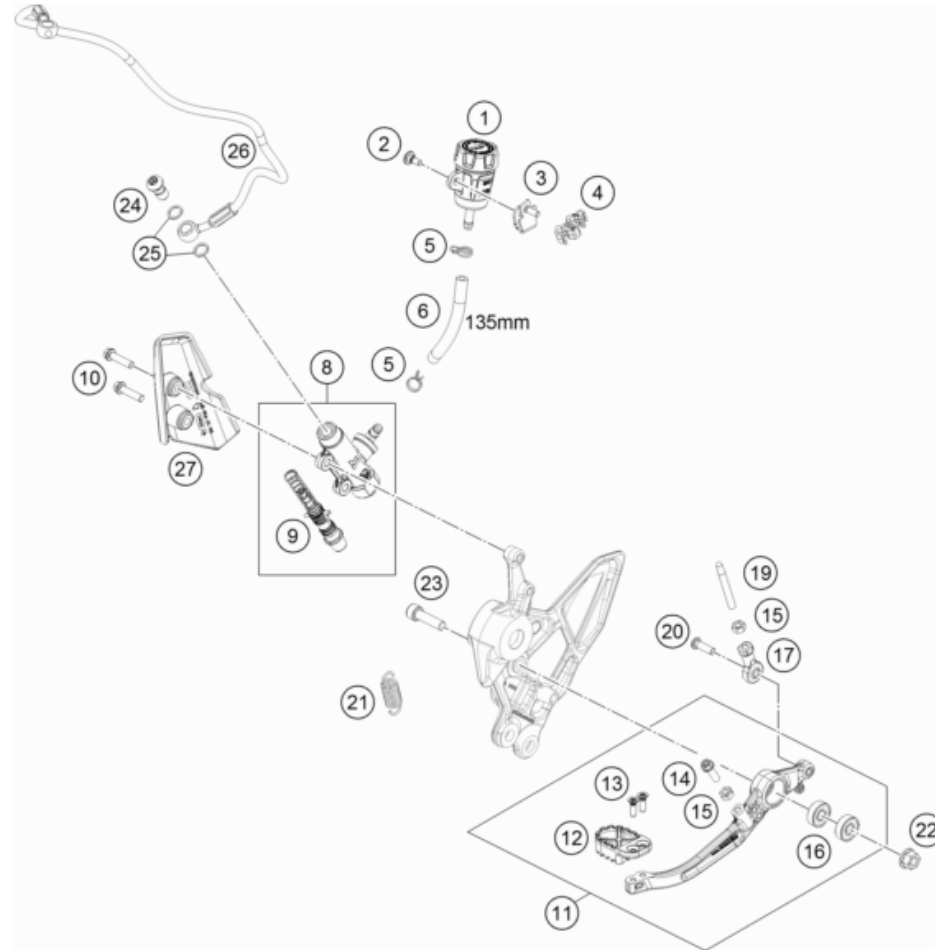

POS	PARTNUMBER	PARTNAME	PIECE
1	64113069000	Reservoir assembly	1
2	69013099050	SCREW F. EXPANSION TANK	1
3	64113026000	Brake line holder	1
4	64142046000	Bracket ABS line dia7.5	1
5	58007017000	YDNAC CLAMP 10101 (10,4MM)	2
6	69013069001	HOSE FOR RESERVOIR 6X1,5	1
8	6411306000030	Foot master cylinder cpl. black	1
9	64113061000	Piston assembly	1
10	0025060256	HH collar screw M6x25 TX30	2
11	63513050033C1	Foot brake lever cpl. without push rod	1
12	63513051000	Footbrake lever step plate	1
13	014581050162	CS screw, ISO14581-M5x16-A2-070 ISA25	2
14	0025060206	HH collar screw M6x20 TX30	1
15	0934060003	hex nut DIN 934 M6	2
16	0625006087	GROOVED BALL BEAR. 608 2RS C3	2
17	54603069000	SWIVEL HEAD M6 FOOT BRAKE LEV.	1
19	54603068000	PRESSURE ROD ALU 250 '90	1
20	0738060205S	Oval head screw ISR M6x20-A2-70-MK	1
21	54603062200	Return spring for brake lever	1
22	54310086200	SELF LOCKING NUT M8 10.9	1
23	014579080301S	screw ISO 14579-M8x30-10.9-MK black	1
24	62113020100	banjo bolt M10x1x19.5	1
25	0603100141	sealing ring DIN 7603 10x14x1	2
26	63742002000	Brake line, rear master cylinder	1
27	63503039051	Rear master cylinder guard	1

196351330

57908

* NEW PART

X ON DEMAND