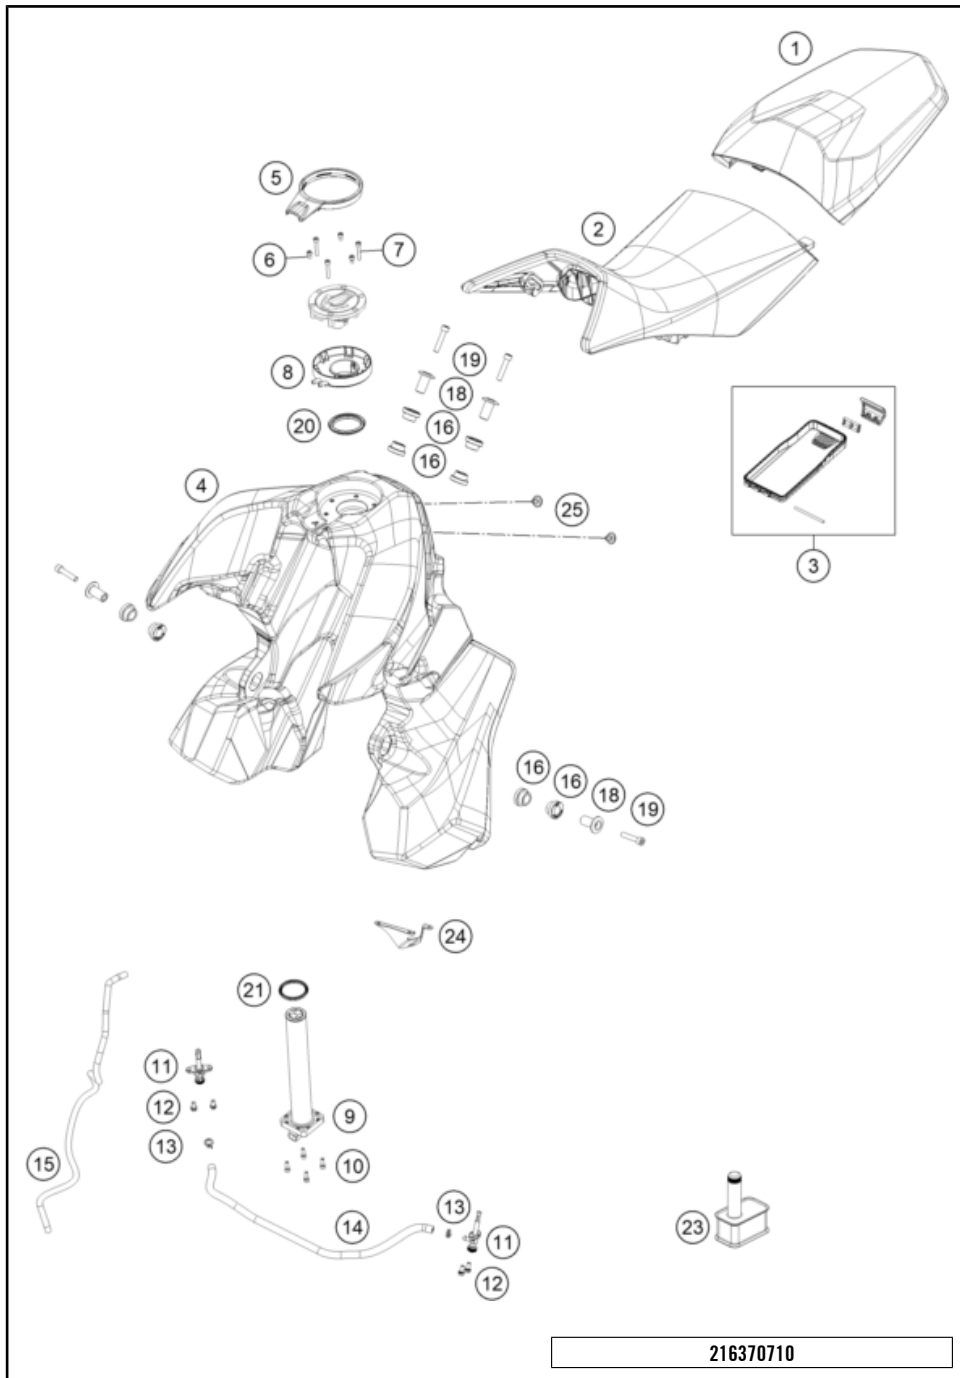

POS	PARTNUMBER	PARTNAME	PIECE
1	63507047000	Passenger seat 800 Adv. S	1
2	63507040000	Driver seat 800 Adv. S	1
3	63507047044	Tech-Box Kit	1
4	63507113000KC	Fuel tank	1
5	63507058000	Fuel tank fairing	1
6	0912050083	SHCS DIN 912 M5x8	3
7	0912050303	AH SCREW DIN0912-M 5X30	3
8	63507008050	Fuel filler cap	1
9	63507080200	Fuel lever sensor	1
10	0912050163	AH SCREW DIN0912-M 5X16	4
11	58507003200	FUEL COCK CPL.	2
12	0025060126	HH collar screw M6x12 TX30	4
13	58031005000	CLAMP YDNAC 10128 12MM	2
14	63507016000	Interconnection hose	1
15	63515027100	Tank overflow hose 718mm	1
16	61007065000	collar bushing, front tank holder	8
18	61007060000	collar bushing, bearing, outside	4
19	0912080403	SHCS DIN 912 M8x40	4
20	21007008151	gasket tank insert	1
21	60307080090	GASKET FUEL LEVEL SENSOR	1
23	00001000015	Motorex Fuel Stabilizer 125ml	1
24	63507087010	Cover fuel pump	1
25	0900000601200	Seat screw M6x11.5 ISA30	2

216370710

55594

* NEW PART X ON DEMAND