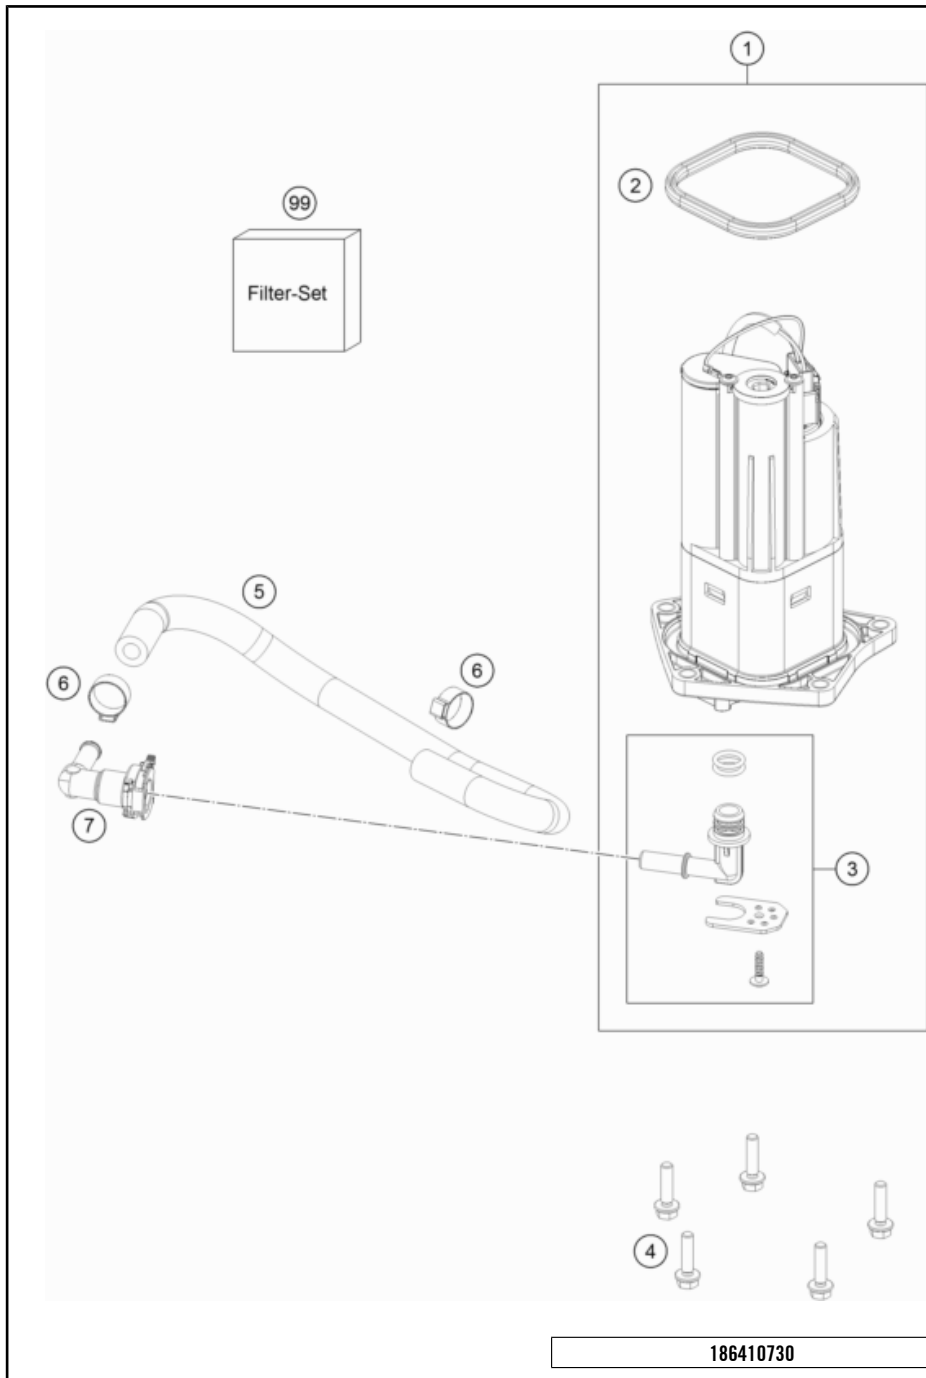

FUEL PUMP

890 ADVENTURE, orange 2022 EU 2022

POS	PARTNUMBER	PARTNAME	PIECE
1	63507088000	fuel pump	1
2	64107189000	Sealing	1
3	75007092000	HYDRAULIC CONNECTOR CPL.	1
4	0025060166	HH collar screw M6x16 TX30	5
5	63507017000	Fuel hose	1
6	00050157706	VARIABLE ONE-EAR CLAMP 15,7MM	2
7	76007028000	ELBOW CONNECTOR	1
99	63507090000	filter kit	x

186410730

51895

* NEW PART

X ON DEMAND