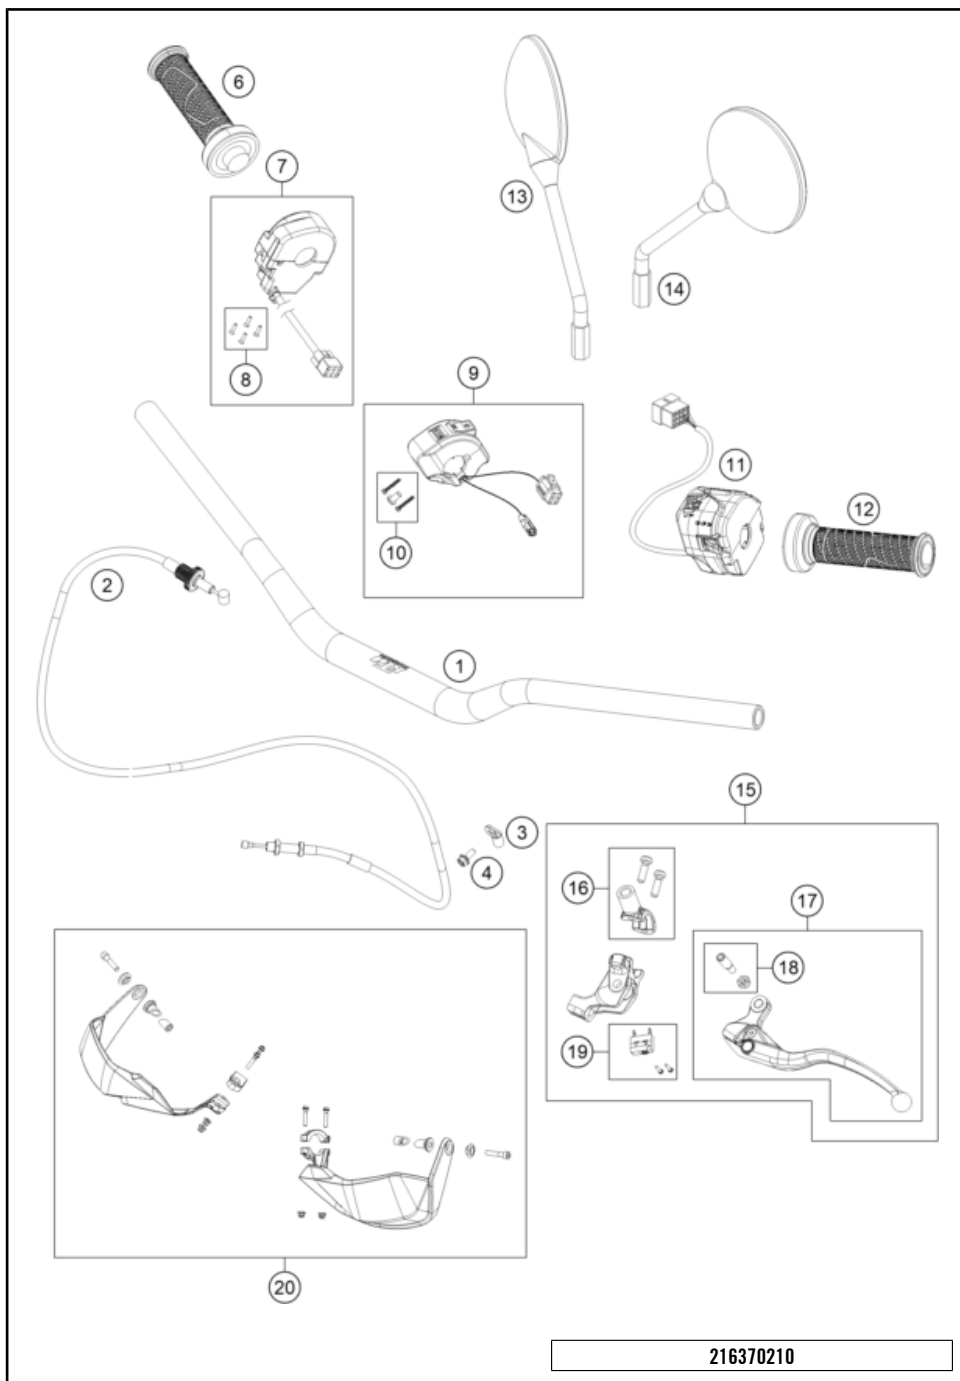

196410131

51264

* NEW PART

X ON DEMAND

HANDLEBAR, CONTROLS

890 ADVENTURE, orange 2022 EU 2022

POS	PARTNUMBER	PARTNAME	PIECE
1	6070200100033	Handlebar	1
2	63502090000	Clutch cable	1
3	64132070000	PVC clamp 6.4 MM Heyman	1
4	0025050126	HH collar screw M5x12 TX30	2
6	60702012000	Grip tube (no heating)	1
7	60711012000	Ride-by-wire without throttle tube	1
8	76011073110	SCREW SET START-STOP SWITCH	1
9	63711074000	Handlebar switch, right	1
10	61411174010	Screw set start-stop switch	1
11	76011270100	Combination switch	1
12	60702039100	Grip LHS w/o heater	1
13	90112041000	MIRROR R/S	1
14	90112040000	MIRROR L/S	1
15	63502031000	Clutch lever cmpl.	1
16	6350204400030	Clamp cpl. incl. 2 screws	1
17	63502040000	Clutch lever	1
18	64102038000	Kit lever pin	1
19	63511049000	Switch	1
20	6030217910030	HANDGUARD CLOSED BLACK HIGH	1