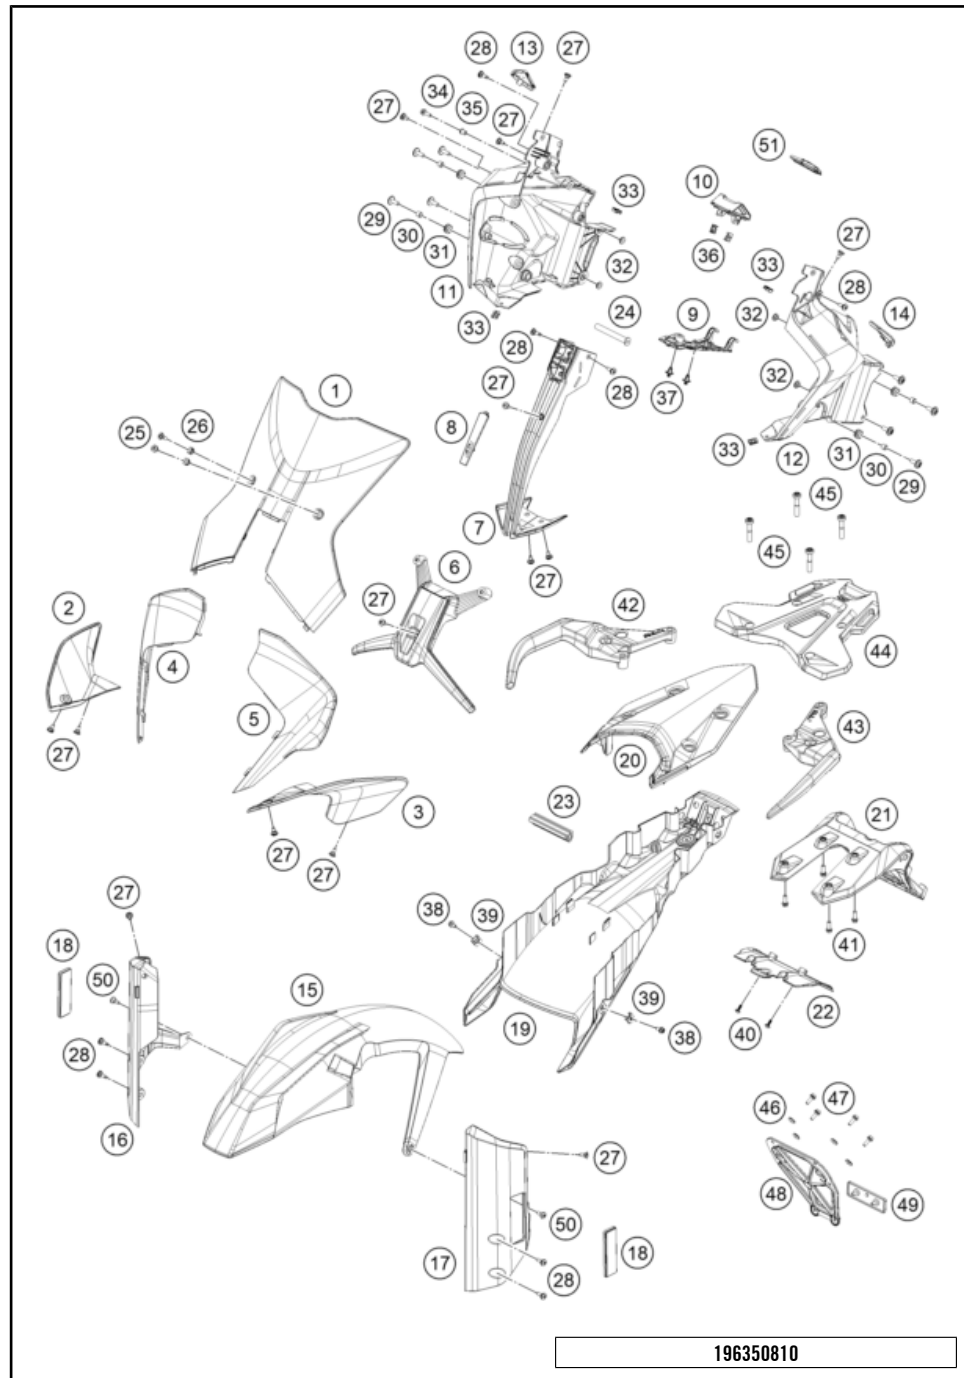

216370710

55594

* NEW PART X ON DEMAND

FUEL PUMP

890 ADVENTURE, orange 2022 EU 2022

POS	PARTNUMBER	PARTNAME	PIECE
1	63507088000	fuel pump	1
2	64107189000	Sealing	1
3	75007092000	HYDRAULIC CONNECTOR CPL.	1
4	0025060166	HH collar screw M6x16 TX30	5
5	63507017000	Fuel hose	1
6	00050157706	VARIABLE ONE-EAR CLAMP 15,7MM	2
7	76007028000	ELBOW CONNECTOR	1
99	63507090000	filter kit	x

186410730

51895

* NEW PART

X ON DEMAND

POS	PARTNUMBER	PARTNAME	PIECE
1	63508008000	windshield EU	1
2	63508004000	mask spoiler right	1
3	63508003000	mask spoiler left	1
4	63508001020	headlight mask right	1
5	63508001010	headlight mask left	1
6	63508008050	windshield support	1
7	6351401200056	Headlight mask center part	1
8	63514012010	Cover headlight mask	1
9	63514010020	Cable cover mask support	1
10	63514011020	Cover mask support	1
11	63514011000	maskcarrier right	1
12	63514010000	maskcarrier left	1
13	63514011080	Plug cap right	1
14	63514010080	Plug cap left	1
15	63508010000C1	Front fender	1
16	63508026000C1B	Fender carrier right	1
17	63508025000C1B	Fender carrier left	1
18	60012080100	SIDE REFLECTOR YELLOW "CEV"	2
19	63508019000	Lower rear panel	1
20	63508013000C1	Tail section	1
21	63508015000	License plate holder support, upper part	1
22	63508016000	License plate holder support, lower bott	1
23	63503002030	Brace subframe	1
24	63514010040	wheel spindle mask support	1
25	60708008071	Special screw M5x14	2
26	60708008070	rubber bush windshield fixation	2
27	69008021160	special screw M5x12	16
28	69008021060	special screw M5x17	8
29	69014017000	SPECIAL SCREW M6X18 ISA30 08	6
30	69014014000	BUSHING 6,1X9,2X7,5 08	4
31	60006001022	rubber grommet 9x11x16x8.5 mm	4
32	69004060150	bushing chain protection	2
33	54603048600	RANGE CHANGE METAL NUT M5 INOX	4
34	0025050166	HH collar screw M5x16 TX30	1
35	63514011010	wheel spindle mask support	1
36	69008021080	clip nut M5	2
37	76503075000	SPREAD RIVET CPL. 6,2MM	2
38	0025050106	HH collar screw M5x10 TX30	2