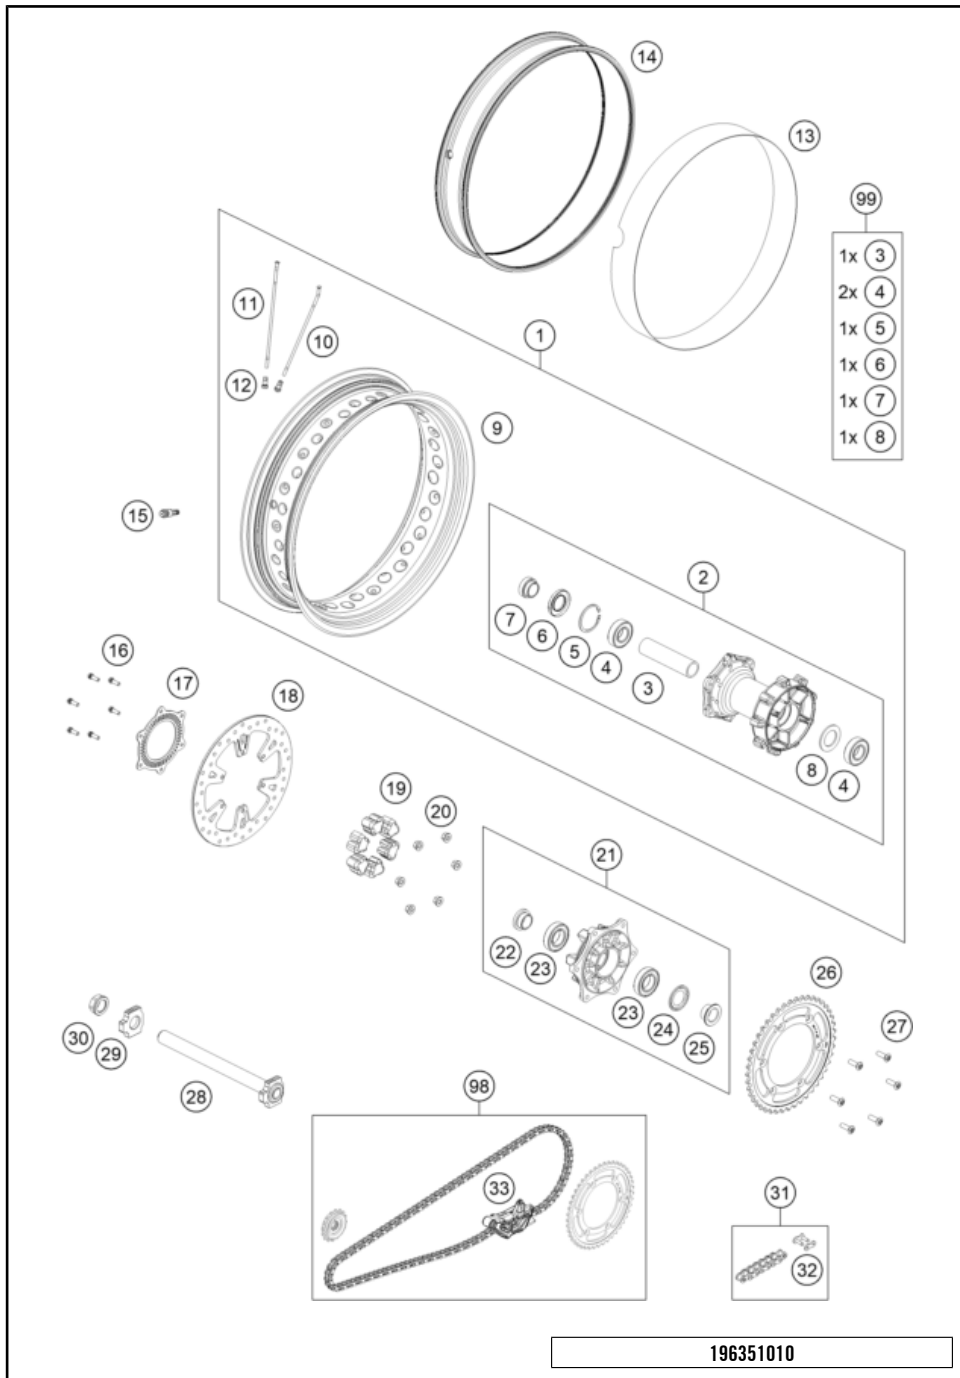

REAR WHEEL

890 ADVENTURE, orange 2022 EU 2022

POS	PARTNUMBER	PARTNAME	PIECE
1	63710001044C1	"Rear wheel, cmpl. 4.5x18"" with anodized hub	1
1	6031000124433A	Rear wheel cpl. 4,5X18" with powder-coated hub	1
2	60310010244C1	Rear hub cmpl. anodized	1
2	6031001014433	REAR HUB CPL. powder-coated	1
3	60010011000	BEAR. SPACERTUBE L=124,8MM 03	1
4	0625062052	GR.BALL BEAR. 6205-2RSHC3HMTF7	2
5	0472052200	CIRCLIP DIN0472-52X2	1
6	0760305271	SHAFT SEAL RING 30X52X7	1
7	60310013000	SPACER BUSHING REAR WHEEL R/S	1
8	60010015000	SPACER RING 03	1
9	6031007010033A	Rim 4,5x18" TL bl.w.sticker	1
10	60310071000	SPOKE 5/4.37/M5	18
11	60310171000	SPOKE 5/4.37/M5	18
12	60310072200	Spoke nipple Quadrax M5	36
13	60310073100	RIM BAND 18"	1
14	60310177100	GASKET RUBBER 4.5"X18"	1
15	60309176000	VALVE	1
16	59009062019	SPECIAL SCREW M6X19 WS=8 10.9	6
17	60142021100	SENSOR GEAR ABS REAR	1
18	63510060100	Brake disc rear	1
19	54610459000	RUBBER DAMPING BLOCK '91	6
20	06923080003	hex nut EN 1661 M8 WS13	6
21	7501005004433	Sprocket wheel carrier cpl. Black	1
22	60110014000	SPACER BUSH. SPR. SUPP. IN. 06	1
23	0625060060	BALL BEARING 6006 DDU2CG23S6NM	2
24	60110016000	NILOS RING 6006AV	1
25	60110012000	SPACER BUSH. SPROCKET SUPP. 06	1
26	75010051045	SPROCKET 45T 08	1
27	0019080266S	COUNTER-SUNK SCREW ISA45 M8X26	6
28	69010181044	Rear axel cpl.	1
29	60010084000	CHAIN TENSIONER R/S LC8 03	1
30	61010086000	COLLAR NUT M25X1,5 WS=32 05	1
31	78010167118	CHAIN DID 118 LINKS	x

* NEW PART

X ON DEMAND