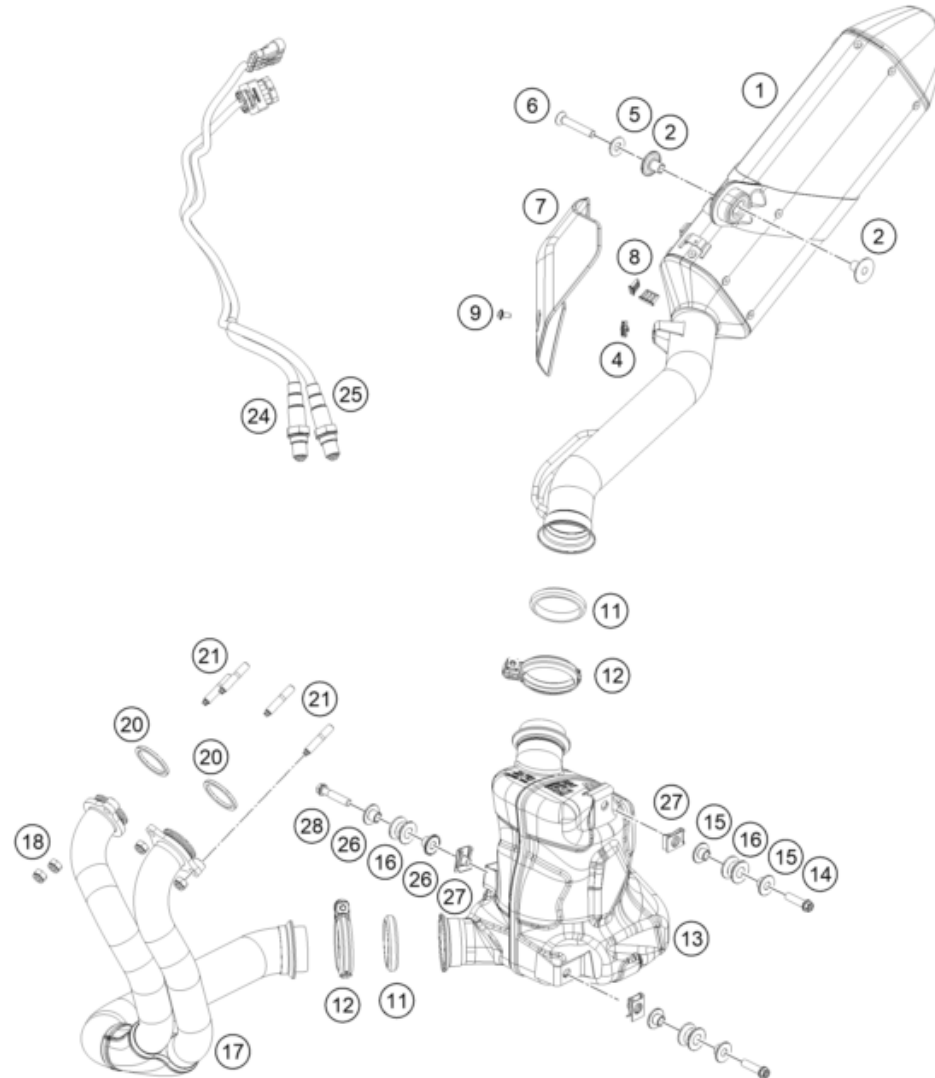

POS	PARTNUMBER	PARTNAME	PIECE
1	63505183000	Silencer	1
2	61305069000	BUSHING 8,5X11X29	2
4	54603048600	RANGE CHANGE METAL NUT M5 INOX	1
5	60405069000	conical seat Alu	1
6	0019080506	COUN.-SUNK SCREW M8X50 ISA10.9	1
7	63505111000C1	Heat protection black compl.	1
8	27005011011	DAMPING ELEMENT SILICON	2
9	78105081010	SCREW TORX M5X10	1
11	69005105005	Manifold gasket	2
12	63605058100	Exhaust clamp tube 50 mm	2
13	63605050000	Pre-muffler	1
14	0025080356S	HH COLLAR SCREW M8X35 TX40	2
15	58405050065	collar bushing 8.5x12x23.5x10	4
16	54305068100	damp. component silicone grey	3
17	63605007000	Manifold	1
18	51010086100	self-locking nut M8 Cu	4
20	64105005000	Exhaust gasket	2
21	63505015000	stud screw 835 M8x25 - 10.9	4
24	63541090000	O2 Sensor LSF 4	1
25	63541190000	O2 Sensor LSF 4	1
26	0800000901200	Collar bushing, 8.5x12x23.5x11.5	2
27	54603048000	RANGE CHANGE METAL NUT M8	3
28	0025080356S	HH COLLAR SCREW M8X35 TX40	1

216370510

57906

* NEW PART

X ON DEMAND