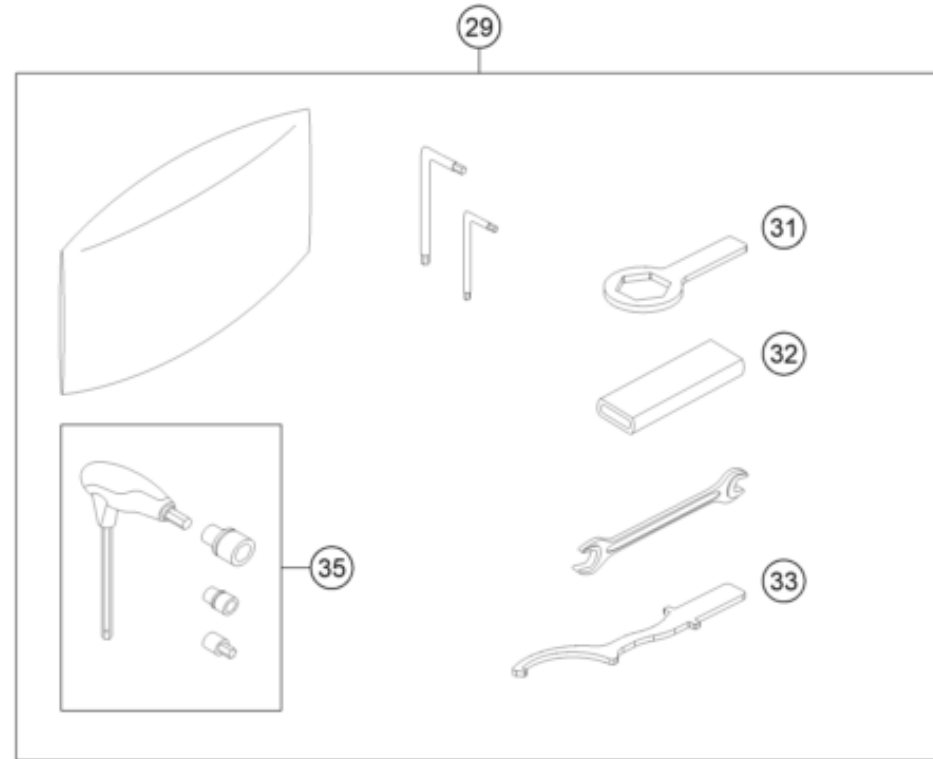

OHNE ABBILDUNG
WITHOUT ILLUSTRATION

0

TECHNISCHE DOKUMENTATION
TECHNICAL DOCUMENTATION
DOCUMENTACION TECNICA
DOCUMENTATION TECHNIQUE
NOTE TECNICHE

1

196352000

POS	PARTNUMBER	PARTNAME	PIECE
0	90112040000	MIRROR L/S	1
0	90112041000	MIRROR R/S	1
0	0025060086	HH collar screw M6x8 TX30	2
0	63503090000	Skid plate bottom part cmpl.	1
0	63503090016	Lower Alu Skidplate Support	1
0	0024060106	HH COLLAR SCREW M6X10 TX30	7
0	63503097010	Front spoiler left	1
0	83008000012	special screw M6x12x3	2
0	69014017000	SPECIAL SCREW M6X18 ISA30 08	2
0	62142041000	DAMP. COMPONENT ABS MODUL	3
0	63503098010	Front spoiler right	1
0	69014117000	Collar screw M6x22-8.8 ISA30	4
0	60006001021	DISTANCE RUBBER AIRBOX 03	2
0	61342041100	Collar bushing 6,5x9x18x8,5	6
0	63508008050	windshield support	1
0	63508008000	windshield EU	1
0	60708008070	rubber bush windshield fixation	2
0	60708008071	Special screw M5x14	2
0	69008021160	special screw M5x12	1
0	00063004202	PRINT LABEL 60X51 MM	1
0	00063004204	Self-ad. stkr. 100X200 mm, perf., art. 3	2
0	00063004012	HEADLIGHT MASK BOX	1
0	56509064100	SELF LOCKING NUT M6 10.9	2
0	00063004105	950 ADV. CARTON F WIND PROT.	1
0	0025050166S	HH Collar Screw M5x16 ISA30 SS	4
0	58412080400	Rear reflector red	1
0	6030218004430	HANDSCHUTZ LI. KPL. M. BEFEST.	1
0	6030218104430	HANDSCHUTZ RE. KPL. M. BEFEST.	1
0	60408061050	RUBBER 14X6.5X2.3MM	2
0	63503190017	Silent block 20x12 M6x10/M6x8	2
0	64112181100	Bracket for reflector	1
1	3214534EN	Owner Manual 890 Adventure & L 2022	1
29	63729099000	Tool set	1
31	60012060032	RING WRENCH 32MM	1
32	60012060000	GRIP FOR RING WRENCH	1
33	76029062000	HOOK WRENCH F. SHOCK ABSORBER	1
35	50329070000	T-WRENCH WS=6/8/10 '97	1

57971

* NEW PART

X ON DEMAND