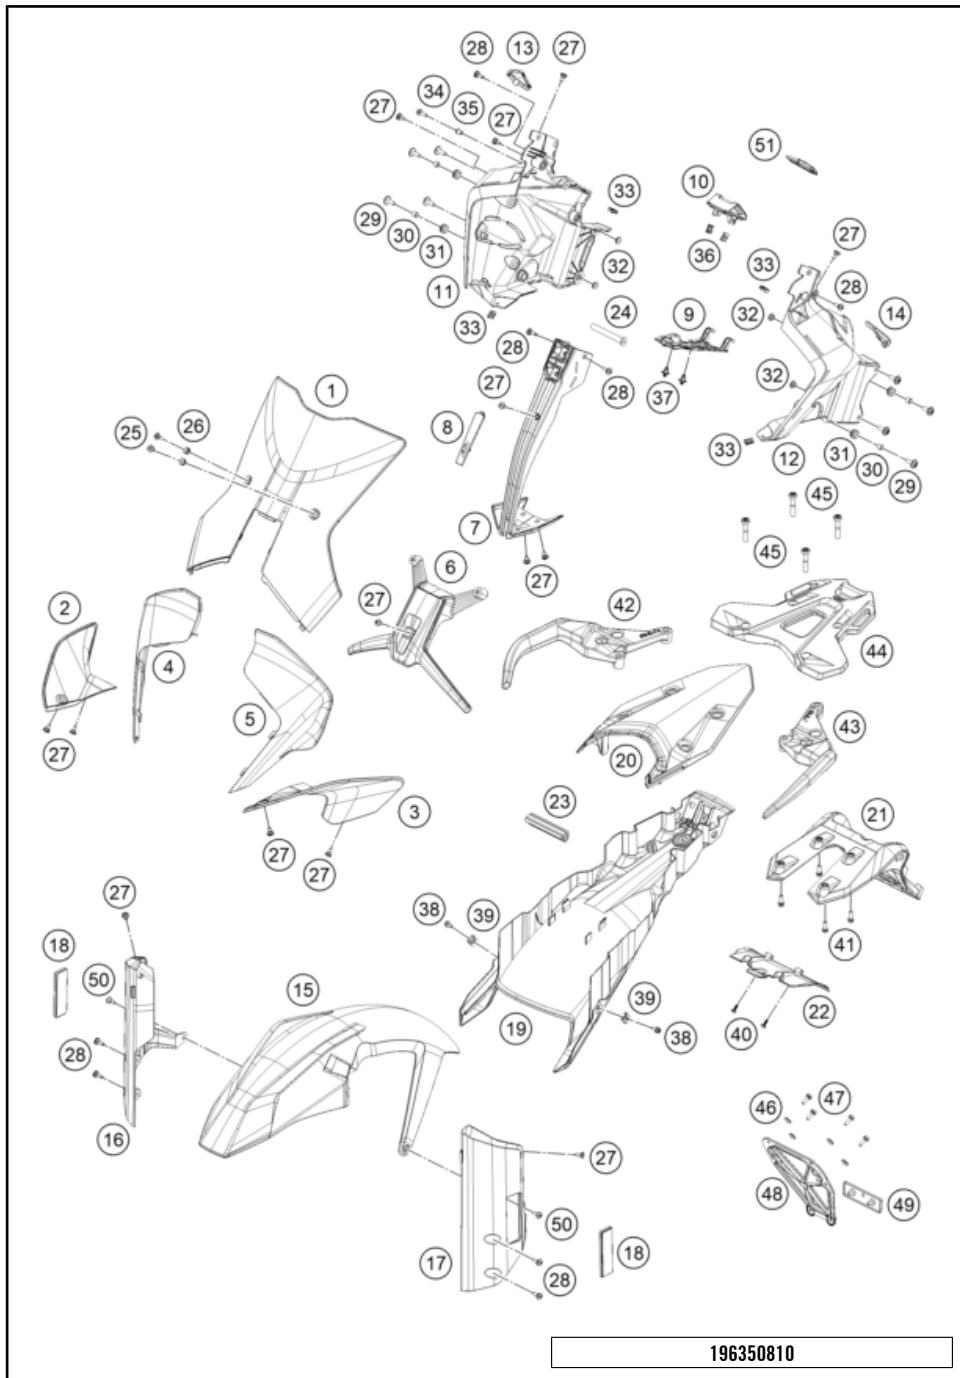

196350810

POS	PARTNUMBER	PARTNAME	PIECE
39	54603048200	RANGE CHANGE METAL NUT M5	2
40	0081050121	EJOT PT screw K50x12	2
41	0025060166	HH collar screw M6x16 TX30	4
42	63512009100	Passenger grip, right	1
43	63512008000	Passenger grip left	1
44	6061201000030	BAGGAGE CARRIER BRIDGE	1
45	0035080406S	ISA collar screw M8x40 ISA45	4
46	75008023000	WASHER REAR-UT D=14MM	4
47	0025060166S	HH collar screw M6x16 TX30 SL	4
48	64112181100	Bracket for reflector	1
49	58412080400	Rear reflector red	1
50	60708025030	Special screw M5x17 TX30	2
51	63514010010	socket adapter plate	1

55678

* NEW PART

X ON DEMAND