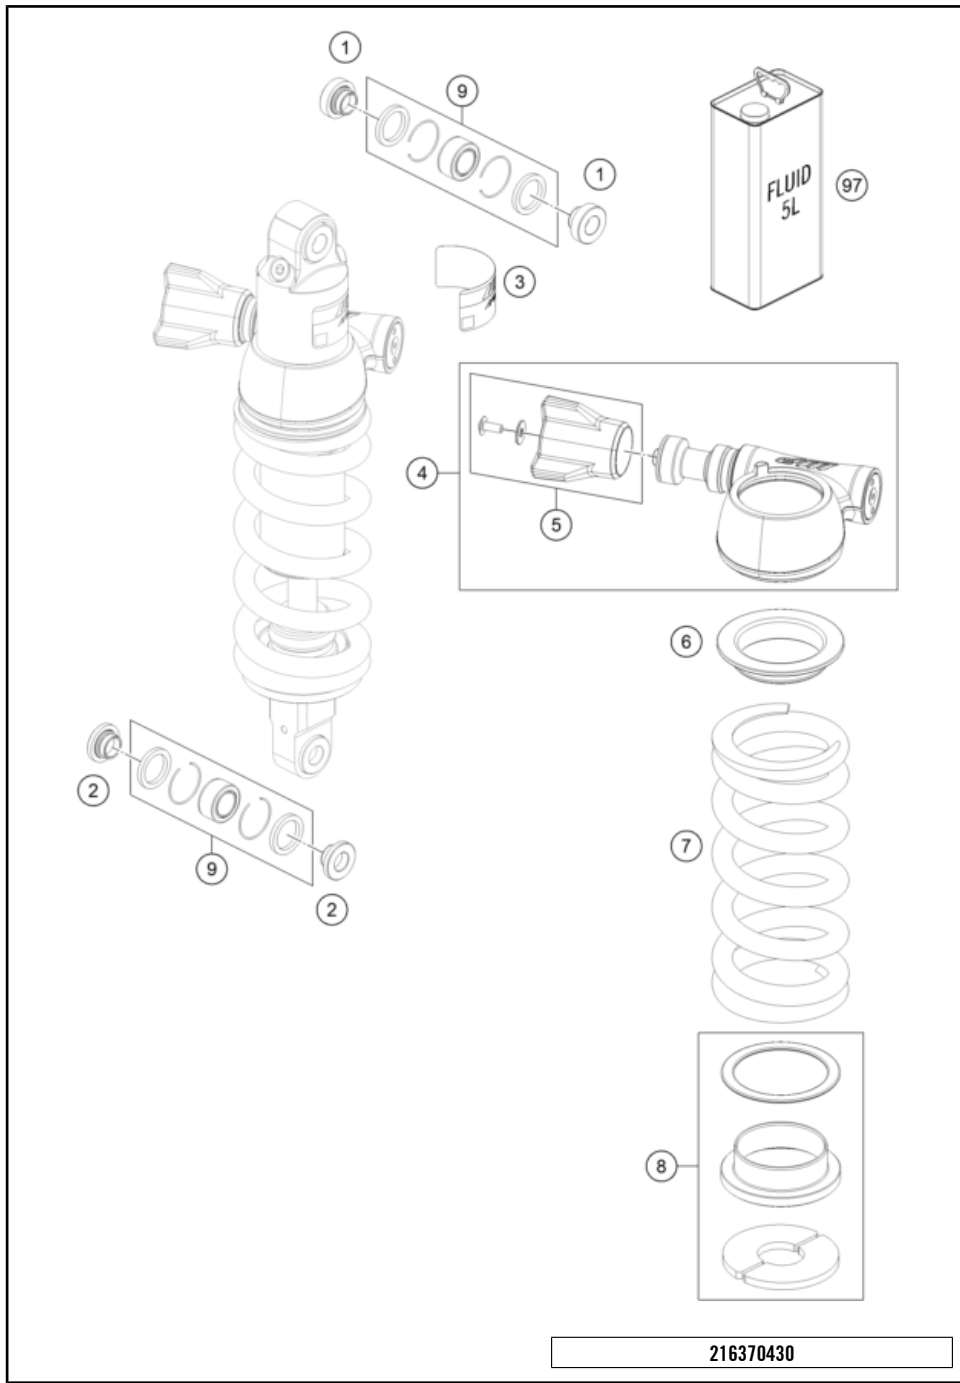

196350330

49281

* NEW PART

X ON DEMAND

POS	PARTNUMBER	PARTNAME	PIECE
1	63503023000C1	side stand ADV-S	1
2	61003024000	SPRING L=116 MM 05	1
3	62503027200	SCREW FOR SIDE STAND M10X31,2	1
4	63503028010	Special screw side stand spring	1
5	0738050202	Lens head screw ISO 7380-M5X20A2	2
6	6350302610033	side stand bracket	1
7	93511045000	SWITCH SIDE STAND	1
8	64103001099	Racket side-stand-cable	1
9	0018050103	INT. TORX OVAL HEAD M 5X10 8.8	2
10	0035100309S	SHCS M10x30 TX45	2
11	63503016040C1	Main stand console right	1
12	90103029000	MAGNET HOLDER	1

216370410

55578

* NEW PART

X ON DEMAND

SHOCK ABSORBER DISASSEMBLED

890 ADVENTURE, orange 2022 EU 2022

POS	PARTNUMBER	PARTNAME	PIECE
1	46180064	Bearing bush 12x15/18/24,5x13,5	2
2	46180007	Distance bush 12x15/18/24,5x10,5	2
3	52000213	Sticker APEX 90x29	1
4	S038300003S0000	PA KTM 890 ADV 21 with hand knob	1
5	60000323S	adjuster wheel PA cpl.	1
6	14460661	Spring retainer 52,5x78x3	1
7	91010430	ring (59) 115-188.0 shock white	1
8	RP10023	Repair kit spring retainer	x
9	R12012T	Ball joint bearing kit top 12mm	x
97	50180751S1	SHOCK ABSORBER FLUID 5 LT	1