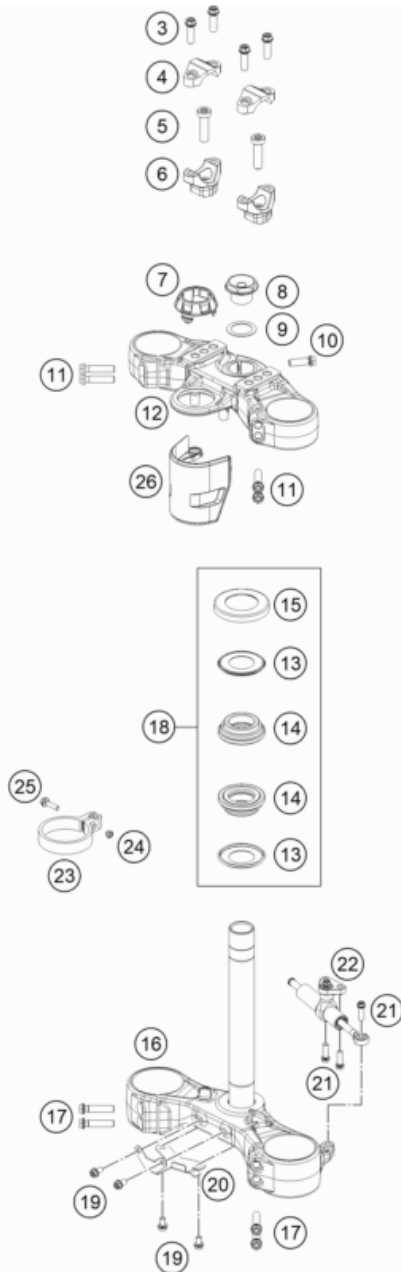

FRONT FORK, TRIPLE CLAMP

890 ADVENTURE, orange 2022 EU 2022

POS	PARTNUMBER	PARTNAME	PIECE
1	05586S2901	Fork KTM 790 Adventure S 19	1
3	0025080256	HH collar screw M8x25	4
4	7720103800030	HANDLEBAR CLAMP 28MM	2
5	0032100356S	AH-COLLAR SCREW M10X35 ISA45	2
6	5940103903230	HANDLEBAR SUPPORT D=28 H=32 BL	2
7	63501045010	Ignition lock cover	1
8	54801036000C1	Steering head screw M20x1,5 WS_27	1
9	63601042000	Shim ring	1
10	0015080256S	HH COLLAR SCREW M8X25 WS=10	1
11	0025080306	HH collar screw M8x30	4
12	63701034030C1	Triple clamp top	1
13	69001084100	Steering head gasket	2
14	69001181000	STEERINGHEAD KPL.17	2
15	69001086100	PROT. RING STEER. HEAD BEARING	1
16	63701032030C1	Bottom triple clamp cpl.	1
17	0025080356	HH collar screw M8x35 TX40	4
18	69001181010	Steering head rep. Kit	x
19	0025060106	HH collar screw M6x10 TX30	4
20	63501072000	Retaining bracket brake line	1
21	0025080256S	HH COLLAR SCREW M8X25 TX40	3
22	16181S55E	Steering damper790 Adventure cpl.	1
23	54601099000	SPEEDOMETER CABLE GUIDE MARZO.	2
24	0985050003	SELF LOCKING NUT DIN0985-M 5	2
25	0025050206	HH collar screw M5x20 TX30	2
26	63511066010	Ignition lock cover	1

196350110

55528

* NEW PART

X ON DEMAND