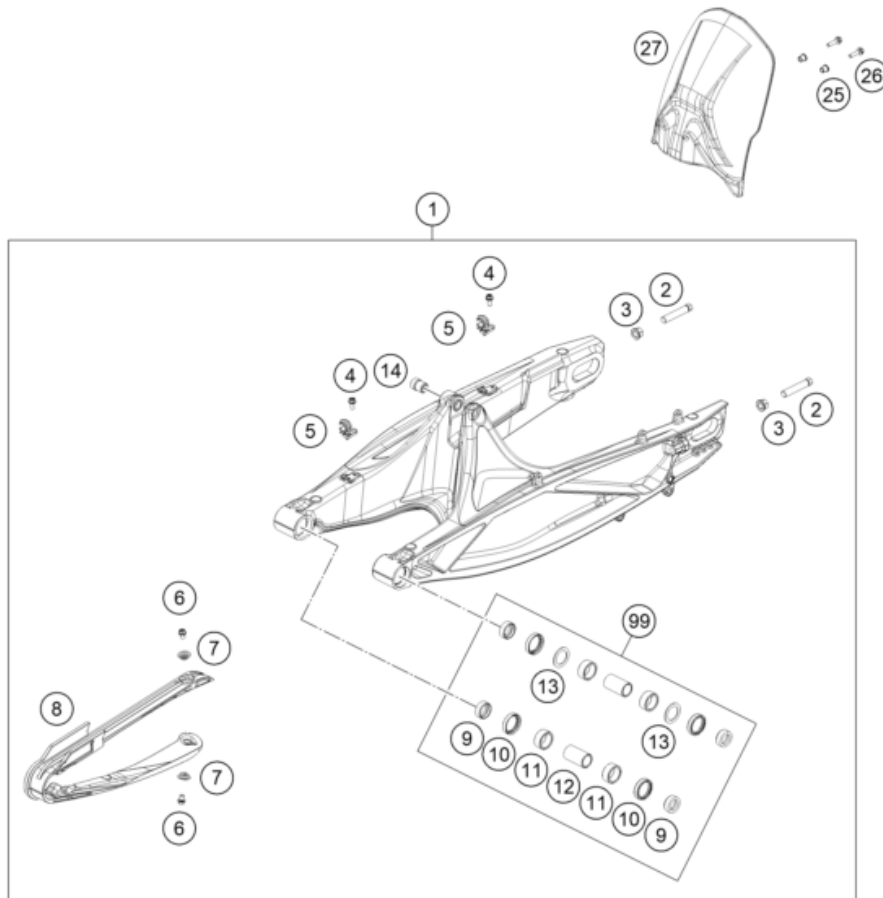

SWING ARM

890 ADVENTURE, orange 2022 EU 2022

POS	PARTNUMBER	PARTNAME	PIECE
1	6350403004433	Swingarm cpml. Black	1
2	58414030000	HH COLLAR NUT M10X1,25 WS=13	2
3	50304040100	screw M10x1.25x50 WS10	2
4	0025050126	HH collar screw M5x12 TX30	2
5	60104142000	Clamp	2
6	69008021160	special screw M5x12	2
7	46104066050	BUSH FOR CHAINSLIDER GUARD 02	2
8	64104066000	chain slide protection	1
9	54804034000	BUCKET F. SHAFT SEAL RING 03	4
10	0760253270	radial shaft seal 25x32x7	4
11	0618222812	NEEDLEBEAR HK2212V 22/28/12 MB	4
12	59404032000	BEARING SLEEVE 17X22X38,7 03	2
13	54603036000	STOP DISK 22,2X31,7X1	2
14	64104030020	Bushing Shock Mounting	1
15	64104037000	swing arm bolt	1
16	76504038000	SPECIAL SCREW M12X40 SW19	2
17	0025060126	HH collar screw M6x12 TX30	2
18	63504030010	Retaining bracket, chain guide	1
19	0934060003	hex nut DIN 934 M6	1
20	0025060206	HH collar screw M6x20 TX30	1
21	0025060456	HH COLLAR SCREW M6X45 TX30	1
22	78004070100	CHAIN GUIDE CPL.	1
23	69008021160	special screw M5x12	2
24	63504061000	Chainguard	1
25	64104050010	Bushing 5,5x8,3x9	2
26	0025050206	HH collar screw M5x20 TX30	2
27	63504050000	splash protection swingarm	1
99	79004030010	SWING ARM REPAIR KIT SX-F	1