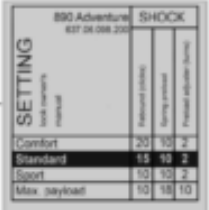

POS	PARTNUMBER	PARTNAME	PIECE
1	50203098003	Sticker "WARNING LABEL 3"	1
2	50307098000	STICKER "OWNERS MANUAL"	1
3	63506097000	Sticker fuse	1
4	63706098200	Sticker STD setting	1
5	64104099100	Sticker chain tension	1
6	63703095000	ECE sticker	1
7	21007098000	Sticker fuel labelling	1
8	21003094000	"Sticker ""EAC"""	1
9	63703097000	Sticker technical information	1
10	LI21-637-2C	Typenschild EURO 4 KTM	1
11	LI21-637-3	Typenschild Australien KTM	1

216378010

55527

* NEW PART

X ON DEMAND