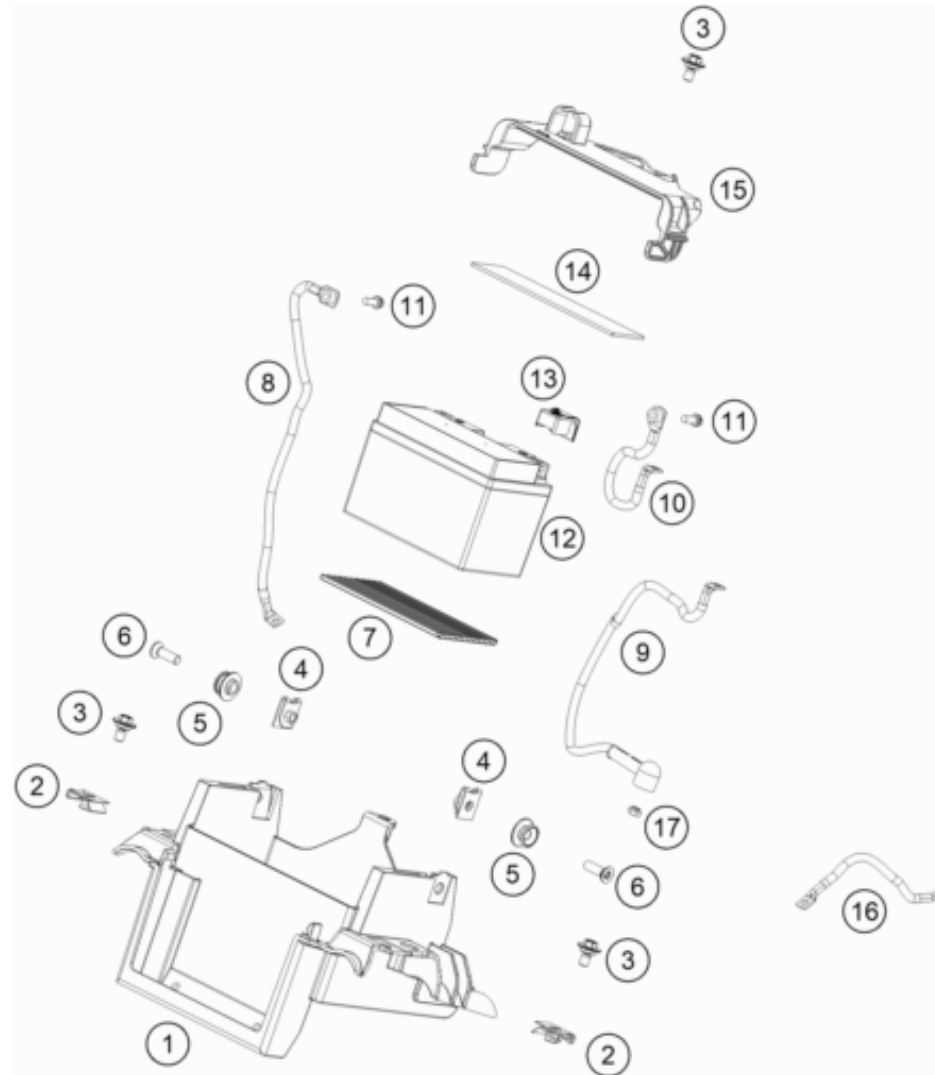

216371111

55677

* NEW PART

X ON DEMAND

BATTERY

890 ADVENTURE, orange 2022 EU 2022

POS	PARTNUMBER	PARTNAME	PIECE
1	63508025110	Electrics bracket front	1
2	54603048100	clip nut M6	2
3	83008000012	special screw M6x12x3	3
4	93008082010	Range change metal nut M6	2
5	63507040070	Seat bushing	2
6	014581060201	Count.snk screw M6x20 TX30	2
7	63511053050	rubber battery holder	1
8	63511097000	Ground wire	1
9	63511059000	Starter cable	1
10	63511059050	battery cable	1
11	0025060166	HH collar screw M6x16 TX30	2
12	64111053000	battery HTZ12A-BS(DA)	1
13	62111059060	COVER POSITIVE POLE	1
14	63508055010	Foam rubber 33x132	1
15	63508055000	Clamping bracket	1
16	64111096000	mass cable starter-frame	1
17	0985060003	SELF LOCK. NUT DIN0985-M 6	1

196351310

57907

* NEW PART

X ON DEMAND

POS	PARTNUMBER	PARTNAME	PIECE
1	64113069000	Reservoir assembly	1
2	69013099050	SCREW F. EXPANSION TANK	1
3	64113026000	Brake line holder	1
4	64142046000	Bracket ABS line dia7.5	1
5	58007017000	YDNAC CLAMP 10101 (10,4MM)	2
6	69013069001	HOSE FOR RESERVOIR 6X1,5	1
8	6411306000030	Foot master cylinder cpl. black	1
9	64113061000	Piston assembly	1
10	0025060256	HH collar screw M6x25 TX30	2
11	63513050033C1	Foot brake lever cpl. without push rod	1
12	63513051000	Footbrake lever step plate	1
13	014581050162	CS screw, ISO14581-M5x16-A2-070 ISA25	2
14	0025060206	HH collar screw M6x20 TX30	1
15	0934060003	hex nut DIN 934 M6	2
16	0625006087	GROOVED BALL BEAR. 608 2RS C3	2
17	54603069000	SWIVEL HEAD M6 FOOT BRAKE LEV.	1
19	54603068000	PRESSURE ROD ALU 250 '90	1
20	0738060205S	Oval head screw ISR M6x20-A2-70-MK	1
21	54603062200	Return spring for brake lever	1
22	54310086200	SELF LOCKING NUT M8 10.9	1
23	014579080301S	screw ISO 14579-M8x30-10.9-MK black	1
24	62113020100	banjo bolt M10x1x19.5	1
25	0603100141	sealing ring DIN 7603 10x14x1	2
26	63742002000	Brake line, rear master cylinder	1
27	63503039051	Rear master cylinder guard	1