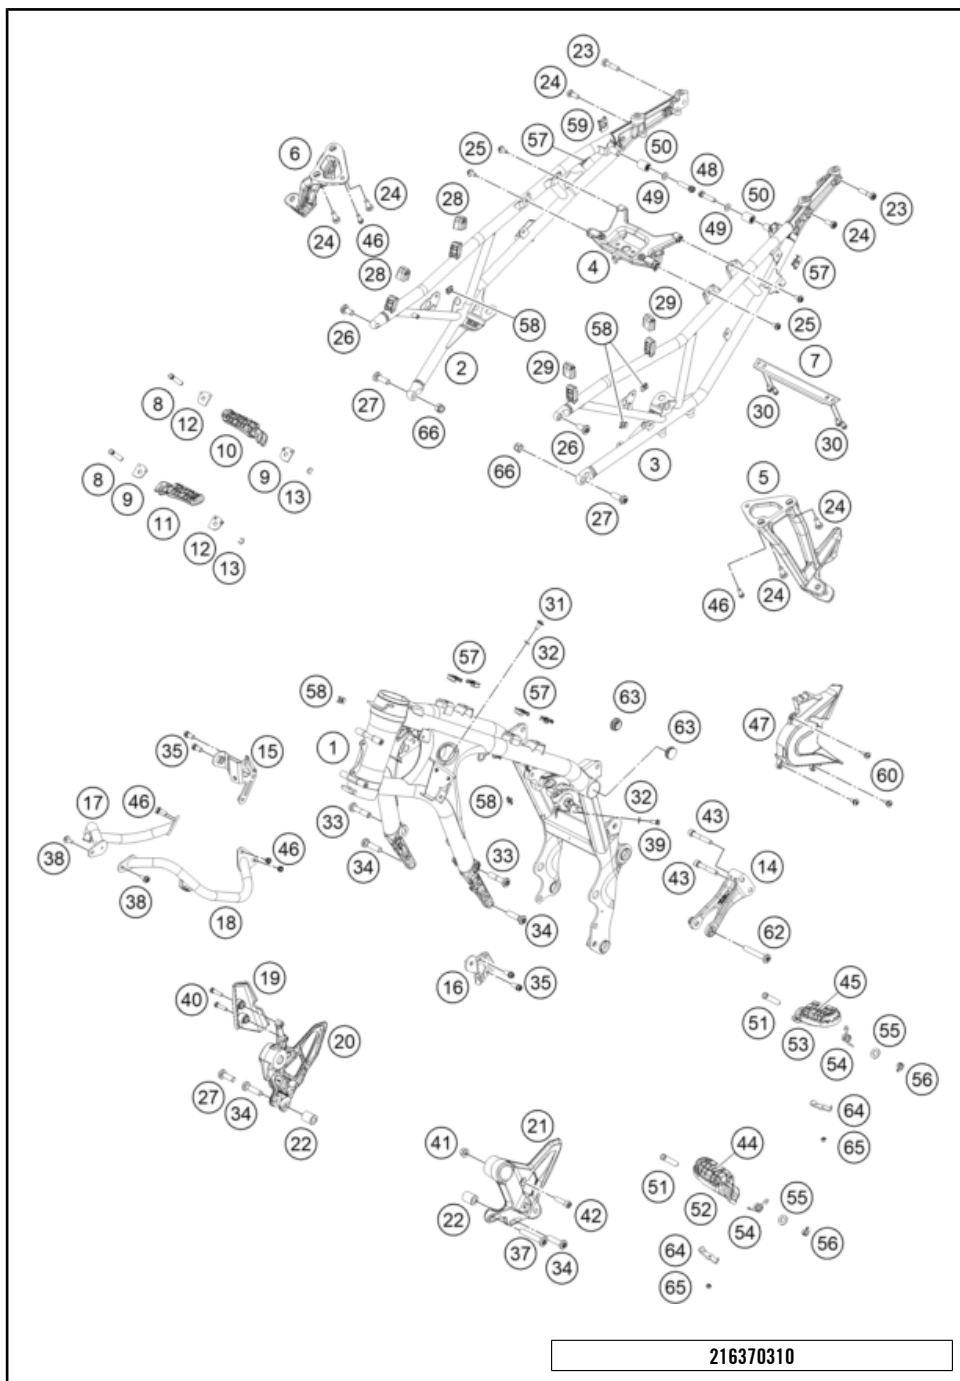

216370310

POS	PARTNUMBER	PARTNAME	PIECE
40	0025060256	HH collar screw M6x25 TX30	2
41	54310086200	SELF LOCKING NUT M8 10.9	1
42	014579080301S	screw ISO 14579-M8x30-10.9-MK black	1
43	014579080506S	CYL. SCREW DIN14579 M8X50 SS	2
44	60003041010	FOOTREST RUBBER FRONT R/S 03	1
45	60003040010	FOOTREST RUBBER FRONT L/S 03	1
46	0025060166S	HH collar screw M6x16 TX30 SL	6
47	63503096000	Front sprocket cover	1
48	0035080356	AH-COLLAR SCREW M8X35 ISA45	2
49	0125080003	washer DIN 125 A -8.4	2
50	60307048000	RUBBER SEAT-CONTACT SURFACE	2
51	54803044000	PIN FOR FOOT PED 51.5X9.8 MM	2
52	78003041050	FOOTREST R/S 08	1
53	78003040050	FOOTREST L/S 08	1
54	54603041000	FOOTREST SPRING L/S & R/S	2
55	0125100003	washer DIN 125 A 10.5	2
56	0094032253	PIN DIN0094-3,2X25 STEEL	2
57	54603048100	clip nut M6	6
58	54603048600	RANGE CHANGE METAL NUT M5 INOX	2
59	54603048000	RANGE CHANGE METAL NUT M8	2
60	69008021160	special screw M5x12	3
62	0035100656S	ISA screw, M10x65 ISA45	1
63	64103088000	Frame locking cap	2
64	60003044010	CLOSING PANEL FRONT L/S R/S 03	2
65	0985050003	SELF LOCKING NUT DIN0985-M 5	2
66	54310086100	SELF LOCKING NUT M10 CU WS=14	2

55543

* NEW PART

X ON DEMAND