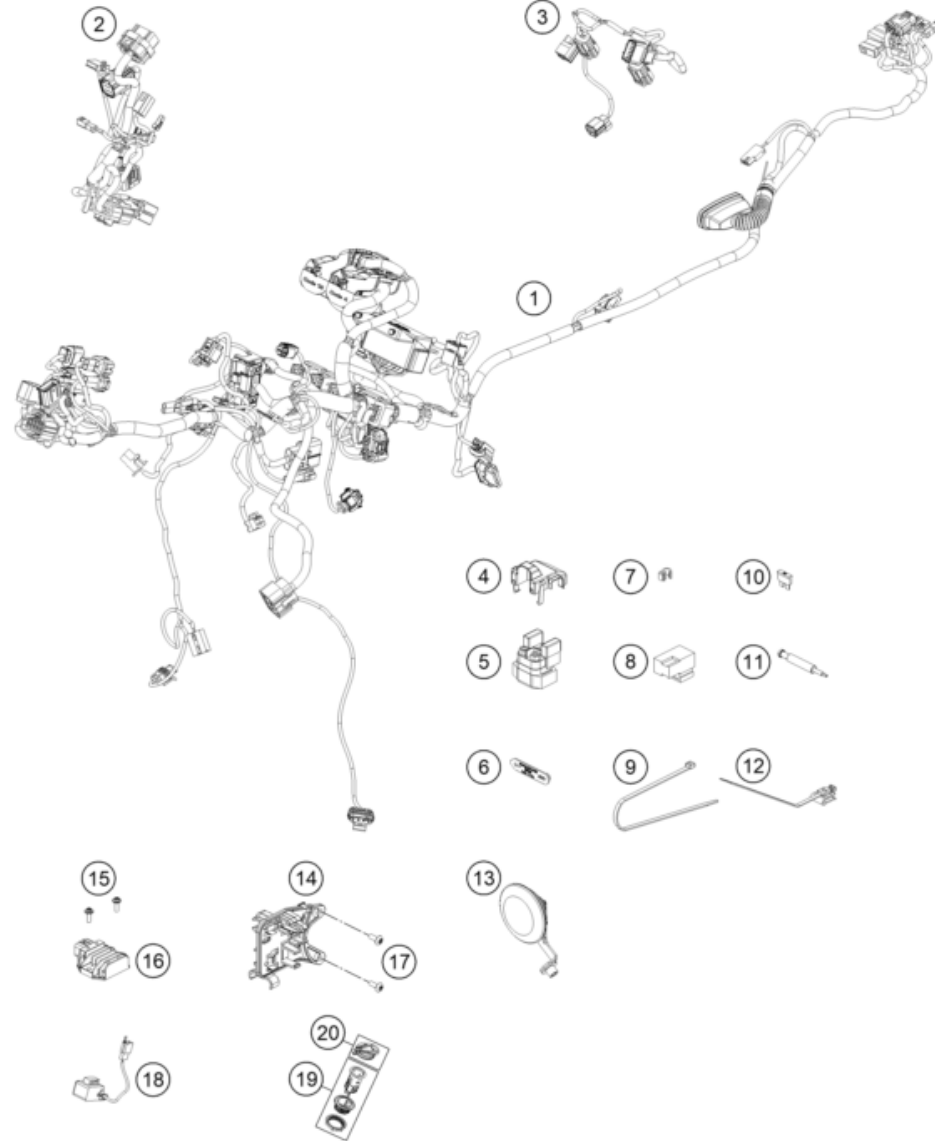

POS	PARTNUMBER	PARTNAME	PIECE
1	63711075000	Main wiring harness	1
2	63511078100	Front wiring harness	1
3	63711085000	Engine wiring harness	1
4	64111058110	Cover flap, starter relay	1
5	76211058000	STARTER RELAY 07	1
6	60011093075	RUBBER CABLE TIE 75MM 03	x
6	60011093045	RUBBER CABLE TIE 45MM 03	x
7	60111094100	BAR SPACER 4/7 BLACK	2
8	61111057000	RELAY CM1A-R-12V-H80 07	5
9	44011076305	CABLE TIE 300/4,8MM BLACK	x
9	44011076140	CABLE TIE 140/2,5MM BLACK	x
9	44011076200	CABLE TIE 200/3,6MM BLACK	x
10	58011109130	FUSE 30 A	1
11	61111018100	TEMPERATURE SENSOR	1
12	64111059020	Cable holder, attachable	1
13	76011060100	DC HORN 12V	1
14	63511048100	Connector support front	1
15	0024060206	HH collar screw M6x20 TX30	2
16	60311034000	VOLTAGE REGULATOR	1
17	58605083014	SCREW M5X14 TORX 25 07	2
18	76011030000	FLASHER UNIT LED 6,25W	1
19	60711042000	Power socket 12V	1
20	60311042050	Lid 12V-socket	1

216371111

55677

* NEW PART

X ON DEMAND