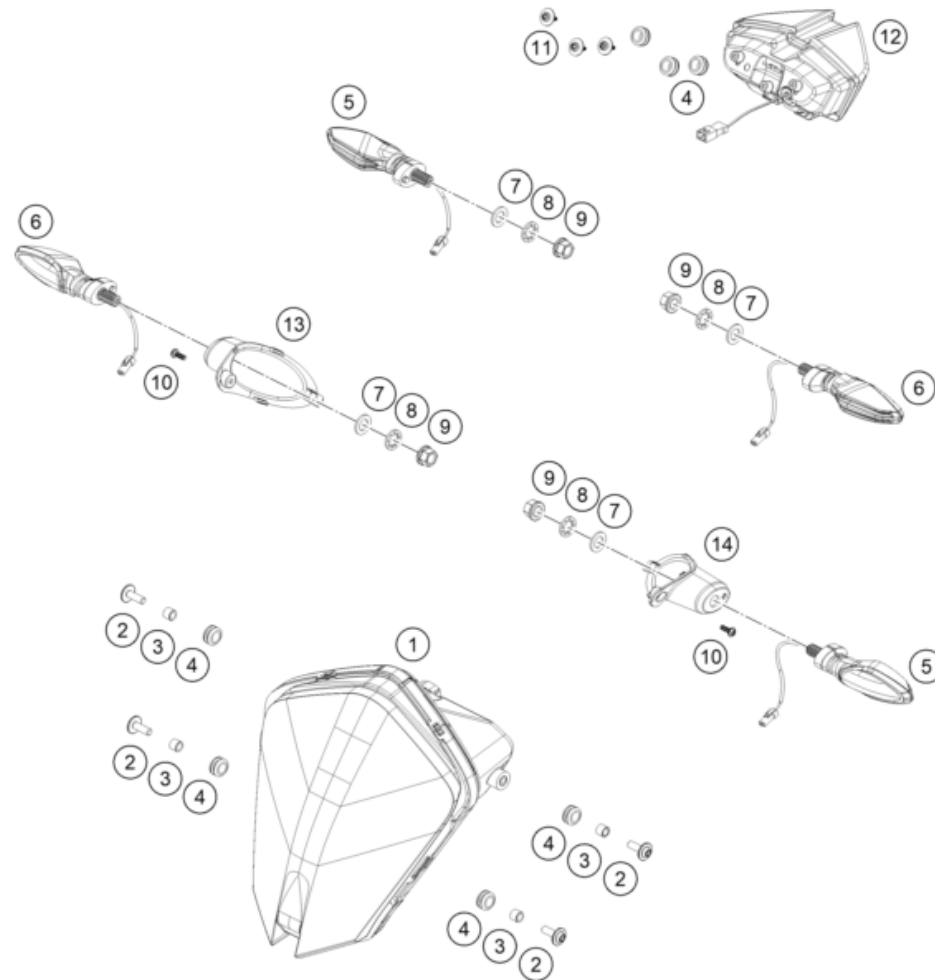

196351360

55642

* NEW PART

X ON DEMAND

REAR BRAKE CALIPER

890 ADVENTURE, orange 2022 EU 2022

POS	PARTNUMBER	PARTNAME	PIECE
1	63713080000	Rear brake caliper	1
2	63513075000	rear holder	1
3	64113084000	Cup set	1
4	63713083000	brake piston set	1
5	63513081000	Seal set	1
6	64113020000	Bleeder + cap	1
7	63713090000	rear brake pads	1
8	63513085000	Pad pin and spring	1
9	0603100141	sealing ring DIN 7603 10x14x1	2
10	63742004000	Brake line, rear brake caliper	1
11	62113020100	banjo bolt M10x1x19.5	1

196351390

57909

* NEW PART

X ON DEMAND

POS	PARTNUMBER	PARTNAME	PIECE
1	63714001000	Headlight	1
2	69014017000S	special screw M6x22-8.8 ISA30 MK	4
3	69014014000	BUSHING 6,1X9,2X7,5 08	4
4	60006001022	rubber grommet 9x11x16x8.5 mm	7
5	60314025000	turn signal front left/rear right	2
6	60314026000	turn signal front right/rear left	2
7	0433100003	WASHER 18x10,5x1,6	4
8	0797100003	LOCK WASHER DIN6797-J10,5 ZI	4
9	58414030000	HH COLLAR NUT M10X1,25 WS=13	4
10	0081040121	EJOT Delta PT K40x12	2
11	0081645121	EJOT DELTA PT SCREW 45X12-Z	3
12	63514040000	Tail light	1
13	63514011090	Right flasher adapter	1
14	63514010090	Left flasher adapter	1