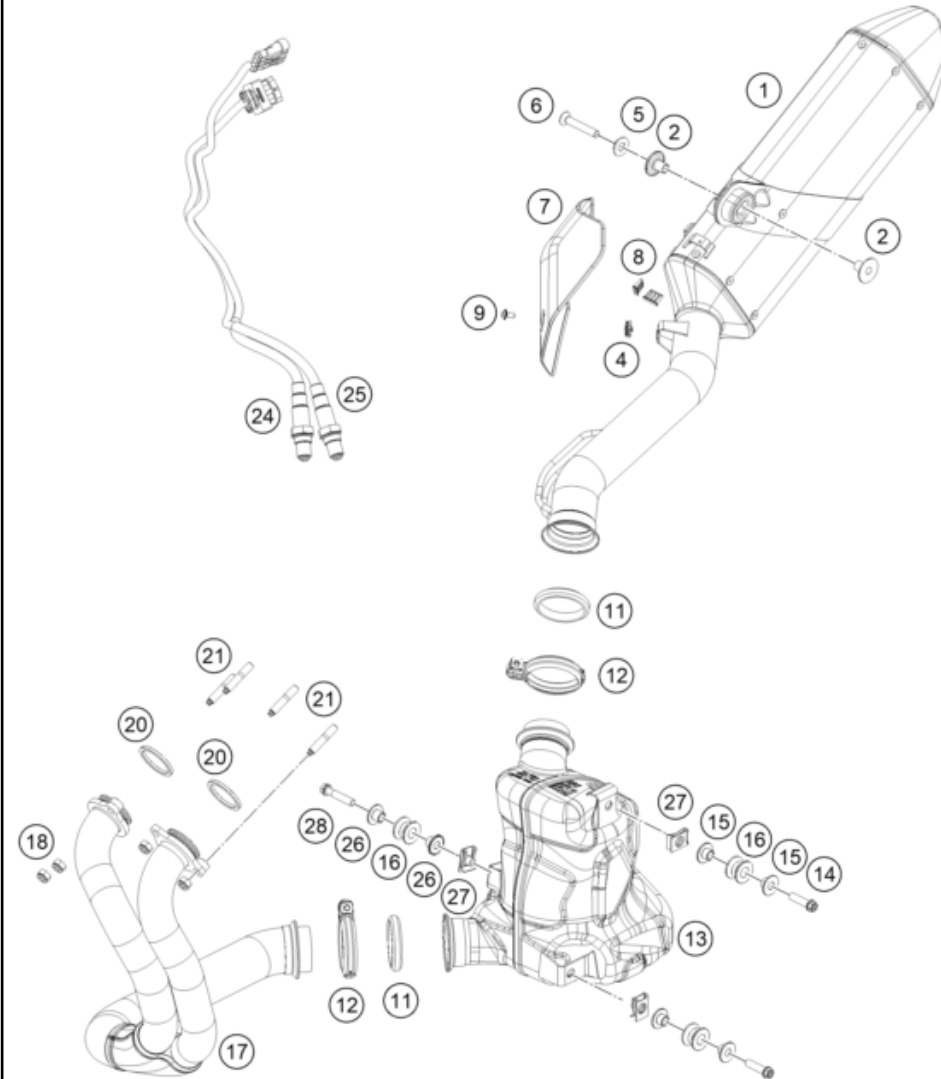

EXHAUST SYSTEM

890 ADVENTURE, black 2022 EU 2022

POS	PARTNUMBER	PARTNAME	PIECE
1	63505183000	Silencer	1
2	61305069000	BUSHING 8,5X11X29	2
4	54603048600	RANGE CHANGE METAL NUT M5 INOX	1
5	60405069000	conical seat Alu	1
6	0019080506	COUN.-SUNK SCREW M8X50 ISA10.9	1
7	63505111000C1	Heat protection black compl.	1
8	27005011011	DAMPING ELEMENT SILICON	2
9	78105081010	SCREW TORX M5X10	1
11	69005105005	Manifold gasket	2
12	63605058100	Exhaust clamp tube 50 mm	2
13	63605050000	Pre-muffler	1
14	0025080356S	HH COLLAR SCREW M8X35 TX40	2
15	58405050065	collar bushing 8.5x12x23.5x10	4
16	54305068100	damp. component silicone grey	3
17	63605007000	Manifold	1
18	51010086100	self-locking nut M8 Cu	4
20	64105005000	Exhaust gasket	2
21	63505015000	stud screw 835 M8x25 - 10.9	4
24	63541090000	O2 Sensor LSF 4	1
25	63541190000	O2 Sensor LSF 4	1
26	0800000901200	Collar bushing, 8.5x12x23.5x11.5	2
27	54603048000	RANGE CHANGE METAL NUT M8	3
28	0025080356S	HH COLLAR SCREW M8X35 TX40	1

216370510

57906

* NEW PART

X ON DEMAND