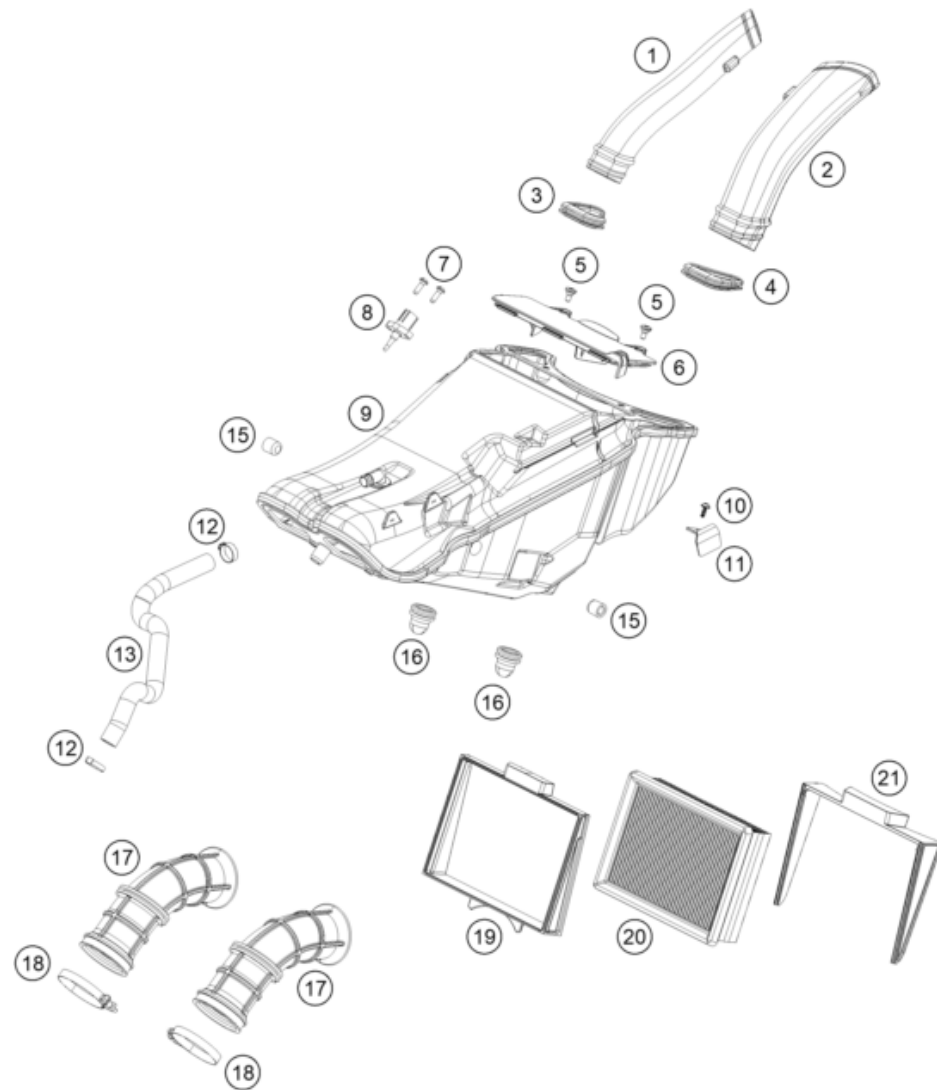

196350490

49548

* NEW PART

X ON DEMAND

EXHAUST SYSTEM

890 ADVENTURE, black 2022 EU 2022

POS	PARTNUMBER	PARTNAME	PIECE
1	63505183000	Silencer	1
2	61305069000	BUSHING 8,5X11X29	2
4	54603048600	RANGE CHANGE METAL NUT M5 INOX	1
5	60405069000	conical seat Alu	1
6	0019080506	COUN.-SUNK SCREW M8X50 ISA10.9	1
7	63505111000C1	Heat protection black compl.	1
8	27005011011	DAMPING ELEMENT SILICON	2
9	78105081010	SCREW TORX M5X10	1
11	69005105005	Manifold gasket	2
12	63605058100	Exhaust clamp tube 50 mm	2
13	63605050000	Pre-muffler	1
14	0025080356S	HH COLLAR SCREW M8X35 TX40	2
15	58405050065	collar bushing 8.5x12x23.5x10	4
16	54305068100	damp. component silicone grey	3
17	63605007000	Manifold	1
18	51010086100	self-locking nut M8 Cu	4
20	64105005000	Exhaust gasket	2
21	63505015000	stud screw 835 M8x25 - 10.9	4
24	63541090000	O2 Sensor LSF 4	1
25	63541190000	O2 Sensor LSF 4	1
26	0800000901200	Collar bushing, 8.5x12x23.5x11.5	2
27	54603048000	RANGE CHANGE METAL NUT M8	3
28	0025080356S	HH COLLAR SCREW M8X35 TX40	1

216370510

57906

* NEW PART

X ON DEMAND

POS	PARTNUMBER	PARTNAME	PIECE
1	63506041000	Intake duct, right	1
2	63506040000	Intake duct, left	1
3	63506040050	Intake duct gasket, right	1
4	63506041050	Intake duct gasket, left	1
5	69008021160	special screw M5x12	2
6	63506002000	Air filter box cover	1
7	0081050161	EJOT PT SCREW K50X16 1451	2
8	61041080000	AMBIENT-AIR TEMPERATURE SENSOR	1
9	63506001000	Air filter box	1
10	0081050121	EJOT PT screw K50x12	1
11	63506002060	Cable holder air filter box	1
12	00050198706	VARIABLE ONE-EAR CLAMP 19,8MM	2
13	63530087000	Pre-formed hose engine breather	1
15	76006014000	rubber grommet	2
16	50206020000	RUBBER GRIMMET SLOTTED	2
17	63506026000	Velocity stack	2
18	77236048000	HOSE CLAMP GEMI 58MM	2
19	63506016000	Filter clamp frame	1
20	60306015100	AIR FILTER	1
21	63506017000	Filter clamp wedge	1