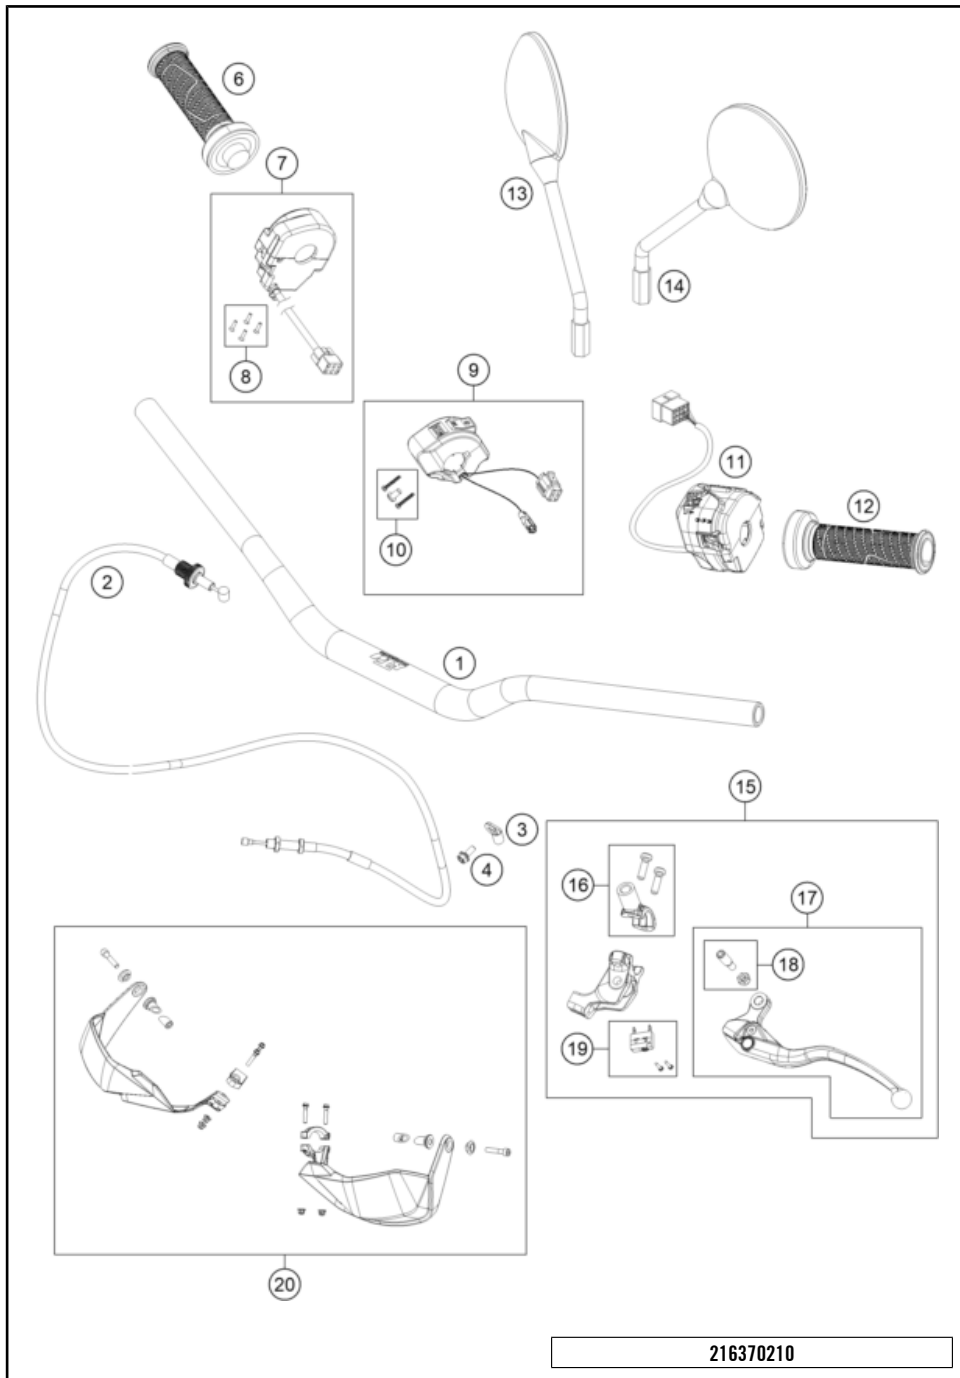

196350110

55528

* NEW PART

X ON DEMAND

FRONT FORK DISASSEMBLED

890 ADVENTURE, black 2022 EU 2022

POS	PARTNUMBER	PARTNAME	PIECE
1	43578142	Fork outer tube 44x560 dt54 db60	2
2	52000210SET	Sticker set APEX OC 90x40	1
3	R14042	GUIDE BUSHING SET	x
4	43578206	Fork protection ring d43	2
5	R516	Fork sealing kit 43mm red	x
6	43578219	O-ring 40x2,5 VMQ70 red ISO 3601	2
7	43578198S1	axle clamp right d43mm black cpl.	1
8	43578197S1	axle clamp left d43mm black cpl.	1
9	0025080206	HH collar screw M8x20	4
10	R14032	AH bolt M10x25 set	x
11	43578176S3	Cartridge right 790 ADV 19 cpl.	1
12	43578195S2	Cartridge left 790 ADV 19 cpl.	1
13	43578209S1	screw cap M51x1.5 cpl.	2
14	RP80002	Shim Kit Fork	x
15	43578190	Mainspring (38,3) 6,5-480 fork	1
98	T14034	Fuchs grease IPR (250g)	x
99	40540882S1	FORKOIL SAE 5 5L.	x

196410131

51264

* NEW PART X ON DEMAND

HANDLEBAR, CONTROLS

890 ADVENTURE, black 2022 EU 2022

POS	PARTNUMBER	PARTNAME	PIECE
1	6070200100033	Handlebar	1
2	63502090000	Clutch cable	1
3	64132070000	PVC clamp 6.4 MM Heyman	1
4	0025050126	HH collar screw M5x12 TX30	2
6	60702012000	Grip tube (no heating)	1
7	60711012000	Ride-by-wire without throttle tube	1
8	76011073110	SCREW SET START-STOP SWITCH	1
9	63711074000	Handlebar switch, right	1
10	61411174010	Screw set start-stop switch	1
11	76011270100	Combination switch	1
12	60702039100	Grip LHS w/o heater	1
13	90112041000	MIRROR R/S	1
14	90112040000	MIRROR L/S	1
15	63502031000	Clutch lever cmpl.	1
16	6350204400030	Clamp cpl. incl. 2 screws	1
17	63502040000	Clutch lever	1
18	64102038000	Kit lever pin	1
19	63511049000	Switch	1
20	6030217910030	HANDGUARD CLOSED BLACK HIGH	1