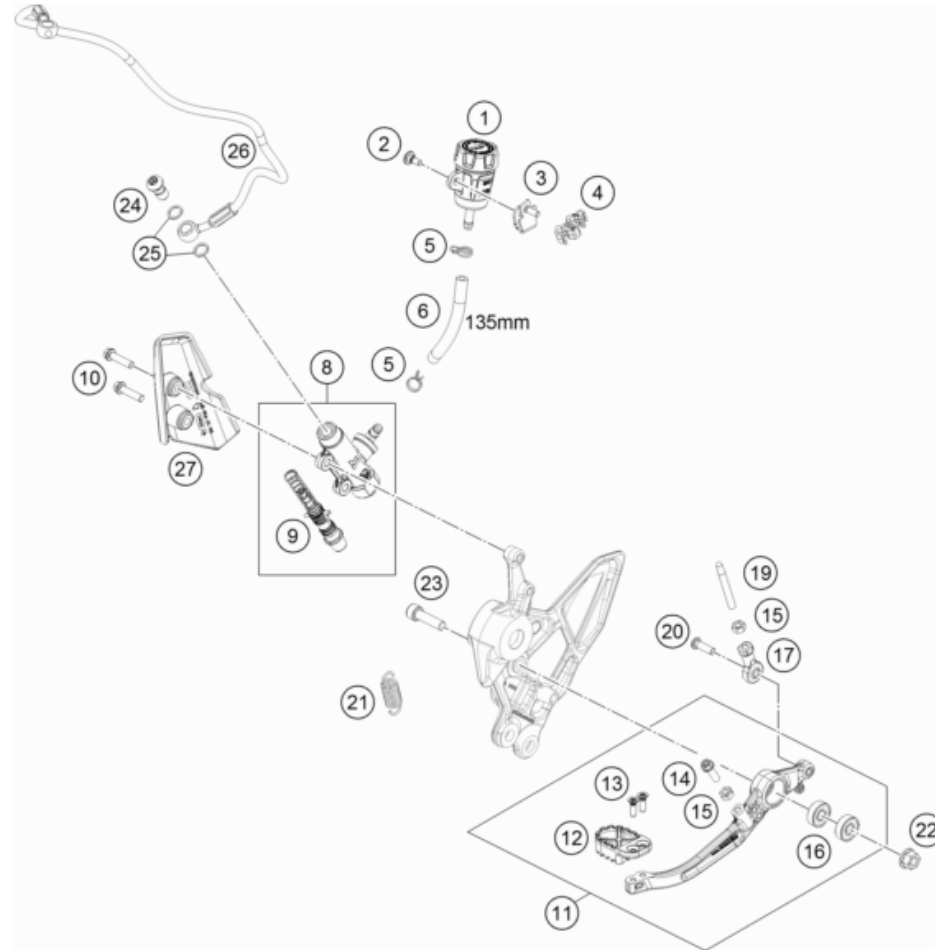

196351310

57907

* NEW PART

X ON DEMAND

REAR BRAKE CONTROL

890 ADVENTURE, black 2022 EU 2022

POS	PARTNUMBER	PARTNAME	PIECE
1	64113069000	Reservoir assembly	1
2	69013099050	SCREW F. EXPANSION TANK	1
3	64113026000	Brake line holder	1
4	64142046000	Bracket ABS line dia7.5	1
5	58007017000	YDNAC CLAMP 10101 (10,4MM)	2
6	69013069001	HOSE FOR RESERVOIR 6X1,5	1
8	6411306000030	Foot master cylinder cpl. black	1
9	64113061000	Piston assembly	1
10	0025060256	HH collar screw M6x25 TX30	2
11	63513050033C1	Foot brake lever cpl. without push rod	1
12	63513051000	Footbrake lever step plate	1
13	014581050162	CS screw, ISO14581-M5x16-A2-070 ISA25	2
14	0025060206	HH collar screw M6x20 TX30	1
15	0934060003	hex nut DIN 934 M6	2
16	0625006087	GROOVED BALL BEAR. 608 2RS C3	2
17	54603069000	SWIVEL HEAD M6 FOOT BRAKE LEV.	1
19	54603068000	PRESSURE ROD ALU 250 '90	1
20	0738060205S	Oval head screw ISR M6x20-A2-70-MK	1
21	54603062200	Return spring for brake lever	1
22	54310086200	SELF LOCKING NUT M8 10.9	1
23	014579080301S	screw ISO 14579-M8x30-10.9-MK black	1
24	62113020100	banjo bolt M10x1x19.5	1
25	0603100141	sealing ring DIN 7603 10x14x1	2
26	63742002000	Brake line, rear master cylinder	1
27	63503039051	Rear master cylinder guard	1