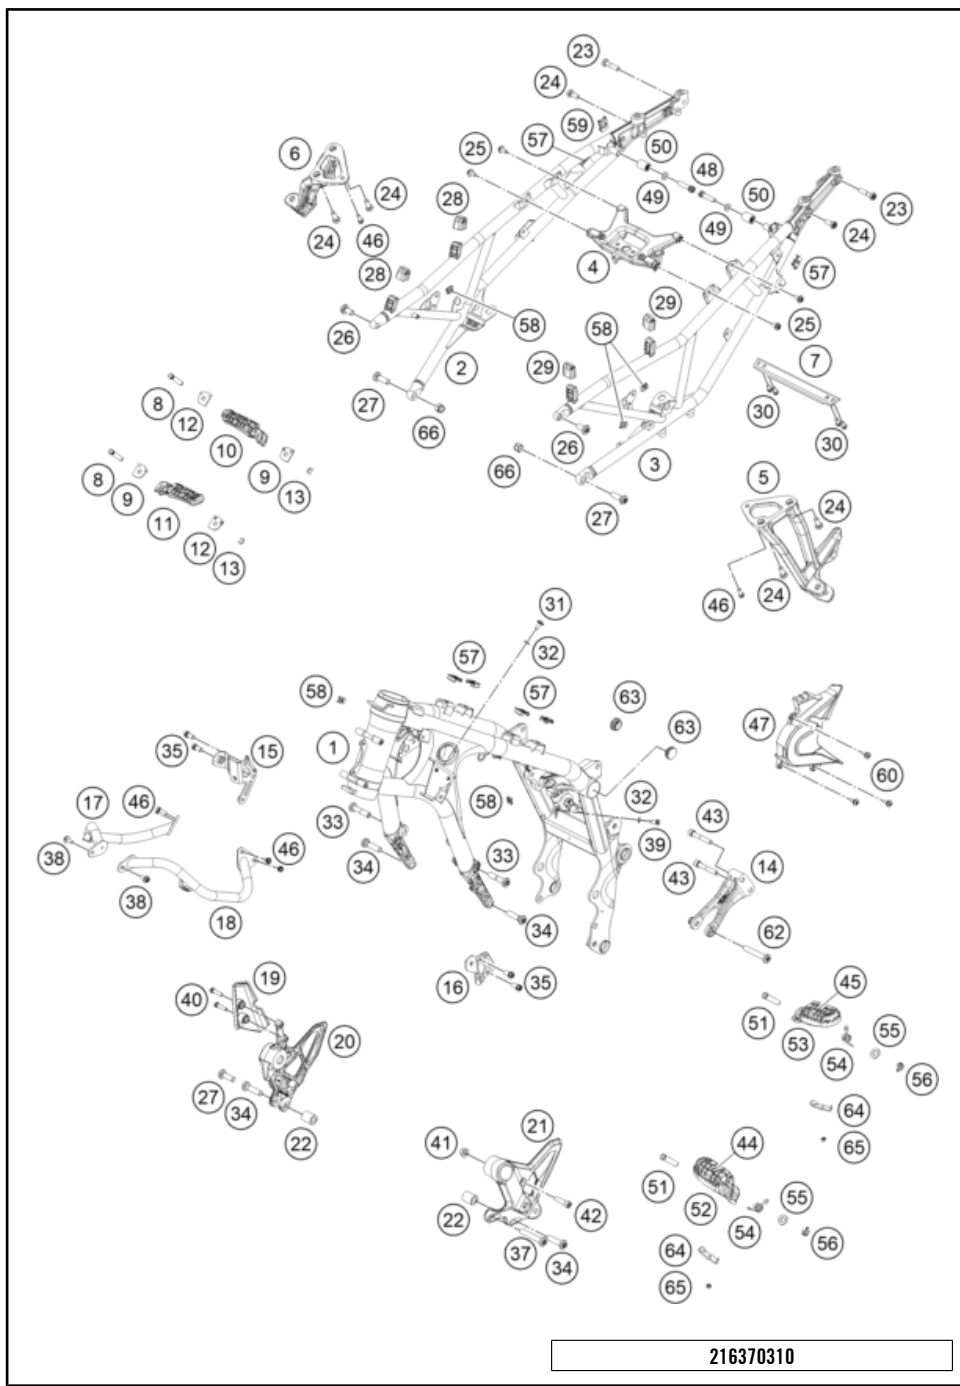

216370310

POS	PARTNUMBER	PARTNAME	PIECE
40	0025060256	HH collar screw M6x25 TX30	2
41	54310086200	SELF LOCKING NUT M8 10.9	1
42	014579080301S	screw ISO 14579-M8x30-10.9-MK black	1
43	014579080506S	CYL. SCREW DIN14579 M8X50 SS	2
44	60003041010	FOOTREST RUBBER FRONT R/S 03	1
45	60003040010	FOOTREST RUBBER FRONT L/S 03	1
46	0025060166S	HH collar screw M6x16 TX30 SL	6
47	63503096000	Front sprocket cover	1
48	0035080356	AH-COLLAR SCREW M8X35 ISA45	2
49	0125080003	washer DIN 125 A -8.4	2
50	60307048000	RUBBER SEAT-CONTACT SURFACE	2
51	54803044000	PIN FOR FOOT PED 51.5X9.8 MM	2
52	78003041050	FOOTREST R/S 08	1
53	78003040050	FOOTREST L/S 08	1
54	54603041000	FOOTREST SPRING L/S & R/S	2
55	0125100003	washer DIN 125 A 10.5	2
56	0094032253	PIN DIN0094-3,2X25 STEEL	2
57	54603048100	clip nut M6	6
58	54603048600	RANGE CHANGE METAL NUT M5 INOX	2
59	54603048000	RANGE CHANGE METAL NUT M8	2
60	69008021160	special screw M5x12	3
62	0035100656S	ISA screw, M10x65 ISA45	1
63	64103088000	Frame locking cap	2
64	60003044010	CLOSING PANEL FRONT L/S R/S 03	2
65	0985050003	SELF LOCKING NUT DIN0985-M 5	2
66	54310086100	SELF LOCKING NUT M10 CU WS=14	2

55543

* NEW PART

X ON DEMAND