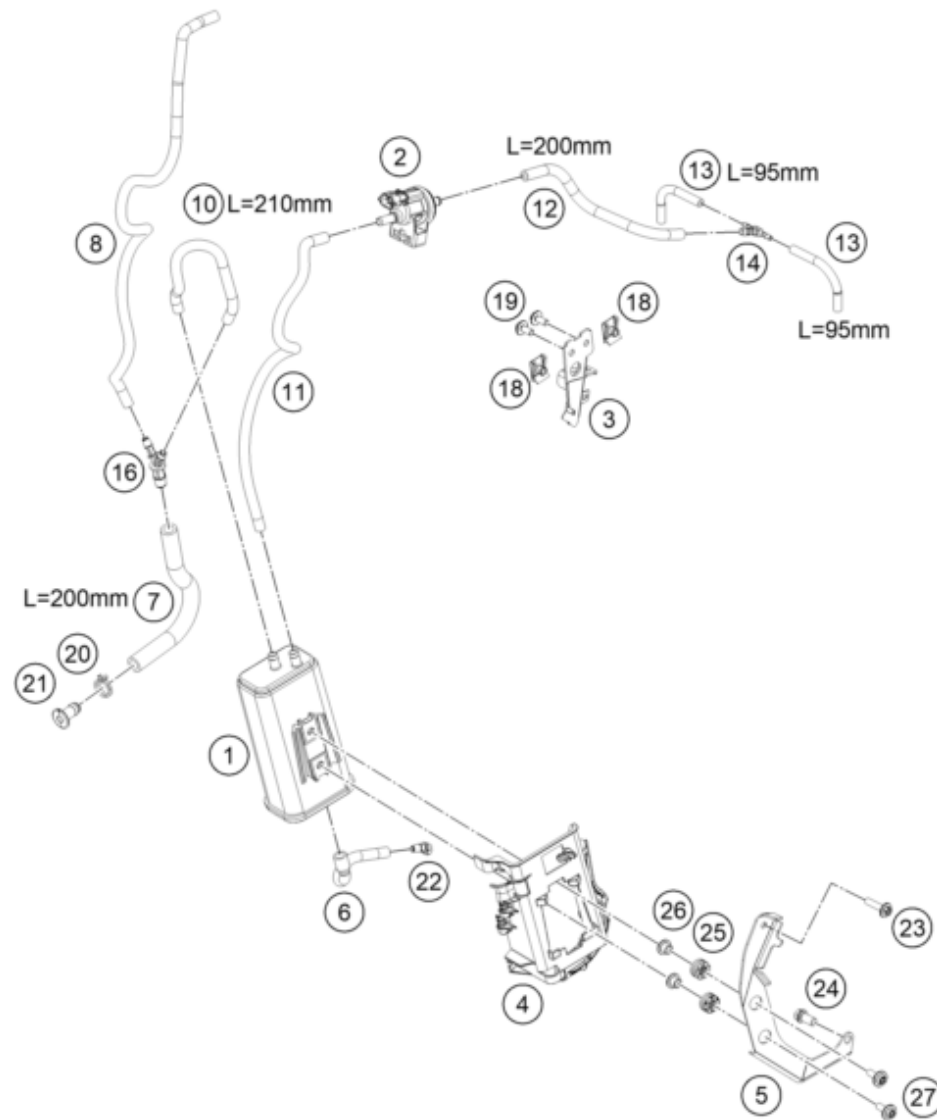

POS	PARTNUMBER	PARTNAME	PIECE
1	75015001200	CARBON CANISTER	1
2	76015015000	EVAP valve	1
3	63515026010	Retaining bracket ACF valve cpl.	1
4	63515003010	Hose clip ACF	1
5	6351500201033	Retaining bracket ACF	1
6	63515021000	ventilation hose evap.can.	1
7	78015119000	HOSE EPA D=10/16 L=2000MM	1
8	63515024100	Fuel tank vent hose 688mm	1
10	78015019000	HOSE EPA D=6/10 L=2000MM	1
11	63515028000	Hose ACF purge valve	1
12	78015019000	HOSE EPA D=6/10 L=2000MM	1
13	78015021000	HOSE EPA D=4/8 L=2000MM	2
14	64115026000	Hose connection nozzles	1
16	61315028100	Y-CONNECTOR YS 6-10-6	1
18	54603048100	clip nut M6	2
19	0024060136	HH collar screw M6x13 TX30	2
20	58431082100	YDNAC-CLAMP 10173 (16MM) '98	1
21	61315026100	Screw plug ACF	1
22	63503098030	Angle piece for overrun	1
23	0024060256	HH COLLAR SCREW M6X25 TX30	1
24	0025060166	HH collar screw M6x16 TX30	1
25	62142041000	DAMP. COMPONENT ABS MODUL	2
26	69014015000	collar bushing 6.1x9.2x15x8.5x1 Al	2
27	69014017000	SPECIAL SCREW M6X18 ISA30 08	2

226371510

57998

* NEW PART

X ON DEMAND