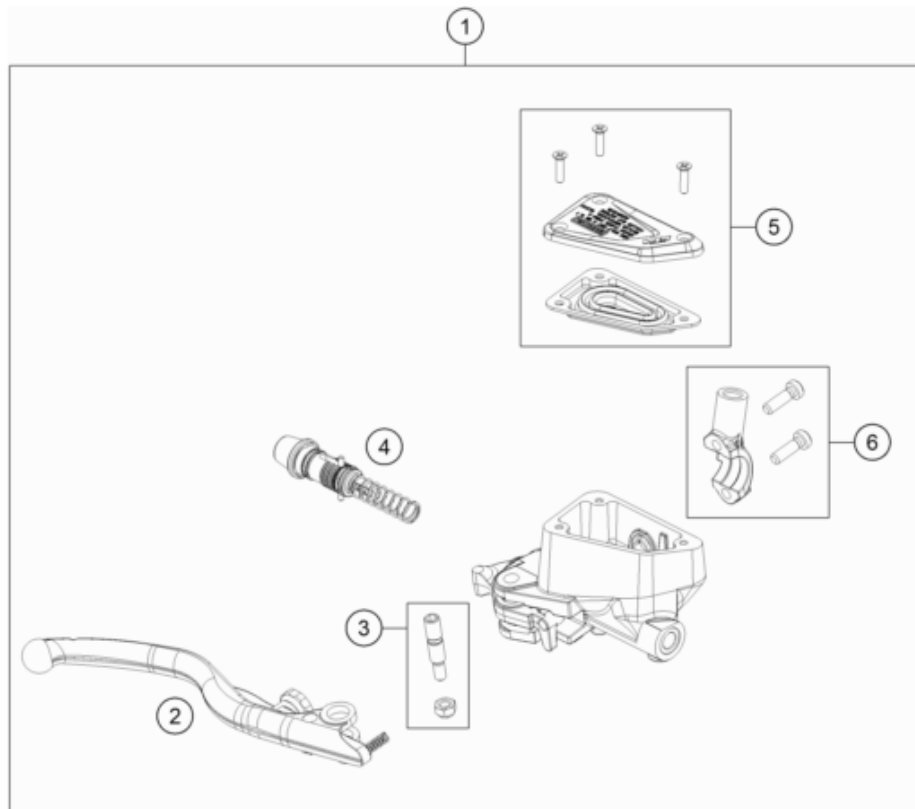

216371130

55613

* NEW PART

X ON DEMAND

FRONT BRAKE CONTROL

890 ADVENTURE, black 2022 EU 2022

POS	PARTNUMBER	PARTNAME	PIECE
1	63713101033	Front master cylinder cpl.	1
2	63513002044	Brake lever	1
3	64113006000	Lever bolt cpl.	1
4	63713008000	Piston assembly	1
5	64113031100	Reservoir cap cpl.	1
6	6351300500030	mirror clamp incl. 2 screws	1
7	63542001000	Brake line MC-ABS	1
8	62113020100	banjo bolt M10x1x19.5	1
9	0603100141	sealing ring DIN 7603 10x14x1	2

196351310

57907

* NEW PART

X ON DEMAND

REAR BRAKE CONTROL

890 ADVENTURE, black 2022 EU 2022

POS	PARTNUMBER	PARTNAME	PIECE
1	64113069000	Reservoir assembly	1
2	69013099050	SCREW F. EXPANSION TANK	1
3	64113026000	Brake line holder	1
4	64142046000	Bracket ABS line dia7.5	1
5	58007017000	YDNAC CLAMP 10101 (10,4MM)	2
6	69013069001	HOSE FOR RESERVOIR 6X1,5	1
8	6411306000030	Foot master cylinder cpl. black	1
9	64113061000	Piston assembly	1
10	0025060256	HH collar screw M6x25 TX30	2
11	63513050033C1	Foot brake lever cpl. without push rod	1
12	63513051000	Footbrake lever step plate	1
13	014581050162	CS screw, ISO14581-M5x16-A2-070 ISA25	2
14	0025060206	HH collar screw M6x20 TX30	1
15	0934060003	hex nut DIN 934 M6	2
16	0625006087	GROOVED BALL BEAR. 608 2RS C3	2
17	54603069000	SWIVEL HEAD M6 FOOT BRAKE LEV.	1
19	54603068000	PRESSURE ROD ALU 250 '90	1
20	0738060205S	Oval head screw ISR M6x20-A2-70-MK	1
21	54603062200	Return spring for brake lever	1
22	54310086200	SELF LOCKING NUT M8 10.9	1
23	014579080301S	screw ISO 14579-M8x30-10.9-MK black	1
24	62113020100	banjo bolt M10x1x19.5	1
25	0603100141	sealing ring DIN 7603 10x14x1	2
26	63742002000	Brake line, rear master cylinder	1
27	63503039051	Rear master cylinder guard	1