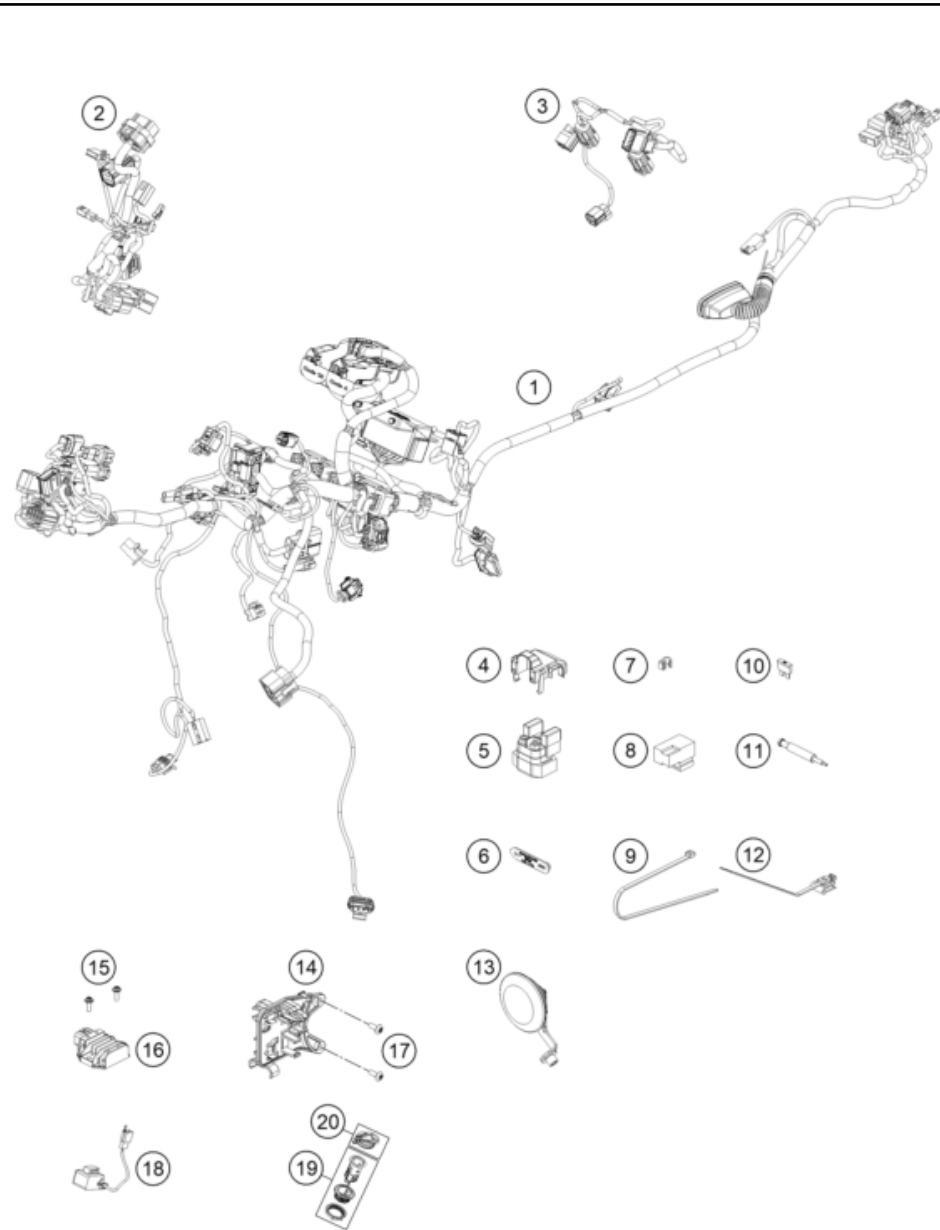

POS	PARTNUMBER	PARTNAME	PIECE
1	63711075000	Main wiring harness	1
2	63511078100	Front wiring harness	1
3	63711085000	Engine wiring harness	1
4	64111058110	Cover flap, starter relay	1
5	76211058000	STARTER RELAY 07	1
6	60011093075	RUBBER CABLE TIE 75MM 03	x
6	60011093045	RUBBER CABLE TIE 45MM 03	x
7	60111094100	BAR SPACER 4/7 BLACK	2
8	61111057000	RELAY CM1A-R-12V-H80 07	5
9	44011076305	CABLE TIE 300/4,8MM BLACK	x
9	44011076140	CABLE TIE 140/2,5MM BLACK	x
9	44011076200	CABLE TIE 200/3,6MM BLACK	x
10	58011109130	FUSE 30 A	1
11	61111018100	TEMPERATURE SENSOR	1
12	64111059020	Cable holder, attachable	1
13	76011060100	DC HORN 12V	1
14	63511048100	Connector support front	1
15	0024060206	HH collar screw M6x20 TX30	2
16	60311034000	VOLTAGE REGULATOR	1
17	58605083014	SCREW M5X14 TORX 25 07	2
18	76011030000	FLASHER UNIT LED 6,25W	1
19	60711042000	Power socket 12V	1
20	60311042050	Lid 12V-socket	1

216371111

55677

* NEW PART

X ON DEMAND