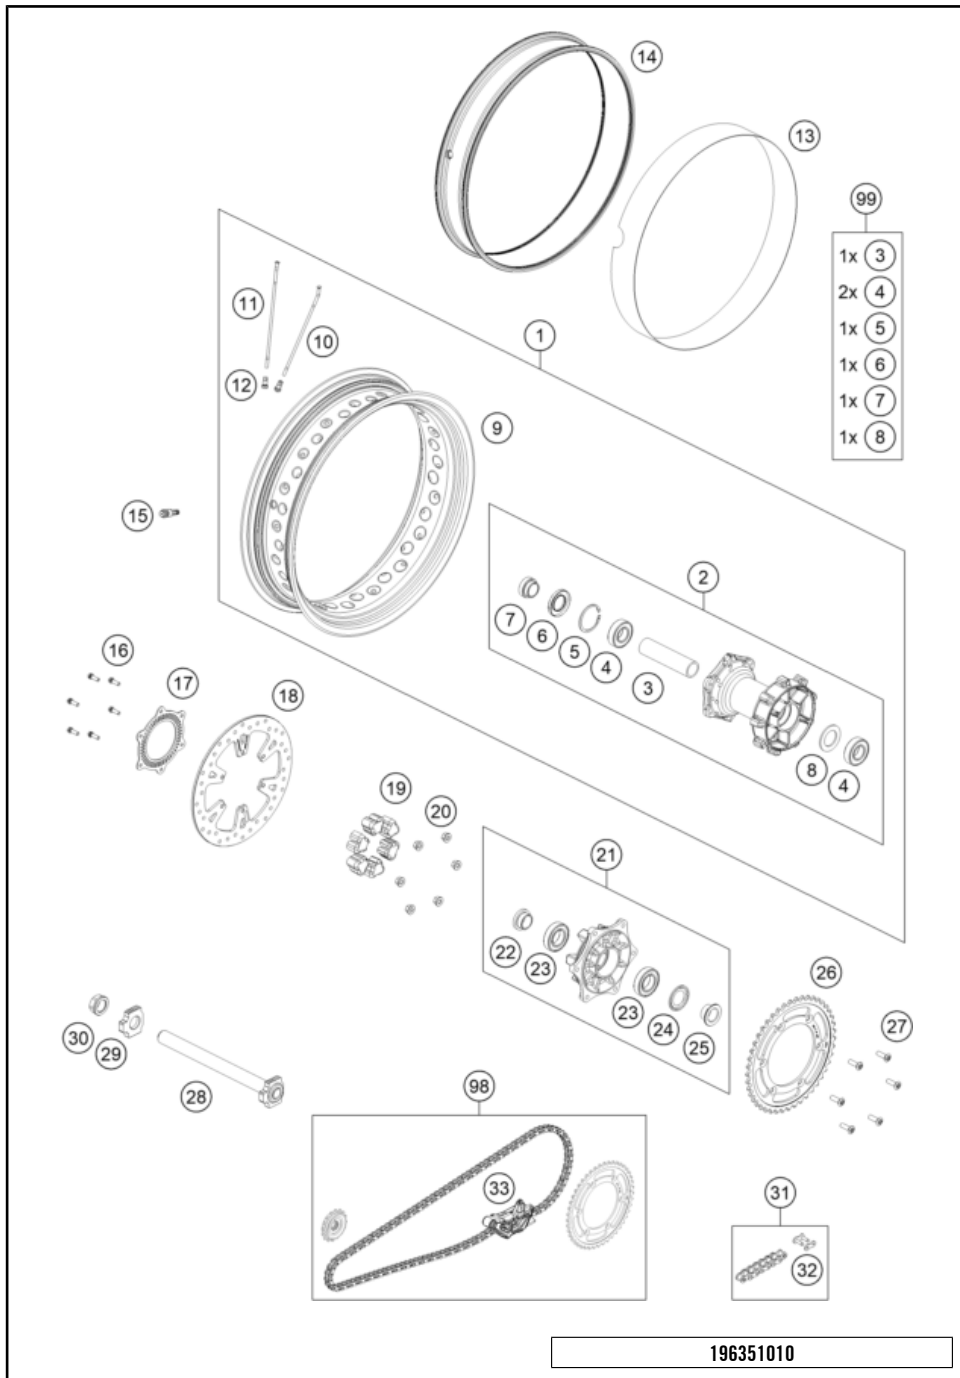

REAR WHEEL

890 ADVENTURE, black 2022 EU 2022

POS	PARTNUMBER	PARTNAME	PIECE
1	63710001044C1	"Rear wheel, cmpl. 4.5x18"" with anodized hub	1
1	6031000124433A	Rear wheel cpl. 4,5X18" with powder-coated hub	1
2	60310010244C1	Rear hub cmpl. anodized	1
2	6031001014433	REAR HUB CPL. powder-coated	1
3	60010011000	BEAR. SPACERTUBE L=124,8MM 03	1
4	0625062052	GR.BALL BEAR. 6205-2RSHC3HMTF7	2
5	0472052200	CIRCLIP DIN0472-52X2	1
6	0760305271	SHAFT SEAL RING 30X52X7	1
7	60310013000	SPACER BUSHING REAR WHEEL R/S	1
8	60010015000	SPACER RING 03	1
9	6031007010033A	Rim 4,5x18" TL bl.w.sticker	1
10	60310071000	SPOKE 5/4.37/M5	18
11	60310171000	SPOKE 5/4.37/M5	18
12	60310072200	Spoke nipple Quadrax M5	36
13	60310073100	RIM BAND 18"	1
14	60310177100	GASKET RUBBER 4.5"X18"	1
15	60309176000	VALVE	1
16	59009062019	SPECIAL SCREW M6X19 WS=8 10.9	6
17	60142021100	SENSOR GEAR ABS REAR	1
18	63510060100	Brake disc rear	1
19	54610459000	RUBBER DAMPING BLOCK '91	6
20	06923080003	hex nut EN 1661 M8 WS13	6
21	7501005004433	Sprocket wheel carrier cpl. Black	1
22	60110014000	SPACER BUSH. SPR. SUPP. IN. 06	1
23	0625060060	BALL BEARING 6006 DDU2CG23S6NM	2
24	60110016000	NILOS RING 6006AV	1
25	60110012000	SPACER BUSH. SPROCKET SUPP. 06	1
26	75010051045	SPROCKET 45T 08	1
27	0019080266S	COUNTER-SUNK SCREW ISA45 M8X26	6
28	69010181044	Rear axel cpl.	1
29	60010084000	CHAIN TENSIONER R/S LC8 03	1
30	61010086000	COLLAR NUT M25X1,5 WS=32 05	1
31	78010167118	CHAIN DID 118 LINKS	x

196351010

55645

* NEW PART

X ON DEMAND