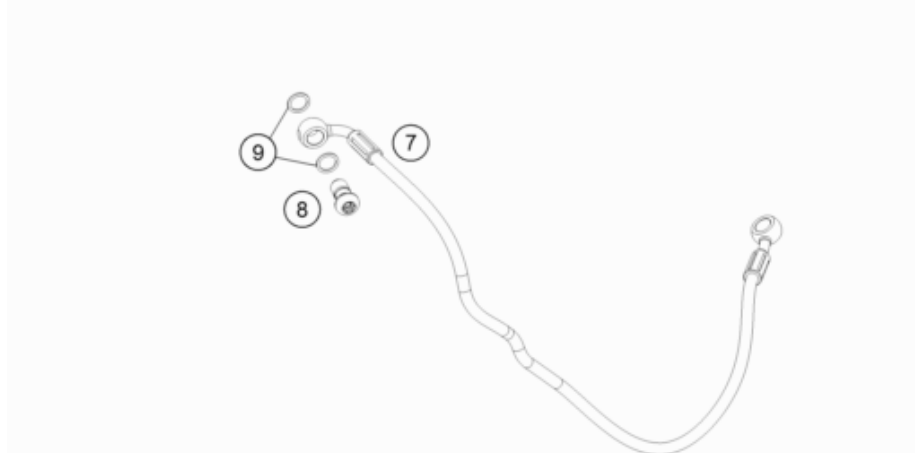

216371130

55613

* NEW PART

X ON DEMAND

FRONT BRAKE CONTROL

890 ADVENTURE, black 2022 EU 2022

POS	PARTNUMBER	PARTNAME	PIECE
1	63713101033	Front master cylinder cpl.	1
2	63513002044	Brake lever	1
3	64113006000	Lever bolt cpl.	1
4	63713008000	Piston assembly	1
5	64113031100	Reservoir cap cpl.	1
6	6351300500030	mirror clamp incl. 2 screws	1
7	63542001000	Brake line MC-ABS	1
8	62113020100	banjo bolt M10x1x19.5	1
9	0603100141	sealing ring DIN 7603 10x14x1	2