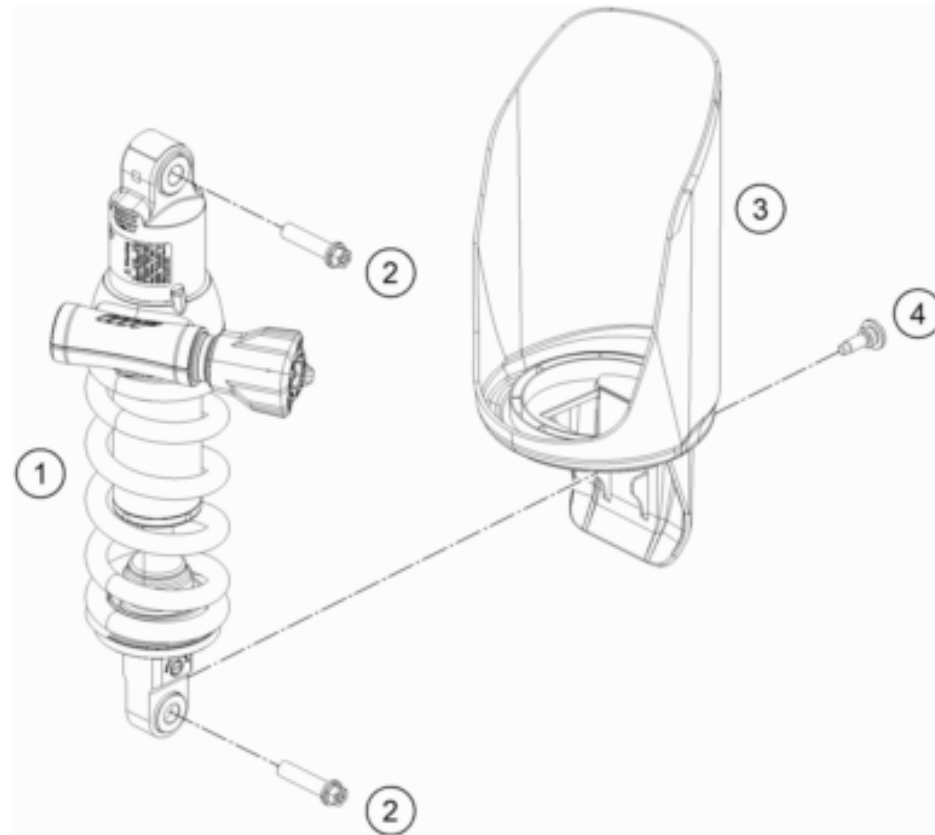

SHOCK ABSORBER

890 ADVENTURE, black 2022 EU 2022

POS	PARTNUMBER	PARTNAME	PIECE
1	0637C429U313000	Shock absorber KTM 890 ADV 2021	1
2	0025120506S	HH COLLAR SCREW M12X50 TX45	2
3	63508075000	Splash protection shock absorber	1
4	69008021160	special screw M5x12	1

216370410

55578

* NEW PART

X ON DEMAND