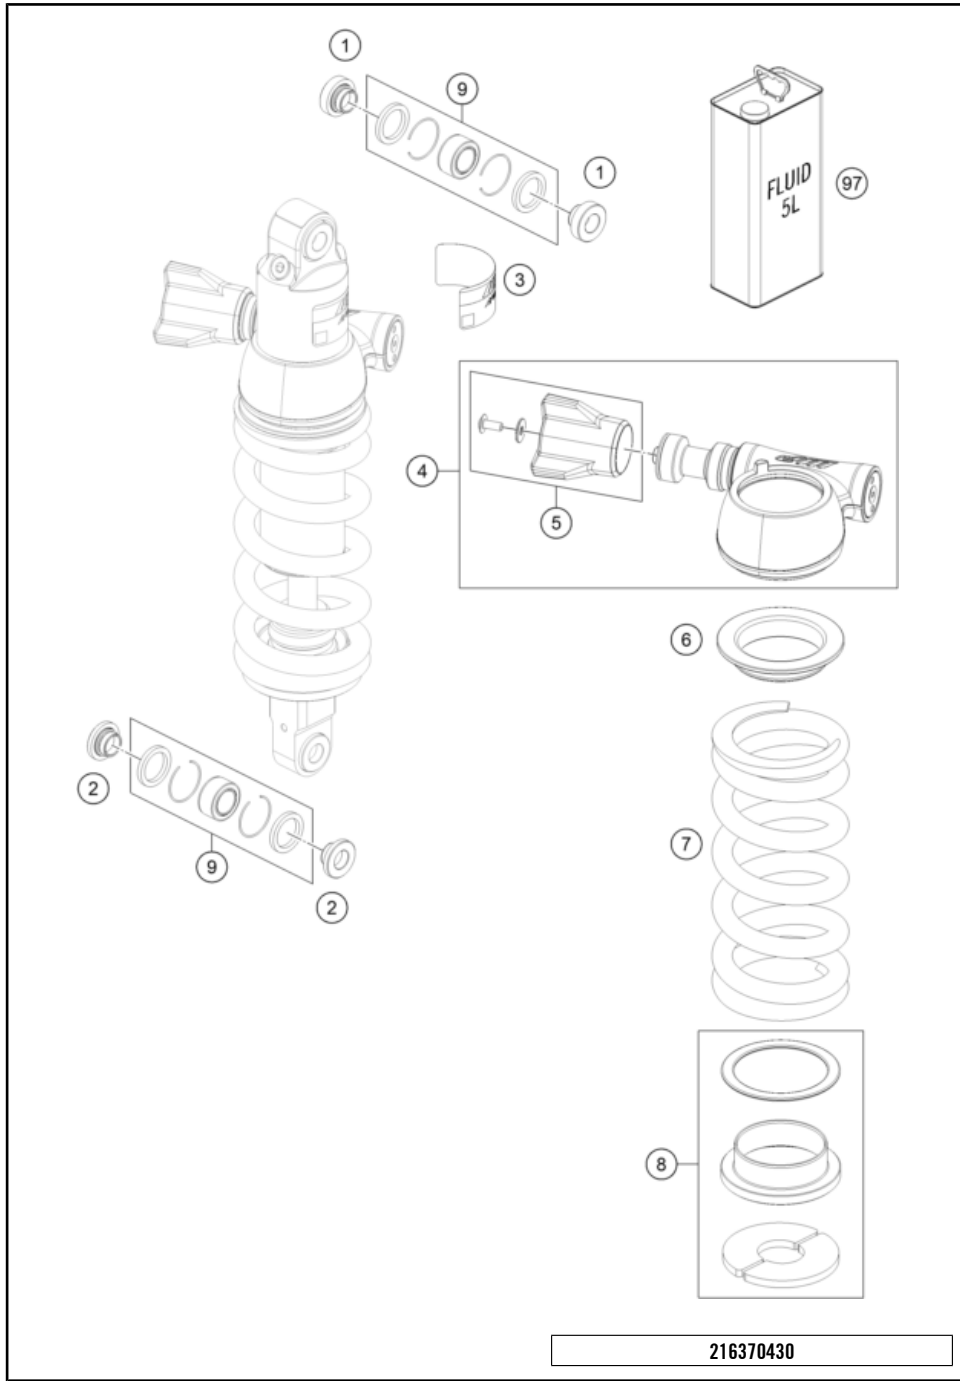

196350330

49281

* NEW PART

X ON DEMAND

POS	PARTNUMBER	PARTNAME	PIECE
1	63503023000C1	side stand ADV-S	1
2	61003024000	SPRING L=116 MM 05	1
3	62503027200	SCREW FOR SIDE STAND M10X31,2	1
4	63503028010	Special screw side stand spring	1
5	0738050202	Lens head screw ISO 7380-M5X20A2	2
6	6350302610033	side stand bracket	1
7	93511045000	SWITCH SIDE STAND	1
8	64103001099	Racket side-stand-cable	1
9	0018050103	INT. TORX OVAL HEAD M 5X10 8.8	2
10	0035100309S	SHCS M10x30 TX45	2
11	63503016040C1	Main stand console right	1
12	90103029000	MAGNET HOLDER	1

216370410

55578

* NEW PART

X ON DEMAND

SHOCK ABSORBER DISASSEMBLED

890 ADVENTURE, black 2022 EU 2022

POS	PARTNUMBER	PARTNAME	PIECE
1	46180064	Bearing bush 12x15/18/24,5x13,5	2
2	46180007	Distance bush 12x15/18/24,5x10,5	2
3	52000213	Sticker APEX 90x29	1
4	S038300003S0000	PA KTM 890 ADV 21 with hand knob	1
5	60000323S	adjuster wheel PA cpl.	1
6	14460661	Spring retainer 52,5x78x3	1
7	91010430	ring (59) 115-188.0 shock white	1
8	RP10023	Repair kit spring retainer	x
9	R12012T	Ball joint bearing kit top 12mm	x
97	50180751S1	SHOCK ABSORBER FLUID 5 LT	1