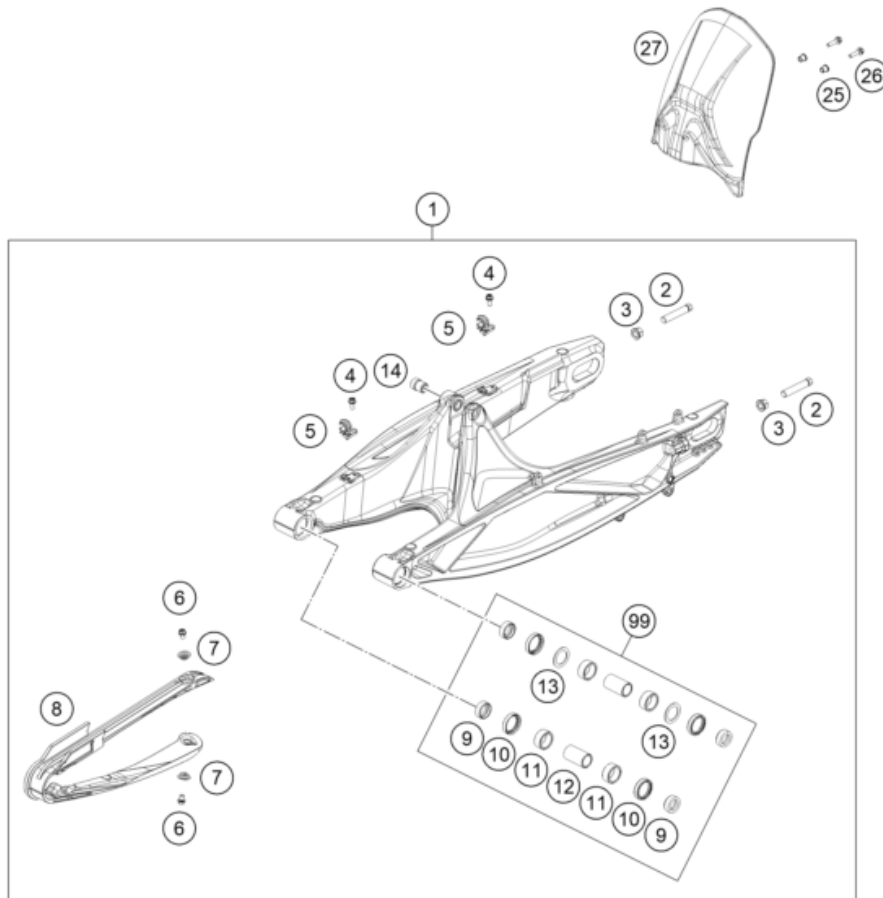

216370430

55222

* NEW PART

X ON DEMAND

SWING ARM

890 ADVENTURE, black 2022 EU 2022

POS	PARTNUMBER	PARTNAME	PIECE
1	6350403004433	Swingarm cpml. Black	1
2	58414030000	HH COLLAR NUT M10X1,25 WS=13	2
3	50304040100	screw M10x1.25x50 WS10	2
4	0025050126	HH collar screw M5x12 TX30	2
5	60104142000	Clamp	2
6	69008021160	special screw M5x12	2
7	46104066050	BUSH FOR CHAINSLIDER GUARD 02	2
8	64104066000	chain slide protection	1
9	54804034000	BUCKET F. SHAFT SEAL RING 03	4
10	0760253270	radial shaft seal 25x32x7	4
11	0618222812	NEEDLEBEAR HK2212V 22/28/12 MB	4
12	59404032000	BEARING SLEEVE 17X22X38,7 03	2
13	54603036000	STOP DISK 22,2X31,7X1	2
14	64104030020	Bushing Shock Mounting	1
15	64104037000	swing arm bolt	1
16	76504038000	SPECIAL SCREW M12X40 SW19	2
17	0025060126	HH collar screw M6x12 TX30	2
18	63504030010	Retaining bracket, chain guide	1
19	0934060003	hex nut DIN 934 M6	1
20	0025060206	HH collar screw M6x20 TX30	1
21	0025060456	HH COLLAR SCREW M6X45 TX30	1
22	78004070100	CHAIN GUIDE CPL.	1
23	69008021160	special screw M5x12	2
24	63504061000	Chainguard	1
25	64104050010	Bushing 5,5x8,3x9	2
26	0025050206	HH collar screw M5x20 TX30	2
27	63504050000	splash protection swingarm	1
99	79004030010	SWING ARM REPAIR KIT SX-F	1