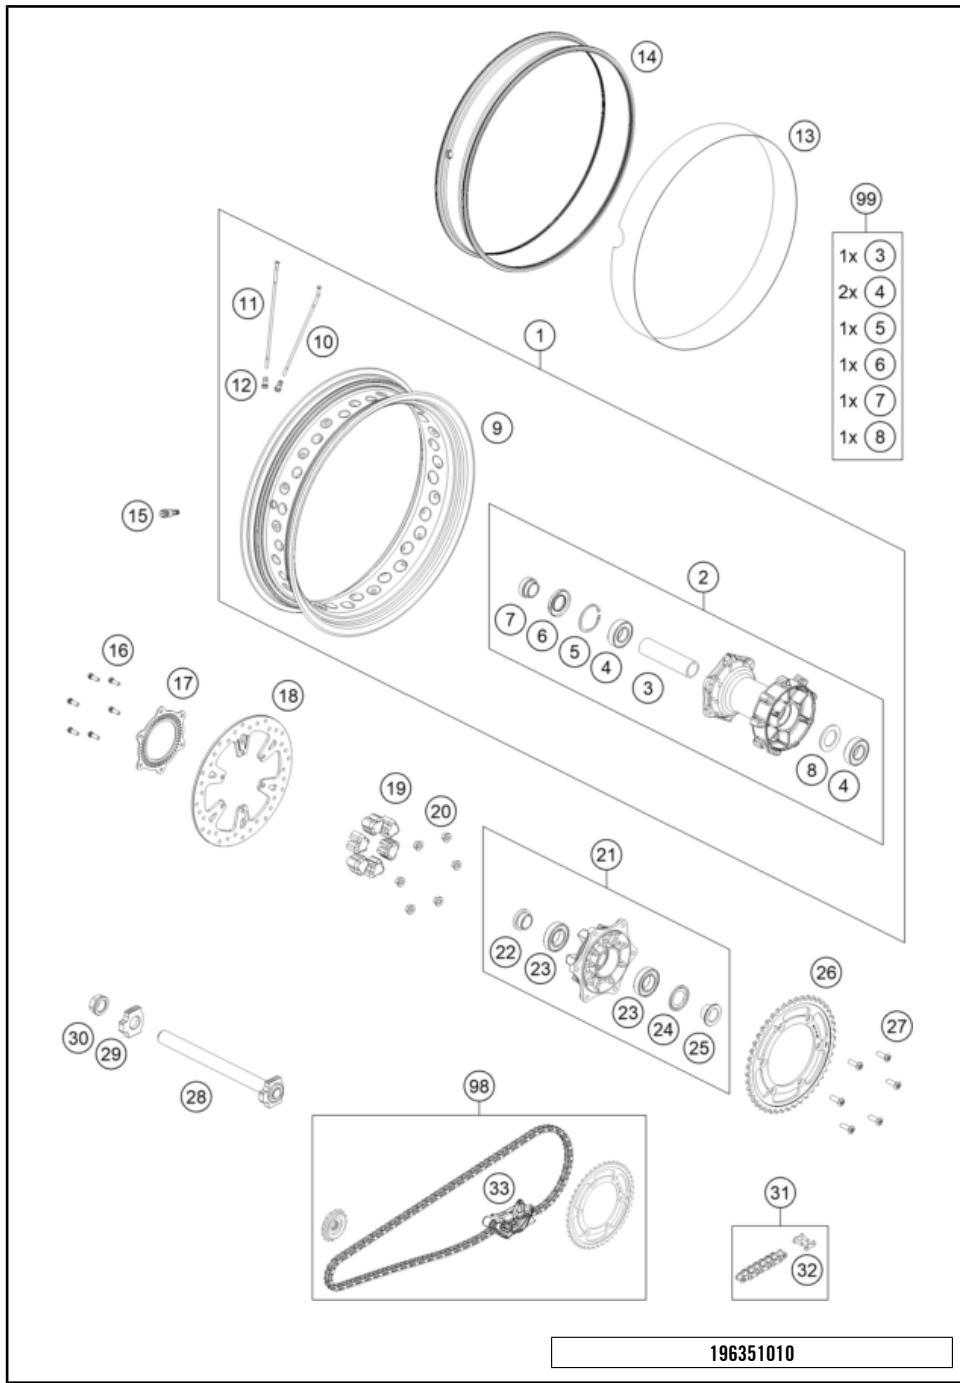

196350910

55644

* NEW PART X ON DEMAND

REAR WHEEL

890 ADVENTURE, black 2022 EU 2022

POS	PARTNUMBER	PARTNAME	PIECE
1	63710001044C1	"Rear wheel, cmpl. 4.5x18"" with anodized hub	1
1	6031000124433A	Rear wheel cpl. 4,5X18" with powder-coated hub	1
2	60310010244C1	Rear hub cmpl. anodized	1
2	6031001014433	REAR HUB CPL. powder-coated	1
3	60010011000	BEAR. SPACERTUBE L=124,8MM 03	1
4	0625062052	GR.BALL BEAR. 6205-2RSHC3HMTF7	2
5	0472052200	CIRCLIP DIN0472-52X2	1
6	0760305271	SHAFT SEAL RING 30X52X7	1
7	60310013000	SPACER BUSHING REAR WHEEL R/S	1
8	60010015000	SPACER RING 03	1
9	6031007010033A	Rim 4,5x18" TL bl.w.sticker	1
10	60310071000	SPOKE 5/4.37/M5	18
11	60310171000	SPOKE 5/4.37/M5	18
12	60310072200	Spoke nipple Quadrax M5	36
13	60310073100	RIM BAND 18"	1
14	60310177100	GASKET RUBBER 4.5"X18"	1
15	60309176000	VALVE	1
16	59009062019	SPECIAL SCREW M6X19 WS=8 10.9	6
17	60142021100	SENSOR GEAR ABS REAR	1
18	63510060100	Brake disc rear	1
19	54610459000	RUBBER DAMPING BLOCK '91	6
20	06923080003	hex nut EN 1661 M8 WS13	6
21	7501005004433	Sprocket wheel carrier cpl. Black	1
22	60110014000	SPACER BUSH. SPR. SUPP. IN. 06	1
23	0625060060	BALL BEARING 6006 DDU2CG23S6NM	2
24	60110016000	NILOS RING 6006AV	1
25	60110012000	SPACER BUSH. SPROCKET SUPP. 06	1
26	75010051045	SPROCKET 45T 08	1
27	0019080266S	COUNTER-SUNK SCREW ISA45 M8X26	6
28	69010181044	Rear axel cpl.	1
29	60010084000	CHAIN TENSIONER R/S LC8 03	1
30	61010086000	COLLAR NUT M25X1,5 WS=32 05	1
31	78010167118	CHAIN DID 118 LINKS	x

196351010

55645

* NEW PART

X ON DEMAND

REAR WHEEL

890 ADVENTURE, black 2022 EU 2022

POS	PARTNUMBER	PARTNAME	PIECE
32	78010166100	RIVETING LINK FOR 78010167118	x
33	63510067118	chain X-Ring 118 links with chain guide	1
98	00050002100	Drive set 16/45	x
99	60310015000	REAR WHEEL REP. KIT ADV 13-14	x