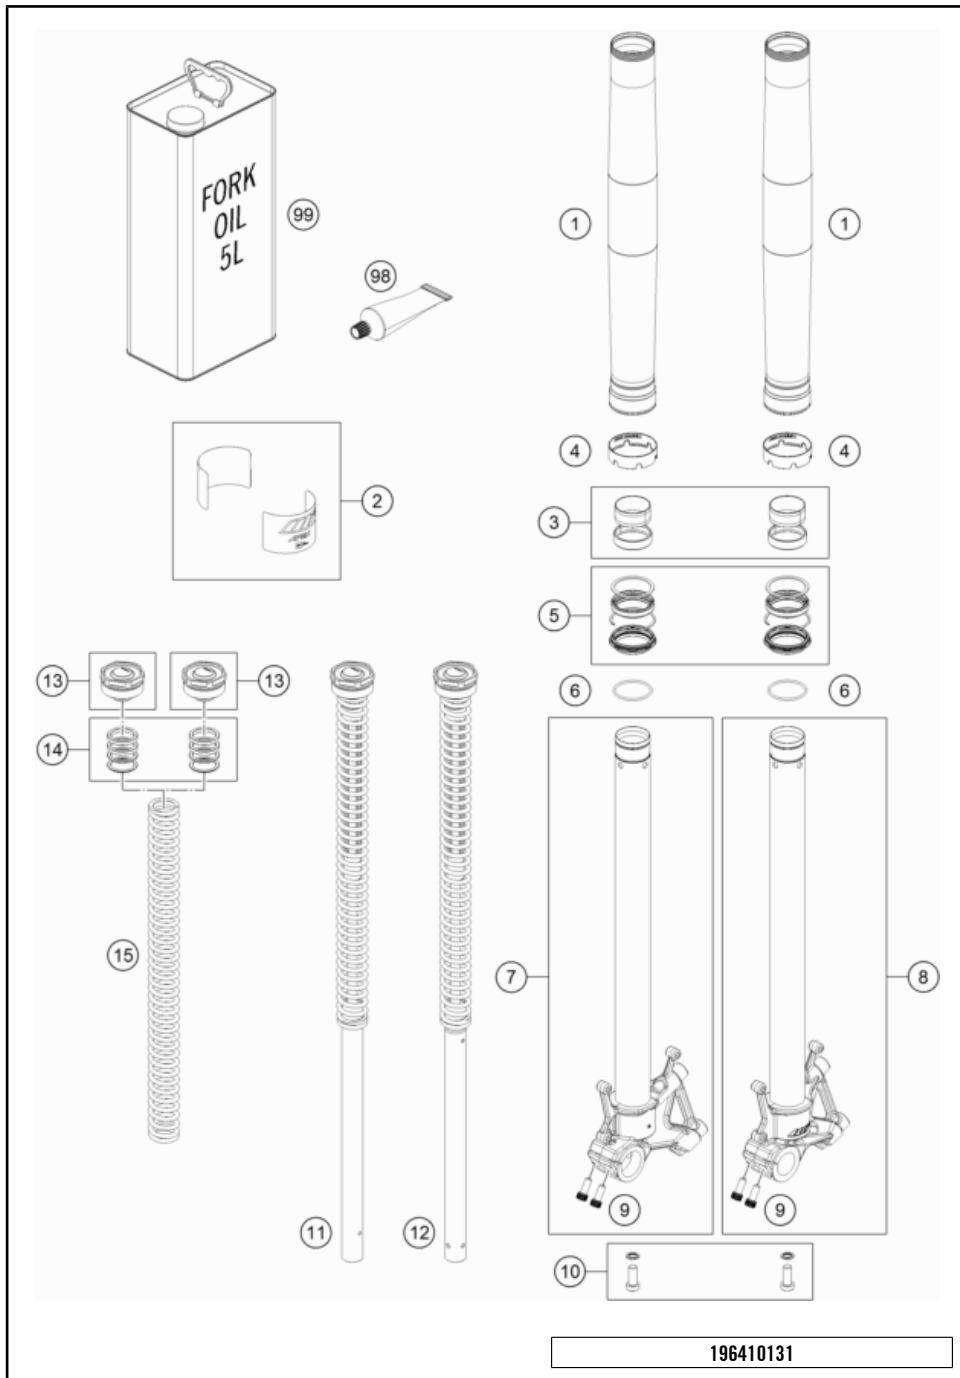

196350110

55528

* NEW PART

X ON DEMAND

FRONT FORK DISASSEMBLED

890 ADVENTURE, black 2022 EU 2022

POS	PARTNUMBER	PARTNAME	PIECE
1	43578142	Fork outer tube 44x560 dt54 db60	2
2	52000210SET	Sticker set APEX OC 90x40	1
3	R14042	GUIDE BUSHING SET	x
4	43578206	Fork protection ring d43	2
5	R516	Fork sealing kit 43mm red	x
6	43578219	O-ring 40x2,5 VMQ70 red ISO 3601	2
7	43578198S1	axle clamp right d43mm black cpl.	1
8	43578197S1	axle clamp left d43mm black cpl.	1
9	0025080206	HH collar screw M8x20	4
10	R14032	AH bolt M10x25 set	x
11	43578176S3	Cartridge right 790 ADV 19 cpl.	1
12	43578195S2	Cartridge left 790 ADV 19 cpl.	1
13	43578209S1	screw cap M51x1.5 cpl.	2
14	RP80002	Shim Kit Fork	x
15	43578190	Mainspring (38,3) 6,5-480 fork	1
98	T14034	Fuchs grease IPR (250g)	x
99	40540882S1	FORKOIL SAE 5 5L.	x

196410131

51264

* NEW PART X ON DEMAND

HANDLEBAR, CONTROLS

890 ADVENTURE, black 2022 EU 2022

POS	PARTNUMBER	PARTNAME	PIECE
1	6070200100033	Handlebar	1
2	63502090000	Clutch cable	1
3	64132070000	PVC clamp 6.4 MM Heyman	1
4	0025050126	HH collar screw M5x12 TX30	2
6	60702012000	Grip tube (no heating)	1
7	60711012000	Ride-by-wire without throttle tube	1
8	76011073110	SCREW SET START-STOP SWITCH	1
9	63711074000	Handlebar switch, right	1
10	61411174010	Screw set start-stop switch	1
11	76011270100	Combination switch	1
12	60702039100	Grip LHS w/o heater	1
13	90112041000	MIRROR R/S	1
14	90112040000	MIRROR L/S	1
15	63502031000	Clutch lever cmpl.	1
16	6350204400030	Clamp cpl. incl. 2 screws	1
17	63502040000	Clutch lever	1
18	64102038000	Kit lever pin	1
19	63511049000	Switch	1
20	6030217910030	HANDGUARD CLOSED BLACK HIGH	1