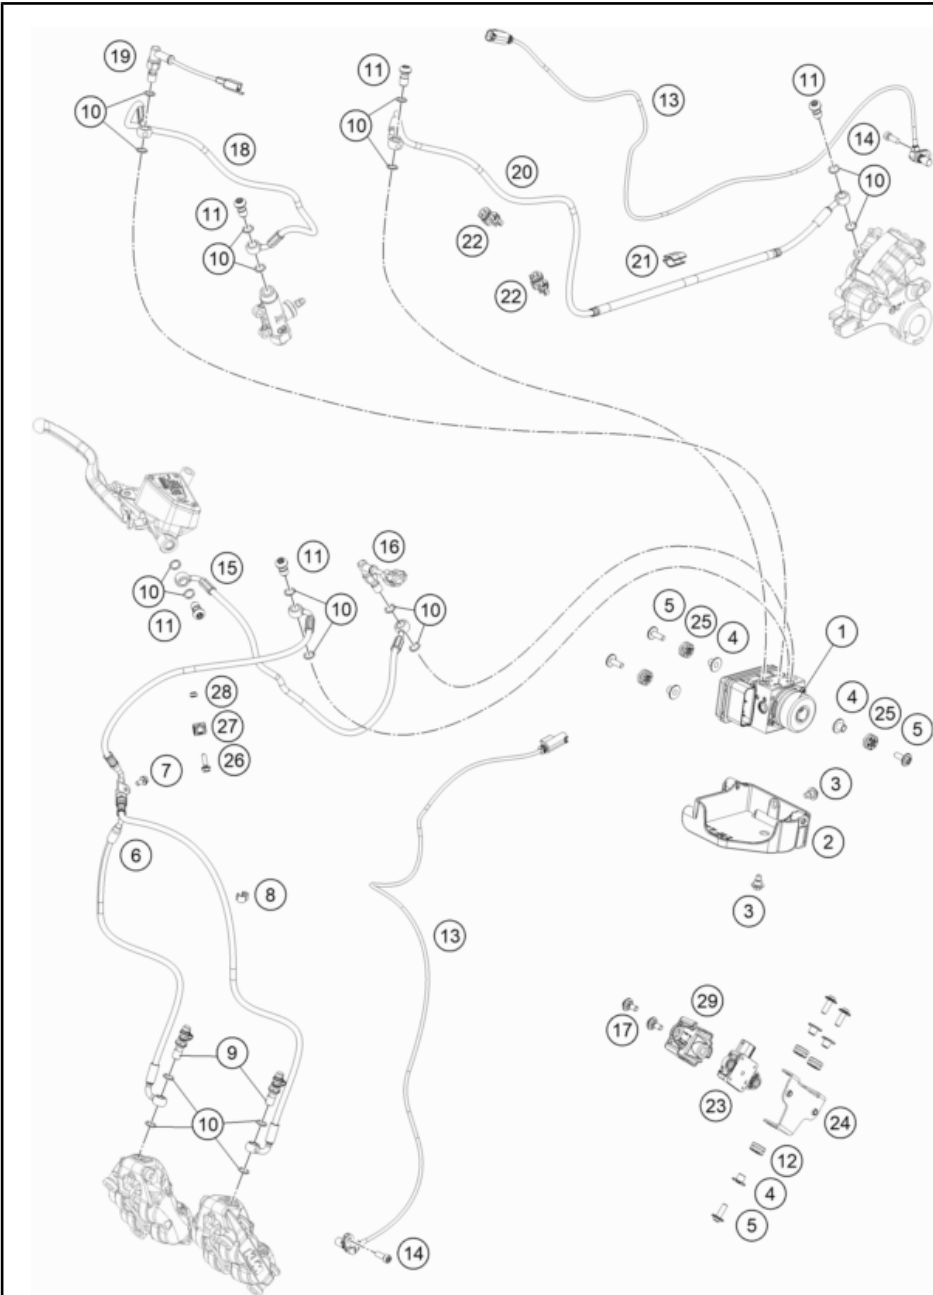

POS	PARTNUMBER	PARTNAME	PIECE
1	61742031044	ABS module filled	1
2	63542040000	holder ABS module	1
3	59001092050	SPECIAL SCREW M6X12,5 WS=8	2
4	61342041000	COLLAR BUSH 6,5X9X18X8,5	6
5	69014017000	SPECIAL SCREW M6X18 ISA30 08	6
6	63542003000	Brake line ABS-Caliper	1
7	0025050106	HH collar screw M5x10 TX30	1
8	60111094100	BAR SPACER 4/7 BLACK	8
9	62513020000	BLEEDER SCREW CPL. 05	2
10	0603100141	sealing ring DIN 7603 10x14x1	18
11	62113020100	banjo bolt M10x1x19.5	5
12	62142041100	DUMPER 40 SHORE	3
13	76042125000	ABS-SENSOR	2
14	014580060166	SHCS ISO 14580 M6x16	2
15	63542001000	Brake line MC-ABS	1
16	64111051100	Brake light switch	1
17	83008000015	SPECIAL SCREW M6X15X3	2
18	63542002000	Brake line MC-ABS	1
19	62111051000	BRAKE LIGHT SWITCH REAR	1
20	63542004000	Brake links ABS-Caliper	1
21	54813026100	CABLE SUPPORT 10/4MM 2014	1
22	64142046000	Bracket ABS line dia7.5	2
23	61542090000	Angle sensor	1
24	63742090015	Retaining bracket angle sensor compl.	1
25	62142041000	DAMP. COMPONENT ABS MODUL	3
26	0025050166	HH collar screw M5x16 TX30	1
27	60113146000	SUPPORT FOR BRAKE HOSE M5	1
28	0985050003	SELF LOCKING NUT DIN0985-M 5	1
29	61342090050	COVER SENSOR BOX	1

216374210

55617

* NEW PART

X ON DEMAND