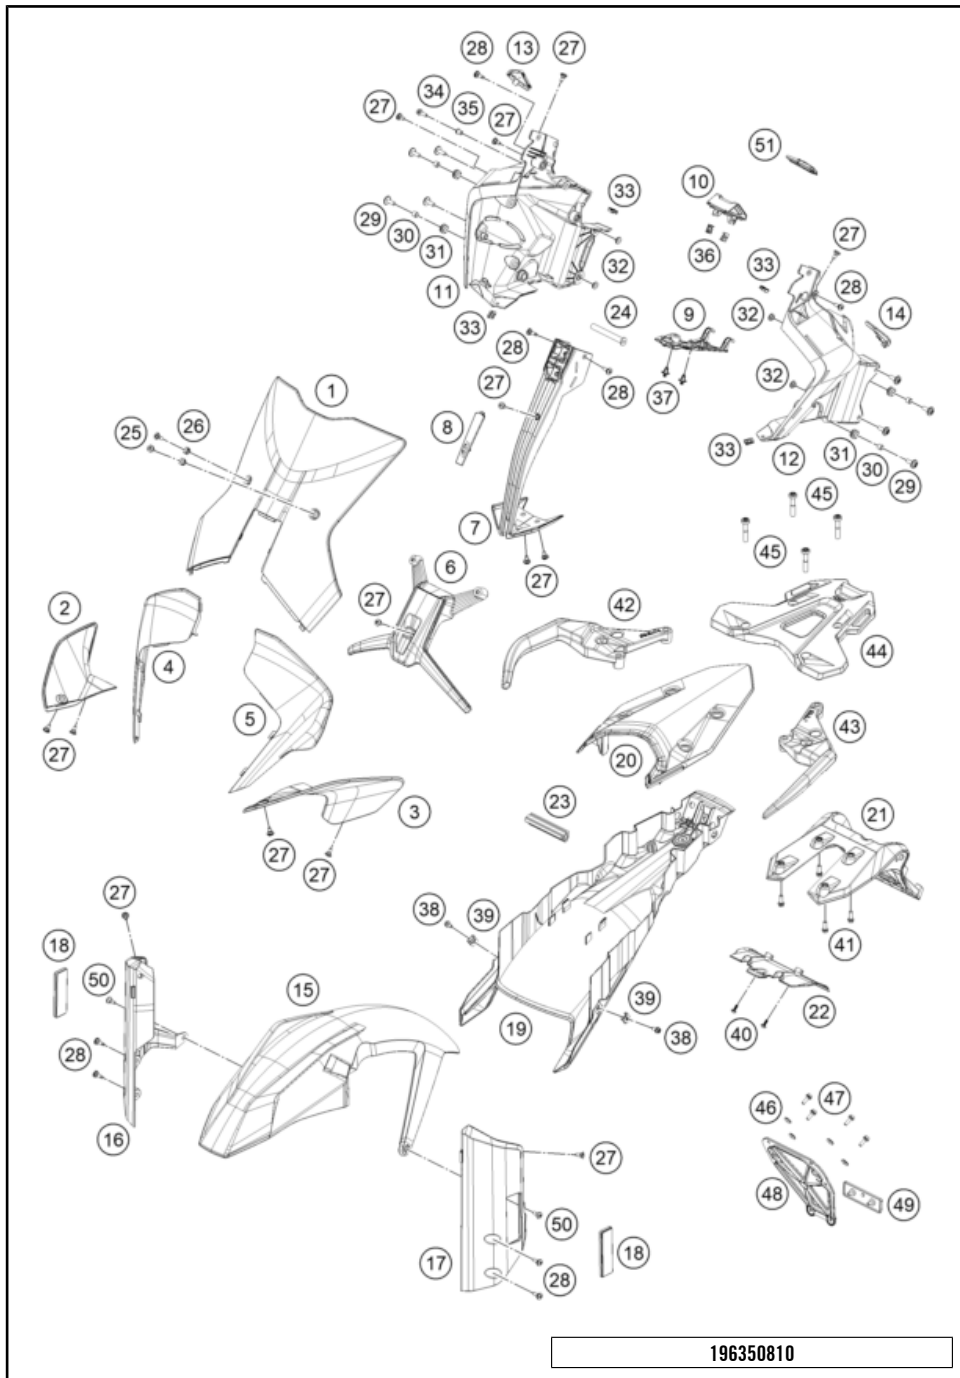

216370710

55594

* NEW PART X ON DEMAND

FUEL PUMP

890 ADVENTURE, black 2022 EU 2022

POS	PARTNUMBER	PARTNAME	PIECE
1	63507088000	fuel pump	1
2	64107189000	Sealing	1
3	75007092000	HYDRAULIC CONNECTOR CPL.	1
4	0025060166	HH collar screw M6x16 TX30	5
5	63507017000	Fuel hose	1
6	00050157706	VARIABLE ONE-EAR CLAMP 15,7MM	2
7	76007028000	ELBOW CONNECTOR	1
99	63507090000	filter kit	x

186410730

51895

* NEW PART

X ON DEMAND

POS	PARTNUMBER	PARTNAME	PIECE
1	63508008000	windshield EU	1
2	63508004000	mask spoiler right	1
3	63508003000	mask spoiler left	1
4	63508001020	headlight mask right	1
5	63508001010	headlight mask left	1
6	63508008050	windshield support	1
7	6351401200056	Headlight mask center part	1
8	63514012010	Cover headlight mask	1
9	63514010020	Cable cover mask support	1
10	63514011020	Cover mask support	1
11	63514011000	maskcarrier right	1
12	63514010000	maskcarrier left	1
13	63514011080	Plug cap right	1
14	63514010080	Plug cap left	1
15	63508010000C1	Front fender	1
16	63508026000C1B	Fender carrier right	1
17	63508025000C1B	Fender carrier left	1
18	60012080100	SIDE REFLECTOR YELLOW "CEV"	2
19	63508019000	Lower rear panel	1
20	63508013000C1	Tail section	1
21	63508015000	License plate holder support, upper part	1
22	63508016000	License plate holder support, lower bott	1
23	63503002030	Brace subframe	1
24	63514010040	wheel spindle mask support	1
25	60708008071	Special screw M5x14	2
26	60708008070	rubber bush windshield fixation	2
27	69008021160	special screw M5x12	16
28	69008021060	special screw M5x17	8
29	69014017000	SPECIAL SCREW M6X18 ISA30 08	6
30	69014014000	BUSHING 6,1X9,2X7,5 08	4
31	60006001022	rubber grommet 9x11x16x8.5 mm	4
32	69004060150	bushing chain protection	2
33	54603048600	RANGE CHANGE METAL NUT M5 INOX	4
34	0025050166	HH collar screw M5x16 TX30	1
35	63514011010	wheel spindle mask support	1
36	69008021080	clip nut M5	2
37	76503075000	SPREAD RIVET CPL. 6,2MM	2
38	0025050106	HH collar screw M5x10 TX30	2