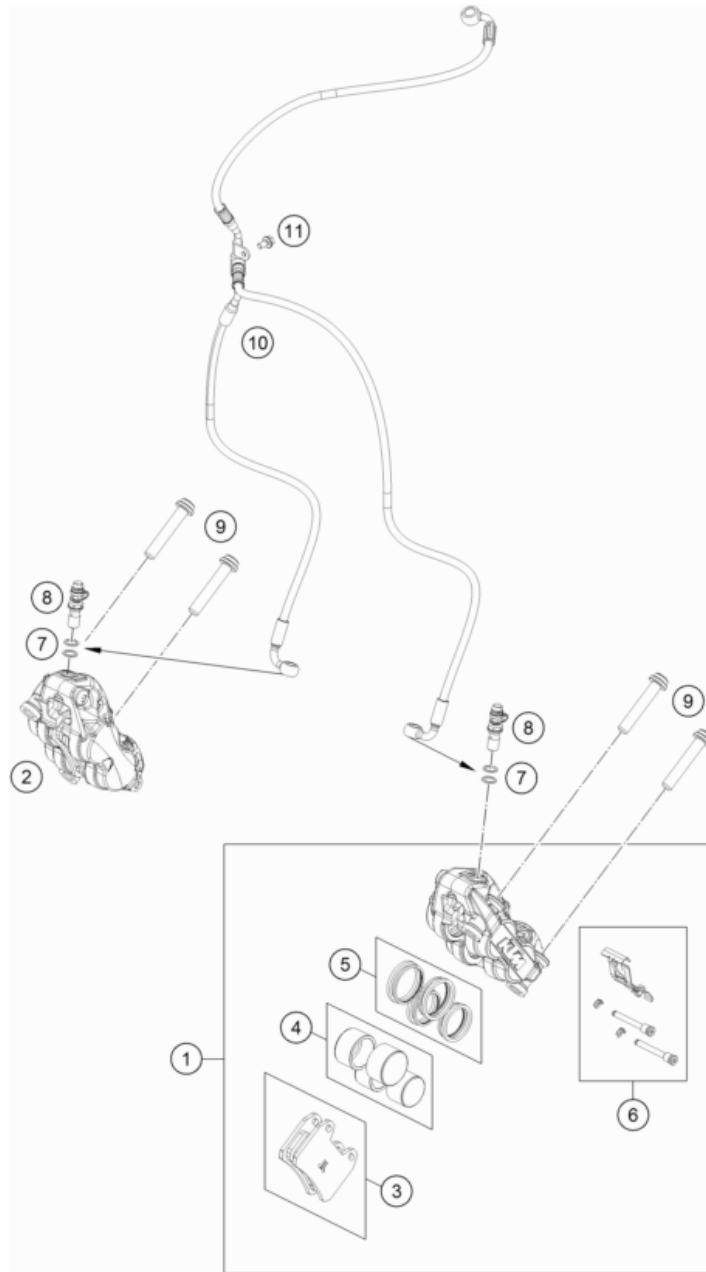

196350110

55528

* NEW PART

X ON DEMAND

FRONT FORK DISASSEMBLED

890 ADVENTURE, black 2022 EU 2022

POS	PARTNUMBER	PARTNAME	PIECE
1	43578142	Fork outer tube 44x560 dt54 db60	2
2	52000210SET	Sticker set APEX OC 90x40	1
3	R14042	GUIDE BUSHING SET	x
4	43578206	Fork protection ring d43	2
5	R516	Fork sealing kit 43mm red	x
6	43578219	O-ring 40x2,5 VMQ70 red ISO 3601	2
7	43578198S1	axle clamp right d43mm black cpl.	1
8	43578197S1	axle clamp left d43mm black cpl.	1
9	0025080206	HH collar screw M8x20	4
10	R14032	AH bolt M10x25 set	x
11	43578176S3	Cartridge right 790 ADV 19 cpl.	1
12	43578195S2	Cartridge left 790 ADV 19 cpl.	1
13	43578209S1	screw cap M51x1.5 cpl.	2
14	RP80002	Shim Kit Fork	x
15	43578190	Mainspring (38,3) 6,5-480 fork	1
98	T14034	Fuchs grease IPR (250g)	x
99	40540882S1	FORKOIL SAE 5 5L.	x

196351330

57908

* NEW PART

X ON DEMAND

FRONT BRAKE CALIPER

890 ADVENTURE, black 2022 EU 2022

POS	PARTNUMBER	PARTNAME	PIECE
1	63713015000	Brake caliper, front left	1
2	63713016000	Brake caliper, front right	1
3	63713030000	Front brake pad	2
4	63513019000	Piston set	2
5	63613021000	Seal set	2
6	64113017000	Retaining spring set	2
7	0603100141	sealing ring DIN 7603 10x14x1	4
8	62513020000	BLEEDER SCREW CPL. 05	2
9	0035100559S	AH-COLLAR SCREW M10X1,25X55SS	4
10	63542003000	Brake line ABS-Caliper	1
11	0025050106	HH collar screw M5x10 TX30	1

196351390

57909

* NEW PART

X ON DEMAND

POS	PARTNUMBER	PARTNAME	PIECE
1	63714001000	Headlight	1
2	69014017000S	special screw M6x22-8.8 ISA30 MK	4
3	69014014000	BUSHING 6,1X9,2X7,5 08	4
4	60006001022	rubber grommet 9x11x16x8.5 mm	7
5	60314025000	turn signal front left/rear right	2
6	60314026000	turn signal front right/rear left	2
7	0433100003	WASHER 18x10,5x1,6	4
8	0797100003	LOCK WASHER DIN6797-J10,5 ZI	4
9	58414030000	HH COLLAR NUT M10X1,25 WS=13	4
10	0081040121	EJOT Delta PT K40x12	2
11	0081645121	EJOT DELTA PT SCREW 45X12-Z	3
12	63514040000	Tail light	1
13	63514011090	Right flasher adapter	1
14	63514010090	Left flasher adapter	1