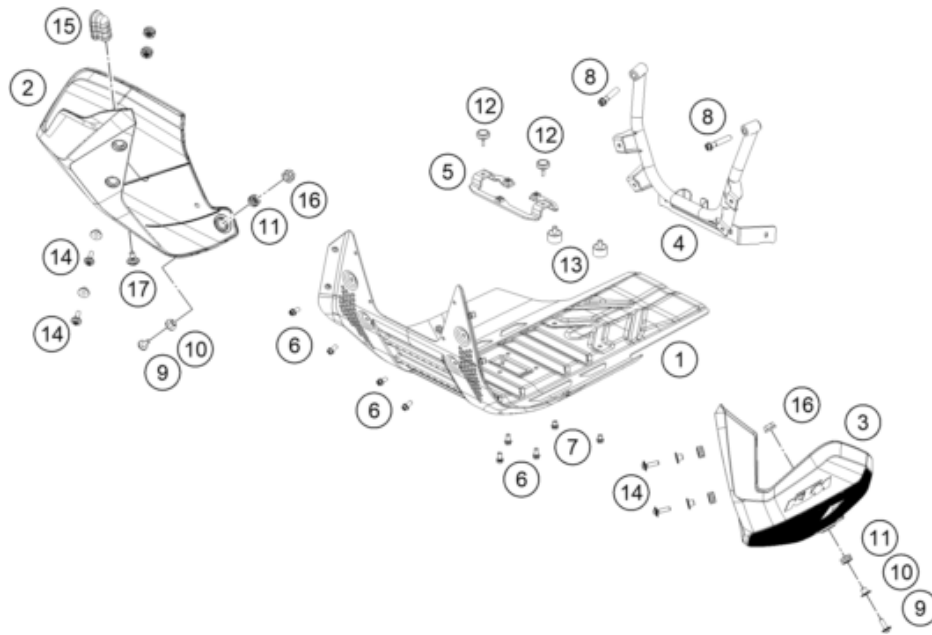

55543

* NEW PART

X ON DEMAND

216370310

POS	PARTNUMBER	PARTNAME	PIECE
40	0025060256	HH collar screw M6x25 TX30	2
41	54310086200	SELF LOCKING NUT M8 10.9	1
42	014579080301S	screw ISO 14579-M8x30-10.9-MK black	1
43	014579080506S	CYL. SCREW DIN14579 M8X50 SS	2
44	60003041010	FOOTREST RUBBER FRONT R/S 03	1
45	60003040010	FOOTREST RUBBER FRONT L/S 03	1
46	0025060166S	HH collar screw M6x16 TX30 SL	6
47	63503096000	Front sprocket cover	1
48	0035080356	AH-COLLAR SCREW M8X35 ISA45	2
49	0125080003	washer DIN 125 A -8.4	2
50	60307048000	RUBBER SEAT-CONTACT SURFACE	2
51	54803044000	PIN FOR FOOT PED 51.5X9.8 MM	2
52	78003041050	FOOTREST R/S 08	1
53	78003040050	FOOTREST L/S 08	1
54	54603041000	FOOTREST SPRING L/S & R/S	2
55	0125100003	washer DIN 125 A 10.5	2
56	0094032253	PIN DIN0094-3,2X25 STEEL	2
57	54603048100	clip nut M6	6
58	54603048600	RANGE CHANGE METAL NUT M5 INOX	2
59	54603048000	RANGE CHANGE METAL NUT M8	2
60	69008021160	special screw M5x12	3
62	0035100656S	ISA screw, M10x65 ISA45	1
63	64103088000	Frame locking cap	2
64	60003044010	CLOSING PANEL FRONT L/S R/S 03	2
65	0985050003	SELF LOCKING NUT DIN0985-M 5	2
66	54310086100	SELF LOCKING NUT M10 CU WS=14	2

55543

* NEW PART

X ON DEMAND

POS	PARTNUMBER	PARTNAME	PIECE
1	63503090000	Skid plate bottom part compl.	1
2	63503098010	Front spoiler right	1
3	63503097010	Front spoiler left	1
4	6350309005033	Front skid plate linkage	1
5	63503090016	Lower Alu Skidplate Support	1
6	0025060106	HH collar screw M6x10 TX30	7
7	0025060086	HH collar screw M6x8 TX30	2
8	0025080406S	Collar screw M8x40 ISA40 SS	2
9	69014017000	SPECIAL SCREW M6X18 ISA30 08	2
10	61342041000	COLLAR BUSH 6,5X9X18X8,5	6
11	62142041000	DAMP. COMPONENT ABS MODUL	6
12	60006001021	DISTANCE RUBBER AIRBOX 03	2
13	63503190017	Silent block 20x12 M6x10/M6x8	2
14	69014117000	Collar screw M6x22-8.8 ISA30	4
15	60307020000	TANK RUBBER	2
16	56509064100	SELF LOCKING NUT M6 10.9	2
17	83008000012	special screw M6x12x3	2