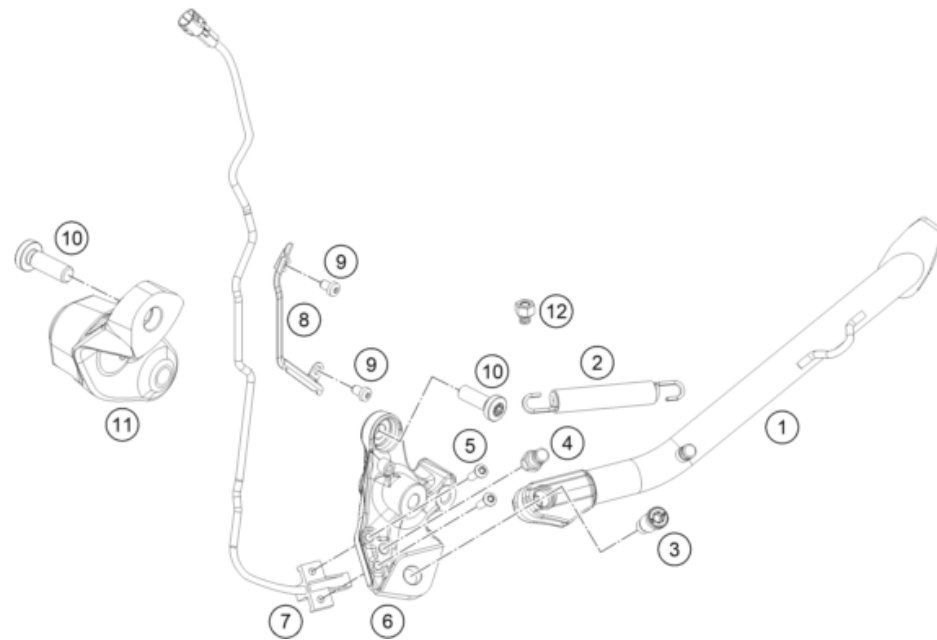

55543

* NEW PART

X ON DEMAND

POS	PARTNUMBER	PARTNAME	PIECE
1	63503090000	Skid plate bottom part compl.	1
2	63503098010	Front spoiler right	1
3	63503097010	Front spoiler left	1
4	6350309005033	Front skid plate linkage	1
5	63503090016	Lower Alu Skidplate Support	1
6	0025060106	HH collar screw M6x10 TX30	7
7	0025060086	HH collar screw M6x8 TX30	2
8	0025080406S	Collar screw M8x40 ISA40 SS	2
9	69014017000	SPECIAL SCREW M6X18 ISA30 08	2
10	61342041000	COLLAR BUSH 6,5X9X18X8,5	6
11	62142041000	DAMP. COMPONENT ABS MODUL	6
12	60006001021	DISTANCE RUBBER AIRBOX 03	2
13	63503190017	Silent block 20x12 M6x10/M6x8	2
14	69014117000	Collar screw M6x22-8.8 ISA30	4
15	60307020000	TANK RUBBER	2
16	56509064100	SELF LOCKING NUT M6 10.9	2
17	83008000012	special screw M6x12x3	2

196350330

49281

* NEW PART

X ON DEMAND

POS	PARTNUMBER	PARTNAME	PIECE
1	63503023000C1	side stand ADV-S	1
2	61003024000	SPRING L=116 MM 05	1
3	62503027200	SCREW FOR SIDE STAND M10X31,2	1
4	63503028010	Special screw side stand spring	1
5	0738050202	Lens head screw ISO 7380-M5X20A2	2
6	6350302610033	side stand bracket	1
7	93511045000	SWITCH SIDE STAND	1
8	64103001099	Racket side-stand-cable	1
9	0018050103	INT. TORX OVAL HEAD M 5X10 8.8	2
10	0035100309S	SHCS M10x30 TX45	2
11	63503016040C1	Main stand console right	1
12	90103029000	MAGNET HOLDER	1