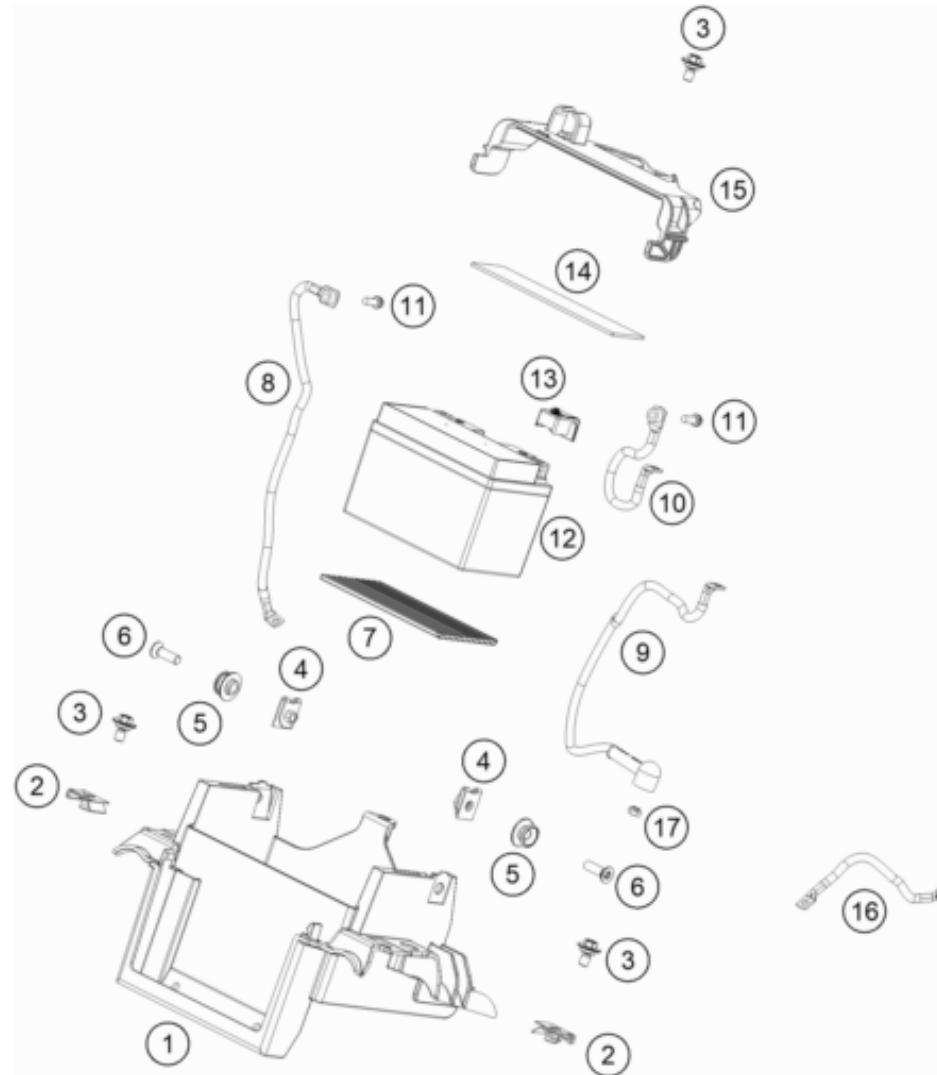

196351010

55645

* NEW PART X ON DEMAND

POS	PARTNUMBER	PARTNAME	PIECE
1	63711075000	Main wiring harness	1
2	63511078100	Front wiring harness	1
3	63711085000	Engine wiring harness	1
4	64111058110	Cover flap, starter relay	1
5	76211058000	STARTER RELAY 07	1
6	60011093075	RUBBER CABLE TIE 75MM 03	x
6	60011093045	RUBBER CABLE TIE 45MM 03	x
7	60111094100	BAR SPACER 4/7 BLACK	2
8	61111057000	RELAY CM1A-R-12V-H80 07	5
9	44011076305	CABLE TIE 300/4,8MM BLACK	x
9	44011076140	CABLE TIE 140/2,5MM BLACK	x
9	44011076200	CABLE TIE 200/3,6MM BLACK	x
10	58011109130	FUSE 30 A	1
11	61111018100	TEMPERATURE SENSOR	1
12	64111059020	Cable holder, attachable	1
13	76011060100	DC HORN 12V	1
14	63511048100	Connector support front	1
15	0024060206	HH collar screw M6x20 TX30	2
16	60311034000	VOLTAGE REGULATOR	1
17	58605083014	SCREW M5X14 TORX 25 07	2
18	76011030000	FLASHER UNIT LED 6,25W	1
19	60711042000	Power socket 12V	1
20	60311042050	Lid 12V-socket	1

216371111

55677

* NEW PART

X ON DEMAND

POS	PARTNUMBER	PARTNAME	PIECE
1	63508025110	Electrics bracket front	1
2	54603048100	clip nut M6	2
3	83008000012	special screw M6x12x3	3
4	93008082010	Range change metal nut M6	2
5	63507040070	Seat bushing	2
6	014581060201	Count.snk screw M6x20 TX30	2
7	63511053050	rubber battery holder	1
8	63511097000	Ground wire	1
9	63511059000	Starter cable	1
10	63511059050	battery cable	1
11	0025060166	HH collar screw M6x16 TX30	2
12	64111053000	battery HTZ12A-BS(DA)	1
13	62111059060	COVER POSITIVE POLE	1
14	63508055010	Foam rubber 33x132	1
15	63508055000	Clamping bracket	1
16	64111096000	mass cable starter-frame	1
17	0985060003	SELF LOCK. NUT DIN0985-M 6	1