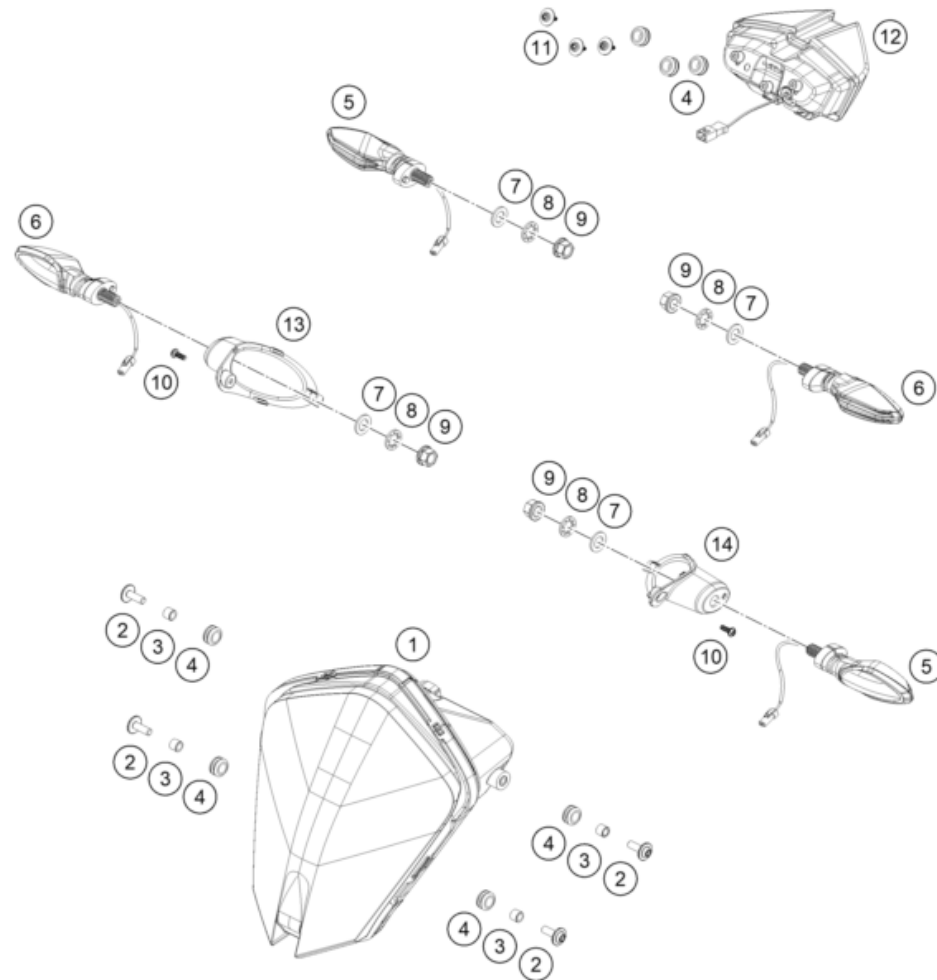

196351360

55642

* NEW PART

X ON DEMAND

REAR BRAKE CALIPER

890 ADVENTURE, black 2022 EU 2022

POS	PARTNUMBER	PARTNAME	PIECE
1	63713080000	Rear brake caliper	1
2	63513075000	rear holder	1
3	64113084000	Cup set	1
4	63713083000	brake piston set	1
5	63513081000	Seal set	1
6	64113020000	Bleeder + cap	1
7	63713090000	rear brake pads	1
8	63513085000	Pad pin and spring	1
9	0603100141	sealing ring DIN 7603 10x14x1	2
10	63742004000	Brake line, rear brake caliper	1
11	62113020100	banjo bolt M10x1x19.5	1

196351390

57909

* NEW PART

X ON DEMAND

POS	PARTNUMBER	PARTNAME	PIECE
1	63714001000	Headlight	1
2	69014017000S	special screw M6x22-8.8 ISA30 MK	4
3	69014014000	BUSHING 6,1X9,2X7,5 08	4
4	60006001022	rubber grommet 9x11x16x8.5 mm	7
5	60314025000	turn signal front left/rear right	2
6	60314026000	turn signal front right/rear left	2
7	0433100003	WASHER 18x10,5x1,6	4
8	0797100003	LOCK WASHER DIN6797-J10,5 ZI	4
9	58414030000	HH COLLAR NUT M10X1,25 WS=13	4
10	0081040121	EJOT Delta PT K40x12	2
11	0081645121	EJOT DELTA PT SCREW 45X12-Z	3
12	63514040000	Tail light	1
13	63514011090	Right flasher adapter	1
14	63514010090	Left flasher adapter	1