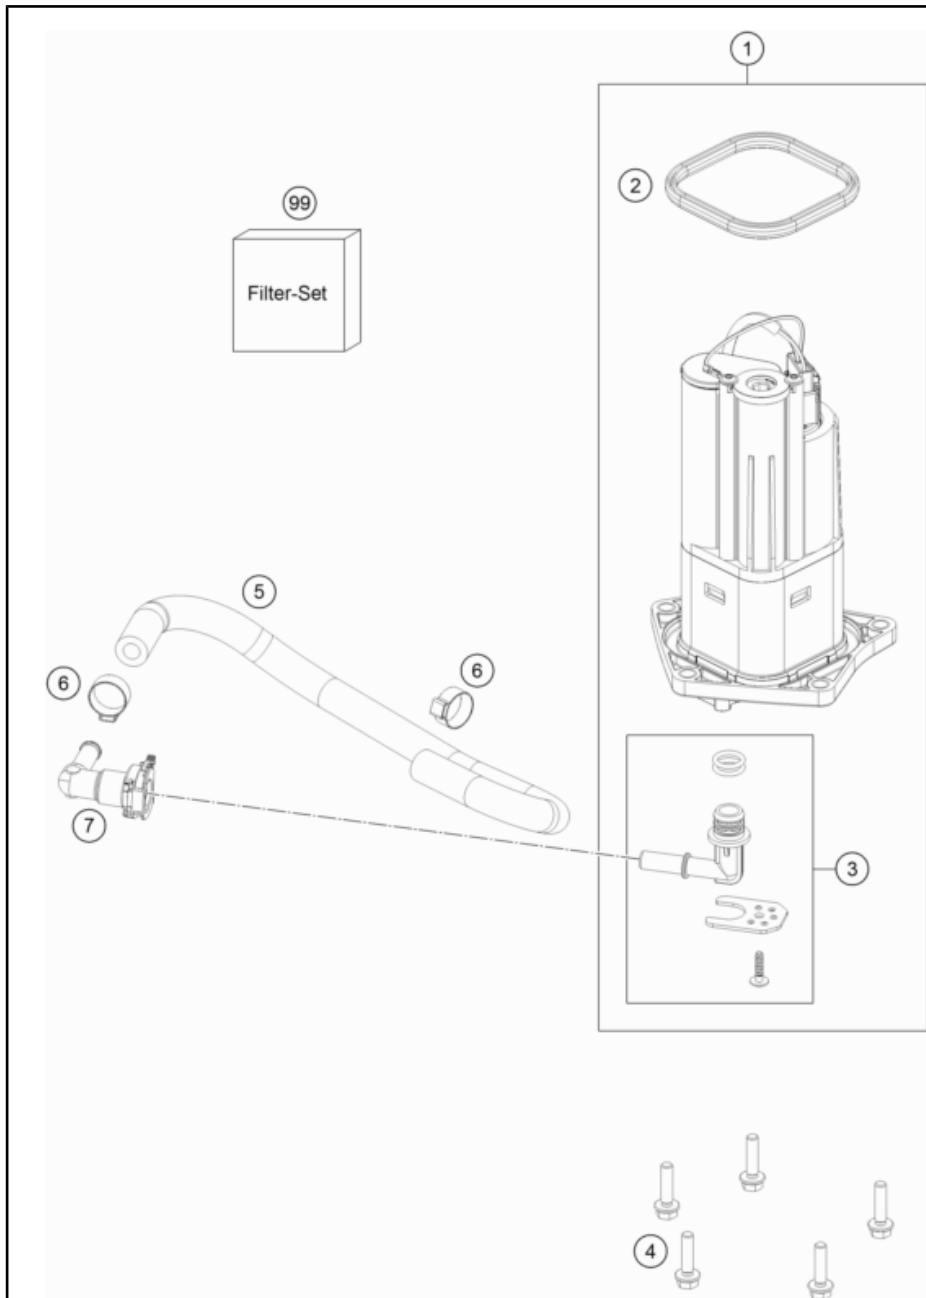

FUEL PUMP

890 ADVENTURE, black 2022 EU 2022

POS	PARTNUMBER	PARTNAME	PIECE
1	63507088000	fuel pump	1
2	64107189000	Sealing	1
3	75007092000	HYDRAULIC CONNECTOR CPL.	1
4	0025060166	HH collar screw M6x16 TX30	5
5	63507017000	Fuel hose	1
6	00050157706	VARIABLE ONE-EAR CLAMP 15,7MM	2
7	76007028000	ELBOW CONNECTOR	1
99	63507090000	filter kit	x

186410730

51895

* NEW PART

X ON DEMAND