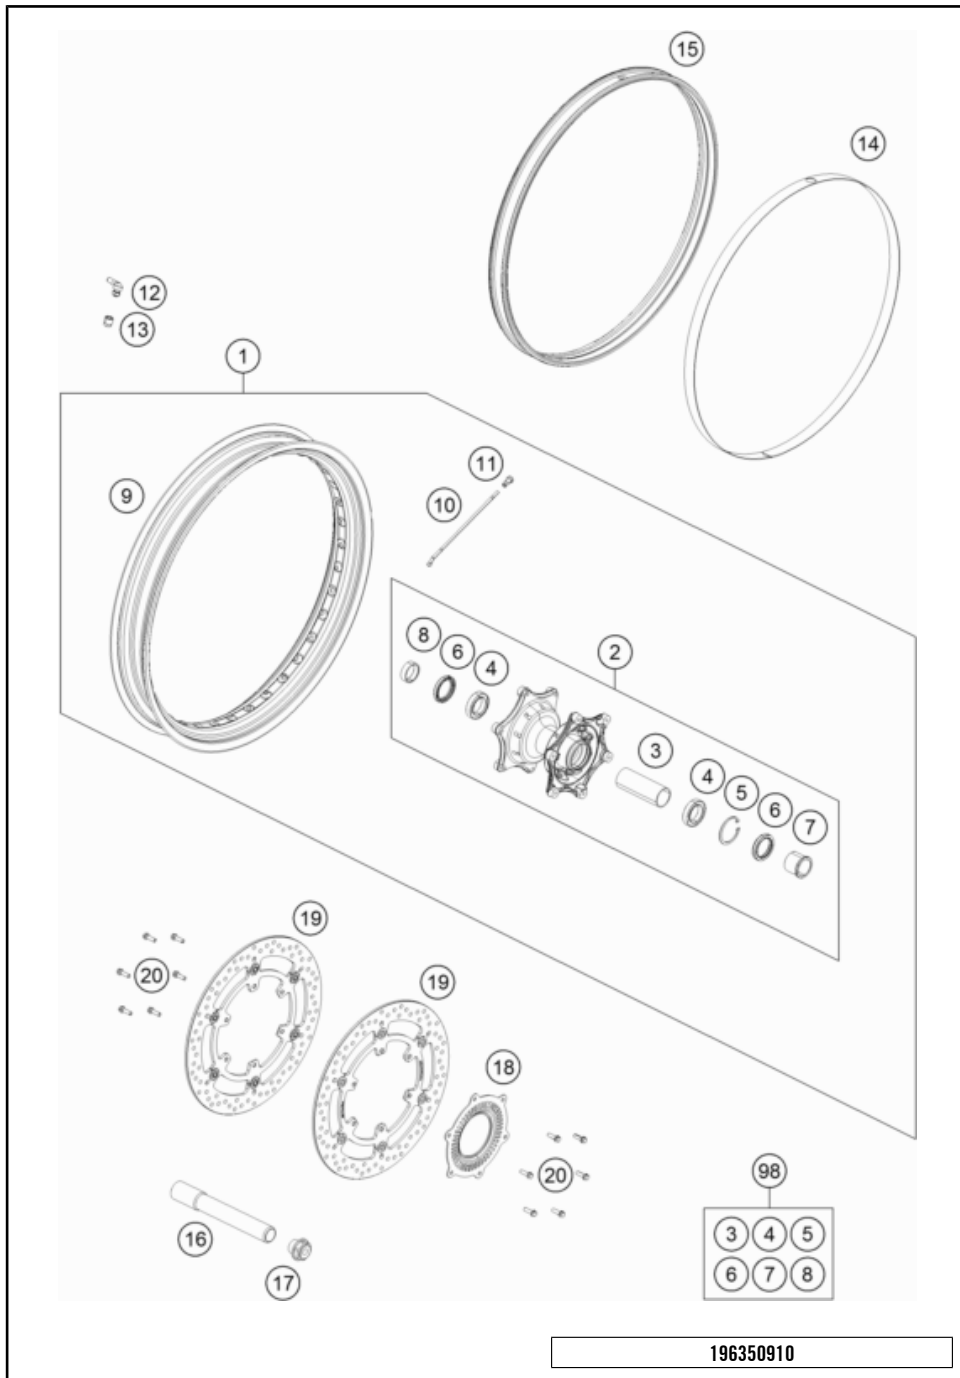

196350820

55649

* NEW PART

X ON DEMAND

FRONT WHEEL

890 ADVENTURE, black 2022 EU 2022

POS	PARTNUMBER	PARTNAME	PIECE
1	63709001044C1	"Front wheel, cmpl. 2.15x21"" with anodized hub	1
1	6030900124433A	Front wheel cpl. 2,5X21" with powder-coated hub	1
2	60309010244C1	front wheel hub cpl. anodized	1
2	6030901014433	FRONT HUB CPL. powder-coated	1
3	60309011000	BUSHING SPACER TUBE FRONT	1
4	0625069068	GR.BALL BEAR.6906 DDU2CG23S6NM	2
5	0472047175	CIRCLIP DIN0472-47X1,75	1
6	0760354771	SHAFT SEAL RING 35X47X7 TC	2
7	60309012100	SPACER BUSH. FRONT WHEEL L/S	1
8	60009013000	SPACER BUSH. FR. WHEEL R/S 03	1
9	6030917010033A	Rim 2.5x21"TL.bl.w.sticker	1
10	60309071000	SPOKE 5/4.37/M5	36
11	60310072200	Spoke nipple Quadrax M5	36
12	60309176000	VALVE	1
13	60312033050	NUT AIR PRESSURE SENSOR	1
14	60309073100	RIM BAND 21"	1
15	60309177000	GASKET RUBBER 2.5"X21"	1
16	60309081100	Wheel spindle, front	1
17	6900103600001	STEERING HEAD SCREW 09	1
18	60342020000	SENSOR GEAR ABS	1
19	63509060000	BRAKE DISC FRONT D=320	2
20	59009062019	SPECIAL SCREW M6X19 WS=8 10.9	12
98	60609015000	FRONT WHEEL REP. KIT ADV. 1050	x