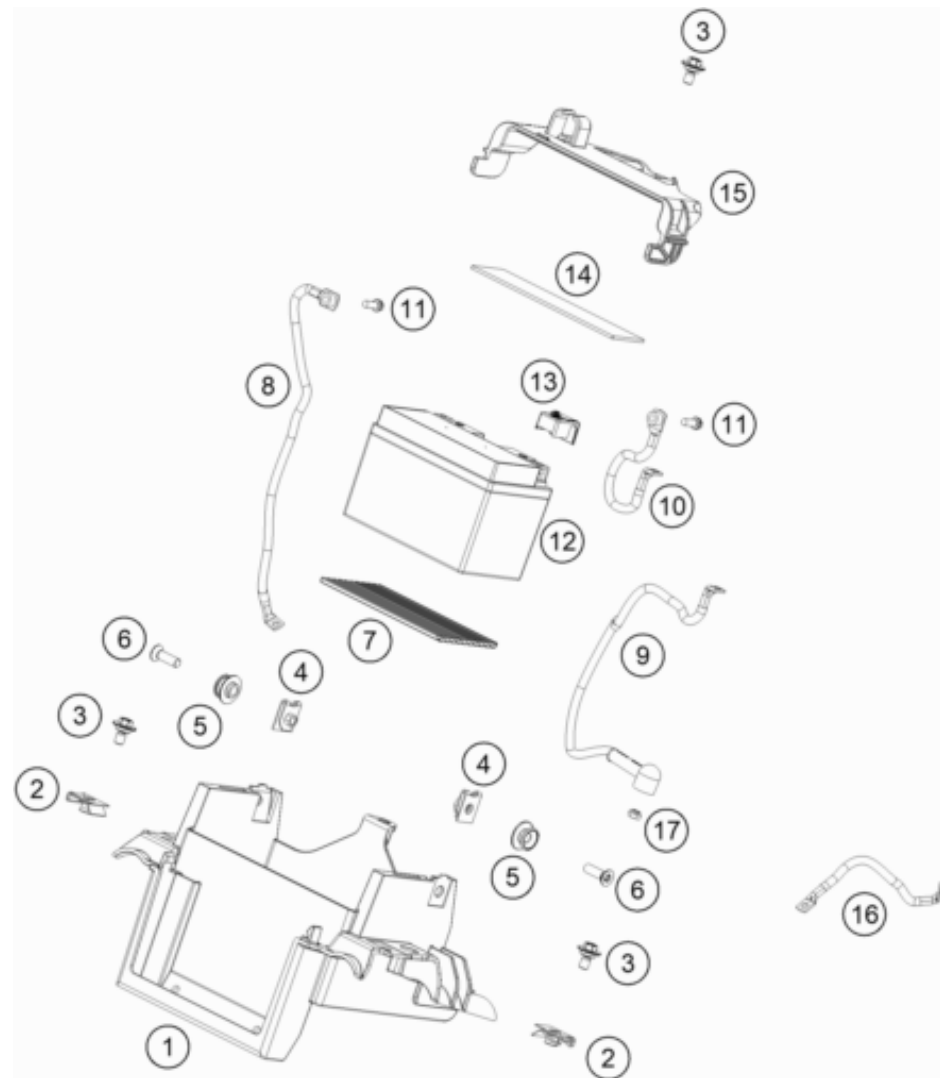

196351010

55645

* NEW PART

X ON DEMAND

REAR WHEEL

890 ADVENTURE R 2022 EU 2022

POS	PARTNUMBER	PARTNAME	PIECE
32	78010166100	RIVETING LINK FOR 78010167118	x
33	63510067118	chain X-Ring 118 links with chain guide	1
98	00050002100	Drive set 16/45	x
99	60310015000	REAR WHEEL REP. KIT ADV 13-14	x

196351010

55645

* NEW PART

X ON DEMAND

POS	PARTNUMBER	PARTNAME	PIECE
1	63711075000	Main wiring harness	1
2	63511078100	Front wiring harness	1
3	63711085000	Engine wiring harness	1
4	64111058110	Cover flap, starter relay	1
5	76211058000	STARTER RELAY 07	1
6	60011093075	RUBBER CABLE TIE 75MM 03	x
6	60011093045	RUBBER CABLE TIE 45MM 03	x
7	60111094100	BAR SPACER 4/7 BLACK	2
8	61111057000	RELAY CM1A-R-12V-H80 07	5
9	44011076305	CABLE TIE 300/4,8MM BLACK	x
9	44011076140	CABLE TIE 140/2,5MM BLACK	x
9	44011076200	CABLE TIE 200/3,6MM BLACK	x
10	58011109130	FUSE 30 A	1
11	61111018100	TEMPERATURE SENSOR	1
12	64111059020	Cable holder, attachable	1
13	76011060100	DC HORN 12V	1
14	63511048100	Connector support front	1
15	0024060206	HH collar screw M6x20 TX30	2
16	60311034000	VOLTAGE REGULATOR	1
17	58605083014	SCREW M5X14 TORX 25 07	2
18	76011030000	FLASHER UNIT LED 6,25W	1
19	60711042000	Power socket 12V	1
20	60311042050	Lid 12V-socket	1

216371111

55677

* NEW PART

X ON DEMAND

POS	PARTNUMBER	PARTNAME	PIECE
1	63508025110	Electrics bracket front	1
2	54603048100	clip nut M6	2
3	83008000012	special screw M6x12x3	3
4	93008082010	Range change metal nut M6	2
5	63507040070	Seat bushing	2
6	014581060201	Count.snk screw M6x20 TX30	2
7	63511053050	rubber battery holder	1
8	63511097000	Ground wire	1
9	63511059000	Starter cable	1
10	63511059050	battery cable	1
11	0025060166	HH collar screw M6x16 TX30	2
12	64111053000	battery HTZ12A-BS(DA)	1
13	62111059060	COVER POSITIVE POLE	1
14	63508055010	Foam rubber 33x132	1
15	63508055000	Clamping bracket	1
16	64111096000	mass cable starter-frame	1
17	0985060003	SELF LOCK. NUT DIN0985-M 6	1