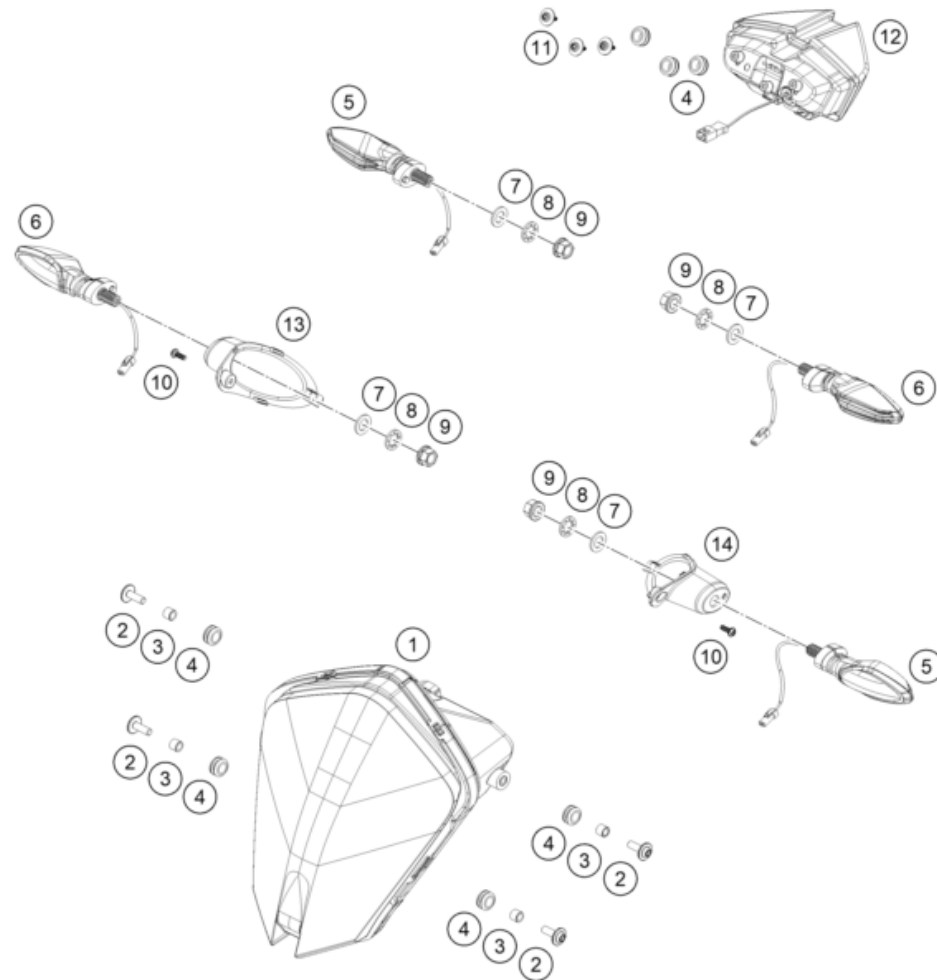

216371360

55726

* NEW PART

X ON DEMAND

REAR BRAKE CALIPER

890 ADVENTURE R 2022 EU 2022

POS	PARTNUMBER	PARTNAME	PIECE
1	63713080000	Rear brake caliper	1
2	63513075000	rear holder	1
3	64113084000	Cup set	1
4	63713083000	brake piston set	1
5	63513081000	Seal set	1
6	64113020000	Bleeder + cap	1
7	63713090000	rear brake pads	1
8	63513085000	Pad pin and spring	1
9	0603100141	sealing ring DIN 7603 10x14x1	2
10	63742004000	Brake line, rear brake caliper	1
11	62113020100	banjo bolt M10x1x19.5	1

196351390

57909

* NEW PART

X ON DEMAND

POS	PARTNUMBER	PARTNAME	PIECE
1	63714001000	Headlight	1
2	69014017000S	special screw M6x22-8.8 ISA30 MK	4
3	69014014000	BUSHING 6,1X9,2X7,5 08	4
4	60006001022	rubber grommet 9x11x16x8.5 mm	7
5	60314025000	turn signal front left/rear right	2
6	60314026000	turn signal front right/rear left	2
7	0433100003	WASHER 18x10,5x1,6	4
8	0797100003	LOCK WASHER DIN6797-J10,5 ZI	4
9	58414030000	HH COLLAR NUT M10X1,25 WS=13	4
10	0081040121	EJOT Delta PT K40x12	2
11	0081645121	EJOT DELTA PT SCREW 45X12-Z	3
12	63514040000	Tail light	1
13	63514011090	Right flasher adapter	1
14	63514010090	Left flasher adapter	1