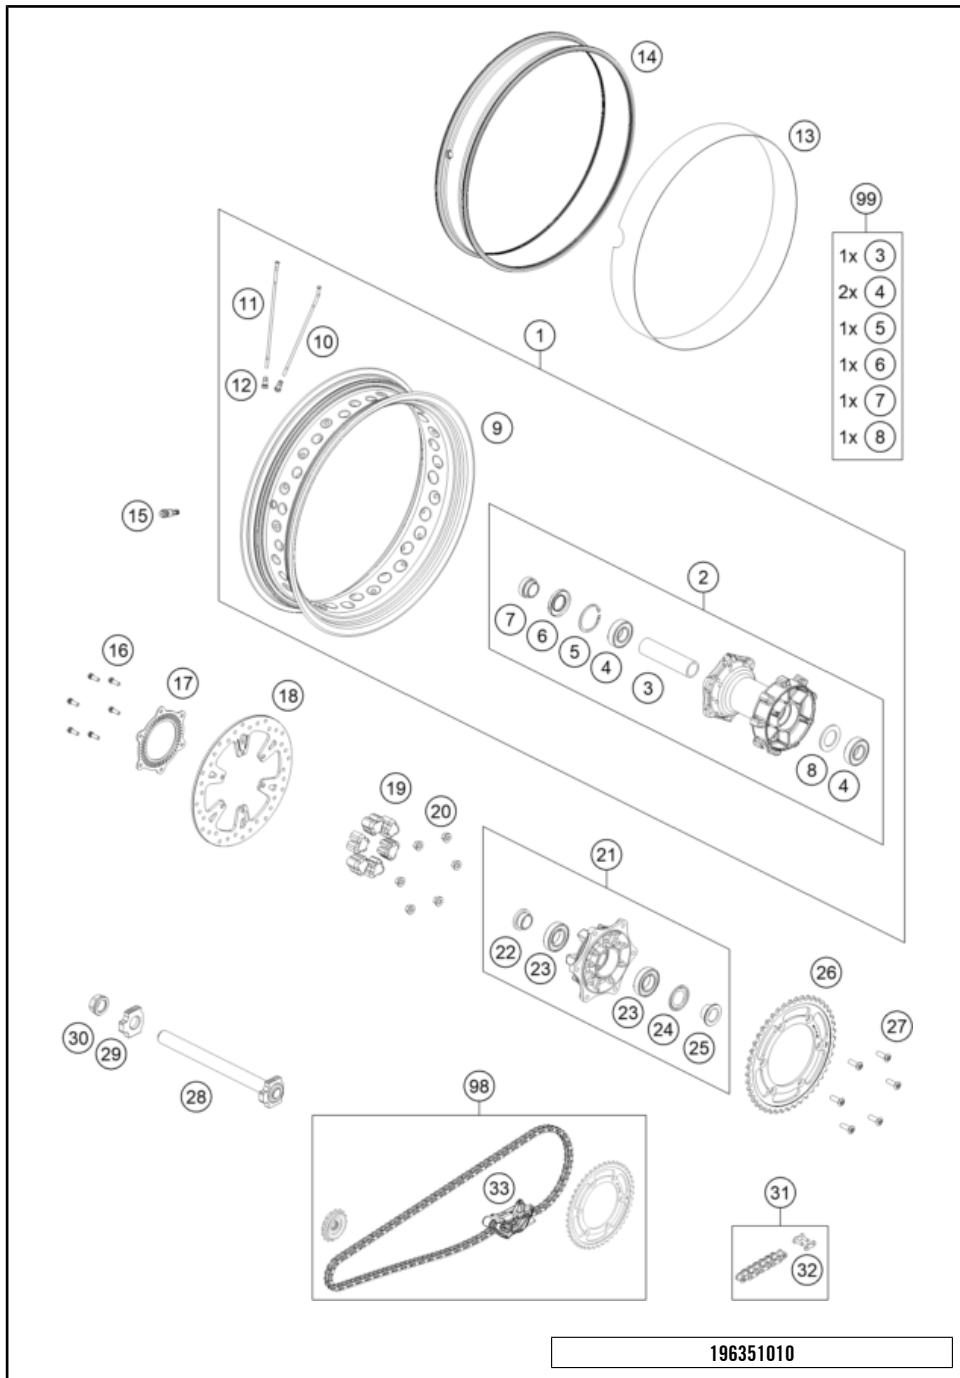

POS	PARTNUMBER	PARTNAME	PIECE
1	63710001044C1	"Rear wheel, cmpl. 4.5x18"" with anodized hub	1
1	6031000124433A	Rear wheel cpl. 4,5X18" with powder-coated hub	1
2	60310010244C1	Rear hub cmpl. anodized	1
2	6031001014433	REAR HUB CPL. powder-coated	1
3	60010011000	BEAR. SPACERTUBE L=124,8MM 03	1
4	0625062052	GR.BALL BEAR. 6205-2RSHC3HMTF7	2
5	0472052200	CIRCLIP DIN0472-52X2	1
6	0760305271	SHAFT SEAL RING 30X52X7	1
7	60310013000	SPACER BUSHING REAR WHEEL R/S	1
8	60010015000	SPACER RING 03	1
9	6031007010033A	Rim 4,5x18" TL bl.w.sticker	1
10	60310071000	SPOKE 5/4.37/M5	18
11	60310171000	SPOKE 5/4.37/M5	18
12	60310072200	Spoke nipple Quadrax M5	36
13	60310073100	RIM BAND 18"	1
14	60310177100	GASKET RUBBER 4.5"X18"	1
15	60309176000	VALVE	1
16	59009062019	SPECIAL SCREW M6X19 WS=8 10.9	6
17	60142021100	SENSOR GEAR ABS REAR	1
18	63510060100	Brake disc rear	1
19	54610459000	RUBBER DAMPING BLOCK '91	6
20	06923080003	hex nut EN 1661 M8 WS13	6
21	7501005004433	Sprocket wheel carrier cpl. Black	1
22	60110014000	SPACER BUSH. SPR. SUPP. IN. 06	1
23	0625060060	BALL BEARING 6006 DDU2CG23S6NM	2
24	60110016000	NILOS RING 6006AV	1
25	60110012000	SPACER BUSH. SPROCKET SUPP. 06	1
26	75010051045	SPROCKET 45T 08	1
27	0019080266S	COUNTER-SUNK SCREW ISA45 M8X26	6
28	69010181044	Rear axel cpl.	1
29	60010084000	CHAIN TENSIONER R/S LC8 03	1
30	61010086000	COLLAR NUT M25X1,5 WS=32 05	1
31	78010167118	CHAIN DID 118 LINKS	x

196351010

55645

* NEW PART

X ON DEMAND