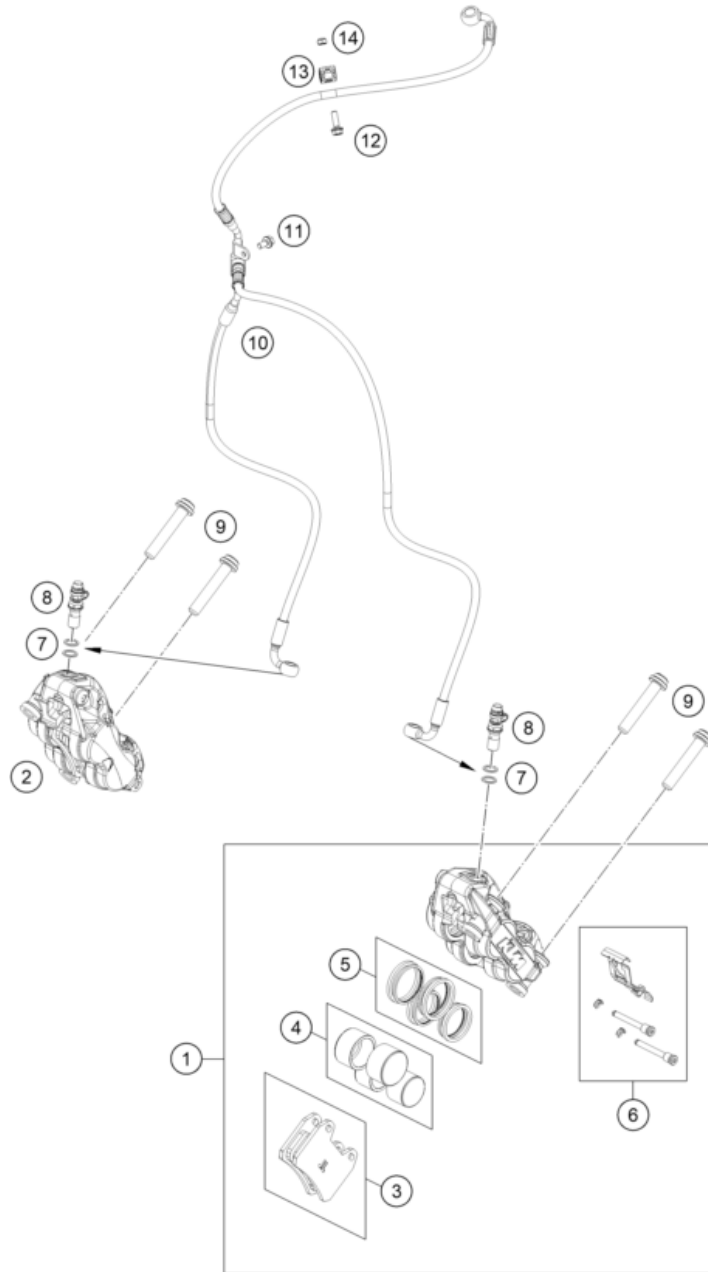

196351310

57907

* NEW PART

X ON DEMAND

POS	PARTNUMBER	PARTNAME	PIECE
1	64113069000	Reservoir assembly	1
2	69013099050	SCREW F. EXPANSION TANK	1
3	64113026000	Brake line holder	1
4	64142046000	Bracket ABS line dia7.5	1
5	58007017000	YDNAC CLAMP 10101 (10,4MM)	2
6	69013069001	HOSE FOR RESERVOIR 6X1,5	1
8	6411306000030	Foot master cylinder cpl. black	1
9	64113061000	Piston assembly	1
10	0025060256	HH collar screw M6x25 TX30	2
11	63513050033C1	Foot brake lever cpl. without push rod	1
12	63513051000	Footbrake lever step plate	1
13	014581050162	CS screw, ISO14581-M5x16-A2-070 ISA25	2
14	0025060206	HH collar screw M6x20 TX30	1
15	0934060003	hex nut DIN 934 M6	2
16	0625006087	GROOVED BALL BEAR. 608 2RS C3	2
17	54603069000	SWIVEL HEAD M6 FOOT BRAKE LEV.	1
19	54603068000	PRESSURE ROD ALU 250 '90	1
20	0738060205S	Oval head screw ISR M6x20-A2-70-MK	1
21	54603062200	Return spring for brake lever	1
22	54310086200	SELF LOCKING NUT M8 10.9	1
23	014579080301S	screw ISO 14579-M8x30-10.9-MK black	1
24	62113020100	banjo bolt M10x1x19.5	1
25	0603100141	sealing ring DIN 7603 10x14x1	2
26	63742002000	Brake line, rear master cylinder	1
27	63503039051	Rear master cylinder guard	1

196351330

57908

* NEW PART

X ON DEMAND

FRONT BRAKE CALIPER

890 ADVENTURE R 2022 EU 2022

POS	PARTNUMBER	PARTNAME	PIECE
1	63713115000	Brake caliper, front left	1
2	63713116000	Brake caliper, front right	1
3	63713030000	Front brake pad	2
4	63513019000	Piston set	2
5	63613021000	Seal set	2
6	64113017000	Retaining spring set	2
7	0603100141	sealing ring DIN 7603 10x14x1	4
8	62513020000	BLEEDER SCREW CPL. 05	2
9	0035100559S	AH-COLLAR SCREW M10X1,25X55SS	4
10	63542103000	Front brake line brake caliper	1
11	0025050106	HH collar screw M5x10 TX30	1
12	0025050166	HH collar screw M5x16 TX30	1
13	60113146000	SUPPORT FOR BRAKE HOSE M5	1
14	0985050003	SELF LOCKING NUT DIN0985-M 5	1