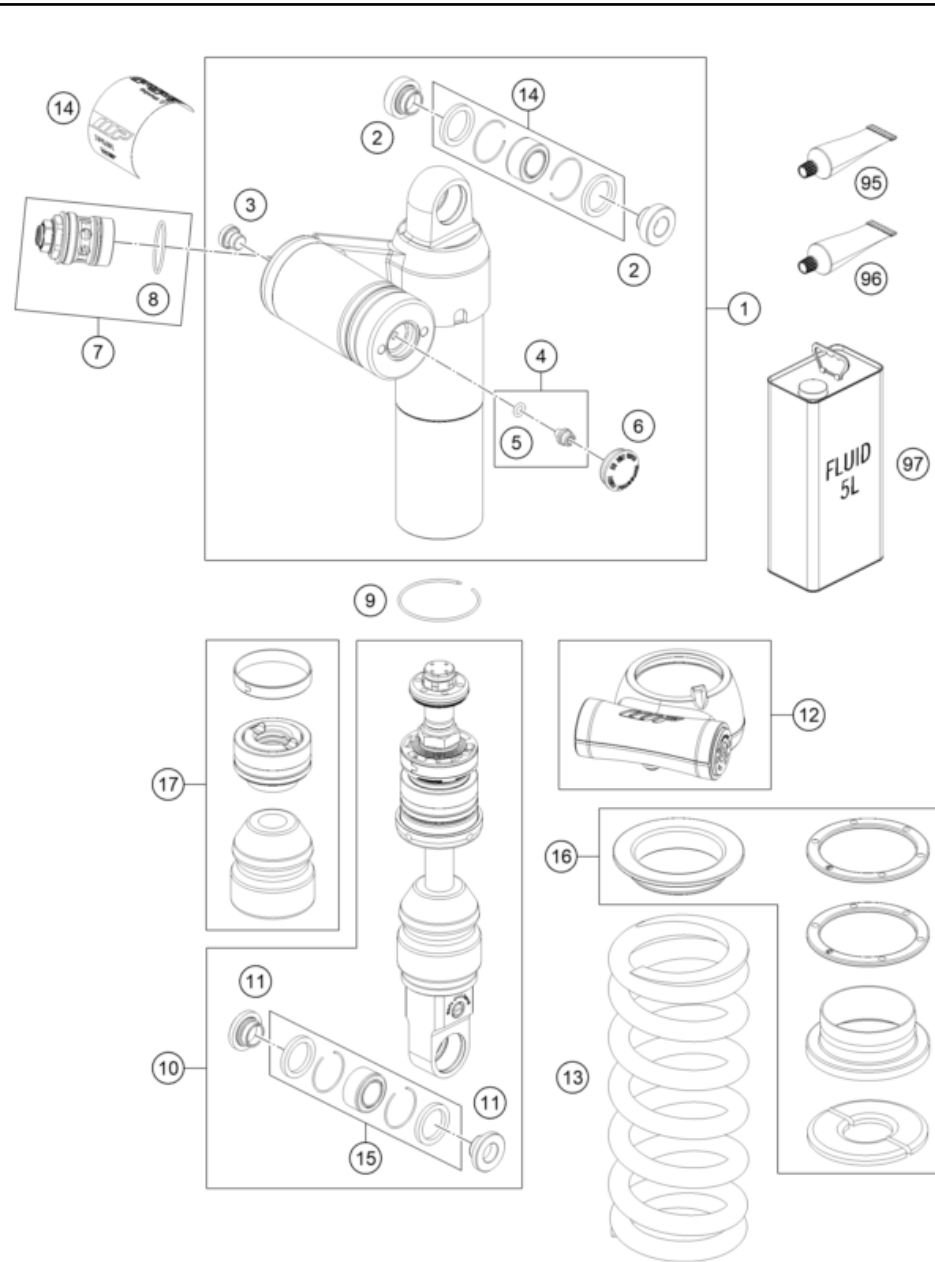

196350330

49281

* NEW PART

X ON DEMAND

POS	PARTNUMBER	PARTNAME	PIECE
1	63503123000C1	Sidestand R	1
2	61003024000	SPRING L=116 MM 05	1
3	62503027200	SCREW FOR SIDE STAND M10X31,2	1
4	63503028010	Special screw side stand spring	1
5	0738050202	Lens head screw ISO 7380-M5X20A2	2
6	6350302610033	side stand bracket	1
7	93511045000	SWITCH SIDE STAND	1
8	64103001099	Racket side-stand-cable	1
9	0018050103	INT. TORX OVAL HEAD M 5X10 8.8	2
10	0035100309S	SHCS M10x30 TX45	2
11	63503016040C1	Main stand console right	1
12	90103029000	MAGNET HOLDER	1

216370411

55716

* NEW PART

X ON DEMAND

SHOCK ABSORBER DISASSEMBLED

890 ADVENTURE R 2022 EU 2022

POS	PARTNUMBER	PARTNAME	PIECE
1	46181324S1	shock upper part KTM 790 ADV R 19	1
2	46180064	Bearing bush 12x15/18/24,5x13,5	2
3	50180095	HS cylinder-head screw R1/8 I8	1
4	36120151S	PLUG SCREW M5X6 CPL.	1
5	46810893	O-ring 5,28x1,78 NBR70 black	1
6	46811208	Rubber cap do not open 22x5,5 NBR	1
7	50180213S34	Compression adjuster cpl. Natural	1
8	50180217	O-ring 27x1,5 Viton70 green ISO 3601-3S	1
9	46810010	Round-wire snap ring 49x1,8	1
10	46181327S2	shock bottom part KTM 890 ADV R 21	1
11	46180007	Distance bush 12x15/18/24,5x10,5	2
12	15000S23	Preload-Adjuster D46mm s10mm right grey	1
13	91010366	Main Spring (59) 95-210 shock white	1
14	52000214	Sticker set XPLOR PDS 90x40	1
15	R12012T	Ball joint bearing kit top 12mm	x
16	R15020	REP. KIT WASHERS	x
17	RP10013	Repair kit ADV. R	x
95	T625	GREASE	x
96	T158	GREASE RES. PP300 100GR	x
97	50180751S1	SHOCK ABSORBER FLUID 5 LT	x