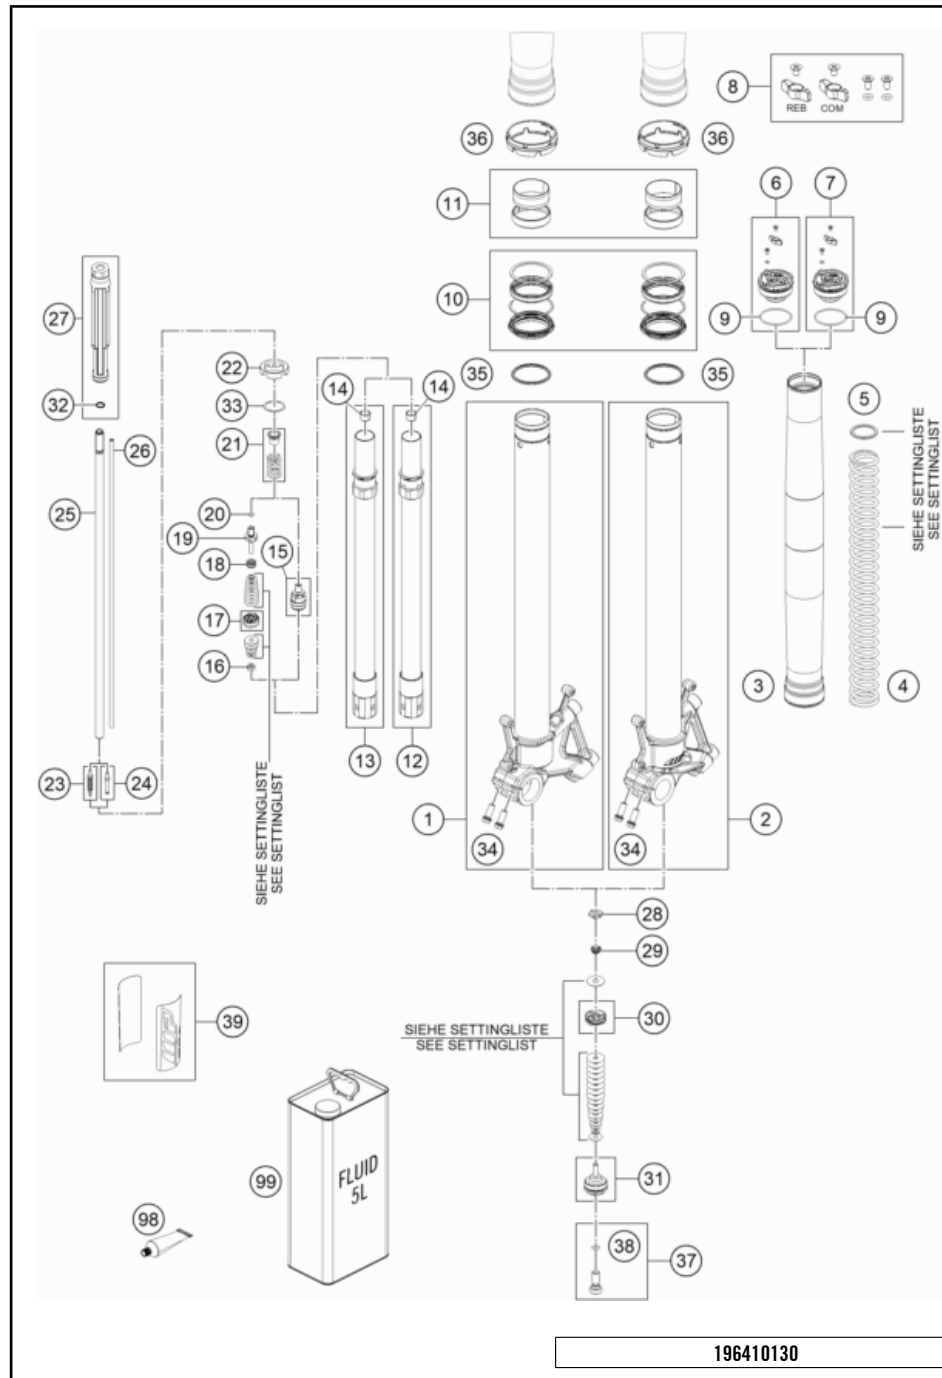

POS	PARTNUMBER	PARTNAME	PIECE
1	48601952S1	axle clamp right d48 25mm cpl	1
2	48601951S1	axle clamp left d48 25mm cpl.	1
3	48601794	Outer tube L567 D54 / D60	2
4	91410162S	mainspring (44) 6.2-460 set fork	x
4	91410142	Mainspring (44) 6,7-460 fork	1
4	91410163S	mainspring (44) 7.2-460 set fork	x
5	48600458	Washer 35x43x1,5 plastic	x
5	48600456	Washer 35x43x2,5 plastic	x
5	48600457	Preload bush 35x43x3,5	x
6	48602028S4	screw cap M51x1,5 rebound cpl.	1
7	48602028S3	screw cap M51x1.5 compression cpl.	1
8	RP10021	Adjuster kit screw cap	x
9	48600048	O-ring 46x2 NBR70 siliconized yellow	2
10	RP10012	Sealkit 48mm SKF black	x
11	R14047	Guide bushing set fork 48mm	x
12	48600763S3	Tube L350 with screwsleeve and hole	1
13	48600763S4	Tube L350 with screwsleeve	1
14	48600430	Guide bushing 12x14x10	2
15	48601843S2	Tap compression cpl.	1
16	40540486	Nut M6x0,5 h6,5 WAF10 rebound	1
17	48602002S	Midvalve piston assembly d23	1
18	35480377	Spring (11,7) 1,5-8 valve	1
19	48600576	Tap 6x46 rebound	1
20	48600299	O-ring 6x1,2 NBR70	1
21	48601929S	rebound spring C60 cpl	2
22	48601922	spring support ring	2
23	48601096S	Needle 4,5x43,6 cpl.	1
24	48601558S	Needle 4,5x38,2 cpl.	1
25	48601923	Piston rod 12x501	2
26	48601924	Adjuster tube L=471.5	2
27	S228700003S0100	Stop 12,4x31,9x200,3 kpl.	2
28	48600163	Nut valve M6x0,5 h6,5 WAF17	2
29	48600202	Spring (8,5) 16,5 valve	2
30	48601934S	Piston 6x27,3x9 compression cpl.	2
31	48601921	Tap 6x42,5 base valve	2
32	04500003	O-ring 11x2,5 NBR70 PTFE yellow	2
33	48601702	Shim 27,5x33x0,3	2
34	0025080206	HH collar screw M8x20	4

196410130

51266

* NEW PART

X ON DEMAND