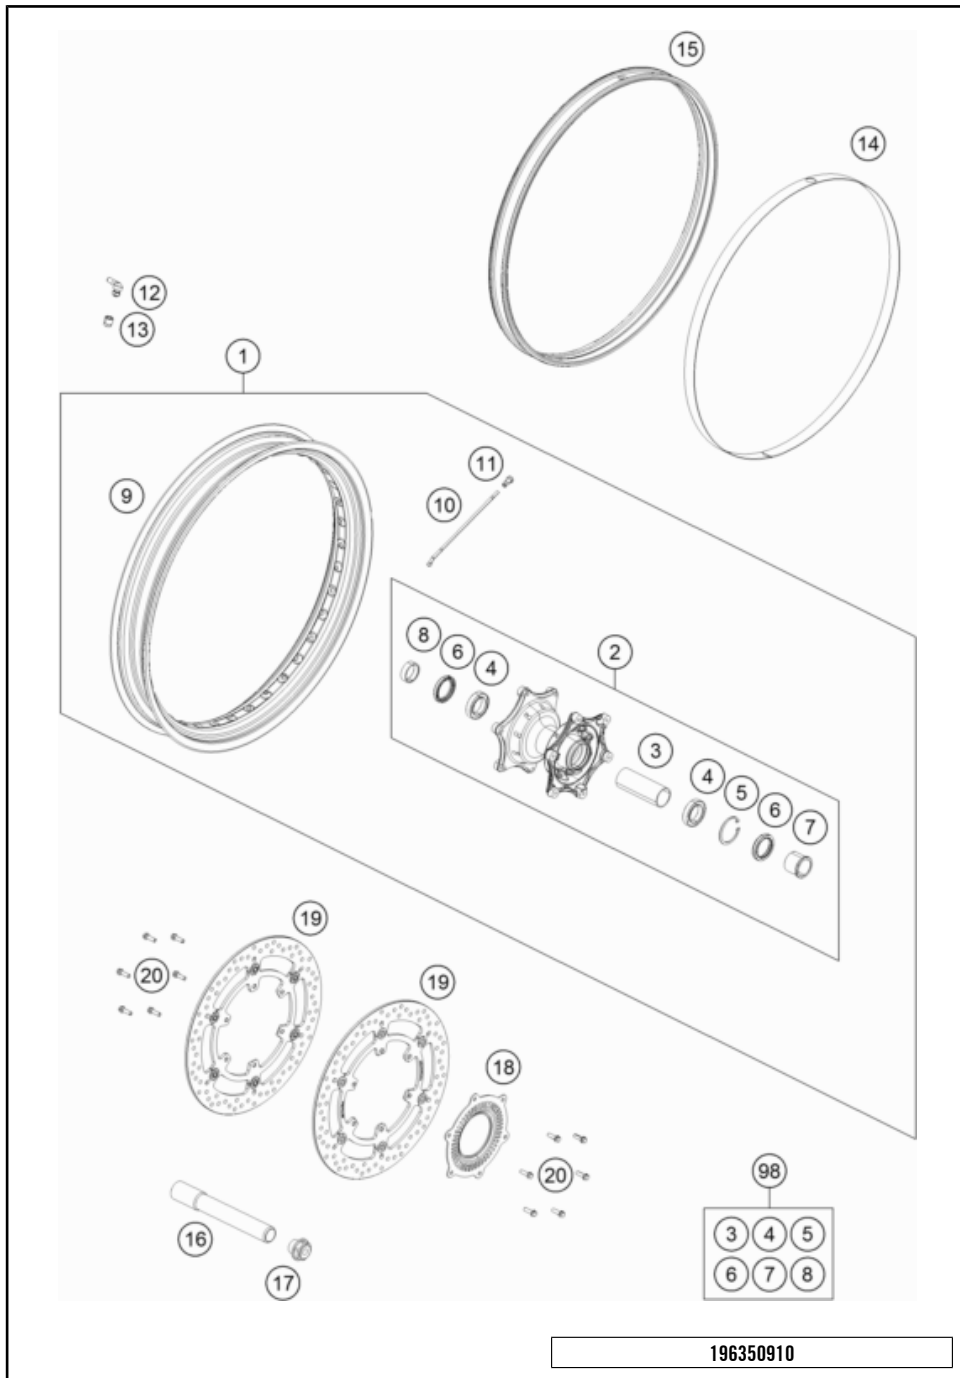

196350820

55725

* NEW PART

X ON DEMAND

FRONT WHEEL

890 ADVENTURE R 2022 EU 2022

196350910

POS	PARTNUMBER	PARTNAME	PIECE
1	63709001044C1	"Front wheel, cmpl. 2.15x21"" with anodized hub	1
1	6030900124433A	Front wheel cpl. 2,5X21" with powder-coated hub	1
2	60309010244C1	front wheel hub cpl. anodized	1
2	6030901014433	FRONT HUB CPL. powder-coated	1
3	60309011000	BUSHING SPACER TUBE FRONT	1
4	0625069068	GR.BALL BEAR.6906 DDU2CG23S6NM	2
5	0472047175	CIRCLIP DIN0472-47X1,75	1
6	0760354771	SHAFT SEAL RING 35X47X7 TC	2
7	60309012100	SPACER BUSH. FRONT WHEEL L/S	1
8	60009013000	SPACER BUSH. FR. WHEEL R/S 03	1
9	6030917010033A	Rim 2.5x21"TL.bl.w.sticker	1
10	60309071000	SPOKE 5/4.37/M5	36
11	60310072200	Spoke nipple Quadrax M5	36
12	60309176000	VALVE	1
13	60312033050	NUT AIR PRESSURE SENSOR	1
14	60309073100	RIM BAND 21"	1
15	60309177000	GASKET RUBBER 2.5"X21"	1
16	60309081100	Wheel spindle, front	1
17	6900103600001	STEERING HEAD SCREW 09	1
18	60342020000	SENSOR GEAR ABS	1
19	63509060000	BRAKE DISC FRONT D=320	2
20	59009062019	SPECIAL SCREW M6X19 WS=8 10.9	12
98	60609015000	FRONT WHEEL REP. KIT ADV. 1050	x