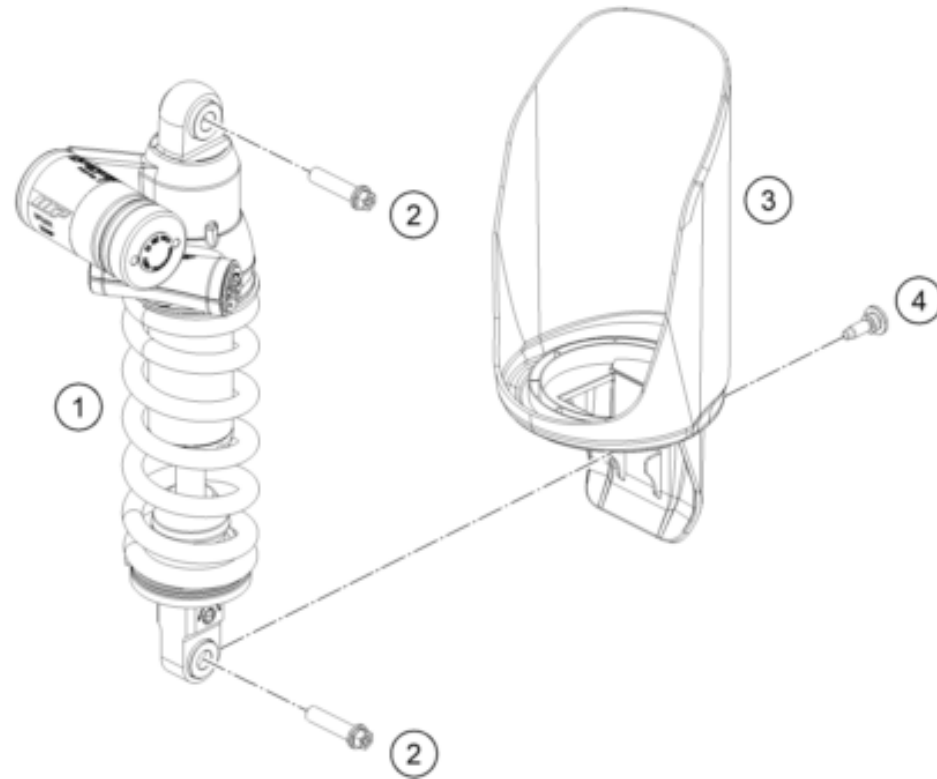

196350330

49281

* NEW PART

X ON DEMAND

POS	PARTNUMBER	PARTNAME	PIECE
1	63503123000C1	Sidestand R	1
2	61003024000	SPRING L=116 MM 05	1
3	62503027200	SCREW FOR SIDE STAND M10X31,2	1
4	63503028010	Special screw side stand spring	1
5	0738050202	Lens head screw ISO 7380-M5X20A2	2
6	6350302610033	side stand bracket	1
7	93511045000	SWITCH SIDE STAND	1
8	64103001099	Racket side-stand-cable	1
9	0018050103	INT. TORX OVAL HEAD M 5X10 8.8	2
10	0035100309S	SHCS M10x30 TX45	2
11	63503016040C1	Main stand console right	1
12	90103029000	MAGNET HOLDER	1

196350360

51958

* NEW PART

X ON DEMAND

SHOCK ABSORBER

890 ADVENTURE R 2022 EU 2022

POS	PARTNUMBER	PARTNAME	PIECE
1	0637C454U305000	Shock absorber KTM 890 Adventure R 2021	1
2	0025120506S	HH COLLAR SCREW M12X50 TX45	2
3	63508075000	Splash protection shock absorber	1
4	69008021160	special screw M5x12	1