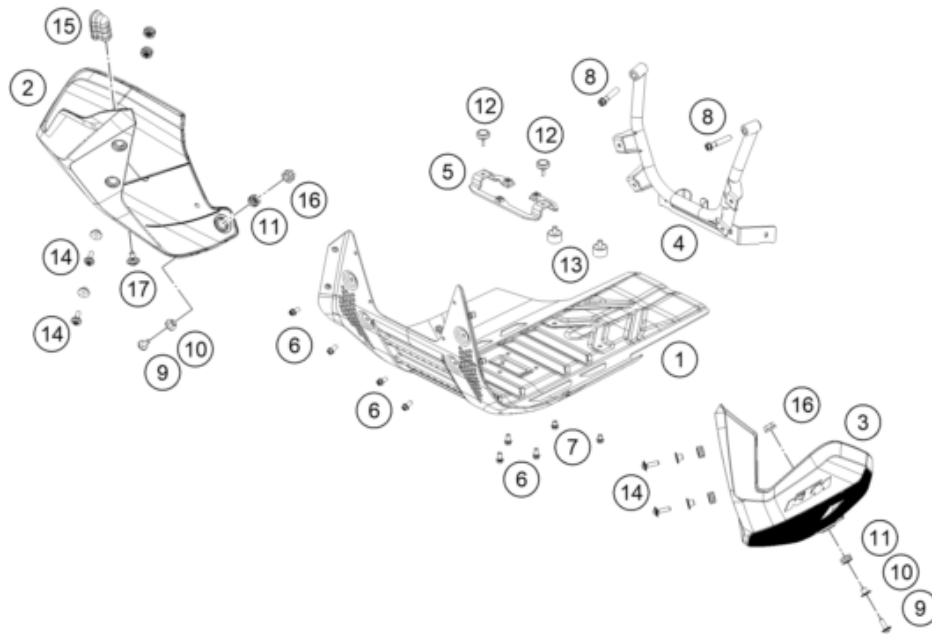

216370310

57996

* NEW PART

X ON DEMAND

216370310

POS	PARTNUMBER	PARTNAME	PIECE
40	0025060256	HH collar screw M6x25 TX30	2
41	54310086200	SELF LOCKING NUT M8 10.9	1
42	014579080301S	screw ISO 14579-M8x30-10.9-MK black	1
43	014579080506S	CYL. SCREW DIN14579 M8X50 SS	2
44	60003041010	FOOTREST RUBBER FRONT R/S 03	1
45	60003040010	FOOTREST RUBBER FRONT L/S 03	1
46	0025060166S	HH collar screw M6x16 TX30 SL	6
47	63503096000	Front sprocket cover	1
48	0035080356	AH-COLLAR SCREW M8X35 ISA45	2
49	0125080003	washer DIN 125 A -8.4	2
50	60307048000	RUBBER SEAT-CONTACT SURFACE	2
51	54803044000	PIN FOR FOOT PED 51.5X9.8 MM	2
52	78003041050	FOOTREST R/S 08	1
53	78003040050	FOOTREST L/S 08	1
54	54603041000	FOOTREST SPRING L/S & R/S	2
55	0125100003	washer DIN 125 A 10.5	2
56	0094032253	PIN DIN0094-3,2X25 STEEL	2
57	54603048100	clip nut M6	6
58	54603048600	RANGE CHANGE METAL NUT M5 INOX	2
59	54603048000	RANGE CHANGE METAL NUT M8	2
60	69008021160	special screw M5x12	3
62	0035100656S	ISA screw, M10x65 ISA45	1
63	64103088000	Frame locking cap	2
64	60003044010	CLOSING PANEL FRONT L/S R/S 03	2
65	0985050003	SELF LOCKING NUT DIN0985-M 5	2
66	54310086100	SELF LOCKING NUT M10 CU WS=14	2

57996

* NEW PART

X ON DEMAND

POS	PARTNUMBER	PARTNAME	PIECE
1	63503090000	Skid plate bottom part compl.	1
2	63503098010	Front spoiler right	1
3	63503097010	Front spoiler left	1
4	6350309005033	Front skid plate linkage	1
5	63503090016	Lower Alu Skidplate Support	1
6	0025060106	HH collar screw M6x10 TX30	7
7	0025060086	HH collar screw M6x8 TX30	2
8	0025080406S	Collar screw M8x40 ISA40 SS	2
9	69014017000	SPECIAL SCREW M6X18 ISA30 08	2
10	61342041000	COLLAR BUSH 6,5X9X18X8,5	6
11	62142041000	DAMP. COMPONENT ABS MODUL	6
12	60006001021	DISTANCE RUBBER AIRBOX 03	2
13	63503190017	Silent block 20x12 M6x10/M6x8	2
14	69014117000	Collar screw M6x22-8.8 ISA30	4
15	60307020000	TANK RUBBER	2
16	56509064100	SELF LOCKING NUT M6 10.9	2
17	83008000012	special screw M6x12x3	2