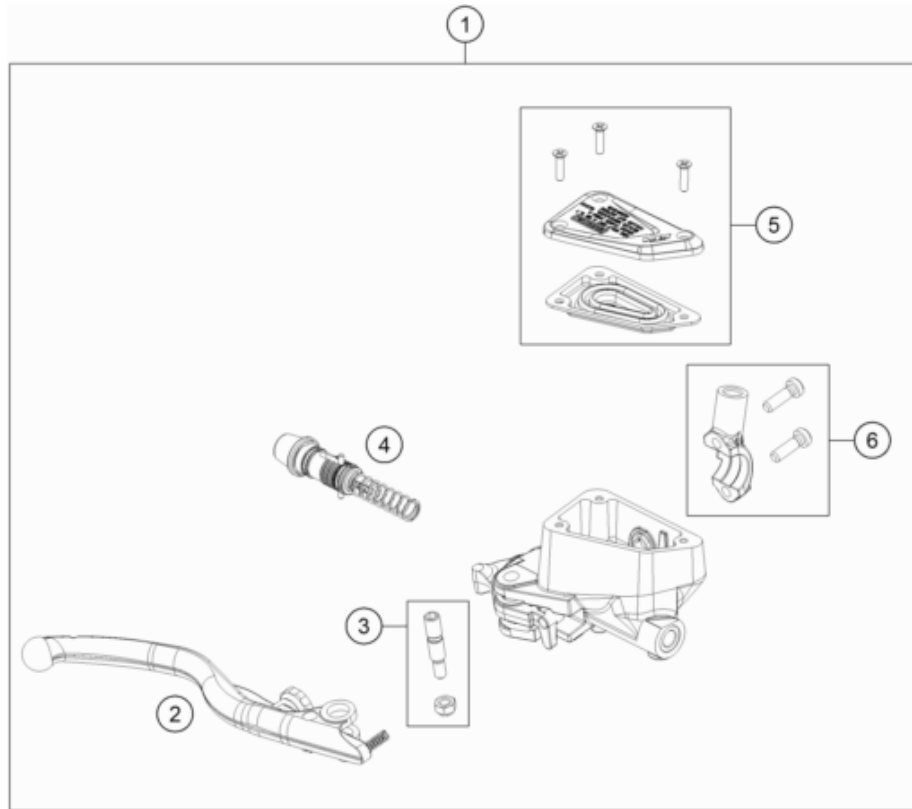

POS	PARTNUMBER	PARTNAME	PIECE
1	63713101033	Front master cylinder cpl.	1
2	63513002044	Brake lever	1
3	64113006000	Lever bolt cpl.	1
4	63713008000	Piston assembly	1
5	64113031100	Reservoir cap cpl.	1
6	6351300500030	mirror clamp incl. 2 screws	1
7	63542001000	Brake line MC-ABS	1
8	62113020100	banjo bolt M10x1x19.5	1
9	0603100141	sealing ring DIN 7603 10x14x1	2