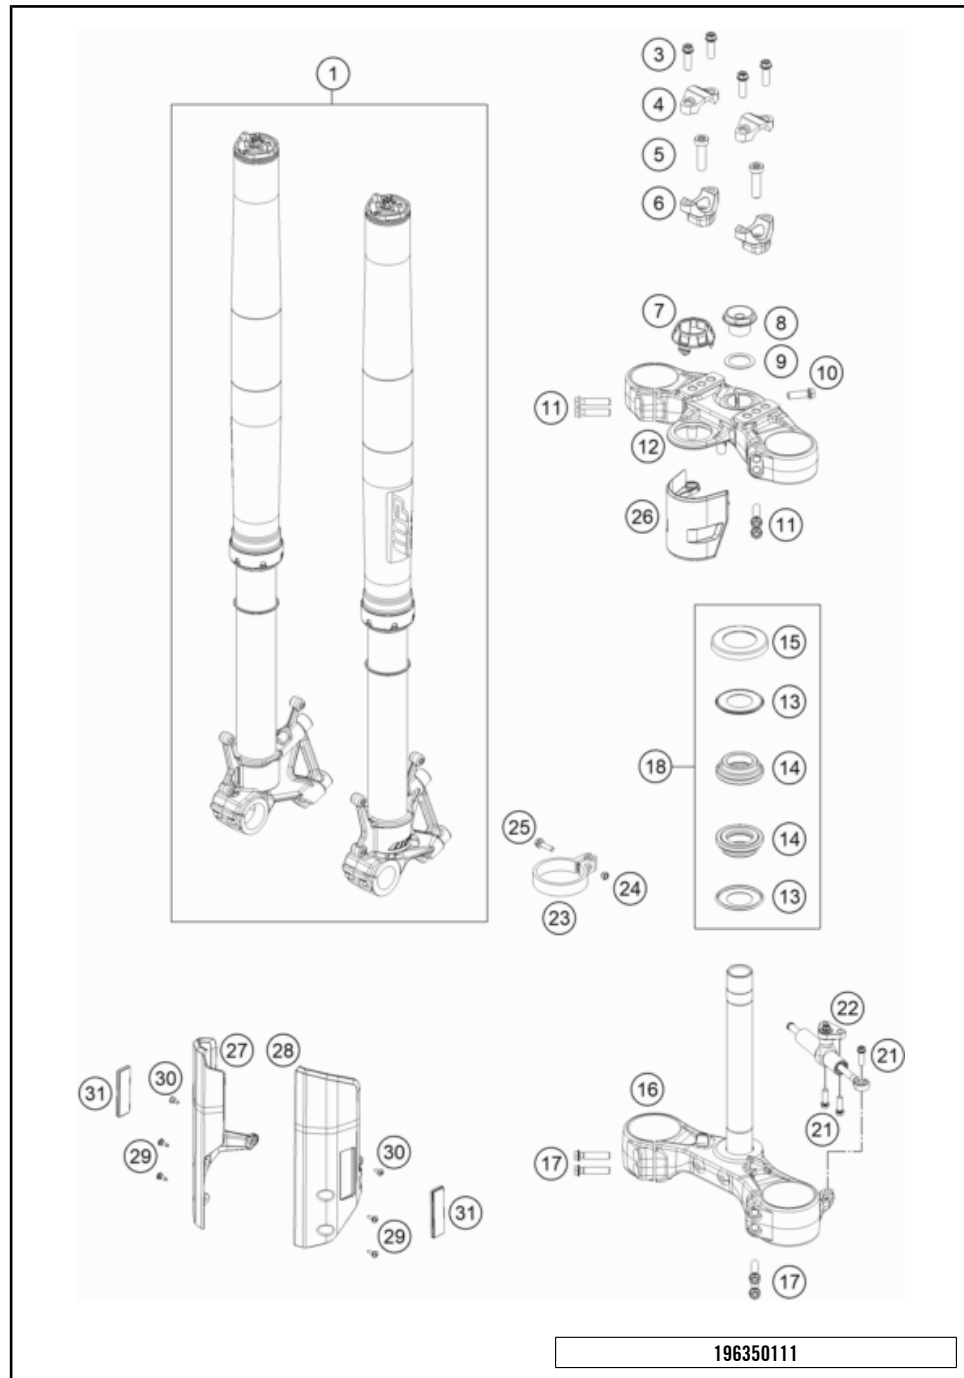

FRONT FORK, TRIPLE CLAMP

890 ADVENTURE R 2022 EU 2022

POS	PARTNUMBER	PARTNAME	PIECE
1	14188S5401	Fork KTM 790 Adventure R 19	1
3	0025080256	HH collar screw M8x25	4
4	7720103800030	HANDLEBAR CLAMP 28MM	2
5	0032100356S	AH-COLLAR SCREW M10X35 ISA45	2
6	5940103903230	HANDLEBAR SUPPORT D=28 H=32 BL	2
7	63501045010	Ignition lock cover	1
8	54801036000C1	Steering head screw M20x1,5 WS_27	1
9	0988253505	thrust wash DIN0988-25x35x0,5	1
10	0015080256S	HH COLLAR SCREW M8X25 WS=10	1
11	0025080306	HH collar screw M8x30	4
12	63701034030C1	Triple clamp top	1
13	69001084100	Steering head gasket	2
14	69001181000	STEERINGHEAD KPL.17	2
15	69001086100	PROT. RING STEER. HEAD BEARING	1
16	63701032030C1	Bottom triple clamp cpl.	1
17	0025080356	HH collar screw M8x35 TX40	4
18	69001181010	Steering head rep. Kit	x
21	0025080256S	HH COLLAR SCREW M8X25 TX40	3
22	16181S55E	Steering damper790 Adventure cpl.	1
23	54601099000	SPEEDOMETER CABLE GUIDE MARZO.	2
24	0985050003	SELF LOCKING NUT DIN0985-M 5	2
25	0025050206	HH collar screw M5x20 TX30	2
26	63511066010	Ignition lock cover	1
27	63501093000C1B	Fork protector right	1
28	63501092000C1B	Fork protector left	1
29	69008021060	special screw M5x17	4
30	69008021160	special screw M5x12	2
31	60012080100	SIDE REFLECTOR YELLOW "CEV"	2