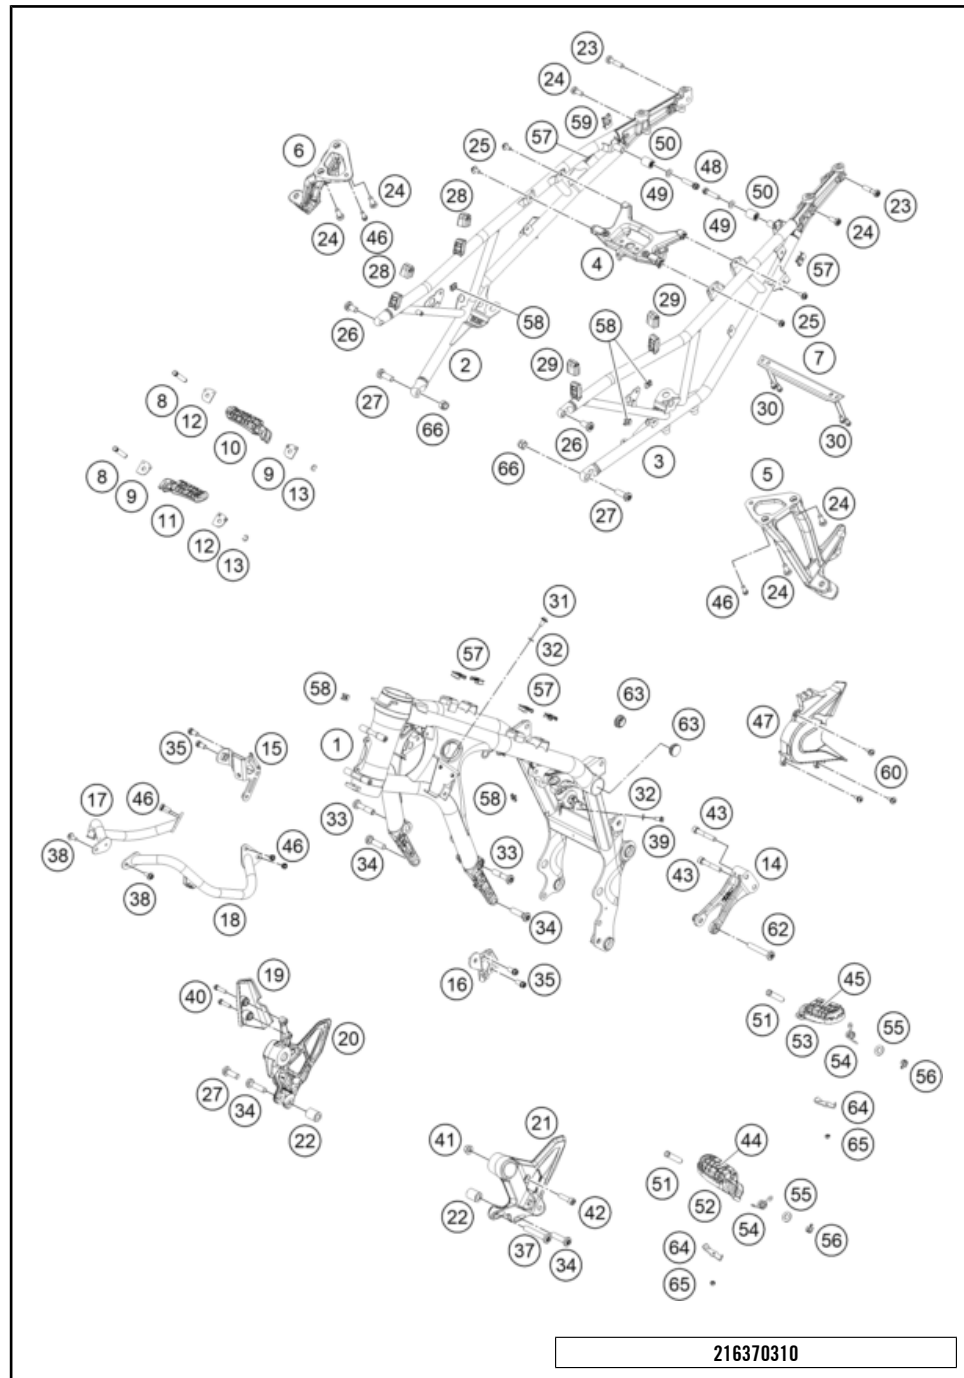

POS	PARTNUMBER	PARTNAME	PIECE
1	63503101100EB	Frame 635TB	1
2	63703002006EB	Subframe right	1
3	63703002005EB	Subframe left	1
4	63508019050	Rear reinforcement	1
5	6350304800033	Rear footpeg bracket left	1
6	6350304900033	Rear footpeg bracket right	1
7	6350300200733	Cross member, black	1
8	60003044100	footrest bolt, rear	2
9	60003152000	ENGAGE PANEL FOOTREST L/S 03	2
10	60003051000	FOOTREST CPL. R/S REAR 03	1
11	60003050000	FOOTREST CPL. L/S REAR 03	1
12	60003052000	ENGAGE PANEL FOOTREST R/S 03	2
13	0799060003	retaining washer DIN 6799 - 6	2
14	6410301300033	Engine strut black	1
15	6350309019033	Skid plate frame holder, right compl.	1
16	6350309018033	Skid plate frame holder, left compl.	1
17	6350800600033	Mask support, right	1
18	6350800500033	Mask support, left	1
19	63503039051	Rear master cylinder guard	1
20	63703039066C1	Footpeg bracket front, right, compl.	1
21	63703038066C1	Footpeg bracket front, left, compl.	1
22	08000010025U0	Bushing 10,4x20x25	2
23	0035080356S	SCREW M8X35 ISA45 SS	2
24	0035080206S	SHCS M8x20 TX45	6
25	0024060136S	HH Collar screw M6x13 TX30 SL	4
26	0035100209S	SHCS M10x20 TX45 MK	2
27	0035100356S	ISA screw M10x35 ISA45	3
28	63503002093	Retain. brack., seat cowl pad front left	2
29	63503002090	Rubber seat cowl pad	2
30	0025060126S	Hex collar screw M6x12 ISA30 self-lockin	4
31	69014017000	SPECIAL SCREW M6X18 ISA30 08	1
32	58411098100	CONTACT WASHER M6 VSV-K6	2
33	0035100456S	ISA screw M10x45 ISA45	2
34	0035100409S	ISA collar screw M10x40 ISA45	4
35	0025080166S	HH collar screw M8x16 TX40 SL	4
37	0035100609S	AH-COLLAR SCREW M10X60 ISA45	1
38	0024060156S	HH collar screw M6x15 TX30	2
39	0025080166	HH COLLAR SCREW M8X16 TX40	1

216370310

57996

* NEW PART

X ON DEMAND