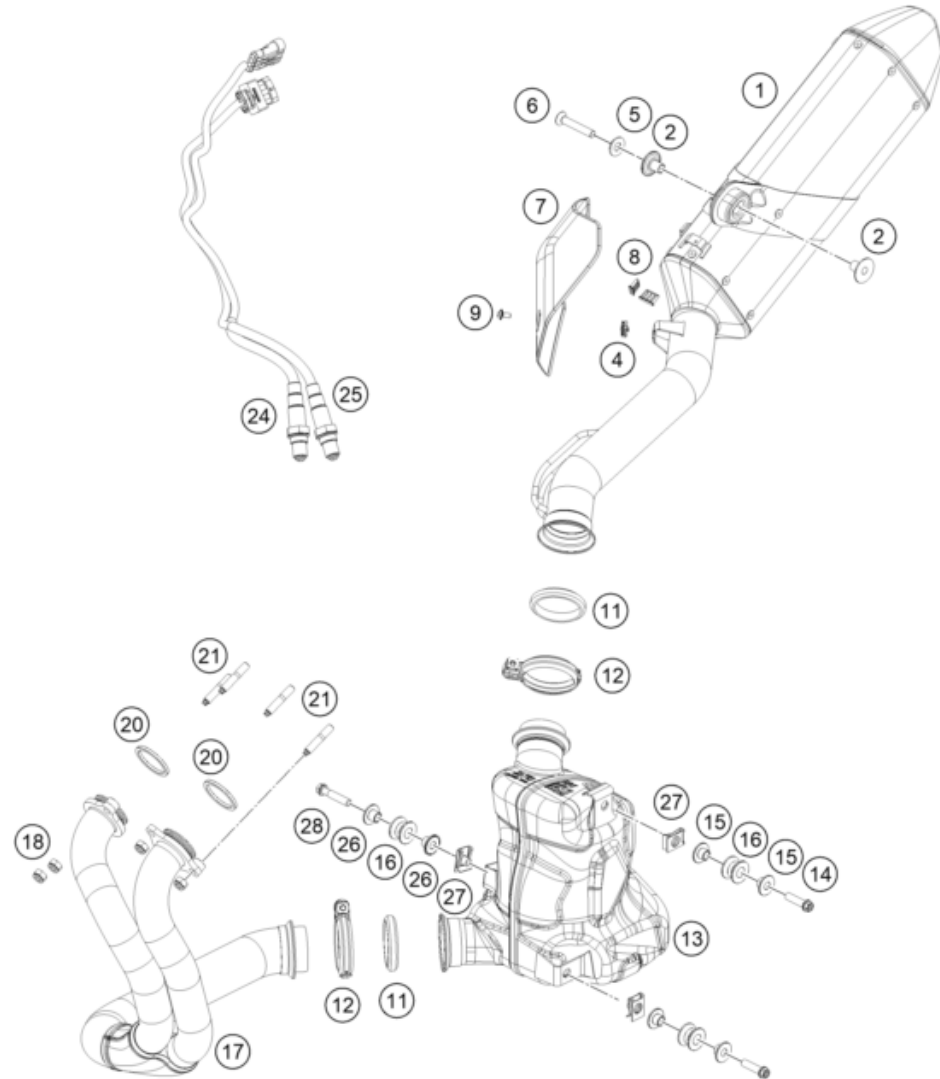

POS	PARTNUMBER	PARTNAME	PIECE
1	63505183000	Silencer	1
2	61305069000	BUSHING 8,5X11X29	2
4	54603048600	RANGE CHANGE METAL NUT M5 INOX	1
5	60405069000	conical seat Alu	1
6	0019080506	COUN.-SUNK SCREW M8X50 ISA10.9	1
7	63505111000C1	Heat protection black compl.	1
8	27005011011	DAMPING ELEMENT SILICON	2
9	78105081010	SCREW TORX M5X10	1
11	69005105005	Manifold gasket	2
12	63605058100	Exhaust clamp tube 50 mm	2
13	63605050000	Pre-muffler	1
14	0025080356S	HH COLLAR SCREW M8X35 TX40	2
15	58405050065	collar bushing 8.5x12x23.5x10	4
16	54305068100	damp. component silicone grey	3
17	63605007000	Manifold	1
18	51010086100	self-locking nut M8 Cu	4
20	64105005000	Exhaust gasket	2
21	63505015000	stud screw 835 M8x25 - 10.9	4
24	63541090000	O2 Sensor LSF 4	1
25	63541190000	O2 Sensor LSF 4	1
26	0800000901200	Collar bushing, 8.5x12x23.5x11.5	2
27	54603048000	RANGE CHANGE METAL NUT M8	3
28	0025080356S	HH COLLAR SCREW M8X35 TX40	1

216370510

57906

* NEW PART

X ON DEMAND