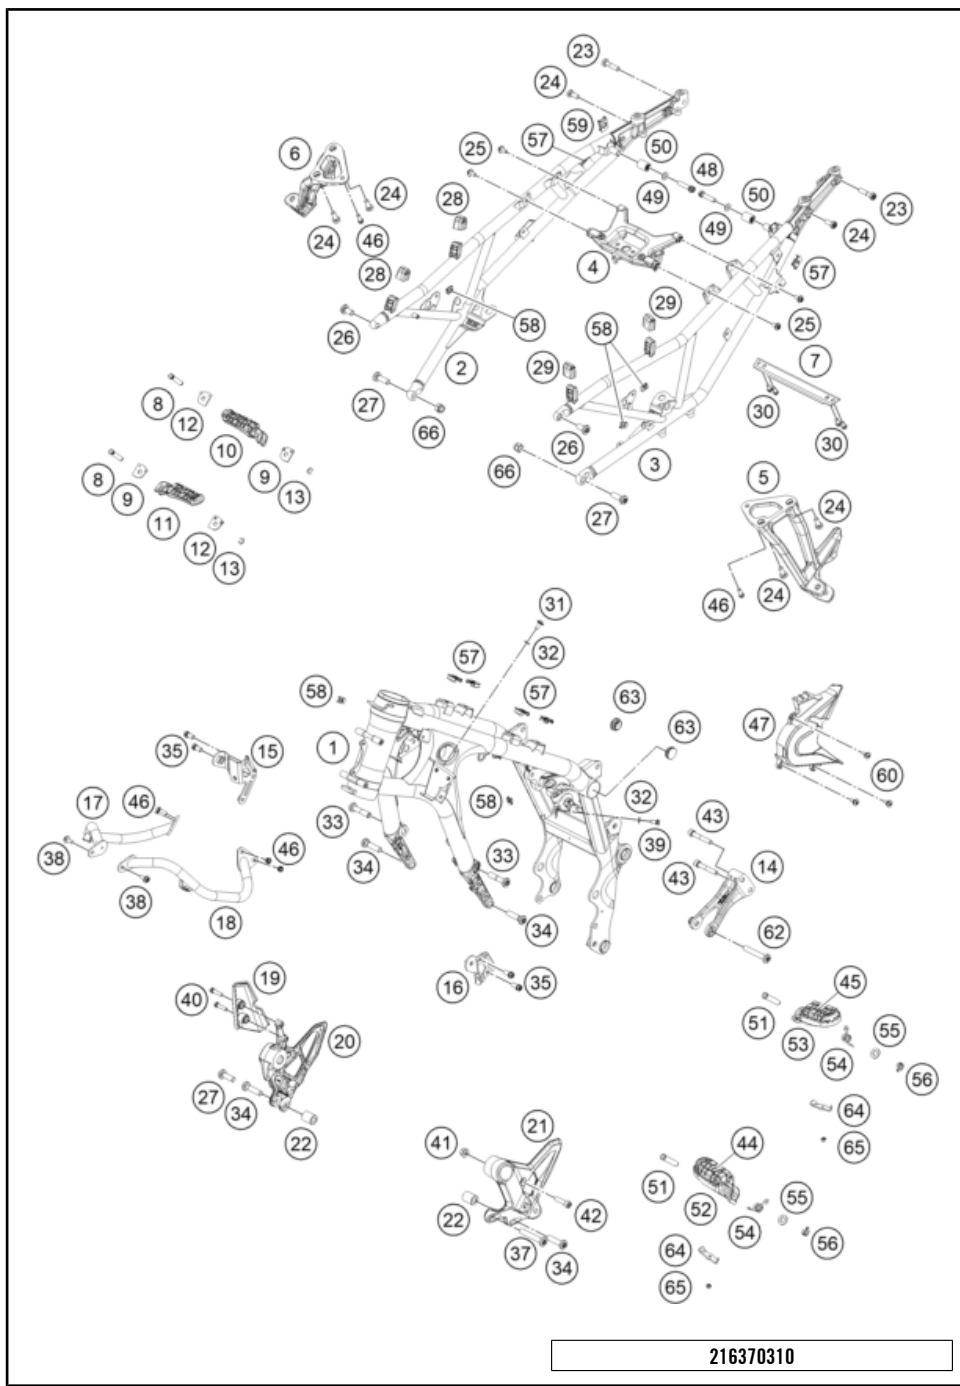

216370310

POS	PARTNUMBER	PARTNAME	PIECE
40	0025060256	HH collar screw M6x25 TX30	2
41	54310086200	SELF LOCKING NUT M8 10.9	1
42	014579080301S	screw ISO 14579-M8x30-10.9-MK black	1
43	014579080506S	CYL. SCREW DIN14579 M8X50 SS	2
44	60003041010	FOOTREST RUBBER FRONT R/S 03	1
45	60003040010	FOOTREST RUBBER FRONT L/S 03	1
46	0025060166S	HH collar screw M6x16 TX30 SL	6
47	63503096000	Front sprocket cover	1
48	0035080356	AH-COLLAR SCREW M8X35 ISA45	2
49	0125080003	washer DIN 125 A -8.4	2
50	60307048000	RUBBER SEAT-CONTACT SURFACE	2
51	54803044000	PIN FOR FOOT PED 51.5X9.8 MM	2
52	78003041050	FOOTREST R/S 08	1
53	78003040050	FOOTREST L/S 08	1
54	54603041000	FOOTREST SPRING L/S & R/S	2
55	0125100003	washer DIN 125 A 10.5	2
56	0094032253	PIN DIN0094-3,2X25 STEEL	2
57	54603048100	clip nut M6	6
58	54603048600	RANGE CHANGE METAL NUT M5 INOX	2
59	54603048000	RANGE CHANGE METAL NUT M8	2
60	69008021160	special screw M5x12	3
62	0035100656S	ISA screw, M10x65 ISA45	1
63	64103088000	Frame locking cap	2
64	60003044010	CLOSING PANEL FRONT L/S R/S 03	2
65	0985050003	SELF LOCKING NUT DIN0985-M 5	2
66	54310086100	SELF LOCKING NUT M10 CU WS=14	2

57996

* NEW PART

X ON DEMAND