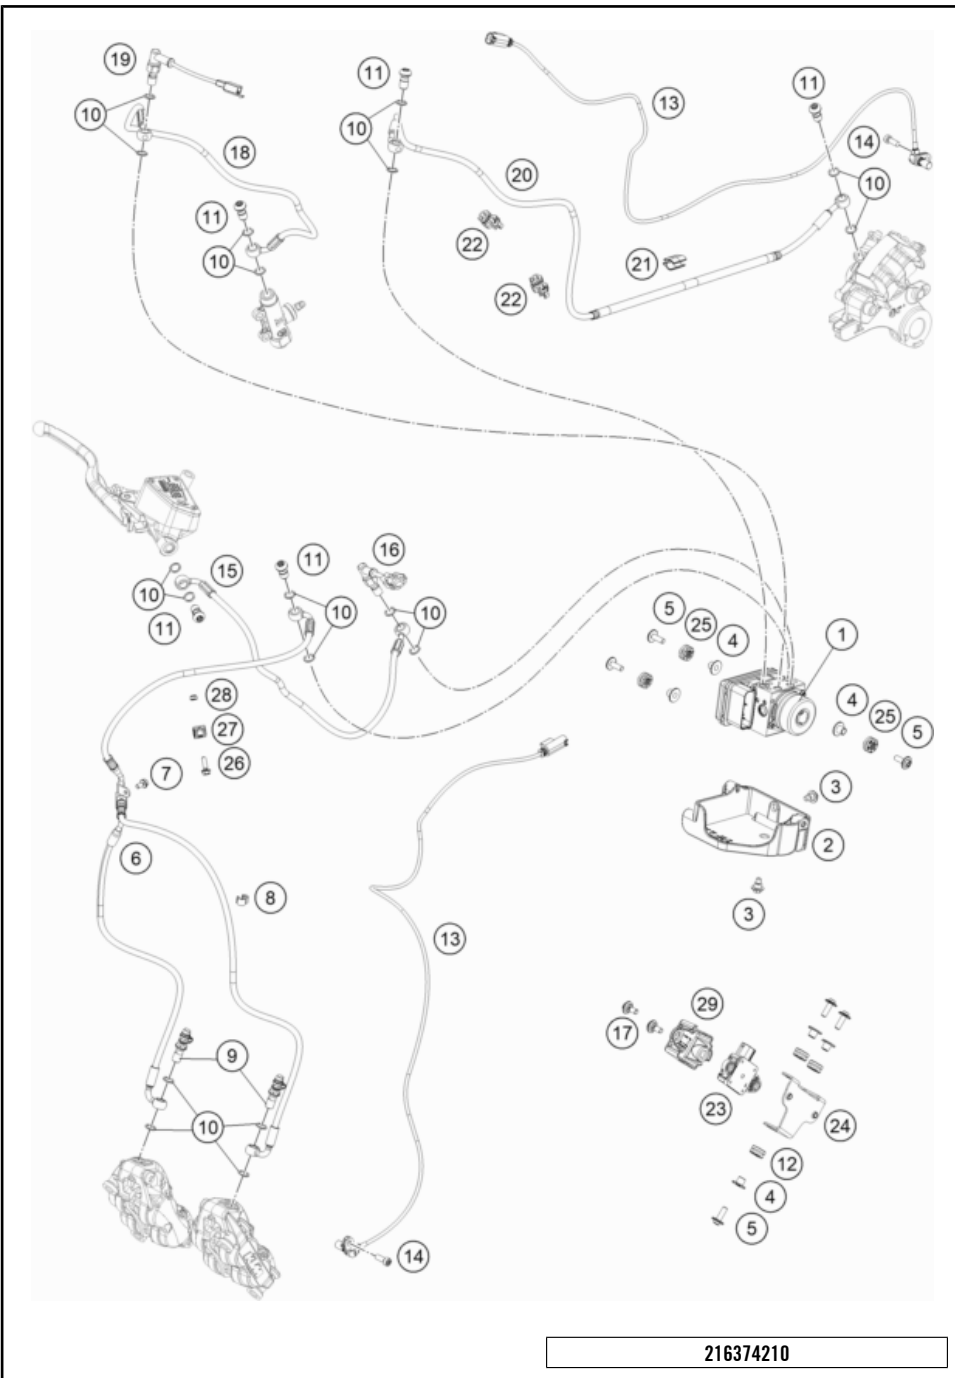

216374210

POS	PARTNUMBER	PARTNAME	PIECE
1	61742031044	ABS module filled	1
2	63542040000	holder ABS module	1
3	59001092050	SPECIAL SCREW M6X12,5 WS=8	2
4	61342041000	COLLAR BUSH 6,5X9X18X8,5	6
5	69014017000	SPECIAL SCREW M6X18 ISA30 08	6
6	63542003000	Brake line ABS-Caliper	1
7	0025050106	HH collar screw M5x10 TX30	1
8	60111094100	BAR SPACER 4/7 BLACK	8
9	62513020000	BLEEDER SCREW CPL. 05	2
10	0603100141	sealing ring DIN 7603 10x14x1	18
11	62113020100	banjo bolt M10x1x19.5	5
12	62142041100	DUMPER 40 SHORE	3
13	76042125000	ABS-SENSOR	2
14	014580060166	SHCS ISO 14580 M6x16	2
15	63542001000	Brake line MC-ABS	1
16	64111051100	Brake light switch	1
17	83008000015	SPECIAL SCREW M6X15X3	2
18	63542002000	Brake line MC-ABS	1
19	62111051000	BRAKE LIGHT SWITCH REAR	1
20	63542004000	Brake links ABS-Caliper	1
21	54813026100	CABLE SUPPORT 10/4MM 2014	1
22	64142046000	Bracket ABS line dia7.5	2
23	61542090000	Angle sensor	1
24	63742090015	Retaining bracket angle sensor compl.	1
25	62142041000	DAMP. COMPONENT ABS MODUL	3
26	0025050166	HH collar screw M5x16 TX30	1
27	60113146000	SUPPORT FOR BRAKE HOSE M5	1
28	0985050003	SELF LOCKING NUT DIN0985-M 5	1
29	61342090050	COVER SENSOR BOX	1

55617

* NEW PART

X ON DEMAND