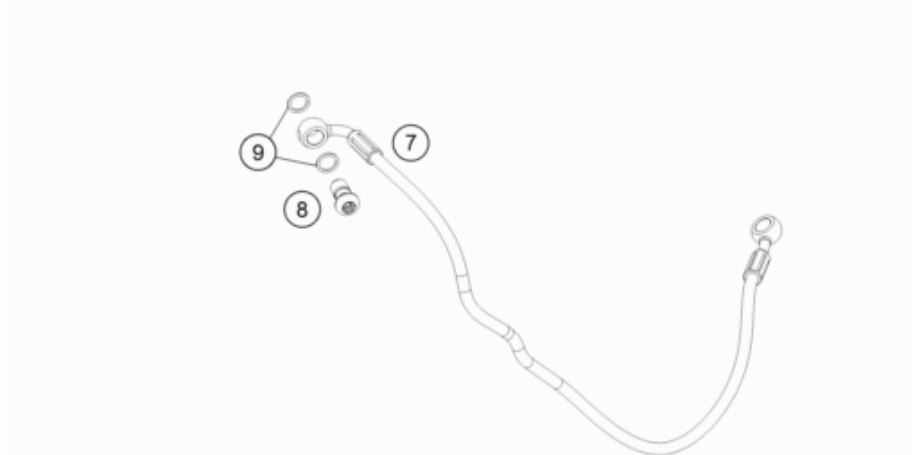

196351310

57907

* NEW PART

X ON DEMAND

POS	PARTNUMBER	PARTNAME	PIECE
1	64113069000	Reservoir assembly	1
2	69013099050	SCREW F. EXPANSION TANK	1
3	64113026000	Brake line holder	1
4	64142046000	Bracket ABS line dia7.5	1
5	58007017000	YDNAC CLAMP 10101 (10,4MM)	2
6	69013069001	HOSE FOR RESERVOIR 6X1,5	1
8	6411306000030	Foot master cylinder cpl. black	1
9	64113061000	Piston assembly	1
10	0025060256	HH collar screw M6x25 TX30	2
11	63513050033C1	Foot brake lever cpl. without push rod	1
12	63513051000	Footbrake lever step plate	1
13	014581050162	CS screw, ISO14581-M5x16-A2-070 ISA25	2
14	0025060206	HH collar screw M6x20 TX30	1
15	0934060003	hex nut DIN 934 M6	2
16	0625006087	GROOVED BALL BEAR. 608 2RS C3	2
17	54603069000	SWIVEL HEAD M6 FOOT BRAKE LEV.	1
19	54603068000	PRESSURE ROD ALU 250 '90	1
20	0738060205S	Oval head screw ISR M6x20-A2-70-MK	1
21	54603062200	Return spring for brake lever	1
22	54310086200	SELF LOCKING NUT M8 10.9	1
23	014579080301S	screw ISO 14579-M8x30-10.9-MK black	1
24	62113020100	banjo bolt M10x1x19.5	1
25	0603100141	sealing ring DIN 7603 10x14x1	2
26	63742002000	Brake line, rear master cylinder	1
27	63503039051	Rear master cylinder guard	1