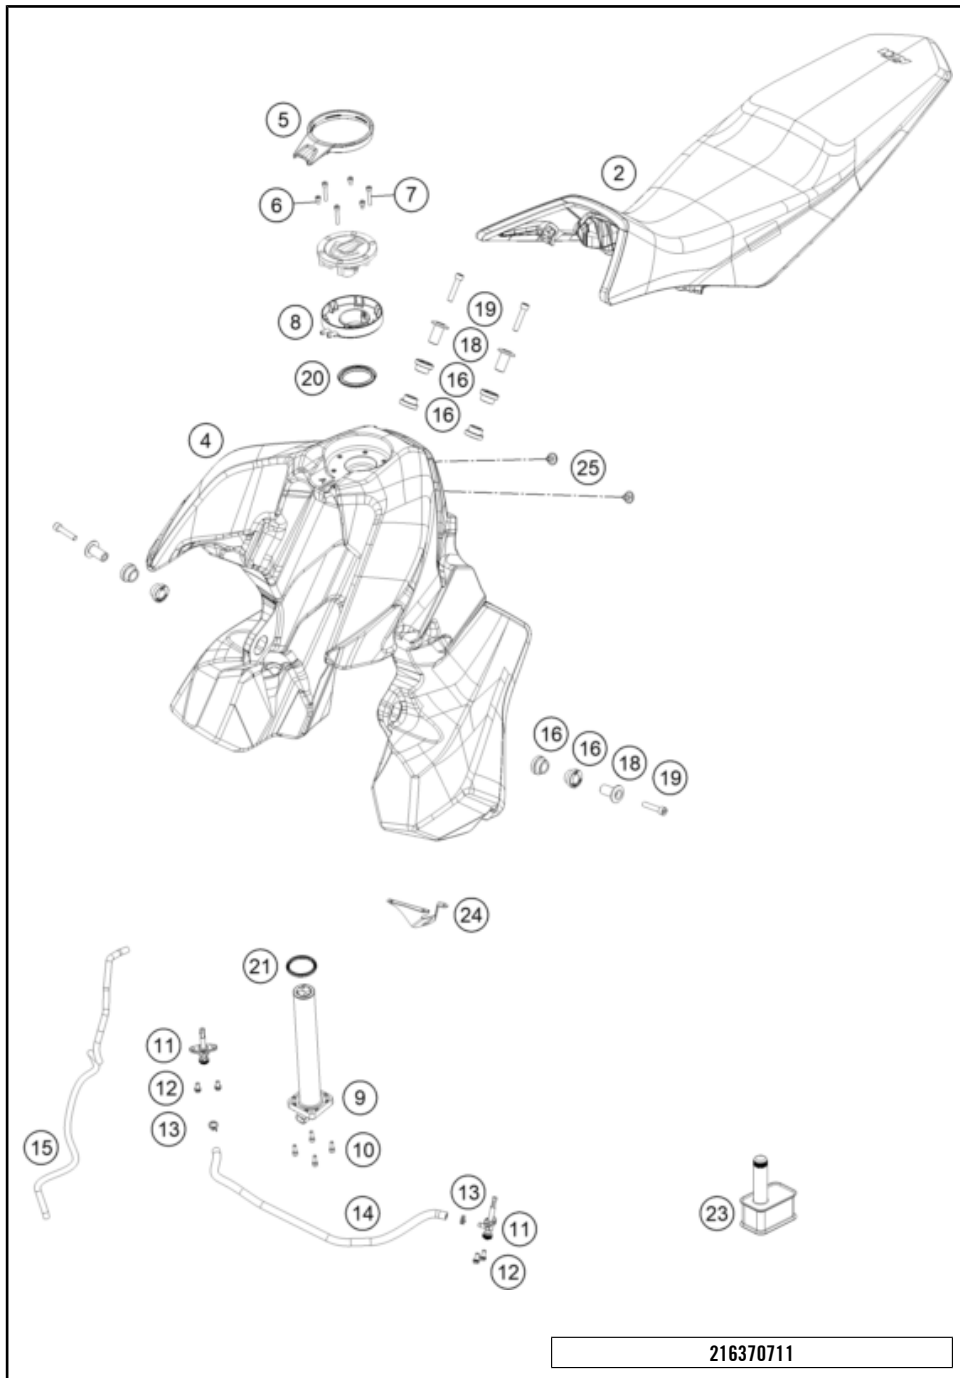

POS	PARTNUMBER	PARTNAME	PIECE
2	63507140100	Rider's seat 800 Adv. R	1
4	63507113000C1	Fuel tank	1
5	63507058000	Fuel tank fairing	1
6	0912050083	SHCS DIN 912 M5x8	3
7	0912050303	AH SCREW DIN0912-M 5X30	3
8	63507008050	Fuel filler cap	1
9	63507080200	Fuel lever sensor	1
10	0912050163	AH SCREW DIN0912-M 5X16	4
11	58507003200	FUEL COCK CPL.	2
12	0025060126	HH collar screw M6x12 TX30	4
13	58031005000	CLAMP YDNAC 10128 12MM	2
14	63507016000	Interconnection hose	1
15	63515027100	Tank overflow hose 718mm	1
16	61007065000	collar bushing, front tank holder	8
18	61007060000	collar bushing, bearing, outside	4
19	0912080403	SHCS DIN 912 M8x40	4
20	21007008151	gasket tank insert	1
21	60307080090	GASKET FUEL LEVEL SENSOR	1
23	00001000015	Motorex Fuel Stabilizer 125ml	1
24	63507087010	Cover fuel pump	1
25	0900000601200	Seat screw M6x11.5 ISA30	2

216370711

55723

* NEW PART

X ON DEMAND