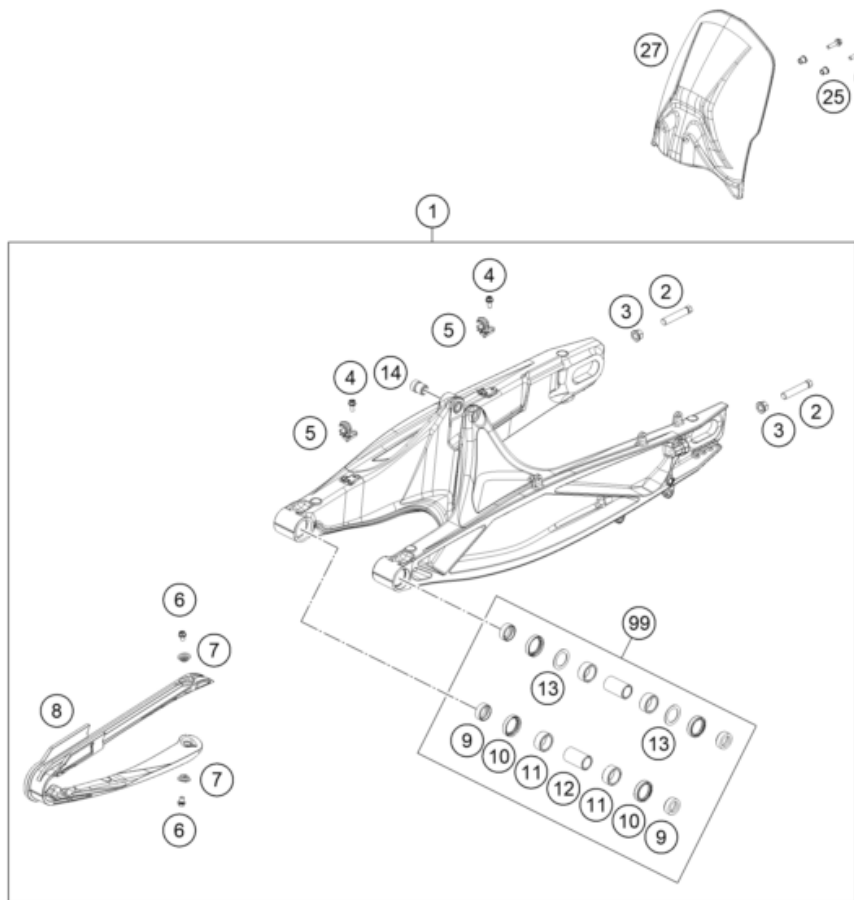

196350490

POS	PARTNUMBER	PARTNAME	PIECE
1	6350403004433	Swingarm cpml. Black	1
2	58414030000	HH COLLAR NUT M10X1,25 WS=13	2
3	50304040100	screw M10x1.25x50 WS10	2
4	0025050126	HH collar screw M5x12 TX30	2
5	60104142000	Clamp	2
6	69008021160	special screw M5x12	2
7	46104066050	BUSH FOR CHAINSLIDER GUARD 02	2
8	64104066000	chain slide protection	1
9	54804034000	BUCKET F. SHAFT SEAL RING 03	4
10	0760253270	radial shaft seal 25x32x7	4
11	0618222812	NEEDLEBEAR HK2212V 22/28/12 MB	4
12	59404032000	BEARING SLEEVE 17X22X38,7 03	2
13	54603036000	STOP DISK 22,2X31,7X1	2
14	64104030020	Bushing Shock Mounting	1
15	64104037000	swing arm bolt	1
16	76504038000	SPECIAL SCREW M12X40 SW19	2
17	0025060126	HH collar screw M6x12 TX30	2
18	63504030010	Retaining bracket, chain guide	1
19	0934060003	hex nut DIN 934 M6	1
20	0025060206	HH collar screw M6x20 TX30	1
21	0025060456	HH COLLAR SCREW M6X45 TX30	1
22	78004070100	CHAIN GUIDE CPL.	1
23	69008021160	special screw M5x12	2
24	63504061000	Chainguard	1
25	64104050010	Bushing 5,5x8,3x9	2
26	0025050206	HH collar screw M5x20 TX30	2
27	63504050000	splash protection swingarm	1
99	79004030010	SWING ARM REPAIR KIT SX-F	1

49548

* NEW PART

X ON DEMAND