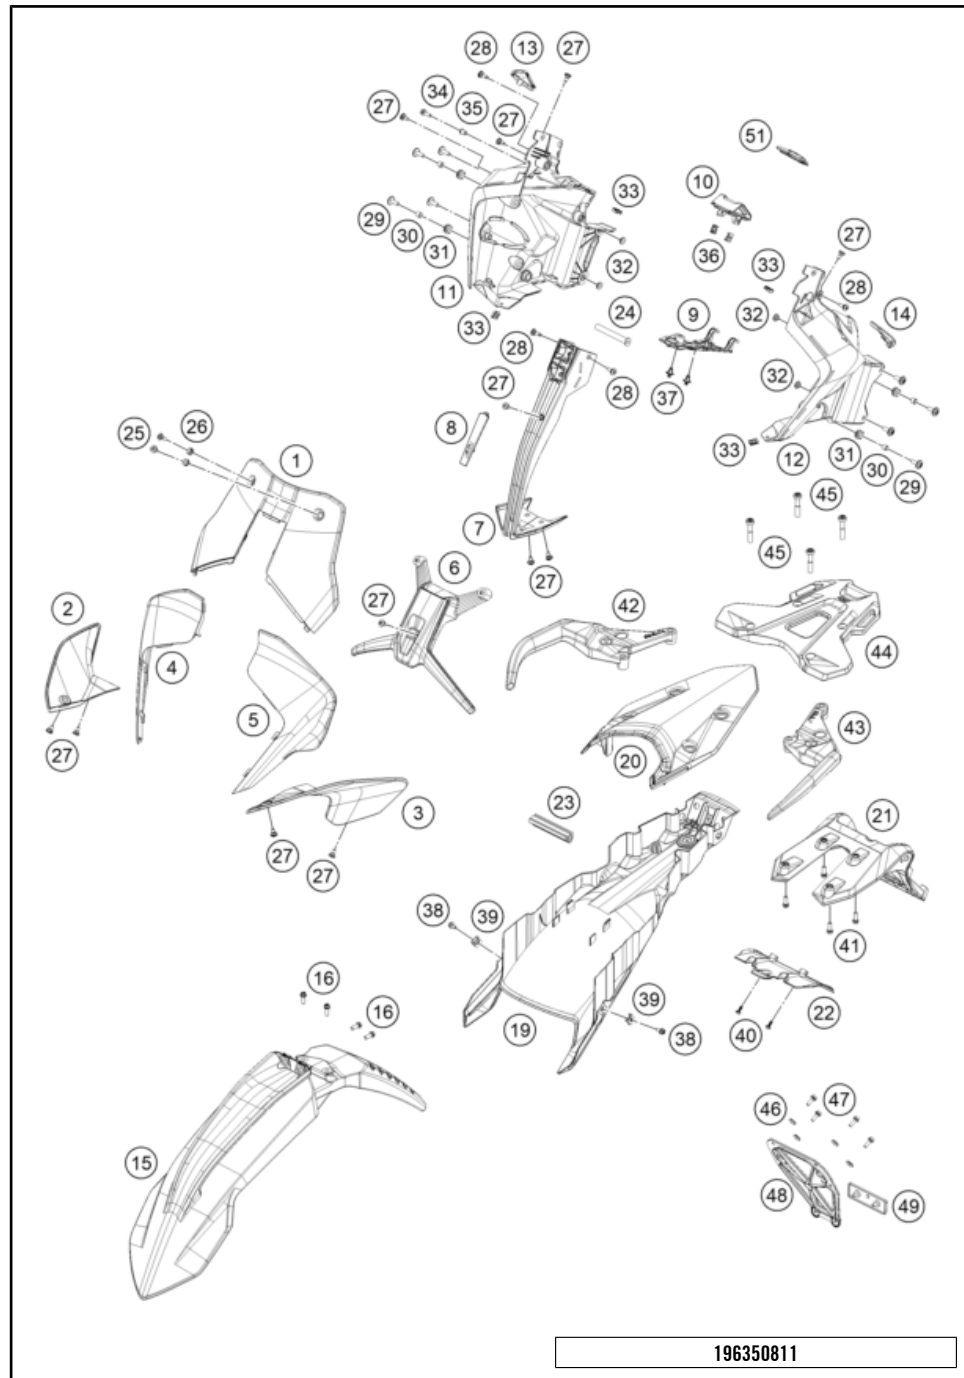

POS	PARTNUMBER	PARTNAME	PIECE
1	63508108000	Windshield R EU	1
2	63508004000	mask spoiler right	1
3	63508003000	mask spoiler left	1
4	63508001020	headlight mask right	1
5	63508001010	headlight mask left	1
6	63508008050	windshield support	1
7	6351401200056	Headlight mask center part	1
8	63514012010	Cover headlight mask	1
9	63514010020	Cable cover mask support	1
10	63514011020	Cover mask support	1
11	63514011000	maskcarrier right	1
12	63514010000	maskcarrier left	1
13	63514011080	Plug cap right	1
14	63514010080	Plug cap left	1
15	63508910000EB	Front fender	1
16	0025060166	HH collar screw M6x16 TX30	4
19	63508019000	Lower rear panel	1
20	63508013000C1	Tail section	1
21	63508015000	License plate holder support, upper part	1
22	63508016000	License plate holder support, lower bott	1
23	63503002030	Brace subframe	1
24	63514010040	wheel spindle mask support	1
25	60708008071	Special screw M5x14	2
26	60708008070	rubber bush windshield fixation	2
27	69008021160	special screw M5x12	12
28	69008021060	special screw M5x17	4
29	69014017000	SPECIAL SCREW M6X18 ISA30 08	8
30	69014014000	BUSHING 6,1X9,2X7,5 08	4
31	60006001022	rubber grommet 9x11x16x8.5 mm	4
32	69004060150	bushing chain protection	2
33	54603048600	RANGE CHANGE METAL NUT M5 INOX	4
34	0025050166	HH collar screw M5x16 TX30	1
35	63514011010	wheel spindle mask support	1
36	69008021080	clip nut M5	2
37	76503075000	SPREAD RIVET CPL. 6,2MM	2
38	0025050106	HH collar screw M5x10 TX30	2
39	54603048200	RANGE CHANGE METAL NUT M5	2
40	0081050121	EJOT PT screw K50x12	2

196350811

55722

* NEW PART

X ON DEMAND