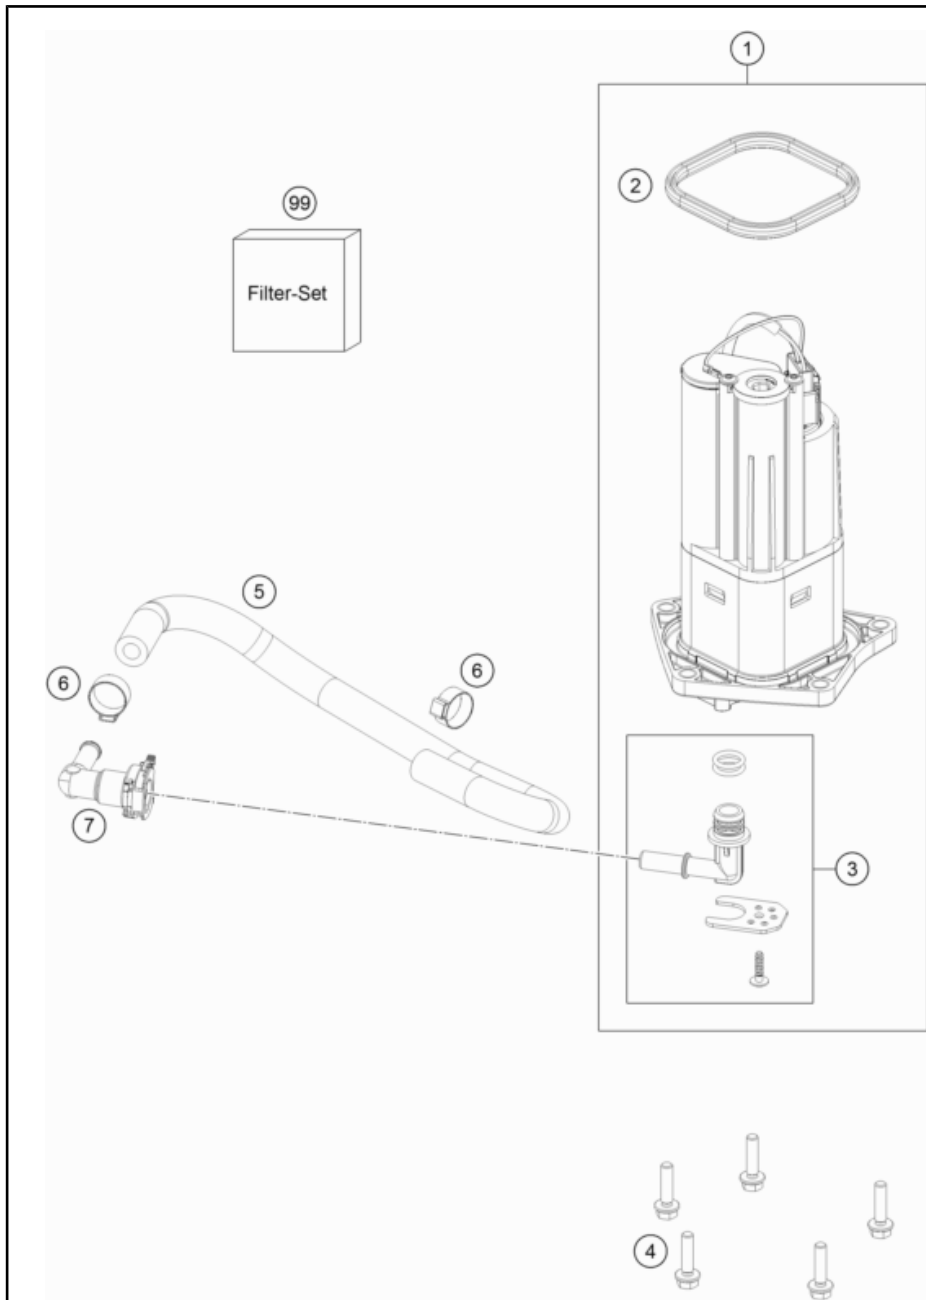

196350610

49507

* NEW PART

X ON DEMAND

POS	PARTNUMBER	PARTNAME	PIECE
2	63507140100	Rider's seat 800 Adv. R	1
4	63507113000C1	Fuel tank	1
5	63507058000	Fuel tank fairing	1
6	0912050083	SHCS DIN 912 M5x8	3
7	0912050303	AH SCREW DIN0912-M 5X30	3
8	63507008050	Fuel filler cap	1
9	63507080200	Fuel lever sensor	1
10	0912050163	AH SCREW DIN0912-M 5X16	4
11	58507003200	FUEL COCK CPL.	2
12	0025060126	HH collar screw M6x12 TX30	4
13	58031005000	CLAMP YDNAC 10128 12MM	2
14	63507016000	Interconnection hose	1
15	63515027100	Tank overflow hose 718mm	1
16	61007065000	collar bushing, front tank holder	8
18	61007060000	collar bushing, bearing, outside	4
19	0912080403	SHCS DIN 912 M8x40	4
20	21007008151	gasket tank insert	1
21	60307080090	GASKET FUEL LEVEL SENSOR	1
23	00001000015	Motorex Fuel Stabilizer 125ml	1
24	63507087010	Cover fuel pump	1
25	0900000601200	Seat screw M6x11.5 ISA30	2

216370711

55723

* NEW PART

X ON DEMAND

POS	PARTNUMBER	PARTNAME	PIECE
1	63507088000	fuel pump	1
2	64107189000	Sealing	1
3	75007092000	HYDRAULIC CONNECTOR CPL.	1
4	0025060166	HH collar screw M6x16 TX30	5
5	63507017000	Fuel hose	1
6	00050157706	VARIABLE ONE-EAR CLAMP 15,7MM	2
7	76007028000	ELBOW CONNECTOR	1
99	63507090000	filter kit	x