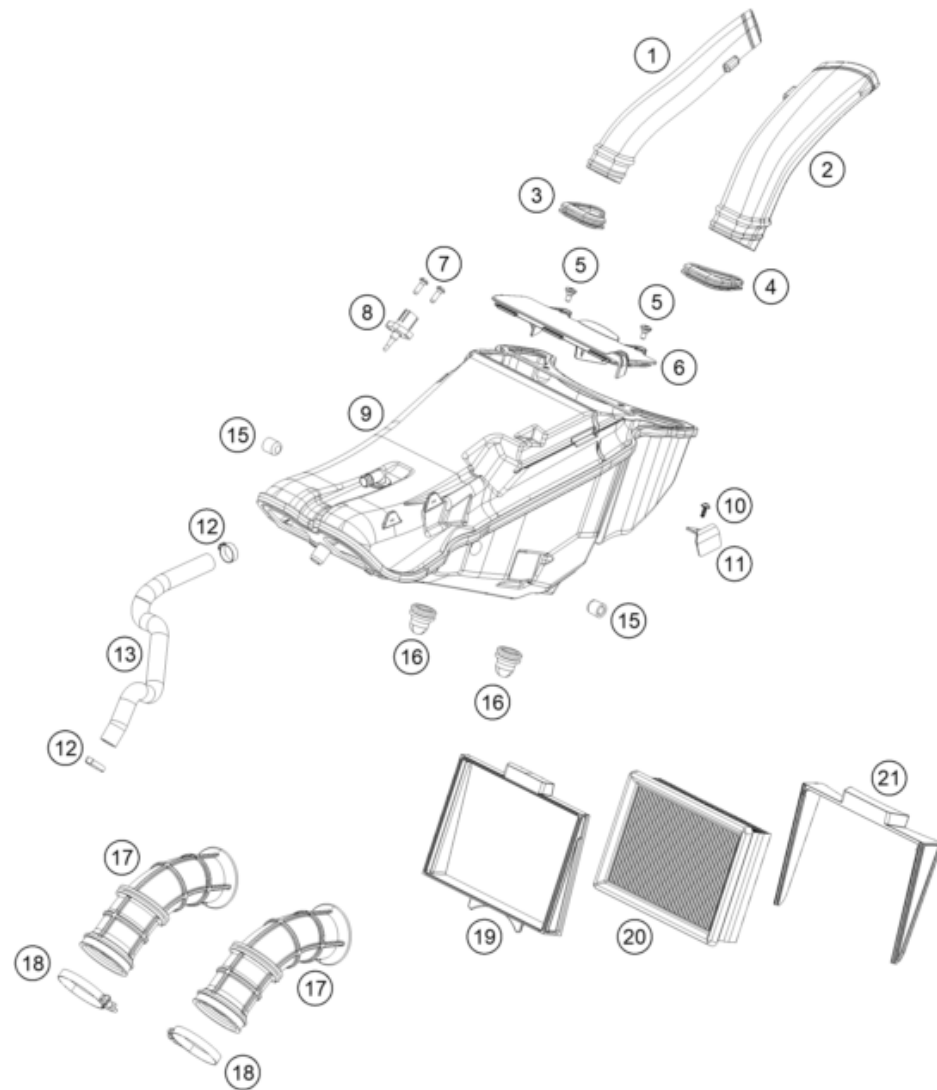

POS	PARTNUMBER	PARTNAME	PIECE
1	63506041000	Intake duct, right	1
2	63506040000	Intake duct, left	1
3	63506040050	Intake duct gasket, right	1
4	63506041050	Intake duct gasket, left	1
5	69008021160	special screw M5x12	2
6	63506002000	Air filter box cover	1
7	0081050161	EJOT PT SCREW K50X16 1451	2
8	61041080000	AMBIENT-AIR TEMPERATURE SENSOR	1
9	63506001000	Air filter box	1
10	0081050121	EJOT PT screw K50x12	1
11	63506002060	Cable holder air filter box	1
12	00050198706	VARIABLE ONE-EAR CLAMP 19,8MM	2
13	63530087000	Pre-formed hose engine breather	1
15	76006014000	rubber grommet	2
16	50206020000	RUBBER GRIMMET SLOTTED	2
17	63506026000	Velocity stack	2
18	77236048000	HOSE CLAMP GEMI 58MM	2
19	63506016000	Filter clamp frame	1
20	60306015100	AIR FILTER	1
21	63506017000	Filter clamp wedge	1

196350610

49507

* NEW PART

X ON DEMAND