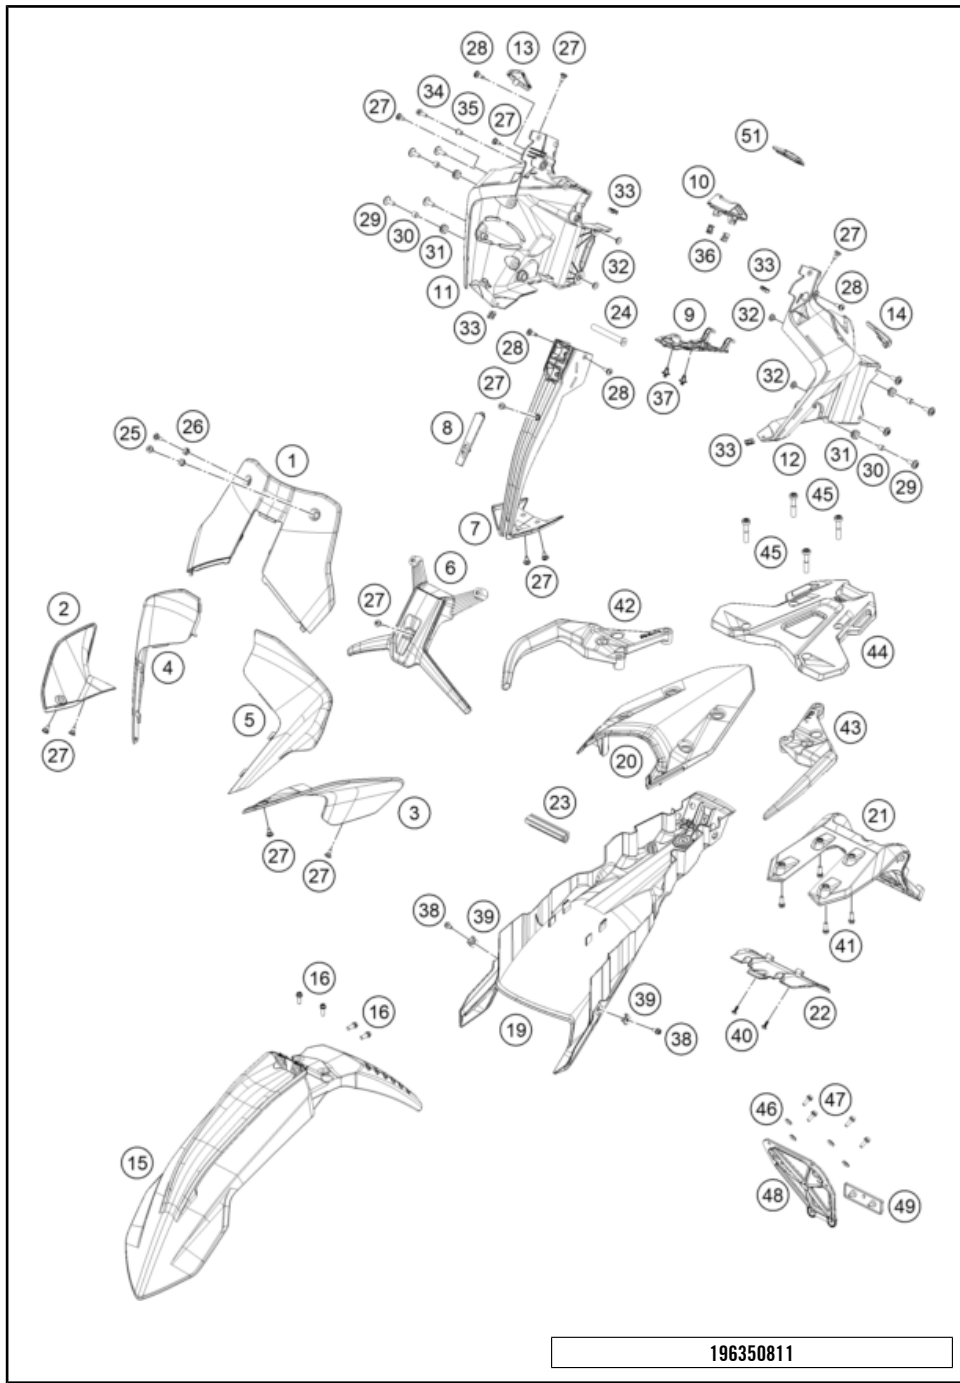

196350811

POS	PARTNUMBER	PARTNAME	PIECE
41	0025060166	HH collar screw M6x16 TX30	4
42	63512009000	Passenger grip right	1
43	63512008000	Passenger grip left	1
44	6061201000030	BAGGAGE CARRIER BRIDGE	1
45	0035080406S	ISA collar screw M8x40 ISA45	4
46	75008023000	WASHER REAR-UT D=14MM	4
47	0025060166S	HH collar screw M6x16 TX30 SL	4
48	64112181100	Bracket for reflector	1
49	58412080400	Rear reflector red	1
51	63514010010	socket adapter plate	1

55722

* NEW PART

X ON DEMAND