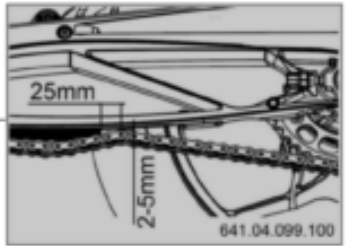

POS	PARTNUMBER	PARTNAME	PIECE
1	50203098003	Sticker "WARNING LABEL 3"	1
2	50307098000	STICKER "OWNERS MANUAL"	1
3	63506097000	Sticker fuse	1
4	63706098000	STD setting sticker	1
5	64104099100	Sticker chain tension	1
6	63703095000	ECE sticker	1
7	21007098000	Sticker fuel labelling	1
8	21003094000	"Sticker ""EAC"""	1
9	63703097100	Sticker technical information	1
10	63503596000	Sticker speedlimit	1
11	LI21-637-2A	Typenschild EURO 4 KTM	1
12	LI21-637-3	Typenschild Australien KTM	1

216378013

55536

* NEW PART X ON DEMAND