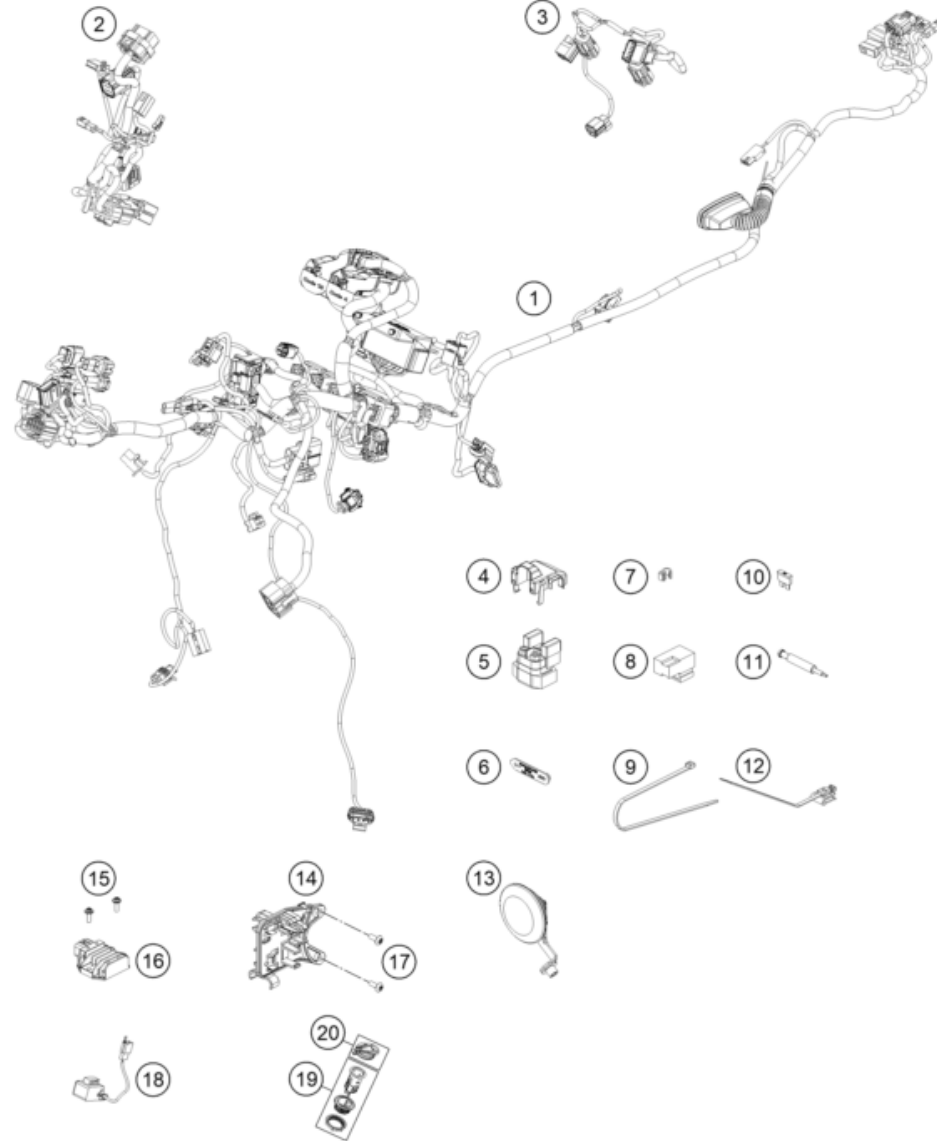

POS	PARTNUMBER	PARTNAME	PIECE
1	63711075000	Main wiring harness	1
2	63511078100	Front wiring harness	1
3	63711085000	Engine wiring harness	1
4	64111058110	Cover flap, starter relay	1
5	76211058000	STARTER RELAY 07	1
6	60011093075	RUBBER CABLE TIE 75MM 03	x
6	60011093045	RUBBER CABLE TIE 45MM 03	x
7	60111094100	BAR SPACER 4/7 BLACK	2
8	61111057000	RELAY CM1A-R-12V-H80 07	5
9	44011076305	CABLE TIE 300/4,8MM BLACK	x
9	44011076140	CABLE TIE 140/2,5MM BLACK	x
9	44011076200	CABLE TIE 200/3,6MM BLACK	x
10	58011109130	FUSE 30 A	1
11	61111018100	TEMPERATURE SENSOR	1
12	64111059020	Cable holder, attachable	1
13	76011060100	DC HORN 12V	1
14	63511048100	Connector support front	1
15	0024060206	HH collar screw M6x20 TX30	2
16	60311034000	VOLTAGE REGULATOR	1
17	58605083014	SCREW M5X14 TORX 25 07	2
18	76011030000	FLASHER UNIT LED 6,25W	1
19	60711042000	Power socket 12V	1
20	60311042050	Lid 12V-socket	1

216371111

55677

* NEW PART

X ON DEMAND