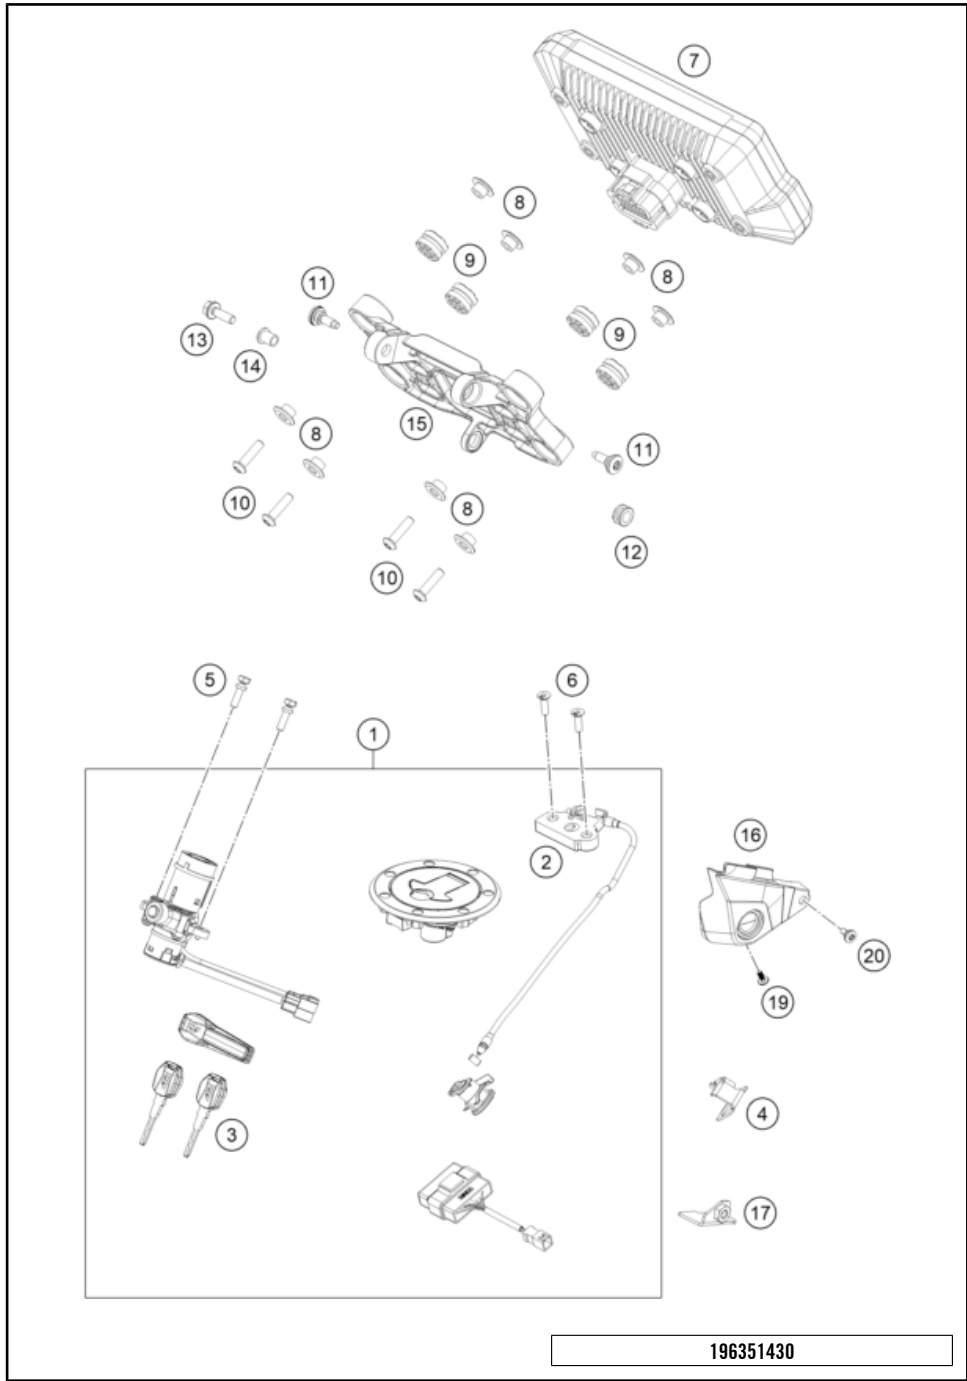

POS	PARTNUMBER	PARTNAME	PIECE
1	63511066044	Lockset cpl.	1
2	63507050000	Seat lever assy	1
3	64111067000	KTM ignition key	1
3	64111067010	Blank Key KTM	x
4	64107051000	Cable Bracket Lock	1
5	76011064200	Tear-off screw M6 ignition lock ISA30 MK	2
6	0738060205S	Oval head screw ISR M6x20-A2-70-MK	2
7	63514069100	Dashboard	1
8	60714069050	Bushing	8
9	61314069051	DAMP. COMPONENT SPEEDOMETER	4
10	0738050202	Lens head screw ISO 7380-M5X20A2	4
11	69008021060	special screw M5x17	2
12	60708008070	rubber bush windshield fixation	1
13	0025050166	HH collar screw M5x16 TX30	1
14	63514011010	wheel spindle mask support	1
15	63514062000	Instrument support	1
16	63507050050	Lock cover	1
17	6351401006033	retaining bracket immobilizer cpl.	1
19	0081045121	SCREW FOR PLASTIC K45X12 T20	1
20	69008021160	special screw M5x12	1

53945

* NEW PART

X ON DEMAND