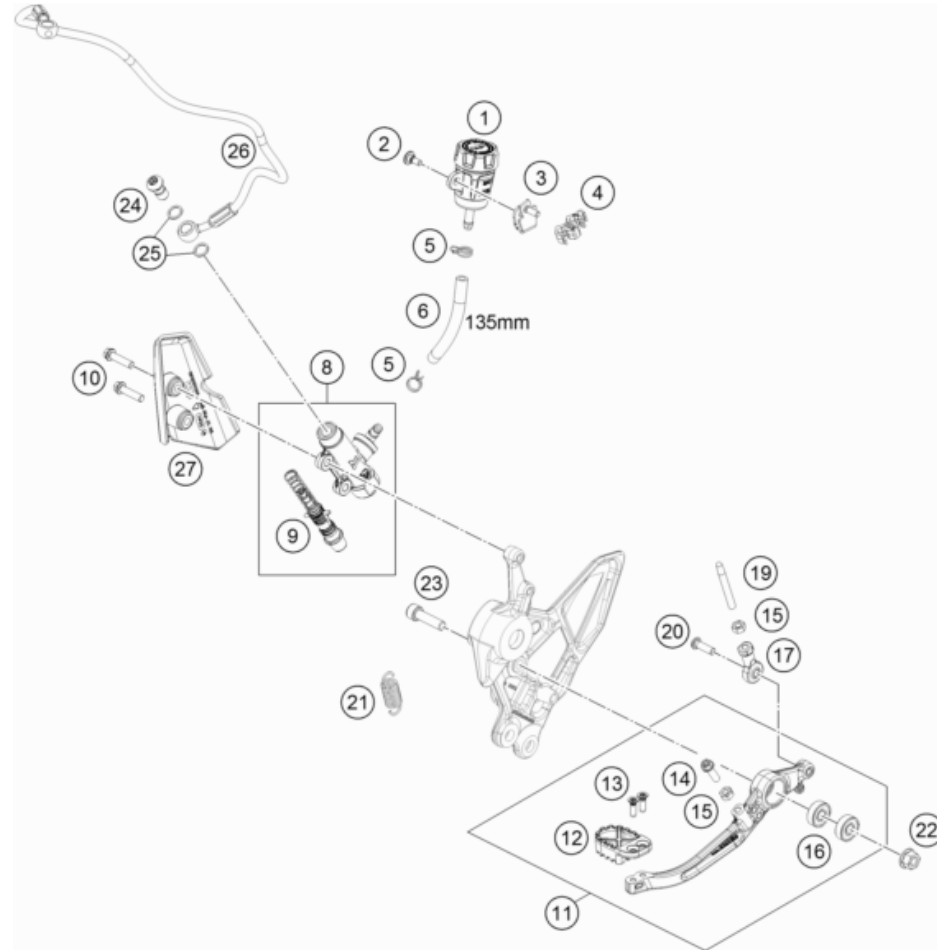

196351310

57907

* NEW PART

X ON DEMAND

POS	PARTNUMBER	PARTNAME	PIECE
1	64113069000	Reservoir assembly	1
2	69013099050	SCREW F. EXPANSION TANK	1
3	64113026000	Brake line holder	1
4	64142046000	Bracket ABS line dia7.5	1
5	58007017000	YDNAC CLAMP 10101 (10,4MM)	2
6	69013069001	HOSE FOR RESERVOIR 6X1,5	1
8	6411306000030	Foot master cylinder cpl. black	1
9	64113061000	Piston assembly	1
10	0025060256	HH collar screw M6x25 TX30	2
11	63513050033C1	Foot brake lever cpl. without push rod	1
12	63513051000	Footbrake lever step plate	1
13	014581050162	CS screw, ISO14581-M5x16-A2-070 ISA25	2
14	0025060206	HH collar screw M6x20 TX30	1
15	0934060003	hex nut DIN 934 M6	2
16	0625006087	GROOVED BALL BEAR. 608 2RS C3	2
17	54603069000	SWIVEL HEAD M6 FOOT BRAKE LEV.	1
19	54603068000	PRESSURE ROD ALU 250 '90	1
20	0738060205S	Oval head screw ISR M6x20-A2-70-MK	1
21	54603062200	Return spring for brake lever	1
22	54310086200	SELF LOCKING NUT M8 10.9	1
23	014579080301S	screw ISO 14579-M8x30-10.9-MK black	1
24	62113020100	banjo bolt M10x1x19.5	1
25	0603100141	sealing ring DIN 7603 10x14x1	2
26	63742002000	Brake line, rear master cylinder	1
27	63503039051	Rear master cylinder guard	1