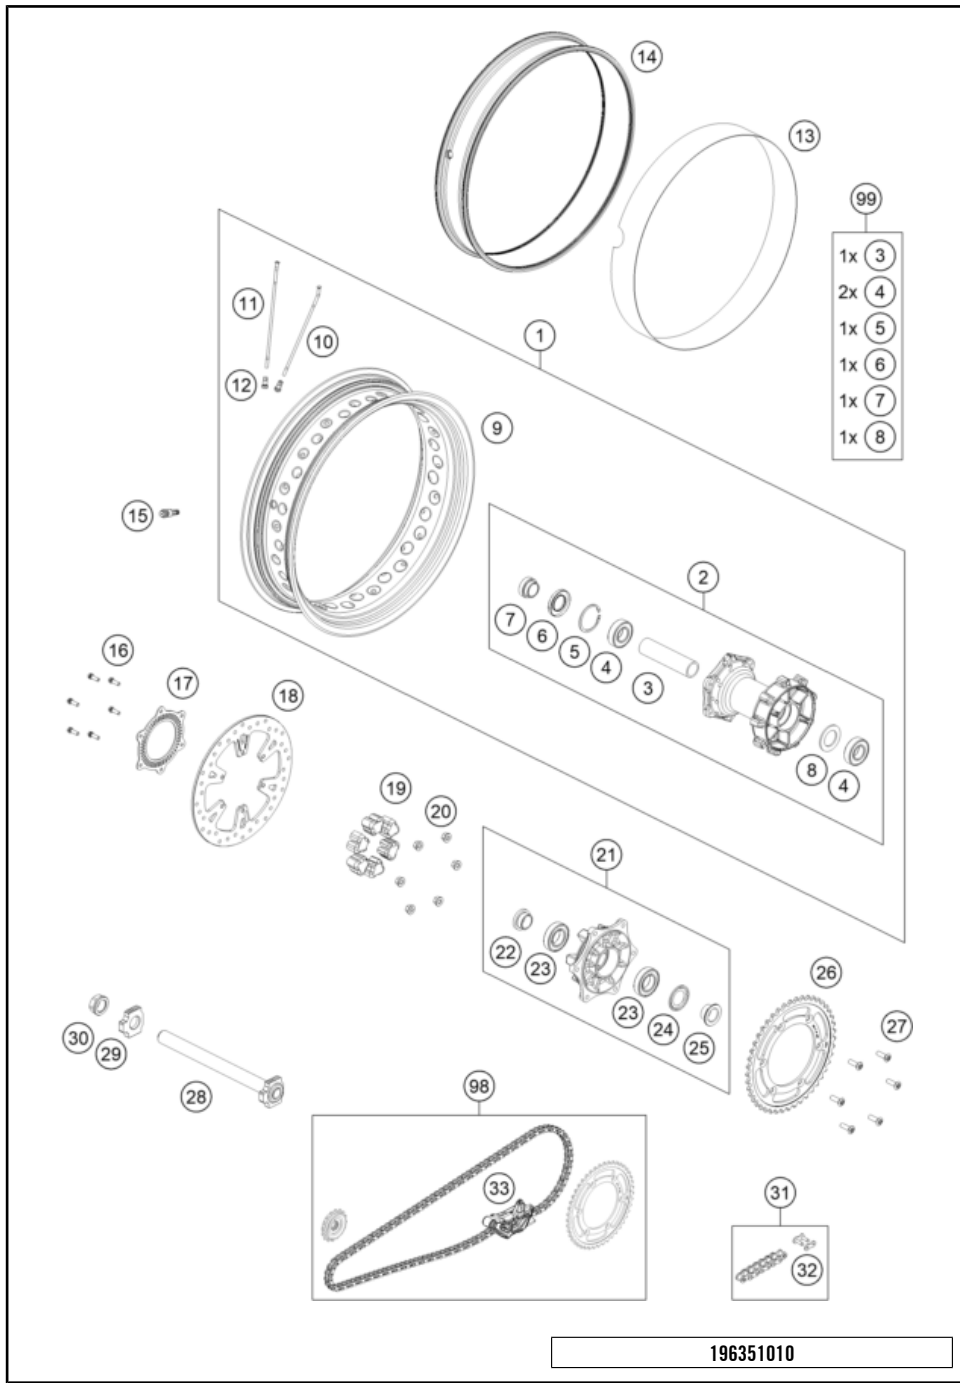

55644

* NEW PART

X ON DEMAND

POS	PARTNUMBER	PARTNAME	PIECE
1	63710001044C1	"Rear wheel, cmpl. 4.5x18"" with anodized hub	1
1	6031000124433A	Rear wheel cpl. 4,5X18" with powder-coated hub	1
2	60310010244C1	Rear hub cmpl. anodized	1
2	6031001014433	REAR HUB CPL. powder-coated	1
3	60010011000	BEAR. SPACERTUBE L=124,8MM 03	1
4	0625062052	GR.BALL BEAR. 6205-2RSHC3HMTF7	2
5	0472052200	CIRCLIP DIN0472-52X2	1
6	0760305271	SHAFT SEAL RING 30X52X7	1
7	60310013000	SPACER BUSHING REAR WHEEL R/S	1
8	60010015000	SPACER RING 03	1
9	6031007010033A	Rim 4,5x18" TL bl.w.sticker	1
10	60310071000	SPOKE 5/4.37/M5	18
11	60310171000	SPOKE 5/4.37/M5	18
12	60310072200	Spoke nipple Quadrax M5	36
13	60310073100	RIM BAND 18"	1
14	60310177100	GASKET RUBBER 4.5"X18"	1
15	60309176000	VALVE	1
16	59009062019	SPECIAL SCREW M6X19 WS=8 10.9	6
17	60142021100	SENSOR GEAR ABS REAR	1
18	63510060100	Brake disc rear	1
19	54610459000	RUBBER DAMPING BLOCK '91	6
20	06923080003	hex nut EN 1661 M8 WS13	6
21	7501005004433	Sprocket wheel carrier cpl. Black	1
22	60110014000	SPACER BUSH. SPR. SUPP. IN. 06	1
23	0625060060	BALL BEARING 6006 DDU2CG23S6NM	2
24	60110016000	NILOS RING 6006AV	1
25	60110012000	SPACER BUSH. SPROCKET SUPP. 06	1
26	75010051045	SPROCKET 45T 08	1
27	0019080266S	COUNTER-SUNK SCREW ISA45 M8X26	6
28	69010181044	Rear axel cpl.	1
29	60010084000	CHAIN TENSIONER R/S LC8 03	1
30	61010086000	COLLAR NUT M25X1,5 WS=32 05	1
31	78010167118	CHAIN DID 118 LINKS	x

196351010

55645

* NEW PART

X ON DEMAND

REAR WHEEL

890 ADVENTURE R 2022 EU 2022

POS	PARTNUMBER	PARTNAME	PIECE
32	78010166100	RIVETING LINK FOR 78010167118	x
33	63510067118	chain X-Ring 118 links with chain guide	1
98	00050002100	Drive set 16/45	x
99	60310015000	REAR WHEEL REP. KIT ADV 13-14	x