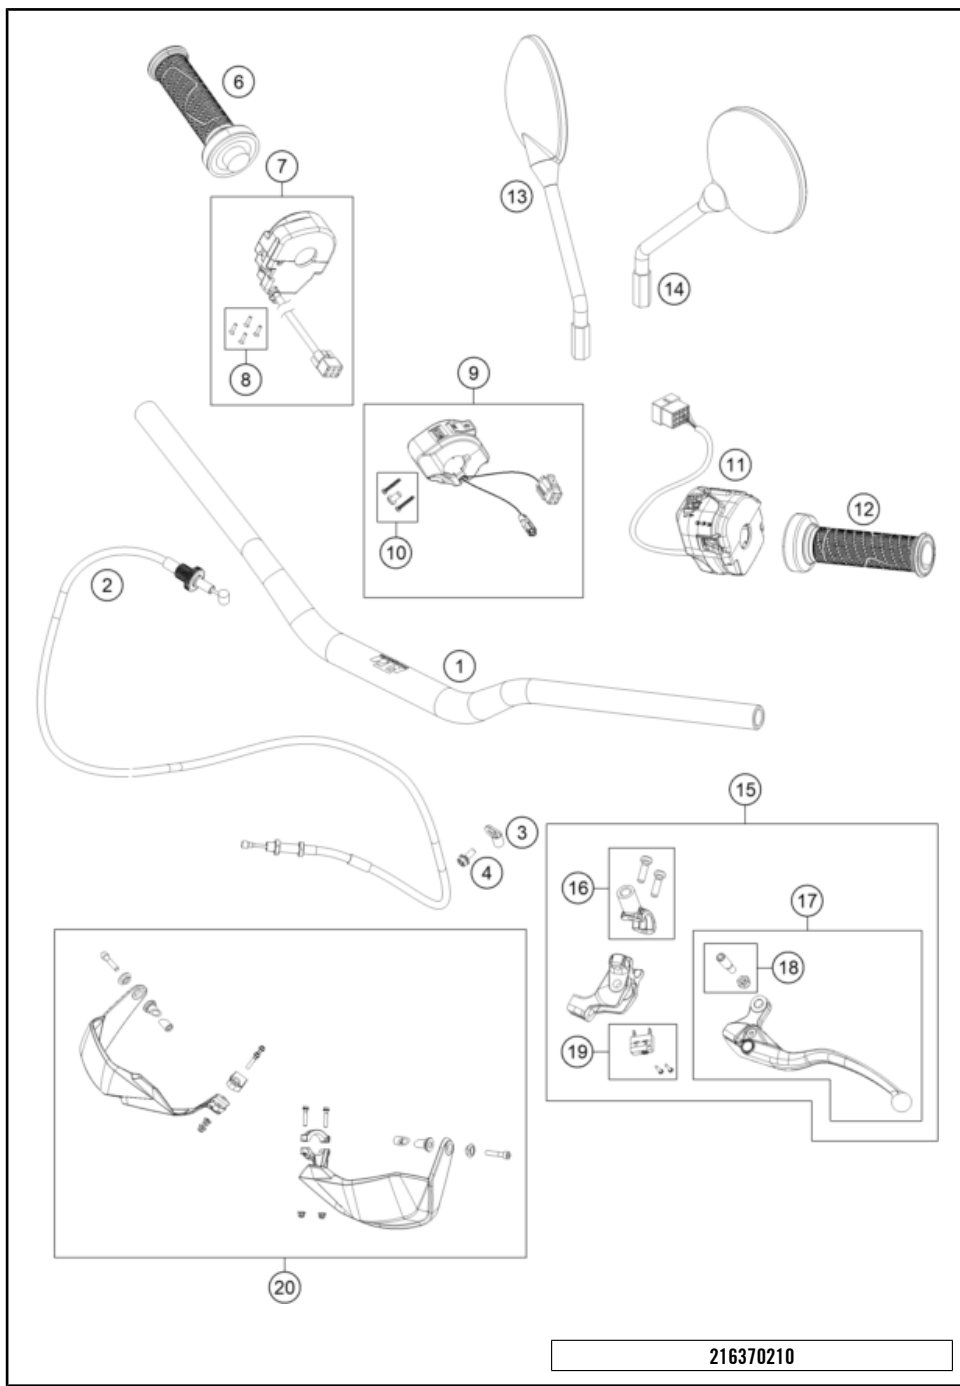

196410130

51266

* NEW PART

X ON DEMAND

HANDLEBAR, CONTROLS

890 ADVENTURE R 2022 EU 2022

POS	PARTNUMBER	PARTNAME	PIECE
1	6070200100033	Handlebar	1
2	63502090000	Clutch cable	1
3	64132070000	PVC clamp 6.4 MM Heyman	1
4	0025050126	HH collar screw M5x12 TX30	2
6	60702012000	Grip tube (no heating)	1
7	60711012000	Ride-by-wire without throttle tube	1
8	76011073110	SCREW SET START-STOP SWITCH	1
9	63711074000	Handlebar switch, right	1
10	61411174010	Screw set start-stop switch	1
11	76011270100	Combination switch	1
12	60702039100	Grip LHS w/o heater	1
13	28512040000	mirror, right	1
14	58412040100	mirror, left/right	1
15	63502031000	Clutch lever compl.	1
16	6350204400030	Clamp cpl. incl. 2 screws	1
17	63502040000	Clutch lever	1
18	64102038000	Kit lever pin	1
19	63511049000	Switch	1
20	60302179100AB	Handguard kit	1