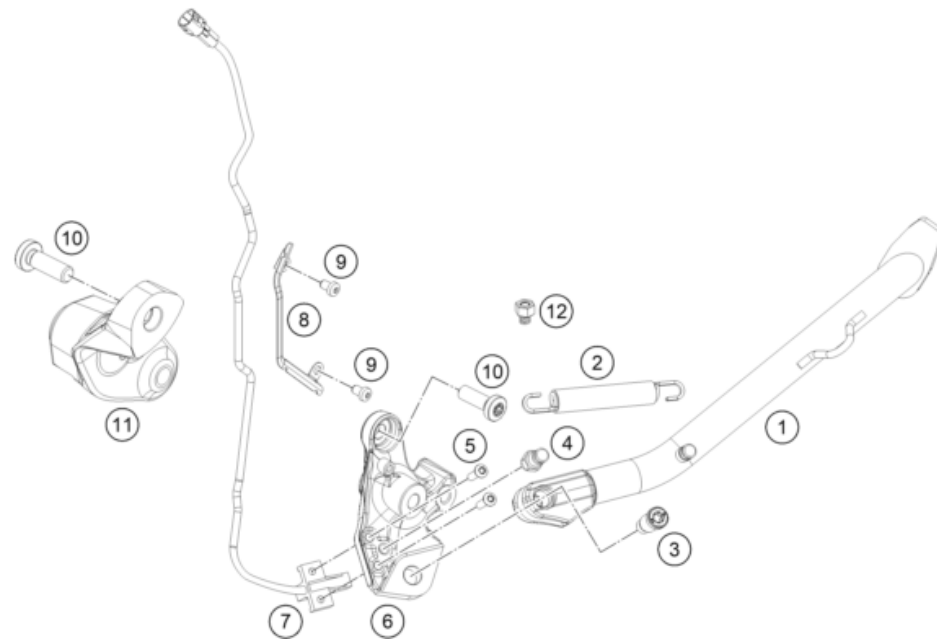

57996

* NEW PART

X ON DEMAND

POS	PARTNUMBER	PARTNAME	PIECE
1	63503090000	Skid plate bottom part compl.	1
2	63503098010	Front spoiler right	1
3	63503097010	Front spoiler left	1
4	6350309005033	Front skid plate linkage	1
5	63503090016	Lower Alu Skidplate Support	1
6	0025060106	HH collar screw M6x10 TX30	7
7	0025060086	HH collar screw M6x8 TX30	2
8	0025080406S	Collar screw M8x40 ISA40 SS	2
9	69014017000	SPECIAL SCREW M6X18 ISA30 08	2
10	61342041000	COLLAR BUSH 6,5X9X18X8,5	6
11	62142041000	DAMP. COMPONENT ABS MODUL	6
12	60006001021	DISTANCE RUBBER AIRBOX 03	2
13	63503190017	Silent block 20x12 M6x10/M6x8	2
14	69014117000	Collar screw M6x22-8.8 ISA30	4
15	60307020000	TANK RUBBER	2
16	56509064100	SELF LOCKING NUT M6 10.9	2
17	83008000012	special screw M6x12x3	2

196350330

49281

* NEW PART

X ON DEMAND

POS	PARTNUMBER	PARTNAME	PIECE
1	63503123000C1	Sidestand R	1
2	61003024000	SPRING L=116 MM 05	1
3	62503027200	SCREW FOR SIDE STAND M10X31,2	1
4	63503028010	Special screw side stand spring	1
5	0738050202	Lens head screw ISO 7380-M5X20A2	2
6	6350302610033	side stand bracket	1
7	93511045000	SWITCH SIDE STAND	1
8	64103001099	Racket side-stand-cable	1
9	0018050103	INT. TORX OVAL HEAD M 5X10 8.8	2
10	0035100309S	SHCS M10x30 TX45	2
11	63503016040C1	Main stand console right	1
12	90103029000	MAGNET HOLDER	1