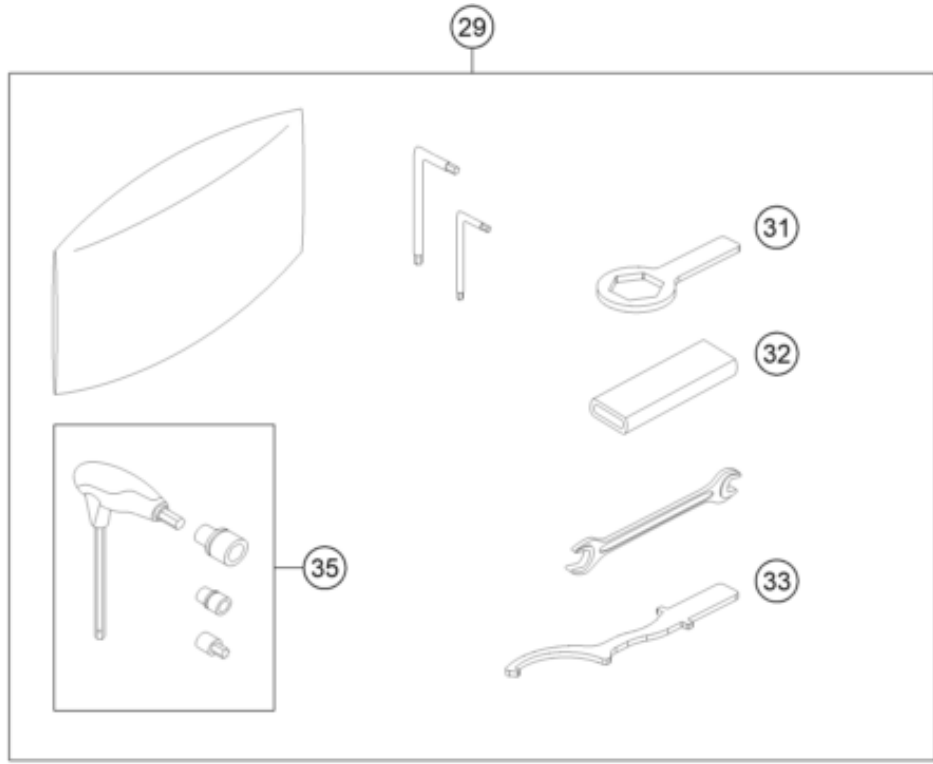

OHNE ABBILDUNG
WITHOUT ILLUSTRATION

0

TECHNISCHE DOKUMENTATION
TECHNICAL DOCUMENTATION
DOCUMENTACION TECNICA
DOCUMENTATION TECHNIQUE
NOTE TECNICHE

1

196352000

POS	PARTNUMBER	PARTNAME	PIECE
0	58412040100	mirror, left/right	1
0	28512040000	mirror, right	1
0	0025060086	HH collar screw M6x8 TX30	2
0	63503090000	Skid plate bottom part cmpl.	1
0	63503090016	Lower Alu Skidplate Support	1
0	0024060106	HH COLLAR SCREW M6X10 TX30	7
0	63503097010	Front spoiler left	1
0	83008000012	special screw M6x12x3	1
0	69014017000	SPECIAL SCREW M6X18 ISA30 08	2
0	62142041000	DAMP. COMPONENT ABS MODUL	6
0	63503098010	Front spoiler right	1
0	69014117000	Collar screw M6x22-8.8 ISA30	4
0	60006001021	DISTANCE RUBBER AIRBOX 03	2
0	61342041100	Collar bushing 6,5x9x18x8,5	6
0	63508008050	windshield support	1
0	63508108000	Windshield R EU	1
0	60708008070	rubber bush windshield fixation	2
0	60708008071	Special screw M5x14	2
0	58412080400	Rear reflector red	1
0	64112181100	Bracket for reflector	1
0	00063004204	Self-ad. stkr. 100X200 mm, perf., art. 3	2
0	60302180044AB	Handguard left cmpl.	1
0	60302181044AB	Handguard right cmpl.	1
0	00063004202	PRINT LABEL 60X51 MM	1
0	20180195INT	KTM Bypack Folder Street	1
0	20180189INT	Sticker accessory kit	1
0	00063004012	HEADLIGHT MASK BOX	1
0	56509064100	SELF LOCKING NUT M6 10.9	2
0	00063004105	950 ADV. CARTON F WIND PROT.	1
0	0025050166S	HH Collar Screw M5x16 ISA30 SS	4
0	0025060166	HH collar screw M6x16 TX30	4
0	60408061050	RUBBER 14X6.5X2.3MM	2
1	3214536EN	Owner Manual 890 Adventure R 2022	1
29	63729099000	Tool set	1
31	60012060032	RING WRENCH 32MM	1
32	60012060000	GRIP FOR RING WRENCH	1
33	76029062000	HOOK WRENCH F. SHOCK ABSORBER	1
35	50329070000	T-WRENCH WS=6/8/10 '97	1

57994

* NEW PART X ON DEMAND