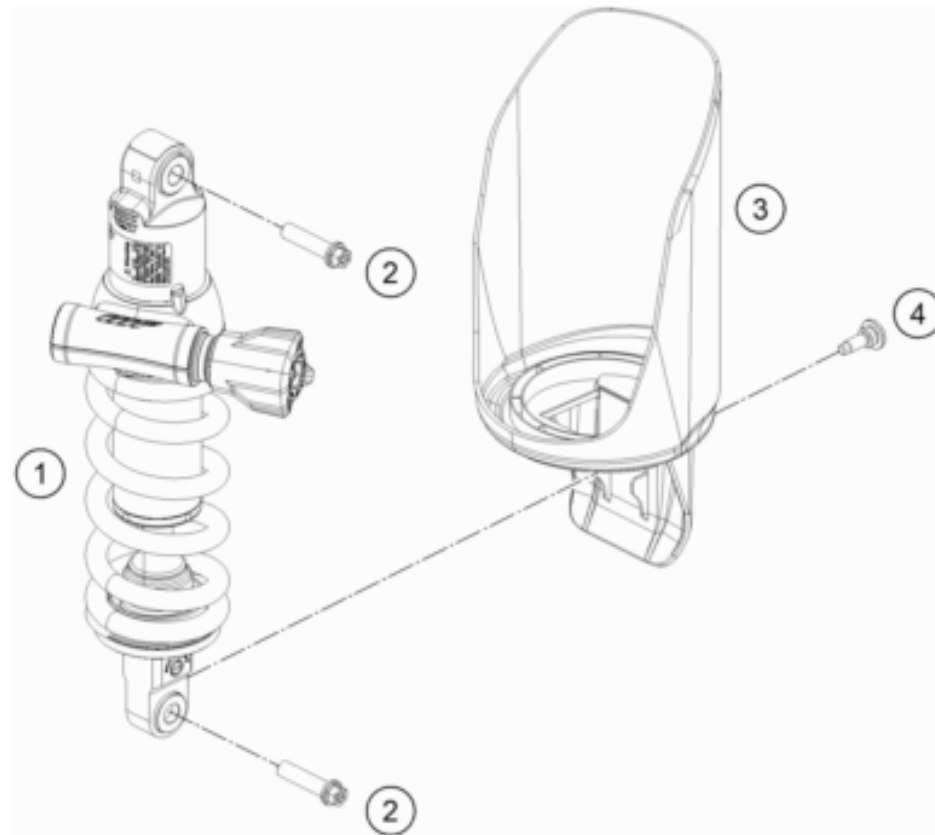

SHOCK ABSORBER

890 ADVENTURE L, orange 2022 EU 2022

POS	PARTNUMBER	PARTNAME	PIECE
1	0637C429U313000	Shock absorber KTM 890 ADV 2021	1
2	0025120506S	HH COLLAR SCREW M12X50 TX45	2
3	63508075000	Splash protection shock absorber	1
4	69008021160	special screw M5x12	1

216370410

55578

* NEW PART

X ON DEMAND