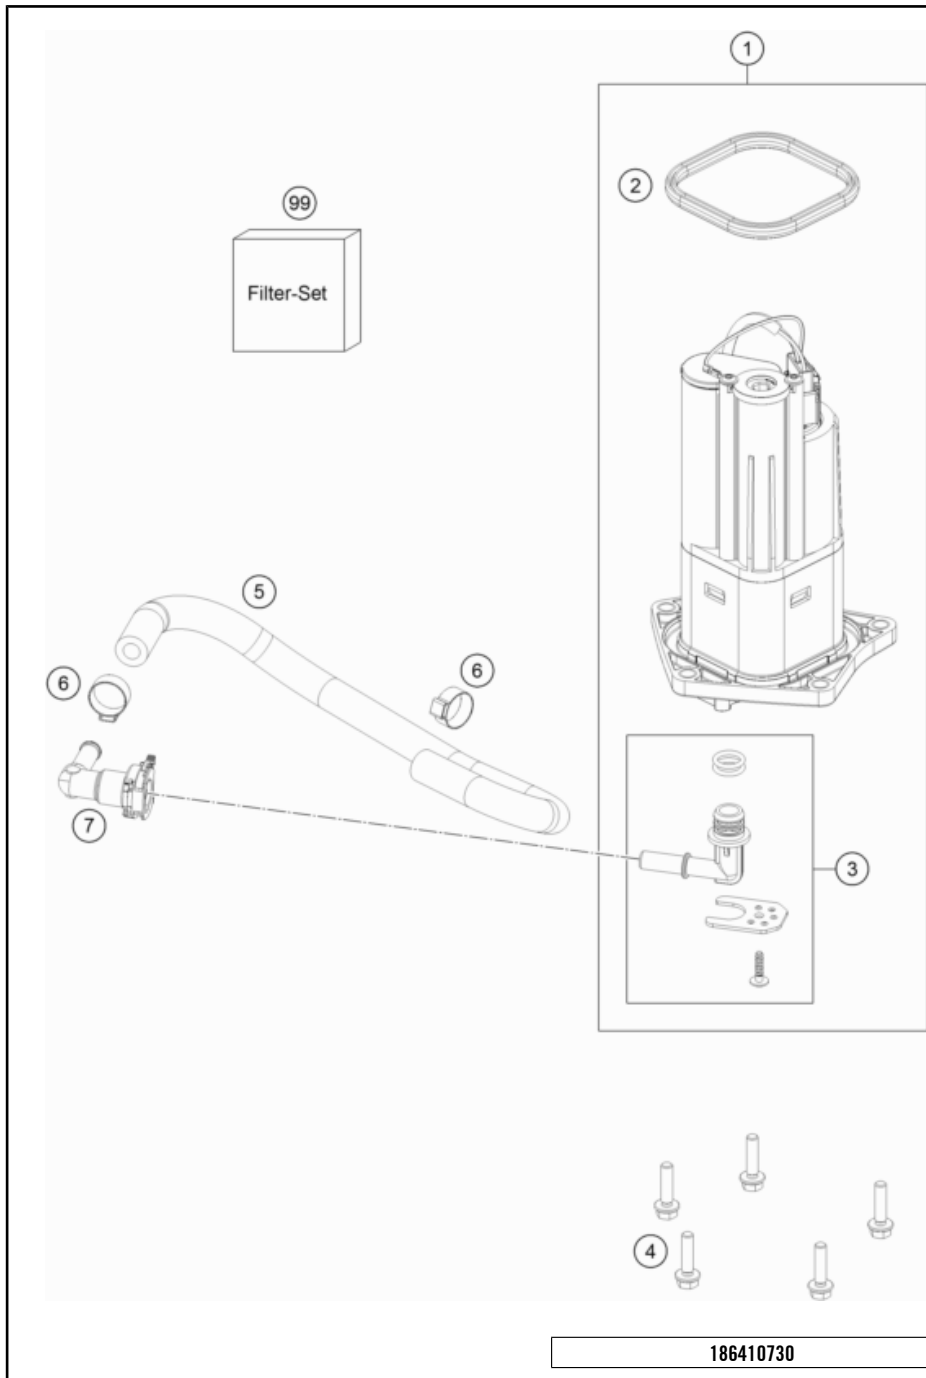

FUEL PUMP

890 ADVENTURE L, orange 2022 EU 2022

POS	PARTNUMBER	PARTNAME	PIECE
1	63507088000	fuel pump	1
2	64107189000	Sealing	1
3	75007092000	HYDRAULIC CONNECTOR CPL.	1
4	0025060166	HH collar screw M6x16 TX30	5
5	63507017000	Fuel hose	1
6	00050157706	VARIABLE ONE-EAR CLAMP 15,7MM	2
7	76007028000	ELBOW CONNECTOR	1
99	63507090000	filter kit	x

186410730

51895

* NEW PART

X ON DEMAND