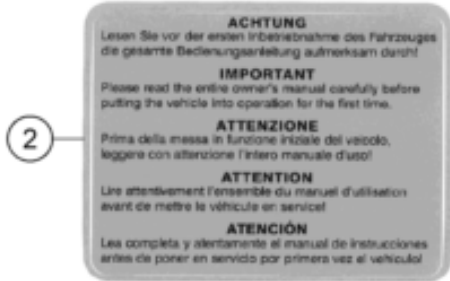

POS	PARTNUMBER	PARTNAME	PIECE
1	50203098003	Sticker "WARNING LABEL 3"	1
2	50307098000	STICKER "OWNERS MANUAL"	1
3	63506097000	Sticker fuse	1
4	63706098200	Sticker STD setting	1
5	64104099100	Sticker chain tension	1
6	21007098000	Sticker fuel labelling	1
7	21003094000	"Sticker ""EAC"""	1
8	63703097000	Sticker technical information	1
9	L121-637-2	Typenschild EURO 4 KTM	1

216378012

55535

* NEW PART X ON DEMAND