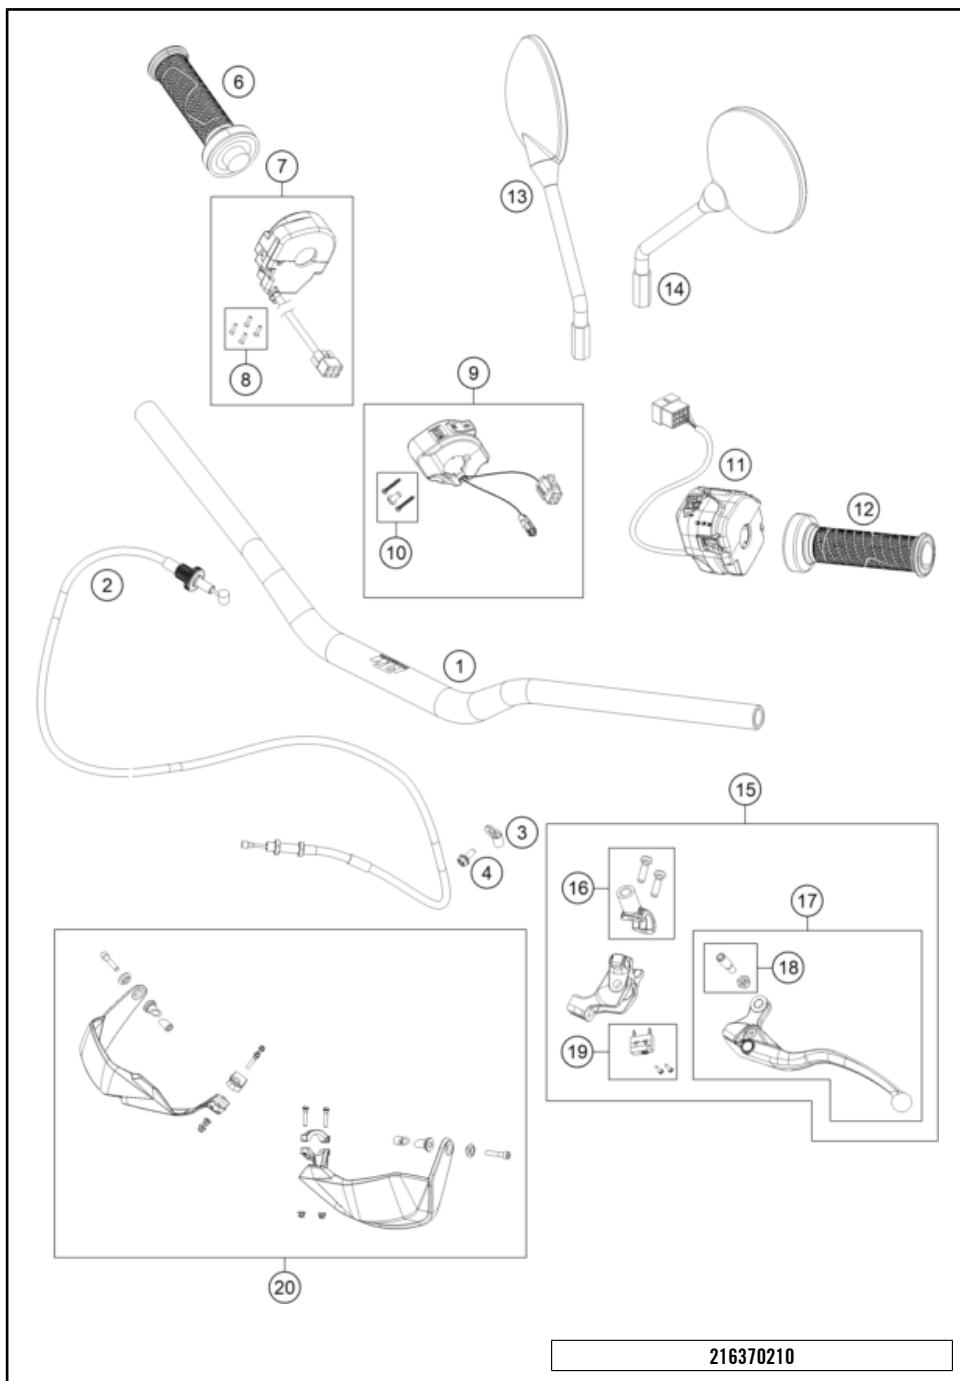

# 890 ADVENTURE L, orange 2022 EU 2022

POS	PARTNUMBER	PARTNAME	PIECE
1	43578142	Fork outer tube 44x560 dt54 db60	2
2	52000210SET	Sticker set APEX OC 90x40	1
3	R14042	GUIDE BUSHING SET	x
4	43578206	Fork protection ring d43	2
5	R516	Fork sealing kit 43mm red	x
6	43578219	O-ring 40x2,5 VMQ70 red ISO 3601	2
7	43578198S1	axle clamp right d43mm black cpl.	1
8	43578197S1	axle clamp left d43mm black cpl.	1
9	0025080206	HH collar screw M8x20	4
10	R14032	AH bolt M10x25 set	x
11	43578176S3	Cartridge right 790 ADV 19 cpl.	1
12	43578195S2	Cartridge left 790 ADV 19 cpl.	1
13	43578209S1	screw cap M51x1.5 cpl.	2
14	RP80002	Shim Kit Fork	x
15	43578190	Mainspring (38,3) 6,5-480 fork	1
98	T14034	Fuchs grease IPR (250g)	x
99	40540882S1	FORKOIL SAE 5 5L.	x

# HANDLEBAR, CONTROLS

890 ADVENTURE L, orange 2022 EU 2022

POS	PARTNUMBER	PARTNAME	PIECE
1	6070200100033	Handlebar	1
2	63502090000	Clutch cable	1
3	64132070000	PVC clamp 6.4 MM Heyman	1
4	0025050126	HH collar screw M5x12 TX30	2
6	60702012000	Grip tube (no heating)	1
7	60711012000	Ride-by-wire without throttle tube	1
8	76011073110	SCREW SET START-STOP SWITCH	1
9	63711074000	Handlebar switch, right	1
10	61411174010	Screw set start-stop switch	1
11	76011270100	Combination switch	1
12	60702039100	Grip LHS w/o heater	1
13	90112041000	MIRROR R/S	1
14	90112040000	MIRROR L/S	1
15	63502031000	Clutch lever compl.	1
16	6350204400030	Clamp cpl. incl. 2 screws	1
17	63502040000	Clutch lever	1
18	64102038000	Kit lever pin	1
19	63511049000	Switch	1
20	6030217910030	HANDGUARD CLOSED BLACK HIGH	1