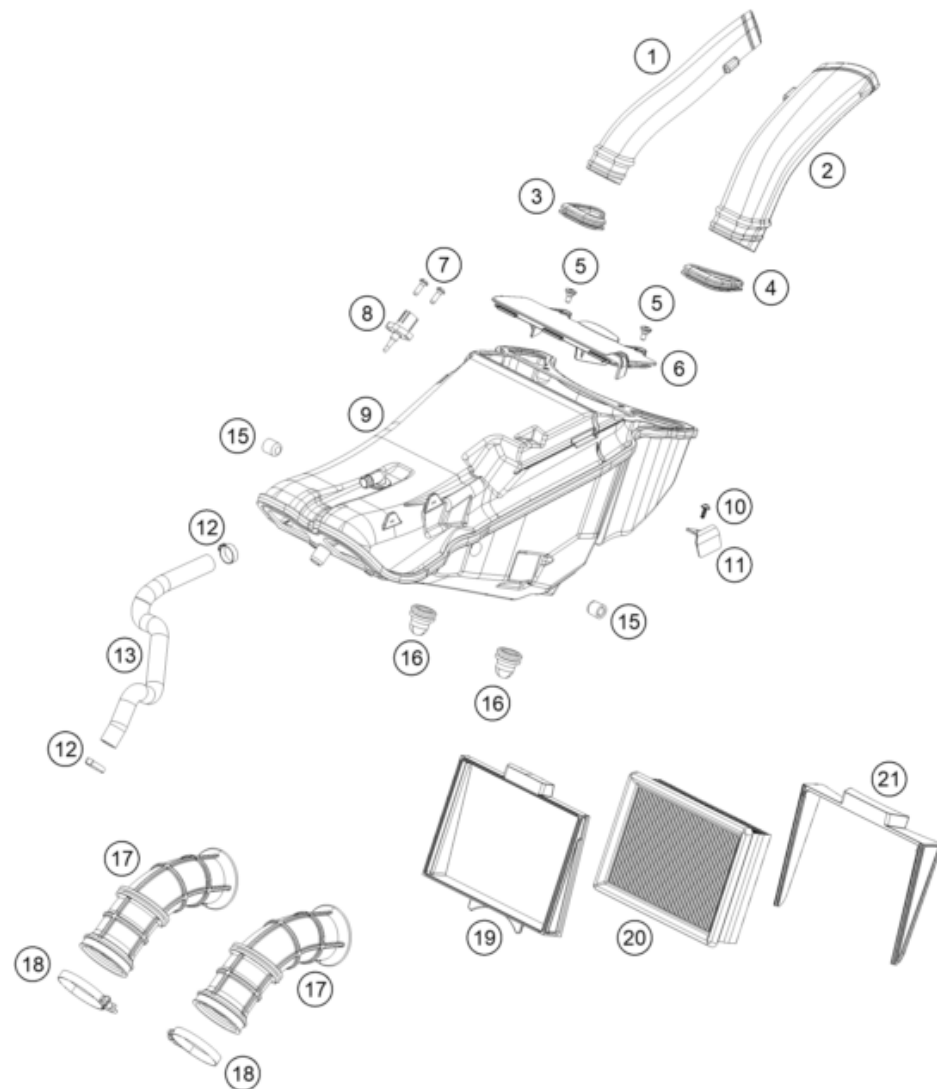

POS	PARTNUMBER	PARTNAME	PIECE
1	63506041000	Intake duct, right	1
2	63506040000	Intake duct, left	1
3	63506040050	Intake duct gasket, right	1
4	63506041050	Intake duct gasket, left	1
5	69008021160	special screw M5x12	2
6	63506002000	Air filter box cover	1
7	0081050161	EJOT PT SCREW K50X16 1451	2
8	61041080000	AMBIENT-AIR TEMPERATURE SENSOR	1
9	63506001000	Air filter box	1
10	0081050121	EJOT PT screw K50x12	1
11	63506002060	Cable holder air filter box	1
12	00050198706	VARIABLE ONE-EAR CLAMP 19,8MM	2
13	63530087000	Pre-formed hose engine breather	1
15	76006014000	rubber grommet	2
16	50206020000	RUBBER GRIMMET SLOTTED	2
17	63506026000	Velocity stack	2
18	77236048000	HOSE CLAMP GEMI 58MM	2
19	63506016000	Filter clamp frame	1
20	60306015100	AIR FILTER	1
21	63506017000	Filter clamp wedge	1

196350610

49507

* NEW PART

X ON DEMAND