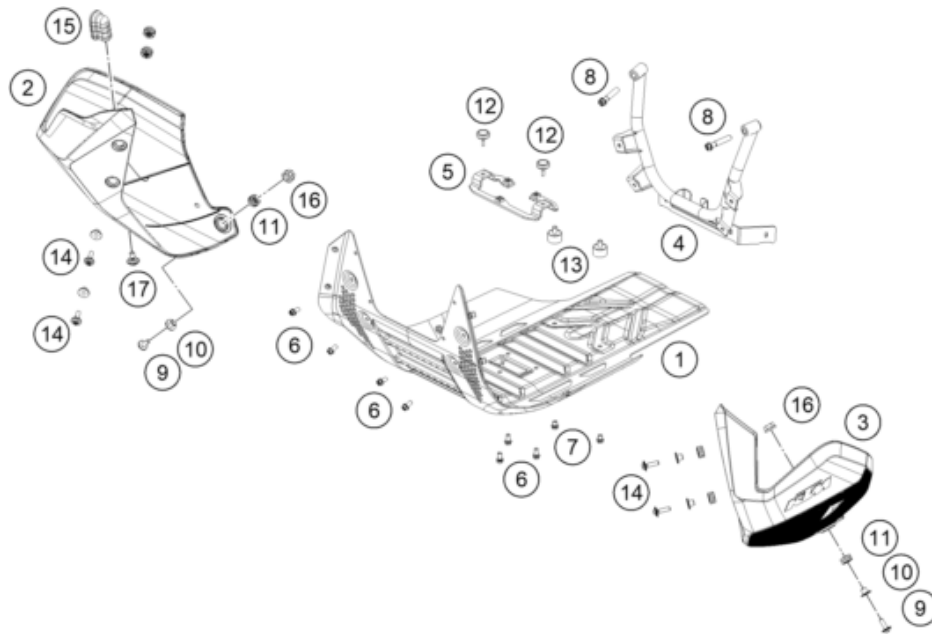

55543

\* NEW PART

X ON DEMAND

POS	PARTNUMBER	PARTNAME	PIECE
1	63503090000	Skid plate bottom part compl.	1
2	63503098010	Front spoiler right	1
3	63503097010	Front spoiler left	1
4	6350309005033	Front skid plate linkage	1
5	63503090016	Lower Alu Skidplate Support	1
6	0025060106	HH collar screw M6x10 TX30	7
7	0025060086	HH collar screw M6x8 TX30	2
8	0025080406S	Collar screw M8x40 ISA40 SS	2
9	69014017000	SPECIAL SCREW M6X18 ISA30 08	2
10	61342041000	COLLAR BUSH 6,5X9X18X8,5	6
11	62142041000	DAMP. COMPONENT ABS MODUL	6
12	60006001021	DISTANCE RUBBER AIRBOX 03	2
13	63503190017	Silent block 20x12 M6x10/M6x8	2
14	69014117000	Collar screw M6x22-8.8 ISA30	4
15	60307020000	TANK RUBBER	2
16	56509064100	SELF LOCKING NUT M6 10.9	2
17	83008000012	special screw M6x12x3	2

196350330

49281

\* NEW PART

X ON DEMAND

POS	PARTNUMBER	PARTNAME	PIECE
1	63503023000C1	side stand ADV-S	1
2	61003024000	SPRING L=116 MM 05	1
3	62503027200	SCREW FOR SIDE STAND M10X31,2	1
4	63503028010	Special screw side stand spring	1
5	0738050202	Lens head screw ISO 7380-M5X20A2	2
6	6350302610033	side stand bracket	1
7	93511045000	SWITCH SIDE STAND	1
8	64103001099	Racket side-stand-cable	1
9	0018050103	INT. TORX OVAL HEAD M 5X10 8.8	2
10	0035100309S	SHCS M10x30 TX45	2
11	63503016040C1	Main stand console right	1
12	90103029000	MAGNET HOLDER	1