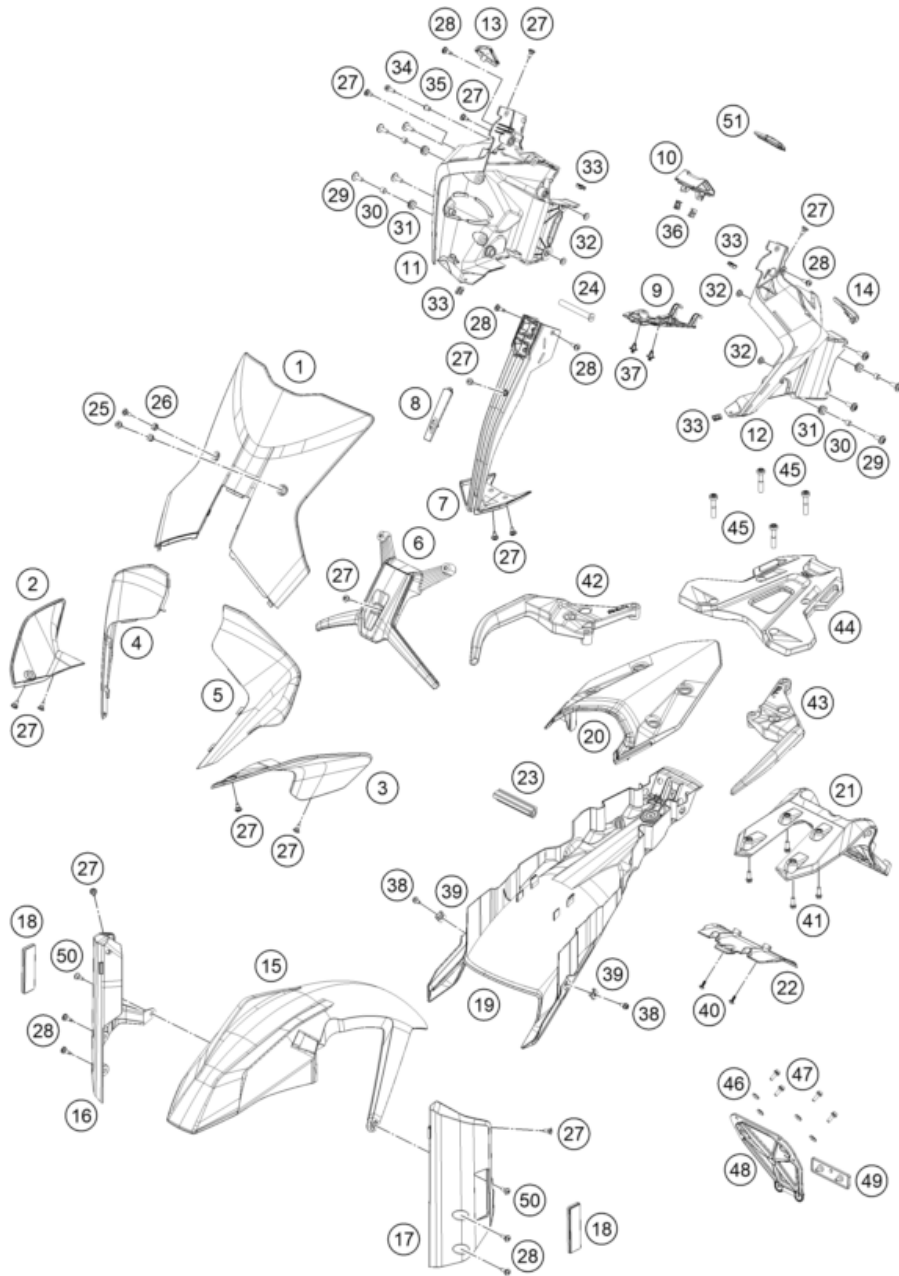

POS	PARTNUMBER	PARTNAME	PIECE
39	54603048200	RANGE CHANGE METAL NUT M5	2
40	0081050121	EJOT PT screw K50x12	2
41	0025060166	HH collar screw M6x16 TX30	4
42	63512009100	Passenger grip, right	1
43	63512008000	Passenger grip left	1
44	6061201000030	BAGGAGE CARRIER BRIDGE	1
45	0035080406S	ISA collar screw M8x40 ISA45	4
46	75008023000	WASHER REAR-UT D=14MM	4
47	0025060166S	HH collar screw M6x16 TX30 SL	4
48	64112181100	Bracket for reflector	1
49	58412080400	Rear reflector red	1
50	60708025030	Special screw M5x17 TX30	2
51	63514010010	socket adapter plate	1

196350810

55678

* NEW PART

X ON DEMAND