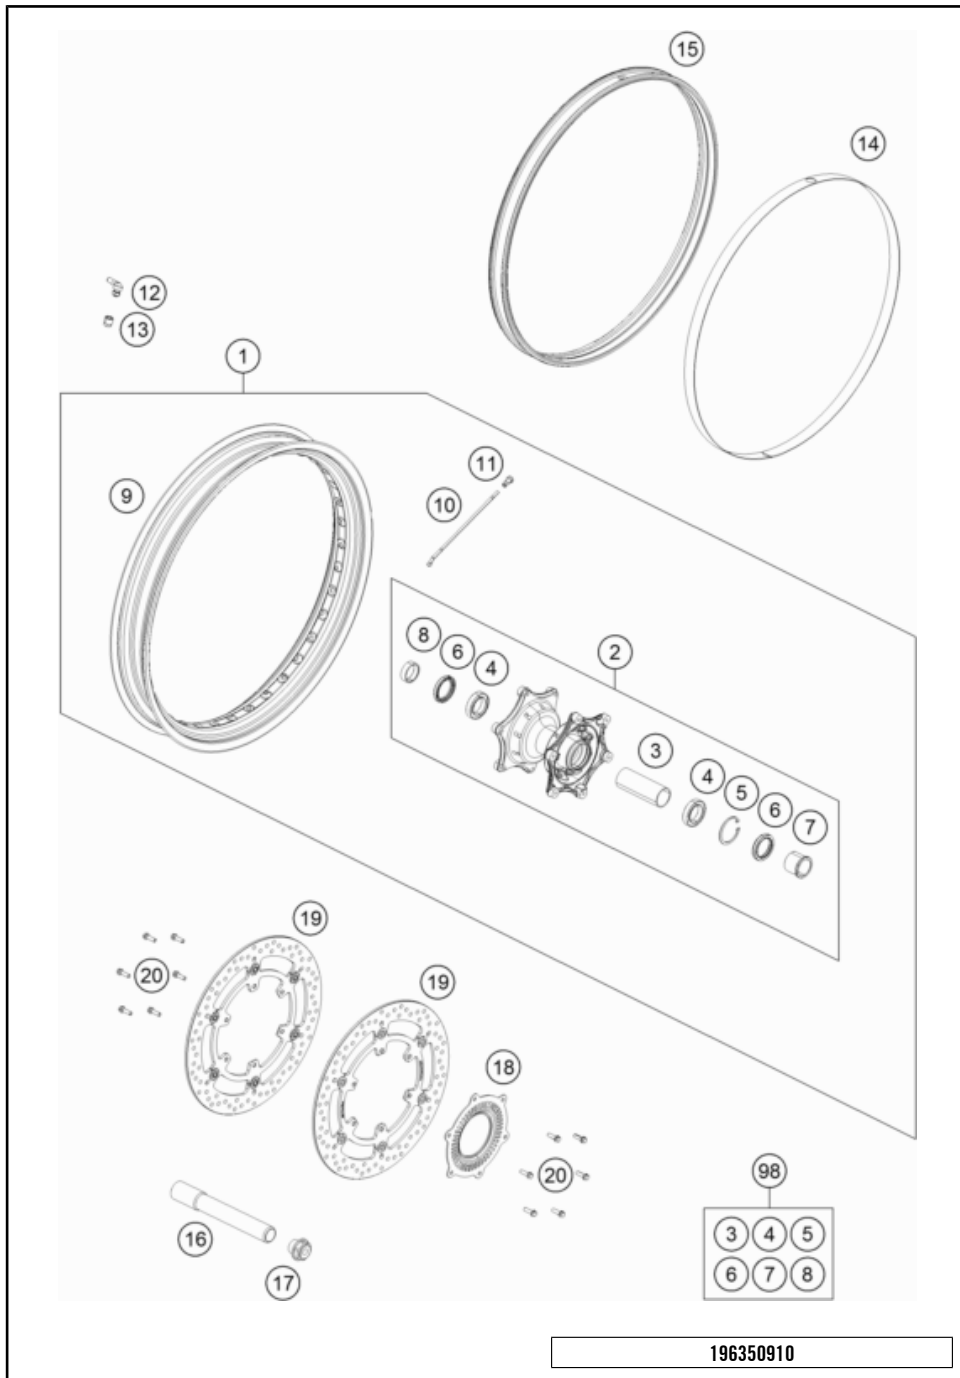

FRONT WHEEL

890 ADVENTURE L, orange 2022 EU 2022

POS	PARTNUMBER	PARTNAME	PIECE
1	63709001044C1	"Front wheel, cmpl. 2.15x21"" with anodized hub	1
1	6030900124433A	Front wheel cpl. 2,5X21" with powder-coated hub	1
2	60309010244C1	front wheel hub cpl. anodized	1
2	6030901014433	FRONT HUB CPL. powder-coated	1
3	60309011000	BUSHING SPACER TUBE FRONT	1
4	0625069068	GR.BALL BEAR.6906 DDU2CG23S6NM	2
5	0472047175	CIRCLIP DIN0472-47X1,75	1
6	0760354771	SHAFT SEAL RING 35X47X7 TC	2
7	60309012100	SPACER BUSH. FRONT WHEEL L/S	1
8	60009013000	SPACER BUSH. FR. WHEEL R/S 03	1
9	6030917010033A	Rim 2.5x21"TL.bl.w.sticker	1
10	60309071000	SPOKE 5/4.37/M5	36
11	60310072200	Spoke nipple Quadrax M5	36
12	60309176000	VALVE	1
13	60312033050	NUT AIR PRESSURE SENSOR	1
14	60309073100	RIM BAND 21"	1
15	60309177000	GASKET RUBBER 2.5"X21"	1
16	60309081100	Wheel spindle, front	1
17	6900103600001	STEERING HEAD SCREW 09	1
18	60342020000	SENSOR GEAR ABS	1
19	63509060000	BRAKE DISC FRONT D=320	2
20	59009062019	SPECIAL SCREW M6X19 WS=8 10.9	12
98	60609015000	FRONT WHEEL REP. KIT ADV. 1050	x

196350910

55644

* NEW PART X ON DEMAND