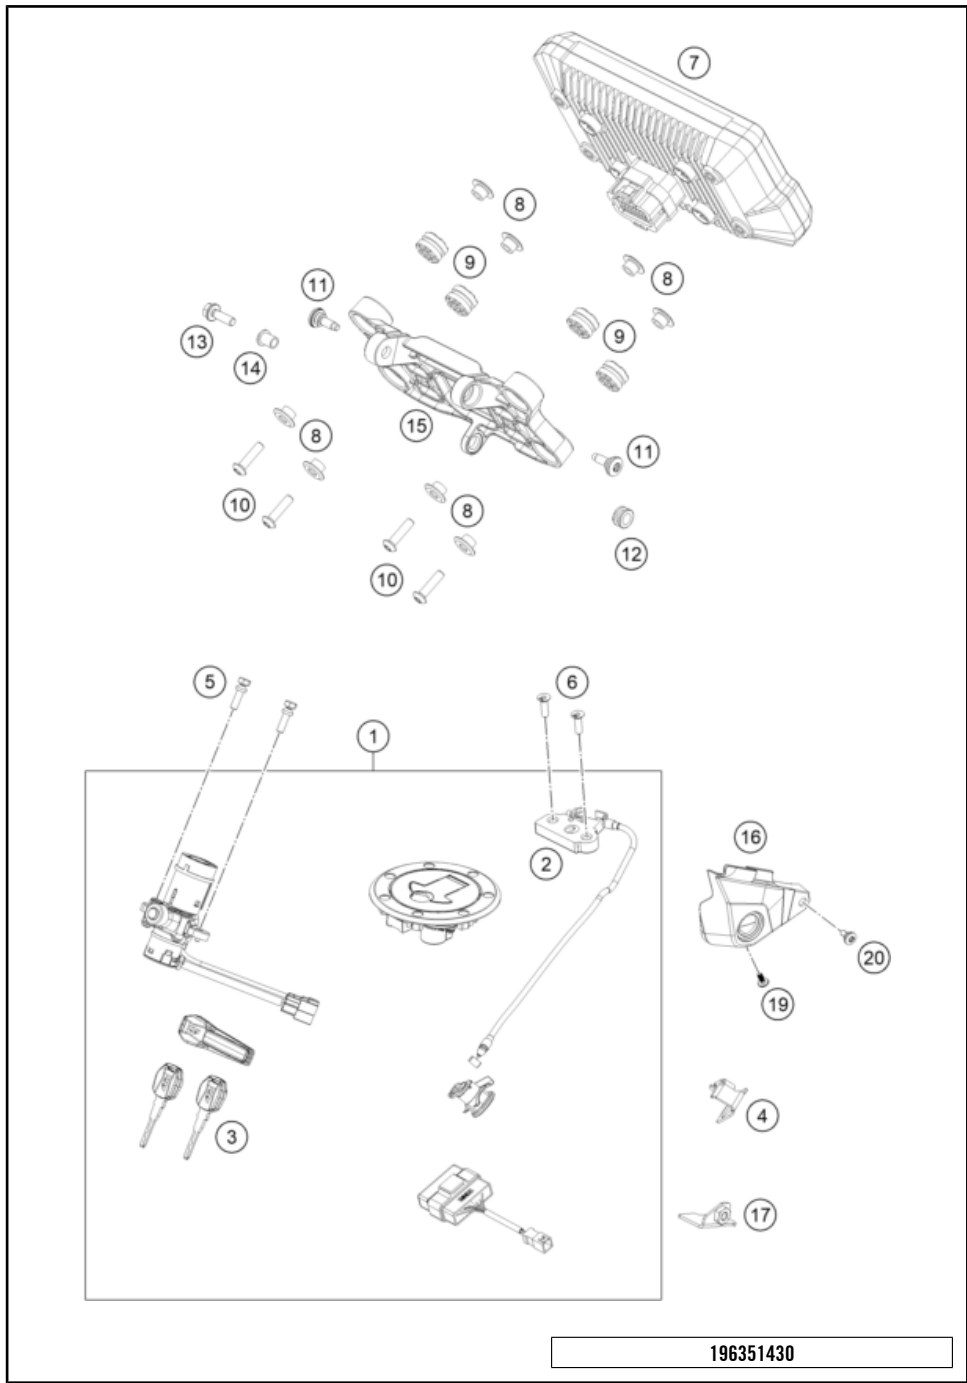

POS	PARTNUMBER	PARTNAME	PIECE
1	63511066044	Lockset cpl.	1
2	63507050000	Seat lever assy	1
3	64111067000	KTM ignition key	1
3	64111067010	Blank Key KTM	x
4	64107051000	Cable Bracket Lock	1
5	76011064200	Tear-off screw M6 ignition lock ISA30 MK	2
6	0738060205S	Oval head screw ISR M6x20-A2-70-MK	2
7	63514069100	Dashboard	1
8	60714069050	Bushing	8
9	61314069051	DAMP. COMPONENT SPEEDOMETER	4
10	0738050202	Lens head screw ISO 7380-M5X20A2	4
11	69008021060	special screw M5x17	2
12	60708008070	rubber bush windshield fixation	1
13	0025050166	HH collar screw M5x16 TX30	1
14	63514011010	wheel spindle mask support	1
15	63514062000	Instrument support	1
16	63507050050	Lock cover	1
17	6351401006033	retaining bracket immobilizer cpl.	1
19	0081045121	SCREW FOR PLASTIC K45X12 T20	1
20	69008021160	special screw M5x12	1

196351430

53945

* NEW PART

X ON DEMAND