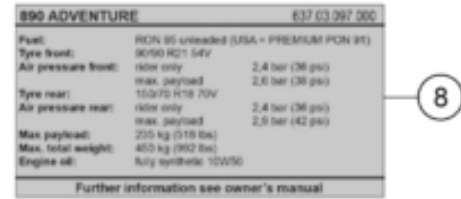

POS	PARTNUMBER	PARTNAME	PIECE
1	50203098003	Sticker "WARNING LABEL 3"	1
2	50307098000	STICKER "OWNERS MANUAL"	1
3	63506097000	Sticker fuse	1
4	63706098200	Sticker STD setting	1
5	64104099100	Sticker chain tension	1
6	21007098000	Sticker fuel labelling	1
7	21003094000	"Sticker ""EAC"""	1
8	63703097000	Sticker technical information	1
9	L121-637-2	Typenschild EURO 4 KTM	1

216378012

55535

* NEW PART X ON DEMAND