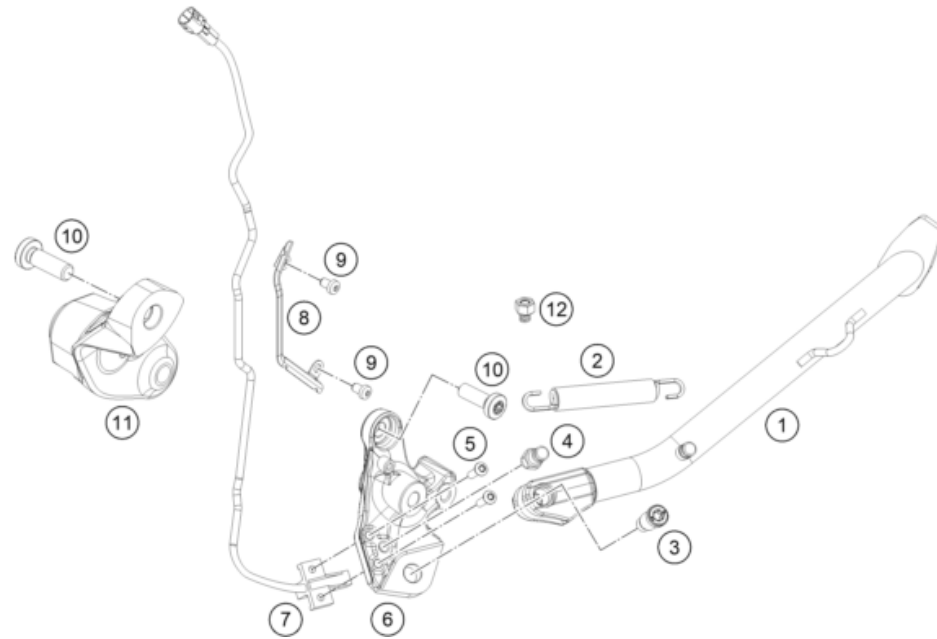

55543

\* NEW PART

X ON DEMAND

POS	PARTNUMBER	PARTNAME	PIECE
1	63503090000	Skid plate bottom part compl.	1
2	63503098010	Front spoiler right	1
3	63503097010	Front spoiler left	1
4	6350309005033	Front skid plate linkage	1
5	63503090016	Lower Alu Skidplate Support	1
6	0025060106	HH collar screw M6x10 TX30	7
7	0025060086	HH collar screw M6x8 TX30	2
8	0025080406S	Collar screw M8x40 ISA40 SS	2
9	69014017000	SPECIAL SCREW M6X18 ISA30 08	2
10	61342041000	COLLAR BUSH 6,5X9X18X8,5	6
11	62142041000	DAMP. COMPONENT ABS MODUL	6
12	60006001021	DISTANCE RUBBER AIRBOX 03	2
13	63503190017	Silent block 20x12 M6x10/M6x8	2
14	69014117000	Collar screw M6x22-8.8 ISA30	4
15	60307020000	TANK RUBBER	2
16	56509064100	SELF LOCKING NUT M6 10.9	2
17	83008000012	special screw M6x12x3	2

196350330

49281

\* NEW PART

X ON DEMAND

POS	PARTNUMBER	PARTNAME	PIECE
1	63503023000C1	side stand ADV-S	1
2	61003024000	SPRING L=116 MM 05	1
3	62503027200	SCREW FOR SIDE STAND M10X31,2	1
4	63503028010	Special screw side stand spring	1
5	0738050202	Lens head screw ISO 7380-M5X20A2	2
6	6350302610033	side stand bracket	1
7	93511045000	SWITCH SIDE STAND	1
8	64103001099	Racket side-stand-cable	1
9	0018050103	INT. TORX OVAL HEAD M 5X10 8.8	2
10	0035100309S	SHCS M10x30 TX45	2
11	63503016040C1	Main stand console right	1
12	90103029000	MAGNET HOLDER	1