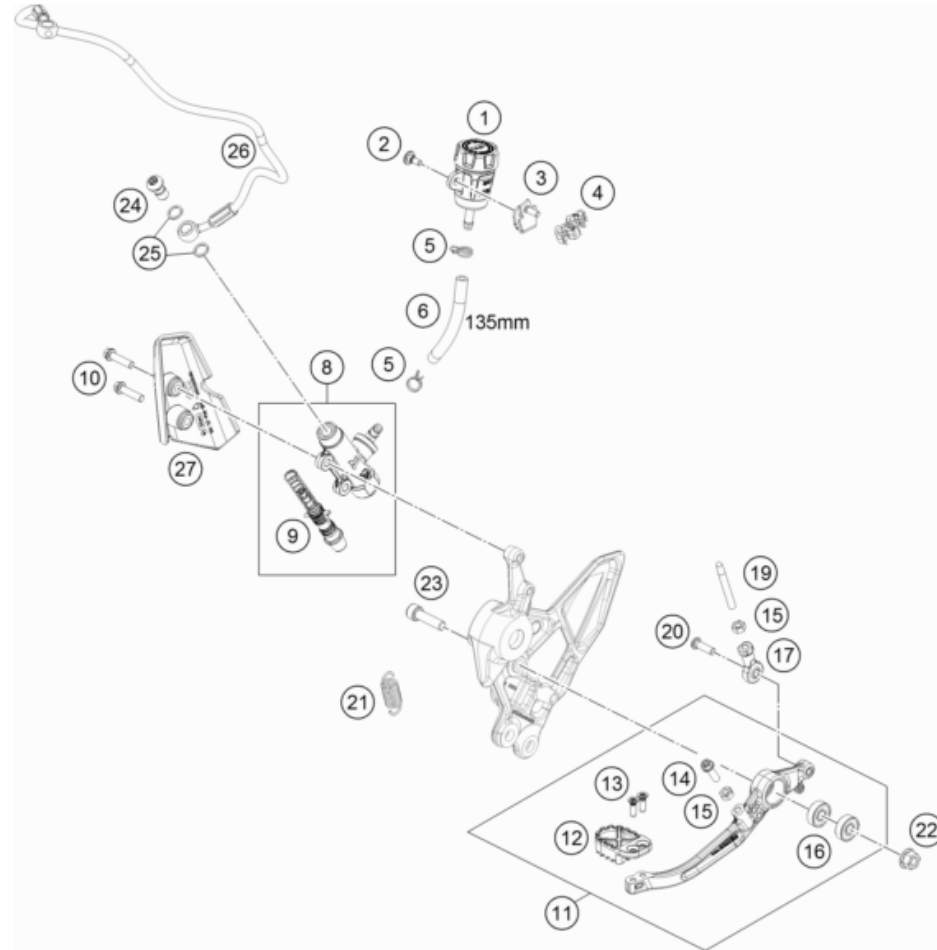

POS	PARTNUMBER	PARTNAME	PIECE
1	64113069000	Reservoir assembly	1
2	69013099050	SCREW F. EXPANSION TANK	1
3	64113026000	Brake line holder	1
4	64142046000	Bracket ABS line dia7.5	1
5	58007017000	YDNAC CLAMP 10101 (10,4MM)	2
6	69013069001	HOSE FOR RESERVOIR 6X1,5	1
8	6411306000030	Foot master cylinder cpl. black	1
9	64113061000	Piston assembly	1
10	0025060256	HH collar screw M6x25 TX30	2
11	63513050033C1	Foot brake lever cpl. without push rod	1
12	63513051000	Footbrake lever step plate	1
13	014581050162	CS screw, ISO14581-M5x16-A2-070 ISA25	2
14	0025060206	HH collar screw M6x20 TX30	1
15	0934060003	hex nut DIN 934 M6	2
16	0625006087	GROOVED BALL BEAR. 608 2RS C3	2
17	54603069000	SWIVEL HEAD M6 FOOT BRAKE LEV.	1
19	54603068000	PRESSURE ROD ALU 250 '90	1
20	0738060205S	Oval head screw ISR M6x20-A2-70-MK	1
21	54603062200	Return spring for brake lever	1
22	54310086200	SELF LOCKING NUT M8 10.9	1
23	014579080301S	screw ISO 14579-M8x30-10.9-MK black	1
24	62113020100	banjo bolt M10x1x19.5	1
25	0603100141	sealing ring DIN 7603 10x14x1	2
26	63742002000	Brake line, rear master cylinder	1
27	63503039051	Rear master cylinder guard	1

196351330

57908

* NEW PART

X ON DEMAND