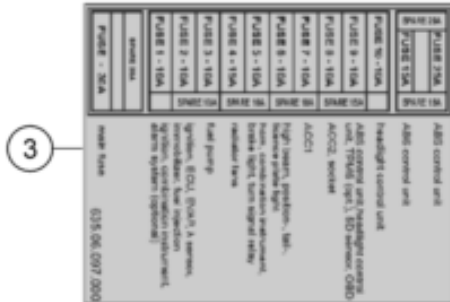

POS	PARTNUMBER	PARTNAME	PIECE
1	50203098003	Sticker "WARNING LABEL 3"	1
2	50307098000	STICKER "OWNERS MANUAL"	1
3	63506097000	Sticker fuse	1
4	63706098200	Sticker STD setting	1
5	64104099100	Sticker chain tension	1
6	21007098000	Sticker fuel labelling	1
7	21003094000	"Sticker ""EAC"""	1
8	63703097000	Sticker technical information	1
9	L121-637-2	Typenschild EURO 4 KTM	1

216378012

55535

* NEW PART X ON DEMAND