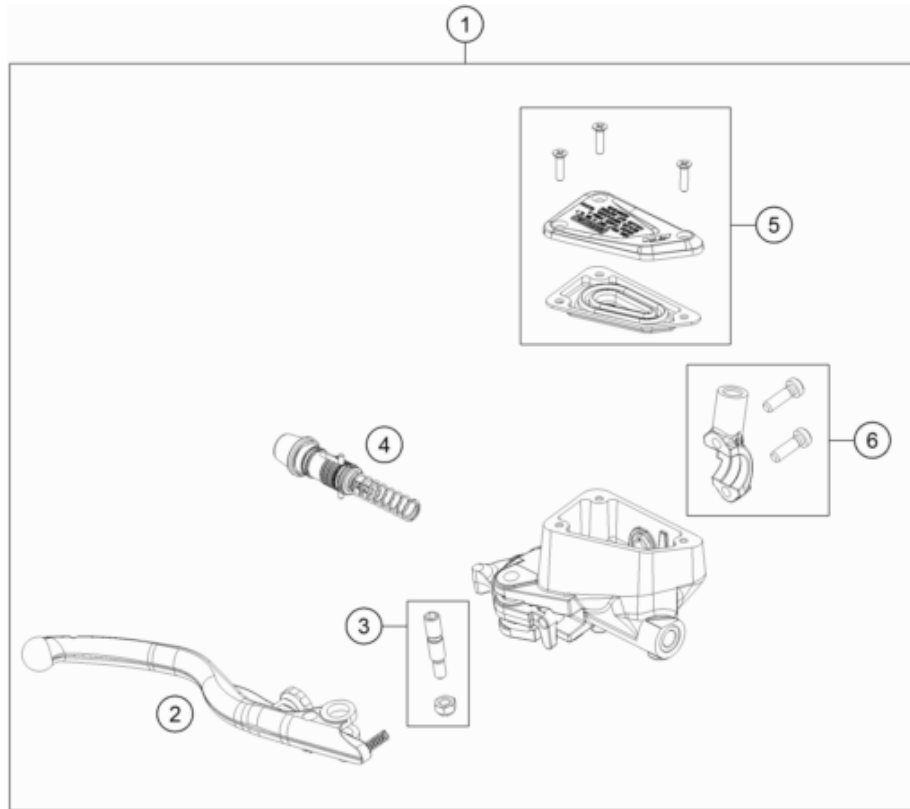

FRONT BRAKE CONTROL

890 ADVENTURE L, orange 2022 EU 2022

POS	PARTNUMBER	PARTNAME	PIECE
1	63713101033	Front master cylinder cpl.	1
2	63513002044	Brake lever	1
3	64113006000	Lever bolt cpl.	1
4	63713008000	Piston assembly	1
5	64113031100	Reservoir cap cpl.	1
6	6351300500030	mirror clamp incl. 2 screws	1
7	63542001000	Brake line MC-ABS	1
8	62113020100	banjo bolt M10x1x19.5	1
9	0603100141	sealing ring DIN 7603 10x14x1	2

196351310

57907

* NEW PART

X ON DEMAND