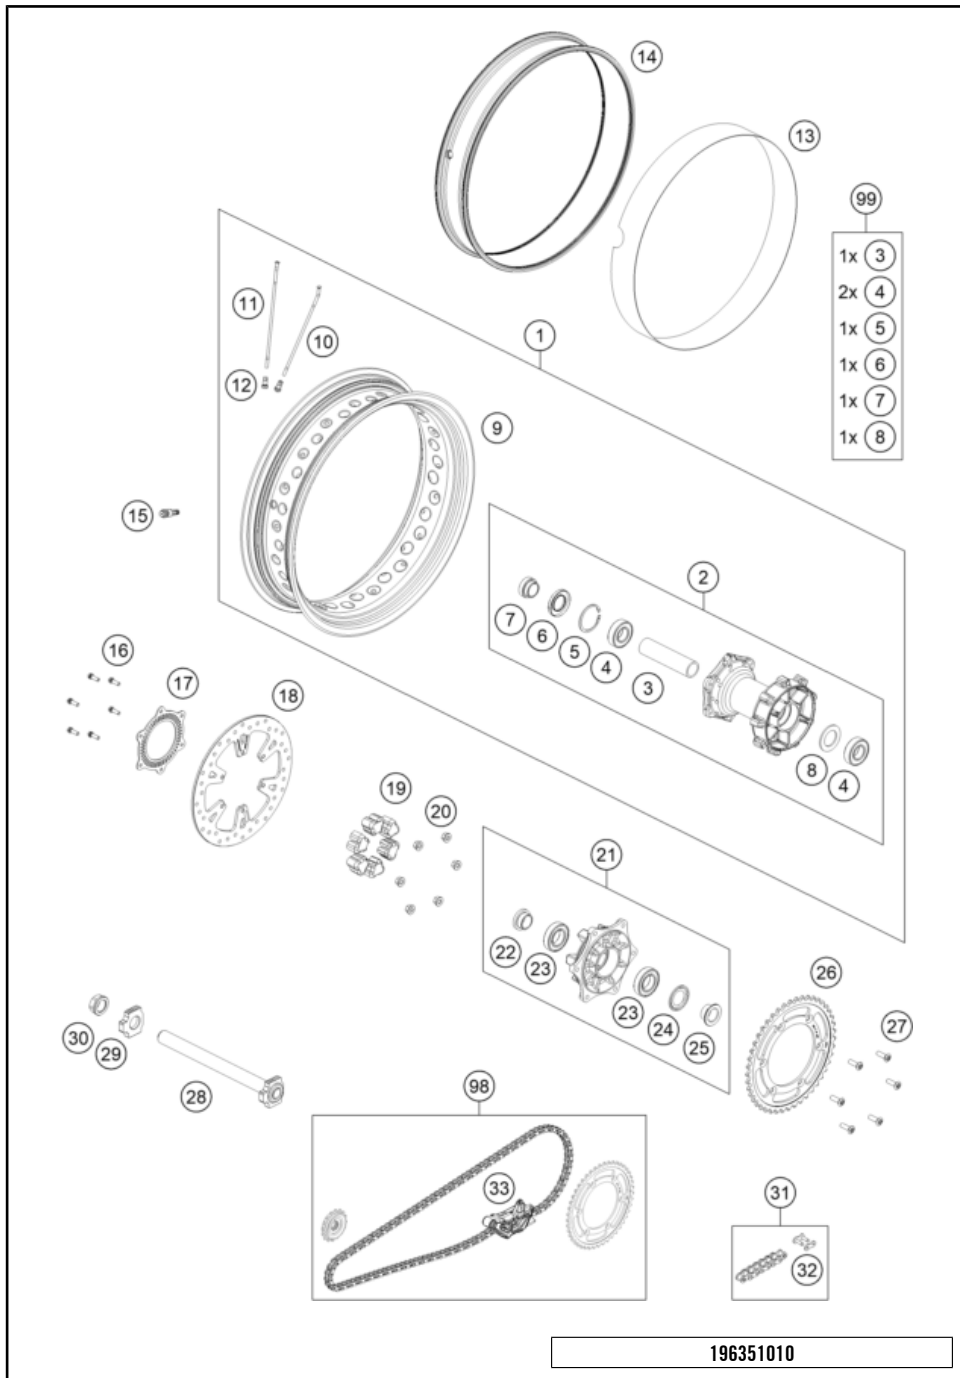

REAR WHEEL

890 ADVENTURE L, orange 2022 EU 2022

POS	PARTNUMBER	PARTNAME	PIECE
1	63710001044C1	"Rear wheel, cmpl. 4.5x18"" with anodized hub	1
1	6031000124433A	Rear wheel cpl. 4,5X18" with powder-coated hub	1
2	60310010244C1	Rear hub cmpl. anodized	1
2	6031001014433	REAR HUB CPL. powder-coated	1
3	60010011000	BEAR. SPACERTUBE L=124,8MM 03	1
4	0625062052	GR.BALL BEAR. 6205-2RSHC3HMTF7	2
5	0472052200	CIRCLIP DIN0472-52X2	1
6	0760305271	SHAFT SEAL RING 30X52X7	1
7	60310013000	SPACER BUSHING REAR WHEEL R/S	1
8	60010015000	SPACER RING 03	1
9	6031007010033A	Rim 4,5x18" TL bl.w.sticker	1
10	60310071000	SPOKE 5/4.37/M5	18
11	60310171000	SPOKE 5/4.37/M5	18
12	60310072200	Spoke nipple Quadrax M5	36
13	60310073100	RIM BAND 18"	1
14	60310177100	GASKET RUBBER 4.5"X18"	1
15	60309176000	VALVE	1
16	59009062019	SPECIAL SCREW M6X19 WS=8 10.9	6
17	60142021100	SENSOR GEAR ABS REAR	1
18	63510060100	Brake disc rear	1
19	54610459000	RUBBER DAMPING BLOCK '91	6
20	06923080003	hex nut EN 1661 M8 WS13	6
21	7501005004433	Sprocket wheel carrier cpl. Black	1
22	60110014000	SPACER BUSH. SPR. SUPP. IN. 06	1
23	0625060060	BALL BEARING 6006 DDU2CG23S6NM	2
24	60110016000	NILOS RING 6006AV	1
25	60110012000	SPACER BUSH. SPROCKET SUPP. 06	1
26	75010051045	SPROCKET 45T 08	1
27	0019080266S	COUNTER-SUNK SCREW ISA45 M8X26	6
28	69010181044	Rear axel cpl.	1
29	60010084000	CHAIN TENSIONER R/S LC8 03	1
30	61010086000	COLLAR NUT M25X1,5 WS=32 05	1
31	78010167118	CHAIN DID 118 LINKS	x

196351010

55645

* NEW PART

X ON DEMAND