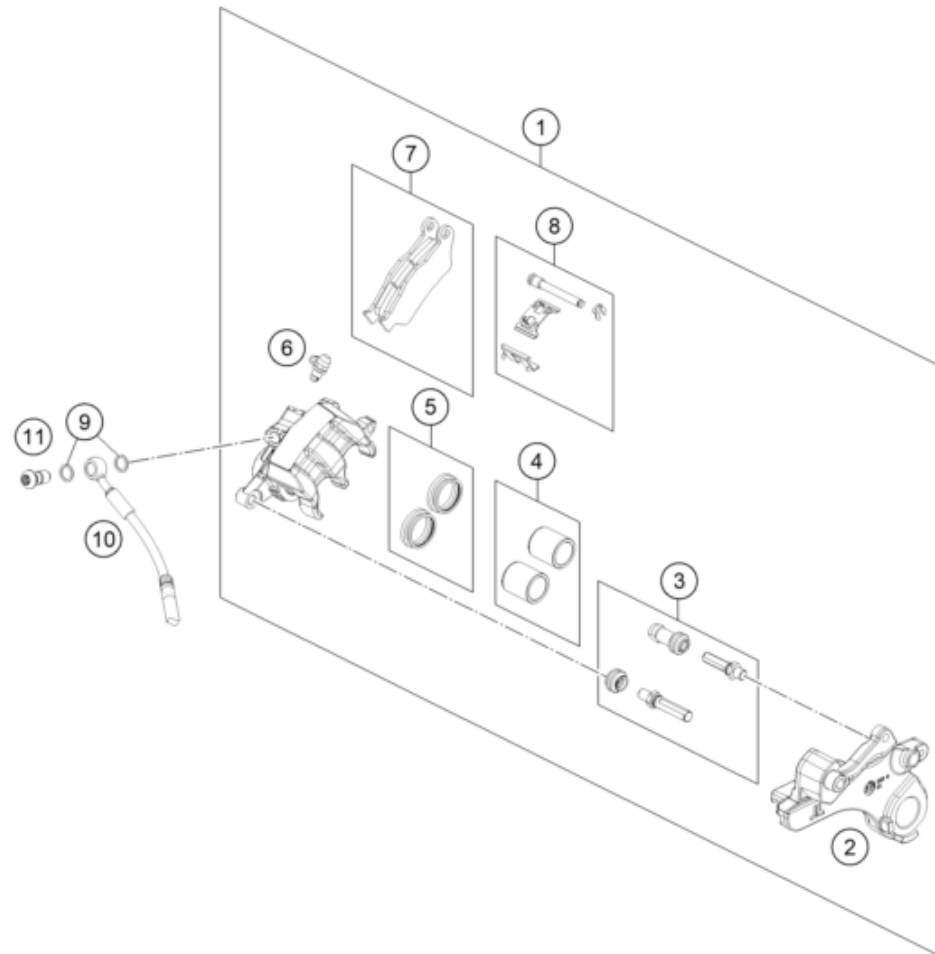

REAR BRAKE CALIPER

890 ADVENTURE L, orange 2022 EU 2022

POS	PARTNUMBER	PARTNAME	PIECE
1	63713080000	Rear brake caliper	1
2	63513075000	rear holder	1
3	64113084000	Cup set	1
4	63713083000	brake piston set	1
5	63513081000	Seal set	1
6	64113020000	Bleeder + cap	1
7	63713090000	rear brake pads	1
8	63513085000	Pad pin and spring	1
9	0603100141	sealing ring DIN 7603 10x14x1	2
10	63742004000	Brake line, rear brake caliper	1
11	62113020100	banjo bolt M10x1x19.5	1

196351390

57909

* NEW PART

X ON DEMAND