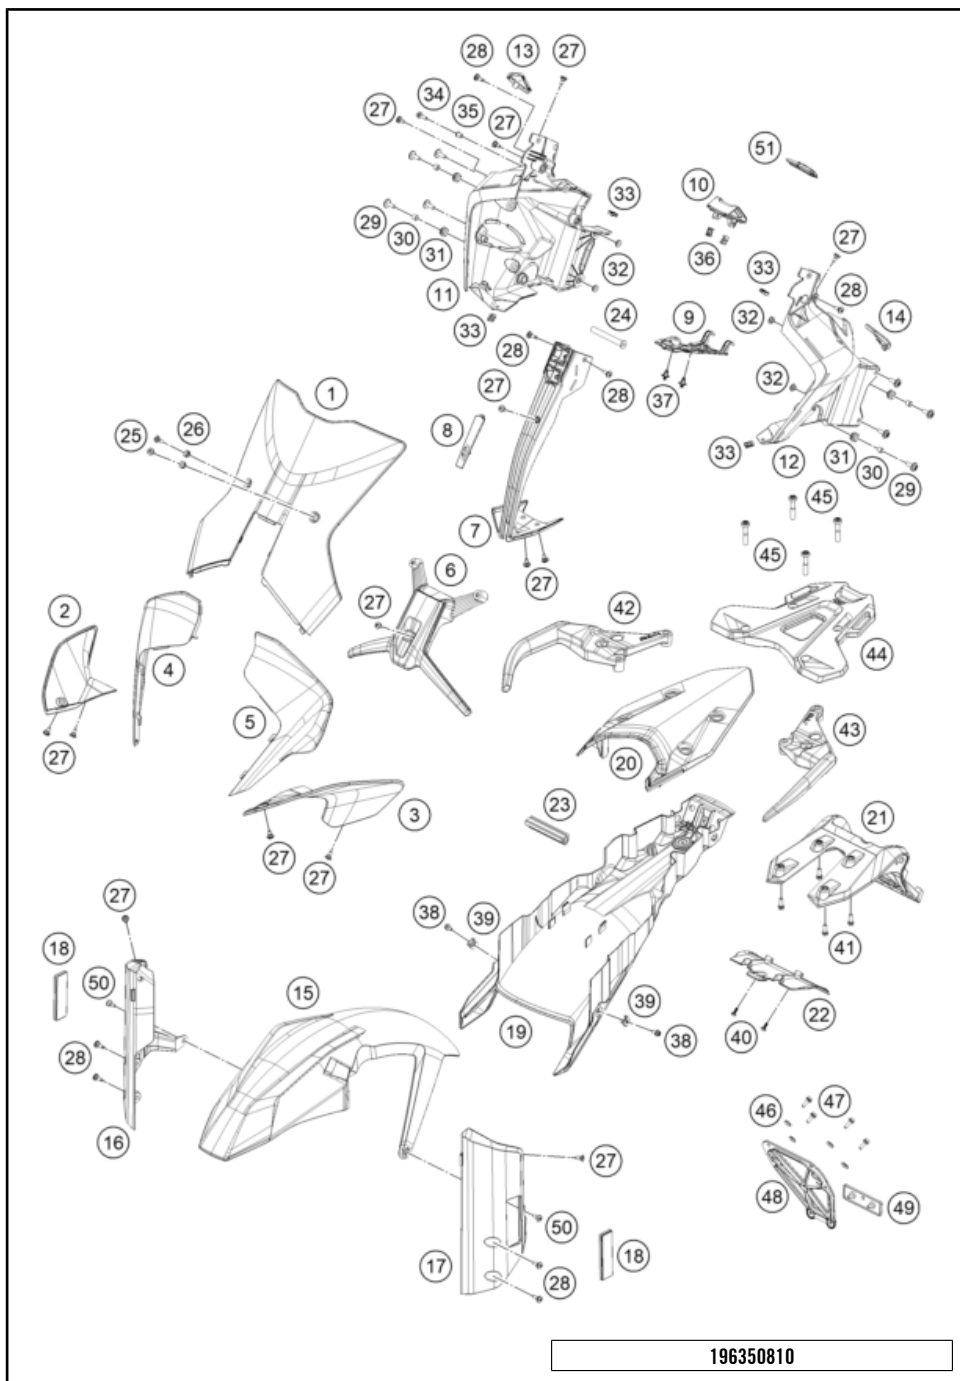

186410730

51895

\* NEW PART

X ON DEMAND

POS	PARTNUMBER	PARTNAME	PIECE
1	63508008000	windshield EU	1
2	63508004000	mask spoiler right	1
3	63508003000	mask spoiler left	1
4	63508001020	headlight mask right	1
5	63508001010	headlight mask left	1
6	63508008050	windshield support	1
7	6351401200056	Headlight mask center part	1
8	63514012010	Cover headlight mask	1
9	63514010020	Cable cover mask support	1
10	63514011020	Cover mask support	1
11	63514011000	maskcarrier right	1
12	63514010000	maskcarrier left	1
13	63514011080	Plug cap right	1
14	63514010080	Plug cap left	1
15	63508010000C1	Front fender	1
16	63508026000C1B	Fender carrier right	1
17	63508025000C1B	Fender carrier left	1
18	60012080100	SIDE REFLECTOR YELLOW "CEV"	2
19	63508019000	Lower rear panel	1
20	63508013000C1	Tail section	1
21	63508015000	License plate holder support, upper part	1
22	63508016000	License plate holder support, lower bott	1
23	63503002030	Brace subframe	1
24	63514010040	wheel spindle mask support	1
25	60708008071	Special screw M5x14	2
26	60708008070	rubber bush windshield fixation	2
27	69008021160	special screw M5x12	16
28	69008021060	special screw M5x17	8
29	69014017000	SPECIAL SCREW M6X18 ISA30 08	6
30	69014014000	BUSHING 6,1X9,2X7,5 08	4
31	60006001022	rubber grommet 9x11x16x8.5 mm	4
32	69004060150	bushing chain protection	2
33	54603048600	RANGE CHANGE METAL NUT M5 INOX	4
34	0025050166	HH collar screw M5x16 TX30	1
35	63514011010	wheel spindle mask support	1
36	69008021080	clip nut M5	2
37	76503075000	SPREAD RIVET CPL. 6,2MM	2
38	0025050106	HH collar screw M5x10 TX30	2