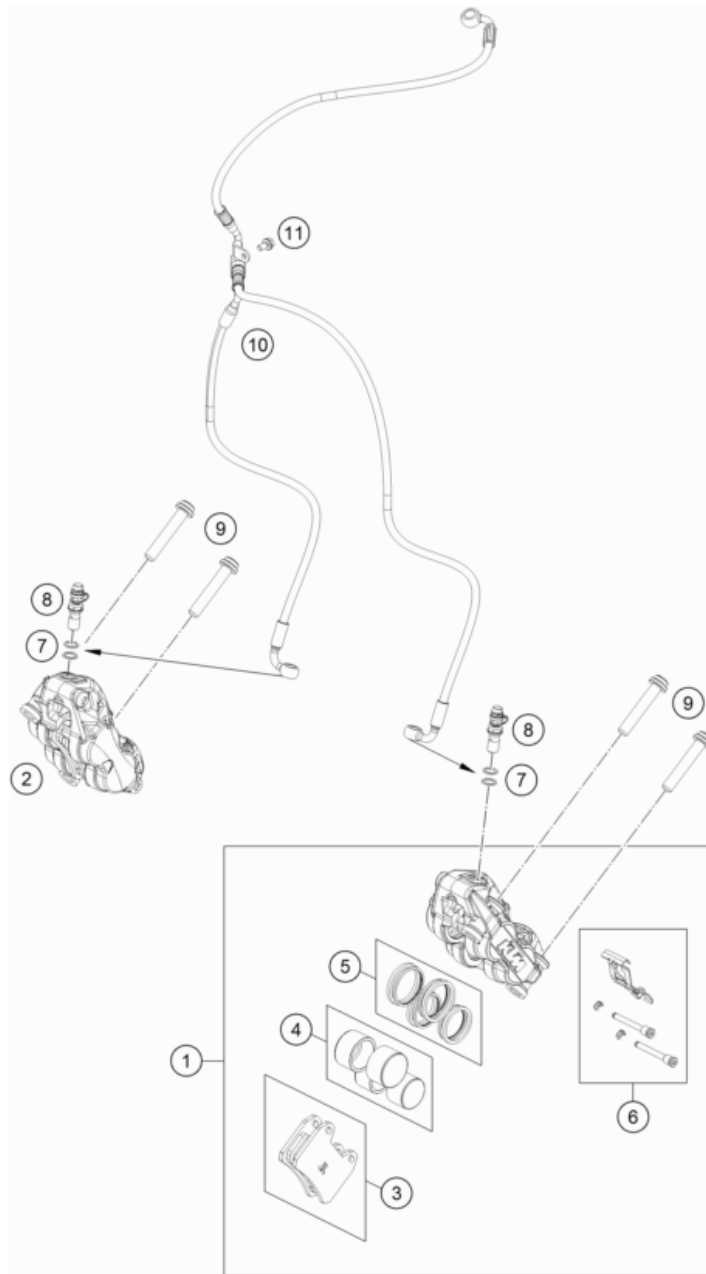

FRONT BRAKE CALIPER

890 ADVENTURE L, orange 2022 EU 2022

POS	PARTNUMBER	PARTNAME	PIECE
1	63713015000	Brake caliper, front left	1
2	63713016000	Brake caliper, front right	1
3	63713030000	Front brake pad	2
4	63513019000	Piston set	2
5	63613021000	Seal set	2
6	64113017000	Retaining spring set	2
7	0603100141	sealing ring DIN 7603 10x14x1	4
8	62513020000	BLEEDER SCREW CPL. 05	2
9	0035100559S	AH-COLLAR SCREW M10X1,25X55SS	4
10	63542003000	Brake line ABS-Caliper	1
11	0025050106	HH collar screw M5x10 TX30	1

196351360

55642

* NEW PART

X ON DEMAND