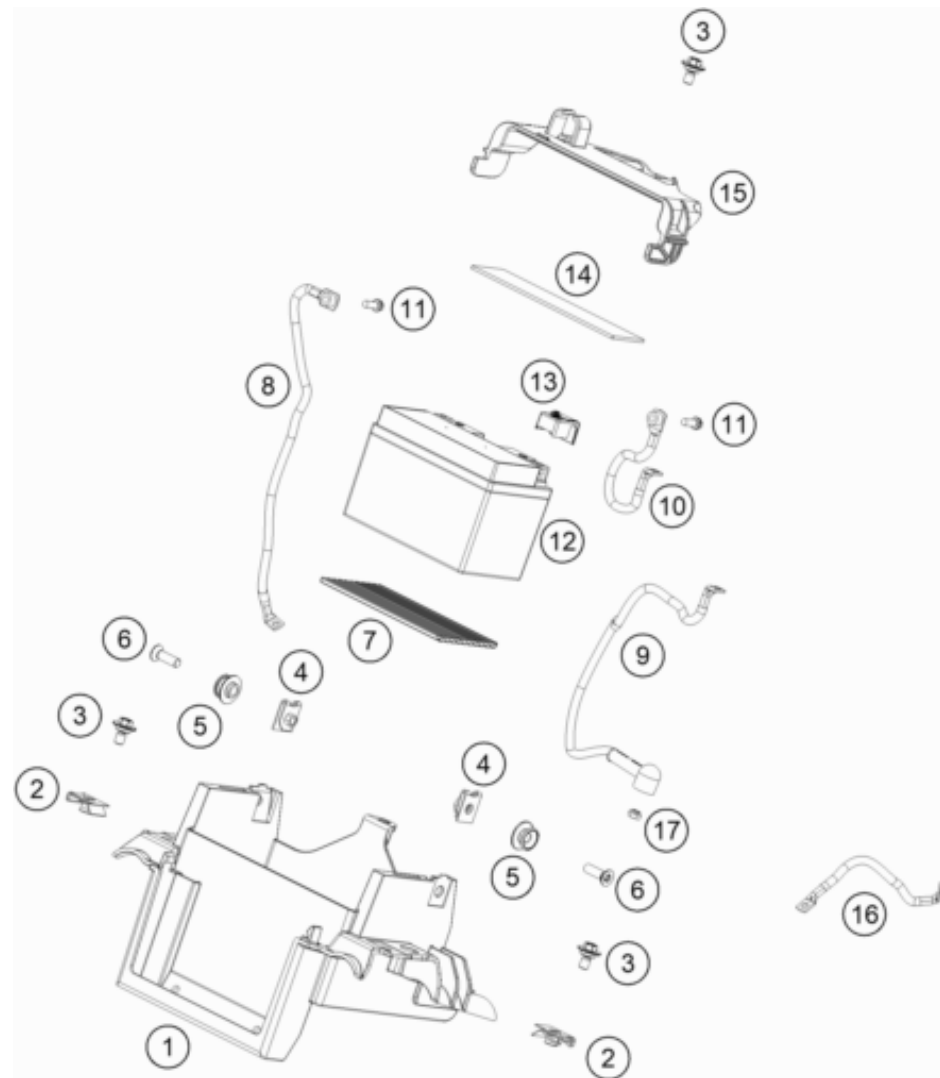

196351010

55645

\* NEW PART

X ON DEMAND

POS	PARTNUMBER	PARTNAME	PIECE
1	63711075000	Main wiring harness	1
2	63511078100	Front wiring harness	1
3	63711085000	Engine wiring harness	1
4	64111058110	Cover flap, starter relay	1
5	76211058000	STARTER RELAY 07	1
6	60011093075	RUBBER CABLE TIE 75MM 03	x
6	60011093045	RUBBER CABLE TIE 45MM 03	x
7	60111094100	BAR SPACER 4/7 BLACK	2
8	61111057000	RELAY CM1A-R-12V-H80 07	5
9	44011076305	CABLE TIE 300/4,8MM BLACK	x
9	44011076140	CABLE TIE 140/2,5MM BLACK	x
9	44011076200	CABLE TIE 200/3,6MM BLACK	x
10	58011109130	FUSE 30 A	1
11	61111018100	TEMPERATURE SENSOR	1
12	64111059020	Cable holder, attachable	1
13	76011060100	DC HORN 12V	1
14	63511048100	Connector support front	1
15	0024060206	HH collar screw M6x20 TX30	2
16	60311034000	VOLTAGE REGULATOR	1
17	58605083014	SCREW M5X14 TORX 25 07	2
18	76011030000	FLASHER UNIT LED 6,25W	1
19	60711042000	Power socket 12V	1
20	60311042050	Lid 12V-socket	1

216371111

55677

\* NEW PART

X ON DEMAND

POS	PARTNUMBER	PARTNAME	PIECE
1	63508025110	Electrics bracket front	1
2	54603048100	clip nut M6	2
3	83008000012	special screw M6x12x3	3
4	93008082010	Range change metal nut M6	2
5	63507040070	Seat bushing	2
6	014581060201	Count.snk screw M6x20 TX30	2
7	63511053050	rubber battery holder	1
8	63511097000	Ground wire	1
9	63511059000	Starter cable	1
10	63511059050	battery cable	1
11	0025060166	HH collar screw M6x16 TX30	2
12	64111053000	battery HTZ12A-BS(DA)	1
13	62111059060	COVER POSITIVE POLE	1
14	63508055010	Foam rubber 33x132	1
15	63508055000	Clamping bracket	1
16	64111096000	mass cable starter-frame	1
17	0985060003	SELF LOCK. NUT DIN0985-M 6	1