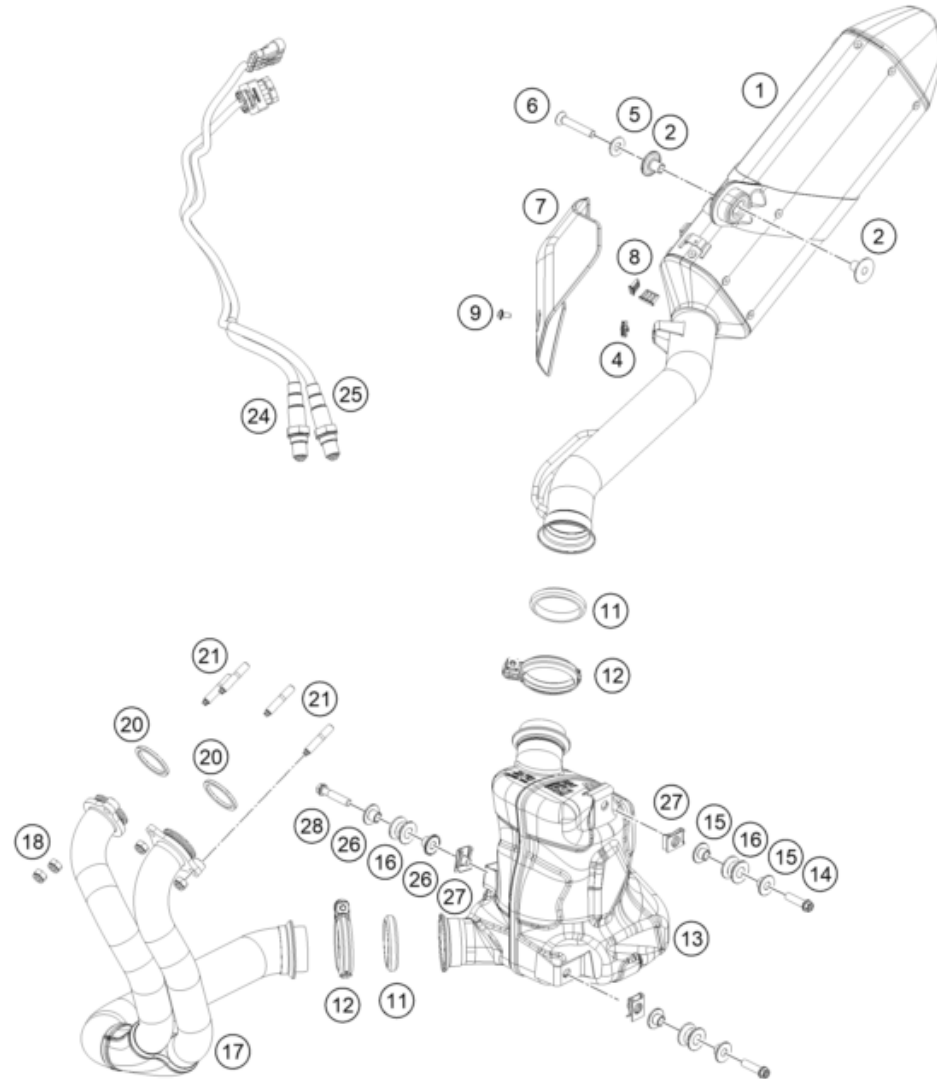

POS	PARTNUMBER	PARTNAME	PIECE
1	63505183000	Silencer	1
2	61305069000	BUSHING 8,5X11X29	2
4	54603048600	RANGE CHANGE METAL NUT M5 INOX	1
5	60405069000	conical seat Alu	1
6	0019080506	COUN.-SUNK SCREW M8X50 ISA10.9	1
7	63505111000C1	Heat protection black compl.	1
8	27005011011	DAMPING ELEMENT SILICON	2
9	78105081010	SCREW TORX M5X10	1
11	69005105005	Manifold gasket	2
12	63605058100	Exhaust clamp tube 50 mm	2
13	63605050000	Pre-muffler	1
14	0025080356S	HH COLLAR SCREW M8X35 TX40	2
15	58405050065	collar bushing 8.5x12x23.5x10	4
16	54305068100	damp. component silicone grey	3
17	63605007000	Manifold	1
18	51010086100	self-locking nut M8 Cu	4
20	64105005000	Exhaust gasket	2
21	63505015000	stud screw 835 M8x25 - 10.9	4
24	63541090000	O2 Sensor LSF 4	1
25	63541190000	O2 Sensor LSF 4	1
26	0800000901200	Collar bushing, 8.5x12x23.5x11.5	2
27	54603048000	RANGE CHANGE METAL NUT M8	3
28	0025080356S	HH COLLAR SCREW M8X35 TX40	1

216370510

57906

* NEW PART

X ON DEMAND