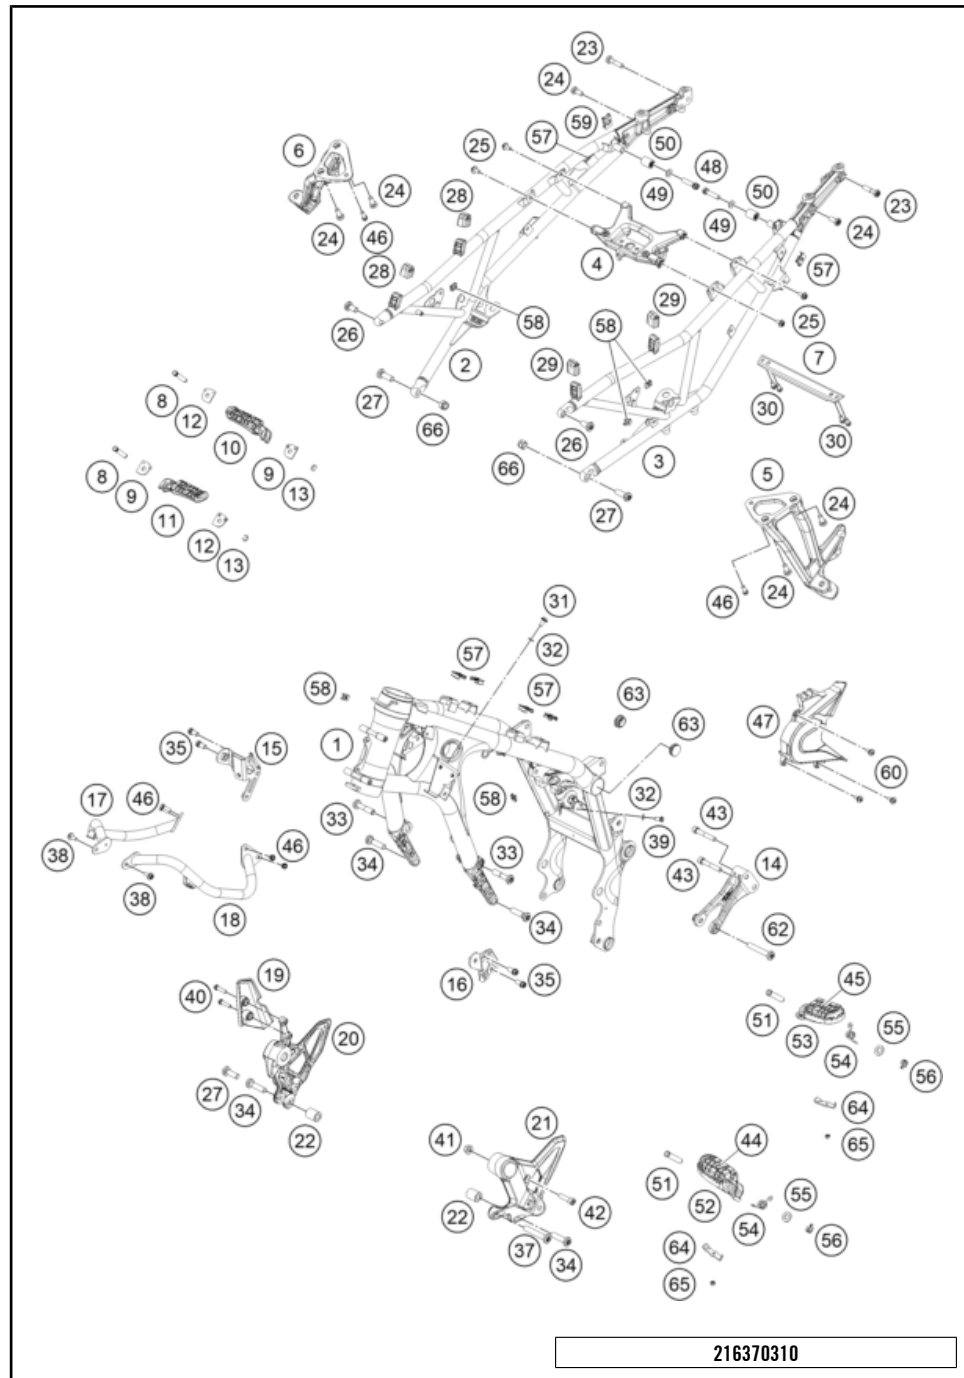

216370310

POS	PARTNUMBER	PARTNAME	PIECE
40	0025060256	HH collar screw M6x25 TX30	2
41	54310086200	SELF LOCKING NUT M8 10.9	1
42	014579080301S	screw ISO 14579-M8x30-10.9-MK black	1
43	014579080506S	CYL. SCREW DIN14579 M8X50 SS	2
44	60003041010	FOOTREST RUBBER FRONT R/S 03	1
45	60003040010	FOOTREST RUBBER FRONT L/S 03	1
46	0025060166S	HH collar screw M6x16 TX30 SL	6
47	63503096000	Front sprocket cover	1
48	0035080356	AH-COLLAR SCREW M8X35 ISA45	2
49	0125080003	washer DIN 125 A -8.4	2
50	60307048000	RUBBER SEAT-CONTACT SURFACE	2
51	54803044000	PIN FOR FOOT PED 51.5X9.8 MM	2
52	78003041050	FOOTREST R/S 08	1
53	78003040050	FOOTREST L/S 08	1
54	54603041000	FOOTREST SPRING L/S & R/S	2
55	0125100003	washer DIN 125 A 10.5	2
56	0094032253	PIN DIN0094-3,2X25 STEEL	2
57	54603048100	clip nut M6	6
58	54603048600	RANGE CHANGE METAL NUT M5 INOX	2
59	54603048000	RANGE CHANGE METAL NUT M8	2
60	69008021160	special screw M5x12	3
62	0035100656S	ISA screw, M10x65 ISA45	1
63	64103088000	Frame locking cap	2
64	60003044010	CLOSING PANEL FRONT L/S R/S 03	2
65	0985050003	SELF LOCKING NUT DIN0985-M 5	2
66	54310086100	SELF LOCKING NUT M10 CU WS=14	2

55543

* NEW PART

X ON DEMAND