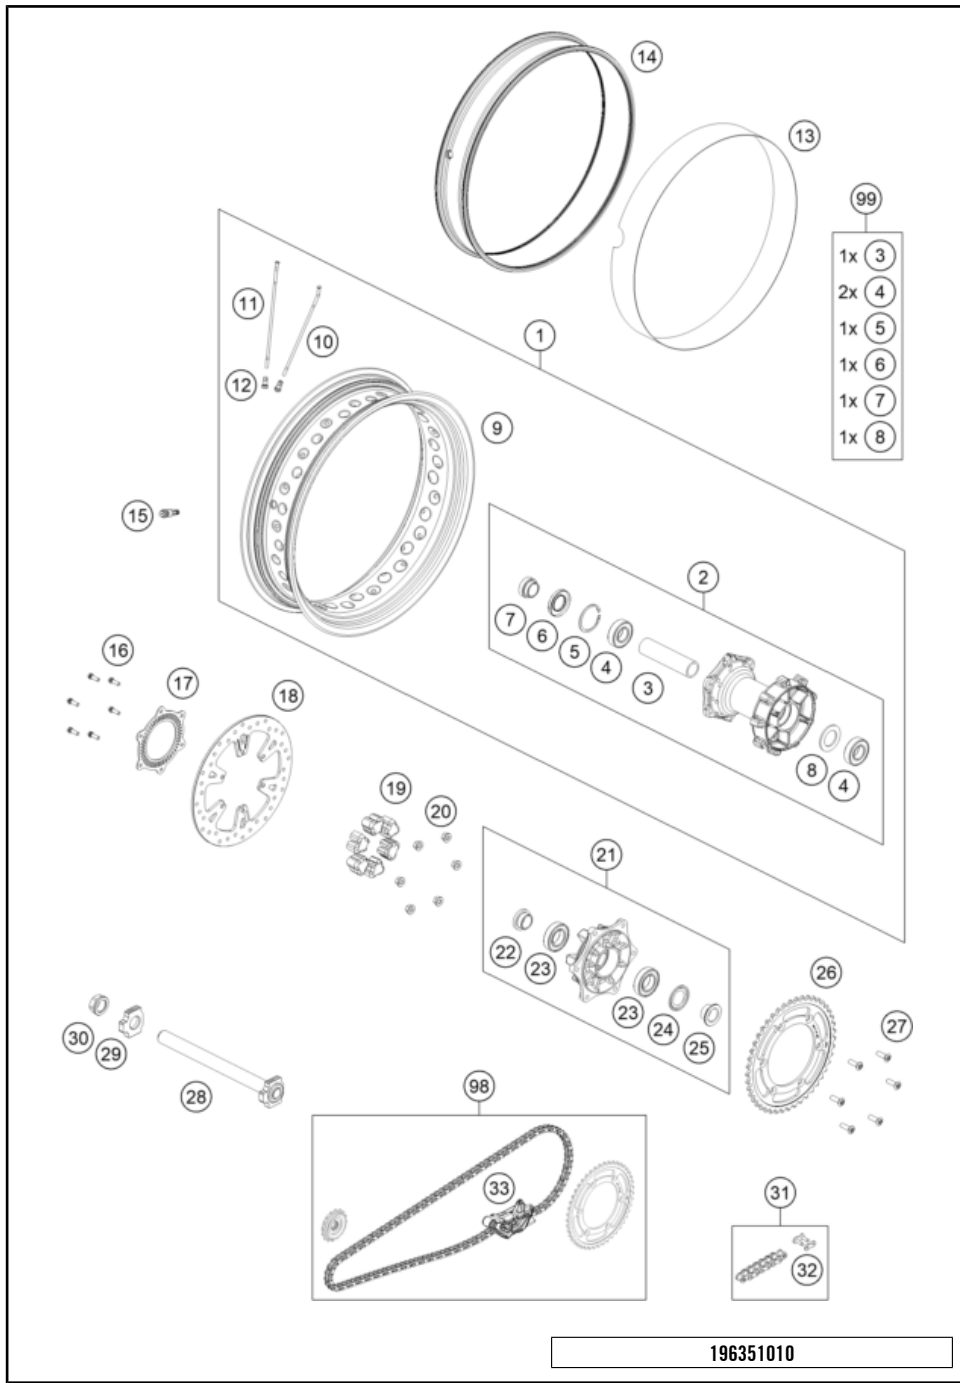

REAR WHEEL

890 ADVENTURE L, orange 2022 EU 2022

POS	PARTNUMBER	PARTNAME	PIECE
32	78010166100	RIVETING LINK FOR 78010167118	x
33	63510067118	chain X-Ring 118 links with chain guide	1
98	00050002100	Drive set 16/45	x
99	60310015000	REAR WHEEL REP. KIT ADV 13-14	x

196351010

55645

* NEW PART

X ON DEMAND