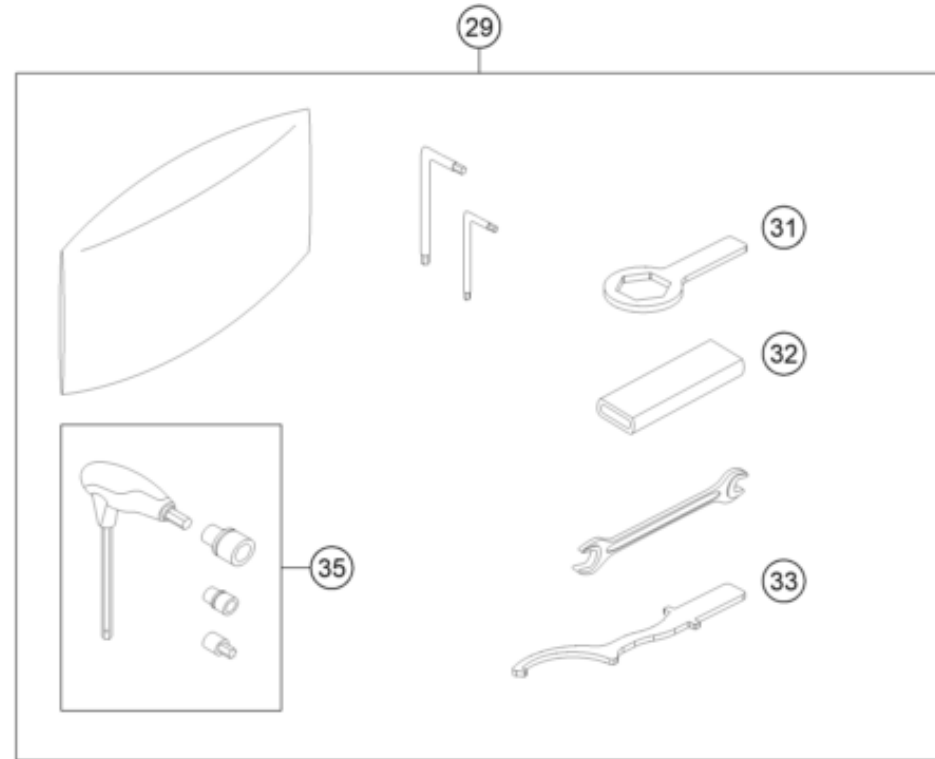

OHNE ABBILDUNG
WITHOUT ILLUSTRATION

0

TECHNISCHE DOKUMENTATION
TECHNICAL DOCUMENTATION
DOCUMENTACION TECNICA
DOCUMENTATION TECHNIQUE
NOTE TECNICHE

1

196352000

POS	PARTNUMBER	PARTNAME	PIECE
0	90112040000	MIRROR L/S	1
0	90112041000	MIRROR R/S	1
0	0025060086	HH collar screw M6x8 TX30	2
0	63503090000	Skid plate bottom part cmpl.	1
0	63503090016	Lower Alu Skidplate Support	1
0	0024060106	HH COLLAR SCREW M6X10 TX30	7
0	63503097010	Front spoiler left	1
0	83008000012	special screw M6x12x3	2
0	69014017000	SPECIAL SCREW M6X18 ISA30 08	2
0	62142041000	DAMP. COMPONENT ABS MODUL	3
0	63503098010	Front spoiler right	1
0	69014117000	Collar screw M6x22-8.8 ISA30	4
0	60006001021	DISTANCE RUBBER AIRBOX 03	2
0	61342041100	Collar bushing 6,5x9x18x8,5	6
0	63508008050	windshield support	1
0	63508008000	windshield EU	1
0	60708008070	rubber bush windshield fixation	2
0	60708008071	Special screw M5x14	2
0	69008021160	special screw M5x12	1
0	00063004202	PRINT LABEL 60X51 MM	1
0	00063004204	Self-ad. stkr. 100X200 mm, perf., art. 3	2
0	00063004012	HEADLIGHT MASK BOX	1
0	56509064100	SELF LOCKING NUT M6 10.9	2
0	00063004105	950 ADV. CARTON F WIND PROT.	1
0	0025050166S	HH Collar Screw M5x16 ISA30 SS	4
0	58412080400	Rear reflector red	1
0	6030218004430	HANDSCHUTZ LI. KPL. M. BEFEST.	1
0	6030218104430	HANDSCHUTZ RE. KPL. M. BEFEST.	1
0	60408061050	RUBBER 14X6.5X2.3MM	2
0	63503190017	Silent block 20x12 M6x10/M6x8	2
0	64112181100	Bracket for reflector	1
1	3214534EN	Owner Manual 890 Adventure & L 2022	1
29	63729099000	Tool set	1
31	60012060032	RING WRENCH 32MM	1
32	60012060000	GRIP FOR RING WRENCH	1
33	76029062000	HOOK WRENCH F. SHOCK ABSORBER	1
35	50329070000	T-WRENCH WS=6/8/10 '97	1

57971

* NEW PART

X ON DEMAND