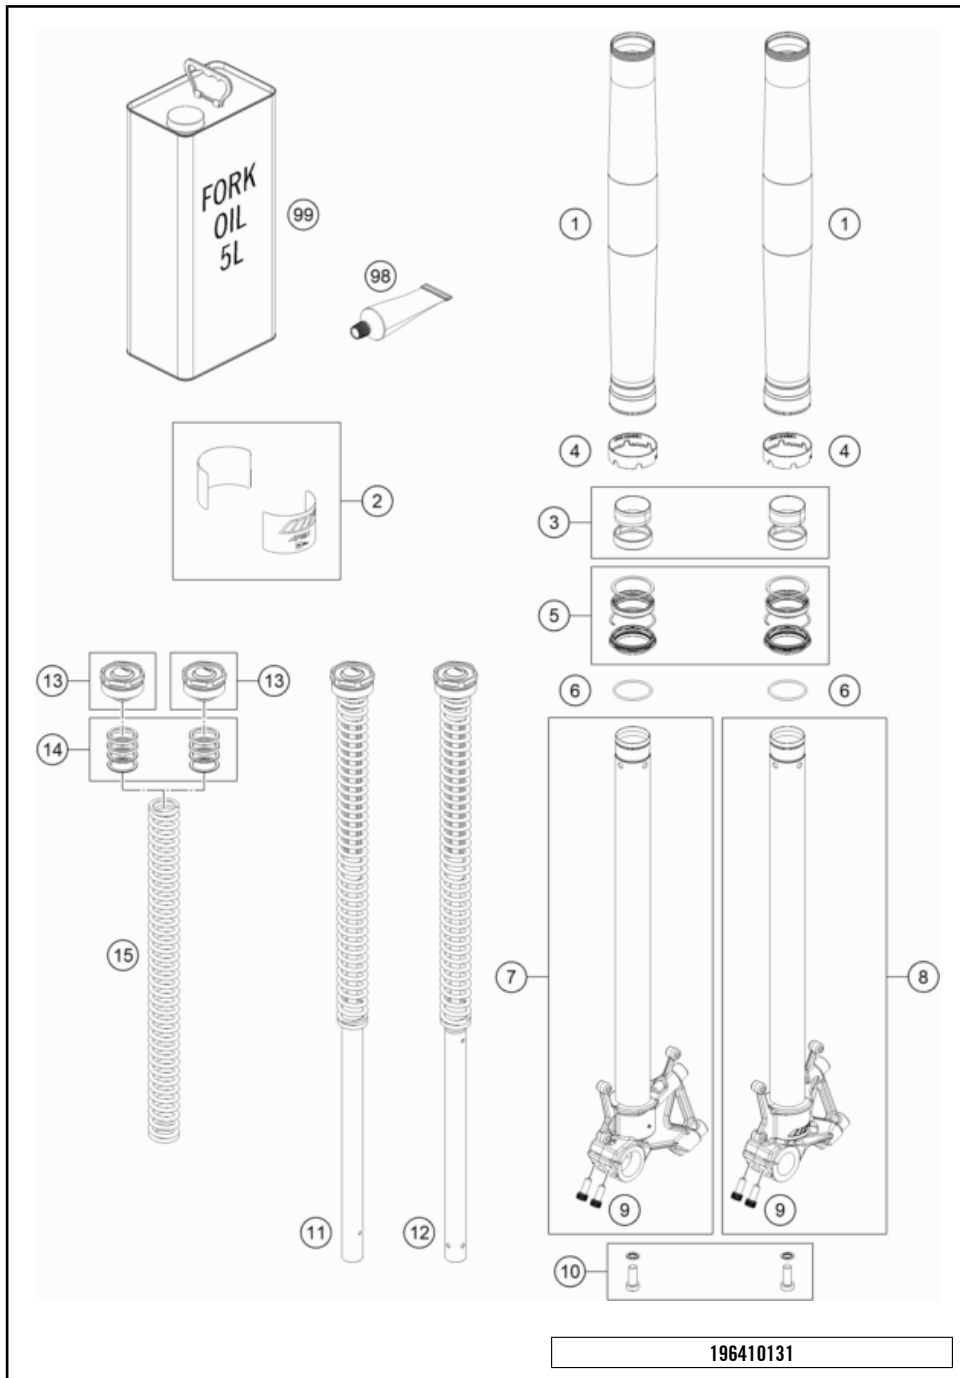

FRONT FORK DISASSEMBLED

890 ADVENTURE L, orange 2022 EU 2022

POS	PARTNUMBER	PARTNAME	PIECE
1	43578142	Fork outer tube 44x560 dt54 db60	2
2	52000210SET	Sticker set APEX OC 90x40	1
3	R14042	GUIDE BUSHING SET	x
4	43578206	Fork protection ring d43	2
5	R516	Fork sealing kit 43mm red	x
6	43578219	O-ring 40x2,5 VMQ70 red ISO 3601	2
7	43578198S1	axle clamp right d43mm black cpl.	1
8	43578197S1	axle clamp left d43mm black cpl.	1
9	0025080206	HH collar screw M8x20	4
10	R14032	AH bolt M10x25 set	x
11	43578176S3	Cartridge right 790 ADV 19 cpl.	1
12	43578195S2	Cartridge left 790 ADV 19 cpl.	1
13	43578209S1	screw cap M51x1.5 cpl.	2
14	RP80002	Shim Kit Fork	x
15	43578190	Mainspring (38,3) 6,5-480 fork	1
98	T14034	Fuchs grease IPR (250g)	x
99	40540882S1	FORKOIL SAE 5 5L.	x

196410131

51264

* NEW PART X ON DEMAND