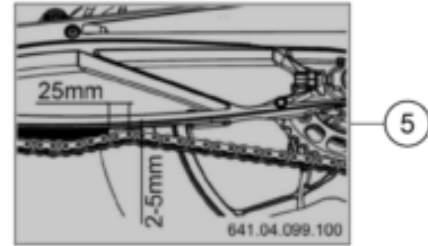

POS	PARTNUMBER	PARTNAME	PIECE
1	50203098003	Sticker "WARNING LABEL 3"	1
2	50307098000	STICKER "OWNERS MANUAL"	1
3	63506097000	Sticker fuse	1
4	63706098200	Sticker STD setting	1
5	64104099100	Sticker chain tension	1
6	21007098000	Sticker fuel labelling	1
7	21003094000	"Sticker ""EAC"""	1
8	63703097000	Sticker technical information	1
9	L121-637-2	Typenschild EURO 4 KTM	1

216378012

55535

* NEW PART X ON DEMAND