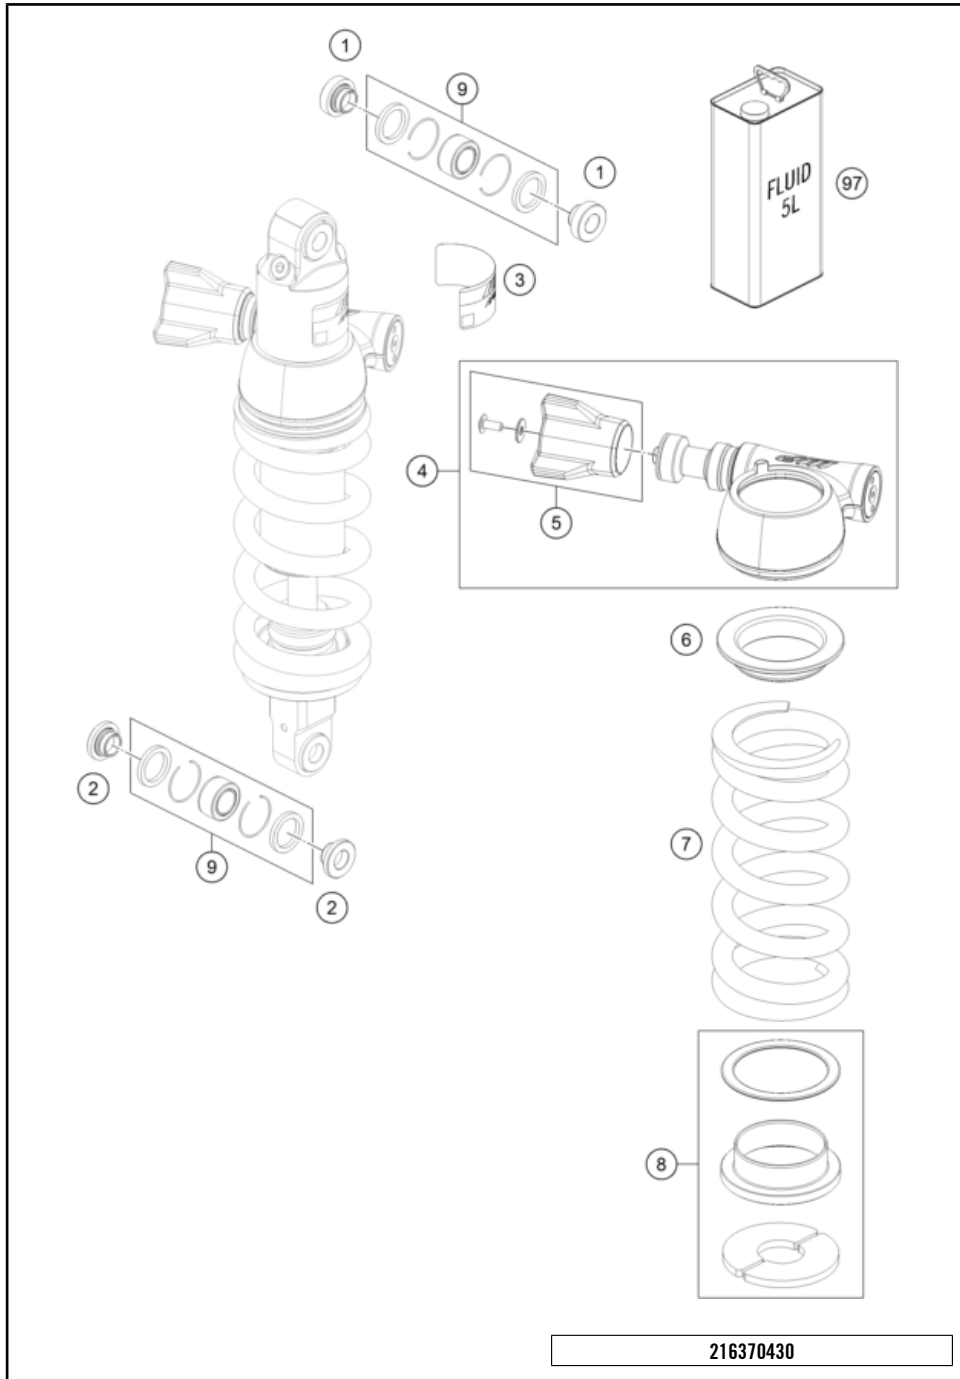

SHOCK ABSORBER DISASSEMBLED

890 ADVENTURE L, orange 2022 EU 2022

POS	PARTNUMBER	PARTNAME	PIECE
1	46180064	Bearing bush 12x15/18/24,5x13,5	2
2	46180007	Distance bush 12x15/18/24,5x10,5	2
3	52000213	Sticker APEX 90x29	1
4	S038300003S0000	PA KTM 890 ADV 21 with hand knob	1
5	60000323S	adjuster wheel PA cpl.	1
6	14460661	Spring retainer 52,5x78x3	1
7	91010430	ring (59) 115-188.0 shock white	1
8	RP10023	Repair kit spring retainer	x
9	R12012T	Ball joint bearing kit top 12mm	x
97	50180751S1	SHOCK ABSORBER FLUID 5 LT	1

216370430

55222

* NEW PART

X ON DEMAND