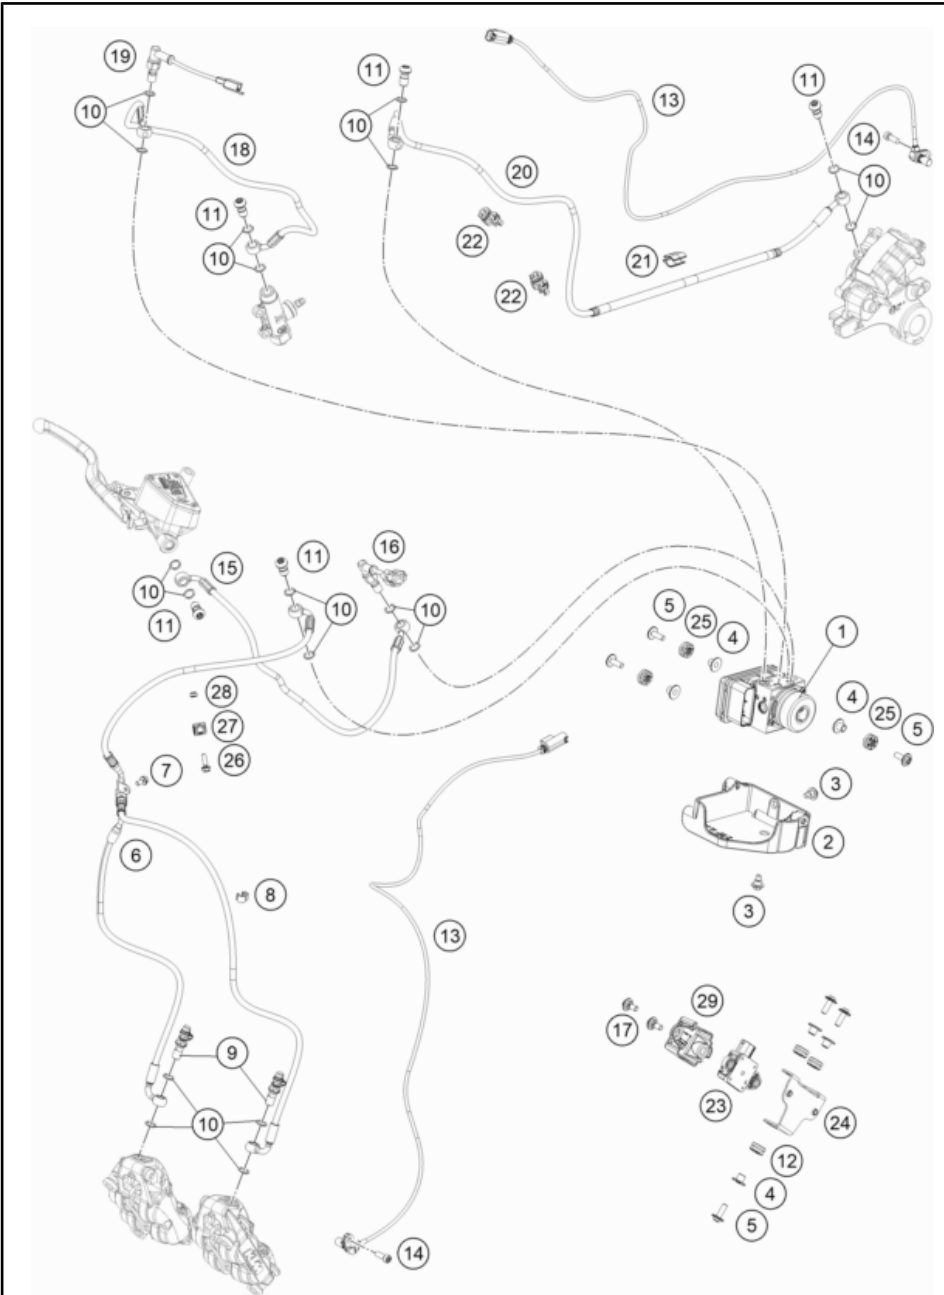

POS	PARTNUMBER	PARTNAME	PIECE
1	61742031044	ABS module filled	1
2	63542040000	holder ABS module	1
3	59001092050	SPECIAL SCREW M6X12,5 WS=8	2
4	61342041000	COLLAR BUSH 6,5X9X18X8,5	6
5	69014017000	SPECIAL SCREW M6X18 ISA30 08	6
6	63542003000	Brake line ABS-Caliper	1
7	0025050106	HH collar screw M5x10 TX30	1
8	60111094100	BAR SPACER 4/7 BLACK	8
9	62513020000	BLEEDER SCREW CPL. 05	2
10	0603100141	sealing ring DIN 7603 10x14x1	18
11	62113020100	banjo bolt M10x1x19.5	5
12	62142041100	DUMPER 40 SHORE	3
13	76042125000	ABS-SENSOR	2
14	014580060166	SHCS ISO 14580 M6x16	2
15	63542001000	Brake line MC-ABS	1
16	64111051100	Brake light switch	1
17	83008000015	SPECIAL SCREW M6X15X3	2
18	63542002000	Brake line MC-ABS	1
19	62111051000	BRAKE LIGHT SWITCH REAR	1
20	63542004000	Brake links ABS-Caliper	1
21	54813026100	CABLE SUPPORT 10/4MM 2014	1
22	64142046000	Bracket ABS line dia7.5	2
23	61542090000	Angle sensor	1
24	63742090015	Retaining bracket angle sensor compl.	1
25	62142041000	DAMP. COMPONENT ABS MODUL	3
26	0025050166	HH collar screw M5x16 TX30	1
27	60113146000	SUPPORT FOR BRAKE HOSE M5	1
28	0985050003	SELF LOCKING NUT DIN0985-M 5	1
29	61342090050	COVER SENSOR BOX	1

216374210

55617

* NEW PART

X ON DEMAND