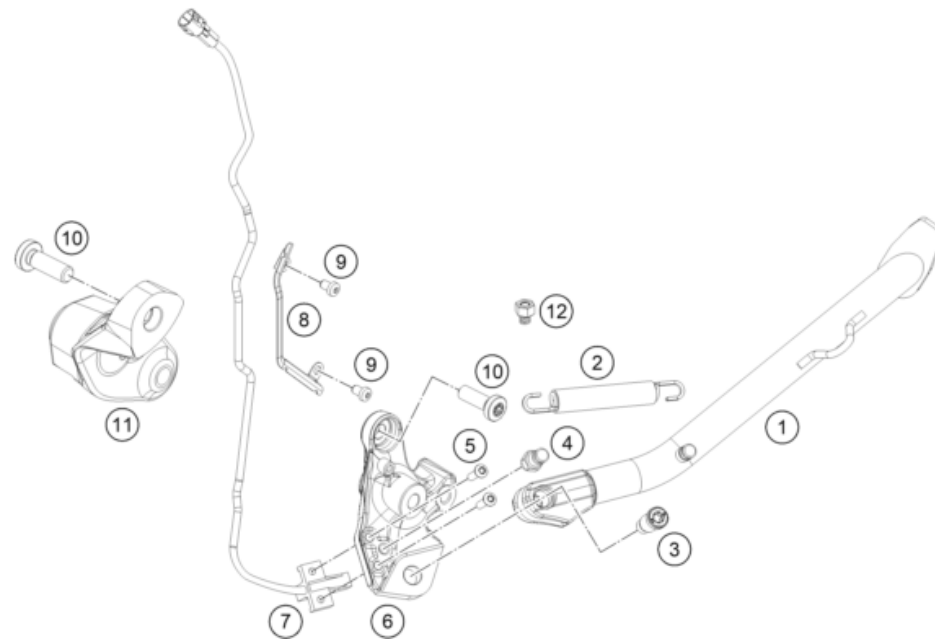

216370310

55543

\* NEW PART

X ON DEMAND

POS	PARTNUMBER	PARTNAME	PIECE
1	63503090000	Skid plate bottom part compl.	1
2	63503098010	Front spoiler right	1
3	63503097010	Front spoiler left	1
4	6350309005033	Front skid plate linkage	1
5	63503090016	Lower Alu Skidplate Support	1
6	0025060106	HH collar screw M6x10 TX30	7
7	0025060086	HH collar screw M6x8 TX30	2
8	0025080406S	Collar screw M8x40 ISA40 SS	2
9	69014017000	SPECIAL SCREW M6X18 ISA30 08	2
10	61342041000	COLLAR BUSH 6,5X9X18X8,5	6
11	62142041000	DAMP. COMPONENT ABS MODUL	6
12	60006001021	DISTANCE RUBBER AIRBOX 03	2
13	63503190017	Silent block 20x12 M6x10/M6x8	2
14	69014117000	Collar screw M6x22-8.8 ISA30	4
15	60307020000	TANK RUBBER	2
16	56509064100	SELF LOCKING NUT M6 10.9	2
17	83008000012	special screw M6x12x3	2

196350330

49281

\* NEW PART

X ON DEMAND

POS	PARTNUMBER	PARTNAME	PIECE
1	63503023000C1	side stand ADV-S	1
2	61003024000	SPRING L=116 MM 05	1
3	62503027200	SCREW FOR SIDE STAND M10X31,2	1
4	63503028010	Special screw side stand spring	1
5	0738050202	Lens head screw ISO 7380-M5X20A2	2
6	6350302610033	side stand bracket	1
7	93511045000	SWITCH SIDE STAND	1
8	64103001099	Racket side-stand-cable	1
9	0018050103	INT. TORX OVAL HEAD M 5X10 8.8	2
10	0035100309S	SHCS M10x30 TX45	2
11	63503016040C1	Main stand console right	1
12	90103029000	MAGNET HOLDER	1