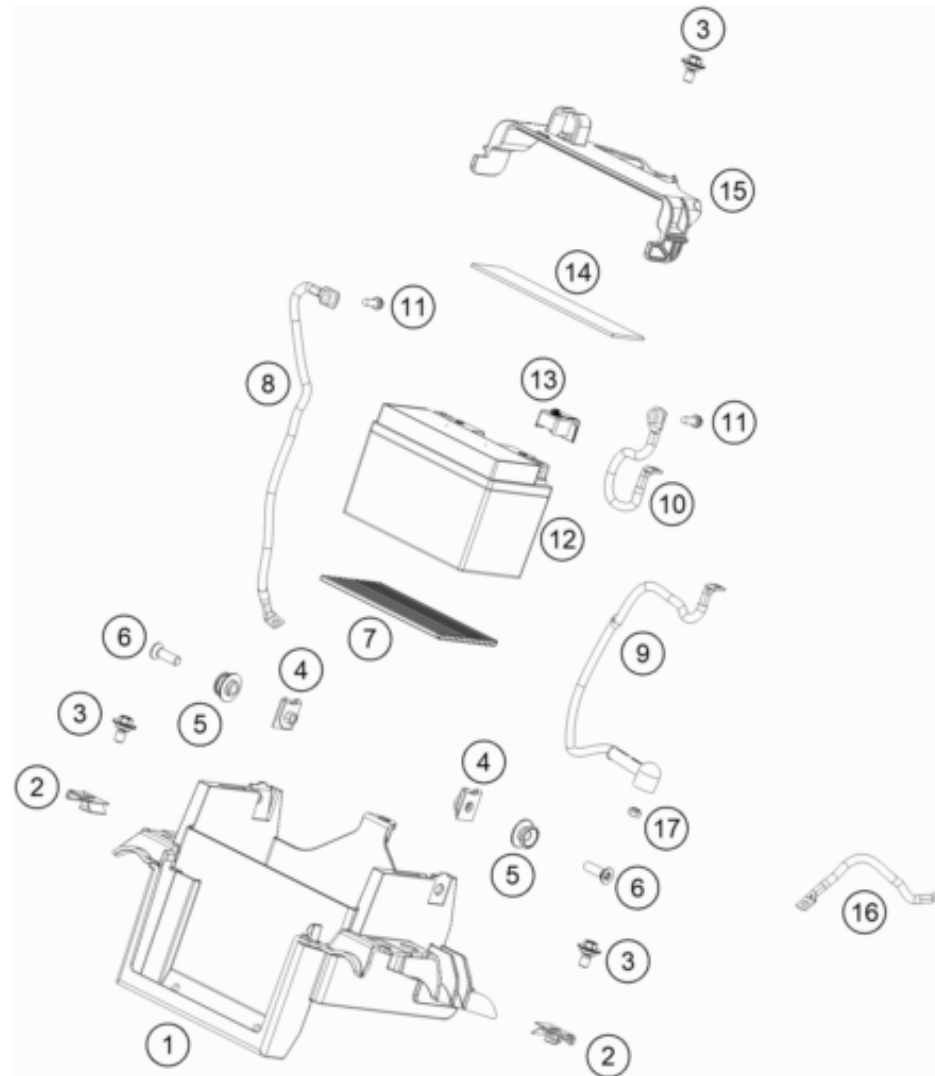

196351010

55645

\* NEW PART X ON DEMAND

POS	PARTNUMBER	PARTNAME	PIECE
1	63711075000	Main wiring harness	1
2	63511078100	Front wiring harness	1
3	63711085000	Engine wiring harness	1
4	64111058110	Cover flap, starter relay	1
5	76211058000	STARTER RELAY 07	1
6	60011093075	RUBBER CABLE TIE 75MM 03	x
6	60011093045	RUBBER CABLE TIE 45MM 03	x
7	60111094100	BAR SPACER 4/7 BLACK	2
8	61111057000	RELAY CM1A-R-12V-H80 07	5
9	44011076305	CABLE TIE 300/4,8MM BLACK	x
9	44011076140	CABLE TIE 140/2,5MM BLACK	x
9	44011076200	CABLE TIE 200/3,6MM BLACK	x
10	58011109130	FUSE 30 A	1
11	61111018100	TEMPERATURE SENSOR	1
12	64111059020	Cable holder, attachable	1
13	76011060100	DC HORN 12V	1
14	63511048100	Connector support front	1
15	0024060206	HH collar screw M6x20 TX30	2
16	60311034000	VOLTAGE REGULATOR	1
17	58605083014	SCREW M5X14 TORX 25 07	2
18	76011030000	FLASHER UNIT LED 6,25W	1
19	60711042000	Power socket 12V	1
20	60311042050	Lid 12V-socket	1

216371111

55677

\* NEW PART

X ON DEMAND

POS	PARTNUMBER	PARTNAME	PIECE
1	63508025110	Electrics bracket front	1
2	54603048100	clip nut M6	2
3	83008000012	special screw M6x12x3	3
4	93008082010	Range change metal nut M6	2
5	63507040070	Seat bushing	2
6	014581060201	Count.snk screw M6x20 TX30	2
7	63511053050	rubber battery holder	1
8	63511097000	Ground wire	1
9	63511059000	Starter cable	1
10	63511059050	battery cable	1
11	0025060166	HH collar screw M6x16 TX30	2
12	64111053000	battery HTZ12A-BS(DA)	1
13	62111059060	COVER POSITIVE POLE	1
14	63508055010	Foam rubber 33x132	1
15	63508055000	Clamping bracket	1
16	64111096000	mass cable starter-frame	1
17	0985060003	SELF LOCK. NUT DIN0985-M 6	1