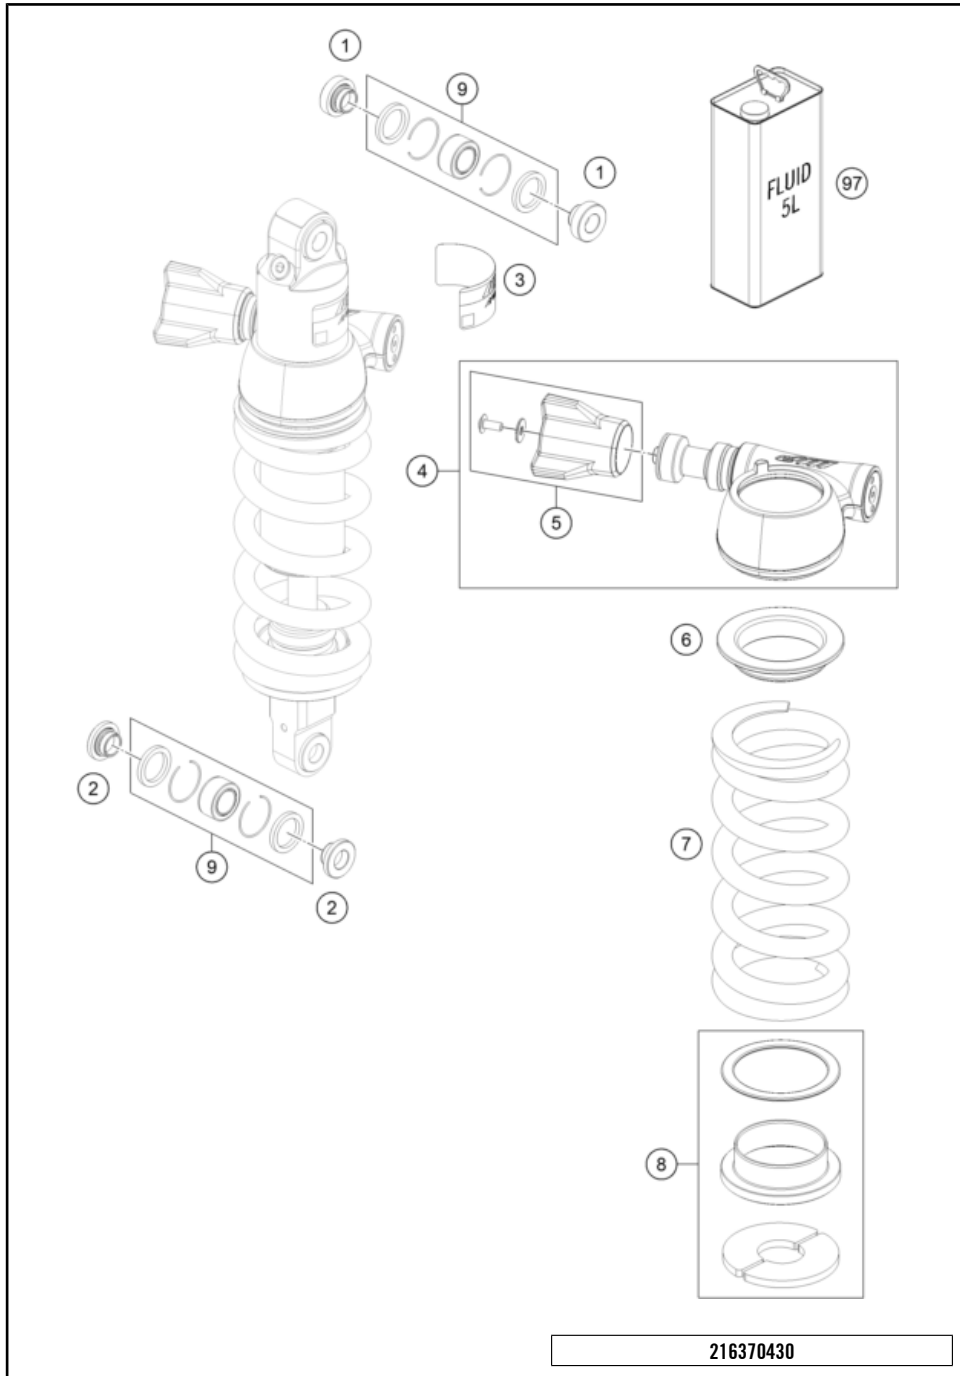

SHOCK ABSORBER DISASSEMBLED

890 ADVENTURE L, black 2022 EU 2022

POS	PARTNUMBER	PARTNAME	PIECE
1	46180064	Bearing bush 12x15/18/24,5x13,5	2
2	46180007	Distance bush 12x15/18/24,5x10,5	2
3	52000213	Sticker APEX 90x29	1
4	S038300003S0000	PA KTM 890 ADV 21 with hand knob	1
5	60000323S	adjuster wheel PA cpl.	1
6	14460661	Spring retainer 52,5x78x3	1
7	91010430	ring (59) 115-188.0 shock white	1
8	RP10023	Repair kit spring retainer	x
9	R12012T	Ball joint bearing kit top 12mm	x
97	50180751S1	SHOCK ABSORBER FLUID 5 LT	1

216370430

55222

* NEW PART

X ON DEMAND