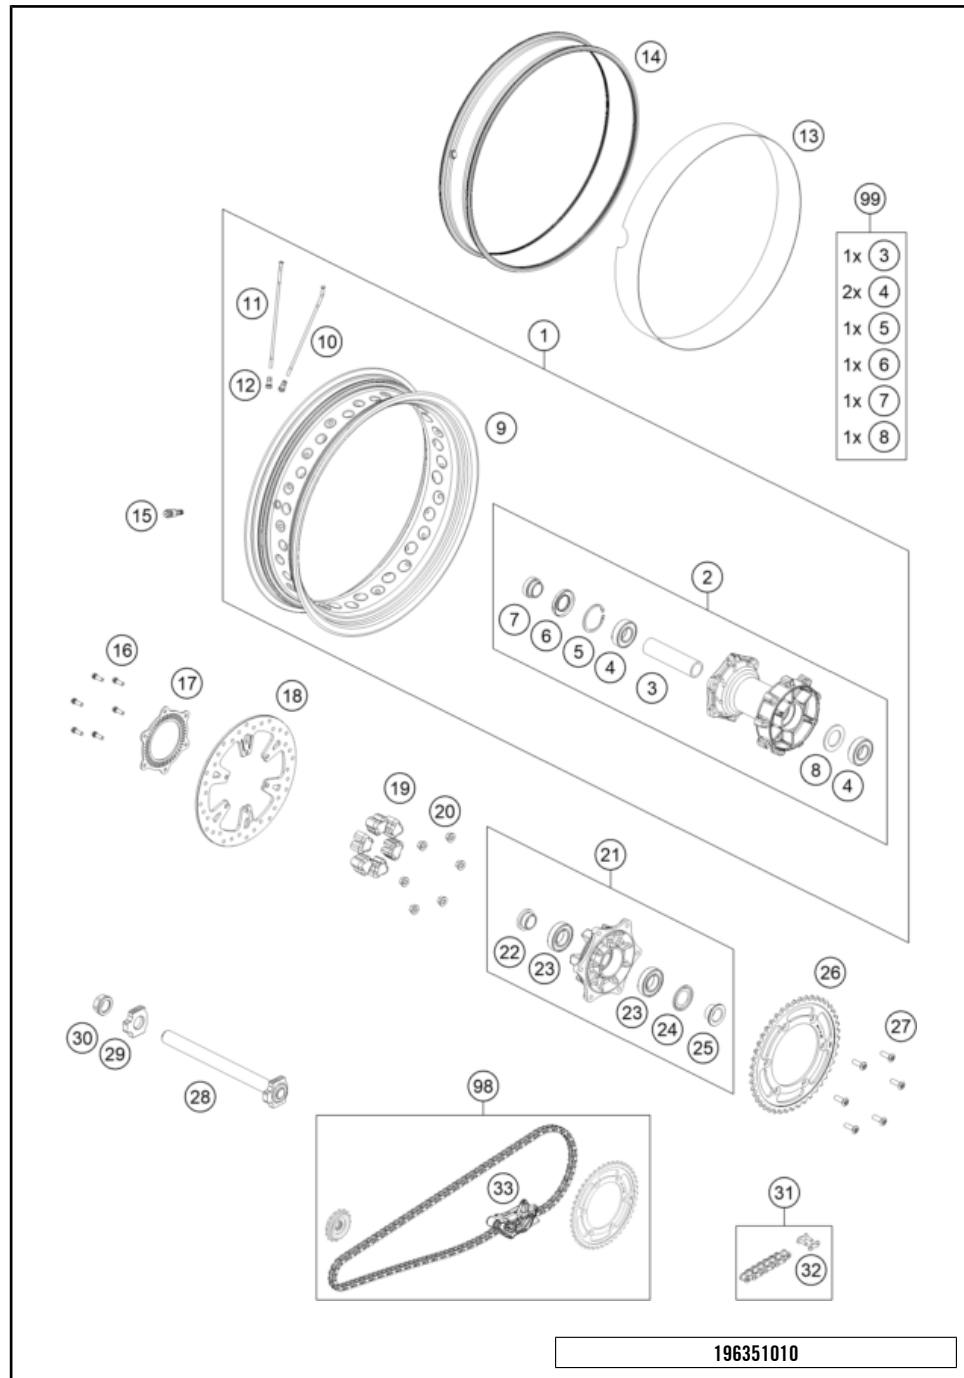

REAR WHEEL

890 ADVENTURE L, black 2022 EU 2022

POS	PARTNUMBER	PARTNAME	PIECE
1	63710001044C1	"Rear wheel, cmpl. 4.5x18"" with anodized hub	1
1	6031000124433A	Rear wheel cpl. 4,5X18" with powder-coated hub	1
2	60310010244C1	Rear hub cmpl. anodized	1
2	6031001014433	REAR HUB CPL. powder-coated	1
3	60010011000	BEAR. SPACERTUBE L=124,8MM 03	1
4	0625062052	GR.BALL BEAR. 6205-2RSHC3HMTF7	2
5	0472052200	CIRCLIP DIN0472-52X2	1
6	0760305271	SHAFT SEAL RING 30X52X7	1
7	60310013000	SPACER BUSHING REAR WHEEL R/S	1
8	60010015000	SPACER RING 03	1
9	6031007010033A	Rim 4,5x18" TL bl.w.sticker	1
10	60310071000	SPOKE 5/4.37/M5	18
11	60310171000	SPOKE 5/4.37/M5	18
12	60310072200	Spoke nipple Quadrax M5	36
13	60310073100	RIM BAND 18"	1
14	60310177100	GASKET RUBBER 4.5"X18"	1
15	60309176000	VALVE	1
16	59009062019	SPECIAL SCREW M6X19 WS=8 10.9	6
17	60142021100	SENSOR GEAR ABS REAR	1
18	63510060100	Brake disc rear	1
19	54610459000	RUBBER DAMPING BLOCK '91	6
20	06923080003	hex nut EN 1661 M8 WS13	6
21	7501005004433	Sprocket wheel carrier cpl. Black	1
22	60110014000	SPACER BUSH. SPR. SUPP. IN. 06	1
23	0625060060	BALL BEARING 6006 DDU2CG23S6NM	2
24	60110016000	NILOS RING 6006AV	1
25	60110012000	SPACER BUSH. SPROCKET SUPP. 06	1
26	75010051045	SPROCKET 45T 08	1
27	0019080266S	COUNTER-SUNK SCREW ISA45 M8X26	6
28	69010181044	Rear axel cpl.	1
29	60010084000	CHAIN TENSIONER R/S LC8 03	1
30	61010086000	COLLAR NUT M25X1,5 WS=32 05	1
31	78010167118	CHAIN DID 118 LINKS	x

* NEW PART X ON DEMAND