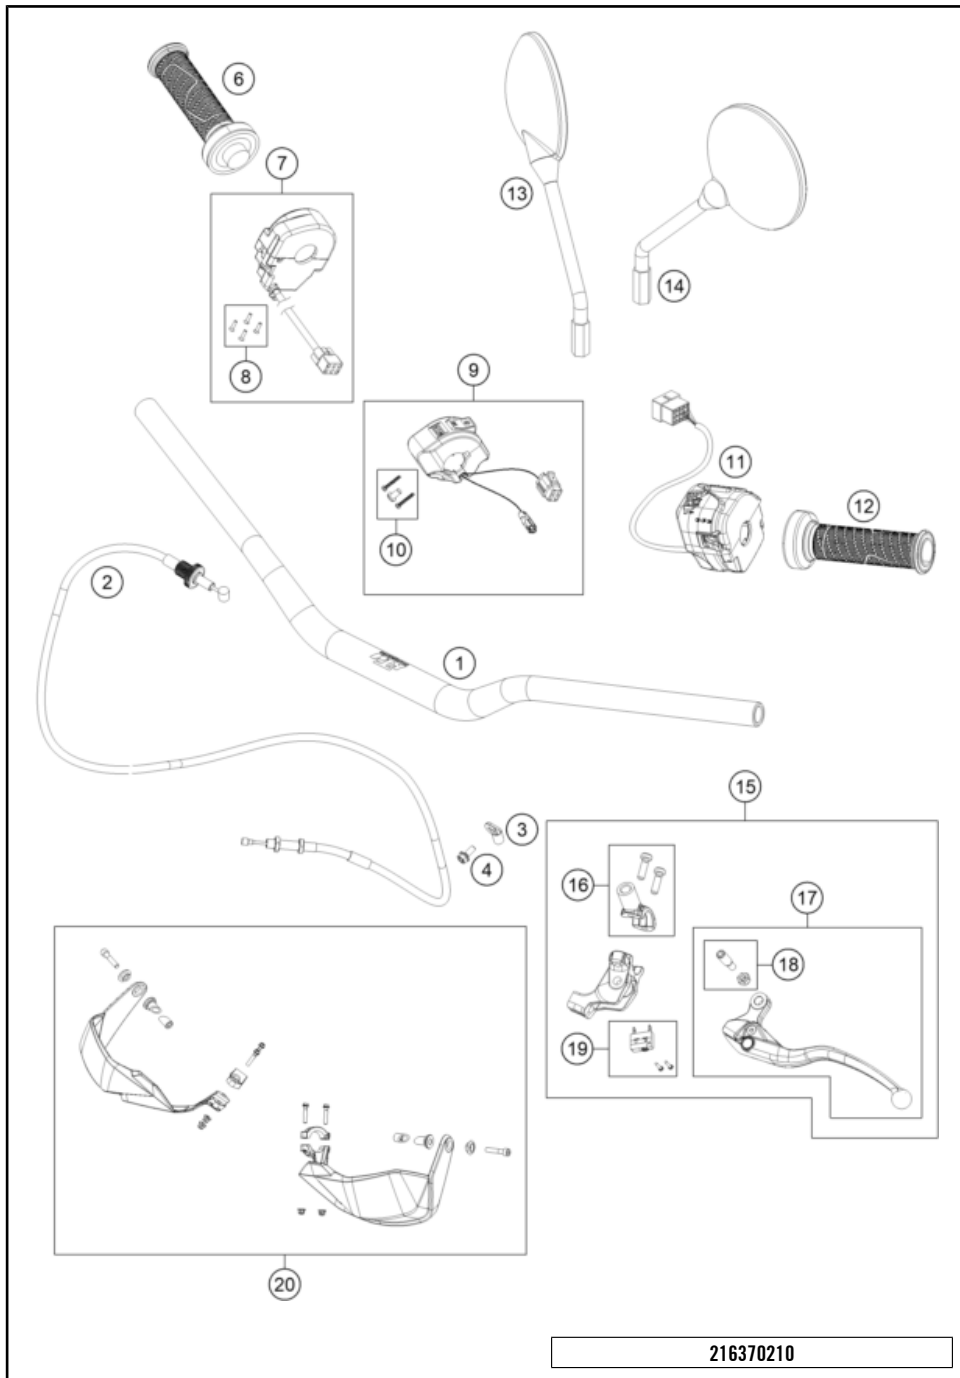

HANDLEBAR, CONTROLS

890 ADVENTURE L, black 2022 EU 2022

POS	PARTNUMBER	PARTNAME	PIECE
1	6070200100033	Handlebar	1
2	63502090000	Clutch cable	1
3	64132070000	PVC clamp 6.4 MM Heyman	1
4	0025050126	HH collar screw M5x12 TX30	2
6	60702012000	Grip tube (no heating)	1
7	60711012000	Ride-by-wire without throttle tube	1
8	76011073110	SCREW SET START-STOP SWITCH	1
9	63711074000	Handlebar switch, right	1
10	61411174010	Screw set start-stop switch	1
11	76011270100	Combination switch	1
12	60702039100	Grip LHS w/o heater	1
13	90112041000	MIRROR R/S	1
14	90112040000	MIRROR L/S	1
15	63502031000	Clutch lever cmpl.	1
16	6350204400030	Clamp cpl. incl. 2 screws	1
17	63502040000	Clutch lever	1
18	64102038000	Kit lever pin	1
19	63511049000	Switch	1
20	6030217910030	HANDGUARD CLOSED BLACK HIGH	1

216370210

55537

* NEW PART X ON DEMAND