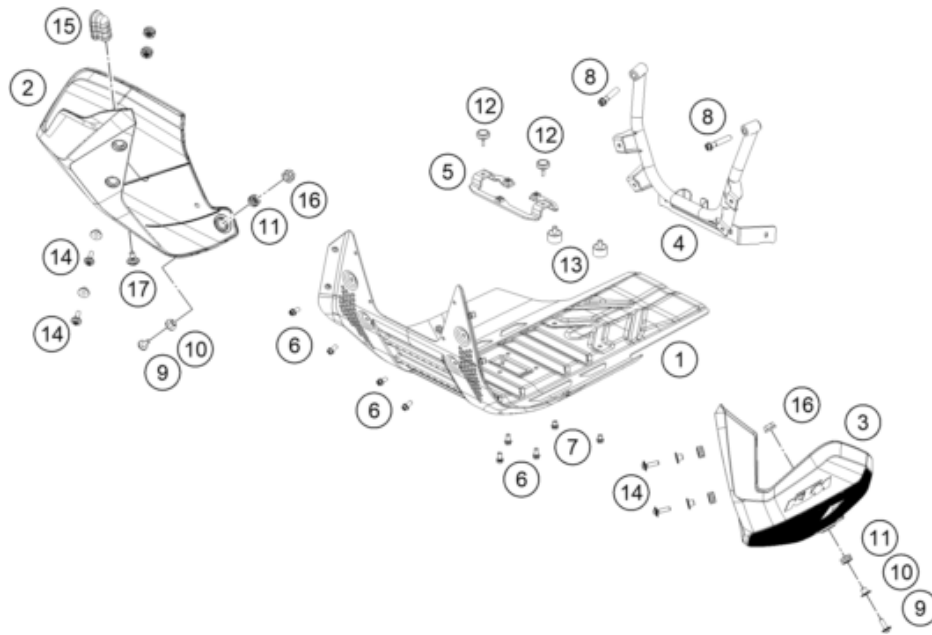

216370310

55543

\* NEW PART

X ON DEMAND

POS	PARTNUMBER	PARTNAME	PIECE
1	63503090000	Skid plate bottom part compl.	1
2	63503098010	Front spoiler right	1
3	63503097010	Front spoiler left	1
4	6350309005033	Front skid plate linkage	1
5	63503090016	Lower Alu Skidplate Support	1
6	0025060106	HH collar screw M6x10 TX30	7
7	0025060086	HH collar screw M6x8 TX30	2
8	0025080406S	Collar screw M8x40 ISA40 SS	2
9	69014017000	SPECIAL SCREW M6X18 ISA30 08	2
10	61342041000	COLLAR BUSH 6,5X9X18X8,5	6
11	62142041000	DAMP. COMPONENT ABS MODUL	6
12	60006001021	DISTANCE RUBBER AIRBOX 03	2
13	63503190017	Silent block 20x12 M6x10/M6x8	2
14	69014117000	Collar screw M6x22-8.8 ISA30	4
15	60307020000	TANK RUBBER	2
16	56509064100	SELF LOCKING NUT M6 10.9	2
17	83008000012	special screw M6x12x3	2

196350330

49281

\* NEW PART

X ON DEMAND

POS	PARTNUMBER	PARTNAME	PIECE
1	63503023000C1	side stand ADV-S	1
2	61003024000	SPRING L=116 MM 05	1
3	62503027200	SCREW FOR SIDE STAND M10X31,2	1
4	63503028010	Special screw side stand spring	1
5	0738050202	Lens head screw ISO 7380-M5X20A2	2
6	6350302610033	side stand bracket	1
7	93511045000	SWITCH SIDE STAND	1
8	64103001099	Racket side-stand-cable	1
9	0018050103	INT. TORX OVAL HEAD M 5X10 8.8	2
10	0035100309S	SHCS M10x30 TX45	2
11	63503016040C1	Main stand console right	1
12	90103029000	MAGNET HOLDER	1