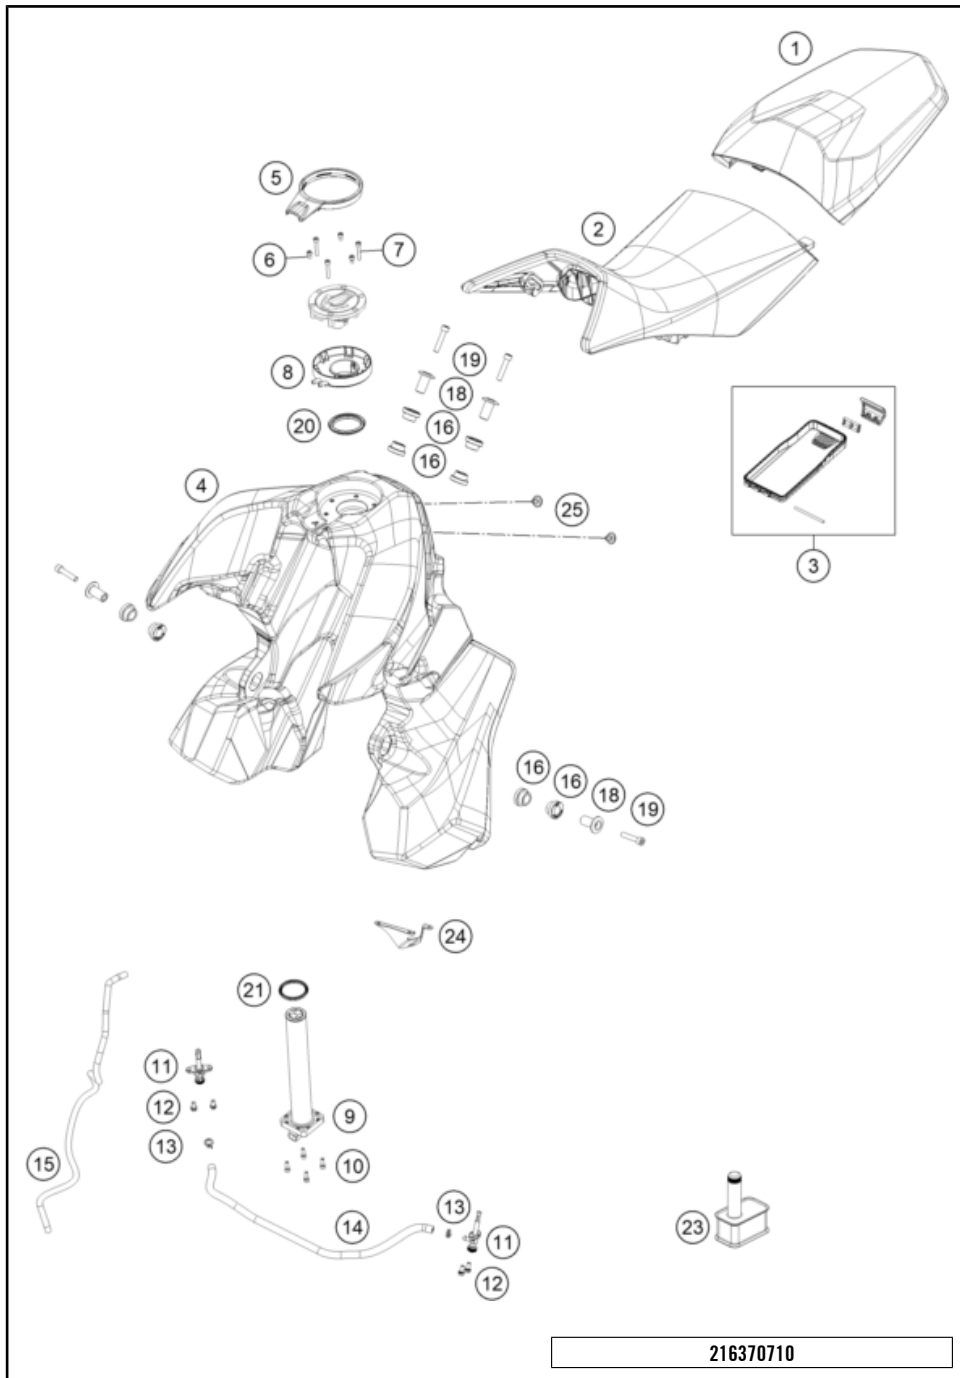

POS	PARTNUMBER	PARTNAME	PIECE
1	63507047000	Passenger seat 800 Adv. S	1
2	63507040000	Driver seat 800 Adv. S	1
3	63507047044	Tech-Box Kit	1
4	63507113000KC	Fuel tank	1
5	63507058000	Fuel tank fairing	1
6	0912050083	SHCS DIN 912 M5x8	3
7	0912050303	AH SCREW DIN0912-M 5X30	3
8	63507008050	Fuel filler cap	1
9	63507080200	Fuel lever sensor	1
10	0912050163	AH SCREW DIN0912-M 5X16	4
11	58507003200	FUEL COCK CPL.	2
12	0025060126	HH collar screw M6x12 TX30	4
13	58031005000	CLAMP YDNAC 10128 12MM	2
14	63507016000	Interconnection hose	1
15	63515027100	Tank overflow hose 718mm	1
16	61007065000	collar bushing, front tank holder	8
18	61007060000	collar bushing, bearing, outside	4
19	0912080403	SHCS DIN 912 M8x40	4
20	21007008151	gasket tank insert	1
21	60307080090	GASKET FUEL LEVEL SENSOR	1
23	00001000015	Motorex Fuel Stabilizer 125ml	1
24	63507087010	Cover fuel pump	1
25	0900000601200	Seat screw M6x11.5 ISA30	2

216370710

55594

* NEW PART

X ON DEMAND