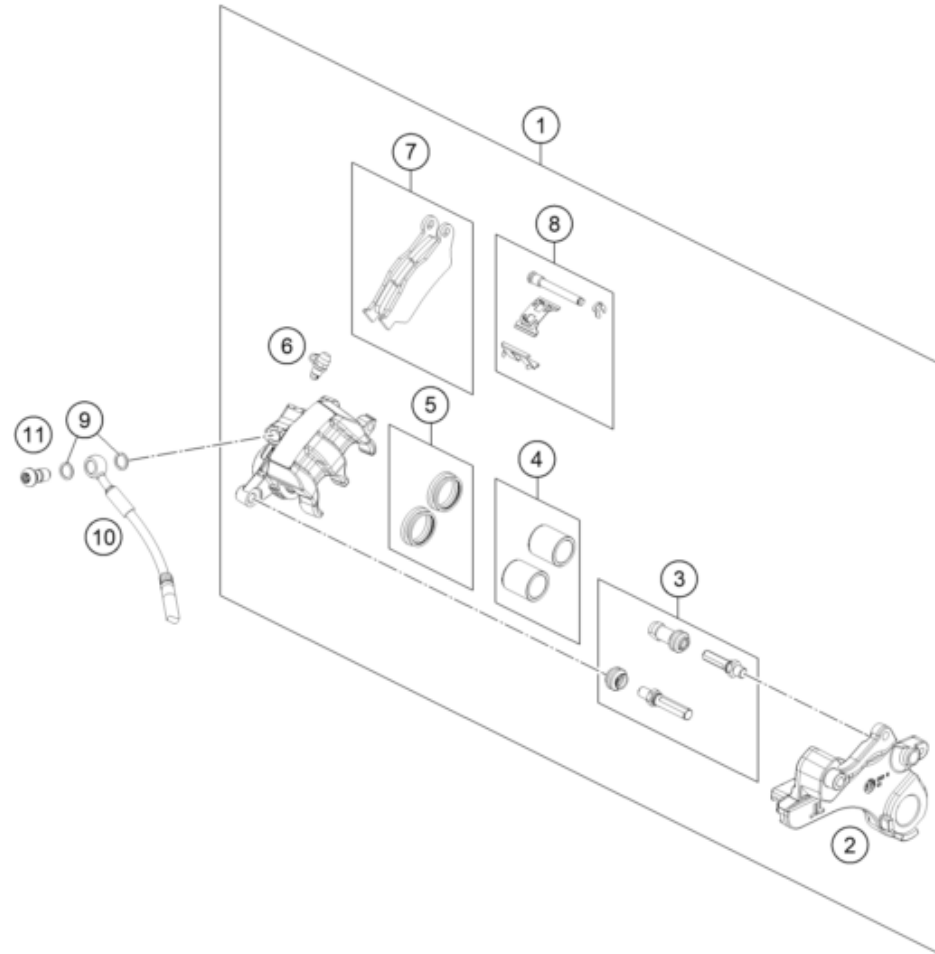

REAR BRAKE CALIPER

890 ADVENTURE L, black 2022 EU 2022

POS	PARTNUMBER	PARTNAME	PIECE
1	63713080000	Rear brake caliper	1
2	63513075000	rear holder	1
3	64113084000	Cup set	1
4	63713083000	brake piston set	1
5	63513081000	Seal set	1
6	64113020000	Bleeder + cap	1
7	63713090000	rear brake pads	1
8	63513085000	Pad pin and spring	1
9	0603100141	sealing ring DIN 7603 10x14x1	2
10	63742004000	Brake line, rear brake caliper	1
11	62113020100	banjo bolt M10x1x19.5	1

196351390

57909

* NEW PART

X ON DEMAND