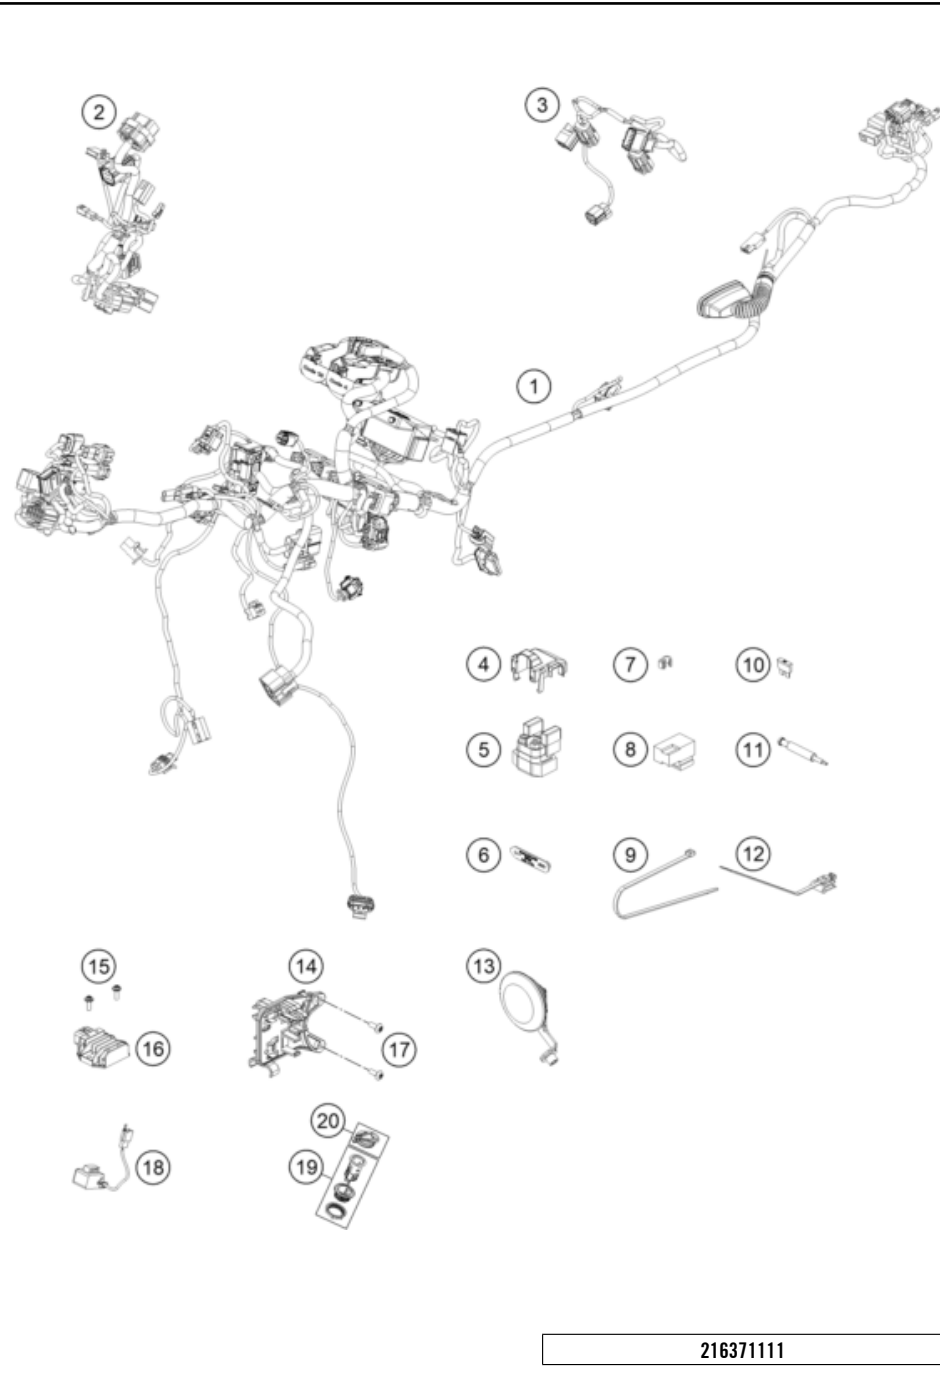

POS	PARTNUMBER	PARTNAME	PIECE
1	63711075000	Main wiring harness	1
2	63511078100	Front wiring harness	1
3	63711085000	Engine wiring harness	1
4	64111058110	Cover flap, starter relay	1
5	76211058000	STARTER RELAY 07	1
6	60011093075	RUBBER CABLE TIE 75MM 03	x
6	60011093045	RUBBER CABLE TIE 45MM 03	x
7	60111094100	BAR SPACER 4/7 BLACK	2
8	61111057000	RELAY CM1A-R-12V-H80 07	5
9	44011076305	CABLE TIE 300/4,8MM BLACK	x
9	44011076140	CABLE TIE 140/2,5MM BLACK	x
9	44011076200	CABLE TIE 200/3,6MM BLACK	x
10	58011109130	FUSE 30 A	1
11	61111018100	TEMPERATURE SENSOR	1
12	64111059020	Cable holder, attachable	1
13	76011060100	DC HORN 12V	1
14	63511048100	Connector support front	1
15	0024060206	HH collar screw M6x20 TX30	2
16	60311034000	VOLTAGE REGULATOR	1
17	58605083014	SCREW M5X14 TORX 25 07	2
18	76011030000	FLASHER UNIT LED 6,25W	1
19	60711042000	Power socket 12V	1
20	60311042050	Lid 12V-socket	1

216371111

55677

* NEW PART

X ON DEMAND