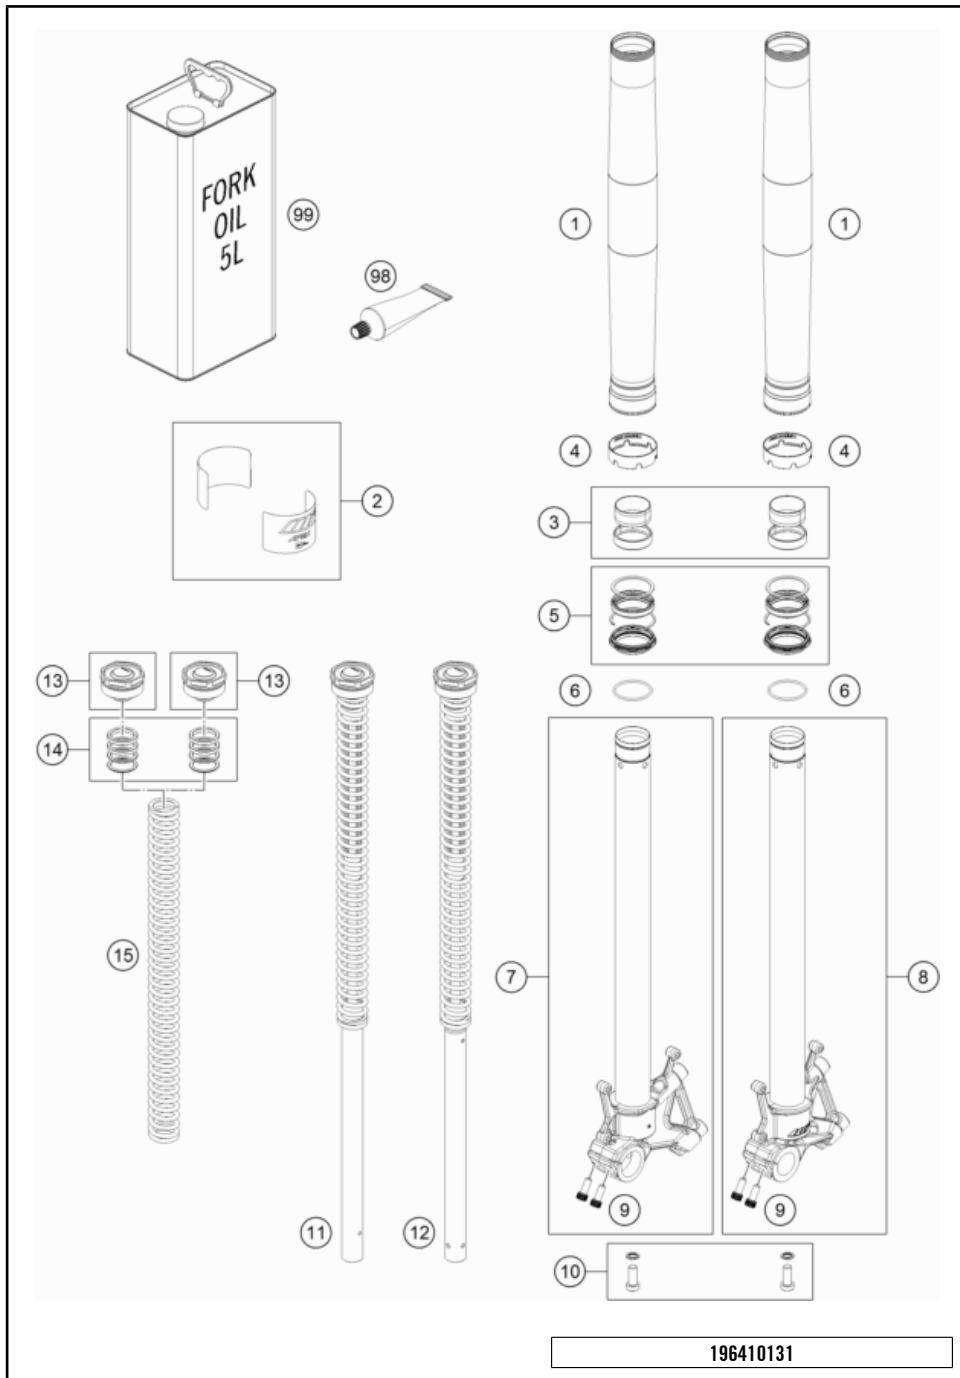

FRONT FORK DISASSEMBLED

890 ADVENTURE L, black 2022 EU 2022

POS	PARTNUMBER	PARTNAME	PIECE
1	43578142	Fork outer tube 44x560 dt54 db60	2
2	52000210SET	Sticker set APEX OC 90x40	1
3	R14042	GUIDE BUSHING SET	x
4	43578206	Fork protection ring d43	2
5	R516	Fork sealing kit 43mm red	x
6	43578219	O-ring 40x2,5 VMQ70 red ISO 3601	2
7	43578198S1	axle clamp right d43mm black cpl.	1
8	43578197S1	axle clamp left d43mm black cpl.	1
9	0025080206	HH collar screw M8x20	4
10	R14032	AH bolt M10x25 set	x
11	43578176S3	Cartridge right 790 ADV 19 cpl.	1
12	43578195S2	Cartridge left 790 ADV 19 cpl.	1
13	43578209S1	screw cap M51x1.5 cpl.	2
14	RP80002	Shim Kit Fork	x
15	43578190	Mainspring (38,3) 6,5-480 fork	1
98	T14034	Fuchs grease IPR (250g)	x
99	40540882S1	FORKOIL SAE 5 5L.	x

196410131

51264

* NEW PART X ON DEMAND