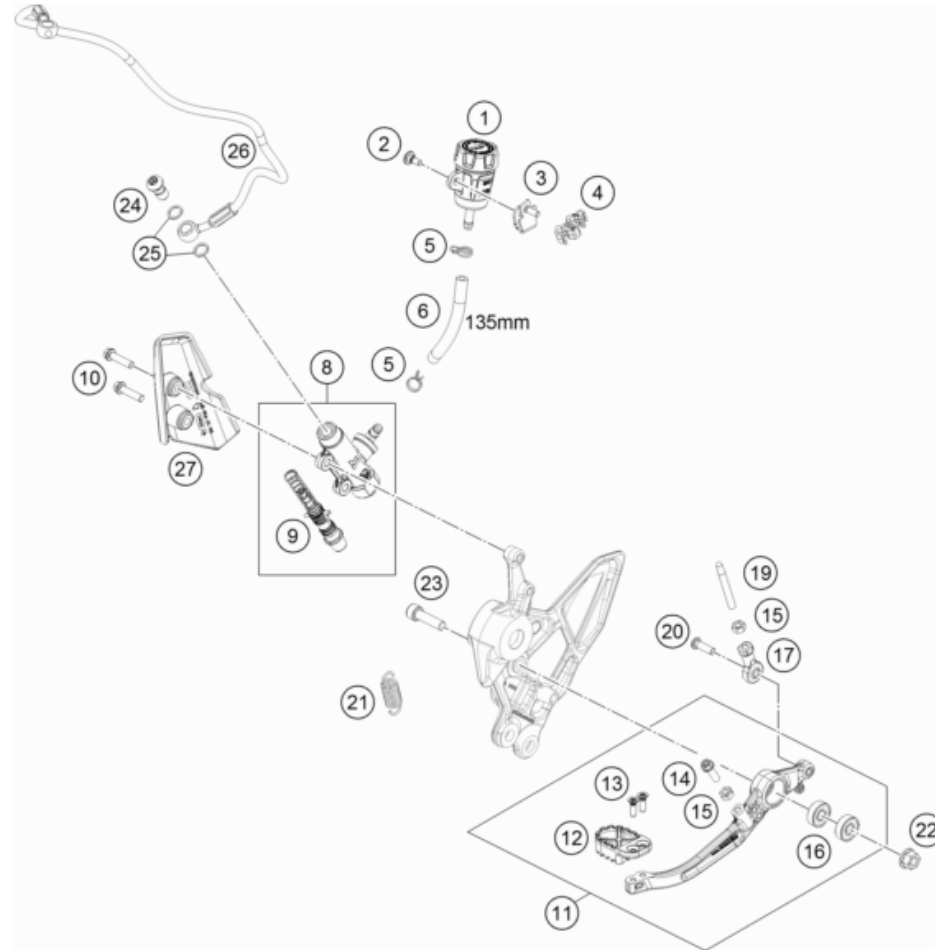

# REAR BRAKE CONTROL

890 ADVENTURE L, black 2022 EU 2022

POS	PARTNUMBER	PARTNAME	PIECE
1	64113069000	Reservoir assembly	1
2	69013099050	SCREW F. EXPANSION TANK	1
3	64113026000	Brake line holder	1
4	64142046000	Bracket ABS line dia7.5	1
5	58007017000	YDNAC CLAMP 10101 (10,4MM)	2
6	69013069001	HOSE FOR RESERVOIR 6X1,5	1
8	6411306000030	Foot master cylinder cpl. black	1
9	64113061000	Piston assembly	1
10	0025060256	HH collar screw M6x25 TX30	2
11	63513050033C1	Foot brake lever cpl. without push rod	1
12	63513051000	Footbrake lever step plate	1
13	014581050162	CS screw, ISO14581-M5x16-A2-070 ISA25	2
14	0025060206	HH collar screw M6x20 TX30	1
15	0934060003	hex nut DIN 934 M6	2
16	0625006087	GROOVED BALL BEAR. 608 2RS C3	2
17	54603069000	SWIVEL HEAD M6 FOOT BRAKE LEV.	1
19	54603068000	PRESSURE ROD ALU 250 '90	1
20	0738060205S	Oval head screw ISR M6x20-A2-70-MK	1
21	54603062200	Return spring for brake lever	1
22	54310086200	SELF LOCKING NUT M8 10.9	1
23	014579080301S	screw ISO 14579-M8x30-10.9-MK black	1
24	62113020100	banjo bolt M10x1x19.5	1
25	0603100141	sealing ring DIN 7603 10x14x1	2
26	63742002000	Brake line, rear master cylinder	1
27	63503039051	Rear master cylinder guard	1