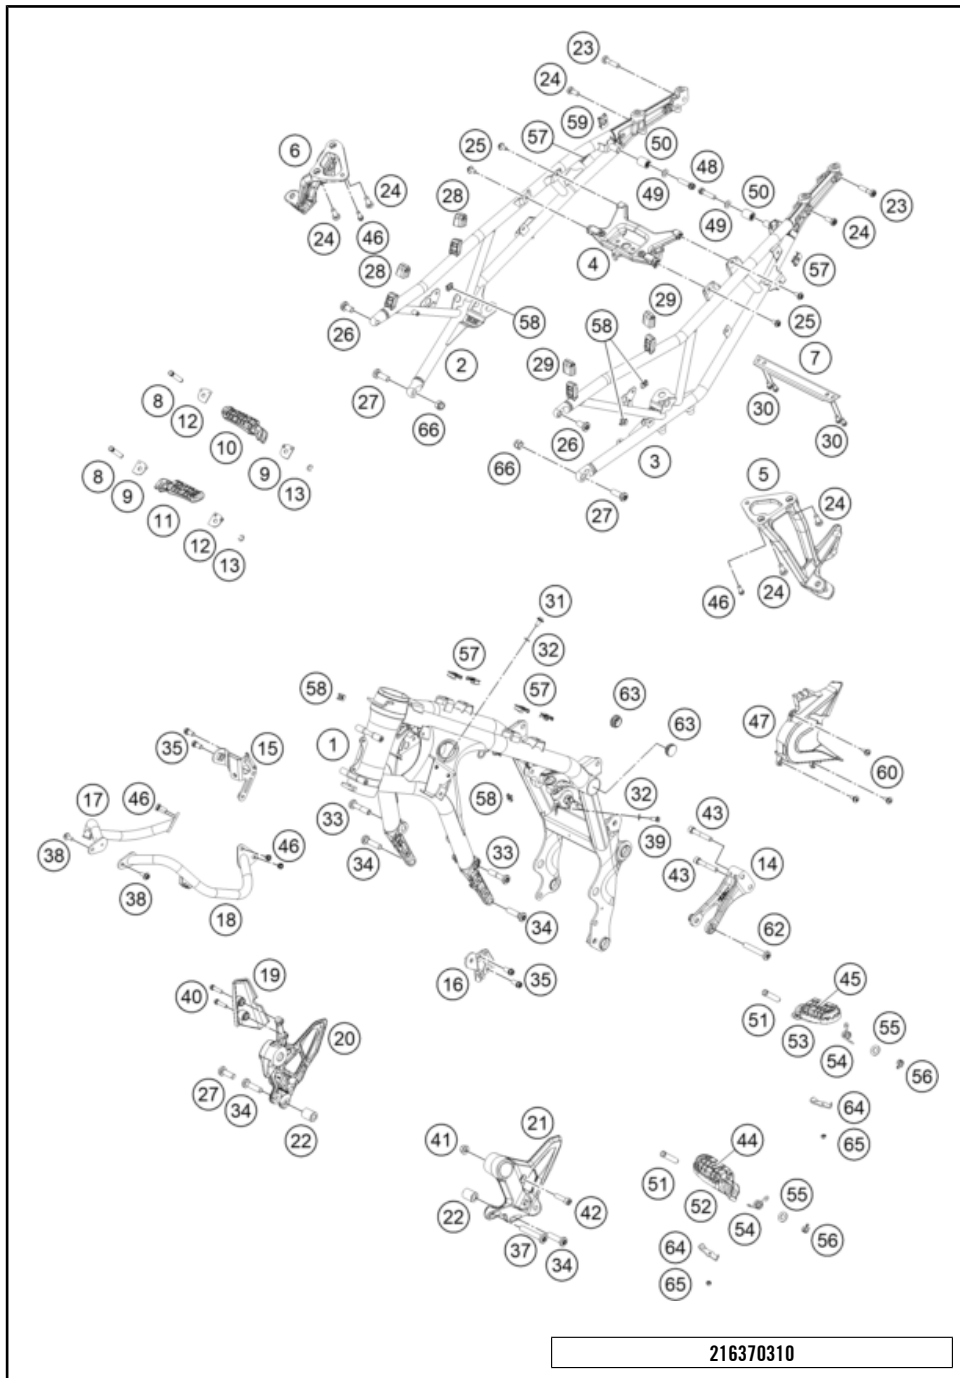

POS	PARTNUMBER	PARTNAME	PIECE
40	0025060256	HH collar screw M6x25 TX30	2
41	54310086200	SELF LOCKING NUT M8 10.9	1
42	014579080301S	screw ISO 14579-M8x30-10.9-MK black	1
43	014579080506S	CYL. SCREW DIN14579 M8X50 SS	2
44	60003041010	FOOTREST RUBBER FRONT R/S 03	1
45	60003040010	FOOTREST RUBBER FRONT L/S 03	1
46	0025060166S	HH collar screw M6x16 TX30 SL	6
47	63503096000	Front sprocket cover	1
48	0035080356	AH-COLLAR SCREW M8X35 ISA45	2
49	0125080003	washer DIN 125 A -8.4	2
50	60307048000	RUBBER SEAT-CONTACT SURFACE	2
51	54803044000	PIN FOR FOOT PED 51.5X9.8 MM	2
52	78003041050	FOOTREST R/S 08	1
53	78003040050	FOOTREST L/S 08	1
54	54603041000	FOOTREST SPRING L/S & R/S	2
55	0125100003	washer DIN 125 A 10.5	2
56	0094032253	PIN DIN0094-3,2X25 STEEL	2
57	54603048100	clip nut M6	6
58	54603048600	RANGE CHANGE METAL NUT M5 INOX	2
59	54603048000	RANGE CHANGE METAL NUT M8	2
60	69008021160	special screw M5x12	3
62	0035100656S	ISA screw, M10x65 ISA45	1
63	64103088000	Frame locking cap	2
64	60003044010	CLOSING PANEL FRONT L/S R/S 03	2
65	0985050003	SELF LOCKING NUT DIN0985-M 5	2
66	54310086100	SELF LOCKING NUT M10 CU WS=14	2

216370310

55543

* NEW PART

X ON DEMAND