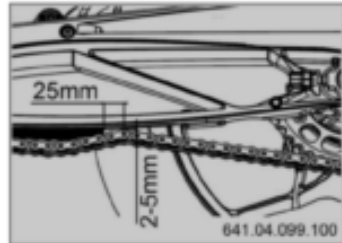

POS	PARTNUMBER	PARTNAME	PIECE
1	50203098003	Sticker "WARNING LABEL 3"	1
2	50307098000	STICKER "OWNERS MANUAL"	1
3	63506097000	Sticker fuse	1
4	63706098200	Sticker STD setting	1
5	64104099100	Sticker chain tension	1
6	21007098000	Sticker fuel labelling	1
7	21003094000	"Sticker ""EAC""	1
8	63703097000	Sticker technical information	1
9	L121-637-2	Typenschild EURO 4 KTM	1

216378012

55535

* NEW PART

X ON DEMAND