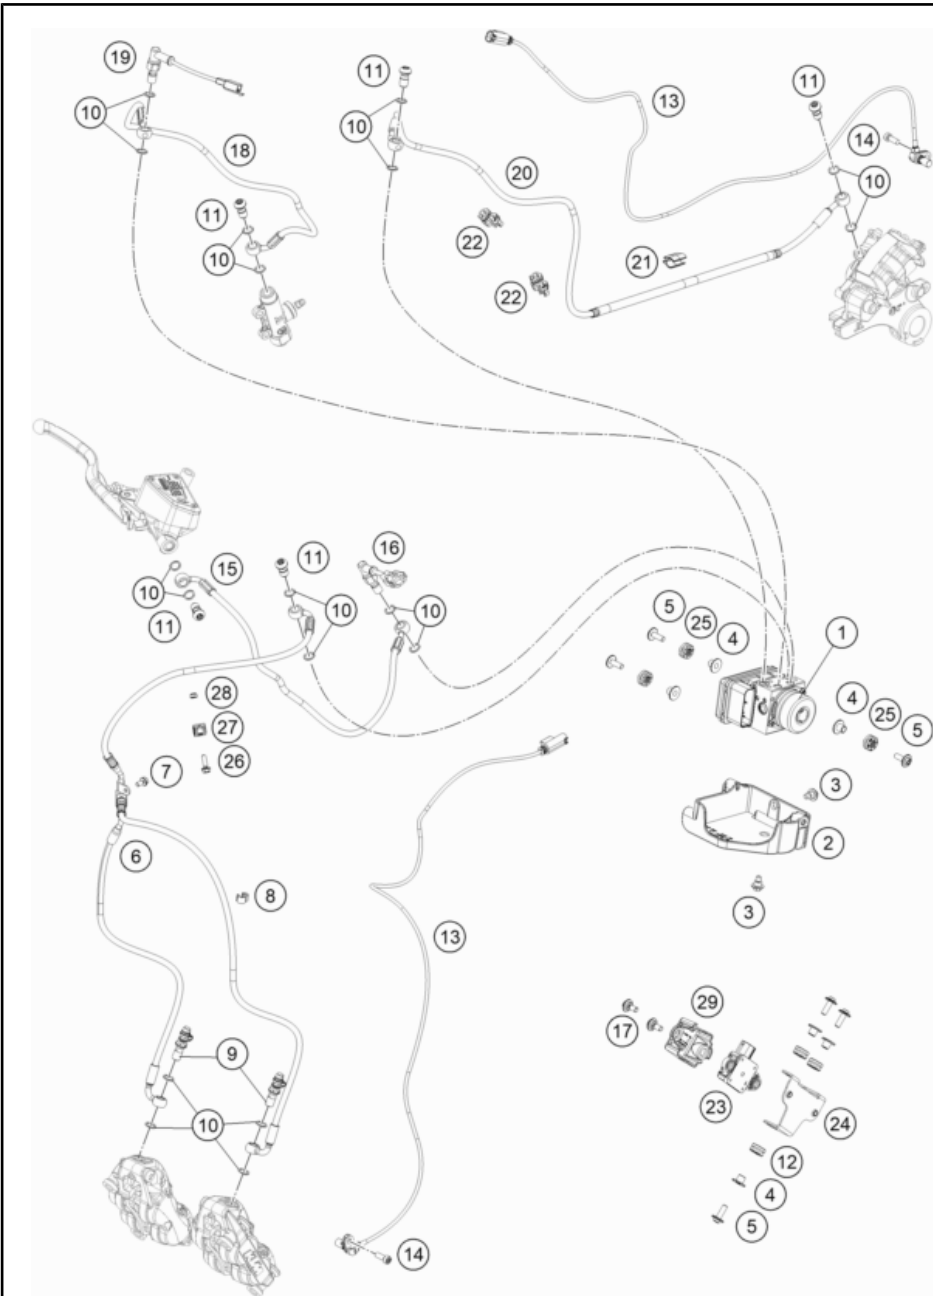

POS	PARTNUMBER	PARTNAME	PIECE
1	61742031044	ABS module filled	1
2	63542040000	holder ABS module	1
3	59001092050	SPECIAL SCREW M6X12,5 WS=8	2
4	61342041000	COLLAR BUSH 6,5X9X18X8,5	6
5	69014017000	SPECIAL SCREW M6X18 ISA30 08	6
6	63542003000	Brake line ABS-Caliper	1
7	0025050106	HH collar screw M5x10 TX30	1
8	60111094100	BAR SPACER 4/7 BLACK	8
9	62513020000	BLEEDER SCREW CPL. 05	2
10	0603100141	sealing ring DIN 7603 10x14x1	18
11	62113020100	banjo bolt M10x1x19.5	5
12	62142041100	DUMPER 40 SHORE	3
13	76042125000	ABS-SENSOR	2
14	014580060166	SHCS ISO 14580 M6x16	2
15	63542001000	Brake line MC-ABS	1
16	64111051100	Brake light switch	1
17	83008000015	SPECIAL SCREW M6X15X3	2
18	63542002000	Brake line MC-ABS	1
19	62111051000	BRAKE LIGHT SWITCH REAR	1
20	63542004000	Brake links ABS-Caliper	1
21	54813026100	CABLE SUPPORT 10/4MM 2014	1
22	64142046000	Bracket ABS line dia7.5	2
23	61542090000	Angle sensor	1
24	63742090015	Retaining bracket angle sensor compl.	1
25	62142041000	DAMP. COMPONENT ABS MODUL	3
26	0025050166	HH collar screw M5x16 TX30	1
27	60113146000	SUPPORT FOR BRAKE HOSE M5	1
28	0985050003	SELF LOCKING NUT DIN0985-M 5	1
29	61342090050	COVER SENSOR BOX	1

216374210

55617

* NEW PART

X ON DEMAND