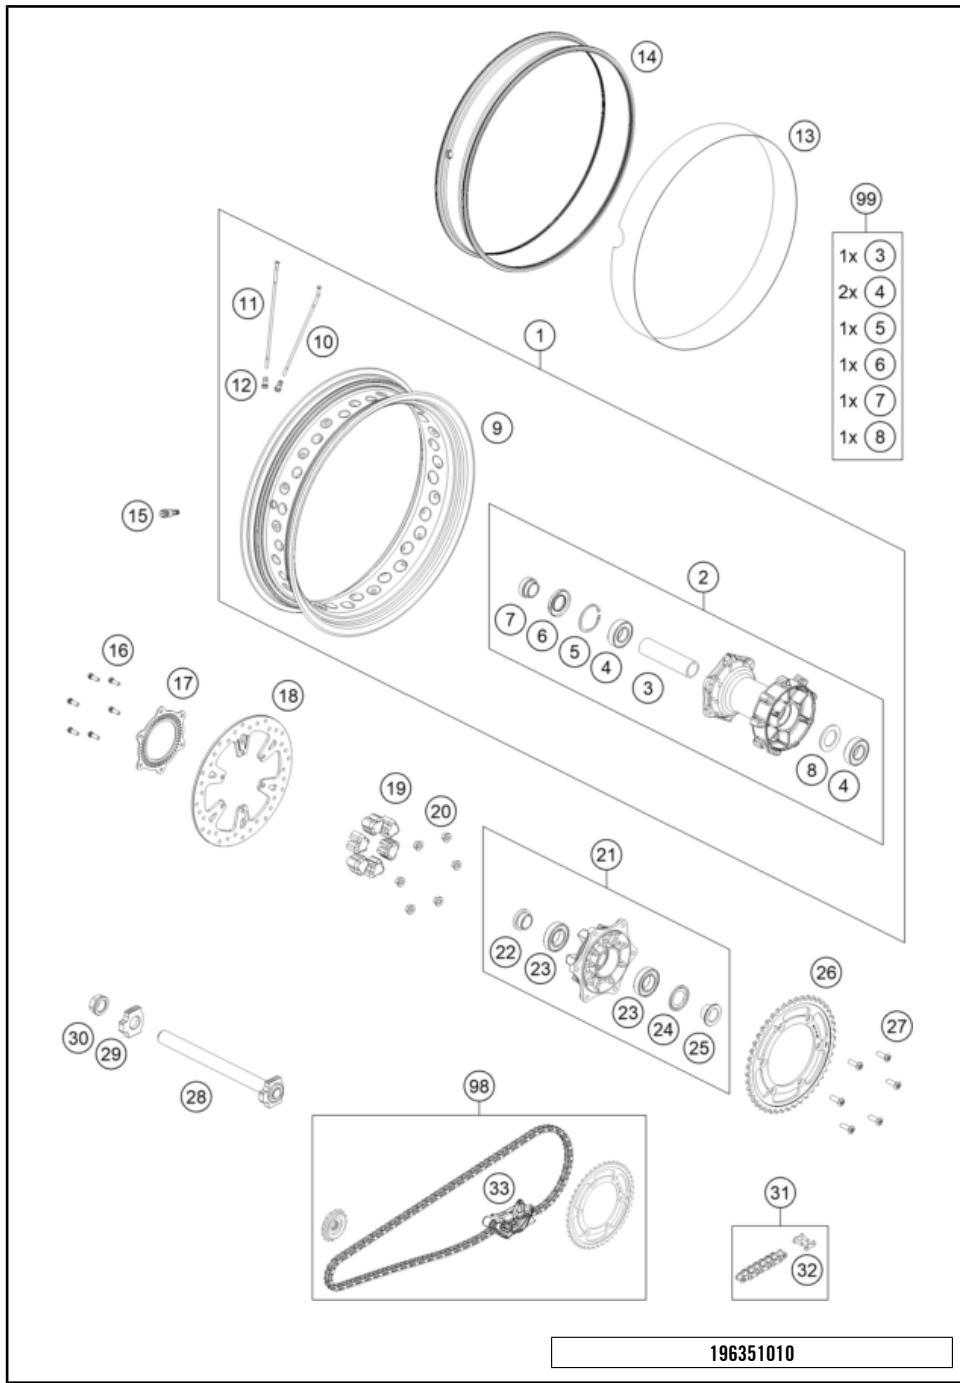

REAR WHEEL

890 ADVENTURE L, black 2022 EU 2022

POS	PARTNUMBER	PARTNAME	PIECE
32	78010166100	RIVETING LINK FOR 78010167118	x
33	63510067118	chain X-Ring 118 links with chain guide	1
98	00050002100	Drive set 16/45	x
99	60310015000	REAR WHEEL REP. KIT ADV 13-14	x

196351010

55645

* NEW PART X ON DEMAND