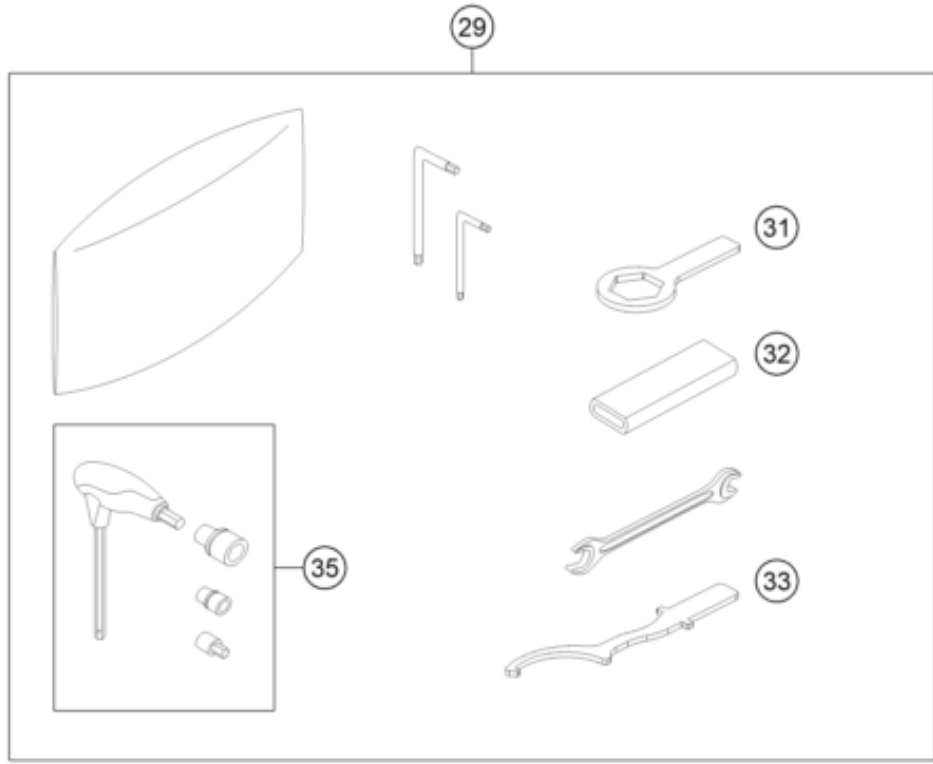

OHNE ABBILDUNG
WITHOUT ILLUSTRATION

0

TECHNISCHE DOKUMENTATION
TECHNICAL DOCUMENTATION
DOCUMENTACION TECNICA
DOCUMENTATION TECHNIQUE
NOTE TECNICHE

1

196352000

POS	PARTNUMBER	PARTNAME	PIECE
0	90112040000	MIRROR L/S	1
0	90112041000	MIRROR R/S	1
0	0025060086	HH collar screw M6x8 TX30	2
0	63503090000	Skid plate bottom part cmpl.	1
0	63503090016	Lower Alu Skidplate Support	1
0	0024060106	HH COLLAR SCREW M6X10 TX30	7
0	63503097010	Front spoiler left	1
0	83008000012	special screw M6x12x3	2
0	69014017000	SPECIAL SCREW M6X18 ISA30 08	2
0	62142041000	DAMP. COMPONENT ABS MODUL	3
0	63503098010	Front spoiler right	1
0	69014117000	Collar screw M6x22-8.8 ISA30	4
0	60006001021	DISTANCE RUBBER AIRBOX 03	2
0	61342041100	Collar bushing 6,5x9x18x8,5	6
0	63508008050	windshield support	1
0	63508008000	windshield EU	1
0	60708008070	rubber bush windshield fixation	2
0	60708008071	Special screw M5x14	2
0	69008021160	special screw M5x12	1
0	00063004202	PRINT LABEL 60X51 MM	1
0	00063004204	Self-ad. stkr. 100X200 mm, perf., art. 3	2
0	00063004012	HEADLIGHT MASK BOX	1
0	56509064100	SELF LOCKING NUT M6 10.9	2
0	00063004105	950 ADV. CARTON F WIND PROT.	1
0	0025050166S	HH Collar Screw M5x16 ISA30 SS	4
0	58412080400	Rear reflector red	1
0	6030218004430	HANDSCHUTZ LI. KPL. M. BEFEST.	1
0	6030218104430	HANDSCHUTZ RE. KPL. M. BEFEST.	1
0	60408061050	RUBBER 14X6.5X2.3MM	2
0	63503190017	Silent block 20x12 M6x10/M6x8	2
0	64112181100	Bracket for reflector	1
1	3214534EN	Owner Manual 890 Adventure & L 2022	1
29	63729099000	Tool set	1
31	60012060032	RING WRENCH 32MM	1
32	60012060000	GRIP FOR RING WRENCH	1
33	76029062000	HOOK WRENCH F. SHOCK ABSORBER	1
35	50329070000	T-WRENCH WS=6/8/10 '97	1

57971

* NEW PART

X ON DEMAND