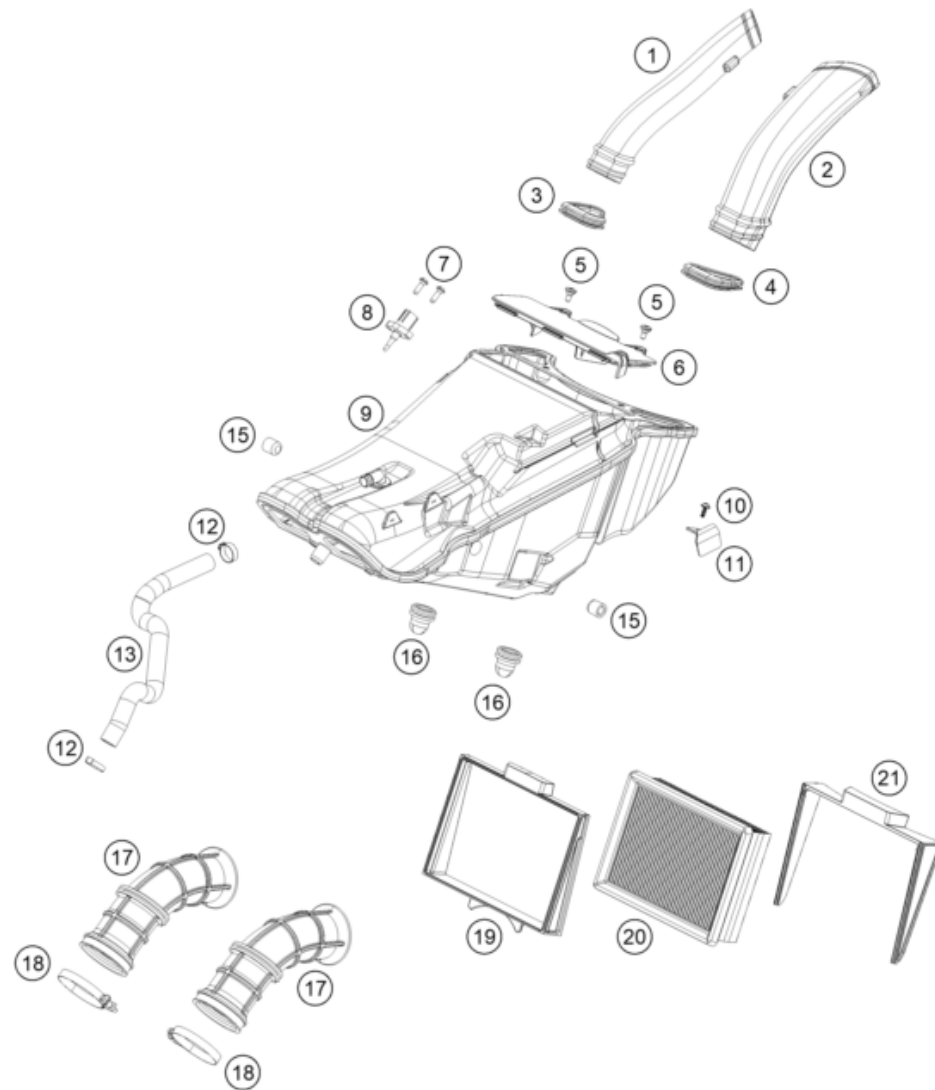

POS	PARTNUMBER	PARTNAME	PIECE
1	63506041000	Intake duct, right	1
2	63506040000	Intake duct, left	1
3	63506040050	Intake duct gasket, right	1
4	63506041050	Intake duct gasket, left	1
5	69008021160	special screw M5x12	2
6	63506002000	Air filter box cover	1
7	0081050161	EJOT PT SCREW K50X16 1451	2
8	61041080000	AMBIENT-AIR TEMPERATURE SENSOR	1
9	63506001000	Air filter box	1
10	0081050121	EJOT PT screw K50x12	1
11	63506002060	Cable holder air filter box	1
12	00050198706	VARIABLE ONE-EAR CLAMP 19,8MM	2
13	63530087000	Pre-formed hose engine breather	1
15	76006014000	rubber grommet	2
16	50206020000	RUBBER GRIMMET SLOTTED	2
17	63506026000	Velocity stack	2
18	77236048000	HOSE CLAMP GEMI 58MM	2
19	63506016000	Filter clamp frame	1
20	60306015100	AIR FILTER	1
21	63506017000	Filter clamp wedge	1

196350610

49507

* NEW PART

X ON DEMAND