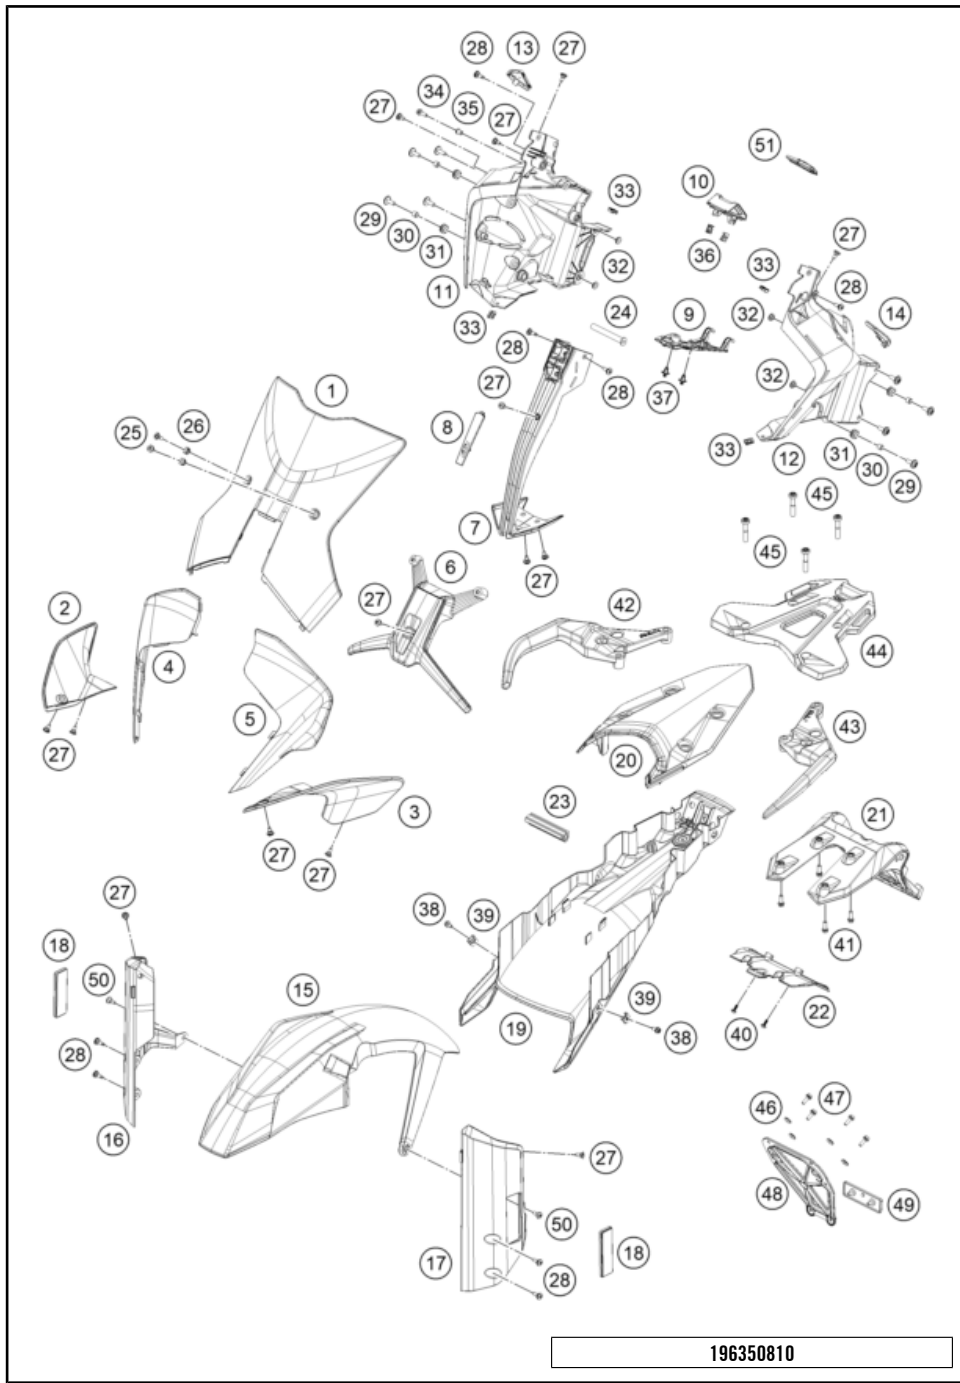

POS	PARTNUMBER	PARTNAME	PIECE
39	54603048200	RANGE CHANGE METAL NUT M5	2
40	0081050121	EJOT PT screw K50x12	2
41	0025060166	HH collar screw M6x16 TX30	4
42	63512009100	Passenger grip, right	1
43	63512008000	Passenger grip left	1
44	6061201000030	BAGGAGE CARRIER BRIDGE	1
45	0035080406S	ISA collar screw M8x40 ISA45	4
46	75008023000	WASHER REAR-UT D=14MM	4
47	0025060166S	HH collar screw M6x16 TX30 SL	4
48	64112181100	Bracket for reflector	1
49	58412080400	Rear reflector red	1
50	60708025030	Special screw M5x17 TX30	2
51	63514010010	socket adapter plate	1

55678

* NEW PART X ON DEMAND