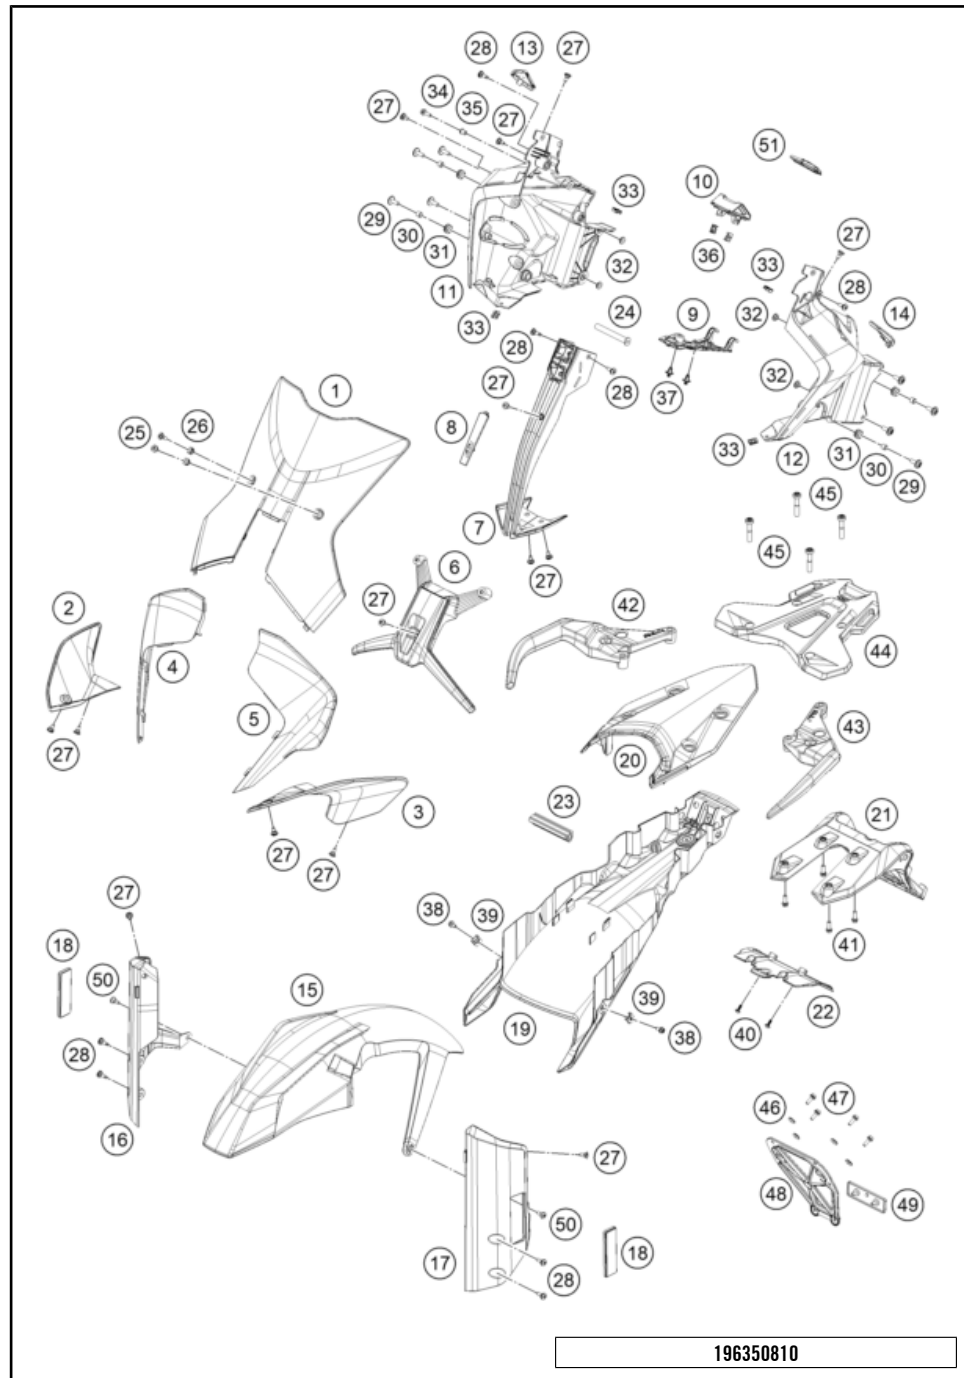

186410730

51895

\* NEW PART

X ON DEMAND

POS	PARTNUMBER	PARTNAME	PIECE
1	63508008000	windshield EU	1
2	63508004000	mask spoiler right	1
3	63508003000	mask spoiler left	1
4	63508001020	headlight mask right	1
5	63508001010	headlight mask left	1
6	63508008050	windshield support	1
7	6351401200056	Headlight mask center part	1
8	63514012010	Cover headlight mask	1
9	63514010020	Cable cover mask support	1
10	63514011020	Cover mask support	1
11	63514011000	maskcarrier right	1
12	63514010000	maskcarrier left	1
13	63514011080	Plug cap right	1
14	63514010080	Plug cap left	1
15	63508010000C1	Front fender	1
16	63508026000C1B	Fender carrier right	1
17	63508025000C1B	Fender carrier left	1
18	60012080100	SIDE REFLECTOR YELLOW "CEV"	2
19	63508019000	Lower rear panel	1
20	63508013000C1	Tail section	1
21	63508015000	License plate holder support, upper part	1
22	63508016000	License plate holder support, lower bott	1
23	63503002030	Brace subframe	1
24	63514010040	wheel spindle mask support	1
25	60708008071	Special screw M5x14	2
26	60708008070	rubber bush windshield fixation	2
27	69008021160	special screw M5x12	16
28	69008021060	special screw M5x17	8
29	69014017000	SPECIAL SCREW M6X18 ISA30 08	6
30	69014014000	BUSHING 6,1X9,2X7,5 08	4
31	60006001022	rubber grommet 9x11x16x8.5 mm	4
32	69004060150	bushing chain protection	2
33	54603048600	RANGE CHANGE METAL NUT M5 INOX	4
34	0025050166	HH collar screw M5x16 TX30	1
35	63514011010	wheel spindle mask support	1
36	69008021080	clip nut M5	2
37	76503075000	SPREAD RIVET CPL. 6,2MM	2
38	0025050106	HH collar screw M5x10 TX30	2