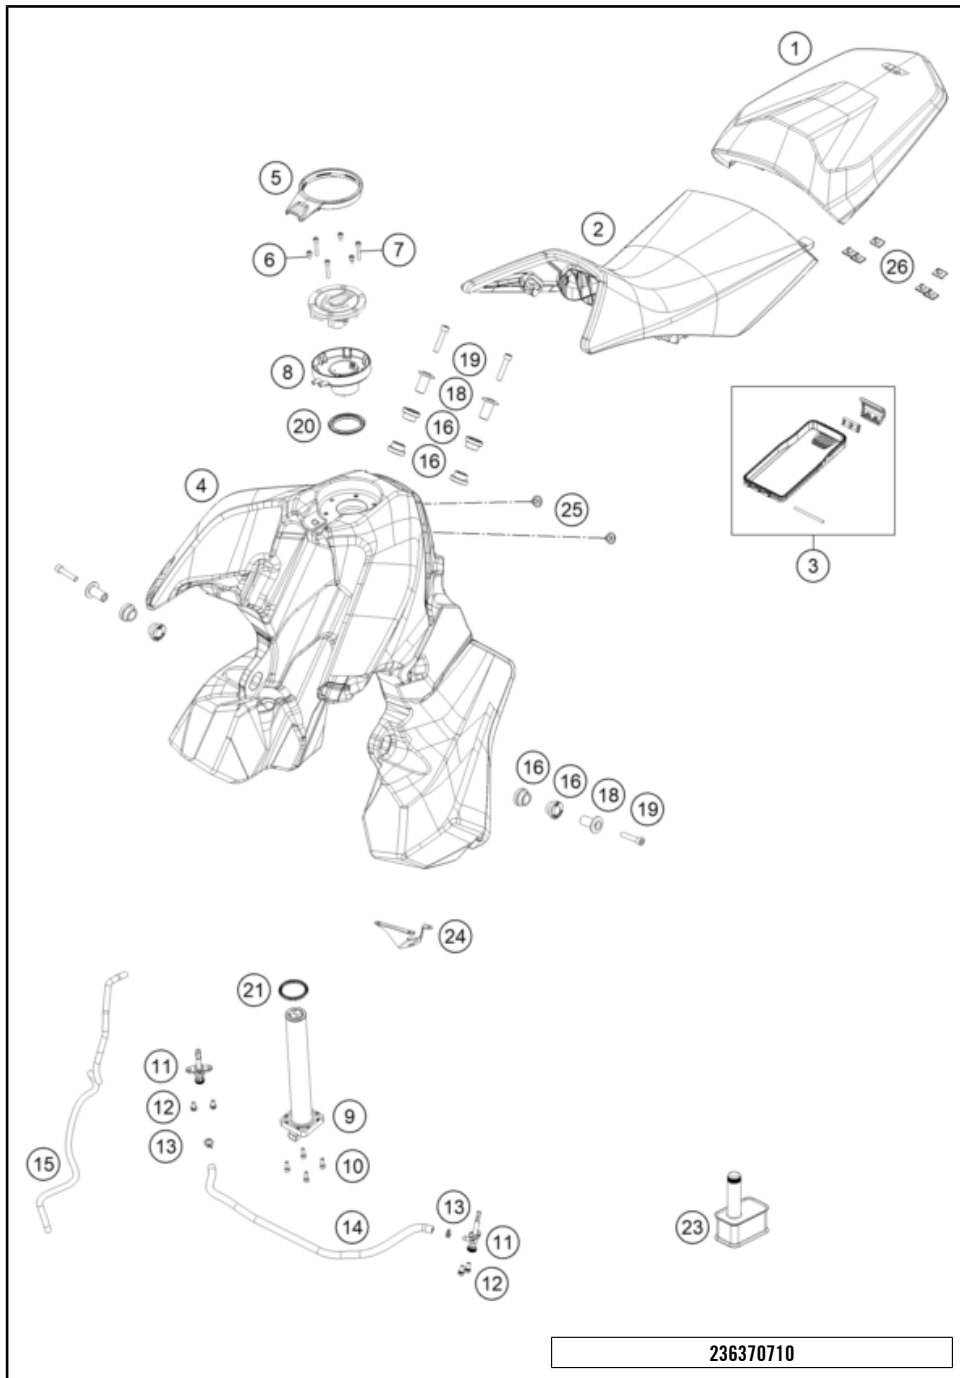

POS	PARTNUMBER		PIECE
1	A61007047000C1A	Passenger seat	1
2	A61007040000C1	Seat	1
3	63507047044	Tech-Box Kit	1
4	63507613000C1	Fuel tank	1
5	63507058000	Fuel tank fairing	1
6	0912050083	SHCS DIN 912 M5x8	3
7	0912050303	AH SCREW DIN0912-M 5X30	3
8	A61007008050	Fuel tank filler neck	1
9	63507080200	Fuel lever sensor	1
10	0912050163	AH SCREW DIN0912-M 5X16	4
11	58507003200	FUEL COCK CPL.	2
12	0025060126	HH collar screw M6x12 TX30	4
13	58031005000	CLAMP YDNAC 10128 12MM	2
14	63507016000	Interconnection hose	1
15	63515027100	Tank overflow hose 718mm	1
16	61007065000	collar bushing, front tank holder	8
18	61007060000	collar bushing, bearing, outside	4
19	0912080403	SHCS DIN 912 M8x40	4
20	21007008151	gasket tank insert	1
21	60307080090	GASKET FUEL LEVEL SENSOR	1
23	00001000015	Motorex Fuel Stabilizer 125ml	1
24	63507087010	Cover fuel pump	1
25	0900000601200	Seat screw M6x11.5 ISA30	2
26	77307040041	Isolation pad	6

236370710

62171

* NEW PART X ON DEMAND