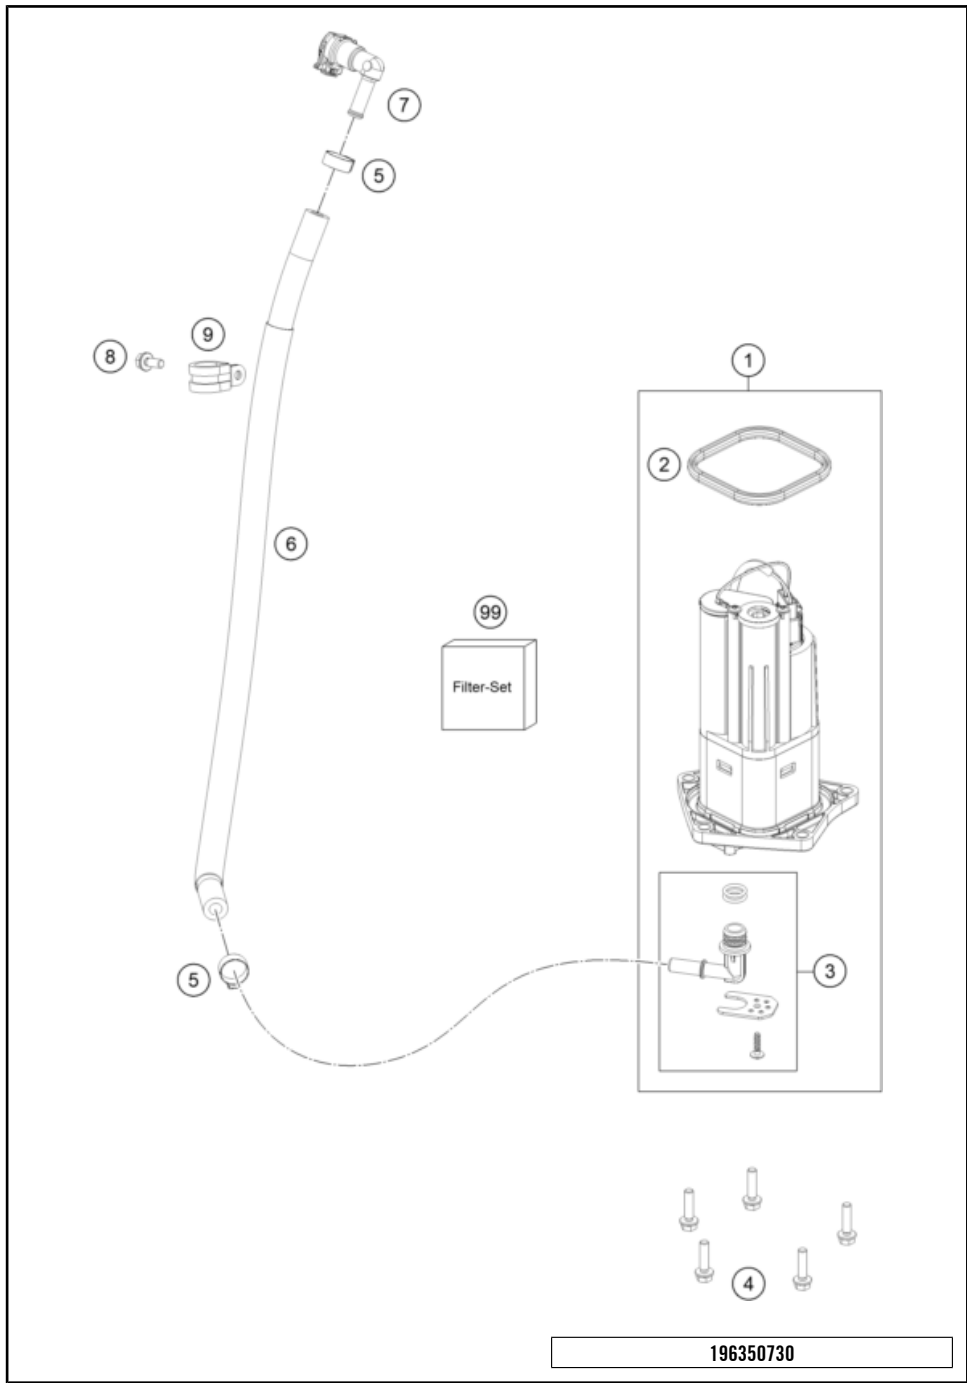

196350610

49507

* NEW PART

X ON DEMAND

POS	PARTNUMBER		PIECE
1	A61007047000C1A	Passenger seat	1
2	A61007040000C1	Seat	1
3	63507047044	Tech-Box Kit	1
4	63507613000C1	Fuel tank	1
5	63507058000	Fuel tank fairing	1
6	0912050083	SHCS DIN 912 M5x8	3
7	0912050303	AH SCREW DIN0912-M 5X30	3
8	A61007008050	Fuel tank filler neck	1
9	63507080200	Fuel lever sensor	1
10	0912050163	AH SCREW DIN0912-M 5X16	4
11	58507003200	FUEL COCK CPL.	2
12	0025060126	HH collar screw M6x12 TX30	4
13	58031005000	CLAMP YDNAC 10128 12MM	2
14	63507016000	Interconnection hose	1
15	63515027100	Tank overflow hose 718mm	1
16	61007065000	collar bushing, front tank holder	8
18	61007060000	collar bushing, bearing, outside	4
19	0912080403	SHCS DIN 912 M8x40	4
20	21007008151	gasket tank insert	1
21	60307080090	GASKET FUEL LEVEL SENSOR	1
23	00001000015	Motorex Fuel Stabilizer 125ml	1
24	63507087010	Cover fuel pump	1
25	0900000601200	Seat screw M6x11.5 ISA30	2
26	77307040041	Isolation pad	6

236370710

62171

* NEW PART X ON DEMAND

FUEL PUMP

890 ADVENTURE, orange 2023 2023

POS	PARTNUMBER		PIECE
1	63507088000	fuel pump	1
2	64107189000	Sealing	1
3	75007092000	HYDRAULIC CONNECTOR CPL.	1
4	0025060206	HH collar screw M6x20 TX30	5
5	00050157706	VARIABLE ONE-EAR CLAMP 15,7MM	2
6	63507017000	Fuel hose	1
7	76007028000	ELBOW CONNECTOR	1
8	0025050126S	Hex collar screw M5x12 ISA30 SS	1
9	49007439000	CLAMP RSGU 15/12	1
99	63507090000	filter kit	x