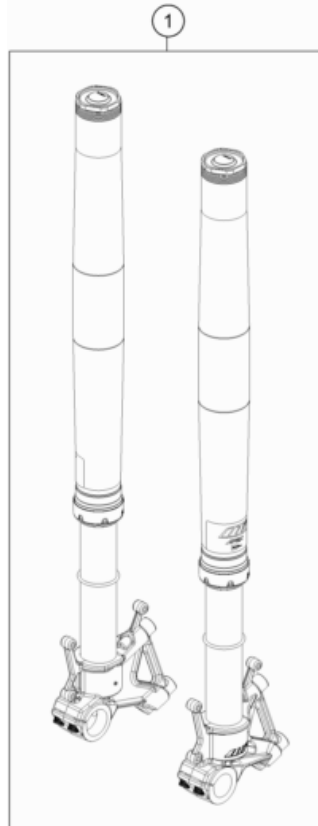

FRONT FORK, TRIPLE CLAMP

890 ADVENTURE, orange 2023 2023

196350110

POS	PARTNUMBER		PIECE
1	A610C129W201102	Fork KTM 890 Adventure R 23	1
3	0025080256	HH collar screw M8x25	4
4	7720103800030	HANDLEBAR CLAMP 28MM	2
5	0032100356S	AH-COLLAR SCREW M10X35 ISA45	2
6	5940103903230	HANDLEBAR SUPPORT D=28 H=32 BL	2
7	63501045010	Ignition lock cover	1
8	54801036000C1	Steering head screw M20x1,5 WS_27	1
9	63601042000	Shim ring	1
10	0015080256S	HH COLLAR SCREW M8X25 WS=10	1
11	0025080306	HH collar screw M8x30	4
12	63701034030C1	Triple clamp top	1
13	69001084100	Steering head gasket	2
14	69001181000	STEERINGHEAD KPL.17	2
15	69001086100	PROT. RING STEER. HEAD BEARING	1
16	63701032030C1	Bottom triple clamp compl.	1
17	0025080356	HH collar screw M8x35 TX40	4
18	69001181010	Steering head rep. Kit	x
19	0025060106	HH collar screw M6x10 TX30	4
20	63501072000	Retaining bracket brake line	1
21	0025080256S	HH COLLAR SCREW M8X25 TX40	3
22	16181S55E	Steering damper790 Adventure cpl.	1
23	54601099000	SPEEDOMETER CABLE GUIDE MARZO.	2
24	0985050003	SELF LOCKING NUT DIN0985-M 5	2
25	0025050206	HH collar screw M5x20 TX30	2
26	63511066010	Ignition lock cover	1

62145

* NEW PART

X ON DEMAND