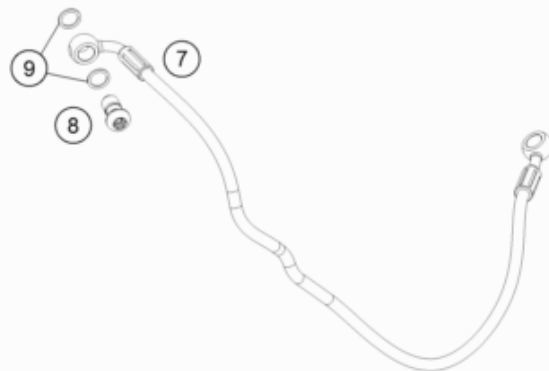

216371130

55613

* NEW PART

X ON DEMAND

FRONT BRAKE CONTROL

890 ADVENTURE, orange 2023 2023

POS	PARTNUMBER		PIECE
1	63713101033	Front master cylinder cpl.	1
2	63513002044	Brake lever	1
3	64113006000	Lever bolt cpl.	1
4	63713008000	Piston assembly	1
5	64113031100	Reservoir cap cpl.	1
6	6351300500030	mirror clamp incl. 2 screws	1
7	63542001000	Brake line MC-ABS	1
8	62113020100	banjo bolt M10x1x19.5	1
9	0603100141	sealing ring DIN 7603 10x14x1	2

196351310

57907

* NEW PART

X ON DEMAND

POS	PARTNUMBER		PIECE
1	64113069000	Reservoir assembly	1
2	69013099050	SCREW F. EXPANSION TANK	1
3	64113026000	Brake line holder	1
4	64142046000	Bracket ABS line dia7.5	1
5	58007017000	YDNAC CLAMP 10101 (10,4MM)	2
6	69013069001	HOSE FOR RESERVOIR 6X1,5	1
8	6411306000030	Foot master cylinder cpl. black	1
9	64113061000	Piston assembly	1
10	0025060256	HH collar screw M6x25 TX30	2
11	63513050033C1	Foot brake lever cpl. without push rod	1
12	63513051000	Footbrake lever step plate	1
13	014581050162	CS screw, ISO14581-M5x16-A2-070 ISA25	2
14	0025060206	HH collar screw M6x20 TX30	1
15	0934060003	hex nut DIN 934 M6	2
16	0625006087	GROOVED BALL BEAR. 608 2RS C3	2
17	54603069000	SWIVEL HEAD M6 FOOT BRAKE LEV.	1
19	54603068000	PRESSURE ROD ALU 250 '90	1
20	0738060205S	Oval head screw ISR M6x20-A2-70-MK	1
21	54603062200	Return spring for brake lever	1
22	54310086200	SELF LOCKING NUT M8 10.9	1
23	014579080301S	screw ISO 14579-M8x30-10.9-MK black	1
24	62113020100	banjo bolt M10x1x19.5	1
25	0603100141	sealing ring DIN 7603 10x14x1	2
26	63742002000	Brake line, rear master cylinder	1
27	63503039051	Rear master cylinder guard	1