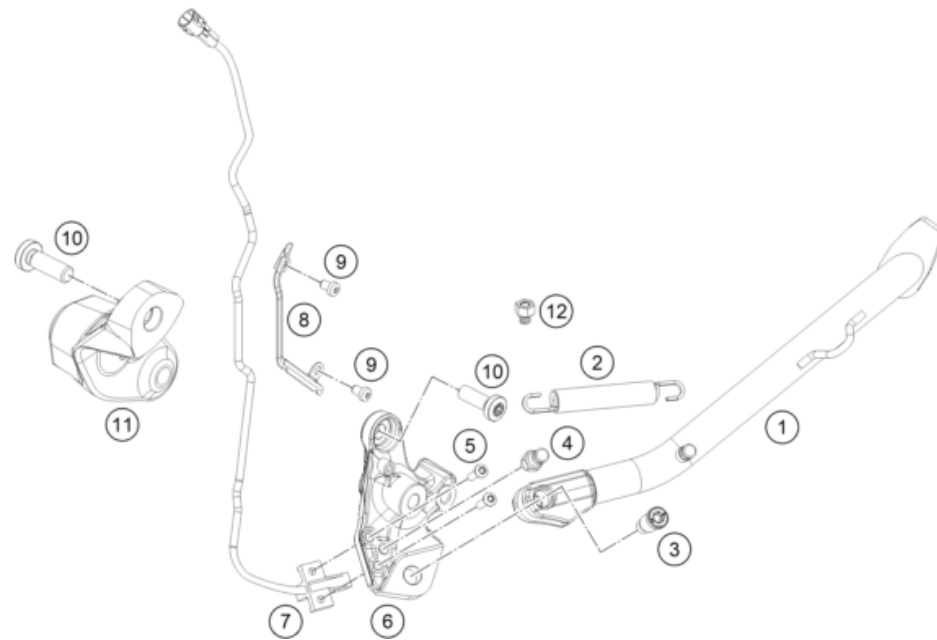

236370310

62169

* NEW PART

X ON DEMAND

ENGINE GUARD

890 ADVENTURE, orange 2023 2023

POS	PARTNUMBER		PIECE
1	A610030900001	Skid plate	1
2	A61007025020	Tank protector right	1
3	A61007025010	Tank protector left	1
4	63503090050	Front skid plate linkage	1
5	63503090016	Lower Alu Skidplate Support	1
6	0025060106	HH collar screw M6x10 TX30	7
7	0025060086	HH collar screw M6x8 TX30	2
8	0025080406S	Collar screw M8x40 ISA40 SS	2
10	61342041000	COLLAR BUSH 6,5X9X18X8,5	6
11	62142041000	DAMP. COMPONENT ABS MODUL	6
12	75007046010	SEAT RUBBER 10 MM	2
13	63503190017	Silent block 20x12 M6x10/M6x8	2
14	83008000012	special screw M6x12x3	2
15	60307020000	TANK RUBBER	2
16	54603048300	RANGE CHANGE METAL NUT M6 INOX	6
17	69014117000	Collar screw M6x22-8.8 ISA30	6

236370330

62161

* NEW PART

X ON DEMAND

POS	PARTNUMBER		PIECE
1	63503323000C1	Side stand	1
2	61003024000	SPRING L=116 MM 05	1
3	62503027200	SCREW FOR SIDE STAND M10X31,2	1
4	63503028010	Special screw side stand spring	1
5	0738050202	Lens head screw ISO 7380-M5X20A2	2
6	63503126100C1	Side stand bracket	1
7	93511045000	SWITCH SIDE STAND	1
8	64103001099	Racket side-stand-cable	1
9	0018050103	INT. TORX OVAL HEAD M 5X10 8.8	2
10	0035100309S	SHCS M10x30 TX45	2
11	63503016040C1	Main stand console right	1
12	90103029000	MAGNET HOLDER	1