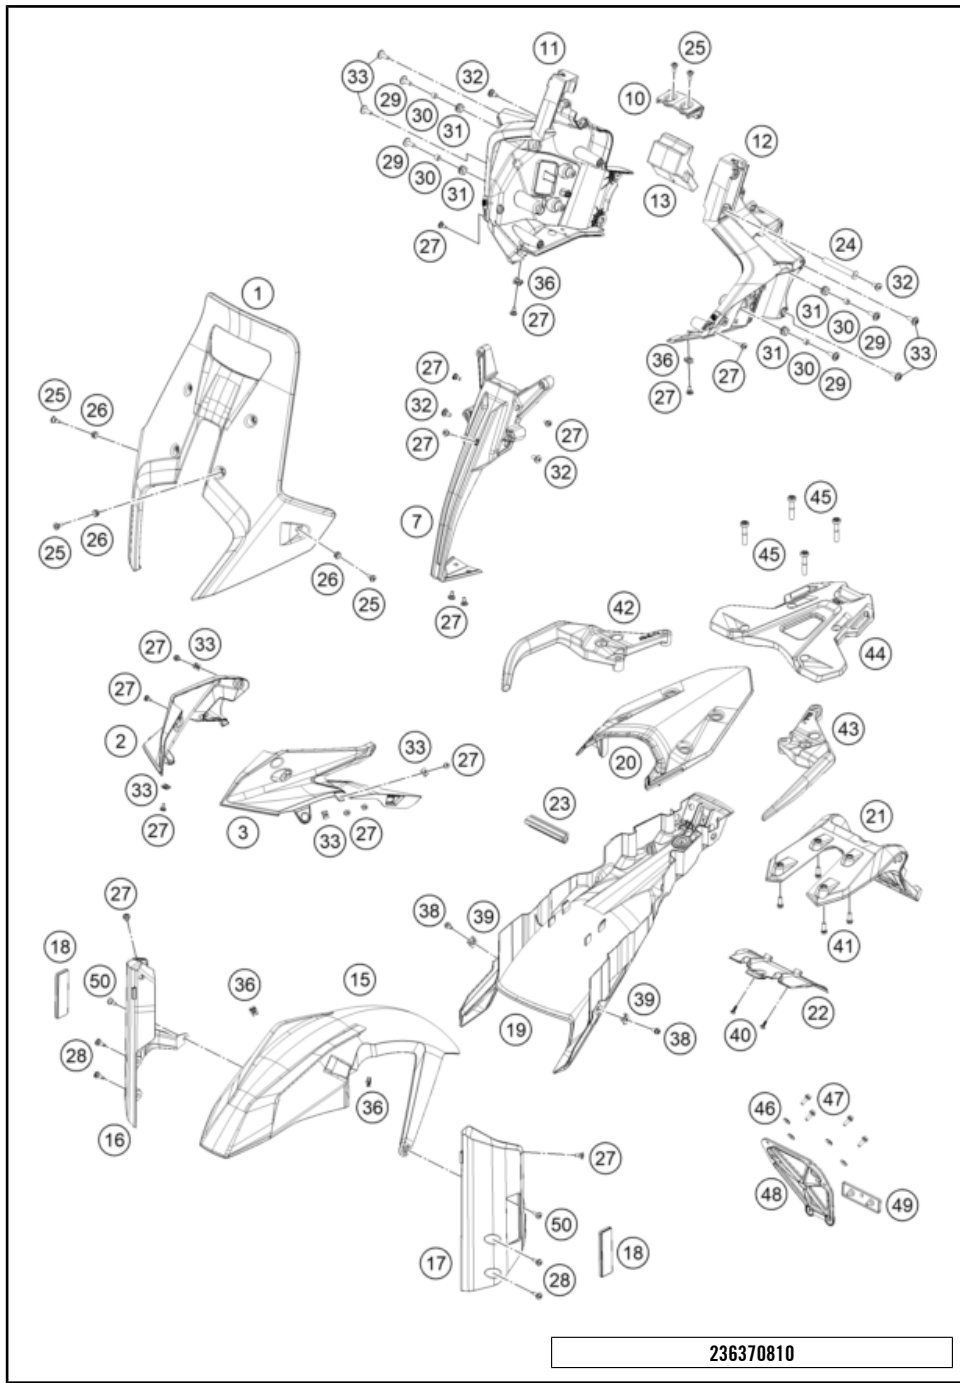

236370810

POS	PARTNUMBER		PIECE
47	0025060166S	HH collar screw M6x16 TX30 SL	4
48	64112181100	Bracket for reflector	1
49	58412080400	Rear reflector red	1
50	60708025030	Special screw M5x17 TX30	2

62176

* NEW PART

X ON DEMAND