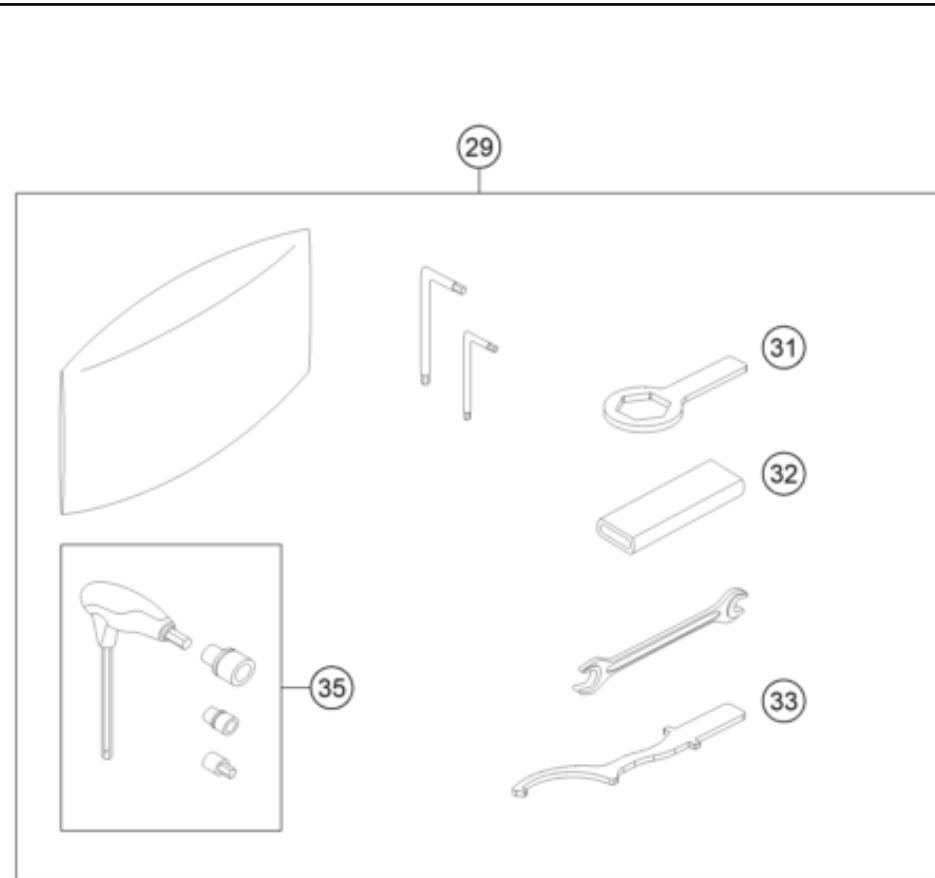

OHNE ABBILDUNG
WITHOUT ILLUSTRATION

0

TECHNISCHE DOKUMENTATION
TECHNICAL DOCUMENTATION
DOCUMENTACION TECNICA
DOCUMENTATION TECHNIQUE
NOTE TECNICHE

1

196352000

POS	PARTNUMBER		PIECE
0	58412040100	mirror, left/right	1
0	28512040000	mirror, right	1
0	0025060086	HH collar screw M6x8 TX30	2
0	A6100309000001	Skid plate	1
0	63503090016	Lower Alu Skidplate Support	1
0	0024060106	HH COLLAR SCREW M6X10 TX30	7
0	A61007025010	Tank protector left	1
0	83008000012	special screw M6x12x3	2
0	54603048300	RANGE CHANGE METAL NUT M6 INOX	3
0	62142041000	DAMP. COMPONENT ABS MODUL	3
0	A61007025020	Tank protector right	1
0	69014117000	Collar screw M6x22-8.8 ISA30	4
0	75007046010	SEAT RUBBER 10 MM	2
0	61342041100	Collar bushing 6,5x9x18x8,5	6
0	A610080080000	Windshield	1
0	60708008070	rubber bush windshield fixation	6
0	60708008071	Special screw M5x14	6
0	69008021160	special screw M5x12	1
0	00063004202	PRINT LABEL 60X51 MM	1
0	00063004012	HEADLIGHT MASK BOX	1
0	00063004105	950 ADV. CARTON F WIND PROT.	1
0	0025050166S	HH Collar Screw M5x16 ISA30 SS	4
0	58412080400	Rear reflector red	1
0	6030218004430	HANDSCHUTZ LI. KPL. M. BEFEST.	1
0	6030218104430	HANDSCHUTZ RE. KPL. M. BEFEST.	1
0	60408061050	RUBBER 14X6.5X2.3MM	2
0	63503190017	Silent block 20x12 M6x10/M6x8	2
0	64112181100	Bracket for reflector	1
1	3214751EN	Owner's manual 890 ADVENTURE '23	1
29	63729099000	Tool set	1
31	60012060032	RING WRENCH 32MM	1
32	60012060000	GRIP FOR RING WRENCH	1
33	76029062000	HOOK WRENCH F. SHOCK ABSORBER	1
35	50329070000	T-WRENCH WS=6/8/10 '97	1

62222

* NEW PART

X ON DEMAND