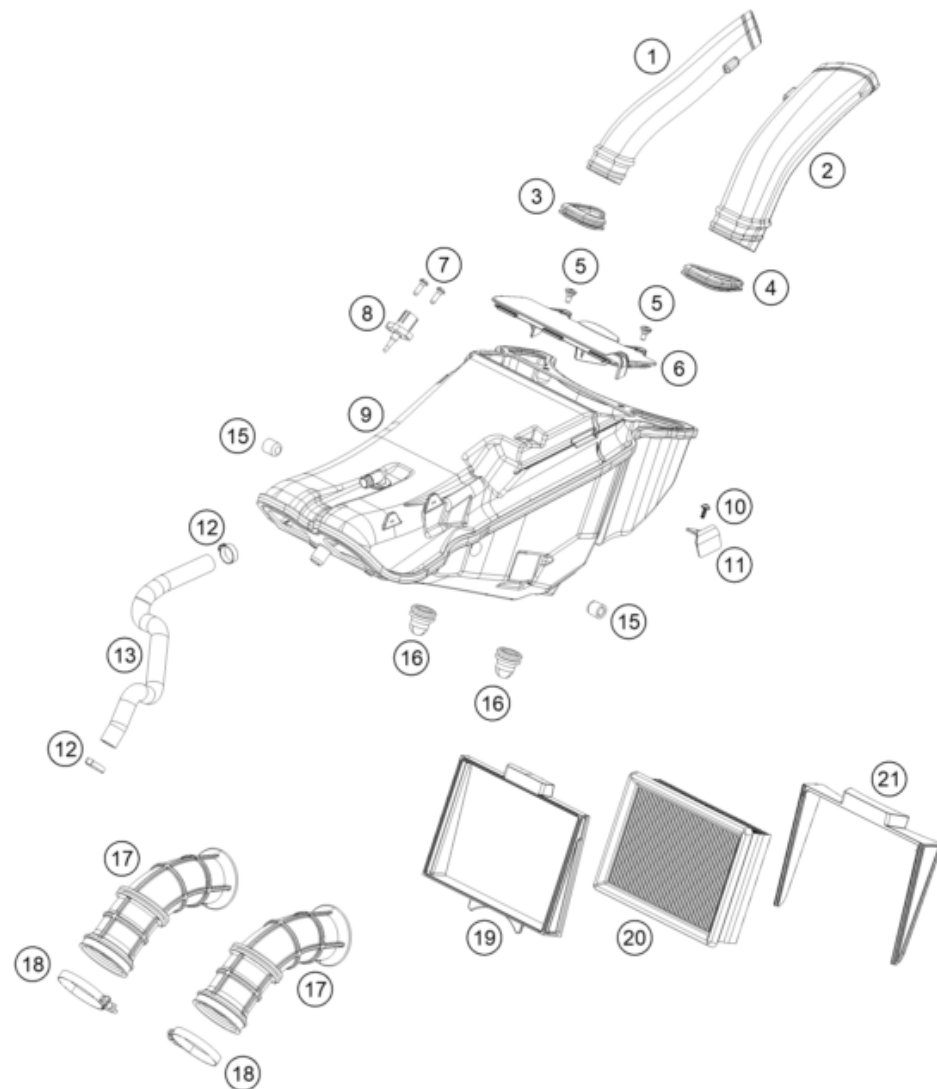

POS	PARTNUMBER		PIECE
1	63506041000	Intake duct, right	1
2	63506040000	Intake duct, left	1
3	63506040050	Intake duct gasket, right	1
4	63506041050	Intake duct gasket, left	1
5	69008021160	special screw M5x12	2
6	63506002000	Air filter box cover	1
7	0081050161	EJOT PT SCREW K50X16 1451	2
8	61041080000	AMBIENT-AIR TEMPERATURE SENSOR	1
9	63506001000	Air filter box	1
10	0081050121	EJOT PT screw K50x12	1
11	63506002060	Cable holder air filter box	1
12	00050198706	VARIABLE ONE-EAR CLAMP 19,8MM	2
13	63530087000	Pre-formed hose engine breather	1
15	76006014000	rubber grommet	2
16	50206020000	RUBBER GRIMMET SLOTTED	2
17	63506026000	Velocity stack	2
18	77236048000	HOSE CLAMP GEMI 58MM	2
19	63506016000	Filter clamp frame	1
20	60306015100	AIR FILTER	1
21	63506017000	Filter clamp wedge	1

196350610

49507

* NEW PART

X ON DEMAND