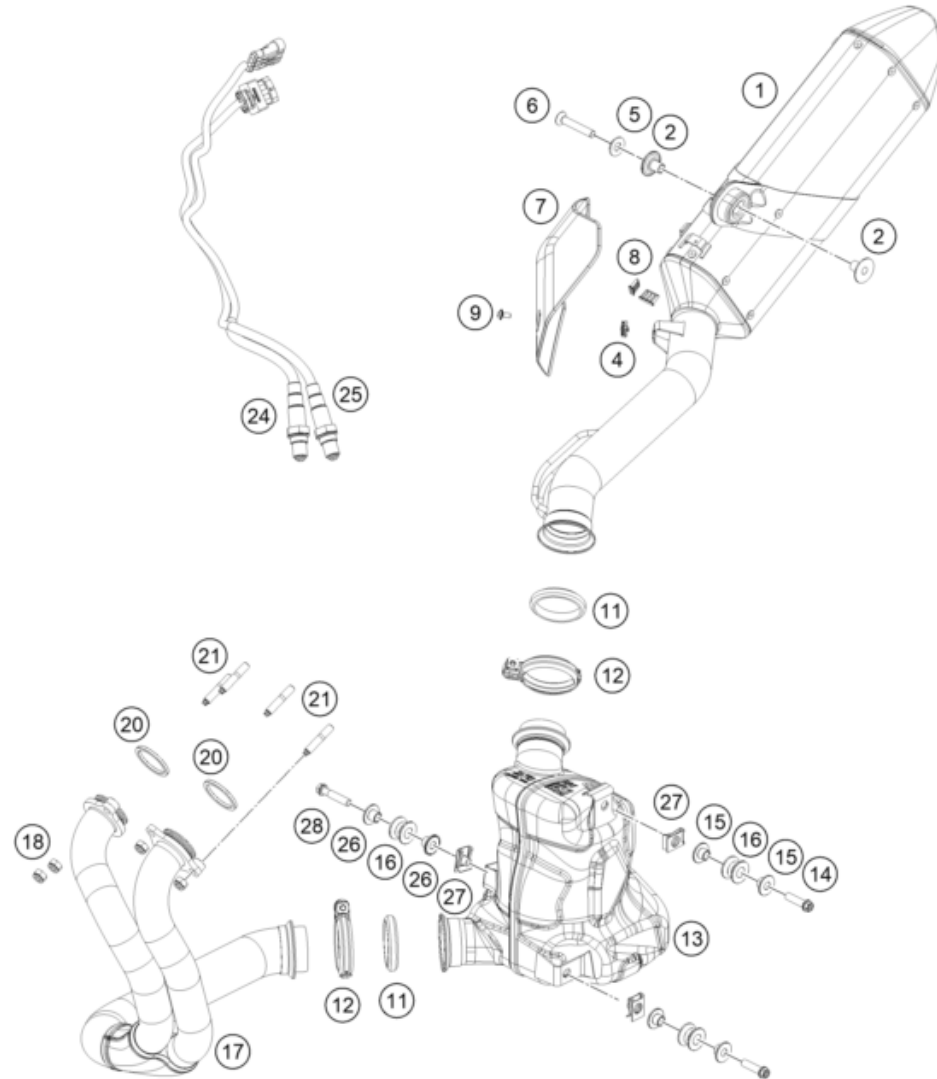

POS	PARTNUMBER		PIECE
1	63505183000	Silencer	1
2	61305069000	BUSHING 8,5X11X29	2
4	54603048600	RANGE CHANGE METAL NUT M5 INOX	1
5	60405069000	conical seat Alu	1
6	0019080506	COUN.-SUNK SCREW M8X50 ISA10.9	1
7	63505111000C1	Heat protection black compl.	1
8	27005011011	DAMPING ELEMENT SILICON	2
9	78105081010	SCREW TORX M5X10	1
11	69005105005	Manifold gasket	2
12	63605058100	Exhaust clamp tube 50 mm	2
13	63605050100	Pre-muffler	1
14	0025080356S	HH COLLAR SCREW M8X35 TX40	2
15	58405050065	collar bushing 8.5x12x23.5x10	4
16	54305068100	damp. component silicone grey	3
17	63605007000	Manifold	1
18	51010086100	self-locking nut M8 Cu	4
20	64105005000	Exhaust gasket	2
21	63505015000	stud screw 835 M8x25 - 10.9	4
24	63541090000	O2 Sensor LSF 4	1
25	63541190000	O2 Sensor LSF 4	1
26	0800000901200	Collar bushing, 8.5x12x23.5x11.5	2
27	54603048000	RANGE CHANGE METAL NUT M8	3
28	0025080356S	HH COLLAR SCREW M8X35 TX40	1

216370510

62170

* NEW PART

X ON DEMAND