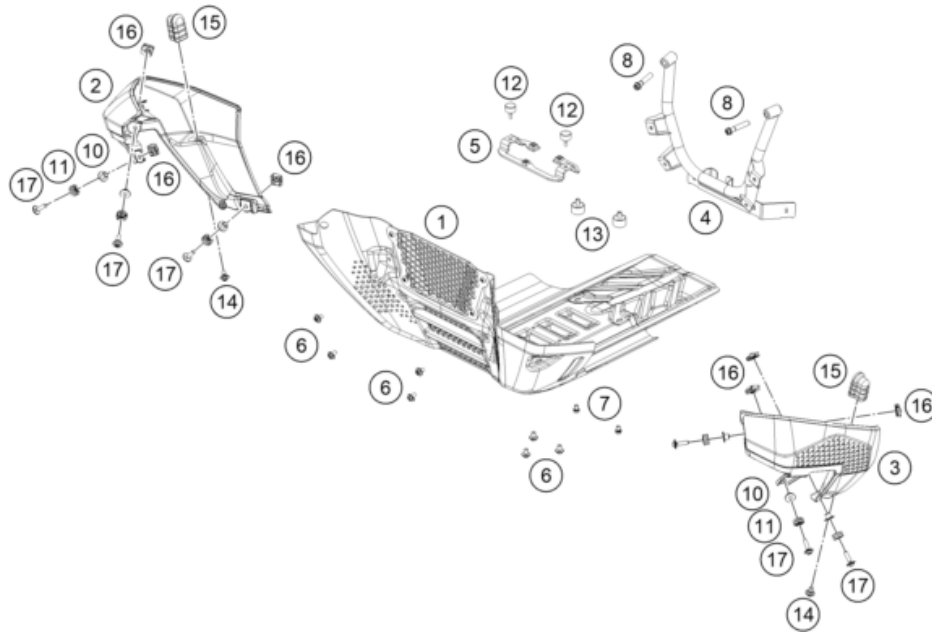

236370310

62169

* NEW PART

X ON DEMAND

ENGINE GUARD

890 ADVENTURE, orange 2023 2023

POS	PARTNUMBER		PIECE
1	A610030900001	Skid plate	1
2	A61007025020	Tank protector right	1
3	A61007025010	Tank protector left	1
4	63503090050	Front skid plate linkage	1
5	63503090016	Lower Alu Skidplate Support	1
6	0025060106	HH collar screw M6x10 TX30	7
7	0025060086	HH collar screw M6x8 TX30	2
8	0025080406S	Collar screw M8x40 ISA40 SS	2
10	61342041000	COLLAR BUSH 6,5X9X18X8,5	6
11	62142041000	DAMP. COMPONENT ABS MODUL	6
12	75007046010	SEAT RUBBER 10 MM	2
13	63503190017	Silent block 20x12 M6x10/M6x8	2
14	83008000012	special screw M6x12x3	2
15	60307020000	TANK RUBBER	2
16	54603048300	RANGE CHANGE METAL NUT M6 INOX	6
17	69014117000	Collar screw M6x22-8.8 ISA30	6

236370330

62161

* NEW PART

X ON DEMAND

POS	PARTNUMBER		PIECE
1	63503323000C1	Side stand	1
2	61003024000	SPRING L=116 MM 05	1
3	62503027200	SCREW FOR SIDE STAND M10X31,2	1
4	63503028010	Special screw side stand spring	1
5	0738050202	Lens head screw ISO 7380-M5X20A2	2
6	63503126100C1	Side stand bracket	1
7	93511045000	SWITCH SIDE STAND	1
8	64103001099	Racket side-stand-cable	1
9	0018050103	INT. TORX OVAL HEAD M 5X10 8.8	2
10	0035100309S	SHCS M10x30 TX45	2
11	63503016040C1	Main stand console right	1
12	90103029000	MAGNET HOLDER	1