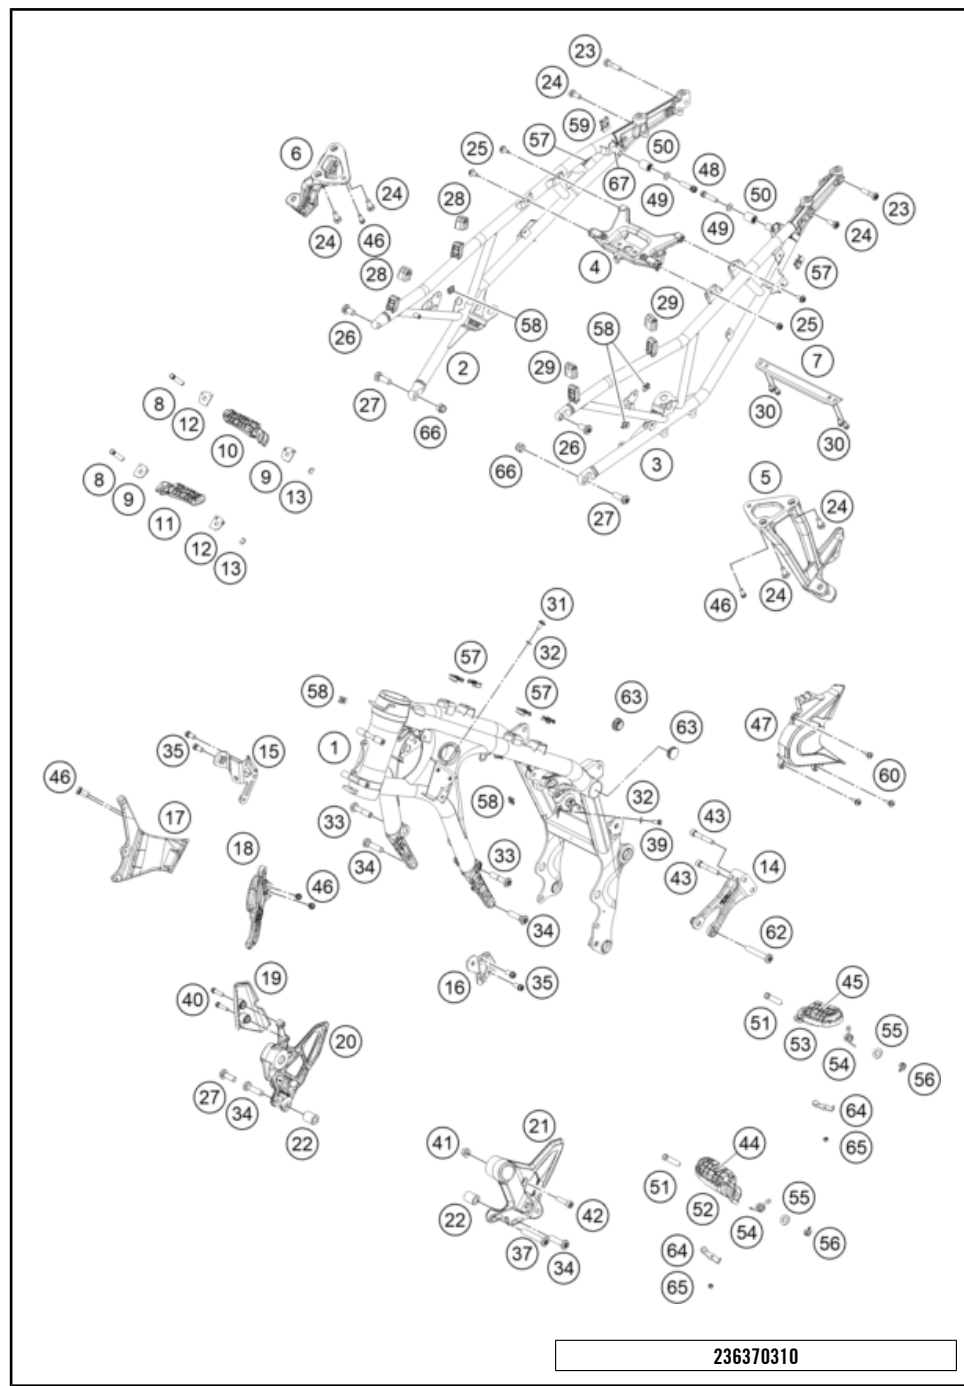

POS	PARTNUMBER		PIECE
1	63503101100C1	Frame 635TB	1
2	63703002006C1	Subframe right	1
3	63703002005C1	Subframe left	1
4	63508019050	Rear reinforcement	1
5	6350304800033	Rear footpeg bracket left	1
6	6350304900033	Rear footpeg bracket right	1
7	6350300200733	Cross member, black	1
8	60003044100	footrest bolt, rear	2
9	60003152000	ENGAGE PANEL FOOTREST L/S 03	2
10	60003051000	FOOTREST CPL. R/S REAR 03	1
11	60003050000	FOOTREST CPL. L/S REAR 03	1
12	60003052000	ENGAGE PANEL FOOTREST R/S 03	2
13	0799060003	retaining washer DIN 6799 - 6	2
14	6410301300033	Engine strut black	1
15	6350309019033	Skid plate frame holder, right compl.	1
16	6350309018033	Skid plate frame holder, left compl.	1
17	A61008006000C1	mask carrier element right	1
18	A61008005000C1	mask carrier element left	1
19	63503039051	Rear master cylinder guard	1
20	63703039066C1	Footpeg bracket front, right, compl.	1
21	63703038066C1	Footpeg bracket front, left, compl.	1
22	08000010025U0	Bushing 10,4x20x25	2
23	0035080356S	SCREW M8X35 ISA45 SS	2
24	0035080206S	SHCS M8x20 TX45	6
25	0024060136S	HH Collar screw M6x13 TX30 SL	4
26	0035100209S	SHCS M10x20 TX45 MK	2
27	0035100356S	ISA screw M10x35 ISA45	3
28	63503002093	Retain. brack., seat cowl pad front left	2
29	63503002090	Rubber seat cowl pad	2
30	0025060126S	Hex collar screw M6x12 ISA30 self-lockin	4
31	69014017000	SPECIAL SCREW M6X18 ISA30 08	1
32	58411098100	CONTACT WASHER M6 VSV-K6	2
33	0035100456S	ISA screw M10x45 ISA45	2
34	0035100409S	ISA collar screw M10x40 ISA45	4
35	0025080166S	HH collar screw M8x16 TX40 SL	4
37	0035100609S	AH-COLLAR SCREW M10X60 ISA45	1
39	0025080166	HH COLLAR SCREW M8X16 TX40	1
40	0025060256	HH collar screw M6x25 TX30	2

236370310

62169

* NEW PART

X ON DEMAND