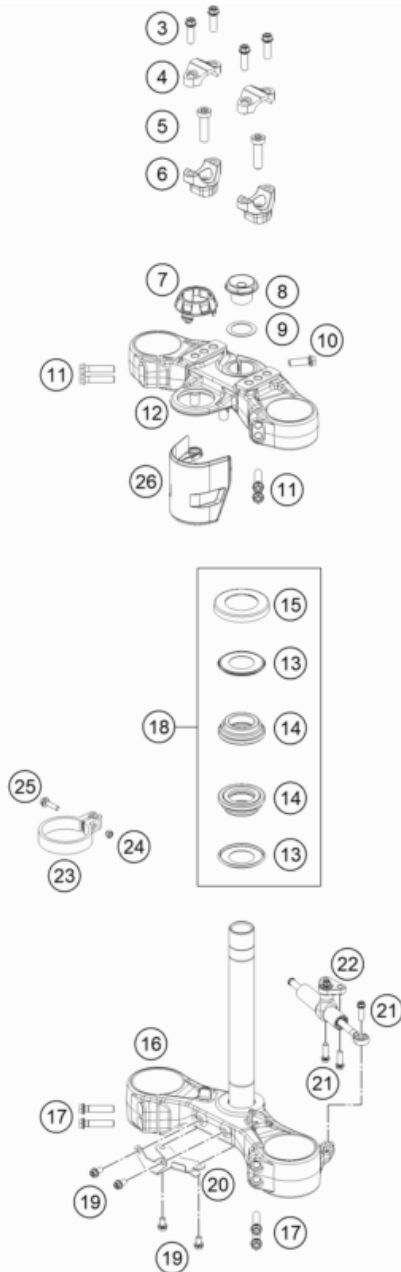

FRONT FORK, TRIPLE CLAMP

890 ADVENTURE, orange 2023 2023

196350110

POS	PARTNUMBER		PIECE
1	A610C129W201102	Fork KTM 890 Adventure R 23	1
3	0025080256	HH collar screw M8x25	4
4	7720103800030	HANDLEBAR CLAMP 28MM	2
5	0032100356S	AH-COLLAR SCREW M10X35 ISA45	2
6	5940103903230	HANDLEBAR SUPPORT D=28 H=32 BL	2
7	63501045010	Ignition lock cover	1
8	54801036000C1	Steering head screw M20x1,5 WS_27	1
9	63601042000	Shim ring	1
10	0015080256S	HH COLLAR SCREW M8X25 WS=10	1
11	0025080306	HH collar screw M8x30	4
12	63701034030C1	Triple clamp top	1
13	69001084100	Steering head gasket	2
14	69001181000	STEERINGHEAD KPL.17	2
15	69001086100	PROT. RING STEER. HEAD BEARING	1
16	63701032030C1	Bottom triple clamp compl.	1
17	0025080356	HH collar screw M8x35 TX40	4
18	69001181010	Steering head rep. Kit	x
19	0025060106	HH collar screw M6x10 TX30	4
20	63501072000	Retaining bracket brake line	1
21	0025080256S	HH COLLAR SCREW M8X25 TX40	3
22	16181S55E	Steering damper790 Adventure cpl.	1
23	54601099000	SPEEDOMETER CABLE GUIDE MARZO.	2
24	0985050003	SELF LOCKING NUT DIN0985-M 5	2
25	0025050206	HH collar screw M5x20 TX30	2
26	63511066010	Ignition lock cover	1

62145

* NEW PART

X ON DEMAND