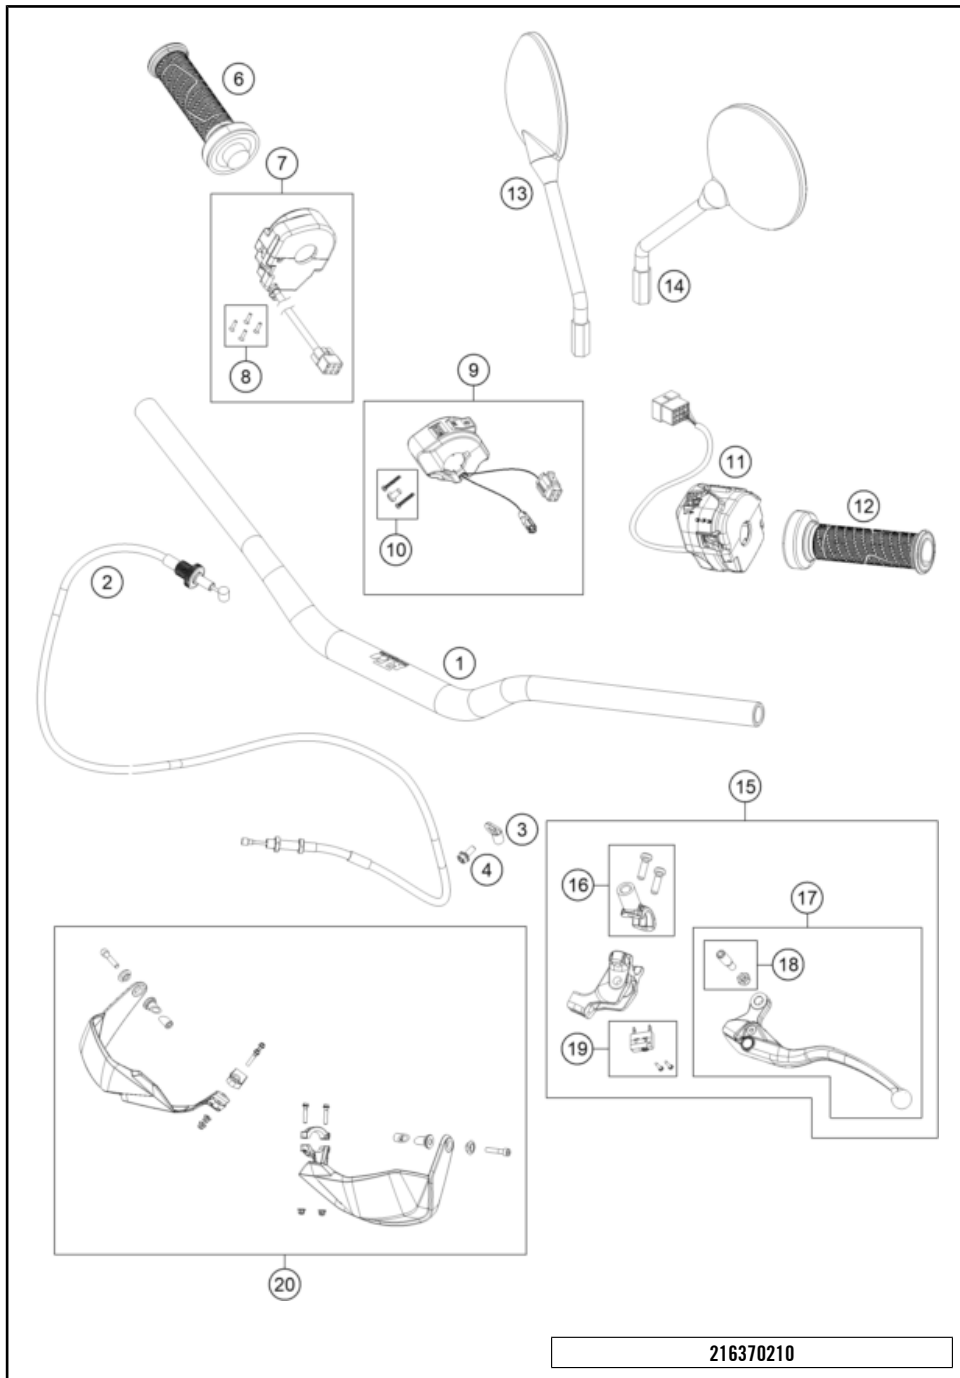

HANDLEBAR, CONTROLS

890 ADVENTURE, orange 2023 2023

POS	PARTNUMBER		PIECE
1	6070200100033	Handlebar	1
2	63502090000	Clutch cable	1
3	64132070000	PVC clamp 6.4 MM Heyman	1
4	0025050126	HH collar screw M5x12 TX30	2
6	60702012000	Grip tube (no heating)	1
7	60711012000	Ride-by-wire without throttle tube	1
8	76011073110	SCREW SET START-STOP SWITCH	1
9	A61011074000	Start / emergency stop switch right	1
10	61411174010	Screw set start-stop switch	1
11	76011270200	Combination switch	1
12	60702039100	Grip LHS w/o heater	1
13	28512040000	mirror, right	1
14	58412040100	mirror, left/right	1
15	63502031000	Clutch lever cmpl.	1
16	6350204400030	Clamp cpl. incl. 2 screws	1
17	63502040000	Clutch lever	1
18	64102038000	Kit lever pin	1
19	63511049000	Switch	1
20	6030217910030	HANDGUARD CLOSED BLACK HIGH	1

216370210

62146

* NEW PART X ON DEMAND