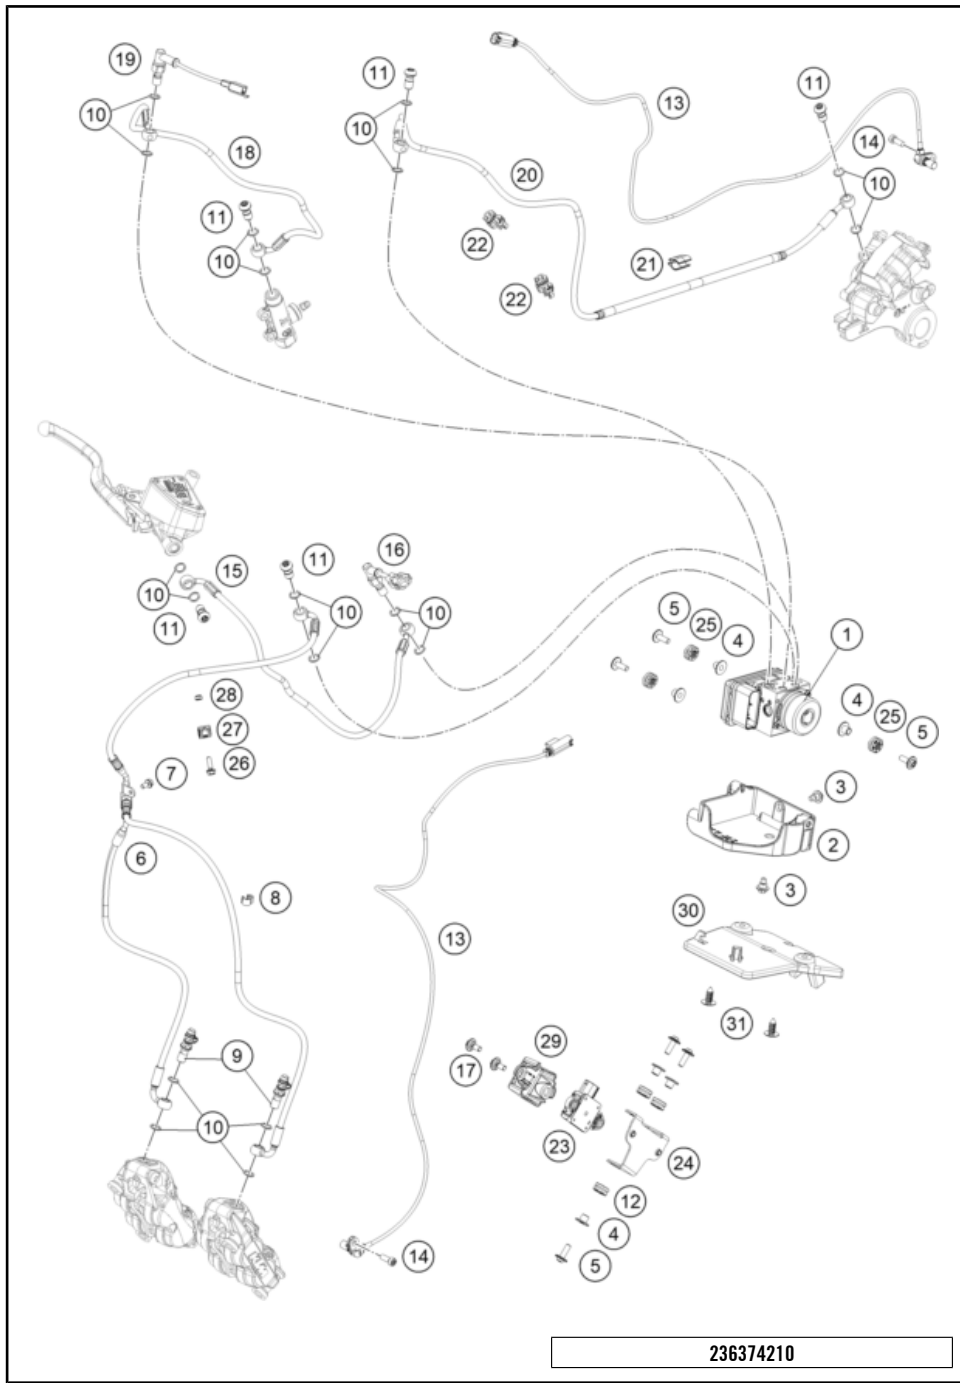

236374210

POS	PARTNUMBER	PIECE
1	A61042031044	ABS Modul befüllt
2	63542040200	ABS modulator bracket
3	59001092050	SPECIAL SCREW M6X12,5 WS=8
4	61342041000	COLLAR BUSH 6,5X9X18X8,5
5	69014017000S	special screw M6x18-8.8 ISA30 MK
6	63542003000	Brake line ABS-Caliper
7	0025050106	HH collar screw M5x10 TX30
8	60111094100	BAR SPACER 4/7 BLACK
9	62513020000	BLEEDER SCREW CPL. 05
10	0603100141	sealing ring DIN 7603 10x14x1
11	62113020100	banjo bolt M10x1x19.5
12	62142041100	DUMPER 40 SHORE
13	76042125000	ABS-SENSOR
14	014580060166	SHCS ISO 14580 M6x16
15	63542001000	Brake line MC-ABS
16	64111051100	Brake light switch
17	83008000015	SPECIAL SCREW M6X15X3
18	63542002000	Brake line MC-ABS
19	62111051000	BRAKE LIGHT SWITCH REAR
20	63542004000	Brake links ABS-Caliper
21	54813026100	CABLE SUPPORT 10/4MM 2014
22	64142046000	Bracket ABS line dia7.5
23	61542090000	Angle sensor
24	63742090015	Retaining bracket angle sensor compl.
25	62142041100	DUMPER 40 SHORE
26	0025050166	HH collar screw M5x16 TX30
27	60113146000	SUPPORT FOR BRAKE HOSE M5
28	0985050003	SELF LOCKING NUT DIN0985-M 5
29	61342090050	COVER SENSOR BOX
30	A61042040010	Heat protection
31	61103165000	PLUG FOR M8

62216

* NEW PART

X ON DEMAND