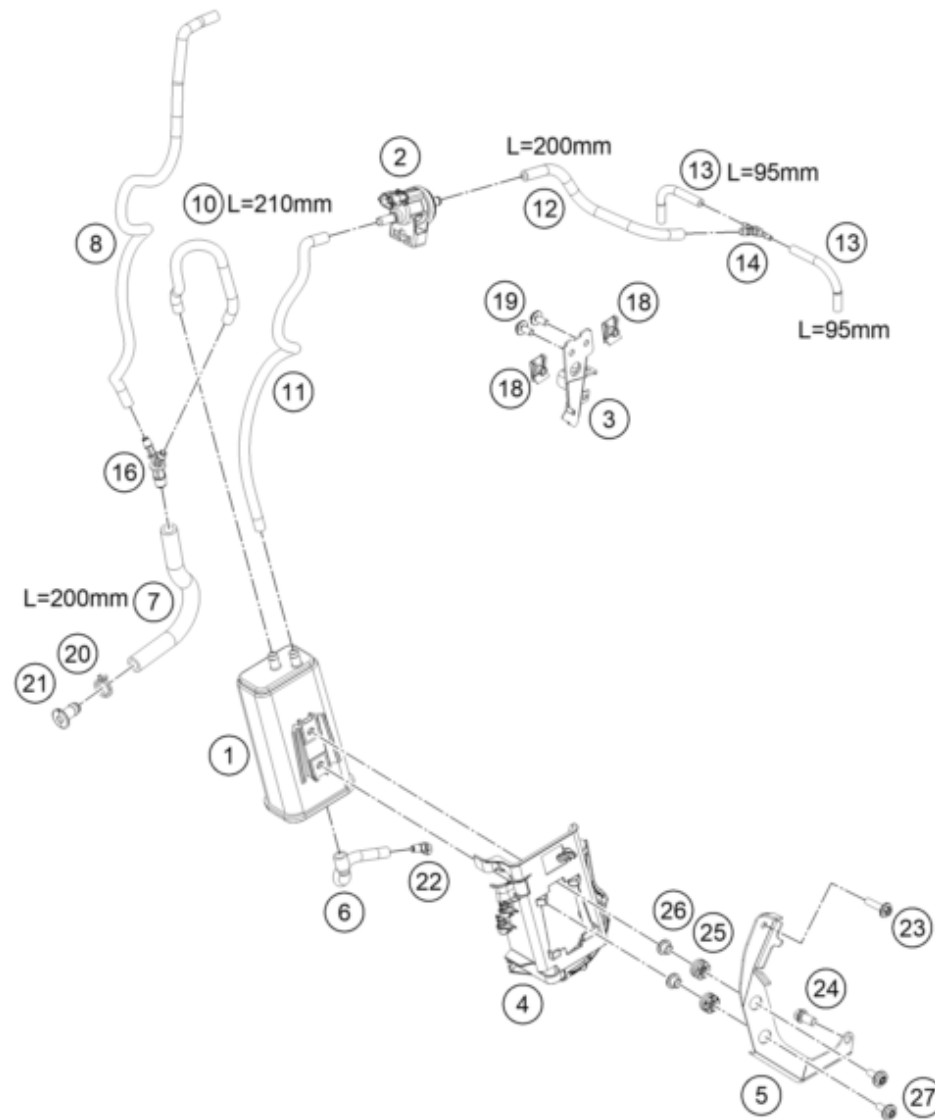

226371510

POS	PARTNUMBER		PIECE
1	75015001200	CARBON CANISTER	1
2	76015015000	EVAP valve	1
3	63515026010	Retaining bracket ACF valve cpl.	1
4	63515003010	Hose clip ACF	1
5	6351500201033	Retaining bracket ACF	1
6	A61015021000	Pre-formed hose, evap. can., bleeder	1
7	78015119000	HOSE EPA D=10/16 L=2000MM	1
8	63515024100	Fuel tank vent hose 688mm	1
10	78015019000	HOSE EPA D=6/10 L=2000MM	1
11	63515028100	Evaporative canister hose - purge valve	1
12	78015019000	HOSE EPA D=6/10 L=2000MM	1
13	78015021000	HOSE EPA D=4/8 L=2000MM	2
14	64115026000	Hose connection nozzles	1
16	61315028100	Y-CONNECTOR YS 6-10-6	1
18	54603048100	clip nut M6	2
19	0024060136	HH collar screw M6x13 TX30	2
20	58431082100	YDNAC-CLAMP 10173 (16MM) '98	1
21	61315026100	Screw plug ACF	1
22	63503098030	Angle piece for overrun	1
23	0024060256	HH COLLAR SCREW M6X25 TX30	1
24	0025060166	HH collar screw M6x16 TX30	1
25	62142041000	DAMP. COMPONENT ABS MODUL	2
26	61342041100	Collar bushing 6,5x9x18x8,5	2
27	69014017000	SPECIAL SCREW M6X18 ISA30 08	2

62210

* NEW PART

X ON DEMAND