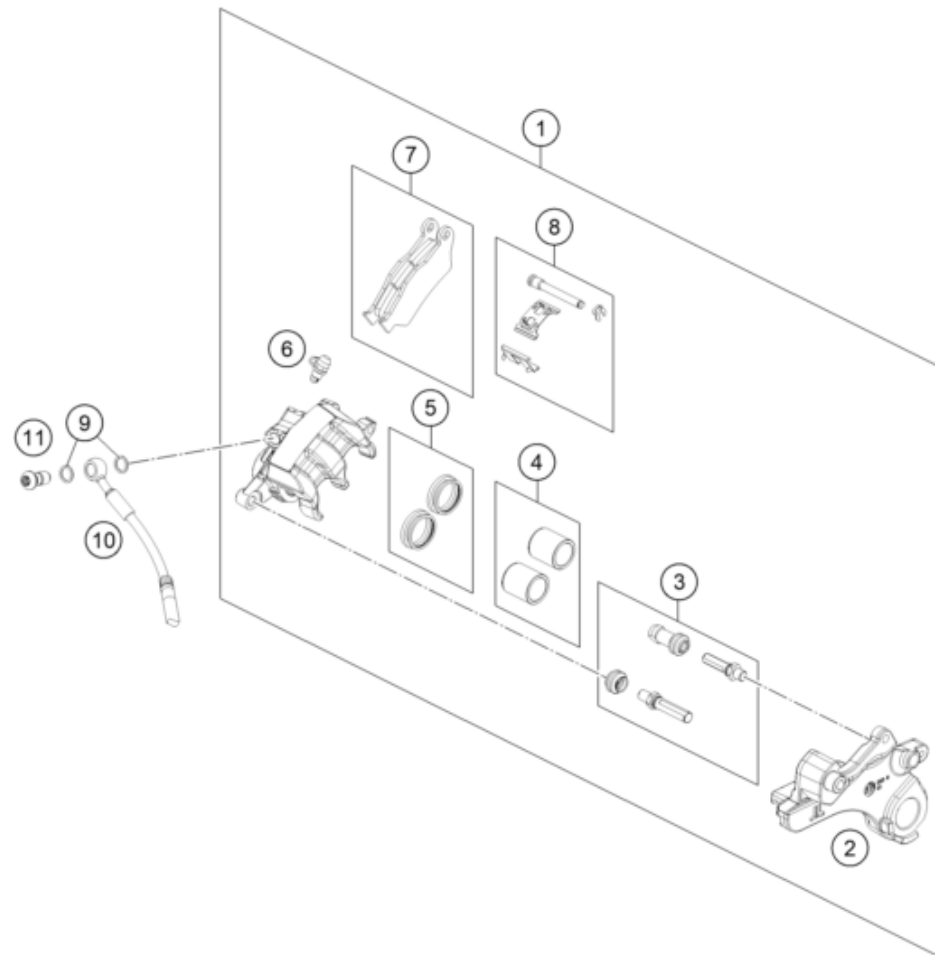

REAR BRAKE CALIPER

890 ADVENTURE, orange 2023 2023

POS	PARTNUMBER		PIECE
1	63713080000	Rear brake caliper	1
2	63513075000	rear holder	1
3	64113084000	Cup set	1
4	63713083000	brake piston set	1
5	63513081000	Seal set	1
6	64113020000	Bleeder + cap	1
7	63713090000	rear brake pads	1
8	63513085000	Pad pin and spring	1
9	0603100141	sealing ring DIN 7603 10x14x1	2
10	63742004000	Brake line, rear brake caliper	1
11	62113020100	banjo bolt M10x1x19.5	1

196351390

57909

* NEW PART

X ON DEMAND