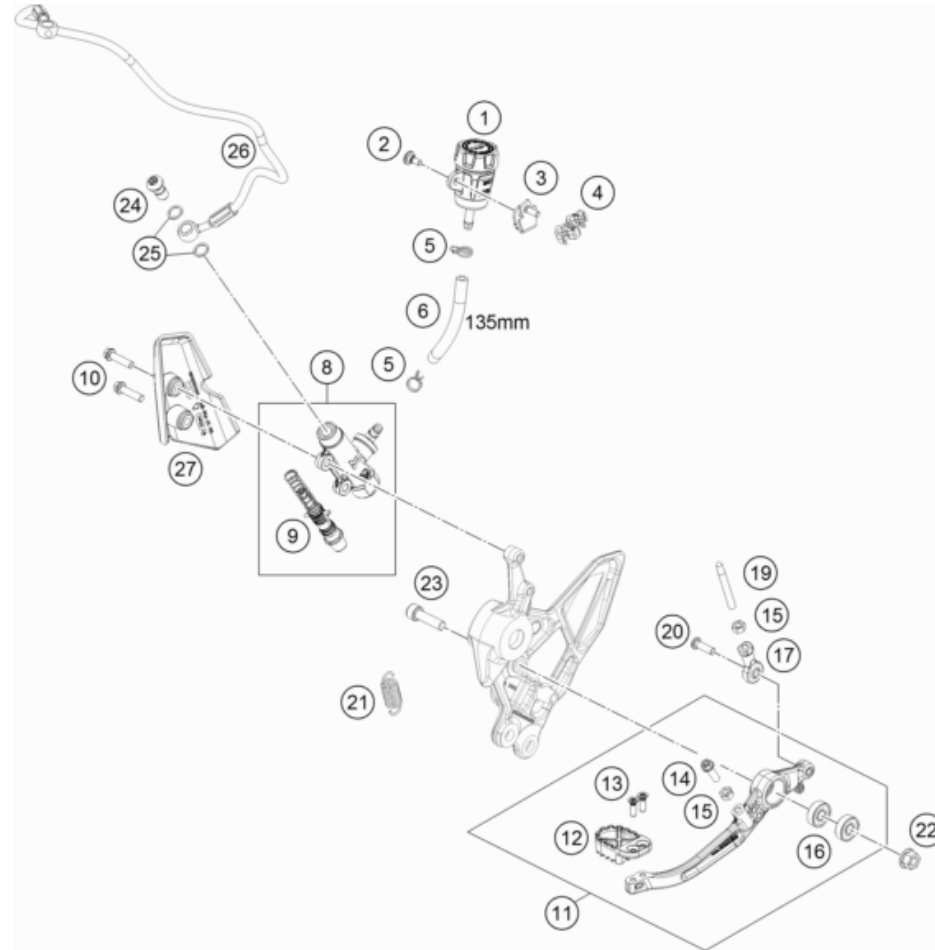

POS	PARTNUMBER		PIECE
1	64113069000	Reservoir assembly	1
2	69013099050	SCREW F. EXPANSION TANK	1
3	64113026000	Brake line holder	1
4	64142046000	Bracket ABS line dia7.5	1
5	58007017000	YDNAC CLAMP 10101 (10,4MM)	2
6	69013069001	HOSE FOR RESERVOIR 6X1,5	1
8	6411306000030	Foot master cylinder cpl. black	1
9	64113061000	Piston assembly	1
10	0025060256	HH collar screw M6x25 TX30	2
11	63513050033C1	Foot brake lever cpl. without push rod	1
12	63513051000	Footbrake lever step plate	1
13	014581050162	CS screw, ISO14581-M5x16-A2-070 ISA25	2
14	0025060206	HH collar screw M6x20 TX30	1
15	0934060003	hex nut DIN 934 M6	2
16	0625006087	GROOVED BALL BEAR. 608 2RS C3	2
17	54603069000	SWIVEL HEAD M6 FOOT BRAKE LEV.	1
19	54603068000	PRESSURE ROD ALU 250 '90	1
20	0738060205S	Oval head screw ISR M6x20-A2-70-MK	1
21	54603062200	Return spring for brake lever	1
22	54310086200	SELF LOCKING NUT M8 10.9	1
23	014579080301S	screw ISO 14579-M8x30-10.9-MK black	1
24	62113020100	banjo bolt M10x1x19.5	1
25	0603100141	sealing ring DIN 7603 10x14x1	2
26	63742002000	Brake line, rear master cylinder	1
27	63503039051	Rear master cylinder guard	1

196351330

57908

* NEW PART

X ON DEMAND