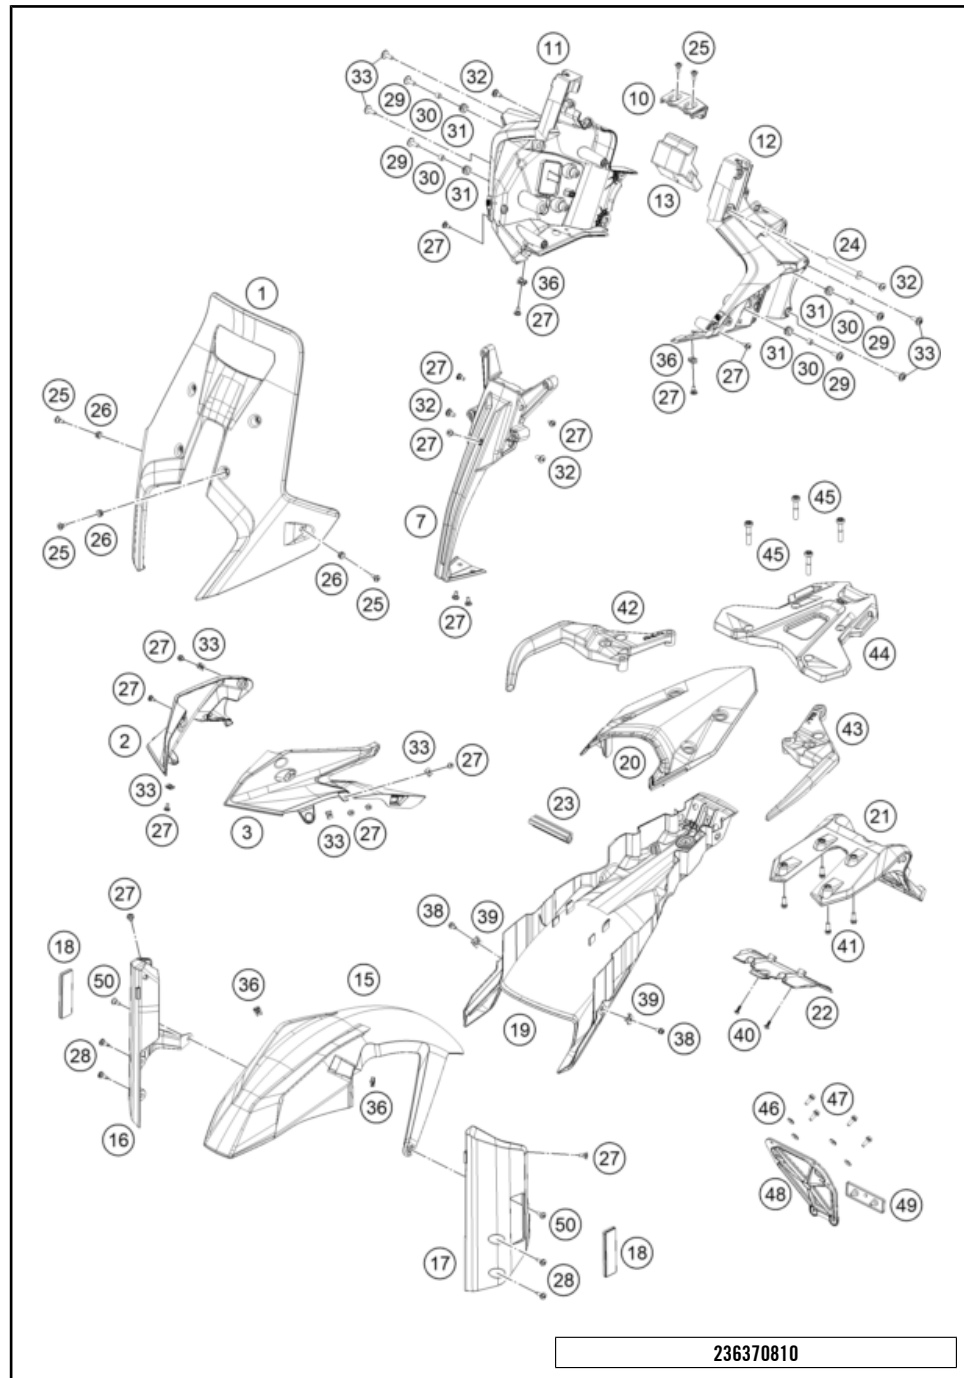

POS	PARTNUMBER		PIECE
1	A61008008000	Windshield	1
2	A61008004000C1	Mask spoiler right	1
3	A61008003000C1	Mask spoiler left	1
7	A61014012000	Front sprocket cover	1
10	A61014012020	Cover mask support	1
11	A61014011000	Mask support right	1
12	A61014010000	Mask support left	1
13	A61014010050	Mask support foam	1
15	63508010000C1	Front fender	1
16	63508026000C1D	Fender carrier right with decal	1
17	63508025000C1D	Fender carrier left with decal	1
18	60012080100	SIDE REFLECTOR YELLOW "CEV"	2
19	63508019000	Lower rear panel	1
20	63508013000AB	Tail section	1
21	63508015000	License plate holder support, upper part	1
22	63508016000	License plate holder support, lower bott	1
23	63503002030	Brace subframe	1
24	63514010040	wheel spindle mask support	1
25	60708008071	Special screw M5x14	8
26	60708008070	rubber bush windshield fixation	6
27	69008021160	special screw M5x12	10
28	69008021060	special screw M5x17	4
29	69014017000	SPECIAL SCREW M6X18 ISA30 08	4
30	69014014000	BUSHING 6,1X9,2X7,5 08	4
31	60006001022	rubber grommet 9x11x16x8.5 mm	4
32	69008021040	special screw M6x14	4
33	69014017000S	special screw M6x18-8.8 ISA30 MK	4
36	69008021080	clip nut M5	4
38	0025050106	HH collar screw M5x10 TX30	2
39	54603048200	RANGE CHANGE METAL NUT M5	2
40	0081050121	EJOT PT screw K50x12	2
41	0025060166	HH collar screw M6x16 TX30	4
42	63512009100	Passenger grip, right	1
43	63512008000	Passenger grip left	1
44	6061201000030	BAGGAGE CARRIER BRIDGE	1
45	0035080406S	ISA collar screw M8x40 ISA45	4
46	75008023000	WASHER REAR-UT D=14MM	4

236370810

62176

* NEW PART

X ON DEMAND