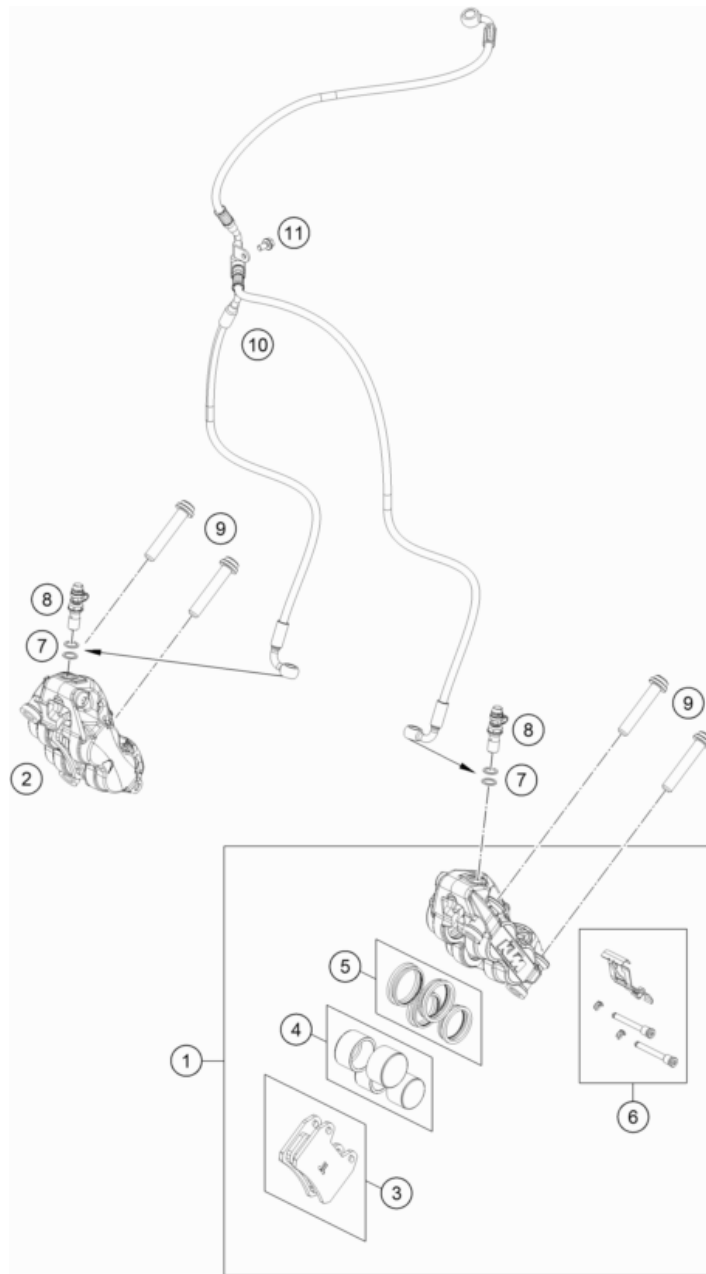

FRONT BRAKE CALIPER

890 ADVENTURE, orange 2023 2023

POS	PARTNUMBER		PIECE
1	63713015000	Brake caliper, front left	1
2	63713016000	Brake caliper, front right	1
3	63713030000	Front brake pad	2
4	63513019000	Piston set	2
5	63613021000	Seal set	2
6	64113017000	Retaining spring set	2
7	0603100141	sealing ring DIN 7603 10x14x1	4
8	62513020000	BLEEDER SCREW CPL. 05	2
9	0035100559S	AH-COLLAR SCREW M10X1,25X55SS	4
10	63542003000	Brake line ABS-Caliper	1
11	0025050106	HH collar screw M5x10 TX30	1

196351360

55642

* NEW PART

X ON DEMAND