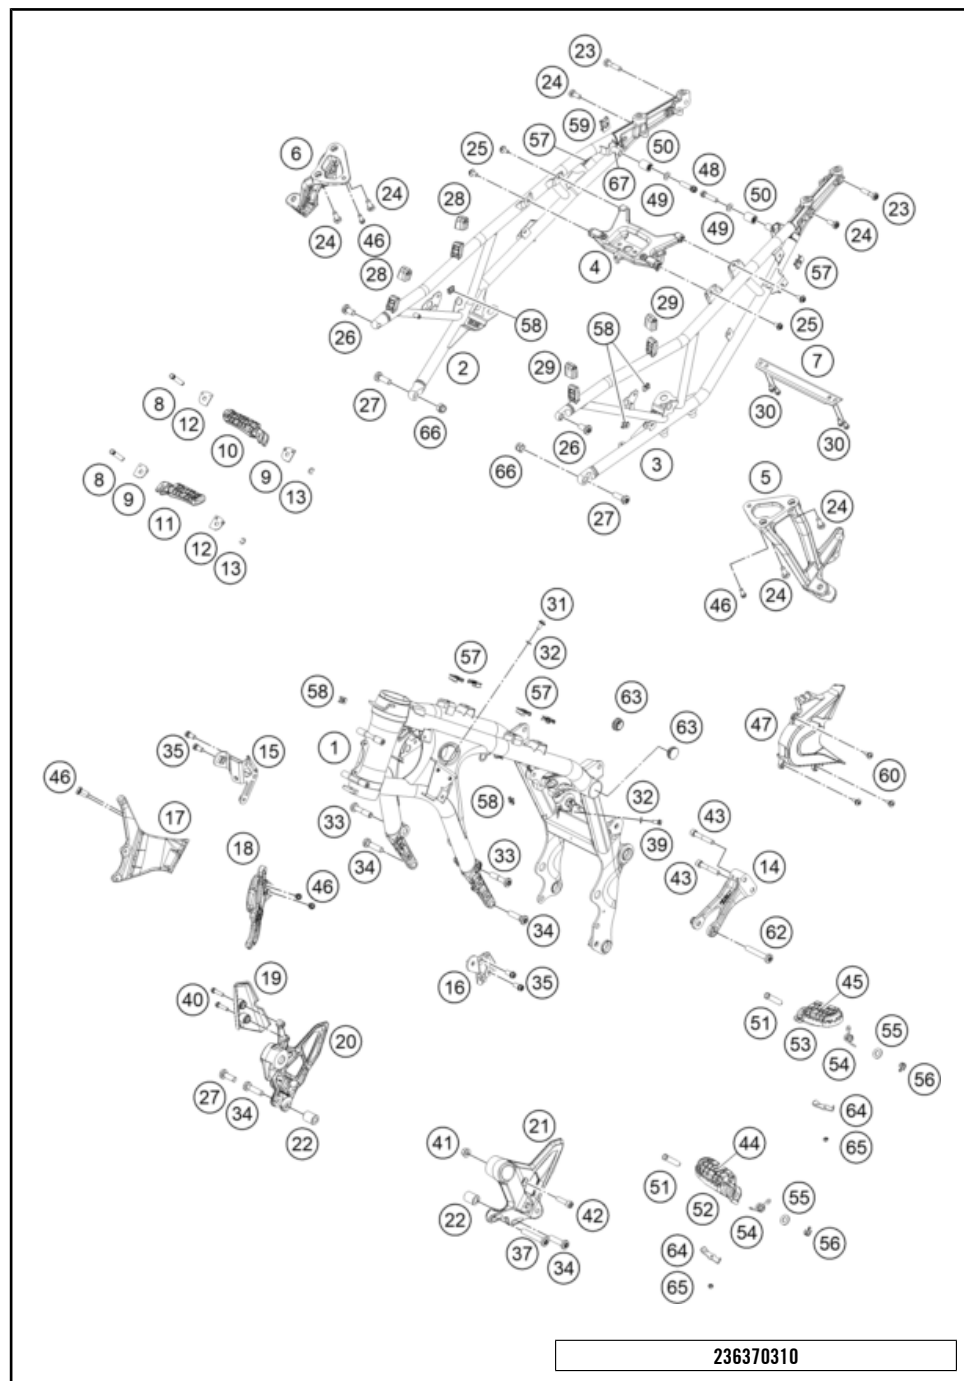

POS	PARTNUMBER		PIECE
41	54310086200	SELF LOCKING NUT M8 10.9	1
42	014579080301S	screw ISO 14579-M8x30-10.9-MK black	1
43	014579080506S	CYL. SCREW DIN14579 M8X50 SS	2
44	60003041010	FOOTREST RUBBER FRONT R/S 03	1
45	60003040010	FOOTREST RUBBER FRONT L/S 03	1
46	0025060166S	HH collar screw M6x16 TX30 SL	6
47	A61003096000	Front sprocket cover	1
48	0035080356	AH-COLLAR SCREW M8X35 ISA45	2
49	0125080003	washer DIN 125 A -8.4	2
50	60307048000	RUBBER SEAT-CONTACT SURFACE	2
51	54803044000	PIN FOR FOOT PED 51.5X9.8 MM	2
52	78003041050	FOOTREST R/S 08	1
53	78003040050	FOOTREST L/S 08	1
54	54603041000	FOOTREST SPRING L/S & R/S	2
55	0125100003	washer DIN 125 A 10.5	2
56	0094032253	PIN DIN0094-3,2X25 STEEL	2
57	54603048100	clip nut M6	6
58	54603048600	RANGE CHANGE METAL NUT M5 INOX	2
59	54603048000	RANGE CHANGE METAL NUT M8	2
60	69008021160	special screw M5x12	3
62	0035100656S	ISA screw, M10x65 ISA45	1
63	64103088000	Frame locking cap	2
64	60003044010	CLOSING PANEL FRONT L/S R/S 03	2
65	0985050003	SELF LOCKING NUT DIN0985-M 5	2
66	54310086100	SELF LOCKING NUT M10 CU WS=14	2
67	61407049000	BUSHING 8.4X12X21.5	2

236370310

62169

* NEW PART

X ON DEMAND