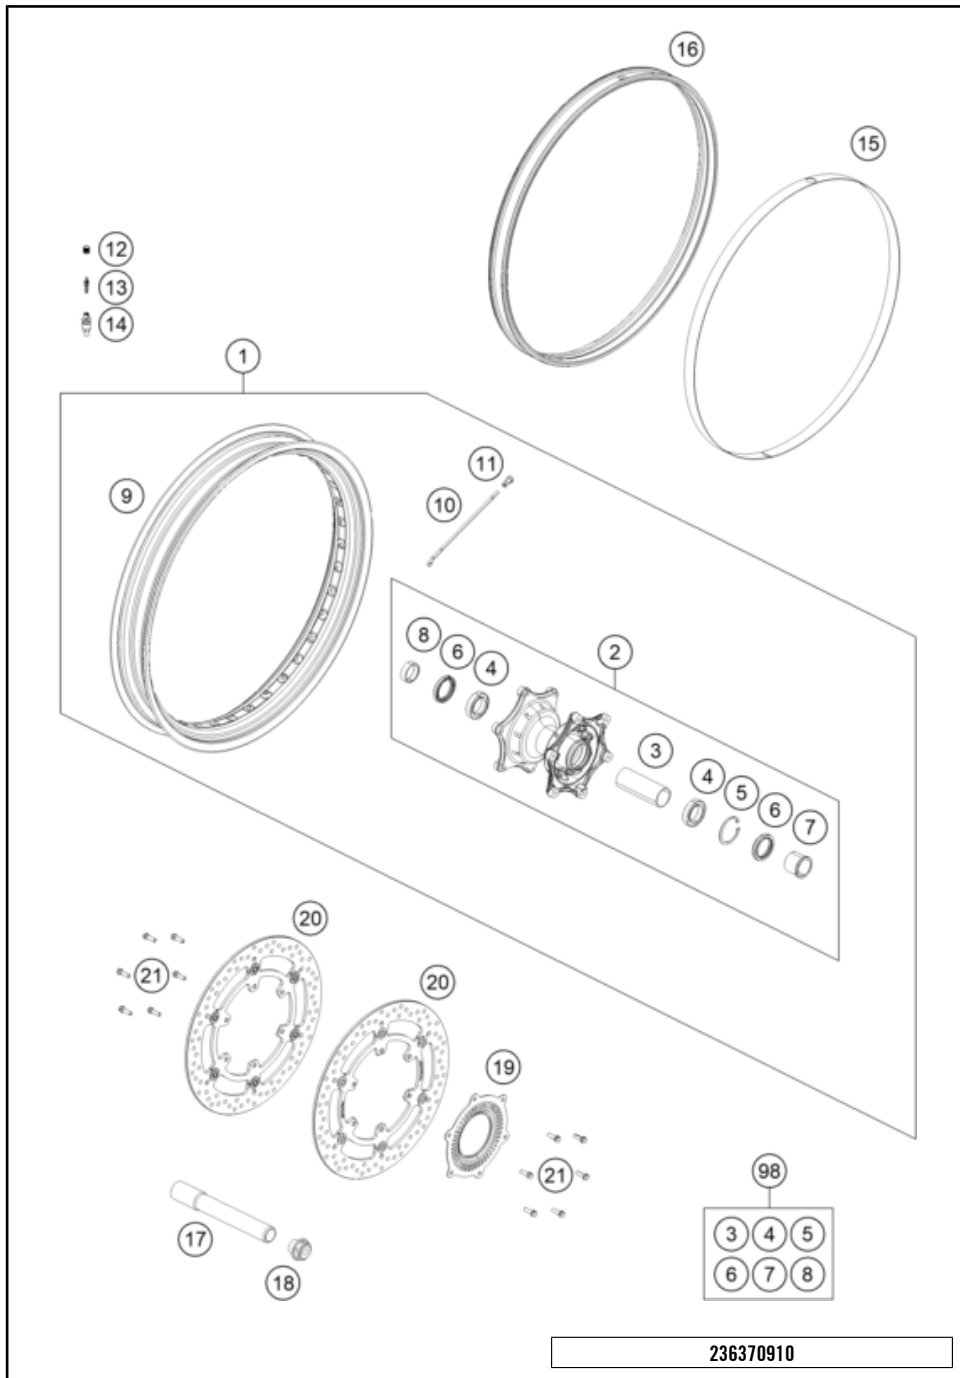

236370820

62195

* NEW PART

X ON DEMAND

FRONT WHEEL

890 ADVENTURE, orange 2023 2023

POS	PARTNUMBER		PIECE
1	63709001044C1	"Front wheel, cmpl. 2.15x21"" with anodized hub	1
1	6030900124433A	Front wheel cpl. 2,5X21" with powder-coated hub	1
2	60309010244C1	front wheel hub cpl. anodized	1
2	6030901014433	FRONT HUB CPL. powder-coated	1
3	60309011000	BUSHING SPACER TUBE FRONT	1
4	0625069068	GR.BALL BEAR.6906 DDU2CG23S6NM	2
5	0472047175	CIRCLIP DIN0472-47X1,75	1
6	0760354771	SHAFT SEAL RING 35X47X7 TC	2
7	60309012100	SPACER BUSH. FRONT WHEEL L/S	1
8	60009013000	SPACER BUSH. FR. WHEEL R/S 03	1
9	6030917010033A	Rim 2.5x21"TL.bl.w.sticker	1
10	60309071000	SPOKE 5/4.37/M5	36
11	60310072200	Spoke nipple Quadrax M5	36
12	81210076020	Valve cap Schrader	1
13	81210076010	Valve insert Schrader	1
14	60309276000	Valve body cmpl.	1
15	60309073100	RIM BAND 21"	1
16	60309177000	GASKET RUBBER 2.5"X21"	1
17	60309081100	Wheel spindle, front	1
18	6900103600001	STEERING HEAD SCREW 09	1
19	60342020000	SENSOR GEAR ABS	1
20	63509060000	BRAKE DISC FRONT D=320	2
21	59009062019	SPECIAL SCREW M6X19 WS=8 10.9	12
98	60609015000	FRONT WHEEL REP. KIT ADV. 1050	x