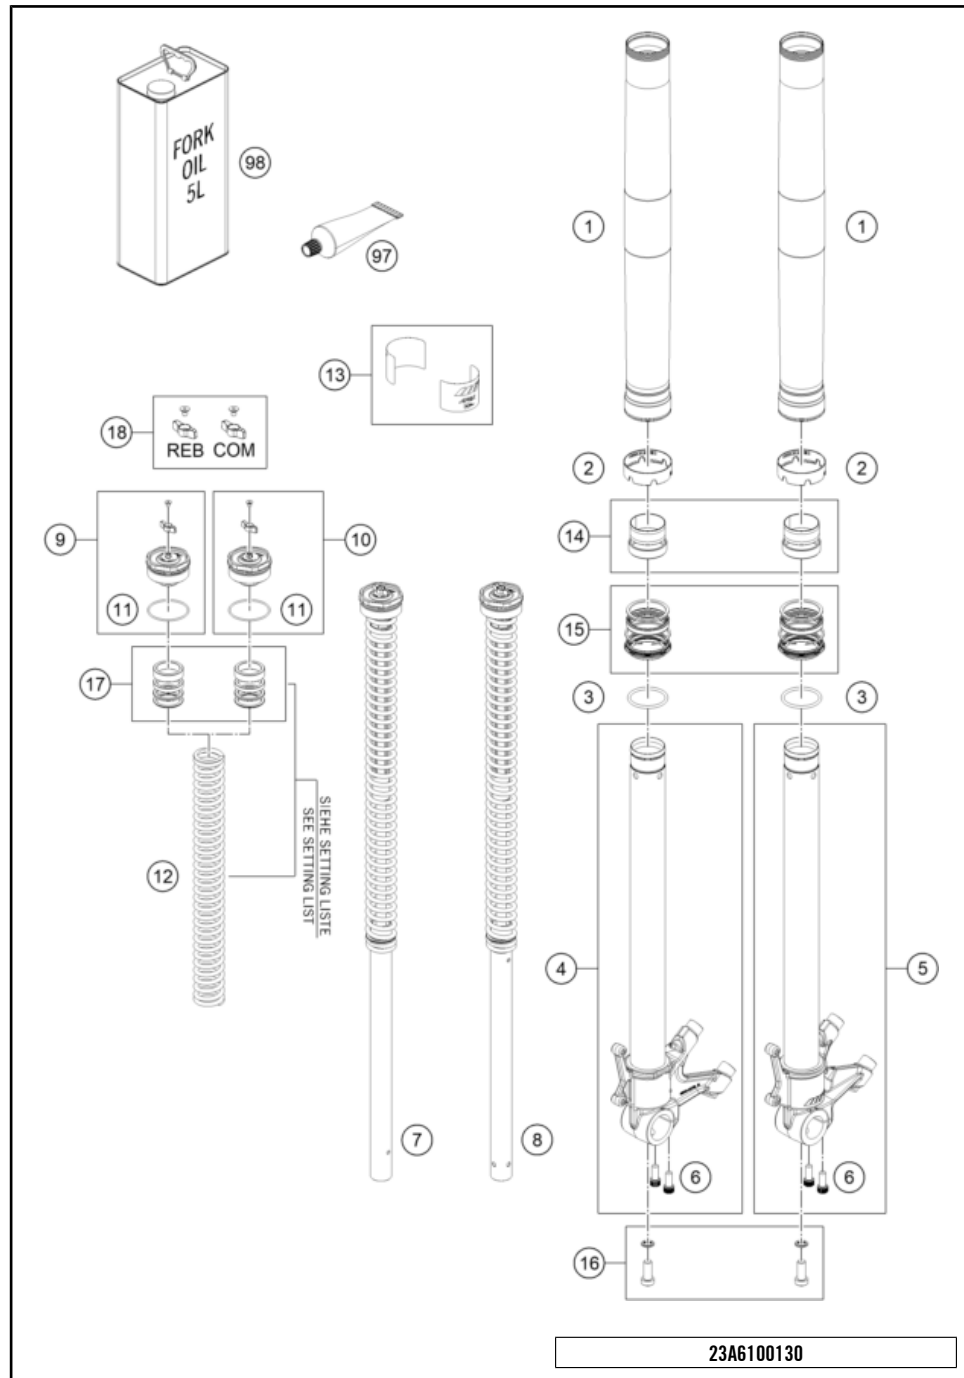

FRONT FORK DISASSEMBLED

890 ADVENTURE, orange 2023 2023

POS	PARTNUMBER	PIECE	
1	43578142	Fork outer tube 44x560 dt54 db60	2
2	43578206	Fork protection ring d43	2
3	43578219	O-ring 40x2,5 VMQ70 red ISO 3601	2
4	43578198S1	axle clamp right d43mm black cpl.	1
5	43578197S1	axle clamp left d43mm black cpl.	1
6	0025080206	HH collar screw M8x20	4
7	43578176S8	Cartridge right 890 ADV 23 cpl.	1
8	43578195S8	Cartridge left 890 ADV 23 cpl.	1
9	43578240S	Screw cap M51x1.5 black right kpl.	1
10	43578239S	Screw cap M51x1.5 black left cpl.	1
11	46810340	O-ring 45x2 NBR70 siliconized	2
12	43578190	Mainspring (38,3) 6,5-480 fork	1
13	52000209SET	Sticker set, APEX PRO OC 90x40	1
14	R14042T	GUIDE BUSHING SET	x
15	R516T	Fork sealing kit 43mm	x
16	R14032	AH bolt M10x25 set	x
17	RP80002	Shim Kit Fork	x
18	RP10026	Adjuster kit fork	x
97	T14034	Fuchs grease IPR (250g)	x
98	48601166S1	Fork Fluid Viscosity 4.0 5L	x

23A6100130

60465

* NEW PART X ON DEMAND