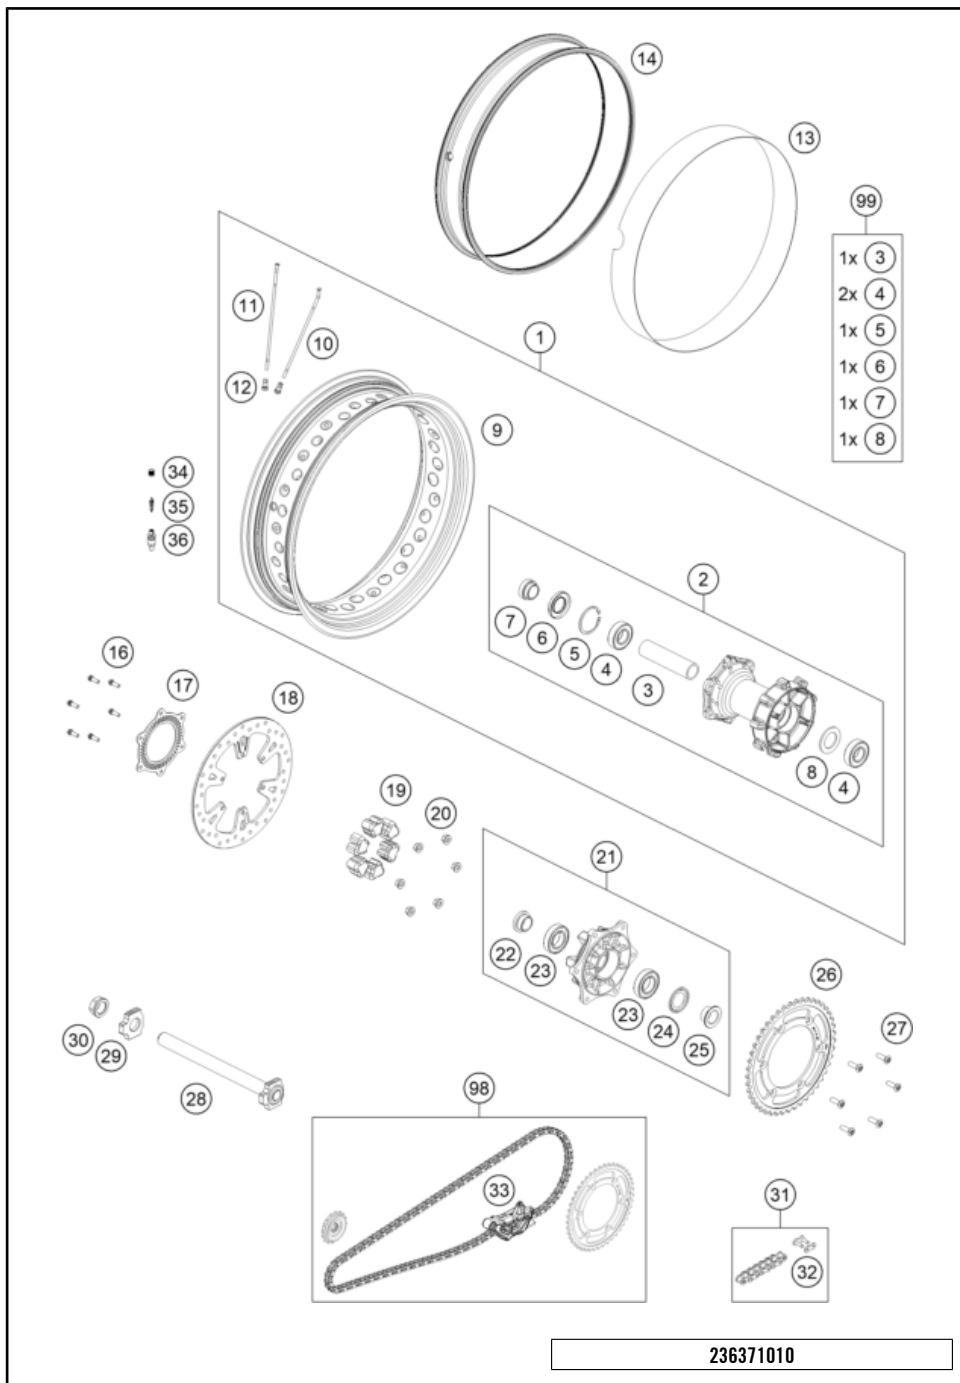

REAR WHEEL

890 ADVENTURE, orange 2023 2023

POS	PARTNUMBER		PIECE
1	63710001044C1	"Rear wheel, cmpl. 4.5x18""	1
1	6031000124433A	Rear wheel cpl. 4,5X18"	1
2	60310010244C1	with powder-coated hub	1
2	6031001014433	Rear hub cmpl. anodized	1
3	60010011000	REAR HUB CPL. powder-coated	1
4	0625062052	BEAR. SPACERTUBE L=124,8MM 03	1
5	0472052200	GR.BALL BEAR. 6205-2RSHC3HMTF7	2
6	0760305271	CIRCLIP DIN0472-52X2	1
7	60310013000	SHAFT SEAL RING 30X52X7	1
8	60010015000	SPACER BUSHING REAR WHEEL R/S	1
9	6031007010033A	SPACER RING 03	1
10	60310071000	Rim 4,5x18" TL bl.w.sticker	1
11	60310171000	SPOKE 5/4.37/M5	18
12	60310072200	SPOKE 5/4.37/M5	18
13	60310073100	Spoke nipple Quadrax M5	36
14	60310177100	RIM BAND 18"	1
16	59009062019	GASKET RUBBER 4.5"X18"	1
17	60142021100	SPECIAL SCREW M6X19 WS=8 10.9	6
18	63510060100	SENSOR GEAR ABS REAR	1
19	54610459000	Brake disc rear	1
20	06923080003	RUBBER DAMPING BLOCK '91	6
21	7501005004433	hex nut EN 1661 M8 WS13	6
22	60110014000	Sprocket wheel carrier cpl. Black	1
23	0625060060	SPACER BUSH. SPR. SUPP. IN. 06	1
24	60110016000	BALL BEARING 6006 DDU2CG23S6NM	2
25	60110012000	NILOS RING 6006AV	1
26	75010051045	SPACER BUSH. SPROCKET SUPP. 06	1
27	0019080266S	SPROCKET 45T 08	1
28	69010181044	COUNTER-SUNK SCREW ISA45 M8X26	6
29	60010084000	Rear axel cpl.	1
30	61010086000	CHAIN TENSIONER R/S LC8 03	1
31	78010167118	COLLAR NUT M25X1,5 WS=32 05	1
32	78010166100	CHAIN DID 118 LINKS	x
33	63510067118	RIVETING LINK FOR 78010167118	x
34	81210076020	chain X-Ring 118 links with chain guide	1
		Valve cap Schrader	1

236371010

62208

* NEW PART

X ON DEMAND