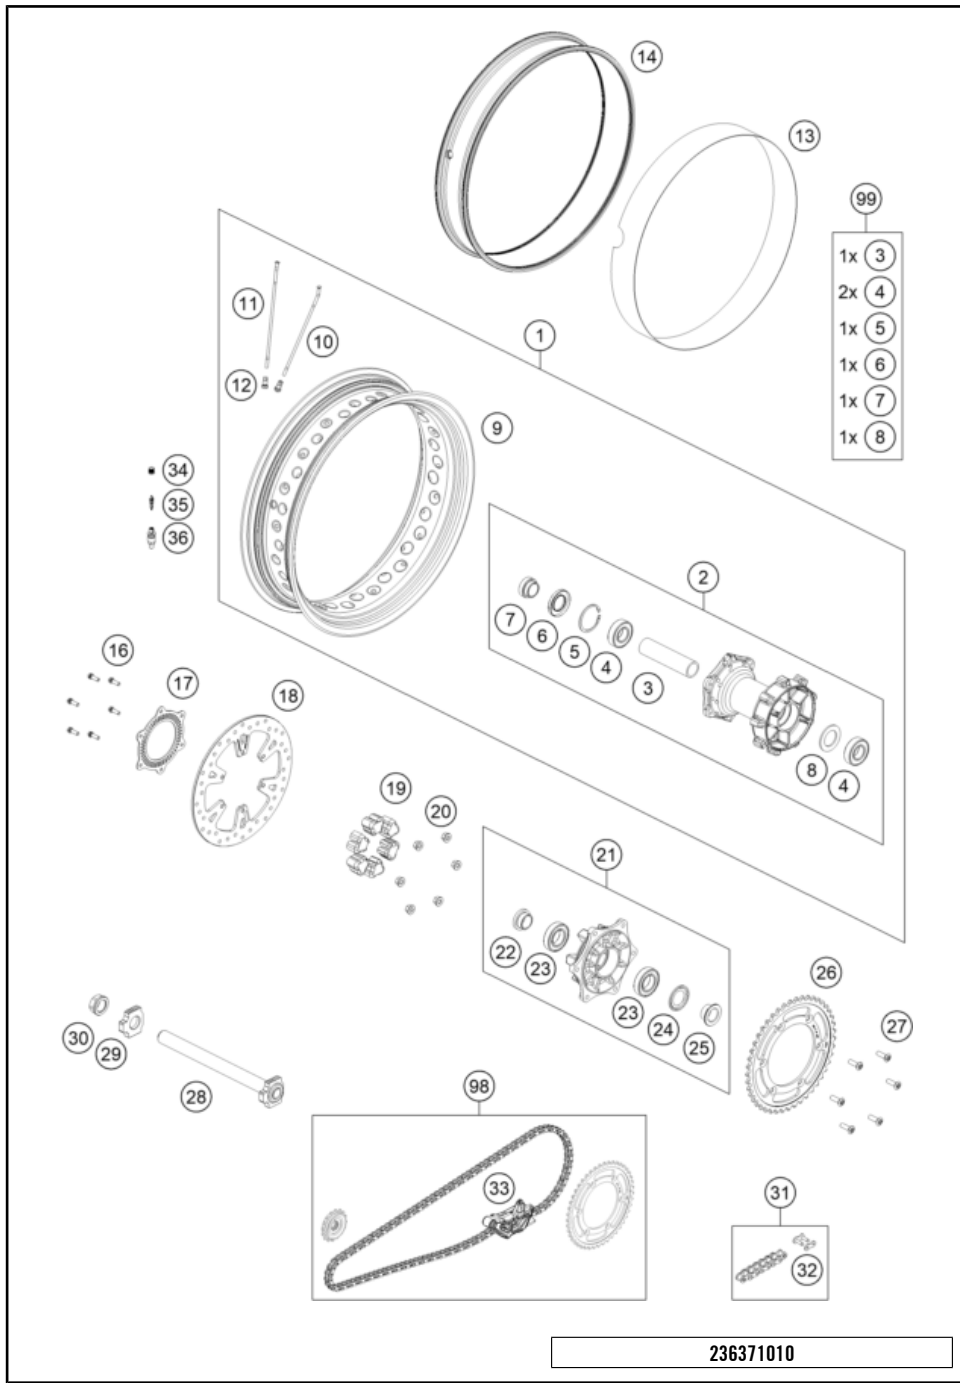

REAR WHEEL

890 ADVENTURE, orange 2023 2023

POS	PARTNUMBER		PIECE
35	81210076010	Valve insert Schrader	1
36	60309276000	Valve body compl.	1
98	00050002100	Drive set 16/45	x
99	60310015000	REAR WHEEL REP. KIT ADV 13-14	x

236371010

62208

* NEW PART

X ON DEMAND