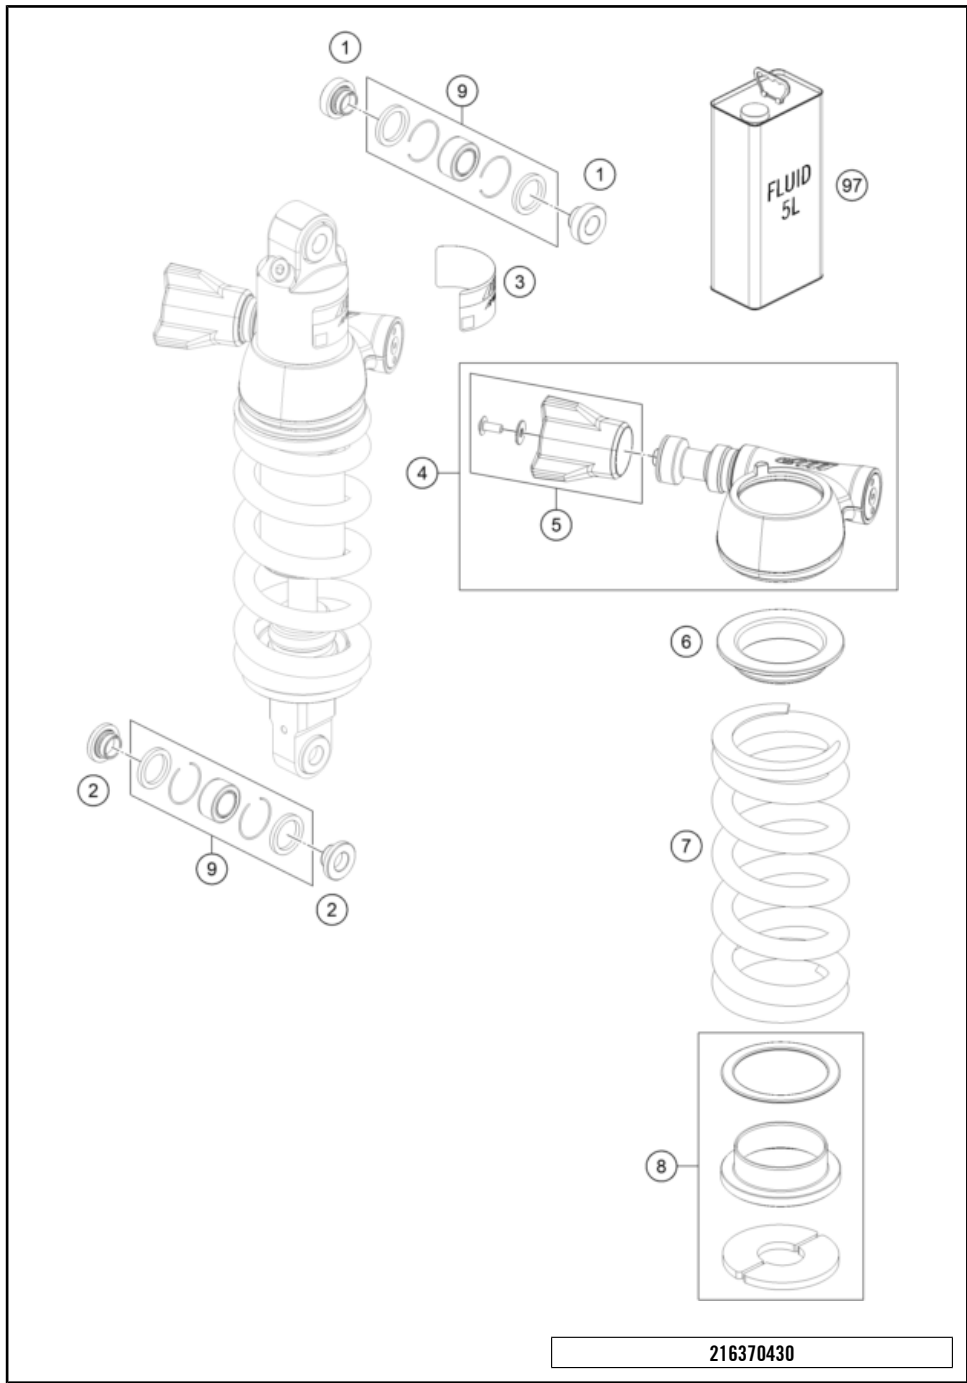

236370330

62161

* NEW PART

X ON DEMAND

POS	PARTNUMBER		PIECE
1	63503323000C1	Side stand	1
2	61003024000	SPRING L=116 MM 05	1
3	62503027200	SCREW FOR SIDE STAND M10X31,2	1
4	63503028010	Special screw side stand spring	1
5	0738050202	Lens head screw ISO 7380-M5X20A2	2
6	63503126100C1	Side stand bracket	1
7	93511045000	SWITCH SIDE STAND	1
8	64103001099	Racket side-stand-cable	1
9	0018050103	INT. TORX OVAL HEAD M 5X10 8.8	2
10	0035100309S	SHCS M10x30 TX45	2
11	63503016040C1	Main stand console right	1
12	90103029000	MAGNET HOLDER	1

216370410

55578

* NEW PART

X ON DEMAND

SHOCK ABSORBER DISASSEMBLED

890 ADVENTURE, orange 2023 2023

POS	PARTNUMBER		PIECE
1	46180064	Bearing bush 12x15/18/24,5x13,5	2
2	46180007	Distance bush 12x15/18/24,5x10,5	2
3	52000213	Sticker APEX 90x29	1
4	S038300003S0000	PA KTM 890 ADV 21 with hand knob	1
5	60000323S	adjuster wheel PA cpl.	1
6	14460661	Spring retainer 52,5x78x3	1
7	91010430	ring (59) 115-188.0 shock white	1
8	RP10023	Repair kit spring retainer	x
9	R12012T	Ball joint bearing kit top 12mm	x
97	50180751S1	SHOCK ABSORBER FLUID 5 LT	1