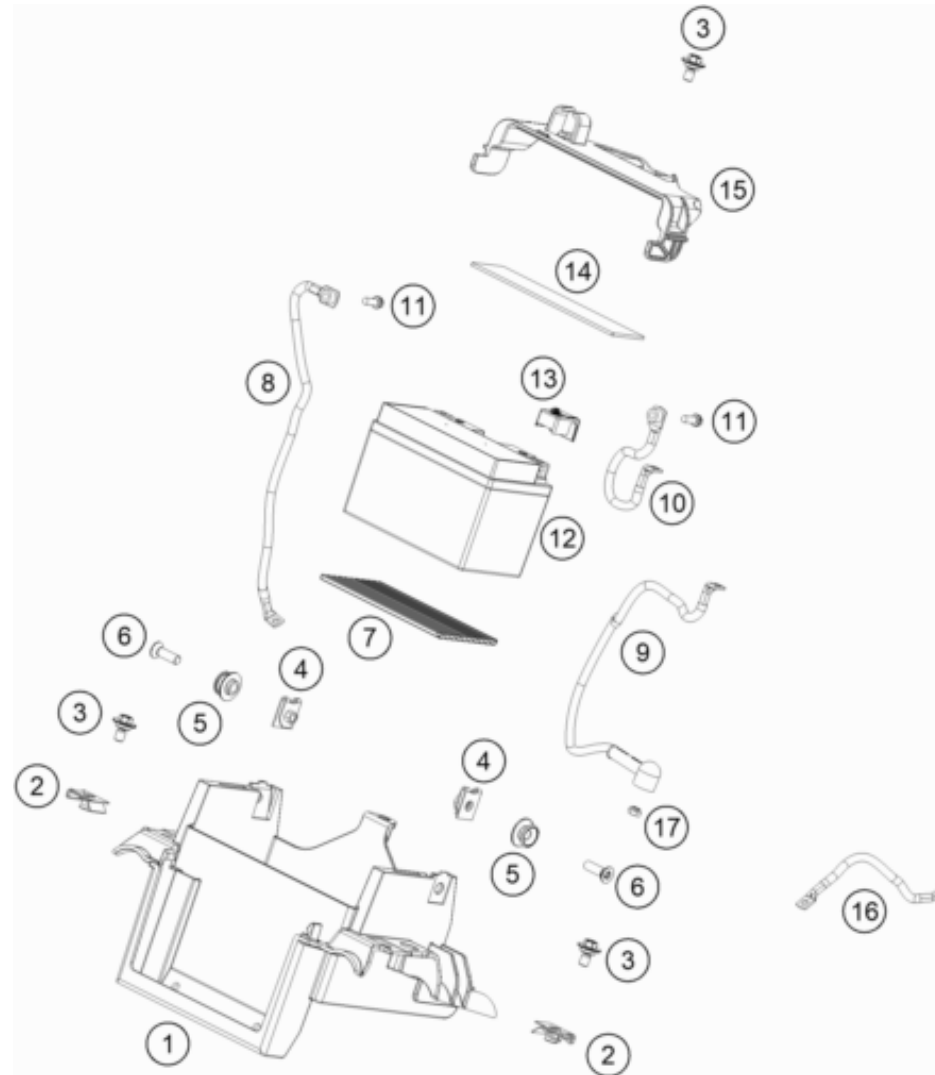

236371010

62208

* NEW PART

X ON DEMAND

POS	PARTNUMBER		PIECE
1	A61011075000	Main harness	1
2	63711085000	Engine wiring harness	1
3	64111058110	Cover flap, starter relay	1
4	76211058000	STARTER RELAY 07	1
5	60011093075	RUBBER CABLE TIE 75MM 03	x
5	60011093045	RUBBER CABLE TIE 45MM 03	x
6	60111094100	BAR SPACER 4/7 BLACK	2
7	61111057000	RELAY CM1A-R-12V-H80 07	5
8	44011076305	CABLE TIE 300/4,8MM BLACK	x
8	44011076140	CABLE TIE 140/2,5MM BLACK	x
8	44011076200	CABLE TIE 200/3,6MM BLACK	x
9	58011109130	FUSE 30 A	1
10	61111018100	TEMPERATURE SENSOR	1
11	64111059020	Cable holder, attachable	1
12	76011060100	DC HORN 12V	1
13	A61011083000	CCU control unit support	1
14	A61011083050	Front connector support	1
15	58605083014	SCREW M5X14 TORX 25 07	2
16	60311034000	VOLTAGE REGULATOR	1
17	0024060206	HH collar screw M6x20 TX30	2
18	76011030000	FLASHER UNIT LED 6,25W	1
19	60711042000	Power socket 12V	1
20	60311042050	Lid 12V-socket	1

236371110

62202

* NEW PART

X ON DEMAND

POS	PARTNUMBER		PIECE
1	63508025110	Electrics bracket front	1
2	54603048100	clip nut M6	2
3	83008000012	special screw M6x12x3	3
4	93008082010	Range change metal nut M6	2
5	63507040070	Seat bushing	2
6	014581060201	Count.snk screw M6x20 TX30	2
7	63511053050	rubber battery holder	1
8	63511097000	Ground wire	1
9	63511059000	Starter cable	1
10	63511059050	battery cable	1
11	0025060166	HH collar screw M6x16 TX30	2
12	64111053000	battery HTZ12A-BS(DA)	1
13	62111059060	COVER POSITIVE POLE	1
14	63508055010	Foam rubber 33x132	1
15	63508055000	Clamping bracket	1
16	64111096000	mass cable starter-frame	1
17	0985060003	SELF LOCK. NUT DIN0985-M 6	1