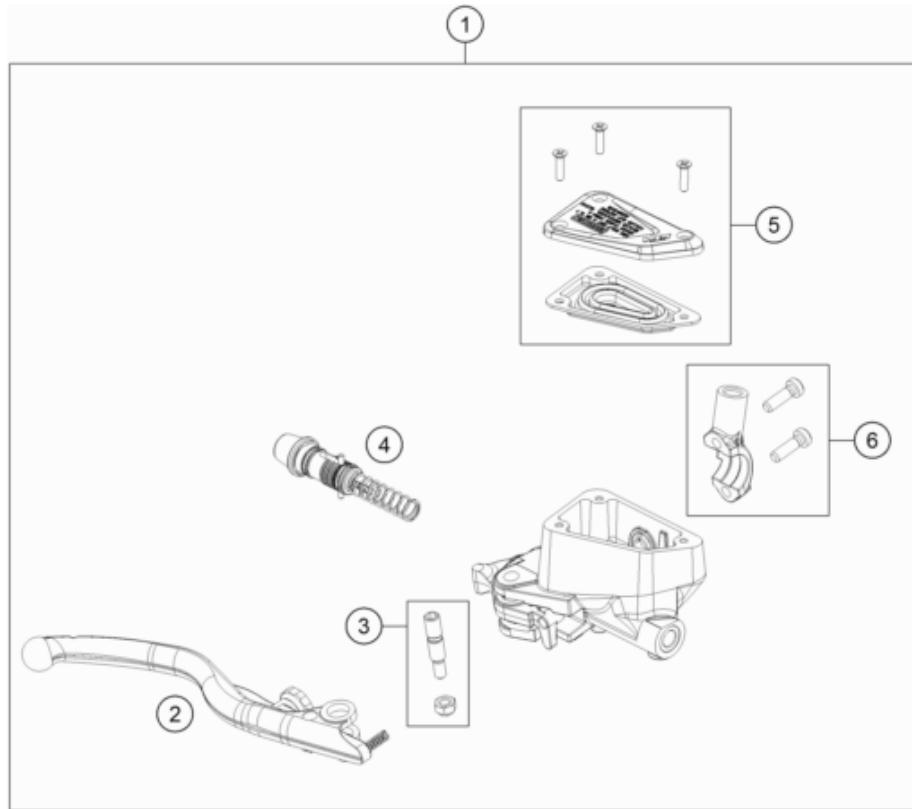

216371130

55613

* NEW PART

X ON DEMAND

FRONT BRAKE CONTROL

890 ADVENTURE, orange 2023 2023

POS	PARTNUMBER		PIECE
1	63713101033	Front master cylinder cpl.	1
2	63513002044	Brake lever	1
3	64113006000	Lever bolt cpl.	1
4	63713008000	Piston assembly	1
5	64113031100	Reservoir cap cpl.	1
6	6351300500030	mirror clamp incl. 2 screws	1
7	63542001000	Brake line MC-ABS	1
8	62113020100	banjo bolt M10x1x19.5	1
9	0603100141	sealing ring DIN 7603 10x14x1	2

196351310

57907

* NEW PART

X ON DEMAND

POS	PARTNUMBER		PIECE
1	64113069000	Reservoir assembly	1
2	69013099050	SCREW F. EXPANSION TANK	1
3	64113026000	Brake line holder	1
4	64142046000	Bracket ABS line dia7.5	1
5	58007017000	YDNAC CLAMP 10101 (10,4MM)	2
6	69013069001	HOSE FOR RESERVOIR 6X1,5	1
8	6411306000030	Foot master cylinder cpl. black	1
9	64113061000	Piston assembly	1
10	0025060256	HH collar screw M6x25 TX30	2
11	63513050033C1	Foot brake lever cpl. without push rod	1
12	63513051000	Footbrake lever step plate	1
13	014581050162	CS screw, ISO14581-M5x16-A2-070 ISA25	2
14	0025060206	HH collar screw M6x20 TX30	1
15	0934060003	hex nut DIN 934 M6	2
16	0625006087	GROOVED BALL BEAR. 608 2RS C3	2
17	54603069000	SWIVEL HEAD M6 FOOT BRAKE LEV.	1
19	54603068000	PRESSURE ROD ALU 250 '90	1
20	0738060205S	Oval head screw ISR M6x20-A2-70-MK	1
21	54603062200	Return spring for brake lever	1
22	54310086200	SELF LOCKING NUT M8 10.9	1
23	014579080301S	screw ISO 14579-M8x30-10.9-MK black	1
24	62113020100	banjo bolt M10x1x19.5	1
25	0603100141	sealing ring DIN 7603 10x14x1	2
26	63742002000	Brake line, rear master cylinder	1
27	63503039051	Rear master cylinder guard	1