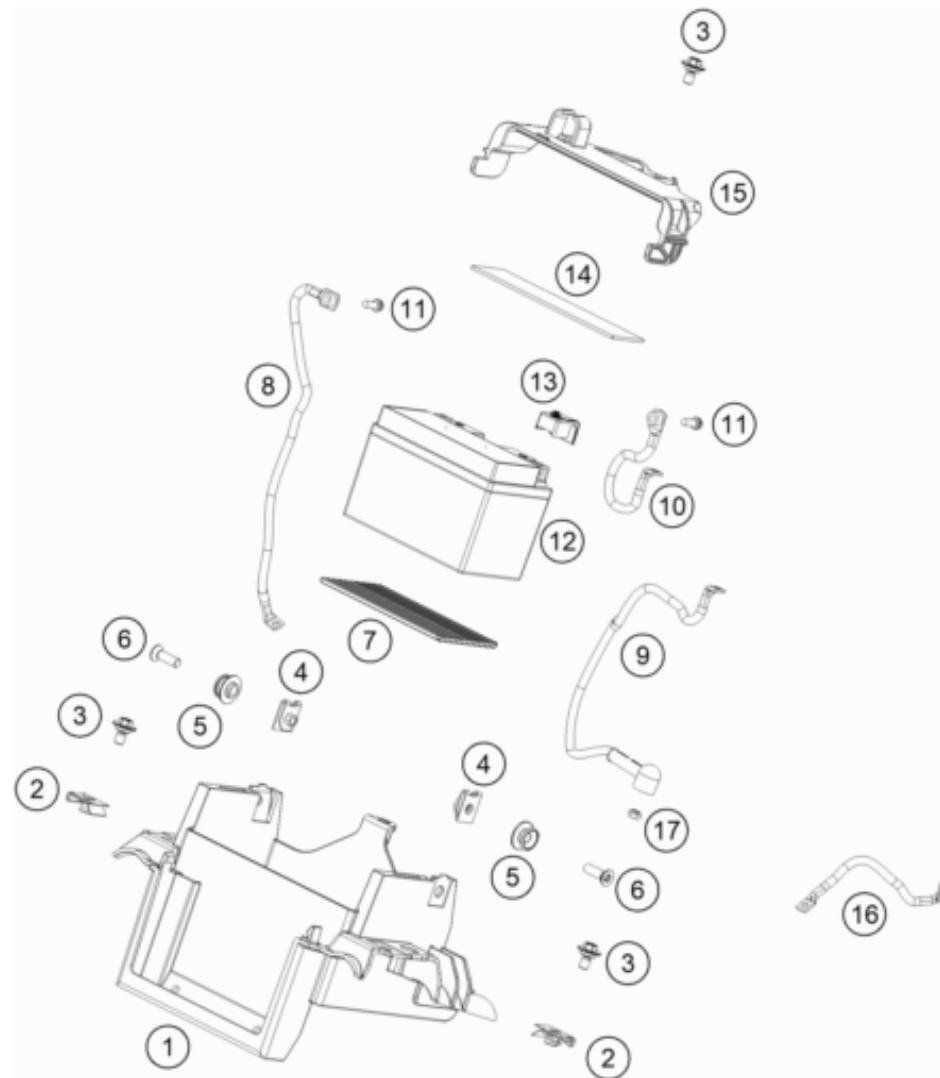

236371010

62208

* NEW PART

X ON DEMAND

POS	PARTNUMBER		PIECE
1	A61011075000	Main harness	1
2	63711085000	Engine wiring harness	1
3	64111058110	Cover flap, starter relay	1
4	76211058000	STARTER RELAY 07	1
5	60011093075	RUBBER CABLE TIE 75MM 03	x
5	60011093045	RUBBER CABLE TIE 45MM 03	x
6	60111094100	BAR SPACER 4/7 BLACK	2
7	61111057000	RELAY CM1A-R-12V-H80 07	5
8	44011076305	CABLE TIE 300/4,8MM BLACK	x
8	44011076140	CABLE TIE 140/2,5MM BLACK	x
8	44011076200	CABLE TIE 200/3,6MM BLACK	x
9	58011109130	FUSE 30 A	1
10	61111018100	TEMPERATURE SENSOR	1
11	64111059020	Cable holder, attachable	1
12	76011060100	DC HORN 12V	1
13	A61011083000	CCU control unit support	1
14	A61011083050	Front connector support	1
15	58605083014	SCREW M5X14 TORX 25 07	2
16	60311034000	VOLTAGE REGULATOR	1
17	0024060206	HH collar screw M6x20 TX30	2
18	76011030000	FLASHER UNIT LED 6,25W	1
19	60711042000	Power socket 12V	1
20	60311042050	Lid 12V-socket	1

236371110

62202

* NEW PART

X ON DEMAND

POS	PARTNUMBER		PIECE
1	63508025110	Electrics bracket front	1
2	54603048100	clip nut M6	2
3	83008000012	special screw M6x12x3	3
4	93008082010	Range change metal nut M6	2
5	63507040070	Seat bushing	2
6	014581060201	Count.snk screw M6x20 TX30	2
7	63511053050	rubber battery holder	1
8	63511097000	Ground wire	1
9	63511059000	Starter cable	1
10	63511059050	battery cable	1
11	0025060166	HH collar screw M6x16 TX30	2
12	64111053000	battery HTZ12A-BS(DA)	1
13	62111059060	COVER POSITIVE POLE	1
14	63508055010	Foam rubber 33x132	1
15	63508055000	Clamping bracket	1
16	64111096000	mass cable starter-frame	1
17	0985060003	SELF LOCK. NUT DIN0985-M 6	1