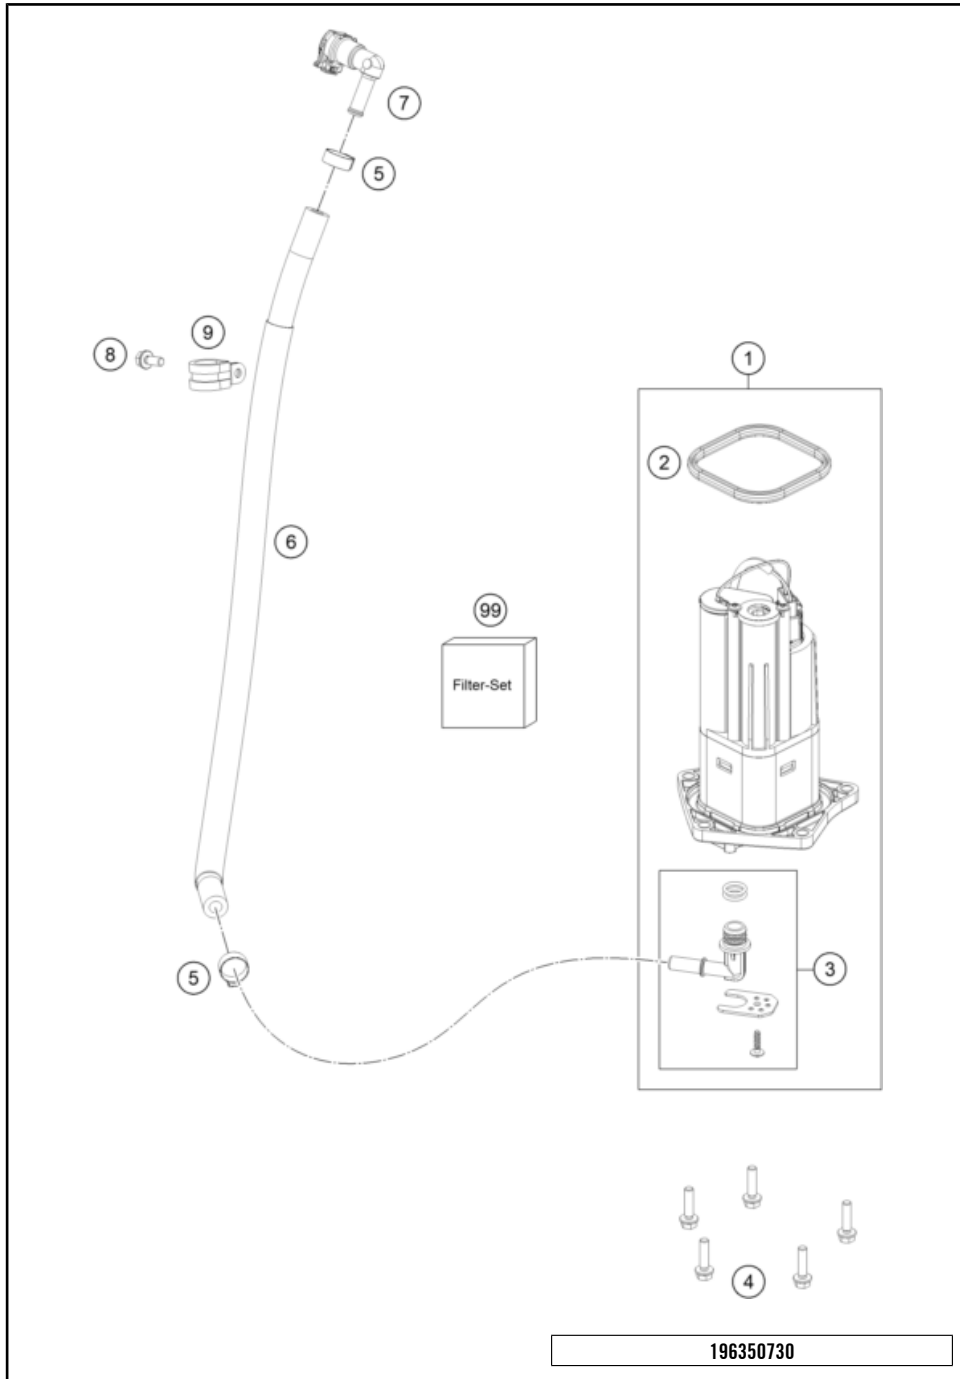

FUEL PUMP

890 ADVENTURE, black 2023 2023

POS	PARTNUMBER		PIECE
1	63507088000	fuel pump	1
2	64107189000	Sealing	1
3	75007092000	HYDRAULIC CONNECTOR CPL.	1
4	0025060206	HH collar screw M6x20 TX30	5
5	00050157706	VARIABLE ONE-EAR CLAMP 15,7MM	2
6	63507017000	Fuel hose	1
7	76007028000	ELBOW CONNECTOR	1
8	0025050126S	Hex collar screw M5x12 ISA30 SS	1
9	49007439000	CLAMP RSGU 15/12	1
99	63507090000	filter kit	x

196350730

51895

* NEW PART

X ON DEMAND