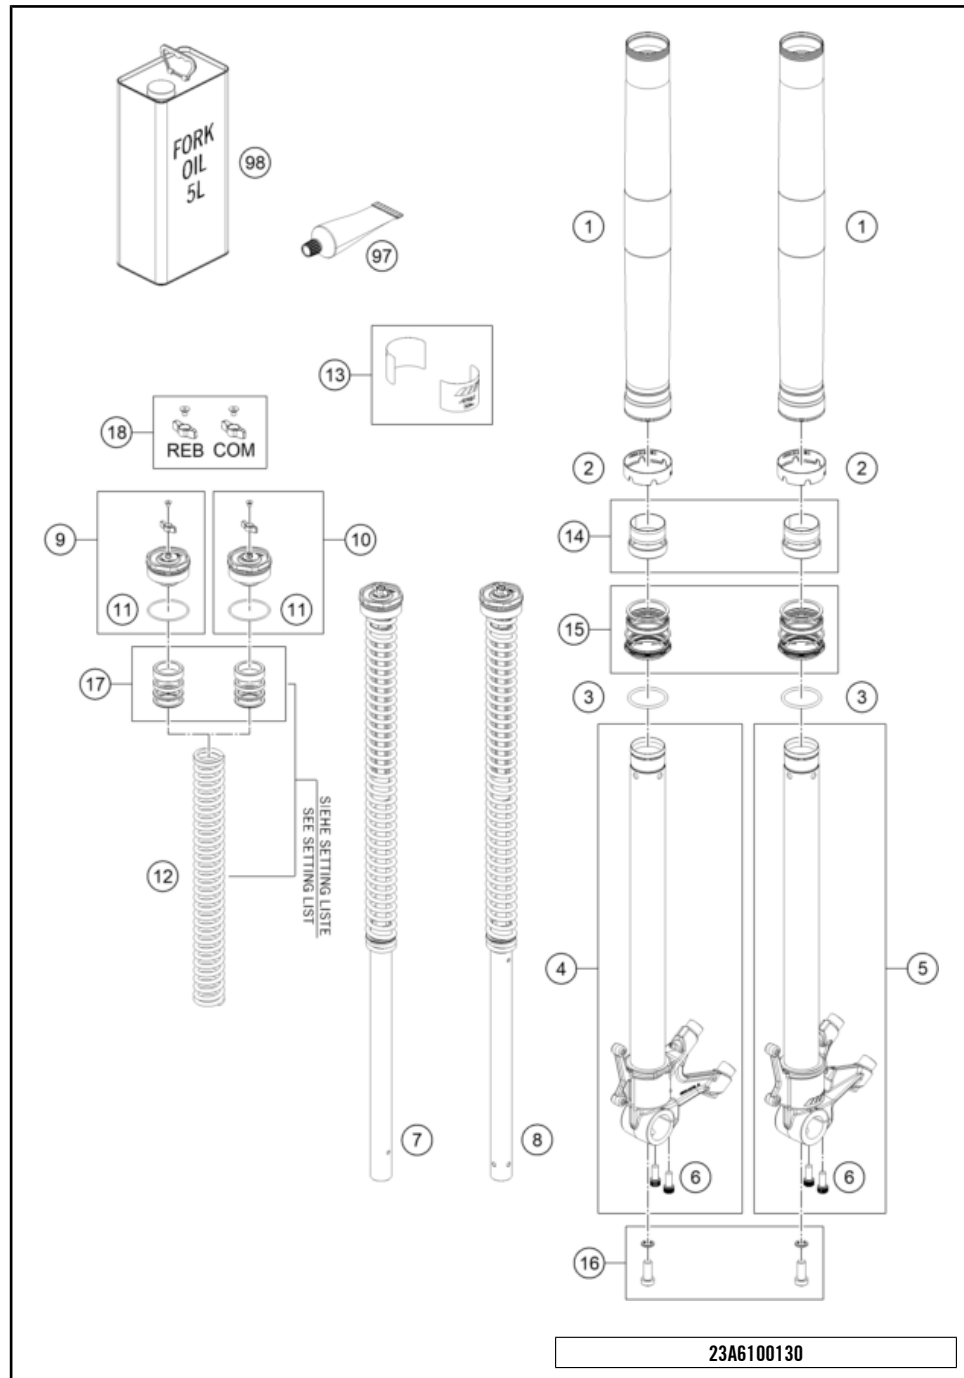

196350110

62145

* NEW PART

X ON DEMAND

FRONT FORK DISASSEMBLED

890 ADVENTURE, black 2023 2023

POS	PARTNUMBER	PIECE	
1	43578142	Fork outer tube 44x560 dt54 db60	2
2	43578206	Fork protection ring d43	2
3	43578219	O-ring 40x2,5 VMQ70 red ISO 3601	2
4	43578198S1	axle clamp right d43mm black cpl.	1
5	43578197S1	axle clamp left d43mm black cpl.	1
6	0025080206	HH collar screw M8x20	4
7	43578176S8	Cartridge right 890 ADV 23 cpl.	1
8	43578195S8	Cartridge left 890 ADV 23 cpl.	1
9	43578240S	Screw cap M51x1.5 black right kpl.	1
10	43578239S	Screw cap M51x1.5 black left cpl.	1
11	46810340	O-ring 45x2 NBR70 siliconized	2
12	43578190	Mainspring (38,3) 6,5-480 fork	1
13	52000209SET	Sticker set, APEX PRO OC 90x40	1
14	R14042T	GUIDE BUSHING SET	x
15	R516T	Fork sealing kit 43mm	x
16	R14032	AH bolt M10x25 set	x
17	RP80002	Shim Kit Fork	x
18	RP10026	Adjuster kit fork	x
97	T14034	Fuchs grease IPR (250g)	x
98	48601166S1	Fork Fluid Viscosity 4.0 5L	x