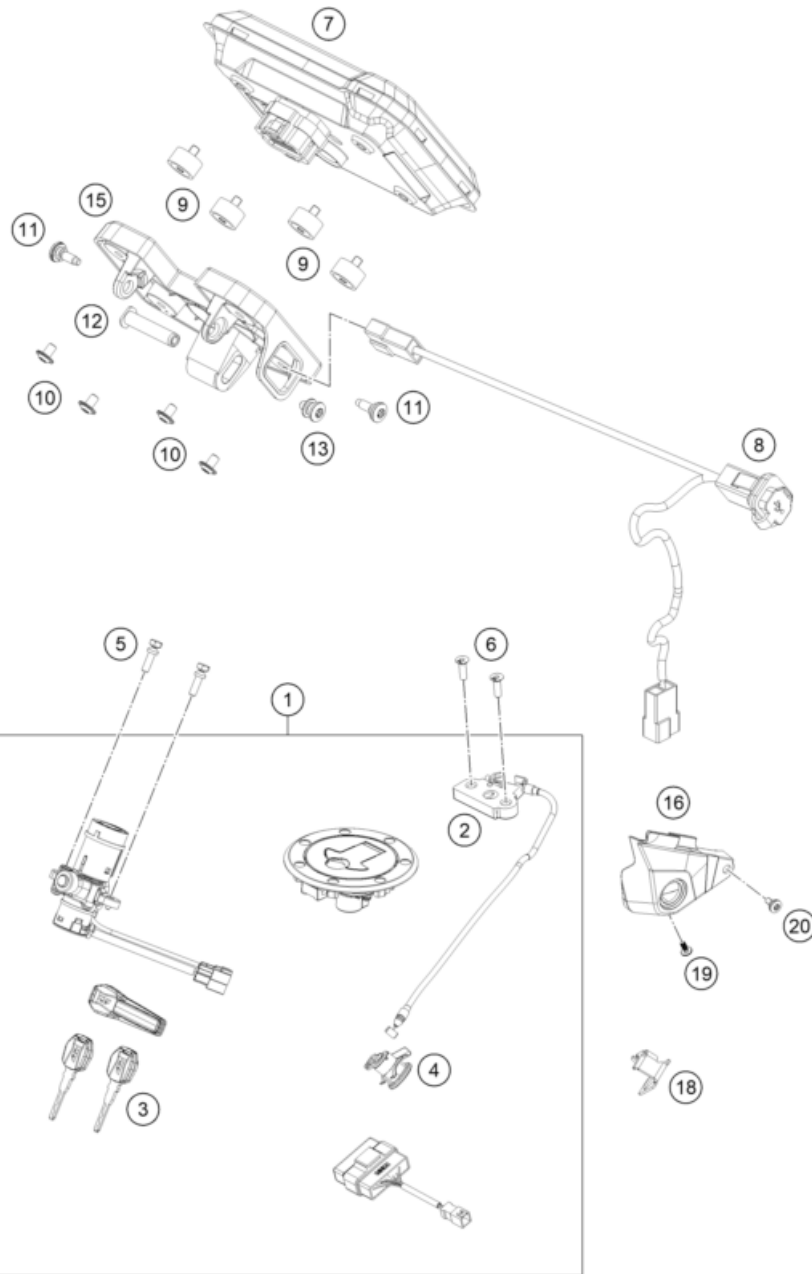

196351390

57909

* NEW PART

X ON DEMAND

POS	PARTNUMBER		PIECE
1	A61014001000	Headlight	1
2	69014017000S	special screw M6x18-8.8 ISA30 MK	4
3	69014014000	BUSHING 6,1X9,2X7,5 08	4
4	60006001022	rubber grommet 9x11x16x8.5 mm	7
5	60314025000	turn signal front left/rear right	2
6	60314026000	turn signal front right/rear left	2
7	0433100003	WASHER 18x10,5x1,6	4
8	0797100003	LOCK WASHER DIN6797-J10,5 ZI	4
9	58414030000	HH COLLAR NUT M10X1,25 WS=13	4
10	0081040121	EJOT Delta PT K40x12	2
11	0081645121	EJOT DELTA PT SCREW 45X12-Z	3
12	63514040000	Tail light	1
13	63514011090	Right flasher adapter	1
14	63514010090	Left flasher adapter	1

196351410

62172

* NEW PART

X ON DEMAND

POS	PARTNUMBER		PIECE
1	A61011066044	Lock kit	1
2	63507050000	Seat lever assy	1
3	64111067000	KTM ignition key	1
3	64111067010	Blank Key KTM	x
4	90107050050	SEAT LOCK	1
5	76011064200	Tear-off screw M6 ignition lock ISA30 MK	2
6	0738060205S	Oval head screw ISR M6x20-A2-70-MK	2
7	22114069000	Combination instrument	1
8	64111043000	USB power socket 12 V	1
9	61514069110	Damper, speedometer	4
10	073802050083	Oval head screw ISR M5x8-08.8	4
11	69008021060	special screw M5x17	2
12	61914010020	Bushing, speedometer attachment	1
13	69008021160	special screw M5x12	1
15	A61014060000	Dashboard support	1
16	63507050050	Lock cover	1
18	64107051000	Cable Bracket Lock	1
19	0081045121	SCREW FOR PLASTIC K45X12 T20	1
20	69008021160	special screw M5x12	1