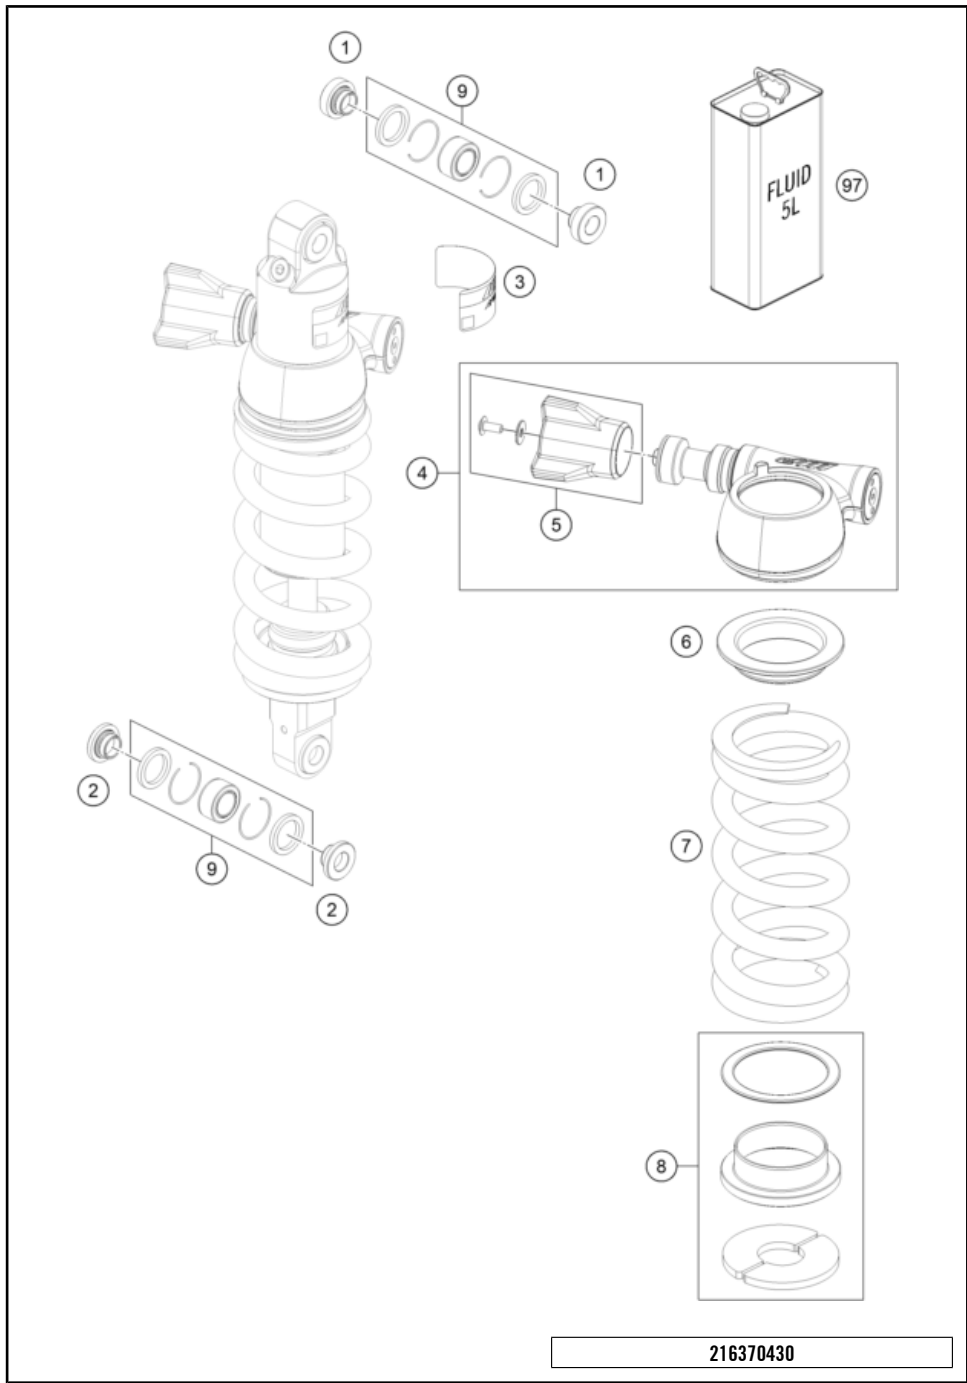

236370330

62161

* NEW PART

X ON DEMAND

POS	PARTNUMBER		PIECE
1	63503323000C1	Side stand	1
2	61003024000	SPRING L=116 MM 05	1
3	62503027200	SCREW FOR SIDE STAND M10X31,2	1
4	63503028010	Special screw side stand spring	1
5	0738050202	Lens head screw ISO 7380-M5X20A2	2
6	63503126100C1	Side stand bracket	1
7	93511045000	SWITCH SIDE STAND	1
8	64103001099	Racket side-stand-cable	1
9	0018050103	INT. TORX OVAL HEAD M 5X10 8.8	2
10	0035100309S	SHCS M10x30 TX45	2
11	63503016040C1	Main stand console right	1
12	90103029000	MAGNET HOLDER	1

216370410

55578

* NEW PART

X ON DEMAND

SHOCK ABSORBER DISASSEMBLED

890 ADVENTURE, black 2023 2023

POS	PARTNUMBER		PIECE
1	46180064	Bearing bush 12x15/18/24,5x13,5	2
2	46180007	Distance bush 12x15/18/24,5x10,5	2
3	52000213	Sticker APEX 90x29	1
4	S038300003S0000	PA KTM 890 ADV 21 with hand knob	1
5	60000323S	adjuster wheel PA cpl.	1
6	14460661	Spring retainer 52,5x78x3	1
7	91010430	ring (59) 115-188.0 shock white	1
8	RP10023	Repair kit spring retainer	x
9	R12012T	Ball joint bearing kit top 12mm	x
97	50180751S1	SHOCK ABSORBER FLUID 5 LT	1