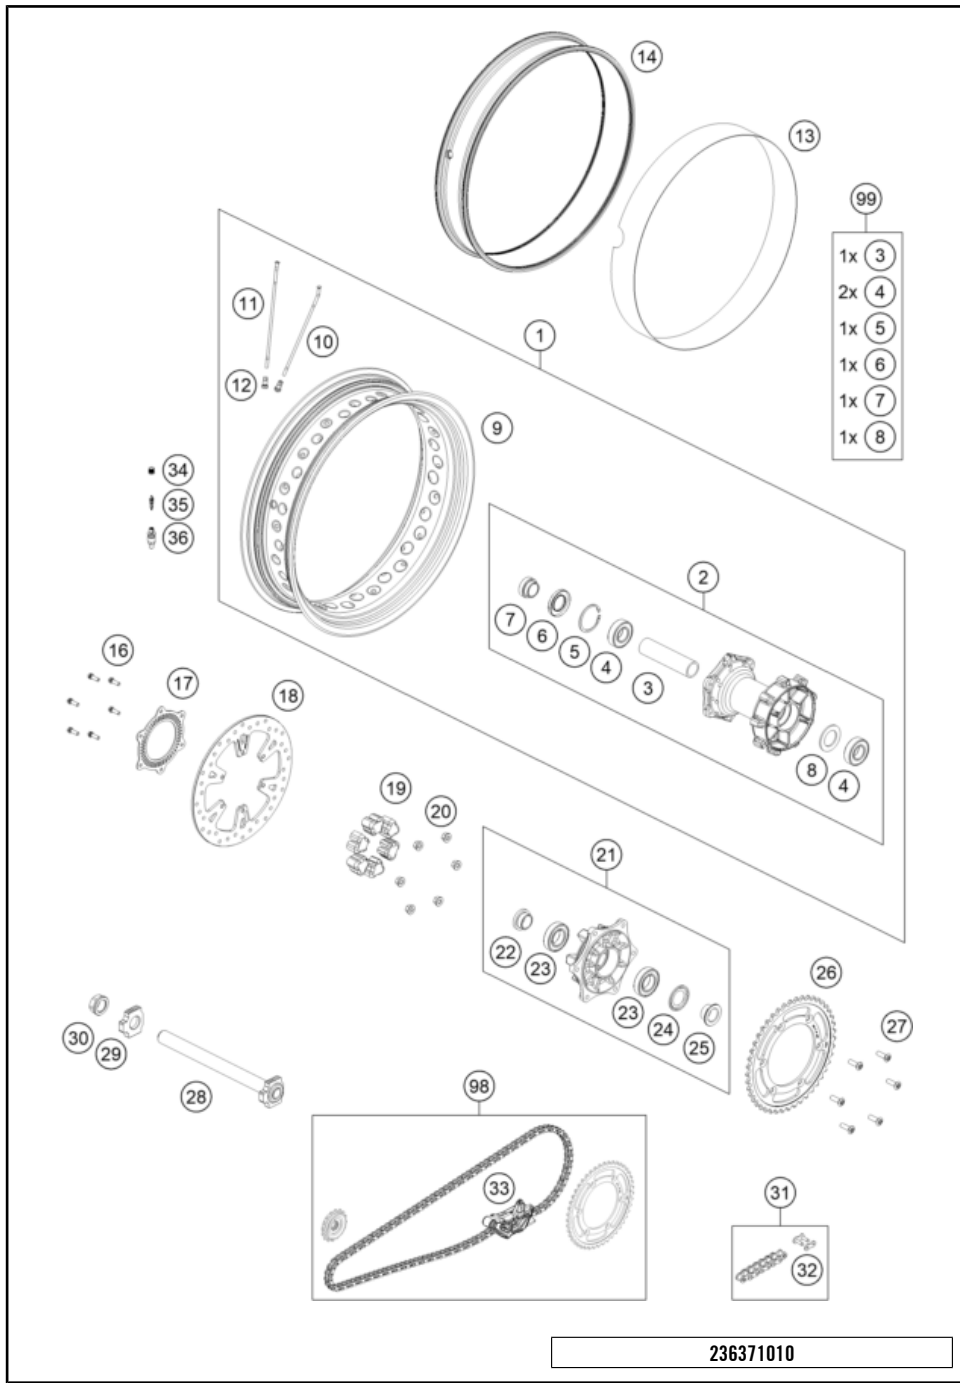

236371010

62208

* NEW PART

X ON DEMAND

REAR WHEEL

890 ADVENTURE, black 2023 2023

POS	PARTNUMBER		PIECE
35	81210076010	Valve insert Schrader	1
36	60309276000	Valve body compl.	1
98	00050002100	Drive set 16/45	x
99	60310015000	REAR WHEEL REP. KIT ADV 13-14	x

236371010

62208

* NEW PART

X ON DEMAND

POS	PARTNUMBER		PIECE
1	A61011075000	Main harness	1
2	63711085000	Engine wiring harness	1
3	64111058110	Cover flap, starter relay	1
4	76211058000	STARTER RELAY 07	1
5	60011093075	RUBBER CABLE TIE 75MM 03	x
5	60011093045	RUBBER CABLE TIE 45MM 03	x
6	60111094100	BAR SPACER 4/7 BLACK	2
7	61111057000	RELAY CM1A-R-12V-H80 07	5
8	44011076305	CABLE TIE 300/4,8MM BLACK	x
8	44011076140	CABLE TIE 140/2,5MM BLACK	x
8	44011076200	CABLE TIE 200/3,6MM BLACK	x
9	58011109130	FUSE 30 A	1
10	61111018100	TEMPERATURE SENSOR	1
11	64111059020	Cable holder, attachable	1
12	76011060100	DC HORN 12V	1
13	A61011083000	CCU control unit support	1
14	A61011083050	Front connector support	1
15	58605083014	SCREW M5X14 TORX 25 07	2
16	60311034000	VOLTAGE REGULATOR	1
17	0024060206	HH collar screw M6x20 TX30	2
18	76011030000	FLASHER UNIT LED 6,25W	1
19	60711042000	Power socket 12V	1
20	60311042050	Lid 12V-socket	1