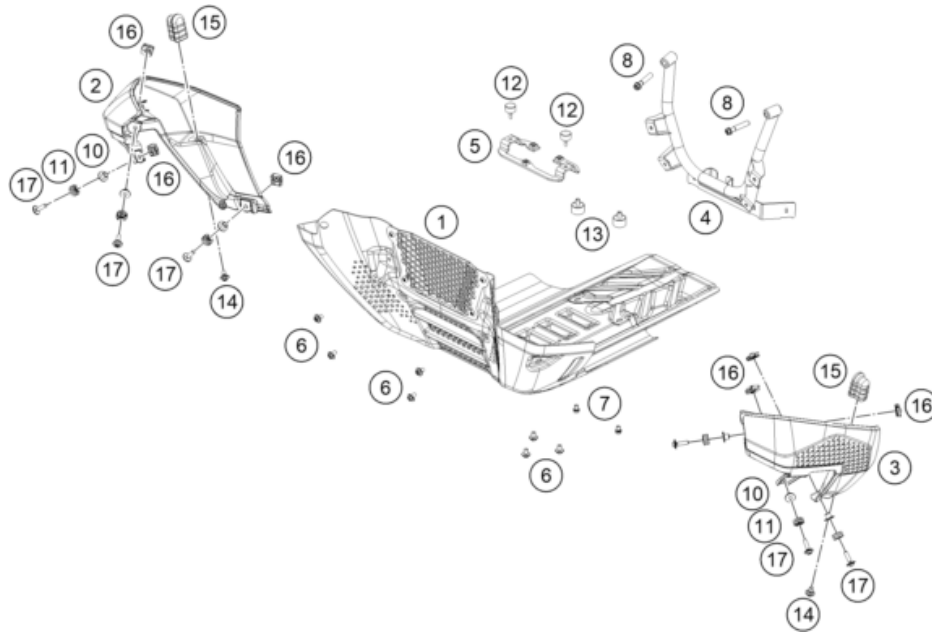

236370310

62169

* NEW PART

X ON DEMAND

POS	PARTNUMBER		PIECE
41	54310086200	SELF LOCKING NUT M8 10.9	1
42	014579080301S	screw ISO 14579-M8x30-10.9-MK black	1
43	014579080506S	CYL. SCREW DIN14579 M8X50 SS	2
44	60003041010	FOOTREST RUBBER FRONT R/S 03	1
45	60003040010	FOOTREST RUBBER FRONT L/S 03	1
46	0025060166S	HH collar screw M6x16 TX30 SL	6
47	A61003096000	Front sprocket cover	1
48	0035080356	AH-COLLAR SCREW M8X35 ISA45	2
49	0125080003	washer DIN 125 A -8.4	2
50	60307048000	RUBBER SEAT-CONTACT SURFACE	2
51	54803044000	PIN FOR FOOT PED 51.5X9.8 MM	2
52	78003041050	FOOTREST R/S 08	1
53	78003040050	FOOTREST L/S 08	1
54	54603041000	FOOTREST SPRING L/S & R/S	2
55	0125100003	washer DIN 125 A 10.5	2
56	0094032253	PIN DIN0094-3,2X25 STEEL	2
57	54603048100	clip nut M6	6
58	54603048600	RANGE CHANGE METAL NUT M5 INOX	2
59	54603048000	RANGE CHANGE METAL NUT M8	2
60	69008021160	special screw M5x12	3
62	0035100656S	ISA screw, M10x65 ISA45	1
63	64103088000	Frame locking cap	2
64	60003044010	CLOSING PANEL FRONT L/S R/S 03	2
65	0985050003	SELF LOCKING NUT DIN0985-M 5	2
66	54310086100	SELF LOCKING NUT M10 CU WS=14	2
67	61407049000	BUSHING 8.4X12X21.5	2

236370310

62169

* NEW PART

X ON DEMAND

POS	PARTNUMBER		PIECE
1	A610030900001	Skid plate	1
2	A61007025020	Tank protector right	1
3	A61007025010	Tank protector left	1
4	63503090050	Front skid plate linkage	1
5	63503090016	Lower Alu Skidplate Support	1
6	0025060106	HH collar screw M6x10 TX30	7
7	0025060086	HH collar screw M6x8 TX30	2
8	0025080406S	Collar screw M8x40 ISA40 SS	2
10	61342041000	COLLAR BUSH 6,5X9X18X8,5	6
11	62142041000	DAMP. COMPONENT ABS MODUL	6
12	75007046010	SEAT RUBBER 10 MM	2
13	63503190017	Silent block 20x12 M6x10/M6x8	2
14	83008000012	special screw M6x12x3	2
15	60307020000	TANK RUBBER	2
16	54603048300	RANGE CHANGE METAL NUT M6 INOX	6
17	69014117000	Collar screw M6x22-8.8 ISA30	6