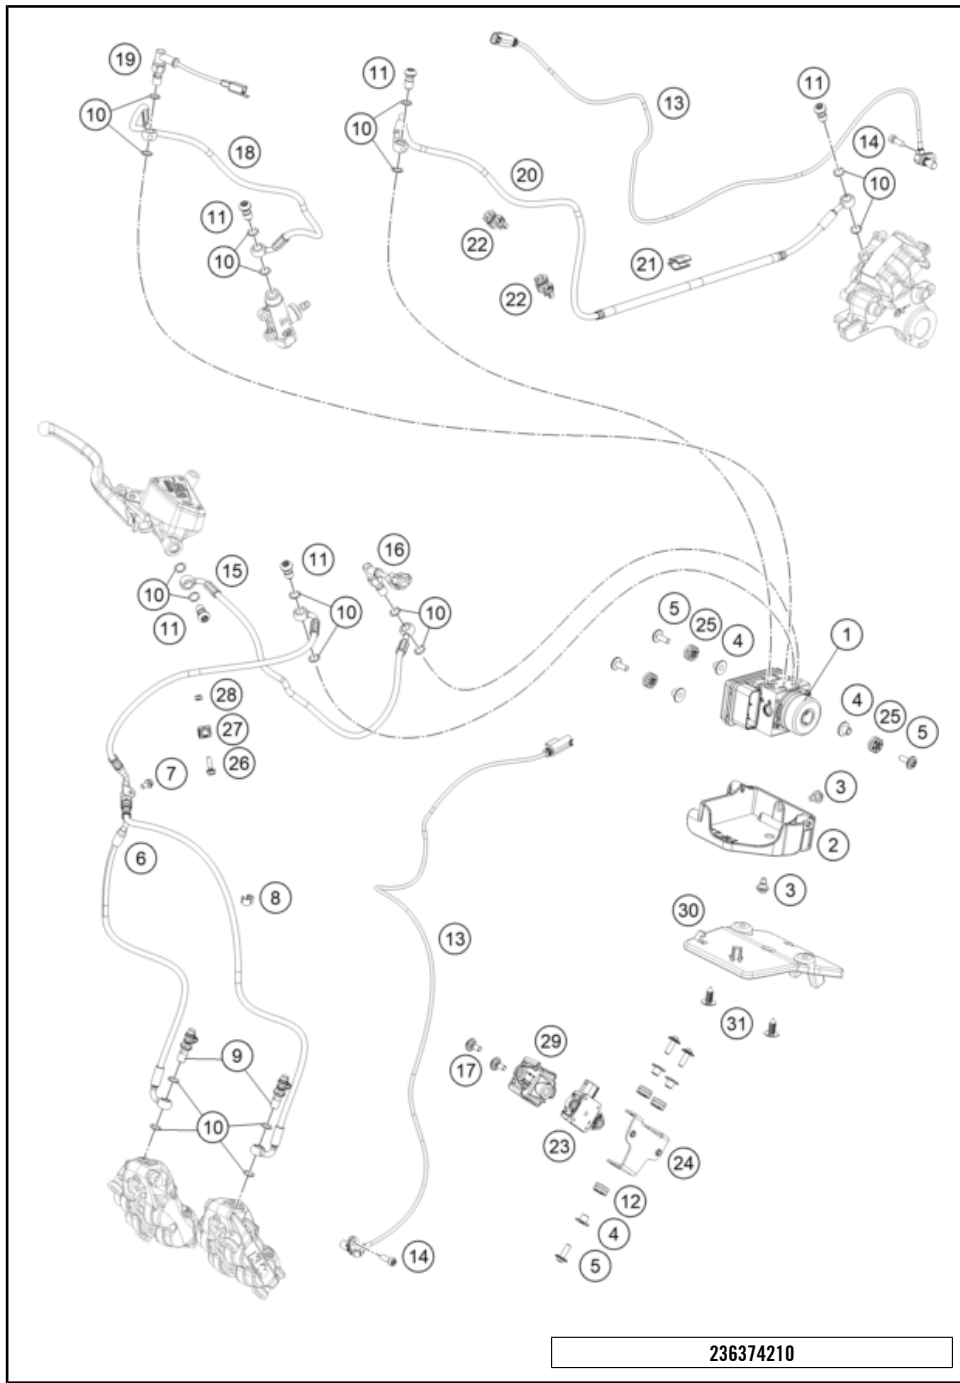

236374210

POS	PARTNUMBER		PIECE
1	A61042031044	ABS Modul befüllt	1
2	63542040200	ABS modulator bracket	1
3	59001092050	SPECIAL SCREW M6X12,5 WS=8	2
4	61342041000	COLLAR BUSH 6,5X9X18X8,5	6
5	69014017000S	special screw M6x18-8.8 ISA30 MK	6
6	63542003000	Brake line ABS-Caliper	1
7	0025050106	HH collar screw M5x10 TX30	1
8	60111094100	BAR SPACER 4/7 BLACK	8
9	62513020000	BLEEDER SCREW CPL. 05	2
10	0603100141	sealing ring DIN 7603 10x14x1	18
11	62113020100	banjo bolt M10x1x19.5	5
12	62142041100	DUMPER 40 SHORE	3
13	76042125000	ABS-SENSOR	2
14	014580060166	SHCS ISO 14580 M6x16	2
15	63542001000	Brake line MC-ABS	1
16	64111051100	Brake light switch	1
17	83008000015	SPECIAL SCREW M6X15X3	2
18	63542002000	Brake line MC-ABS	1
19	62111051000	BRAKE LIGHT SWITCH REAR	1
20	63542004000	Brake links ABS-Caliper	1
21	54813026100	CABLE SUPPORT 10/4MM 2014	1
22	64142046000	Bracket ABS line dia7.5	2
23	61542090000	Angle sensor	1
24	63742090015	Retaining bracket angle sensor compl.	1
25	62142041100	DUMPER 40 SHORE	3
26	0025050166	HH collar screw M5x16 TX30	1
27	60113146000	SUPPORT FOR BRAKE HOSE M5	1
28	0985050003	SELF LOCKING NUT DIN0985-M 5	1
29	61342090050	COVER SENSOR BOX	1
30	A61042040010	Heat protection	1
31	61103165000	PLUG FOR M8	2

62216

* NEW PART

X ON DEMAND