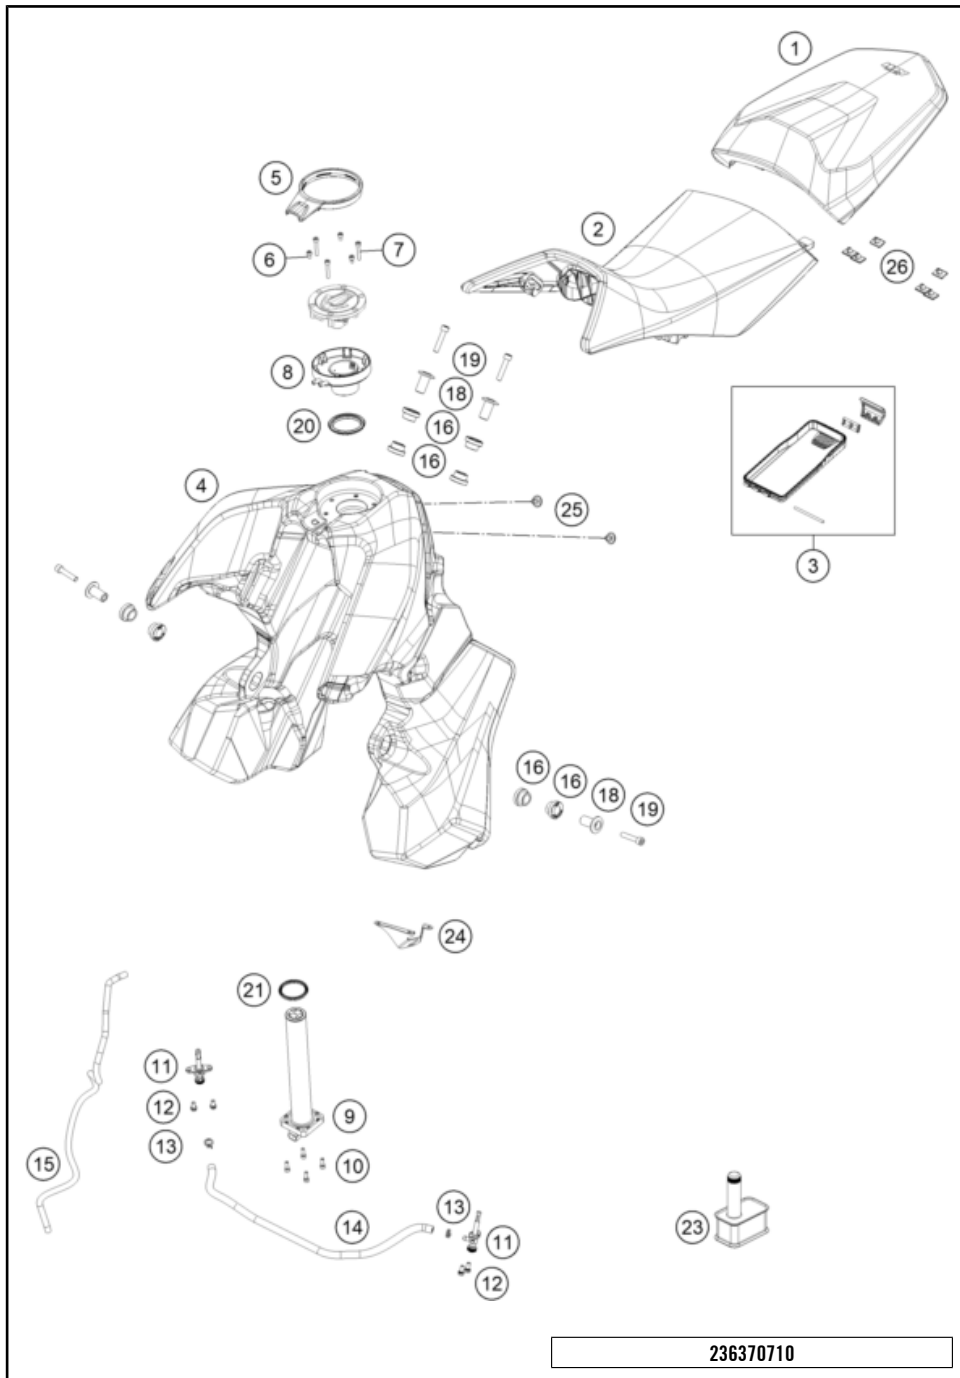

POS	PARTNUMBER		PIECE
1	A61007047000C1A	Passenger seat	1
2	A61007040000C1	Seat	1
3	63507047044	Tech-Box Kit	1
4	63507613000C1	Fuel tank	1
5	63507058000	Fuel tank fairing	1
6	0912050083	SHCS DIN 912 M5x8	3
7	0912050303	AH SCREW DIN0912-M 5X30	3
8	A61007008050	Fuel tank filler neck	1
9	63507080200	Fuel lever sensor	1
10	0912050163	AH SCREW DIN0912-M 5X16	4
11	58507003200	FUEL COCK CPL.	2
12	0025060126	HH collar screw M6x12 TX30	4
13	58031005000	CLAMP YDNAC 10128 12MM	2
14	63507016000	Interconnection hose	1
15	63515027100	Tank overflow hose 718mm	1
16	61007065000	collar bushing, front tank holder	8
18	6100716000001	Bearing sleeve, external	4
19	0912080403	SHCS DIN 912 M8x40	4
20	21007008151	gasket tank insert	1
21	60307080090	GASKET FUEL LEVEL SENSOR	1
23	00001000015	Motorex Fuel Stabilizer 125ml	1
24	63507087010	Cover fuel pump	1
25	0900000601200	Seat screw M6x11.5 ISA30	2
26	77307040041	Isolation pad	6

236370710

62171

* NEW PART X ON DEMAND