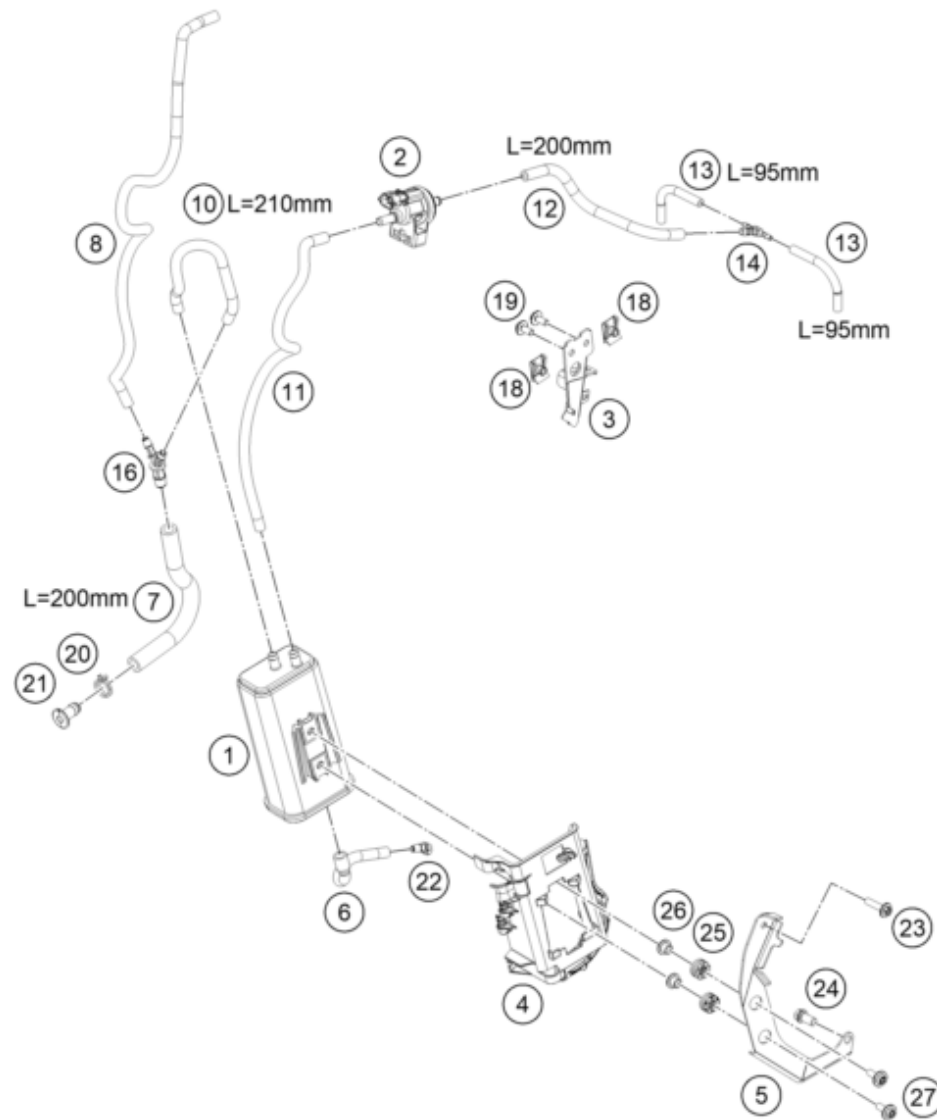

226371510

POS	PARTNUMBER		PIECE
1	75015001200	CARBON CANISTER	1
2	76015015000	EVAP valve	1
3	63515026010	Retaining bracket ACF valve cpl.	1
4	63515003010	Hose clip ACF	1
5	6351500201033	Retaining bracket ACF	1
6	A61015021000	Pre-formed hose, evap. can., bleeder	1
7	78015119000	HOSE EPA D=10/16 L=2000MM	1
8	63515024100	Fuel tank vent hose 688mm	1
10	78015019000	HOSE EPA D=6/10 L=2000MM	1
11	63515028100	Evaporative canister hose - purge valve	1
12	78015019000	HOSE EPA D=6/10 L=2000MM	1
13	78015021000	HOSE EPA D=4/8 L=2000MM	2
14	64115026000	Hose connection nozzles	1
16	61315028100	Y-CONNECTOR YS 6-10-6	1
18	54603048100	clip nut M6	2
19	0024060136	HH collar screw M6x13 TX30	2
20	58431082100	YDNAC-CLAMP 10173 (16MM) '98	1
21	61315026100	Screw plug ACF	1
22	63503098030	Angle piece for overrun	1
23	0024060256	HH COLLAR SCREW M6X25 TX30	1
24	0025060166	HH collar screw M6x16 TX30	1
25	62142041100	DUMPER 40 SHORE	2
26	00185006009U0	Collar bushing 6.1x9.2x15x8.5x1	2
27	69014017000	SPECIAL SCREW M6X18 ISA30 08	2

62210

* NEW PART

X ON DEMAND