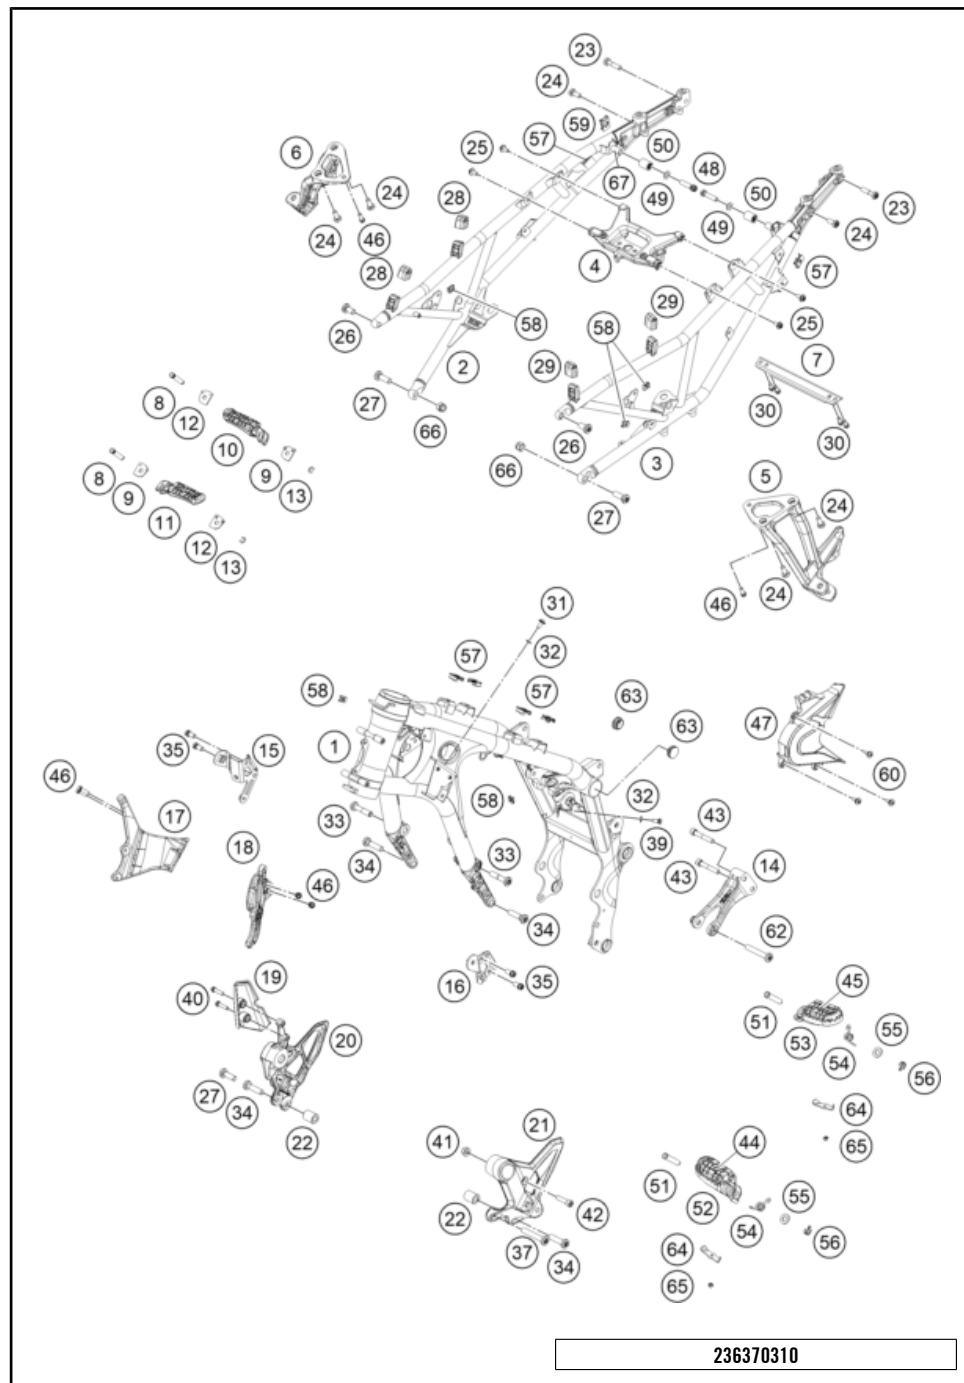

POS	PARTNUMBER		PIECE
41	54310086200	SELF LOCKING NUT M8 10.9	1
42	014579080301S	screw ISO 14579-M8x30-10.9-MK black	1
43	014579080506S	CYL. SCREW DIN14579 M8X50 SS	2
44	60003041010	FOOTREST RUBBER FRONT R/S 03	1
45	60003040010	FOOTREST RUBBER FRONT L/S 03	1
46	0025060166S	HH collar screw M6x16 TX30 SL	6
47	A61003096000	Front sprocket cover	1
48	0035080356	AH-COLLAR SCREW M8X35 ISA45	2
49	0125080003	washer DIN 125 A -8.4	2
50	60307048000	RUBBER SEAT-CONTACT SURFACE	2
51	54803044000	PIN FOR FOOT PED 51.5X9.8 MM	2
52	78003041050	FOOTREST R/S 08	1
53	78003040050	FOOTREST L/S 08	1
54	54603041000	FOOTREST SPRING L/S & R/S	2
55	0125100003	washer DIN 125 A 10.5	2
56	0094032253	PIN DIN0094-3,2X25 STEEL	2
57	54603048100	clip nut M6	6
58	54603048600	RANGE CHANGE METAL NUT M5 INOX	2
59	54603048000	RANGE CHANGE METAL NUT M8	2
60	69008021160	special screw M5x12	3
62	0035100656S	ISA screw, M10x65 ISA45	1
63	64103088000	Frame locking cap	2
64	60003044010	CLOSING PANEL FRONT L/S R/S 03	2
65	0985050003	SELF LOCKING NUT DIN0985-M 5	2
66	54310086100	SELF LOCKING NUT M10 CU WS=14	2
67	61407049000	BUSHING 8.4X12X21.5	2

236370310

62169

* NEW PART

X ON DEMAND