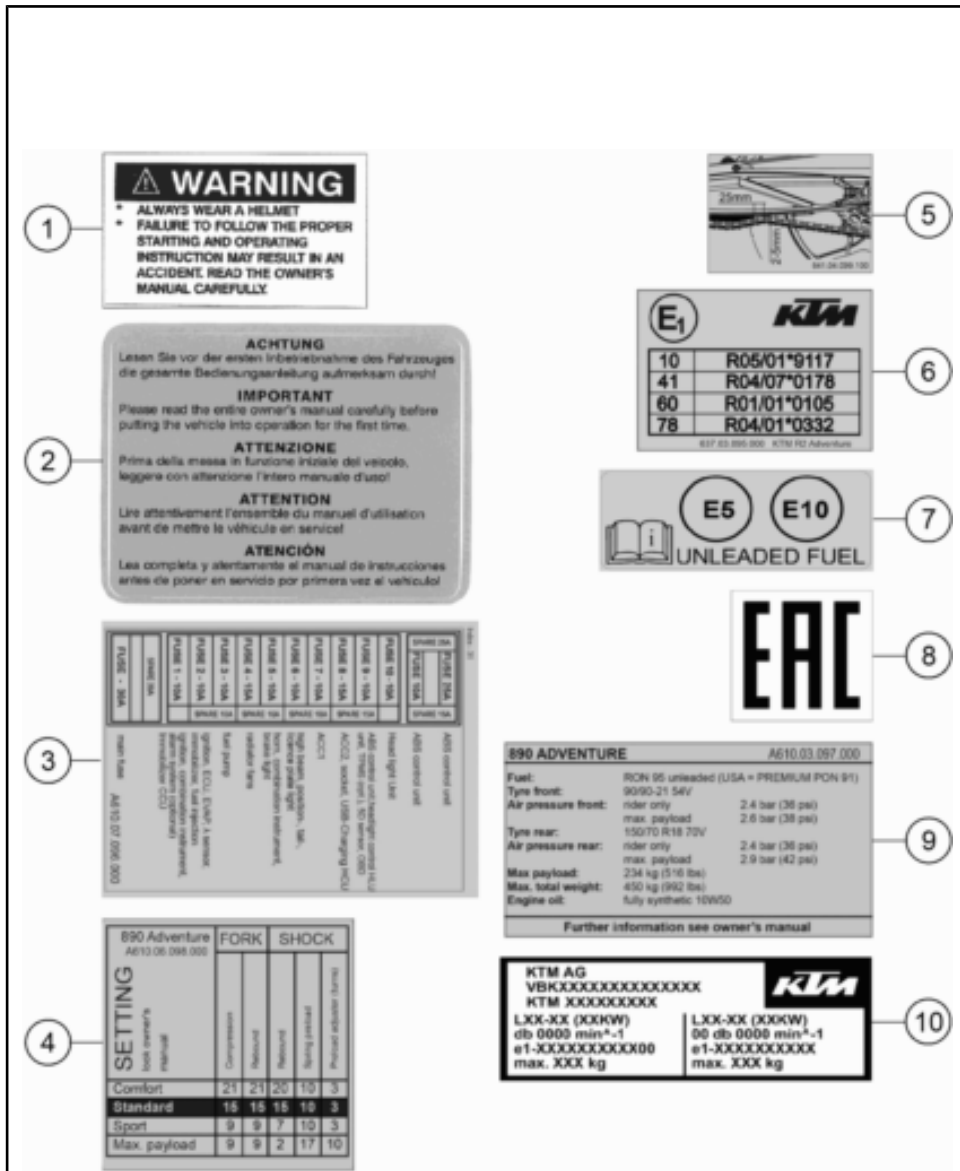

POS	PARTNUMBER		PIECE
1	50203098003	Sticker "WARNING LABEL 3"	1
2	50307098000	STICKER "OWNERS MANUAL"	1
3	A61007096000	Fuse box sticker	1
4	A61006098000	sticker STD-Setting	1
5	64104099100	Sticker chain tension	1
6	A61003095000	ECE sticker	1
7	21007098000	Sticker fuel labelling	1
8	21003094000	"Sticker ""EAC"""	1
9	A61003097000	STD setting sticker	1
10	L121-637-2C	Type label, EURO 4 KTM	1

23A6108010

62052

* NEW PART X ON DEMAND