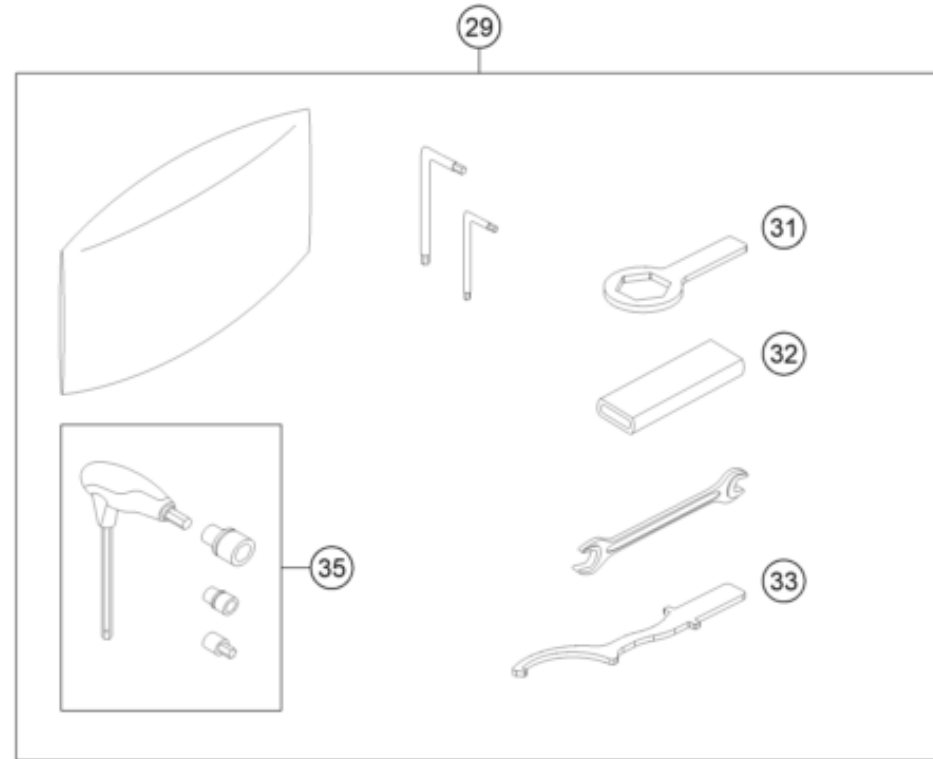

OHNE ABBILDUNG
WITHOUT ILLUSTRATION

0

TECHNISCHE DOKUMENTATION
TECHNICAL DOCUMENTATION
DOCUMENTACION TECNICA
DOCUMENTATION TECHNIQUE
NOTE TECNICHE

1

196352000

POS	PARTNUMBER		PIECE
0	58412040100	mirror, left/right	1
0	28512040000	mirror, right	1
0	0025060086	HH collar screw M6x8 TX30	2
0	A6100309000001	Skid plate	1
0	63503090016	Lower Alu Skidplate Support	1
0	0024060106	HH COLLAR SCREW M6X10 TX30	7
0	A61007025010	Tank protector left	1
0	83008000012	special screw M6x12x3	2
0	54603048300	RANGE CHANGE METAL NUT M6 INOX	3
0	62142041000	DAMP. COMPONENT ABS MODUL	3
0	A61007025020	Tank protector right	1
0	69014117000	Collar screw M6x22-8.8 ISA30	4
0	75007046010	SEAT RUBBER 10 MM	2
0	61342041100	Collar bushing 6,5x9x18x8,5	6
0	A610080080000	Windshield	1
0	60708008070	rubber bush windshield fixation	6
0	60708008071	Special screw M5x14	6
0	69008021160	special screw M5x12	1
0	00063004202	PRINT LABEL 60X51 MM	1
0	00063004012	HEADLIGHT MASK BOX	1
0	00063004105	950 ADV. CARTON F WIND PROT.	1
0	0025050166S	HH Collar Screw M5x16 ISA30 SS	4
0	58412080400	Rear reflector red	1
0	6030218004430	HANDSCHUTZ LI. KPL. M. BEFEST.	1
0	6030218104430	HANDSCHUTZ RE. KPL. M. BEFEST.	1
0	60408061050	RUBBER 14X6.5X2.3MM	2
0	63503190017	Silent block 20x12 M6x10/M6x8	2
0	64112181100	Bracket for reflector	1
1	3214751EN	Owner's manual 890 ADVENTURE '23	1
29	63729099000	Tool set	1
31	60012060032	RING WRENCH 32MM	1
32	60012060000	GRIP FOR RING WRENCH	1
33	76029062000	HOOK WRENCH F. SHOCK ABSORBER	1
35	50329070000	T-WRENCH WS=6/8/10 '97	1

62222

* NEW PART

X ON DEMAND