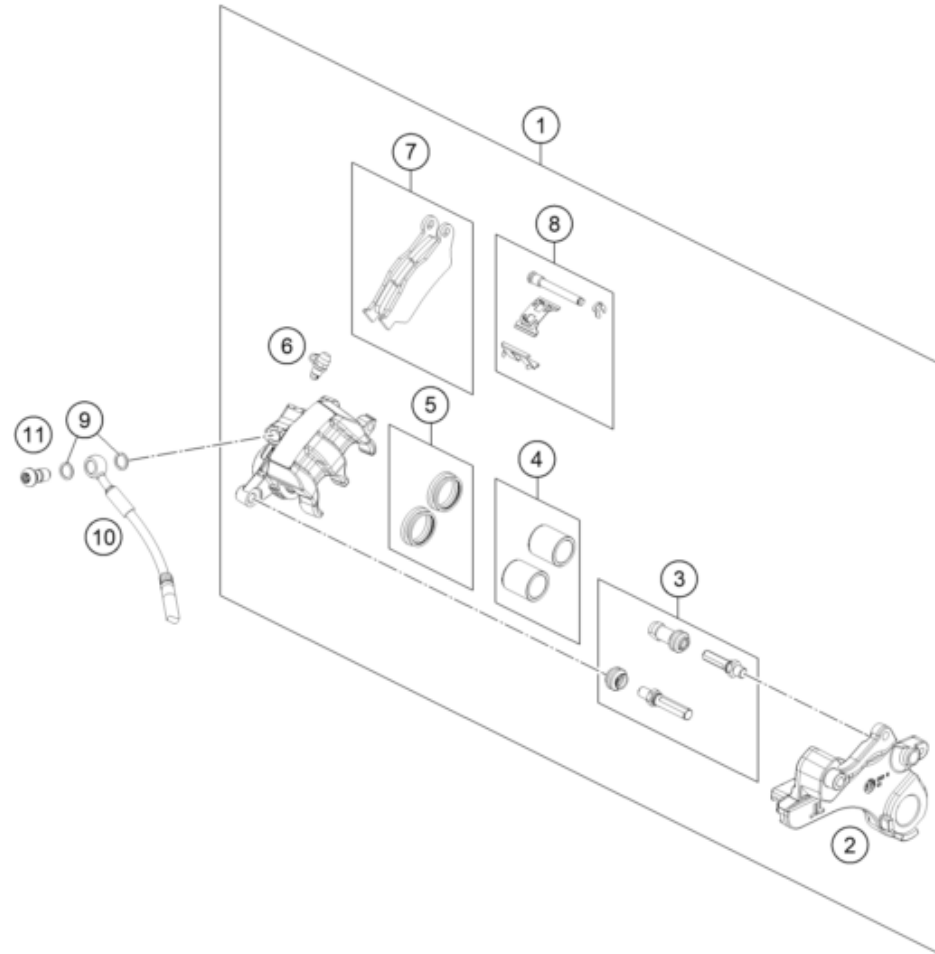

REAR BRAKE CALIPER

890 ADVENTURE, black 2023 2023

POS	PARTNUMBER		PIECE
1	63713080000	Rear brake caliper	1
2	63513075000	rear holder	1
3	64113084000	Cup set	1
4	63713083000	brake piston set	1
5	63513081000	Seal set	1
6	64113020000	Bleeder + cap	1
7	63713090000	rear brake pads	1
8	63513085000	Pad pin and spring	1
9	0603100141	sealing ring DIN 7603 10x14x1	2
10	63742004000	Brake line, rear brake caliper	1
11	62113020100	banjo bolt M10x1x19.5	1

196351390

57909

* NEW PART

X ON DEMAND