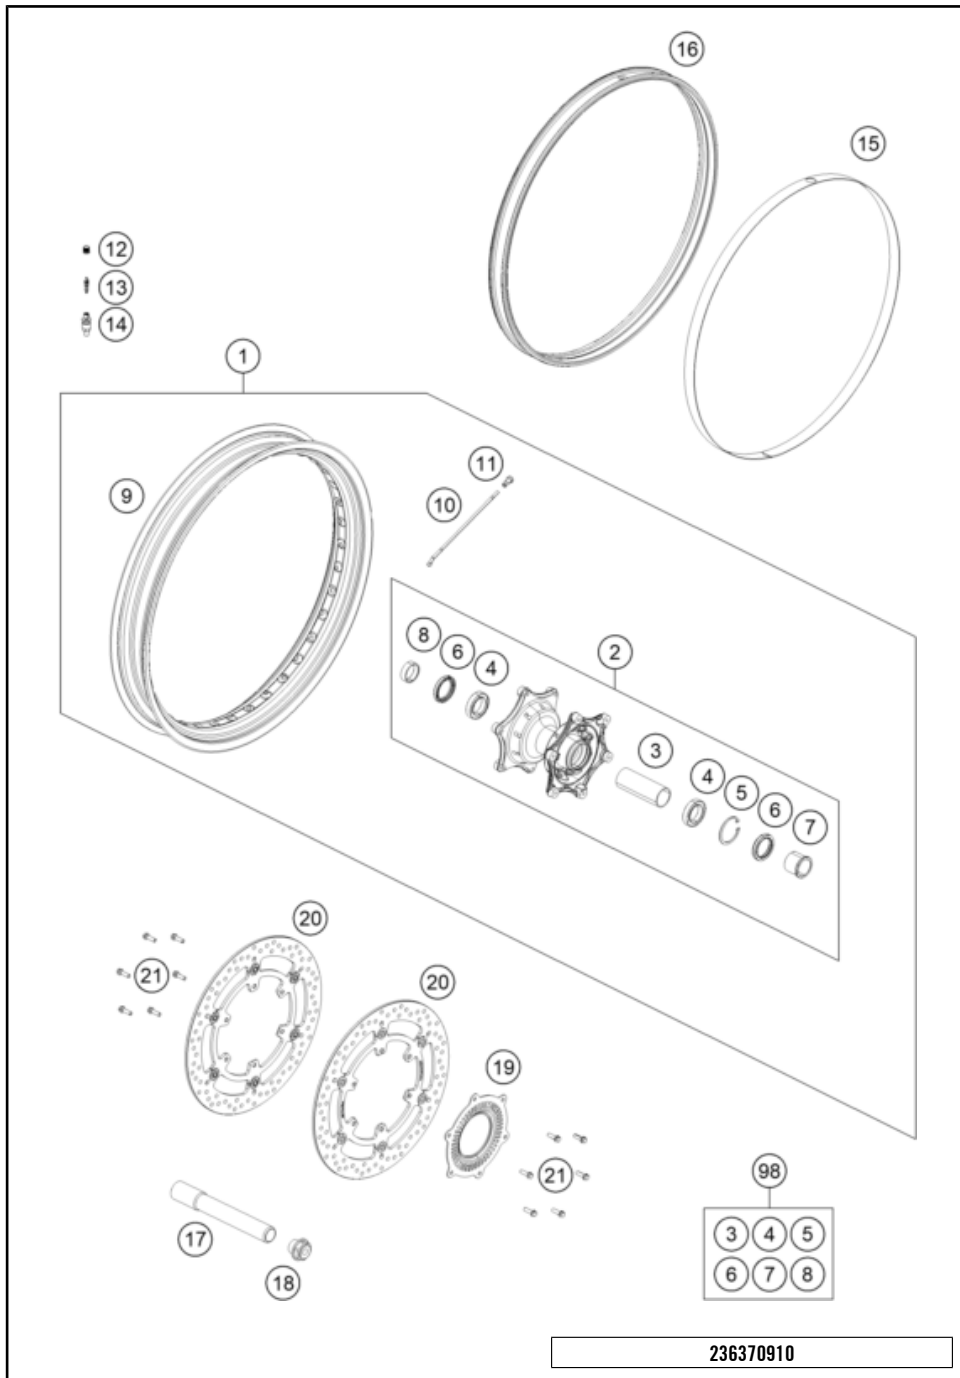

236370820

62238

* NEW PART

X ON DEMAND

FRONT WHEEL

890 ADVENTURE, black 2023 2023

POS	PARTNUMBER		PIECE
1	63709001044C1	"Front wheel, cmpl. 2.15x21""	1
		with anodized hub	
1	6030900124433A	Front wheel cpl. 2,5X21"	1
		with powder-coated hub	
2	60309010244C1	front wheel hub cpl.	1
		anodized	
2	6030901014433	FRONT HUB CPL.	1
		powder-coated	
3	60309011000	BUSHING SPACER TUBE FRONT	1
4	0625069068	GR.BALL BEAR.6906 DDU2CG23S6NM	2
5	0472047175	CIRCLIP DIN0472-47X1,75	1
6	0760354771	SHAFT SEAL RING 35X47X7 TC	2
7	60309012100	SPACER BUSH. FRONT WHEEL L/S	1
8	60009013000	SPACER BUSH. FR. WHEEL R/S 03	1
9	6030917010033A	Rim 2.5x21"TL.bl.w.sticker	1
10	60309071000	SPOKE 5/4.37/M5	36
11	60310072200	Spoke nipple Quadrax M5	36
12	81210076020	Valve cap Schrader	1
13	81210076010	Valve insert Schrader	1
14	60309276000	Valve body cmpl.	1
15	60309073100	RIM BAND 21"	1
16	60309177000	GASKET RUBBER 2.5"X21"	1
17	60309081100	Wheel spindle, front	1
18	6900103600001	STEERING HEAD SCREW 09	1
19	60342020000	SENSOR GEAR ABS	1
20	63509060000	BRAKE DISC FRONT D=320	2
21	59009062019	SPECIAL SCREW M6X19 WS=8 10.9	12
98	60609015000	FRONT WHEEL REP. KIT ADV. 1050	x