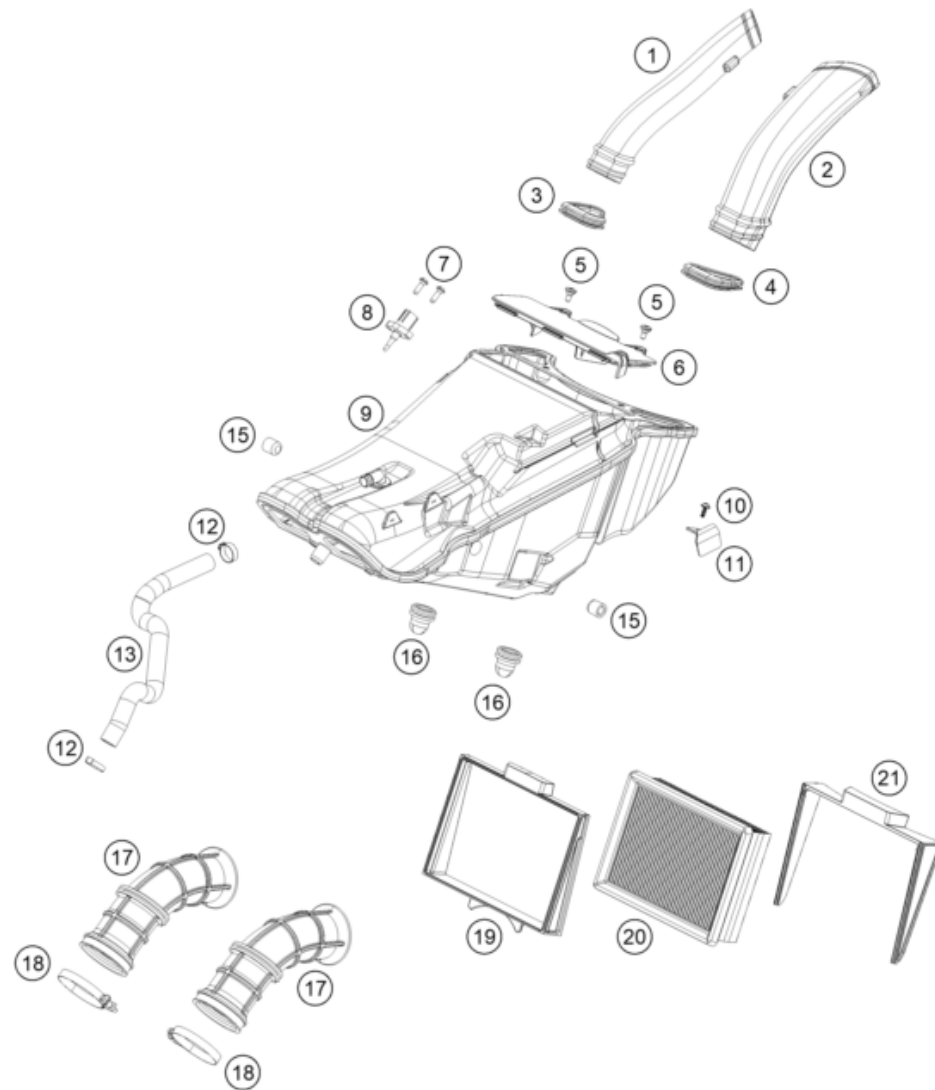

POS	PARTNUMBER		PIECE
1	63506041000	Intake duct, right	1
2	63506040000	Intake duct, left	1
3	63506040050	Intake duct gasket, right	1
4	63506041050	Intake duct gasket, left	1
5	69008021160	special screw M5x12	2
6	63506002000	Air filter box cover	1
7	0081050161	EJOT PT SCREW K50X16 1451	2
8	61041080000	AMBIENT-AIR TEMPERATURE SENSOR	1
9	63506001000	Air filter box	1
10	0081050121	EJOT PT screw K50x12	1
11	63506002060	Cable holder air filter box	1
12	00050198706	VARIABLE ONE-EAR CLAMP 19,8MM	2
13	63530087000	Pre-formed hose engine breather	1
15	76006014000	rubber grommet	2
16	50206020000	RUBBER GRIMMET SLOTTED	2
17	63506026000	Velocity stack	2
18	77236048000	HOSE CLAMP GEMI 58MM	2
19	63506016000	Filter clamp frame	1
20	60306015100	AIR FILTER	1
21	63506017000	Filter clamp wedge	1

196350610

49507

* NEW PART

X ON DEMAND