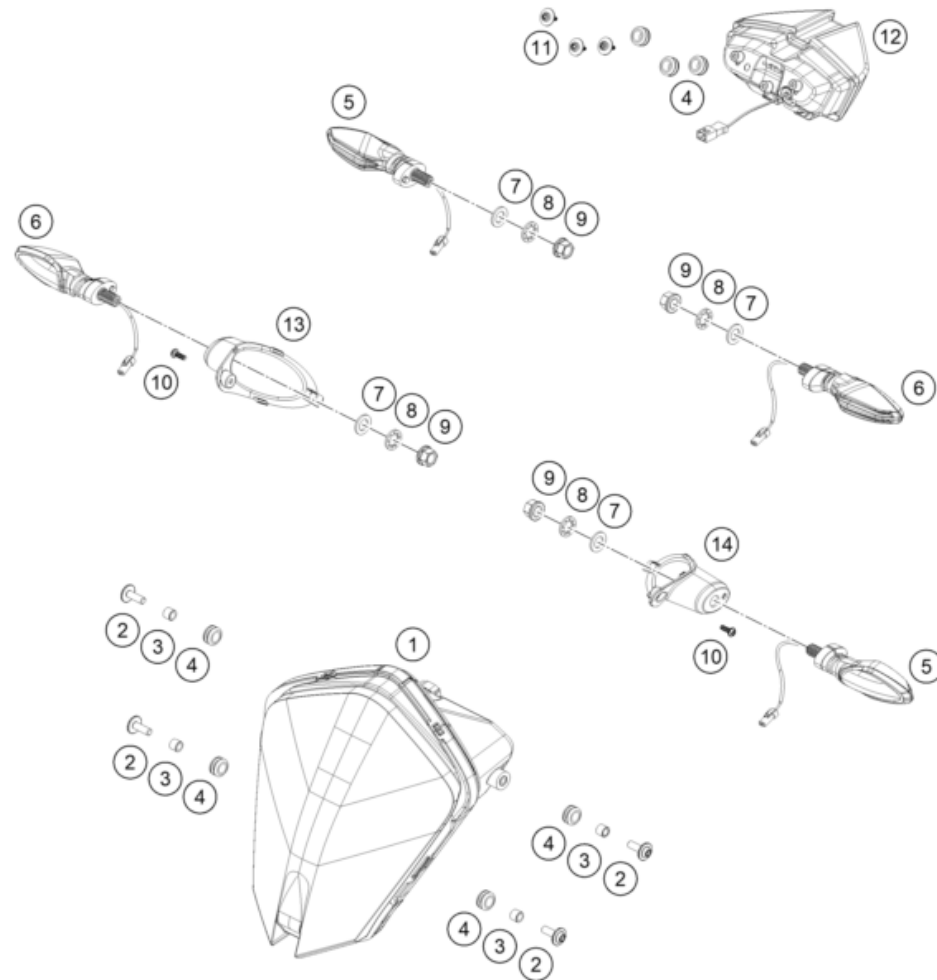

196351360

55642

* NEW PART

X ON DEMAND

REAR BRAKE CALIPER

890 ADVENTURE, black 2023 2023

POS	PARTNUMBER		PIECE
1	63713080000	Rear brake caliper	1
2	63513075000	rear holder	1
3	64113084000	Cup set	1
4	63713083000	brake piston set	1
5	63513081000	Seal set	1
6	64113020000	Bleeder + cap	1
7	63713090000	rear brake pads	1
8	63513085000	Pad pin and spring	1
9	0603100141	sealing ring DIN 7603 10x14x1	2
10	63742004000	Brake line, rear brake caliper	1
11	62113020100	banjo bolt M10x1x19.5	1

196351390

57909

* NEW PART

X ON DEMAND

POS	PARTNUMBER		PIECE
1	A61014001000	Headlight	1
2	69014017000S	special screw M6x18-8.8 ISA30 MK	4
3	69014014000	BUSHING 6,1X9,2X7,5 08	4
4	60006001022	rubber grommet 9x11x16x8.5 mm	7
5	60314025000	turn signal front left/rear right	2
6	60314026000	turn signal front right/rear left	2
7	0433100003	WASHER 18x10,5x1,6	4
8	0797100003	LOCK WASHER DIN6797-J10,5 ZI	4
9	58414030000	HH COLLAR NUT M10X1,25 WS=13	4
10	0081040121	EJOT Delta PT K40x12	2
11	0081645121	EJOT DELTA PT SCREW 45X12-Z	3
12	63514040000	Tail light	1
13	63514011090	Right flasher adapter	1
14	63514010090	Left flasher adapter	1