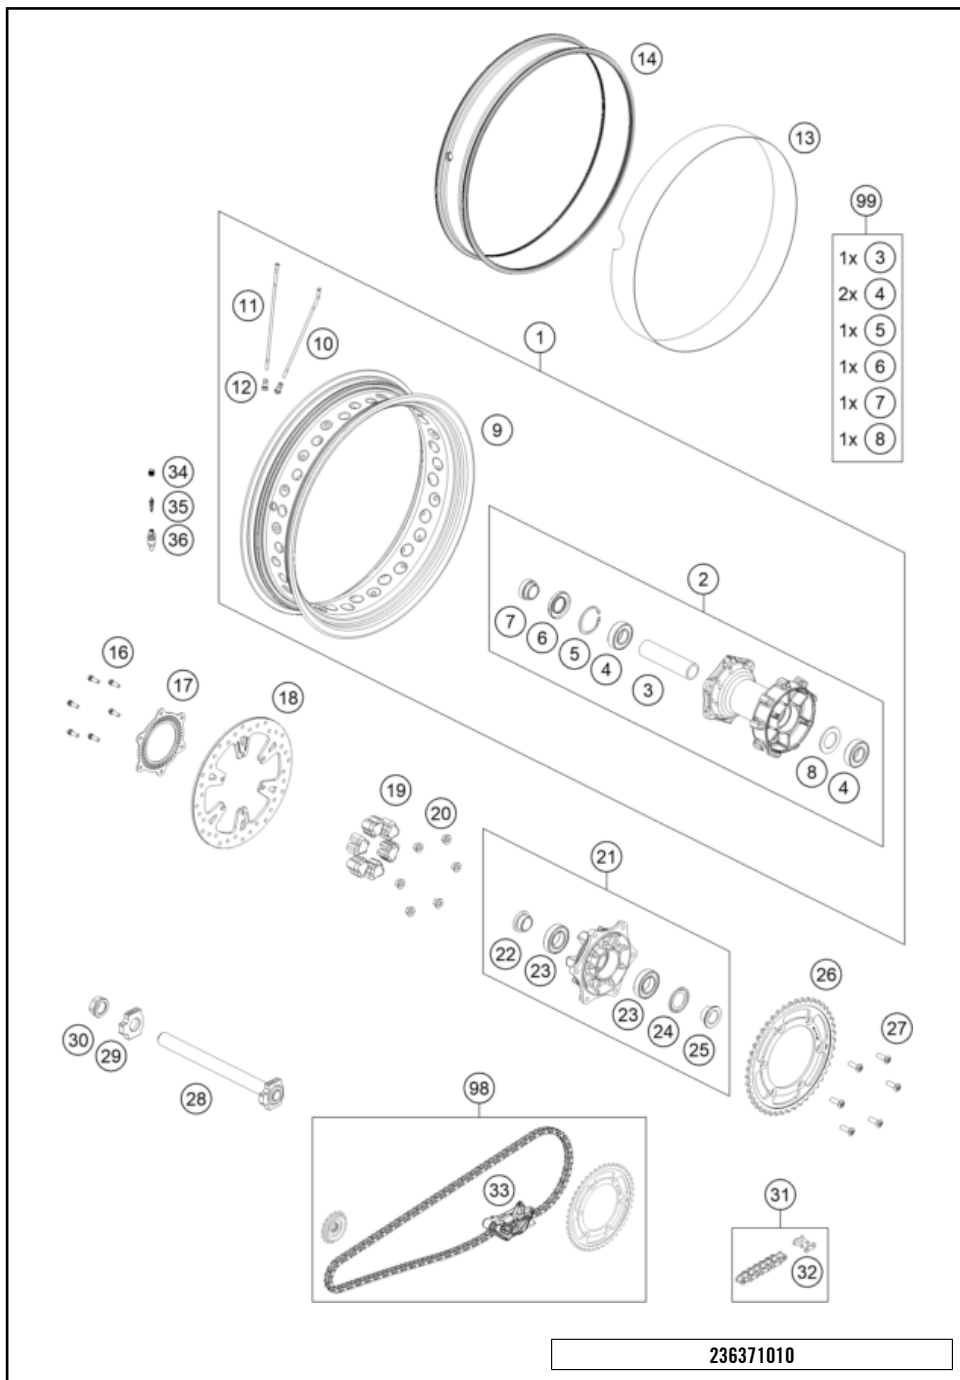

REAR WHEEL

890 ADVENTURE, black 2023 2023

POS	PARTNUMBER		PIECE
1	63710001044C1	"Rear wheel, cmpl. 4.5x18"" with anodized hub	1
1	6031000124433A	Rear wheel cpl. 4,5X18" with powder-coated hub	1
2	60310010244C1	Rear hub cmpl. anodized	1
2	6031001014433	REAR HUB CPL. powder-coated	1
3	60010011000	BEAR. SPACERTUBE L=124,8MM 03	1
4	0625062052	GR.BALL BEAR. 6205-2RSHC3HMTF7	2
5	0472052200	CIRCLIP DIN0472-52X2	1
6	0760305271	SHAFT SEAL RING 30X52X7	1
7	60310013000	SPACER BUSHING REAR WHEEL R/S	1
8	60010015000	SPACER RING 03	1
9	6031007010033A	Rim 4,5x18" TL bl.w.sticker	1
10	60310071000	SPOKE 5/4.37/M5	18
11	60310171000	SPOKE 5/4.37/M5	18
12	60310072200	Spoke nipple Quadrax M5	36
13	60310073100	RIM BAND 18"	1
14	60310177100	GASKET RUBBER 4.5"X18"	1
16	59009062019	SPECIAL SCREW M6X19 WS=8 10.9	6
17	60142021100	SENSOR GEAR ABS REAR	1
18	63510060100	Brake disc rear	1
19	54610459000	RUBBER DAMPING BLOCK '91	6
20	06923080003	hex nut EN 1661 M8 WS13	6
21	7501005004433	Sprocket wheel carrier cpl. Black	1
22	60110014000	SPACER BUSH. SPR. SUPP. IN. 06	1
23	0625060060	BALL BEARING 6006 DDU2CG23S6NM	2
24	60110016000	NILOS RING 6006AV	1
25	60110012000	SPACER BUSH. SPROCKET SUPP. 06	1
26	75010051045	SPROCKET 45T 08	1
27	0019080266S	COUNTER-SUNK SCREW ISA45 M8X26	6
28	69010181044	Rear axel cpl.	1
29	60010084000	CHAIN TENSIONER R/S LC8 03	1
30	61010086000	COLLAR NUT M25X1,5 WS=32 05	1
31	78010167118	CHAIN DID 118 LINKS	x
32	78010166100	RIVETING LINK FOR 78010167118	x
33	63510067118	chain X-Ring 118 links with chain guide	1
34	81210076020	Valve cap Schrader	1

236371010

62208

* NEW PART

X ON DEMAND