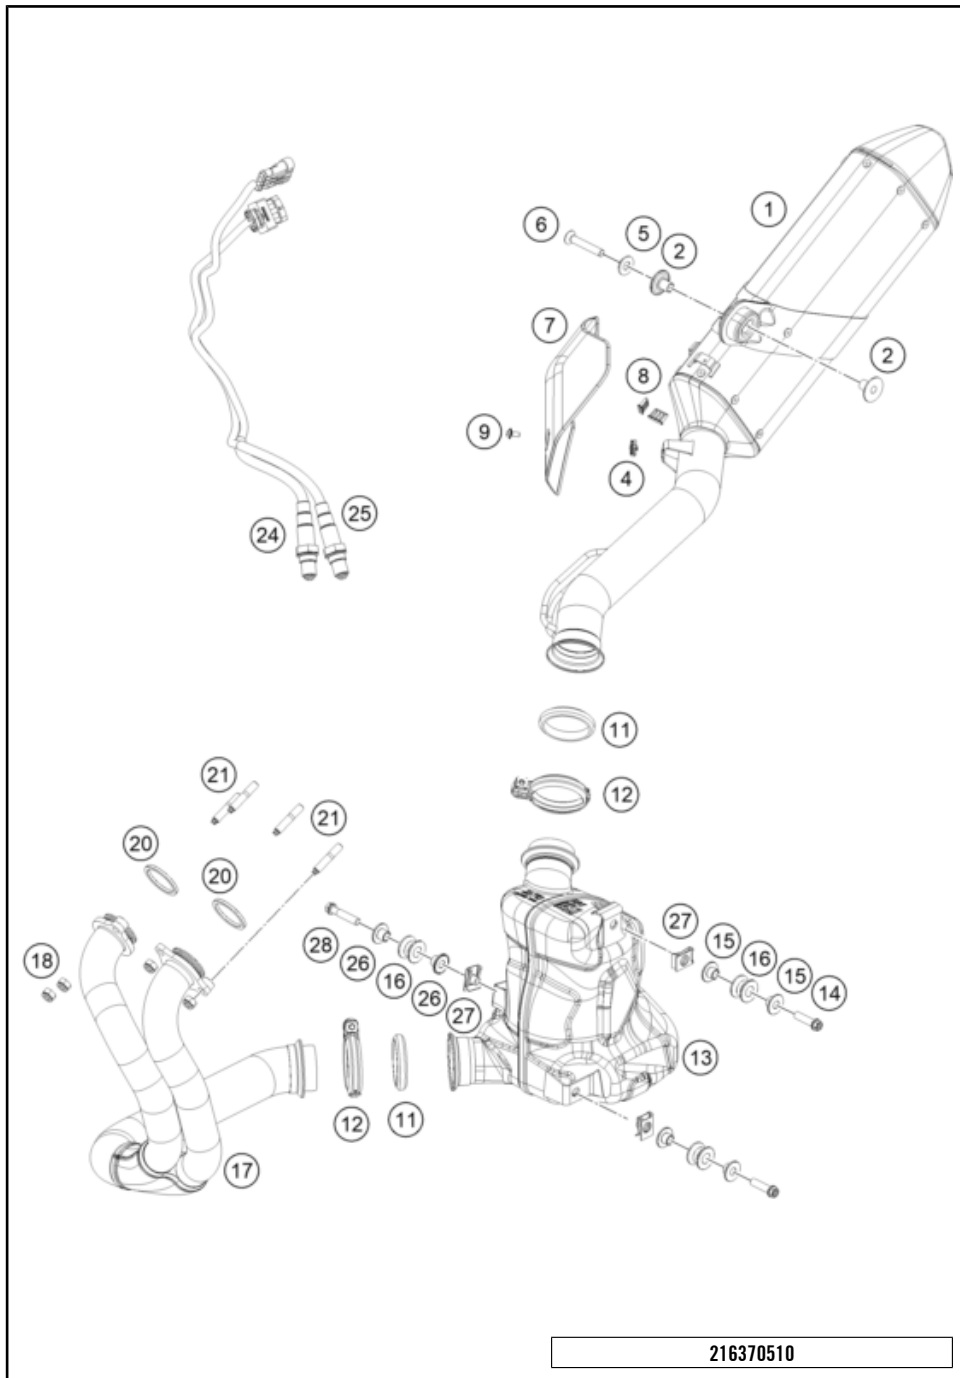

EXHAUST SYSTEM

890 ADVENTURE, black 2023 2023

POS	PARTNUMBER		PIECE
1	63505183000	Silencer	1
2	61305069000	BUSHING 8,5X11X29	2
4	54603048600	RANGE CHANGE METAL NUT M5 INOX	1
5	60405069000	conical seat Alu	1
6	0019080506	COUN.-SUNK SCREW M8X50 ISA10.9	1
7	63505111000C1	Heat protection black compl.	1
8	27005011011	DAMPING ELEMENT SILICON	2
9	78105081010	SCREW TORX M5X10	1
11	69005105005	Manifold gasket	2
12	63605058100	Exhaust clamp tube 50 mm	2
13	63605050100	Pre-muffler	1
14	0025080356S	HH COLLAR SCREW M8X35 TX40	2
15	58405050065	collar bushing 8.5x12x23.5x10	4
16	54305068100	damp. component silicone grey	3
17	63605007000	Manifold	1
18	51010086100	self-locking nut M8 Cu	4
20	64105005000	Exhaust gasket	2
21	63505015000	stud screw 835 M8x25 - 10.9	4
24	63541090000	O2 Sensor LSF 4	1
25	63541190000	O2 Sensor LSF 4	1
26	0800000901200	Collar bushing, 8.5x12x23.5x11.5	2
27	54603048000	RANGE CHANGE METAL NUT M8	3
28	0025080356S	HH COLLAR SCREW M8X35 TX40	1

62170

* NEW PART X ON DEMAND