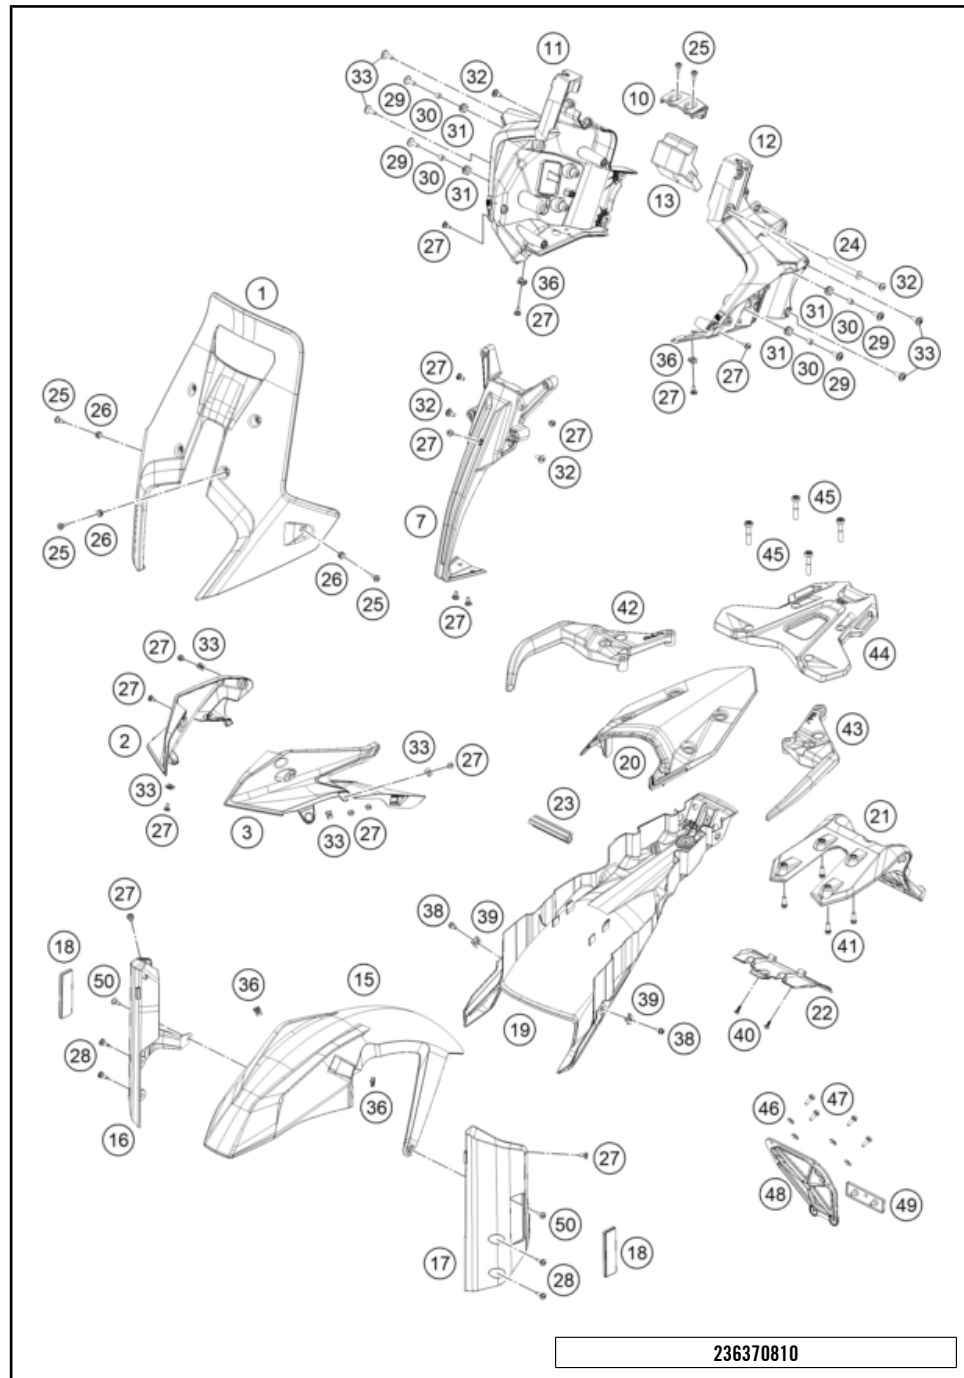

POS	PARTNUMBER		PIECE
1	A61008008000	Windshield	1
2	A61008004000C1	Mask spoiler right	1
3	A61008003000C1	Mask spoiler left	1
7	A61014012000	Front sprocket cover	1
10	A61014012020	Cover mask support	1
11	A61014011000	Mask support right	1
12	A61014010000	Mask support left	1
13	A61014010050	Mask support foam	1
15	63508010000C1	Front fender	1
16	63508026000C1C	Fender carrier right with decal	1
17	63508025000C1C	Fender carrier left with decal	1
18	60012080100	SIDE REFLECTOR YELLOW "CEV"	2
19	63508019000	Lower rear panel	1
20	63508013000BJ	Tail section	1
21	63508015000	License plate holder support, upper part	1
22	63508016000	License plate holder support, lower bott	1
23	63503002030	Brace subframe	1
24	63514010040	wheel spindle mask support	1
25	60708008071	Special screw M5x14	8
26	60708008070	rubber bush windshield fixation	6
27	69008021160	special screw M5x12	10
28	69008021060	special screw M5x17	4
29	69014017000	SPECIAL SCREW M6X18 ISA30 08	4
30	69014014000	BUSHING 6,1X9,2X7,5 08	4
31	60006001022	rubber grommet 9x11x16x8.5 mm	4
32	69008021040	special screw M6x14	4
33	69014017000S	special screw M6x18-8.8 ISA30 MK	4
36	69008021080	clip nut M5	4
38	0025050106	HH collar screw M5x10 TX30	2
39	54603048200	RANGE CHANGE METAL NUT M5	2
40	0081050121	EJOT PT screw K50x12	2
41	0025060166	HH collar screw M6x16 TX30	4
42	63512009100	Passenger grip, right	1
43	63512008000	Passenger grip left	1
44	6061201000030	BAGGAGE CARRIER BRIDGE	1
45	0035080406S	ISA collar screw M8x40 ISA45	4
46	75008023000	WASHER REAR-UT D=14MM	4

236370810

62239

* NEW PART

X ON DEMAND