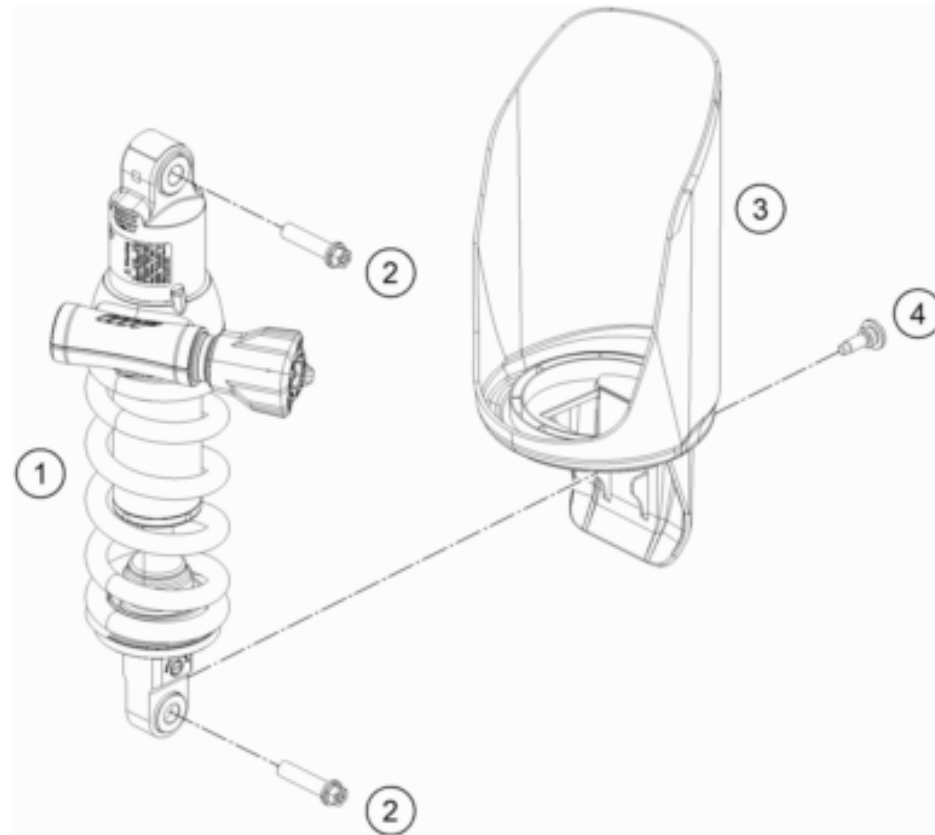

SHOCK ABSORBER

890 ADVENTURE, black 2023 2023

POS	PARTNUMBER		PIECE
1	0637C429U313000	Shock absorber KTM 890 ADV 2021	1
2	0025120506S	HH COLLAR SCREW M12X50 TX45	2
3	63508075000	Splash protection shock absorber	1
4	69008021160	special screw M5x12	1

216370410

55578

* NEW PART

X ON DEMAND