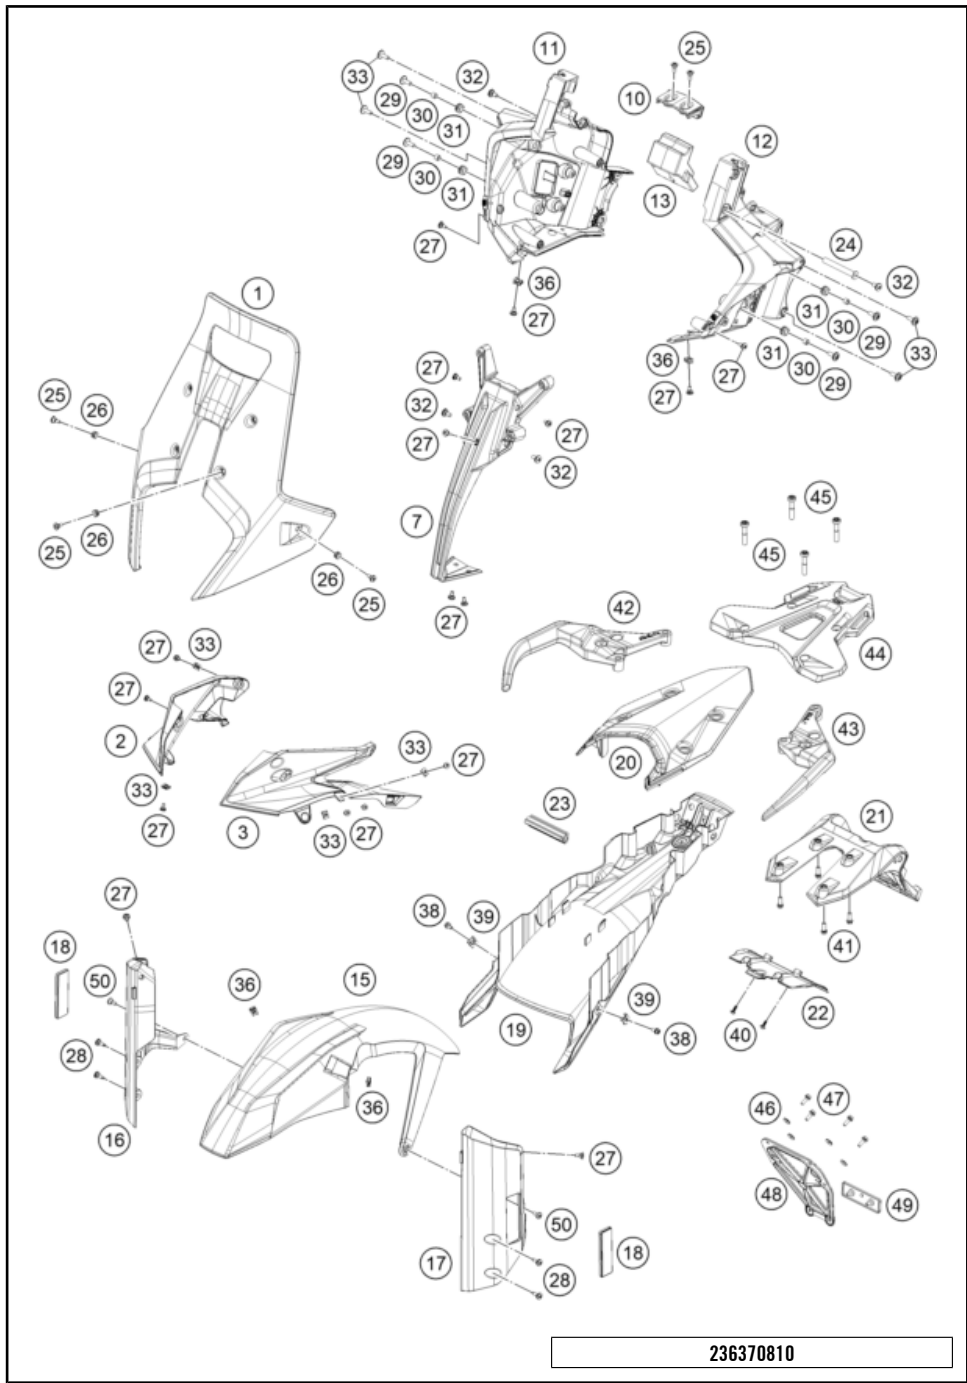

236370810

POS	PARTNUMBER		PIECE
47	0025060166S	HH collar screw M6x16 TX30 SL	4
48	64112181100	Bracket for reflector	1
49	58412080400	Rear reflector red	1
50	60708025030	Special screw M5x17 TX30	2

62239

* NEW PART

X ON DEMAND