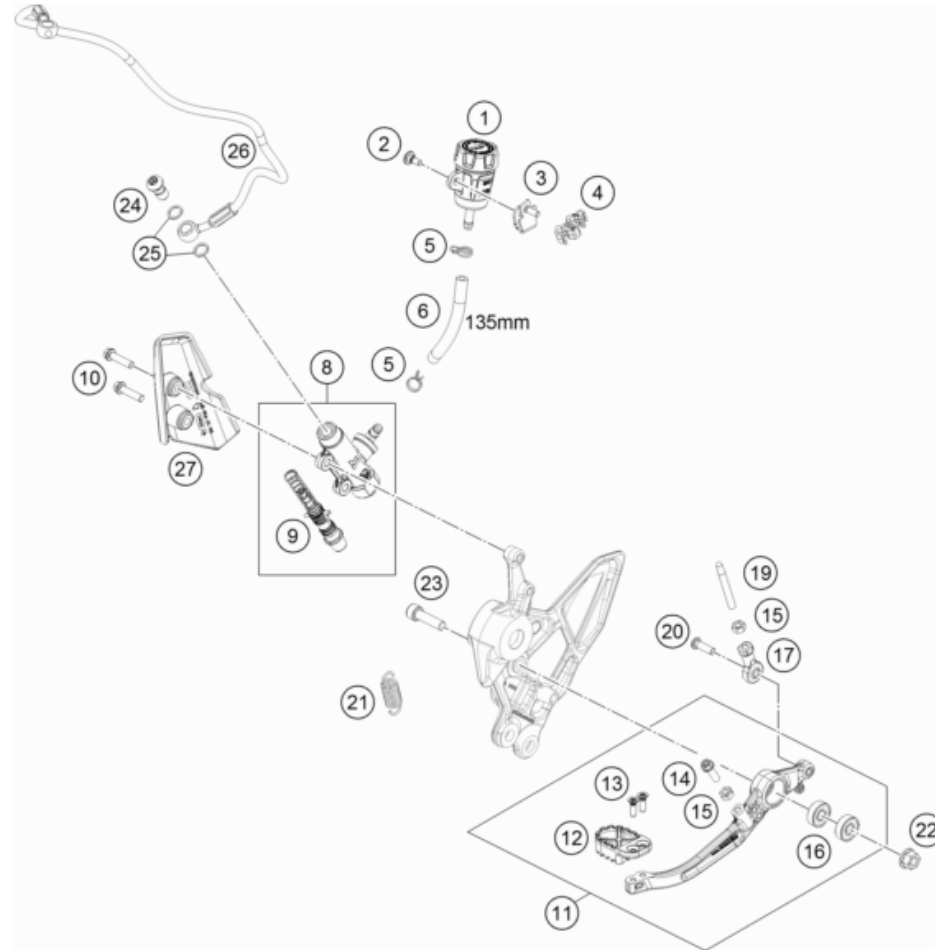

196351310

57907

* NEW PART

X ON DEMAND

REAR BRAKE CONTROL

890 ADVENTURE, black 2023 2023

POS	PARTNUMBER	PIECE	
1	64113069000	Reservoir assembly	1
2	69013099050	SCREW F. EXPANSION TANK	1
3	64113026000	Brake line holder	1
4	64142046000	Bracket ABS line dia7.5	1
5	58007017000	YDNAC CLAMP 10101 (10,4MM)	2
6	69013069001	HOSE FOR RESERVOIR 6X1,5	1
8	6411306000030	Foot master cylinder cpl. black	1
9	64113061000	Piston assembly	1
10	0025060256	HH collar screw M6x25 TX30	2
11	63513050033C1	Foot brake lever cpl. without push rod	1
12	63513051000	Footbrake lever step plate	1
13	014581050162	CS screw, ISO14581-M5x16-A2-070 ISA25	2
14	0025060206	HH collar screw M6x20 TX30	1
15	0934060003	hex nut DIN 934 M6	2
16	0625006087	GROOVED BALL BEAR. 608 2RS C3	2
17	54603069000	SWIVEL HEAD M6 FOOT BRAKE LEV.	1
19	54603068000	PRESSURE ROD ALU 250 '90	1
20	0738060205S	Oval head screw ISR M6x20-A2-70-MK	1
21	54603062200	Return spring for brake lever	1
22	54310086200	SELF LOCKING NUT M8 10.9	1
23	014579080301S	screw ISO 14579-M8x30-10.9-MK black	1
24	62113020100	banjo bolt M10x1x19.5	1
25	0603100141	sealing ring DIN 7603 10x14x1	2
26	63742002000	Brake line, rear master cylinder	1
27	63503039051	Rear master cylinder guard	1