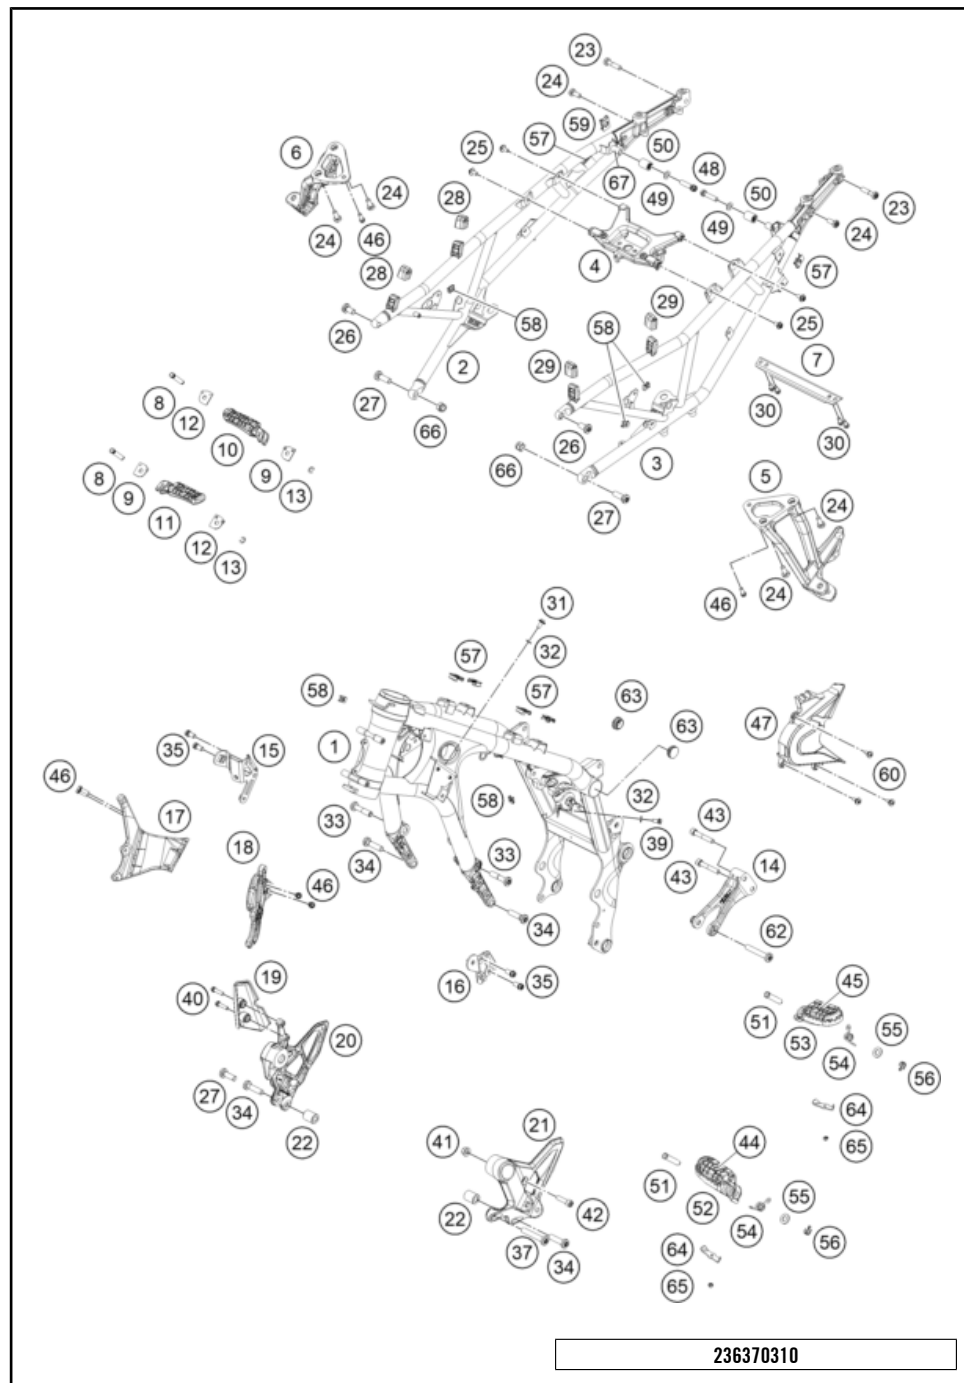

POS	PARTNUMBER		PIECE
1	63503101100C1	Frame 635TB	1
2	63703002006C1	Subframe right	1
3	63703002005C1	Subframe left	1
4	63508019050	Rear reinforcement	1
5	6350304800033	Rear footpeg bracket left	1
6	6350304900033	Rear footpeg bracket right	1
7	6350300200733	Cross member, black	1
8	60003044100	footrest bolt, rear	2
9	60003152000	ENGAGE PANEL FOOTREST L/S 03	2
10	60003051000	FOOTREST CPL. R/S REAR 03	1
11	60003050000	FOOTREST CPL. L/S REAR 03	1
12	60003052000	ENGAGE PANEL FOOTREST R/S 03	2
13	0799060003	retaining washer DIN 6799 - 6	2
14	6410301300033	Engine strut black	1
15	6350309019033	Skid plate frame holder, right compl.	1
16	6350309018033	Skid plate frame holder, left compl.	1
17	A61008006000C1	mask carrier element right	1
18	A61008005000C1	mask carrier element left	1
19	63503039051	Rear master cylinder guard	1
20	63703039066C1	Footpeg bracket front, right, compl.	1
21	63703038066C1	Footpeg bracket front, left, compl.	1
22	08000010025U0	Bushing 10,4x20x25	2
23	0035080356S	SCREW M8X35 ISA45 SS	2
24	0035080206S	SHCS M8x20 TX45	6
25	0024060136S	HH Collar screw M6x13 TX30 SL	4
26	0035100209S	SHCS M10x20 TX45 MK	2
27	0035100356S	ISA screw M10x35 ISA45	3
28	63503002093	Retain. brack., seat cowl pad front left	2
29	63503002090	Rubber seat cowl pad	2
30	0025060126S	Hex collar screw M6x12 ISA30 self-lockin	4
31	69014017000	SPECIAL SCREW M6X18 ISA30 08	1
32	58411098100	CONTACT WASHER M6 VSV-K6	2
33	0035100456S	ISA screw M10x45 ISA45	2
34	0035100409S	ISA collar screw M10x40 ISA45	4
35	0025080166S	HH collar screw M8x16 TX40 SL	4
37	0035100609S	AH-COLLAR SCREW M10X60 ISA45	1
39	0025080166	HH COLLAR SCREW M8X16 TX40	1
40	0025060256	HH collar screw M6x25 TX30	2

236370310

62169

* NEW PART

X ON DEMAND