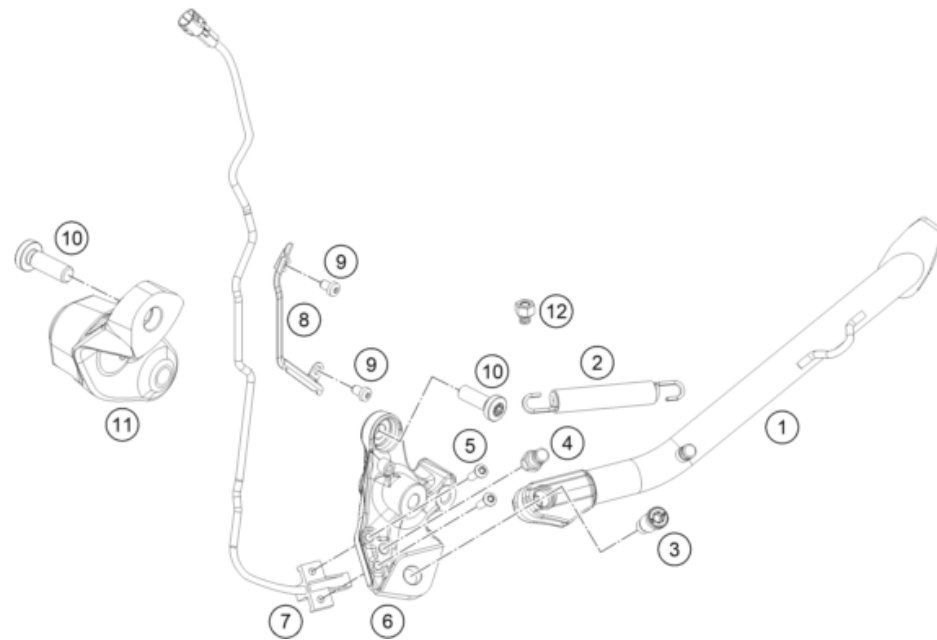

236370310

62169

* NEW PART

X ON DEMAND

POS	PARTNUMBER		PIECE
1	A610030900001	Skid plate	1
2	A61007025020	Tank protector right	1
3	A61007025010	Tank protector left	1
4	63503090050	Front skid plate linkage	1
5	63503090016	Lower Alu Skidplate Support	1
6	0025060106	HH collar screw M6x10 TX30	7
7	0025060086	HH collar screw M6x8 TX30	2
8	0025080406S	Collar screw M8x40 ISA40 SS	2
10	61342041000	COLLAR BUSH 6,5X9X18X8,5	6
11	62142041000	DAMP. COMPONENT ABS MODUL	6
12	75007046010	SEAT RUBBER 10 MM	2
13	63503190017	Silent block 20x12 M6x10/M6x8	2
14	83008000012	special screw M6x12x3	2
15	60307020000	TANK RUBBER	2
16	54603048300	RANGE CHANGE METAL NUT M6 INOX	6
17	69014117000	Collar screw M6x22-8.8 ISA30	6

236370330

62161

* NEW PART

X ON DEMAND

POS	PARTNUMBER		PIECE
1	63503323000C1	Side stand	1
2	61003024000	SPRING L=116 MM 05	1
3	62503027200	SCREW FOR SIDE STAND M10X31,2	1
4	63503028010	Special screw side stand spring	1
5	0738050202	Lens head screw ISO 7380-M5X20A2	2
6	63503126100C1	Side stand bracket	1
7	93511045000	SWITCH SIDE STAND	1
8	64103001099	Racket side-stand-cable	1
9	0018050103	INT. TORX OVAL HEAD M 5X10 8.8	2
10	0035100309S	SHCS M10x30 TX45	2
11	63503016040C1	Main stand console right	1
12	90103029000	MAGNET HOLDER	1