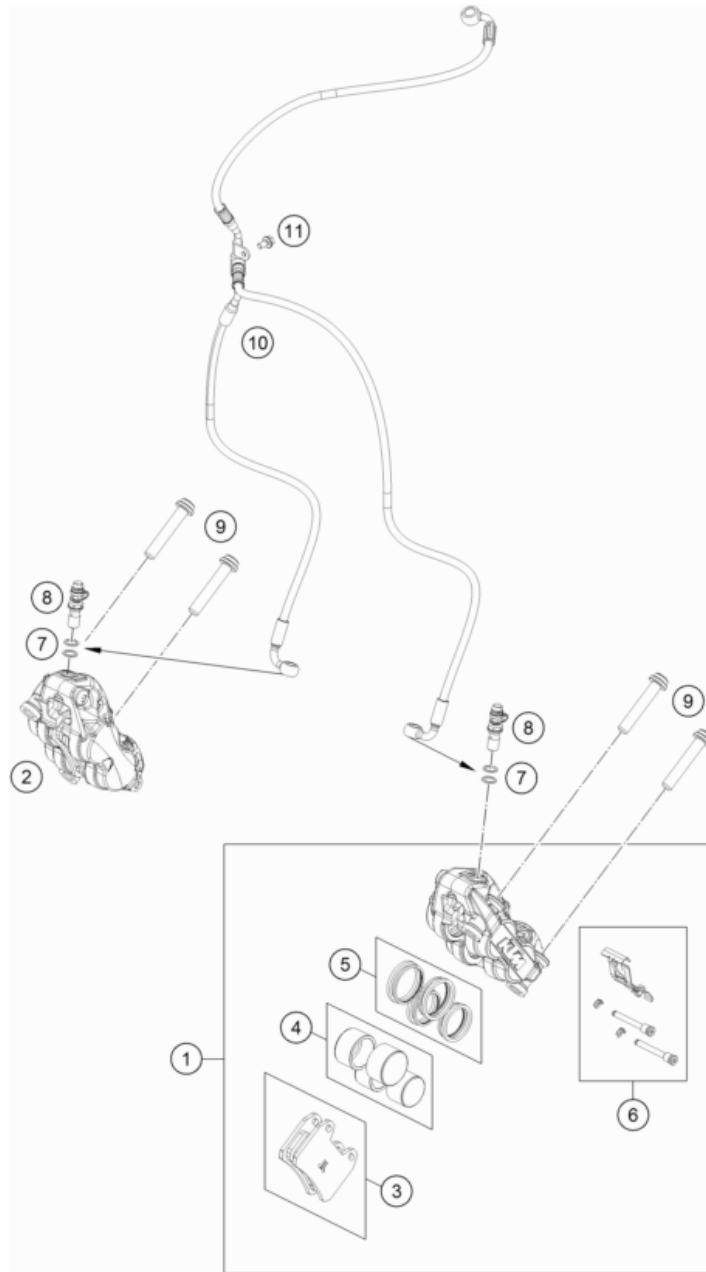

196351330

57908

* NEW PART

X ON DEMAND

FRONT BRAKE CALIPER

890 ADVENTURE, black 2023 2023

POS	PARTNUMBER		PIECE
1	63713015000	Brake caliper, front left	1
2	63713016000	Brake caliper, front right	1
3	63713030000	Front brake pad	2
4	63513019000	Piston set	2
5	63613021000	Seal set	2
6	64113017000	Retaining spring set	2
7	0603100141	sealing ring DIN 7603 10x14x1	4
8	62513020000	BLEEDER SCREW CPL. 05	2
9	0035100559S	AH-COLLAR SCREW M10X1,25X55SS	4
10	63542003000	Brake line ABS-Caliper	1
11	0025050106	HH collar screw M5x10 TX30	1

196351390

57909

* NEW PART

X ON DEMAND

POS	PARTNUMBER		PIECE
1	A61014001000	Headlight	1
2	69014017000S	special screw M6x18-8.8 ISA30 MK	4
3	69014014000	BUSHING 6,1X9,2X7,5 08	4
4	60006001022	rubber grommet 9x11x16x8.5 mm	7
5	60314025000	turn signal front left/rear right	2
6	60314026000	turn signal front right/rear left	2
7	0433100003	WASHER 18x10,5x1,6	4
8	0797100003	LOCK WASHER DIN6797-J10,5 ZI	4
9	58414030000	HH COLLAR NUT M10X1,25 WS=13	4
10	0081040121	EJOT Delta PT K40x12	2
11	0081645121	EJOT DELTA PT SCREW 45X12-Z	3
12	63514040000	Tail light	1
13	63514011090	Right flasher adapter	1
14	63514010090	Left flasher adapter	1