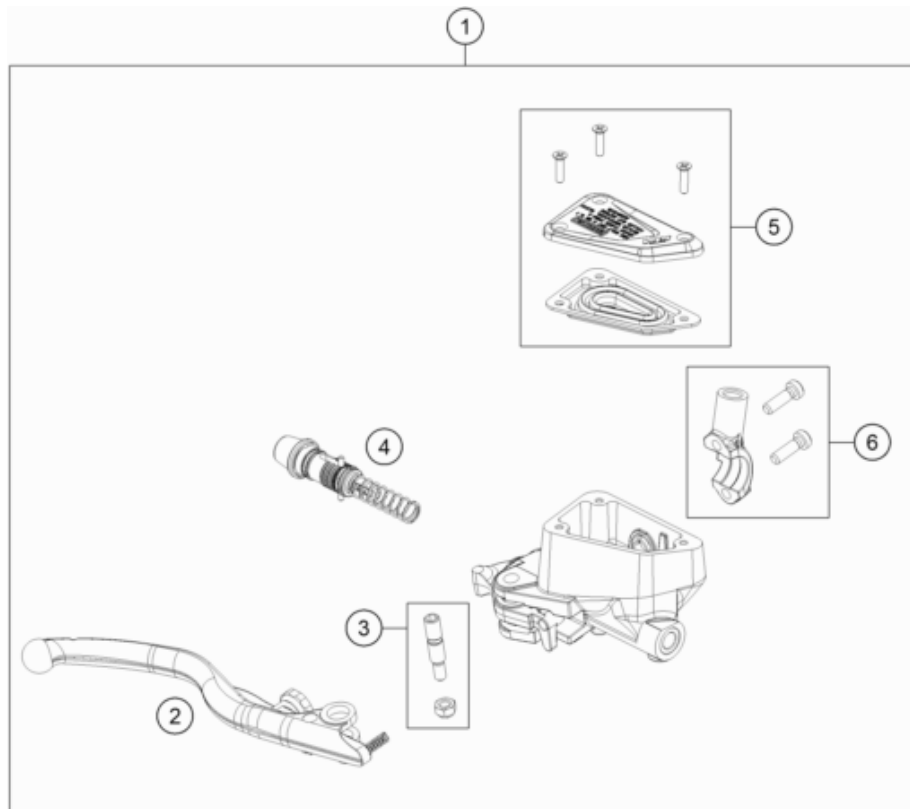

216371130

55613

* NEW PART

X ON DEMAND

FRONT BRAKE CONTROL

890 ADVENTURE, black 2023 2023

POS	PARTNUMBER		PIECE
1	63713101033	Front master cylinder cpl.	1
2	63513002044	Brake lever	1
3	64113006000	Lever bolt cpl.	1
4	63713008000	Piston assembly	1
5	64113031100	Reservoir cap cpl.	1
6	6351300500030	mirror clamp incl. 2 screws	1
7	63542001000	Brake line MC-ABS	1
8	62113020100	banjo bolt M10x1x19.5	1
9	0603100141	sealing ring DIN 7603 10x14x1	2

196351310

57907

* NEW PART

X ON DEMAND

REAR BRAKE CONTROL

890 ADVENTURE, black 2023 2023

POS	PARTNUMBER	PIECE	
1	64113069000	Reservoir assembly	1
2	69013099050	SCREW F. EXPANSION TANK	1
3	64113026000	Brake line holder	1
4	64142046000	Bracket ABS line dia7.5	1
5	58007017000	YDNAC CLAMP 10101 (10,4MM)	2
6	69013069001	HOSE FOR RESERVOIR 6X1,5	1
8	6411306000030	Foot master cylinder cpl. black	1
9	64113061000	Piston assembly	1
10	0025060256	HH collar screw M6x25 TX30	2
11	63513050033C1	Foot brake lever cpl. without push rod	1
12	63513051000	Footbrake lever step plate	1
13	014581050162	CS screw, ISO14581-M5x16-A2-070 ISA25	2
14	0025060206	HH collar screw M6x20 TX30	1
15	0934060003	hex nut DIN 934 M6	2
16	0625006087	GROOVED BALL BEAR. 608 2RS C3	2
17	54603069000	SWIVEL HEAD M6 FOOT BRAKE LEV.	1
19	54603068000	PRESSURE ROD ALU 250 '90	1
20	0738060205S	Oval head screw ISR M6x20-A2-70-MK	1
21	54603062200	Return spring for brake lever	1
22	54310086200	SELF LOCKING NUT M8 10.9	1
23	014579080301S	screw ISO 14579-M8x30-10.9-MK black	1
24	62113020100	banjo bolt M10x1x19.5	1
25	0603100141	sealing ring DIN 7603 10x14x1	2
26	63742002000	Brake line, rear master cylinder	1
27	63503039051	Rear master cylinder guard	1