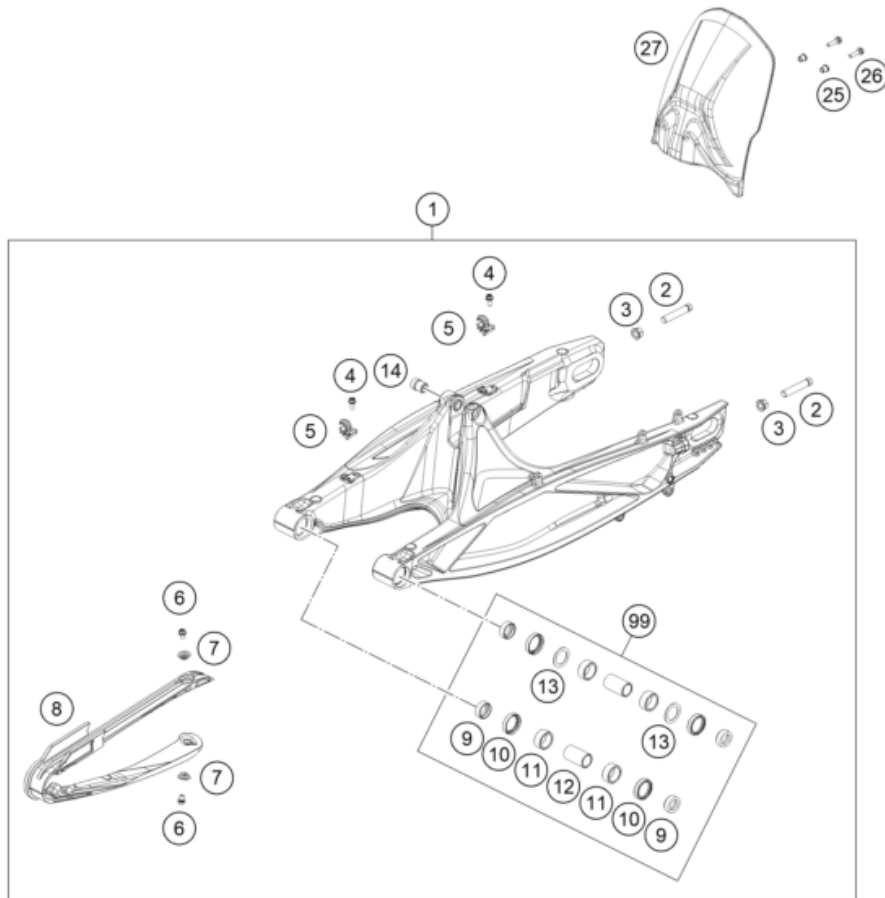

POS	PARTNUMBER		PIECE
1	6350403004433	Swingarm cpml. Black	1
2	58414030000	HH COLLAR NUT M10X1,25 WS=13	2
3	50304040100	screw M10x1.25x50 WS10	2
4	0025050126	HH collar screw M5x12 TX30	2
5	60104142000	Clamp	2
6	69008021160	special screw M5x12	2
7	46104066050	BUSH FOR CHAINSLIDER GUARD 02	2
8	64104066000	chain slide protection	1
9	54804034000	BUCKET F. SHAFT SEAL RING 03	4
10	0760253270	radial shaft seal 25x32x7	4
11	0618222812	NEEDLEBEAR HK2212V 22/28/12 MB	4
12	59404032000	BEARING SLEEVE 17X22X38,7 03	2
13	54603036000	STOP DISK 22,2X31,7X1	2
14	64104030020	Bushing Shock Mounting	1
15	64104037000	swing arm bolt	1
16	76504038000	SPECIAL SCREW M12X40 SW19	2
17	0025060126	HH collar screw M6x12 TX30	2
18	63504030010	Retaining bracket, chain guide	1
19	0934060003	hex nut DIN 934 M6	1
20	0025060206	HH collar screw M6x20 TX30	1
21	0025060456	HH COLLAR SCREW M6X45 TX30	1
22	78004070100	CHAIN GUIDE CPL.	1
23	69008021160	special screw M5x12	2
24	63504061000	Chainguard	1
25	64104050010	Bushing 5,5x8,3x9	2
26	0025050206	HH collar screw M5x20 TX30	2
27	63504050000	splash protection swingarm	1
99	79004030010	SWING ARM REPAIR KIT SX-F	1

196350490

49548

* NEW PART

X ON DEMAND