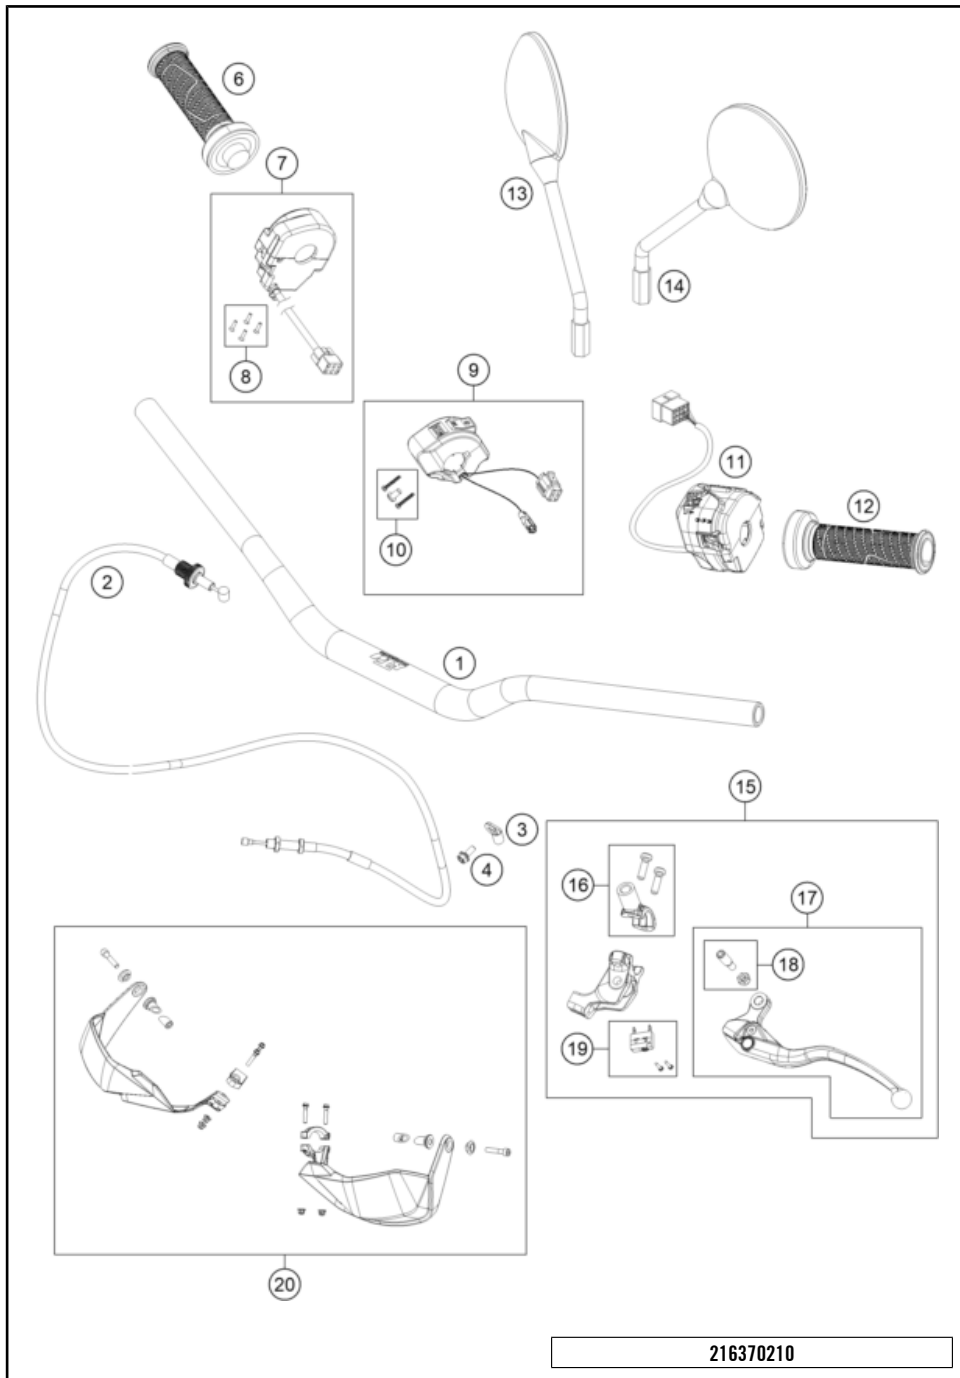

HANDLEBAR, CONTROLS

890 ADVENTURE, black 2023 2023

POS	PARTNUMBER		PIECE
1	6070200100033	Handlebar	1
2	63502090000	Clutch cable	1
3	64132070000	PVC clamp 6.4 MM Heyman	1
4	0025050126	HH collar screw M5x12 TX30	2
6	60702012000	Grip tube (no heating)	1
7	60711012000	Ride-by-wire without throttle tube	1
8	76011073110	SCREW SET START-STOP SWITCH	1
9	A61011074000	Start / emergency stop switch right	1
10	61411174010	Screw set start-stop switch	1
11	76011270200	Combination switch	1
12	60702039100	Grip LHS w/o heater	1
13	28512040000	mirror, right	1
14	58412040100	mirror, left/right	1
15	63502031000	Clutch lever compl.	1
16	6350204400030	Clamp cpl. incl. 2 screws	1
17	63502040000	Clutch lever	1
18	64102038000	Kit lever pin	1
19	63511049000	Switch	1
20	6030217910030	HANDGUARD CLOSED BLACK HIGH	1

216370210

62146

* NEW PART

X ON DEMAND