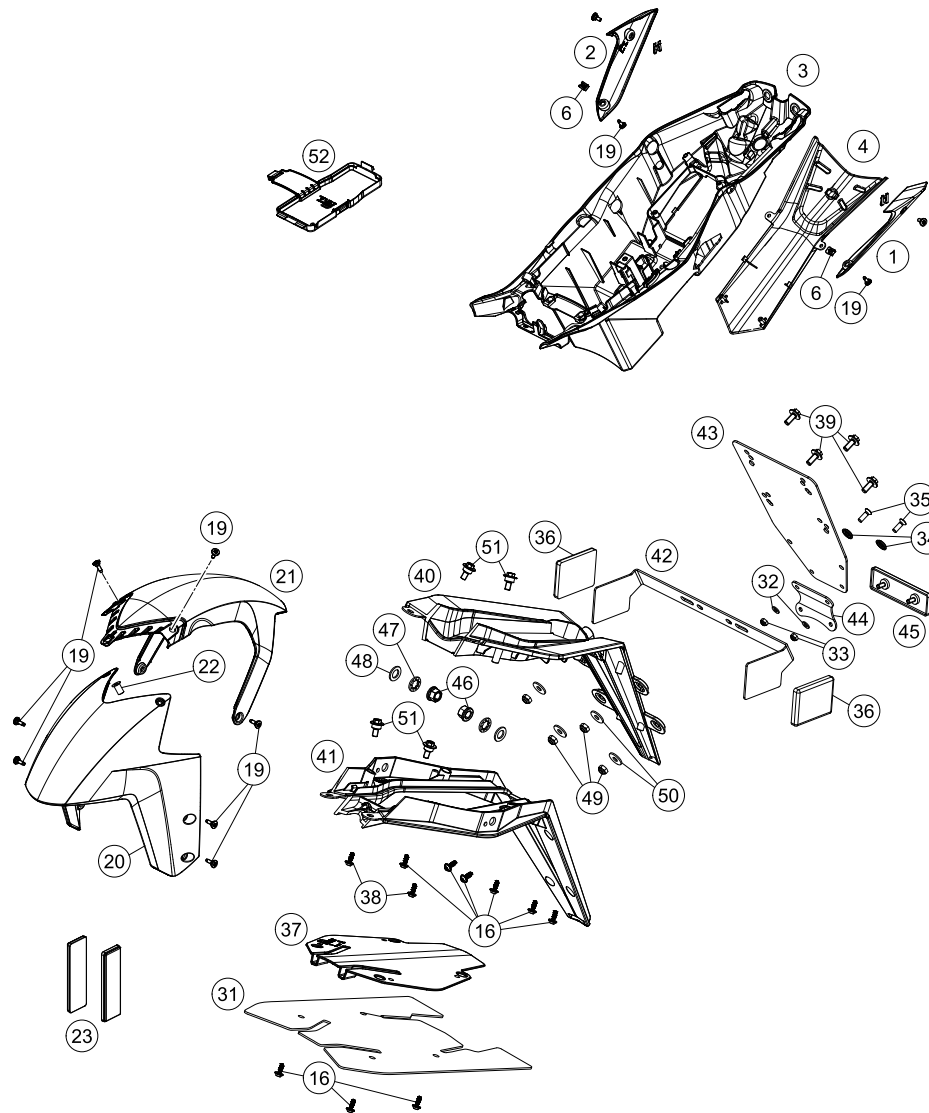

POS	PARTNUMBER	PARTNAME	PIECE
1	61608041000KCA	Side fairing WITH DECAL	1
2	61608042000KCA	Side fairing WITH DECAL	1
3	61608018000	Tail end lower part	1
4	6130804000033	REAR FAIRING LOWER PART BLACK	1
6	69008021080	clip nut M5	8
16	0081050121	EJOT PT screw K50x12	x
19	69008021060	special screw M5x17	12
20	61308010000AB	Fender	1
21	6130801100033	REAR FENDER BLACK	1
22	60008008050	blind plug nut M5 WN16A	2
23	60012080100	SIDE REFLECTOR YELLOW "CEV"	2
31	61308123010	SPLASH PROTECTION AUSTRALIA ONLY FOR AU	1
32	0125050003	WASHER DIN0125-A 5,3	2
33	0985050003	SELF LOCKING NUT DIN0985-M 5	2
34	40006006000	WASHER 6MM	2
35	0966050163	OVAL HEAD SCREW DIN0966-M 5X16	2
36	16512180100	SIDE REFLECTOR RED REAR ONLY FOR US	2
37	61308023010	SPLASH PROTECTION	1
38	0081050181	SCREW FOR PLASTIC K50X18 T20	2
39	0024060156	HH collar screw M6x15 TX30	4
40	61308022000	NUMBER PLATE CARRIER UPP. PART	1
41	61308023000	NUMBER PLATE CARRIER LOW. PART	1
42	62512081000	BRACKET SIDE REFLECTOR 06 ONLY FOR US	1
43	60012081200	license plate mouning plate	1
44	58412080050	BRACKET FOR REFLECTOR	1
45	58412080400	Rear reflector red	1
46	58414030000	HH COLLAR NUT M10X1,25 WS=13	2
47	0797100003	LOCK WASHER DIN6797-J10,5 ZI	2
48	0433100003	WASHER 18x10,5x1,6	2
49	0985060003	SELF LOCK. NUT DIN0985-M 6	4
50	0021060003	WASHER DIN9021-A 6,4	4

176160810

49407

* NEW PART

X ON DEMAND