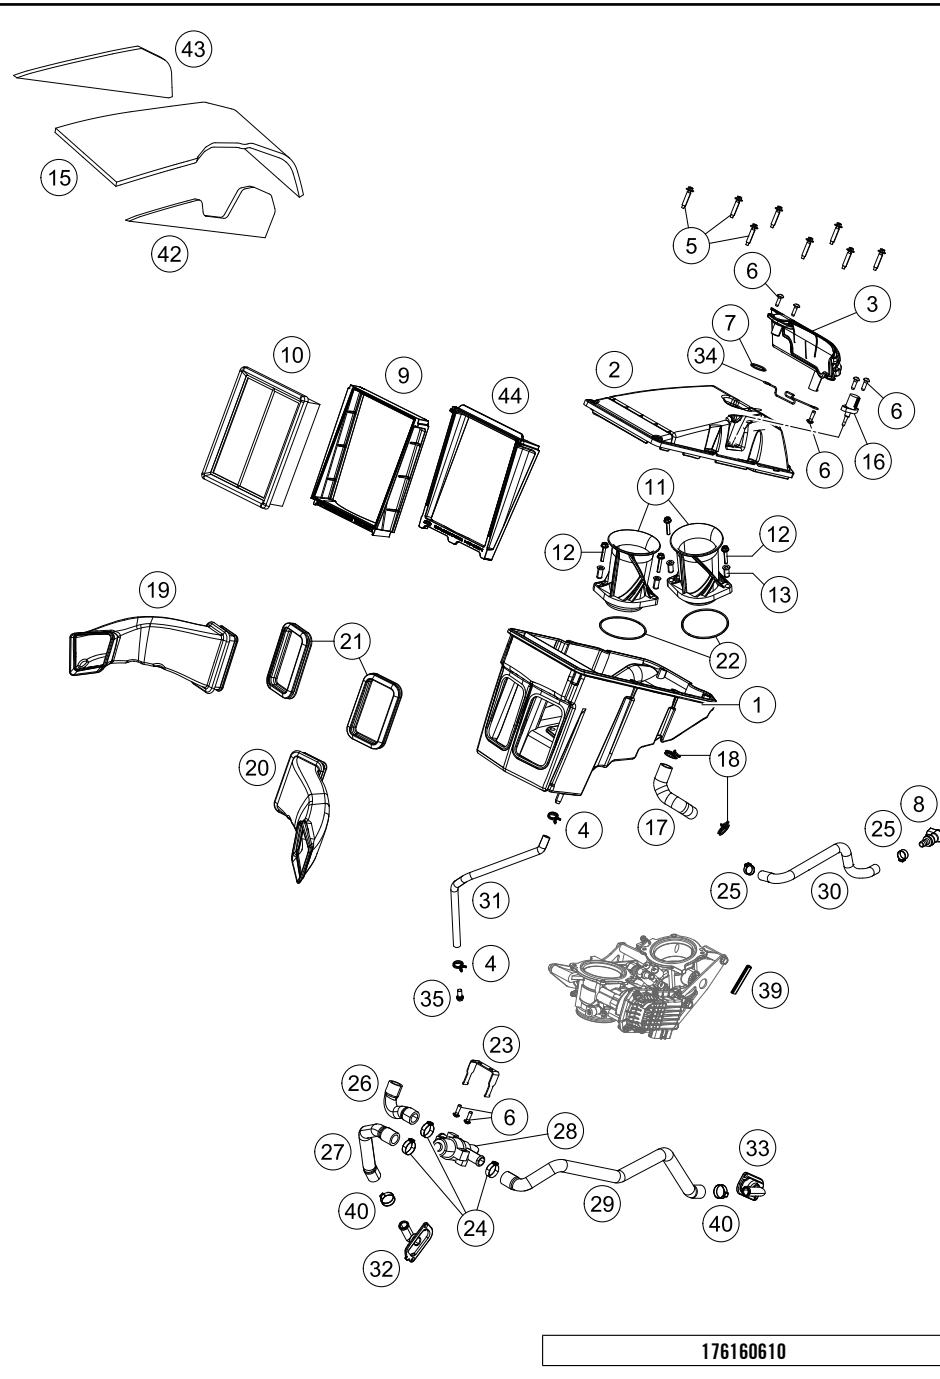

POS	PARTNUMBER	PARTNAME	PIECE
1	60306001200	AIR FILTER HOUSING LOWER PART	1
2	60306002000	AIR FILTER BOX COVER	1
3	60330088100	OIL SEPARATOR	1
4	58031005000	CLAMP YDNAC 10128 12MM	2
5	0017060305	SPECIAL SCREW K60X30 WS=6	8
6	0081050161	EJOT PT SCREW K50X16 1451	6
7	0770021020	O-RING 21,00X2,00 NBR70	1
8	5850701050030	CLUTCH CPC BLACK 05	1
9	60406016000	FILTERCLAMPING FRAME	x
10	60306015100	AIR FILTER	1
11	61641040100	Velocity stack l=80	2
12	0025050256	HH COLLAR SCREW M5X25 ISA30	4
13	60306042010	BUSHING INTAKE TRUMPET	4
15	61306095010	INSULATION MAT MIDDLE	1
16	61041080000	AMBIENT-AIR TEMPERATURE SENSOR	1
17	60330088030	OIL SEPARATOR FOAM HOSE	1
18	58431082100	YDNAC-CLAMP 10173 (16MM) '98	2
19	61306041000	INTAKE SNORKEL R/S	1
20	61306040000	INTAKE SNORKEL L/S	1
21	60306040050	GASKET INTAKE DUCT	2
22	0770066025	O-RING 66X2,5 FKM	2
23	61305031000	RETAINING BRACKET SLS	1
24	00050226706	VARIABLE ONE-EAR CLAMP 22,6MM	3
25	00050157706	VARIABLE ONE-EAR CLAMP 15,7MM	2
26	61305035023	SAS HOSE - AIRBOX	1
27	61305035021	SAS HOSE CYLINDER FRONT	1
28	61005026000	CONTROL VALVE SAS 05	1
29	61305035022	SAS HOSE CYLINDER REAR	1
30	61307016050	FUEL HOSE THROTTLE VALVE	1
31	60015019001	HOSE NBR 7X11 PER METER	1
32	61205122000	SAS flange	1
33	61205032000	SAS-FLANGE	1
34	61311099000	MOUNTING BRACKET PLUG	1
35	0025080126	HH collar screw M8x12 TX40	1
39	61011055045	EDGE PROTECTOR L=45MM 05	2
40	00050220706	VARIABLE ONE-EAR CLAMP 22,0MM	2
42	61306095020	INSULATION MAT L/S	1

176160610

49395

* NEW PART

X ON DEMAND