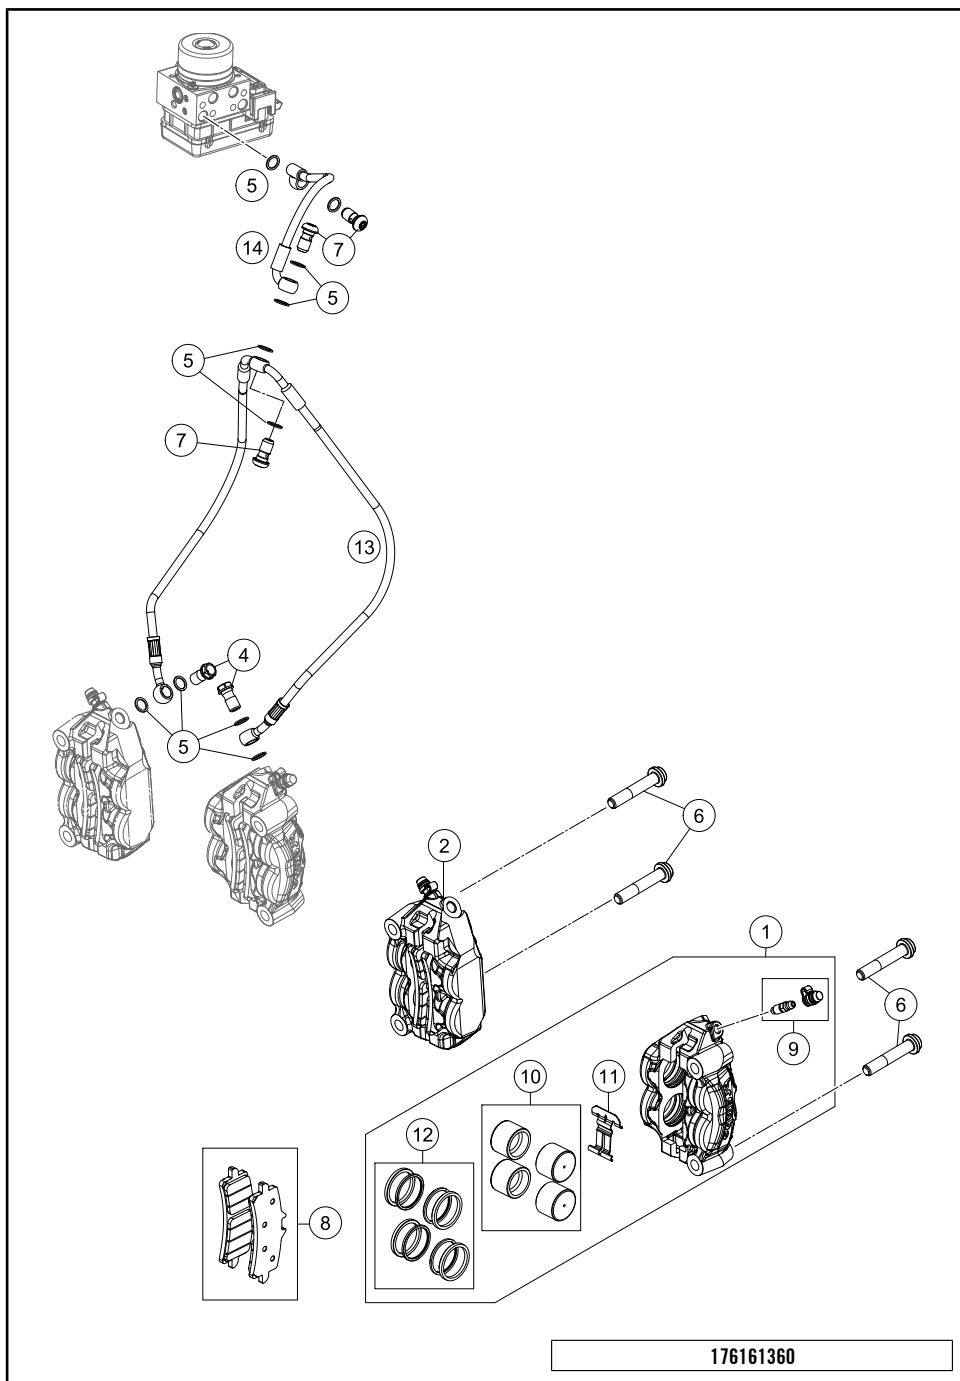

FRONT BRAKE CALIPER

1290 Super Duke R, white 2018

POS	PARTNUMBER	PARTNAME	PIECE
1	6131301500158	BRAKE CALIPER FRONT - W/O PADS	1
2	6131301600158	BRAKE CALIPER FRONT W/O PADS	1
4	69013025000	HOLLOW SCREW M10X1X19 SW12	2
5	0603100141	sealing ring DIN 7603 10x14x1	10
6	0035100559S	AH-COLLAR SCREW M10X1,25X55SS	4
7	62113020100	banjo bolt M10x1x19.5	3
8	61313030000	BRAKE PADS SET BRM10A-HH	2
9	61013020100	BLEEDER SCREW WITH CAP	2
10	61313019000	BRAKE PISTON CPL.	2
11	69013018000	SPRING PLATE	2
12	61313021000	SEAL RINGS CPL.	2
13	61642003000	Brake hose front calipers	1
14	61642003010	Brake hose front HCU-distributor	1

176161360

18908

* NEW PART X ON DEMAND