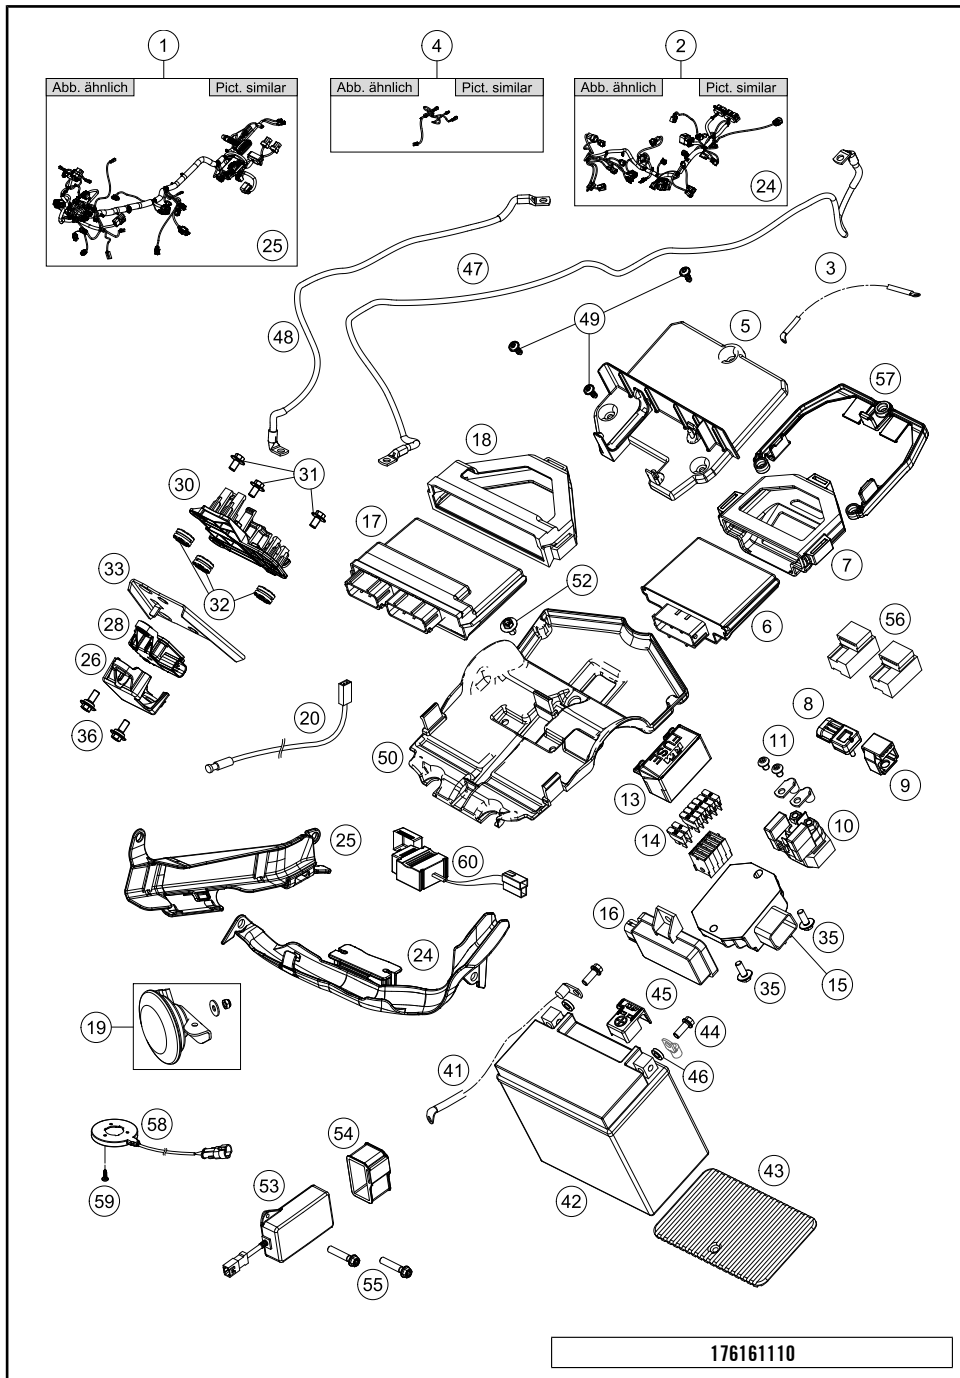

POS	PARTNUMBER	PARTNAME	PIECE
49	0081050141	EJOT PT screw K50x14	3
50	61311055100	Support	1
52	83008000012	special screw M6x12x3	1
53	61611046000	Connectivity Control Unit	1
54	61611046010	rubber mount connectiv. box	1
55	0025060306	HH collar screw M6x30 TX30	2
56	61111057000	RELAY CM1A-R-12V-H80 07	2
57	61608018010	MCU support	1
58	69011168000	Antenna keyless	1
59	0081045121	SCREW FOR PLASTIC K45X12 T20	3
60	61611043000	USB power socket 12V	1

49402 * NEW PART X ON DEMAND