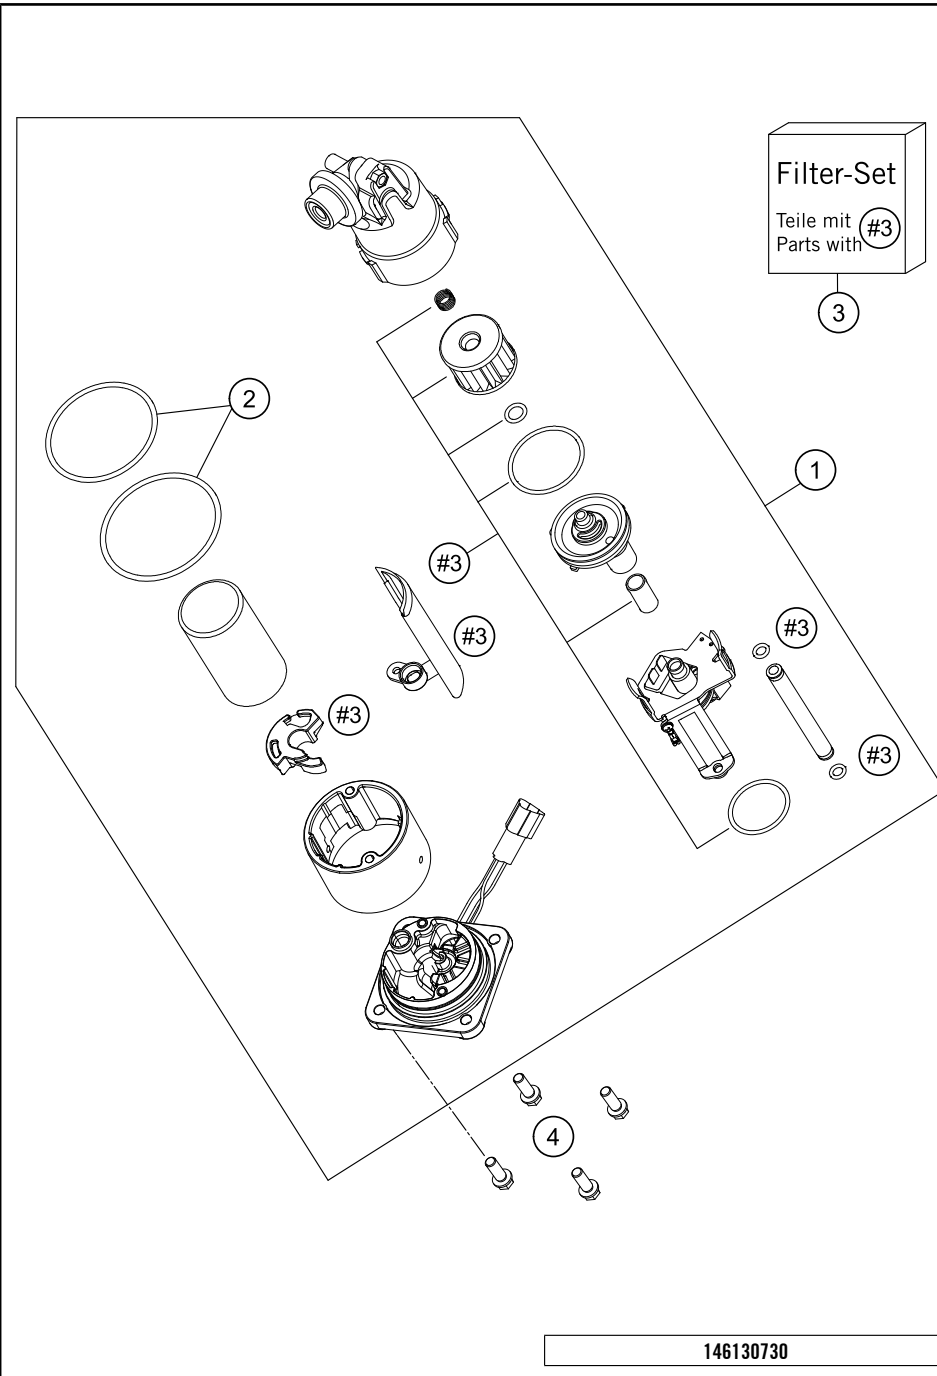

FUEL PUMP

1290 Super Duke R, white 2018

POS	PARTNUMBER	PARTNAME	PIECE
1	60307088000	FUEL PUMP	1
2	61007089000	O-RING SET FOR FUEL PUMP 05	1
3	61007090100	FILTER-SET FUEL PUMP	1
4	0025060166	HH collar screw M6x16 TX30	4

146130730

14610

* NEW PART

X ON DEMAND