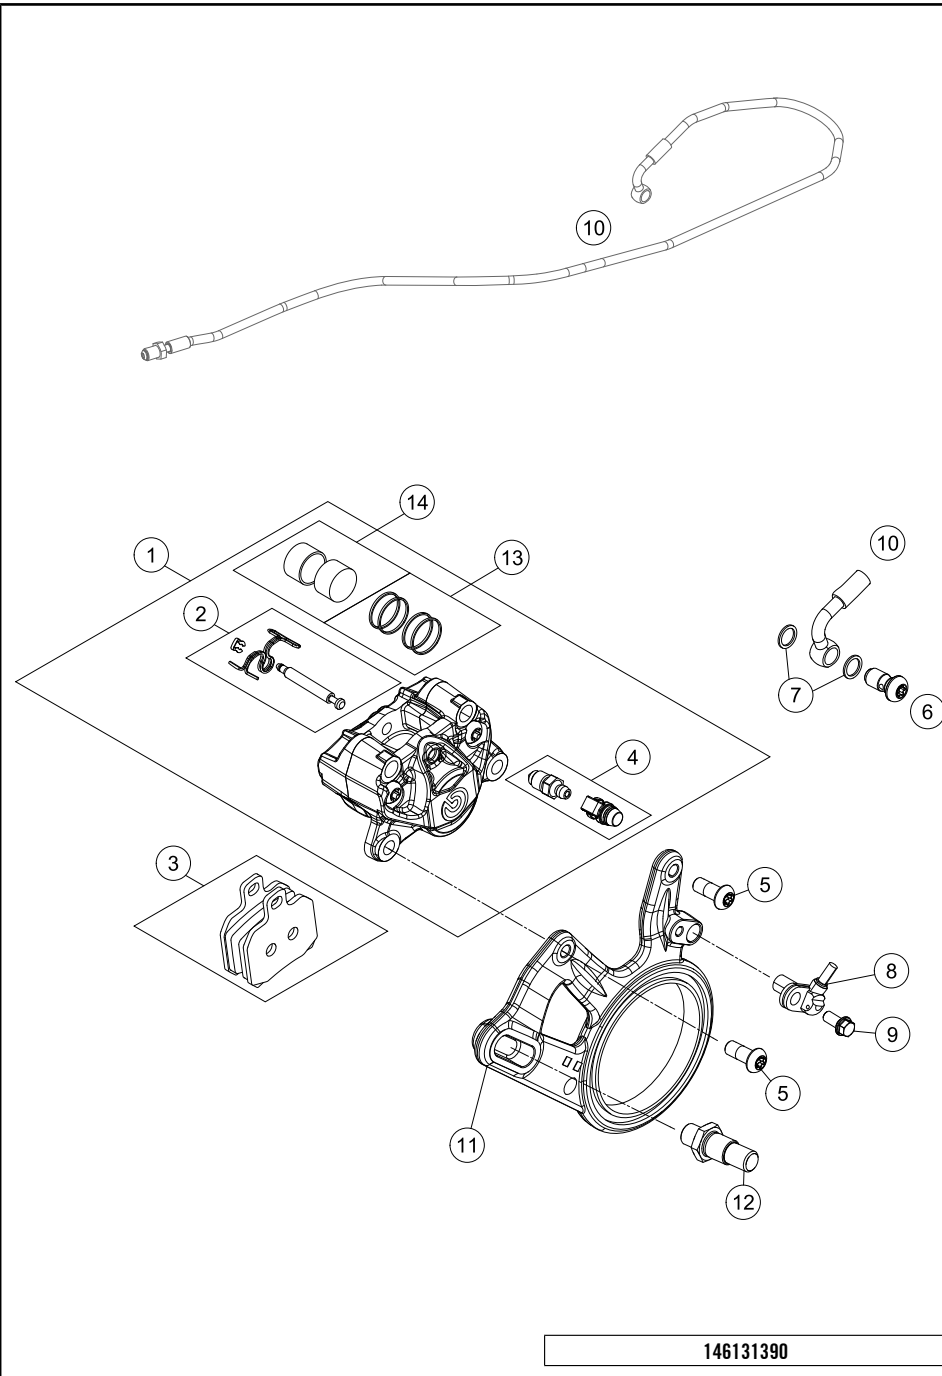

REAR BRAKE CALIPER

1290 Super Duke R, white 2018

POS	PARTNUMBER	PARTNAME	PIECE
1	6131308000158	BRAKE CALIPER REAR W/O PADS BL	1
2	69013082000	BOLT KIT 08	1
3	61313090000	BRAKE PAD REAR TTH38GF	1
4	69013020000	BLEEDER SCREW WITH CAP	1
5	69013076000	brake caliper screw M8x20	2
6	62113020100	banjo bolt M10x1x19.5	1
7	0603100141	sealing ring DIN 7603 10x14x1	2
8	76042125000	ABS-SENSOR	1
9	59009062013	SPECIAL SCREW M6X13 WS=8 10.9	1
10	61342004020	BRAKE HOSE CON. PIECE / R. CYL	1
11	6131307500033S	BRAKE CALIPER ADAPTER BLACK	1
12	76004142000	BOLT BRAKE SADDLE BRACKET	1
13	69013081000	REPAIR KIT SEAL RING	1
14	61313083000	REPAIR KIT PISTON	1

146131390

18909

* NEW PART

X ON DEMAND