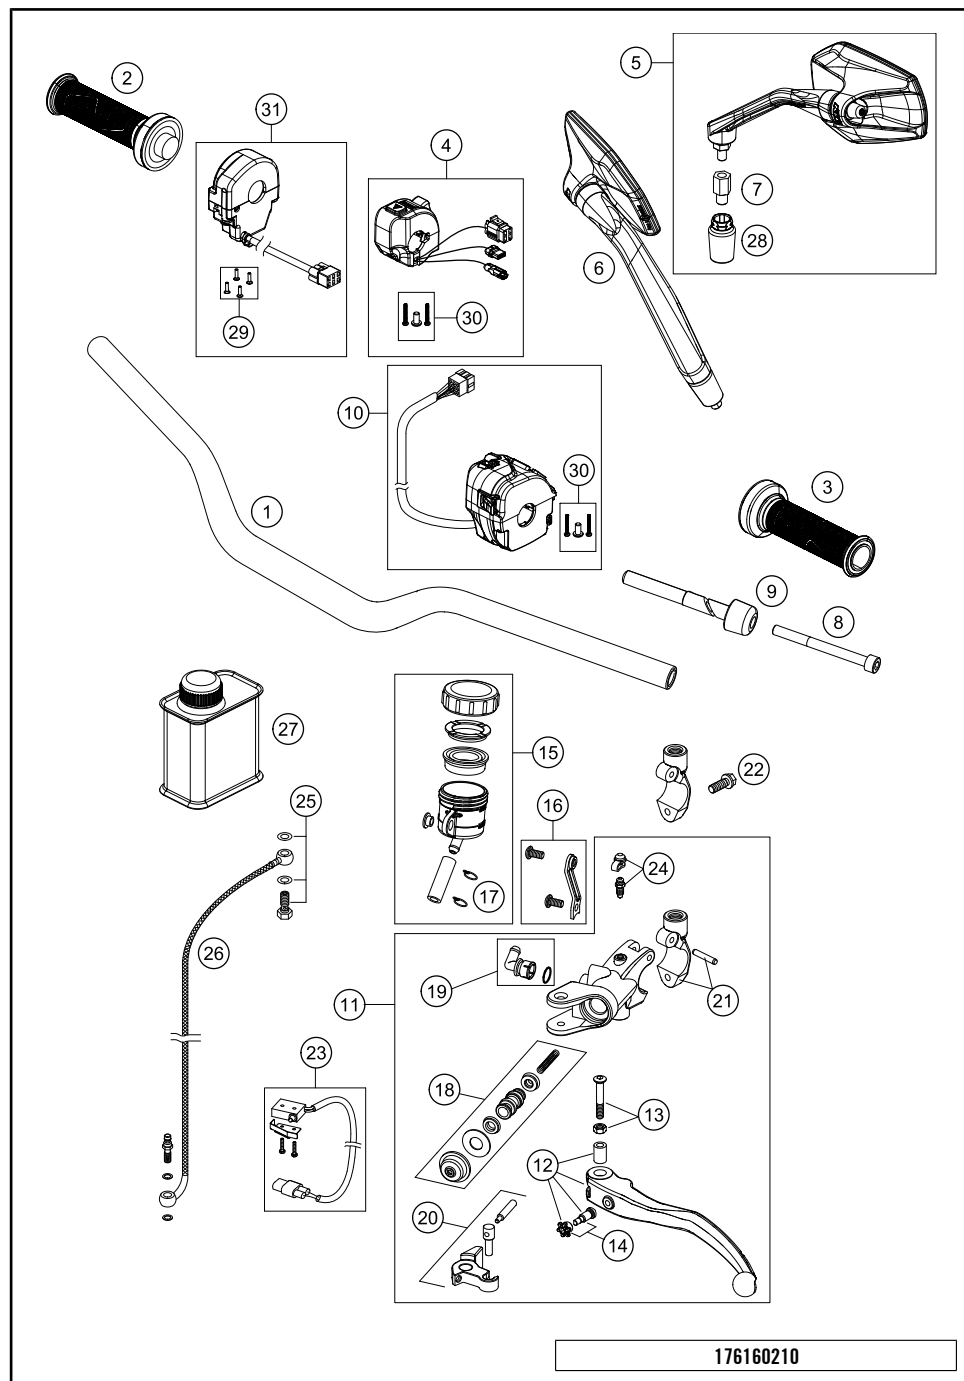

# HANDLEBAR, CONTROLS

1290 Super Duke R, white 2018

POS	PARTNUMBER	PARTNAME	PIECE
1	6160200100030	Handlebar Dk=28,5mm	1
2	60702012000	Grip tube (no heating)	1
3	60702039000	Fixed grip (no heating)	1
4	61411174000	Start-emergency off switch	1
5	61312040200	MIRROR LEFT CPL.	1
6	61312041200	MIRROR RIGHT CPL.	1
7	61312040050	ADAPTOR FOR MIRROR	2
8	0912060653	SHCS DIN 912 M6x65	2
9	61002004000	handlebar weight	2
10	61411170000	Combination switch left	1
11	6130203014430	MASTER CYLINDER CPL.	1
12	6130203100030	CLUTCH LEVER CPL.	1
13	50302038200	LEVER SCREW SHORT CPL. 09	1
14	61002043000	ADJUSTING SCREW CPL.	1
15	61002055144	RESERVOIR CPL.	1
16	61302055050	RETAINING PLATE RESERVOIR	1
17	58007117000	YDNAC-CLAMP 10107 10MM	2
18	59413008000	REP. SET PISTON D=12MM 2007	1
19	61002051144	ANGLE PIECE CPL. (DOT)	1
20	61002056000	ROCKER CPL. 05	1
21	6130204400030	CLAMP MIRROR W. TENSION PIN	1
22	0025060126	HH collar screw M6x12 TX30	1
23	83111049000	CLUTCH SWITCH ATV	1
24	61002054000	BLEEDER SCREW WITH CAP	1
25	59032062000	HOLLOW SCREW + COPPER GASKET	1
26	61032063100	CLUTCH PIPE	1
27	00062030000	BRAKE FLUID DOT5.1 0,25L	1
28	61312040030	RUBBER SLEEVE	2
29	76011073110	SCREW SET START-STOP SWITCH	1
30	61411174010	Screw set start-stop switch	1
31	60711012000	Ride-by-wire without throttle tube	1