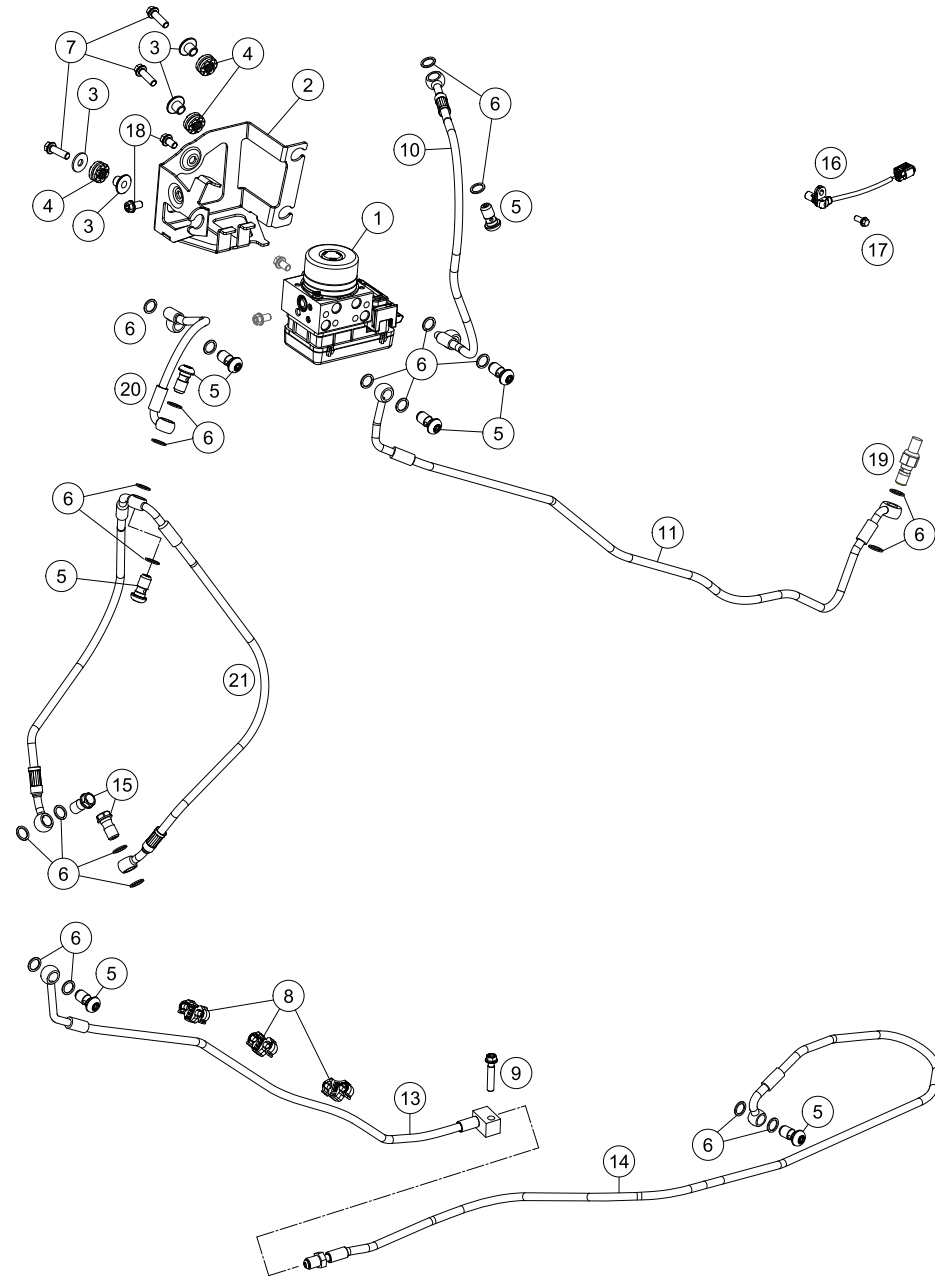

POS	PARTNUMBER	PARTNAME	PIECE
1	61642031144	ABS module filled	1
2	61342040000	SUPPORT ABS-MODULE	1
3	61342041000	COLLAR BUSH 6,5X9X18X8,5	3
4	62142041000	DAMP. COMPONENT ABS MODUL	3
5	62113020100	banjo bolt M10x1x19.5	8
6	0603100141	sealing ring DIN 7603 10x14x1	22
7	0025060206	HH collar screw M6x20 TX30	3
8	61342046000	SUPPORT ABS-PIPE D7,5	3
9	0025060306S	HH collar screw M6x30 TX30	1
10	61342001000	BRAKE HOSE HAND BRAKE CYLINDER	1
11	61342002000	BRAKE HOSE REAR BRAKE CONTROL	1
13	61342004010	BRAKE HOSE MODULE / CON. PIECE	1
14	61342004020	BRAKE HOSE CON. PIECE / R. CYL	1
15	69013025000	HOLLOW SCREW M10X1X19 SW12	2
16	76042125000	ABS-SENSOR	2
17	59009062013	SPECIAL SCREW M6X13 WS=8 10.9	1
18	0025060106	HH collar screw M6x10 TX30	2
19	60311051000	BRAKE LIGHT SWITCH REAR	1
20	61642003000	Brake hose front calipers	1
21	61642003010	Brake hose front HCU-distributor	1

176164210

49385

* NEW PART

X ON DEMAND