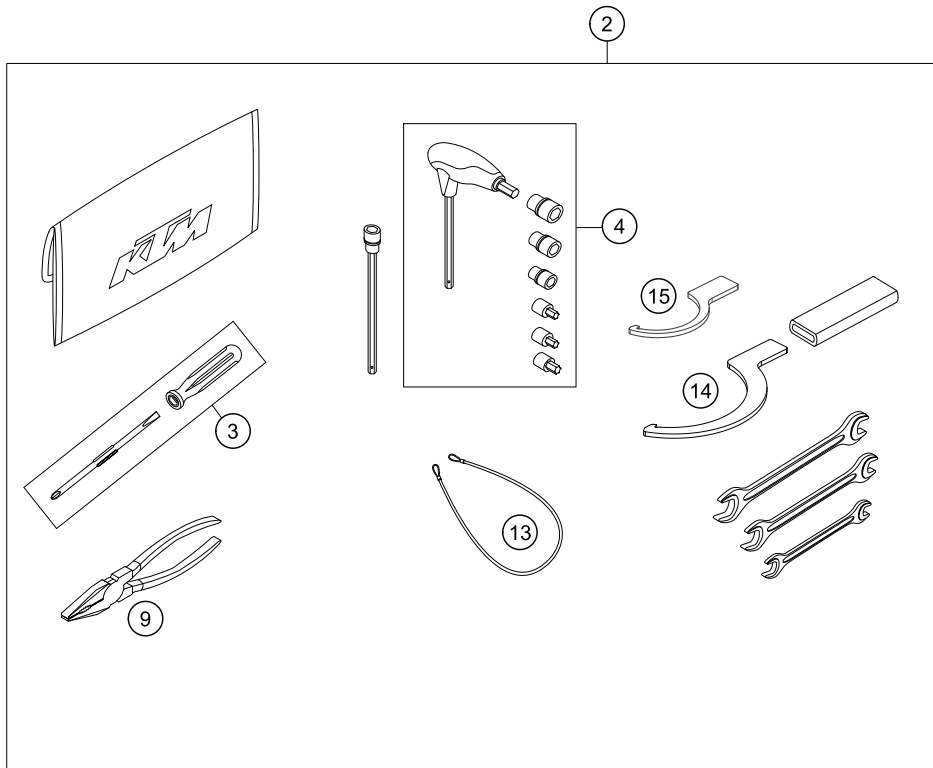

0
OHNE ABBILDUNG
WITHOUT ILLUSTRATION

1
TECHNISCHE DOKUMENTATION
TECHNICAL DOCUMENTATION
DOCUMENTACION TECNICA
DOCUMENTATION TECHNIQUE
NOTE TECNICHE

166132000

POS	PARTNUMBER	PARTNAME	PIECE
0	61312041200	MIRROR RIGHT CPL.	1
0	61312040200	MIRROR LEFT CPL.	1
0	58412080050	BRACKET FOR REFLECTOR	1
0	58412080400	Rear reflector red	1
0	0985060003	SELF LOCK. NUT DIN0985-M 6	4
0	0021060003	WASHER DIN9021-A 6,4	4
0	0125050003	WASHER DIN0125-A 5,3	2
0	40006006000	WASHER 6MM	2
0	0966050163	OVAL HEAD SCREW DIN0966-M 5X16	2
0	0024060156	HH collar screw M6x15 TX30	4
0	0985050003	SELF LOCKING NUT DIN0985-M 5	2
0	61308023010	SPLASH PROTECTION	1
0	0081050121	EJOT PT screw K50x12	4
0	312305	DOCUMENTS BAG 2006	1
0	312313	KTM BALLPOINT PEN ORANGE	1
0	00063004202	PRINT LABEL 60X51 MM	1
0	60012081200	license plate mounding plate	1
0	3212726DE/ENE	PP Street Folder 2017	1
0	3212724ENE	KTM PowerWear Street Folder 2017	1
0	00063099111	BAG FOR INSTR. MANUAL 245X170	1
0	3210917	NOTEPAD	1
0	00063004012	HEADLIGHT MASK BOX	1
0	44011076140	CABLE TIE 140/2,5MM BLACK	1
1	3213757EN	User man. KTM 1290 Super Duke R 2018	1
2	61329099200	Tool set	1
3	53012024100	SCREW DRIVER L=105MM	1
4	60029070300	T-WRENCH WS=6/8/10/TX45/SK4X1	1
9	53012028200	GRIP ORANGE B&F	1
13	60012015000	HELMET LOCK 04	1
14	61329085000	HOOK WRENCH ECCENTRIC REAR WH.	1
15	61329083000	HOOK WRENCH MONOSHOCK	1

49389

* NEW PART

X ON DEMAND