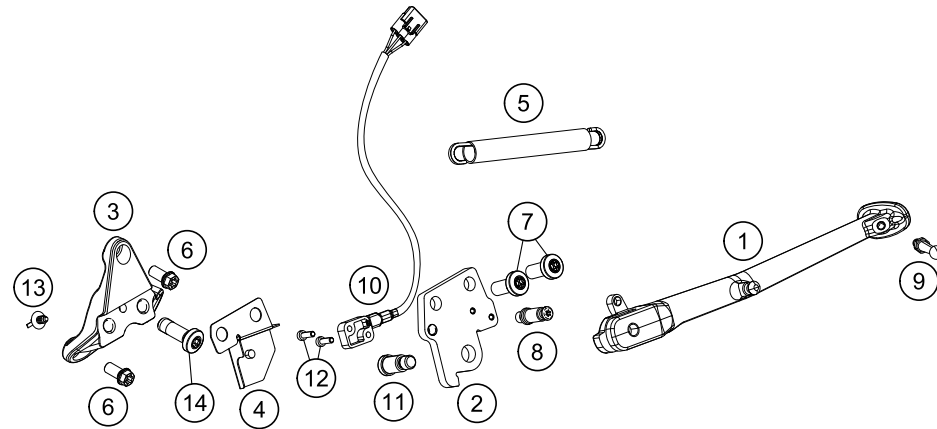

176160310

18896

\* NEW PART X ON DEMAND

POS	PARTNUMBER	PARTNAME	PIECE
39	0125080003	washer DIN 125 A -8.4	8
40	60003152000	ENGAGE PANEL FOOTREST L/S 03	2
41	61303091000	KNEE PAD L/S	1
42	61303092000	KNEE PAD R/S	1
43	60303010000	BUSHING MOTOR MOUNTING	2
44	61303085000	FRAME COVER L/S	1
45	61303086000	FRAME COVER R/S	1
46	0025080356	HH collar screw M8x35 TX40	1
48	61003088000	PLUG SFL28 05	2
49	6160304905033S	Footrest bracket rear	1
50	47106003060	QUICK RELEASE CLUTCH	2
51	0738060181	BHCS ISO 7380 M6X18	2

18896

\* NEW PART X ON DEMAND

POS	PARTNUMBER	PARTNAME	PIECE
1	6100302313333S	SIDE STAND W. MAGNET	1
2	61303028000	SIDE STAND MOUNTING	1
3	6130302600033S	SIDE STAND BRACKET	1
4	61303027000	SCREENING SHEET	1
5	60303024100	SIDE STAND SPRING	1
6	0025080166S	HH collar screw M8x16 TX40 SL	2
7	0035100249	SHCS M10x24 TX45	2
8	61303028001	SPEC. SCREW SIDE STAND SPRING	1
9	61303023020	STEP PLATE SIDE STAND	1
10	60411045000	SIDE STAND SENSOR	1
11	62503027200	SCREW FOR SIDE STAND M10X31,2	1
12	0084040123	CYL.HEAD SCREW DIN84A M4x12	2
13	61011094000	CABLE TIE WITH PLUG M6	1
14	0035100309S	SHCS M10x30 TX45	1