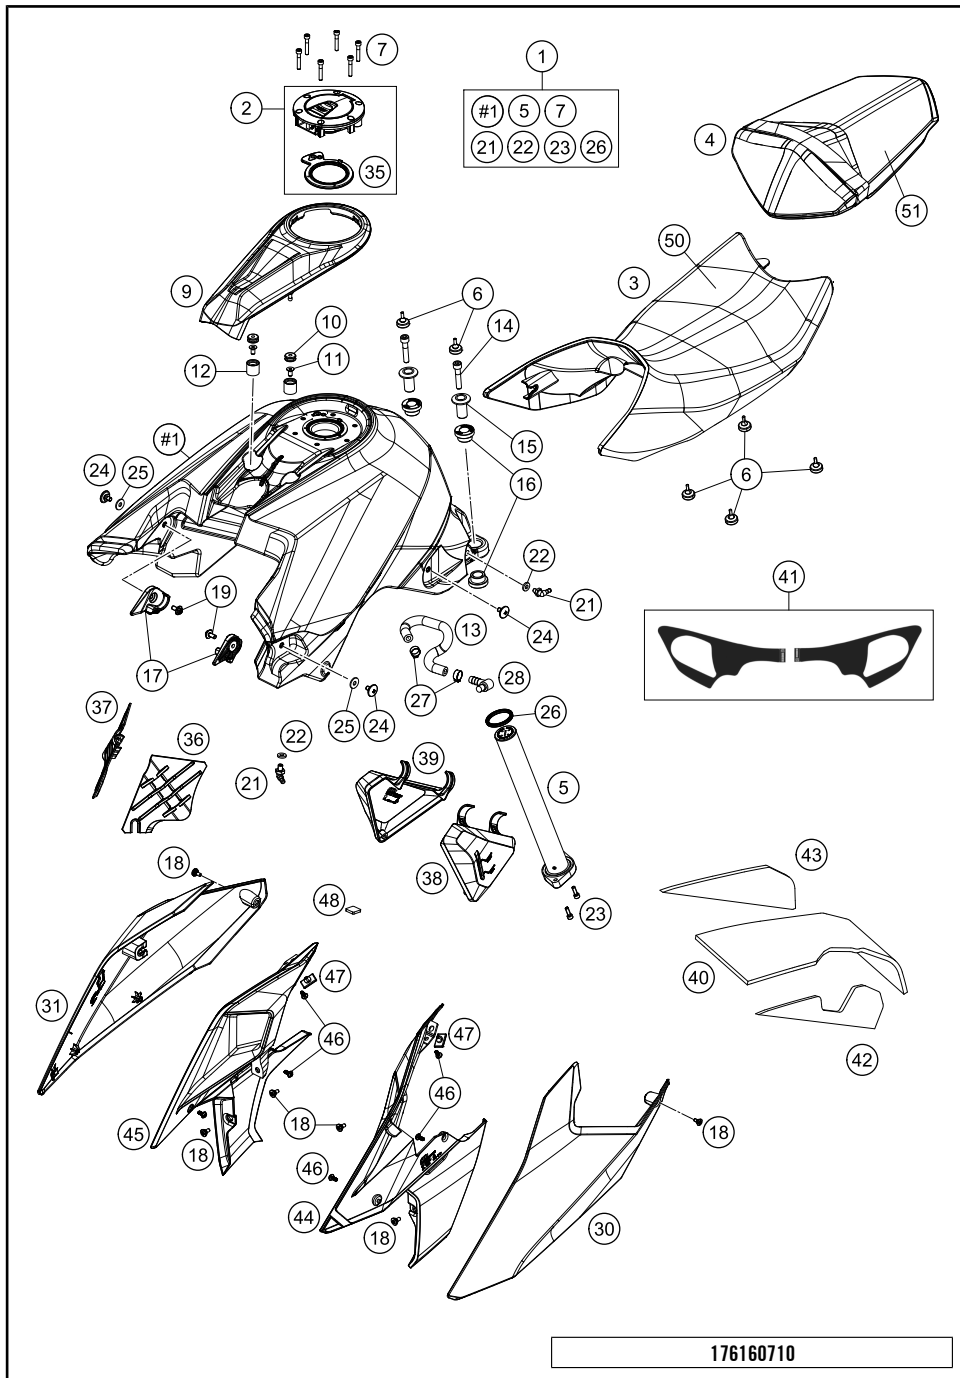

POS	PARTNUMBER	PARTNAME	PIECE
45	61608026000	interior finishing right	1
46	0081050121	EJOT PT screw K50x12	6
47	77307040041	Isolation pad	2
48	61408015030	METAMOLL F. TAIL LIGHT COVER	2
50	61307040050	SEAT COVER	1
51	61307047050	SEAT COVER	1

176160710

18901

* NEW PART X ON DEMAND