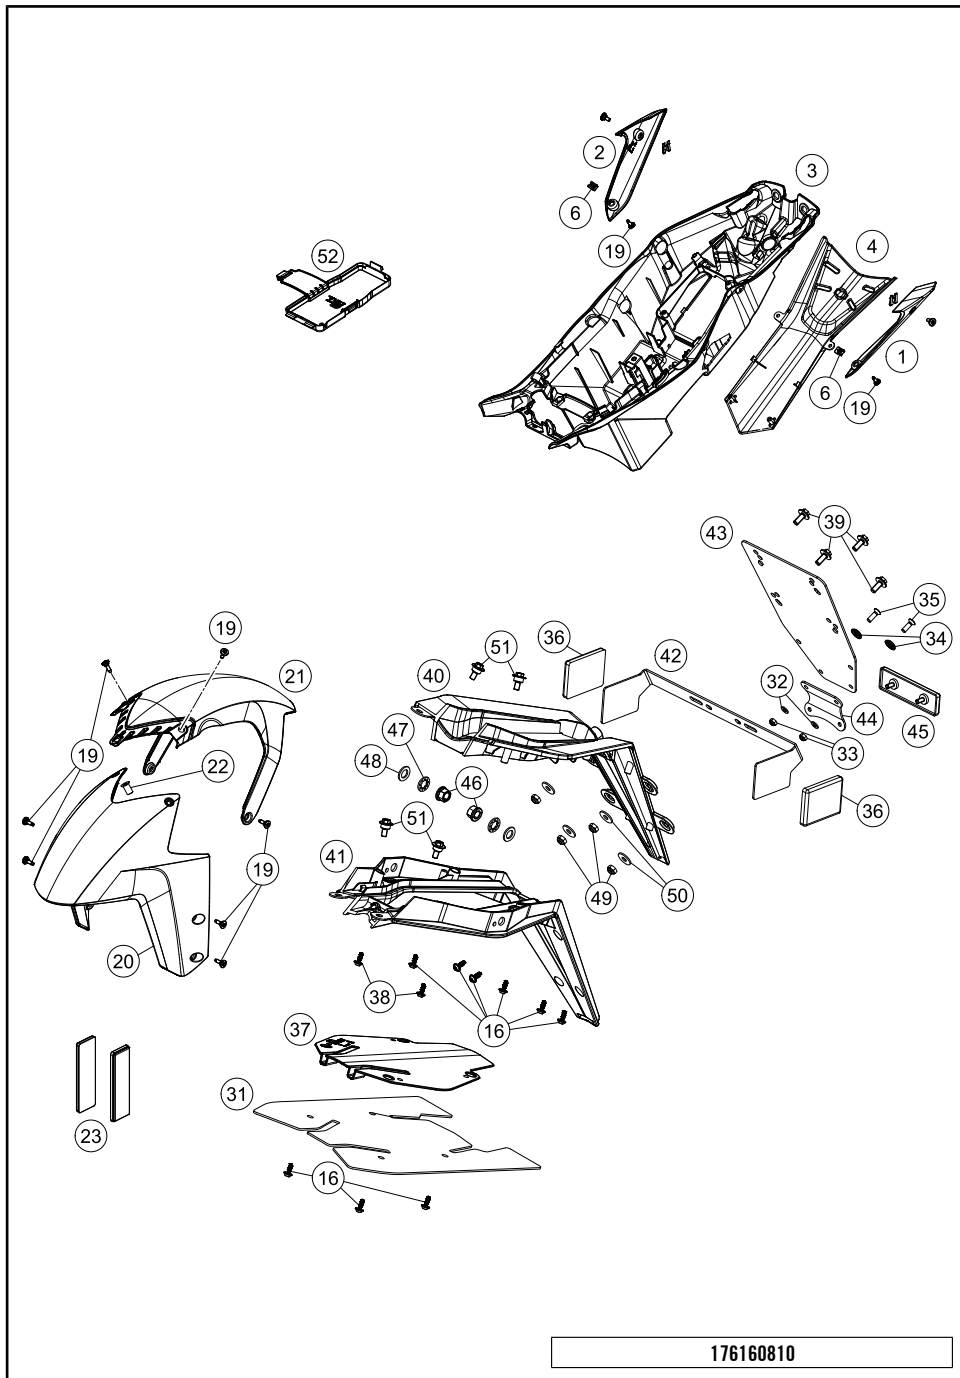

POS	PARTNUMBER	PARTNAME	PIECE
51	83008100015	SPECIAL SCREW M6X15X5,5	4
52	61612054100	storage compartment smartphone	1

176160810

49407

* NEW PART X ON DEMAND