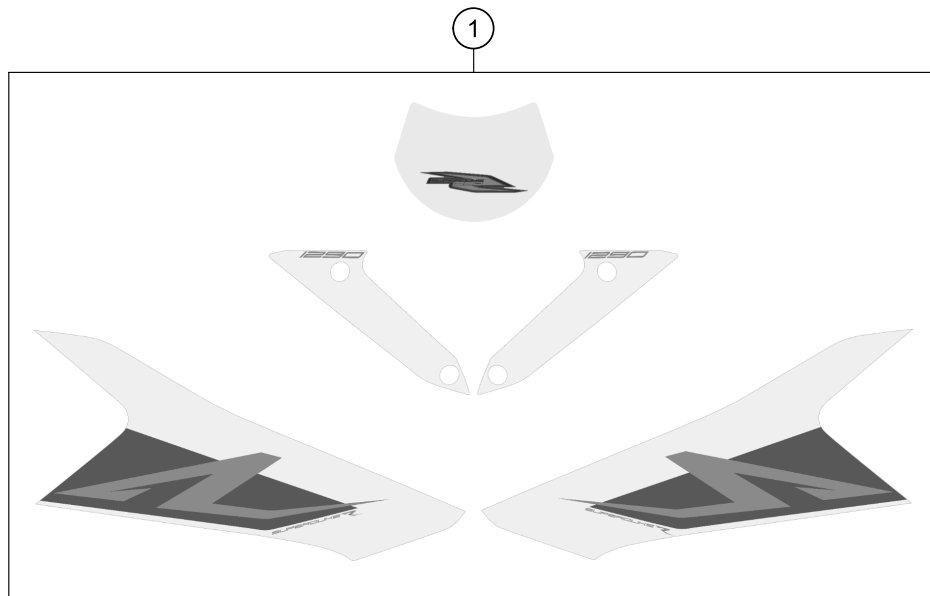

DECAL

1290 Super Duke R, white 2018

POS	PARTNUMBER	PARTNAME	PIECE
1	61608099100	Decal Set 1290 Supderduke white	1
2	61608098000	Decal 3D "KTM" 17	1

176160832

18903

* NEW PART

X ON DEMAND