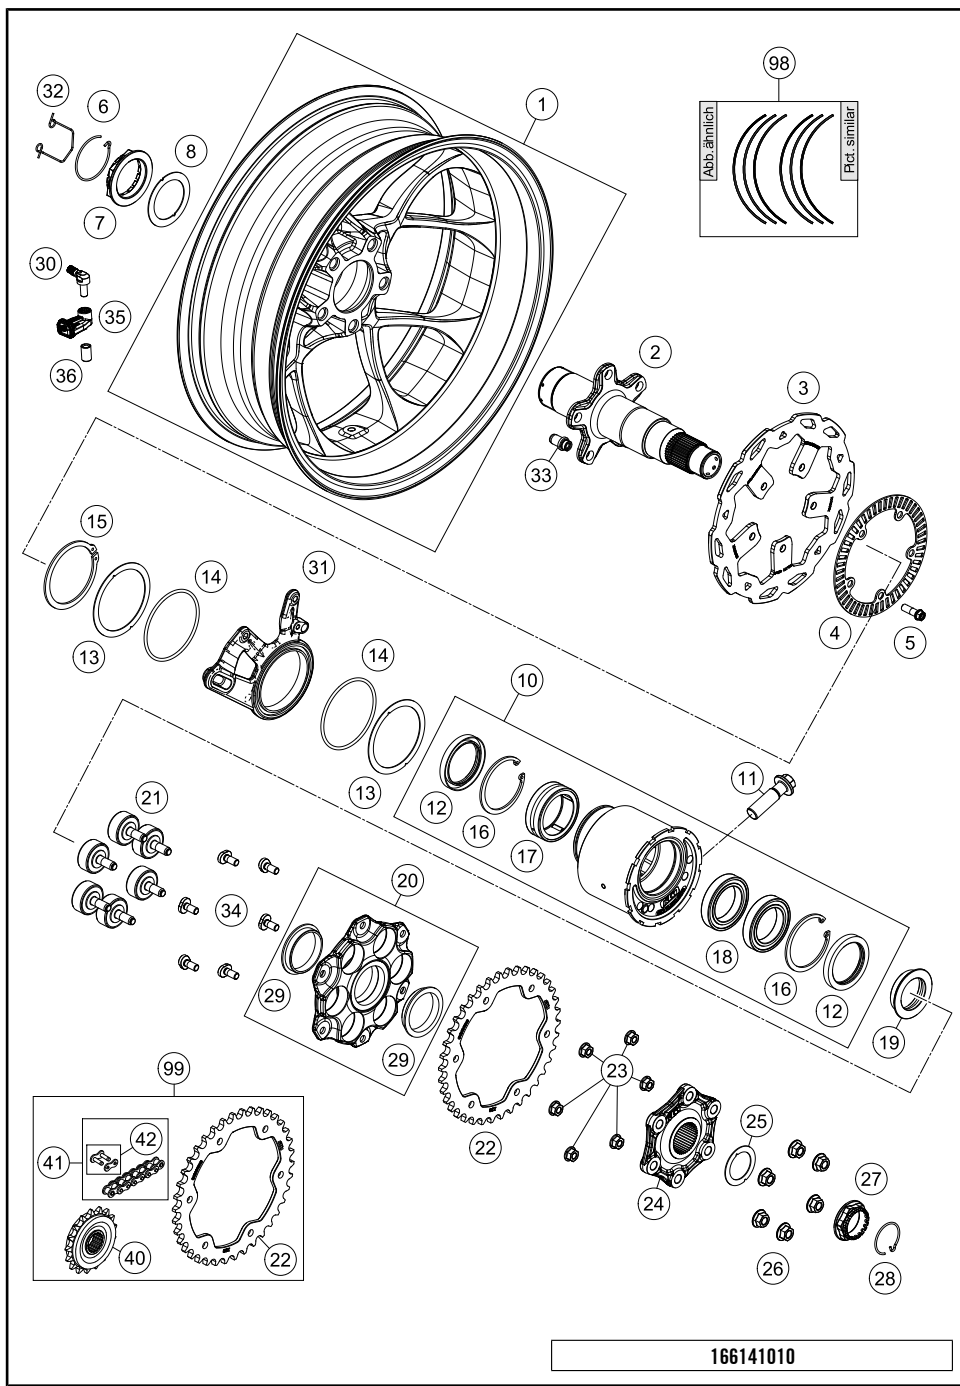

REAR WHEEL

1290 Super Duke R, white 2018

POS	PARTNUMBER	PARTNAME	PIECE
1	61410101000EB	Rear wheel 6X17" elec or.	1
2	61310385100	Rear wheel axle	1
3	76010160000	BRAKE DISC 240MM	1
4	76042121000	SENSOR GEAR REAR	1
5	0025080256S	HH COLLAR SCREW M8X25 TX40	5
6	61310187000	SAFETY WIRE R/S	1
7	61310186100	AXLE NUT M50X1.5	1
8	61310016000	WASHER 69X1	1
10	61310010044	CLUTCH HUB HOUSING CPL.	1
11	61310021000	HH COLLAR SCREW M16X1,5X55	1
12	0760526880	SHAFT SEAL RING 52X68X8	2
13	61310019000	WASHER 94X1	2
14	0770840035	O-RING 84,00X3,5 NBR70	2
15	0471078250	CIRCLIP DIN471-78X2,5	1
16	0472068250	CIRCLIP DIN472-68X2,5	2
17	0617456822	NEEDLE BEARING RNA4909-2RSR-XL	1
18	0625061909	DEEP GROOVE BALL BEARING 61909	2
19	61310014000	SPACER RING	1
20	6131005404433S	SPROCKET SUPPORT CPL.	1
21	61310059000	JAR DAMPER	6
22	61310151038	SPROCKET STEEL DUKE 1290 Z38	1
23	54310086200	SELF LOCKING NUT M8 10.9	6
24	6131005000033S	JAR DAMPER CARRIER	1
25	76010116000	SHIM 50X1	1
26	06923100003	HEX. NUT DIN 6923 M10X1,25-10	6
27	61310086000	AXLE NUT M35X1.5	1
28	76010187000	SAFETY WIRE L/S	1
29	76010052000	IGUS BEARING D=50	2
30	61412033060	VALVE 8,5MM 90° F. TPMS SMALL	1
31	6131307500033S	BRAKE CALIPER ADAPTER BLACK	1
32	61310010011	SAFE ARMING WIRE	1
33	61310113000	DOWEL PIN M8	5
34	61310052000	SPROCKET SCREW	6
35	61412033000	TIRE PRESSURE SENSOR SMALL	1
36	61412033050	NUT F. TYRE-PRESSURE SENSOR SM	1
40	60033129017	CHAIN SPROCKET 17-T DAMPED 03	1
41	61310165118	CHAIN DID525 VAZ & MASTER LINK	1
42	61310066000	MASTER LINK FOR CHAIN DID VAZ	1

166141010

49406

* NEW PART X ON DEMAND