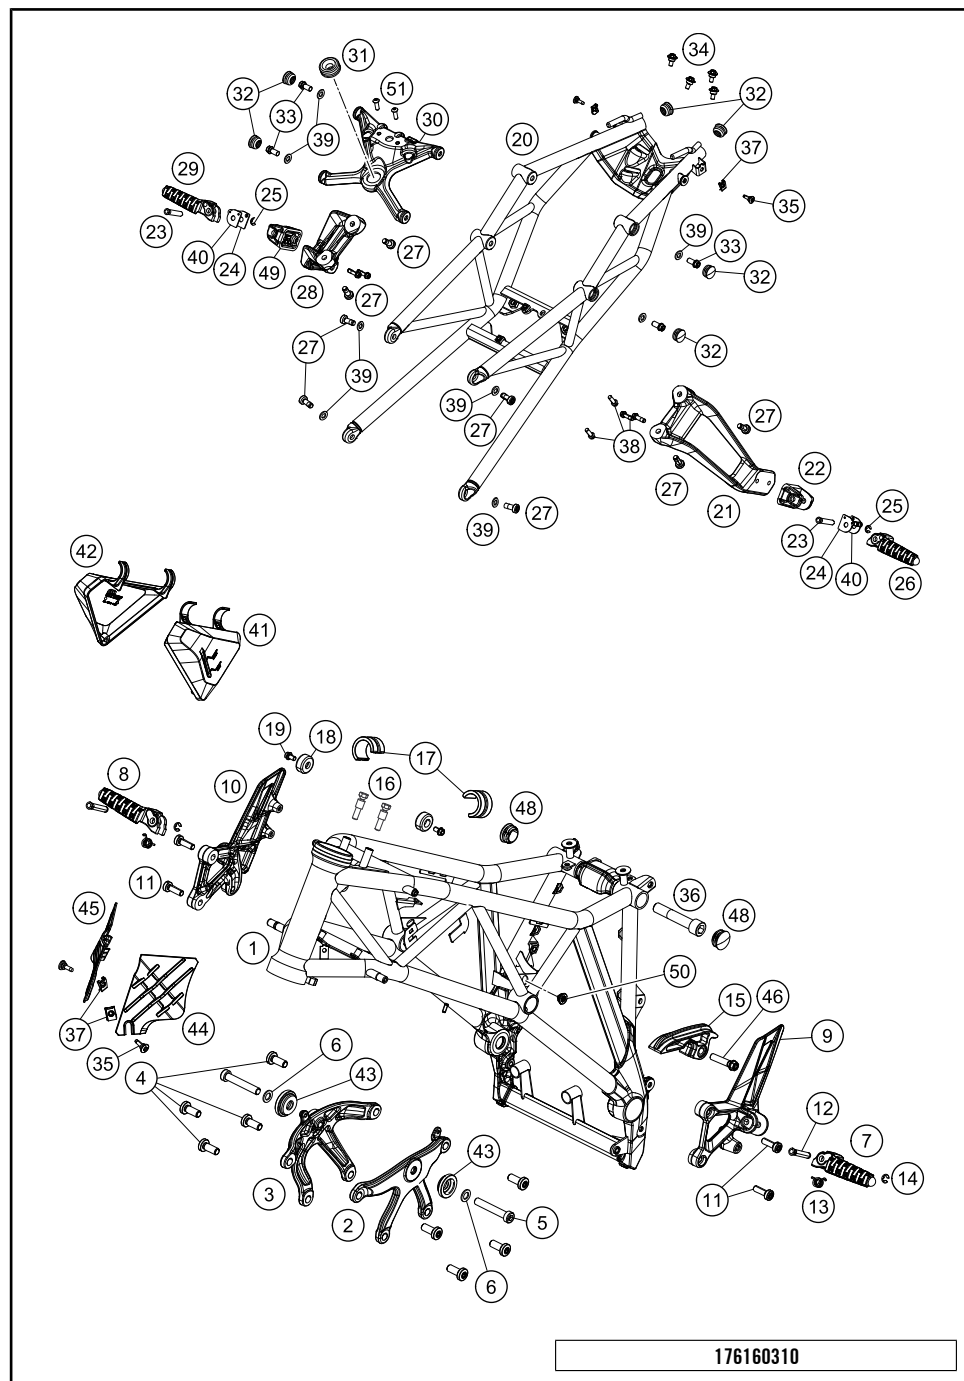

POS	PARTNUMBER	PARTNAME	PIECE
1	61603001100EB	Frame 616 QA el-ora	1
2	6030300500033S	ENGINE SUPPORTL/S BLACK	1
3	6030300600033S	ENGINE SUPPORT R/S BLACK	1
4	0035100249	SHCS M10x24 TX45	8
5	0035100609S	AH-COLLAR SCREW M10X60 ISA45	2
6	0433100003	WASHER 18x10,5x1,6	2
7	6900314000033S	FOOTREST FRONT L/S 13	1
8	6900314100033S	FOOTREST FRONT R/S 13	1
9	6130313800033S	FOOTREST PLATE FR. L/S	1
10	6130303910033S	FOOTREST SUPPORT FRONT R/S BL.	1
11	0035080256	AH-COLLAR SCREW M8X25 ISA45	4
12	60003044100	footrest bolt, rear	2
13	61003042000	SPRING FOOTREST FRONT 05	2
14	0799060003	retaining washer DIN 6799 - 6	2
15	61304076000	CHAIN SLIDING BLOCK-FRAME	1
16	61611064000	Tamper-proof screw	2
17	61007014000	SPACER FUEL TANK 05	2
18	50307014000	TANK ROLLER 12X26X12 '98	2
19	0025060106	HH collar screw M6x10 TX30	2
20	61603002000AB	Subframe white	1
21	6130304800033S	FOOTREST SUPPORT REAR L/S BL.	1
22	6130304905033S	FOOTREST MOUNTING REAR BLACK	1
23	60003044100	footrest bolt, rear	2
24	60003052000	ENGAGE PANEL FOOTREST R/S 03	2
25	0799060003	retaining washer DIN 6799 - 6	2
26	6900305003333S	FOOTREST REAR L/S CPL.	1
27	0035080206S	SHCS M8x20 TX45	4
28	6130304900033S	FOOTREST SUPPORT REAR R/S BL.	1
29	6900305103333S	FOOTREST REAR R/S CPL.	1
30	6130300203033S	CROSS BRACE REAR BLACK	1
31	61303002040	RUBBER GROMMET	1
32	61303088000	PLUG SFL 22X0,8-3,0	6
33	0025080166	HH COLLAR SCREW M8X16 TX40	4
34	83008100015	SPECIAL SCREW M6X15X5,5	4
35	69008021060	special screw M5x17	4
36	60004017000	SCREW M14X1,5 L=73MM 03	1
37	69008021080	clip nut M5	4
38	0025080206	HH collar screw M8x20 TX40	6

176160310

18896

* NEW PART X ON DEMAND