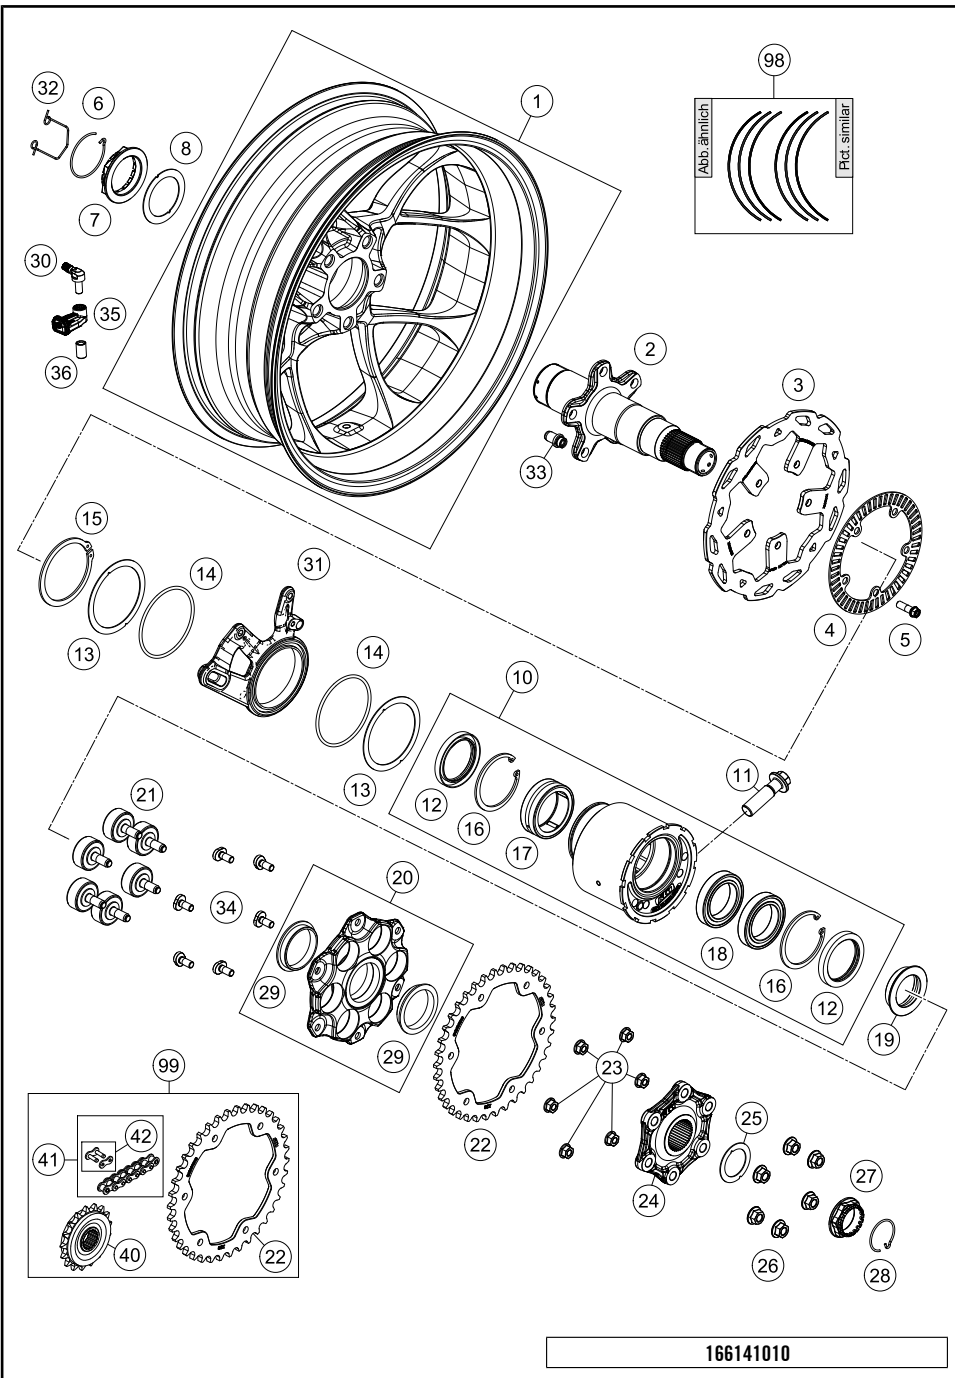

REAR WHEEL

1290 Super Duke R, white 2018

POS	PARTNUMBER	PARTNAME	PIECE
98	61609098000	Sticker set for rims SD R 17	1
99	00050002029	DRIVETRAIN KIT 1290 SD 17T/38T	1

49406 * NEW PART X ON DEMAND