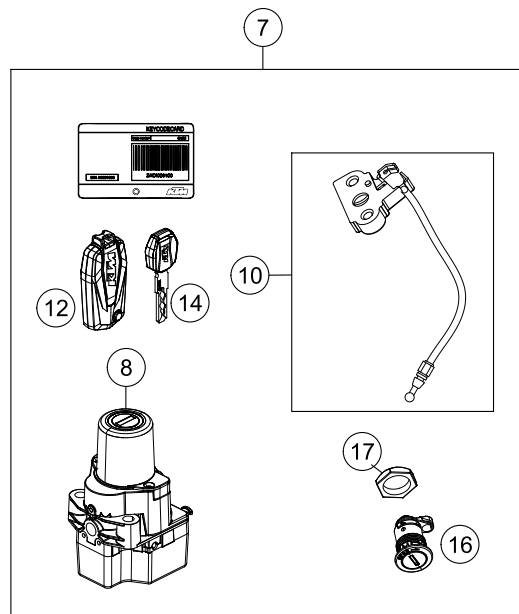

POS	PARTNUMBER	PARTNAME	PIECE
1	61614069000	Dashboard	1
2	61614069010	Absorber Speedometer	3
3	61614069020	Tachometer support bush	3
4	0738050082	Flat Head Screw ISO7380 M5x8 A2 TX25	3
5	61601045100	Instrument holder front part	1
6	61601044000	Instrument holder rear part	1
7	61611266044	Schlossgarnitur Race-on 433MHz	1
8	61611266000	Ignition lock Race-on 433MHz	1
10	61307050000	SEAT LOCK MECHANISM CPL.	1
11	61307055000	Support seat lock	1
12	60711267000	Race-on key 433 MHz	1
13	60711267010	Race on blank key 433MHz	x
14	60411067000	KTM ignition key	1
15	60411067010	Blank KTM ignition key	x
16	61307050020	LOCK CYLINDER SEAT LOCK	1
17	69007050050	NUT SEAT LOCK M22X1,5	1
19	0738060181	BHCS ISO 7380 M6X18	1

176161430

49388

* NEW PART

X ON DEMAND