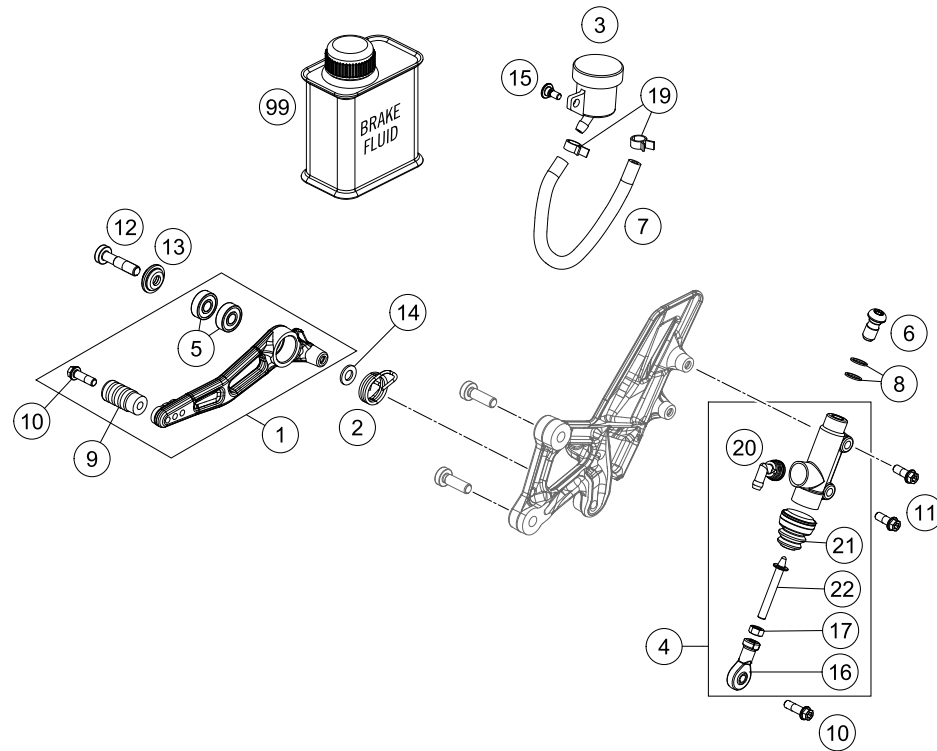

POS	PARTNUMBER	PARTNAME	PIECE
1	6131305004433S	FOOT BRAKE LEVER CPL.	1
2	61313052000	SPRING	1
3	61013069000	reservoir, rear cpl.	1
4	6031306000030	REAR BRAKE CONTROL	1
5	0625006087	GROOVED BALL BEAR. 608 2RS C3	2
6	62113020100	banjo bolt M10x1x19.5	1
7	69013069001	HOSE FOR RESERVOIR 6X1,5	1
8	0603100141	sealing ring DIN 7603 10x14x1	2
9	58303060051	BRAKE LEVER PEDAL DUKE'94	1
10	0025060206S	HH collar screw M6x20 TX30	2
11	0025060166S	HH collar screw M6x16 TX30 SL	2
12	0035080306S	AH-COLLAR SCREW M8X30 ISA45	1
13	61334041000	SPECIAL WASHER D=23X7,2MM	1
14	0125080003	washer DIN 125 A -8.4	1
15	69013099050	SCREW F. EXPANSION TANK	1
16	54603069000	SWIVEL HEAD M6 FOOT BRAKE LEV.	1
17	0934060003	hex nut DIN 934 M6	1
19	58007017000	YDNAC CLAMP 10101 (10,4MM)	2
20	54513155000	ANGLE PIECE	1
21	54513151000	RUBBER SLEEVE	1
22	60313056044	PUSH ROD CPL.	1
99	00062030000	BRAKE FLUID DOT5.1 0,25L	1

146131330

18859

* NEW PART

X ON DEMAND