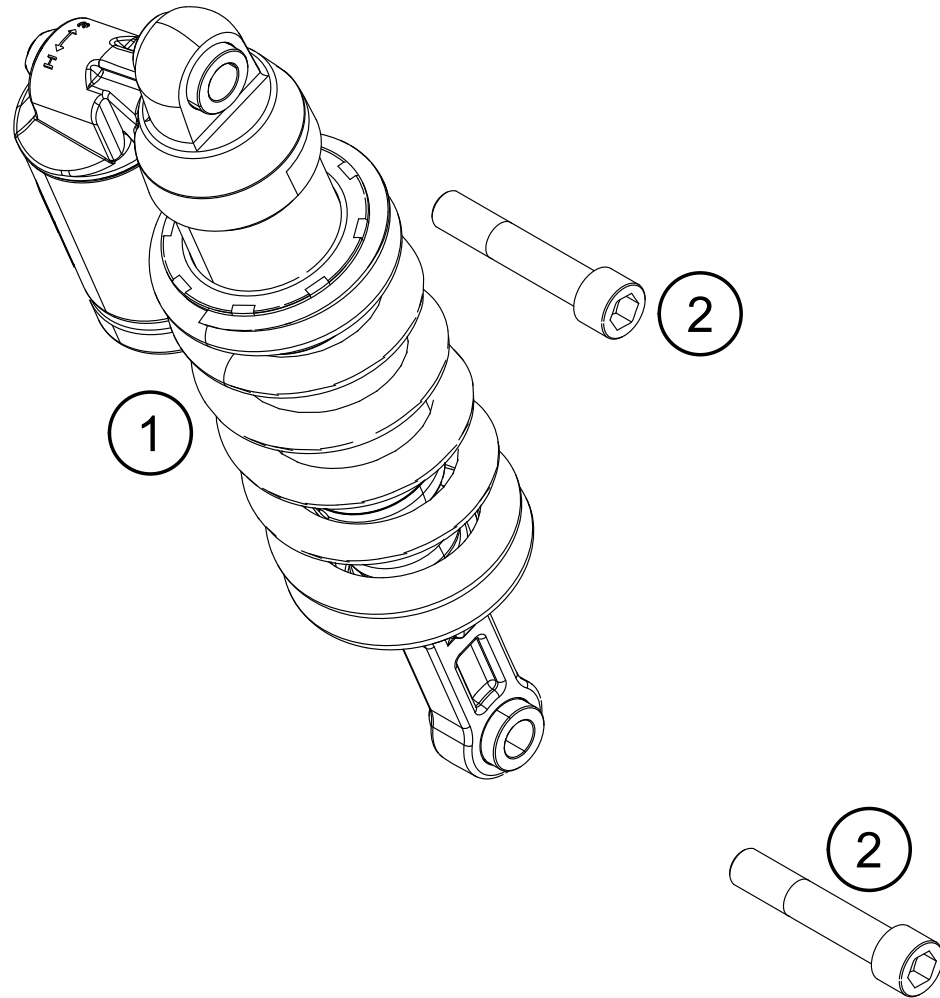

SHOCK ABSORBER

1290 Super Duke R, white 2018

POS	PARTNUMBER	PARTNAME	PIECE
1	15187Q2201	Monoshock WP Superduke 2017	1
2	60004017000	SCREW M14X1,5 L=73MM 03	2

146130410

18897

* NEW PART

X ON DEMAND