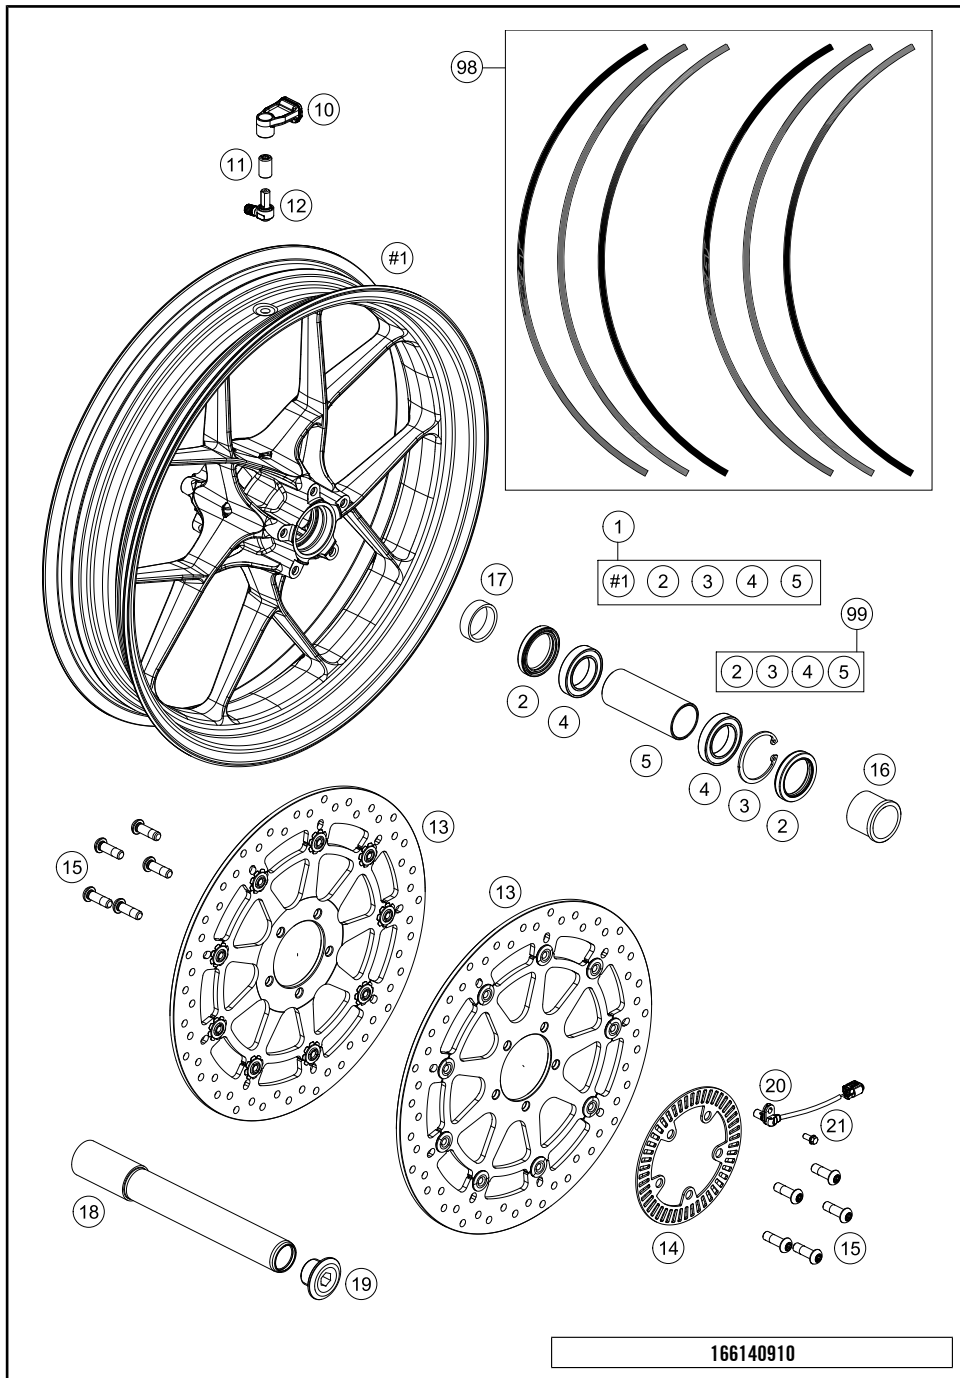

FRONT WHEEL

1290 Super Duke R, white 2018

POS	PARTNUMBER	PARTNAME	PIECE
1	61309001144EB	FRONT WHEEL 3,5X17" ORANGE	1
2	0760354771	SHAFT SEAL RING 35X47X7 TC	2
3	0472047175	CIRCLIP DIN0472-47X1,75	1
4	0625069068	GR.BALL BEAR.6906 DDU2CG23S6NM	2
5	61009011000	BEARING SPACER TUBE FRONT 05	1
10	61412033000	TIRE PRESSURE SENSOR SMALL	1
11	61412033050	NUT F. TYRE-PRESSURE SENSOR SM	1
12	61412033060	VALVE 8,5MM 90° F. TPMS SMALL	1
13	6130906000033	BRAKE DISK D=320/5	2
14	76042020000	SENSORGEAR FRONT	1
15	76009062000	SPECIAL SCREW M8X25 SS TX40	10
16	61009012000	SPACER BUSH. FR. WHEEL L/S 05	1
17	60009013000	SPACER BUSH. FR. WHEEL R/S 03	1
18	61009081000	WHEEL SPINDEL FRONT 05	1
19	61009082000	AH SCREW M25X1,5 WS=12 05	1
20	76042125000	ABS-SENSOR	1
21	59009062013	SPECIAL SCREW M6X13 WS=8 10.9	1
98	61609098000	Sticker set for rims SD R 17	1
99	61009015000	FRONT WHEEL REP. KIT	x

166140910

49405

* NEW PART

X ON DEMAND