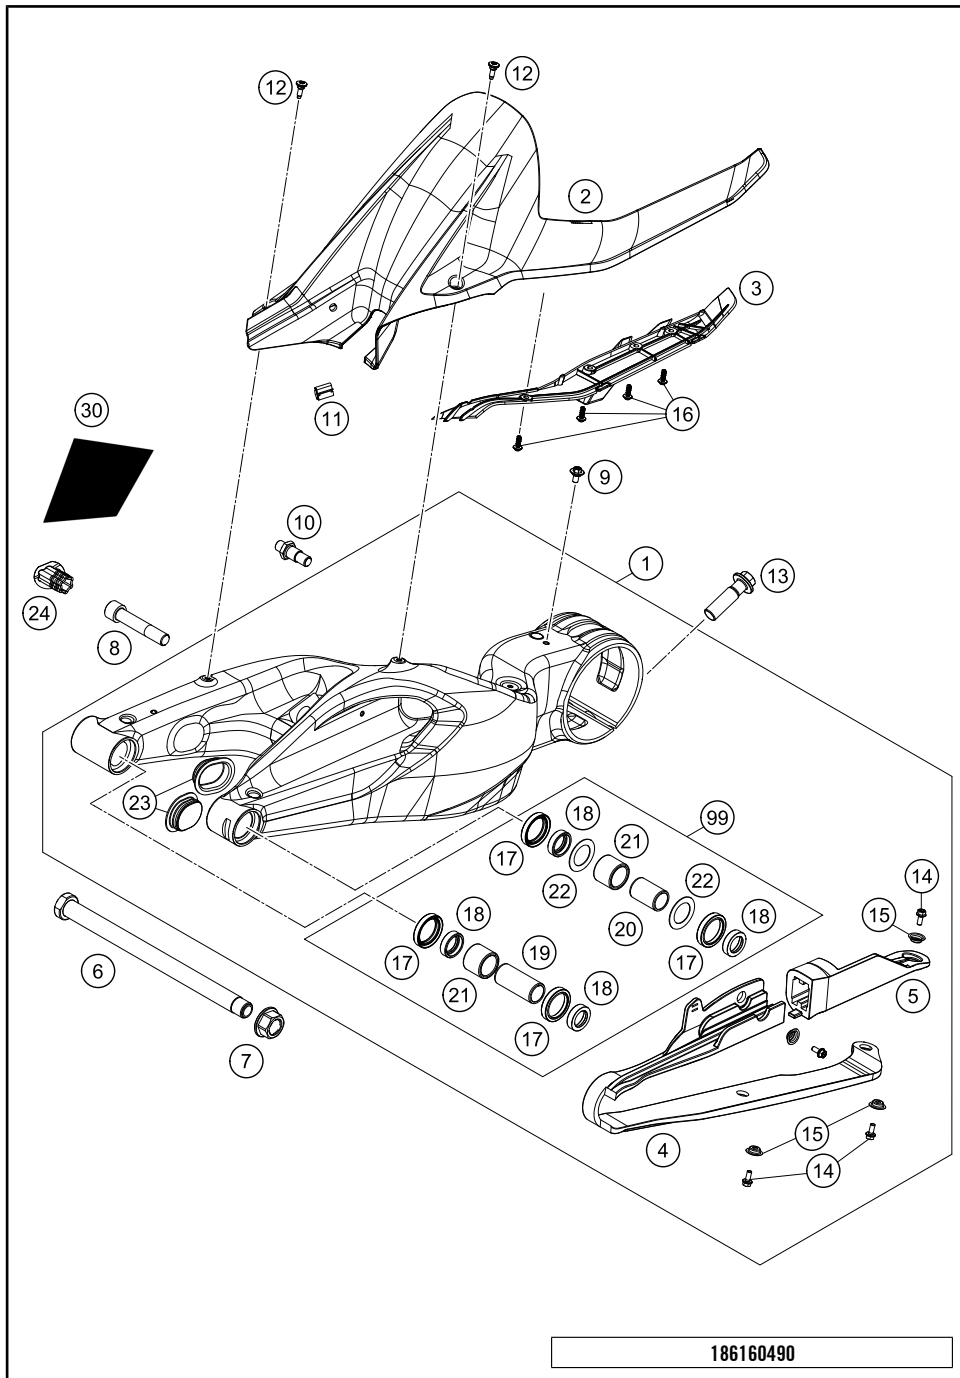

POS	PARTNUMBER	PARTNAME	PIECE
1	6130403004433A	Swing arm cpl.	1
2	61304050100	REARFENDER	1
3	61304051000	BRACKET SPLASH PROTECTOR	1
4	61304060000	CHAIN SLIDING GUARD FRONT	1
5	61304070000	CHAIN SLIDING GUARD REAR	1
6	69004037244	SWING ARM BOLT	1
7	60004038200	COLLAR NUT M19X1,5 SW=27MM	1
8	60004017000	SCREW M14X1,5 L=73MM 03	1
9	83008000012	special screw M6x12x3	1
10	76004142000	BOLT BRAKE SADDLE BRACKET	1
11	61304042000	CABLE SUPPORT	1
12	69008021060	special screw M5x17	2
13	61310021000	HH COLLAR SCREW M16X1,5X55	1
14	0025050126	HH collar screw M5x12 TX30	4
15	46104066050	BUSH FOR CHAINSLIDER GUARD 02	4
16	0081050141	EJOT PT screw K50x14	4
17	0760304073	SHAFT SEAL RING 30X40X7	4
18	60004034000	BUCKET F. SHAFT SEAL RING 03	4
19	69004032000	INNER RING JR 20X25X56,5	1
20	60004032000	INNER RING JR20X25X38,5 03	1
21	60004031000	NEEDLE BUSH HK2526B 03	2
22	60004033000	STOP DISK 03	2
23	61304041100	CLOSING COVER SWINGARM	2
24	61604041040	Plug	1
30	61604030010	Swing protective foil sw.	1
99	69004230010	SWING ARM REP. KIT 08-14	1

186160490

49381

* NEW PART X ON DEMAND