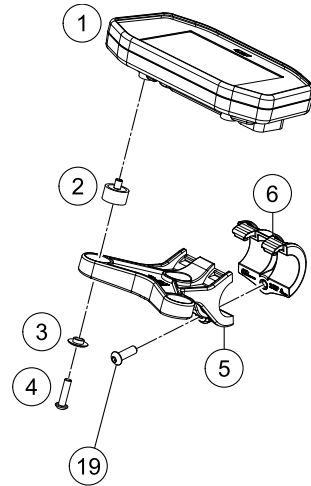

POS	PARTNUMBER	PARTNAME	PIECE
1	61614069000	Dashboard	1
2	61614069010	Absorber Speedometer	3
3	61614069020	Tachometer support bush	3
4	0738050082	Flat Head Screw ISO7380 M5x8 A2 TX25	3
5	61601045100	Instrument holder front part	1
6	61601044000	Instrument holder rear part	1
7	61611266044	Schlossgarnitur Race-on 433MHz	1
8	61611266000	Ignition lock Race-on 433MHz	1
10	61307050000	SEAT LOCK MECHANISM CPL.	1
11	61307055000	Support seat lock	1
12	60711267000	Race-on key 433 MHz	1
13	60711267010	Race on blank key 433MHz	x
14	60411067000	KTM ignition key	1
15	60411067010	Blank KTM ignition key	x
16	61307050020	LOCK CYLINDER SEAT LOCK	1
17	69007050050	NUT SEAT LOCK M22X1,5	1
19	0738060181	BHCS ISO 7380 M6X18	1

176161430

49388

* NEW PART

X ON DEMAND