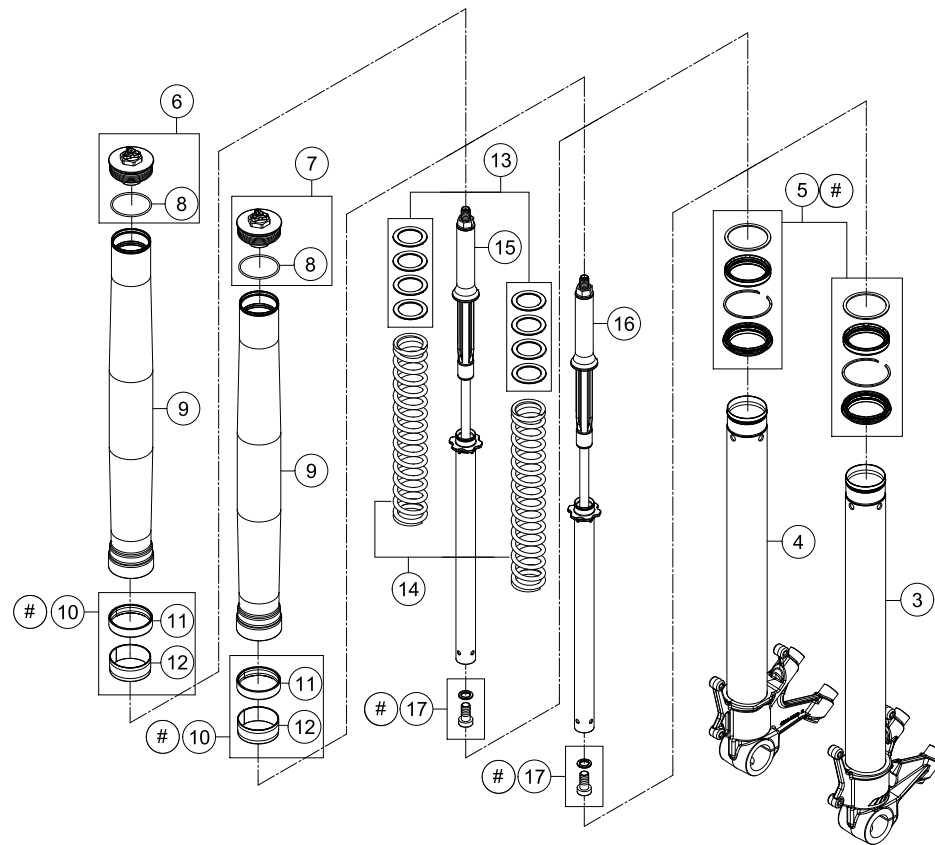

# FRONT FORK, TRIPLE CLAMP

1290 Super Duke R, white 2018

POS	PARTNUMBER	PARTNAME	PIECE
1	14188Q2201	Fork WP superduke 2017	1
2	0025060206S	HH collar screw M6x20 TX30	2
3	16181N52ES	STEERING DAMPER CPL. STROKE 75	1
4	0025080256S	HH COLLAR SCREW M8X25 TX40	1
5	6160113402933S	Triple clamp	1
6	0032100356S	AH-COLLAR SCREW M10X35 ISA45	2
7	6160103800030S	handle bar clamp arch	1
8	0035080306	SHCS M8x30 TX45	6
9	6160103202933S	Triple clamp	1
10	61601045100	Instrument holder front part	1
11	61601044000	Instrument holder rear part	1
12	0738050202	Lens head screw ISO 7380-M5X20A2	3
13	6900103600001	STEERING HEAD SCREW 09	1
15	69001086100	PROT. RING STEER. HEAD BEARING	1
17	69001081100	Ball cage steering head bearing	2
18	69001084100	Steering head gasket	2
19	0035080306S	AH-COLLAR SCREW M8X30 ISA45	1
20	0025080206	HH collar screw M8x20 TX40	4
21	00501020S1	AH SCREW M10X20 SET	2
22	59001037000	SPECIAL SCREW M8X26 WS=10	2
23	0934080003	HEXAGON NUT DIN0934-M 8	2
25	0035080256	AH-COLLAR SCREW M8X25 ISA45	4
26	60714069050	Bushing	3
27	6140103903733S	Handle bar support	2
28	0738060181	BHCS ISO 7380 M6X18	1
29	0988253505	thrust wash DIN0988-25x35x0,5	1
99	69001181010	Steering head rep. Kit	x

# FRONT FORK DISASSEMBLED

1290 Super Duke R, white 2018

97

Teile mit / parts with # 99

98

POS	PARTNUMBER	PARTNAME	PIECE
3	48601081S2	AXLE CLAMP W. INNER TUBE L/S	1
4	48601082S2	AXLE CLAMP W. INNER TUBE R/S	1
5	R14040	GASKET KIT CPL.	1
6	48601062S2	SCREW CAP M51X1.5 REB	1
7	48601062S3	SCREW CAP M51X1.5 COM	1
8	46810340	O-RING NBR 45X2	1
9	48600484	OUTER TUBE L=550MM D=54/60	2
10	R14028	GUIDING BUSH SET	2
11	48601009	GUIDING BUSH 48X52X12 R11	2
12	48601008	GUIDING BUSH 47X49X20 R11	2
13	R514	SPRING SPACER KIT	1
14	95010083	Spring D38 L250 10.0 N/mm Set	1
15	57430049S4	Cardridge cpl. right	1
16	57430048S4	Cardridge cpl. left	1
17	00501020S1	AH SCREW M10X20 SET	2
97	48601166S1	FORK OIL SAE4 5L	1
98	T511	SILICONE GREASE F. DUST STRI	1
99	R14041	REP. KIT 1290 SD 2014	1