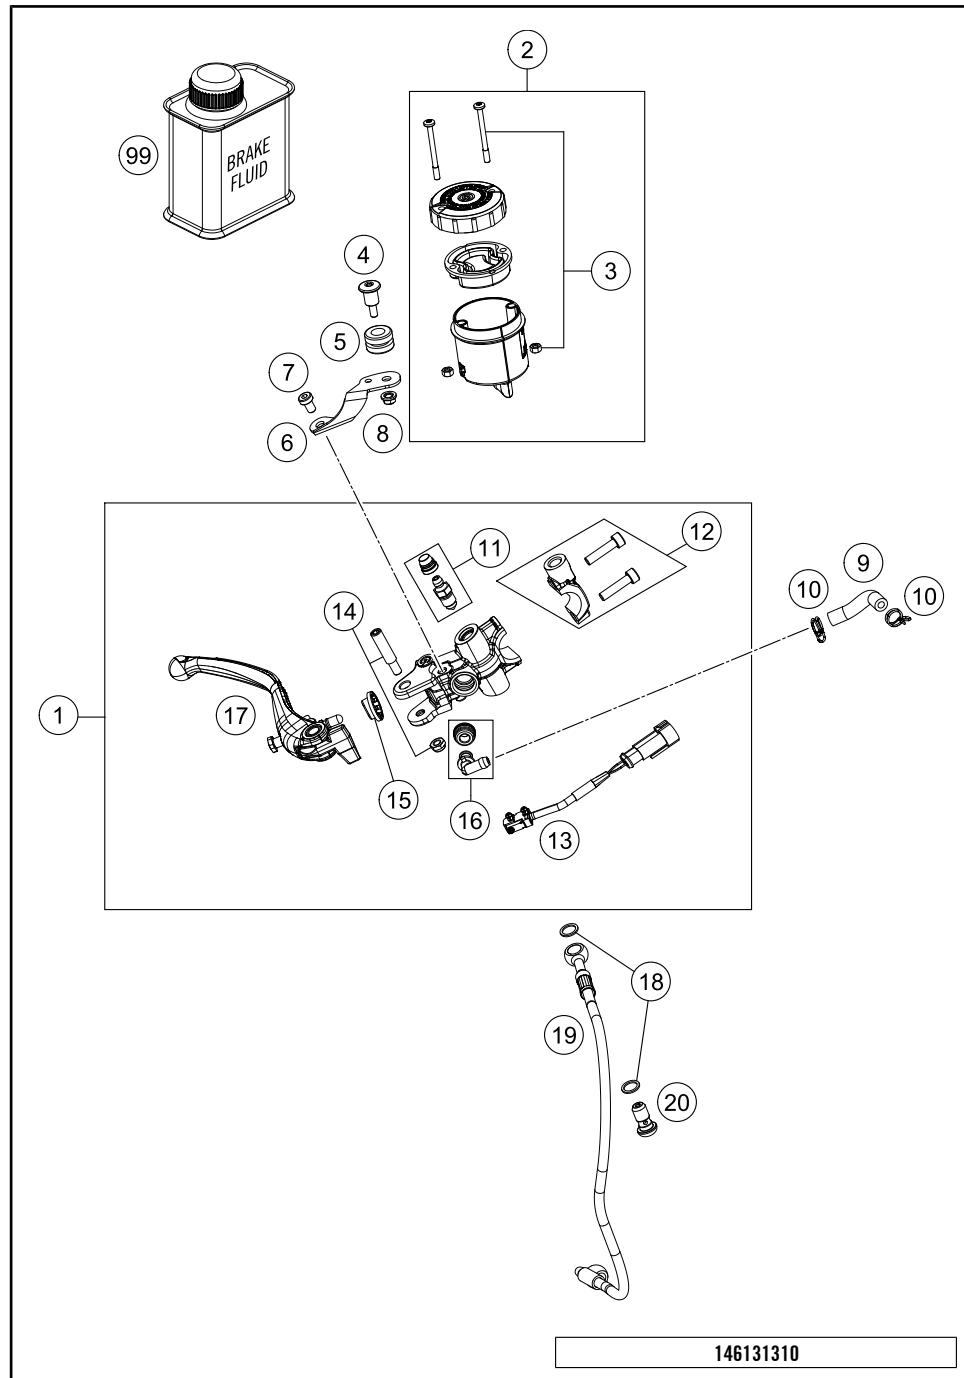

FRONT BRAKE CONTROL

1290 Super Duke R, white 2018

POS	PARTNUMBER	PARTNAME	PIECE
1	6131300110030	Hand brake cylinder PR16/19	1
2	61313029000	BRAKE FLUID RESERV. BLACK CPL.	1
3	61013009203	SCREW + NUT F. RESERVOIR	1
4	61013013050	SCREW RET.PANEL-RESERVOIR	1
5	61013013000	RUBBER BUSH 05	1
6	6101300900130	SUPPORT BRAKE FLUID RES. FRONT	1
7	61013021000	SCREW RET.PANEL-BRAKE CYLINDER	1
8	61013009004	NUT FOR RESERVOIR	1
9	58007016101	HOSE FOR RESERVOIR 6X1,5	1
10	58007017000	YDNAC CLAMP 10101 (10,4MM)	2
11	60513020000	Bleeder screw with cap	1
12	76013005100	CLAMP CPL. 16	1
13	61311050000	BRAKE LIGHT SWITCH FRONT	1
14	61013006000	LEVER SCREW CPL. 05	1
15	61013008000	RUBBER CUP 05	1
16	54513155000	ANGLE PIECE	1
17	6101300204430	HAND BRAKE LEVER CPL. BLACK	1
18	0603100141	sealing ring DIN 7603 10x14x1	2
19	61342001000	BRAKE HOSE HAND BRAKE CYLINDER	1
20	62113020100	banjo bolt M10x1x19.5	1
99	00062030000	BRAKE FLUID DOT5.1 0,25L	1

146131310

18907

* NEW PART X ON DEMAND