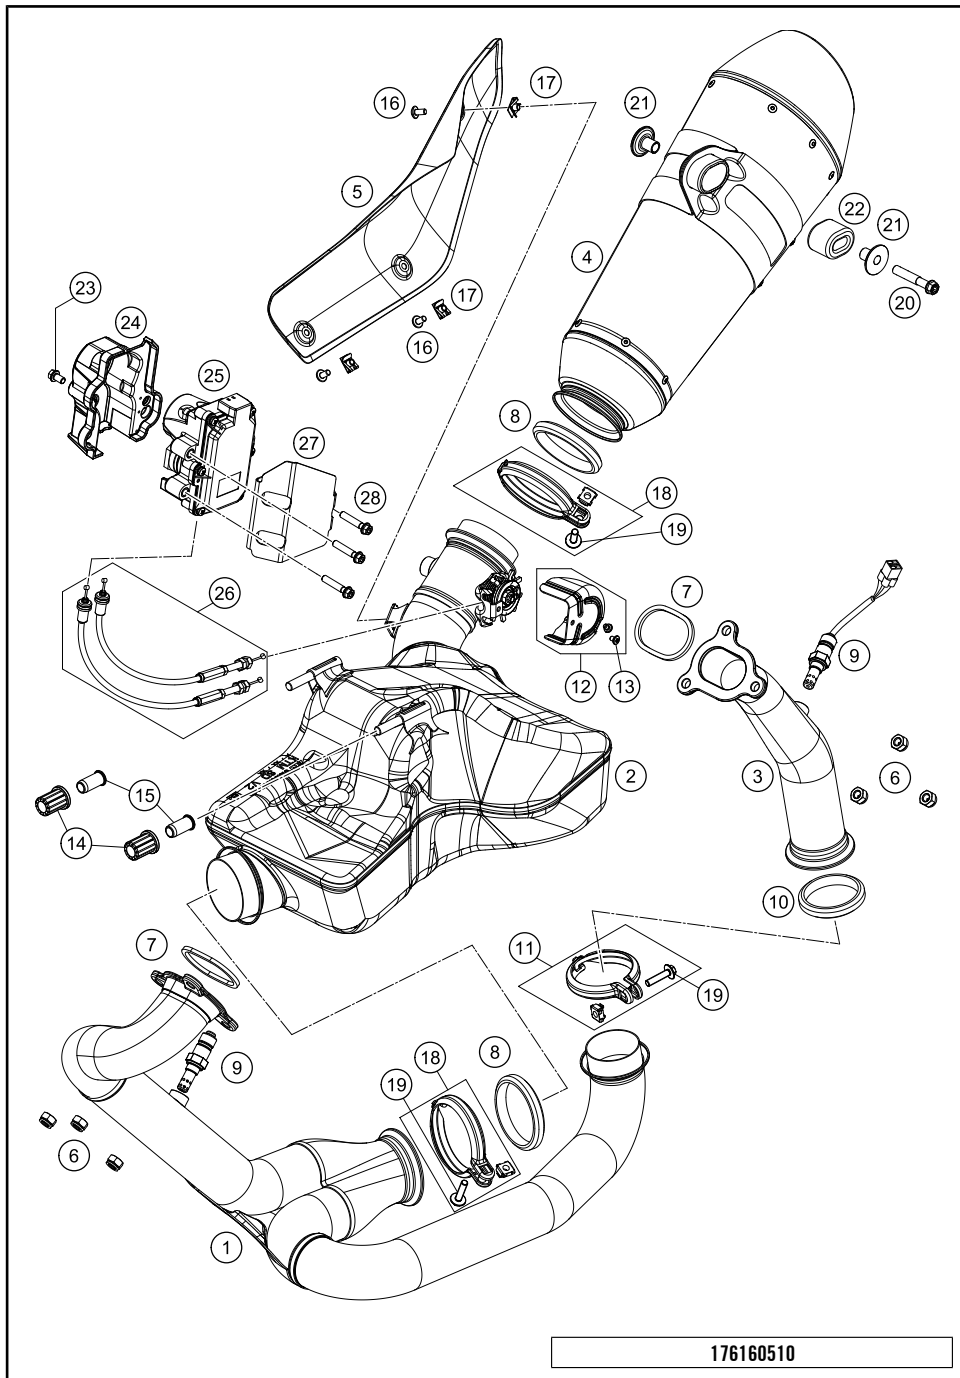

EXHAUST SYSTEM

1290 Super Duke R, white 2018

POS	PARTNUMBER	PARTNAME	PIECE
1	61305007200	Manifold front	1
2	61605050000	Pre-silencer	1
3	60305008100	Header rear complete	1
4	61305083000	SILENCER CPL.	1
5	6140501100033	HEAT PROTECTOR BLACK	1
6	51010086100	self-locking nut M8 Cu	6
7	69005005100	EXHAUST PIPE FLANGE GASKET	2
8	61305005005	MANIFOLD GASKET 60MM	2
9	75041090200	LAMBDA SENSOR	2
10	69005005005	MANIFOLD GASKET	1
11	69005050000	CLAMP CPL.	1
12	61405095050	COVER FLUE GAS DAMPER	1
13	60402052010	EJOT SPIRAL SCREW SF M4X6-K	2
14	61005013000	RUBBER SILENCER SUPPORT 05	2
15	61005014000	SLEEVE SILENCER SUPPORT 05	2
16	78105081010	SCREW TORX M5X10	3
17	69008021080	clip nut M5	3
18	61305090000	EXHAUST CLAMP CPL. 60MM	2
19	0024060256	HH COLLAR SCREW M6X25 TX30	3
20	0025080506	HH collar screw M8x50 TX40	1
21	61305069000	BUSHING 8,5X11X29	2
22	61305068000	DAMPING RUBBER	1
23	0025060106	HH collar screw M6x10 TX30	1
24	61441070050	COVER EXHAUST FLAP CONTROL MOT	1
25	61441070000	EXHAUST FLAP CONTROL MOTOR	1
26	61441071000	BOWDEN CABELS EXHAUST FLAP	1
27	61441070060	HEAT PROTECTION CAP SERVOMOTOR	1
28	0025060306	HH collar screw M6x30 TX30	3

176160510

49380

* NEW PART

X ON DEMAND