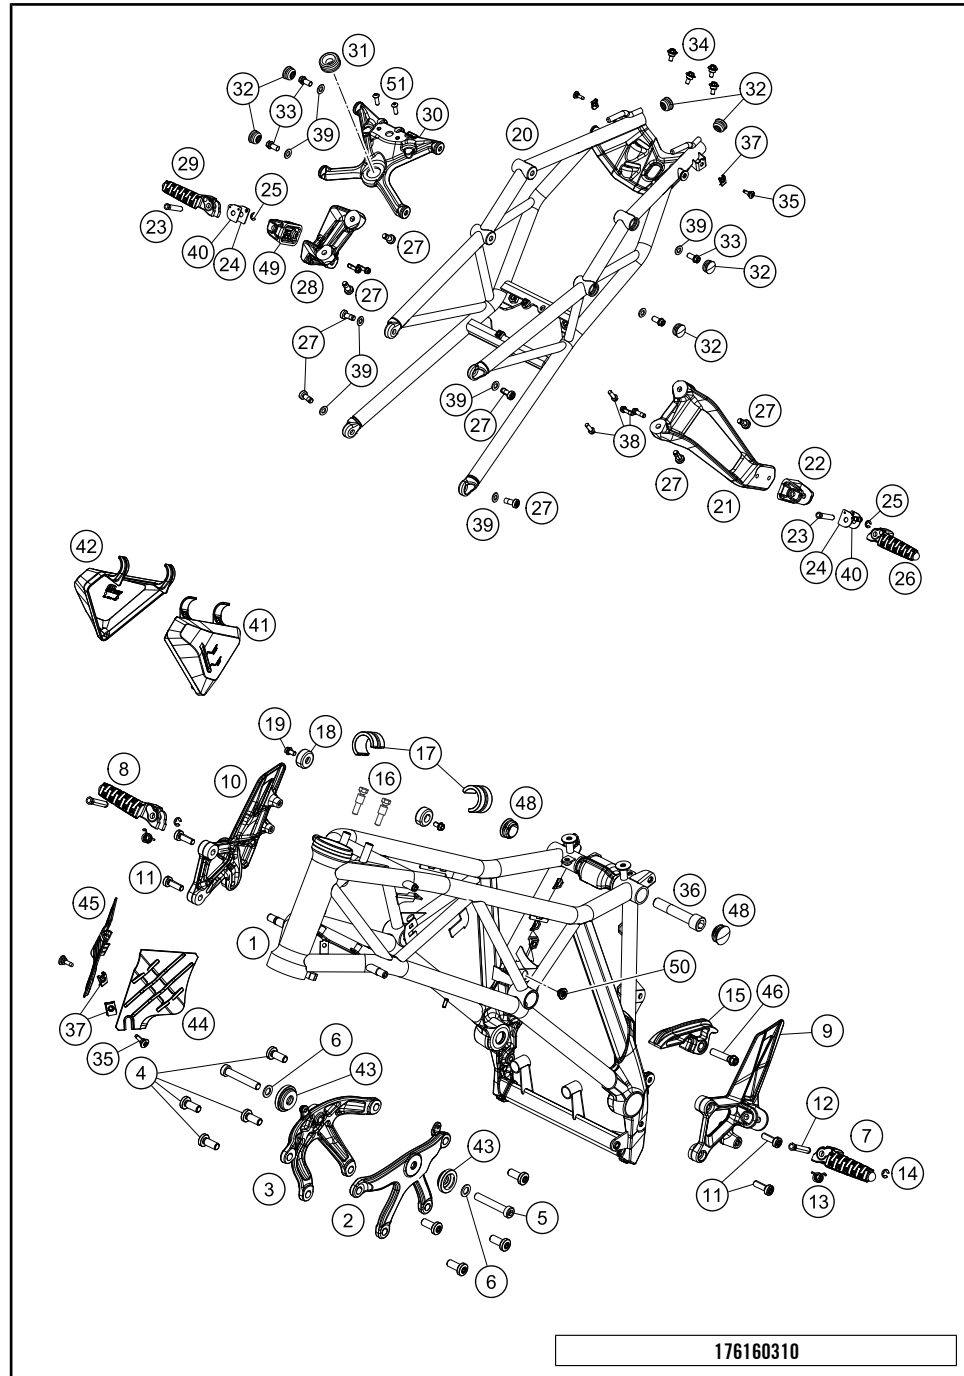

POS	PARTNUMBER	PARTNAME	PIECE
39	0125080003	washer DIN 125 A -8.4	8
40	60003152000	ENGAGE PANEL FOOTREST L/S 03	2
41	61303091000	KNEE PAD L/S	1
42	61303092000	KNEE PAD R/S	1
43	60303010000	BUSHING MOTOR MOUNTING	2
44	61303085000	FRAME COVER L/S	1
45	61303086000	FRAME COVER R/S	1
46	0025080356	HH collar screw M8x35 TX40	1
48	61003088000	PLUG SFL28 05	2
49	6160304905033S	Footrest bracket rear	1
50	47106003060	QUICK RELEASE CLUTCH	2
51	0738060181	BHCS ISO 7380 M6X18	2

18896

* NEW PART X ON DEMAND