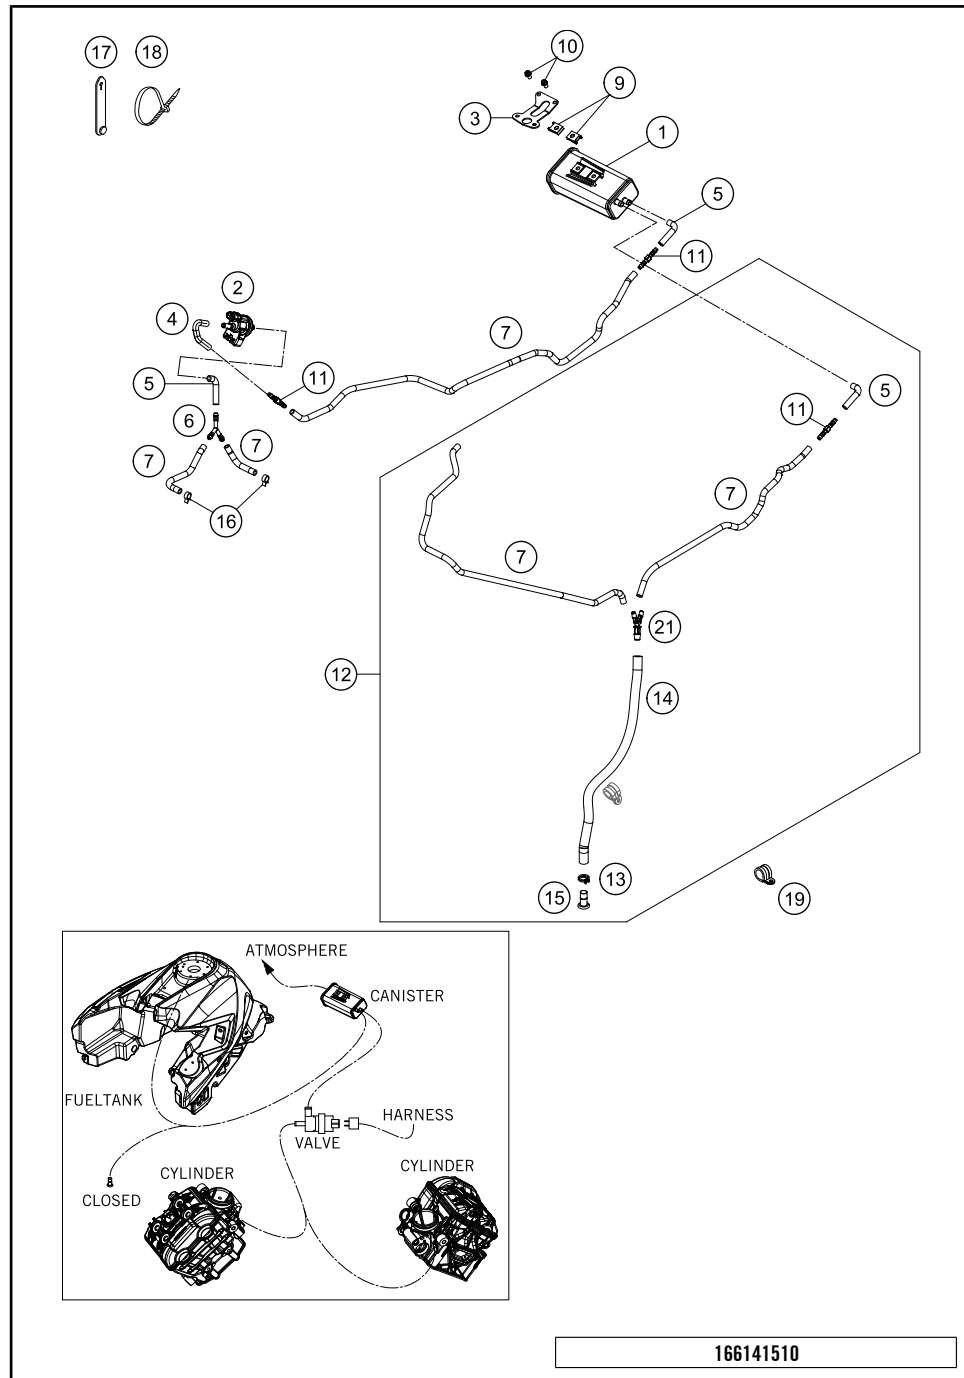

EVAPORATIVE CANISTER

1290 Super Duke GT, orange 2018

POS	PARTNUMBER	PARTNAME	PIECE
1	75015001200	CARBON CANISTER	1
2	76015015000	EVAP valve	1
3	61415002000	BRACKET FOR CARBON CANISTER	1
4	61415021000	HOSE PURGE VALVE	1
5	61315022000	PREFORMED HOSE 6X10 FPM	3
6	60015025100	Y-CONNECTING PIECE YS 6-6-6 06	1
7	78015019000	HOSE EPA D=6/10 L=2000MM	1
9	54603048100	clip nut M6	2
10	0025060126	HH collar screw M6x12 TX30	2
11	69015019010	HOSE CONNECTION STRAIGHT	3
12	61415025033	TANK VENT. TUBE - AKF	1
13	58431082100	YDNAC-CLAMP 10173 (16MM) '98	1
14	78015119000	HOSE EPA D=10/16 L=2000MM	x
15	61315026000	PLUG D=10	1
16	59007017000	CLAMP YDNAC 10096F (9,6MM)	2
17	60011093075	RUBBER CABLE TIE 75MM 03	x
17	60011093060	RUBBER CABLE TIE 60MM 03	x
18	44011076140	CABLE TIE 140/2,5MM BLACK	x
19	61315027000	CABLE CLAMP D=16	1
20	61315028100	Y-CONNECTOR YS 6-10-6	1

* NEW PART

X ON DEMAND