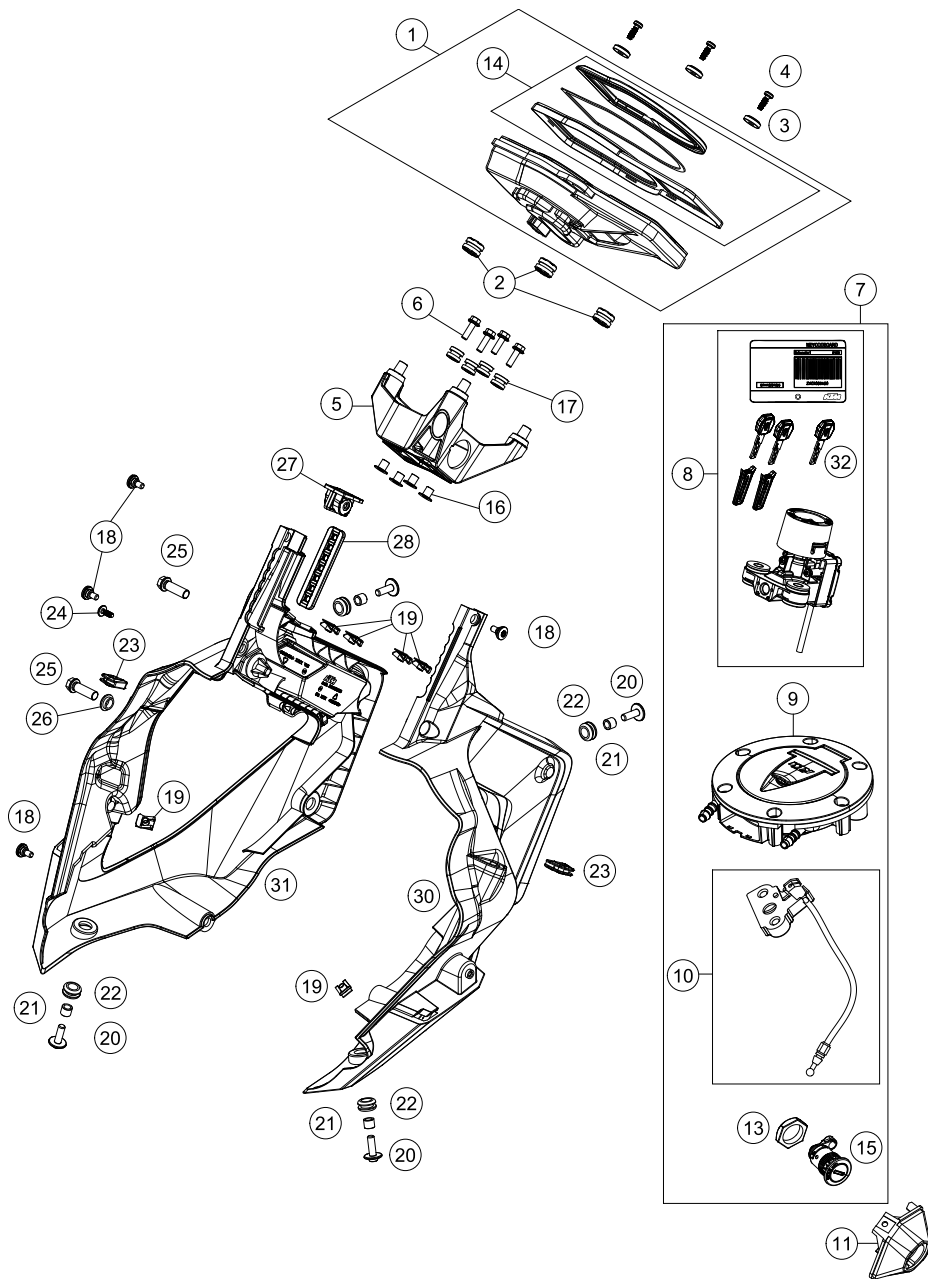

166141430

POS	PARTNUMBER	PARTNAME	PIECE
1	60414069000	SPEEDOMETER	1
2	61314069051	DAMP. COMPONENT SPEEDOMETER	3
3	60308045000	SPECIAL WASHER 4.5X16	3
4	0081250141	SCREW FOR PLASTIC PT K50X14T25	3
5	61414062000	INSTRUMENT HOLDER	1
6	0025050166	HH collar screw M5x16 TX30	4
7	61411066044	LOCK SET CPL.	1
8	61311066100	IGNITION LOCK	1
9	61407008000	TANK CAP	1
10	61307050000	SEAT LOCK MECHANISM CPL.	1
11	61307055000	Support seat lock	1
13	69007050050	NUT SEAT LOCK M22X1,5	1
14	60314069050	SPEEDOMETER FRAME CPL.	1
15	61307050020	LOCK CYLINDER SEAT LOCK	1
16	61414062010	BUSHING 7X5,5X9,3	4
17	60035069100	RUBBER GROMMET 6,5X9X13MM	3
18	69008021160	special screw M5x12	4
19	69008021080	clip nut M5	6
20	69014017000	SPECIAL SCREW M6X18 ISA30 08	4
21	69014014000	BUSHING 6,1X9,2X7,5 08	4
22	60006001022	rubber grommet 9x11x16x8.5 mm	4
23	60308008057	RUBBER SLEEVE	2
24	0081045121	SCREW FOR PLASTIC K45X12 T20	1
25	0025080256	HH collar screw M8x25 TX40	2
26	61414011040	BUSHING 8.2/11/4.75	1
27	61414011020	CAP FOR MASK CARRIER	1
28	61408008060	LOCKING RAIL	1
30	61414010000	MASK CARRIER LEFT	1
31	61414011000	MASK CARRIER RIGHT	1
32	60411067000	KTM ignition key	x

17327

* NEW PART

X ON DEMAND