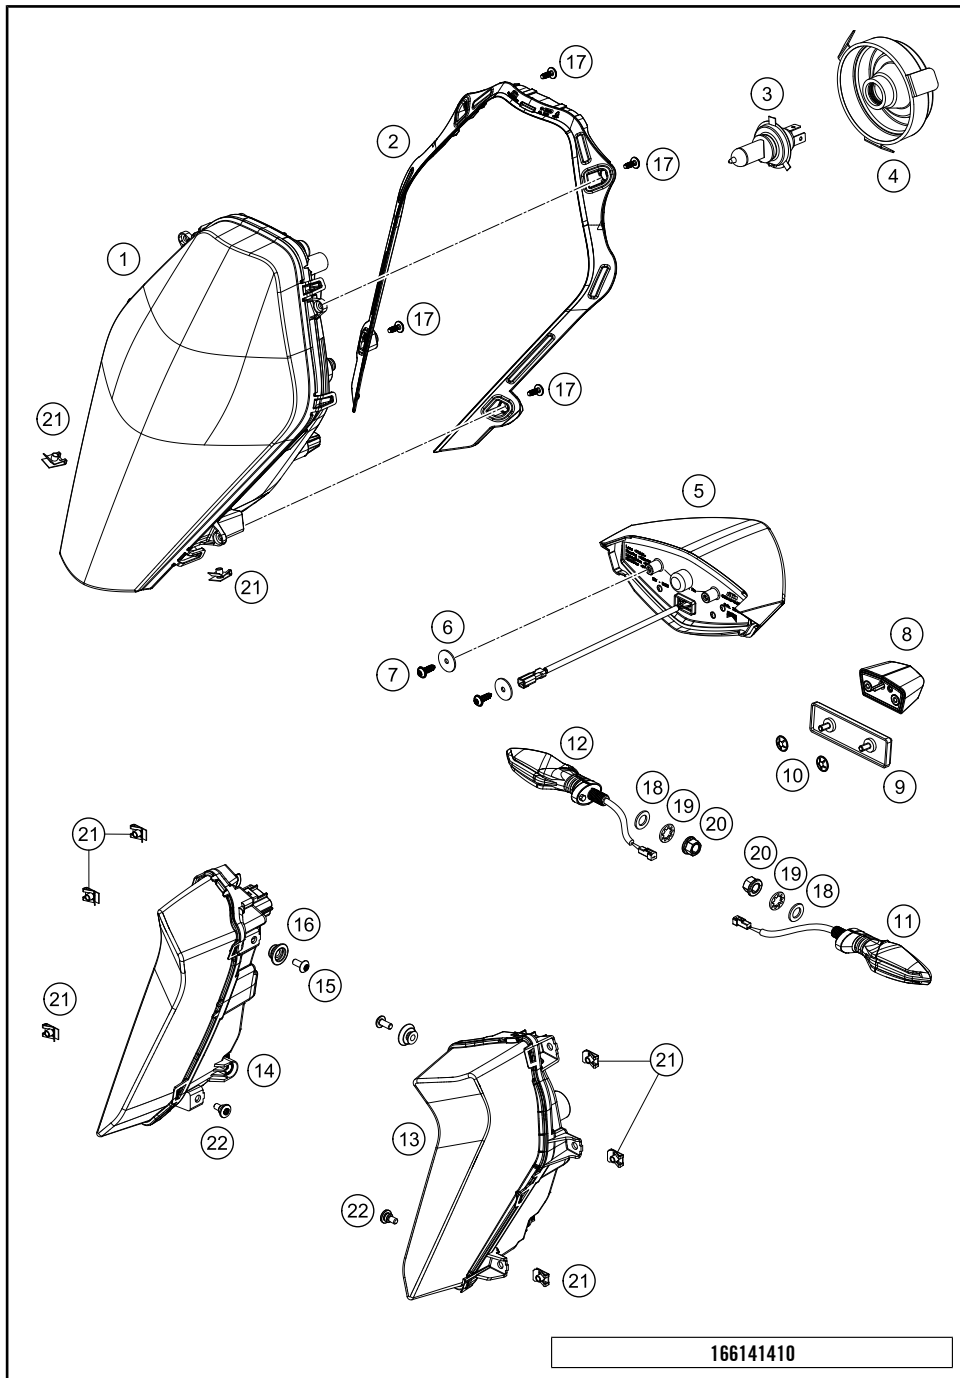

LIGHTING SYSTEM

1290 Super Duke GT, orange 2018

POS	PARTNUMBER	PARTNAME	PIECE
1	61414001000	HEADLIGHT	1
2	61414037000	HEADLIGHT FRAME	1
3	57111038000	BULB H4 12V 60/55W (P43T)	1
4	61314001050	RUBBER CAP FOR HEAD LIGHT	1
5	61314140300	Rear light Superduke SAE	1
6	0522040003	WASHER DIN522 A2K 4.3X20X1.25	2
7	0081050141	EJOT PT screw K50x14	2
8	90114047000	LICENSE PLATE ILLUMINATION	1
9	58412080400	Rear reflector red	1
10	60408061060	LOCK WASHER D5	2
11	60314025000	turn signal front left/rear right	1
12	60314026000	turn signal front right/rear left	1
13	61414007000	CORNERING LIGHT L/S	1
14	61414008000	CORNERING LIGHT R/S	1
15	58605083014	SCREW M5X14 TORX 25 07	2
16	61414007010	BUSH CORNERING LIGHT	2
17	0081045121	SCREW FOR PLASTIC K45X12 T20	4
18	0433100003	WASHER 18x10,5x1,6	2
19	0797100003	LOCK WASHER DIN6797-J10,5 ZI	2
20	58414030000	HH COLLAR NUT M10X1,25 WS=13	2
21	69008021080	clip nut M5	10
22	69008021160	special screw M5x12	2

166141410

49533

* NEW PART X ON DEMAND