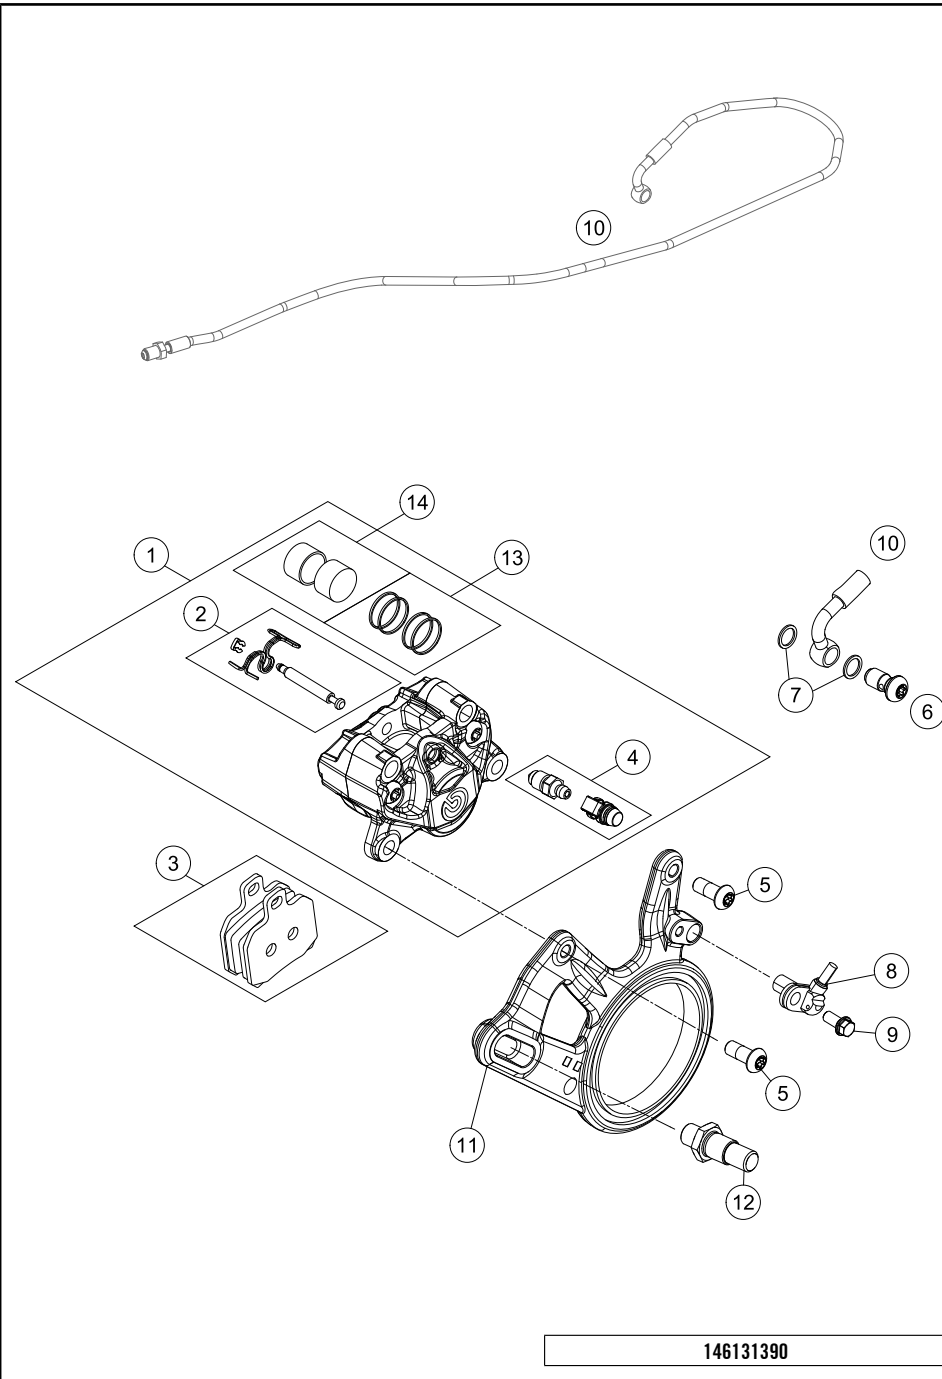

REAR BRAKE CALIPER

1290 Super Duke GT, orange 2018

POS	PARTNUMBER	PARTNAME	PIECE
1	6131308000158	BRAKE CALIPER REAR W/O PADS BL	1
2	69013082000	BOLT KIT 08	1
3	61313090100	BRAKE PADS REAR TT2172HH	1
4	69013020000	BLEEDER SCREW WITH CAP	1
5	69013076000	brake caliper screw M8x20	2
6	62113020100	banjo bolt M10x1x19.5	1
7	0603100141	sealing ring DIN 7603 10x14x1	2
8	76042025000	ABS-SENSOR	1
9	59009062013	SPECIAL SCREW M6X13 WS=8 10.9	1
10	61342004020	BRAKE HOSE CON. PIECE / R. CYL	1
11	6131307500033S	BRAKE CALIPER ADAPTER BLACK	1
12	76004142000	BOLT BRAKE SADDLE BRACKET	1
13	69013081000	REPAIR KIT SEAL RING	1
14	61313083000	REPAIR KIT PISTON	1

146131390

14626

* NEW PART

X ON DEMAND