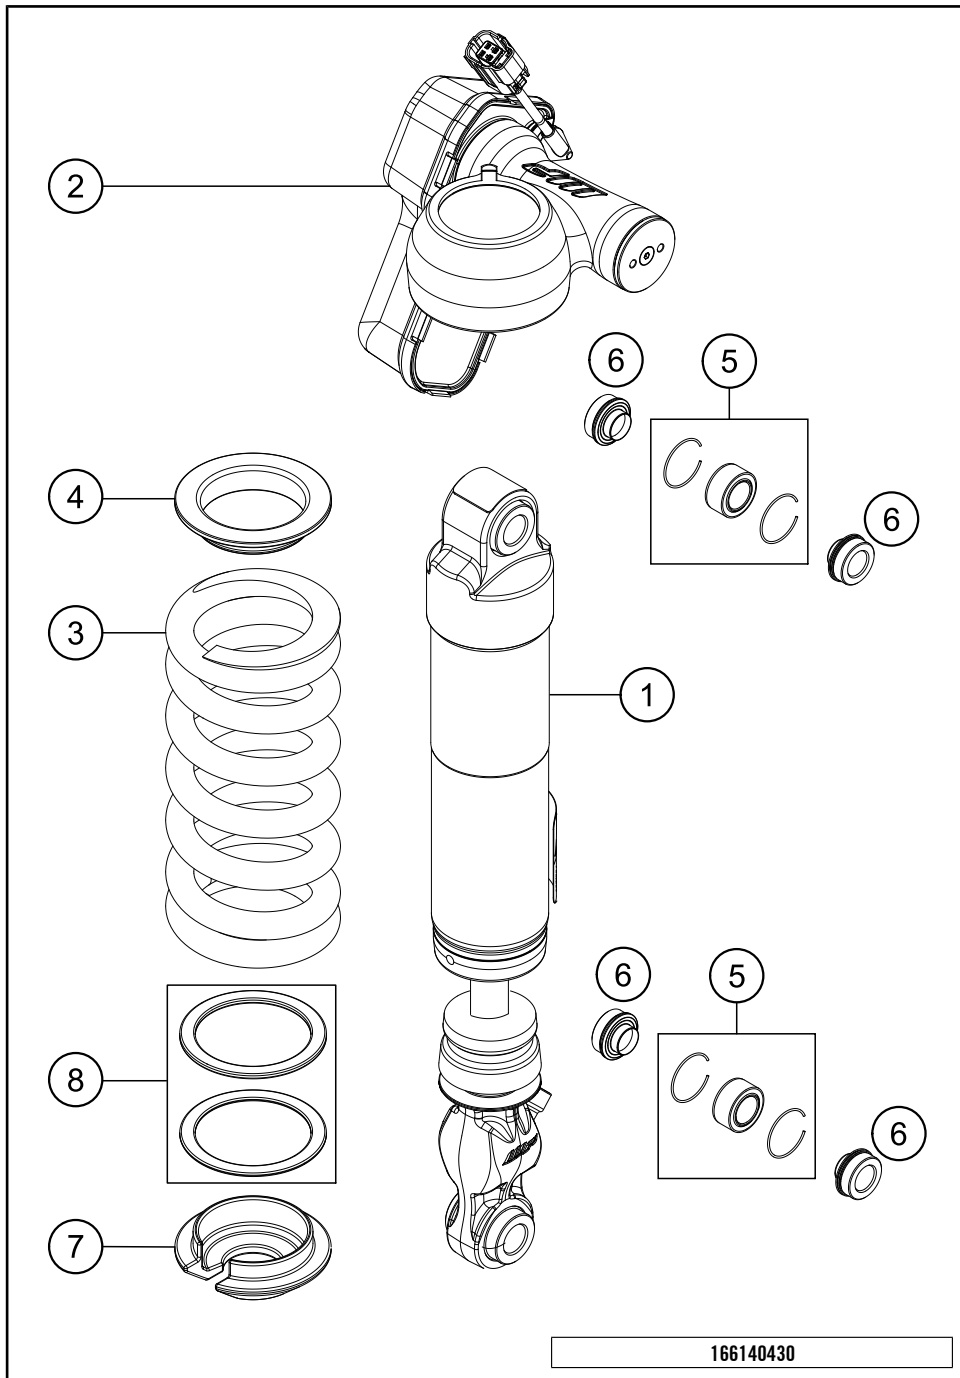

SHOCK ABSORBER DISASSEMBLED

1290 Super Duke GT, orange 2018

POS	PARTNUMBER	PARTNAME	PIECE
1	46812014s2	Monoshock assembly group	1
2	11000P05	PA UNIT CPL.	1
3	91010347	SPRING (59) 185-185	1
4	14460661	SPRING CENTERING	1
5	R12012	REP. KIT BEAR./SEAL UP. 07	2
6	46181307E	Bushing D14 + lip seal	4
7	46181299	Spring retainer H=15 D=28	1
8	RP10009	WASHER SET D73	1

166140430

18857

* NEW PART

X ON DEMAND