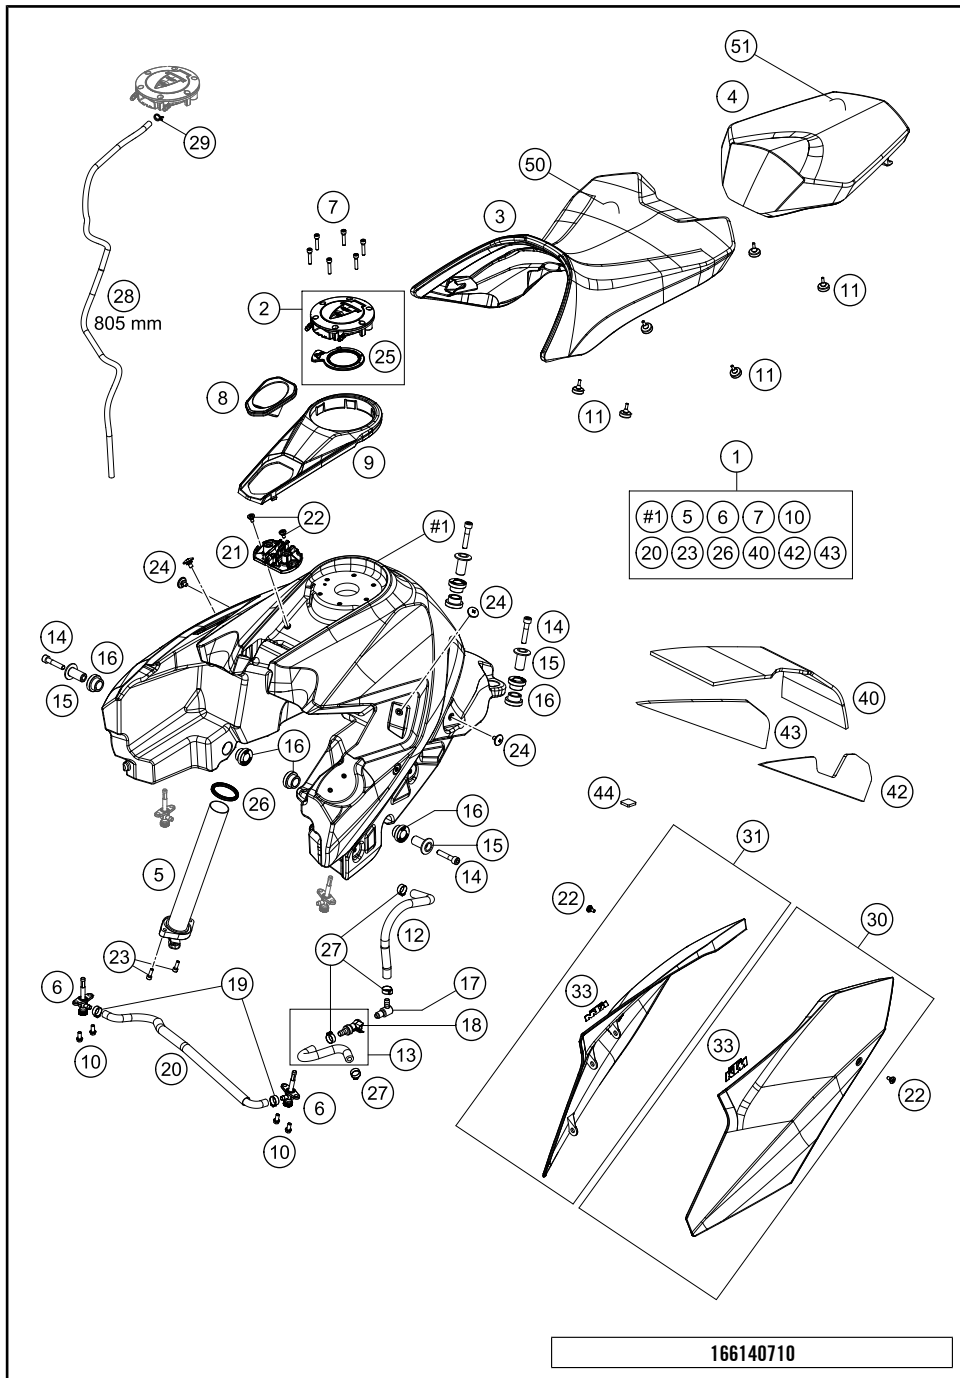

POS	PARTNUMBER	PARTNAME	PIECE
1	61407013144EBA	Fuel tank SD-GT orange 18	1
2	61407008000	TANK CAP	1
3	61407040000	SEAT DRIVER COMPLETE	1
4	61407047000	SEAT PASSENGER	1
5	61407080000	FUEL LEVEL SENSOR	1
6	58507003200	FUEL COCK CPL.	2
7	0912050253	AH SCREW DIN0912-M 5X25	6
8	61407059000	LOCK COVER	1
9	61407058000	TANK COVER	1
10	0025060126	HH collar screw M6x12 TX30	4
11	60006001021	DISTANCE RUBBER AIRBOX 03	6
12	61407016050	FUEL HOSE DKK	1
13	62607016044	FUEL HOSE CPL.	1
14	0912080403	SHCS DIN 912 M8x40	4
15	61007060000	collar bushing, bearing, outside	4
16	61007065000	collar bushing, front tank holder	8
17	7720701000030	PLUG CPC	1
18	5850701050030	CLUTCH CPC BLACK 05	1
19	58031005000	CLAMP YDNAC 10128 12MM	2
20	61407018000	TANK COMPENSATION TUBE	1
21	61407058050	HOSE HOLDER	1
22	69008021160	special screw M5x12	2
23	0912050163	AH SCREW DIN0912-M 5X16	2
24	58407011100	SCREW FOR SEAT M6X11,5/8	4
25	60307008190	GASKET TANK CAP	1
26	60307080090	GASKET FUEL LEVEL SENSOR	1
27	00050157706	VARIABLE ONE-EAR CLAMP 15,7MM	5
28	60007126001	HOSE 5,4X9,4 NBR, METER	1
29	58007117000	YDNAC-CLAMP 10107 10MM	1
30	61408050100BHA	Tank spoiler, left silver met. SD-GT 18	1
31	61408051100BHA	Tank spoiler, right silver met. SD-GT 18	1
33	61408098000	DEKOR "KTM" 3D 1290 SUPERD. GT	2
40	61306095010	INSULATION MAT MIDDLE	1
42	61306095020	INSULATION MAT L/S	1
43	61306095030	INSULATION MAT R/S	1
44	61408015030	METAMOLL F. TAIL LIGHT COVER	2
50	61407040050	SEAT COVER DRIVER	1
51	61407047050	SEAT COVER SOZIUS	1

166140710

49531

* NEW PART

X ON DEMAND