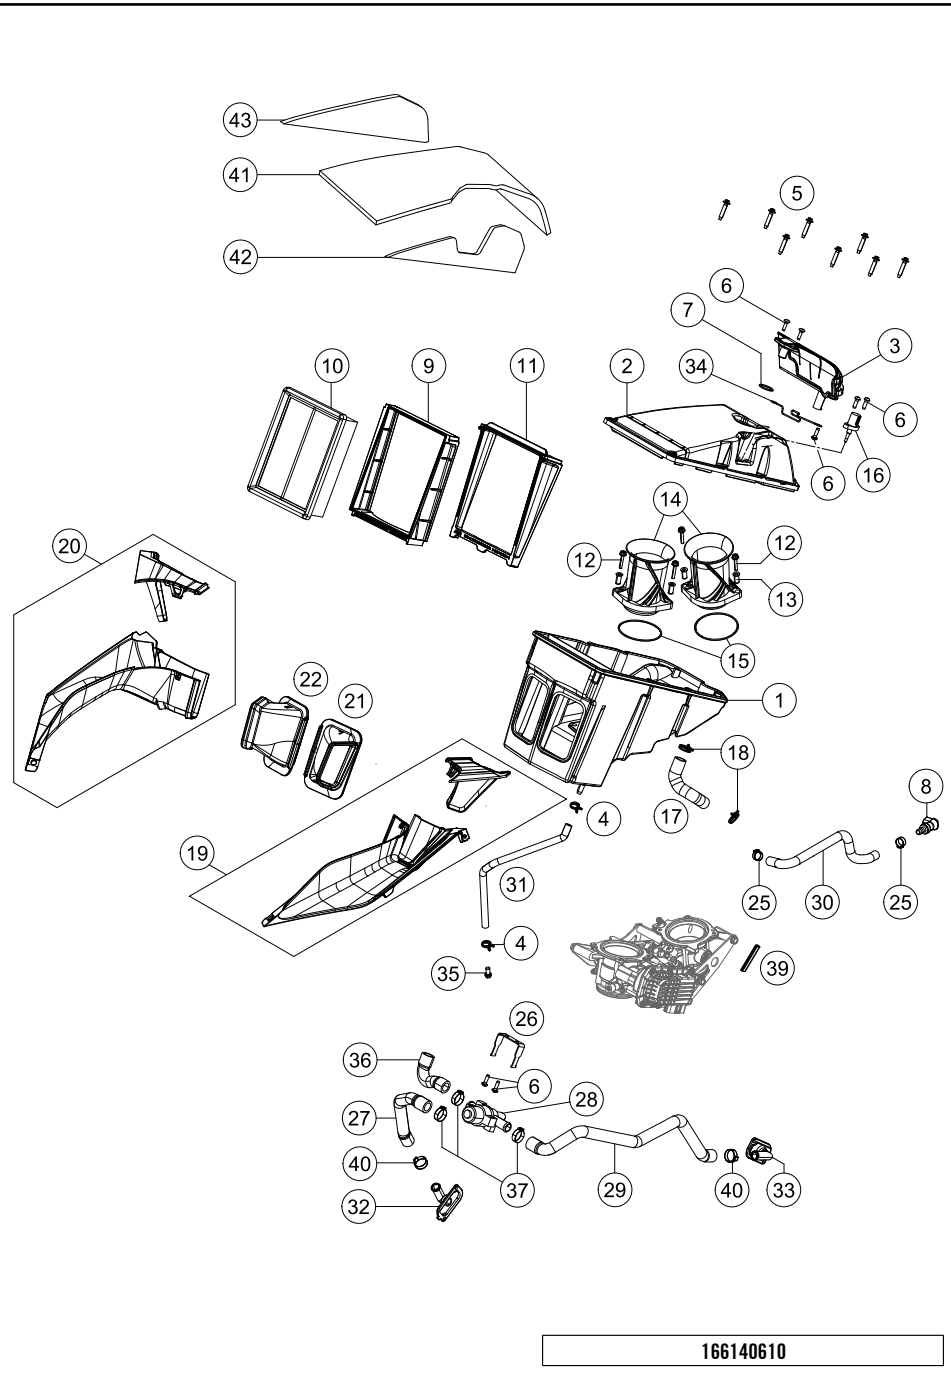

POS	PARTNUMBER	PARTNAME	PIECE
42	61306095020	INSULATION MAT L/S	1
43	61306095030	INSULATION MAT R/S	1

166140610

17308

* NEW PART

X ON DEMAND