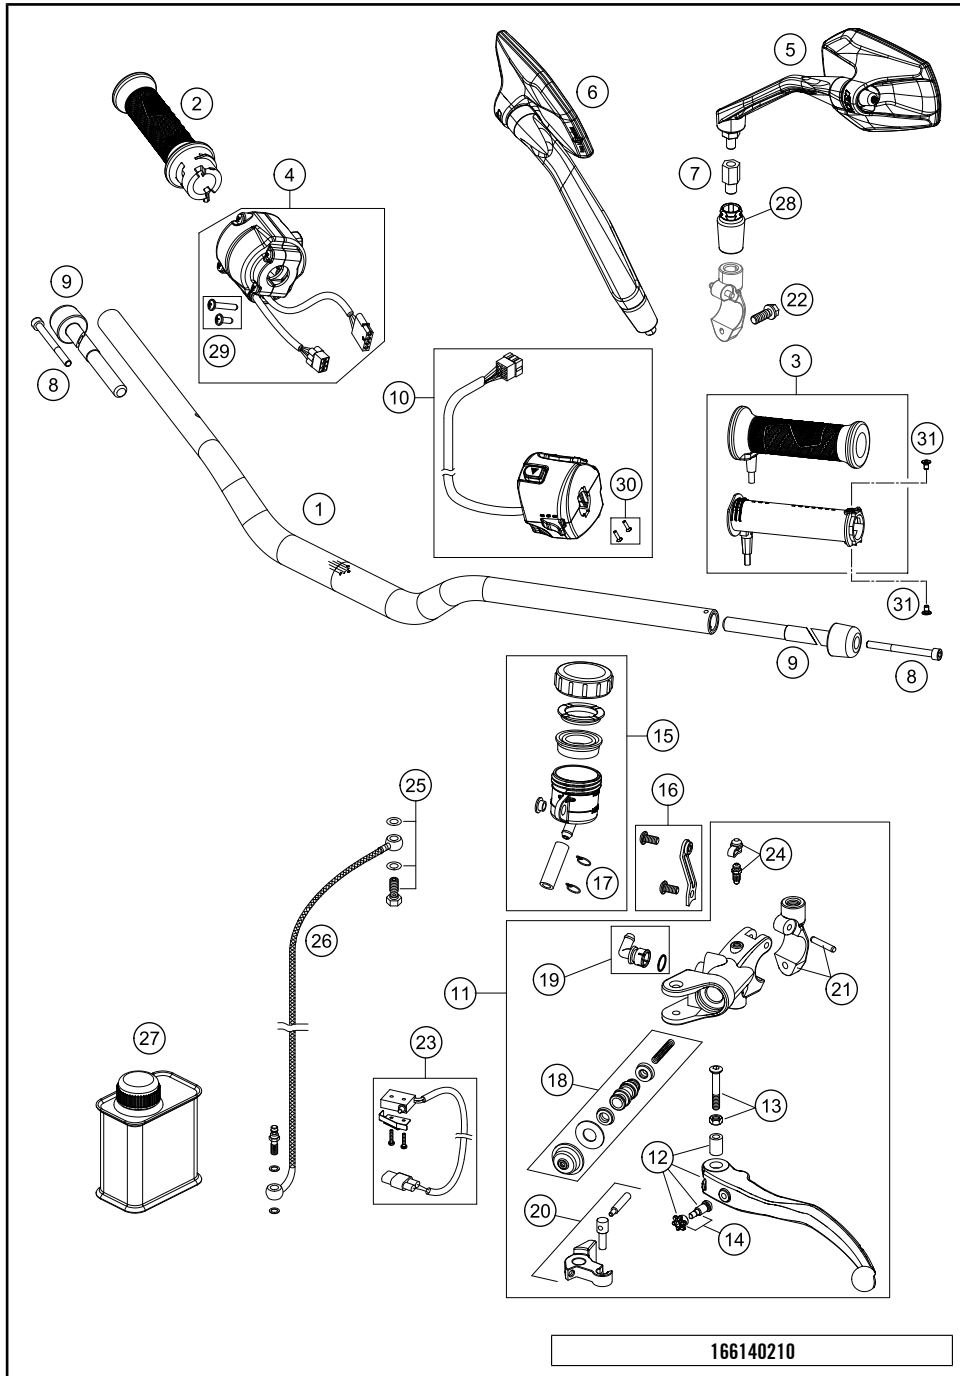

49501

* NEW PART X ON DEMAND

POS	PARTNUMBER	PARTNAME	PIECE
1	48601082S2	AXLE CLAMP W. INNER TUBE R/S	1
2	48601081S2	AXLE CLAMP W. INNER TUBE L/S	1
3	48601099	OUTER TUBE L=550 D54/D60 3L	2
4	48SAF1Q23R	Cartridge SAF right + pipe	1
5	48SAF1Q23L	Cartridge SAF left + pipe	1
6	91410122	FORKSPRING	1
7	00501020S1	AH SCREW M10X20 SET	2
8	R14054	REP. KIT SPACER	1
9	R14047	REP. KIT GUIDE BUSHINGS	1
10	R14040	GASKET KIT CPL.	1
11	52000147	Stickerkit fork 175x45	1
97	48601166S1	FORK OIL SAE4 5L	1
98	T14034	Fuchs grease IPR (250g)	1
99	R14063	FORK REP. KIT 48MM OFFROAD	1

* NEW PART

X ON DEMAND

HANDLEBAR, CONTROLS

1290 Super Duke GT, orange 2018

POS	PARTNUMBER	PARTNAME	PIECE
1	6140200100017	HANDLEBAR L=743MM DK=28.5MM	1
2	60402010200	Grip tube with heating	1
3	60402052200	Fixed grip with heating	1
4	60411074000	EMGCV OFF SWITCH SPEED CONTROL	1
5	61312040200	MIRROR LEFT CPL.	1
6	61312041200	MIRROR RIGHT CPL.	1
7	61312040050	ADAPTOR FOR MIRROR	2
8	0912060653	SHCS DIN 912 M6x65	2
9	61002004000	handlebar weight	2
10	60311070100	HANDLEBAR SWITCH	1
11	6130203014430	MASTER CYLINDER CPL.	1
12	6130203100030	CLUTCH LEVER CPL.	1
13	50302038200	LEVER SCREW SHORT CPL. 09	1
14	61002043000	ADJUSTING SCREW CPL.	1
15	61002055144	RESERVOIR CPL.	1
16	61302055050	RETAINING PLATE RESERVOIR	1
17	58007117000	YDNAC-CLAMP 10107 10MM	2
18	59413008000	REP. SET PISTON D=12MM 2007	1
19	61002051144	ANGLE PIECE CPL. (DOT)	1
20	61002056000	ROCKER CPL. 05	1
21	6130204400030	CLAMP MIRROR W. TENSION PIN	1
22	0025060126	HH collar screw M6x12 TX30	1
23	83111049000	CLUTCH SWITCH ATV	1
24	61002054000	BLEEDER SCREW WITH CAP	1
25	59032062000	HOLLOW SCREW + COPPER GASKET	1
26	61032063100	CLUTCH PIPE	1
27	00062030000	BRAKE FLUID DOT5.1 0,25L	1
28	61312040030	RUBBER SLEEVE	2
29	76011073110	SCREW SET START-STOP SWITCH	1
30	60311070110	SCREW SET HANDLEBAR SWITCH	1
31	60402052010	EJOT SPIRAL SCREW SF M4X6-K	2