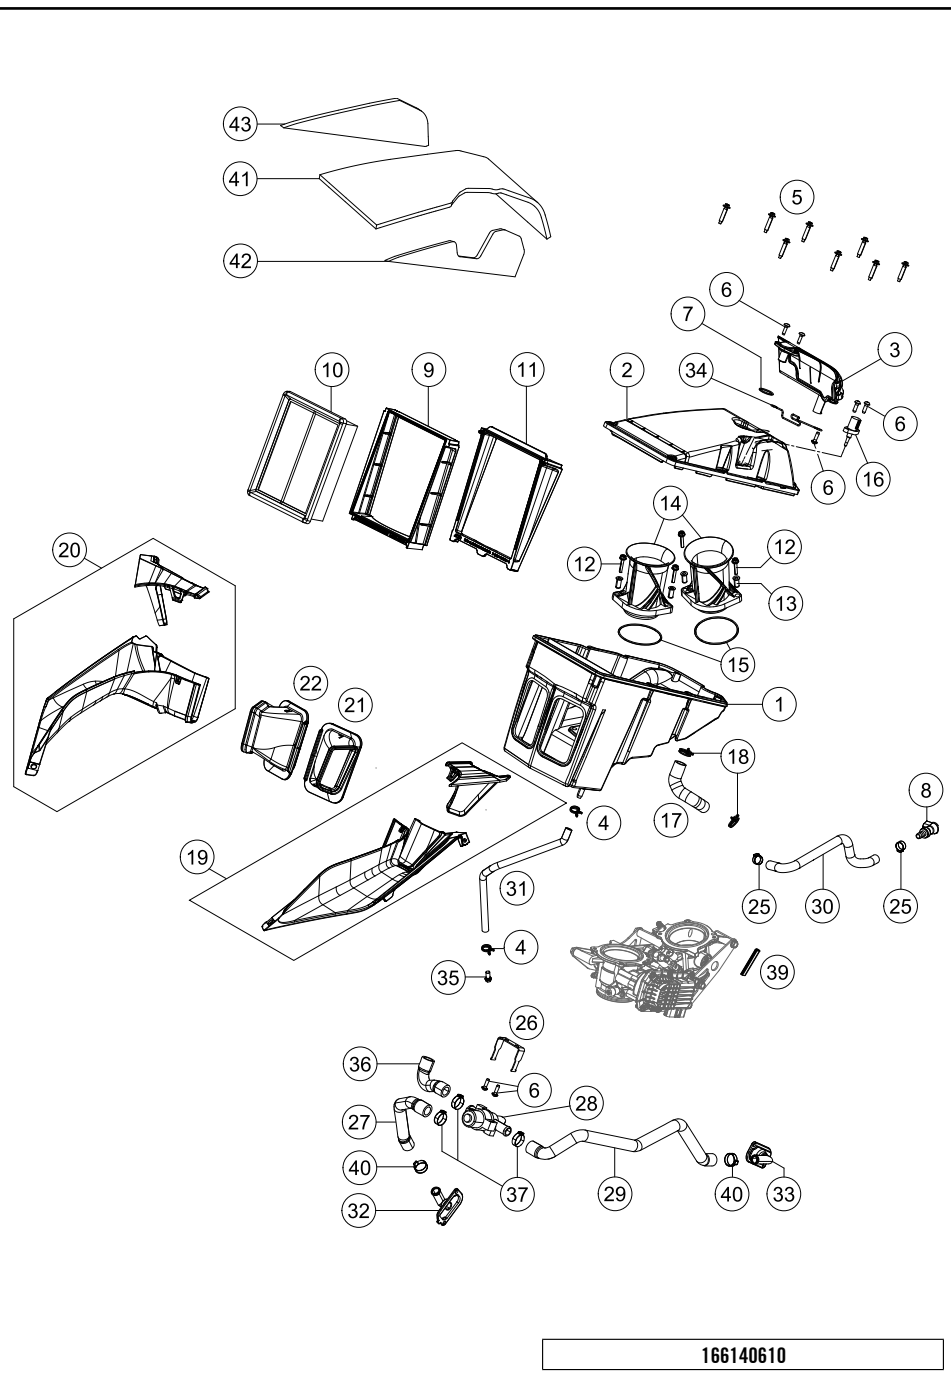

POS	PARTNUMBER	PARTNAME	PIECE
1	60306001200	AIR FILTER HOUSING LOWER PART	1
2	60306002000	AIR FILTER BOX COVER	1
3	60330088100	OIL SEPARATOR	1
4	58031005000	CLAMP YDNAC 10128 12MM	2
5	0017060305	SPECIAL SCREW K60X30 WS=6	8
6	0081050161	EJOT PT SCREW K50X16 1451	6
7	0770021020	O-RING 21,00X2,00 NBR70	1
8	5850701050030	CLUTCH CPC BLACK 05	1
9	60406016000	FILTERCLAMPING FRAME	x
10	60306015100	AIR FILTER	1
11	60406017000	FILTERCLAMPING LINER	1
12	0025050256	HH COLLAR SCREW M5X25 ISA30	4
13	60306042010	BUSHING INTAKE TRUMPET	4
14	61341040100	INTAKE TRUMPET LENGTH 100	2
15	0770066025	O-RING 66X2,5 FKM	2
16	61041080000	AMBIENT-AIR TEMPERATURE SENSOR	1
17	60330088030	OIL SEPARATOR FOAM HOSE	1
18	58431082100	YDNAC-CLAMP 10173 (16MM) '98	2
19	61406040044	AIR INTAKE L/S CPL.	1
20	61406041044	AIR INTAKE R/S CPL.	1
21	61406040050	GASKET INTAKE CHANNEL	1
22	61406041050	GASKET INTAKE CHANNEL	1
25	00050157706	VARIABLE ONE-EAR CLAMP 15,7MM	2
26	61305031000	RETAINING BRACKET SLS	1
27	61305035021	SAS HOSE CYLINDER FRONT	1
28	61005026000	CONTROL VALVE SAS 05	1
29	61305035022	SAS HOSE CYLINDER REAR	1
30	61307016050	FUEL HOSE THROTTLE VALVE	1
31	60015019001	HOSE NBR 7X11 PER METER	1
32	61205122000	SAS flange	1
33	61205032000	SAS-FLANGE	1
34	61311099000	MOUNTING BRACKET PLUG	1
35	0025080126	HH collar screw M8x12 TX40	1
36	61305035023	SAS HOSE - AIRBOX	1
37	00050226706	VARIABLE ONE-EAR CLAMP 22,6MM	3
39	61011055045	EDGE PROTECTOR L=45MM 05	2
40	00050220706	VARIABLE ONE-EAR CLAMP 22,0MM	2
41	61306095010	INSULATION MAT MIDDLE	1

166140610

17308

* NEW PART X ON DEMAND