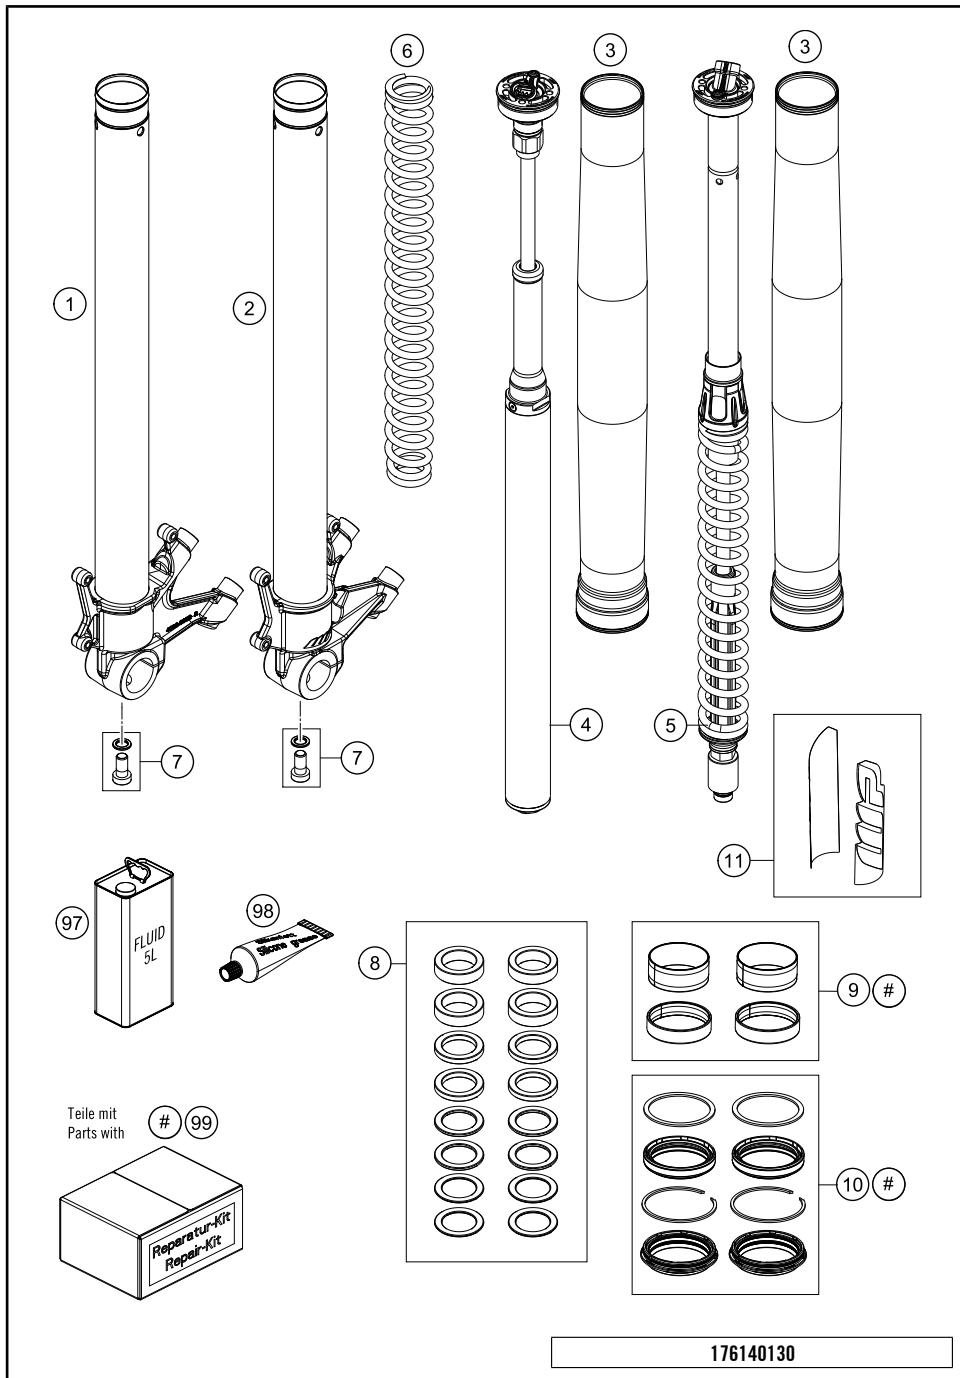

49501

* NEW PART X ON DEMAND

POS	PARTNUMBER	PARTNAME	PIECE
1	48601082S2	AXLE CLAMP W. INNER TUBE R/S	1
2	48601081S2	AXLE CLAMP W. INNER TUBE L/S	1
3	48601099	OUTER TUBE L=550 D54/D60 3L	2
4	48SAF1Q23R	Cartridge SAF right + pipe	1
5	48SAF1Q23L	Cartridge SAF left + pipe	1
6	91410122	FORKSPRING	1
7	00501020S1	AH SCREW M10X20 SET	2
8	R14054	REP. KIT SPACER	1
9	R14047	REP. KIT GUIDE BUSHINGS	1
10	R14040	GASKET KIT CPL.	1
11	52000147	Stickerkit fork 175x45	1
97	48601166S1	FORK OIL SAE4 5L	1
98	T14034	Fuchs grease IPR (250g)	1
99	R14063	FORK REP. KIT 48MM OFFROAD	1

* NEW PART

X ON DEMAND

HANDLEBAR, CONTROLS

1290 Super Duke GT, orange 2018

POS	PARTNUMBER	PARTNAME	PIECE
1	6140200100017	HANDLEBAR L=743MM DK=28.5MM	1
2	60402010200	Grip tube with heating	1
3	60402052200	Fixed grip with heating	1
4	60411074000	EMGCV OFF SWITCH SPEED CONTROL	1
5	61312040200	MIRROR LEFT CPL.	1
6	61312041200	MIRROR RIGHT CPL.	1
7	61312040050	ADAPTOR FOR MIRROR	2
8	0912060653	SHCS DIN 912 M6x65	2
9	61002004000	handlebar weight	2
10	60311070100	HANDLEBAR SWITCH	1
11	6130203014430	MASTER CYLINDER CPL.	1
12	6130203100030	CLUTCH LEVER CPL.	1
13	50302038200	LEVER SCREW SHORT CPL. 09	1
14	61002043000	ADJUSTING SCREW CPL.	1
15	61002055144	RESERVOIR CPL.	1
16	61302055050	RETAINING PLATE RESERVOIR	1
17	58007117000	YDNAC-CLAMP 10107 10MM	2
18	59413008000	REP. SET PISTON D=12MM 2007	1
19	61002051144	ANGLE PIECE CPL. (DOT)	1
20	61002056000	ROCKER CPL. 05	1
21	6130204400030	CLAMP MIRROR W. TENSION PIN	1
22	0025060126	HH collar screw M6x12 TX30	1
23	83111049000	CLUTCH SWITCH ATV	1
24	61002054000	BLEEDER SCREW WITH CAP	1
25	59032062000	HOLLOW SCREW + COPPER GASKET	1
26	61032063100	CLUTCH PIPE	1
27	00062030000	BRAKE FLUID DOT5.1 0,25L	1
28	61312040030	RUBBER SLEEVE	2
29	76011073110	SCREW SET START-STOP SWITCH	1
30	60311070110	SCREW SET HANDLEBAR SWITCH	1
31	60402052010	EJOT SPIRAL SCREW SF M4X6-K	2