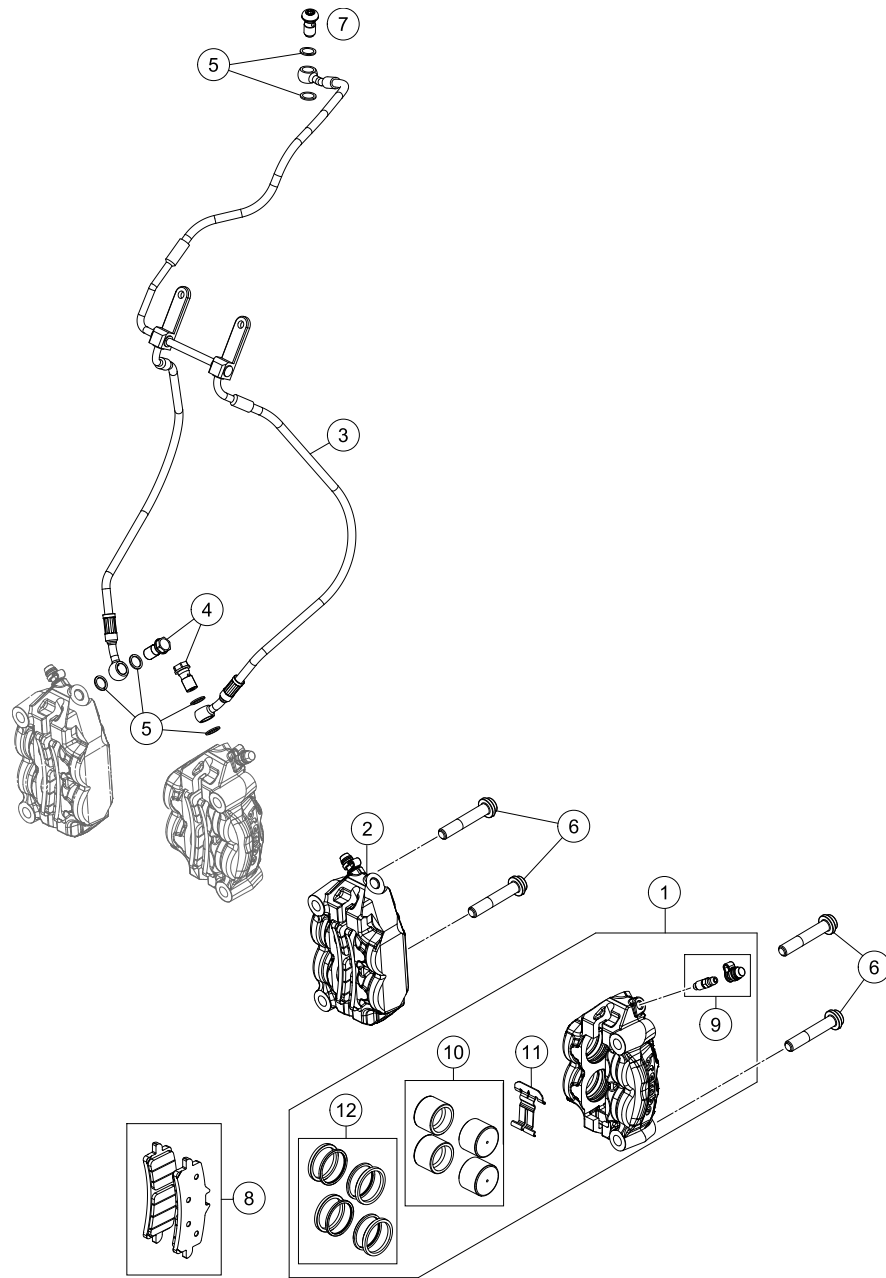

FRONT BRAKE CALIPER

1290 Super Duke GT, orange 2018

POS	PARTNUMBER	PARTNAME	PIECE
1	6131301500158	BRAKE CALIPER FRONT - W/O PADS	1
2	6131301600158	BRAKE CALIPER FRONT W/O PADS	1
3	61442003000	BRAKE HOSE CALIPERS FRONT	1
4	69013025000	HOLLOW SCREW M10X1X19 SW12	2
5	0603100141	sealing ring DIN 7603 10x14x1	6
6	0035100559S	AH-COLLAR SCREW M10X1,25X55SS	4
7	62113020100	banjo bolt M10x1x19.5	1
8	61313030000	BRAKE PADS SET BRM10A-HH	2
9	61013020100	BLEEDER SCREW WITH CAP	2
10	61313019000	BRAKE PISTON CPL.	2
11	69013018000	SPRING PLATE	2
12	61313021000	SEAL RINGS CPL.	2

166141360

17324

* NEW PART

X ON DEMAND