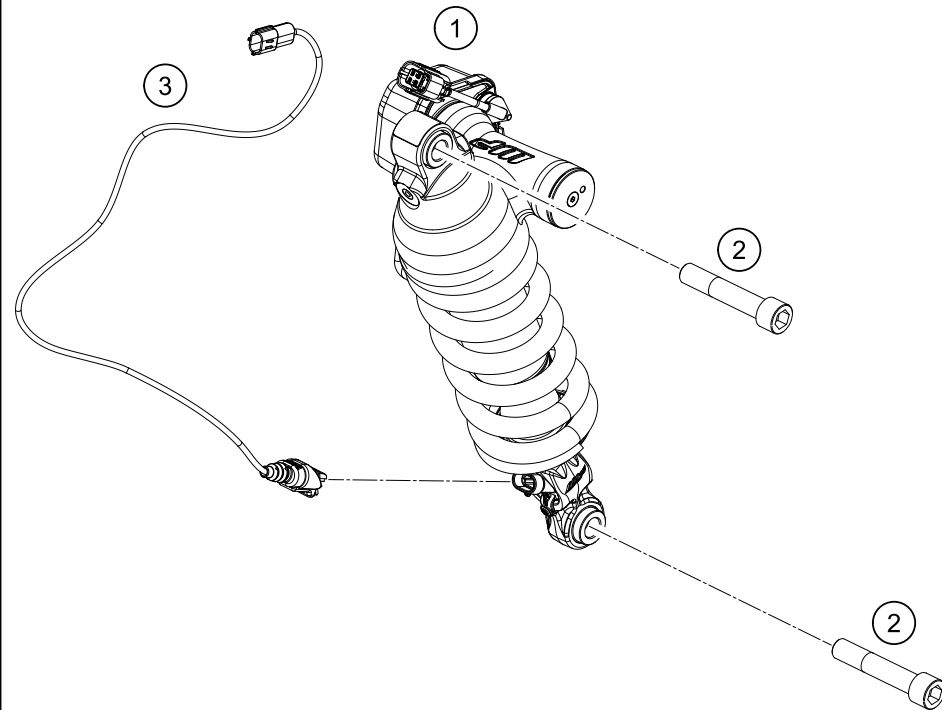

SHOCK ABSORBER

1290 Super Duke GT, orange 2018

POS	PARTNUMBER	PARTNAME	PIECE
1	01181Q2301	Monoshock Safe SD GT 2017 WP	1
2	60004017000	SCREW M14X1,5 L=73MM 03	2
3	61411015000	HARNESS MONOSHOCK SAFE	1

166140410

18856

* NEW PART

X ON DEMAND