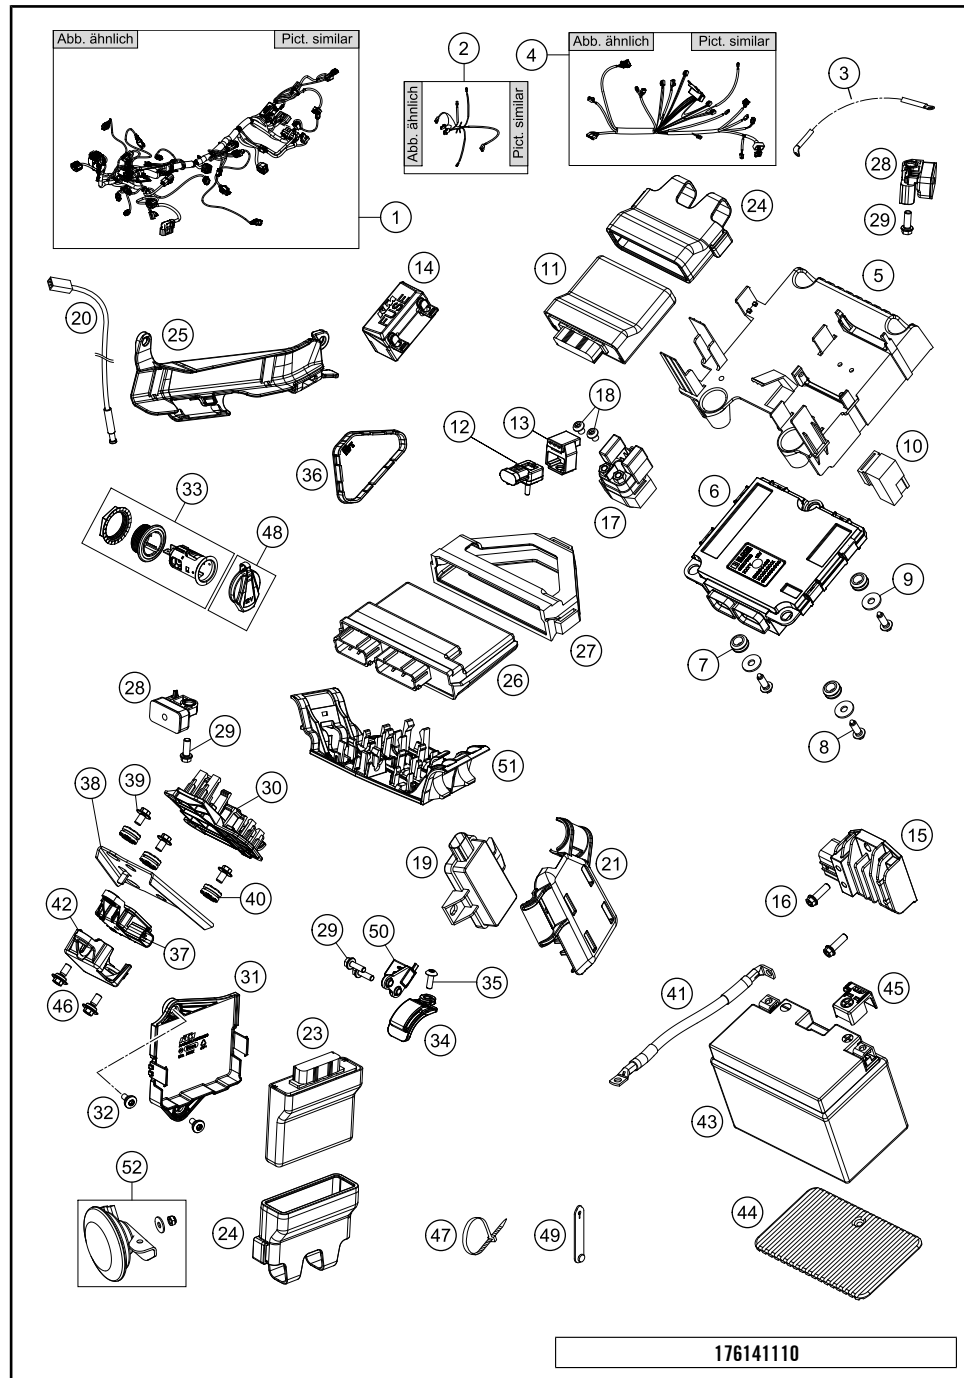

49497

* NEW PART

X ON DEMAND

REAR WHEEL

1290 Super Duke GT, orange 2018

POS	PARTNUMBER	PARTNAME	PIECE
42	61310066000	MASTER LINK FOR CHAIN DID VAZ	1
99	00050002029	DRIVETRAIN KIT 1290 SD 17T/38T	1

49497

* NEW PART X ON DEMAND