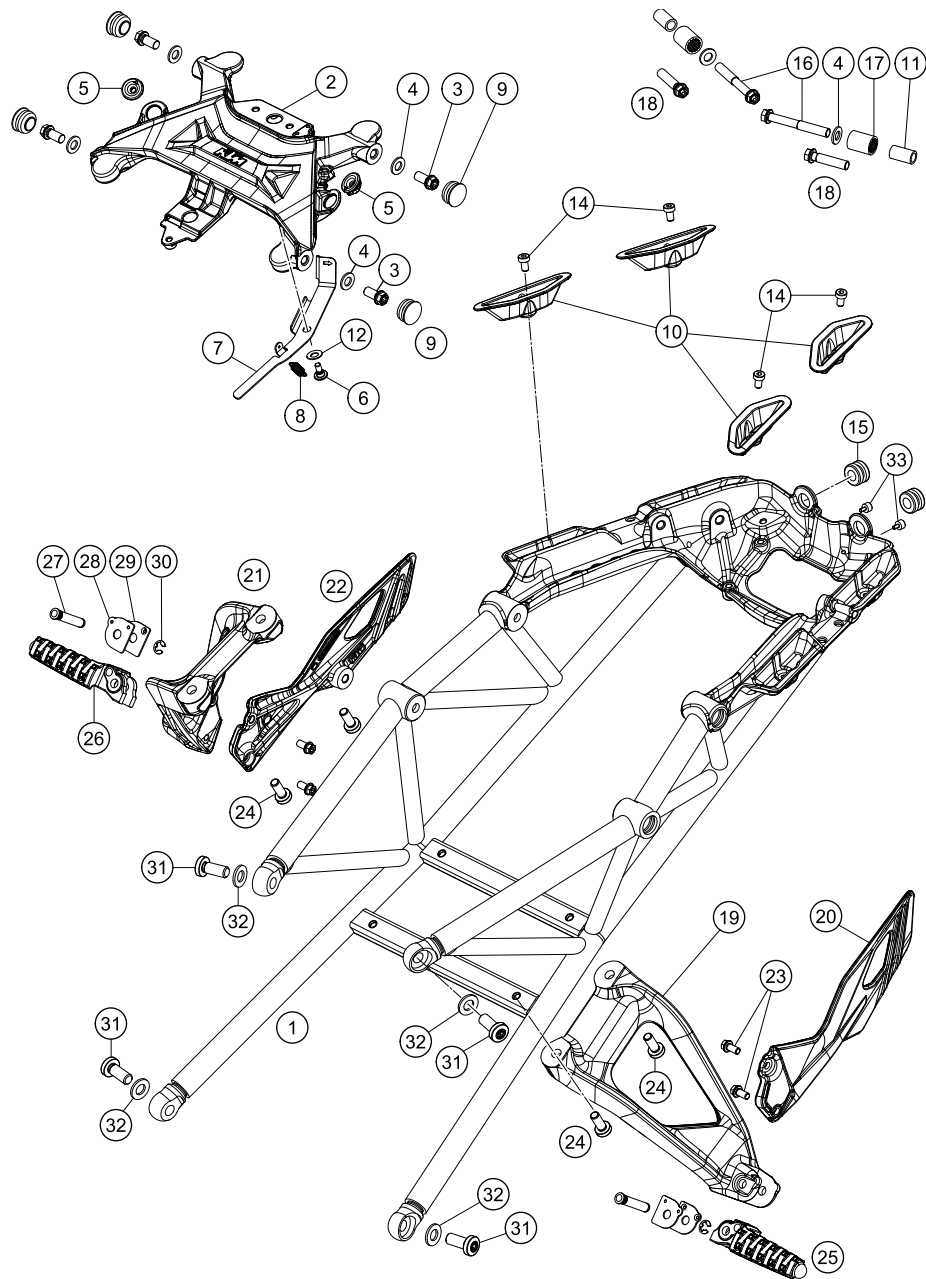

166140320

POS	PARTNUMBER	PARTNAME	PIECE
1	6140300210033	TAILBOOM BLACK	1
2	6140300213091	Cross stiffener back	1
3	0025080166S	HH collar screw M8x16 TX40 SL	4
4	0125080003	washer DIN 125 A -8.4	6
5	47106003160	quick release rubber grommet	2
6	69013099050	SCREW F. EXPANSION TANK	1
7	61407050050	SEAT LOCK PLATE	1
8	69008025080	SPRING F. REAR SEAT LOCK	1
9	61303088000	PLUG SFL 22X0,8-3,0	4
10	61403002055	SHELL KIT SIDECASE	1
11	61407049000	BUSHING 8.4X12X21.5	2
12	61403002032	Wave spring	1
14	0984060103	AH SCREW DIN7984-M 6X10	4
15	61013013000	RUBBER BUSH 05	2
16	0025080606	HH COLLAR SCREW M8x60 TX40	2
17	60307048000	RUBBER SEAT-CONTACT SURFACE	2
18	0025080356	HH collar screw M8x35 TX40	2
19	6140304800033S	LEFT PILLION STEP HOLDER	1
20	6140304805033S	LEFT PILLION HEEL GUARD	1
21	6140304900033S	RIGHT PILLION STEP HOLDER	1
22	6140304905033S	RIGHT PILLION HEEL GUARD	1
23	0025060126	HH collar screw M6x12 TX30	4
24	0035080206S	SHCS M8x20 TX45	4
25	6900305003333S	FOOTREST REAR L/S CPL.	1
26	6900305103333S	FOOTREST REAR R/S CPL.	1
27	60003044100	footrest bolt, rear	2
28	60003052000	ENGAGE PANEL FOOTREST R/S 03	2
29	60003152000	ENGAGE PANEL FOOTREST L/S 03	2
30	0799060003	retaining washer DIN 6799 - 6	2
31	0035100249	SHCS M10x24 TX45	4
32	0125100003	washer DIN 125 A 10.5	4
33	61414040010	RUBBER MOUNTING	2

18855

* NEW PART

X ON DEMAND