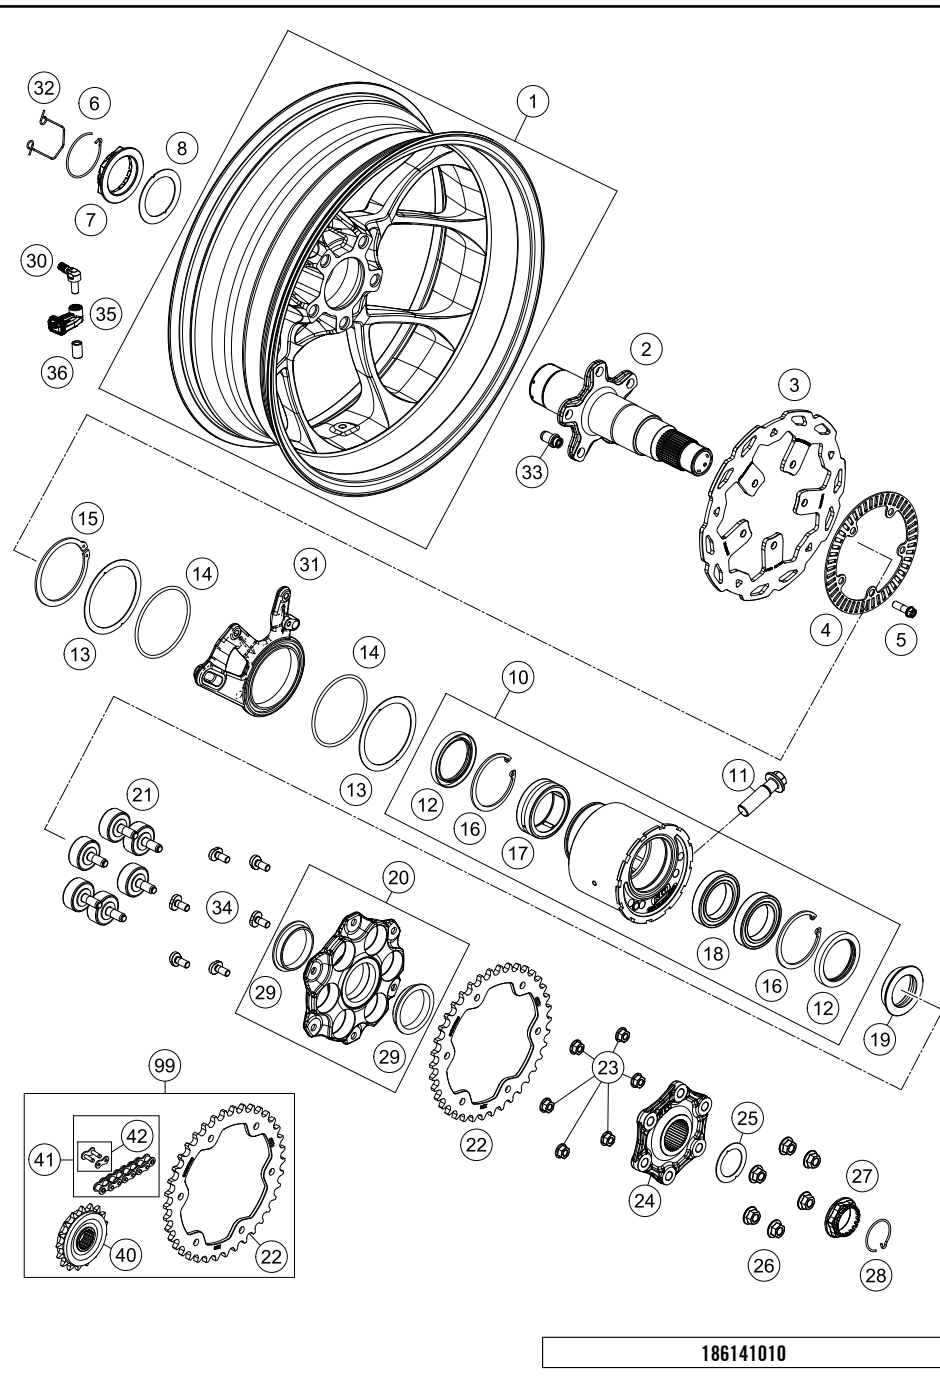

186141010

POS	PARTNUMBER	PARTNAME	PIECE
1	61410101000EB	Rear wheel 6X17" elec or.	1
2	61310385100	Rear wheel axle	1
3	76010160000	BRAKE DISC 240MM	1
4	76042121000	SENSOR GEAR REAR	1
5	0025080256S	HH COLLAR SCREW M8X25 TX40	5
6	61310187000	SAFETY WIRE R/S	1
7	61310186100	AXLE NUT M50X1.5	1
8	61310016000	WASHER 69X1	1
10	61310010044	CLUTCH HUB HOUSING CPL.	1
11	61310021000	HH COLLAR SCREW M16X1,5X55	1
12	0760526880	SHAFT SEAL RING 52X68X8	2
13	61310019000	WASHER 94X1	2
14	0770840035	O-RING 84,00X3.5 NBR70	2
15	0471078250	CIRCLIP DIN471-78X2.5	1
16	0472068250	CIRCLIP DIN472-68X2.5	2
17	0617456822	NEEDLE BEARING RNA4909-2RSR-XL	1
18	0625061909	DEEP GROOVE BALL BEARING 61909	2
19	61310014000	SPACER RING	1
20	6131005404433S	SPROCKET SUPPORT CPL.	1
21	61310059000	JAR DAMPER	6
22	61310151038	SPROCKET STEEL DUKE 1290 Z38	1
23	54310086200	SELF LOCKING NUT M8 10.9	6
24	6131005000033S	JAR DAMPER CARRIER	1
25	76010116000	SHIM 50X1	1
26	06923100003	HEX. NUT DIN 6923 M10X1.25-10	6
27	61310086000	AXLE NUT M35X1.5	1
28	76010187000	SAFETY WIRE L/S	1
29	76010052000	IGUS BEARING D=50	2
30	61412033060	VALVE 8,5MM 90° F. TPMS SMALL	1
31	6131307500033S	BRAKE CALIPER ADAPTER BLACK	1
32	61310010011	SAFE ARMING WIRE	1
33	61310113000	DOWEL PIN M8	5
34	61310052000	SPROCKET SCREW	6
35	61412033000	TIRE PRESSURE SENSOR SMALL	1
36	61412033050	NUT F. TYRE-PRESSURE SENSOR SM	1
40	60033129017	CHAIN SPROCKET 17-T DAMPED 03	1
41	61310165118	CHAIN DID525 VAZ & MASTER LINK	1

49497

* NEW PART

X ON DEMAND