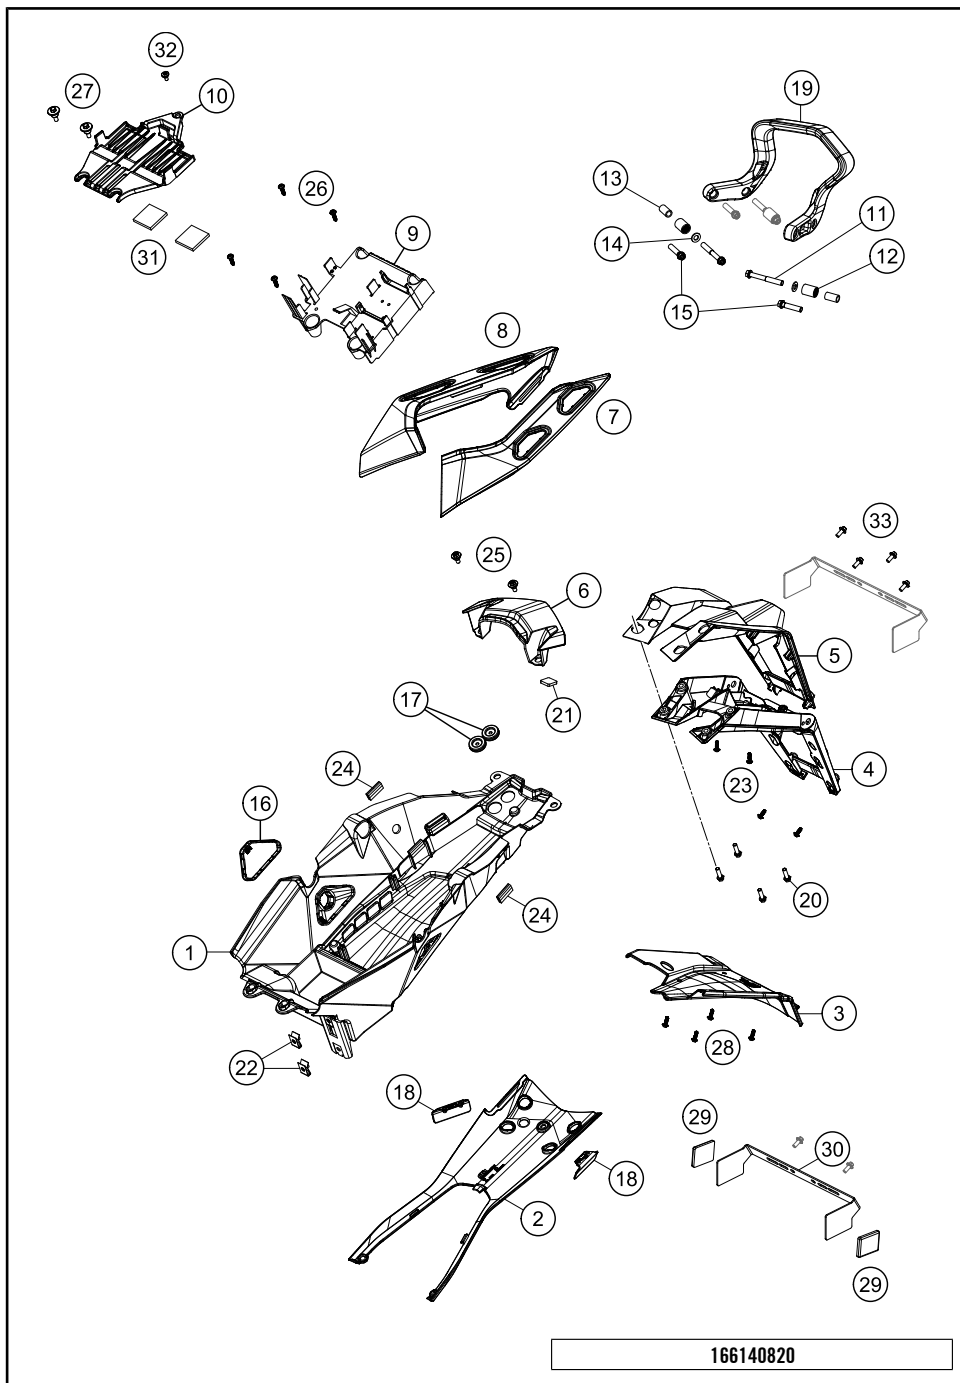

POS	PARTNUMBER	PARTNAME	PIECE
1	61408019000	TAIL UNDERPART	1
2	61408019050BH	Heckverkleidung unten	1
3	61408023010	SPLASH PROTECTOR	1
4	61408023000	NPC LOWER PART	1
5	61408022000	NPC UPPER PART	1
6	61408015020	TAIL LIGHT COVER	1
7	61408042000BHB	Rear fairing, left	1
8	61408041000BHB	Rear fairing right	1
9	61408018010	MCU HOLDER	1
10	61411054000	BATTERY HOLDER	1
11	0025080606	HH COLLAR SCREW M8x60 TX40	2
12	60307048000	RUBBER SEAT-CONTACT SURFACE	2
13	61407049000	BUSHING 8.4X12X21.5	2
14	0125080003	washer DIN 125 A -8.4	2
15	0025080356	HH collar screw M8x35 TX40	2
16	61408019040	HEATINGSWITCH COVER	1
17	60006001023	RUBBER SLEEVE STOP SCREW	2
18	61403002059	PANNIER HOOK DAMPING RUBBER	2
19	61412008000	PILLION HANDLE BAR	1
20	0025060206	HH collar screw M6x20 TX30	4
21	61408015030	METAMOLL F. TAIL LIGHT COVER	1
22	54603048100	clip nut M6	2
23	0081050121	EJOT PT screw K50x12	6
24	58312085100	EDGE PROTECTOR PER METER	1
25	83008100015	SPECIAL SCREW M6X15X5,5	2
26	0081050181	SCREW FOR PLASTIC K50X18 T20	4
27	60035001000	SPECIAL SCREW M6X21 WS=8	2
28	0081050141	EJOT PT screw K50x14	4
29	16512180100	SIDE REFLECTOR RED REAR USA ONLY	2
30	62512081100	BRACKET SIDE REFLECTOR USA ONLY	1
31	61411054050	BATTERY HOLDER ABSORBER	2
32	69008021160	special screw M5x12	1
33	0014050123	HH COLLAR SCREW M 5X12 WS=6	4

* NEW PART X ON DEMAND