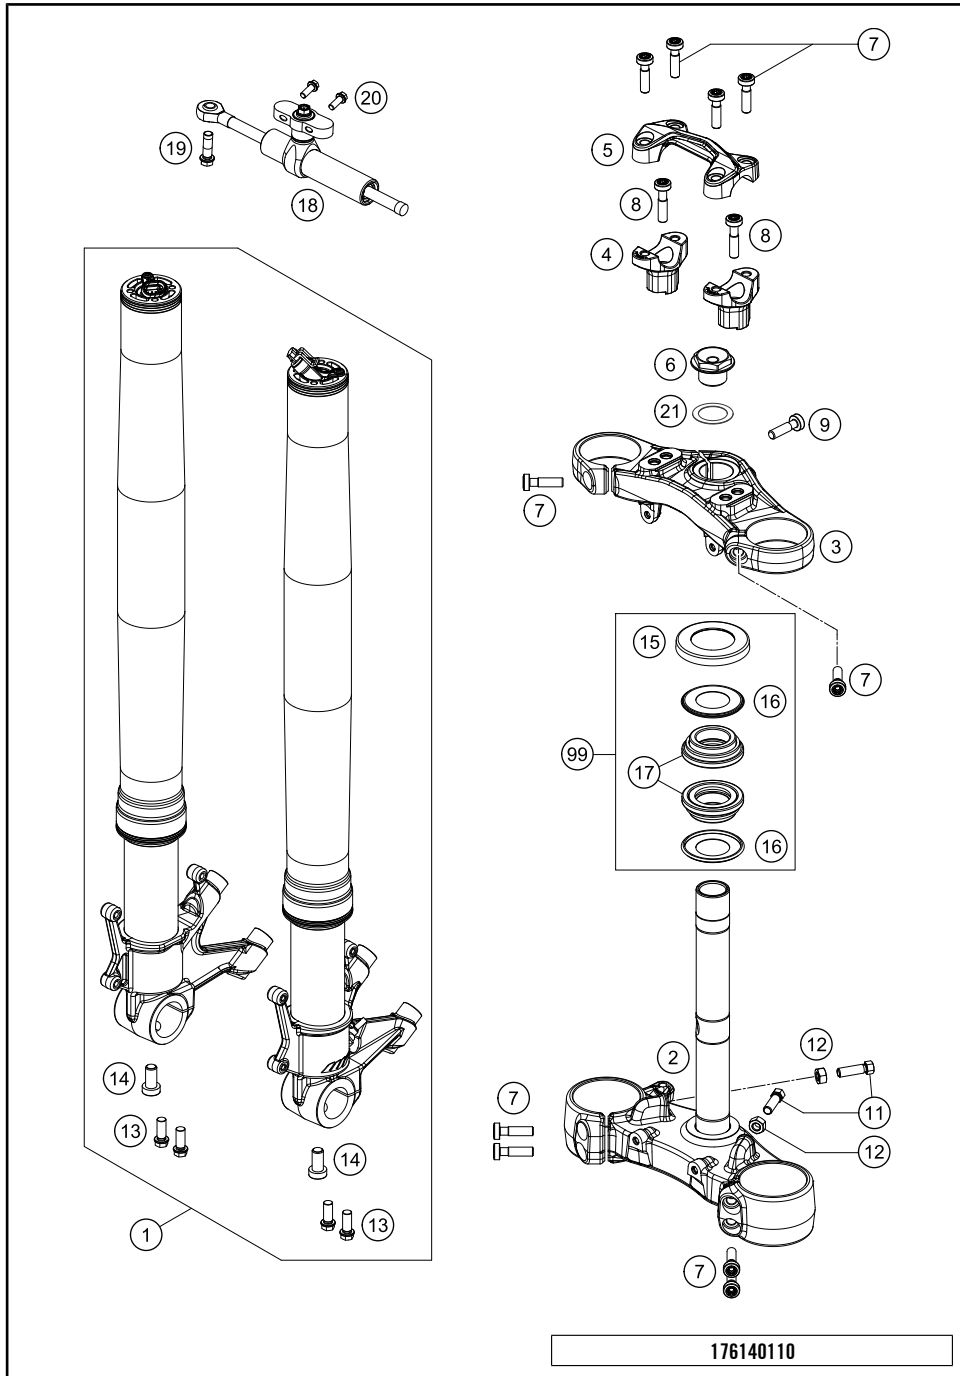

FRONT FORK, TRIPLE CLAMP

1290 Super Duke GT, orange 2018

POS	PARTNUMBER	PARTNAME	PIECE
1	14181Q2301	Fork Safe SD GT 1290 2017	1
2	6140103202933S	BOTTOM TRIPLE CLAMP CPL.	1
3	6140103402933S	UPPER TRIPLE CLAMP	1
4	6140103904233S	HANDLE BAR SUPPORT	2
5	6130103800033S	HANDLEBAR CLAMP	1
6	6900103600001	STEERING HEAD SCREW 09	1
7	0035080306	SHCS M8x30 TX45	10
8	0032100356S	AH-COLLAR SCREW M10X35 ISA45	2
9	0035080306S	AH-COLLAR SCREW M8X30 ISA45	1
11	59001037000	SPECIAL SCREW M8X26 WS=10	2
12	0934080003	HEXAGON NUT DIN0934-M 8	2
13	0025080206	HH collar screw M8x20 TX40	4
14	00501020S1	AH SCREW M10X20 SET	2
15	69001086100	PROT. RING STEER. HEAD BEARING	1
16	69001084100	Steering head gasket	2
17	69001081000	STEERINGHEAD BEARING CPL.	2
18	16181N52ES	STEERING DAMPER CPL. STROKE 75	1
19	0025080256S	HH COLLAR SCREW M8X25 TX40	1
20	0025060206S	HH collar screw M6x20 TX30	2
21	0988253505	thrust wash DIN0988-25x35x0,5	1
99	69001081044	STEERING HEAD REP. KIT RC8	1

49501

* NEW PART X ON DEMAND