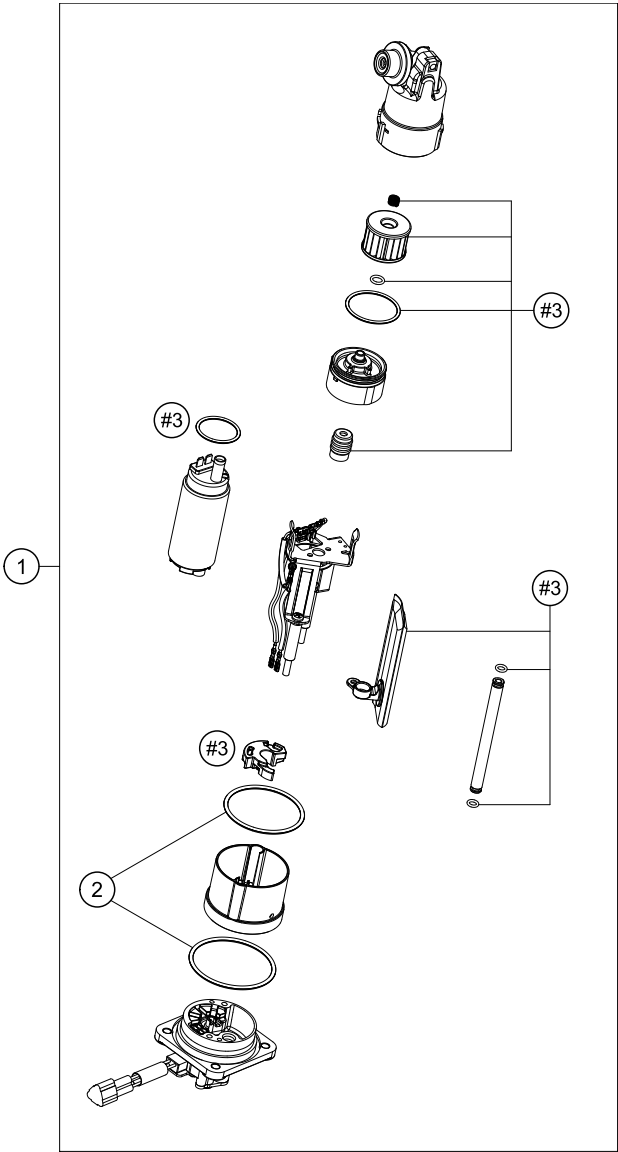

FUEL PUMP

1290 Super Duke GT, orange 2018

Filter-Set
Teile mit #3
Parts with

3

4

166140730

POS	PARTNUMBER	PARTNAME	PIECE
1	60307088000	FUEL PUMP	1
2	61007089000	O-RING SET FOR FUEL PUMP 05	1
3	61007090100	FILTER-SET FUEL PUMP	1
4	0025060166	HH collar screw M6x16 TX30	4

17313

* NEW PART

X ON DEMAND