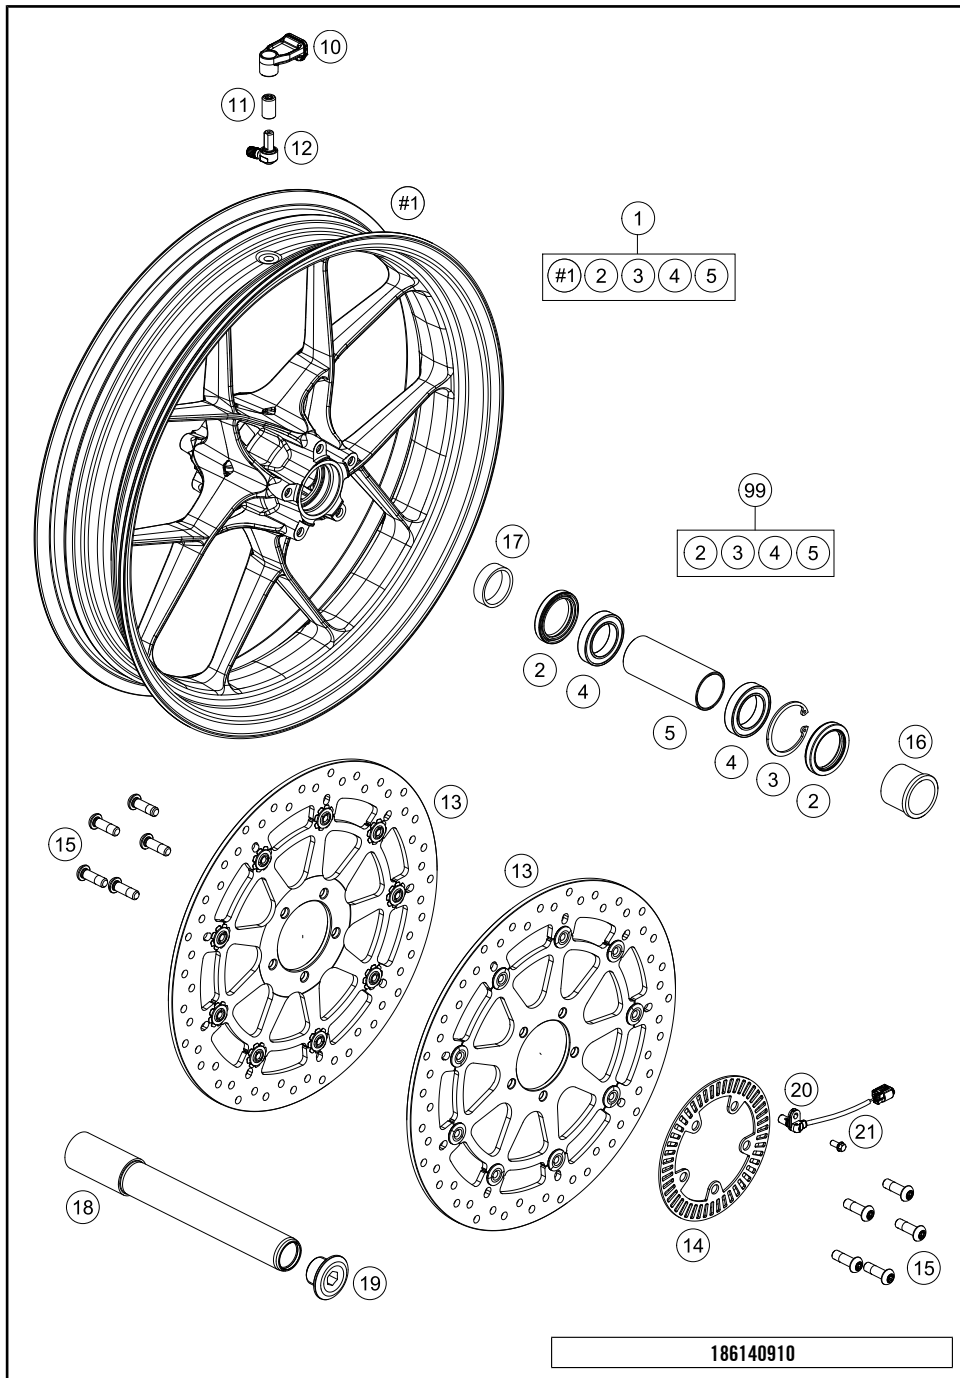

FRONT WHEEL

1290 Super Duke GT, orange 2018

POS	PARTNUMBER	PARTNAME	PIECE
1	61309001144EB	FRONT WHEEL 3,5X17" ORANGE	1
2	0760354771	SHAFT SEAL RING 35X47X7 TC	2
3	0472047175	CIRCLIP DIN0472-47X1,75	1
4	0625069068	GR.BALL BEAR.6906 DDU2CG23S6NM	2
5	61009011000	BEARING SPACER TUBE FRONT 05	1
10	61412033000	TIRE PRESSURE SENSOR SMALL	1
11	61412033050	NUT F. TYRE-PRESSURE SENSOR SM	1
12	61412033060	VALVE 8,5MM 90° F. TPMS SMALL	1
13	6130906000033	BRAKE DISK D=320/5	2
14	76042020000	SENSORGEAR FRONT	1
15	76009062000	SPECIAL SCREW M8X25 SS TX40	10
16	61009012000	SPACER BUSH. FR. WHEEL L/S 05	1
17	60009013000	SPACER BUSH. FR. WHEEL R/S 03	1
18	61009081000	WHEEL SPINDEL FRONT 05	1
19	61009082000	AH SCREW M25X1,5 WS=12 05	1
20	76042125000	ABS-SENSOR	1
21	59009062013	SPECIAL SCREW M6X13 WS=8 10.9	1
99	61009015000	FRONT WHEEL REP. KIT	x

186140910

49496

* NEW PART X ON DEMAND