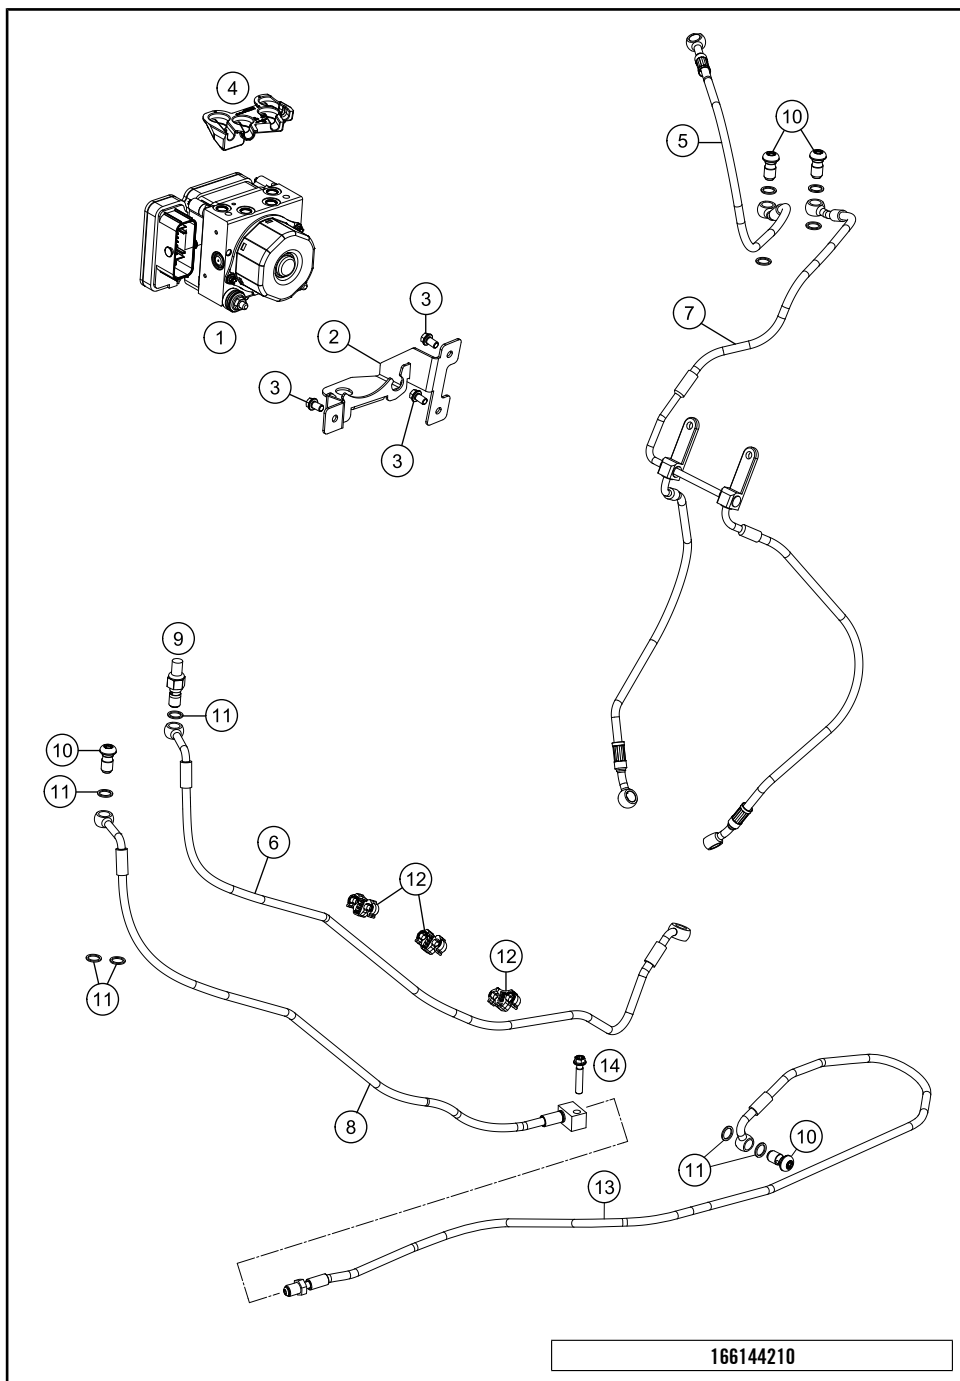

POS	PARTNUMBER	PARTNAME	PIECE
1	60442031144	ABS MODULE FILLED	1
2	61442040000	SUPPORT ABS-MODULE	1
3	0025060106	HH collar screw M6x10 TX30	3
4	61442050000	BRAKE PIPE LOCKING	1
5	61442001000	BRAKE HOSE HANDBREAK CYLINDER,	1
6	61442002000	BRAKE HOSE FOOTBRAKECYLINDER	1
7	61442003000	BRAKE HOSE CALIPERS FRONT	1
8	61442004010	BRAKE HOSE	1
9	60311051000	BRAKE LIGHT SWITCH REAR	1
10	62113020100	banjo bolt M10x1x19.5	4
11	0603100141	sealing ring DIN 7603 10x14x1	7
12	61342046000	SUPPORT ABS-PIPE D7,5	4
13	61342004020	BRAKE HOSE CON. PIECE / R. CYL	1
14	0025060306S	HH collar screw M6x30 TX30	1

166144210

17339

* NEW PART X ON DEMAND