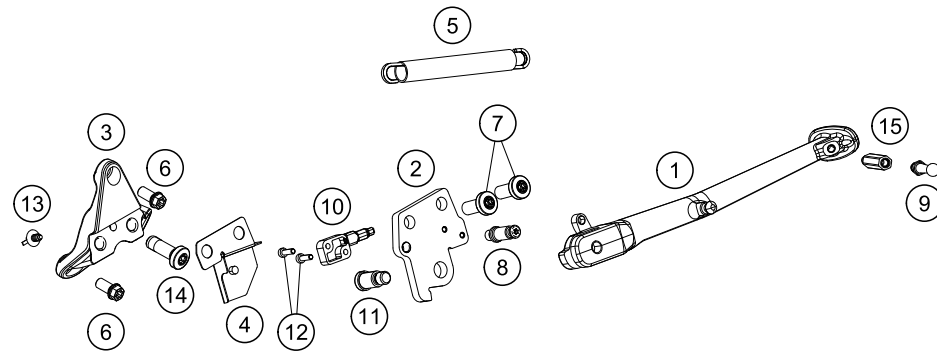

18855

* NEW PART

X ON DEMAND

POS	PARTNUMBER	PARTNAME	PIECE
1	6100302313333S	SIDE STAND W. MAGNET	1
2	61303028000	SIDE STAND MOUNTING	1
3	6130302600033S	SIDE STAND BRACKET	1
4	61303027000	SCREENING SHEET	1
5	60303024100	SIDE STAND SPRING	1
6	0025080166S	HH collar screw M8x16 TX40 SL	2
7	0035100249	SHCS M10x24 TX45	2
8	61303028001	SPEC. SCREW SIDE STAND SPRING	1
9	61303023020	STEP PLATE SIDE STAND	1
10	60411045000	SIDE STAND SENSOR	1
11	62503027200	SCREW FOR SIDE STAND M10X31,2	1
12	0084040123	CYL.HEAD SCREW DIN84A M4x12	2
13	61011094000	CABLE TIE WITH PLUG M6	1
14	0035100309S	SHCS M10x30 TX45	1
15	61303023030	EXTENDER STEP PLATESIDESTAND	1