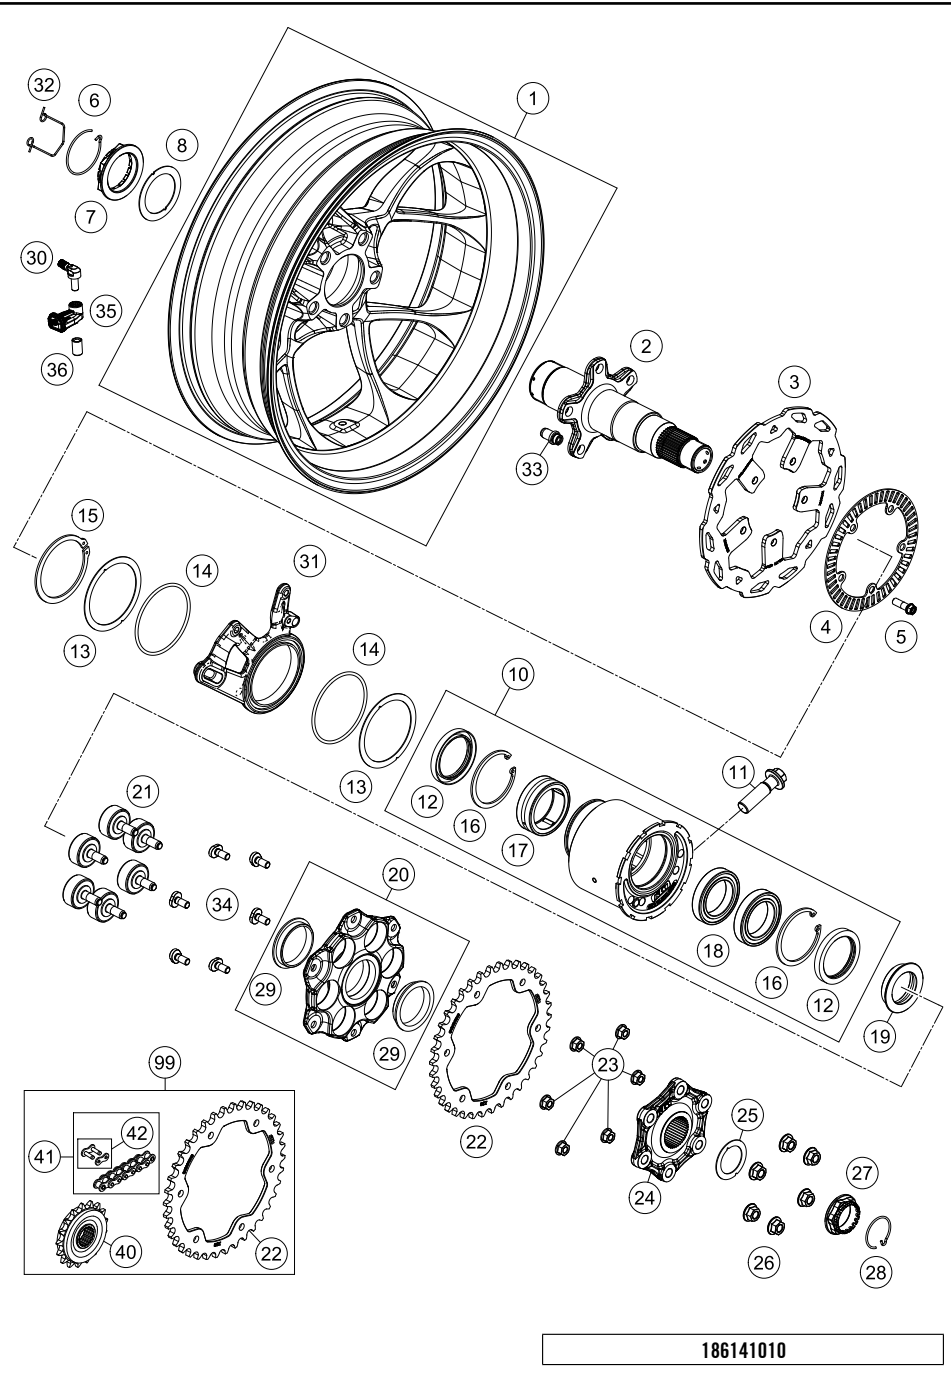

REAR WHEEL

1290 Super Duke GT, orange 2018

POS	PARTNUMBER	PARTNAME	PIECE
42	61310066000	MASTER LINK FOR CHAIN DID VAZ	1
99	00050002029	DRIVETRAIN KIT 1290 SD 17T/38T	1

49497

* NEW PART X ON DEMAND