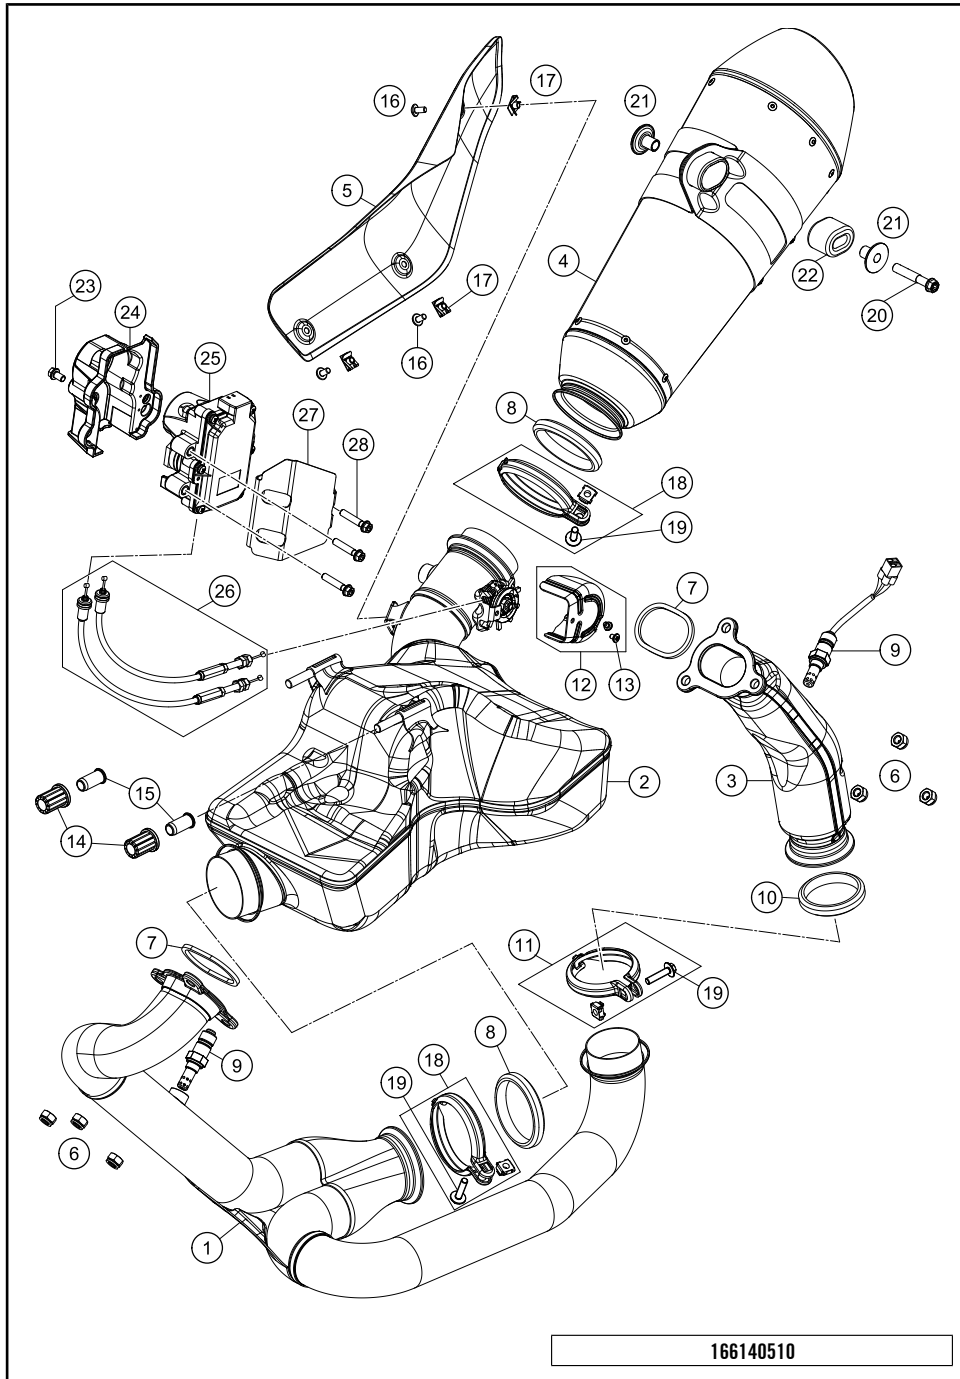

EXHAUST SYSTEM

1290 Super Duke GT, orange 2018

166140510

POS	PARTNUMBER	PARTNAME	PIECE
1	61305007300	Manifold front	1
2	61405050000	SILENCER	1
3	60405008000	MANIFOLD W. INTEG. INSULATION	1
4	61305083000	SILENCER CPL.	1
5	6140501100033	HEAT PROTECTOR BLACK	1
6	51010086100	self-locking nut M8 Cu	6
7	69005005100	EXHAUST PIPE FLANGE GASKET	2
8	61305005005	MANIFOLD GASKET 60MM	2
9	75041090100	LAMBDA SENSOR	2
10	69005005005	MANIFOLD GASKET	1
11	69005050000	CLAMP CPL.	1
12	61405095050	COVER FLUE GAS DAMPER	1
13	60402052010	EJOT SPIRAL SCREW SF M4X6-K	2
14	61005013000	RUBBER SILENCER SUPPORT 05	2
15	61005014000	SLEEVE SILENCER SUPPORT 05	2
16	78105081010	SCREW TORX M5X10	3
17	69008021080	clip nut M5	3
18	61305090000	EXHAUST CLAMP CPL. 60MM	2
19	0024060256	HH COLLAR SCREW M6X25 TX30	3
20	0025080506	HH collar screw M8x50 TX40	1
21	61305069000	BUSHING 8,5X11X29	2
22	61305068000	DAMPING RUBBER	1
23	0025060106	HH collar screw M6x10 TX30	1
24	61441070050	COVER EXHAUST FLAP CONTROL MOT	1
25	61441070000	EXHAUST FLAP CONTROL MOTOR	1
26	61441071000	BOWDEN CABELS EXHAUST FLAP	1
27	61441070060	HEAT PROTECTION CAP SERVOMOTOR	1
28	0025060306	HH collar screw M6x30 TX30	3

49528

* NEW PART

X ON DEMAND