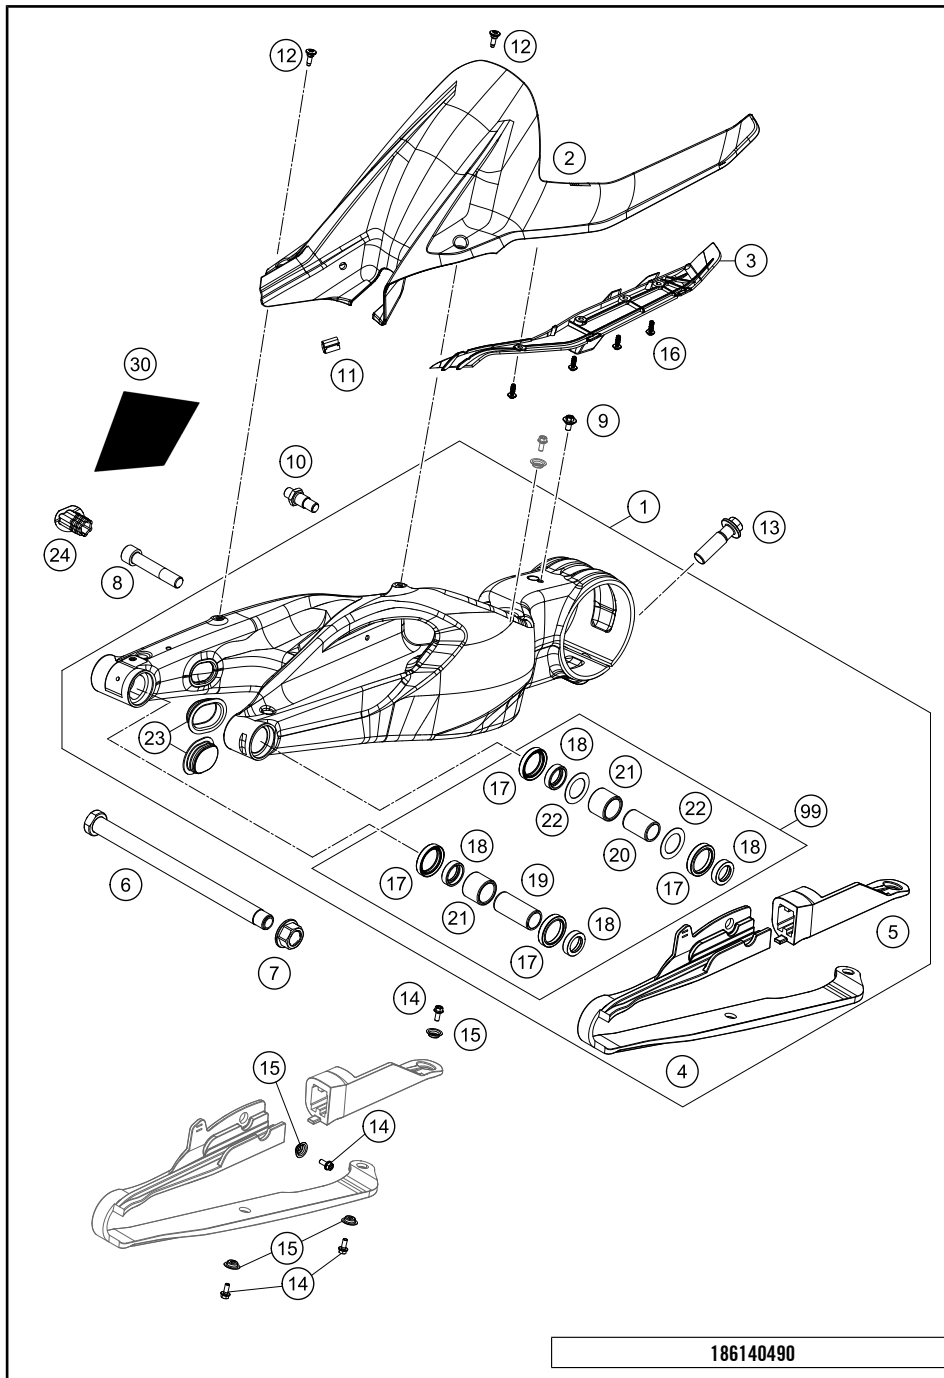

POS	PARTNUMBER	PARTNAME	PIECE
1	6140403004433A	SWINGARM CPL. SD-GT 16	1
2	61304050100	REARFENDER	1
3	61304051000	BRACKET SPLASH PROTECTOR	1
4	61304060000	CHAIN SLIDING GUARD FRONT	1
5	61304070000	CHAIN SLIDING GUARD REAR	1
6	69004037244	SWING ARM BOLT	1
7	60004038200	COLLAR NUT M19X1,5 SW=27MM	1
8	60004017000	SCREW M14X1,5 L=73MM 03	1
9	83008000012	special screw M6x12x3	1
10	76004142000	BOLT BRAKE SADDLE BRACKET	1
11	61304042000	CABLE SUPPORT	1
12	69008021060	special screw M5x17	2
13	61310021000	HH COLLAR SCREW M16X1,5X55	1
14	0025050126	HH collar screw M5x12 TX30	4
15	46104066050	BUSH FOR CHAINSLIDER GUARD 02	4
16	0081050141	EJOT PT screw K50x14	4
17	0760304073	SHAFT SEAL RING 30X40X7	4
18	60004034000	BUCKET F. SHAFT SEAL RING 03	4
19	69004032000	INNER RING JR 20X25X56,5	1
20	60004032000	INNER RING JR20X25X38,5 03	1
21	60004031000	NEEDLE BUSH HK2526B 03	2
22	60004033000	STOP DISK 03	2
23	61304041100	CLOSING COVER SWINGARM	2
24	61604041040	Plug	1
30	61604030010	Swing protective foil sw.	1
99	69004230010	SWING ARM REP. KIT 08-14	1

186140490

49499

* NEW PART

X ON DEMAND