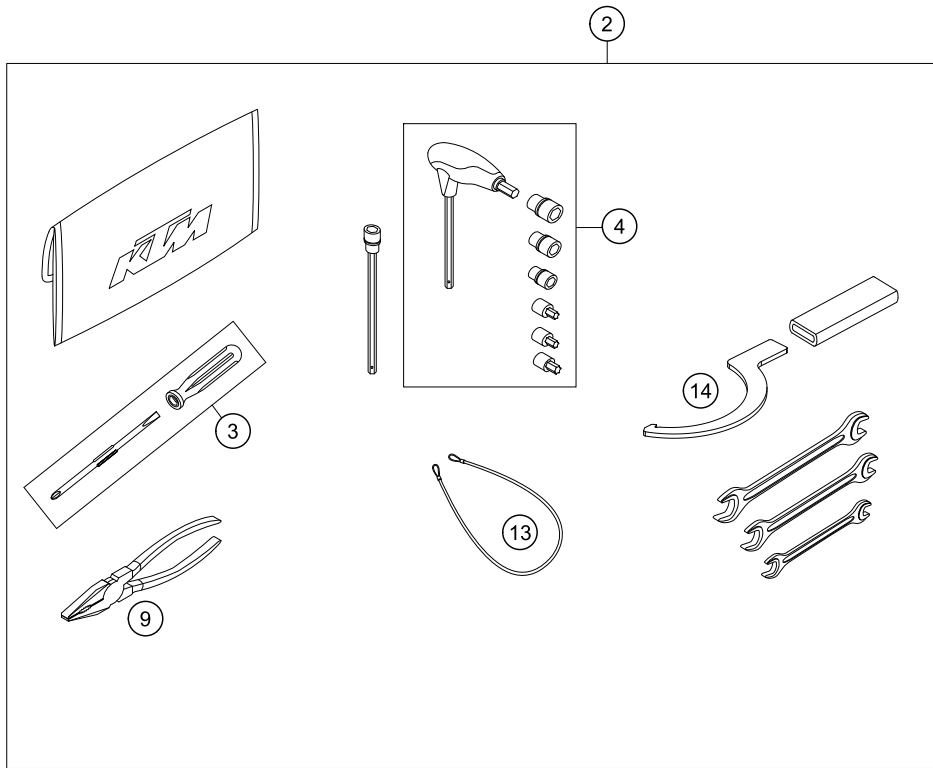

0
OHNE ABBILDUNG
WITHOUT ILLUSTRATION

1
TECHNISCHE DOKUMENTATION
TECHNICAL DOCUMENTATION
DOCUMENTACION TECNICA
DOCUMENTATION TECHNIQUE
NOTE TECNICHE

166142000

POS	PARTNUMBER	PARTNAME	PIECE
0	61408021000	MOUNTING FRONTSPOILER	1
0	0025060356	HH collar screw M6x35 TX30	2
0	61408021010	BELLY PAN LE	1
0	61408021020	BELLY PAN RH	1
0	69008021160	special screw M5x12	8
0	61408008100	Windshield EU	1
0	61408023010	SPLASH PROTECTOR	1
0	0081050141	EJOT PT screw K50x14	4
0	61312040200	MIRROR LEFT CPL.	1
0	61312041200	MIRROR RIGHT CPL.	1
0	312305	DOCUMENTS BAG 2006	1
0	312313	KTM BALLPOINT PEN ORANGE	1
0	00063004202	PRINT LABEL 60X51 MM	1
0	3212724ENE	KTM PowerWear Street Folder 2017	1
0	3212726DE/ENE	PP Street Folder 2017	1
0	00063099111	BAG FOR INSTR. MANUAL 245X170	1
0	61308192000	STICKER SET FORK WP SMALL	1
0	00063004012	HEADLIGHT MASK BOX	1
0	58314060050	spacer bushing for speedometer holder	2
0	3210917	NOTEPAD	1
0	00063004141	HEADLIGHTMASK & WINDSHIELD BOX	1
1	3213759EN	User man. KTM 1290 Super Duke-GT 2018	1
2	61329099100	TOOL SET	1
3	53012024100	SCREW DRIVER L=105MM	1
4	60029070300	T-WRENCH WS=6/8/10/TX45/SK4X1	1
9	53012028200	GRIP ORANGE B&F	1
13	60012015000	HELMET LOCK 04	1
14	61329085000	HOOK WRENCH ECCENTRIC REAR WH.	1

49536

* NEW PART X ON DEMAND