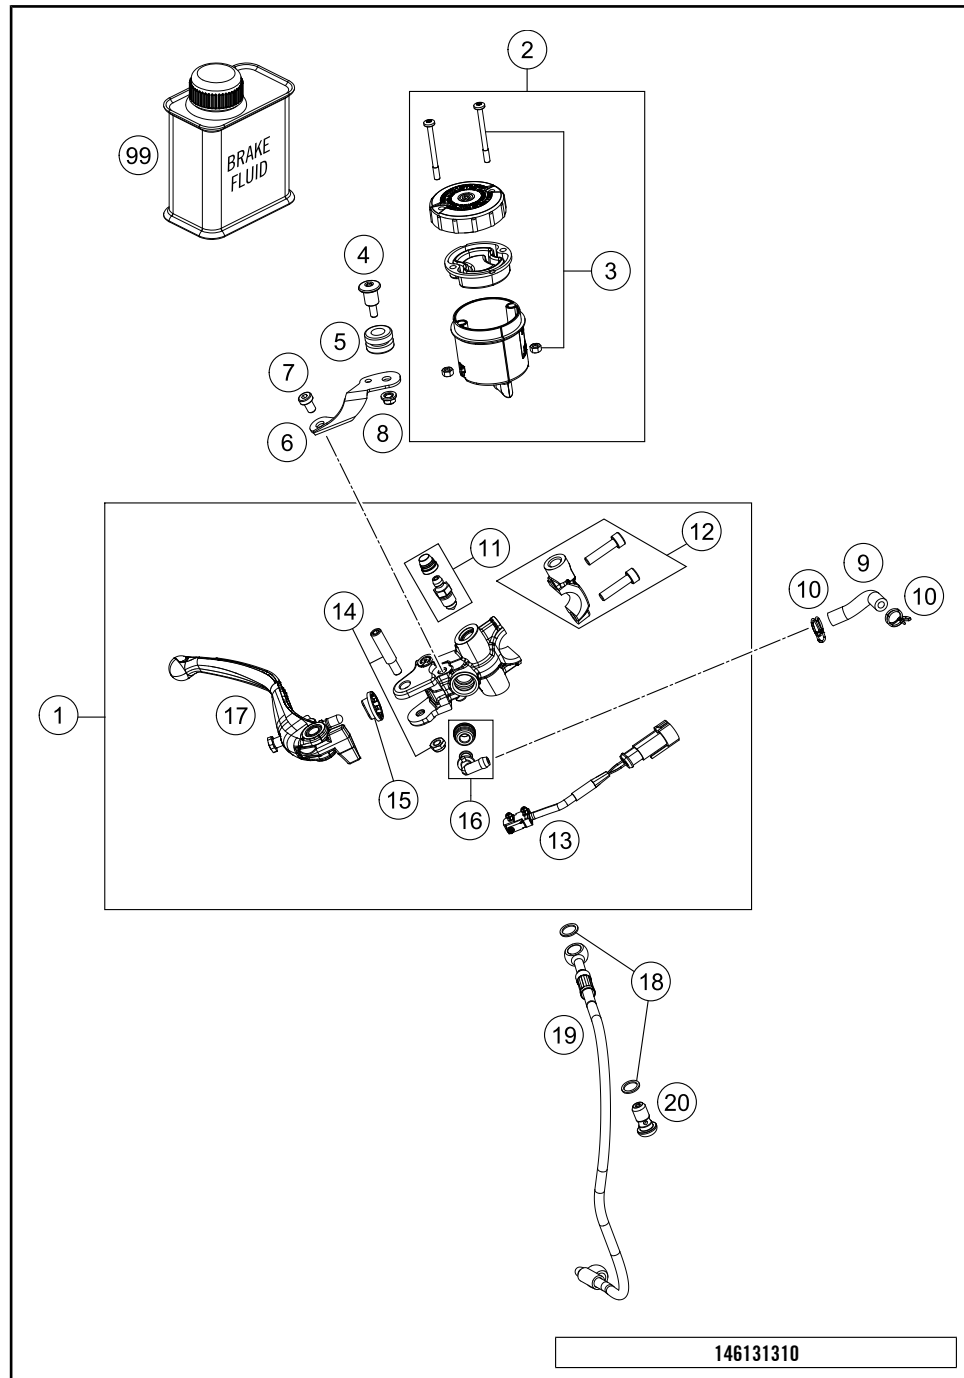

FRONT BRAKE CONTROL

1290 Super Duke GT, orange 2018

146131310

POS	PARTNUMBER	PARTNAME	PIECE
1	6131300100030	HAND BRAKE CYL. PR16/19	1
2	61013009202	BRAKE FLUID RESERV. WHITE CPL.	1
2	61313029000	BRAKE FLUID RESERV. BLACK CPL.	x
3	61013009203	SCREW + NUT F. RESERVOIR	1
4	61013013050	SCREW RET.PANEL-RESERVOIR	1
5	61013013000	RUBBER BUSH 05	1
6	6101300900130	SUPPORT BRAKE FLUID RES. FRONT	1
7	61013021000	SCREW RET.PANEL-BRAKE CYLINDER	1
8	61013009004	NUT FOR RESERVOIR	1
9	58007016101	HOSE FOR RESERVOIR 6X1,5	1
10	58007017000	YDNAC CLAMP 10101 (10,4MM)	2
11	60013020000	BLEEDER SCREW WITH CAP	1
12	76013005000	CLAMP CPL.	1
13	61311050000	BRAKE LIGHT SWITCH FRONT	1
14	61013006000	LEVER SCREW CPL. 05	1
15	61013008000	RUBBER CUP 05	1
16	54513155000	ANGLE PIECE	1
17	6101300204430	HAND BRAKE LEVER CPL. BLACK	1
18	0603100141	sealing ring DIN 7603 10x14x1	2
19	61442001000	BRAKE HOSE HANDBREAK CYLINDER,	1
20	62113020100	banjo bolt M10x1x19.5	1
99	00062030000	BRAKE FLUID DOT5.1 0,25L	1

14620

* NEW PART

X ON DEMAND