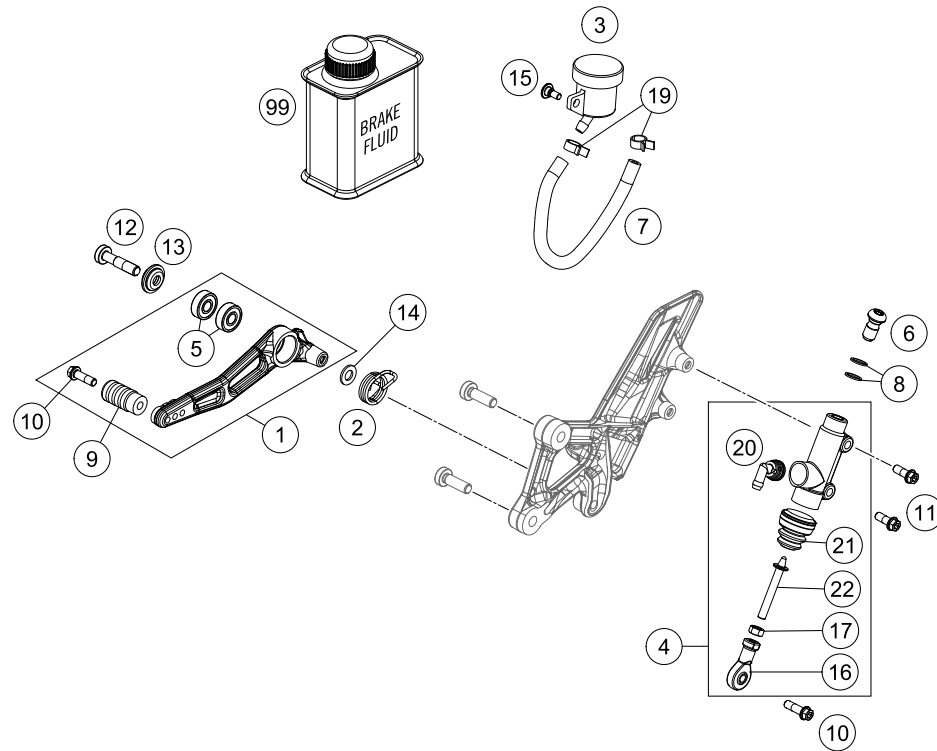

14620

* NEW PART

X ON DEMAND

POS	PARTNUMBER	PARTNAME	PIECE
1	6131305004433S	FOOT BRAKE LEVER CPL.	1
2	61313052000	SPRING	1
3	61013069000	reservoir, rear cpl.	1
4	6031306000030	REAR BRAKE CONTROL	1
5	0625006087	GROOVED BALL BEAR. 608 2RS C3	2
6	62113020100	banjo bolt M10x1x19.5	1
7	69013069001	HOSE FOR RESERVOIR 6X1,5	1
8	0603100141	sealing ring DIN 7603 10x14x1	2
9	58303060051	BRAKE LEVER PEDAL DUKE'94	1
10	0025060206S	HH collar screw M6x20 TX30	2
11	0025060166S	HH collar screw M6x16 TX30 SL	2
12	0035080306S	AH-COLLAR SCREW M8X30 ISA45	1
13	61334041000	SPECIAL WASHER D=23X7,2MM	1
14	0125080003	washer DIN 125 A -8.4	1
15	69013099050	SCREW F. EXPANSION TANK	1
16	54603069000	SWIVEL HEAD M6 FOOT BRAKE LEV.	1
17	0934060003	hex nut DIN 934 M6	1
19	58007017000	YDNAC CLAMP 10101 (10,4MM)	2
20	54513155000	ANGLE PIECE	1
21	54513151000	RUBBER SLEEVE	1
22	60313056044	PUSH ROD CPL.	1
99	00062030000	BRAKE FLUID DOT5.1 0,25L	1