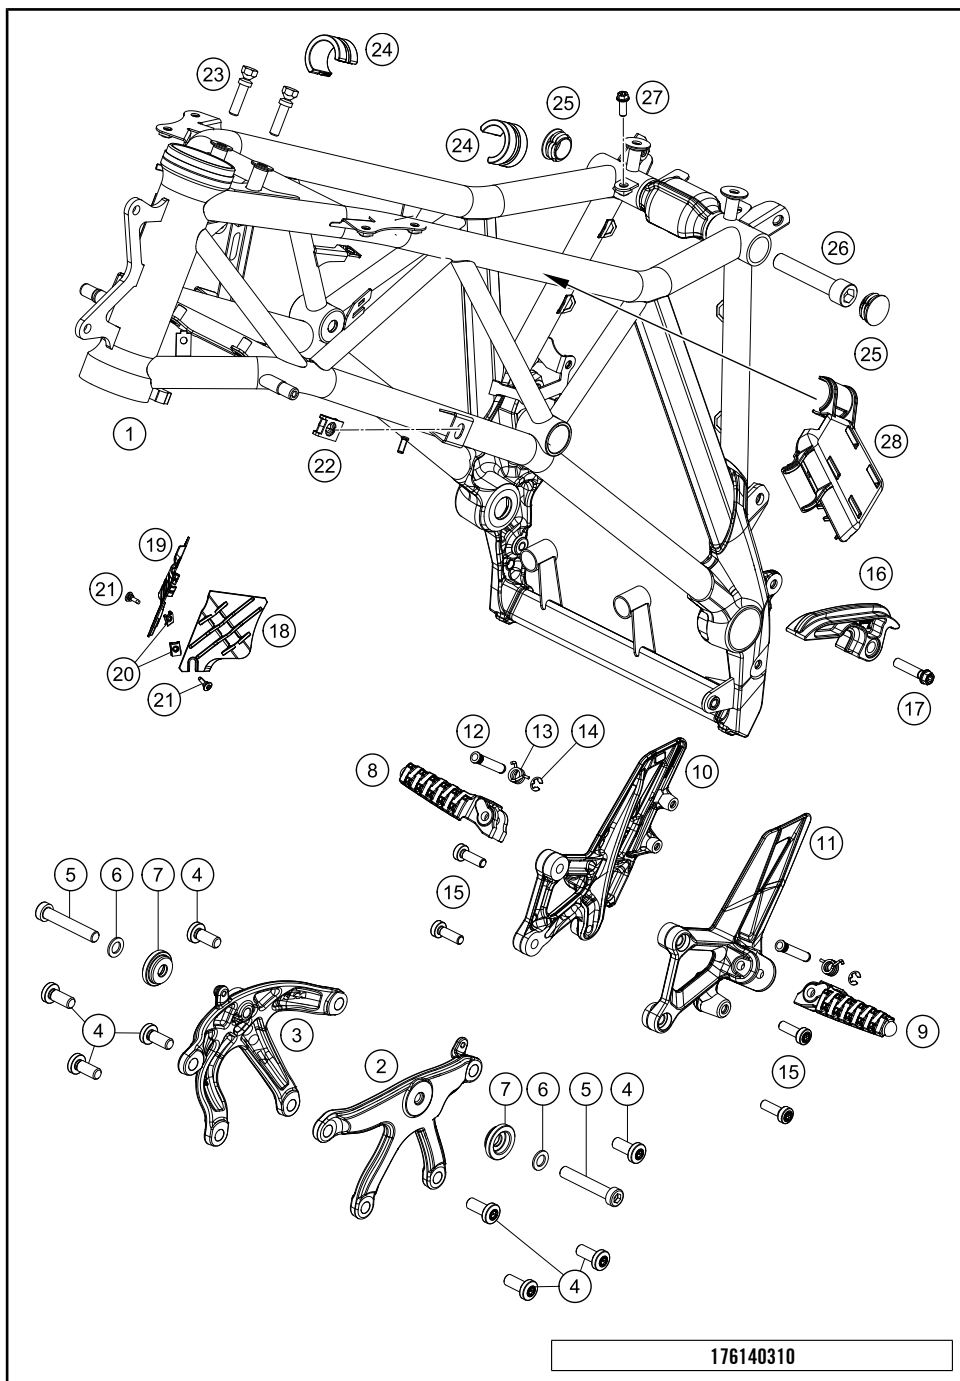

POS	PARTNUMBER	PARTNAME	PIECE
1	61403001300EB	Frame "614QA" el Orange	1
2	6030300500033S	ENGINE SUPPORTL/S BLACK	1
3	6030300600033S	ENGINE SUPPORT R/S BLACK	1
4	0035100249	SHCS M10x24 TX45	8
5	0035100609S	AH-COLLAR SCREW M10X60 ISA45	2
6	0433100003	WASHER 18x10,5x1,6	2
7	60303010000	BUSHING MOTOR MOUNTING	2
8	6900314100033S	FOOTREST FRONT R/S 13	1
9	6900314000033S	FOOTREST FRONT L/S 13	1
10	6130303910033S	FOOTREST SUPPORT FRONT R/S BL.	1
11	6130313800033S	FOOTREST PLATE FR. L/S	1
12	60003044100	footrest bolt, rear	2
13	61003042000	SPRING FOOTREST FRONT 05	2
14	0799060003	retaining washer DIN 6799 - 6	2
15	0035080256	AH-COLLAR SCREW M8X25 ISA45	4
16	61304076000	CHAIN SLIDING BLOCK-FRAME	1
17	0025080356	HH collar screw M8x35 TX40	1
18	61303085000	FRAME COVER L/S	1
19	61403086000	FRAME COVER RIGHT	1
20	69008021080	clip nut M5	2
21	69008021060	special screw M5x17	2
22	54603048000	RANGE CHANGE METAL NUT M8	1
23	61111064000	TAMPER-PROOF SCREW 07	2
24	61007014000	SPACER FUEL TANK 05	2
25	61303088000	PLUG SFL 22X0,8-3,0	2
26	60004017000	SCREW M14X1,5 L=73MM 03	1
27	0025060126	HH collar screw M6x12 TX30	1
28	61412032040	TPMS holder	1

176140310

18854

* NEW PART

X ON DEMAND