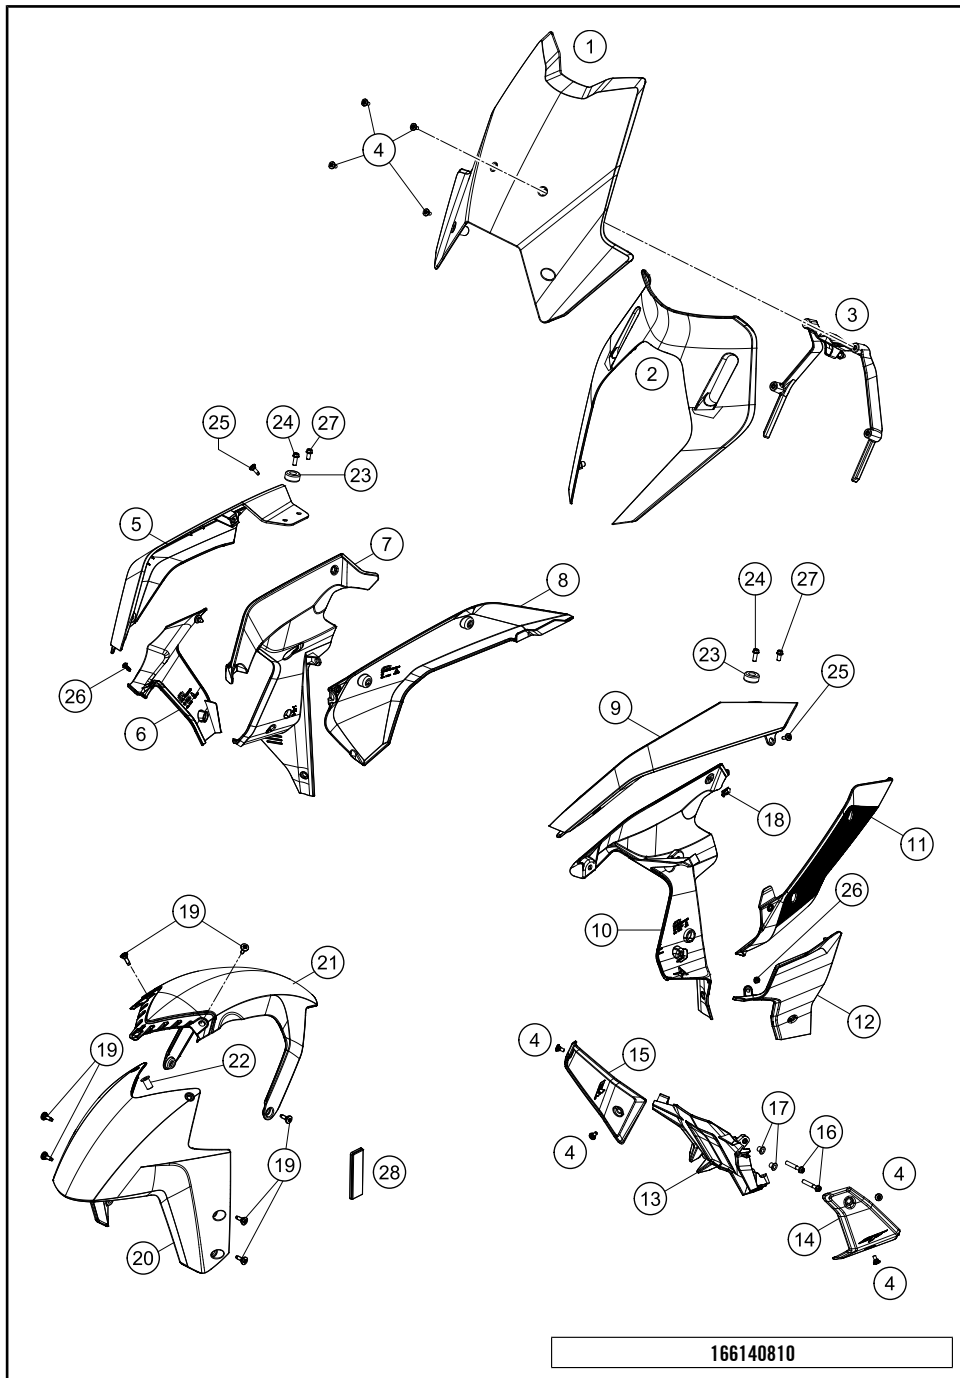

X ON DEMAND

POS	PARTNUMBER	PARTNAME	PIECE
1	61408008000	WINDSHIELD EU	1
2	61408001000	HEADLIGHT MASK	1
3	61408008050	WINDSHIELD GUIDING	1
4	69008021160	special screw M5x12	8
5	61408003000CB	Side fairing, right	1
6	61408061000	COOLER SPOILER RIGHT	1
7	61408026100	INNER COVER RIGHT	1
8	61408063000	LOWER TANKCOVER RIGHT	1
9	61408002000CB	Side fairing, left	1
10	61408027100	INNER COVER LEFT	1
11	61408062000	LOWER TANKCOVER LEFT	1
12	61408060000	COOLER SPOILER LEFT	1
13	61408021000	MOUNTING FRONTSPOILER	1
14	61408021010	BELLY PAN LE	1
15	61408021020	BELLY PAN RH	1
16	0025060356	HH collar screw M6x35 TX30	2
17	45239060050	COLLAR BUSHING 6,3X8X13X9,5	2
18	69008021080	clip nut M5	2
19	69008021060	special screw M5x17	10
20	61308010000BH	Fender, front part	1
21	6130801100033	REAR FENDER BLACK	1
22	60008008050	blind plug nut M5 WN16A	2
23	50307014000	TANK ROLLER 12X26X12 '98	2
24	0025060166	HH collar screw M6x16 TX30	2
25	69008021060	special screw M5x17	2
26	0081050121	EJOT PT screw K50x12	2
27	0025060126	HH collar screw M6x12 TX30	2
28	60012080100	SIDE REFLECTOR YELLOW "CEV"	2