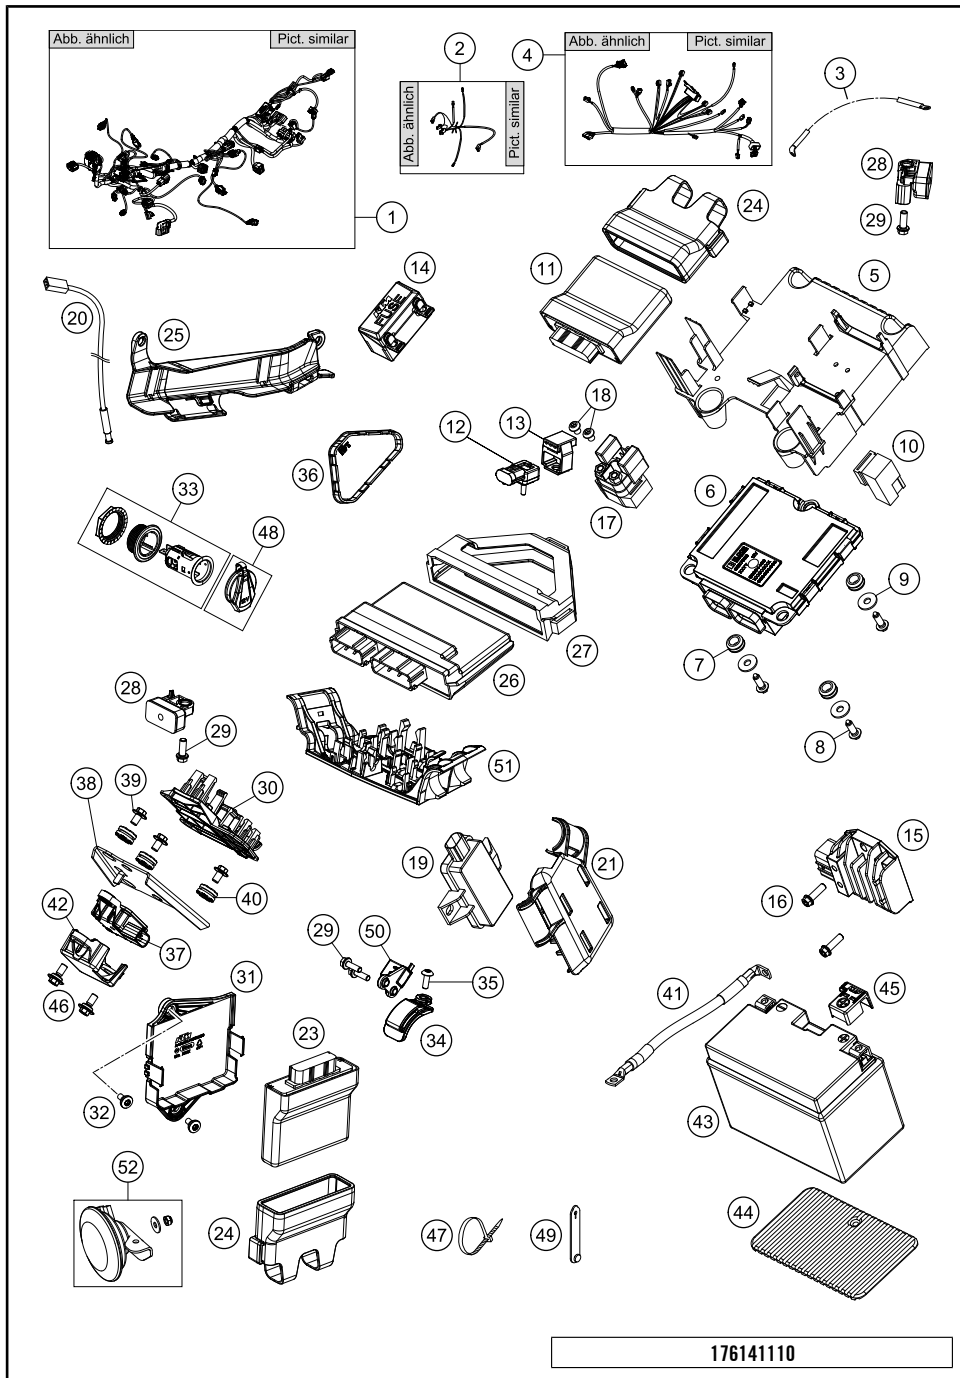

POS	PARTNUMBER	PARTNAME	PIECE
40	62142041000	DAMP. COMPONENT ABS MODUL	3
41	61411098000	GROUND CABLE BATT.-FRAME 16MM	1
42	61342090050	COVER SENSOR BOX	1
43	60011053000	BATTERY 12V/11AH 03	1
44	61311053050	RUBBER PLATE FOR BATTERY	1
45	62111059060	COVER POSITIVE POLE	1
46	83008000015	SPECIAL SCREW M6X15X3	2
47	44011076140	CABLE TIE 140/2,5MM BLACK	x
47	44011076200	CABLE TIE 200/3,6MM BLACK	x
47	44011076305	CABLE TIE 300/4,8MM BLACK	x
48	60311042050	Lid 12V-socket	1
49	60011093075	RUBBER CABLE TIE 75MM 03	x
50	60416062000	WHEEL TRAVEL SENSOR	1
51	61411049000	CONNECTOR BOARD REAR	1
52	61611060033	Direct current horn complete	1

176141110

49514

* NEW PART X ON DEMAND