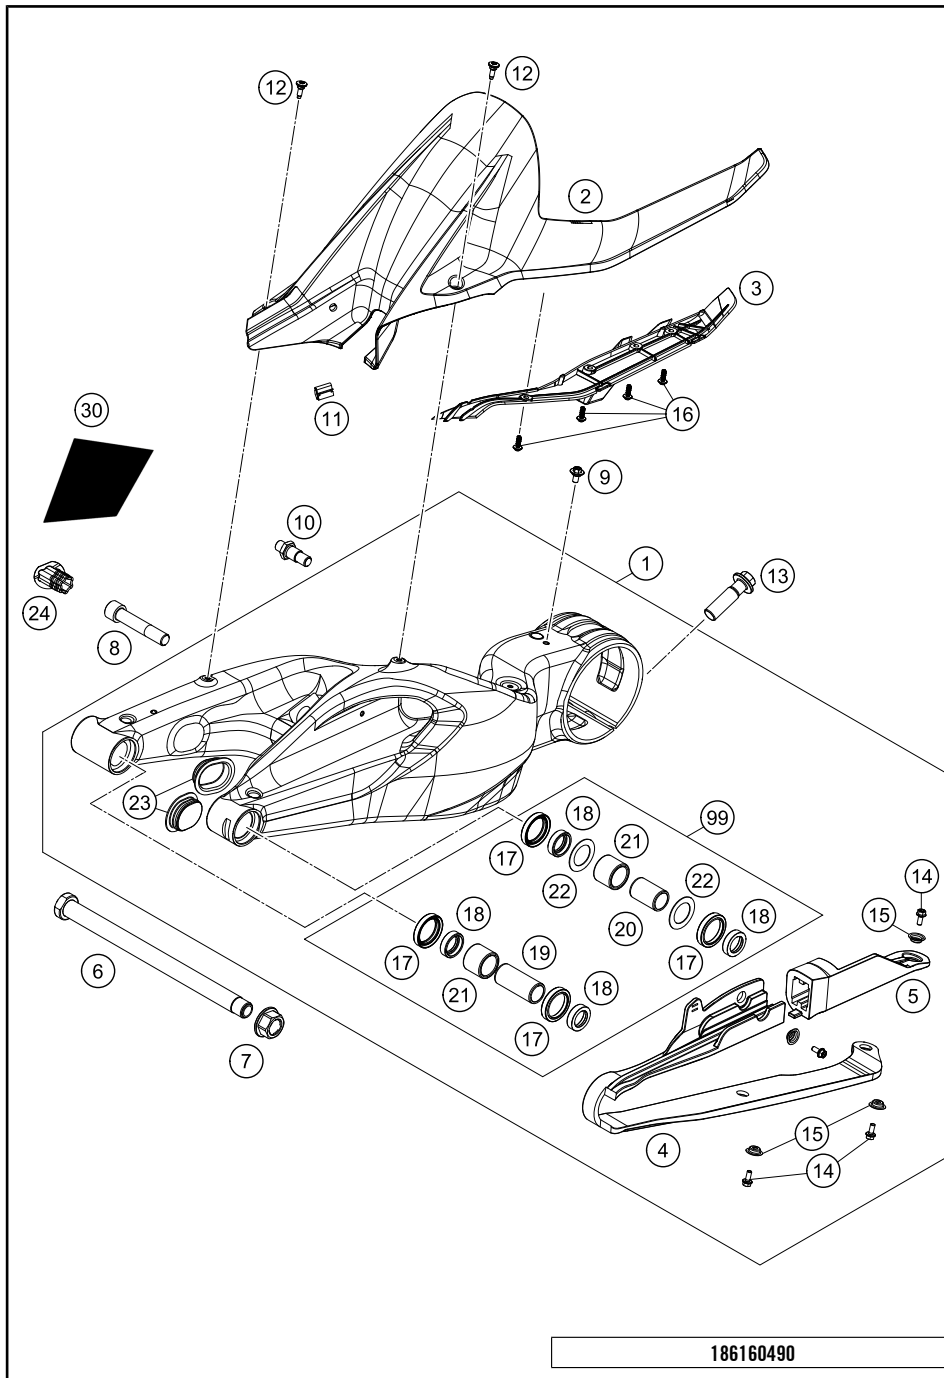

146130430

18898

* NEW PART

X ON DEMAND

SWING ARM

1290 Super Duke R, white 2019 EU 2019

POS	PARTNUMBER	PARTNAME	PIECE
1*	6130403014433A	Swingarm compl. SD-R 19	1
2	61304050100	REARFENDER	1
3	61304051000	BRACKET SPLASH PROTECTOR	1
4	61304060000	CHAIN SLIDING GUARD FRONT	1
5	61304070000	CHAIN SLIDING GUARD REAR	1
6	69004037244	SWING ARM BOLT	1
7	60004038200	COLLAR NUT M19X1,5 SW=27MM	1
8	60004017000	SCREW M14X1,5 L=73MM 03	1
9	83008000012	special screw M6x12x3	1
10	76004142000	BOLT BRAKE SADDLE BRACKET	1
11	61304042000	CABLE SUPPORT	1
12	69008021060	special screw M5x17	2
13	61310021000	HH COLLAR SCREW M16X1,5X55	1
14	0025050126	HH collar screw M5x12 TX30	4
15	46104066050	BUSH FOR CHAINSLIDER GUARD 02	4
16	0081050141	EJOT PT screw K50x14	4
17	0760304073	SHAFT SEAL RING 30X40X7	4
18	60004034000	BUCKET F. SHAFT SEAL RING 03	4
19	69004032000	INNER RING JR 20X25X56,5	1
20	60004032000	INNER RING JR20X25X38,5 03	1
21	60004031000	NEEDLE BUSH HK2526B 03	2
22	60004033000	STOP DISK 03	2
23	61304041100	CLOSING COVER SWINGARM	2
24	61604041040	Plug	1
30	61604030010	Swing protective foil sw.	1
99	69004230010	SWING ARM REP. KIT 08-14	1