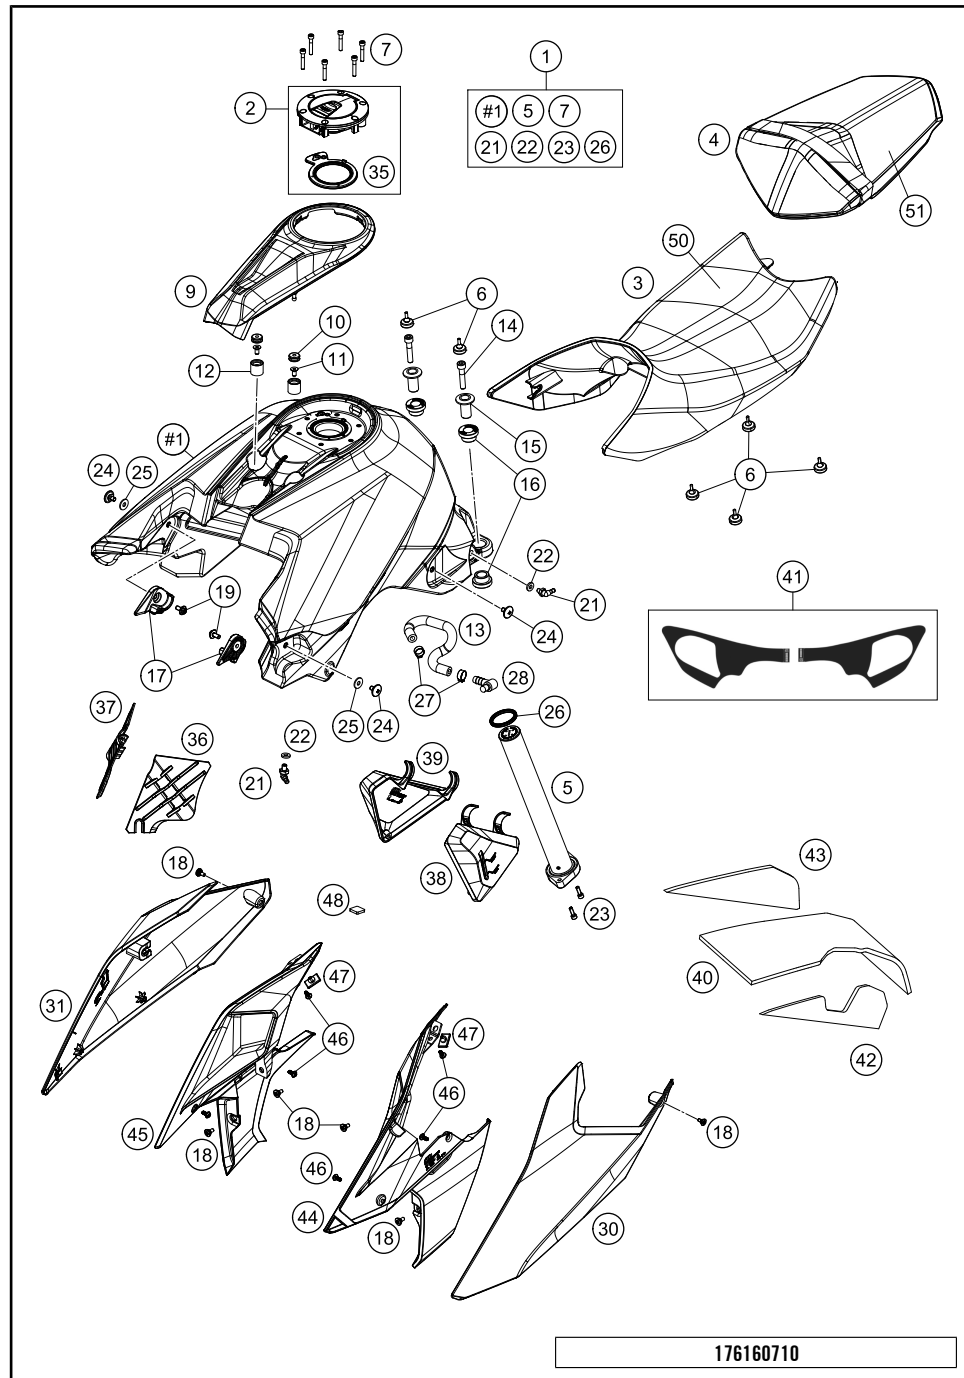

POS	PARTNUMBER	PARTNAME	PIECE
1*	61307013044ABA	Fuel tank cmpl. white SD-R 19 WITH DECAL	1
2	61607008000	Fuel tank cap keyless	1
3	61607040000	Seat rider complete	1
4	61607047000	Seat passenger complete	1
5	61307080000	GAS LEVEL SENSOR	1
6	60006001021	DISTANCE RUBBER AIRBOX 03	8
7	0912050253	AH SCREW DIN0912-M 5X25	6
9	61607058000	Tank fairing	1
10	76008052050	RUBBER SLEEVE 5X7.6X13MM	2
11	0991060126	FLAT HEAD SCREW DIN7991-M 6X12	2
12	76008052000	BUSHING 13X20X18,5MM	2
13	61307017050	FUEL HOSE PUMP	1
14	0912080403	SHCS DIN 912 M8x40	2
15	61007060000	collar bushing, bearing, outside	2
16	61007065000	collar bushing, front tank holder	4
17	61307021044	TANK MOUNTING FRONT L/S & R/S	1
18	69008021160	special screw M5x12	6
19	0024060136	HH collar screw M6x13 TX30	2
21	60007024000	CONNECT.PIECE F.OVERFLOW M7 03	2
22	60007024050	GASKET FOR CONNECTING PIECE 03	2
23	0912050163	AH SCREW DIN0912-M 5X16	2
24	58407011100	SCREW FOR SEAT M6X11,5/8	4
25	0021060003	WASHER DIN9021-A 6,4	2
26	60307080090	GASKET FUEL LEVEL SENSOR	1
27	00050157706	VARIABLE ONE-EAR CLAMP 15,7MM	2
28	7720701000030	PLUG CPC	1
30*	61608050000CAA	Fuel tank spoiler left WITH DECAL	1
31*	61608051000CAA	Fuel tank spoiler right WITH DECAL	1
35	60307008190	GASKET TANK CAP	1
36	61303085000	FRAME COVER L/S	1
37	61303086000	FRAME COVER R/S	1
38	61303091000	KNEE PAD L/S	1
39	61303092000	KNEE PAD R/S	1
40	61306095010	INSULATION MAT MIDDLE	1
41	61307013010	Tank protection sticker SD 17	1
42	61306095020	INSULATION MAT L/S	1

176160710

51377

* NEW PART X ON DEMAND