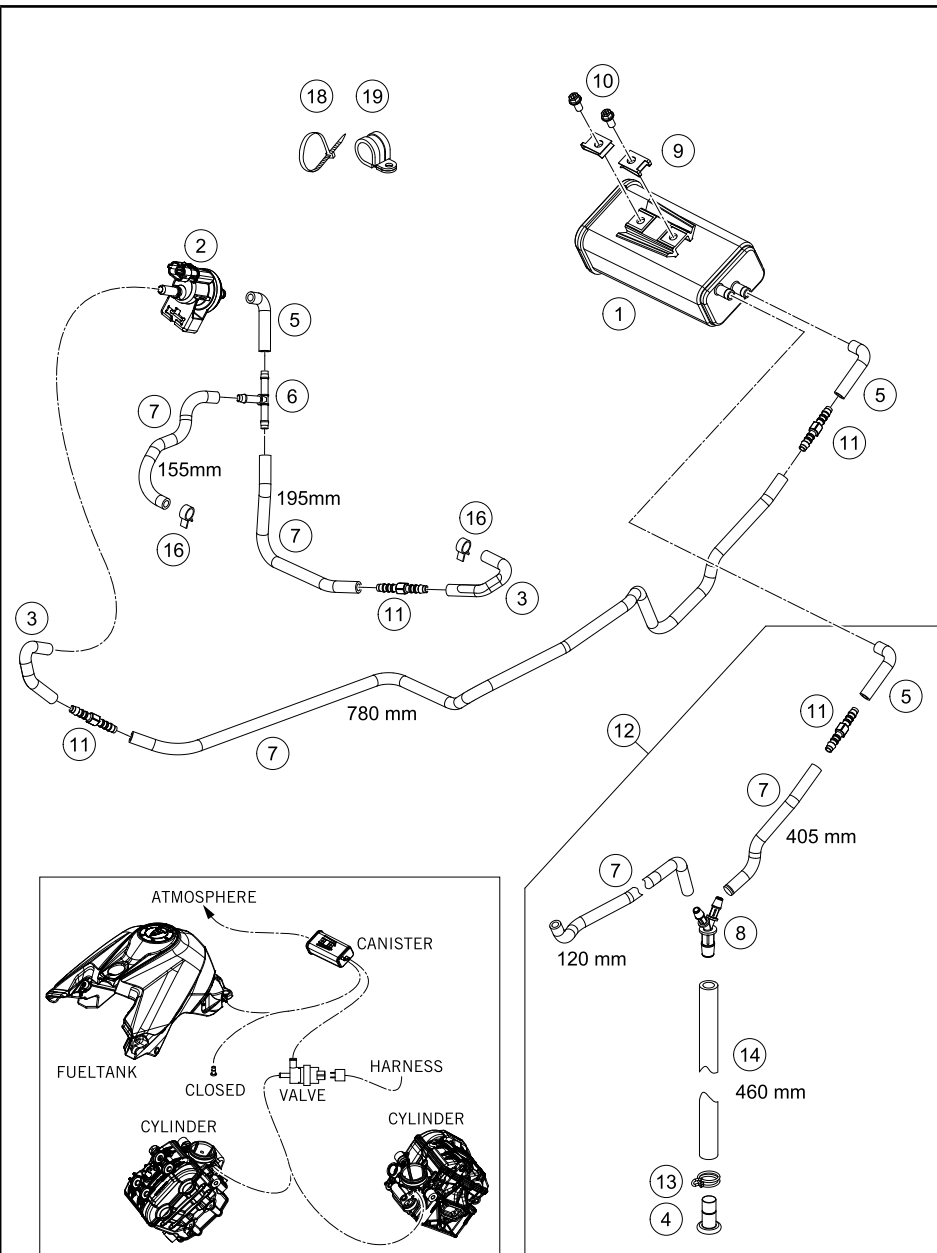

POS	PARTNUMBER	PARTNAME	PIECE
1	75015001200	CARBON CANISTER	1
2	76015015000	EVAP valve	1
3	61415021000	HOSE PURGE VALVE	2
4	61315026000	PLUG D=10	1
5	61315022000	PREFORMED HOSE 6X10 FPM	3
6	60015022000	T-CONNECTOR TS-6 03	1
7	78015019000	HOSE EPA D=6/10 L=2000MM	1
8	61315028100	Y-CONNECTOR YS 6-10-6	1
9	54603048100	clip nut M6	2
10	0025060126	HH collar screw M6x12 TX30	2
11	69015019010	HOSE CONNECTION STRAIGHT	4
12	61615025033	Hose	1
13	58431082100	YDNAC-CLAMP 10173 (16MM) '98	1
14	78015119000	HOSE EPA D=10/16 L=2000MM	x
16	59007017000	CLAMP YDNAC 10096F (9,6MM)	2
18	44011076140	CABLE TIE 140/2,5MM BLACK	1
19	61315027000	CABLE CLAMP D=16	1

176161510

18741

* NEW PART

X ON DEMAND