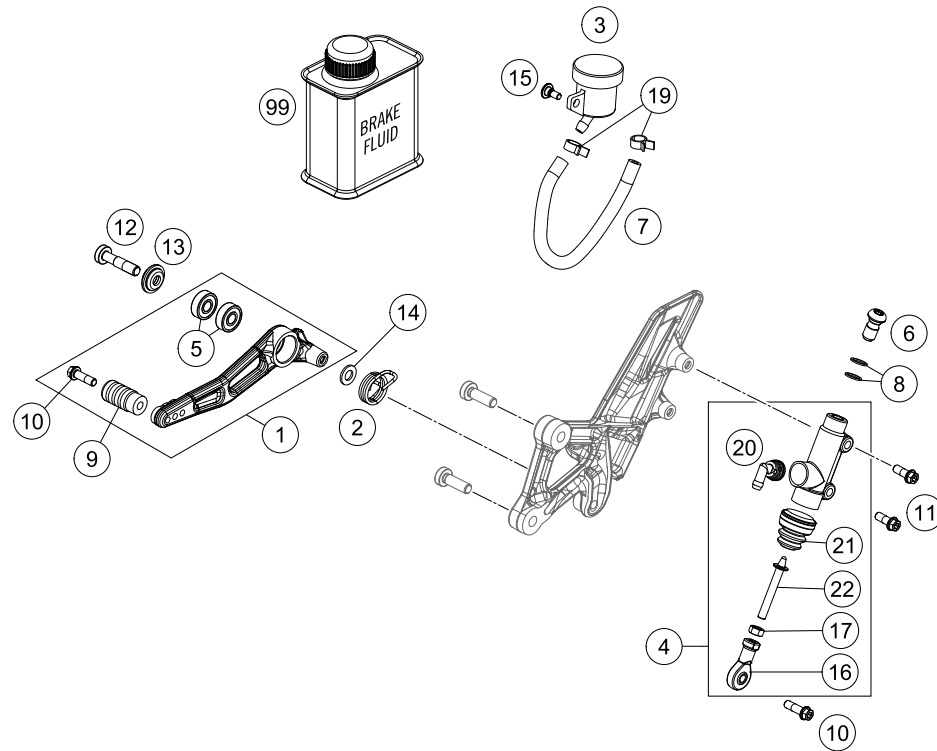

176161110

51360

* NEW PART

X ON DEMAND

POS	PARTNUMBER	PARTNAME	PIECE
49	0081050141	EJOT PT screw K50x14	3
50	61311055100	Support	1
52	83008000012	special screw M6x12x3	1
53	61611046000	Connectivity Control Unit	1
54	61611046010	rubber mount connectiv. box	1
55	0025060306	HH collar screw M6x30 TX30	2
56	61111057000	RELAY CM1A-R-12V-H80 07	2
57	61608018010	MCU support	1
58	69011168000	Antenna keyless	1
59	0081045121	SCREW FOR PLASTIC K45X12 T20	3
60	61611043000	USB power socket 12V	1

146131310

18907

* NEW PART X ON DEMAND

POS	PARTNUMBER	PARTNAME	PIECE
1	6131305004433S	FOOT BRAKE LEVER CPL.	1
2	61313052000	SPRING	1
3	61013069000	reservoir, rear cpl.	1
4	6031306000030	REAR BRAKE CONTROL	1
5	0625006087	GROOVED BALL BEAR. 608 2RS C3	2
6	62113020100	banjo bolt M10x1x19.5	1
7	69013069001	HOSE FOR RESERVOIR 6X1,5	1
8	0603100141	sealing ring DIN 7603 10x14x1	2
9	58303060051	BRAKE LEVER PEDAL DUKE'94	1
10	0025060206S	HH collar screw M6x20 TX30	2
11	0025060166S	HH collar screw M6x16 TX30 SL	2
12	0035080306S	AH-COLLAR SCREW M8X30 ISA45	1
13	61334041000	SPECIAL WASHER D=23X7,2MM	1
14	0125080003	washer DIN 125 A -8.4	1
15	69013099050	SCREW F. EXPANSION TANK	1
16	54603069000	SWIVEL HEAD M6 FOOT BRAKE LEV.	1
17	0934060003	hex nut DIN 934 M6	1
19	58007017000	YDNAC CLAMP 10101 (10,4MM)	2
20	54513155000	ANGLE PIECE	1
21	54513151000	RUBBER SLEEVE	1
22	60313056044	PUSH ROD CPL.	1
99	00062030000	BRAKE FLUID DOT5.1 0,25L	1