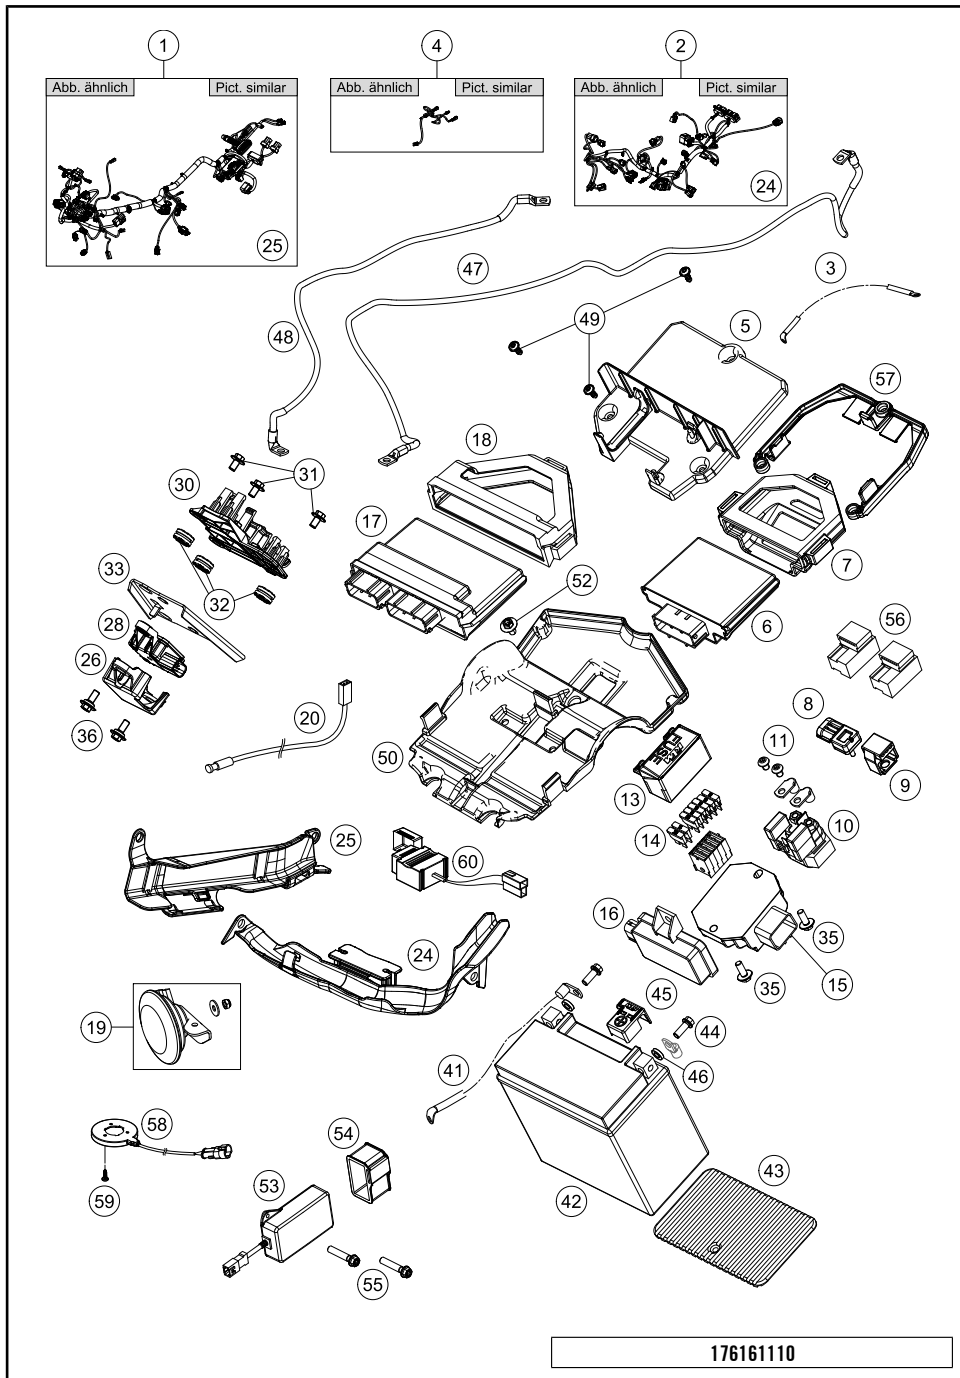

POS	PARTNUMBER	PARTNAME	PIECE
49	0081050141	EJOT PT screw K50x14	3
50	61311055100	Support	1
52	83008000012	special screw M6x12x3	1
53	61611046000	Connectivity Control Unit	1
54	61611046010	rubber mount connectiv. box	1
55	0025060306	HH collar screw M6x30 TX30	2
56	61111057000	RELAY CM1A-R-12V-H80 07	2
57	61608018010	MCU support	1
58	69011168000	Antenna keyless	1
59	0081045121	SCREW FOR PLASTIC K45X12 T20	3
60	61611043000	USB power socket 12V	1

176161110

51360

* NEW PART X ON DEMAND