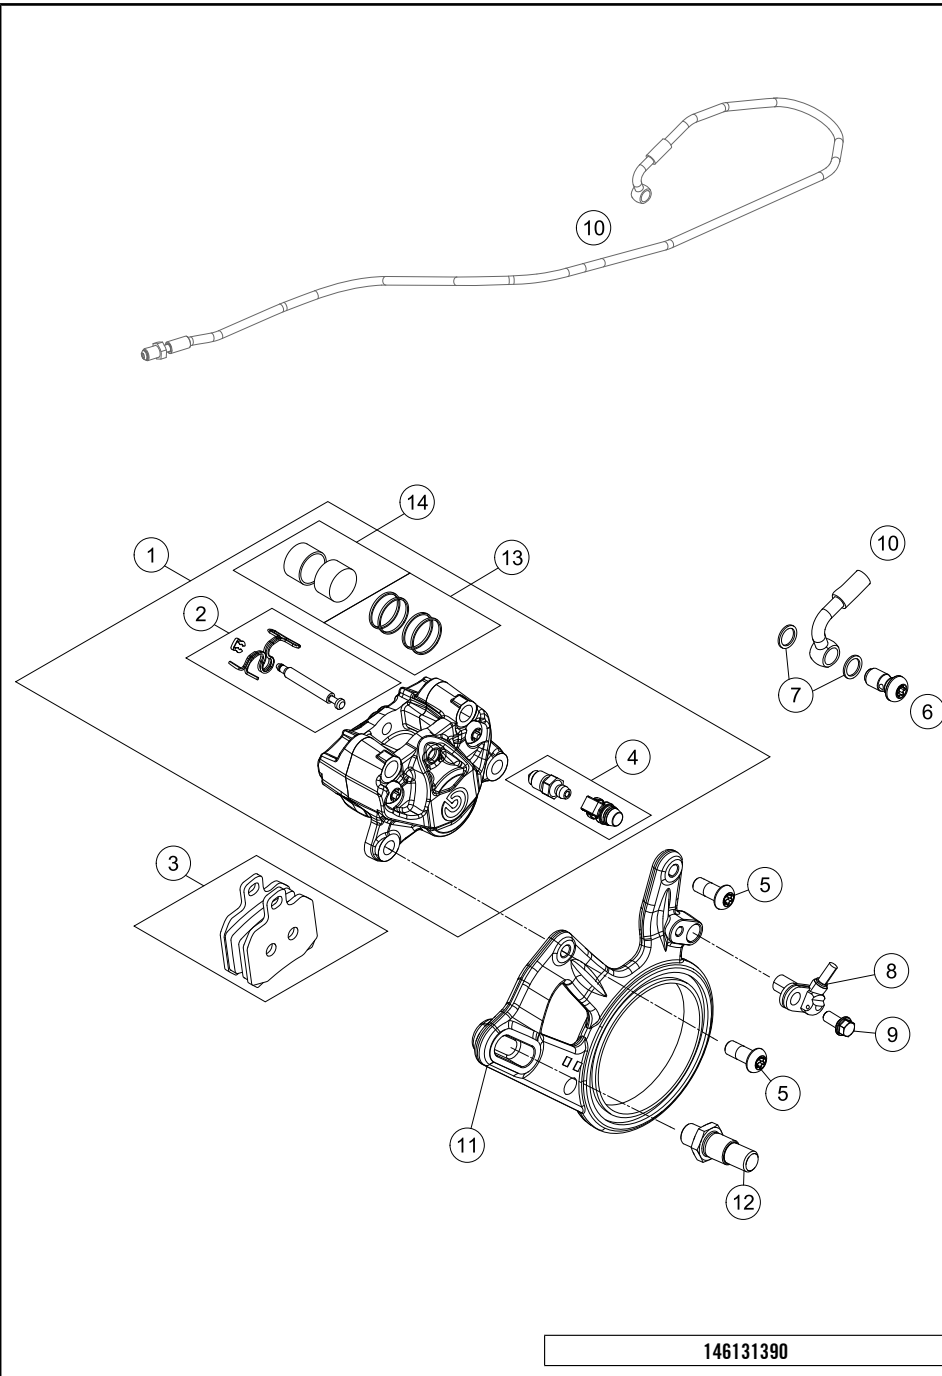

REAR BRAKE CALIPER

1290 Super Duke R, white 2019 EU 2019

POS	PARTNUMBER	PARTNAME	PIECE
1	6131308000158	BRAKE CALIPER REAR W/O PADS BL	1
2	69013082000	BOLT KIT 08	1
3	61313090000	BRAKE PAD REAR TTH38GF	1
4	69013020000	BLEEDER SCREW WITH CAP	1
5	69013076000	brake caliper screw M8x20	2
6	62113020100	banjo bolt M10x1x19.5	1
7	0603100141	sealing ring DIN 7603 10x14x1	2
8	76042125000	ABS-SENSOR	1
9	59009062013	SPECIAL SCREW M6X13 WS=8 10.9	1
10	61342004020	BRAKE HOSE CON. PIECE / R. CYL	1
11	6131307500033S	BRAKE CALIPER ADAPTER BLACK	1
12	76004142000	BOLT BRAKE SADDLE BRACKET	1
13	69013081000	REPAIR KIT SEAL RING	1
14	61313083000	REPAIR KIT PISTON	1

146131390

18909

* NEW PART

X ON DEMAND