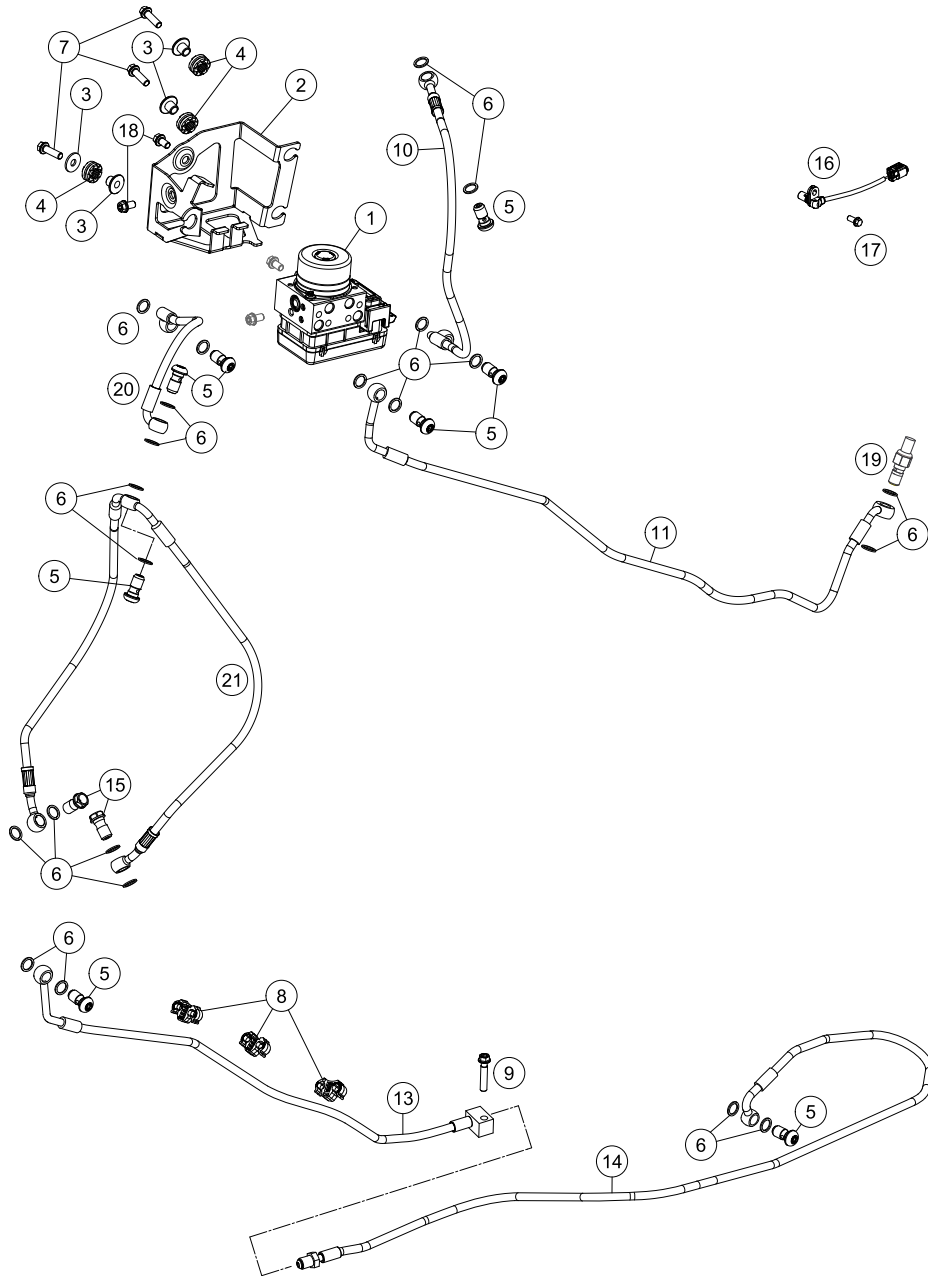

POS	PARTNUMBER	PARTNAME	PIECE
1	61642031144	ABS module filled	1
2	61342040000	SUPPORT ABS-MODULE	1
3	61342041000	COLLAR BUSH 6,5X9X18X8,5	3
4	62142041000	DAMP. COMPONENT ABS MODUL	3
5	62113020100	banjo bolt M10x1x19.5	8
6	0603100141	sealing ring DIN 7603 10x14x1	22
7	0025060206	HH collar screw M6x20 TX30	3
8	61342046000	SUPPORT ABS-PIPE D7,5	3
9	0025060306S	HH collar screw M6x30 TX30	1
10	61342001000	BRAKE HOSE HAND BRAKE CYLINDER	1
11	61342002000	BRAKE HOSE REAR BRAKE CONTROL	1
13	61342004010	BRAKE HOSE MODULE / CON. PIECE	1
14	61342004020	BRAKE HOSE CON. PIECE / R. CYL	1
15	69013025000	HOLLOW SCREW M10X1X19 SW12	2
16	76042125000	ABS-SENSOR	2
17	59009062013	SPECIAL SCREW M6X13 WS=8 10.9	1
18	0025060106	HH collar screw M6x10 TX30	2
19	60311051000	BRAKE LIGHT SWITCH REAR	1
20	61642003010	Brake hose	1
21	61642003000	Brake hose	1

176164210

51369

* NEW PART

X ON DEMAND