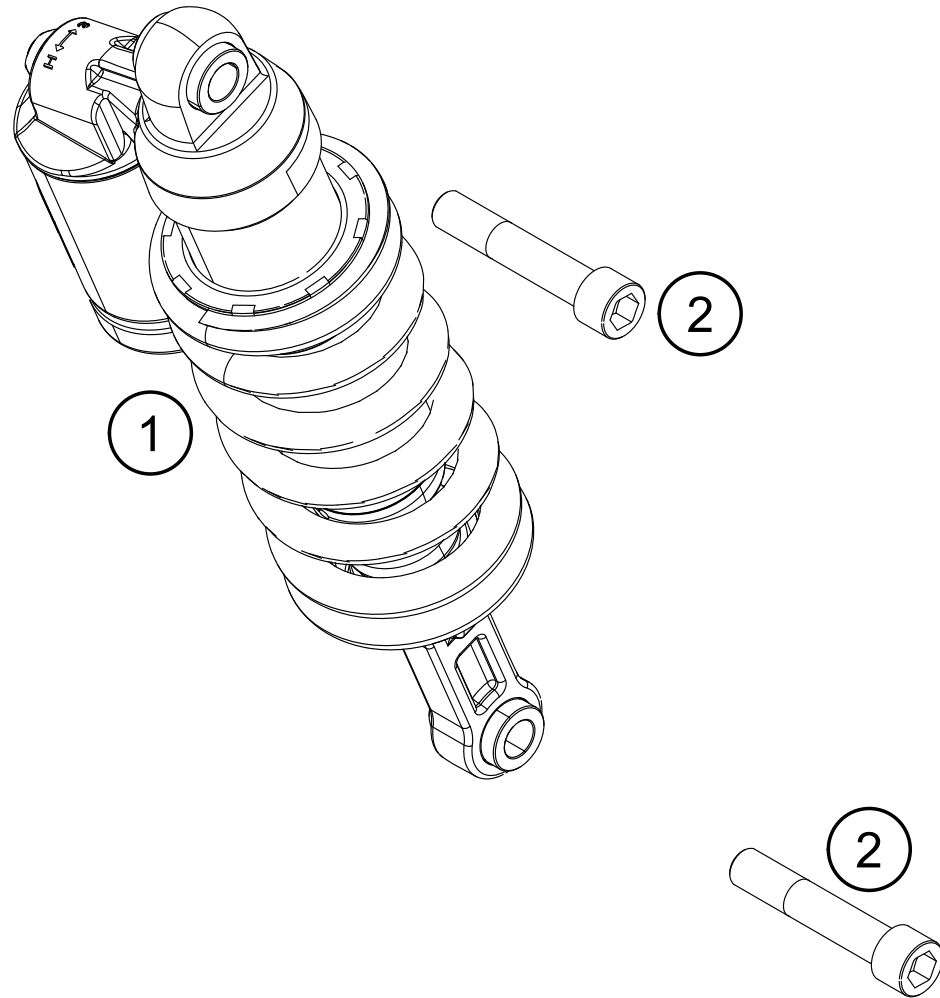

SHOCK ABSORBER

1290 Super Duke R, white 2019 EU 2019

POS	PARTNUMBER	PARTNAME	PIECE
1	15187Q2201	Monoshock WP Superduke 2017	1
2	60004017000	SCREW M14X1,5 L=73MM 03	2

146130410

18897

* NEW PART

X ON DEMAND