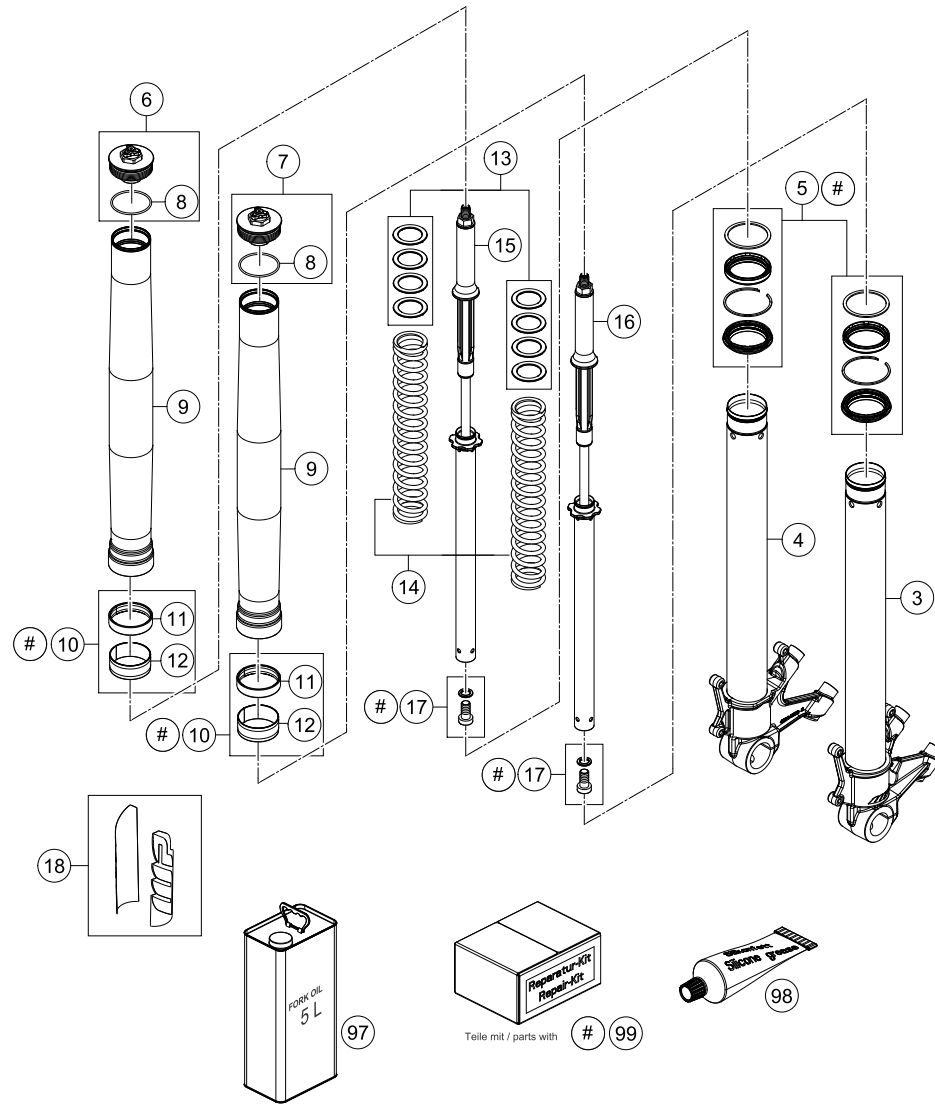

FRONT FORK DISASSEMBLED

1290 Super Duke R, white 2019 EU 2019

POS	PARTNUMBER	PARTNAME	PIECE
3	48601081S2	AXLE CLAMP W. INNER TUBE L/S	1
4	48601082S2	AXLE CLAMP W. INNER TUBE R/S	1
5	R14040	GASKET KIT CPL.	1
6	48601062S2	Screw cap M5x1,5 rebound red cpl.	1
7	48601062S3	Screw cap M5x1,5 compression white cpl.	1
8	46810340	O-ring 45x2 NBR70 siliconized	1
9	48600484	OUTER TUBE L=550MM D=54/60	2
10	R14028	GUIDING BUSH SET	2
11	48601009	Guide bushing 48x52x12	2
12	48601008	Guide bushing 47x49x20	2
13	R514	SPRING SPACER KIT	1
14	95010083	Mainspring (38,2) 100-250 fork	1
15	57430049S4	Cardridge cpl. right	1
16	57430048S4	Cardridge cpl. left	1
17	00501020S1	AH SCREW M10X20 SET	2
18	52000147	Sticker set WP fork 175x45	1
97	48601166S1	FORK OIL SAE4 5L	1
98	T511	SILICONE GREASE F. DUST STRI	1
99	R14041	REP. KIT 1290 SD 2014	1

176130130

18894

* NEW PART

X ON DEMAND