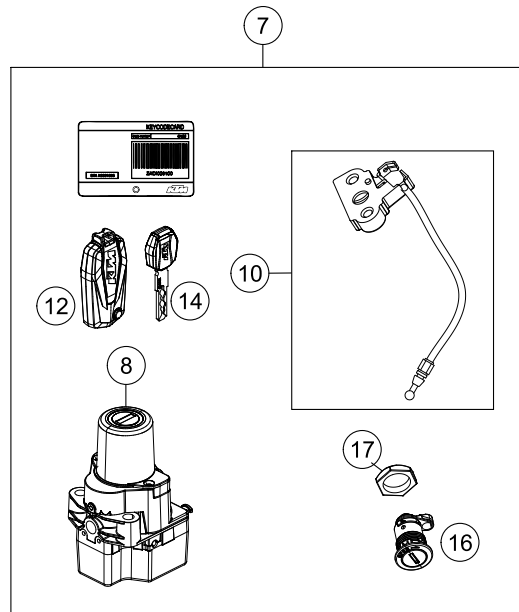

POS	PARTNUMBER	PARTNAME	PIECE
1	61614069000	Dashboard	1
2	61614069010	Absorber Speedometer	3
3	61614069020	Tachometer support bush	3
4	0738050082	Flat Head Screw ISO7380 M5x8 A2 TX25	3
5	61601045100	Instrument holder front part	1
6	61601044000	Instrument holder rear part	1
7*	61611266044	Lockset Race-on 433MHz	1
8*	61611266000	Ignition lock Race-on 433MHz	1
10	61307050000	SEAT LOCK MECHANISM CPL.	1
11	61307055000	Support seat lock	1
12*	60711267000	Race-on key 433 MHz	1
13*	60711267010	Race on blank key 433MHz	x
14	60411067000	KTM ignition key	1
15	60411067010	Blank KTM ignition key	x
16	61307050020	LOCK CYLINDER SEAT LOCK	1
17	69007050050	NUT SEAT LOCK M22X1,5	1
19	0738060181	BHCS ISO 7380 M6X18	1

176161430

49388

* NEW PART

X ON DEMAND