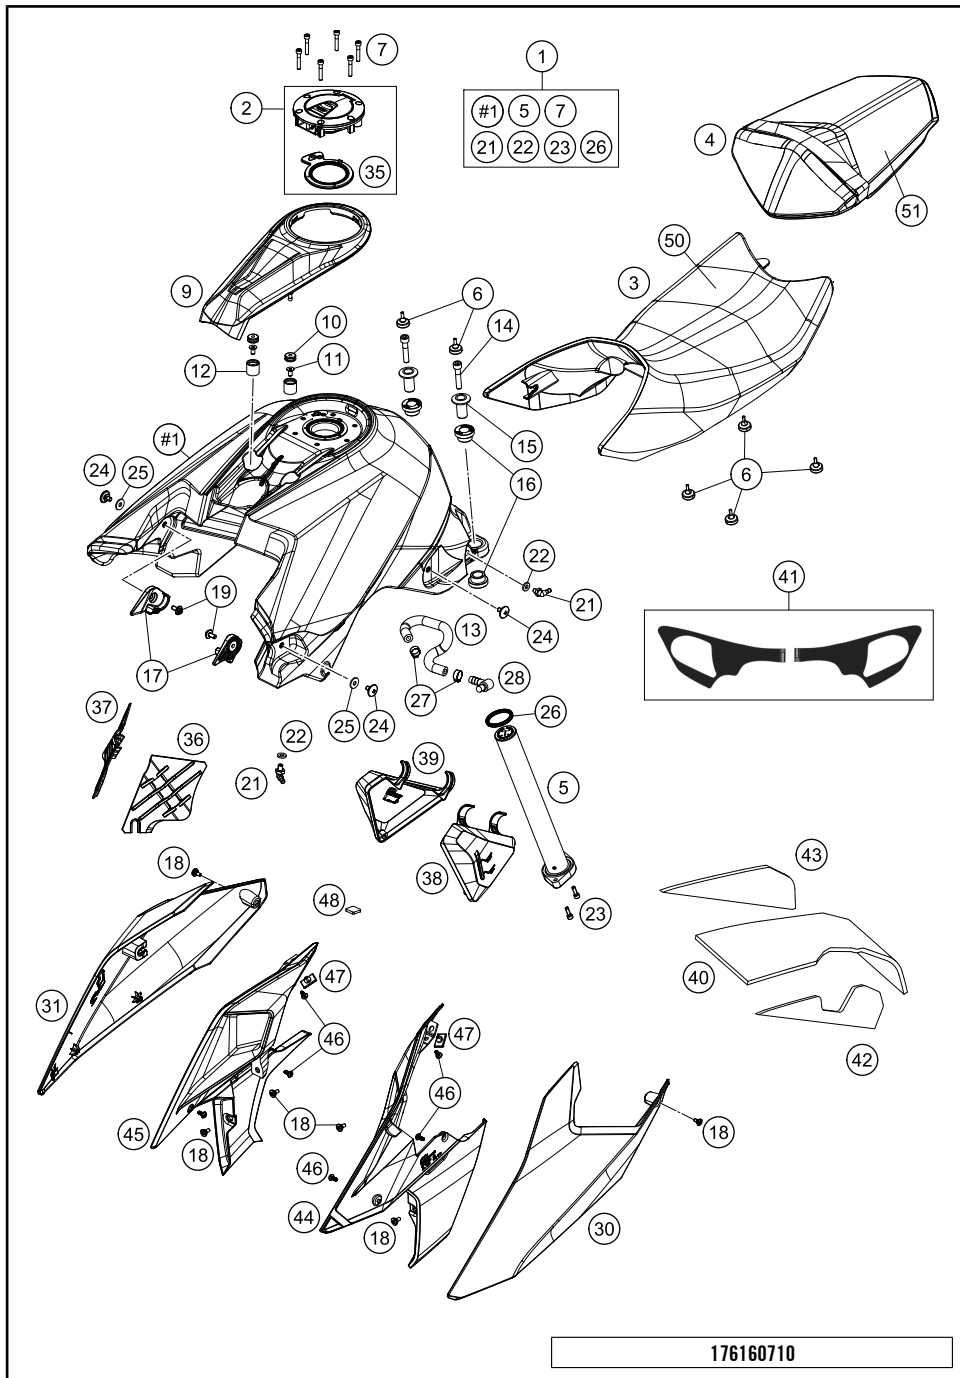

POS	PARTNUMBER	PARTNAME	PIECE
43	61306095030	INSULATION MAT R/S	1
44	61608027000	interior finishing left	1
45	61608026000	interior finishing right	1
46	0081050121	EJOT PT screw K50x12	6
47	77307040041	Isolation pad	2
48	61408015030	METAMOLL F. TAIL LIGHT COVER	2
50*	61607040050	Seat cover	1
51*	61607047050	Seat cover	1

51377

* NEW PART X ON DEMAND