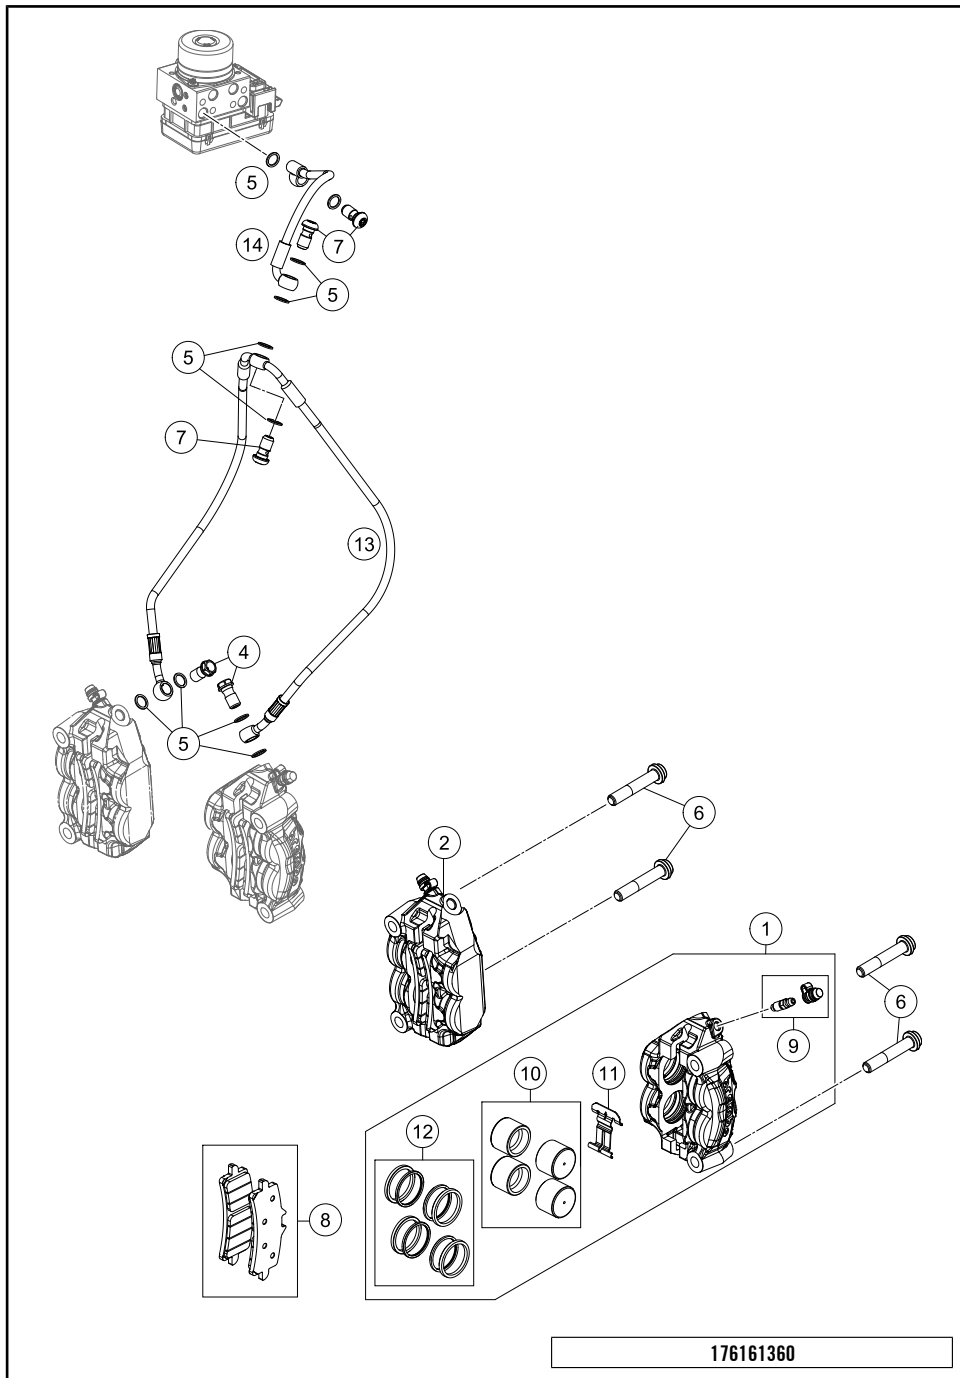

FRONT BRAKE CALIPER

1290 Super Duke R, white 2019 EU 2019

POS	PARTNUMBER	PARTNAME	PIECE
1	6131301500158	BRAKE CALIPER FRONT - W/O PADS	1
2	6131301600158	BRAKE CALIPER FRONT W/O PADS	1
4	69013025000	HOLLOW SCREW M10X1X19 SW12	2
5	0603100141	sealing ring DIN 7603 10x14x1	10
6	0035100559S	AH-COLLAR SCREW M10X1,25X55SS	4
7	62113020100	banjo bolt M10x1x19.5	3
8	61313030000	BRAKE PADS SET BRM10A-HH	2
9	61013020100	BLEEDER SCREW WITH CAP	2
10	61313019000	BRAKE PISTON CPL.	2
11	69013018000	SPRING PLATE	2
12	61313021000	SEAL RINGS CPL.	2
13	61642003000	Brake hose	1
14	61642003010	Brake hose	1

176161360

18908

* NEW PART

X ON DEMAND