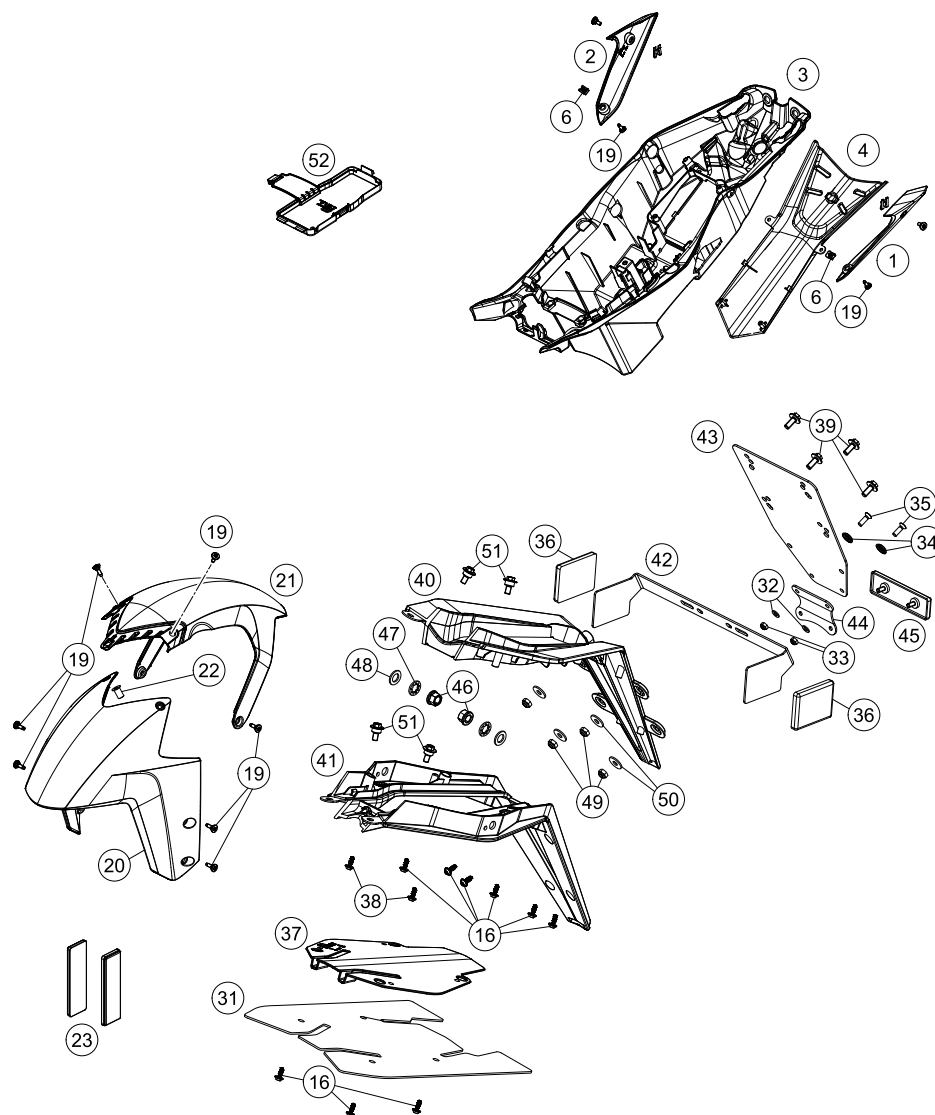

POS	PARTNUMBER	PARTNAME	PIECE
1*	61608042000CA	Side cover right	1
2*	61608041000CA	Side cover left	1
3	61608018000	Tail end lower part	1
4	6130804000033	REAR FAIRING LOWER PART BLACK	1
6	69008021080	clip nut M5	8
16	0081050121	EJOT PT screw K50x12	x
19	69008021060	special screw M5x17	12
20*	61308010000CA	Fender, front part	1
21	6130801100033	REAR FENDER BLACK	1
22	60008008050	blind plug nut M5 WN16A	2
23	60012080100	SIDE REFLECTOR YELLOW "CEV"	2
31	61308123010	SPLASH PROTECTION AUSTRALIA ONLY FOR AU	1
32	0125050003	WASHER DIN0125-A 5,3	2
33	0985050003	SELF LOCKING NUT DIN0985-M 5	2
34	40006006000	WASHER 6MM	2
35	0966050163	OVAL HEAD SCREW DIN0966-M 5X16	2
36	16512180100	SIDE REFLECTOR RED REAR ONLY FOR US	2
37	61308023010	SPLASH PROTECTION	1
38	0081050181	SCREW FOR PLASTIC K50X18 T20	2
39	0024060156	HH collar screw M6x15 TX30	4
40	61308022000	NUMBER PLATE CARRIER UPP. PART	1
41	61308023000	NUMBER PLATE CARRIER LOW. PART	1
42	62512081000	BRACKET SIDE REFLECTOR 06 ONLY FOR US	1
43	60012081300	Licence fitting	1
44	58412080050	BRACKET FOR REFLECTOR	1
45	58412080400	Rear reflector red	1
46	58414030000	HH COLLAR NUT M10X1,25 WS=13	2
47	0797100003	LOCK WASHER DIN6797-J10,5 ZI	2
48	0433100003	WASHER 18x10,5x1,6	2
49	0985060003	SELF LOCK. NUT DIN0985-M 6	4
50	0021060003	WASHER DIN9021-A 6,4	4
51	83008100015	SPECIAL SCREW M6X15X5,5	4
52	61612054100	storage compartment smartphone	1

176160810

51376

* NEW PART X ON DEMAND