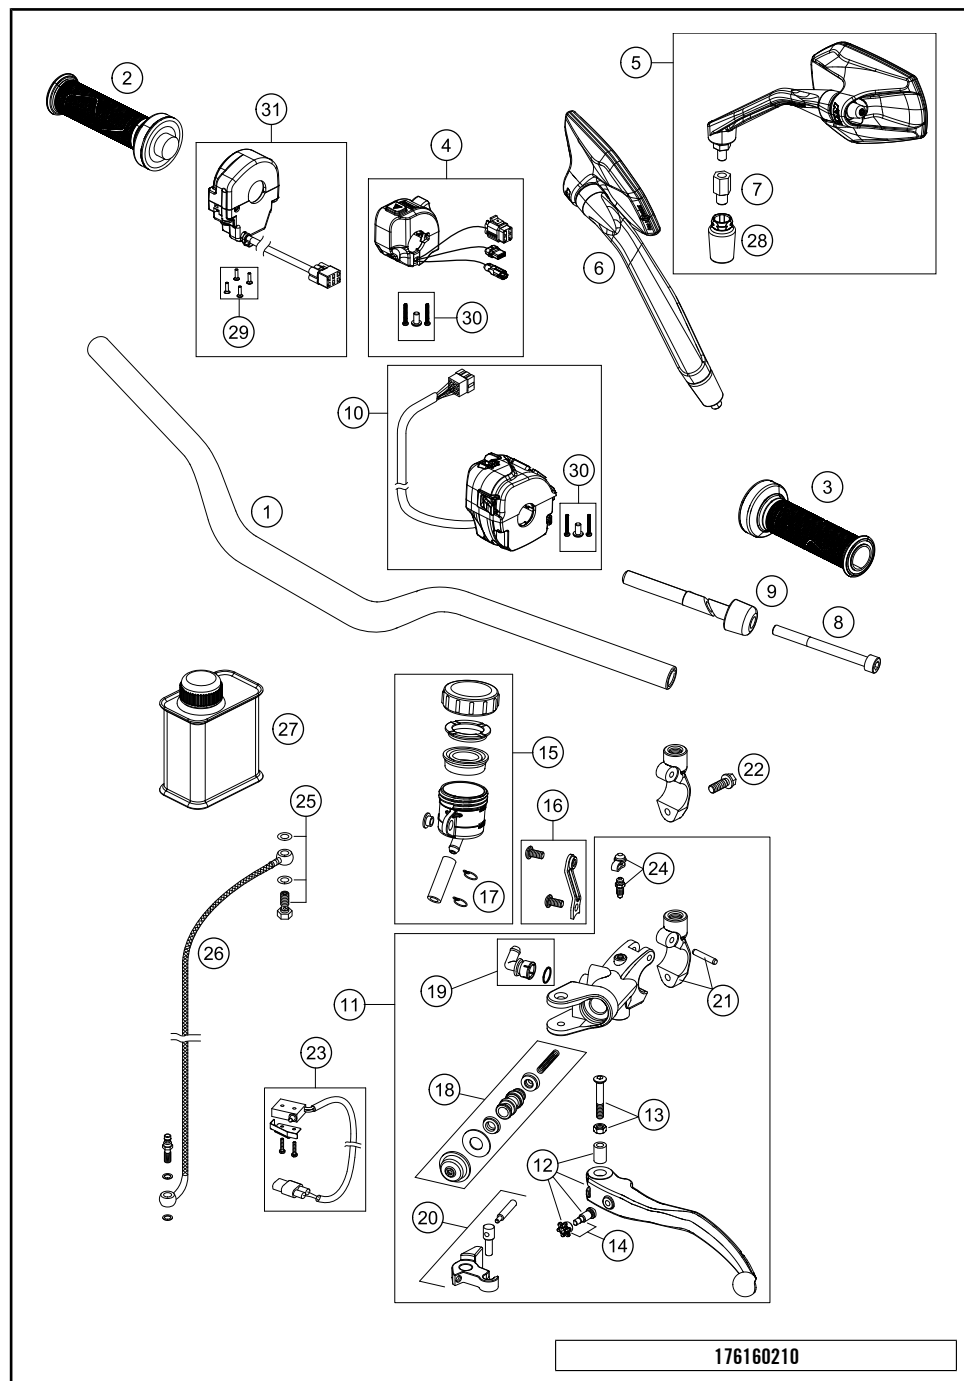

176130130

18894

* NEW PART

X ON DEMAND

HANDLEBAR, CONTROLS

1290 Super Duke R, white 2019 EU 2019

POS	PARTNUMBER	PARTNAME	PIECE
1	6160200100030	Handlebar Dk=28,5mm	1
2	60702012000	Grip tube (no heating)	1
3	60702039000	Fixed grip (no heating)	1
4	61411174000	Start-emergency off switch	1
5	61312040200	MIRROR LEFT CPL.	1
6	61312041200	MIRROR RIGHT CPL.	1
7	61312040050	ADAPTOR FOR MIRROR	2
8	0912060653	SHCS DIN 912 M6x65	2
9	61002004000	handlebar weight	2
10	61411170000	Combination switch left	1
11	6130203014430	MASTER CYLINDER CPL.	1
12	6130203100030	CLUTCH LEVER CPL.	1
13	50302038200	LEVER SCREW SHORT CPL. 09	1
14	61002043000	ADJUSTING SCREW CPL.	1
15	61002055144	RESERVOIR CPL.	1
16	61302055050	RETAINING PLATE RESERVOIR	1
17	58007117000	YDNAC-CLAMP 10107 10MM	2
18	59413008000	REP. SET PISTON D=12MM 2007	1
19	61002051144	ANGLE PIECE CPL. (DOT)	1
20	61002056000	ROCKER CPL. 05	1
21	6130204400030	CLAMP MIRROR W. TENSION PIN	1
22	0025060126	HH collar screw M6x12 TX30	1
23	83111049000	CLUTCH SWITCH ATV	1
24	61002054000	BLEEDER SCREW WITH CAP	1
25	59032062000	HOLLOW SCREW + COPPER GASKET	1
26	61032063100	CLUTCH PIPE	1
27	00062030000	BRAKE FLUID DOT5.1 0,25L	1
28	61312040030	RUBBER SLEEVE	2
29	76011073110	SCREW SET START-STOP SWITCH	1
30	61411174010	Screw set start-stop switch	1
31	60711012000	Ride-by-wire without throttle tube	1

51372

* NEW PART

X ON DEMAND

176160310

POS	PARTNUMBER	PARTNAME	PIECE
39	0125080003	washer DIN 125 A -8.4	8
40	60003152000	ENGAGE PANEL FOOTREST L/S 03	2
41	61303091000	KNEE PAD L/S	1
42	61303092000	KNEE PAD R/S	1
43	60303010000	BUSHING MOTOR MOUNTING	2
44	61303085000	FRAME COVER L/S	1
45	61303086000	FRAME COVER R/S	1
46	0025080356	HH collar screw M8x35 TX40	1
48	61003088000	PLUG SFL28 05	2
49	6160304905033S	Footrest bracket rear	1
50	47106003060	QUICK RELEASE CLUTCH	2
51	0738060181	BHCS ISO 7380 M6X18	2