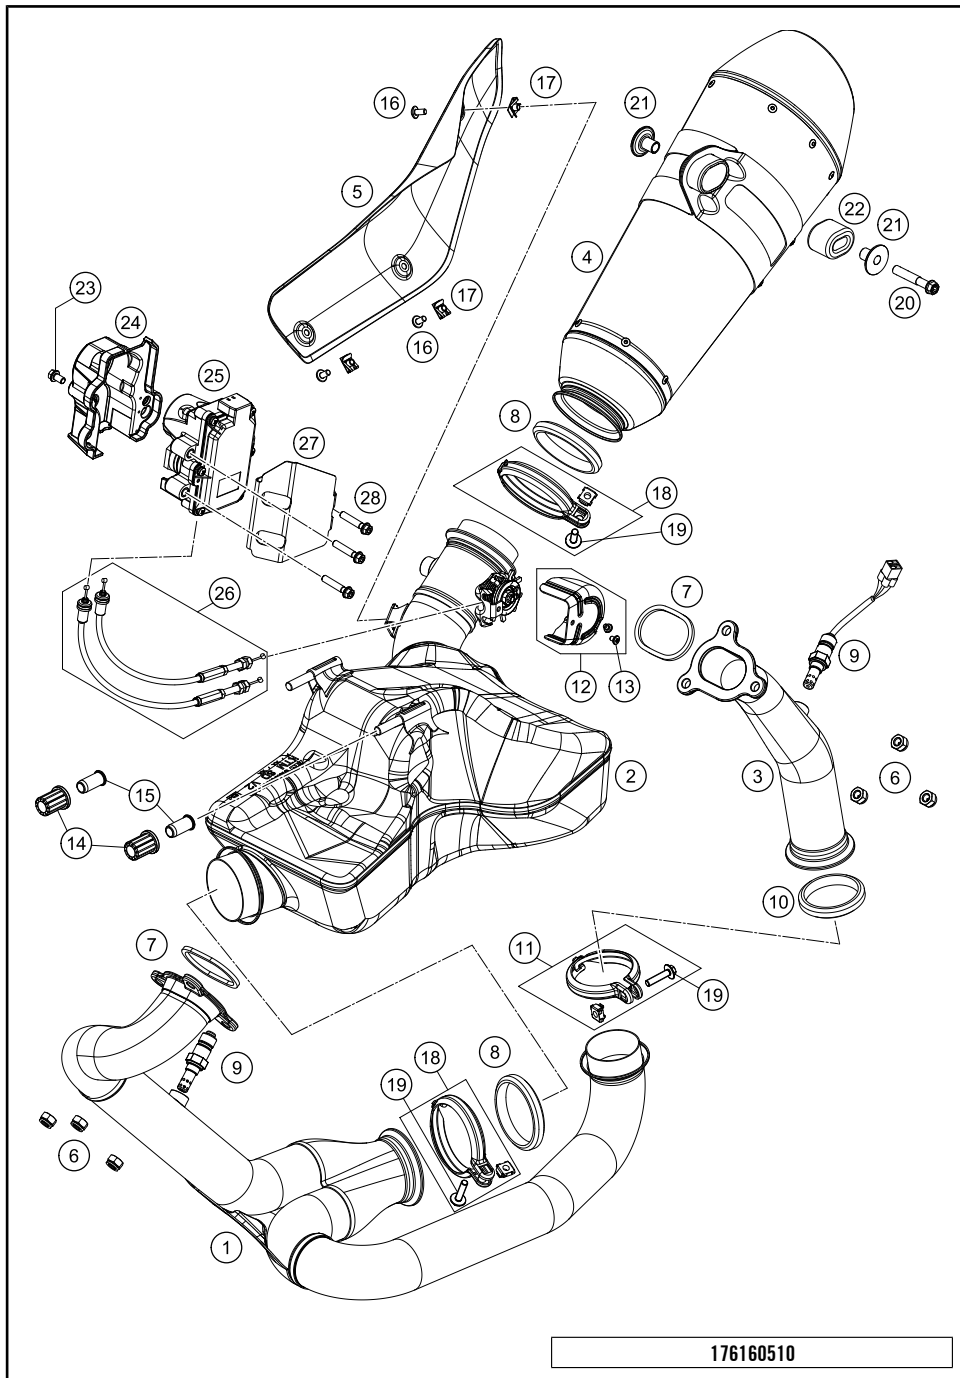

EXHAUST SYSTEM

1290 Super Duke R, white 2019 EU 2019

POS	PARTNUMBER	PARTNAME	PIECE
1*	61305007200	Manifold front	1
2	61605050000	Pre-silencer	1
3	60305008100	Header rear complete	1
4	61305083000	SILENCER CPL.	1
5	6140501100033	HEAT PROTECTOR BLACK	1
6	51010086100	self-locking nut M8 Cu	6
7	69005005100	EXHAUST PIPE FLANGE GASKET	2
8	61305005005	MANIFOLD GASKET 60MM	2
9	75041090200	LAMBDA SENSOR	2
10	69005005005	MANIFOLD GASKET	1
11	69005050000	CLAMP CPL.	1
12	61405095050	COVER FLUE GAS DAMPER	1
13	60402052010	EJOT SPIRAL SCREW SF M4X6-K	2
14	61005013000	RUBBER SILENCER SUPPORT 05	2
15	61005014000	SLEEVE SILENCER SUPPORT 05	2
16	78105081010	SCREW TORX M5X10	3
17	69008021080	clip nut M5	3
18	61305090000	EXHAUST CLAMP CPL. 60MM	2
19	0024060256	HH COLLAR SCREW M6X25 TX30	3
20	0025080506	HH collar screw M8x50 TX40	1
21	61305069000	BUSHING 8,5X11X29	2
22	61305068000	DAMPING RUBBER	1
23	0025060106	HH collar screw M6x10 TX30	1
24	61441070050	COVER EXHAUST FLAP CONTROL MOT	1
25	61441070000	EXHAUST FLAP CONTROL MOTOR	1
26	61441071000	BOWDEN CABELS EXHAUST FLAP	1
27	61441070060	HEAT PROTECTION CAP SERVOMOTOR	1
28	0025060306	HH collar screw M6x30 TX30	3

176160510

49380

* NEW PART

X ON DEMAND