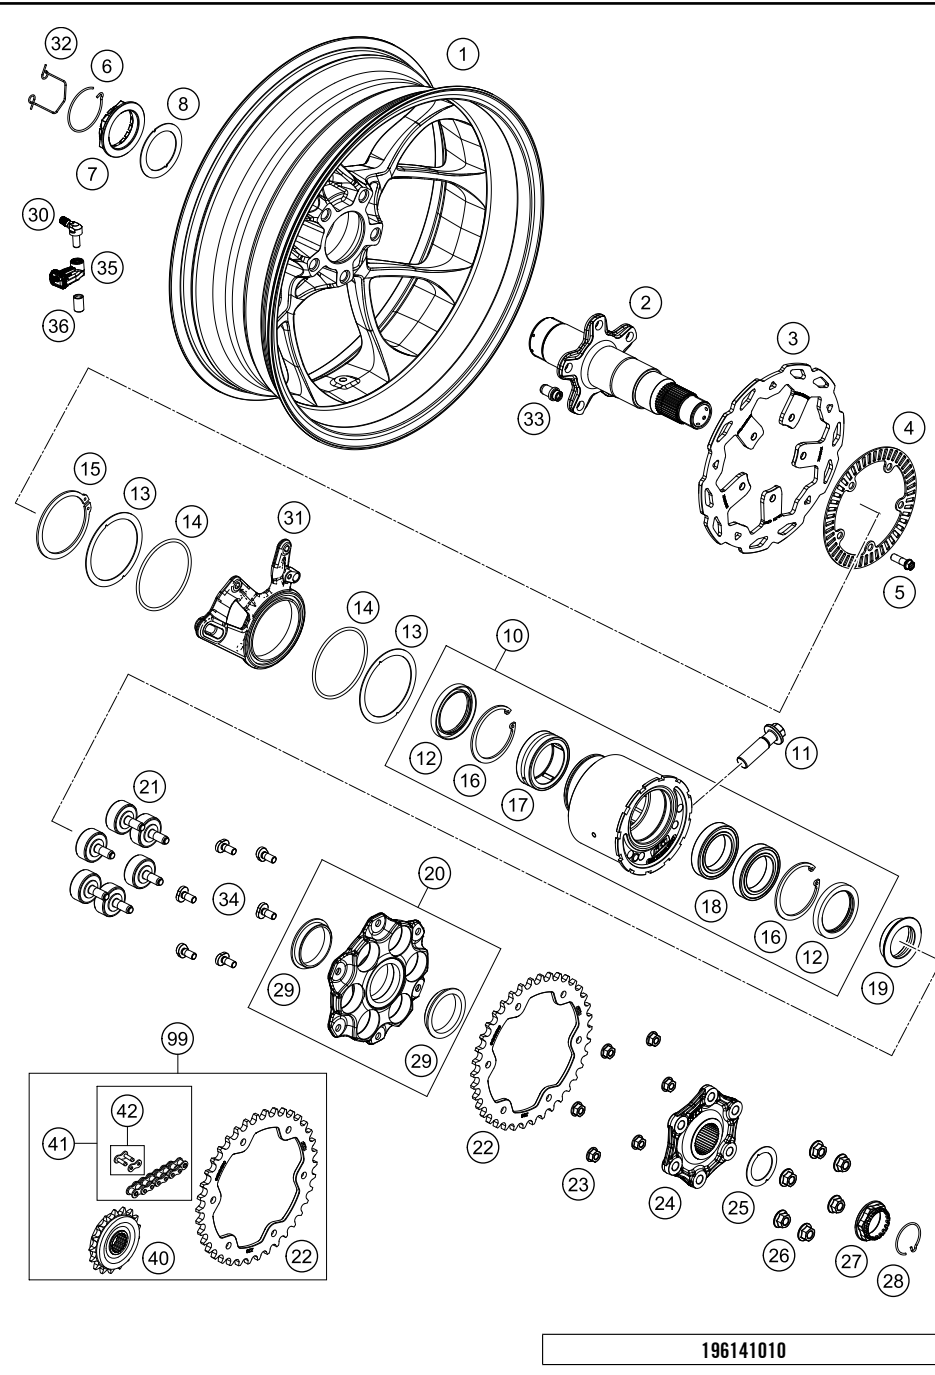

196140910

51370

* NEW PART X ON DEMAND

REAR WHEEL

1290 Super Duke R, white 2019 EU 2019

POS	PARTNUMBER	PARTNAME	PIECE
1*	6161000100030	rear wheel 6x17	1
2	61310385100	Rear wheel axle	1
3	76010160000	BRAKE DISC 240MM	1
4	76042121000	SENSOR GEAR REAR	1
5	0025080256S	HH COLLAR SCREW M8X25 TX40	5
6	61310187000	SAFETY WIRE R/S	1
7	61310186100	AXLE NUT M50X1.5	1
8	61310016000	WASHER 69X1	1
10	61310010044	CLUTCH HUB HOUSING CPL.	1
11	61310021000	HH COLLAR SCREW M16X1,5X55	1
12	0760526880	SHAFT SEAL RING 52X68X8	2
13	61310019000	WASHER 94X1	2
14	0770840035	O-RING 84,00X3,5 NBR70	2
15	0471078250	CIRCLIP DIN471-78X2,5	1
16	0472068250	CIRCLIP DIN472-68X2,5	2
17	0617456822	NEEDLE BEARING RNA4909-2RSR-XL	1
18	0625061909	DEEP GROOVE BALL BEARING 61909	2
19	61310014000	SPACER RING	1
20	6131005404433S	SPROCKET SUPPORT CPL.	1
21	61310059000	JAR DAMPER	6
22	61310151038	SPROCKET STEEL DUKE 1290 Z38	1
23	54310086200	SELF LOCKING NUT M8 10.9	6
24	6131005000033S	JAR DAMPER CARRIER	1
25	76010116000	SHIM 50X1	1
26	06923100003	HEX. NUT DIN 6923 M10X1,25-10	6
27	61310086000	AXLE NUT M35X1.5	1
28	76010187000	SAFETY WIRE L/S	1
29	76010052000	IGUS BEARING D=50	2
30	61412033060	VALVE 8,5MM 90° F. TPMS SMALL	1
31	6131307500033S	BRAKE CALIPER ADAPTER BLACK	1
32	61310010011	SAFE ARMING WIRE	1
33	61310113000	DOWEL PIN M8	5
34	61310052000	SPROCKET SCREW	6
35	61412033000	TIRE PRESSURE SENSOR SMALL	1
36	61412033050	NUT F. TYRE-PRESSURE SENSOR SM	1
40	60033129017	CHAIN SPROCKET 17-T DAMPED 03	1
41	61310165118	CHAIN DID525 VAZ & MASTER LINK	1

196141010

51371

* NEW PART

X ON DEMAND

REAR WHEEL

1290 Super Duke R, white 2019 EU 2019

POS	PARTNUMBER	PARTNAME	PIECE
42	61310066000	MASTER LINK FOR CHAIN DID VAZ	1
99	00050002029	DRIVETRAIN KIT 1290 SD 17T/38T	1