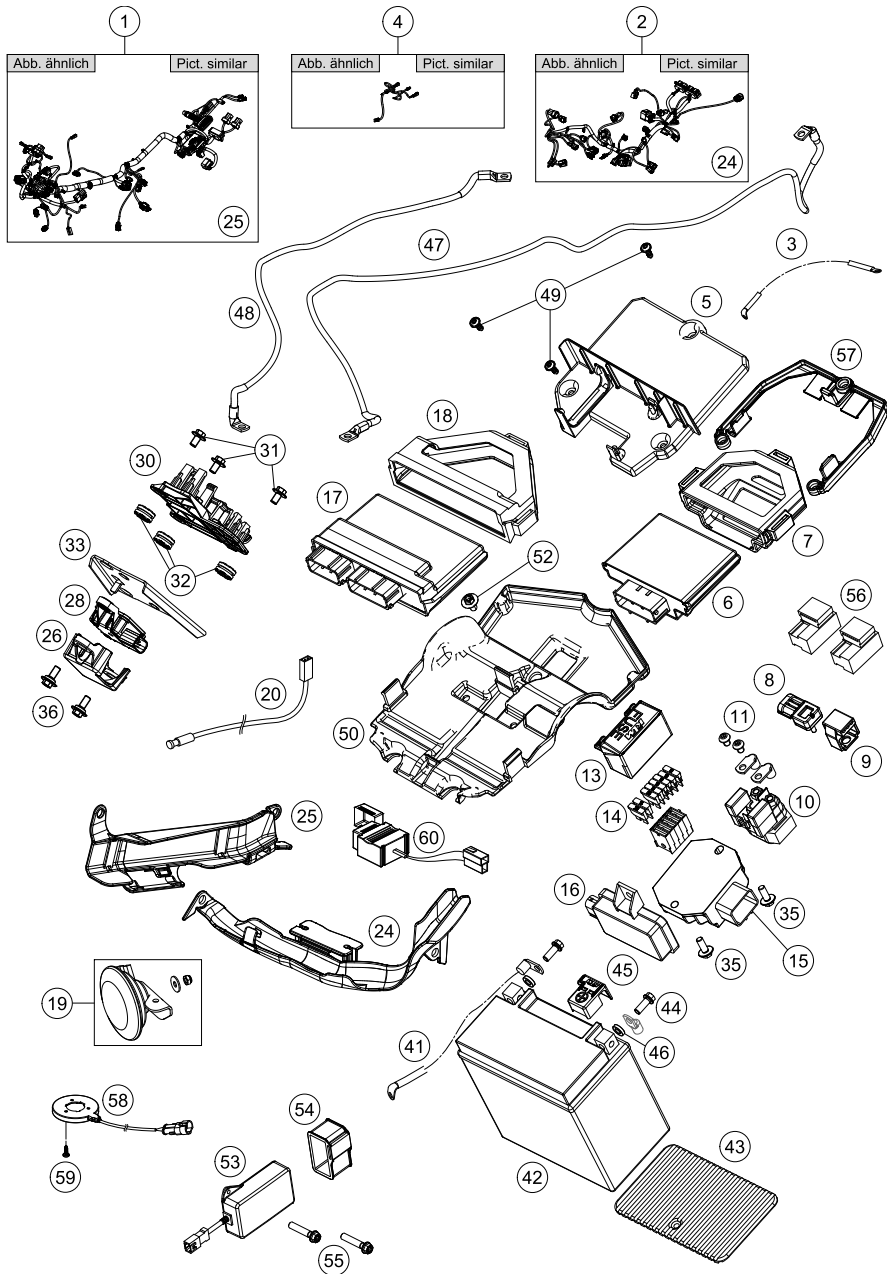

POS	PARTNUMBER	PARTNAME	PIECE
1	61611075033	Main wiring harness complete	1
2	60711085100	Engine harness	1
3	61311059050	BATTERY CABLE	1
4	61311076100	REAR WIRING HARNESS	1
5	61308018060	COVER MCU	1
6	60711033000	Control unit MCU 3.0	1
7	60711033050	Rubber band	1
8	61041085100	PRESSURE SENSOR 06	1
9	61041085150	RUBBER SUPP. PRESSURE SENS. 06	1
10	76211058000	STARTER RELAY 07	1
11	0902060083	AH OVAL SCREW ISO 7380 M 6X8	2
13	61311087050	RUBBER CASING FUSE BOX	1
14	58011109110	FUSE 10 A 2000	1
14	58011109130	FUSE 30 A	2
15	60311034000	VOLTAGE REGULATOR	1
16	60312032000	RECEIVER AIR PRESSURE SENSOR	1
17	61341031300	Control unit EFI	1
18	60341031050	ECU RUBBER BRACKET	1
19	61611060033	Direct current horn complete	1
20	61111018100	TEMPERATURE SENSOR	1
24	60311046000	CABLE CHANNEL L/S	1
25	60311047000	CABLE CHANNEL R/S	1
26	61342090050	COVER SENSOR BOX	1
28*	60342090100	inertial sensor	1
30	61411083000	CONNECTOR BOARD FRONT	1
31	0024060106	HH COLLAR SCREW M6X10 TX30	3
32	62142041000	DAMP. COMPONENT ABS MODUL	3
33	61342090040	SUPPORT SLOPING POS. SENSOR	1
35	0025060206	HH collar screw M6x20 TX30	2
36	83008000015	SPECIAL SCREW M6X15X3	2
41	61311098000	GROUND CABLE BATT.-FRAME 16MM	1
42	61311053000	BATTERY YUASA YTX14-BS	1
43	61311053050	RUBBER PLATE FOR BATTERY	1
44	0025060166	HH collar screw M6x16 TX30	2
45	62111059060	COVER POSITIVE POLE	1
46	12011016000	WASHER 6 X 12 X 3	2
47	61311059000	STARTER CABLE 16MM	1
48	61311097000	GROUND CABLE ENGINE-FRAME 16MM	1

176161110

51360

* NEW PART

X ON DEMAND