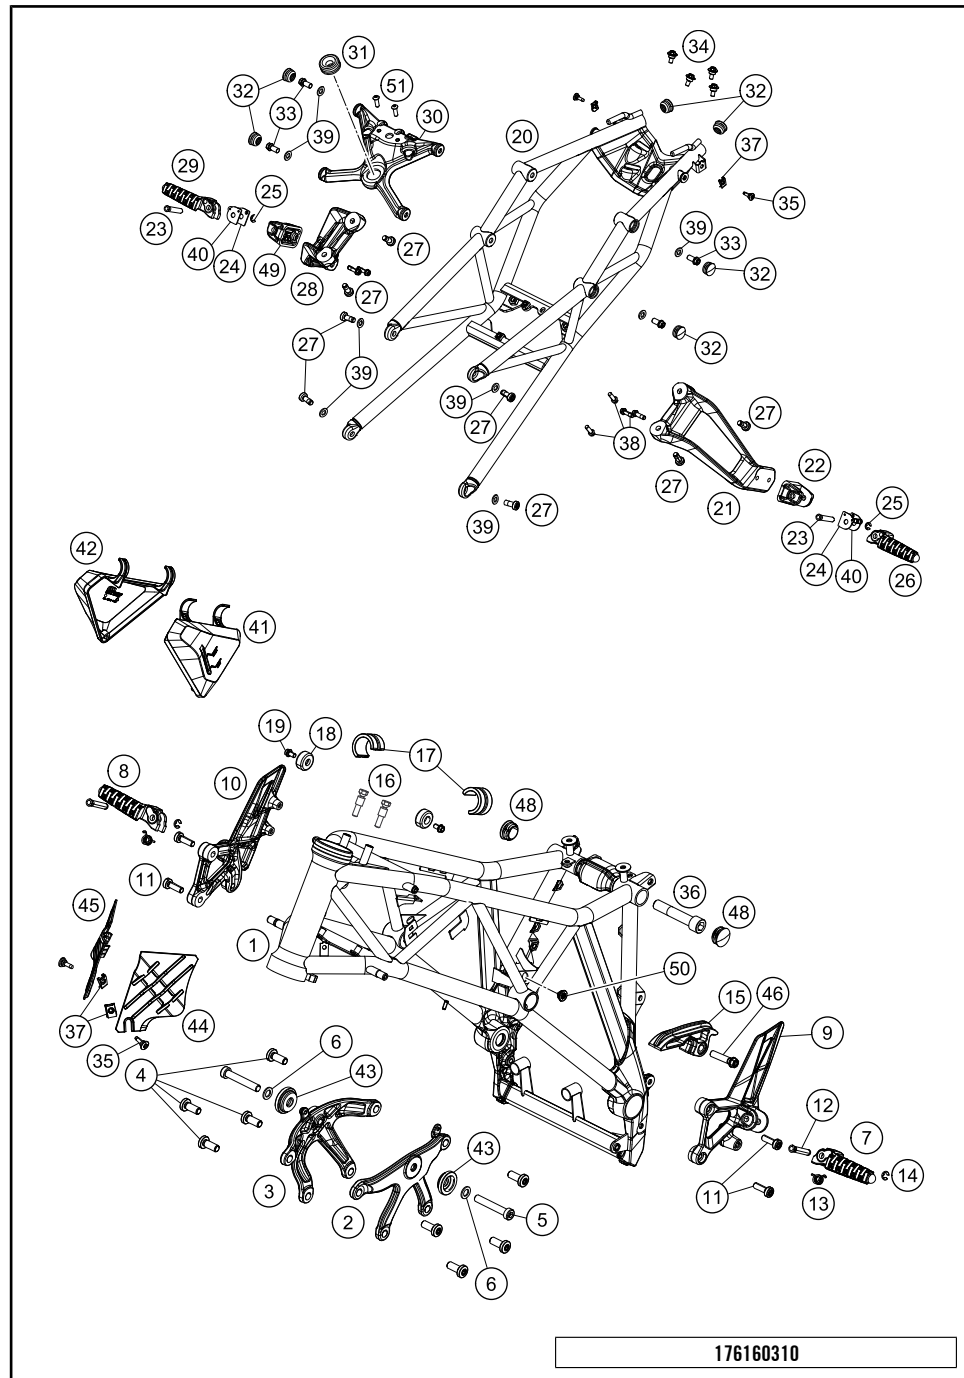

176160310

POS	PARTNUMBER	PARTNAME	PIECE
39	0125080003	washer DIN 125 A -8.4	8
40	60003152000	ENGAGE PANEL FOOTREST L/S 03	2
41	61303091000	KNEE PAD L/S	1
42	61303092000	KNEE PAD R/S	1
43	60303010000	BUSHING MOTOR MOUNTING	2
44	61303085000	FRAME COVER L/S	1
45	61303086000	FRAME COVER R/S	1
46	0025080356	HH collar screw M8x35 TX40	1
48	61003088000	PLUG SFL28 05	2
49	6160304905033S	Footrest bracket rear	1
50	47106003060	QUICK RELEASE CLUTCH	2
51	0738060181	BHCS ISO 7380 M6X18	2

51372

* NEW PART

X ON DEMAND