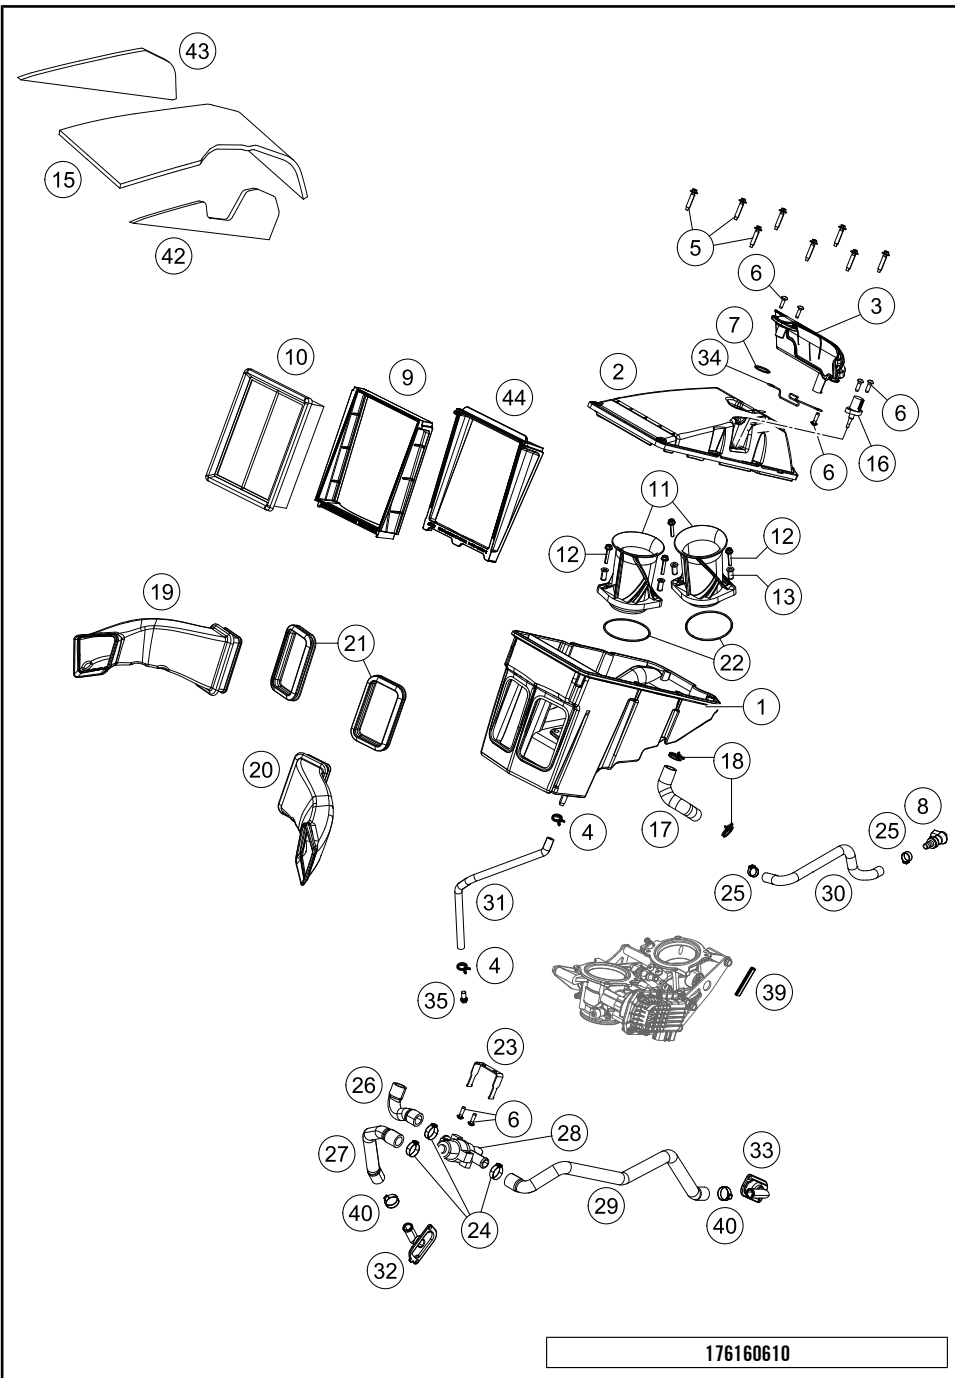

AIR FILTER

1290 Super Duke R, white 2019 EU 2019

POS	PARTNUMBER	PARTNAME	PIECE
43	61306095030	INSULATION MAT R/S	1
44	60406017000	FILTERCLAMPING LINER	1

49395 * NEW PART X ON DEMAND