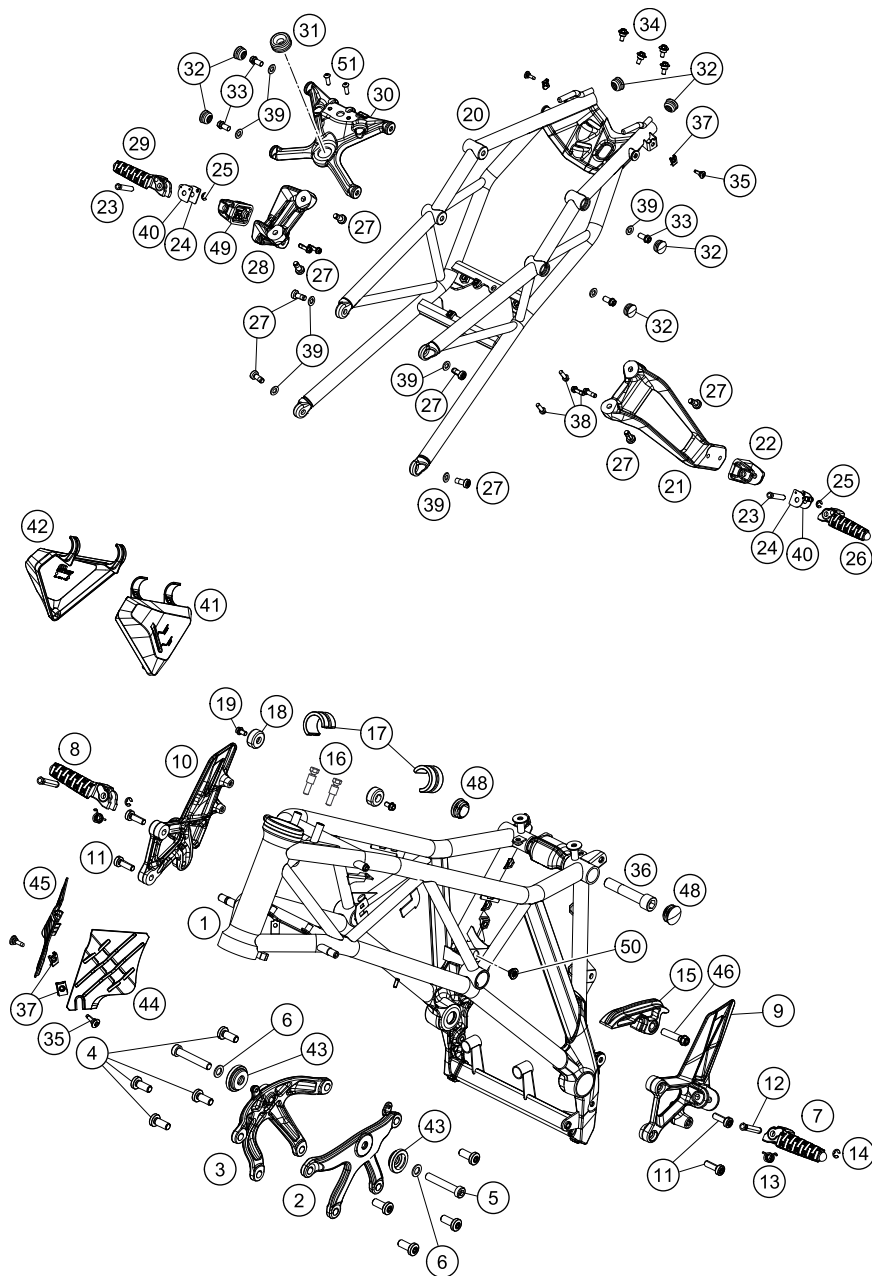

176160310

POS	PARTNUMBER	PARTNAME	PIECE
1	61603001100EB	Frame 616 QA el-ora	1
2	6030300500033S	ENGINE SUPPORTL/S BLACK	1
3	6030300600033S	ENGINE SUPPORT R/S BLACK	1
4	0035100249	SHCS M10x24 TX45	8
5	0035100609S	AH-COLLAR SCREW M10X60 ISA45	2
6	0433100003	WASHER 18x10,5x1,6	2
7	6900314000033S	FOOTREST FRONT L/S 13	1
8	6900314100033S	FOOTREST FRONT R/S 13	1
9	6130313800033S	FOOTREST PLATE FR. L/S	1
10	6130303910033S	FOOTREST SUPPORT FRONT R/S BL.	1
11	0035080256	AH-COLLAR SCREW M8X25 ISA45	4
12	60003044100	footrest bolt, rear	2
13	61003042000	SPRING FOOTREST FRONT 05	2
14	0799060003	retaining washer DIN 6799 - 6	2
15	61304076000	CHAIN SLIDING BLOCK-FRAME	1
16	61611064000	Tamper-proof screw	2
17	61007014000	SPACER FUEL TANK 05	2
18	50307014000	TANK ROLLER 12X26X12 '98	2
19	0025060106	HH collar screw M6x10 TX30	2
20*	61603002000301	Subframe	1
21	6130304800033S	FOOTREST SUPPORT REAR L/S BL.	1
22	6130304905033S	FOOTREST MOUNTING REAR BLACK	1
23	60003044100	footrest bolt, rear	2
24	60003052000	ENGAGE PANEL FOOTREST R/S 03	2
25	0799060003	retaining washer DIN 6799 - 6	2
26	6900305003333S	FOOTREST REAR L/S CPL.	1
27	0035080206S	SHCS M8x20 TX45	4
28	6130304900033S	FOOTREST SUPPORT REAR R/S BL.	1
29	6900305103333S	FOOTREST REAR R/S CPL.	1
30	6130300203033S	CROSS BRACE REAR BLACK	1
31	61303002040	RUBBER GROMMET	1
32	61303088000	PLUG SFL 22X0,8-3,0	6
33	0025080166	HH COLLAR SCREW M8X16 TX40	4
34	83008100015	SPECIAL SCREW M6X15X5,5	4
35	69008021060	special screw M5x17	4
36	60004017000	SCREW M14X1,5 L=73MM 03	1
37	69008021080	clip nut M5	4
38	0025080206	HH collar screw M8x20	6

51372

* NEW PART

X ON DEMAND