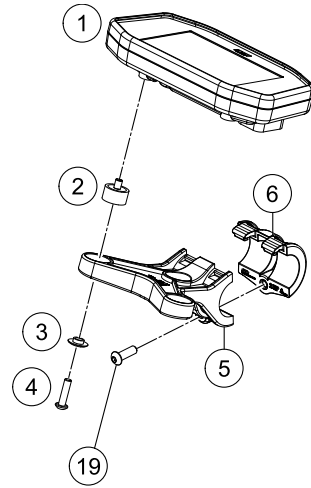

POS	PARTNUMBER	PARTNAME	PIECE
1	61614069000	Dashboard	1
2	61614069010	Absorber Speedometer	3
3	61614069020	Tachometer support bush	3
4	0738050082	Flat Head Screw ISO7380 M5x8 A2 TX25	3
5	61601045100	Instrument holder front part	1
6	61601044000	Instrument holder rear part	1
7*	61611266044	Lockset Race-on 433MHz	1
8*	61611266000	Ignition lock Race-on 433MHz	1
10	61307050000	SEAT LOCK MECHANISM CPL.	1
11	61307055000	Support seat lock	1
12*	60711267000	Race-on key 433 MHz	1
13*	60711267010	Race on blank key 433MHz	x
14	60411067000	KTM ignition key	1
15	60411067010	Blank KTM ignition key	x
16	61307050020	LOCK CYLINDER SEAT LOCK	1
17	69007050050	NUT SEAT LOCK M22X1,5	1
19	0738060181	BHCS ISO 7380 M6X18	1

176161430

49388

* NEW PART

X ON DEMAND