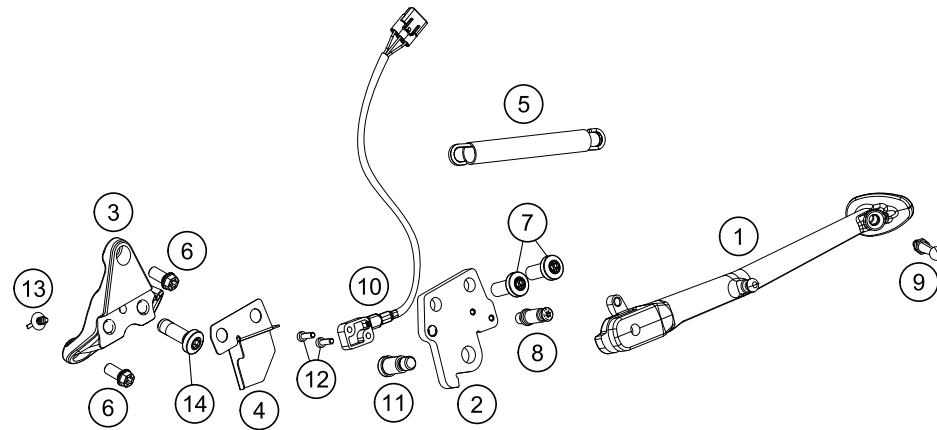

51372

* NEW PART

X ON DEMAND

176160310

POS	PARTNUMBER	PARTNAME	PIECE
39	0125080003	washer DIN 125 A -8.4	8
40	60003152000	ENGAGE PANEL FOOTREST L/S 03	2
41	61303091000	KNEE PAD L/S	1
42	61303092000	KNEE PAD R/S	1
43	60303010000	BUSHING MOTOR MOUNTING	2
44	61303085000	FRAME COVER L/S	1
45	61303086000	FRAME COVER R/S	1
46	0025080356	HH collar screw M8x35 TX40	1
48	61003088000	PLUG SFL28 05	2
49	6160304905033S	Footrest bracket rear	1
50	47106003060	QUICK RELEASE CLUTCH	2
51	0738060181	BHCS ISO 7380 M6X18	2

51372

* NEW PART

X ON DEMAND

POS	PARTNUMBER	PARTNAME	PIECE
1	6100302323333S	Side stand w. magnet	1
2	61303028000	SIDE STAND MOUNTING	1
3	6130302600033S	SIDE STAND BRACKET	1
4	61303027000	SCREENING SHEET	1
5	60303024100	SIDE STAND SPRING	1
6	0025080166S	HH collar screw M8x16 TX40 SL	2
7	0035100249	SHCS M10x24 TX45	2
8	61303028001	SPEC. SCREW SIDE STAND SPRING	1
9	61303023120	Step plate side stand M8	1
10	60411045000	SIDE STAND SENSOR	1
11	62503027200	SCREW FOR SIDE STAND M10X31,2	1
12	0084040123	CYL.HEAD SCREW DIN84A M4x12	2
13	61011094000	CABLE TIE WITH PLUG M6	1
14	0035100309S	SHCS M10x30 TX45	1