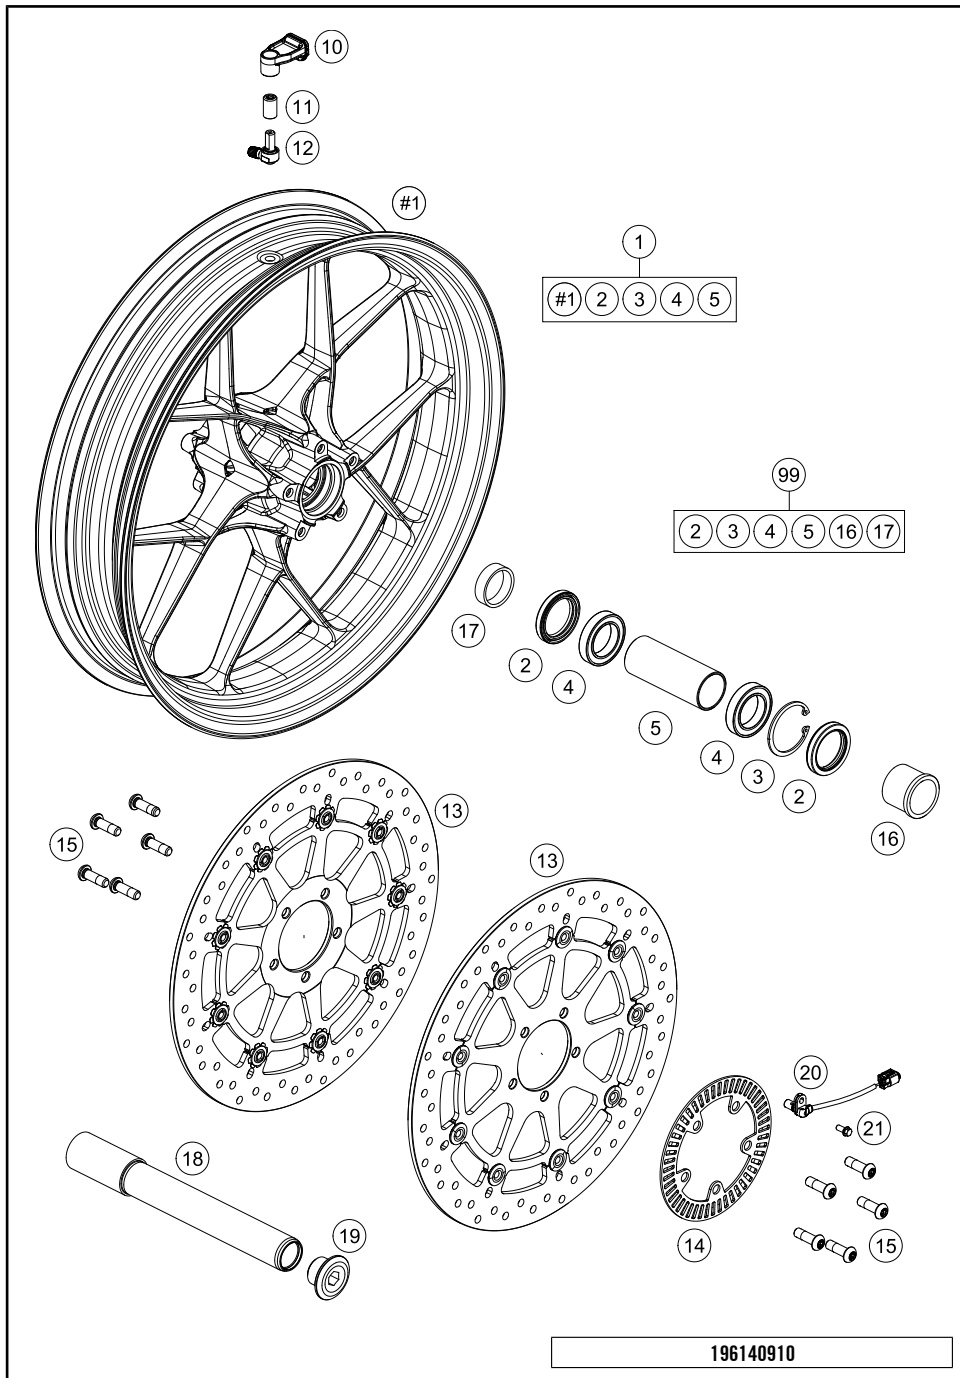

FRONT WHEEL

1290 Super Duke R, white 2019 EU 2019

POS	PARTNUMBER	PARTNAME	PIECE
1*	6160900113330	Front wheel cmpl. 3,5x17" black SD-GT 19	1
2	0760354771	SHAFT SEAL RING 35X47X7 TC	2
3	0472047175	CIRCLIP DIN0472-47X1,75	1
4	0625069068	GR.BALL BEAR.6906 DDU2CG23S6NM	2
5	61009011000	BEARING SPACER TUBE FRONT 05	1
10	61412033000	TIRE PRESSURE SENSOR SMALL	1
11	61412033050	NUT F. TYRE-PRESSURE SENSOR SM	1
12	61412033060	VALVE 8,5MM 90° F. TPMS SMALL	1
13	6130906000033	BRAKE DISK D=320/5	2
14	76042020000	SENSORGEAR FRONT	1
15	76009062000	SPECIAL SCREW M8X25 SS TX40	10
16	61009012000	SPACER BUSH. FR. WHEEL L/S 05	1
17	60009013000	SPACER BUSH. FR. WHEEL R/S 03	1
18	61009081000	WHEEL SPINDEL FRONT 05	1
19	61009082000	AH SCREW M25X1,5 WS=12 05	1
20	76042125000	ABS-SENSOR	1
21	59009062013	SPECIAL SCREW M6X13 WS=8 10.9	1
99	61009015000	FRONT WHEEL REP. KIT	x

196140910

51370

* NEW PART X ON DEMAND