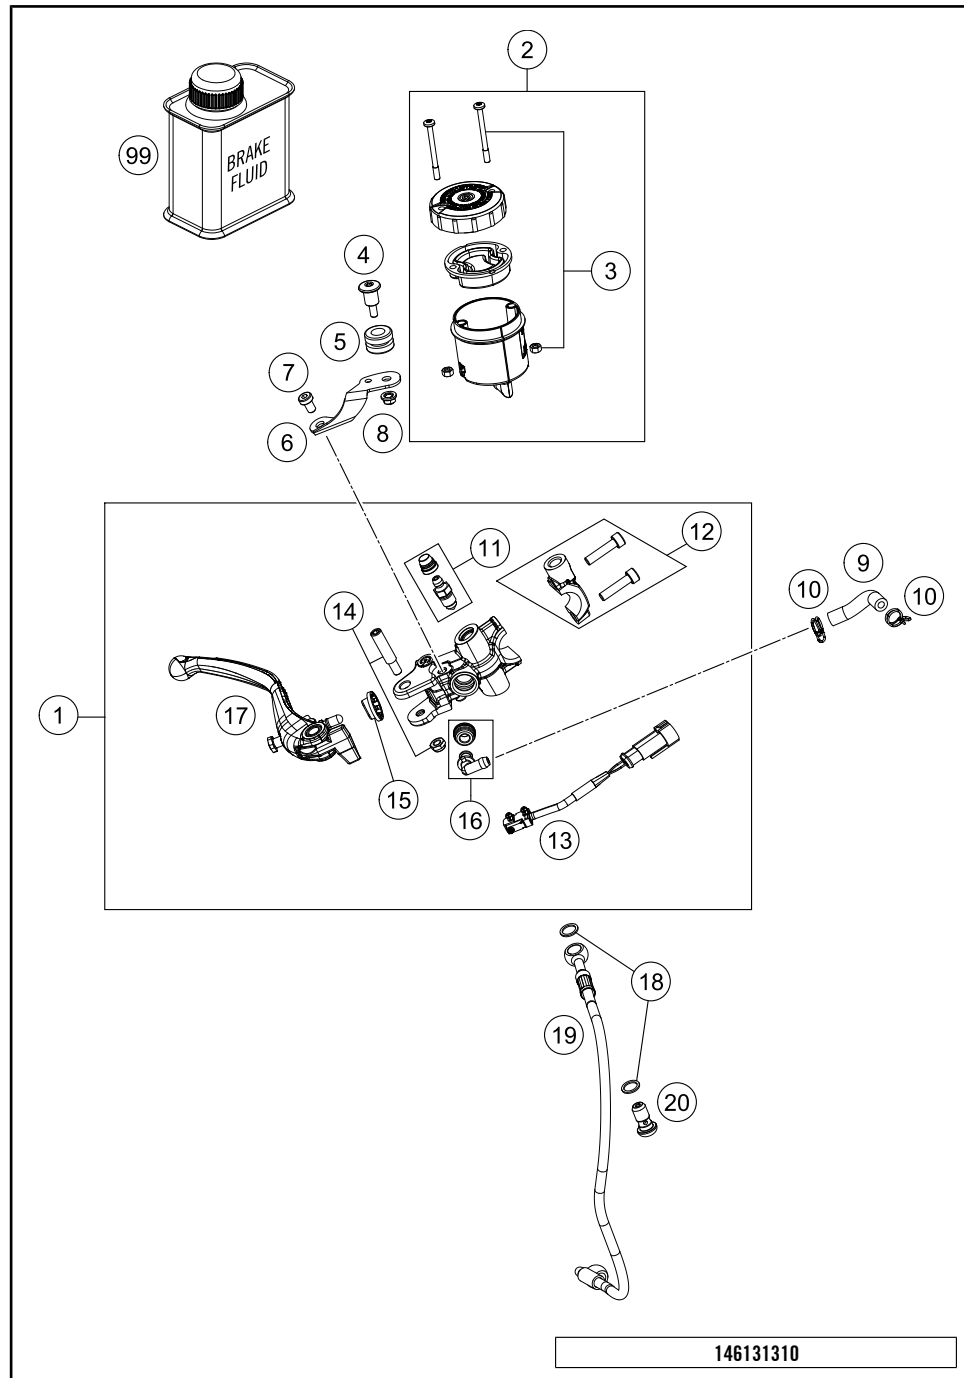

FRONT BRAKE CONTROL

1290 Super Duke R, white 2019 EU 2019

POS	PARTNUMBER	PARTNAME	PIECE
1	6131300110030	Hand brake cylinder PR16/19	1
2	61313029000	BRAKE FLUID RESERV. BLACK CPL.	1
3	61013009203	SCREW + NUT F. RESERVOIR	1
4	61013013050	SCREW RET.PANEL-RESERVOIR	1
5	61013013000	RUBBER BUSH 05	1
6	6101300900130	SUPPORT BRAKE FLUID RES. FRONT	1
7	61013021000	SCREW RET.PANEL-BRAKE CYLINDER	1
8	61013009004	NUT FOR RESERVOIR	1
9	69013069001	HOSE FOR RESERVOIR 6X1,5	1
10	58007017000	YDNAC CLAMP 10101 (10,4MM)	2
11	60513020000	Bleeder screw with cap	1
12	76013005100	CLAMP CPL. 16	1
13	61311050000	BRAKE LIGHT SWITCH FRONT	1
14	61013006000	LEVER SCREW CPL. 05	1
15	61013008000	RUBBER CUP 05	1
16	54513155000	ANGLE PIECE	1
17	6101300204430	HAND BRAKE LEVER CPL. BLACK	1
18	0603100141	sealing ring DIN 7603 10x14x1	2
19	61342001000	BRAKE HOSE HAND BRAKE CYLINDER	1
20	62113020100	banjo bolt M10x1x19.5	1
99	00062030000	BRAKE FLUID DOT5.1 0,25L	1

146131310

18907

* NEW PART X ON DEMAND