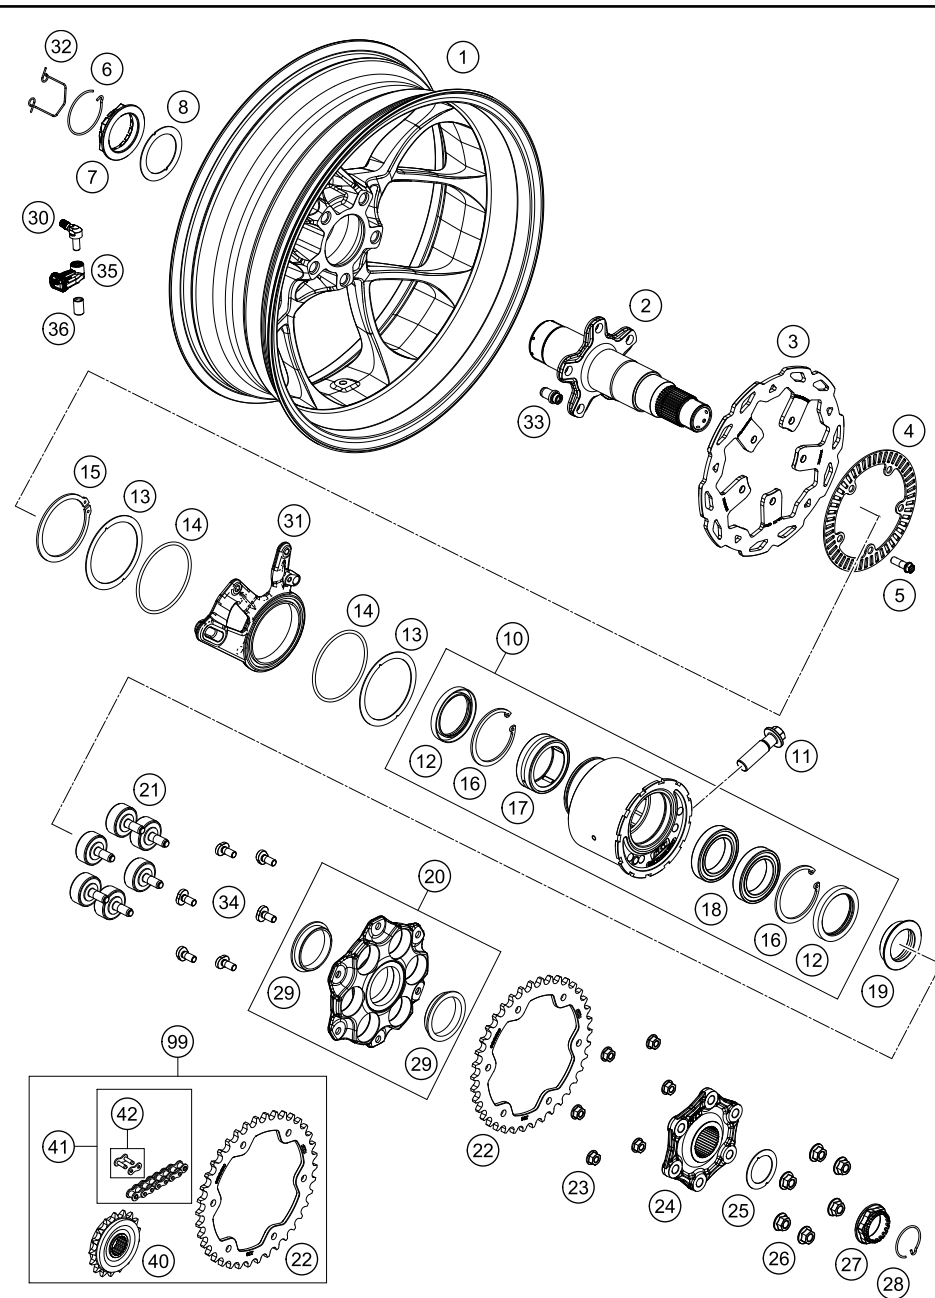

196140910

51370

* NEW PART X ON DEMAND

REAR WHEEL

1290 Super Duke R, white 2019 EU 2019

POS	PARTNUMBER	PARTNAME	PIECE
1*	6161000100030	rear wheel 6x17	1
2	61310385100	Rear wheel axle	1
3	76010160000	BRAKE DISC 240MM	1
4	76042121000	SENSOR GEAR REAR	1
5	0025080256S	HH COLLAR SCREW M8X25 TX40	5
6	61310187000	SAFETY WIRE R/S	1
7	61310186100	AXLE NUT M50X1.5	1
8	61310016000	WASHER 69X1	1
10	61310010044	CLUTCH HUB HOUSING CPL.	1
11	61310021000	HH COLLAR SCREW M16X1,5X55	1
12	0760526880	SHAFT SEAL RING 52X68X8	2
13	61310019000	WASHER 94X1	2
14	0770840035	O-RING 84,00X3,5 NBR70	2
15	0471078250	CIRCLIP DIN471-78X2,5	1
16	0472068250	CIRCLIP DIN472-68X2,5	2
17	0617456822	NEEDLE BEARING RNA4909-2RSR-XL	1
18	0625061909	DEEP GROOVE BALL BEARING 61909	2
19	61310014000	SPACER RING	1
20	6131005404433S	SPROCKET SUPPORT CPL.	1
21	61310059000	JAR DAMPER	6
22	61310151038	SPROCKET STEEL DUKE 1290 Z38	1
23	54310086200	SELF LOCKING NUT M8 10.9	6
24	6131005000033S	JAR DAMPER CARRIER	1
25	76010116000	SHIM 50X1	1
26	06923100003	HEX. NUT DIN 6923 M10X1,25-10	6
27	61310086000	AXLE NUT M35X1.5	1
28	76010187000	SAFETY WIRE L/S	1
29	76010052000	IGUS BEARING D=50	2
30	61412033060	VALVE 8,5MM 90° F. TPMS SMALL	1
31	6131307500033S	BRAKE CALIPER ADAPTER BLACK	1
32	61310010011	SAFE ARMING WIRE	1
33	61310113000	DOWEL PIN M8	5
34	61310052000	SPROCKET SCREW	6
35	61412033000	TIRE PRESSURE SENSOR SMALL	1
36	61412033050	NUT F. TYRE-PRESSURE SENSOR SM	1
40	60033129017	CHAIN SPROCKET 17-T DAMPED 03	1
41	61310165118	CHAIN DID525 VAZ & MASTER LINK	1