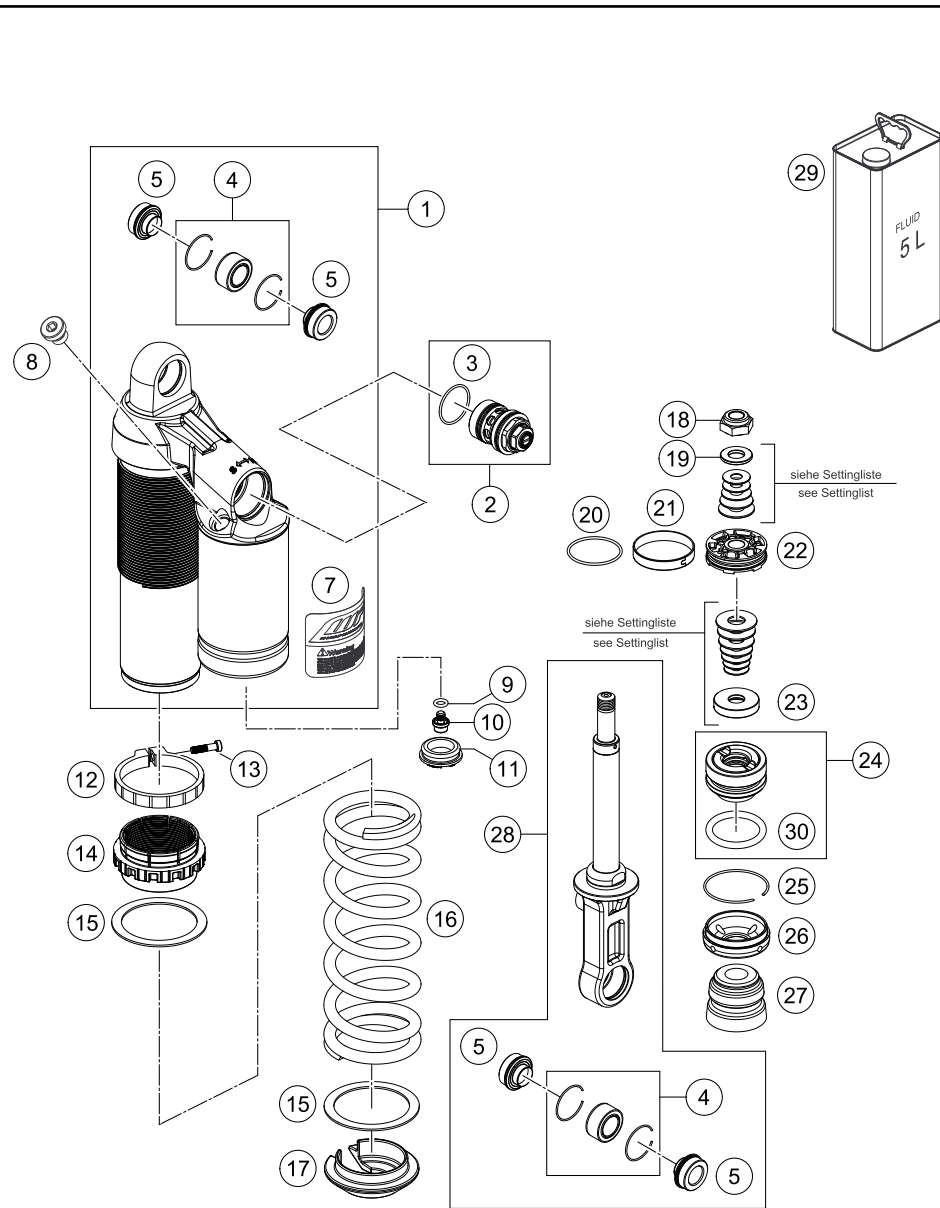

51372

* NEW PART

X ON DEMAND

POS	PARTNUMBER	PARTNAME	PIECE
1	6100302323333S	Side stand w. magnet	1
2	61303028000	SIDE STAND MOUNTING	1
3	6130302600033S	SIDE STAND BRACKET	1
4	61303027000	SCREENING SHEET	1
5	60303024100	SIDE STAND SPRING	1
6	0025080166S	HH collar screw M8x16 TX40 SL	2
7	0035100249	SHCS M10x24 TX45	2
8	61303028001	SPEC. SCREW SIDE STAND SPRING	1
9	61303023120	Step plate side stand M8	1
10	60411045000	SIDE STAND SENSOR	1
11	62503027200	SCREW FOR SIDE STAND M10X31,2	1
12	0084040123	CYL.HEAD SCREW DIN84A M4x12	2
13	61011094000	CABLE TIE WITH PLUG M6	1
14	0035100309S	SHCS M10x30 TX45	1

18897

* NEW PART

X ON DEMAND

POS	PARTNUMBER	PARTNAME	PIECE
1	46181252S1	Monoshock top part	1
2	50180213S27	Compression cpl.	1
3	50180217	O-ring 27x1,5 Viton70 green ISO 3601-3S	1
4	R12012	Ball joint bearing kit top 12mm	2
5	46181307E	Bearing bush 14x15/23,5x14,45 cpl.	4
7	52000149	Sticker WP warning India 35x60	1
8	50180095	HS cylinder-head screw R1/8 l8	1
9	46810893	O-ring 5,28x1,78 NBR70 black	1
10	36120151	HS lock screw M5x6	1
11	46811208	Rubber cap do not open 22x5,5 NBR	1
12	46181014	Clamp d61	1
13	14460042	HS cylinder-head screw M5x20 DIN 912	1
14	46181013	Spring retainer M55x2x71x35 plastic	1
15	50180410	Washer 58,6x73,6x1,5	2
16	92010036	Mainspring (59/57) 170-185 damper	1
17	46181299	Spring retainer 28x73x15 black	1
18	46810474	Piston rod nut M12x1	1
19	46811258	Washer 12x24x2,5	1
20	46810035	O-ring 37x,82x1,78 Viton70 green	1
21	46811206	Piston ring 43,95x45,95x8	1
22	46181261	Piston 12,05x45,5x12,6 4,5/7	1
23	46180337	Rebound disc 12x34x7 h4	1
24	46180669S	Sealholder 46x28 cpl.	1
25	46810010	Round-wire snap ring 49x1,8	1
26	46181031	Cover 46,12x5,5 h18	1
27	46180365	Rubber pad 17,2x45,2x30 black	1
28	46181260S1	Monoshock lower part	1
29	50180751S1	SHOCK ABSORBER FLUID 5 LT	1
30	14460004	O-ring 36x5 NBR70	1