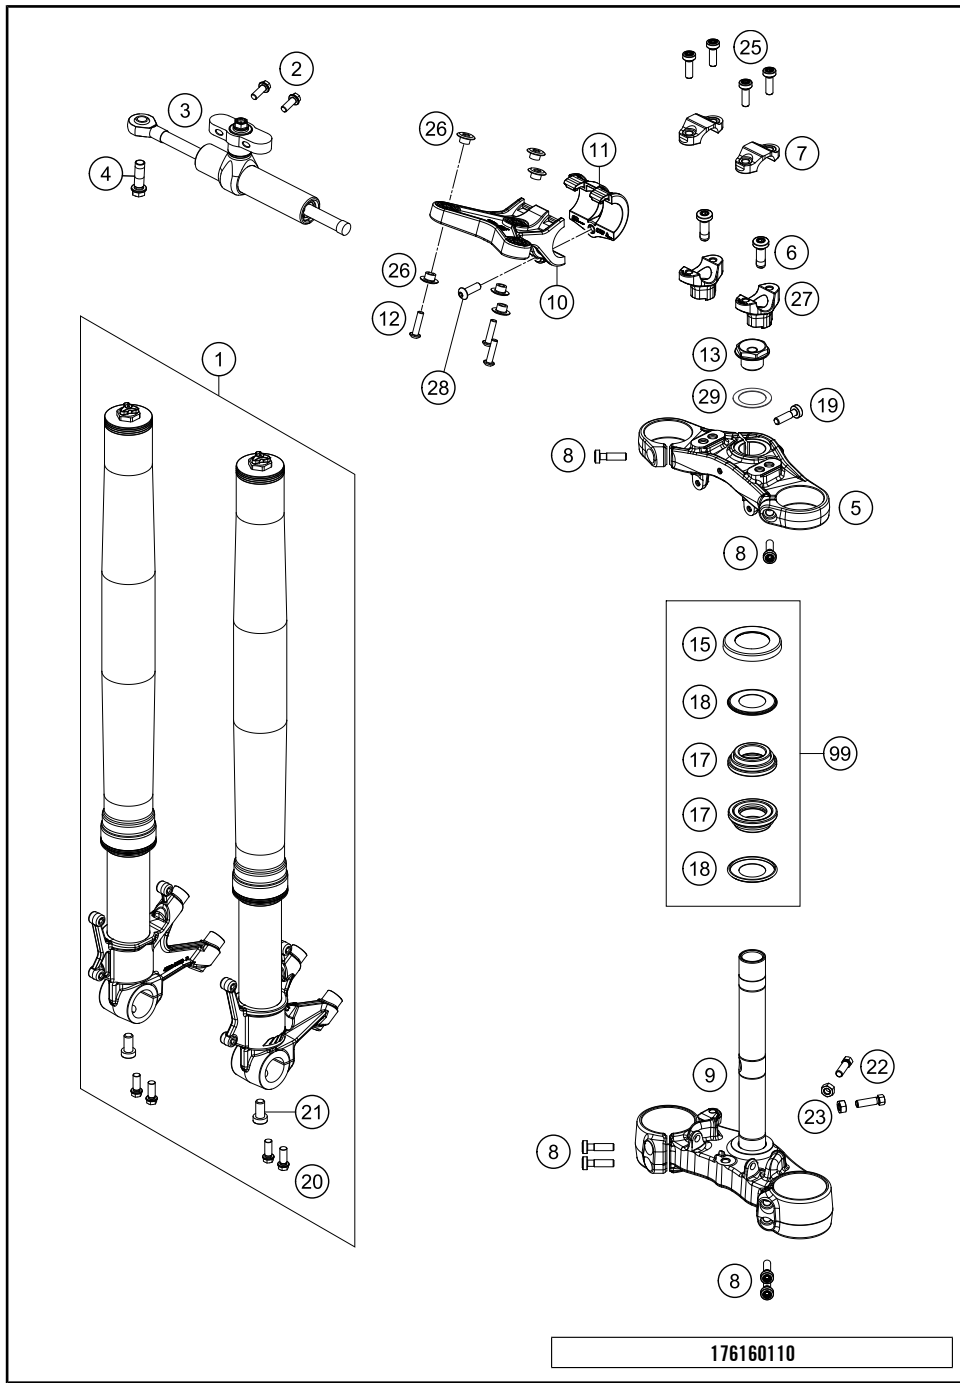

FRONT FORK, TRIPLE CLAMP

1290 Super Duke R, white 2019 EU 2019

POS	PARTNUMBER	PARTNAME	PIECE
1	14188Q2201	Fork WP superduke 2017	1
2	0025060206S	HH collar screw M6x20 TX30	2
3	16181N52ES	STEERING DAMPER CPL. STROKE 75	1
4	0025080256S	HH COLLAR SCREW M8X25 TX40	1
5	6160113402933S	Triple clamp	1
6	0032100356S	AH-COLLAR SCREW M10X35 ISA45	2
7	6160103800030S	handle bar clamp arch	1
8	0035080306	SHCS M8x30 TX45	6
9	6160103202933S	Triple clamp	1
10	61601045100	Instrument holder front part	1
11	61601044000	Instrument holder rear part	1
12	0738050202	Lens head screw ISO 7380-M5X20A2	3
13	6900103600001	STEERING HEAD SCREW 09	1
15	69001086100	PROT. RING STEER. HEAD BEARING	1
17	69001181000	STEERINGHEAD KPL.17	2
18	69001084100	Steering head gasket	2
19	0035080306S	AH-COLLAR SCREW M8X30 ISA45	1
20	0025080206	HH collar screw M8x20	4
21	00501020S1	AH SCREW M10X20 SET	2
22	59001037000	SPECIAL SCREW M8X26 WS=10	2
23	0934080003	HEXAGON NUT DIN0934-M 8	2
25	0035080256	AH-COLLAR SCREW M8X25 ISA45	4
26	60714069050	Bushing	3
27	6140103903733S	Handle bar support	2
28	0738060181	BHCS ISO 7380 M6X18	1
29	0988253505	thrust wash DIN0988-25x35x0,5	1
99	69001181010	Steering head rep. Kit	x