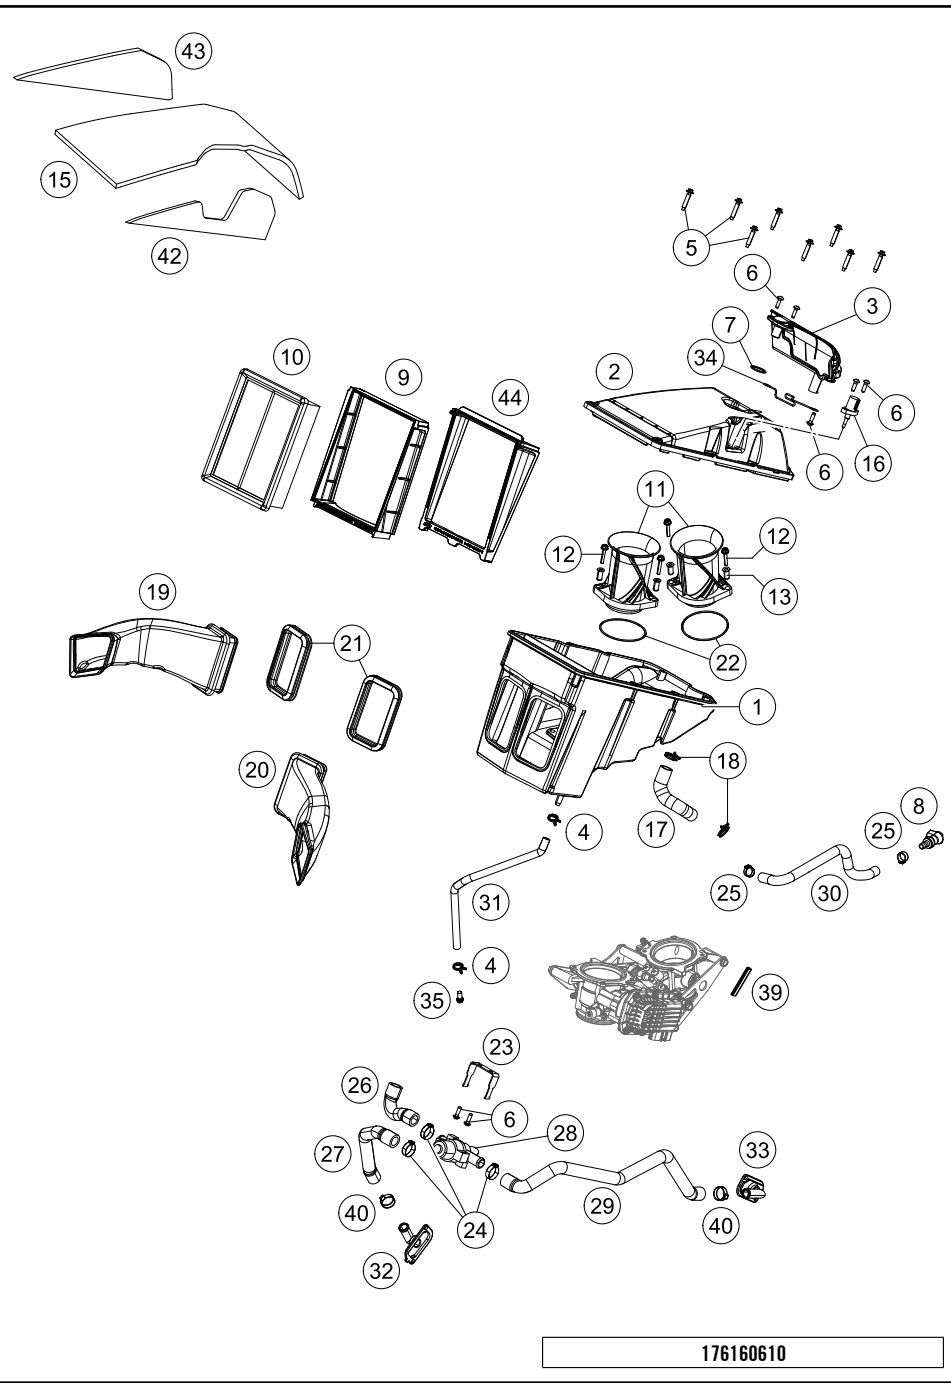

POS	PARTNUMBER	PARTNAME	PIECE
1	60306001200	AIR FILTER HOUSING LOWER PART	1
2	60306002000	AIR FILTER BOX COVER	1
3	60330088100	OIL SEPARATOR	1
4	58031005000	CLAMP YDNAC 10128 12MM	2
5	0017060305	SPECIAL SCREW K60X30 WS=6	8
6	0081050161	EJOT PT SCREW K50X16 1451	6
7	0770021020	O-RING 21,00X2,00 NBR70	1
8	5850701050030	CLUTCH CPC BLACK 05	1
9	60406016000	FILTERCLAMPING FRAME	x
10	60306015100	AIR FILTER	1
11	61641040100	Velocity stack l=80	2
12	0025050256	HH COLLAR SCREW M5X25 ISA30	4
13	60306042010	BUSHING INTAKE TRUMPET	4
15	61306095010	INSULATION MAT MIDDLE	1
16	61041080000	AMBIENT-AIR TEMPERATURE SENSOR	1
17	60330088030	OIL SEPARATOR FOAM HOSE	1
18	58431082100	YDNAC-CLAMP 10173 (16MM) '98	2
19	61306041000	INTAKE SNORKEL R/S	1
20	61306040000	INTAKE SNORKEL L/S	1
21	60306040050	GASKET INTAKE DUCT	2
22	0770066025	O-RING 66X2,5 FKM	2
23	61305031000	RETAINING BRACKET SLS	1
24	00050226706	VARIABLE ONE-EAR CLAMP 22,6MM	3
25	00050157706	VARIABLE ONE-EAR CLAMP 15,7MM	2
26	61305035023	SAS HOSE - AIRBOX	1
27	61305035021	SAS HOSE CYLINDER FRONT	1
28	61005026000	CONTROL VALVE SAS 05	1
29	61305035022	SAS HOSE CYLINDER REAR	1
30	61307016050	FUEL HOSE THROTTLE VALVE	1
31	60015019001	HOSE NBR 7X11 PER METER	1
32	61205122000	SAS flange	1
33	61205032000	SAS-FLANGE	1
34	61311099000	MOUNTING BRACKET PLUG	1
35	0025080126	HH collar screw M8x12 TX40	1
39	61011055045	EDGE PROTECTOR L=45MM 05	2
40	00050220706	VARIABLE ONE-EAR CLAMP 22,0MM	2
42	61306095020	INSULATION MAT L/S	1

176160610

49395

* NEW PART X ON DEMAND