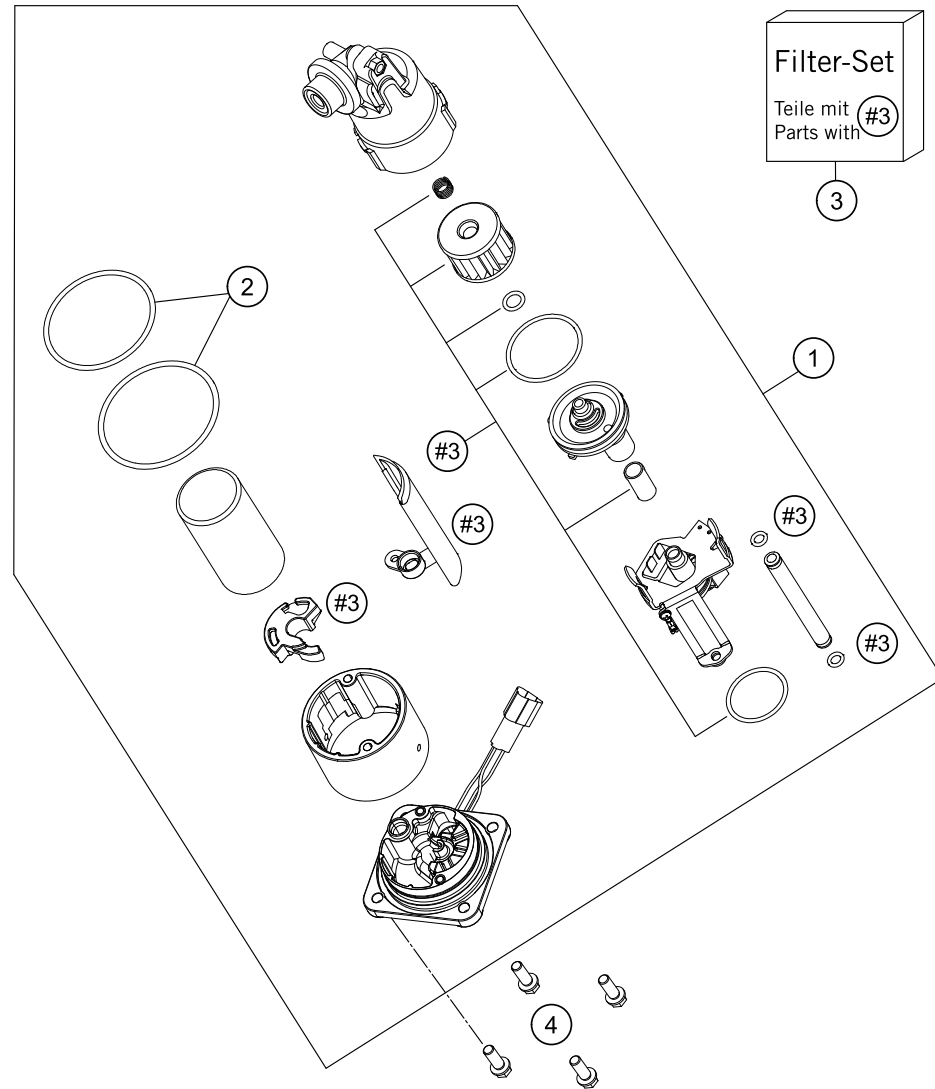

FUEL PUMP

1290 Super Duke R, white 2019 EU 2019

POS	PARTNUMBER	PARTNAME	PIECE
1	60307088000	FUEL PUMP	1
2	61007089000	O-RING SET FOR FUEL PUMP 05	1
3	61007090100	FILTER-SET FUEL PUMP	1
4	0025060166	HH collar screw M6x16 TX30	4

146130730

14610

* NEW PART

X ON DEMAND