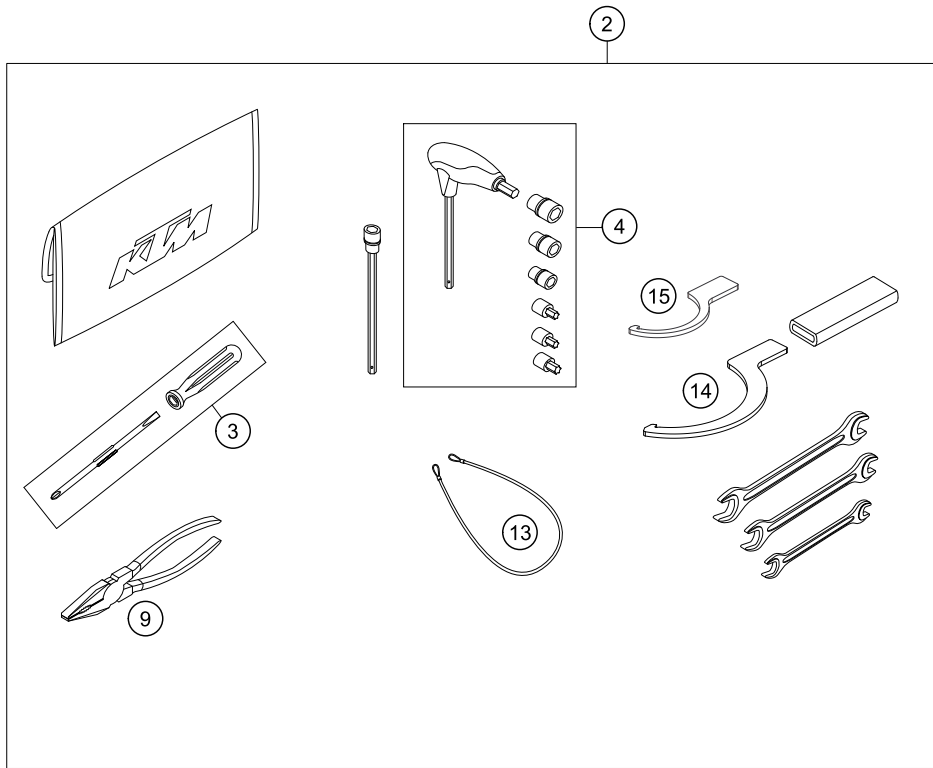

0
OHNE ABBILDUNG
WITHOUT ILLUSTRATION

1
TECHNISCHE DOKUMENTATION
TECHNICAL DOCUMENTATION
DOCUMENTACION TECNICA
DOCUMENTATION TECHNIQUE
NOTE TECNICHE

166132000

POS	PARTNUMBER	PARTNAME	PIECE
0	61312041200	MIRROR RIGHT CPL.	1
0	61312040200	MIRROR LEFT CPL.	1
0	58412080050	BRACKET FOR REFLECTOR	1
0	58412080400	Rear reflector red	1
0	0985060003	SELF LOCK. NUT DIN0985-M 6	4
0	0021060003	WASHER DIN9021-A 6,4	4
0	0125050003	WASHER DIN0125-A 5,3	2
0	40006006000	WASHER 6MM	2
0	0966050163	OVAL HEAD SCREW DIN0966-M 5X16	2
0	0024060156	HH collar screw M6x15 TX30	4
0	0985050003	SELF LOCKING NUT DIN0985-M 5	2
0	61308023010	SPLASH PROTECTION	1
0	0081050121	EJOT PT screw K50x12	4
0	312305	DOCUMENTS BAG 2006	1
0	312313	KTM BALLPOINT PEN ORANGE	1
0	00063004202	PRINT LABEL 60X51 MM	1
0	60012081300	Licence fitting	1
0	00063099114	Pocket for operating manual 290x190 mm	1
0	3210917	NOTEPAD	1
0	00063004012	HEADLIGHT MASK BOX	1
0	44011076140	CABLE TIE 140/2,5MM BLACK	1
0	20180189INT	Sticker accessory kit	1
0	20180195INT	KTM Bypack Folder Street	1
1	3213927EN	Own.manual 1290 Super Duke R 2019	1
2	61329099200	Tool set	1
3	53012024100	SCREW DRIVER L=105MM	1
4	60029070300	T-WRENCH WS=6/8/10/TX45/SK4X1	1
9	53012028200	GRIP ORANGE B&F	1
13	60012015000	HELMET LOCK 04	1
14	61329085000	HOOK WRENCH ECCENTRIC REAR WH.	1
15	61329083000	HOOK WRENCH MONOSHOCK	1

51445

* NEW PART

X ON DEMAND