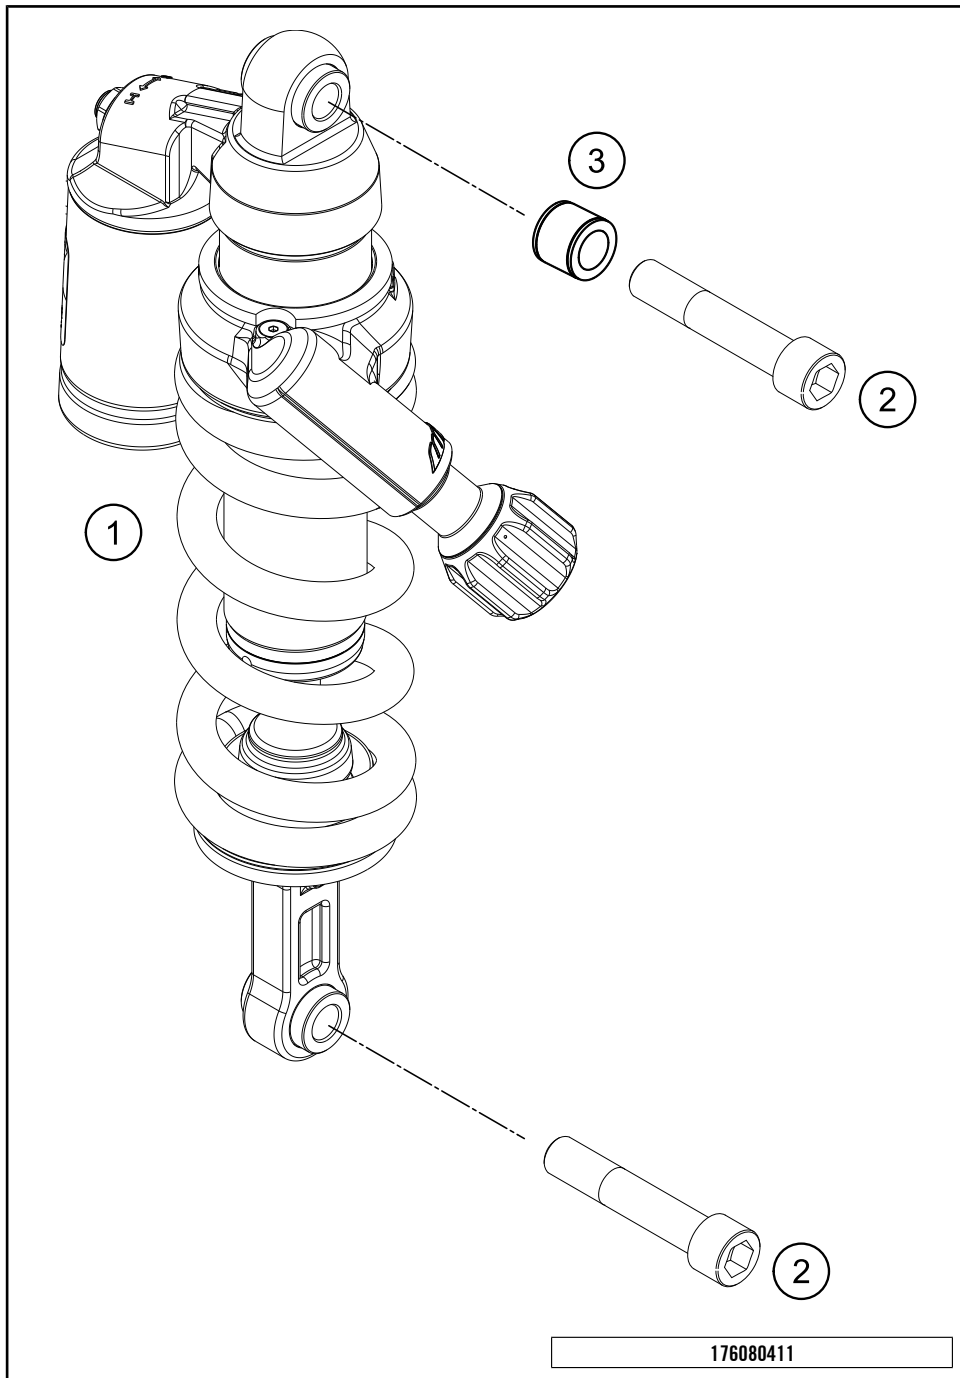

SHOCK ABSORBER

1290 Super Adventure R TKC 2019 EU 2019

POS	PARTNUMBER	PARTNAME	PIECE
1	15187Q2501	Monoshock Adventure R 2017	1
2	60004017000	SCREW M14X1,5 L=73MM 03	2
3	60004030151	BUSHING MONOSHOCK SOCKET 05	2

176080411

18871

* NEW PART

X ON DEMAND