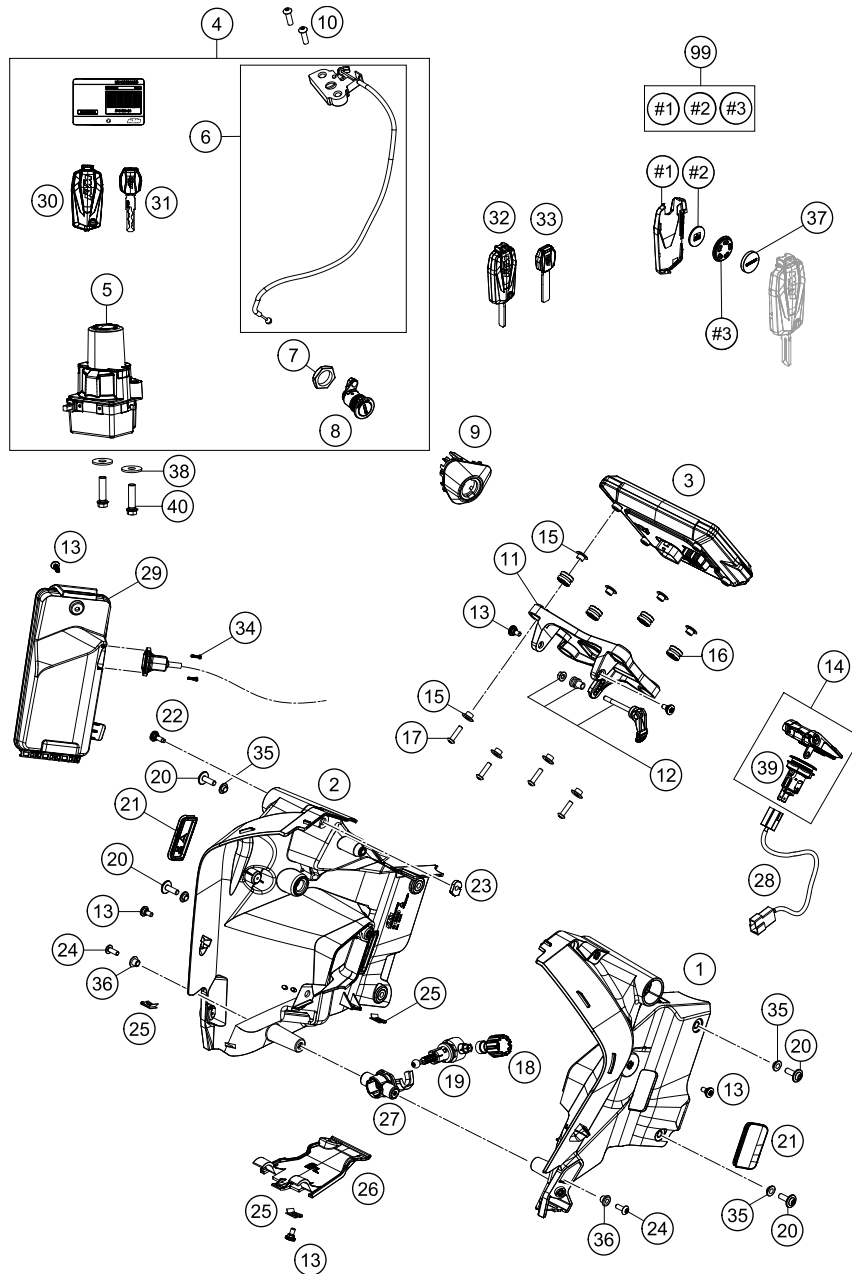

186071430

49234

POS	PARTNUMBER	PARTNAME	PIECE
1	6071401010033	Mask carrier left	1
2	6071401110033	Mask carrier right	1
3	60714069000	TFT dashboard	1
4*	60711266044	lockset Race-On 433 MHz	1
5*	60711266000	Ignition lock KTM Race On 433 MHz	1
6	60307050000	SEAT LOCK CPL.	1
7	69007050050	NUT SEAT LOCK M22X1,5	1
8	60307050020	LOCK CYLINDER SEAT LOCK	1
9	60307053000	SEAT LOCK COVER	1
10	0738060181	BHCS ISO 7380 M6X18	2
11	60714062000	Instrument support	1
12	60714071044	Excentric lever speedometer 607 ADV	1
13	69008021160	special screw M5x12	11
14	60714013033B2	Power socket complete silver	1
15	60714069050	Bushing	8
16	61314069051	DAMP. COMPONENT SPEEDOMETER	4
17	0738050202	Lens head screw ISO 7380-M5X20A2	4
18	60714023000	Thumbwheel headlight adjust.	1
19	60714020000	Headlight adjuster	1
20	69014017000	SPECIAL SCREW M6X18 ISA30 08	4
21	60714010050	Cover for headlight mask holder	2
22	69008021060	special screw M5x17	1
23	60714010010	Headlight support top	1
24*	58605083014	SCREW M5X14 TORX 25 07	2
25	69008021080	clip nut M5	3
26	60714011010	Wire cover	1
27	60714024100	Headlight support	1
28	60711042050	Cable	1
29	60714078033	Storage compartment	1
30*	60711267000	Race-on key 433 MHz	1
31	60411067000	KTM ignition key	1
32*	60711267010	Race on blank key 433MHz	1
33	60411067010	Blank KTM ignition key	1
34	0081025101	EJOT PT Screw K25X10 WN5452	2
35	69004060150	bushing chain protection	4
36*	60714010080	Collar bushing 5.1x8x13x8 mm	1
37*	58512085160	BATTERY FOR ICO TRIPMASTER 04	2
38	0021080003	WASHER DIN9021-A 8,4	2

* NEW PART

X ON DEMAND