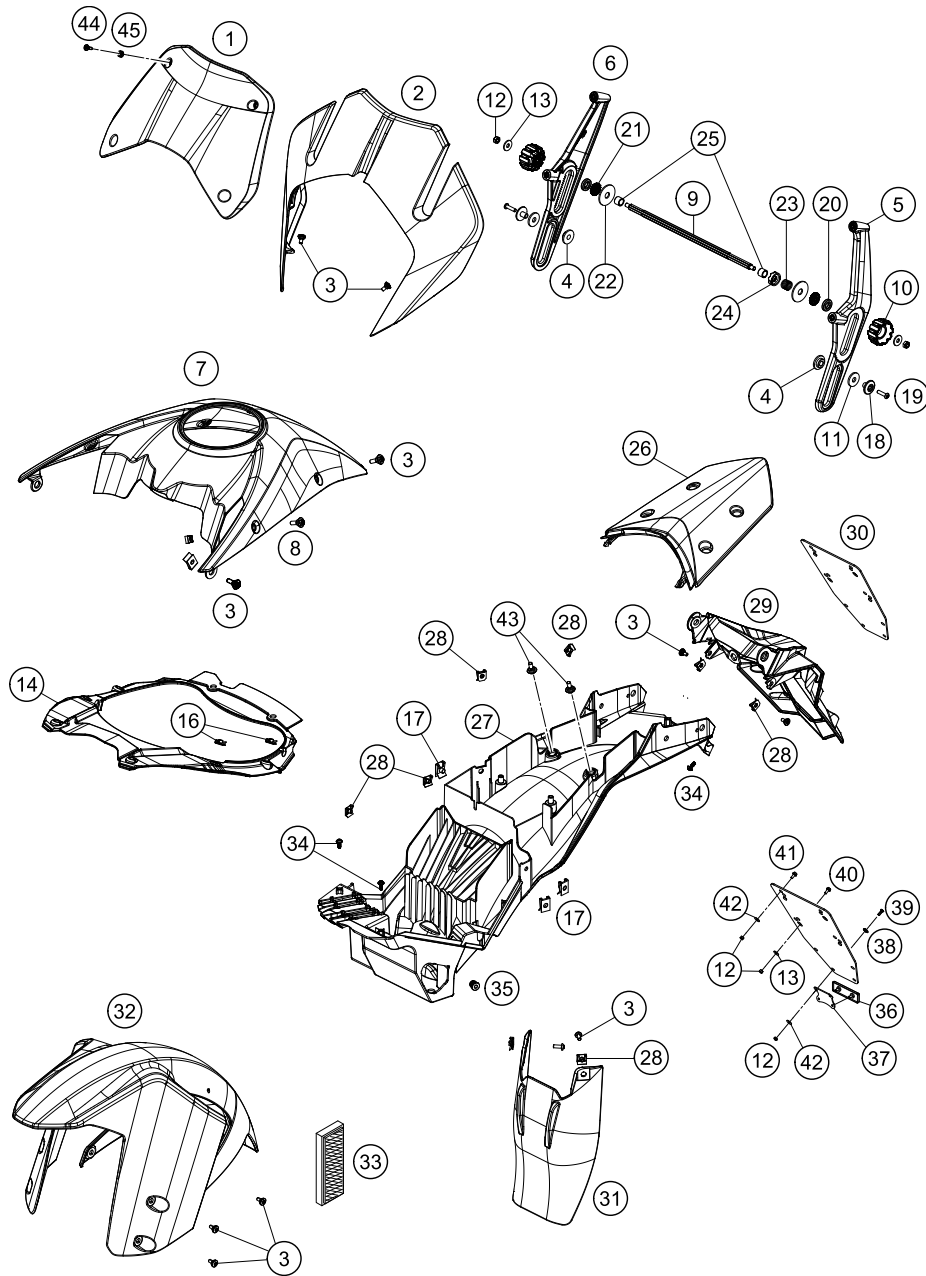

176070711

49308

* NEW PART X ON DEMAND

FUEL PUMP

1290 Super Adventure R TKC 2019 EU 2019

POS	PARTNUMBER	PARTNAME	PIECE
1	60307088000	FUEL PUMP	1
2	61007089000	O-RING SET FOR FUEL PUMP 05	1
3	61007090100	FILTER-SET FUEL PUMP	1
4	0025060166	HH collar screw M6x16 TX30	4
5	60307016000	FUEL HOSE 1 CPL.	1
6	60307017000	FUEL HOSE TANK/CONNECTOR	1
7	00050157706	VARIABLE ONE-EAR CLAMP 15,7MM	4
8	58507012000	O-RING VITON F. PLUG CPC 05	1
9	00049140121	CLAMP STD DN14	1
10	60011093045	RUBBER CABLE TIE 45MM 03	1
11	5850701030030	PLUG CPC BLACK 05	1

156040730

16036

* NEW PART X ON DEMAND

POS	PARTNUMBER	PARTNAME	PIECE
1	60708208000	Windshield short EU	1
2	60708001000	Headlight mask	1
3	69008021160	special screw M5x12	22
4	60708008052	Bearing sleeve	2
5	6070800805033	Windshield support left	1
6	6070800805133	Windshield support right	1
7*	60308030000AB	Tank cover white	1
8	60708025030	Special screw M5x17 TX30	2
9	60708008054	Shaft	1
10	60408008053B2	Adjusting wheel	2
11	60708008062	Washer D=24/T=2.5	2
12	0985060003	SELF LOCK. NUT DIN0985-M 6	3
13	0021060003	WASHER DIN9021-A 6,4	2
14	60708105000	Dashboard cover	1
16	69008021080	clip nut M5	14
17	54603048100	clip nut M6	5
18	60708008055	Collared bush	21
19	0738050202	Lens head screw ISO 7380-M5X20A2	2
20	60708008057	Windshield support rubber	2
21	60408008155	GEAR 16TH ADJUSTMENT	2
22	60708008063	Washer D=36/T=2	2
23	60708008067	Spring windshield	1
24	60708008065	Toothed disk	1
25	60708008064	Plain bearing	2
26	6030801300033	REAR FENDER	1
27	60308019200	Tail end lower part	1
28	54603048200	RANGE CHANGE METAL NUT M5	2
29	60308015000	NUMBER PLATE SUPPORT	1
30	60012081200	license plate mouning plate	1
31	60304050000	SPLASH PROTECTION	1
32	6030801000033	FRONT FENDER	1
33	60012080100	SIDE REFLECTOR YELLOW "CEV"	2
34	0081050121	EJOT PT screw K50x12	4
35	60308095000	EJOFORM DELTASERT M6 AL	1
36	58412080200	reflector, red	1
37	58412080050	BRACKET FOR REFLECTOR	1
38	40006006000	WASHER 6MM	2
39	0966050163	OVAL HEAD SCREW DIN0966-M 5X16	2