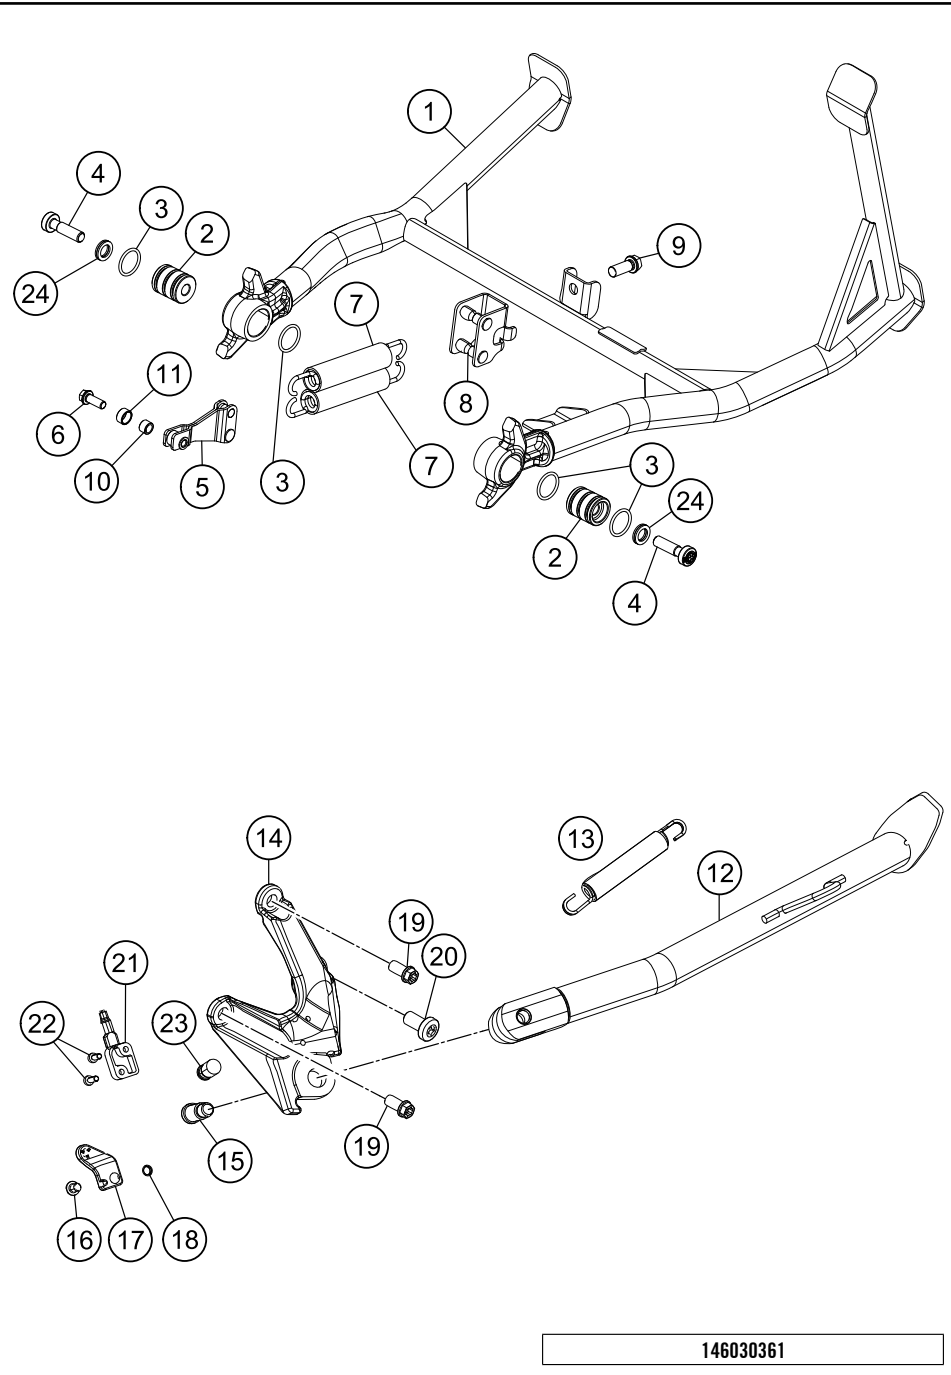

49310

* NEW PART

X ON DEMAND

SIDE / CENTER STAND

1290 Super Adventure R TKC 2019 EU 2019

POS	PARTNUMBER	PARTNAME	PIECE
1*	60303022200C1	Centre stand	1
2	60303022007	BUSHING SUPPORT CENTRAL	2
3	0770180020	o-ring 18.00x2.00 NBR70	4
4	0035080356S	SCREW M8X35 ISA45 SS	2
5	60303022025	SPRING SUPPORT FRONT CPL.	1
6	0025060166	HH collar screw M6x16 TX30	1
7	60303030100	SIDESTAND SPRING L=118MM	2
8	60303022026	SPRING SUPPORT REAR CPL.	1
9	0025080206	HH collar screw M8x20	1
10	60303022031	BUSHING SPRINGSUPPORT FRONT	1
11	60303022032	BUSHING SPRING SUPPORT FRONT	1
12*	60303023200C1	Side stand cml.	1
13	60303024100	SIDE STAND SPRING	1
14	6030302610033S	SIDE STAND BRACKET	1
15	62503027200	SCREW FOR SIDE STAND M10X31,2	1
16	0902060083	AH OVAL SCREW ISO 7380 M 6X8	1
17	60303029050	MAGNET HOLDER	1
18	60303029051	BUSHING MAGNET HOLDER	1
19	0025080166	HH COLLAR SCREW M8X16 TX40	2
20	0035100309S	SHCS M10x30 TX45	1
21	60411045000	SIDE STAND SENSOR	1
22	0084040123	CYL.HEAD SCREW DIN84A M4x12	2
23	60303023111	RETAINING BOLT	1
24	60303022035	NORDLOCK WASHERS M8	2