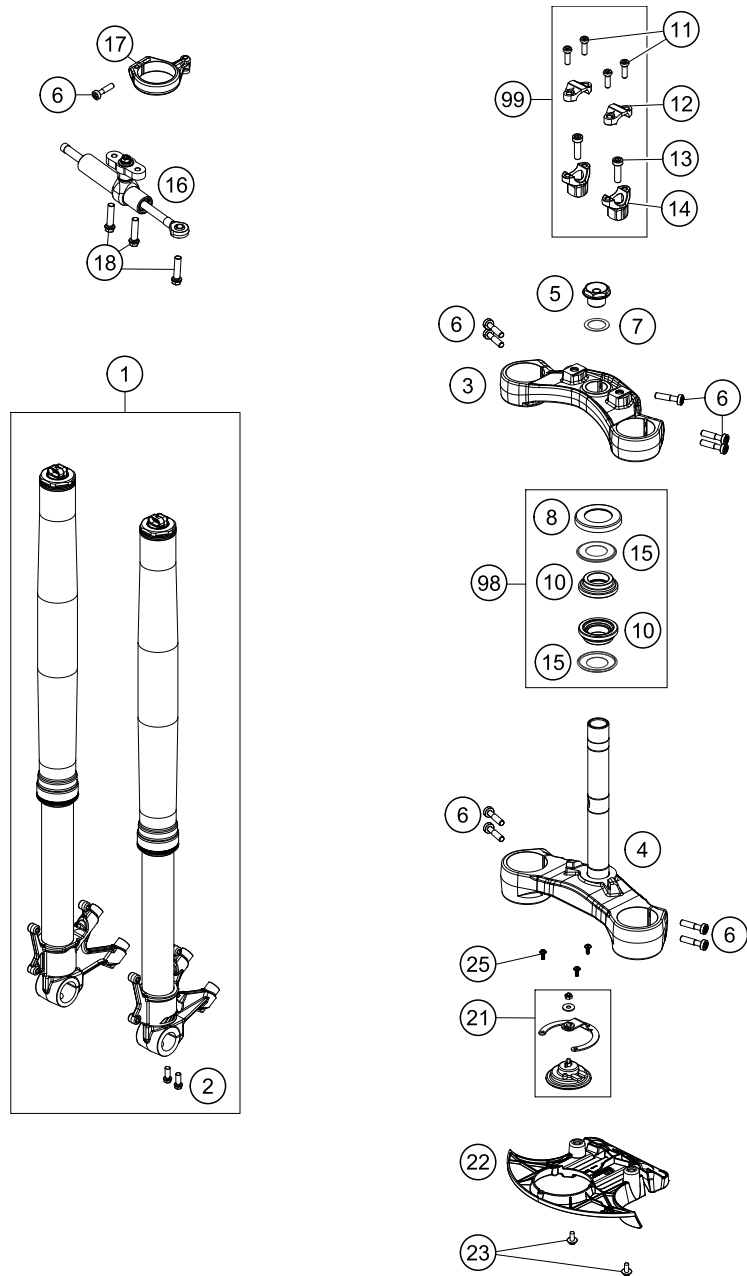

FRONT FORK, TRIPLE CLAMP

1290 Super Adventure R TKC 2019 EU 2019

POS	PARTNUMBER	PARTNAME	PIECE
1	14188Q2501	Fork Adventure-R 2017	1
2	0025080206S	HH collar screw M8x20 TX40 SL	4
3	6070113403233S	Triple clamp	1
4	6070113203233S	Triple clamp	1
5	6900103600001	STEERING HEAD SCREW 09	1
6	0035080356	AH-COLLAR SCREW M8X35 ISA45	10
7	0988253505	thrust wash DIN0988-25x35x0,5	1
8	69001086100	PROT. RING STEER. HEAD BEARING	1
10	69001181000	STEERINGHEAD KPL.17	2
11	0025080256	HH collar screw M8x25	4
12	7720103800030	HANDLEBAR CLAMP 28MM	2
13	0032100356S	AH-COLLAR SCREW M10X35 ISA45	2
14	5940103903730	HANDLEB.SUPP. D=28MM H=37MM	2
15*	69001084100	Steering head gasket	2
16	16181N53ES	STEERING DAMPER CPL.	1
17	6031200700033S	CLAMP STEERING DAMPER	1
18	0025080256S	HH COLLAR SCREW M8X25 TX40	3
21	60711060033	Direct current horn complete	1
22	60308024200	TRIPLECLAMP-FACEPLATE BELOW	1
23	83008000015	SPECIAL SCREW M6X15X3	2
25	0081050121	EJOT PT screw K50x12	3
98	69001181010	Steering head rep. Kit	x
99	00050000927	HANDLEBAR SUPPORT KIT ADV.1190	x

176040110

49307

* NEW PART

X ON DEMAND

FRONT FORK DISASSEMBLED

1290 Super Adventure R TKC 2019 EU 2019

POS	PARTNUMBER	PARTNAME	PIECE
1	48600431E3	Screw cap M51x1,5 cpl.	1
2	48600431E4	Screw cap M51x1,5 cpl.	1
3	46810340	O-ring 45x2 NBR70 siliconized	2
4	48601174	Fork outer tube 49,13x600 dt54 db60	2
5	95010082	Mainspring (38,2) 65-555 fork	2
6	48601728S1	Insert right cpl.	1
7	48601729S1	Insert left cpl.	1
8	R14054	REP. KIT SPACER	1
9	R14040	GASKET KIT CPL.	1
10	R14047	Guide bushing set fork 48mm	1
11	48601305S1	AXLE CLAMP WITH INNER TUBE	1
12	48601304S1	AXLE CLAMP WITH INNER TUBE	1
13	00501020S1	AH SCREW M10X20 SET	1
97	48601166S1	FORK OIL SAE4 5L	x
98	T14034	Fuchs grease IPR (250g)	x
99	R14063	Fork repair kit 48mm offroad	x