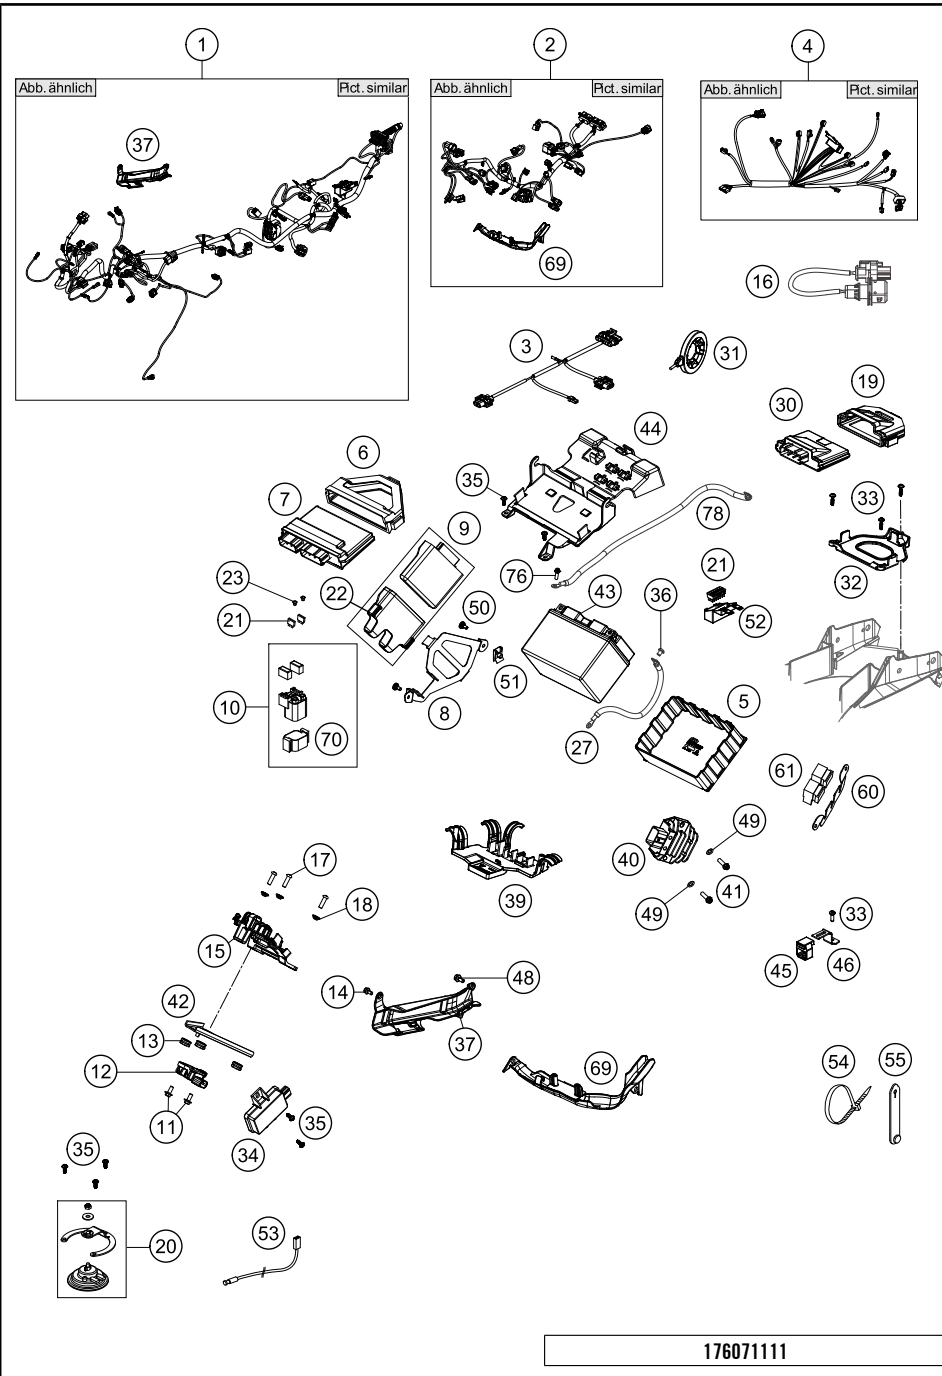

POS	PARTNUMBER	PARTNAME	PIECE
1	60711175033	Main wiring harness R cpl.	1
2	60711085100	Engine harness	1
3	60311079000	WIRING HARNESS HEAD LIGHT	1
4	60311076000	REAR WIRING HARNESS	1
5	60311053050	BATTERIE HOUSING	1
6	60341031050	ECU RUBBER BRACKET	1
7	61341031300	Control unit EFI	1
8	60311057050	BRACKET ELECTRIC	1
9	60416031000	ELECTRONIC CONTROL UNIT SAFE	1
10	58211058000	STARTER RELAY 12V '99	1
11	0024060136	HH collar screw M6x13 TX30	2
12	60342090000	SLOPING POSITIONS SENSOR	1
13	62142041000	DAMP. COMPONENT ABS MODUL	3
14	69008021160	special screw M5x12	2
15	60711048000	Connector support front	1
16	60411078050	Wiring harness	1
17	0738060201	FLAT HEAD SCREW ISO7380 M6X20	3
18	76508043050	COLLAR BUSHING	3
19	60711033050	Rubber band	1
20	60711060033	Direct current horn complete	1
21	58011109140	FUSE 40 A	x
21	58011109130	FUSE 30 A	x
21	58011109125	FUSE 25 A	x
21	58011109115	FUSE 15 A	x
21	58011109110	FUSE 10 A 2000	x
22	60316029000	RUBBER EDS-CONTROL UNIT	1
23	0902060083	AH OVAL SCREW ISO 7380 M 6X8	2
27	60311059050	BATTERIE CABLE	1
30	60711033000	Control unit MCU 3.0	1
31	69011168000	Antenna keyless	1
32	60708019010	Support	1
33	0081050181	SCREW FOR PLASTIC K50X18 T20	4
34	60312032000	RECEIVER AIR PRESSURE SENSOR	1
35	0081050121	EJOT PT screw K50x12	7
36	0902060083	AH OVAL SCREW ISO 7380 M 6X8	2
37	60311047000	CABLE CHANNEL R/S	1
39	60311049200	Plug board rear	1
40	60311034000	VOLTAGE REGULATOR	1

176071111

18879

* NEW PART

X ON DEMAND