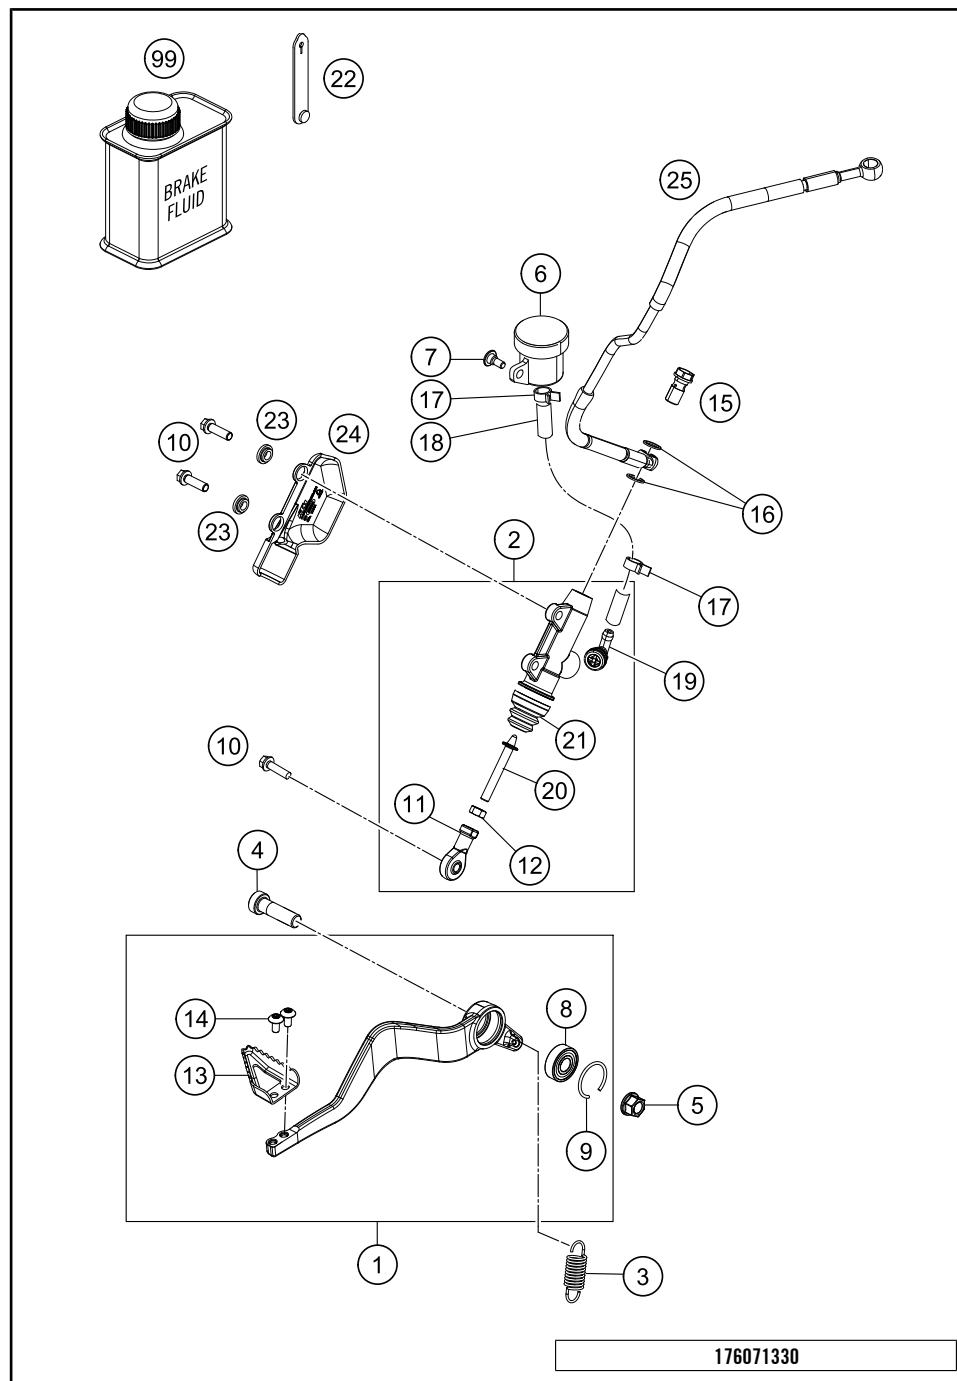

176041310

18837

* NEW PART

X ON DEMAND

REAR BRAKE CONTROL

1290 Super Adventure R TKC 2019 EU 2019

POS	PARTNUMBER	PARTNAME	PIECE
1	6031305004433S	FOOT BRAKE LEVER KPL.	1
2	6031306000030	REAR BRAKE CONTROL	1
3*	54603062200	Return spring for brake lever	1
4	0032100356S	AH-COLLAR SCREW M10X35 ISA45	1
5	54630044000	COLLAR NUT M10 WS=13	1
6	54513030044	BRAKE FLUID RESERVOIR '89	1
7*	69013099150	Screw, reservoir	1
8	0625060002	deep groove ball bearing SKF 6000-2RS1	1
9	0993026500	round wire snap ring DIN 7993 B - 26	1
10	0025060206	HH collar screw M6x20 TX30	3
11	54603069000	SWIVEL HEAD M6 FOOT BRAKE LEV.	1
12	0934060003	hex nut DIN 934 M6	1
13	60313051000	STEP PLATE FOOT BRAKE LEVER	1
14	78105081010	SCREW TORX M5X10	2
15	62113020100	banjo bolt M10x1x19.5	1
16	0603100141	sealing ring DIN 7603 10x14x1	2
17	58007017000	YDNAC CLAMP 10101 (10,4MM)	2
18	69013069001	HOSE FOR RESERVOIR 6X1,5	1
19	54513155000	ANGLE PIECE	1
20	60313056044	PUSH ROD CPL.	1
21	54513151000	RUBBER SLEEVE	1
22	60011093045	RUBBER CABLE TIE 45MM 03	1
23	50213161000	COLLAR BUSHING	2
24	54513038000	BRAKE CYL. PROTECTOR "BREMBO"	1
25	60342001000	BRAKE HOSE REAR BRAKE CONTROL	1
99	00062030000	BRAKE FLUID DOT5.1 0,25L	1