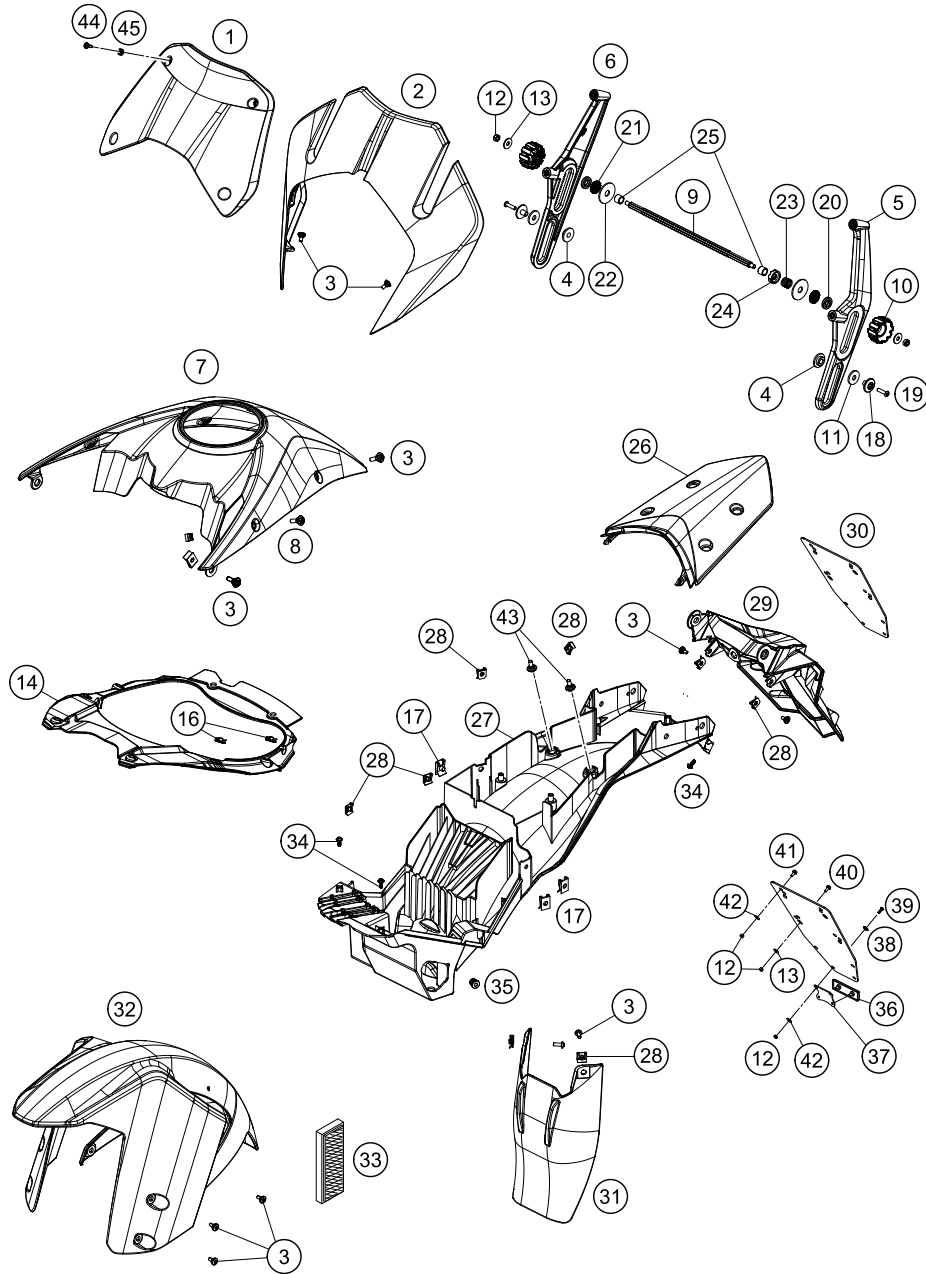

156040730

16036

* NEW PART X ON DEMAND

POS	PARTNUMBER	PARTNAME	PIECE
1	60708208000	Windshield short EU	1
2	60708001000	Headlight mask	1
3	69008021160	special screw M5x12	22
4	60708008052	Bearing sleeve	2
5	6070800805033	Windshield support left	1
6	6070800805133	Windshield support right	1
7*	60308030000AB	Tank cover white	1
8	60708025030	Special screw M5x17 TX30	2
9	60708008054	Shaft	1
10	60408008053B2	Adjusting wheel	2
11	60708008062	Washer D=24/T=2.5	2
12	0985060003	SELF LOCK. NUT DIN0985-M 6	3
13	0021060003	WASHER DIN9021-A 6,4	2
14	60708105000	Dashboard cover	1
16	69008021080	clip nut M5	14
17	54603048100	clip nut M6	5
18	60708008055	Collared bush	21
19	0738050202	Lens head screw ISO 7380-M5X20A2	2
20	60708008057	Windshield support rubber	2
21	60408008155	GEAR 16TH ADJUSTMENT	2
22	60708008063	Washer D=36/T=2	2
23	60708008067	Spring windshield	1
24	60708008065	Toothed disk	1
25	60708008064	Plain bearing	2
26	6030801300033	REAR FENDER	1
27	60308019200	Tail end lower part	1
28	54603048200	RANGE CHANGE METAL NUT M5	2
29	60308015000	NUMBER PLATE SUPPORT	1
30	60012081200	license plate mouning plate	1
31	60304050000	SPLASH PROTECTION	1
32	6030801000033	FRONT FENDER	1
33	60012080100	SIDE REFLECTOR YELLOW "CEV"	2
34	0081050121	EJOT PT screw K50x12	4
35	60308095000	EJOFORM DELTASERT M6 AL	1
36	58412080200	reflector, red	1
37	58412080050	BRACKET FOR REFLECTOR	1
38	40006006000	WASHER 6MM	2
39	0966050163	OVAL HEAD SCREW DIN0966-M 5X16	2

176070811

51836

* NEW PART

X ON DEMAND

MASK, FENDERS

1290 Super Adventure R TKC 2019 EU 2019

POS	PARTNUMBER	PARTNAME	PIECE
40	0024060156	HH collar screw M6x15 TX30	2
41	0024060206	HH collar screw M6x20 TX30	2
42	0125060003	WASHER DIN0125-A 6,4	2
43	83008000015	SPECIAL SCREW M6X15X3	2
44	60708008071	Special screw M5x14	4
45	60708008070	rubber bush windshield fixation	4