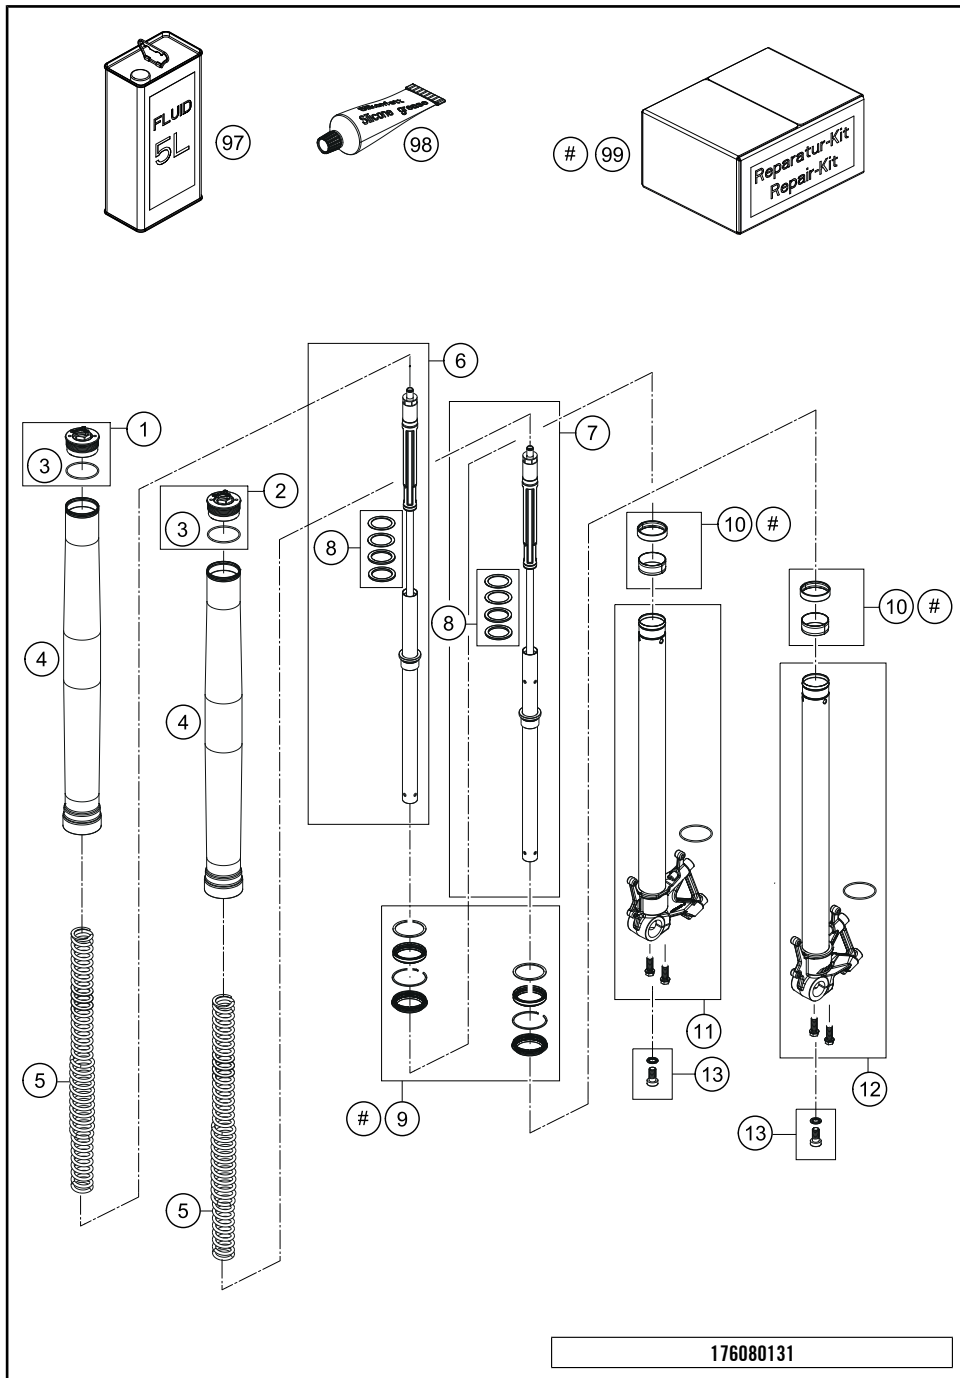

176040110

49307

* NEW PART

X ON DEMAND

FRONT FORK DISASSEMBLED

1290 Super Adventure R TKC 2019 EU 2019

POS	PARTNUMBER	PARTNAME	PIECE
1	48600431E3	Screw cap M51x1,5 cpl.	1
2	48600431E4	Screw cap M51x1,5 cpl.	1
3	46810340	O-ring 45x2 NBR70 siliconized	2
4	48601174	Fork outer tube 49,13x600 dt54 db60	2
5	95010082	Mainspring (38,2) 65-555 fork	2
6	48601728S1	Insert right cpl.	1
7	48601729S1	Insert left cpl.	1
8	R14054	REP. KIT SPACER	1
9	R14040	GASKET KIT CPL.	1
10	R14047	Guide bushing set fork 48mm	1
11	48601305S1	AXLE CLAMP WITH INNER TUBE	1
12	48601304S1	AXLE CLAMP WITH INNER TUBE	1
13	00501020S1	AH SCREW M10X20 SET	1
97	48601166S1	FORK OIL SAE4 5L	x
98	T14034	Fuchs grease IPR (250g)	x
99	R14063	Fork repair kit 48mm offroad	x

176080131

18581

* NEW PART X ON DEMAND

HANDLEBAR, CONTROLS

1290 Super Adventure R TKC 2019 EU 2019

POS	PARTNUMBER	PARTNAME	PIECE
1	6070200100033	Handlebar	1
2	60702012000	Grip tube (no heating)	1
3	60702039100	Grip LHS w/o heater	1
4	61411174000	Start-emergency off switch	1
6	61411170000	Combination switch left	1
8	60411074010	SCREW SET START-STOP SPEED CON	1
9	60312040200	Mirror	2
10	60302030144	MASTER CYLINDER DOT CPL. 12MM	1
11	76513005000	CLAMP, CYL. PIN, O-RING	1
12	0025060166	HH collar screw M6x16 TX30	1
14	25002033000	COVER HYDR. CLUTCH DOT CPL.	1
15	76502046000	PUSH ROD CPL. 13	1
16	60302032100	REPAIR KIT PISTONS DOT	1
17	76502037000	PROTECT.CAP FOR LEVER PERCH 13	1
18	50302038200	LEVER SCREW SHORT CPL. 09	1
19	60302031000	CLUTCH LEVER LONG CPL. 2013	1
20	60032063100	CLUTCH PIPE LC8 ADV '03	1
24	00062030000	BRAKE FLUID DOT5.1 0,25L	1
25	6030217910030	HANDGUARD CLOSED BLACK HIGH	1
29	76011073110	SCREW SET START-STOP SWITCH	1
31	60711012000	Ride-by-wire without throttle tube	1
32	61411174010	Screw set start-stop switch	1
35	0985030103	FLAT HEAD SCREW DIN7985 M3x1	1
36	83111049000	CLUTCH SWITCH ATV	1