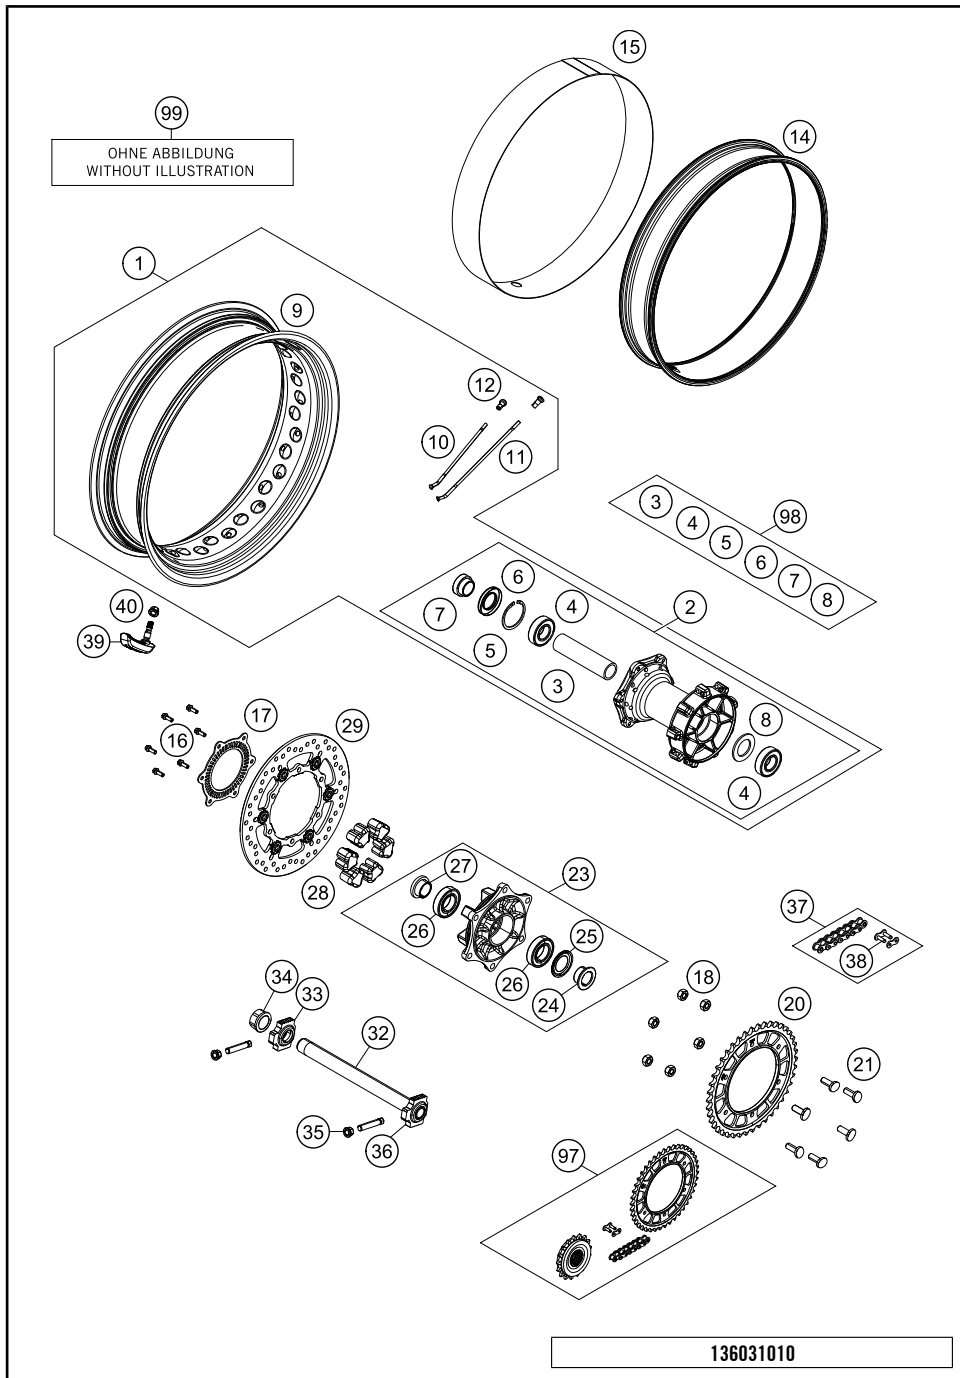

136030910

18880

* NEW PART

X ON DEMAND

REAR WHEEL

1290 Super Adventure R TKC 2019 EU 2019

POS	PARTNUMBER	PARTNAME	PIECE
1	6031000124433A	Rear wheel cpl. 4.5X18"	1
2	6031001014433	REAR HUB CPL.	1
3	60010011000	BEAR. SPACERTUBE L=124,8MM 03	1
4	0625062052	GR.BALL BEAR. 6205-2RSHC3HMTF7	2
5	0472052200	CIRCLIP DIN0472-52X2	1
6	0760305271	SHAFT SEAL RING 30X52X7	1
7	60310013000	SPACER BUSHING REAR WHEEL R/S	1
8	60010015000	SPACER RING 03	1
9	6031007010033A	Rim 4,5x18" TL bl.w.sticker	1
10	60310171000	SPOKE 5/4.37/M5	18
11	60310071000	SPOKE 5/4.37/M5	18
12	60310072100	SPOKE NIPPLE QUADRAX M5	36
14	60310177100	GASKET RUBBER 4.5"X18"	1
15	60310073100	RIM BAND 18"	1
16	59009062016	SPECIAL SCREW M6X16 WS=8 10.9	6
17	60142021100	SENSOR GEAR ABS REAR	1
18	0980101253	HEXAG.NUT DIN 980V M10X1,25 SL	6
20	60010051042	REAR SPROCKET 42-T 03	1
21	60010052000	SPROCKET SCREW M10X1,25 03	6
23	6011005004433	SPROCKET SUPPORT CPL. BLACK	1
24	60110012000	SPACER BUSH. SPROCKET SUPP. 06	1
25	60110016000	NILOS RING 6006AV	1
26	0625060060	BALL BEARING 6006 DDU2CG23S6NM	2
27	60110014000	SPACER BUSH. SPR. SUPP. IN. 06	1
28	54610459000	RUBBER DAMPING BLOCK '91	6
29	6031006000030	BRAKE DISK REAR	1
32	60310081044	AXLE REAR CPL.	1
33	60010084000	CHAIN TENSIONER R/S LC8 03	1
34	61010086000	COLLAR NUT M25X1,5 WS=32 05	1
35	58414030000	HH COLLAR NUT M10X1,25 WS=13	2
36	50304040100	screw M10x1.25x50 WS10	2
37	60410165118	CHAIN 525 SDZZ WITH MAST. LINK RIVET TOOL NECESSARY	1
38	60410066000	MASTER LINK F.CHAIN 525 SDZZ	x
39	60312033000	TIRE AIR PRESSURE SENSOR	1
40	60312033050	NUT AIR PRESSURE SENSOR	1
97	00050002013	DRIVETRAIN KIT ADV/-S 17T/42T	x