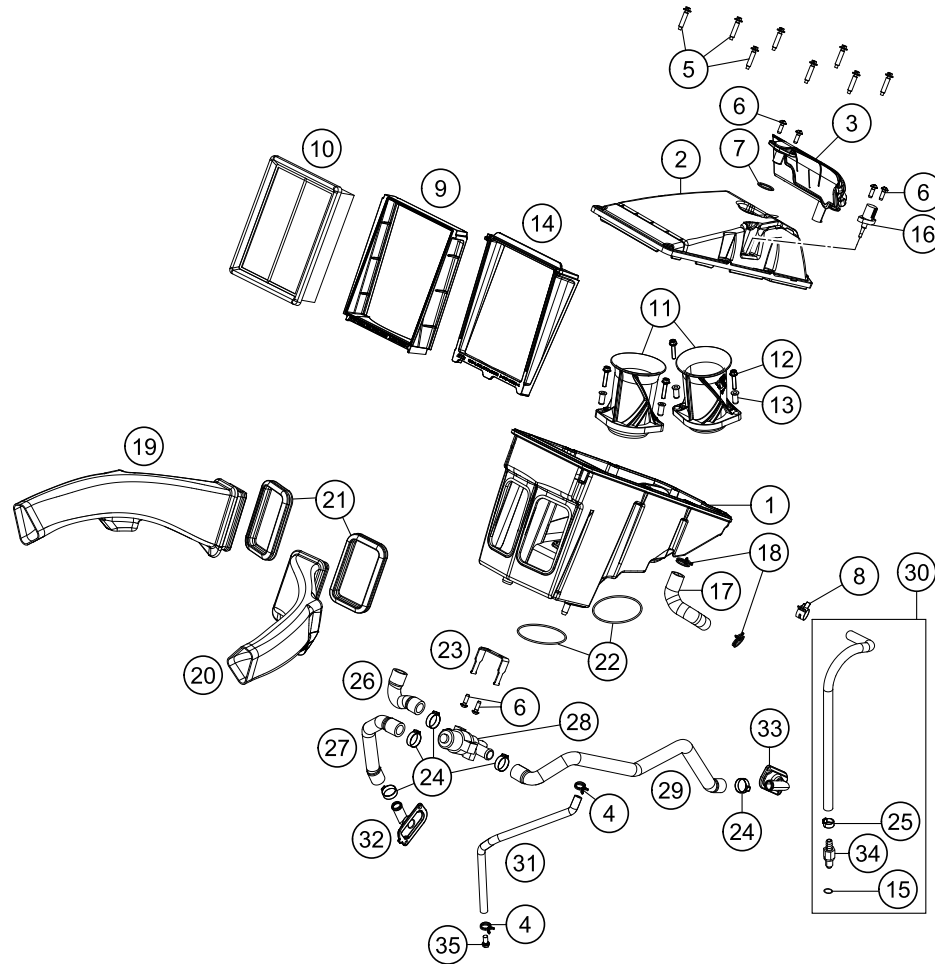

POS	PARTNUMBER	PARTNAME	PIECE
1	60306001200	AIR FILTER HOUSING LOWER PART	1
2	60306002000	AIR FILTER BOX COVER	1
3	60330088100	OIL SEPARATOR	1
4	58031005000	CLAMP YDNAC 10128 12MM	2
5	0017060305	SPECIAL SCREW K60X30 WS=6	8
6	0081050161	EJOT PT SCREW K50X16 1451	6
7	0770021020	O-RING 21,00X2,00 NBR70	1
8	00049140121	CLAMP STD DN14	1
9	60406016000	FILTERCLAMPING FRAME	1
10	60306015100	AIR FILTER	1
11	60341040100	INTAKE TRUMPET LENGTH 100	2
12	0025050256	HH COLLAR SCREW M5X25 ISA30	2
13	60306042010	BUSHING INTAKE TRUMPET	4
14	60406017000	FILTERCLAMPING LINER	1
15	58507012000	O-RING VITON F. PLUG CPC 05	1
16	61041080000	AMBIENT-AIR TEMPERATURE SENSOR	1
17	60330088030	OIL SEPARATOR FOAM HOSE	1
18	60306082000	CLAMP YDNAC 10173 (19MM)	2
19	60406040000	INTAKE DUCT R/S	1
20	60406041000	INTAKE DUCT L/S	1
21	60306040050	GASKET INTAKE DUCT	2
22	0770066025	O-RING 66X2,5 FKM	2
23	61305031000	RETAINING BRACKET SLS	1
24	00050226706	VARIABLE ONE-EAR CLAMP 22,6MM	5
25	00050157706	VARIABLE ONE-EAR CLAMP 15,7MM	2
26	61305035023	SAS HOSE - AIRBOX	1
27	61305035021	SAS HOSE CYLINDER FRONT	1
28	61005026000	CONTROL VALVE SAS 05	1
29	61305035022	SAS HOSE CYLINDER REAR	1
30	60307016000	FUEL HOSE 1 CPL.	1
31	60015019001	HOSE NBR 7X11 PER METER	1
32	61205122000	SAS flange	1
33	61205032000	SAS-FLANGE	1
34	5850701030030	PLUG CPC BLACK 05	1
35	0025080126	HH collar screw M8x12 TX40	1

166040610

18738

* NEW PART

X ON DEMAND