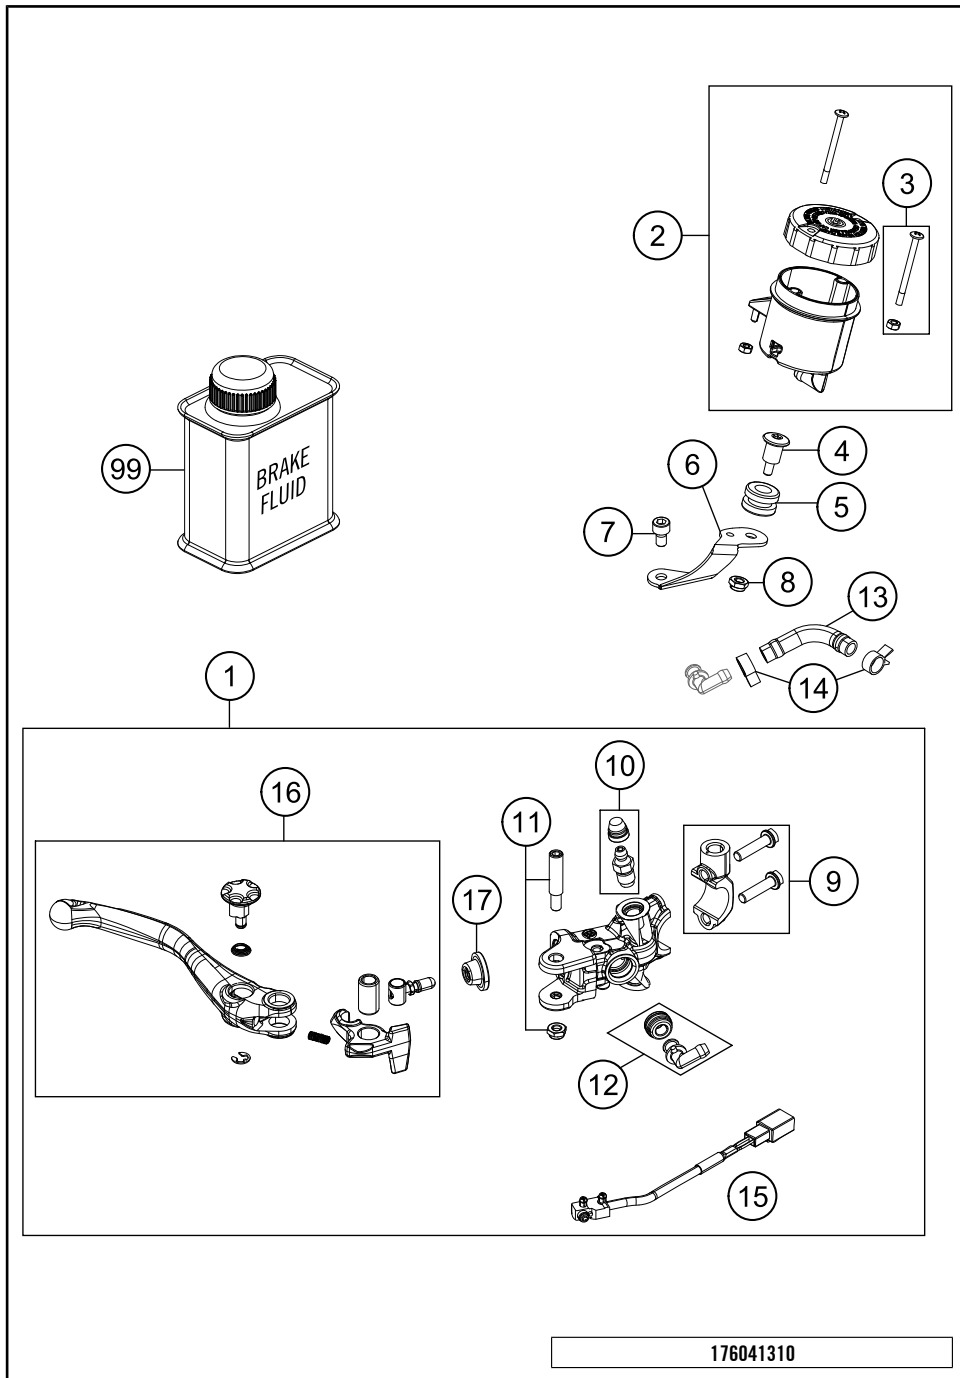

POS	PARTNUMBER	PARTNAME	PIECE
1	6201310110030	Hand brake cylinder complete	1
2	61013009202	BRAKE FLUID RESERV. WHITE CPL.	1
3	61013009203	SCREW + NUT F. RESERVOIR	1
4	61013013050	SCREW RET.PANEL-RESERVOIR	1
5	61013013000	RUBBER BUSH 05	1
6	61013009001	RET.PANEL FLUID RES. FRONT 05	1
7	61013021000	SCREW RET.PANEL-BRAKE CYLINDER	1
8	61013009004	NUT FOR RESERVOIR	1
9	61013005000	CLAMP CPL. 05	x
9	76013005100	CLAMP CPL. 16	1
10	60013020000	BLEEDER SCREW WITH CAP	1
11	61013006000	LEVER SCREW CPL. 05	1
12	54513155000	ANGLE PIECE	1
13	69013069001	HOSE FOR RESERVOIR 6X1,5	1
14	58007017000	YDNAC CLAMP 10101 (10,4MM)	2
15	60311050000	BRAKE LIGHT SWITCH FRONT	1
16	6251300214430	HAND BRAKE LEVER CPL. BLACK	1
17	61013008000	RUBBER CUP 05	1
99	00062030000	BRAKE FLUID DOT5.1 0,25L	1

176041310

18837

* NEW PART

X ON DEMAND