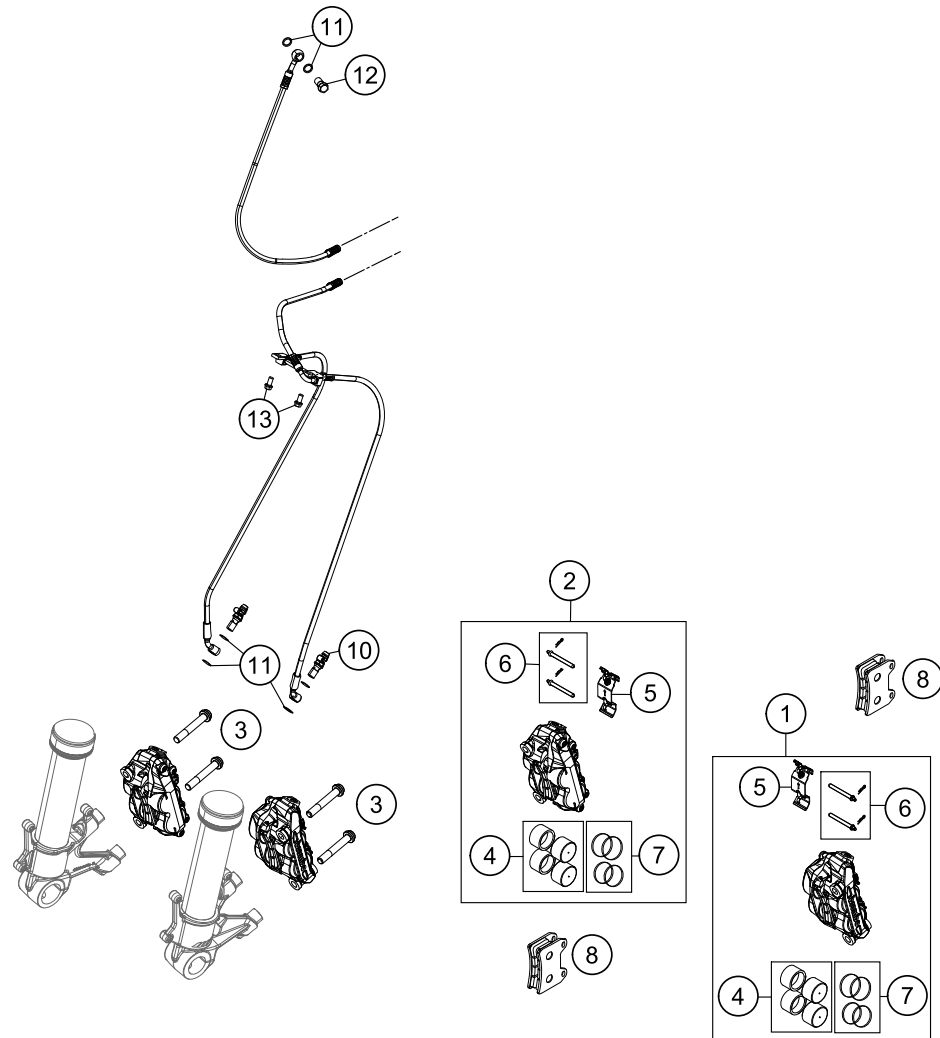

FRONT BRAKE CALIPER

1290 Super Adventure R TKC 2019 EU 2019

POS	PARTNUMBER	PARTNAME	PIECE
1	6031301500130	BRAKE CALIPER FR. L/S W/O PADS	1
2	6031301600130	BRAKE CALIPER FR. R/S W/O PADS	1
3	0035100559S	AH-COLLAR SCREW M10X1,25X55SS	4
4	76013019000	BRAKE PISTON CPL.	2
5	58713018000	RETAINING SPRING BREMBO '99	2
6	58713017000	BOLT WHITH CLIP '99	2
7	76013019050	REPAIR KIT SEALING RINGS 4X	2
8	60313130000	BRAKE PADS FRONT TT2172	2
10	62513020000	BLEEDER SCREW CPL. 05	2
11	0603100141	sealing ring DIN 7603 10x14x1	6
12	62113020100	banjo bolt M10x1x19.5	1
13	0025060126	HH collar screw M6x12 TX30	2

136031360

13213

* NEW PART

X ON DEMAND