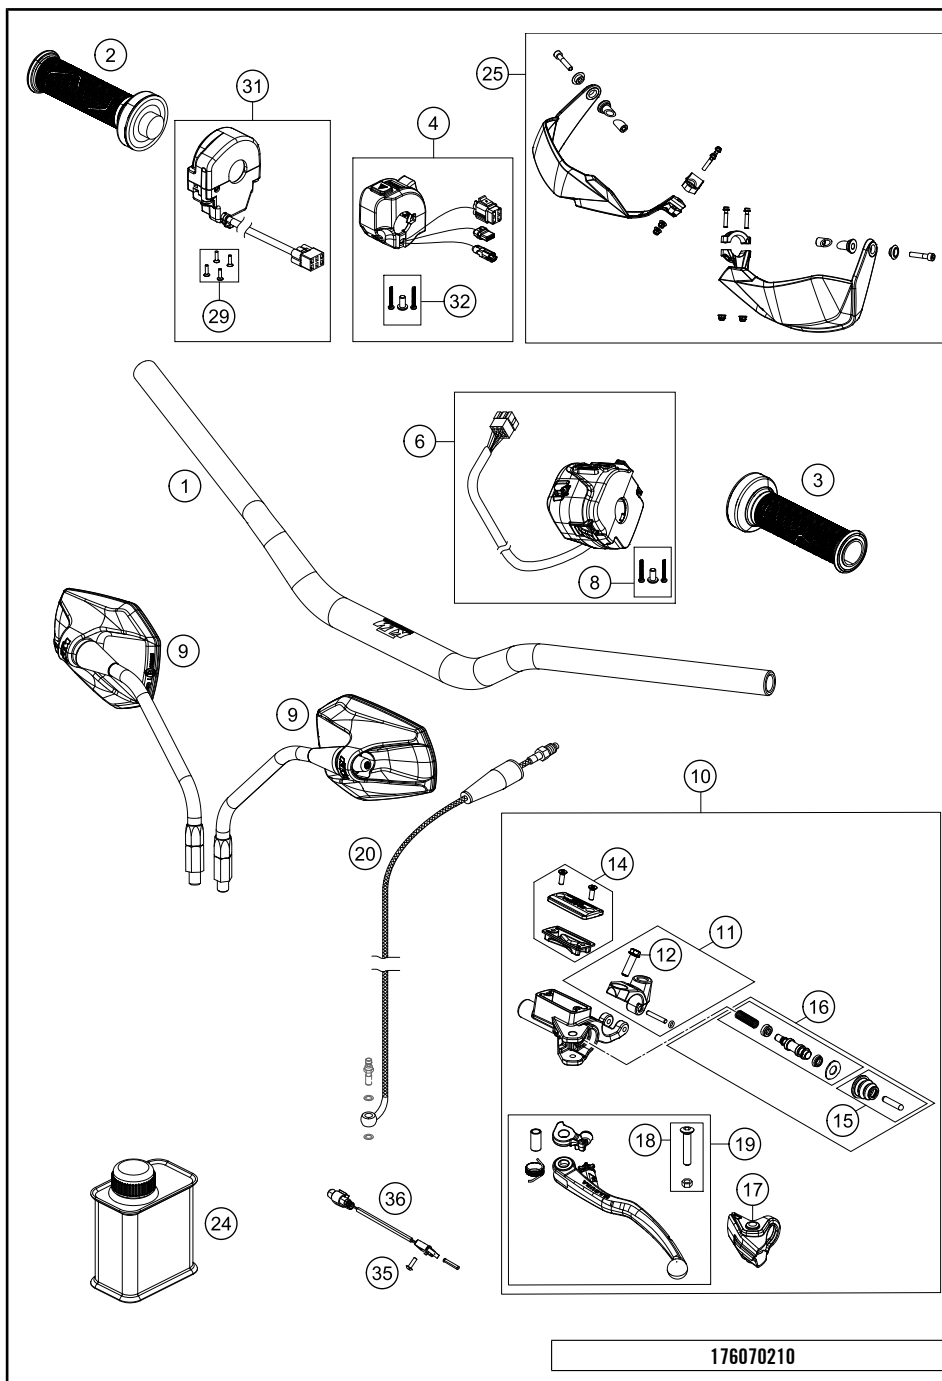

176040110

49307

* NEW PART

X ON DEMAND

FRONT FORK DISASSEMBLED

1290 Super Adventure R TKC 2019 EU 2019

POS	PARTNUMBER	PARTNAME	PIECE
1	48600431E3	Screw cap M51x1,5 cpl.	1
2	48600431E4	Screw cap M51x1,5 cpl.	1
3	46810340	O-ring 45x2 NBR70 siliconized	2
4	48601174	Fork outer tube 49,13x600 dt54 db60	2
5	95010082	Mainspring (38,2) 65-555 fork	2
6	48601728S1	Insert right cpl.	1
7	48601729S1	Insert left cpl.	1
8	R14054	REP. KIT SPACER	1
9	R14040	GASKET KIT CPL.	1
10	R14047	Guide bushing set fork 48mm	1
11	48601305S1	AXLE CLAMP WITH INNER TUBE	1
12	48601304S1	AXLE CLAMP WITH INNER TUBE	1
13	00501020S1	AH SCREW M10X20 SET	1
97	48601166S1	FORK OIL SAE4 5L	x
98	T14034	Fuchs grease IPR (250g)	x
99	R14063	Fork repair kit 48mm offroad	x

176080131

18581

* NEW PART X ON DEMAND

HANDLEBAR, CONTROLS

1290 Super Adventure R TKC 2019 EU 2019

POS	PARTNUMBER	PARTNAME	PIECE
1	6070200100033	Handlebar	1
2	60702012000	Grip tube (no heating)	1
3	60702039100	Grip LHS w/o heater	1
4	61411174000	Start-emergency off switch	1
6	61411170000	Combination switch left	1
8	60411074010	SCREW SET START-STOP SPEED CON	1
9	60312040200	Mirror	2
10	60302030144	MASTER CYLINDER DOT CPL. 12MM	1
11	76513005000	CLAMP, CYL. PIN, O-RING	1
12	0025060166	HH collar screw M6x16 TX30	1
14	25002033000	COVER HYDR. CLUTCH DOT CPL.	1
15	76502046000	PUSH ROD CPL. 13	1
16	60302032100	REPAIR KIT PISTONS DOT	1
17	76502037000	PROTECT.CAP FOR LEVER PERCH 13	1
18	50302038200	LEVER SCREW SHORT CPL. 09	1
19	60302031000	CLUTCH LEVER LONG CPL. 2013	1
20	60032063100	CLUTCH PIPE LC8 ADV '03	1
24	00062030000	BRAKE FLUID DOT5.1 0,25L	1
25	6030217910030	HANDGUARD CLOSED BLACK HIGH	1
29	76011073110	SCREW SET START-STOP SWITCH	1
31	60711012000	Ride-by-wire without throttle tube	1
32	61411174010	Screw set start-stop switch	1
35	0985030103	FLAT HEAD SCREW DIN7985 M3x1	1
36	83111049000	CLUTCH SWITCH ATV	1