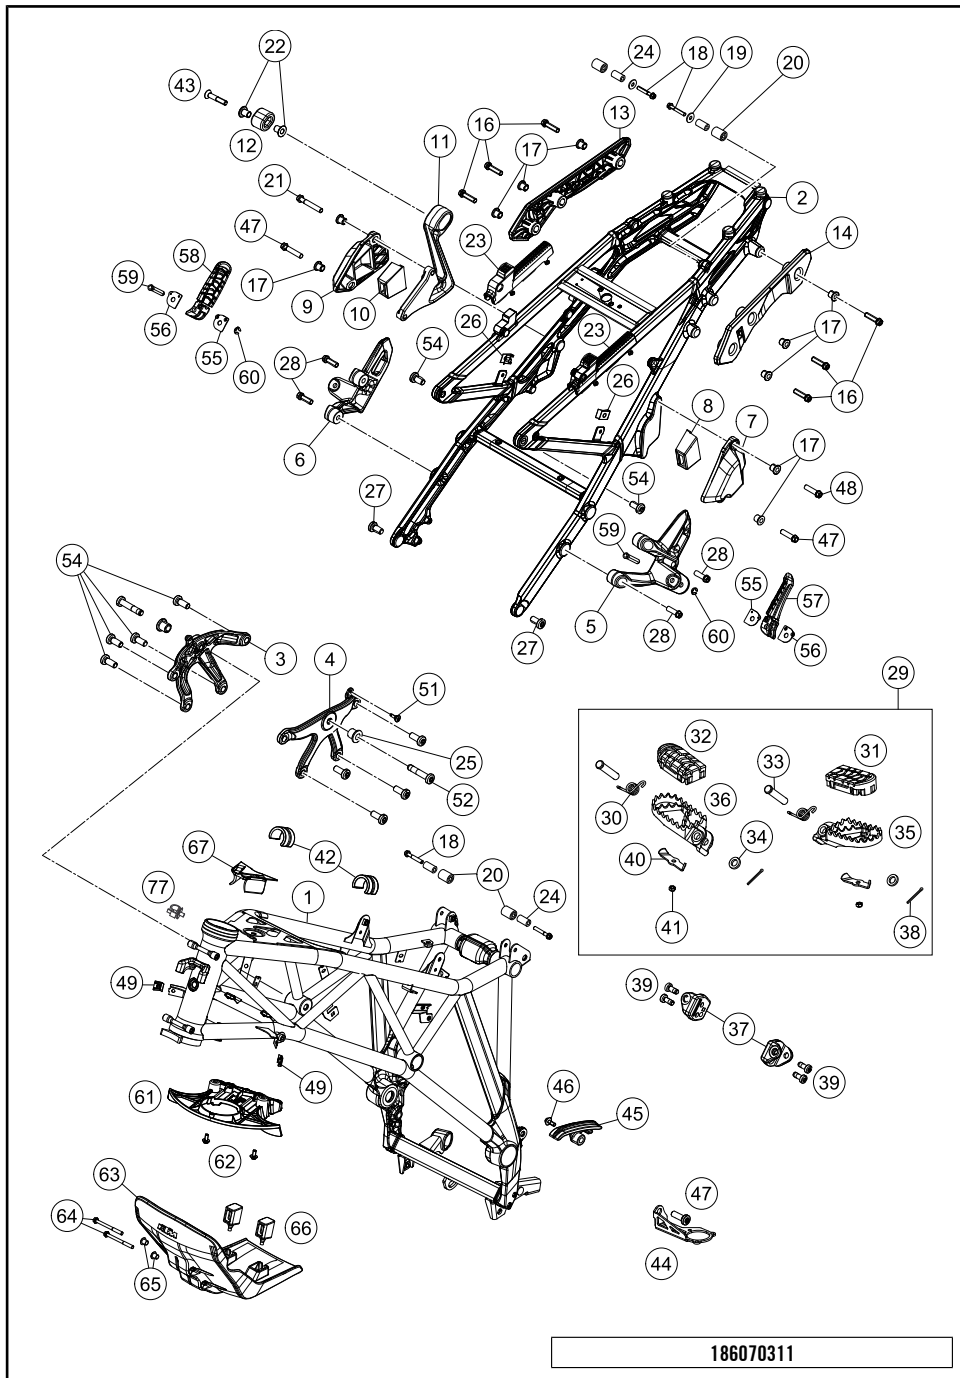

186070311

POS	PARTNUMBER	PARTNAME	PIECE
39	0025080166S	HH collar screw M8x16 TX40 SL	4
40	60003044010	CLOSING PANEL FRONT L/S R/S 03	2
41	0985050003	SELF LOCKING NUT DIN0985-M 5	2
42	61007014000	SPACER FUEL TANK 05	2
43	0019080456	countersunk screw M8x45 TX45	1
44	60312967040	OIL INFILLING ADAPTER BRACKET	1
45	60303070000	CHAIN GUIDE	1
46	0024060156	HH collar screw M6x15 TX30	1
47	0035100309S	SHCS M10x30 TX45	1
49	54603048200	RANGE CHANGE METAL NUT M5	2
51	69008021160	special screw M5x12	1
52	0035100509S	AH-COLLAR SCREW M10X50 ISA45	2
54	0035100249	SHCS M10x24 TX45	10
55	60003152000	ENGAGE PANEL FOOTREST L/S 03	2
56	60003052000	ENGAGE PANEL FOOTREST R/S 03	2
57	60003050000	FOOTREST CPL. L/S REAR 03	1
58	60003051000	FOOTREST CPL. R/S REAR 03	1
59	60003044100	footrest bolt, rear	1
60	0799060003	retaining washer DIN 6799 - 6	2
61	60308024200	TRIPLECLAMP-FACEPLATE BELOW	1
62	0024060136	HH collar screw M6x13 TX30	2
63	6030319000030	SKID PLATE ADV	1
64	0025060406	HH collar screw M6x40 TX30	2
65	45239060050	COLLAR BUSHING 6,3X8X13X9,5	2
66	60003096000	VIBRATION DAMPER 03	2
67	60303003010	STEERING HEAD COVER	1
68	0025080256	HH collar screw M8x25	2
69	0025080306	HH collar screw M8x30	2

49310

* NEW PART

X ON DEMAND