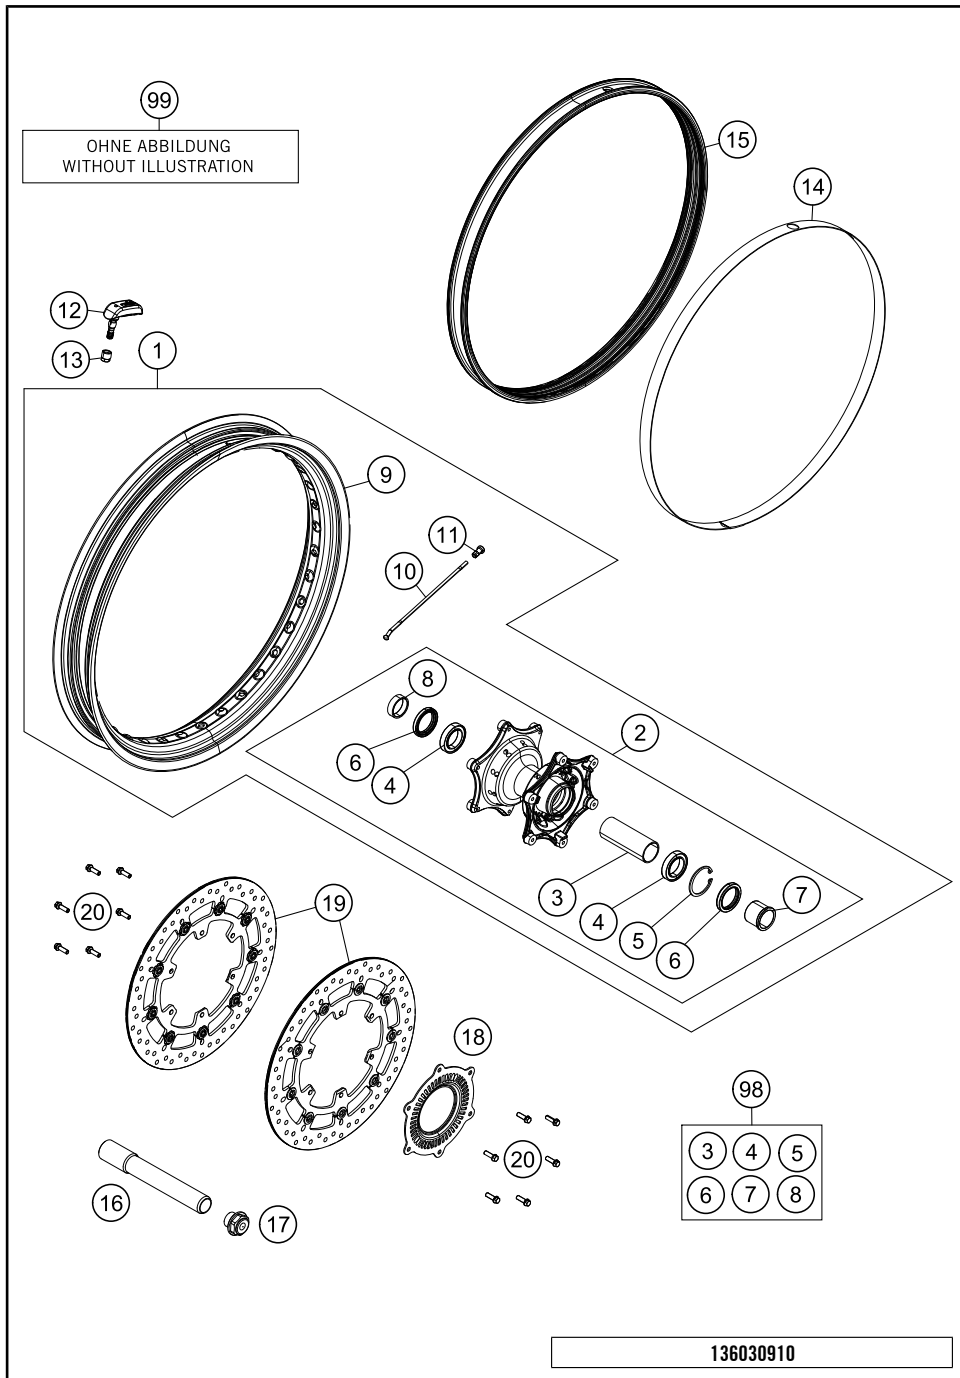

FRONT WHEEL

1290 Super Adventure R TKC 2019 EU 2019

POS	PARTNUMBER	PARTNAME	PIECE
1	6030900124433A	Front wheel cpl. 2,5X21" BLACK	1
2	6030901014433	FRONT HUB CPL.	1
3	60309011000	BUSHING SPACER TUBE FRONT	1
4	0625069068	GR.BALL BEAR.6906 DDU2CG23S6NM	2
5	0472047175	CIRCLIP DIN0472-47X1,75	1
6	0760354771	SHAFT SEAL RING 35X47X7 TC	2
7	60309012000	SPACER BUSH. FRONT WHEEL LEFT	1
8	60009013000	SPACER BUSH. FR. WHEEL R/S 03	1
9	6030917010033A	Rim 2.5x21"TL.bl.w.sticker	1
10	60309071000	SPOKE 5/4.37/M5	36
11	60310072100	SPOKE NIPPLE QUADRAX M5	36
12	60312033000	TIRE AIR PRESSURE SENSOR	1
13	60312033050	NUT AIR PRESSURE SENSOR	1
14	60309073100	RIM BAND 21"	1
15	60309177000	GASKET RUBBER 2.5"X21"	1
16	60309081000	AXLE FRONT	1
17	6900103600001	STEERING HEAD SCREW 09	1
18	60342020000	SENSOR GEAR ABS	1
19	6030906000030	BRAKE DISC FRONT D=320X4,5	2
20	59009062019	SPECIAL SCREW M6X19 WS=8 10.9	12
98	60309015000	FRONT WHEEL REP. KIT ADV 13-14	x
99	60312034044	VALVE KIT AIR PRESSURE SENSOR	1

136030910

18880

* NEW PART

X ON DEMAND