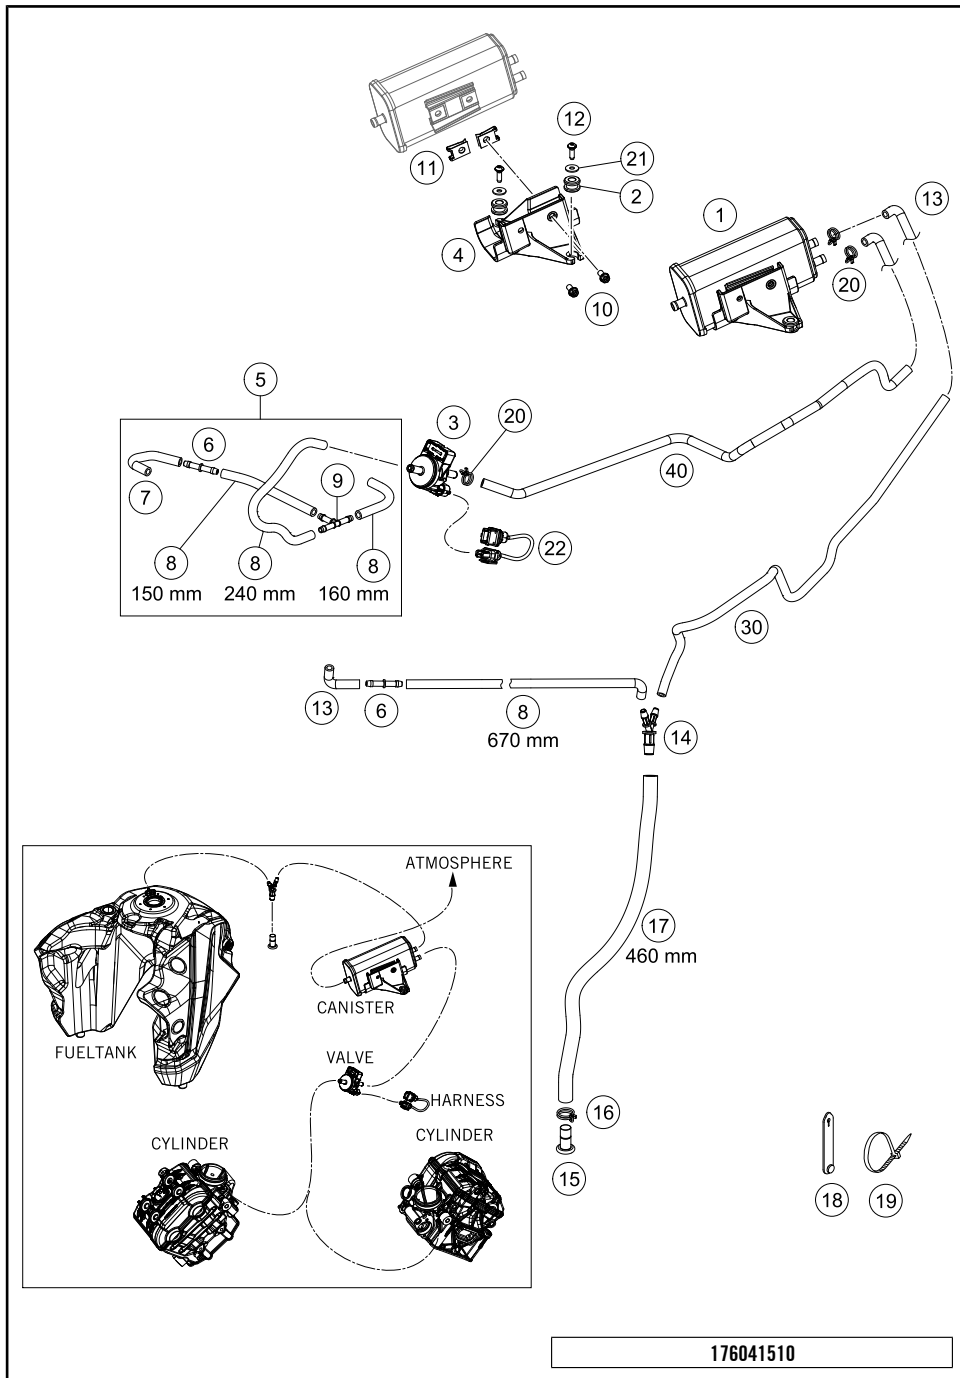

POS	PARTNUMBER	PARTNAME	PIECE
1	75015001200	CARBON CANISTER	1
2	60039030000	VIBRATION DAMPER DIGITALBOX 03	2
3	76015015000	EVAP valve	1
4	60715002000	Support	1
5	60715020033	Hose	1
6	69015019010	HOSE CONNECTION STRAIGHT	2
7	61415021000	HOSE PURGE VALVE	1
8	78015019000	HOSE EPA D=6/10 L=2000MM	1
9	60015022000	T-CONNECTOR TS-6 03	1
10	0025060126	HH collar screw M6x12 TX30	2
11	54603048100	clip nut M6	2
12	0081050161	EJOT PT SCREW K50X16 1451	2
13	61315022000	PREFORMED HOSE 6X10 FPM	3
14	61315028100	Y-CONNECTOR YS 6-10-6	1
15	61315026000	PLUG D=10	1
16	58431082100	YDNAC-CLAMP 10173 (16MM) '98	1
17	78015119000	HOSE EPA D=10/16 L=2000MM	1
18	60011093075	RUBBER CABLE TIE 75MM 03	1
19	44011076140	CABLE TIE 140/2,5MM BLACK	x
20	59007017000	CLAMP YDNAC 10096F (9,6MM)	3
21	0021050003	washer DIN 9021 A - 5.3	2
22	60411078050	Wiring harness	1
30*	60715023000	Hose tank - ACF	1
40*	60715024000	Hose purge valve - ACF	1

* NEW PART

X ON DEMAND