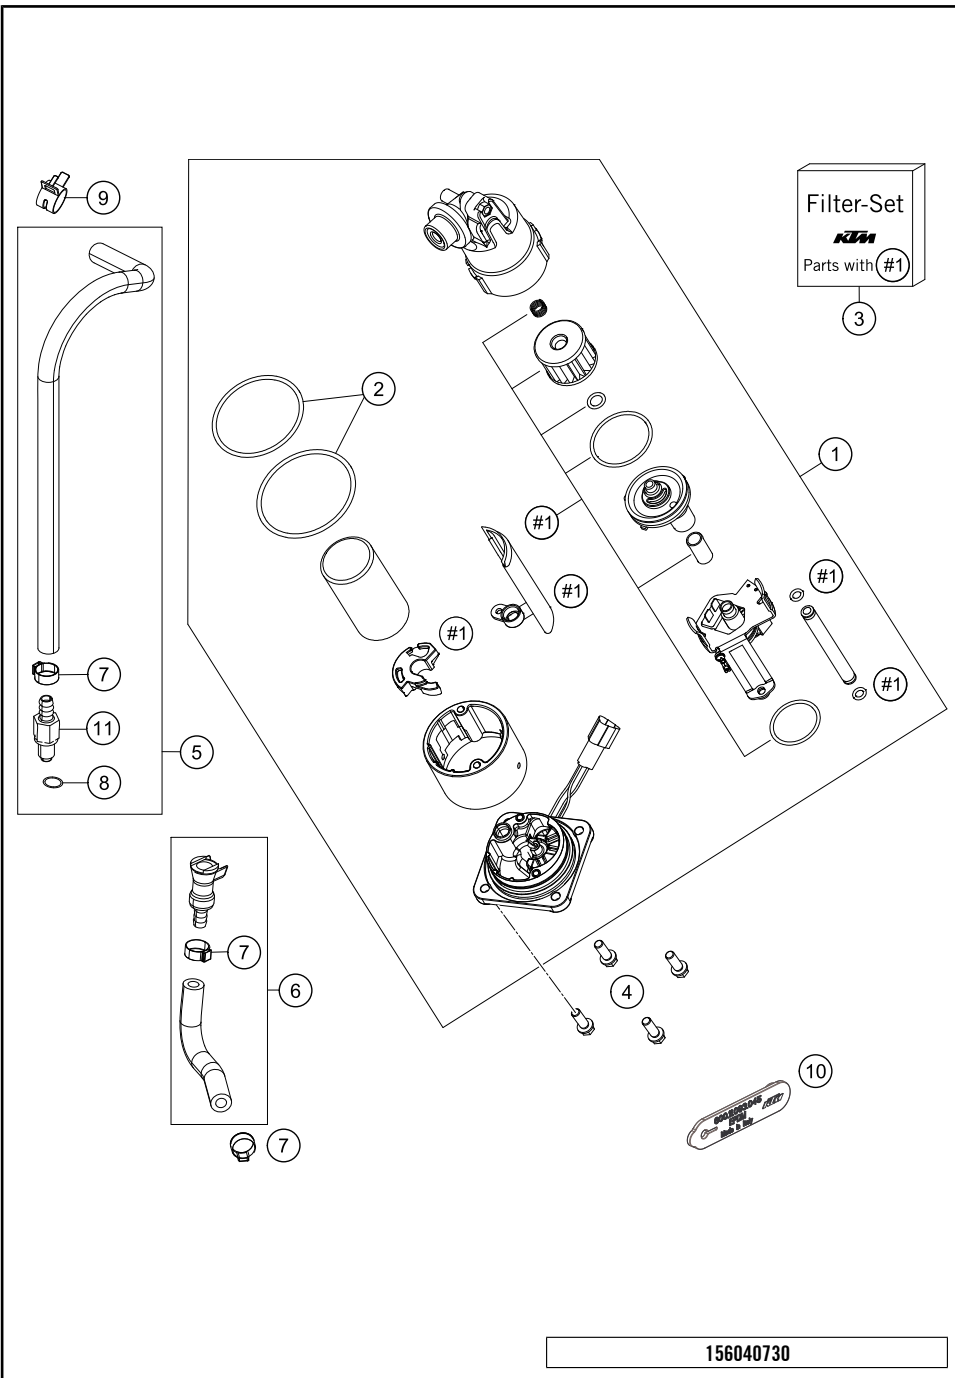

FUEL PUMP

1290 Super Adventure R TKC 2019 EU 2019

POS	PARTNUMBER	PARTNAME	PIECE
1	60307088000	FUEL PUMP	1
2	61007089000	O-RING SET FOR FUEL PUMP 05	1
3	61007090100	FILTER-SET FUEL PUMP	1
4	0025060166	HH collar screw M6x16 TX30	4
5	60307016000	FUEL HOSE 1 CPL.	1
6	60307017000	FUEL HOSE TANK/CONNECTOR	1
7	00050157706	VARIABLE ONE-EAR CLAMP 15,7MM	4
8	58507012000	O-RING VITON F. PLUG CPC 05	1
9	00049140121	CLAMP STD DN14	1
10	60011093045	RUBBER CABLE TIE 45MM 03	1
11	5850701030030	PLUG CPC BLACK 05	1

156040730

16036

* NEW PART X ON DEMAND