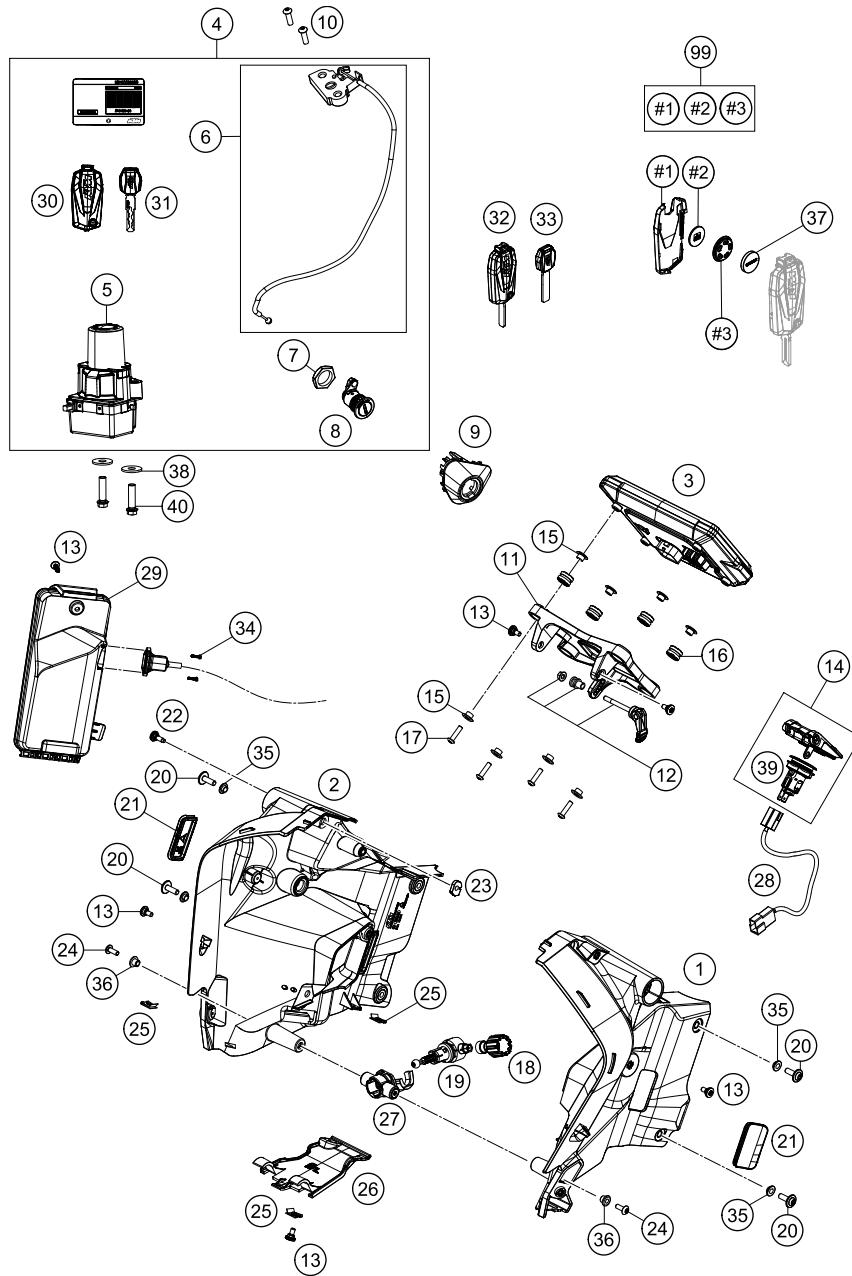

POS	PARTNUMBER	PARTNAME	PIECE
39	60711042000	Power socket 12V	1
40	0025080306	HH collar screw M8x30	2
99*	60711067050	Cover-Kit for Race-on-Key	1

186071430

49234

* NEW PART

X ON DEMAND