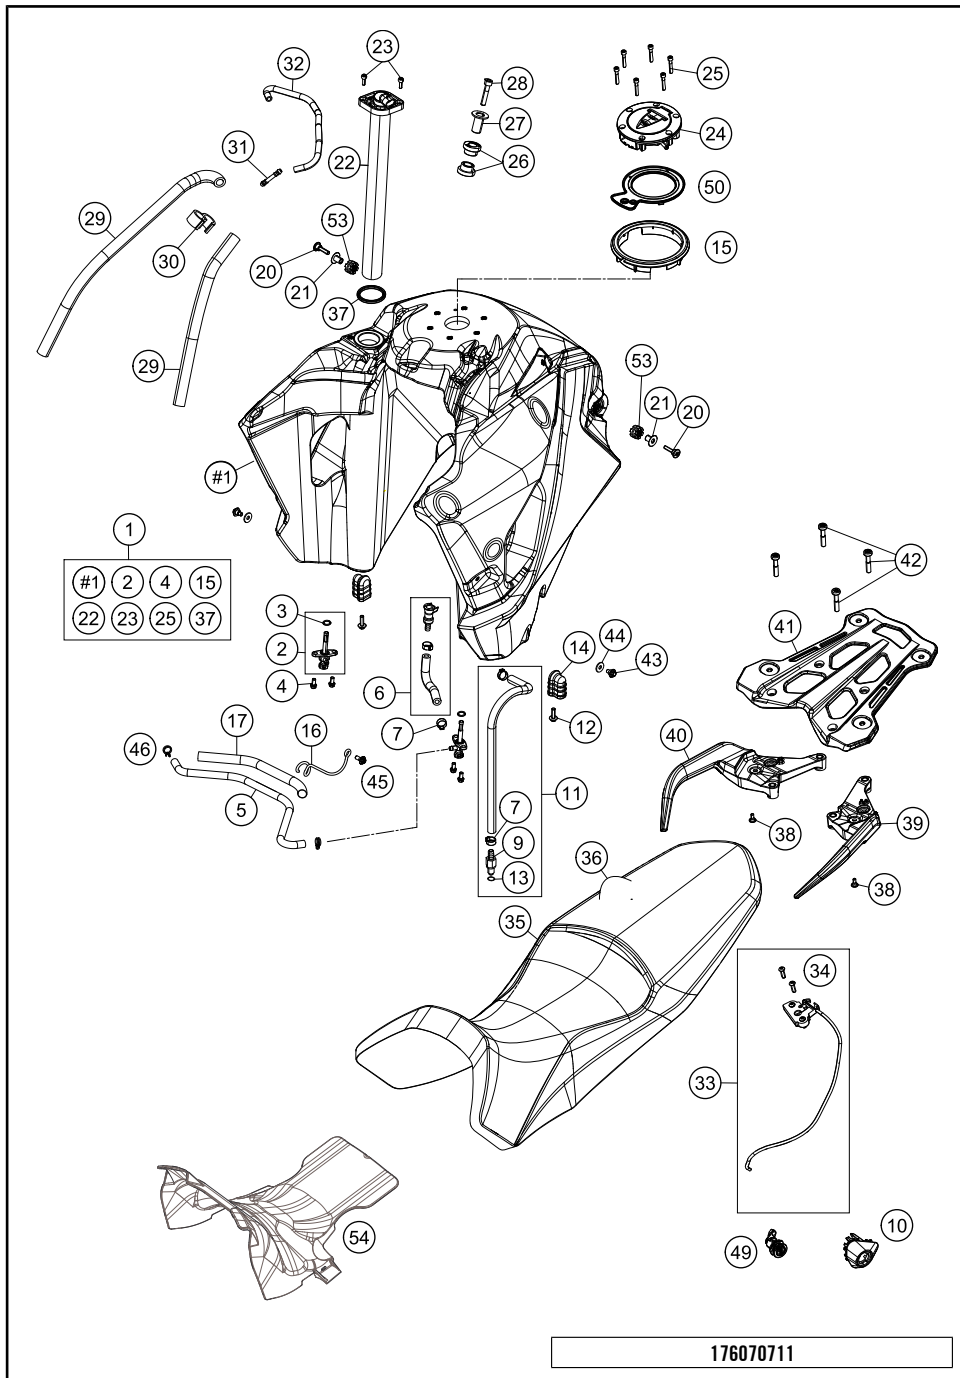

166040610

18738

* NEW PART

X ON DEMAND

TANK, SEAT

1290 Super Adventure R TKC 2019 EU 2019

POS	PARTNUMBER	PARTNAME	PIECE
1	6030711314433A	FUEL TANK CPL.	1
2	58507003200	FUEL COCK CPL.	2
3	0770020130	O-RING 1,78x10,82x14,38 2-013	2
4	0025060126	HH collar screw M6x12 TX30	4
5	60307018000	EXPANSION HOSE FUEL TANK	1
6	60307017000	FUEL HOSE TANK/CONNECTOR	1
7	00050157706	VARIABLE ONE-EAR CLAMP 15,7MM	2
9	5850701030030	PLUG CPC BLACK 05	1
10	60307053000	SEAT LOCK COVER	1
11	60307016050	FUEL PIPE 1	1
12	0024060206	HH collar screw M6x20 TX30	4
13	58507012000	O-RING VITON F. PLUG CPC 05	1
14	60307020000	TANK RUBBER	2
15	60307009000	TANK CAP RING	1
16*	60707037000	Wire hanger for fuel hose	1
17	60307016010	HEAT PROTECTION	1
20	60307025000	SPECIAL SCREW M6X32.5 ISA 40	2
21	69007028000	COLLAR BUSH. 6,2X10X21X14MM 08	2
22	60307080000	GAS LEVEL SENSOR	1
23	0912050163	AH SCREW DIN0912-M 5X16	2
24*	60707008000	Fuel tank cap race-on	1
25	0912050253	AH SCREW DIN0912-M 5X25	6
26	61007065000	collar bushing, front tank holder	2
27	61007060000	collar bushing, bearing, outside	1
28	0912080403	SHCS DIN 912 M8x40	1
29	60007126001	HOSE 5,4X9,4 NBR, METER	1
30	60038039000	DISTANCE HOLDER 10/10 BLACK	1
31	69015019010	HOSE CONNECTION STRAIGHT	1
32	60307008150	HOSE TANK BREAT.	1
33	60307050000	SEAT LOCK CPL.	1
34	0738060201	FLAT HEAD SCREW ISO7380 M6X20	2
35	60307140100	SEAT R	1
36	60307140050	SEAT COVERING	1
37	60307080090	GASKET FUEL LEVEL SENSOR	1
38	69013099050	SCREW F. EXPANSION TANK	2
39	6031200810030	GRIP L/S BLACK	1
40	6031200920030	HAND GRIP R/S	1
41	6031201000033S	BAGGAGE CARRIER BRIDGE	1