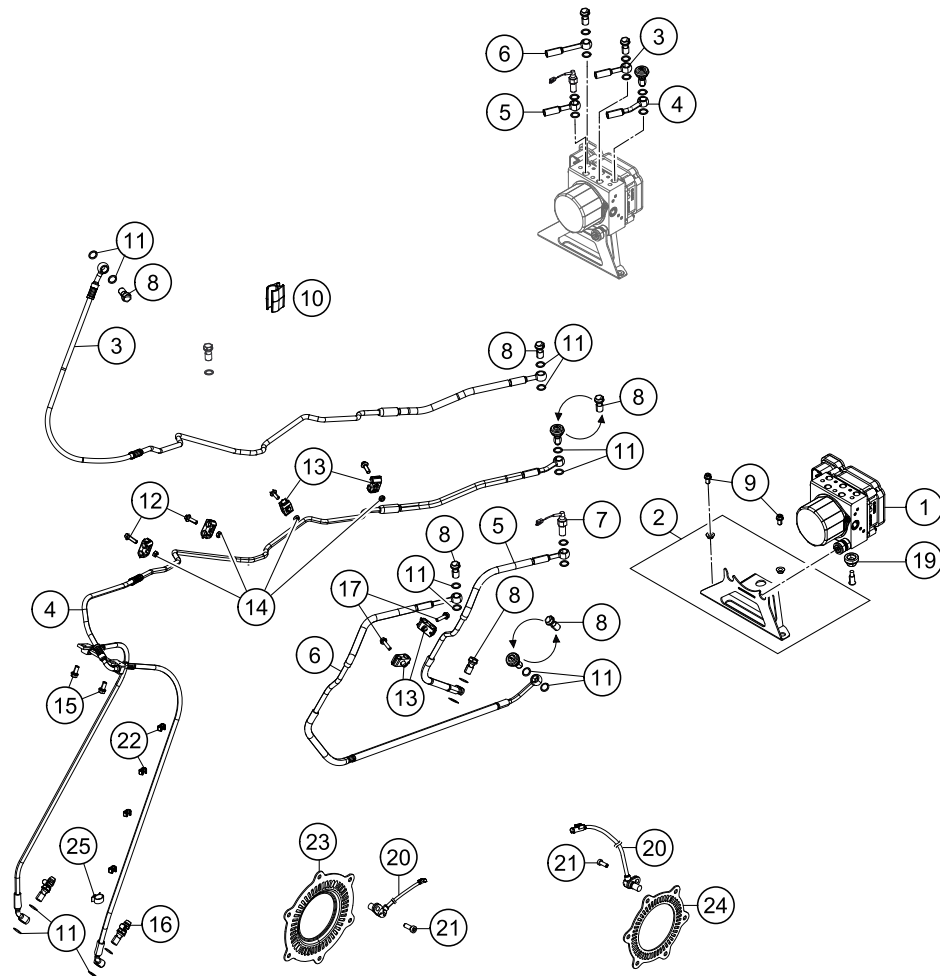

POS	PARTNUMBER	PARTNAME	PIECE
1*	60742031144	ABS module filled	1
2	60342040044	SUPPORT ABS-MODULE CPL.	1
3	60742003000	Brake hose	1
4	60342004000	HOSE BRAKE CALIPER FRONT	1
5	60342001000	BRAKE HOSE REAR BRAKE CONTROL	1
6	60342002000	HOSE BRAKE CALIPER REAR	1
7	60311051000	BRAKE LIGHT SWITCH REAR	1
8	62113020100	banjo bolt M10x1x19.5	6
9	0025060166	HH collar screw M6x16 TX30	2
10	54813026100	CABLE SUPPORT 10/4MM 2014	1
11	0603100141	sealing ring DIN 7603 10x14x1	18
12	0014050163	HH COLLAR SCREW M 5X16 WS=6	4
13	60113146000	SUPPORT FOR BRAKE HOSE M5	6
14	0985050003	SELF LOCKING NUT DIN0985-M 5	6
15	0025060126	HH collar screw M6x12 TX30	2
16	62513020000	BLEEDER SCREW CPL. 05	2
17	0025050206	HH collar screw M5x20 TX30	2
19	60342041000	DAMP RUBBER	1
20	76042125000	ABS-SENSOR	2
21	014580060166	SHCS ISO 14580 M6x16	2
22	60111094100	BAR SPACER 4/7 BLACK	4
23	60342020000	SENSOR GEAR ABS	1
24	60142021100	SENSOR GEAR ABS REAR	1
25	58111076000	CABLE SUPPORT KHS NR.150-47610	2

176074210

49305

* NEW PART

X ON DEMAND