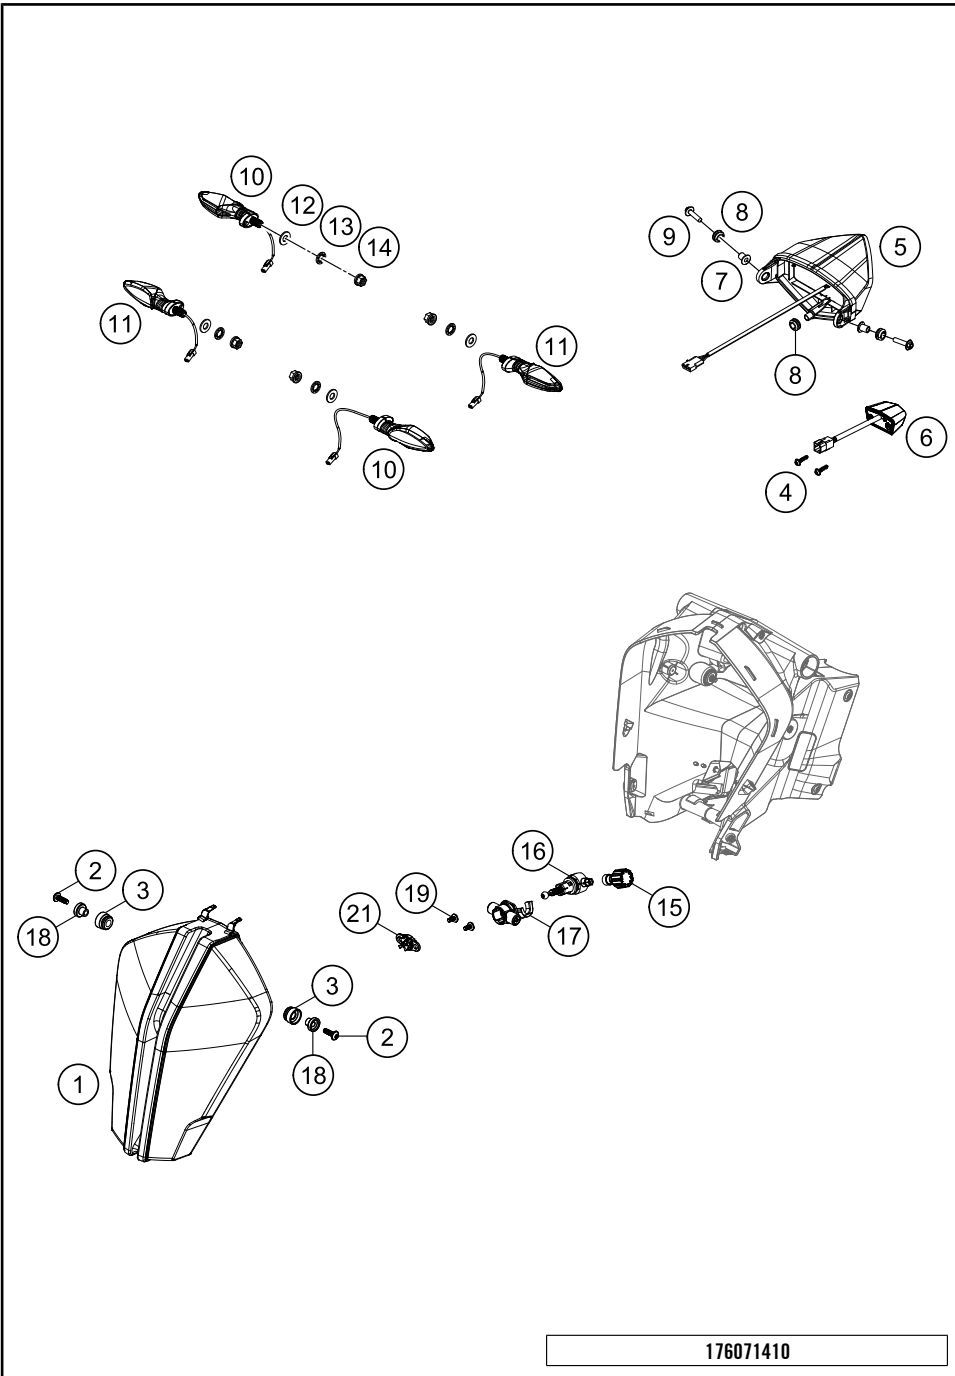

176071410

POS	PARTNUMBER	PARTNAME	PIECE
1	60714001000	Headlight LED TFL	1
2	60714014200	EJOT Altracs 5161 60x20	2
3	60714011060	Plug-in element headlight	2
4	0081050121	EJOT PT screw K50x12	6
5*	60314040100	Rear light	1
6	60314047000	license plate lighting	1
7	60308006000	COLLAR BUSHING 6,2X9,2X15X12,5	2
8	60006001022	rubber grommet 9x11x16x8.5 mm	3
9	0024060256	HH COLLAR SCREW M6X25 TX30	2
10	60314025000	turn signal front left/rear right	2
11	60314026000	turn signal front right/rear left	2
12	0433100003	WASHER 18x10,5x1,6	4
13	0797100003	LOCK WASHER DIN6797-J10,5 ZI	4
14	58414030000	HH COLLAR NUT M10X1,25 WS=13	4
15	60714023000	Thumbwheel headlight adjust.	1
16	60714020000	Headlight adjuster	1
17	60714024100	Headlight support	1
18	60714011050	Bushing	2
19	61614018100	EJOT ALTRACS 50X12	2
21	61614020100	Ballhead holder	1

49309

* NEW PART

X ON DEMAND