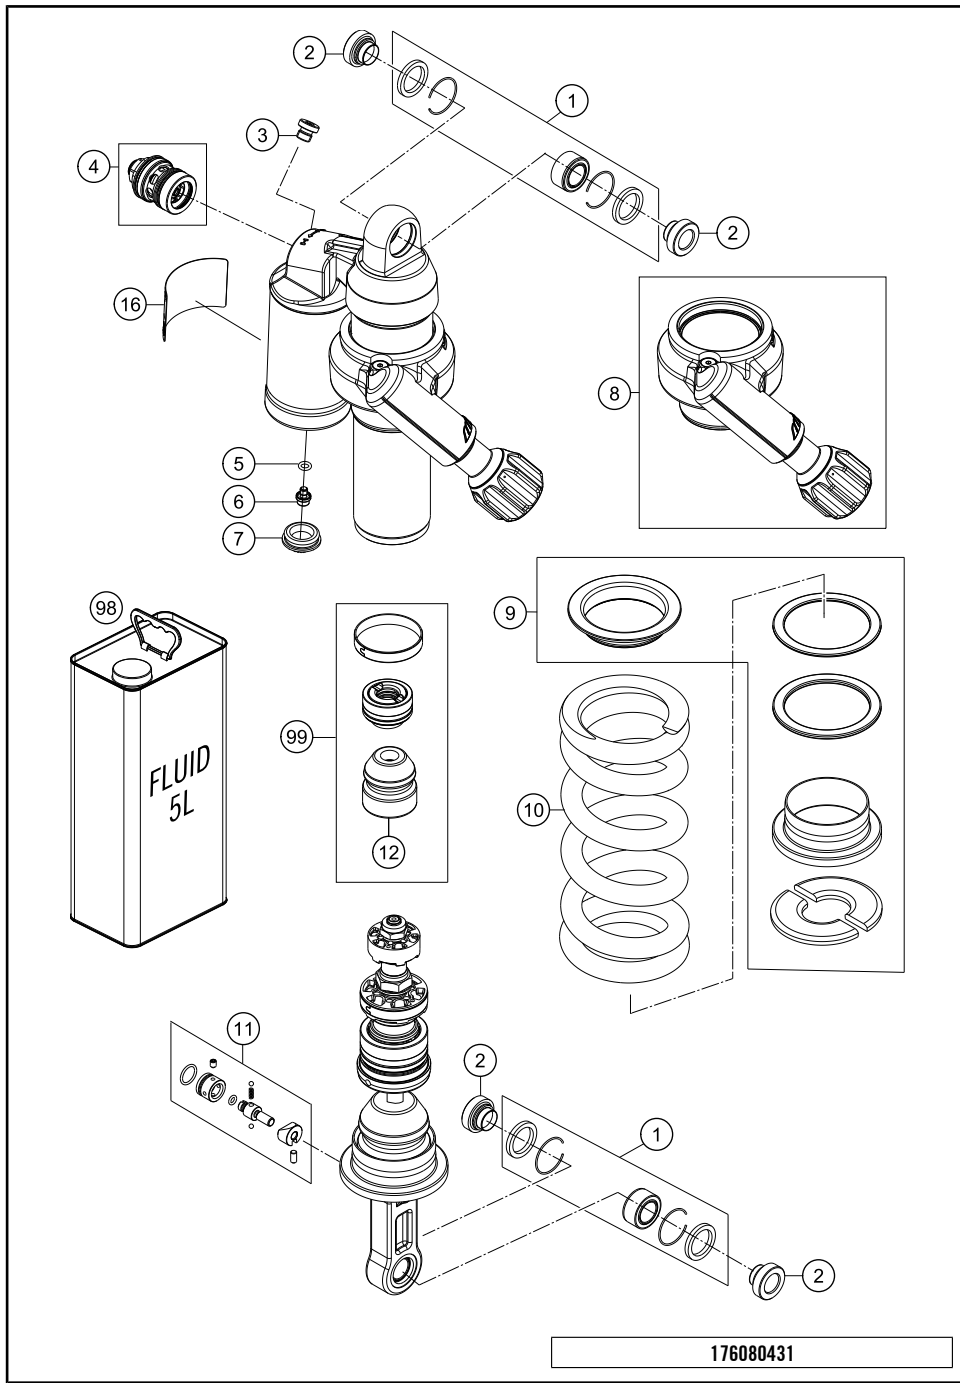

176080411

18871

* NEW PART

X ON DEMAND

SHOCK ABSORBER DISASSEMBLED

1290 Super Adventure R TKC 2019 EU 2019

POS	PARTNUMBER	PARTNAME	PIECE
1	R12012	Ball joint bearing kit top 12mm	2
2	46181307E	Bearing bush 14x15/23,5x14,45 cpl.	4
3	50180095	HS cylinder-head screw R1/8 l8	1
4	50180213S27	Compression cpl.	1
5	46810893	O-ring 5,28x1,78 NBR70 black	1
6	36120151	HS lock screw M5x6	1
7	46811208	Rubber cap do not open 22x5,5 NBR	1
8	15000M01S1	POWER ADJUSTER CPL. WITH SCREW	1
9	R15015	REPAIR KIT GASKET BOTTOM	1
10	91010358	Mainspring (59) 180-205 damper white	1
11	46180522S1	TAP ADJ. REBOUND	1
12	50181080	Rubber pad 17x50x54	1
16	52000149	Sticker WP warning India 35x60	1
98	50180751S1	SHOCK ABSORBER FLUID 5 LT	1
99	RP10013	Repair kit ADV. R	1

176080431

18872

* NEW PART

X ON DEMAND

SWING ARM

1290 Super Adventure R TKC 2019 EU 2019

POS	PARTNUMBER	PARTNAME	PIECE
1	6040403004433	SWING ARM CPL.	1
2	60304061000	CHAIN GUARD	1
3	60304066000	CHAIN SLIDING GUARD	1
4	60304070000	CHAIN GUIDE	1
5	0025060166	HH collar screw M6x16 TX30	4
6	50308053000	BUSH FOR SPOILER 6X11X16X7,5	4
7	0018050103	INT. TORX OVAL HEAD M 5X10 8.8	3
8	46104066050	BUSH FOR CHAINSLIDER GUARD 02	3
9	60004017000	SCREW M14X1,5 L=73MM 03	1
10	60004030151	BUSHING MONOSHOCK SOCKET 05	1
11	78105081010	SCREW TORX M5X10	3
12	60104042000	RET. CLAMP F. BRAKE HOSE	2
14	60142026000	CABLE SUPPORT SWING ARM 06	1
15	60004038200	COLLAR NUT M19X1,5 SW=27MM	1
16	69004037244	SWING ARM BOLT	1
17	60004034000	BUCKET F. SHAFT SEAL RING 03	4
18	0760304073	SHAFT SEAL RING 30X40X7	4
19	60004033000	STOP DISK 03	2
20	60004031000	NEEDLE BUSH HK2526B 03	2
21	60004032000	INNER RING JR20X25X38,5 03	1
22	69004032000	INNER RING JR 20X25X56,5	1
96	60304066010	CHAIN GUARD KIT 13-14	x
97	60304060010	CHAIN PROTECTION KIT 13-14	x
98	60304070010	CHAIN GUIDE KIT 1190 ADV	x
99	69004230010	SWING ARM REP. KIT 08-14	x