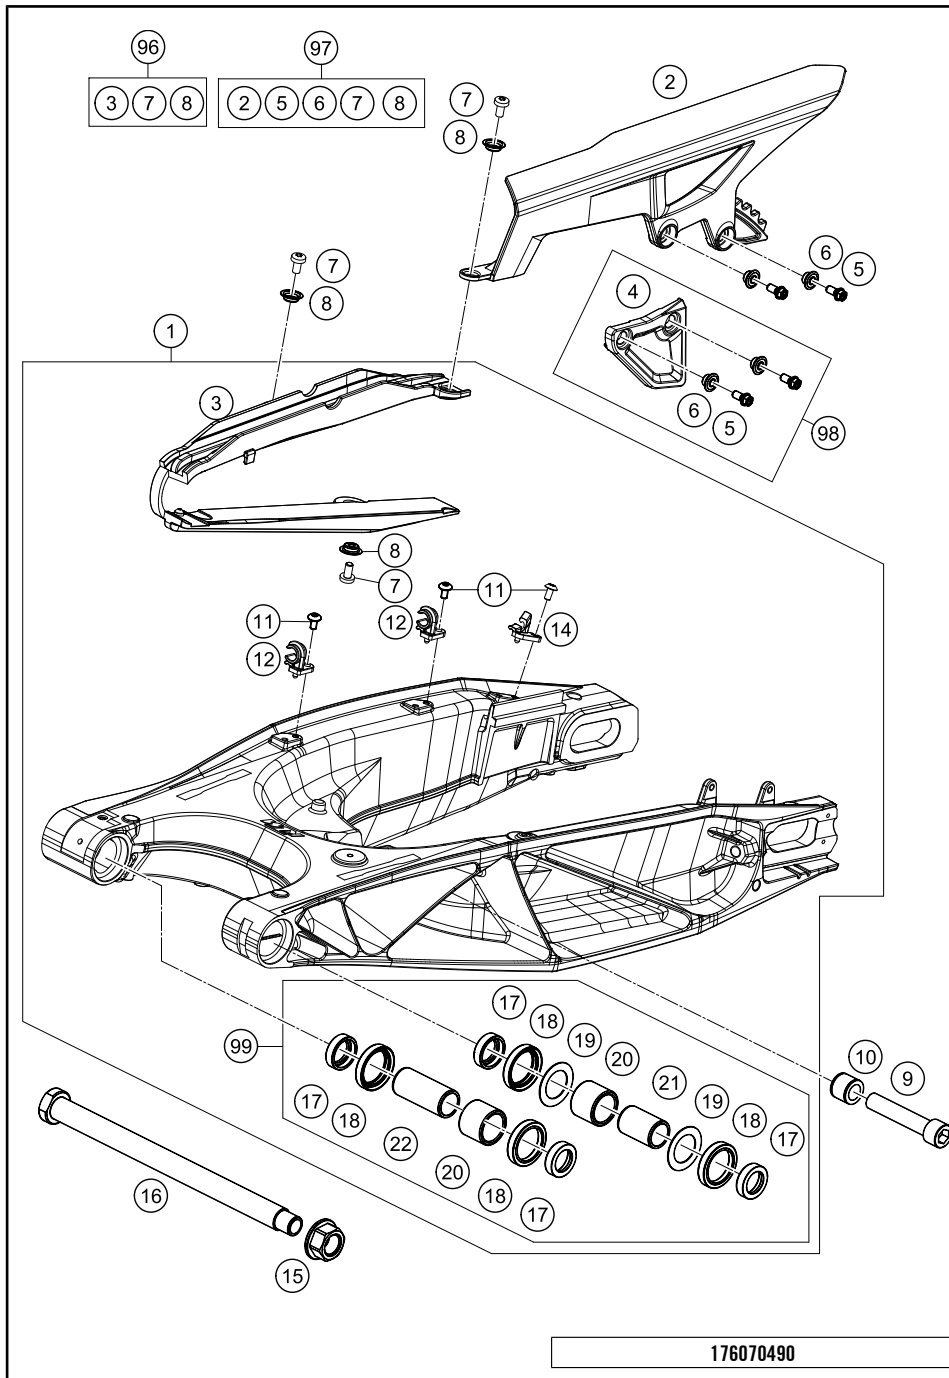

176080411

18871

* NEW PART

X ON DEMAND

SHOCK ABSORBER DISASSEMBLED

1290 Super Adventure R TKC 2019 EU 2019

POS	PARTNUMBER	PARTNAME	PIECE
1	R12012	Ball joint bearing kit top 12mm	2
2	46181307E	Bearing bush 14x15/23,5x14,45 cpl.	4
3	50180095	HS cylinder-head screw R1/8 l8	1
4	50180213S27	Compression cpl.	1
5	46810893	O-ring 5,28x1,78 NBR70 black	1
6	36120151	HS lock screw M5x6	1
7	46811208	Rubber cap do not open 22x5,5 NBR	1
8	15000M01S1	POWER ADJUSTER CPL. WITH SCREW	1
9	R15015	REPAIR KIT GASKET BOTTOM	1
10	91010358	Mainspring (59) 180-205 damper white	1
11	46180522S1	TAP ADJ. REBOUND	1
12	50181080	Rubber pad 17x50x54	1
16	52000149	Sticker WP warning India 35x60	1
98	50180751S1	SHOCK ABSORBER FLUID 5 LT	1
99	RP10013	Repair kit ADV. R	1

176080431

18872

* NEW PART

X ON DEMAND

SWING ARM

1290 Super Adventure R TKC 2019 EU 2019

POS	PARTNUMBER	PARTNAME	PIECE
1	6040403004433	SWING ARM CPL.	1
2	60304061000	CHAIN GUARD	1
3	60304066000	CHAIN SLIDING GUARD	1
4	60304070000	CHAIN GUIDE	1
5	0025060166	HH collar screw M6x16 TX30	4
6	50308053000	BUSH FOR SPOILER 6X11X16X7,5	4
7	0018050103	INT. TORX OVAL HEAD M 5X10 8.8	3
8	46104066050	BUSH FOR CHAINSLIDER GUARD 02	3
9	60004017000	SCREW M14X1,5 L=73MM 03	1
10	60004030151	BUSHING MONOSHOCK SOCKET 05	1
11	78105081010	SCREW TORX M5X10	3
12	60104042000	RET. CLAMP F. BRAKE HOSE	2
14	60142026000	CABLE SUPPORT SWING ARM 06	1
15	60004038200	COLLAR NUT M19X1,5 SW=27MM	1
16	69004037244	SWING ARM BOLT	1
17	60004034000	BUCKET F. SHAFT SEAL RING 03	4
18	0760304073	SHAFT SEAL RING 30X40X7	4
19	60004033000	STOP DISK 03	2
20	60004031000	NEEDLE BUSH HK2526B 03	2
21	60004032000	INNER RING JR20X25X38,5 03	1
22	69004032000	INNER RING JR 20X25X56,5	1
96	60304066010	CHAIN GUARD KIT 13-14	x
97	60304060010	CHAIN PROTECTION KIT 13-14	x
98	60304070010	CHAIN GUIDE KIT 1190 ADV	x
99	69004230010	SWING ARM REP. KIT 08-14	x