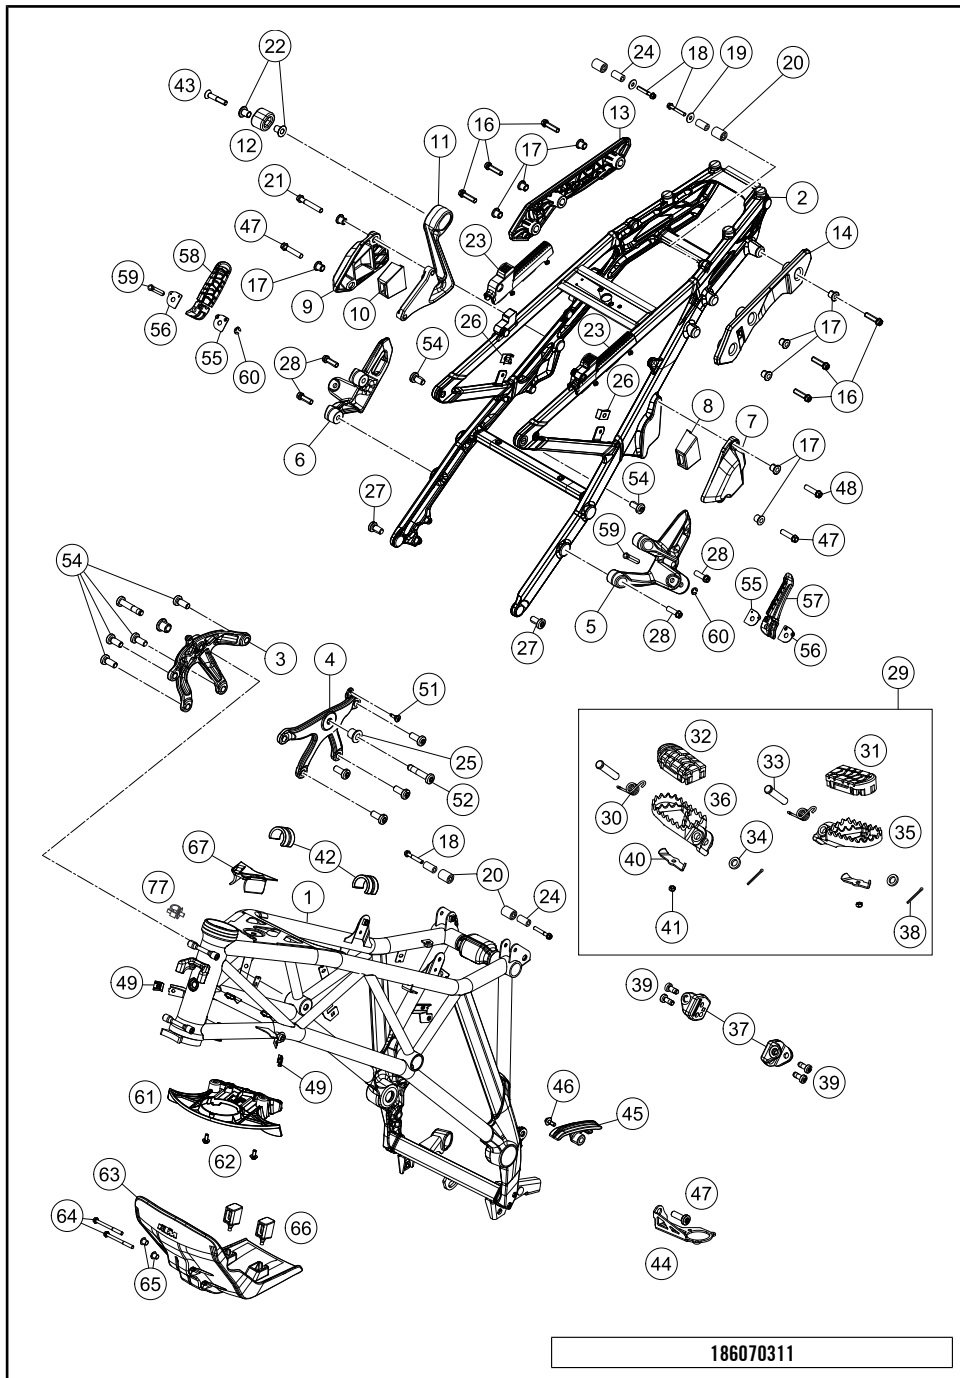

POS	PARTNUMBER	PARTNAME	PIECE
1	60703001000EB	Frame "607 QA" elec or.	1
2	6030300200033	SUB FRAME	1
3	6030300600033S	ENGINE SUPPORT R/S BLACK	1
4	6030300500033S	ENGINE SUPPORTL/S BLACK	1
5	6030304800033S	FOOTR. SUP. REAR L/S BLACK	1
6	6030304900033S	FOOTR. SUP. REAR R/S BLACK	1
7	60312010050	SUITCASE HOOK L/S	1
8*	60712010060	Case clamp rubber left	1
9	60312011050	SUITCASE HOOK R/S	1
10*	60712011060	Case clamp rubber right	1
11	6030508400033S	EXHAUST BRACKET	1
12	61305068000	DAMPING RUBBER	1
13	60312021250	CASE BAR R/S	1
14	60312020250	CASE BAR L/S	1
15	60405069000	conical seat Alu	1
16	0025080306	HH collar screw M8x30	8
17	60303002058	SPACER BUSHING 13X17X8,2	10
18	0025060356	HH collar screw M6x35 TX30	4
19	0021060003	WASHER DIN9021-A 6,4	2
20	60307048000	RUBBER SEAT-CONTACT SURFACE	4
21	0025080256	HH collar screw M8x25	1
22	60305069000	BUSHING	2
23	60307040041	PLATE RUBBER SEAT	2
24	60307049000	BUSH 6.2X12X21.5	4
25	60303007000	SPACER BUSH ENGINE SUPPORT	2
26	54603048100	clip nut M6	2
27	0035100209	AH-COLLAR SCREW M10X20 ISA45	2
28	0035080256	AH-COLLAR SCREW M8X25 ISA45	4
29	60003040133	FOOTPEG LS+RS CPL.	1
30	54603041000	FOOTREST SPRING L/S & R/S	2
31	60003040010	FOOTREST RUBBER FRONT L/S 03	1
32	60003041010	FOOTREST RUBBER FRONT R/S 03	1
33	54803044000	PIN FOR FOOT PED 51.5X9.8 MM	2
34	0125100003	washer DIN 125 A 10.5	2
35	78003040050	FOOTREST L/S 08	1
36	78003041050	FOOTREST R/S 08	1
37	6030310109533S	FOOTREST MOUNTING	2
38	0094032253	PIN DIN0094-3,2X25 STEEL	2

186070311

49310

* NEW PART

X ON DEMAND