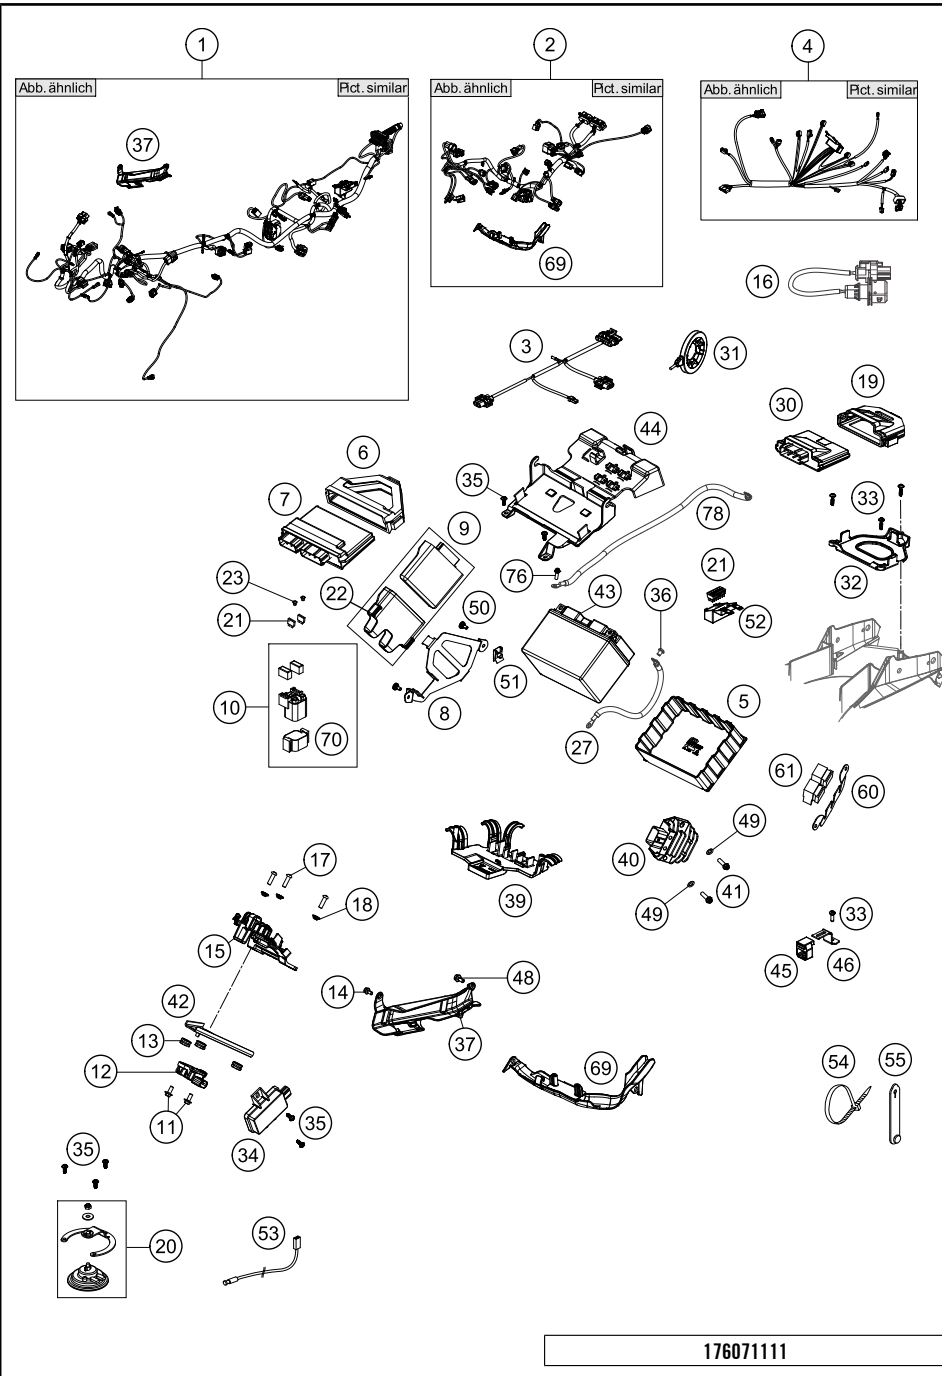

POS	PARTNUMBER	PARTNAME	PIECE
41	002506206	HH collar screw M6x20 TX30	2
42	60342090040	BRACKET SLOPING POSITIONS SENS	1
43	60011053000	BATTERY 12V/11AH 03	1
44	60308017000	BATTERIE COVER	1
45	61041085050	RUBBER SUPP. PRESSURE SENS. 05	1
46	60311040100	BRACKET PRESSURE SENSOR	1
48	0023060123	COLLAR SCREW M6X12 TX	1
49	60007020040	PLASTIC WASHER 03	2
50	0025050126	HH collar screw M5x12 TX30	2
51	54603048200	RANGE CHANGE METAL NUT M5	2
52	58411087050	RUBBERCOVER F.LOCKHOLDER	1
53	61111018100	TEMPERATURE SENSOR	1
54	44011076140	CABLE TIE 140/2,5MM BLACK	x
54	44011076200	CABLE TIE 200/3,6MM BLACK	x
54	44011076305	CABLE TIE 300/4,8MM BLACK	x
55	60011093045	RUBBER CABLE TIE 45MM 03	x
55	60011093060	RUBBER CABLE TIE 60MM 03	x
55	60011093075	RUBBER CABLE TIE 75MM 03	x
60	60711057050	Retaining bracket	1
61	61111057000	RELAY CM1A-R-12V-H80 07	2
69	60311046000	CABLE CHANNEL L/S	1
70	58211058050	BRACKET RUBBER F.STARTRELAY 07	1
76	0025050166	HH collar screw M5x16 TX30	3
78	60311097000	GROUND CABLE	1

176071111

18879

* NEW PART

X ON DEMAND