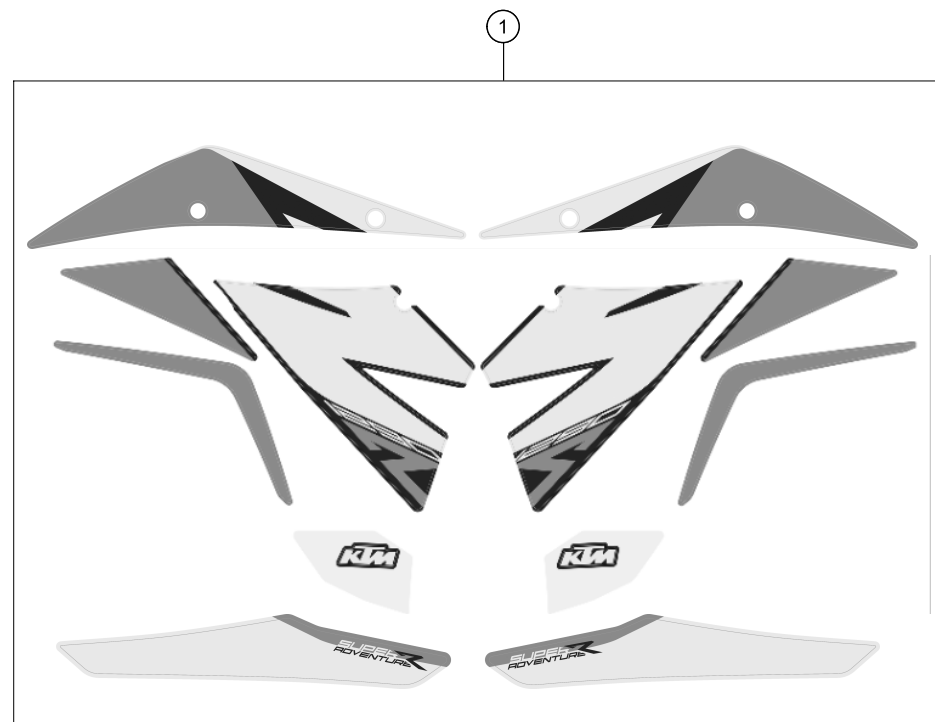

POS	PARTNUMBER	PARTNAME	PIECE
1*	60708199100	Graphic kit 1290 Adventure R 2019	1
3*	60703096000	Frame protection sticker "Ready to Race"	1

196070831

51348

* NEW PART

X ON DEMAND