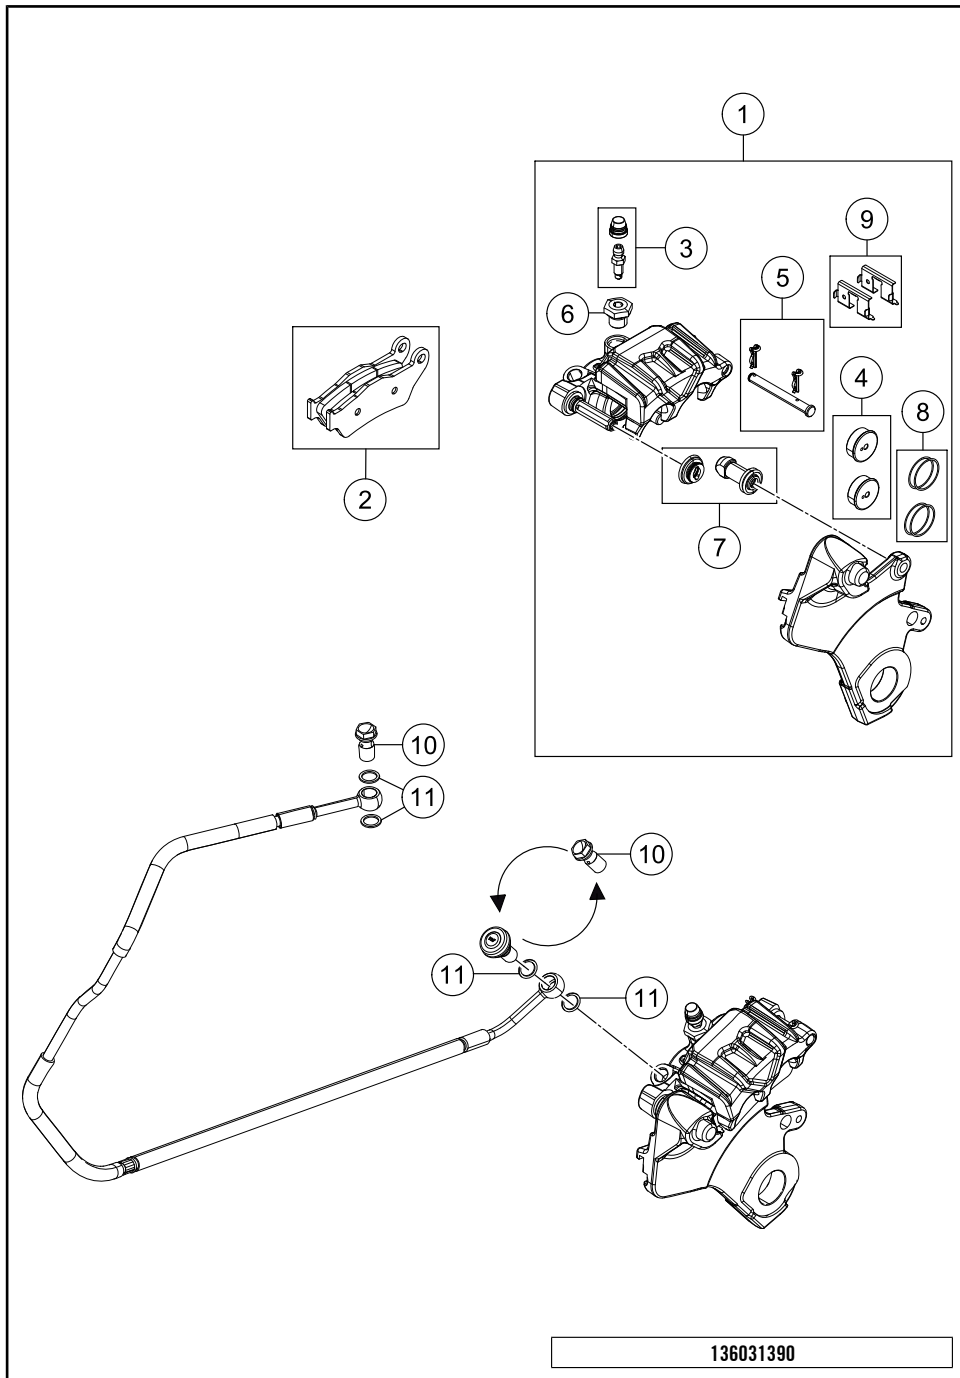

REAR BRAKE CALIPER

1290 Super Adventure R TKC 2019 EU 2019

POS	PARTNUMBER	PARTNAME	PIECE
1	6031308010130	BRAKE CALIPER REAR W/O PADS	1
2	50313030000	BRAKE PAD SET FR. TOSHIBA H38	1
3	60013020200	BLEEDER SCREW WITH CAP M6	1
4	60013083200	BRAKE PISTONS 05	1
5	77013017000	BOLT CPL. 09	1
6	60013020100	ADAPTER SCREW	1
7	54613218000	CUP SET SHORT	1
8	60013081000	REP.KIT SEALING RINGS	1
9	60013018100	RETAINING PLATE SET REAR 03	1
10	62113020100	banjo bolt M10x1x19.5	2
11	0603100141	sealing ring DIN 7603 10x14x1	4

136031390

13216

* NEW PART X ON DEMAND