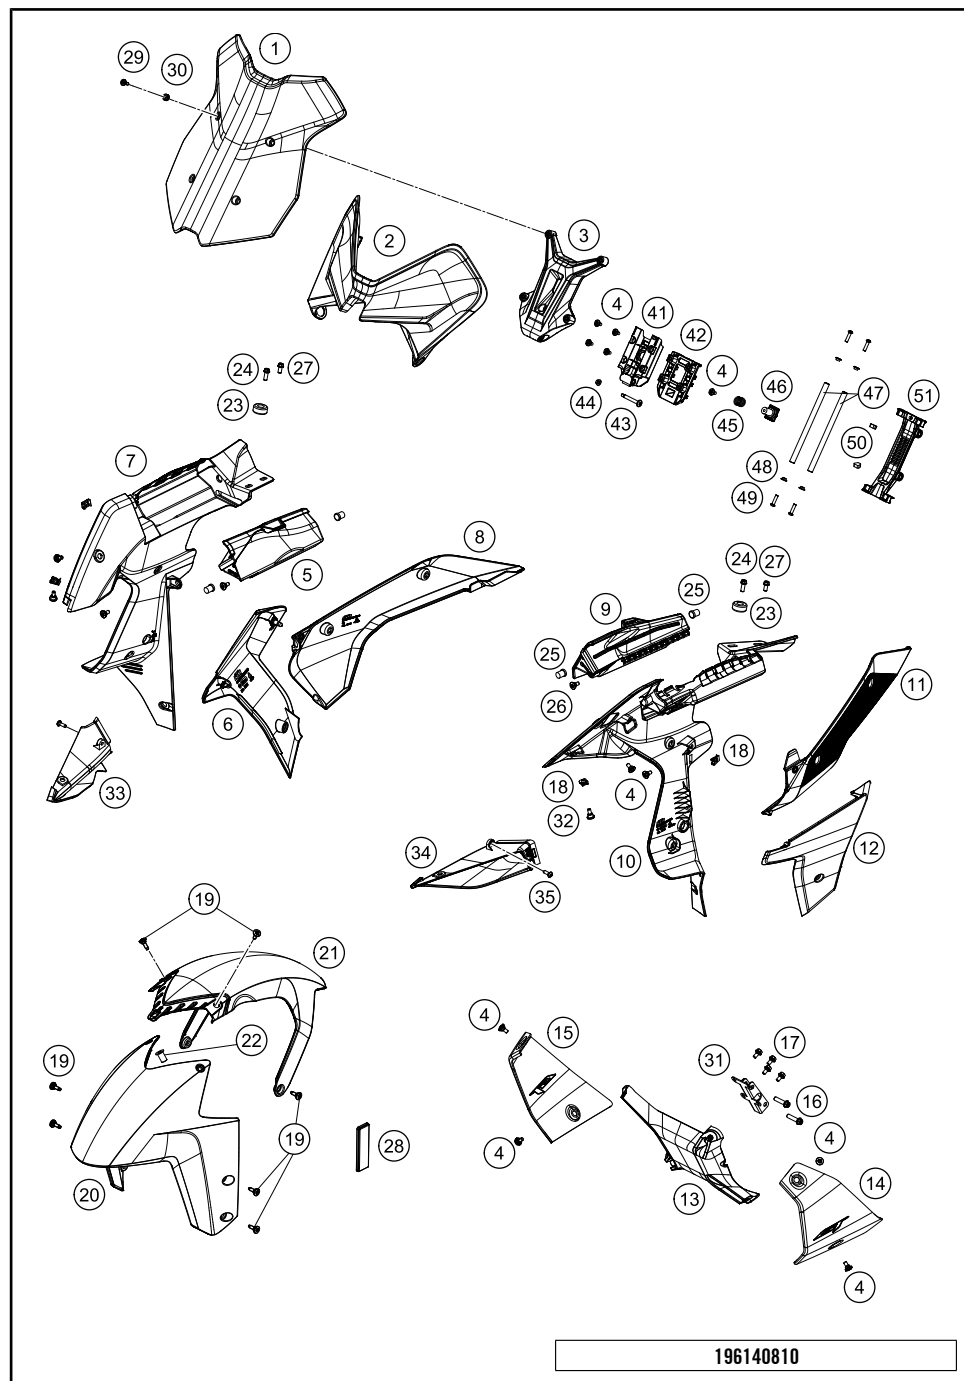

POS	PARTNUMBER	PARTNAME	PIECE
1*	61508008000	Windshield EU	1
2*	61508001000	Headlight mask	1
3*	61508008050	Windshield holder	1
4	69008021160	special screw M5x12	13
5*	61514078033	Storage compartment, right cpl.	1
6*	61508061000	cooler spoiler right	1
7*	61508026000	Inside cover, right	1
8	61408063000	LOWER TANKCOVER RIGHT	1
9*	61514080033	Storage compartment, left cpl.	1
10*	61508027000	Inside cover, left	1
11	61408062000	LOWER TANKCOVER LEFT	1
12*	61508060000	Radiator spoiler, left	1
13*	61508021000	Front spoiler, bracket	1
14*	6150802001033	Front spoiler left	1
15*	6150802002033	Front spoiler right	1
16*	0025060256	HH collar screw M6x25 TX30	2
17*	0025050106	HH collar screw M5x10 TX30	4
18	69008021080	clip nut M5	6
19	69008021060	special screw M5x17	10
20*	61508010000CB	Fender, front part Pitch black	1
21	6130801100033	REAR FENDER BLACK	1
22	60008008050	blind plug nut M5 WN16A	2
23	50307014000	TANK ROLLER 12X26X12 '98	2
24	0025060166	HH collar screw M6x16 TX30	2
25*	61508026010	Spring loaded pressure piece D10	4
26*	69008021170	Special screw M5x12	2
27	0025060126	HH collar screw M6x12 TX30	2
28	60012080100	SIDE REFLECTOR YELLOW "CEV"	2
29	60708008071	Special screw M5x14	4
30	60708008070	rubber bush windshield fixation	4
31*	61508021070	Retaining bracket front spoiler cpl.	1
32*	69007025014	Special screw M5X14 ISA30	2
33*	61508002050	Air inlet, left	1
34*	61508003050	Air inlet, right	1
35*	0081050161	EJOT PT SCREW K50X16 1451	2
41*	61508008040	Adapter, windshield bracket	1
42*	61508008030	Slide bars, windshield adjust.	1
43*	61508008054	Wheel spindle, windshield adjustment	1

51488

* NEW PART   X ON DEMAND