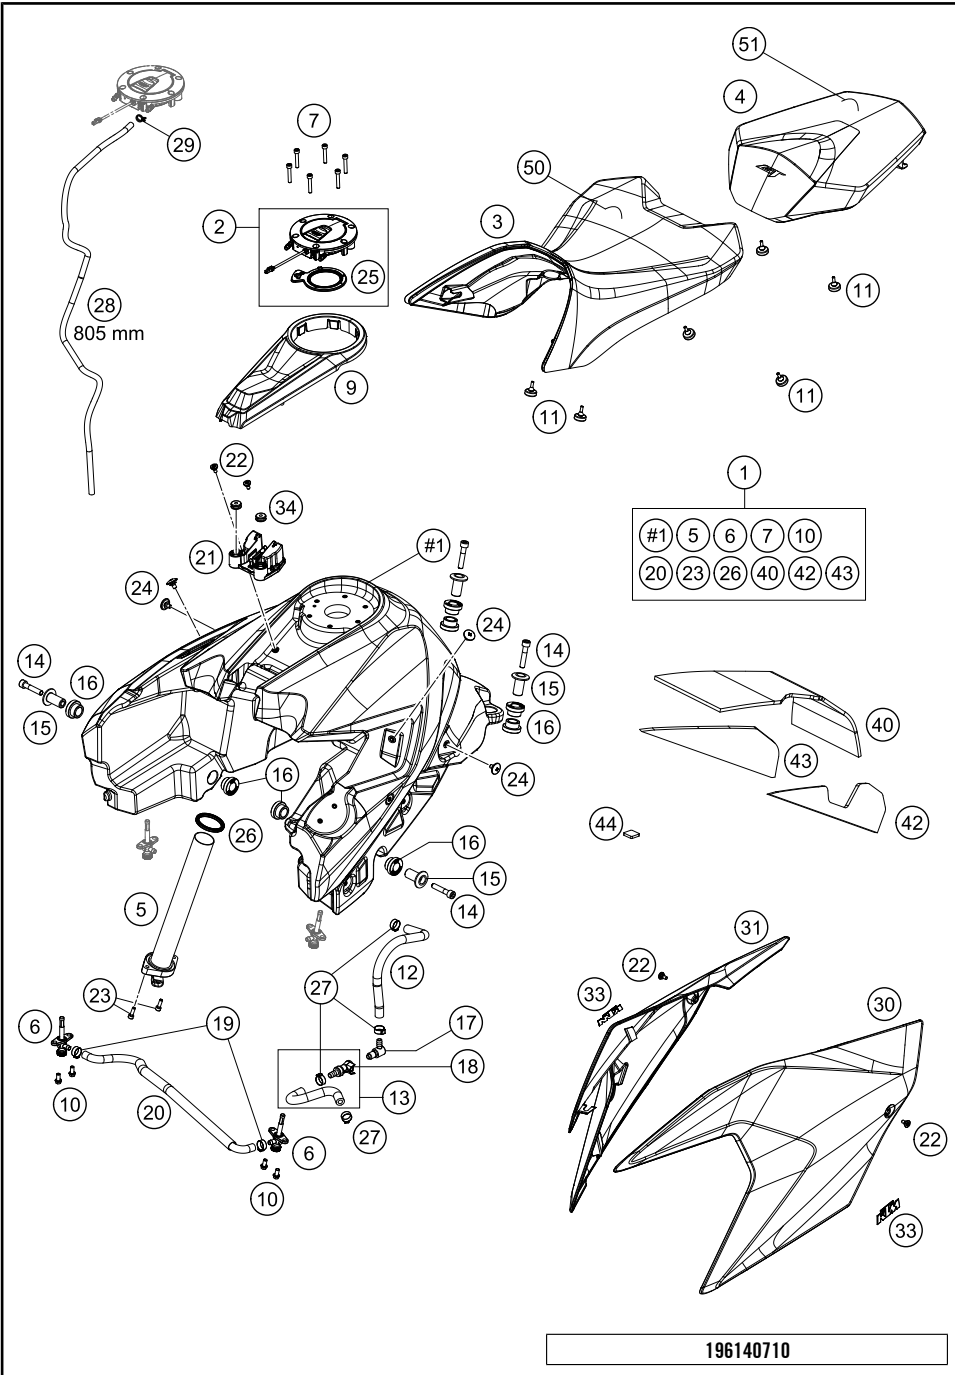

POS	PARTNUMBER	PARTNAME	PIECE
50	61407040050	SEAT COVER DRIVER	1
51	61407047050	SEAT COVER SOZIUS	1

196140710

51519

* NEW PART

X ON DEMAND