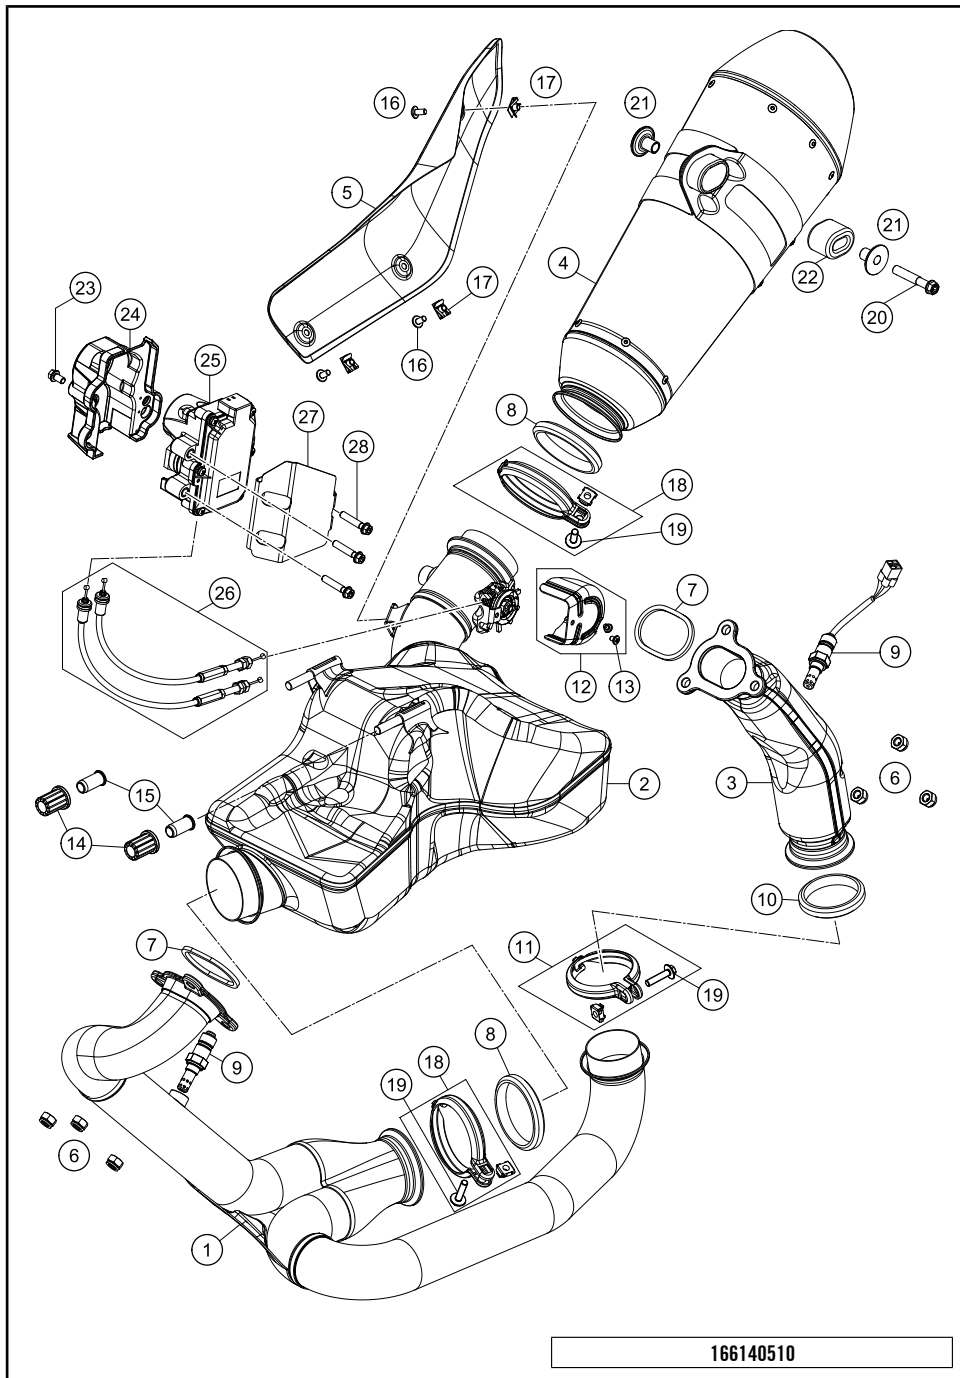

166140510

POS	PARTNUMBER	PARTNAME	PIECE
1*	61305007200	Manifold front	1
2*	61405050100	Premuffler	1
3*	60405008100	Header with integral isulation	1
4	61305083000	SILENCER CPL.	1
5	6140501100033	HEAT PROTECTOR BLACK	1
6	51010086100	self-locking nut M8 Cu	6
7	69005005100	EXHAUST PIPE FLANGE GASKET	2
8	61305005005	MANIFOLD GASKET 60MM	2
9*	75041090200	LAMBDA SENSOR	2
10	69005005005	MANIFOLD GASKET	1
11	69005050000	CLAMP CPL.	1
12	61405095050	COVER FLUE GAS DAMPER	1
13	60402052010	EJOT SPIRAL SCREW SF M4X6-K	2
14	61005013000	RUBBER SILENCER SUPPORT 05	2
15	61005014000	SLEEVE SILENCER SUPPORT 05	2
16	78105081010	SCREW TORX M5X10	3
17	69008021080	clip nut M5	3
18	61305090000	EXHAUST CLAMP CPL. 60MM	2
19	0024060256	HH COLLAR SCREW M6X25 TX30	3
20	0025080506	HH collar screw M8x50 TX40	1
21	61305069000	BUSHING 8,5X11X29	2
22	61305068000	DAMPING RUBBER	1
23	0025060106	HH collar screw M6x10 TX30	1
24	61441070050	COVER EXHAUST FLAP CONTROL MOT	1
25*	61441070100	Exhaust flap controll motor	1
26	61441071000	BOWDEN CABELS EXHAUST FLAP	1
27	61441070060	HEAT PROTECTION CAP SERVOMOTOR	1
28	0025060306	HH collar screw M6x30 TX30	3

51479

* NEW PART

X ON DEMAND