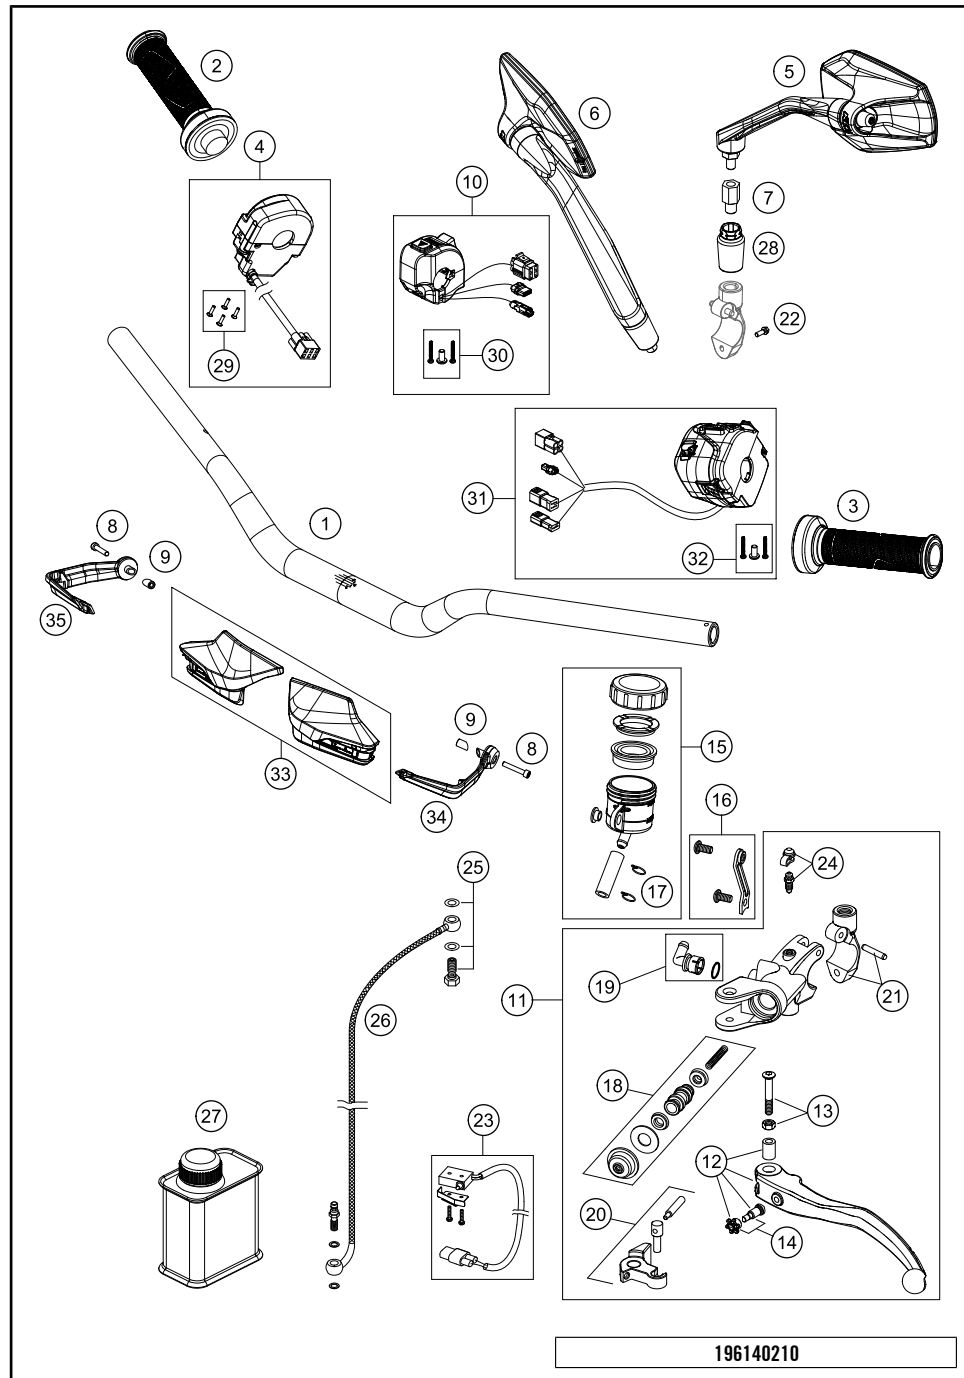

# HANDLEBAR, CONTROLS

1290 Super Duke GT, white 2019 EU 2019

POS	PARTNUMBER	PARTNAME	PIECE
1*	61502001000	Handlebar d=28,5mm	1
2*	60702112000	Handle gripheater R	1
3*	60702139100	Handle Gripheater	1
4*	60711012000	Ride-by-wire without throttle tube	1
5	61312040200	MIRROR LEFT CPL.	1
6	61312041200	MIRROR RIGHT CPL.	1
7	61312040050	ADAPTOR FOR MIRROR	2
8*	0912080451	Screw w.hex.socket M8x45-8.8 black	2
9*	62002080053	CLAMP INTERNAL	2
10*	61411174100	Engine kill switch + HFS	1
11	6130203014430	MASTER CYLINDER CPL.	1
12	6130203100030	CLUTCH LEVER CPL.	1
13	50302038200	LEVER SCREW SHORT CPL. 09	1
14	61002043000	ADJUSTING SCREW CPL.	1
15	61002055144	RESERVOIR CPL.	1
16	61302055050	RETAINING PLATE RESERVOIR	1
17	58007117000	YDNAC-CLAMP 10107 10MM	2
18	59413008000	REP. SET PISTON D=12MM 2007	1
19	61002051144	ANGLE PIECE CPL. (DOT)	1
20	61002056000	ROCKER CPL. 05	1
21	6130204400030	CLAMP MIRROR W. TENSION PIN	1
22	0025060126	HH collar screw M6x12 TX30	1
23	83111049000	CLUTCH SWITCH ATV	1
24	61002054000	BLEEDER SCREW WITH CAP	1
25	59032062000	HOLLOW SCREW + COPPER GASKET	1
26	61032063100	CLUTCH PIPE	1
27	00062030000	BRAKE FLUID DOT5.1 0,25L	1
28	61312040030	RUBBER SLEEVE	2
29*	76011073110	SCREW SET START-STOP SWITCH	1
30*	61411174010	Screw set start-stop switch	1
31*	61411170100	Handlebar switch left with CC	1
32*	60411074010	SCREW SET START-STOP SPEED CON	1
33*	61502079000CB	Hand guard kit	1
34*	61502082000C1	Handguard bracket left	1
35*	61502083000C1	Handguard bracket right	1