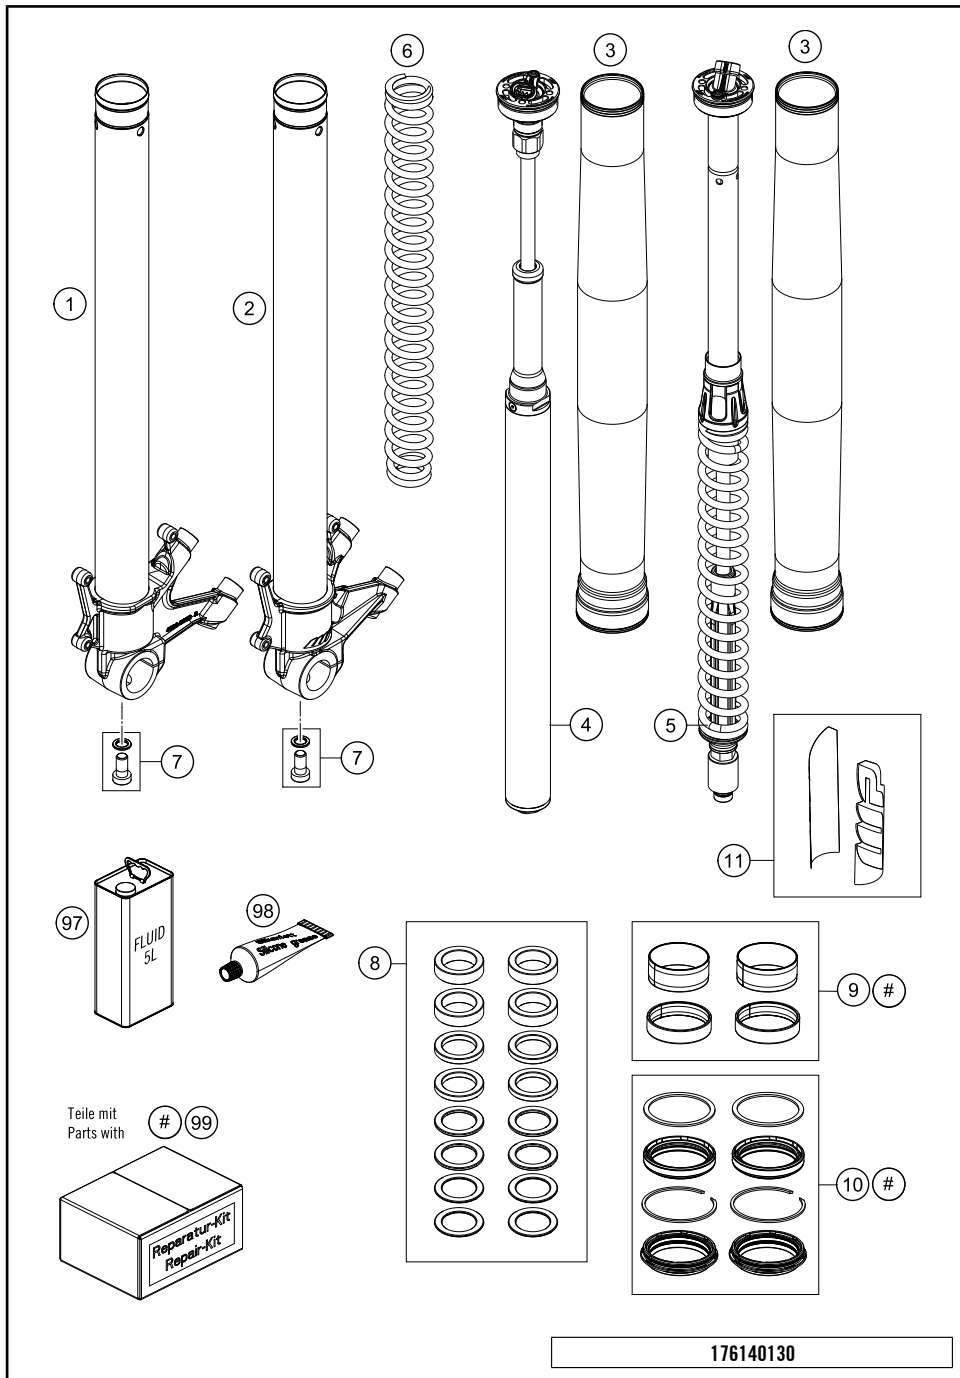

FRONT FORK DISASSEMBLED

1290 Super Duke GT, white 2019 EU 2019

POS	PARTNUMBER	PARTNAME	PIECE
1	48601082S2	AXLE CLAMP W. INNER TUBE R/S	1
2	48601081S2	AXLE CLAMP W. INNER TUBE L/S	1
3	48601099	Fork outer tube 49,13x550 dt54 db60	2
4	48SAF1Q23R	Cartridge cpl.	1
5	48SAF1Q23L	Cartridge cpl.	1
6	91410122	Mainspring (43,8) 200-325 fork	1
7	00501020S1	AH SCREW M10X20 SET	2
8	R14054	REP. KIT SPACER	1
9	R14047	Guide bushing set fork 48mm	1
10	R14040	GASKET KIT CPL.	1
11	52000147	Sticker set WP fork 175x45	1
97	48601166S1	FORK OIL SAE4 5L	1
98	T14034	Fuchs grease IPR (250g)	1
99	R14063	Fork repair kit 48mm offroad	1

176140130

18853

* NEW PART X ON DEMAND