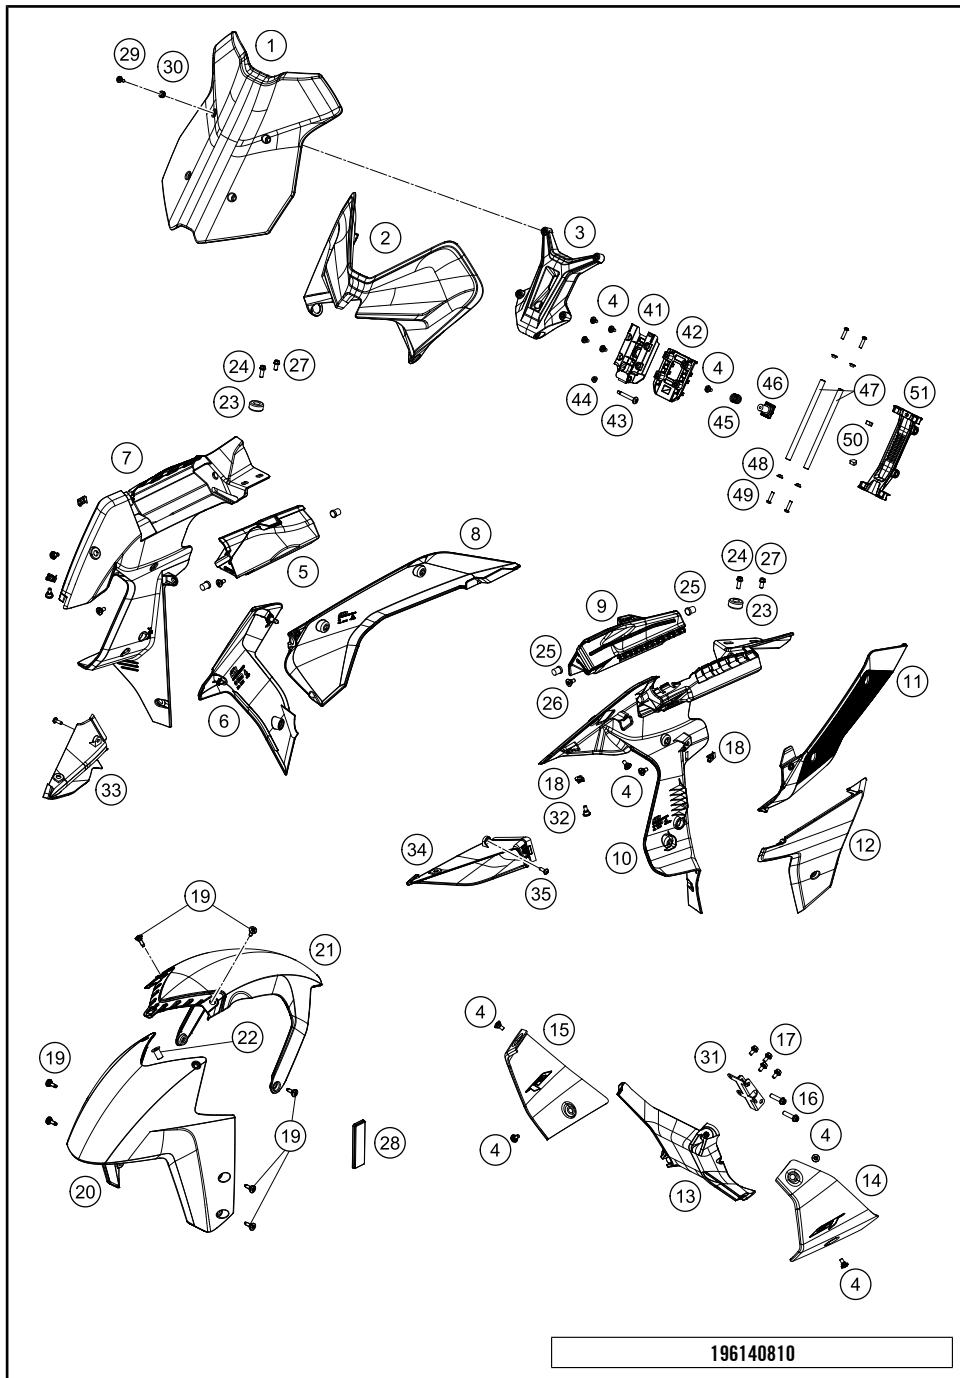

MASK, FENDERS

1290 Super Duke GT, white 2019 EU 2019

POS	PARTNUMBER	PARTNAME	PIECE
44*	06923050003	flanged hex nut EN 1661 M5	1
45*	61508008062	Spring, windshield adjustment	1
46*	61508008060	Locking mechanism, windshield adjust.	1
47*	61508008022	Guide profile, windshield adjust.	2
48*	61508008023	Bushing windshield fastening	4
49*	0738050202	Lens head screw ISO 7380-M5X20A2	4
50*	61508008032	Bump rubber	2
51*	61508008020	Support, windshield adjustment	1

196140810

51488

* NEW PART X ON DEMAND