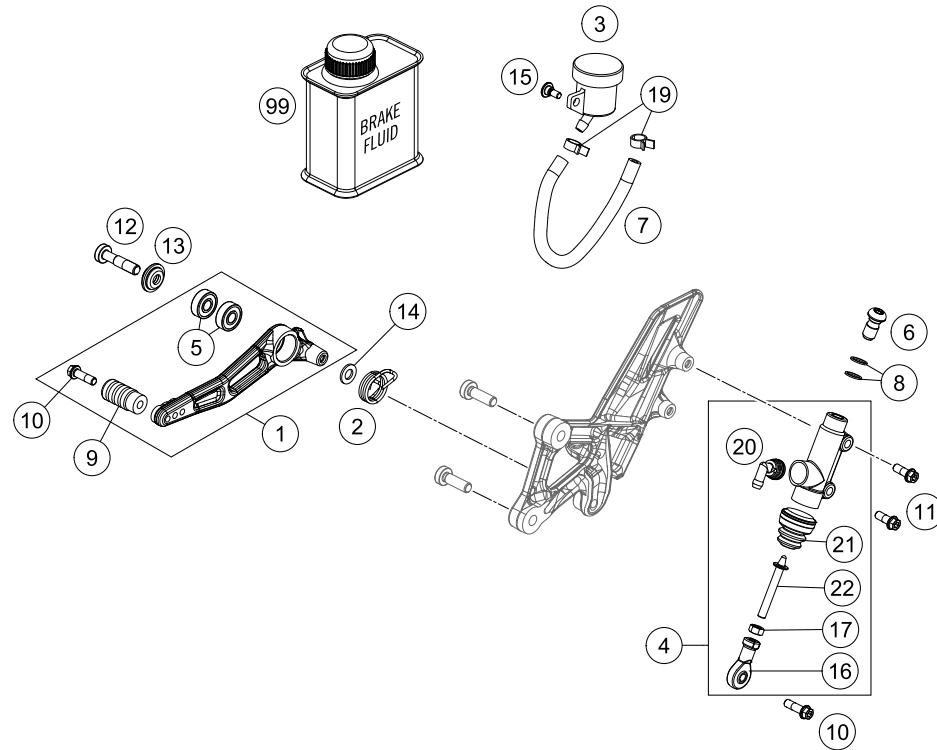

196141310

51499

\* NEW PART

X ON DEMAND

POS	PARTNUMBER	PARTNAME	PIECE
1	6131305004433S	FOOT BRAKE LEVER CPL.	1
2	61313052000	SPRING	1
3	61013069000	reservoir, rear cpl.	1
4	6031306000030	REAR BRAKE CONTROL	1
5	0625006087	GROOVED BALL BEAR. 608 2RS C3	2
6	62113020100	banjo bolt M10x1x19.5	1
7	69013069001	HOSE FOR RESERVOIR 6X1,5	1
8	0603100141	sealing ring DIN 7603 10x14x1	2
9	58303060051	BRAKE LEVER PEDAL DUKE'94	1
10	0025060206S	HH collar screw M6x20 TX30	2
11	0025060166S	HH collar screw M6x16 TX30 SL	2
12	0035080306S	AH-COLLAR SCREW M8X30 ISA45	1
13	61334041000	SPECIAL WASHER D=23X7,2MM	1
14	0125080003	washer DIN 125 A -8.4	1
15	69013099050	SCREW F. EXPANSION TANK	1
16	54603069000	SWIVEL HEAD M6 FOOT BRAKE LEV.	1
17	0934060003	hex nut DIN 934 M6	1
19	58007017000	YDNAC CLAMP 10101 (10,4MM)	2
20	54513155000	ANGLE PIECE	1
21	54513151000	RUBBER SLEEVE	1
22	60313056044	PUSH ROD CPL.	1
99	00062030000	BRAKE FLUID DOT5.1 0,25L	1