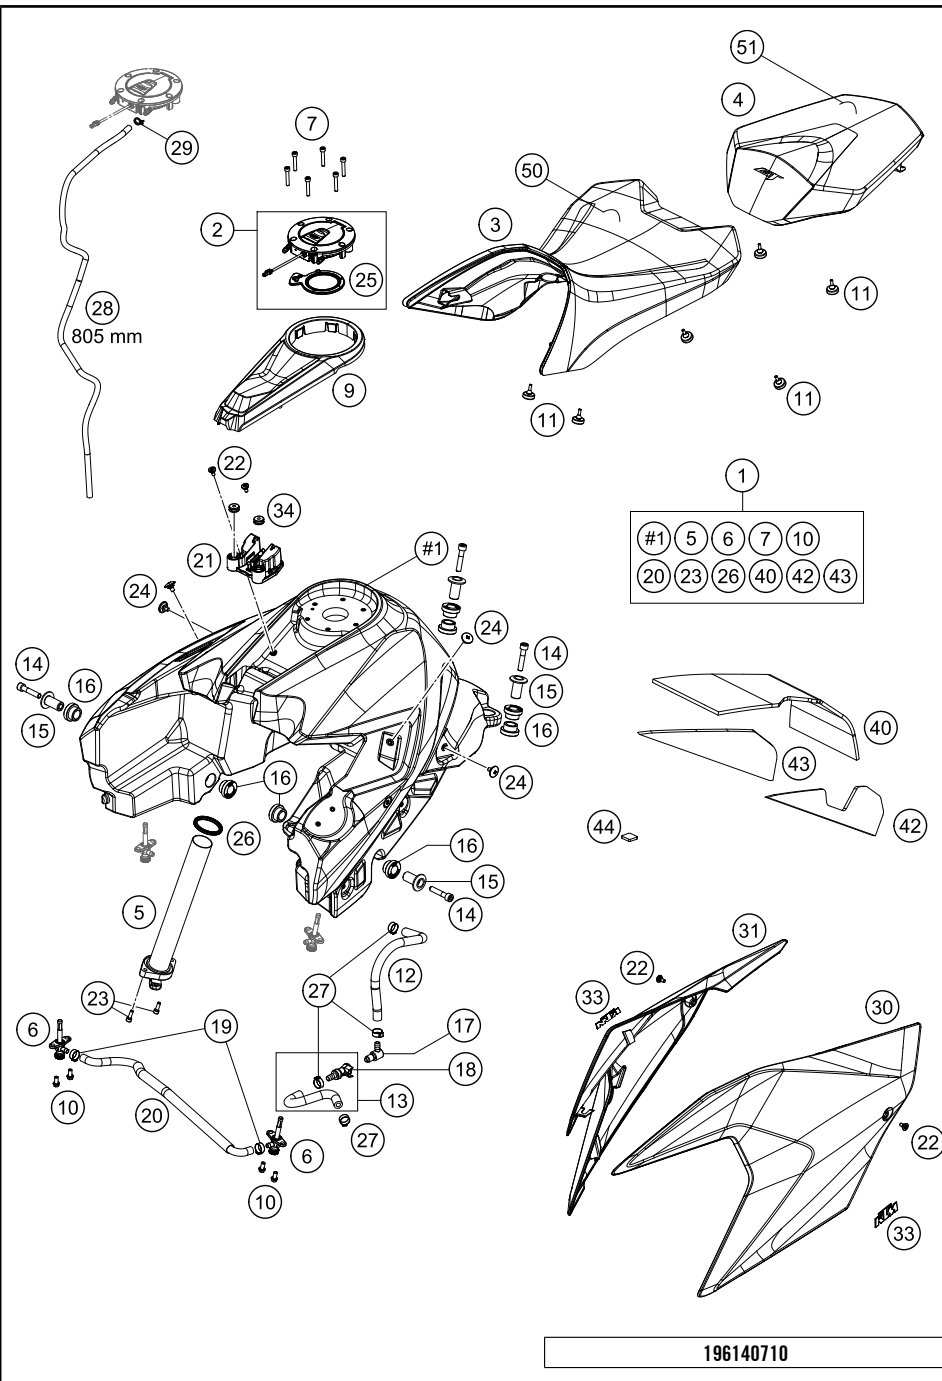

196140710

POS	PARTNUMBER	PARTNAME	PIECE
1*	61507013044CB	Fuel tank SD-GT Pitch Black EU 19	1
2*	61507008000	Fuel tank cap KTM RACE ON	1
3*	61507040000	Driver seat complete	1
4*	61507047000	Passenger seat	1
5	61407080000	FUEL LEVEL SENSOR	1
6	58507003200	FUEL COCK CPL.	2
7	0912050253	AH SCREW DIN0912-M 5X25	6
9*	61507058000	Tank cover	1
10	0025060126	HH collar screw M6x12 TX30	4
11	60006001021	DISTANCE RUBBER AIRBOX 03	6
12	61407016050	FUEL HOSE DKK	1
13	62607016044	FUEL HOSE CPL.	1
14	0912080403	SHCS DIN 912 M8x40	4
15	61007060000	collar bushing, bearing, outside	4
16	61007065000	collar bushing, front tank holder	8
17	7720701000030	PLUG CPC	1
18	5850701050030	CLUTCH CPC BLACK 05	1
19	58031005000	CLAMP YDNAC 10128 12MM	2
20	61407018000	TANK COMPENSATION TUBE	1
21*	61507058050	RRS antenna support	1
22	69008021160	special screw M5x12	2
23	0912050163	AH SCREW DIN0912-M 5X16	2
24	58407011100	SCREW FOR SEAT M6X11,5/8	4
25	60307008190	GASKET TANK CAP	1
26	60307080090	GASKET FUEL LEVEL SENSOR	1
27	00050157706	VARIABLE ONE-EAR CLAMP 15,7MM	5
28	60007126001	HOSE 5,4X9,4 NBR, METER	1
29	58007117000	YDNAC-CLAMP 10107 10MM	1
30*	61508050033ABA	Tank spoiler left ceramic white SD-GT 19 WITH DECAL	1
31*	61508051033ABA	Tank spoiler right ceramic white SD-GT 1 WITH DECAL	1
33	61408098000	DEKOR "KTM" 3D 1290 SUPERD. GT	2
34*	76008052050	RUBBER SLEEVE 5X7.6X13MM	2
40	61306095010	INSULATION MAT MIDDLE	1
42	61306095020	INSULATION MAT L/S	1
43	61306095030	INSULATION MAT R/S	1
44	61408015030	METAMOLL F. TAIL LIGHT COVER	2

51519

* NEW PART

X ON DEMAND