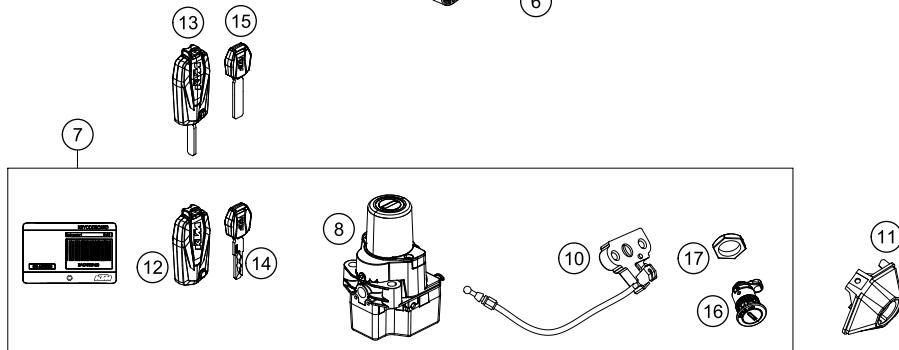

POS	PARTNUMBER	PARTNAME	PIECE
1*	60714069000	TFT dashboard	1
2*	61514062000	Instrument support	1
3*	61614069020	Tachometer support bush	4
4*	61514069010	Absorbing element	4
5*	0738050082	Flat Head Screw ISO7380 M5x8 A2 TX25	4
6	69008021160	special screw M5x12	6
7*	61611266044	Lockset Race-on 433MHz	1
8*	61611266000	Ignition lock Race-on 433MHz	1
10	61307050000	SEAT LOCK MECHANISM CPL.	1
11	61407055000	PILLIONSEATLOCKHOLDER	1
12*	60711267000	Race-on key 433 MHz	1
13*	60711267010	Race on blank key 433MHz	x
14*	60411067000	KTM ignition key	1
15*	60411067010	Blank KTM ignition key	x
16	61307050020	LOCK CYLINDER SEAT LOCK	1
17	69007050050	NUT SEAT LOCK M22X1,5	1
18*	0025060506	HH collar screw M6x50 TX30	2
19*	61514010010	Collar bushing 6.3x9x14x4.5	2
20*	60714071044	Excentric lever speedometer 607 ADV	1
21*	06923050003	flanged hex nut EN 1661 M5	1
22	69008021080	clip nut M5	4
24	61414011040	BUSHING 8.2/11/4.75	2
25	0025080256	HH collar screw M8x25	2
26*	61514011000	Mask support right	1
27*	61514010000	Mask support left	1
28*	61514011010	Cable cover, mask support	1
29	0081045121	SCREW FOR PLASTIC K45X12 T20	1

196141430

51487

* NEW PART

X ON DEMAND