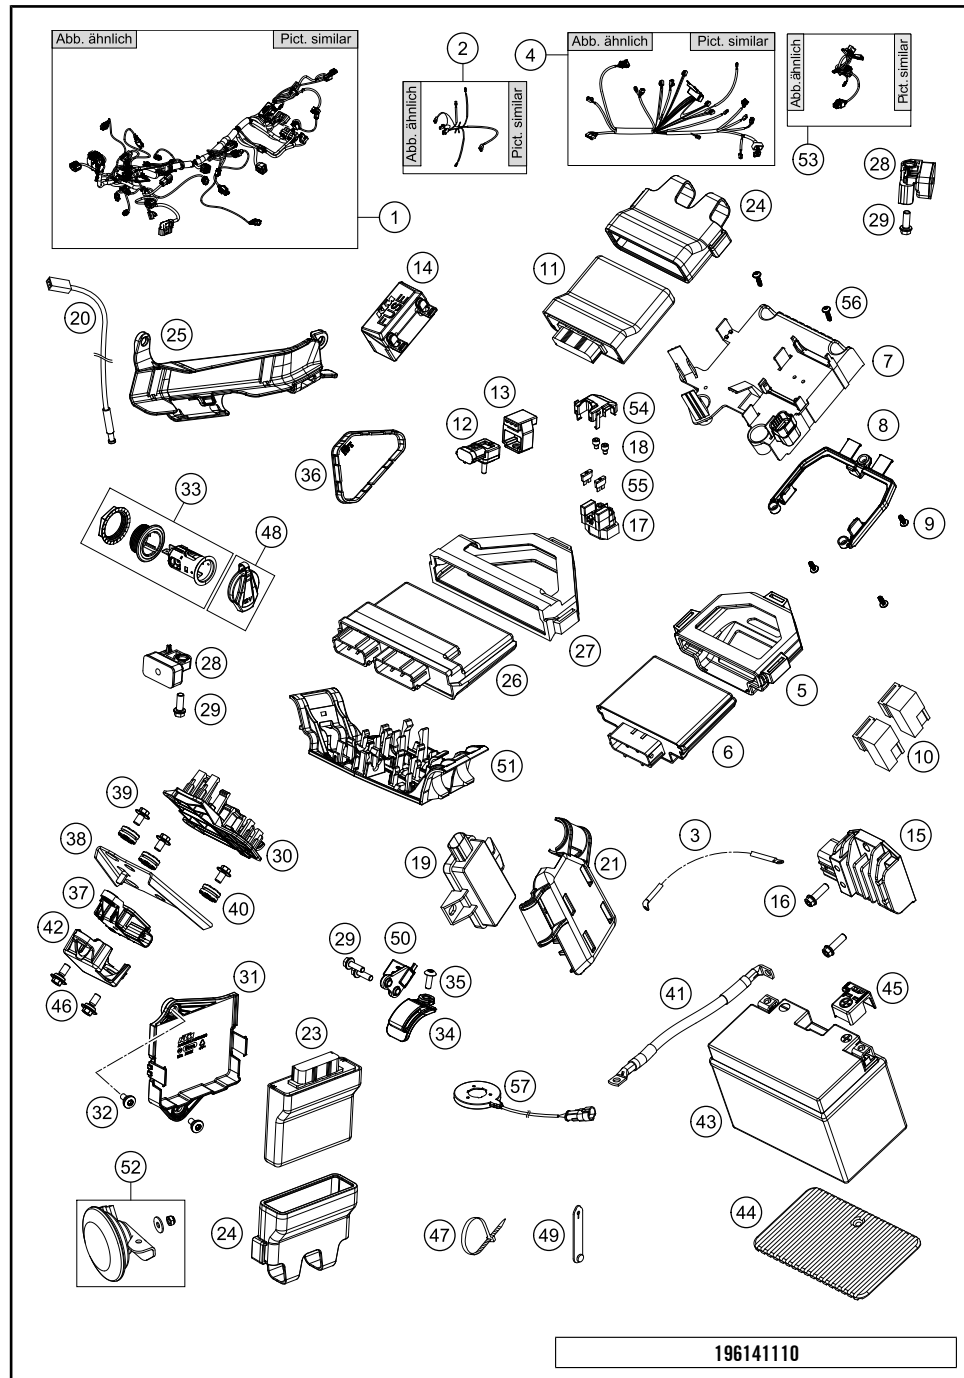

# REAR WHEEL

1290 Super Duke GT, white 2019 EU 2019

196141010

POS	PARTNUMBER	PARTNAME	PIECE
42	61310066000	MASTER LINK FOR CHAIN DID VAZ	1
99	00050002029	DRIVETRAIN KIT 1290 SD 17T/38T	1

51518

\* NEW PART

X ON DEMAND