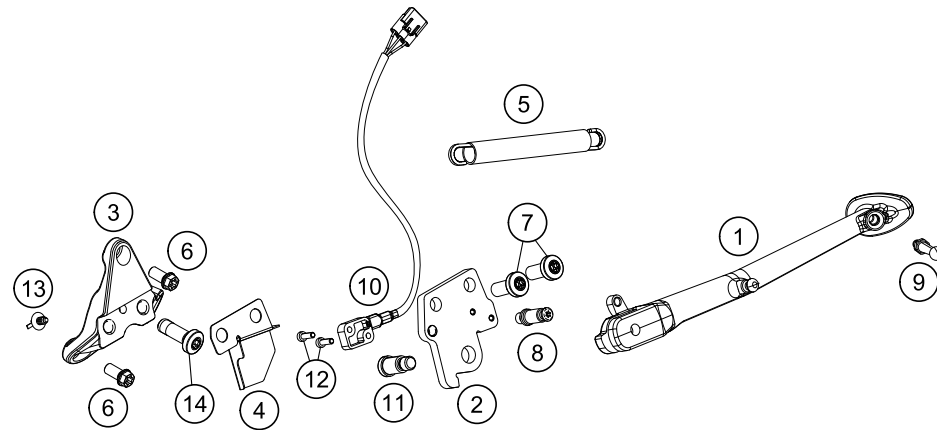

# SUBFRAME

1290 Super Duke GT, white 2019 EU 2019

POS	PARTNUMBER	PARTNAME	PIECE
1*	61503002000C1	Subframe	1
2	6140300213091	Cross stiffener back	1
3	0025080166S	HH collar screw M8x16 TX40 SL	4
4	0125080003	washer DIN 125 A -8.4	6
5	47106003160	quick release rubber grommet	2
6	69013099050	SCREW F. EXPANSION TANK	1
7	61407050050	SEAT LOCK PLATE	1
8	69008025080	SPRING F. REAR SEAT LOCK	1
9	61303088000	PLUG SFL 22X0,8-3,0	4
10	61403002055	SHELL KIT SIDECASE	1
11	61407049000	BUSHING 8.4X12X21.5	2
12	61403002032	Wave spring	1
14	0984060103	AH SCREW DIN7984-M 6X10	4
15	61013013000	RUBBER BUSH 05	2
16	0025080606	HH COLLAR SCREW M8x60 TX40	2
17	60307048000	RUBBER SEAT-CONTACT SURFACE	2
18	0025080356	HH collar screw M8x35 TX40	2
19	6140304800033S	LEFT PILLION STEP HOLDER	1
20	6140304805033S	LEFT PILLION HEEL GUARD	1
21	6140304900033S	RIGHT PILLION STEP HOLDER	1
22	6140304905033S	RIGHT PILLION HEEL GUARD	1
23	0025060126	HH collar screw M6x12 TX30	4
24	0035080206S	SHCS M8x20 TX45	4
25	6900305003333S	FOOTREST REAR L/S CPL.	1
26	6900305103333S	FOOTREST REAR R/S CPL.	1
27	60003044100	footrest bolt, rear	2
28	60003052000	ENGAGE PANEL FOOTREST R/S 03	2
29	60003152000	ENGAGE PANEL FOOTREST L/S 03	2
30	0799060003	retaining washer DIN 6799 - 6	2
31	0035100249	SHCS M10x24 TX45	4
32	0125100003	washer DIN 125 A 10.5	4
33	61414040010	RUBBER MOUNTING	2

166140320

51480

\* NEW PART

X ON DEMAND

POS	PARTNUMBER	PARTNAME	PIECE
1	610030232333S	Side stand w. magnet	1
2	61303028000	SIDE STAND MOUNTING	1
3	6130302600033S	SIDE STAND BRACKET	1
4	61303027000	SCREENING SHEET	1
5	60303024100	SIDE STAND SPRING	1
6	0025080166S	HH collar screw M8x16 TX40 SL	2
7	0035100249	SHCS M10x24 TX45	2
8	61303028001	SPEC. SCREW SIDE STAND SPRING	1
9	61303023120	Step plate side stand M8	1
10	60411045000	SIDE STAND SENSOR	1
11	62503027200	SCREW FOR SIDE STAND M10X31,2	1
12	0084040123	CYL.HEAD SCREW DIN84A M4x12	2
13	61011094000	CABLE TIE WITH PLUG M6	1
14	0035100309S	SHCS M10x30 TX45	1