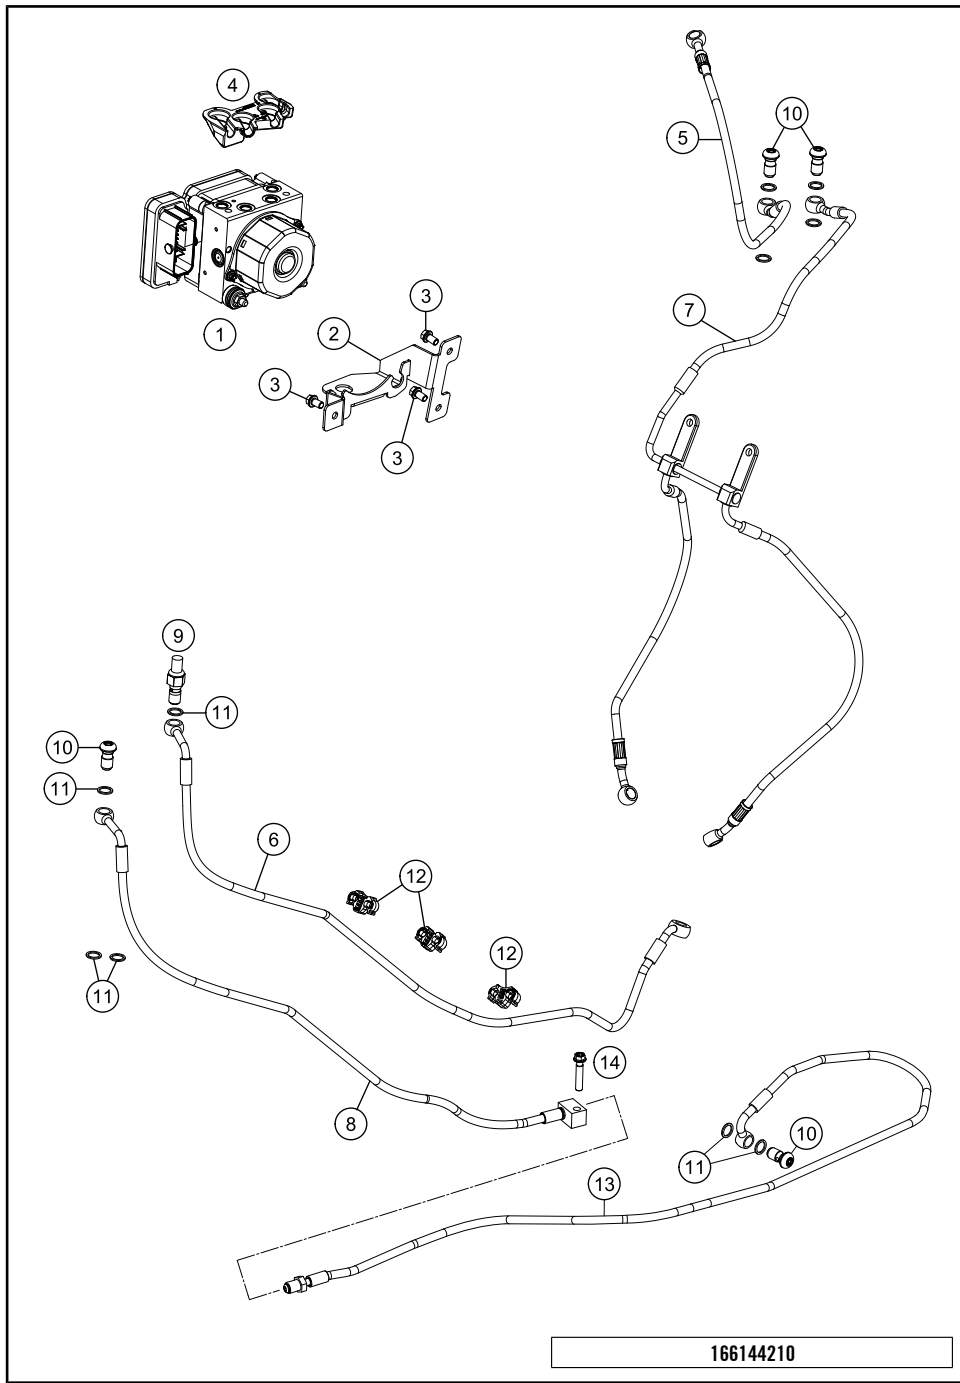

POS	PARTNUMBER	PARTNAME	PIECE
1*	61542031044	ABS modulator filled	1
2	61442040000	SUPPORT ABS-MODULE	1
3	0025060106	HH collar screw M6x10 TX30	3
4	61442050000	BRAKE PIPE LOCKING	1
5	61442001000	BRAKE HOSE HANDBREAK CYLINDER,	1
6	61442002000	BRAKE HOSE FOOTBRAKECYLINDER	1
7	61442003000	BRAKE HOSE CALIPERS FRONT	1
8	61442004010	BRAKE HOSE	1
9	60311051000	BRAKE LIGHT SWITCH REAR	1
10	62113020100	banjo bolt M10x1x19.5	4
11	0603100141	sealing ring DIN 7603 10x14x1	7
12	61342046000	SUPPORT ABS-PIPE D7,5	4
13	61342004020	BRAKE HOSE CON. PIECE / R. CYL	1
14	0025060306S	HH collar screw M6x30 TX30	1

166144210

51505

* NEW PART X ON DEMAND