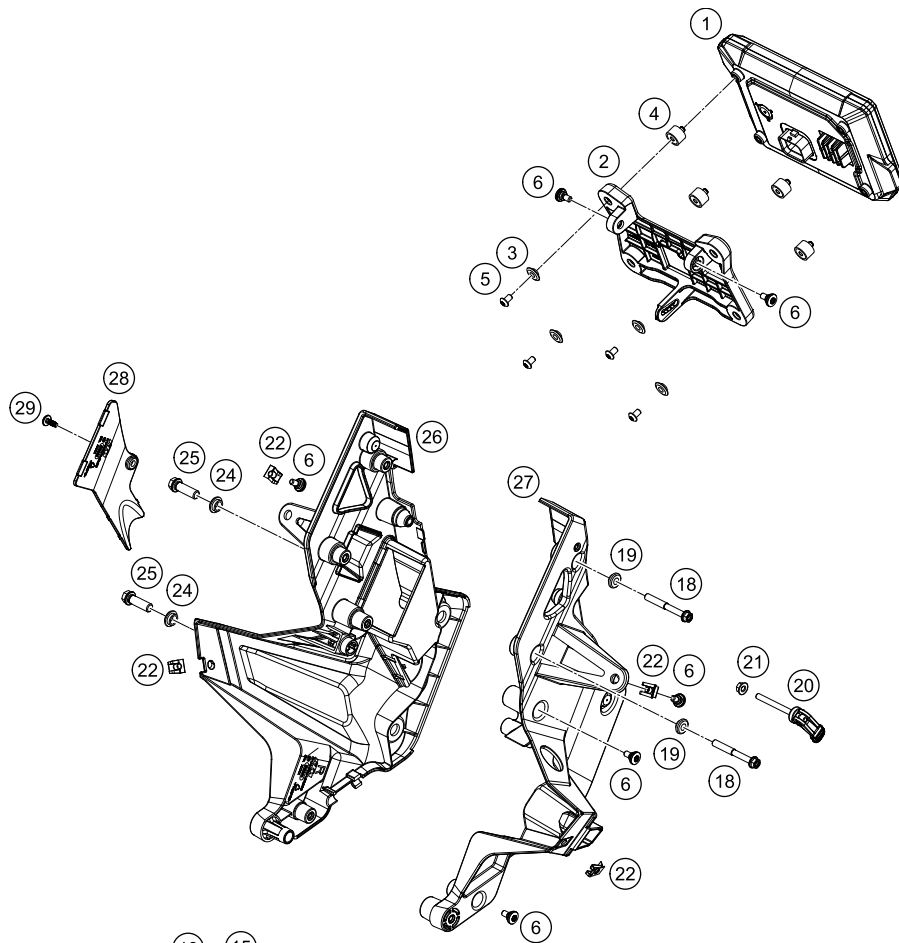

POS	PARTNUMBER	PARTNAME	PIECE
1*	60714069000	TFT dashboard	1
2*	61514062000	Instrument support	1
3*	61614069020	Tachometer support bush	4
4*	61514069010	Absorbing element	4
5*	0738050082	Flat Head Screw ISO7380 M5x8 A2 TX25	4
6	69008021160	special screw M5x12	6
7*	61611266044	Lockset Race-on 433MHz	1
8*	61611266000	Ignition lock Race-on 433MHz	1
10	61307050000	SEAT LOCK MECHANISM CPL.	1
11	61407055000	PILLIONSEATLOCKHOLDER	1
12*	60711267000	Race-on key 433 MHz	1
13*	60711267010	Race on blank key 433MHz	x
14*	60411067000	KTM ignition key	1
15*	60411067010	Blank KTM ignition key	x
16	61307050020	LOCK CYLINDER SEAT LOCK	1
17	69007050050	NUT SEAT LOCK M22X1,5	1
18*	0025060506	HH collar screw M6x50 TX30	2
19*	61514010010	Collar bushing 6.3x9x14x4.5	2
20*	60714071044	Excentric lever speedometer 607 ADV	1
21*	06923050003	flanged hex nut EN 1661 M5	1
22	69008021080	clip nut M5	4
24	61414011040	BUSHING 8.2/11/4.75	2
25	0025080256	HH collar screw M8x25	2
26*	61514011000	Mask support right	1
27*	61514010000	Mask support left	1
28*	61514011010	Cable cover, mask support	1
29	0081045121	SCREW FOR PLASTIC K45X12 T20	1

196141430

51487

* NEW PART

X ON DEMAND