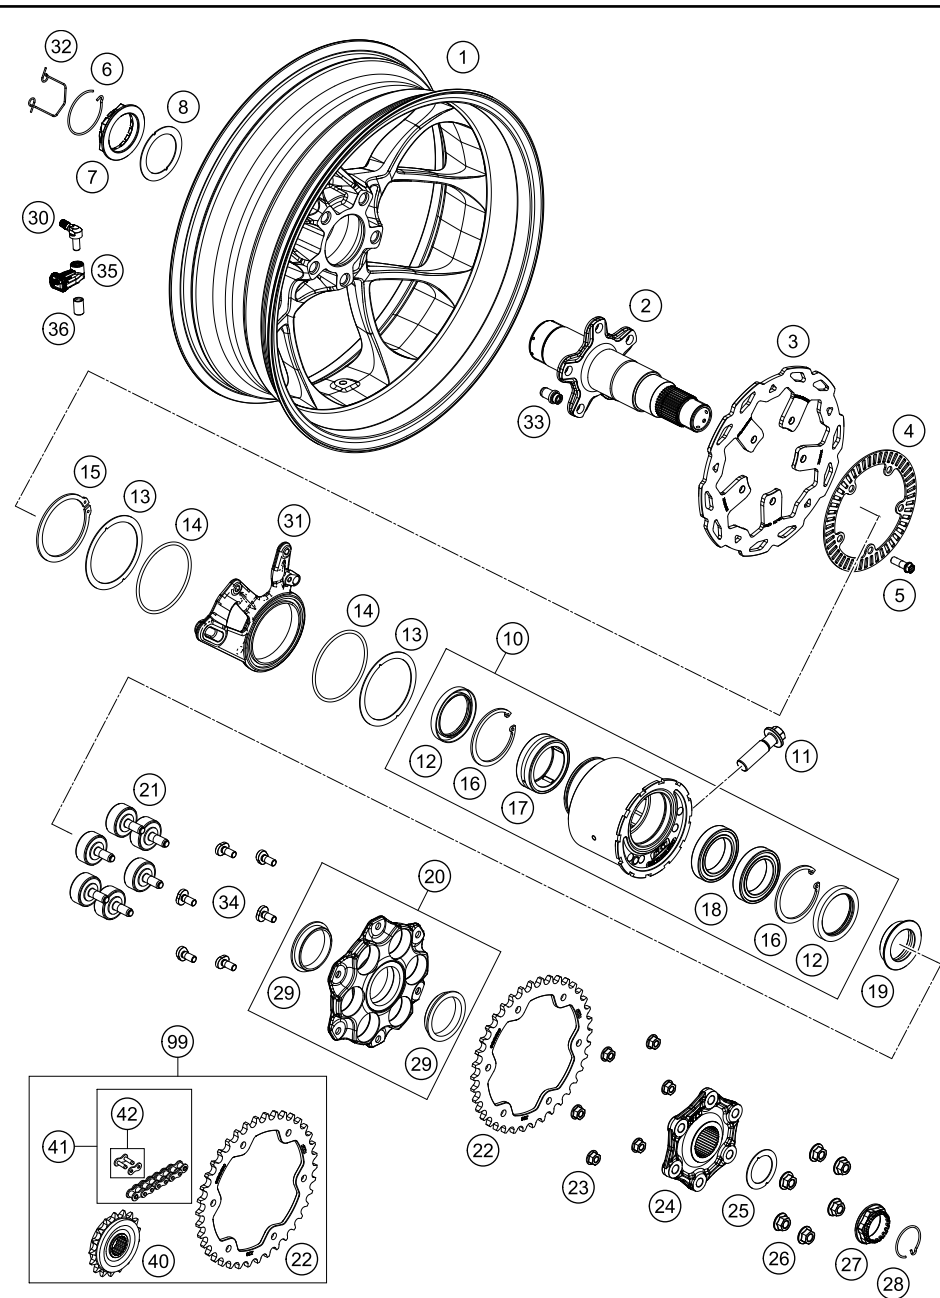

REAR WHEEL

1290 Super Duke GT, white 2019 EU 2019

POS	PARTNUMBER	PARTNAME	PIECE
1	61410101000EB	Rear wheel 6X17" elec or.	1
2	61310385100	Rear wheel axle	1
3	76010160000	BRAKE DISC 240MM	1
4	76042121000	SENSOR GEAR REAR	1
5	0025080256S	HH COLLAR SCREW M8X25 TX40	5
6	61310187000	SAFETY WIRE R/S	1
7	61310186100	AXLE NUT M50X1.5	1
8	61310016000	WASHER 69X1	1
10	61310010044	CLUTCH HUB HOUSING CPL.	1
11	61310021000	HH COLLAR SCREW M16X1,5X55	1
12	0760526880	SHAFT SEAL RING 52X68X8	2
13	61310019000	WASHER 94X1	2
14	0770840035	O-RING 84,00X3,5 NBR70	2
15	0471078250	CIRCLIP DIN471-78X2,5	1
16	0472068250	CIRCLIP DIN472-68X2,5	2
17	0617456822	NEEDLE BEARING RNA4909-2RSR-XL	1
18	0625061909	DEEP GROOVE BALL BEARING 61909	2
19	61310014000	SPACER RING	1
20	6131005404433S	SPROCKET SUPPORT CPL.	1
21	61310059000	JAR DAMPER	6
22	61310151038	SPROCKET STEEL DUKE 1290 Z38	1
23	54310086200	SELF LOCKING NUT M8 10.9	6
24	6131005000033S	JAR DAMPER CARRIER	1
25	76010116000	SHIM 50X1	1
26	06923100003	HEX. NUT DIN 6923 M10X1,25-10	6
27	61310086000	AXLE NUT M35X1.5	1
28	76010187000	SAFETY WIRE L/S	1
29	76010052000	IGUS BEARING D=50	2
30	61412033060	VALVE 8,5MM 90° F. TPMS SMALL	1
31	6131307500033S	BRAKE CALIPER ADAPTER BLACK	1
32	61310010011	SAFE ARMING WIRE	1
33	61310113000	DOWEL PIN M8	5
34	61310052000	SPROCKET SCREW	6
35	61412033000	TIRE PRESSURE SENSOR SMALL	1
36	61412033050	NUT F. TYRE-PRESSURE SENSOR SM	1
40	60033129017	CHAIN SPROCKET 17-T DAMPED 03	1
41	61310165118	CHAIN DID525 VAZ & MASTER LINK	1

196141010

51518

* NEW PART X ON DEMAND