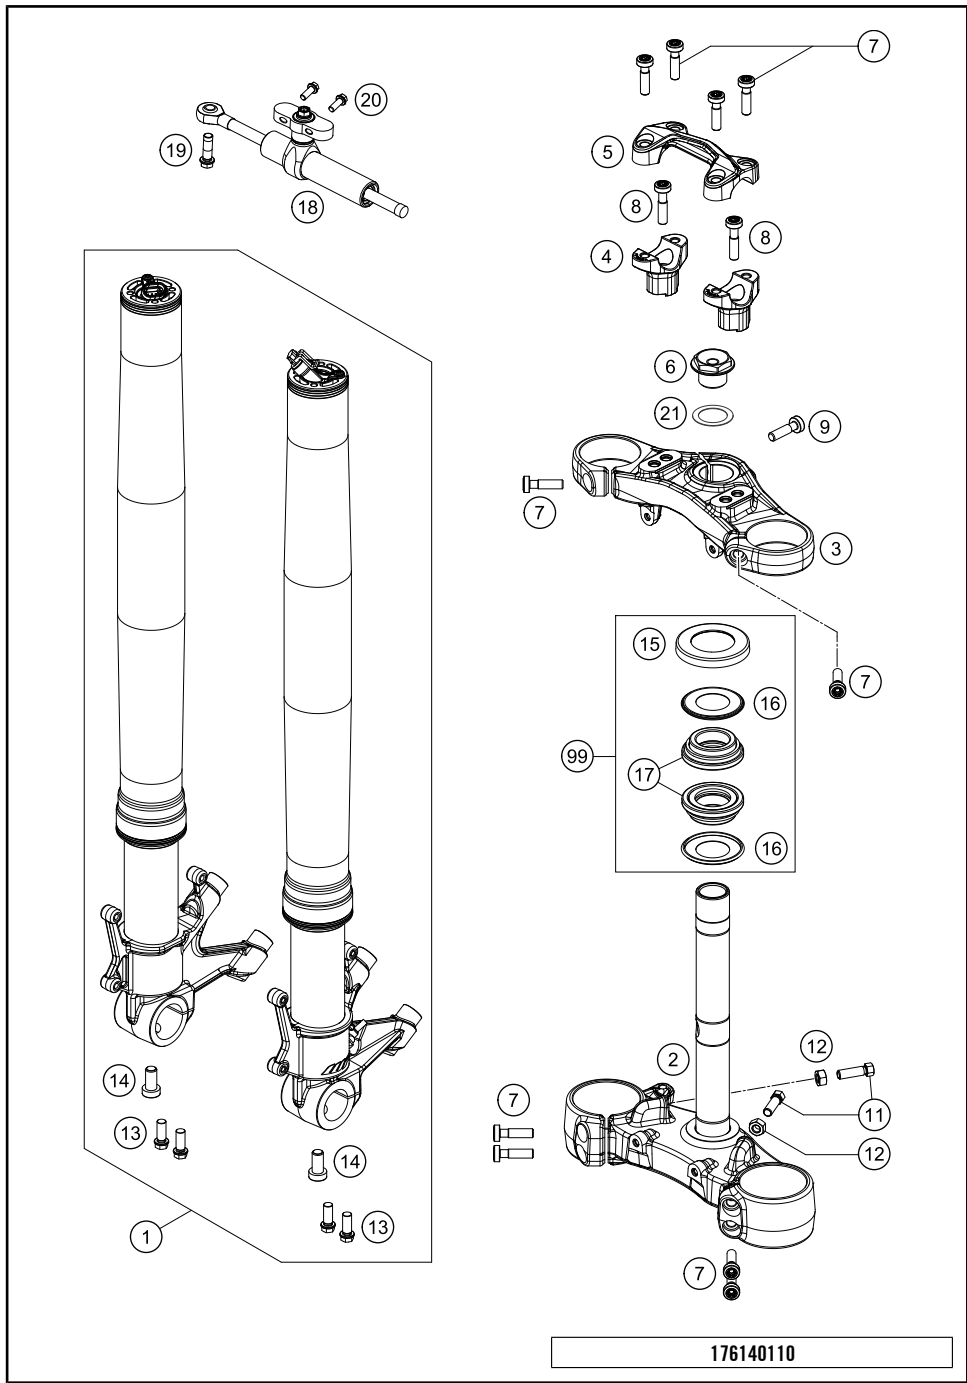

# FRONT FORK, TRIPLE CLAMP

1290 Super Duke GT, white 2019 EU 2019

POS	PARTNUMBER	PARTNAME	PIECE
1	14181Q2301	Fork Safe SD GT 1290 2017	1
2	6140103202933S	BOTTOM TRIPLE CLAMP CPL.	1
3	6140103402933S	UPPER TRIPLE CLAMP	1
4	6140103904233S	HANDLE BAR SUPPORT	2
5	6130103800033S	HANDLEBAR CLAMP	1
6	6900103600001	STEERING HEAD SCREW 09	1
7	0035080306	SHCS M8x30 TX45	10
8	0032100356S	AH-COLLAR SCREW M10X35 ISA45	2
9	0035080306S	AH-COLLAR SCREW M8X30 ISA45	1
11	59001037000	SPECIAL SCREW M8X26 WS=10	2
12	0934080003	HEXAGON NUT DIN0934-M 8	2
13	0025080206	HH collar screw M8x20	4
14	00501020S1	AH SCREW M10X20 SET	2
15	69001086100	PROT. RING STEER. HEAD BEARING	1
16	69001084100	Steering head gasket	2
17	69001081000	STEERINGHEAD BEARING CPL.	2
18	16181N52ES	STEERING DAMPER CPL. STROKE 75	1
19	0025080256S	HH COLLAR SCREW M8X25 TX40	1
20	0025060206S	HH collar screw M6x20 TX30	2
21	0988253505	thrust wash DIN0988-25x35x0,5	1
99	69001081044	STEERING HEAD REP. KIT RC8	1