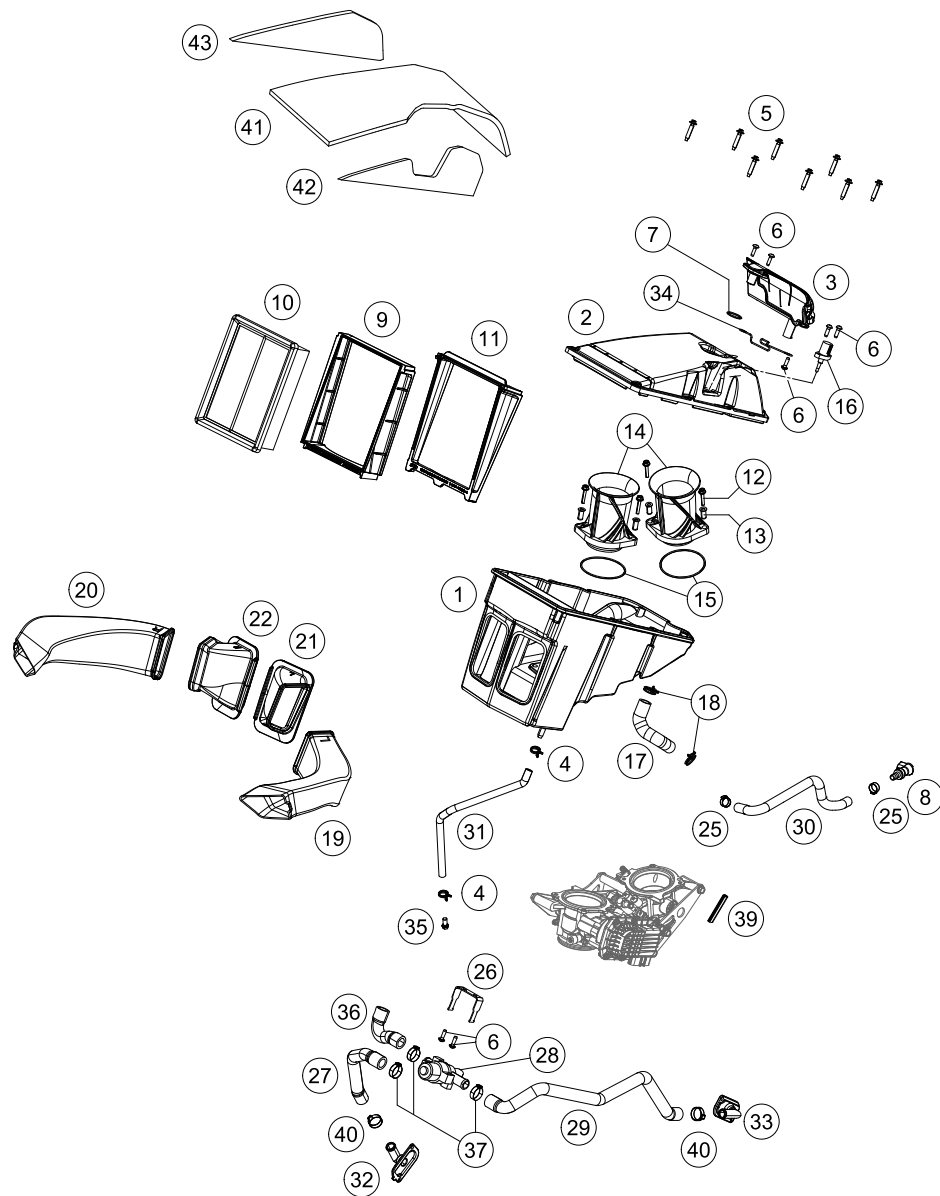

196140610

POS	PARTNUMBER	PARTNAME	PIECE
1	60306001200	AIR FILTER HOUSING LOWER PART	1
2	60306002000	AIR FILTER BOX COVER	1
3	60330088100	OIL SEPARATOR	1
4	58031005000	CLAMP YDNAC 10128 12MM	2
5	0017060305	SPECIAL SCREW K60X30 WS=6	8
6	0081050161	EJOT PT SCREW K50X16 1451	6
7	0770021020	O-RING 21,00X2,00 NBR70	1
8	5850701050030	CLUTCH CPC BLACK 05	1
9	60406016000	FILTERCLAMPING FRAME	x
10	60306015100	AIR FILTER	1
11	60406017000	FILTERCLAMPING LINER	1
12	0025050256	HH COLLAR SCREW M5X25 ISA30	4
13	60306042010	BUSHING INTAKE TRUMPET	4
14	61341040100	INTAKE TRUMPET LENGTH 100	2
15	0770066025	O-RING 66X2,5 FKM	2
16	61041080000	AMBIENT-AIR TEMPERATURE SENSOR	1
17	60330088030	OIL SEPARATOR FOAM HOSE	1
18	58431082100	YDNAC-CLAMP 10173 (16MM) '98	2
19*	61506041000	Intake duct, left	1
20*	61506040000	Intake duct, right	1
21	61406040050	GASKET INTAKE CHANNEL	1
22	61406041050	GASKET INTAKE CHANNEL	1
25	00050157706	VARIABLE ONE-EAR CLAMP 15,7MM	2
26	61305031000	RETAINING BRACKET SLS	1
27	61305035021	SAS HOSE CYLINDER FRONT	1
28	61005026000	CONTROL VALVE SAS 05	1
29	61305035022	SAS HOSE CYLINDER REAR	1
30	61307016050	FUEL HOSE THROTTLE VALVE	1
31	60015019001	HOSE NBR 7X11 PER METER	1
32	61205122000	SAS flange	1
33	61205032000	SAS-FLANGE	1
34	61311099000	MOUNTING BRACKET PLUG	1
35	0025080126	HH collar screw M8x12 TX40	1
36	61305035023	SAS HOSE - AIRBOX	1
37	00050226706	VARIABLE ONE-EAR CLAMP 22,6MM	3
39	61011055045	EDGE PROTECTOR L=45MM 05	2
40	00050220706	VARIABLE ONE-EAR CLAMP 22,0MM	2
41	61306095010	INSULATION MAT MIDDLE	1

51496

* NEW PART

X ON DEMAND