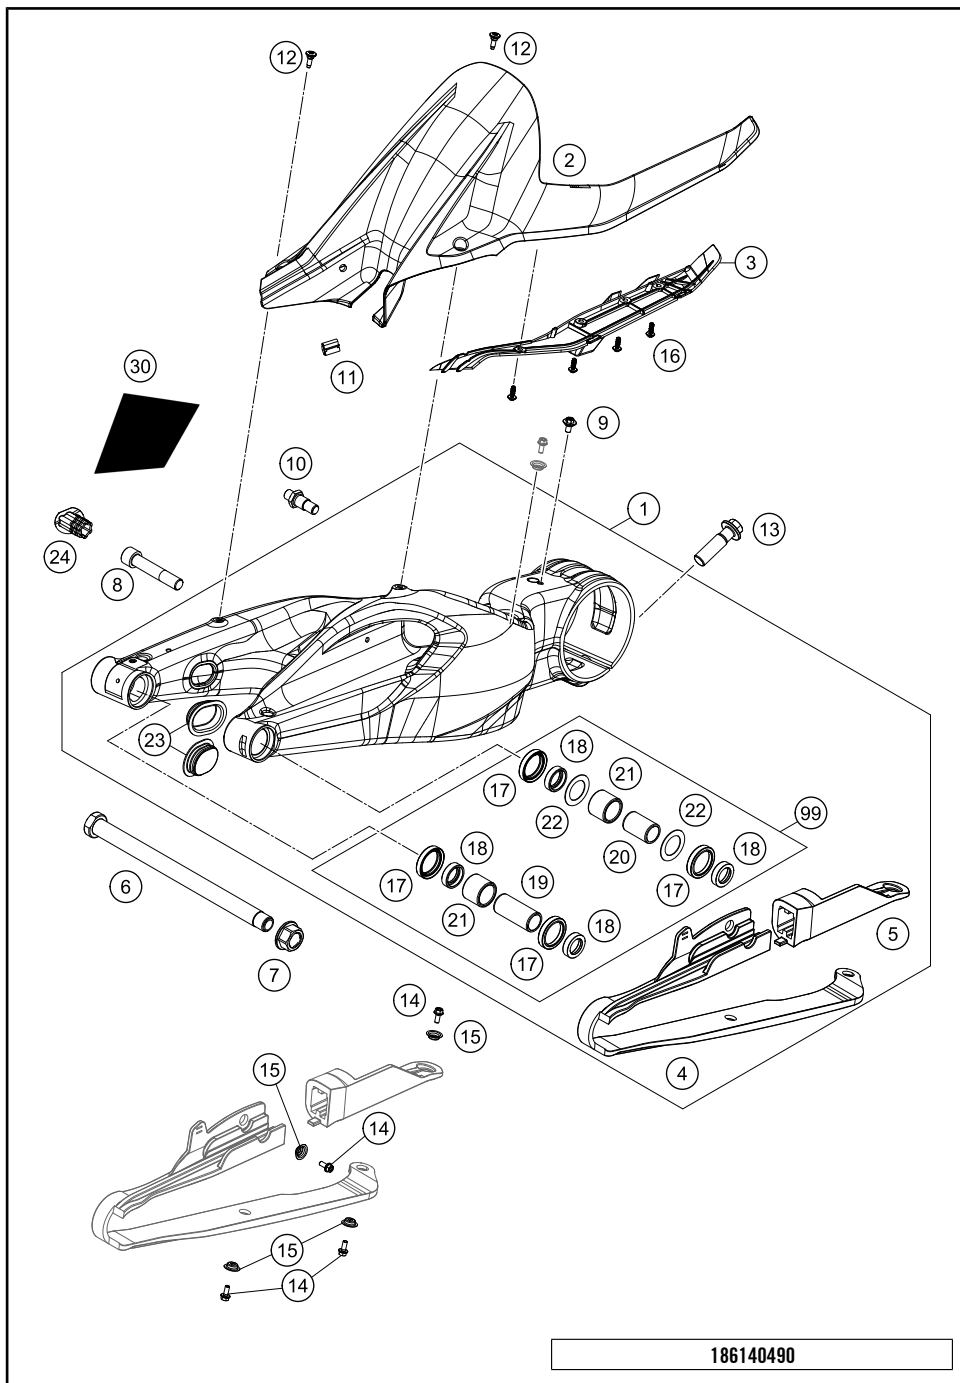

POS	PARTNUMBER	PARTNAME	PIECE
1*	6140403014433A	Swingarm cmpl. SD-GT	1
2	61304050100	REARFENDER	1
3	61304051000	BRACKET SPLASH PROTECTOR	1
4	61304060000	CHAIN SLIDING GUARD FRONT	1
5	61304070000	CHAIN SLIDING GUARD REAR	1
6	69004037244	SWING ARM BOLT	1
7	60004038200	COLLAR NUT M19X1,5 SW=27MM	1
8	60004017000	SCREW M14X1,5 L=73MM 03	1
9	83008000012	special screw M6x12x3	1
10	76004142000	BOLT BRAKE SADDLE BRACKET	1
11	61304042000	CABLE SUPPORT	1
12	69008021060	special screw M5x17	2
13	61310021000	HH COLLAR SCREW M16X1,5X55	1
14	0025050126	HH collar screw M5x12 TX30	4
15	46104066050	BUSH FOR CHAINSLIDER GUARD 02	4
16	0081050141	EJOT PT screw K50x14	4
17	0760304073	SHAFT SEAL RING 30X40X7	4
18	60004034000	BUCKET F. SHAFT SEAL RING 03	4
19	69004032000	INNER RING JR 20X25X56,5	1
20	60004032000	INNER RING JR20X25X38,5 03	1
21	60004031000	NEEDLE BUSH HK2526B 03	2
22	60004033000	STOP DISK 03	2
23	61304041100	CLOSING COVER SWINGARM	2
24	61604041040	Plug	1
30	61604030010	Swing protective foil sw.	1
99	69004230010	SWING ARM REP. KIT 08-14	1

186140490

51473

* NEW PART

X ON DEMAND