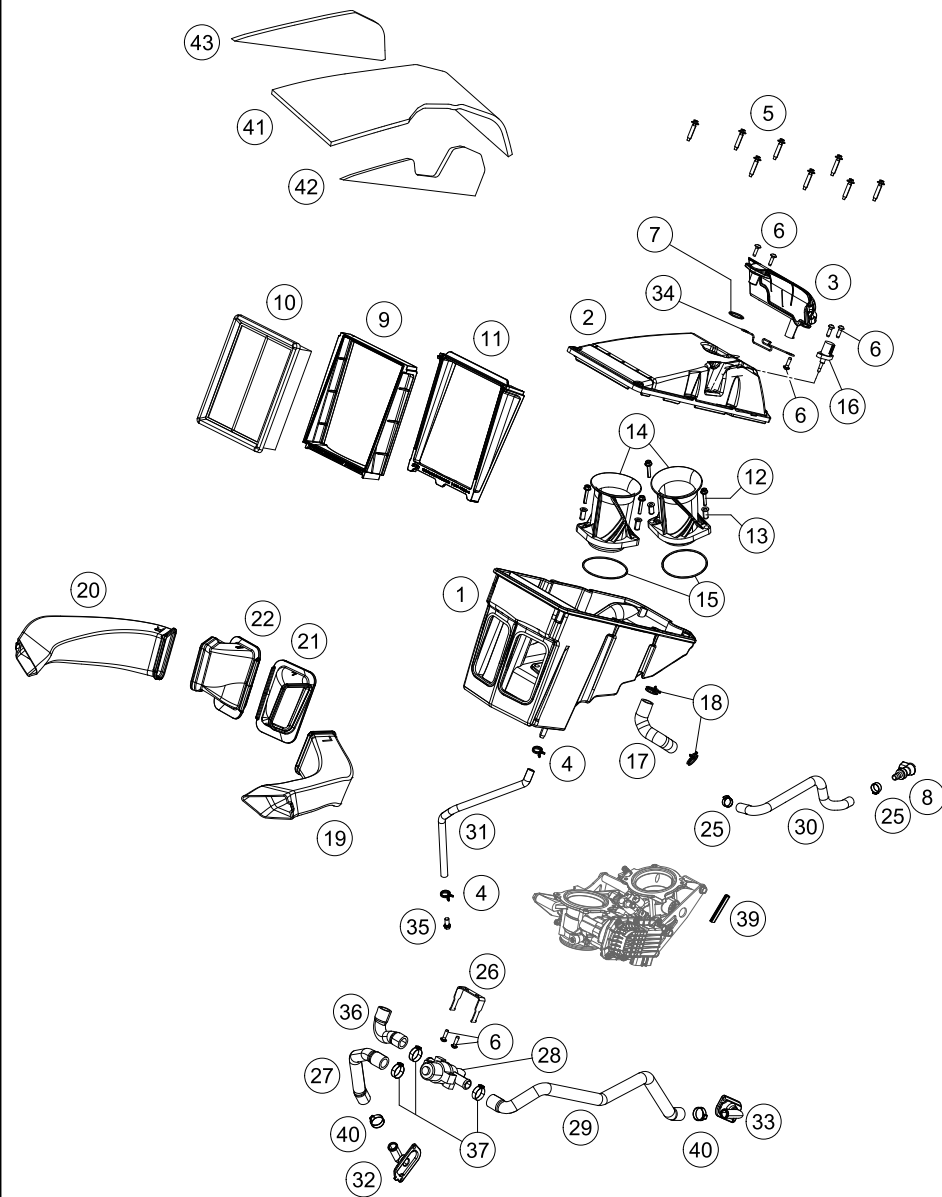

AIR FILTER

1290 Super Duke GT, white 2019 EU 2019

POS	PARTNUMBER	PARTNAME	PIECE
42	61306095020	INSULATION MAT L/S	1
43	61306095030	INSULATION MAT R/S	1

196140610

51496

* NEW PART

X ON DEMAND