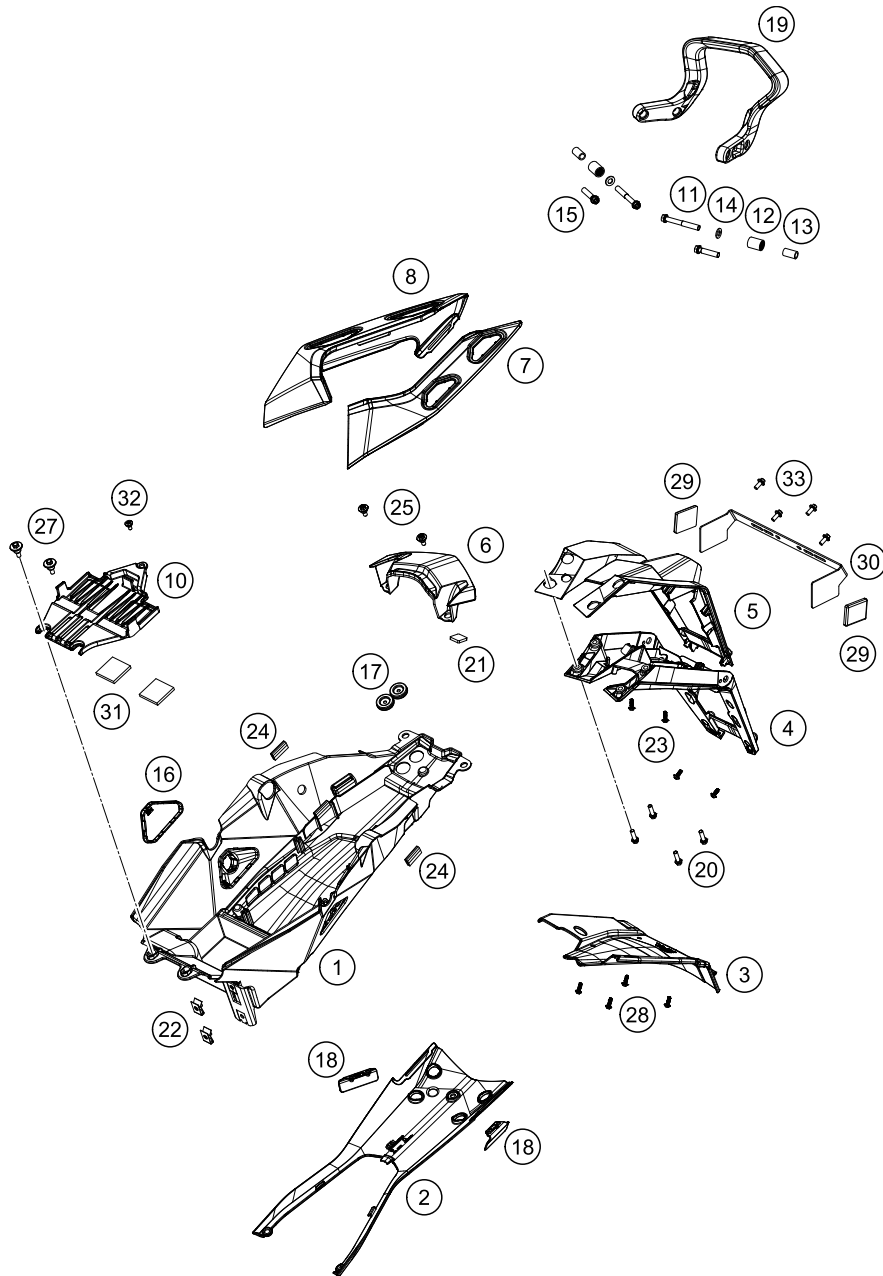

POS	PARTNUMBER	PARTNAME	PIECE
1	61408019000	TAIL UNDERPART	1
2*	61408019050CB	Bottom rear fairing Pitch black	1
3	61408023010	SPLASH PROTECTOR	1
4	61408023000	NPC LOWER PART	1
5	61408022000	NPC UPPER PART	1
6	61408015020	TAIL LIGHT COVER	1
7*	61408042000ABA	Rear fairing left ceramic white SD-GT19 WITH DECAL	1
8*	61408041000ABA	Rear fairing right ceramic white SD-GT19 WITH DECAL	1
10	61411054000	BATTERY HOLDER	1
11	0025080606	HH COLLAR SCREW M8x60 TX40	2
12	60307048000	RUBBER SEAT-CONTACT SURFACE	2
13	61407049000	BUSHING 8.4X12X21.5	2
14	0125080003	washer DIN 125 A -8.4	2
15	0025080356	HH collar screw M8x35 TX40	2
16	61408019040	HEATINGSWITCH COVER	1
17	60006001023	RUBBER SLEEVE STOP SCREW	2
18	61403002059	PANNIER HOOK DAMPING RUBBER	2
19	61412008000	PILLION HANDLE BAR	1
20	0025060206	HH collar screw M6x20 TX30	4
21	61408015030	METAMOLL F. TAIL LIGHT COVER	1
22	54603048100	clip nut M6	2
23	0081050121	EJOT PT screw K50x12	4
24	58312085100	EDGE PROTECTOR PER METER	1
25	83008100015	SPECIAL SCREW M6X15X5,5	2
27	60035001000	SPECIAL SCREW M6X21 WS=8	2
28	0081050141	EJOT PT screw K50x14	4
29	16512180100	SIDE REFLECTOR RED REAR ONLY FOR US	2
30	62512081100	BRACKET SIDE REFLECTOR ONLY FOR US	1
31	61411054050	BATTERY HOLDER ABSORBER	2
32	69008021160	special screw M5x12	1
33	0014050123	HH COLLAR SCREW M 5X12 WS=6	4

166140820

51520

* NEW PART

X ON DEMAND