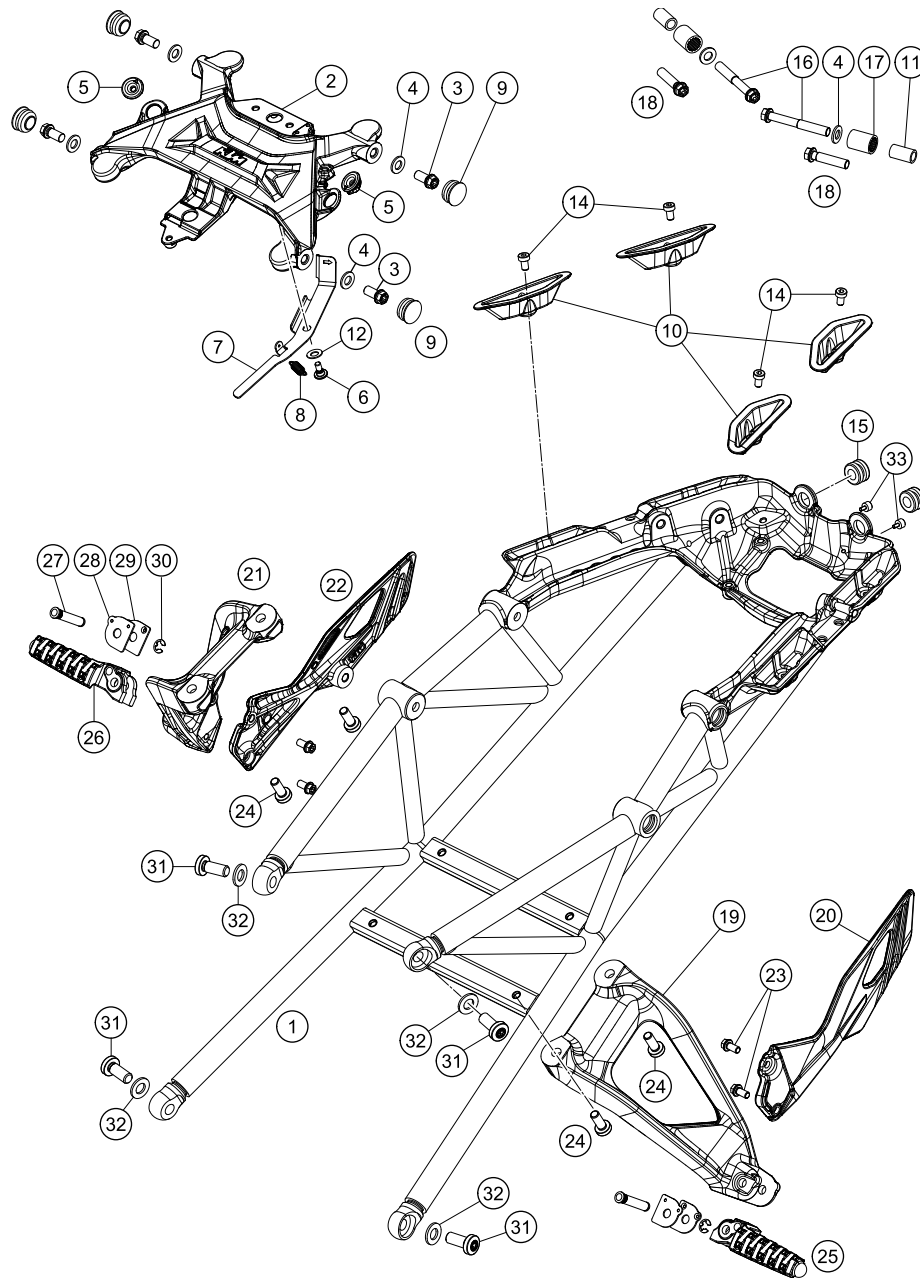

SUBFRAME

1290 Super Duke GT, white 2019 EU 2019

POS	PARTNUMBER	PARTNAME	PIECE
1*	61503002000C1	Subframe	1
2	6140300213091	Cross stiffener back	1
3	0025080166S	HH collar screw M8x16 TX40 SL	4
4	0125080003	washer DIN 125 A -8.4	6
5	47106003160	quick release rubber grommet	2
6	69013099050	SCREW F. EXPANSION TANK	1
7	61407050050	SEAT LOCK PLATE	1
8	69008025080	SPRING F. REAR SEAT LOCK	1
9	61303088000	PLUG SFL 22X0,8-3,0	4
10	61403002055	SHELL KIT SIDECASE	1
11	61407049000	BUSHING 8.4X12X21.5	2
12	61403002032	Wave spring	1
14	0984060103	AH SCREW DIN7984-M 6X10	4
15	61013013000	RUBBER BUSH 05	2
16	0025080606	HH COLLAR SCREW M8x60 TX40	2
17	60307048000	RUBBER SEAT-CONTACT SURFACE	2
18	0025080356	HH collar screw M8x35 TX40	2
19	6140304800033S	LEFT PILLION STEP HOLDER	1
20	6140304805033S	LEFT PILLION HEEL GUARD	1
21	6140304900033S	RIGHT PILLION STEP HOLDER	1
22	6140304905033S	RIGHT PILLION HEEL GUARD	1
23	0025060126	HH collar screw M6x12 TX30	4
24	0035080206S	SHCS M8x20 TX45	4
25	6900305003333S	FOOTREST REAR L/S CPL.	1
26	6900305103333S	FOOTREST REAR R/S CPL.	1
27	60003044100	footrest bolt, rear	2
28	60003052000	ENGAGE PANEL FOOTREST R/S 03	2
29	60003152000	ENGAGE PANEL FOOTREST L/S 03	2
30	0799060003	retaining washer DIN 6799 - 6	2
31	0035100249	SHCS M10x24 TX45	4
32	0125100003	washer DIN 125 A 10.5	4
33	61414040010	RUBBER MOUNTING	2

166140320

51480

* NEW PART

X ON DEMAND