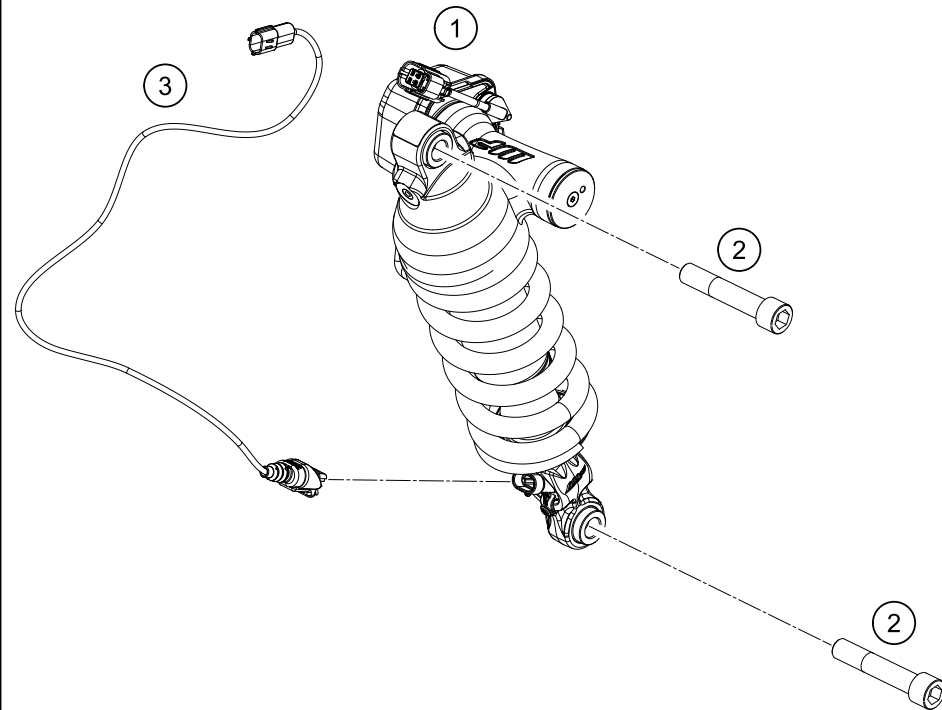

SHOCK ABSORBER

1290 Super Duke GT, white 2019 EU 2019

POS	PARTNUMBER	PARTNAME	PIECE
1	01181Q2301	Monoshock Safe SD GT 2017 WP	1
2	60004017000	SCREW M14X1,5 L=73MM 03	2
3	61411015000	HARNESS MONOSHOCK SAFE	1

166140410

18856

* NEW PART

X ON DEMAND