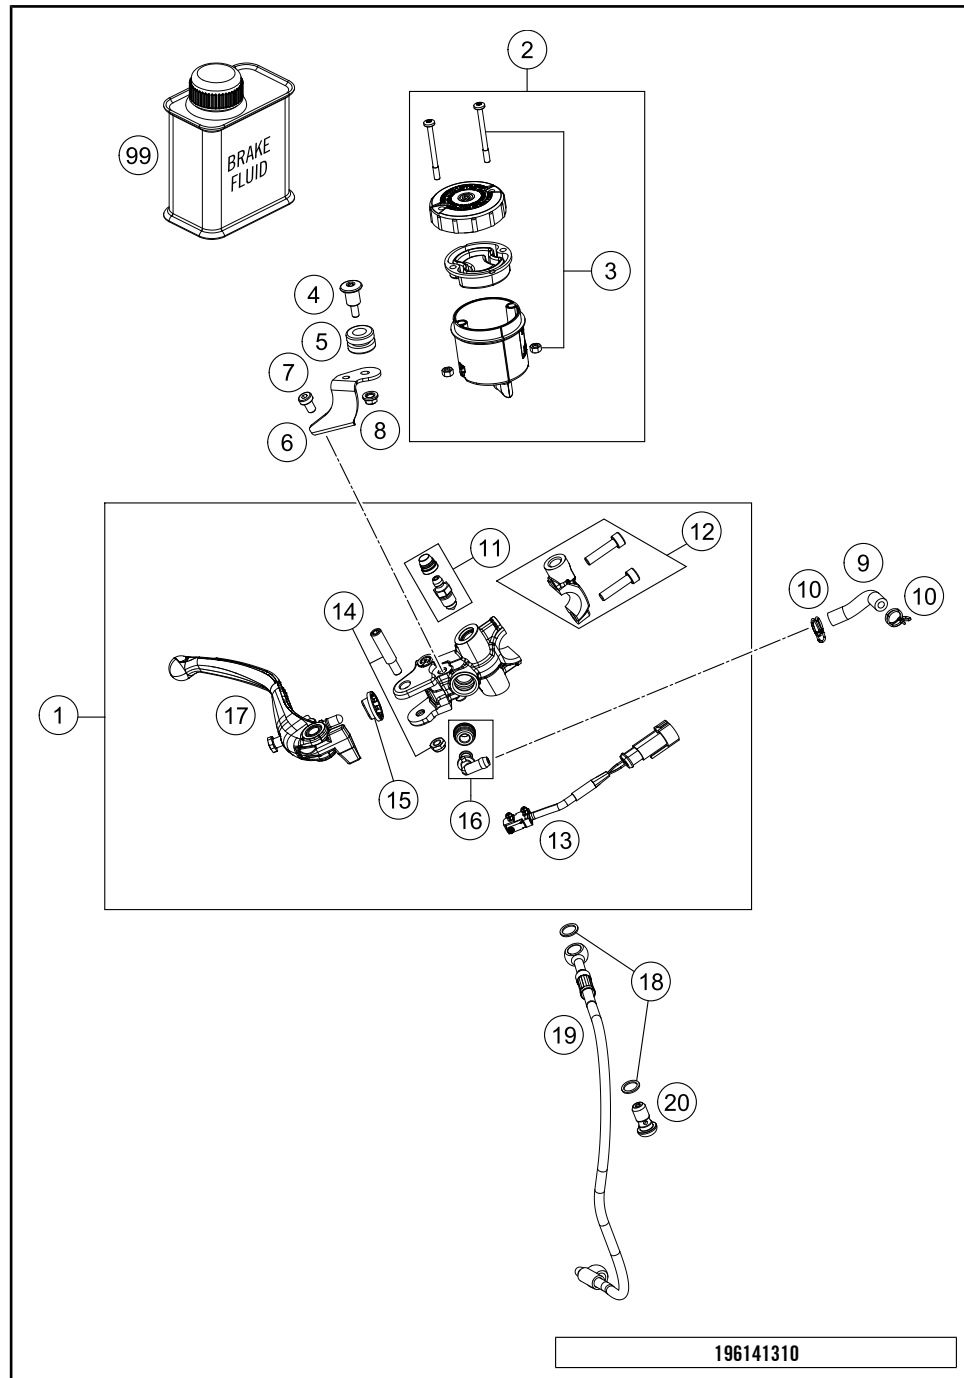

FRONT BRAKE CONTROL

1290 Super Duke GT, white 2019 EU 2019

POS	PARTNUMBER	PARTNAME	PIECE
1*	6131300100030	HAND BRAKE CYL. PR16/19	1
2	61313029000	BRAKE FLUID RESERV. BLACK CPL.	1
3	61013009203	SCREW + NUT F. RESERVOIR	1
4	61013013050	SCREW RET.PANEL-RESERVOIR	1
5	61013013000	RUBBER BUSH 05	1
6*	61513028000	Retaining brkt., front brake fluid cont.	1
7	61013021000	SCREW RET.PANEL-BRAKE CYLINDER	1
8	61013009004	NUT FOR RESERVOIR	1
9	69013069001	HOSE FOR RESERVOIR 6X1,5	1
10	58007017000	YDNAC CLAMP 10101 (10,4MM)	2
11	60013020000	BLEEDER SCREW WITH CAP	1
12	76013005000	CLAMP CPL.	1
13	61311050000	BRAKE LIGHT SWITCH FRONT	1
14	61013006000	LEVER SCREW CPL. 05	1
15	61013008000	RUBBER CUP 05	1
16	54513155000	ANGLE PIECE	1
17	6101300204430	HAND BRAKE LEVER CPL. BLACK	1
18	0603100141	sealing ring DIN 7603 10x14x1	2
19	61442001000	BRAKE HOSE HANDBREAK CYLINDER,	1
20	62113020100	banjo bolt M10x1x19.5	1
99	00062030000	BRAKE FLUID DOT5.1 0,25L	1

196141310

51499

* NEW PART

X ON DEMAND