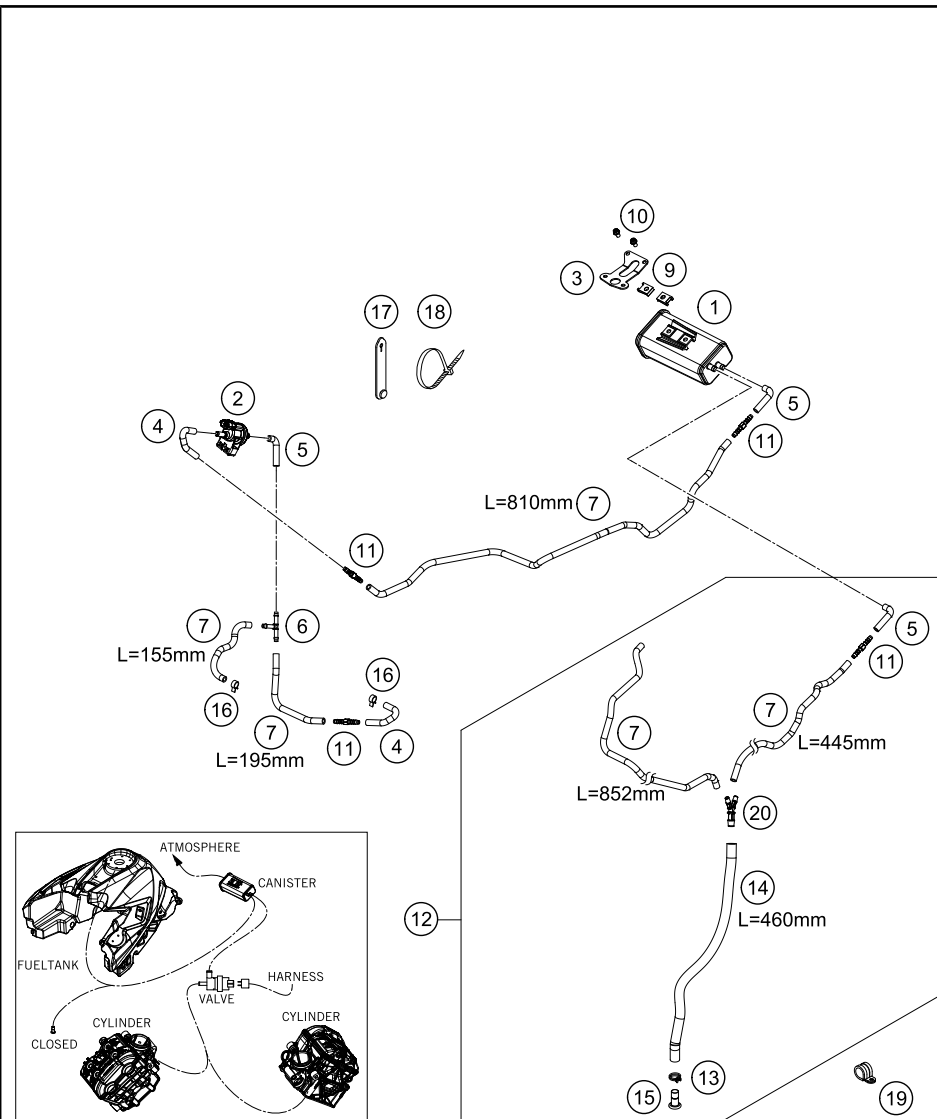

POS	PARTNUMBER	PARTNAME	PIECE
1	75015001200	CARBON CANISTER	1
2	76015015000	EVAP valve	1
3	61415002000	BRACKET FOR CARBON CANISTER	1
4	61415021000	HOSE PURGE VALVE	2
5	61315022000	PREFORMED HOSE 6X10 FPM	3
6*	60015022000	T-CONNECTOR TS-6 03	1
7	78015019000	HOSE EPA D=6/10 L=2000MM	x
9	54603048100	clip nut M6	2
10	0025060126	HH collar screw M6x12 TX30	2
11	69015019010	HOSE CONNECTION STRAIGHT	4
12	61415025033	TANK VENT. TUBE - AKF	1
13	58431082100	YDNAC-CLAMP 10173 (16MM) '98	1
14	78015119000	HOSE EPA D=10/16 L=2000MM	x
15	61315026000	PLUG D=10	1
16	59007017000	CLAMP YDNAC 10096F (9,6MM)	2
17	60011093075	RUBBER CABLE TIE 75MM 03	x
17	60011093060	RUBBER CABLE TIE 60MM 03	x
18	44011076140	CABLE TIE 140/2,5MM BLACK	x
19	61315027000	CABLE CLAMP D=16	1
20	61315028100	Y-CONNECTOR YS 6-10-6	1

196141510

51508

* NEW PART

X ON DEMAND