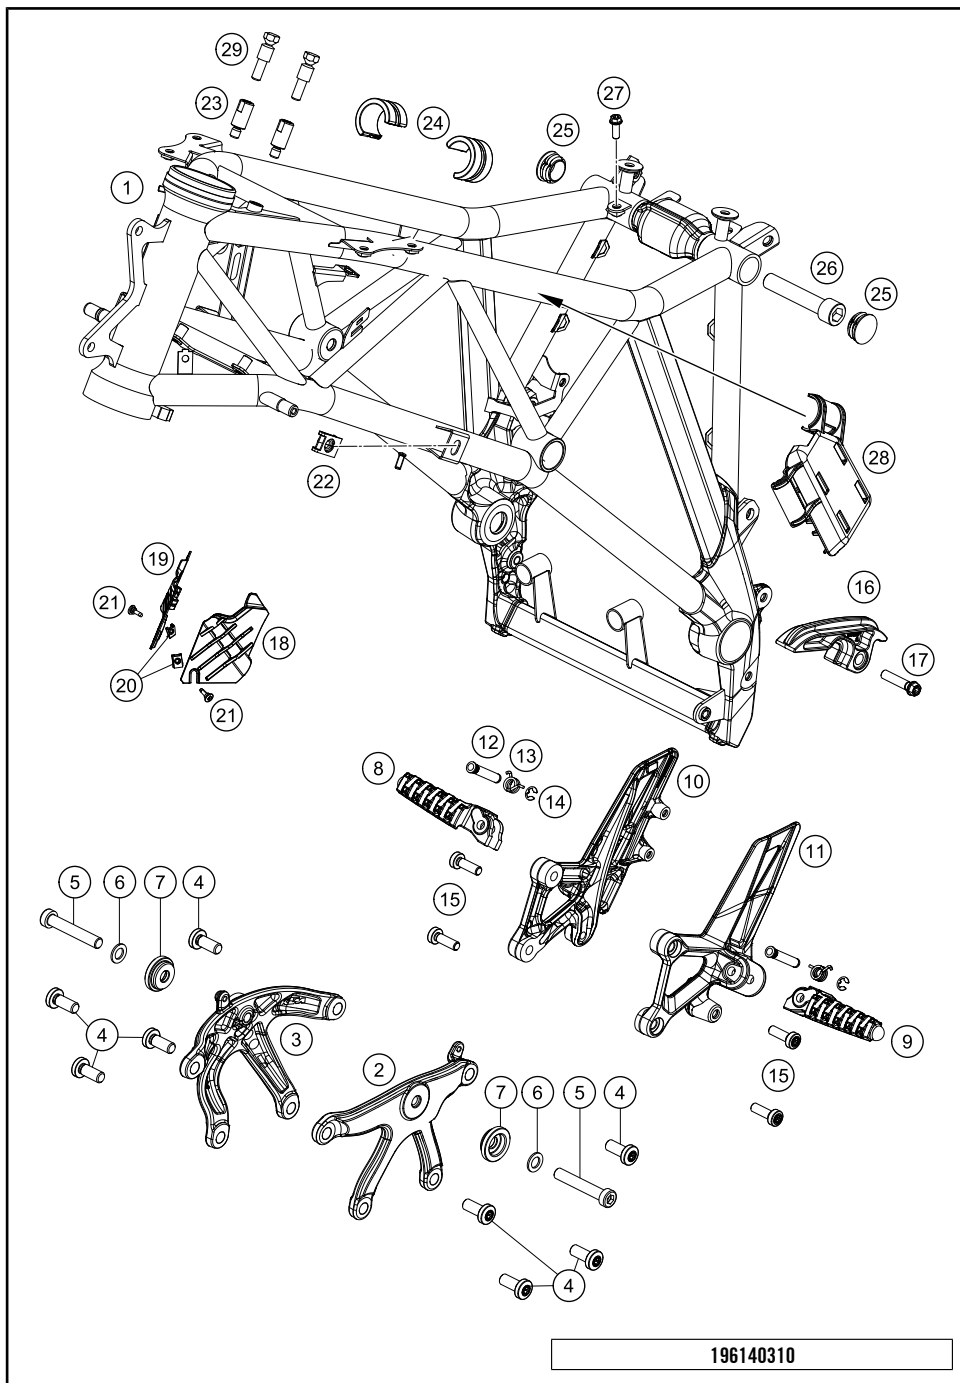

196140210

51497

\* NEW PART

X ON DEMAND

POS	PARTNUMBER	PARTNAME	PIECE
1*	61503001000EB	Frame 615SA	1
2	6030300500033S	ENGINE SUPPORTL/S BLACK	1
3	6030300600033S	ENGINE SUPPORT R/S BLACK	1
4	0035100249	SHCS M10x24 TX45	8
5	0035100609S	AH-COLLAR SCREW M10X60 ISA45	2
6	0433100003	WASHER 18x10,5x1,6	2
7	60303010000	BUSHING MOTOR MOUNTING	2
8	6900314100033S	FOOTREST FRONT R/S 13	1
9	6900314000033S	FOOTREST FRONT L/S 13	1
10	6130303910033S	FOOTREST SUPPORT FRONT R/S BL.	1
11	6130313800033S	FOOTREST PLATE FR. L/S	1
12	60003044100	footrest bolt, rear	2
13	61003042000	SPRING FOOTREST FRONT 05	2
14	0799060003	retaining washer DIN 6799 - 6	2
15	0035080256	AH-COLLAR SCREW M8X25 ISA45	4
16	61304076000	CHAIN SLIDING BLOCK-FRAME	1
17	0025080356	HH collar screw M8x35 TX40	1
18*	61503085000	Frame cover left	1
19	61403086000	FRAME COVER RIGHT	1
20	69008021080	clip nut M5	2
21	69008021060	special screw M5x17	2
22	54603048000	RANGE CHANGE METAL NUT M8	1
23*	61503001013	Connecting piece keyless ignition lock	2
24	61007014000	SPACER FUEL TANK 05	2
25	61303088000	PLUG SFL 22X0,8-3,0	2
26	60004017000	SCREW M14X1,5 L=73MM 03	1
27	0025060126	HH collar screw M6x12 TX30	1
28	61412032040	TPMS holder	1
29*	61611064000	Tamper-proof screw	2