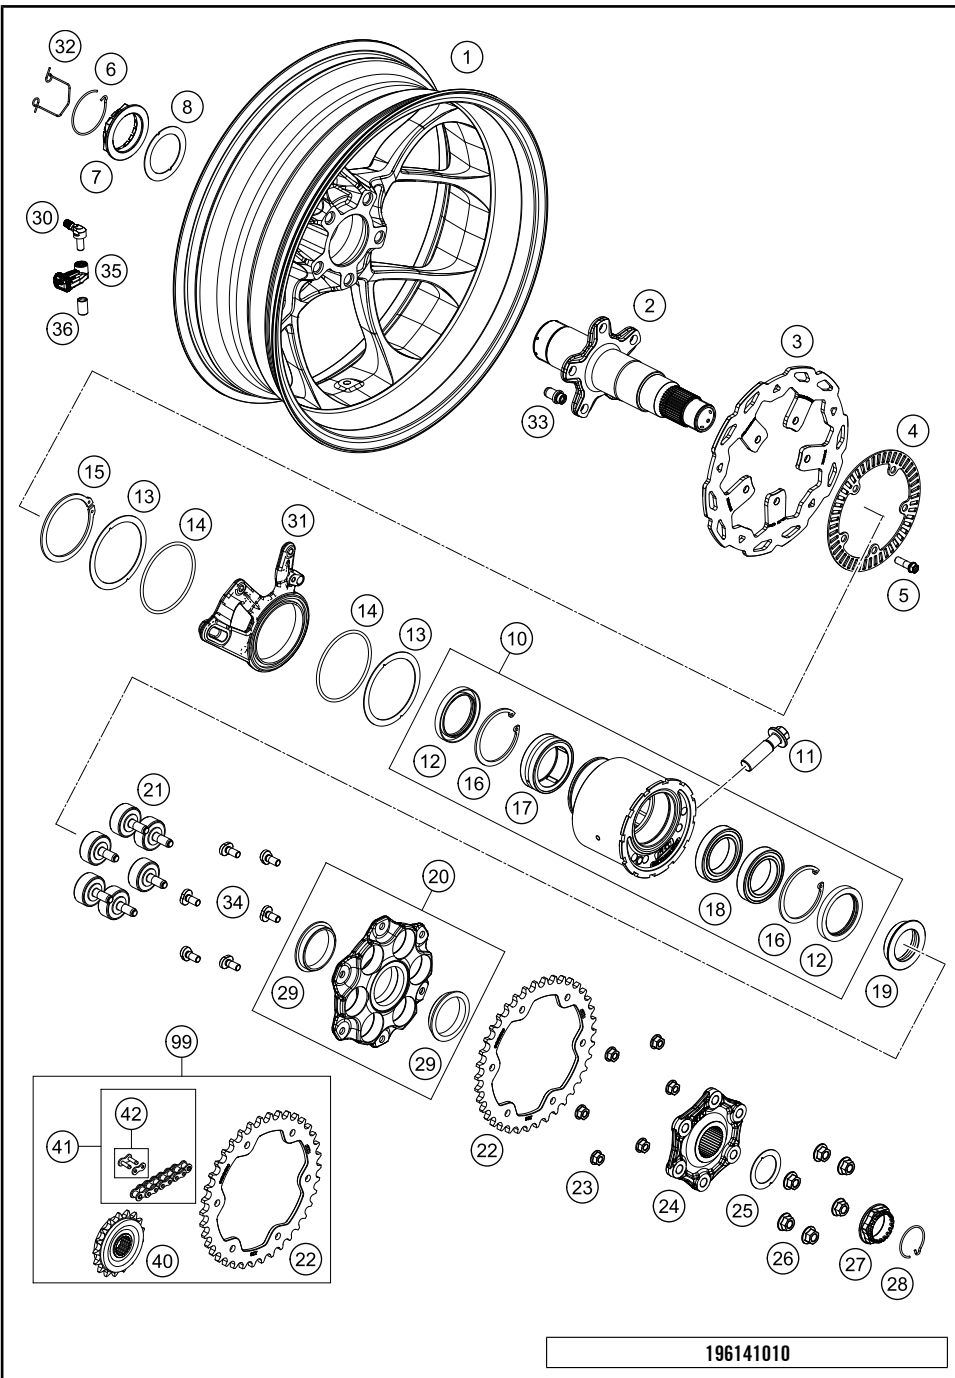

REAR WHEEL

1290 Super Duke GT, white 2019 EU 2019

196141010

POS	PARTNUMBER	PARTNAME	PIECE
42	61310066000	MASTER LINK FOR CHAIN DID VAZ	1
99	00050002029	DRIVETRAIN KIT 1290 SD 17T/38T	1

51518

* NEW PART

X ON DEMAND