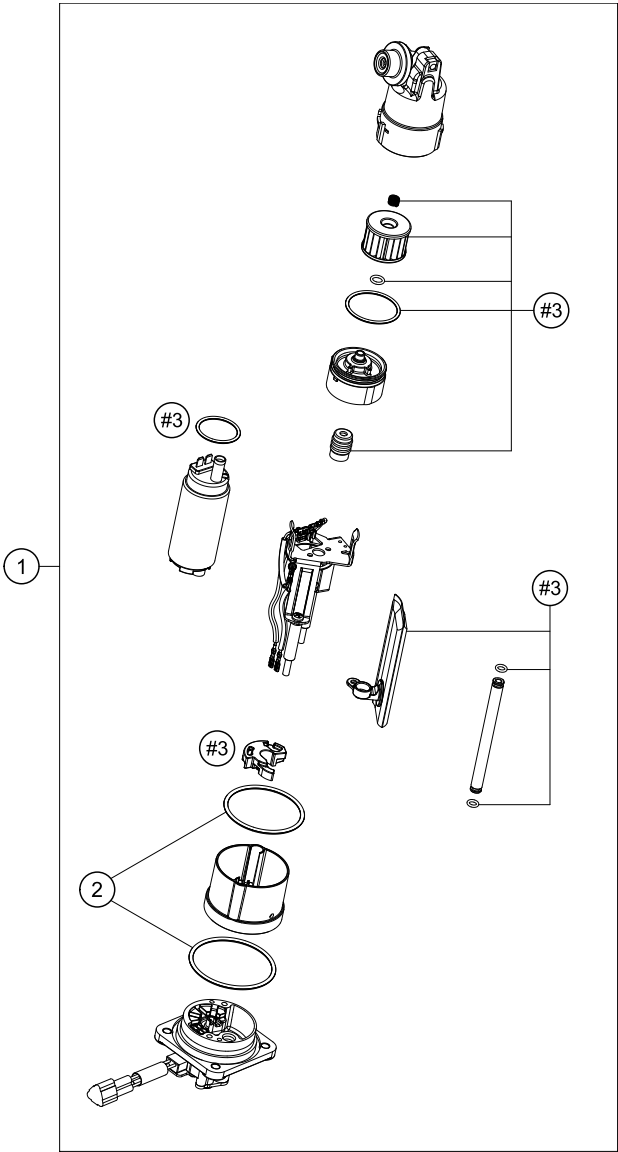

FUEL PUMP

1290 Super Duke GT, white 2019 EU 2019

Filter-Set
Teile mit #3
Parts with #3

3

4

166140730

POS	PARTNUMBER	PARTNAME	PIECE
1	60307088000	FUEL PUMP	1
2	61007089000	O-RING SET FOR FUEL PUMP 05	1
3	61007090100	FILTER-SET FUEL PUMP	1
4	0025060166	HH collar screw M6x16 TX30	4

17313

* NEW PART

X ON DEMAND