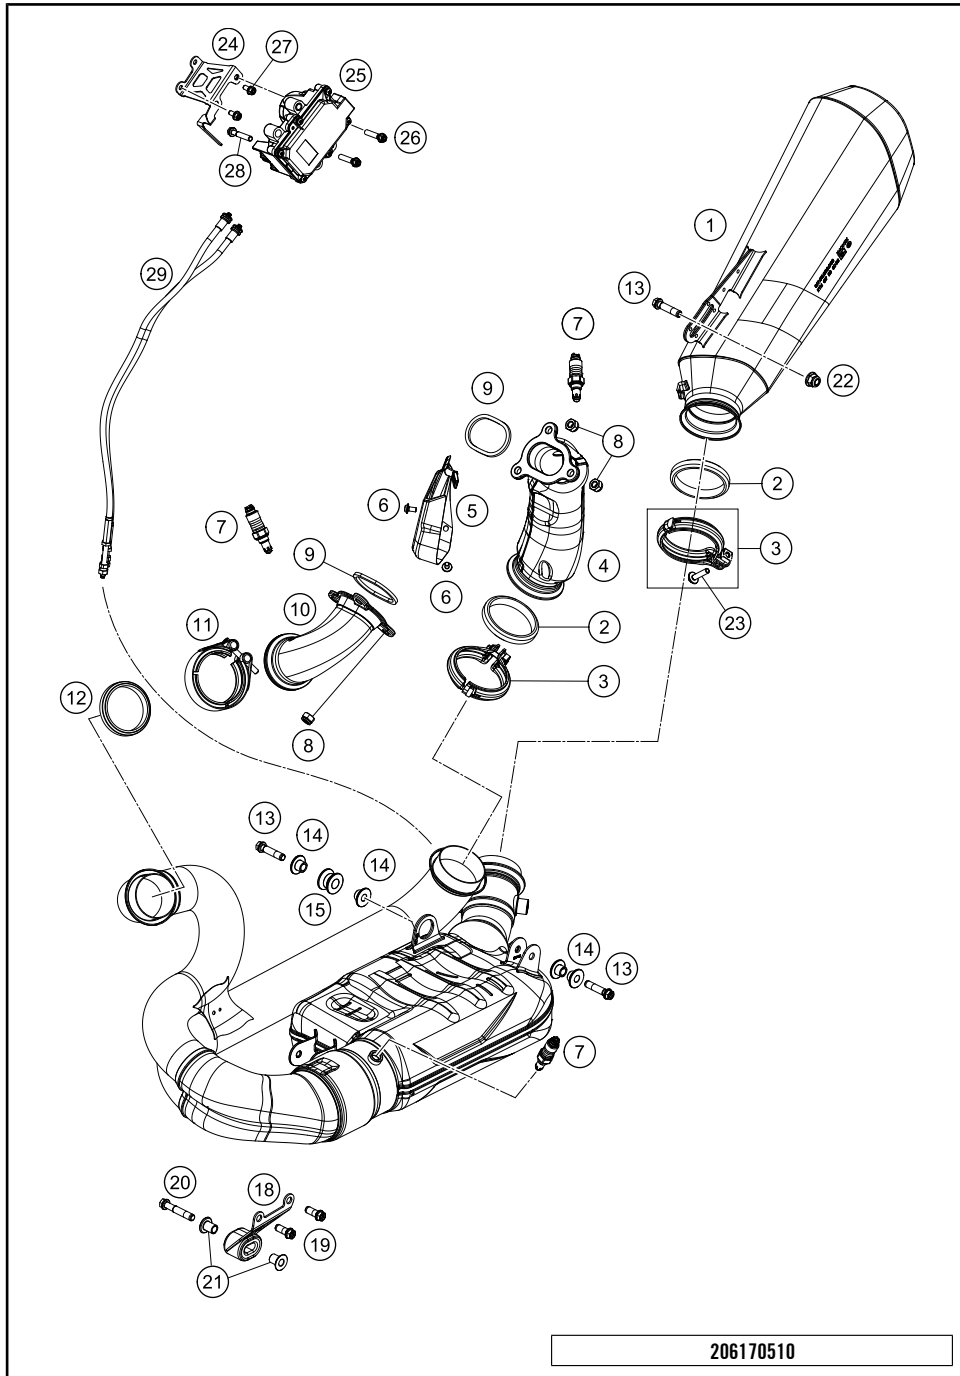

EXHAUST SYSTEM

1290 Super Duke R, black 2020 EU 2020

POS	PARTNUMBER	PARTNAME	PIECE
1	61705083000	Silencer	1
2	61305105005	Manifold gasket 60mm	2
3	61305058100	Clamp, tube, 60 mm	2
4	61705008000	Header with integrated insulation	1
5	61705011000C1	Heat protection cmpl. black	1
6	78105181010	Torx screw M5x10 black	2
7	75041090200	LAMBDA SENSOR	3
8	51010086100	self-locking nut M8 Cu	6
9	69005005100	EXHAUST PIPE FLANGE GASKET	2
10	61705007000	Mainfold front pre assembly	1
11	61705058100	V-clamp D=70,1	1
12	61705005005	Header seal	1
13	0025080356S	HH COLLAR SCREW M8X35 TX40	3
14	61705069000	Collar bushing 8,5x12,5x23,5x10	4
15	54305068100	damp. component silicone grey	1
18	61705055000	Pre muffler mounting 2 complete	1
19	0025060206S	HH collar screw M6x20 TX30	2
20	0025080456S	HH COLLAR SCREW M8X45 ISA40	1
21	60305069000	BUSHING	2
22	0926080003	STOP NUT DIN6926 M8 SS	1
23	0024060256	HH COLLAR SCREW M6X25 TX30	2
24	61741070011C1	Retaining bracket actuator	1
25	61441070100	Exhaust flap control motor	1
26	0025060306	HH collar screw M6x30 TX30	2
27	0025050106	HH collar screw M5x10 TX30	2
28	0025060356	HH collar screw M6x35 TX30	1
29	61741071000	Throttle cables, exhaust flap	1

206170510

54091

* NEW PART X ON DEMAND