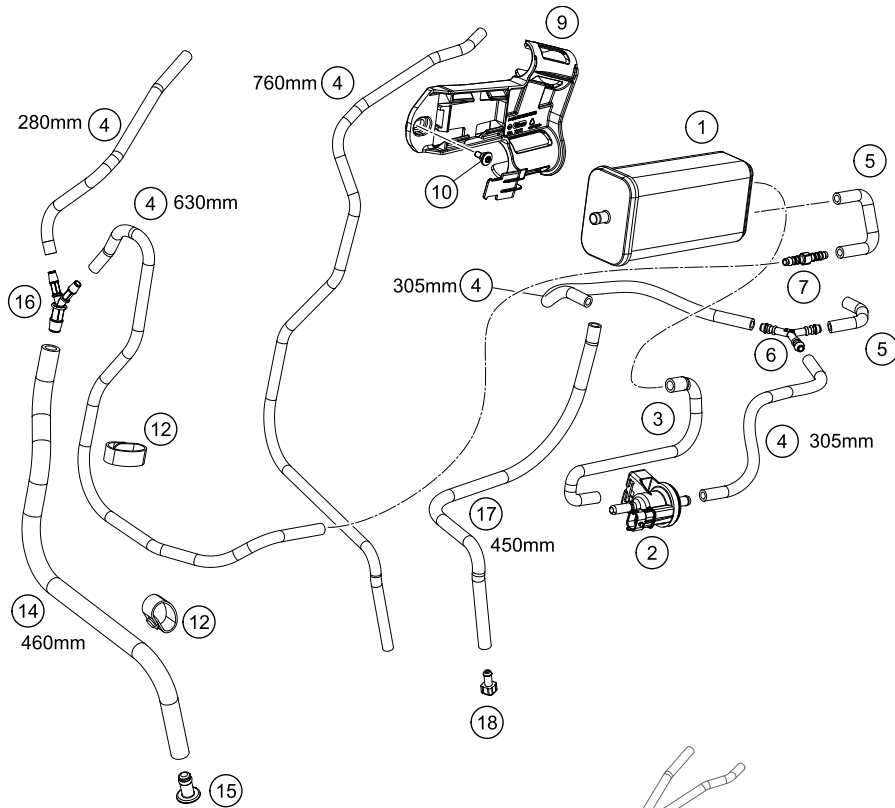

206171430

53796

* NEW PART

X ON DEMAND

EVAPORATIVE CANISTER

1290 Super Duke R, black 2020 EU 2020

POS	PARTNUMBER	PARTNAME	PIECE
1	75015001200	CARBON CANISTER	1
2	76015015000	EVAP valve	1
3	61715021000	Pre-formed hose, ACF valve # ACF	1
4	78015019001	HOSE EPA D=6/10 PER METER	1
5	61415021000	HOSE PURGE VALVE	2
6	60015025100	Y-CONNECTING PIECE YS 6-6-6 06	1
7	69015019010	HOSE CONNECTION STRAIGHT	1
9	61715003000	ACF bracket	1
10	69008021170	Special screw M5x12	1
12	60011093075	RUBBER CABLE TIE 75MM 03	2
14	78015119001	hose EPA D=10/16 p. meter	1
15	61315026100	Screw plug ACF	1
16	61315028100	Y-CONNECTOR YS 6-10-6	1
17	60015019001	HOSE NBR 7X11 PER METER	1
18	90515011000	PLUG FUEL DRAIN	1