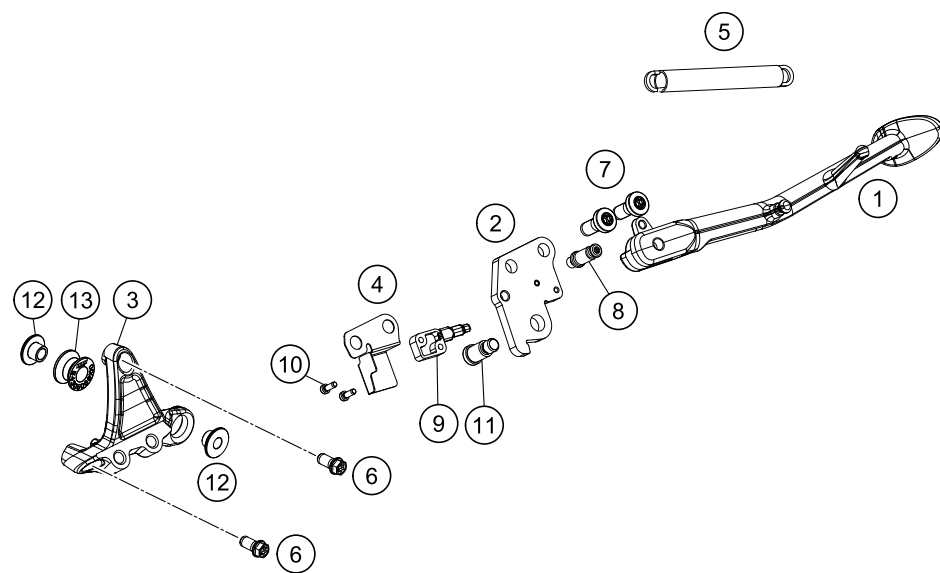

53757

* NEW PART

X ON DEMAND

POS	PARTNUMBER	PARTNAME	PIECE
39	61703002060	Edge protection	2
42	61703288000	Plug small	2
43	61703188000	Plug, small	8
44	61703088000	Plug, large	2
45	61711065000	Spacing tube ignition lock	2
46	0035100249S	HH collar screw M10x24 ISA45 S	6

206170310

53757

* NEW PART

X ON DEMAND

POS	PARTNUMBER	PARTNAME	PIECE
1	61703023033C1	Side stand with magnet	1
2	61703028000	Side stand bracket	1
3	61703026000C1	Side stand bracket	1
4	61703027000C1	Protection plate	1
5	60303024100	SIDE STAND SPRING	1
6	0025080166S	HH collar screw M8x16 TX40 SL	2
7	0035100249S	HH collar screw M10x24 ISA45 S	2
8	61303028001	SPEC. SCREW SIDE STAND SPRING	1
9	61011045000	SIDE STAND SENSOR 05	1
10	014580040123	Cap head screw ISO 14580-M4x12-8.8	2
11	62503027200	SCREW FOR SIDE STAND M10X31,2	1
12	61705069000	Collar bushing 8,5x12,5x23,5x10	2
13	54305068100	damp. component silicone grey	1