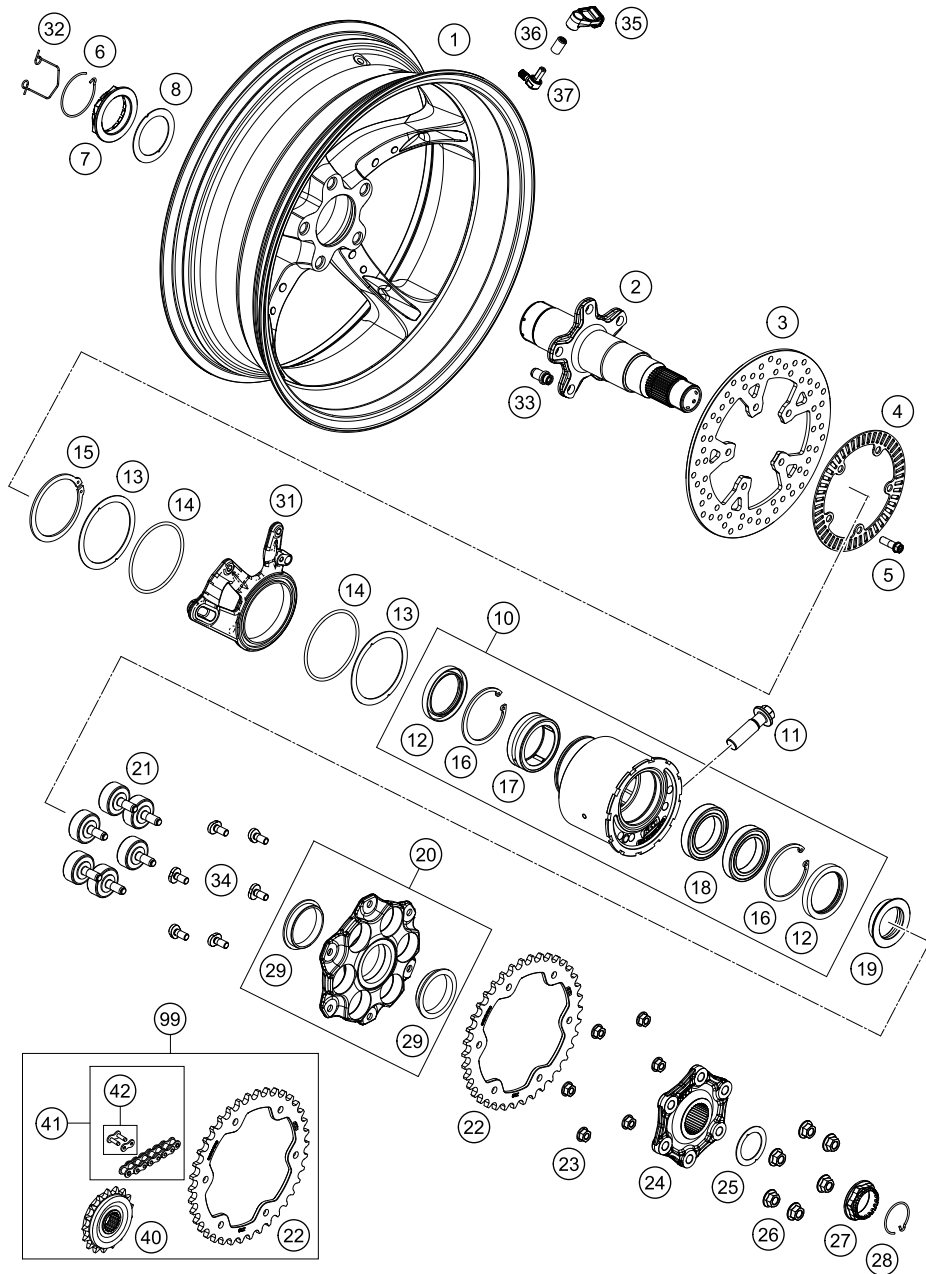

REAR WHEEL

1290 Super Duke R, black 2020 EU 2020

POS	PARTNUMBER	PARTNAME	PIECE
1	61710003000C1	Rear wheel 6x17"	1
2	61310385100	Rear wheel axle	1
3	76010160000	BRAKE DISC 240MM	1
4	76042121000	SENSOR GEAR REAR	1
5	0025080256S	HH COLLAR SCREW M8X25 TX40	5
6	61310187000	SAFETY WIRE R/S	1
7	61310186100	AXLE NUT M50X1.5	1
8	61310016000	WASHER 69X1	1
10	61310010044	CLUTCH HUB HOUSING CPL.	1
11	61310021000	HH COLLAR SCREW M16X1,5X55	1
12	0760526880	SHAFT SEAL RING 52X68X8	2
13	61310019000	WASHER 94X1	2
14	0770840035	O-RING 84,00X3.5 NBR70	2
15	0471078250	CIRCLIP DIN471-78X2.5	1
16	0472068250	CIRCLIP DIN472-68X2.5	2
17	0617456822	NEEDLE BEARING RNA4909-2RSR-XL	1
18	0625061909	DEEP GROOVE BALL BEARING 61909	2
19	61310014000	SPACER RING	1
20	6131005404433S	SPROCKET SUPPORT CPL.	1
21	61310059100	Shock absorber	6
22	61310151038	SPROCKET STEEL DUKE 1290 Z38	1
23	06923080003	hex nut EN 1661 M8 WS13	6
24	6131005000033S	JAR DAMPER CARRIER	1
25	76010116000	SHIM 50X1	1
26	06923100003	HEX. NUT DIN 6923 M10X1.25-10	6
27	61310086000	AXLE NUT M35X1.5	1
28	76010187000	SAFETY WIRE L/S	1
29	76010052000	IGUS BEARING D=50	2
31	6131307500033S	BRAKE CALIPER ADAPTER BLACK	1
32	61310010011	SAFE ARMING WIRE	1
33	61310213000	Centering bolt M8	5
34	61310052100	Rear sprocket screw M8x18 S	6
35	61412033000	TIRE PRESSURE SENSOR SMALL	1
36	61412033050	NUT F. TYRE-PRESSURE SENSOR SM	1
37	61412033060	VALVE 8,5MM 90° F. TPMS SMALL	1
40	60033129017	CHAIN SPROCKET 17-T DAMPED 03	1
41	61310165118	CHAIN DID525 VAZ & MASTER LINK	1

206171010

53810

* NEW PART

X ON DEMAND