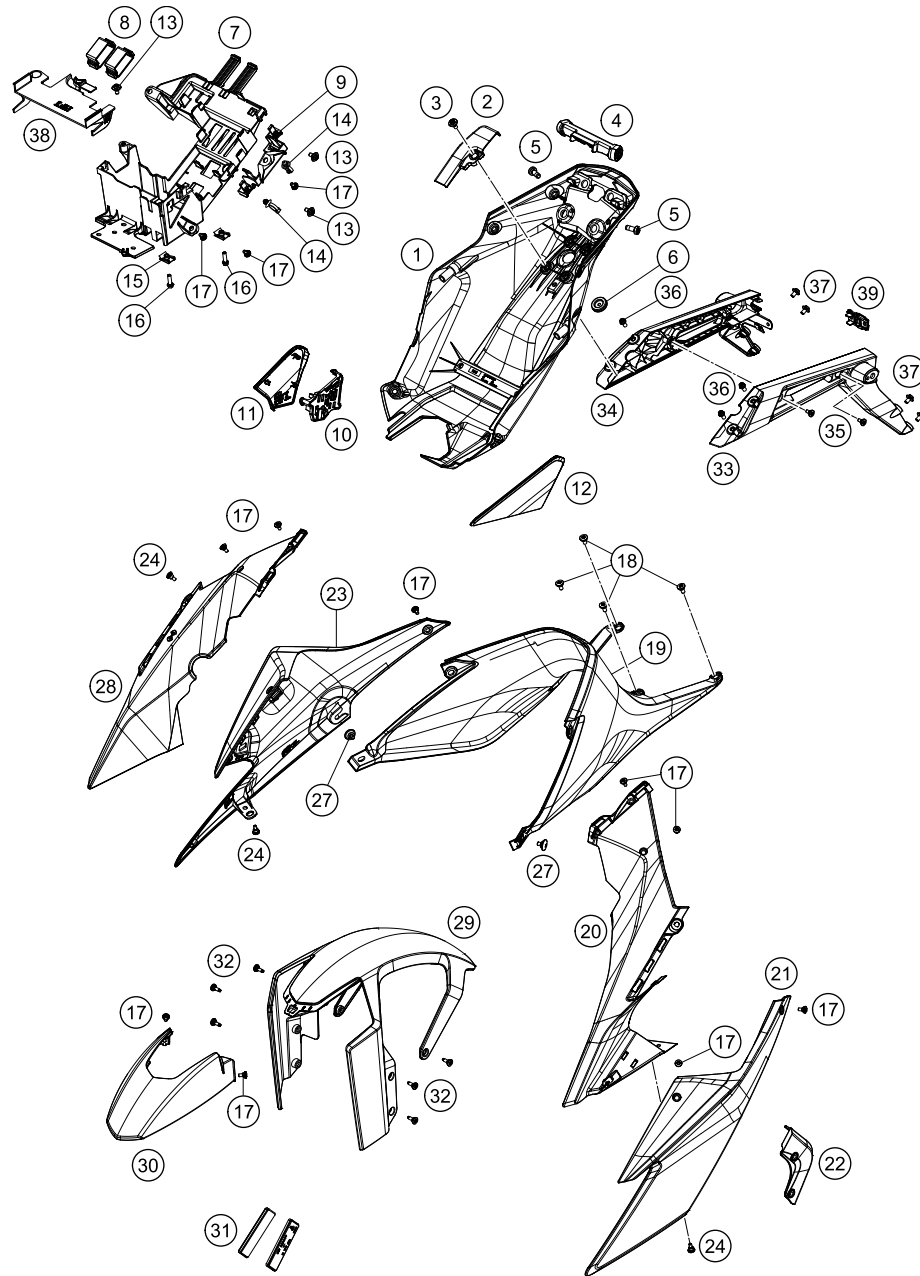

146130730

54102

* NEW PART

X ON DEMAND

POS	PARTNUMBER	PARTNAME	PIECE
1	61708019000	Lower rear panel	1
2	61708019060	Cable bracket tail end lower part	1
3	83008100015	SPECIAL SCREW M6X15X5,5	1
4	61708019050	Cross-connector	1
5	0035080206S	SHCS M8x20 TX45	2
6	60006001023	RUBBER SLEEVE STOP SCREW	1
7	61711054000	Electrics carrier	1
8	61711032050	Rubber band TPMS	2
9	61711056000	Bracket, fuse box	1
10	61711083050	Connector support frame	1
11	61708041000	Side fairing, right	1
12	61708040000	Side fairing, left	1
13	83008000012	special screw M6x12x3	3
14	69011092000	CABLE TIE W. SOCKET D=6,5	2
15	54603048100	clip nut M6	2
16	0025060206	HH collar screw M6x20 TX30	2
17	69008021160	special screw M5x12	14
18	69008021040	special screw M6x14	4
19	61708049000CAA	Rear fuel tank fairing	1
20	61708026000	Front fairing left	1
21	61708050000CAA	Fuel tank spoiler left	1
22	61411095000	Plug cover	1
23	61708051000CAA	Fuel tank spoiler right	1
24	69008021260	Special screw, M5x14	4
27	58407011100	SCREW FOR SEAT M6X11,5/8	2
28	61708027033	Inner cover right cpl	1
29	6170801100033	KOTFLÜGEL HINTERTEIL SCHWARZ	1
30	61308010000CB	Fender	1
31	60012080100	SIDE REFLECTOR YELLOW "CEV"	2
32	69008021060	special screw M5x17	6
33	61708015010	License plate holder support, left	1
34	61708015020	License plate holder support, right	1
35	69008021160	special screw M5x12	2
36	0025060126	HH collar screw M6x12 TX30	3
37	0024060106	HH COLLAR SCREW M6X10 TX30	4
38	61711055000	ECU bracket	1
39	61708015030	Bracket, license plate lighting	1