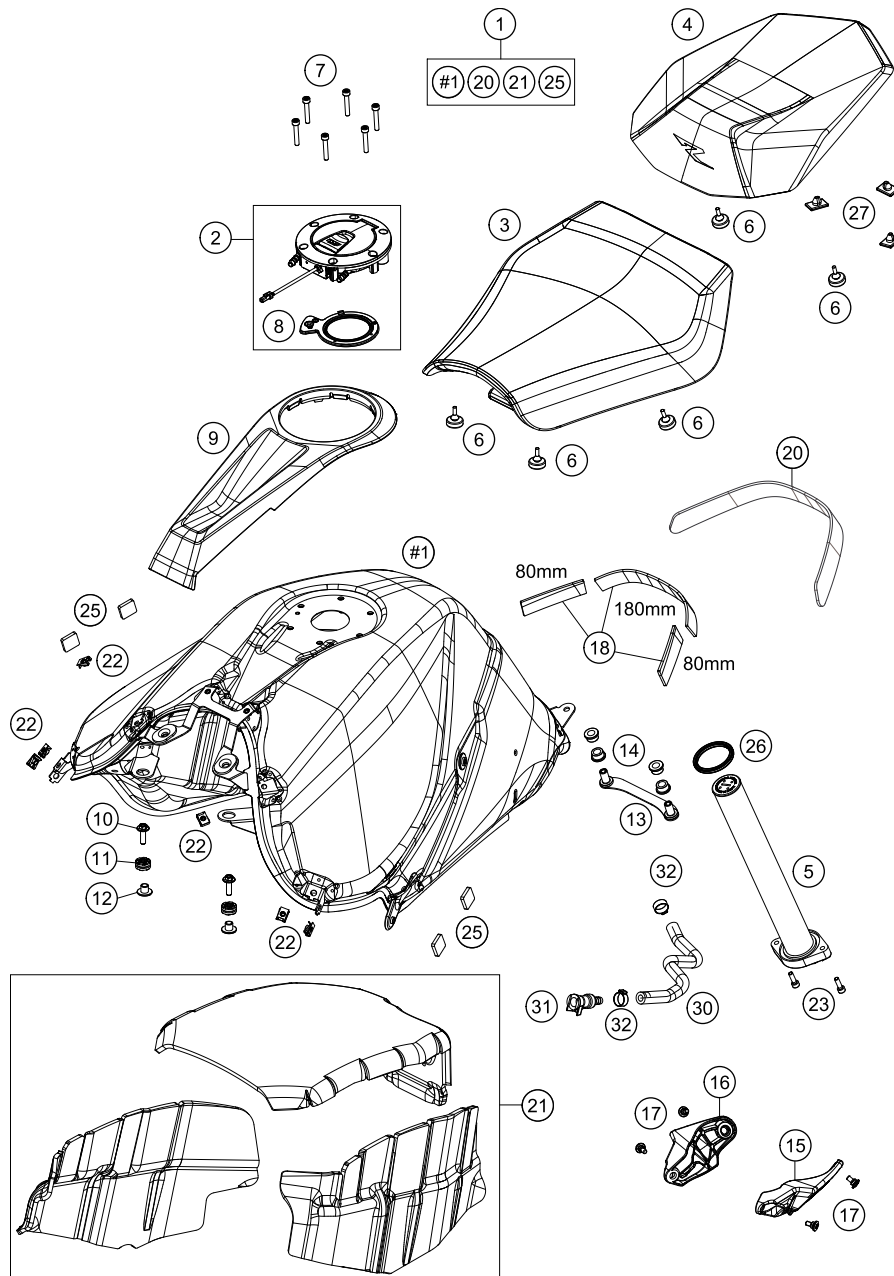

206170610

53778

* NEW PART

X ON DEMAND

TANK, SEAT

1290 Super Duke R, black 2020 EU 2020

POS	PARTNUMBER	PARTNAME	PIECE
1	61707013044CBA	Fuel tank black SD-R 20	1
2	61507008000C1	Fuel tank cap, RaceOn, black	1
3	61707040000	Rider seat	1
4	61707047000	Passenger seat	1
5	61407080200	Fuel lever sensor	1
6	60006001021	DISTANCE RUBBER AIRBOX 03	6
7	014579050301	Screw ISO 14579-M5x30-8.8-P3R	6
8	60307008190	GASKET TANK CAP	1
9	61707058000	Fuel tank fairing, top	1
10	0024060206	HH collar screw M6x20 TX30	2
11	62142041000	DAMP. COMPONENT ABS MODUL	2
12	61342041000	COLLAR BUSH 6,5X9X18X8,5	2
13	61707013010	Rear fuel tank mounting	1
14	75608006000	RUBBER BUSHING 9X17X8,5	4
15	61707011010	Slide pad, left	1
16	61707011020	Slide pad, right	1
17	69008021170	Special screw M5x12	4
18	61707015001	dual lock 25,4mm	1
20	61707013015	Spacer tank bottom	1
21	61706095000	Silencer packing kit tank SD-R 20	1
22	54603048600	RANGE CHANGE METAL NUT M5 INOX	6
23	0912050163	AH SCREW DIN0912-M 5X16	2
25	61408015030	METAMOLL F. TAIL LIGHT COVER	4
26	60307080090	GASKET FUEL LEVEL SENSOR	1
27	77307040041	Isolation pad	3
30	61707017050	Fuel hose pump	1
31	5850701050030	CLUTCH CPC BLACK 05	1
32	00050157706	VARIABLE ONE-EAR CLAMP 15,7MM	2