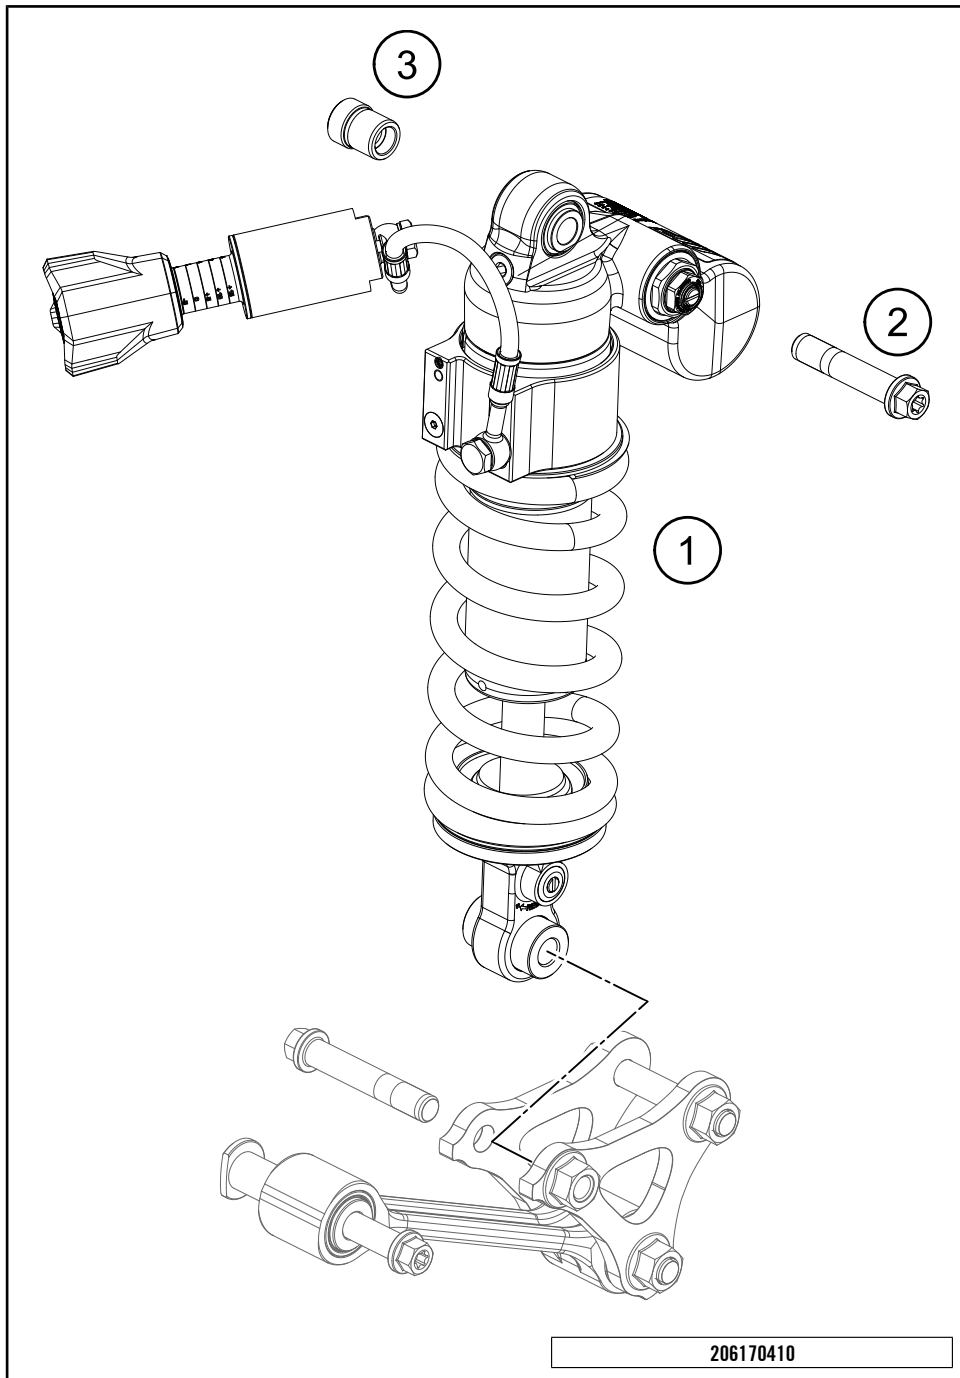

SHOCK ABSORBER

1290 Super Duke R, black 2020 EU 2020

POS	PARTNUMBER	PARTNAME	PIECE
1	15187T2201	Monoshock 1290 Super Duke R 20	1
2	0025120606S	Hex.bolt w.ext.hex.w.collar M12x60 ISA45	1
3	64104030020	Bushing Shock Mounting	1

206170410

53761

* NEW PART

X ON DEMAND