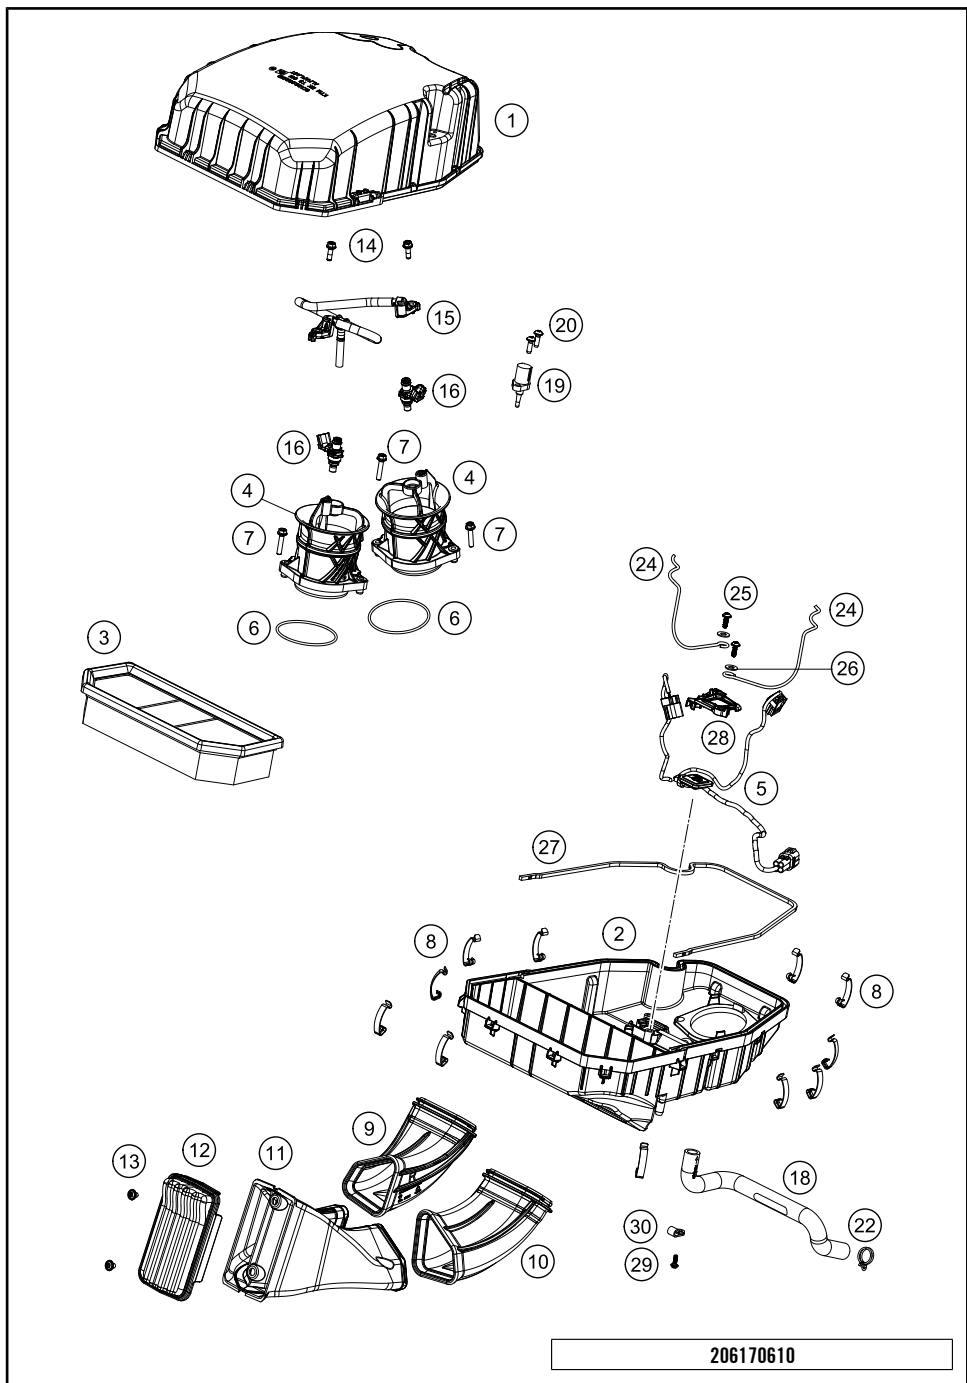

206170460

52387

* NEW PART

X ON DEMAND

SWING ARM

1290 Super Duke R, black 2020 EU 2020

POS	PARTNUMBER	PARTNAME	PIECE
1	6170403004433	Swingarm cmpl. SD-R 20	1
2	61704050000	Splash protection	1
3	61704042000	Brake line guide	1
4	61704060000	Front chain slider	1
5	61704070000	Rear chain slider	1
6	69004037344	Swingarm pivot	1
7	60004038200	COLLAR NUT M19X1,5 SW=27MM	1
10	76004142000	BOLT BRAKE SADDLE BRACKET	1
12	69008021160	special screw M5x12	4
13	61310021000	HH COLLAR SCREW M16X1,5X55	1
14	0025050126	HH collar screw M5x12 TX30	5
15	46104066050	BUSH FOR CHAINSLIDER GUARD 02	4
17	0760304073	SHAFT SEAL RING 30X40X7	4
18	60004034000	BUCKET F. SHAFT SEAL RING 03	4
19	69004032000	INNER RING JR 20X25X56,5	1
20	60004032000	INNER RING JR20X25X38,5 03	1
21	60004031000	NEEDLE BUSH HK2526B 03	2
22	60004033000	STOP DISK 03	2
23	61304041100	CLOSING COVER SWINGARM	2
99	69004230010	swingarm rep. kit	1

206170510

54091

* NEW PART X ON DEMAND

POS	PARTNUMBER	PARTNAME	PIECE
1	61706002000	Air filter box top part cmpl.	1
2	61706001010	Air filter box bottom part	1
3	61706015000	Air filter	1
4	61741040000	Velocity stack L=80	2
5	61711086000	Wiring harness topfeeder	1
6	0770066025	O-RING 66X2,5 FKM	2
7	0025050256S	HH collar screw M5x25 TX30	4
8	61706005075	Air filter box clip	11
9	61706041000	Air intake right	1
10	61706040000	Air intake left	1
11	61706040033	Intake port cmpl.	1
12	61706040055	Intake duct frame cmpl.	1
13	073802050085	Oval head screw ISR M5x8-A2-070	2
14	0025050166S	HH Collar Screw M5x16 ISA30 SS	2
15	61707057000	Fuel line topfeeder cmpl.	1
16	61741023044	Injector cmpl.	2
18	61730088030	Oil separator hose	1
19	61041080000	AMBIENT-AIR TEMPERATURE SENSOR	1
20	0081050161	EJOT PT SCREW K50X16 1451	2
22	58431082100	YDNAC-CLAMP 10173 (16MM) '98	1
24	61706005095	Wire bracket	2
25	0081050141	EJOT PT screw K50x14	2
26	50337073000	shim	2
27	61706003000	Air filter box seal	1
28	61706005040	Clamp frame	1
29	0081040121	EJOT Delta PT K40x12	1
30	61711086010	Plastic clamp, 6.3 mm	1