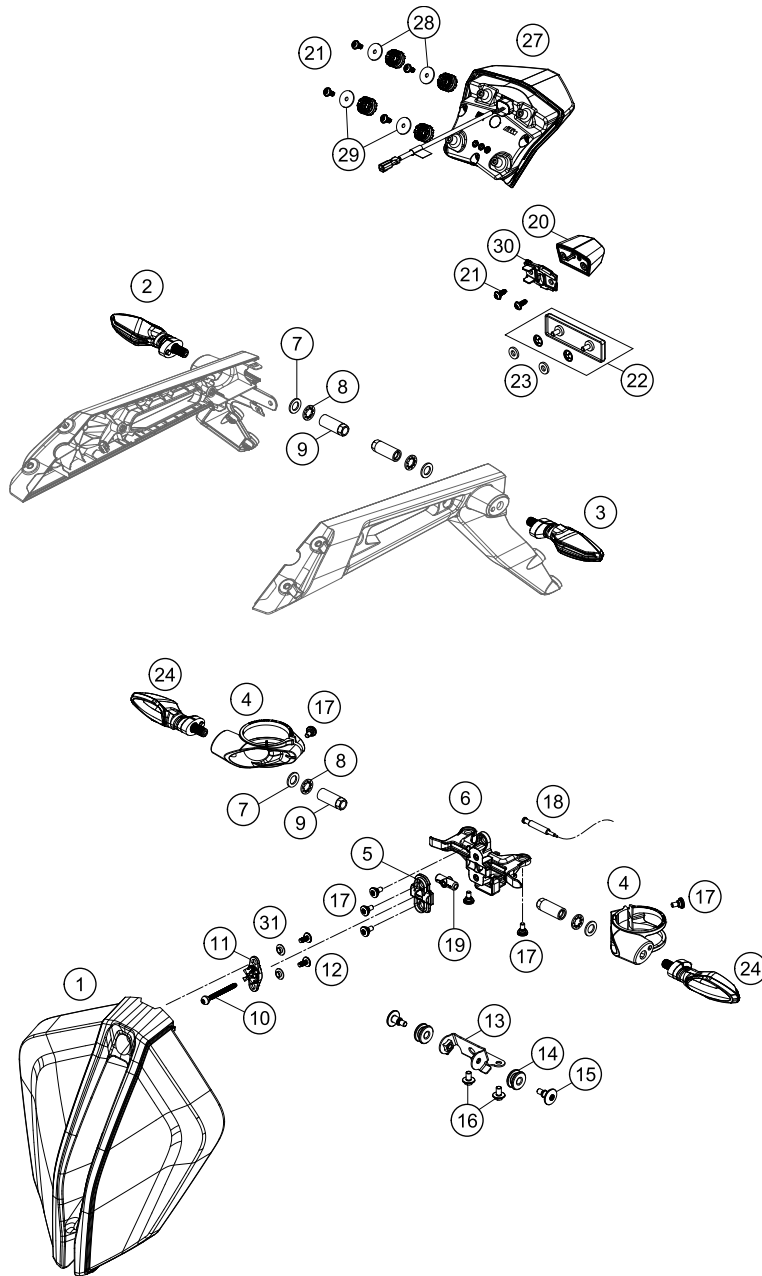

206171360

53952

* NEW PART

X ON DEMAND

REAR BRAKE CALIPER

1290 Super Duke R, black 2020 EU 2020

POS	PARTNUMBER	PARTNAME	PIECE
1	6131308000158	BRAKE CALIPER REAR W/O PADS BL	1
2	69013082000	BOLT KIT 08	1
3	61313090200	Brake pad rear TT2172HH	1
4	69013020000	BLEEDER SCREW WITH CAP	1
5	69013076000	brake caliper screw M8x20	2
6	62113020100	banjo bolt M10x1x19.5	1
7	0603100141	sealing ring DIN 7603 10x14x1	2
8	76042125000	ABS-SENSOR	1
9	59009062013	SPECIAL SCREW M6X13 WS=8 10.9	1
10	61742004000	Brake line rear brake caliper/modulator	1
11	6131307500033S	BRAKE CALIPER ADAPTER BLACK	1
12	76004142000	BOLT BRAKE SADDLE BRACKET	1
13	69013081000	REPAIR KIT SEAL RING	1
14	61313083000	REPAIR KIT PISTON	1

206171390

53938

* NEW PART

X ON DEMAND

POS	PARTNUMBER	PARTNAME	PIECE
1	61714001000	LED headlight ECE	1
2	60314025000	turn signal front left/rear right	1
3	60314026000	turn signal front right/rear left	1
4	61714035000	Turn signal bracket front	1
5	61714001020	Fastening headlight cap	1
6	61714001010	Fastening headlight top	1
7	0433100003	WASHER 18x10,5x1,6	2
8	0797100003	LOCK WASHER DIN6797-J10,5 ZI	2
9	61014030000	FLASHER NUT M10X1,25 WS=12	2
10	61614020010	EJOT PT SCHRAUBE 50X54	1
11	61614020100	Ballhead holder	1
12	61614018100	EJOT ALTRACS 50X12	2
13	61714001041C1	Fixing sheet headlight bottom compl	1
14	61614013050	Rubber bushing	2
15	61514021000	Special screw M6x18	2
16	0025060106	HH collar screw M6x10 TX30	2
17	69008021160	special screw M5x12	7
18	61111018100	TEMPERATURE SENSOR	1
19	61614019000	Shaft	1
20	60314047000	license plate lighting	1
21	0081050121	EJOT PT screw K50x12	6
22	58412080000	REFLECTOR RED	1
23	60408061050	RUBBER 14X6.5X2.3MM	2
24	61714030000	Turn signal left/right	2
27	61714040000	Tail light	1
28	0522040003	WASHER DIN522 A2K 4.3X20X1.25	4
29	61714040050	Absorbing element tail light	4
30	61708015030	Bracket, license plate lighting	1
31	61412032010	BUSH 13X7X3,3	1