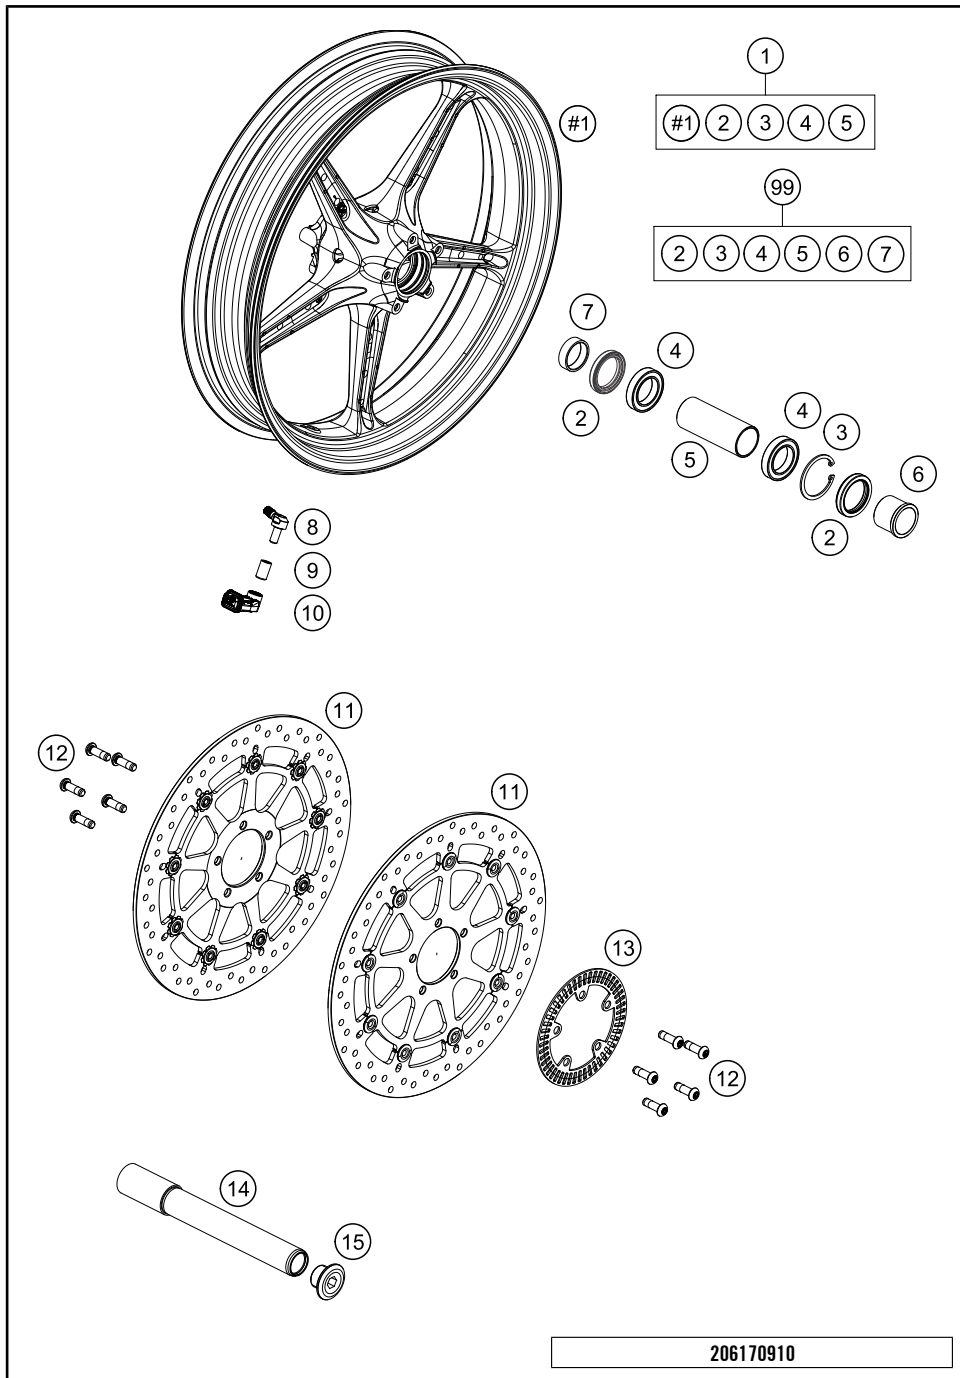

206170810

53808

* NEW PART

X ON DEMAND

FRONT WHEEL

1290 Super Duke R, black 2020 EU 2020

POS	PARTNUMBER	PARTNAME	PIECE
1	61709003033C1	Front wheel 3,5x17" compl. black	1
2	0760354771	SHAFT SEAL RING 35X47X7 TC	2
3	0472047175	CIRCLIP DIN0472-47X1,75	1
4	0625069068	GR.BALL BEAR.6906 DDU2CG23S6NM	2
5	61009011000	BEARING SPACER TUBE FRONT 05	1
6	61009012000	SPACER BUSH. FR. WHEEL L/S 05	1
7	60009013000	SPACER BUSH. FR. WHEEL R/S 03	1
8	61412033060	VALVE 8,5MM 90° F. TPMS SMALL	1
9	61412033050	NUT F. TYRE-PRESSURE SENSOR SM	1
10	61412033000	TIRE PRESSURE SENSOR SMALL	1
11	6130906000033	BRAKE DISK D=320/5	2
12	76009062000	SPECIAL SCREW M8X25 SS TX40	10
13	76042020000	Sensor wheel front	1
14	61009081200	Wheel spindle, front wheel	1
15	61009082000	AH SCREW M25X1,5 WS=12 05	1
99	61009015000	FRONT WHEEL REP. KIT	x