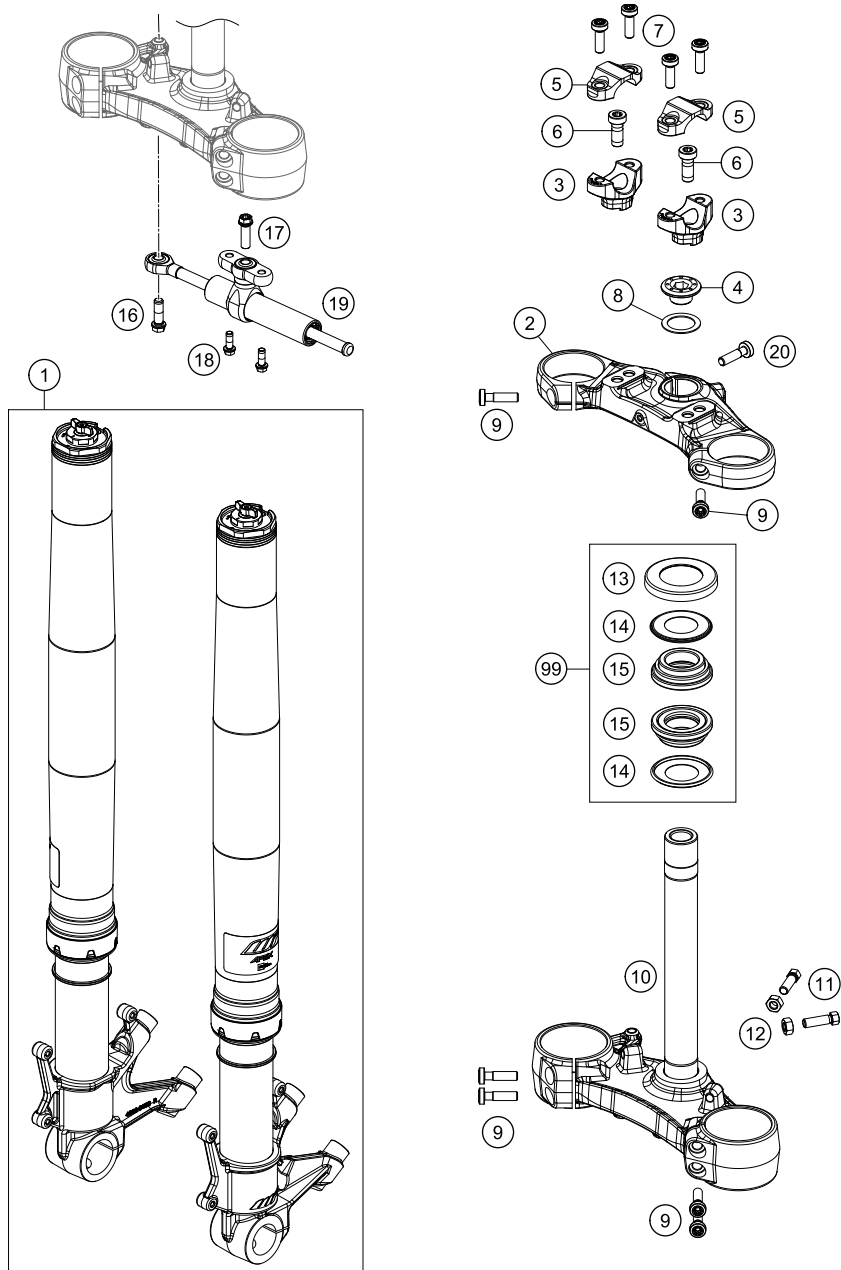

FRONT FORK, TRIPLE CLAMP

1290 Super Duke R, black 2020 EU 2020

POS	PARTNUMBER	PARTNAME	PIECE
1	14188T2201	Fork 1290 Super Duke R 20	1
2	61701034032C1	Triple clamp top	1
3	61701039032C1	Handlebar mount h=32	2
4	61701036000C1	Steering head screw M20x1,5 WS=27	1
5	6160103800030S	handle bar clamp arch	2
6	0032100256S	AH-COLLAR SCREW M10X25 ISA45	2
7	0035080256	AH-COLLAR SCREW M8X25 ISA45	4
8	0988253510	THRUST WASH. DIN0988-25X35X1,0	2
9	0035080306	SHCS M8x30 TX45	6
10	61701032032C1	Triple clamp bottom cmpl. X=32mm	1
11	59001037000	SPECIAL SCREW M8X26 WS=10	2
12	0934080003	HEXAGON NUT DIN0934-M 8	2
13	69001086100	PROT. RING STEER. HEAD BEARING	1
14	69001084100	Steering head gasket	2
15	69001081100	Ball cage steering head bearing	2
16	0025080256S	HH COLLAR SCREW M8X25 TX40	1
17	0025080256	HH collar screw M8x25	1
18	0025060166S	HH collar screw M6x16 TX30 SL	2
19	16181T56E	Steering damper Superduke R 20 cpl.	1
20	0035080306S	AH-COLLAR SCREW M8X30 ISA45	1
99	69001181010	Steering head rep. Kit	1