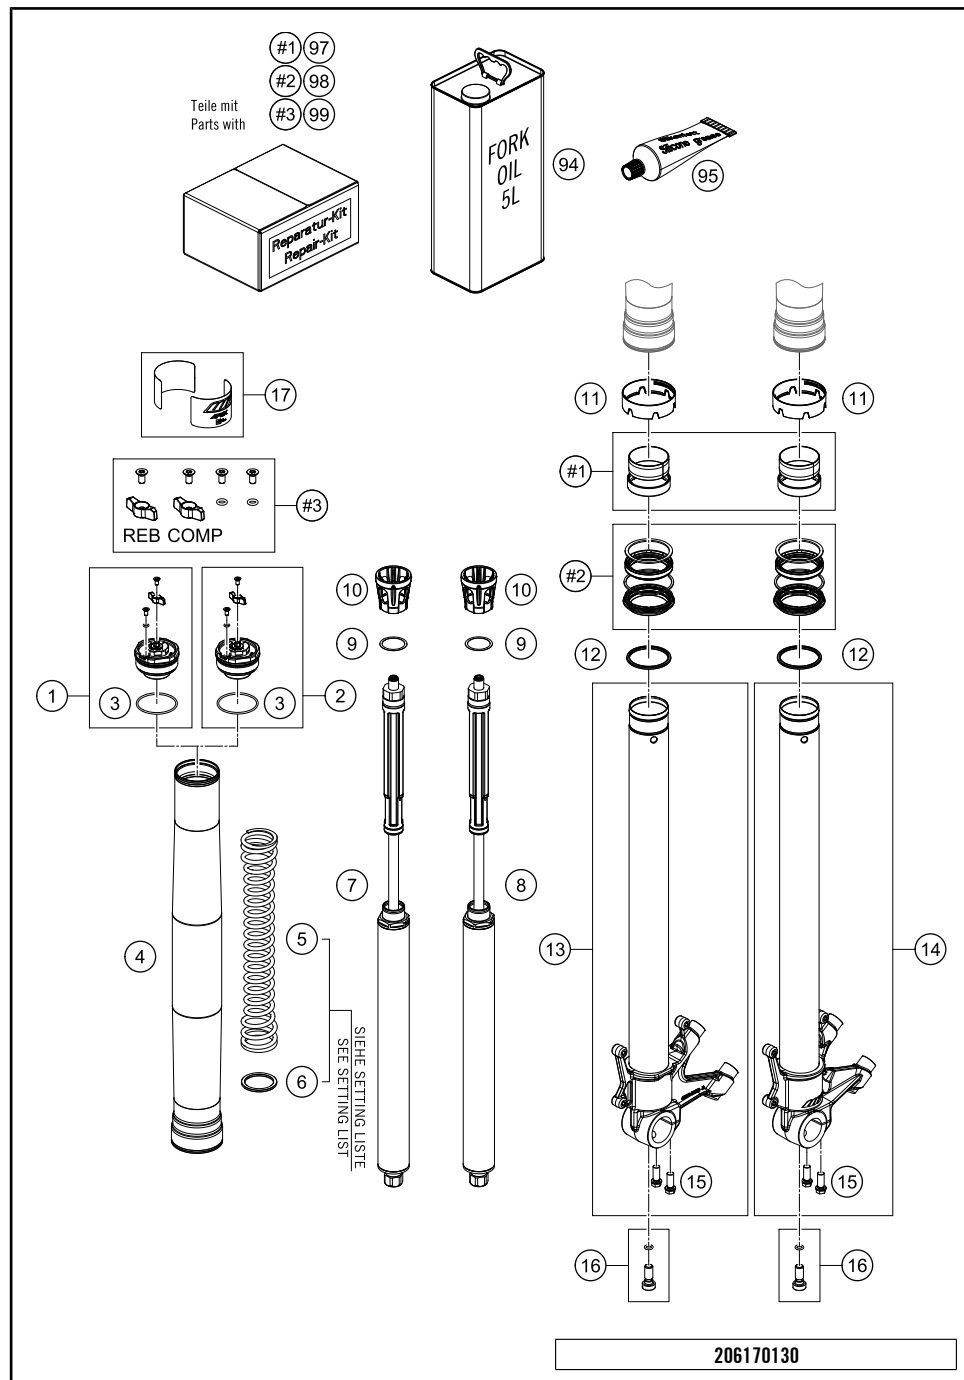

206170110

53743

* NEW PART

X ON DEMAND

FRONT FORK DISASSEMBLED

1290 Super Duke R, black 2020 EU 2020

POS	PARTNUMBER	PARTNAME	PIECE
1	48602129S1	screw cap M51x1.5 rebound cpl.	1
2	48602129S2	Schraubdeckel M51x1.5 Druckstufe kpl.	1
3	48600048	O-ring 46x2 NBR70 siliconized yellow	2
4	48601931	Fork outer tube 19,13x515 dt54 db60	2
5	95010106S	Mainspring (44) 8,5-300 set fork	x
5	95010089S	Mainspring (44) 9,0-300 set fork	1
5	95010107S	Mainspring (44) 9,5-300 set fork	x
6	48600458	Washer 35x43x1,5 plastic	x
6	48600456	Washer 35x43x2,5 plastic	x
6	48600457	Preload bush 35x43x3,5	x
7	48602225S02	Cartridge 34x340 cpl. Right	1
8	48602225S03	Cartridge 34x340 cpl. Left	1
9	48601702	Shim 27,5x33x0,3	2
10	48601298	Spring retainer 27,08x43x45	2
11	48601986	Fork protection ring 60,1mm	2
12	48602007	Stroke indicator 48mm red	2
13	48601082S02	axle clamp right cpl. with innertube	1
14	48601081S02	axle clamp left cpl. with innertube	1
15	0025080206	HH collar screw M8x20	4
16	00501020S1	AH SCREW M10X20 SET	2
17	52000210SET	Sticker set APEX OC 90x40	1
94	48601166S1	FORK OIL SAE4 5L	x
95	T14034	Fuchs grease IPR (250g)	x
97	R14047	Guide bushing set fork 48mm	x
98	RP10012	Sealkit 48mm SKF black	x
99	RP10021	Adjuster kit screw cap	x