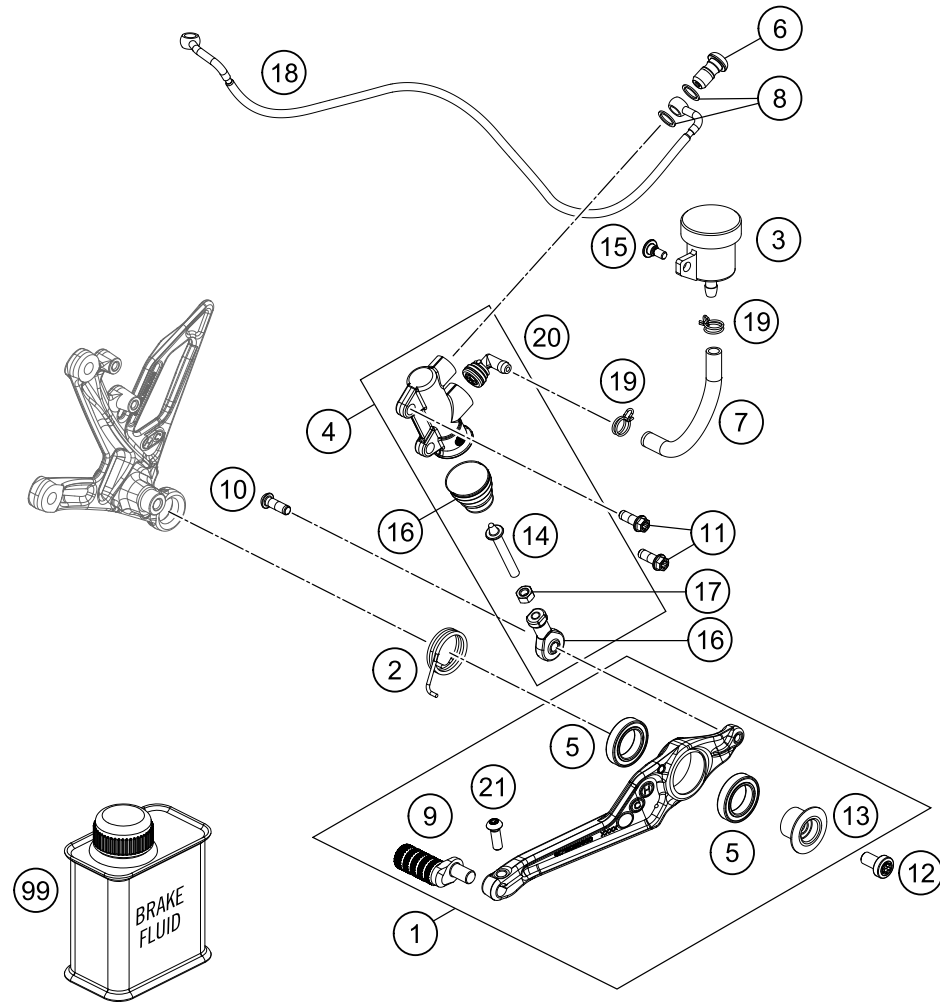

206171310

53841

* NEW PART

X ON DEMAND

REAR BRAKE CONTROL

1290 Super Duke R, black 2020 EU 2020

POS	PARTNUMBER	PARTNAME	PIECE
1	61713050044C1	Rear brake lever compl.	1
2	61713052000	Leg spring	1
3	61713069044	Brake fluid reservoir compl.	1
4	61713060000C1	Rear master cylinder	1
5	0625203204	Grooved ball bearing 61804-2RS1	2
6	62113020100	banjo bolt M10x1x19.5	1
7	58007016101	HOSE FOR RESERVOIR 6X1,5	1
8	0603100141	sealing ring DIN 7603 10x14x1	2
9	61713051000C1	Footbrake lever step plate	1
10	0738060185S	Ovl. hd. scr. TX M6x16 A2-70 S	1
11	0025060166S	HH collar screw M6x16 TX30 SL	2
12	0035080156S	AH-COLLAR SCREW M8X15 TORX45	1
13	61703038050	Bearing bush	1
14	60313056044	PUSH ROD CPL.	1
15	69013099150	Screw, reservoir	1
16	54513151000	RUBBER SLEEVE	1
17	0926080003	STOP NUT DIN6926 M8 SS	1
18	61742002000	Brake line rear master cylinder/modulato	1
19	58007017000	YDNAC CLAMP 10101 (10,4MM)	2
20	54513155000	ANGLE PIECE	1
21	0738060185	Round head scr. ISR M6x18-A2-70	1
22	0799060003	retaining washer DIN 6799 - 6	1
99	00062030000	BRAKE FLUID DOT5.1 0,25L	1