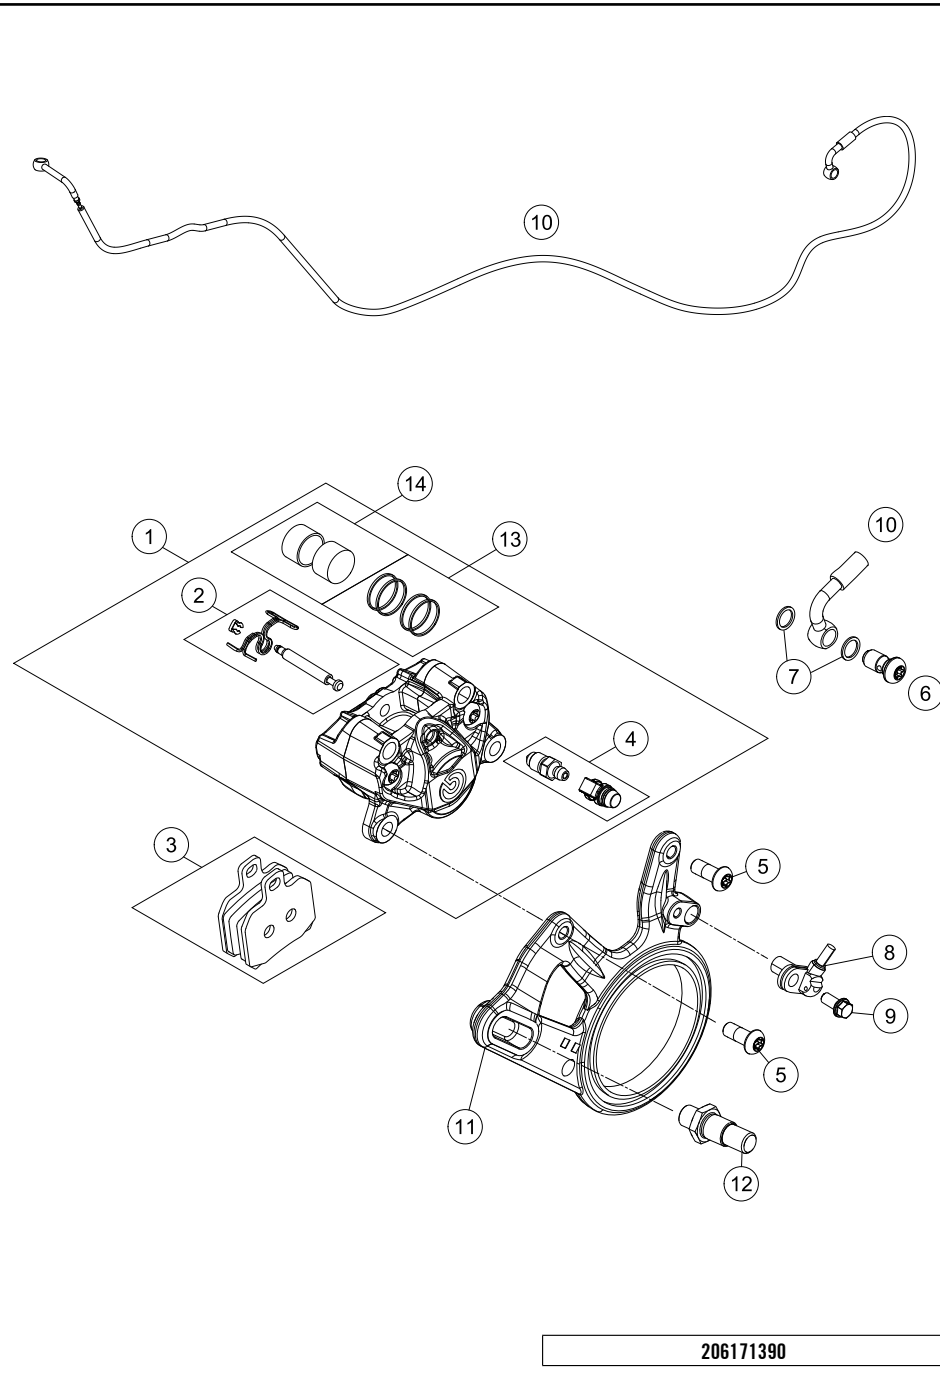

REAR BRAKE CALIPER

1290 Super Duke R, black 2020 EU 2020

POS	PARTNUMBER	PARTNAME	PIECE
1	6131308000158	BRAKE CALIPER REAR W/O PADS BL	1
2	69013082000	BOLT KIT 08	1
3	61313090200	Brake pad rear TT2172HH	1
4	69013020000	BLEEDER SCREW WITH CAP	1
5	69013076000	brake caliper screw M8x20	2
6	62113020100	banjo bolt M10x1x19.5	1
7	0603100141	sealing ring DIN 7603 10x14x1	2
8	76042125000	ABS-SENSOR	1
9	59009062013	SPECIAL SCREW M6X13 WS=8 10.9	1
10	61742004000	Brake line rear brake caliper/modulator	1
11	6131307500033S	BRAKE CALIPER ADAPTER BLACK	1
12	76004142000	BOLT BRAKE SADDLE BRACKET	1
13	69013081000	REPAIR KIT SEAL RING	1
14	61313083000	REPAIR KIT PISTON	1

206171390

53938

* NEW PART

X ON DEMAND