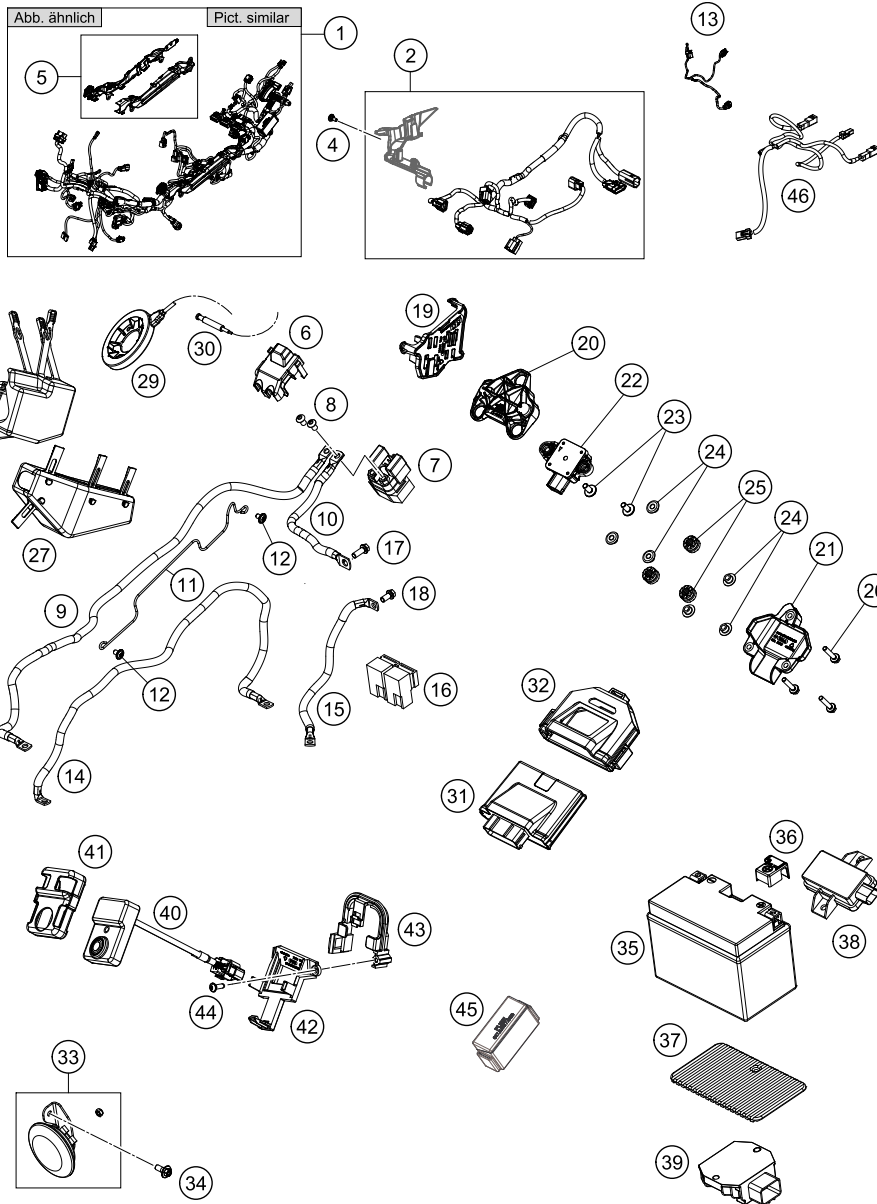

POS	PARTNUMBER	PARTNAME	PIECE
1	61711075033	Main wiring harness cmpl.	1
2	61711085033	Engine wiring harness cpl.	1
4	69008021160	special screw M5x12	1
5	61711047000	Cable channel, rear part	1
6	64111058110	Cover flap, starter relay	1
7	76211058000	STARTER RELAY 07	1
8	0738060101	COU.SUNK SCR. AH ISO7380 M6X10	2
9	61711059000	Starter cable	1
10	61711059050	Battery cable	1
11	61711010010	Cable bracket	1
12	073802050085	Oval head screw ISR M5x8-A2-070	2
13	61711086000	Wiring harness topfeeder	1
14	61711097000	Earth wire	1
15	61711098000	Ground wire bat. Frame	1
16	61111057000	RELAY CM1A-R-12V-H80 07	2
17	0025060166	HH collar screw M6x16 TX30	1
18	0025060126	HH collar screw M6x12 TX30	1
19	61711083050	Connector support frame	1
20	61742190010	Bracket, angle sensor	1
21	61742190020	Cover, angle sensor	1
22	61542090000	Angle sensor	1
23	0024060136	HH collar screw M6x13 TX30	2
24	60714069050	Bushing	6
25	61314069051	DAMP. COMPONENT SPEEDOMETER	3
26	0025050256	HH COLLAR SCREW M5X25 ISA30	3
27	61711003050	Plugbox rubber	1
28	61711003060	Connector box 2	1
29	69011168000	Antenna keyless	1
30	61111018100	TEMPERATURE SENSOR	1
31	60711033000	Control unit MCU 3.0	1
32	60711033050	Rubber band	1
33	64111060033	Direct current horn complete	1
34	0024060156	HH collar screw M6x15 TX30	1
35	60011053000	BATTERY 12V/11AH 03	1
36	62111059060	COVER POSITIVE POLE	1
37	61311053000	BATTERY YUASA YTX14-BS	1
38	60312032000	RECEIVER AIR PRESSURE SENSOR	1
39	60311034000	VOLTAGE REGULATOR	1

206171110

53826

* NEW PART

X ON DEMAND