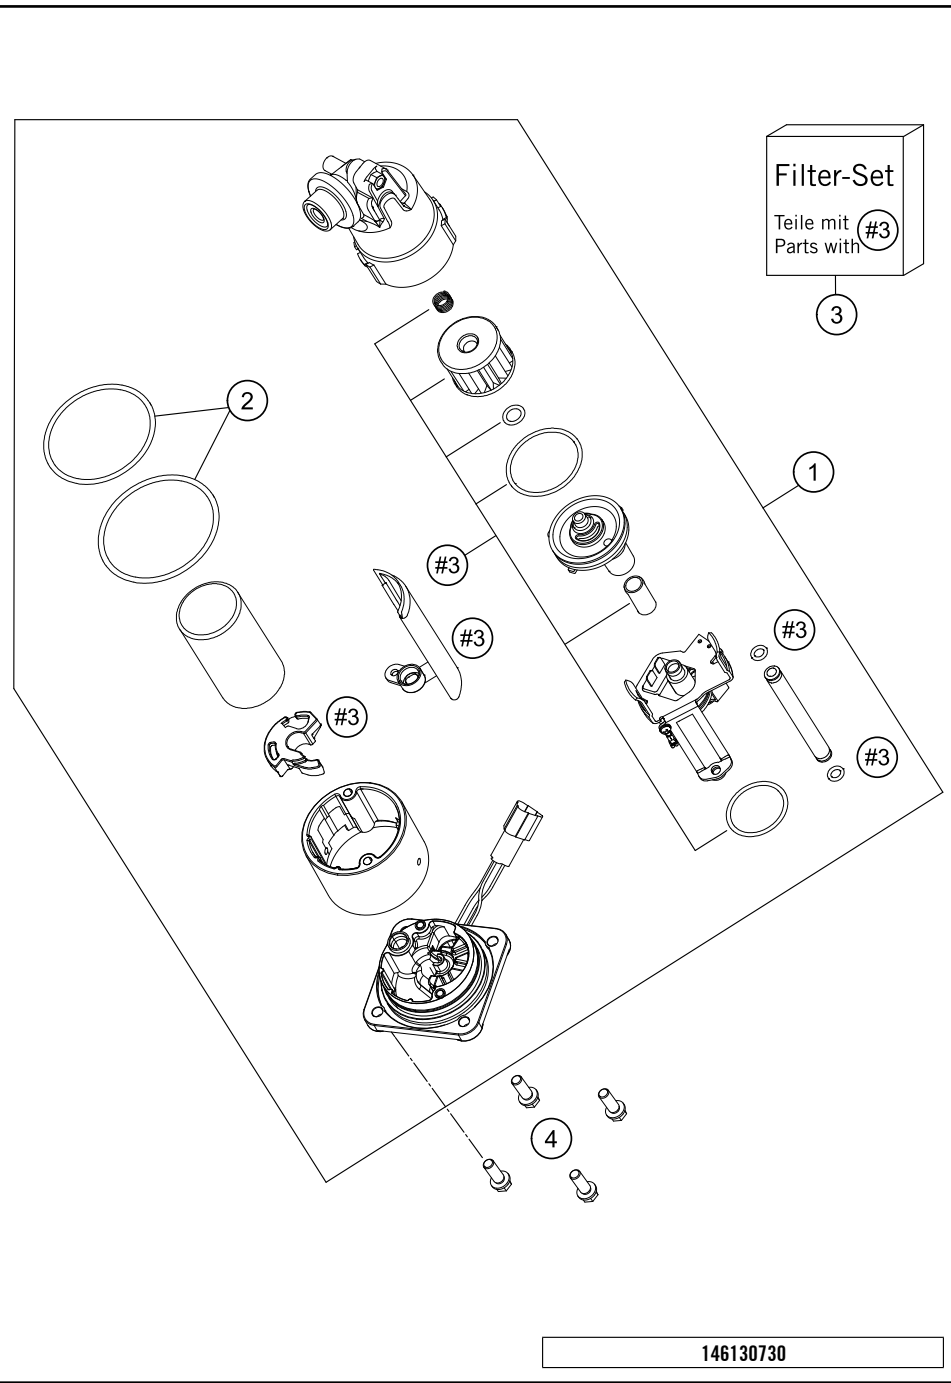

206170710

53786

* NEW PART

X ON DEMAND

FUEL PUMP

1290 Super Duke R, black 2020 EU 2020

POS	PARTNUMBER	PARTNAME	PIECE
1	60307088100	fuel pump	1
2	61007089000	O-RING SET FOR FUEL PUMP 05	1
3	61007090100	FILTER-SET FUEL PUMP	1
4	0025060166	HH collar screw M6x16 TX30	4