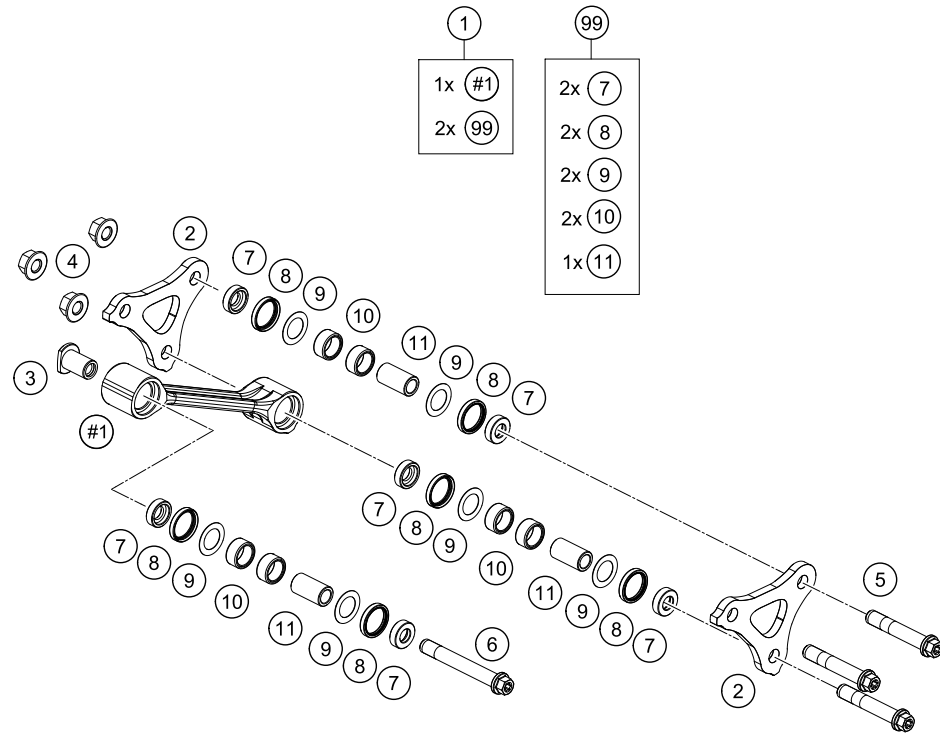

206170310

53757

* NEW PART

X ON DEMAND

POS	PARTNUMBER	PARTNAME	PIECE
1	61703023033C1	Side stand with magnet	1
2	61703028000	Side stand bracket	1
3	61703026000C1	Side stand bracket	1
4	61703027000C1	Protection plate	1
5	60303024100	SIDE STAND SPRING	1
6	0025080166S	HH collar screw M8x16 TX40 SL	2
7	0035100249S	HH collar screw M10x24 ISA45 S	2
8	61303028001	SPEC. SCREW SIDE STAND SPRING	1
9	61011045000	SIDE STAND SENSOR 05	1
10	014580040123	Cap head screw ISO 14580-M4x12-8.8	2
11	62503027200	SCREW FOR SIDE STAND M10X31,2	1
12	61705069000	Collar bushing 8,5x12,5x23,5x10	2
13	54305068100	damp. component silicone grey	1

206170430

53163

* NEW PART X ON DEMAND

- | | |
|-------|-------|
| 1 | 99 |
| 1x #1 | 2x 7 |
| 2x 99 | 2x 8 |
| | 2x 9 |
| | 2x 10 |
| | 1x 11 |

POS	PARTNUMBER	PARTNAME	PIECE
1	61704083044C1	Pull rod cpl.	1
2	61704080000	Triangular sheet plate	2
3	61704080030	Bushing pull rod bolting	1
4	06923120006	Hex.nut w.flange EN 1661 M12-10 WS18	3
5	0025120706S	Hexagonal bolt M12x70 ISA 45 MK	3
6	0025120906S	HH collar screw M12x90 ISA 45 MK	1
7	61704080020	Bucket for shaft seal ring 24x6.8	6
8	0760243050	SHAFT SEAL RING 24X30X5	6
9	50180604	Shim 29,75x19x0,4	6
10	0618182412	NEEDLE BEAR.HK1812 18/24/12 05	6
11	61704080010	Bearing sleeve 12x18x33.5	3
99	61704083010	Repair kit linkage	3