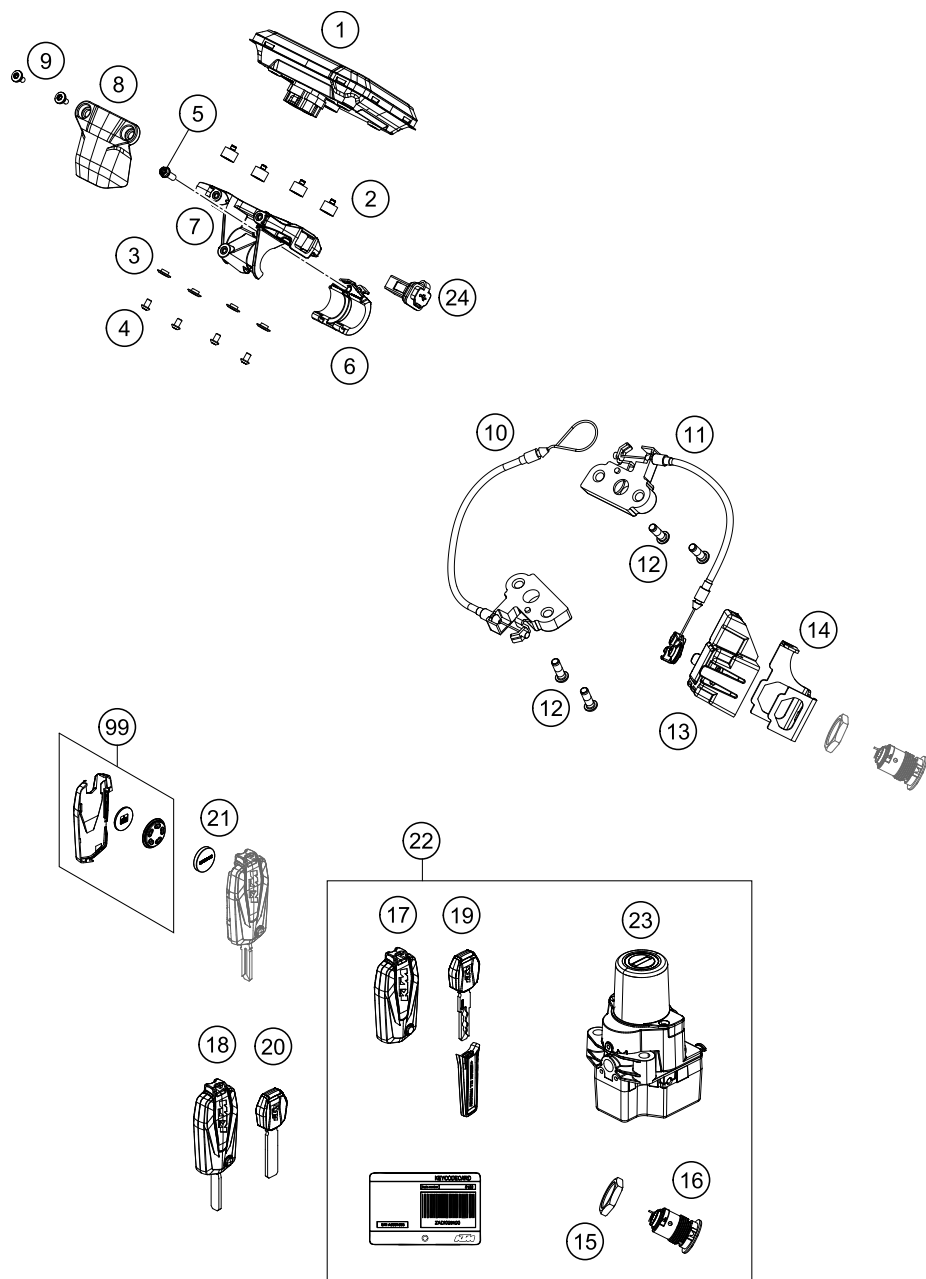

POS	PARTNUMBER	PARTNAME	PIECE
1	61714069000	Combination instrument	1
2	61514069110	Damper, speedometer	4
3	61614069020	Tachometer support bush	4
4	0738050082	Flat Head Screw ISO7380 M5x8 A2 TX25	4
5	0025060166	HH collar screw M6x16 TX30	1
6	61701044000	Instrument support rear part	1
7	61701045000	Instrument support front part	1
8	61701046000	Connector cover, instrument support	1
9	69008021160	special screw M5x12	2
10	61707052000	Rider seat lock cpl.	1
11	61307050000	SEAT LOCK MECHANISM CPL.	1
12	0738060185S	Ovl. hd. scr. TX M6x16 A2-70 S	4
13	61707050020	Anti-rotation lock, seat lock cover	1
14	61707050010	Anti-rotation lock, seat lock	1
15	69007050050	NUT SEAT LOCK M22X1,5	1
16	61307050020	LOCK CYLINDER SEAT LOCK	1
17	60711267000	Race-on key 433 MHz	1
18	60711267010	Race on blank key 433MHz	1
19	60411067100	KTM ignition key	1
20	60411067010	Blank KTM ignition key	1
21	58512085160	BATTERY FOR ICO TRIPMASTER 04	1
22	61711266044	Lock kit, KTM RACE ON 433 MHz	1
23	61611266000	Ignition lock Race-on 433MHz	1
24	61711043000	USB Power Supply 12V	1
99	60711067050	Cover-Kit for Race-on-Key	1

206171430

53796

* NEW PART

X ON DEMAND