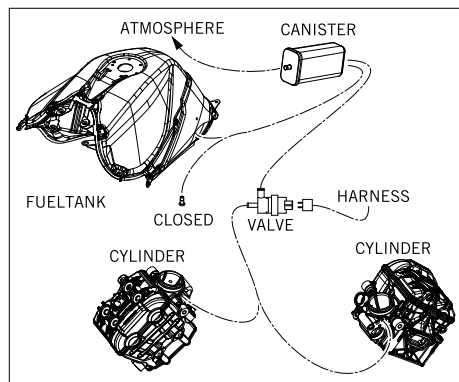

206171430

53796

* NEW PART

X ON DEMAND

EVAPORATIVE CANISTER

1290 Super Duke R, black 2020 EU 2020

POS	PARTNUMBER	PARTNAME	PIECE
1	75015001200	CARBON CANISTER	1
2	76015015000	EVAP valve	1
3	61715021000	Pre-formed hose, ACF valve # ACF	1
4	78015019001	HOSE EPA D=6/10 PER METER	1
5	61415021000	HOSE PURGE VALVE	2
6	60015025100	Y-CONNECTING PIECE YS 6-6-6 06	1
7	69015019010	HOSE CONNECTION STRAIGHT	1
9	61715003000	ACF bracket	1
10	69008021170	Special screw M5x12	1
12	60011093075	RUBBER CABLE TIE 75MM 03	2
14	78015119001	hose EPA D=10/16 p. meter	1
15	61315026100	Screw plug ACF	1
16	61315028100	Y-CONNECTOR YS 6-10-6	1
17	60015019001	HOSE NBR 7X11 PER METER	1
18	90515011000	PLUG FUEL DRAIN	1