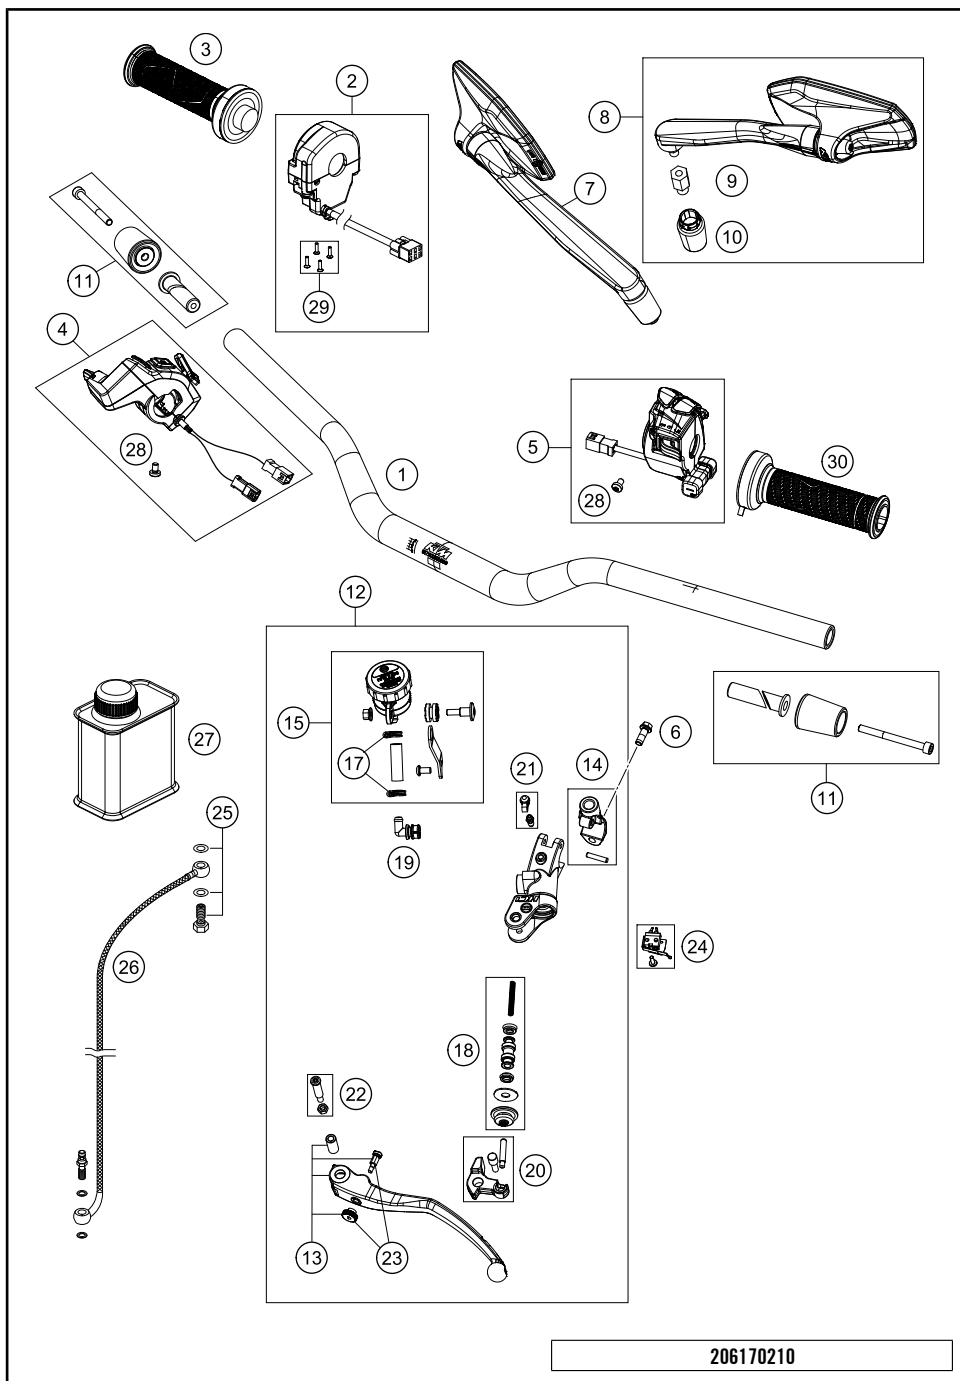

* NEW PART

X ON DEMAND

HANDLEBAR, CONTROLS

1290 Super Duke R, black 2020 EU 2020

POS	PARTNUMBER	PARTNAME	PIECE
1	61702001000C1	Handlebar Dk=28.5mm	1
2	60711012000	Ride-by-wire without throttle tube	1
3	60702012000	Grip tube (no heating)	1
4	61711074000	Start / Kill-switch right	1
5	61711070000	Handlebar switch left	1
6	0025060166S	HH collar screw M6x16 TX30 SL	1
7	61312041300	Mirror right	1
8	61312040300	Mirror left	1
9	61312040050	ADAPTOR FOR MIRROR	2
10	61312040030	RUBBER SLEEVE	2
11	61702104000C1	Handlebar weight with silent block	2
12	61732060000C1	Clutch assembly	1
13	6130203100030	CLUTCH LEVER CPL.	1
14	6130204400030	CLAMP MIRROR W. TENSION PIN	1
15	61702055044	Reservoir cpl. with bracket	1
17	58007117000	YDNAC-CLAMP 10107 10MM	2
18	59413008000	REP. SET PISTON D=12MM 2007	1
19	61002051144	ANGLE PIECE CPL. (DOT)	1
20	61002056000	ROCKER CPL. 05	1
21	61002054000	BLEEDER SCREW WITH CAP	1
22	50302038200	LEVER SCREW SHORT CPL. 09	1
23	61002043000	ADJUSTING SCREW CPL.	1
24	83111049000	CLUTCH SWITCH ATV	1
25	59032062000	HOLLOW SCREW + COPPER GASKET	1
26	61032063100	CLUTCH PIPE	1
27	00062030000	BRAKE FLUID DOT5.1 0,25L	1
28	073800501002	PAN HEAD SCREW M5X10 TX25	2
29	76011073110	SCREW SET START-STOP SWITCH	1
30	60702039100	Grip LHS w/o heater	1