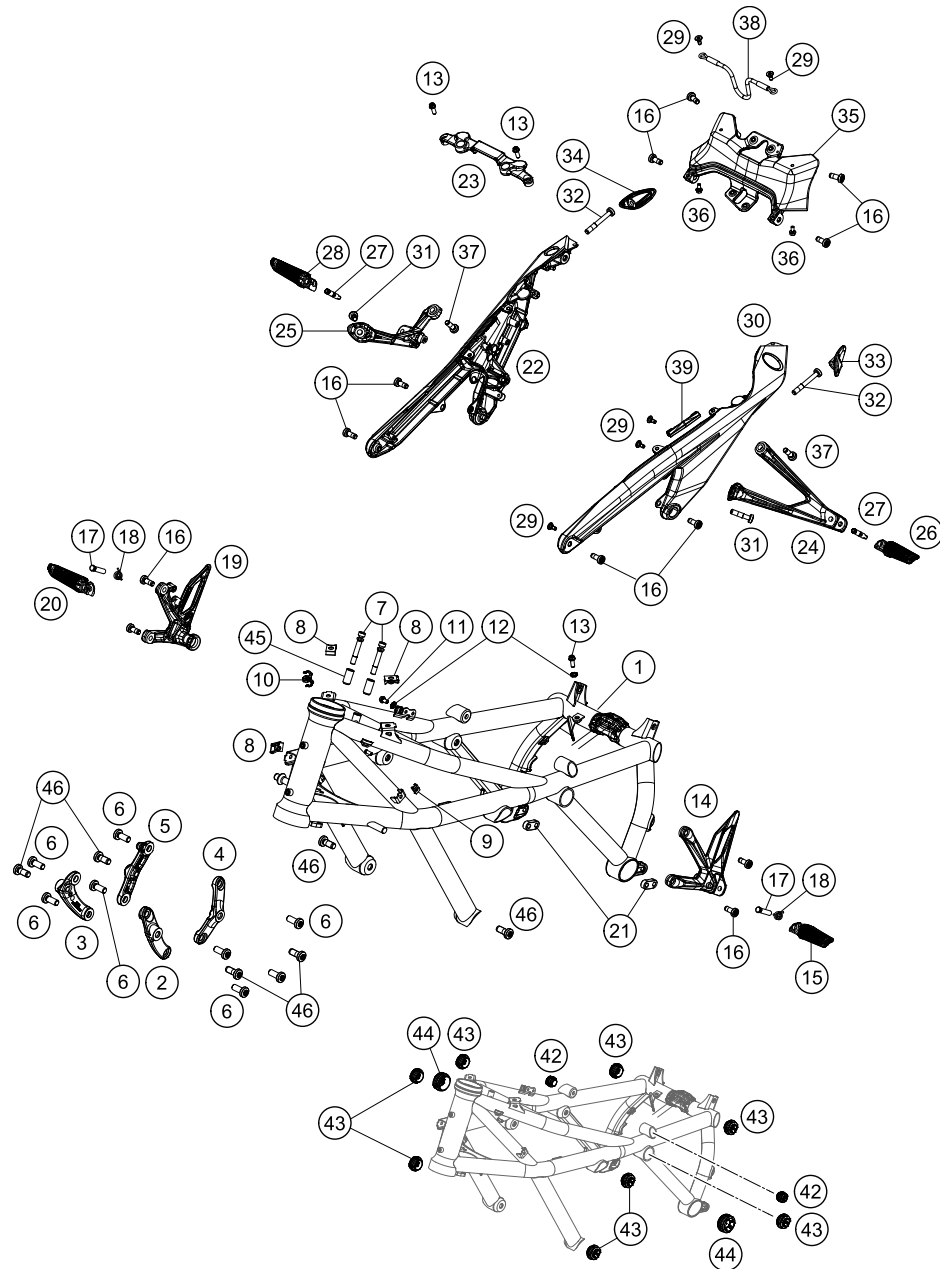

206170310

POS	PARTNUMBER	PARTNAME	PIECE
1	61703001000EB	Frame 617TA	1
2	61703005000C1	Engine hanger front left	1
3	61703006000C1	Engine hanger front right	1
4	61703007000C1	Engine hanger rear left	1
5	61703008000C1	Engine hanger rear right	1
6	0035100249S	HH collar screw M10x24 ISA45 S	8
7	61711064000	One-way screw 617	2
8	54603048100	clip nut M6	4
9	69008021080	clip nut M5	1
10	61342046000	SUPPORT ABS-PIPE D7,5	1
11	0025060106	HH collar screw M6x10 TX30	1
12	58411098100	CONTACT WASHER M6 VSV-K6	2
13	0025060166	HH collar screw M6x16 TX30	2
14	61703038000C1	Front footpeg bracket left	1
15	61703040000C1	Front footpeg left	1
16	0035080206S	SHCS M8x20 TX45	12
17	61703043000	Footpeg bolt	2
18	61703042000	Spring footrest front	2
19	61703039000C1	Front footpeg bracket right	1
20	61703041000C1	Front footpeg right	1
21	61703045010	Footrest bottom fixing nut	2
22	61703002020C1	Subframe right black	1
23	61703002030C1	Fuel tank bridge	1
24	61703048000C1	Rear footpeg bracket left	1
25	61703049000C1	Rear footpeg bracket right	1
26	61703050033C1	Rear footpeg left compl.	1
27	61703053000	Rear foot peg bolt	2
28	61703051033C1	Rear footpeg right compl.	1
29	69013099150	Screw, reservoir	5
30	61703002010C1	Subframe left black	1
31	0035080356S	SCREW M8X35 ISA45 SS	2
32	0035080606S	Hex screw w.intern.Torx w.coll.M8x60 ISA	2
33	61703002054C1	Mounting flange top left black	1
34	61703002055C1	Mounting flange top right black	1
35	61703002040C1	Cross rib, black	1
36	0025050106	HH collar screw M5x10 TX30	2
37	0035080256S	ISA collar screw M8x25 ISA45	2
38	61707048170	Tether, passenger	1

53757

* NEW PART

X ON DEMAND