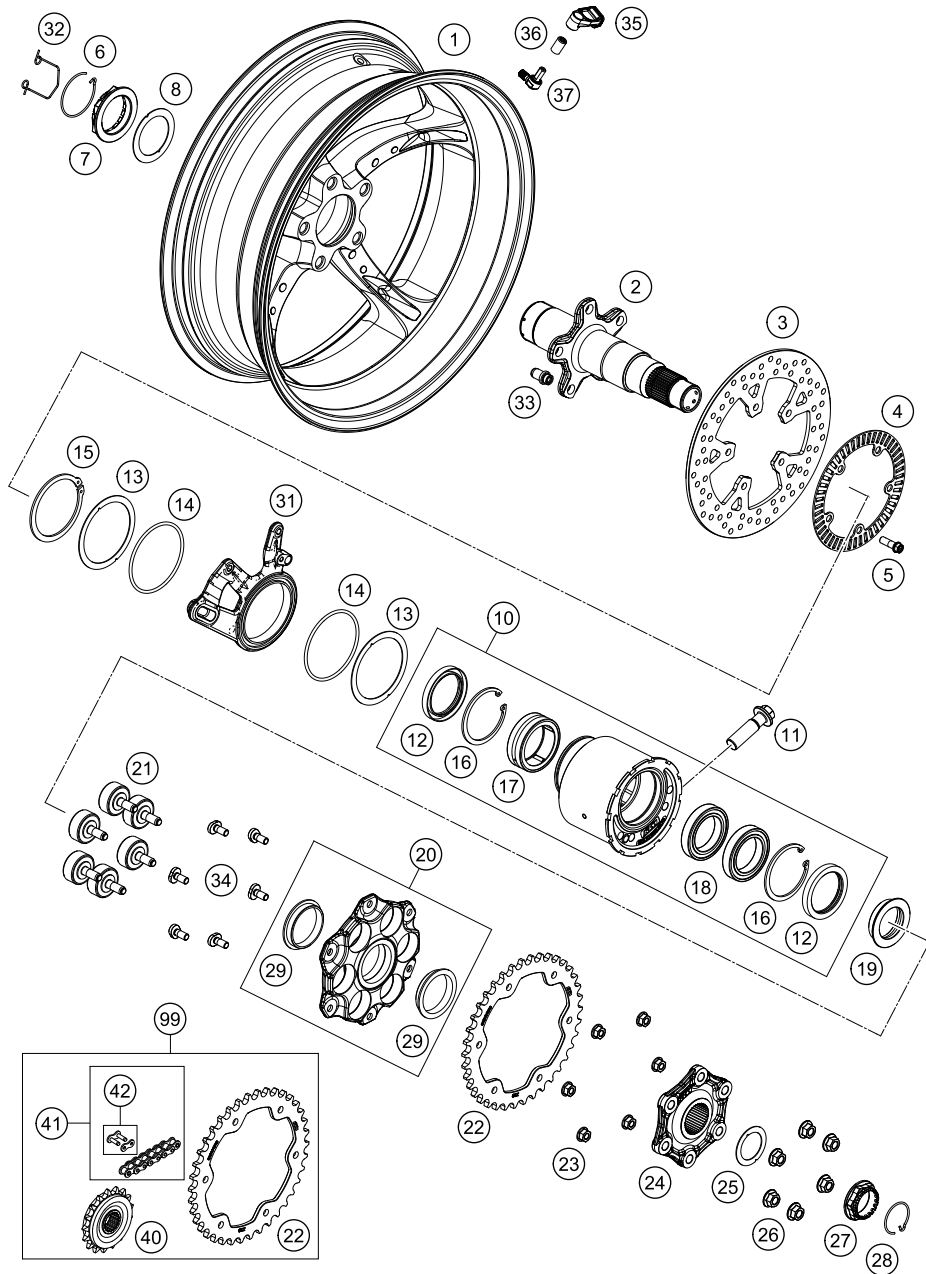

206170910

53809

* NEW PART X ON DEMAND

REAR WHEEL

1290 Super Duke R, black 2020 EU 2020

POS	PARTNUMBER	PARTNAME	PIECE
1	61710003000C1	Rear wheel 6x17"	1
2	61310385100	Rear wheel axle	1
3	76010160000	BRAKE DISC 240MM	1
4	76042121000	SENSOR GEAR REAR	1
5	0025080256S	HH COLLAR SCREW M8X25 TX40	5
6	61310187000	SAFETY WIRE R/S	1
7	61310186100	AXLE NUT M50X1.5	1
8	61310016000	WASHER 69X1	1
10	61310010044	CLUTCH HUB HOUSING CPL.	1
11	61310021000	HH COLLAR SCREW M16X1,5X55	1
12	0760526880	SHAFT SEAL RING 52X68X8	2
13	61310019000	WASHER 94X1	2
14	0770840035	O-RING 84,00X3.5 NBR70	2
15	0471078250	CIRCLIP DIN471-78X2.5	1
16	0472068250	CIRCLIP DIN472-68X2.5	2
17	0617456822	NEEDLE BEARING RNA4909-2RSR-XL	1
18	0625061909	DEEP GROOVE BALL BEARING 61909	2
19	61310014000	SPACER RING	1
20	6131005404433S	SPROCKET SUPPORT CPL.	1
21	61310059100	Shock absorber	6
22	61310151038	SPROCKET STEEL DUKE 1290 Z38	1
23	06923080003	hex nut EN 1661 M8 WS13	6
24	6131005000033S	JAR DAMPER CARRIER	1
25	76010116000	SHIM 50X1	1
26	06923100003	HEX. NUT DIN 6923 M10X1.25-10	6
27	61310086000	AXLE NUT M35X1.5	1
28	76010187000	SAFETY WIRE L/S	1
29	76010052000	IGUS BEARING D=50	2
31	6131307500033S	BRAKE CALIPER ADAPTER BLACK	1
32	61310010011	SAFE ARMING WIRE	1
33	61310213000	Centering bolt M8	5
34	61310052100	Rear sprocket screw M8x18 S	6
35	61412033000	TIRE PRESSURE SENSOR SMALL	1
36	61412033050	NUT F. TYRE-PRESSURE SENSOR SM	1
37	61412033060	VALVE 8,5MM 90° F. TPMS SMALL	1
40	60033129017	CHAIN SPROCKET 17-T DAMPED 03	1
41	61310165118	CHAIN DID525 VAZ & MASTER LINK	1

206171010

53810

* NEW PART

X ON DEMAND

REAR WHEEL

1290 Super Duke R, black 2020 EU 2020

POS	PARTNUMBER	PARTNAME	PIECE
42	61310066000	MASTER LINK FOR CHAIN DID VAZ	1
99	00050002029	DRIVETRAIN KIT 1290 SD 17T/38T	1