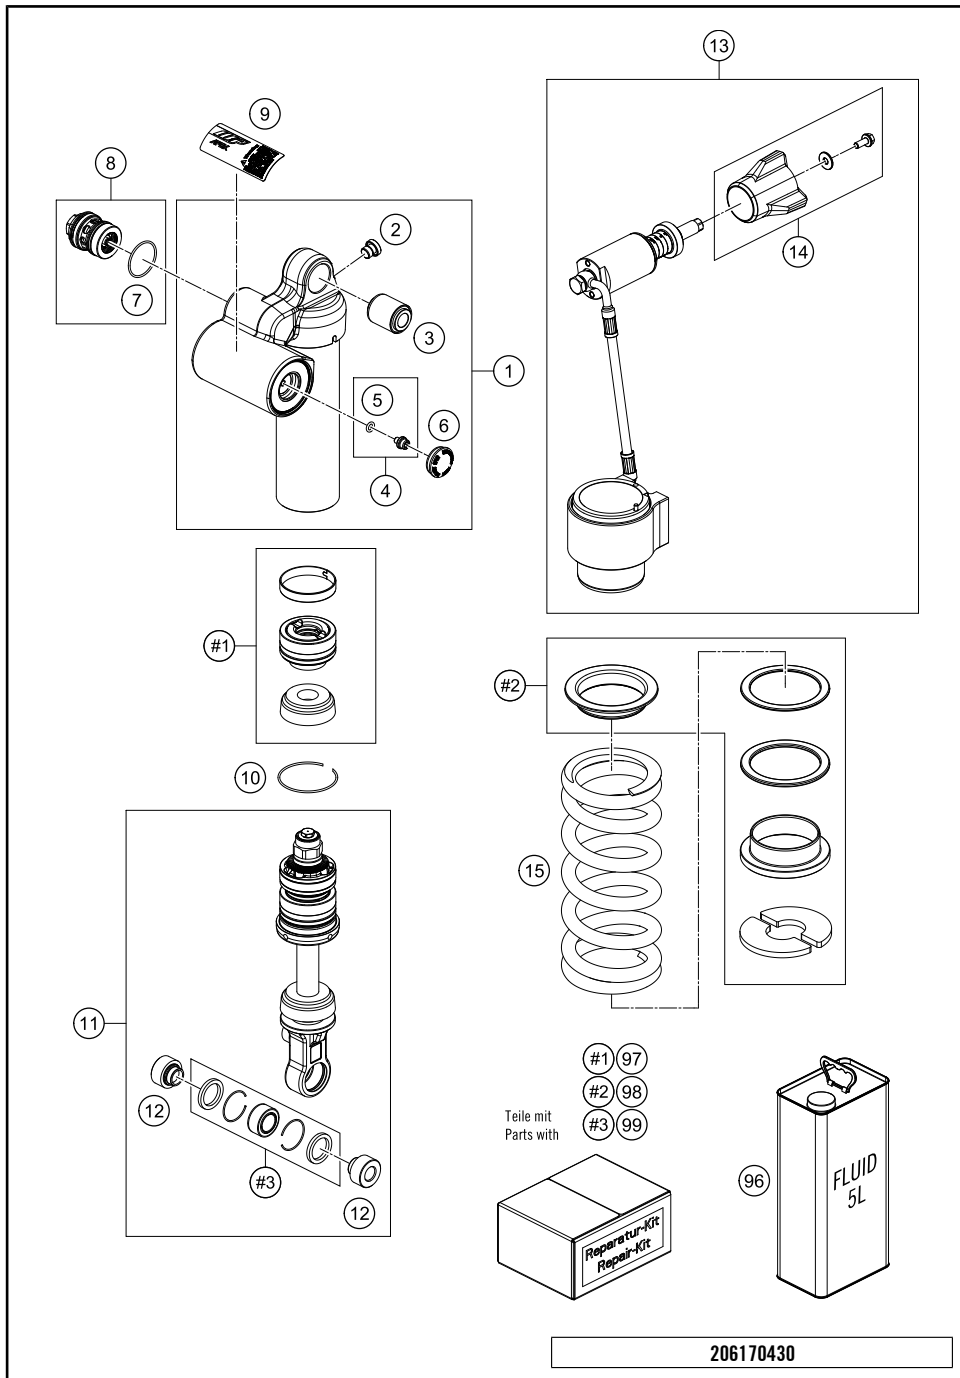

206170410

53761

* NEW PART

X ON DEMAND

SHOCK ABSORBER DISASSEMBLED

1290 Super Duke R, black 2020 EU 2020

POS	PARTNUMBER	PARTNAME	PIECE
1	46181338S2	shock housing cpl. KTM 1290 Super Duke	1
2	50180095	HS cylinder-head screw R1/8 l8	1
3	46181449	Silentblock 12x25x32	1
4	36120151S	PLUG SCREW M5X6 CPL.	1
5	46810893	O-ring 5,28x1,78 NBR70 black	1
6	46811208	Rubber cap do not open 22x5,5 NBR	1
7	50180217	O-ring 27x1,5 Viton70 green ISO 3601-3S	1
8	50180213S30	compression cpl.	1
9	52000276	Sticker APEX 75x30	1
10	46810010	Round-wire snap ring 49x1,8	1
11	46181349S03	Shock abs.bott.part cpl.KTM 1290 SDR 20	x
12	46181342	Bearing bush 12x15/19/23,5x18,45	2
13	11001T01	PA Super Duke R 20 with hand knob	1
14	60000323S	adjuster wheel PA cpl.	1
15	91010431	Mainspring (59) 75-195 damper	x
15	91010381	Mainspring (59) 85-195 silencer white	1
15	91010432	mainspring (59) 95-195 shock white	x
96	50180751S1	SHOCK ABSORBER FLUID 5 LT	x
97	RP10030	Reparaturkit Federbein Super Duke R 2020	x
98	RP10031	Reparaturkit Federauflage Federbein	x
99	R12012	Ball joint bearing kit top 12mm	x

206170430

53163

* NEW PART X ON DEMAND

- | | |
|-------|-------|
| 1 | 99 |
| 1x #1 | 2x 7 |
| 2x 99 | 2x 8 |
| | 2x 9 |
| | 2x 10 |
| | 1x 11 |

POS	PARTNUMBER	PARTNAME	PIECE
1	61704083044C1	Pull rod cpl.	1
2	61704080000	Triangular sheet plate	2
3	61704080030	Bushing pull rod bolting	1
4	06923120006	Hex.nut w.flange EN 1661 M12-10 WS18	3
5	0025120706S	Hexagonal bolt M12x70 ISA 45 MK	3
6	0025120906S	HH collar screw M12x90 ISA 45 MK	1
7	61704080020	Bucket for shaft seal ring 24x6.8	6
8	0760243050	SHAFT SEAL RING 24X30X5	6
9	50180604	Shim 29,75x19x0,4	6
10	0618182412	NEEDLE BEAR.HK1812 18/24/12 05	6
11	61704080010	Bearing sleeve 12x18x33.5	3
99	61704083010	Repair kit linkage	3