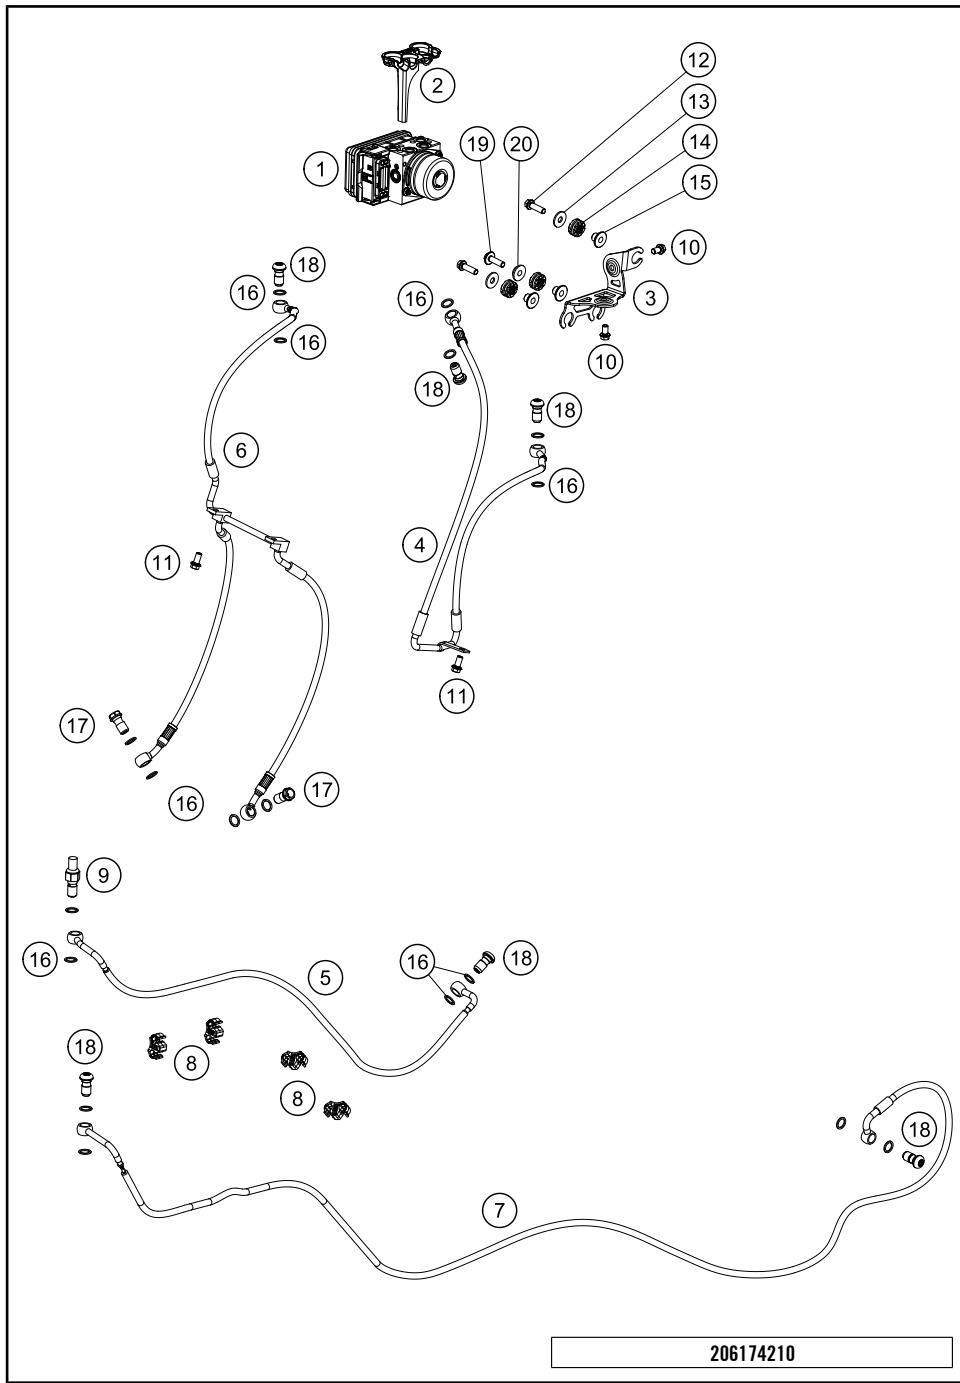

ANTIBLOCK SYSTEM ABS

1290 Super Duke R, black 2020 EU 2020

POS	PARTNUMBER	PARTNAME	PIECE
1	61742031000	ABS modulator	1
2	61742050000	Brake line locking mechanism	1
3	61742040000C1	Retaining bracket ABS modulator	1
4	61742001000	Brake line brake cylinder/modulator	1
5	61742002000	Brake line rear master cylinder/modulator	1
6	61742003000	Front brake line	1
7	61742004000	Brake line rear brake caliper/modulator	1
8	61342046000	SUPPORT ABS-PIPE D7,5	4
9	62111051000	BRAKE LIGHT SWITCH REAR	1
10	0025060106	HH collar screw M6x10 TX30	2
11	0025060126	HH collar screw M6x12 TX30	2
12	0025060206	HH collar screw M6x20 TX30	2
13	0021060003	WASHER DIN9021-A 6,4	2
14	62142041100	DUMPER 40 SHORE	3
15	61342041000	COLLAR BUSH 6,5X9X18X8,5	3
16	0603100141	sealing ring DIN 7603 10x14x1	16
17	69013025000	HOLLOW SCREW M10X1X19 SW12	2
18	62113020100	banjo bolt M10x1x19.5	6
19	0024060206	HH collar screw M6x20 TX30	1
20	59032006050	SPRING RETAINER 6,2X12X18X5,2	1

206174210

53980

* NEW PART

X ON DEMAND