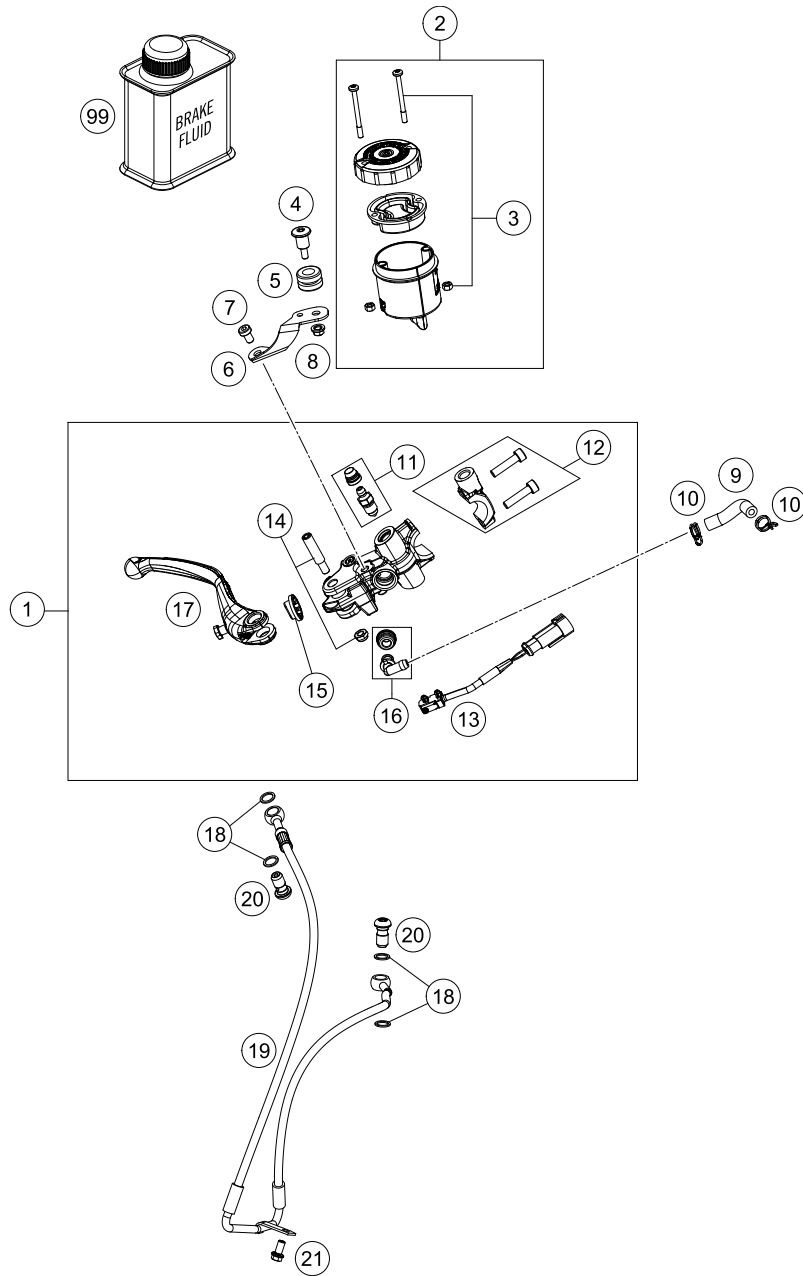

206171110

53826

* NEW PART

X ON DEMAND

WIRING HARNESS

1290 Super Duke R, black 2020 EU 2020

POS	PARTNUMBER	PARTNAME	PIECE
40	79114086000	Connectivity Control Unit	1
41	79114086050	Rubber support, CCU	1
42	61711046010	Fastening rubber connectivity box 2.0	1
43	61711046020	Holding bracket, connectivity box 2.0	1
44	0081050161	EJOT PT SCREW K50X16 1451	1
45	61711087050	Fuse Box	1
46	61311076100	REAR WIRING HARNESS	1

206171110

53826

* NEW PART

X ON DEMAND

FRONT BRAKE CONTROL

1290 Super Duke R, black 2020 EU 2020

POS	PARTNUMBER	PARTNAME	PIECE
1	6131300110030	Hand brake cylinder PR16/19	1
2	61313029000	BRAKE FLUID RESERV. BLACK CPL.	1
3	61013009203	SCREW + NUT F. RESERVOIR	1
4	61013013050	SCREW RET.PANEL-RESERVOIR	1
5	61013013000	RUBBER BUSH 05	1
6	6101300900130	SUPPORT BRAKE FLUID RES. FRONT	1
7	61013021000	SCREW RET.PANEL-BRAKE CYLINDER	1
8	61013009004	NUT FOR RESERVOIR	1
9	69013069001	HOSE FOR RESERVOIR 6X1,5	1
10	58007017000	YDNAC CLAMP 10101 (10,4MM)	2
11	60013020000	BLEEDER SCREW WITH CAP	1
12	76013005100	CLAMP CPL. 16	1
13	61311050000	BRAKE LIGHT SWITCH FRONT	1
14	61013006000	LEVER SCREW CPL. 05	1
15	61013008000	RUBBER CUP 05	1
16	54513155000	ANGLE PIECE	1
17	6101300200030	HAND BRAKE LEVER LOOSE BLACK	1
18	0603100141	sealing ring DIN 7603 10x14x1	4
19	61742001000	Brake line brake cylinder/modulator	1
20	62113020100	banjo bolt M10x1x19.5	2
21	0025060126	HH collar screw M6x12 TX30	1
99	00062030000	BRAKE FLUID DOT5.1 0,25L	1