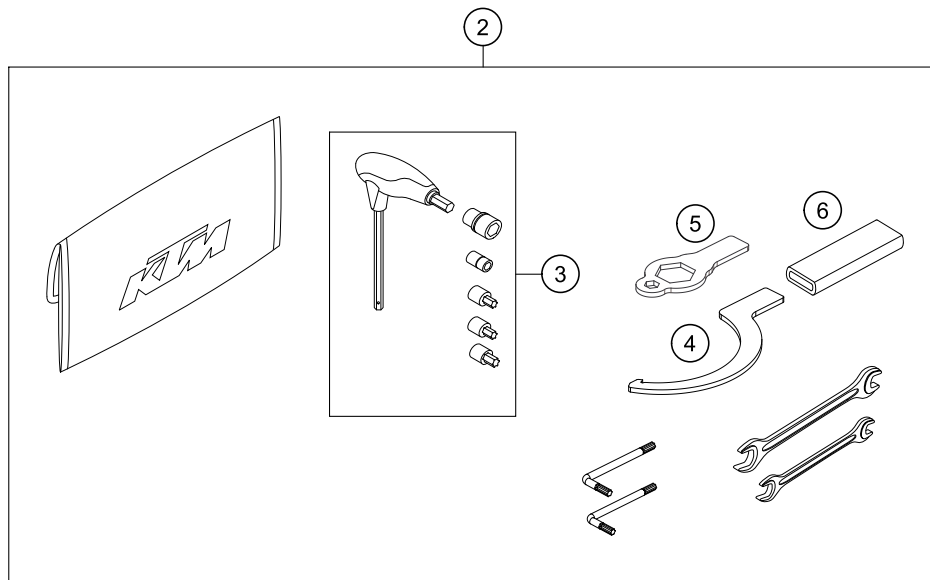

SEPERATE ENCLOSURE

1290 Super Duke R, black 2020 EU 2020

0
OHNE ABBILDUNG
WITHOUT ILLUSTRATION

1
TECHNISCHE DOKUMENTATION
TECHNICAL DOCUMENTATION
DOCUMENTACION TECNICA
DOCUMENTATION TECHNIQUE
NOTE TECNICHE

206172000

POS	PARTNUMBER	PARTNAME	PIECE
0	61312040300	Mirror left	1
0	61312041300	Mirror right	1
0	312305	DOCUMENTS BAG 2006	1
0	312313	KTM BALLPOINT PEN ORANGE	1
0	00063004202	PRINT LABEL 60X51 MM	1
0	3210917	NOTEPAD	1
0	20180195INT	KTM Bypack Folder Street	1
0	20180189INT	Sticker accessory kit	1
0	00063004012	HEADLIGHT MASK BOX	1
0	00063004106	SPIRALHÜLSEN LC4 + LC8	2
0	00063004108	Bubble wrap blanks 80MY	2
0	00063004204	Self-ad. stkr. 100X200 mm, perf., art. 3	2
0	16512180100	SIDE REFLECTOR RED REAR	2
0	62512081100	BRACKET SIDE REFLECTOR	1
0	00063099114	Pocket for operating manual 290x190 mm	1
1	3214110EN	Owner's manual 1290 Super Duke R, orange	1
2	61729099000	On-board tool kit	1
3	60029070100	T-WRENCH WS=6/8/10/17	1
4	61329085000	HOOK WRENCH ECCENTRIC REAR WH.	1
5	61729079000	Ring wrench, double, on-board tool kit	1
6	60012060000	GRIP FOR RING WRENCH	1

54092

* NEW PART

X ON DEMAND