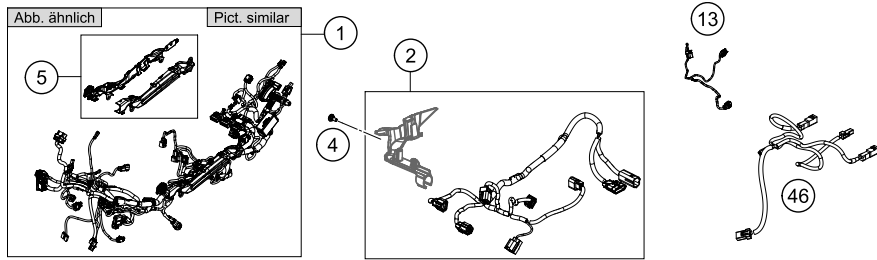

206171110

53826

* NEW PART

X ON DEMAND

WIRING HARNESS

1290 Super Duke R, black 2020 EU 2020

POS	PARTNUMBER	PARTNAME	PIECE
40	79114086000	Connectivity Control Unit	1
41	79114086050	Rubber support, CCU	1
42	61711046010	Fastening rubber connectivity box 2.0	1
43	61711046020	Holding bracket, connectivity box 2.0	1
44	0081050161	EJOT PT SCREW K50X16 1451	1
45	61711087050	Fuse Box	1
46	61311076100	REAR WIRING HARNESS	1