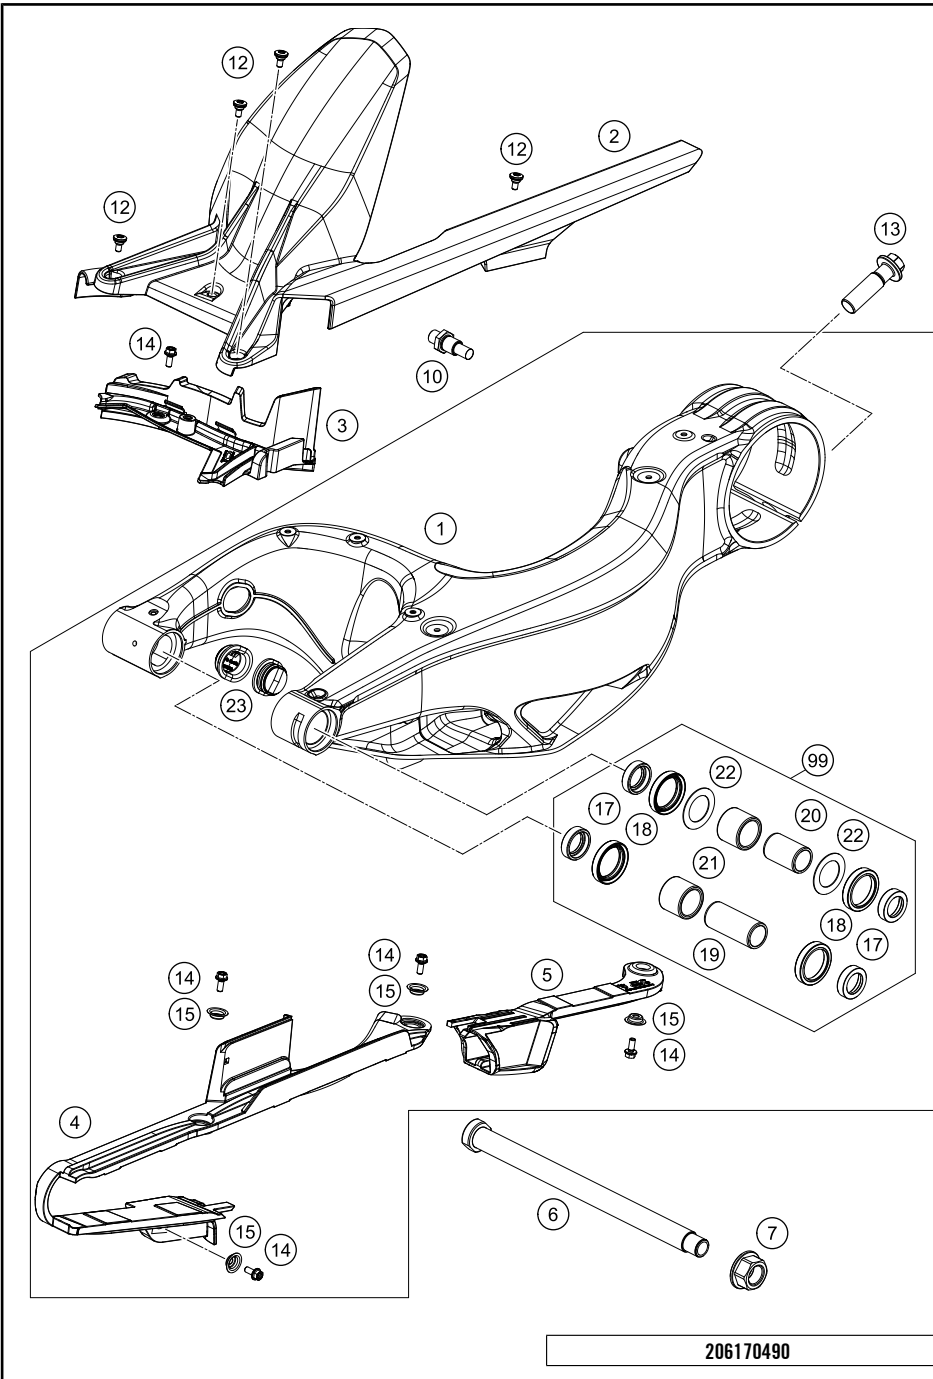

206170430

53163

* NEW PART X ON DEMAND

- | | |
|-------|-------|
| 1 | 99 |
| 1x #1 | 2x 7 |
| 2x 99 | 2x 8 |
| | 2x 9 |
| | 2x 10 |
| | 1x 11 |

POS	PARTNUMBER	PARTNAME	PIECE
1	61704083044C1	Pull rod cpl.	1
2	61704080000	Triangular sheet plate	2
3	61704080030	Bushing pull rod bolting	1
4	06923120006	Hex.nut w.flange EN 1661 M12-10 WS18	3
5	0025120706S	Hexagonal bolt M12x70 ISA 45 MK	3
6	0025120906S	HH collar screw M12x90 ISA 45 MK	1
7	61704080020	Bucket for shaft seal ring 24x6.8	6
8	0760243050	SHAFT SEAL RING 24X30X5	6
9	50180604	Shim 29,75x19x0,4	6
10	0618182412	NEEDLE BEAR.HK1812 18/24/12 05	6
11	61704080010	Bearing sleeve 12x18x33.5	3
99	61704083010	Repair kit linkage	3

206170460

52387

* NEW PART

X ON DEMAND

SWING ARM

1290 Super Duke R, black 2020 EU 2020

POS	PARTNUMBER	PARTNAME	PIECE
1	6170403004433	Swingarm cmpl. SD-R 20	1
2	61704050000	Splash protection	1
3	61704042000	Brake line guide	1
4	61704060000	Front chain slider	1
5	61704070000	Rear chain slider	1
6	69004037344	Swingarm pivot	1
7	60004038200	COLLAR NUT M19X1,5 SW=27MM	1
10	76004142000	BOLT BRAKE SADDLE BRACKET	1
12	69008021160	special screw M5x12	4
13	61310021000	HH COLLAR SCREW M16X1,5X55	1
14	0025050126	HH collar screw M5x12 TX30	5
15	46104066050	BUSH FOR CHAINSLIDER GUARD 02	4
17	0760304073	SHAFT SEAL RING 30X40X7	4
18	60004034000	BUCKET F. SHAFT SEAL RING 03	4
19	69004032000	INNER RING JR 20X25X56,5	1
20	60004032000	INNER RING JR20X25X38,5 03	1
21	60004031000	NEEDLE BUSH HK2526B 03	2
22	60004033000	STOP DISK 03	2
23	61304041100	CLOSING COVER SWINGARM	2
99	69004230010	swingarm rep. kit	1