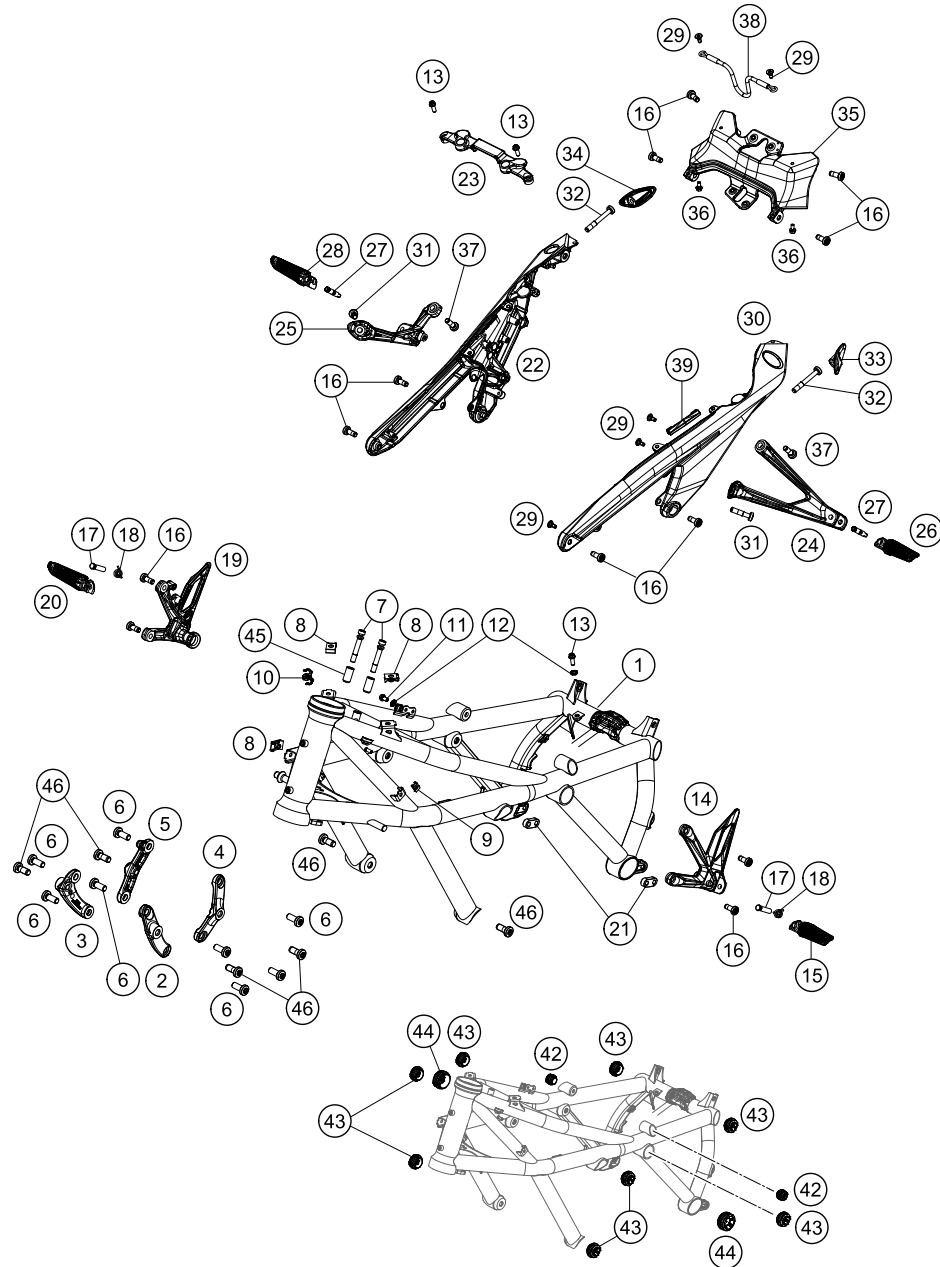

POS	PARTNUMBER	PARTNAME	PIECE
39	61703002060	Edge protection	2
42	61703288000	Plug small	2
43	61703188000	Plug, small	8
44	61703088000	Plug, large	2
45	61711065000	Spacing tube ignition lock	2
46	0035100249S	HH collar screw M10x24 ISA45 S	6

206170310

53757

* NEW PART

X ON DEMAND