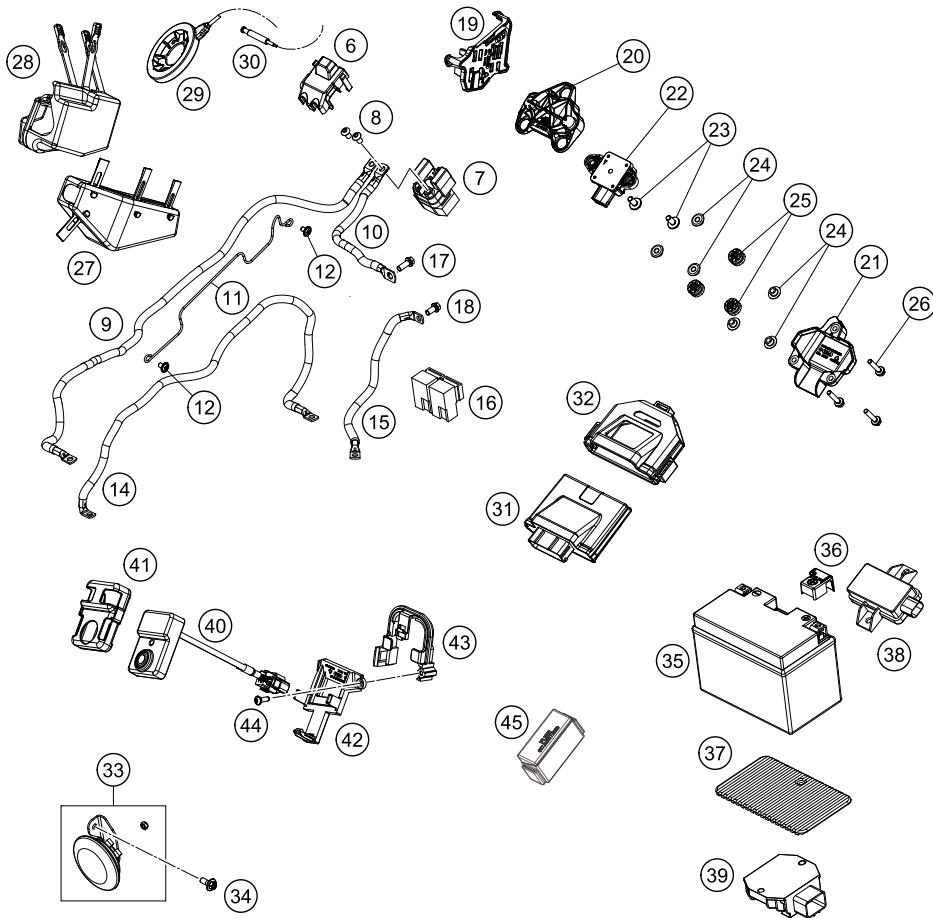

206171010

53810

* NEW PART

X ON DEMAND

POS	PARTNUMBER	PARTNAME	PIECE
1	61711075033	Main wiring harness cmpl.	1
2	61711085033	Engine wiring harness cpl.	1
4	69008021160	special screw M5x12	1
5	61711047000	Cable channel, rear part	1
6	64111058110	Cover flap, starter relay	1
7	76211058000	STARTER RELAY 07	1
8	0738060101	COU.SUNK SCR. AH ISO7380 M6X10	2
9	61711059000	Starter cable	1
10	61711059050	Battery cable	1
11	61711010010	Cable bracket	1
12	073802050085	Oval head screw ISR M5x8-A2-070	2
13	61711086000	Wiring harness topfeeder	1
14	61711097000	Earth wire	1
15	61711098000	Ground wire bat. Frame	1
16	61111057000	RELAY CM1A-R-12V-H80 07	2
17	0025060166	HH collar screw M6x16 TX30	1
18	0025060126	HH collar screw M6x12 TX30	1
19	61711083050	Connector support frame	1
20	61742190010	Bracket, angle sensor	1
21	61742190020	Cover, angle sensor	1
22	61542090000	Angle sensor	1
23	0024060136	HH collar screw M6x13 TX30	2
24	60714069050	Bushing	6
25	61314069051	DAMP. COMPONENT SPEEDOMETER	3
26	0025050256	HH COLLAR SCREW M5X25 ISA30	3
27	61711003050	Plugbox rubber	1
28	61711003060	Connector box 2	1
29	69011168000	Antenna keyless	1
30	61111018100	TEMPERATURE SENSOR	1
31	60711033000	Control unit MCU 3.0	1
32	60711033050	Rubber band	1
33	64111060033	Direct current horn complete	1
34	0024060156	HH collar screw M6x15 TX30	1
35	60011053000	BATTERY 12V/11AH 03	1
36	62111059060	COVER POSITIVE POLE	1
37	61311053000	BATTERY YUASA YTX14-BS	1
38	60312032000	RECEIVER AIR PRESSURE SENSOR	1
39	60311034000	VOLTAGE REGULATOR	1

206171110

53826

* NEW PART

X ON DEMAND

WIRING HARNESS

1290 Super Duke R, black 2020 EU 2020

POS	PARTNUMBER	PARTNAME	PIECE
40	79114086000	Connectivity Control Unit	1
41	79114086050	Rubber support, CCU	1
42	61711046010	Fastening rubber connectivity box 2.0	1
43	61711046020	Holding bracket, connectivity box 2.0	1
44	0081050161	EJOT PT SCREW K50X16 1451	1
45	61711087050	Fuse Box	1
46	61311076100	REAR WIRING HARNESS	1