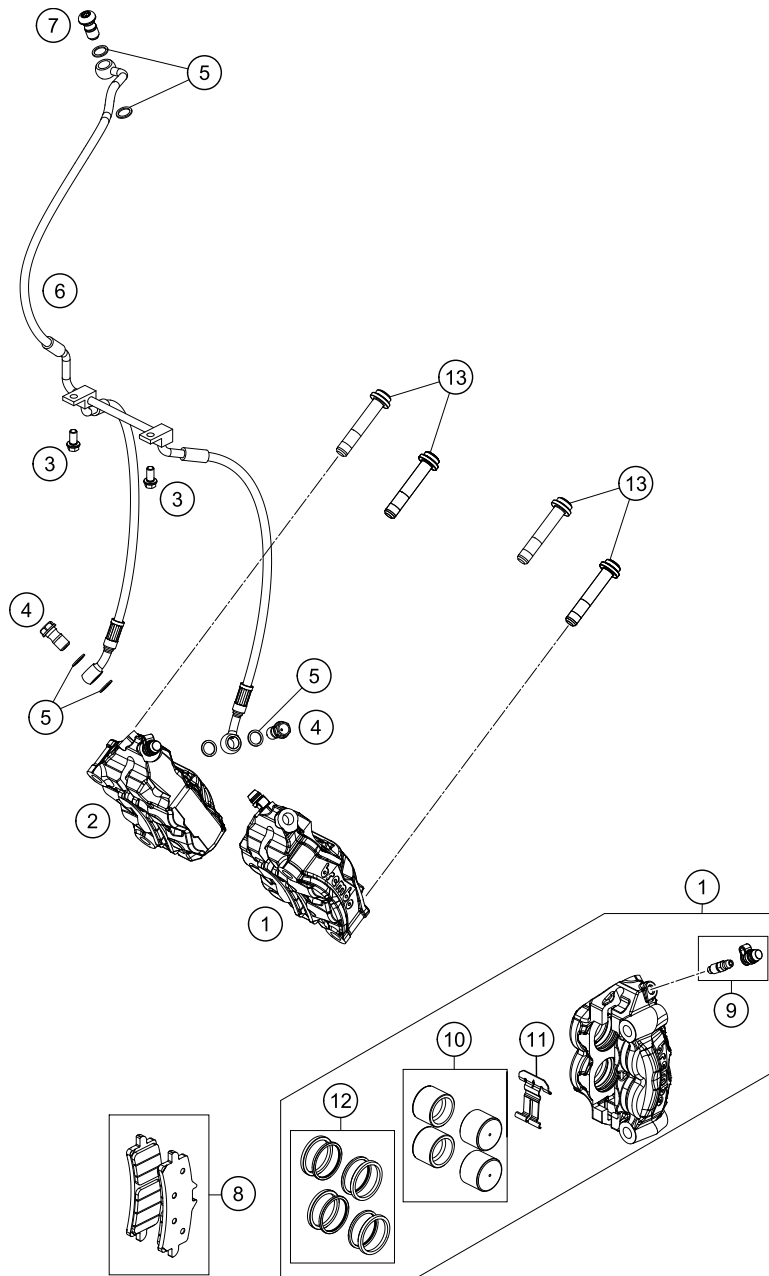

FRONT FORK, TRIPLE CLAMP

1290 Super Duke R, black 2020 EU 2020

POS	PARTNUMBER	PARTNAME	PIECE
1	14188T2201	Fork 1290 Super Duke R 20	1
2	61701034032C1	Triple clamp top	1
3	61701039032C1	Handlebar mount h=32	2
4	61701036000C1	Steering head screw M20x1,5 WS=27	1
5	6160103800030S	handle bar clamp arch	2
6	0032100256S	AH-COLLAR SCREW M10X25 ISA45	2
7	0035080256	AH-COLLAR SCREW M8X25 ISA45	4
8	0988253510	THRUST WASH. DIN0988-25X35X1,0	2
9	0035080306	SHCS M8x30 TX45	6
10	61701032032C1	Triple clamp bottom cmpl. X=32mm	1
11	59001037000	SPECIAL SCREW M8X26 WS=10	2
12	0934080003	HEXAGON NUT DIN0934-M 8	2
13	69001086100	PROT. RING STEER. HEAD BEARING	1
14	69001084100	Steering head gasket	2
15	69001081100	Ball cage steering head bearing	2
16	0025080256S	HH COLLAR SCREW M8X25 TX40	1
17	0025080256	HH collar screw M8x25	1
18	0025060166S	HH collar screw M6x16 TX30 SL	2
19	16181T56E	Steering damper Superduke R 20 cpl.	1
20	0035080306S	AH-COLLAR SCREW M8X30 ISA45	1
99	69001181010	Steering head rep. Kit	1

206171330

53913

* NEW PART

X ON DEMAND

FRONT BRAKE CALIPER

1290 Super Duke R, black 2020 EU 2020

POS	PARTNUMBER	PARTNAME	PIECE
1	6171301500158	Front brake caliper left without pad	1
2	6171301600158	Front brake caliper right without pad	1
3	0025060126	HH collar screw M6x12 TX30	2
4	69013025000	HOLLOW SCREW M10X1X19 SW12	2
5	0603100141	sealing ring DIN 7603 10x14x1	6
6	61742003000	Front brake line	1
7	62113020100	banjo bolt M10x1x19.5	1
8	61313030000	BRAKE PADS SET BRM10A-HH	2
9	61013020100	BLEEDER SCREW WITH CAP	2
10	61713019000	Break piston cpl.	2
11	61713018000	Leaf spring	2
12	61313021000	SEAL RINGS CPL.	2
13	0035100559	AH-COLLAR SCREW M10X1,25X55	4